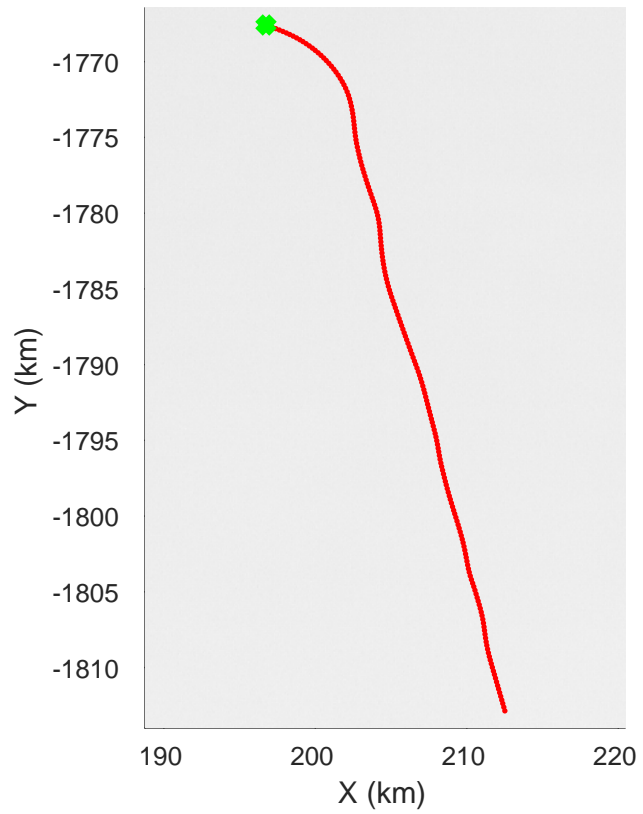

rds 2019_Greenland_P3: "K-EGIG-Summit" 20190512_01_053: 17:15:03.1 to 17:20:42.2 GPS

rds 2019_Greenland_P3: "K-EGIG-Summit" 20190512_01_054: 17:20:42.3 to 17:26:20.2 GPS

rds 2019_Greenland_P3: "K-EGIG-Summit" 20190512_01_054: 17:20:42.3 to 17:26:20.2 GPS