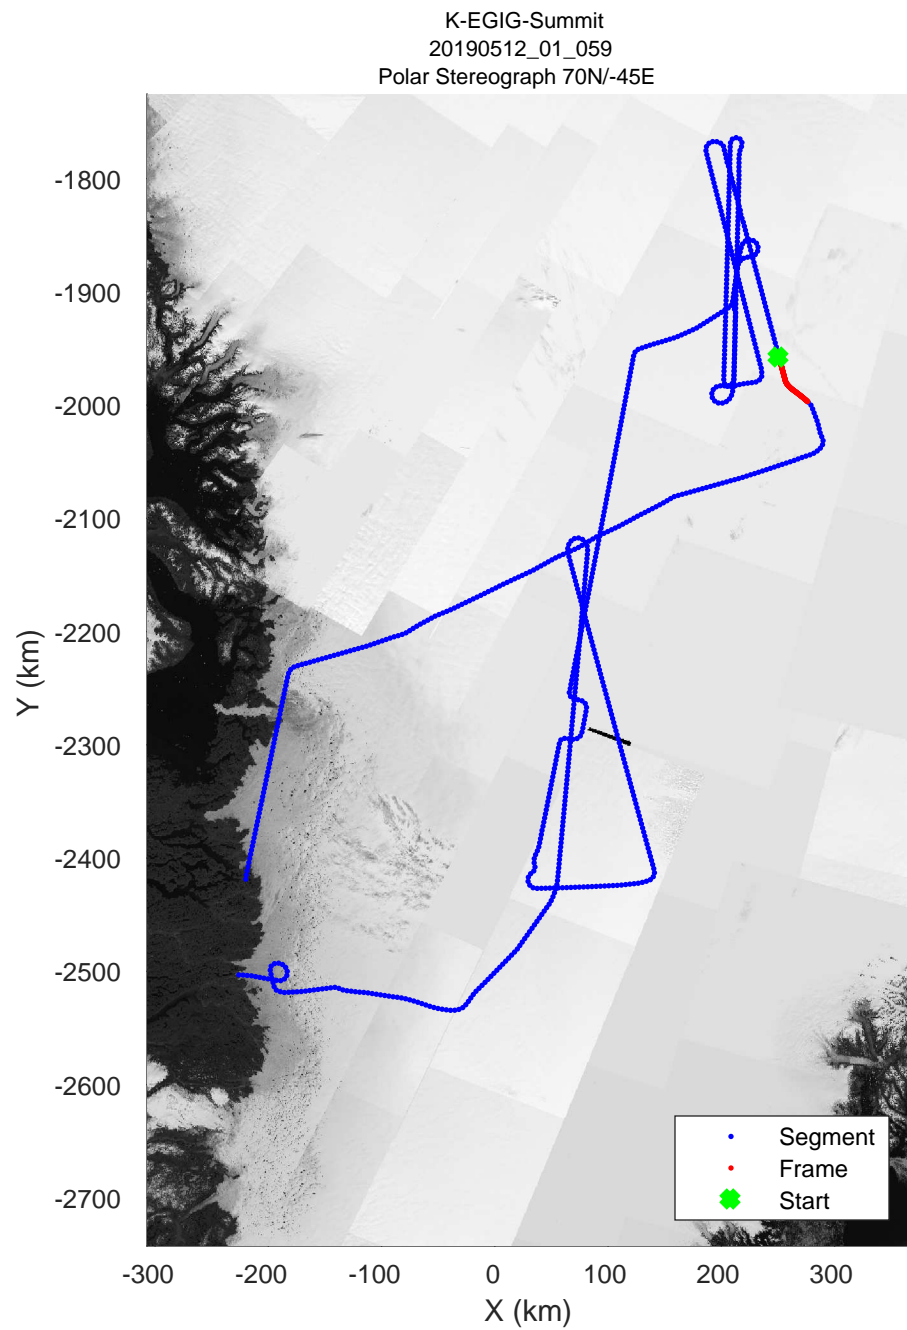

K-EGIG-Summit
20190512_01_058
Polar Stereograph 70N/-45E

rds 2019_Greenland_P3: "K-EGIG-Summit" 20190512_01_058: 17:44:11.8 to 17:50:09.8 GPS

rds 2019_Greenland_P3: "K-EGIG-Summit" 20190512_01_058: 17:44:11.8 to 17:50:09.8 GPS