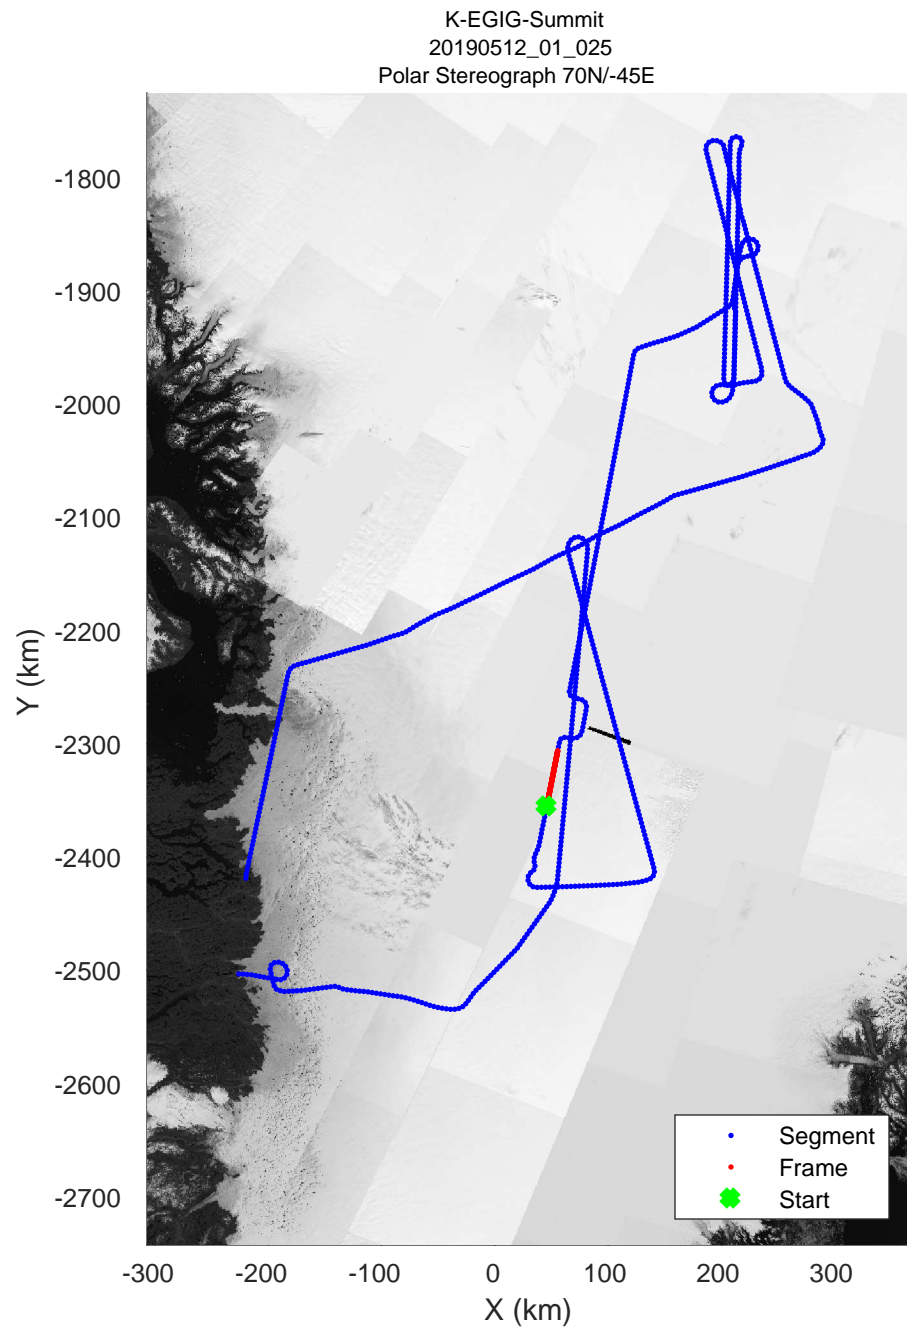

rds 2019_Greenland_P3: "K-EGIG-Summit" 20190512_01_023: 14:15:16.4 to 14:20:48.2 GPS

rds 2019_Greenland_P3: "K-EGIG-Summit" 20190512_01_024: 14:20:48.3 to 14:27:11.5 GPS

rds 2019_Greenland_P3: "K-EGIG-Summit" 20190512_01_024: 14:20:48.3 to 14:27:11.5 GPS