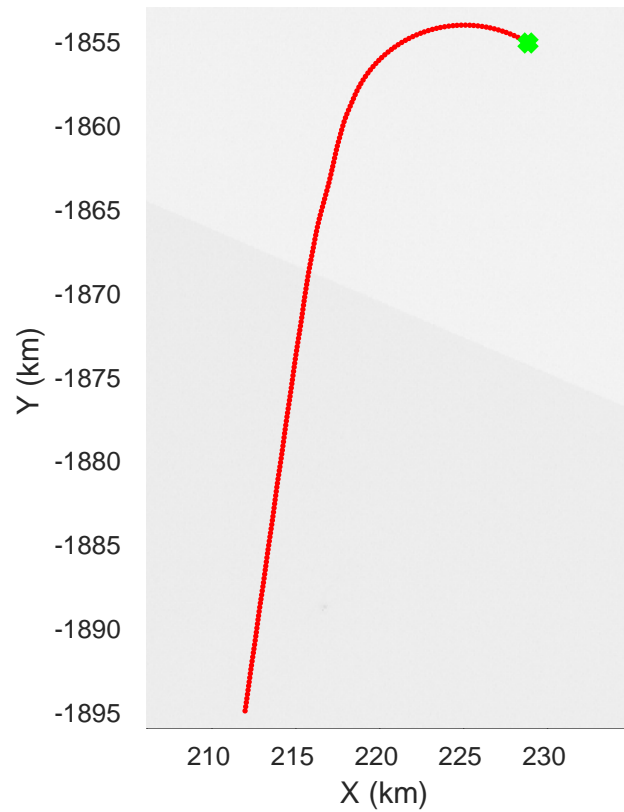

rds 2019_Greenland_P3: "K-EGIG-Summit" 20190512_01_035: 15:25:55.0 to 15:31:43.7 GPS

rds 2019_Greenland_P3: "K-EGIG-Summit" 20190512_01_036: 15:31:43.8 to 15:37:33.3 GPS

rds 2019_Greenland_P3: "K-EGIG-Summit" 20190512_01_036: 15:31:43.8 to 15:37:33.3 GPS