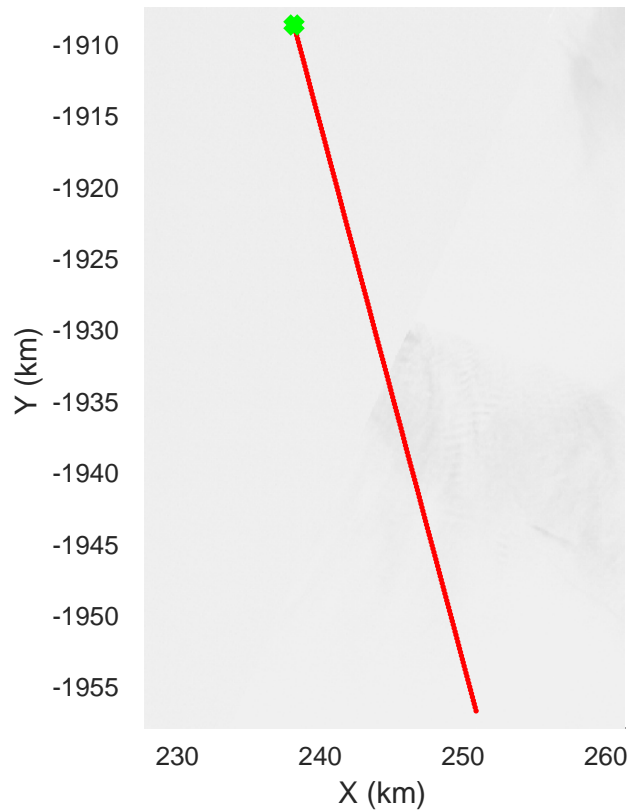

K-EGIG-Summit
20190512_01_058
Polar Stereograph 70N/-45E

rds 2019_Greenland_P3: "K-EGIG-Summit" 20190512_01_058: 17:44:11.8 to 17:50:09.8 GPS

rds 2019_Greenland_P3: "K-EGIG-Summit" 20190512_01_058: 17:44:11.8 to 17:50:09.8 GPS