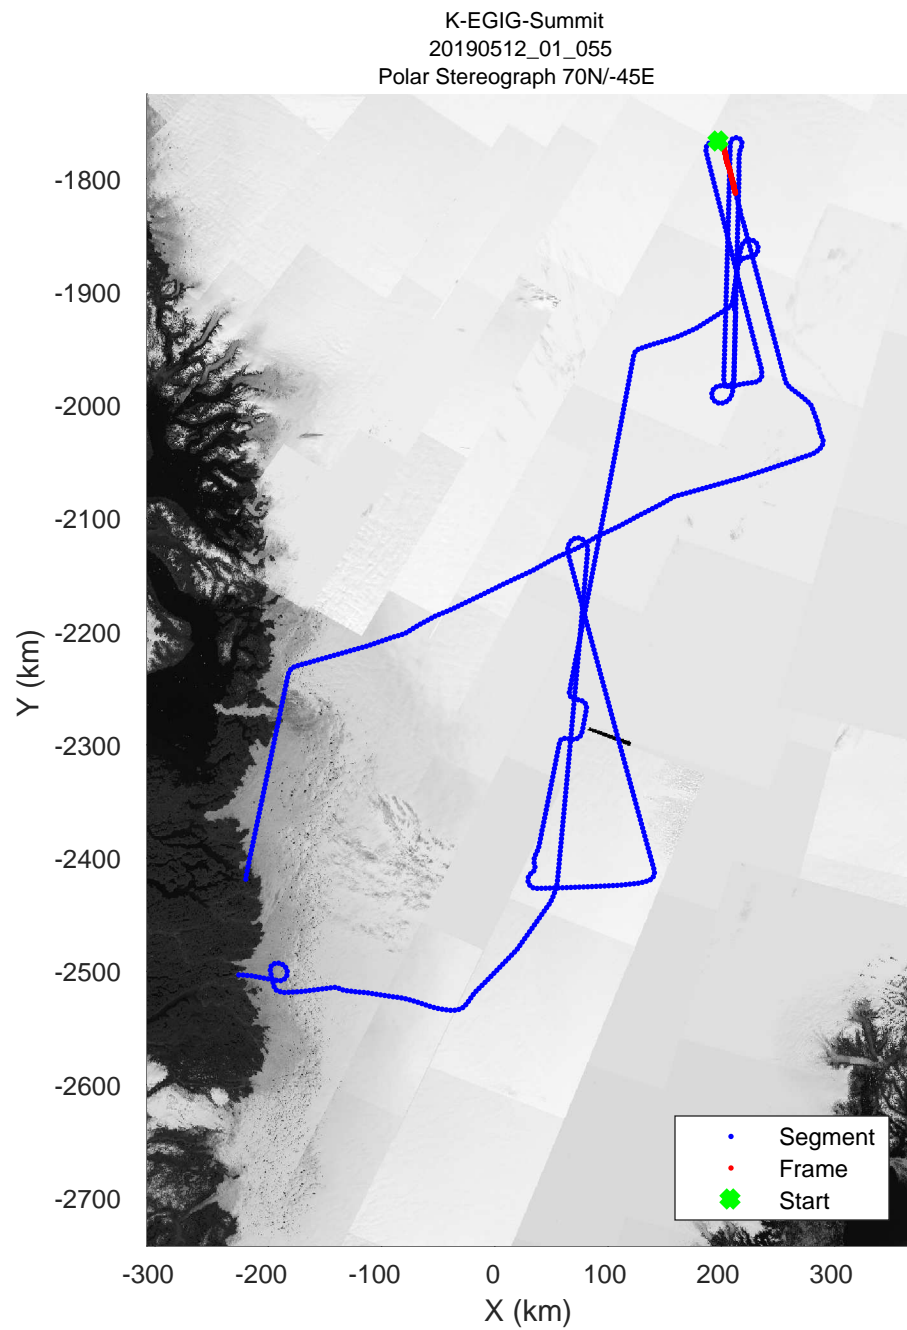

rds 2019_Greenland_P3: "K-EGIG-Summit" 20190512_01_053: 17:15:03.1 to 17:20:42.2 GPS

rds 2019_Greenland_P3: "K-EGIG-Summit" 20190512_01_054: 17:20:42.3 to 17:26:20.2 GPS

rds 2019_Greenland_P3: "K-EGIG-Summit" 20190512_01_054: 17:20:42.3 to 17:26:20.2 GPS