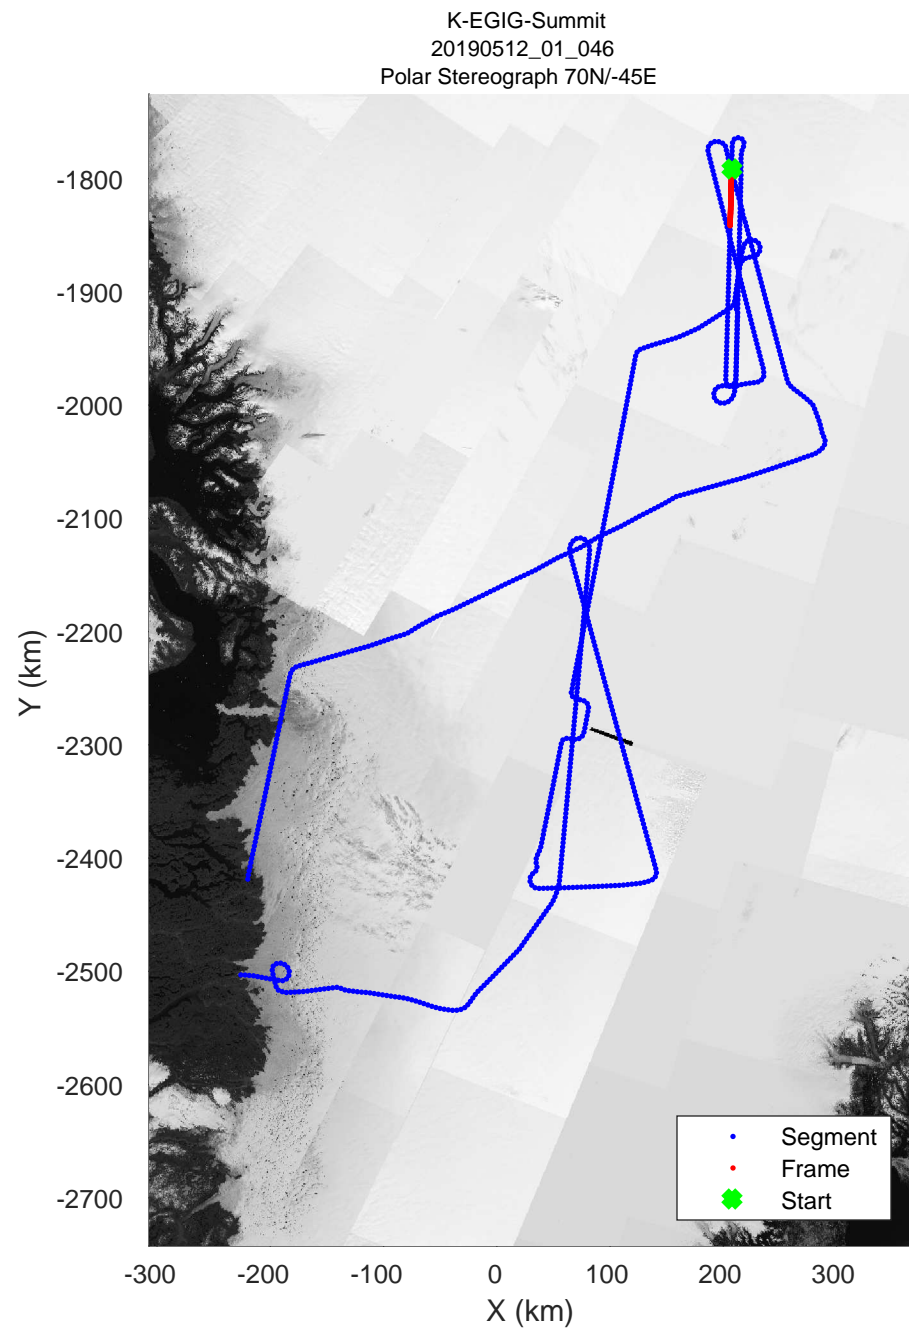

rds 2019_Greenland_P3: "K-EGIG-Summit" 20190512_01_044: 16:20:49.1 to 16:26:43.0 GPS

rds 2019_Greenland_P3: "K-EGIG-Summit" 20190512_01_045: 16:26:43.2 to 16:33:00.6 GPS

rds 2019_Greenland_P3: "K-EGIG-Summit" 20190512_01_045: 16:26:43.2 to 16:33:00.6 GPS