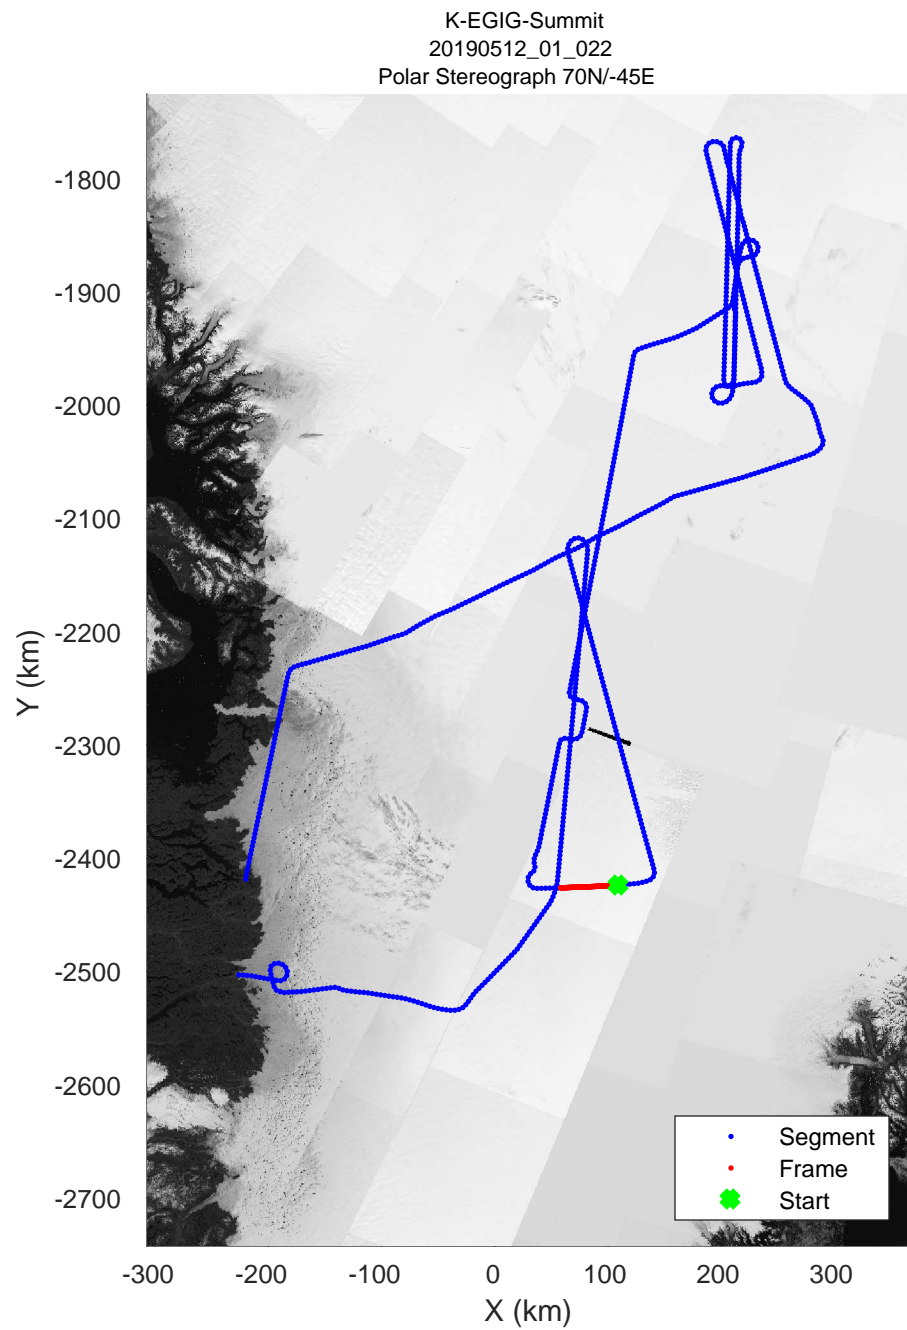

rds 2019_Greenland_P3: "K-EGIG-Summit" 20190512_01_020: 13:58:22.4 to 14:04:14.4 GPS

rds 2019_Greenland_P3: "K-EGIG-Summit" 20190512_01_021: 14:04:14.5 to 14:09:52.9 GPS

rds 2019_Greenland_P3: "K-EGIG-Summit" 20190512_01_021: 14:04:14.5 to 14:09:52.9 GPS