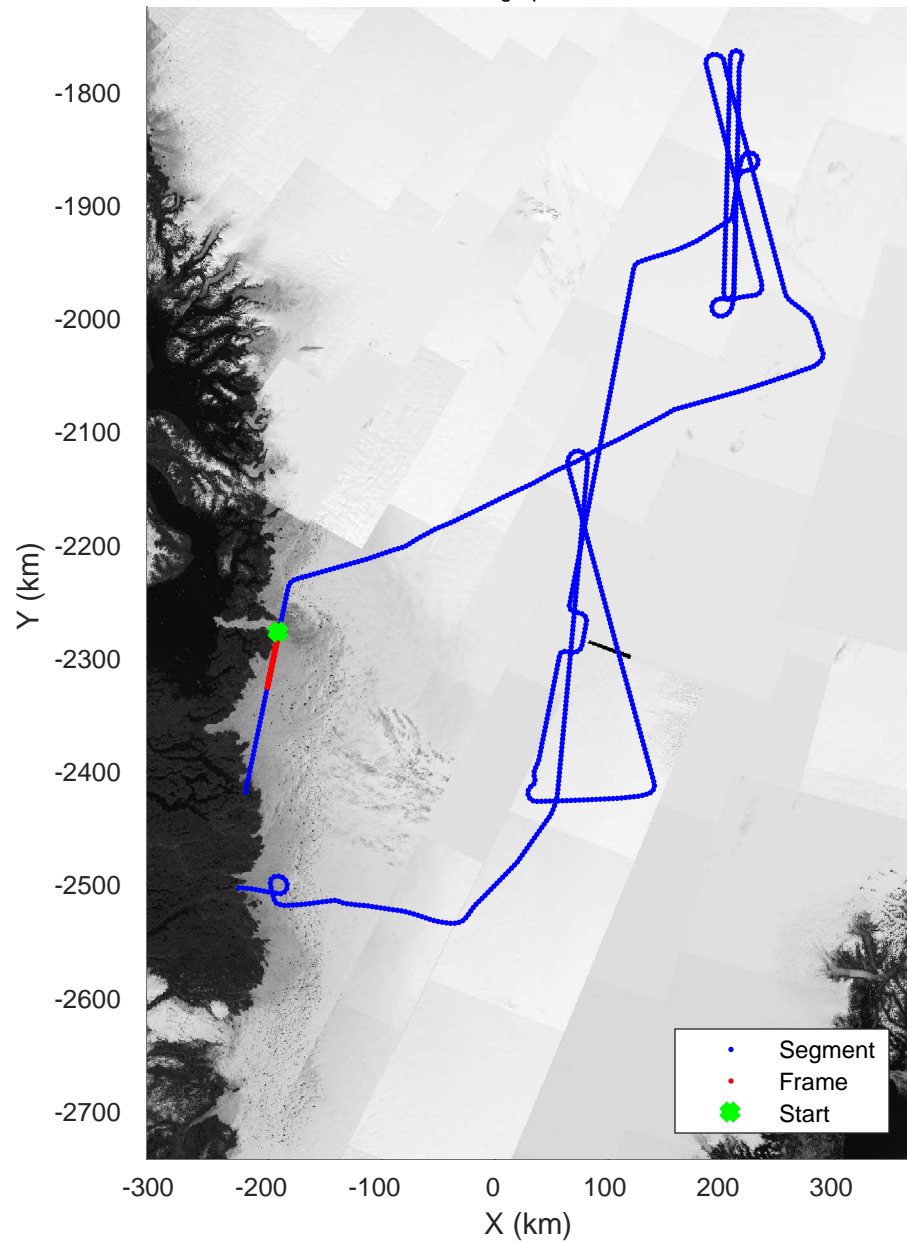

rds 2019_Greenland_P3: "K-EGIG-Summit" 20190512_01_071: 19:00:02.8 to 19:06:31.1 GPS

rds 2019_Greenland_P3: "K-EGIG-Summit" 20190512_01_071: 19:00:02.8 to 19:06:31.1 GPS

K-EGIG-Summit
20190512_01_072
Polar Stereograph 70N/-45E