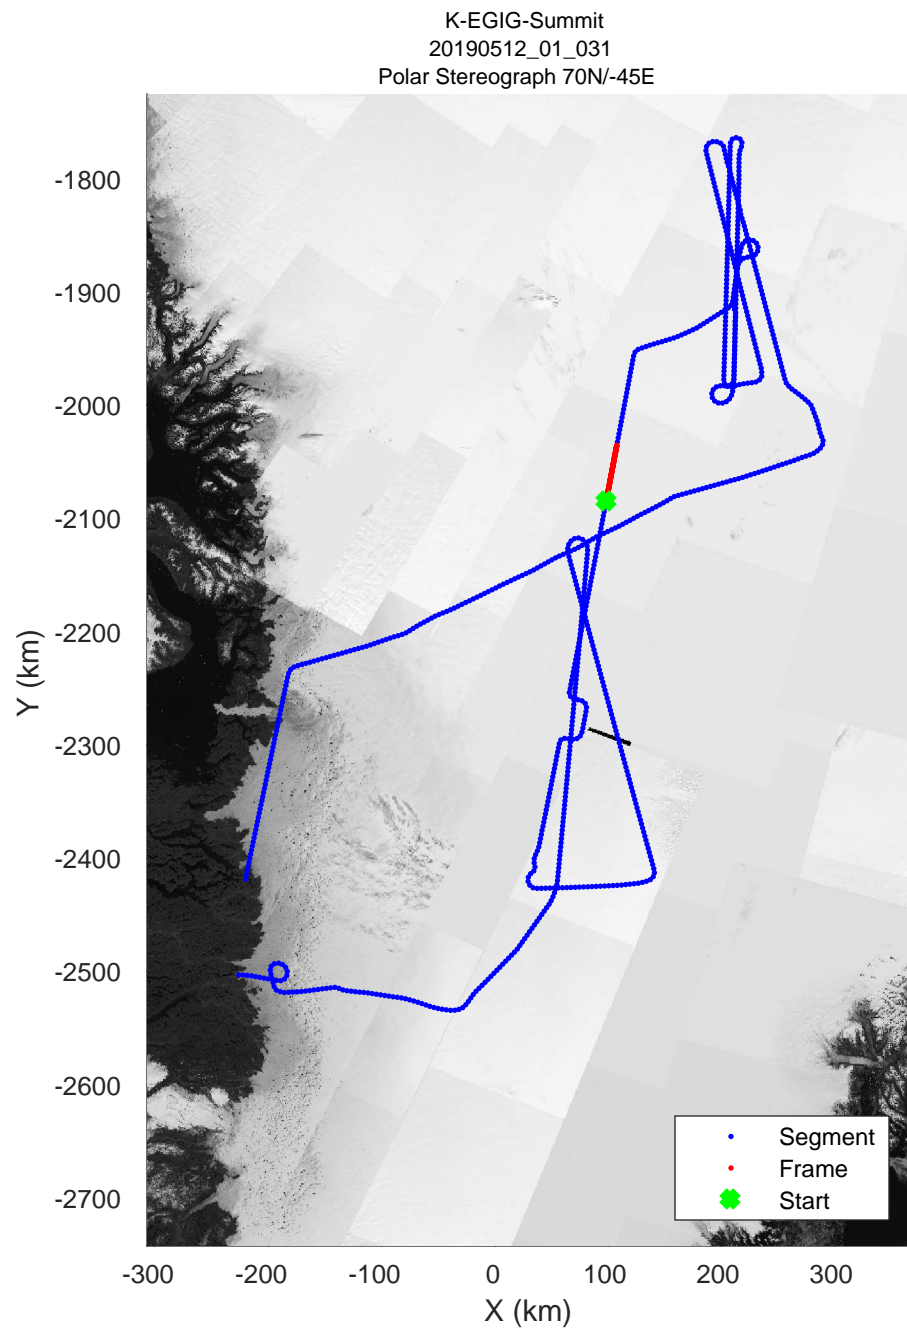

rds 2019_Greenland_P3: "K-EGIG-Summit" 20190512_01_029: 14:51:55.8 to 14:57:29.3 GPS

rds 2019_Greenland_P3: "K-EGIG-Summit" 20190512_01_030: 14:57:29.4 to 15:03:03.5 GPS

rds 2019_Greenland_P3: "K-EGIG-Summit" 20190512_01_030: 14:57:29.4 to 15:03:03.5 GPS