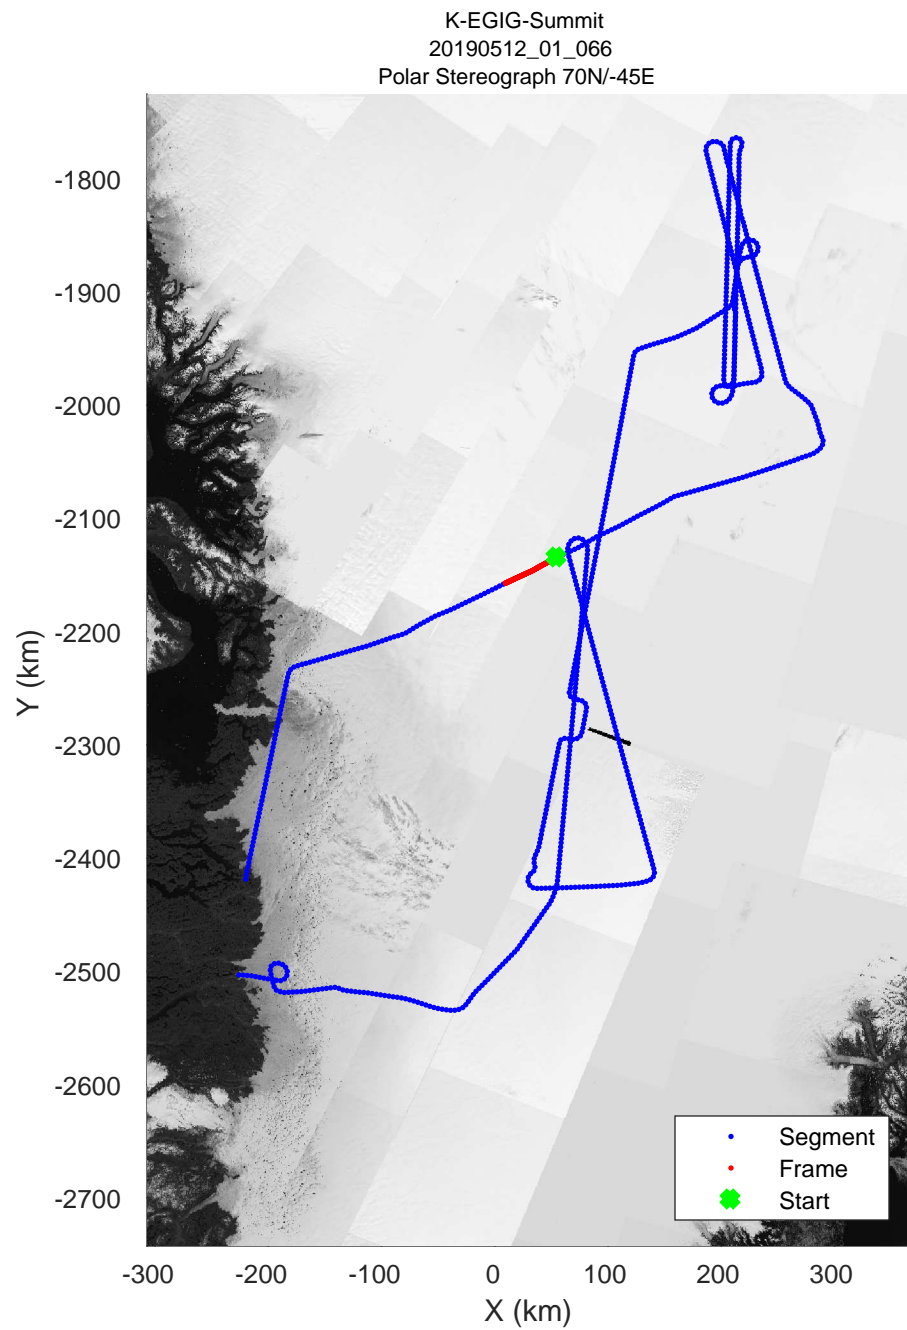

rds 2019_Greenland_P3: "K-EGIG-Summit" 20190512_01_066: 18:29:56.9 to 18:35:54.4 GPS

rds 2019_Greenland_P3: "K-EGIG-Summit" 20190512_01_066: 18:29:56.9 to 18:35:54.4 GPS

K-EGIG-Summit
20190512_01_067
Polar Stereograph 70N/-45E