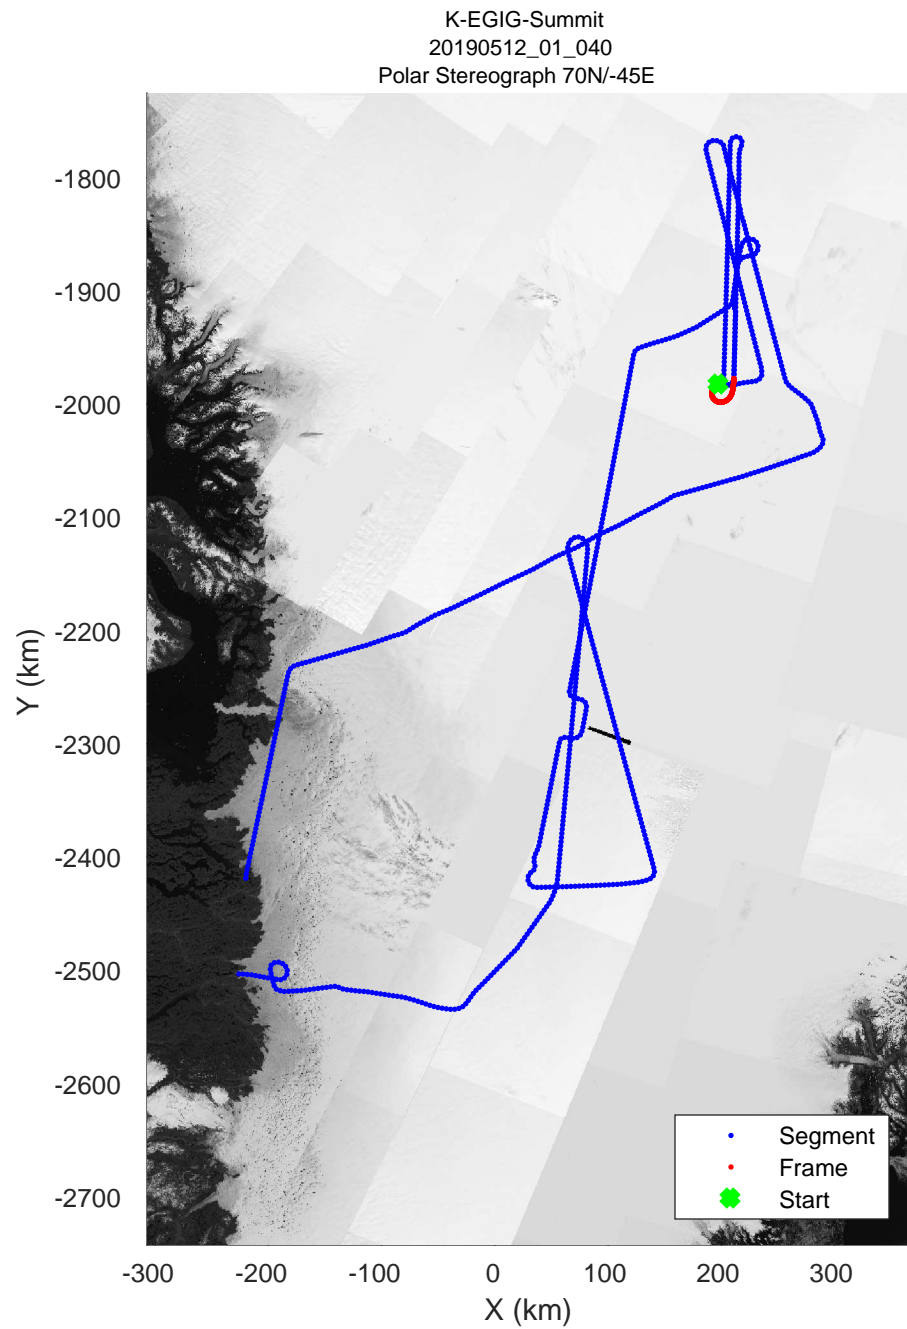

rds 2019_Greenland_P3: "K-EGIG-Summit" 20190512_01_038: 15:43:47.5 to 15:50:04.6 GPS

rds 2019_Greenland_P3: "K-EGIG-Summit" 20190512_01_039: 15:50:04.7 to 15:56:22.2 GPS

rds 2019_Greenland_P3: "K-EGIG-Summit" 20190512_01_039: 15:50:04.7 to 15:56:22.2 GPS