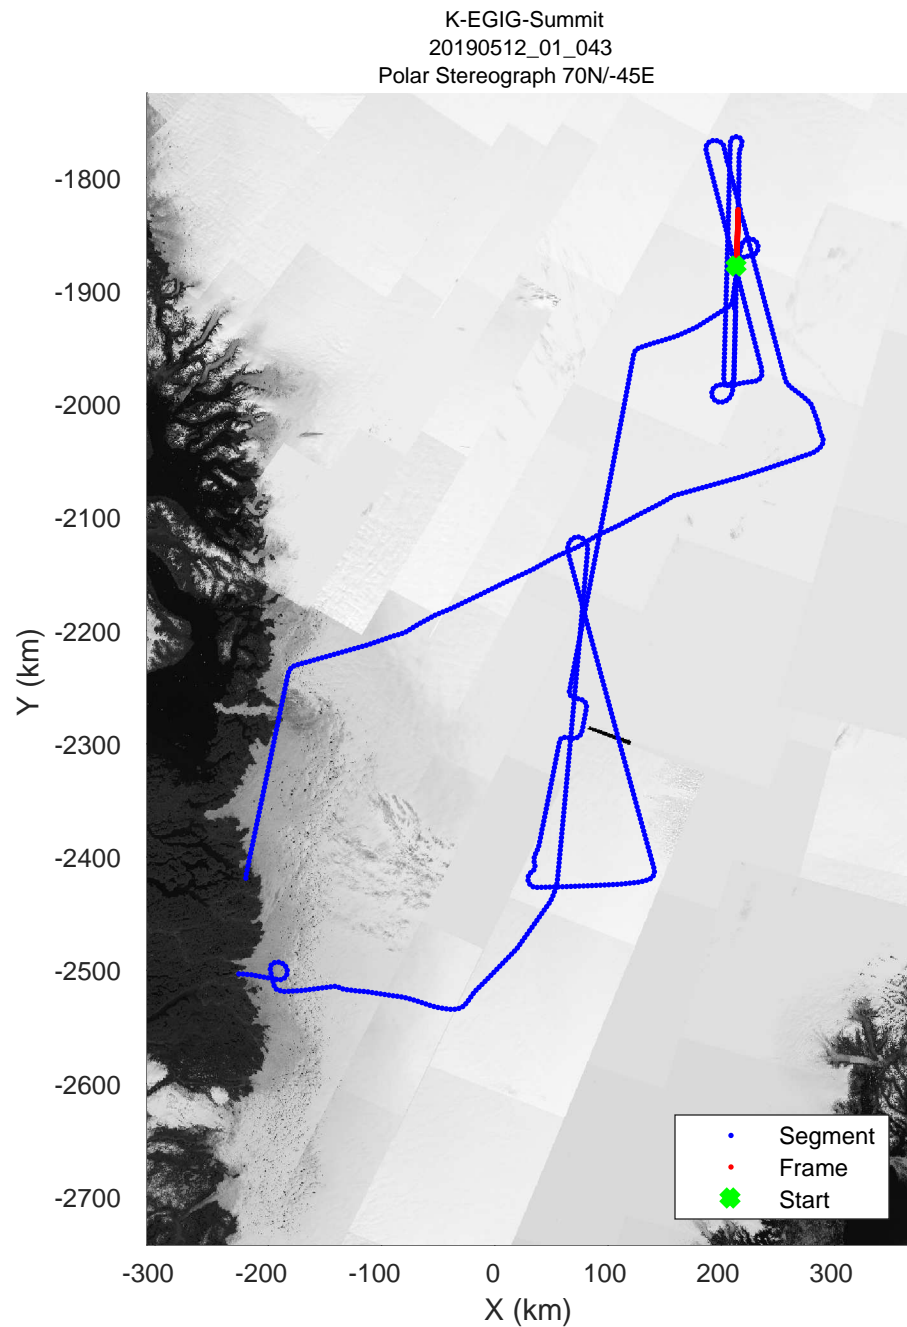

rds 2019_Greenland_P3: "K-EGIG-Summit" 20190512_01_041: 16:02:42.0 to 16:08:48.1 GPS

rds 2019_Greenland_P3: "K-EGIG-Summit" 20190512_01_042: 16:08:48.2 to 16:14:50.6 GPS

rds 2019_Greenland_P3: "K-EGIG-Summit" 20190512_01_042: 16:08:48.2 to 16:14:50.6 GPS