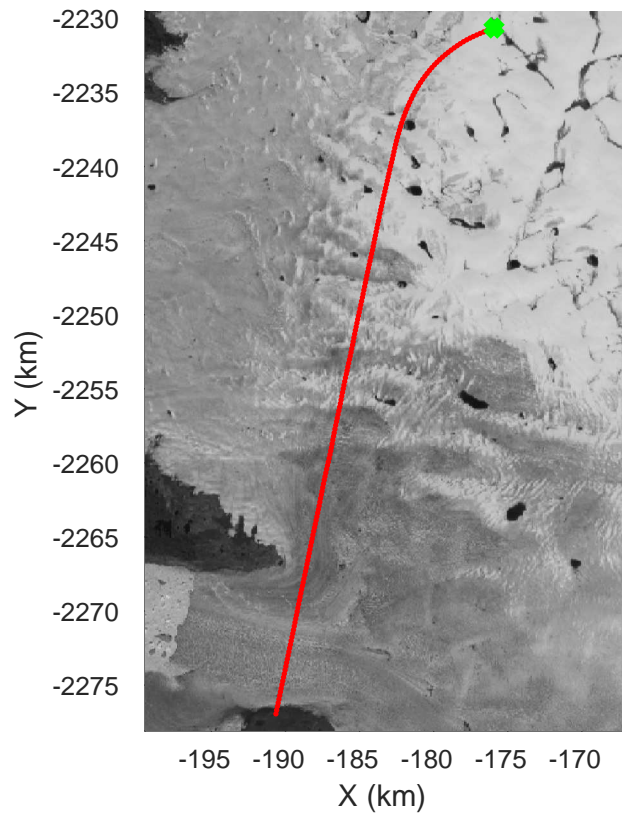

rds 2019_Greenland_P3: "K-EGIG-Summit" 20190512_01_069: 18:47:49.2 to 18:53:56.5 GPS

rds 2019_Greenland_P3: "K-EGIG-Summit" 20190512_01_070: 18:53:56.6 to 19:00:02.7 GPS

rds 2019_Greenland_P3: "K-EGIG-Summit" 20190512_01_070: 18:53:56.6 to 19:00:02.7 GPS