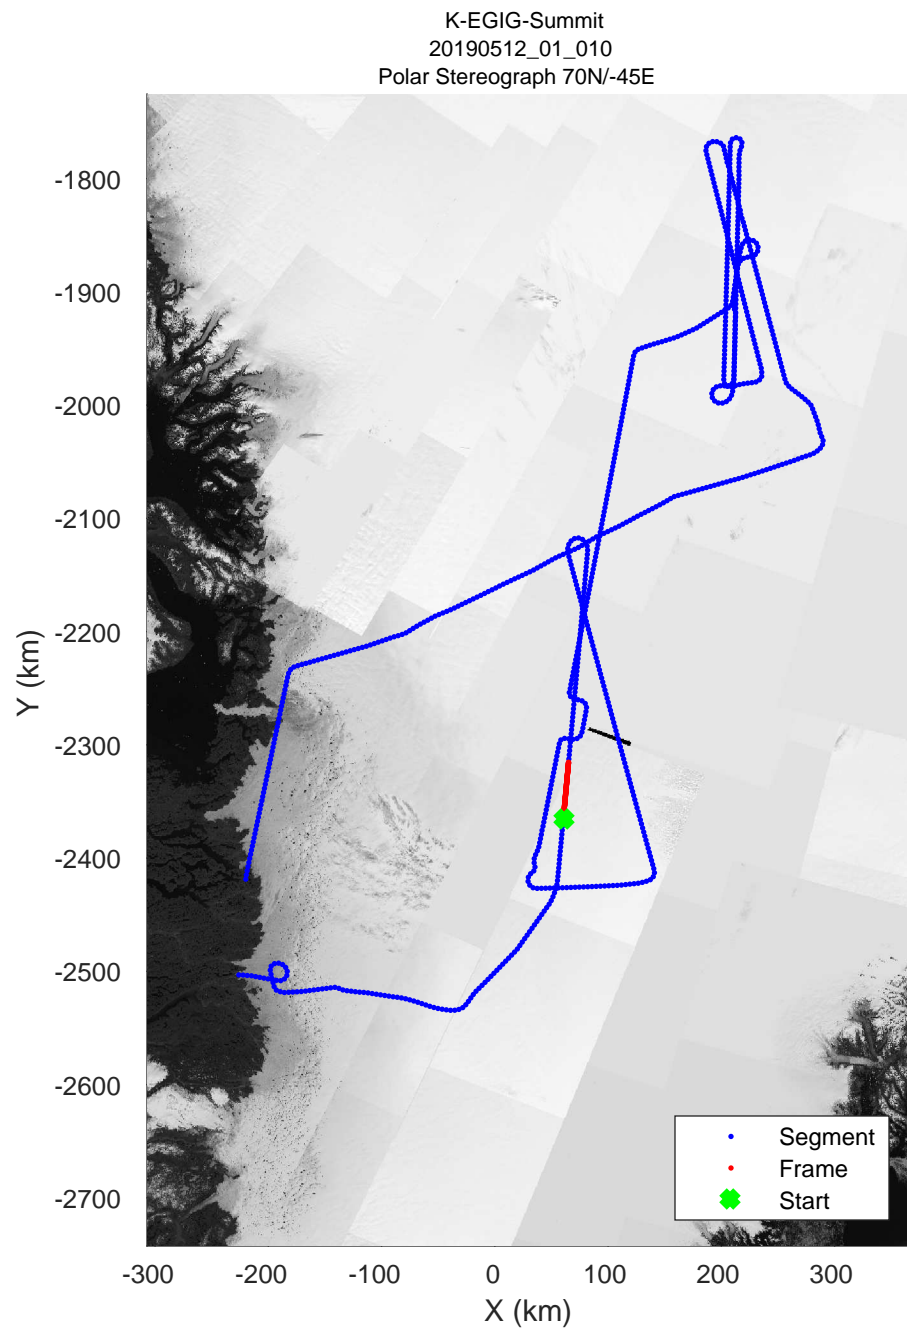

rds 2019_Greenland_P3: "K-EGIG-Summit" 20190512_01_008: 12:45:51.0 to 12:51:52.5 GPS

rds 2019_Greenland_P3: "K-EGIG-Summit" 20190512_01_009: 12:51:52.6 to 12:57:45.3 GPS

rds 2019_Greenland_P3: "K-EGIG-Summit" 20190512_01_009: 12:51:52.6 to 12:57:45.3 GPS

rds 2019_Greenland_P3: "K-EGIG-Summit" 20190512_01_010: 12:57:45.4 to 13:03:43.0 GPS

rds 2019_Greenland_P3: "K-EGIG-Summit" 20190512_01_010: 12:57:45.4 to 13:03:43.0 GPS

rds 2019_Greenland_P3: "K-EGIG-Summit" 20190512_01_011: 13:03:43.1 to 13:09:46.2 GPS