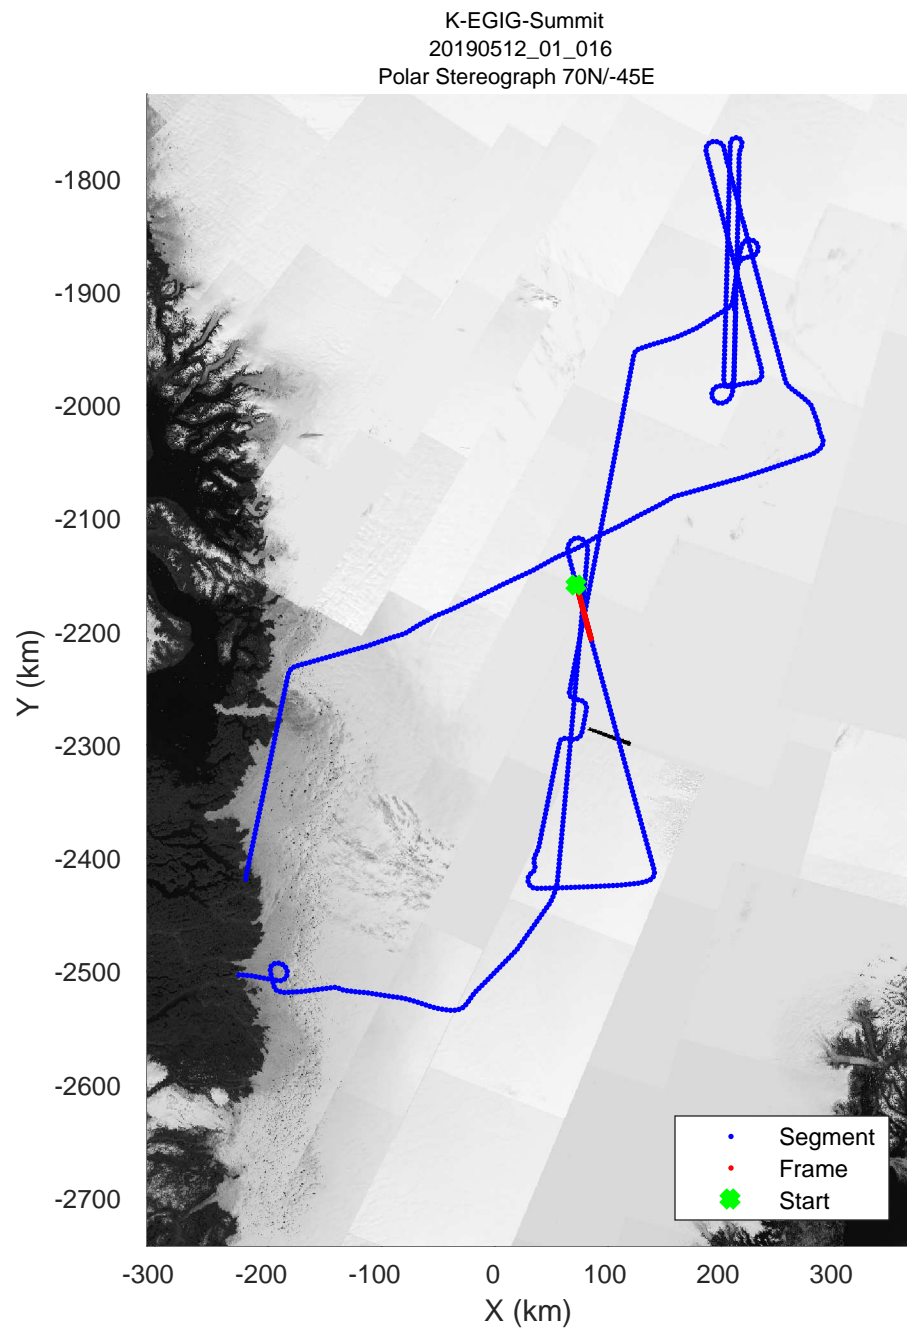

rds 2019_Greenland_P3: "K-EGIG-Summit" 20190512_01_014: 13:21:53.9 to 13:27:56.2 GPS

rds 2019_Greenland_P3: "K-EGIG-Summit" 20190512_01_015: 13:27:56.3 to 13:34:24.1 GPS

rds 2019_Greenland_P3: "K-EGIG-Summit" 20190512_01_015: 13:27:56.3 to 13:34:24.1 GPS