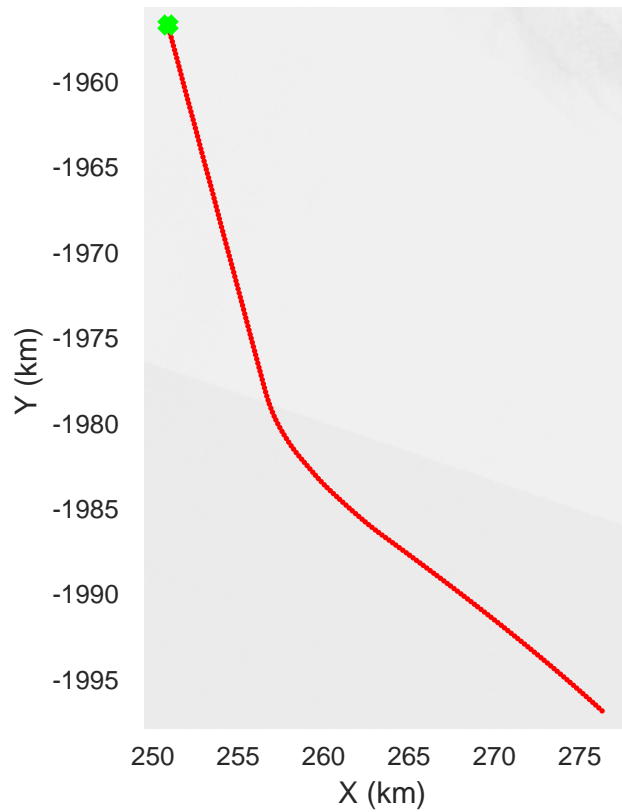

K-EGIG-Summit
20190512_01_058
Polar Stereograph 70N/-45E

rds 2019_Greenland_P3: "K-EGIG-Summit" 20190512_01_058: 17:44:11.8 to 17:50:09.8 GPS

rds 2019_Greenland_P3: "K-EGIG-Summit" 20190512_01_058: 17:44:11.8 to 17:50:09.8 GPS