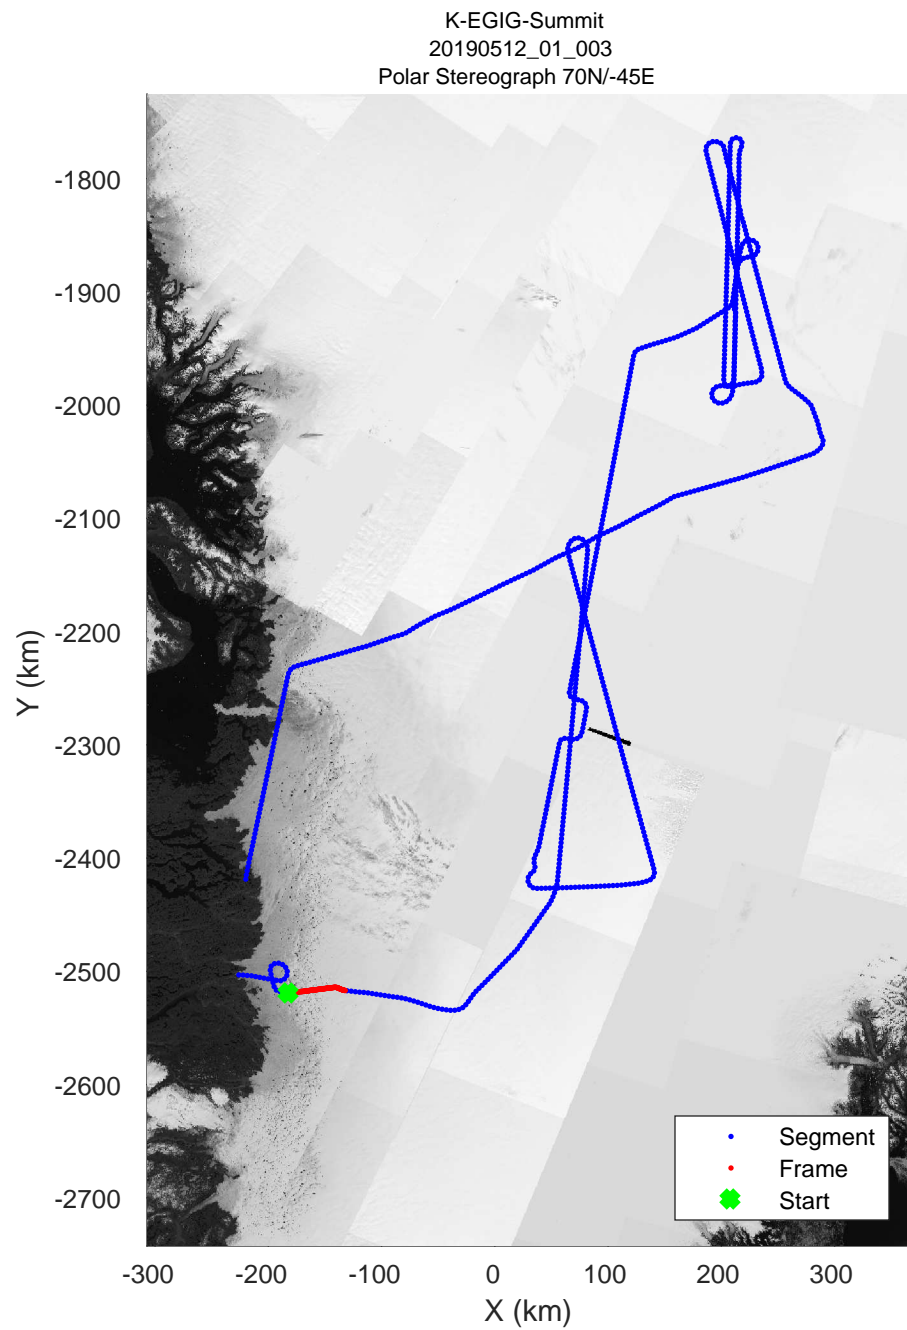

rds 2019_Greenland_P3: "K-EGIG-Summit" 20190512_01_001: 12:01:58.2 to 12:08:15.6 GPS

rds 2019_Greenland_P3: "K-EGIG-Summit" 20190512_01_001: 12:01:58.2 to 12:08:15.6 GPS

rds 2019_Greenland_P3: "K-EGIG-Summit" 20190512_01_002: 12:08:15.7 to 12:14:55.6 GPS

rds 2019_Greenland_P3: "K-EGIG-Summit" 20190512_01_002: 12:08:15.7 to 12:14:55.6 GPS

rds 2019_Greenland_P3: "K-EGIG-Summit" 20190512_01_003: 12:14:55.7 to 12:21:04.1 GPS

rds 2019_Greenland_P3: "K-EGIG-Summit" 20190512_01_003: 12:14:55.7 to 12:21:04.1 GPS