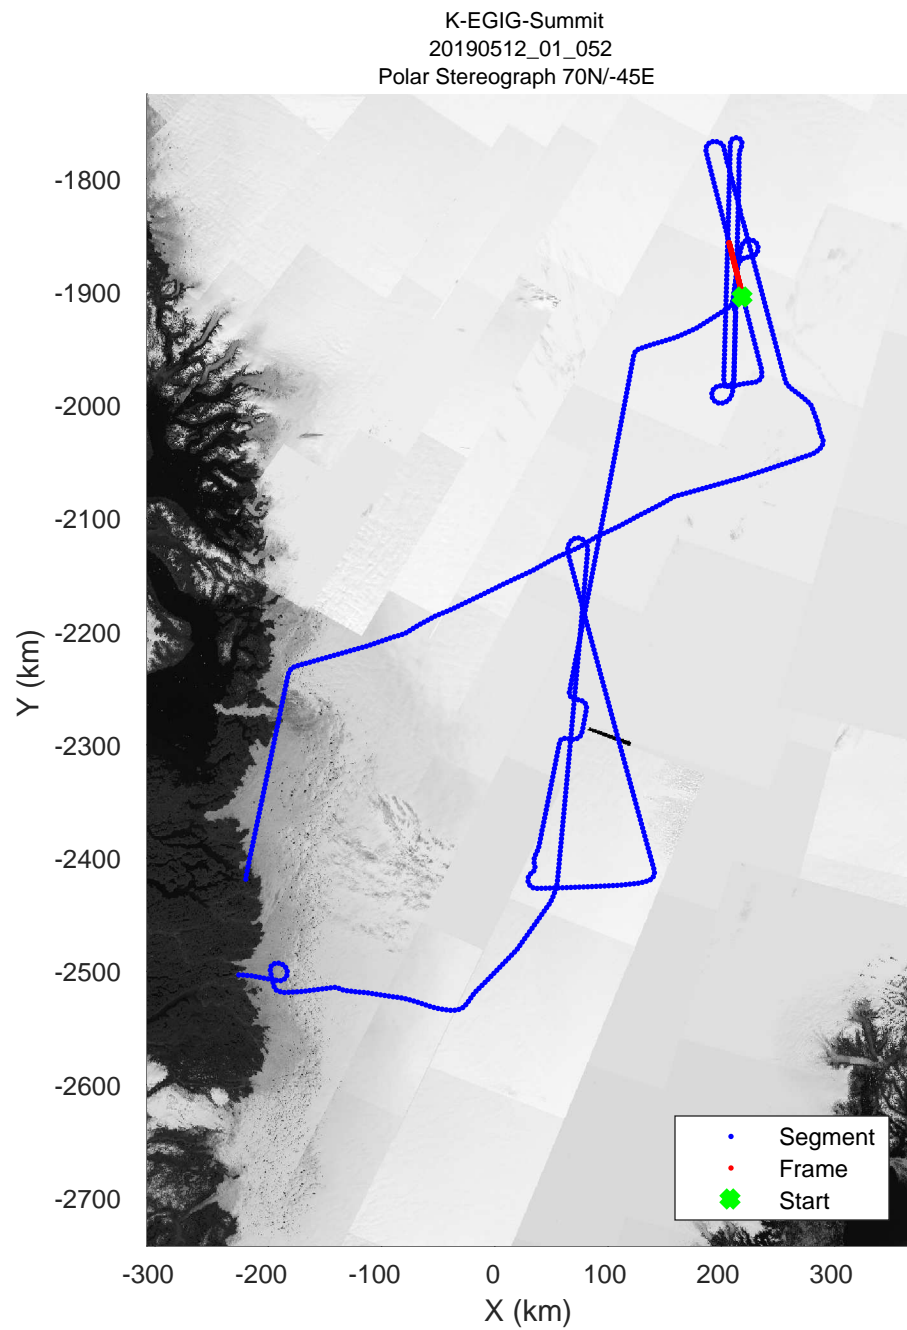

rds 2019_Greenland_P3: "K-EGIG-Summit" 20190512_01_050: 16:57:21.8 to 17:03:23.5 GPS

rds 2019_Greenland_P3: "K-EGIG-Summit" 20190512_01_051: 17:03:23.6 to 17:09:13.5 GPS

rds 2019_Greenland_P3: "K-EGIG-Summit" 20190512_01_051: 17:03:23.6 to 17:09:13.5 GPS