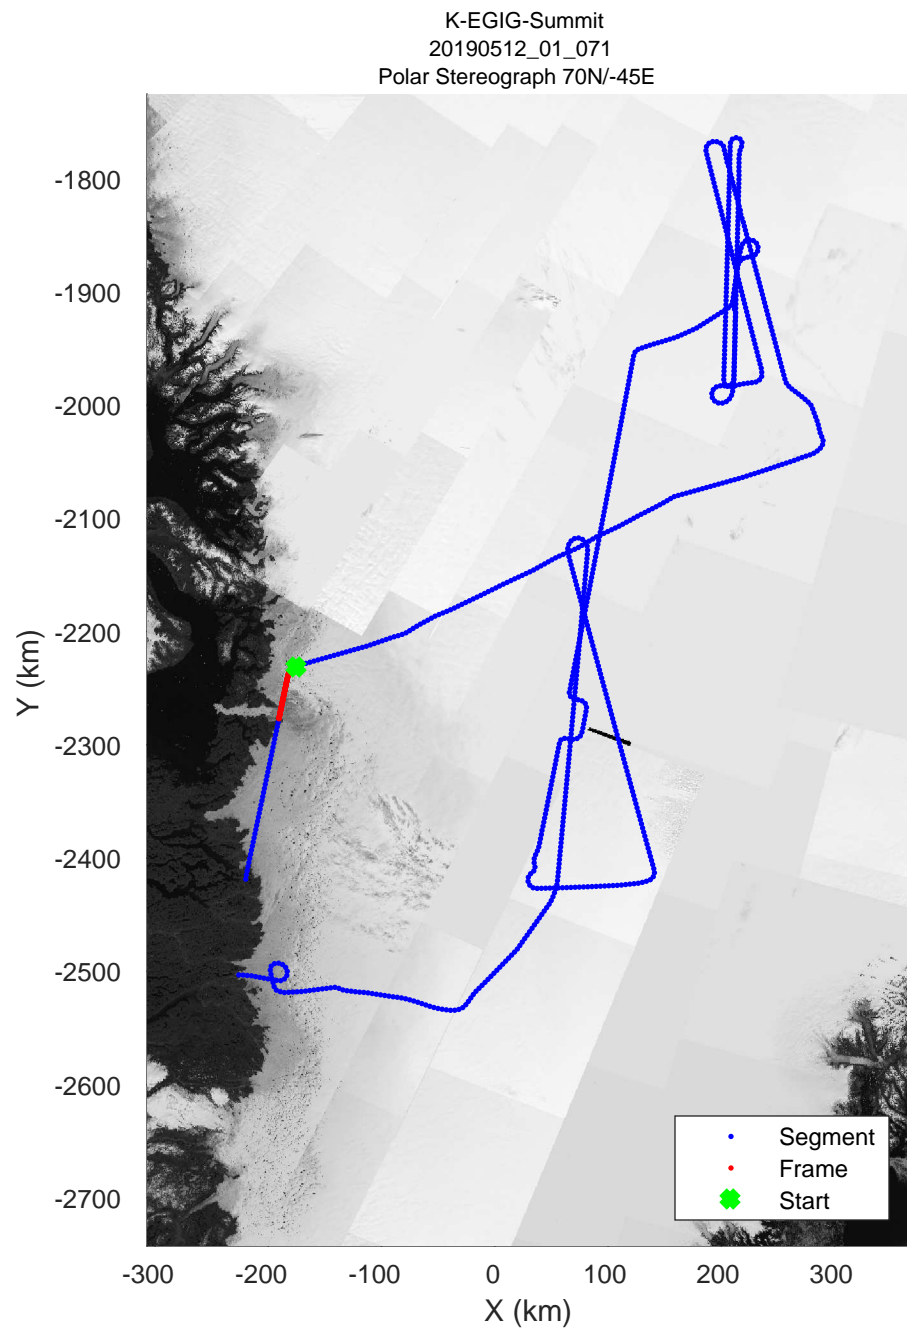

rds 2019_Greenland_P3: "K-EGIG-Summit" 20190512_01_071: 19:00:02.8 to 19:06:31.1 GPS

rds 2019_Greenland_P3: "K-EGIG-Summit" 20190512_01_071: 19:00:02.8 to 19:06:31.1 GPS

K-EGIG-Summit
20190512_01_072
Polar Stereograph 70N/-45E