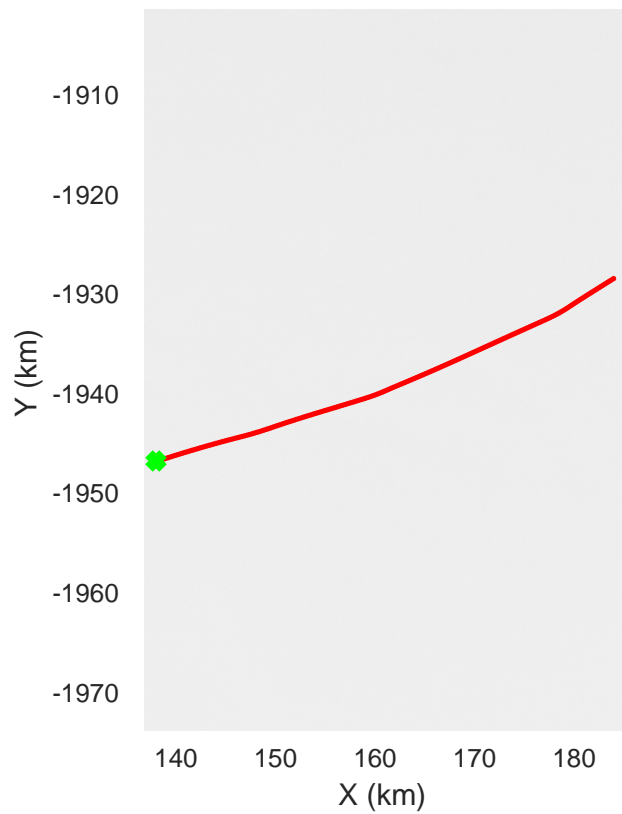

rds 2019_Greenland_P3: "K-EGIG-Summit" 20190512_01_032: 15:08:38.4 to 15:14:13.7 GPS

rds 2019_Greenland_P3: "K-EGIG-Summit" 20190512_01_033: 15:14:13.8 to 15:19:58.5 GPS

rds 2019_Greenland_P3: "K-EGIG-Summit" 20190512_01_033: 15:14:13.8 to 15:19:58.5 GPS