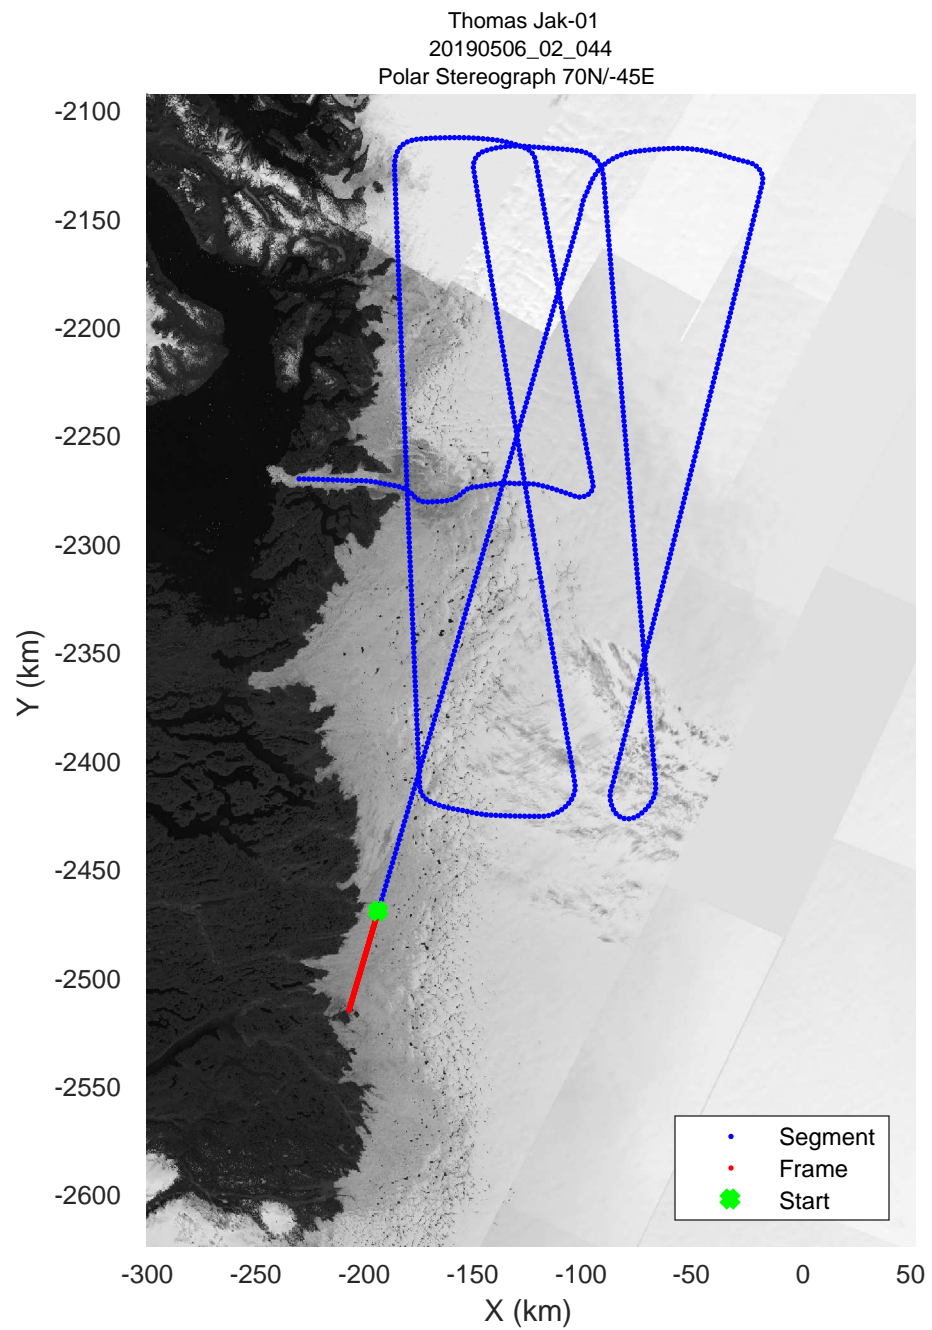

rds 2019_Greenland_P3: "Thomas Jak-01" 20190506_02_042: 18:16:13.7 to 18:22:32.4 GPS

rds 2019_Greenland_P3: "Thomas Jak-01" 20190506_02_043: 18:22:32.5 to 18:28:45.9 GPS

rds 2019_Greenland_P3: "Thomas Jak-01" 20190506_02_043: 18:22:32.5 to 18:28:45.9 GPS

rds 2019_Greenland_P3: "Thomas Jak-01" 20190506_02_044: 18:28:46.0 to 18:34:37.7 GPS

rds 2019_Greenland_P3: "Thomas Jak-01" 20190506_02_044: 18:28:46.0 to 18:34:37.7 GPS