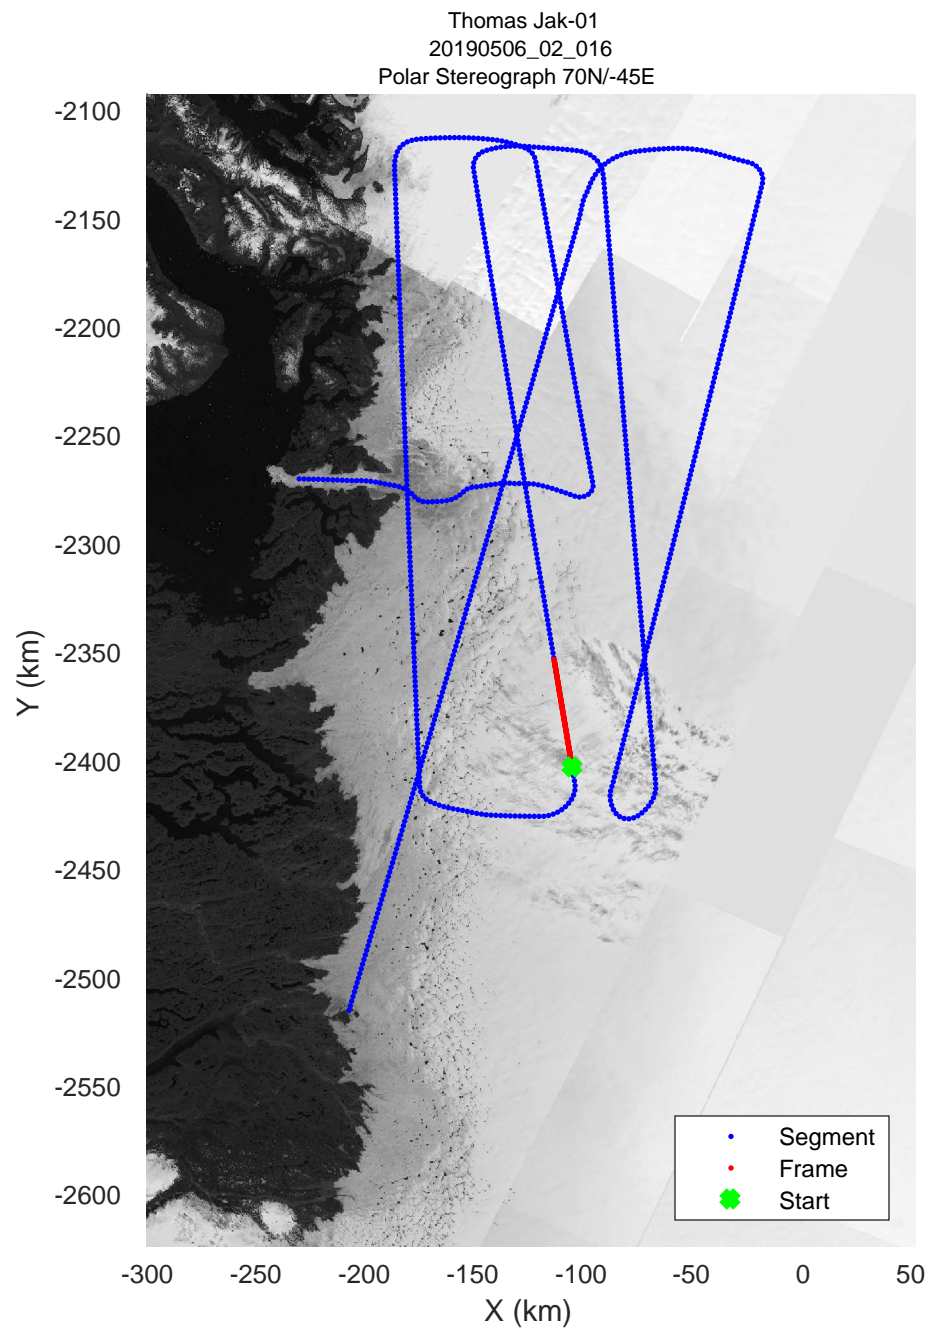

rds 2019_Greenland_P3: "Thomas Jak-01" 20190506_02_014: 15:32:59.2 to 15:38:39.2 GPS

rds 2019_Greenland_P3: "Thomas Jak-01" 20190506_02_015: 15:38:39.3 to 15:44:08.4 GPS

rds 2019_Greenland_P3: "Thomas Jak-01" 20190506_02_015: 15:38:39.3 to 15:44:08.4 GPS