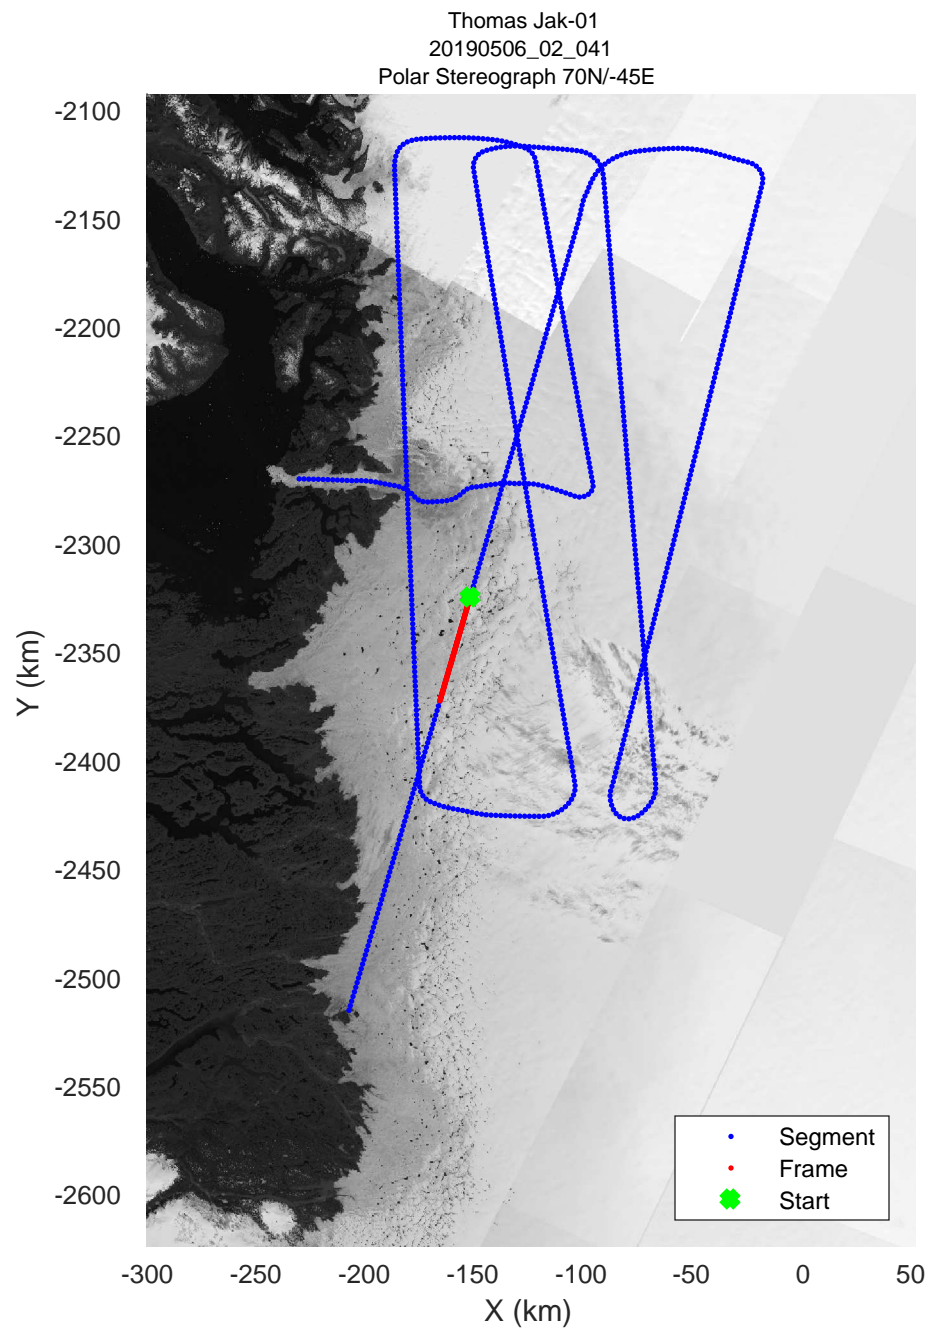

rds 2019_Greenland_P3: "Thomas Jak-01" 20190506_02_039: 17:57:14.1 to 18:03:22.2 GPS

rds 2019_Greenland_P3: "Thomas Jak-01" 20190506_02_040: 18:03:22.3 to 18:09:48.6 GPS

rds 2019_Greenland_P3: "Thomas Jak-01" 20190506_02_040: 18:03:22.3 to 18:09:48.6 GPS