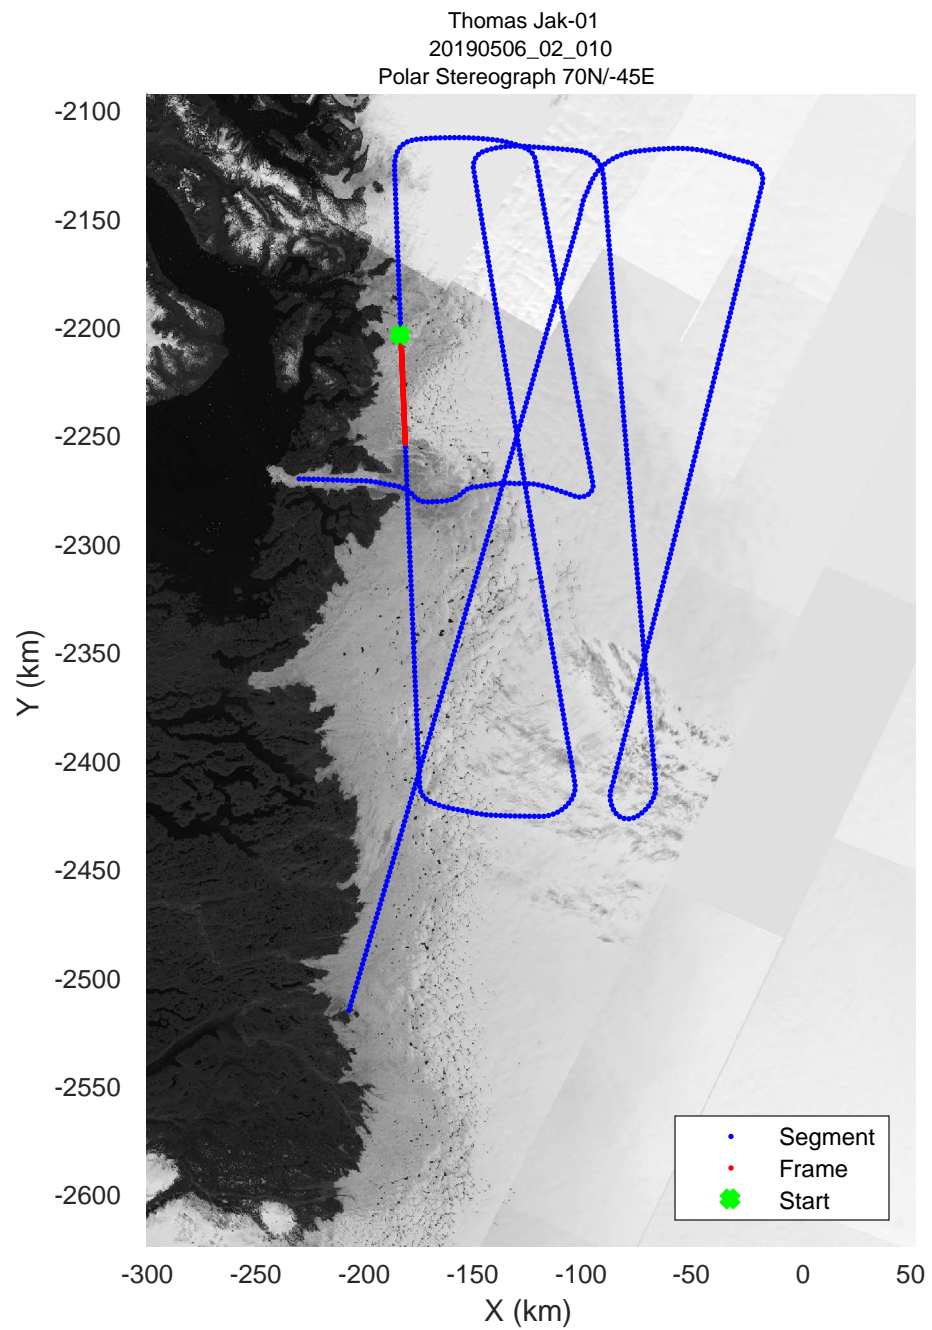

rds 2019_Greenland_P3: "Thomas Jak-01" 20190506_02_008: 14:57:36.0 to 15:03:38.8 GPS

rds 2019_Greenland_P3: "Thomas Jak-01" 20190506_02_009: 15:03:38.9 to 15:09:33.6 GPS

rds 2019_Greenland_P3: "Thomas Jak-01" 20190506_02_009: 15:03:38.9 to 15:09:33.6 GPS