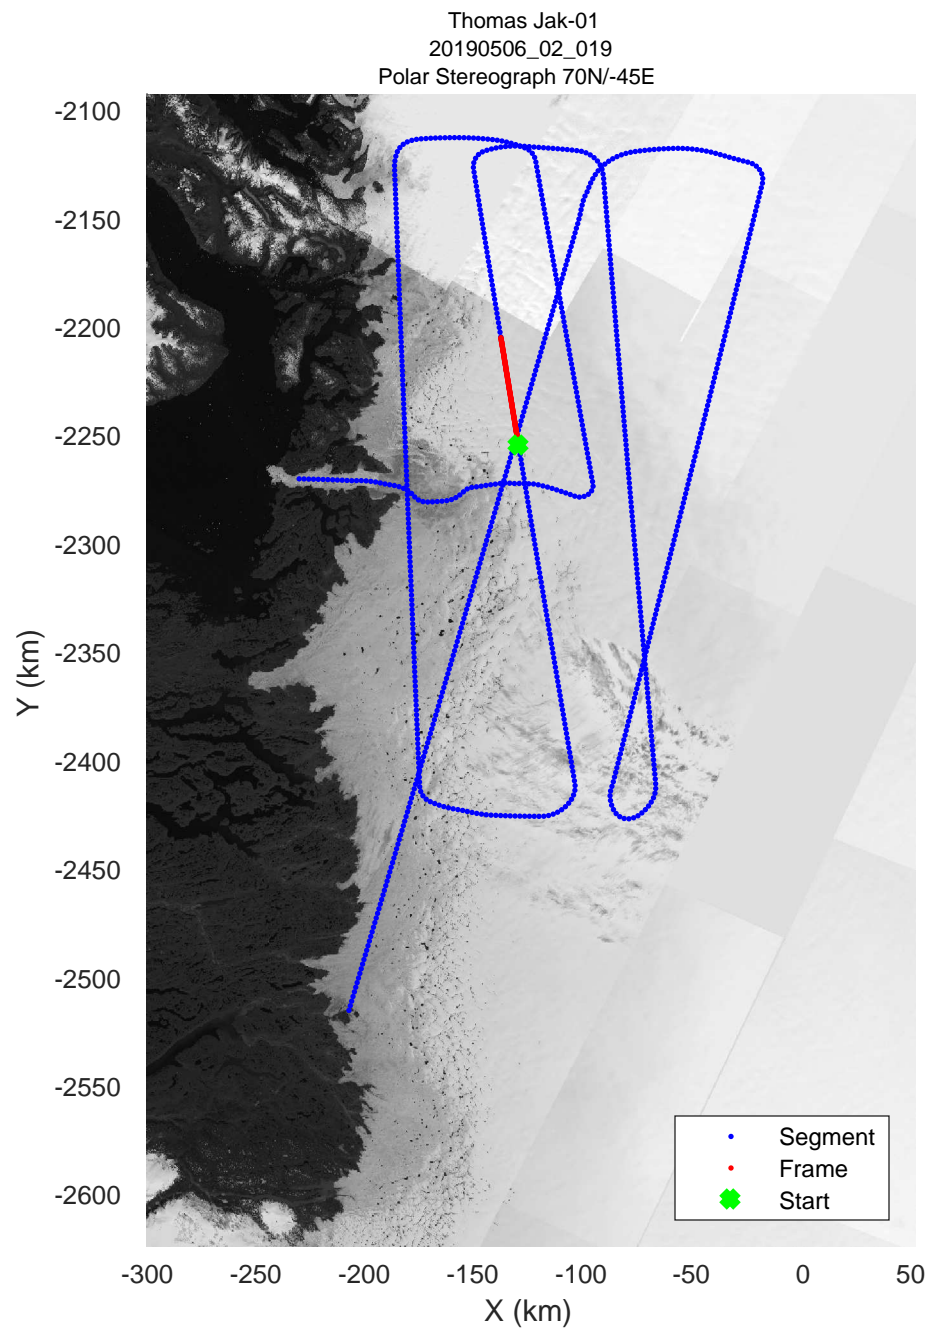

rds 2019_Greenland_P3: "Thomas Jak-01" 20190506_02_017: 15:49:42.3 to 15:55:16.0 GPS

rds 2019_Greenland_P3: "Thomas Jak-01" 20190506_02_018: 15:55:16.1 to 16:00:50.8 GPS

rds 2019_Greenland_P3: "Thomas Jak-01" 20190506_02_018: 15:55:16.1 to 16:00:50.8 GPS