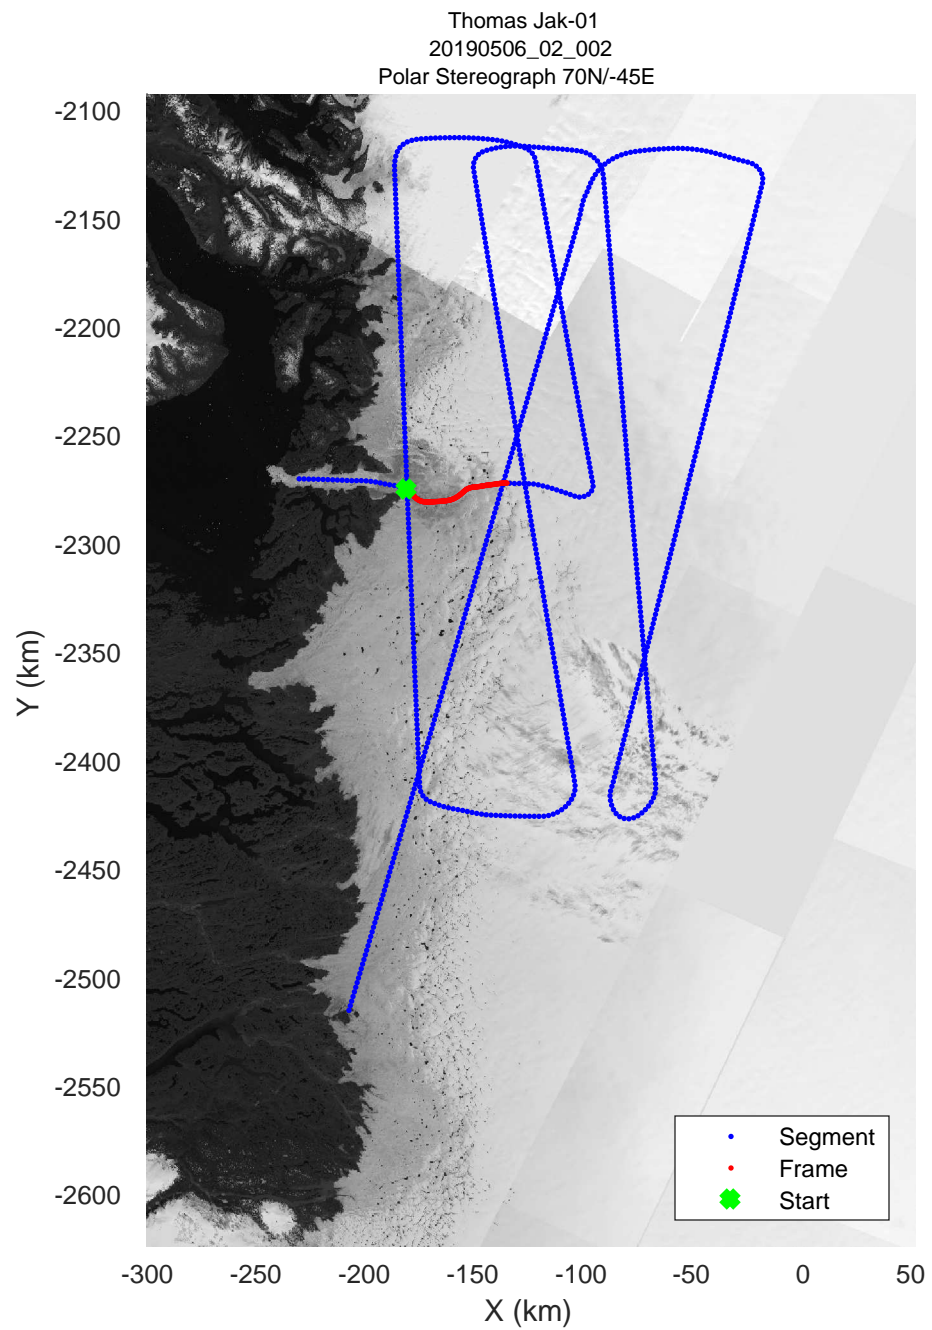

rds 2019_Greenland_P3: "Thomas Jak-01" 20190506_02_001: 14:13:59.6 to 14:20:32.5 GPS

rds 2019_Greenland_P3: "Thomas Jak-01" 20190506_02_001: 14:13:59.6 to 14:20:32.5 GPS

rds 2019_Greenland_P3: "Thomas Jak-01" 20190506_02_002: 14:20:32.6 to 14:28:13.3 GPS