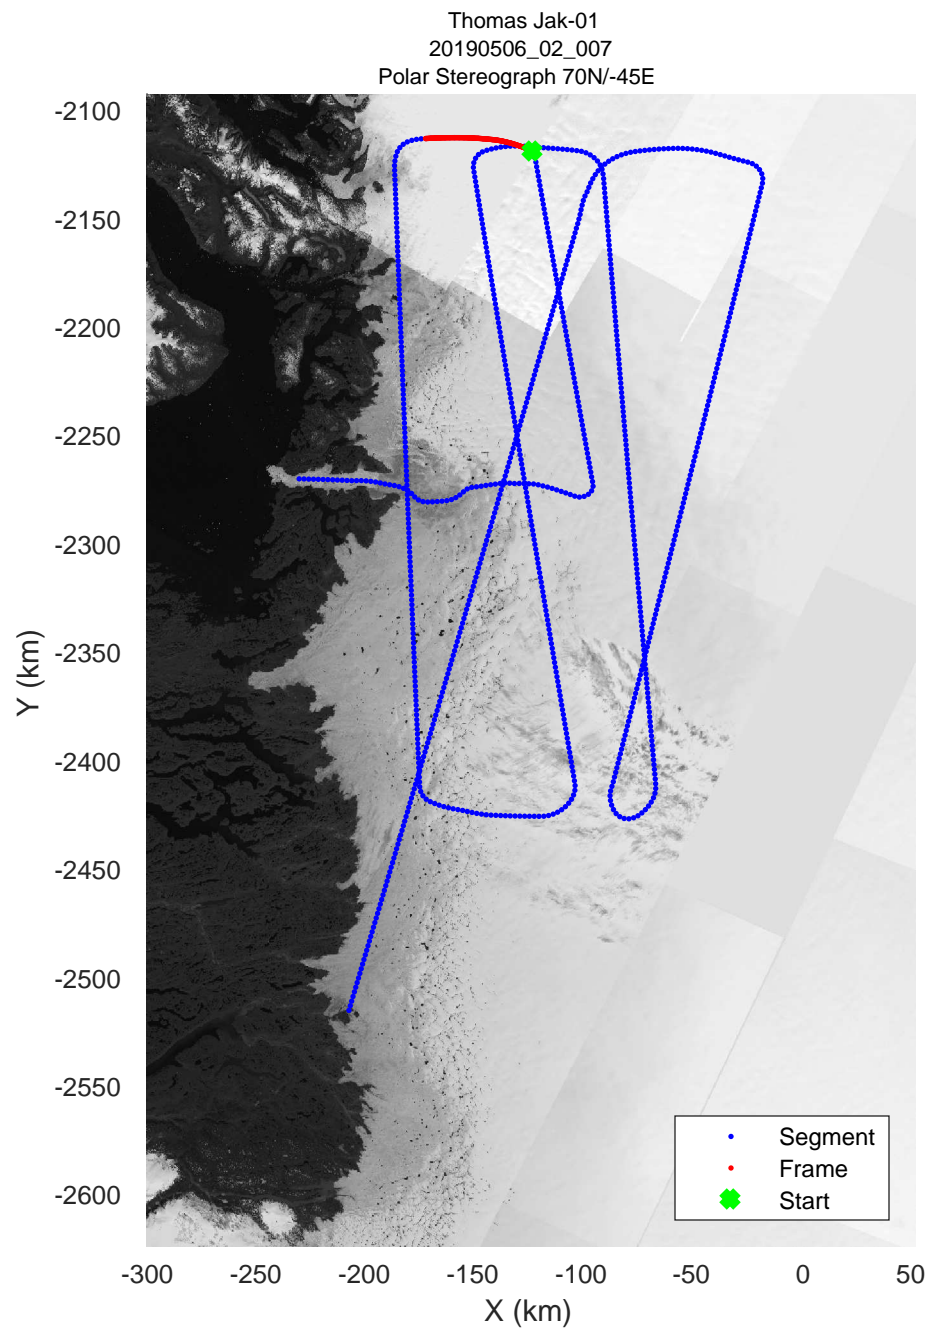

rds 2019_Greenland_P3: "Thomas Jak-01" 20190506_02_005: 14:40:59.3 to 14:46:33.2 GPS

rds 2019_Greenland_P3: "Thomas Jak-01" 20190506_02_006: 14:46:33.3 to 14:52:08.8 GPS

rds 2019_Greenland_P3: "Thomas Jak-01" 20190506_02_006: 14:46:33.3 to 14:52:08.8 GPS