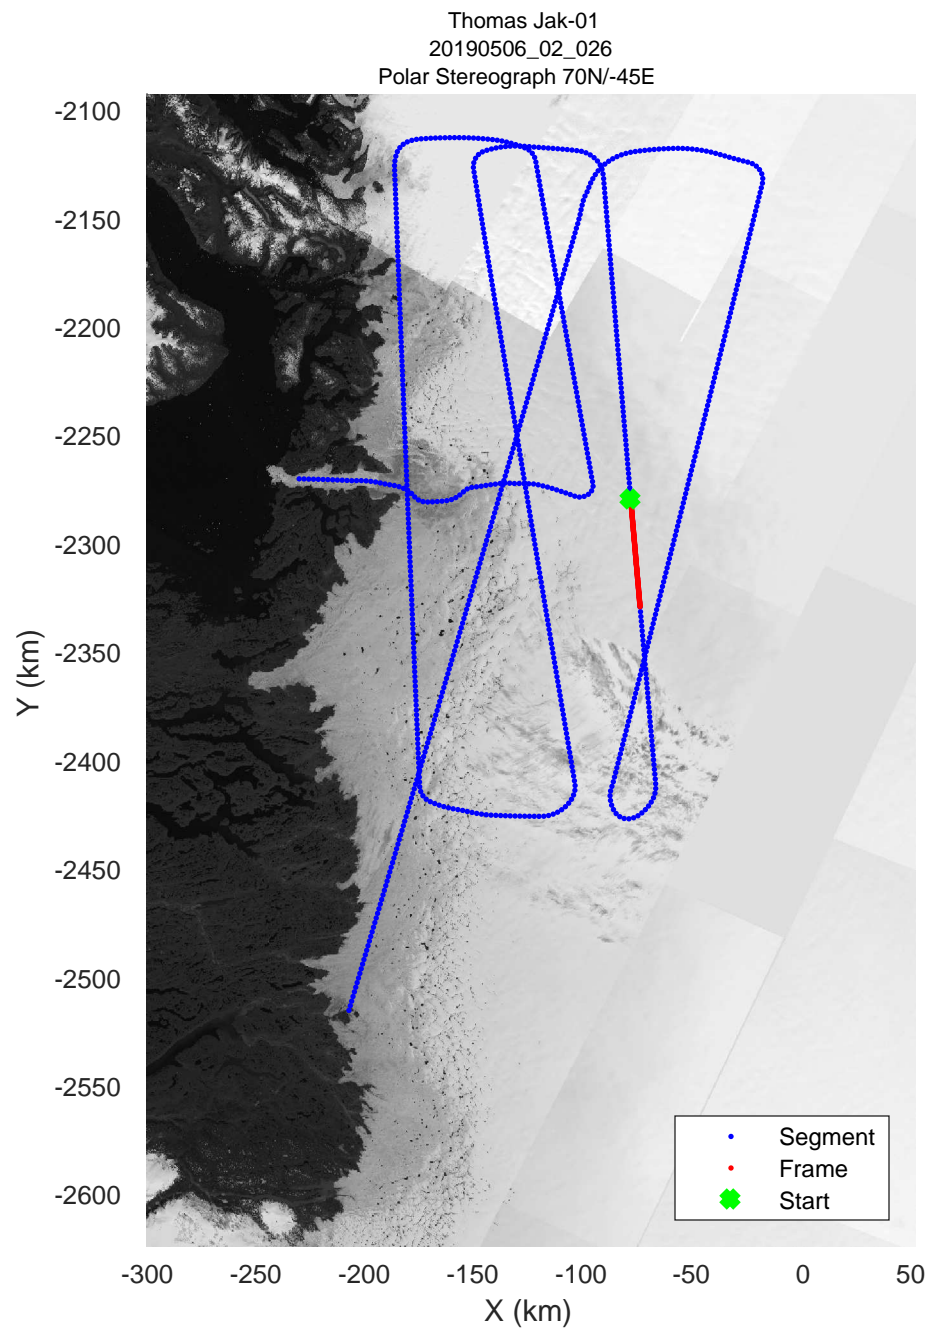

Thomas Jak-01
 20190506_02_025
 Polar Stereograph 70N/-45E

rds 2019_Greenland_P3: "Thomas Jak-01" 20190506_02_025: 16:34:57.8 to 16:40:46.1 GPS

rds 2019_Greenland_P3: "Thomas Jak-01" 20190506_02_025: 16:34:57.8 to 16:40:46.1 GPS