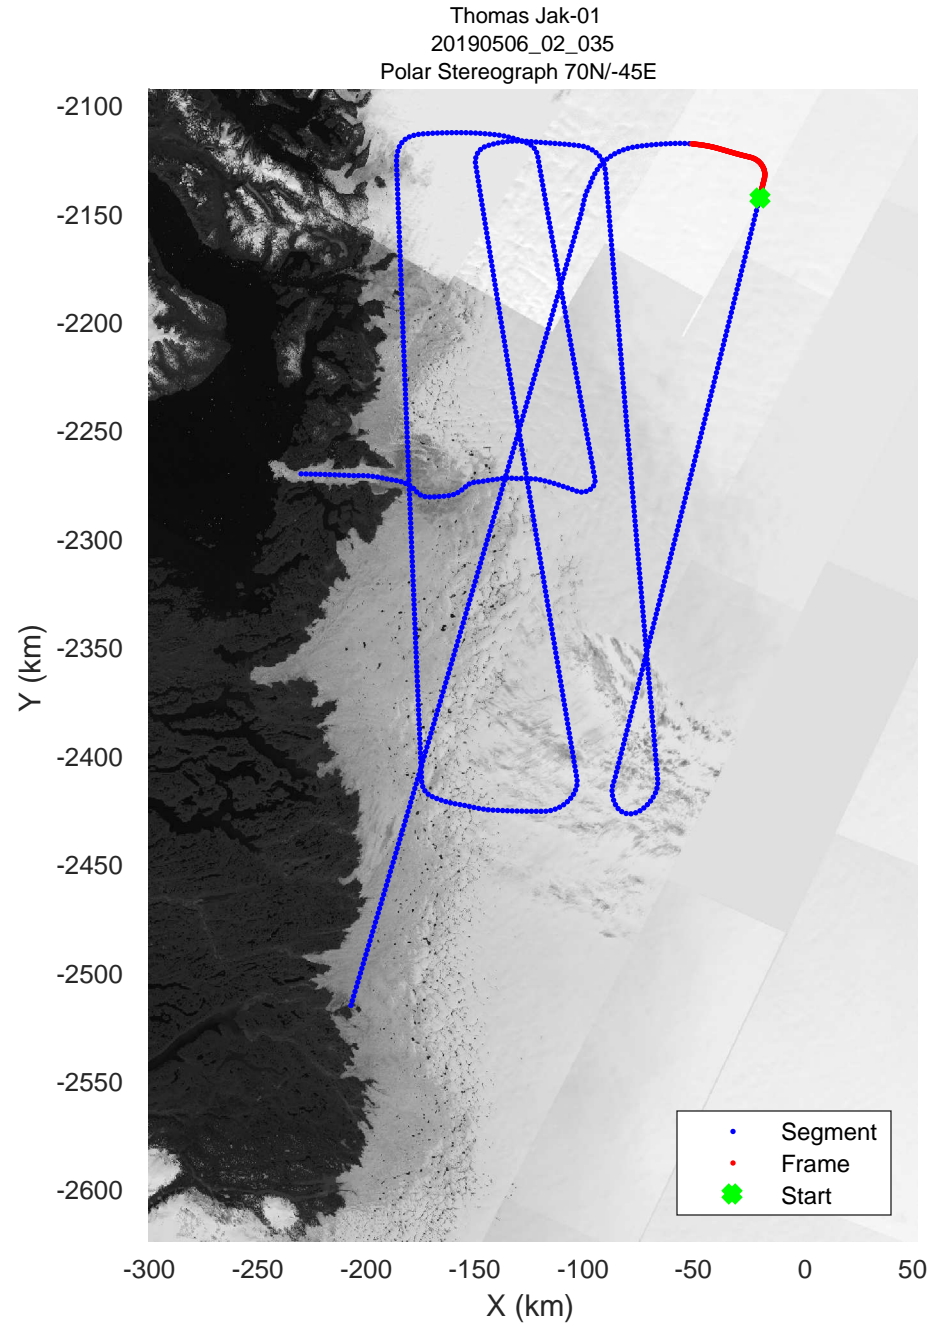

rds 2019_Greenland_P3: "Thomas Jak-01" 20190506_02_033: 17:21:35.4 to 17:27:22.0 GPS

rds 2019_Greenland_P3: "Thomas Jak-01" 20190506_02_034: 17:27:22.1 to 17:33:05.7 GPS

rds 2019_Greenland_P3: "Thomas Jak-01" 20190506_02_034: 17:27:22.1 to 17:33:05.7 GPS