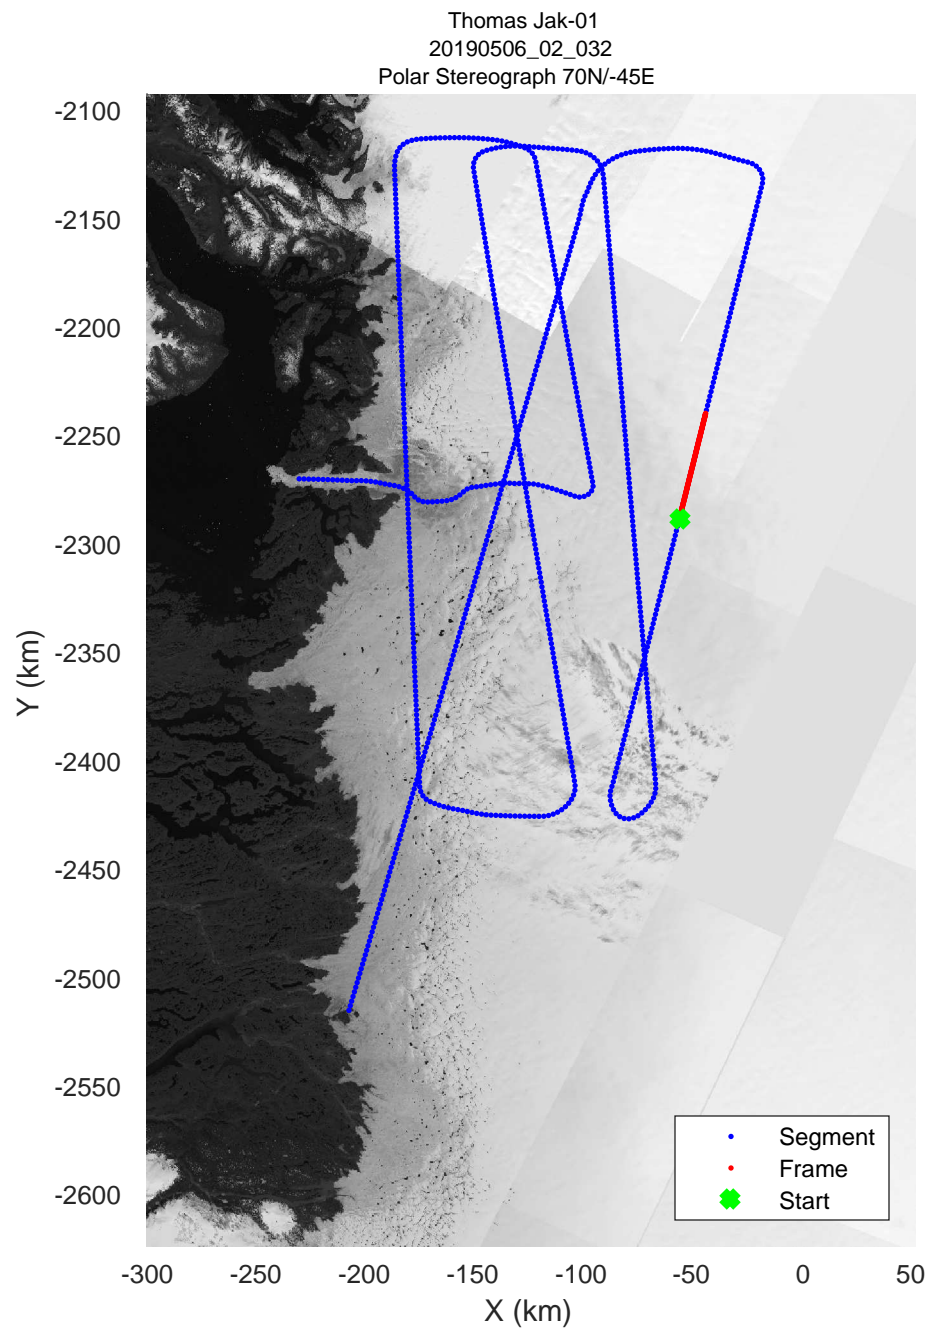

rds 2019_Greenland_P3: "Thomas Jak-01" 20190506_02_030: 17:04:20.5 to 17:10:02.8 GPS

rds 2019_Greenland_P3: "Thomas Jak-01" 20190506_02_031: 17:10:02.9 to 17:15:51.6 GPS

rds 2019_Greenland_P3: "Thomas Jak-01" 20190506_02_031: 17:10:02.9 to 17:15:51.6 GPS