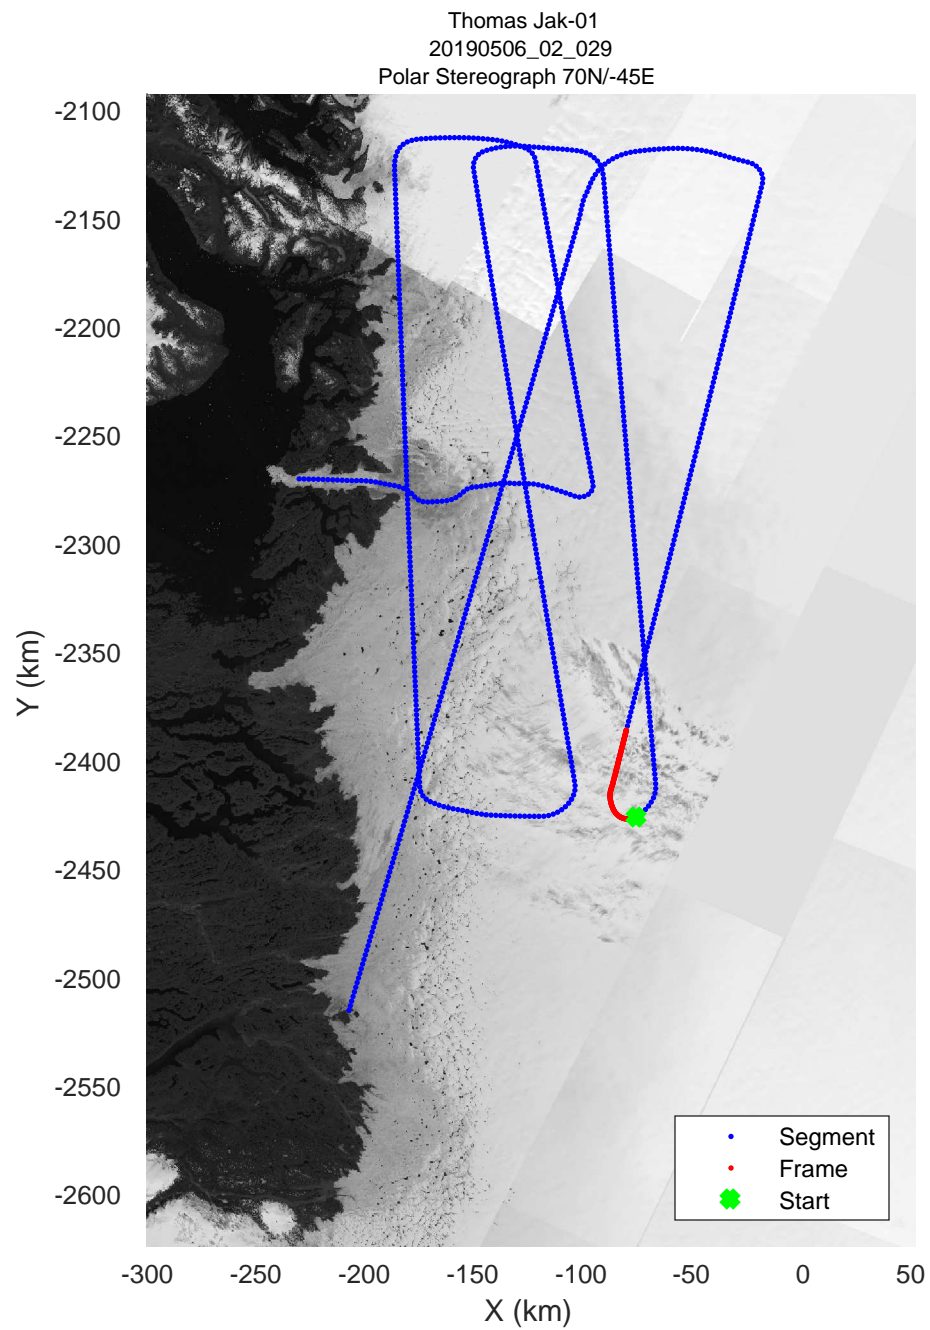

rds 2019_Greenland_P3: "Thomas Jak-01" 20190506_02_027: 16:46:37.8 to 16:52:30.2 GPS

rds 2019_Greenland_P3: "Thomas Jak-01" 20190506_02_028: 16:52:30.3 to 16:58:22.6 GPS

rds 2019_Greenland_P3: "Thomas Jak-01" 20190506_02_028: 16:52:30.3 to 16:58:22.6 GPS