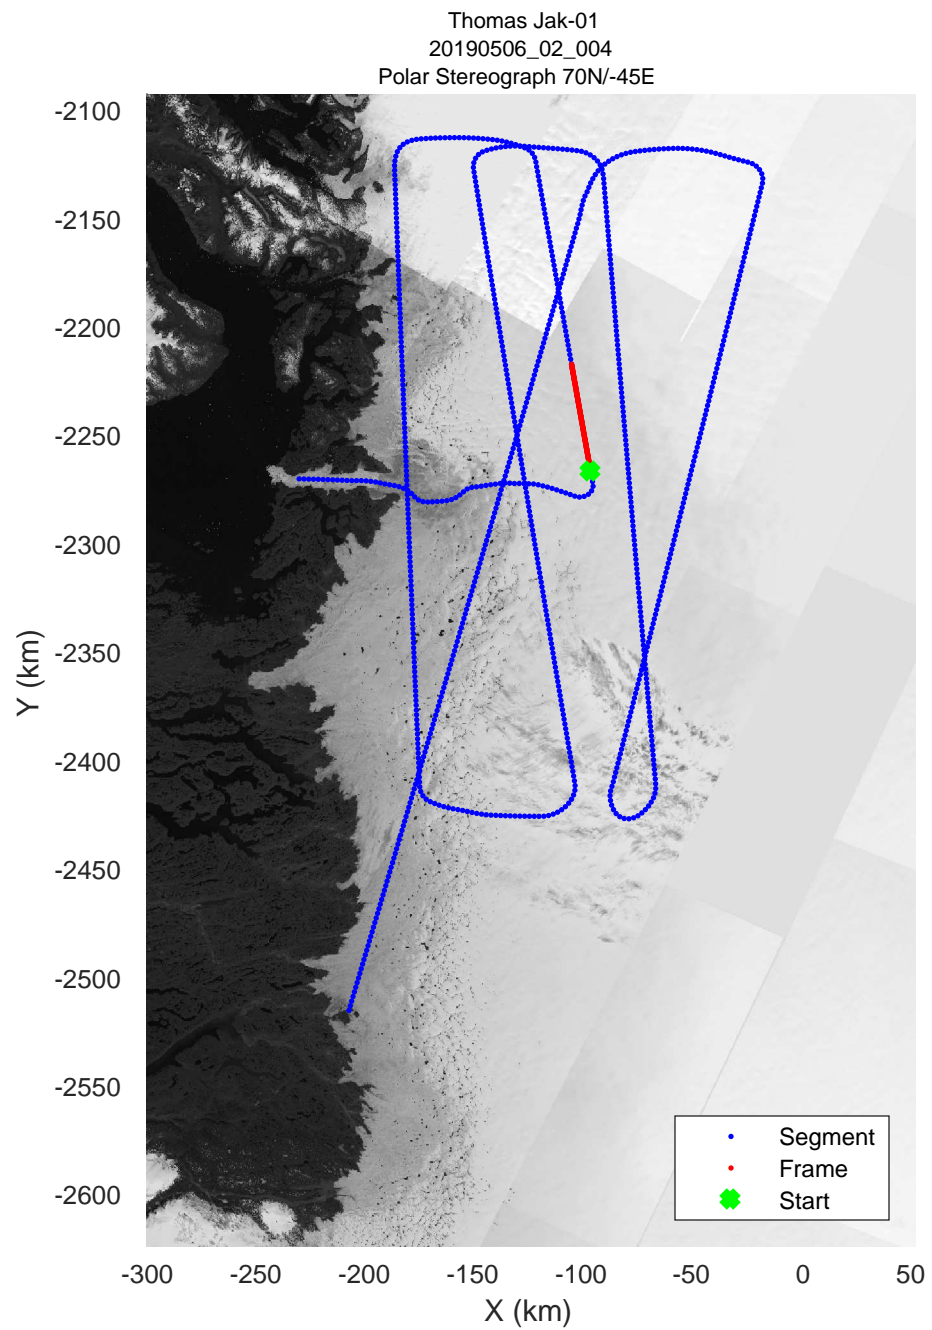

rds 2019_Greenland_P3: "Thomas Jak-01" 20190506_02_002: 14:20:32.6 to 14:28:13.3 GPS

rds 2019_Greenland_P3: "Thomas Jak-01" 20190506_02_003: 14:28:13.4 to 14:35:10.0 GPS

rds 2019_Greenland_P3: "Thomas Jak-01" 20190506_02_003: 14:28:13.4 to 14:35:10.0 GPS