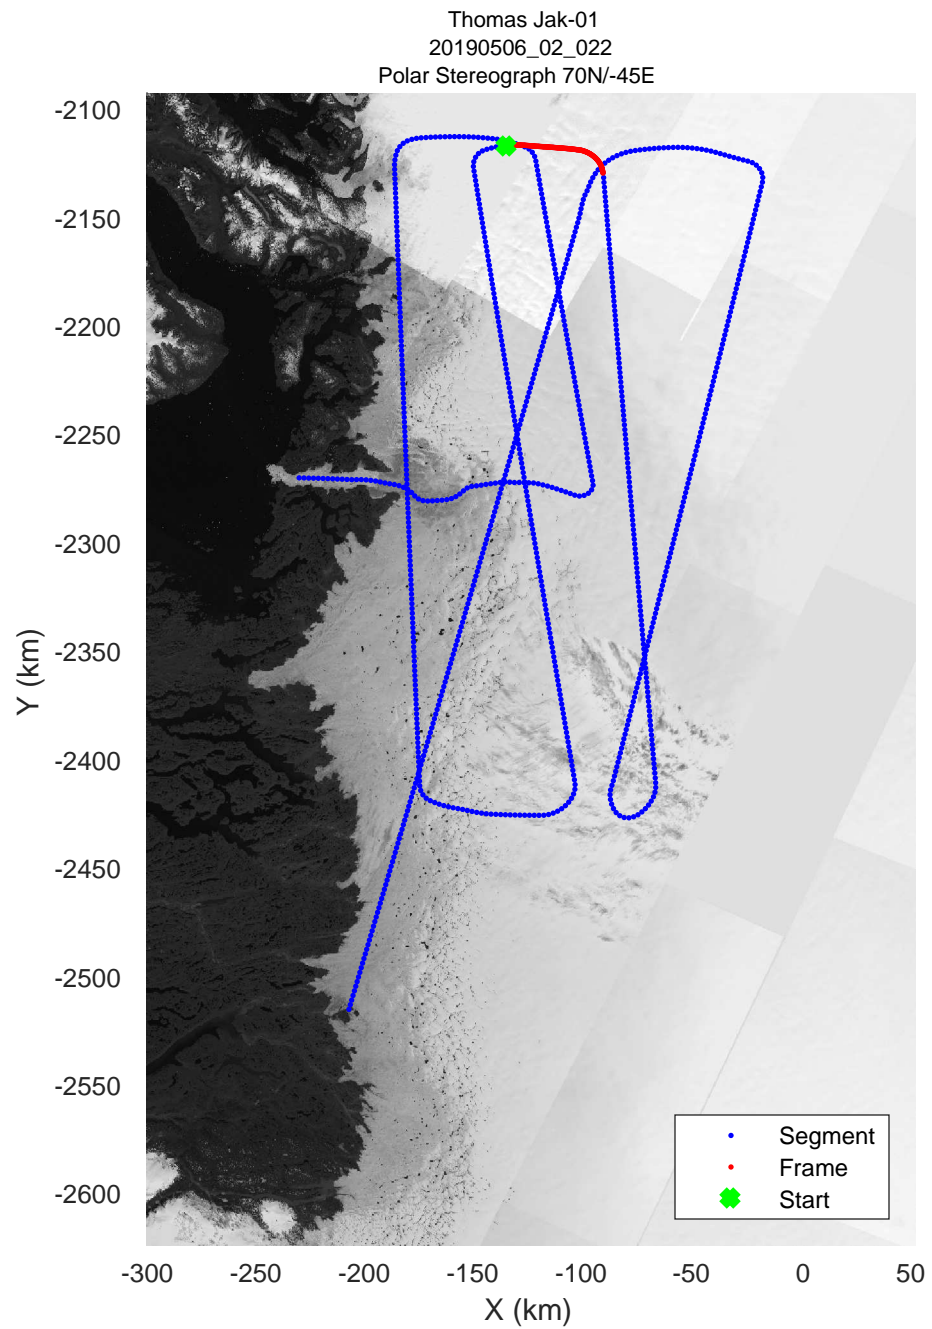

rds 2019_Greenland_P3: "Thomas Jak-01" 20190506_02_020: 16:06:19.8 to 16:11:59.4 GPS

rds 2019_Greenland_P3: "Thomas Jak-01" 20190506_02_021: 16:11:59.5 to 16:17:40.8 GPS

rds 2019_Greenland_P3: "Thomas Jak-01" 20190506_02_021: 16:11:59.5 to 16:17:40.8 GPS