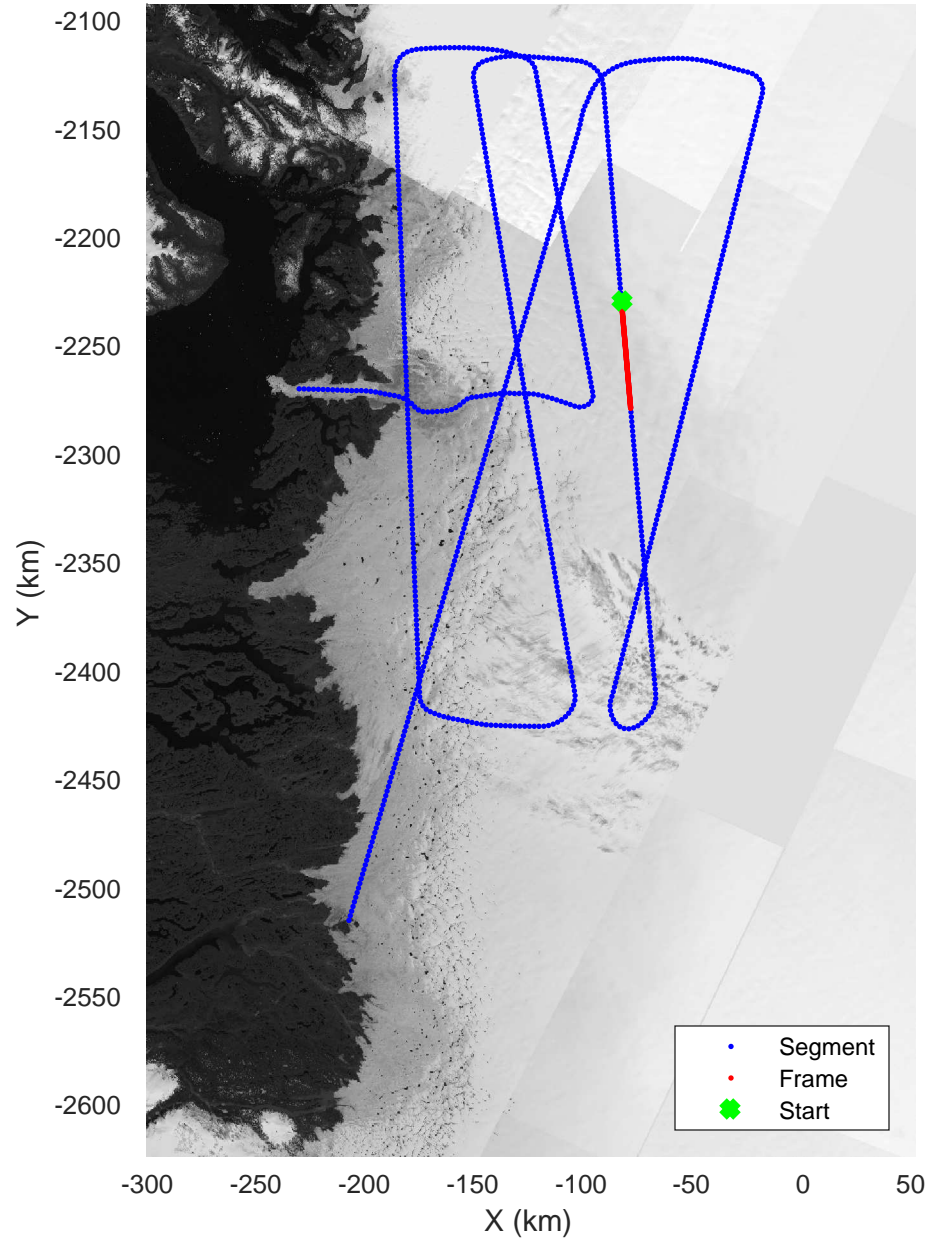

rds 2019_Greenland_P3: "Thomas Jak-01" 20190506_02_023: 16:23:26.1 to 16:29:10.4 GPS

rds 2019_Greenland_P3: "Thomas Jak-01" 20190506_02_024: 16:29:10.5 to 16:34:57.7 GPS

rds 2019_Greenland_P3: "Thomas Jak-01" 20190506_02_024: 16:29:10.5 to 16:34:57.7 GPS

Thomas Jak-01
 20190506_02_025
 Polar Stereograph 70N/-45E

rds 2019_Greenland_P3: "Thomas Jak-01" 20190506_02_025: 16:34:57.8 to 16:40:46.1 GPS

rds 2019_Greenland_P3: "Thomas Jak-01" 20190506_02_025: 16:34:57.8 to 16:40:46.1 GPS