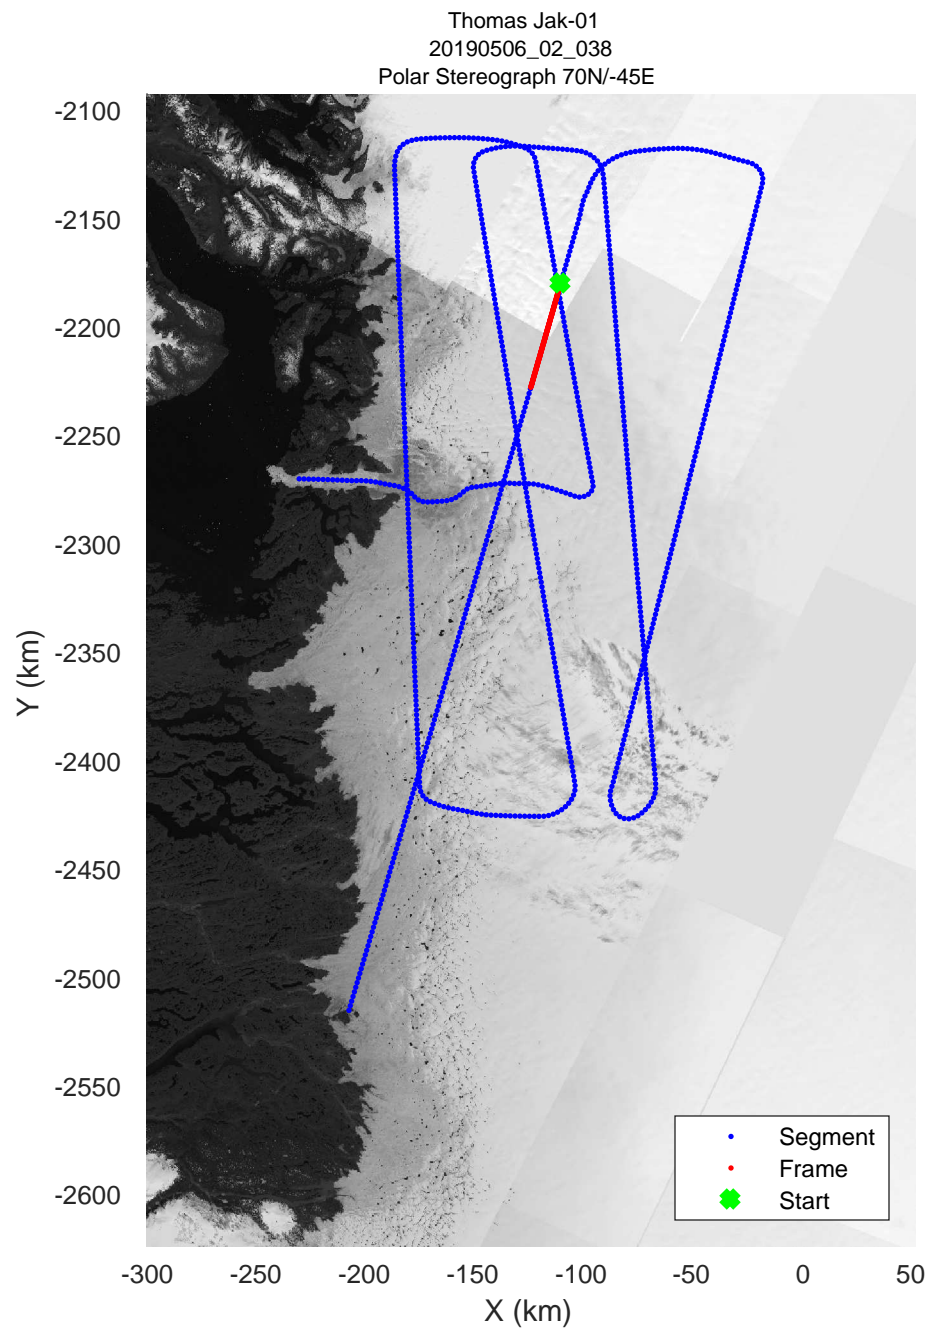

rds 2019_Greenland_P3: "Thomas Jak-01" 20190506_02_036: 17:38:55.5 to 17:44:50.0 GPS

rds 2019_Greenland_P3: "Thomas Jak-01" 20190506_02_037: 17:44:50.1 to 17:50:58.2 GPS

rds 2019_Greenland_P3: "Thomas Jak-01" 20190506_02_037: 17:44:50.1 to 17:50:58.2 GPS