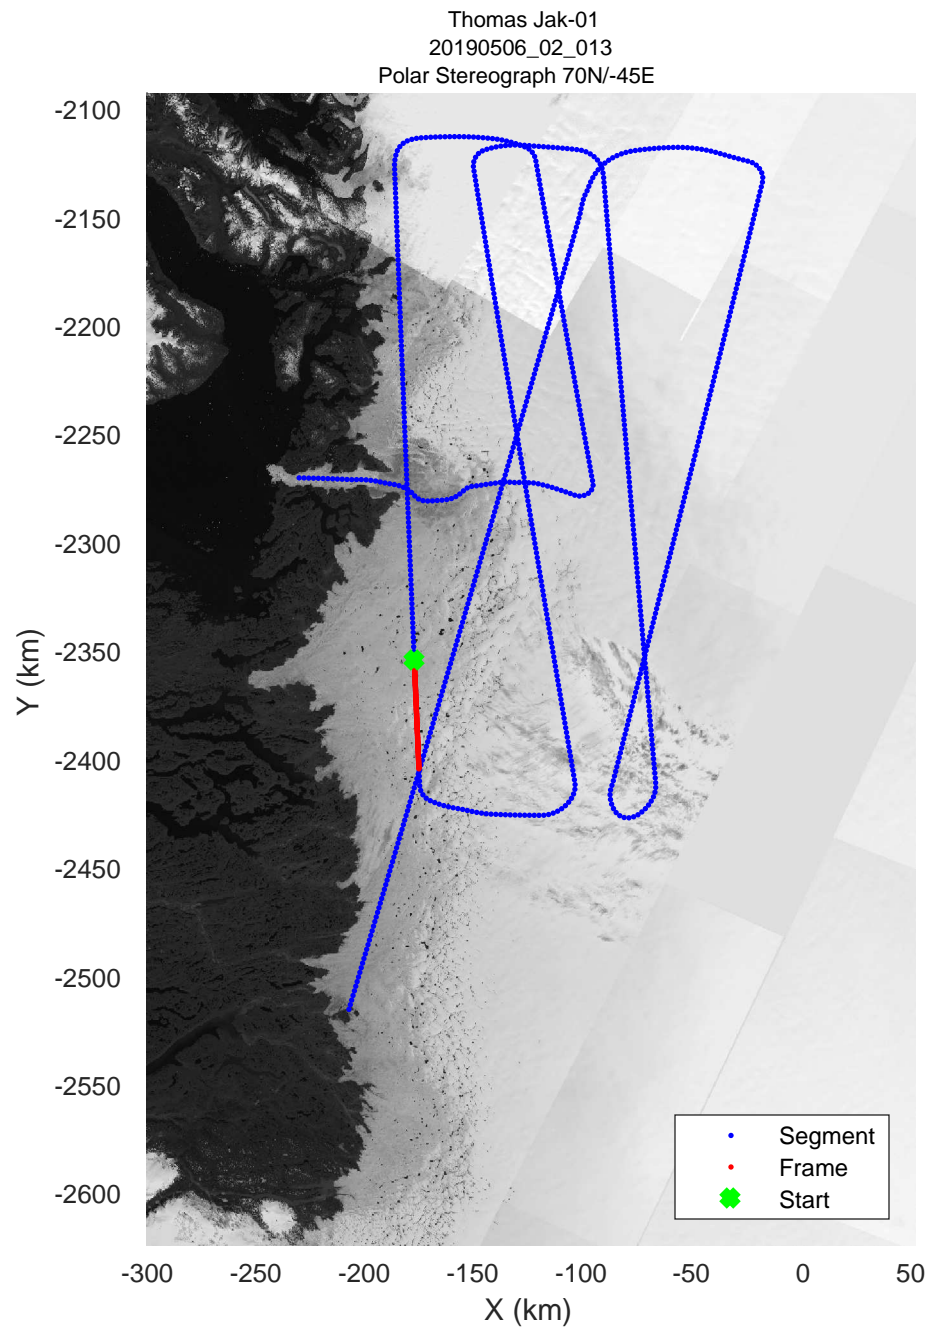

rds 2019_Greenland_P3: "Thomas Jak-01" 20190506_02_011: 15:15:29.5 to 15:21:29.8 GPS

rds 2019_Greenland_P3: "Thomas Jak-01" 20190506_02_012: 15:21:30.1 to 15:27:08.5 GPS

rds 2019_Greenland_P3: "Thomas Jak-01" 20190506_02_012: 15:21:30.1 to 15:27:08.5 GPS