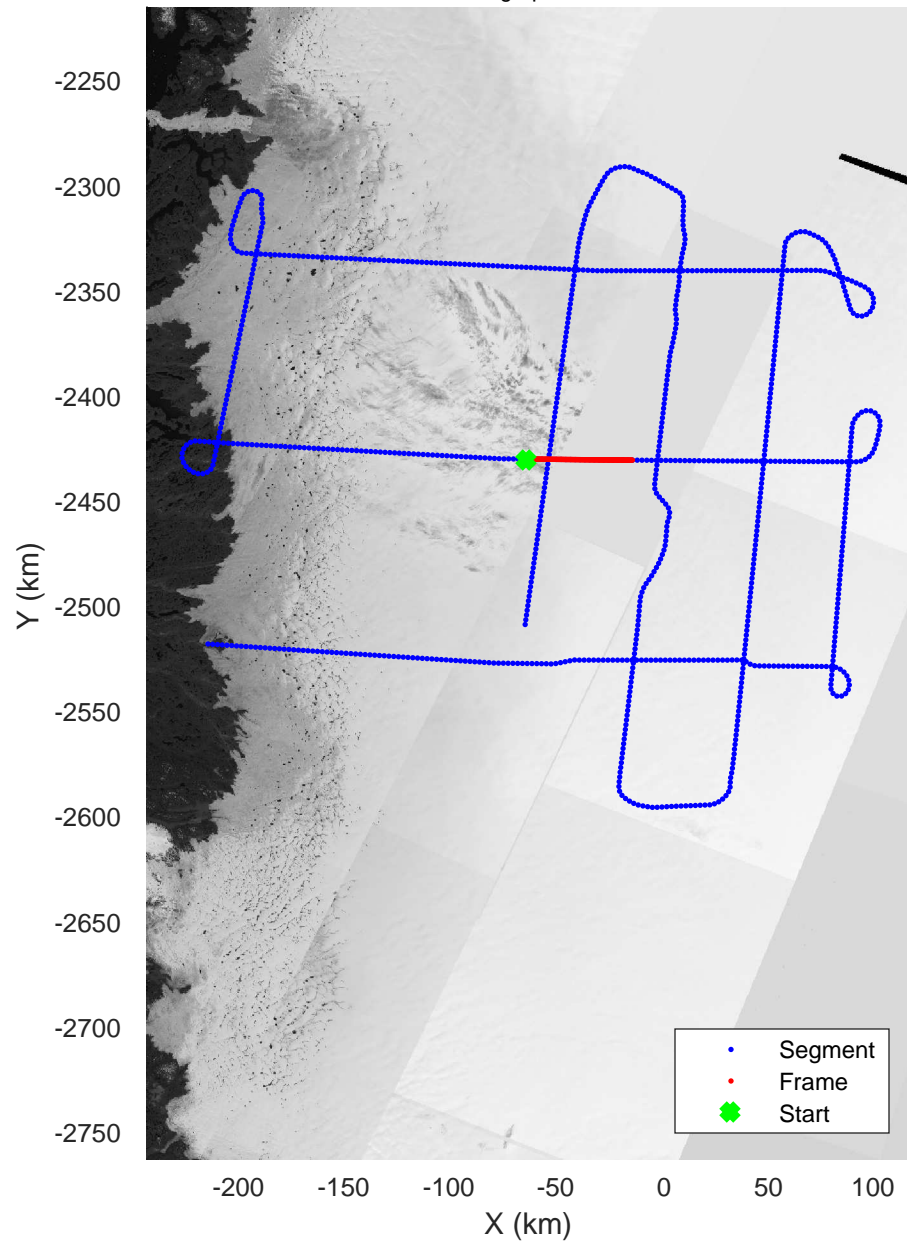

rds 2019_Greenland_P3: "ICESat-2 Central" 20190505_02_031: 17:08:48.4 to 17:15:26.4 GPS

ICESat-2 Central
20190505_02_032
Polar Stereograph 70N/-45E

rds 2019_Greenland_P3: "ICESat-2 Central" 20190505_02_032: 17:15:26.5 to 17:22:14.8 GPS

rds 2019_Greenland_P3: "ICESat-2 Central" 20190505_02_032: 17:15:26.5 to 17:22:14.8 GPS

ICESat-2 Central
20190505_02_033
Polar Stereograph 70N/-45E

rds 2019_Greenland_P3: "ICESat-2 Central" 20190505_02_033: 17:22:15.0 to 17:28:46.7 GPS