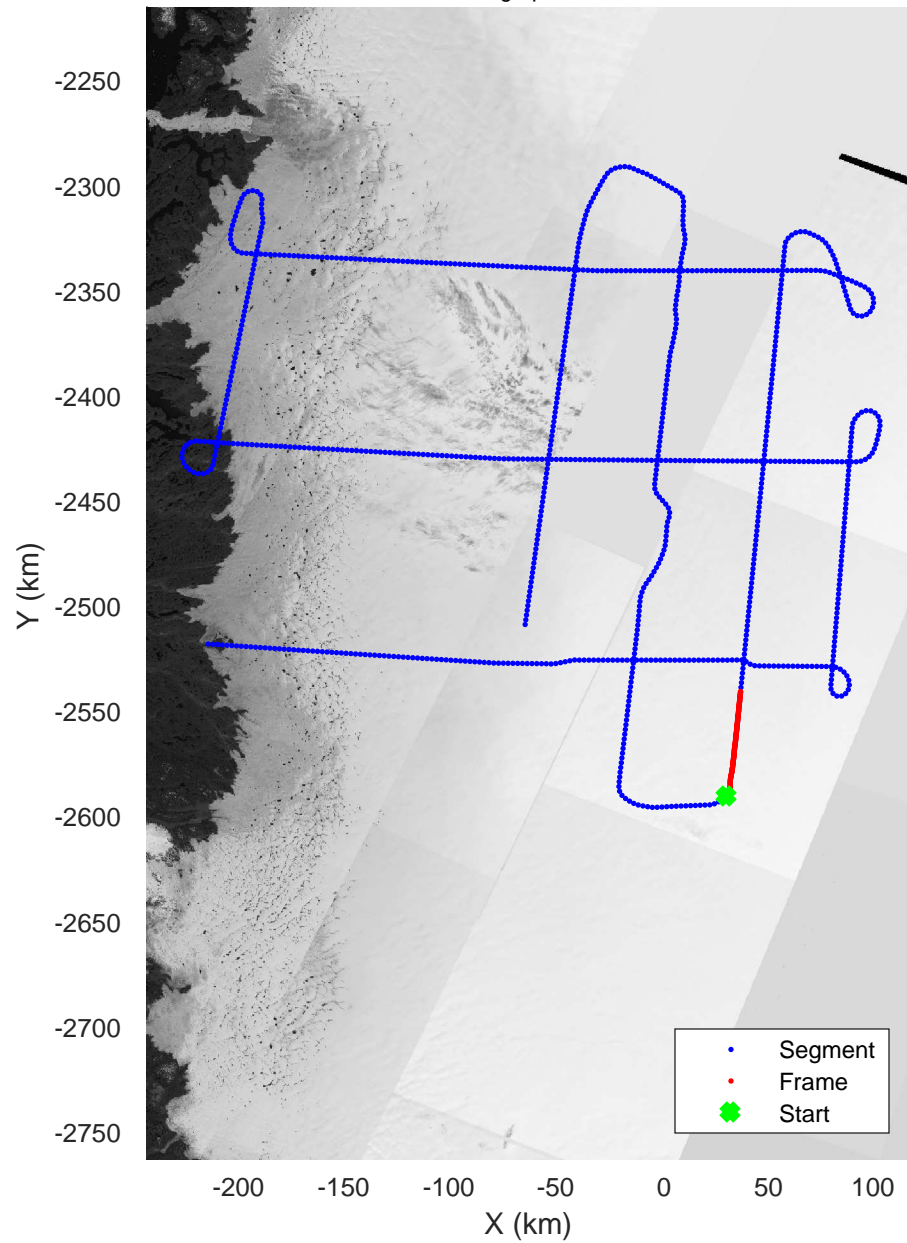

rds 2019_Greenland_P3: "ICESat-2 Central" 20190505_02_012: 15:16:31.4 to 15:22:46.5 GPS

rds 2019_Greenland_P3: "ICESat-2 Central" 20190505_02_012: 15:16:31.4 to 15:22:46.5 GPS

ICESat-2 Central
 20190505_02_013
 Polar Stereograph 70N/-45E