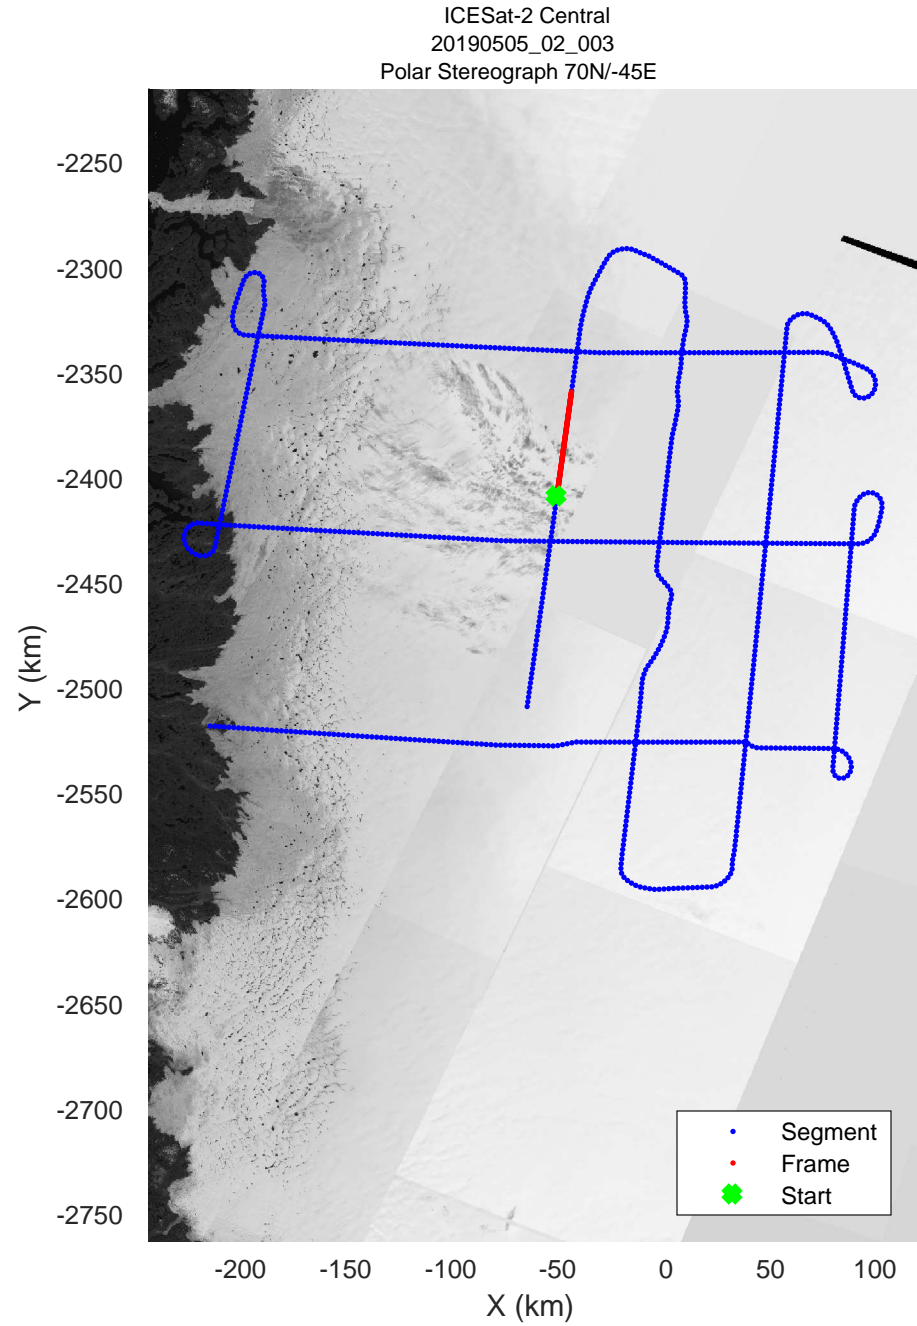

ICESat-2 Central
20190505_02_001
Polar Stereograph 70N/-45E

rds 2019_Greenland_P3: "ICESat-2 Central" 20190505_02_001: 14:04:55.5 to 14:10:33.8 GPS

rds 2019_Greenland_P3: "ICESat-2 Central" 20190505_02_001: 14:04:55.5 to 14:10:33.8 GPS

ICESat-2 Central
20190505_02_002
Polar Stereograph 70N/-45E

rds 2019_Greenland_P3: "ICESat-2 Central" 20190505_02_002: 14:10:33.9 to 14:16:36.4 GPS

rds 2019_Greenland_P3: "ICESat-2 Central" 20190505_02_002: 14:10:33.9 to 14:16:36.4 GPS

rds 2019_Greenland_P3: "ICESat-2 Central" 20190505_02_003: 14:16:36.5 to 14:22:49.7 GPS

rds 2019_Greenland_P3: "ICESat-2 Central" 20190505_02_003: 14:16:36.5 to 14:22:49.7 GPS

ICESat-2 Central
20190505_02_004
Polar Stereograph 70N/-45E