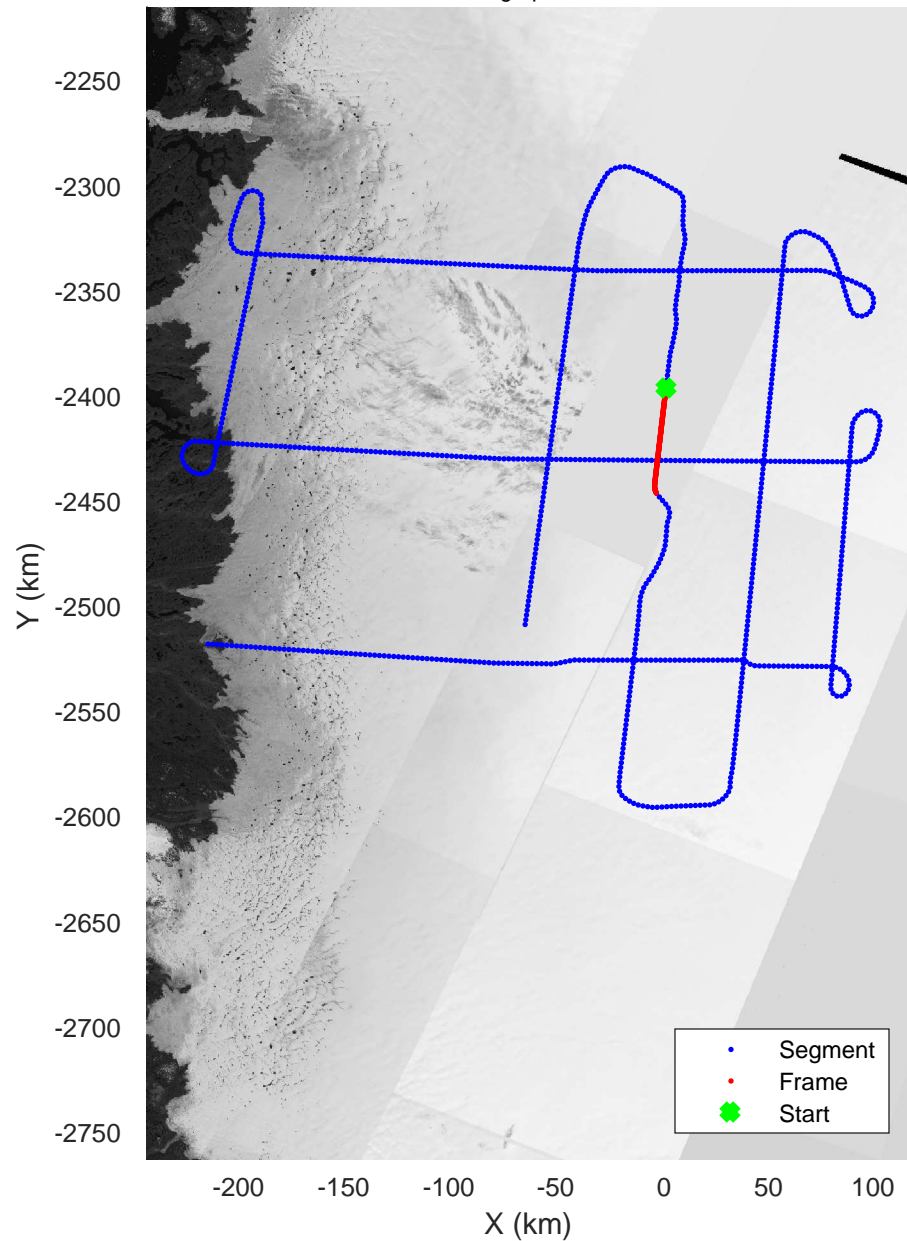

rds 2019_Greenland_P3: "ICESat-2 Central" 20190505_02_007: 14:43:41.3 to 14:50:08.0 GPS

rds 2019_Greenland_P3: "ICESat-2 Central" 20190505_02_007: 14:43:41.3 to 14:50:08.0 GPS

ICESat-2 Central
20190505_02_008
Polar Stereograph 70N/-45E