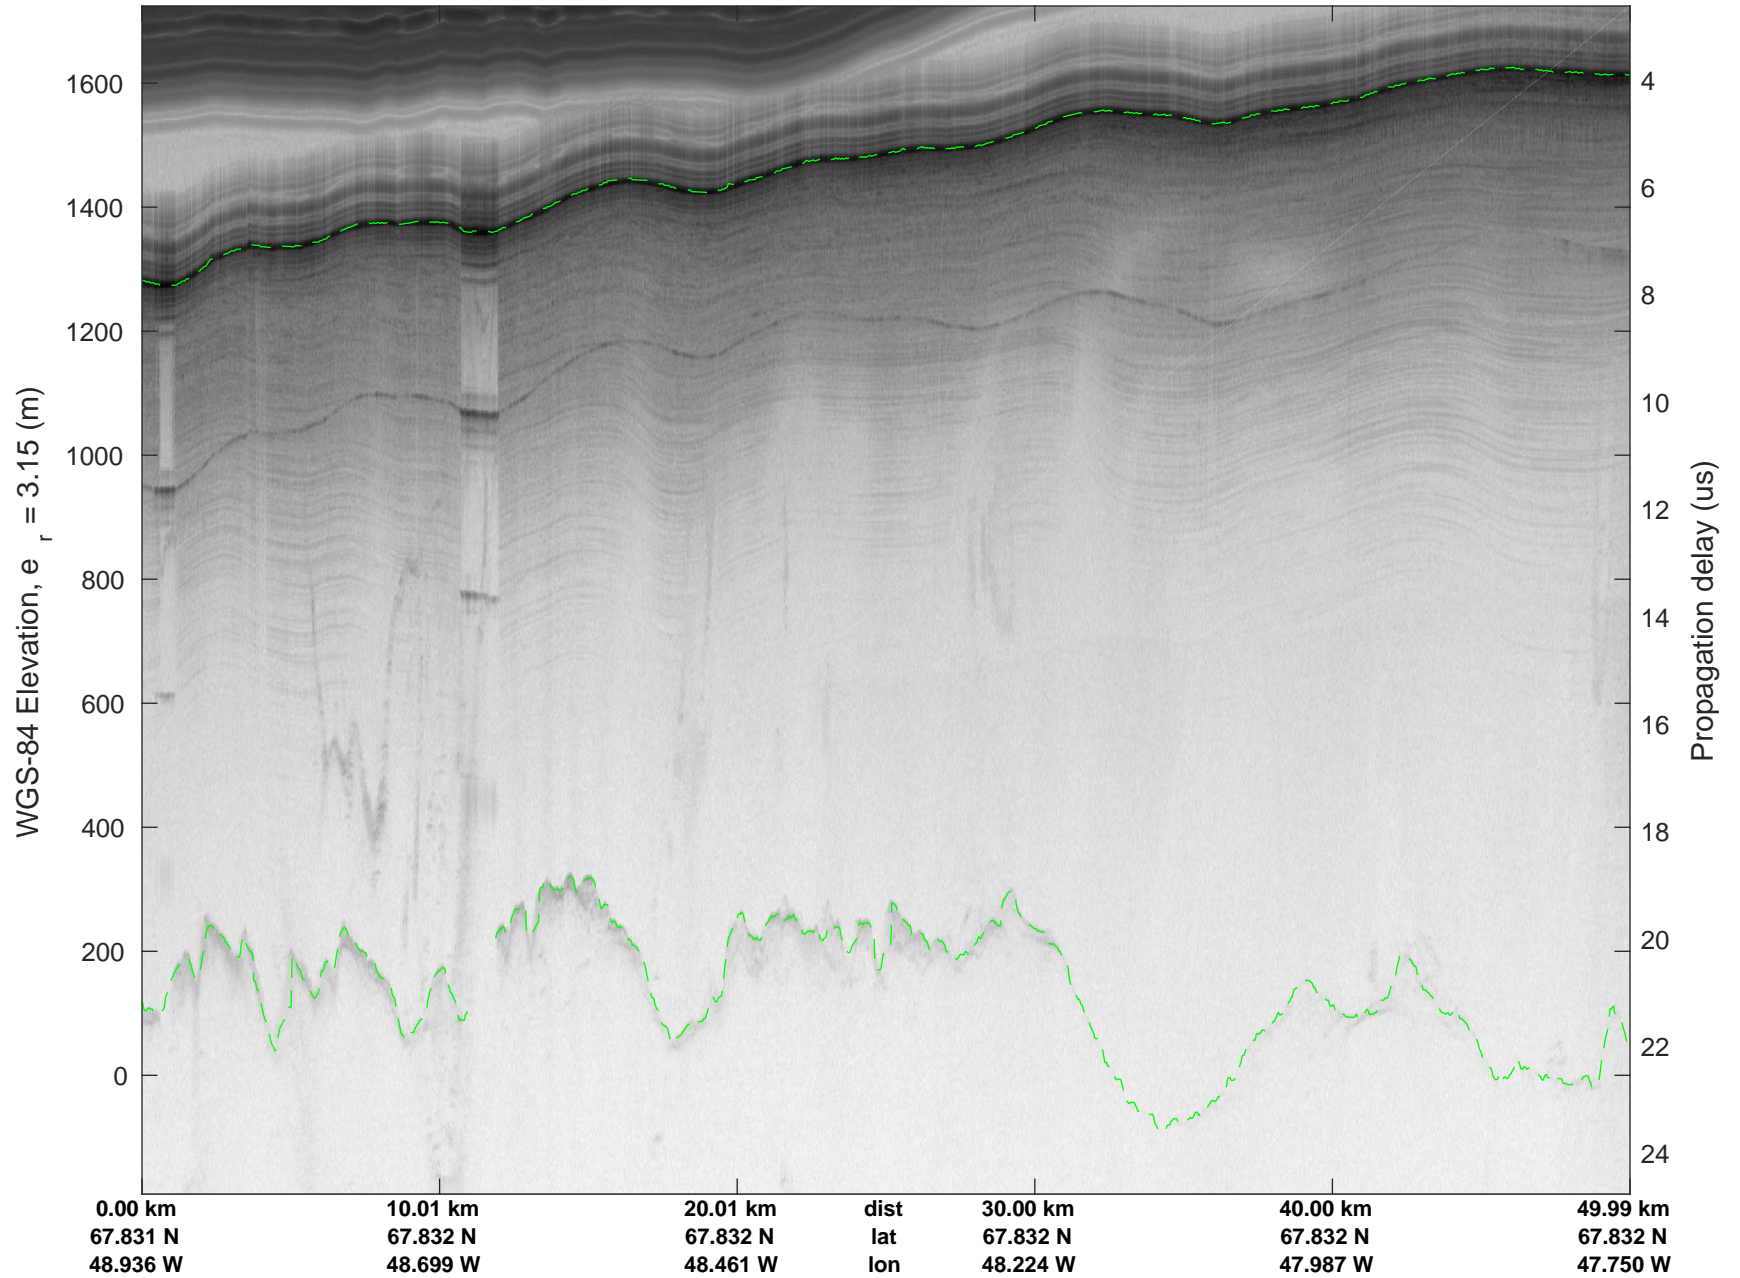

rds 2019_Greenland_P3: "ICESat-2 Central" 20190505_02_029: 16:55:39.9 to 17:01:56.7 GPS

ICESat-2 Central
20190505_02_030
Polar Stereograph 70N/-45E

rds 2019_Greenland_P3: "ICESat-2 Central" 20190505_02_030: 17:01:56.9 to 17:08:48.3 GPS

rds 2019_Greenland_P3: "ICESat-2 Central" 20190505_02_030: 17:01:56.9 to 17:08:48.3 GPS

ICESat-2 Central
20190505_02_031
Polar Stereograph 70N/-45E

rds 2019_Greenland_P3: "ICESat-2 Central" 20190505_02_031: 17:08:48.4 to 17:15:26.4 GPS

rds 2019_Greenland_P3: "ICESat-2 Central" 20190505_02_031: 17:08:48.4 to 17:15:26.4 GPS

ICESat-2 Central
20190505_02_032
Polar Stereograph 70N/-45E

rds 2019_Greenland_P3: "ICESat-2 Central" 20190505_02_032: 17:15:26.5 to 17:22:14.8 GPS