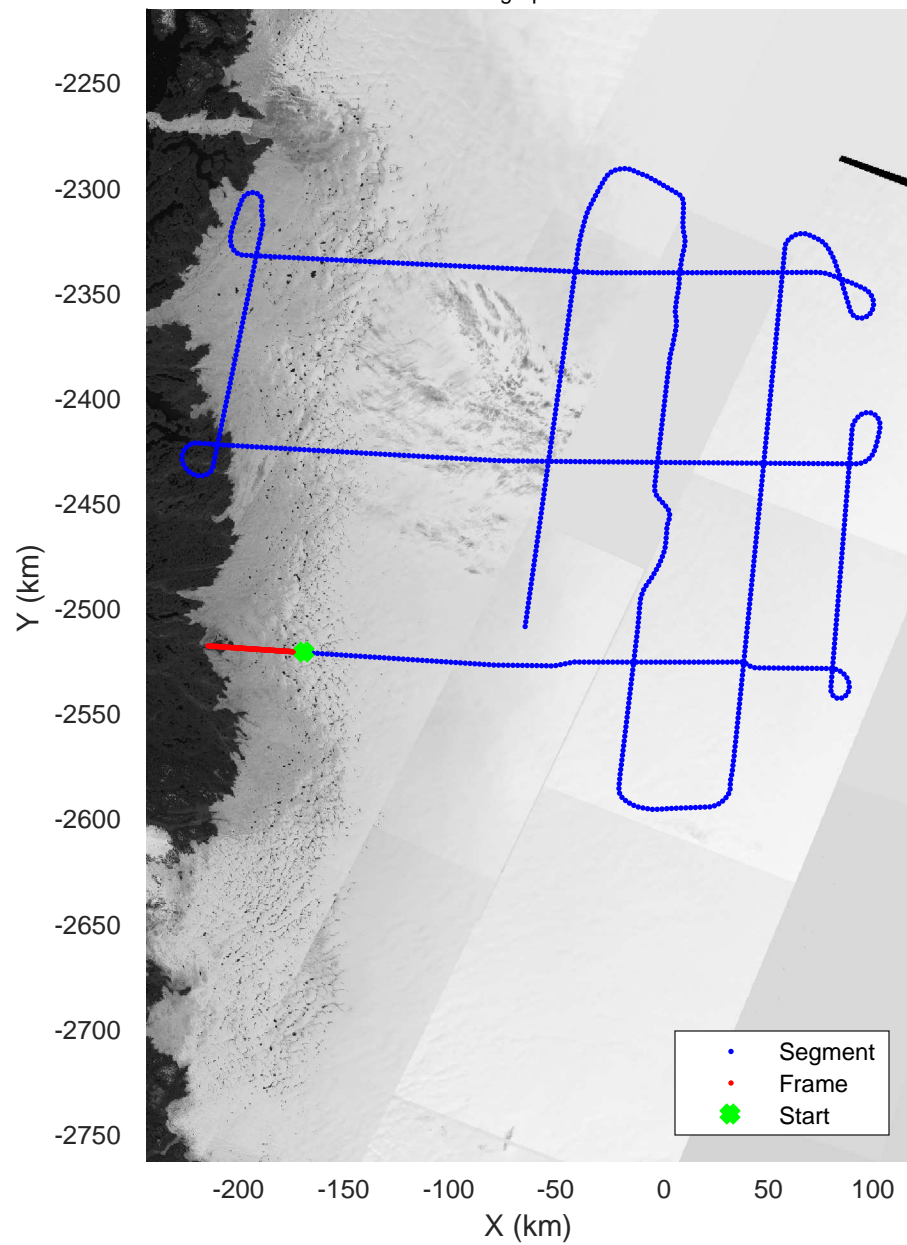

rds 2019_Greenland_P3: "ICESat-2 Central" 20190505_02_042: 18:18:53.5 to 18:24:52.6 GPS

rds 2019_Greenland_P3: "ICESat-2 Central" 20190505_02_042: 18:18:53.5 to 18:24:52.6 GPS

ICESat-2 Central
20190505_02_043
Polar Stereograph 70N/-45E

rds 2019_Greenland_P3: "ICESat-2 Central" 20190505_02_043: 18:24:52.7 to 18:31:05.3 GPS

rds 2019_Greenland_P3: "ICESat-2 Central" 20190505_02_043: 18:24:52.7 to 18:31:05.3 GPS

rds 2019_Greenland_P3: "ICESat-2 Central" 20190505_02_044: 18:31:05.4 to 18:36:59.0 GPS

rds 2019_Greenland_P3: "ICESat-2 Central" 20190505_02_044: 18:31:05.4 to 18:36:59.0 GPS

ICESat-2 Central
20190505_02_045
Polar Stereograph 70N/-45E

rds 2019_Greenland_P3: "ICESat-2 Central" 20190505_02_045: 18:36:59.1 to 18:43:00.1 GPS