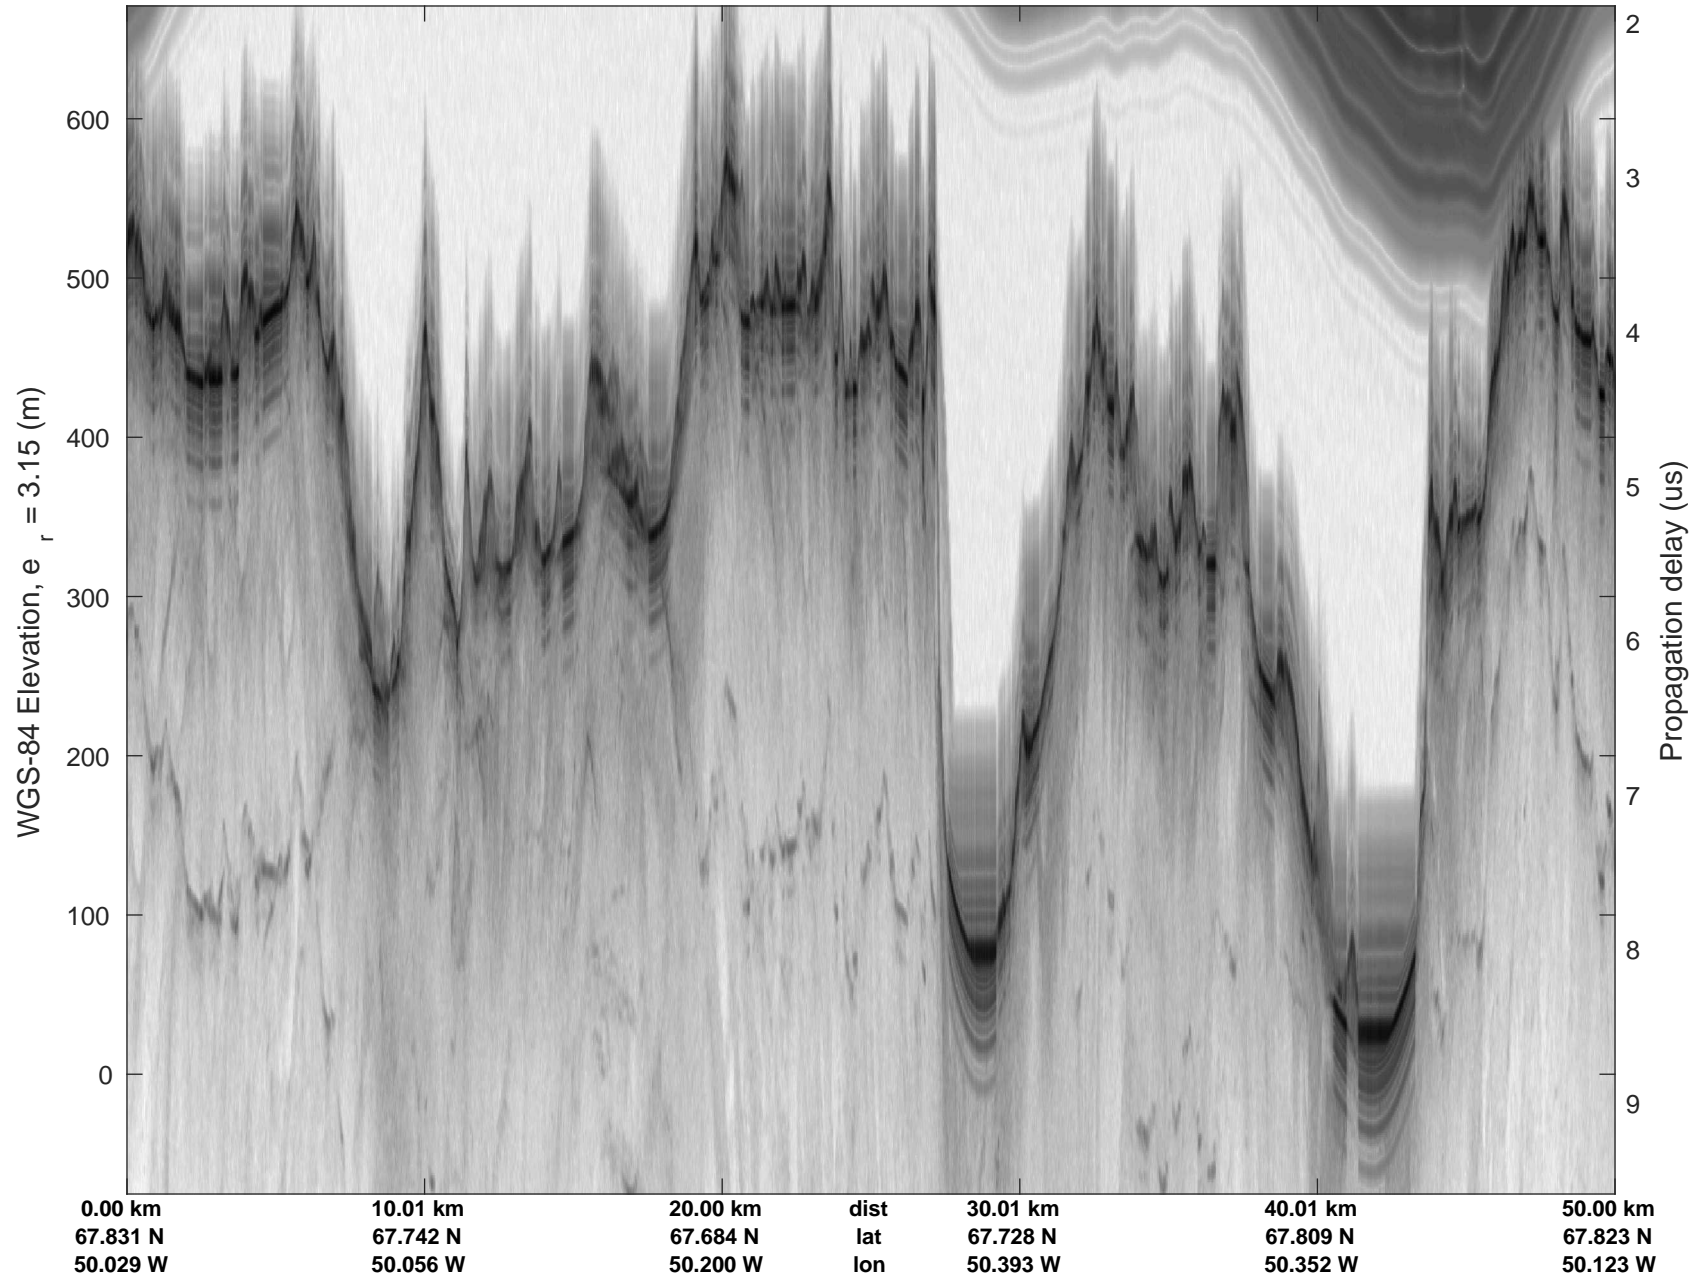

rds 2019_Greenland_P3: "ICESat-2 Central" 20190505_02_028: 16:48:59.7 to 16:55:39.8 GPS

ICESat-2 Central
20190505_02_029
Polar Stereograph 70N/-45E

rds 2019_Greenland_P3: "ICESat-2 Central" 20190505_02_029: 16:55:39.9 to 17:01:56.7 GPS