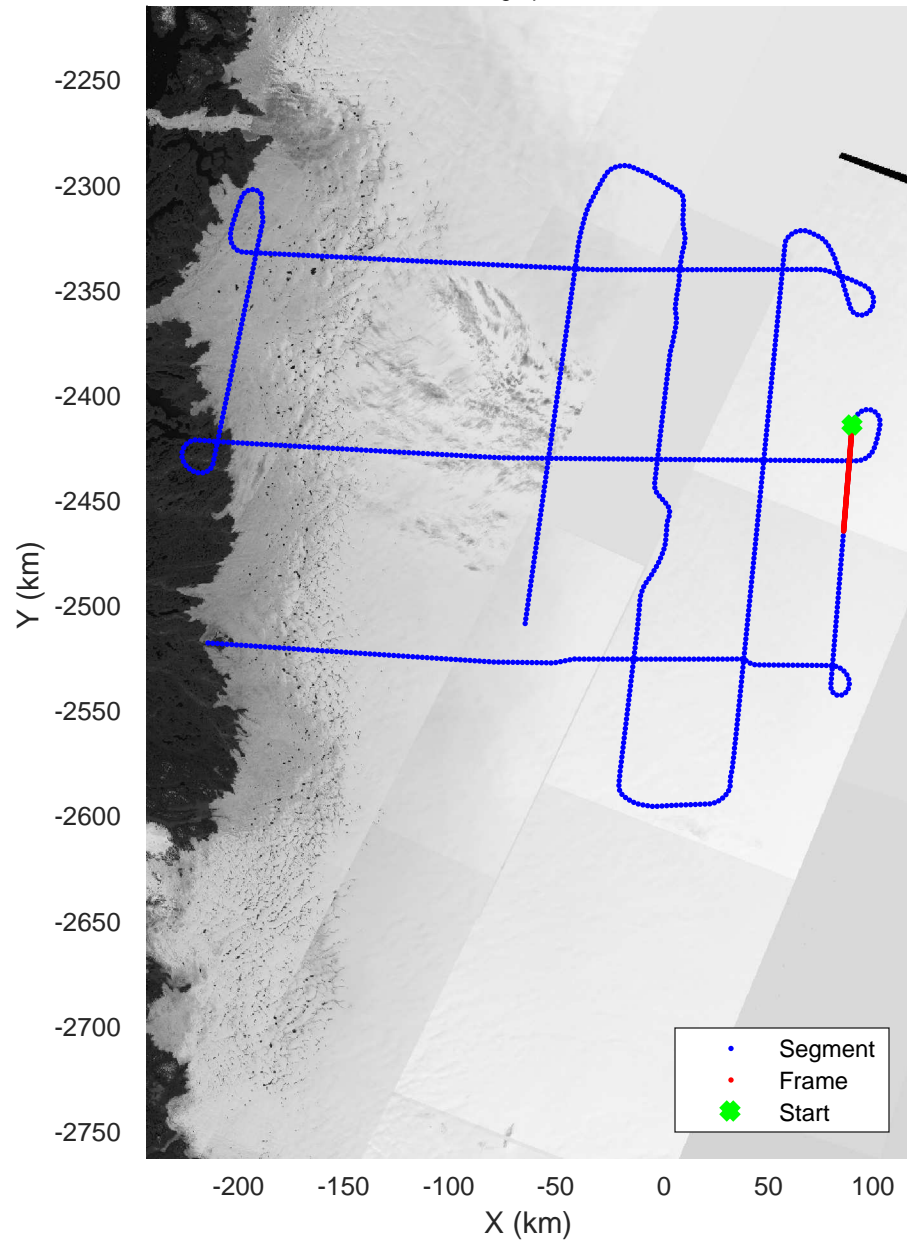

rds 2019_Greenland_P3: "ICESat-2 Central" 20190505_02_034: 17:28:46.9 to 17:34:50.4 GPS

ICESat-2 Central
20190505_02_035
Polar Stereograph 70N/-45E

rds 2019_Greenland_P3: "ICESat-2 Central" 20190505_02_035: 17:34:50.5 to 17:40:52.2 GPS

rds 2019_Greenland_P3: "ICESat-2 Central" 20190505_02_035: 17:34:50.5 to 17:40:52.2 GPS

rds 2019_Greenland_P3: "ICESat-2 Central" 20190505_02_036: 17:40:52.3 to 17:46:57.3 GPS

rds 2019_Greenland_P3: "ICESat-2 Central" 20190505_02_036: 17:40:52.3 to 17:46:57.3 GPS

ICESat-2 Central
20190505_02_037
Polar Stereograph 70N/-45E

rds 2019_Greenland_P3: "ICESat-2 Central" 20190505_02_037: 17:46:57.4 to 17:53:53.9 GPS

rds 2019_Greenland_P3: "ICESat-2 Central" 20190505_02_037: 17:46:57.4 to 17:53:53.9 GPS