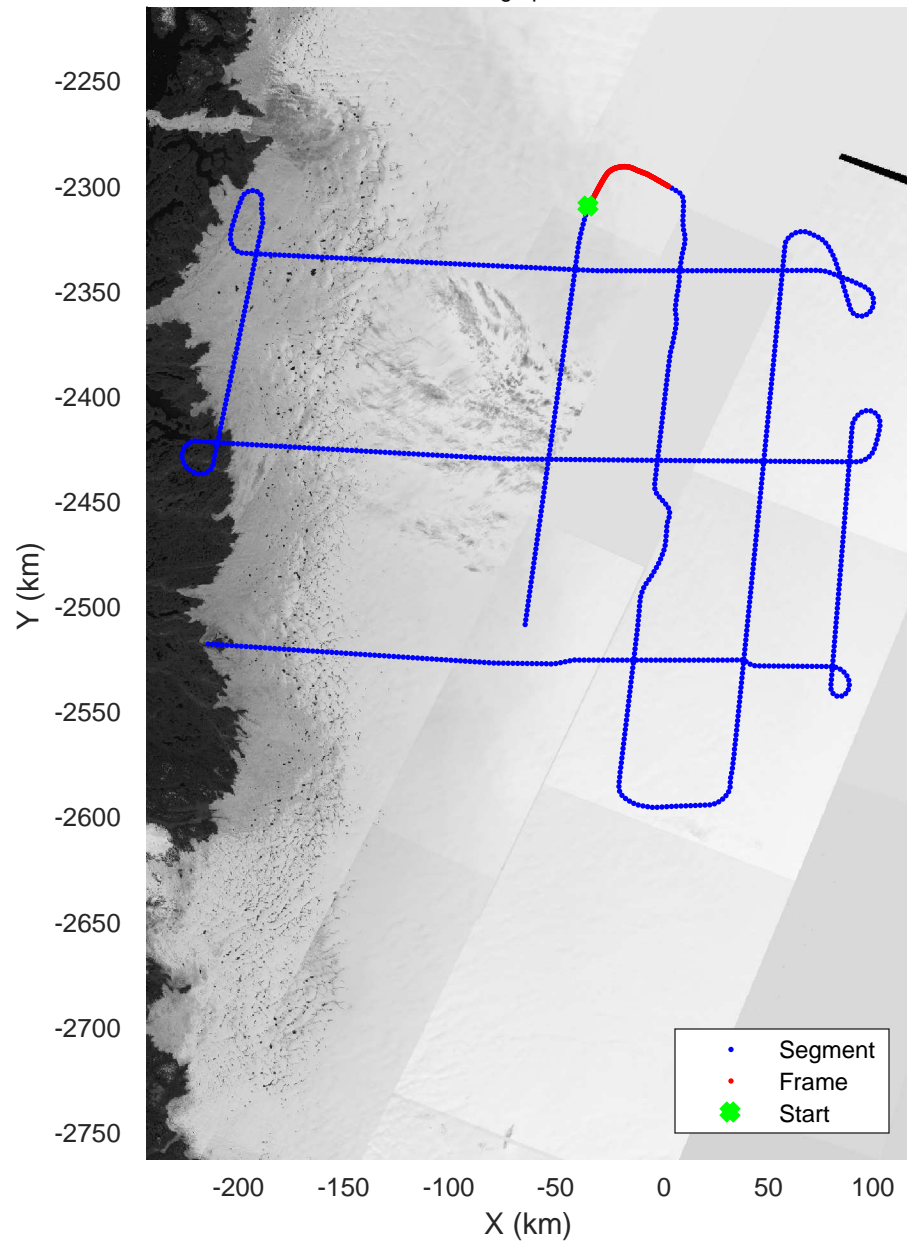

rds 2019_Greenland_P3: "ICESat-2 Central" 20190505_02_004: 14:22:49.8 to 14:28:54.7 GPS

rds 2019_Greenland_P3: "ICESat-2 Central" 20190505_02_004: 14:22:49.8 to 14:28:54.7 GPS

ICESat-2 Central
20190505_02_005
Polar Stereograph 70N/-45E