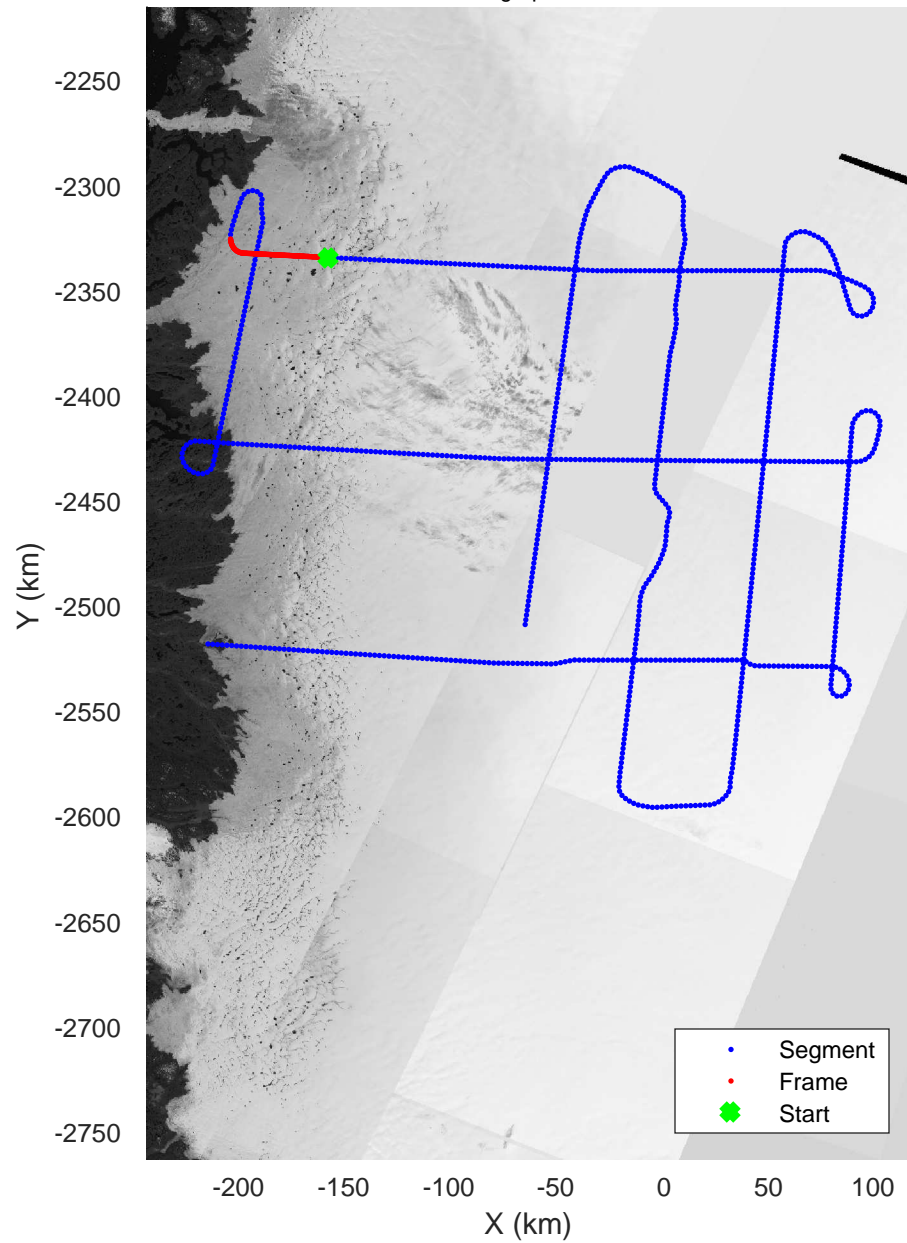

ICESat-2 Central
20190505_02_025
Polar Stereograph 70N/-45E