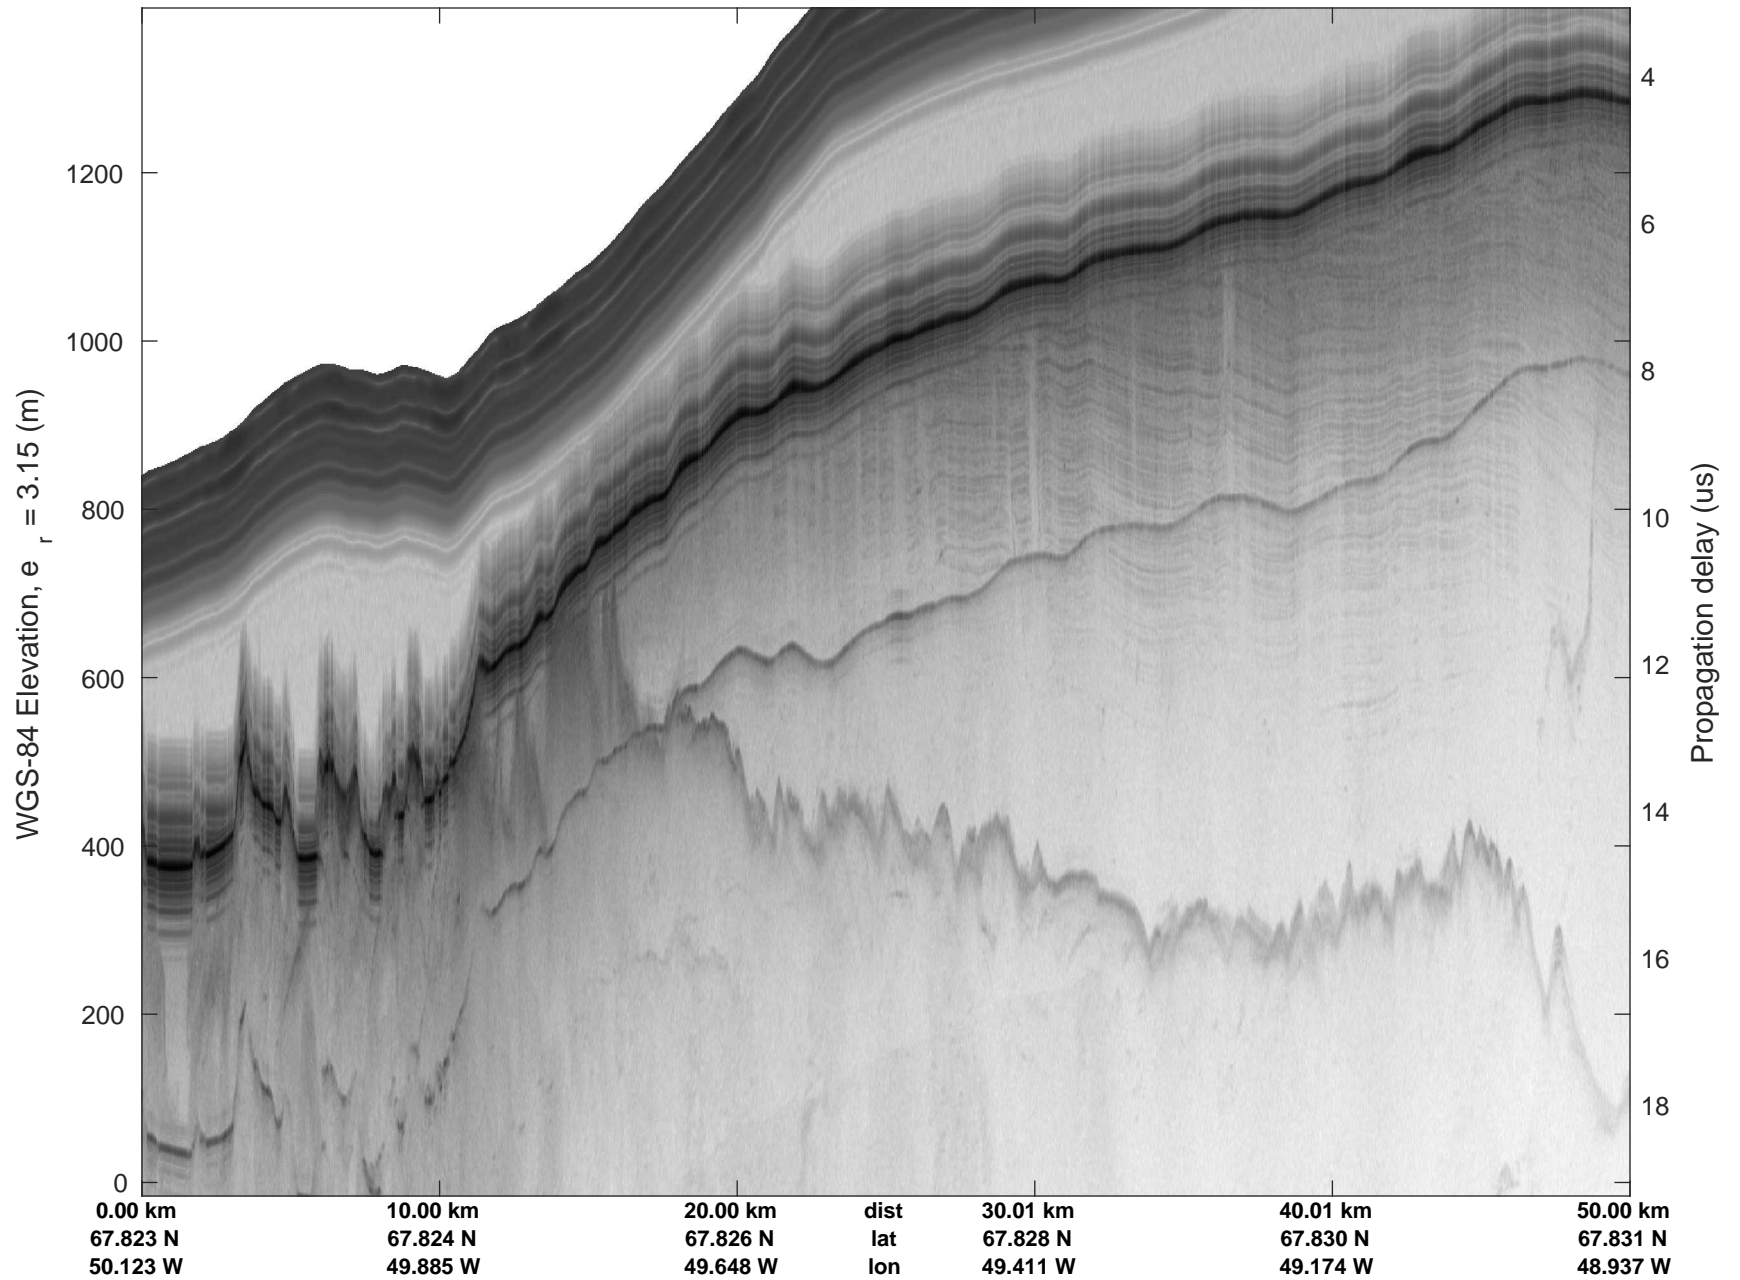

rds 2019_Greenland_P3: "ICESat-2 Central" 20190505_02_029: 16:55:39.9 to 17:01:56.7 GPS

ICESat-2 Central
20190505_02_030
Polar Stereograph 70N/-45E

rds 2019_Greenland_P3: "ICESat-2 Central" 20190505_02_030: 17:01:56.9 to 17:08:48.3 GPS