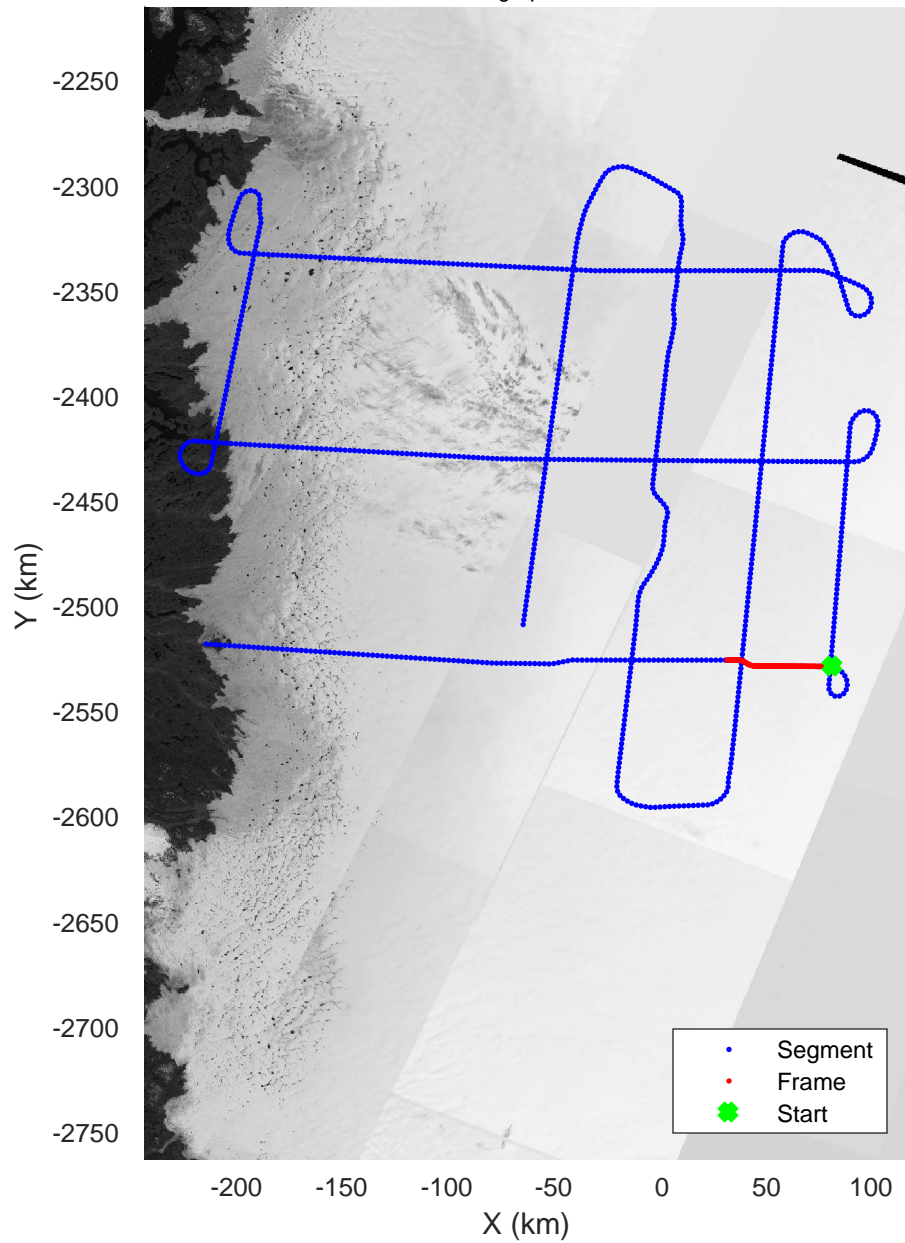

ICESat-2 Central
20190505_02_037
Polar Stereograph 70N/-45E

rds 2019_Greenland_P3: "ICESat-2 Central" 20190505_02_037: 17:46:57.4 to 17:53:53.9 GPS

rds 2019_Greenland_P3: "ICESat-2 Central" 20190505_02_037: 17:46:57.4 to 17:53:53.9 GPS

rds 2019_Greenland_P3: "ICESat-2 Central" 20190505_02_038: 17:53:54.0 to 18:00:27.9 GPS

rds 2019_Greenland_P3: "ICESat-2 Central" 20190505_02_038: 17:53:54.0 to 18:00:27.9 GPS

ICESat-2 Central
20190505_02_039
Polar Stereograph 70N/-45E

rds 2019_Greenland_P3: "ICESat-2 Central" 20190505_02_039: 18:00:28.0 to 18:06:51.0 GPS

rds 2019_Greenland_P3: "ICESat-2 Central" 20190505_02_039: 18:00:28.0 to 18:06:51.0 GPS

ICESat-2 Central
20190505_02_040
Polar Stereograph 70N/-45E

rds 2019_Greenland_P3: "ICESat-2 Central" 20190505_02_040: 18:06:51.1 to 18:12:33.9 GPS

rds 2019_Greenland_P3: "ICESat-2 Central" 20190505_02_040: 18:06:51.1 to 18:12:33.9 GPS

ICESat-2 Central
20190505_02_041
Polar Stereograph 70N/-45E