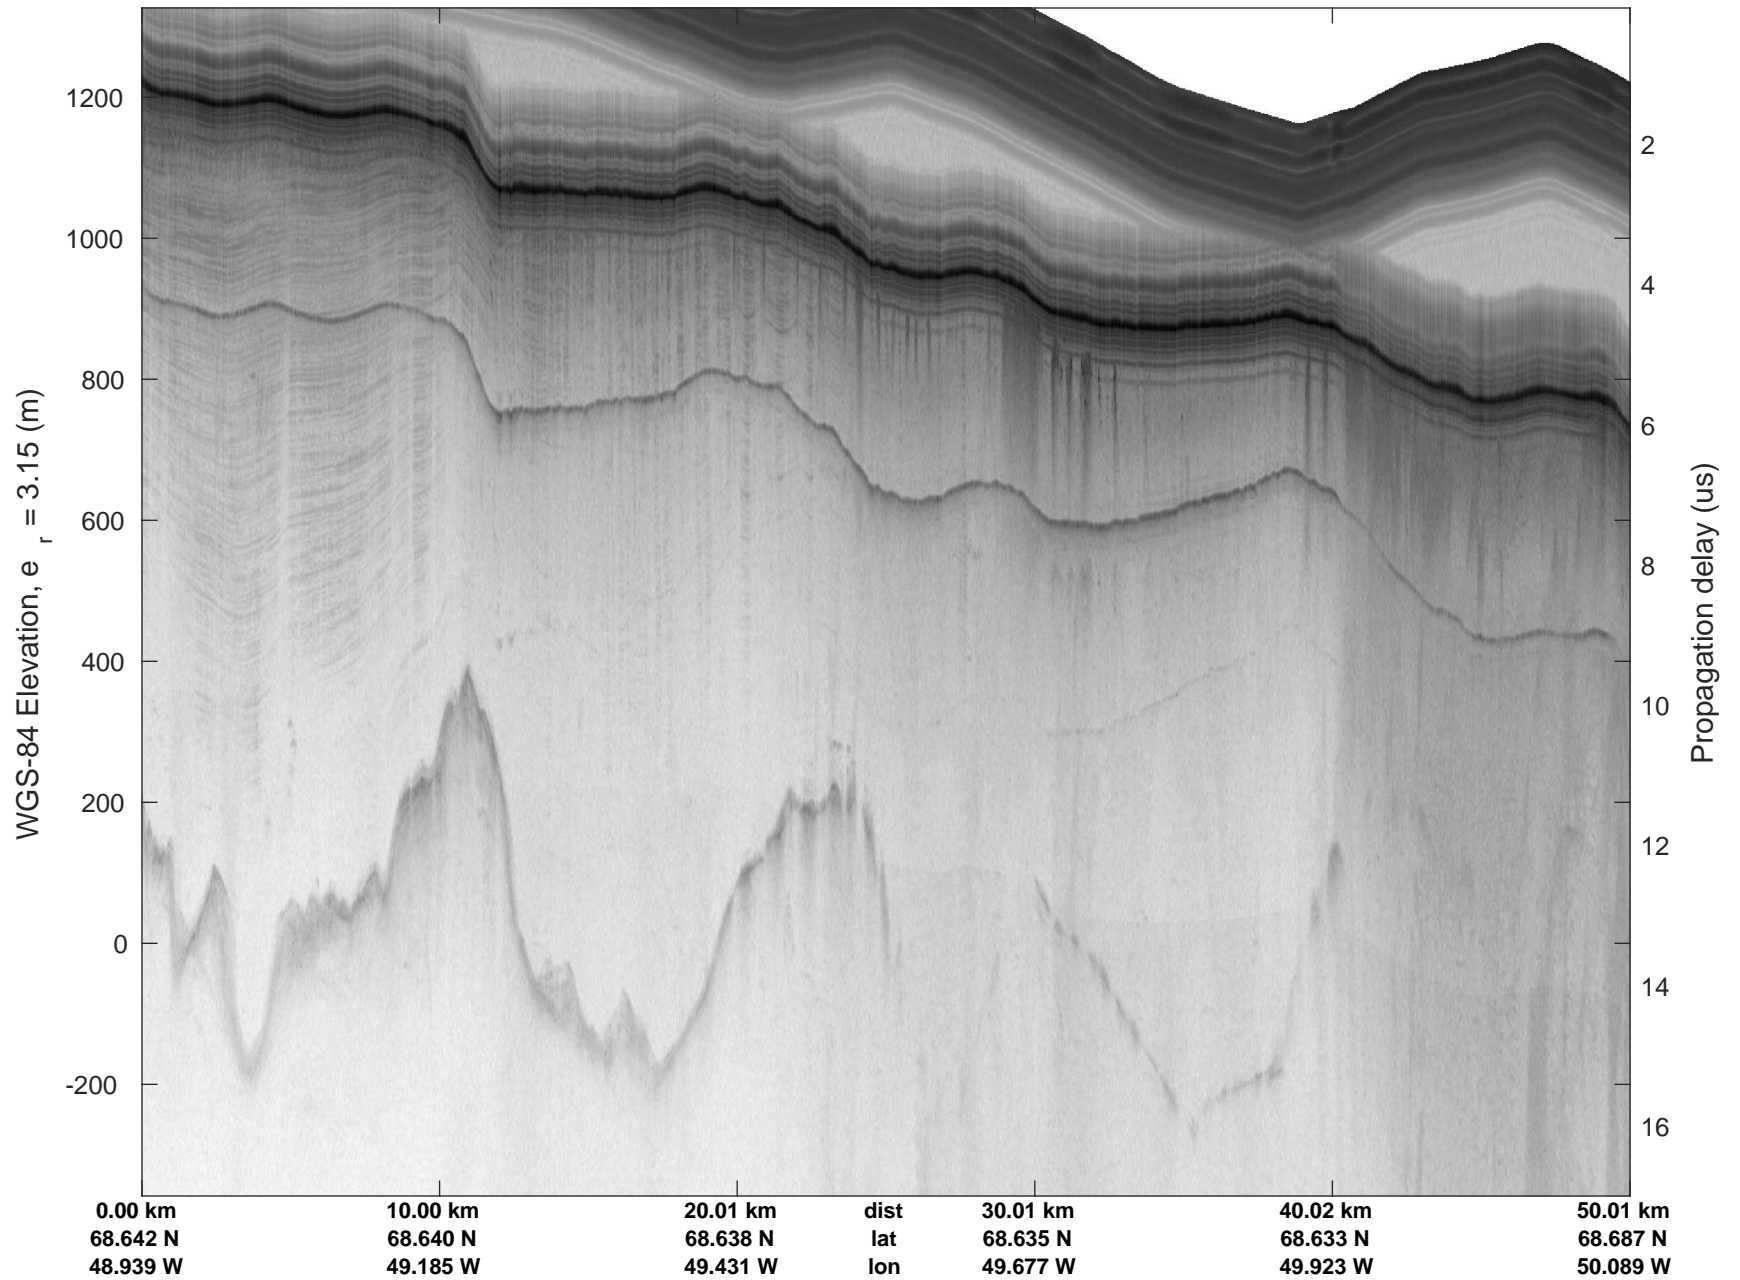

rds 2019_Greenland_P3: "ICESat-2 Central" 20190505_02_024: 16:24:44.2 to 16:30:17.9 GPS

ICESat-2 Central
20190505_02_025
Polar Stereograph 70N/-45E

rds 2019_Greenland_P3: "ICESat-2 Central" 20190505_02_025: 16:30:18.0 to 16:35:46.7 GPS