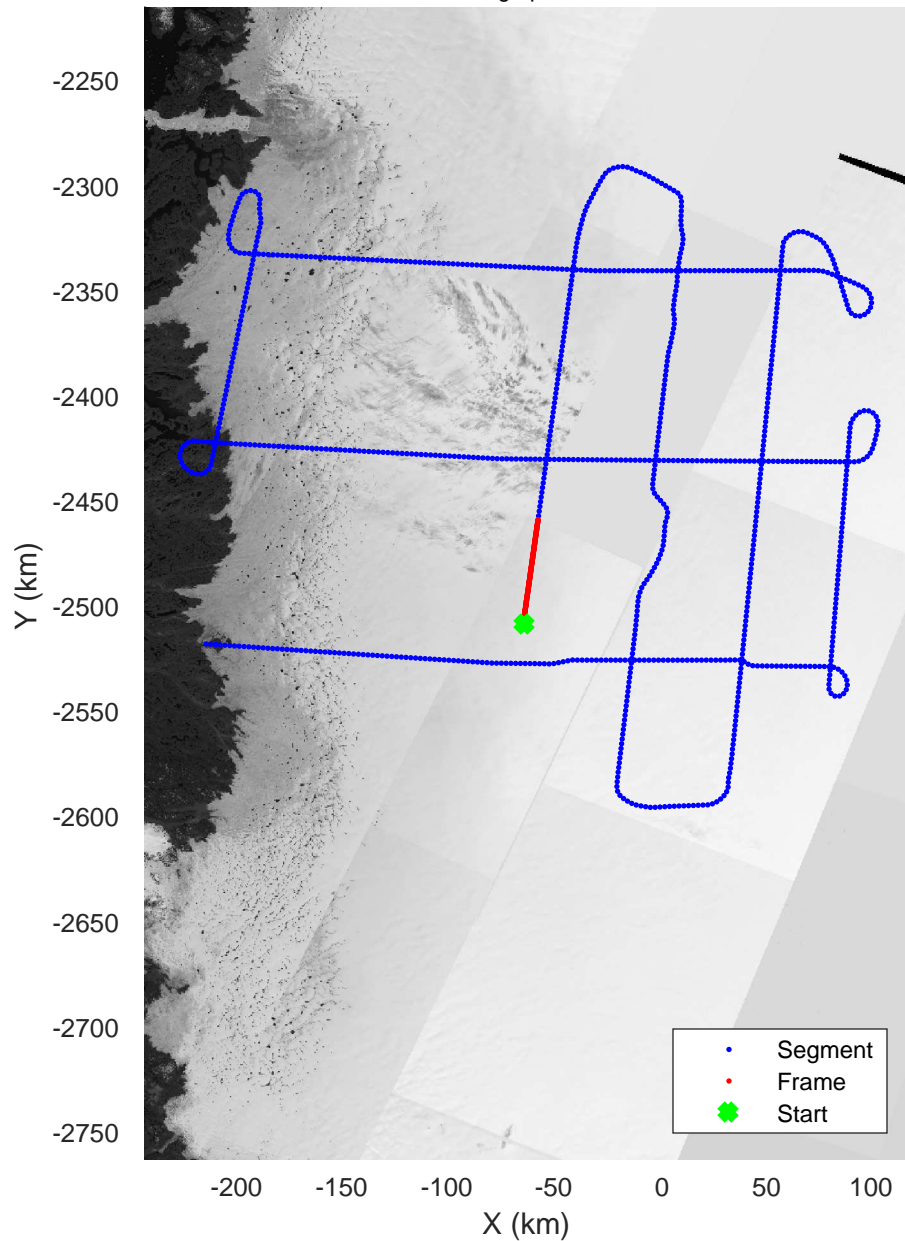

ICESat-2 Central
20190505_02_001
Polar Stereograph 70N/-45E

rds 2019_Greenland_P3: "ICESat-2 Central" 20190505_02_001: 14:04:55.5 to 14:10:33.8 GPS

rds 2019_Greenland_P3: "ICESat-2 Central" 20190505_02_001: 14:04:55.5 to 14:10:33.8 GPS

ICESat-2 Central
20190505_02_002
Polar Stereograph 70N/-45E

rds 2019_Greenland_P3: "ICESat-2 Central" 20190505_02_002: 14:10:33.9 to 14:16:36.4 GPS

rds 2019_Greenland_P3: "ICESat-2 Central" 20190505_02_002: 14:10:33.9 to 14:16:36.4 GPS