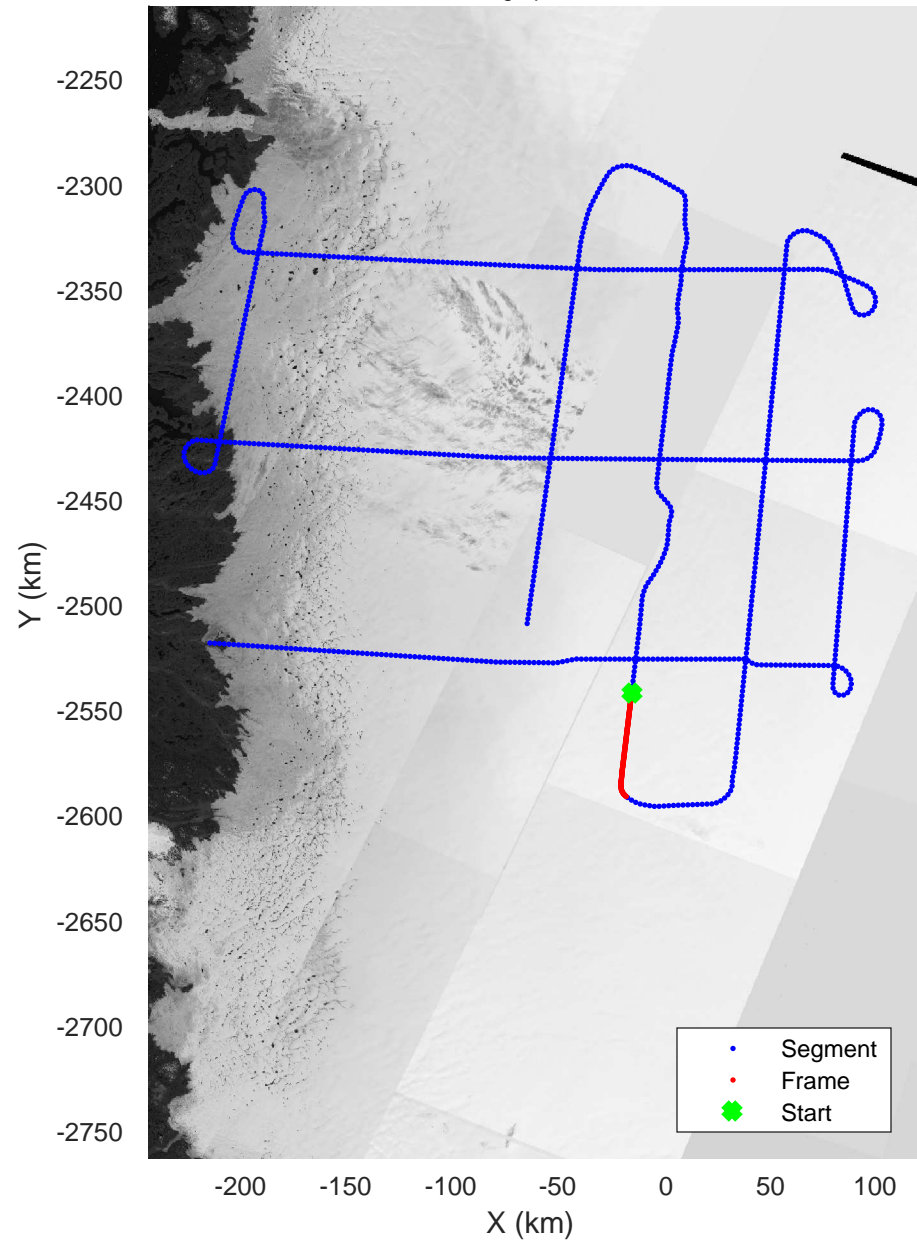

rds 2019_Greenland_P3: "ICESat-2 Central" 20190505_02_010: 15:02:40.3 to 15:10:06.9 GPS

rds 2019_Greenland_P3: "ICESat-2 Central" 20190505_02_010: 15:02:40.3 to 15:10:06.9 GPS

ICESat-2 Central
20190505_02_011
Polar Stereograph 70N/-45E