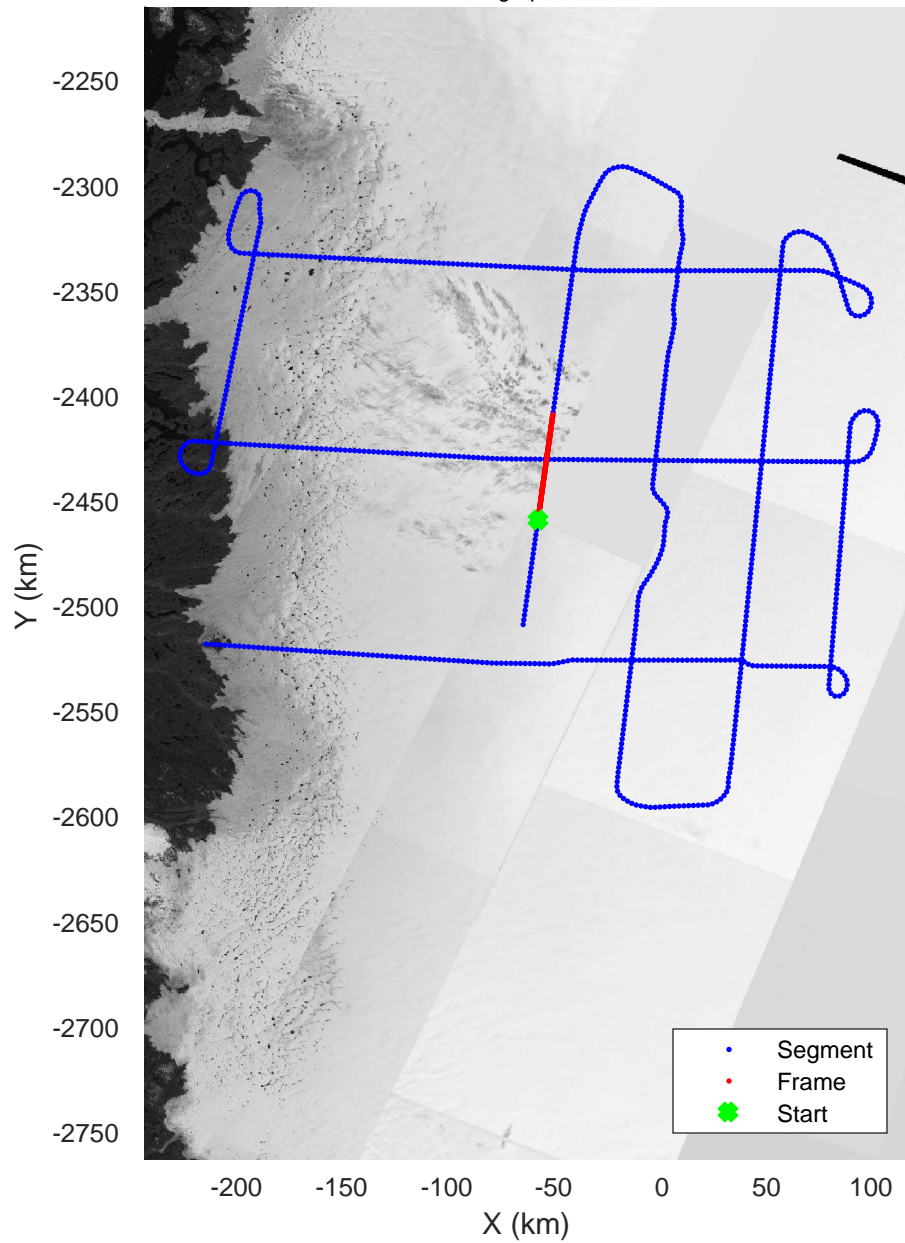

ICESat-2 Central
20190505_02_001
Polar Stereograph 70N/-45E

rds 2019_Greenland_P3: "ICESat-2 Central" 20190505_02_001: 14:04:55.5 to 14:10:33.8 GPS

rds 2019_Greenland_P3: "ICESat-2 Central" 20190505_02_001: 14:04:55.5 to 14:10:33.8 GPS

ICESat-2 Central
20190505_02_002
Polar Stereograph 70N/-45E

rds 2019_Greenland_P3: "ICESat-2 Central" 20190505_02_002: 14:10:33.9 to 14:16:36.4 GPS

rds 2019_Greenland_P3: "ICESat-2 Central" 20190505_02_002: 14:10:33.9 to 14:16:36.4 GPS