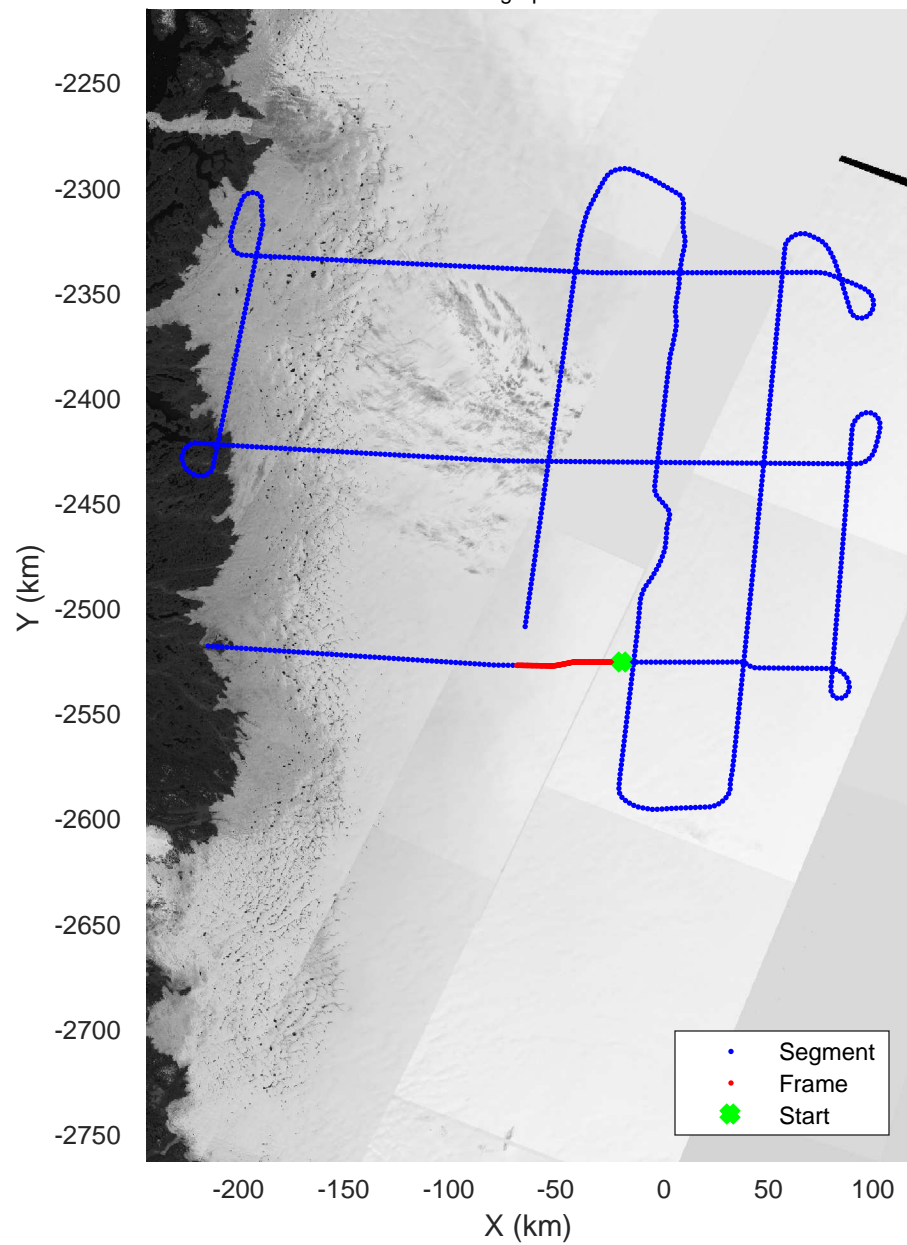

rds 2019_Greenland_P3: "ICESat-2 Central" 20190505_02_040: 18:06:51.1 to 18:12:33.9 GPS

rds 2019_Greenland_P3: "ICESat-2 Central" 20190505_02_040: 18:06:51.1 to 18:12:33.9 GPS

ICESat-2 Central
20190505_02_041
Polar Stereograph 70N/-45E

rds 2019_Greenland_P3: "ICESat-2 Central" 20190505_02_041: 18:12:34.1 to 18:18:53.4 GPS

rds 2019_Greenland_P3: "ICESat-2 Central" 20190505_02_041: 18:12:34.1 to 18:18:53.4 GPS

ICESat-2 Central
20190505_02_042
Polar Stereograph 70N/-45E

rds 2019_Greenland_P3: "ICESat-2 Central" 20190505_02_042: 18:18:53.5 to 18:24:52.6 GPS

rds 2019_Greenland_P3: "ICESat-2 Central" 20190505_02_042: 18:18:53.5 to 18:24:52.6 GPS

ICESat-2 Central
20190505_02_043
Polar Stereograph 70N/-45E