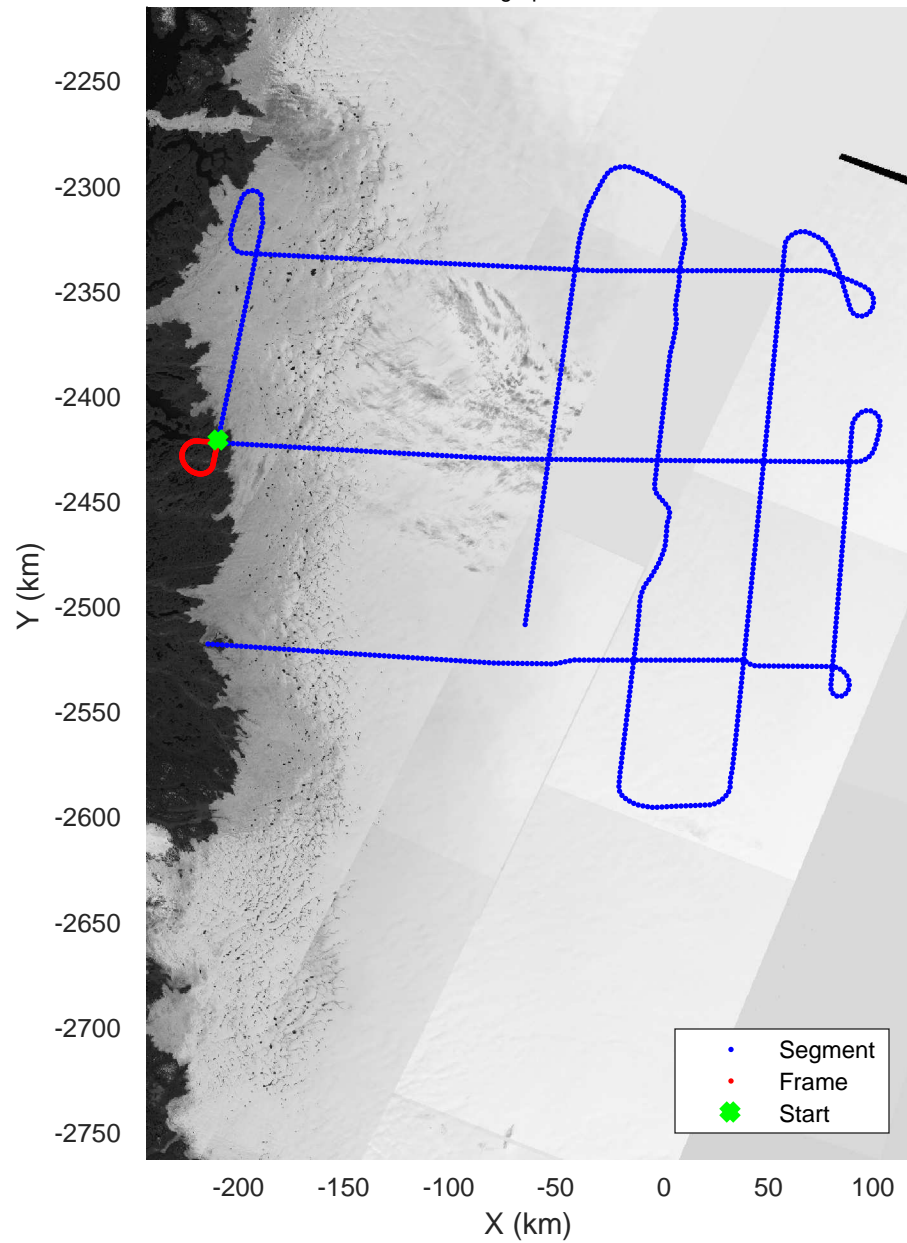

rds 2019_Greenland_P3: "ICESat-2 Central" 20190505_02_027: 16:42:19.3 to 16:48:59.5 GPS

ICESat-2 Central
20190505_02_028
Polar Stereograph 70N/-45E

rds 2019_Greenland_P3: "ICESat-2 Central" 20190505_02_028: 16:48:59.7 to 16:55:39.8 GPS

rds 2019_Greenland_P3: "ICESat-2 Central" 20190505_02_028: 16:48:59.7 to 16:55:39.8 GPS

ICESat-2 Central
20190505_02_029
Polar Stereograph 70N/-45E

rds 2019_Greenland_P3: "ICESat-2 Central" 20190505_02_029: 16:55:39.9 to 17:01:56.7 GPS