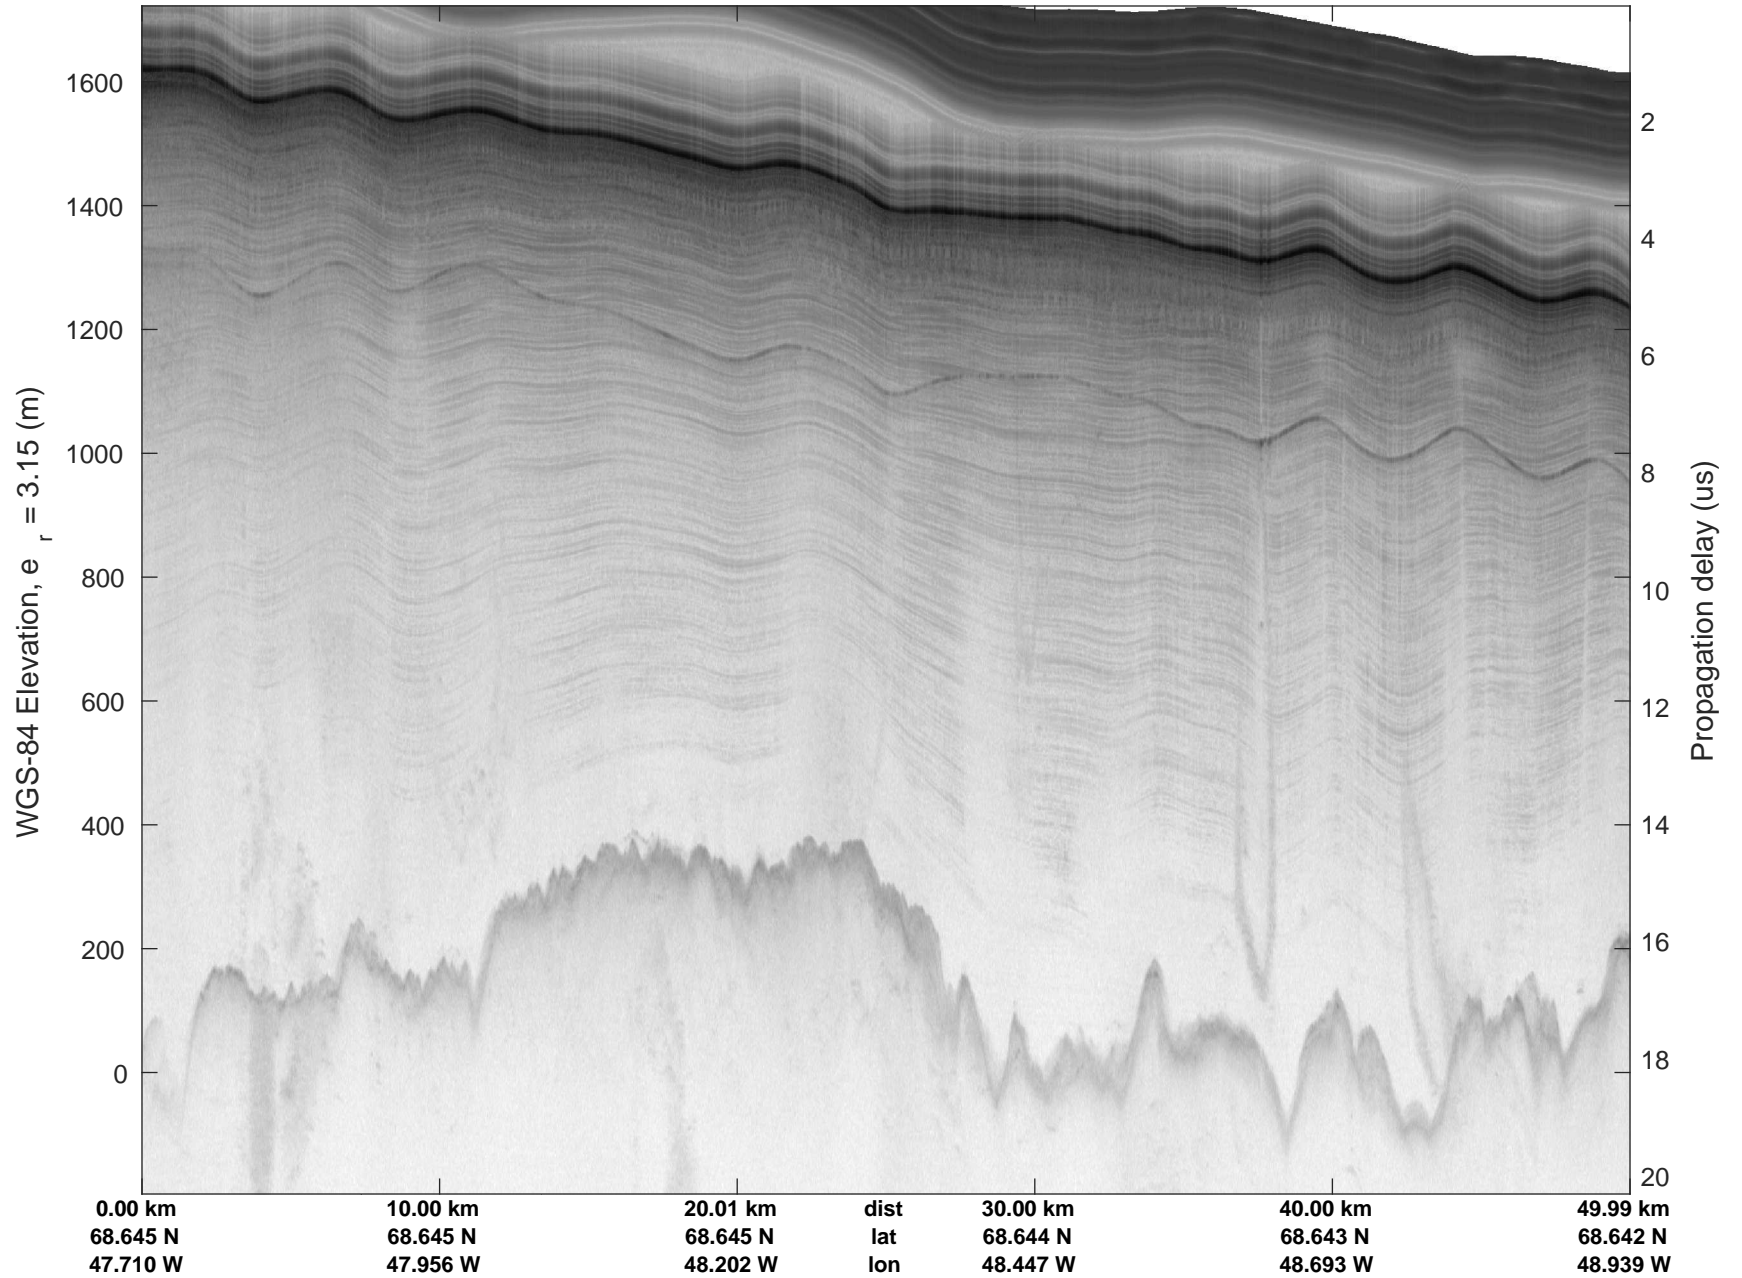

rds 2019_Greenland_P3: "ICESat-2 Central" 20190505_02_023: 16:19:08.2 to 16:24:44.1 GPS

rds 2019_Greenland_P3: "ICESat-2 Central" 20190505_02_023: 16:19:08.2 to 16:24:44.1 GPS

rds 2019_Greenland_P3: "ICESat-2 Central" 20190505_02_024: 16:24:44.2 to 16:30:17.9 GPS

rds 2019_Greenland_P3: "ICESat-2 Central" 20190505_02_024: 16:24:44.2 to 16:30:17.9 GPS

ICESat-2 Central
20190505_02_025
Polar Stereograph 70N/-45E

rds 2019_Greenland_P3: "ICESat-2 Central" 20190505_02_025: 16:30:18.0 to 16:35:46.7 GPS