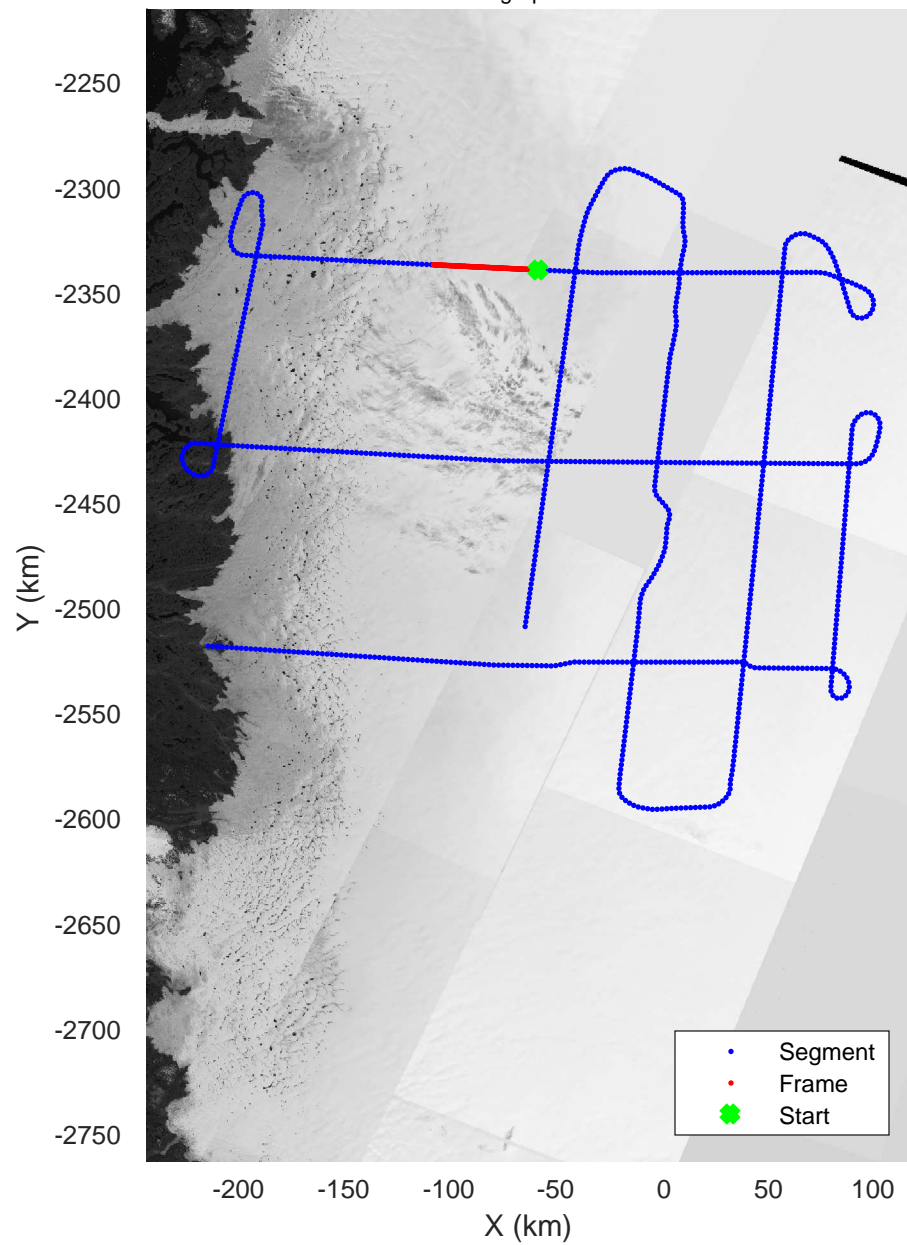

rds 2019_Greenland_P3: "ICESat-2 Central" 20190505_02_022: 16:13:02.6 to 16:19:08.1 GPS

rds 2019_Greenland_P3: "ICESat-2 Central" 20190505_02_022: 16:13:02.6 to 16:19:08.1 GPS

ICESat-2 Central
20190505_02_023
Polar Stereograph 70N/-45E