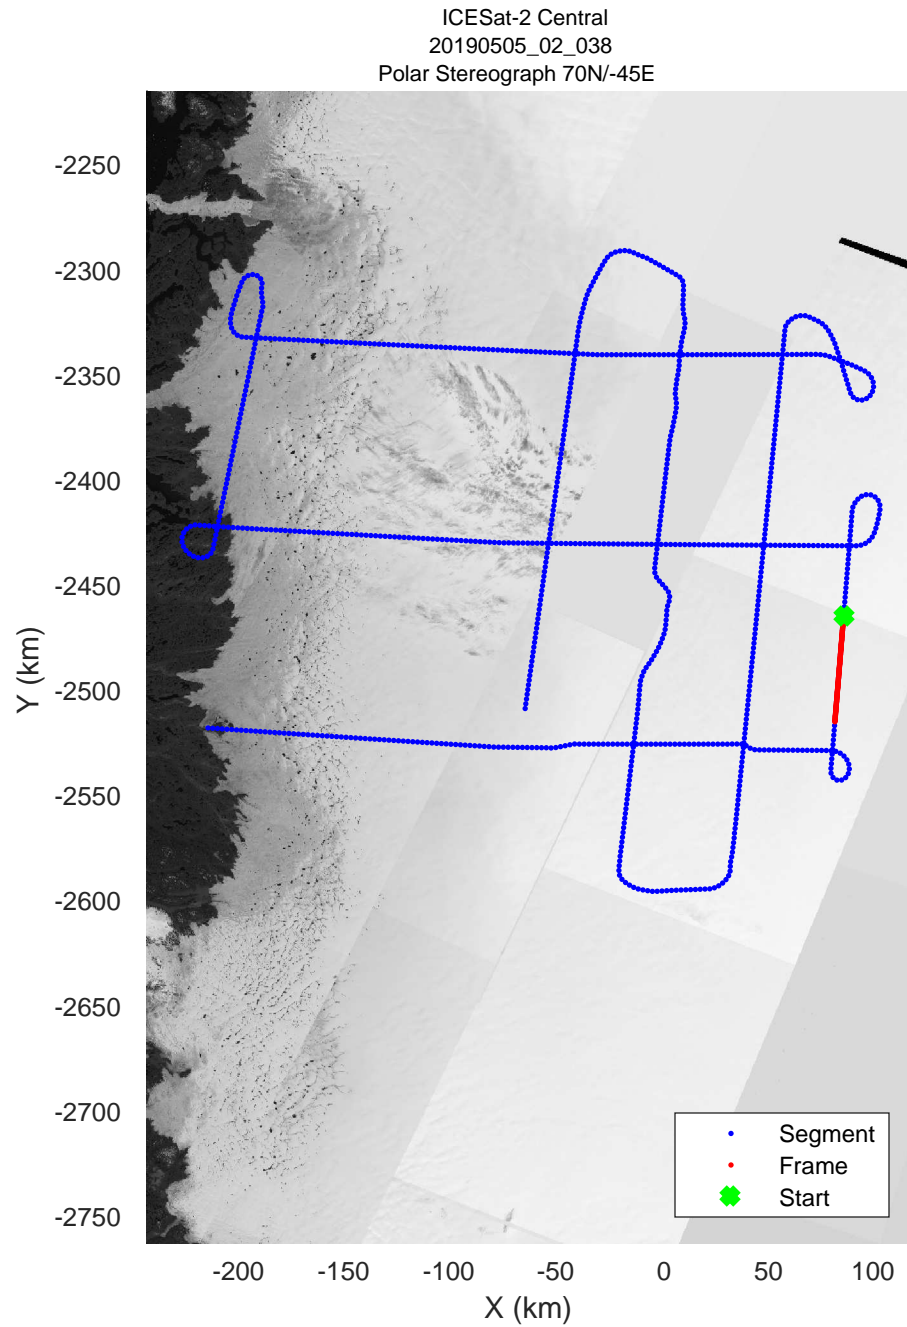

ICESat-2 Central
20190505_02_037
Polar Stereograph 70N/-45E

rds 2019_Greenland_P3: "ICESat-2 Central" 20190505_02_037: 17:46:57.4 to 17:53:53.9 GPS

rds 2019_Greenland_P3: "ICESat-2 Central" 20190505_02_037: 17:46:57.4 to 17:53:53.9 GPS

rds 2019_Greenland_P3: "ICESat-2 Central" 20190505_02_038: 17:53:54.0 to 18:00:27.9 GPS

rds 2019_Greenland_P3: "ICESat-2 Central" 20190505_02_038: 17:53:54.0 to 18:00:27.9 GPS

ICESat-2 Central
20190505_02_039
Polar Stereograph 70N/-45E