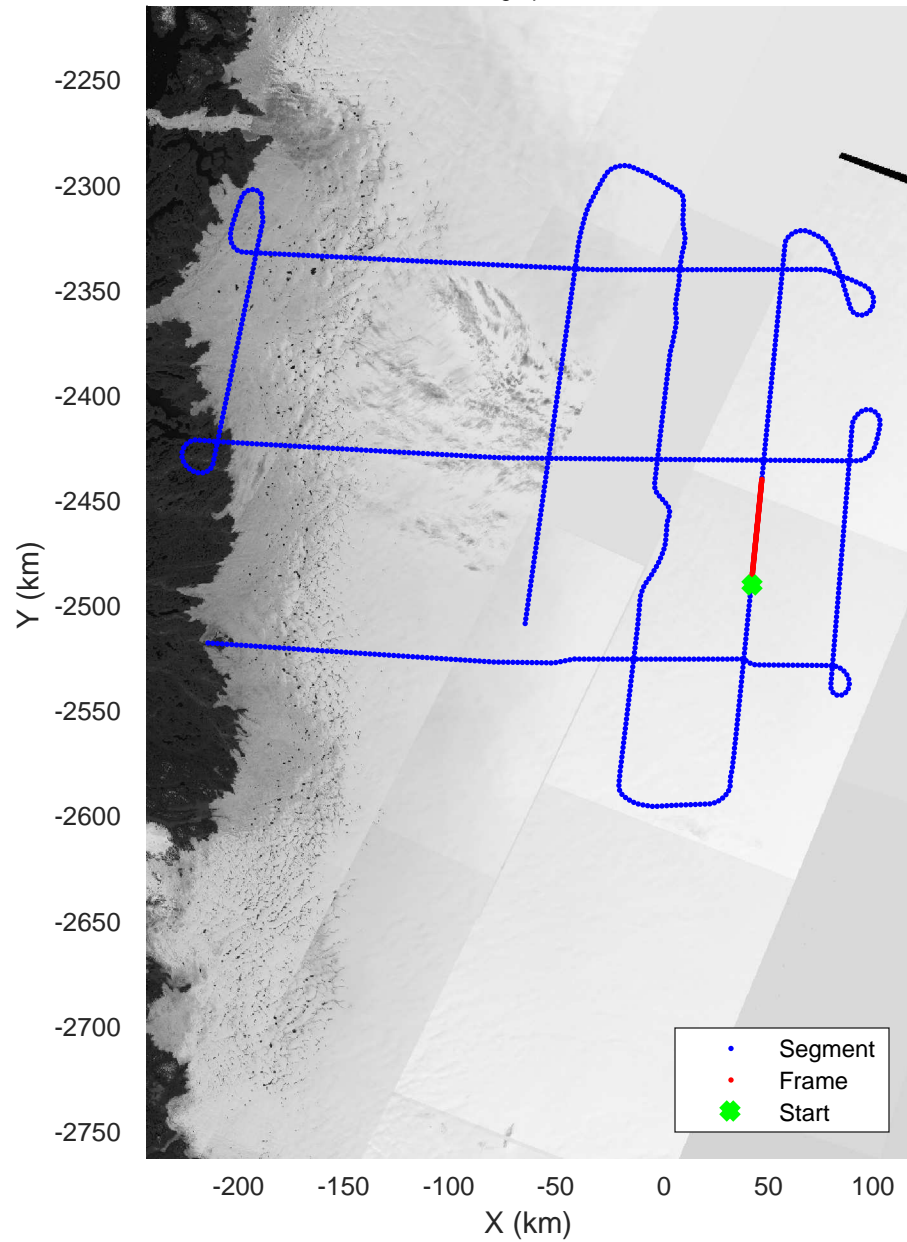

ICESat-2 Central
20190505_02_015
Polar Stereograph 70N/-45E