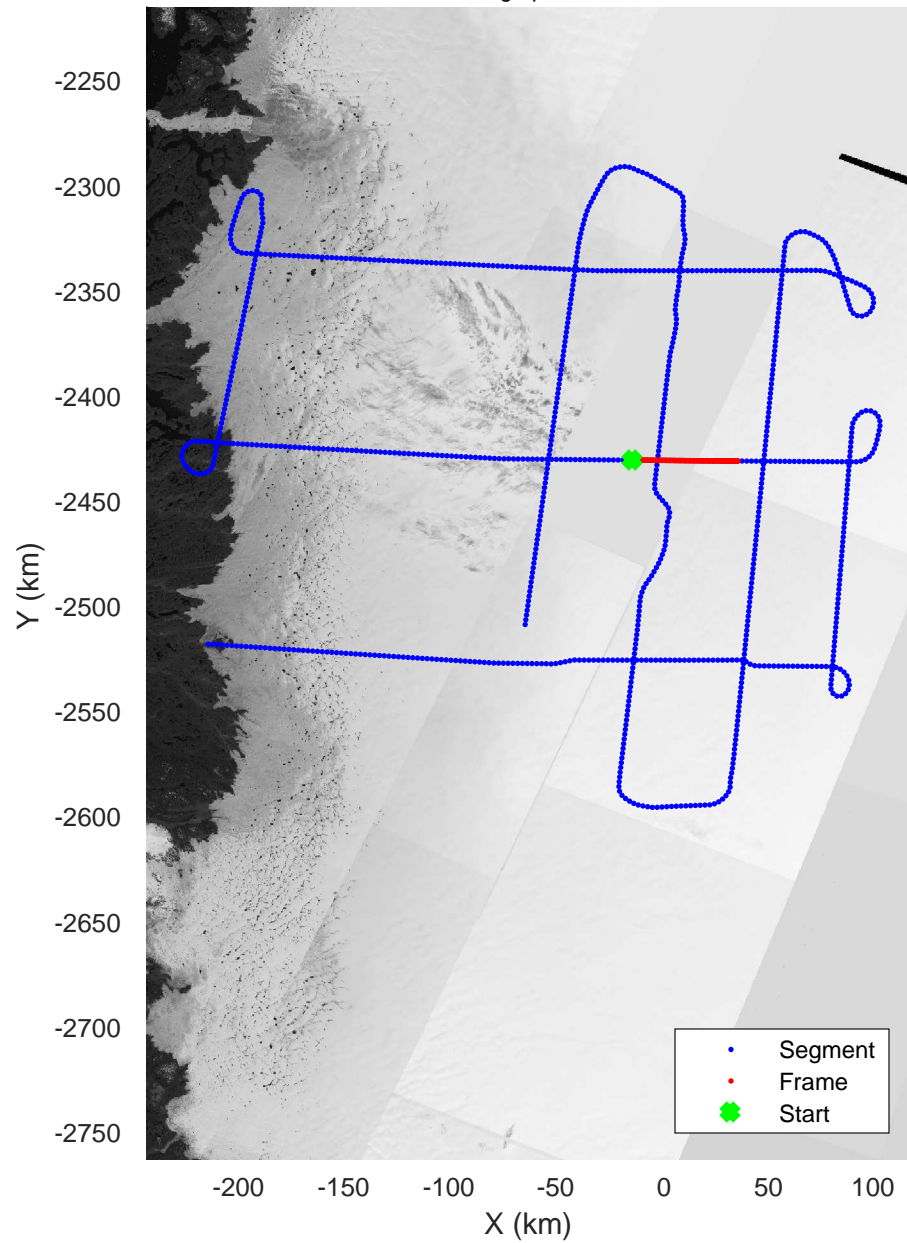

rds 2019_Greenland_P3: "ICESat-2 Central" 20190505_02_031: 17:08:48.4 to 17:15:26.4 GPS

ICESat-2 Central
20190505_02_032
Polar Stereograph 70N/-45E

rds 2019_Greenland_P3: "ICESat-2 Central" 20190505_02_032: 17:15:26.5 to 17:22:14.8 GPS

rds 2019_Greenland_P3: "ICESat-2 Central" 20190505_02_032: 17:15:26.5 to 17:22:14.8 GPS

ICESat-2 Central
20190505_02_033
Polar Stereograph 70N/-45E

rds 2019_Greenland_P3: "ICESat-2 Central" 20190505_02_033: 17:22:15.0 to 17:28:46.7 GPS

rds 2019_Greenland_P3: "ICESat-2 Central" 20190505_02_033: 17:22:15.0 to 17:28:46.7 GPS

ICESat-2 Central
20190505_02_034
Polar Stereograph 70N/-45E

rds 2019_Greenland_P3: "ICESat-2 Central" 20190505_02_034: 17:28:46.9 to 17:34:50.4 GPS