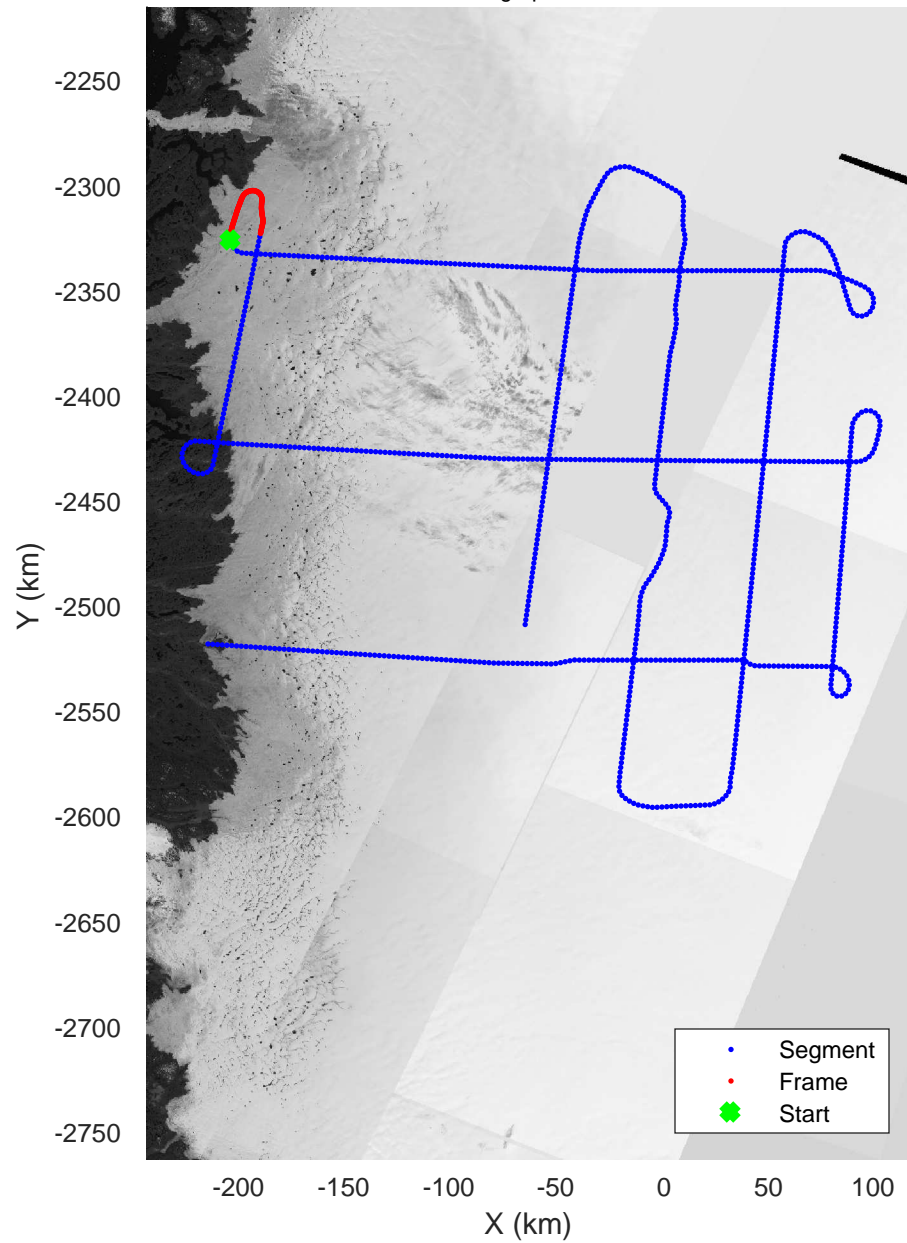

ICESat-2 Central
20190505_02_026
Polar Stereograph 70N/-45E