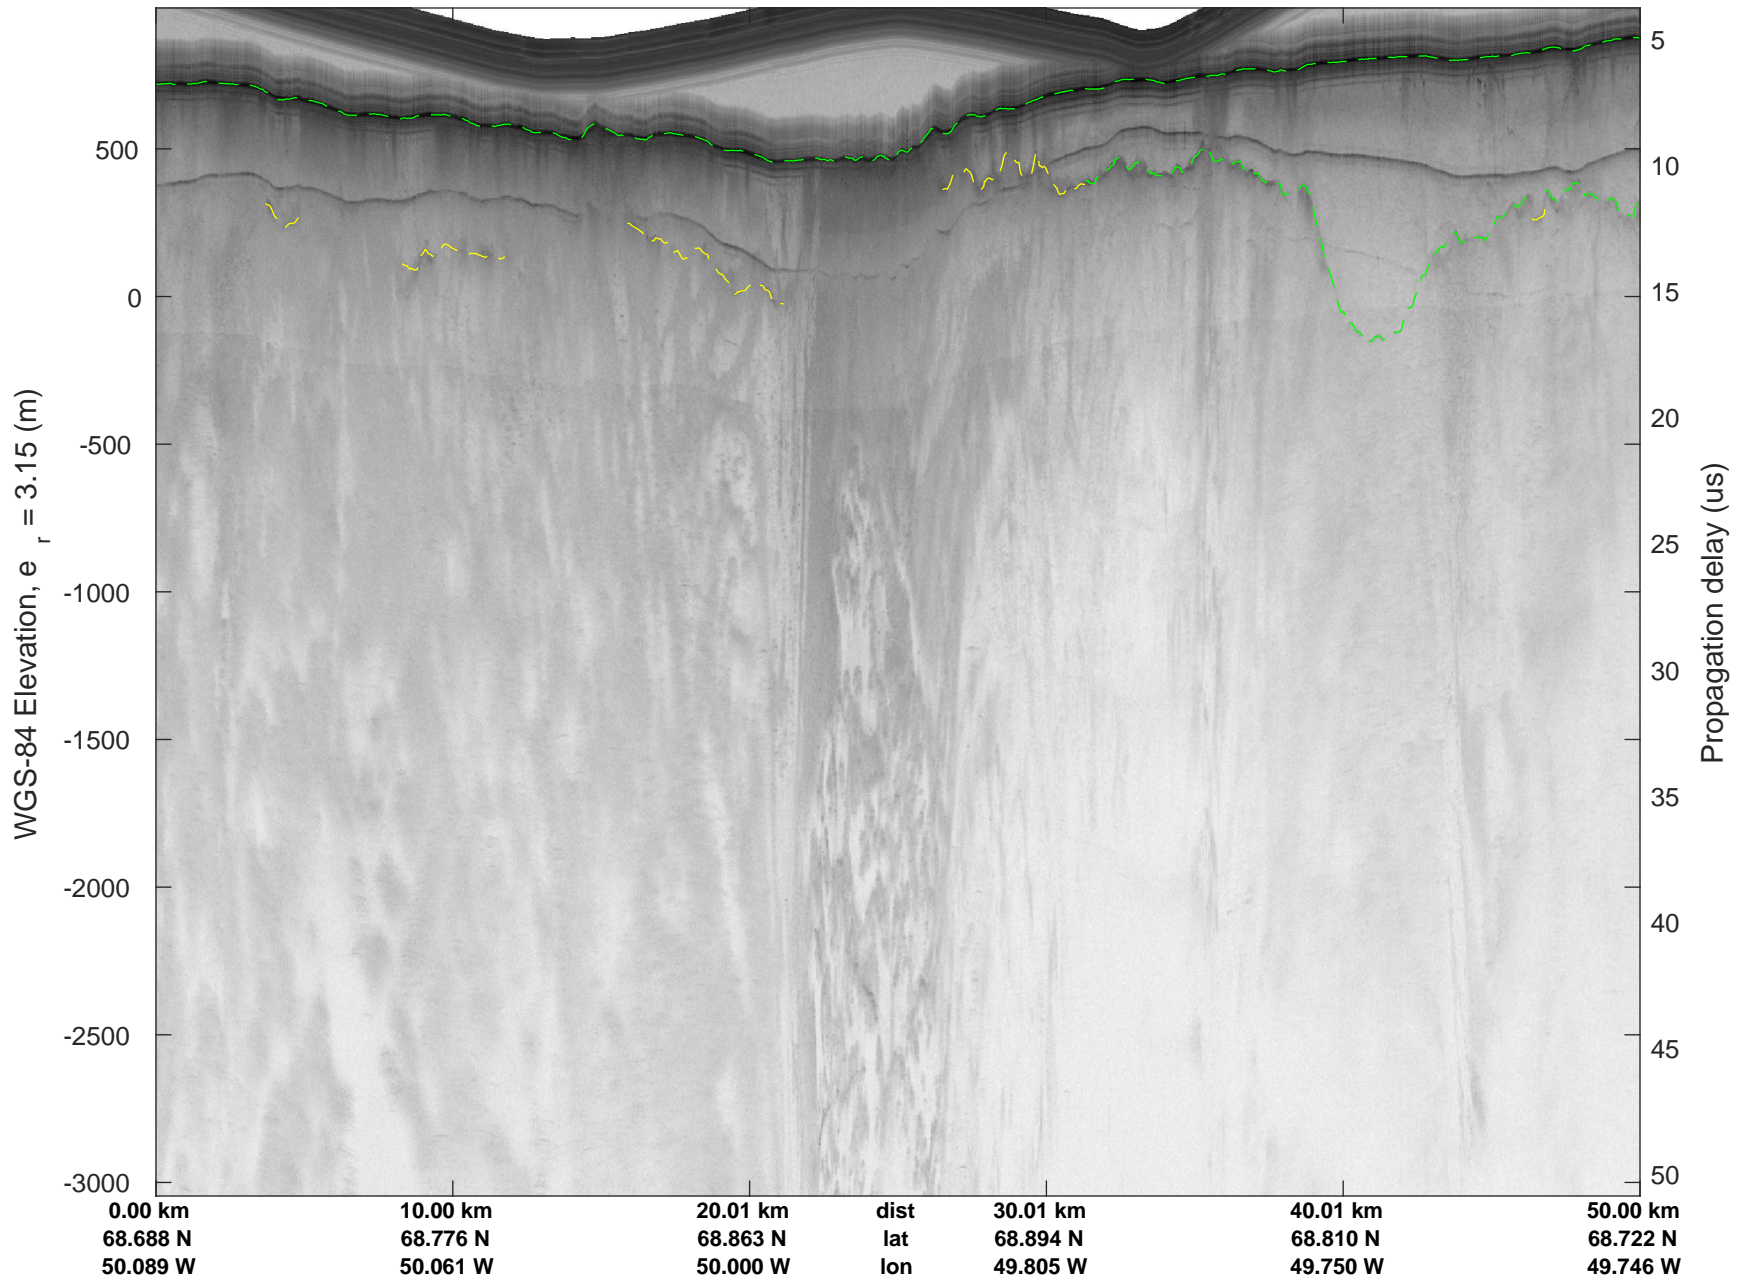

rds 2019_Greenland_P3: "ICESat-2 Central" 20190505_02_024: 16:24:44.2 to 16:30:17.9 GPS

ICESat-2 Central
20190505_02_025
Polar Stereograph 70N/-45E

rds 2019_Greenland_P3: "ICESat-2 Central" 20190505_02_025: 16:30:18.0 to 16:35:46.7 GPS

rds 2019_Greenland_P3: "ICESat-2 Central" 20190505_02_025: 16:30:18.0 to 16:35:46.7 GPS

ICESat-2 Central
20190505_02_026
Polar Stereograph 70N/-45E

rds 2019_Greenland_P3: "ICESat-2 Central" 20190505_02_026: 16:35:46.8 to 16:42:19.1 GPS

rds 2019_Greenland_P3: "ICESat-2 Central" 20190505_02_026: 16:35:46.8 to 16:42:19.1 GPS

ICESat-2 Central
20190505_02_027
Polar Stereograph 70N/-45E

rds 2019_Greenland_P3: "ICESat-2 Central" 20190505_02_027: 16:42:19.3 to 16:48:59.5 GPS