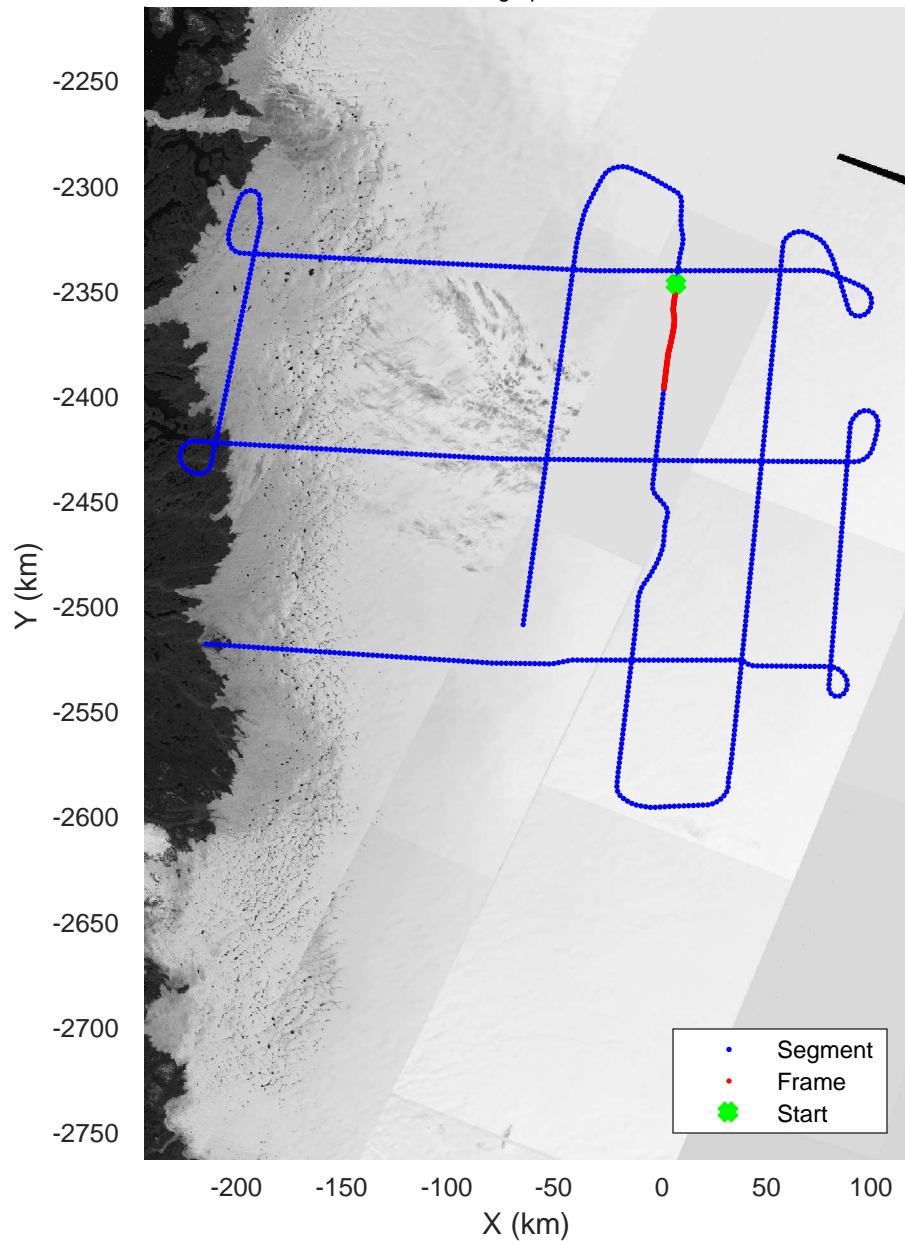

rds 2019_Greenland_P3: "ICESat-2 Central" 20190505_02_006: 14:36:03.1 to 14:43:41.2 GPS

rds 2019_Greenland_P3: "ICESat-2 Central" 20190505_02_006: 14:36:03.1 to 14:43:41.2 GPS

ICESat-2 Central
 20190505_02_007
 Polar Stereograph 70N/-45E