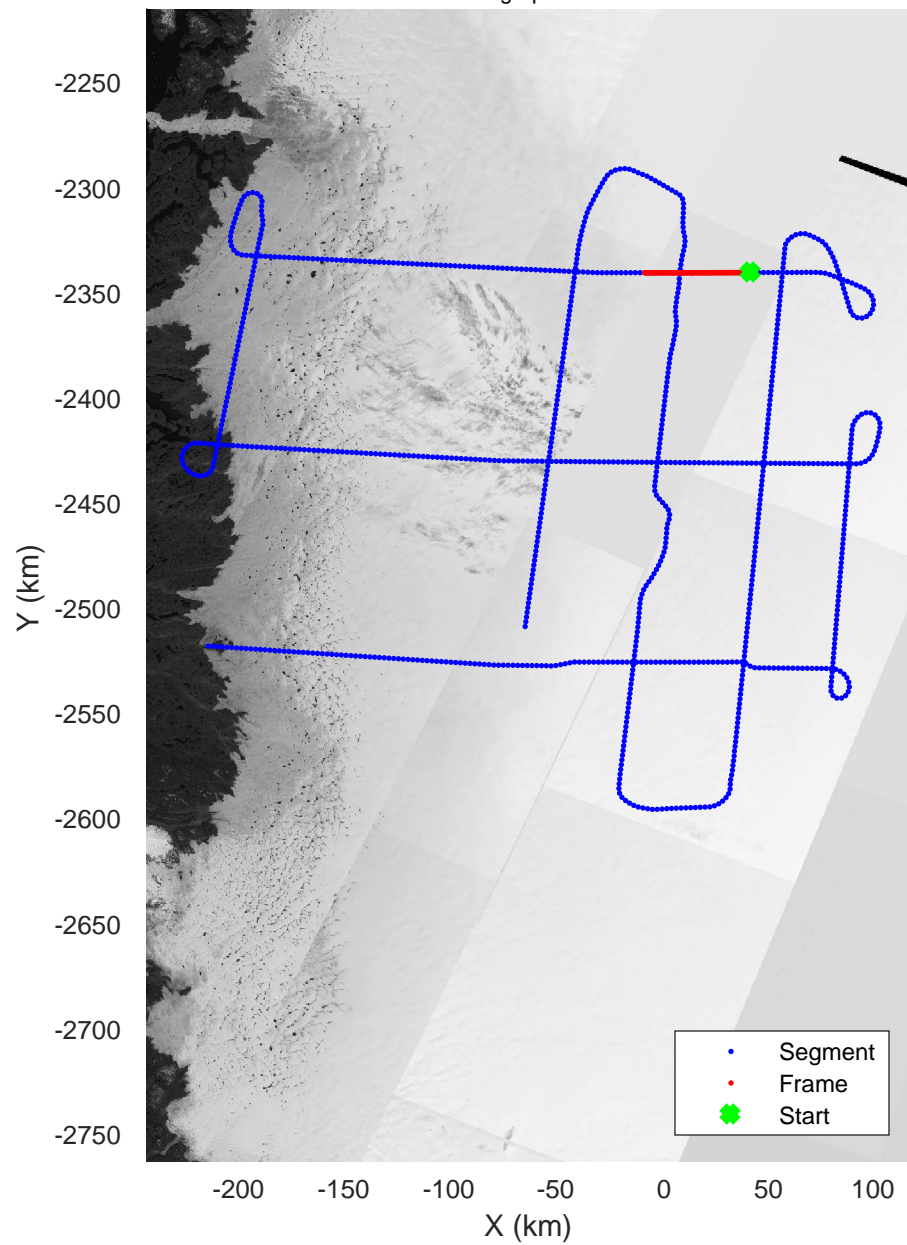

rds 2019_Greenland_P3: "ICESat-2 Central" 20190505_02_020: 16:01:28.3 to 16:07:13.4 GPS

rds 2019_Greenland_P3: "ICESat-2 Central" 20190505_02_020: 16:01:28.3 to 16:07:13.4 GPS

ICESat-2 Central
20190505_02_021
Polar Stereograph 70N/-45E