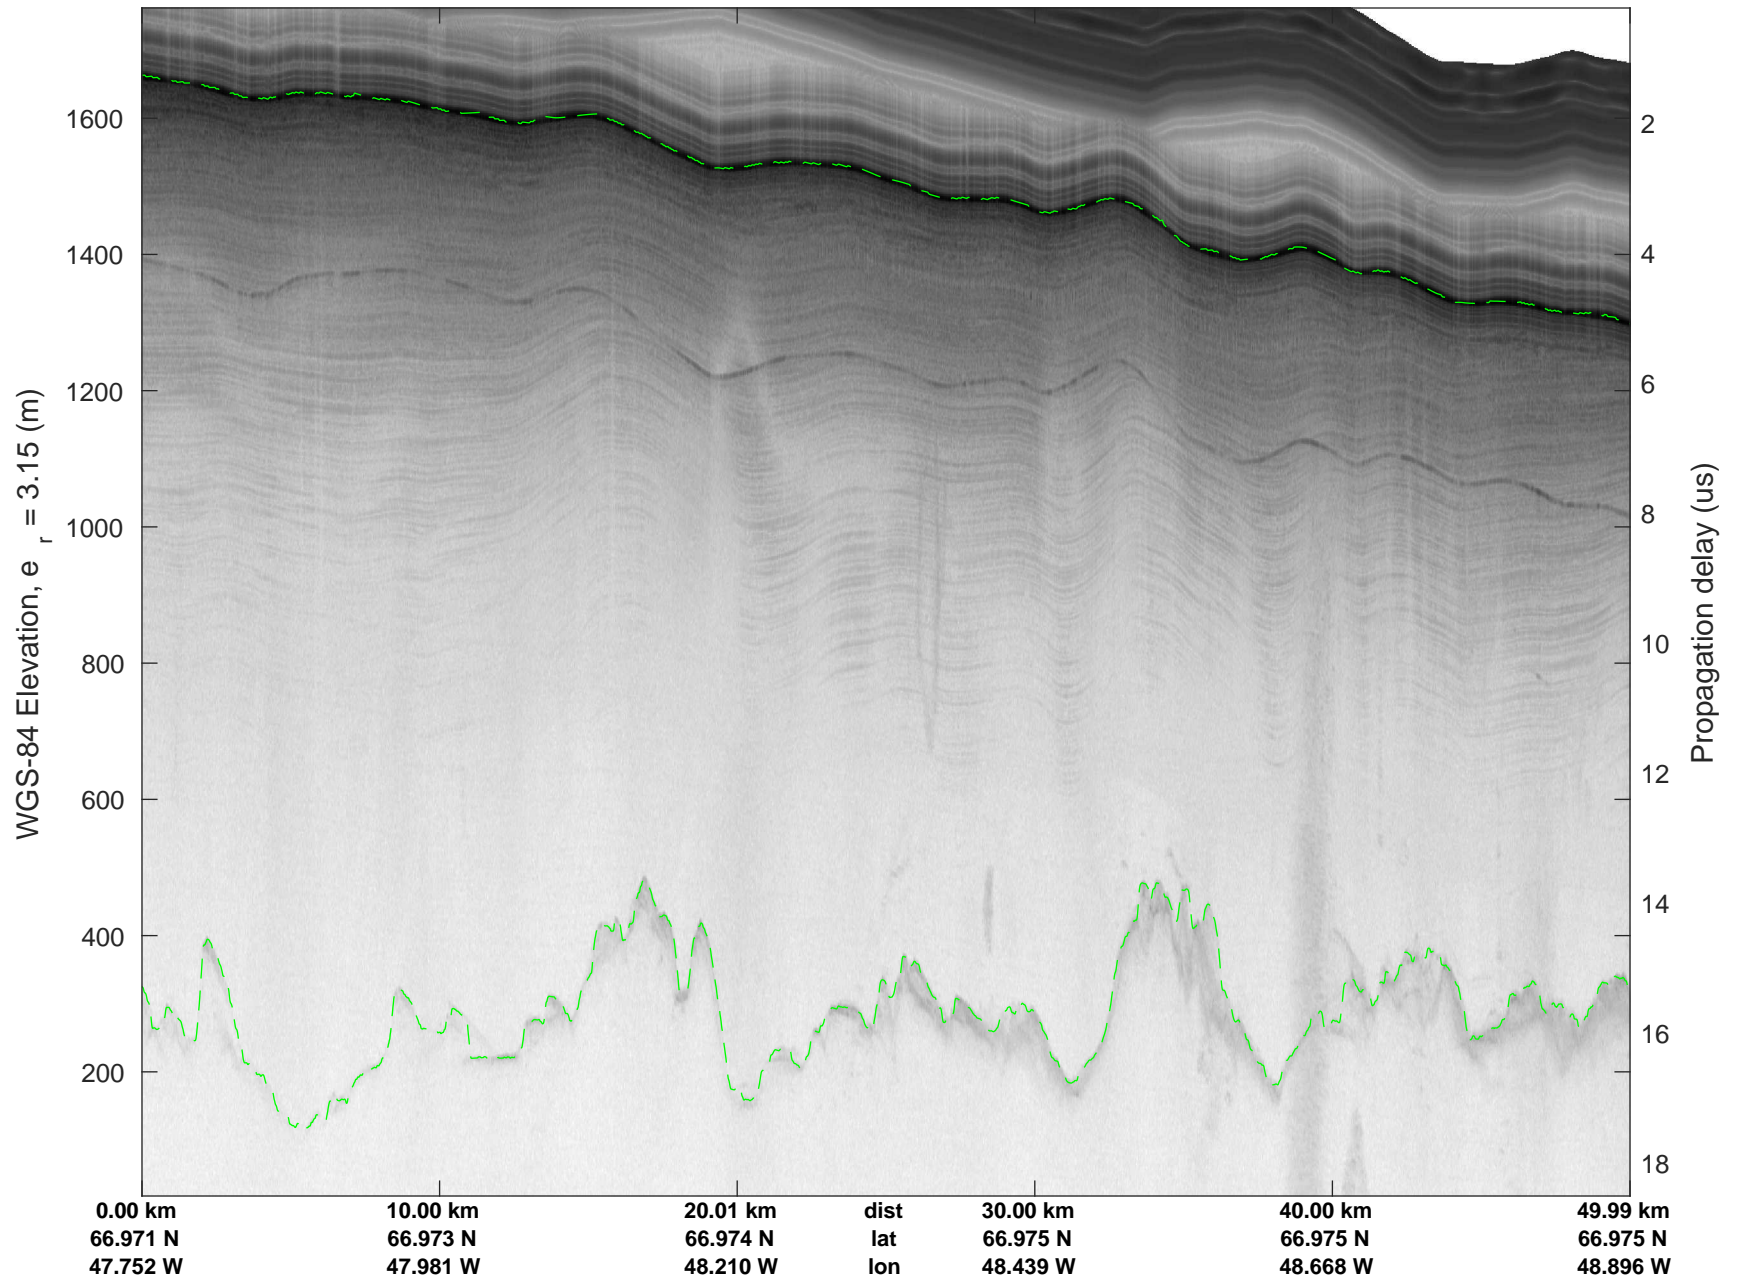

rds 2019_Greenland_P3: "ICESat-2 Central" 20190505_02_042: 18:18:53.5 to 18:24:52.6 GPS

rds 2019_Greenland_P3: "ICESat-2 Central" 20190505_02_042: 18:18:53.5 to 18:24:52.6 GPS

ICESat-2 Central
20190505_02_043
Polar Stereograph 70N/-45E

rds 2019_Greenland_P3: "ICESat-2 Central" 20190505_02_043: 18:24:52.7 to 18:31:05.3 GPS

rds 2019_Greenland_P3: "ICESat-2 Central" 20190505_02_043: 18:24:52.7 to 18:31:05.3 GPS

rds 2019_Greenland_P3: "ICESat-2 Central" 20190505_02_044: 18:31:05.4 to 18:36:59.0 GPS

rds 2019_Greenland_P3: "ICESat-2 Central" 20190505_02_044: 18:31:05.4 to 18:36:59.0 GPS

ICESat-2 Central
20190505_02_045
Polar Stereograph 70N/-45E

rds 2019_Greenland_P3: "ICESat-2 Central" 20190505_02_045: 18:36:59.1 to 18:43:00.1 GPS