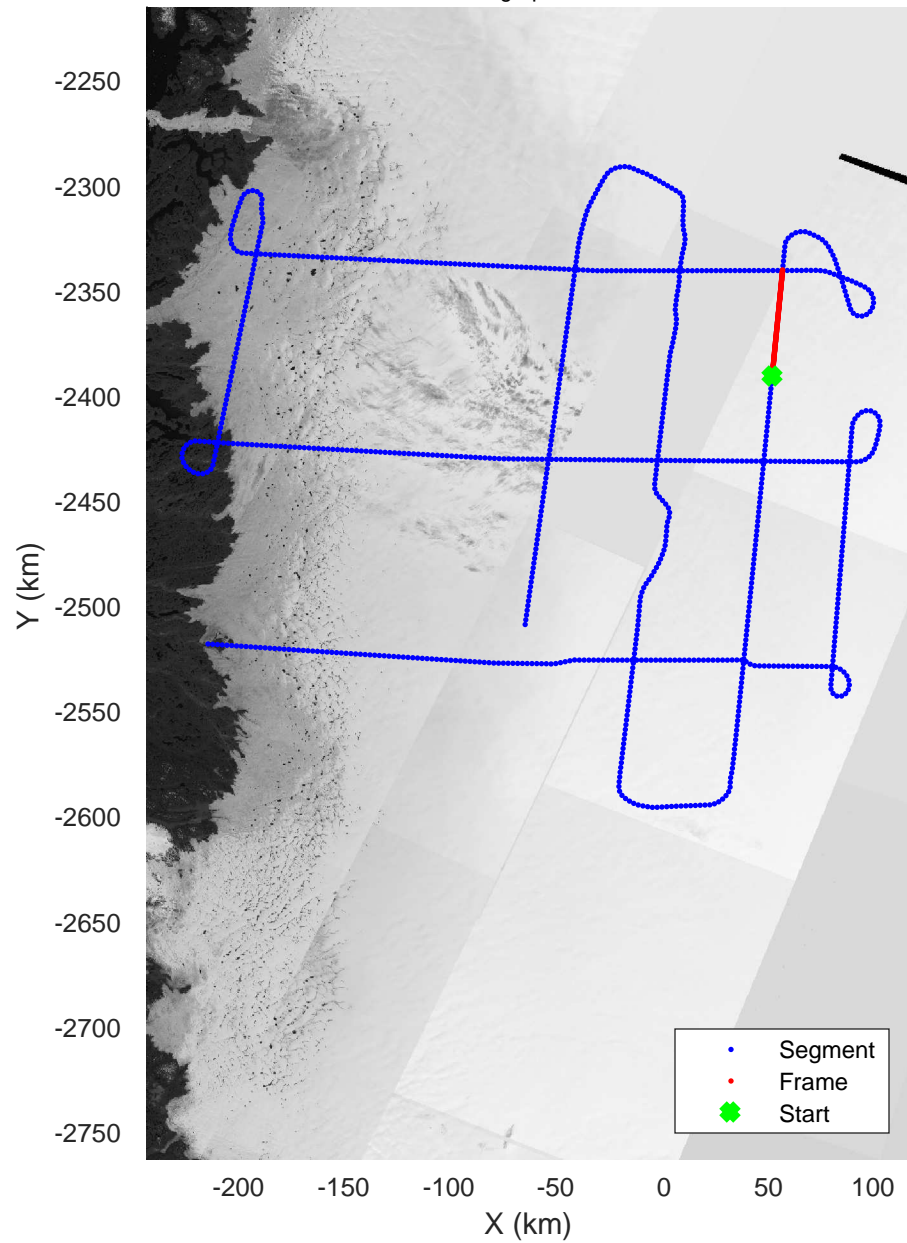

ICESat-2 Central
20190505_02_017
Polar Stereograph 70N/-45E

rds 2019_Greenland_P3: "ICESat-2 Central" 20190505_02_017: 15:44:15.2 to 15:49:51.9 GPS

rds 2019_Greenland_P3: "ICESat-2 Central" 20190505_02_017: 15:44:15.2 to 15:49:51.9 GPS