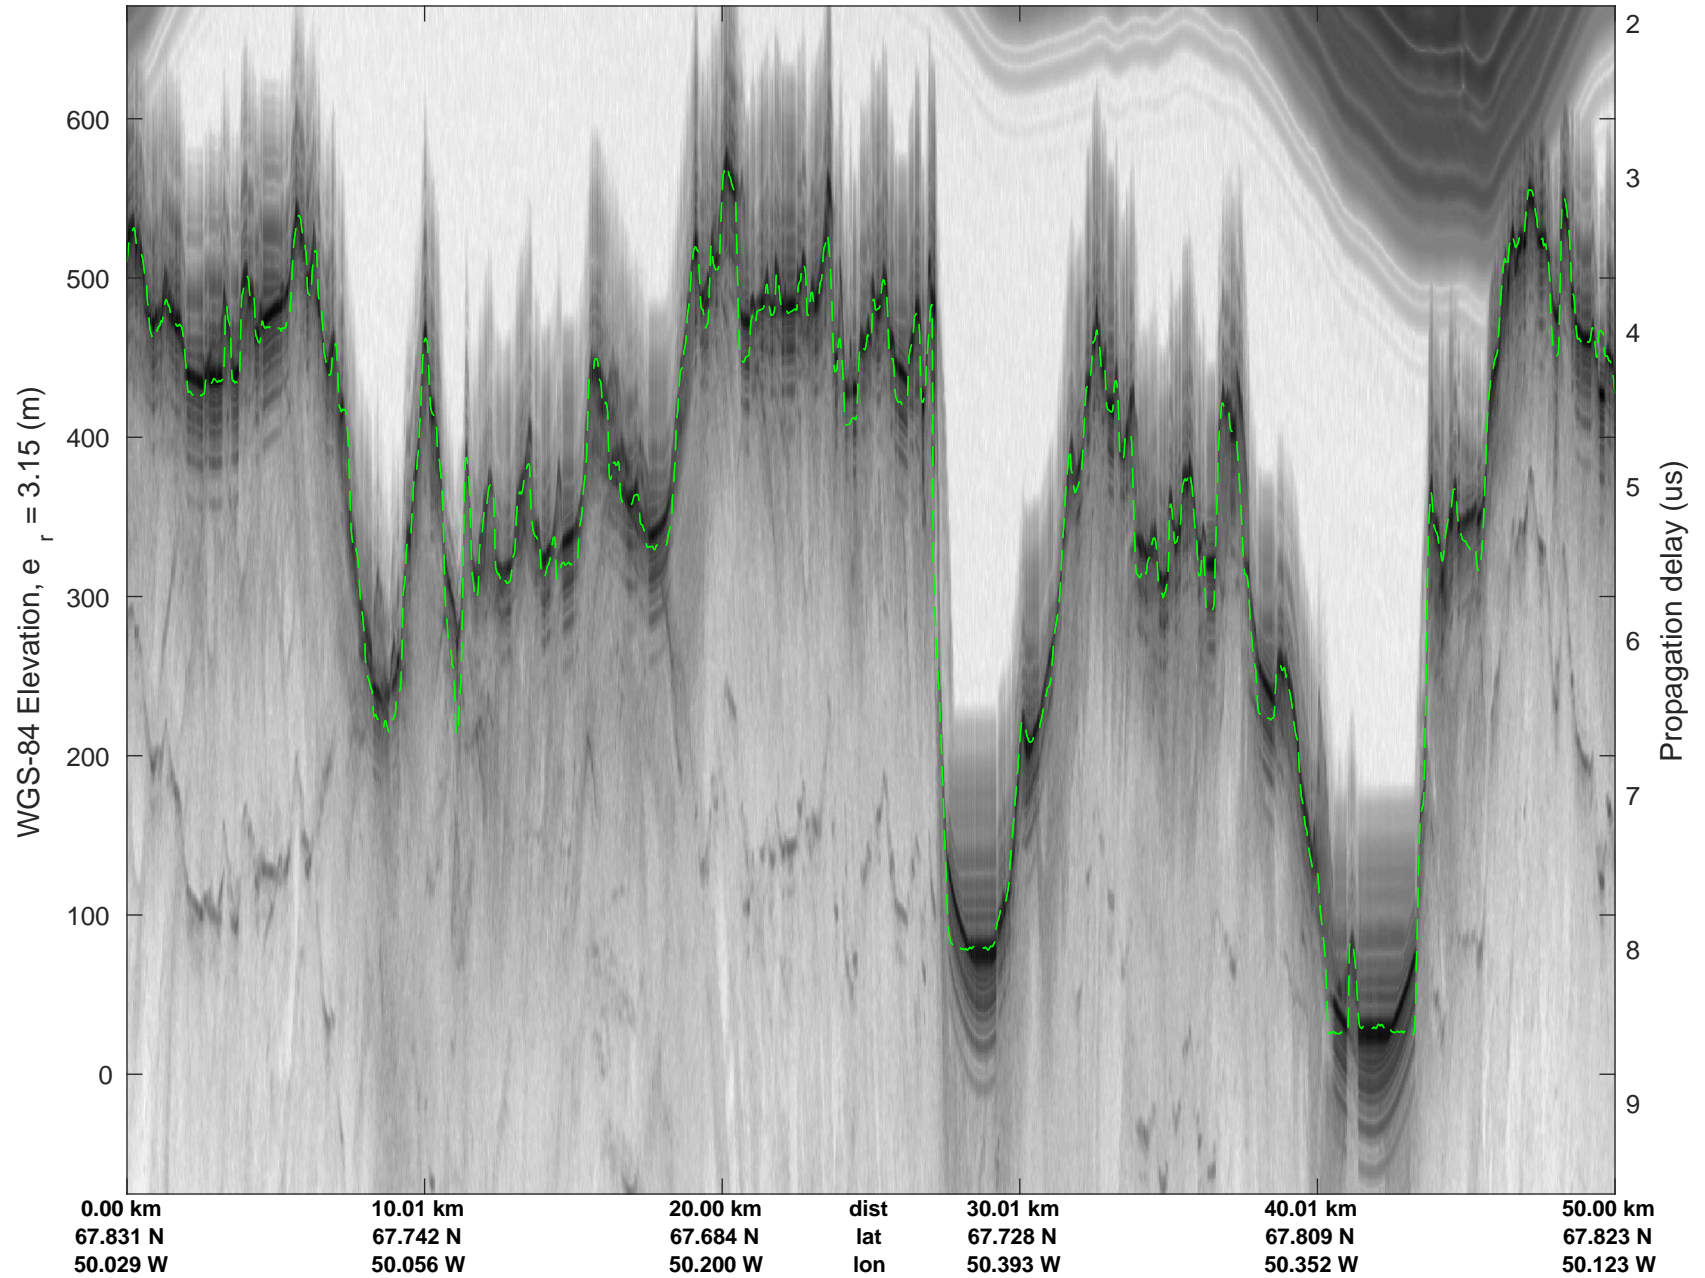

rds 2019_Greenland_P3: "ICESat-2 Central" 20190505_02_027: 16:42:19.3 to 16:48:59.5 GPS

ICESat-2 Central
20190505_02_028
Polar Stereograph 70N/-45E

rds 2019_Greenland_P3: "ICESat-2 Central" 20190505_02_028: 16:48:59.7 to 16:55:39.8 GPS

rds 2019_Greenland_P3: "ICESat-2 Central" 20190505_02_028: 16:48:59.7 to 16:55:39.8 GPS

ICESat-2 Central
20190505_02_029
Polar Stereograph 70N/-45E

rds 2019_Greenland_P3: "ICESat-2 Central" 20190505_02_029: 16:55:39.9 to 17:01:56.7 GPS

rds 2019_Greenland_P3: "ICESat-2 Central" 20190505_02_029: 16:55:39.9 to 17:01:56.7 GPS

ICESat-2 Central
20190505_02_030
Polar Stereograph 70N/-45E

rds 2019_Greenland_P3: "ICESat-2 Central" 20190505_02_030: 17:01:56.9 to 17:08:48.3 GPS