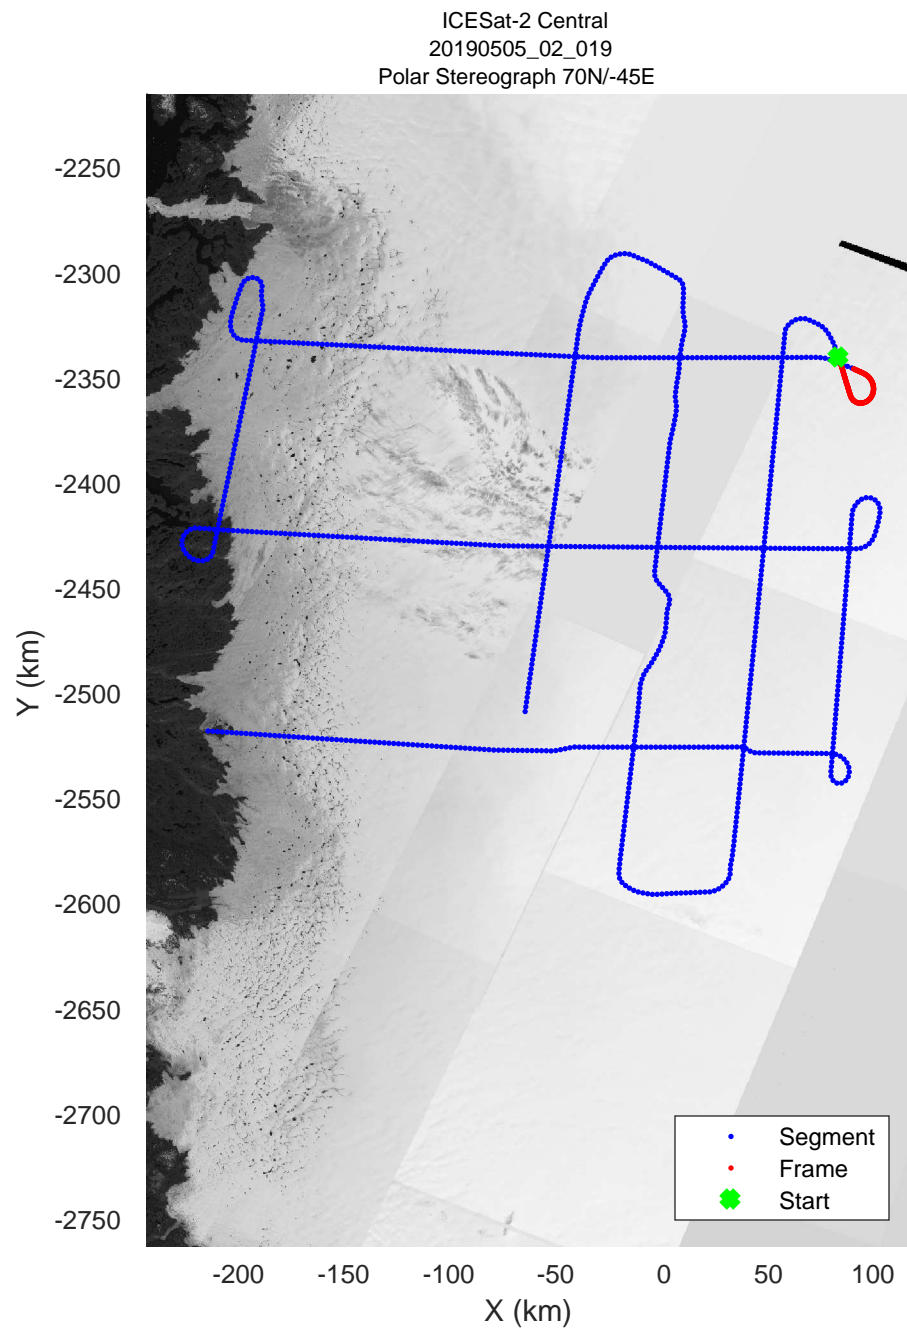

ICESat-2 Central
20190505_02_017
Polar Stereograph 70N/-45E

rds 2019_Greenland_P3: "ICESat-2 Central" 20190505_02_017: 15:44:15.2 to 15:49:51.9 GPS

rds 2019_Greenland_P3: "ICESat-2 Central" 20190505_02_017: 15:44:15.2 to 15:49:51.9 GPS

ICESat-2 Central
20190505_02_018
Polar Stereograph 70N/-45E

rds 2019_Greenland_P3: "ICESat-2 Central" 20190505_02_018: 15:49:52.0 to 15:56:03.9 GPS

rds 2019_Greenland_P3: "ICESat-2 Central" 20190505_02_018: 15:49:52.0 to 15:56:03.9 GPS