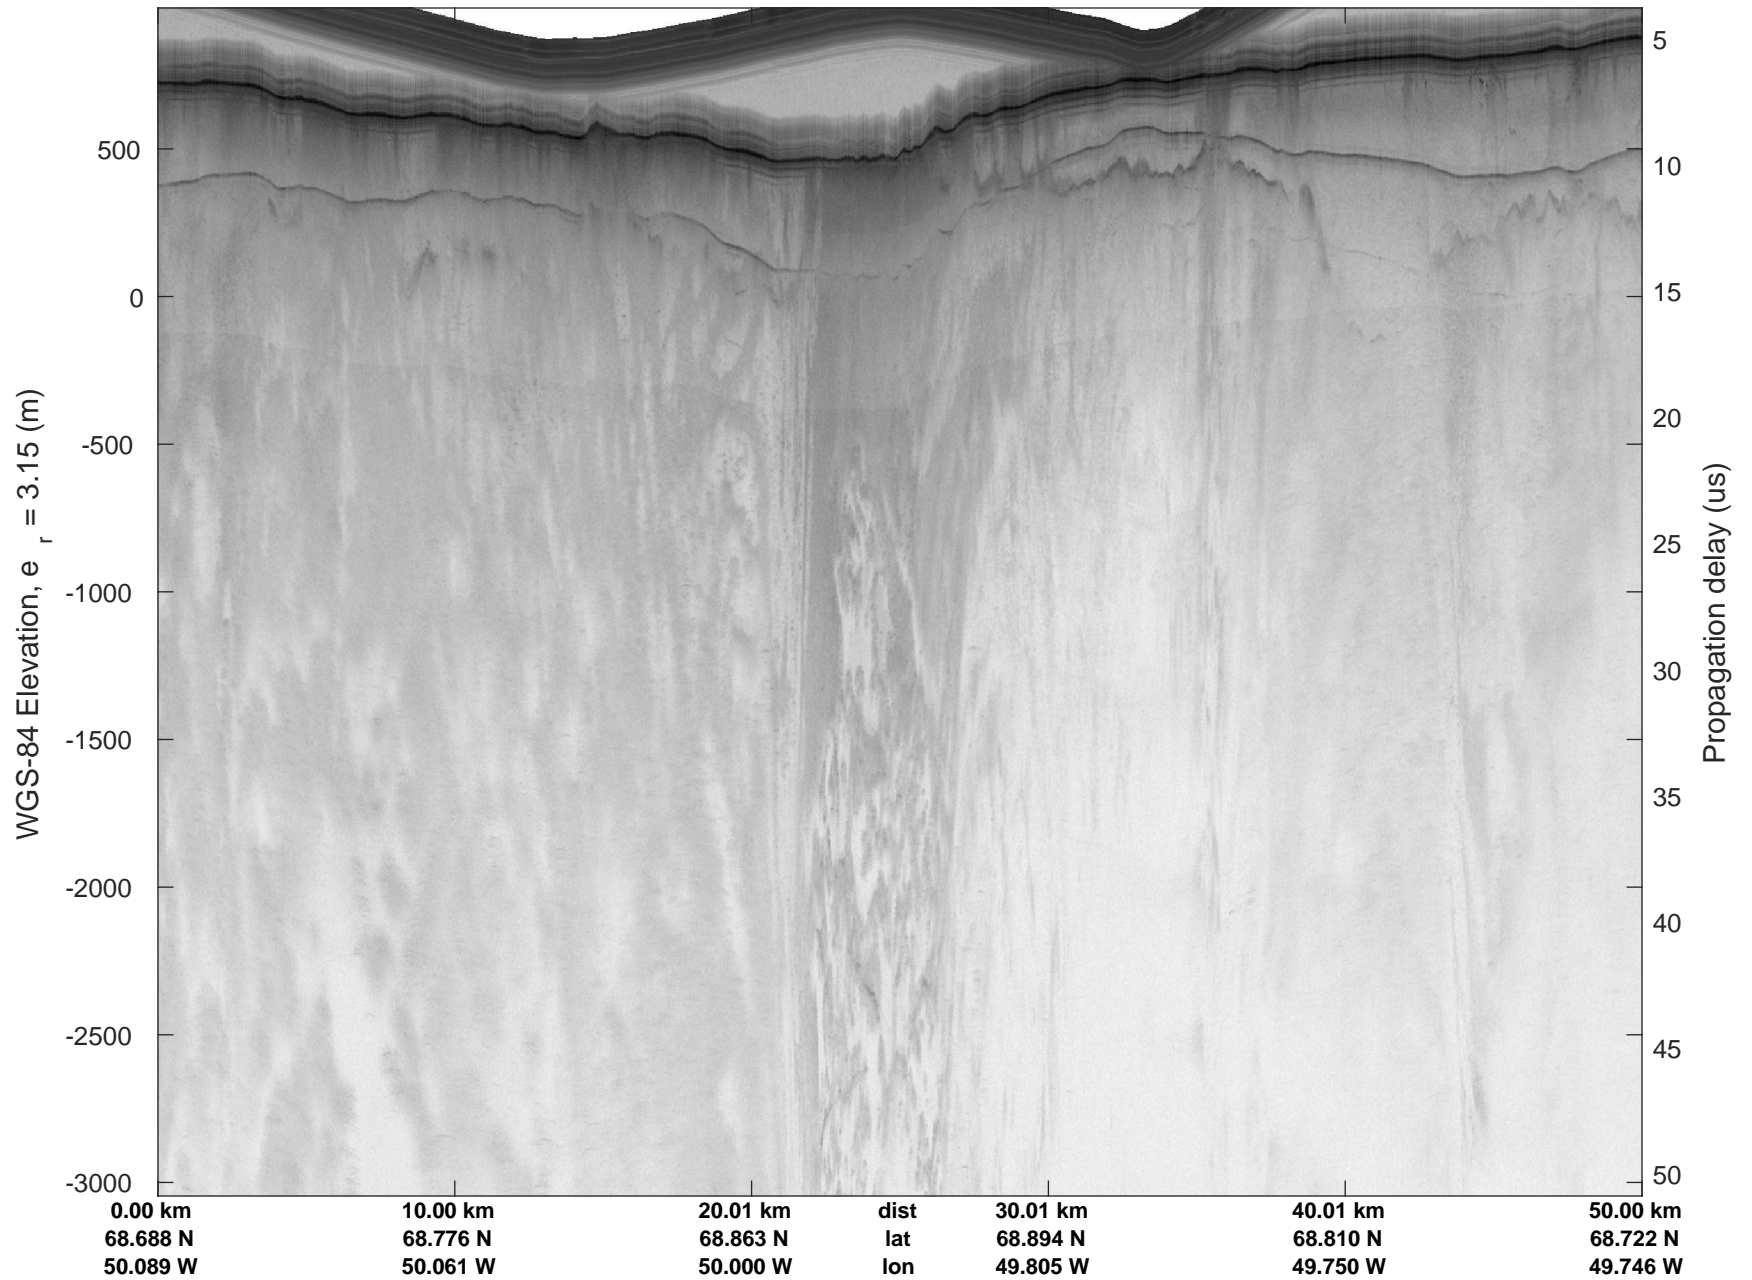

rds 2019_Greenland_P3: "ICESat-2 Central" 20190505_02_025: 16:30:18.0 to 16:35:46.7 GPS

ICESat-2 Central
20190505_02_026
Polar Stereograph 70N/-45E

rds 2019_Greenland_P3: "ICESat-2 Central" 20190505_02_026: 16:35:46.8 to 16:42:19.1 GPS