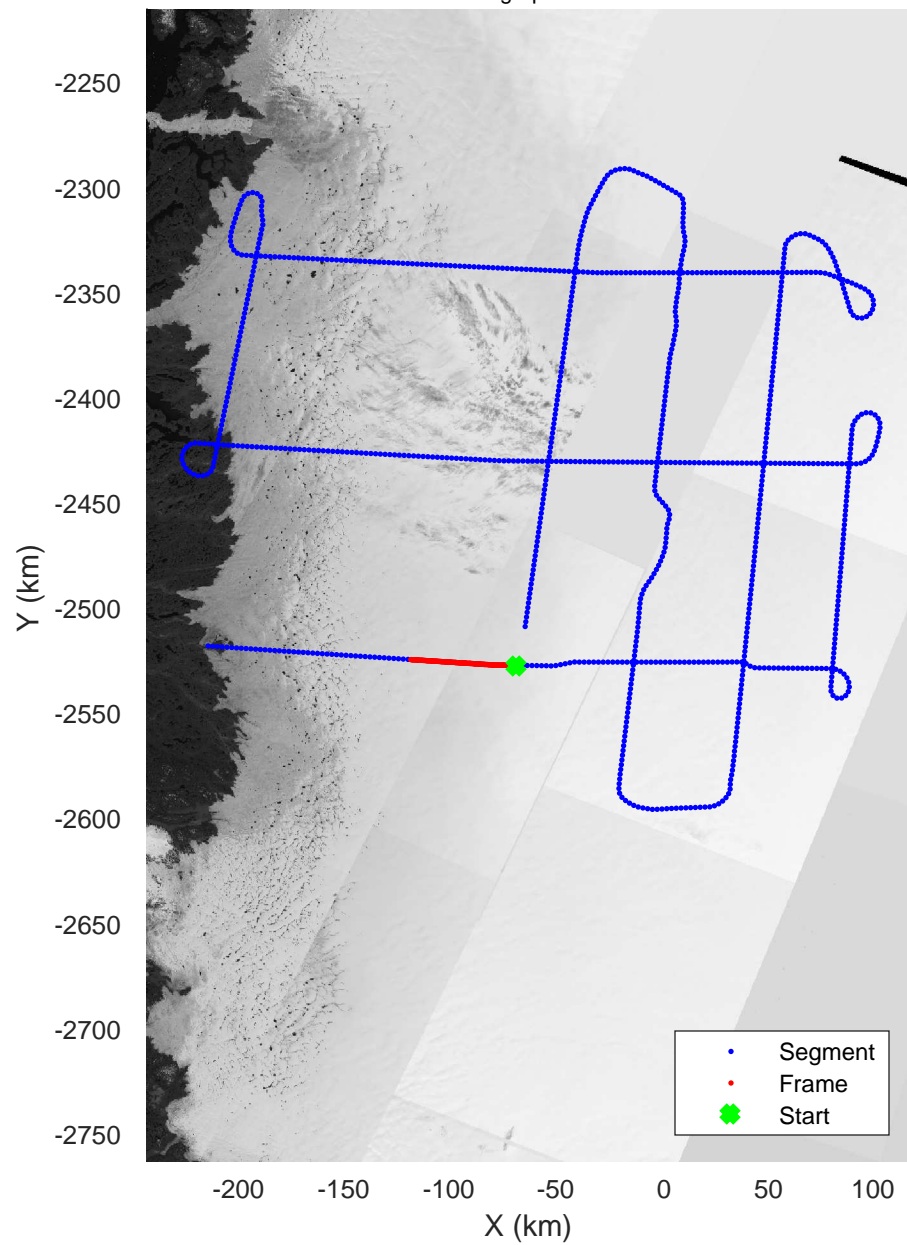

rds 2019_Greenland_P3: "ICESat-2 Central" 20190505_02_041: 18:12:34.1 to 18:18:53.4 GPS

rds 2019_Greenland_P3: "ICESat-2 Central" 20190505_02_041: 18:12:34.1 to 18:18:53.4 GPS

ICESat-2 Central
20190505_02_042
Polar Stereograph 70N/-45E

rds 2019_Greenland_P3: "ICESat-2 Central" 20190505_02_042: 18:18:53.5 to 18:24:52.6 GPS

rds 2019_Greenland_P3: "ICESat-2 Central" 20190505_02_042: 18:18:53.5 to 18:24:52.6 GPS

ICESat-2 Central
20190505_02_043
Polar Stereograph 70N/-45E