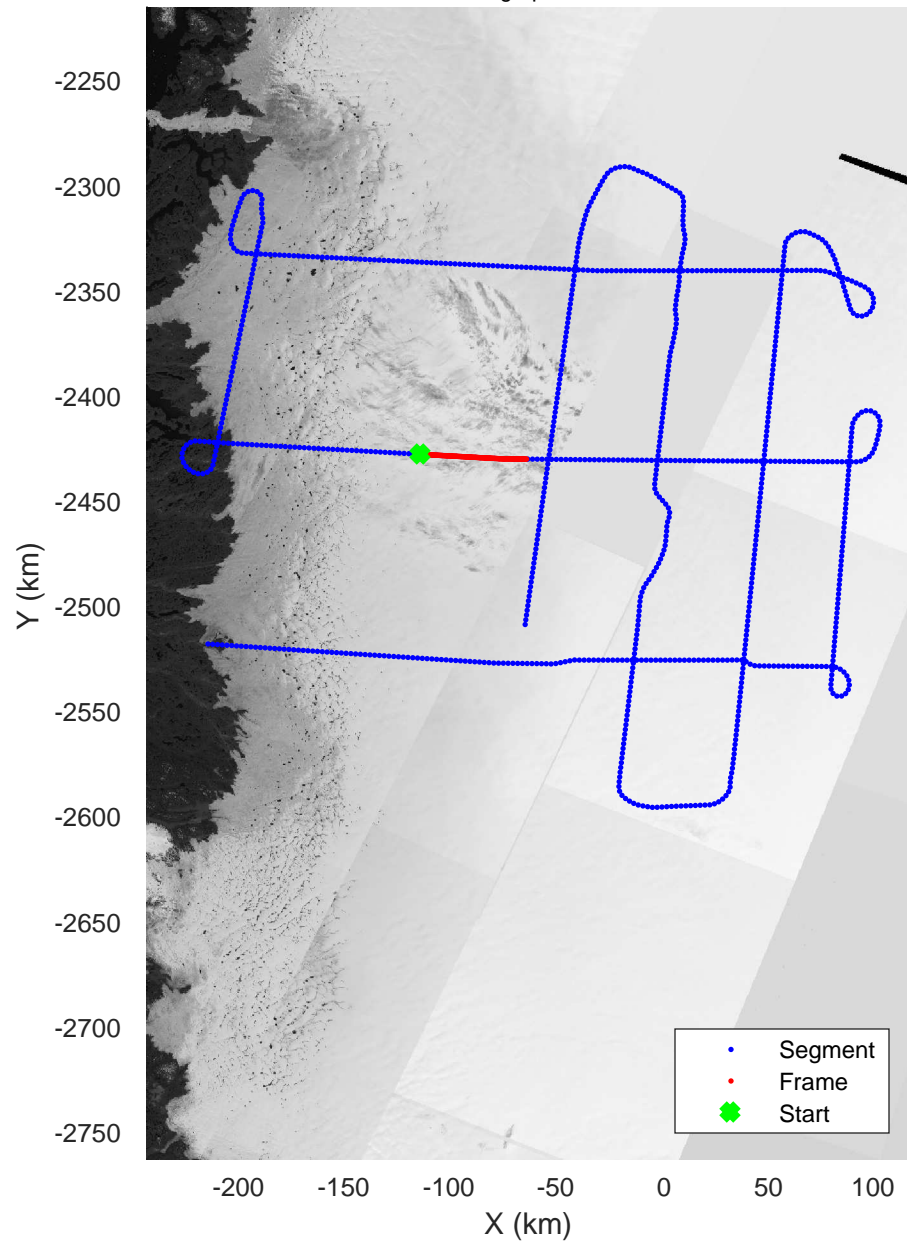

rds 2019_Greenland_P3: "ICESat-2 Central" 20190505_02_030: 17:01:56.9 to 17:08:48.3 GPS

ICESat-2 Central
20190505_02_031
Polar Stereograph 70N/-45E

rds 2019_Greenland_P3: "ICESat-2 Central" 20190505_02_031: 17:08:48.4 to 17:15:26.4 GPS

rds 2019_Greenland_P3: "ICESat-2 Central" 20190505_02_031: 17:08:48.4 to 17:15:26.4 GPS

ICESat-2 Central
20190505_02_032
Polar Stereograph 70N/-45E

rds 2019_Greenland_P3: "ICESat-2 Central" 20190505_02_032: 17:15:26.5 to 17:22:14.8 GPS