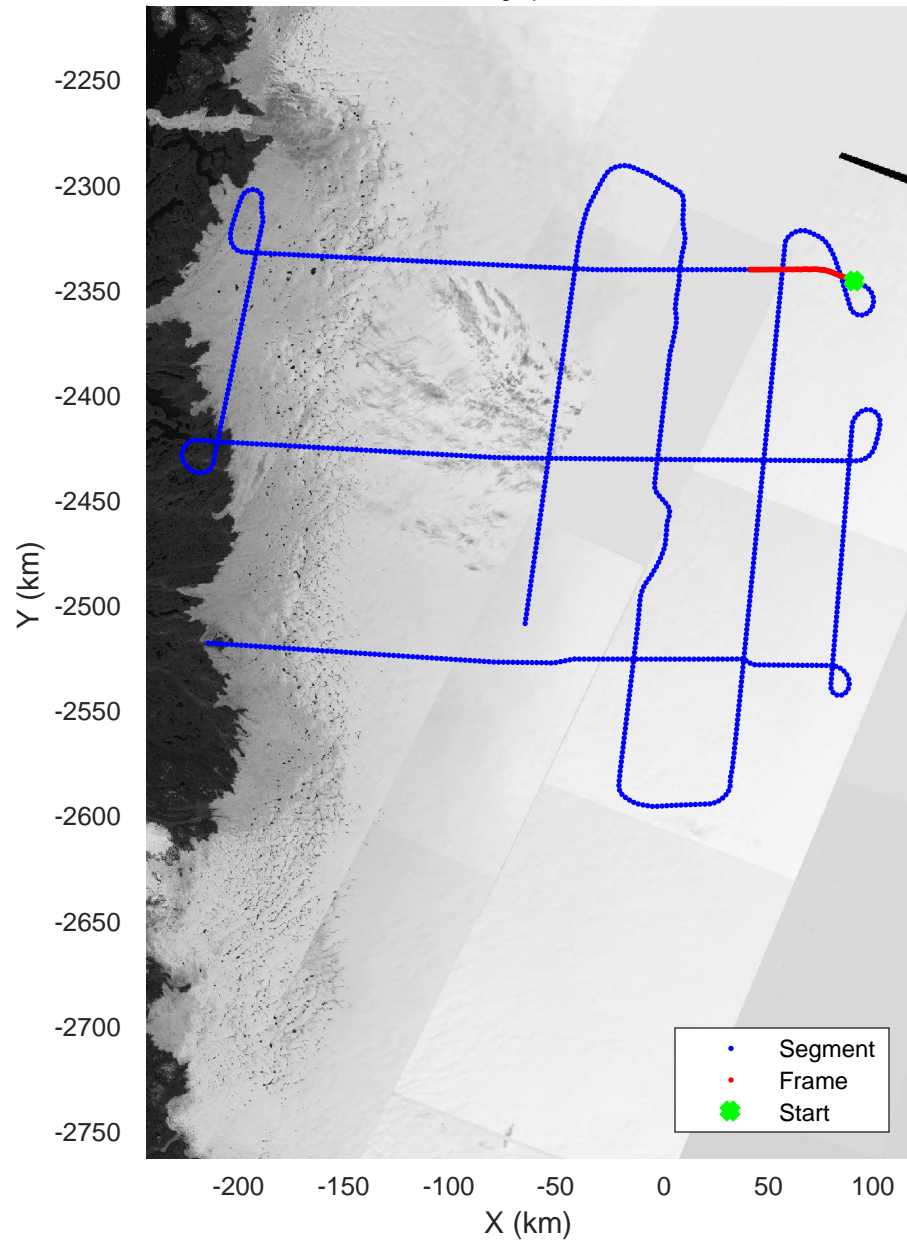

rds 2019_Greenland_P3: "ICESat-2 Central" 20190505_02_019: 15:56:04.0 to 16:01:28.2 GPS

rds 2019_Greenland_P3: "ICESat-2 Central" 20190505_02_019: 15:56:04.0 to 16:01:28.2 GPS

ICESat-2 Central
20190505_02_020
Polar Stereograph 70N/-45E