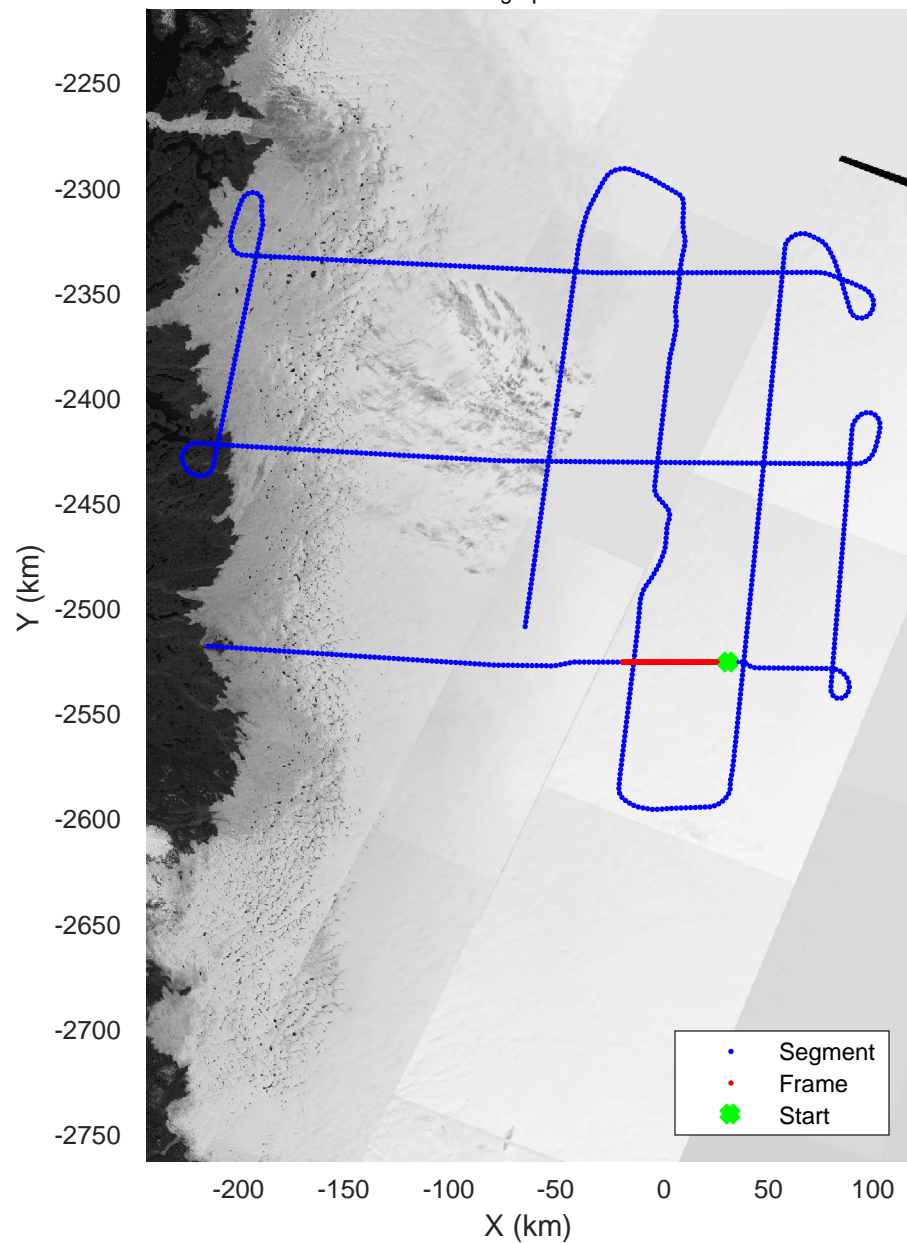

rds 2019_Greenland_P3: "ICESat-2 Central" 20190505_02_039: 18:00:28.0 to 18:06:51.0 GPS

rds 2019_Greenland_P3: "ICESat-2 Central" 20190505_02_039: 18:00:28.0 to 18:06:51.0 GPS

ICESat-2 Central
20190505_02_040
Polar Stereograph 70N/-45E

rds 2019_Greenland_P3: "ICESat-2 Central" 20190505_02_040: 18:06:51.1 to 18:12:33.9 GPS

rds 2019_Greenland_P3: "ICESat-2 Central" 20190505_02_040: 18:06:51.1 to 18:12:33.9 GPS

ICESat-2 Central
20190505_02_041
Polar Stereograph 70N/-45E

rds 2019_Greenland_P3: "ICESat-2 Central" 20190505_02_041: 18:12:34.1 to 18:18:53.4 GPS

rds 2019_Greenland_P3: "ICESat-2 Central" 20190505_02_041: 18:12:34.1 to 18:18:53.4 GPS

ICESat-2 Central
20190505_02_042
Polar Stereograph 70N/-45E