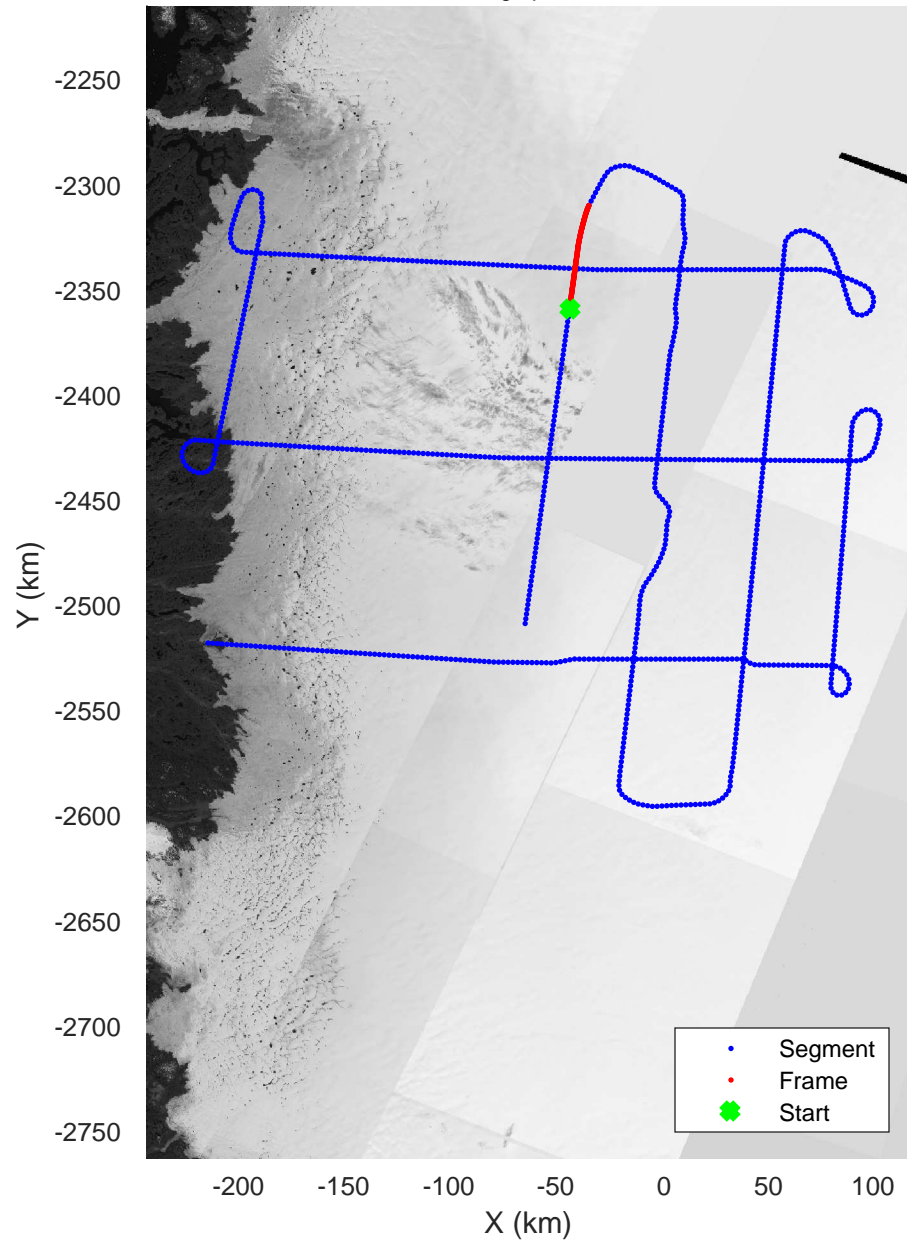

ICESat-2 Central
20190505_02_002
Polar Stereograph 70N/-45E

rds 2019_Greenland_P3: "ICESat-2 Central" 20190505_02_002: 14:10:33.9 to 14:16:36.4 GPS

rds 2019_Greenland_P3: "ICESat-2 Central" 20190505_02_002: 14:10:33.9 to 14:16:36.4 GPS

rds 2019_Greenland_P3: "ICESat-2 Central" 20190505_02_003: 14:16:36.5 to 14:22:49.7 GPS

rds 2019_Greenland_P3: "ICESat-2 Central" 20190505_02_003: 14:16:36.5 to 14:22:49.7 GPS

ICESat-2 Central
20190505_02_004
Polar Stereograph 70N/-45E

rds 2019_Greenland_P3: "ICESat-2 Central" 20190505_02_004: 14:22:49.8 to 14:28:54.7 GPS

rds 2019_Greenland_P3: "ICESat-2 Central" 20190505_02_004: 14:22:49.8 to 14:28:54.7 GPS

ICESat-2 Central
20190505_02_005
Polar Stereograph 70N/-45E