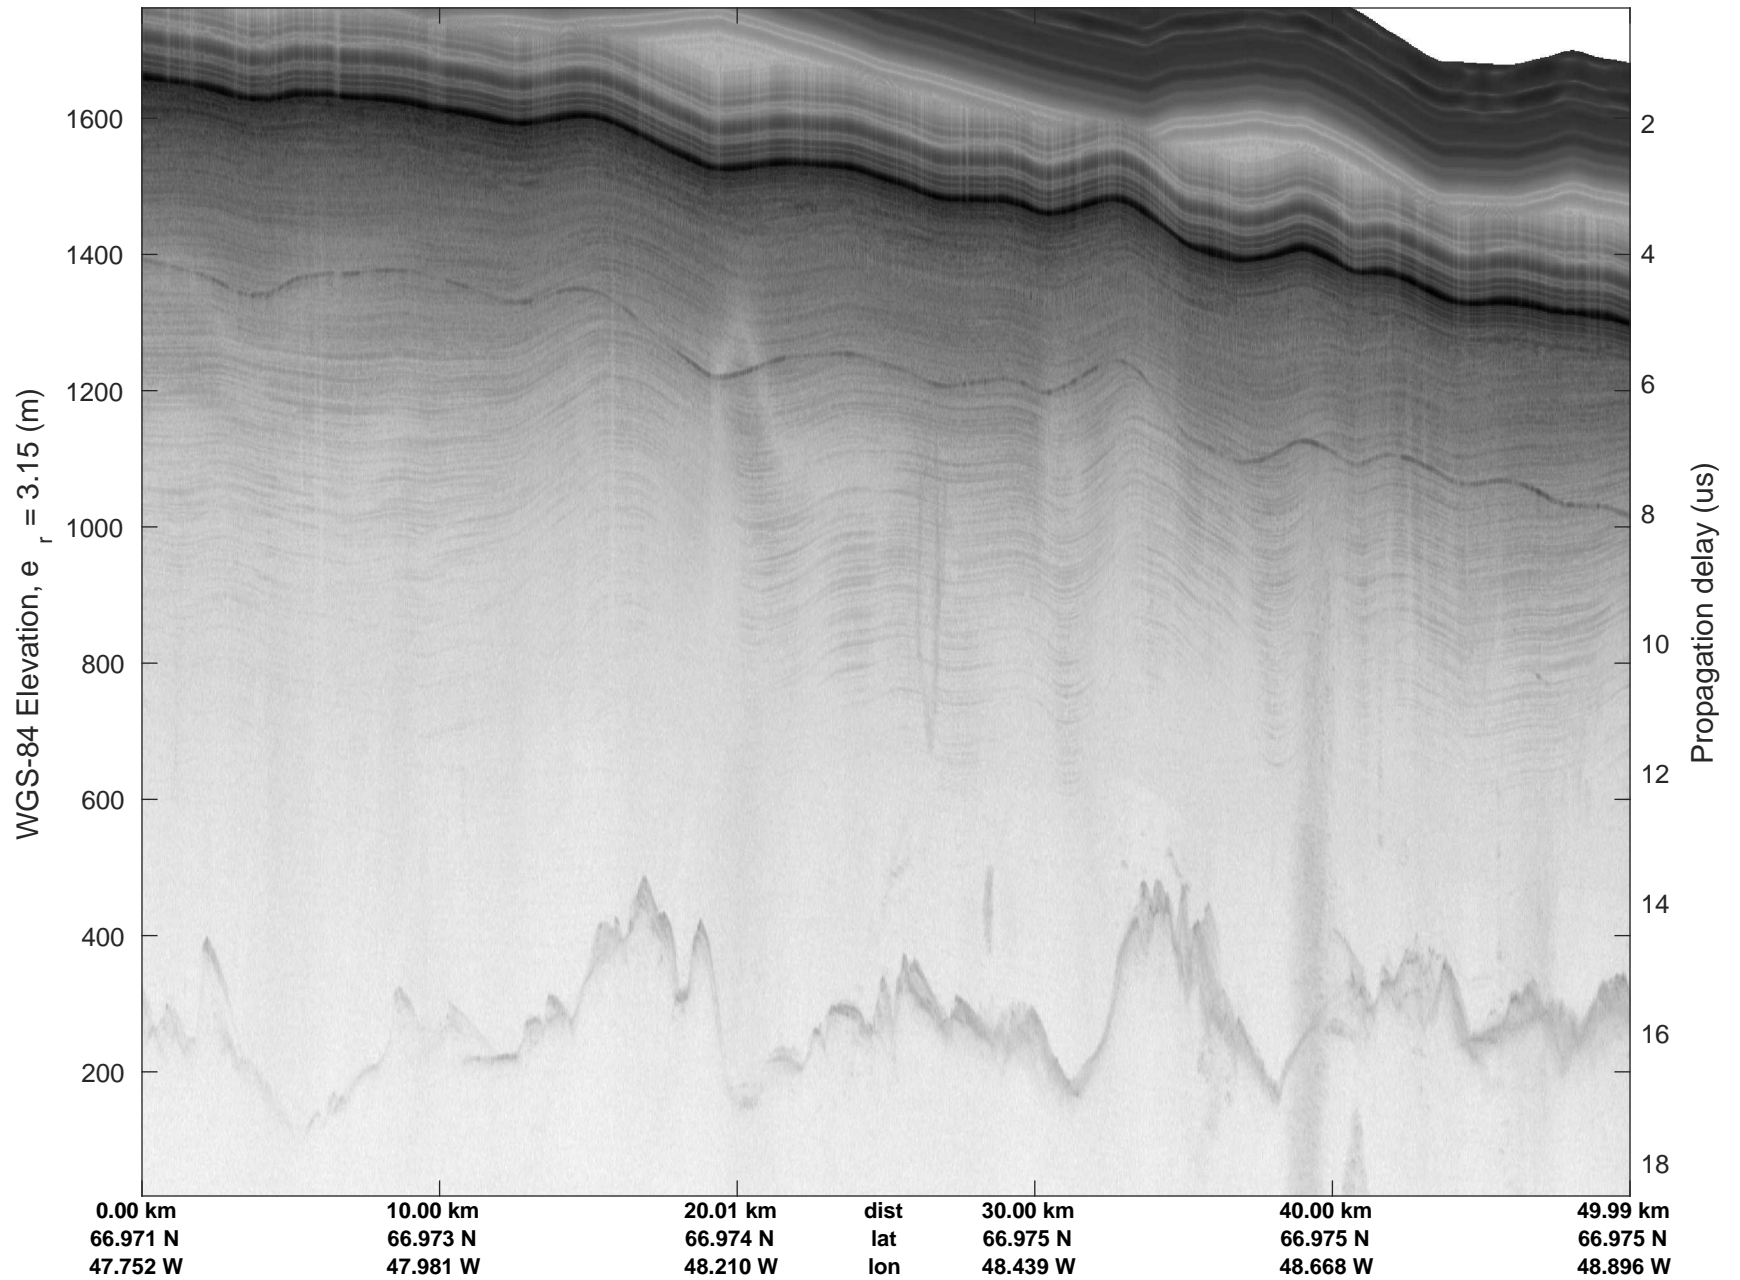

rds 2019_Greenland_P3: "ICESat-2 Central" 20190505_02_041: 18:12:34.1 to 18:18:53.4 GPS

rds 2019_Greenland_P3: "ICESat-2 Central" 20190505_02_041: 18:12:34.1 to 18:18:53.4 GPS

ICESat-2 Central
20190505_02_042
Polar Stereograph 70N/-45E

rds 2019_Greenland_P3: "ICESat-2 Central" 20190505_02_042: 18:18:53.5 to 18:24:52.6 GPS

rds 2019_Greenland_P3: "ICESat-2 Central" 20190505_02_042: 18:18:53.5 to 18:24:52.6 GPS

ICESat-2 Central
20190505_02_043
Polar Stereograph 70N/-45E

rds 2019_Greenland_P3: "ICESat-2 Central" 20190505_02_043: 18:24:52.7 to 18:31:05.3 GPS

rds 2019_Greenland_P3: "ICESat-2 Central" 20190505_02_043: 18:24:52.7 to 18:31:05.3 GPS

rds 2019_Greenland_P3: "ICESat-2 Central" 20190505_02_044: 18:31:05.4 to 18:36:59.0 GPS

rds 2019_Greenland_P3: "ICESat-2 Central" 20190505_02_044: 18:31:05.4 to 18:36:59.0 GPS

ICESat-2 Central
20190505_02_045
Polar Stereograph 70N/-45E

rds 2019_Greenland_P3: "ICESat-2 Central" 20190505_02_045: 18:36:59.1 to 18:43:00.1 GPS