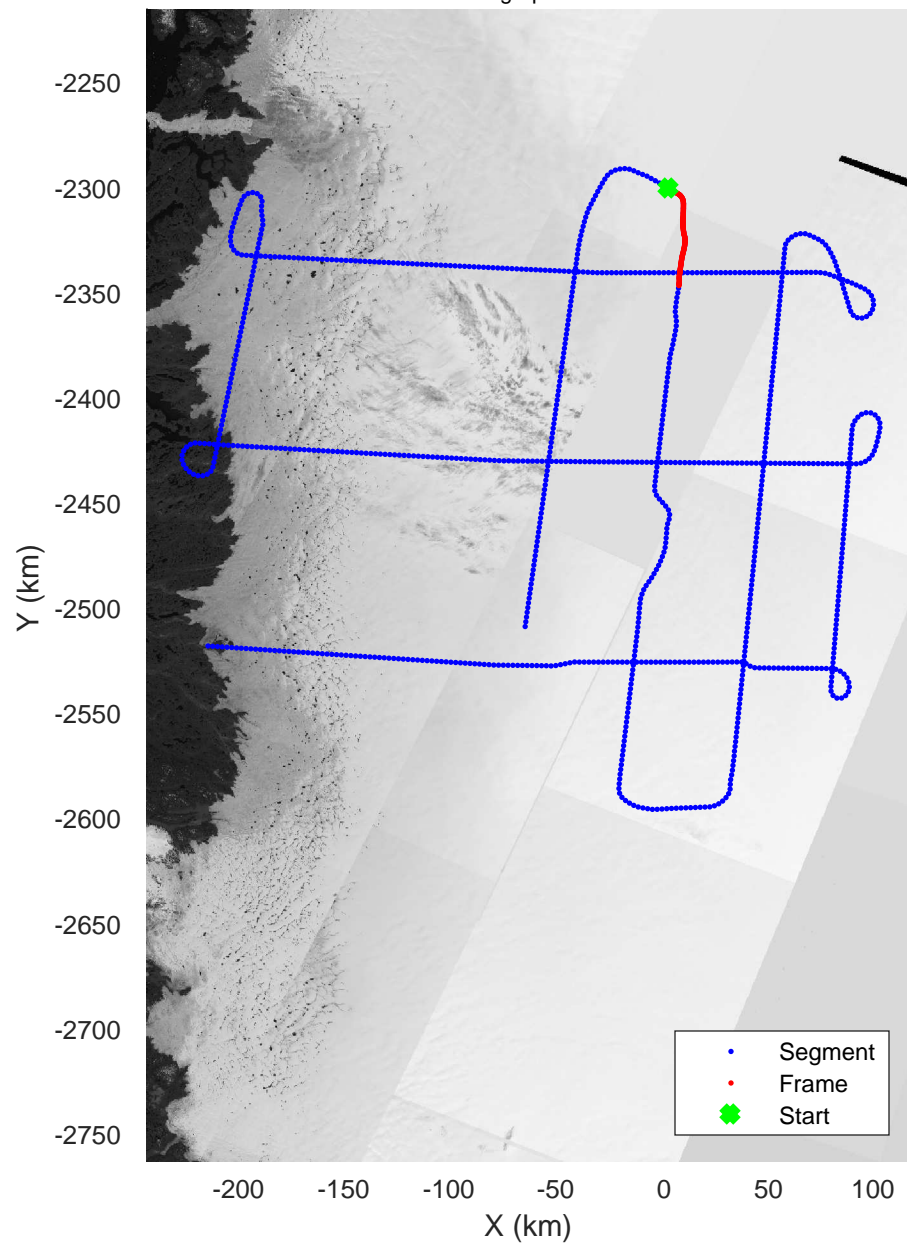

rds 2019_Greenland_P3: "ICESat-2 Central" 20190505_02_005: 14:28:54.8 to 14:36:03.0 GPS

rds 2019_Greenland_P3: "ICESat-2 Central" 20190505_02_005: 14:28:54.8 to 14:36:03.0 GPS

ICESat-2 Central
20190505_02_006
Polar Stereograph 70N/-45E