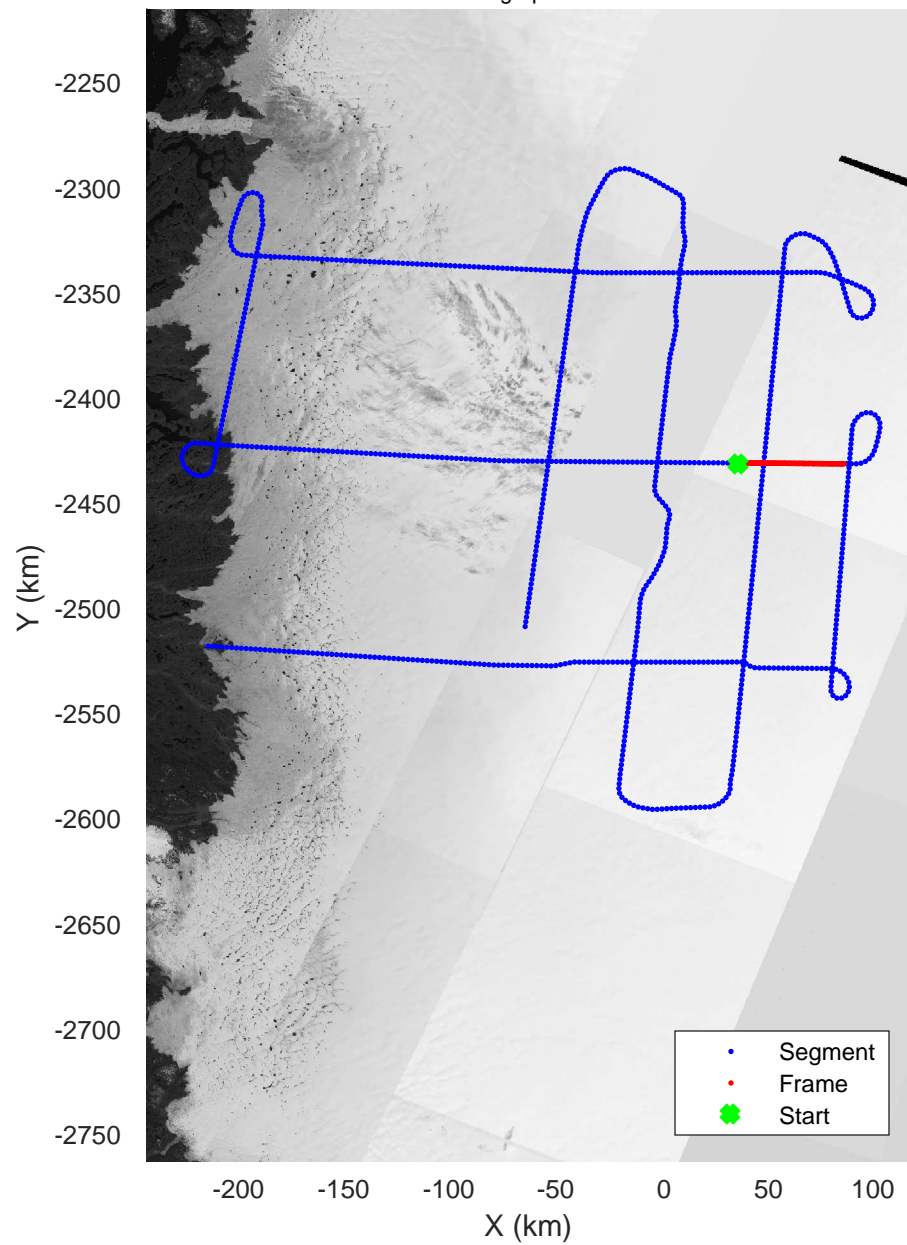

rds 2019_Greenland_P3: "ICESat-2 Central" 20190505_02_032: 17:15:26.5 to 17:22:14.8 GPS

ICESat-2 Central
20190505_02_033
Polar Stereograph 70N/-45E

rds 2019_Greenland_P3: "ICESat-2 Central" 20190505_02_033: 17:22:15.0 to 17:28:46.7 GPS

rds 2019_Greenland_P3: "ICESat-2 Central" 20190505_02_033: 17:22:15.0 to 17:28:46.7 GPS

ICESat-2 Central
20190505_02_034
Polar Stereograph 70N/-45E

rds 2019_Greenland_P3: "ICESat-2 Central" 20190505_02_034: 17:28:46.9 to 17:34:50.4 GPS

rds 2019_Greenland_P3: "ICESat-2 Central" 20190505_02_034: 17:28:46.9 to 17:34:50.4 GPS

ICESat-2 Central
20190505_02_035
Polar Stereograph 70N/-45E

rds 2019_Greenland_P3: "ICESat-2 Central" 20190505_02_035: 17:34:50.5 to 17:40:52.2 GPS