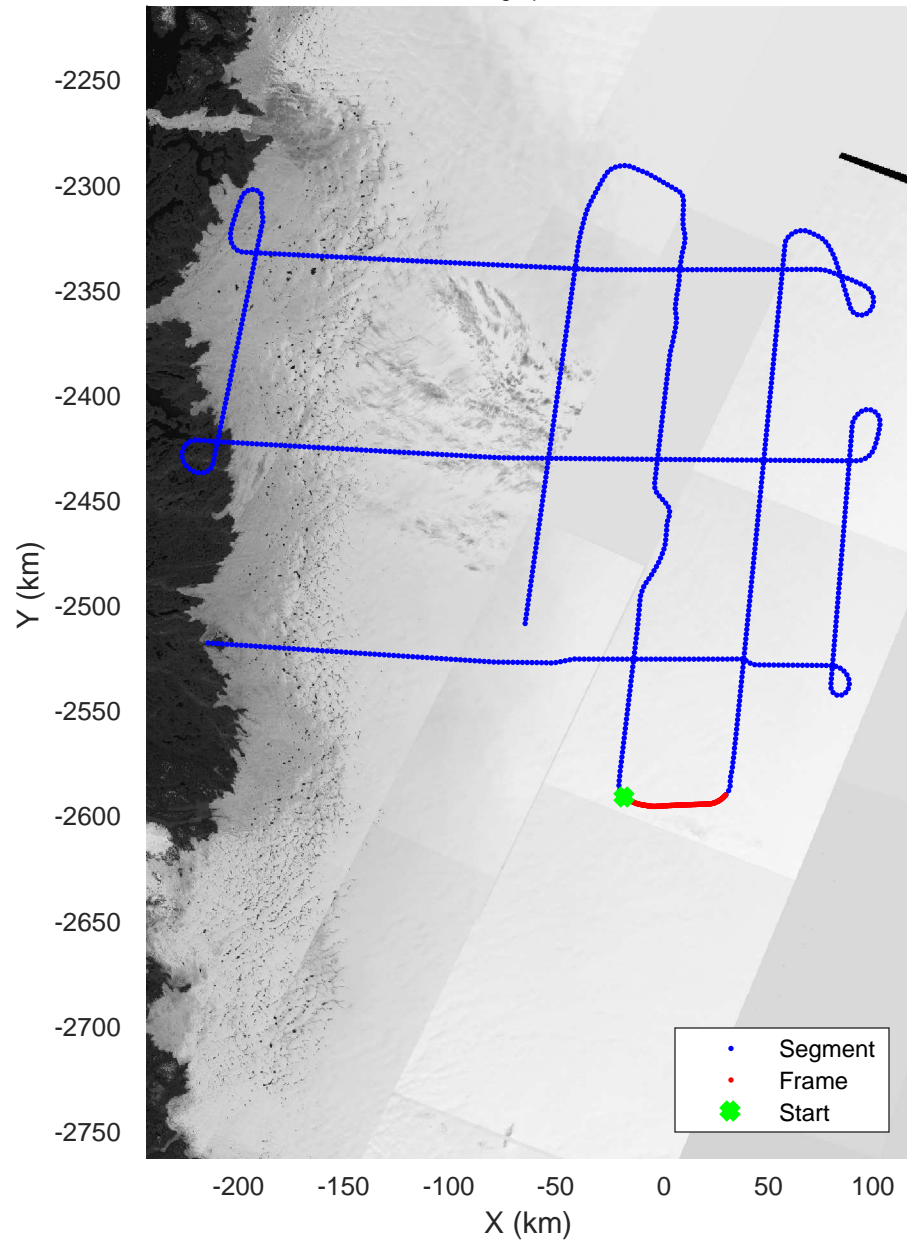

rds 2019_Greenland_P3: "ICESat-2 Central" 20190505_02_011: 15:10:07.0 to 15:16:31.3 GPS

rds 2019_Greenland_P3: "ICESat-2 Central" 20190505_02_011: 15:10:07.0 to 15:16:31.3 GPS

ICESat-2 Central
20190505_02_012
Polar Stereograph 70N/-45E