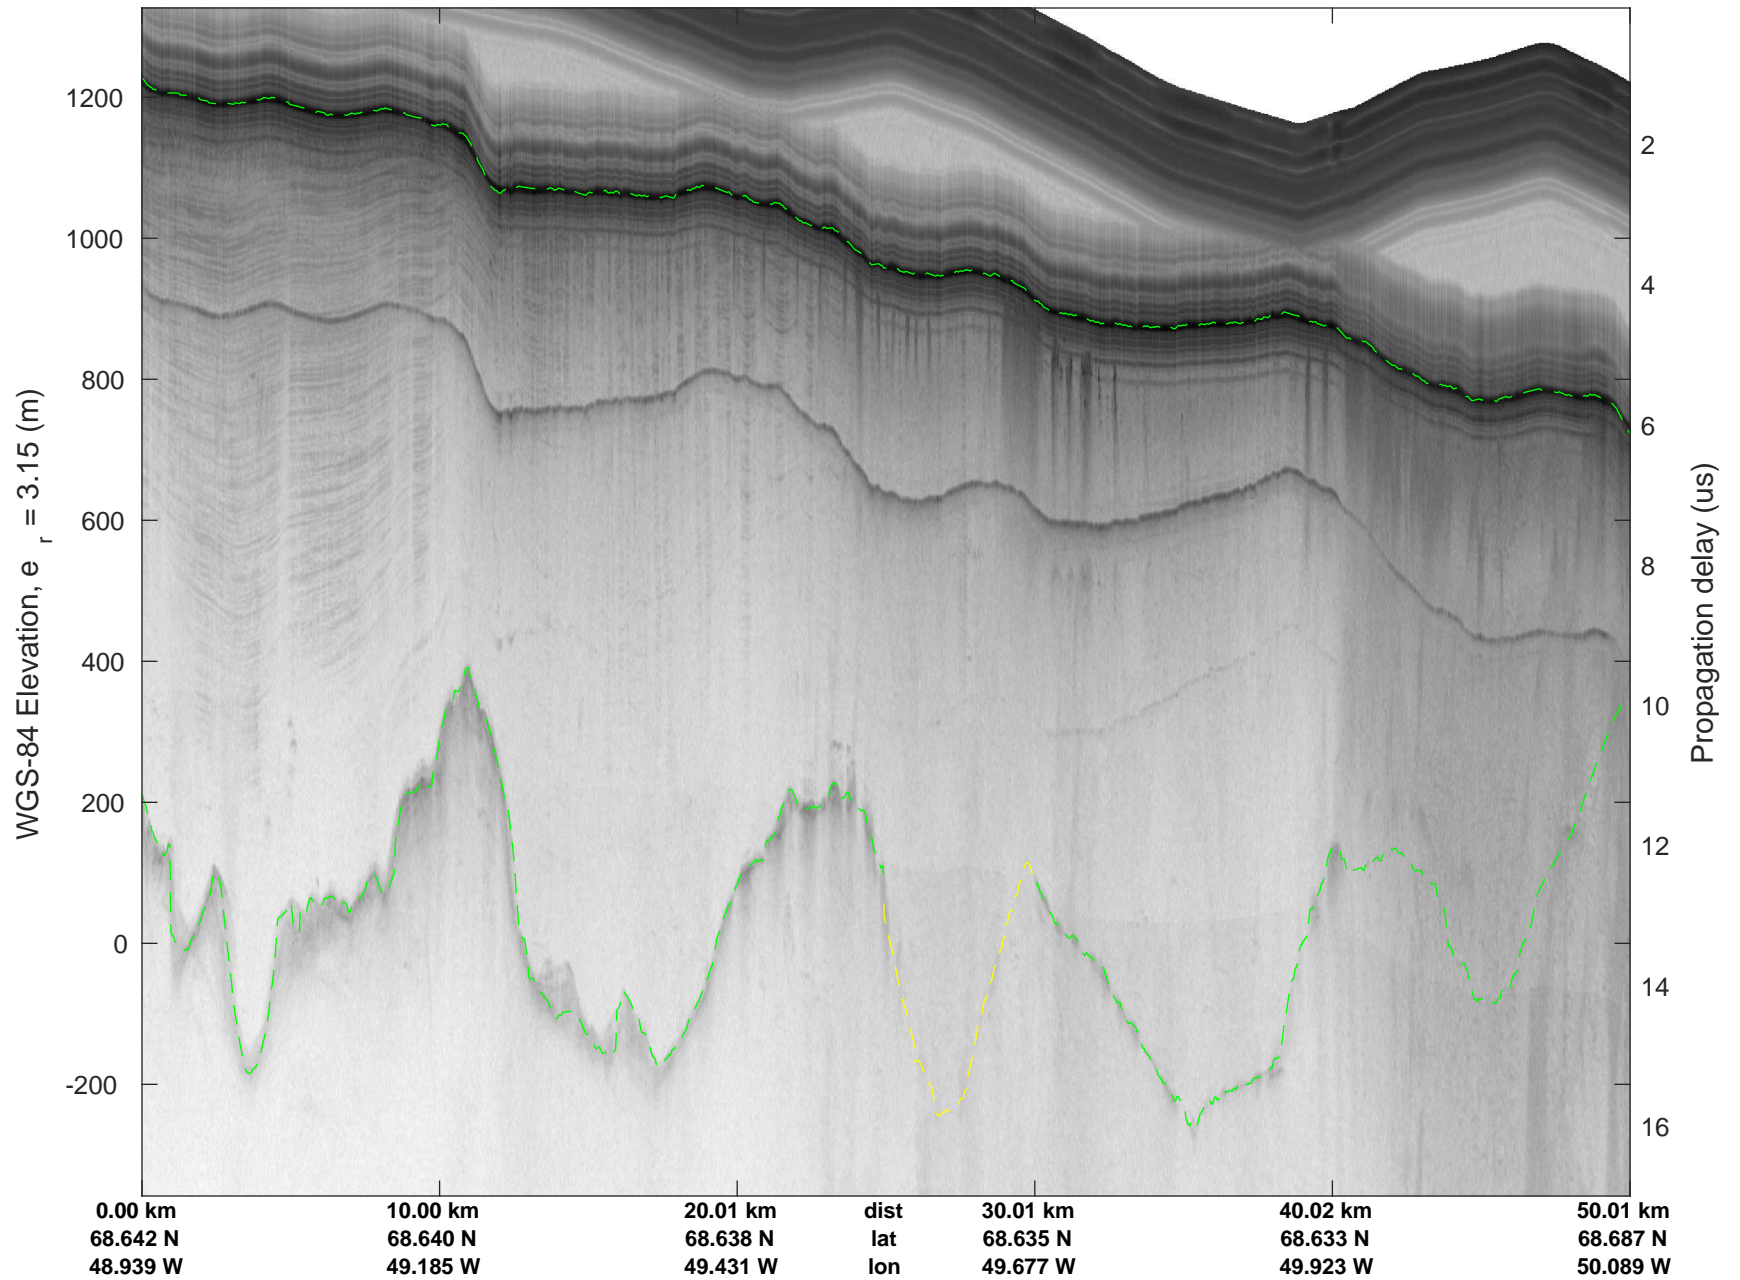

rds 2019_Greenland_P3: "ICESat-2 Central" 20190505_02_024: 16:24:44.2 to 16:30:17.9 GPS

ICESat-2 Central
20190505_02_025
Polar Stereograph 70N/-45E

rds 2019_Greenland_P3: "ICESat-2 Central" 20190505_02_025: 16:30:18.0 to 16:35:46.7 GPS

rds 2019_Greenland_P3: "ICESat-2 Central" 20190505_02_025: 16:30:18.0 to 16:35:46.7 GPS

ICESat-2 Central
20190505_02_026
Polar Stereograph 70N/-45E

rds 2019_Greenland_P3: "ICESat-2 Central" 20190505_02_026: 16:35:46.8 to 16:42:19.1 GPS