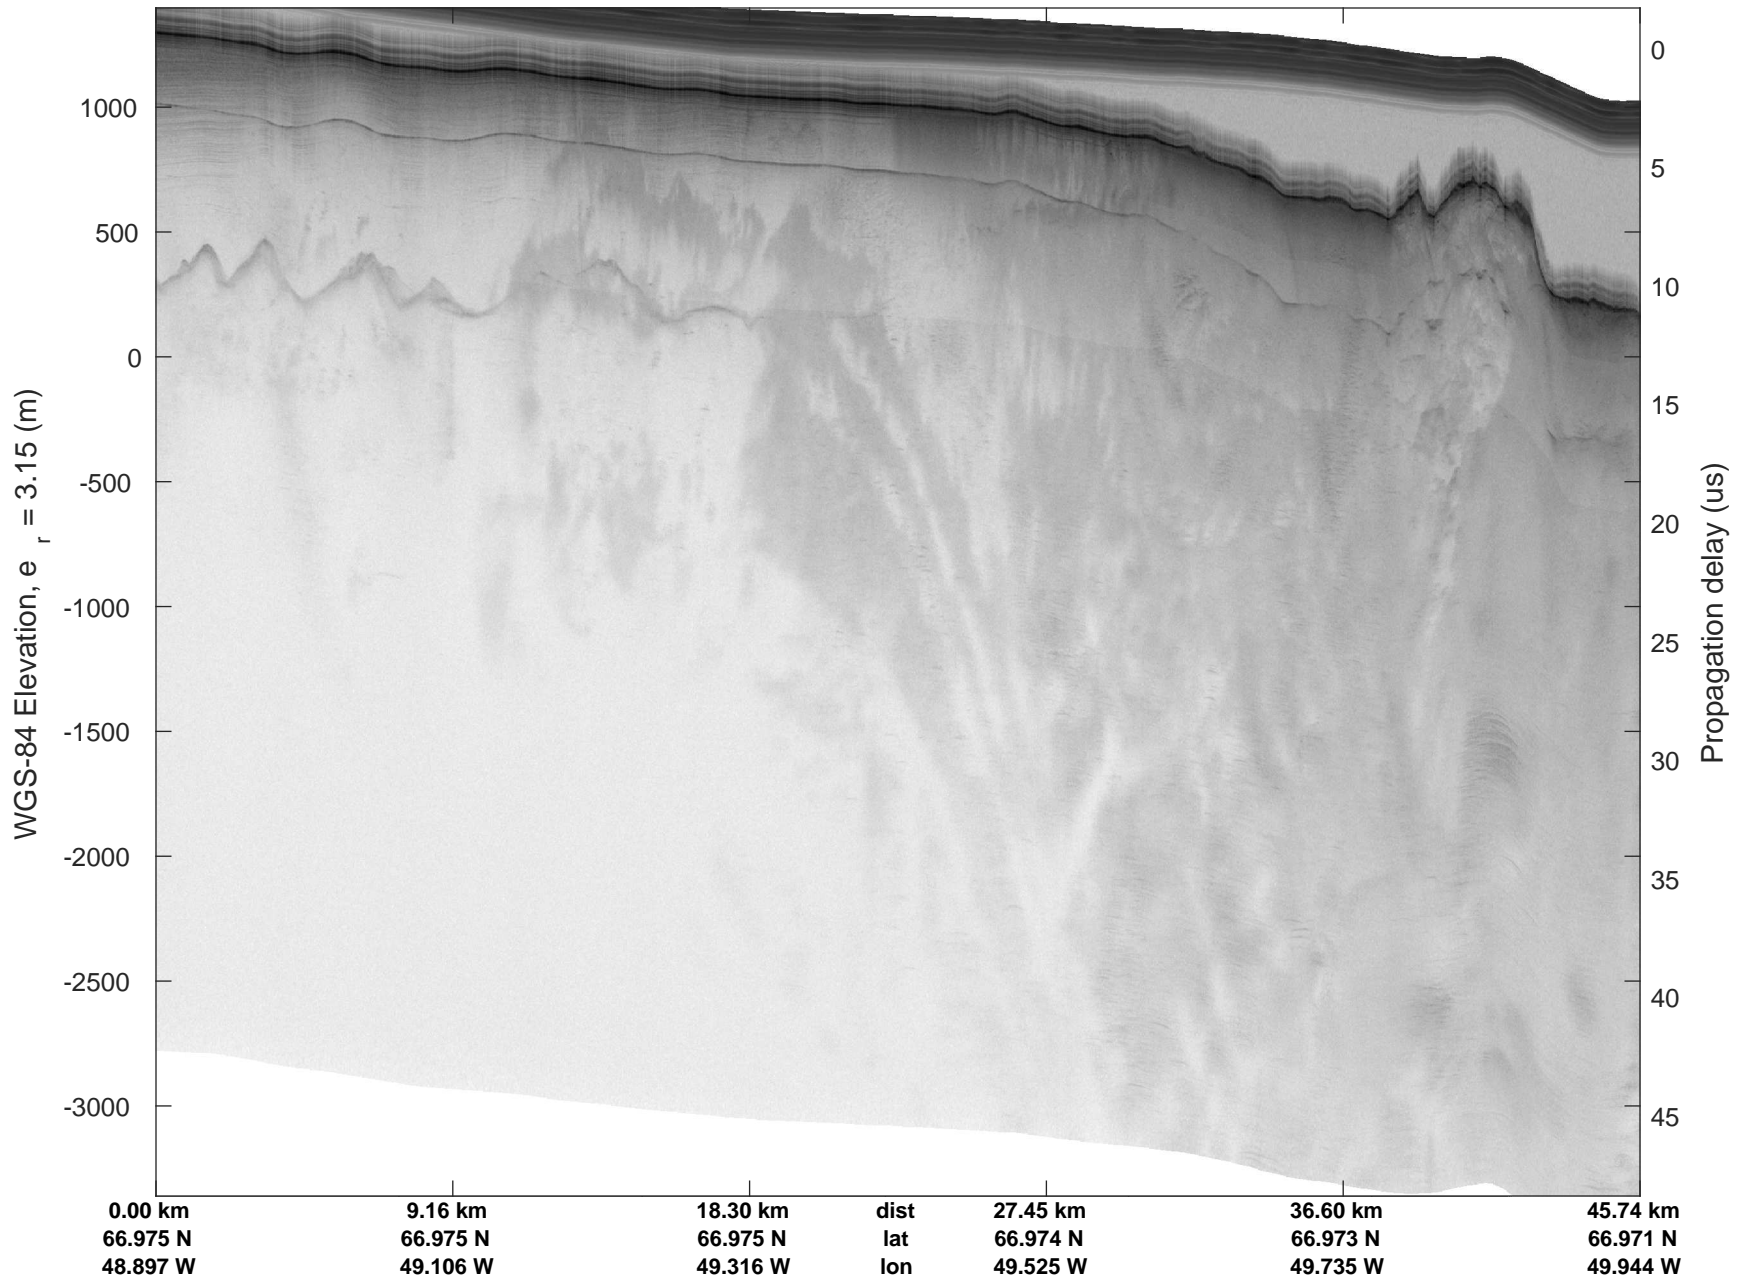

rds 2019_Greenland_P3: "ICESat-2 Central" 20190505_02_042: 18:18:53.5 to 18:24:52.6 GPS

rds 2019_Greenland_P3: "ICESat-2 Central" 20190505_02_042: 18:18:53.5 to 18:24:52.6 GPS

ICESat-2 Central
20190505_02_043
Polar Stereograph 70N/-45E

rds 2019_Greenland_P3: "ICESat-2 Central" 20190505_02_044: 18:31:05.4 to 18:36:59.0 GPS

ICESat-2 Central
20190505_02_045
Polar Stereograph 70N/-45E

rds 2019_Greenland_P3: "ICESat-2 Central" 20190505_02_045: 18:36:59.1 to 18:43:00.1 GPS

rds 2019_Greenland_P3: "ICESat-2 Central" 20190505_02_045: 18:36:59.1 to 18:43:00.1 GPS