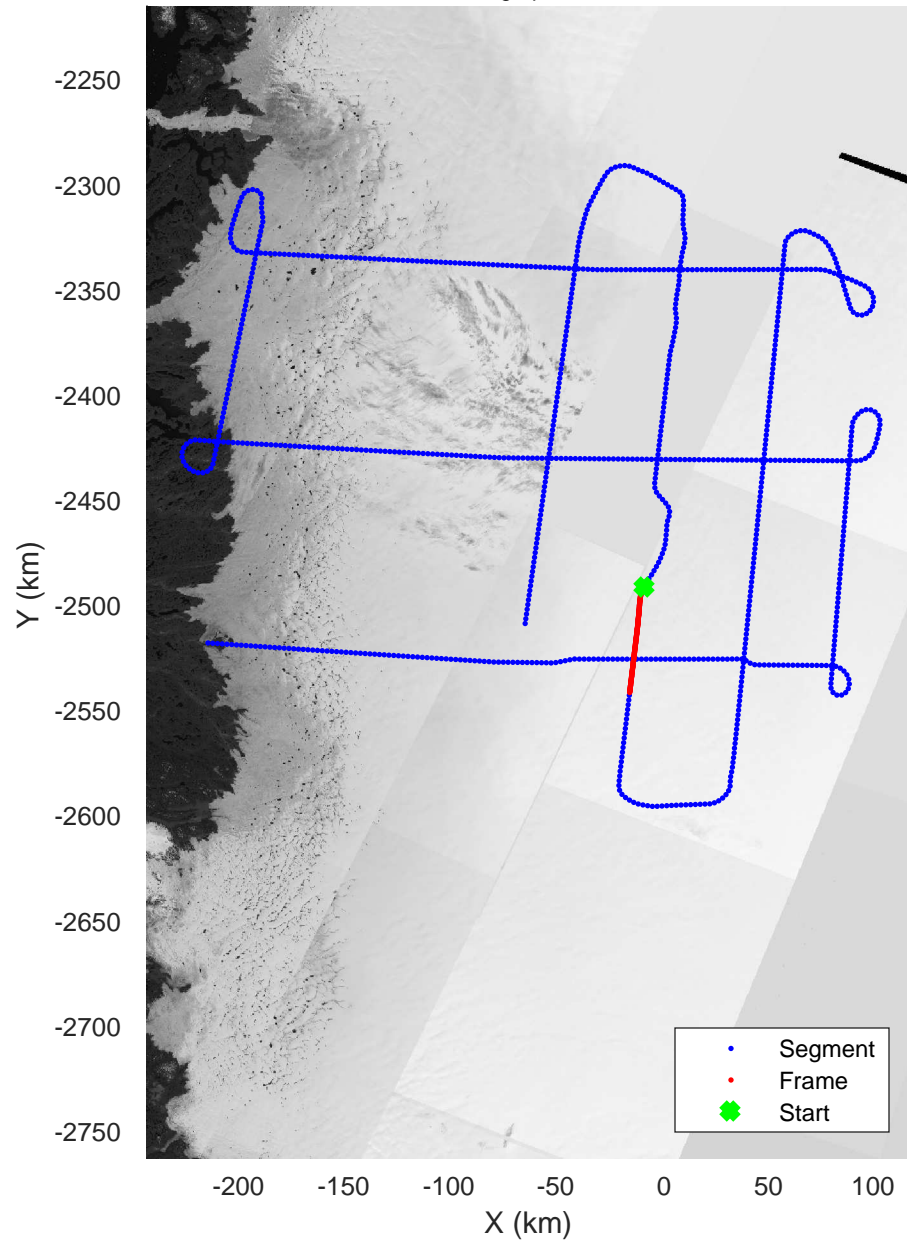

rds 2019_Greenland_P3: "ICESat-2 Central" 20190505_02_009: 14:56:21.0 to 15:02:40.1 GPS

rds 2019_Greenland_P3: "ICESat-2 Central" 20190505_02_009: 14:56:21.0 to 15:02:40.1 GPS

ICESat-2 Central
20190505_02_010
Polar Stereograph 70N/-45E