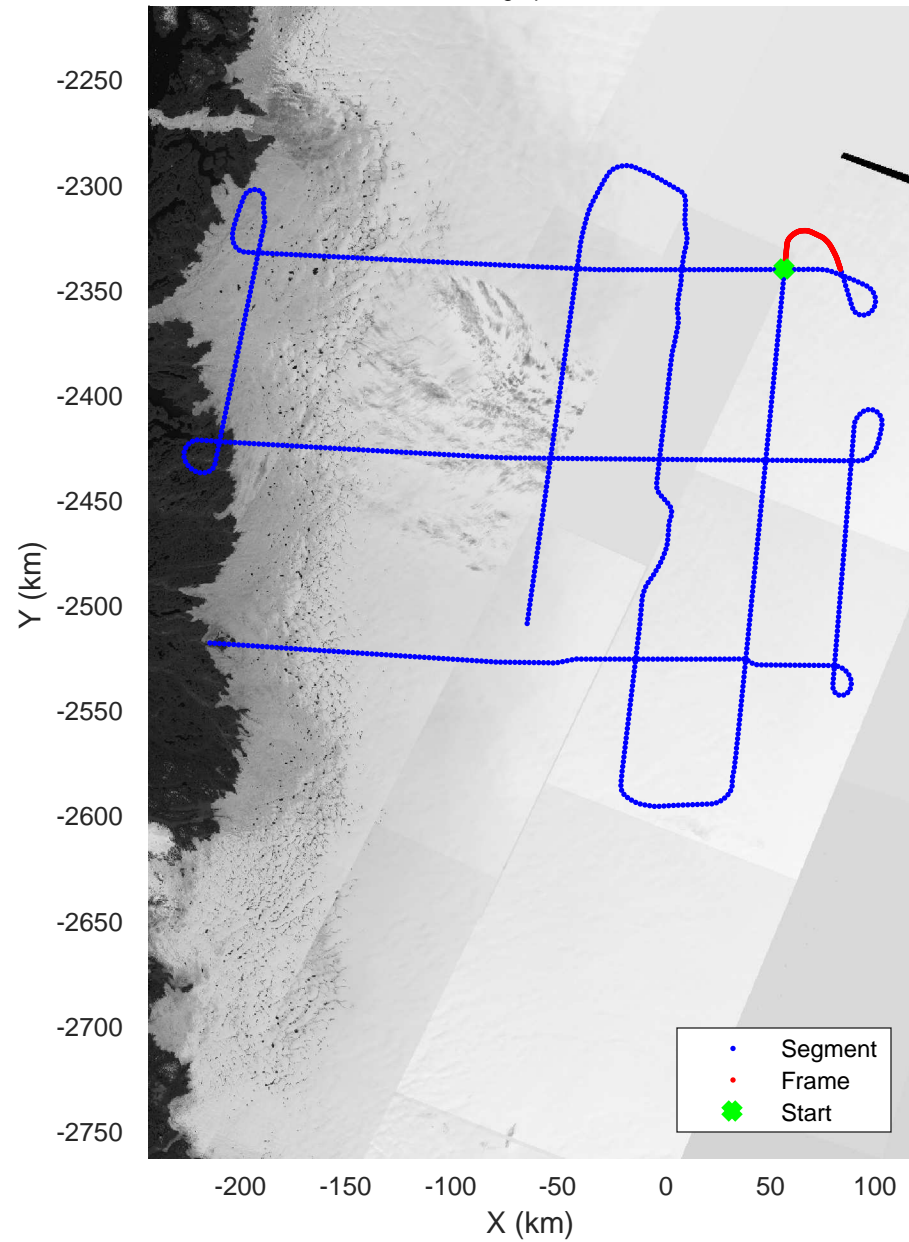

ICESat-2 Central
20190505_02_018
Polar Stereograph 70N/-45E