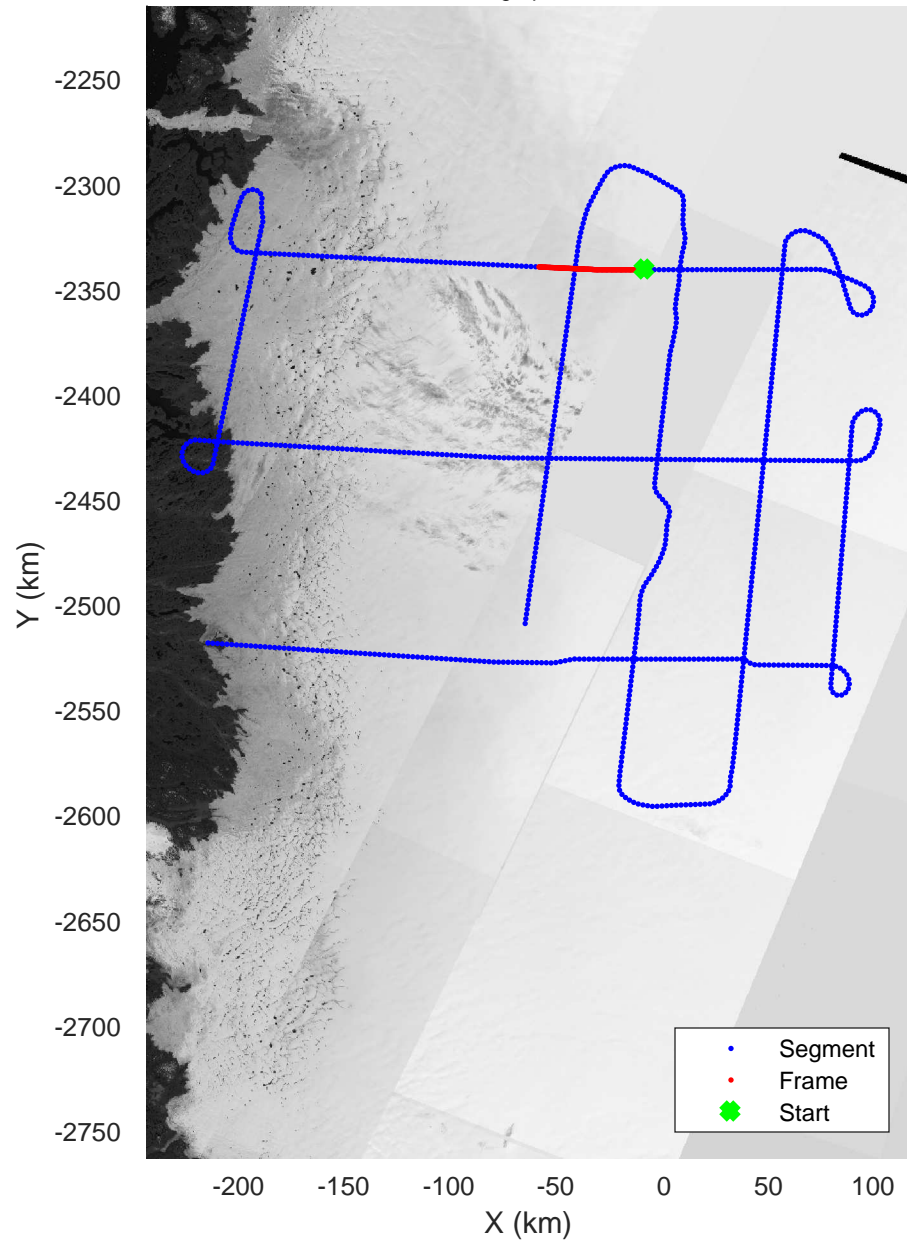

rds 2019_Greenland_P3: "ICESat-2 Central" 20190505_02_021: 16:07:13.5 to 16:13:02.5 GPS

rds 2019_Greenland_P3: "ICESat-2 Central" 20190505_02_021: 16:07:13.5 to 16:13:02.5 GPS

ICESat-2 Central
20190505_02_022
Polar Stereograph 70N/-45E