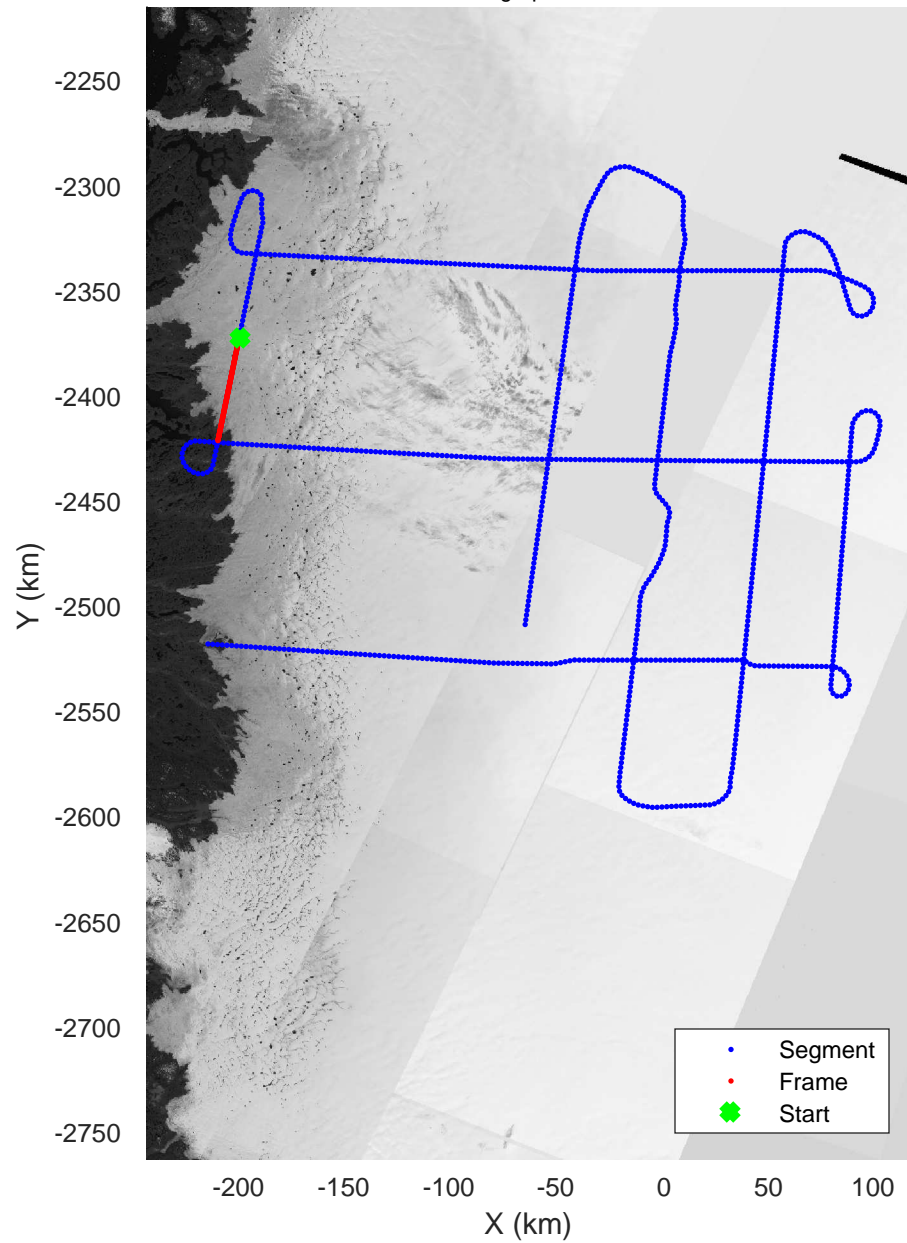

ICESat-2 Central
20190505_02_028
Polar Stereograph 70N/-45E