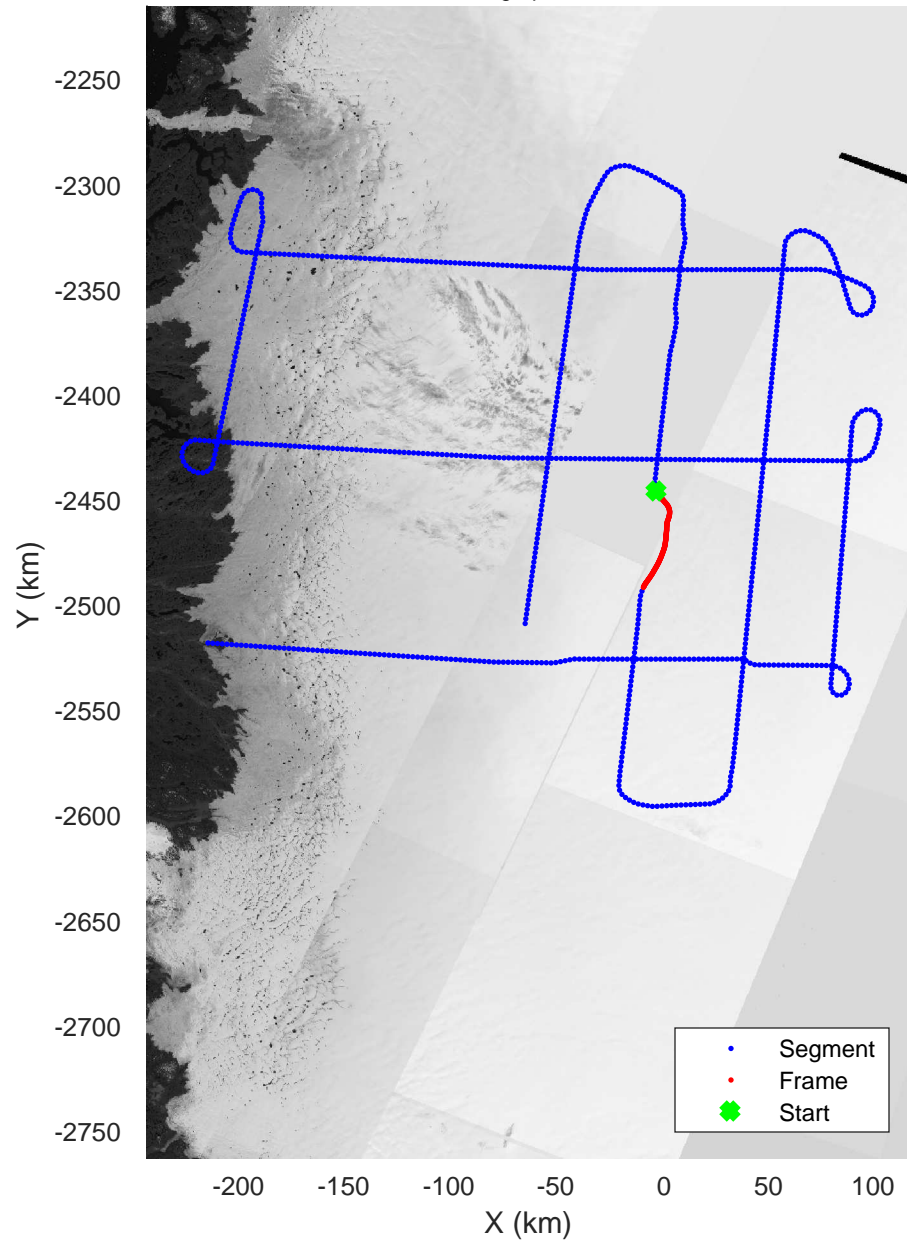

rds 2019_Greenland_P3: "ICESat-2 Central" 20190505_02_008: 14:50:08.1 to 14:56:20.9 GPS

rds 2019_Greenland_P3: "ICESat-2 Central" 20190505_02_008: 14:50:08.1 to 14:56:20.9 GPS

ICESat-2 Central
20190505_02_009
Polar Stereograph 70N/-45E