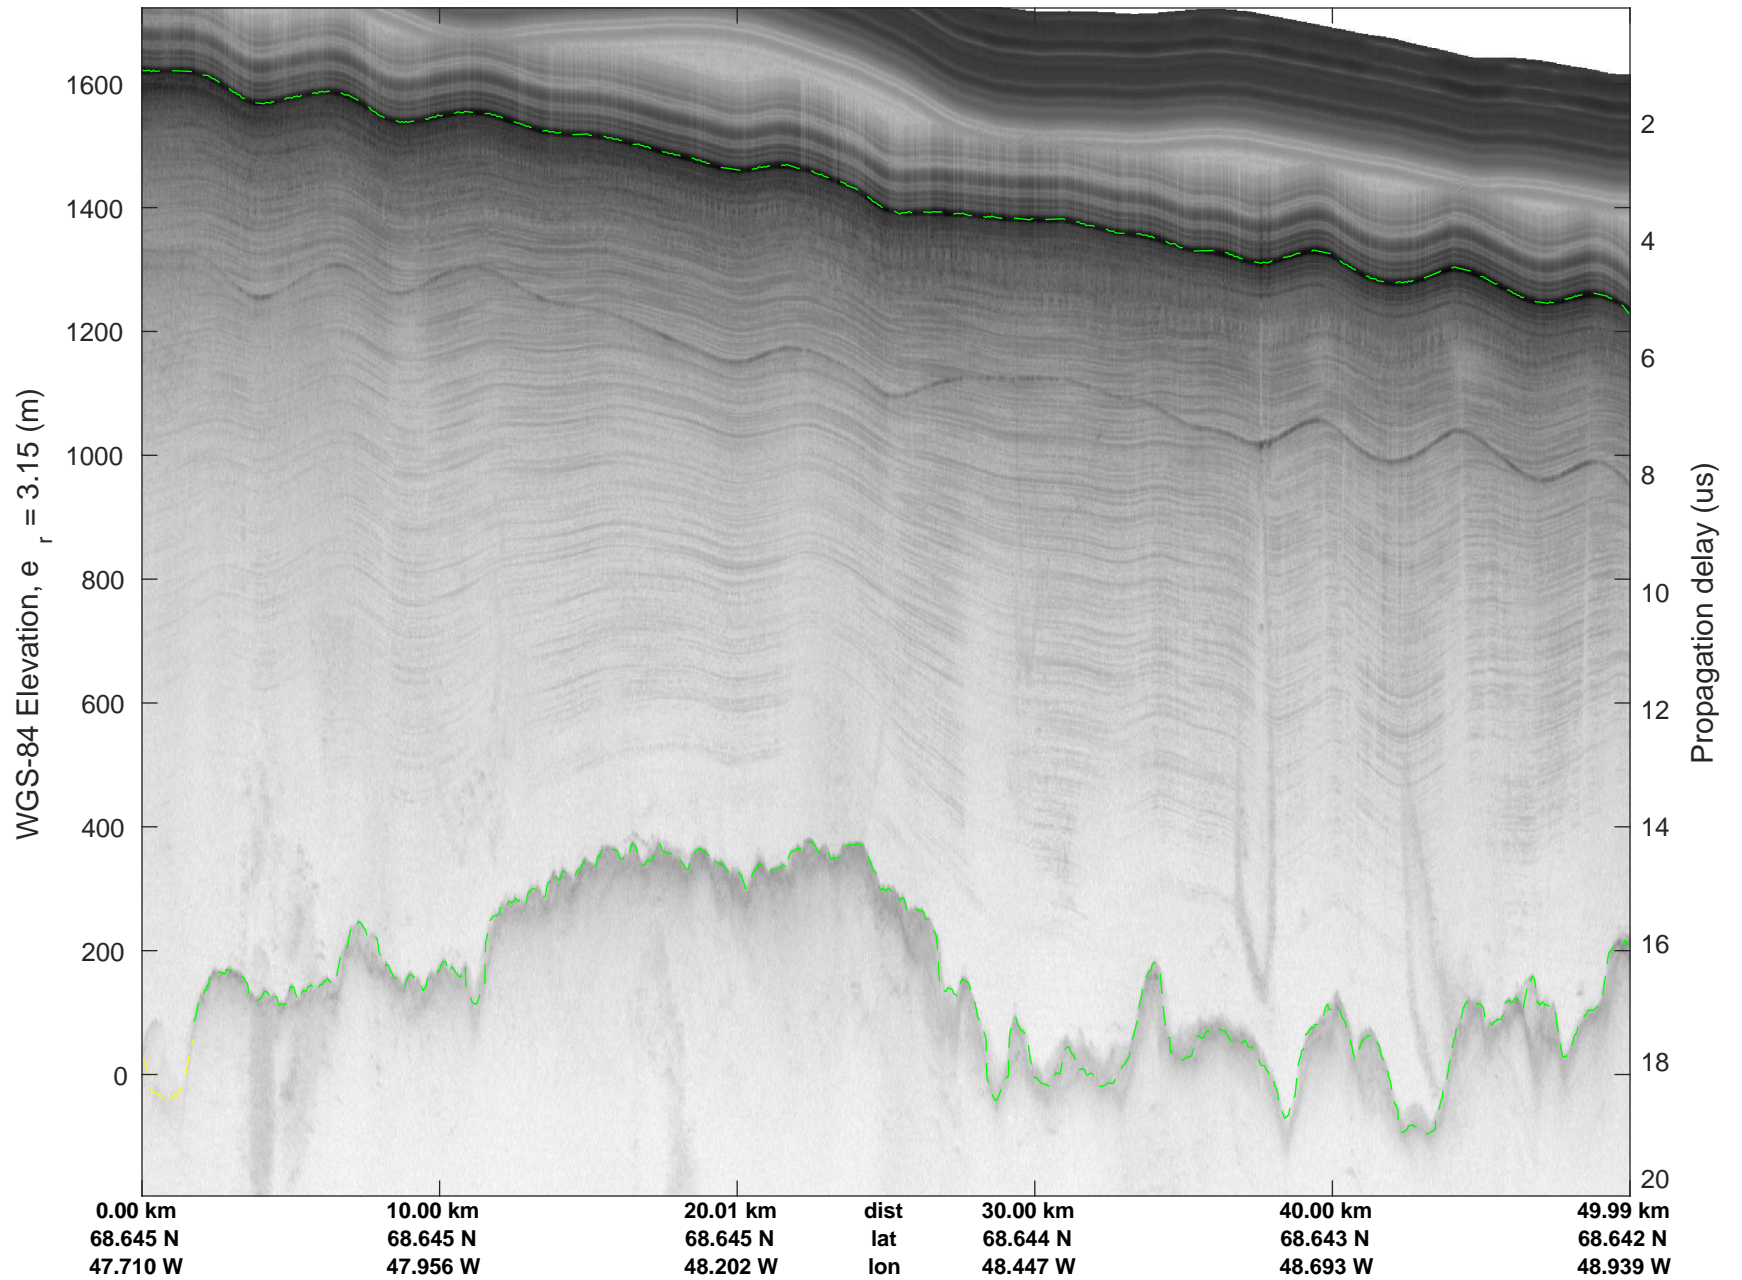

rds 2019_Greenland_P3: "ICESat-2 Central" 20190505_02_022: 16:13:02.6 to 16:19:08.1 GPS

rds 2019_Greenland_P3: "ICESat-2 Central" 20190505_02_022: 16:13:02.6 to 16:19:08.1 GPS

ICESat-2 Central
20190505_02_023
Polar Stereograph 70N/-45E

rds 2019_Greenland_P3: "ICESat-2 Central" 20190505_02_023: 16:19:08.2 to 16:24:44.1 GPS

rds 2019_Greenland_P3: "ICESat-2 Central" 20190505_02_023: 16:19:08.2 to 16:24:44.1 GPS

rds 2019_Greenland_P3: "ICESat-2 Central" 20190505_02_024: 16:24:44.2 to 16:30:17.9 GPS

rds 2019_Greenland_P3: "ICESat-2 Central" 20190505_02_024: 16:24:44.2 to 16:30:17.9 GPS

ICESat-2 Central
20190505_02_025
Polar Stereograph 70N/-45E

rds 2019_Greenland_P3: "ICESat-2 Central" 20190505_02_025: 16:30:18.0 to 16:35:46.7 GPS