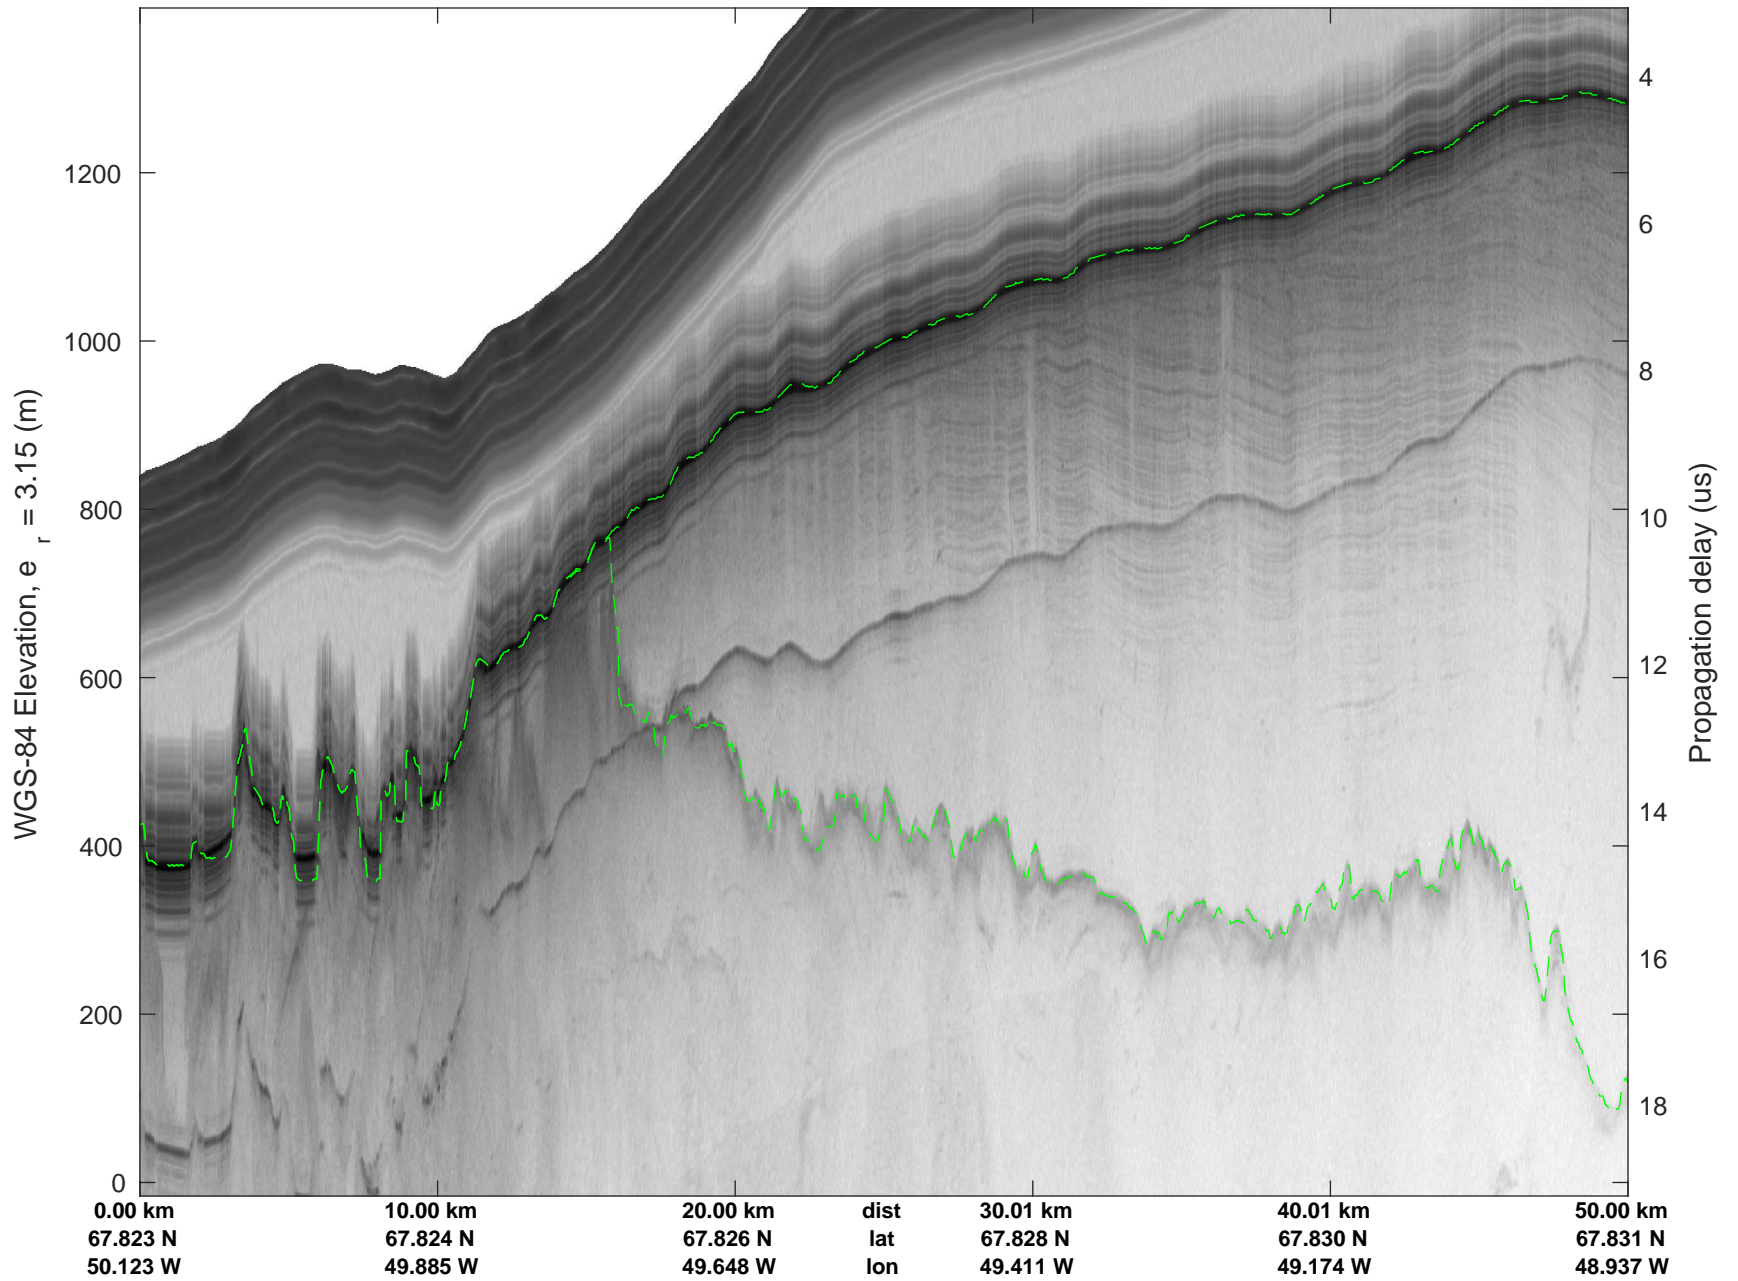

rds 2019_Greenland_P3: "ICESat-2 Central" 20190505_02_030: 17:01:56.9 to 17:08:48.3 GPS