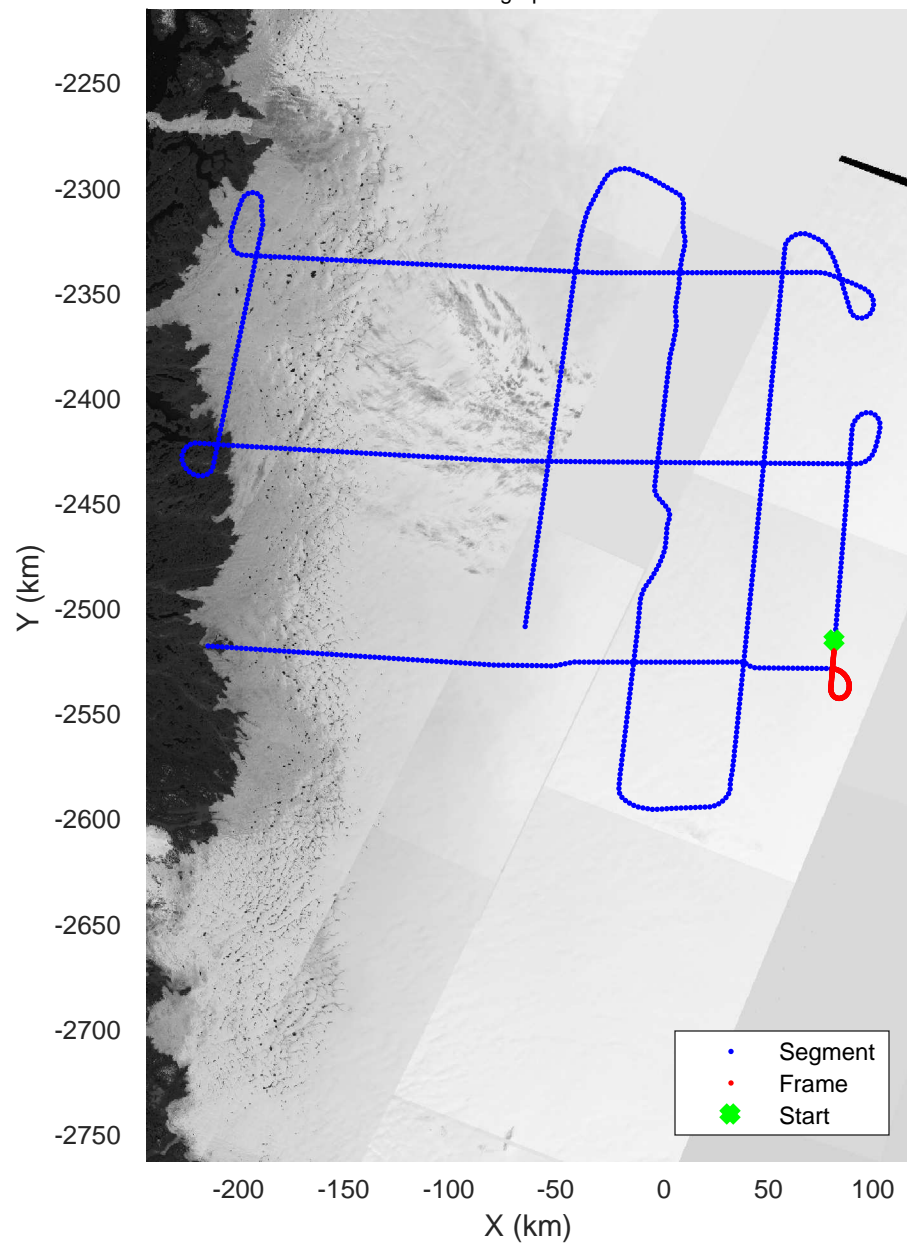

ICESat-2 Central
20190505_02_037
Polar Stereograph 70N/-45E

rds 2019_Greenland_P3: "ICESat-2 Central" 20190505_02_037: 17:46:57.4 to 17:53:53.9 GPS

rds 2019_Greenland_P3: "ICESat-2 Central" 20190505_02_037: 17:46:57.4 to 17:53:53.9 GPS

rds 2019_Greenland_P3: "ICESat-2 Central" 20190505_02_038: 17:53:54.0 to 18:00:27.9 GPS

rds 2019_Greenland_P3: "ICESat-2 Central" 20190505_02_038: 17:53:54.0 to 18:00:27.9 GPS

ICESat-2 Central
20190505_02_039
Polar Stereograph 70N/-45E

rds 2019_Greenland_P3: "ICESat-2 Central" 20190505_02_039: 18:00:28.0 to 18:06:51.0 GPS

rds 2019_Greenland_P3: "ICESat-2 Central" 20190505_02_039: 18:00:28.0 to 18:06:51.0 GPS

ICESat-2 Central
20190505_02_040
Polar Stereograph 70N/-45E