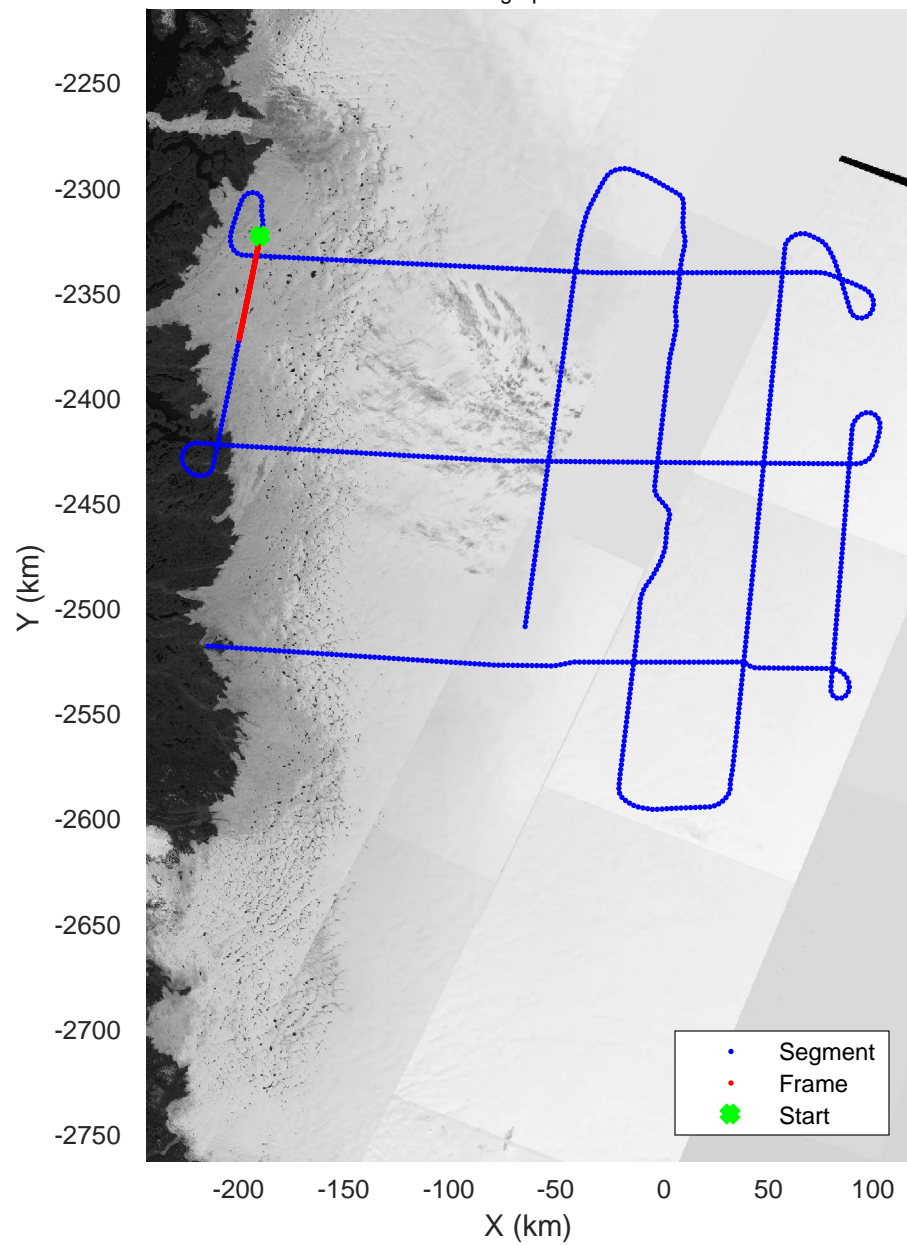

ICESat-2 Central
20190505_02_027
Polar Stereograph 70N/-45E