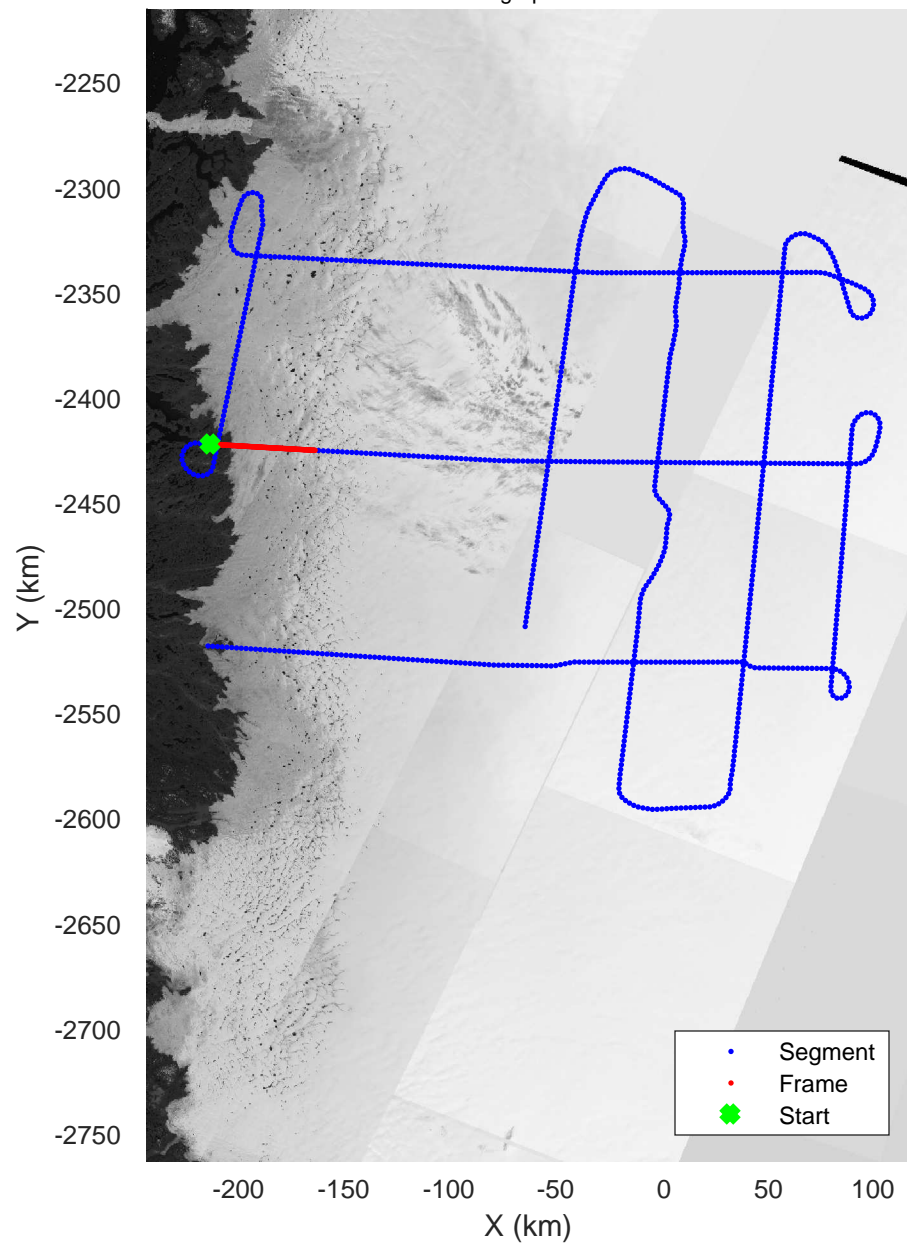

rds 2019_Greenland_P3: "ICESat-2 Central" 20190505_02_028: 16:48:59.7 to 16:55:39.8 GPS

ICESat-2 Central
20190505_02_029
Polar Stereograph 70N/-45E

rds 2019_Greenland_P3: "ICESat-2 Central" 20190505_02_029: 16:55:39.9 to 17:01:56.7 GPS

rds 2019_Greenland_P3: "ICESat-2 Central" 20190505_02_029: 16:55:39.9 to 17:01:56.7 GPS

ICESat-2 Central
20190505_02_030
Polar Stereograph 70N/-45E

rds 2019_Greenland_P3: "ICESat-2 Central" 20190505_02_030: 17:01:56.9 to 17:08:48.3 GPS