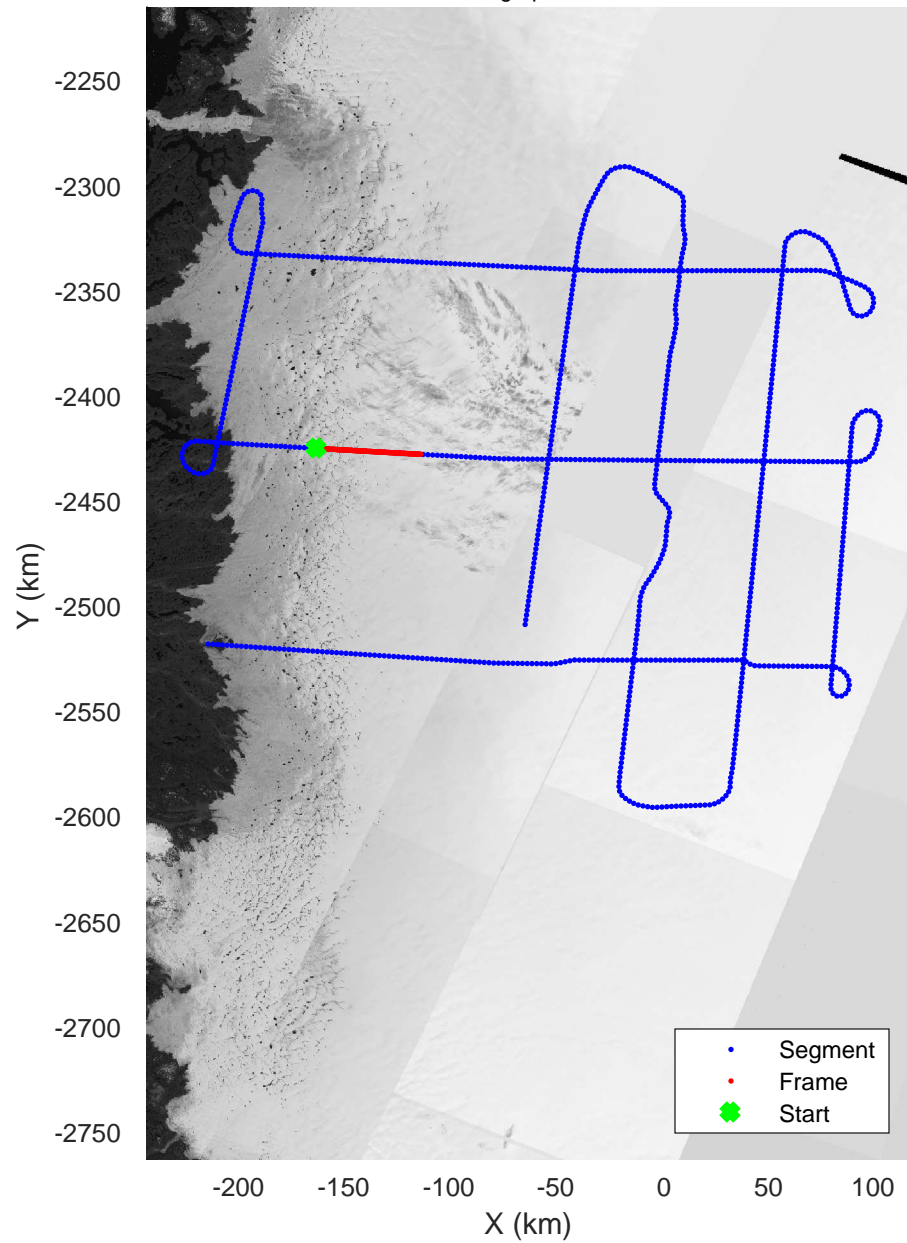

ICESat-2 Central
20190505_02_031
Polar Stereograph 70N/-45E