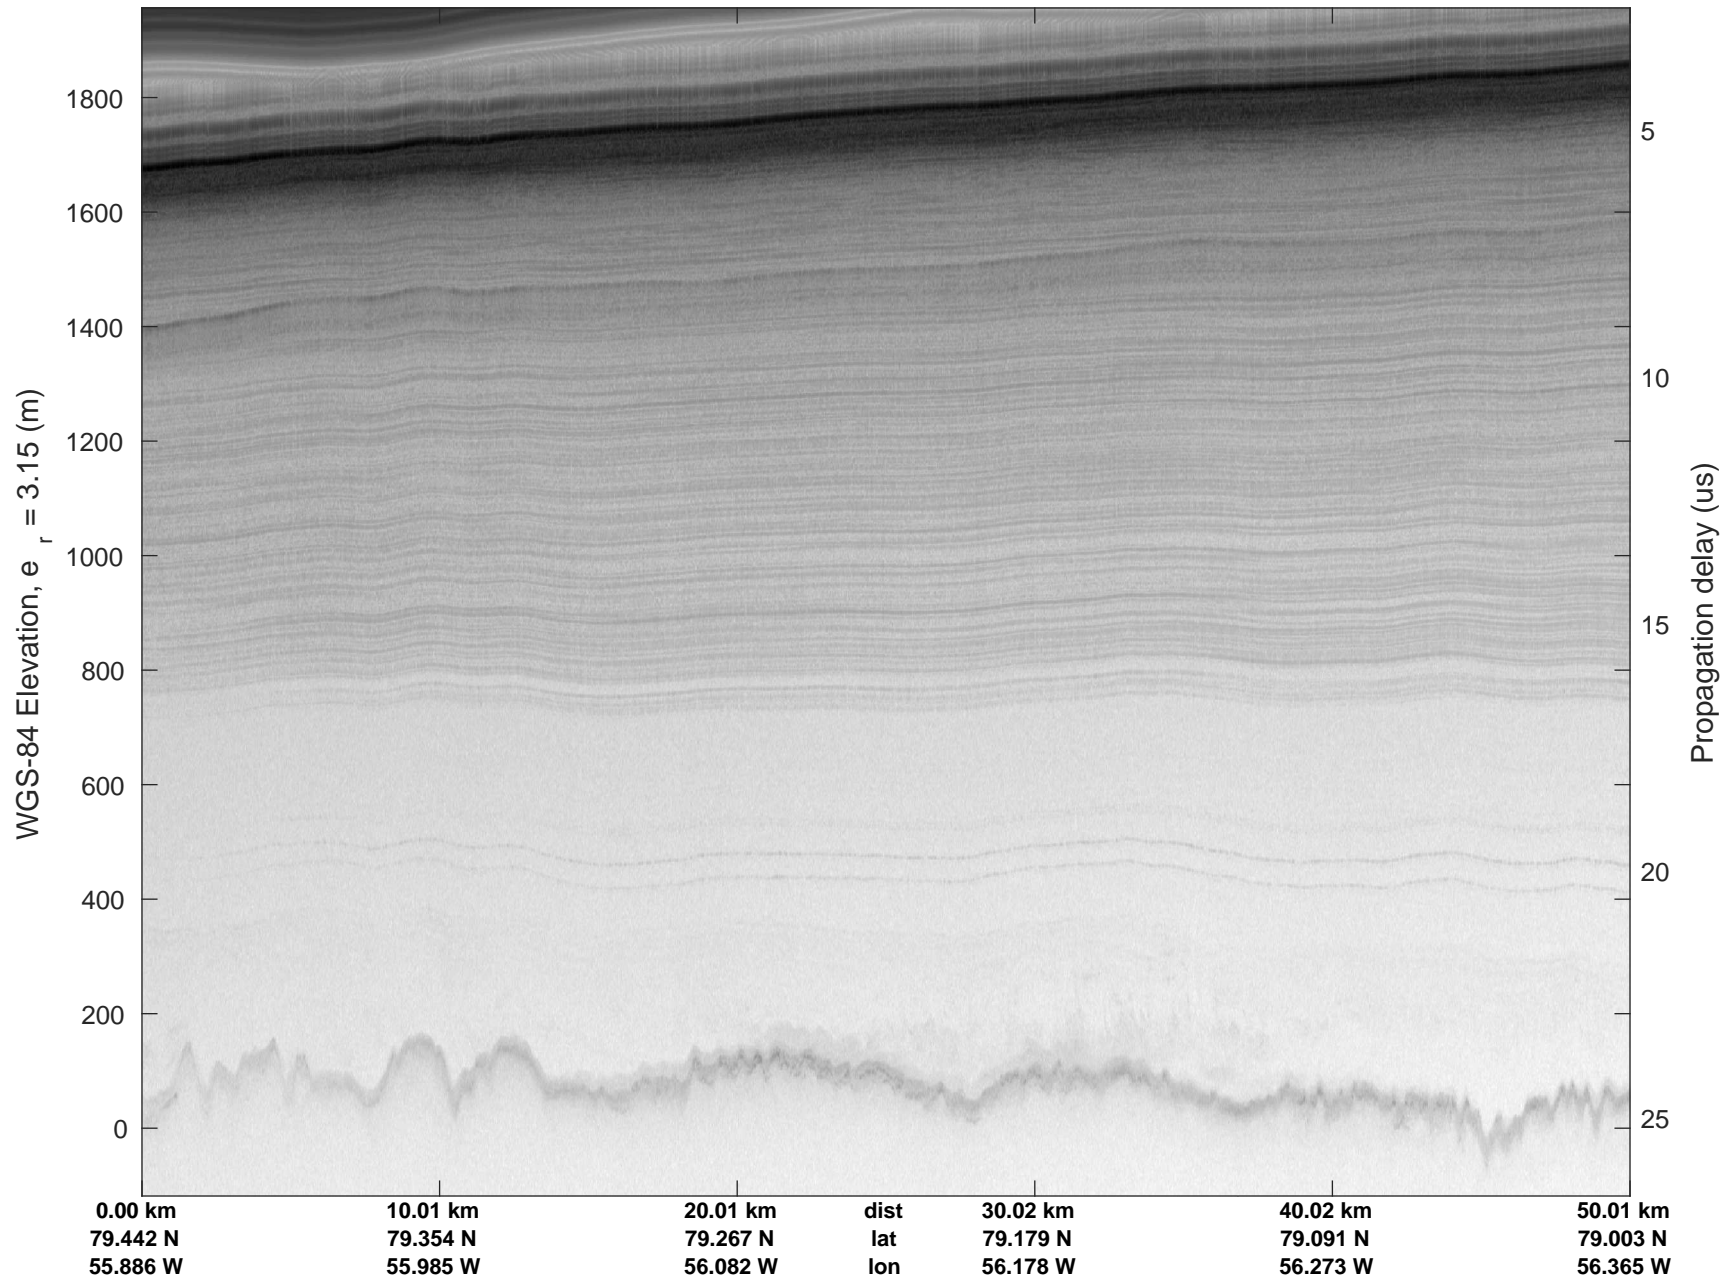

rds 2019_Greenland_P3: "ICESat-2 North" 20190417_02_039: 17:05:44.8 to 17:12:15.5 GPS