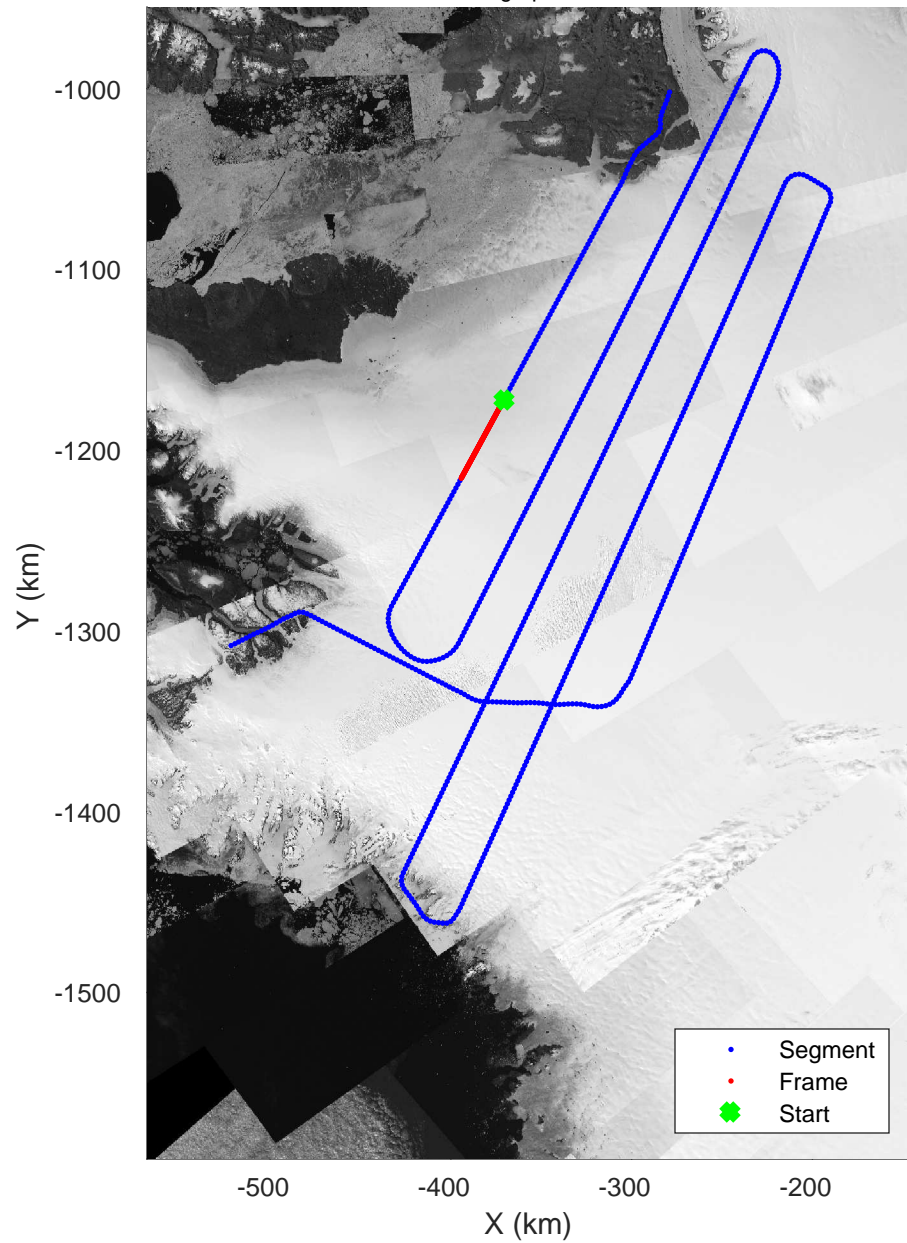

ICESat-2 North
20190417_02_002
Polar Stereograph 70N/-45E

rds 2019_Greenland_P3: "ICESat-2 North" 20190417_02_002: 13:20:15.6 to 13:26:44.1 GPS

rds 2019_Greenland_P3: "ICESat-2 North" 20190417_02_002: 13:20:15.6 to 13:26:44.1 GPS

ICESat-2 North
20190417_02_003
Polar Stereograph 70N/-45E

rds 2019_Greenland_P3: "ICESat-2 North" 20190417_02_003: 13:26:44.2 to 13:32:42.8 GPS

rds 2019_Greenland_P3: "ICESat-2 North" 20190417_02_003: 13:26:44.2 to 13:32:42.8 GPS

ICESat-2 North
20190417_02_004
Polar Stereograph 70N/-45E

rds 2019_Greenland_P3: "ICESat-2 North" 20190417_02_004: 13:32:42.9 to 13:38:53.1 GPS

rds 2019_Greenland_P3: "ICESat-2 North" 20190417_02_004: 13:32:42.9 to 13:38:53.1 GPS

ICESat-2 North
20190417_02_005
Polar Stereograph 70N/-45E

rds 2019_Greenland_P3: "ICESat-2 North" 20190417_02_005: 13:38:53.2 to 13:44:59.9 GPS

rds 2019_Greenland_P3: "ICESat-2 North" 20190417_02_005: 13:38:53.2 to 13:44:59.9 GPS