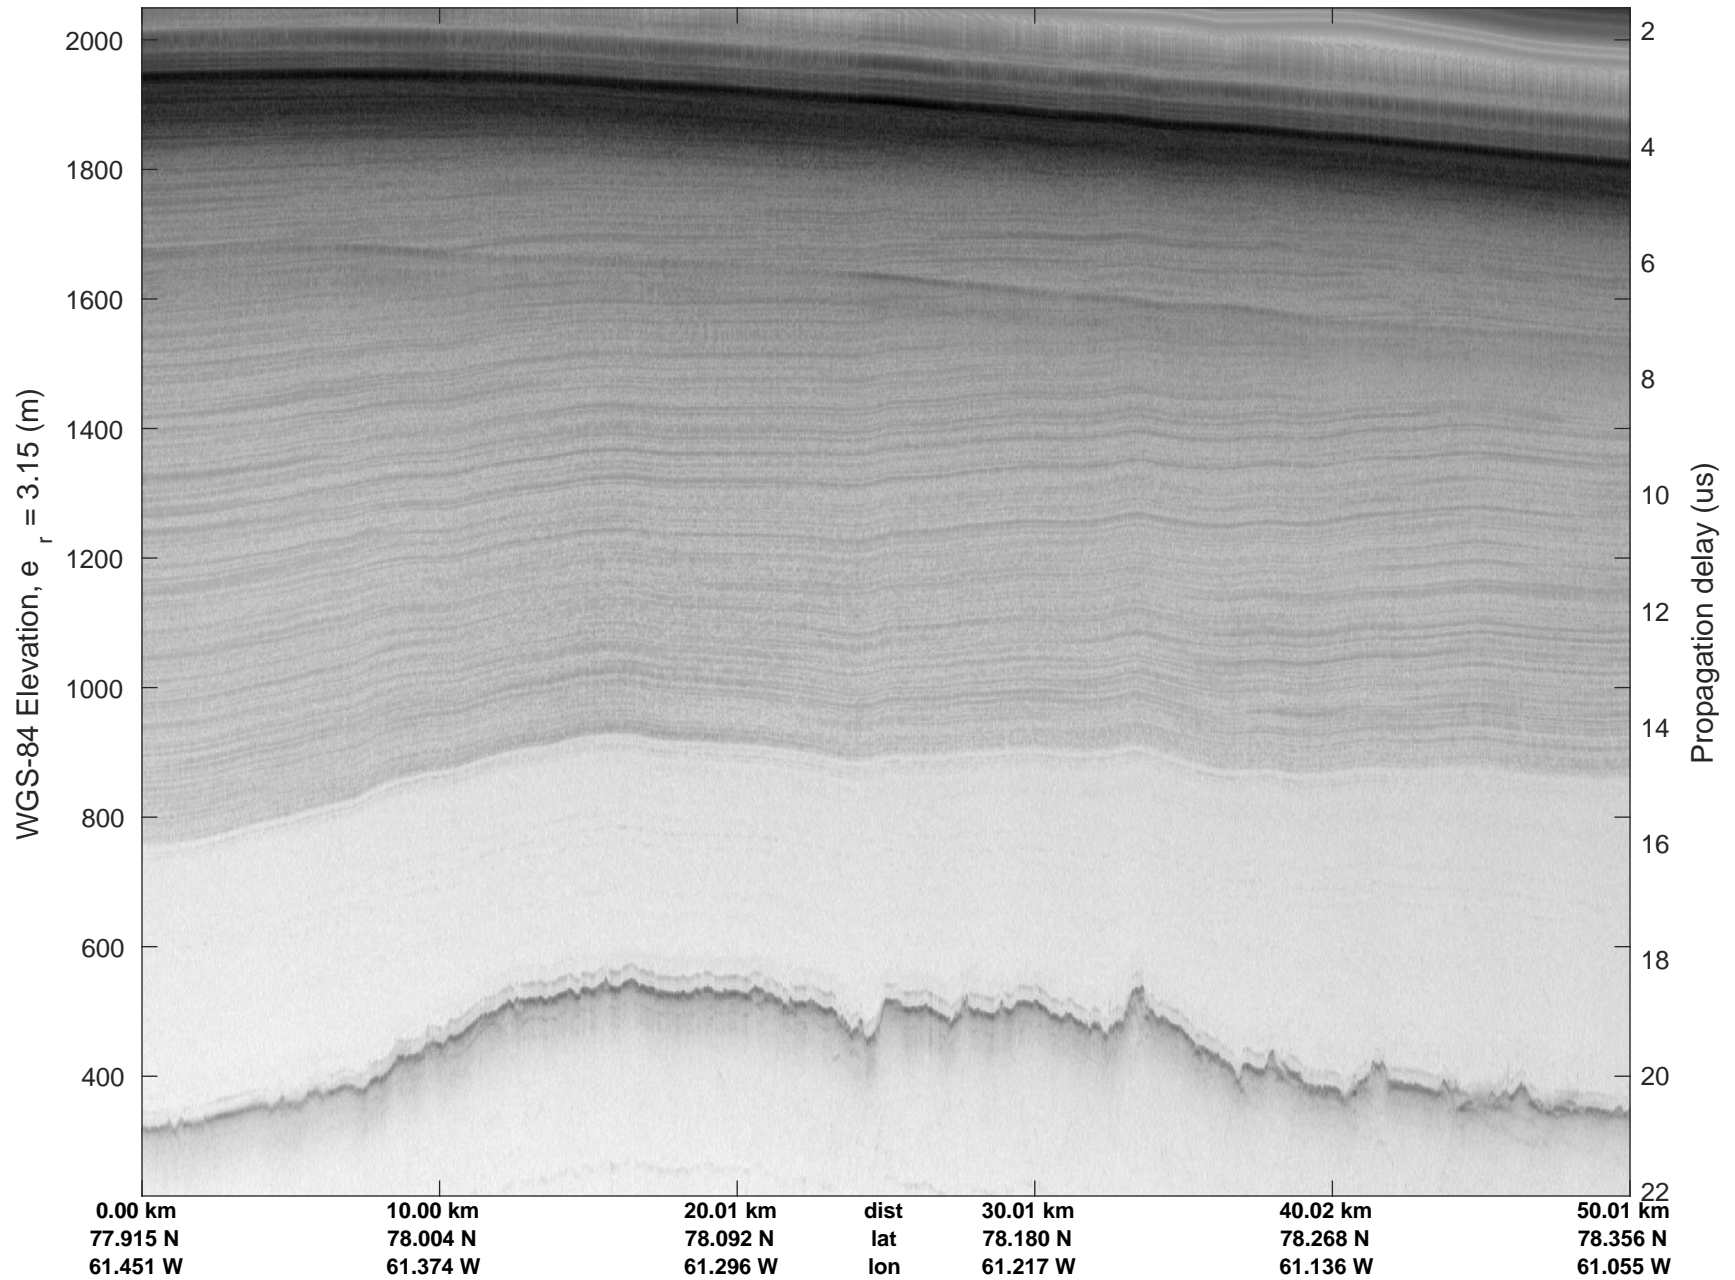

ICESat-2 North
20190417_02_010
Polar Stereograph 70N/-45E

rds 2019_Greenland_P3: "ICESat-2 North" 20190417_02_010: 14:09:48.3 to 14:15:24.9 GPS

rds 2019_Greenland_P3: "ICESat-2 North" 20190417_02_010: 14:09:48.3 to 14:15:24.9 GPS