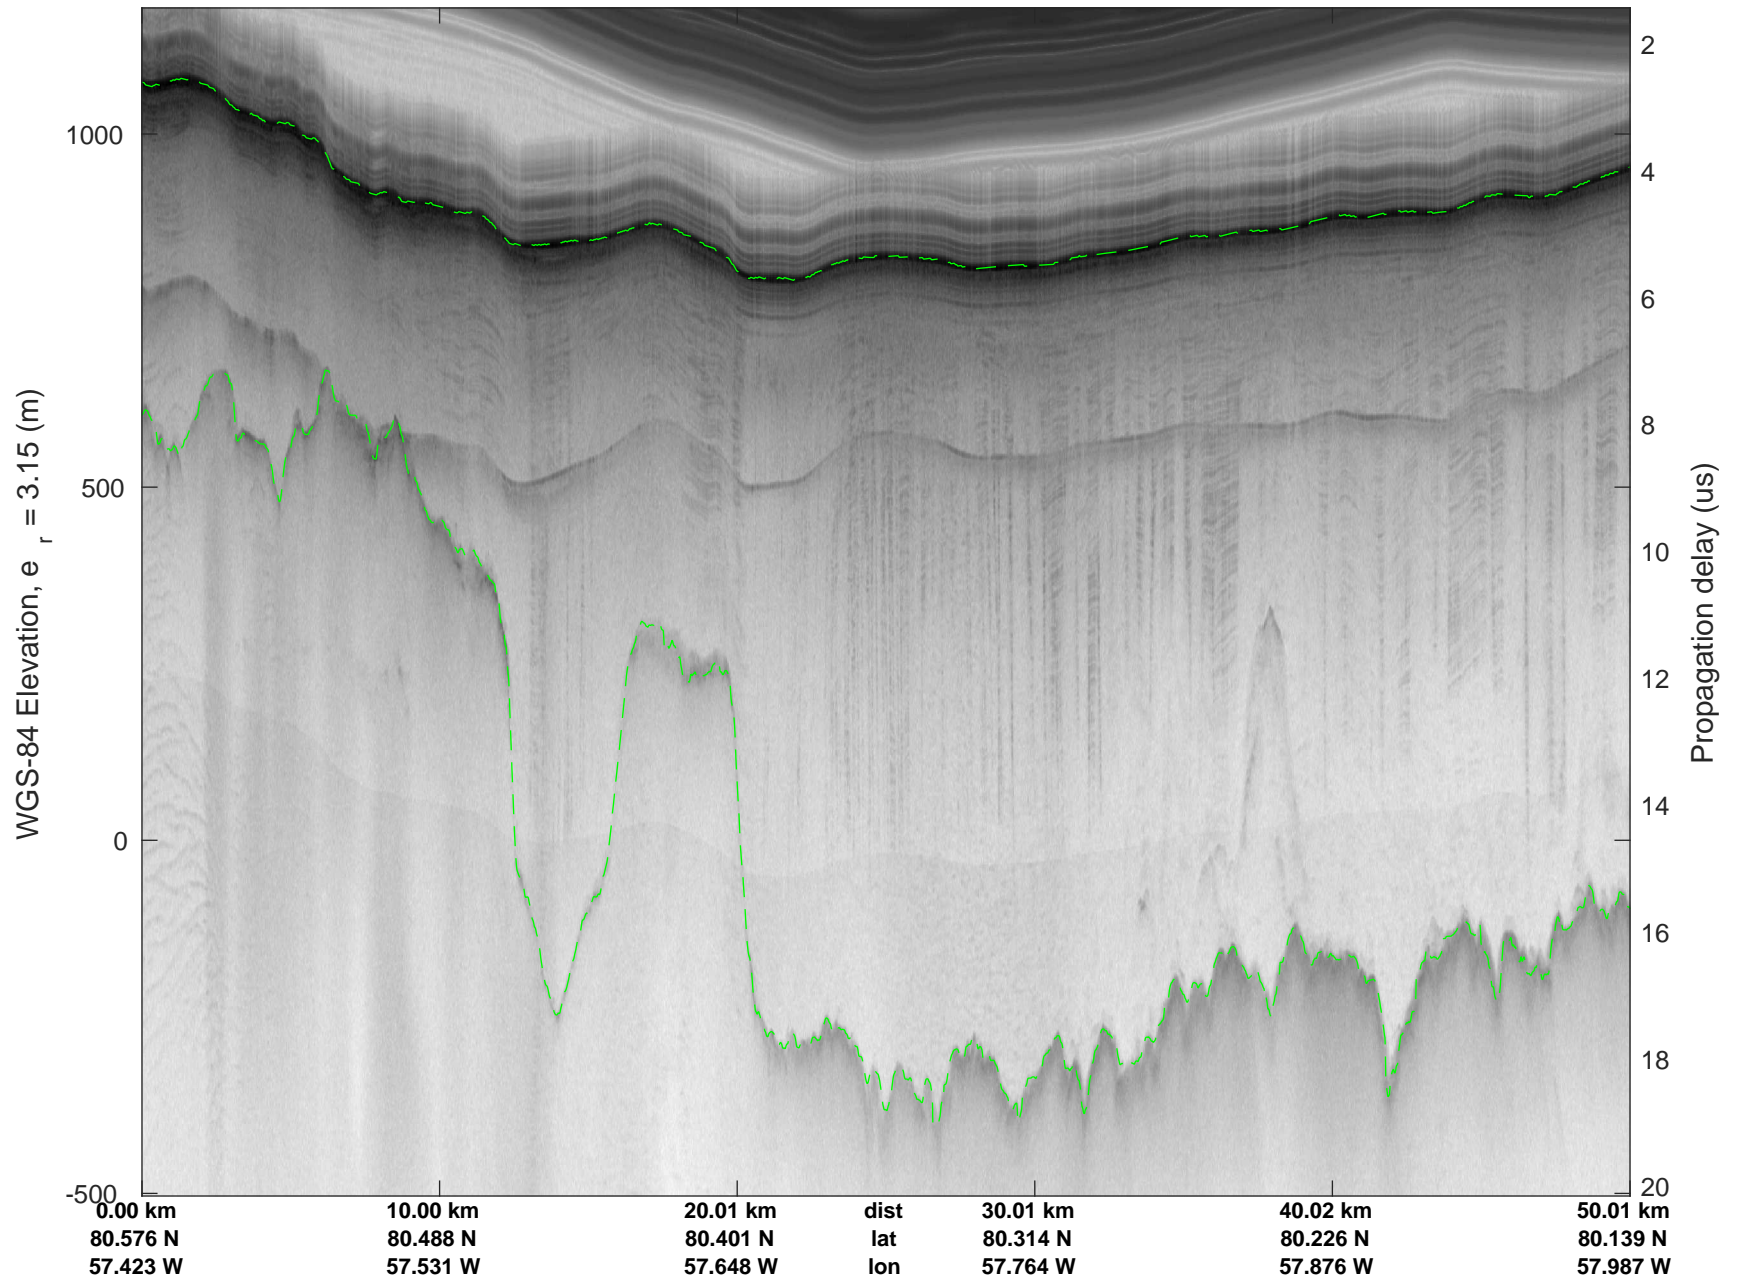

rds 2019_Greenland_P3: "ICESat-2 North" 20190417_02_015: 14:39:02.9 to 14:45:14.5 GPS

rds 2019_Greenland_P3: "ICESat-2 North" 20190417_02_015: 14:39:02.9 to 14:45:14.5 GPS

ICESat-2 North
20190417_02_016
Polar Stereograph 70N/-45E

rds 2019_Greenland_P3: "ICESat-2 North" 20190417_02_016: 14:45:14.7 to 14:51:39.1 GPS

rds 2019_Greenland_P3: "ICESat-2 North" 20190417_02_016: 14:45:14.7 to 14:51:39.1 GPS

ICESat-2 North
20190417_02_017
Polar Stereograph 70N/-45E

rds 2019_Greenland_P3: "ICESat-2 North" 20190417_02_017: 14:51:39.2 to 14:57:52.2 GPS

rds 2019_Greenland_P3: "ICESat-2 North" 20190417_02_017: 14:51:39.2 to 14:57:52.2 GPS

ICESat-2 North
20190417_02_018
Polar Stereograph 70N/-45E