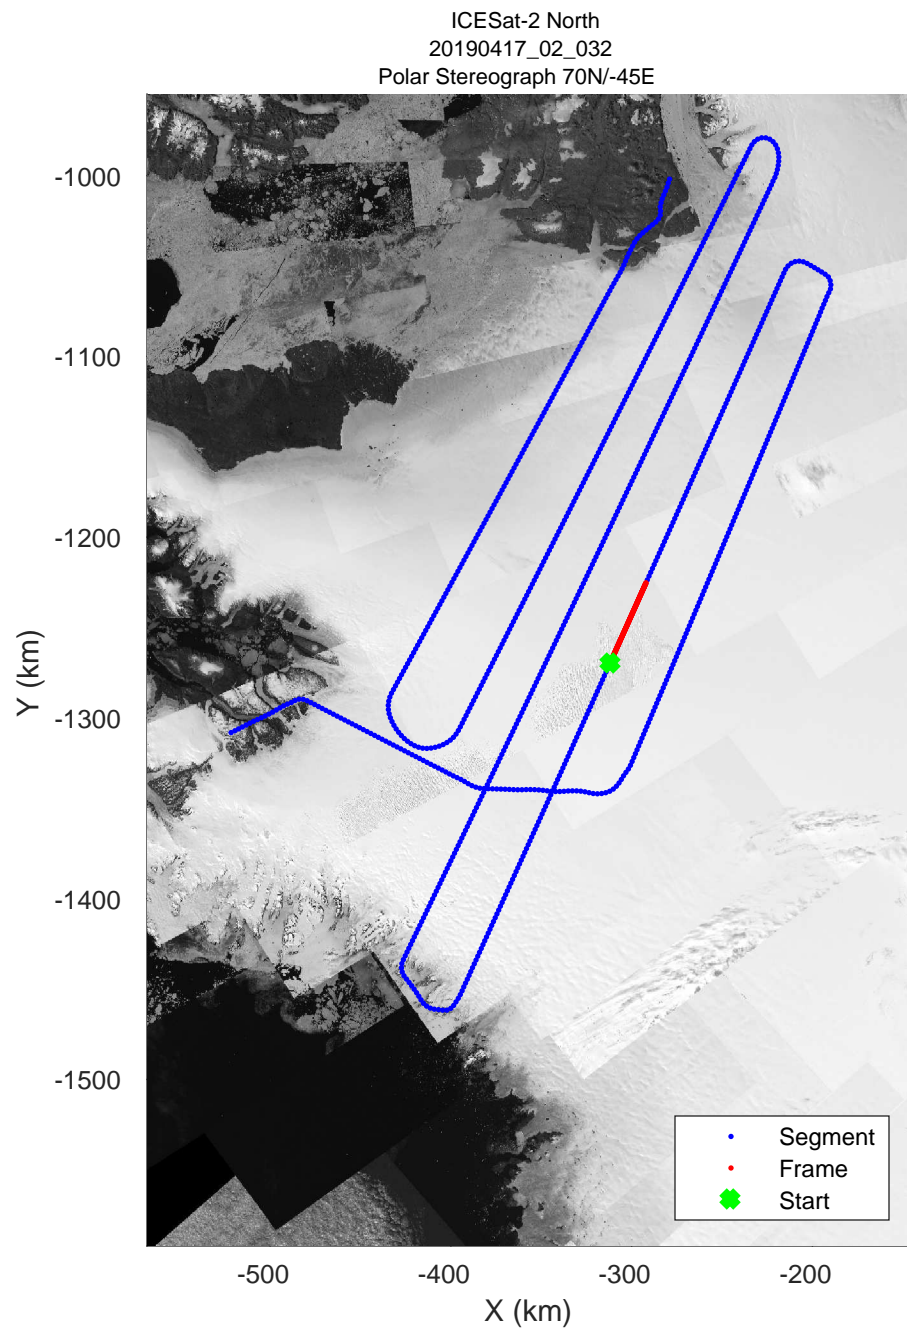

ICESat-2 North
20190417_02_030
Polar Stereograph 70N/-45E

rds 2019_Greenland_P3: "ICESat-2 North" 20190417_02_030: 16:12:39.0 to 16:18:20.2 GPS

rds 2019_Greenland_P3: "ICESat-2 North" 20190417_02_030: 16:12:39.0 to 16:18:20.2 GPS

ICESat-2 North
20190417_02_031
Polar Stereograph 70N/-45E

rds 2019_Greenland_P3: "ICESat-2 North" 20190417_02_031: 16:18:20.4 to 16:23:53.3 GPS

rds 2019_Greenland_P3: "ICESat-2 North" 20190417_02_031: 16:18:20.4 to 16:23:53.3 GPS

rds 2019_Greenland_P3: "ICESat-2 North" 20190417_02_032: 16:23:53.5 to 16:29:26.6 GPS

rds 2019_Greenland_P3: "ICESat-2 North" 20190417_02_032: 16:23:53.5 to 16:29:26.6 GPS

ICESat-2 North
20190417_02_033
Polar Stereograph 70N/-45E