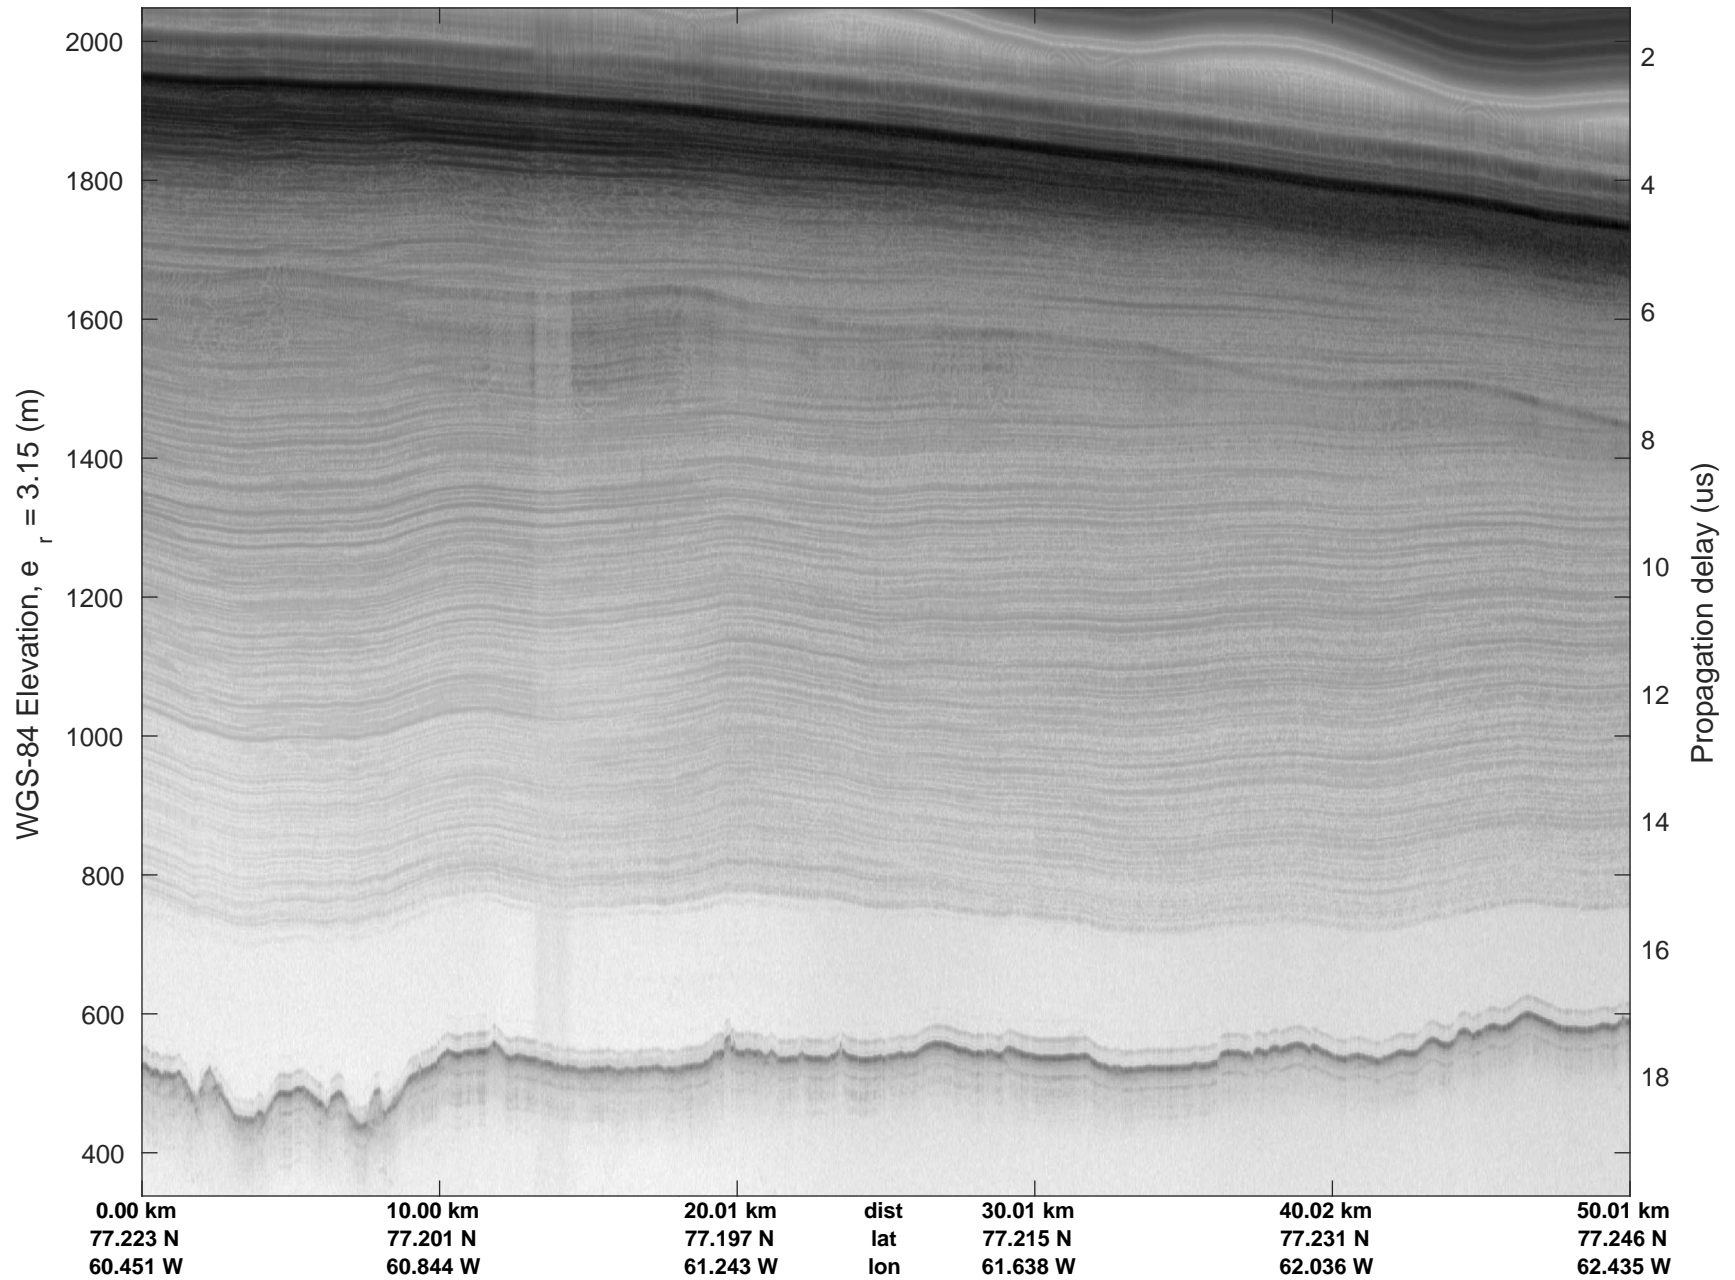

ICESat-2 North
20190417_02_043
Polar Stereograph 70N/-45E

rds 2019_Greenland_P3: "ICESat-2 North" 20190417_02_043: 17:31:41.6 to 17:37:49.1 GPS

rds 2019_Greenland_P3: "ICESat-2 North" 20190417_02_043: 17:31:41.6 to 17:37:49.1 GPS

ICESat-2 North
20190417_02_044
Polar Stereograph 70N/-45E

rds 2019_Greenland_P3: "ICESat-2 North" 20190417_02_044: 17:37:49.2 to 17:43:30.5 GPS

rds 2019_Greenland_P3: "ICESat-2 North" 20190417_02_044: 17:37:49.2 to 17:43:30.5 GPS

rds 2019_Greenland_P3: "ICESat-2 North" 20190417_02_045: 17:43:30.6 to 17:49:09.8 GPS

rds 2019_Greenland_P3: "ICESat-2 North" 20190417_02_045: 17:43:30.6 to 17:49:09.8 GPS

rds 2019_Greenland_P3: "ICESat-2 North" 20190417_02_046: 17:49:09.9 to 17:54:44.2 GPS

rds 2019_Greenland_P3: "ICESat-2 North" 20190417_02_046: 17:49:09.9 to 17:54:44.2 GPS

ICESat-2 North
20190417_02_047
Polar Stereograph 70N/-45E

rds 2019_Greenland_P3: "ICESat-2 North" 20190417_02_047: 17:54:44.3 to 18:03:20.9 GPS