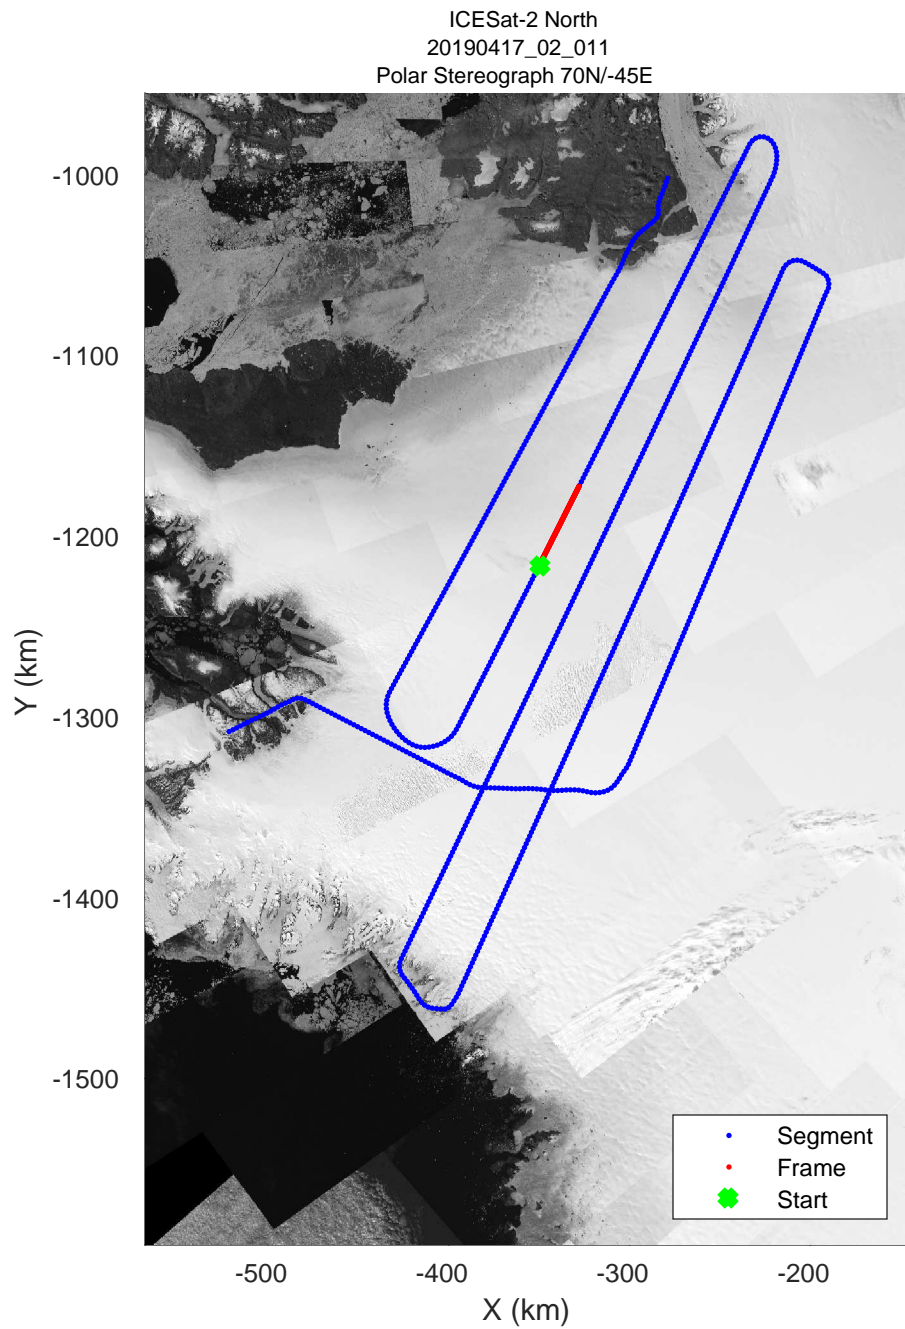

ICESat-2 North
20190417_02_010
Polar Stereograph 70N/-45E

rds 2019_Greenland_P3: "ICESat-2 North" 20190417_02_010: 14:09:48.3 to 14:15:24.9 GPS

rds 2019_Greenland_P3: "ICESat-2 North" 20190417_02_010: 14:09:48.3 to 14:15:24.9 GPS

rds 2019_Greenland_P3: "ICESat-2 North" 20190417_02_011: 14:15:25.0 to 14:21:12.5 GPS

rds 2019_Greenland_P3: "ICESat-2 North" 20190417_02_011: 14:15:25.0 to 14:21:12.5 GPS

ICESat-2 North
20190417_02_012
Polar Stereograph 70N/-45E