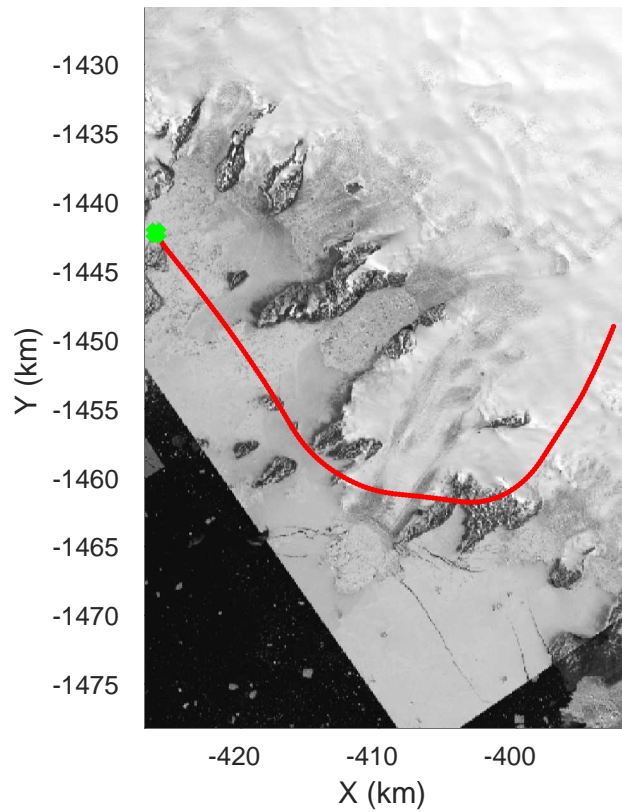

ICESat-2 North
20190417_02_026
Polar Stereograph 70N/-45E

rds 2019_Greenland_P3: "ICESat-2 North" 20190417_02_026: 15:47:29.9 to 15:53:54.8 GPS

rds 2019_Greenland_P3: "ICESat-2 North" 20190417_02_026: 15:47:29.9 to 15:53:54.8 GPS