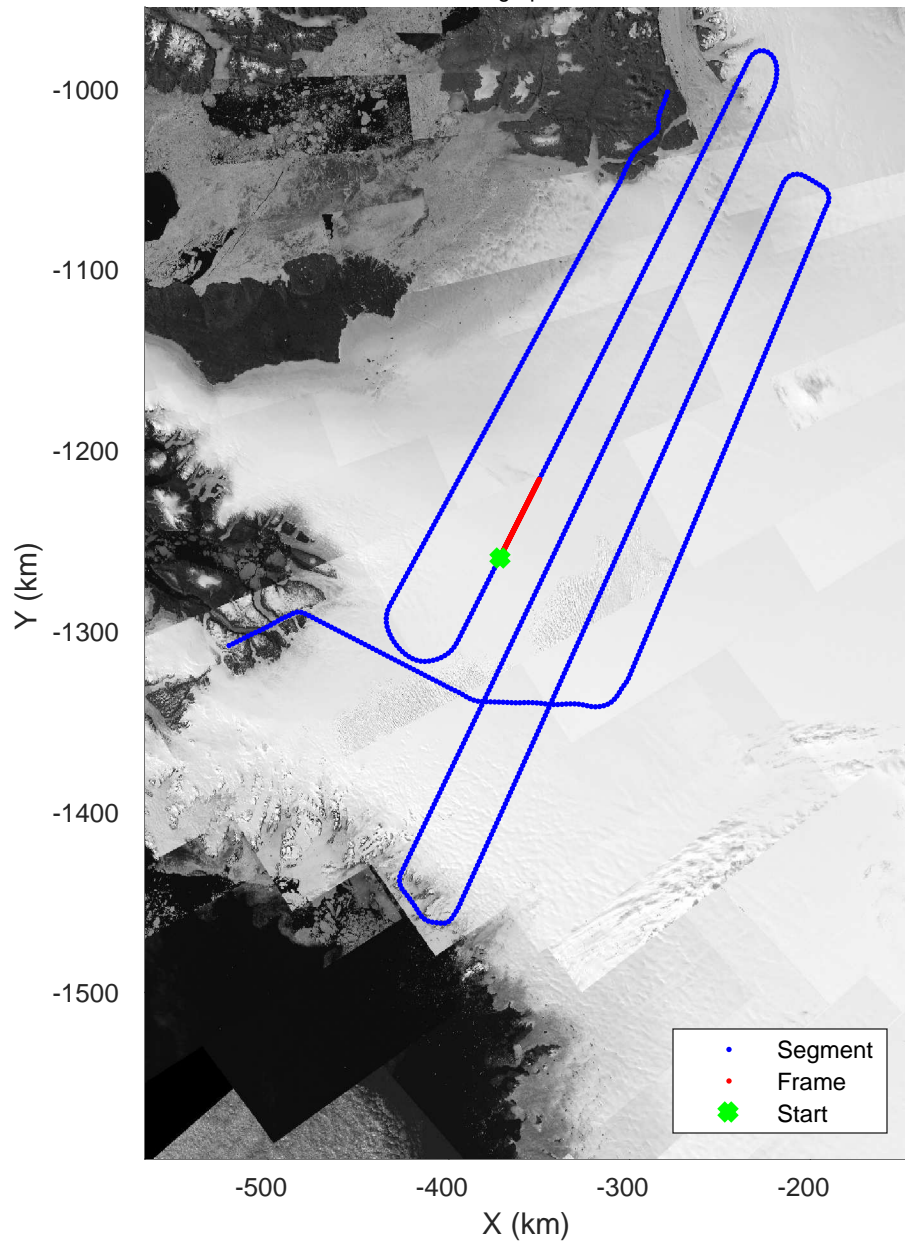

rds 2019_Greenland_P3: "ICESat-2 North" 20190417_02_008: 13:57:22.1 to 14:03:52.5 GPS

rds 2019_Greenland_P3: "ICESat-2 North" 20190417_02_009: 14:03:52.6 to 14:09:48.2 GPS

rds 2019_Greenland_P3: "ICESat-2 North" 20190417_02_009: 14:03:52.6 to 14:09:48.2 GPS

ICESat-2 North
20190417_02_010
Polar Stereograph 70N/-45E

rds 2019_Greenland_P3: "ICESat-2 North" 20190417_02_010: 14:09:48.3 to 14:15:24.9 GPS

rds 2019_Greenland_P3: "ICESat-2 North" 20190417_02_010: 14:09:48.3 to 14:15:24.9 GPS