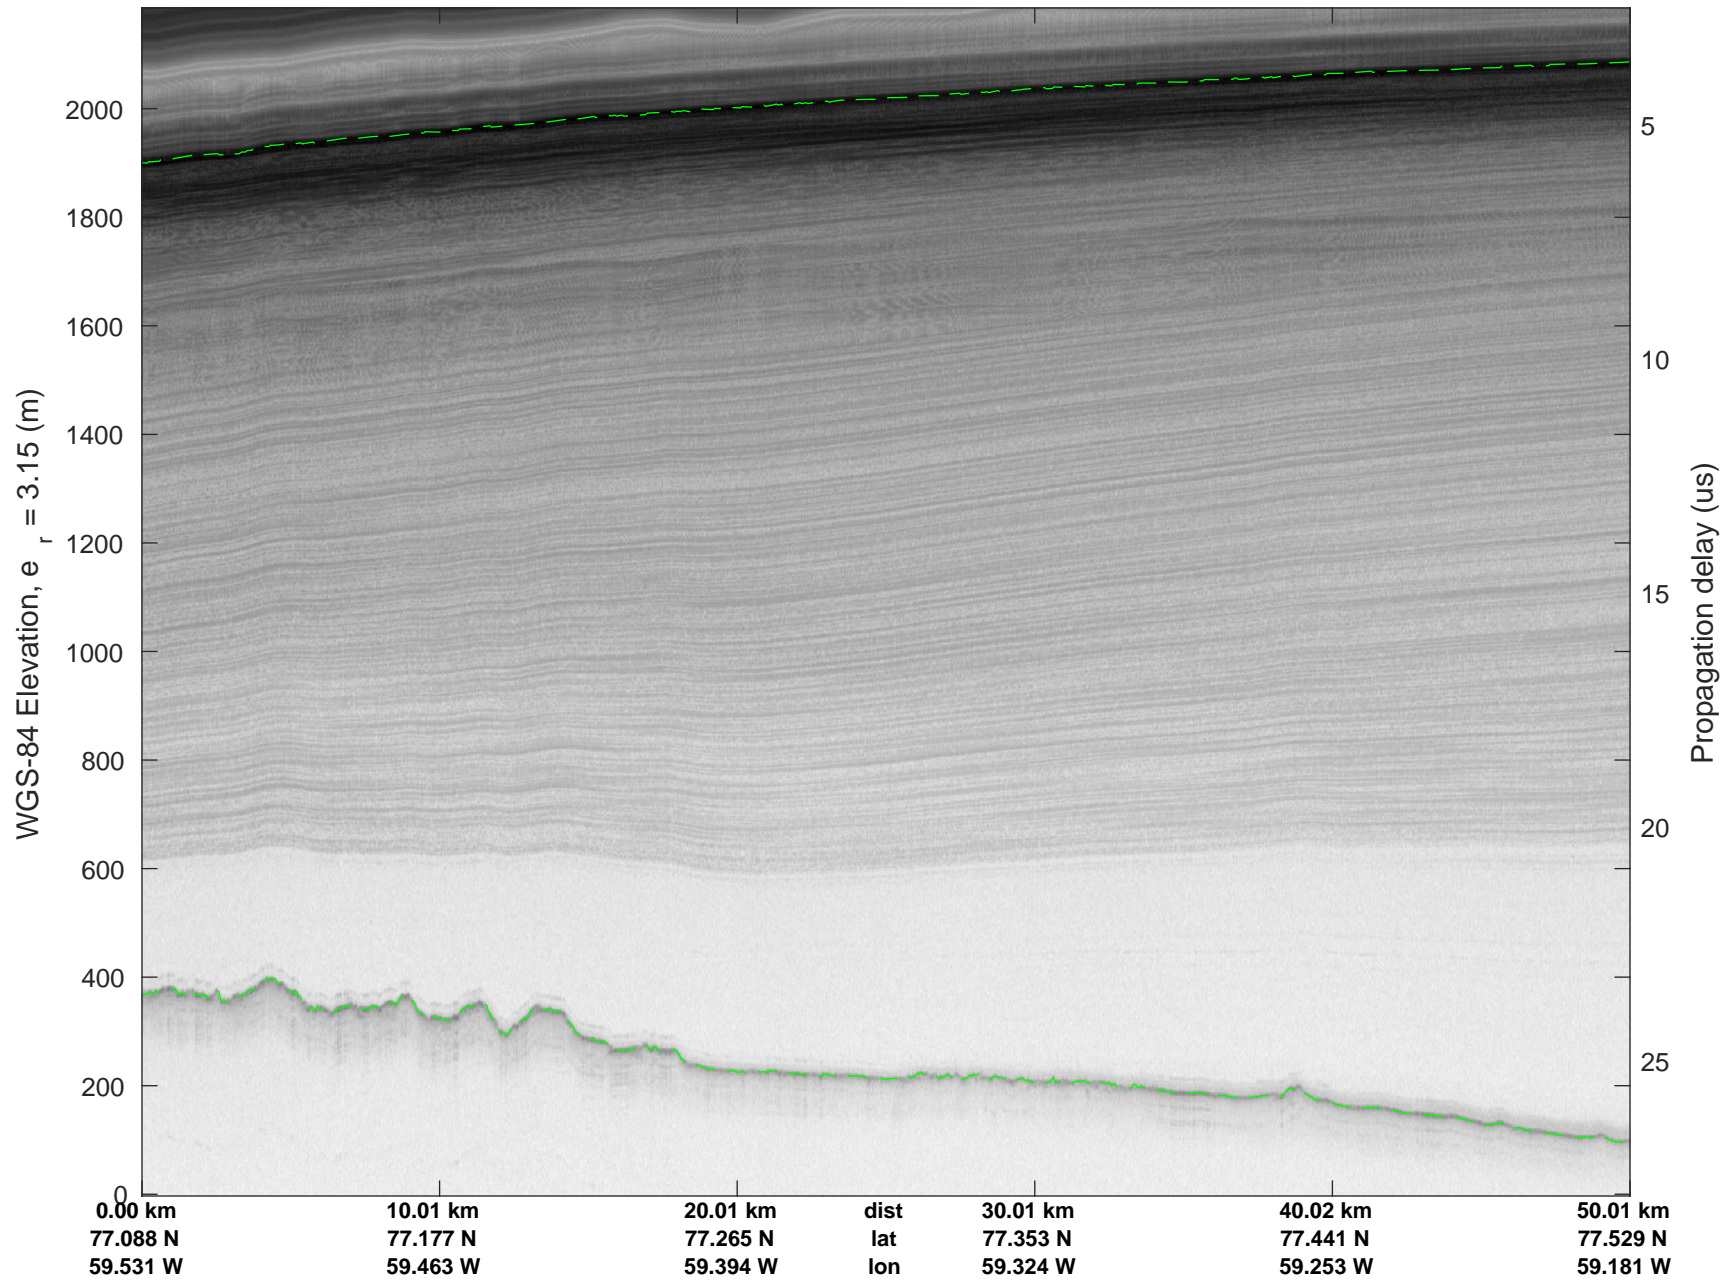

rds 2019_Greenland_P3: "ICESat-2 North" 20190417_02_027: 15:53:55.0 to 16:00:39.8 GPS

rds 2019_Greenland_P3: "ICESat-2 North" 20190417_02_027: 15:53:55.0 to 16:00:39.8 GPS

rds 2019_Greenland_P3: "ICESat-2 North" 20190417_02_028: 16:00:40.0 to 16:06:48.3 GPS

rds 2019_Greenland_P3: "ICESat-2 North" 20190417_02_028: 16:00:40.0 to 16:06:48.3 GPS

rds 2019_Greenland_P3: "ICESat-2 North" 20190417_02_029: 16:06:48.4 to 16:12:38.9 GPS

rds 2019_Greenland_P3: "ICESat-2 North" 20190417_02_029: 16:06:48.4 to 16:12:38.9 GPS

ICESat-2 North
20190417_02_030
Polar Stereograph 70N/-45E

rds 2019_Greenland_P3: "ICESat-2 North" 20190417_02_030: 16:12:39.0 to 16:18:20.2 GPS

rds 2019_Greenland_P3: "ICESat-2 North" 20190417_02_030: 16:12:39.0 to 16:18:20.2 GPS

ICESat-2 North
20190417_02_031
Polar Stereograph 70N/-45E

rds 2019_Greenland_P3: "ICESat-2 North" 20190417_02_031: 16:18:20.4 to 16:23:53.3 GPS

rds 2019_Greenland_P3: "ICESat-2 North" 20190417_02_031: 16:18:20.4 to 16:23:53.3 GPS