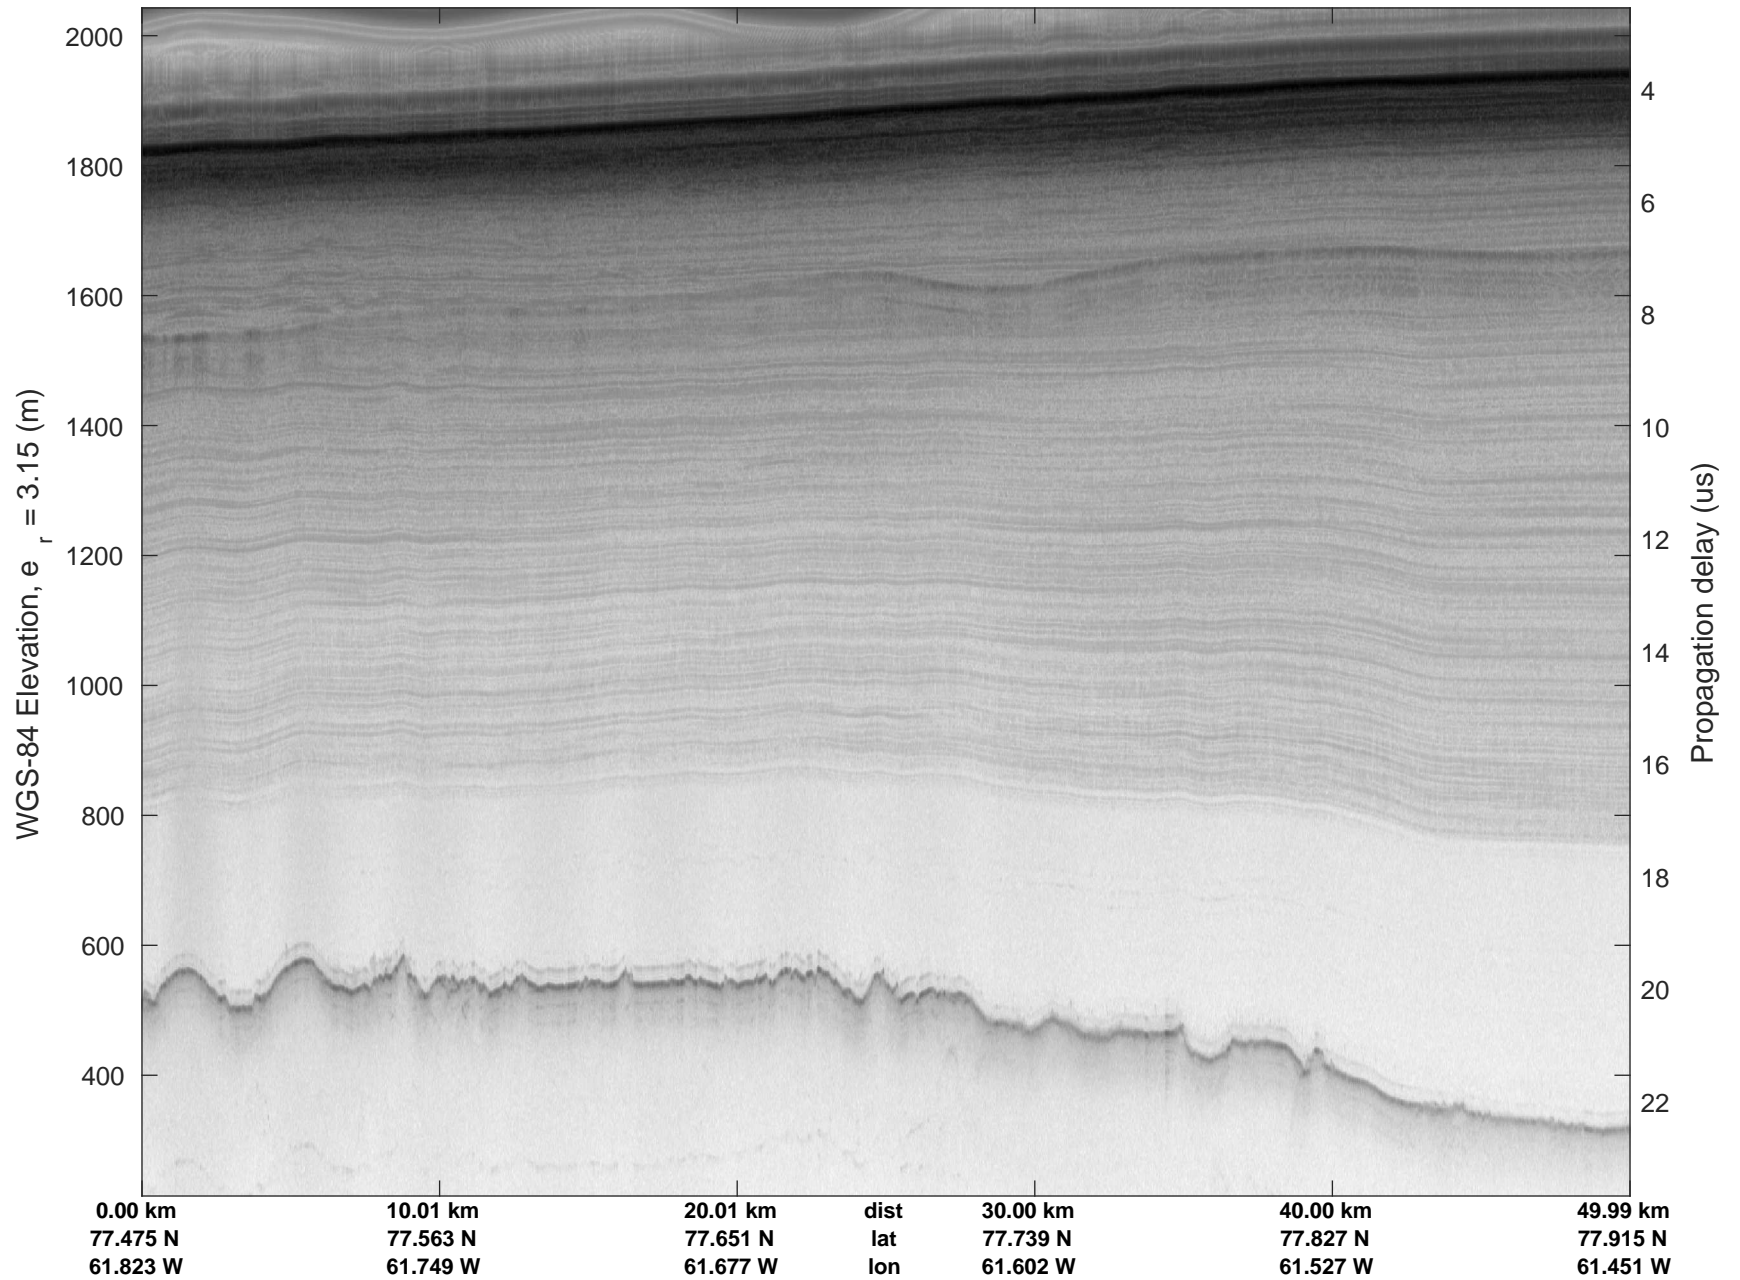

rds 2019_Greenland_P3: "ICESat-2 North" 20190417_02_009: 14:03:52.6 to 14:09:48.2 GPS