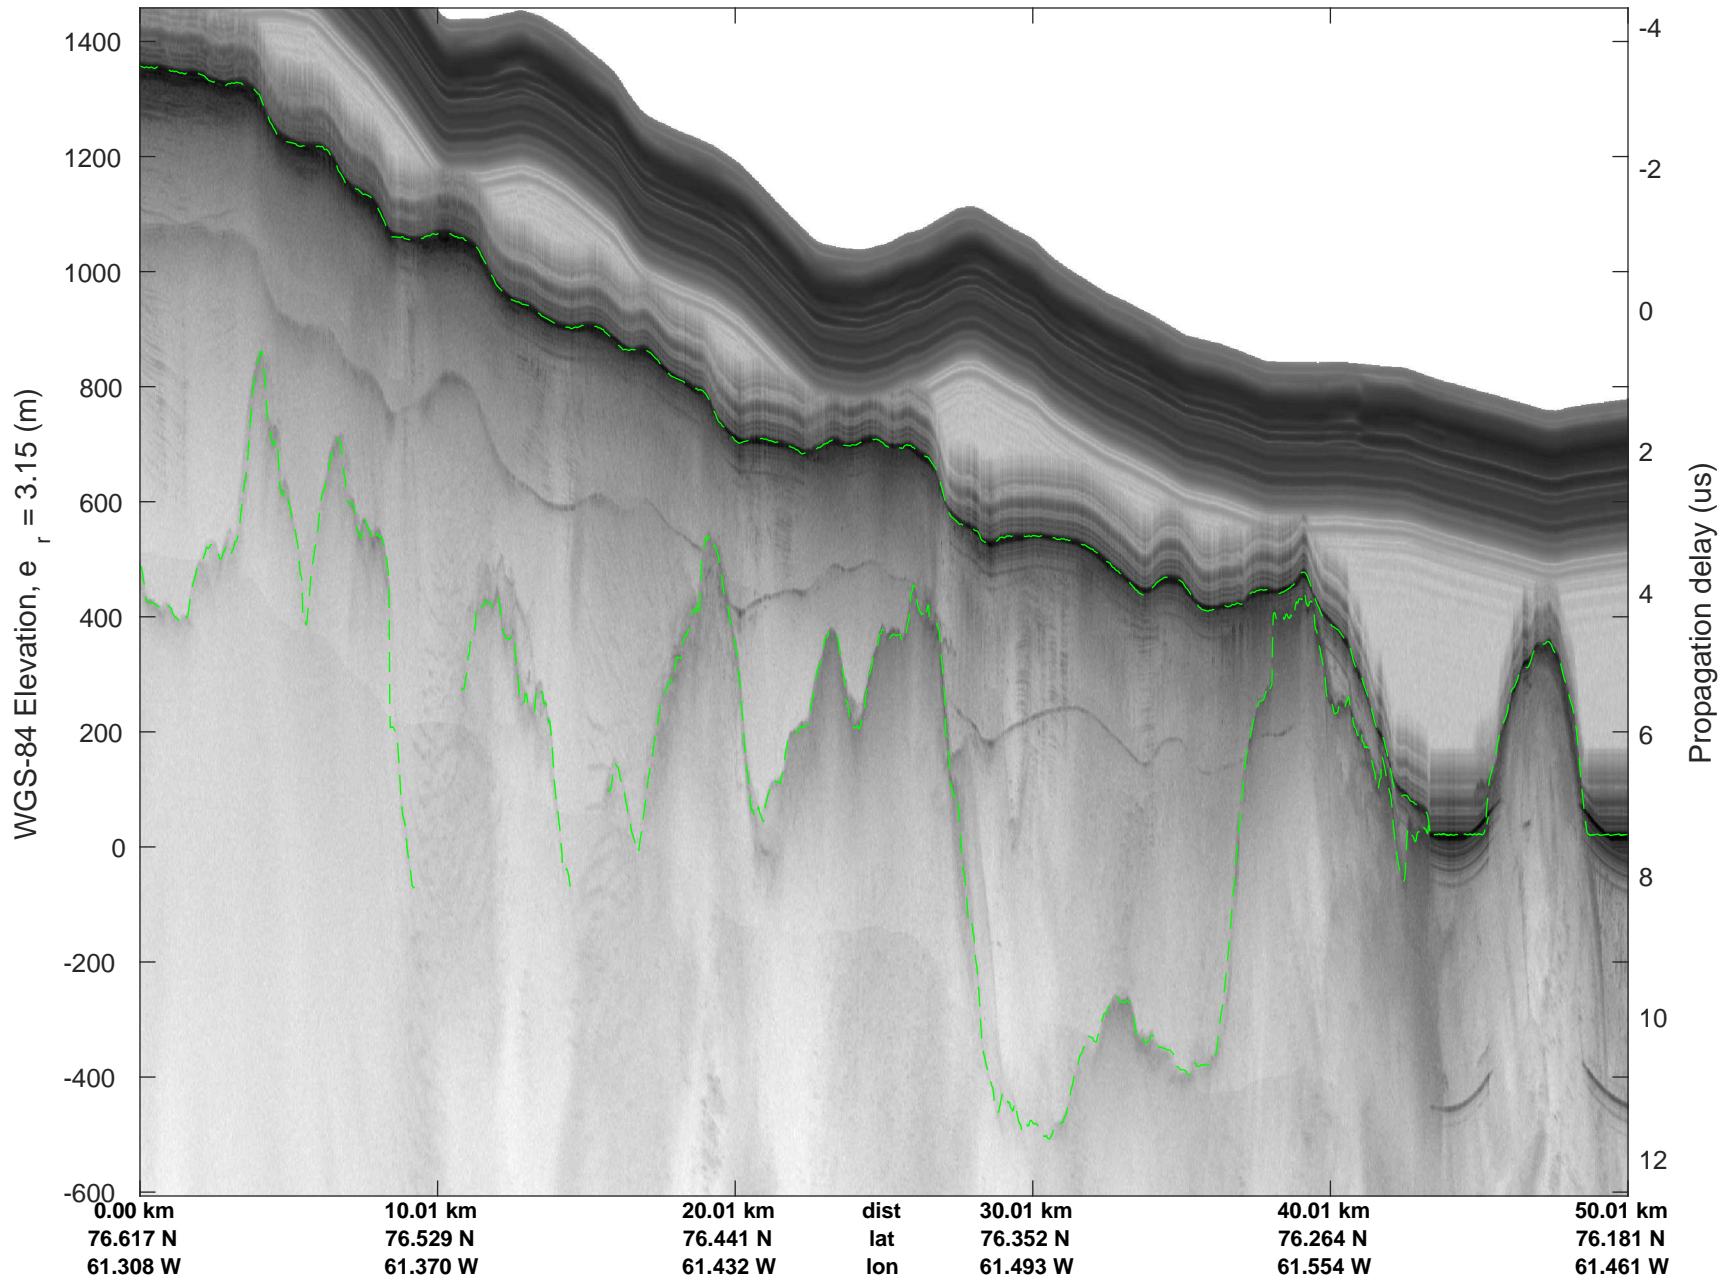

rds 2019_Greenland_P3: "ICESat-2 North" 20190417_02_023: 15:28:56.8 to 15:35:05.6 GPS

ICESat-2 North
20190417_02_024
Polar Stereograph 70N/-45E

rds 2019_Greenland_P3: "ICESat-2 North" 20190417_02_024: 15:35:05.7 to 15:41:20.9 GPS

rds 2019_Greenland_P3: "ICESat-2 North" 20190417_02_024: 15:35:05.7 to 15:41:20.9 GPS

rds 2019_Greenland_P3: "ICESat-2 North" 20190417_02_025: 15:41:21.1 to 15:47:29.8 GPS

rds 2019_Greenland_P3: "ICESat-2 North" 20190417_02_025: 15:41:21.1 to 15:47:29.8 GPS

ICESat-2 North
20190417_02_026
Polar Stereograph 70N/-45E

rds 2019_Greenland_P3: "ICESat-2 North" 20190417_02_026: 15:47:29.9 to 15:53:54.8 GPS

rds 2019_Greenland_P3: "ICESat-2 North" 20190417_02_026: 15:47:29.9 to 15:53:54.8 GPS