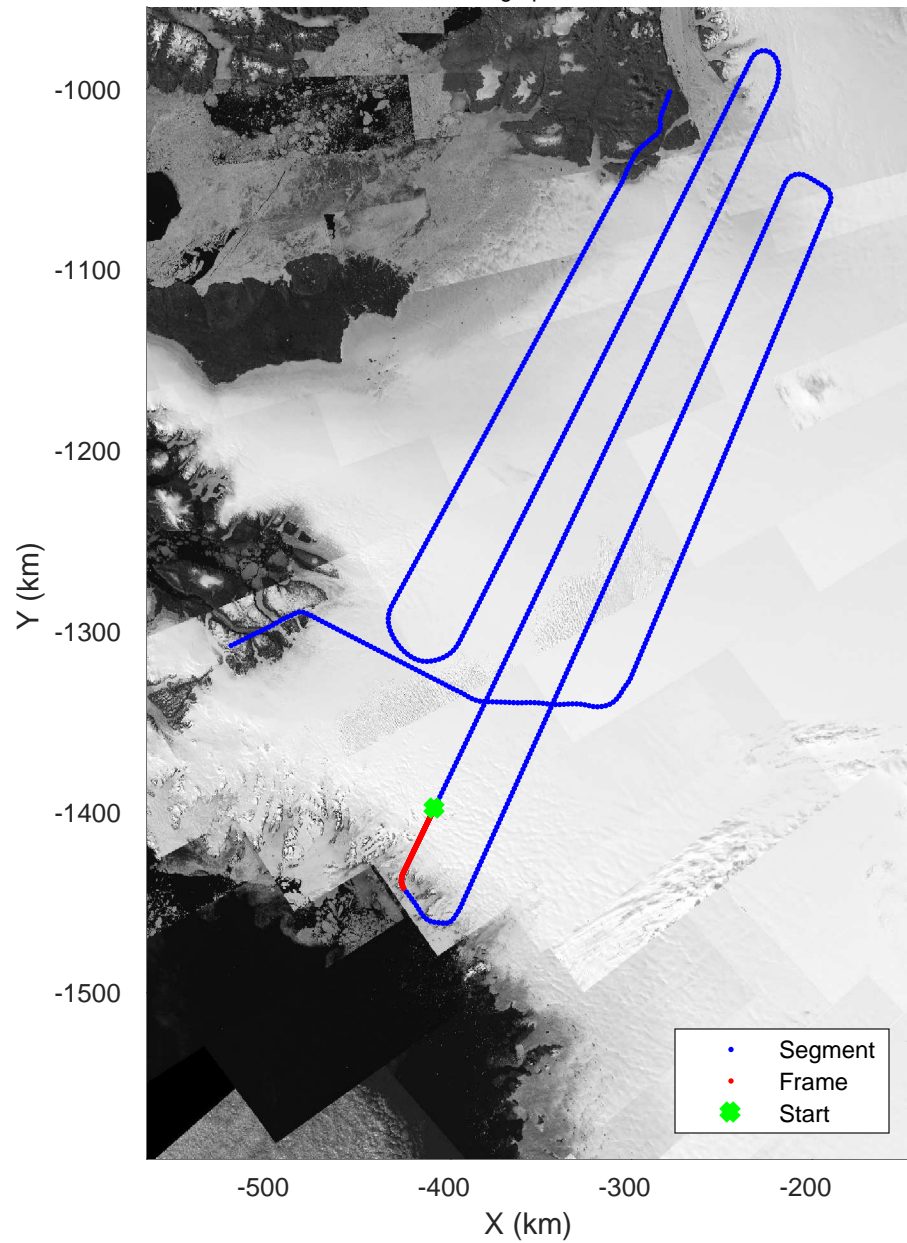

rds 2019_Greenland_P3: "ICESat-2 North" 20190417_02_023: 15:28:56.8 to 15:35:05.6 GPS

ICESat-2 North
20190417_02_024
Polar Stereograph 70N/-45E

rds 2019_Greenland_P3: "ICESat-2 North" 20190417_02_024: 15:35:05.7 to 15:41:20.9 GPS

rds 2019_Greenland_P3: "ICESat-2 North" 20190417_02_024: 15:35:05.7 to 15:41:20.9 GPS

rds 2019_Greenland_P3: "ICESat-2 North" 20190417_02_025: 15:41:21.1 to 15:47:29.8 GPS

rds 2019_Greenland_P3: "ICESat-2 North" 20190417_02_025: 15:41:21.1 to 15:47:29.8 GPS

ICESat-2 North
20190417_02_026
Polar Stereograph 70N/-45E

rds 2019_Greenland_P3: "ICESat-2 North" 20190417_02_026: 15:47:29.9 to 15:53:54.8 GPS

rds 2019_Greenland_P3: "ICESat-2 North" 20190417_02_026: 15:47:29.9 to 15:53:54.8 GPS