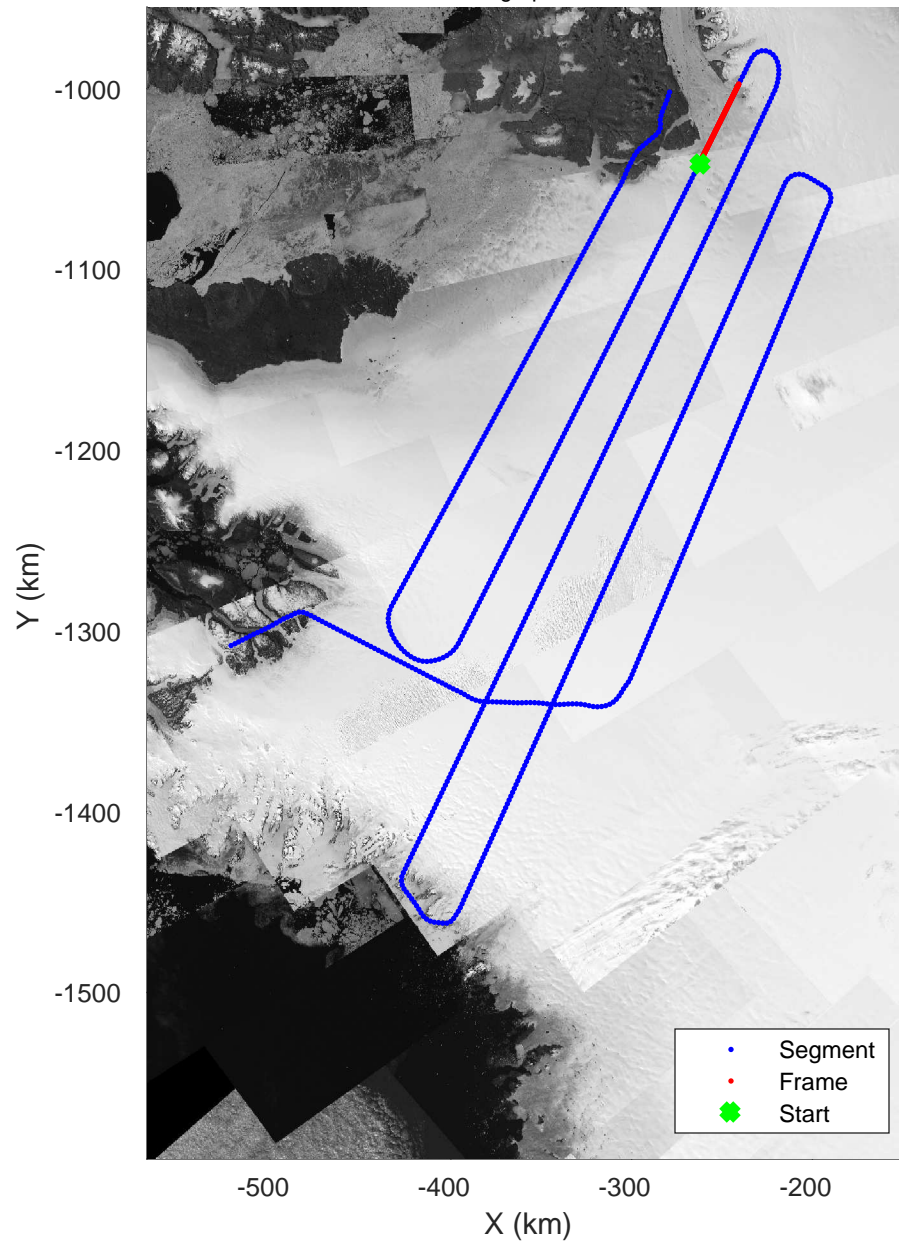

rds 2019_Greenland_P3: "ICESat-2 North" 20190417_02_014: 14:32:57.4 to 14:39:02.8 GPS

rds 2019_Greenland_P3: "ICESat-2 North" 20190417_02_014: 14:32:57.4 to 14:39:02.8 GPS

ICESat-2 North
20190417_02_015
Polar Stereograph 70N/-45E

rds 2019_Greenland_P3: "ICESat-2 North" 20190417_02_015: 14:39:02.9 to 14:45:14.5 GPS

rds 2019_Greenland_P3: "ICESat-2 North" 20190417_02_015: 14:39:02.9 to 14:45:14.5 GPS

ICESat-2 North
20190417_02_016
Polar Stereograph 70N/-45E