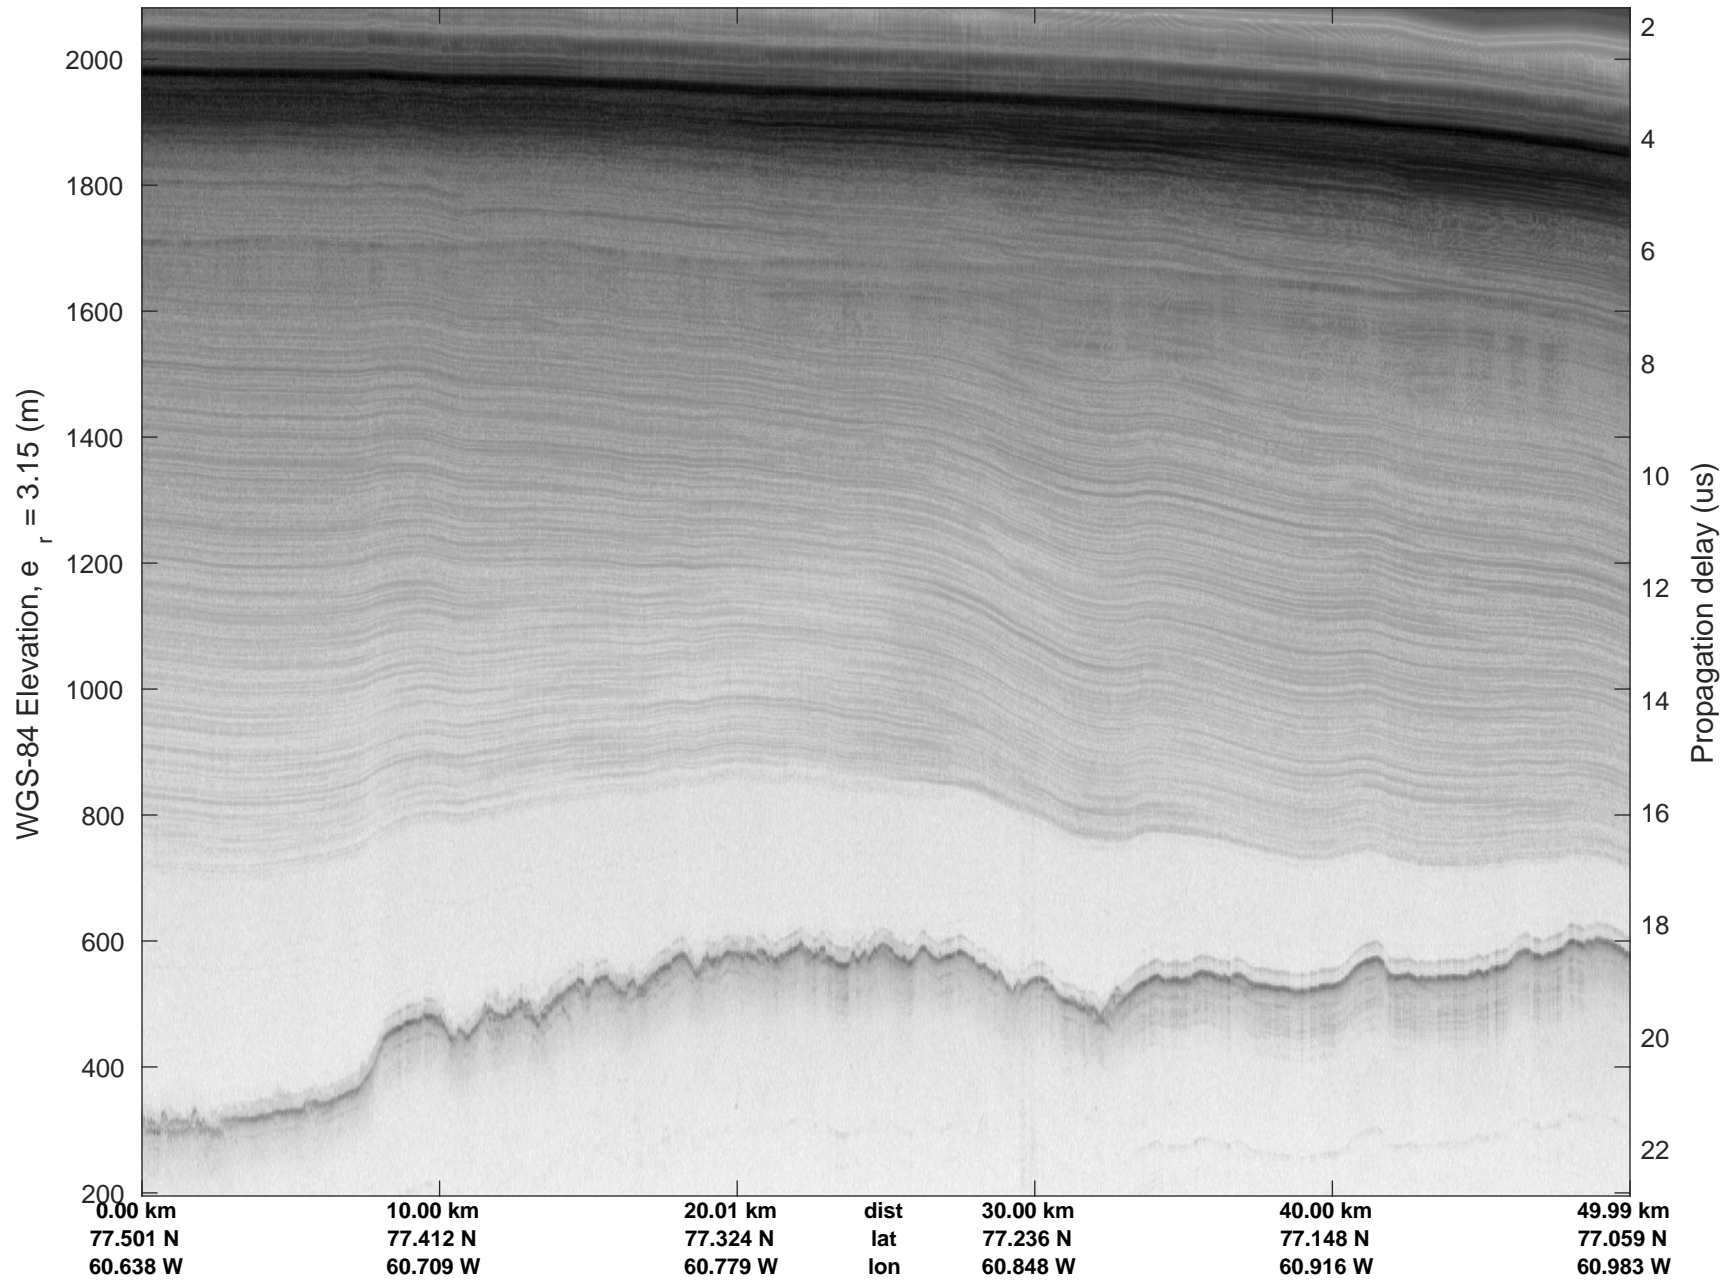

rds 2019_Greenland_P3: "ICESat-2 North" 20190417_02_022: 15:22:41.3 to 15:28:56.7 GPS

ICESat-2 North
20190417_02_023
Polar Stereograph 70N/-45E

rds 2019_Greenland_P3: "ICESat-2 North" 20190417_02_023: 15:28:56.8 to 15:35:05.6 GPS

rds 2019_Greenland_P3: "ICESat-2 North" 20190417_02_023: 15:28:56.8 to 15:35:05.6 GPS

ICESat-2 North
20190417_02_024
Polar Stereograph 70N/-45E

rds 2019_Greenland_P3: "ICESat-2 North" 20190417_02_024: 15:35:05.7 to 15:41:20.9 GPS