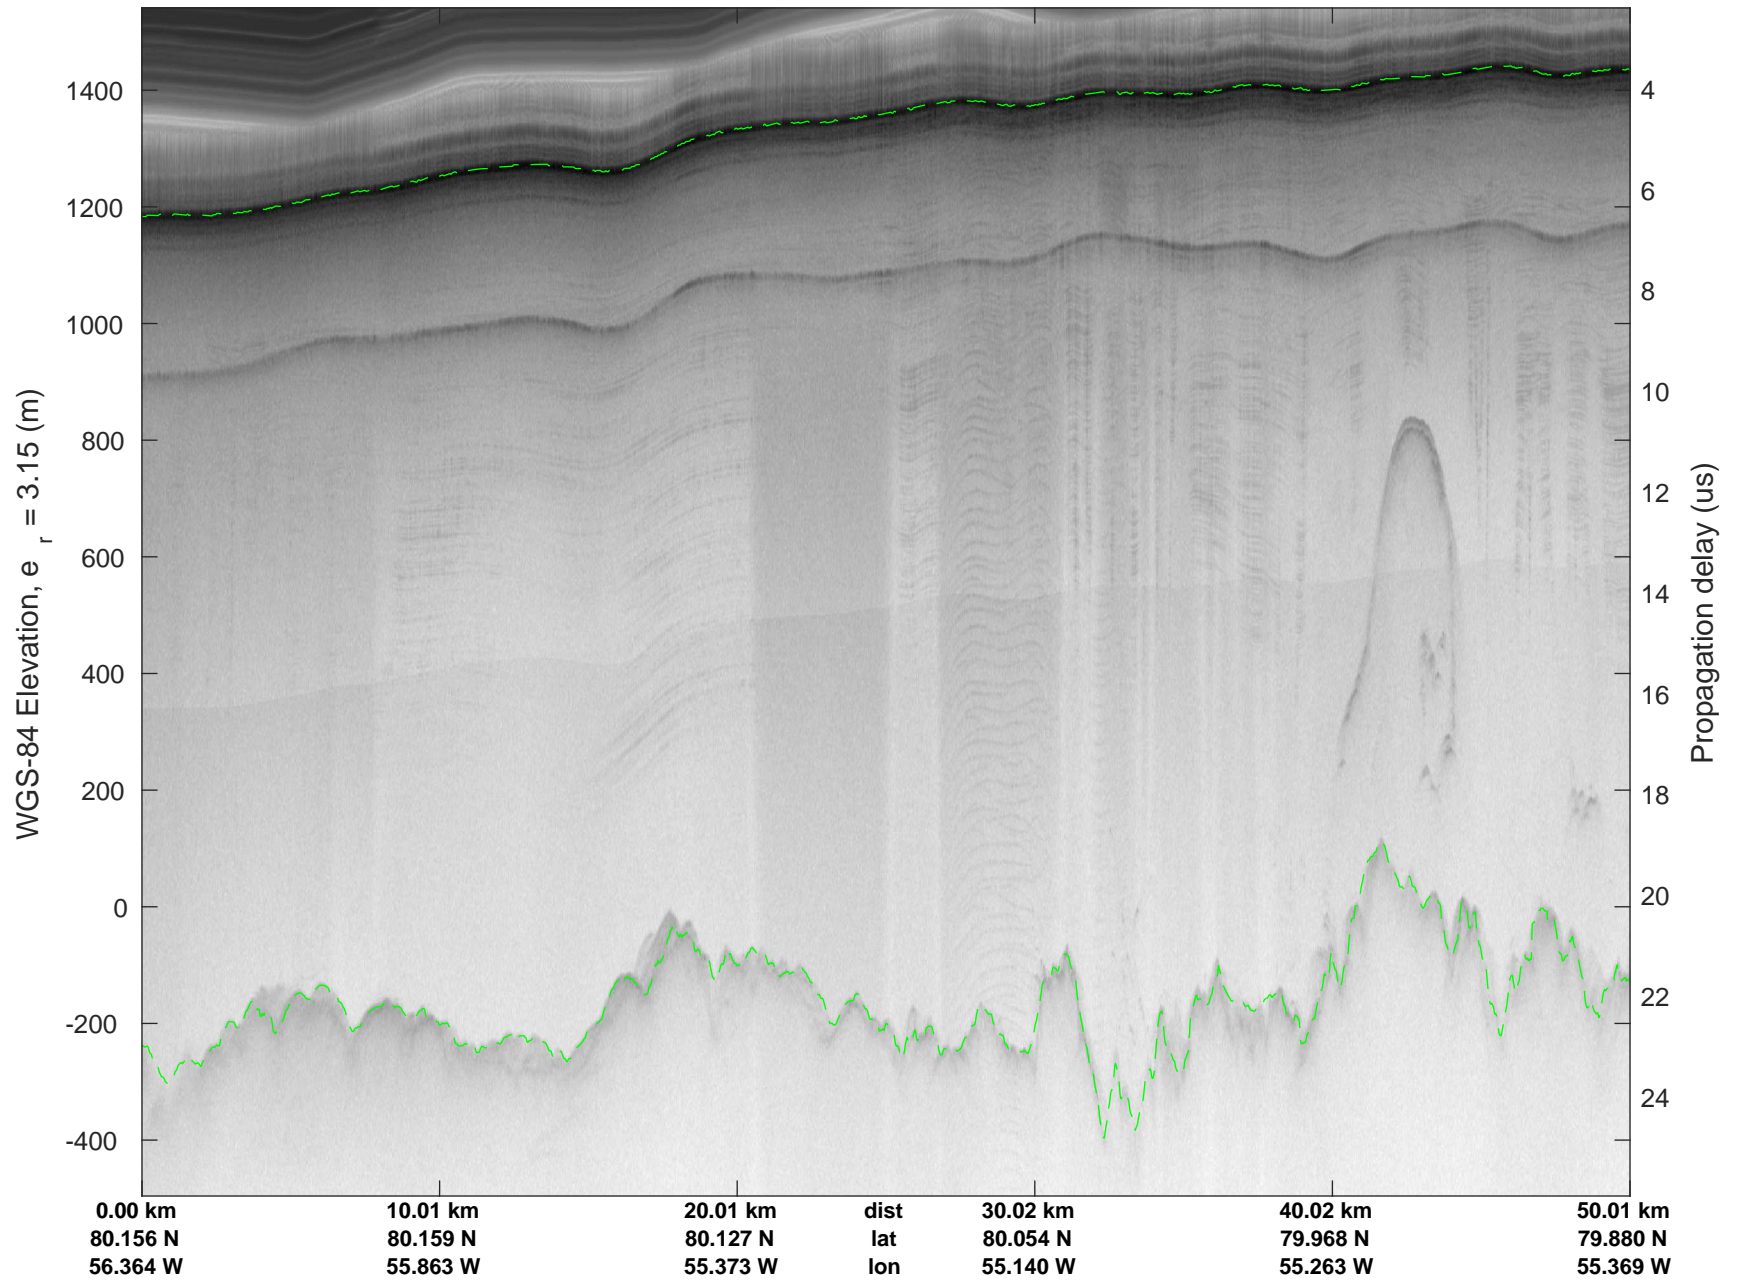

rds 2019_Greenland_P3: "ICESat-2 North" 20190417_02_034: 16:35:07.4 to 16:40:51.9 GPS

ICESat-2 North
20190417_02_035
Polar Stereograph 70N/-45E

rds 2019_Greenland_P3: "ICESat-2 North" 20190417_02_035: 16:40:52.0 to 16:46:38.7 GPS

rds 2019_Greenland_P3: "ICESat-2 North" 20190417_02_035: 16:40:52.0 to 16:46:38.7 GPS

rds 2019_Greenland_P3: "ICESat-2 North" 20190417_02_036: 16:46:38.8 to 16:52:35.0 GPS

rds 2019_Greenland_P3: "ICESat-2 North" 20190417_02_036: 16:46:38.8 to 16:52:35.0 GPS

rds 2019_Greenland_P3: "ICESat-2 North" 20190417_02_037: 16:52:35.1 to 16:59:11.8 GPS

rds 2019_Greenland_P3: "ICESat-2 North" 20190417_02_037: 16:52:35.1 to 16:59:11.8 GPS

ICESat-2 North
20190417_02_038
Polar Stereograph 70N/-45E

rds 2019_Greenland_P3: "ICESat-2 North" 20190417_02_038: 16:59:12.0 to 17:05:44.7 GPS

rds 2019_Greenland_P3: "ICESat-2 North" 20190417_02_038: 16:59:12.0 to 17:05:44.7 GPS

ICESat-2 North
20190417_02_039
Polar Stereograph 70N/-45E