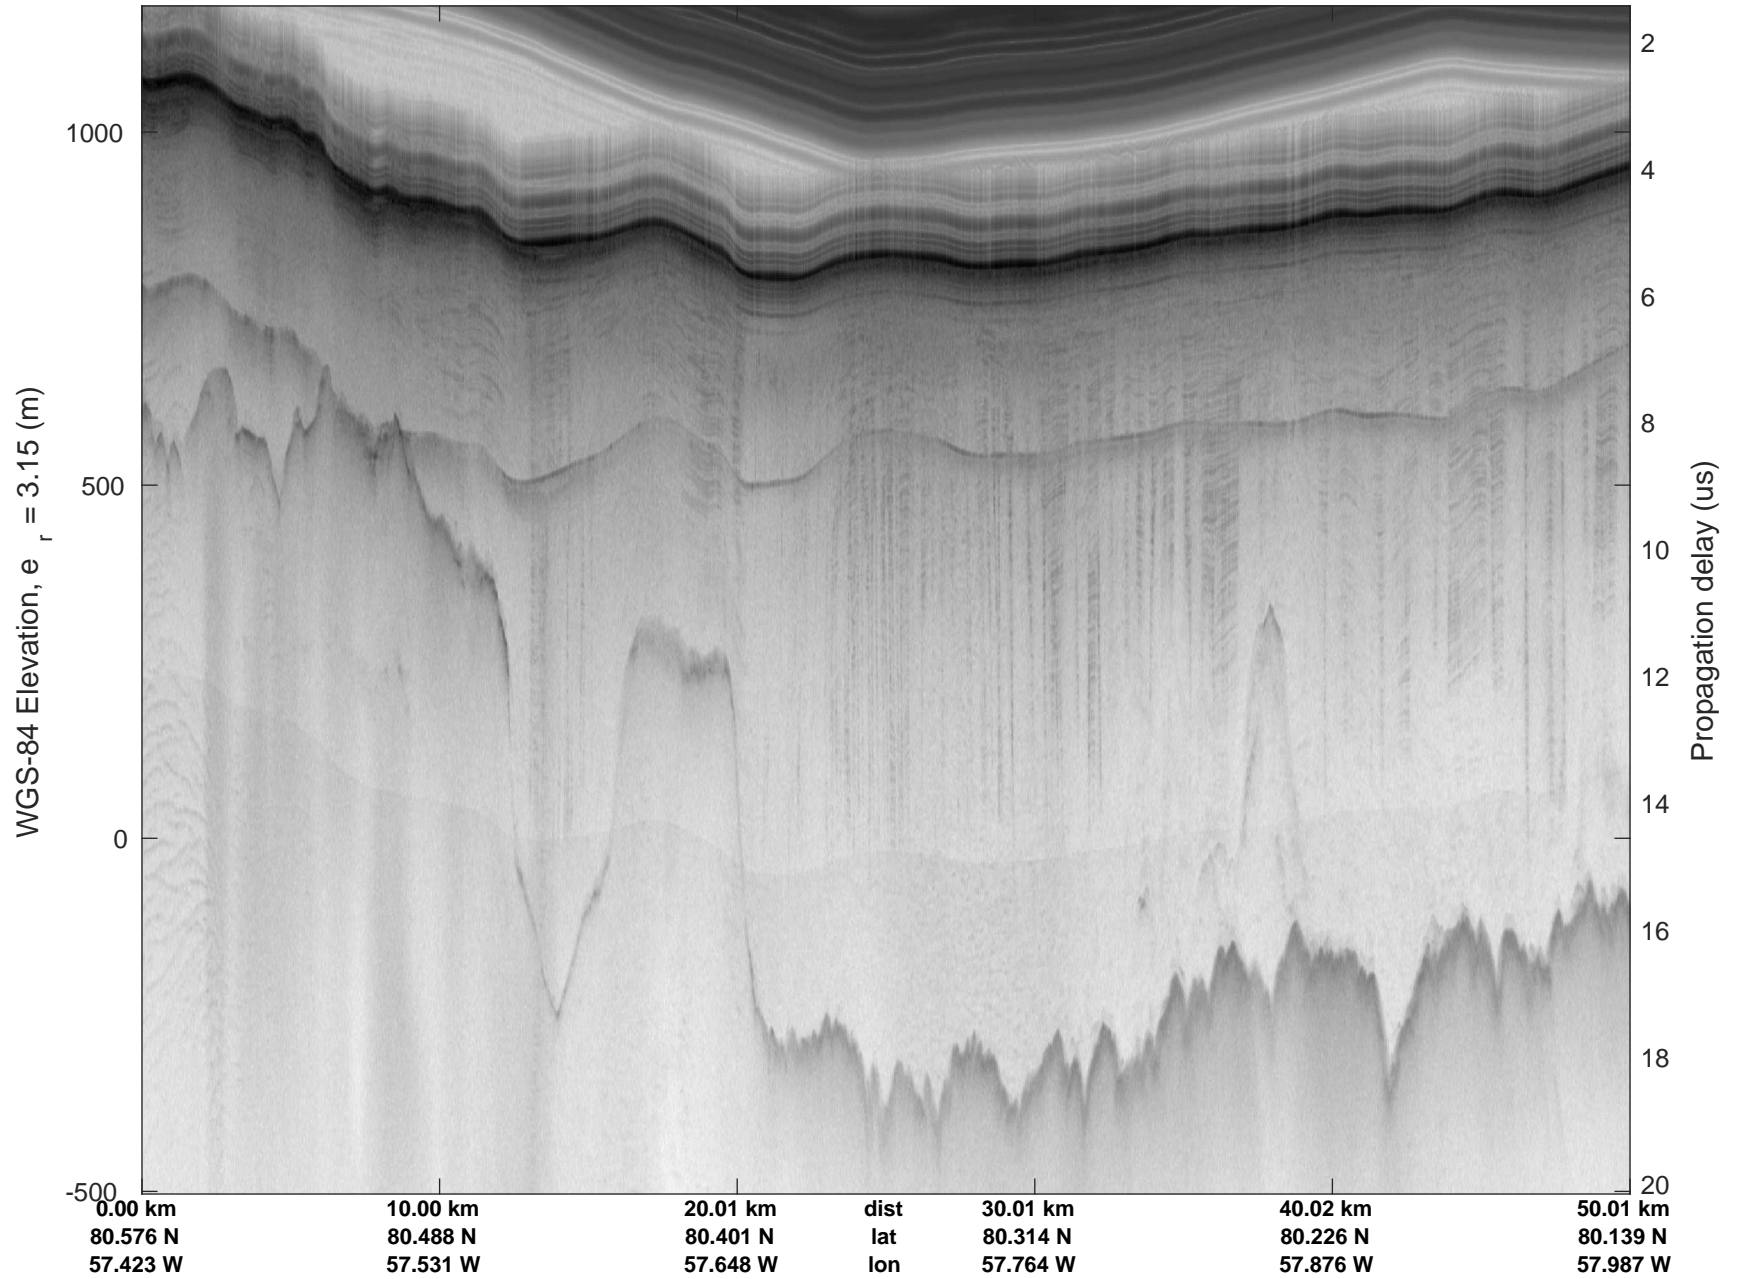

rds 2019_Greenland_P3: "ICESat-2 North" 20190417_02_015: 14:39:02.9 to 14:45:14.5 GPS

rds 2019_Greenland_P3: "ICESat-2 North" 20190417_02_015: 14:39:02.9 to 14:45:14.5 GPS

ICESat-2 North
20190417_02_016
Polar Stereograph 70N/-45E

rds 2019_Greenland_P3: "ICESat-2 North" 20190417_02_016: 14:45:14.7 to 14:51:39.1 GPS

rds 2019_Greenland_P3: "ICESat-2 North" 20190417_02_016: 14:45:14.7 to 14:51:39.1 GPS

ICESat-2 North
20190417_02_017
Polar Stereograph 70N/-45E

rds 2019_Greenland_P3: "ICESat-2 North" 20190417_02_017: 14:51:39.2 to 14:57:52.2 GPS

rds 2019_Greenland_P3: "ICESat-2 North" 20190417_02_017: 14:51:39.2 to 14:57:52.2 GPS

ICESat-2 North
20190417_02_018
Polar Stereograph 70N/-45E