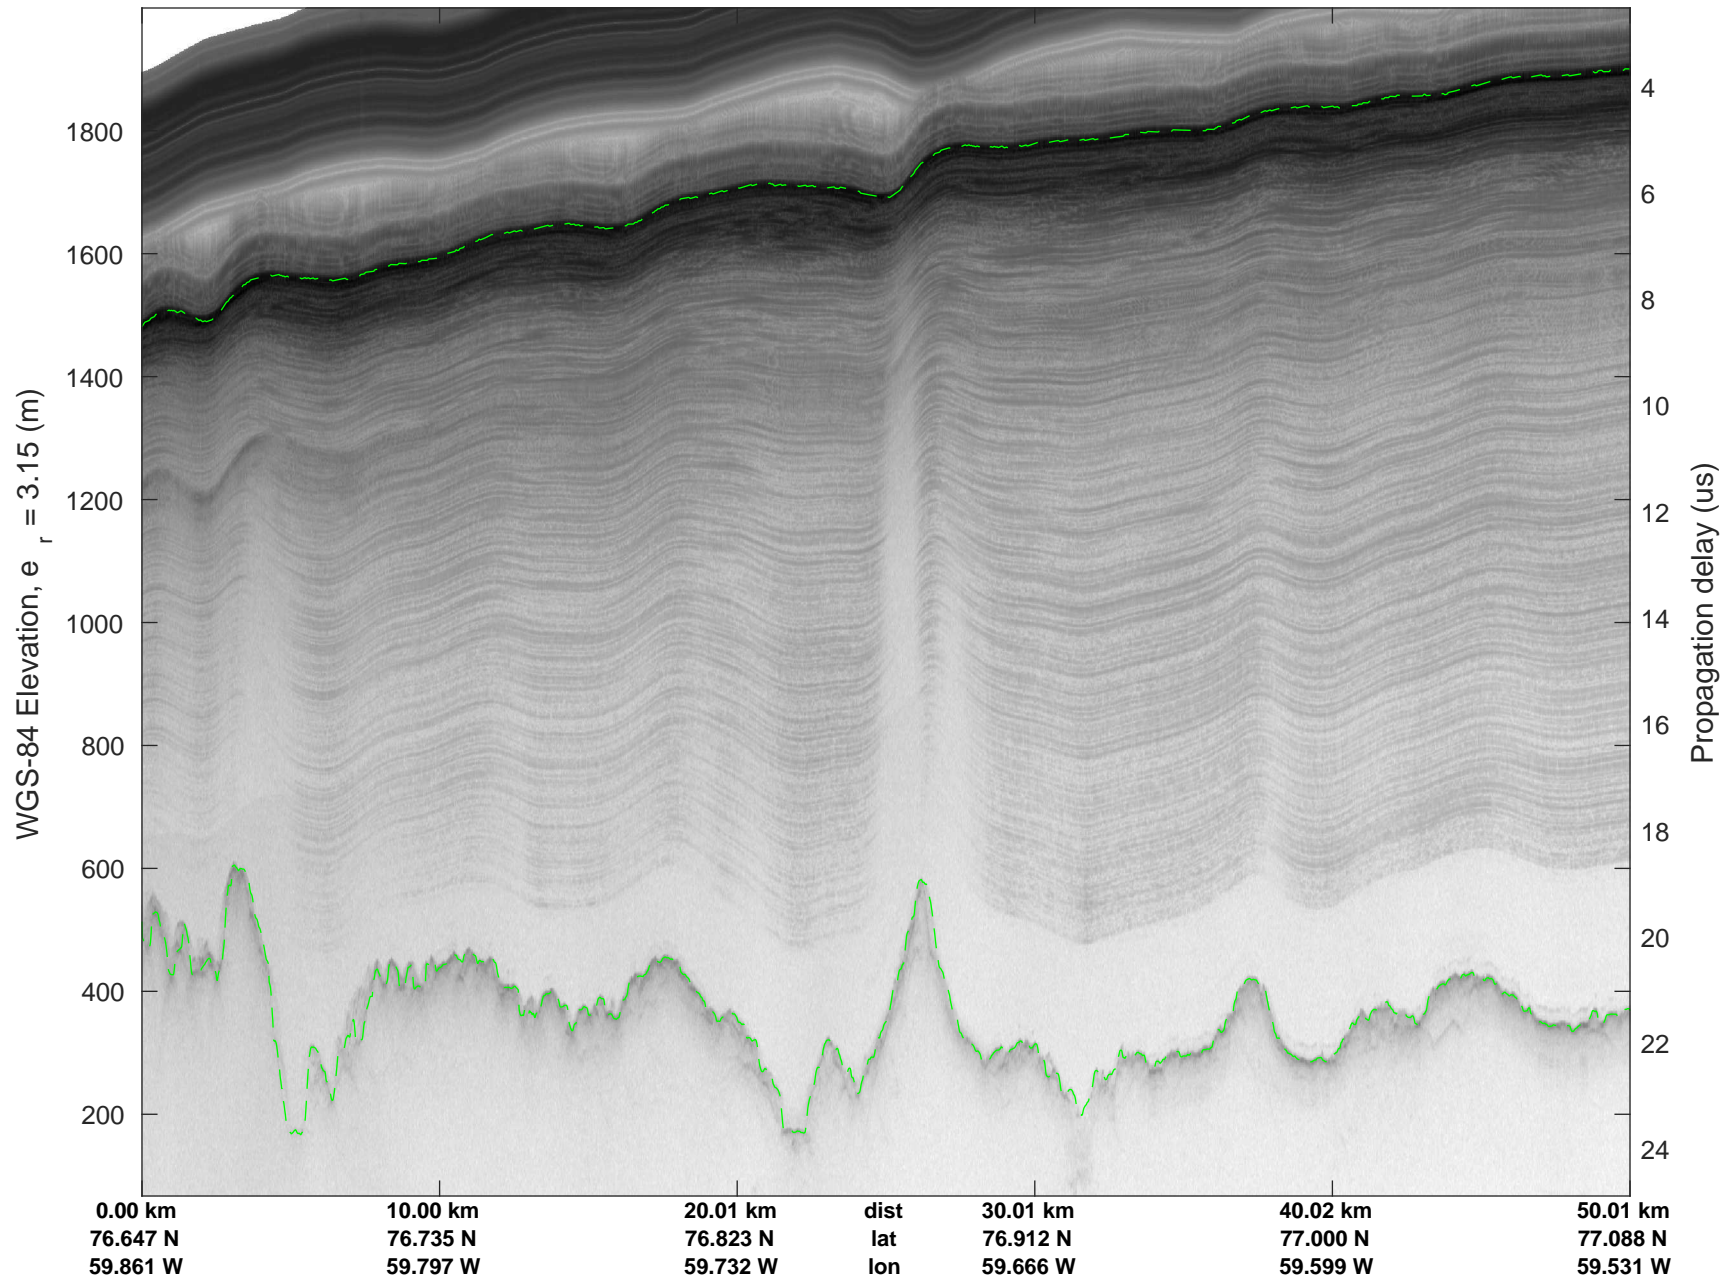

rds 2019_Greenland_P3: "ICESat-2 North" 20190417_02_027: 15:53:55.0 to 16:00:39.8 GPS

rds 2019_Greenland_P3: "ICESat-2 North" 20190417_02_027: 15:53:55.0 to 16:00:39.8 GPS

rds 2019_Greenland_P3: "ICESat-2 North" 20190417_02_028: 16:00:40.0 to 16:06:48.3 GPS

rds 2019_Greenland_P3: "ICESat-2 North" 20190417_02_028: 16:00:40.0 to 16:06:48.3 GPS

rds 2019_Greenland_P3: "ICESat-2 North" 20190417_02_029: 16:06:48.4 to 16:12:38.9 GPS

rds 2019_Greenland_P3: "ICESat-2 North" 20190417_02_029: 16:06:48.4 to 16:12:38.9 GPS

ICESat-2 North
20190417_02_030
Polar Stereograph 70N/-45E

rds 2019_Greenland_P3: "ICESat-2 North" 20190417_02_030: 16:12:39.0 to 16:18:20.2 GPS

rds 2019_Greenland_P3: "ICESat-2 North" 20190417_02_030: 16:12:39.0 to 16:18:20.2 GPS