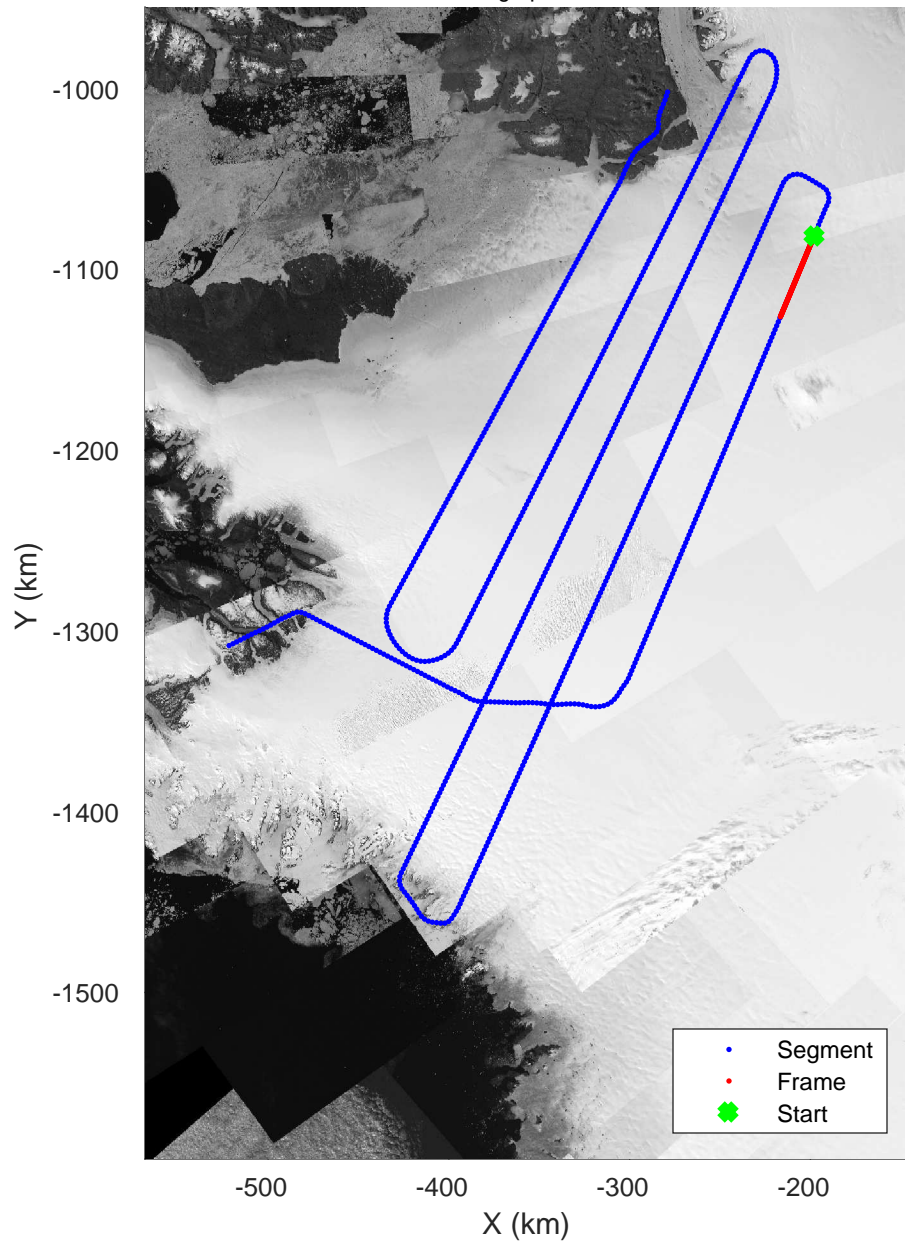

rds 2019_Greenland_P3: "ICESat-2 North" 20190417_02_034: 16:35:07.4 to 16:40:51.9 GPS

ICESat-2 North
20190417_02_035
Polar Stereograph 70N/-45E

rds 2019_Greenland_P3: "ICESat-2 North" 20190417_02_035: 16:40:52.0 to 16:46:38.7 GPS

rds 2019_Greenland_P3: "ICESat-2 North" 20190417_02_037: 16:52:35.1 to 16:59:11.8 GPS

rds 2019_Greenland_P3: "ICESat-2 North" 20190417_02_037: 16:52:35.1 to 16:59:11.8 GPS

ICESat-2 North
20190417_02_038
Polar Stereograph 70N/-45E

rds 2019_Greenland_P3: "ICESat-2 North" 20190417_02_038: 16:59:12.0 to 17:05:44.7 GPS

rds 2019_Greenland_P3: "ICESat-2 North" 20190417_02_038: 16:59:12.0 to 17:05:44.7 GPS

ICESat-2 North
20190417_02_039
Polar Stereograph 70N/-45E