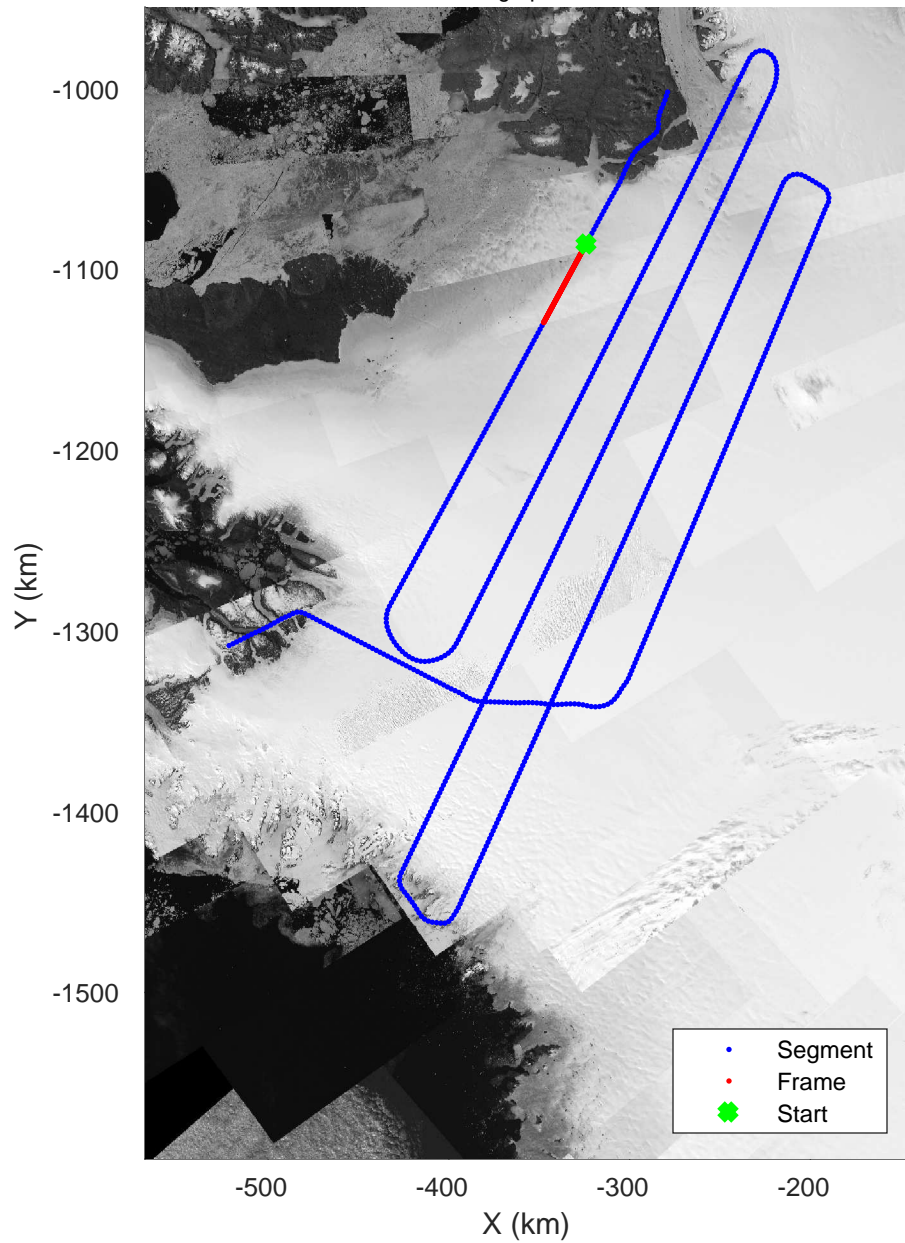

ICESat-2 North
20190417_02_001
Polar Stereograph 70N/-45E

rds 2019_Greenland_P3: "ICESat-2 North" 20190417_02_001: 13:13:34.0 to 13:20:15.5 GPS

rds 2019_Greenland_P3: "ICESat-2 North" 20190417_02_001: 13:13:34.0 to 13:20:15.5 GPS

ICESat-2 North
20190417_02_002
Polar Stereograph 70N/-45E

rds 2019_Greenland_P3: "ICESat-2 North" 20190417_02_002: 13:20:15.6 to 13:26:44.1 GPS

rds 2019_Greenland_P3: "ICESat-2 North" 20190417_02_002: 13:20:15.6 to 13:26:44.1 GPS

ICESat-2 North
20190417_02_003
Polar Stereograph 70N/-45E

rds 2019_Greenland_P3: "ICESat-2 North" 20190417_02_003: 13:26:44.2 to 13:32:42.8 GPS

rds 2019_Greenland_P3: "ICESat-2 North" 20190417_02_003: 13:26:44.2 to 13:32:42.8 GPS

ICESat-2 North
20190417_02_004
Polar Stereograph 70N/-45E

rds 2019_Greenland_P3: "ICESat-2 North" 20190417_02_004: 13:32:42.9 to 13:38:53.1 GPS

rds 2019_Greenland_P3: "ICESat-2 North" 20190417_02_004: 13:32:42.9 to 13:38:53.1 GPS