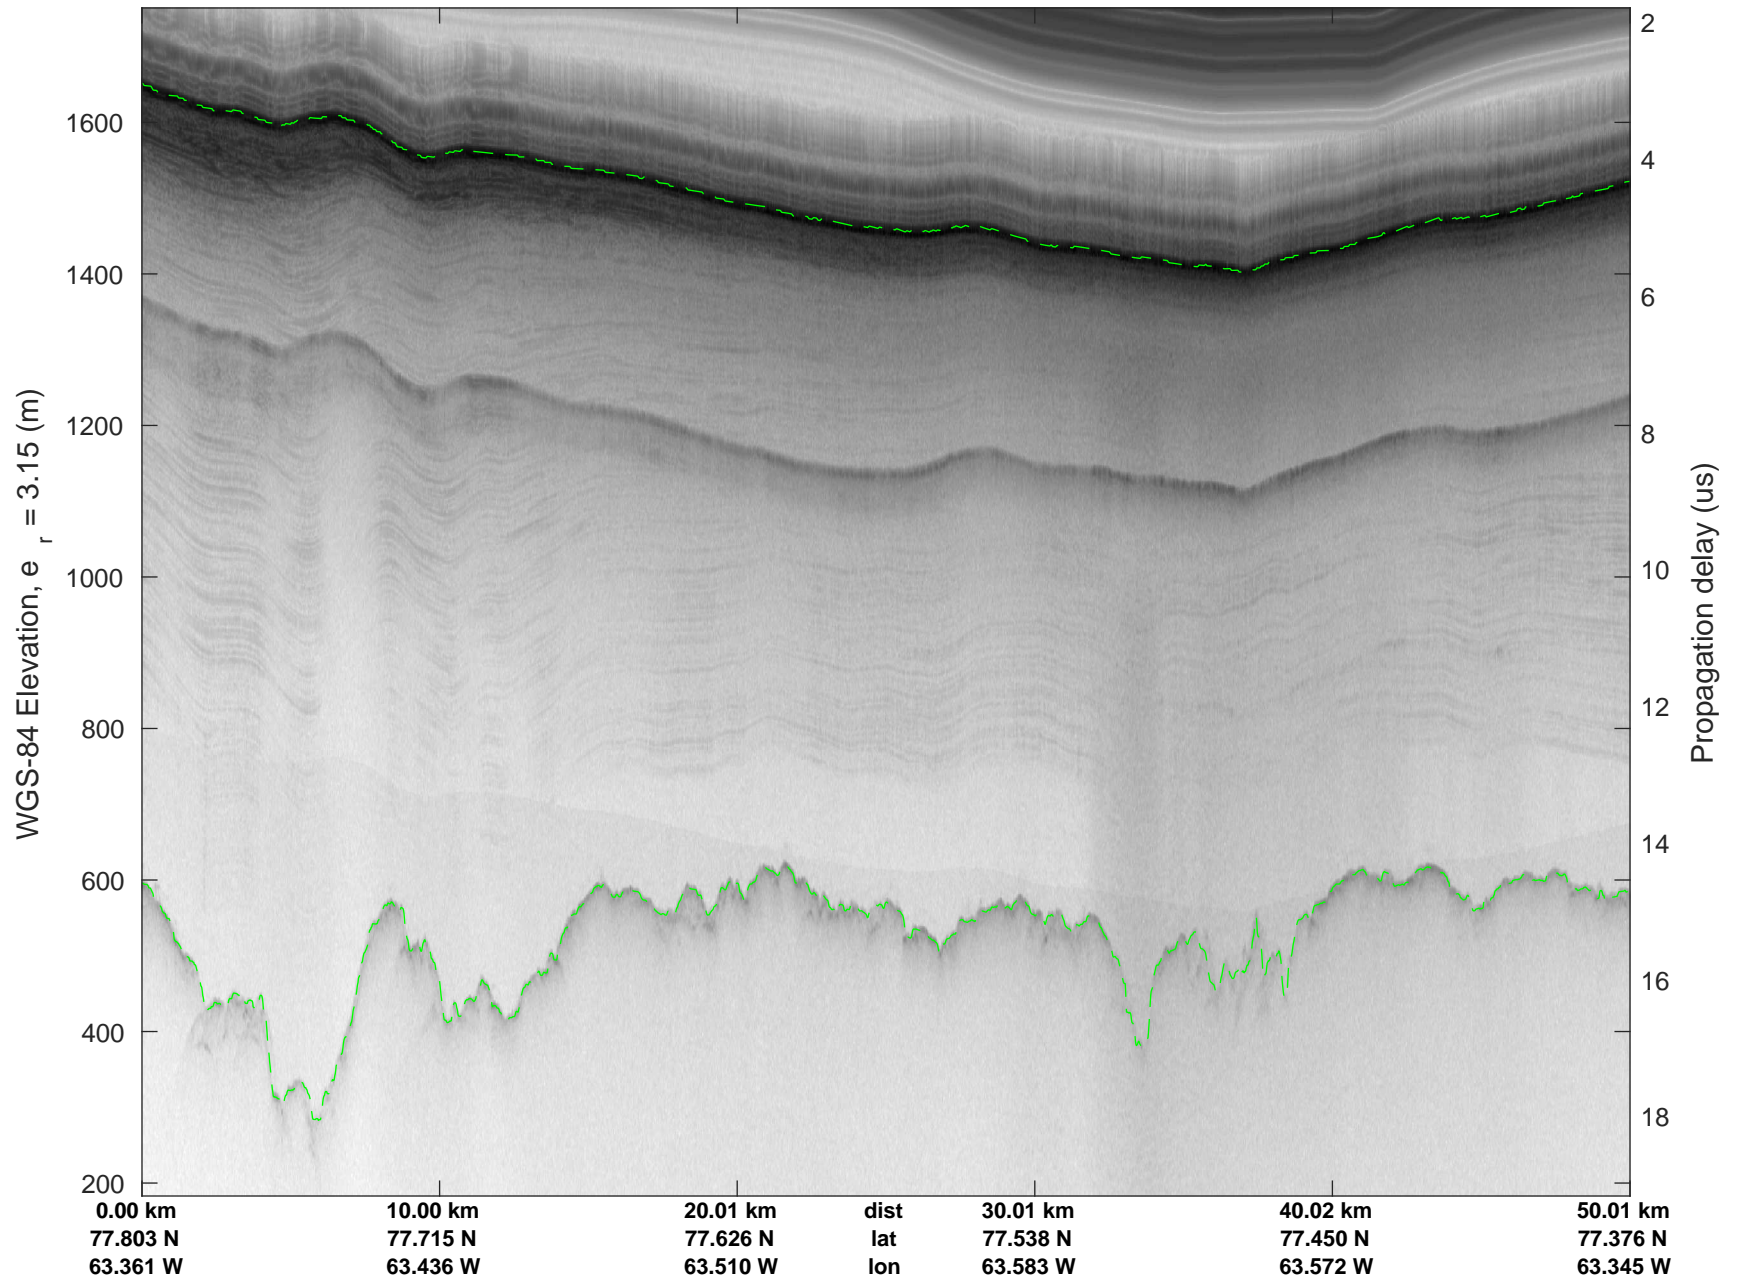

ICESat-2 North
20190417_02_004
Polar Stereograph 70N/-45E

rds 2019_Greenland_P3: "ICESat-2 North" 20190417_02_004: 13:32:42.9 to 13:38:53.1 GPS

rds 2019_Greenland_P3: "ICESat-2 North" 20190417_02_004: 13:32:42.9 to 13:38:53.1 GPS

ICESat-2 North
20190417_02_005
Polar Stereograph 70N/-45E

rds 2019_Greenland_P3: "ICESat-2 North" 20190417_02_005: 13:38:53.2 to 13:44:59.9 GPS

rds 2019_Greenland_P3: "ICESat-2 North" 20190417_02_005: 13:38:53.2 to 13:44:59.9 GPS

ICESat-2 North
20190417_02_006
Polar Stereograph 70N/-45E

rds 2019_Greenland_P3: "ICESat-2 North" 20190417_02_006: 13:45:00.0 to 13:51:03.1 GPS

rds 2019_Greenland_P3: "ICESat-2 North" 20190417_02_006: 13:45:00.0 to 13:51:03.1 GPS

rds 2019_Greenland_P3: "ICESat-2 North" 20190417_02_007: 13:51:03.2 to 13:57:21.9 GPS

rds 2019_Greenland_P3: "ICESat-2 North" 20190417_02_007: 13:51:03.2 to 13:57:21.9 GPS

rds 2019_Greenland_P3: "ICESat-2 North" 20190417_02_008: 13:57:22.1 to 14:03:52.5 GPS