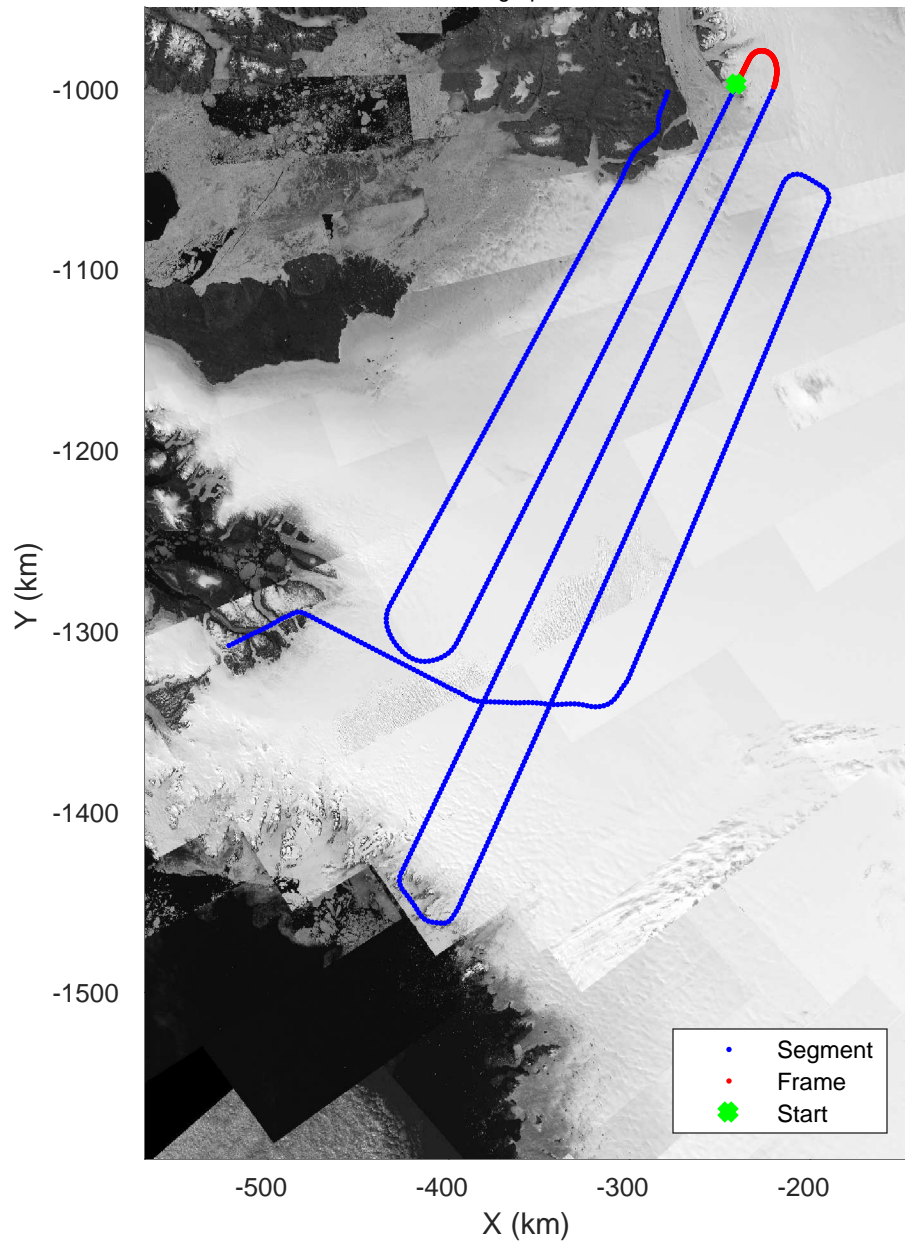

rds 2019_Greenland_P3: "ICESat-2 North" 20190417_02_015: 14:39:02.9 to 14:45:14.5 GPS

rds 2019_Greenland_P3: "ICESat-2 North" 20190417_02_015: 14:39:02.9 to 14:45:14.5 GPS

ICESat-2 North
20190417_02_016
Polar Stereograph 70N/-45E