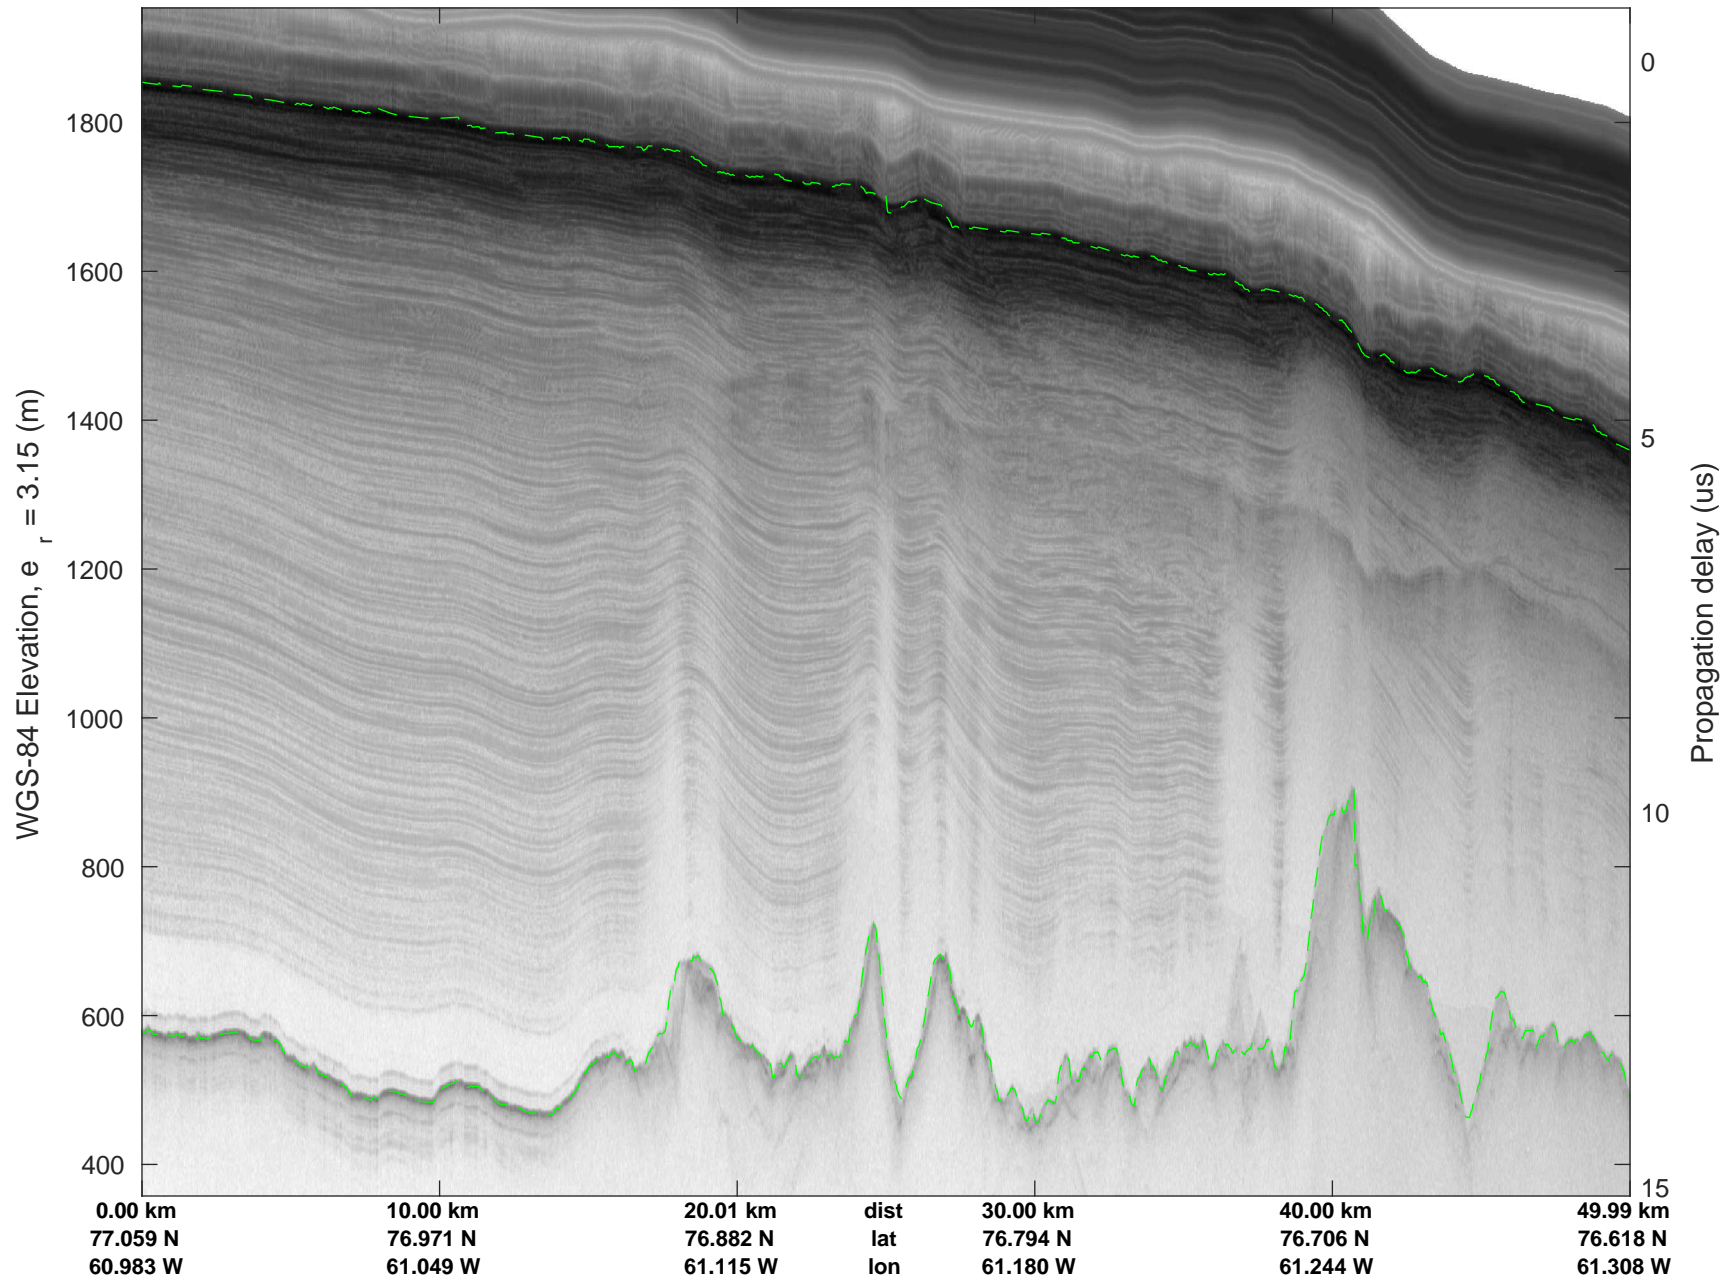

rds 2019_Greenland_P3: "ICESat-2 North" 20190417_02_023: 15:28:56.8 to 15:35:05.6 GPS

ICESat-2 North
20190417_02_024
Polar Stereograph 70N/-45E

rds 2019_Greenland_P3: "ICESat-2 North" 20190417_02_024: 15:35:05.7 to 15:41:20.9 GPS

rds 2019_Greenland_P3: "ICESat-2 North" 20190417_02_024: 15:35:05.7 to 15:41:20.9 GPS

rds 2019_Greenland_P3: "ICESat-2 North" 20190417_02_025: 15:41:21.1 to 15:47:29.8 GPS

rds 2019_Greenland_P3: "ICESat-2 North" 20190417_02_025: 15:41:21.1 to 15:47:29.8 GPS

ICESat-2 North
20190417_02_026
Polar Stereograph 70N/-45E

rds 2019_Greenland_P3: "ICESat-2 North" 20190417_02_026: 15:47:29.9 to 15:53:54.8 GPS

rds 2019_Greenland_P3: "ICESat-2 North" 20190417_02_026: 15:47:29.9 to 15:53:54.8 GPS

rds 2019_Greenland_P3: "ICESat-2 North" 20190417_02_027: 15:53:55.0 to 16:00:39.8 GPS

rds 2019_Greenland_P3: "ICESat-2 North" 20190417_02_027: 15:53:55.0 to 16:00:39.8 GPS

rds 2019_Greenland_P3: "ICESat-2 North" 20190417_02_028: 16:00:40.0 to 16:06:48.3 GPS