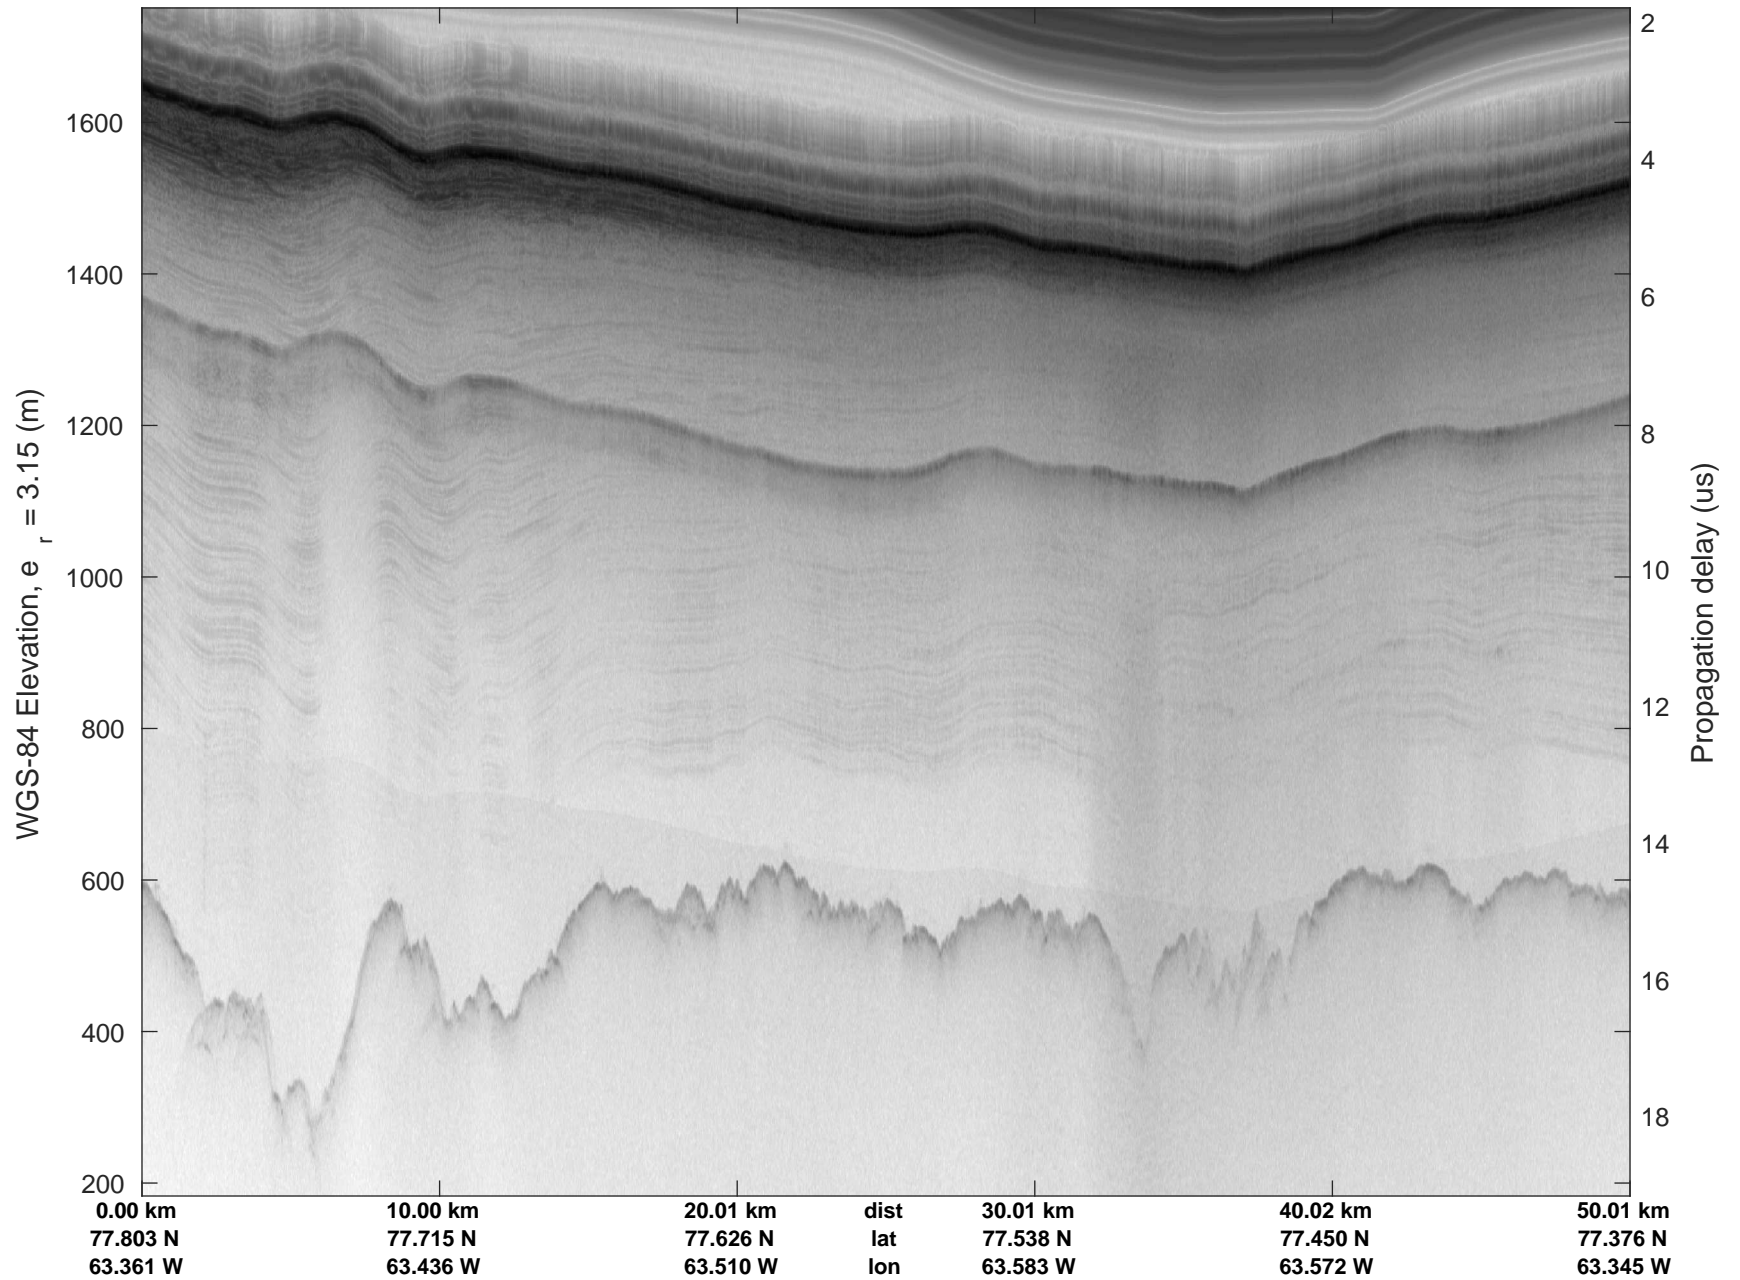

rds 2019_Greenland_P3: "ICESat-2 North" 20190417_02_007: 13:51:03.2 to 13:57:21.9 GPS