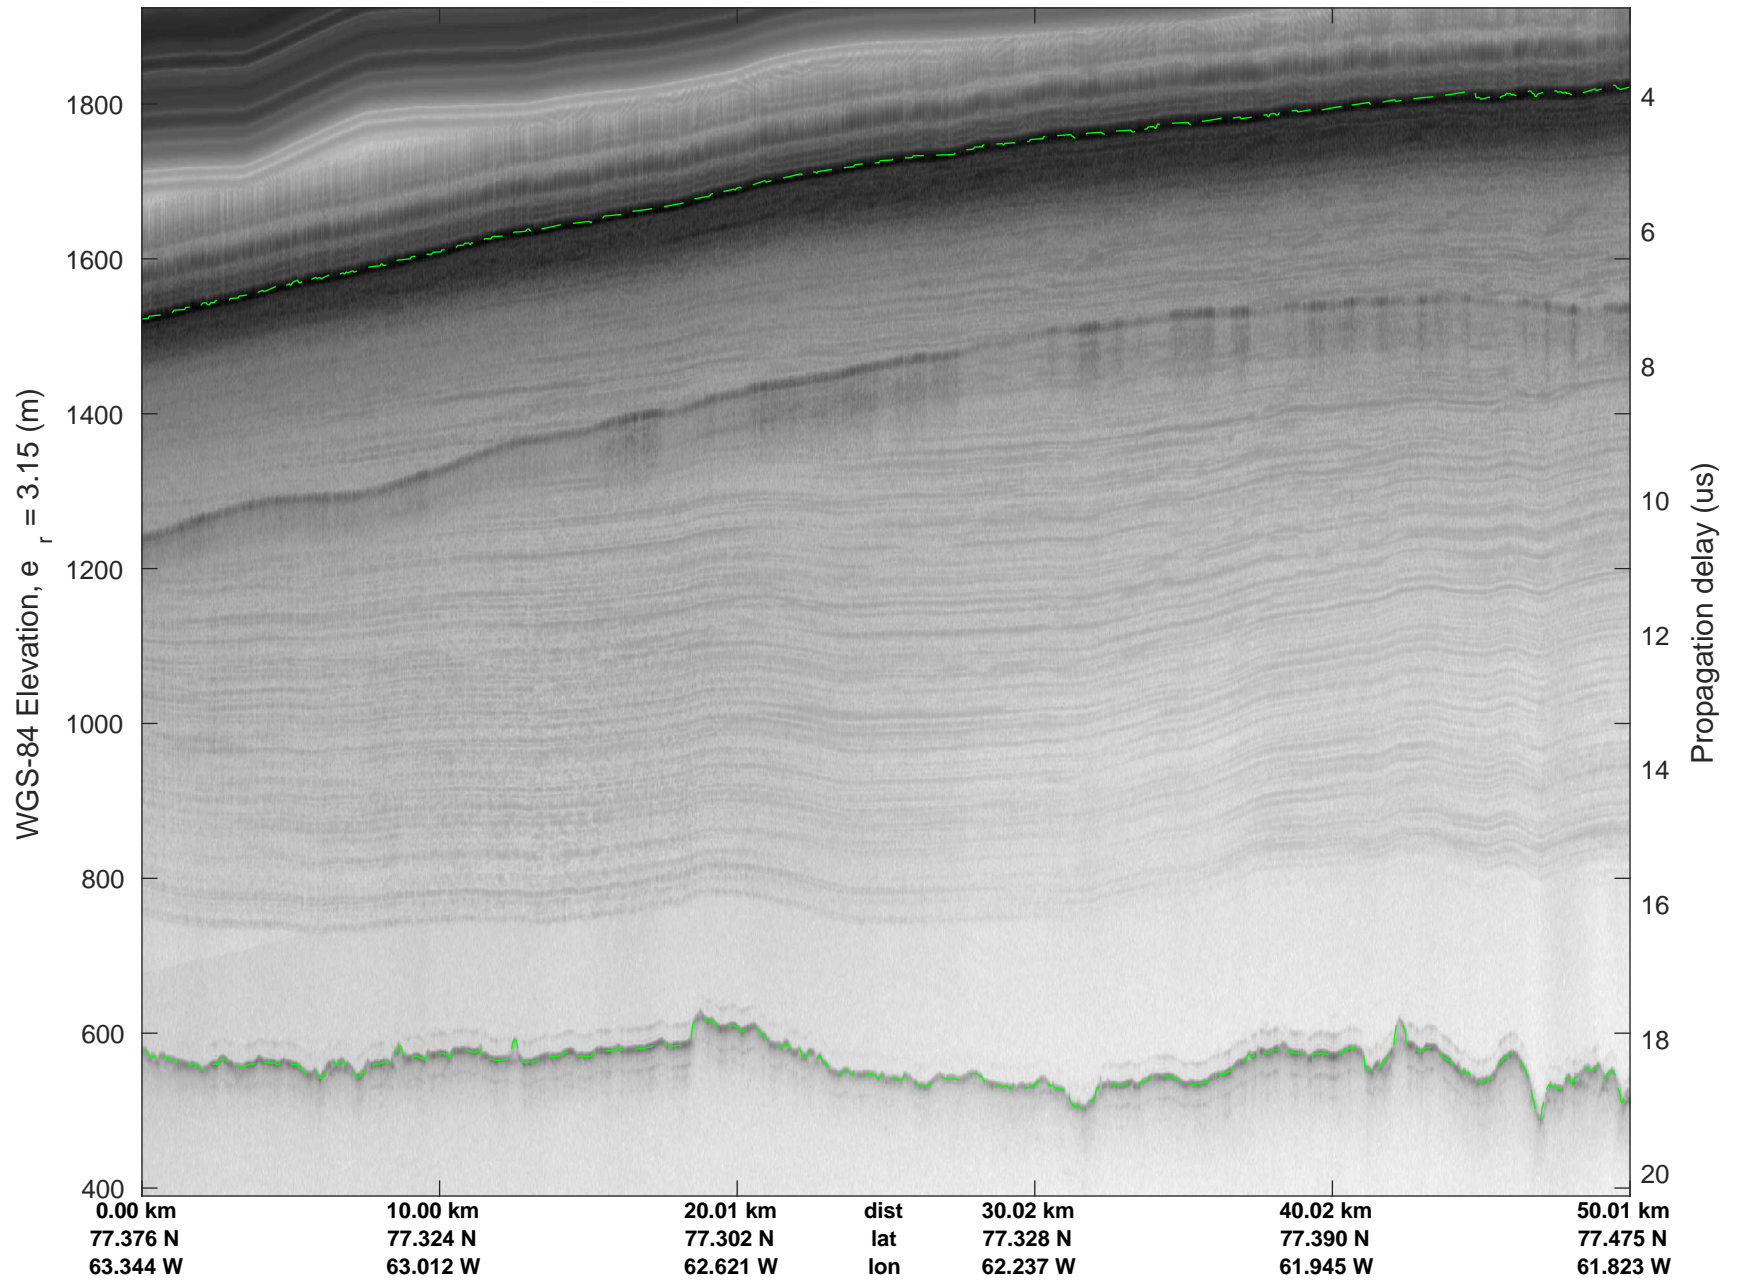

ICESat-2 North
20190417_02_006
Polar Stereograph 70N/-45E

rds 2019_Greenland_P3: "ICESat-2 North" 20190417_02_006: 13:45:00.0 to 13:51:03.1 GPS

rds 2019_Greenland_P3: "ICESat-2 North" 20190417_02_006: 13:45:00.0 to 13:51:03.1 GPS

rds 2019_Greenland_P3: "ICESat-2 North" 20190417_02_007: 13:51:03.2 to 13:57:21.9 GPS

rds 2019_Greenland_P3: "ICESat-2 North" 20190417_02_007: 13:51:03.2 to 13:57:21.9 GPS

rds 2019_Greenland_P3: "ICESat-2 North" 20190417_02_008: 13:57:22.1 to 14:03:52.5 GPS

rds 2019_Greenland_P3: "ICESat-2 North" 20190417_02_008: 13:57:22.1 to 14:03:52.5 GPS

rds 2019_Greenland_P3: "ICESat-2 North" 20190417_02_009: 14:03:52.6 to 14:09:48.2 GPS

rds 2019_Greenland_P3: "ICESat-2 North" 20190417_02_009: 14:03:52.6 to 14:09:48.2 GPS

ICESat-2 North
20190417_02_010
Polar Stereograph 70N/-45E

rds 2019_Greenland_P3: "ICESat-2 North" 20190417_02_010: 14:09:48.3 to 14:15:24.9 GPS

rds 2019_Greenland_P3: "ICESat-2 North" 20190417_02_010: 14:09:48.3 to 14:15:24.9 GPS