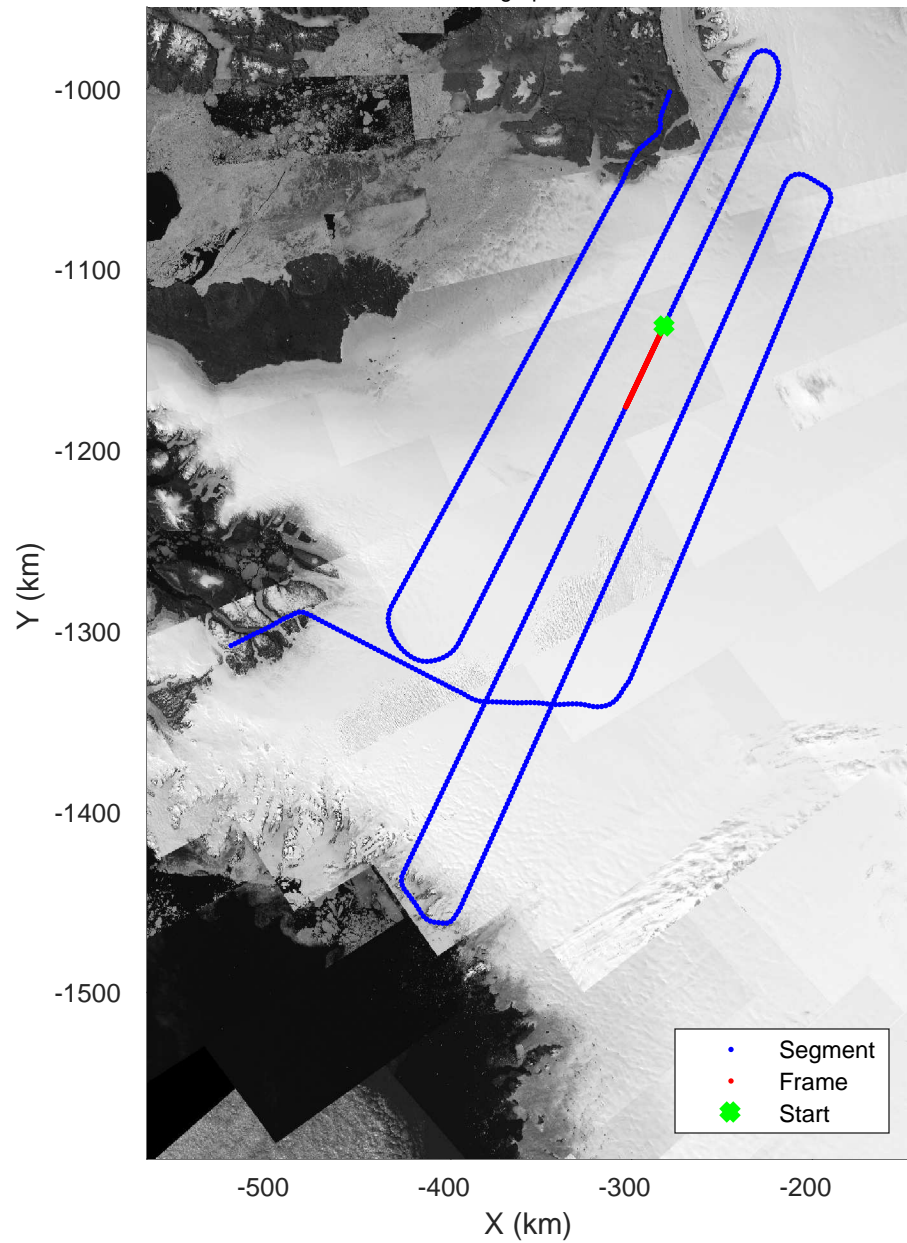

rds 2019_Greenland_P3: "ICESat-2 North" 20190417_02_019: 15:04:01.4 to 15:10:11.4 GPS

rds 2019_Greenland_P3: "ICESat-2 North" 20190417_02_019: 15:04:01.4 to 15:10:11.4 GPS

ICESat-2 North
20190417_02_020
Polar Stereograph 70N/-45E