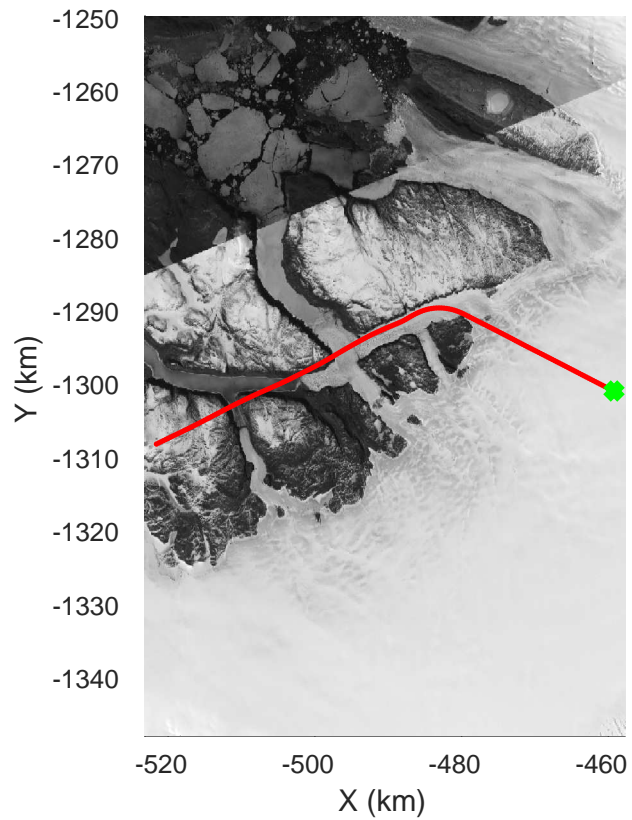

ICESat-2 North
20190417_02_044
Polar Stereograph 70N/-45E

rds 2019_Greenland_P3: "ICESat-2 North" 20190417_02_044: 17:37:49.2 to 17:43:30.5 GPS

rds 2019_Greenland_P3: "ICESat-2 North" 20190417_02_044: 17:37:49.2 to 17:43:30.5 GPS

rds 2019_Greenland_P3: "ICESat-2 North" 20190417_02_045: 17:43:30.6 to 17:49:09.8 GPS

rds 2019_Greenland_P3: "ICESat-2 North" 20190417_02_045: 17:43:30.6 to 17:49:09.8 GPS

rds 2019_Greenland_P3: "ICESat-2 North" 20190417_02_046: 17:49:09.9 to 17:54:44.2 GPS

rds 2019_Greenland_P3: "ICESat-2 North" 20190417_02_046: 17:49:09.9 to 17:54:44.2 GPS

ICESat-2 North
20190417_02_047
Polar Stereograph 70N/-45E

rds 2019_Greenland_P3: "ICESat-2 North" 20190417_02_047: 17:54:44.3 to 18:03:20.9 GPS