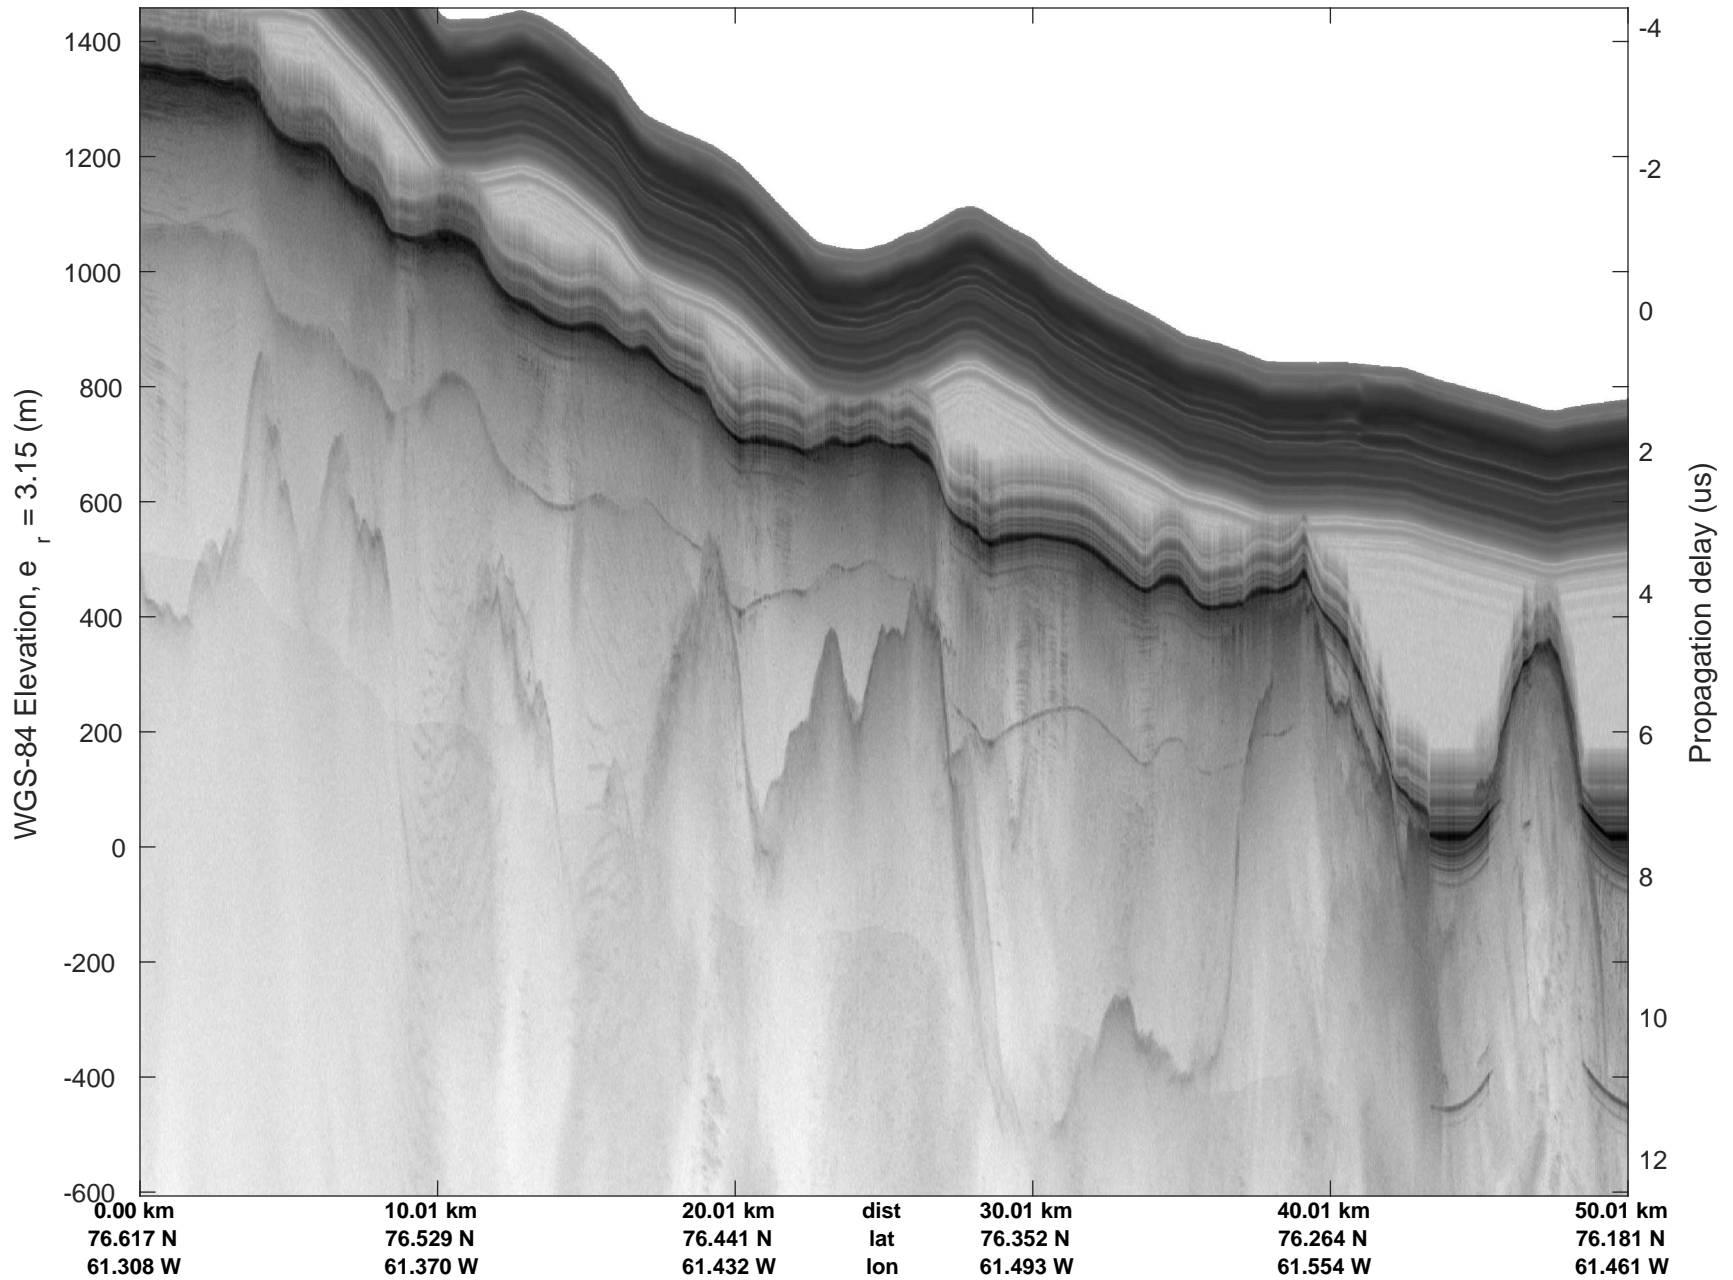

rds 2019_Greenland_P3: "ICESat-2 North" 20190417_02_023: 15:28:56.8 to 15:35:05.6 GPS

ICESat-2 North
20190417_02_024
Polar Stereograph 70N/-45E

rds 2019_Greenland_P3: "ICESat-2 North" 20190417_02_024: 15:35:05.7 to 15:41:20.9 GPS

rds 2019_Greenland_P3: "ICESat-2 North" 20190417_02_024: 15:35:05.7 to 15:41:20.9 GPS

rds 2019_Greenland_P3: "ICESat-2 North" 20190417_02_025: 15:41:21.1 to 15:47:29.8 GPS

rds 2019_Greenland_P3: "ICESat-2 North" 20190417_02_025: 15:41:21.1 to 15:47:29.8 GPS

ICESat-2 North
20190417_02_026
Polar Stereograph 70N/-45E

rds 2019_Greenland_P3: "ICESat-2 North" 20190417_02_026: 15:47:29.9 to 15:53:54.8 GPS

rds 2019_Greenland_P3: "ICESat-2 North" 20190417_02_026: 15:47:29.9 to 15:53:54.8 GPS