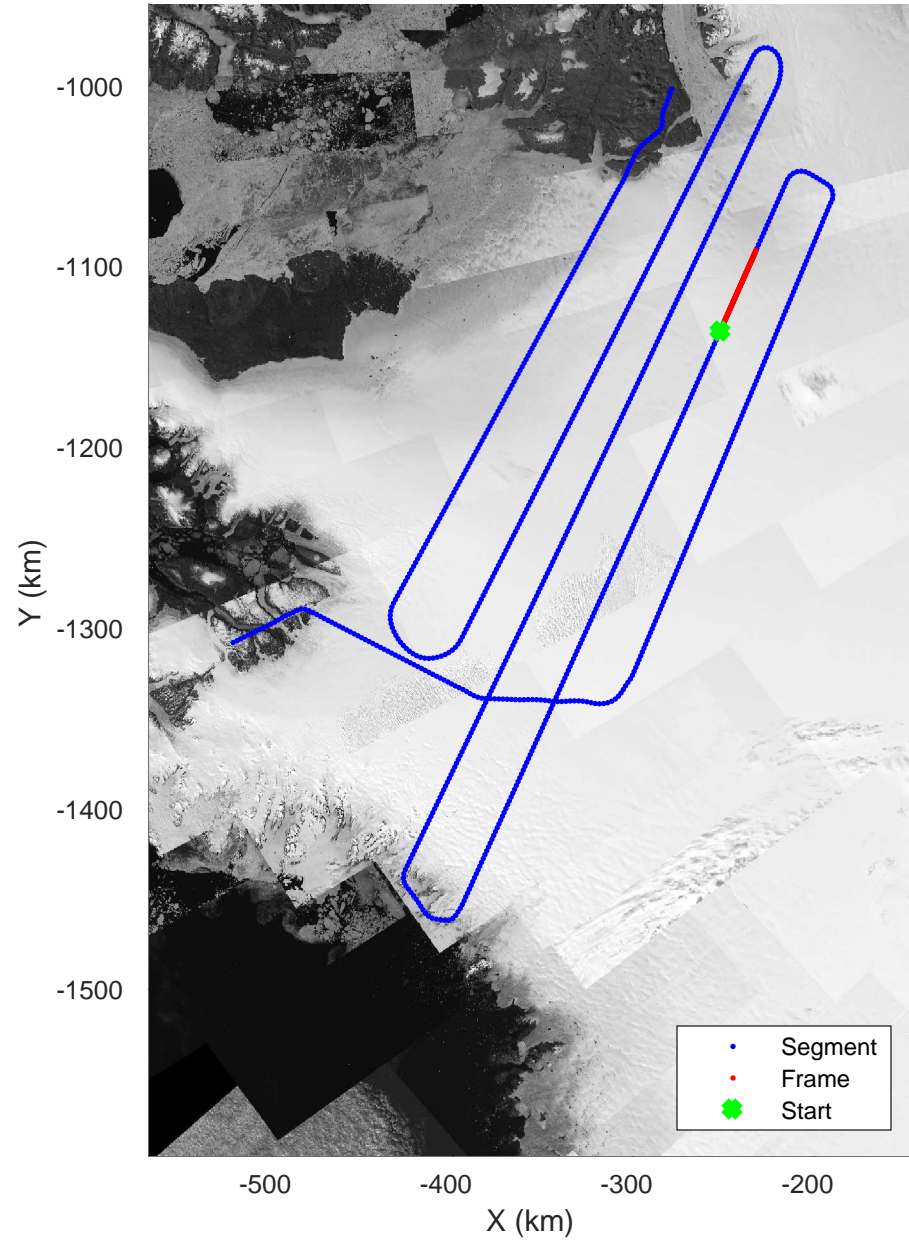

ICESat-2 North
20190417_02_031
Polar Stereograph 70N/-45E

rds 2019_Greenland_P3: "ICESat-2 North" 20190417_02_031: 16:18:20.4 to 16:23:53.3 GPS

rds 2019_Greenland_P3: "ICESat-2 North" 20190417_02_031: 16:18:20.4 to 16:23:53.3 GPS

rds 2019_Greenland_P3: "ICESat-2 North" 20190417_02_032: 16:23:53.5 to 16:29:26.6 GPS

rds 2019_Greenland_P3: "ICESat-2 North" 20190417_02_032: 16:23:53.5 to 16:29:26.6 GPS

ICESat-2 North
20190417_02_033
Polar Stereograph 70N/-45E

rds 2019_Greenland_P3: "ICESat-2 North" 20190417_02_033: 16:29:26.7 to 16:35:07.3 GPS

rds 2019_Greenland_P3: "ICESat-2 North" 20190417_02_033: 16:29:26.7 to 16:35:07.3 GPS

rds 2019_Greenland_P3: "ICESat-2 North" 20190417_02_034: 16:35:07.4 to 16:40:51.9 GPS

rds 2019_Greenland_P3: "ICESat-2 North" 20190417_02_034: 16:35:07.4 to 16:40:51.9 GPS

ICESat-2 North
20190417_02_035
Polar Stereograph 70N/-45E

rds 2019_Greenland_P3: "ICESat-2 North" 20190417_02_035: 16:40:52.0 to 16:46:38.7 GPS