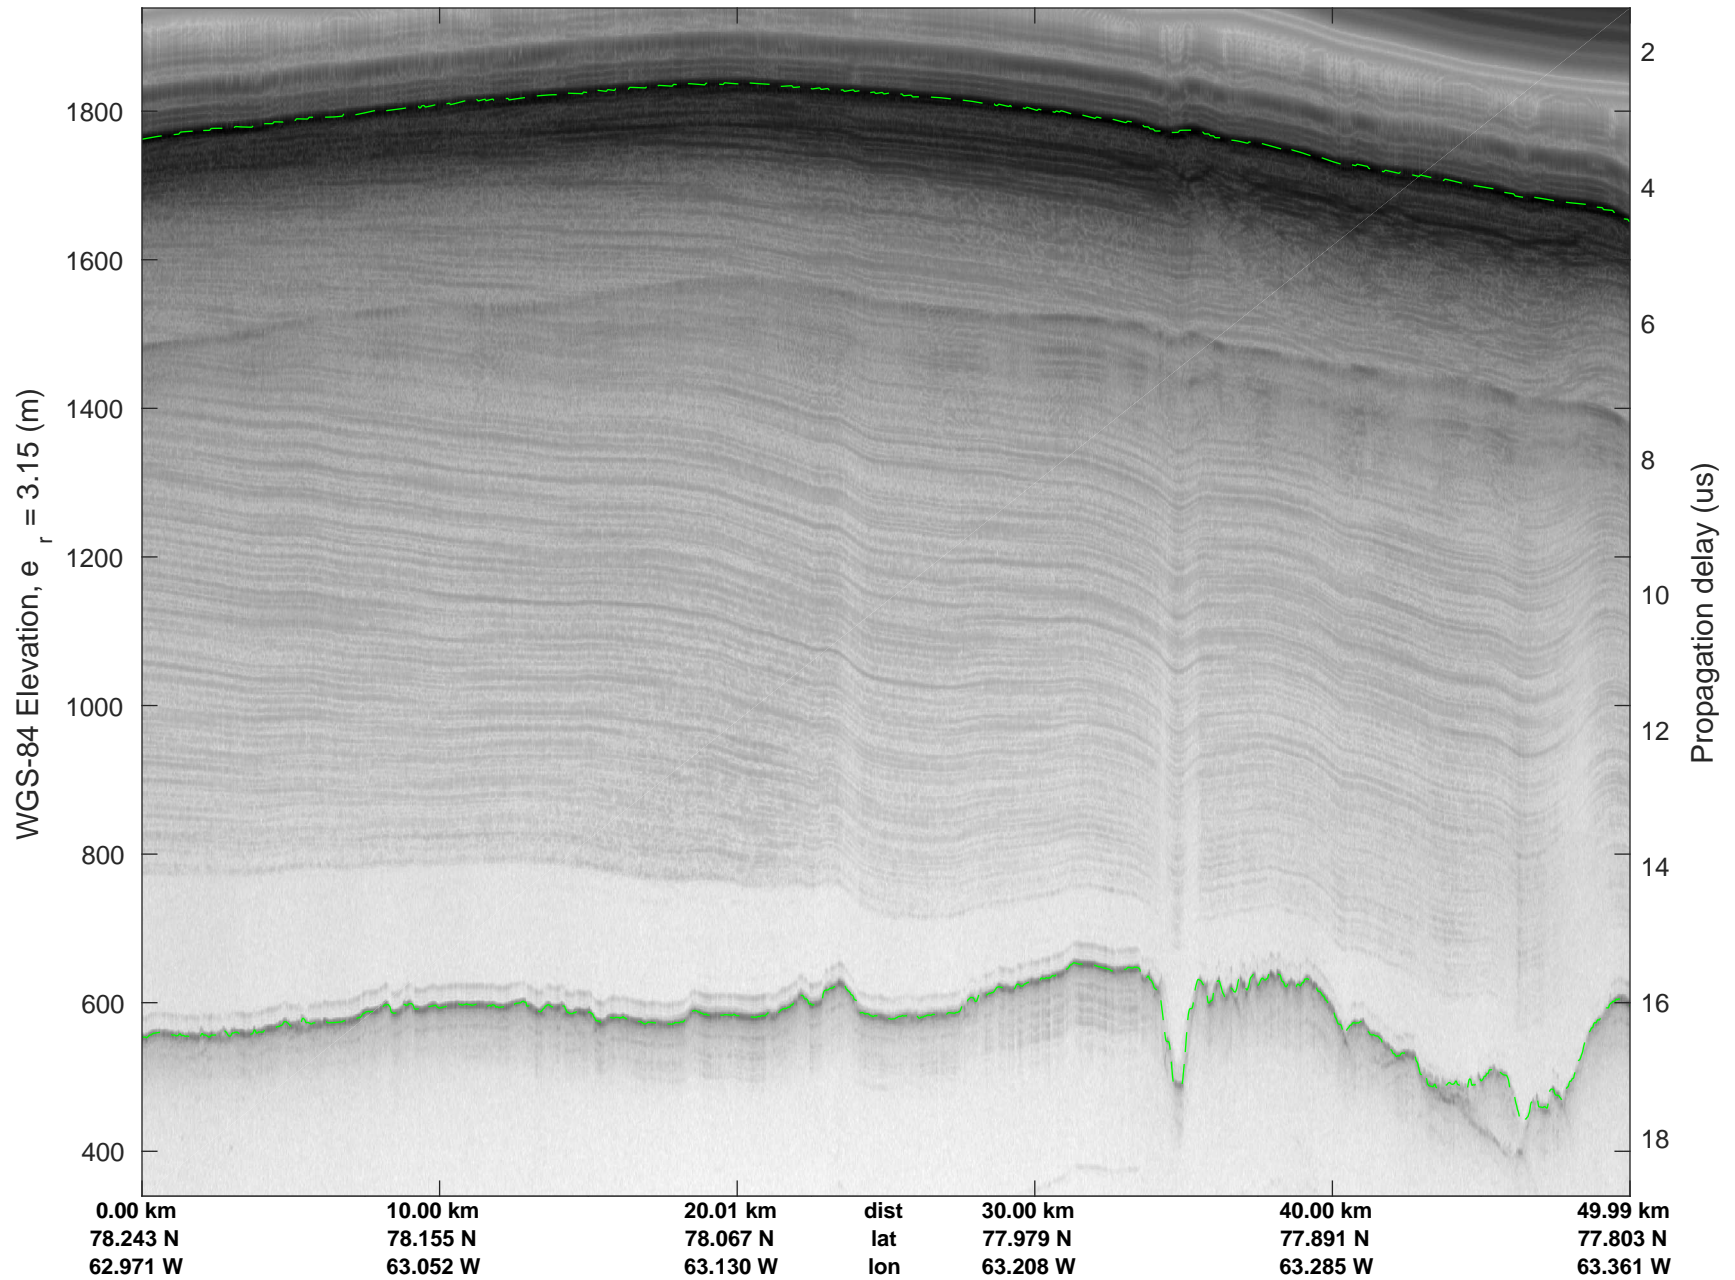

ICESat-2 North
20190417_02_004
Polar Stereograph 70N/-45E

rds 2019_Greenland_P3: "ICESat-2 North" 20190417_02_004: 13:32:42.9 to 13:38:53.1 GPS

rds 2019_Greenland_P3: "ICESat-2 North" 20190417_02_004: 13:32:42.9 to 13:38:53.1 GPS

ICESat-2 North
20190417_02_005
Polar Stereograph 70N/-45E

rds 2019_Greenland_P3: "ICESat-2 North" 20190417_02_005: 13:38:53.2 to 13:44:59.9 GPS

rds 2019_Greenland_P3: "ICESat-2 North" 20190417_02_005: 13:38:53.2 to 13:44:59.9 GPS

ICESat-2 North
20190417_02_006
Polar Stereograph 70N/-45E

rds 2019_Greenland_P3: "ICESat-2 North" 20190417_02_006: 13:45:00.0 to 13:51:03.1 GPS

rds 2019_Greenland_P3: "ICESat-2 North" 20190417_02_006: 13:45:00.0 to 13:51:03.1 GPS