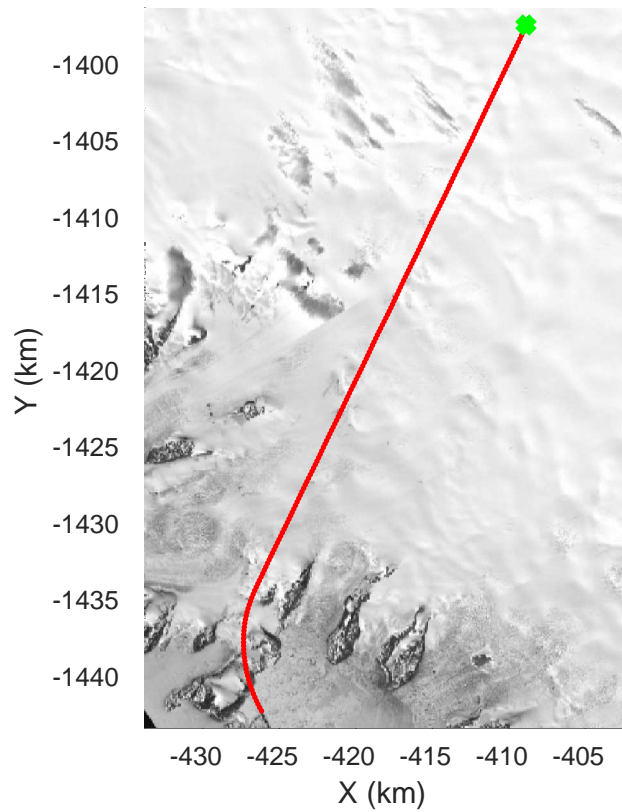

rds 2019_Greenland_P3: "ICESat-2 North" 20190417_02_024: 15:35:05.7 to 15:41:20.9 GPS

rds 2019_Greenland_P3: "ICESat-2 North" 20190417_02_025: 15:41:21.1 to 15:47:29.8 GPS

rds 2019_Greenland_P3: "ICESat-2 North" 20190417_02_025: 15:41:21.1 to 15:47:29.8 GPS

ICESat-2 North
20190417_02_026
Polar Stereograph 70N/-45E

rds 2019_Greenland_P3: "ICESat-2 North" 20190417_02_026: 15:47:29.9 to 15:53:54.8 GPS

rds 2019_Greenland_P3: "ICESat-2 North" 20190417_02_026: 15:47:29.9 to 15:53:54.8 GPS