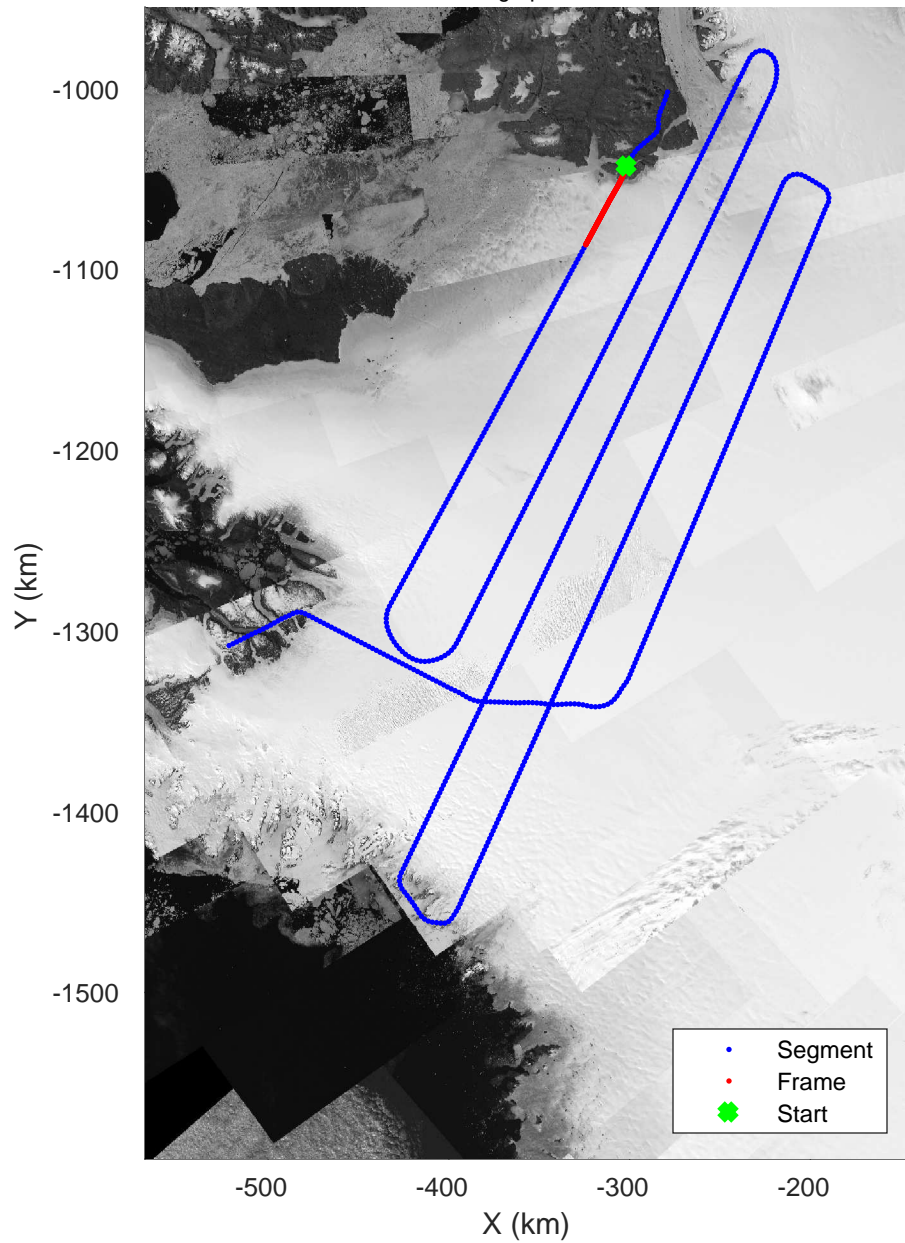

ICESat-2 North
20190417_02_001
Polar Stereograph 70N/-45E

rds 2019_Greenland_P3: "ICESat-2 North" 20190417_02_001: 13:13:34.0 to 13:20:15.5 GPS

rds 2019_Greenland_P3: "ICESat-2 North" 20190417_02_001: 13:13:34.0 to 13:20:15.5 GPS

ICESat-2 North
20190417_02_002
Polar Stereograph 70N/-45E

rds 2019_Greenland_P3: "ICESat-2 North" 20190417_02_002: 13:20:15.6 to 13:26:44.1 GPS

rds 2019_Greenland_P3: "ICESat-2 North" 20190417_02_002: 13:20:15.6 to 13:26:44.1 GPS

ICESat-2 North
20190417_02_003
Polar Stereograph 70N/-45E

rds 2019_Greenland_P3: "ICESat-2 North" 20190417_02_003: 13:26:44.2 to 13:32:42.8 GPS

rds 2019_Greenland_P3: "ICESat-2 North" 20190417_02_003: 13:26:44.2 to 13:32:42.8 GPS