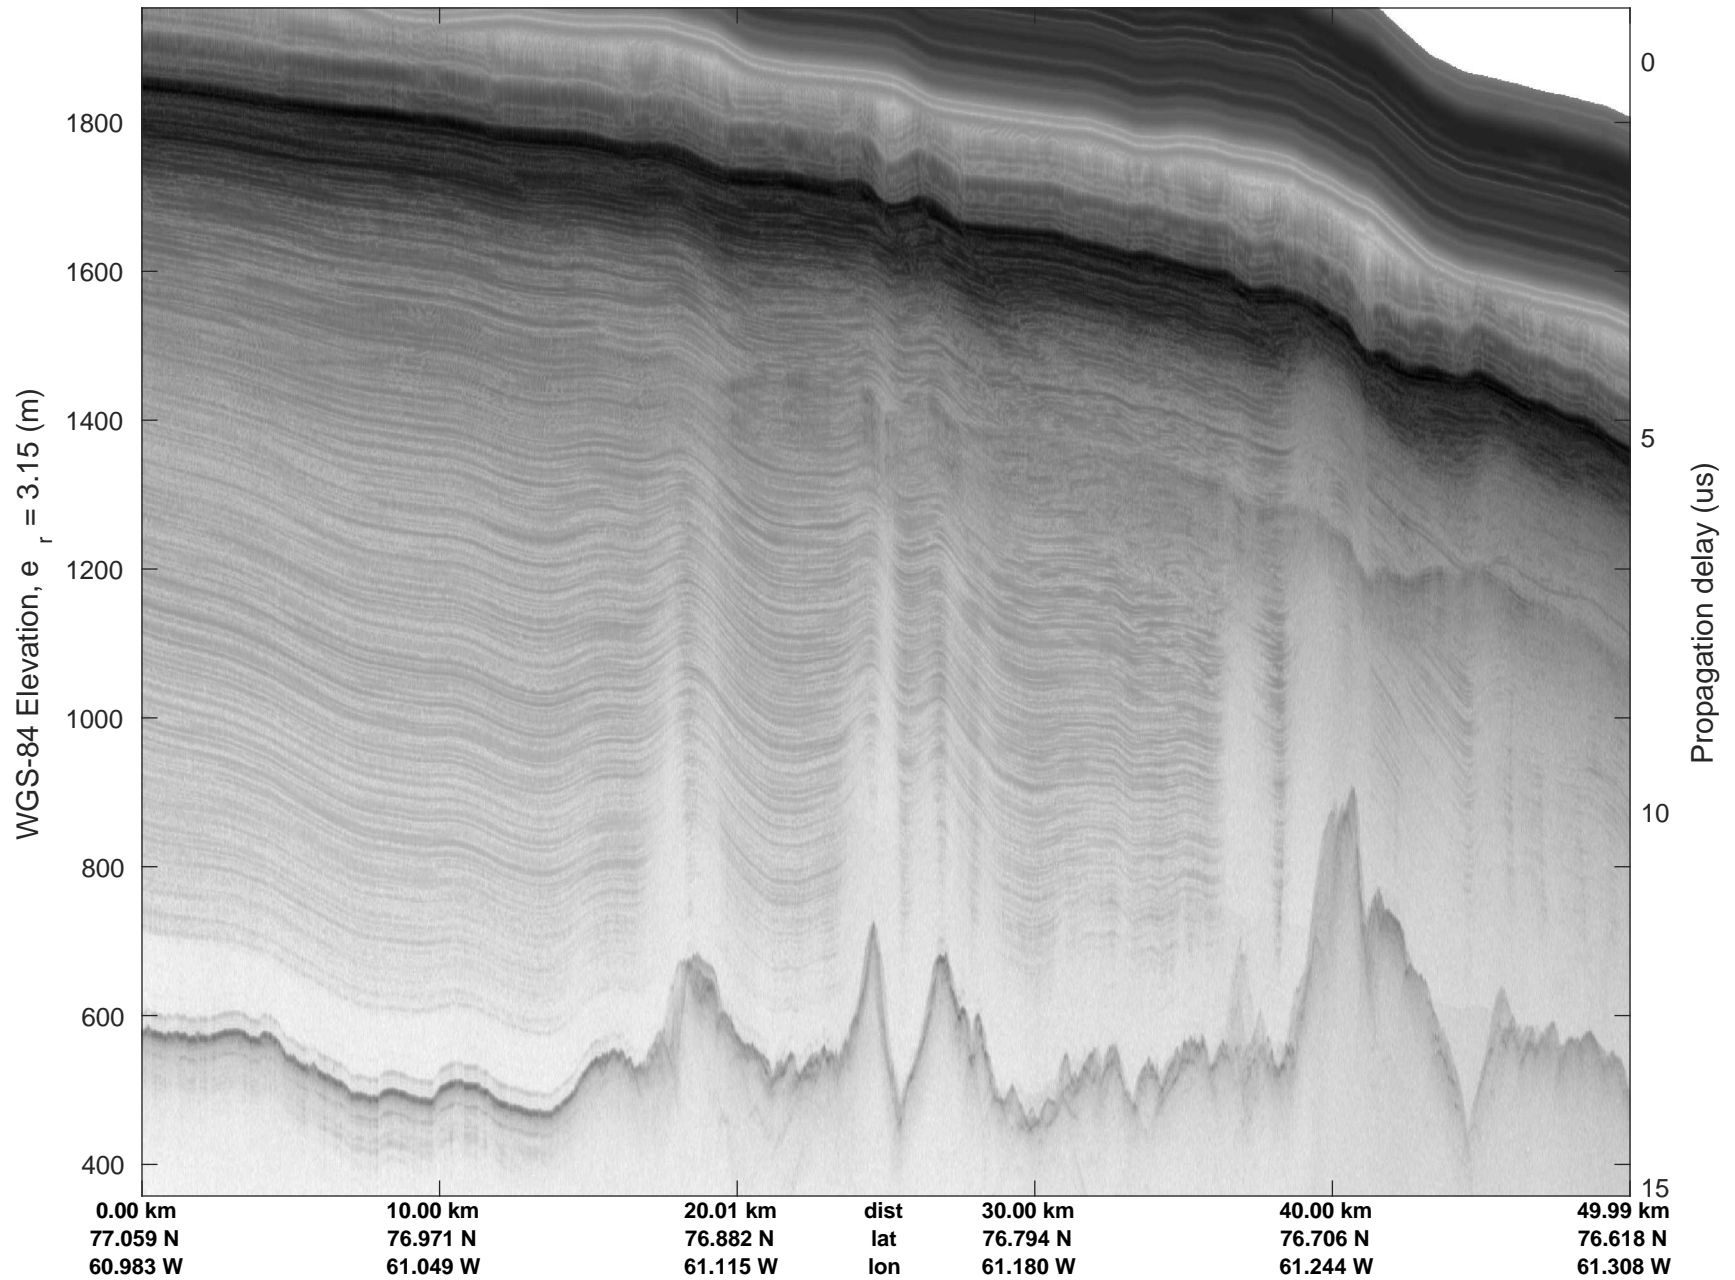

rds 2019_Greenland_P3: "ICESat-2 North" 20190417_02_022: 15:22:41.3 to 15:28:56.7 GPS

ICESat-2 North
20190417_02_023
Polar Stereograph 70N/-45E

rds 2019_Greenland_P3: "ICESat-2 North" 20190417_02_023: 15:28:56.8 to 15:35:05.6 GPS

rds 2019_Greenland_P3: "ICESat-2 North" 20190417_02_023: 15:28:56.8 to 15:35:05.6 GPS

ICESat-2 North
20190417_02_024
Polar Stereograph 70N/-45E

rds 2019_Greenland_P3: "ICESat-2 North" 20190417_02_024: 15:35:05.7 to 15:41:20.9 GPS

rds 2019_Greenland_P3: "ICESat-2 North" 20190417_02_024: 15:35:05.7 to 15:41:20.9 GPS

rds 2019_Greenland_P3: "ICESat-2 North" 20190417_02_025: 15:41:21.1 to 15:47:29.8 GPS

rds 2019_Greenland_P3: "ICESat-2 North" 20190417_02_025: 15:41:21.1 to 15:47:29.8 GPS

ICESat-2 North
20190417_02_026
Polar Stereograph 70N/-45E

rds 2019_Greenland_P3: "ICESat-2 North" 20190417_02_026: 15:47:29.9 to 15:53:54.8 GPS

rds 2019_Greenland_P3: "ICESat-2 North" 20190417_02_026: 15:47:29.9 to 15:53:54.8 GPS