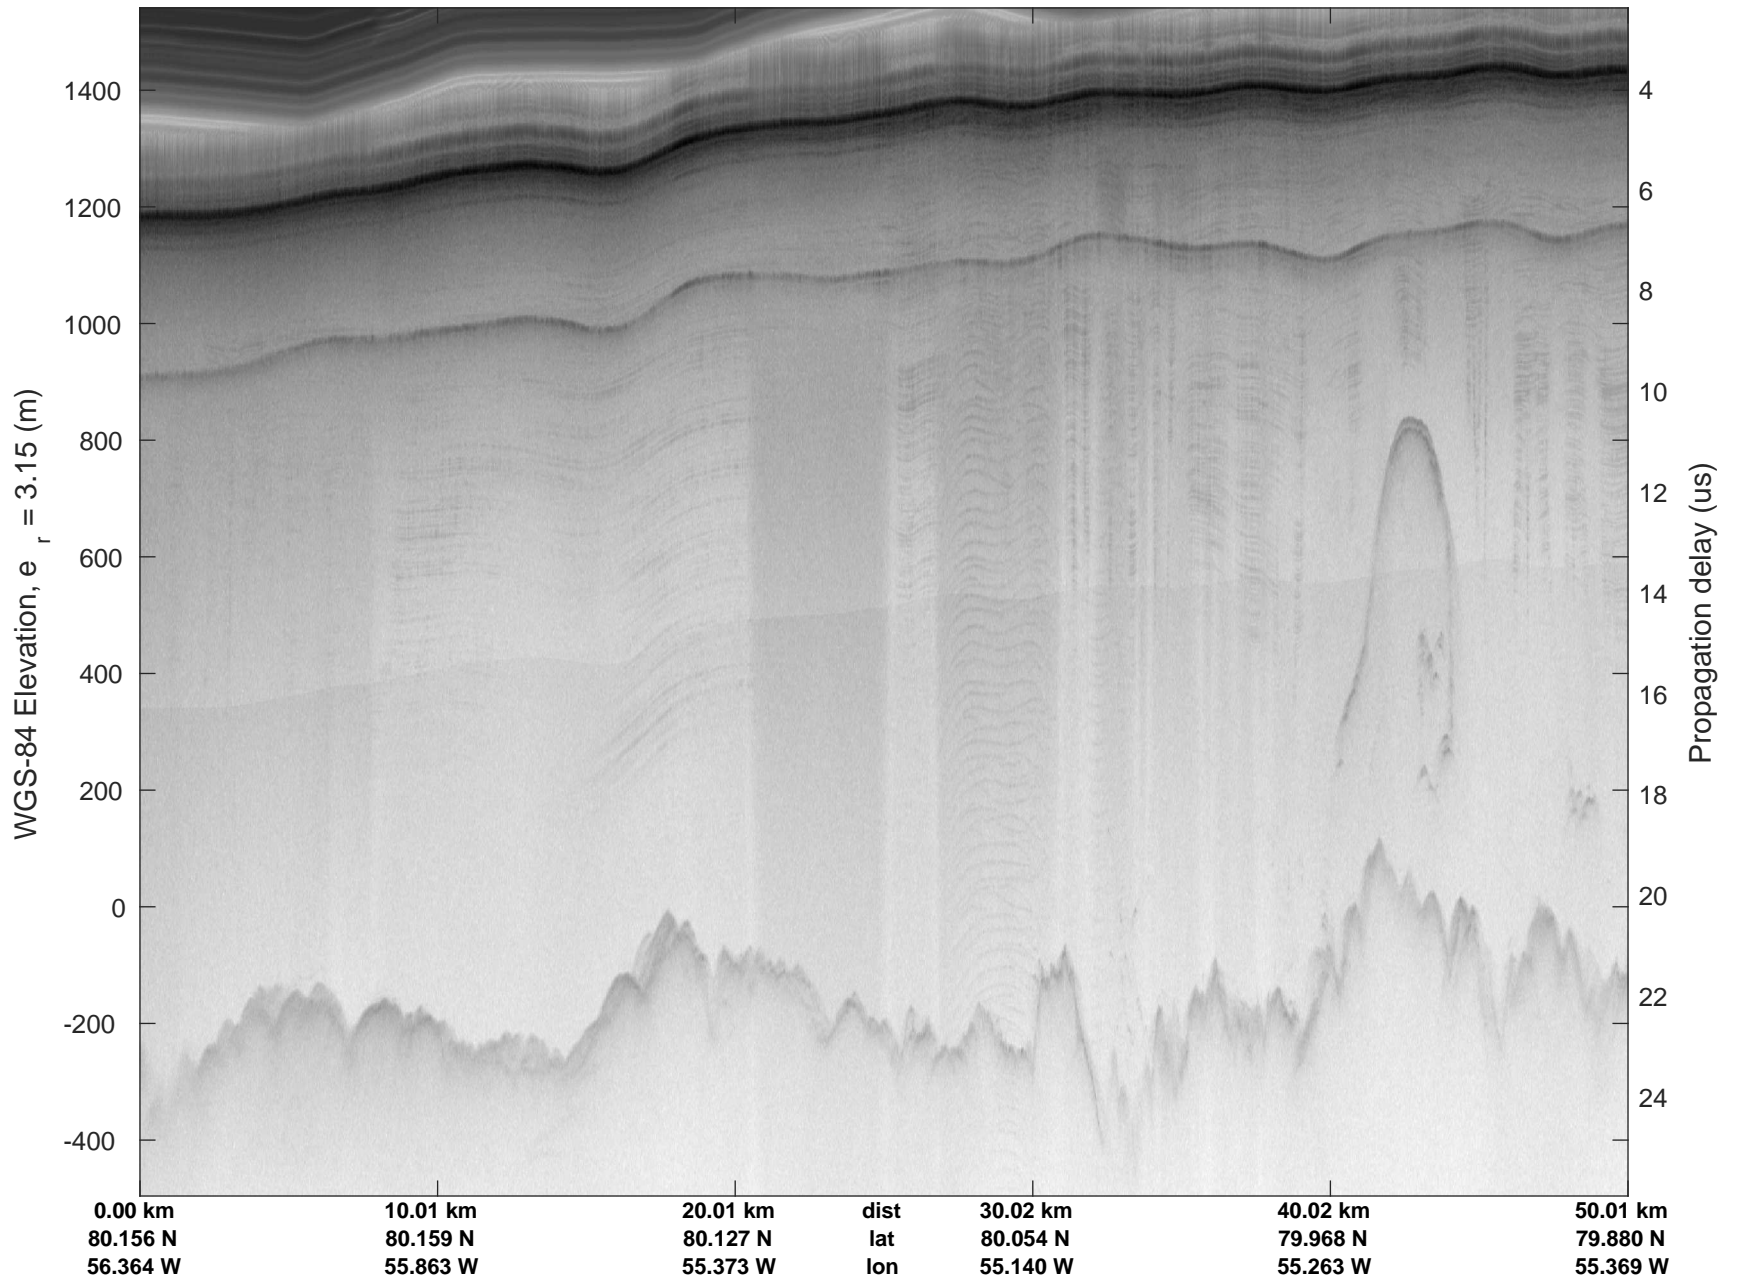

rds 2019_Greenland_P3: "ICESat-2 North" 20190417_02_034: 16:35:07.4 to 16:40:51.9 GPS

ICESat-2 North
20190417_02_035
Polar Stereograph 70N/-45E

rds 2019_Greenland_P3: "ICESat-2 North" 20190417_02_035: 16:40:52.0 to 16:46:38.7 GPS

rds 2019_Greenland_P3: "ICESat-2 North" 20190417_02_035: 16:40:52.0 to 16:46:38.7 GPS

rds 2019_Greenland_P3: "ICESat-2 North" 20190417_02_036: 16:46:38.8 to 16:52:35.0 GPS

rds 2019_Greenland_P3: "ICESat-2 North" 20190417_02_036: 16:46:38.8 to 16:52:35.0 GPS

rds 2019_Greenland_P3: "ICESat-2 North" 20190417_02_037: 16:52:35.1 to 16:59:11.8 GPS

rds 2019_Greenland_P3: "ICESat-2 North" 20190417_02_037: 16:52:35.1 to 16:59:11.8 GPS

ICESat-2 North
20190417_02_038
Polar Stereograph 70N/-45E

rds 2019_Greenland_P3: "ICESat-2 North" 20190417_02_038: 16:59:12.0 to 17:05:44.7 GPS

rds 2019_Greenland_P3: "ICESat-2 North" 20190417_02_038: 16:59:12.0 to 17:05:44.7 GPS

ICESat-2 North
20190417_02_039
Polar Stereograph 70N/-45E