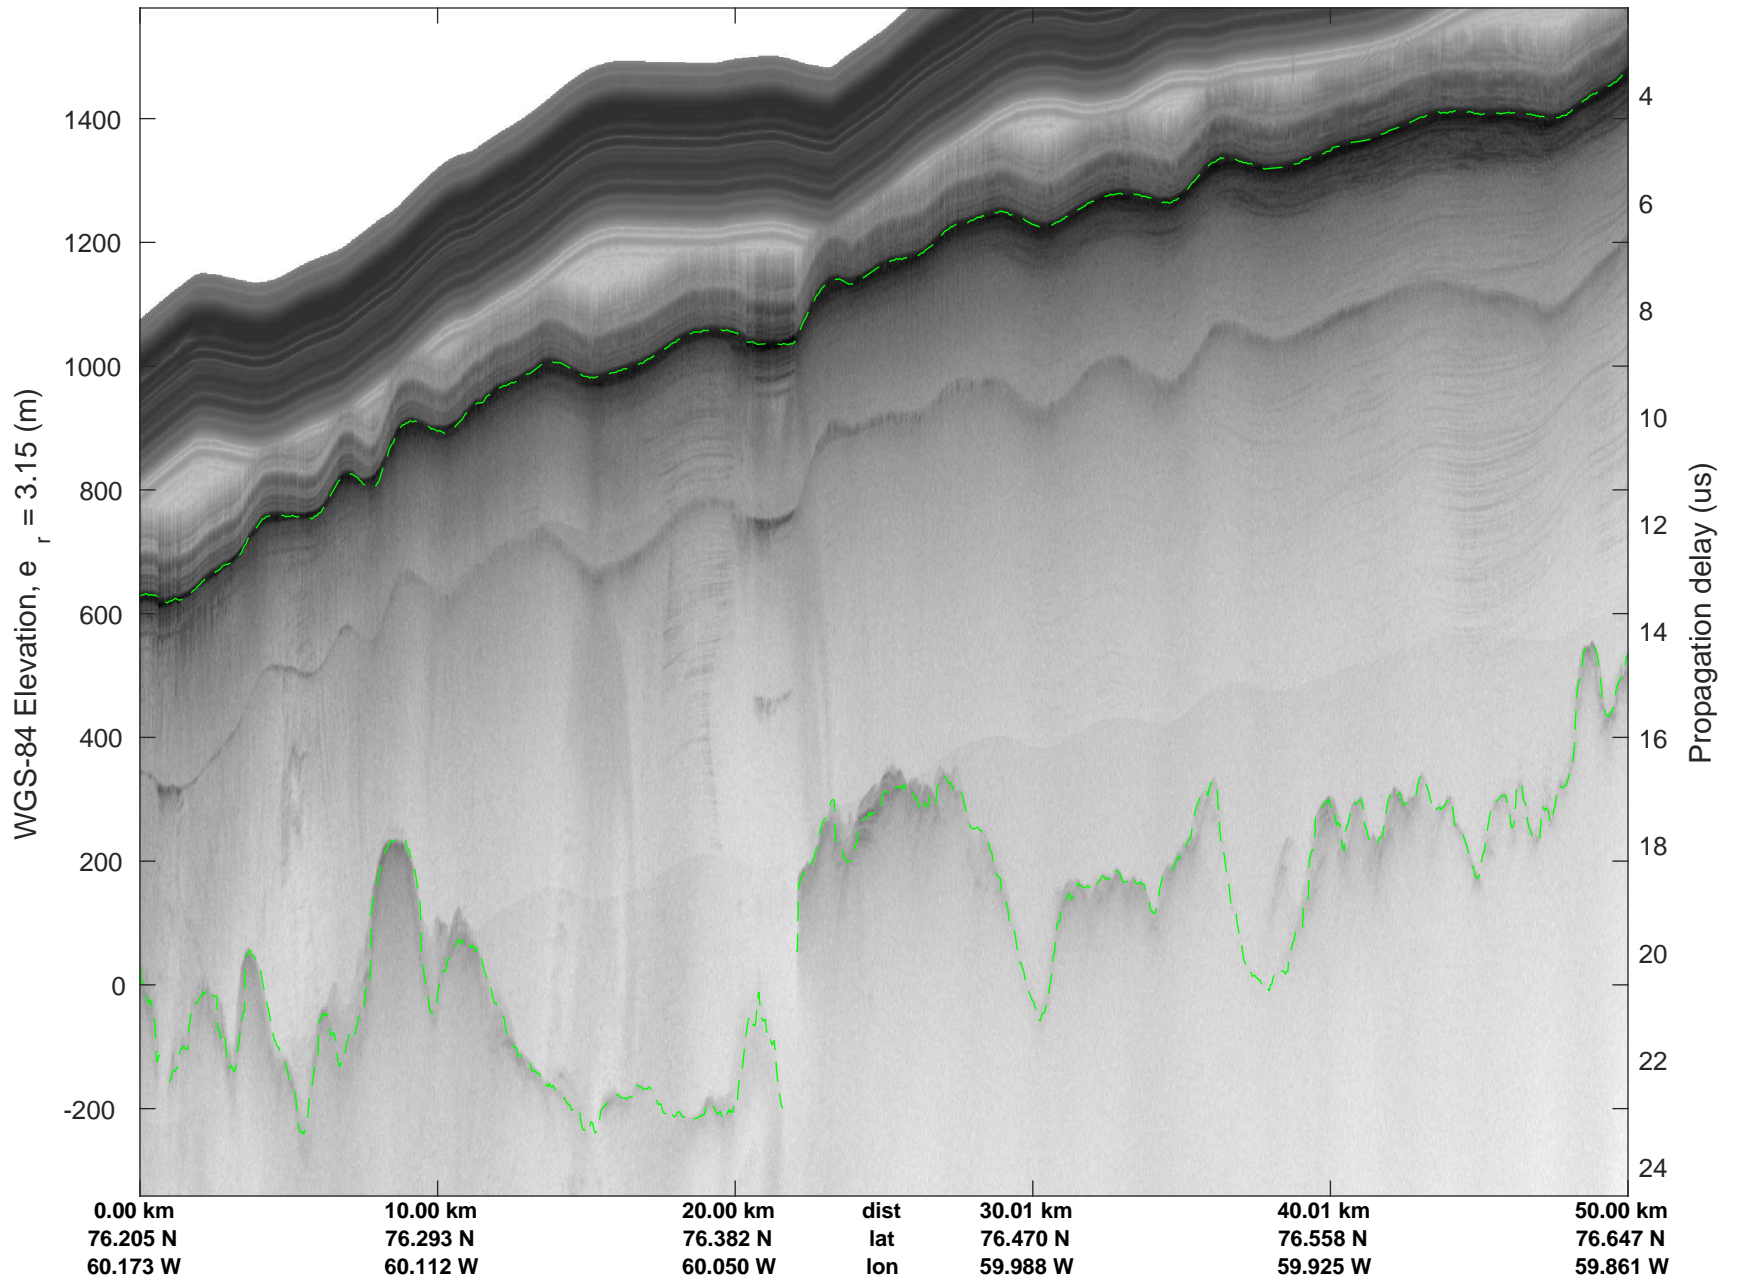

ICESat-2 North
20190417_02_026
Polar Stereograph 70N/-45E

rds 2019_Greenland_P3: "ICESat-2 North" 20190417_02_026: 15:47:29.9 to 15:53:54.8 GPS

rds 2019_Greenland_P3: "ICESat-2 North" 20190417_02_026: 15:47:29.9 to 15:53:54.8 GPS

rds 2019_Greenland_P3: "ICESat-2 North" 20190417_02_027: 15:53:55.0 to 16:00:39.8 GPS

rds 2019_Greenland_P3: "ICESat-2 North" 20190417_02_027: 15:53:55.0 to 16:00:39.8 GPS

rds 2019_Greenland_P3: "ICESat-2 North" 20190417_02_028: 16:00:40.0 to 16:06:48.3 GPS

rds 2019_Greenland_P3: "ICESat-2 North" 20190417_02_028: 16:00:40.0 to 16:06:48.3 GPS

rds 2019_Greenland_P3: "ICESat-2 North" 20190417_02_029: 16:06:48.4 to 16:12:38.9 GPS

rds 2019_Greenland_P3: "ICESat-2 North" 20190417_02_029: 16:06:48.4 to 16:12:38.9 GPS