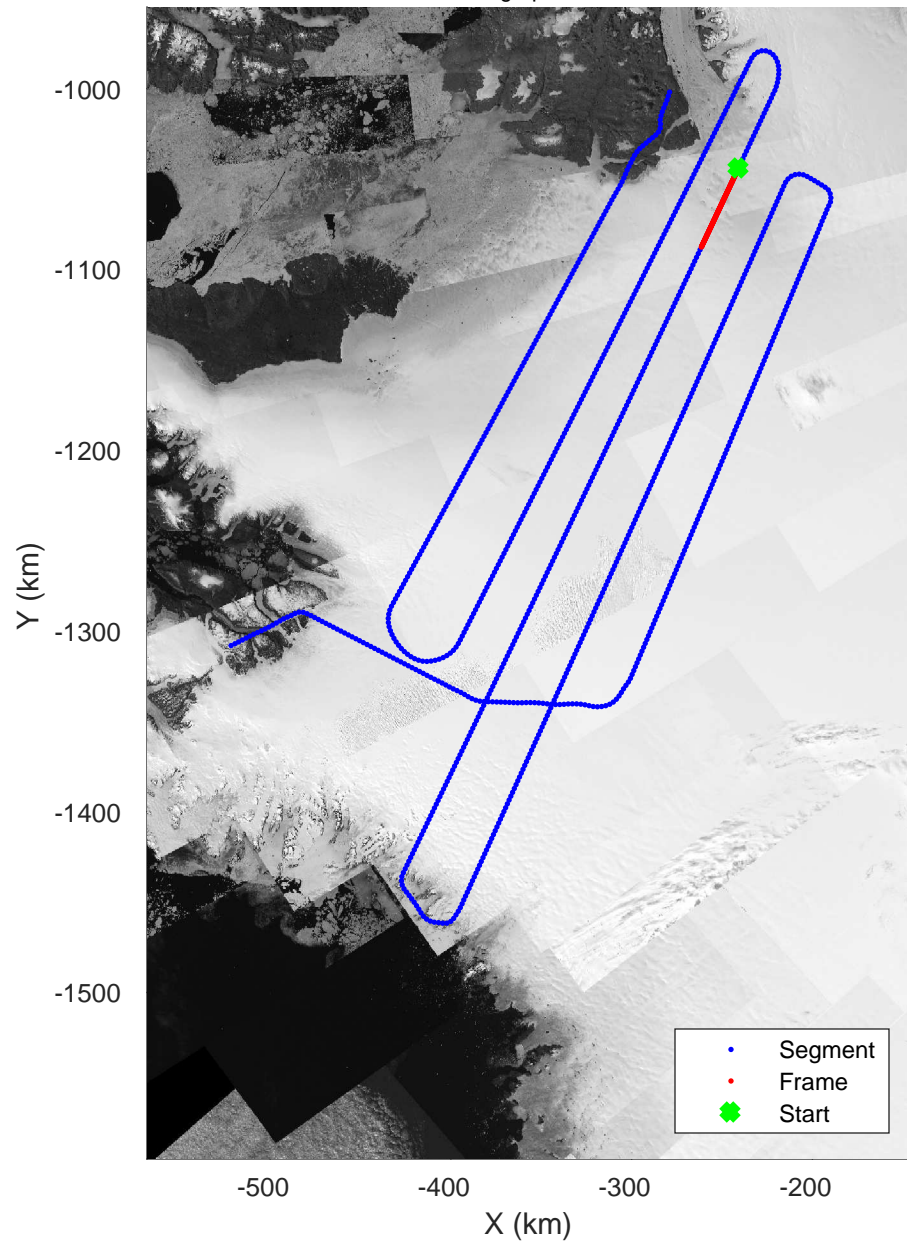

rds 2019_Greenland_P3: "ICESat-2 North" 20190417_02_017: 14:51:39.2 to 14:57:52.2 GPS

rds 2019_Greenland_P3: "ICESat-2 North" 20190417_02_017: 14:51:39.2 to 14:57:52.2 GPS

ICESat-2 North
20190417_02_018
Polar Stereograph 70N/-45E

rds 2019_Greenland_P3: "ICESat-2 North" 20190417_02_018: 14:57:52.3 to 15:04:01.2 GPS

rds 2019_Greenland_P3: "ICESat-2 North" 20190417_02_018: 14:57:52.3 to 15:04:01.2 GPS

ICESat-2 North
20190417_02_019
Polar Stereograph 70N/-45E