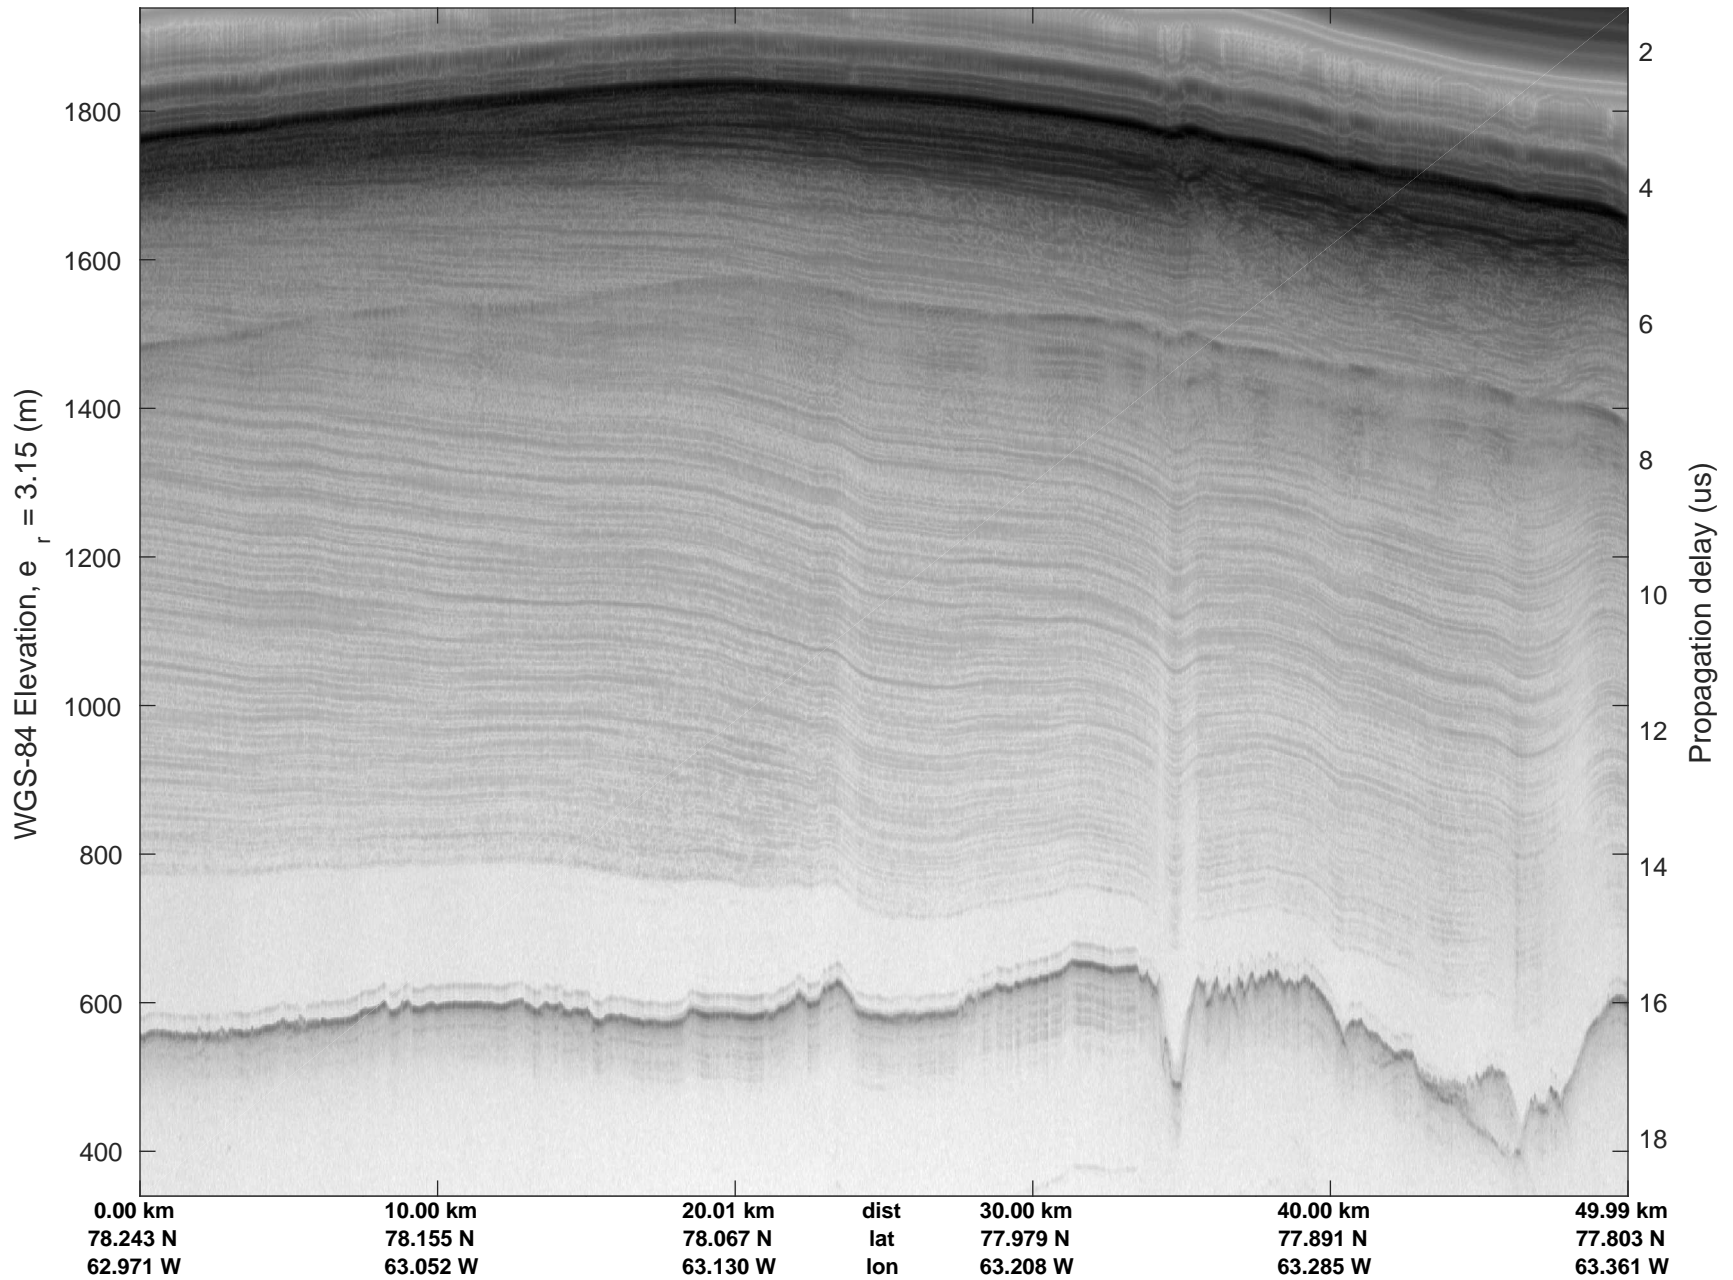

ICESat-2 North
20190417_02_004
Polar Stereograph 70N/-45E

rds 2019_Greenland_P3: "ICESat-2 North" 20190417_02_004: 13:32:42.9 to 13:38:53.1 GPS

rds 2019_Greenland_P3: "ICESat-2 North" 20190417_02_004: 13:32:42.9 to 13:38:53.1 GPS

ICESat-2 North
20190417_02_005
Polar Stereograph 70N/-45E

rds 2019_Greenland_P3: "ICESat-2 North" 20190417_02_005: 13:38:53.2 to 13:44:59.9 GPS

rds 2019_Greenland_P3: "ICESat-2 North" 20190417_02_005: 13:38:53.2 to 13:44:59.9 GPS

ICESat-2 North
20190417_02_006
Polar Stereograph 70N/-45E

rds 2019_Greenland_P3: "ICESat-2 North" 20190417_02_006: 13:45:00.0 to 13:51:03.1 GPS

rds 2019_Greenland_P3: "ICESat-2 North" 20190417_02_006: 13:45:00.0 to 13:51:03.1 GPS