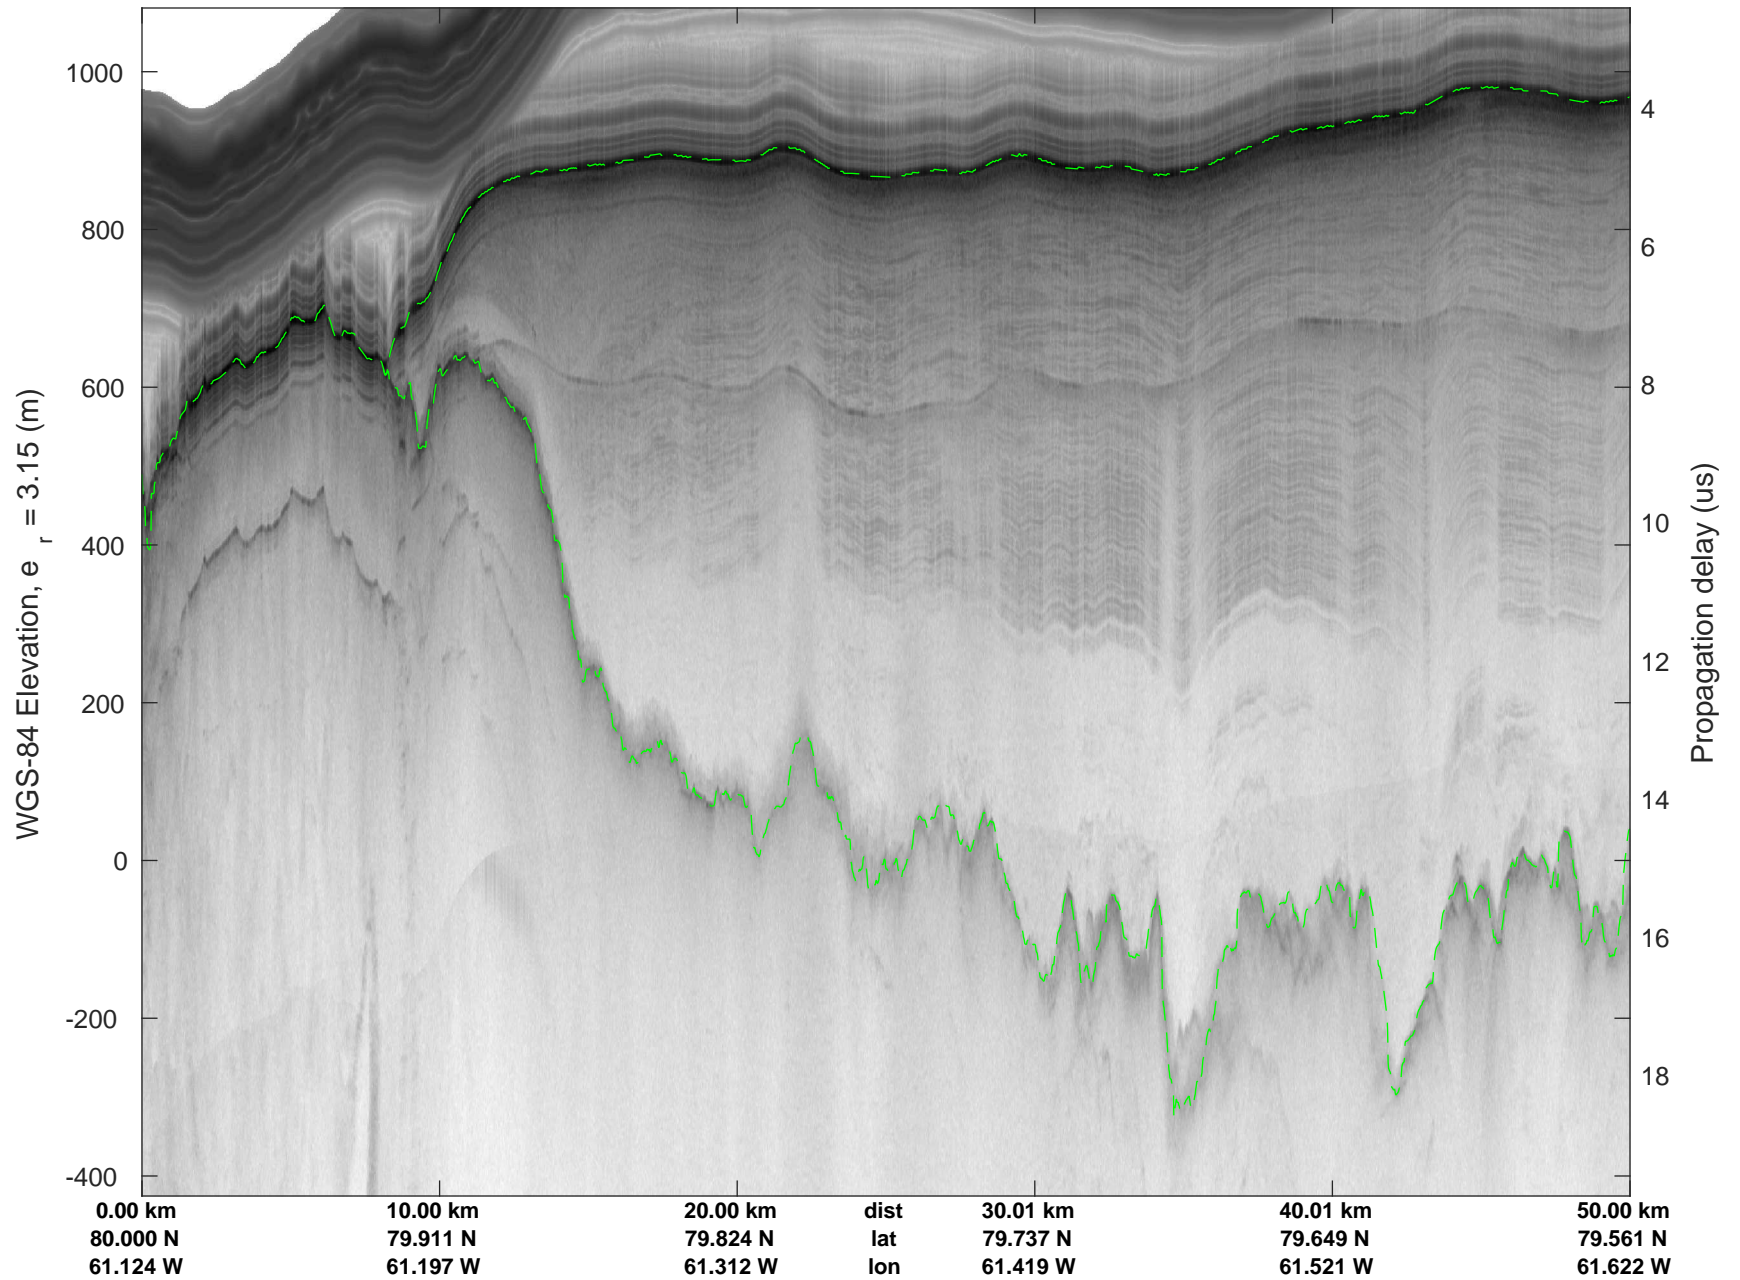

ICESat-2 North
20190417_02_001
Polar Stereograph 70N/-45E

rds 2019_Greenland_P3: "ICESat-2 North" 20190417_02_001: 13:13:34.0 to 13:20:15.5 GPS

rds 2019_Greenland_P3: "ICESat-2 North" 20190417_02_001: 13:13:34.0 to 13:20:15.5 GPS

ICESat-2 North
20190417_02_002
Polar Stereograph 70N/-45E

rds 2019_Greenland_P3: "ICESat-2 North" 20190417_02_002: 13:20:15.6 to 13:26:44.1 GPS

rds 2019_Greenland_P3: "ICESat-2 North" 20190417_02_002: 13:20:15.6 to 13:26:44.1 GPS

ICESat-2 North
20190417_02_003
Polar Stereograph 70N/-45E

rds 2019_Greenland_P3: "ICESat-2 North" 20190417_02_003: 13:26:44.2 to 13:32:42.8 GPS

rds 2019_Greenland_P3: "ICESat-2 North" 20190417_02_003: 13:26:44.2 to 13:32:42.8 GPS

ICESat-2 North
20190417_02_004
Polar Stereograph 70N/-45E

rds 2019_Greenland_P3: "ICESat-2 North" 20190417_02_004: 13:32:42.9 to 13:38:53.1 GPS

rds 2019_Greenland_P3: "ICESat-2 North" 20190417_02_004: 13:32:42.9 to 13:38:53.1 GPS