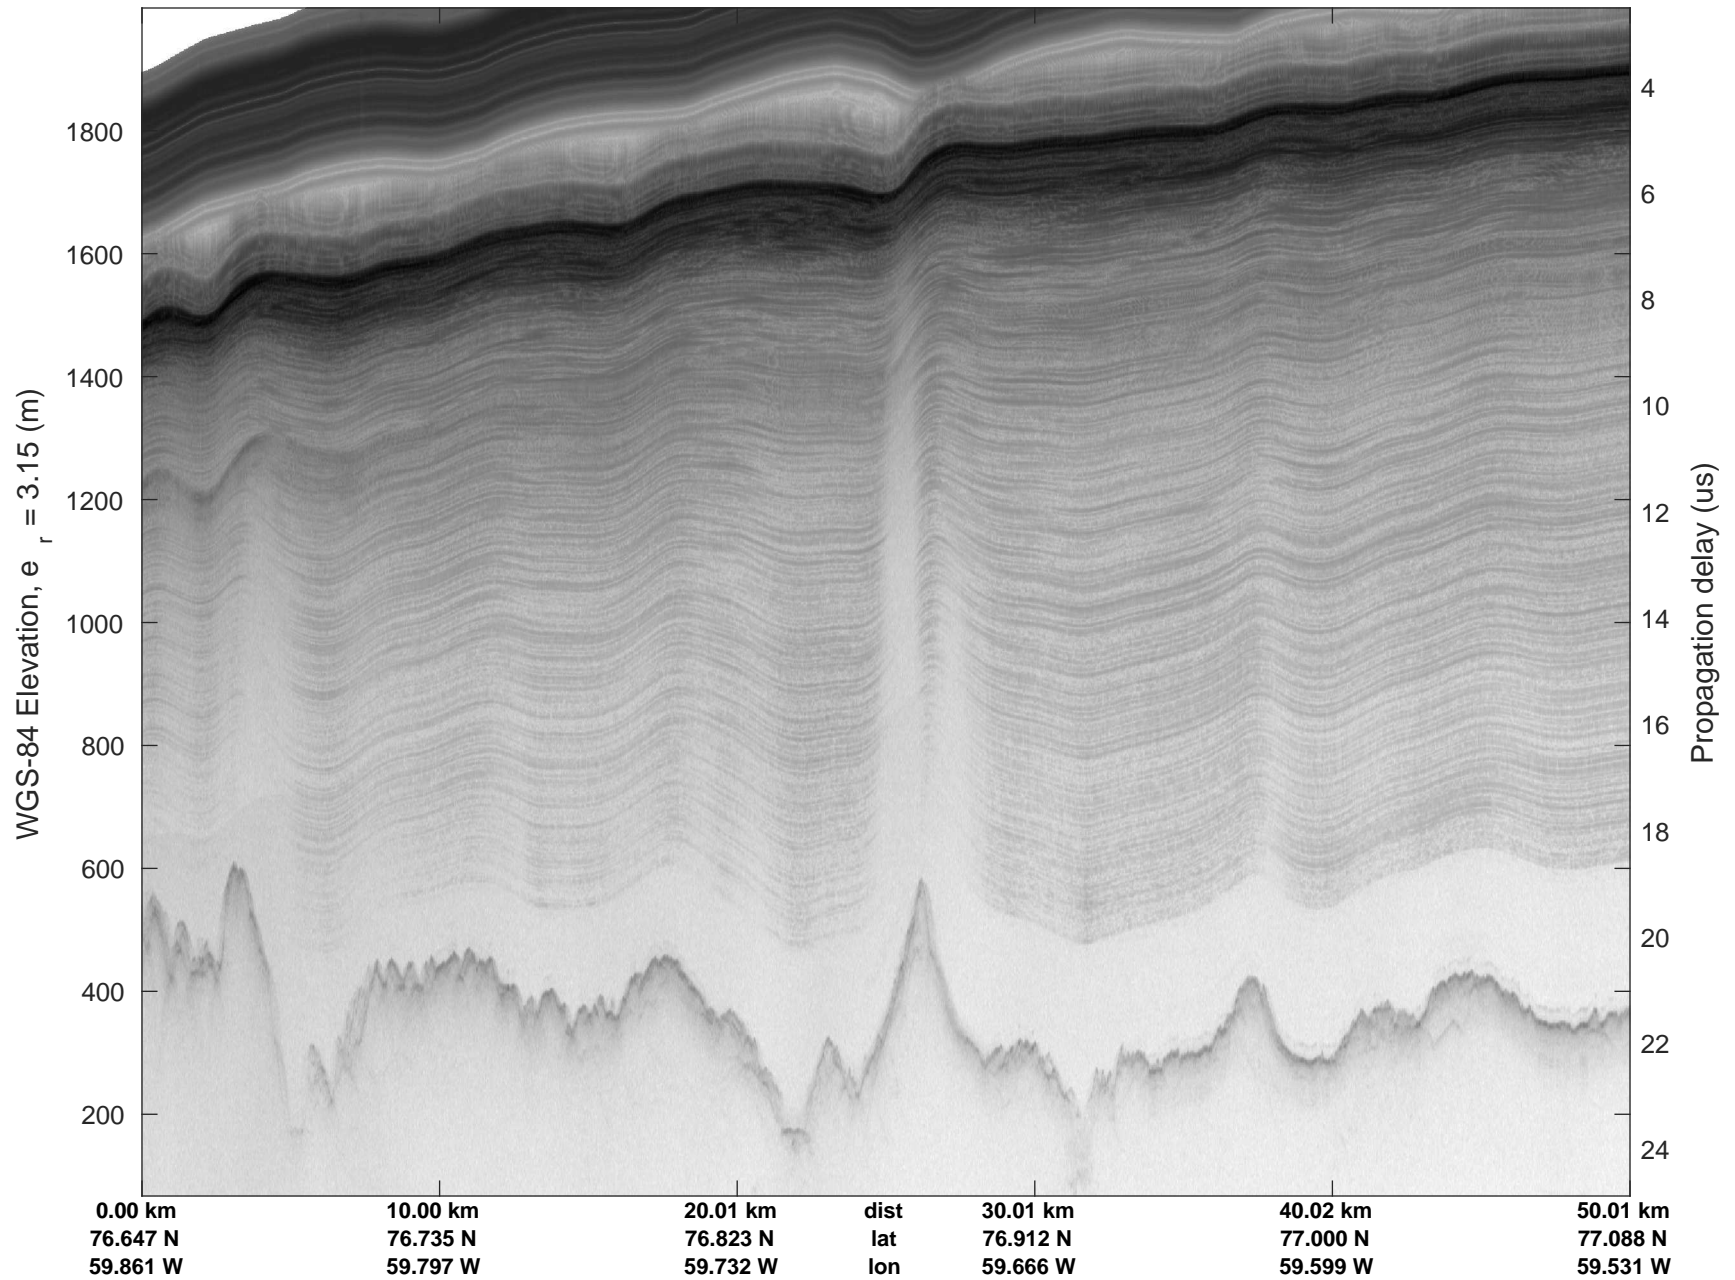

ICESat-2 North
20190417_02_026
Polar Stereograph 70N/-45E

rds 2019_Greenland_P3: "ICESat-2 North" 20190417_02_026: 15:47:29.9 to 15:53:54.8 GPS

rds 2019_Greenland_P3: "ICESat-2 North" 20190417_02_026: 15:47:29.9 to 15:53:54.8 GPS

rds 2019_Greenland_P3: "ICESat-2 North" 20190417_02_027: 15:53:55.0 to 16:00:39.8 GPS

rds 2019_Greenland_P3: "ICESat-2 North" 20190417_02_027: 15:53:55.0 to 16:00:39.8 GPS

rds 2019_Greenland_P3: "ICESat-2 North" 20190417_02_028: 16:00:40.0 to 16:06:48.3 GPS

rds 2019_Greenland_P3: "ICESat-2 North" 20190417_02_028: 16:00:40.0 to 16:06:48.3 GPS

rds 2019_Greenland_P3: "ICESat-2 North" 20190417_02_029: 16:06:48.4 to 16:12:38.9 GPS

rds 2019_Greenland_P3: "ICESat-2 North" 20190417_02_029: 16:06:48.4 to 16:12:38.9 GPS

ICESat-2 North
20190417_02_030
Polar Stereograph 70N/-45E

rds 2019_Greenland_P3: "ICESat-2 North" 20190417_02_030: 16:12:39.0 to 16:18:20.2 GPS

rds 2019_Greenland_P3: "ICESat-2 North" 20190417_02_030: 16:12:39.0 to 16:18:20.2 GPS