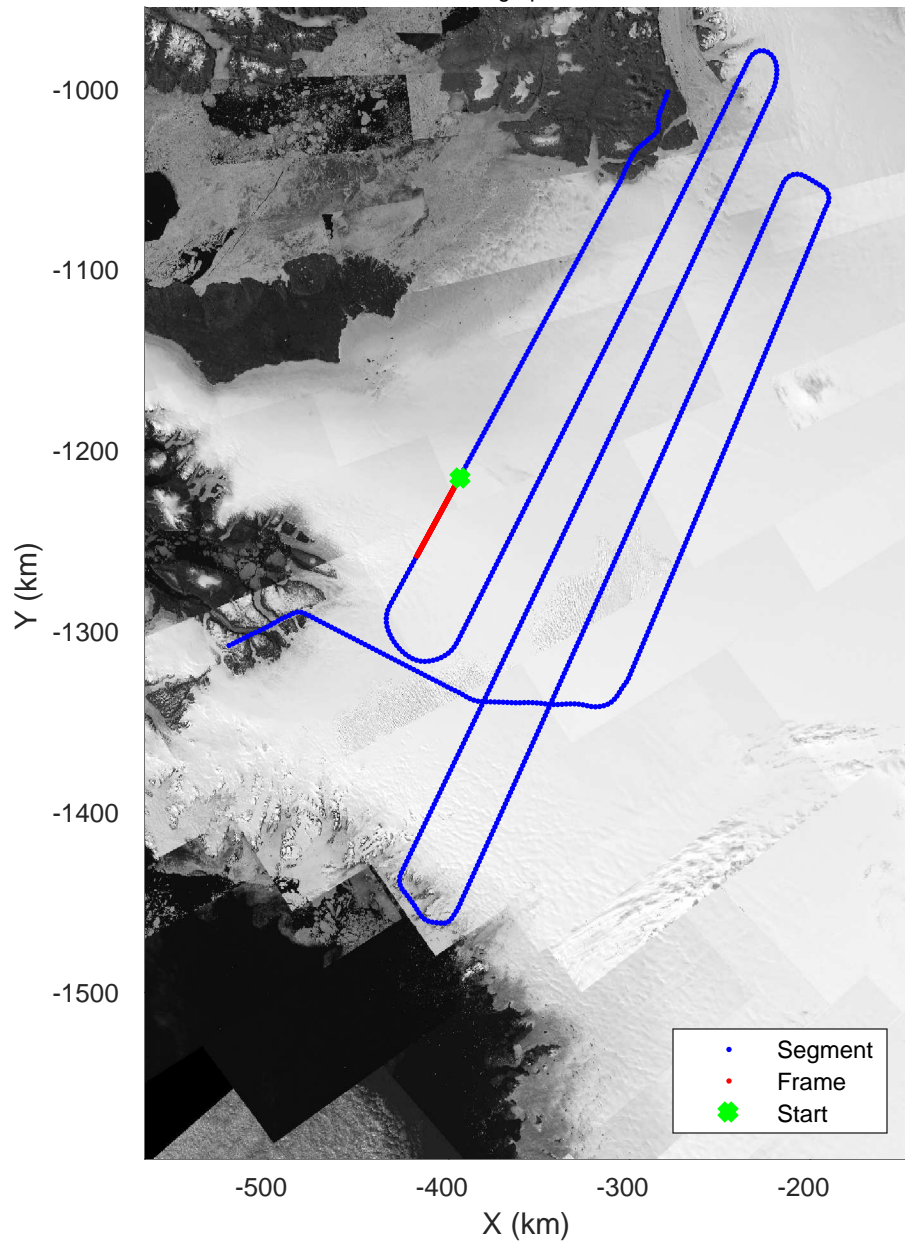

ICESat-2 North
20190417_02_003
Polar Stereograph 70N/-45E

rds 2019_Greenland_P3: "ICESat-2 North" 20190417_02_003: 13:26:44.2 to 13:32:42.8 GPS

rds 2019_Greenland_P3: "ICESat-2 North" 20190417_02_003: 13:26:44.2 to 13:32:42.8 GPS

ICESat-2 North
20190417_02_004
Polar Stereograph 70N/-45E

rds 2019_Greenland_P3: "ICESat-2 North" 20190417_02_004: 13:32:42.9 to 13:38:53.1 GPS

rds 2019_Greenland_P3: "ICESat-2 North" 20190417_02_004: 13:32:42.9 to 13:38:53.1 GPS

ICESat-2 North
20190417_02_005
Polar Stereograph 70N/-45E

rds 2019_Greenland_P3: "ICESat-2 North" 20190417_02_005: 13:38:53.2 to 13:44:59.9 GPS

rds 2019_Greenland_P3: "ICESat-2 North" 20190417_02_005: 13:38:53.2 to 13:44:59.9 GPS

ICESat-2 North
20190417_02_006
Polar Stereograph 70N/-45E

rds 2019_Greenland_P3: "ICESat-2 North" 20190417_02_006: 13:45:00.0 to 13:51:03.1 GPS

rds 2019_Greenland_P3: "ICESat-2 North" 20190417_02_006: 13:45:00.0 to 13:51:03.1 GPS