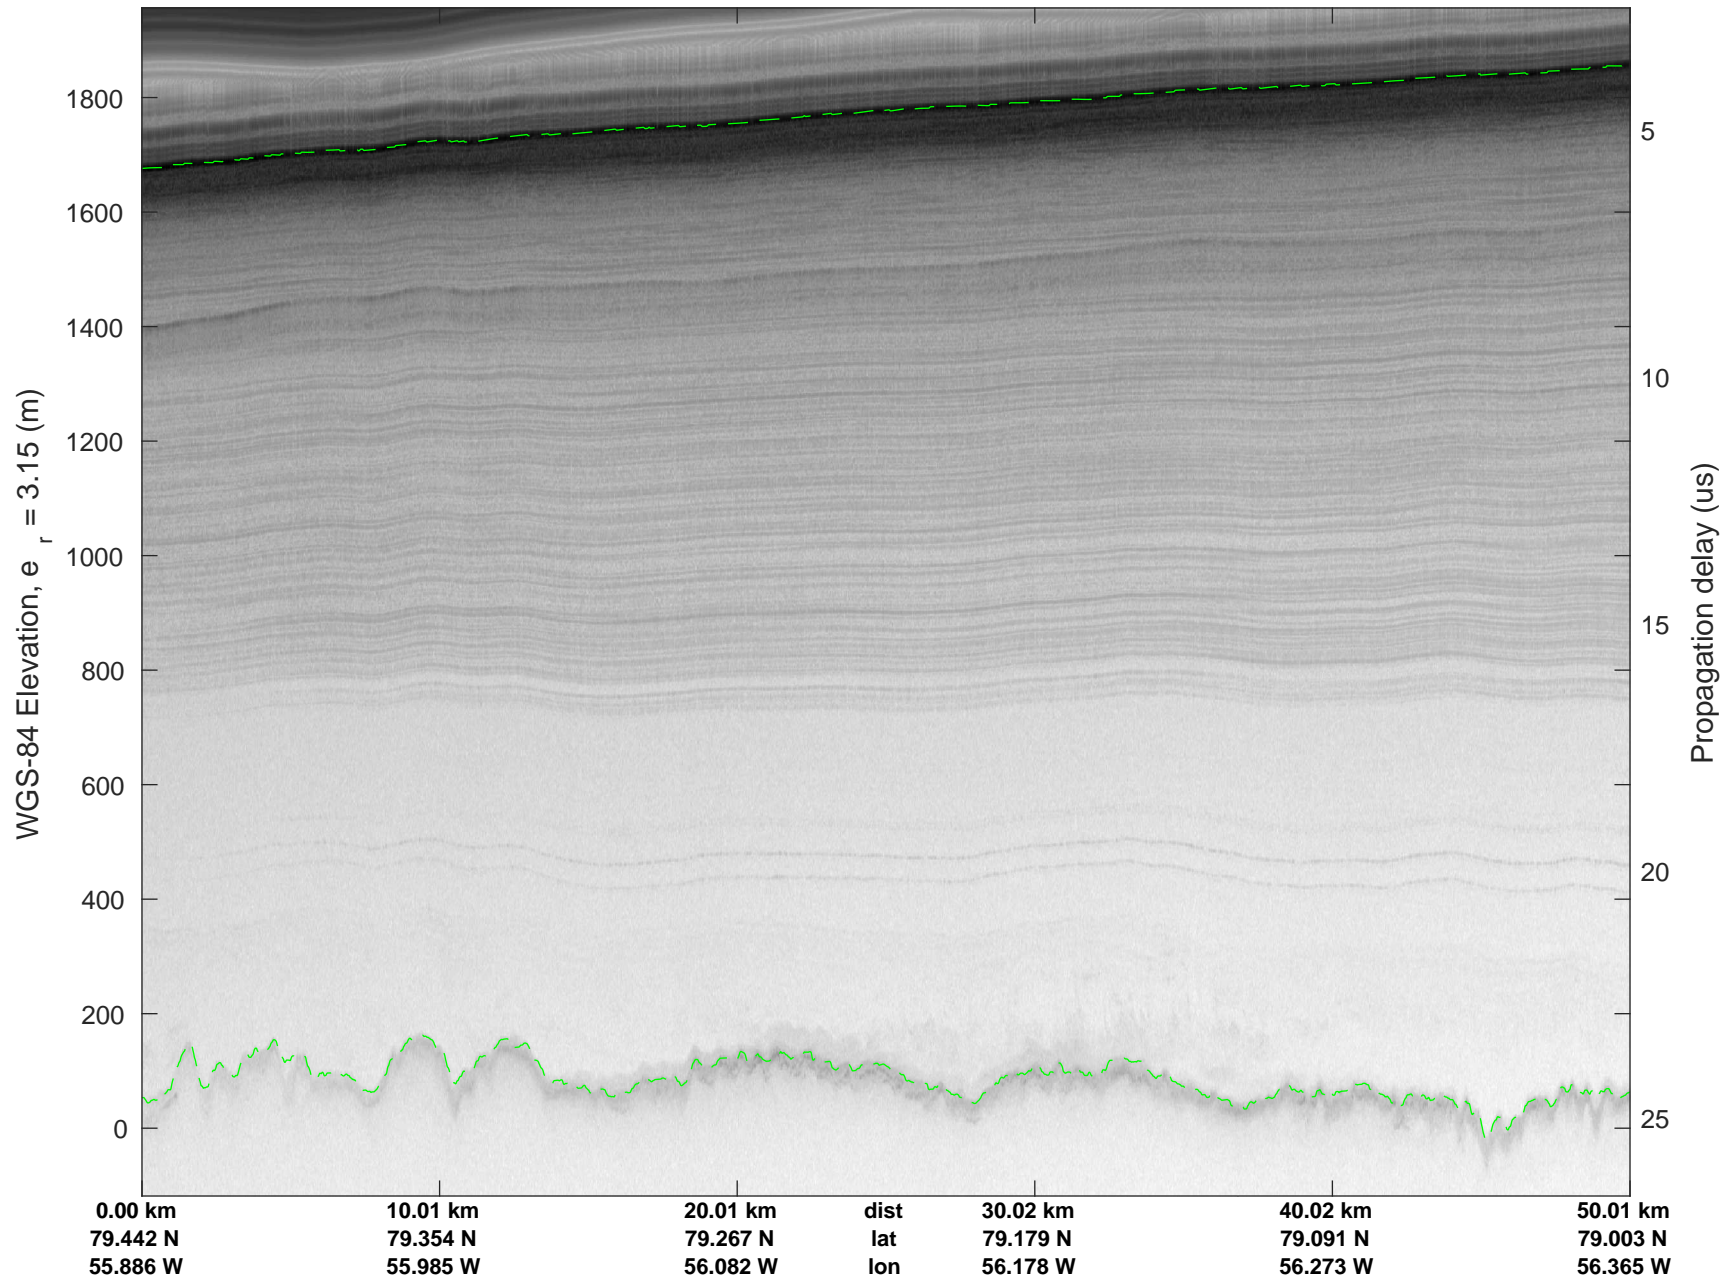

rds 2019_Greenland_P3: "ICESat-2 North" 20190417_02_037: 16:52:35.1 to 16:59:11.8 GPS

rds 2019_Greenland_P3: "ICESat-2 North" 20190417_02_037: 16:52:35.1 to 16:59:11.8 GPS

ICESat-2 North
20190417_02_038
Polar Stereograph 70N/-45E

rds 2019_Greenland_P3: "ICESat-2 North" 20190417_02_038: 16:59:12.0 to 17:05:44.7 GPS

rds 2019_Greenland_P3: "ICESat-2 North" 20190417_02_038: 16:59:12.0 to 17:05:44.7 GPS

ICESat-2 North
20190417_02_039
Polar Stereograph 70N/-45E

rds 2019_Greenland_P3: "ICESat-2 North" 20190417_02_039: 17:05:44.8 to 17:12:15.5 GPS

rds 2019_Greenland_P3: "ICESat-2 North" 20190417_02_039: 17:05:44.8 to 17:12:15.5 GPS

rds 2019_Greenland_P3: "ICESat-2 North" 20190417_02_040: 17:12:15.7 to 17:18:44.3 GPS

rds 2019_Greenland_P3: "ICESat-2 North" 20190417_02_040: 17:12:15.7 to 17:18:44.3 GPS

ICESat-2 North
20190417_02_041
Polar Stereograph 70N/-45E

rds 2019_Greenland_P3: "ICESat-2 North" 20190417_02_041: 17:18:44.4 to 17:25:13.5 GPS