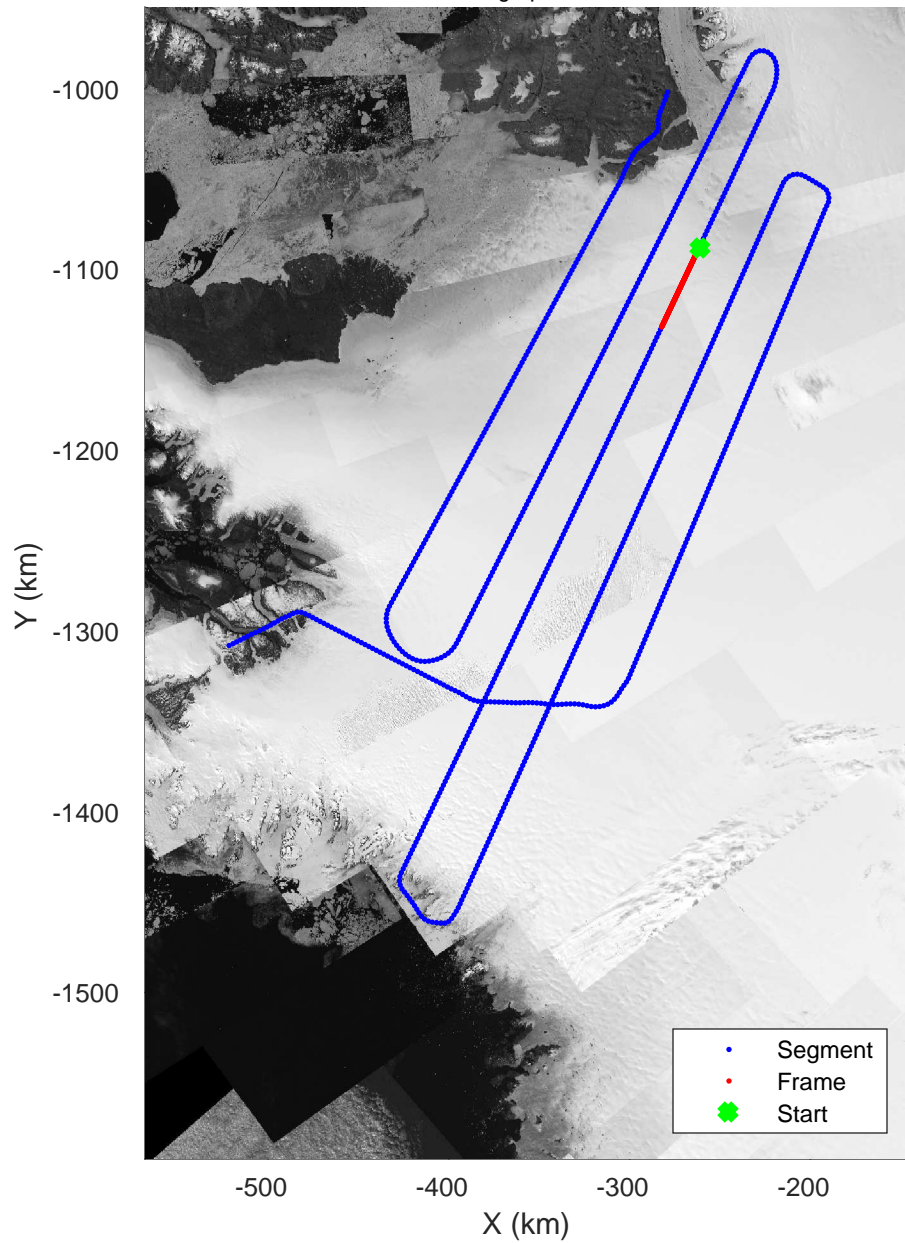

rds 2019_Greenland_P3: "ICESat-2 North" 20190417_02_018: 14:57:52.3 to 15:04:01.2 GPS

rds 2019_Greenland_P3: "ICESat-2 North" 20190417_02_018: 14:57:52.3 to 15:04:01.2 GPS

ICESat-2 North
20190417_02_019
Polar Stereograph 70N/-45E

rds 2019_Greenland_P3: "ICESat-2 North" 20190417_02_019: 15:04:01.4 to 15:10:11.4 GPS

rds 2019_Greenland_P3: "ICESat-2 North" 20190417_02_019: 15:04:01.4 to 15:10:11.4 GPS

ICESat-2 North
20190417_02_020
Polar Stereograph 70N/-45E