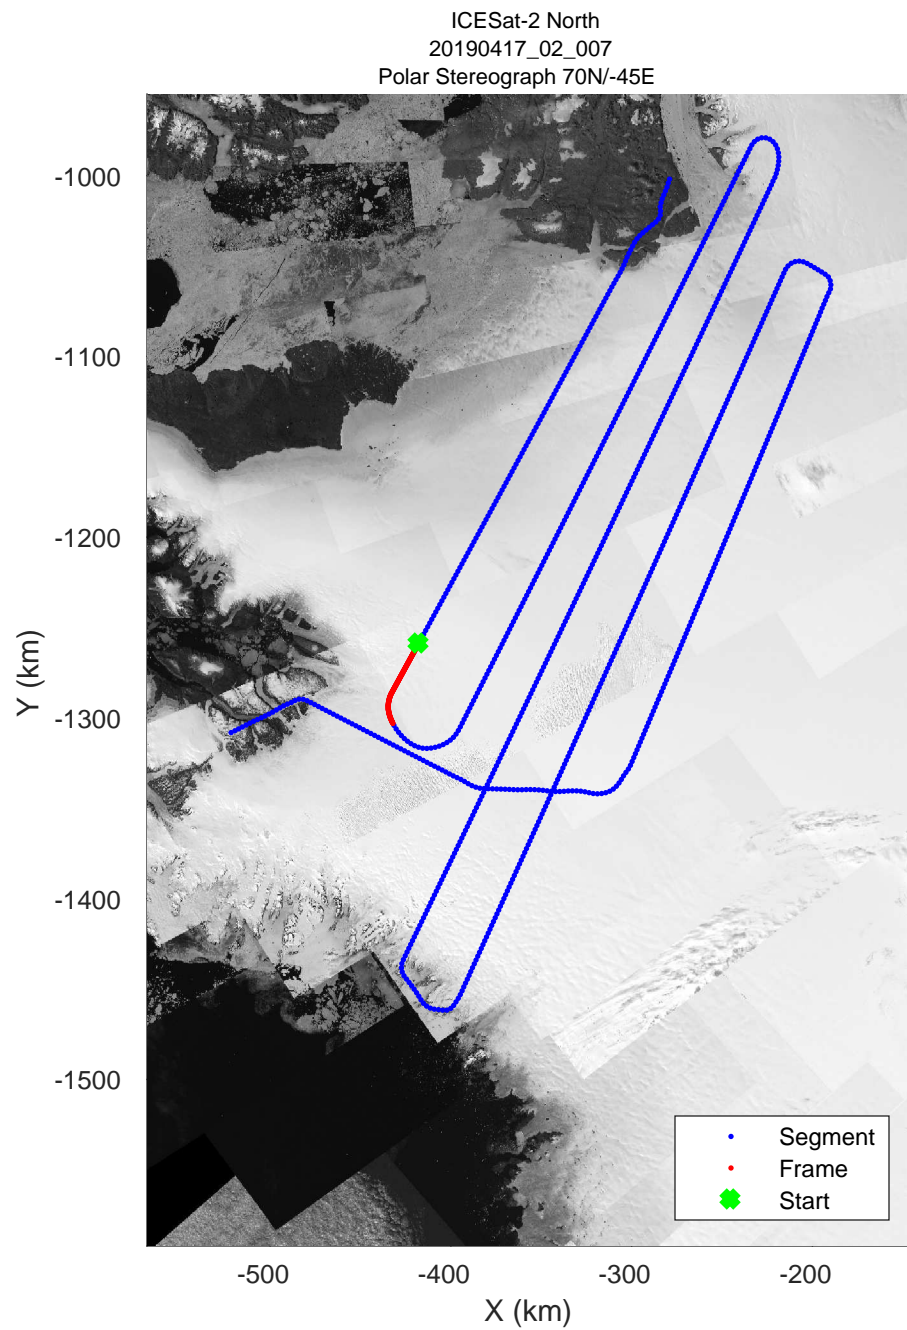

ICESat-2 North
20190417_02_003
Polar Stereograph 70N/-45E

rds 2019_Greenland_P3: "ICESat-2 North" 20190417_02_003: 13:26:44.2 to 13:32:42.8 GPS

rds 2019_Greenland_P3: "ICESat-2 North" 20190417_02_003: 13:26:44.2 to 13:32:42.8 GPS

ICESat-2 North
20190417_02_004
Polar Stereograph 70N/-45E

rds 2019_Greenland_P3: "ICESat-2 North" 20190417_02_004: 13:32:42.9 to 13:38:53.1 GPS

rds 2019_Greenland_P3: "ICESat-2 North" 20190417_02_004: 13:32:42.9 to 13:38:53.1 GPS

ICESat-2 North
20190417_02_005
Polar Stereograph 70N/-45E

rds 2019_Greenland_P3: "ICESat-2 North" 20190417_02_005: 13:38:53.2 to 13:44:59.9 GPS

rds 2019_Greenland_P3: "ICESat-2 North" 20190417_02_005: 13:38:53.2 to 13:44:59.9 GPS

ICESat-2 North
20190417_02_006
Polar Stereograph 70N/-45E

rds 2019_Greenland_P3: "ICESat-2 North" 20190417_02_006: 13:45:00.0 to 13:51:03.1 GPS

rds 2019_Greenland_P3: "ICESat-2 North" 20190417_02_006: 13:45:00.0 to 13:51:03.1 GPS