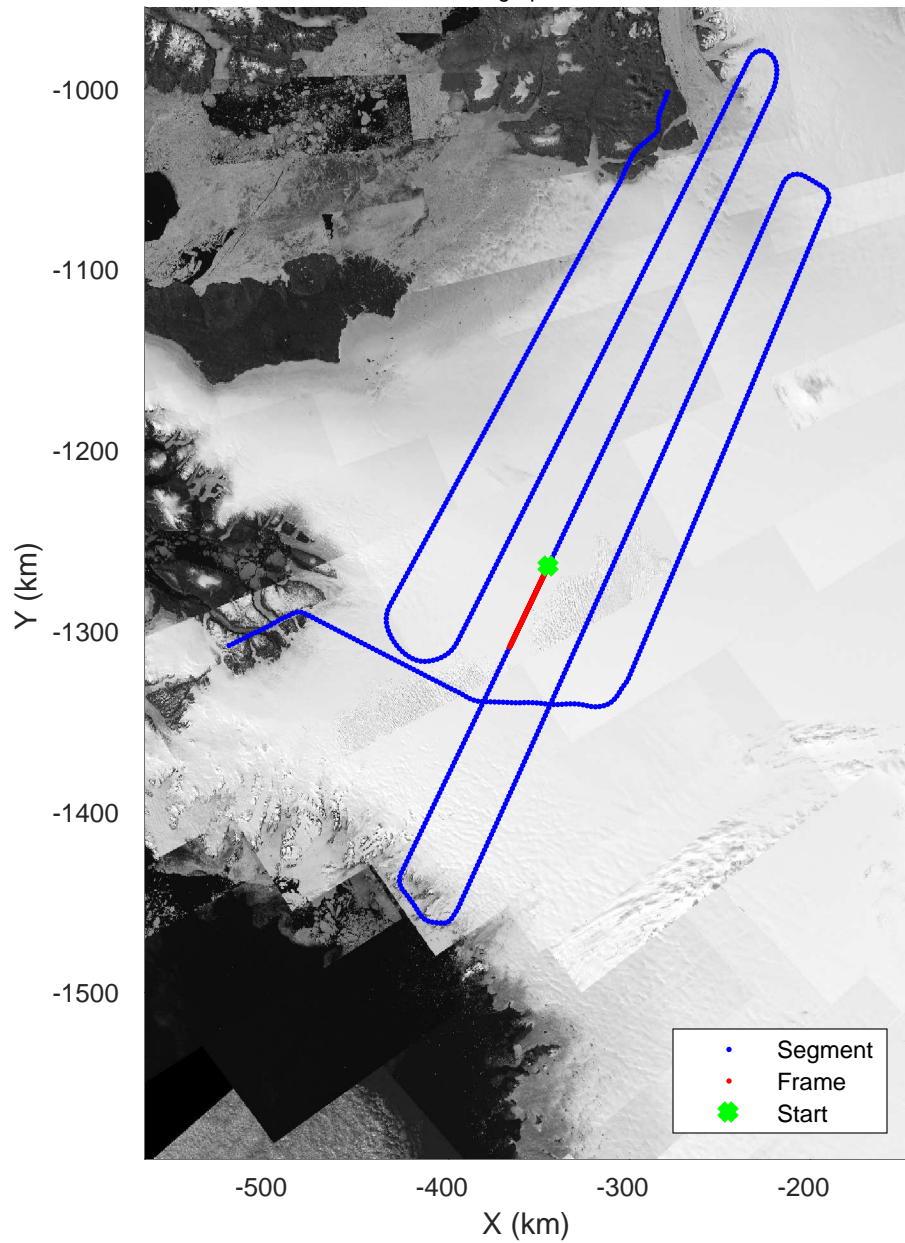

rds 2019_Greenland_P3: "ICESat-2 North" 20190417_02_021: 15:16:24.1 to 15:22:41.2 GPS

ICESat-2 North
20190417_02_022
Polar Stereograph 70N/-45E

rds 2019_Greenland_P3: "ICESat-2 North" 20190417_02_022: 15:22:41.3 to 15:28:56.7 GPS

rds 2019_Greenland_P3: "ICESat-2 North" 20190417_02_022: 15:22:41.3 to 15:28:56.7 GPS

ICESat-2 North
20190417_02_023
Polar Stereograph 70N/-45E

rds 2019_Greenland_P3: "ICESat-2 North" 20190417_02_023: 15:28:56.8 to 15:35:05.6 GPS