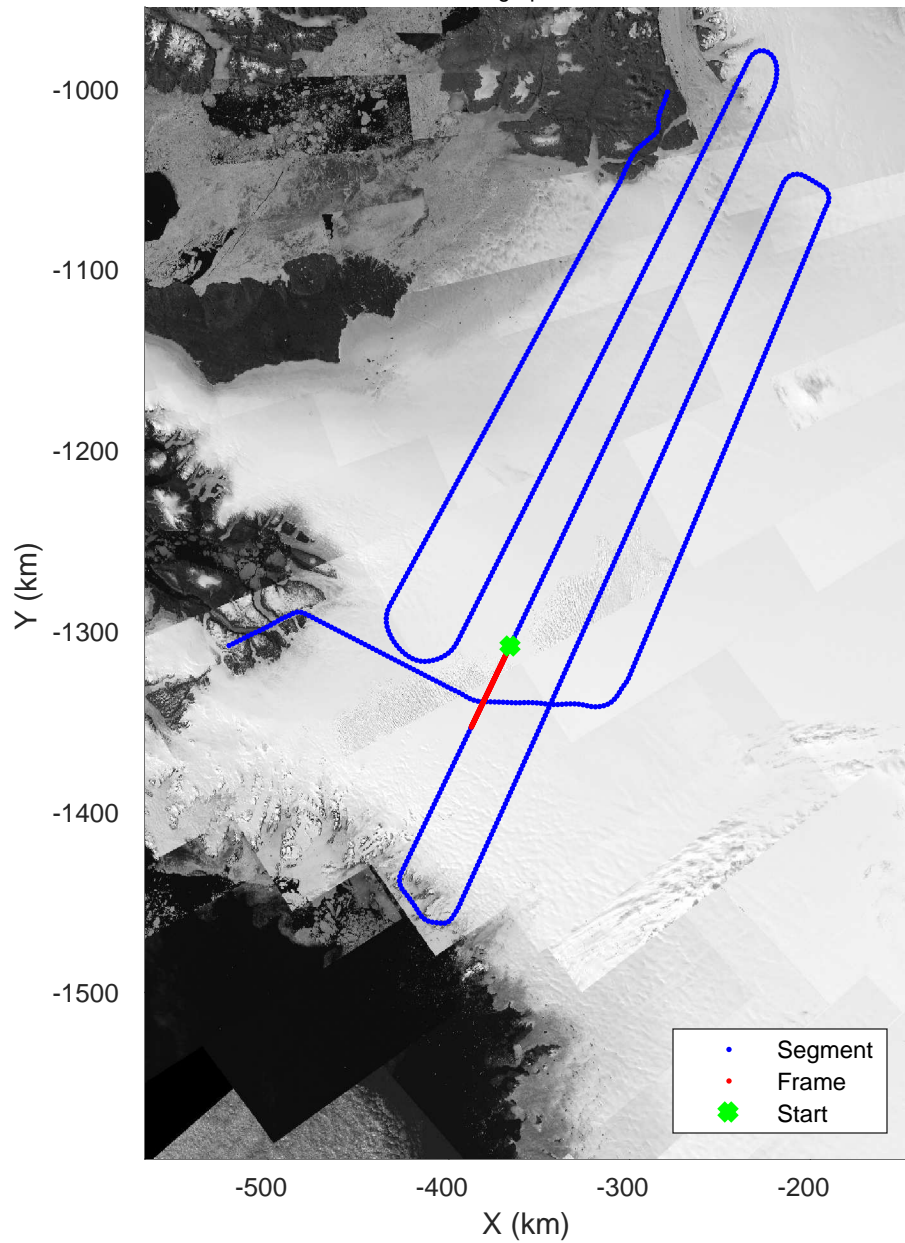

rds 2019_Greenland_P3: "ICESat-2 North" 20190417_02_021: 15:16:24.1 to 15:22:41.2 GPS

ICESat-2 North
20190417_02_022
Polar Stereograph 70N/-45E

rds 2019_Greenland_P3: "ICESat-2 North" 20190417_02_022: 15:22:41.3 to 15:28:56.7 GPS

rds 2019_Greenland_P3: "ICESat-2 North" 20190417_02_022: 15:22:41.3 to 15:28:56.7 GPS

ICESat-2 North
20190417_02_023
Polar Stereograph 70N/-45E

rds 2019_Greenland_P3: "ICESat-2 North" 20190417_02_023: 15:28:56.8 to 15:35:05.6 GPS

rds 2019_Greenland_P3: "ICESat-2 North" 20190417_02_023: 15:28:56.8 to 15:35:05.6 GPS

ICESat-2 North
20190417_02_024
Polar Stereograph 70N/-45E

rds 2019_Greenland_P3: "ICESat-2 North" 20190417_02_024: 15:35:05.7 to 15:41:20.9 GPS