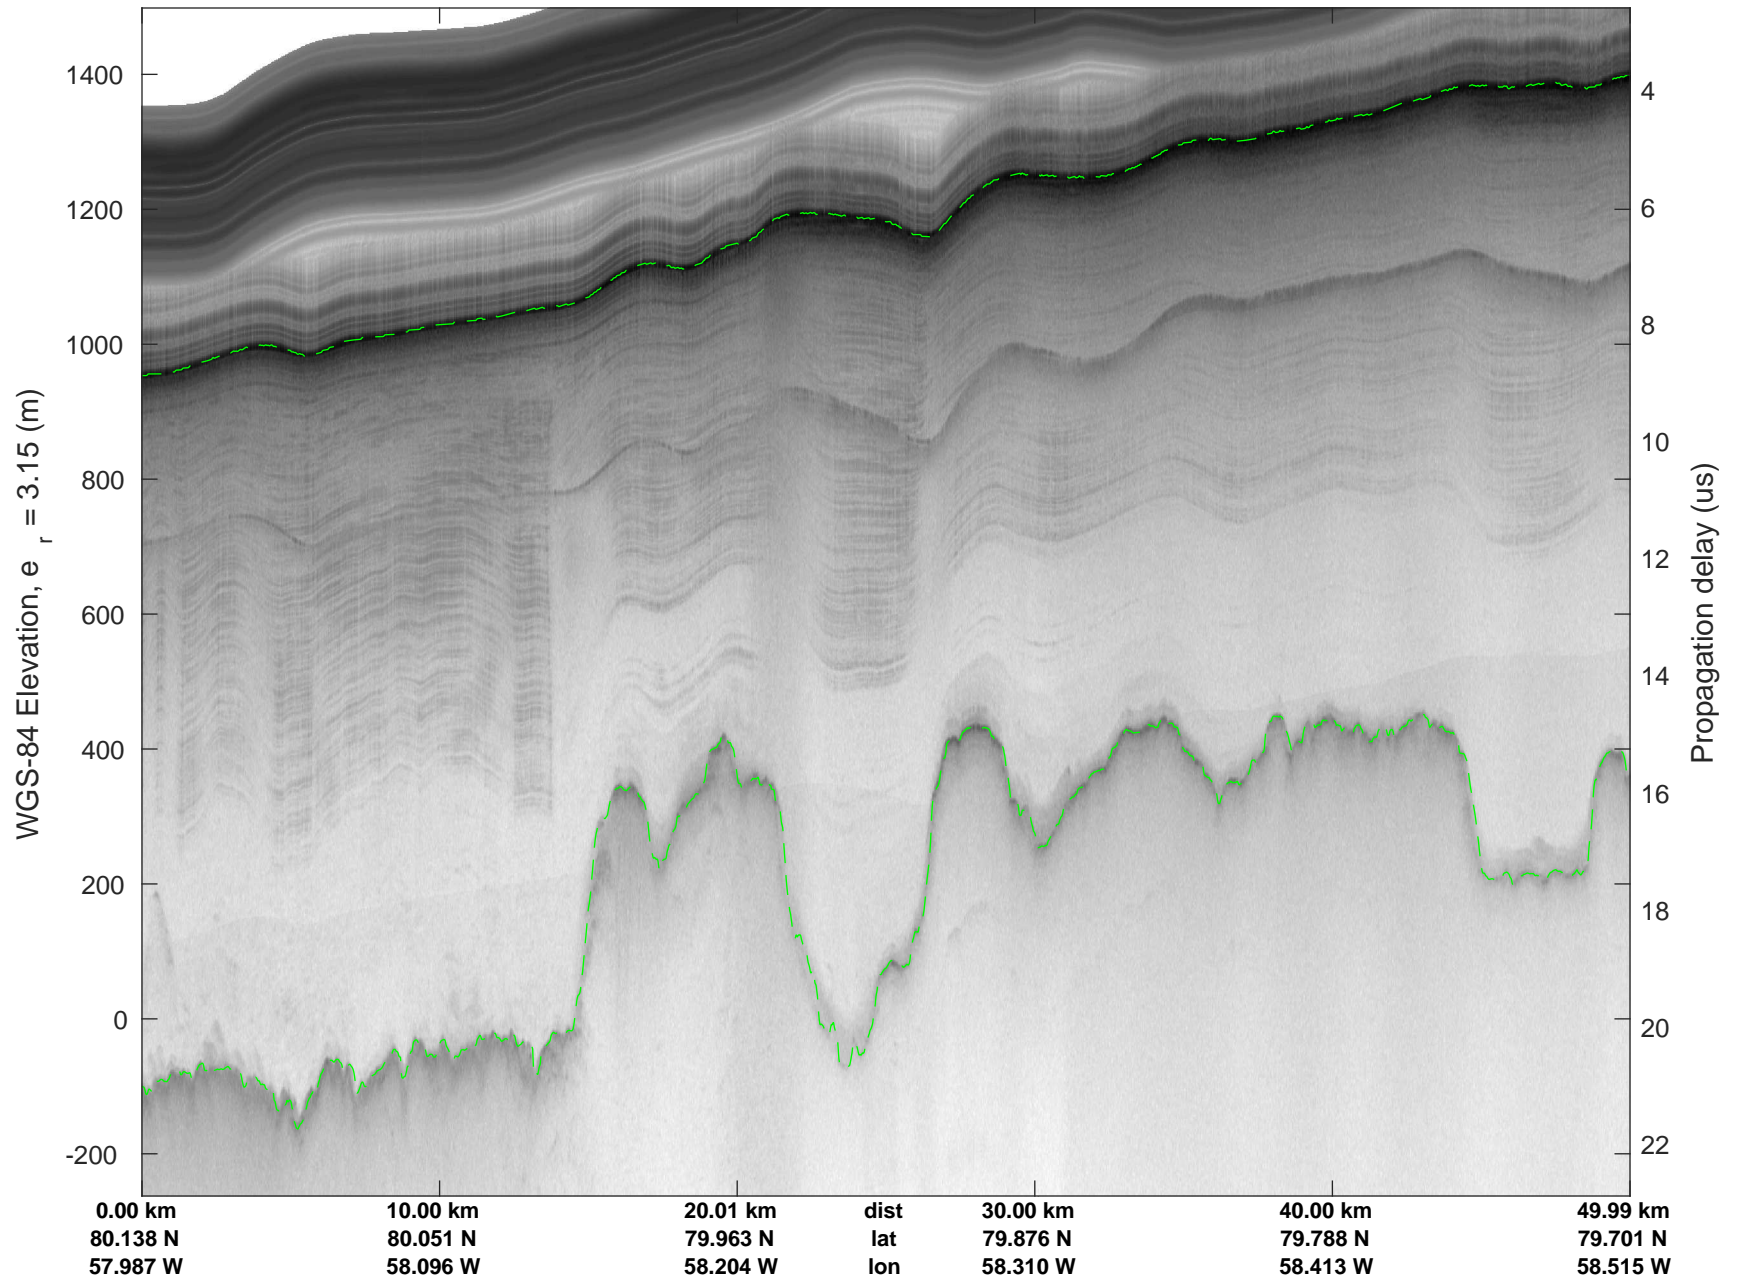

rds 2019_Greenland_P3: "ICESat-2 North" 20190417_02_016: 14:45:14.7 to 14:51:39.1 GPS

rds 2019_Greenland_P3: "ICESat-2 North" 20190417_02_016: 14:45:14.7 to 14:51:39.1 GPS

ICESat-2 North
20190417_02_017
Polar Stereograph 70N/-45E

rds 2019_Greenland_P3: "ICESat-2 North" 20190417_02_017: 14:51:39.2 to 14:57:52.2 GPS

rds 2019_Greenland_P3: "ICESat-2 North" 20190417_02_017: 14:51:39.2 to 14:57:52.2 GPS

ICESat-2 North
20190417_02_018
Polar Stereograph 70N/-45E

rds 2019_Greenland_P3: "ICESat-2 North" 20190417_02_018: 14:57:52.3 to 15:04:01.2 GPS

rds 2019_Greenland_P3: "ICESat-2 North" 20190417_02_018: 14:57:52.3 to 15:04:01.2 GPS

ICESat-2 North
20190417_02_019
Polar Stereograph 70N/-45E