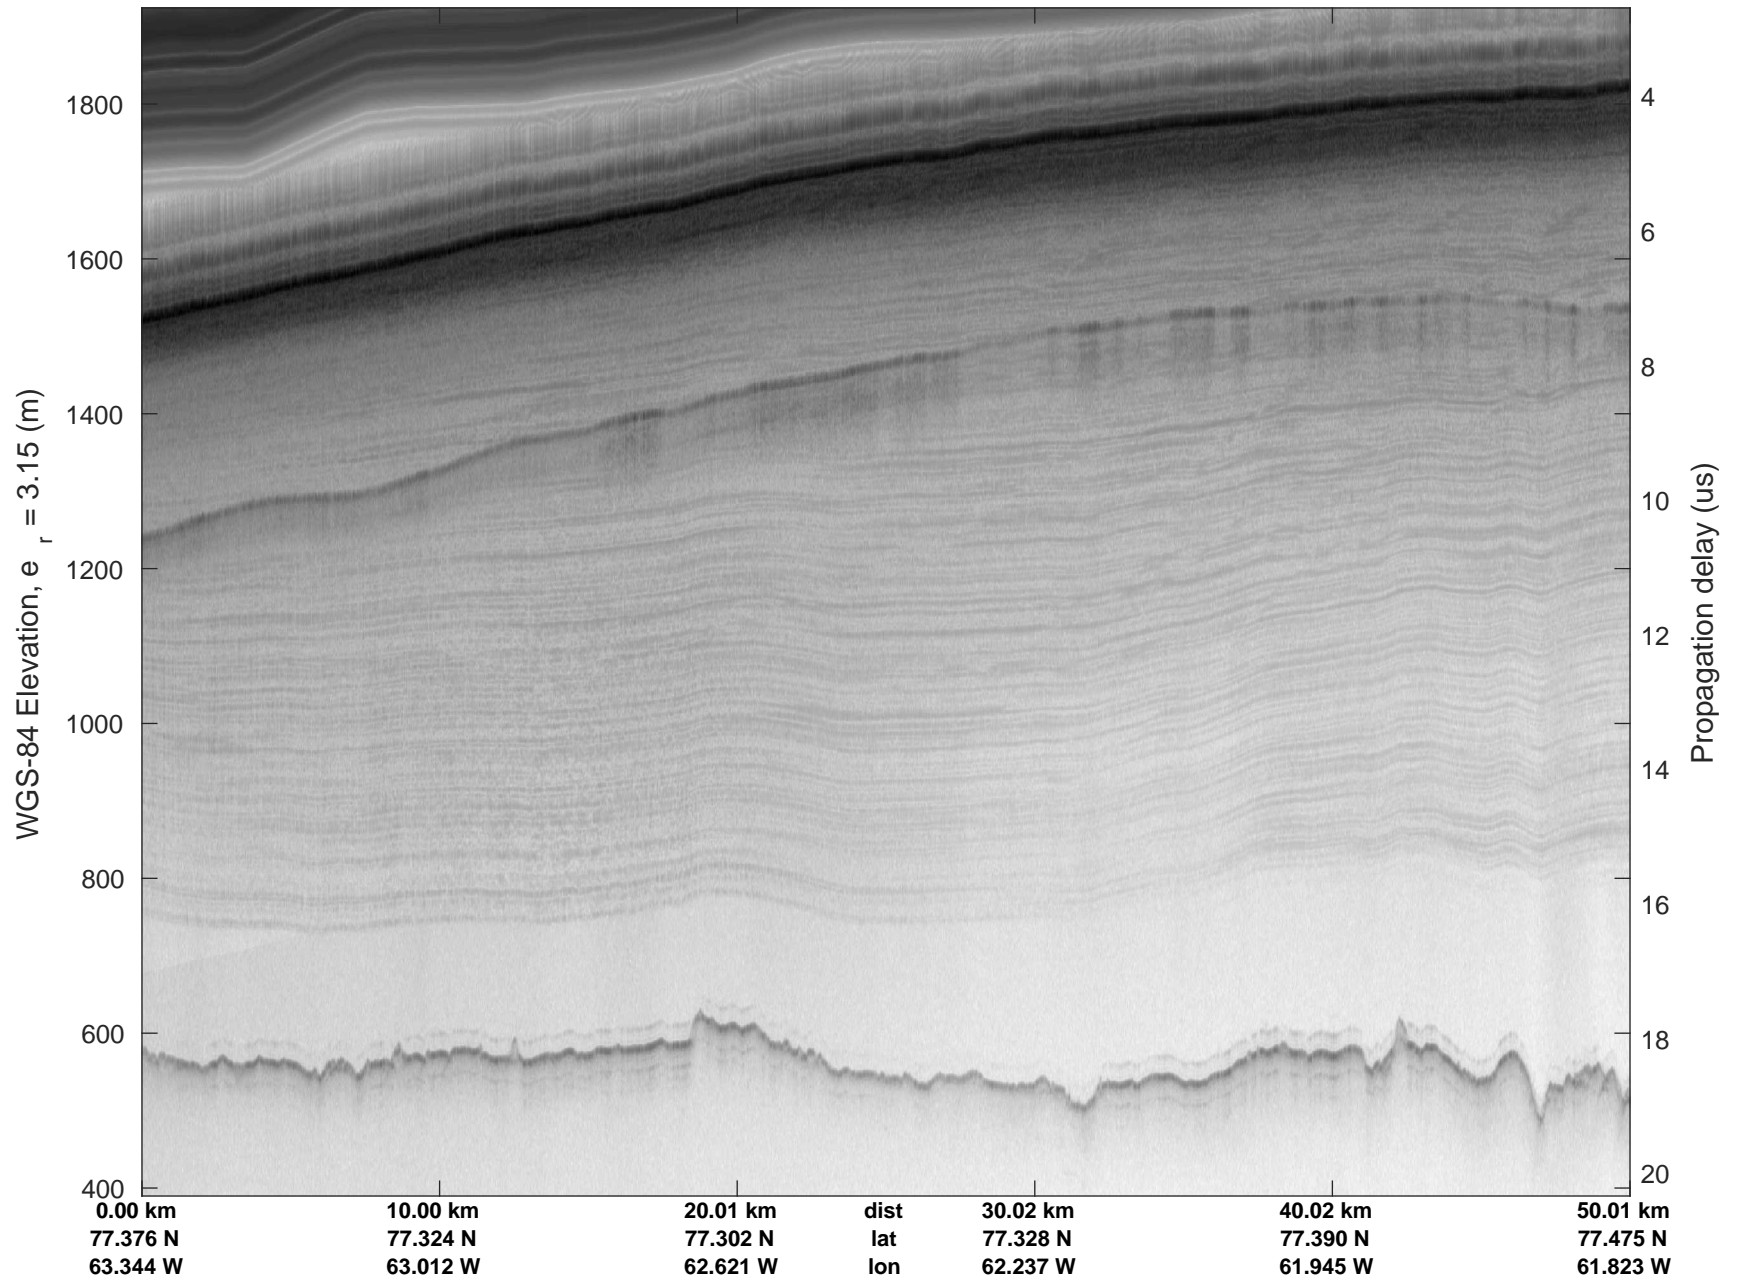

ICESat-2 North
20190417_02_006
Polar Stereograph 70N/-45E

rds 2019_Greenland_P3: "ICESat-2 North" 20190417_02_006: 13:45:00.0 to 13:51:03.1 GPS

rds 2019_Greenland_P3: "ICESat-2 North" 20190417_02_006: 13:45:00.0 to 13:51:03.1 GPS

rds 2019_Greenland_P3: "ICESat-2 North" 20190417_02_007: 13:51:03.2 to 13:57:21.9 GPS

rds 2019_Greenland_P3: "ICESat-2 North" 20190417_02_007: 13:51:03.2 to 13:57:21.9 GPS

rds 2019_Greenland_P3: "ICESat-2 North" 20190417_02_008: 13:57:22.1 to 14:03:52.5 GPS