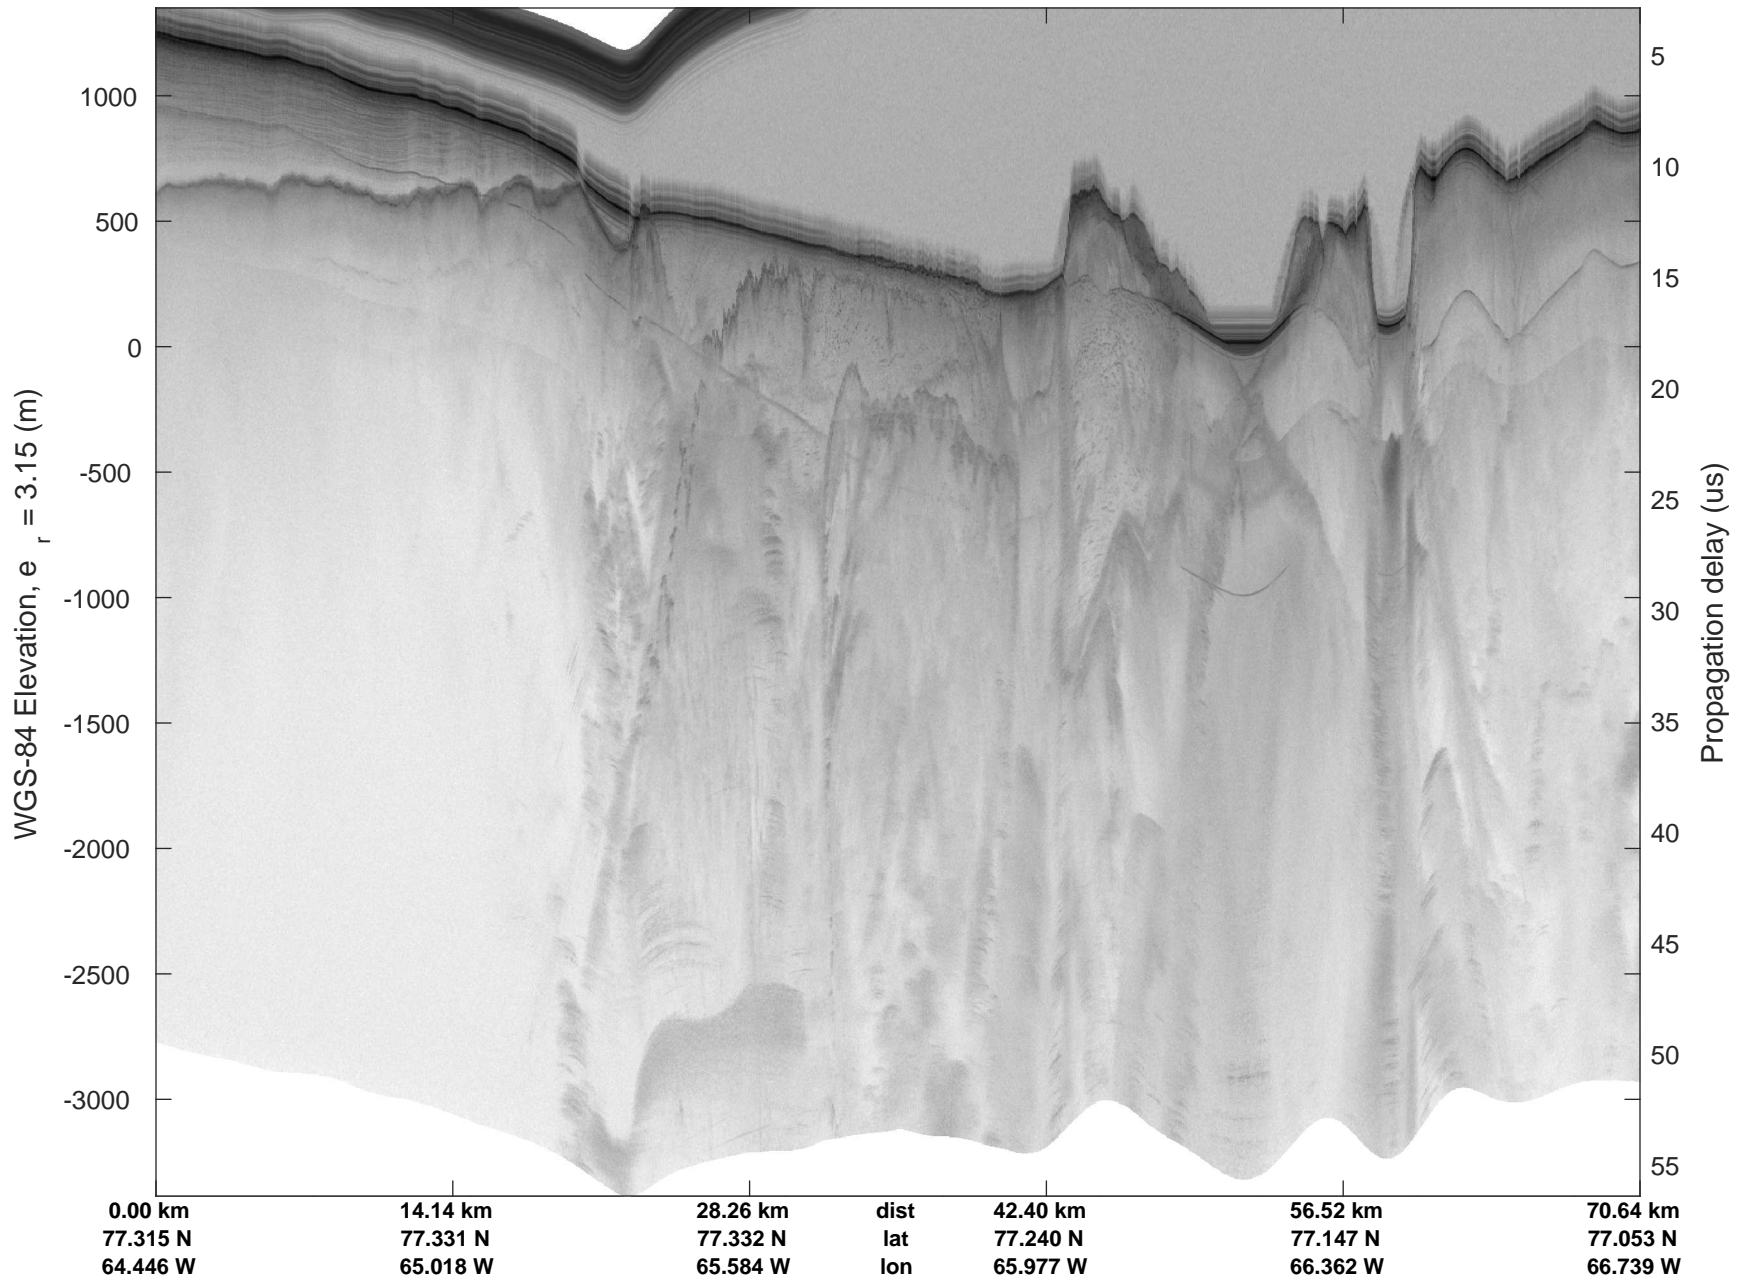

ICESat-2 North
20190417_02_044
Polar Stereograph 70N/-45E

rds 2019_Greenland_P3: "ICESat-2 North" 20190417_02_044: 17:37:49.2 to 17:43:30.5 GPS

rds 2019_Greenland_P3: "ICESat-2 North" 20190417_02_044: 17:37:49.2 to 17:43:30.5 GPS

rds 2019_Greenland_P3: "ICESat-2 North" 20190417_02_045: 17:43:30.6 to 17:49:09.8 GPS

rds 2019_Greenland_P3: "ICESat-2 North" 20190417_02_045: 17:43:30.6 to 17:49:09.8 GPS

rds 2019_Greenland_P3: "ICESat-2 North" 20190417_02_046: 17:49:09.9 to 17:54:44.2 GPS

rds 2019_Greenland_P3: "ICESat-2 North" 20190417_02_046: 17:49:09.9 to 17:54:44.2 GPS

ICESat-2 North
20190417_02_047
Polar Stereograph 70N/-45E

rds 2019_Greenland_P3: "ICESat-2 North" 20190417_02_047: 17:54:44.3 to 18:03:20.9 GPS

rds 2019_Greenland_P3: "ICESat-2 North" 20190417_02_047: 17:54:44.3 to 18:03:20.9 GPS