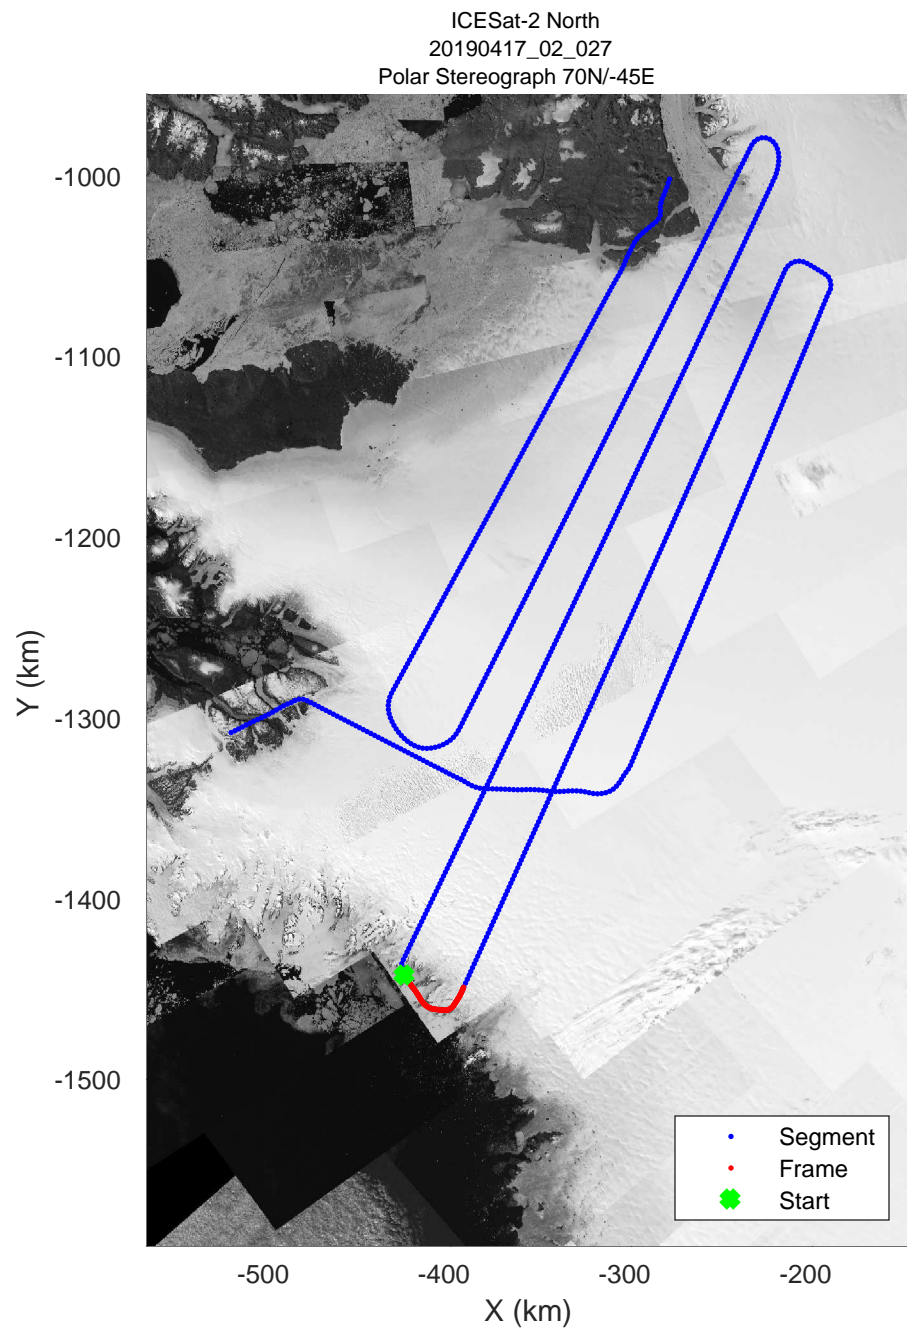

ICESat-2 North
20190417_02_026
Polar Stereograph 70N/-45E

rds 2019_Greenland_P3: "ICESat-2 North" 20190417_02_026: 15:47:29.9 to 15:53:54.8 GPS

rds 2019_Greenland_P3: "ICESat-2 North" 20190417_02_026: 15:47:29.9 to 15:53:54.8 GPS