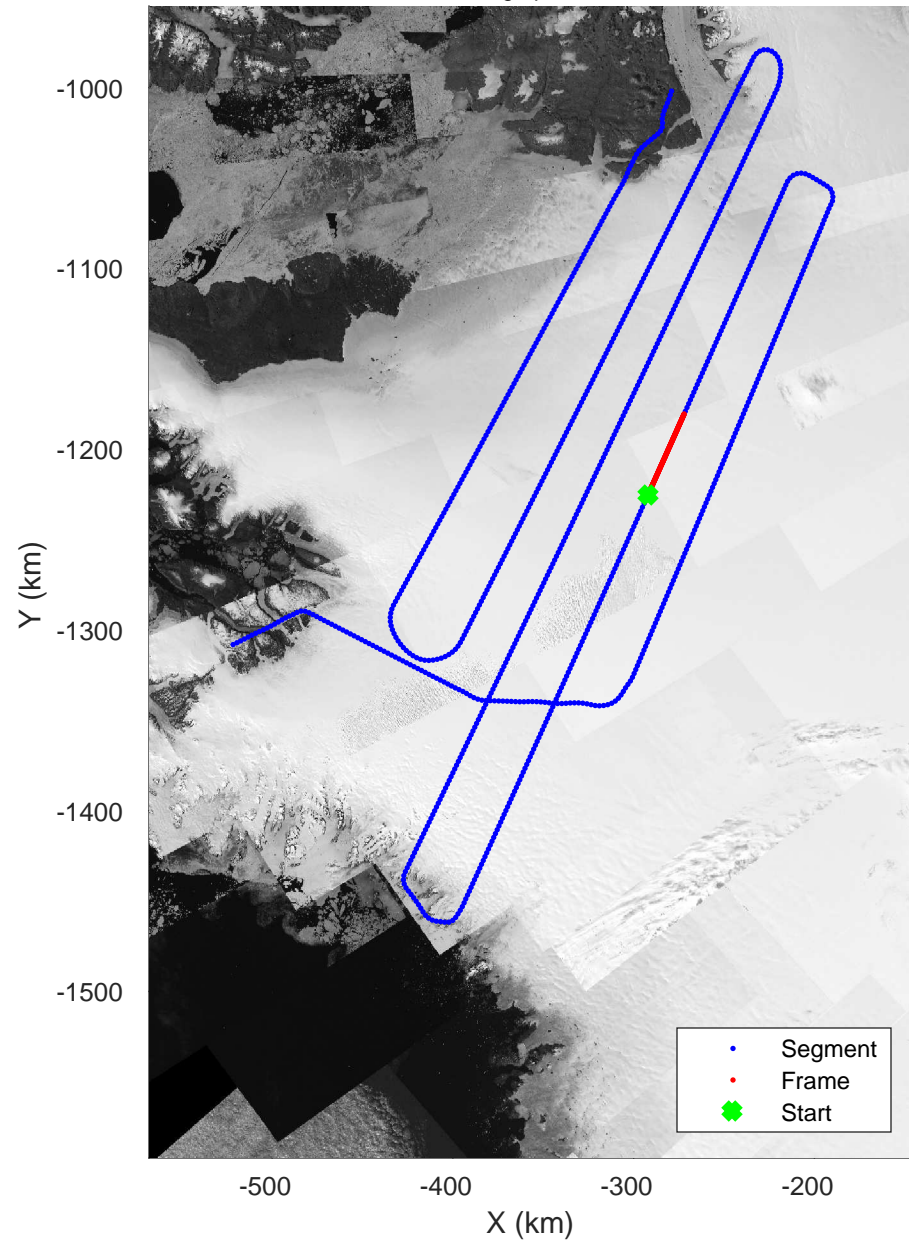

ICESat-2 North
20190417_02_030
Polar Stereograph 70N/-45E

rds 2019_Greenland_P3: "ICESat-2 North" 20190417_02_030: 16:12:39.0 to 16:18:20.2 GPS

rds 2019_Greenland_P3: "ICESat-2 North" 20190417_02_030: 16:12:39.0 to 16:18:20.2 GPS

ICESat-2 North
20190417_02_031
Polar Stereograph 70N/-45E

rds 2019_Greenland_P3: "ICESat-2 North" 20190417_02_031: 16:18:20.4 to 16:23:53.3 GPS

rds 2019_Greenland_P3: "ICESat-2 North" 20190417_02_031: 16:18:20.4 to 16:23:53.3 GPS

rds 2019_Greenland_P3: "ICESat-2 North" 20190417_02_032: 16:23:53.5 to 16:29:26.6 GPS

rds 2019_Greenland_P3: "ICESat-2 North" 20190417_02_032: 16:23:53.5 to 16:29:26.6 GPS

ICESat-2 North
20190417_02_033
Polar Stereograph 70N/-45E

rds 2019_Greenland_P3: "ICESat-2 North" 20190417_02_033: 16:29:26.7 to 16:35:07.3 GPS

rds 2019_Greenland_P3: "ICESat-2 North" 20190417_02_033: 16:29:26.7 to 16:35:07.3 GPS

rds 2019_Greenland_P3: "ICESat-2 North" 20190417_02_034: 16:35:07.4 to 16:40:51.9 GPS