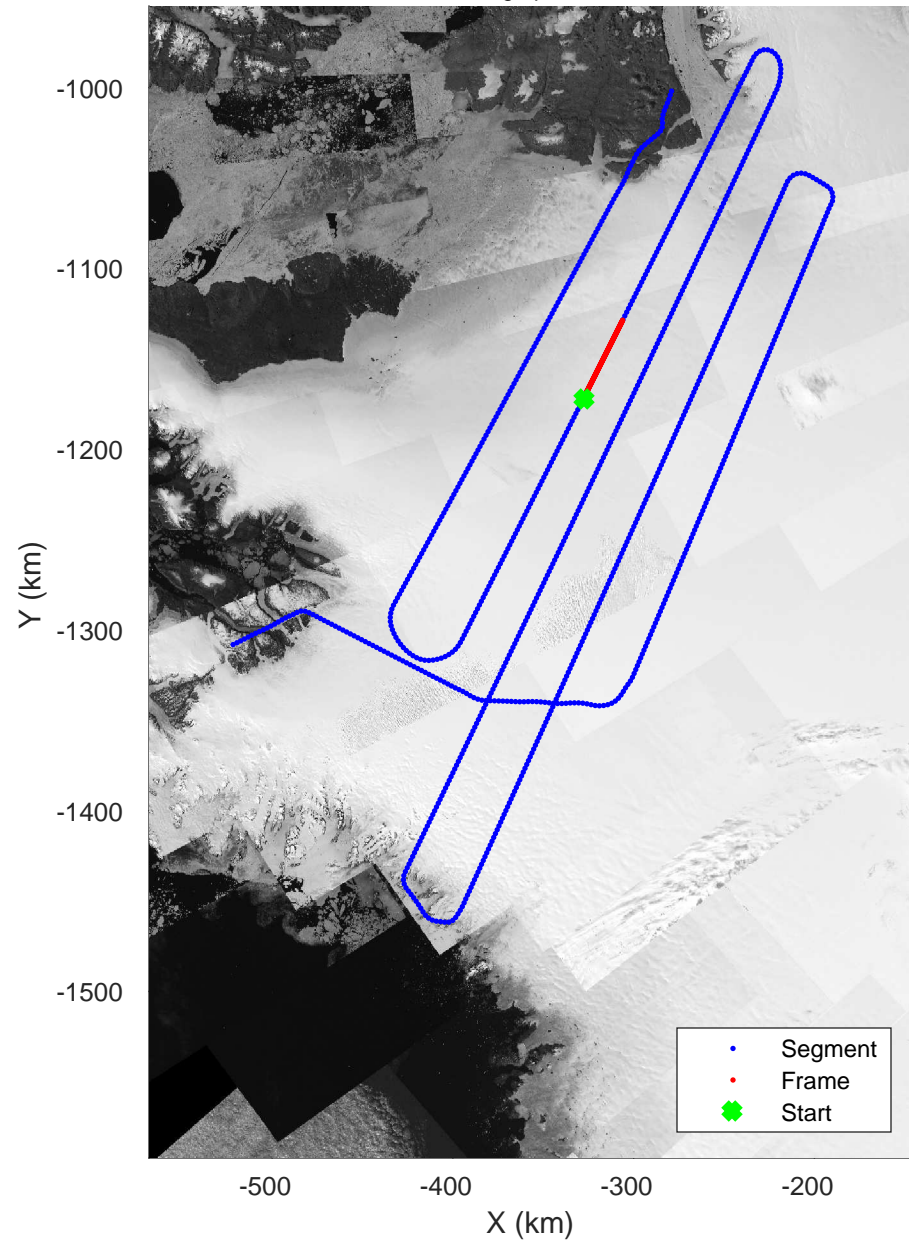

ICESat-2 North
20190417_02_010
Polar Stereograph 70N/-45E

rds 2019_Greenland_P3: "ICESat-2 North" 20190417_02_010: 14:09:48.3 to 14:15:24.9 GPS

rds 2019_Greenland_P3: "ICESat-2 North" 20190417_02_010: 14:09:48.3 to 14:15:24.9 GPS

rds 2019_Greenland_P3: "ICESat-2 North" 20190417_02_011: 14:15:25.0 to 14:21:12.5 GPS

rds 2019_Greenland_P3: "ICESat-2 North" 20190417_02_011: 14:15:25.0 to 14:21:12.5 GPS

ICESat-2 North
20190417_02_012
Polar Stereograph 70N/-45E

rds 2019_Greenland_P3: "ICESat-2 North" 20190417_02_012: 14:21:12.6 to 14:27:01.9 GPS

rds 2019_Greenland_P3: "ICESat-2 North" 20190417_02_012: 14:21:12.6 to 14:27:01.9 GPS

ICESat-2 North
20190417_02_013
Polar Stereograph 70N/-45E