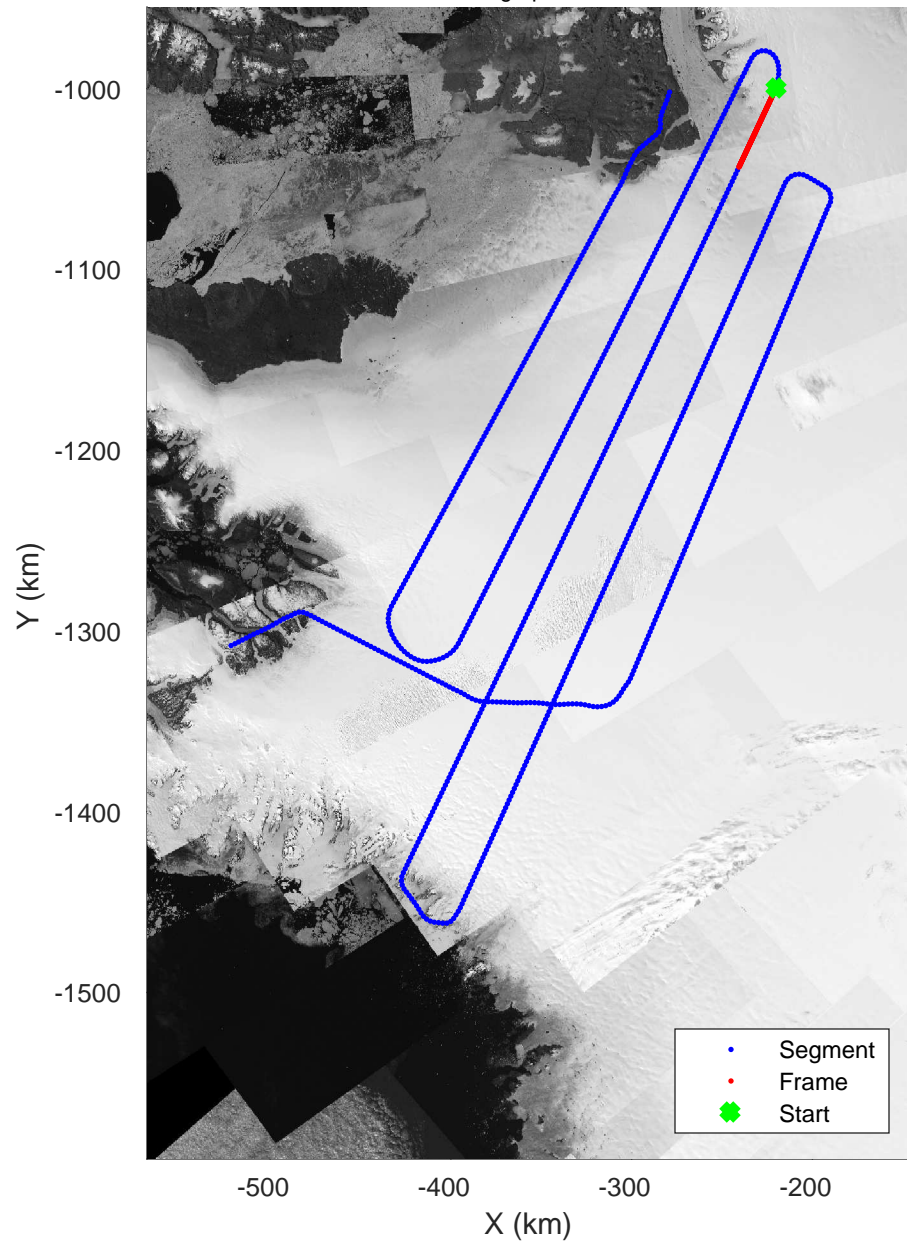

rds 2019_Greenland_P3: "ICESat-2 North" 20190417_02_016: 14:45:14.7 to 14:51:39.1 GPS

rds 2019_Greenland_P3: "ICESat-2 North" 20190417_02_016: 14:45:14.7 to 14:51:39.1 GPS

ICESat-2 North
20190417_02_017
Polar Stereograph 70N/-45E

rds 2019_Greenland_P3: "ICESat-2 North" 20190417_02_017: 14:51:39.2 to 14:57:52.2 GPS

rds 2019_Greenland_P3: "ICESat-2 North" 20190417_02_017: 14:51:39.2 to 14:57:52.2 GPS

ICESat-2 North
20190417_02_018
Polar Stereograph 70N/-45E