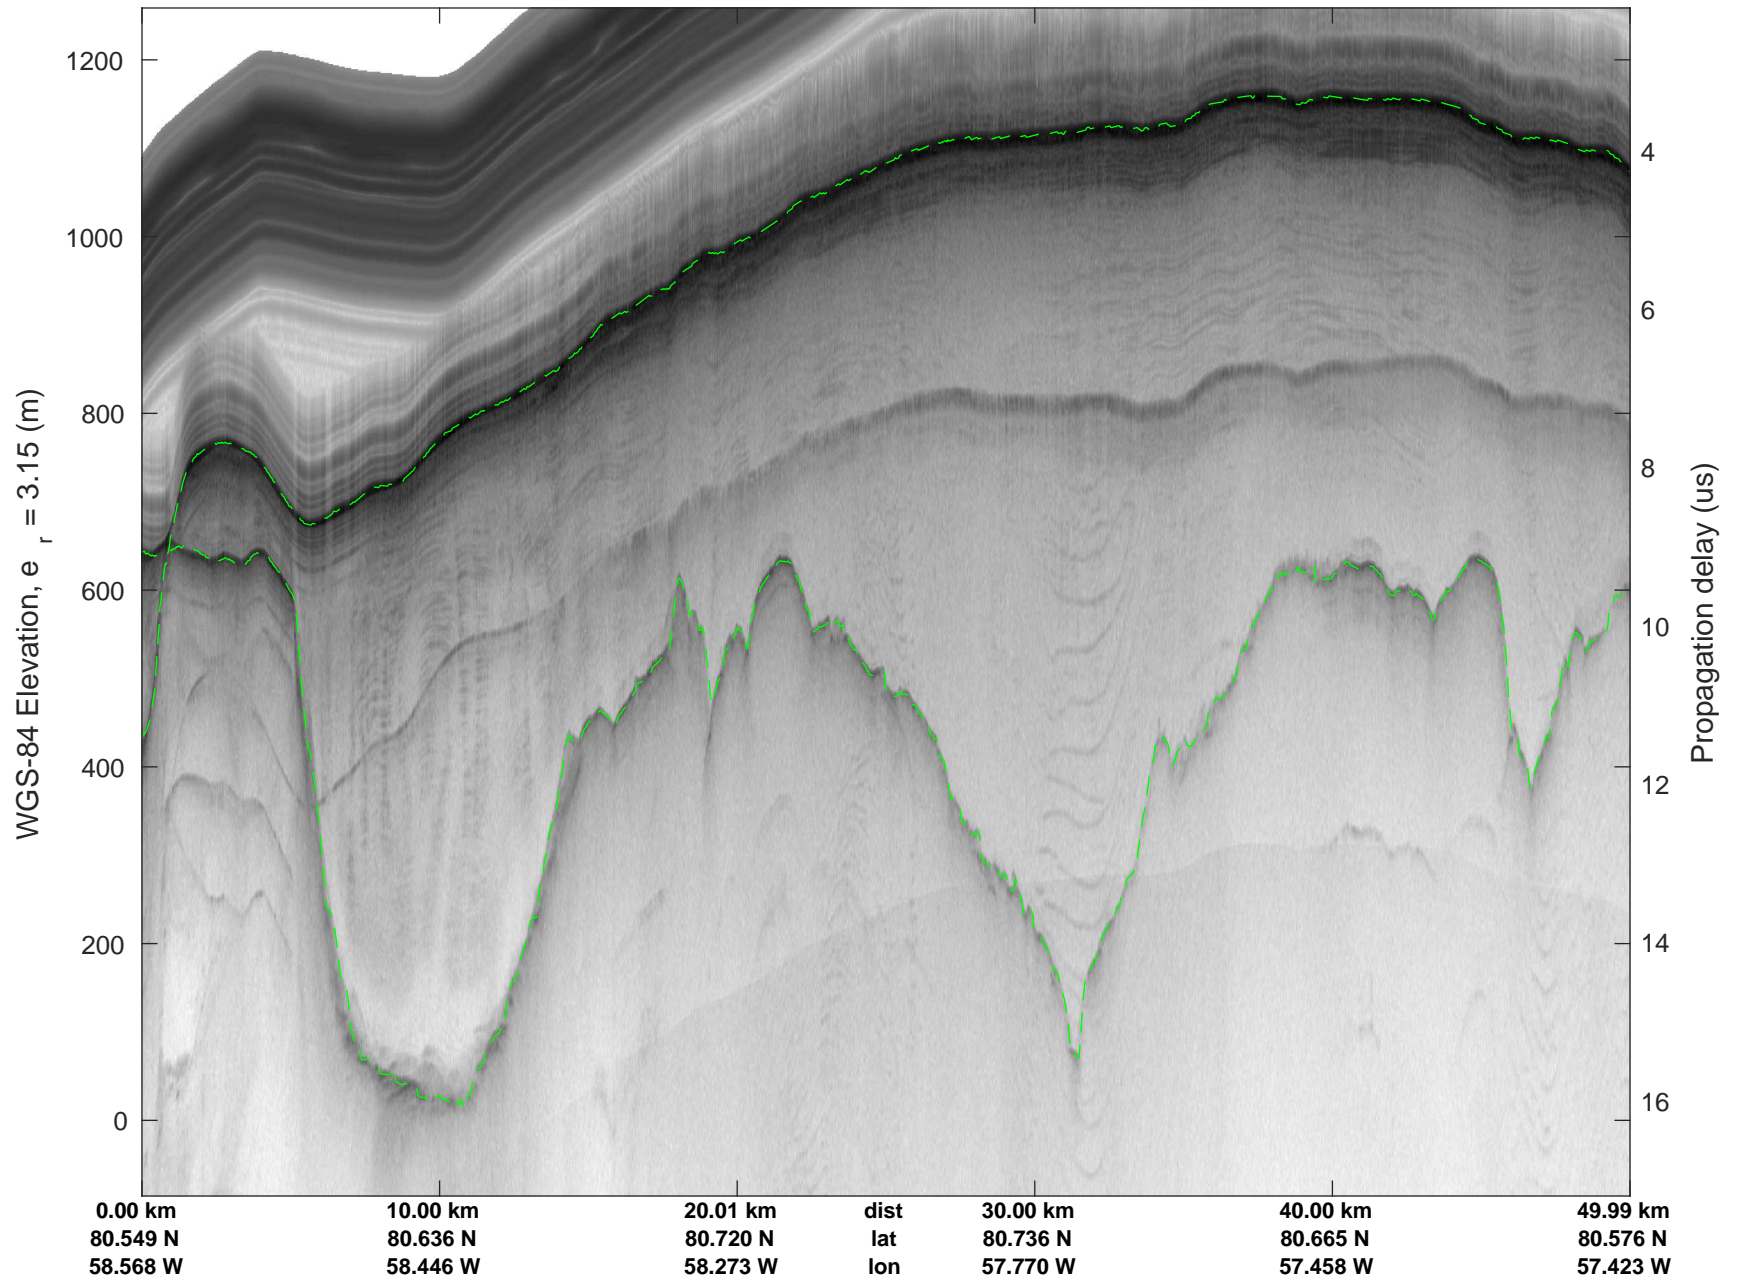

rds 2019_Greenland_P3: "ICESat-2 North" 20190417_02_014: 14:32:57.4 to 14:39:02.8 GPS

rds 2019_Greenland_P3: "ICESat-2 North" 20190417_02_014: 14:32:57.4 to 14:39:02.8 GPS

ICESat-2 North
20190417_02_015
Polar Stereograph 70N/-45E

rds 2019_Greenland_P3: "ICESat-2 North" 20190417_02_015: 14:39:02.9 to 14:45:14.5 GPS

rds 2019_Greenland_P3: "ICESat-2 North" 20190417_02_015: 14:39:02.9 to 14:45:14.5 GPS

ICESat-2 North
20190417_02_016
Polar Stereograph 70N/-45E

rds 2019_Greenland_P3: "ICESat-2 North" 20190417_02_016: 14:45:14.7 to 14:51:39.1 GPS

rds 2019_Greenland_P3: "ICESat-2 North" 20190417_02_016: 14:45:14.7 to 14:51:39.1 GPS

ICESat-2 North
20190417_02_017
Polar Stereograph 70N/-45E