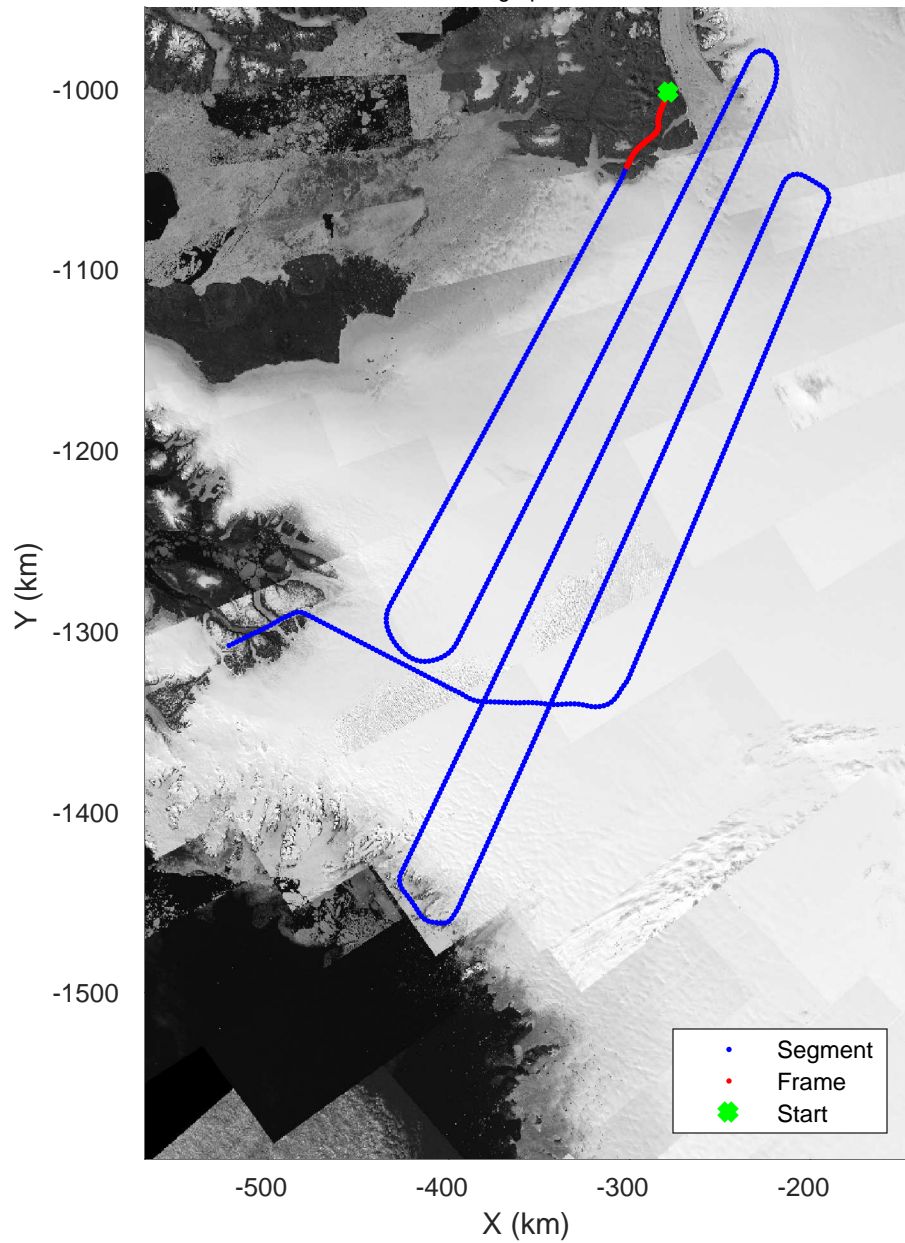

ICESat-2 North
20190417_02_001
Polar Stereograph 70N/-45E

rds 2019_Greenland_P3: "ICESat-2 North" 20190417_02_001: 13:13:34.0 to 13:20:15.5 GPS

rds 2019_Greenland_P3: "ICESat-2 North" 20190417_02_001: 13:13:34.0 to 13:20:15.5 GPS

ICESat-2 North
20190417_02_002
Polar Stereograph 70N/-45E

rds 2019_Greenland_P3: "ICESat-2 North" 20190417_02_002: 13:20:15.6 to 13:26:44.1 GPS

rds 2019_Greenland_P3: "ICESat-2 North" 20190417_02_002: 13:20:15.6 to 13:26:44.1 GPS