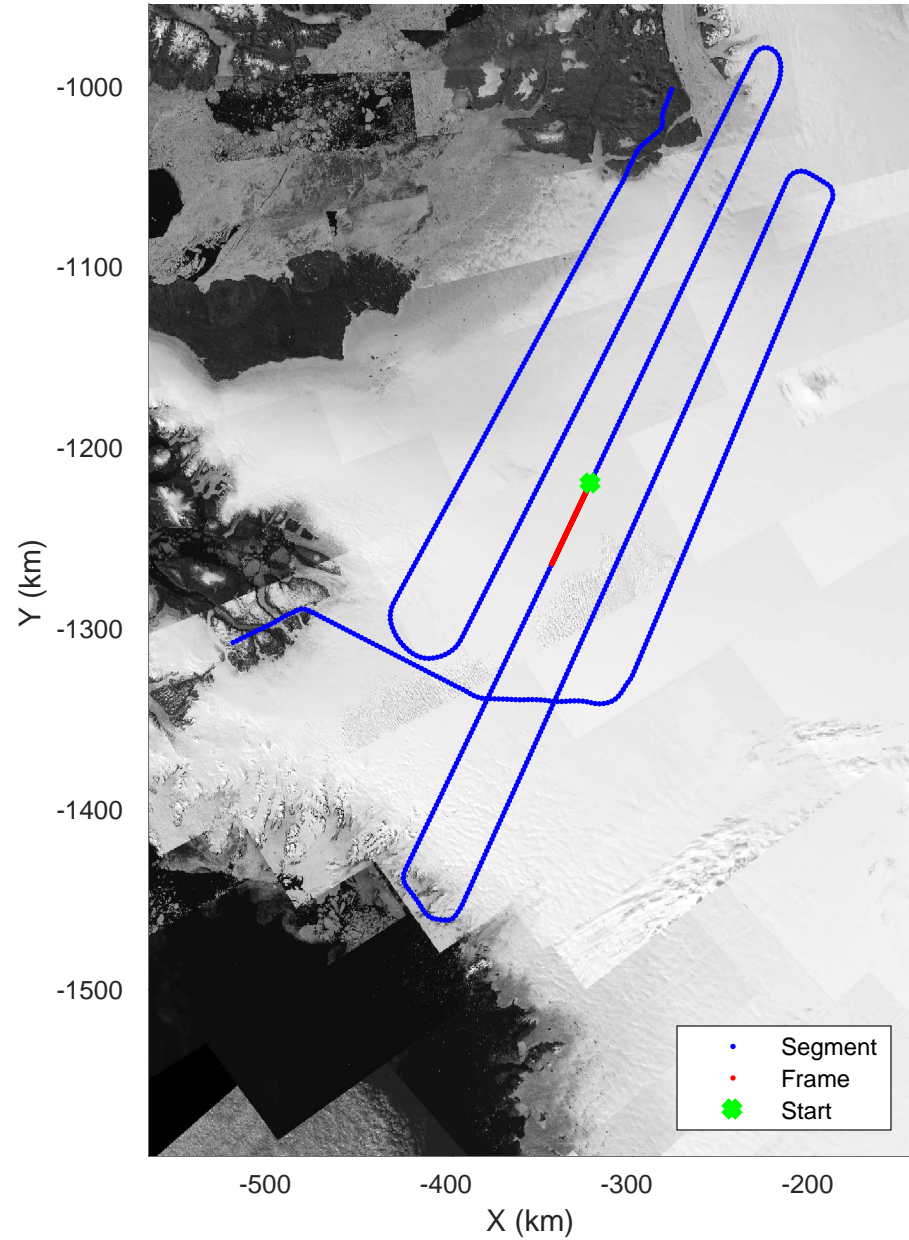

rds 2019_Greenland_P3: "ICESat-2 North" 20190417_02_020: 15:10:11.5 to 15:16:24.0 GPS

rds 2019_Greenland_P3: "ICESat-2 North" 20190417_02_020: 15:10:11.5 to 15:16:24.0 GPS

rds 2019_Greenland_P3: "ICESat-2 North" 20190417_02_021: 15:16:24.1 to 15:22:41.2 GPS

rds 2019_Greenland_P3: "ICESat-2 North" 20190417_02_021: 15:16:24.1 to 15:22:41.2 GPS

ICESat-2 North
20190417_02_022
Polar Stereograph 70N/-45E

rds 2019_Greenland_P3: "ICESat-2 North" 20190417_02_022: 15:22:41.3 to 15:28:56.7 GPS