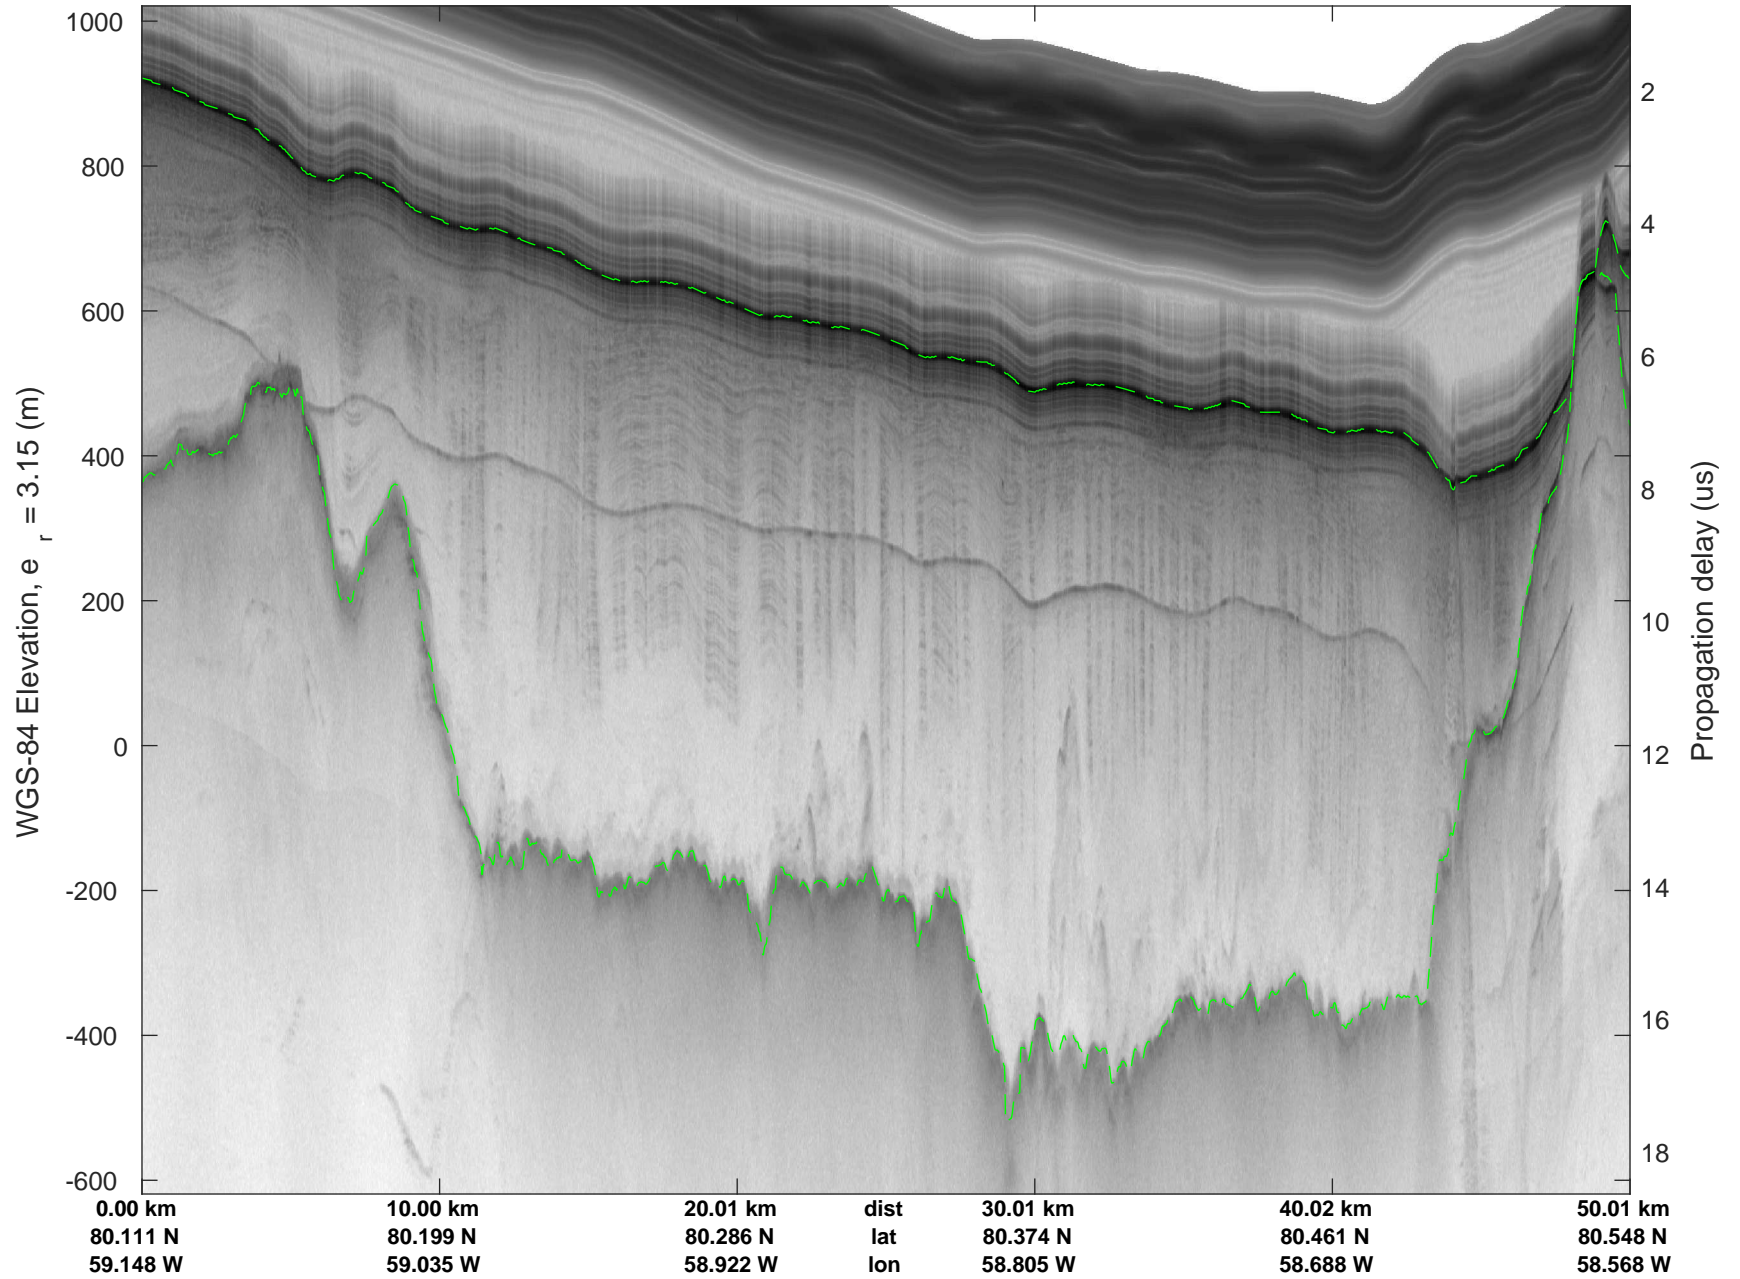

rds 2019_Greenland_P3: "ICESat-2 North" 20190417_02_014: 14:32:57.4 to 14:39:02.8 GPS

rds 2019_Greenland_P3: "ICESat-2 North" 20190417_02_014: 14:32:57.4 to 14:39:02.8 GPS

ICESat-2 North
20190417_02_015
Polar Stereograph 70N/-45E

rds 2019_Greenland_P3: "ICESat-2 North" 20190417_02_015: 14:39:02.9 to 14:45:14.5 GPS

rds 2019_Greenland_P3: "ICESat-2 North" 20190417_02_015: 14:39:02.9 to 14:45:14.5 GPS

ICESat-2 North
20190417_02_016
Polar Stereograph 70N/-45E