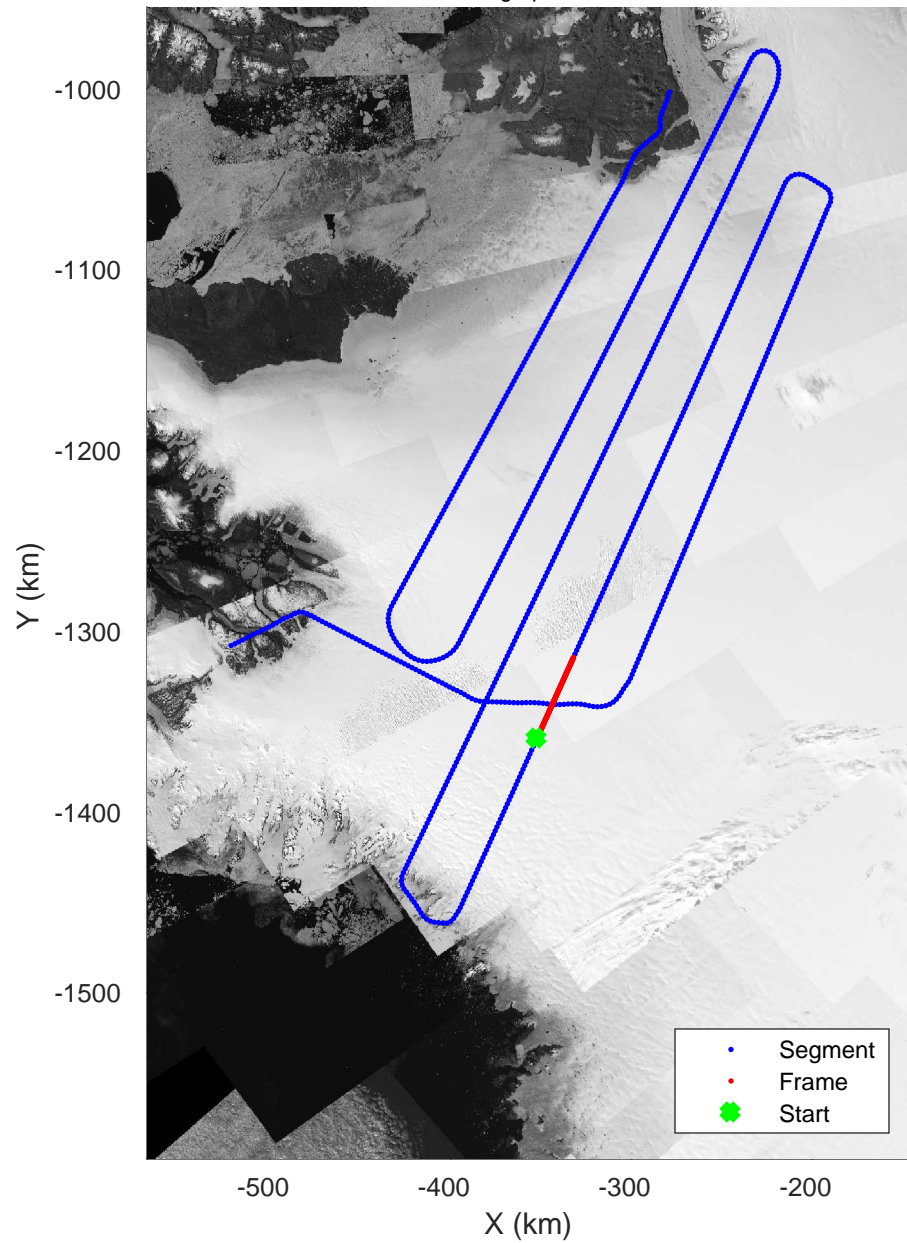

rds 2019_Greenland_P3: "ICESat-2 North" 20190417_02_028: 16:00:40.0 to 16:06:48.3 GPS

rds 2019_Greenland_P3: "ICESat-2 North" 20190417_02_029: 16:06:48.4 to 16:12:38.9 GPS

rds 2019_Greenland_P3: "ICESat-2 North" 20190417_02_029: 16:06:48.4 to 16:12:38.9 GPS

ICESat-2 North
20190417_02_030
Polar Stereograph 70N/-45E

rds 2019_Greenland_P3: "ICESat-2 North" 20190417_02_030: 16:12:39.0 to 16:18:20.2 GPS

rds 2019_Greenland_P3: "ICESat-2 North" 20190417_02_030: 16:12:39.0 to 16:18:20.2 GPS