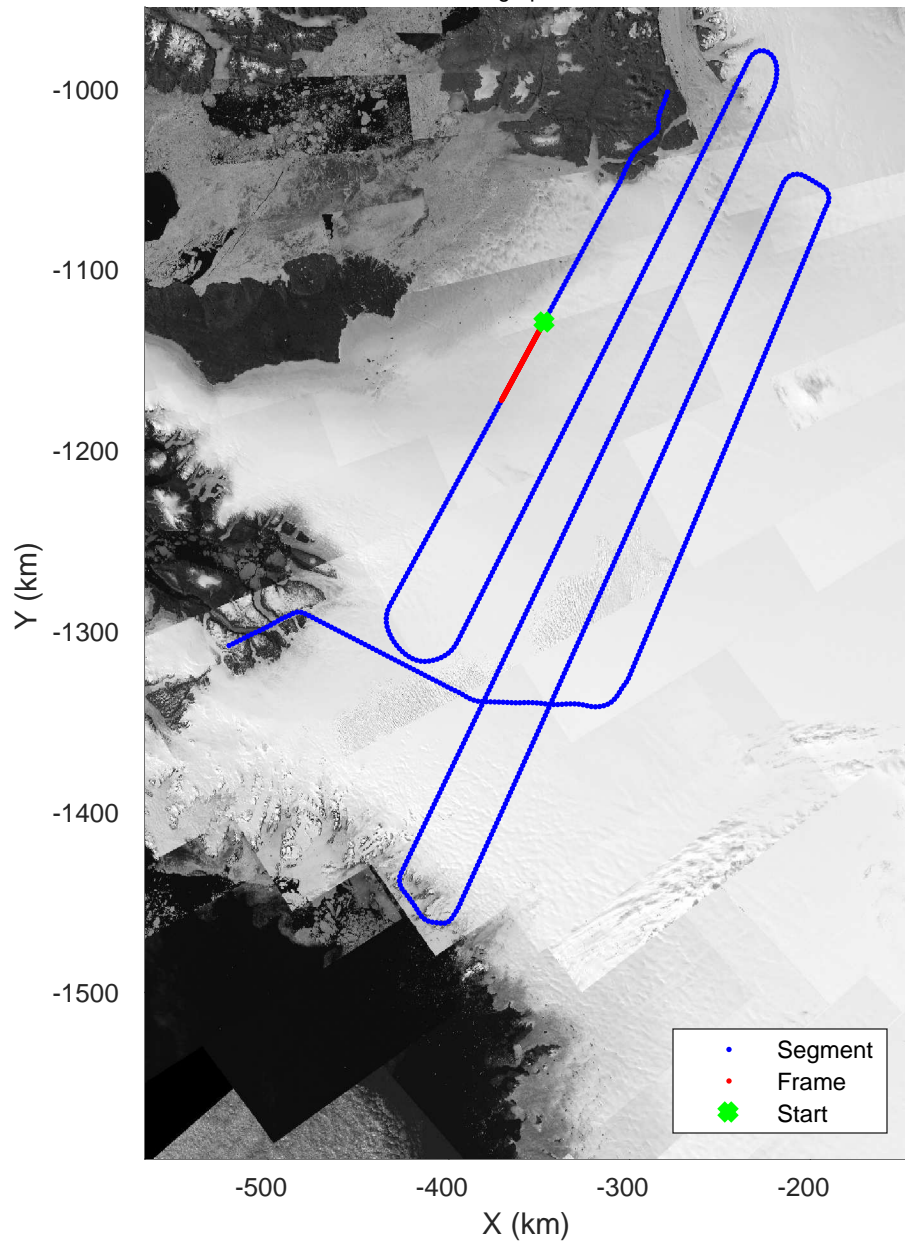

ICESat-2 North
20190417_02_001
Polar Stereograph 70N/-45E

rds 2019_Greenland_P3: "ICESat-2 North" 20190417_02_001: 13:13:34.0 to 13:20:15.5 GPS

rds 2019_Greenland_P3: "ICESat-2 North" 20190417_02_001: 13:13:34.0 to 13:20:15.5 GPS

ICESat-2 North
20190417_02_002
Polar Stereograph 70N/-45E

rds 2019_Greenland_P3: "ICESat-2 North" 20190417_02_002: 13:20:15.6 to 13:26:44.1 GPS

rds 2019_Greenland_P3: "ICESat-2 North" 20190417_02_002: 13:20:15.6 to 13:26:44.1 GPS

ICESat-2 North
20190417_02_003
Polar Stereograph 70N/-45E

rds 2019_Greenland_P3: "ICESat-2 North" 20190417_02_003: 13:26:44.2 to 13:32:42.8 GPS

rds 2019_Greenland_P3: "ICESat-2 North" 20190417_02_003: 13:26:44.2 to 13:32:42.8 GPS

ICESat-2 North
20190417_02_004
Polar Stereograph 70N/-45E

rds 2019_Greenland_P3: "ICESat-2 North" 20190417_02_004: 13:32:42.9 to 13:38:53.1 GPS

rds 2019_Greenland_P3: "ICESat-2 North" 20190417_02_004: 13:32:42.9 to 13:38:53.1 GPS