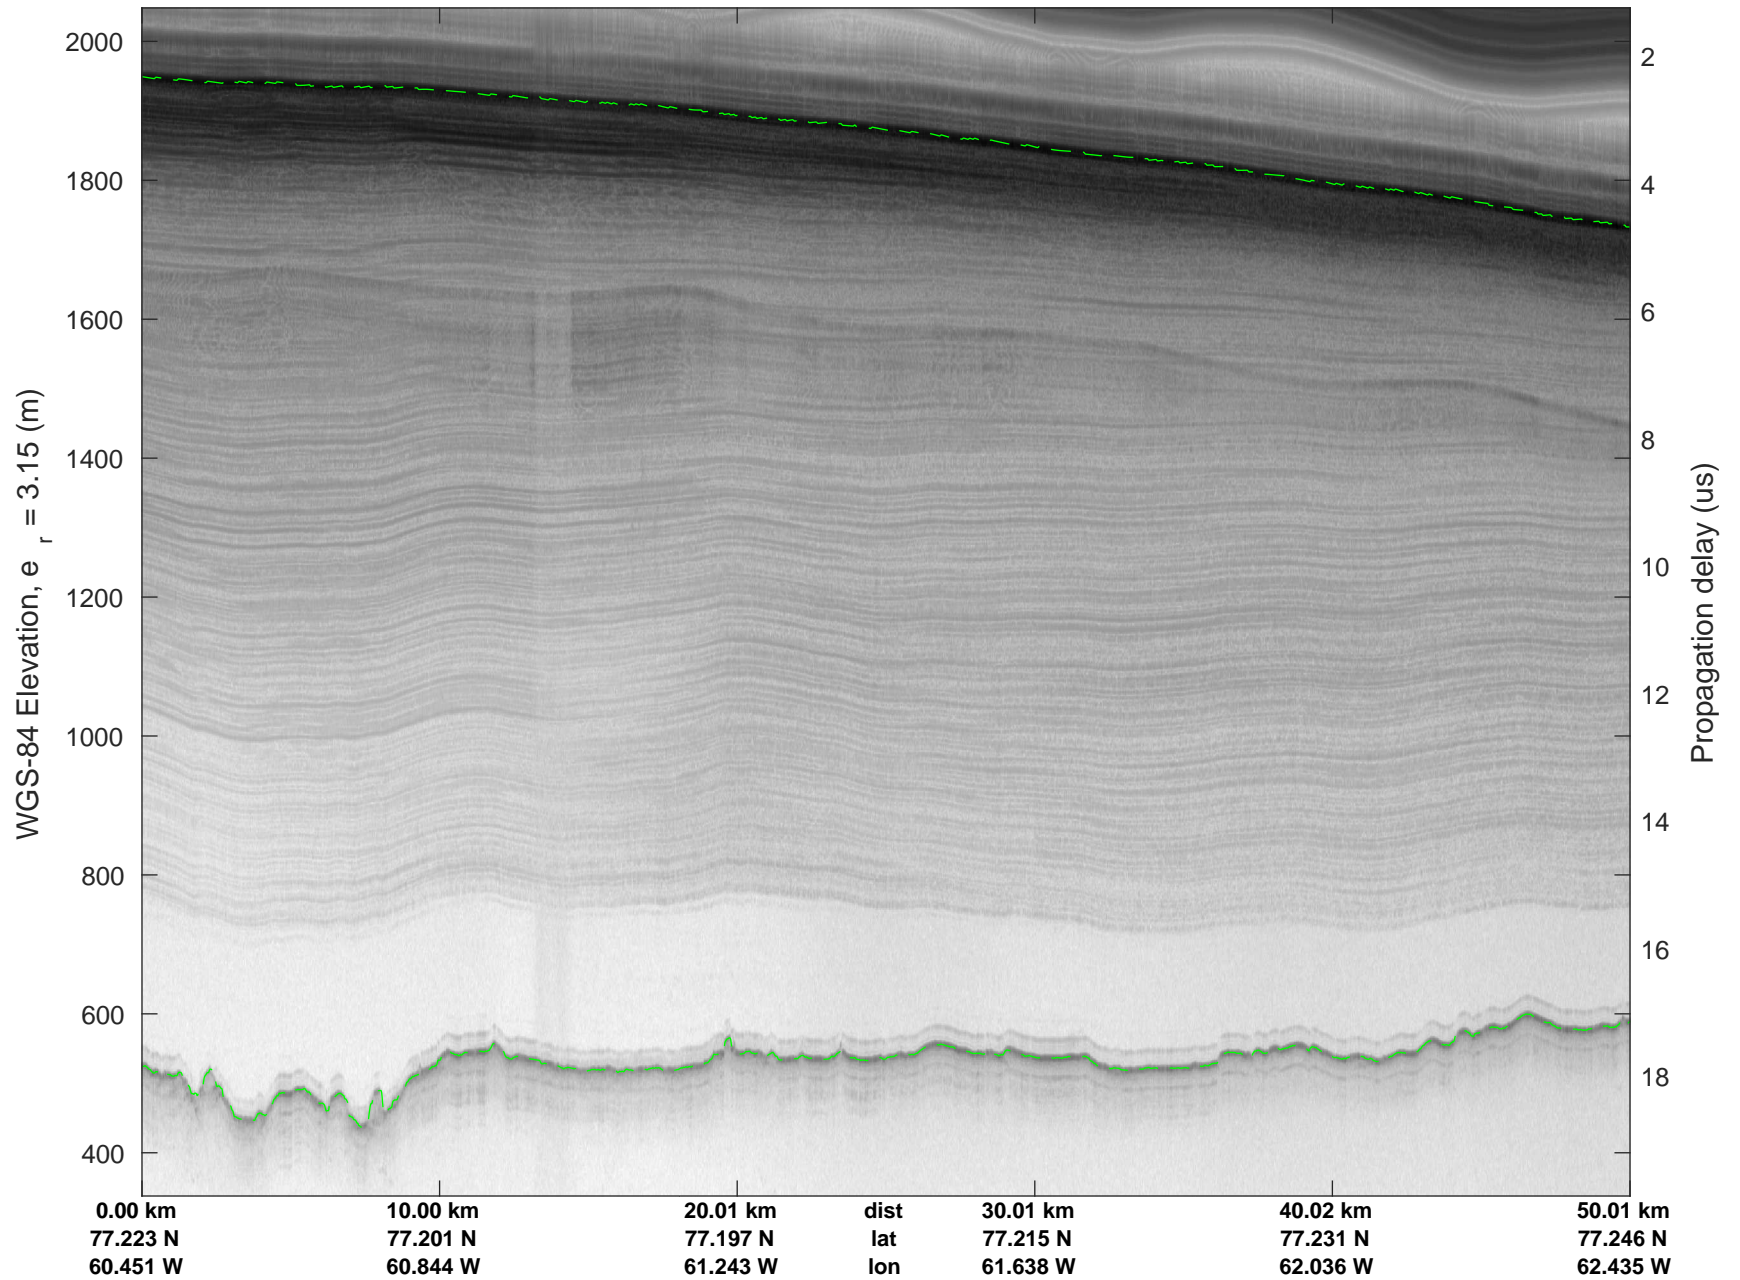

ICESat-2 North
20190417_02_043
Polar Stereograph 70N/-45E

rds 2019_Greenland_P3: "ICESat-2 North" 20190417_02_043: 17:31:41.6 to 17:37:49.1 GPS

rds 2019_Greenland_P3: "ICESat-2 North" 20190417_02_043: 17:31:41.6 to 17:37:49.1 GPS

ICESat-2 North
20190417_02_044
Polar Stereograph 70N/-45E

rds 2019_Greenland_P3: "ICESat-2 North" 20190417_02_044: 17:37:49.2 to 17:43:30.5 GPS

rds 2019_Greenland_P3: "ICESat-2 North" 20190417_02_044: 17:37:49.2 to 17:43:30.5 GPS

rds 2019_Greenland_P3: "ICESat-2 North" 20190417_02_045: 17:43:30.6 to 17:49:09.8 GPS

rds 2019_Greenland_P3: "ICESat-2 North" 20190417_02_045: 17:43:30.6 to 17:49:09.8 GPS

rds 2019_Greenland_P3: "ICESat-2 North" 20190417_02_046: 17:49:09.9 to 17:54:44.2 GPS

rds 2019_Greenland_P3: "ICESat-2 North" 20190417_02_046: 17:49:09.9 to 17:54:44.2 GPS

ICESat-2 North
20190417_02_047
Polar Stereograph 70N/-45E

rds 2019_Greenland_P3: "ICESat-2 North" 20190417_02_047: 17:54:44.3 to 18:03:20.9 GPS