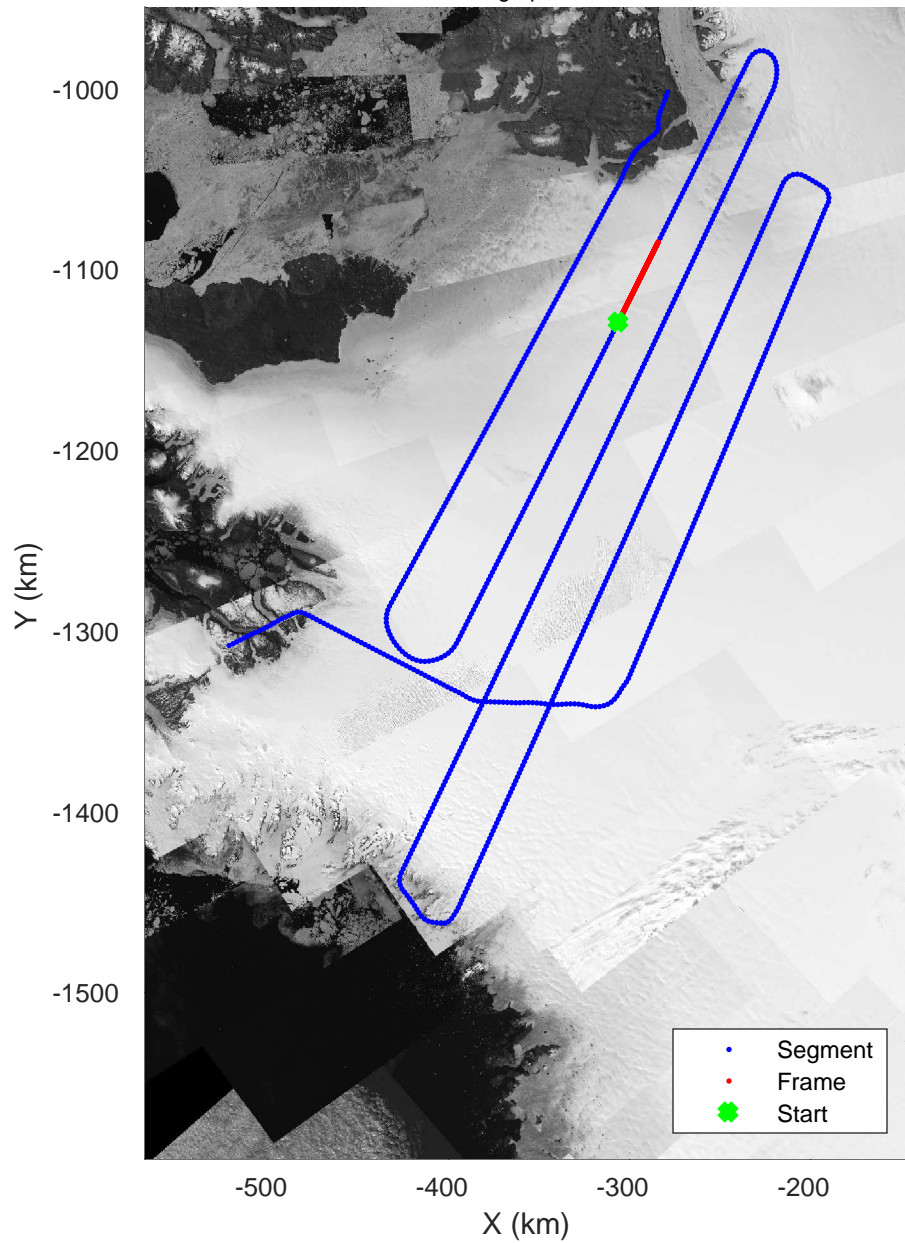

rds 2019_Greenland_P3: "ICESat-2 North" 20190417_02_012: 14:21:12.6 to 14:27:01.9 GPS

rds 2019_Greenland_P3: "ICESat-2 North" 20190417_02_012: 14:21:12.6 to 14:27:01.9 GPS

ICESat-2 North
20190417_02_013
Polar Stereograph 70N/-45E

rds 2019_Greenland_P3: "ICESat-2 North" 20190417_02_013: 14:27:02.0 to 14:32:57.3 GPS

rds 2019_Greenland_P3: "ICESat-2 North" 20190417_02_013: 14:27:02.0 to 14:32:57.3 GPS

ICESat-2 North
20190417_02_014
Polar Stereograph 70N/-45E