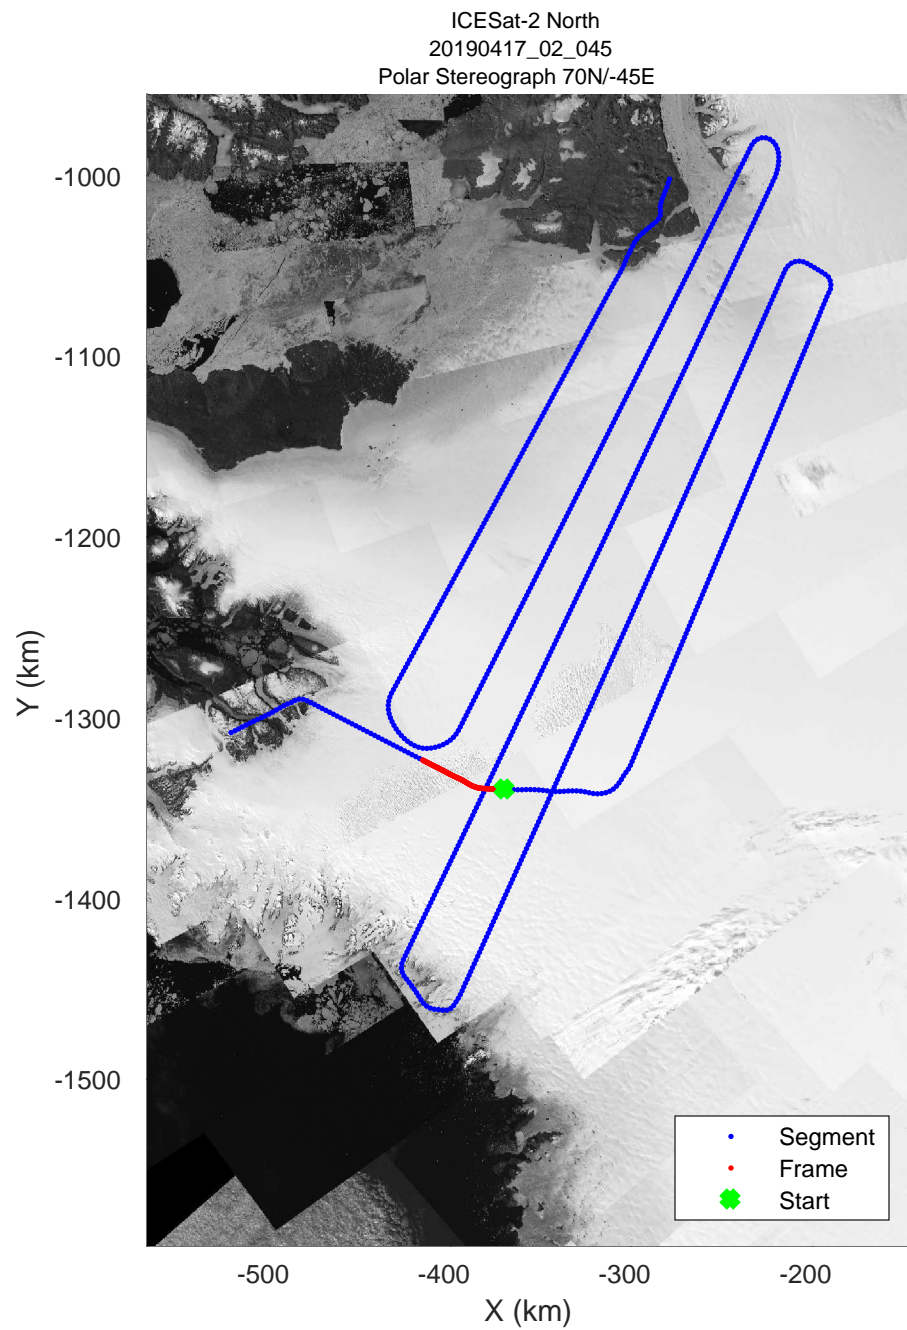

ICESat-2 North
20190417_02_043
Polar Stereograph 70N/-45E

rds 2019_Greenland_P3: "ICESat-2 North" 20190417_02_043: 17:31:41.6 to 17:37:49.1 GPS

rds 2019_Greenland_P3: "ICESat-2 North" 20190417_02_043: 17:31:41.6 to 17:37:49.1 GPS

ICESat-2 North
20190417_02_044
Polar Stereograph 70N/-45E

rds 2019_Greenland_P3: "ICESat-2 North" 20190417_02_044: 17:37:49.2 to 17:43:30.5 GPS

rds 2019_Greenland_P3: "ICESat-2 North" 20190417_02_044: 17:37:49.2 to 17:43:30.5 GPS

rds 2019_Greenland_P3: "ICESat-2 North" 20190417_02_045: 17:43:30.6 to 17:49:09.8 GPS

rds 2019_Greenland_P3: "ICESat-2 North" 20190417_02_045: 17:43:30.6 to 17:49:09.8 GPS

rds 2019_Greenland_P3: "ICESat-2 North" 20190417_02_046: 17:49:09.9 to 17:54:44.2 GPS

rds 2019_Greenland_P3: "ICESat-2 North" 20190417_02_046: 17:49:09.9 to 17:54:44.2 GPS

ICESat-2 North
20190417_02_047
Polar Stereograph 70N/-45E

rds 2019_Greenland_P3: "ICESat-2 North" 20190417_02_047: 17:54:44.3 to 18:03:20.9 GPS