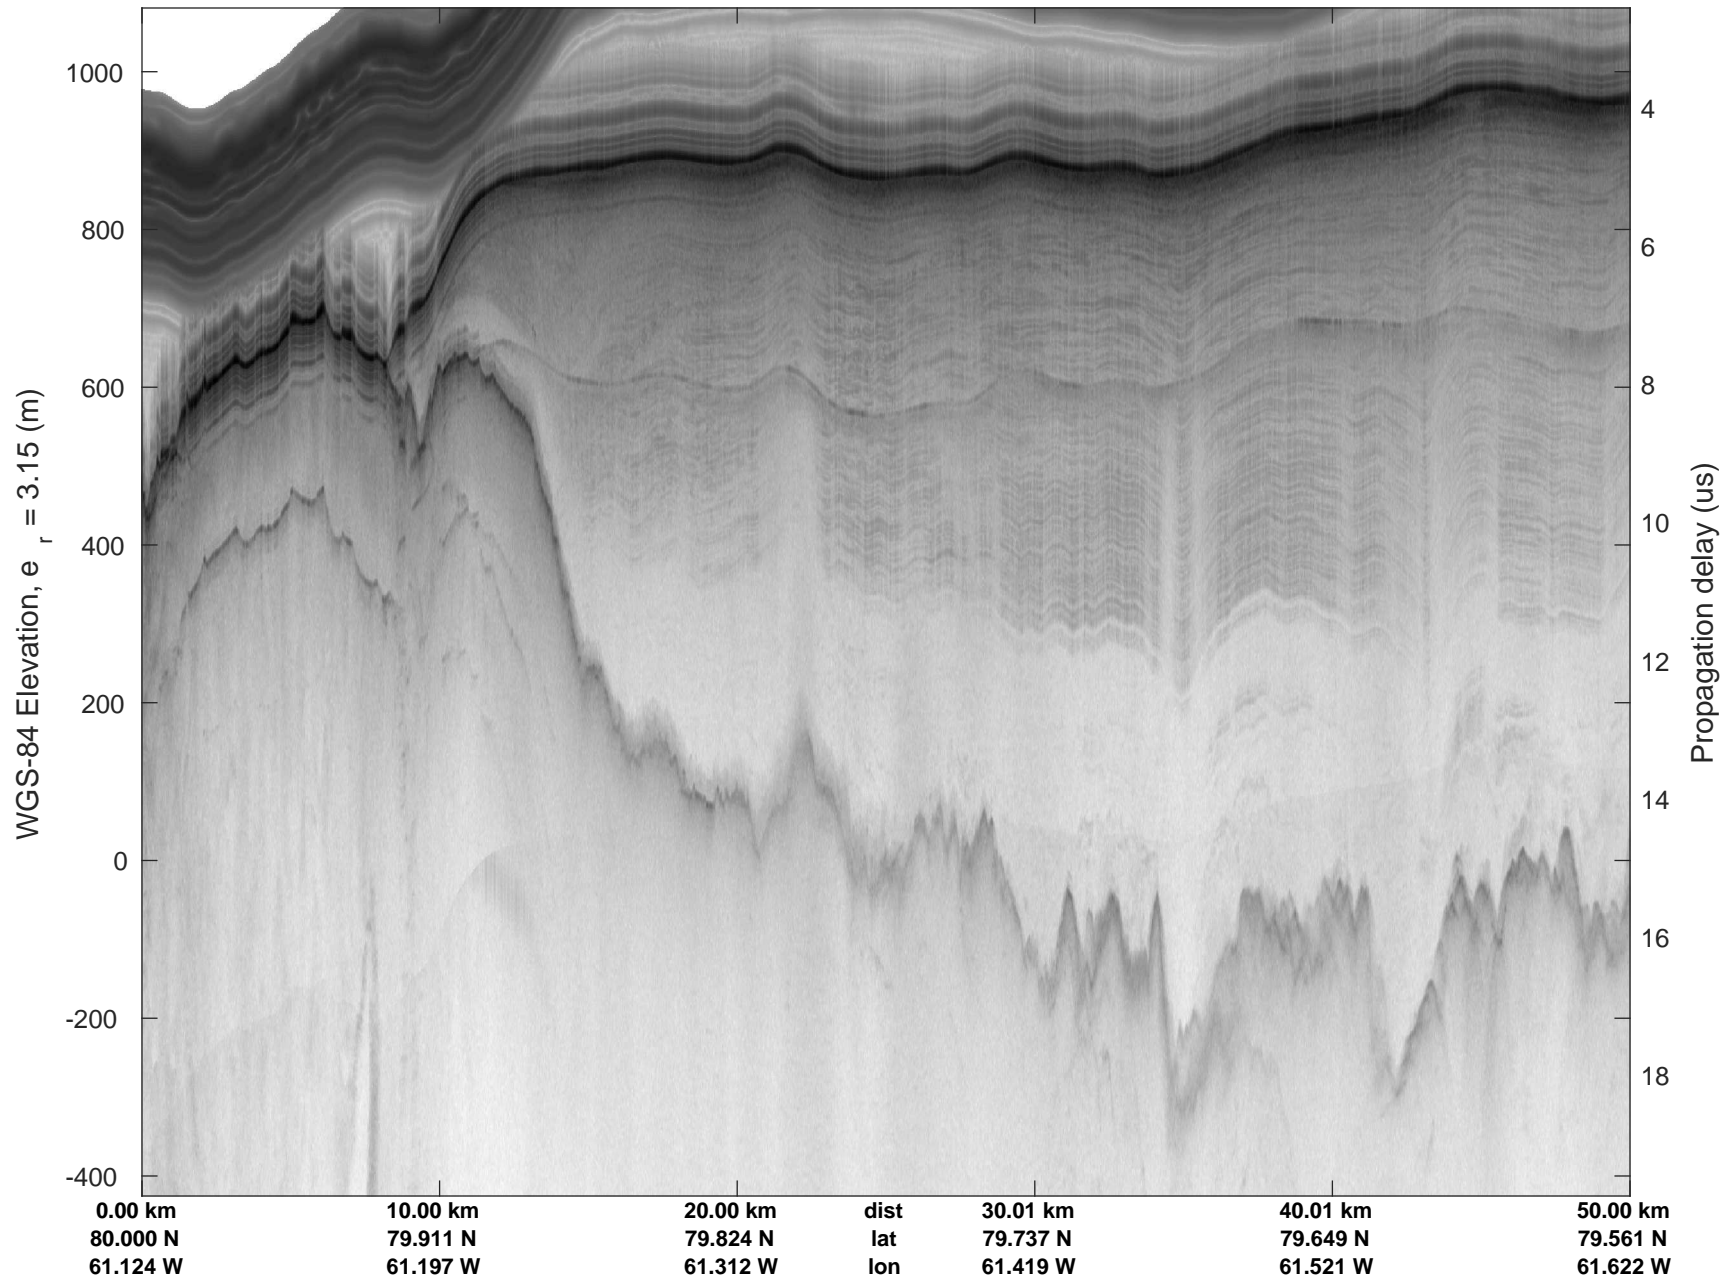

ICESat-2 North
20190417_02_001
Polar Stereograph 70N/-45E

rds 2019_Greenland_P3: "ICESat-2 North" 20190417_02_001: 13:13:34.0 to 13:20:15.5 GPS

rds 2019_Greenland_P3: "ICESat-2 North" 20190417_02_001: 13:13:34.0 to 13:20:15.5 GPS

ICESat-2 North
20190417_02_002
Polar Stereograph 70N/-45E

rds 2019_Greenland_P3: "ICESat-2 North" 20190417_02_002: 13:20:15.6 to 13:26:44.1 GPS

rds 2019_Greenland_P3: "ICESat-2 North" 20190417_02_002: 13:20:15.6 to 13:26:44.1 GPS

ICESat-2 North
20190417_02_003
Polar Stereograph 70N/-45E

rds 2019_Greenland_P3: "ICESat-2 North" 20190417_02_003: 13:26:44.2 to 13:32:42.8 GPS

rds 2019_Greenland_P3: "ICESat-2 North" 20190417_02_003: 13:26:44.2 to 13:32:42.8 GPS