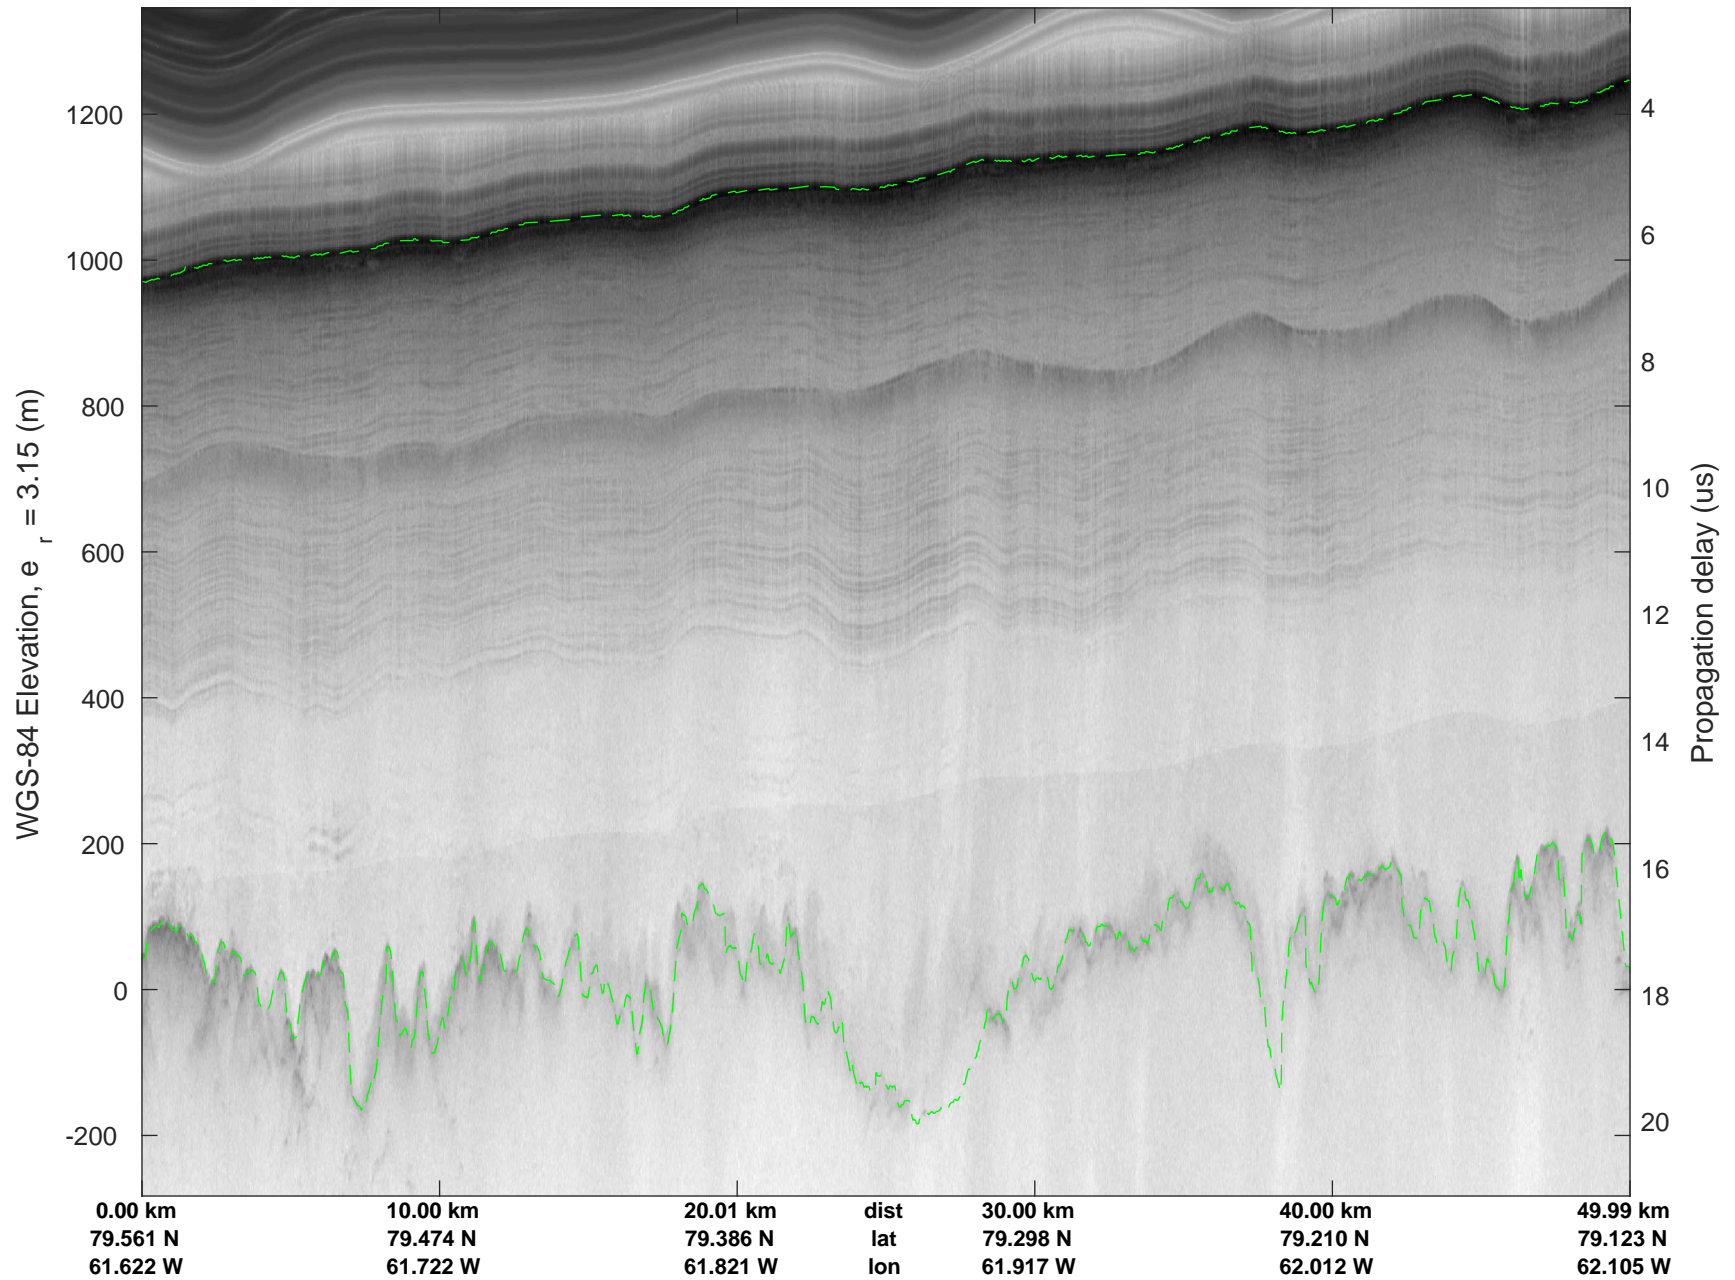

ICESat-2 North
20190417_02_001
Polar Stereograph 70N/-45E

rds 2019_Greenland_P3: "ICESat-2 North" 20190417_02_001: 13:13:34.0 to 13:20:15.5 GPS

rds 2019_Greenland_P3: "ICESat-2 North" 20190417_02_001: 13:13:34.0 to 13:20:15.5 GPS

ICESat-2 North
20190417_02_002
Polar Stereograph 70N/-45E

rds 2019_Greenland_P3: "ICESat-2 North" 20190417_02_002: 13:20:15.6 to 13:26:44.1 GPS

rds 2019_Greenland_P3: "ICESat-2 North" 20190417_02_002: 13:20:15.6 to 13:26:44.1 GPS

ICESat-2 North
20190417_02_003
Polar Stereograph 70N/-45E

rds 2019_Greenland_P3: "ICESat-2 North" 20190417_02_003: 13:26:44.2 to 13:32:42.8 GPS

rds 2019_Greenland_P3: "ICESat-2 North" 20190417_02_003: 13:26:44.2 to 13:32:42.8 GPS

ICESat-2 North
20190417_02_004
Polar Stereograph 70N/-45E

rds 2019_Greenland_P3: "ICESat-2 North" 20190417_02_004: 13:32:42.9 to 13:38:53.1 GPS

rds 2019_Greenland_P3: "ICESat-2 North" 20190417_02_004: 13:32:42.9 to 13:38:53.1 GPS