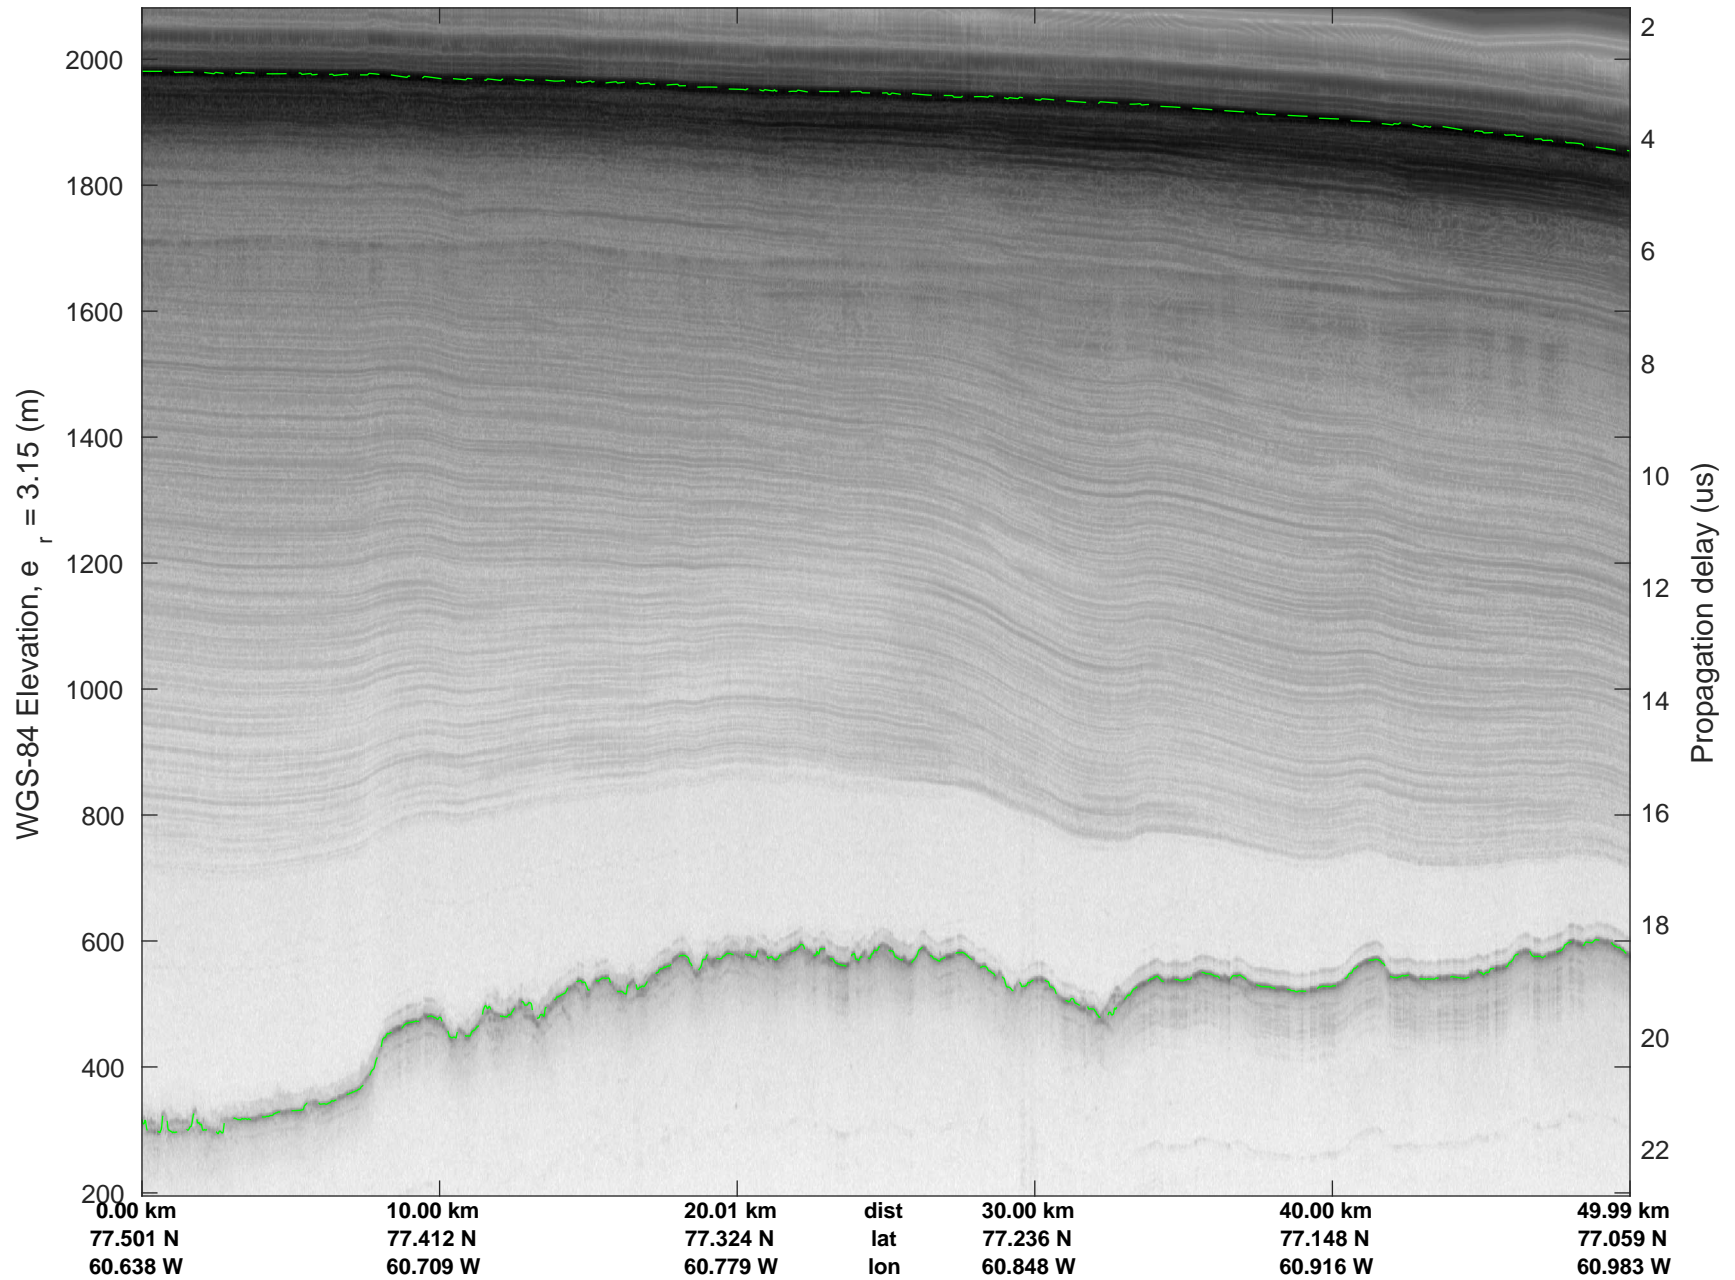

rds 2019_Greenland_P3: "ICESat-2 North" 20190417_02_022: 15:22:41.3 to 15:28:56.7 GPS

ICESat-2 North
20190417_02_023
Polar Stereograph 70N/-45E

rds 2019_Greenland_P3: "ICESat-2 North" 20190417_02_023: 15:28:56.8 to 15:35:05.6 GPS

rds 2019_Greenland_P3: "ICESat-2 North" 20190417_02_023: 15:28:56.8 to 15:35:05.6 GPS

ICESat-2 North
20190417_02_024
Polar Stereograph 70N/-45E

rds 2019_Greenland_P3: "ICESat-2 North" 20190417_02_024: 15:35:05.7 to 15:41:20.9 GPS

rds 2019_Greenland_P3: "ICESat-2 North" 20190417_02_024: 15:35:05.7 to 15:41:20.9 GPS

rds 2019_Greenland_P3: "ICESat-2 North" 20190417_02_025: 15:41:21.1 to 15:47:29.8 GPS

rds 2019_Greenland_P3: "ICESat-2 North" 20190417_02_025: 15:41:21.1 to 15:47:29.8 GPS