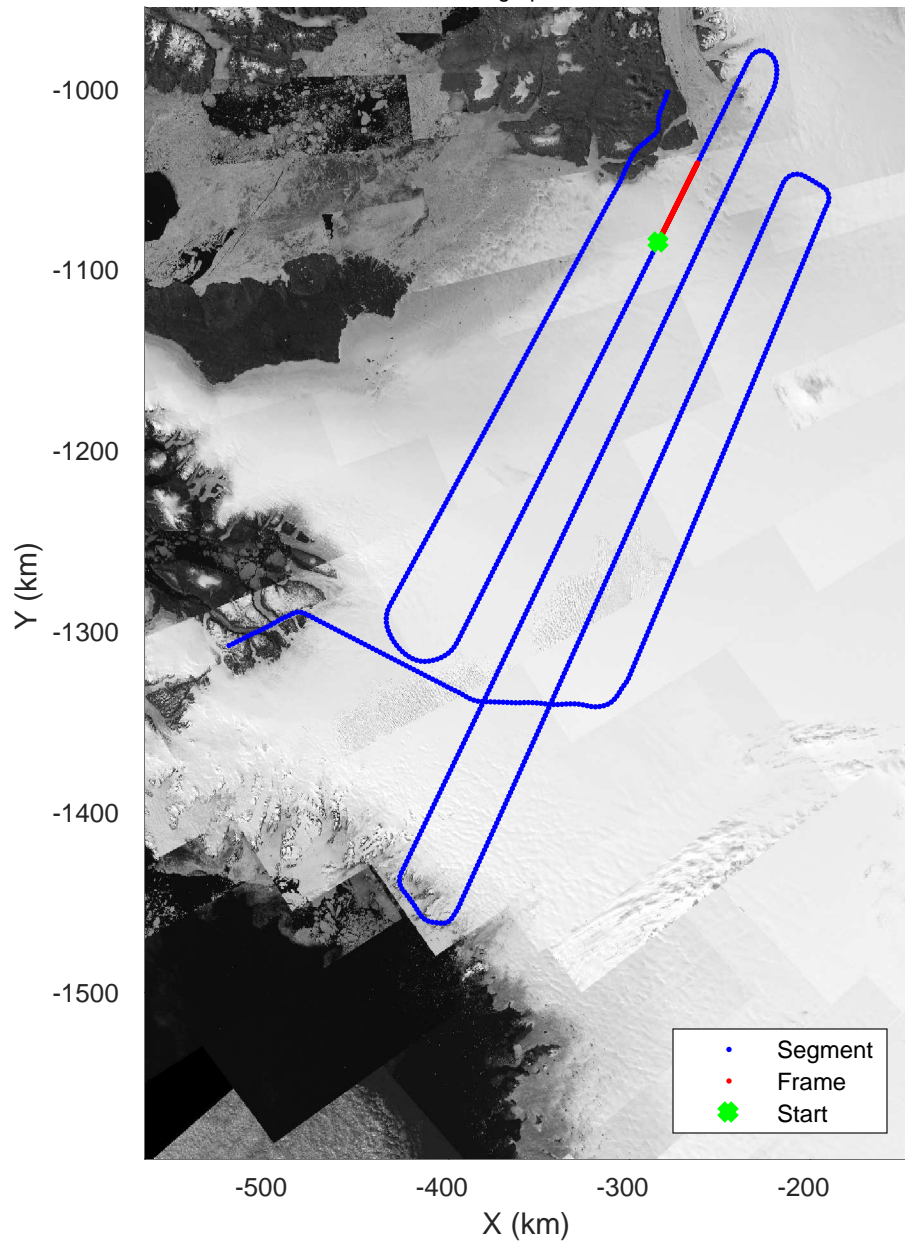

rds 2019_Greenland_P3: "ICESat-2 North" 20190417_02_013: 14:27:02.0 to 14:32:57.3 GPS

rds 2019_Greenland_P3: "ICESat-2 North" 20190417_02_013: 14:27:02.0 to 14:32:57.3 GPS

ICESat-2 North
20190417_02_014
Polar Stereograph 70N/-45E

rds 2019_Greenland_P3: "ICESat-2 North" 20190417_02_014: 14:32:57.4 to 14:39:02.8 GPS

rds 2019_Greenland_P3: "ICESat-2 North" 20190417_02_014: 14:32:57.4 to 14:39:02.8 GPS

ICESat-2 North
20190417_02_015
Polar Stereograph 70N/-45E