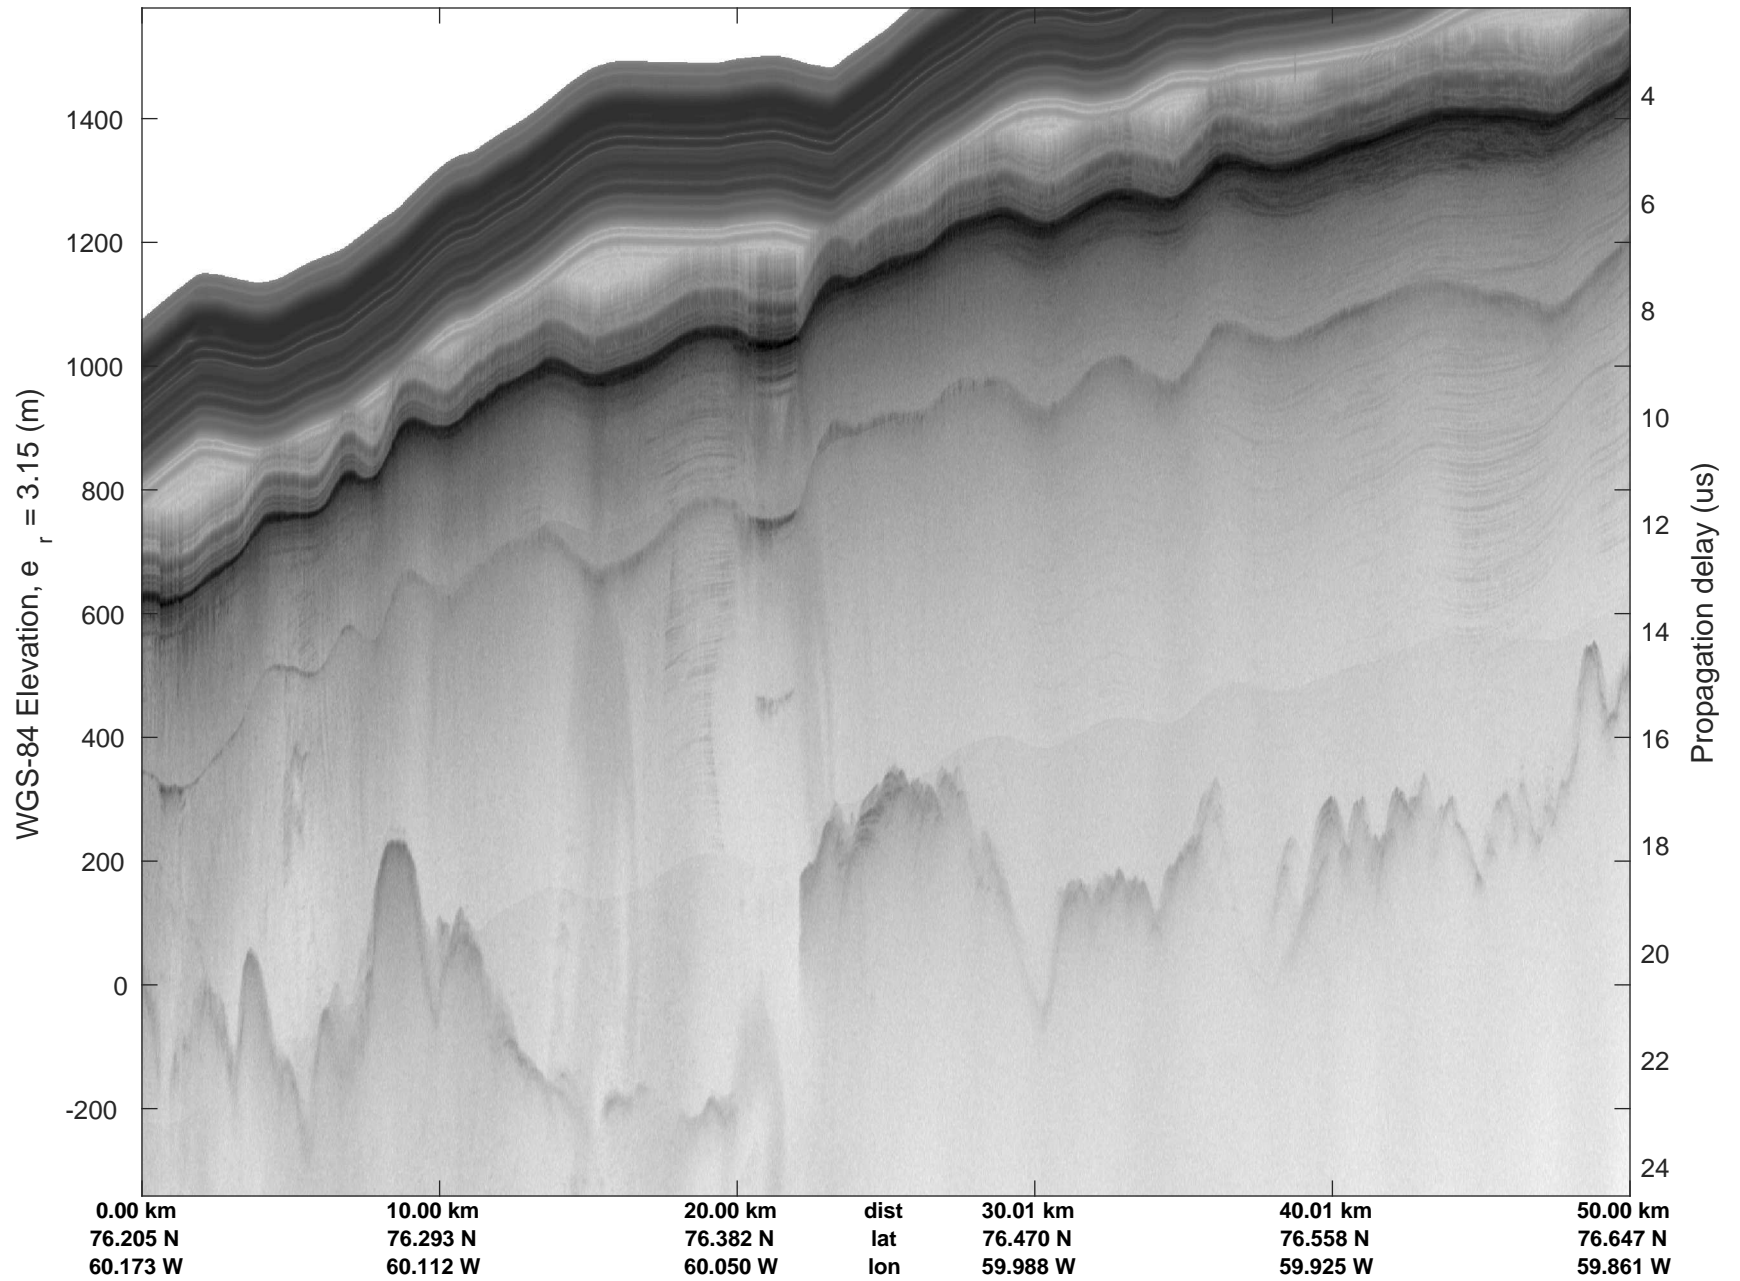

ICESat-2 North
20190417_02_026
Polar Stereograph 70N/-45E

rds 2019_Greenland_P3: "ICESat-2 North" 20190417_02_026: 15:47:29.9 to 15:53:54.8 GPS

rds 2019_Greenland_P3: "ICESat-2 North" 20190417_02_026: 15:47:29.9 to 15:53:54.8 GPS

rds 2019_Greenland_P3: "ICESat-2 North" 20190417_02_027: 15:53:55.0 to 16:00:39.8 GPS

rds 2019_Greenland_P3: "ICESat-2 North" 20190417_02_027: 15:53:55.0 to 16:00:39.8 GPS

rds 2019_Greenland_P3: "ICESat-2 North" 20190417_02_028: 16:00:40.0 to 16:06:48.3 GPS