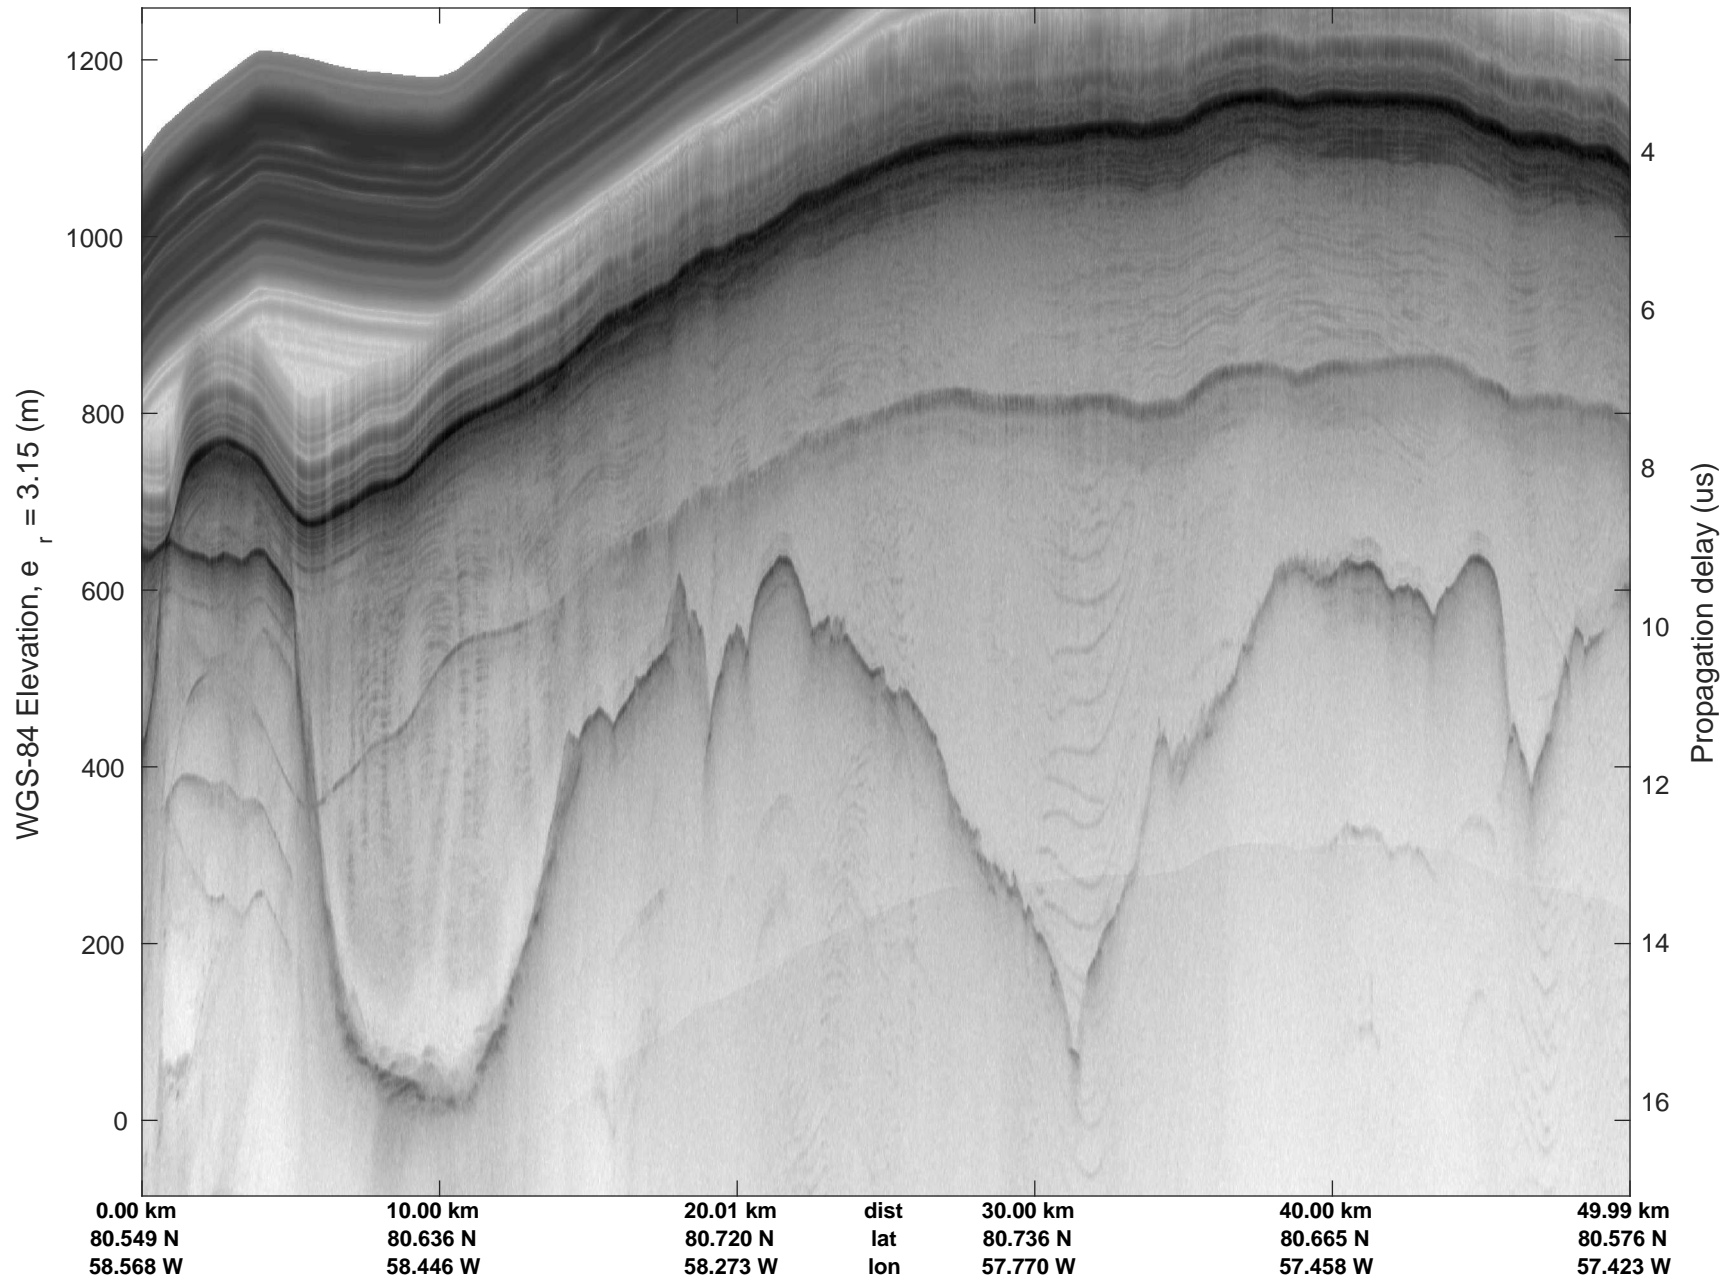

rds 2019_Greenland_P3: "ICESat-2 North" 20190417_02_015: 14:39:02.9 to 14:45:14.5 GPS

rds 2019_Greenland_P3: "ICESat-2 North" 20190417_02_015: 14:39:02.9 to 14:45:14.5 GPS

ICESat-2 North
20190417_02_016
Polar Stereograph 70N/-45E

rds 2019_Greenland_P3: "ICESat-2 North" 20190417_02_016: 14:45:14.7 to 14:51:39.1 GPS

rds 2019_Greenland_P3: "ICESat-2 North" 20190417_02_016: 14:45:14.7 to 14:51:39.1 GPS

ICESat-2 North
20190417_02_017
Polar Stereograph 70N/-45E