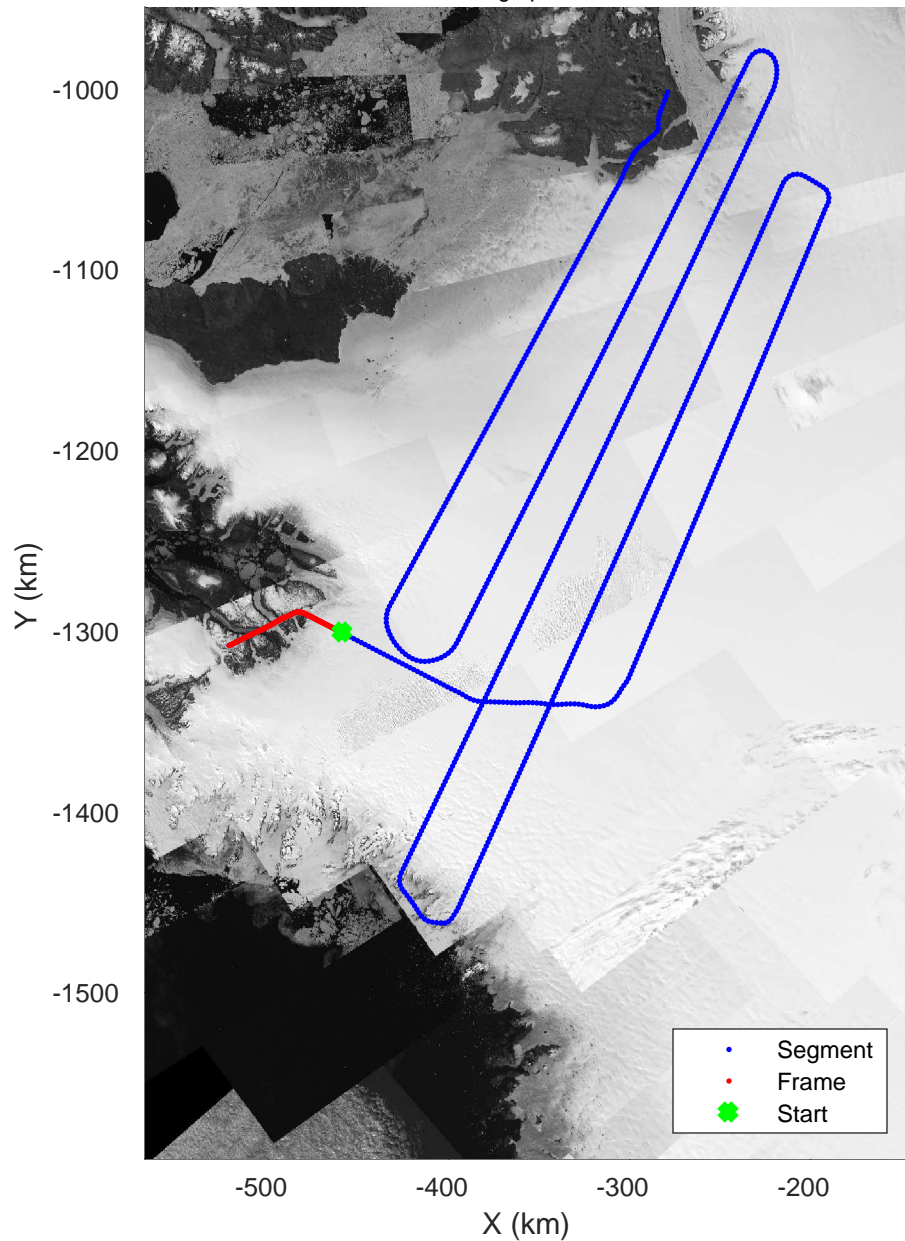

ICESat-2 North
20190417_02_043
Polar Stereograph 70N/-45E

rds 2019_Greenland_P3: "ICESat-2 North" 20190417_02_043: 17:31:41.6 to 17:37:49.1 GPS

rds 2019_Greenland_P3: "ICESat-2 North" 20190417_02_043: 17:31:41.6 to 17:37:49.1 GPS

ICESat-2 North
20190417_02_044
Polar Stereograph 70N/-45E

rds 2019_Greenland_P3: "ICESat-2 North" 20190417_02_044: 17:37:49.2 to 17:43:30.5 GPS

rds 2019_Greenland_P3: "ICESat-2 North" 20190417_02_044: 17:37:49.2 to 17:43:30.5 GPS

rds 2019_Greenland_P3: "ICESat-2 North" 20190417_02_045: 17:43:30.6 to 17:49:09.8 GPS

rds 2019_Greenland_P3: "ICESat-2 North" 20190417_02_045: 17:43:30.6 to 17:49:09.8 GPS

rds 2019_Greenland_P3: "ICESat-2 North" 20190417_02_046: 17:49:09.9 to 17:54:44.2 GPS

rds 2019_Greenland_P3: "ICESat-2 North" 20190417_02_046: 17:49:09.9 to 17:54:44.2 GPS

ICESat-2 North
20190417_02_047
Polar Stereograph 70N/-45E

rds 2019_Greenland_P3: "ICESat-2 North" 20190417_02_047: 17:54:44.3 to 18:03:20.9 GPS