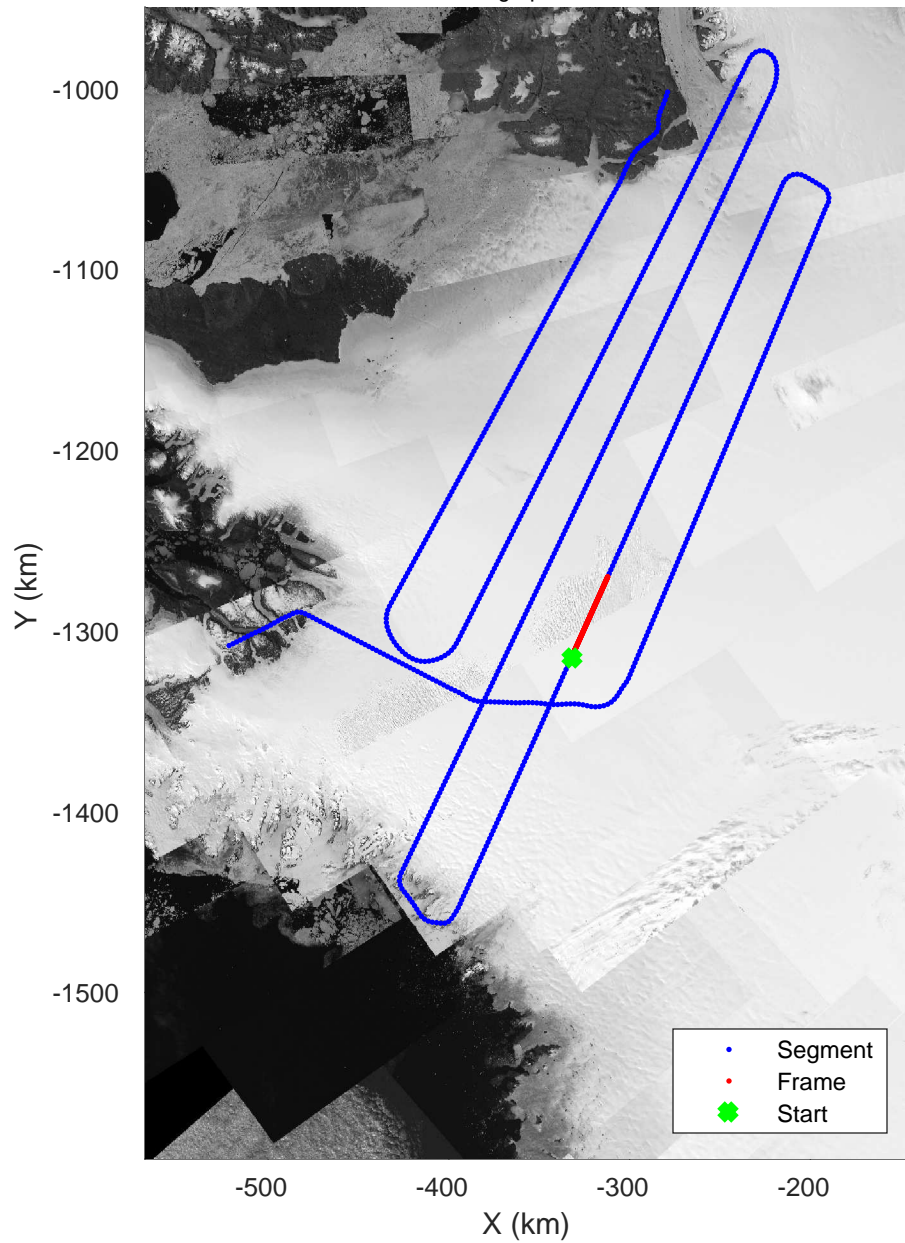

rds 2019_Greenland_P3: "ICESat-2 North" 20190417_02_028: 16:00:40.0 to 16:06:48.3 GPS

rds 2019_Greenland_P3: "ICESat-2 North" 20190417_02_029: 16:06:48.4 to 16:12:38.9 GPS

rds 2019_Greenland_P3: "ICESat-2 North" 20190417_02_029: 16:06:48.4 to 16:12:38.9 GPS

ICESat-2 North
20190417_02_030
Polar Stereograph 70N/-45E

rds 2019_Greenland_P3: "ICESat-2 North" 20190417_02_030: 16:12:39.0 to 16:18:20.2 GPS

rds 2019_Greenland_P3: "ICESat-2 North" 20190417_02_030: 16:12:39.0 to 16:18:20.2 GPS

ICESat-2 North
20190417_02_031
Polar Stereograph 70N/-45E

rds 2019_Greenland_P3: "ICESat-2 North" 20190417_02_031: 16:18:20.4 to 16:23:53.3 GPS

rds 2019_Greenland_P3: "ICESat-2 North" 20190417_02_031: 16:18:20.4 to 16:23:53.3 GPS