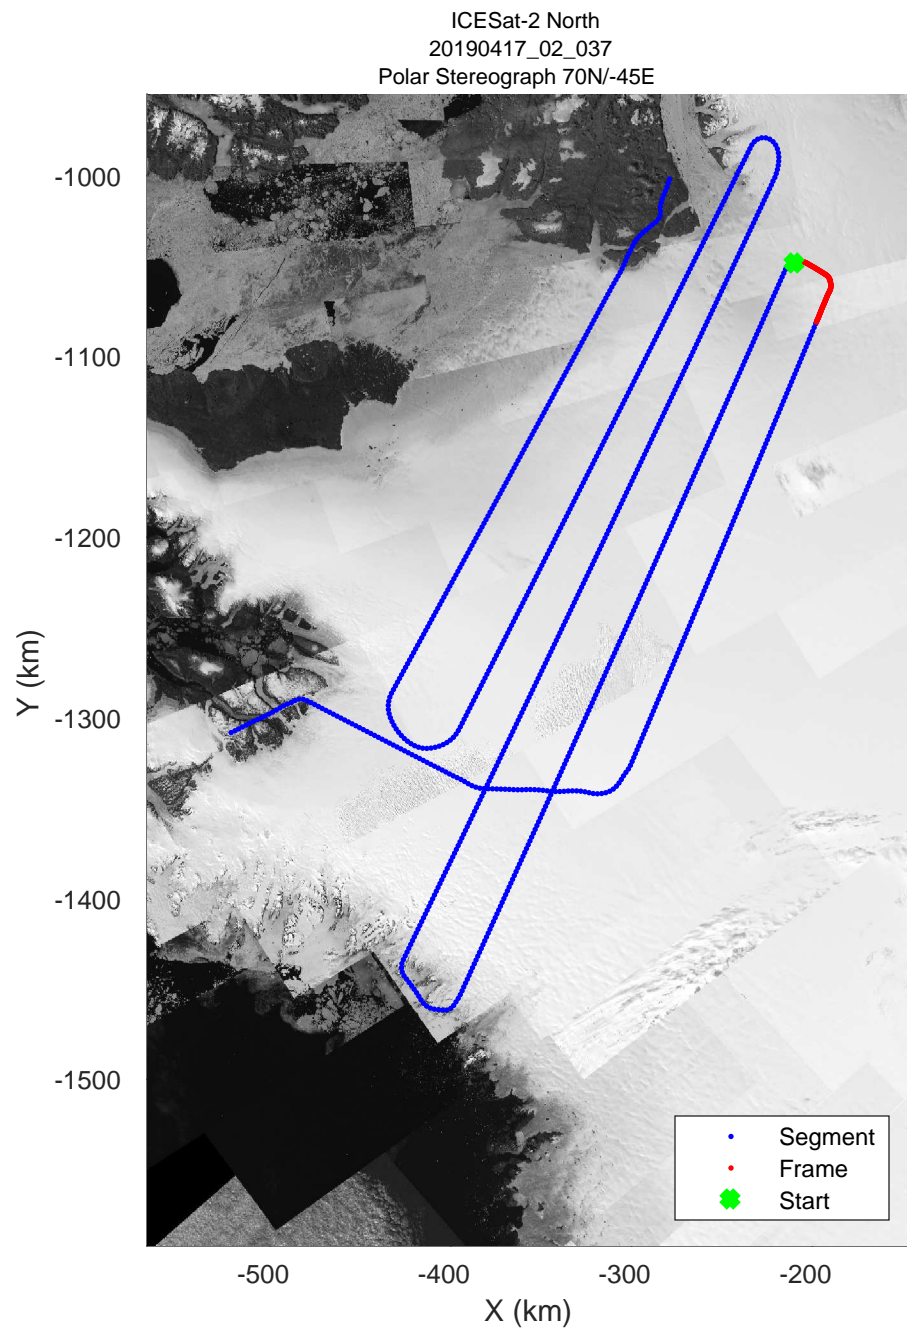

rds 2019_Greenland_P3: "ICESat-2 North" 20190417_02_034: 16:35:07.4 to 16:40:51.9 GPS

ICESat-2 North
20190417_02_035
Polar Stereograph 70N/-45E

rds 2019_Greenland_P3: "ICESat-2 North" 20190417_02_035: 16:40:52.0 to 16:46:38.7 GPS

rds 2019_Greenland_P3: "ICESat-2 North" 20190417_02_035: 16:40:52.0 to 16:46:38.7 GPS

rds 2019_Greenland_P3: "ICESat-2 North" 20190417_02_036: 16:46:38.8 to 16:52:35.0 GPS

rds 2019_Greenland_P3: "ICESat-2 North" 20190417_02_036: 16:46:38.8 to 16:52:35.0 GPS

rds 2019_Greenland_P3: "ICESat-2 North" 20190417_02_037: 16:52:35.1 to 16:59:11.8 GPS

rds 2019_Greenland_P3: "ICESat-2 North" 20190417_02_037: 16:52:35.1 to 16:59:11.8 GPS

ICESat-2 North
20190417_02_038
Polar Stereograph 70N/-45E