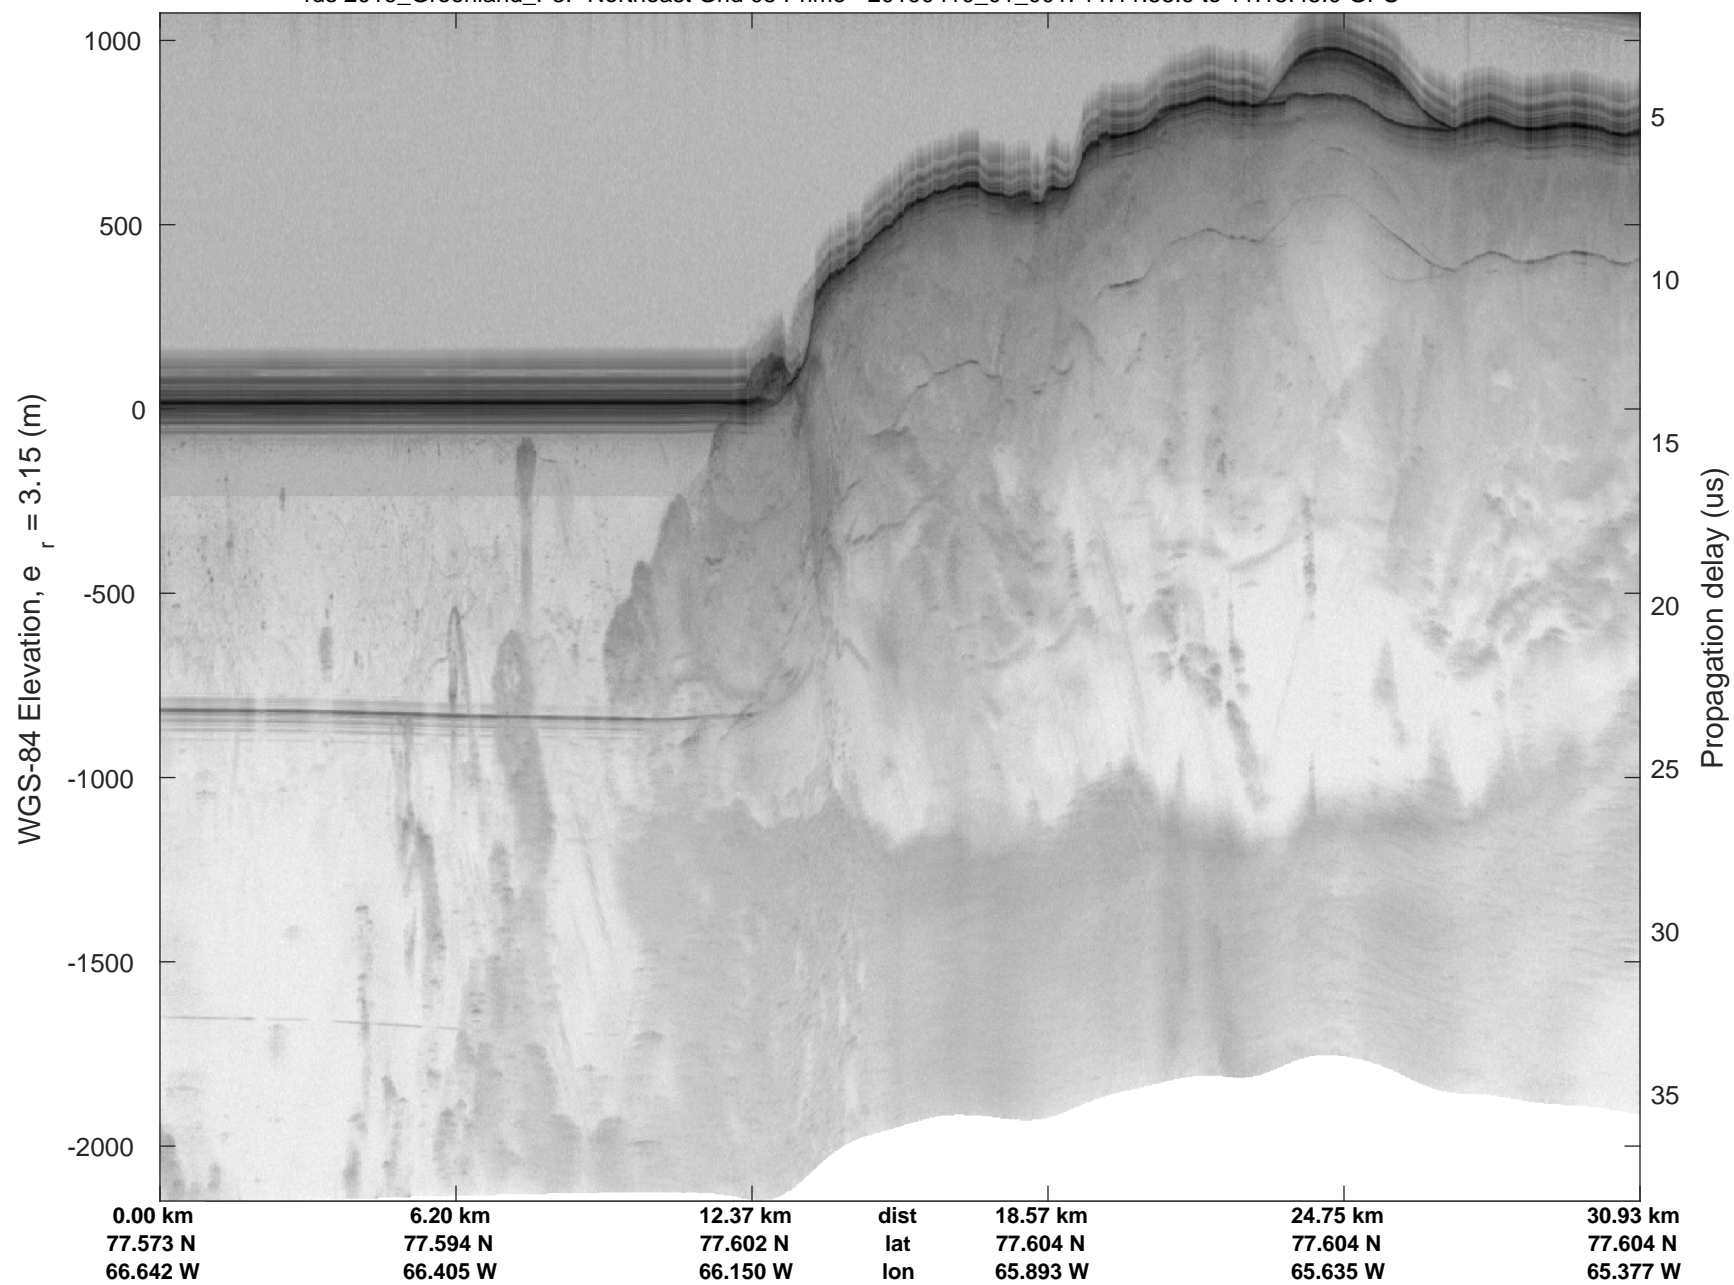

rds 2019\_Greenland\_P3: "Northeast Grid 05 Prime" 20190410\_01\_001: 11:11:58.9 to 11:15:45.0 GPS

rds 2019\_Greenland\_P3: "Northeast Grid 05 Prime" 20190410\_01\_001: 11:11:58.9 to 11:15:45.0 GPS