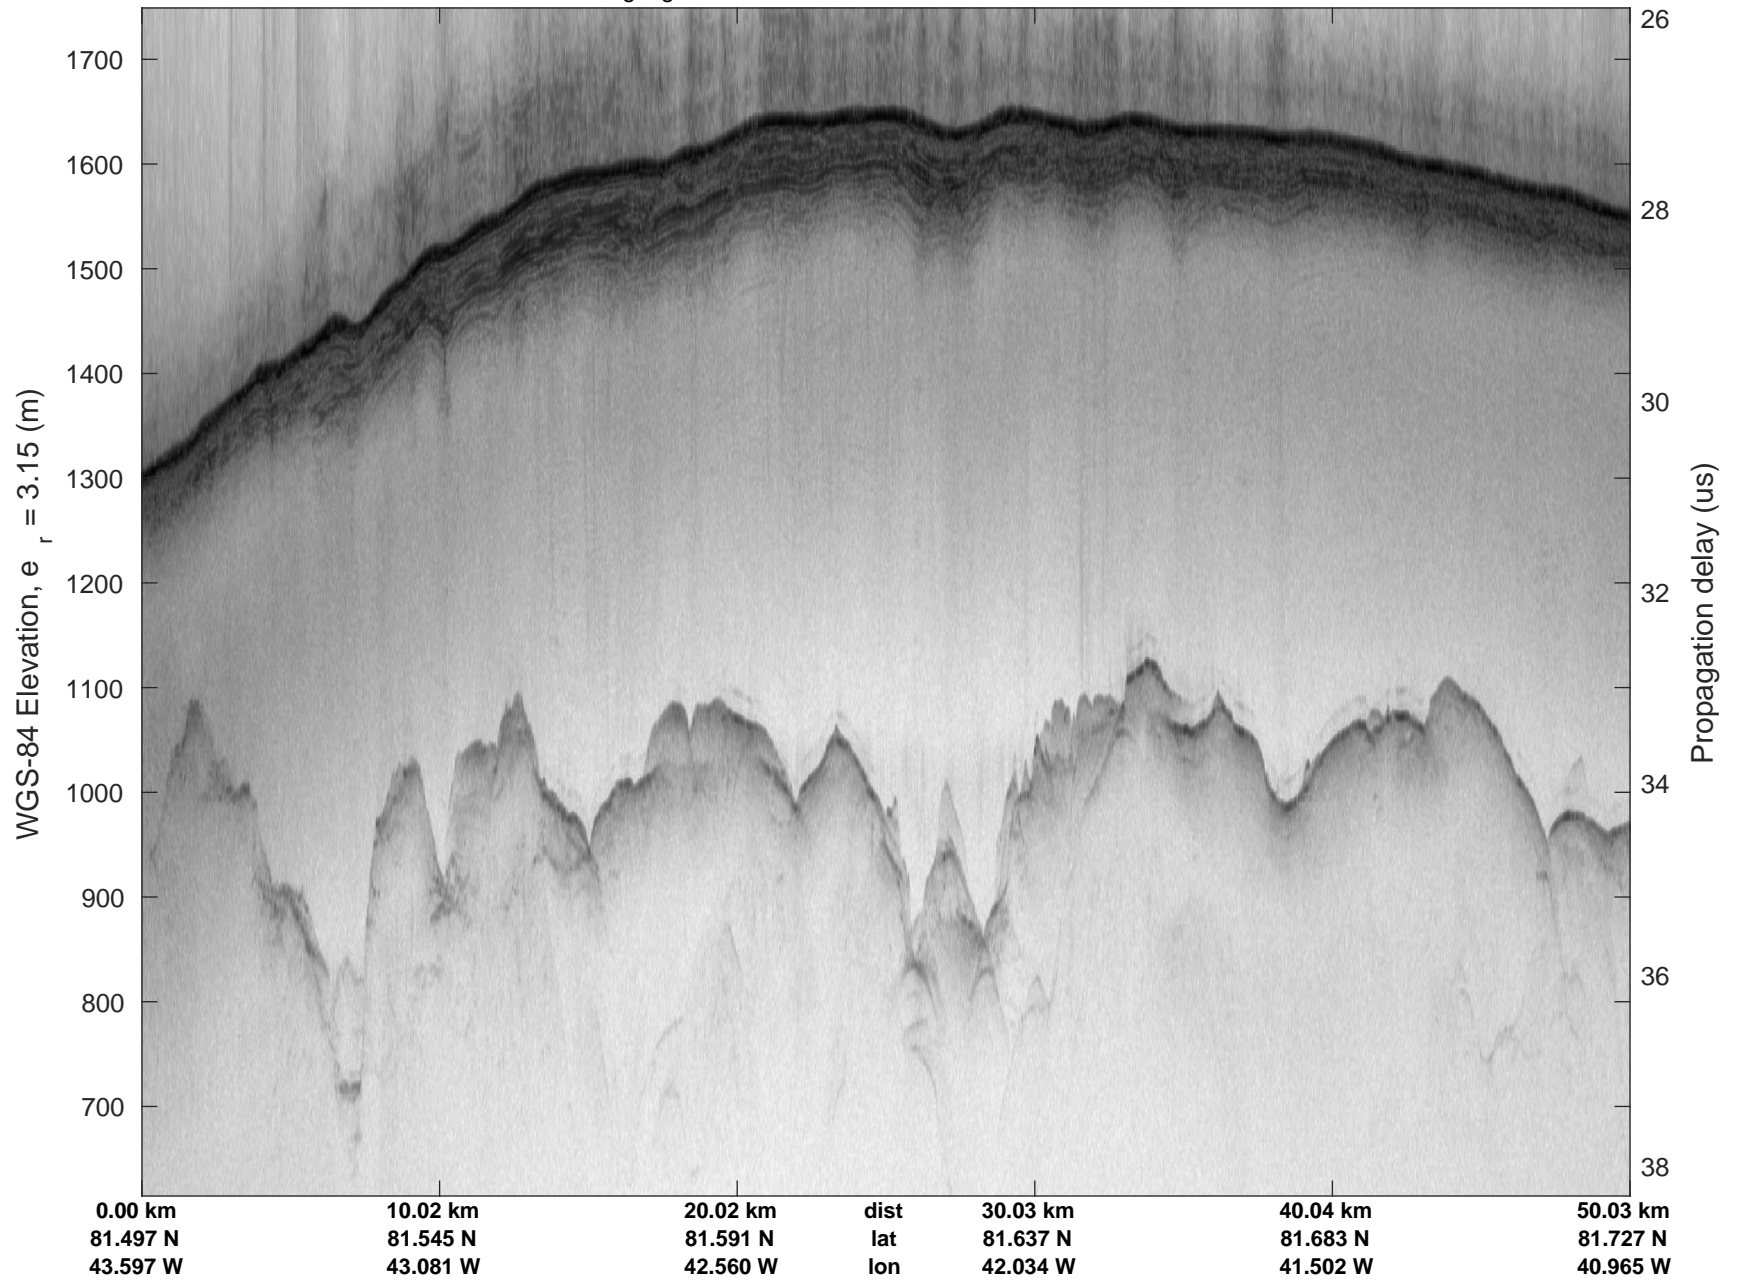

rds 2019_Greenland_P3: "Zigzag East Transit" 20190406_02_012: 12:13:11.2 to 12:17:54.3 GPS

Zigzag East Transit
 20190406_02_013
 Polar Stereograph 70N/-45E

rds 2019_Greenland_P3: "Zigzag East Transit" 20190406_02_013: 12:17:54.4 to 12:22:37.7 GPS

rds 2019_Greenland_P3: "Zigzag East Transit" 20190406_02_013: 12:17:54.4 to 12:22:37.7 GPS

Zigzag East Transit
20190406_02_014
Polar Stereograph 70N/-45E

rds 2019_Greenland_P3: "Zigzag East Transit" 20190406_02_014: 12:22:37.8 to 12:27:23.6 GPS

rds 2019_Greenland_P3: "Zigzag East Transit" 20190406_02_014: 12:22:37.8 to 12:27:23.6 GPS

Zigzag East Transit
20190406_02_015
Polar Stereograph 70N/-45E

rds 2019_Greenland_P3: "Zigzag East Transit" 20190406_02_015: 12:27:23.7 to 12:32:11.7 GPS

rds 2019_Greenland_P3: "Zigzag East Transit" 20190406_02_016: 12:32:11.7 to 12:37:00.2 GPS

Zigzag East Transit
 20190406_02_017
 Polar Stereograph 70N/-45E

rds 2019_Greenland_P3: "Zigzag East Transit" 20190406_02_017: 12:37:00.3 to 12:41:47.4 GPS