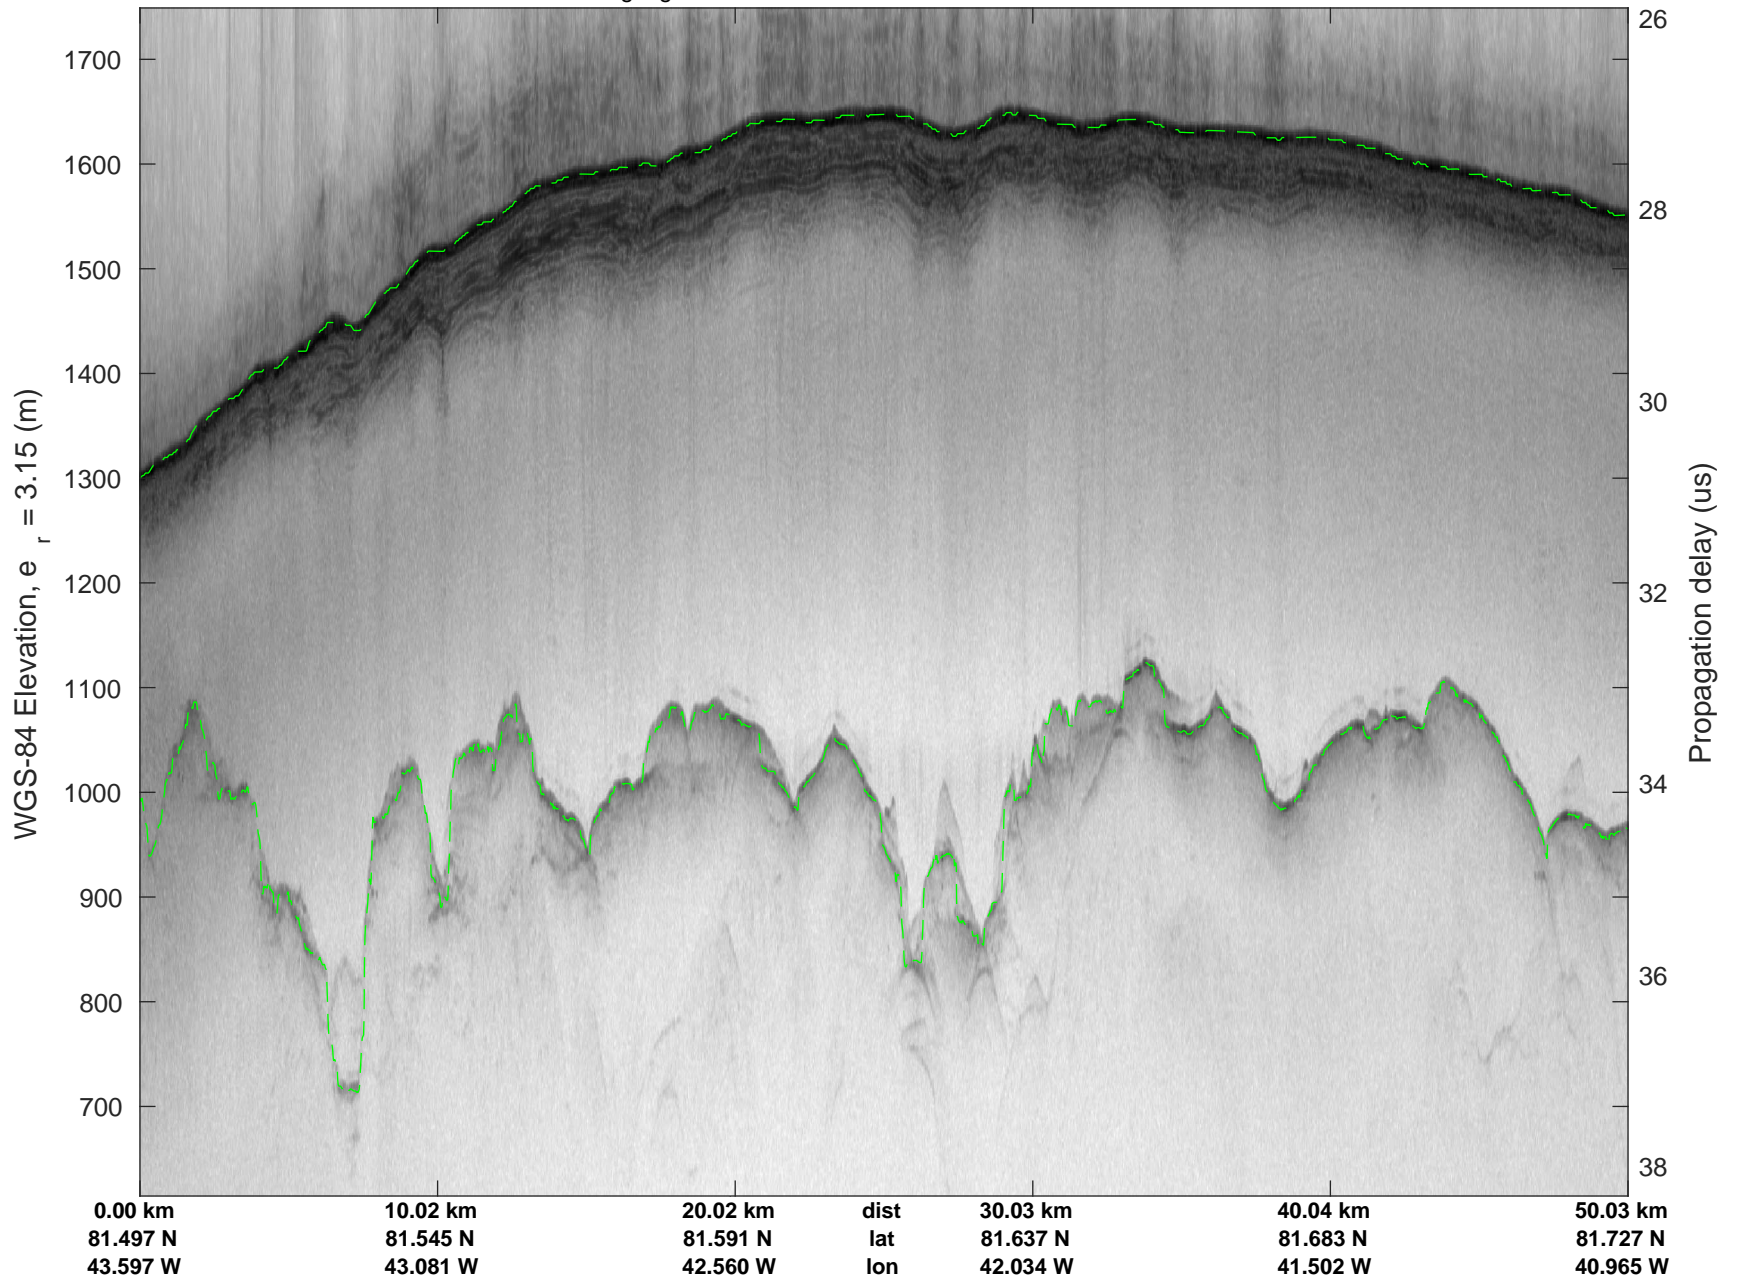

rds 2019_Greenland_P3: "Zigzag East Transit" 20190406_02_011: 12:08:29.2 to 12:13:11.2 GPS

Zigzag East Transit
20190406_02_012
Polar Stereograph 70N/-45E

rds 2019_Greenland_P3: "Zigzag East Transit" 20190406_02_012: 12:13:11.2 to 12:17:54.3 GPS

rds 2019_Greenland_P3: "Zigzag East Transit" 20190406_02_012: 12:13:11.2 to 12:17:54.3 GPS

Zigzag East Transit
 20190406_02_013
 Polar Stereograph 70N/-45E

rds 2019_Greenland_P3: "Zigzag East Transit" 20190406_02_013: 12:17:54.4 to 12:22:37.7 GPS

rds 2019_Greenland_P3: "Zigzag East Transit" 20190406_02_013: 12:17:54.4 to 12:22:37.7 GPS

Zigzag East Transit
20190406_02_014
Polar Stereograph 70N/-45E

rds 2019_Greenland_P3: "Zigzag East Transit" 20190406_02_014: 12:22:37.8 to 12:27:23.6 GPS

rds 2019_Greenland_P3: "Zigzag East Transit" 20190406_02_014: 12:22:37.8 to 12:27:23.6 GPS

Zigzag East Transit
20190406_02_015
Polar Stereograph 70N/-45E

rds 2019_Greenland_P3: "Zigzag East Transit" 20190406_02_015: 12:27:23.7 to 12:32:11.7 GPS