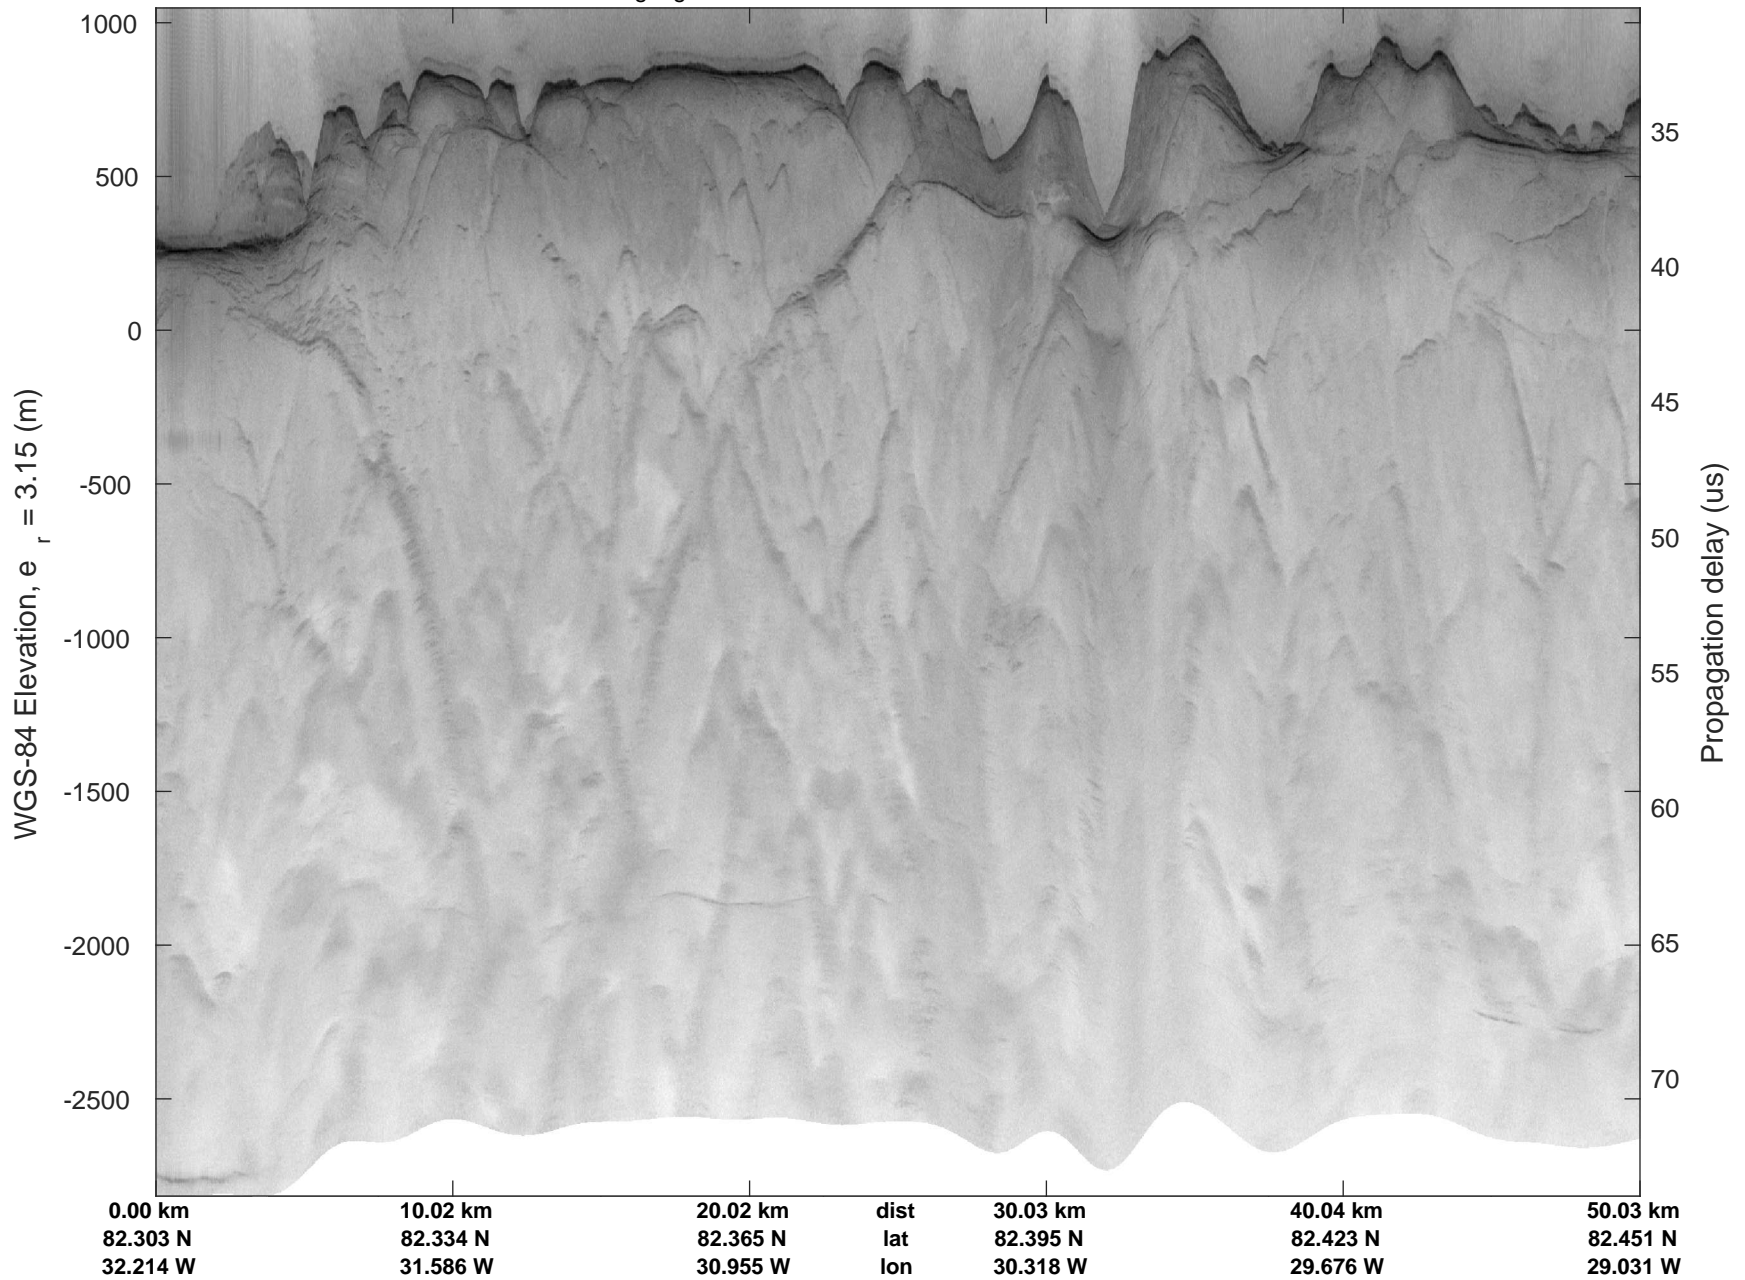

rds 2019_Greenland_P3: "Zigzag East Transit" 20190406_02_015: 12:27:23.7 to 12:32:11.7 GPS

Zigzag East Transit
20190406_02_016
Polar Stereograph 70N/-45E

rds 2019_Greenland_P3: "Zigzag East Transit" 20190406_02_016: 12:32:11.7 to 12:37:00.2 GPS

rds 2019_Greenland_P3: "Zigzag East Transit" 20190406_02_016: 12:32:11.7 to 12:37:00.2 GPS

Zigzag East Transit
 20190406_02_017
 Polar Stereograph 70N/-45E

rds 2019_Greenland_P3: "Zigzag East Transit" 20190406_02_017: 12:37:00.3 to 12:41:47.4 GPS

rds 2019_Greenland_P3: "Zigzag East Transit" 20190406_02_017: 12:37:00.3 to 12:41:47.4 GPS

Zigzag East Transit
20190406_02_018
Polar Stereograph 70N/-45E

rds 2019_Greenland_P3: "Zigzag East Transit" 20190406_02_018: 12:41:47.5 to 12:46:31.4 GPS