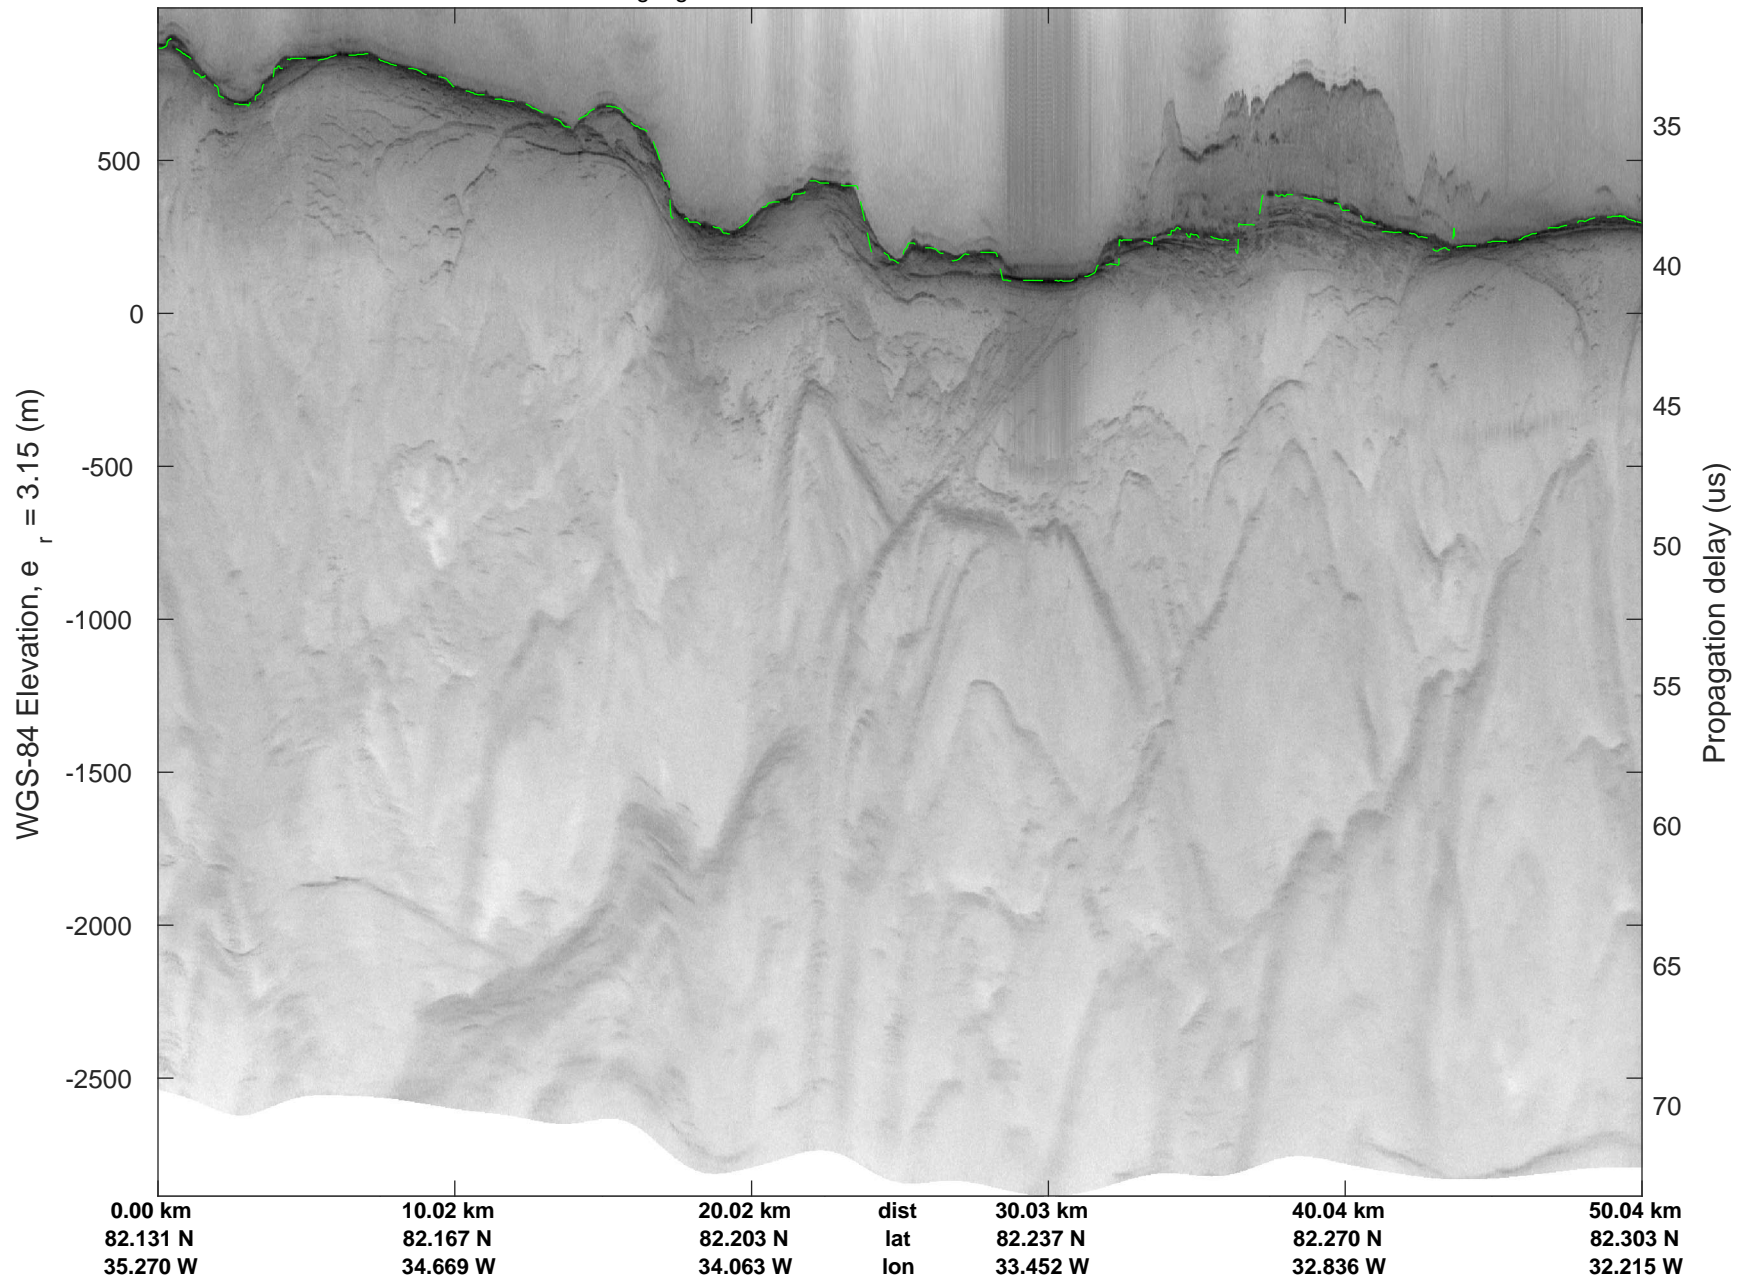

rds 2019_Greenland_P3: "Zigzag East Transit" 20190406_02_014: 12:22:37.8 to 12:27:23.6 GPS

Zigzag East Transit
20190406_02_015
Polar Stereograph 70N/-45E

rds 2019_Greenland_P3: "Zigzag East Transit" 20190406_02_015: 12:27:23.7 to 12:32:11.7 GPS

rds 2019_Greenland_P3: "Zigzag East Transit" 20190406_02_015: 12:27:23.7 to 12:32:11.7 GPS

Zigzag East Transit
20190406_02_016
Polar Stereograph 70N/-45E

rds 2019_Greenland_P3: "Zigzag East Transit" 20190406_02_016: 12:32:11.7 to 12:37:00.2 GPS

rds 2019_Greenland_P3: "Zigzag East Transit" 20190406_02_016: 12:32:11.7 to 12:37:00.2 GPS

Zigzag East Transit
 20190406_02_017
 Polar Stereograph 70N/-45E

rds 2019_Greenland_P3: "Zigzag East Transit" 20190406_02_017: 12:37:00.3 to 12:41:47.4 GPS

rds 2019_Greenland_P3: "Zigzag East Transit" 20190406_02_017: 12:37:00.3 to 12:41:47.4 GPS

Zigzag East Transit
20190406_02_018
Polar Stereograph 70N/-45E

rds 2019_Greenland_P3: "Zigzag East Transit" 20190406_02_018: 12:41:47.5 to 12:46:31.4 GPS