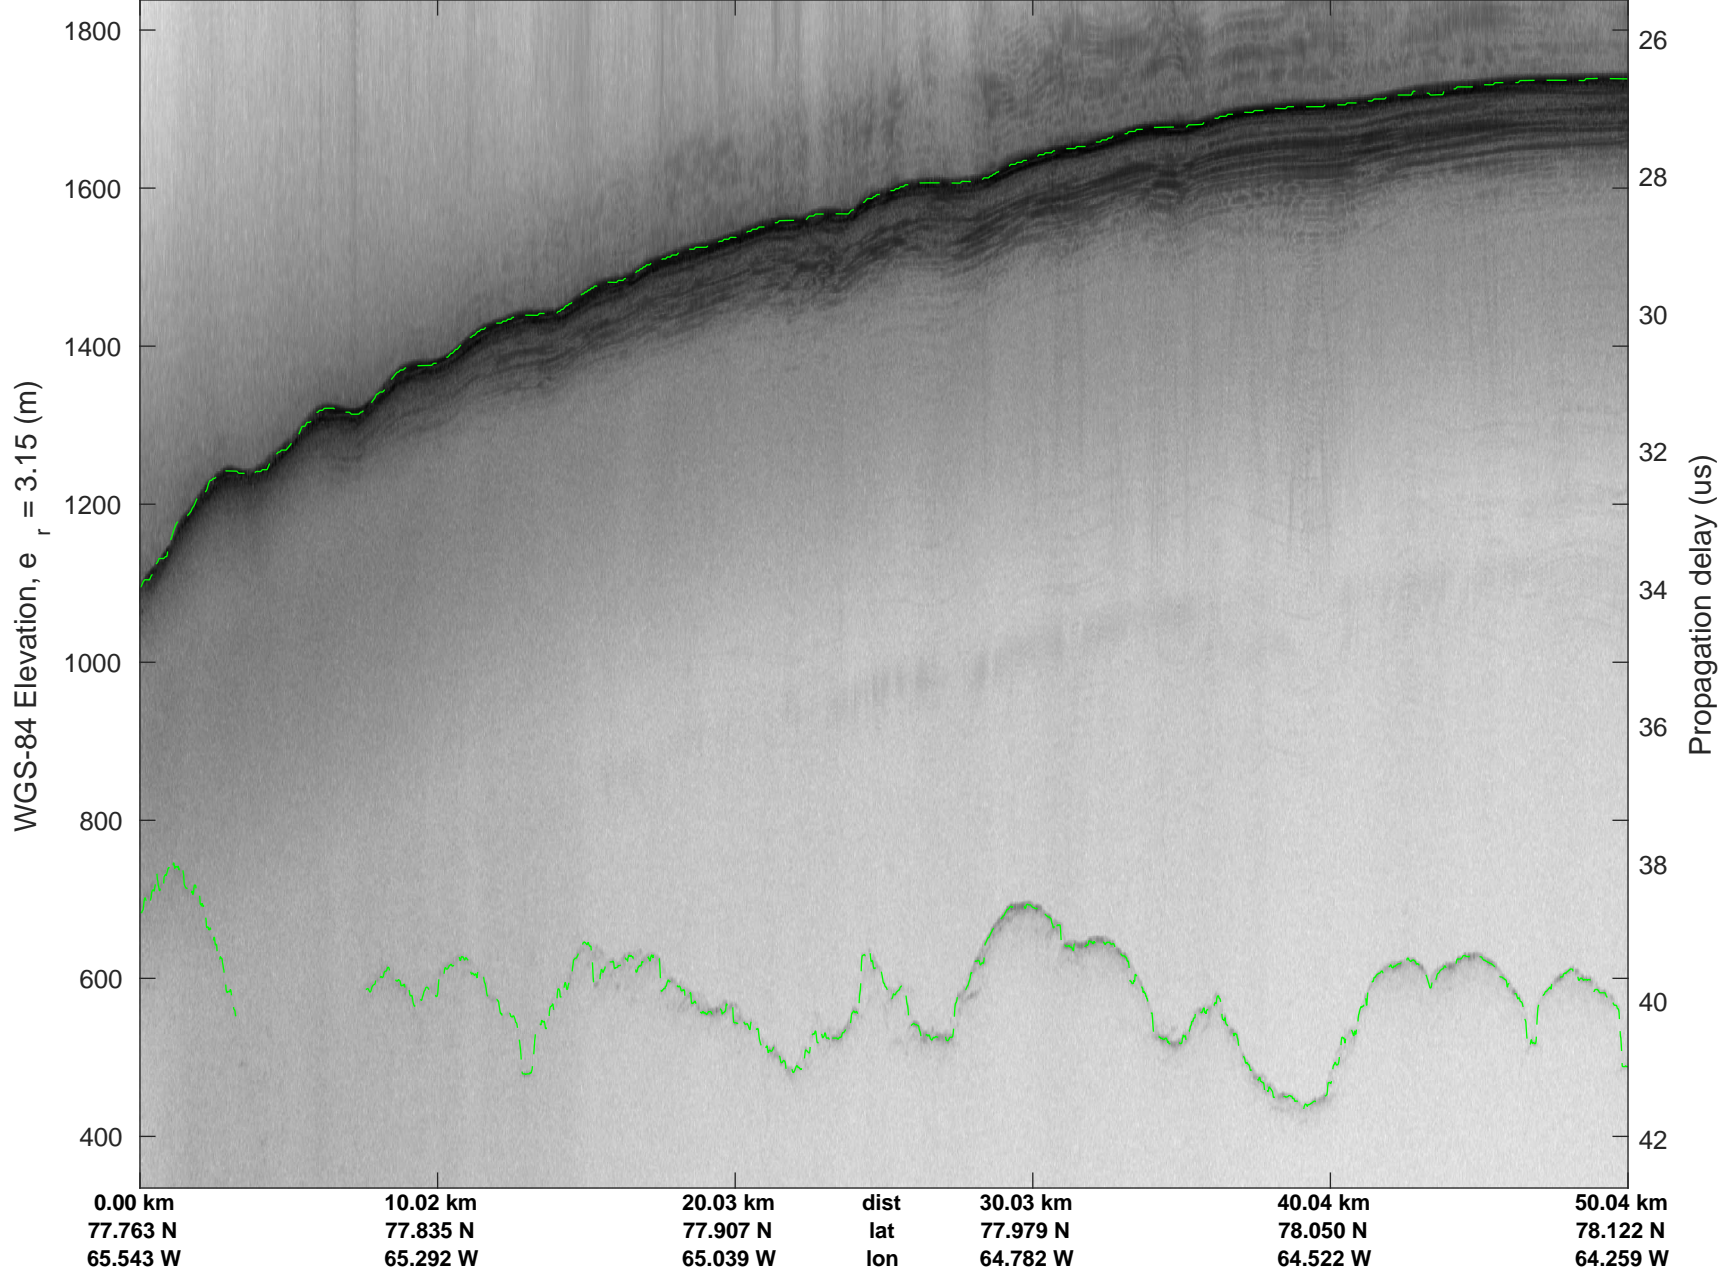

rds 2019_Greenland_P3: "Zigzag East Transit" 20190406_02_001: 11:21:45.6 to 11:26:28.7 GPS

rds 2019_Greenland_P3: "Zigzag East Transit" 20190406_02_001: 11:21:45.6 to 11:26:28.7 GPS

Zigzag East Transit
20190406_02_002
Polar Stereograph 70N/-45E

rds 2019_Greenland_P3: "Zigzag East Transit" 20190406_02_002: 11:26:28.7 to 11:31:13.0 GPS

rds 2019_Greenland_P3: "Zigzag East Transit" 20190406_02_002: 11:26:28.7 to 11:31:13.0 GPS

Zigzag East Transit
20190406_02_003
Polar Stereograph 70N/-45E