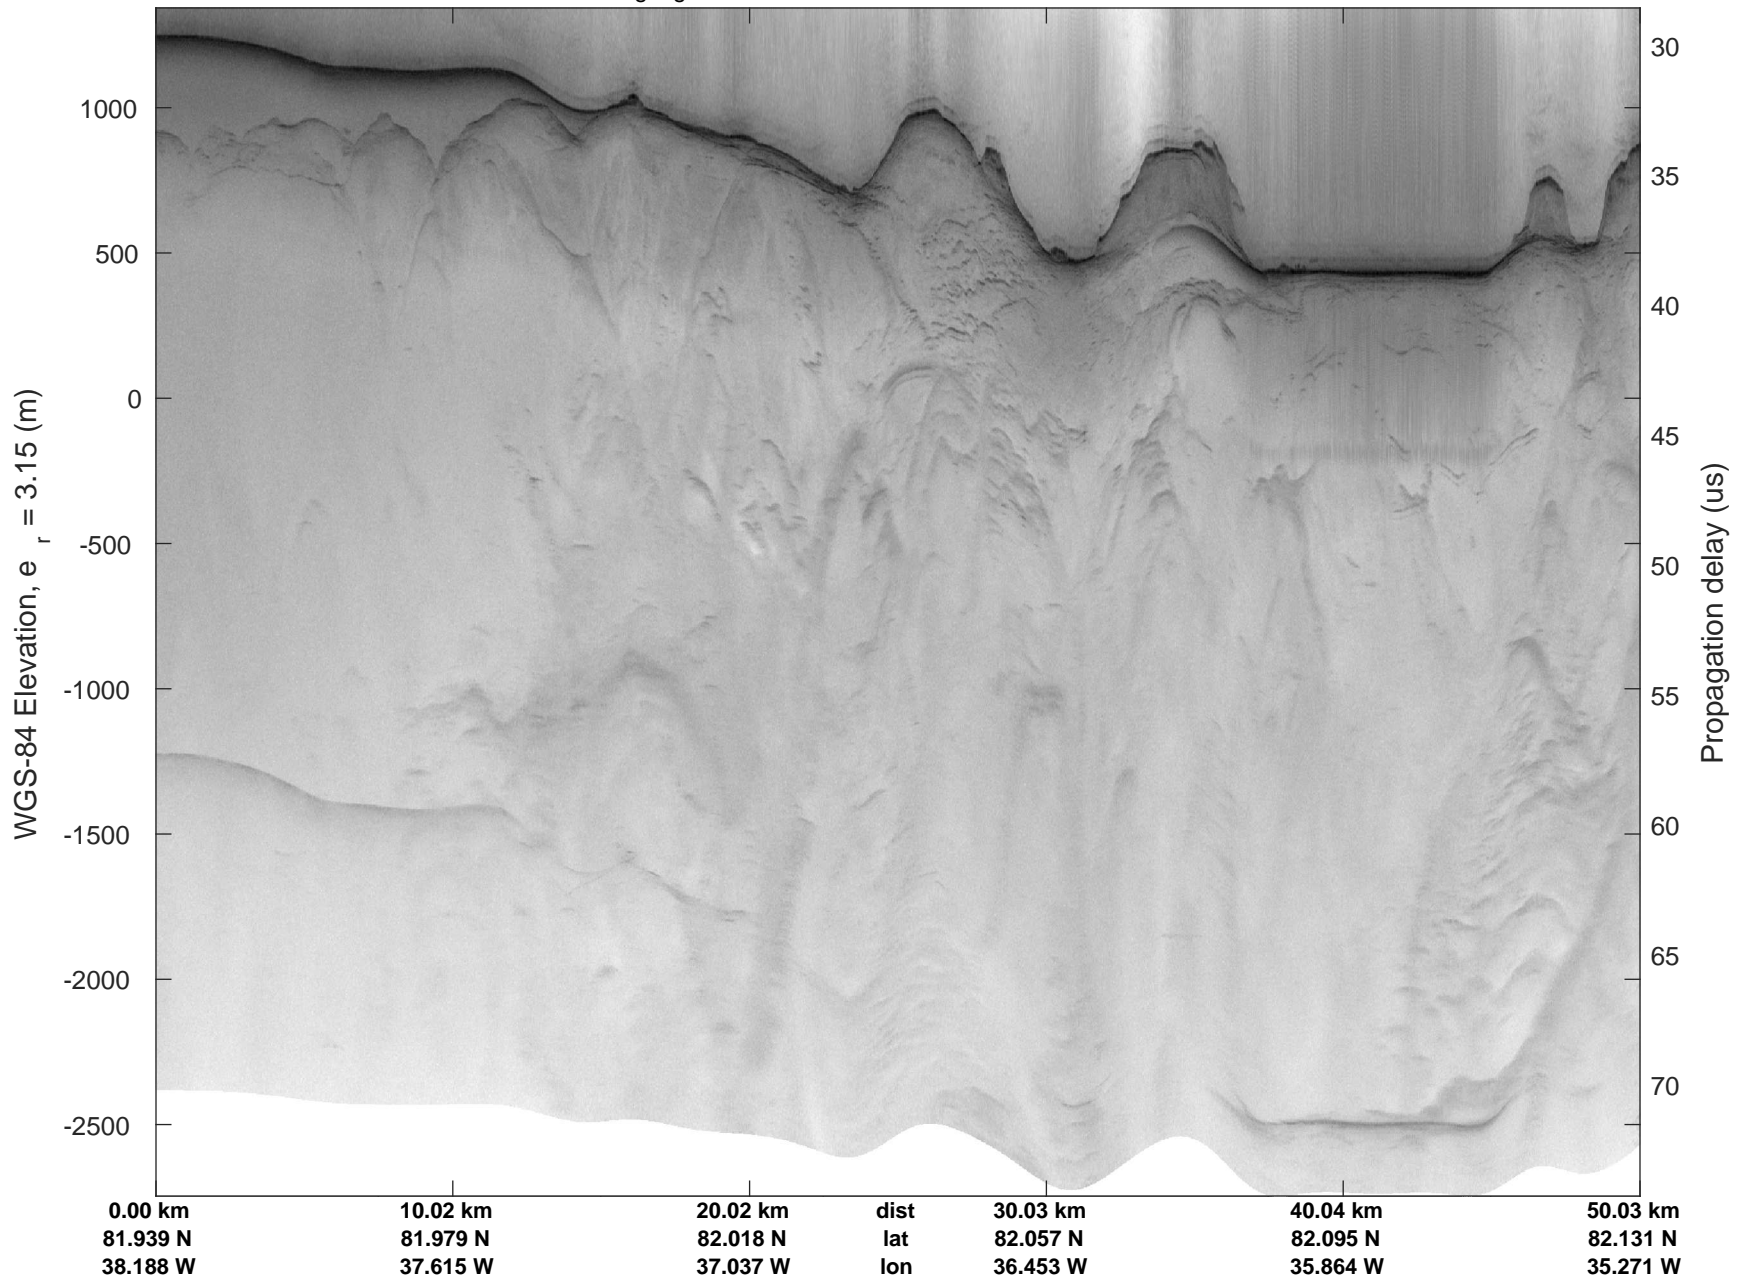

rds 2019_Greenland_P3: "Zigzag East Transit" 20190406_02_013: 12:17:54.4 to 12:22:37.7 GPS

Zigzag East Transit
20190406_02_014
Polar Stereograph 70N/-45E

rds 2019_Greenland_P3: "Zigzag East Transit" 20190406_02_014: 12:22:37.8 to 12:27:23.6 GPS

rds 2019_Greenland_P3: "Zigzag East Transit" 20190406_02_014: 12:22:37.8 to 12:27:23.6 GPS

Zigzag East Transit
20190406_02_015
Polar Stereograph 70N/-45E

rds 2019_Greenland_P3: "Zigzag East Transit" 20190406_02_015: 12:27:23.7 to 12:32:11.7 GPS

rds 2019_Greenland_P3: "Zigzag East Transit" 20190406_02_015: 12:27:23.7 to 12:32:11.7 GPS

Zigzag East Transit
20190406_02_016
Polar Stereograph 70N/-45E

rds 2019_Greenland_P3: "Zigzag East Transit" 20190406_02_016: 12:32:11.7 to 12:37:00.2 GPS

rds 2019_Greenland_P3: "Zigzag East Transit" 20190406_02_016: 12:32:11.7 to 12:37:00.2 GPS

Zigzag East Transit
 20190406_02_017
 Polar Stereograph 70N/-45E

rds 2019_Greenland_P3: "Zigzag East Transit" 20190406_02_017: 12:37:00.3 to 12:41:47.4 GPS