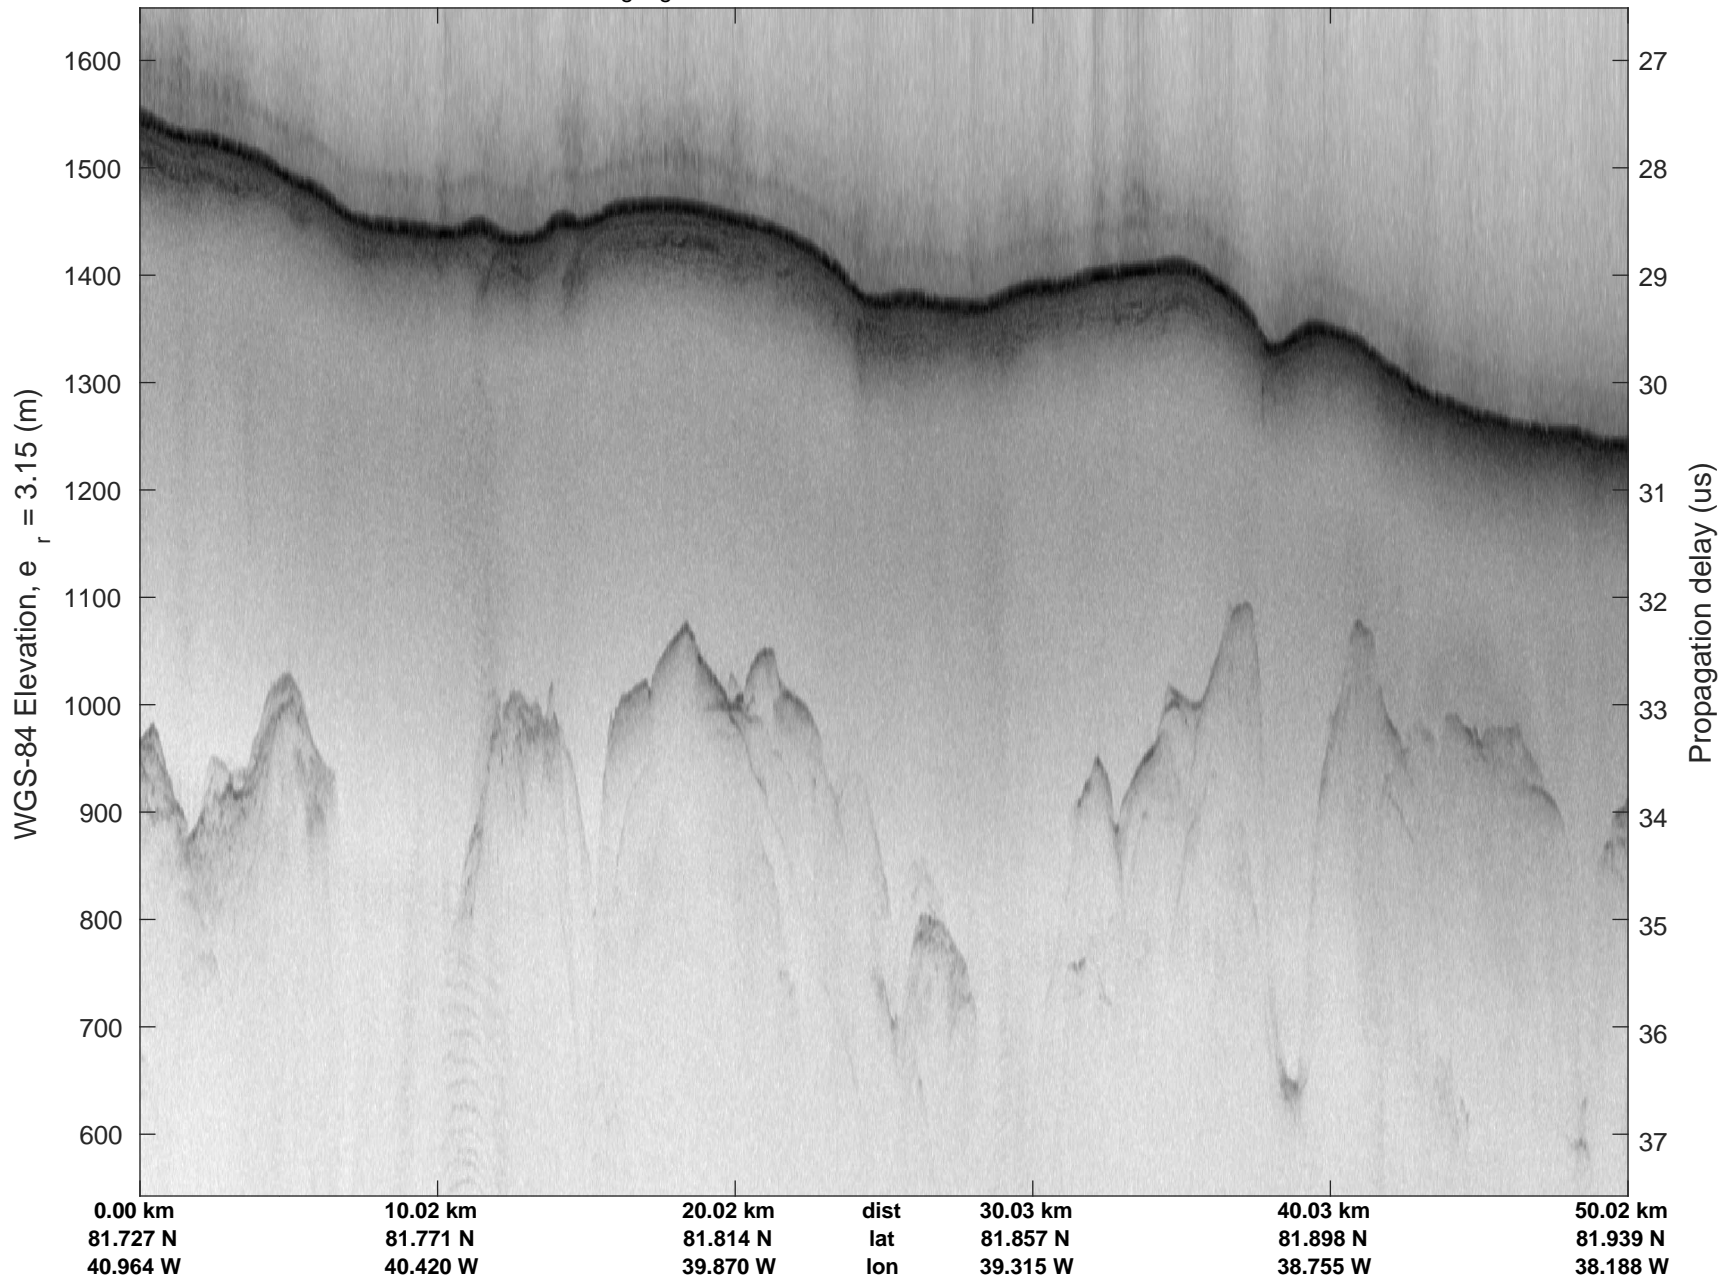

rds 2019_Greenland_P3: "Zigzag East Transit" 20190406_02_013: 12:17:54.4 to 12:22:37.7 GPS

Zigzag East Transit
20190406_02_014
Polar Stereograph 70N/-45E

rds 2019_Greenland_P3: "Zigzag East Transit" 20190406_02_014: 12:22:37.8 to 12:27:23.6 GPS

rds 2019_Greenland_P3: "Zigzag East Transit" 20190406_02_014: 12:22:37.8 to 12:27:23.6 GPS

Zigzag East Transit
20190406_02_015
Polar Stereograph 70N/-45E

rds 2019_Greenland_P3: "Zigzag East Transit" 20190406_02_015: 12:27:23.7 to 12:32:11.7 GPS

rds 2019_Greenland_P3: "Zigzag East Transit" 20190406_02_015: 12:27:23.7 to 12:32:11.7 GPS

Zigzag East Transit
20190406_02_016
Polar Stereograph 70N/-45E

rds 2019_Greenland_P3: "Zigzag East Transit" 20190406_02_016: 12:32:11.7 to 12:37:00.2 GPS

rds 2019_Greenland_P3: "Zigzag East Transit" 20190406_02_016: 12:32:11.7 to 12:37:00.2 GPS

Zigzag East Transit
 20190406_02_017
 Polar Stereograph 70N/-45E

rds 2019_Greenland_P3: "Zigzag East Transit" 20190406_02_017: 12:37:00.3 to 12:41:47.4 GPS