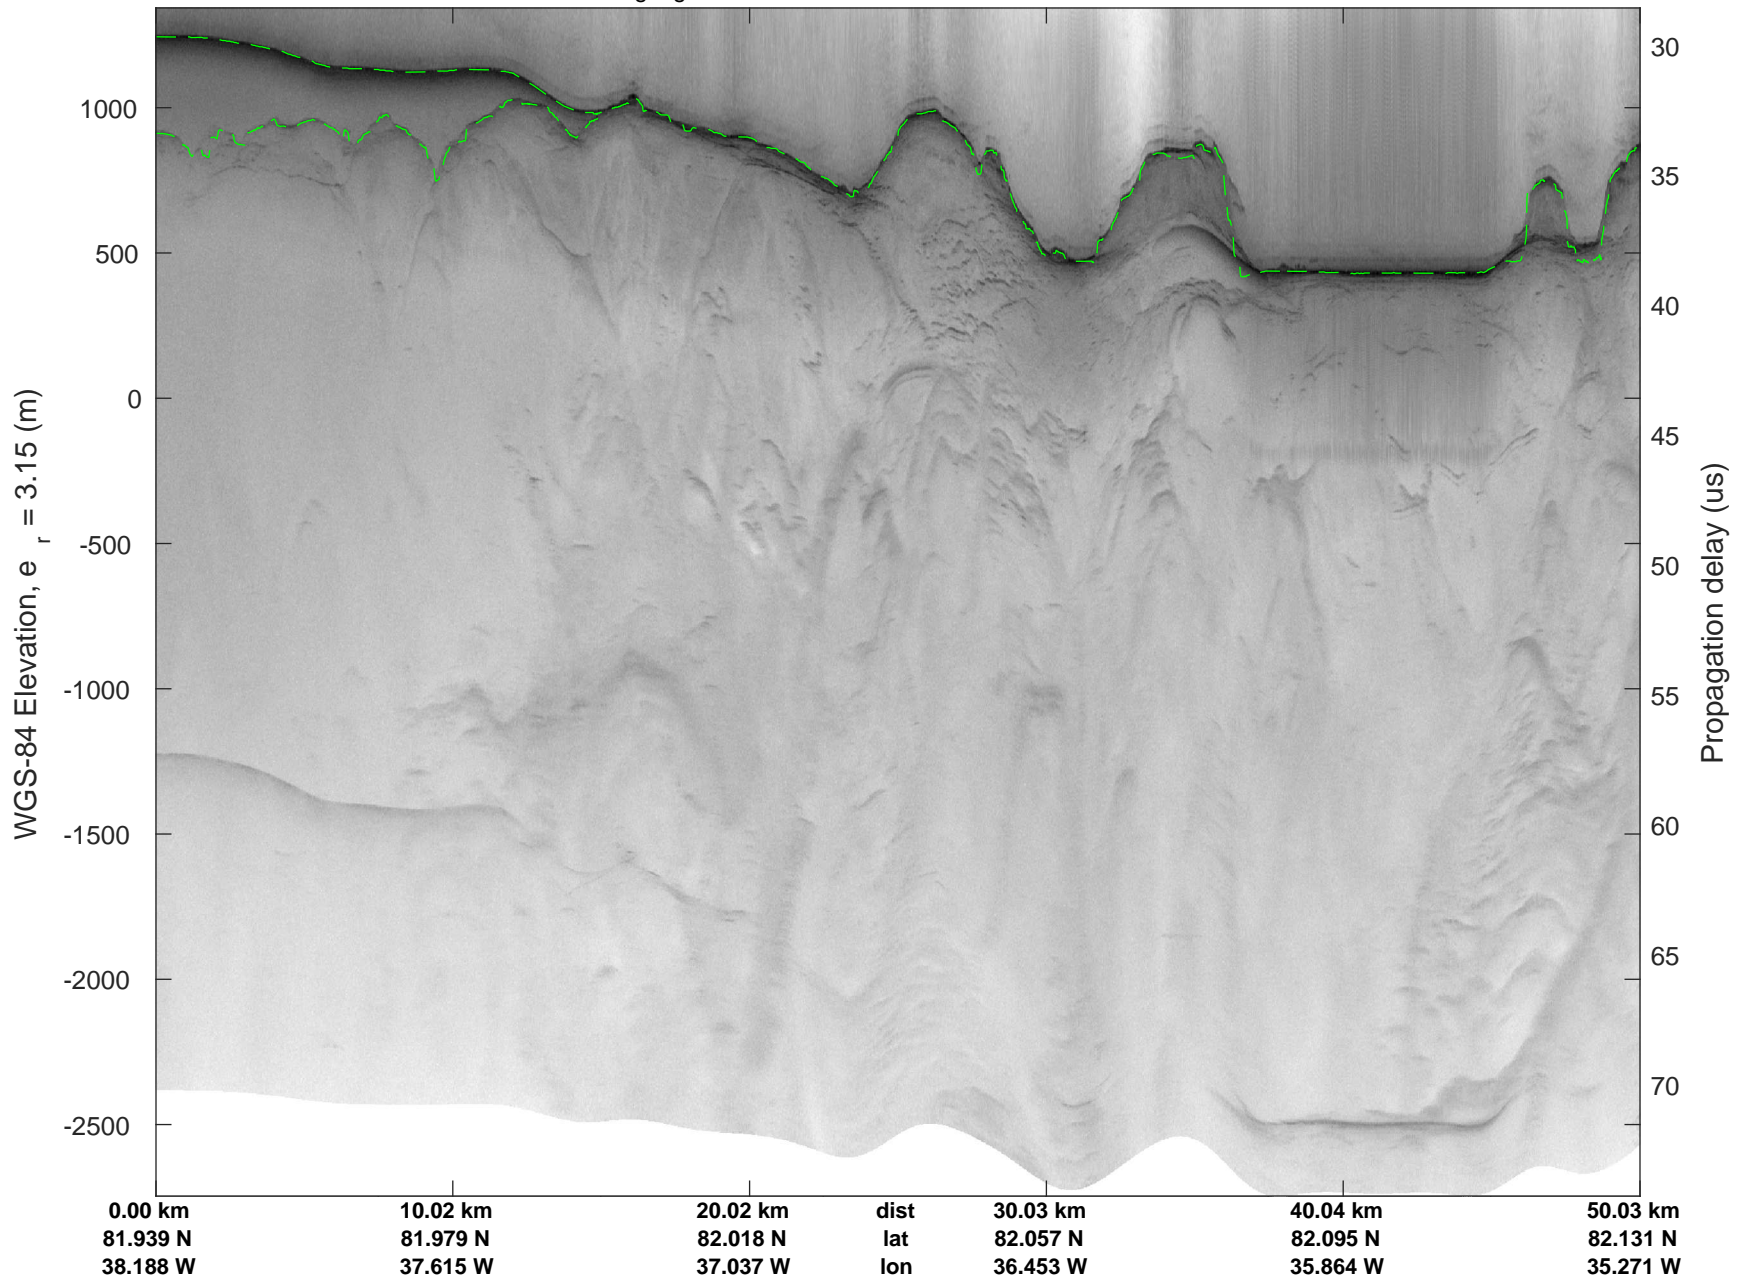

rds 2019_Greenland_P3: "Zigzag East Transit" 20190406_02_013: 12:17:54.4 to 12:22:37.7 GPS

Zigzag East Transit
20190406_02_014
Polar Stereograph 70N/-45E

rds 2019_Greenland_P3: "Zigzag East Transit" 20190406_02_014: 12:22:37.8 to 12:27:23.6 GPS

rds 2019_Greenland_P3: "Zigzag East Transit" 20190406_02_014: 12:22:37.8 to 12:27:23.6 GPS

Zigzag East Transit
20190406_02_015
Polar Stereograph 70N/-45E

rds 2019_Greenland_P3: "Zigzag East Transit" 20190406_02_015: 12:27:23.7 to 12:32:11.7 GPS

rds 2019_Greenland_P3: "Zigzag East Transit" 20190406_02_015: 12:27:23.7 to 12:32:11.7 GPS

Zigzag East Transit
20190406_02_016
Polar Stereograph 70N/-45E

rds 2019_Greenland_P3: "Zigzag East Transit" 20190406_02_016: 12:32:11.7 to 12:37:00.2 GPS

rds 2019_Greenland_P3: "Zigzag East Transit" 20190406_02_016: 12:32:11.7 to 12:37:00.2 GPS

Zigzag East Transit
 20190406_02_017
 Polar Stereograph 70N/-45E

rds 2019_Greenland_P3: "Zigzag East Transit" 20190406_02_017: 12:37:00.3 to 12:41:47.4 GPS