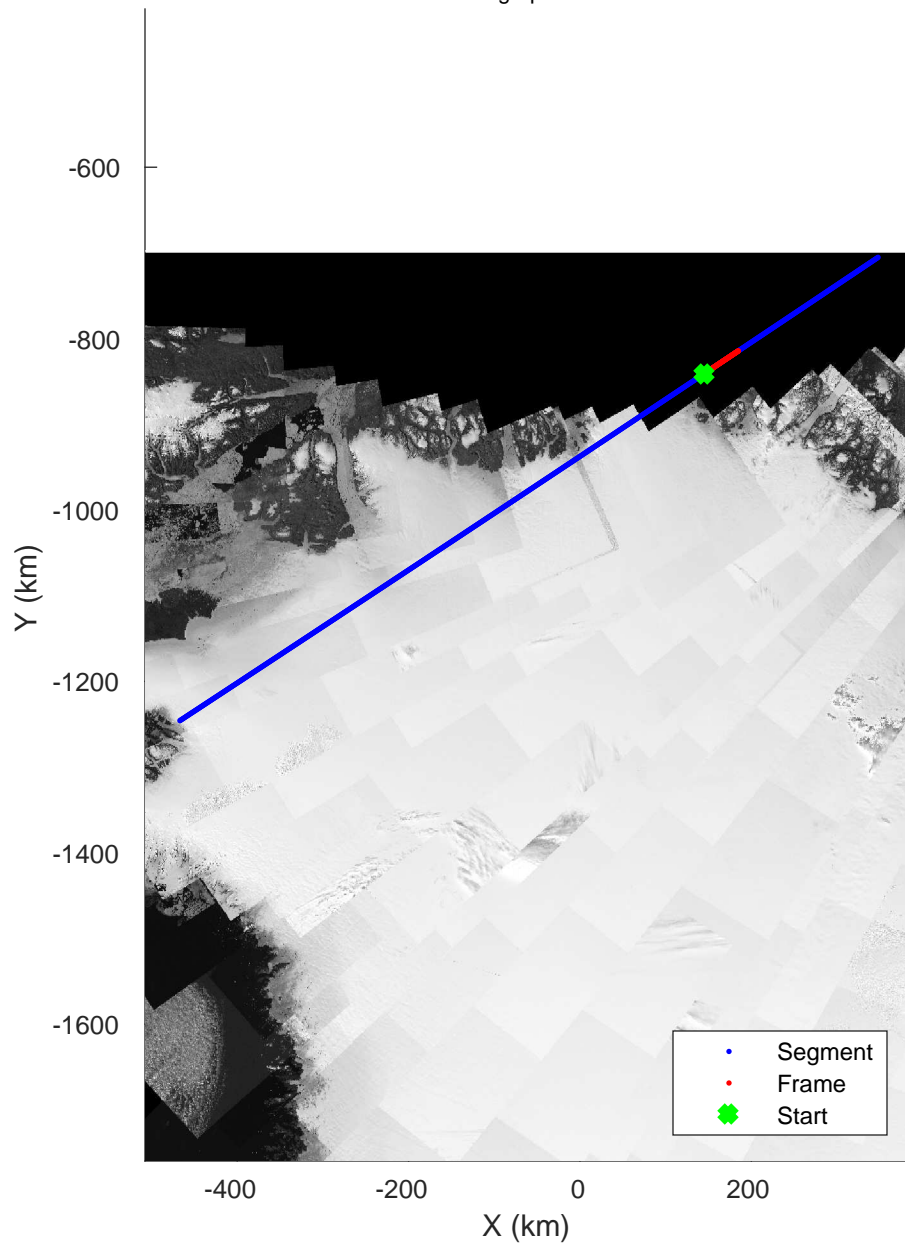

rds 2019_Greenland_P3: "Zigzag East Transit" 20190406_02_014: 12:22:37.8 to 12:27:23.6 GPS

Zigzag East Transit
20190406_02_015
Polar Stereograph 70N/-45E

rds 2019_Greenland_P3: "Zigzag East Transit" 20190406_02_015: 12:27:23.7 to 12:32:11.7 GPS

rds 2019_Greenland_P3: "Zigzag East Transit" 20190406_02_015: 12:27:23.7 to 12:32:11.7 GPS

Zigzag East Transit
20190406_02_016
Polar Stereograph 70N/-45E

rds 2019_Greenland_P3: "Zigzag East Transit" 20190406_02_016: 12:32:11.7 to 12:37:00.2 GPS