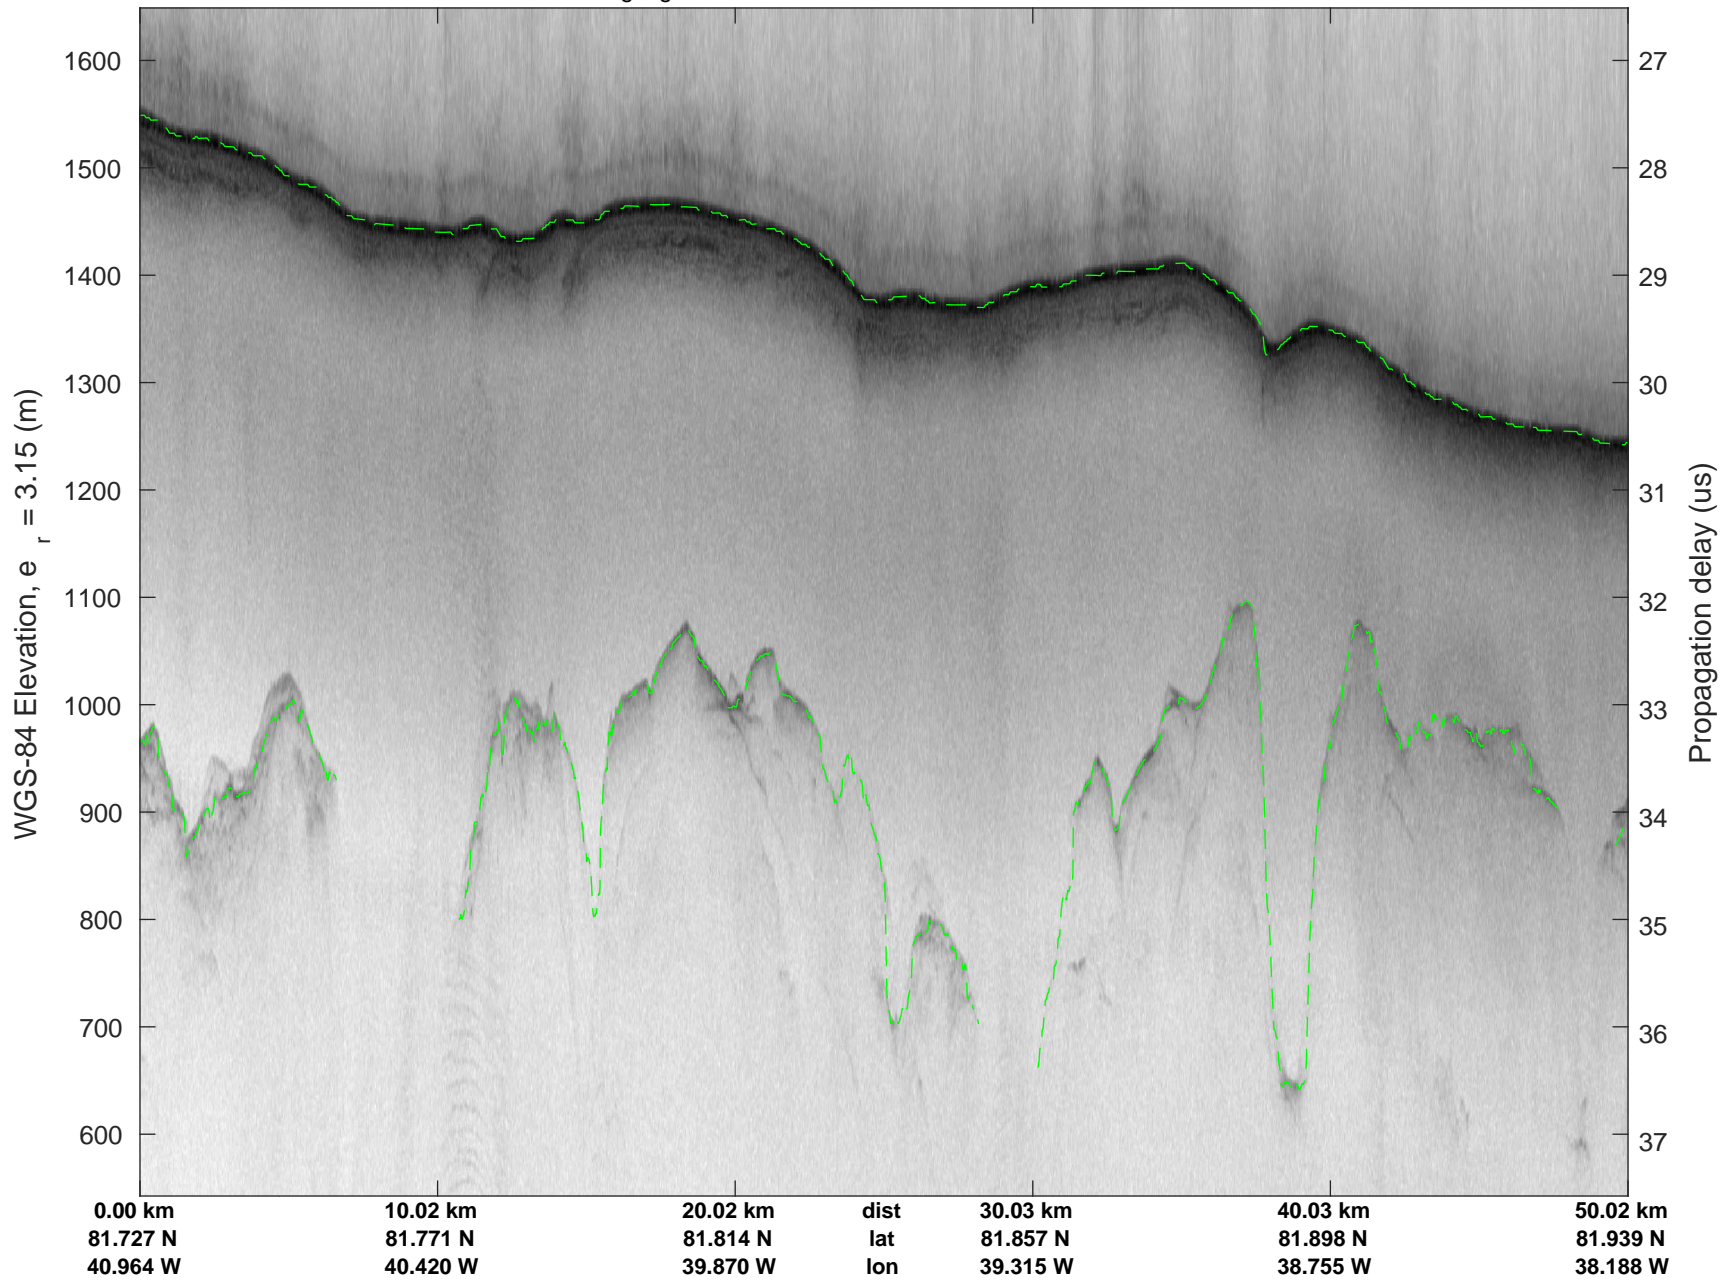

rds 2019_Greenland_P3: "Zigzag East Transit" 20190406_02_013: 12:17:54.4 to 12:22:37.7 GPS

Zigzag East Transit
20190406_02_014
Polar Stereograph 70N/-45E

rds 2019_Greenland_P3: "Zigzag East Transit" 20190406_02_014: 12:22:37.8 to 12:27:23.6 GPS

rds 2019_Greenland_P3: "Zigzag East Transit" 20190406_02_014: 12:22:37.8 to 12:27:23.6 GPS

Zigzag East Transit
20190406_02_015
Polar Stereograph 70N/-45E

rds 2019_Greenland_P3: "Zigzag East Transit" 20190406_02_015: 12:27:23.7 to 12:32:11.7 GPS

rds 2019_Greenland_P3: "Zigzag East Transit" 20190406_02_015: 12:27:23.7 to 12:32:11.7 GPS

Zigzag East Transit
20190406_02_016
Polar Stereograph 70N/-45E

rds 2019_Greenland_P3: "Zigzag East Transit" 20190406_02_016: 12:32:11.7 to 12:37:00.2 GPS

rds 2019_Greenland_P3: "Zigzag East Transit" 20190406_02_016: 12:32:11.7 to 12:37:00.2 GPS

Zigzag East Transit
 20190406_02_017
 Polar Stereograph 70N/-45E

rds 2019_Greenland_P3: "Zigzag East Transit" 20190406_02_017: 12:37:00.3 to 12:41:47.4 GPS