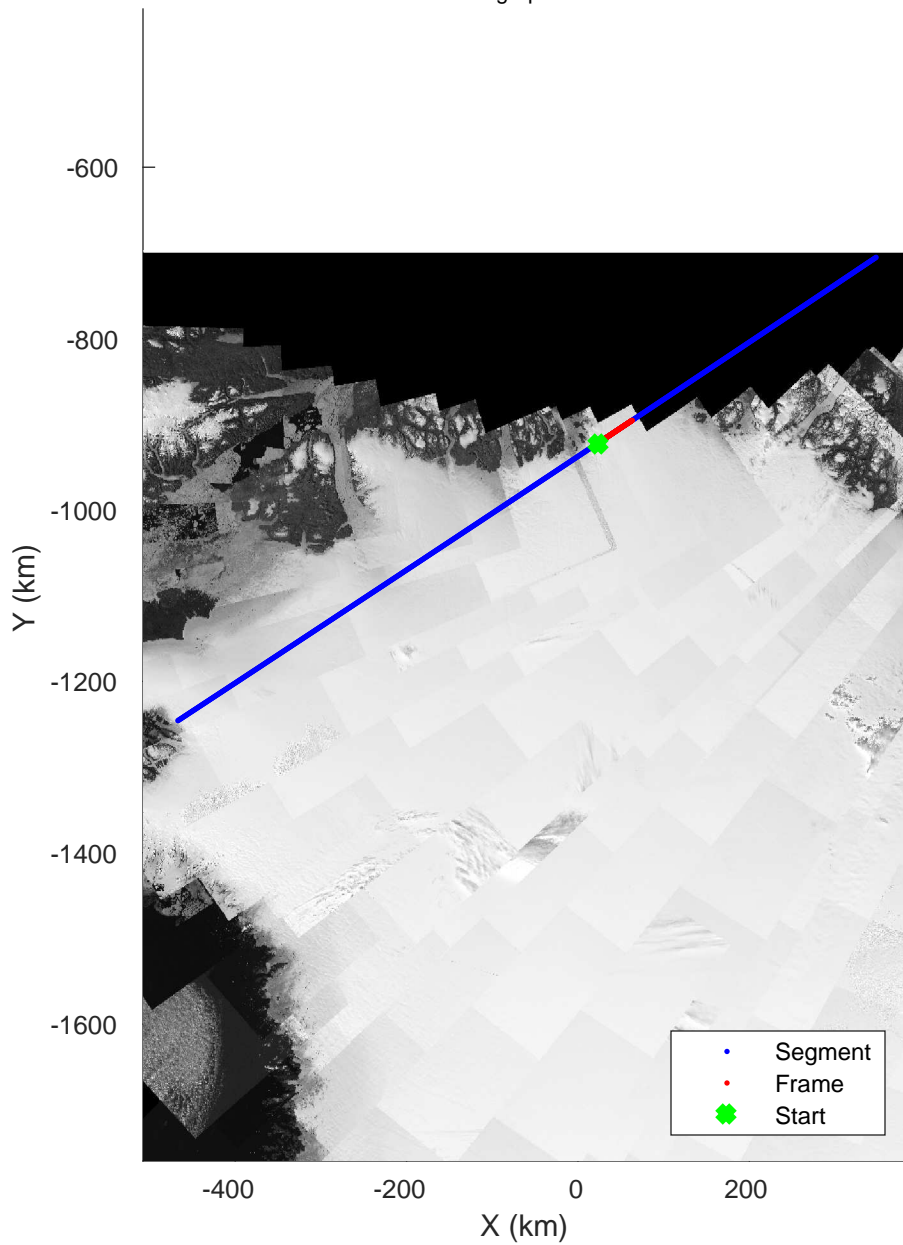

Zigzag East Transit
20190406_02_013
Polar Stereograph 70N/-45E