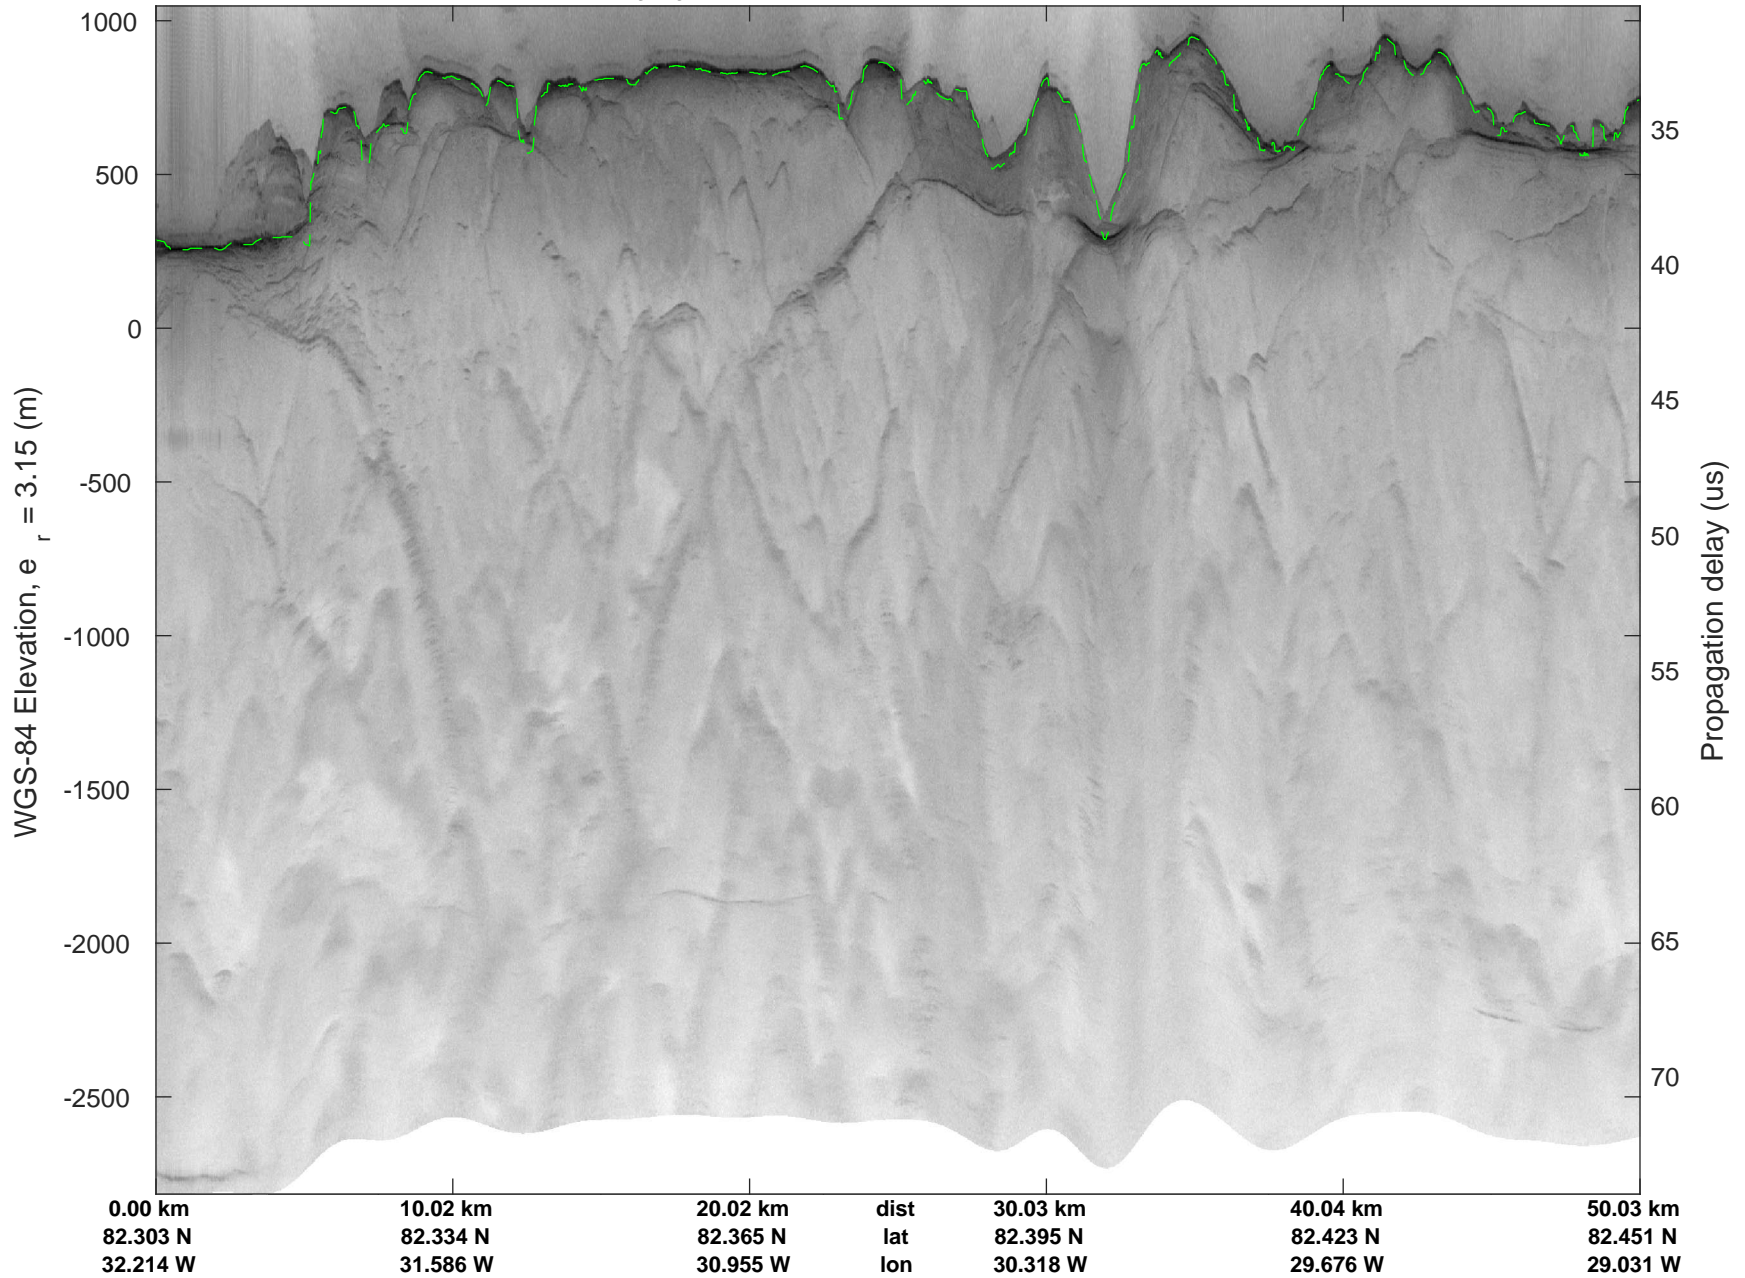

rds 2019_Greenland_P3: "Zigzag East Transit" 20190406_02_015: 12:27:23.7 to 12:32:11.7 GPS

Zigzag East Transit
20190406_02_016
Polar Stereograph 70N/-45E

rds 2019_Greenland_P3: "Zigzag East Transit" 20190406_02_016: 12:32:11.7 to 12:37:00.2 GPS

rds 2019_Greenland_P3: "Zigzag East Transit" 20190406_02_016: 12:32:11.7 to 12:37:00.2 GPS

Zigzag East Transit
 20190406_02_017
 Polar Stereograph 70N/-45E

rds 2019_Greenland_P3: "Zigzag East Transit" 20190406_02_017: 12:37:00.3 to 12:41:47.4 GPS

rds 2019_Greenland_P3: "Zigzag East Transit" 20190406_02_017: 12:37:00.3 to 12:41:47.4 GPS

Zigzag East Transit
20190406_02_018
Polar Stereograph 70N/-45E

rds 2019_Greenland_P3: "Zigzag East Transit" 20190406_02_018: 12:41:47.5 to 12:46:31.4 GPS

rds 2019_Greenland_P3: "Zigzag East Transit" 20190406_02_018: 12:41:47.5 to 12:46:31.4 GPS

Zigzag East Transit
20190406_02_019
Polar Stereograph 70N/-45E

rds 2019_Greenland_P3: "Zigzag East Transit" 20190406_02_019: 12:46:31.5 to 12:51:15.8 GPS