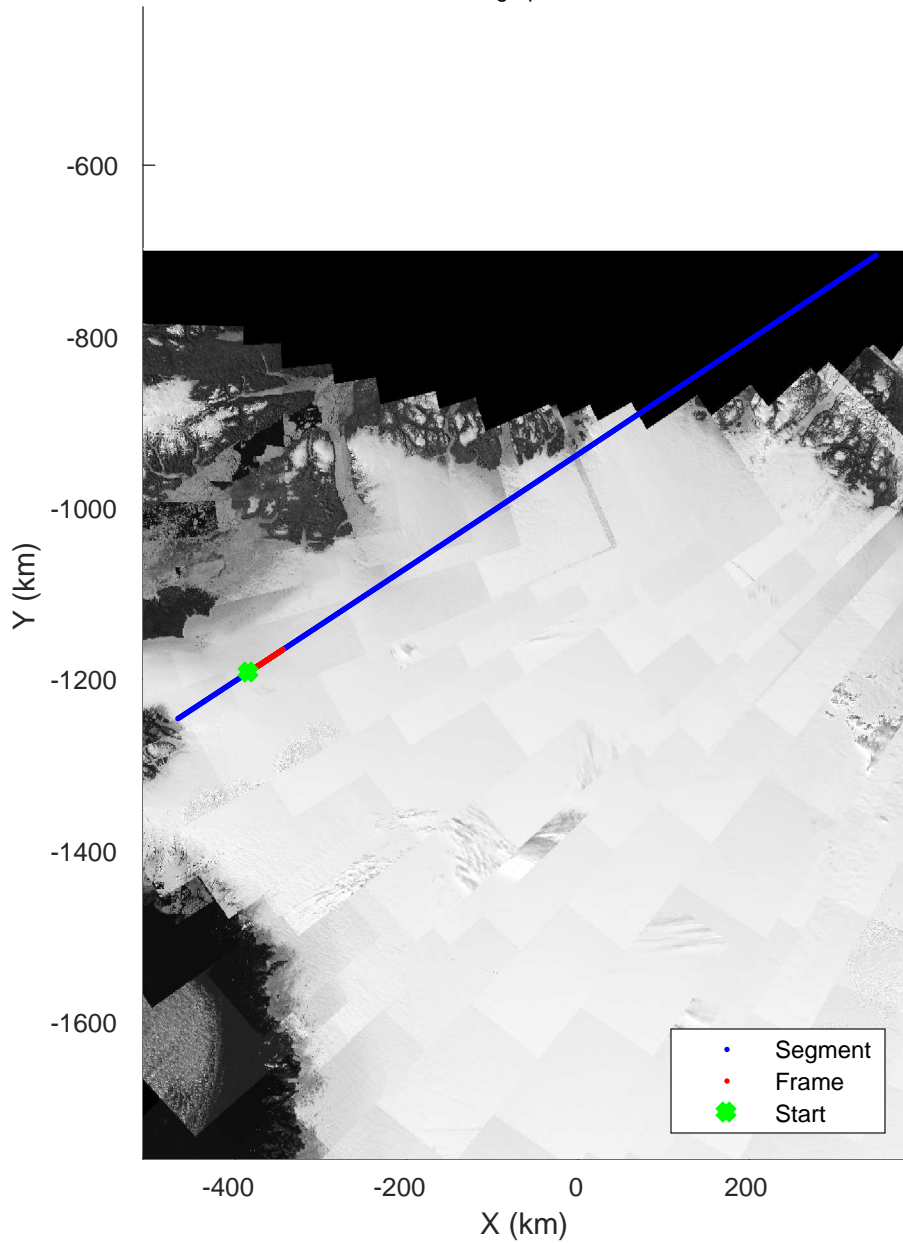

rds 2019_Greenland_P3: "Zigzag East Transit" 20190406_02_002: 11:26:28.7 to 11:31:13.0 GPS

rds 2019_Greenland_P3: "Zigzag East Transit" 20190406_02_002: 11:26:28.7 to 11:31:13.0 GPS

Zigzag East Transit
20190406_02_003
Polar Stereograph 70N/-45E