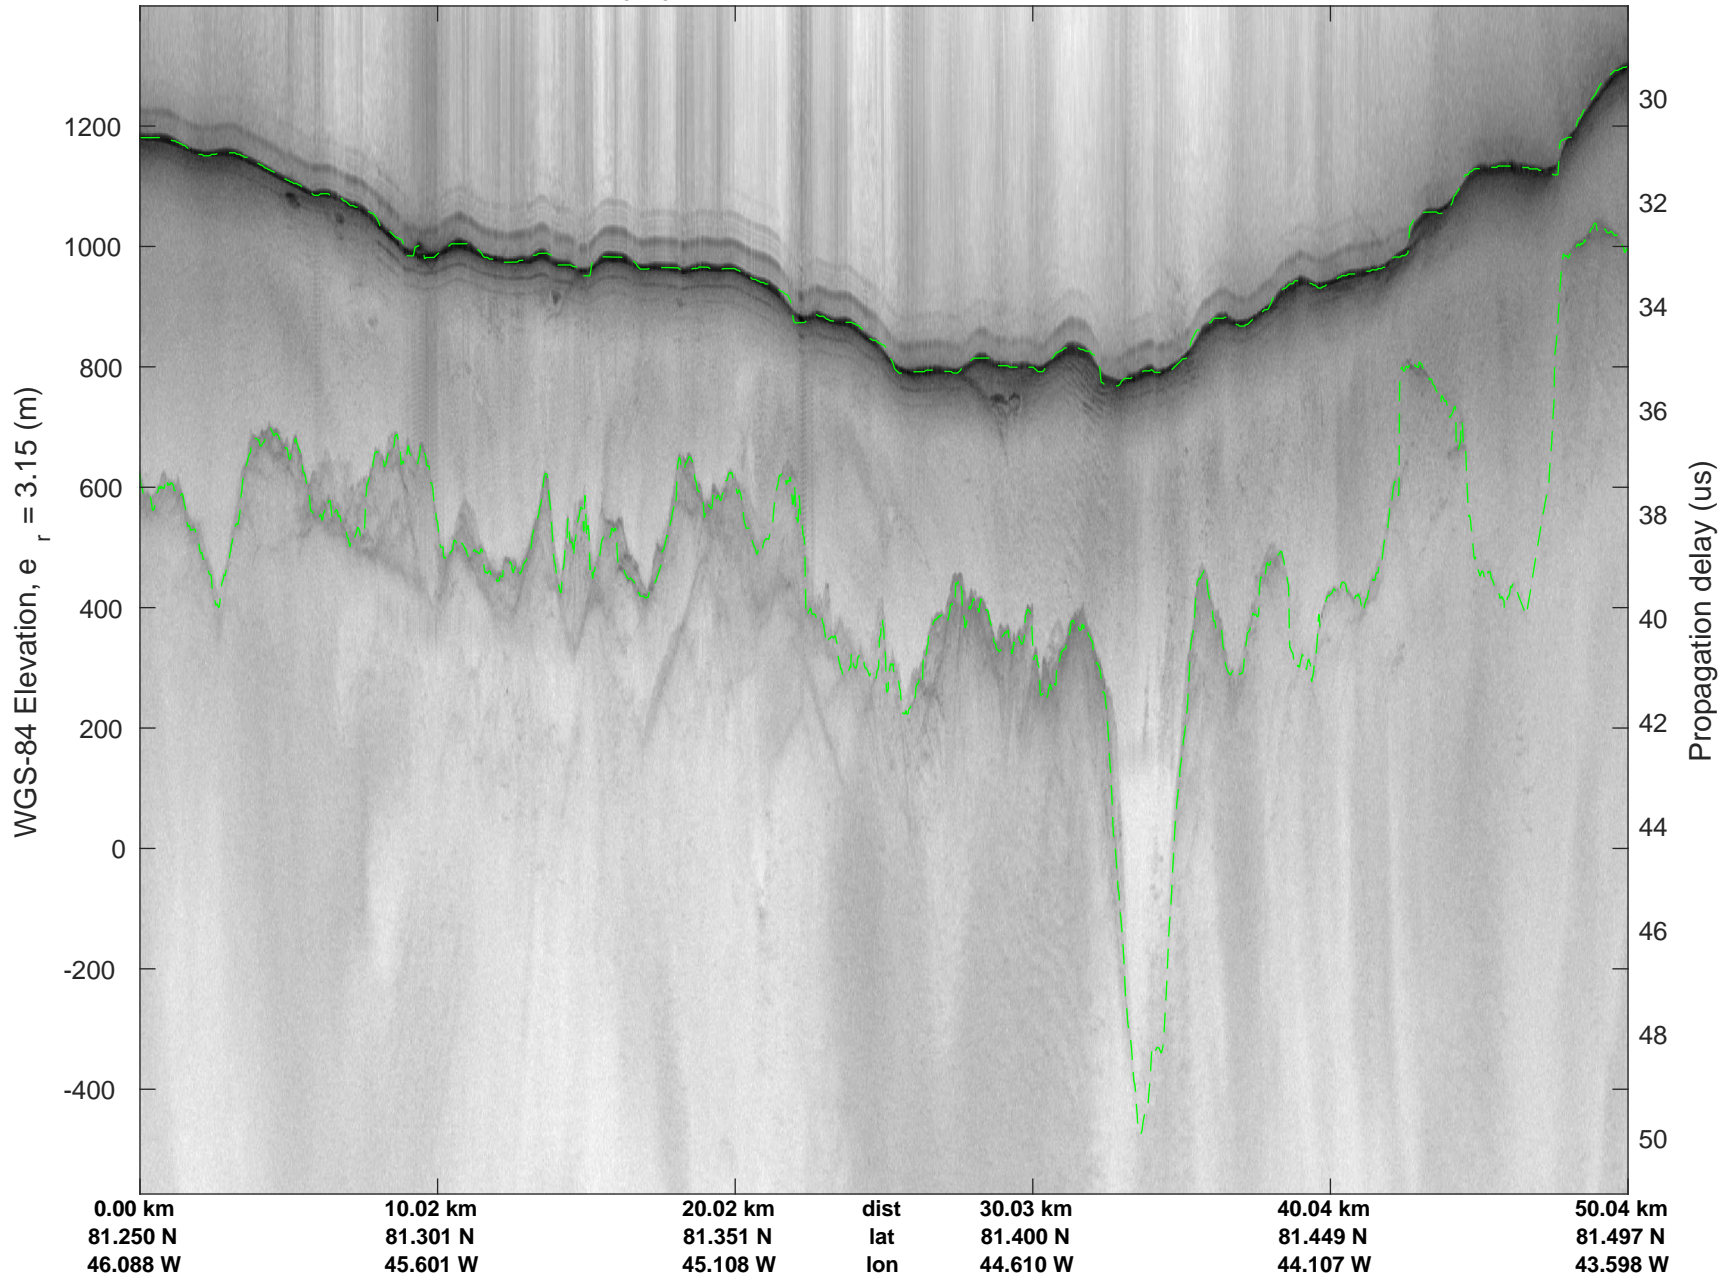

rds 2019_Greenland_P3: "Zigzag East Transit" 20190406_02_011: 12:08:29.2 to 12:13:11.2 GPS

Zigzag East Transit
20190406_02_012
Polar Stereograph 70N/-45E

rds 2019_Greenland_P3: "Zigzag East Transit" 20190406_02_012: 12:13:11.2 to 12:17:54.3 GPS

rds 2019_Greenland_P3: "Zigzag East Transit" 20190406_02_012: 12:13:11.2 to 12:17:54.3 GPS

Zigzag East Transit
 20190406_02_013
 Polar Stereograph 70N/-45E

rds 2019_Greenland_P3: "Zigzag East Transit" 20190406_02_013: 12:17:54.4 to 12:22:37.7 GPS