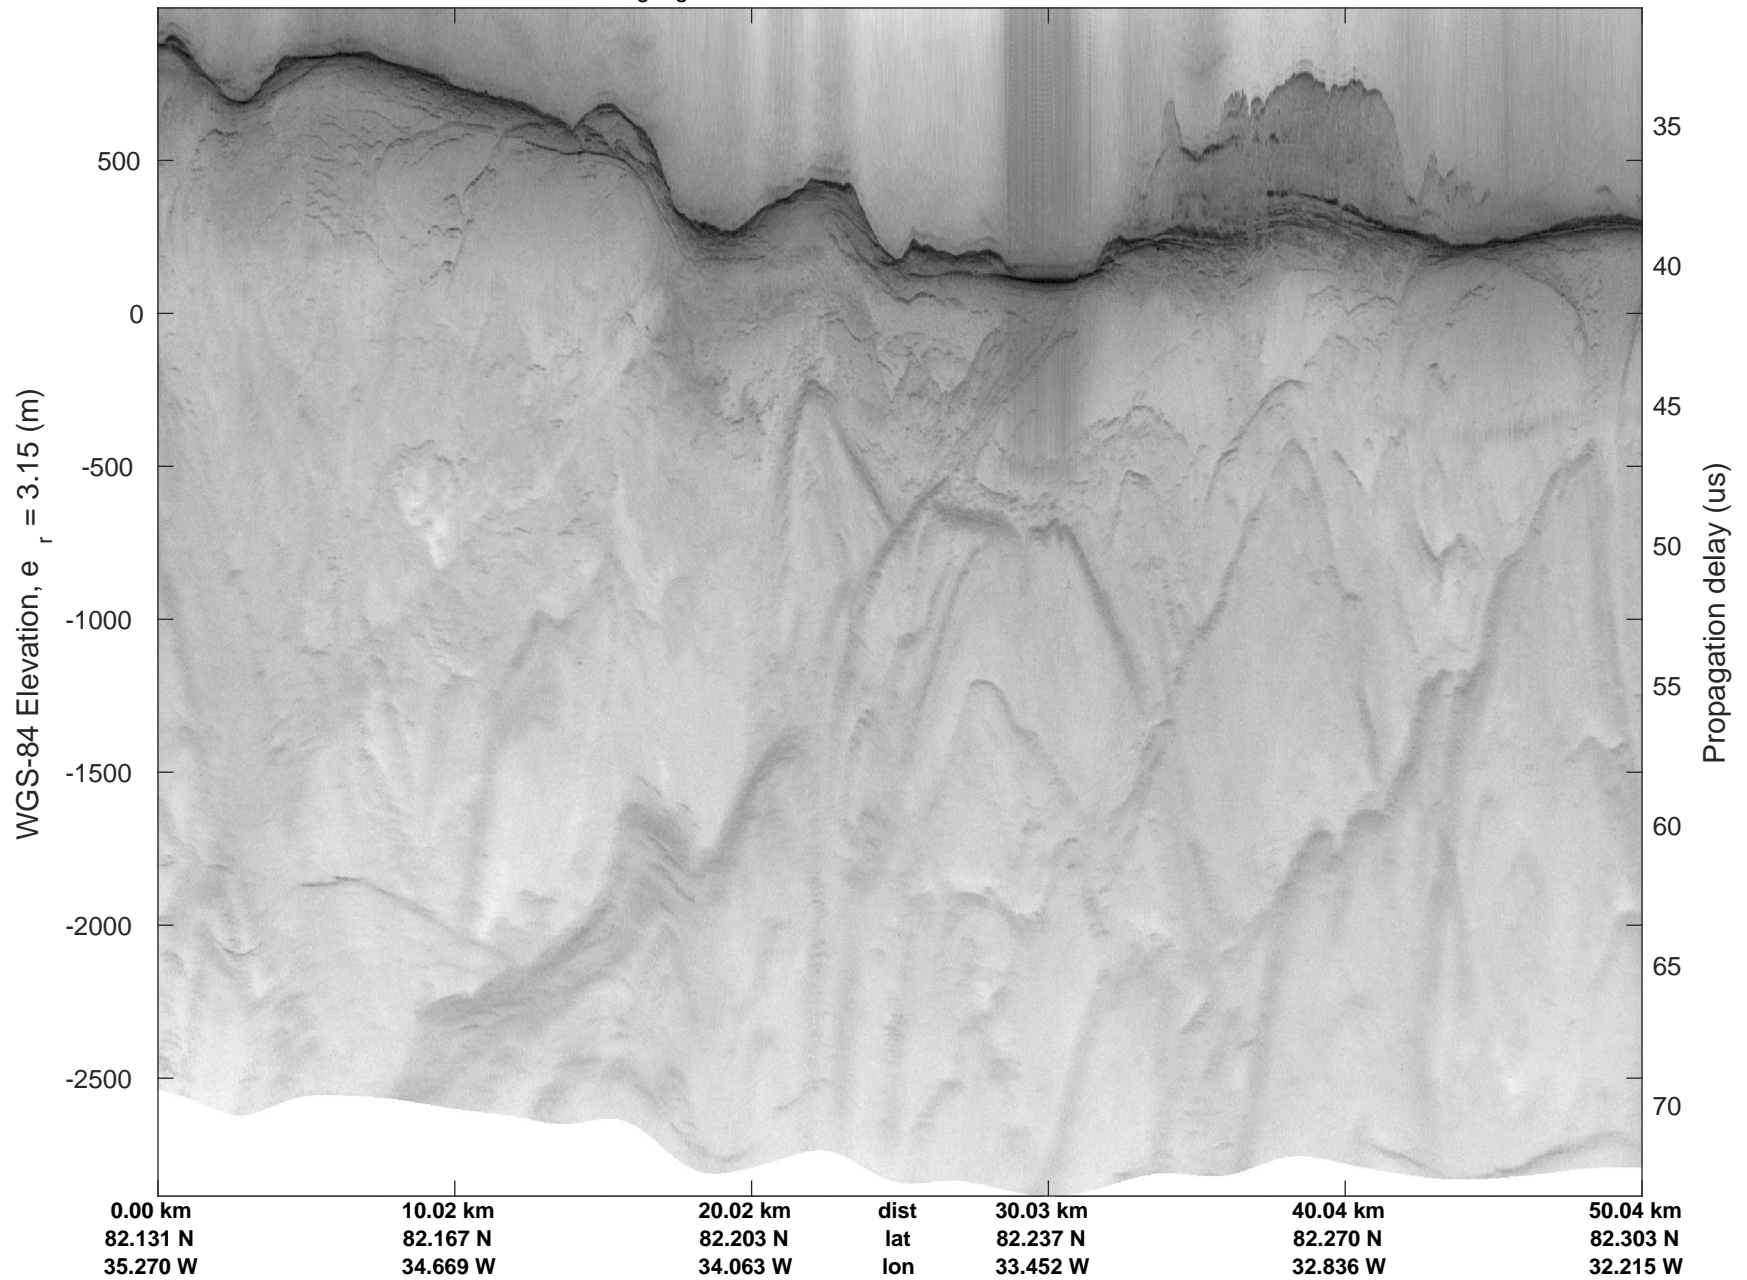

rds 2019_Greenland_P3: "Zigzag East Transit" 20190406_02_014: 12:22:37.8 to 12:27:23.6 GPS

Zigzag East Transit
20190406_02_015
Polar Stereograph 70N/-45E

rds 2019_Greenland_P3: "Zigzag East Transit" 20190406_02_015: 12:27:23.7 to 12:32:11.7 GPS

rds 2019_Greenland_P3: "Zigzag East Transit" 20190406_02_015: 12:27:23.7 to 12:32:11.7 GPS

Zigzag East Transit
20190406_02_016
Polar Stereograph 70N/-45E

rds 2019_Greenland_P3: "Zigzag East Transit" 20190406_02_016: 12:32:11.7 to 12:37:00.2 GPS

rds 2019_Greenland_P3: "Zigzag East Transit" 20190406_02_016: 12:32:11.7 to 12:37:00.2 GPS

Zigzag East Transit
 20190406_02_017
 Polar Stereograph 70N/-45E

rds 2019_Greenland_P3: "Zigzag East Transit" 20190406_02_017: 12:37:00.3 to 12:41:47.4 GPS

rds 2019_Greenland_P3: "Zigzag East Transit" 20190406_02_017: 12:37:00.3 to 12:41:47.4 GPS

Zigzag East Transit
20190406_02_018
Polar Stereograph 70N/-45E

rds 2019_Greenland_P3: "Zigzag East Transit" 20190406_02_018: 12:41:47.5 to 12:46:31.4 GPS