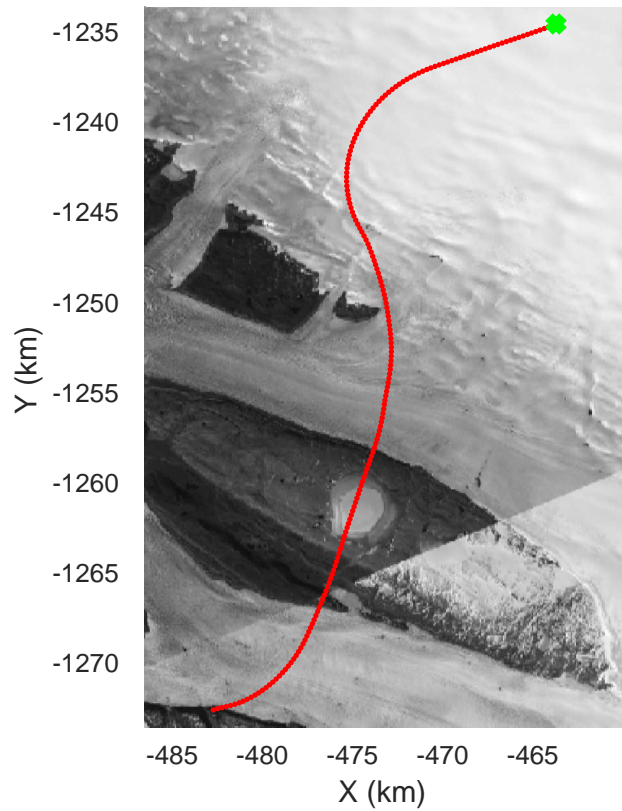

rds 2019_Greenland_P3: "Zachariae-79N" 20190405_04_019: 17:35:28.7 to 17:41:55.7 GPS

rds 2019_Greenland_P3: "Zachariae-79N" 20190405_04_020: 17:41:55.8 to 17:48:06.6 GPS

rds 2019_Greenland_P3: "Zachariae-79N" 20190405_04_020: 17:41:55.8 to 17:48:06.6 GPS

Zachariae-79N
 20190405_04_021
 Polar Stereograph 70N/-45E

rds 2019_Greenland_P3: "Zachariae-79N" 20190405_04_021: 17:48:06.7 to 17:54:43.0 GPS

rds 2019_Greenland_P3: "Zachariae-79N" 20190405_04_021: 17:48:06.7 to 17:54:43.0 GPS