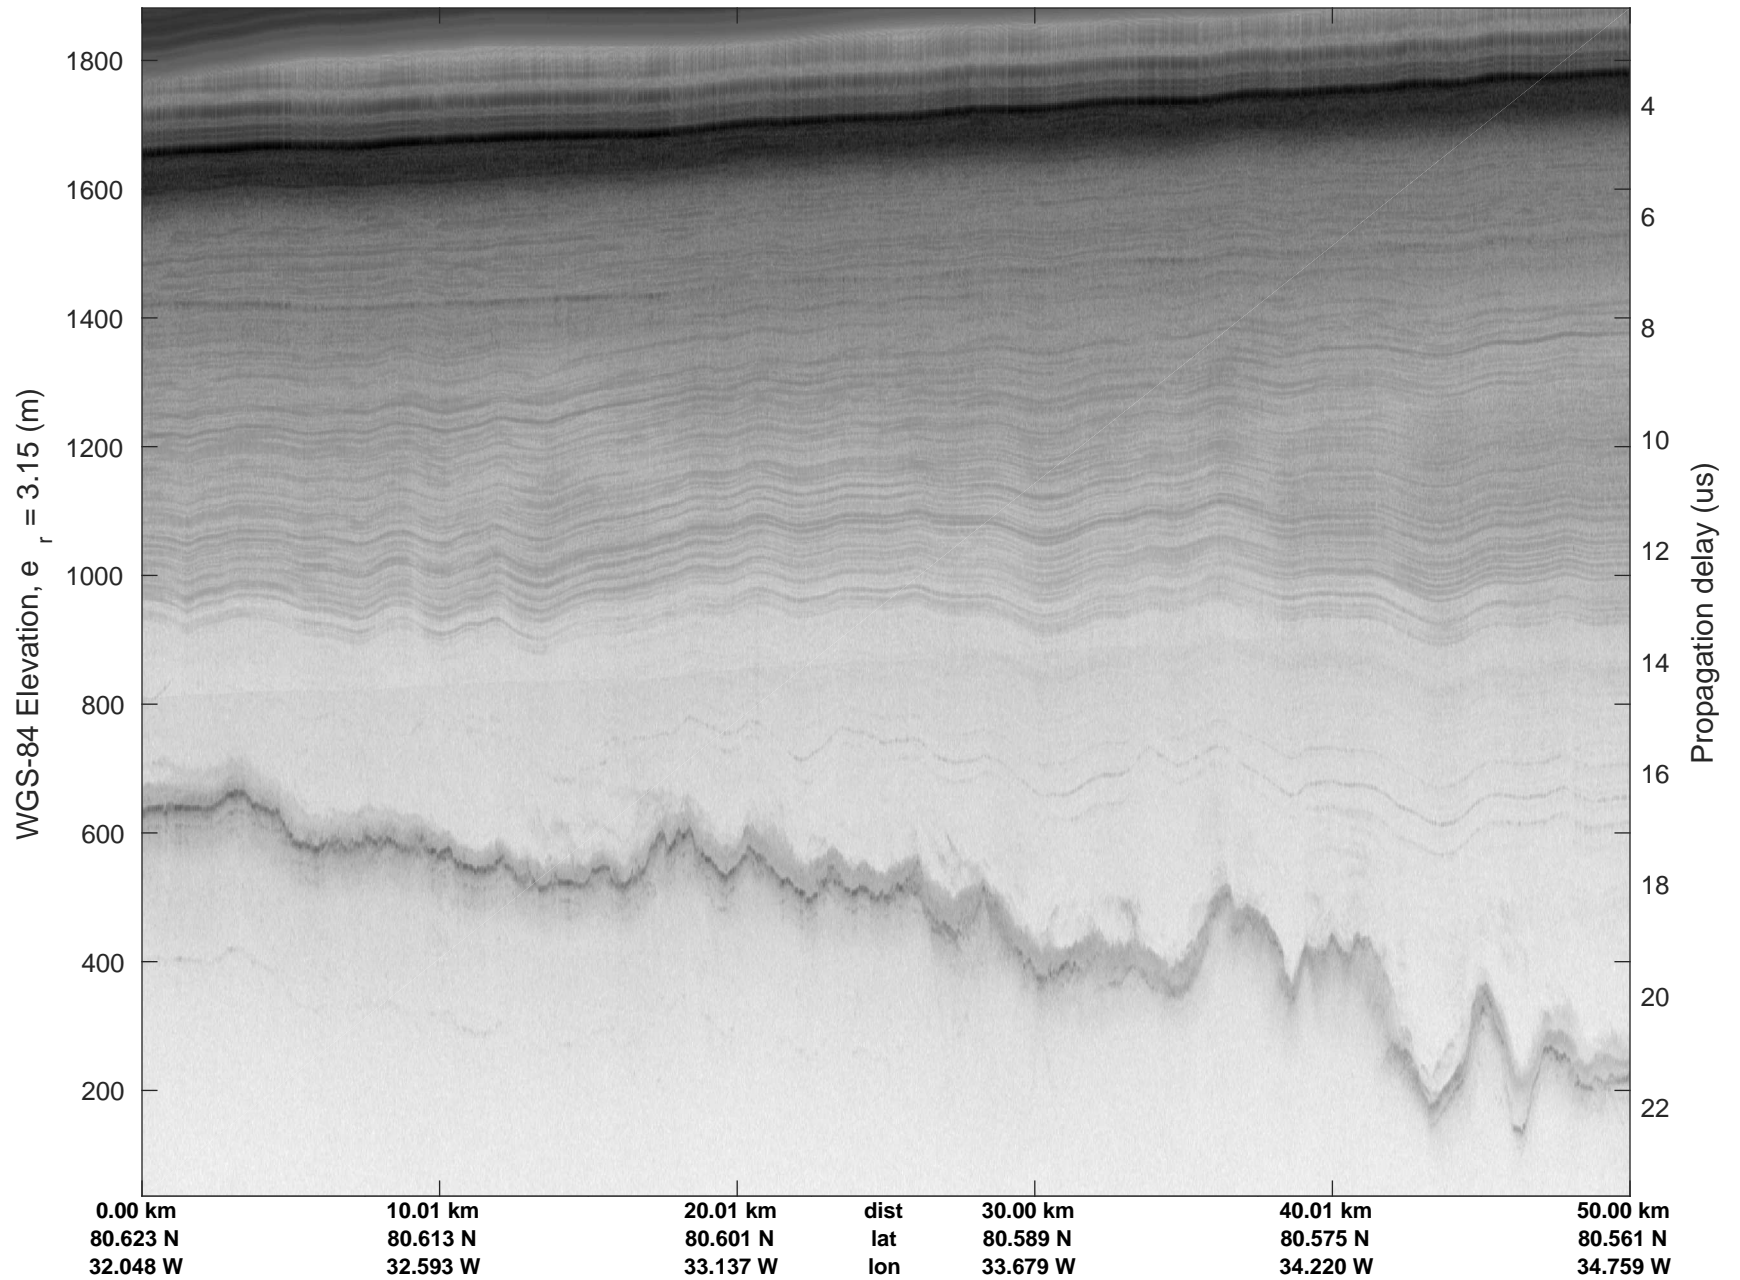

rds 2019_Greenland_P3: "Zachariae-79N" 20190405_04_006: 16:11:19.5 to 16:17:43.4 GPS