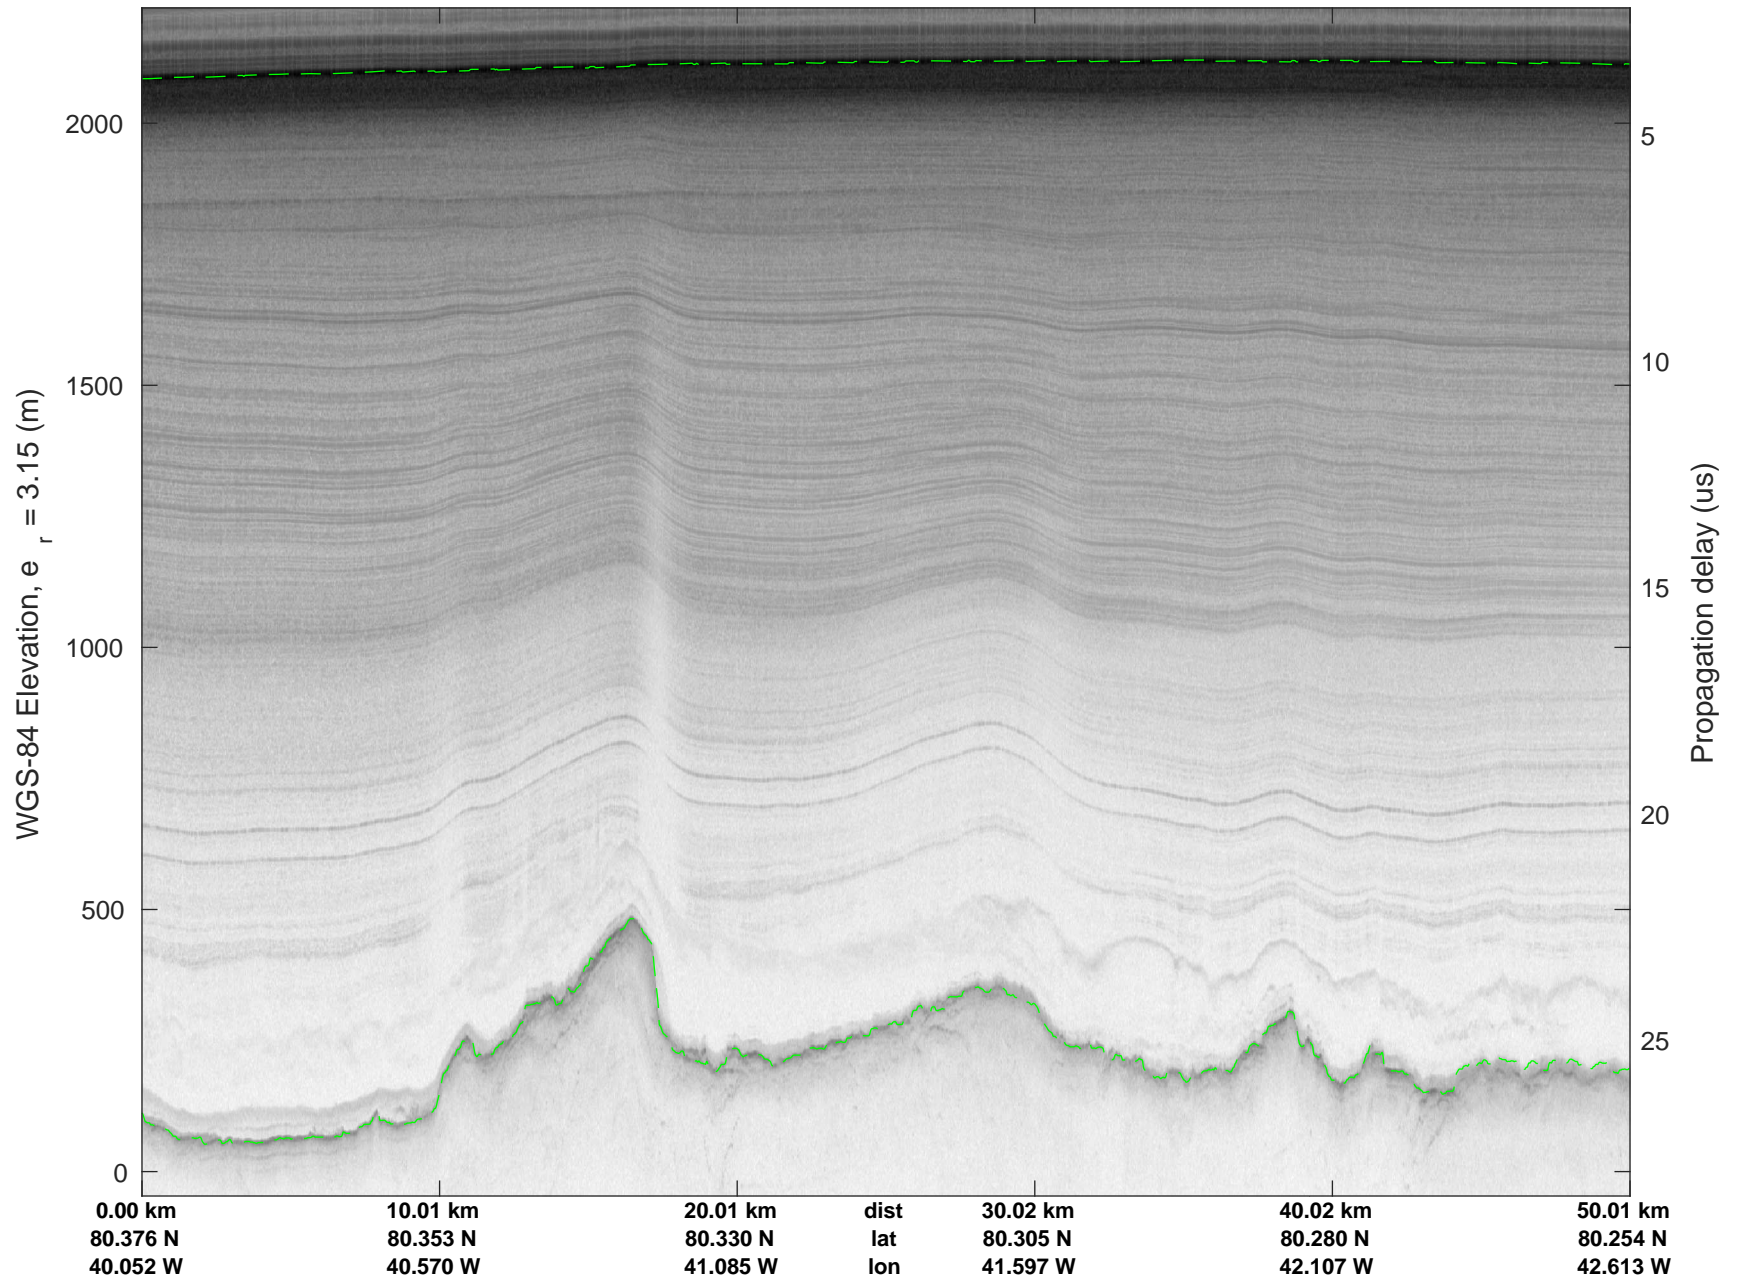

rds 2019_Greenland_P3: "Zachariae-79N" 20190405_04_008: 16:24:05.0 to 16:30:35.9 GPS

rds 2019_Greenland_P3: "Zachariae-79N" 20190405_04_009: 16:30:36.0 to 16:37:07.7 GPS

rds 2019_Greenland_P3: "Zachariae-79N" 20190405_04_009: 16:30:36.0 to 16:37:07.7 GPS

Zachariae-79N
20190405_04_010
Polar Stereograph 70N/-45E

rds 2019_Greenland_P3: "Zachariae-79N" 20190405_04_010: 16:37:07.8 to 16:43:50.2 GPS

rds 2019_Greenland_P3: "Zachariae-79N" 20190405_04_010: 16:37:07.8 to 16:43:50.2 GPS