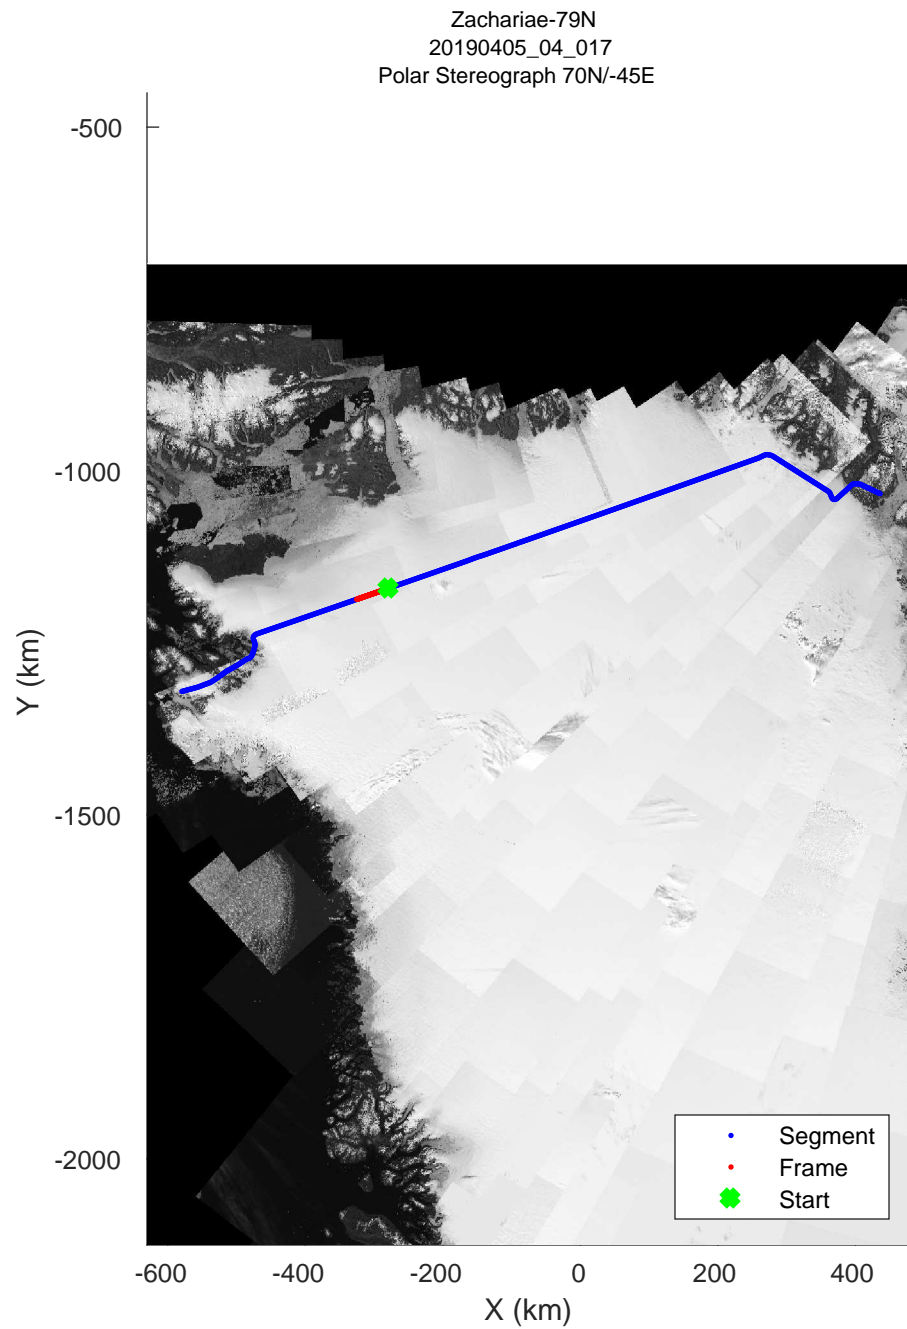

rds 2019_Greenland_P3: "Zachariae-79N" 20190405_04_014: 17:03:45.2 to 17:10:12.4 GPS

Zachariae-79N
20190405_04_015
Polar Stereograph 70N/-45E

rds 2019_Greenland_P3: "Zachariae-79N" 20190405_04_015: 17:10:12.5 to 17:16:38.6 GPS

rds 2019_Greenland_P3: "Zachariae-79N" 20190405_04_015: 17:10:12.5 to 17:16:38.6 GPS

rds 2019_Greenland_P3: "Zachariae-79N" 20190405_04_016: 17:16:38.7 to 17:22:57.6 GPS

rds 2019_Greenland_P3: "Zachariae-79N" 20190405_04_016: 17:16:38.7 to 17:22:57.6 GPS

rds 2019_Greenland_P3: "Zachariae-79N" 20190405_04_017: 17:22:57.7 to 17:29:12.5 GPS

rds 2019_Greenland_P3: "Zachariae-79N" 20190405_04_017: 17:22:57.7 to 17:29:12.5 GPS

Zachariae-79N
20190405_04_018
Polar Stereograph 70N/-45E