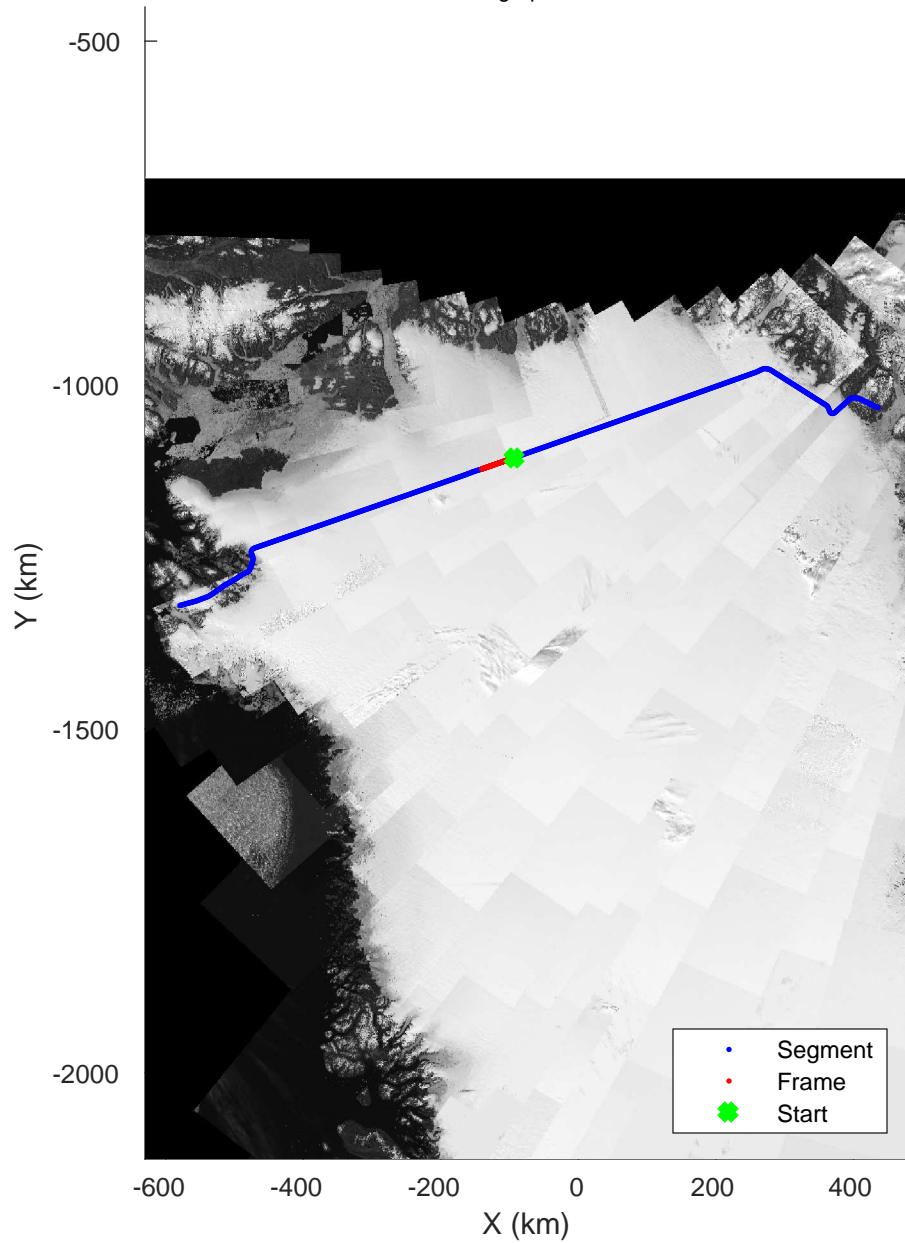

rds 2019_Greenland_P3: "Zachariae-79N" 20190405_04_012: 16:50:31.3 to 16:57:13.0 GPS

rds 2019_Greenland_P3: "Zachariae-79N" 20190405_04_012: 16:50:31.3 to 16:57:13.0 GPS

Zachariae-79N
20190405_04_013
Polar Stereograph 70N/-45E