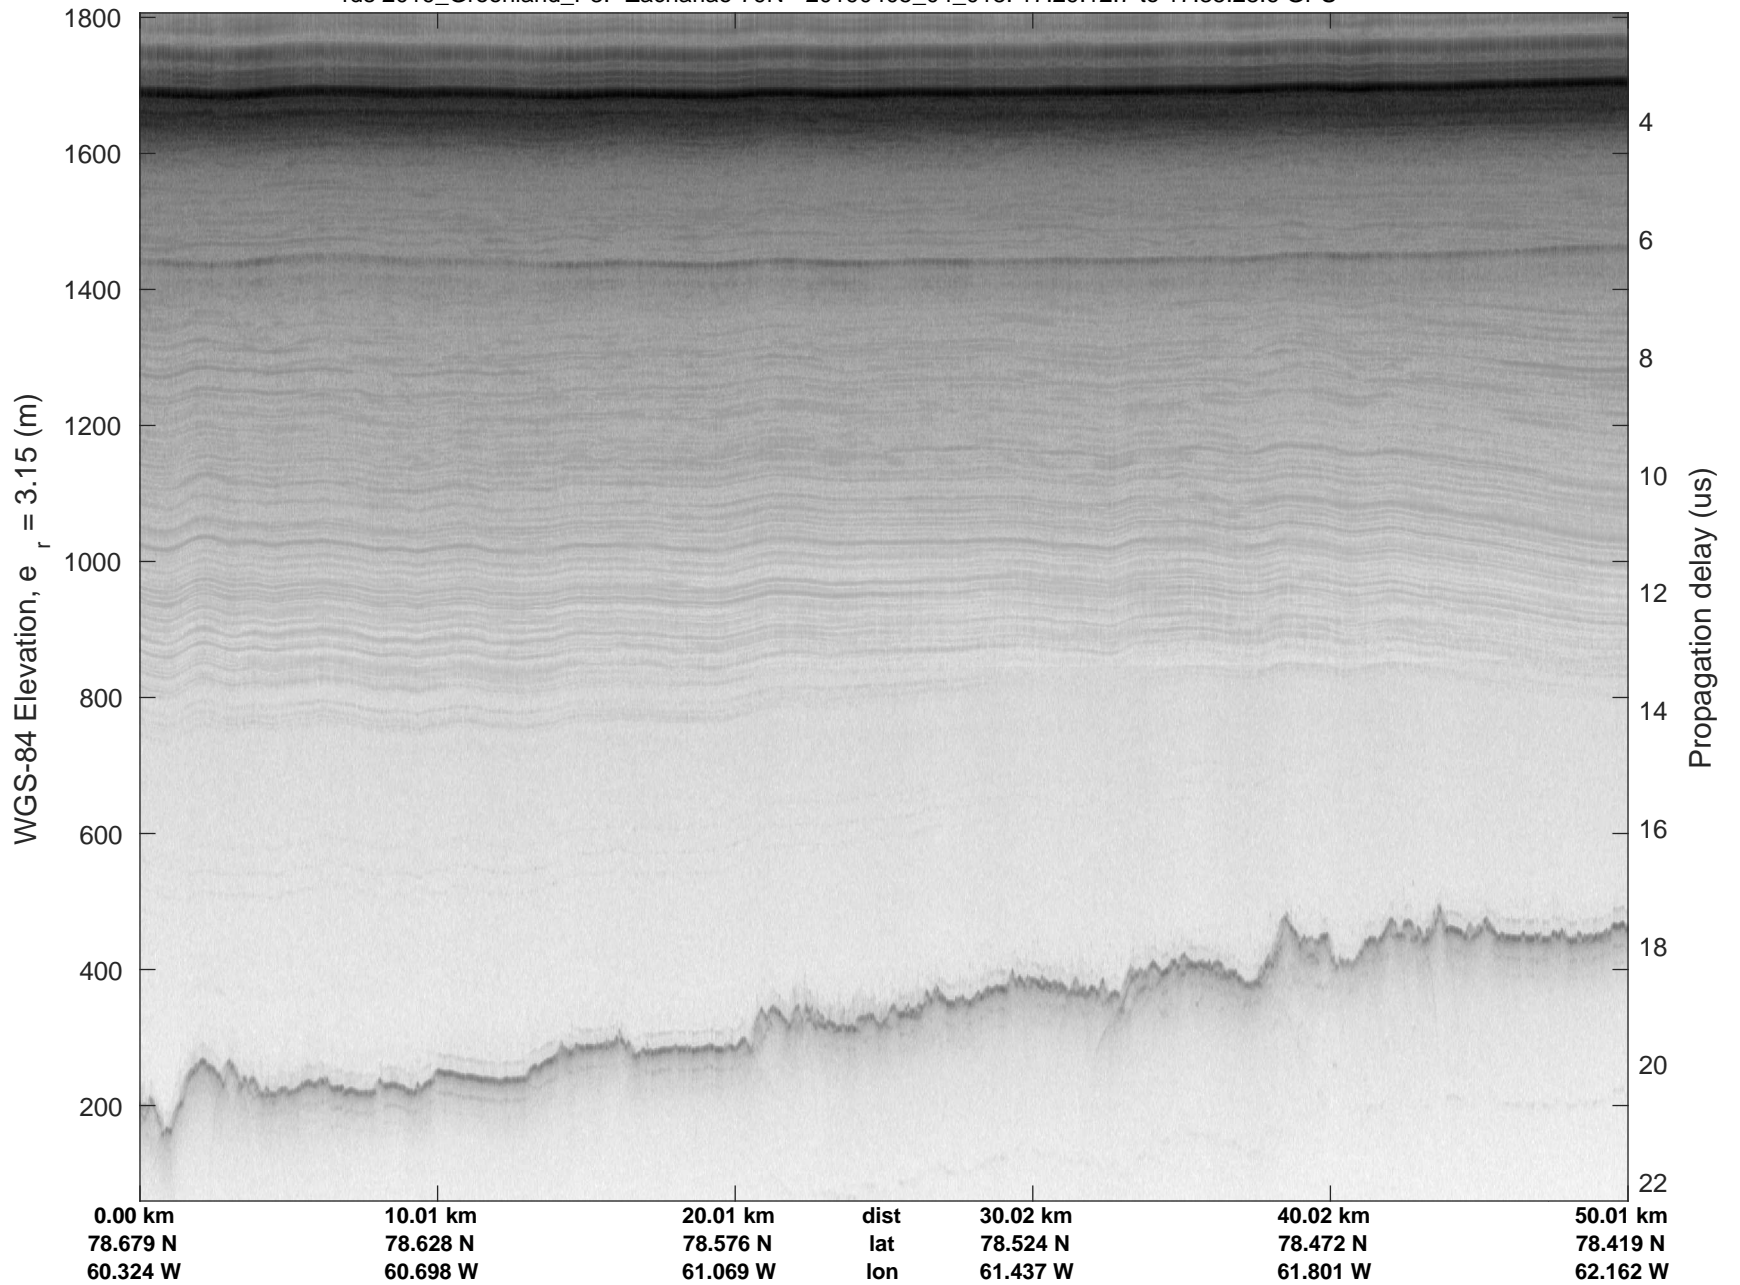

rds 2019_Greenland_P3: "Zachariae-79N" 20190405_04_017: 17:22:57.7 to 17:29:12.5 GPS

rds 2019_Greenland_P3: "Zachariae-79N" 20190405_04_017: 17:22:57.7 to 17:29:12.5 GPS

Zachariae-79N
20190405_04_018
Polar Stereograph 70N/-45E

rds 2019_Greenland_P3: "Zachariae-79N" 20190405_04_018: 17:29:12.7 to 17:35:28.6 GPS

rds 2019_Greenland_P3: "Zachariae-79N" 20190405_04_018: 17:29:12.7 to 17:35:28.6 GPS

rds 2019_Greenland_P3: "Zachariae-79N" 20190405_04_019: 17:35:28.7 to 17:41:55.7 GPS