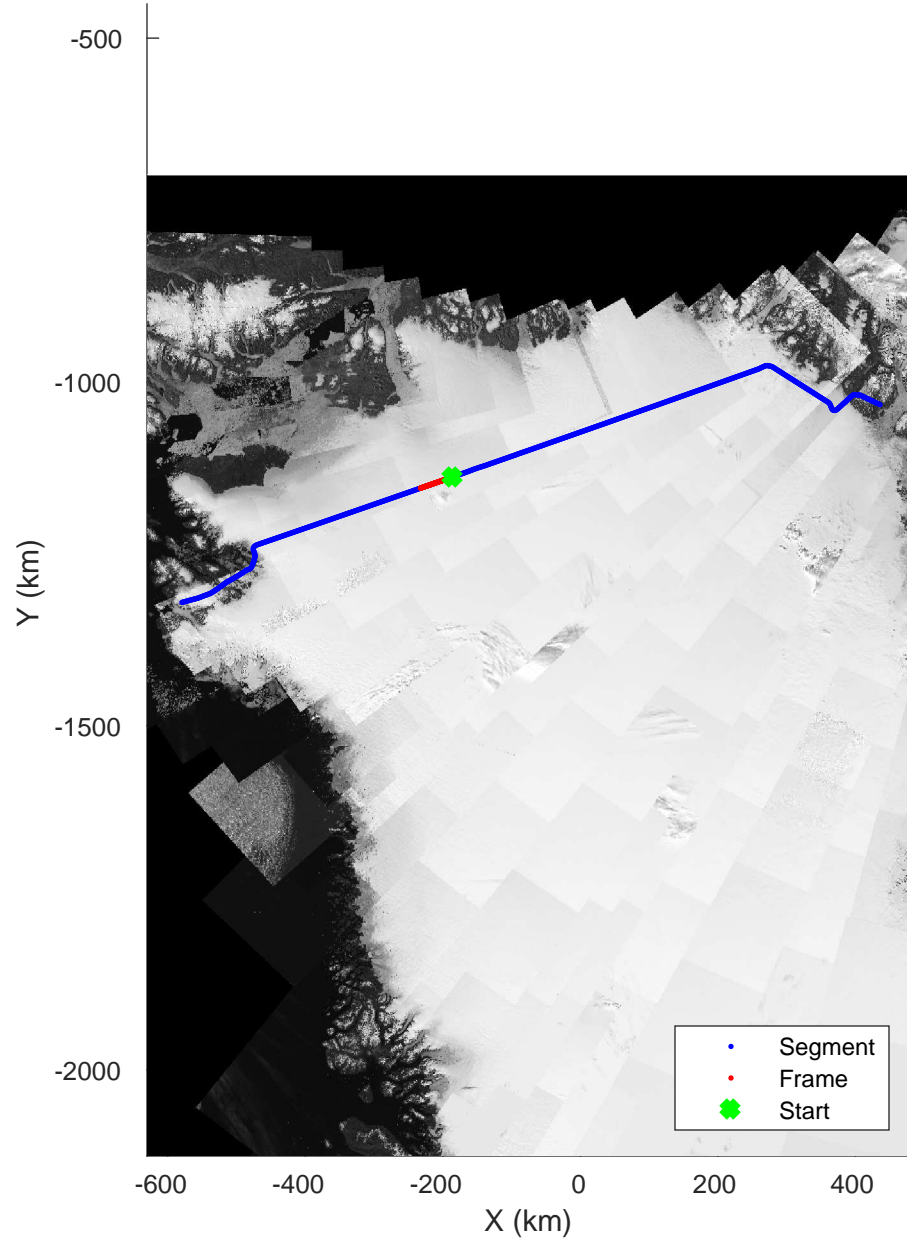

rds 2019_Greenland_P3: "Zachariae-79N" 20190405_04_013: 16:57:13.1 to 17:03:44.9 GPS

rds 2019_Greenland_P3: "Zachariae-79N" 20190405_04_013: 16:57:13.1 to 17:03:44.9 GPS

rds 2019_Greenland_P3: "Zachariae-79N" 20190405_04_014: 17:03:45.2 to 17:10:12.4 GPS

rds 2019_Greenland_P3: "Zachariae-79N" 20190405_04_014: 17:03:45.2 to 17:10:12.4 GPS

Zachariae-79N
20190405_04_015
Polar Stereograph 70N/-45E

rds 2019_Greenland_P3: "Zachariae-79N" 20190405_04_015: 17:10:12.5 to 17:16:38.6 GPS