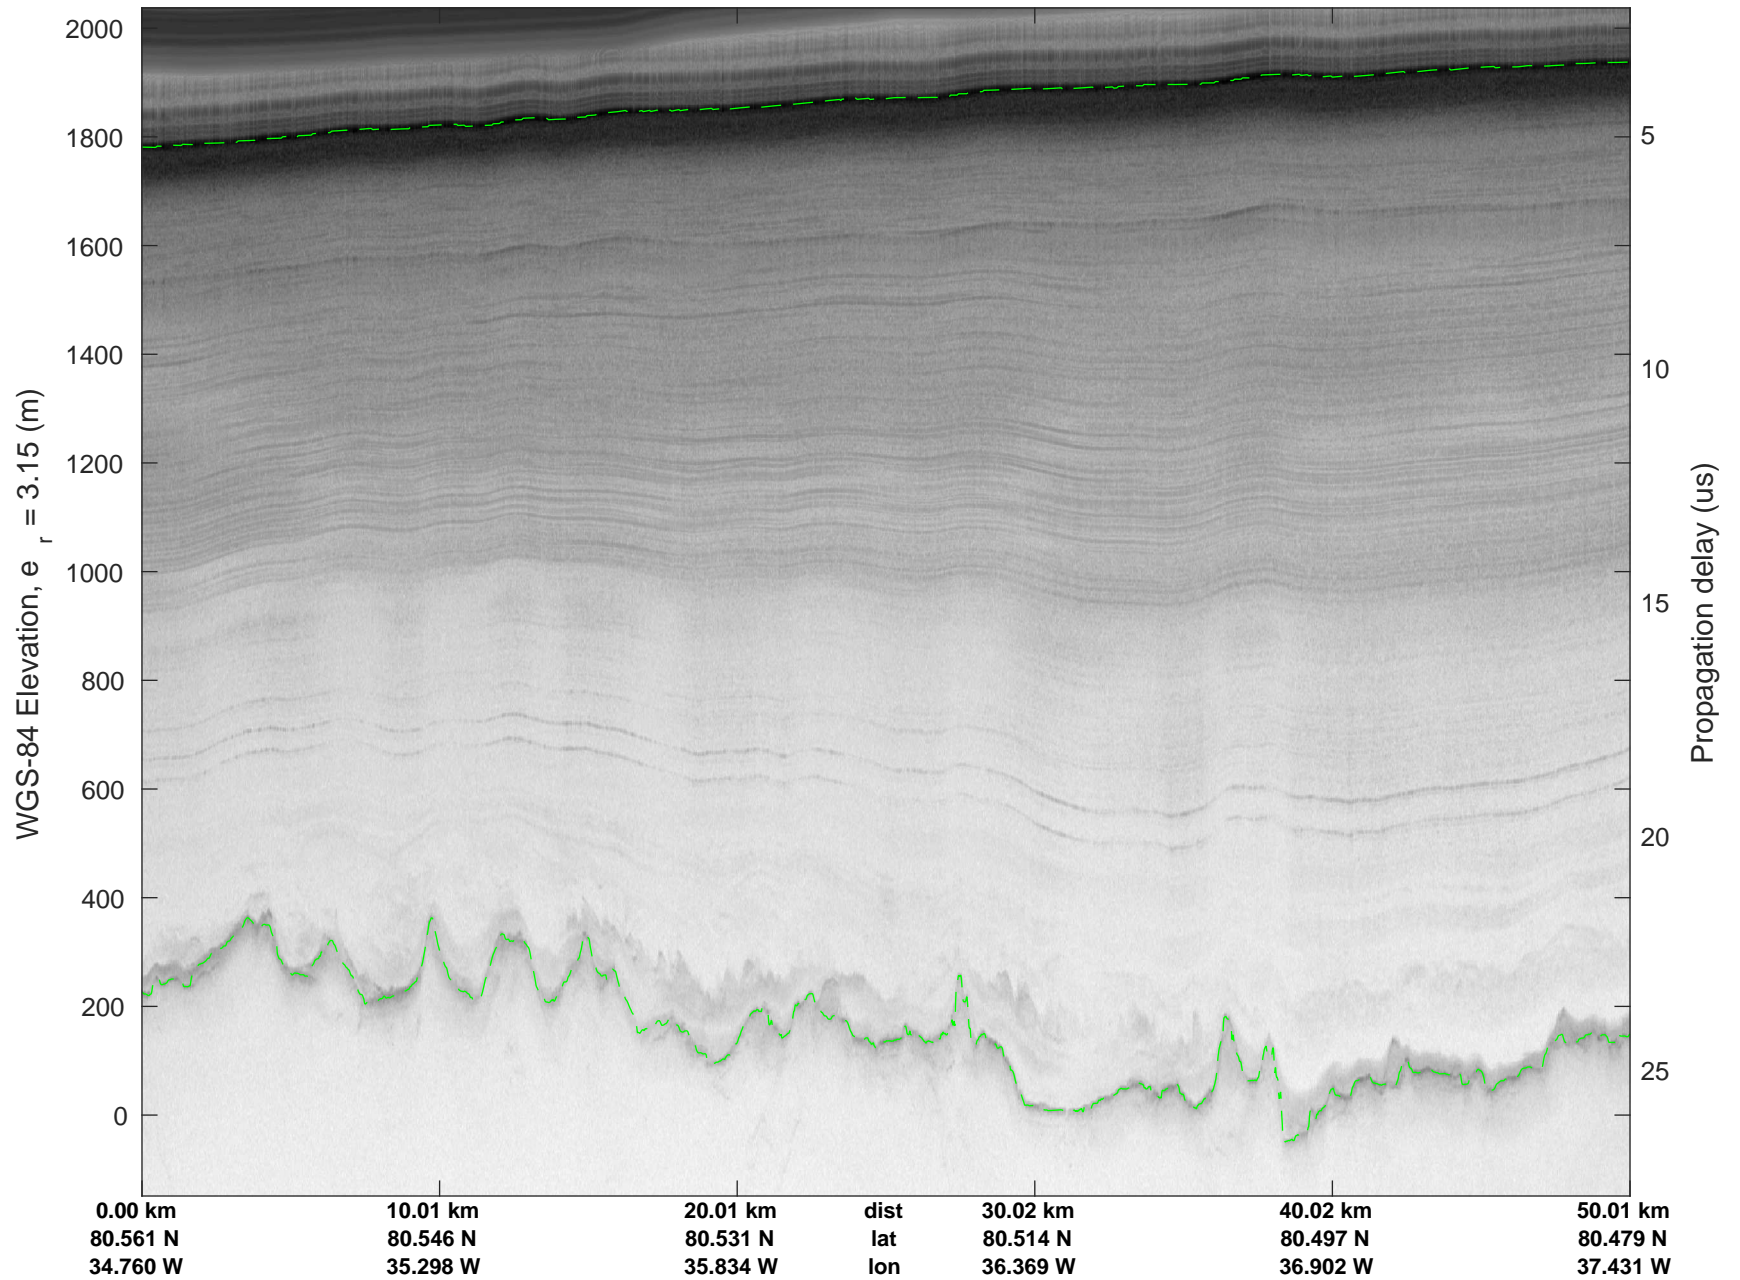

rds 2019_Greenland_P3: "Zachariae-79N" 20190405_04_006: 16:11:19.5 to 16:17:43.4 GPS

Zachariae-79N
20190405_04_007
Polar Stereograph 70N/-45E

rds 2019_Greenland_P3: "Zachariae-79N" 20190405_04_007: 16:17:43.5 to 16:24:04.9 GPS

rds 2019_Greenland_P3: "Zachariae-79N" 20190405_04_007: 16:17:43.5 to 16:24:04.9 GPS

Zachariae-79N
20190405_04_008
Polar Stereograph 70N/-45E

rds 2019_Greenland_P3: "Zachariae-79N" 20190405_04_008: 16:24:05.0 to 16:30:35.9 GPS