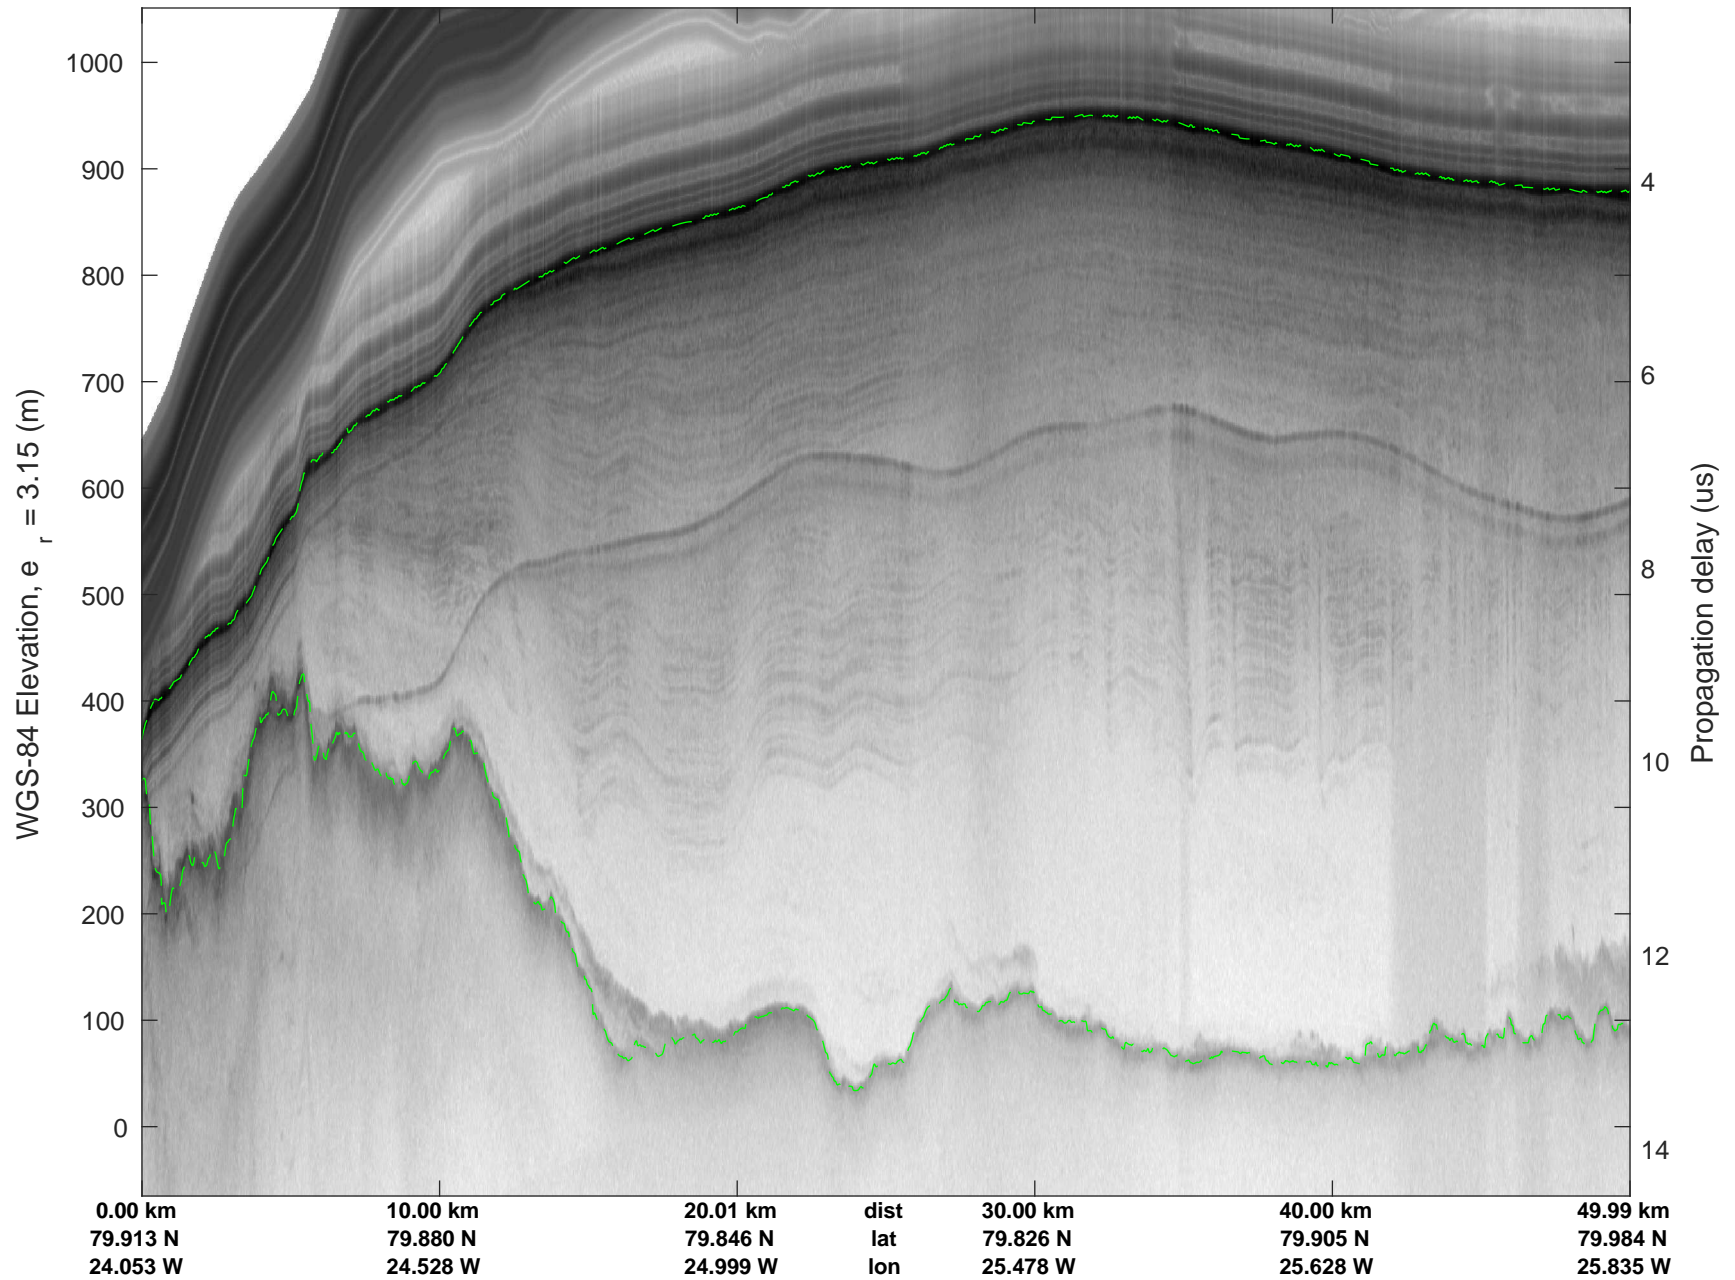

rds 2019_Greenland_P3: "Zachariae-79N" 20190405_04_001: 15:36:42.7 to 15:43:34.1 GPS

rds 2019_Greenland_P3: "Zachariae-79N" 20190405_04_001: 15:36:42.7 to 15:43:34.1 GPS

rds 2019_Greenland_P3: "Zachariae-79N" 20190405_04_002: 15:43:34.2 to 15:50:18.2 GPS

rds 2019_Greenland_P3: "Zachariae-79N" 20190405_04_002: 15:43:34.2 to 15:50:18.2 GPS

rds 2019_Greenland_P3: "Zachariae-79N" 20190405_04_003: 15:50:18.3 to 15:57:31.1 GPS

rds 2019_Greenland_P3: "Zachariae-79N" 20190405_04_003: 15:50:18.3 to 15:57:31.1 GPS

Zachariae-79N
20190405_04_004
Polar Stereograph 70N/-45E

rds 2019_Greenland_P3: "Zachariae-79N" 20190405_04_004: 15:57:31.2 to 16:04:44.6 GPS

rds 2019_Greenland_P3: "Zachariae-79N" 20190405_04_004: 15:57:31.2 to 16:04:44.6 GPS