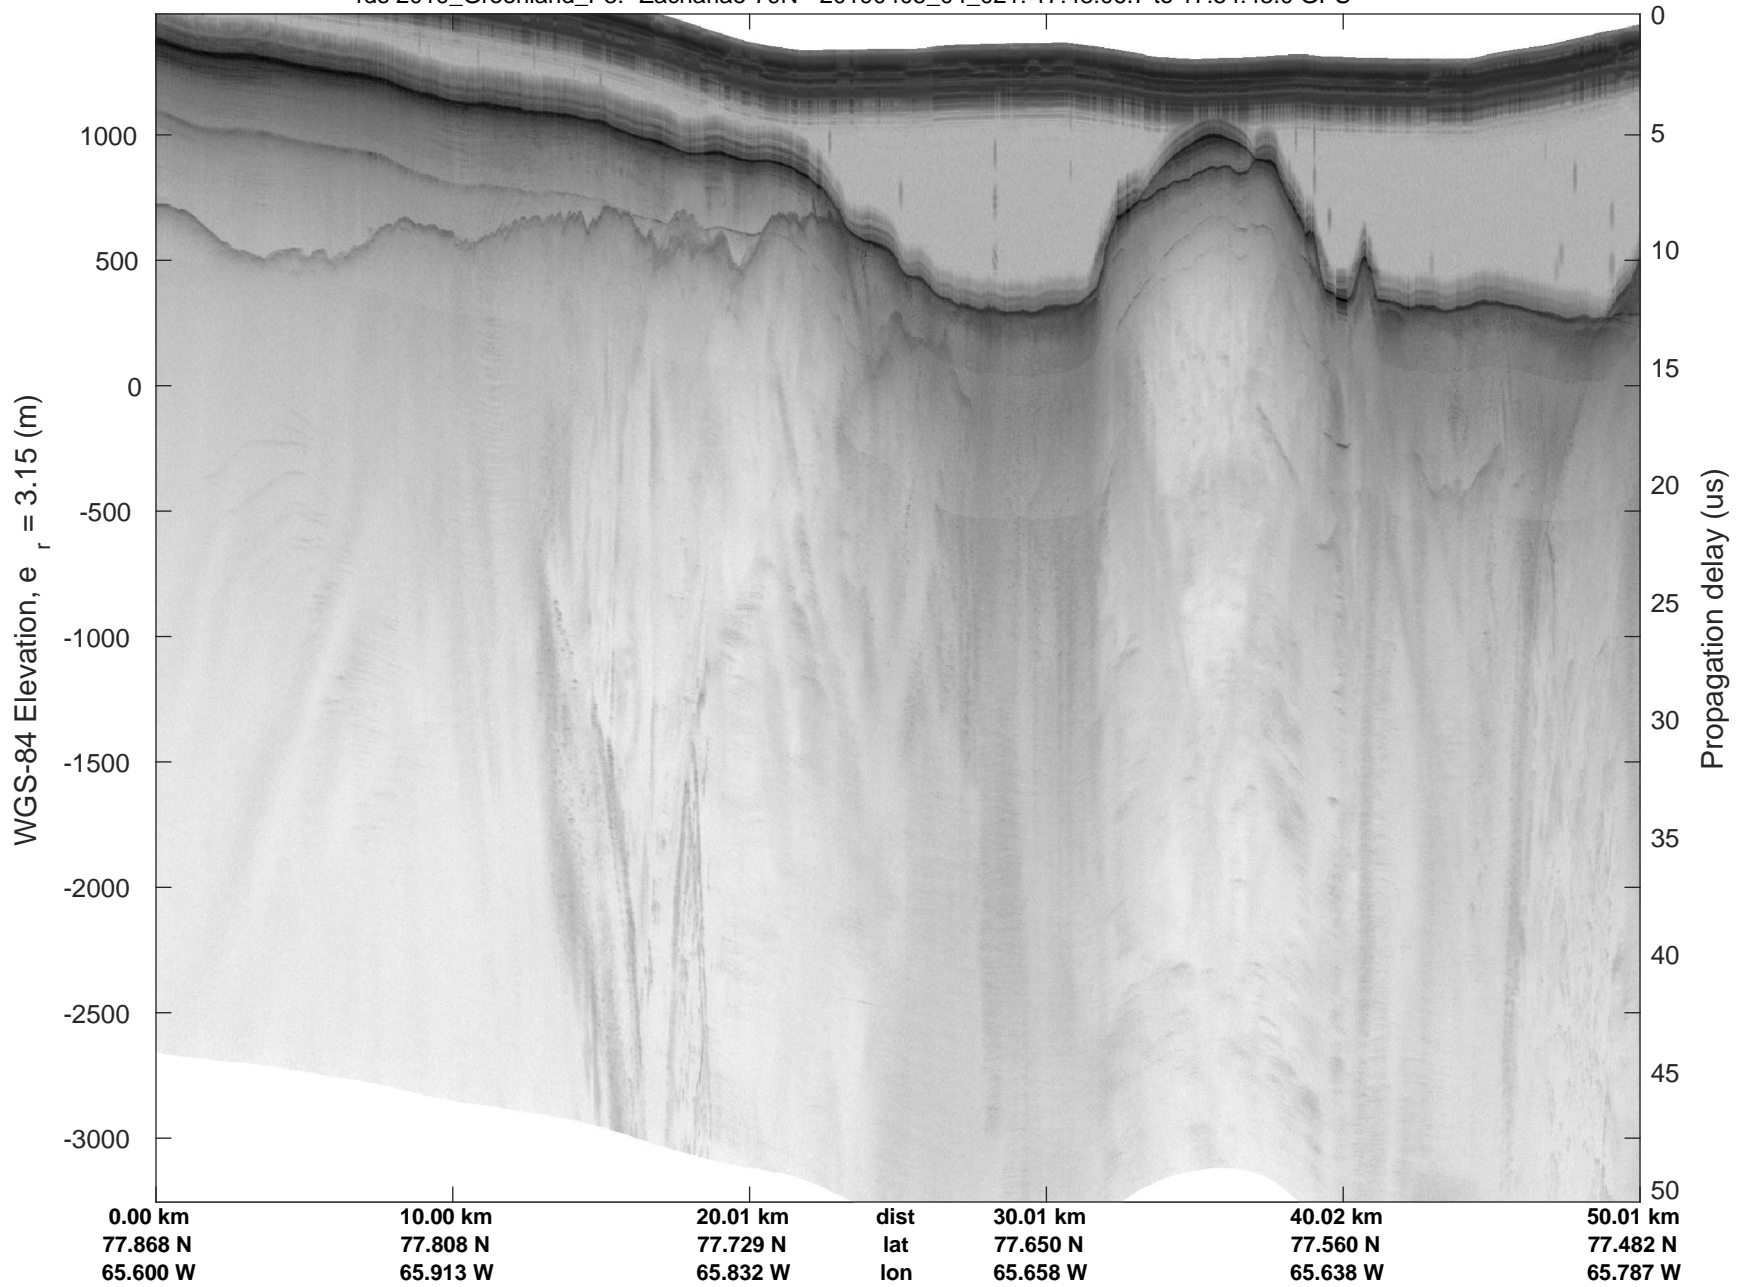

rds 2019_Greenland_P3: "Zachariae-79N" 20190405_04_019: 17:35:28.7 to 17:41:55.7 GPS

rds 2019_Greenland_P3: "Zachariae-79N" 20190405_04_020: 17:41:55.8 to 17:48:06.6 GPS

rds 2019_Greenland_P3: "Zachariae-79N" 20190405_04_020: 17:41:55.8 to 17:48:06.6 GPS

Zachariae-79N
 20190405_04_021
 Polar Stereograph 70N/-45E

rds 2019_Greenland_P3: "Zachariae-79N" 20190405_04_021: 17:48:06.7 to 17:54:43.0 GPS

rds 2019_Greenland_P3: "Zachariae-79N" 20190405_04_021: 17:48:06.7 to 17:54:43.0 GPS

rds 2019_Greenland_P3: "Zachariae-79N" 20190405_04_022: 17:54:43.1 to 18:00:44.8 GPS

rds 2019_Greenland_P3: "Zachariae-79N" 20190405_04_022: 17:54:43.1 to 18:00:44.8 GPS

Zachariae-79N
20190405_04_023
Polar Stereograph 70N/-45E