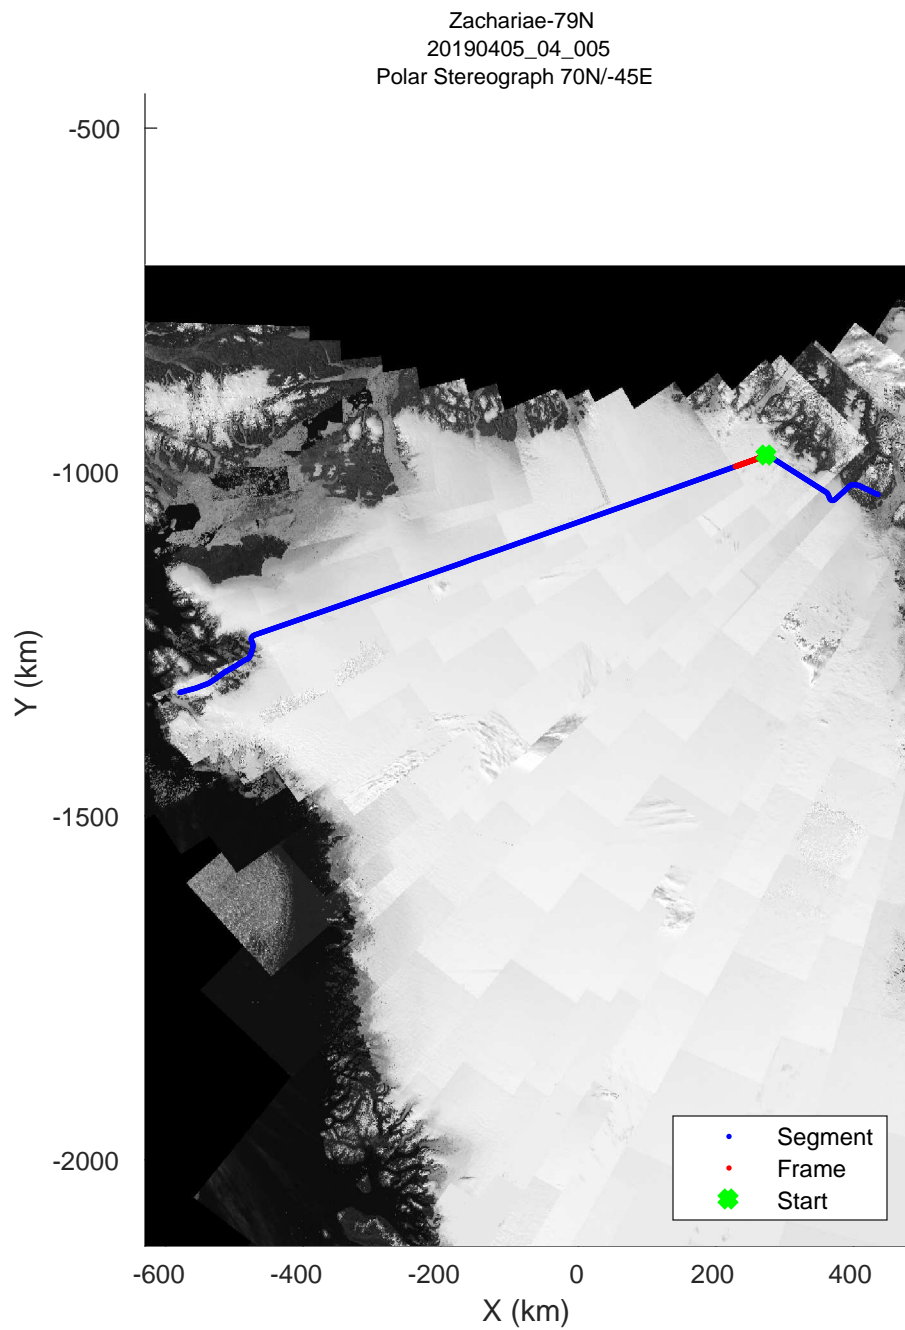

Zachariae-79N
20190405_04_004
Polar Stereograph 70N/-45E

rds 2019_Greenland_P3: "Zachariae-79N" 20190405_04_004: 15:57:31.2 to 16:04:44.6 GPS

rds 2019_Greenland_P3: "Zachariae-79N" 20190405_04_004: 15:57:31.2 to 16:04:44.6 GPS