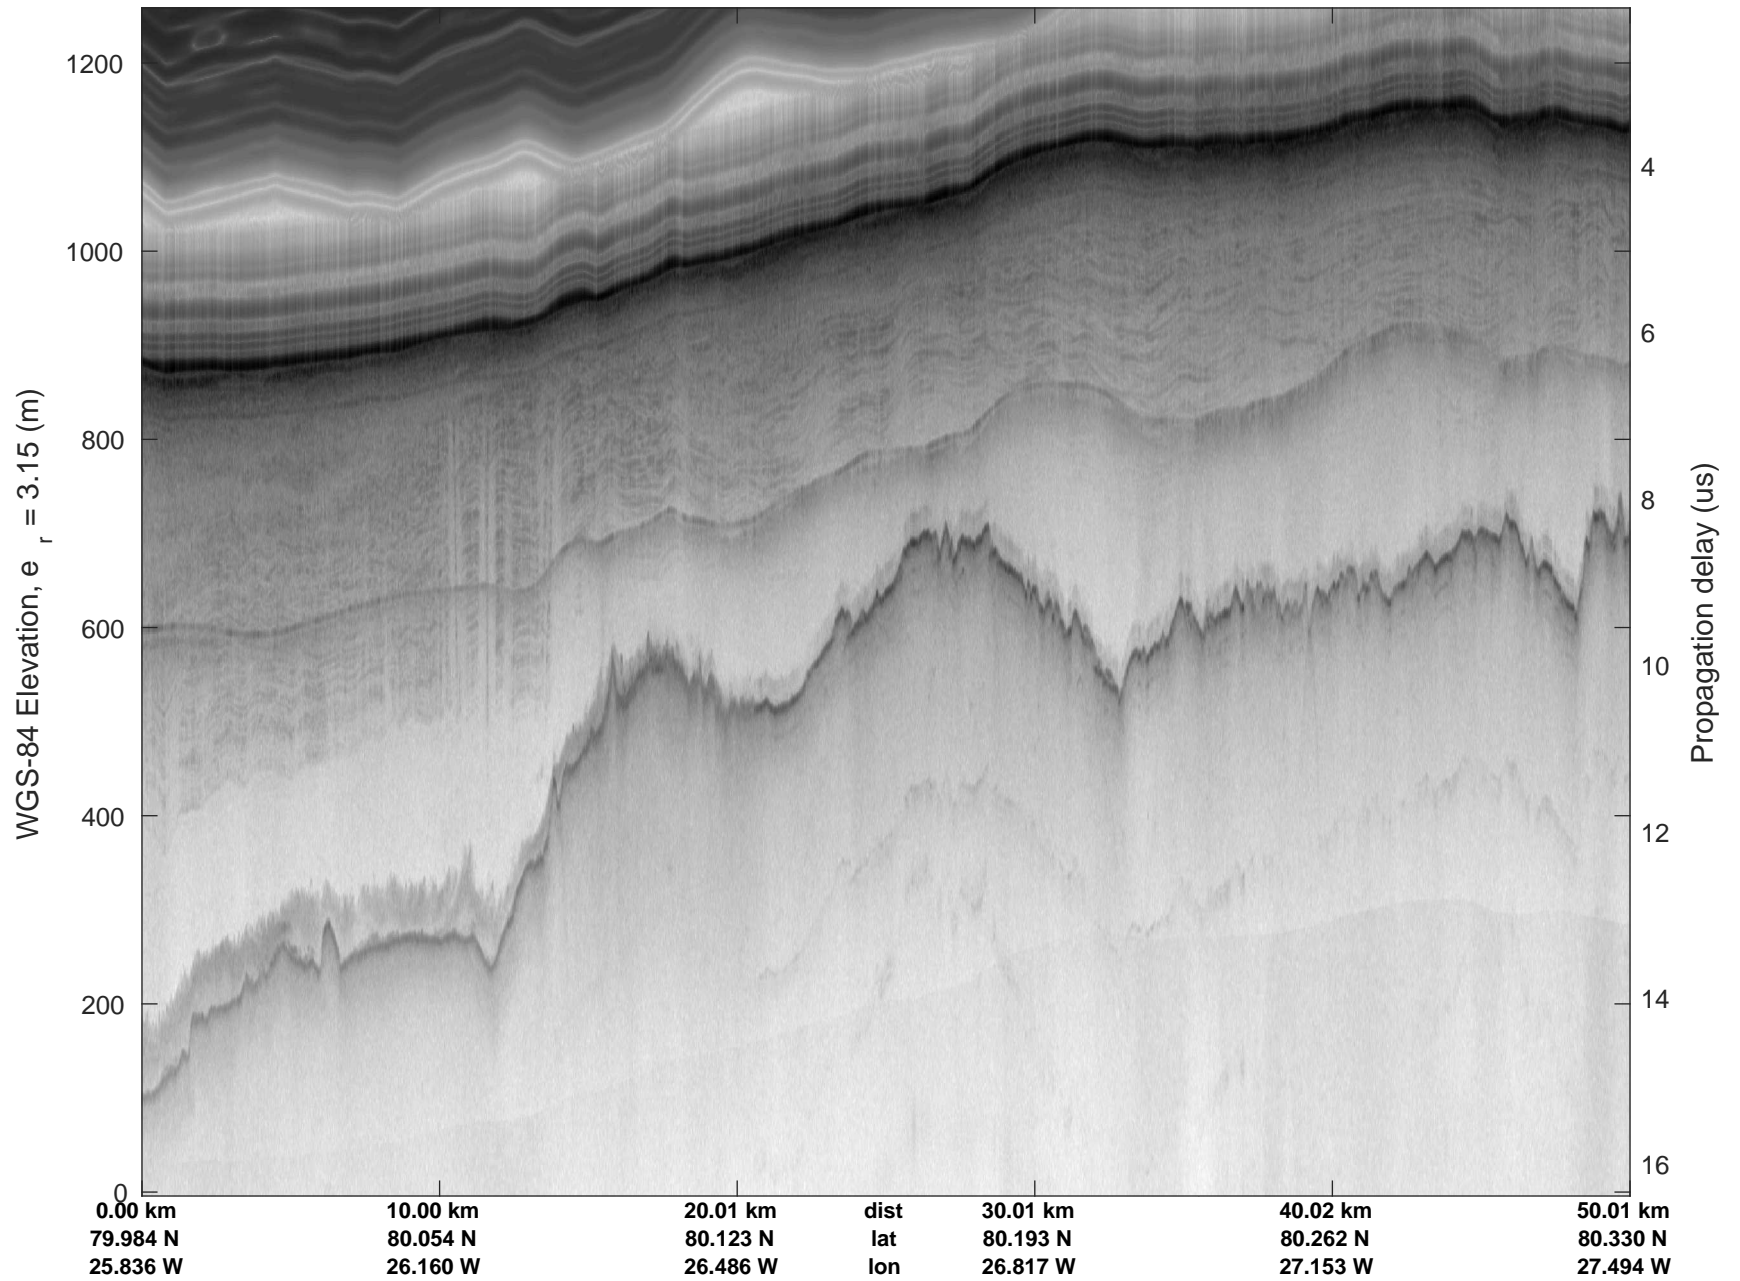

rds 2019_Greenland_P3: "Zachariae-79N" 20190405_04_001: 15:36:42.7 to 15:43:34.1 GPS

rds 2019_Greenland_P3: "Zachariae-79N" 20190405_04_001: 15:36:42.7 to 15:43:34.1 GPS

rds 2019_Greenland_P3: "Zachariae-79N" 20190405_04_002: 15:43:34.2 to 15:50:18.2 GPS

rds 2019_Greenland_P3: "Zachariae-79N" 20190405_04_002: 15:43:34.2 to 15:50:18.2 GPS

rds 2019_Greenland_P3: "Zachariae-79N" 20190405_04_003: 15:50:18.3 to 15:57:31.1 GPS

rds 2019_Greenland_P3: "Zachariae-79N" 20190405_04_003: 15:50:18.3 to 15:57:31.1 GPS

Zachariae-79N
20190405_04_004
Polar Stereograph 70N/-45E

rds 2019_Greenland_P3: "Zachariae-79N" 20190405_04_004: 15:57:31.2 to 16:04:44.6 GPS

rds 2019_Greenland_P3: "Zachariae-79N" 20190405_04_004: 15:57:31.2 to 16:04:44.6 GPS