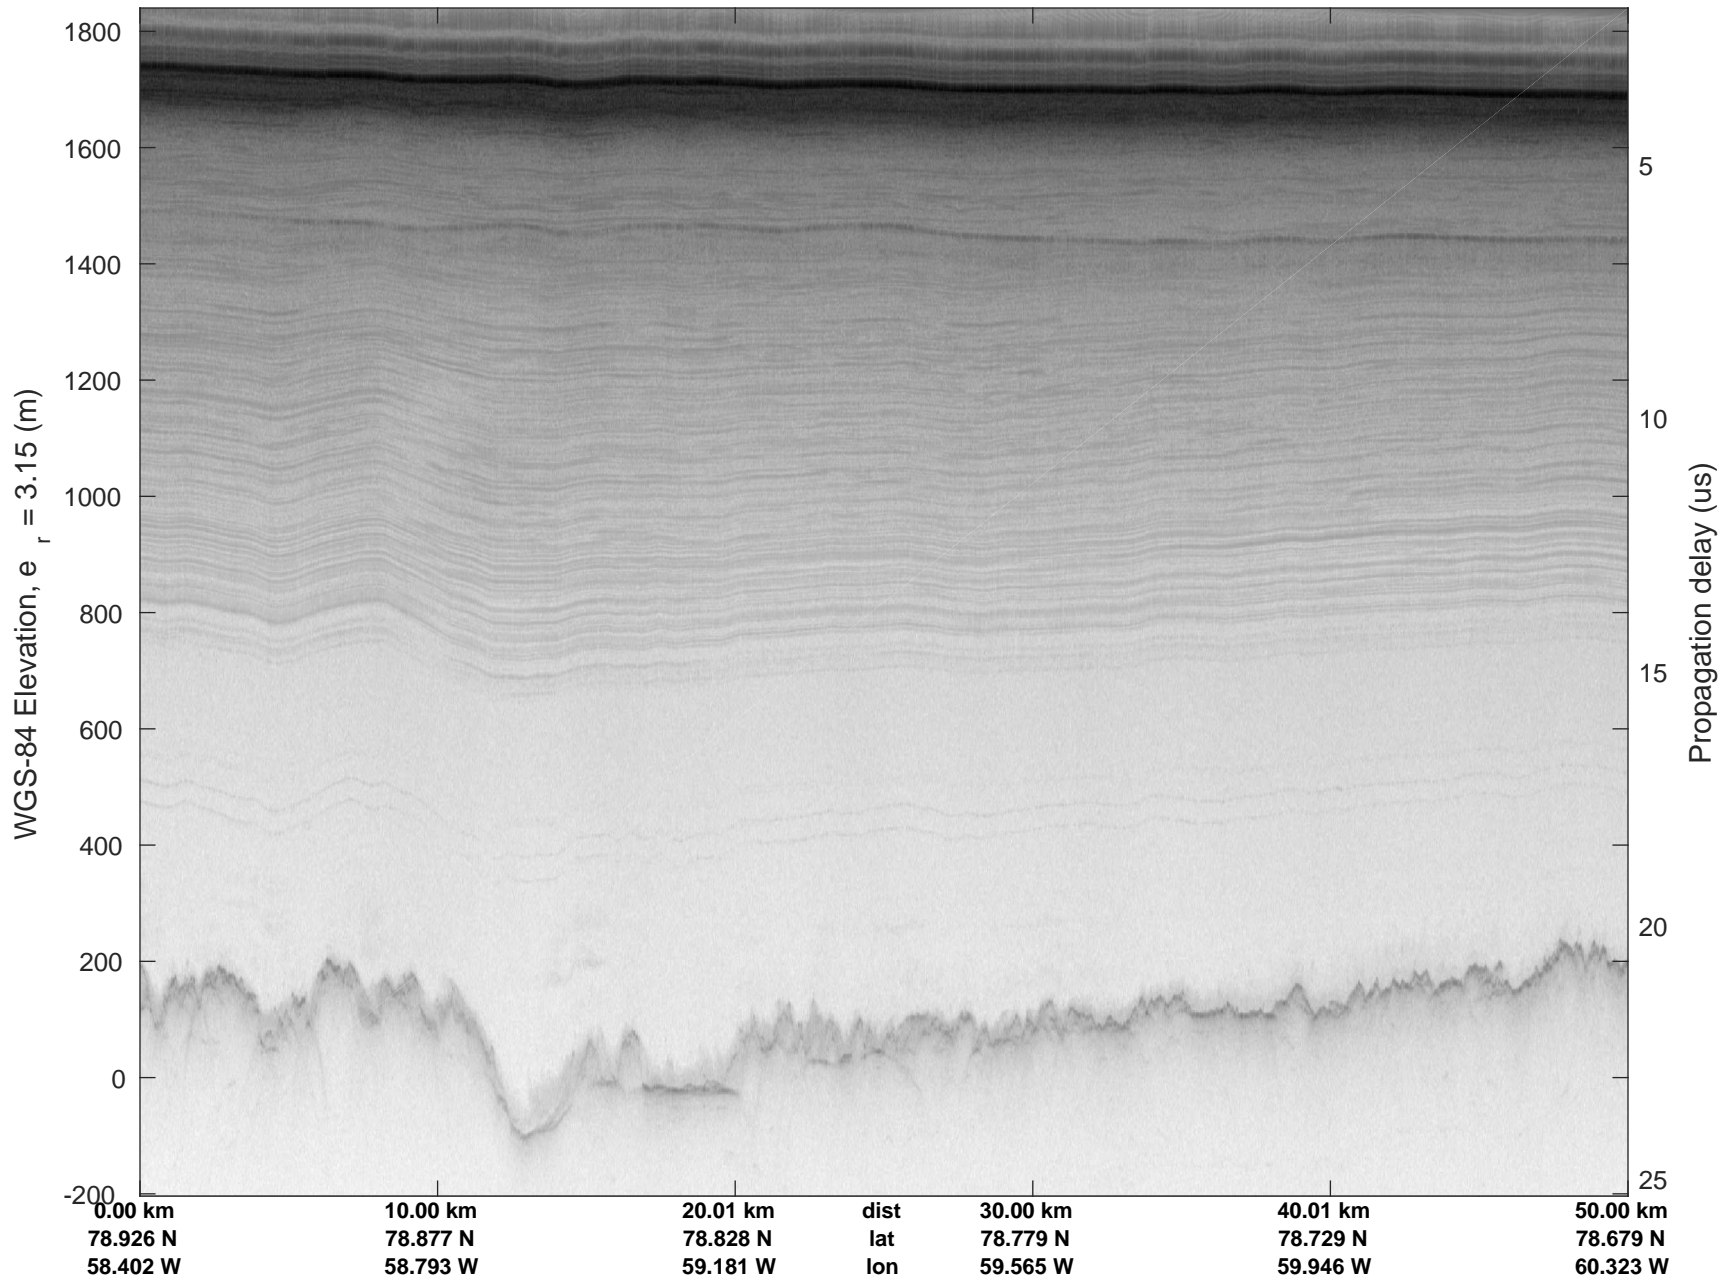

rds 2019_Greenland_P3: "Zachariae-79N" 20190405_04_015: 17:10:12.5 to 17:16:38.6 GPS

rds 2019_Greenland_P3: "Zachariae-79N" 20190405_04_016: 17:16:38.7 to 17:22:57.6 GPS

rds 2019_Greenland_P3: "Zachariae-79N" 20190405_04_016: 17:16:38.7 to 17:22:57.6 GPS

rds 2019_Greenland_P3: "Zachariae-79N" 20190405_04_017: 17:22:57.7 to 17:29:12.5 GPS

rds 2019_Greenland_P3: "Zachariae-79N" 20190405_04_017: 17:22:57.7 to 17:29:12.5 GPS

Zachariae-79N
20190405_04_018
Polar Stereograph 70N/-45E