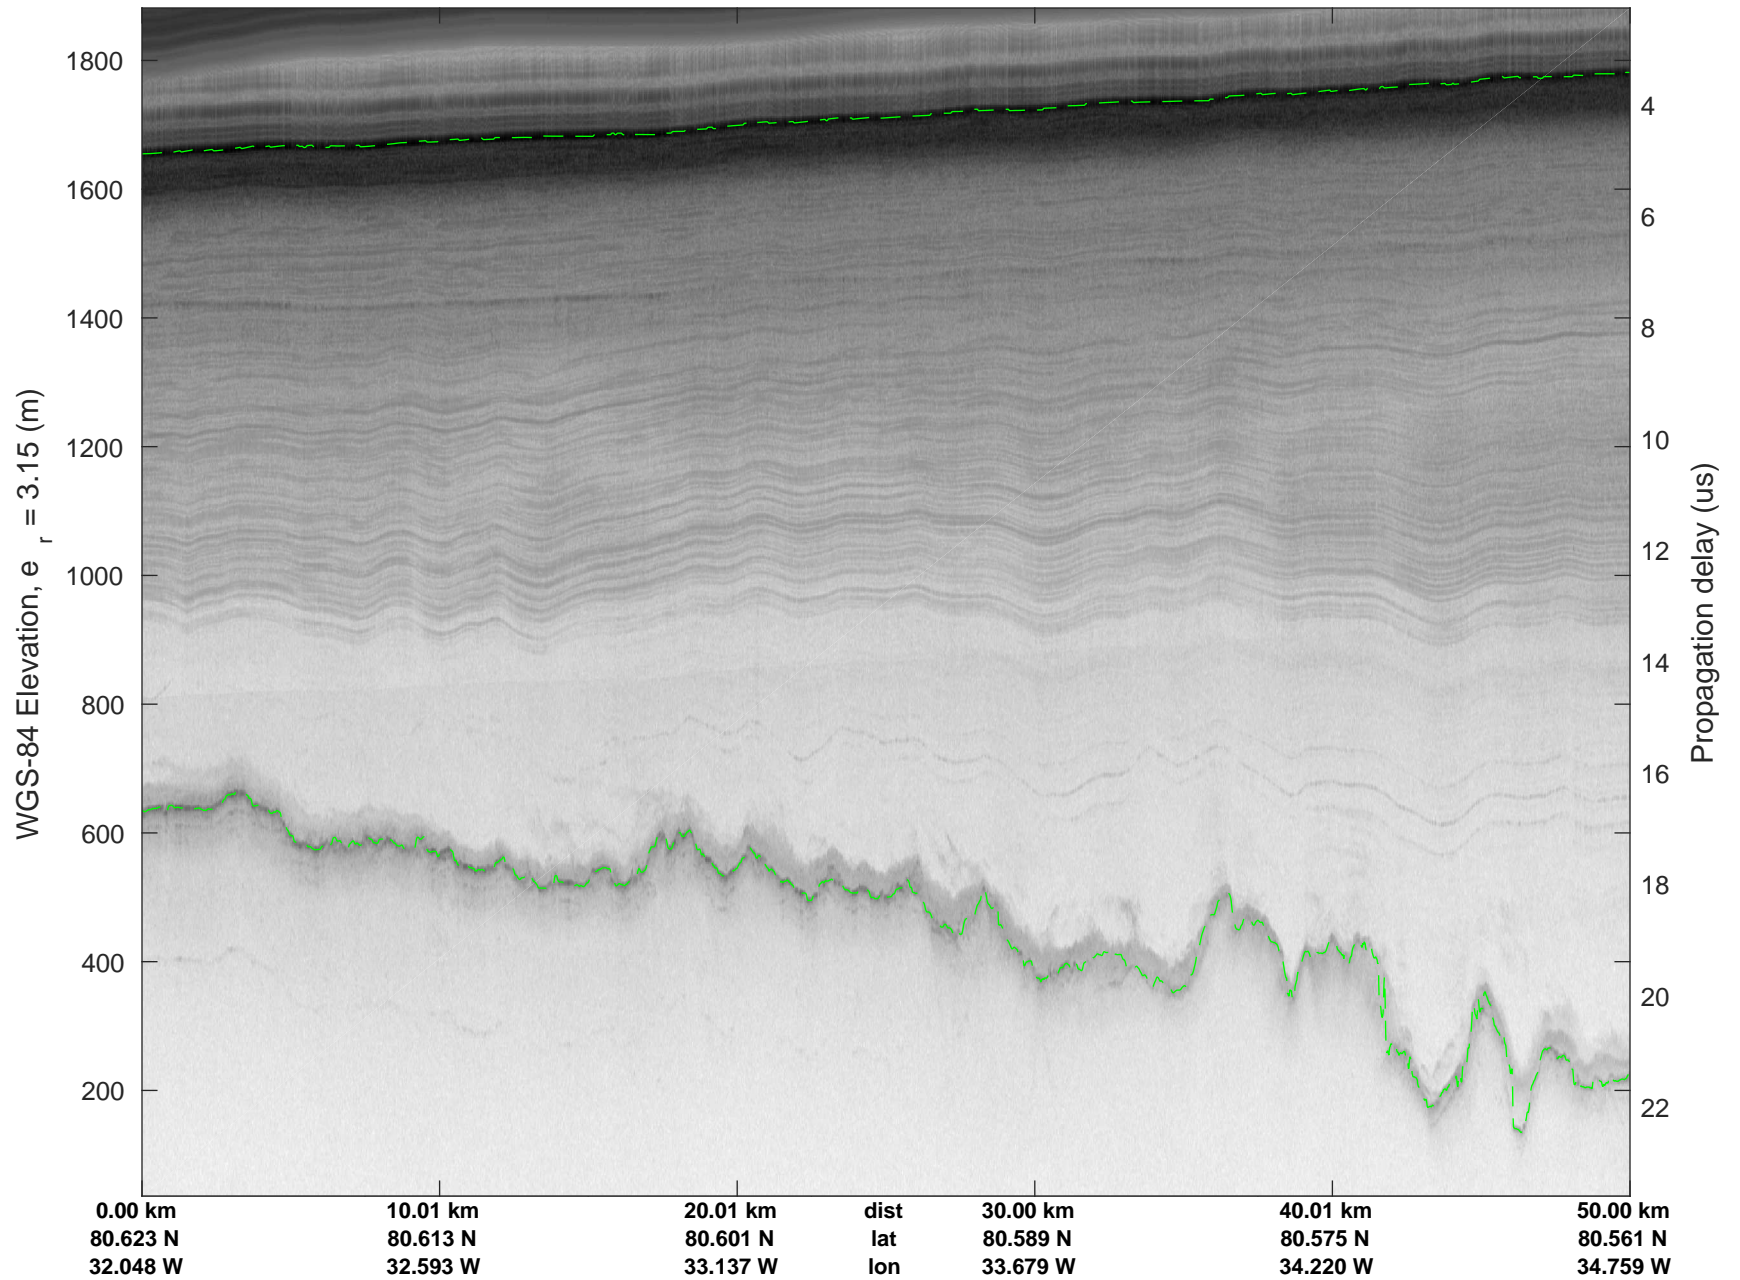

Zachariae-79N
20190405_04_004
Polar Stereograph 70N/-45E

rds 2019_Greenland_P3: "Zachariae-79N" 20190405_04_004: 15:57:31.2 to 16:04:44.6 GPS

rds 2019_Greenland_P3: "Zachariae-79N" 20190405_04_004: 15:57:31.2 to 16:04:44.6 GPS

rds 2019_Greenland_P3: "Zachariae-79N" 20190405_04_005: 16:04:44.7 to 16:11:19.4 GPS

rds 2019_Greenland_P3: "Zachariae-79N" 20190405_04_005: 16:04:44.7 to 16:11:19.4 GPS

rds 2019_Greenland_P3: "Zachariae-79N" 20190405_04_006: 16:11:19.5 to 16:17:43.4 GPS

rds 2019_Greenland_P3: "Zachariae-79N" 20190405_04_006: 16:11:19.5 to 16:17:43.4 GPS

Zachariae-79N
20190405_04_007
Polar Stereograph 70N/-45E

rds 2019_Greenland_P3: "Zachariae-79N" 20190405_04_007: 16:17:43.5 to 16:24:04.9 GPS