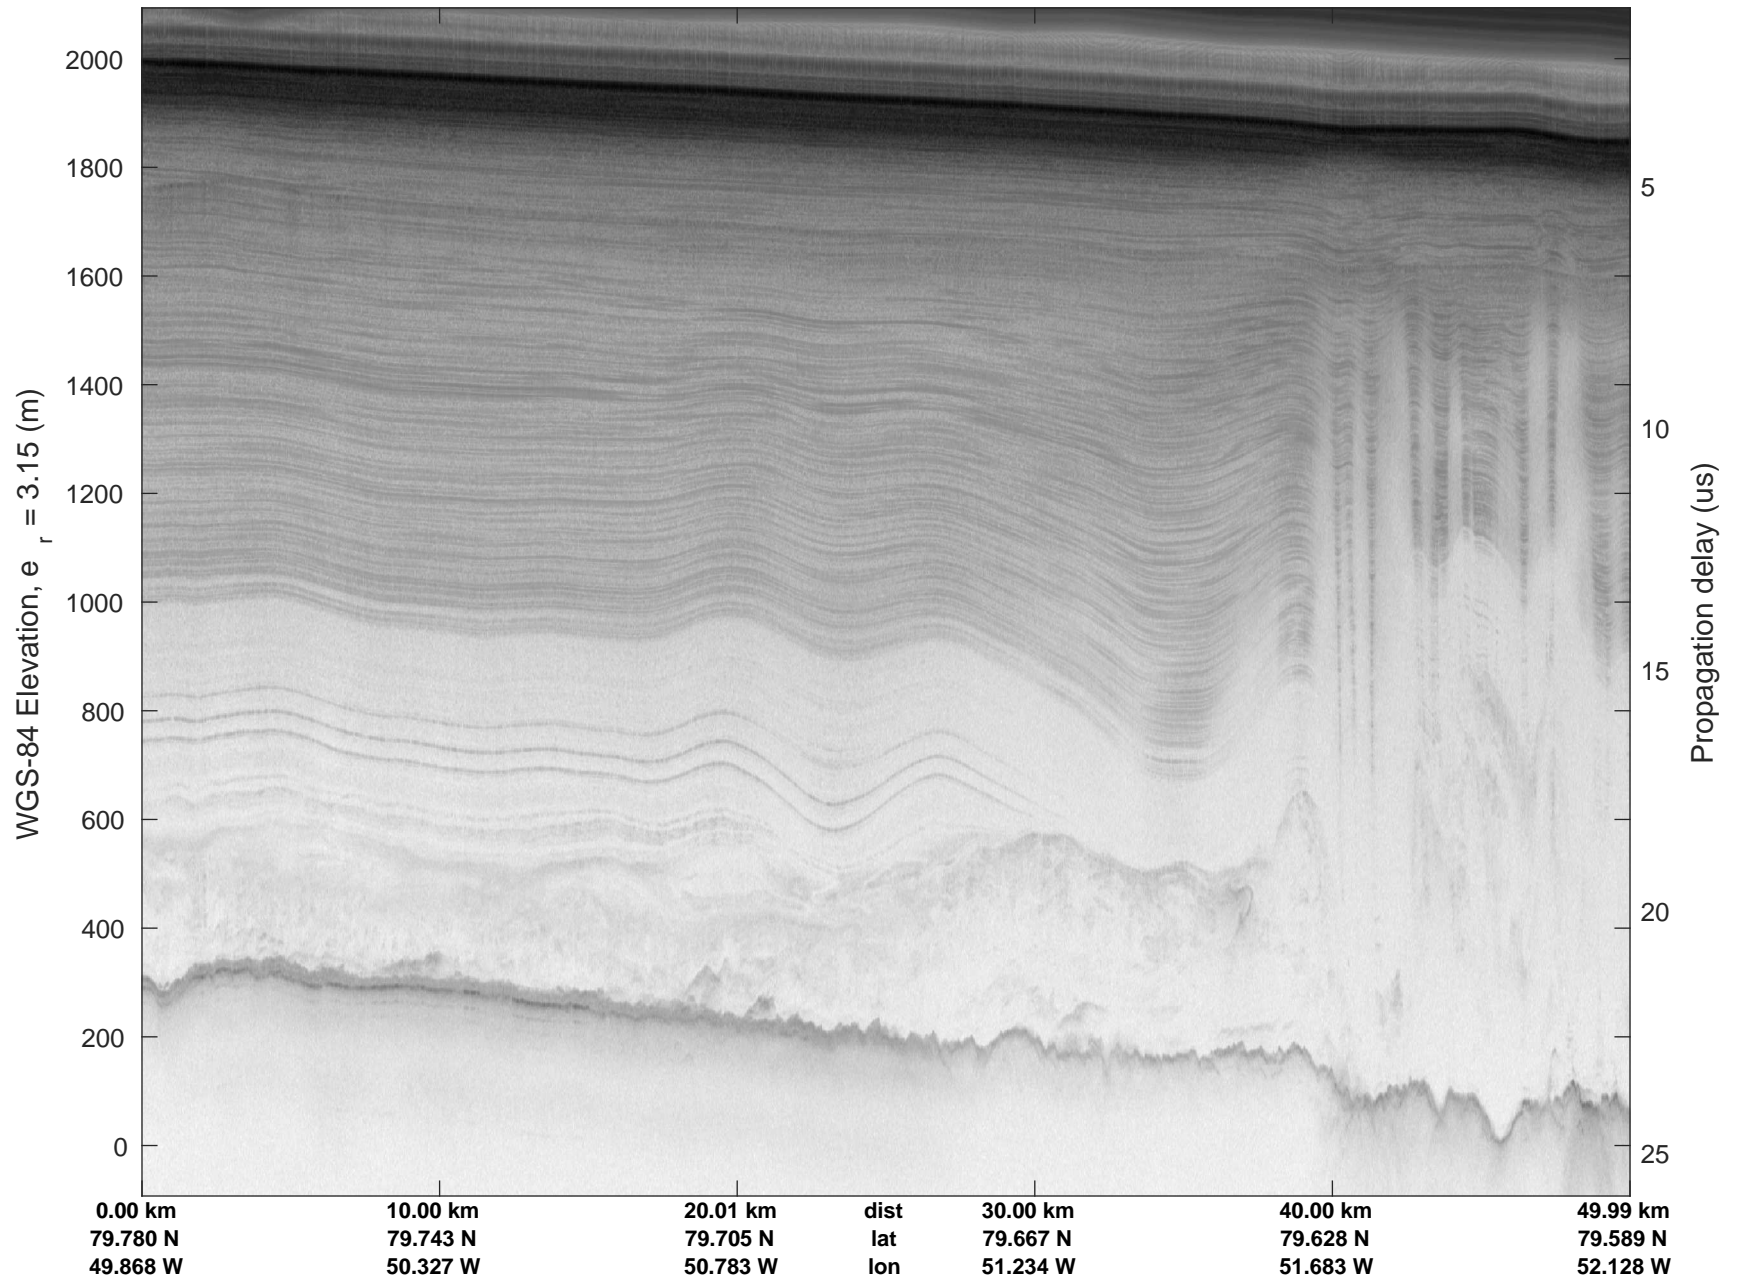

rds 2019_Greenland_P3: "Zachariae-79N" 20190405_04_013: 16:57:13.1 to 17:03:44.9 GPS