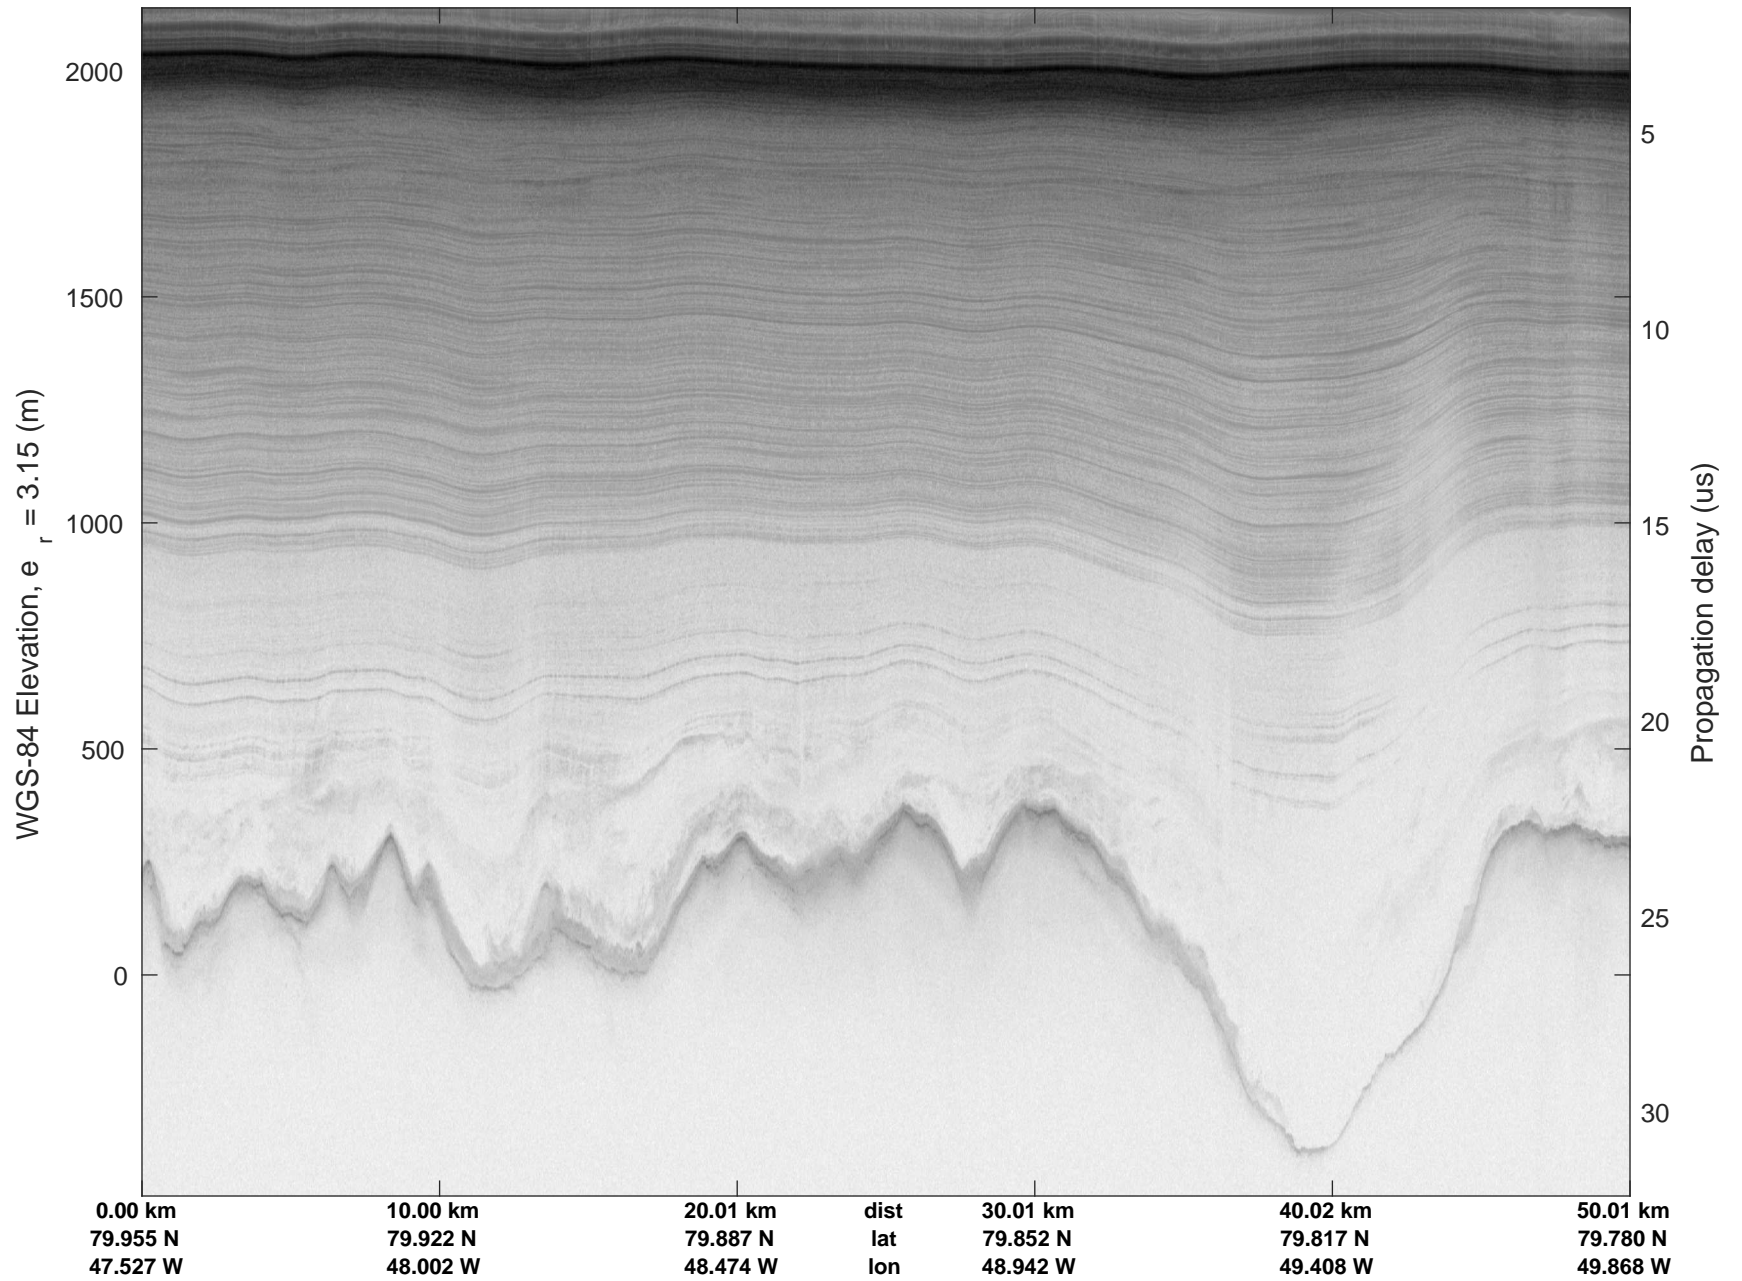

rds 2019_Greenland_P3: "Zachariae-79N" 20190405_04_012: 16:50:31.3 to 16:57:13.0 GPS