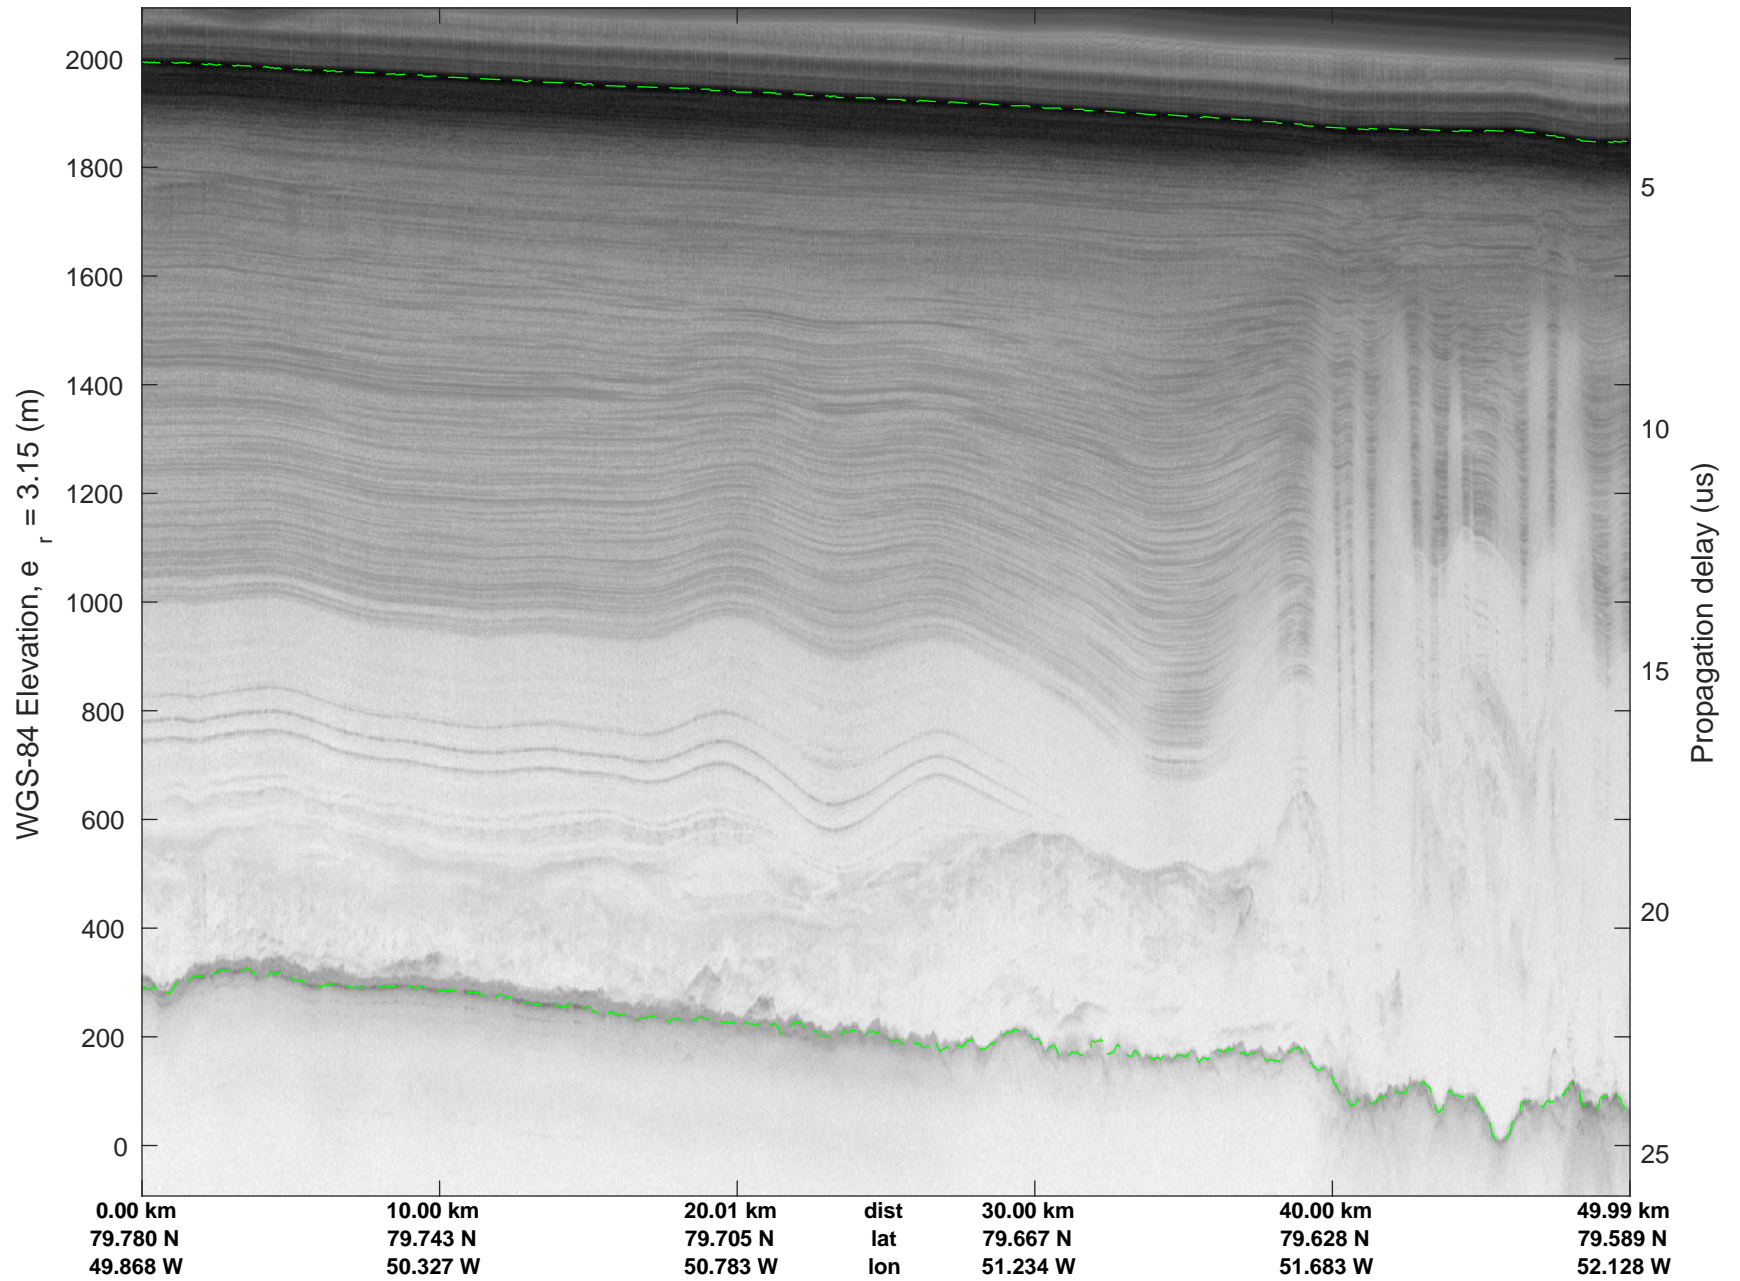

rds 2019_Greenland_P3: "Zachariae-79N" 20190405_04_013: 16:57:13.1 to 17:03:44.9 GPS