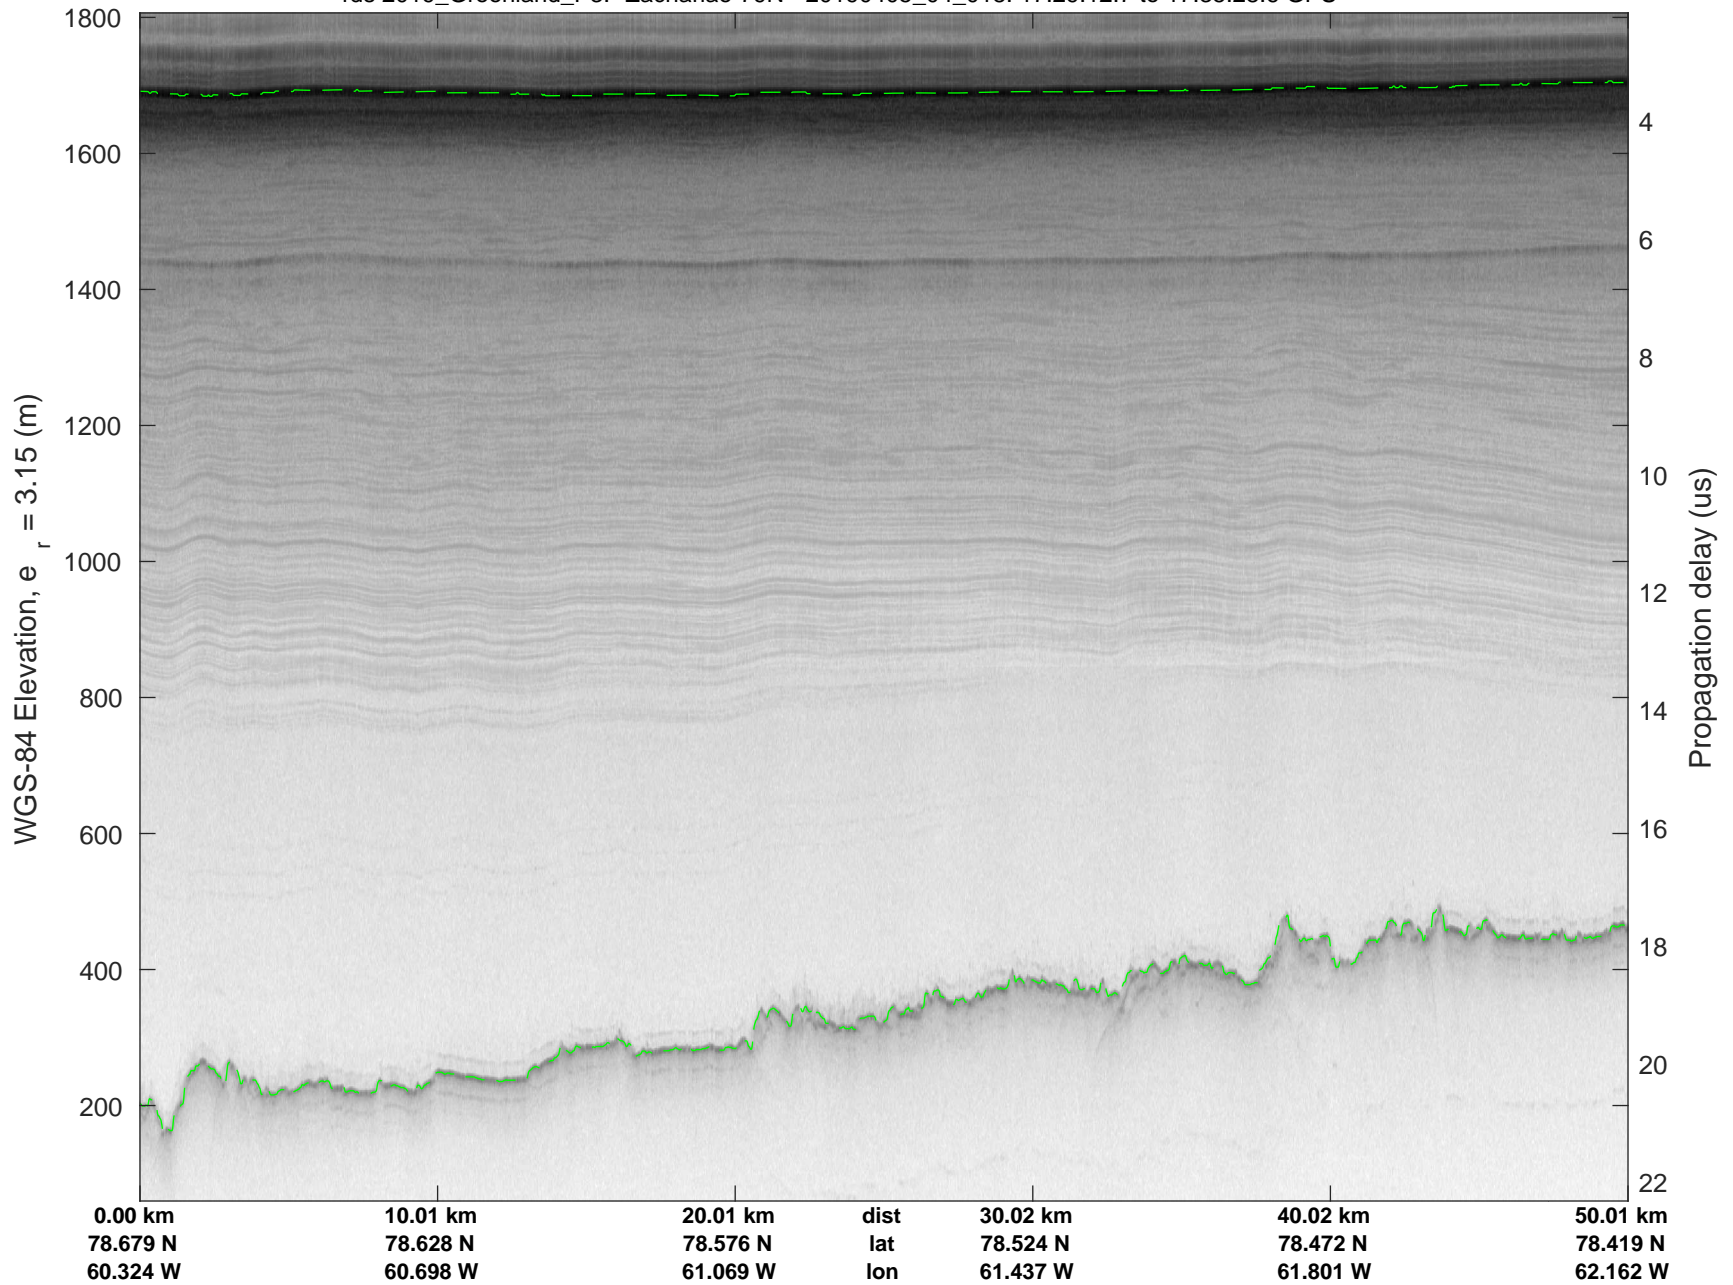

rds 2019_Greenland_P3: "Zachariae-79N" 20190405_04_017: 17:22:57.7 to 17:29:12.5 GPS

rds 2019_Greenland_P3: "Zachariae-79N" 20190405_04_017: 17:22:57.7 to 17:29:12.5 GPS

Zachariae-79N
20190405_04_018
Polar Stereograph 70N/-45E

rds 2019_Greenland_P3: "Zachariae-79N" 20190405_04_018: 17:29:12.7 to 17:35:28.6 GPS

rds 2019_Greenland_P3: "Zachariae-79N" 20190405_04_018: 17:29:12.7 to 17:35:28.6 GPS

rds 2019_Greenland_P3: "Zachariae-79N" 20190405_04_019: 17:35:28.7 to 17:41:55.7 GPS