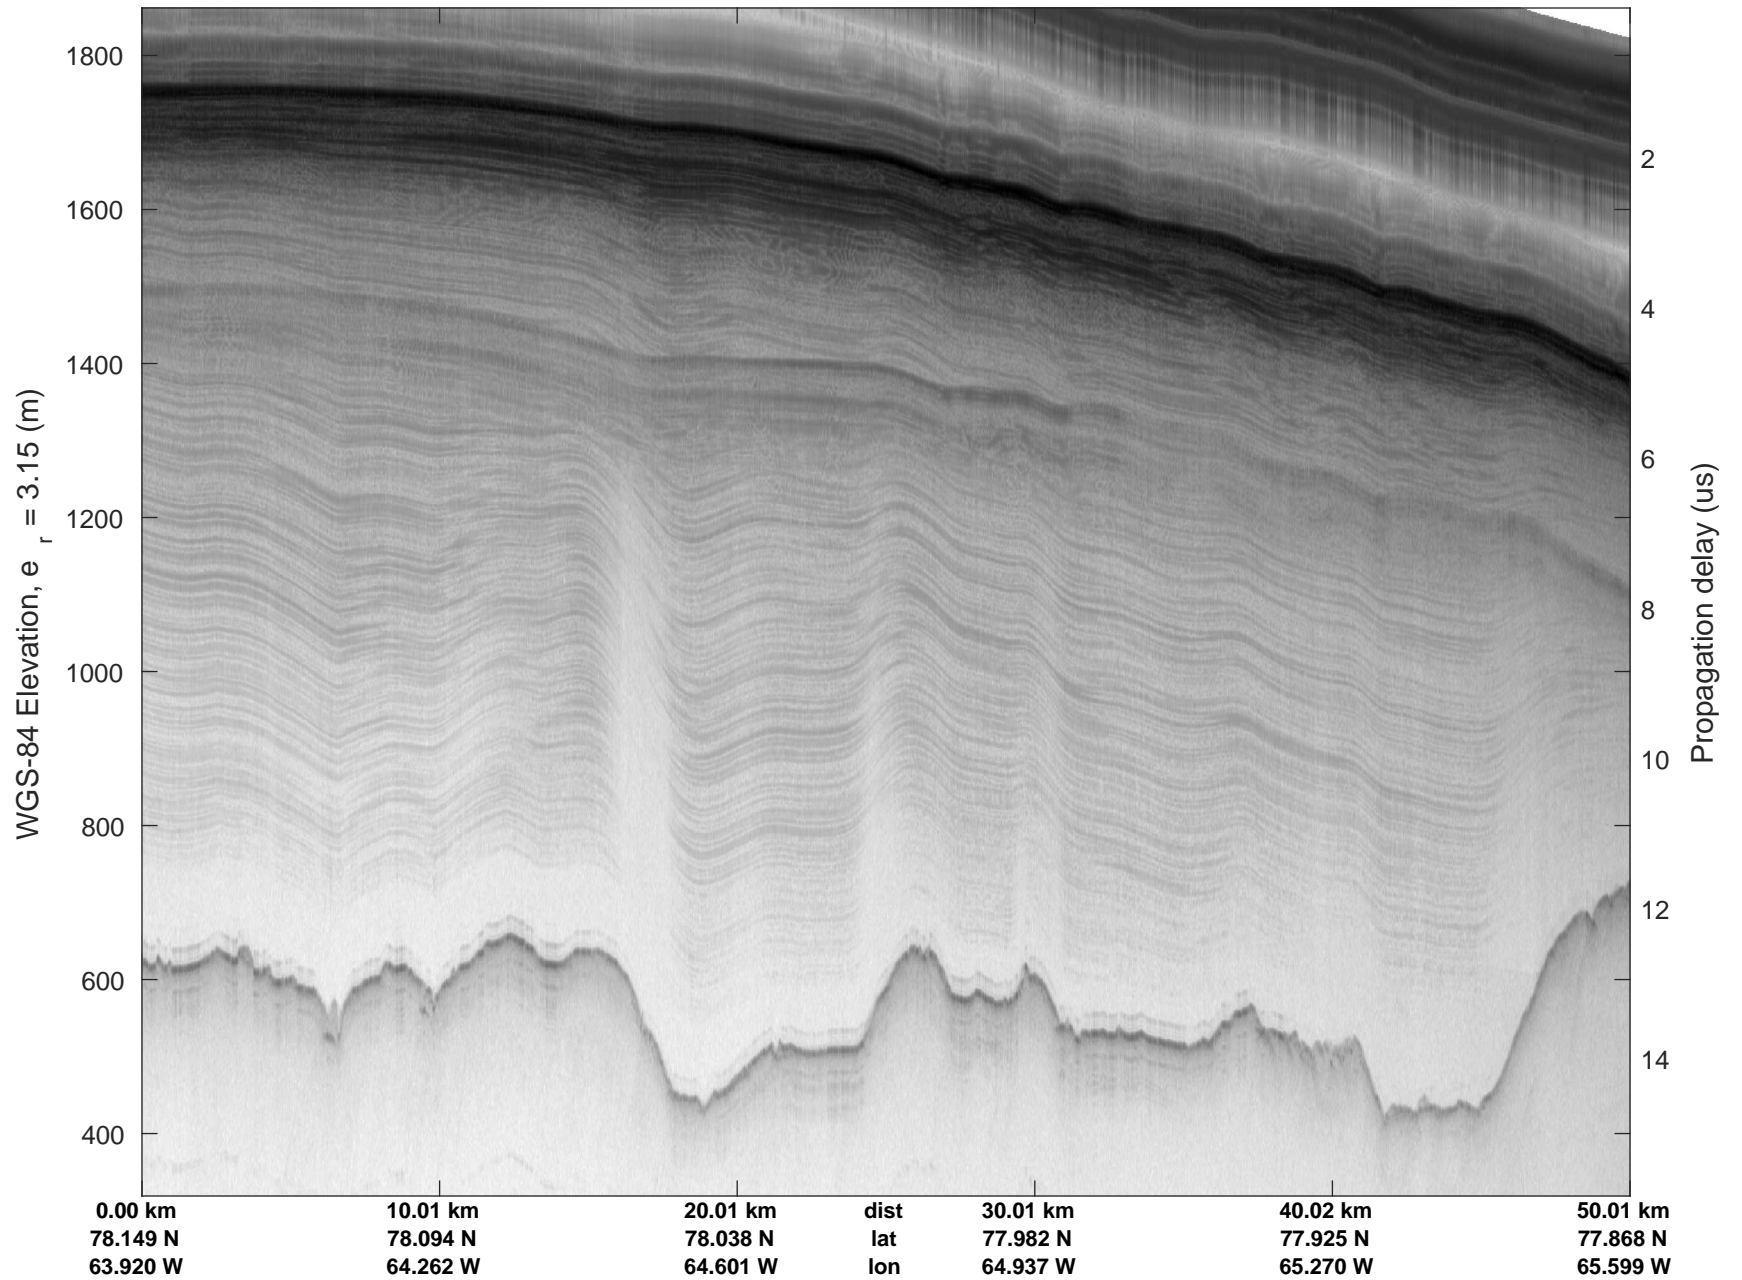

rds 2019_Greenland_P3: "Zachariae-79N" 20190405_04_017: 17:22:57.7 to 17:29:12.5 GPS

rds 2019_Greenland_P3: "Zachariae-79N" 20190405_04_017: 17:22:57.7 to 17:29:12.5 GPS

Zachariae-79N
20190405_04_018
Polar Stereograph 70N/-45E

rds 2019_Greenland_P3: "Zachariae-79N" 20190405_04_018: 17:29:12.7 to 17:35:28.6 GPS

rds 2019_Greenland_P3: "Zachariae-79N" 20190405_04_018: 17:29:12.7 to 17:35:28.6 GPS

rds 2019_Greenland_P3: "Zachariae-79N" 20190405_04_019: 17:35:28.7 to 17:41:55.7 GPS

rds 2019_Greenland_P3: "Zachariae-79N" 20190405_04_019: 17:35:28.7 to 17:41:55.7 GPS

rds 2019_Greenland_P3: "Zachariae-79N" 20190405_04_020: 17:41:55.8 to 17:48:06.6 GPS

rds 2019_Greenland_P3: "Zachariae-79N" 20190405_04_020: 17:41:55.8 to 17:48:06.6 GPS

Zachariae-79N
 20190405_04_021
 Polar Stereograph 70N/-45E

rds 2019_Greenland_P3: "Zachariae-79N" 20190405_04_021: 17:48:06.7 to 17:54:43.0 GPS

rds 2019_Greenland_P3: "Zachariae-79N" 20190405_04_021: 17:48:06.7 to 17:54:43.0 GPS