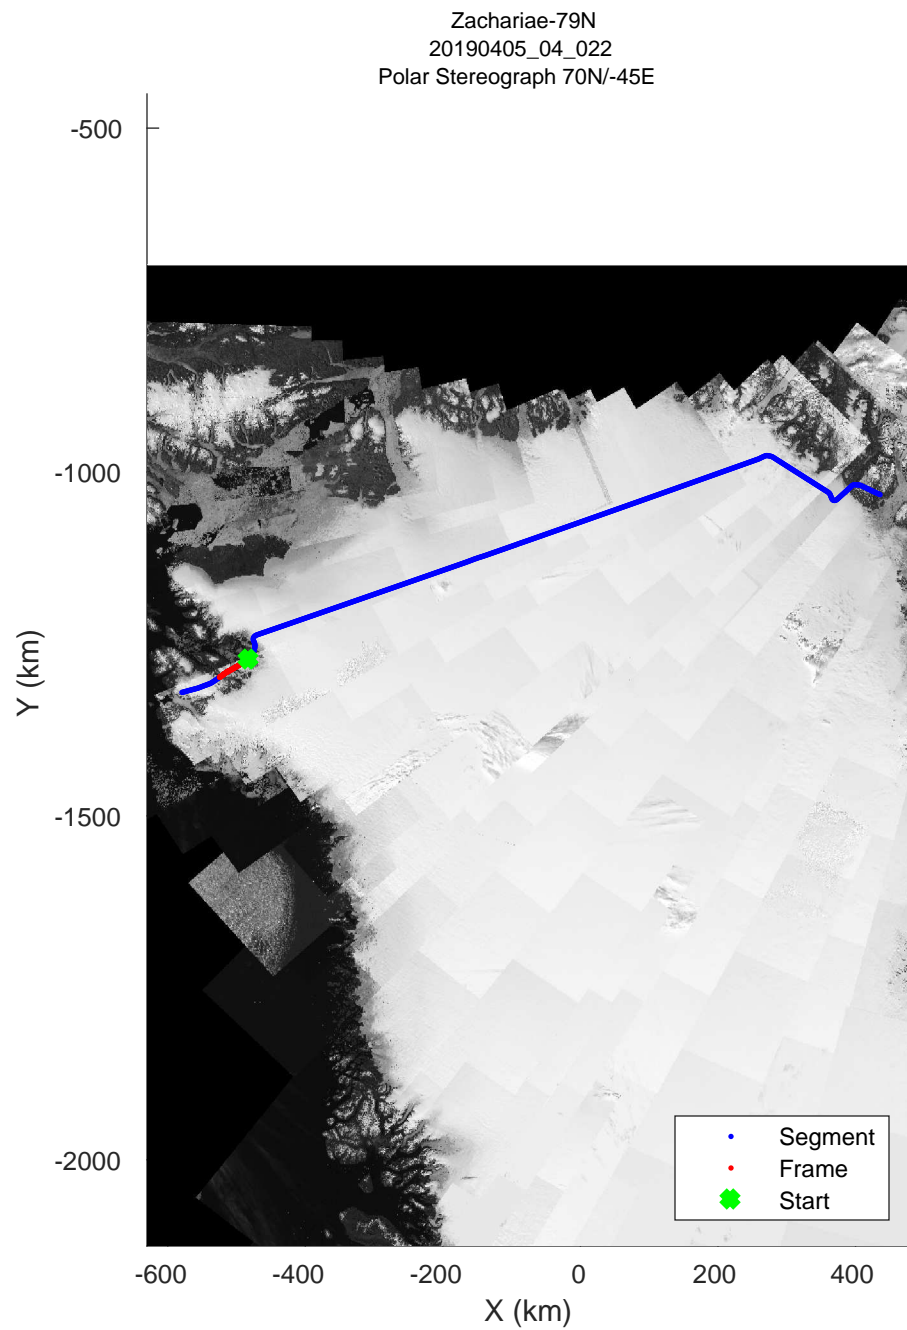

Zachariae-79N
 20190405_04_021
 Polar Stereograph 70N/-45E

rds 2019_Greenland_P3: "Zachariae-79N" 20190405_04_021: 17:48:06.7 to 17:54:43.0 GPS

rds 2019_Greenland_P3: "Zachariae-79N" 20190405_04_021: 17:48:06.7 to 17:54:43.0 GPS

rds 2019_Greenland_P3: "Zachariae-79N" 20190405_04_022: 17:54:43.1 to 18:00:44.8 GPS

rds 2019_Greenland_P3: "Zachariae-79N" 20190405_04_022: 17:54:43.1 to 18:00:44.8 GPS

Zachariae-79N
20190405_04_023
Polar Stereograph 70N/-45E

rds 2019_Greenland_P3: "Zachariae-79N" 20190405_04_023: 18:00:44.9 to 18:07:54.0 GPS

rds 2019_Greenland_P3: "Zachariae-79N" 20190405_04_023: 18:00:44.9 to 18:07:54.0 GPS