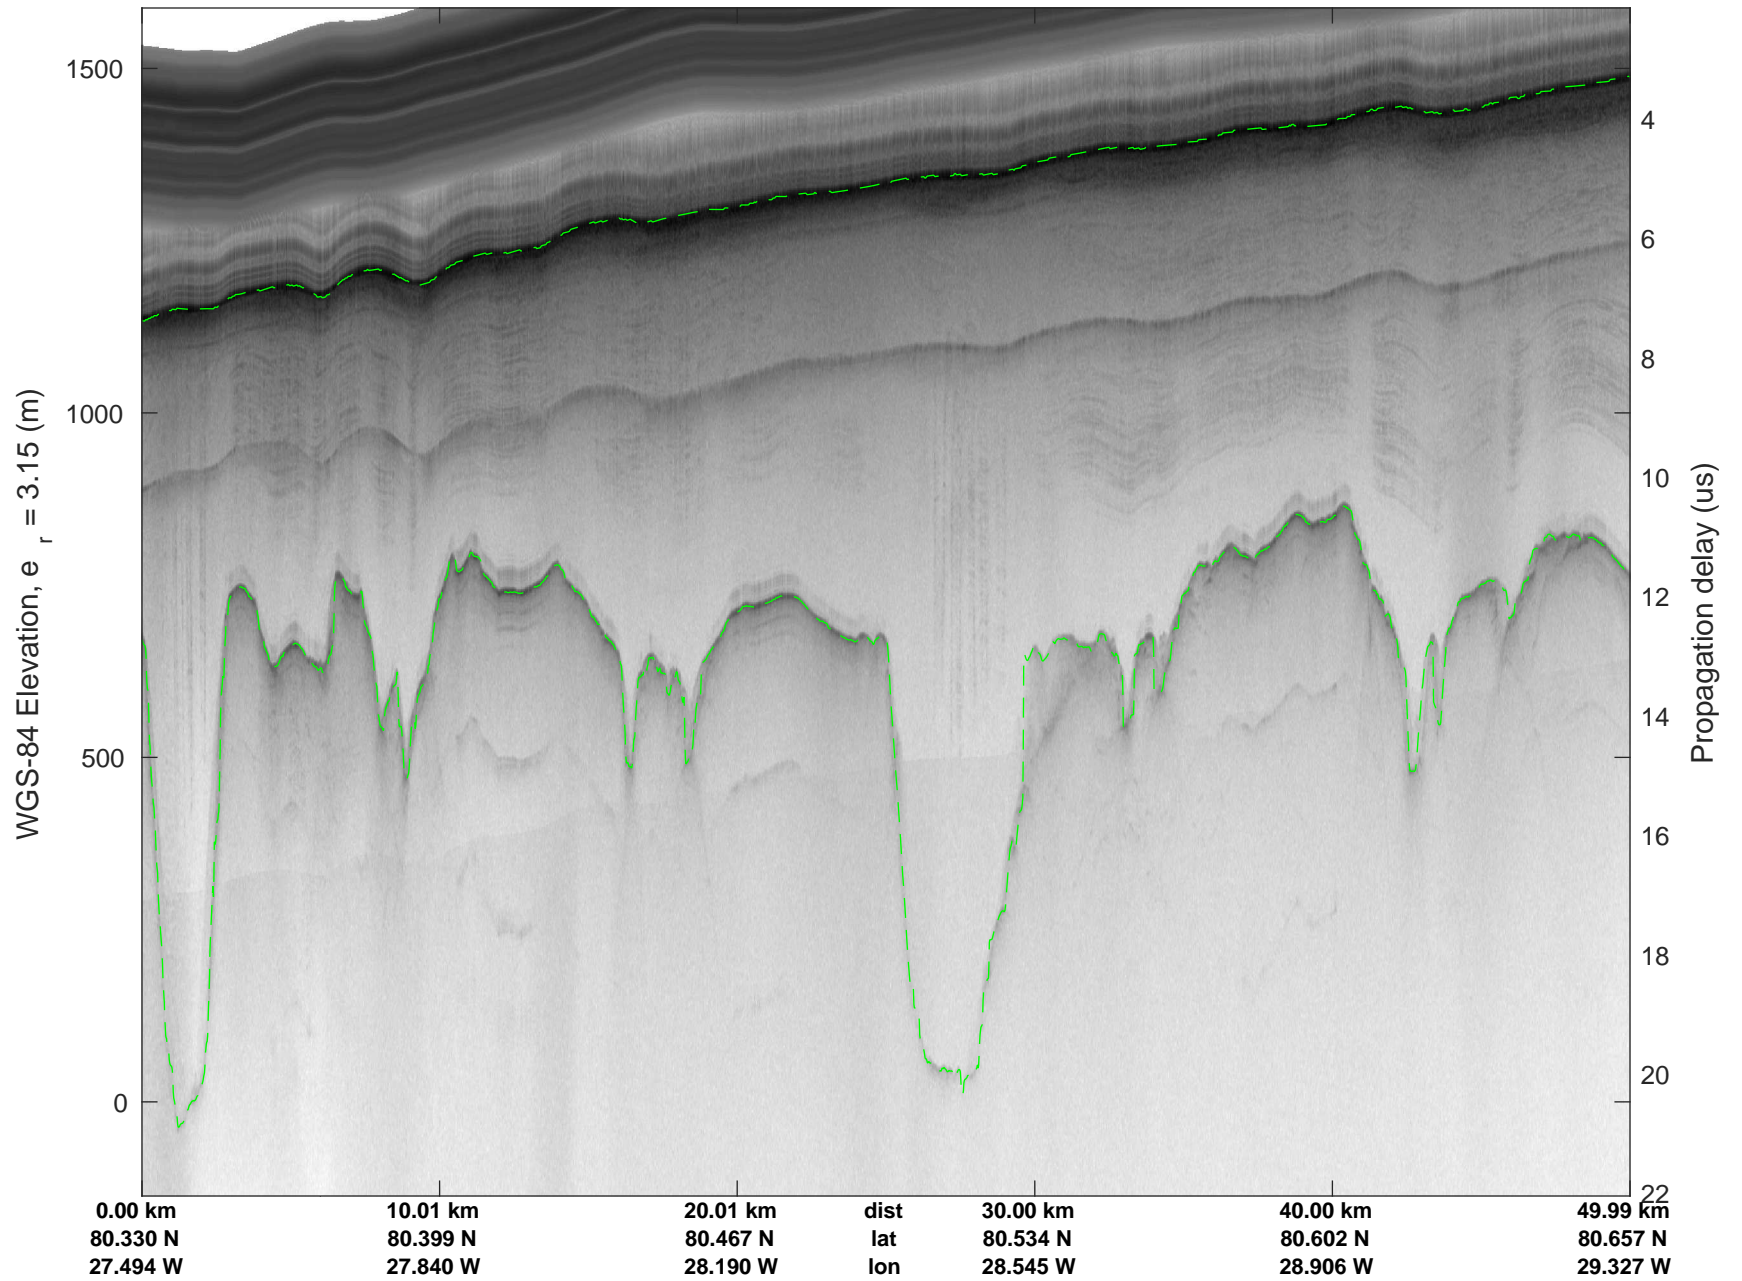

rds 2019_Greenland_P3: "Zachariae-79N" 20190405_04_002: 15:43:34.2 to 15:50:18.2 GPS

rds 2019_Greenland_P3: "Zachariae-79N" 20190405_04_003: 15:50:18.3 to 15:57:31.1 GPS

rds 2019_Greenland_P3: "Zachariae-79N" 20190405_04_003: 15:50:18.3 to 15:57:31.1 GPS

Zachariae-79N
20190405_04_004
Polar Stereograph 70N/-45E

rds 2019_Greenland_P3: "Zachariae-79N" 20190405_04_004: 15:57:31.2 to 16:04:44.6 GPS

rds 2019_Greenland_P3: "Zachariae-79N" 20190405_04_004: 15:57:31.2 to 16:04:44.6 GPS