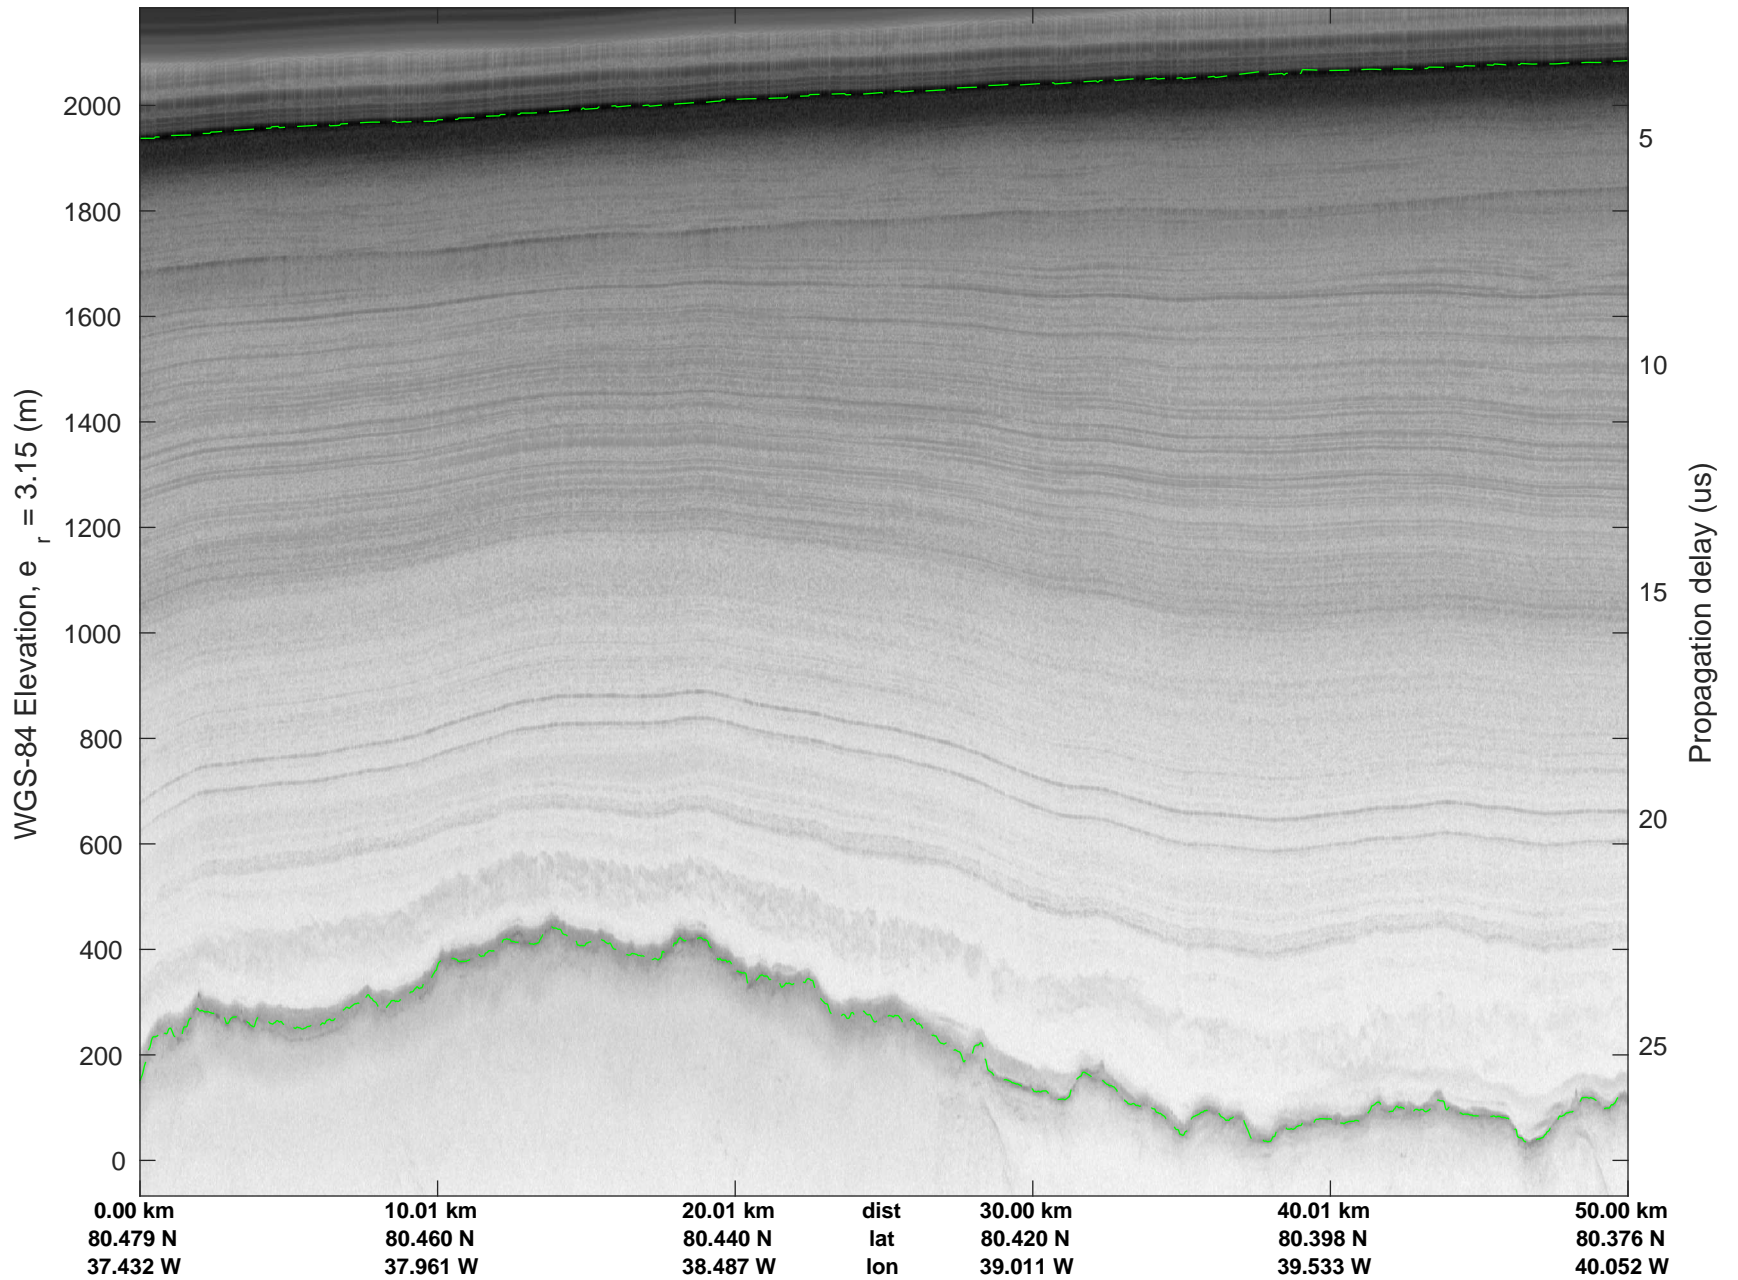

rds 2019_Greenland_P3: "Zachariae-79N" 20190405_04_008: 16:24:05.0 to 16:30:35.9 GPS