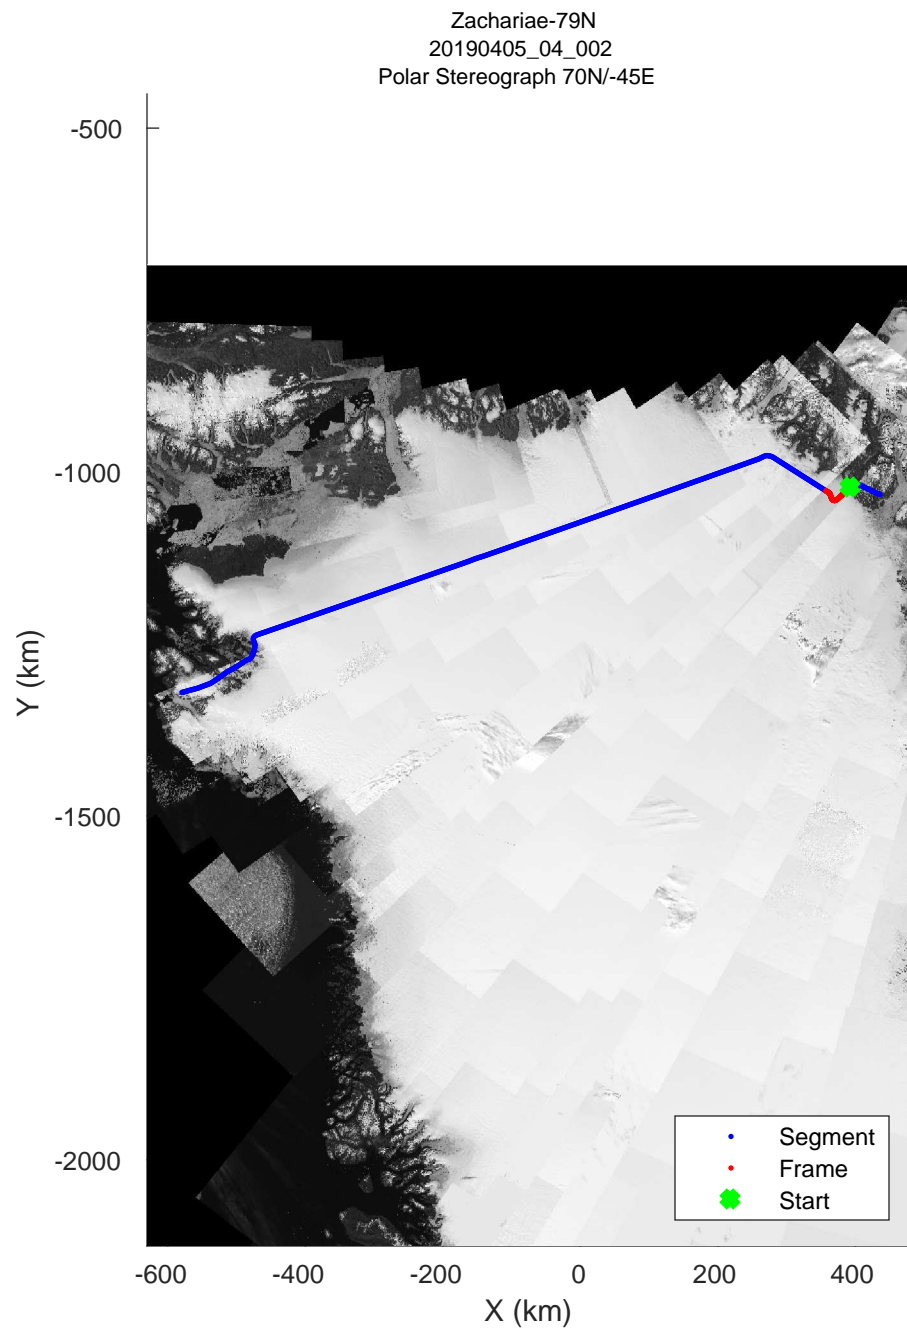

rds 2019_Greenland_P3: "Zachariae-79N" 20190405_04_001: 15:36:42.7 to 15:43:34.1 GPS

rds 2019_Greenland_P3: "Zachariae-79N" 20190405_04_001: 15:36:42.7 to 15:43:34.1 GPS

rds 2019_Greenland_P3: "Zachariae-79N" 20190405_04_002: 15:43:34.2 to 15:50:18.2 GPS

Zachariae-79N
20190405_04_004
Polar Stereograph 70N/-45E

rds 2019_Greenland_P3: "Zachariae-79N" 20190405_04_004: 15:57:31.2 to 16:04:44.6 GPS

rds 2019_Greenland_P3: "Zachariae-79N" 20190405_04_004: 15:57:31.2 to 16:04:44.6 GPS