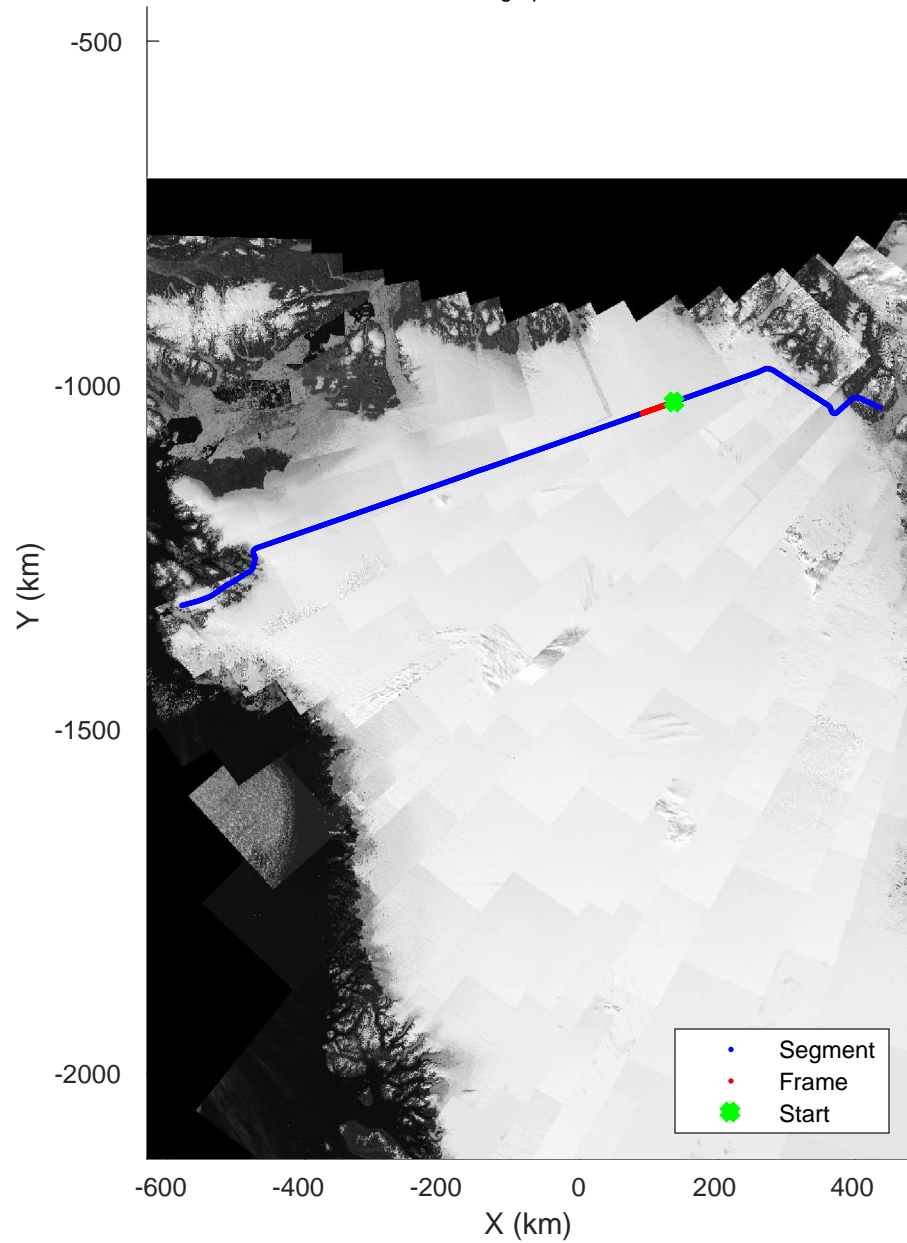

Zachariae-79N
20190405_04_008
Polar Stereograph 70N/-45E