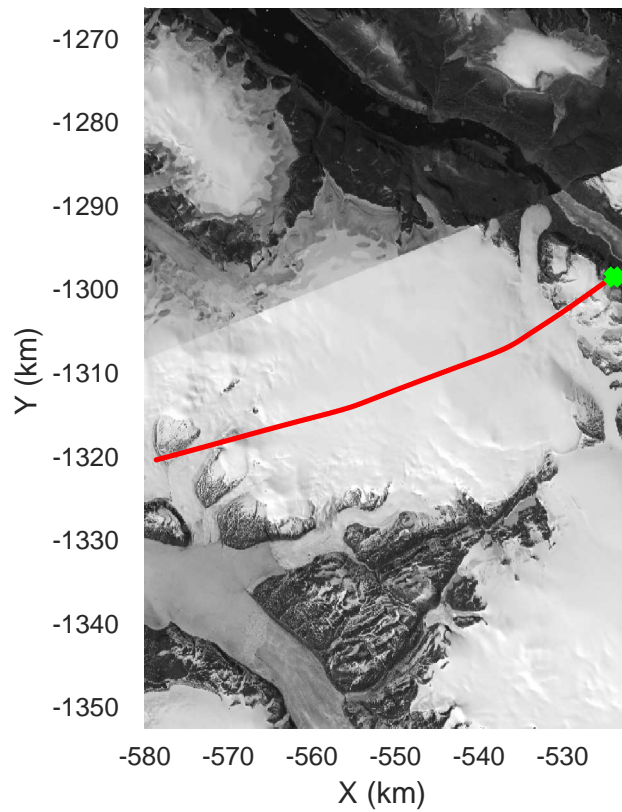

rds 2019_Greenland_P3: "Zachariae-79N" 20190405_04_019: 17:35:28.7 to 17:41:55.7 GPS

rds 2019_Greenland_P3: "Zachariae-79N" 20190405_04_020: 17:41:55.8 to 17:48:06.6 GPS

rds 2019_Greenland_P3: "Zachariae-79N" 20190405_04_020: 17:41:55.8 to 17:48:06.6 GPS

Zachariae-79N
 20190405_04_021
 Polar Stereograph 70N/-45E

rds 2019_Greenland_P3: "Zachariae-79N" 20190405_04_021: 17:48:06.7 to 17:54:43.0 GPS

rds 2019_Greenland_P3: "Zachariae-79N" 20190405_04_021: 17:48:06.7 to 17:54:43.0 GPS

rds 2019_Greenland_P3: "Zachariae-79N" 20190405_04_022: 17:54:43.1 to 18:00:44.8 GPS

rds 2019_Greenland_P3: "Zachariae-79N" 20190405_04_022: 17:54:43.1 to 18:00:44.8 GPS

Zachariae-79N
20190405_04_023
Polar Stereograph 70N/-45E

rds 2019_Greenland_P3: "Zachariae-79N" 20190405_04_023: 18:00:44.9 to 18:07:54.0 GPS

rds 2019_Greenland_P3: "Zachariae-79N" 20190405_04_023: 18:00:44.9 to 18:07:54.0 GPS