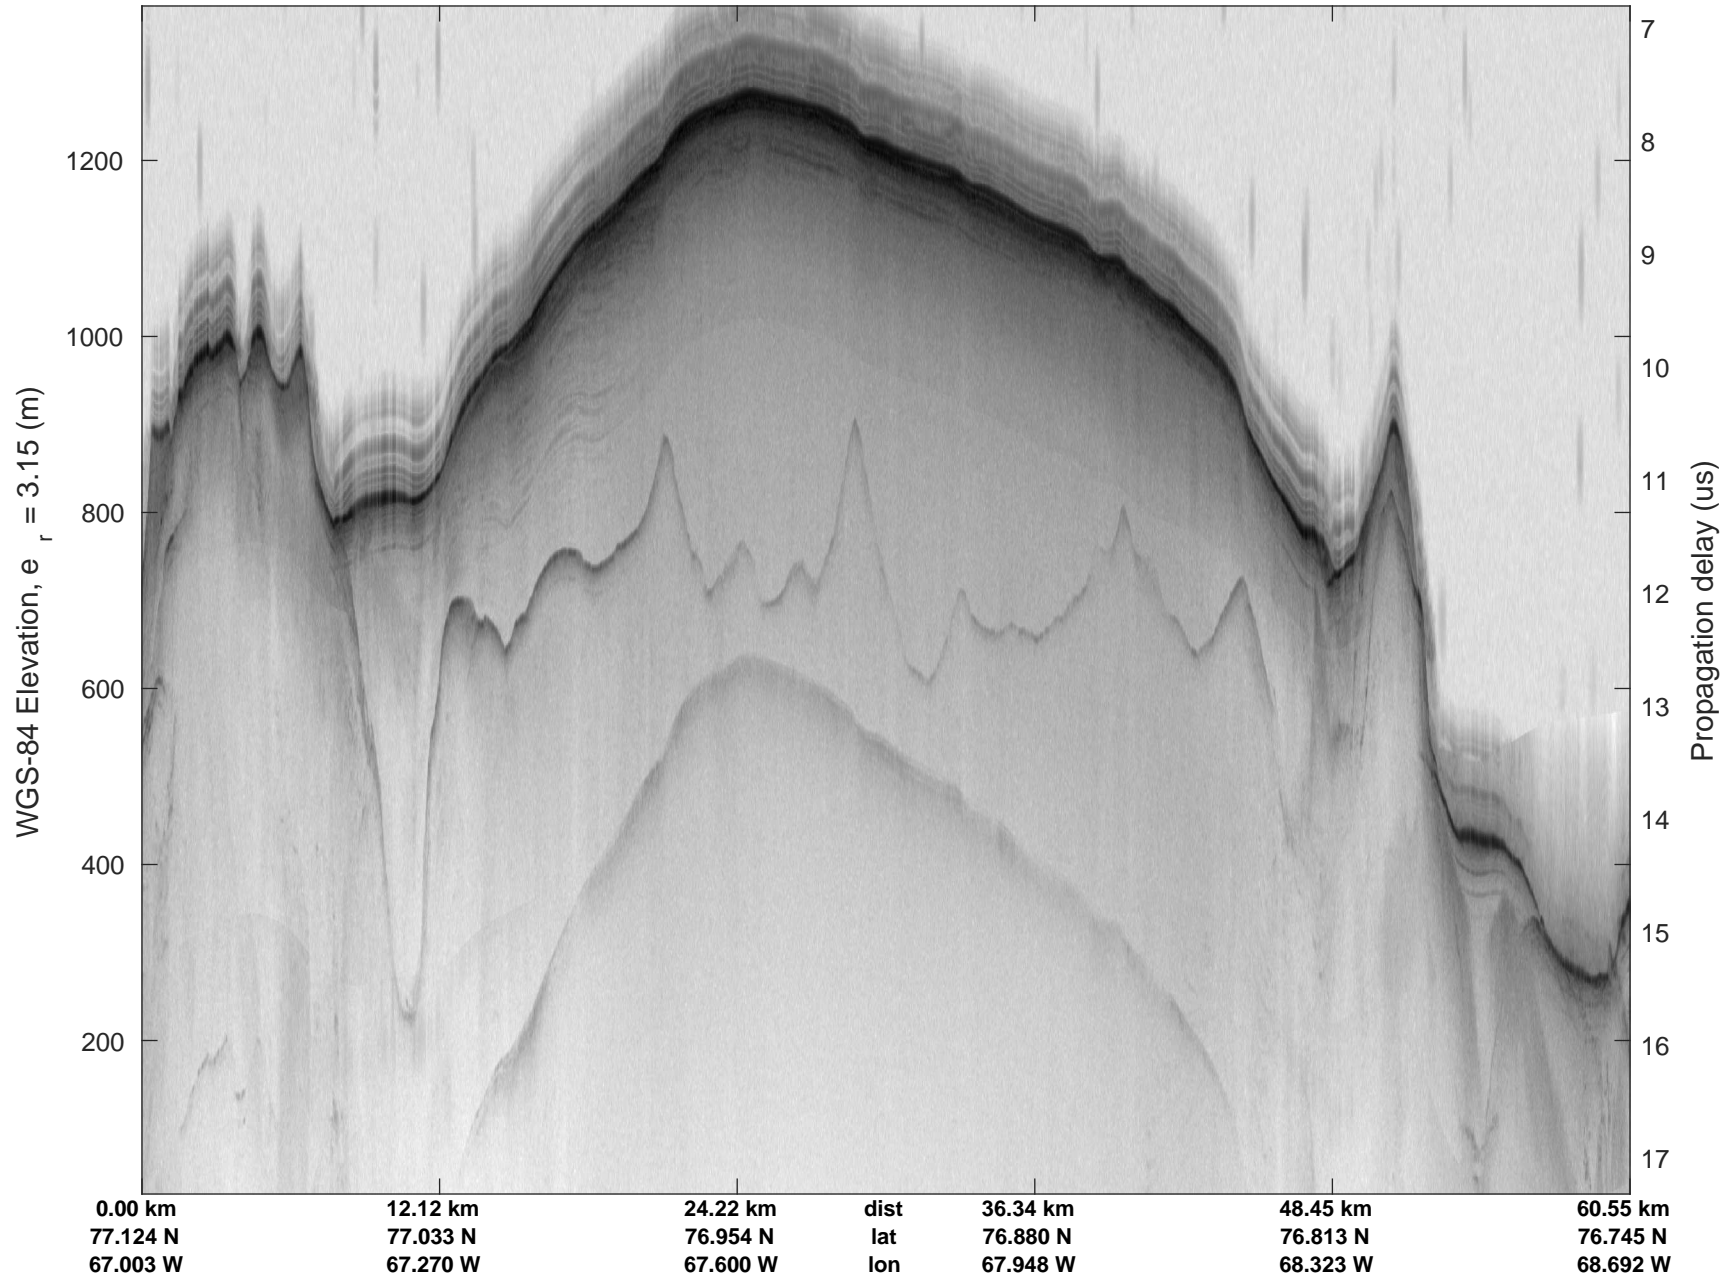

Zachariae-79N
 20190405_04_021
 Polar Stereograph 70N/-45E

rds 2019_Greenland_P3: "Zachariae-79N" 20190405_04_021: 17:48:06.7 to 17:54:43.0 GPS

rds 2019_Greenland_P3: "Zachariae-79N" 20190405_04_021: 17:48:06.7 to 17:54:43.0 GPS

rds 2019_Greenland_P3: "Zachariae-79N" 20190405_04_022: 17:54:43.1 to 18:00:44.8 GPS

rds 2019_Greenland_P3: "Zachariae-79N" 20190405_04_022: 17:54:43.1 to 18:00:44.8 GPS

Zachariae-79N
20190405_04_023
Polar Stereograph 70N/-45E

rds 2019_Greenland_P3: "Zachariae-79N" 20190405_04_023: 18:00:44.9 to 18:07:54.0 GPS

rds 2019_Greenland_P3: "Zachariae-79N" 20190405_04_023: 18:00:44.9 to 18:07:54.0 GPS