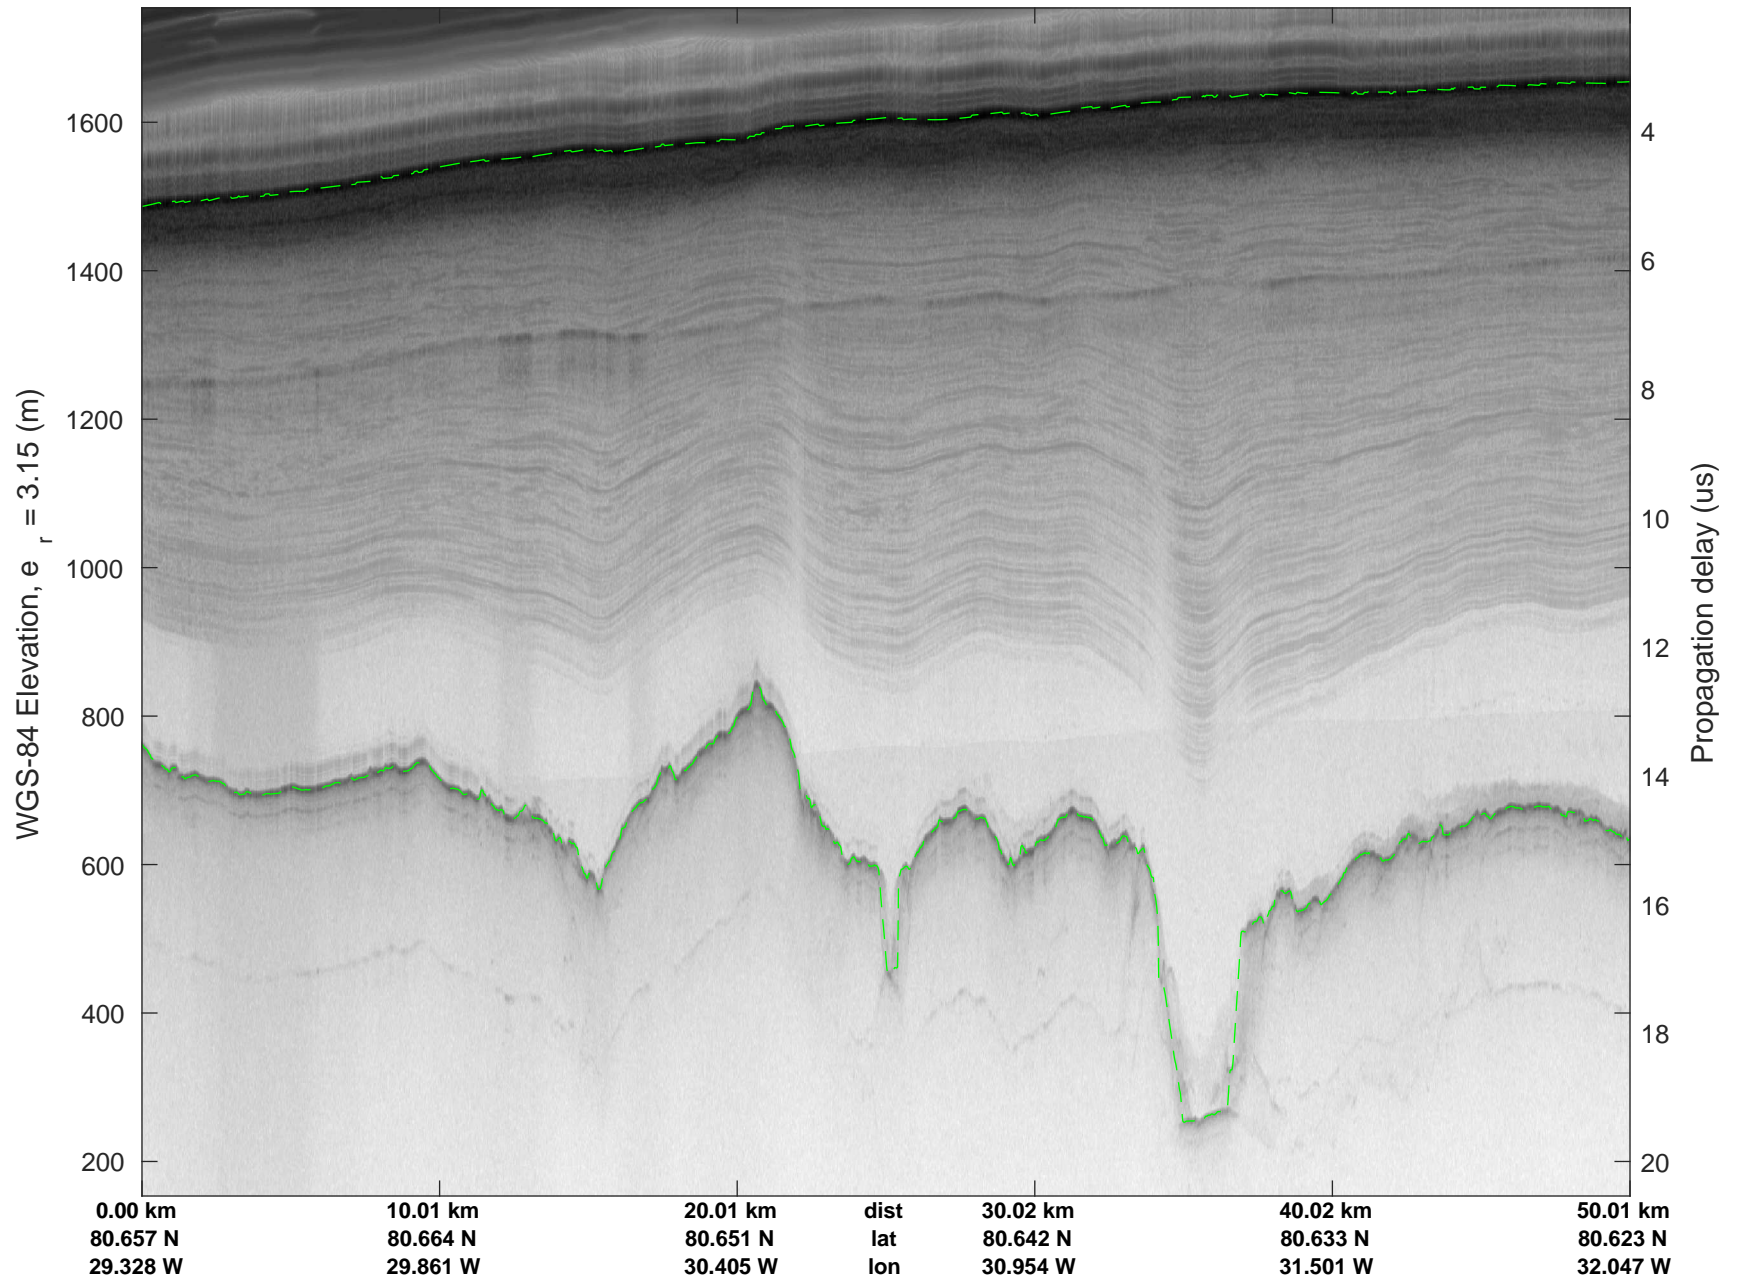

rds 2019_Greenland_P3: "Zachariae-79N" 20190405_04_005: 16:04:44.7 to 16:11:19.4 GPS