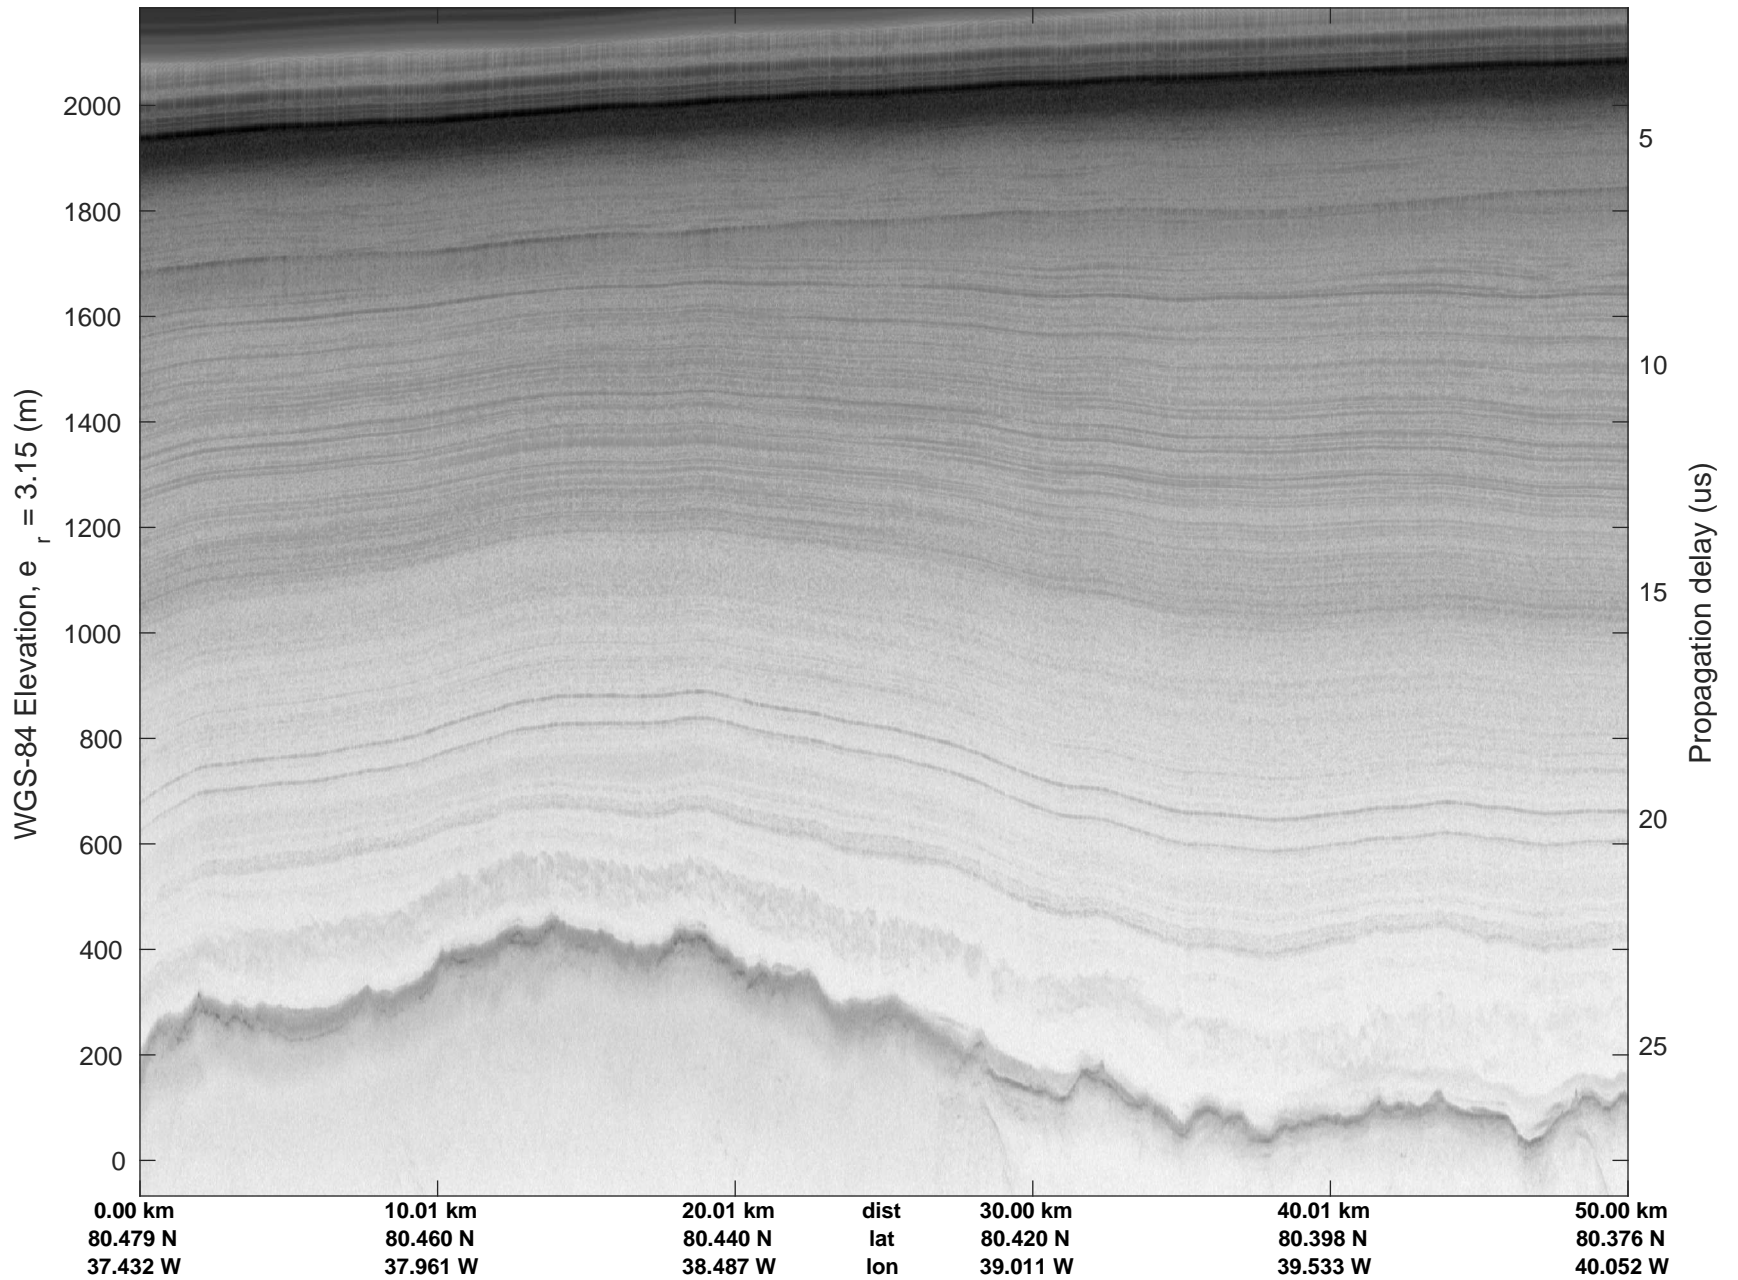

rds 2019_Greenland_P3: "Zachariae-79N" 20190405_04_007: 16:17:43.5 to 16:24:04.9 GPS

Zachariae-79N
20190405_04_008
Polar Stereograph 70N/-45E

rds 2019_Greenland_P3: "Zachariae-79N" 20190405_04_008: 16:24:05.0 to 16:30:35.9 GPS