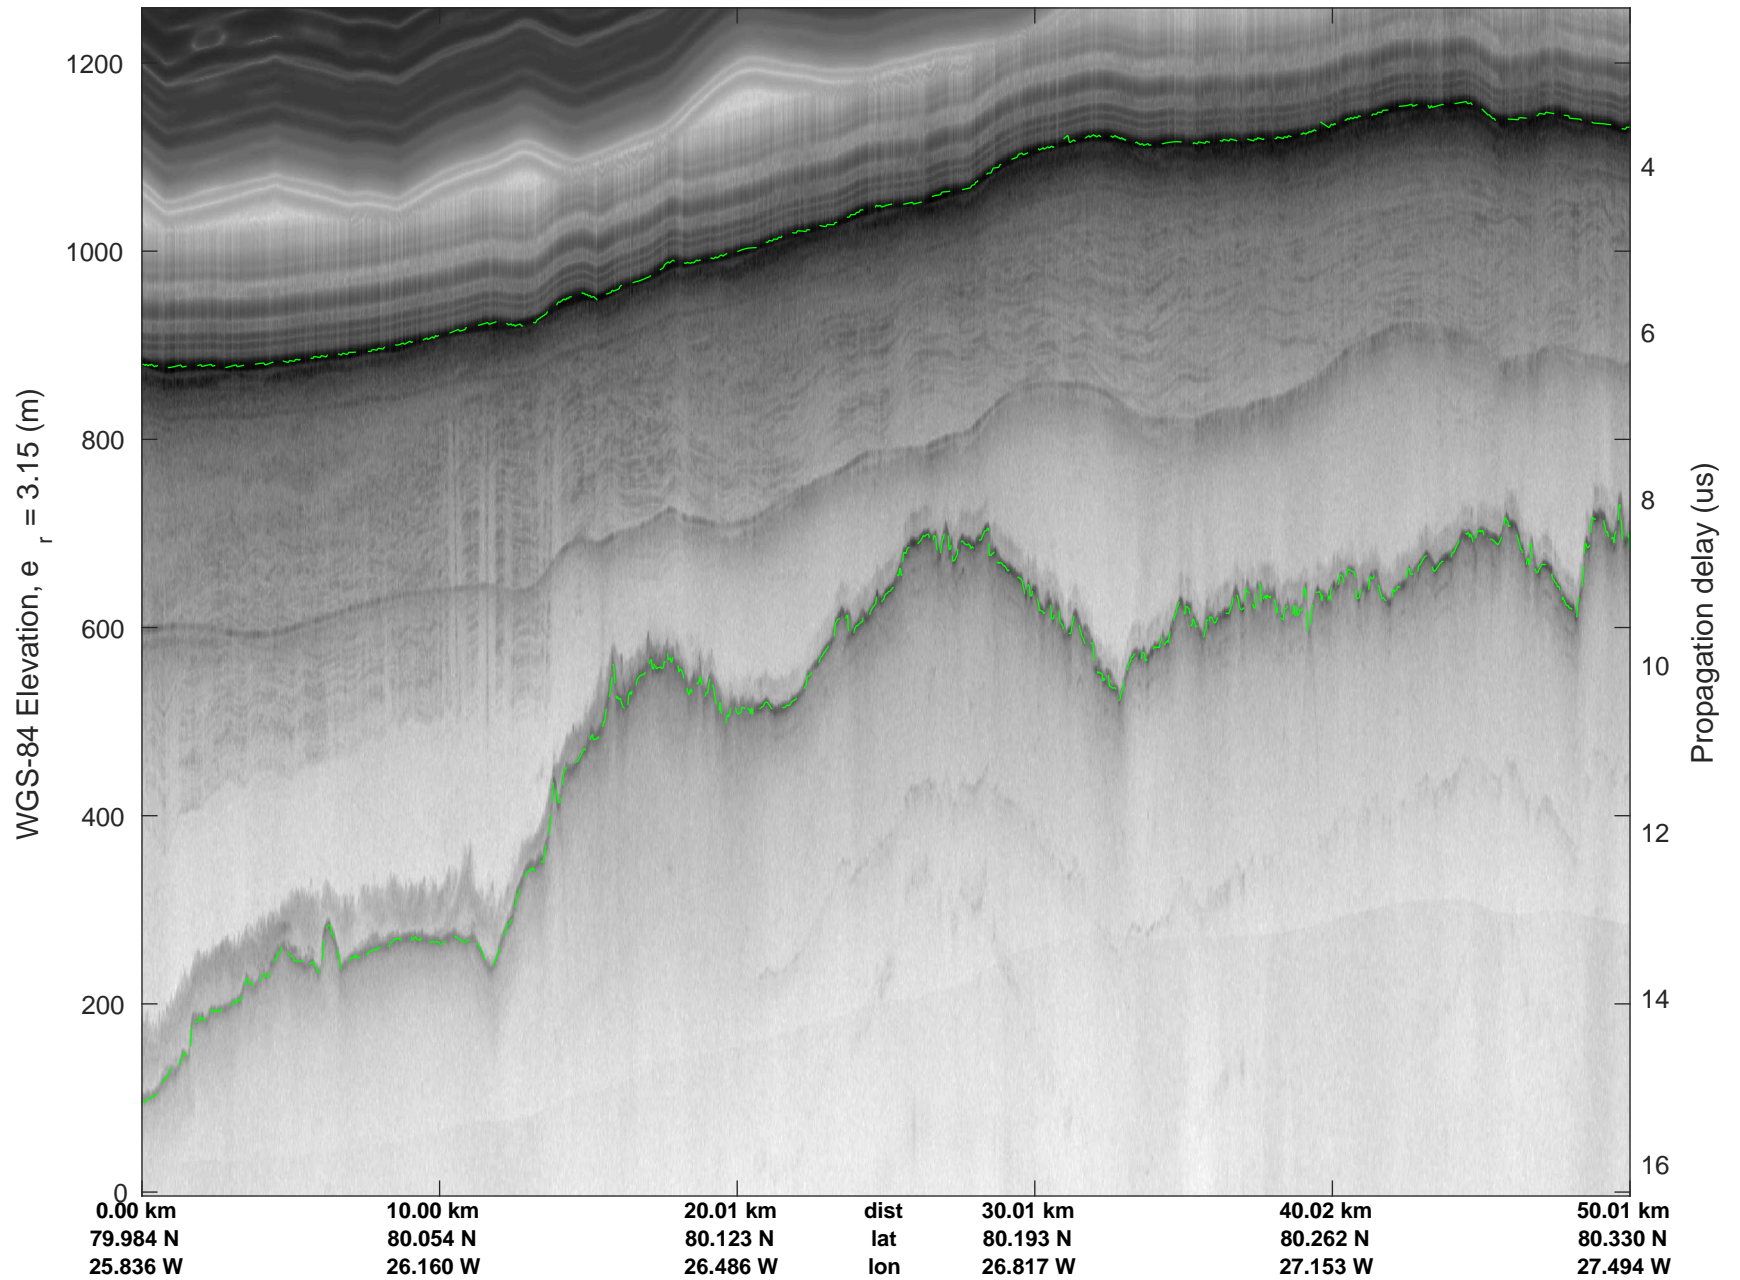

rds 2019_Greenland_P3: "Zachariae-79N" 20190405_04_001: 15:36:42.7 to 15:43:34.1 GPS

rds 2019_Greenland_P3: "Zachariae-79N" 20190405_04_001: 15:36:42.7 to 15:43:34.1 GPS

rds 2019_Greenland_P3: "Zachariae-79N" 20190405_04_002: 15:43:34.2 to 15:50:18.2 GPS

rds 2019_Greenland_P3: "Zachariae-79N" 20190405_04_002: 15:43:34.2 to 15:50:18.2 GPS

rds 2019_Greenland_P3: "Zachariae-79N" 20190405_04_003: 15:50:18.3 to 15:57:31.1 GPS

rds 2019_Greenland_P3: "Zachariae-79N" 20190405_04_003: 15:50:18.3 to 15:57:31.1 GPS

Zachariae-79N
20190405_04_004
Polar Stereograph 70N/-45E

rds 2019_Greenland_P3: "Zachariae-79N" 20190405_04_004: 15:57:31.2 to 16:04:44.6 GPS

rds 2019_Greenland_P3: "Zachariae-79N" 20190405_04_004: 15:57:31.2 to 16:04:44.6 GPS