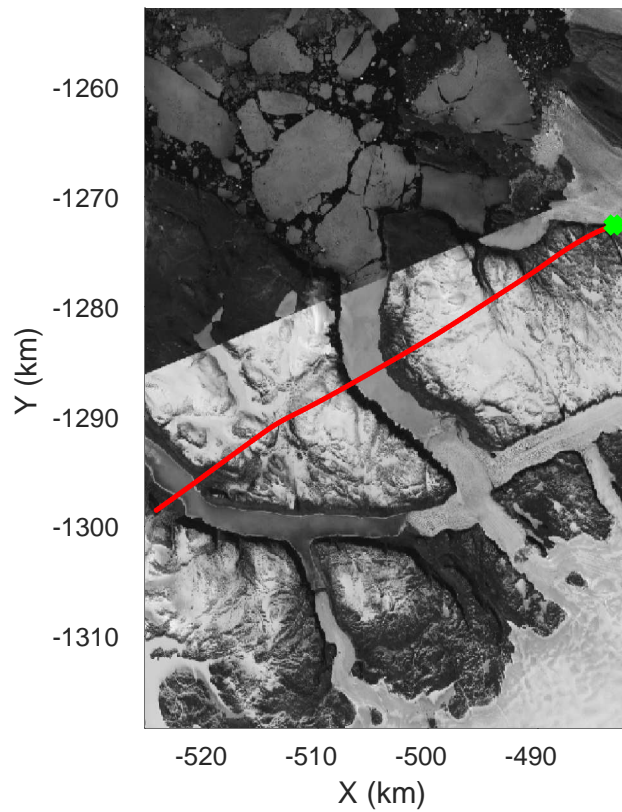

Zachariae-79N
 20190405_04_021
 Polar Stereograph 70N/-45E

rds 2019_Greenland_P3: "Zachariae-79N" 20190405_04_021: 17:48:06.7 to 17:54:43.0 GPS

rds 2019_Greenland_P3: "Zachariae-79N" 20190405_04_021: 17:48:06.7 to 17:54:43.0 GPS

rds 2019_Greenland_P3: "Zachariae-79N" 20190405_04_022: 17:54:43.1 to 18:00:44.8 GPS

rds 2019_Greenland_P3: "Zachariae-79N" 20190405_04_022: 17:54:43.1 to 18:00:44.8 GPS

Zachariae-79N
20190405_04_023
Polar Stereograph 70N/-45E