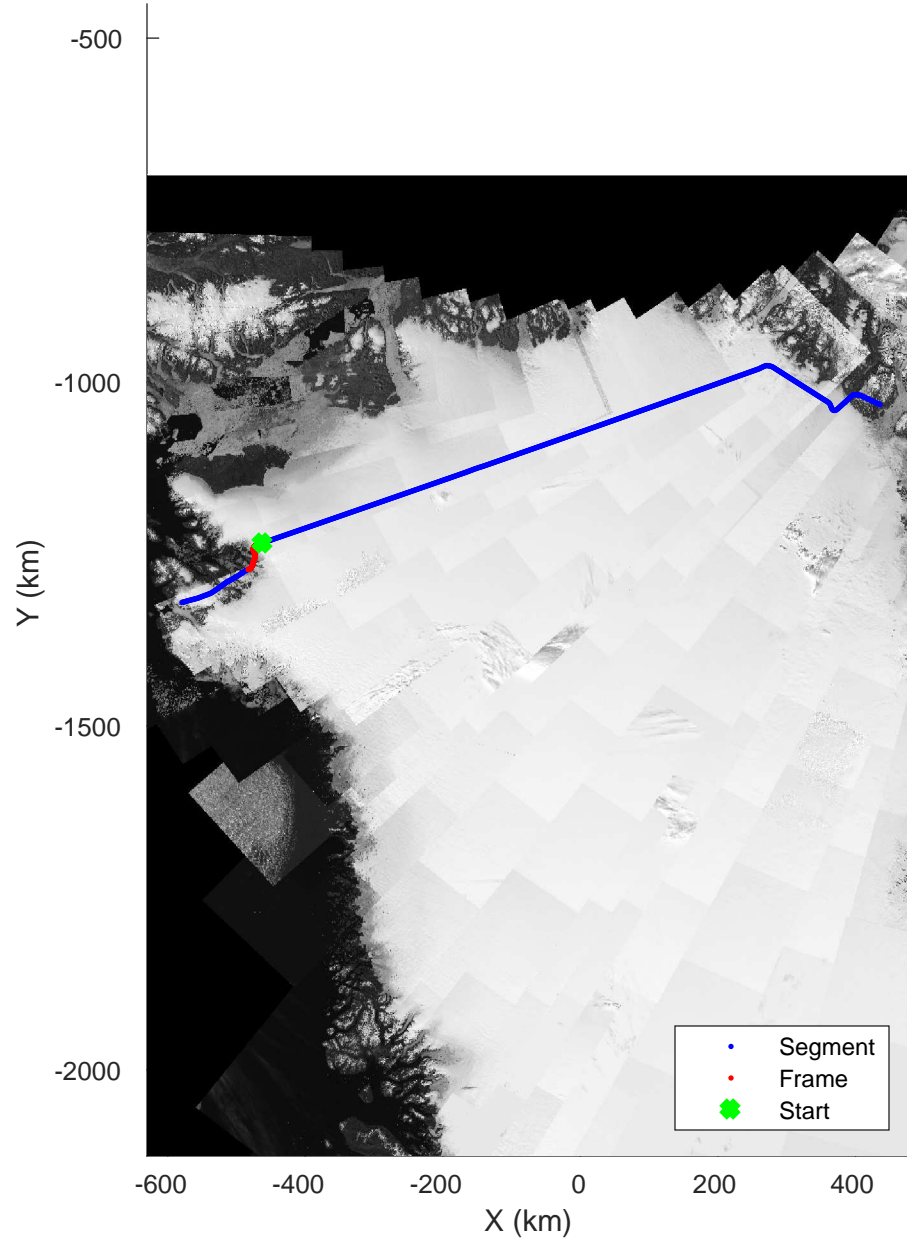

rds 2019_Greenland_P3: "Zachariae-79N" 20190405_04_019: 17:35:28.7 to 17:41:55.7 GPS

rds 2019_Greenland_P3: "Zachariae-79N" 20190405_04_020: 17:41:55.8 to 17:48:06.6 GPS

rds 2019_Greenland_P3: "Zachariae-79N" 20190405_04_020: 17:41:55.8 to 17:48:06.6 GPS

Zachariae-79N
 20190405_04_021
 Polar Stereograph 70N/-45E

rds 2019_Greenland_P3: "Zachariae-79N" 20190405_04_021: 17:48:06.7 to 17:54:43.0 GPS

rds 2019_Greenland_P3: "Zachariae-79N" 20190405_04_021: 17:48:06.7 to 17:54:43.0 GPS

rds 2019_Greenland_P3: "Zachariae-79N" 20190405_04_022: 17:54:43.1 to 18:00:44.8 GPS

rds 2019_Greenland_P3: "Zachariae-79N" 20190405_04_022: 17:54:43.1 to 18:00:44.8 GPS

Zachariae-79N
20190405_04_023
Polar Stereograph 70N/-45E