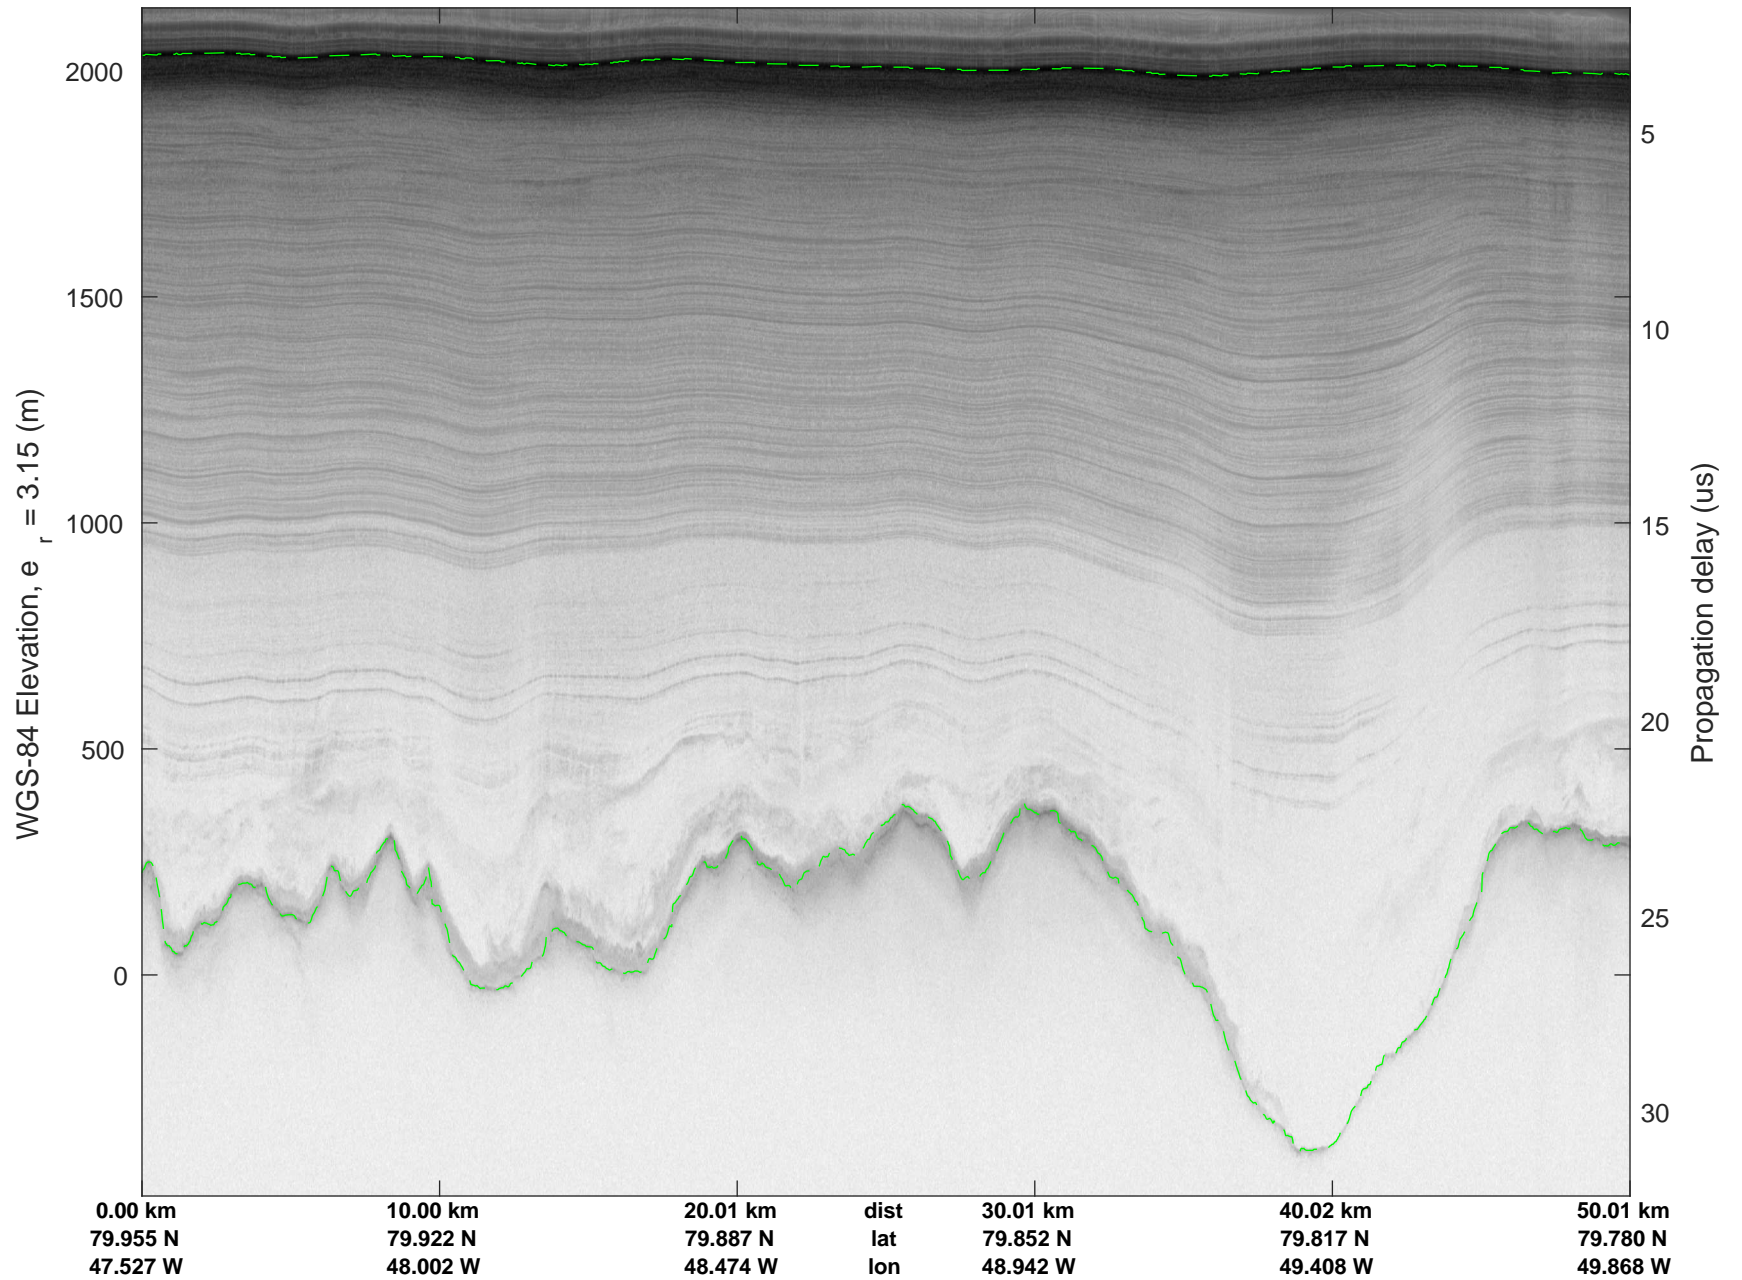

Zachariae-79N
20190405_04_010
Polar Stereograph 70N/-45E

rds 2019_Greenland_P3: "Zachariae-79N" 20190405_04_010: 16:37:07.8 to 16:43:50.2 GPS

rds 2019_Greenland_P3: "Zachariae-79N" 20190405_04_010: 16:37:07.8 to 16:43:50.2 GPS

rds 2019_Greenland_P3: "Zachariae-79N" 20190405_04_011: 16:43:50.3 to 16:50:31.2 GPS

rds 2019_Greenland_P3: "Zachariae-79N" 20190405_04_011: 16:43:50.3 to 16:50:31.2 GPS

Zachariae-79N
20190405_04_012
Polar Stereograph 70N/-45E

rds 2019_Greenland_P3: "Zachariae-79N" 20190405_04_012: 16:50:31.3 to 16:57:13.0 GPS

rds 2019_Greenland_P3: "Zachariae-79N" 20190405_04_012: 16:50:31.3 to 16:57:13.0 GPS

Zachariae-79N
20190405_04_013
Polar Stereograph 70N/-45E