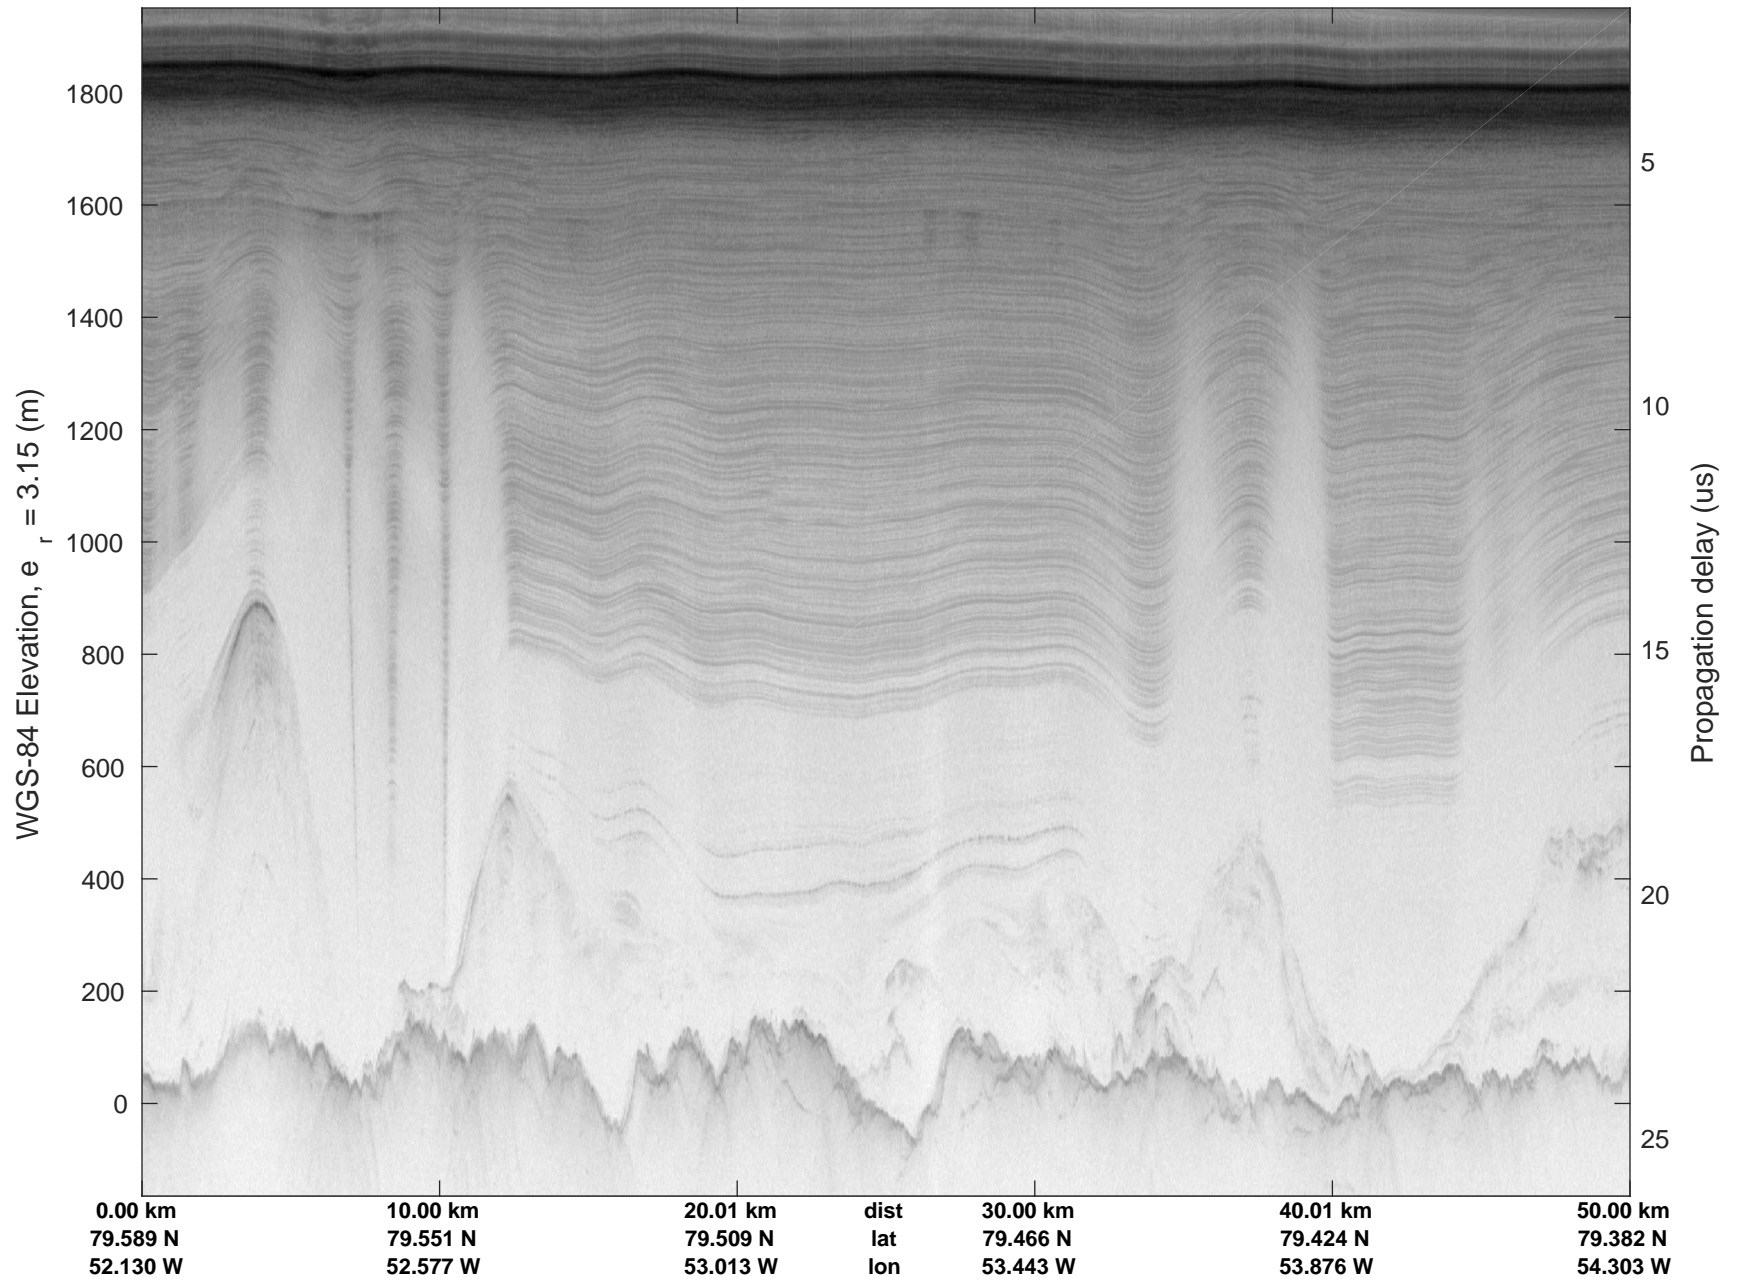

rds 2019_Greenland_P3: "Zachariae-79N" 20190405_04_013: 16:57:13.1 to 17:03:44.9 GPS

rds 2019_Greenland_P3: "Zachariae-79N" 20190405_04_013: 16:57:13.1 to 17:03:44.9 GPS

rds 2019_Greenland_P3: "Zachariae-79N" 20190405_04_014: 17:03:45.2 to 17:10:12.4 GPS

rds 2019_Greenland_P3: "Zachariae-79N" 20190405_04_014: 17:03:45.2 to 17:10:12.4 GPS

Zachariae-79N
20190405_04_015
Polar Stereograph 70N/-45E

rds 2019_Greenland_P3: "Zachariae-79N" 20190405_04_015: 17:10:12.5 to 17:16:38.6 GPS