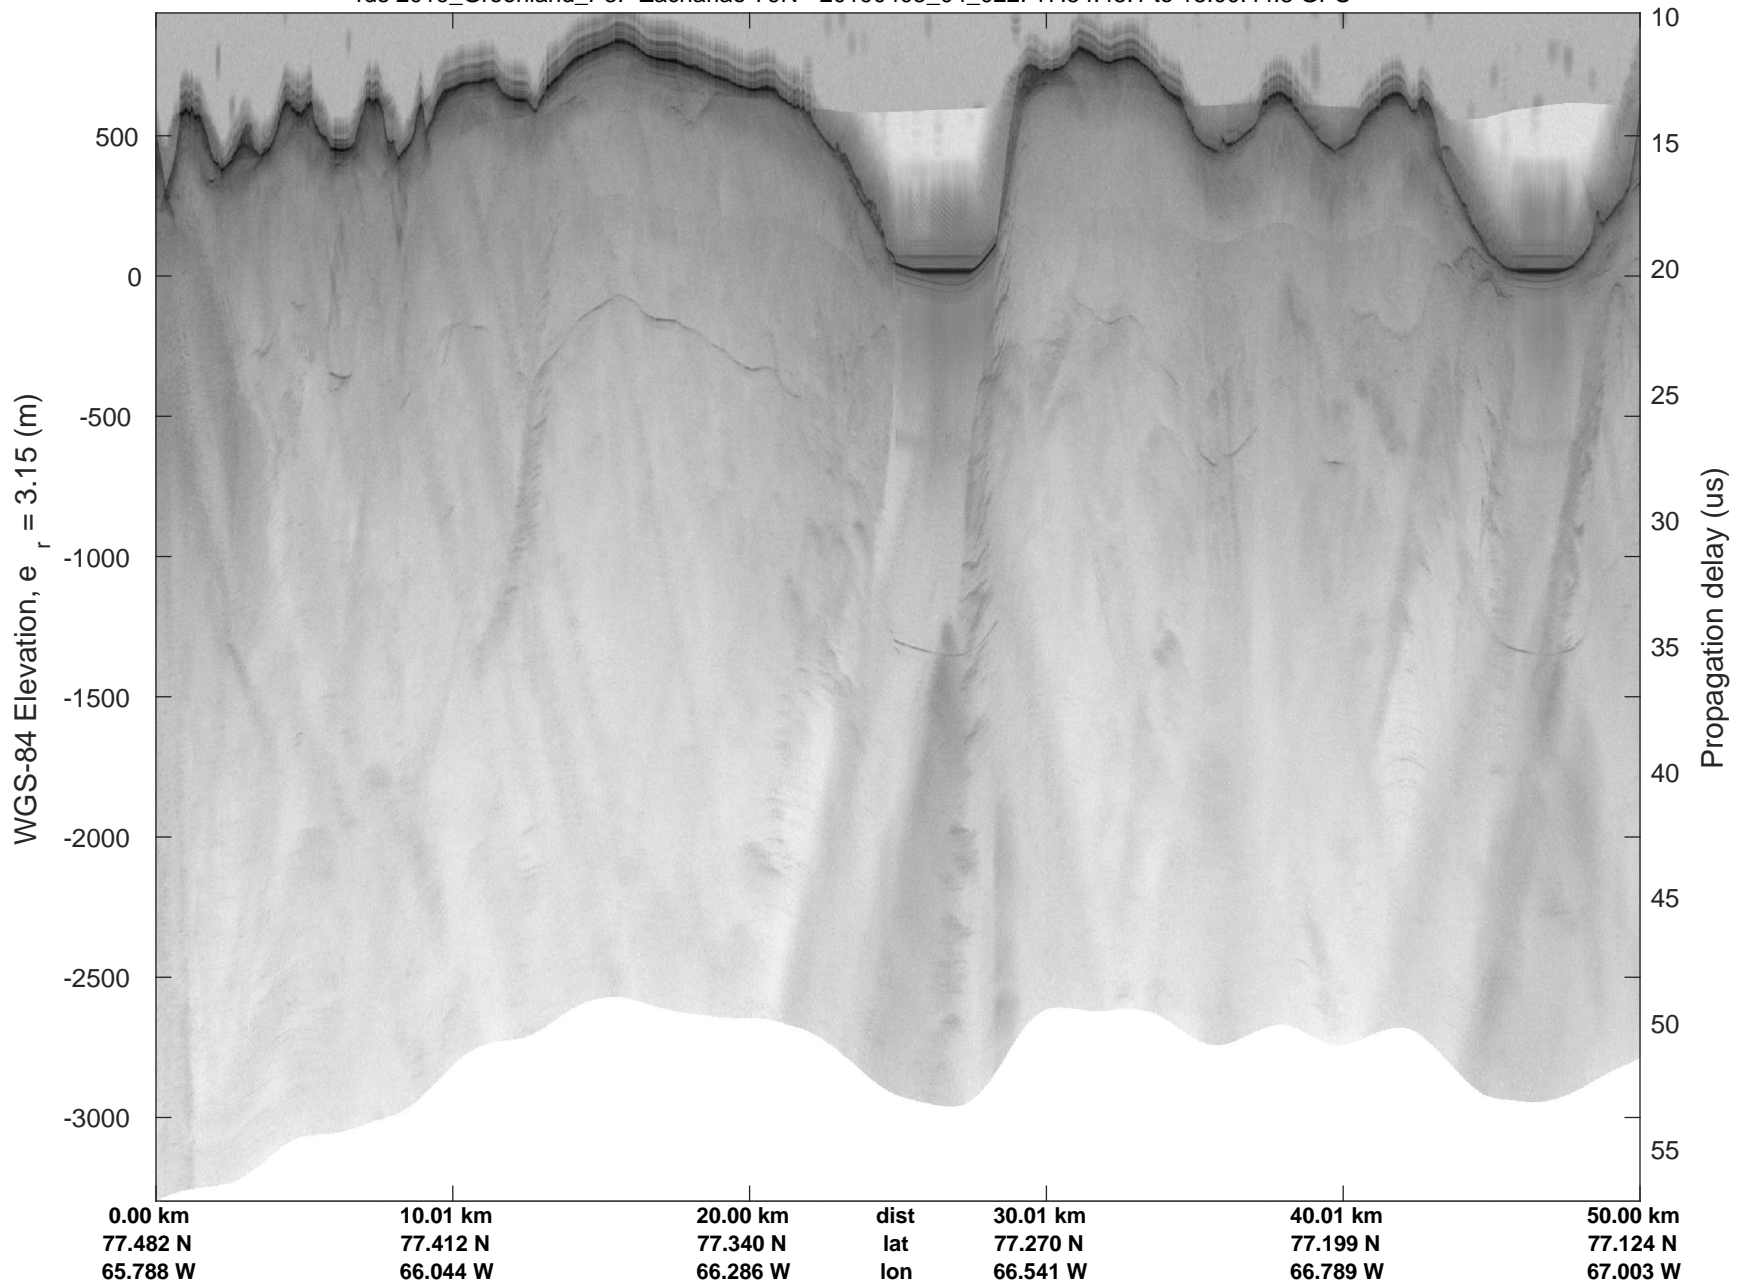

Zachariae-79N
 20190405_04_021
 Polar Stereograph 70N/-45E

rds 2019_Greenland_P3: "Zachariae-79N" 20190405_04_021: 17:48:06.7 to 17:54:43.0 GPS

rds 2019_Greenland_P3: "Zachariae-79N" 20190405_04_021: 17:48:06.7 to 17:54:43.0 GPS

rds 2019_Greenland_P3: "Zachariae-79N" 20190405_04_022: 17:54:43.1 to 18:00:44.8 GPS

rds 2019_Greenland_P3: "Zachariae-79N" 20190405_04_022: 17:54:43.1 to 18:00:44.8 GPS

Zachariae-79N
20190405_04_023
Polar Stereograph 70N/-45E

rds 2019_Greenland_P3: "Zachariae-79N" 20190405_04_023: 18:00:44.9 to 18:07:54.0 GPS

rds 2019_Greenland_P3: "Zachariae-79N" 20190405_04_023: 18:00:44.9 to 18:07:54.0 GPS