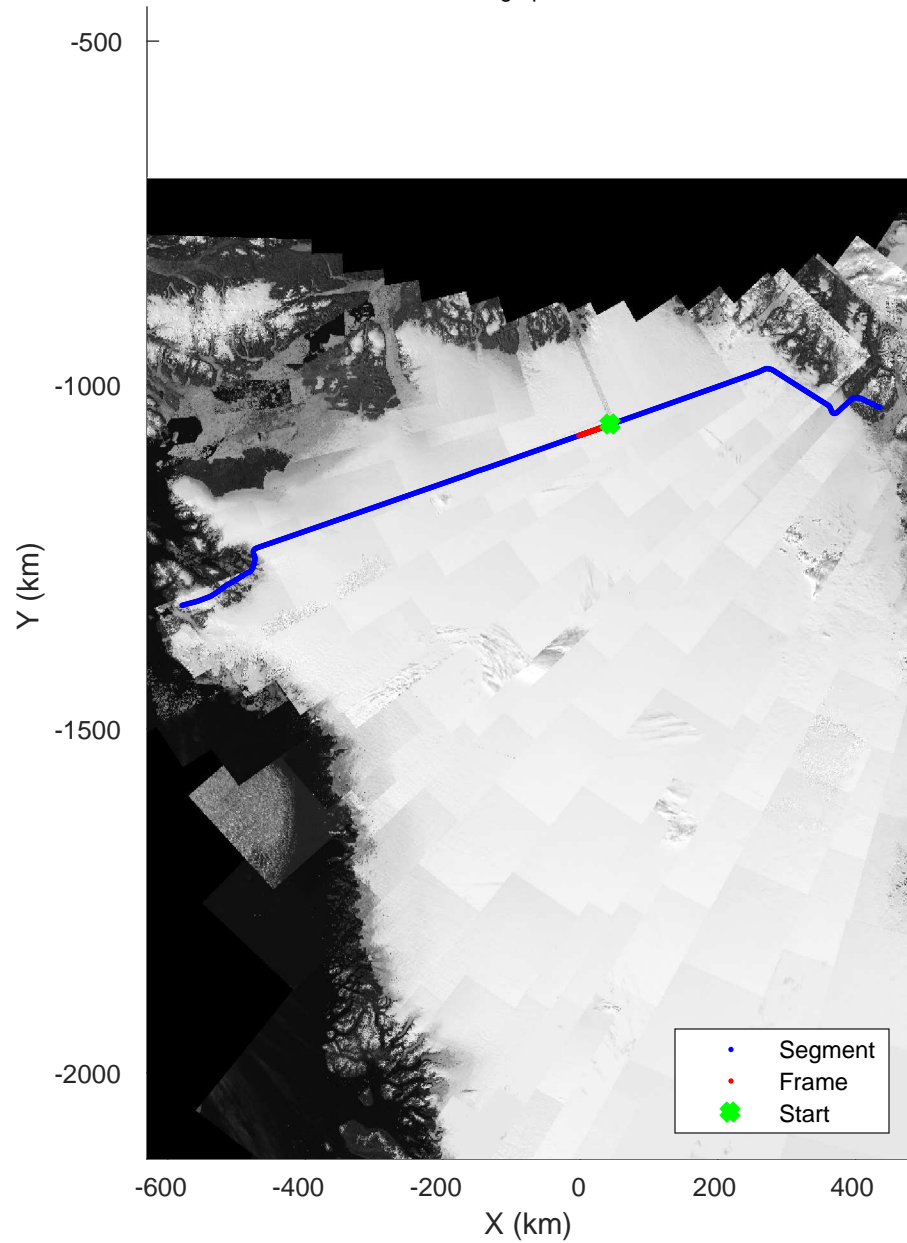

Zachariae-79N
20190405_04_010
Polar Stereograph 70N/-45E

rds 2019_Greenland_P3: "Zachariae-79N" 20190405_04_010: 16:37:07.8 to 16:43:50.2 GPS

rds 2019_Greenland_P3: "Zachariae-79N" 20190405_04_010: 16:37:07.8 to 16:43:50.2 GPS