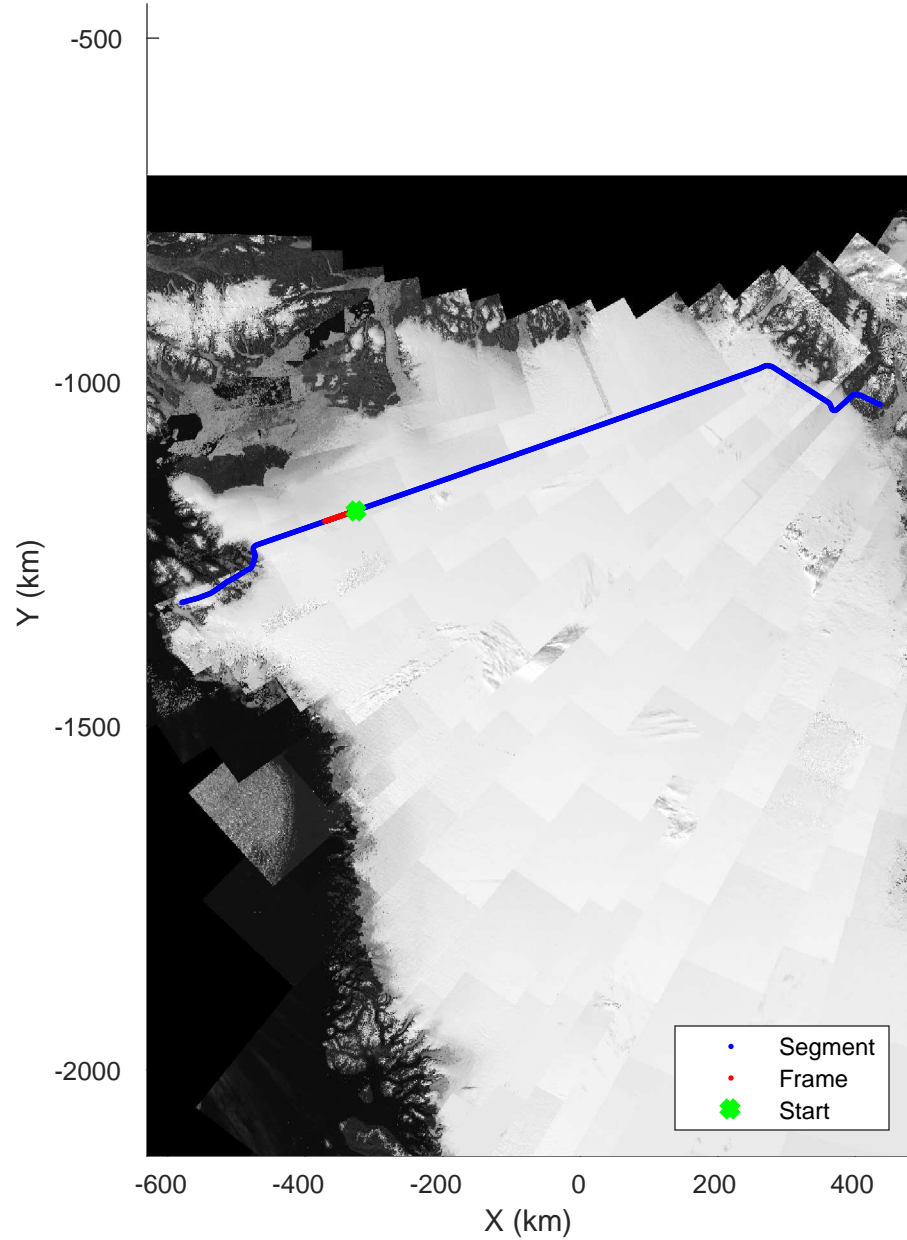

rds 2019_Greenland_P3: "Zachariae-79N" 20190405_04_017: 17:22:57.7 to 17:29:12.5 GPS

rds 2019_Greenland_P3: "Zachariae-79N" 20190405_04_017: 17:22:57.7 to 17:29:12.5 GPS

Zachariae-79N
20190405_04_018
Polar Stereograph 70N/-45E