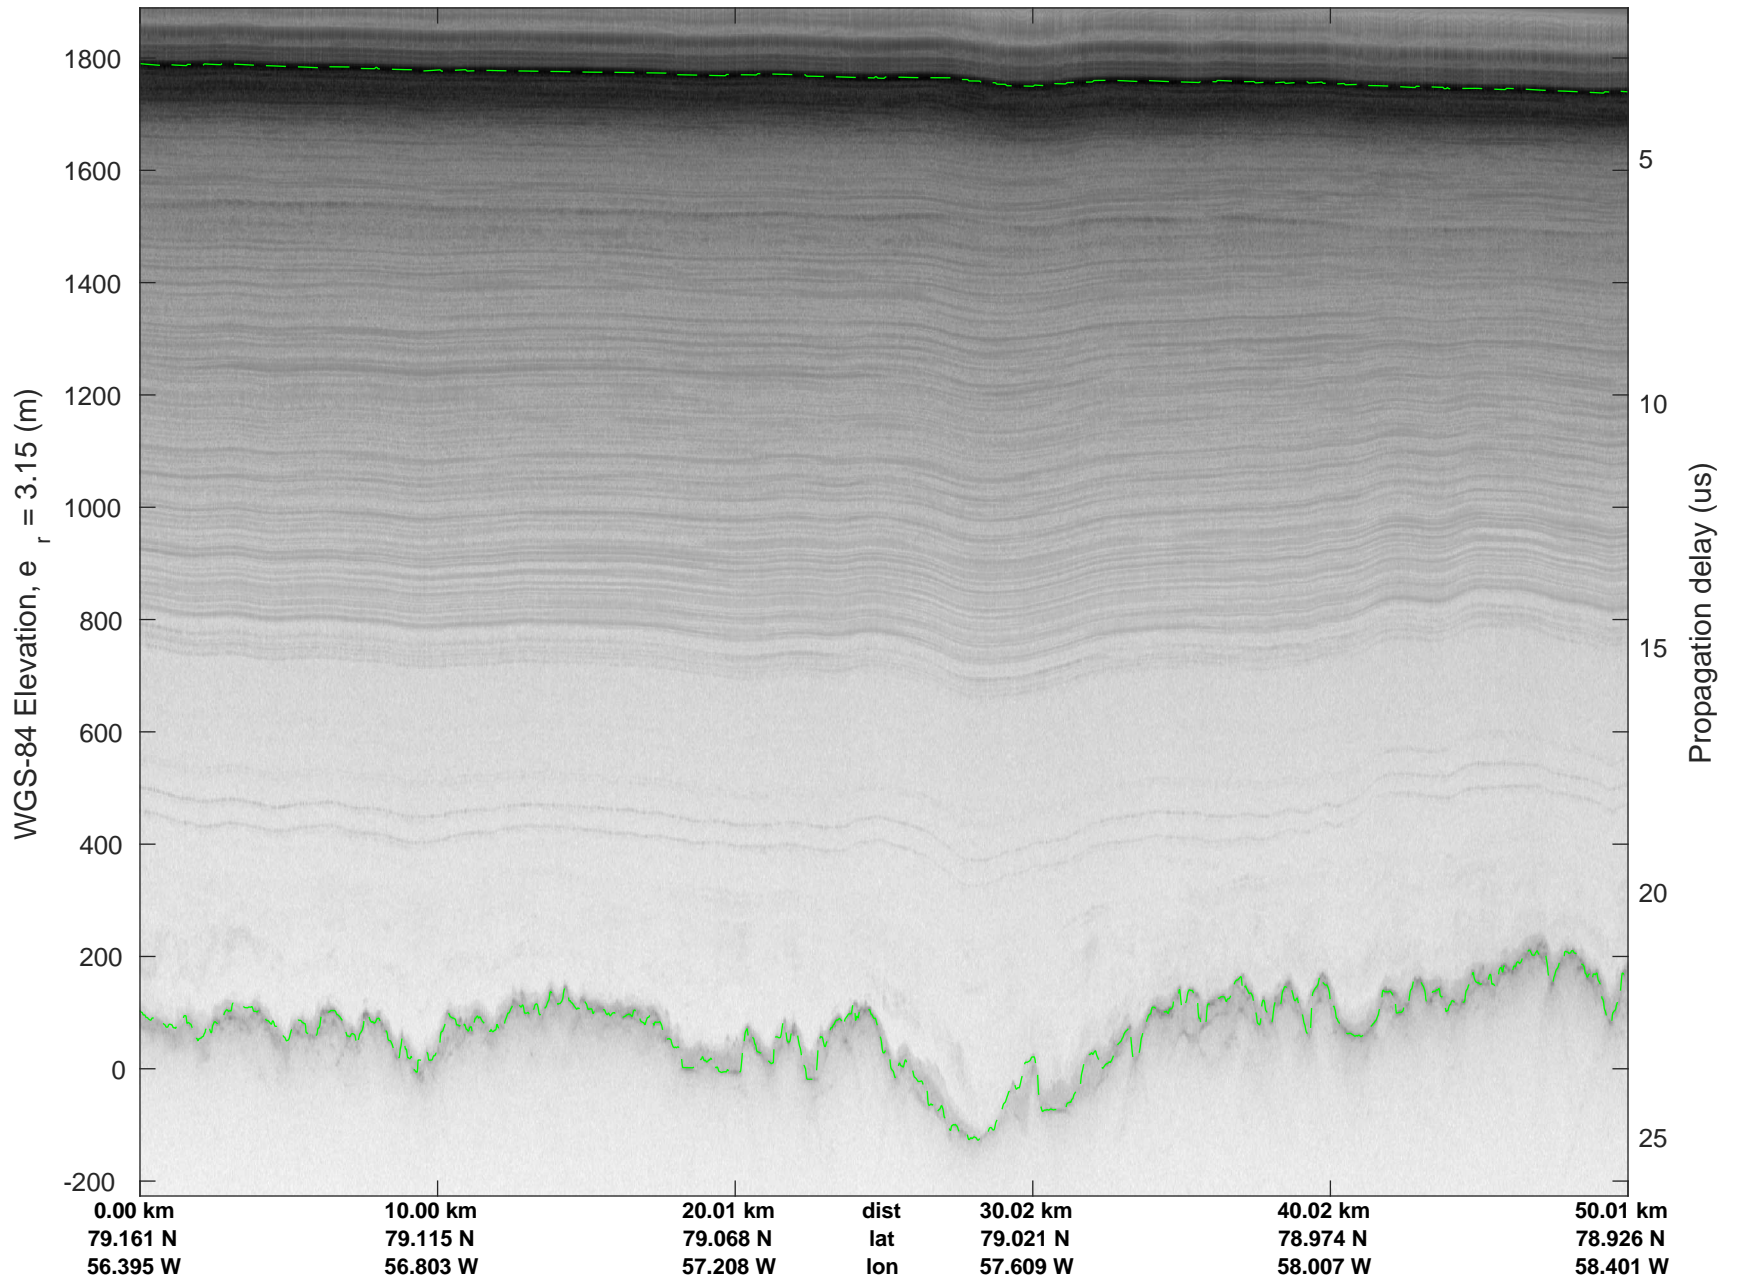

rds 2019_Greenland_P3: "Zachariae-79N" 20190405_04_014: 17:03:45.2 to 17:10:12.4 GPS

Zachariae-79N
20190405_04_015
Polar Stereograph 70N/-45E

rds 2019_Greenland_P3: "Zachariae-79N" 20190405_04_015: 17:10:12.5 to 17:16:38.6 GPS

rds 2019_Greenland_P3: "Zachariae-79N" 20190405_04_015: 17:10:12.5 to 17:16:38.6 GPS

rds 2019_Greenland_P3: "Zachariae-79N" 20190405_04_016: 17:16:38.7 to 17:22:57.6 GPS

rds 2019_Greenland_P3: "Zachariae-79N" 20190405_04_016: 17:16:38.7 to 17:22:57.6 GPS

rds 2019_Greenland_P3: "Zachariae-79N" 20190405_04_017: 17:22:57.7 to 17:29:12.5 GPS

rds 2019_Greenland_P3: "Zachariae-79N" 20190405_04_017: 17:22:57.7 to 17:29:12.5 GPS

Zachariae-79N
20190405_04_018
Polar Stereograph 70N/-45E