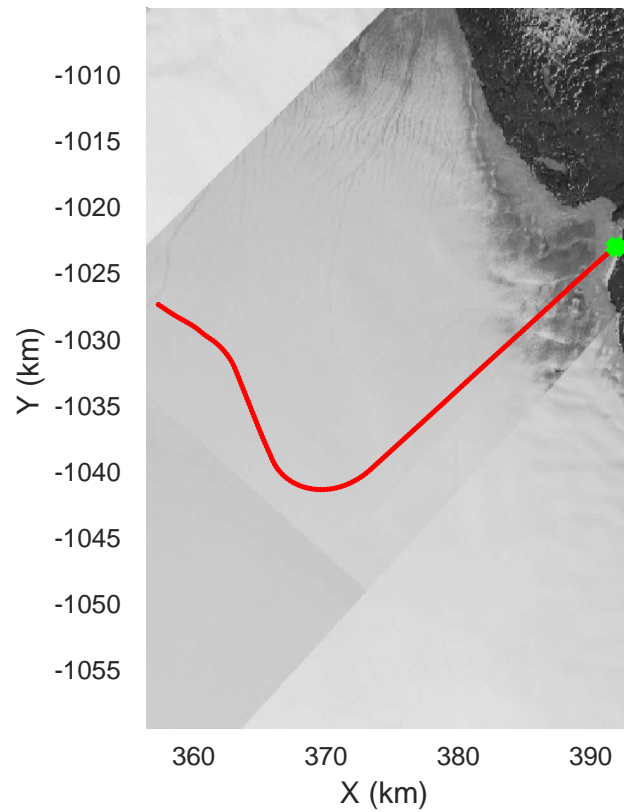

rds 2019_Greenland_P3: "Zachariae-79N" 20190405_04_001: 15:36:42.7 to 15:43:34.1 GPS

rds 2019_Greenland_P3: "Zachariae-79N" 20190405_04_001: 15:36:42.7 to 15:43:34.1 GPS

rds 2019_Greenland_P3: "Zachariae-79N" 20190405_04_002: 15:43:34.2 to 15:50:18.2 GPS