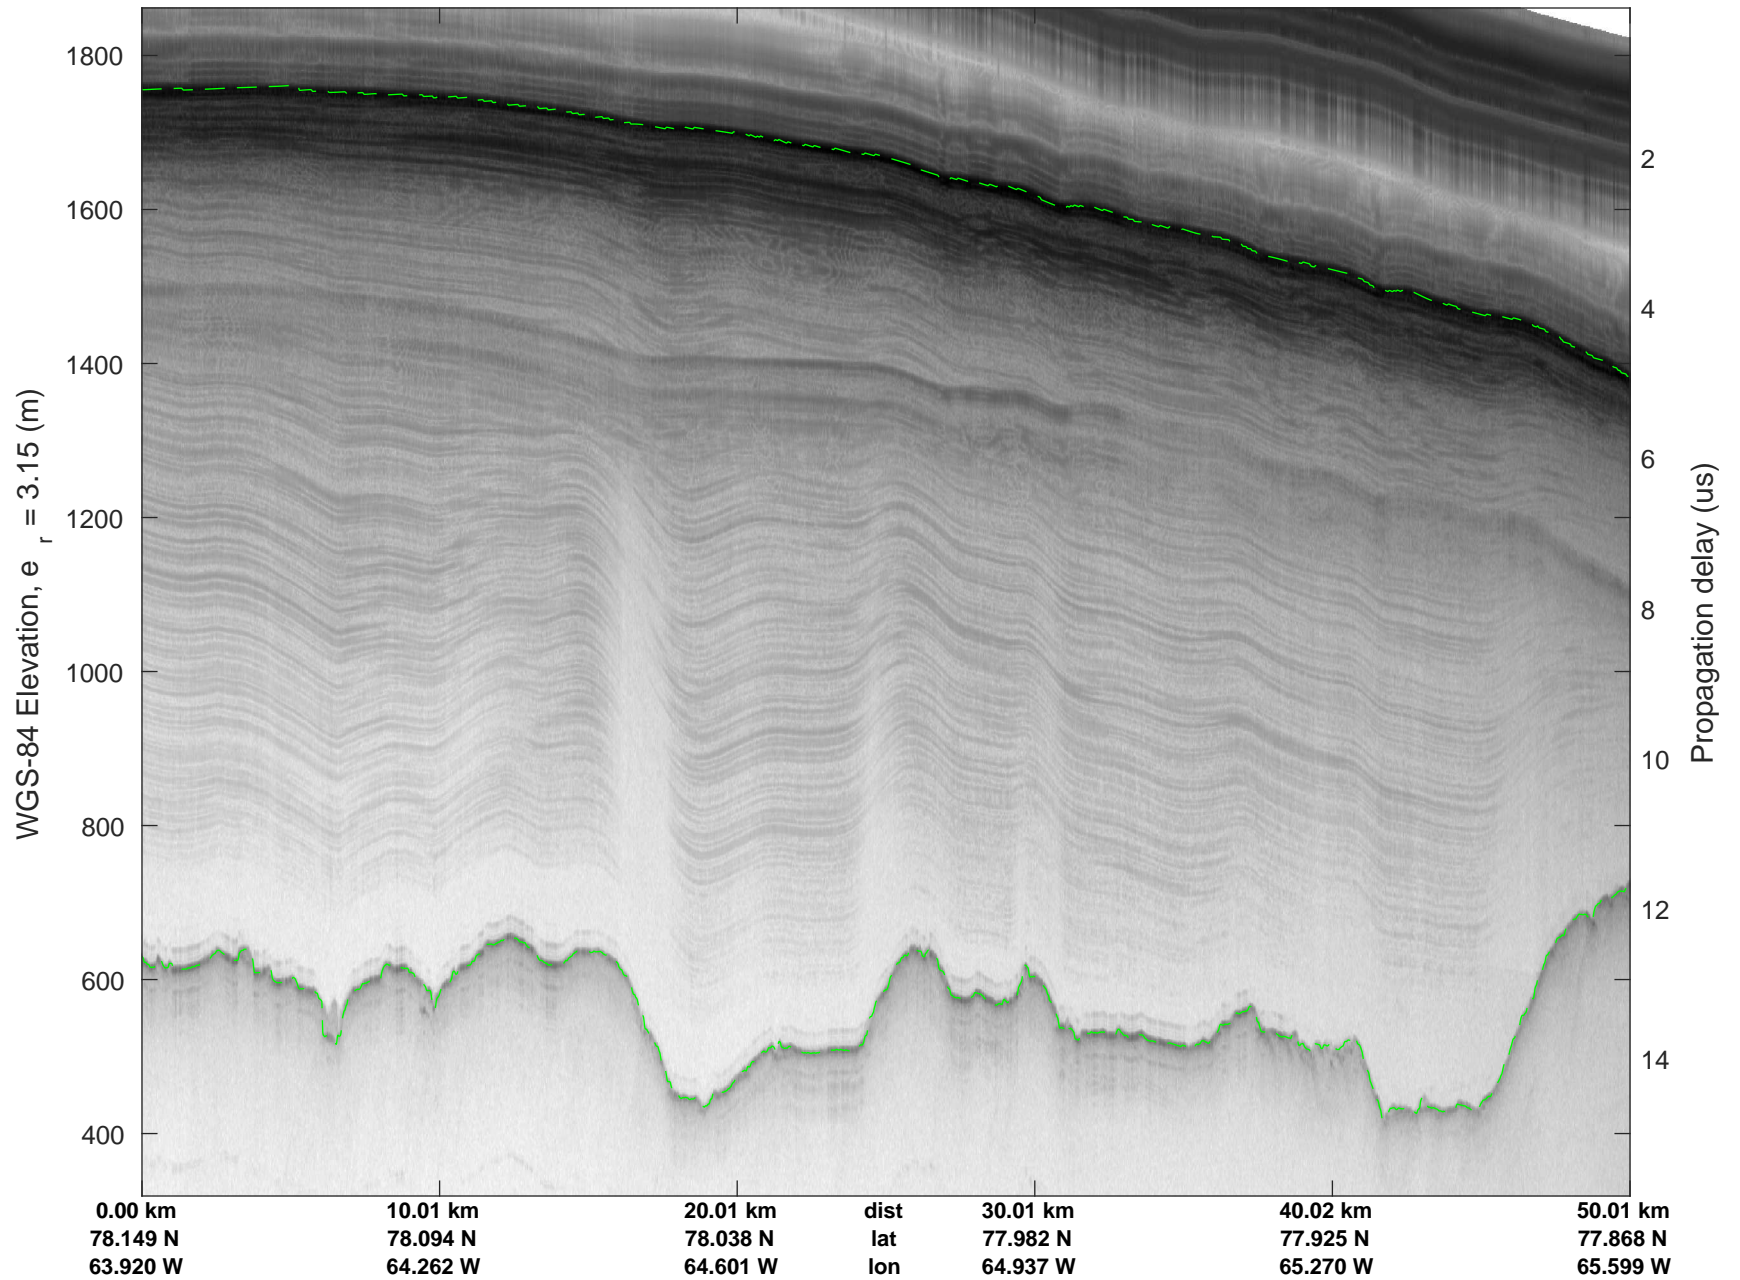

rds 2019_Greenland_P3: "Zachariae-79N" 20190405_04_018: 17:29:12.7 to 17:35:28.6 GPS

rds 2019_Greenland_P3: "Zachariae-79N" 20190405_04_018: 17:29:12.7 to 17:35:28.6 GPS

rds 2019_Greenland_P3: "Zachariae-79N" 20190405_04_019: 17:35:28.7 to 17:41:55.7 GPS

rds 2019_Greenland_P3: "Zachariae-79N" 20190405_04_019: 17:35:28.7 to 17:41:55.7 GPS

rds 2019_Greenland_P3: "Zachariae-79N" 20190405_04_020: 17:41:55.8 to 17:48:06.6 GPS

rds 2019_Greenland_P3: "Zachariae-79N" 20190405_04_020: 17:41:55.8 to 17:48:06.6 GPS

Zachariae-79N
 20190405_04_021
 Polar Stereograph 70N/-45E

rds 2019_Greenland_P3: "Zachariae-79N" 20190405_04_021: 17:48:06.7 to 17:54:43.0 GPS

rds 2019_Greenland_P3: "Zachariae-79N" 20190405_04_021: 17:48:06.7 to 17:54:43.0 GPS

rds 2019_Greenland_P3: "Zachariae-79N" 20190405_04_022: 17:54:43.1 to 18:00:44.8 GPS

rds 2019_Greenland_P3: "Zachariae-79N" 20190405_04_022: 17:54:43.1 to 18:00:44.8 GPS

Zachariae-79N
20190405_04_023
Polar Stereograph 70N/-45E