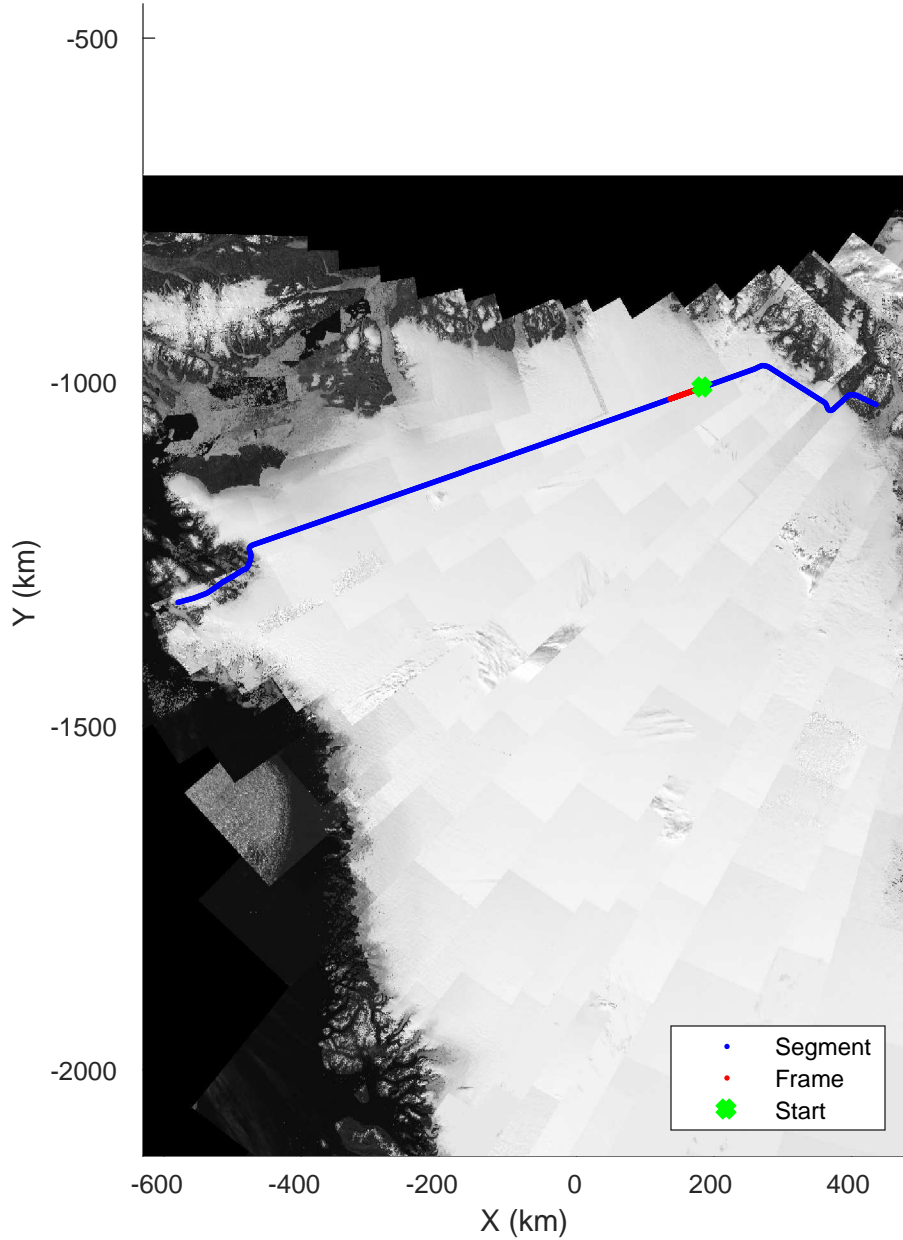

Zachariae-79N
20190405_04_004
Polar Stereograph 70N/-45E

rds 2019_Greenland_P3: "Zachariae-79N" 20190405_04_004: 15:57:31.2 to 16:04:44.6 GPS

rds 2019_Greenland_P3: "Zachariae-79N" 20190405_04_004: 15:57:31.2 to 16:04:44.6 GPS

rds 2019_Greenland_P3: "Zachariae-79N" 20190405_04_005: 16:04:44.7 to 16:11:19.4 GPS

rds 2019_Greenland_P3: "Zachariae-79N" 20190405_04_005: 16:04:44.7 to 16:11:19.4 GPS

rds 2019_Greenland_P3: "Zachariae-79N" 20190405_04_006: 16:11:19.5 to 16:17:43.4 GPS

rds 2019_Greenland_P3: "Zachariae-79N" 20190405_04_006: 16:11:19.5 to 16:17:43.4 GPS

Zachariae-79N
20190405_04_007
Polar Stereograph 70N/-45E

rds 2019_Greenland_P3: "Zachariae-79N" 20190405_04_007: 16:17:43.5 to 16:24:04.9 GPS