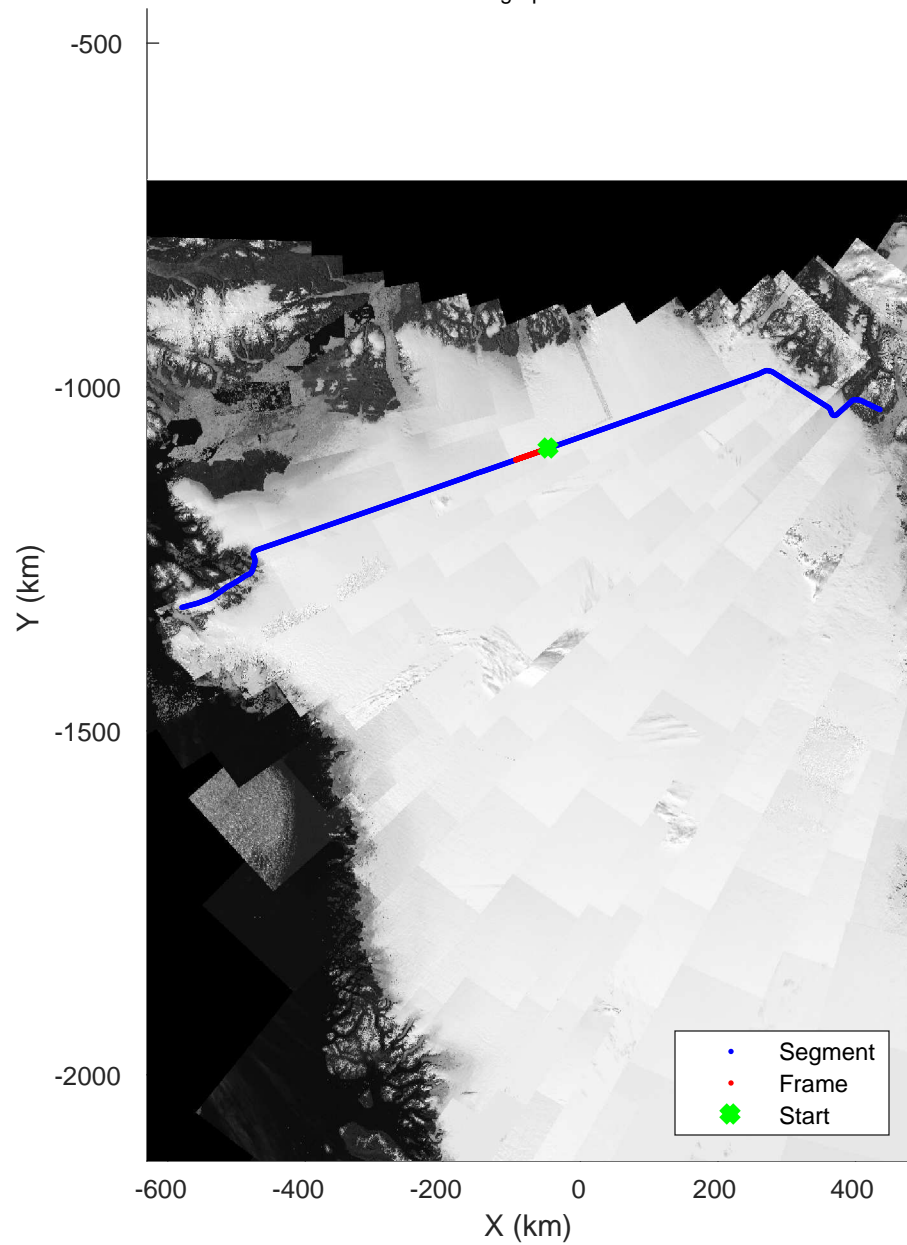

rds 2019_Greenland_P3: "Zachariae-79N" 20190405_04_011: 16:43:50.3 to 16:50:31.2 GPS

rds 2019_Greenland_P3: "Zachariae-79N" 20190405_04_011: 16:43:50.3 to 16:50:31.2 GPS

Zachariae-79N
20190405_04_012
Polar Stereograph 70N/-45E