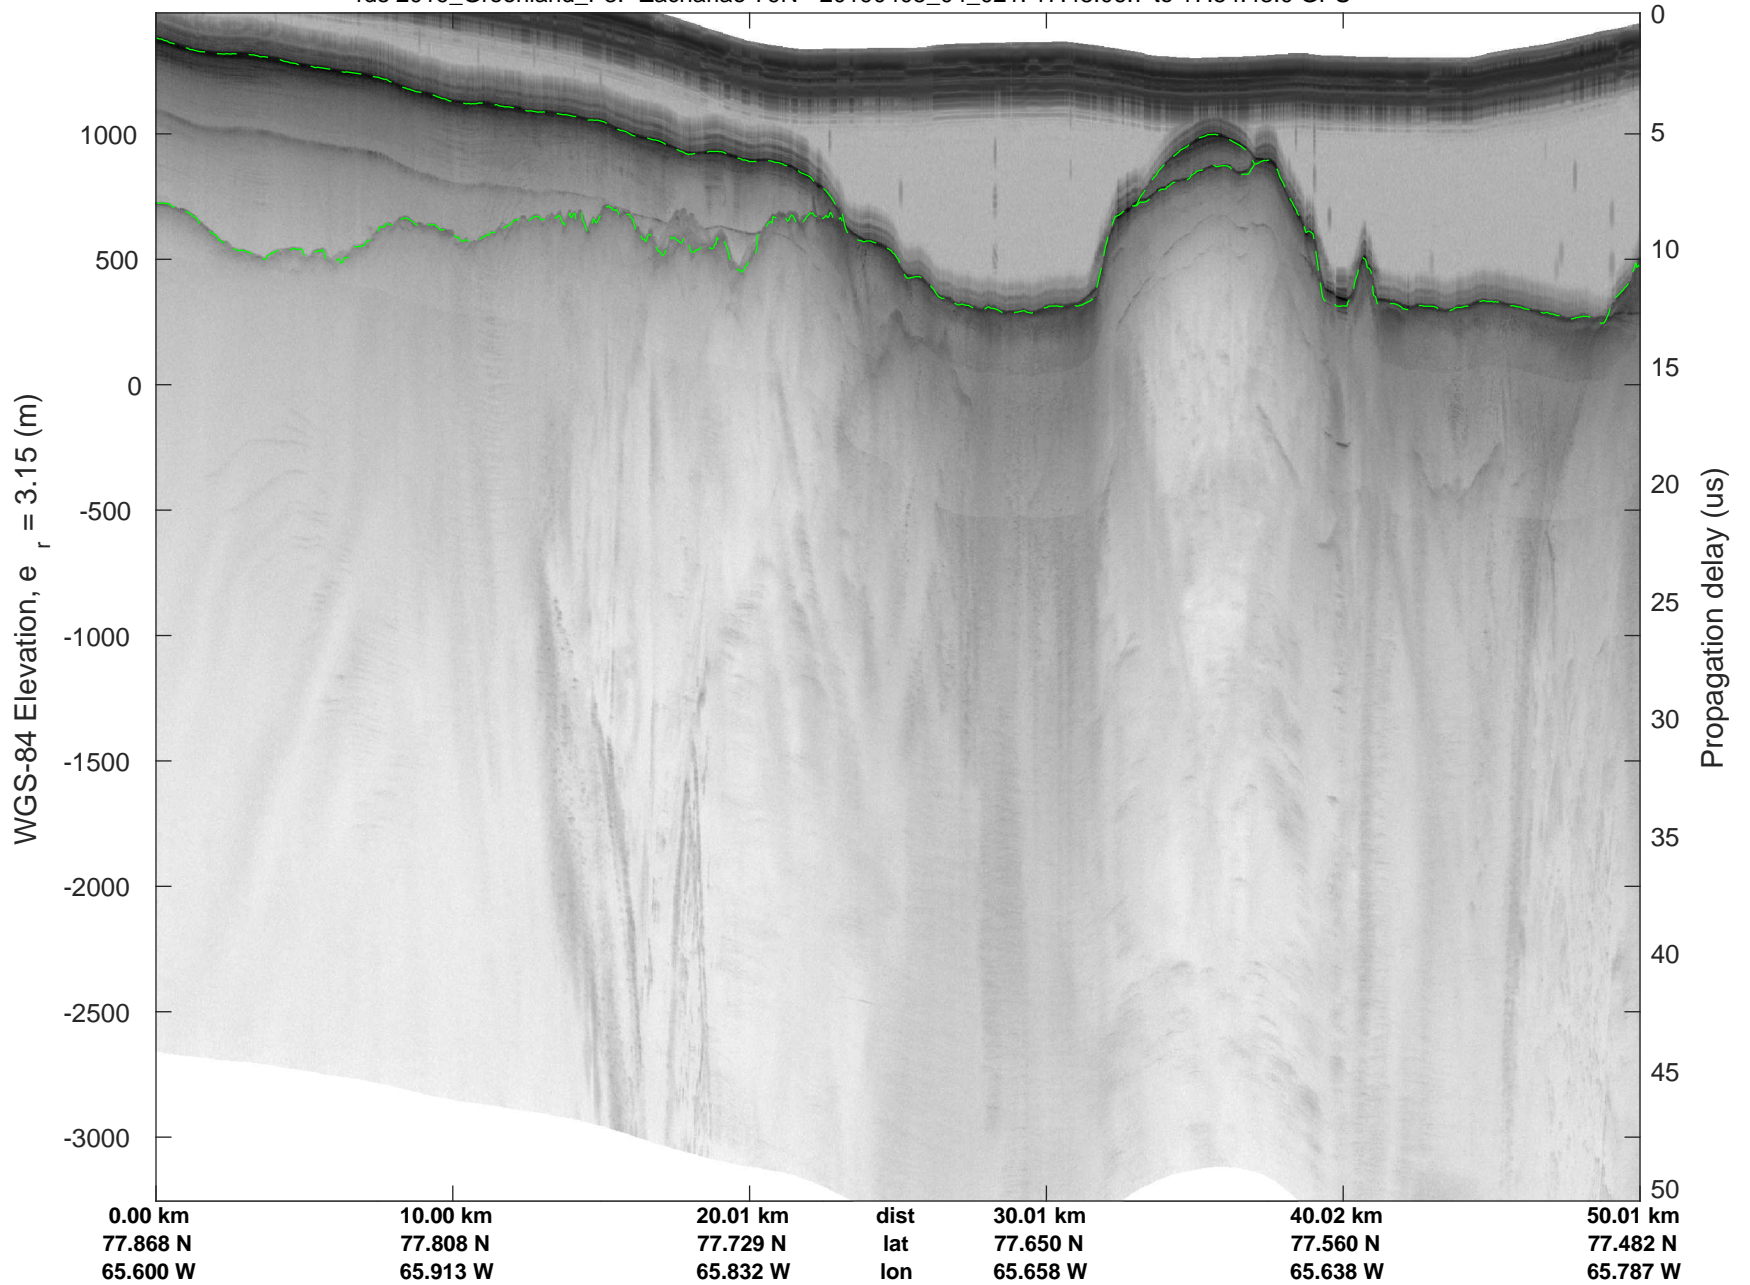

rds 2019_Greenland_P3: "Zachariae-79N" 20190405_04_018: 17:29:12.7 to 17:35:28.6 GPS

rds 2019_Greenland_P3: "Zachariae-79N" 20190405_04_018: 17:29:12.7 to 17:35:28.6 GPS

rds 2019_Greenland_P3: "Zachariae-79N" 20190405_04_019: 17:35:28.7 to 17:41:55.7 GPS

rds 2019_Greenland_P3: "Zachariae-79N" 20190405_04_019: 17:35:28.7 to 17:41:55.7 GPS

rds 2019_Greenland_P3: "Zachariae-79N" 20190405_04_020: 17:41:55.8 to 17:48:06.6 GPS

rds 2019_Greenland_P3: "Zachariae-79N" 20190405_04_020: 17:41:55.8 to 17:48:06.6 GPS

Zachariae-79N
 20190405_04_021
 Polar Stereograph 70N/-45E

rds 2019_Greenland_P3: "Zachariae-79N" 20190405_04_021: 17:48:06.7 to 17:54:43.0 GPS

rds 2019_Greenland_P3: "Zachariae-79N" 20190405_04_021: 17:48:06.7 to 17:54:43.0 GPS

rds 2019_Greenland_P3: "Zachariae-79N" 20190405_04_022: 17:54:43.1 to 18:00:44.8 GPS

rds 2019_Greenland_P3: "Zachariae-79N" 20190405_04_022: 17:54:43.1 to 18:00:44.8 GPS

Zachariae-79N
20190405_04_023
Polar Stereograph 70N/-45E