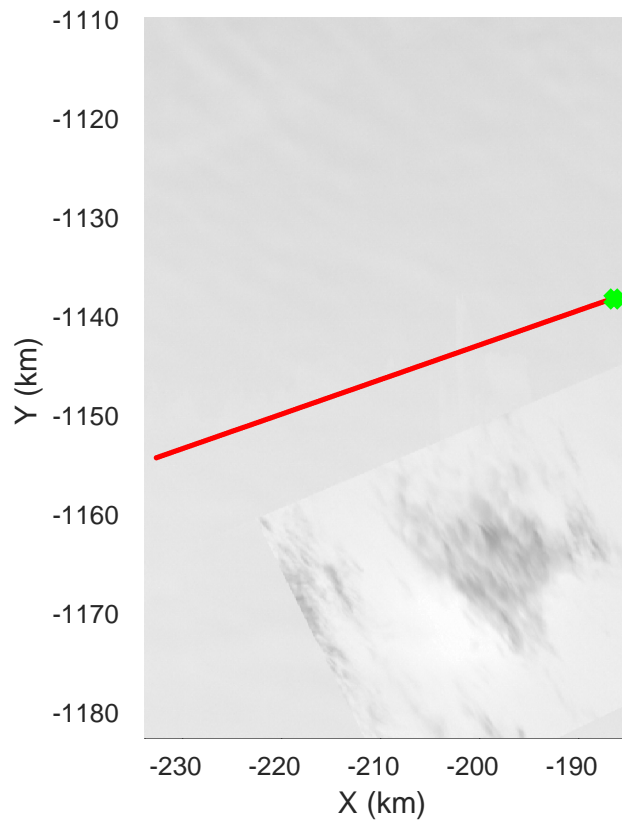

Zachariae-79N
20190405_04_015
Polar Stereograph 70N/-45E