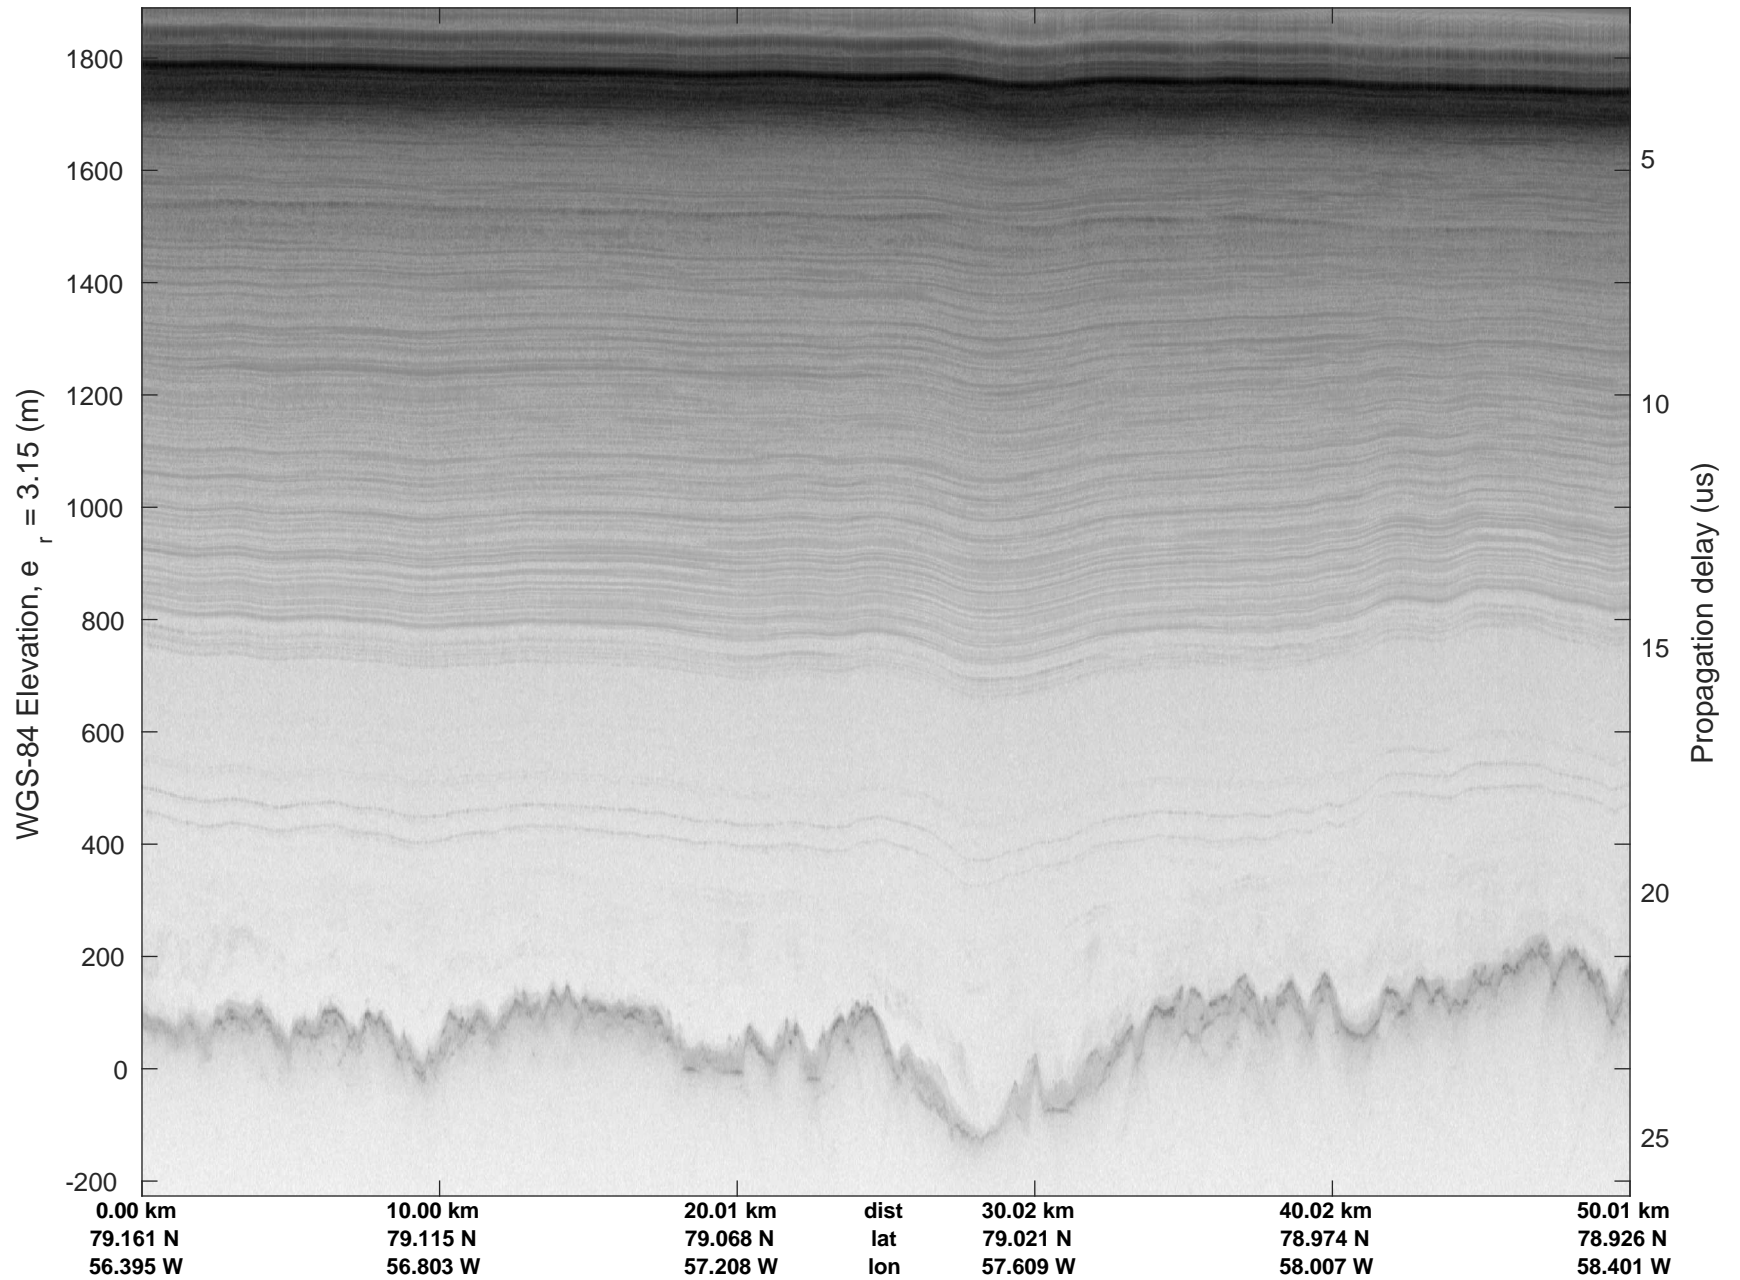

rds 2019_Greenland_P3: "Zachariae-79N" 20190405_04_016: 17:16:38.7 to 17:22:57.6 GPS