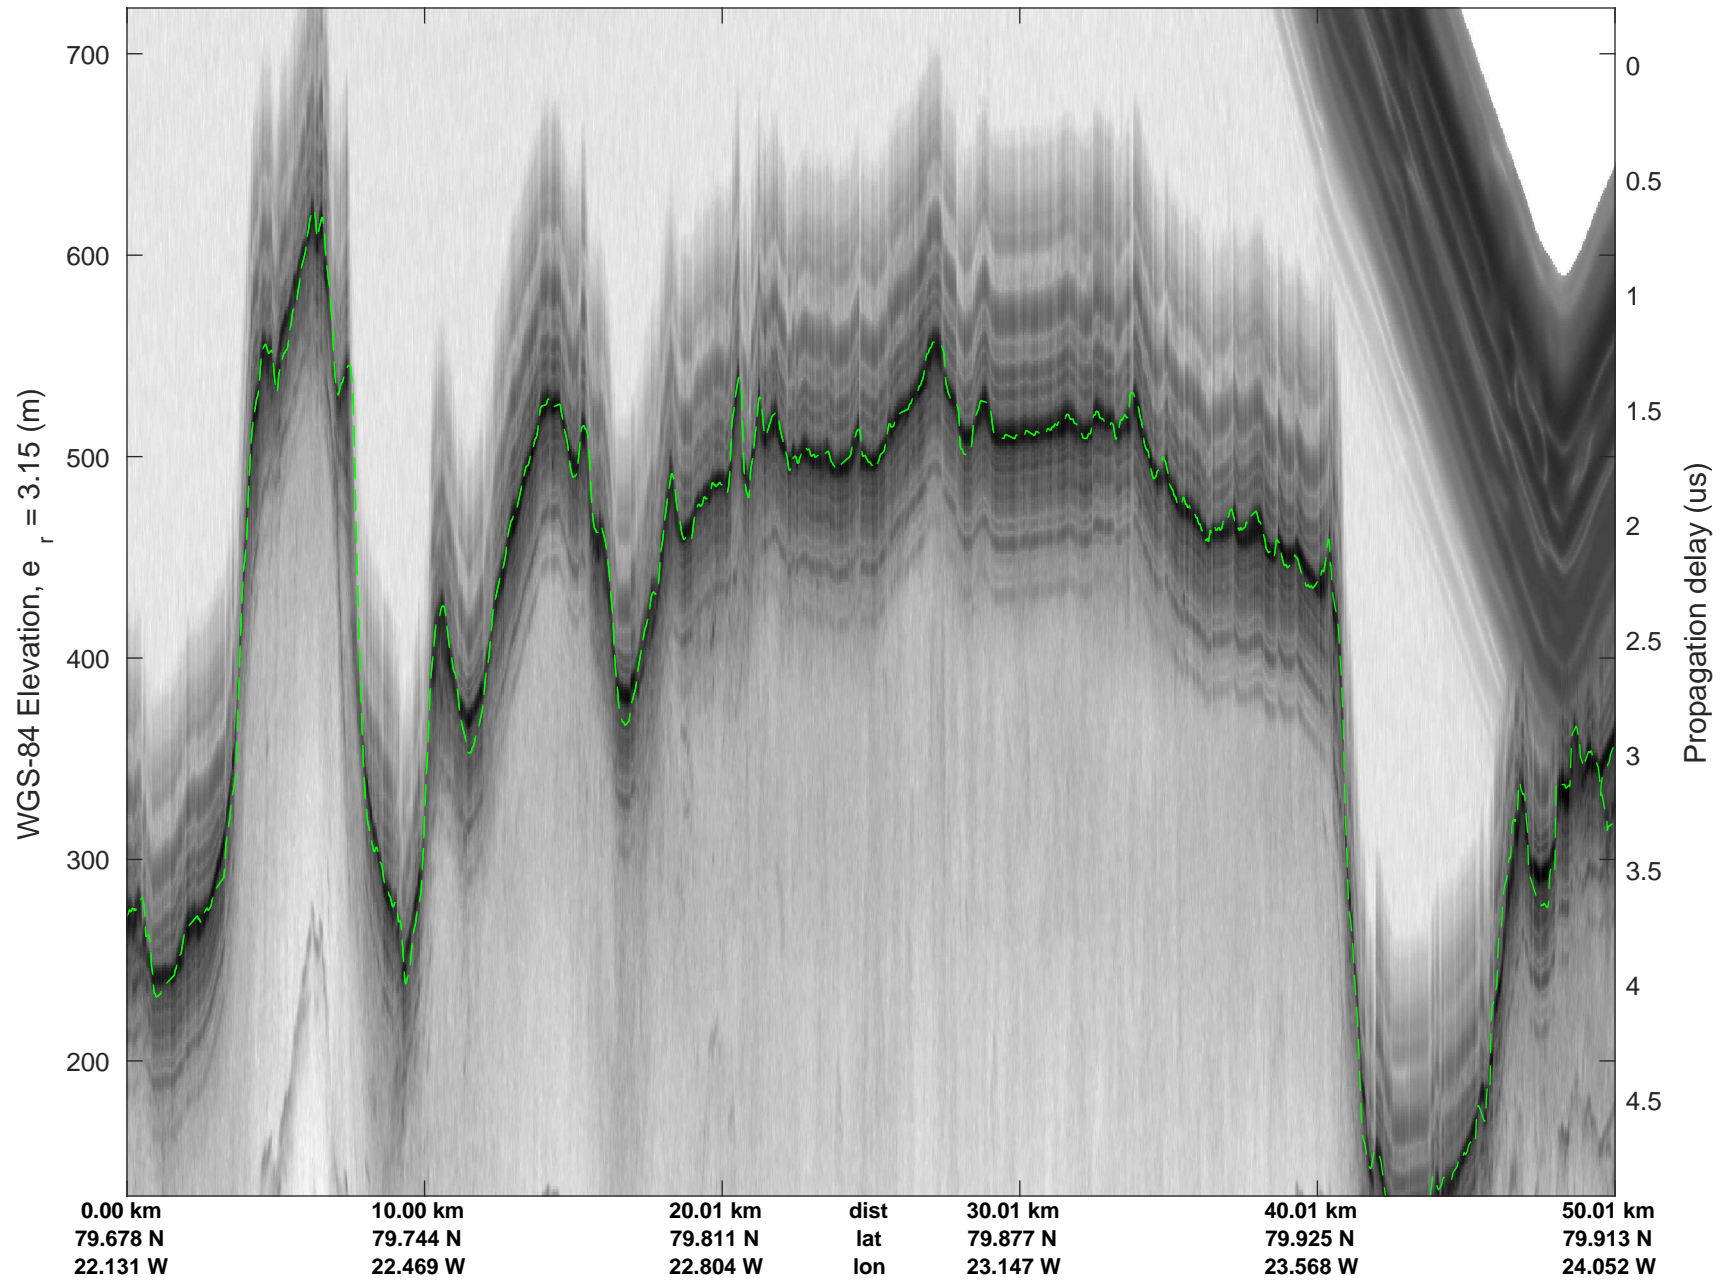

rds 2019_Greenland_P3: "Zachariae-79N" 20190405_04_001: 15:36:42.7 to 15:43:34.1 GPS

rds 2019_Greenland_P3: "Zachariae-79N" 20190405_04_001: 15:36:42.7 to 15:43:34.1 GPS

rds 2019_Greenland_P3: "Zachariae-79N" 20190405_04_002: 15:43:34.2 to 15:50:18.2 GPS

Zachariae-79N
20190405_04_004
Polar Stereograph 70N/-45E

rds 2019_Greenland_P3: "Zachariae-79N" 20190405_04_004: 15:57:31.2 to 16:04:44.6 GPS

rds 2019_Greenland_P3: "Zachariae-79N" 20190405_04_004: 15:57:31.2 to 16:04:44.6 GPS