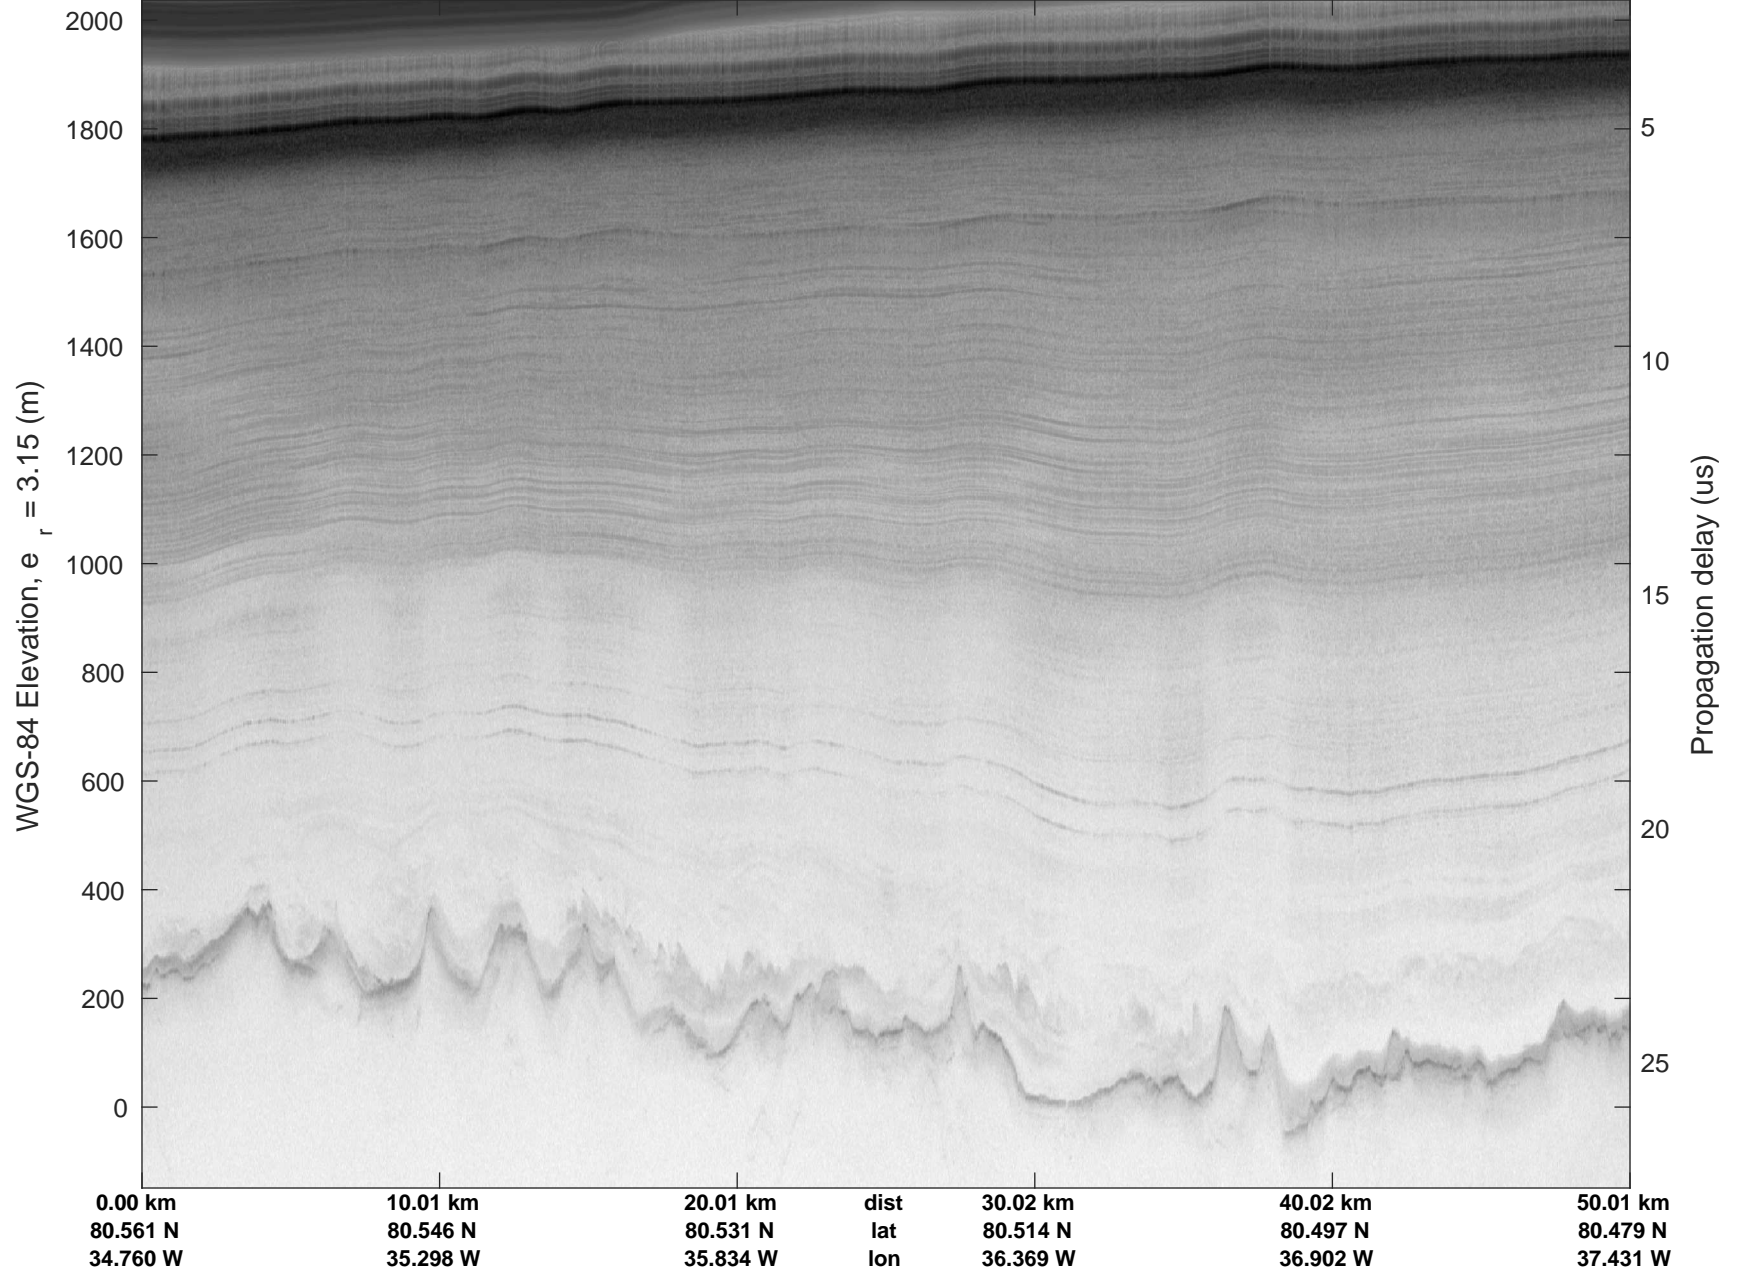

rds 2019_Greenland_P3: "Zachariae-79N" 20190405_04_006: 16:11:19.5 to 16:17:43.4 GPS

Zachariae-79N
20190405_04_007
Polar Stereograph 70N/-45E

rds 2019_Greenland_P3: "Zachariae-79N" 20190405_04_007: 16:17:43.5 to 16:24:04.9 GPS