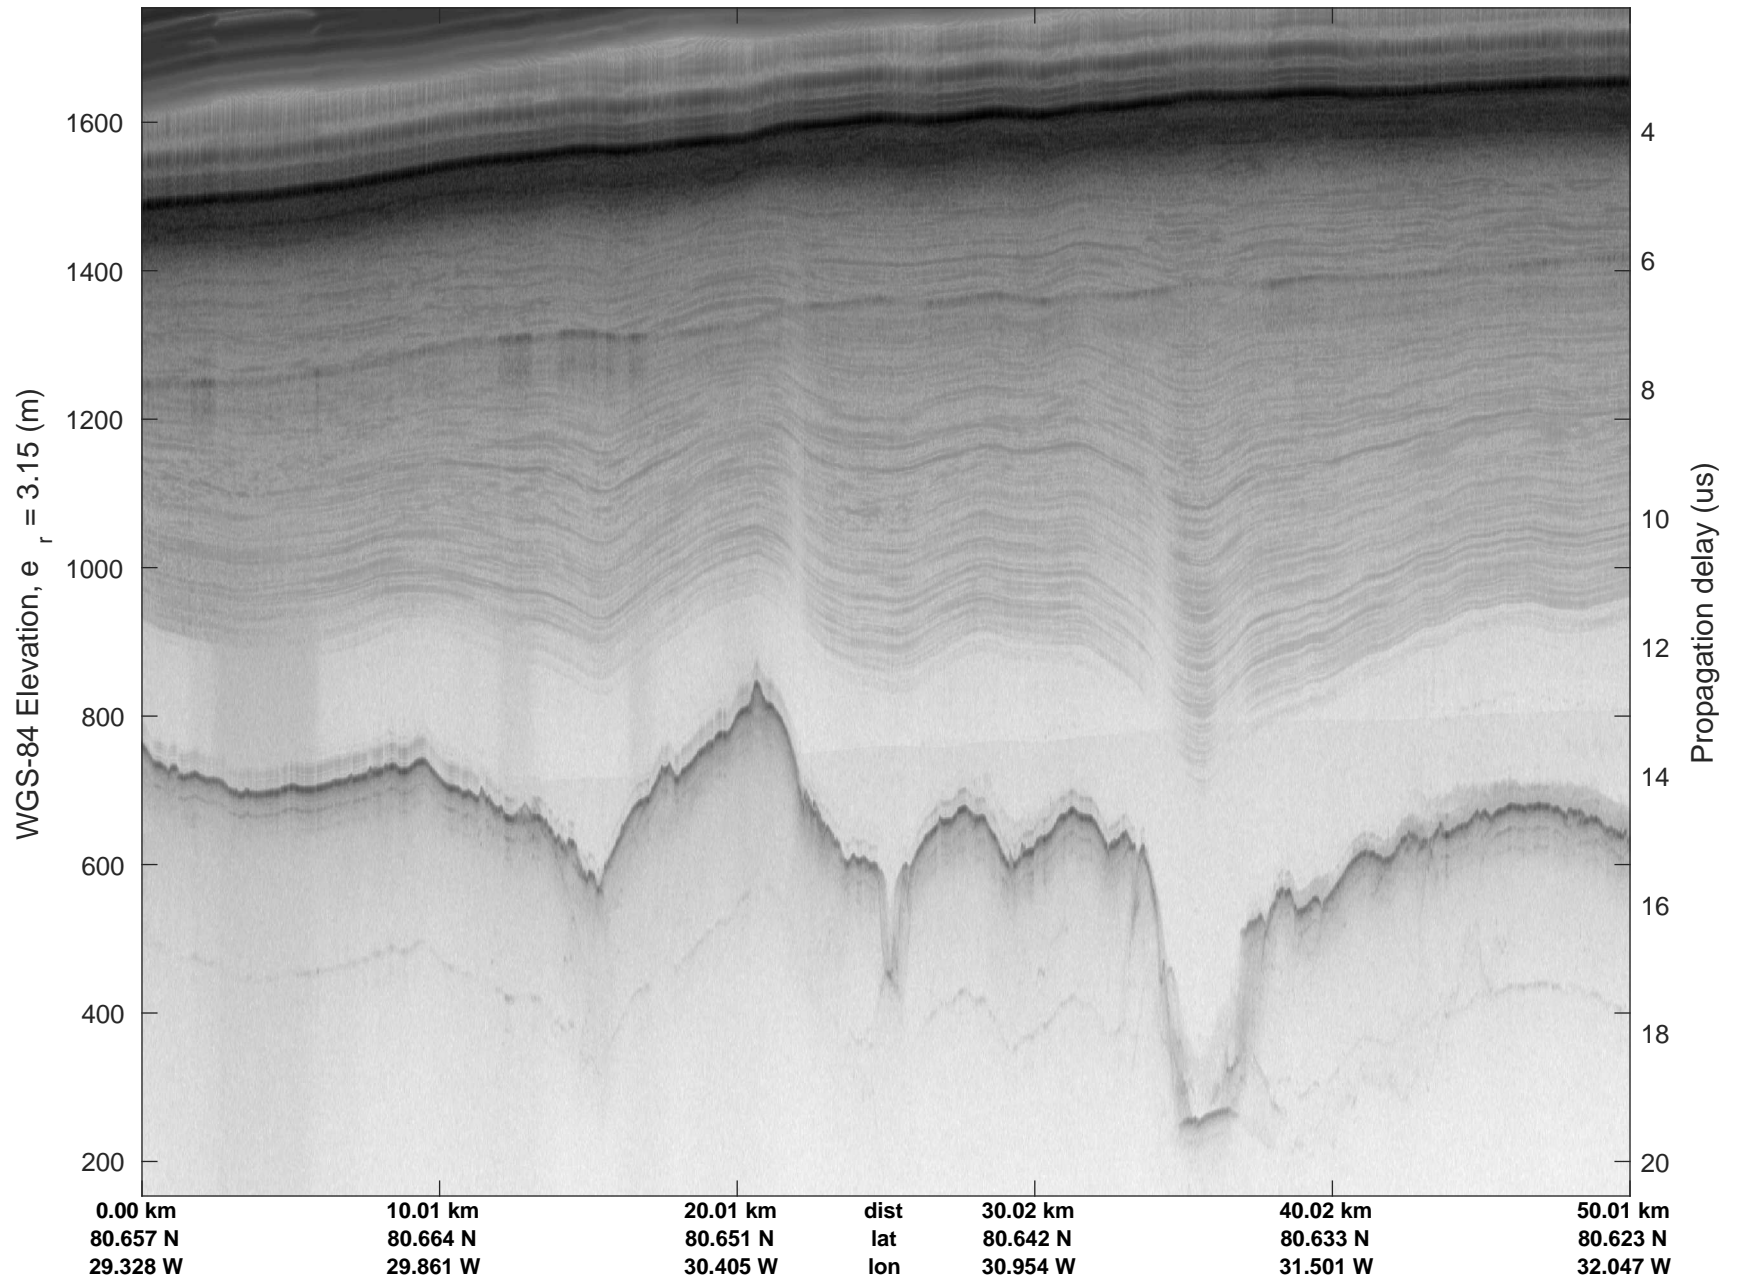

rds 2019_Greenland_P3: "Zachariae-79N" 20190405_04_005: 16:04:44.7 to 16:11:19.4 GPS