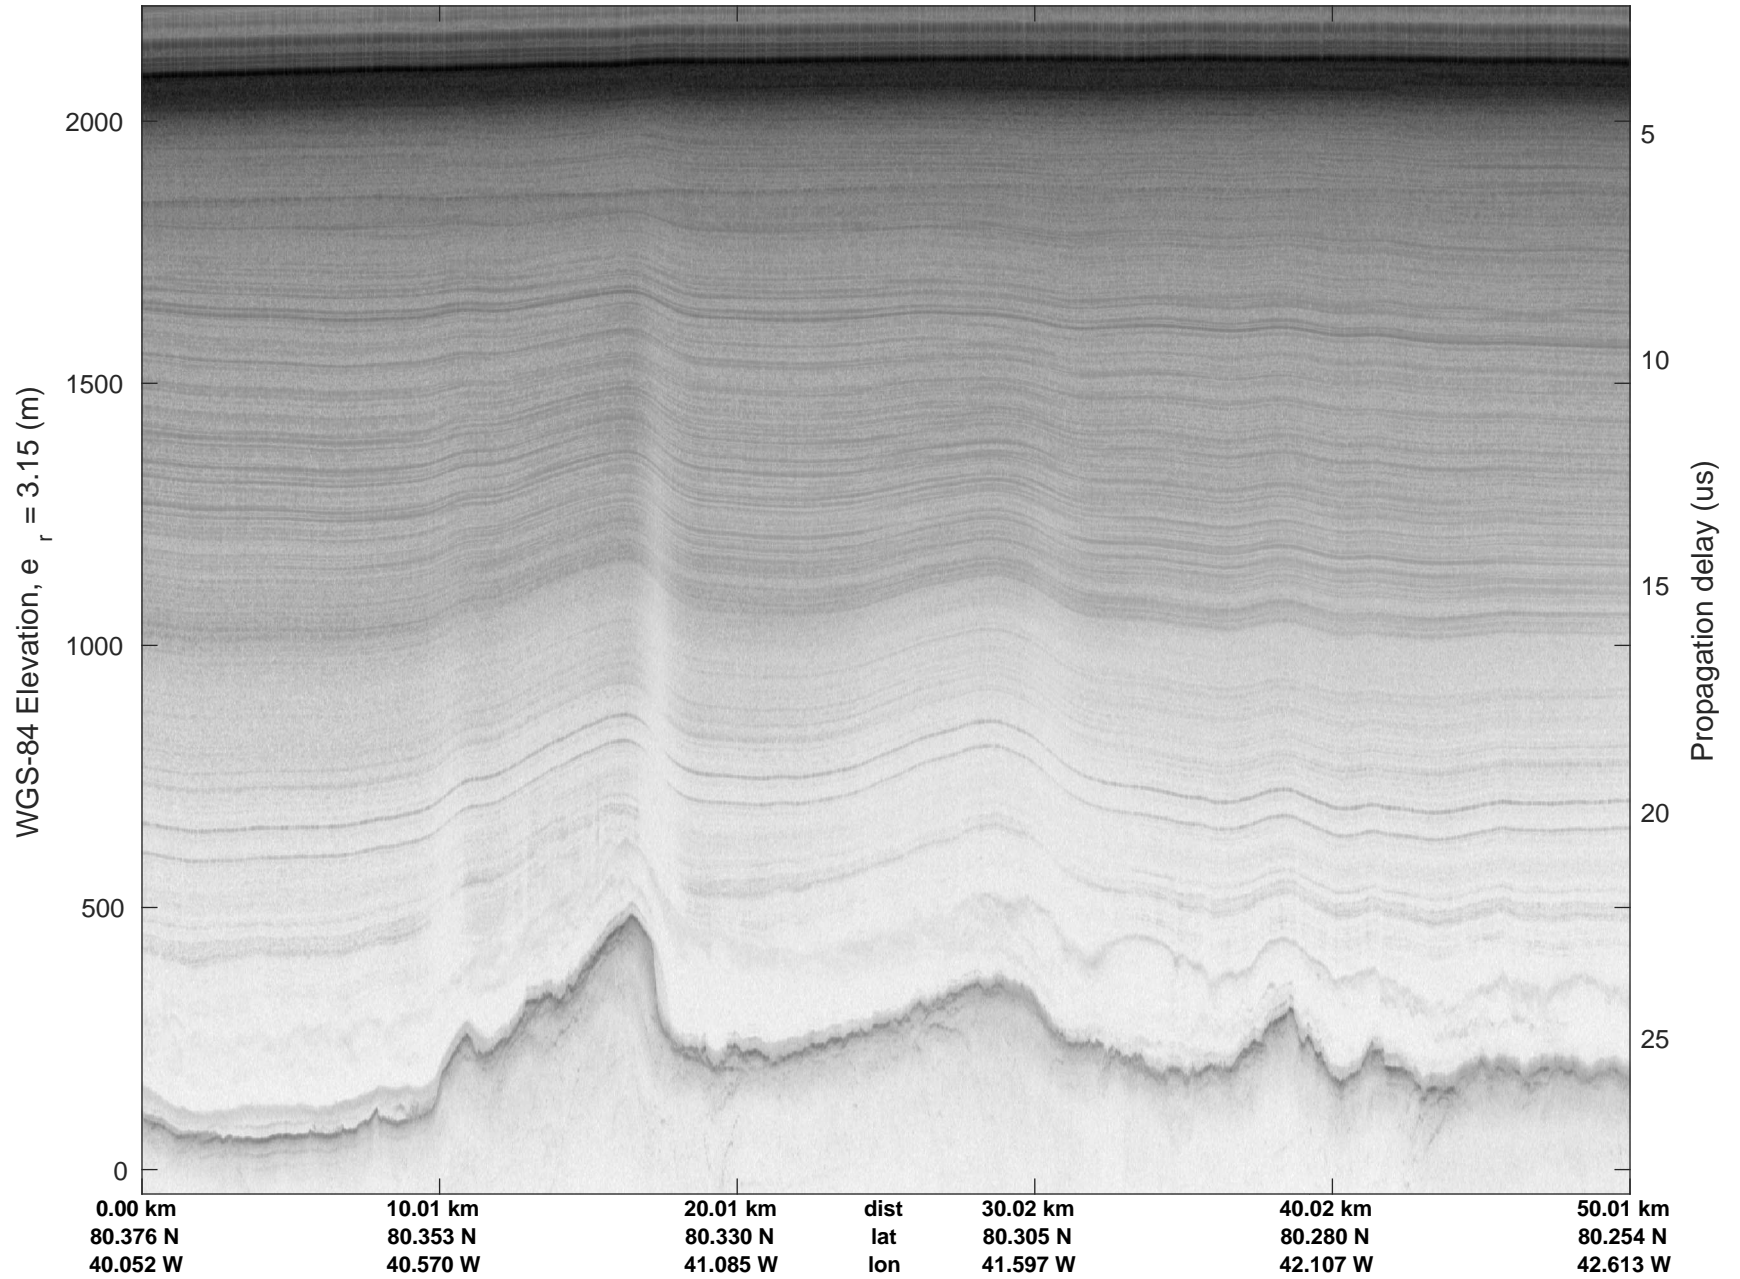

rds 2019_Greenland_P3: "Zachariae-79N" 20190405_04_009: 16:30:36.0 to 16:37:07.7 GPS