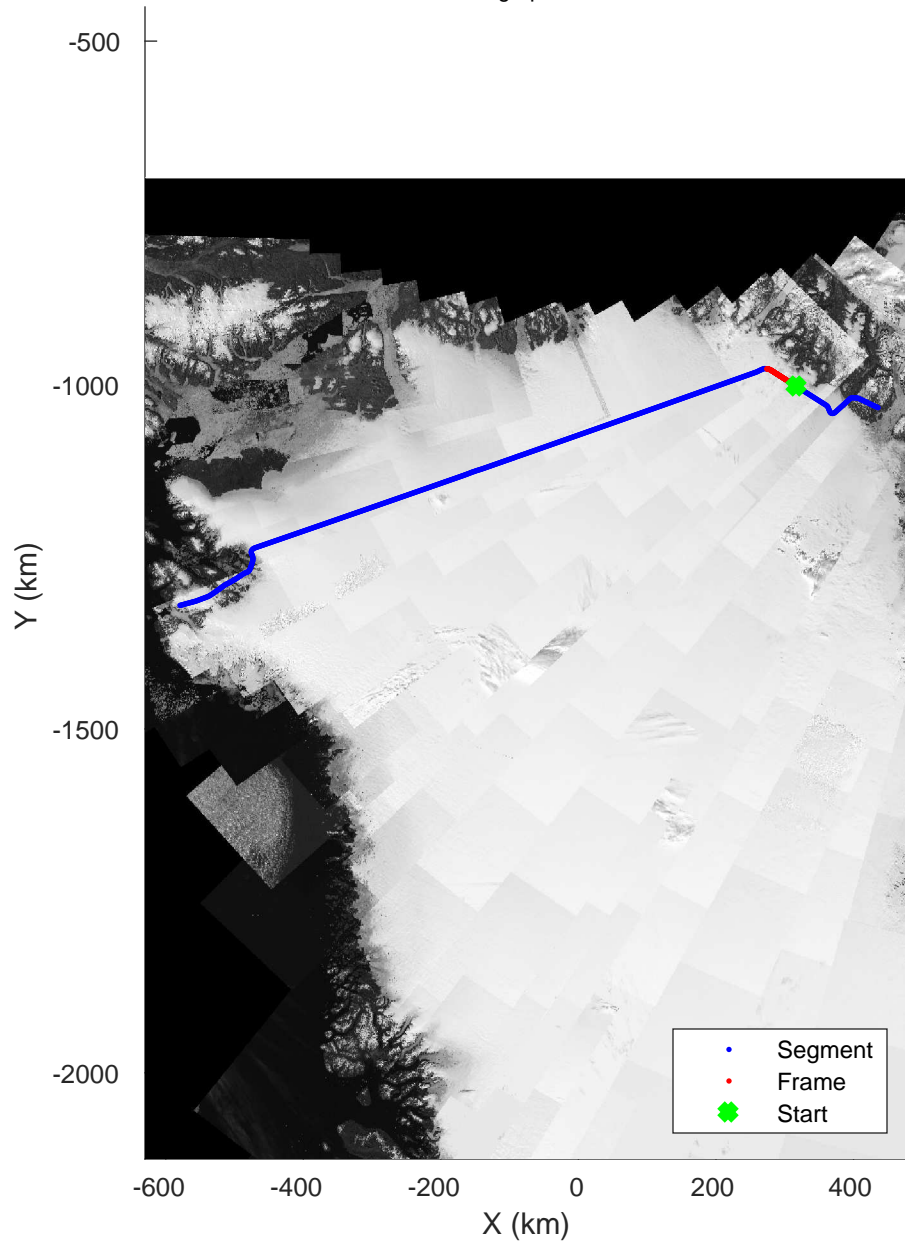

rds 2019_Greenland_P3: "Zachariae-79N" 20190405_04_002: 15:43:34.2 to 15:50:18.2 GPS

rds 2019_Greenland_P3: "Zachariae-79N" 20190405_04_003: 15:50:18.3 to 15:57:31.1 GPS

rds 2019_Greenland_P3: "Zachariae-79N" 20190405_04_003: 15:50:18.3 to 15:57:31.1 GPS

Zachariae-79N
20190405_04_004
Polar Stereograph 70N/-45E

rds 2019_Greenland_P3: "Zachariae-79N" 20190405_04_004: 15:57:31.2 to 16:04:44.6 GPS

rds 2019_Greenland_P3: "Zachariae-79N" 20190405_04_004: 15:57:31.2 to 16:04:44.6 GPS