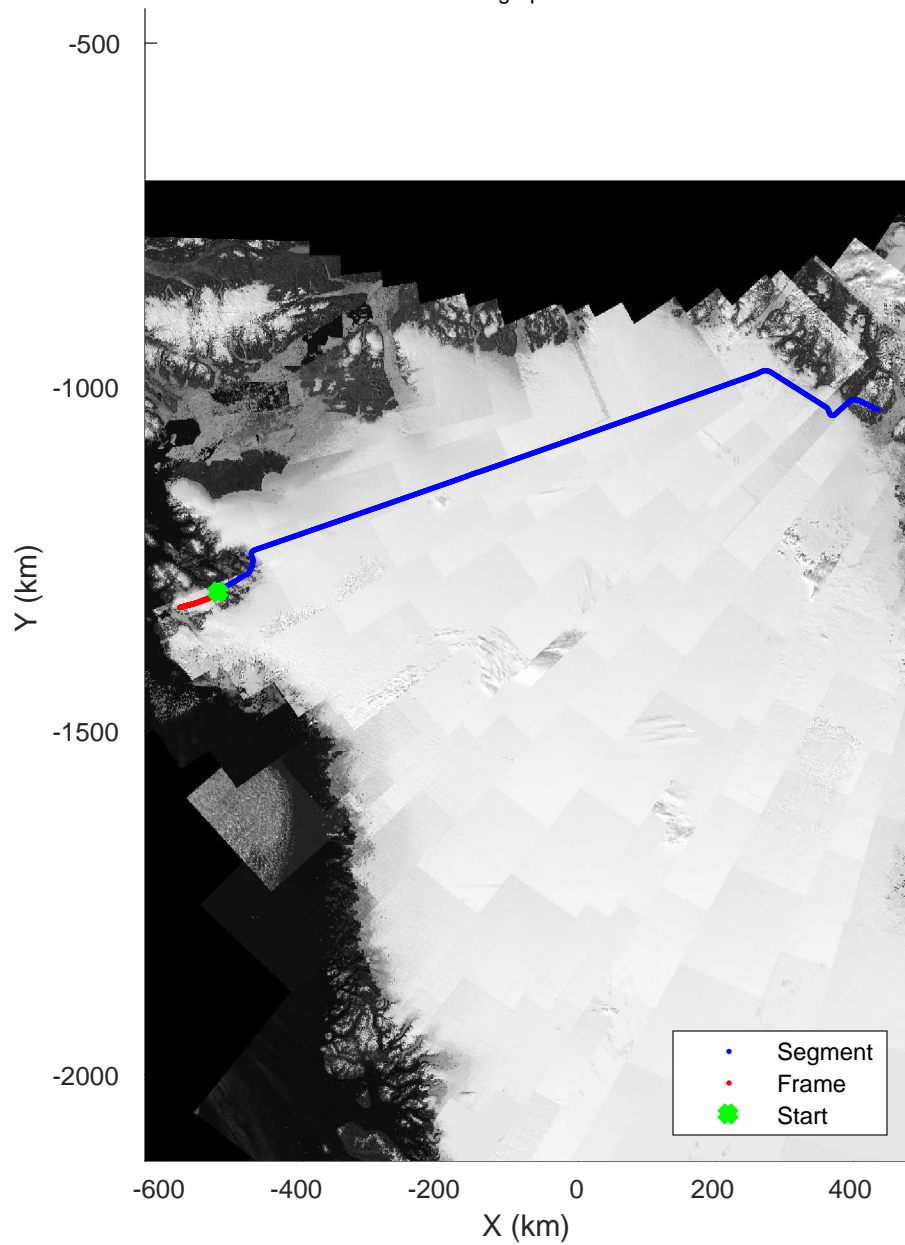

Zachariae-79N
 20190405_04_021
 Polar Stereograph 70N/-45E

rds 2019_Greenland_P3: "Zachariae-79N" 20190405_04_021: 17:48:06.7 to 17:54:43.0 GPS

rds 2019_Greenland_P3: "Zachariae-79N" 20190405_04_021: 17:48:06.7 to 17:54:43.0 GPS

rds 2019_Greenland_P3: "Zachariae-79N" 20190405_04_022: 17:54:43.1 to 18:00:44.8 GPS

rds 2019_Greenland_P3: "Zachariae-79N" 20190405_04_022: 17:54:43.1 to 18:00:44.8 GPS

Zachariae-79N
20190405_04_023
Polar Stereograph 70N/-45E

rds 2019_Greenland_P3: "Zachariae-79N" 20190405_04_023: 18:00:44.9 to 18:07:54.0 GPS

rds 2019_Greenland_P3: "Zachariae-79N" 20190405_04_023: 18:00:44.9 to 18:07:54.0 GPS