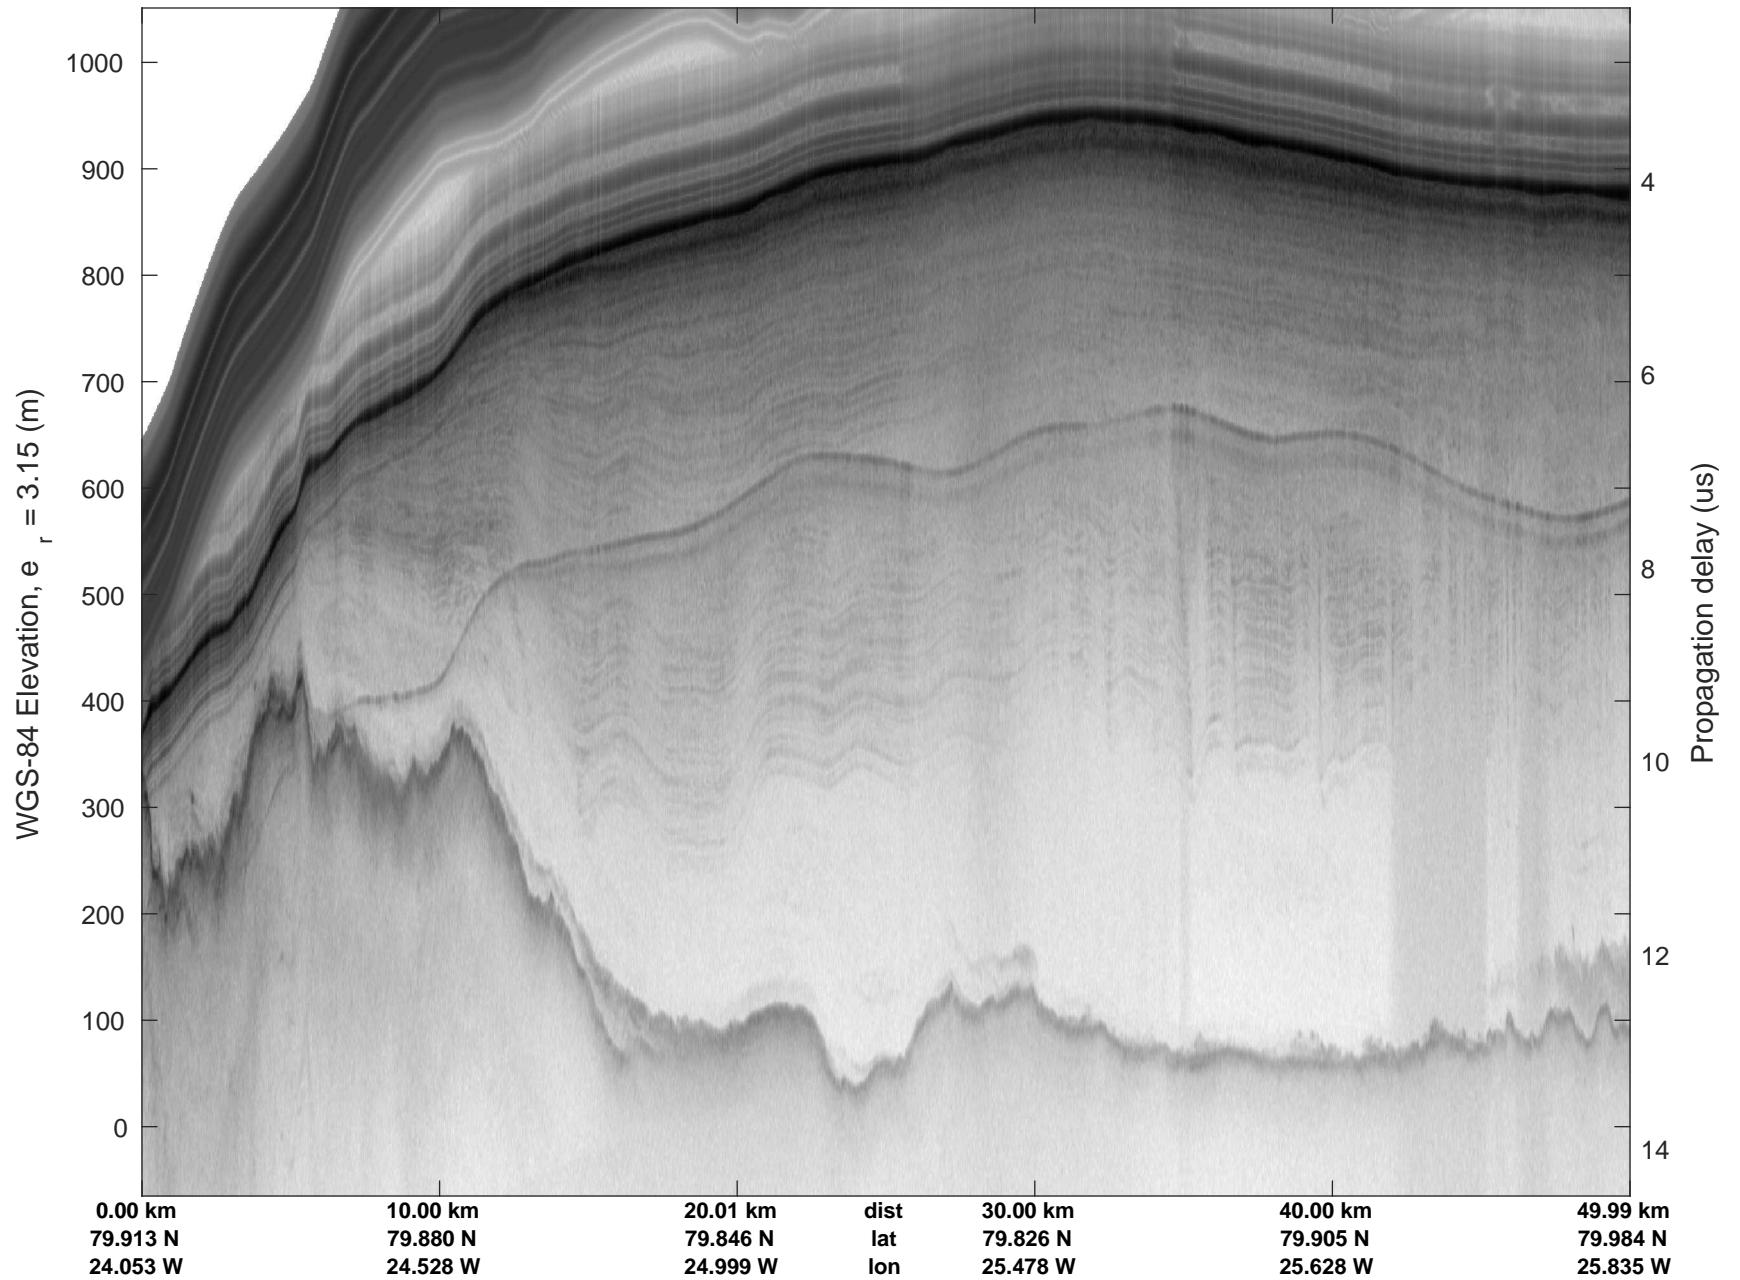

rds 2019_Greenland_P3: "Zachariae-79N" 20190405_04_001: 15:36:42.7 to 15:43:34.1 GPS

rds 2019_Greenland_P3: "Zachariae-79N" 20190405_04_001: 15:36:42.7 to 15:43:34.1 GPS

rds 2019_Greenland_P3: "Zachariae-79N" 20190405_04_002: 15:43:34.2 to 15:50:18.2 GPS

Zachariae-79N
20190405_04_004
Polar Stereograph 70N/-45E

rds 2019_Greenland_P3: "Zachariae-79N" 20190405_04_004: 15:57:31.2 to 16:04:44.6 GPS

rds 2019_Greenland_P3: "Zachariae-79N" 20190405_04_004: 15:57:31.2 to 16:04:44.6 GPS