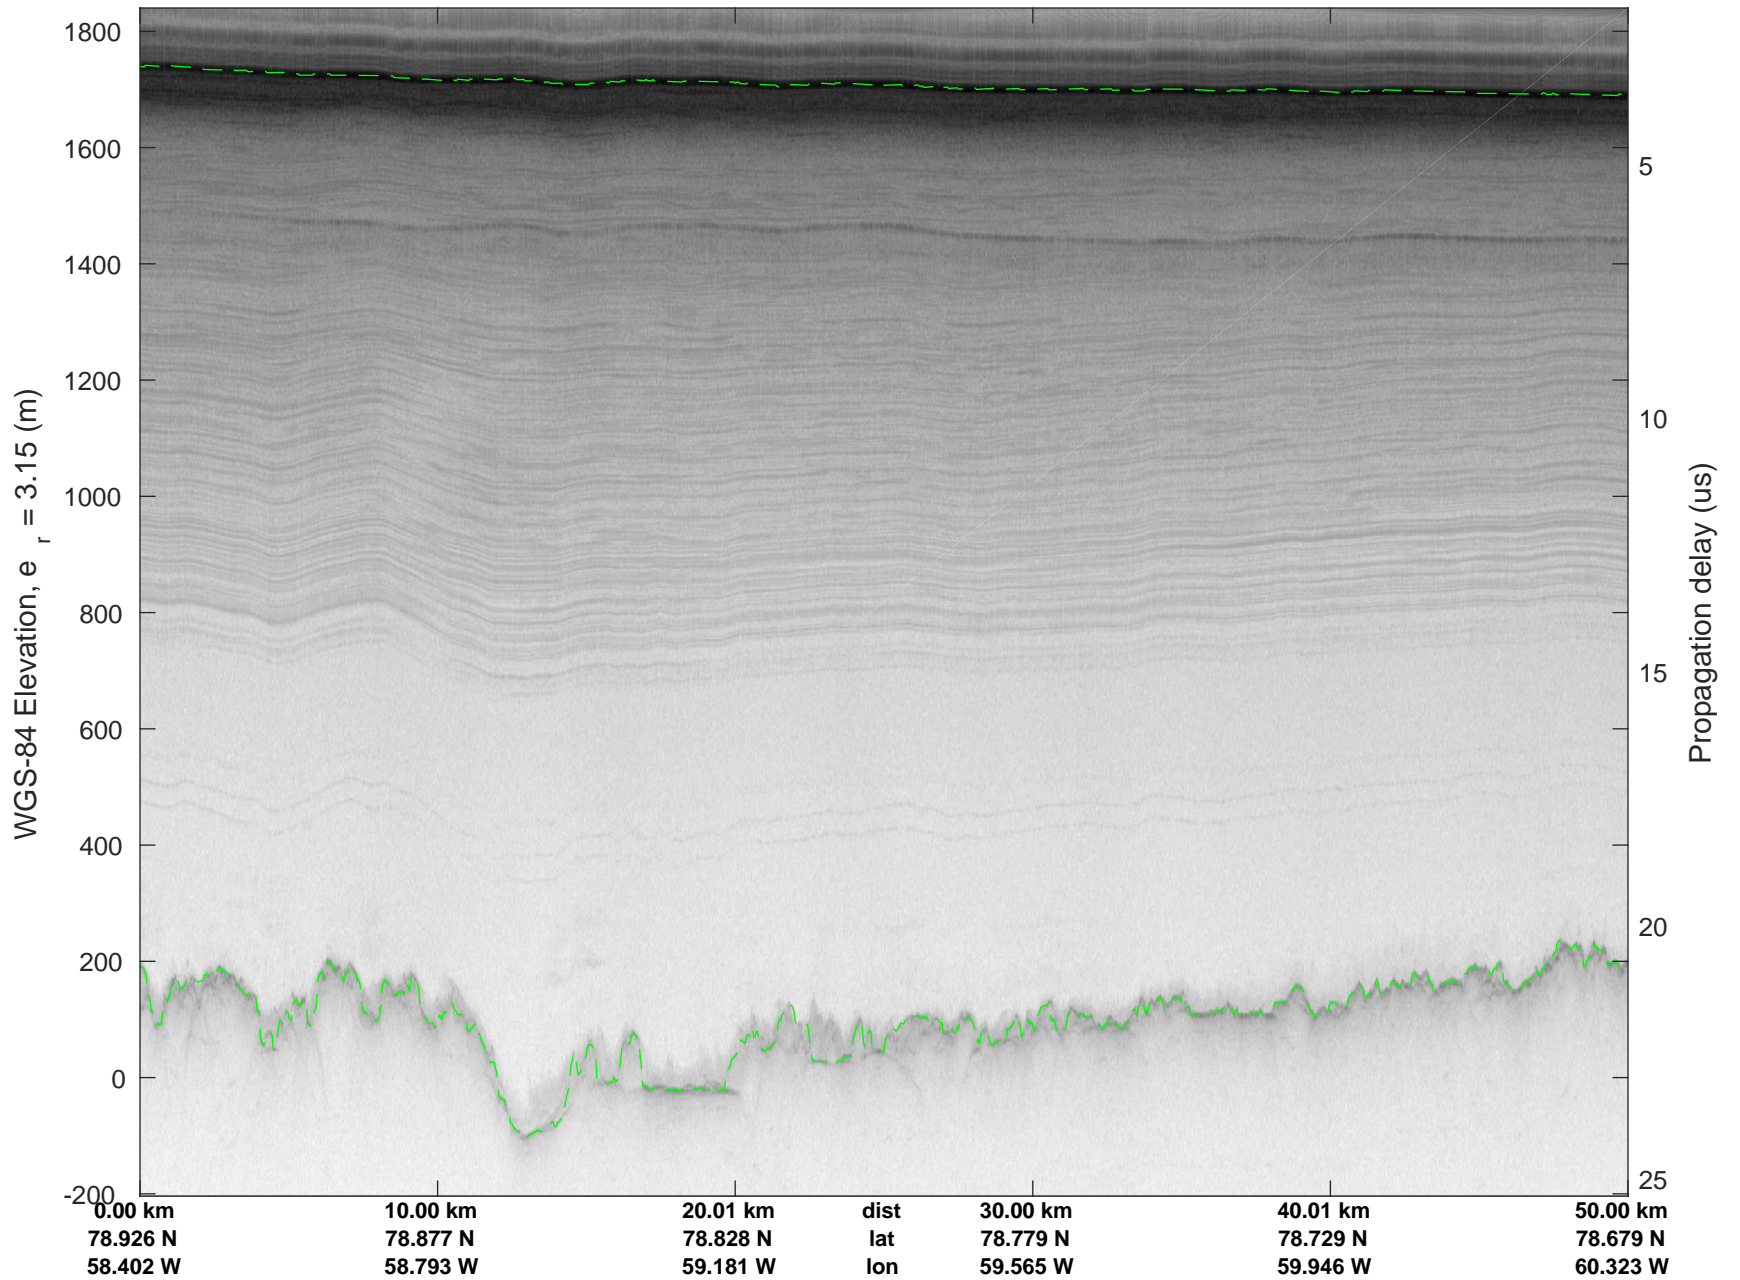

rds 2019_Greenland_P3: "Zachariae-79N" 20190405_04_014: 17:03:45.2 to 17:10:12.4 GPS

Zachariae-79N
20190405_04_015
Polar Stereograph 70N/-45E

rds 2019_Greenland_P3: "Zachariae-79N" 20190405_04_015: 17:10:12.5 to 17:16:38.6 GPS

rds 2019_Greenland_P3: "Zachariae-79N" 20190405_04_015: 17:10:12.5 to 17:16:38.6 GPS

rds 2019_Greenland_P3: "Zachariae-79N" 20190405_04_016: 17:16:38.7 to 17:22:57.6 GPS

rds 2019_Greenland_P3: "Zachariae-79N" 20190405_04_016: 17:16:38.7 to 17:22:57.6 GPS

rds 2019_Greenland_P3: "Zachariae-79N" 20190405_04_017: 17:22:57.7 to 17:29:12.5 GPS

rds 2019_Greenland_P3: "Zachariae-79N" 20190405_04_017: 17:22:57.7 to 17:29:12.5 GPS

Zachariae-79N
20190405_04_018
Polar Stereograph 70N/-45E