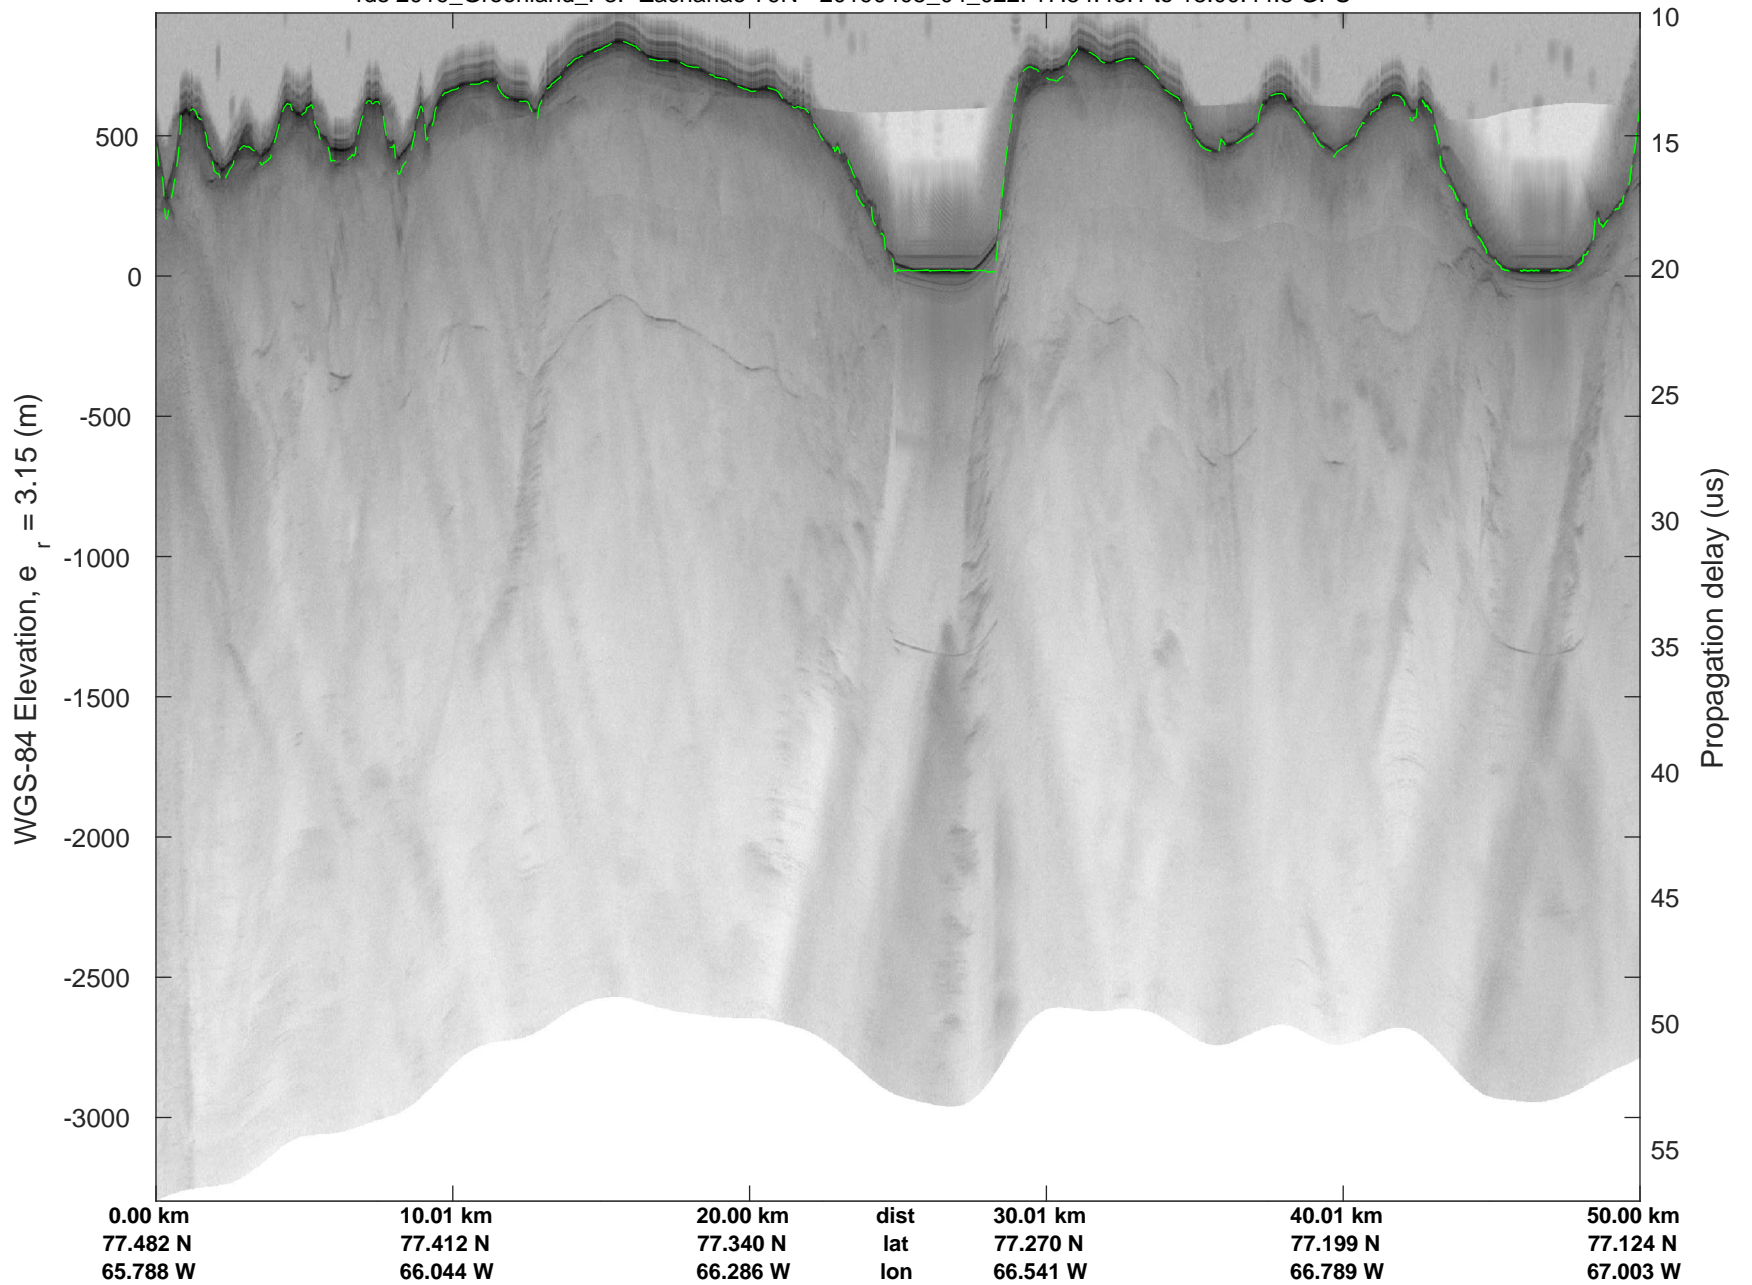

rds 2019_Greenland_P3: "Zachariae-79N" 20190405_04_019: 17:35:28.7 to 17:41:55.7 GPS

rds 2019_Greenland_P3: "Zachariae-79N" 20190405_04_020: 17:41:55.8 to 17:48:06.6 GPS

rds 2019_Greenland_P3: "Zachariae-79N" 20190405_04_020: 17:41:55.8 to 17:48:06.6 GPS

Zachariae-79N
 20190405_04_021
 Polar Stereograph 70N/-45E

rds 2019_Greenland_P3: "Zachariae-79N" 20190405_04_021: 17:48:06.7 to 17:54:43.0 GPS

rds 2019_Greenland_P3: "Zachariae-79N" 20190405_04_021: 17:48:06.7 to 17:54:43.0 GPS

rds 2019_Greenland_P3: "Zachariae-79N" 20190405_04_022: 17:54:43.1 to 18:00:44.8 GPS

rds 2019_Greenland_P3: "Zachariae-79N" 20190405_04_022: 17:54:43.1 to 18:00:44.8 GPS

Zachariae-79N
20190405_04_023
Polar Stereograph 70N/-45E

rds 2019_Greenland_P3: "Zachariae-79N" 20190405_04_023: 18:00:44.9 to 18:07:54.0 GPS

rds 2019_Greenland_P3: "Zachariae-79N" 20190405_04_023: 18:00:44.9 to 18:07:54.0 GPS