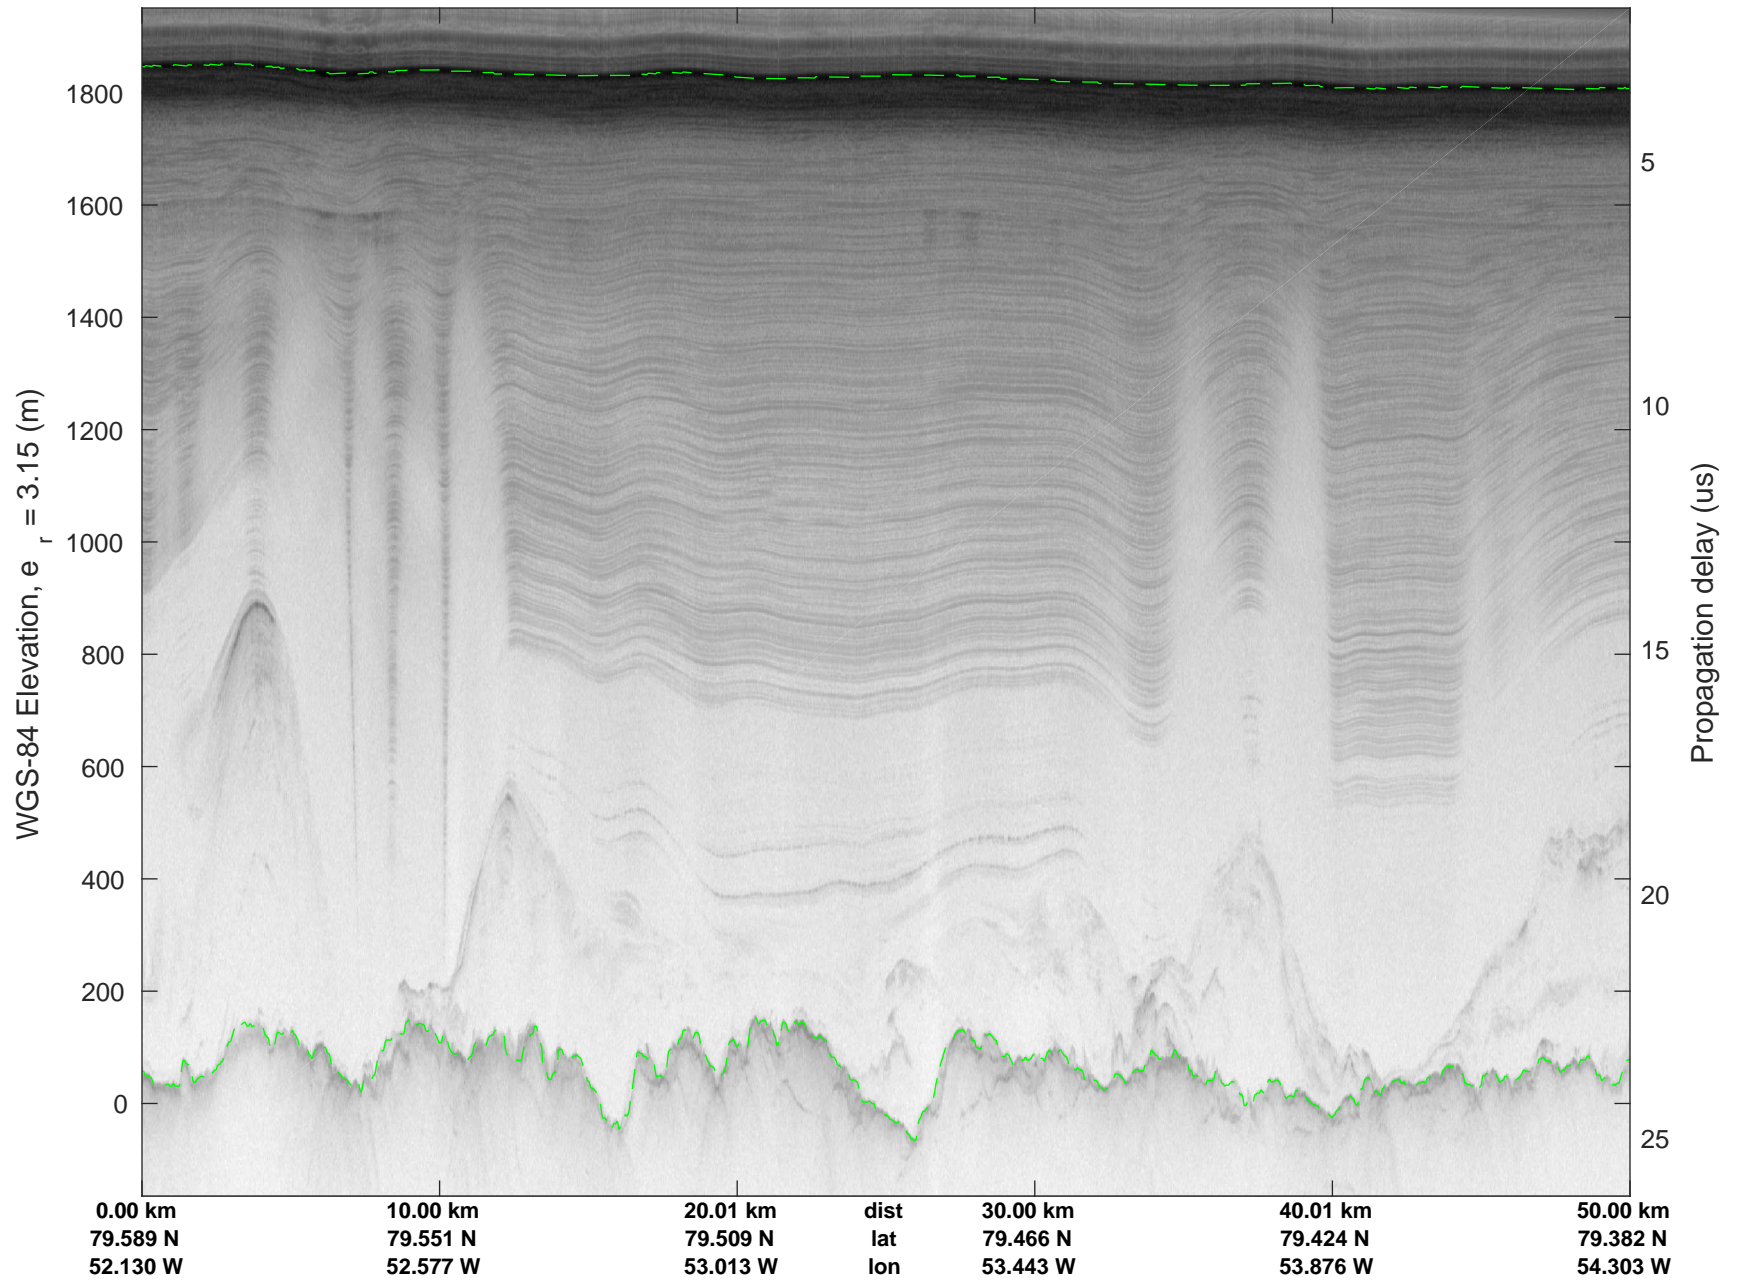

rds 2019_Greenland_P3: "Zachariae-79N" 20190405_04_012: 16:50:31.3 to 16:57:13.0 GPS

rds 2019_Greenland_P3: "Zachariae-79N" 20190405_04_012: 16:50:31.3 to 16:57:13.0 GPS

Zachariae-79N
20190405_04_013
Polar Stereograph 70N/-45E

rds 2019_Greenland_P3: "Zachariae-79N" 20190405_04_013: 16:57:13.1 to 17:03:44.9 GPS

rds 2019_Greenland_P3: "Zachariae-79N" 20190405_04_013: 16:57:13.1 to 17:03:44.9 GPS

rds 2019_Greenland_P3: "Zachariae-79N" 20190405_04_014: 17:03:45.2 to 17:10:12.4 GPS

rds 2019_Greenland_P3: "Zachariae-79N" 20190405_04_014: 17:03:45.2 to 17:10:12.4 GPS

Zachariae-79N
20190405_04_015
Polar Stereograph 70N/-45E

rds 2019_Greenland_P3: "Zachariae-79N" 20190405_04_015: 17:10:12.5 to 17:16:38.6 GPS

rds 2019_Greenland_P3: "Zachariae-79N" 20190405_04_017: 17:22:57.7 to 17:29:12.5 GPS

rds 2019_Greenland_P3: "Zachariae-79N" 20190405_04_017: 17:22:57.7 to 17:29:12.5 GPS

Zachariae-79N
20190405_04_018
Polar Stereograph 70N/-45E