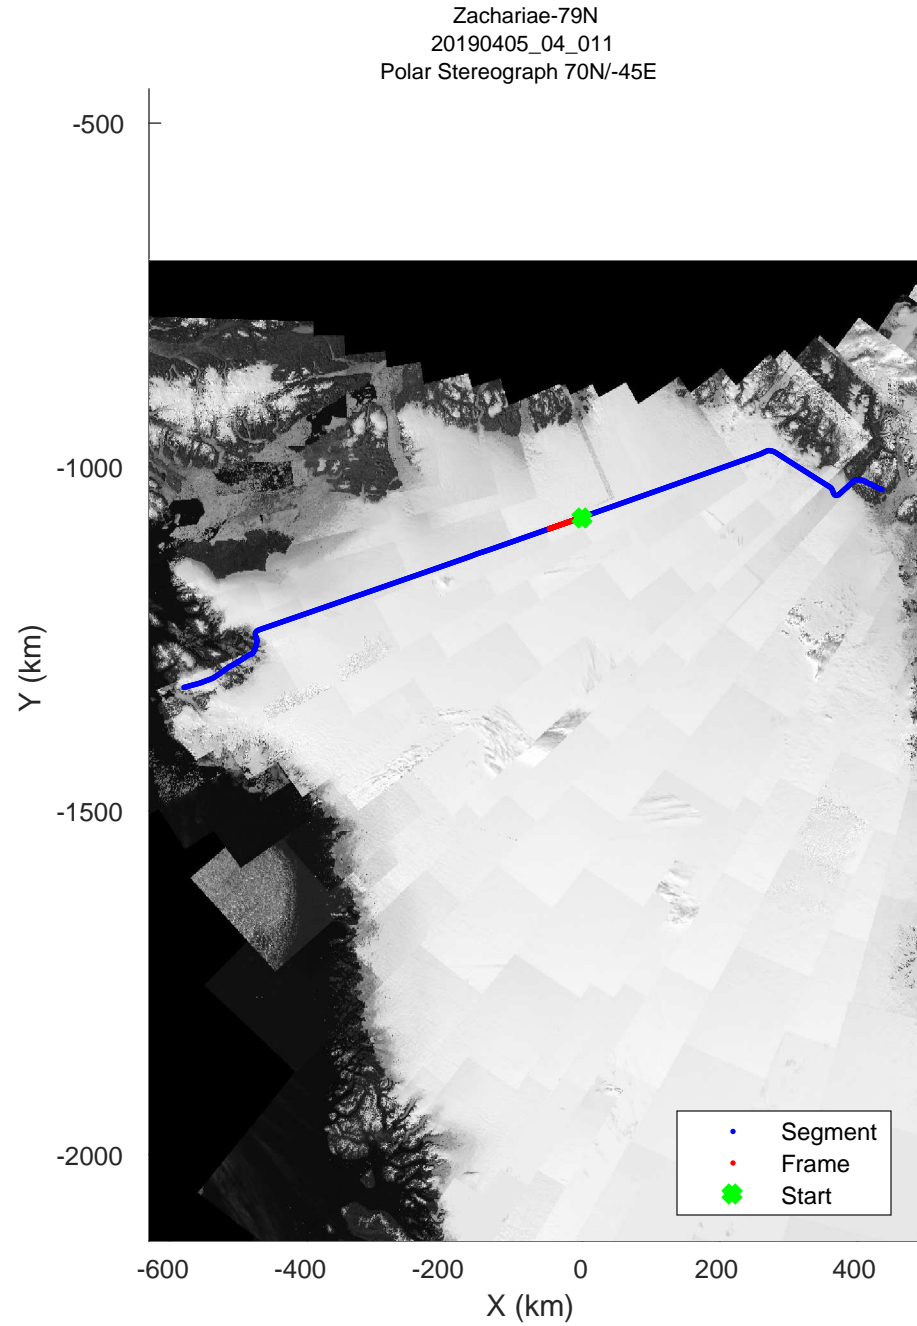

Zachariae-79N
20190405_04_010
Polar Stereograph 70N/-45E

rds 2019_Greenland_P3: "Zachariae-79N" 20190405_04_010: 16:37:07.8 to 16:43:50.2 GPS

rds 2019_Greenland_P3: "Zachariae-79N" 20190405_04_010: 16:37:07.8 to 16:43:50.2 GPS