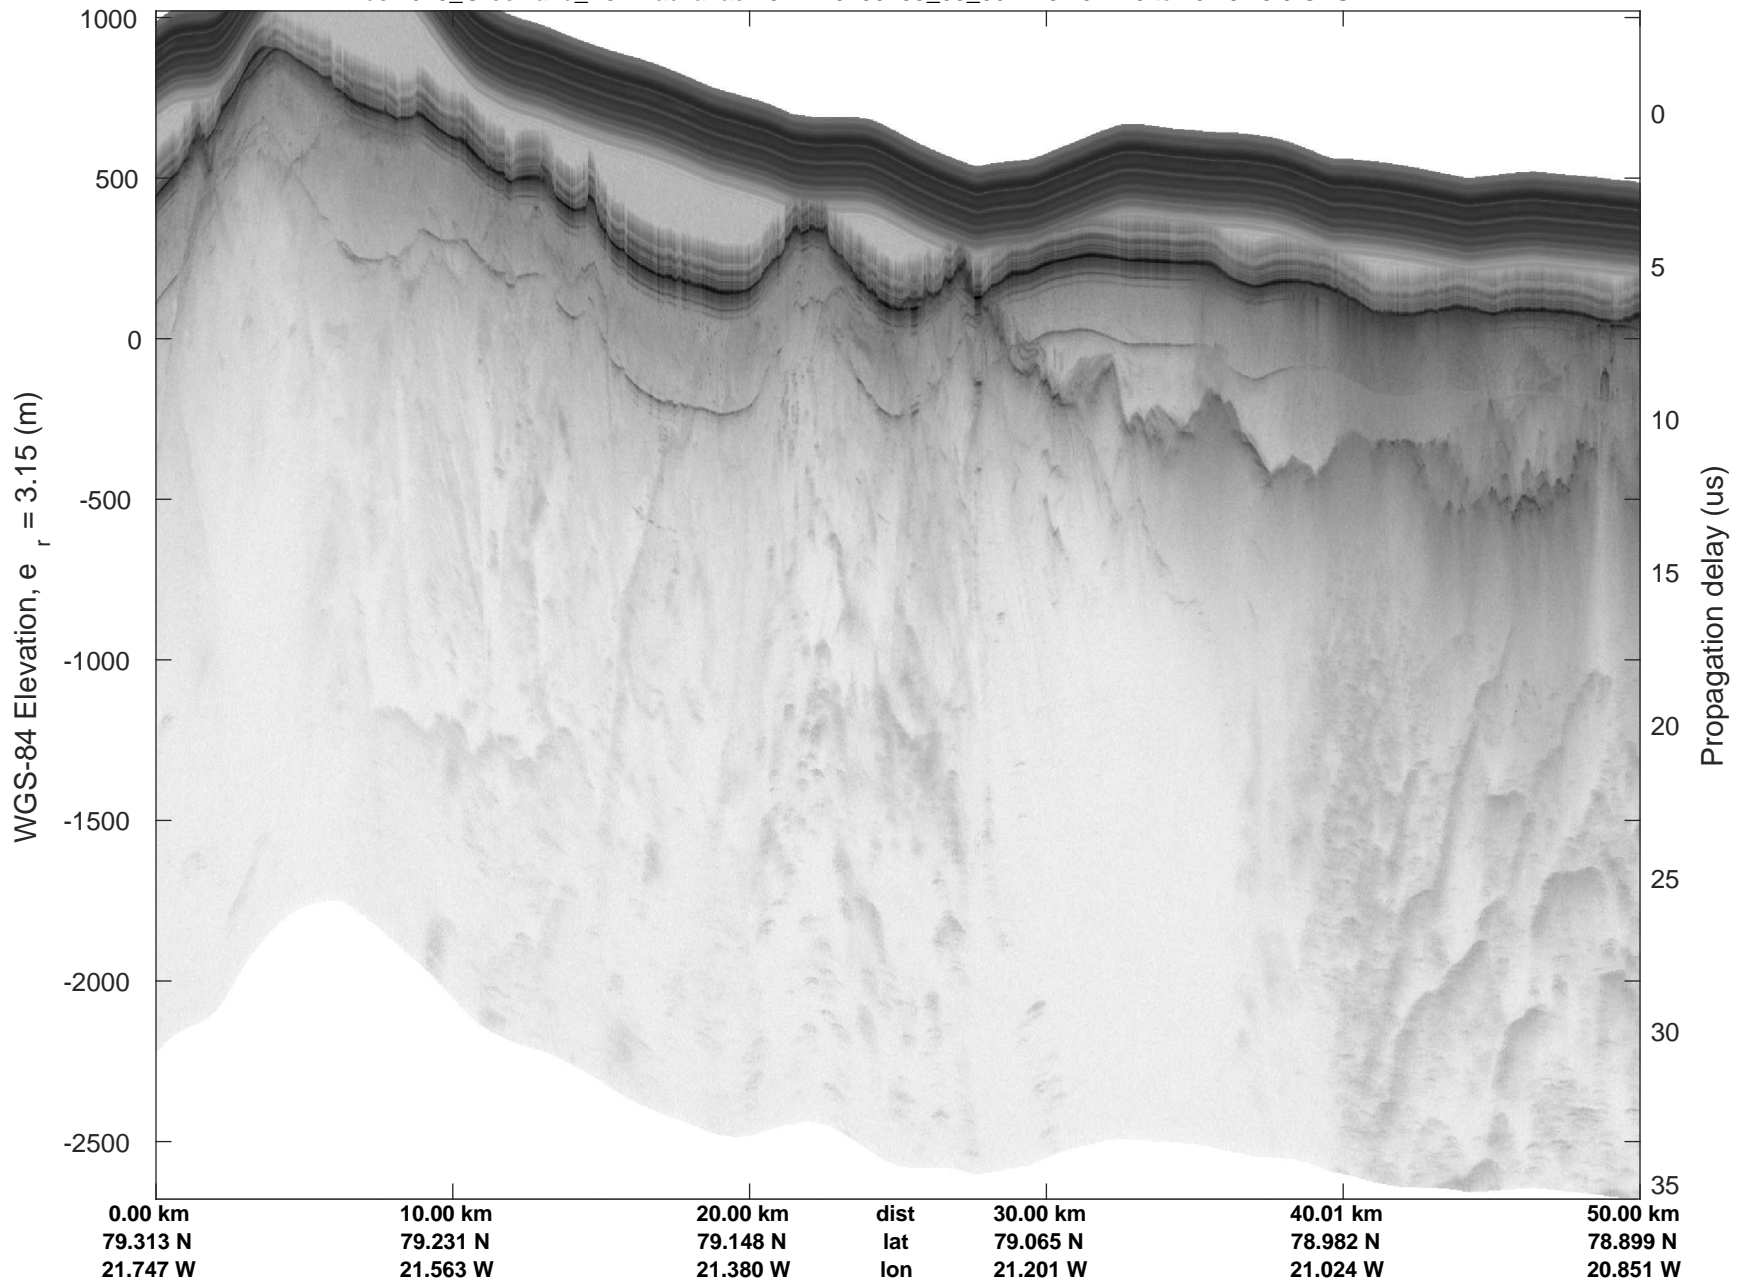

rds 2019_Greenland_P3: "Zachariae-79N" 20190405_03_002: 15:10:47.9 to 15:16:48.6 GPS