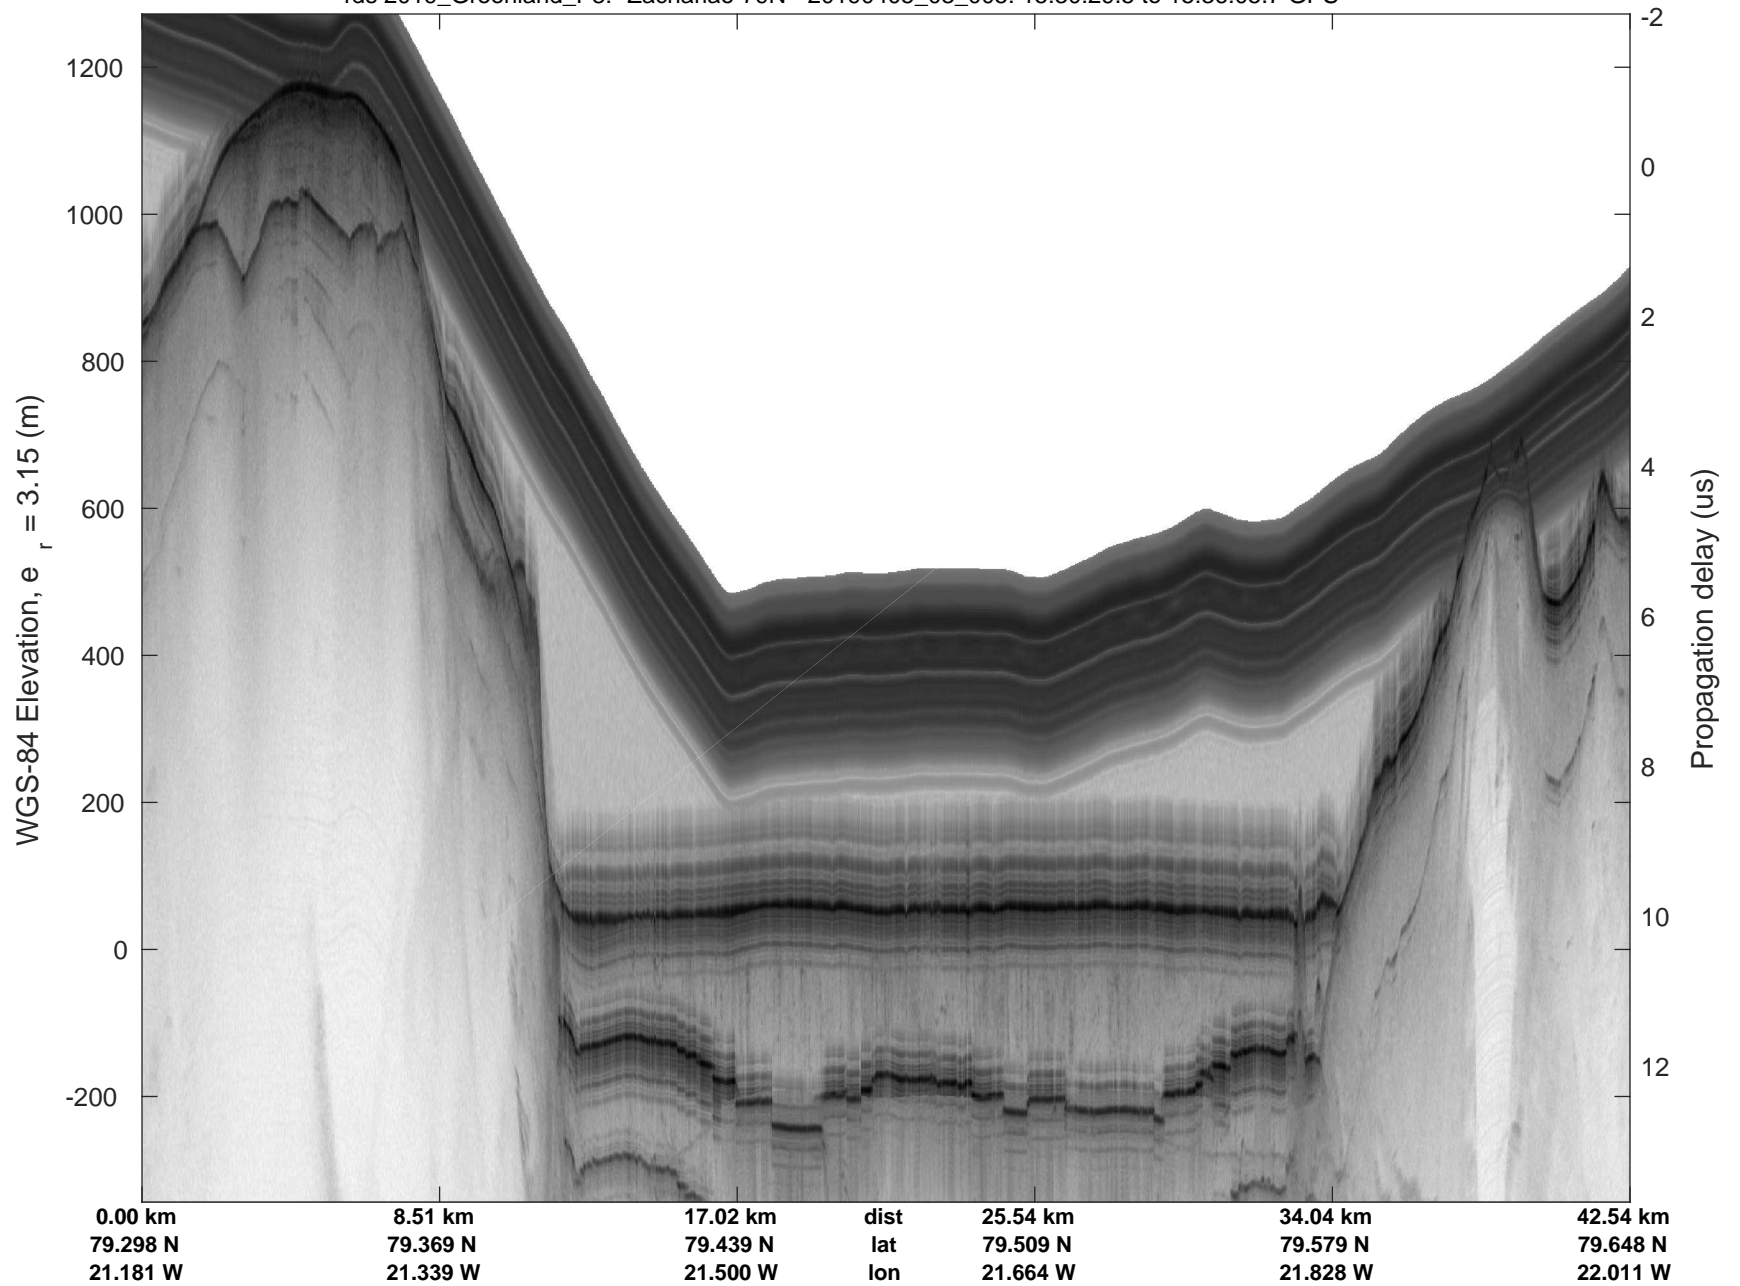

rds 2019_Greenland_P3: "Zachariae-79N" 20190405_03_003: 15:16:48.7 to 15:23:44.5 GPS

Zachariae-79N
20190405_03_004
Polar Stereograph 70N/-45E

rds 2019_Greenland_P3: "Zachariae-79N" 20190405_03_004: 15:23:44.6 to 15:30:29.4 GPS

rds 2019_Greenland_P3: "Zachariae-79N" 20190405_03_004: 15:23:44.6 to 15:30:29.4 GPS

Zachariae-79N
20190405_03_005
Polar Stereograph 70N/-45E

rds 2019_Greenland_P3: "Zachariae-79N" 20190405_03_005: 15:30:29.5 to 15:36:05.7 GPS

rds 2019_Greenland_P3: "Zachariae-79N" 20190405_03_005: 15:30:29.5 to 15:36:05.7 GPS