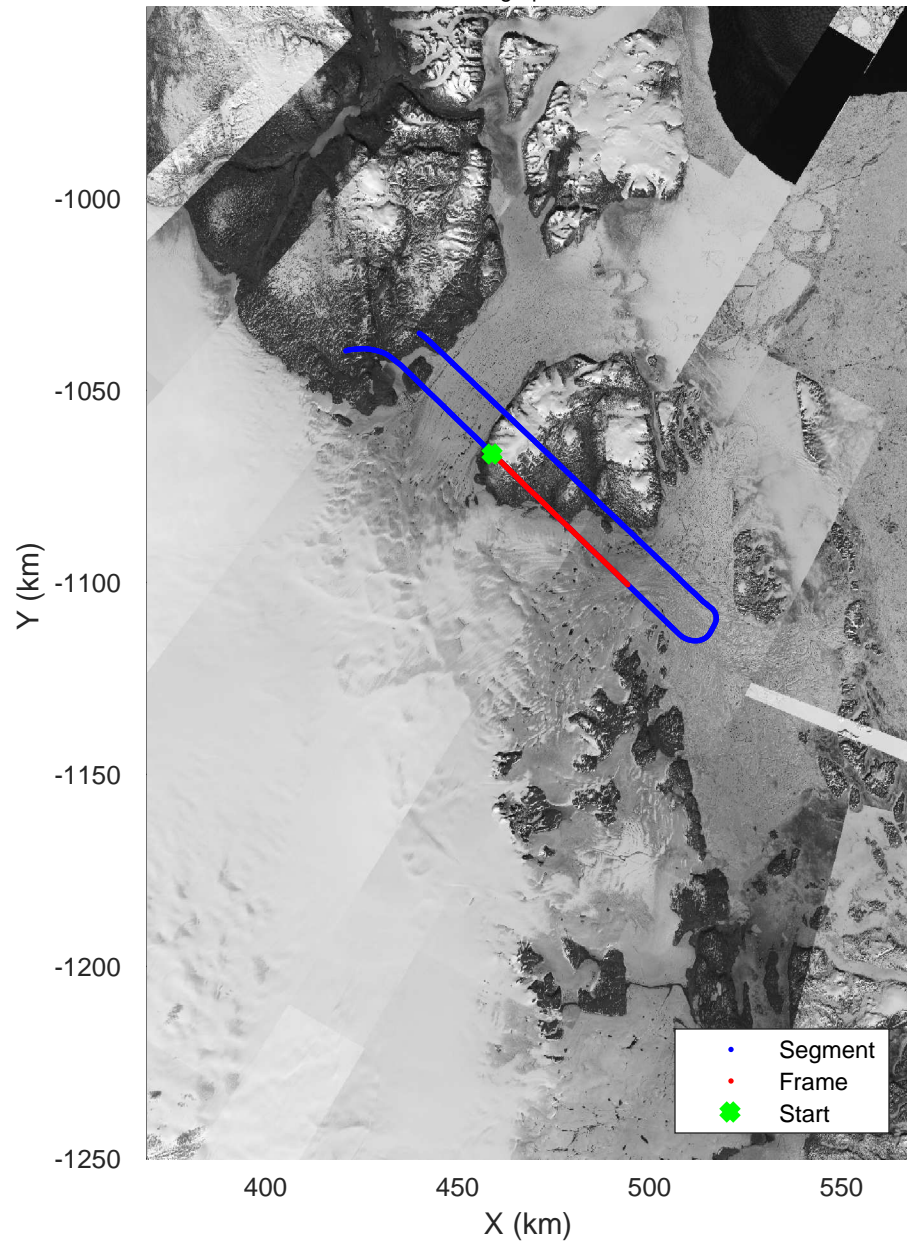

rds 2019_Greenland_P3: "Zachariae-79N" 20190405_03_001: 15:04:33.5 to 15:10:47.7 GPS

rds 2019_Greenland_P3: "Zachariae-79N" 20190405_03_001: 15:04:33.5 to 15:10:47.7 GPS

Zachariae-79N
20190405_03_002
Polar Stereograph 70N/-45E

rds 2019_Greenland_P3: "Zachariae-79N" 20190405_03_003: 15:16:48.7 to 15:23:44.5 GPS

Zachariae-79N
20190405_03_004
Polar Stereograph 70N/-45E

rds 2019_Greenland_P3: "Zachariae-79N" 20190405_03_004: 15:23:44.6 to 15:30:29.4 GPS

rds 2019_Greenland_P3: "Zachariae-79N" 20190405_03_004: 15:23:44.6 to 15:30:29.4 GPS

Zachariae-79N
20190405_03_005
Polar Stereograph 70N/-45E

rds 2019_Greenland_P3: "Zachariae-79N" 20190405_03_005: 15:30:29.5 to 15:36:05.7 GPS

rds 2019_Greenland_P3: "Zachariae-79N" 20190405_03_005: 15:30:29.5 to 15:36:05.7 GPS