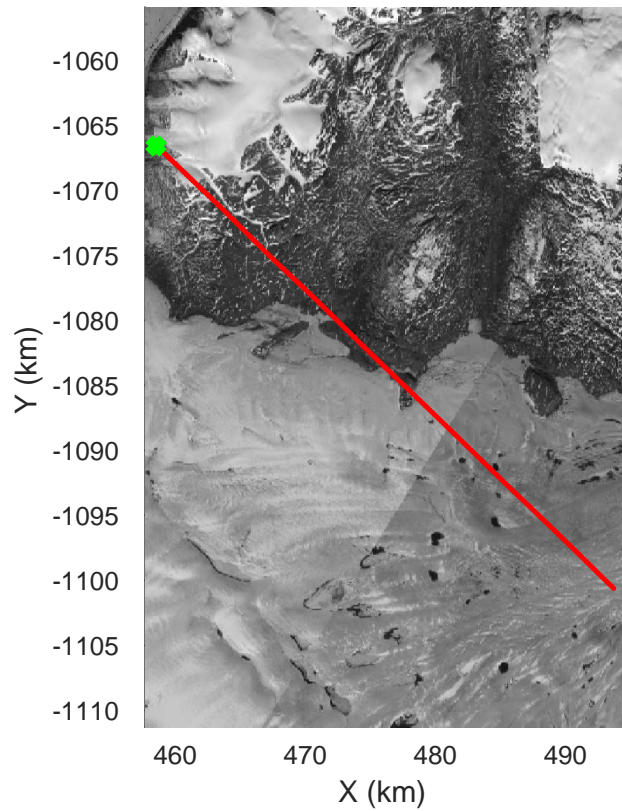

rds 2019_Greenland_P3: "Zachariae-79N" 20190405_03_001: 15:04:33.5 to 15:10:47.7 GPS

rds 2019_Greenland_P3: "Zachariae-79N" 20190405_03_001: 15:04:33.5 to 15:10:47.7 GPS

Zachariae-79N
20190405_03_002
Polar Stereograph 70N/-45E

rds 2019_Greenland_P3: "Zachariae-79N" 20190405_03_003: 15:16:48.7 to 15:23:44.5 GPS

Zachariae-79N
20190405_03_004
Polar Stereograph 70N/-45E

rds 2019_Greenland_P3: "Zachariae-79N" 20190405_03_004: 15:23:44.6 to 15:30:29.4 GPS

rds 2019_Greenland_P3: "Zachariae-79N" 20190405_03_004: 15:23:44.6 to 15:30:29.4 GPS

Zachariae-79N
20190405_03_005
Polar Stereograph 70N/-45E

rds 2019_Greenland_P3: "Zachariae-79N" 20190405_03_005: 15:30:29.5 to 15:36:05.7 GPS

rds 2019_Greenland_P3: "Zachariae-79N" 20190405_03_005: 15:30:29.5 to 15:36:05.7 GPS