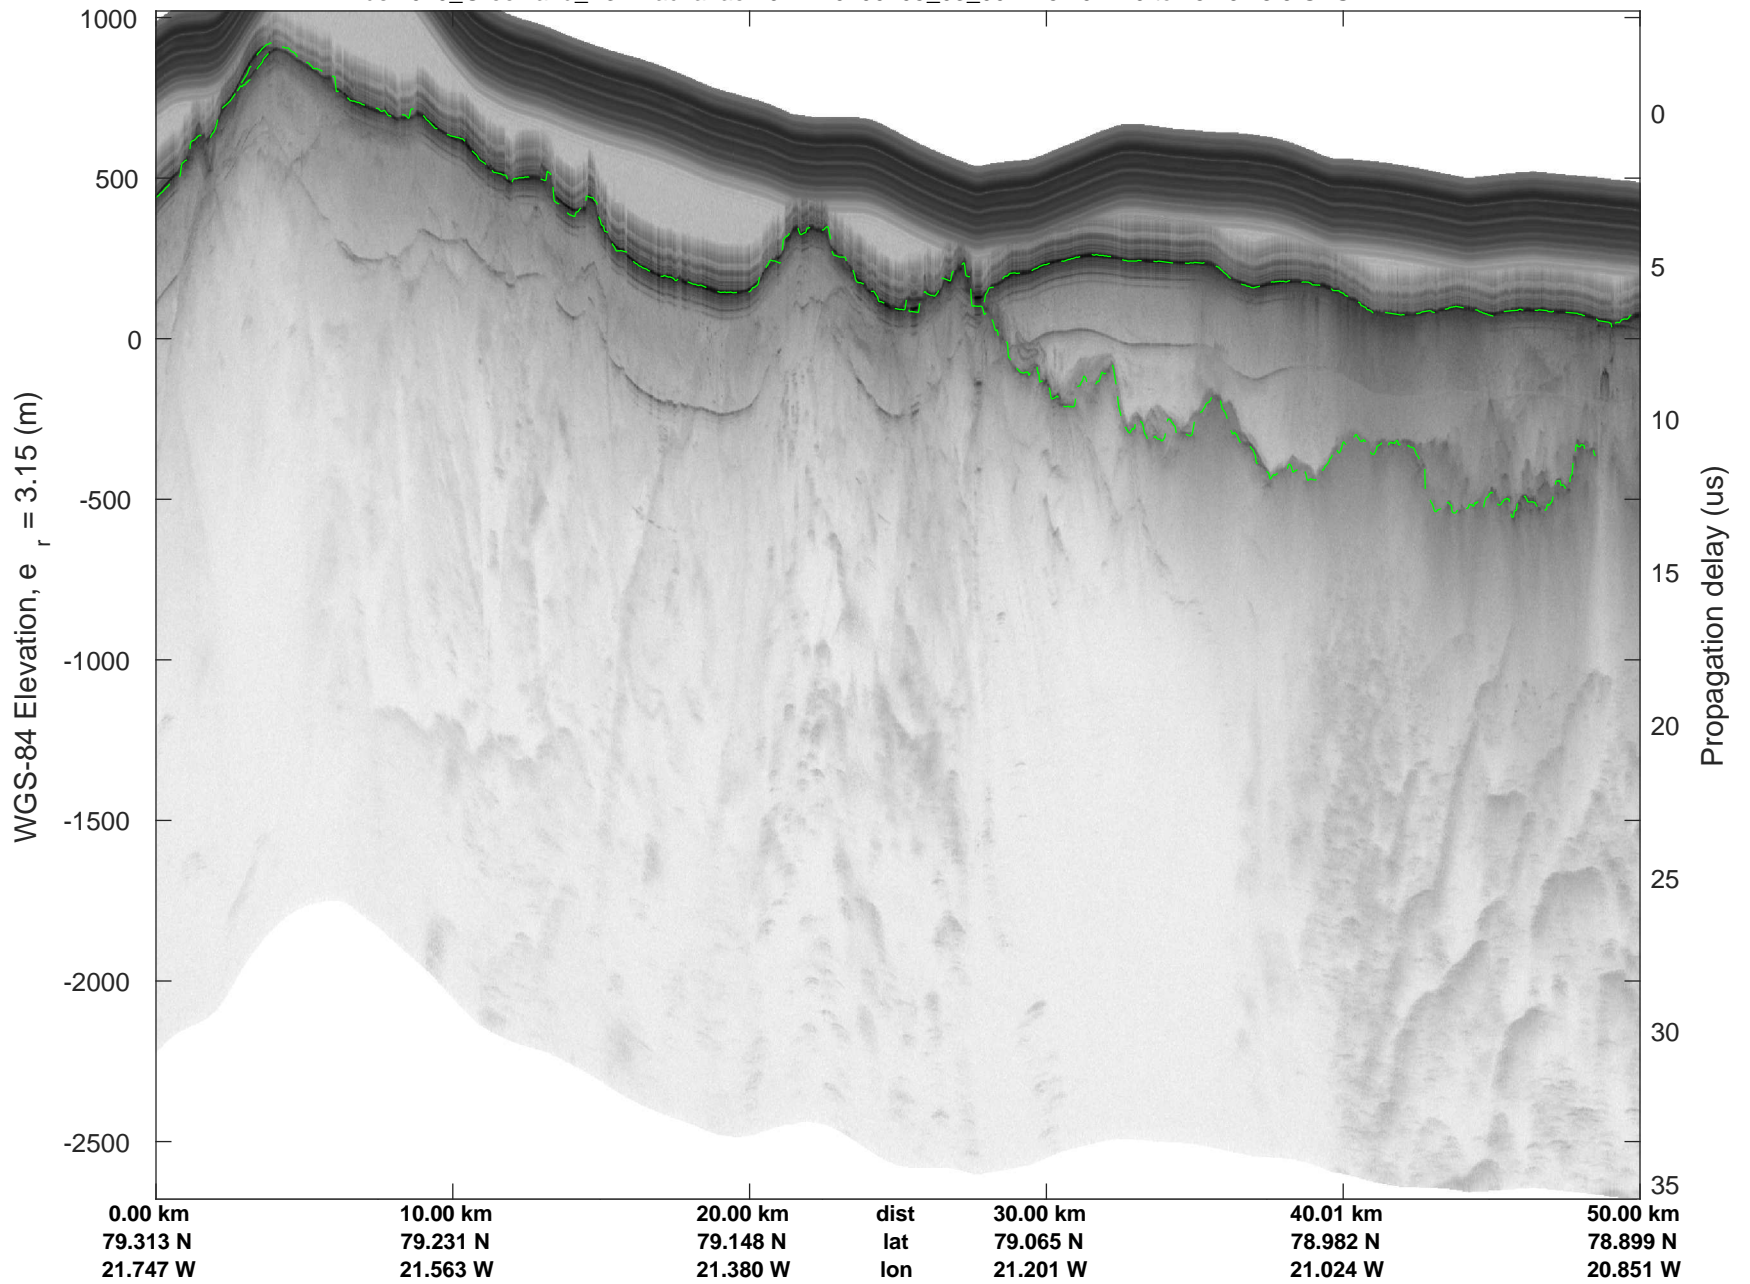

rds 2019_Greenland_P3: "Zachariae-79N" 20190405_03_002: 15:10:47.9 to 15:16:48.6 GPS