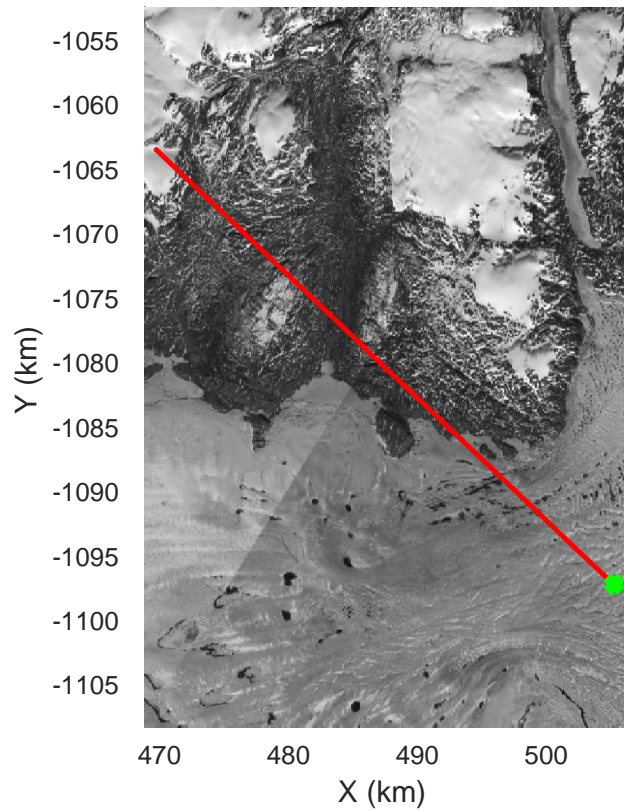

rds 2019_Greenland_P3: "Zachariae-79N" 20190405_03_002: 15:10:47.9 to 15:16:48.6 GPS

rds 2019_Greenland_P3: "Zachariae-79N" 20190405_03_002: 15:10:47.9 to 15:16:48.6 GPS

rds 2019_Greenland_P3: "Zachariae-79N" 20190405_03_003: 15:16:48.7 to 15:23:44.5 GPS

rds 2019_Greenland_P3: "Zachariae-79N" 20190405_03_003: 15:16:48.7 to 15:23:44.5 GPS

Zachariae-79N
20190405_03_004
Polar Stereograph 70N/-45E

rds 2019_Greenland_P3: "Zachariae-79N" 20190405_03_004: 15:23:44.6 to 15:30:29.4 GPS

rds 2019_Greenland_P3: "Zachariae-79N" 20190405_03_004: 15:23:44.6 to 15:30:29.4 GPS

Zachariae-79N
20190405_03_005
Polar Stereograph 70N/-45E

rds 2019_Greenland_P3: "Zachariae-79N" 20190405_03_005: 15:30:29.5 to 15:36:05.7 GPS

rds 2019_Greenland_P3: "Zachariae-79N" 20190405_03_005: 15:30:29.5 to 15:36:05.7 GPS