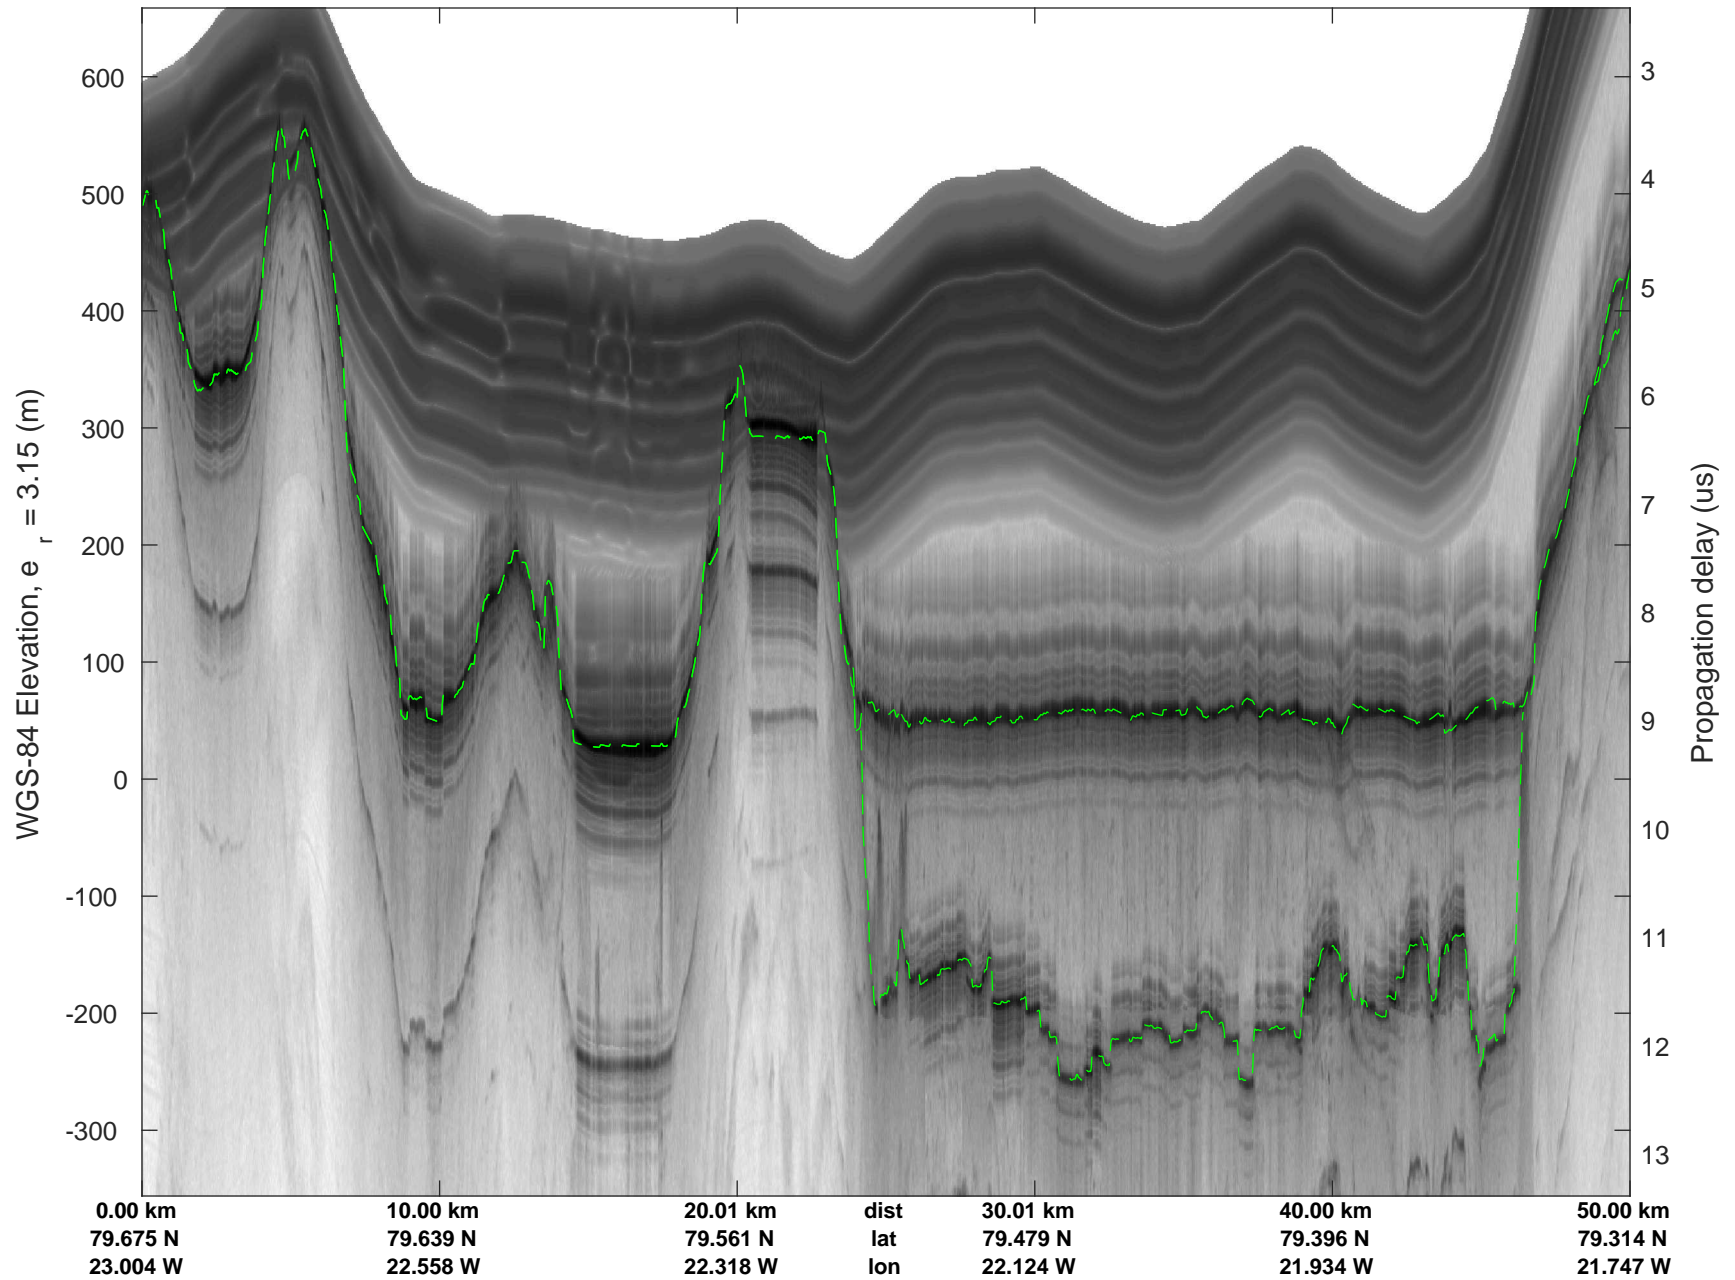

rds 2019_Greenland_P3: "Zachariae-79N" 20190405_03_001: 15:04:33.5 to 15:10:47.7 GPS

rds 2019_Greenland_P3: "Zachariae-79N" 20190405_03_001: 15:04:33.5 to 15:10:47.7 GPS

Zachariae-79N
20190405_03_002
Polar Stereograph 70N/-45E

rds 2019_Greenland_P3: "Zachariae-79N" 20190405_03_003: 15:16:48.7 to 15:23:44.5 GPS

Zachariae-79N
20190405_03_004
Polar Stereograph 70N/-45E

rds 2019_Greenland_P3: "Zachariae-79N" 20190405_03_004: 15:23:44.6 to 15:30:29.4 GPS

rds 2019_Greenland_P3: "Zachariae-79N" 20190405_03_004: 15:23:44.6 to 15:30:29.4 GPS

Zachariae-79N
20190405_03_005
Polar Stereograph 70N/-45E

rds 2019_Greenland_P3: "Zachariae-79N" 20190405_03_005: 15:30:29.5 to 15:36:05.7 GPS

rds 2019_Greenland_P3: "Zachariae-79N" 20190405_03_005: 15:30:29.5 to 15:36:05.7 GPS