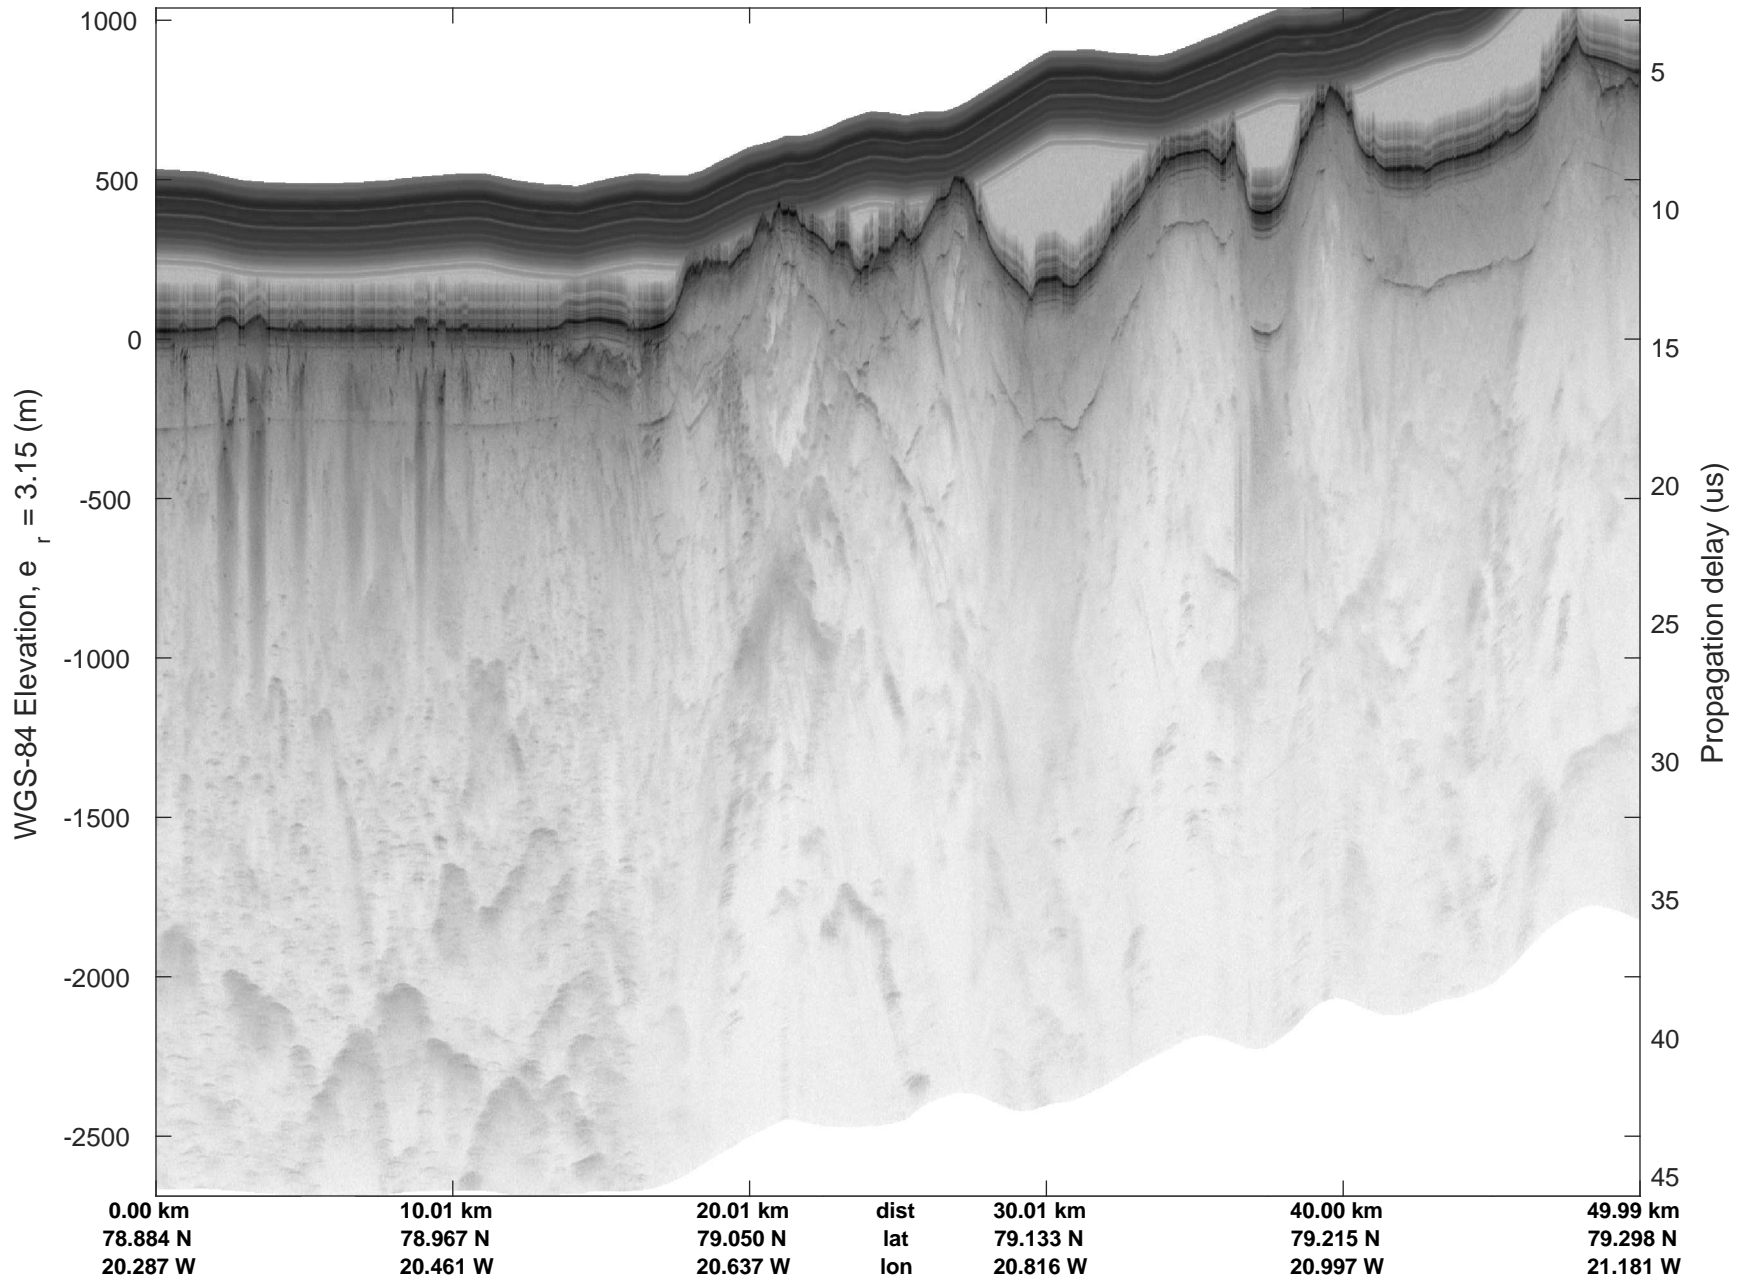

rds 2019_Greenland_P3: "Zachariae-79N" 20190405_03_003: 15:16:48.7 to 15:23:44.5 GPS

Zachariae-79N
20190405_03_004
Polar Stereograph 70N/-45E

rds 2019_Greenland_P3: "Zachariae-79N" 20190405_03_004: 15:23:44.6 to 15:30:29.4 GPS

rds 2019_Greenland_P3: "Zachariae-79N" 20190405_03_004: 15:23:44.6 to 15:30:29.4 GPS

Zachariae-79N
20190405_03_005
Polar Stereograph 70N/-45E

rds 2019_Greenland_P3: "Zachariae-79N" 20190405_03_005: 15:30:29.5 to 15:36:05.7 GPS

rds 2019_Greenland_P3: "Zachariae-79N" 20190405_03_005: 15:30:29.5 to 15:36:05.7 GPS