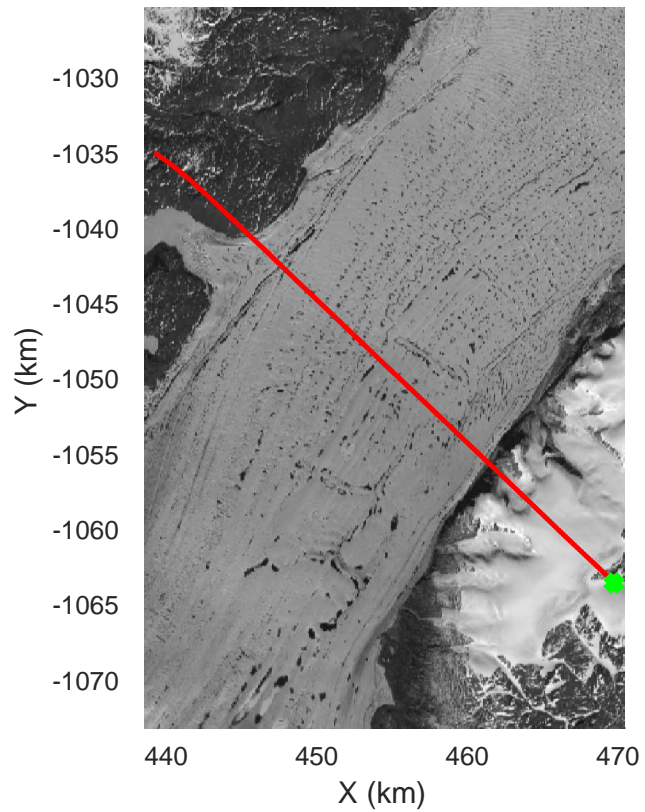

rds 2019_Greenland_P3: "Zachariae-79N" 20190405_03_003: 15:16:48.7 to 15:23:44.5 GPS

Zachariae-79N
20190405_03_004
Polar Stereograph 70N/-45E

rds 2019_Greenland_P3: "Zachariae-79N" 20190405_03_004: 15:23:44.6 to 15:30:29.4 GPS

rds 2019_Greenland_P3: "Zachariae-79N" 20190405_03_004: 15:23:44.6 to 15:30:29.4 GPS

Zachariae-79N
20190405_03_005
Polar Stereograph 70N/-45E

rds 2019_Greenland_P3: "Zachariae-79N" 20190405_03_005: 15:30:29.5 to 15:36:05.7 GPS

rds 2019_Greenland_P3: "Zachariae-79N" 20190405_03_005: 15:30:29.5 to 15:36:05.7 GPS