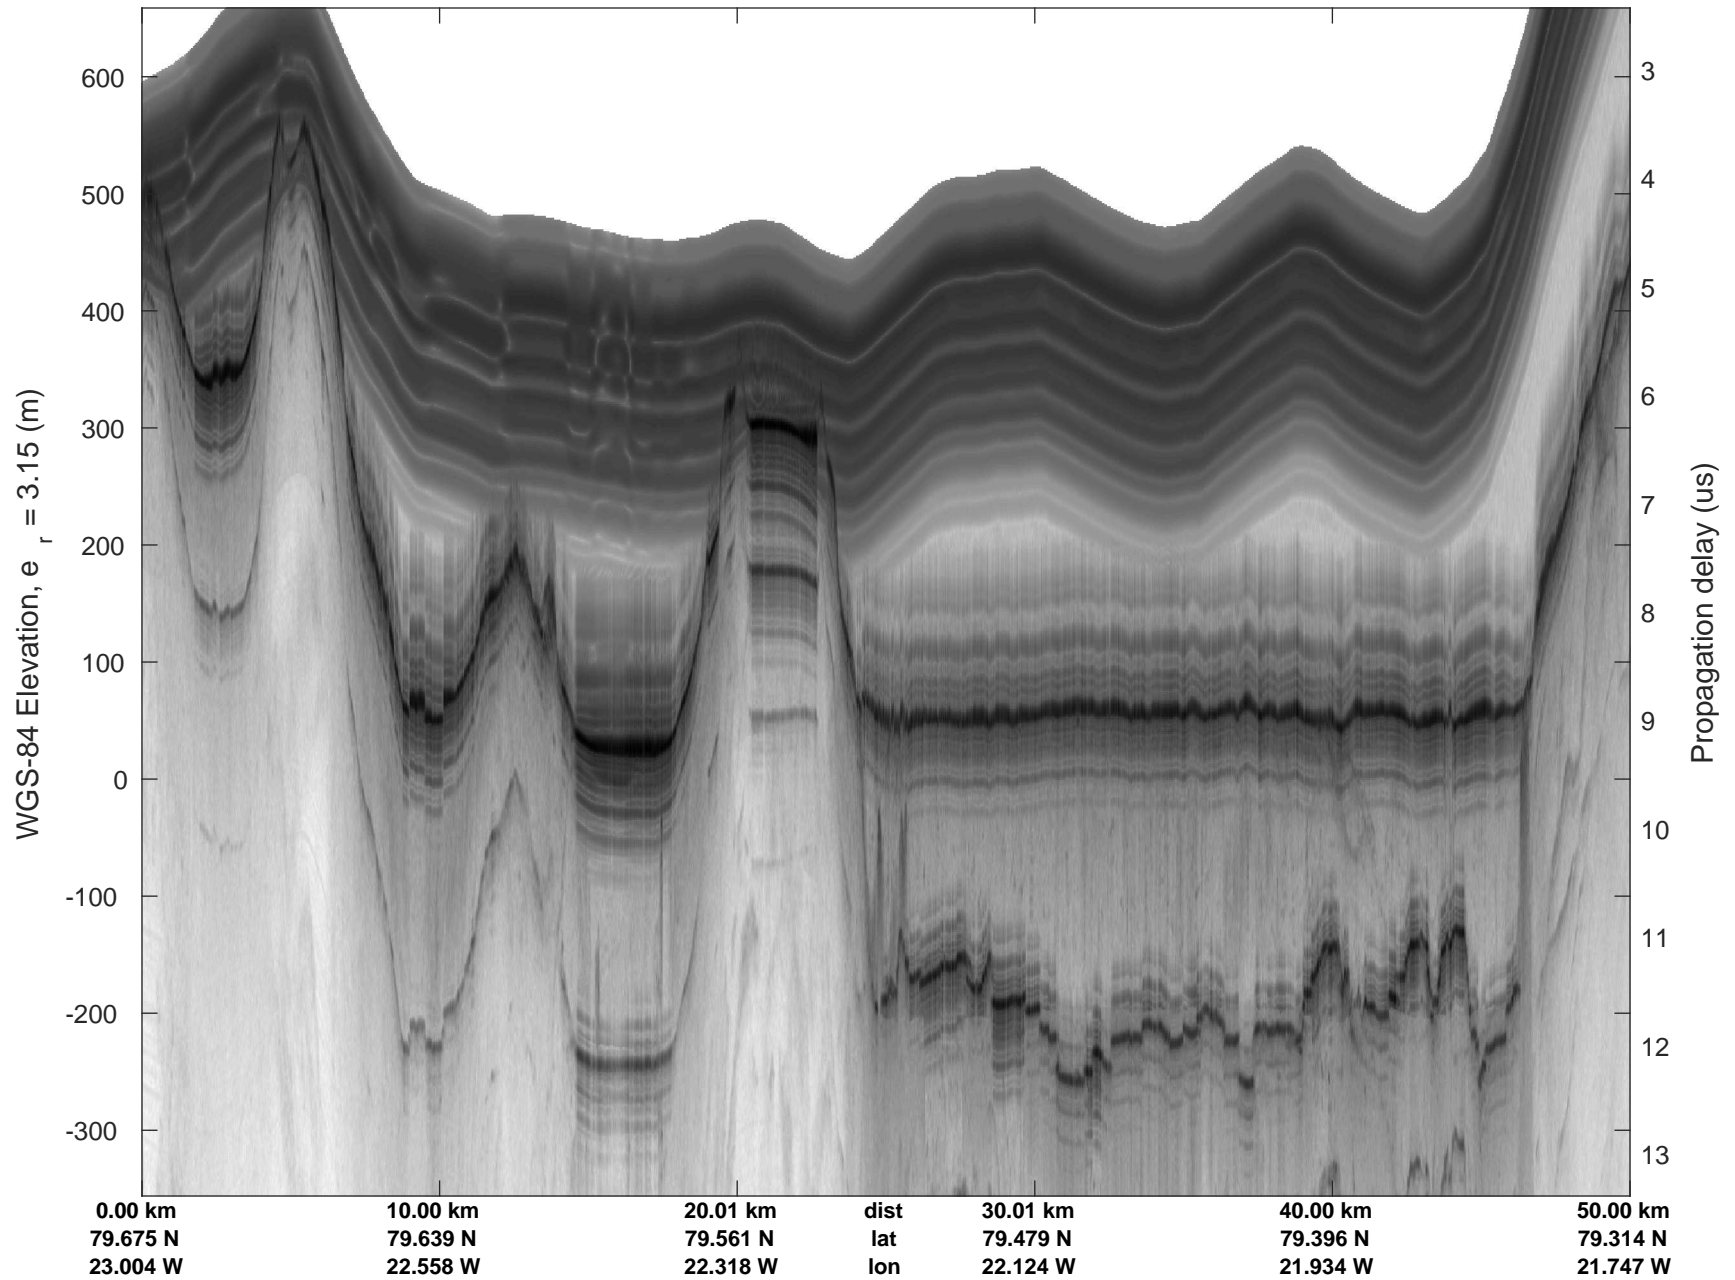

rds 2019_Greenland_P3: "Zachariae-79N" 20190405_03_001: 15:04:33.5 to 15:10:47.7 GPS

rds 2019_Greenland_P3: "Zachariae-79N" 20190405_03_001: 15:04:33.5 to 15:10:47.7 GPS

Zachariae-79N
20190405_03_002
Polar Stereograph 70N/-45E

rds 2019_Greenland_P3: "Zachariae-79N" 20190405_03_003: 15:16:48.7 to 15:23:44.5 GPS

Zachariae-79N
20190405_03_004
Polar Stereograph 70N/-45E

rds 2019_Greenland_P3: "Zachariae-79N" 20190405_03_004: 15:23:44.6 to 15:30:29.4 GPS

rds 2019_Greenland_P3: "Zachariae-79N" 20190405_03_004: 15:23:44.6 to 15:30:29.4 GPS

Zachariae-79N
20190405_03_005
Polar Stereograph 70N/-45E

rds 2019_Greenland_P3: "Zachariae-79N" 20190405_03_005: 15:30:29.5 to 15:36:05.7 GPS

rds 2019_Greenland_P3: "Zachariae-79N" 20190405_03_005: 15:30:29.5 to 15:36:05.7 GPS