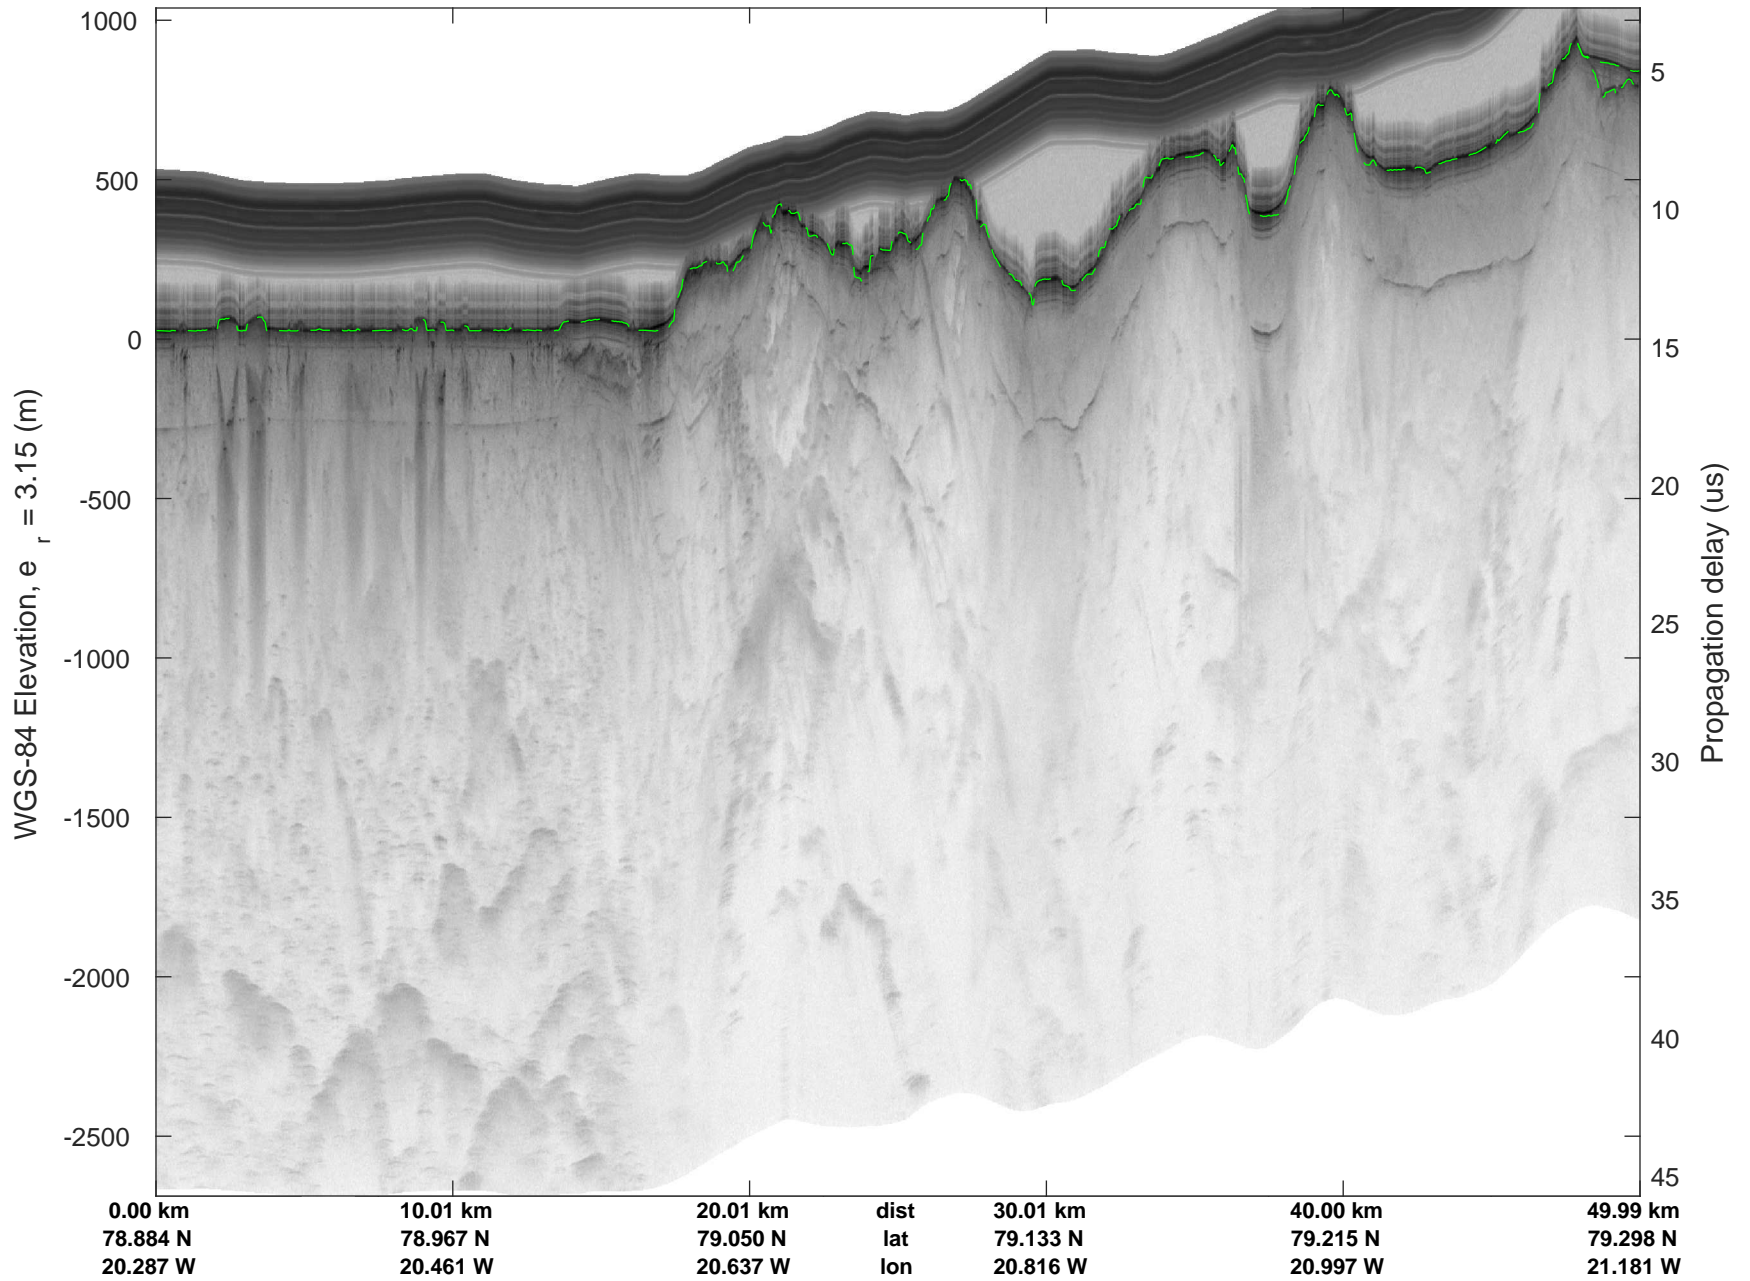

rds 2019_Greenland_P3: "Zachariae-79N" 20190405_03_002: 15:10:47.9 to 15:16:48.6 GPS

rds 2019_Greenland_P3: "Zachariae-79N" 20190405_03_002: 15:10:47.9 to 15:16:48.6 GPS

rds 2019_Greenland_P3: "Zachariae-79N" 20190405_03_003: 15:16:48.7 to 15:23:44.5 GPS

rds 2019_Greenland_P3: "Zachariae-79N" 20190405_03_003: 15:16:48.7 to 15:23:44.5 GPS

Zachariae-79N
20190405_03_004
Polar Stereograph 70N/-45E

rds 2019_Greenland_P3: "Zachariae-79N" 20190405_03_004: 15:23:44.6 to 15:30:29.4 GPS

rds 2019_Greenland_P3: "Zachariae-79N" 20190405_03_004: 15:23:44.6 to 15:30:29.4 GPS

Zachariae-79N
20190405_03_005
Polar Stereograph 70N/-45E

rds 2019_Greenland_P3: "Zachariae-79N" 20190405_03_005: 15:30:29.5 to 15:36:05.7 GPS

rds 2019_Greenland_P3: "Zachariae-79N" 20190405_03_005: 15:30:29.5 to 15:36:05.7 GPS