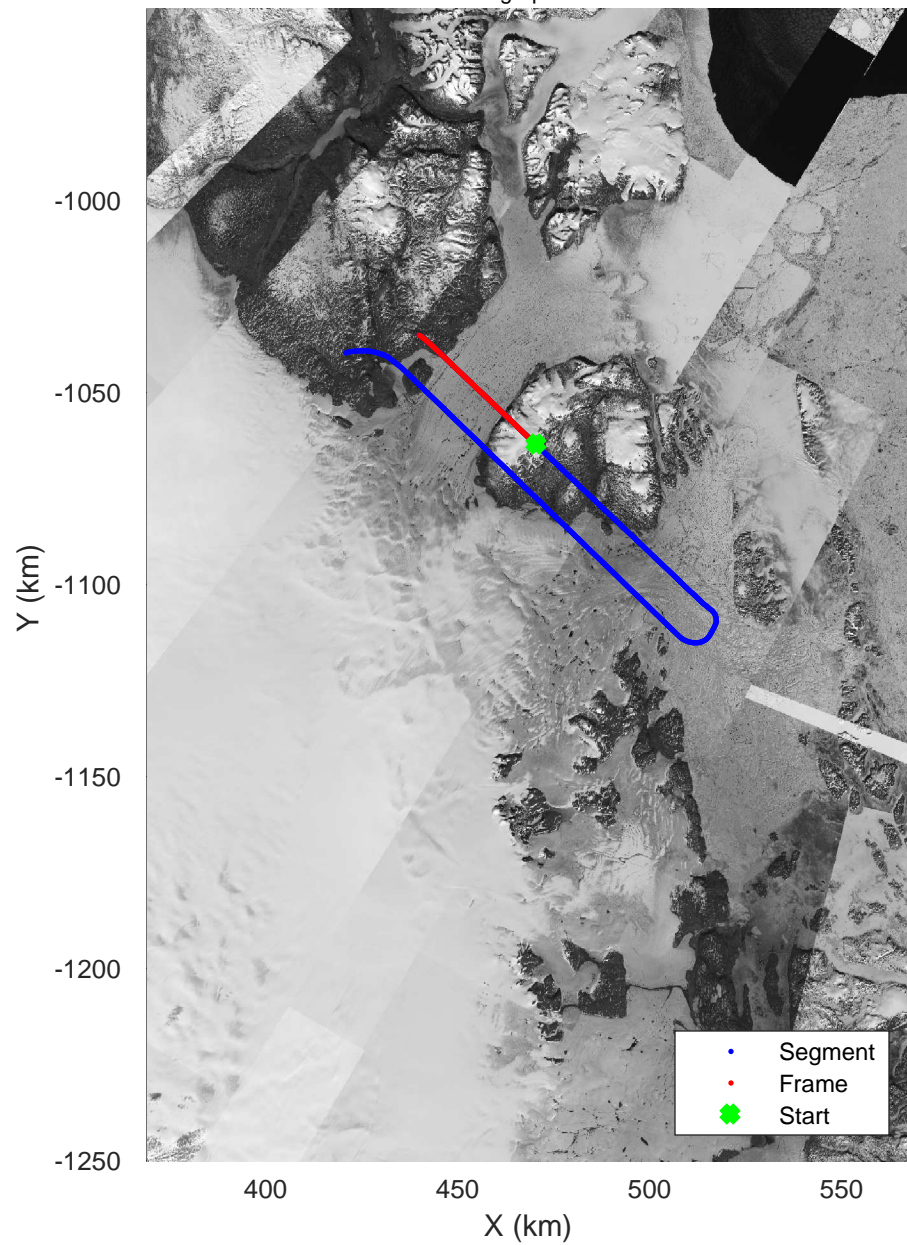

rds 2019_Greenland_P3: "Zachariae-79N" 20190405_03_003: 15:16:48.7 to 15:23:44.5 GPS

Zachariae-79N
20190405_03_004
Polar Stereograph 70N/-45E

rds 2019_Greenland_P3: "Zachariae-79N" 20190405_03_004: 15:23:44.6 to 15:30:29.4 GPS

rds 2019_Greenland_P3: "Zachariae-79N" 20190405_03_004: 15:23:44.6 to 15:30:29.4 GPS

Zachariae-79N
20190405_03_005
Polar Stereograph 70N/-45E

rds 2019_Greenland_P3: "Zachariae-79N" 20190405_03_005: 15:30:29.5 to 15:36:05.7 GPS

rds 2019_Greenland_P3: "Zachariae-79N" 20190405_03_005: 15:30:29.5 to 15:36:05.7 GPS