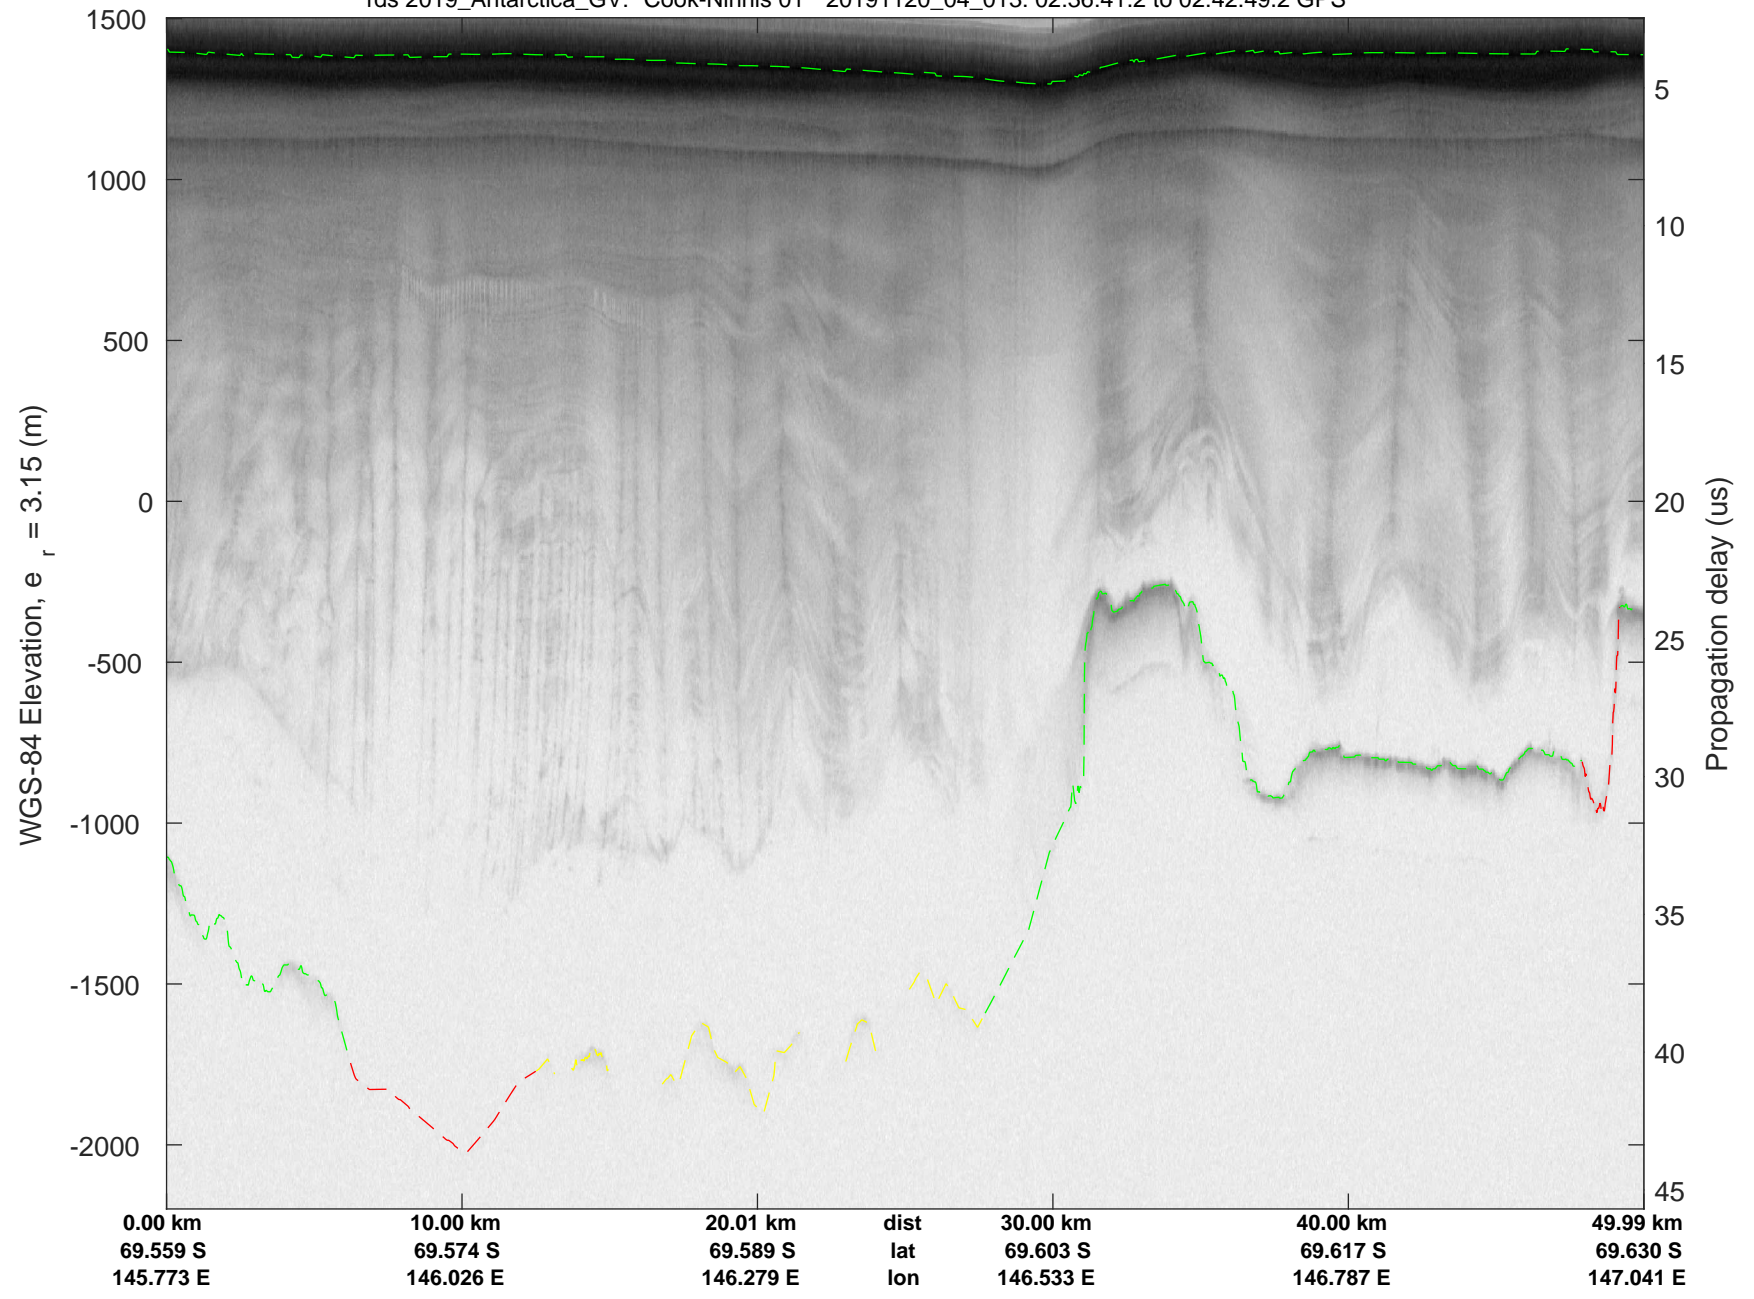

rds 2019\_Antarctica\_GV: "Cook-Ninnis 01" 20191120\_04\_012: 02:30:19.1 to 02:36:41.1 GPS

rds 2019\_Antarctica\_GV: "Cook-Ninnis 01" 20191120\_04\_013: 02:36:41.2 to 02:42:49.2 GPS

rds 2019\_Antarctica\_GV: "Cook-Ninnis 01" 20191120\_04\_013: 02:36:41.2 to 02:42:49.2 GPS

Cook-Ninnis 01  
20191120\_04\_014  
Polar Stereograph -71N/0E

rds 2019\_Antarctica\_GV: "Cook-Ninnis 01" 20191120\_04\_014: 02:42:49.3 to 02:48:50.2 GPS

rds 2019\_Antarctica\_GV: "Cook-Ninnis 01" 20191120\_04\_014: 02:42:49.3 to 02:48:50.2 GPS