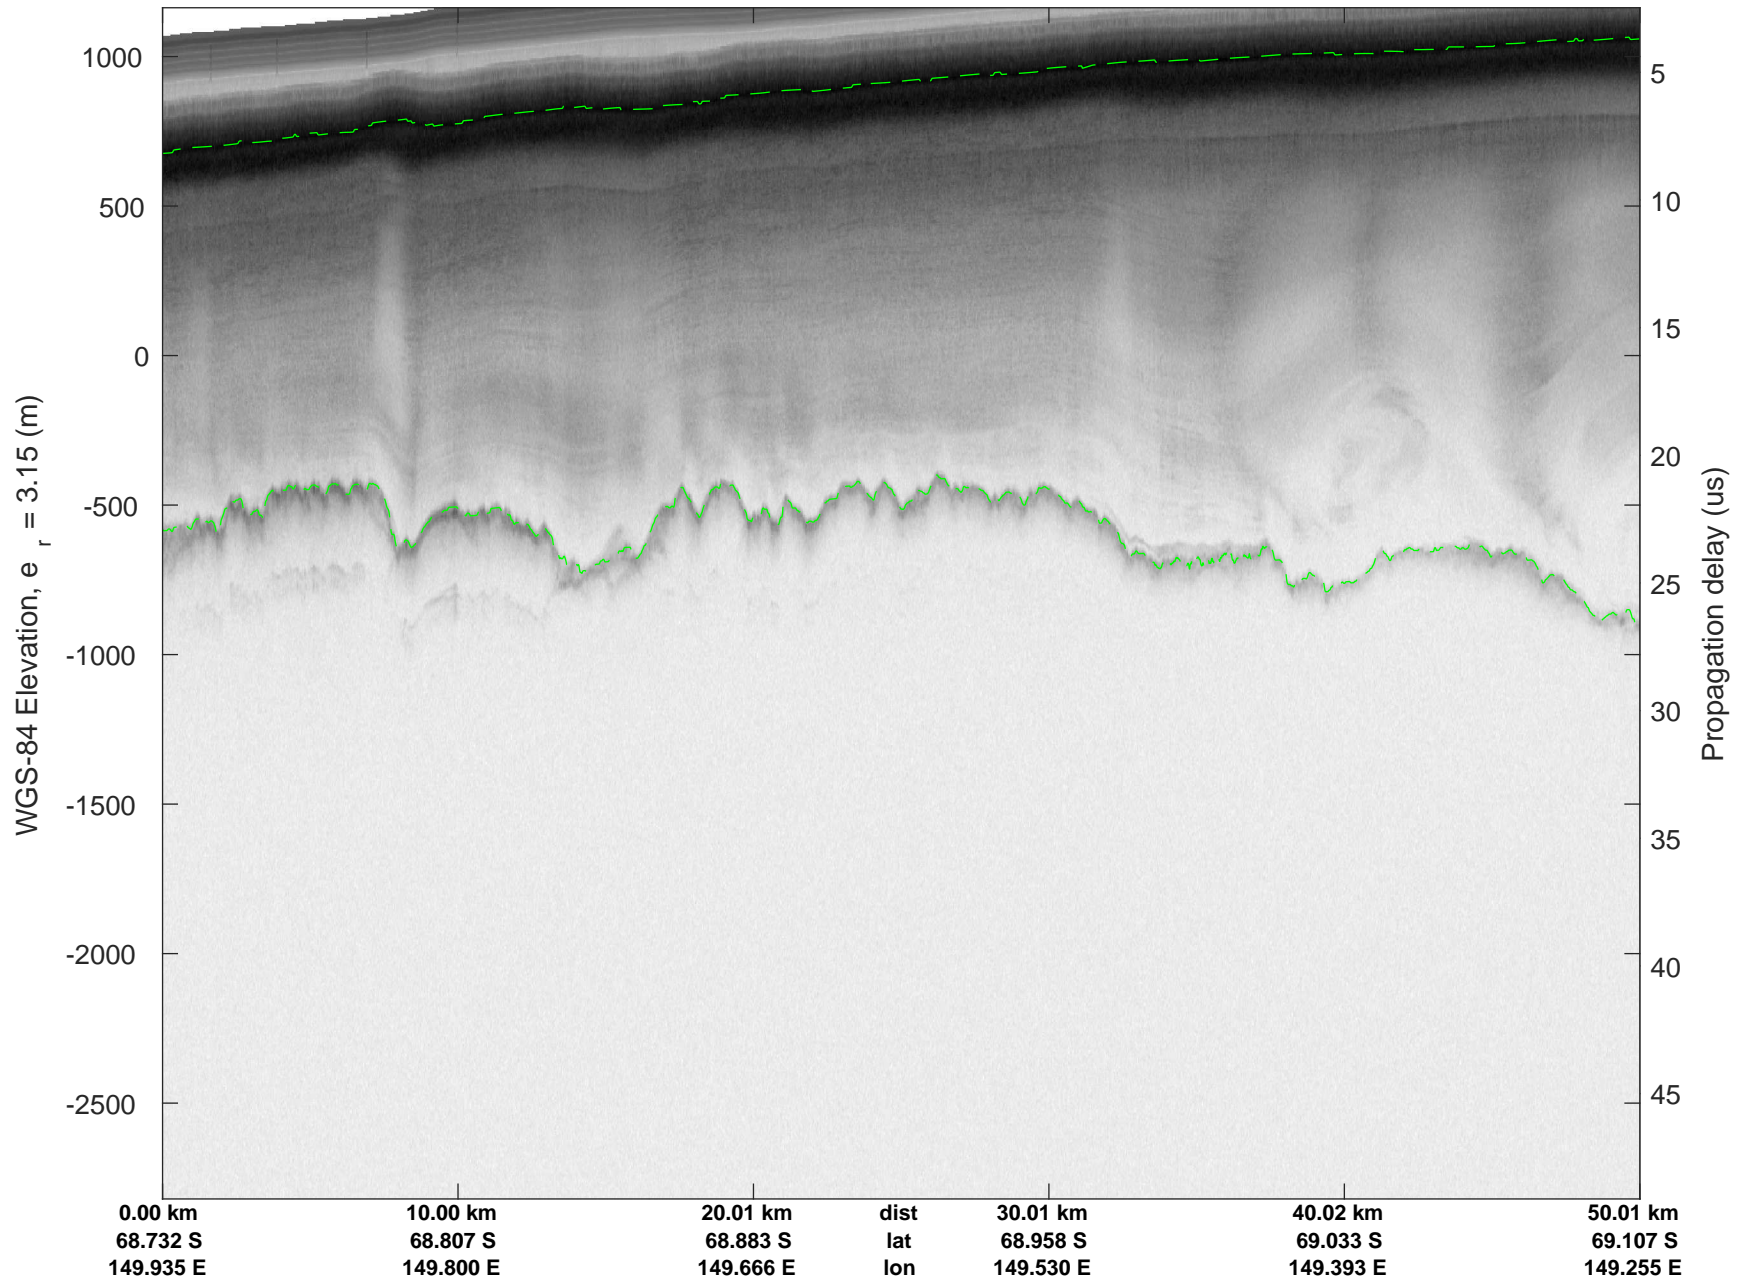

Cook-Ninnis 01  
20191120\_04\_019  
Polar Stereograph -71N/0E

rds 2019\_Antarctica\_GV: "Cook-Ninnis 01" 20191120\_04\_019: 03:14:05.3 to 03:20:27.1 GPS

rds 2019\_Antarctica\_GV: "Cook-Ninnis 01" 20191120\_04\_019: 03:14:05.3 to 03:20:27.1 GPS