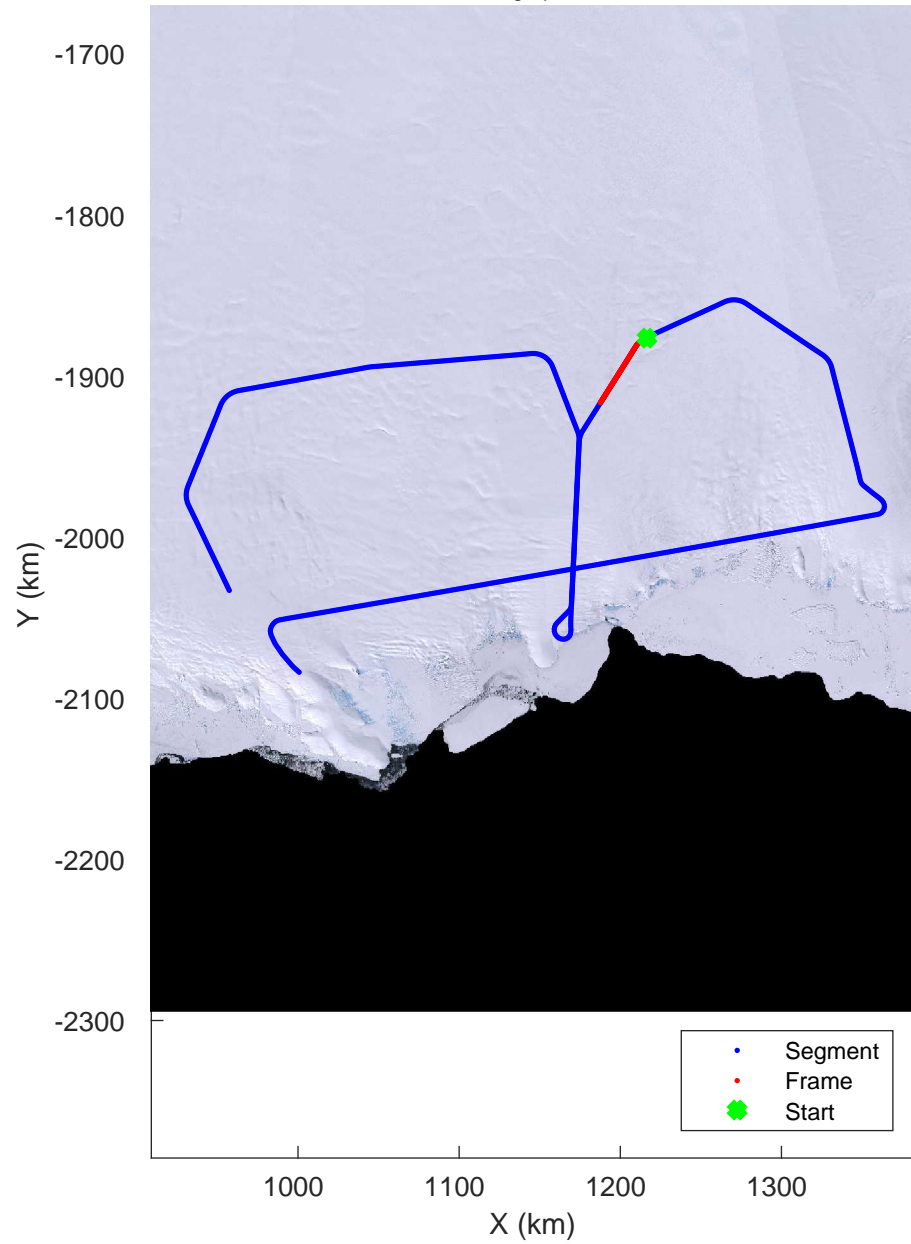

Cook-Ninnis 01
20191120_04_014
Polar Stereograph -71N/0E