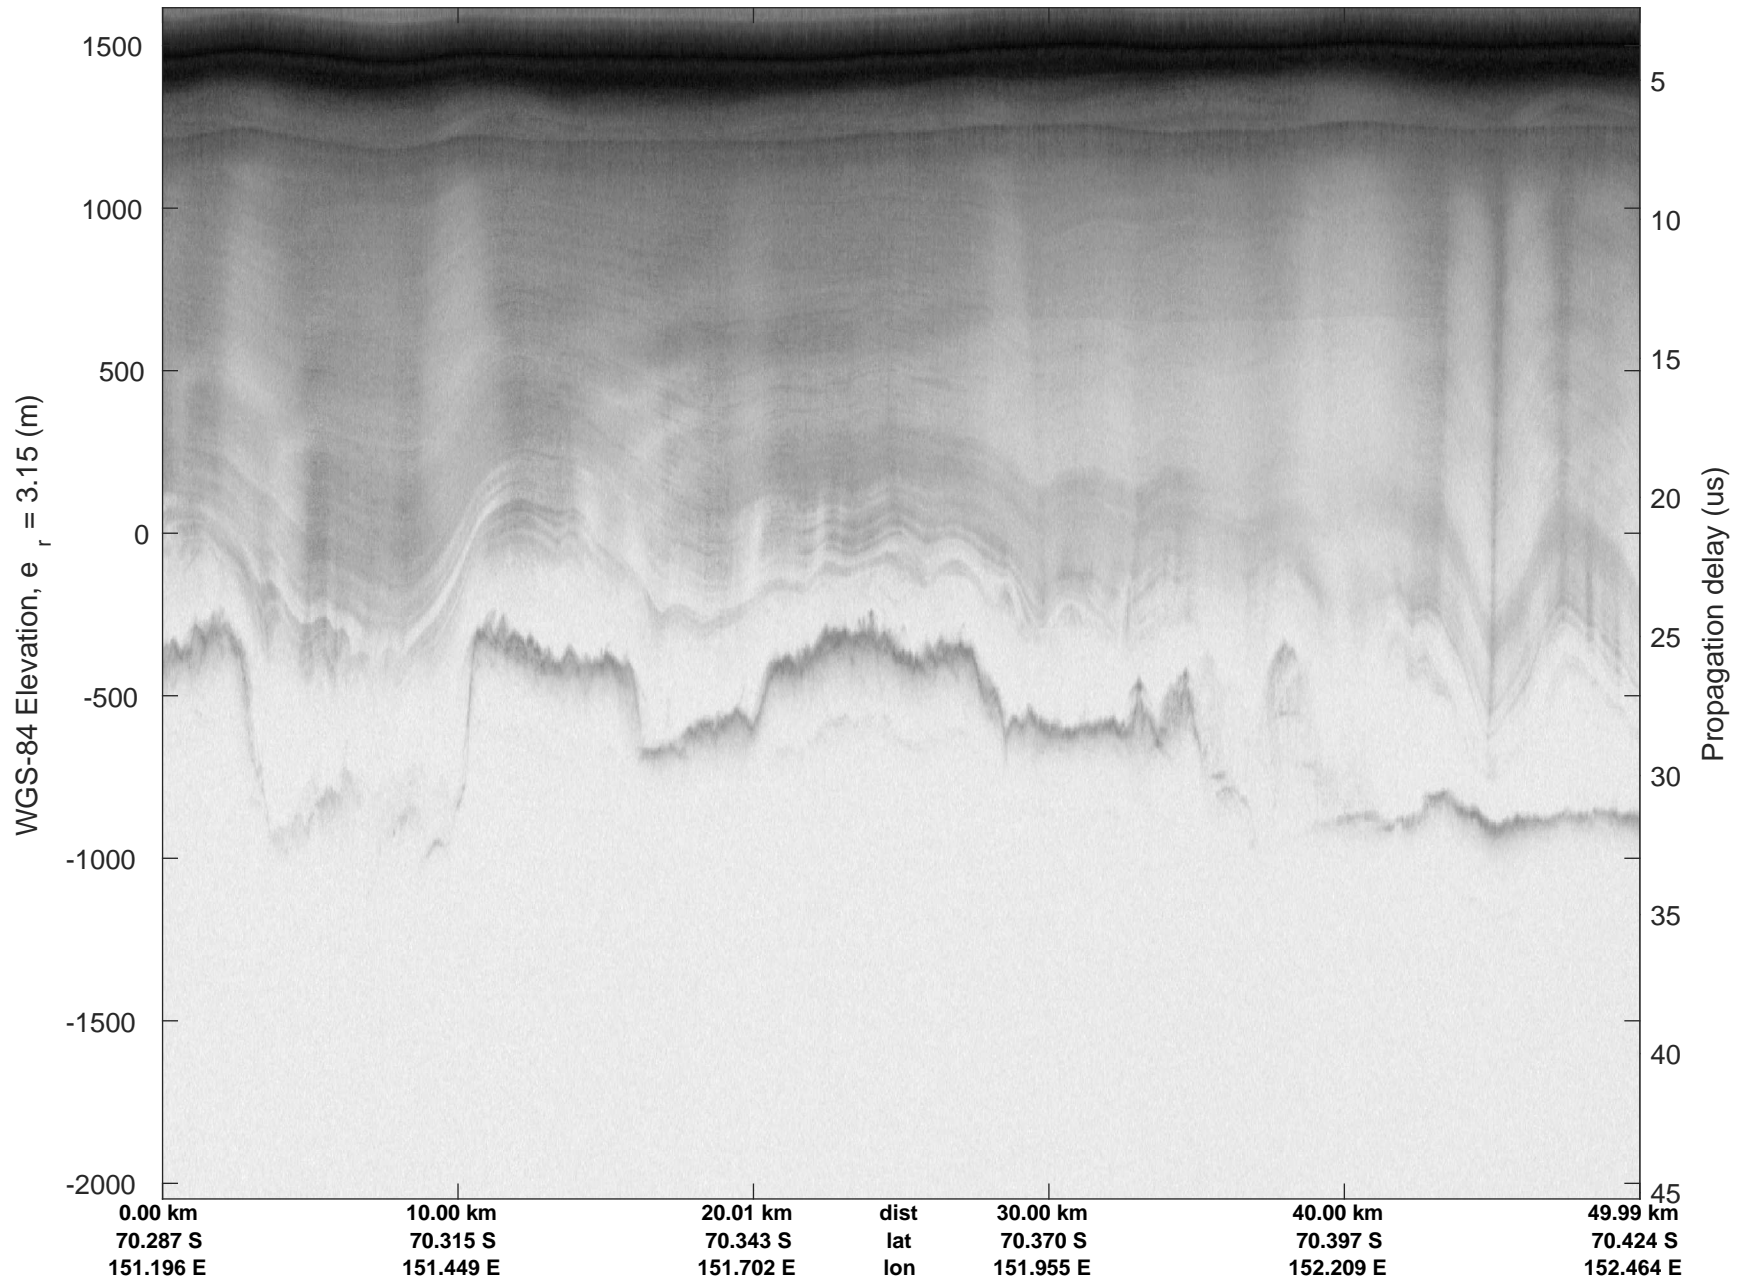

rds 2019_Antarctica_GV: "Cook-Ninnis 01" 20191120_04_024: 03:45:13.4 to 03:51:18.0 GPS