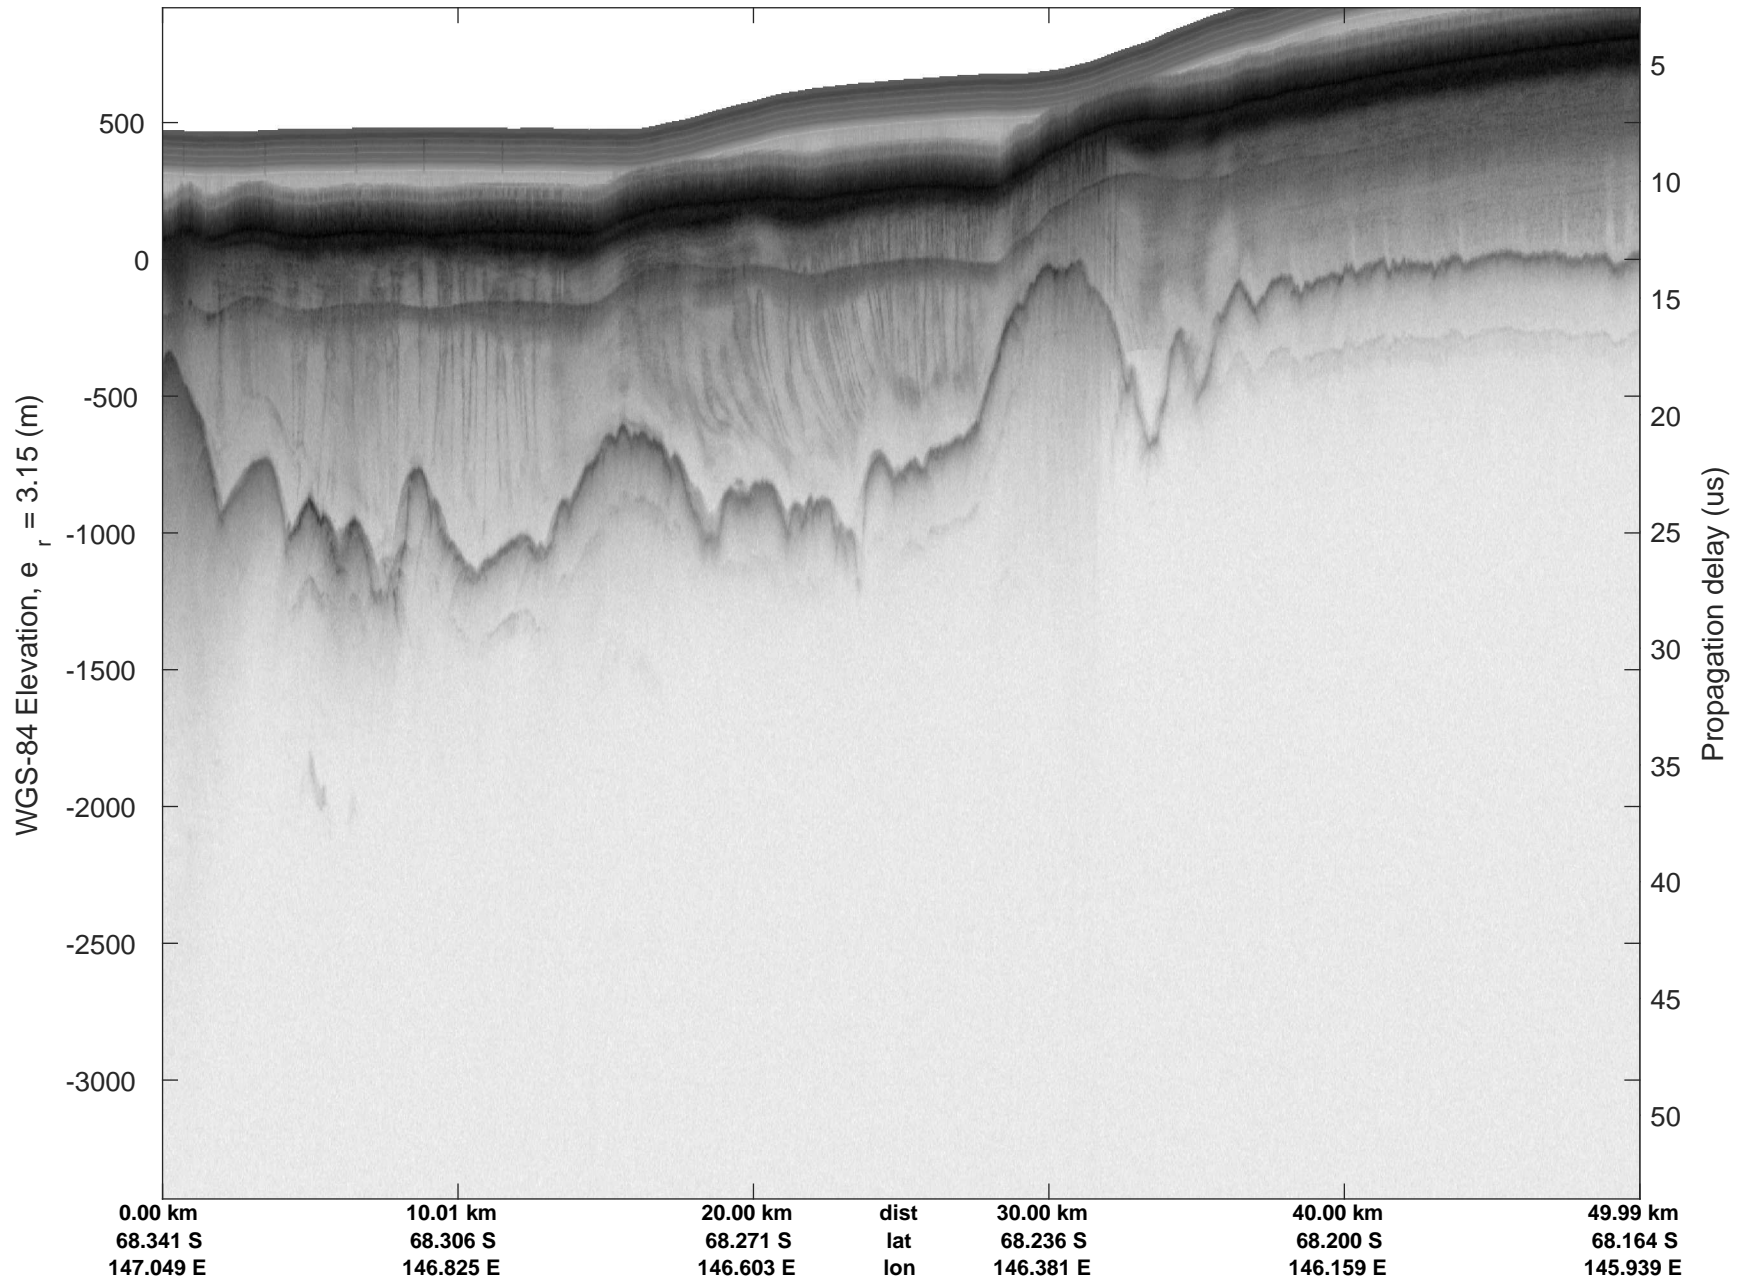

rds 2019_Antarctica_GV: "Cook-Ninnis 01" 20191120_04_008: 02:04:10.6 to 02:10:44.9 GPS