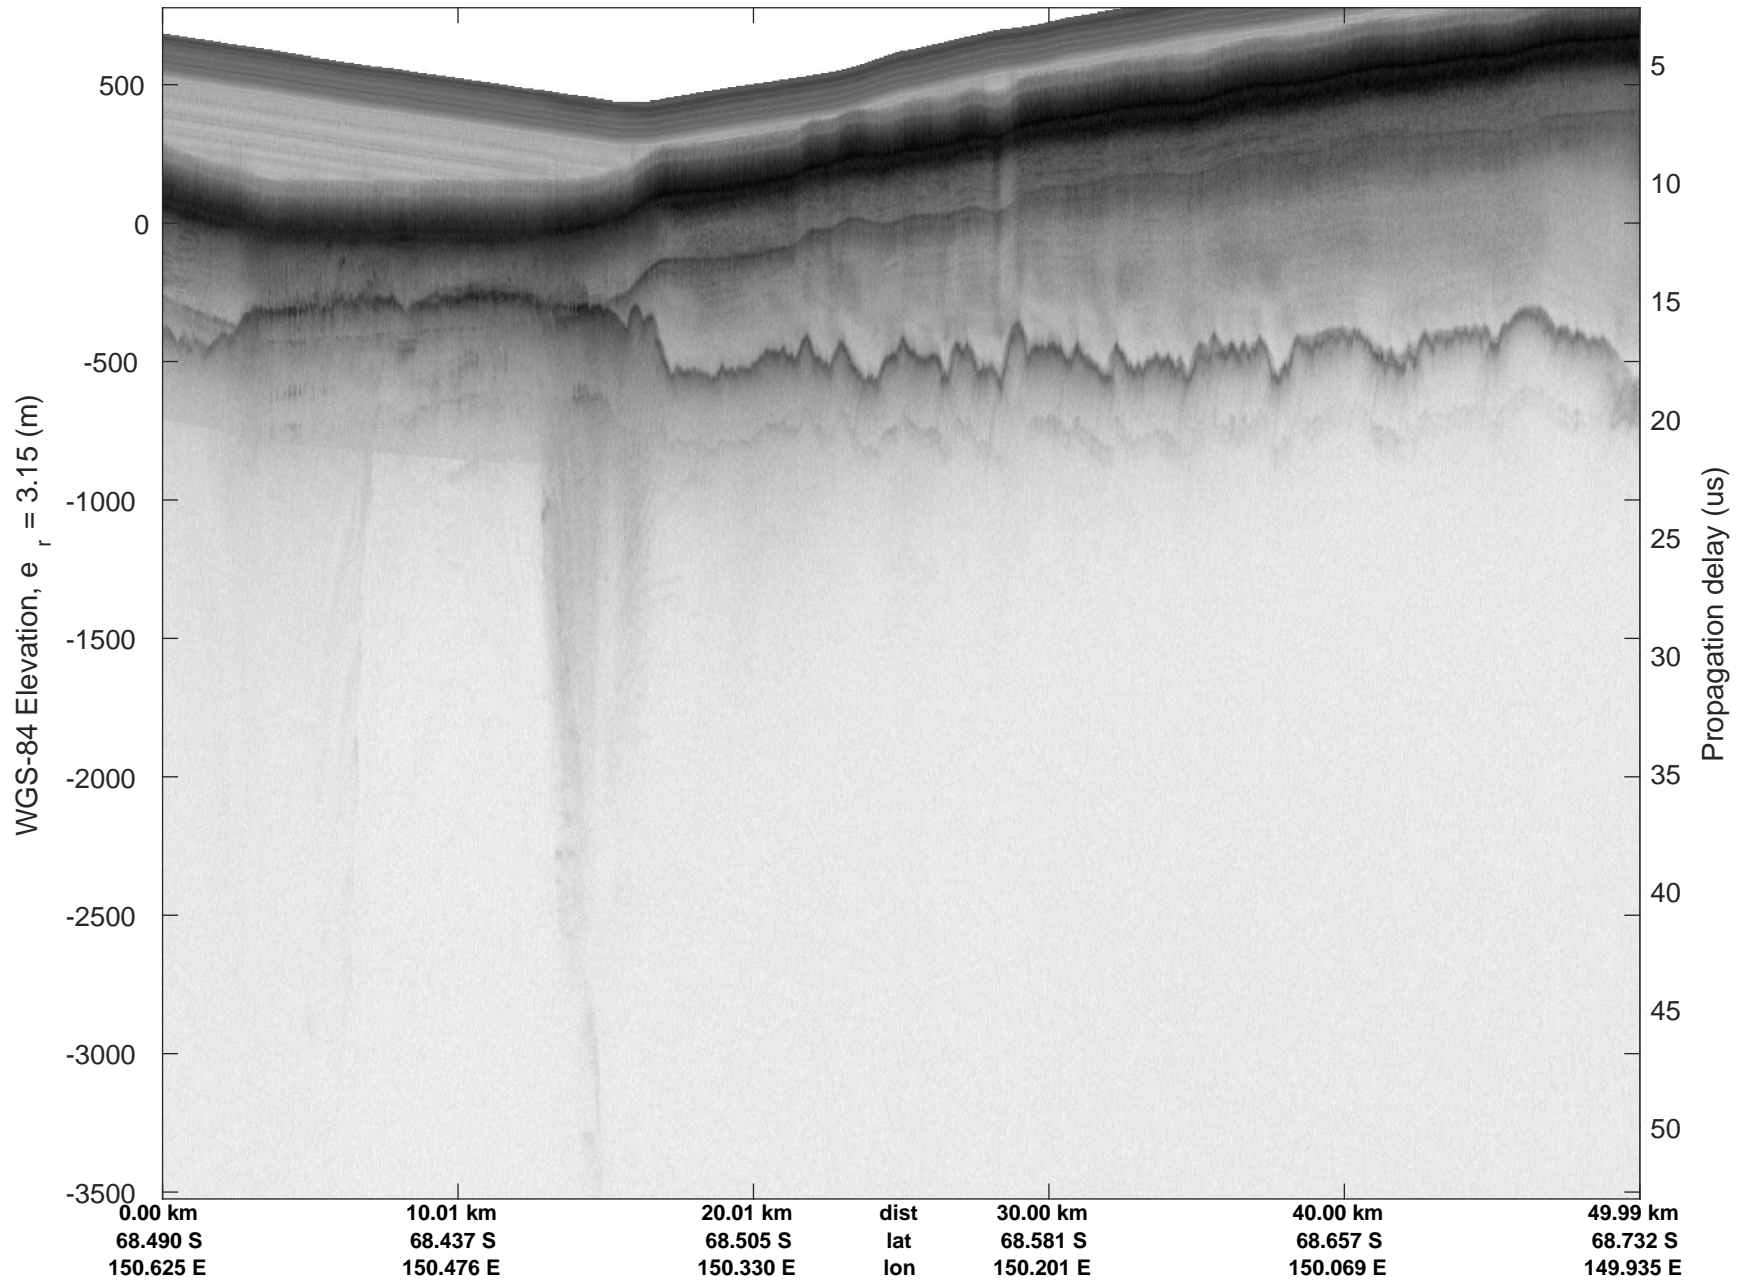

rds 2019_Antarctica_GV: "Cook-Ninnis 01" 20191120_04_018: 03:07:17.7 to 03:14:05.1 GPS