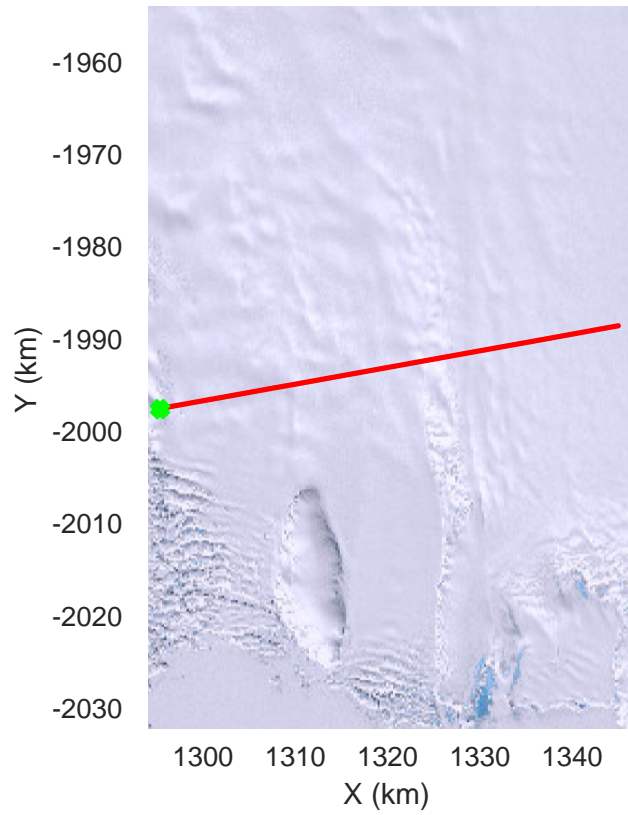

rds 2019\_Antarctica\_GV: "Cook-Ninnis 01" 20191120\_04\_006: 01:51:18.6 to 01:57:41.7 GPS

rds 2019\_Antarctica\_GV: "Cook-Ninnis 01" 20191120\_04\_007: 01:57:41.8 to 02:04:10.5 GPS

rds 2019\_Antarctica\_GV: "Cook-Ninnis 01" 20191120\_04\_007: 01:57:41.8 to 02:04:10.5 GPS