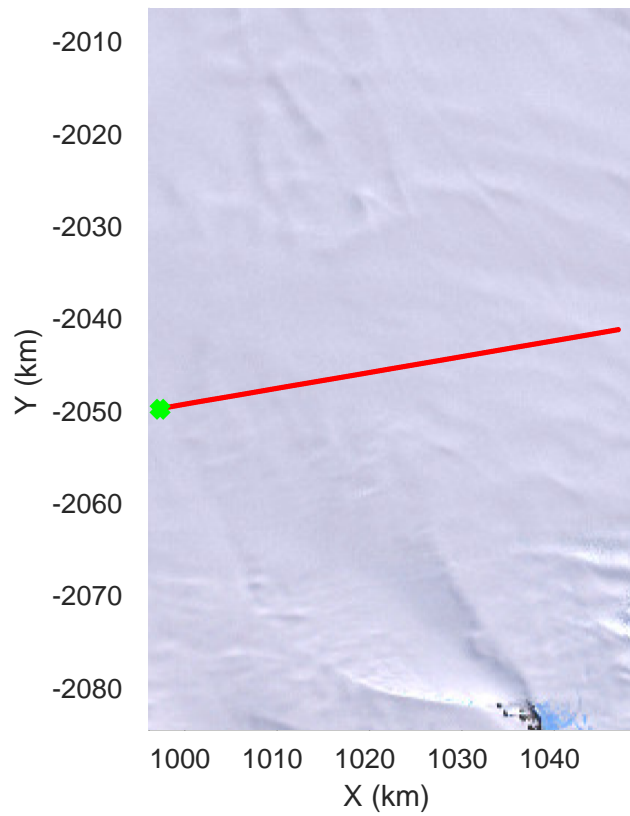

rds 2019\_Antarctica\_GV: "Cook-Ninnis 01" 20191120\_04\_001: 01:19:37.7 to 01:25:51.0 GPS

rds 2019\_Antarctica\_GV: "Cook-Ninnis 01" 20191120\_04\_001: 01:19:37.7 to 01:25:51.0 GPS

Cook-Ninnis 01  
20191120\_04\_002  
Polar Stereograph -71N/0E