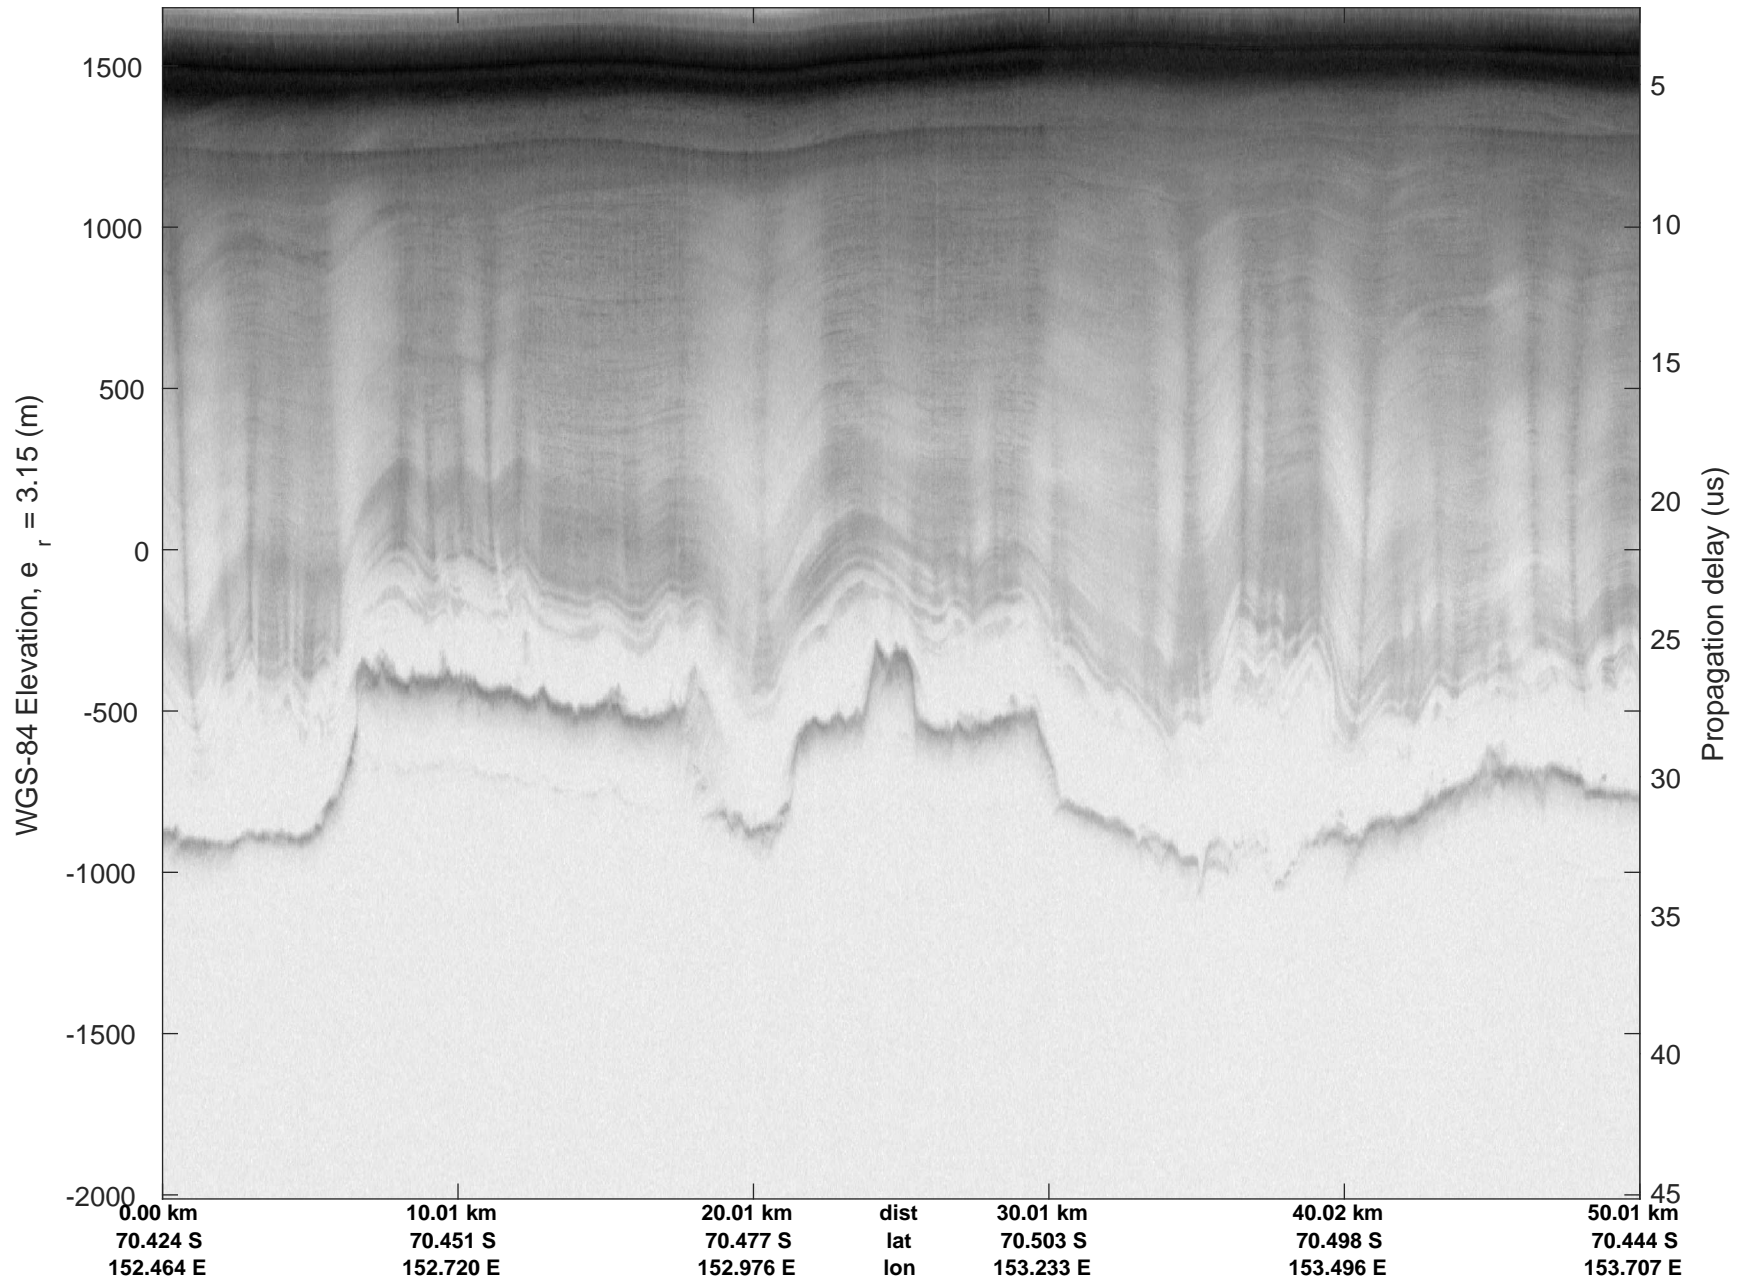

rds 2019\_Antarctica\_GV: "Cook-Ninnis 01" 20191120\_04\_022: 03:32:56.6 to 03:39:04.4 GPS

Cook-Ninnis 01  
20191120\_04\_023  
Polar Stereograph -71N/0E

rds 2019\_Antarctica\_GV: "Cook-Ninnis 01" 20191120\_04\_023: 03:39:04.5 to 03:45:13.3 GPS

rds 2019\_Antarctica\_GV: "Cook-Ninnis 01" 20191120\_04\_023: 03:39:04.5 to 03:45:13.3 GPS

rds 2019\_Antarctica\_GV: "Cook-Ninnis 01" 20191120\_04\_024: 03:45:13.4 to 03:51:18.0 GPS

rds 2019\_Antarctica\_GV: "Cook-Ninnis 01" 20191120\_04\_024: 03:45:13.4 to 03:51:18.0 GPS

Cook-Ninnis 01  
20191120\_04\_025  
Polar Stereograph -71N/0E

rds 2019\_Antarctica\_GV: "Cook-Ninnis 01" 20191120\_04\_025: 03:51:18.1 to 03:57:25.2 GPS

rds 2019\_Antarctica\_GV: "Cook-Ninnis 01" 20191120\_04\_025: 03:51:18.1 to 03:57:25.2 GPS