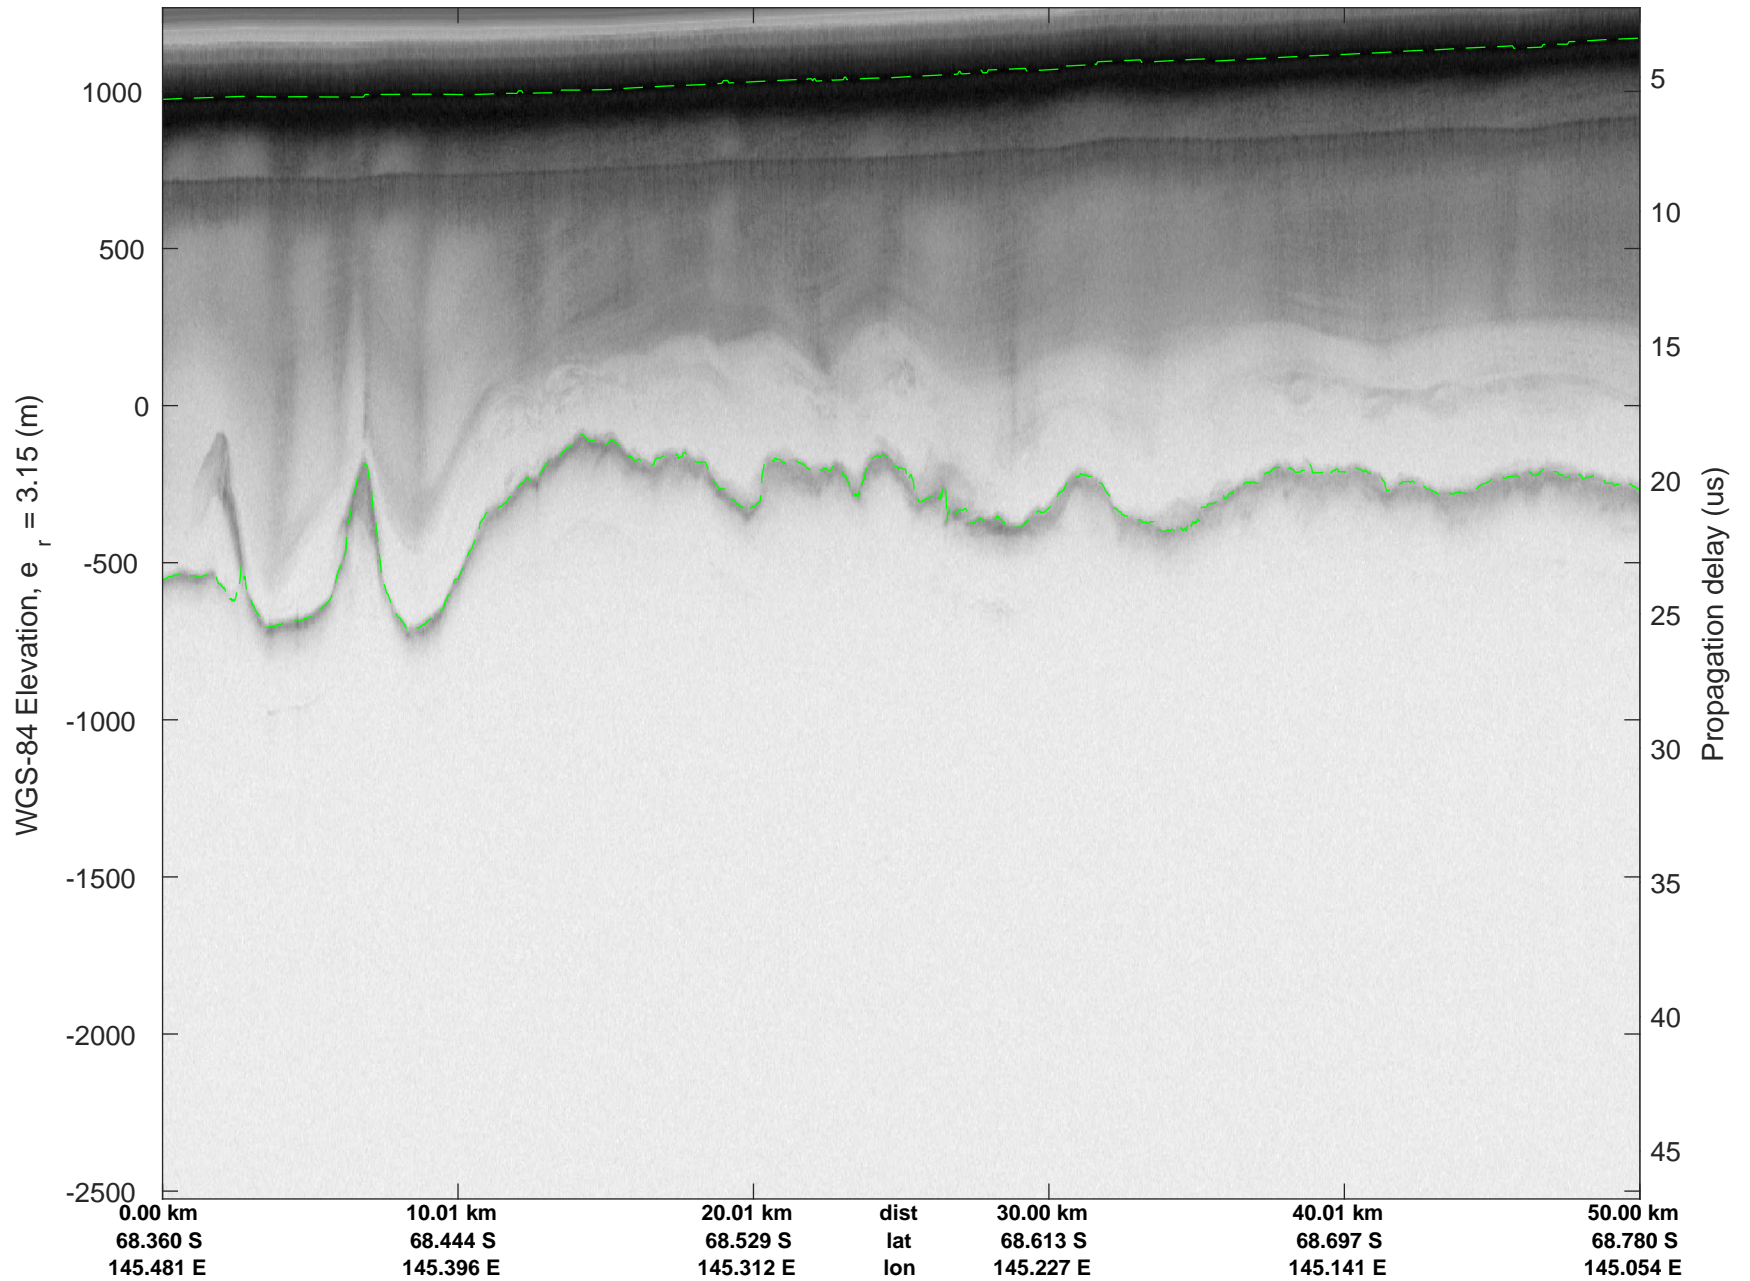

rds 2019\_Antarctica\_GV: "Cook-Ninnis 01" 20191120\_04\_009: 02:10:45.0 to 02:17:24.7 GPS

rds 2019\_Antarctica\_GV: "Cook-Ninnis 01" 20191120\_04\_010: 02:17:24.9 to 02:23:50.5 GPS

rds 2019\_Antarctica\_GV: "Cook-Ninnis 01" 20191120\_04\_010: 02:17:24.9 to 02:23:50.5 GPS