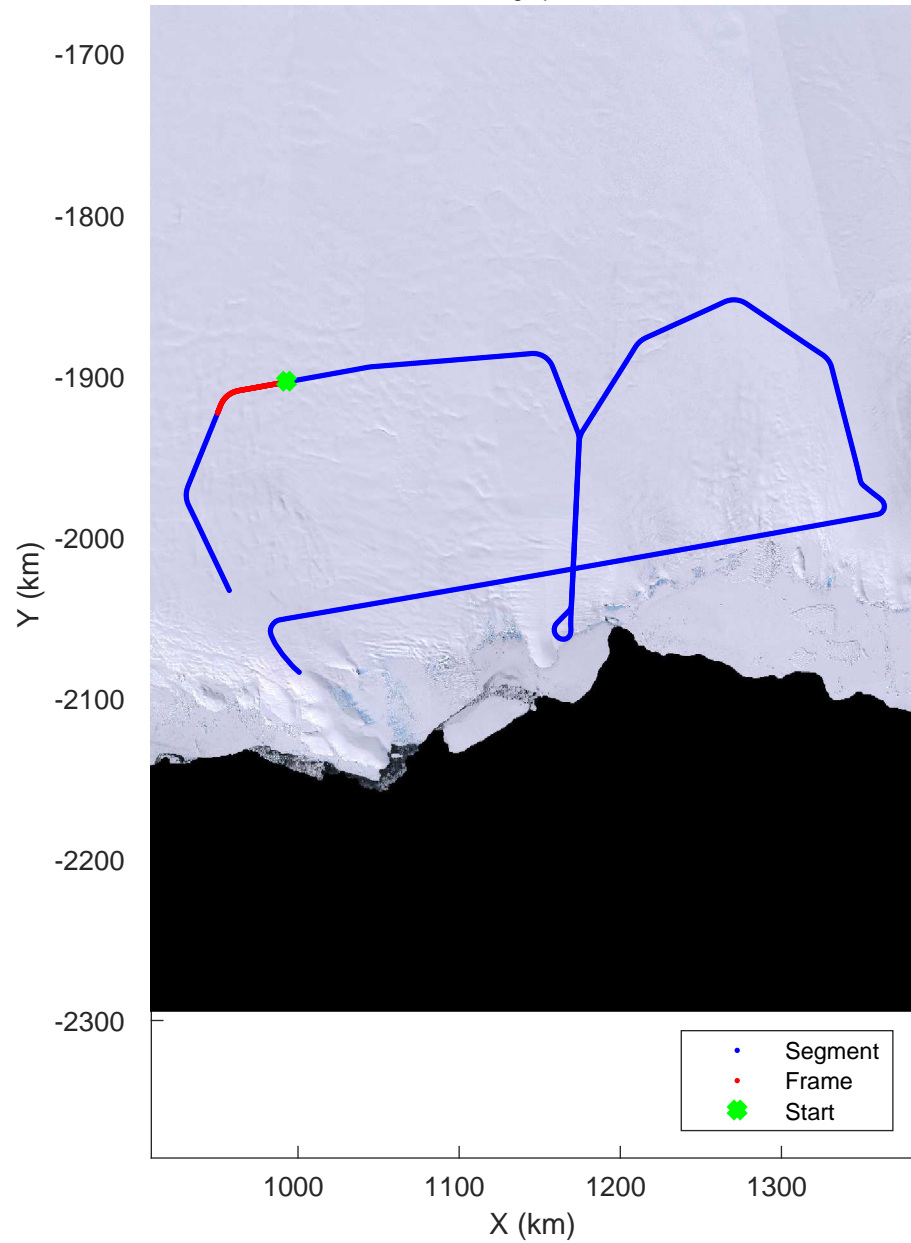

Cook-Ninnis 01
20191120_04_025
Polar Stereograph -71N/0E