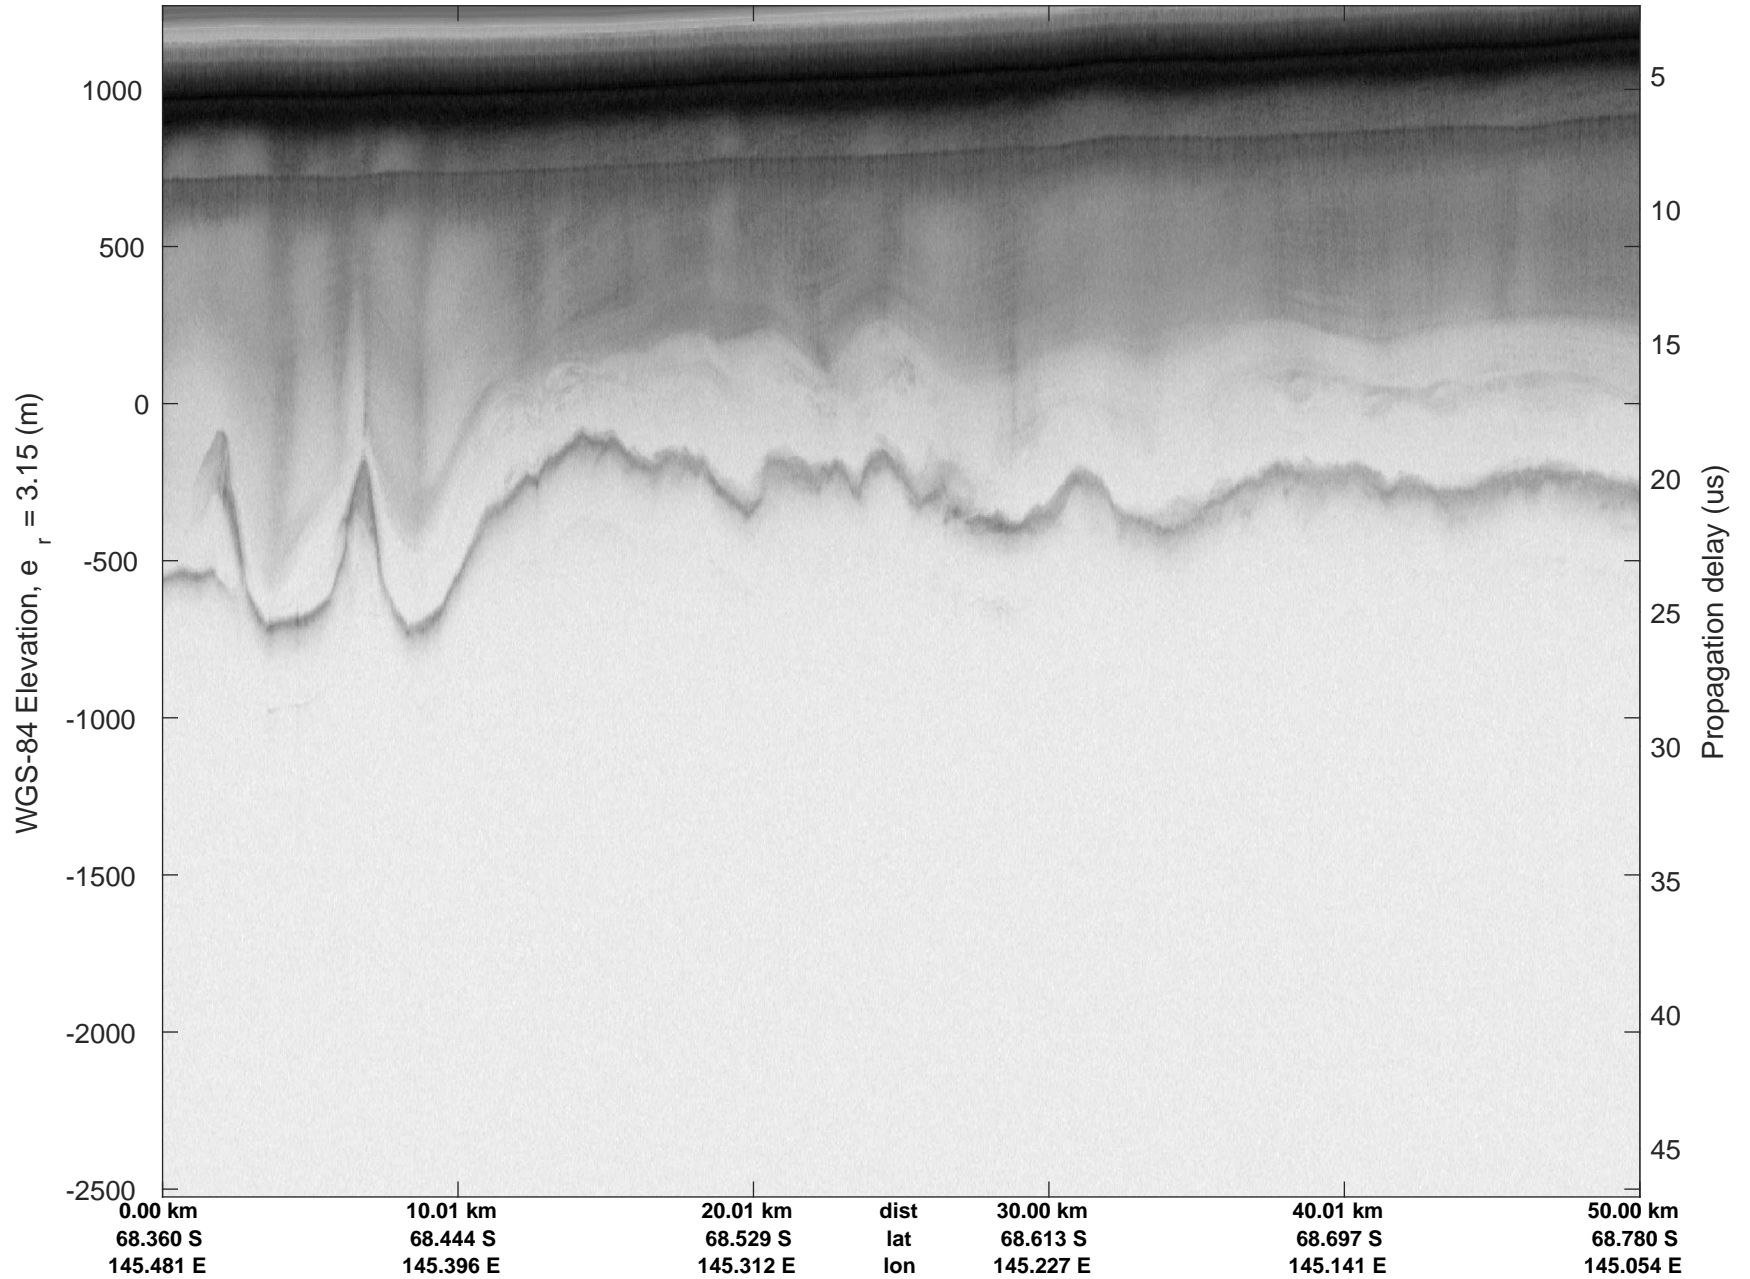

rds 2019_Antarctica_GV: "Cook-Ninnis 01" 20191120_04_010: 02:17:24.9 to 02:23:50.5 GPS