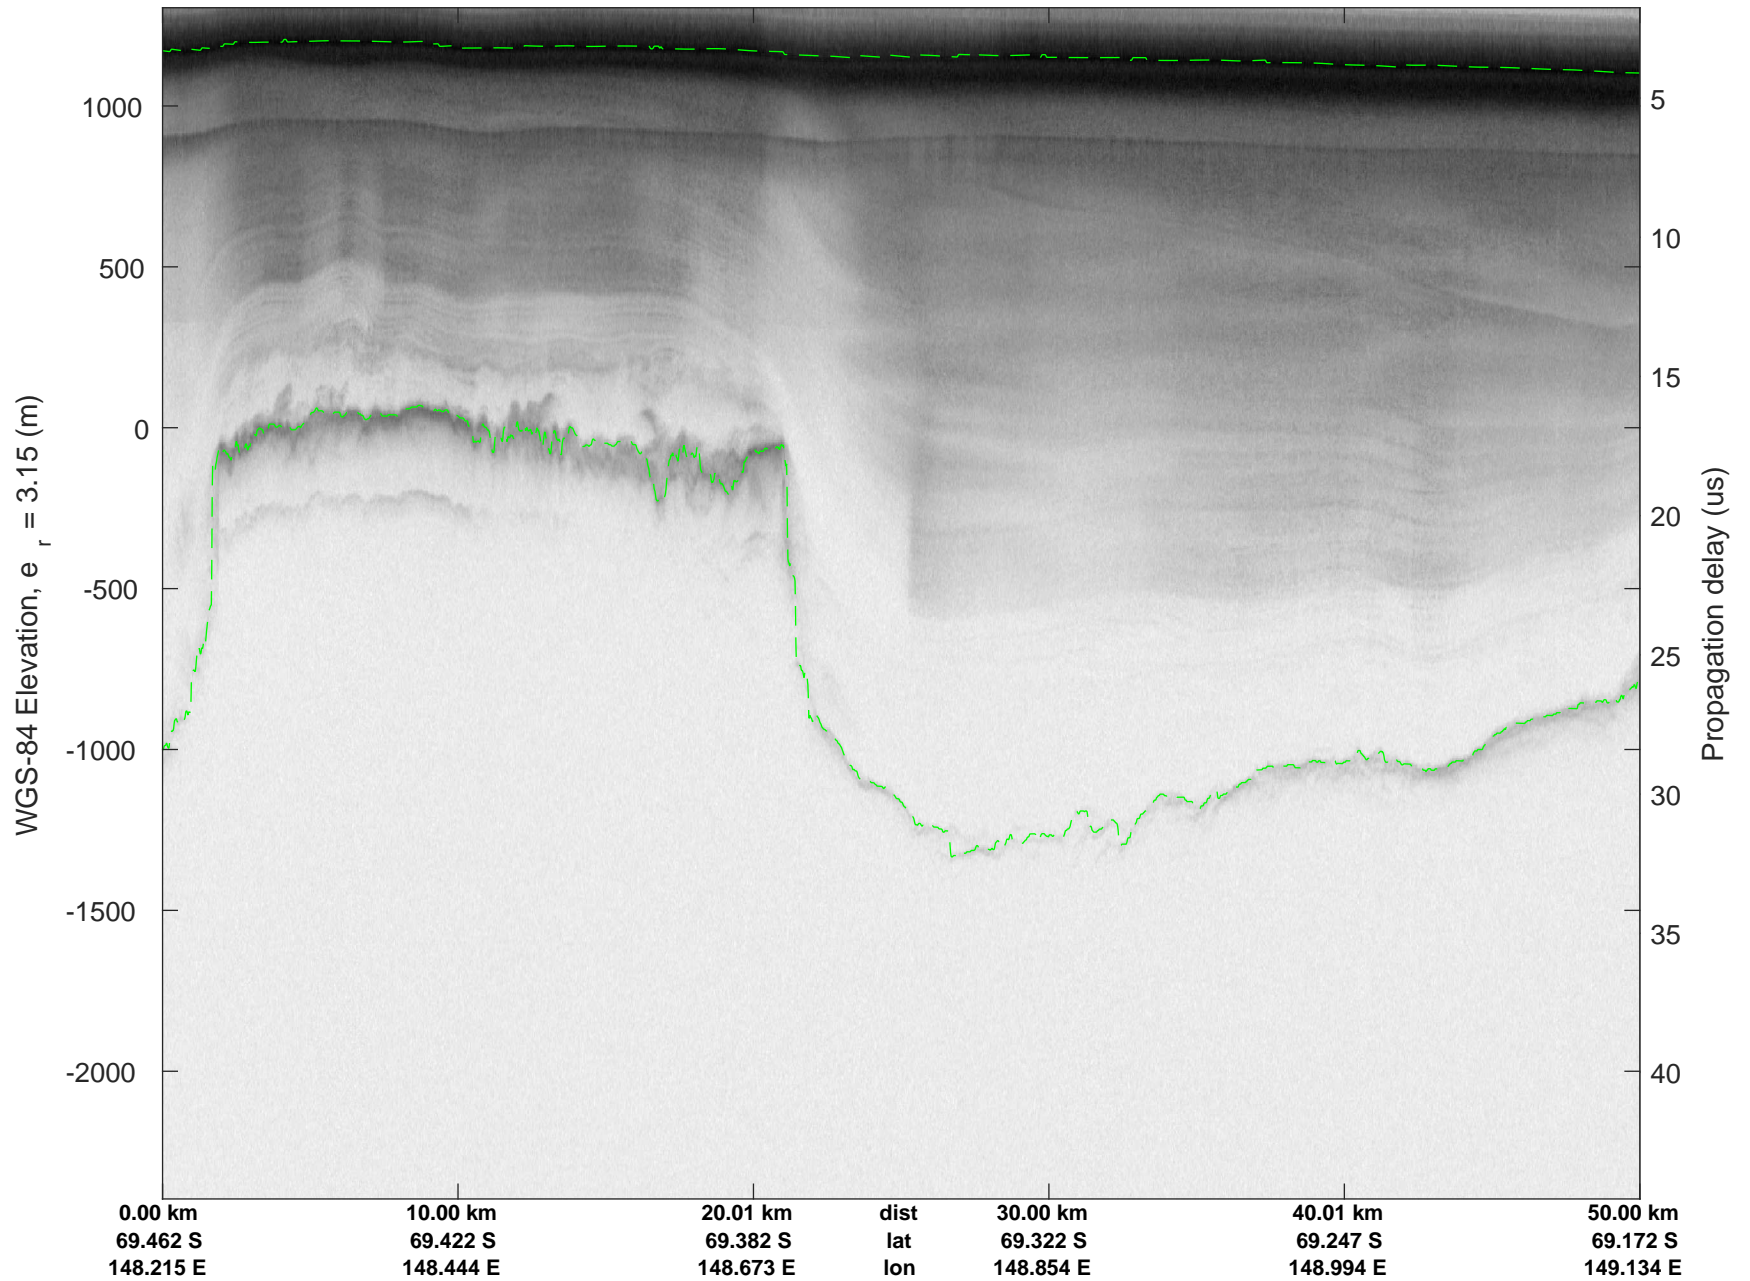

rds 2019_Antarctica_GV: "Cook-Ninnis 01" 20191120_04_015: 02:48:50.3 to 02:54:54.9 GPS