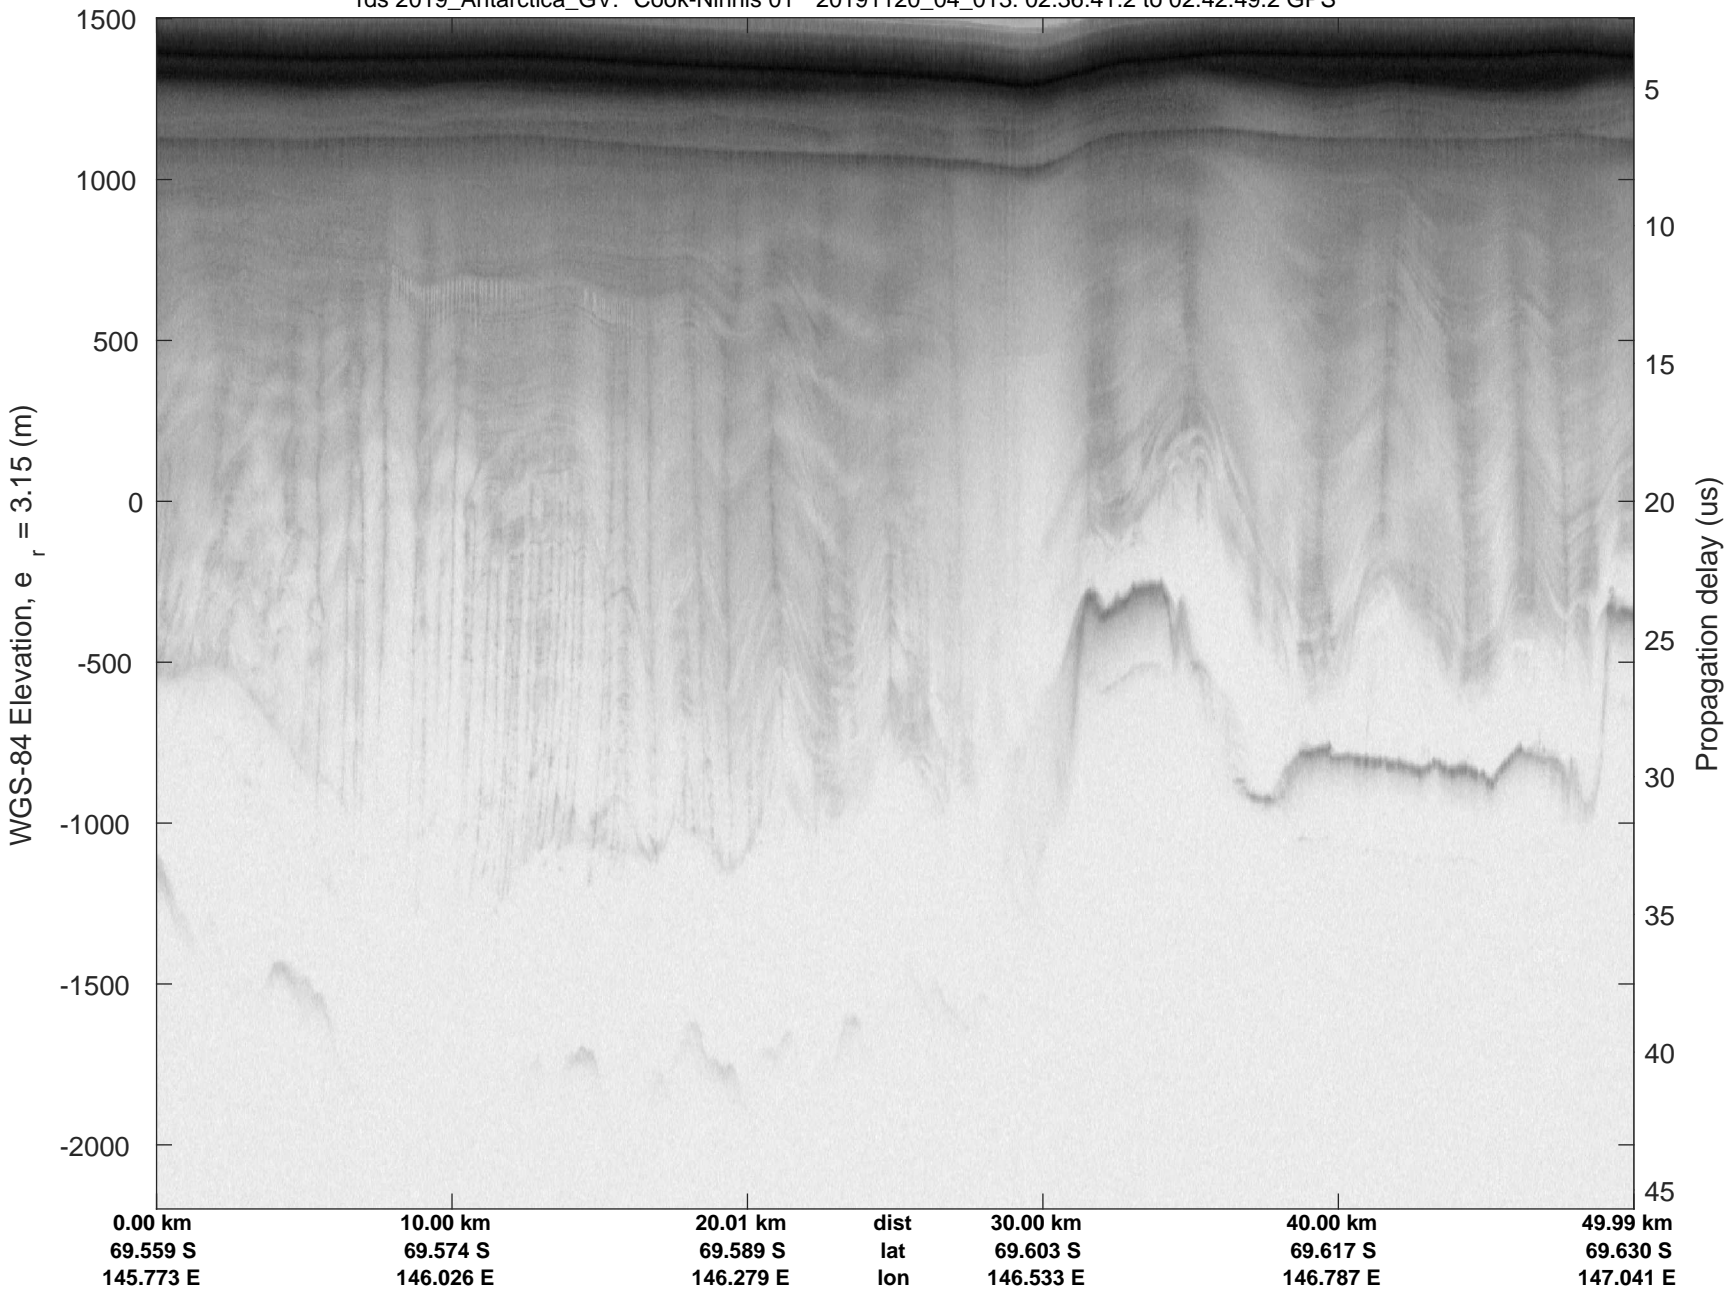

rds 2019_Antarctica_GV: "Cook-Ninnis 01" 20191120_04_013: 02:36:41.2 to 02:42:49.2 GPS