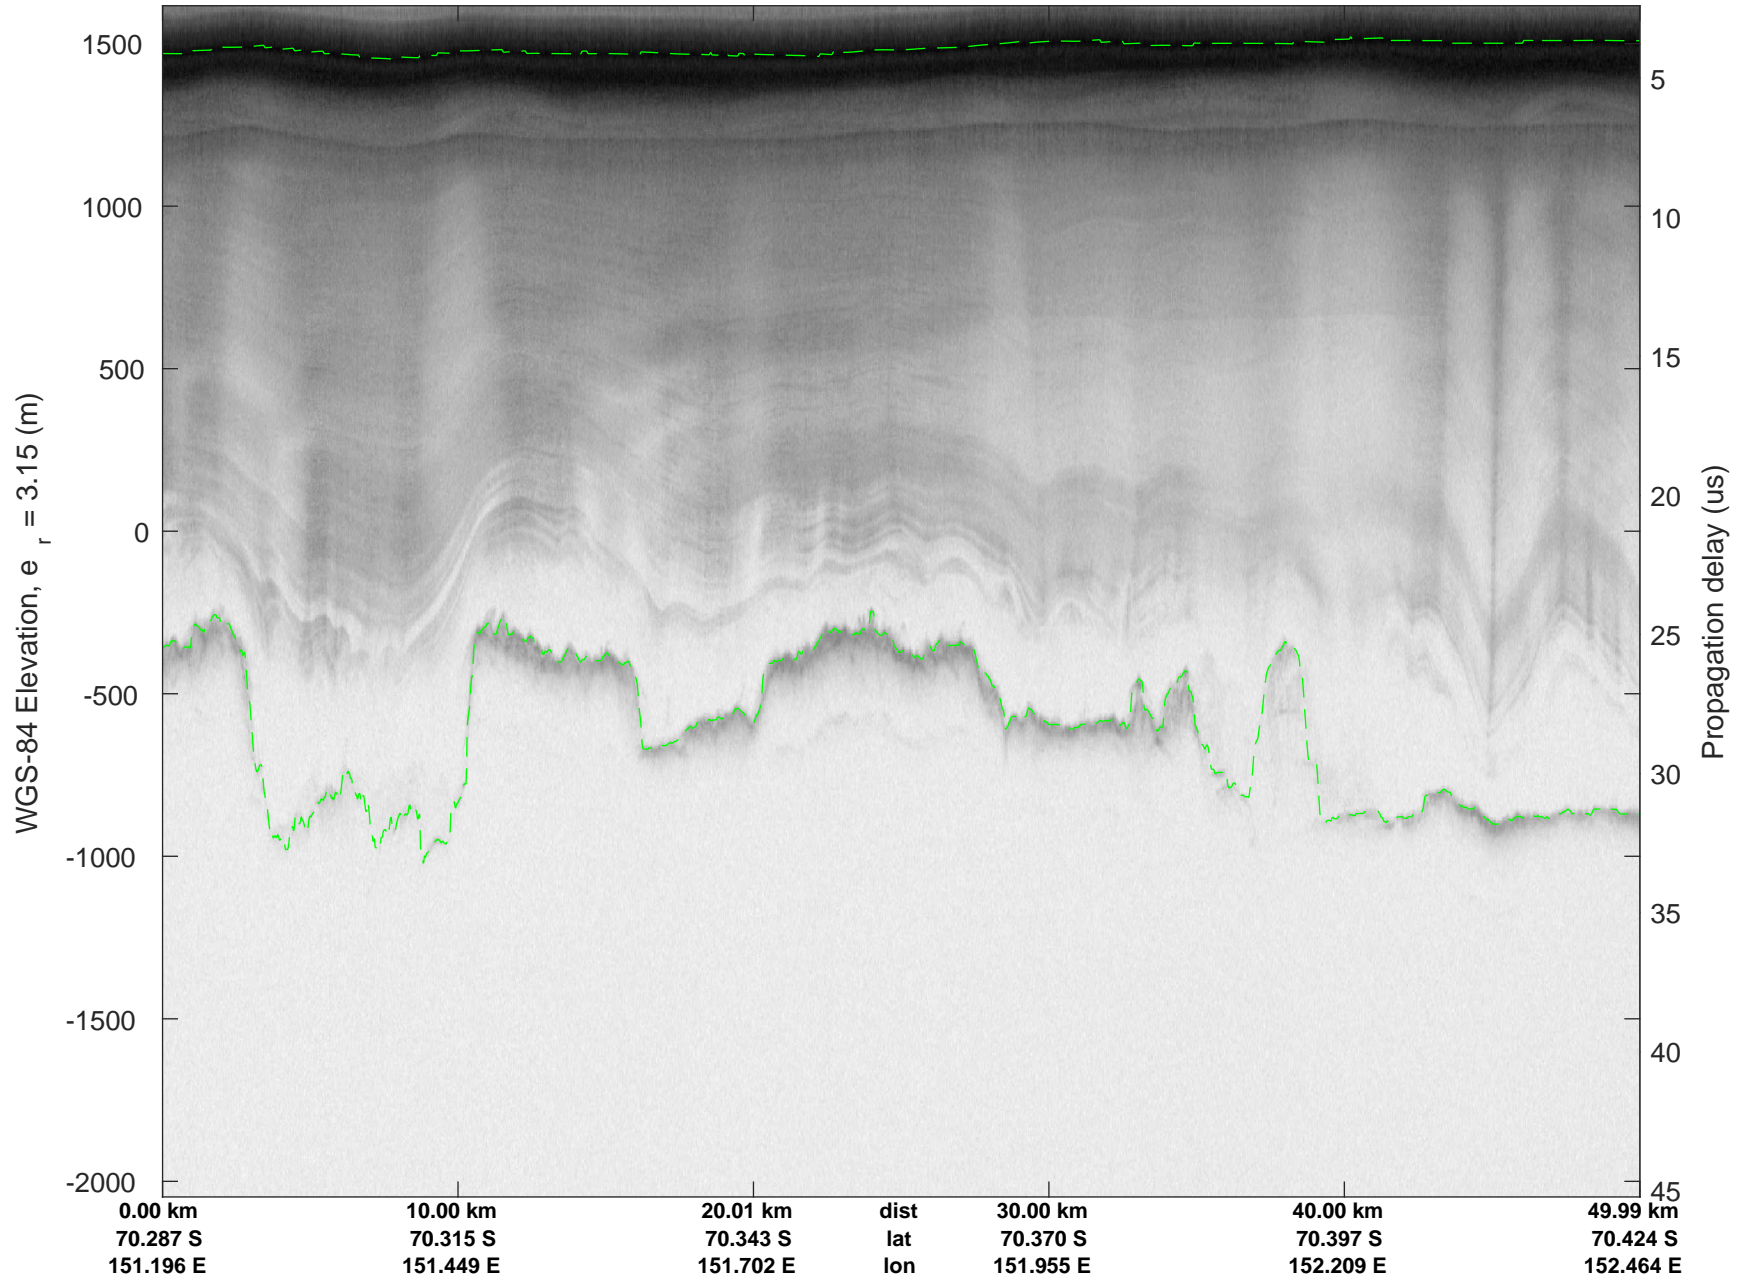

rds 2019\_Antarctica\_GV: "Cook-Ninnis 01" 20191120\_04\_021: 03:26:44.1 to 03:32:56.4 GPS

Cook-Ninnis 01  
20191120\_04\_022  
Polar Stereograph -71N/0E

rds 2019\_Antarctica\_GV: "Cook-Ninnis 01" 20191120\_04\_022: 03:32:56.6 to 03:39:04.4 GPS

rds 2019\_Antarctica\_GV: "Cook-Ninnis 01" 20191120\_04\_022: 03:32:56.6 to 03:39:04.4 GPS

Cook-Ninnis 01  
20191120\_04\_023  
Polar Stereograph -71N/0E

rds 2019\_Antarctica\_GV: "Cook-Ninnis 01" 20191120\_04\_023: 03:39:04.5 to 03:45:13.3 GPS

rds 2019\_Antarctica\_GV: "Cook-Ninnis 01" 20191120\_04\_023: 03:39:04.5 to 03:45:13.3 GPS

rds 2019\_Antarctica\_GV: "Cook-Ninnis 01" 20191120\_04\_024: 03:45:13.4 to 03:51:18.0 GPS

rds 2019\_Antarctica\_GV: "Cook-Ninnis 01" 20191120\_04\_024: 03:45:13.4 to 03:51:18.0 GPS

Cook-Ninnis 01  
20191120\_04\_025  
Polar Stereograph -71N/0E

rds 2019\_Antarctica\_GV: "Cook-Ninnis 01" 20191120\_04\_025: 03:51:18.1 to 03:57:25.2 GPS

rds 2019\_Antarctica\_GV: "Cook-Ninnis 01" 20191120\_04\_025: 03:51:18.1 to 03:57:25.2 GPS