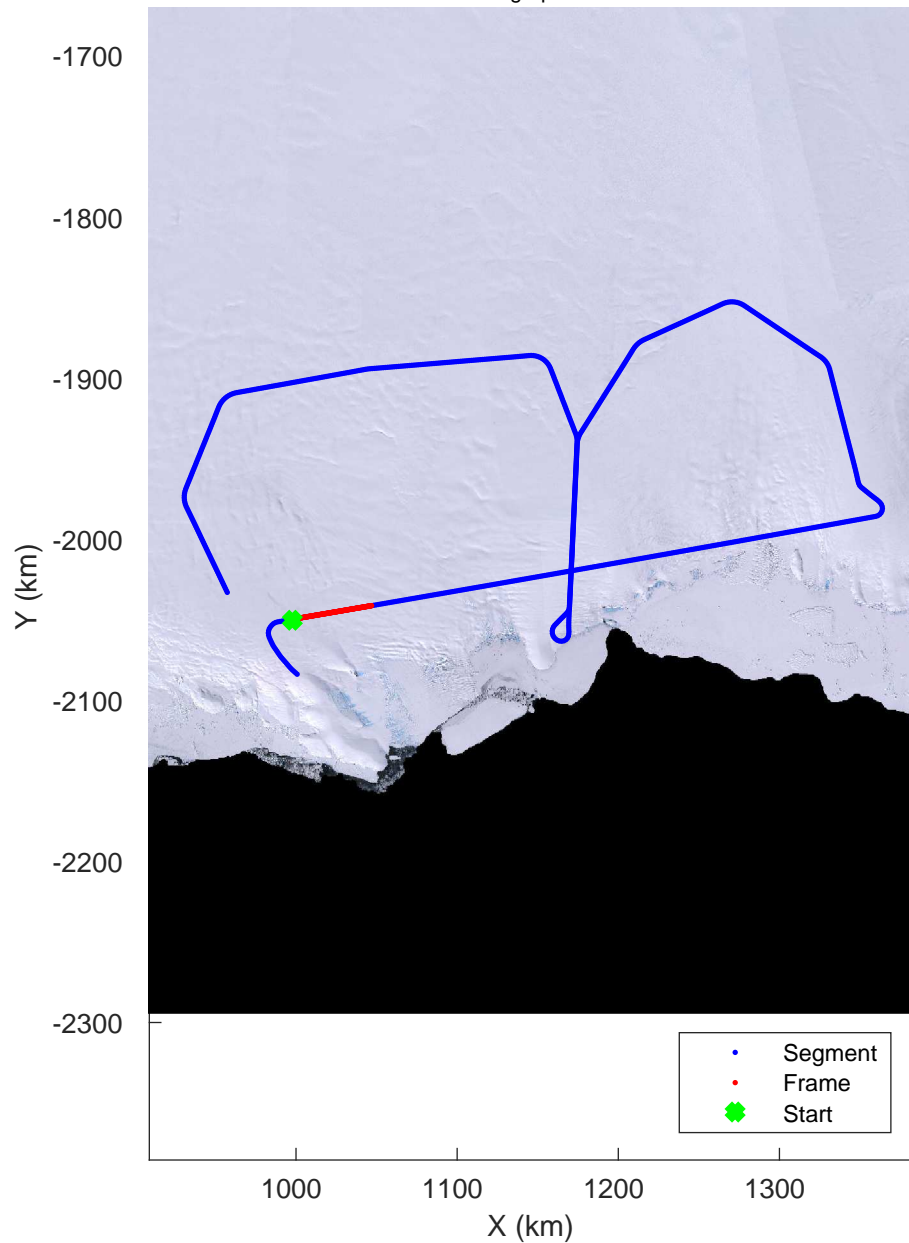

rds 2019\_Antarctica\_GV: "Cook-Ninnis 01" 20191120\_04\_001: 01:19:37.7 to 01:25:51.0 GPS

rds 2019\_Antarctica\_GV: "Cook-Ninnis 01" 20191120\_04\_001: 01:19:37.7 to 01:25:51.0 GPS

Cook-Ninnis 01  
20191120\_04\_002  
Polar Stereograph -71N/0E