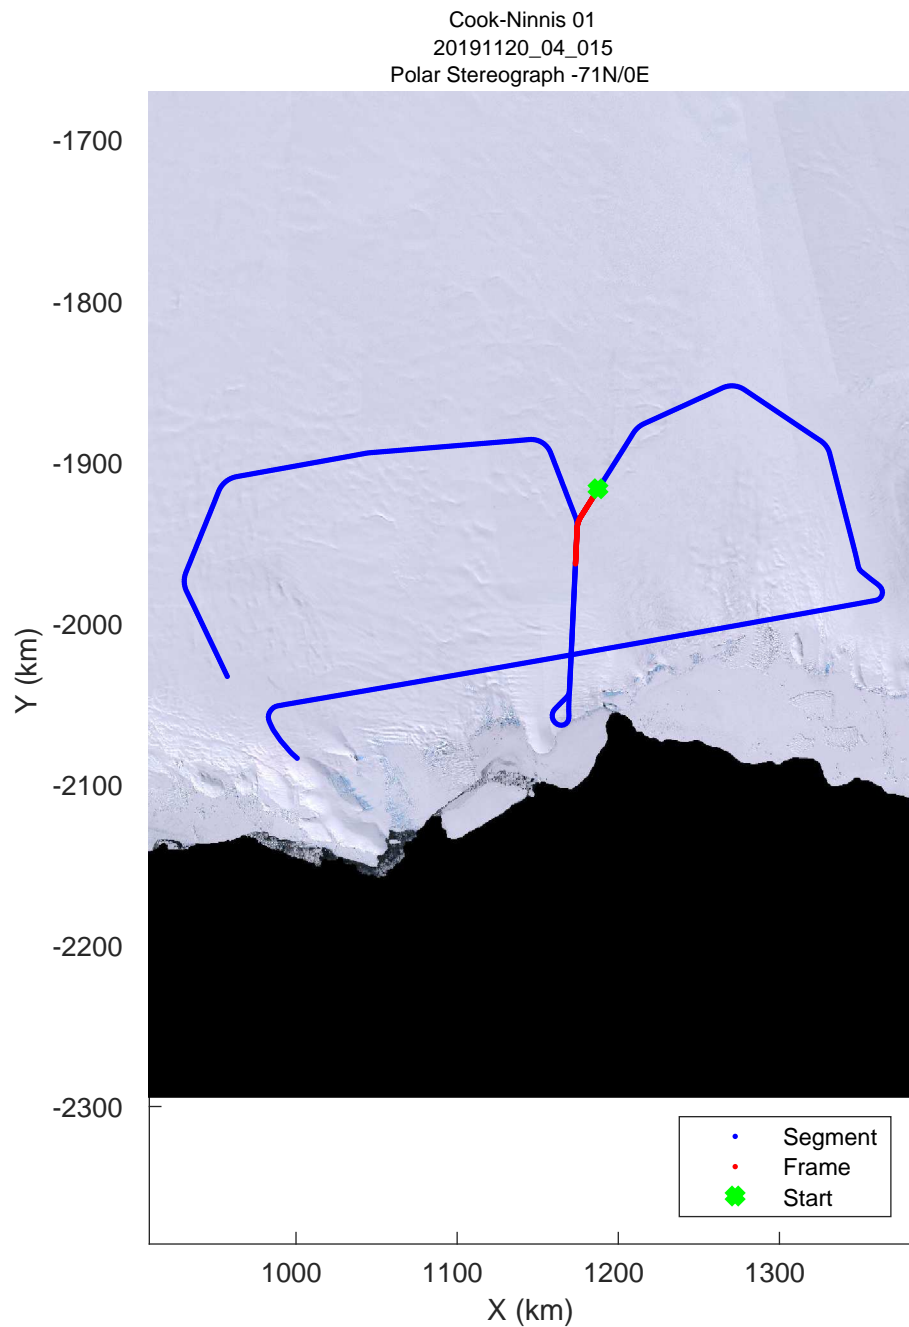

Cook-Ninnis 01  
20191120\_04\_014  
Polar Stereograph -71N/0E

rds 2019\_Antarctica\_GV: "Cook-Ninnis 01" 20191120\_04\_014: 02:42:49.3 to 02:48:50.2 GPS

rds 2019\_Antarctica\_GV: "Cook-Ninnis 01" 20191120\_04\_014: 02:42:49.3 to 02:48:50.2 GPS