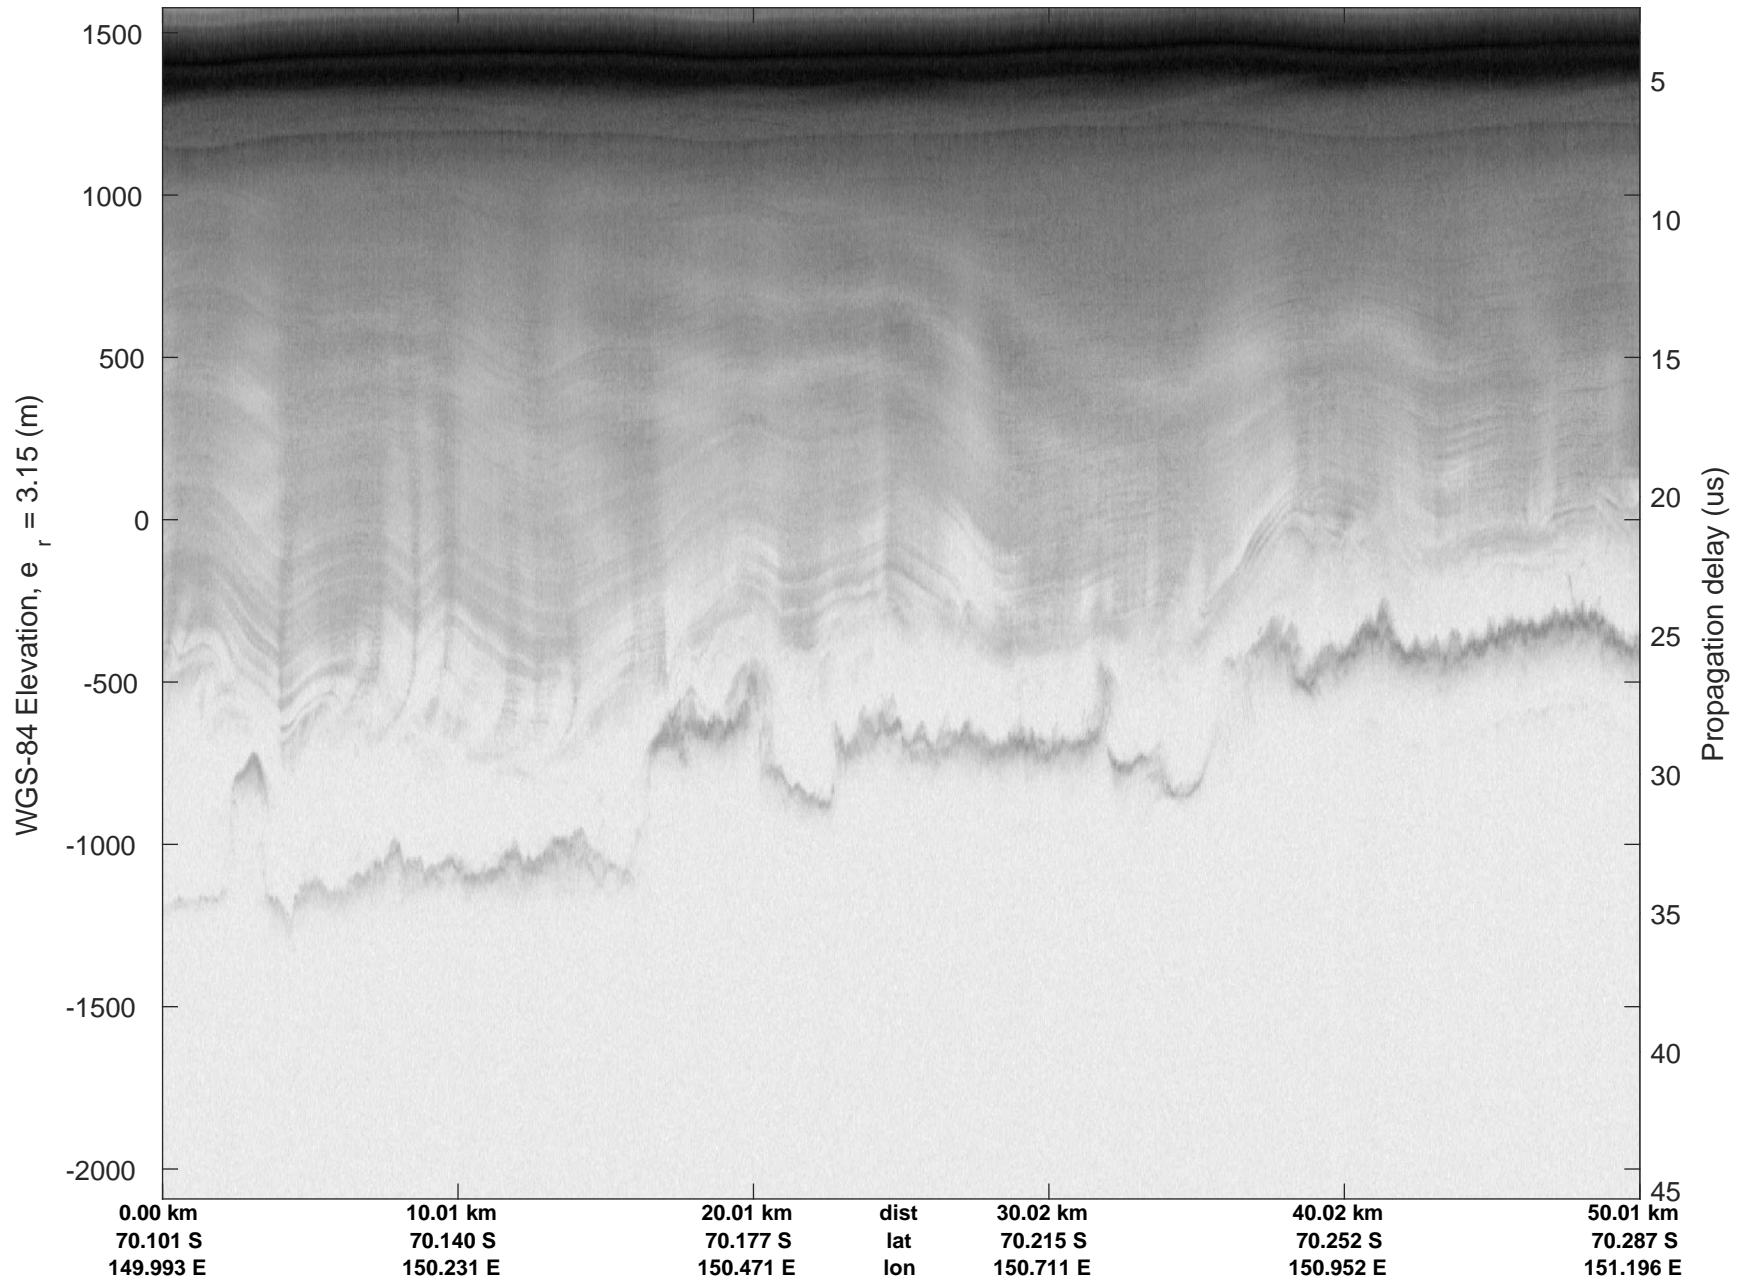

rds 2019\_Antarctica\_GV: "Cook-Ninnis 01" 20191120\_04\_021: 03:26:44.1 to 03:32:56.4 GPS

Cook-Ninnis 01  
20191120\_04\_022  
Polar Stereograph -71N/0E

rds 2019\_Antarctica\_GV: "Cook-Ninnis 01" 20191120\_04\_022: 03:32:56.6 to 03:39:04.4 GPS

rds 2019\_Antarctica\_GV: "Cook-Ninnis 01" 20191120\_04\_022: 03:32:56.6 to 03:39:04.4 GPS

Cook-Ninnis 01  
20191120\_04\_023  
Polar Stereograph -71N/0E

rds 2019\_Antarctica\_GV: "Cook-Ninnis 01" 20191120\_04\_023: 03:39:04.5 to 03:45:13.3 GPS