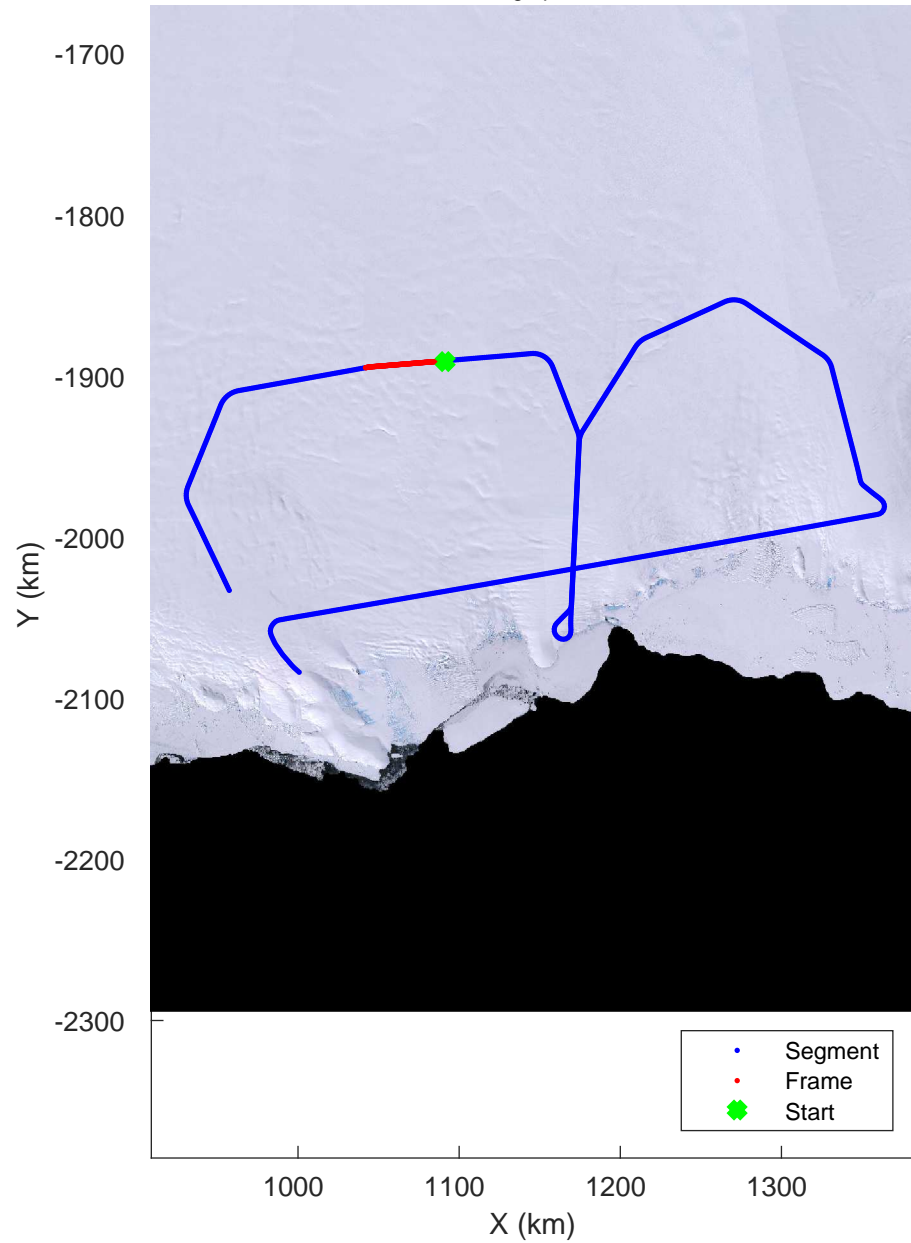

Cook-Ninnis 01
20191120_04_023
Polar Stereograph -71N/0E