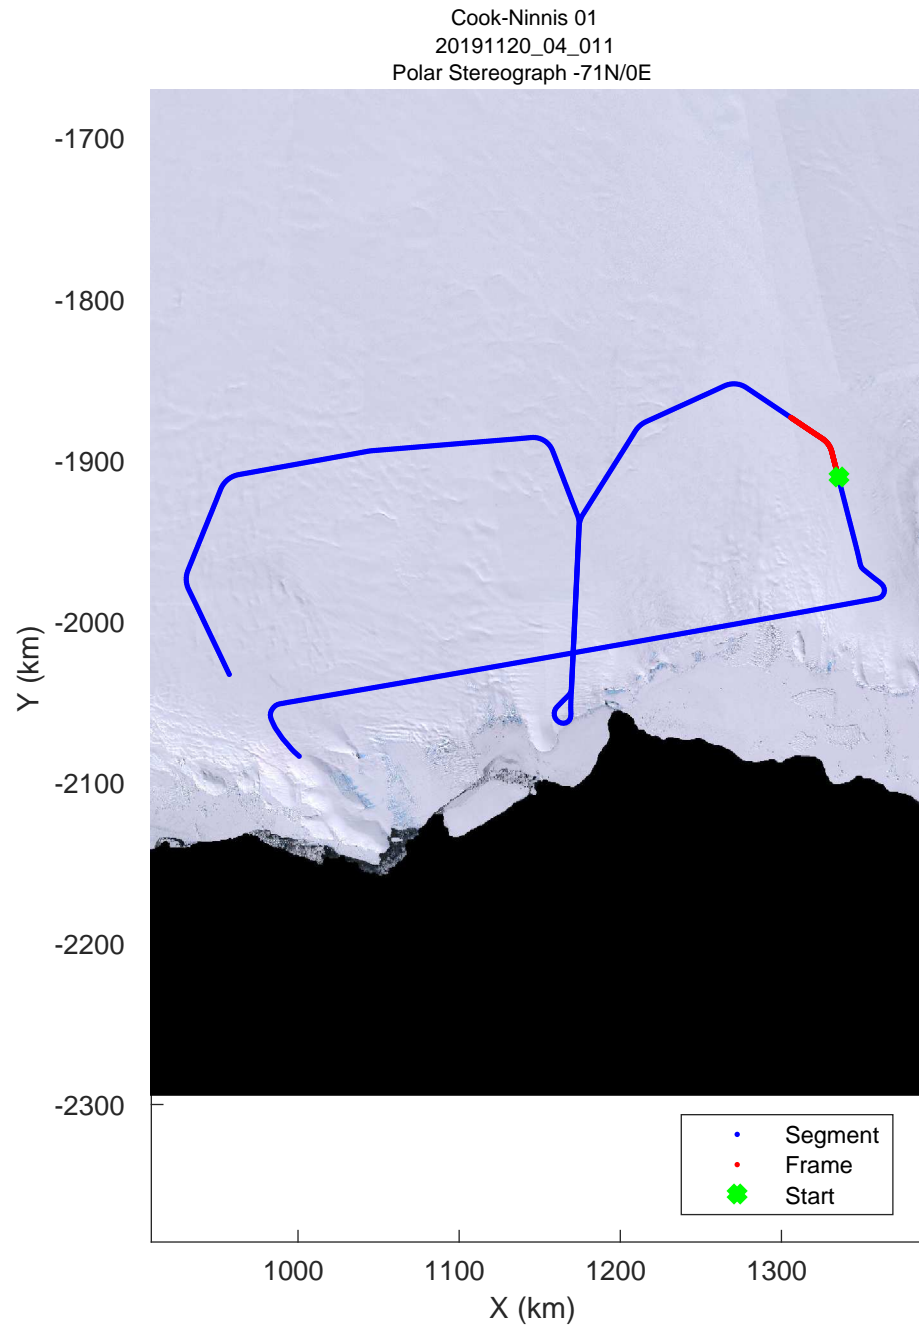

rds 2019\_Antarctica\_GV: "Cook-Ninnis 01" 20191120\_04\_009: 02:10:45.0 to 02:17:24.7 GPS

rds 2019\_Antarctica\_GV: "Cook-Ninnis 01" 20191120\_04\_010: 02:17:24.9 to 02:23:50.5 GPS

rds 2019\_Antarctica\_GV: "Cook-Ninnis 01" 20191120\_04\_010: 02:17:24.9 to 02:23:50.5 GPS