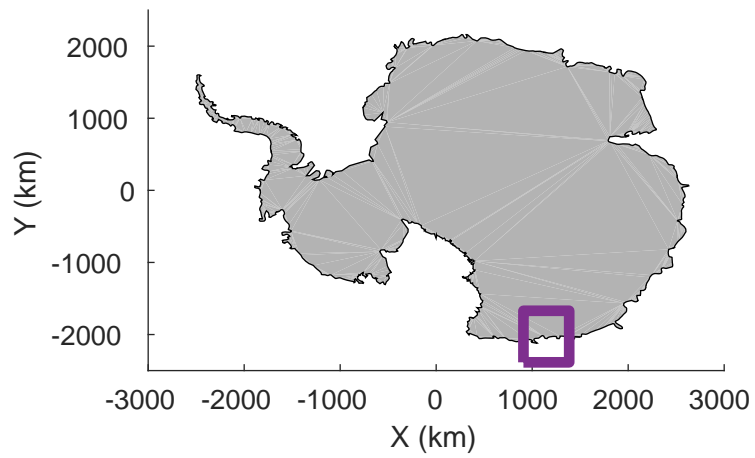

rds 2019\_Antarctica\_GV: "Cook-Ninnis 01" 20191120\_04\_009: 02:10:45.0 to 02:17:24.7 GPS

rds 2019\_Antarctica\_GV: "Cook-Ninnis 01" 20191120\_04\_010: 02:17:24.9 to 02:23:50.5 GPS

rds 2019\_Antarctica\_GV: "Cook-Ninnis 01" 20191120\_04\_010: 02:17:24.9 to 02:23:50.5 GPS