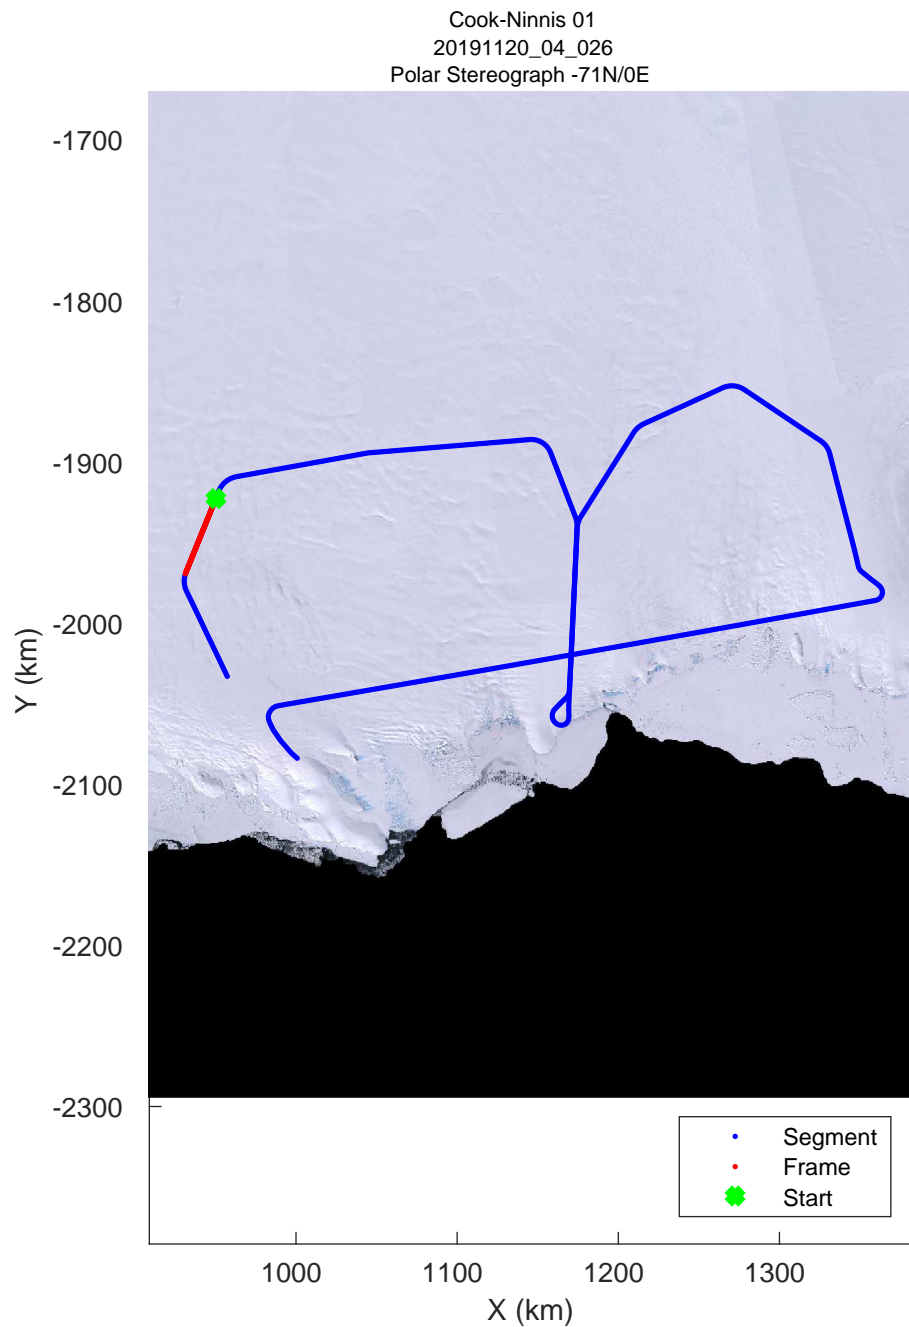

Cook-Ninnis 01  
20191120\_04\_025  
Polar Stereograph -71N/0E

rds 2019\_Antarctica\_GV: "Cook-Ninnis 01" 20191120\_04\_025: 03:51:18.1 to 03:57:25.2 GPS

rds 2019\_Antarctica\_GV: "Cook-Ninnis 01" 20191120\_04\_025: 03:51:18.1 to 03:57:25.2 GPS