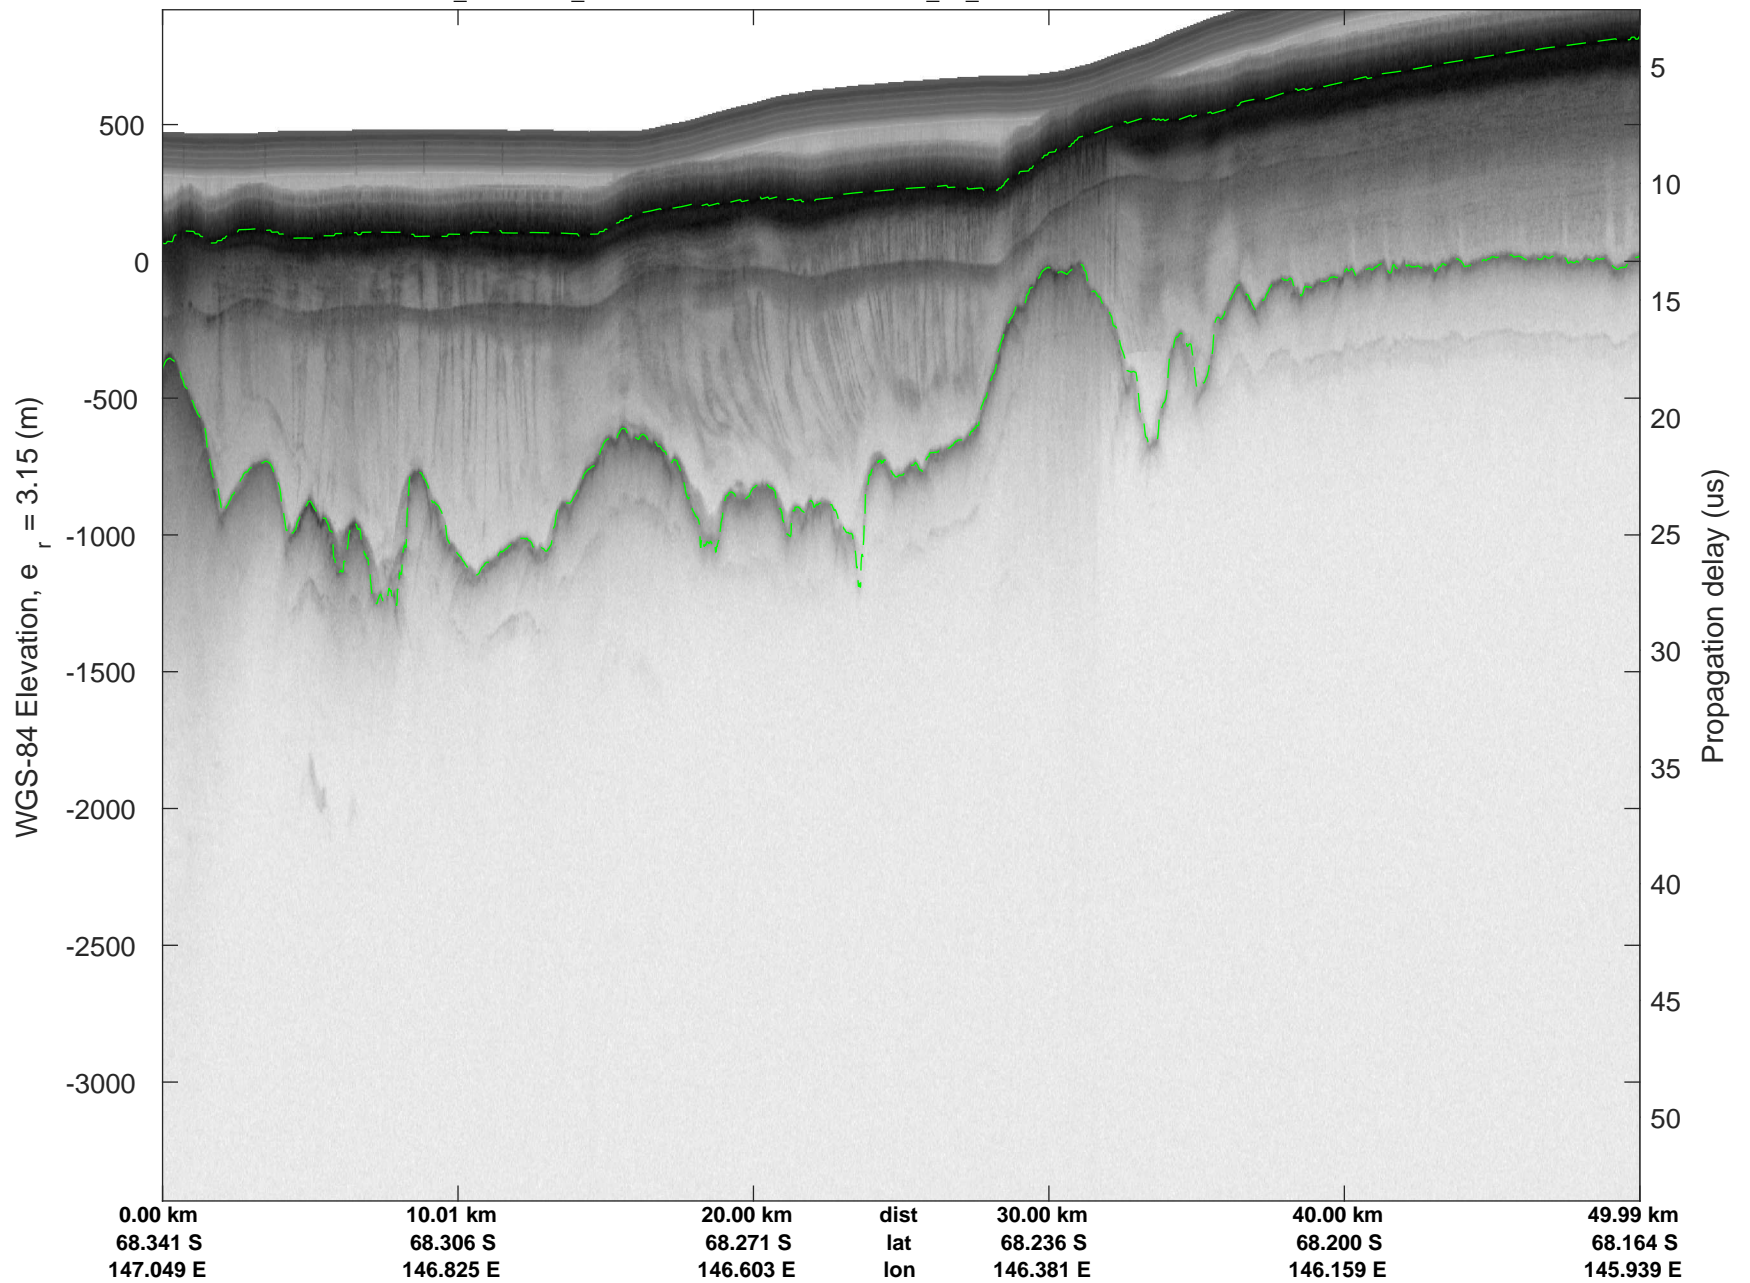

rds 2019_Antarctica_GV: "Cook-Ninnis 01" 20191120_04_008: 02:04:10.6 to 02:10:44.9 GPS