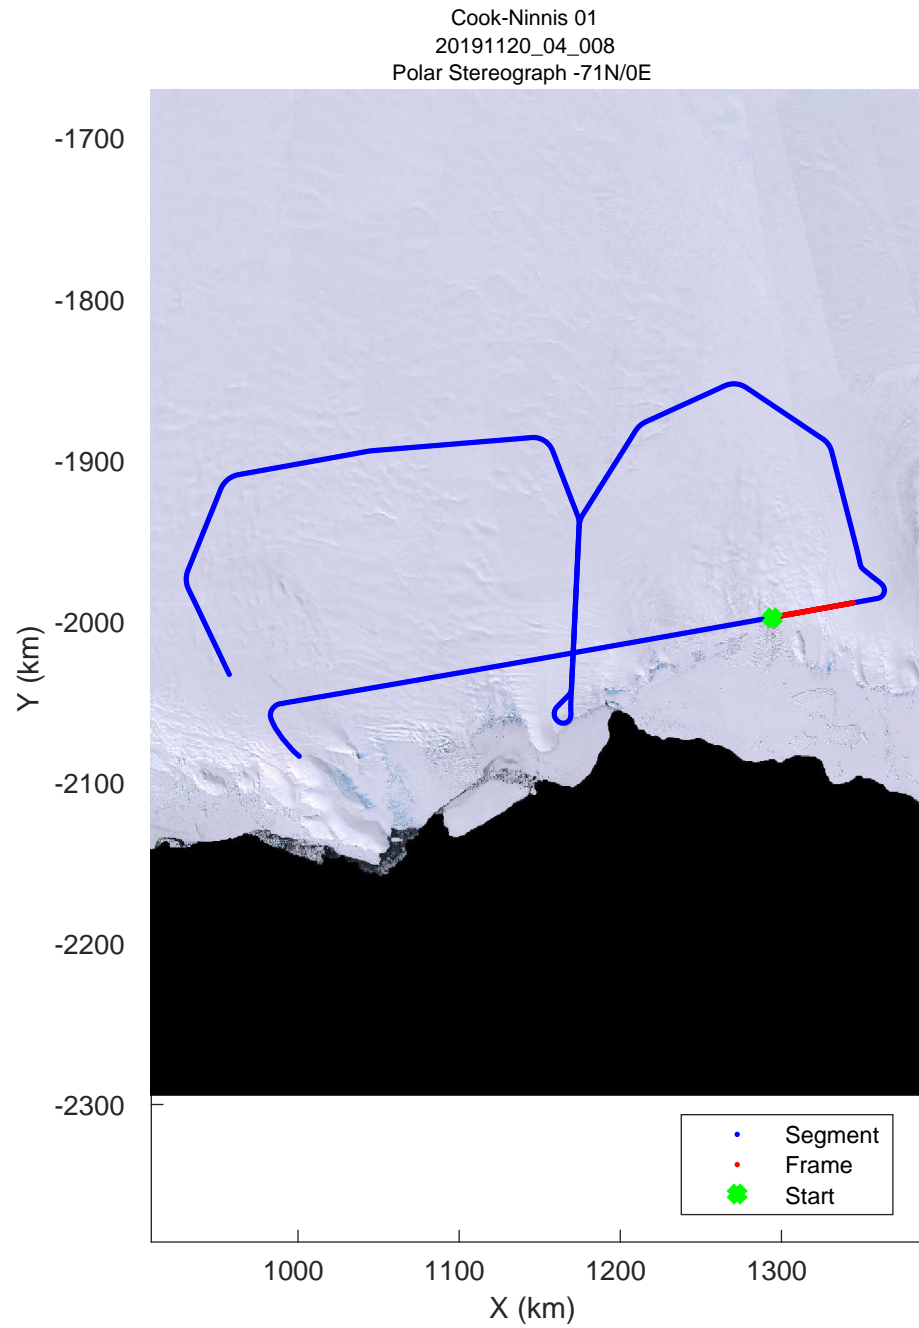

rds 2019\_Antarctica\_GV: "Cook-Ninnis 01" 20191120\_04\_006: 01:51:18.6 to 01:57:41.7 GPS

rds 2019\_Antarctica\_GV: "Cook-Ninnis 01" 20191120\_04\_007: 01:57:41.8 to 02:04:10.5 GPS

rds 2019\_Antarctica\_GV: "Cook-Ninnis 01" 20191120\_04\_007: 01:57:41.8 to 02:04:10.5 GPS