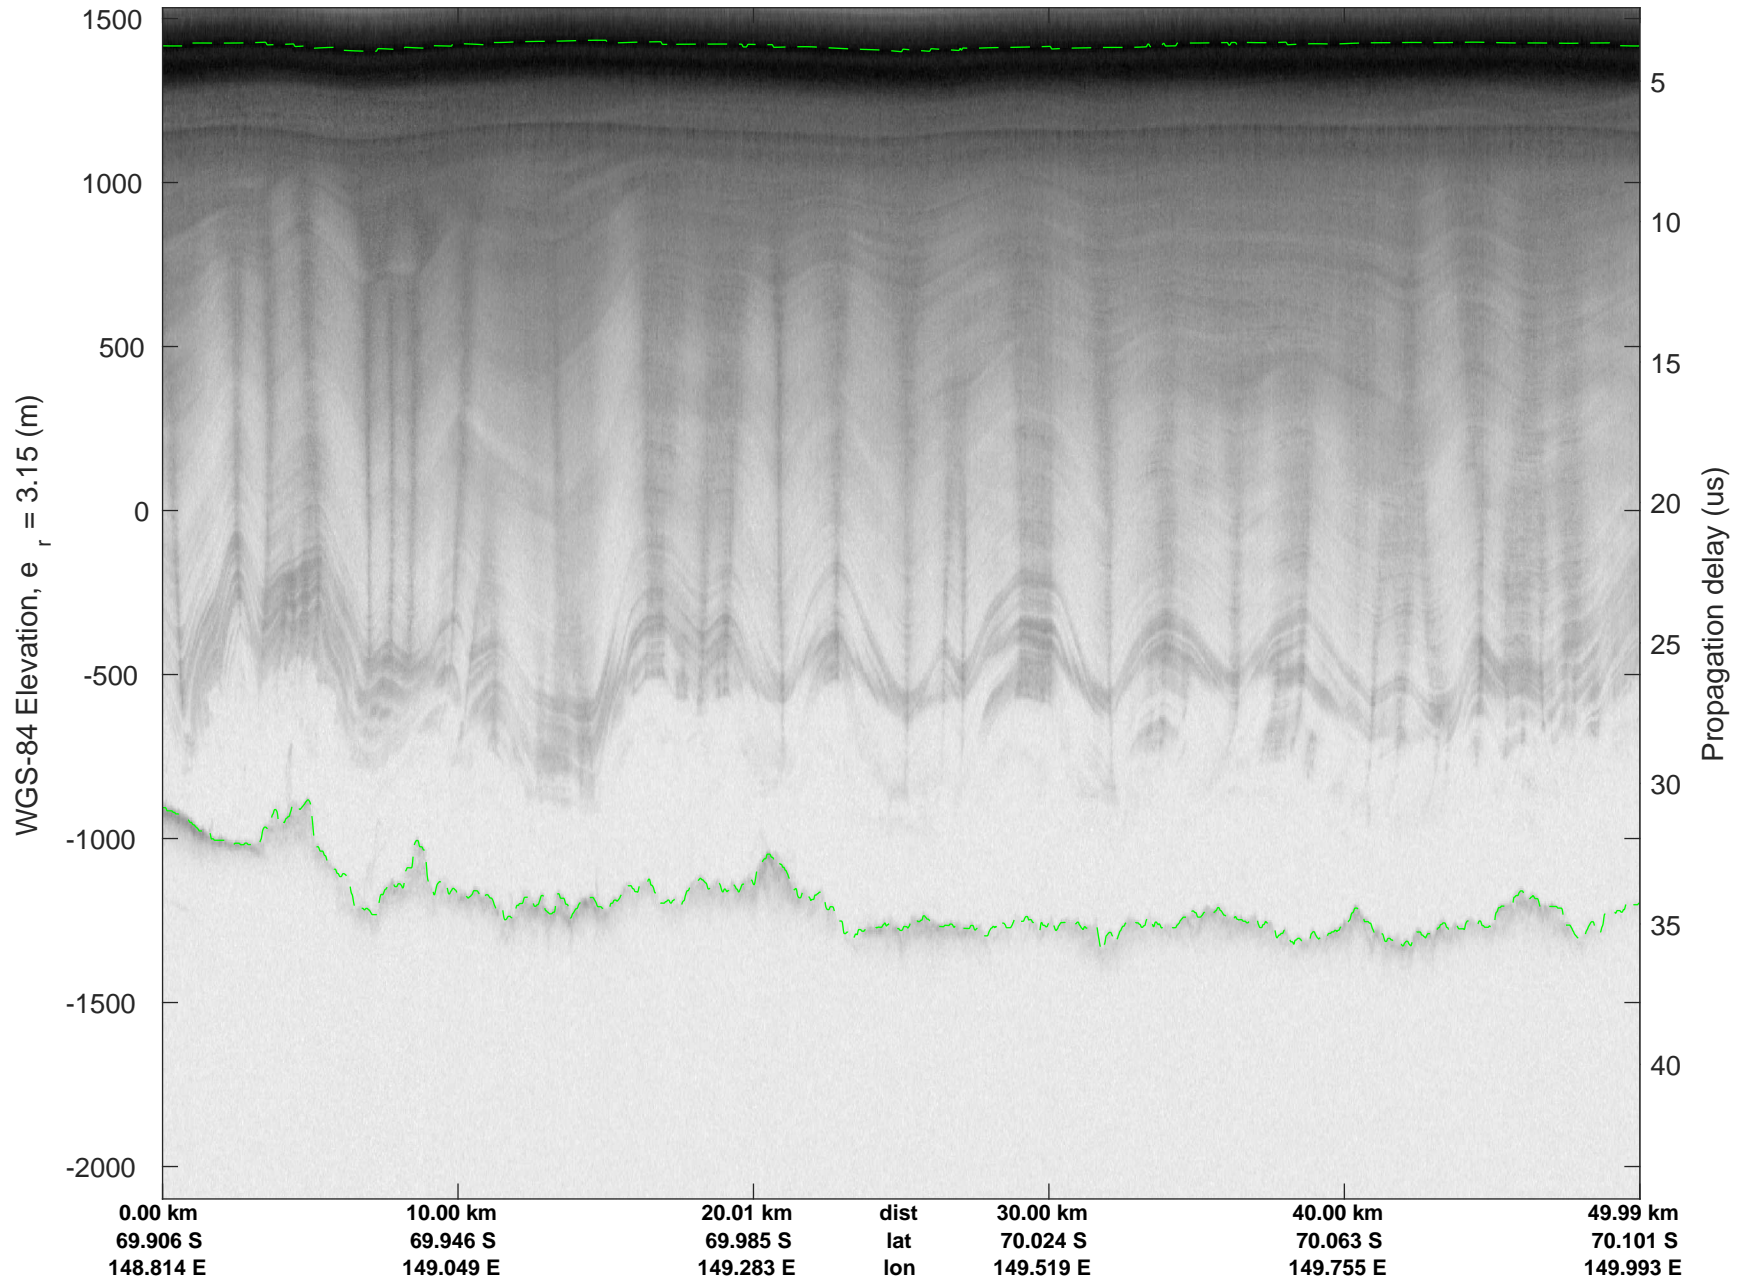

rds 2019\_Antarctica\_GV: "Cook-Ninnis 01" 20191120\_04\_021: 03:26:44.1 to 03:32:56.4 GPS

Cook-Ninnis 01  
20191120\_04\_022  
Polar Stereograph -71N/0E

rds 2019\_Antarctica\_GV: "Cook-Ninnis 01" 20191120\_04\_022: 03:32:56.6 to 03:39:04.4 GPS

rds 2019\_Antarctica\_GV: "Cook-Ninnis 01" 20191120\_04\_022: 03:32:56.6 to 03:39:04.4 GPS

Cook-Ninnis 01  
20191120\_04\_023  
Polar Stereograph -71N/0E

rds 2019\_Antarctica\_GV: "Cook-Ninnis 01" 20191120\_04\_023: 03:39:04.5 to 03:45:13.3 GPS