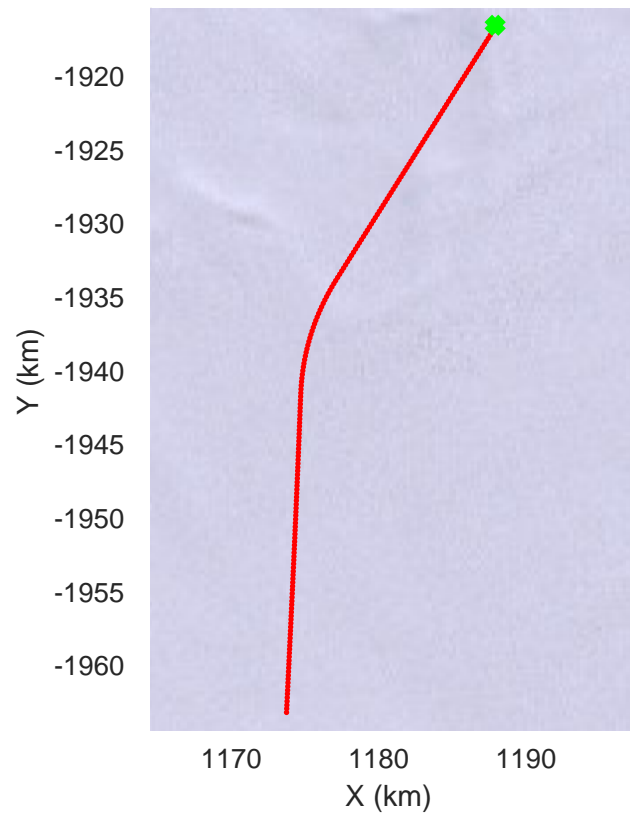

Cook-Ninnis 01  
20191120\_04\_014  
Polar Stereograph -71N/0E

rds 2019\_Antarctica\_GV: "Cook-Ninnis 01" 20191120\_04\_014: 02:42:49.3 to 02:48:50.2 GPS

rds 2019\_Antarctica\_GV: "Cook-Ninnis 01" 20191120\_04\_014: 02:42:49.3 to 02:48:50.2 GPS