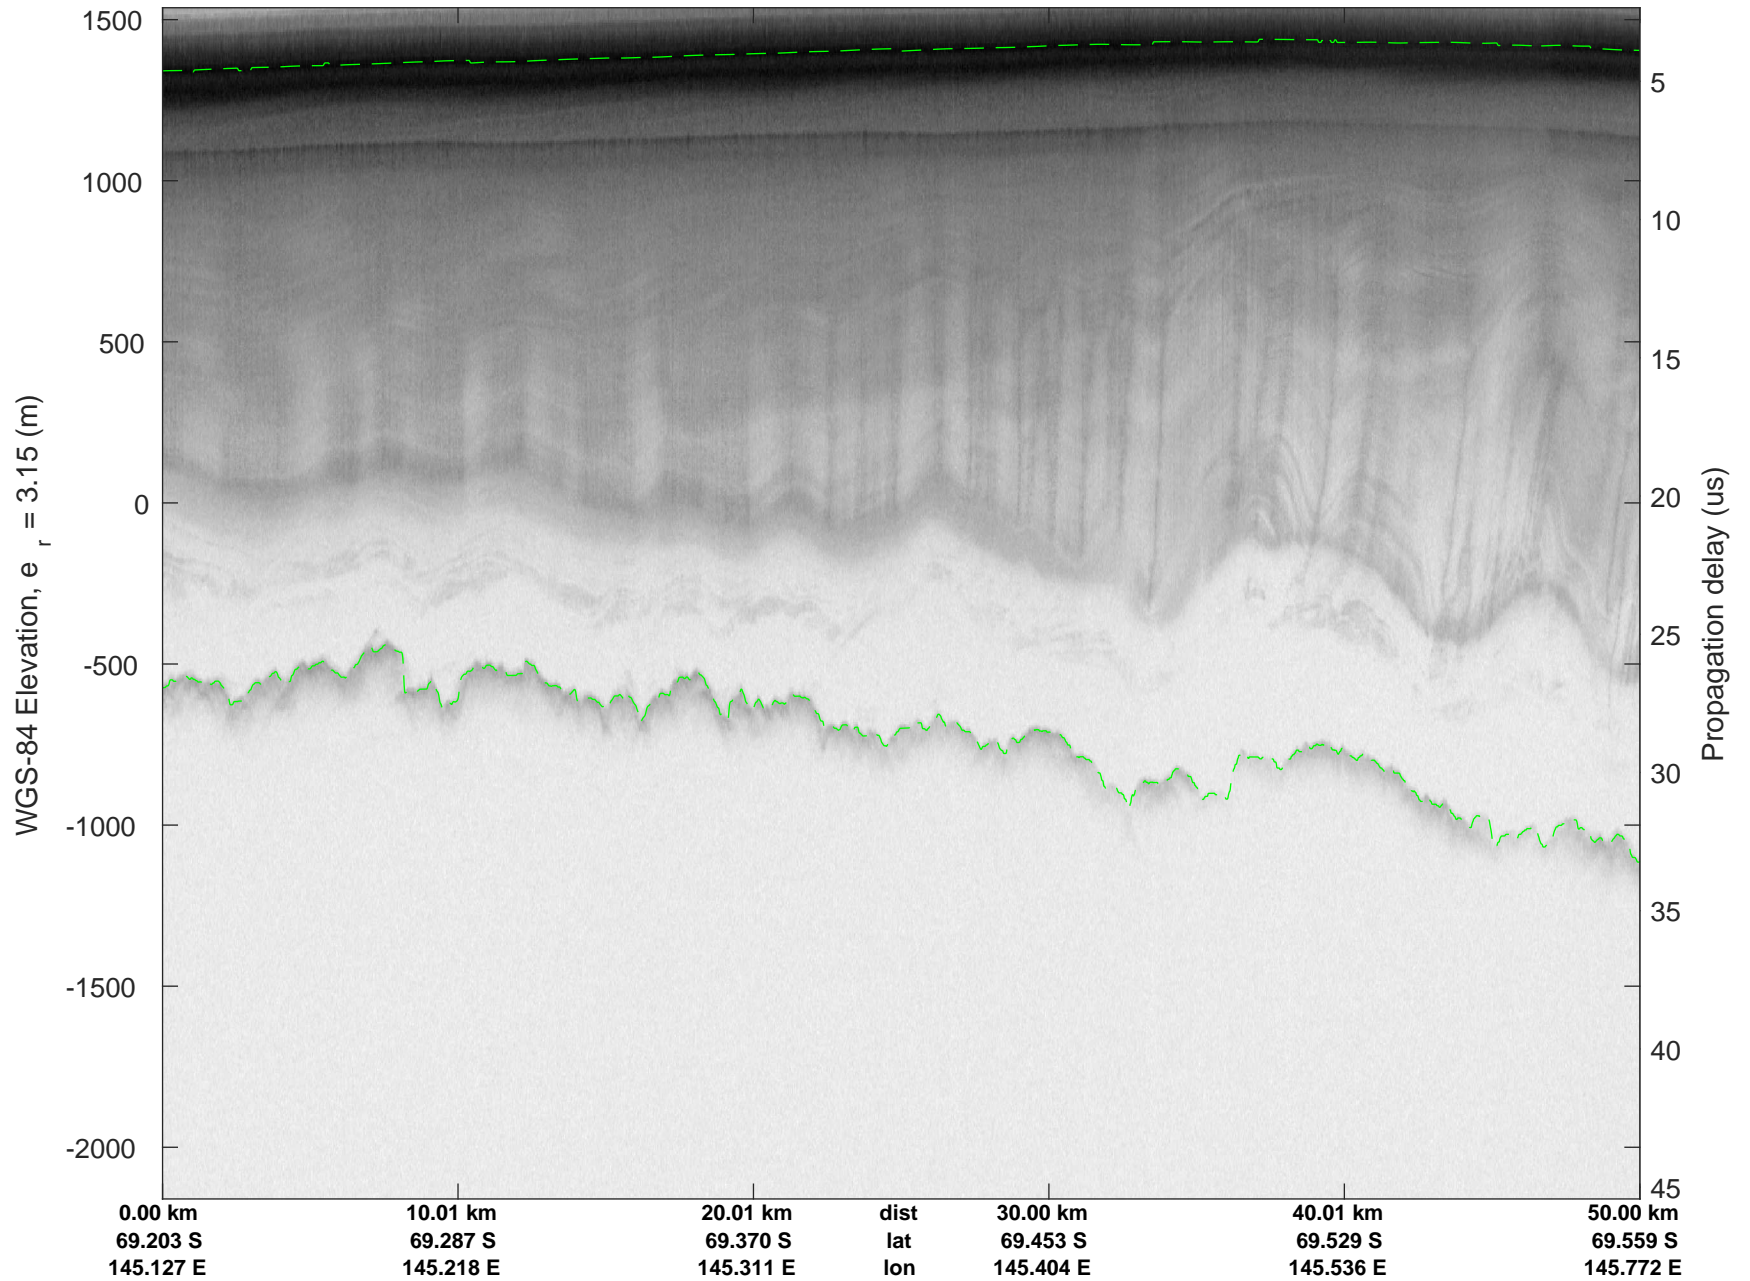

rds 2019_Antarctica_GV: "Cook-Ninnis 01" 20191120_04_012: 02:30:19.1 to 02:36:41.1 GPS