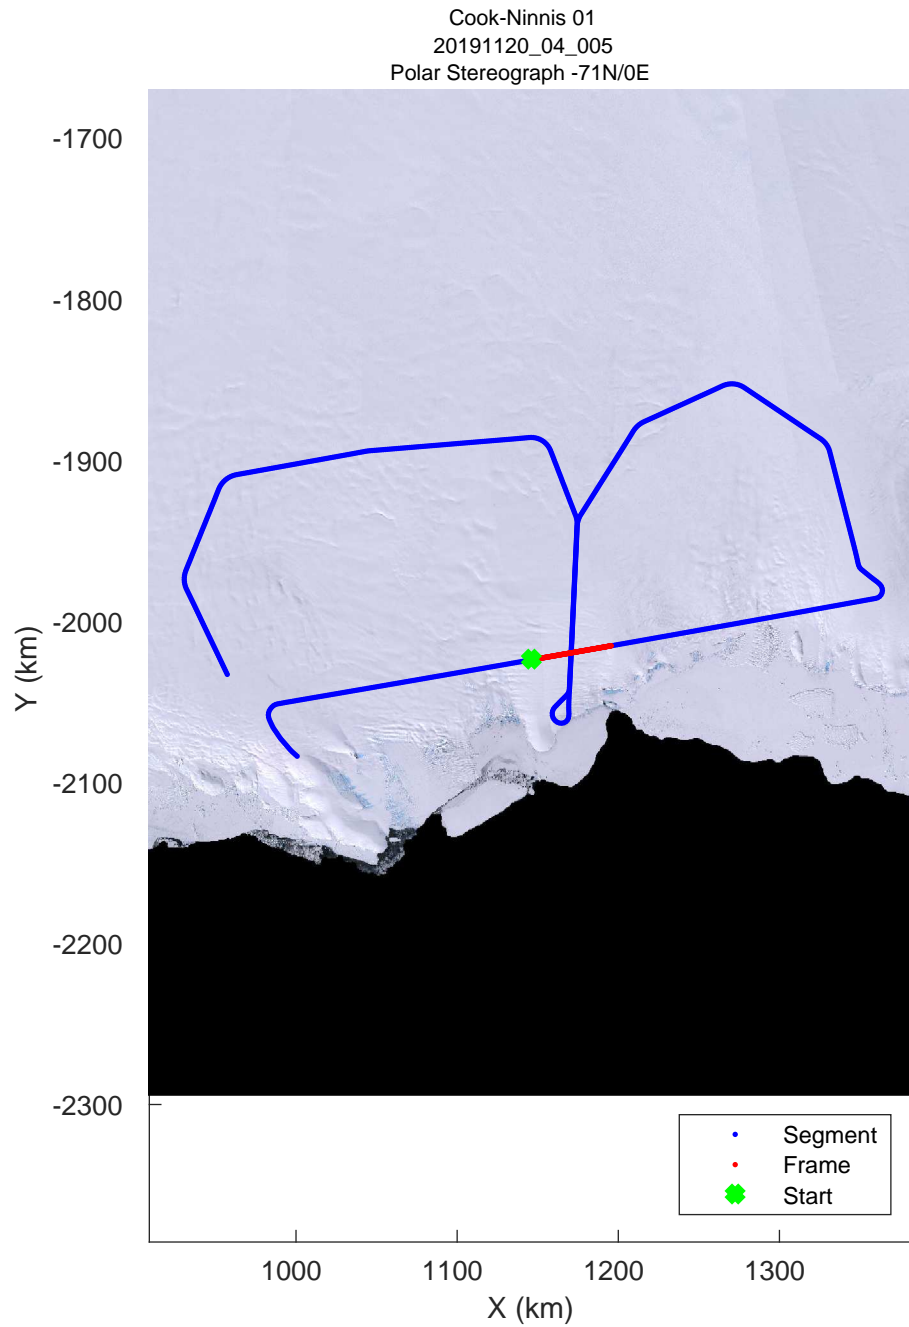

rds 2019\_Antarctica\_GV: "Cook-Ninnis 01" 20191120\_04\_001: 01:19:37.7 to 01:25:51.0 GPS

rds 2019\_Antarctica\_GV: "Cook-Ninnis 01" 20191120\_04\_001: 01:19:37.7 to 01:25:51.0 GPS

Cook-Ninnis 01  
20191120\_04\_002  
Polar Stereograph -71N/0E

rds 2019\_Antarctica\_GV: "Cook-Ninnis 01" 20191120\_04\_003: 01:32:08.3 to 01:38:29.6 GPS

rds 2019\_Antarctica\_GV: "Cook-Ninnis 01" 20191120\_04\_004: 01:38:29.8 to 01:44:53.4 GPS

rds 2019\_Antarctica\_GV: "Cook-Ninnis 01" 20191120\_04\_004: 01:38:29.8 to 01:44:53.4 GPS