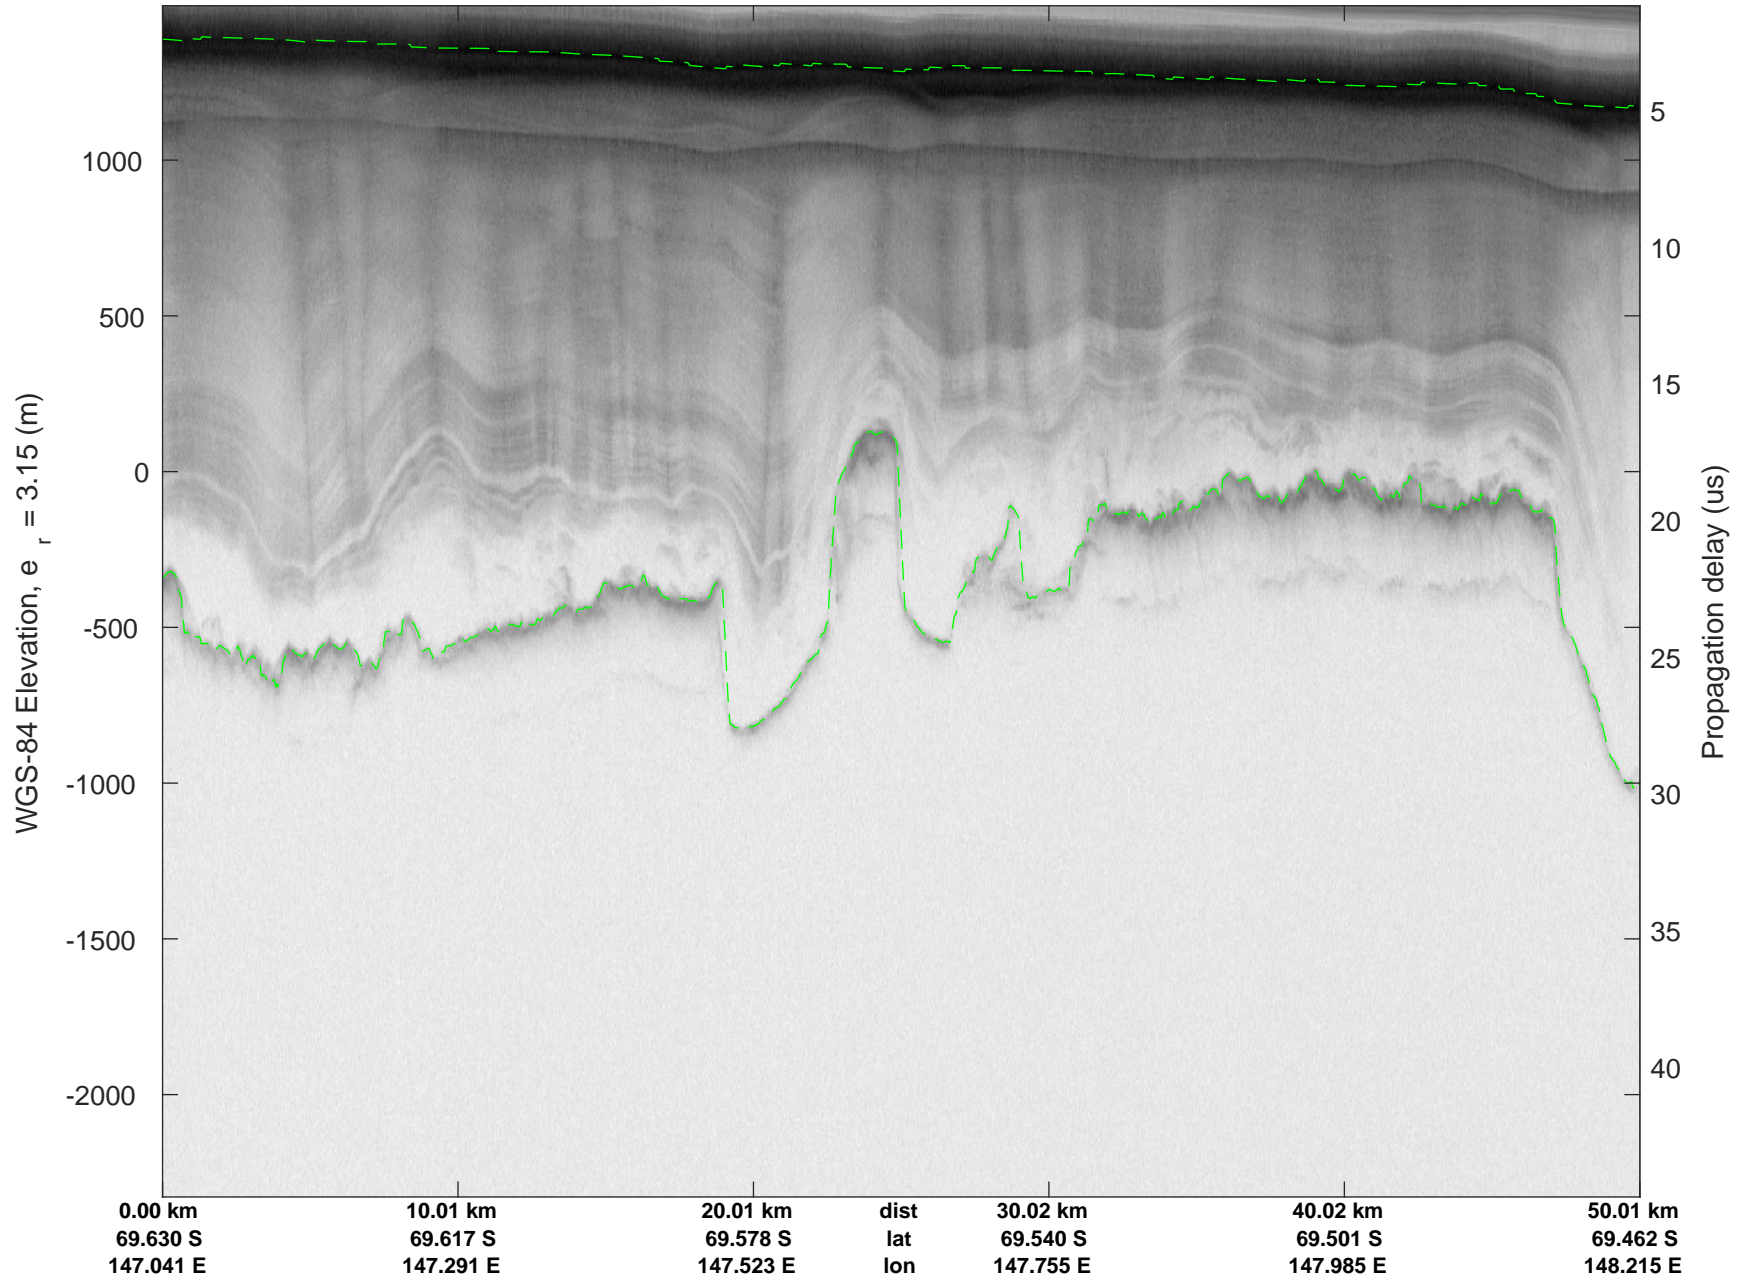

Cook-Ninnis 01  
20191120\_04\_014  
Polar Stereograph -71N/0E

rds 2019\_Antarctica\_GV: "Cook-Ninnis 01" 20191120\_04\_014: 02:42:49.3 to 02:48:50.2 GPS

rds 2019\_Antarctica\_GV: "Cook-Ninnis 01" 20191120\_04\_014: 02:42:49.3 to 02:48:50.2 GPS