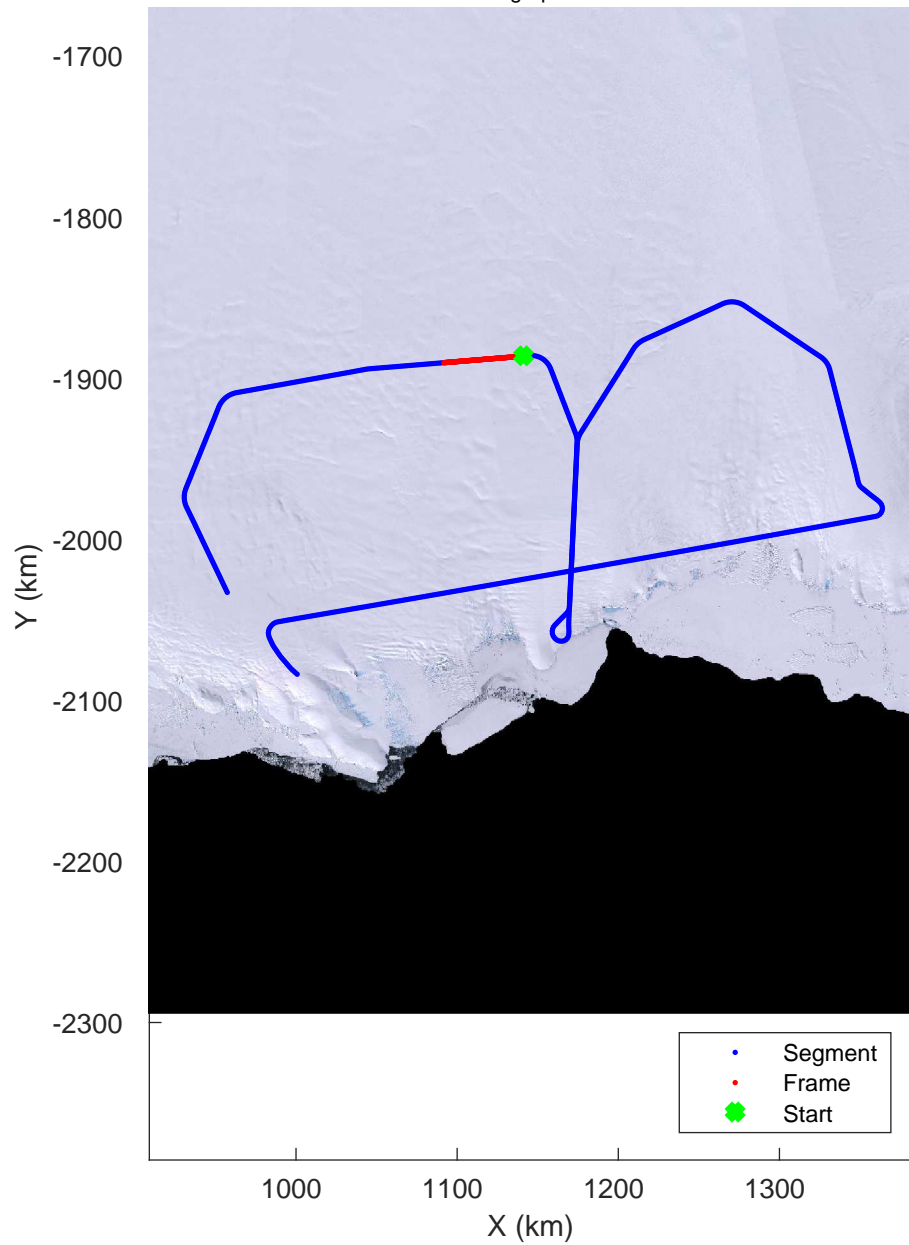

rds 2019\_Antarctica\_GV: "Cook-Ninnis 01" 20191120\_04\_021: 03:26:44.1 to 03:32:56.4 GPS

Cook-Ninnis 01  
20191120\_04\_022  
Polar Stereograph -71N/0E

rds 2019\_Antarctica\_GV: "Cook-Ninnis 01" 20191120\_04\_022: 03:32:56.6 to 03:39:04.4 GPS