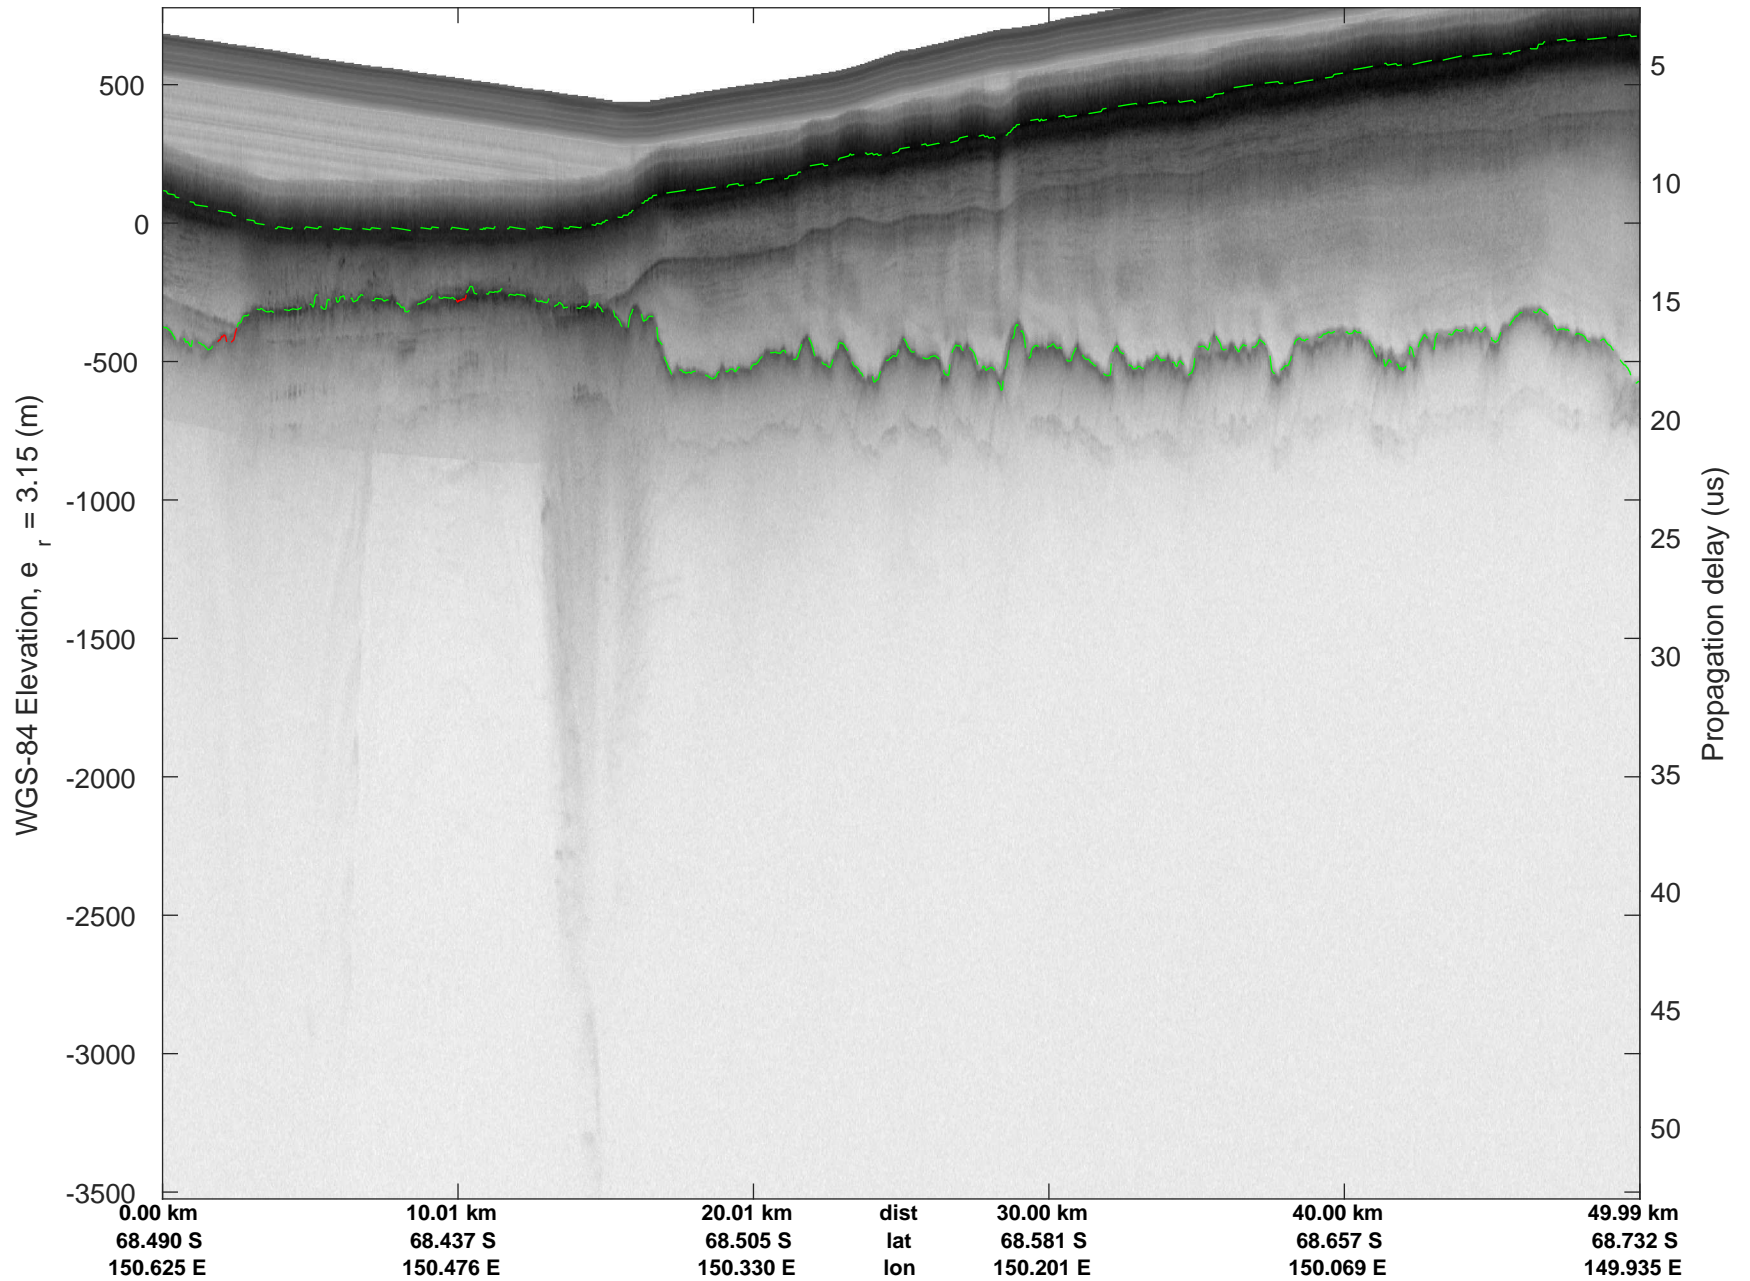

rds 2019\_Antarctica\_GV: "Cook-Ninnis 01" 20191120\_04\_017: 03:00:59.5 to 03:07:17.5 GPS

rds 2019\_Antarctica\_GV: "Cook-Ninnis 01" 20191120\_04\_018: 03:07:17.7 to 03:14:05.1 GPS

rds 2019\_Antarctica\_GV: "Cook-Ninnis 01" 20191120\_04\_018: 03:07:17.7 to 03:14:05.1 GPS