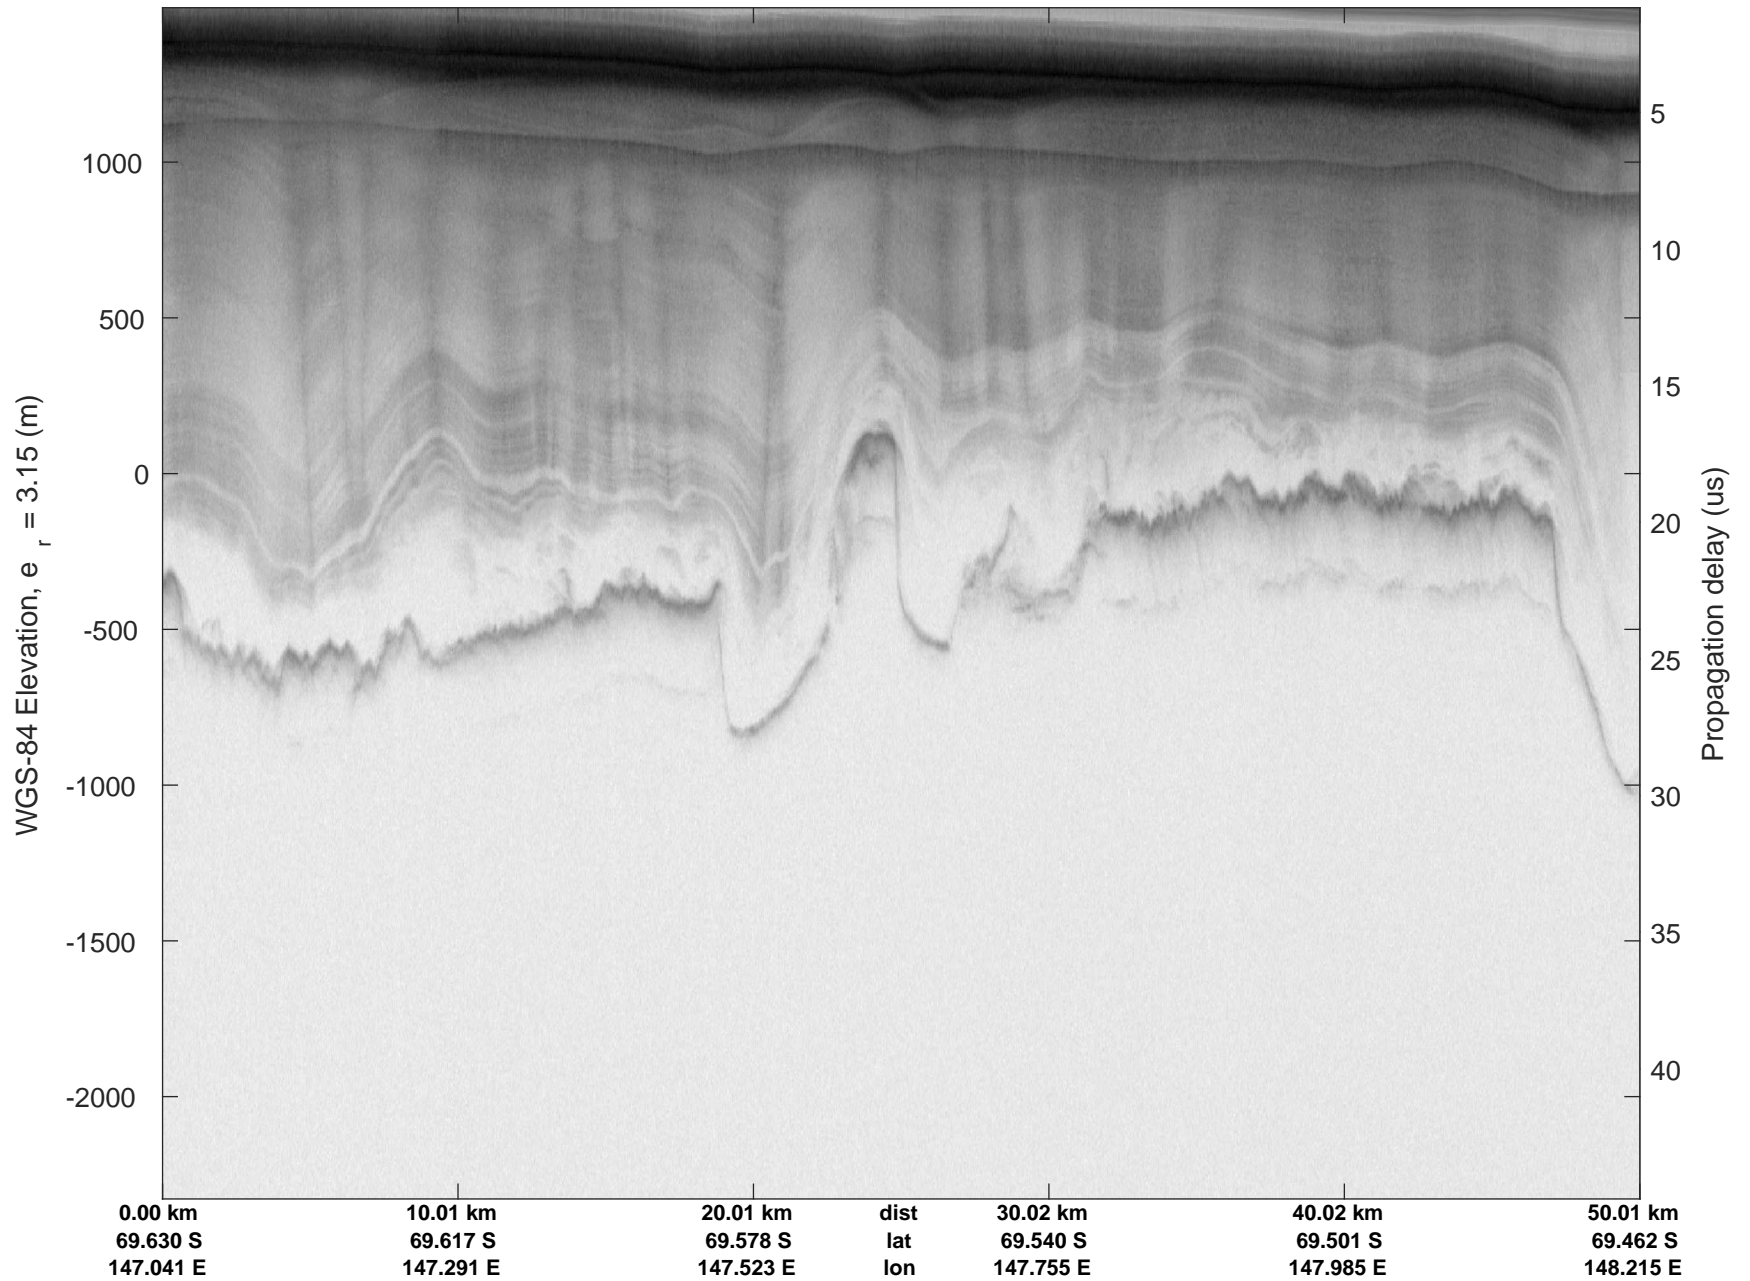

rds 2019_Antarctica_GV: "Cook-Ninnis 01" 20191120_04_014: 02:42:49.3 to 02:48:50.2 GPS