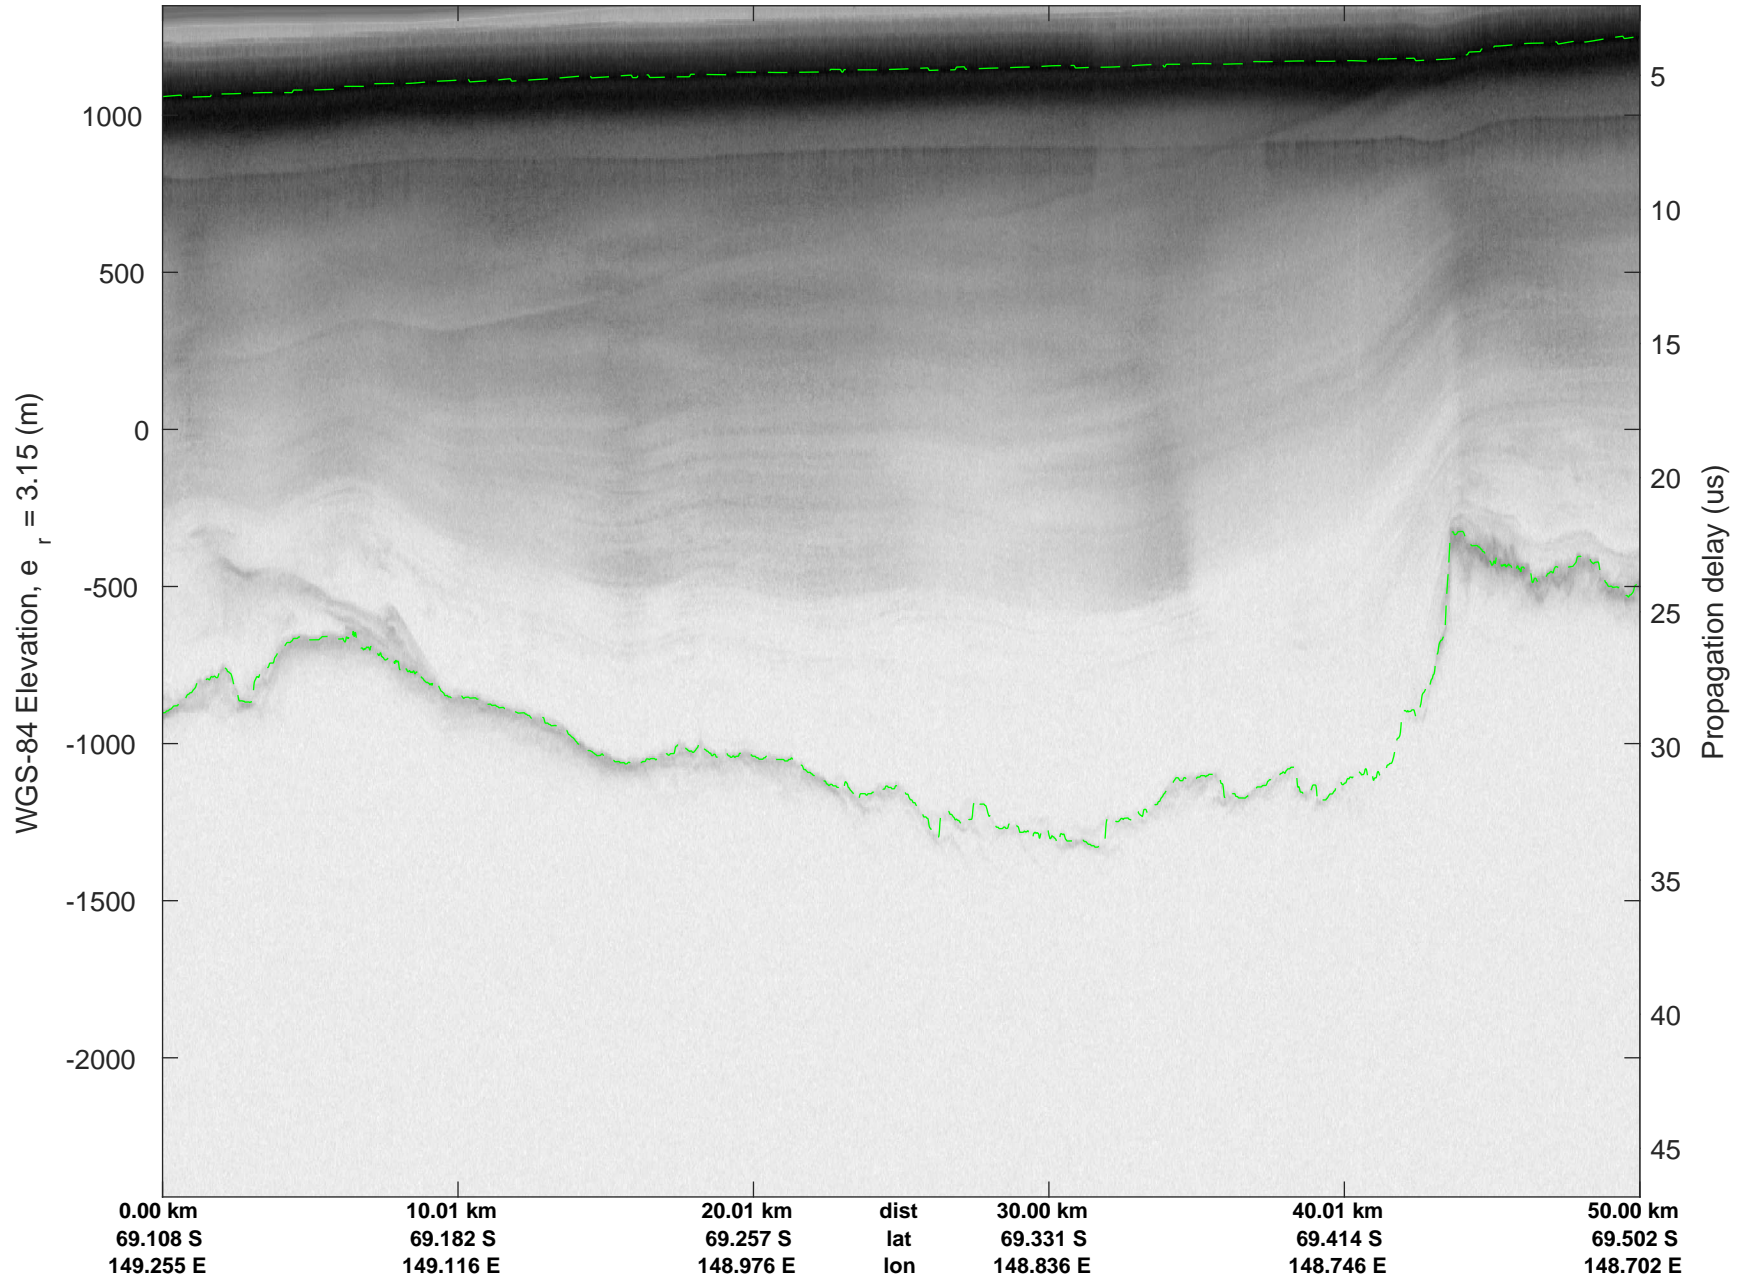

Cook-Ninnis 01  
20191120\_04\_019  
Polar Stereograph -71N/0E

rds 2019\_Antarctica\_GV: "Cook-Ninnis 01" 20191120\_04\_019: 03:14:05.3 to 03:20:27.1 GPS

rds 2019\_Antarctica\_GV: "Cook-Ninnis 01" 20191120\_04\_019: 03:14:05.3 to 03:20:27.1 GPS

rds 2019\_Antarctica\_GV: "Cook-Ninnis 01" 20191120\_04\_020: 03:20:27.2 to 03:26:44.0 GPS

rds 2019\_Antarctica\_GV: "Cook-Ninnis 01" 20191120\_04\_020: 03:20:27.2 to 03:26:44.0 GPS

rds 2019\_Antarctica\_GV: "Cook-Ninnis 01" 20191120\_04\_021: 03:26:44.1 to 03:32:56.4 GPS