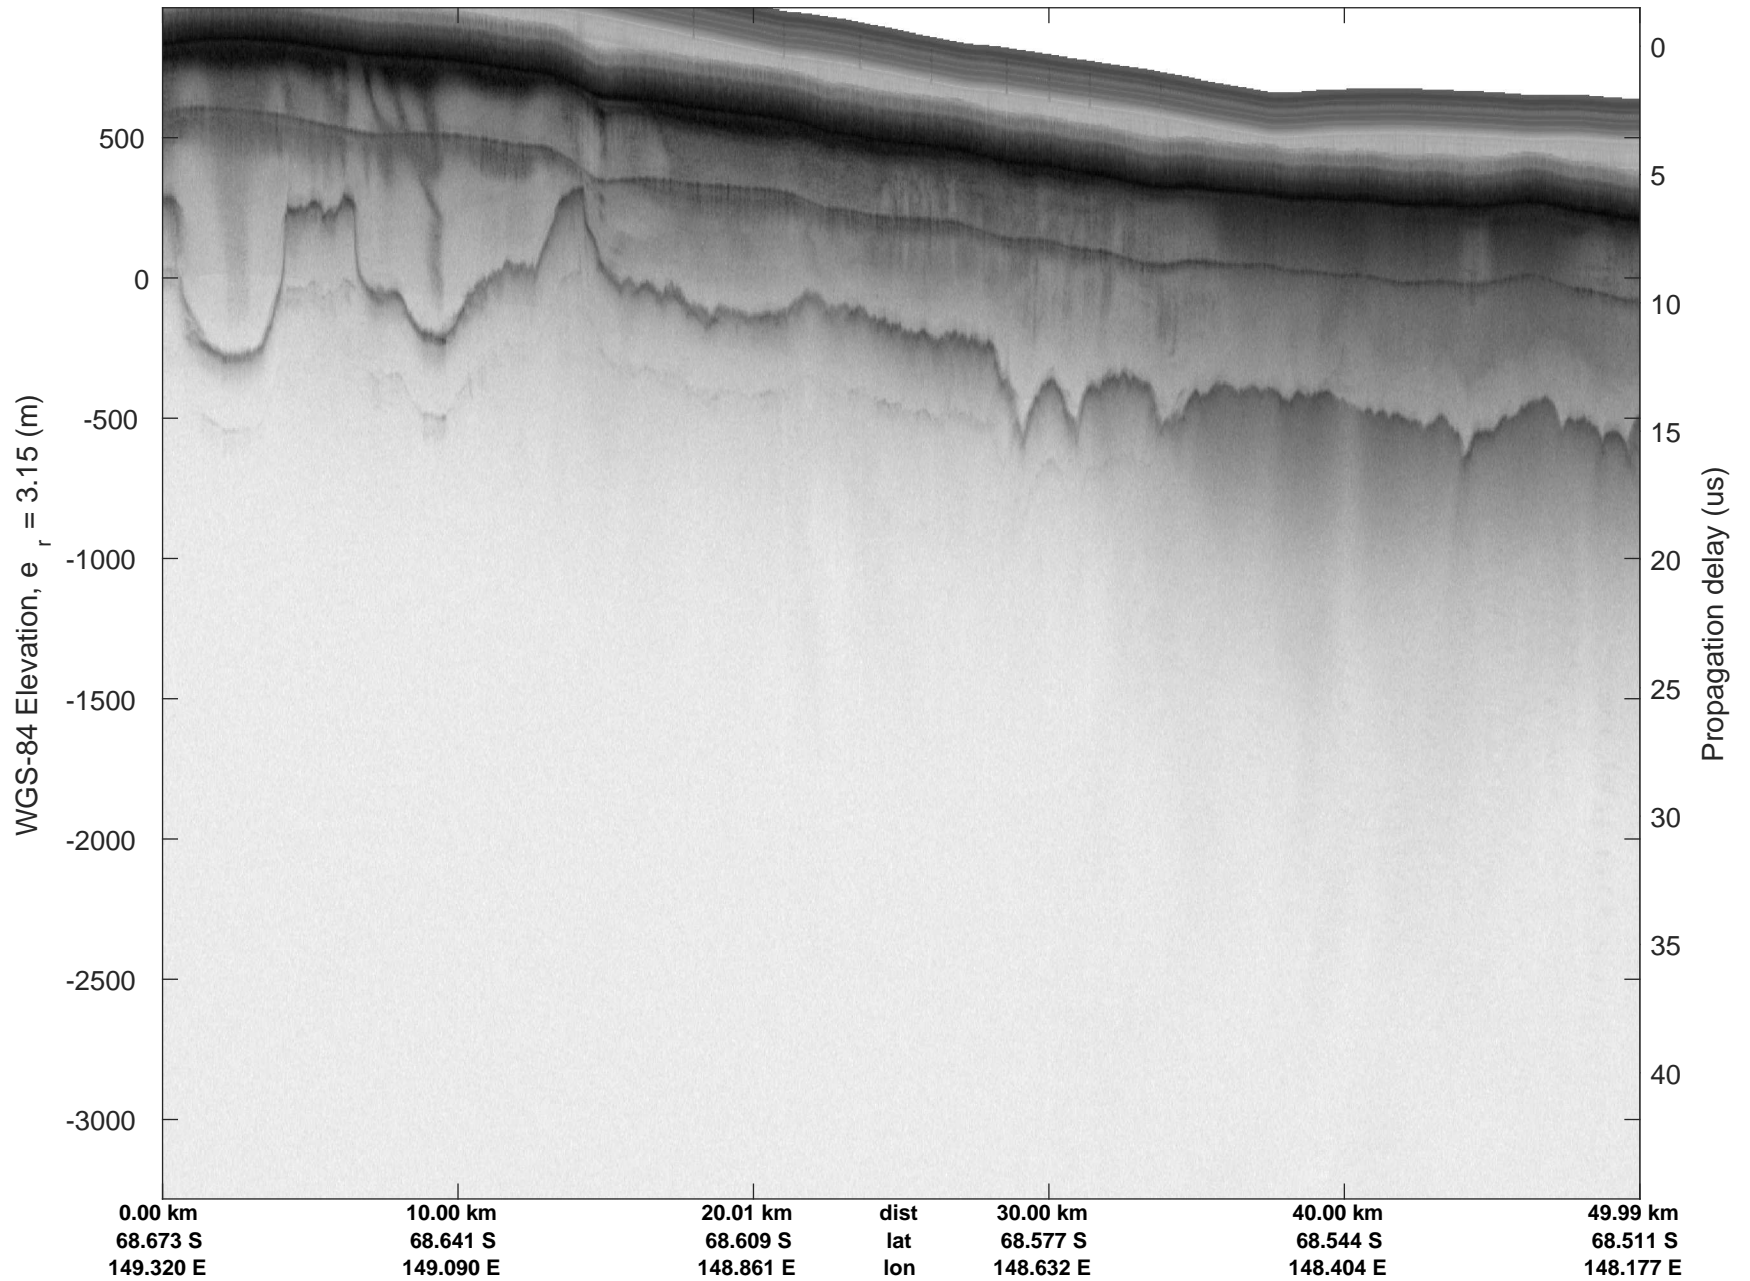

rds 2019\_Antarctica\_GV: "Cook-Ninnis 01" 20191120\_04\_005: 01:44:53.6 to 01:51:18.4 GPS

rds 2019\_Antarctica\_GV: "Cook-Ninnis 01" 20191120\_04\_005: 01:44:53.6 to 01:51:18.4 GPS

rds 2019\_Antarctica\_GV: "Cook-Ninnis 01" 20191120\_04\_006: 01:51:18.6 to 01:57:41.7 GPS