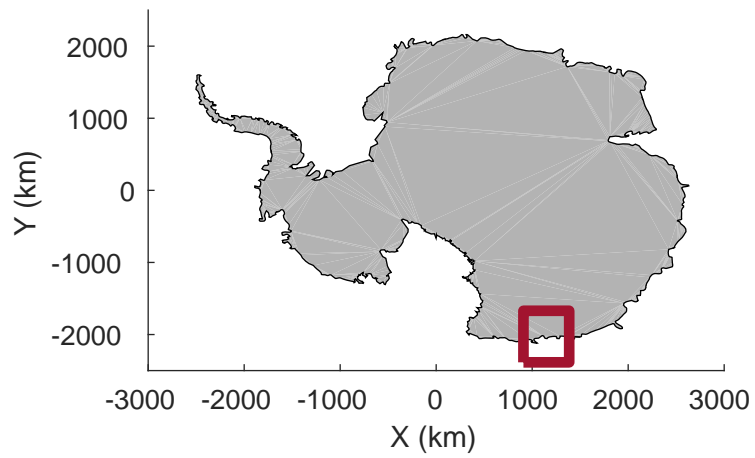

rds 2019\_Antarctica\_GV: "Cook-Ninnis 01" 20191120\_04\_012: 02:30:19.1 to 02:36:41.1 GPS

rds 2019\_Antarctica\_GV: "Cook-Ninnis 01" 20191120\_04\_013: 02:36:41.2 to 02:42:49.2 GPS

rds 2019\_Antarctica\_GV: "Cook-Ninnis 01" 20191120\_04\_013: 02:36:41.2 to 02:42:49.2 GPS