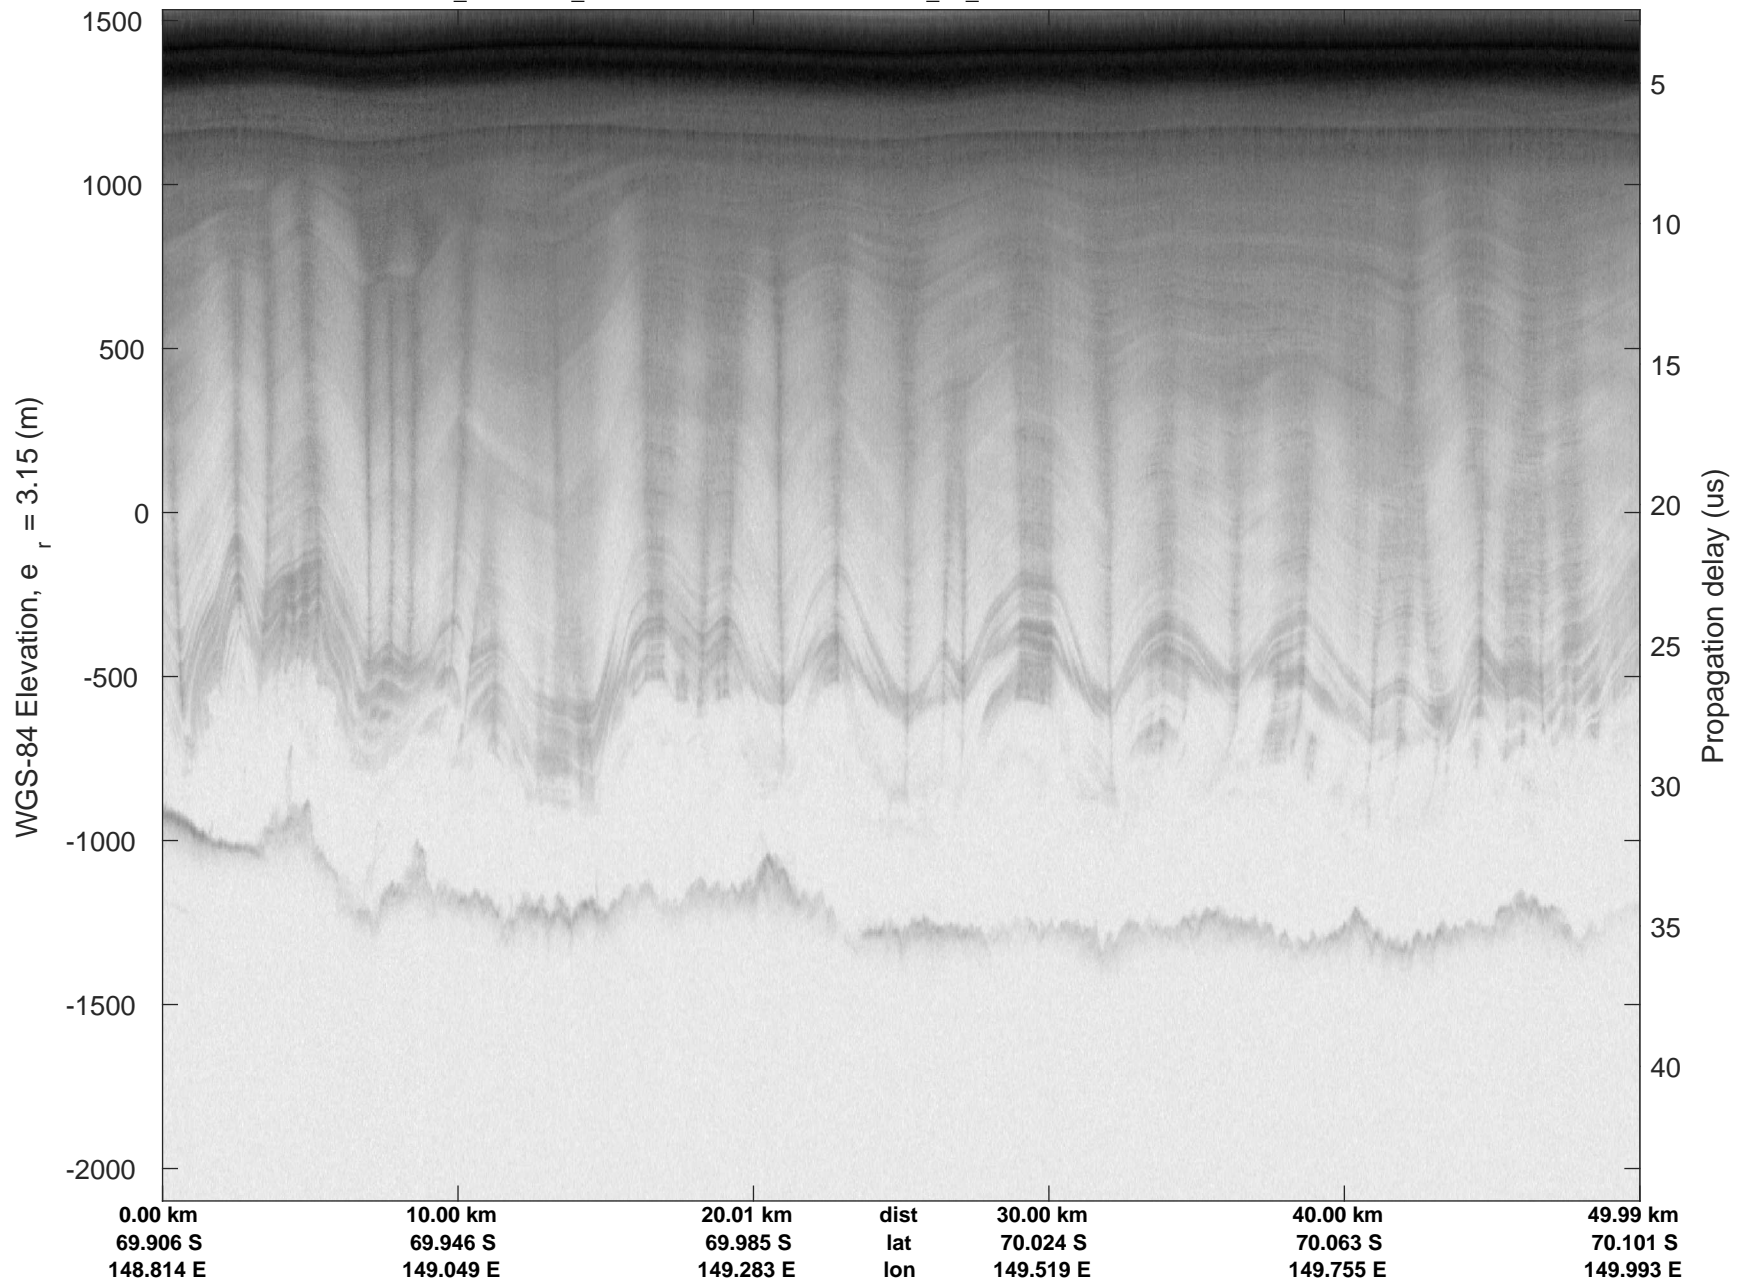

rds 2019\_Antarctica\_GV: "Cook-Ninnis 01" 20191120\_04\_021: 03:26:44.1 to 03:32:56.4 GPS

Cook-Ninnis 01  
20191120\_04\_022  
Polar Stereograph -71N/0E

rds 2019\_Antarctica\_GV: "Cook-Ninnis 01" 20191120\_04\_022: 03:32:56.6 to 03:39:04.4 GPS

rds 2019\_Antarctica\_GV: "Cook-Ninnis 01" 20191120\_04\_022: 03:32:56.6 to 03:39:04.4 GPS

Cook-Ninnis 01  
20191120\_04\_023  
Polar Stereograph -71N/0E

rds 2019\_Antarctica\_GV: "Cook-Ninnis 01" 20191120\_04\_023: 03:39:04.5 to 03:45:13.3 GPS