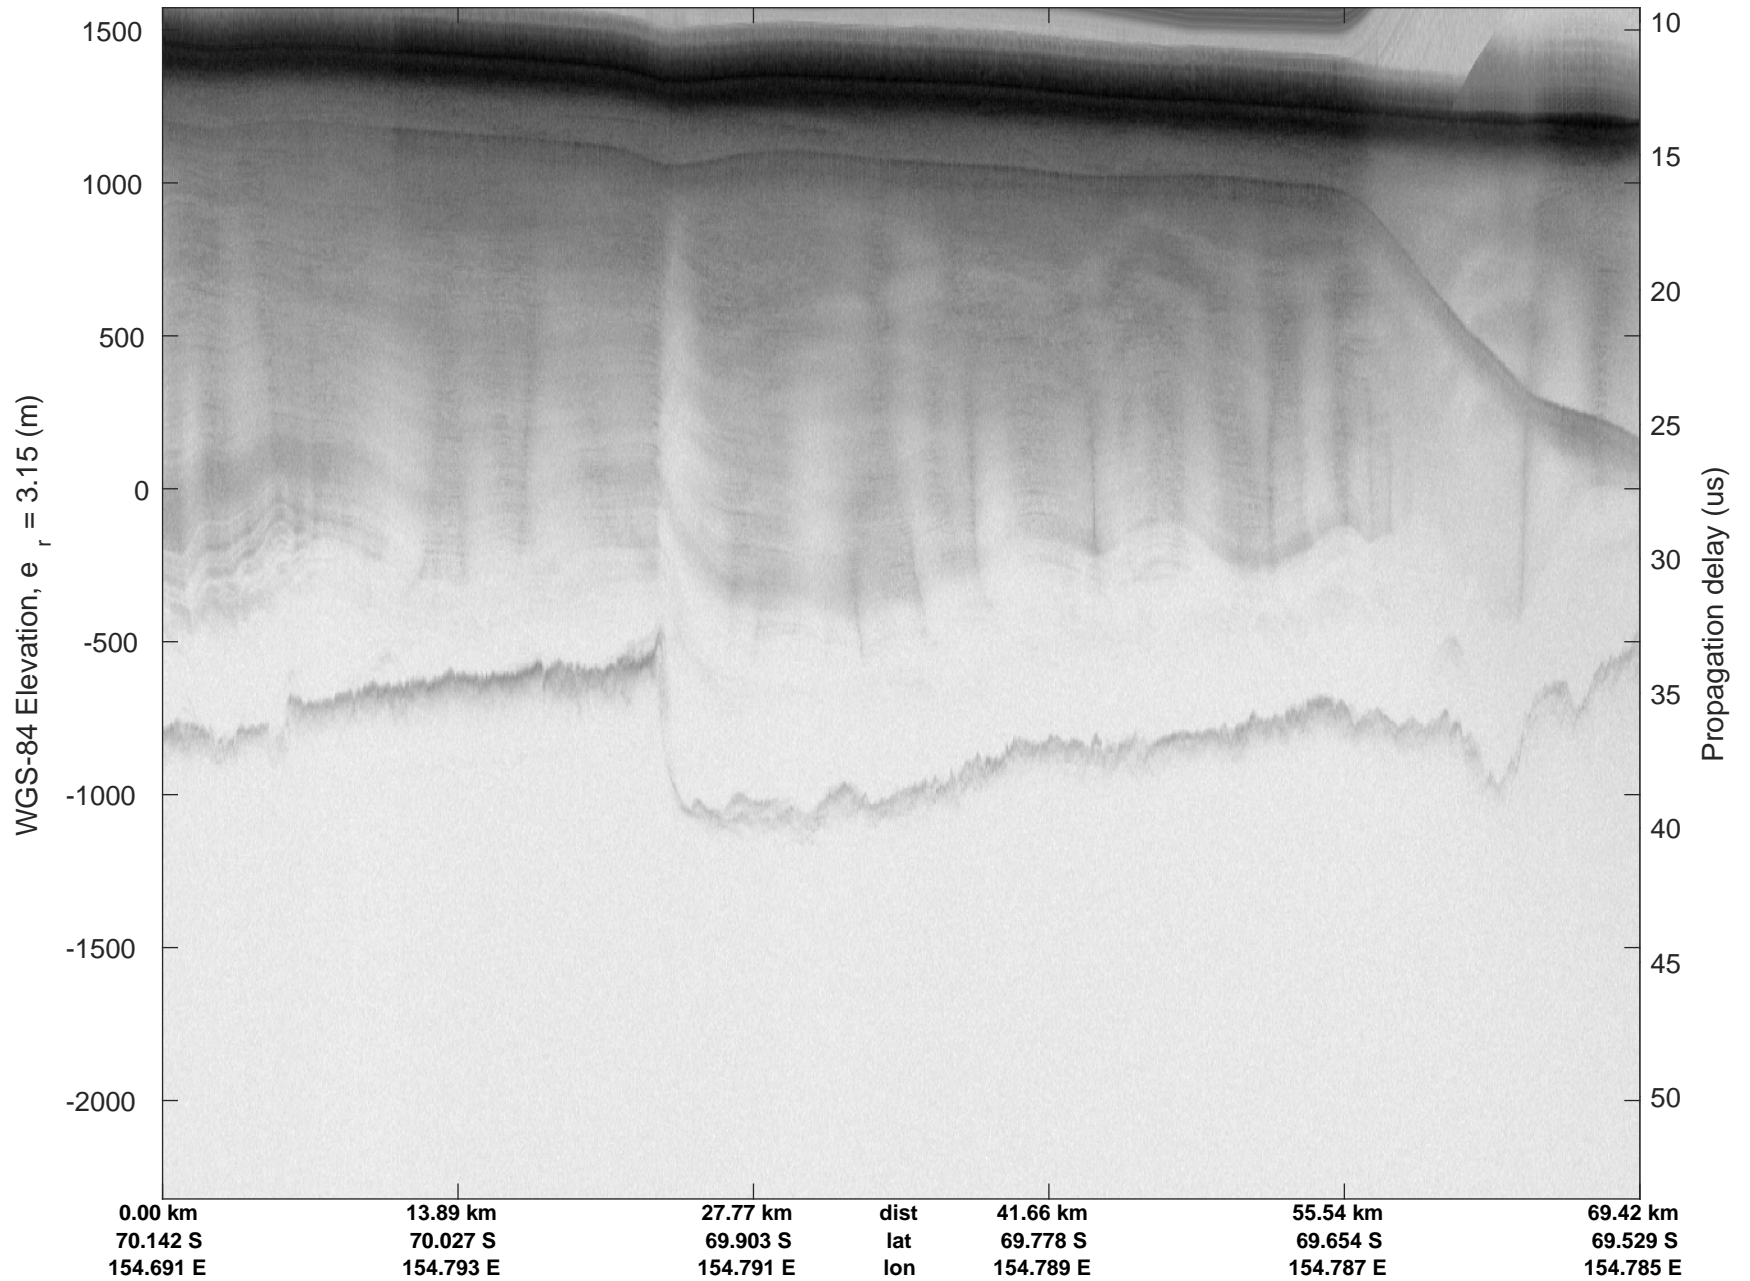

rds 2019\_Antarctica\_GV: "Cook-Ninnis 01" 20191120\_04\_026: 03:57:25.3 to 04:03:38.9 GPS

rds 2019\_Antarctica\_GV: "Cook-Ninnis 01" 20191120\_04\_026: 03:57:25.3 to 04:03:38.9 GPS

rds 2019\_Antarctica\_GV: "Cook-Ninnis 01" 20191120\_04\_027: 04:03:39.0 to 04:12:15.8 GPS