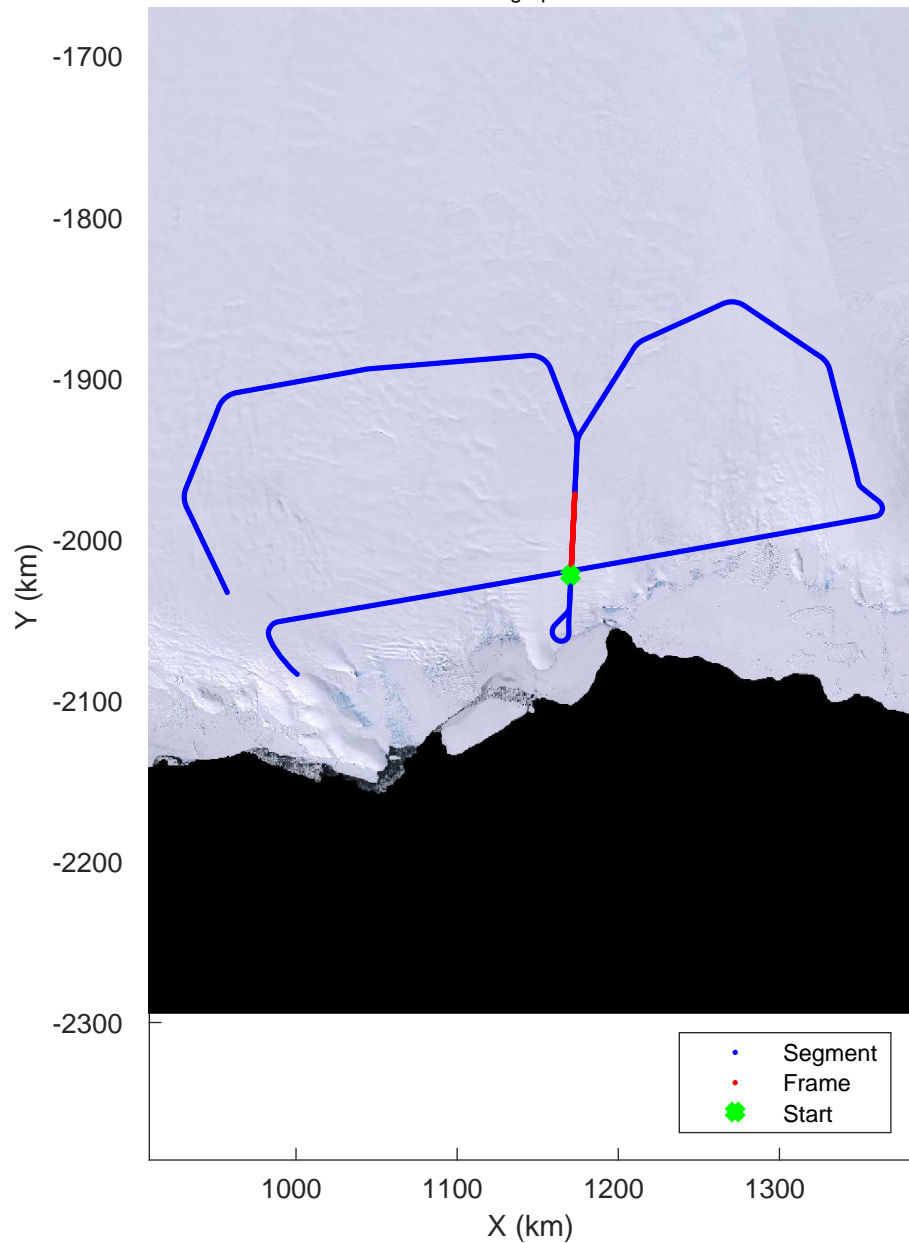

Cook-Ninnis 01
20191120_04_019
Polar Stereograph -71N/0E