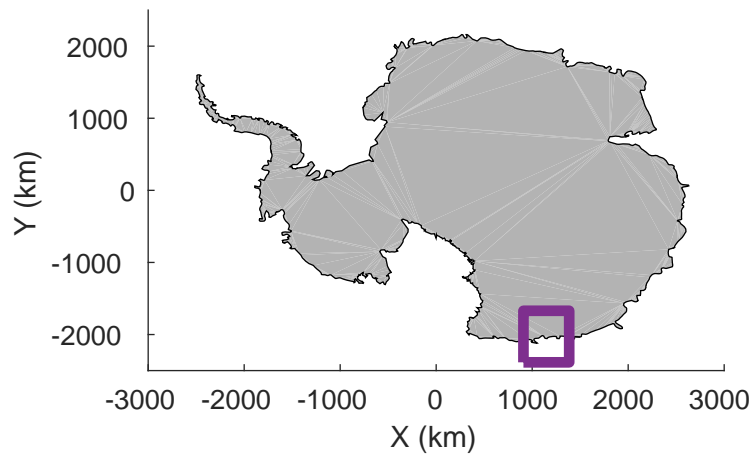

rds 2019\_Antarctica\_GV: "Cook-Ninnis 01" 20191120\_04\_023: 03:39:04.5 to 03:45:13.3 GPS

rds 2019\_Antarctica\_GV: "Cook-Ninnis 01" 20191120\_04\_024: 03:45:13.4 to 03:51:18.0 GPS

rds 2019\_Antarctica\_GV: "Cook-Ninnis 01" 20191120\_04\_024: 03:45:13.4 to 03:51:18.0 GPS