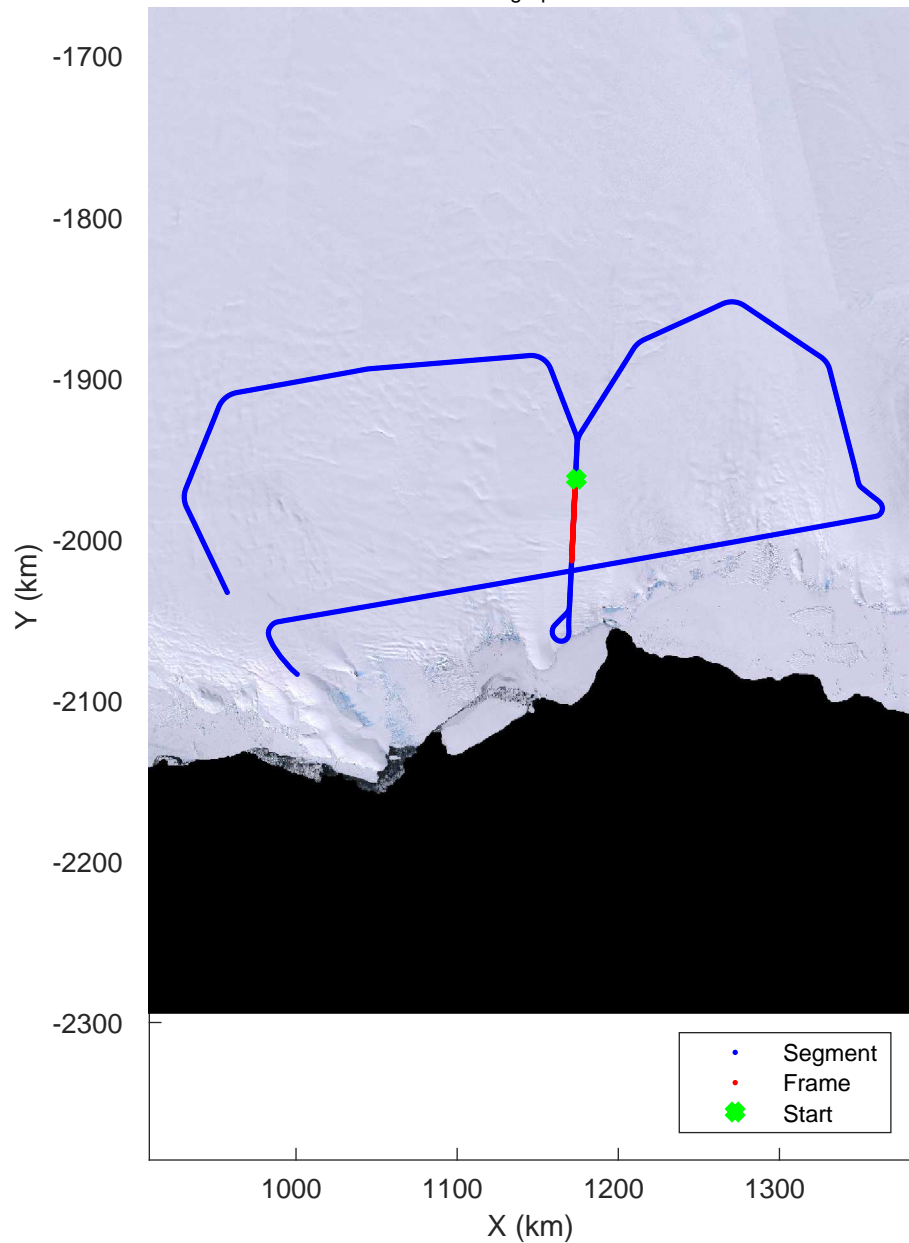

rds 2019\_Antarctica\_GV: "Cook-Ninnis 01" 20191120\_04\_015: 02:48:50.3 to 02:54:54.9 GPS

rds 2019\_Antarctica\_GV: "Cook-Ninnis 01" 20191120\_04\_015: 02:48:50.3 to 02:54:54.9 GPS

Cook-Ninnis 01  
 20191120\_04\_016  
 Polar Stereograph -71N/0E