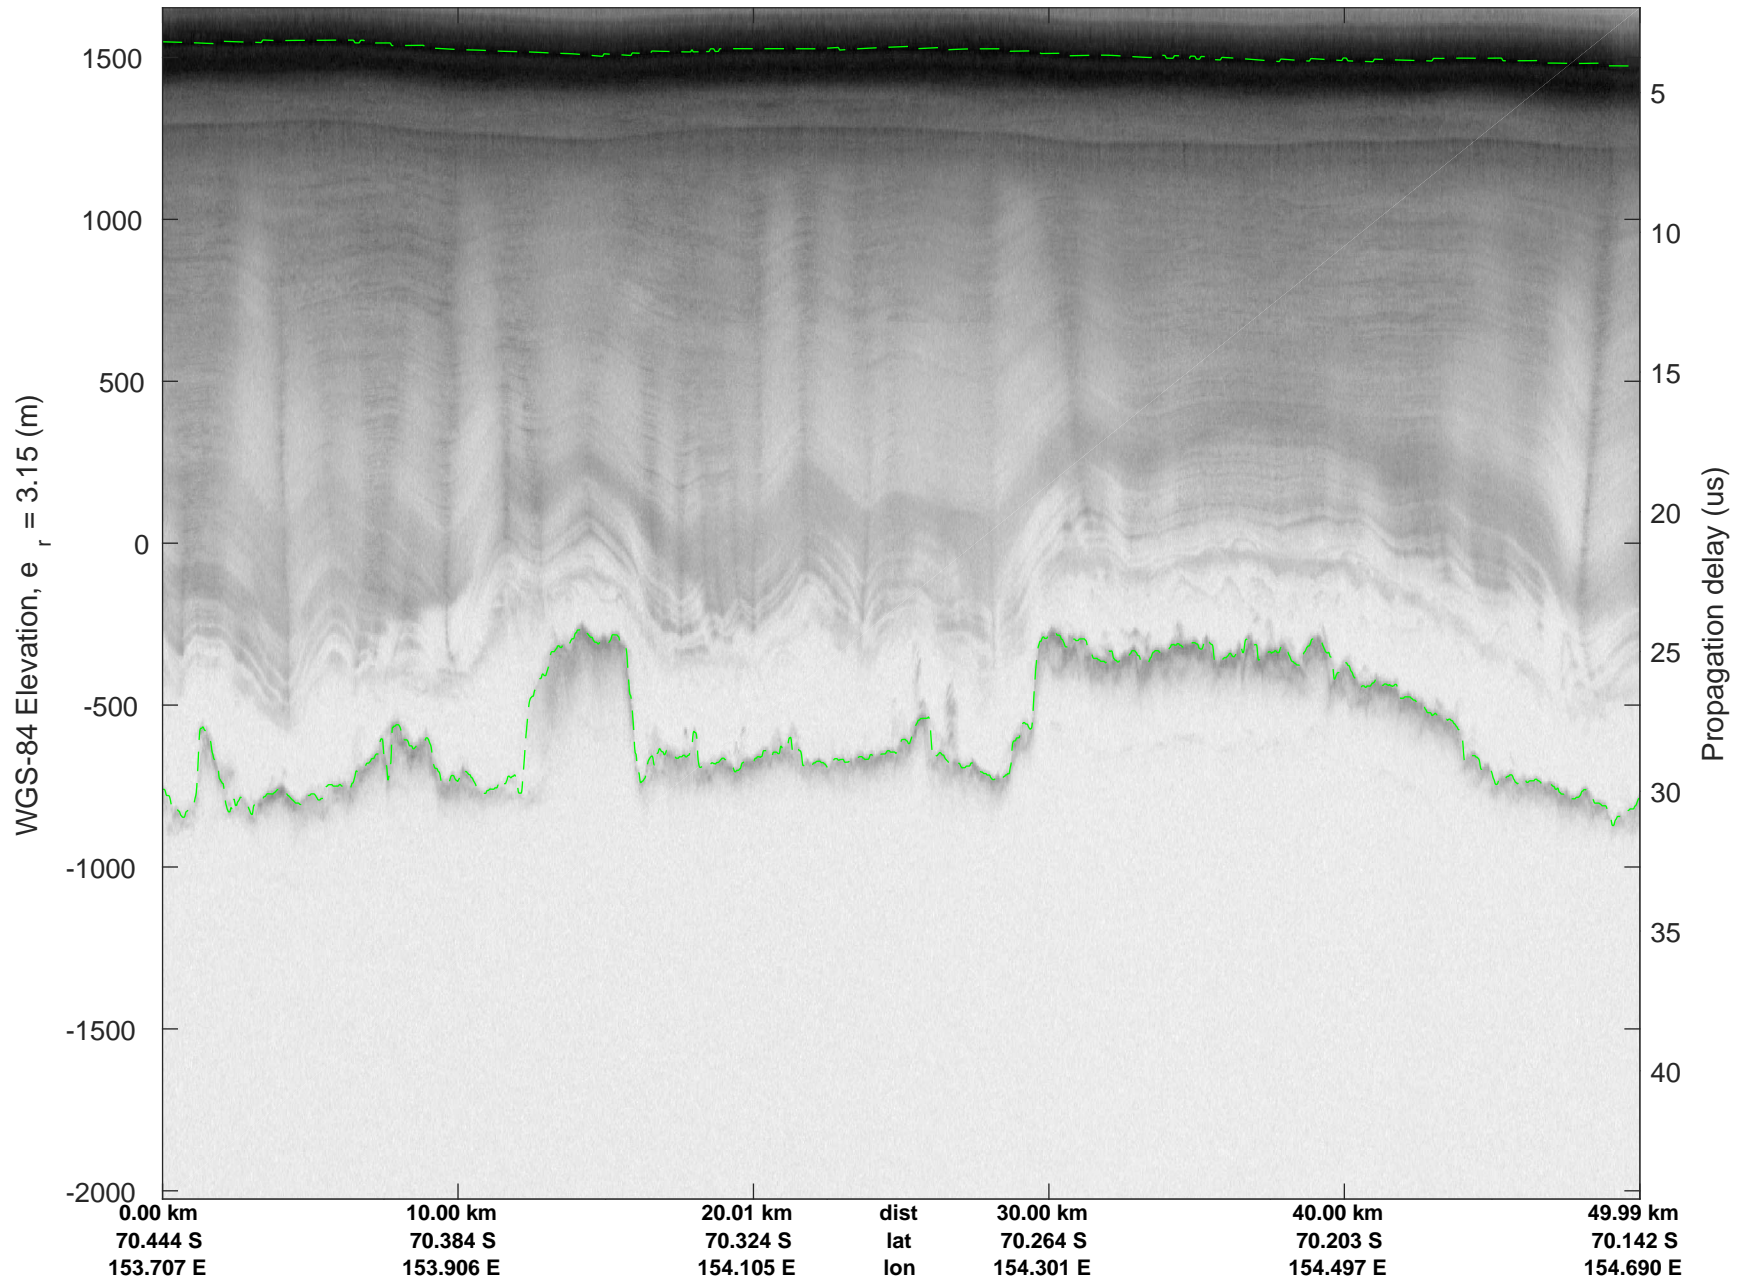

Cook-Ninnis 01  
20191120\_04\_025  
Polar Stereograph -71N/0E

rds 2019\_Antarctica\_GV: "Cook-Ninnis 01" 20191120\_04\_025: 03:51:18.1 to 03:57:25.2 GPS

rds 2019\_Antarctica\_GV: "Cook-Ninnis 01" 20191120\_04\_025: 03:51:18.1 to 03:57:25.2 GPS

rds 2019\_Antarctica\_GV: "Cook-Ninnis 01" 20191120\_04\_026: 03:57:25.3 to 04:03:38.9 GPS

rds 2019\_Antarctica\_GV: "Cook-Ninnis 01" 20191120\_04\_026: 03:57:25.3 to 04:03:38.9 GPS

rds 2019\_Antarctica\_GV: "Cook-Ninnis 01" 20191120\_04\_027: 04:03:39.0 to 04:12:15.8 GPS