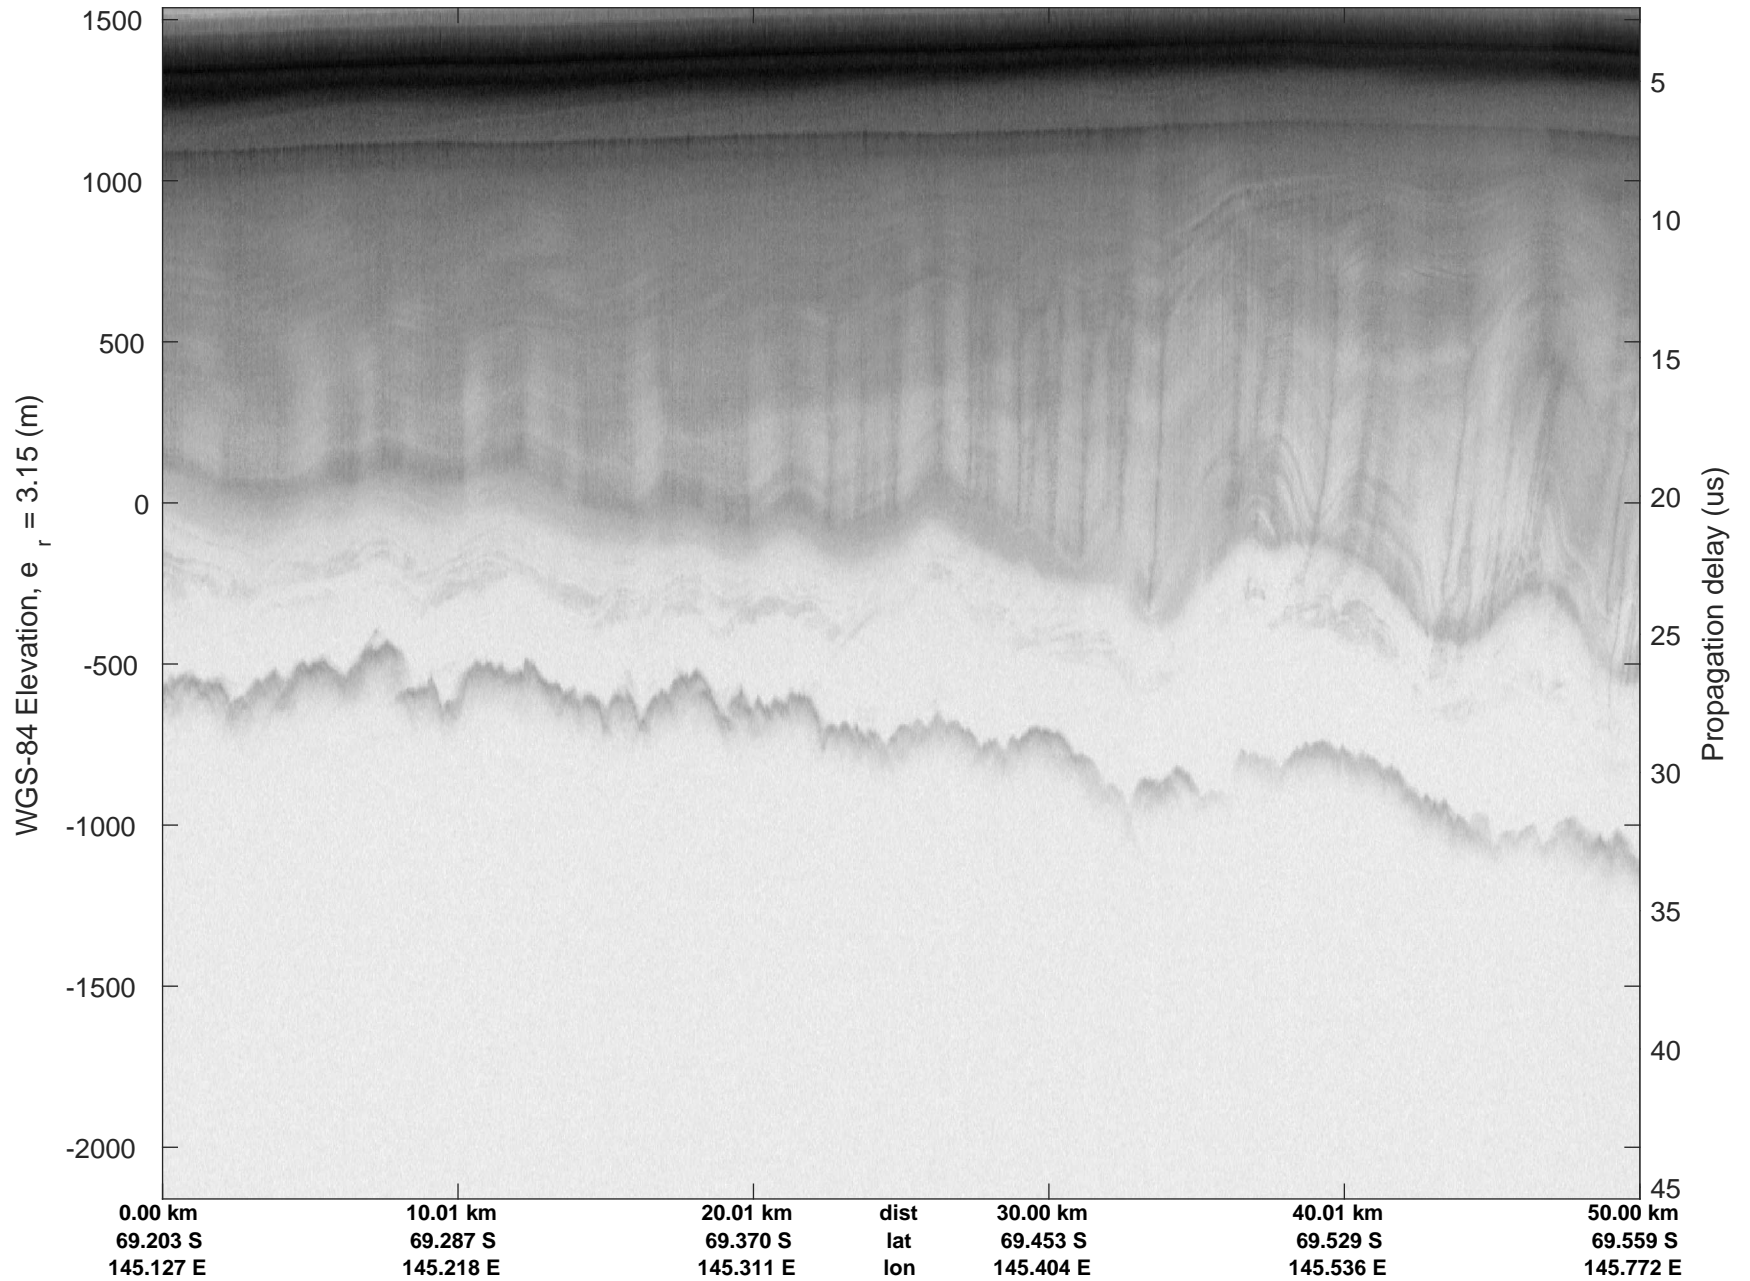

rds 2019\_Antarctica\_GV: "Cook-Ninnis 01" 20191120\_04\_011: 02:23:50.7 to 02:30:19.0 GPS

rds 2019\_Antarctica\_GV: "Cook-Ninnis 01" 20191120\_04\_011: 02:23:50.7 to 02:30:19.0 GPS

rds 2019\_Antarctica\_GV: "Cook-Ninnis 01" 20191120\_04\_012: 02:30:19.1 to 02:36:41.1 GPS