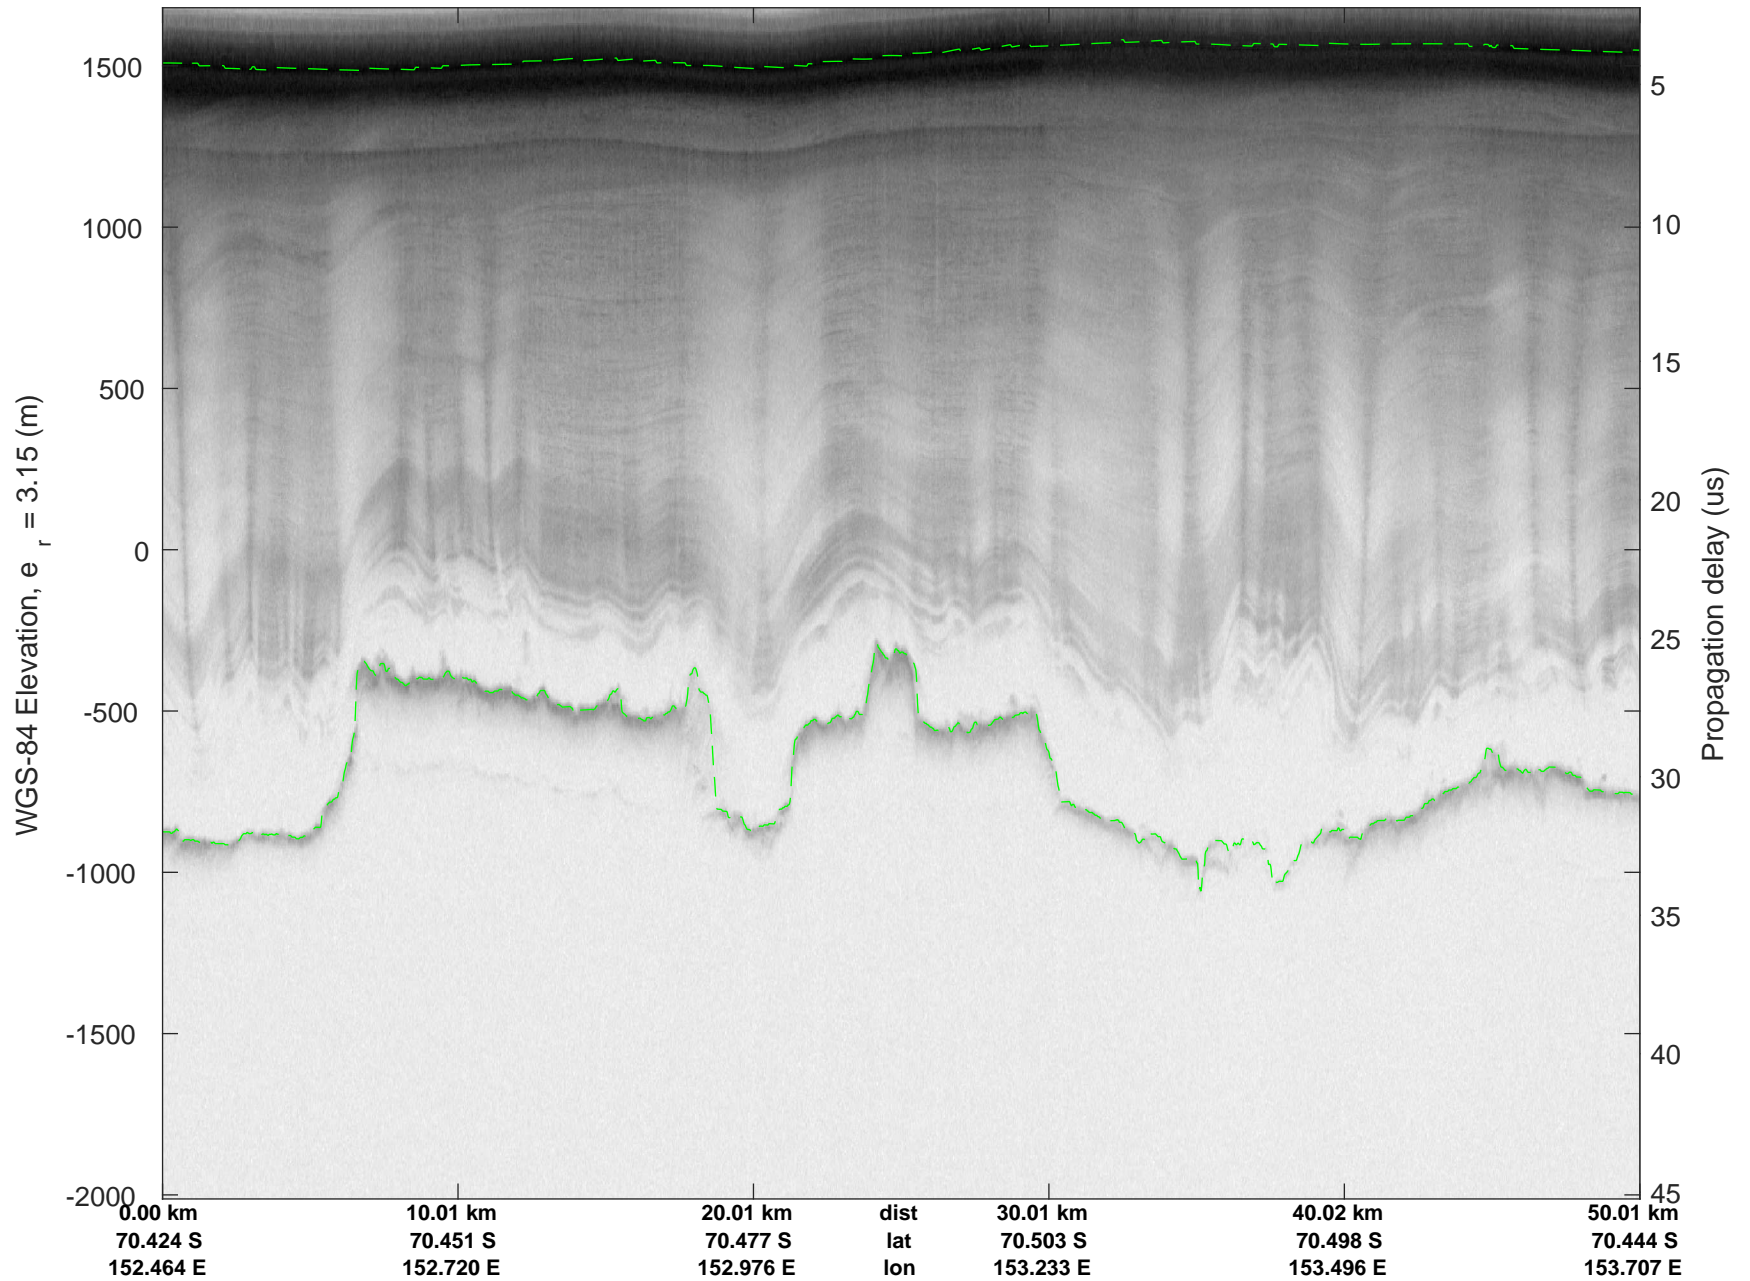

rds 2019\_Antarctica\_GV: "Cook-Ninnis 01" 20191120\_04\_021: 03:26:44.1 to 03:32:56.4 GPS

Cook-Ninnis 01  
20191120\_04\_022  
Polar Stereograph -71N/0E

rds 2019\_Antarctica\_GV: "Cook-Ninnis 01" 20191120\_04\_022: 03:32:56.6 to 03:39:04.4 GPS

rds 2019\_Antarctica\_GV: "Cook-Ninnis 01" 20191120\_04\_022: 03:32:56.6 to 03:39:04.4 GPS

Cook-Ninnis 01  
20191120\_04\_023  
Polar Stereograph -71N/0E

rds 2019\_Antarctica\_GV: "Cook-Ninnis 01" 20191120\_04\_023: 03:39:04.5 to 03:45:13.3 GPS

rds 2019\_Antarctica\_GV: "Cook-Ninnis 01" 20191120\_04\_023: 03:39:04.5 to 03:45:13.3 GPS

rds 2019\_Antarctica\_GV: "Cook-Ninnis 01" 20191120\_04\_024: 03:45:13.4 to 03:51:18.0 GPS

rds 2019\_Antarctica\_GV: "Cook-Ninnis 01" 20191120\_04\_024: 03:45:13.4 to 03:51:18.0 GPS

Cook-Ninnis 01  
20191120\_04\_025  
Polar Stereograph -71N/0E

rds 2019\_Antarctica\_GV: "Cook-Ninnis 01" 20191120\_04\_025: 03:51:18.1 to 03:57:25.2 GPS

rds 2019\_Antarctica\_GV: "Cook-Ninnis 01" 20191120\_04\_025: 03:51:18.1 to 03:57:25.2 GPS