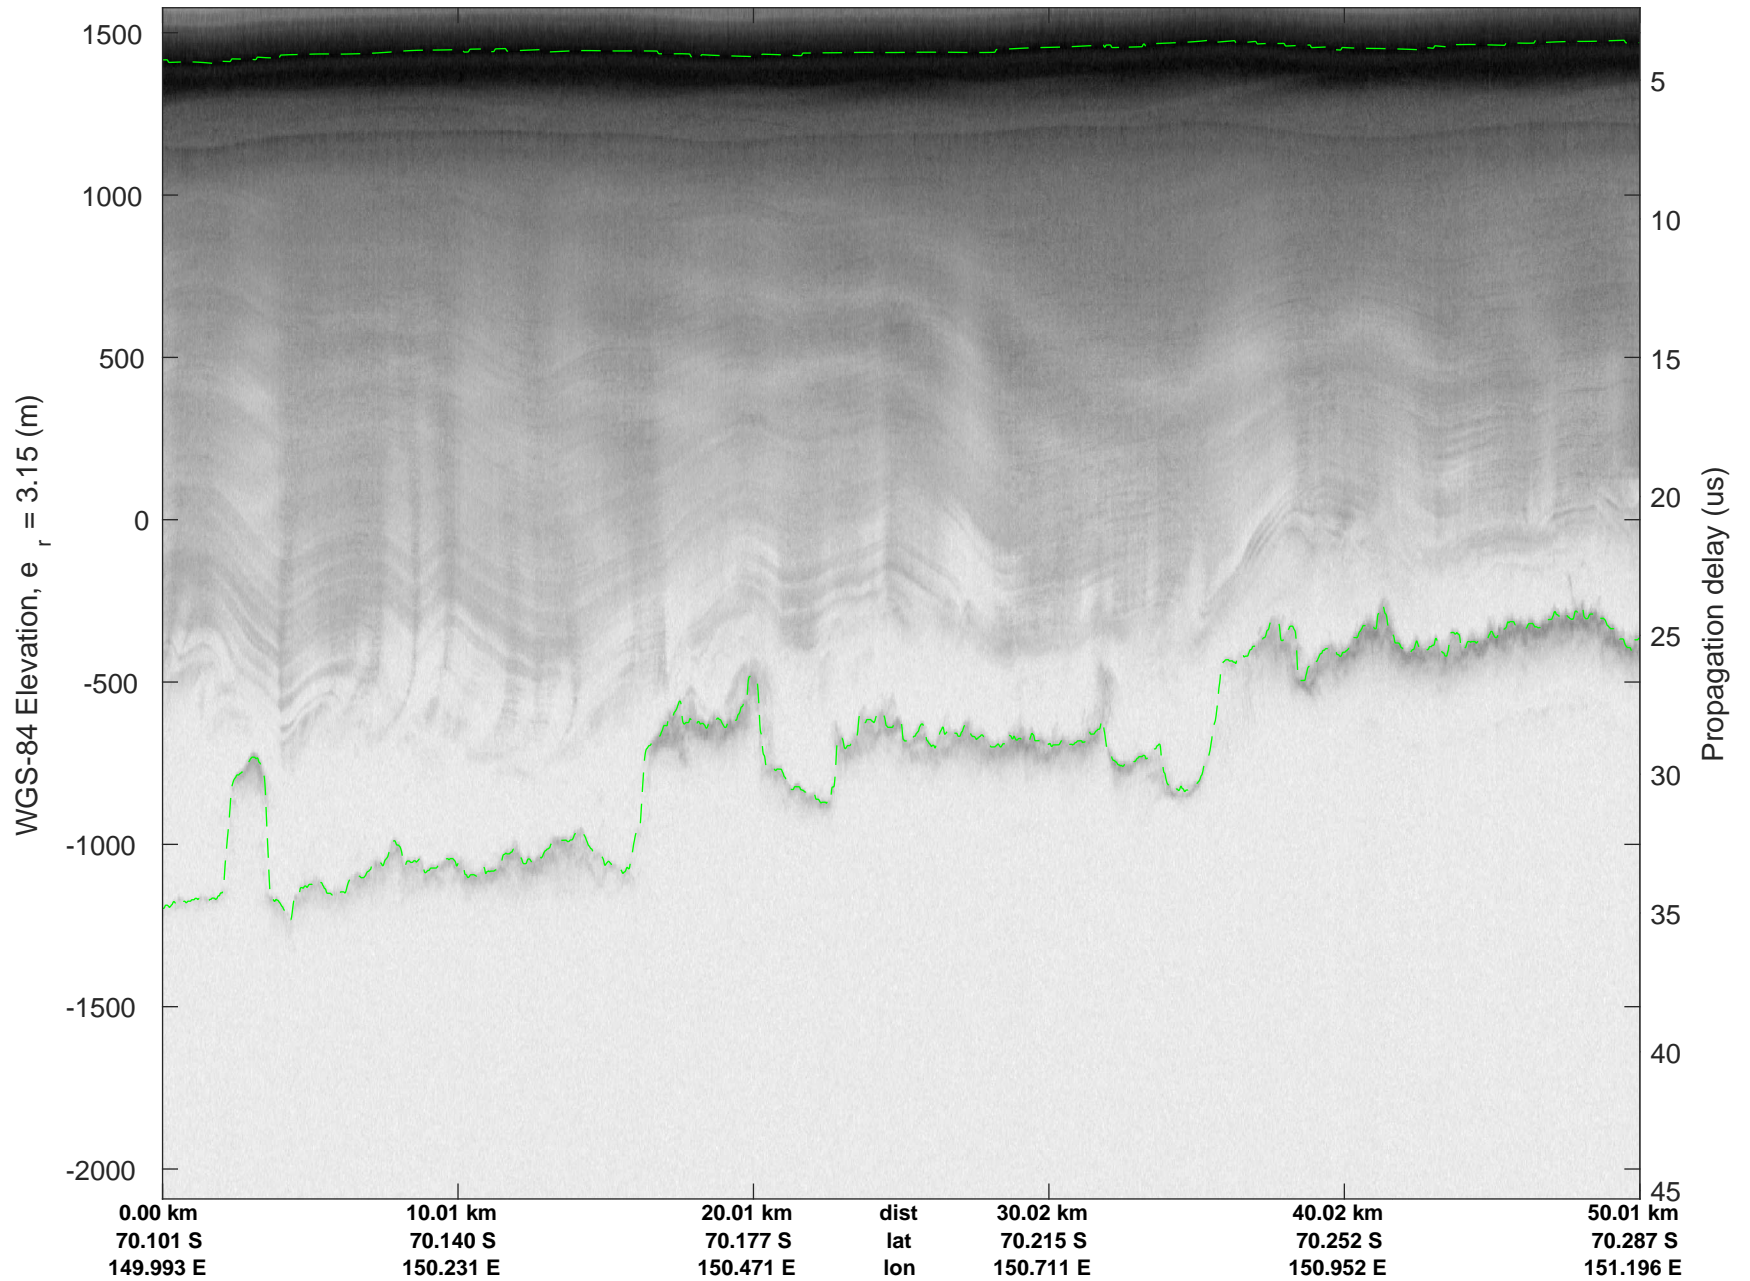

rds 2019_Antarctica_GV: "Cook-Ninnis 01" 20191120_04_023: 03:39:04.5 to 03:45:13.3 GPS