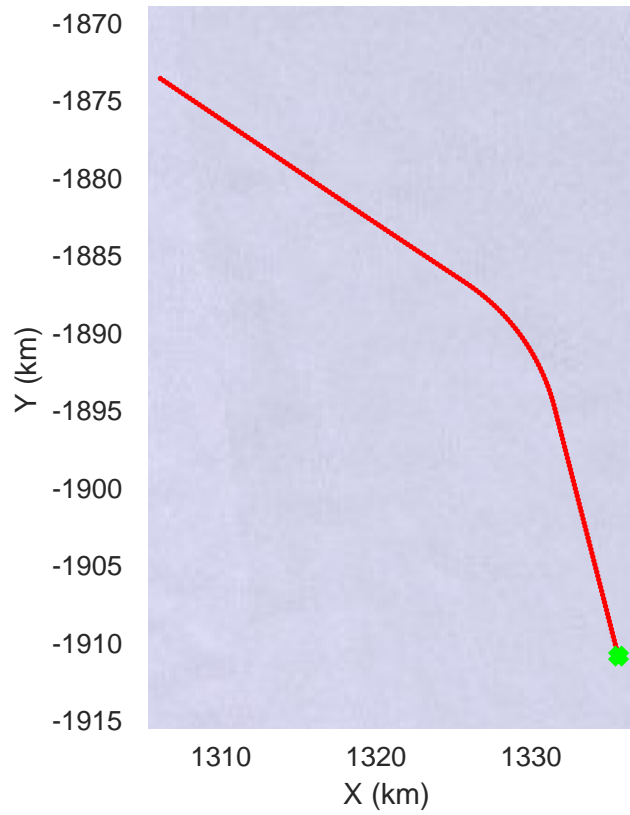

rds 2019\_Antarctica\_GV: "Cook-Ninnis 01" 20191120\_04\_009: 02:10:45.0 to 02:17:24.7 GPS

rds 2019\_Antarctica\_GV: "Cook-Ninnis 01" 20191120\_04\_010: 02:17:24.9 to 02:23:50.5 GPS

rds 2019\_Antarctica\_GV: "Cook-Ninnis 01" 20191120\_04\_010: 02:17:24.9 to 02:23:50.5 GPS