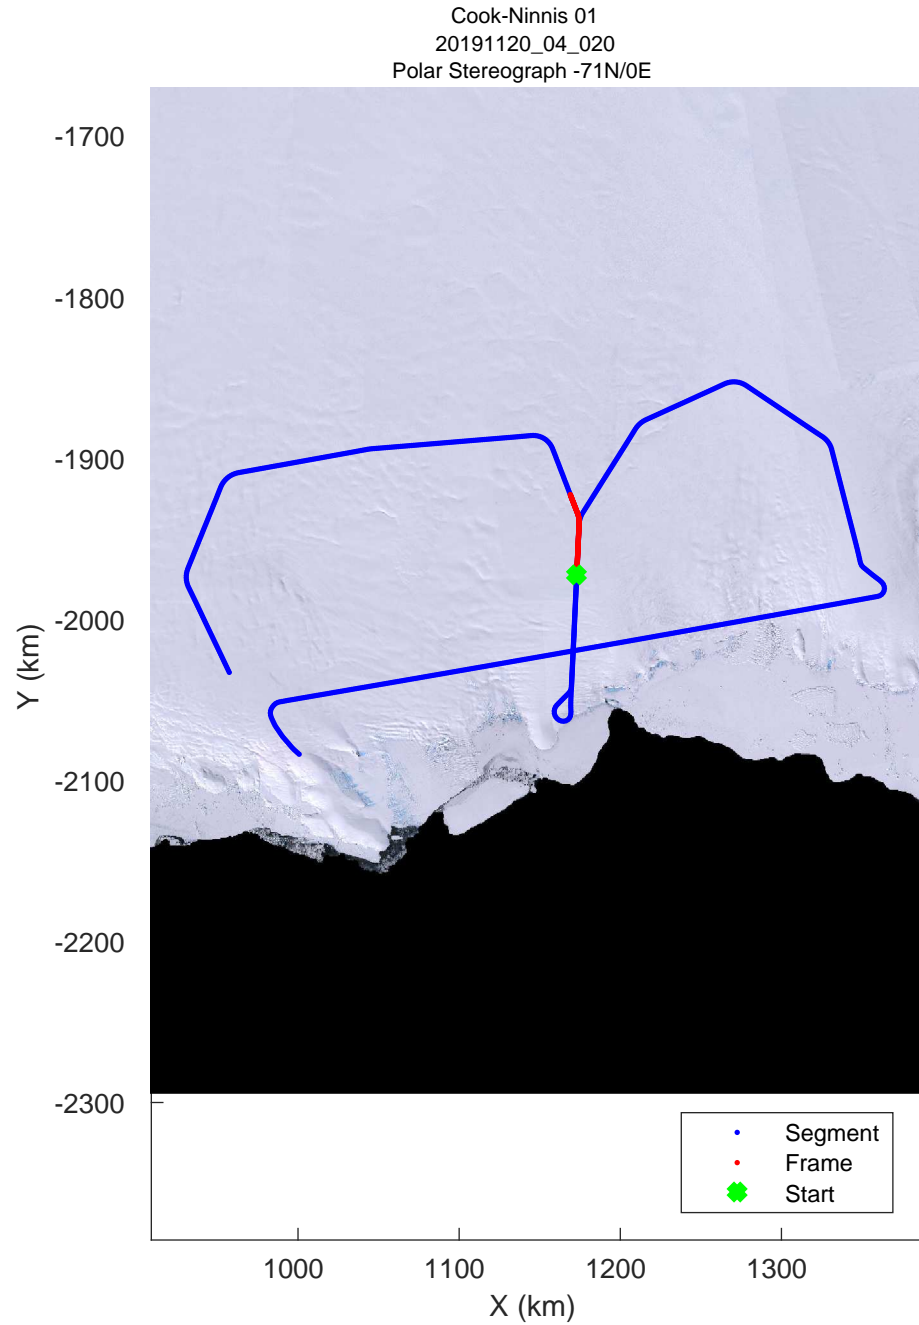

Cook-Ninnis 01  
20191120\_04\_019  
Polar Stereograph -71N/0E

rds 2019\_Antarctica\_GV: "Cook-Ninnis 01" 20191120\_04\_019: 03:14:05.3 to 03:20:27.1 GPS

rds 2019\_Antarctica\_GV: "Cook-Ninnis 01" 20191120\_04\_019: 03:14:05.3 to 03:20:27.1 GPS