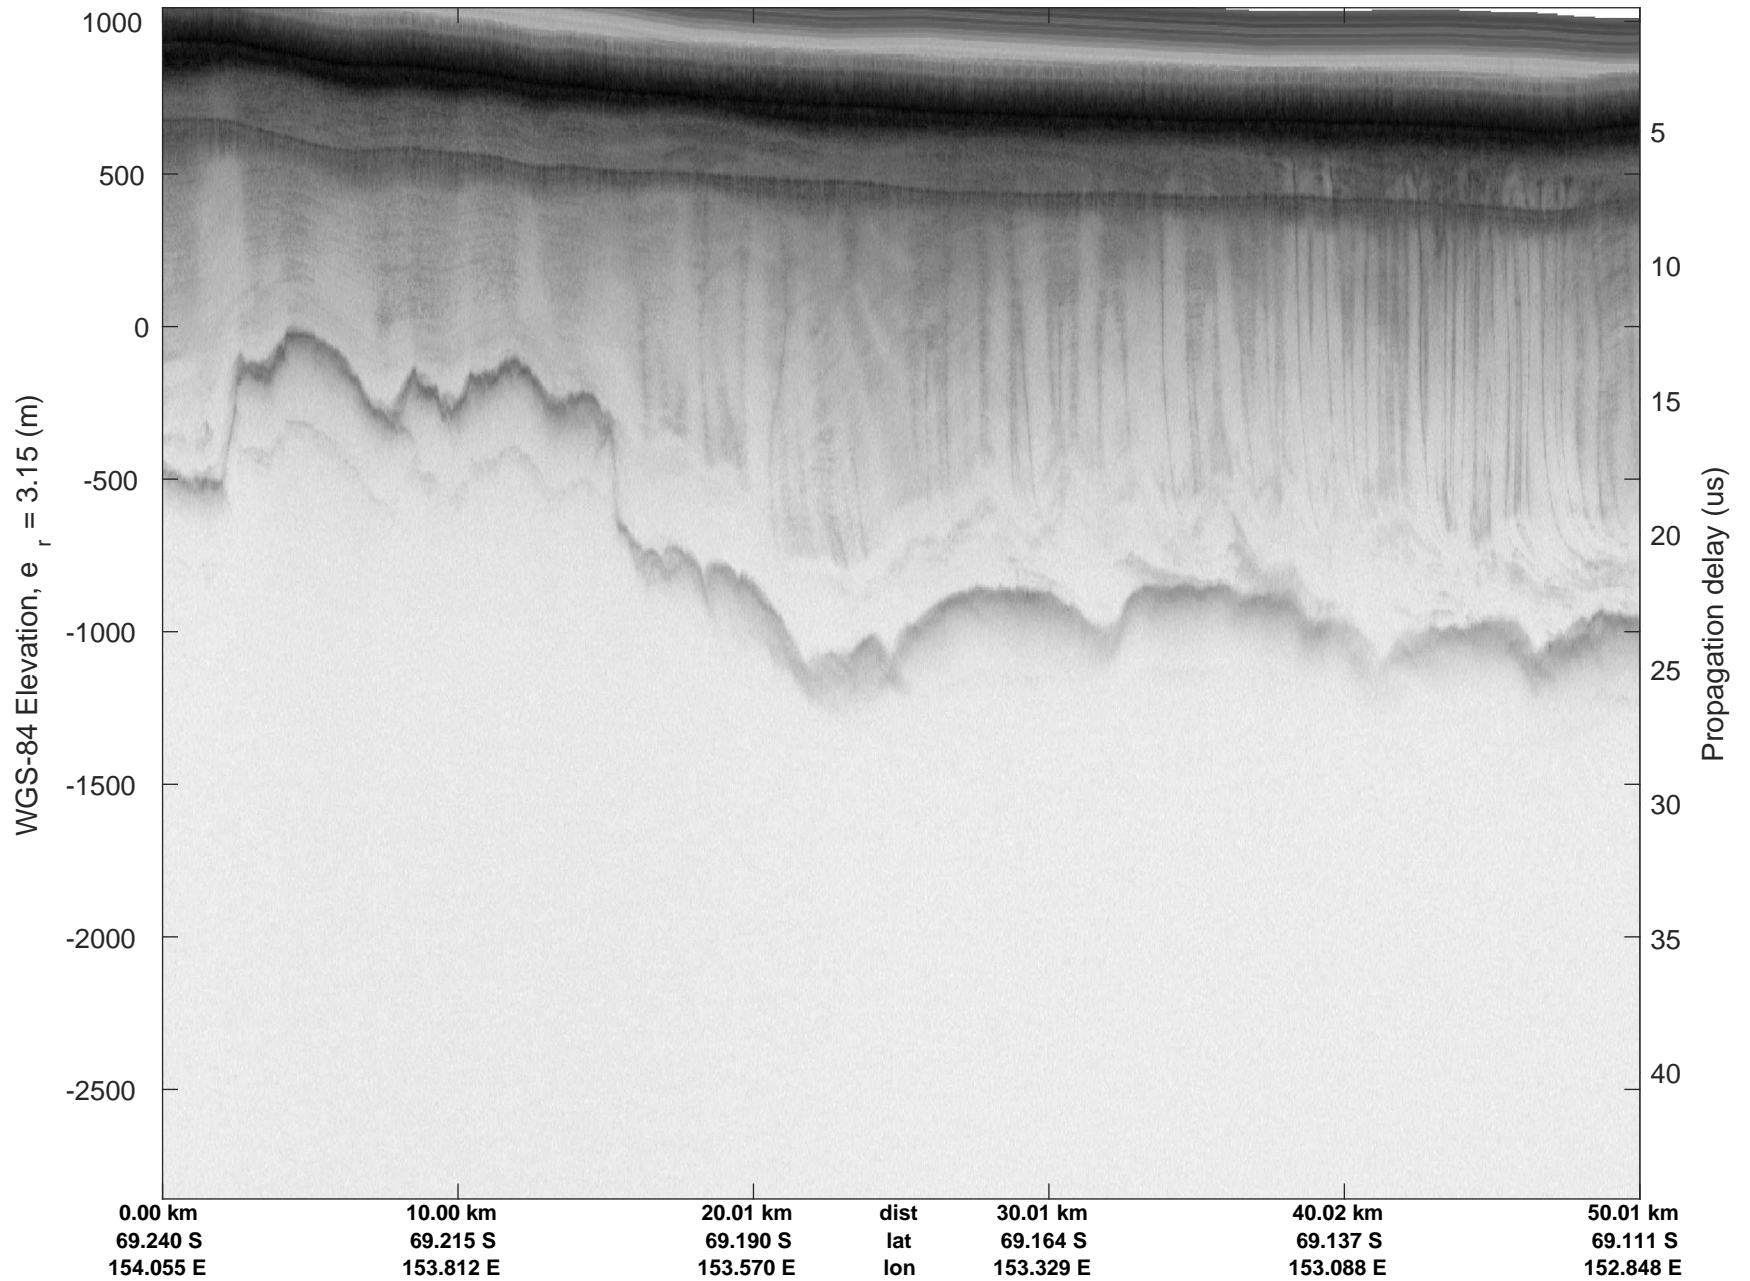

rds 2019_Antarctica_GV: "Cook-Ninnis 01" 20191120_04_002: 01:25:51.1 to 01:32:08.2 GPS