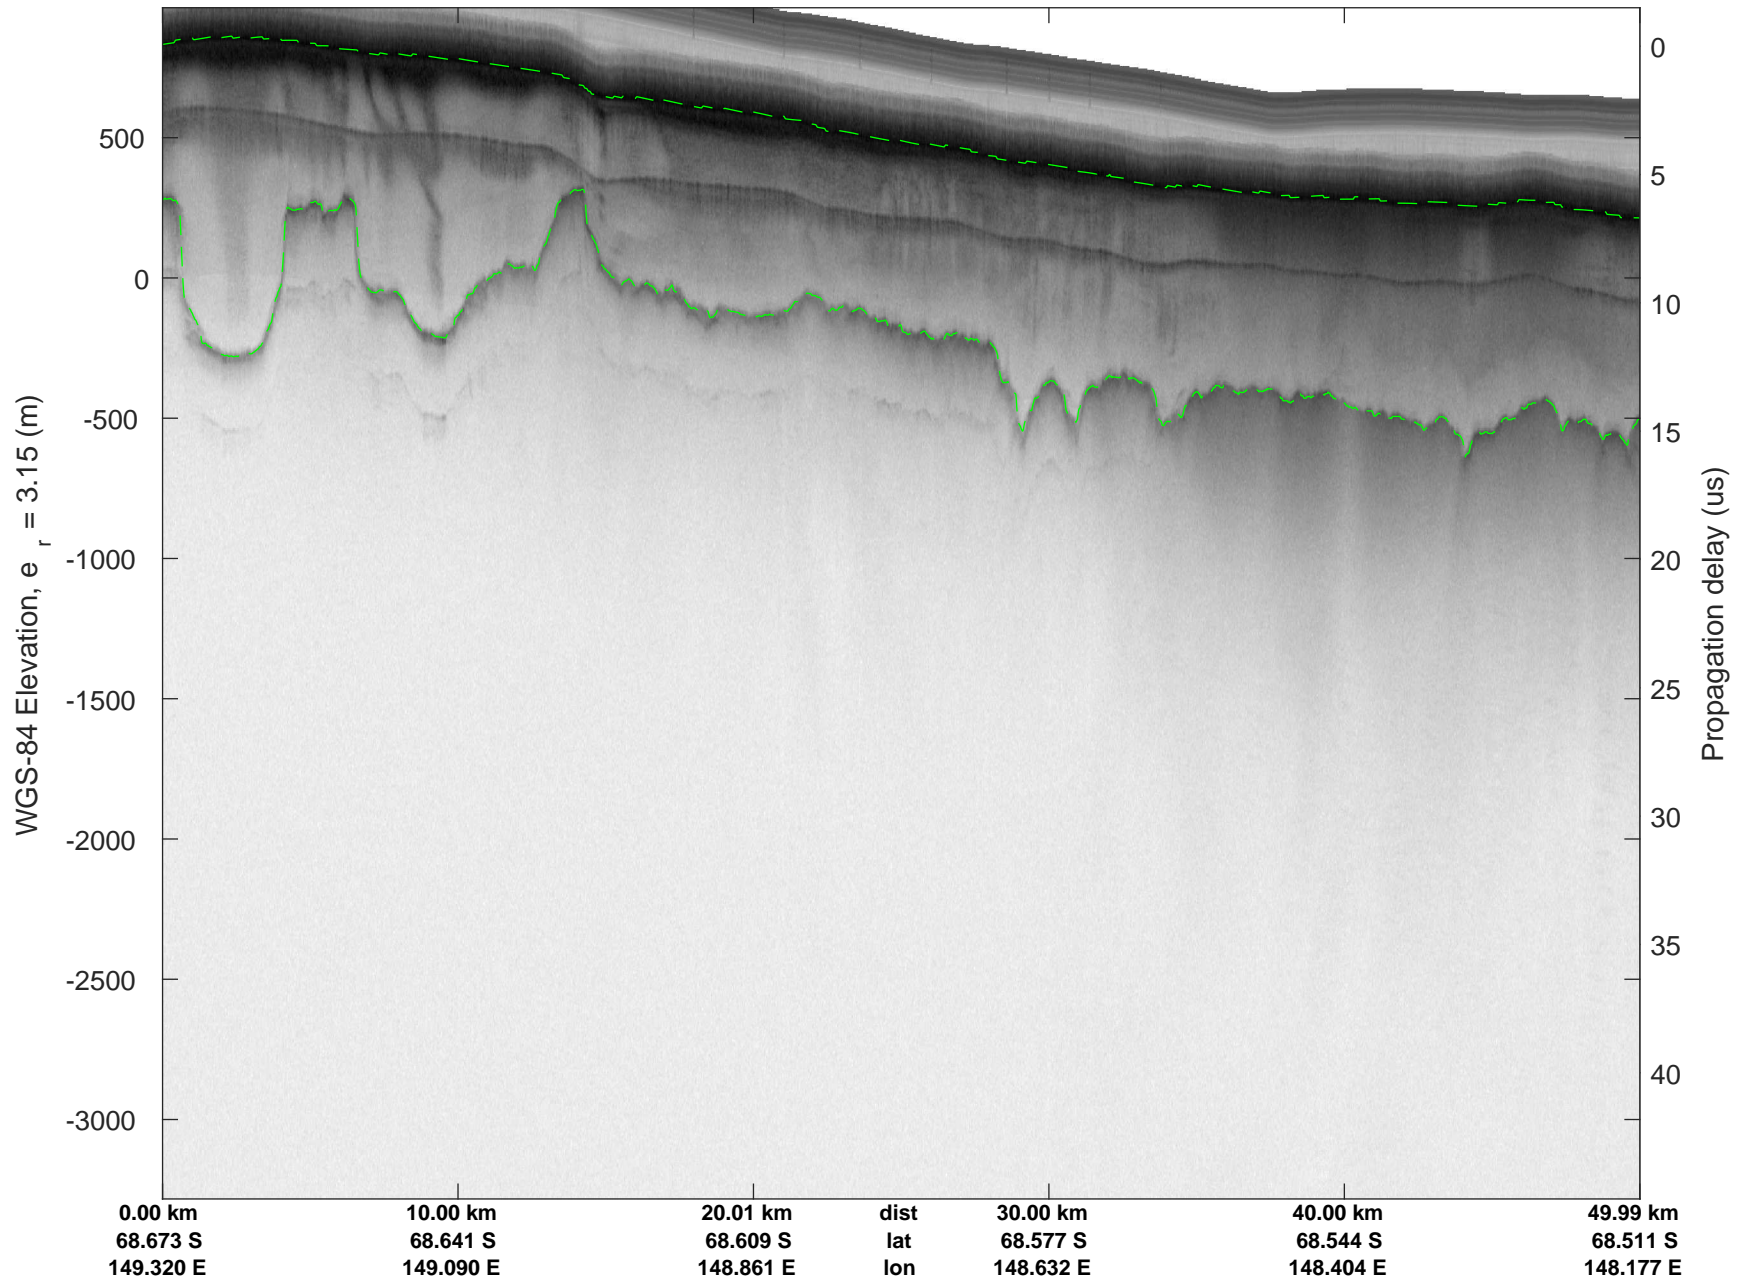

rds 2019_Antarctica_GV: "Cook-Ninnis 01" 20191120_04_006: 01:51:18.6 to 01:57:41.7 GPS