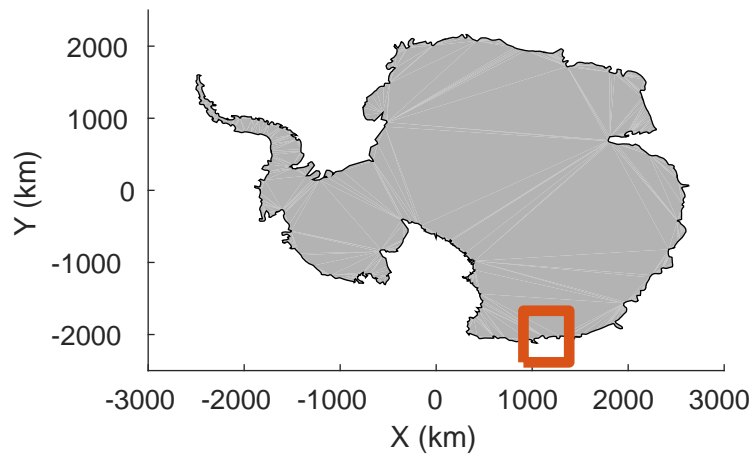

Cook-Ninnis 01
20191120_04_023
Polar Stereograph -71N/0E