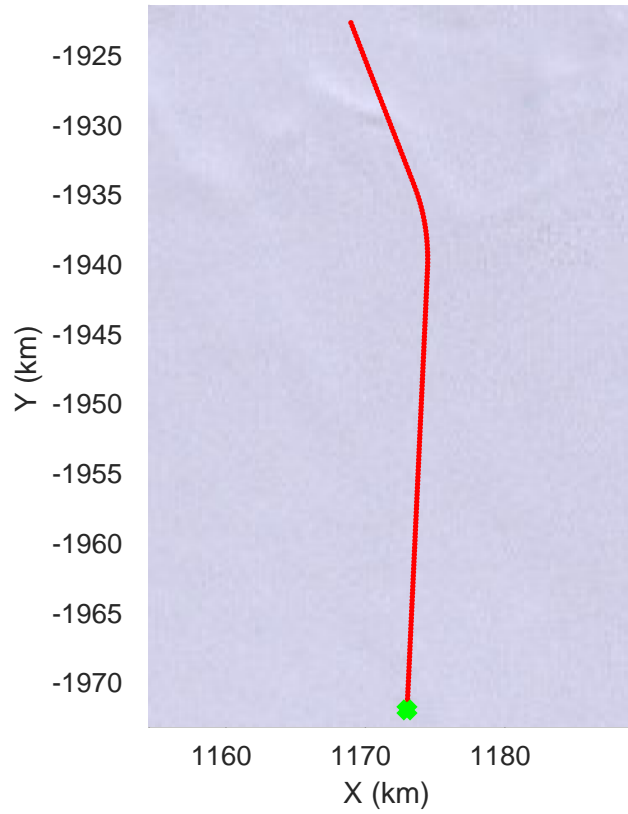

Cook-Ninnis 01  
20191120\_04\_019  
Polar Stereograph -71N/0E

rds 2019\_Antarctica\_GV: "Cook-Ninnis 01" 20191120\_04\_019: 03:14:05.3 to 03:20:27.1 GPS

rds 2019\_Antarctica\_GV: "Cook-Ninnis 01" 20191120\_04\_019: 03:14:05.3 to 03:20:27.1 GPS