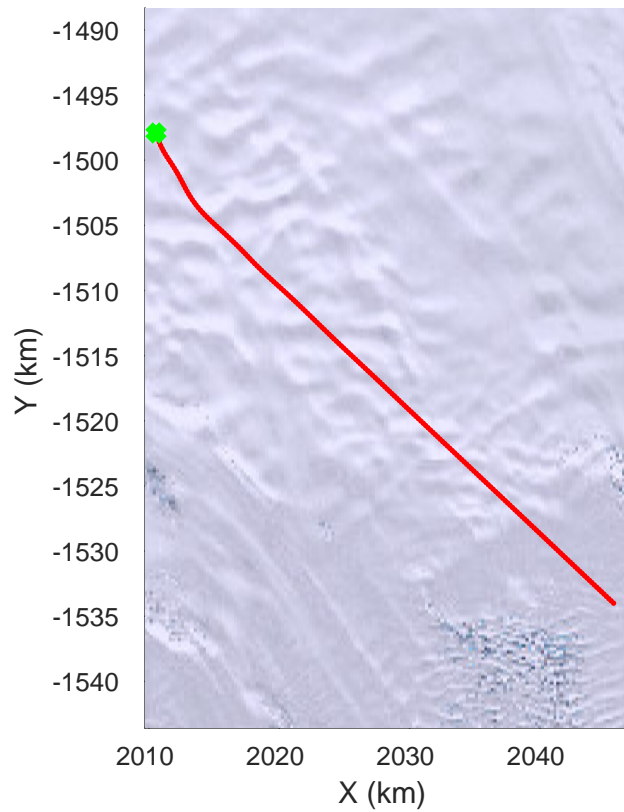

rds 2019_Antarctica_GV: "Moscow-Holmes Mopup" 20191118_01_010: 02:49:28.4 to 02:56:31.2 GPS

rds 2019_Antarctica_GV: "Moscow-Holmes Mopup" 20191118_01_010: 02:49:28.4 to 02:56:31.2 GPS

rds 2019_Antarctica_GV: "Moscow-Holmes Mopup" 20191118_01_011: 02:56:31.4 to 03:03:37.8 GPS

rds 2019_Antarctica_GV: "Moscow-Holmes Mopup" 20191118_01_011: 02:56:31.4 to 03:03:37.8 GPS

rds 2019_Antarctica_GV: "Moscow-Holmes Mopup" 20191118_01_012: 03:03:38.0 to 03:10:40.7 GPS

rds 2019_Antarctica_GV: "Moscow-Holmes Mopup" 20191118_01_012: 03:03:38.0 to 03:10:40.7 GPS