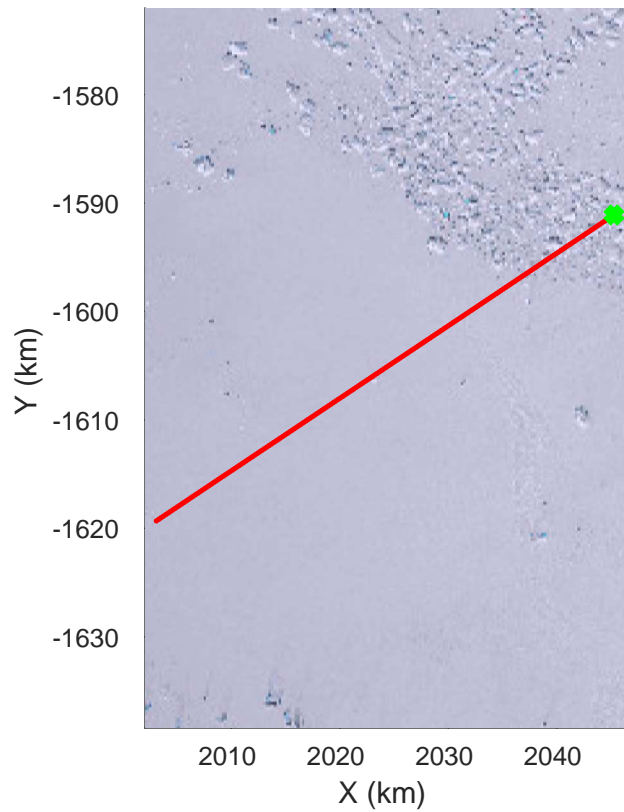

rds 2019_Antarctica_GV: "Moscow-Holmes Mopup" 20191118_01_016: 03:30:31.3 to 03:37:24.2 GPS

rds 2019_Antarctica_GV: "Moscow-Holmes Mopup" 20191118_01_016: 03:30:31.3 to 03:37:24.2 GPS

rds 2019_Antarctica_GV: "Moscow-Holmes Mopup" 20191118_01_017: 03:37:24.3 to 03:43:41.5 GPS

rds 2019_Antarctica_GV: "Moscow-Holmes Mopup" 20191118_01_017: 03:37:24.3 to 03:43:41.5 GPS

rds 2019_Antarctica_GV: "Moscow-Holmes Mopup" 20191118_01_018: 03:43:41.6 to 03:50:00.2 GPS

rds 2019_Antarctica_GV: "Moscow-Holmes Mopup" 20191118_01_018: 03:43:41.6 to 03:50:00.2 GPS