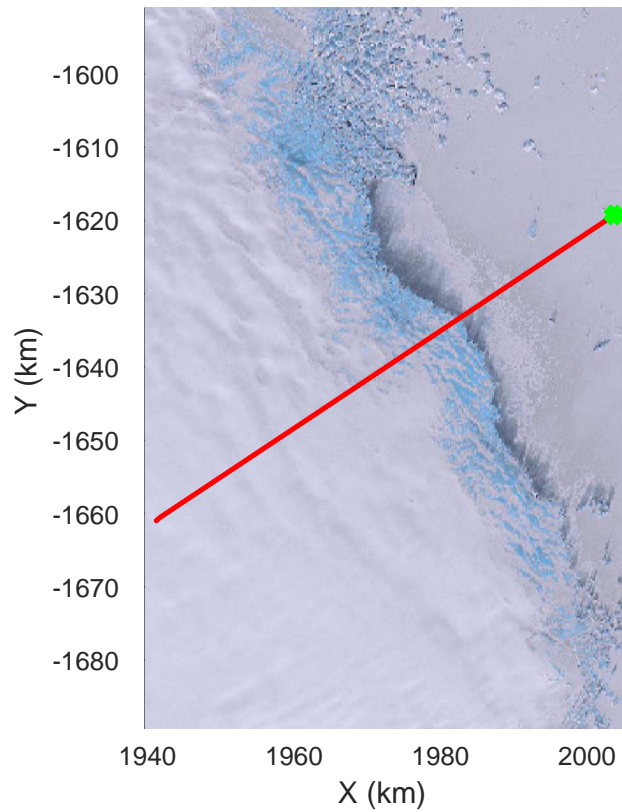

rds 2019_Antarctica_GV: "Moscow-Holmes Mopup" 20191118_01_017: 03:37:24.3 to 03:43:41.5 GPS

rds 2019_Antarctica_GV: "Moscow-Holmes Mopup" 20191118_01_018: 03:43:41.6 to 03:50:00.2 GPS

rds 2019_Antarctica_GV: "Moscow-Holmes Mopup" 20191118_01_018: 03:43:41.6 to 03:50:00.2 GPS

rds 2019_Antarctica_GV: "Moscow-Holmes Mopup" 20191118_01_019: 03:50:00.3 to 04:00:09.2 GPS

rds 2019_Antarctica_GV: "Moscow-Holmes Mopup" 20191118_01_019: 03:50:00.3 to 04:00:09.2 GPS