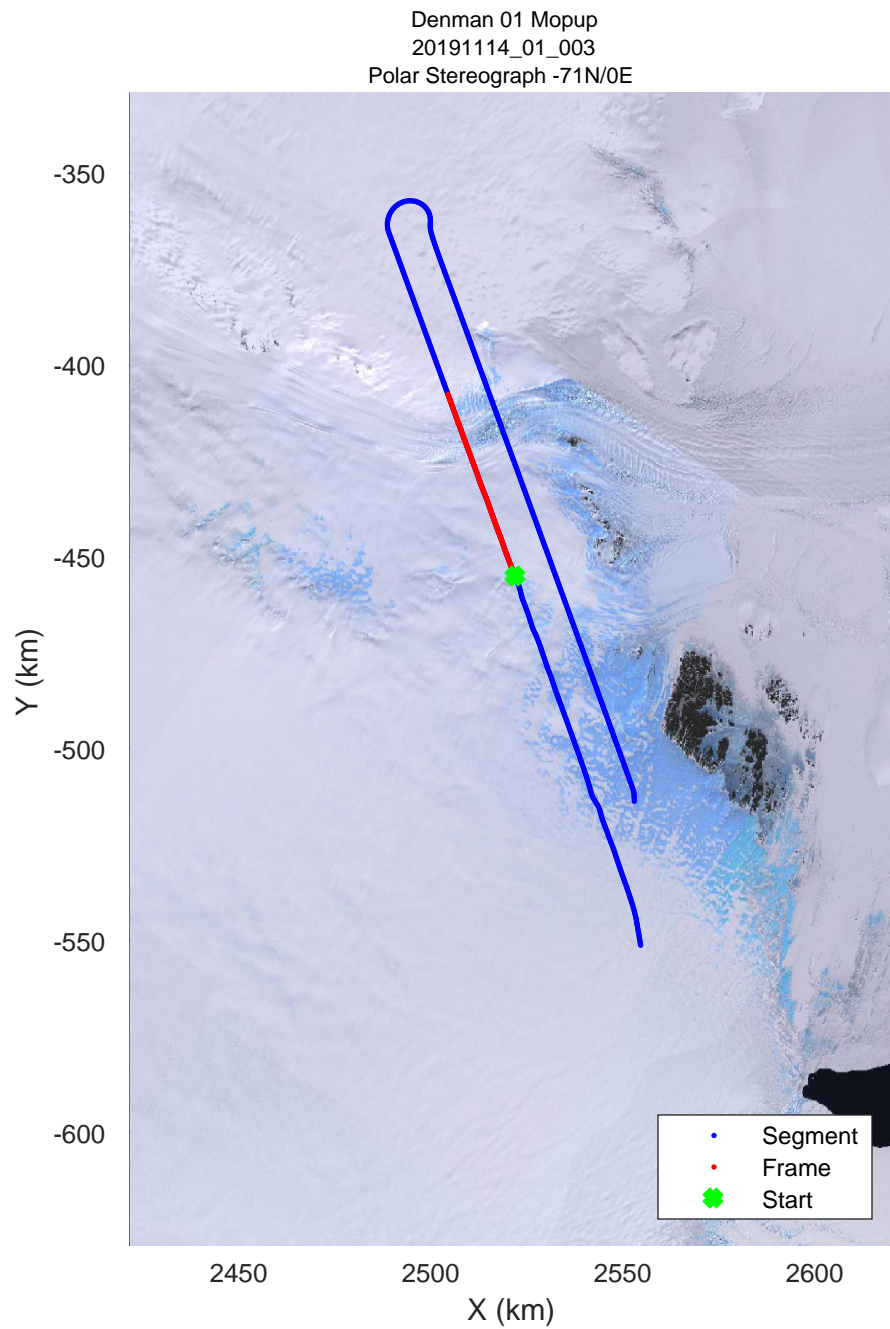

rds 2019_Antarctica_GV: "Denman 01 Mopup" 20191114_01_001: 02:29:26.0 to 02:35:39.4 GPS

rds 2019_Antarctica_GV: "Denman 01 Mopup" 20191114_01_001: 02:29:26.0 to 02:35:39.4 GPS

Denman 01 Mopup
 20191114_01_002
 Polar Stereograph -71N/0E

rds 2019_Antarctica_GV: "Denman 01 Mopup" 20191114_01_002: 02:35:39.5 to 02:42:03.6 GPS

rds 2019_Antarctica_GV: "Denman 01 Mopup" 20191114_01_002: 02:35:39.5 to 02:42:03.6 GPS

rds 2019_Antarctica_GV: "Denman 01 Mopup" 20191114_01_003: 02:42:03.7 to 02:48:28.0 GPS

rds 2019_Antarctica_GV: "Denman 01 Mopup" 20191114_01_006: 03:01:20.0 to 03:08:11.6 GPS

rds 2019_Antarctica_GV: "Denman 01 Mopup" 20191114_01_006: 03:01:20.0 to 03:08:11.6 GPS

Denman 01 Mopup
20191114_01_007
Polar Stereograph -71N/0E

rds 2019_Antarctica_GV: "Denman 01 Mopup" 20191114_01_007: 03:08:11.7 to 03:17:44.1 GPS

rds 2019_Antarctica_GV: "Denman 01 Mopup" 20191114_01_007: 03:08:11.7 to 03:17:44.1 GPS