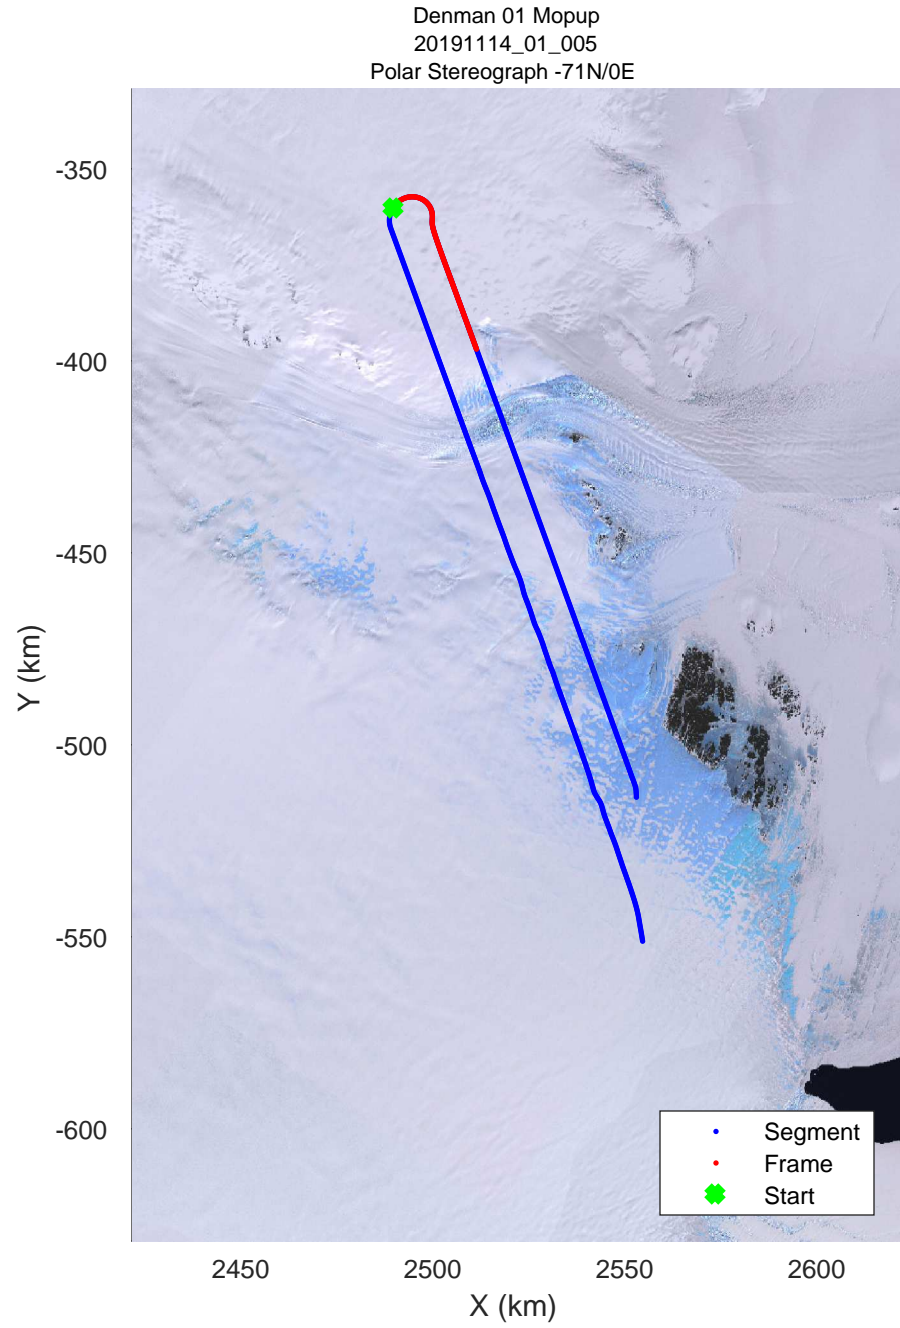

rds 2019_Antarctica_GV: "Denman 01 Mopup" 20191114_01_003: 02:42:03.7 to 02:48:28.0 GPS

rds 2019_Antarctica_GV: "Denman 01 Mopup" 20191114_01_004: 02:48:28.2 to 02:54:43.2 GPS

rds 2019_Antarctica_GV: "Denman 01 Mopup" 20191114_01_004: 02:48:28.2 to 02:54:43.2 GPS

rds 2019_Antarctica_GV: "Denman 01 Mopup" 20191114_01_005: 02:54:43.3 to 03:01:19.8 GPS

rds 2019_Antarctica_GV: "Denman 01 Mopup" 20191114_01_005: 02:54:43.3 to 03:01:19.8 GPS

Denman 01 Mopup
 20191114_01_006
 Polar Stereograph -71N/0E

rds 2019_Antarctica_GV: "Denman 01 Mopup" 20191114_01_006: 03:01:20.0 to 03:08:11.6 GPS

rds 2019_Antarctica_GV: "Denman 01 Mopup" 20191114_01_006: 03:01:20.0 to 03:08:11.6 GPS

Denman 01 Mopup
20191114_01_007
Polar Stereograph -71N/0E

rds 2019_Antarctica_GV: "Denman 01 Mopup" 20191114_01_007: 03:08:11.7 to 03:17:44.1 GPS

rds 2019_Antarctica_GV: "Denman 01 Mopup" 20191114_01_007: 03:08:11.7 to 03:17:44.1 GPS