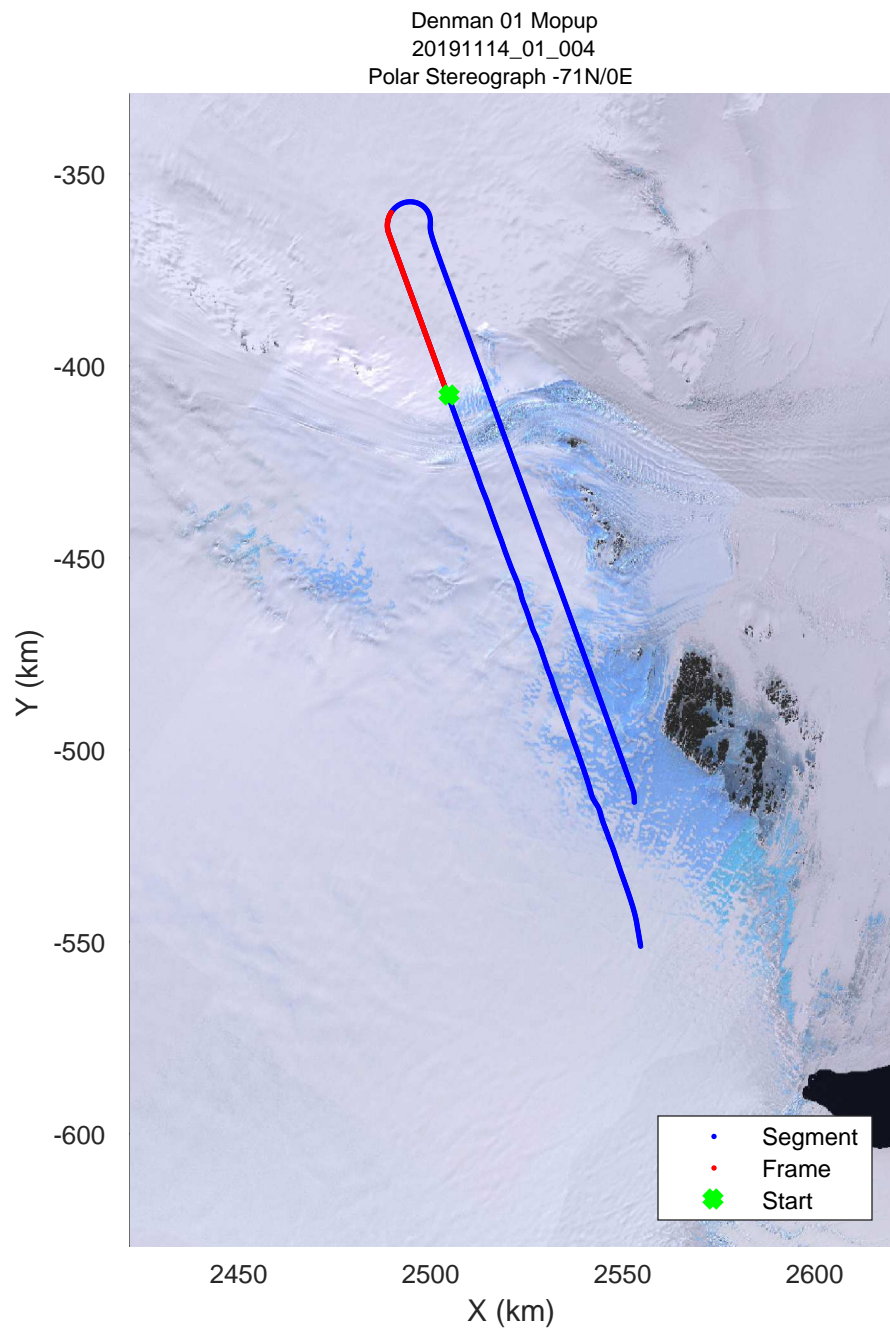

rds 2019_Antarctica_GV: "Denman 01 Mopup" 20191114_01_001: 02:29:26.0 to 02:35:39.4 GPS

rds 2019_Antarctica_GV: "Denman 01 Mopup" 20191114_01_001: 02:29:26.0 to 02:35:39.4 GPS

Denman 01 Mopup
 20191114_01_002
 Polar Stereograph -71N/0E

rds 2019_Antarctica_GV: "Denman 01 Mopup" 20191114_01_002: 02:35:39.5 to 02:42:03.6 GPS

rds 2019_Antarctica_GV: "Denman 01 Mopup" 20191114_01_002: 02:35:39.5 to 02:42:03.6 GPS

rds 2019_Antarctica_GV: "Denman 01 Mopup" 20191114_01_003: 02:42:03.7 to 02:48:28.0 GPS

rds 2019_Antarctica_GV: "Denman 01 Mopup" 20191114_01_003: 02:42:03.7 to 02:48:28.0 GPS

rds 2019_Antarctica_GV: "Denman 01 Mopup" 20191114_01_004: 02:48:28.2 to 02:54:43.2 GPS

rds 2019_Antarctica_GV: "Denman 01 Mopup" 20191114_01_004: 02:48:28.2 to 02:54:43.2 GPS

rds 2019_Antarctica_GV: "Denman 01 Mopup" 20191114_01_007: 03:08:11.7 to 03:17:44.1 GPS

rds 2019_Antarctica_GV: "Denman 01 Mopup" 20191114_01_007: 03:08:11.7 to 03:17:44.1 GPS