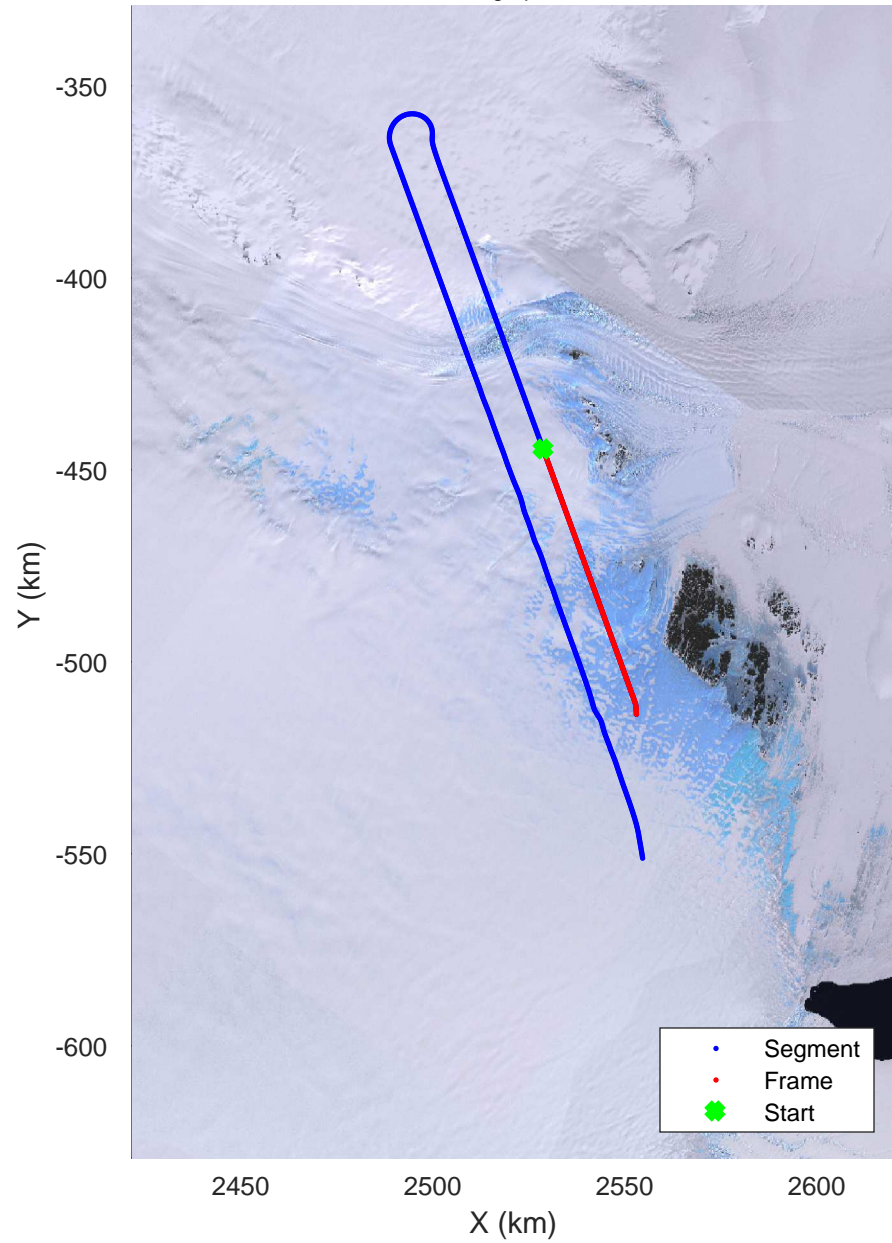

rds 2019_Antarctica_GV: "Denman 01 Mopup" 20191114_01_003: 02:42:03.7 to 02:48:28.0 GPS

rds 2019_Antarctica_GV: "Denman 01 Mopup" 20191114_01_004: 02:48:28.2 to 02:54:43.2 GPS

rds 2019_Antarctica_GV: "Denman 01 Mopup" 20191114_01_004: 02:48:28.2 to 02:54:43.2 GPS

rds 2019_Antarctica_GV: "Denman 01 Mopup" 20191114_01_005: 02:54:43.3 to 03:01:19.8 GPS

rds 2019_Antarctica_GV: "Denman 01 Mopup" 20191114_01_005: 02:54:43.3 to 03:01:19.8 GPS

Denman 01 Mopup
 20191114_01_006
 Polar Stereograph -71N/0E

rds 2019_Antarctica_GV: "Denman 01 Mopup" 20191114_01_006: 03:01:20.0 to 03:08:11.6 GPS

rds 2019_Antarctica_GV: "Denman 01 Mopup" 20191114_01_006: 03:01:20.0 to 03:08:11.6 GPS

Denman 01 Mopup
20191114_01_007
Polar Stereograph -71N/0E

rds 2019_Antarctica_GV: "Denman 01 Mopup" 20191114_01_007: 03:08:11.7 to 03:17:44.1 GPS

rds 2019_Antarctica_GV: "Denman 01 Mopup" 20191114_01_007: 03:08:11.7 to 03:17:44.1 GPS