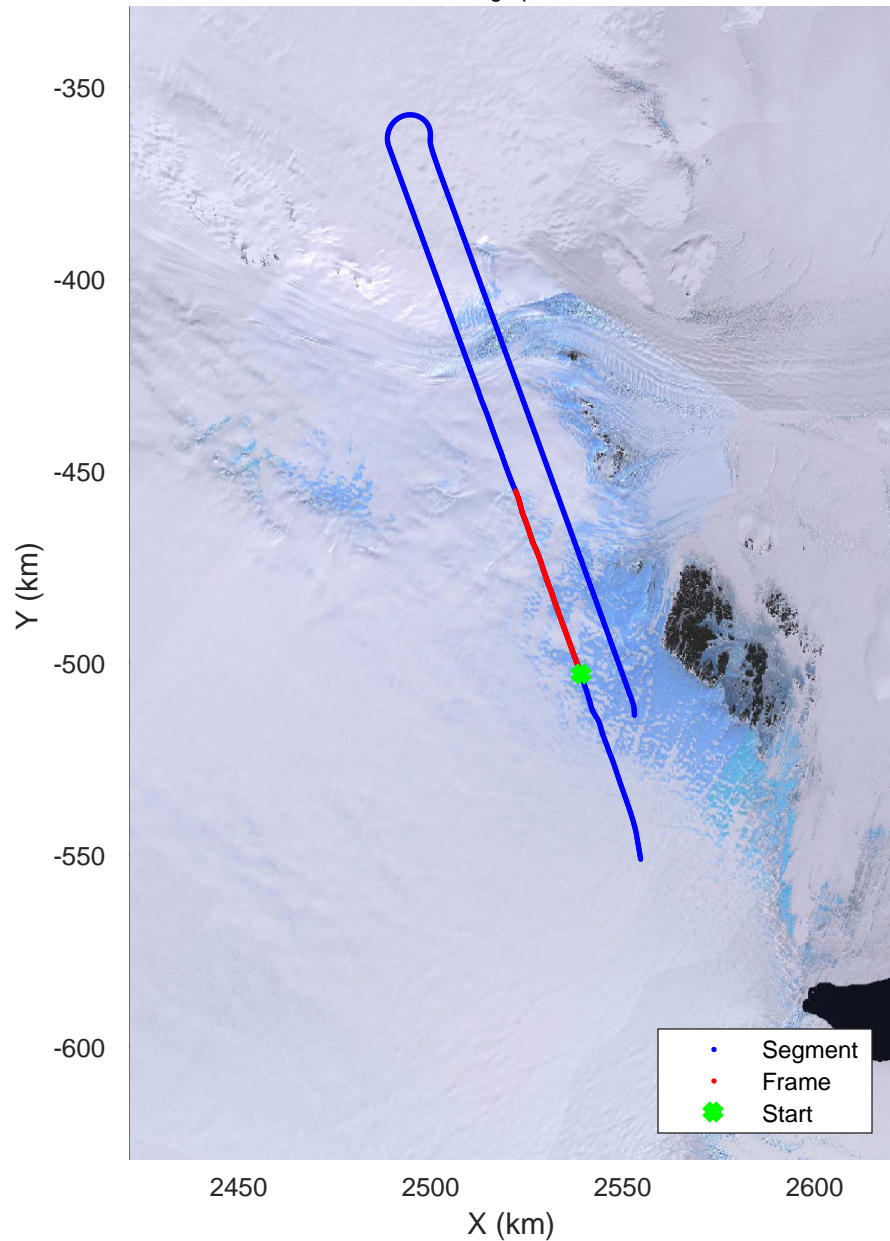

rds 2019_Antarctica_GV: "Denman 01 Mopup" 20191114_01_001: 02:29:26.0 to 02:35:39.4 GPS

rds 2019_Antarctica_GV: "Denman 01 Mopup" 20191114_01_001: 02:29:26.0 to 02:35:39.4 GPS

Denman 01 Mopup
 20191114_01_002
 Polar Stereograph -71N/0E

rds 2019_Antarctica_GV: "Denman 01 Mopup" 20191114_01_002: 02:35:39.5 to 02:42:03.6 GPS

rds 2019_Antarctica_GV: "Denman 01 Mopup" 20191114_01_002: 02:35:39.5 to 02:42:03.6 GPS

rds 2019_Antarctica_GV: "Denman 01 Mopup" 20191114_01_003: 02:42:03.7 to 02:48:28.0 GPS

rds 2019_Antarctica_GV: "Denman 01 Mopup" 20191114_01_006: 03:01:20.0 to 03:08:11.6 GPS

rds 2019_Antarctica_GV: "Denman 01 Mopup" 20191114_01_006: 03:01:20.0 to 03:08:11.6 GPS

Denman 01 Mopup
20191114_01_007
Polar Stereograph -71N/0E

rds 2019_Antarctica_GV: "Denman 01 Mopup" 20191114_01_007: 03:08:11.7 to 03:17:44.1 GPS

rds 2019_Antarctica_GV: "Denman 01 Mopup" 20191114_01_007: 03:08:11.7 to 03:17:44.1 GPS