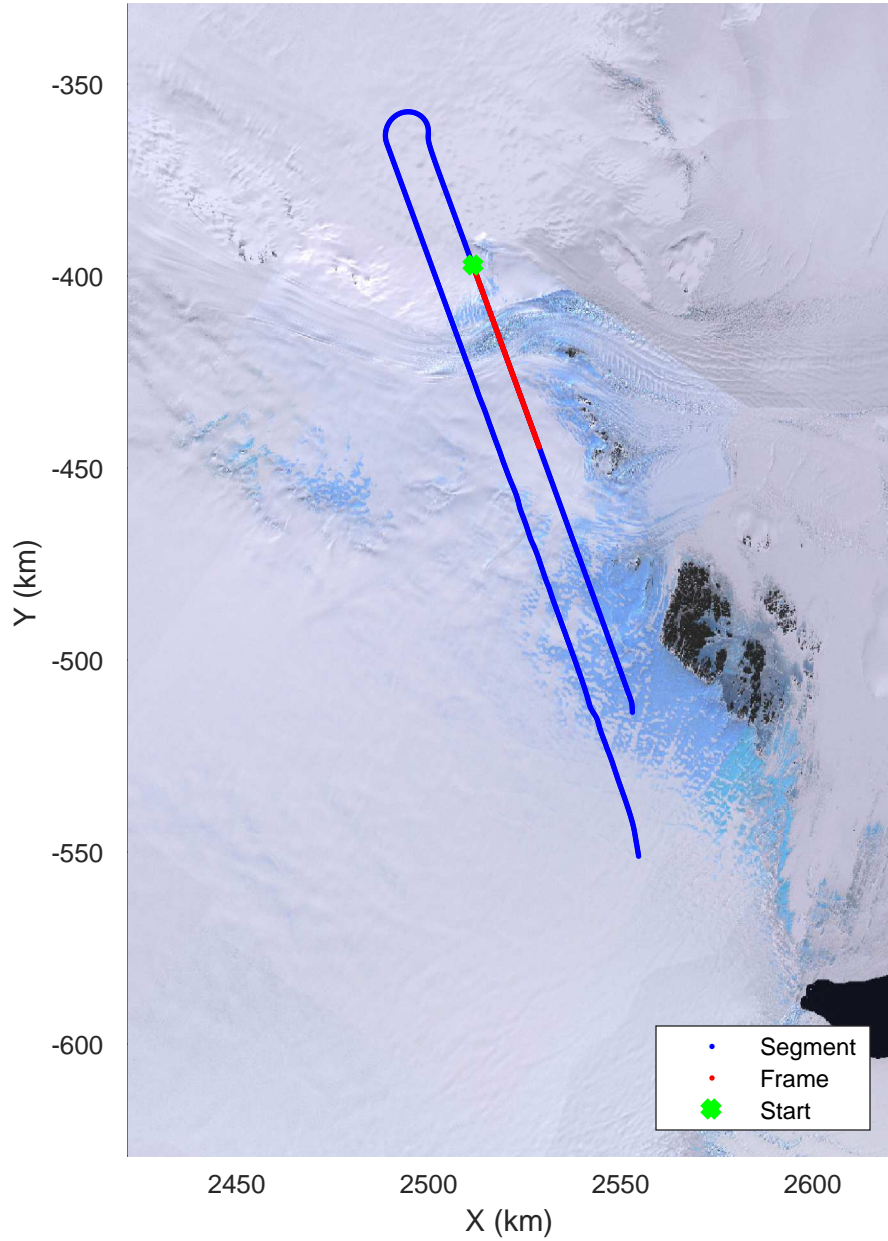

rds 2019_Antarctica_GV: "Denman 01 Mopup" 20191114_01_003: 02:42:03.7 to 02:48:28.0 GPS

rds 2019_Antarctica_GV: "Denman 01 Mopup" 20191114_01_004: 02:48:28.2 to 02:54:43.2 GPS

rds 2019_Antarctica_GV: "Denman 01 Mopup" 20191114_01_004: 02:48:28.2 to 02:54:43.2 GPS

rds 2019_Antarctica_GV: "Denman 01 Mopup" 20191114_01_005: 02:54:43.3 to 03:01:19.8 GPS

rds 2019_Antarctica_GV: "Denman 01 Mopup" 20191114_01_005: 02:54:43.3 to 03:01:19.8 GPS

Denman 01 Mopup
 20191114_01_006
 Polar Stereograph -71N/0E

rds 2019_Antarctica_GV: "Denman 01 Mopup" 20191114_01_006: 03:01:20.0 to 03:08:11.6 GPS

rds 2019_Antarctica_GV: "Denman 01 Mopup" 20191114_01_006: 03:01:20.0 to 03:08:11.6 GPS

Denman 01 Mopup
20191114_01_007
Polar Stereograph -71N/0E

rds 2019_Antarctica_GV: "Denman 01 Mopup" 20191114_01_007: 03:08:11.7 to 03:17:44.1 GPS

rds 2019_Antarctica_GV: "Denman 01 Mopup" 20191114_01_007: 03:08:11.7 to 03:17:44.1 GPS