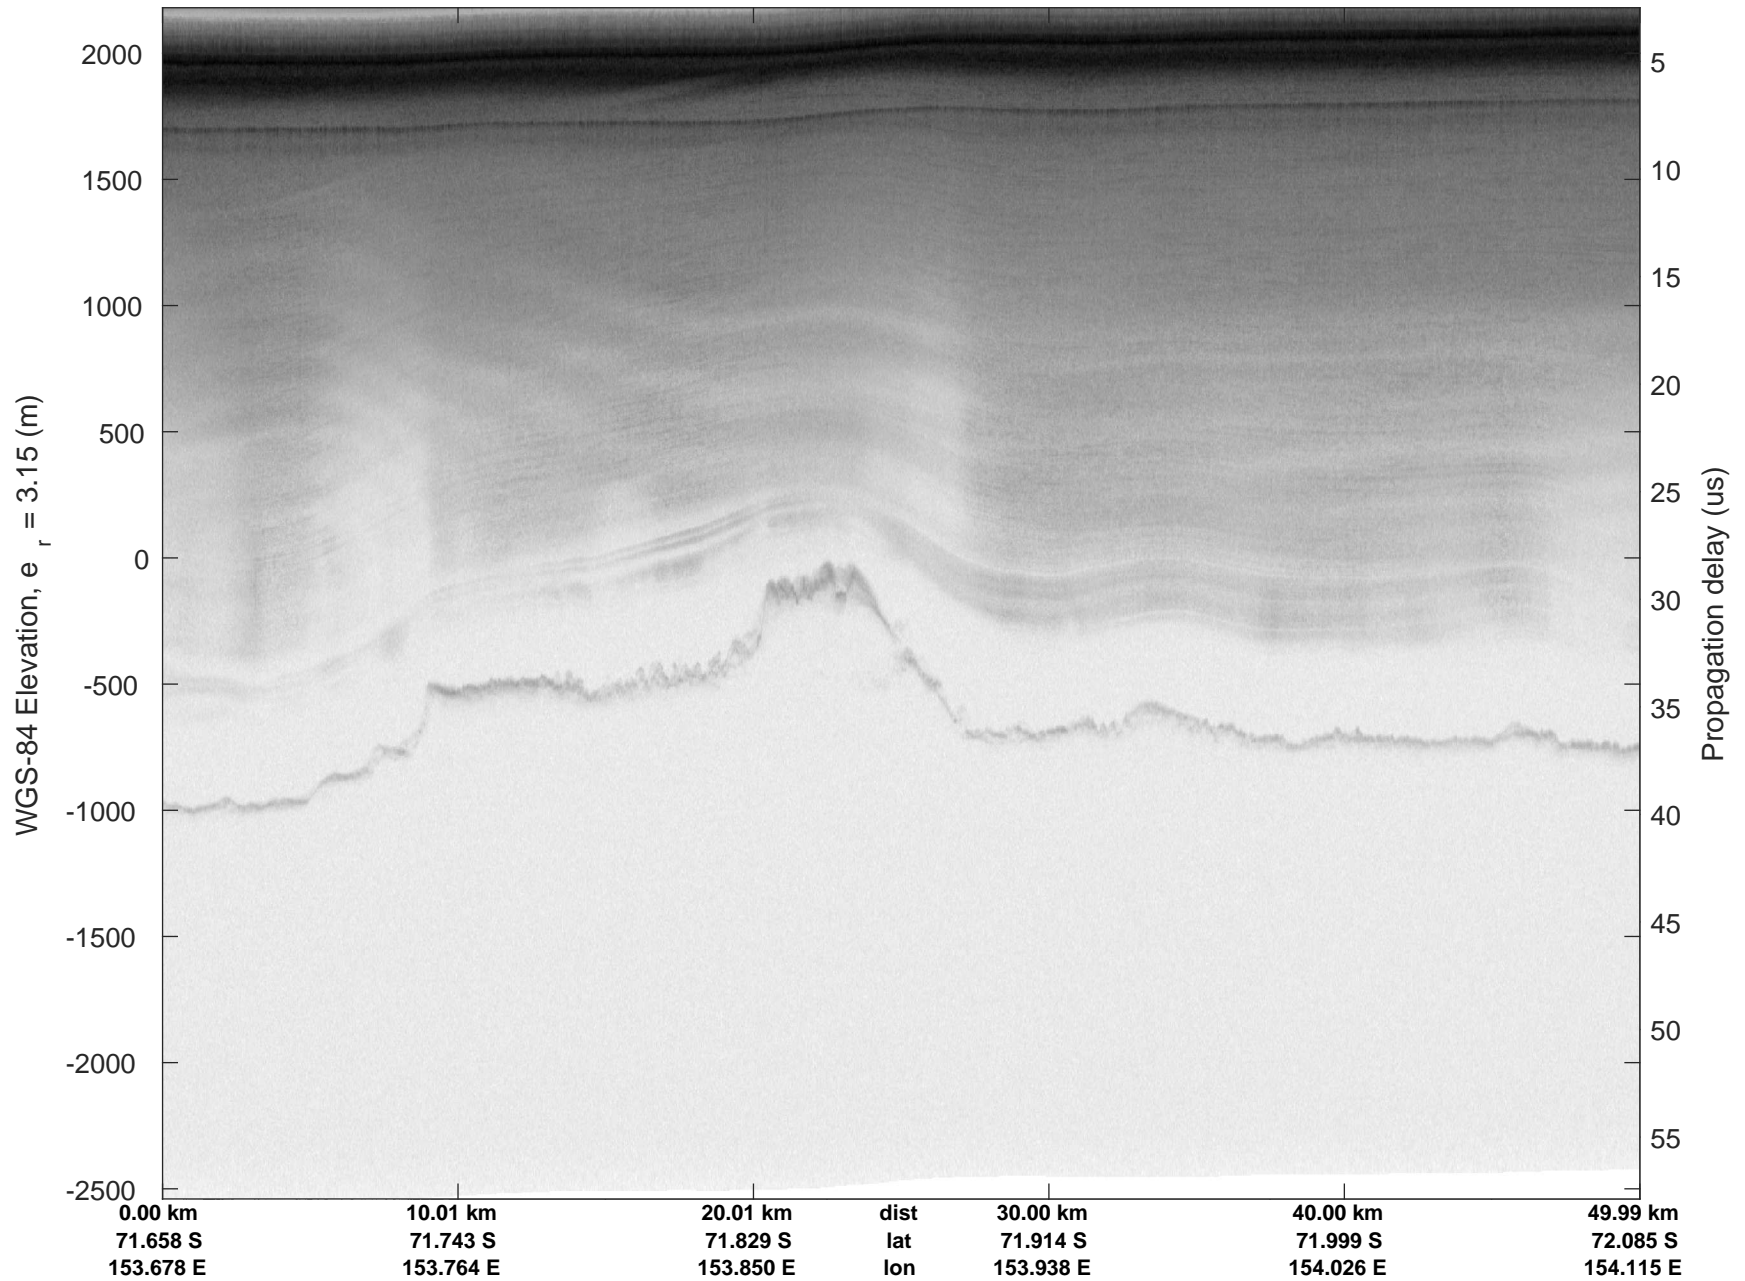

rds 2019_Antarctica_GV: "Cook Flowlines" 20191108_01_005: -1:46:26.3 to -1:52:42.8 GPS

rds 2019_Antarctica_GV: "Cook Flowlines" 20191108_01_006: -1:52:42.9 to -1:58:56.0 GPS

rds 2019_Antarctica_GV: "Cook Flowlines" 20191108_01_006: -1:52:42.9 to -1:58:56.0 GPS

rds 2019_Antarctica_GV: "Cook Flowlines" 20191108_01_007: -1:58:56.2 to 00:05:05.8 GPS

rds 2019_Antarctica_GV: "Cook Flowlines" 20191108_01_007: -1:58:56.2 to 00:05:05.8 GPS

rds 2019_Antarctica_GV: "Cook Flowlines" 20191108_01_008: 00:05:05.9 to 00:11:13.1 GPS

rds 2019_Antarctica_GV: "Cook Flowlines" 20191108_01_008: 00:05:05.9 to 00:11:13.1 GPS

rds 2019_Antarctica_GV: "Cook Flowlines" 20191108_01_009: 00:11:13.3 to 00:17:17.2 GPS

rds 2019_Antarctica_GV: "Cook Flowlines" 20191108_01_009: 00:11:13.3 to 00:17:17.2 GPS

rds 2019_Antarctica_GV: "Cook Flowlines" 20191108_01_010: 00:17:17.3 to 00:23:26.0 GPS

rds 2019_Antarctica_GV: "Cook Flowlines" 20191108_01_010: 00:17:17.3 to 00:23:26.0 GPS

rds 2019_Antarctica_GV: "Cook Flowlines" 20191108_01_011: 00:23:26.1 to 00:29:38.3 GPS