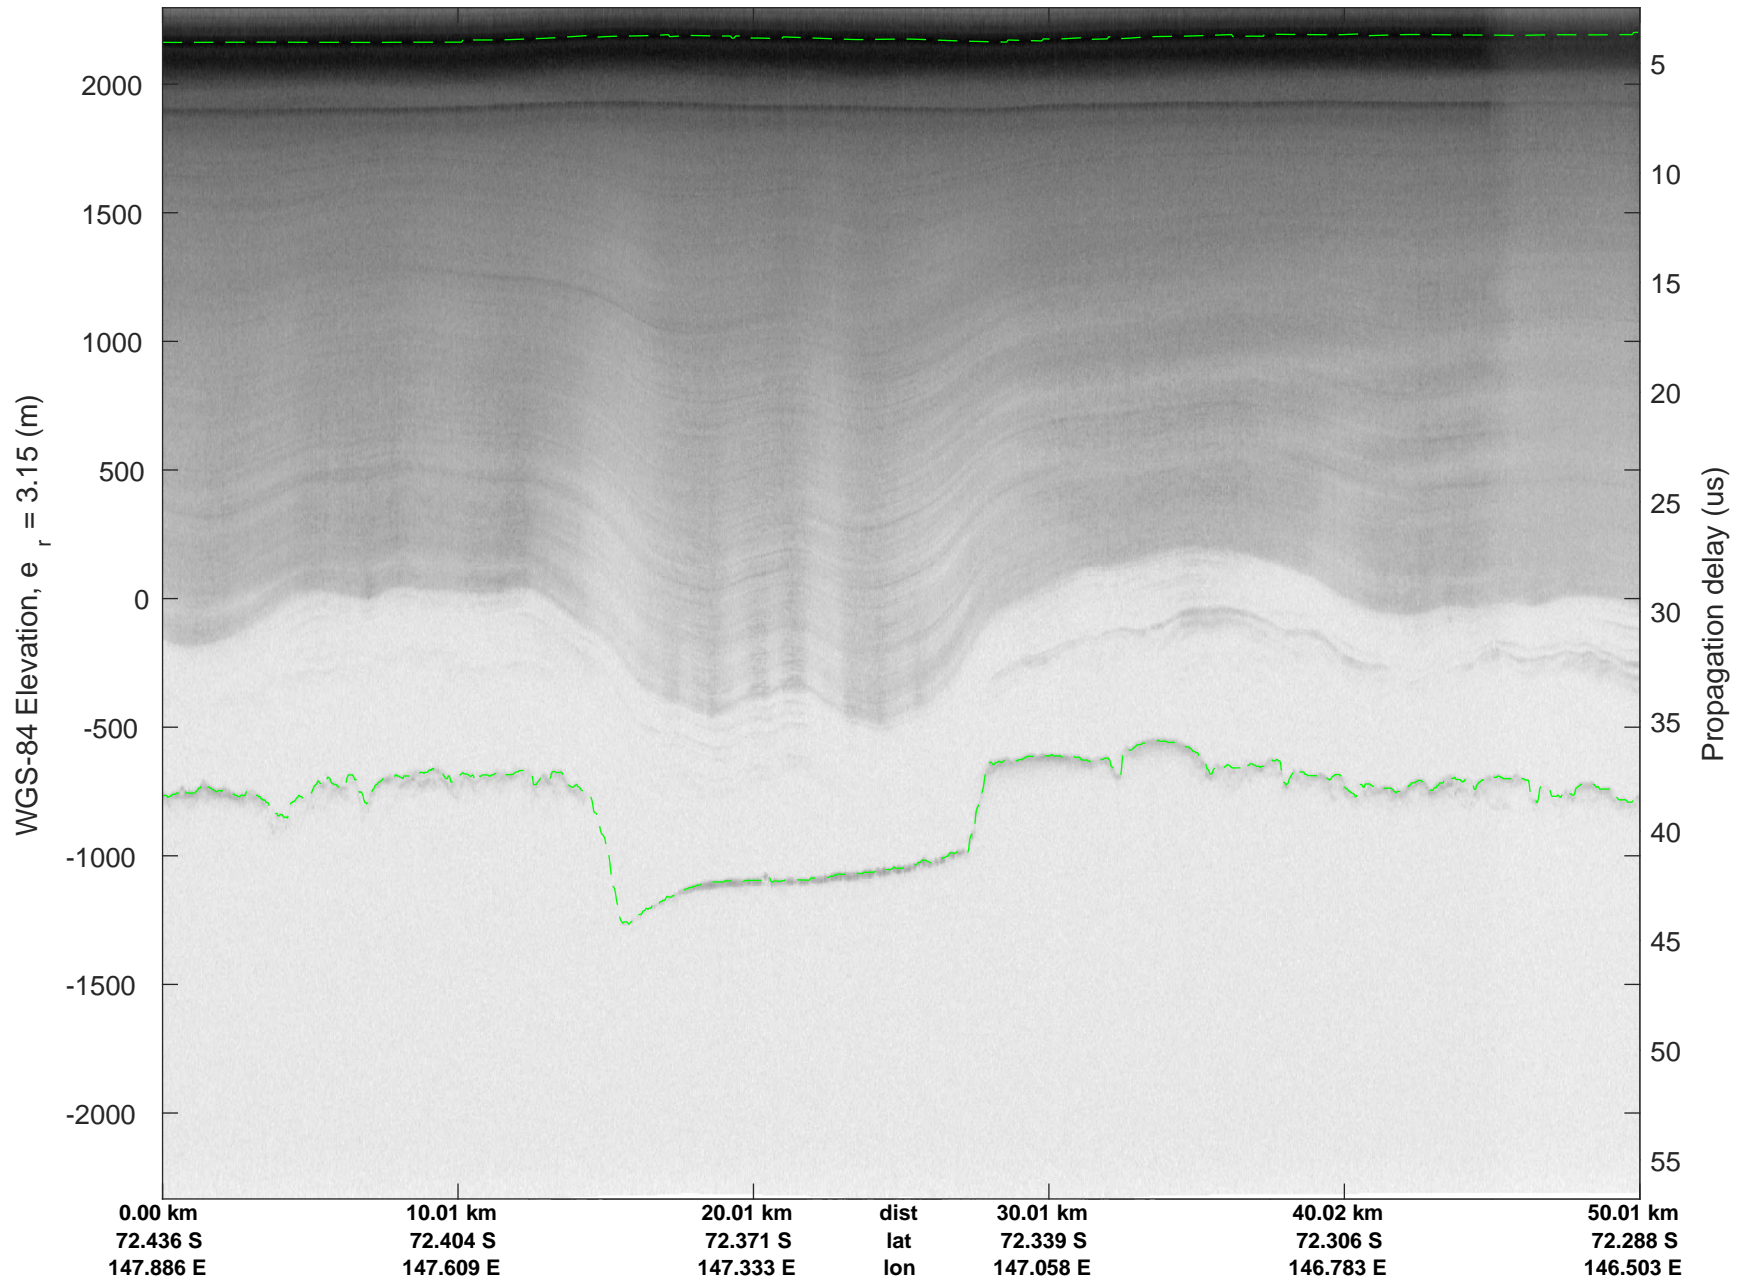

rds 2019_Antarctica_GV: "Cook Flowlines" 20191108_01_016: 00:53:31.5 to 00:59:26.0 GPS

rds 2019_Antarctica_GV: "Cook Flowlines" 20191108_01_016: 00:53:31.5 to 00:59:26.0 GPS

rds 2019_Antarctica_GV: "Cook Flowlines" 20191108_01_017: 00:59:26.1 to 01:05:19.5 GPS

rds 2019_Antarctica_GV: "Cook Flowlines" 20191108_01_017: 00:59:26.1 to 01:05:19.5 GPS

rds 2019_Antarctica_GV: "Cook Flowlines" 20191108_01_018: 01:05:19.6 to 01:11:14.5 GPS

rds 2019_Antarctica_GV: "Cook Flowlines" 20191108_01_018: 01:05:19.6 to 01:11:14.5 GPS

rds 2019_Antarctica_GV: "Cook Flowlines" 20191108_01_019: 01:11:14.6 to 01:17:16.1 GPS

rds 2019_Antarctica_GV: "Cook Flowlines" 20191108_01_019: 01:11:14.6 to 01:17:16.1 GPS

rds 2019_Antarctica_GV: "Cook Flowlines" 20191108_01_020: 01:17:16.2 to 01:23:25.8 GPS

rds 2019_Antarctica_GV: "Cook Flowlines" 20191108_01_020: 01:17:16.2 to 01:23:25.8 GPS

rds 2019_Antarctica_GV: "Cook Flowlines" 20191108_01_021: 01:23:25.9 to 01:29:38.5 GPS

rds 2019_Antarctica_GV: "Cook Flowlines" 20191108_01_021: 01:23:25.9 to 01:29:38.5 GPS