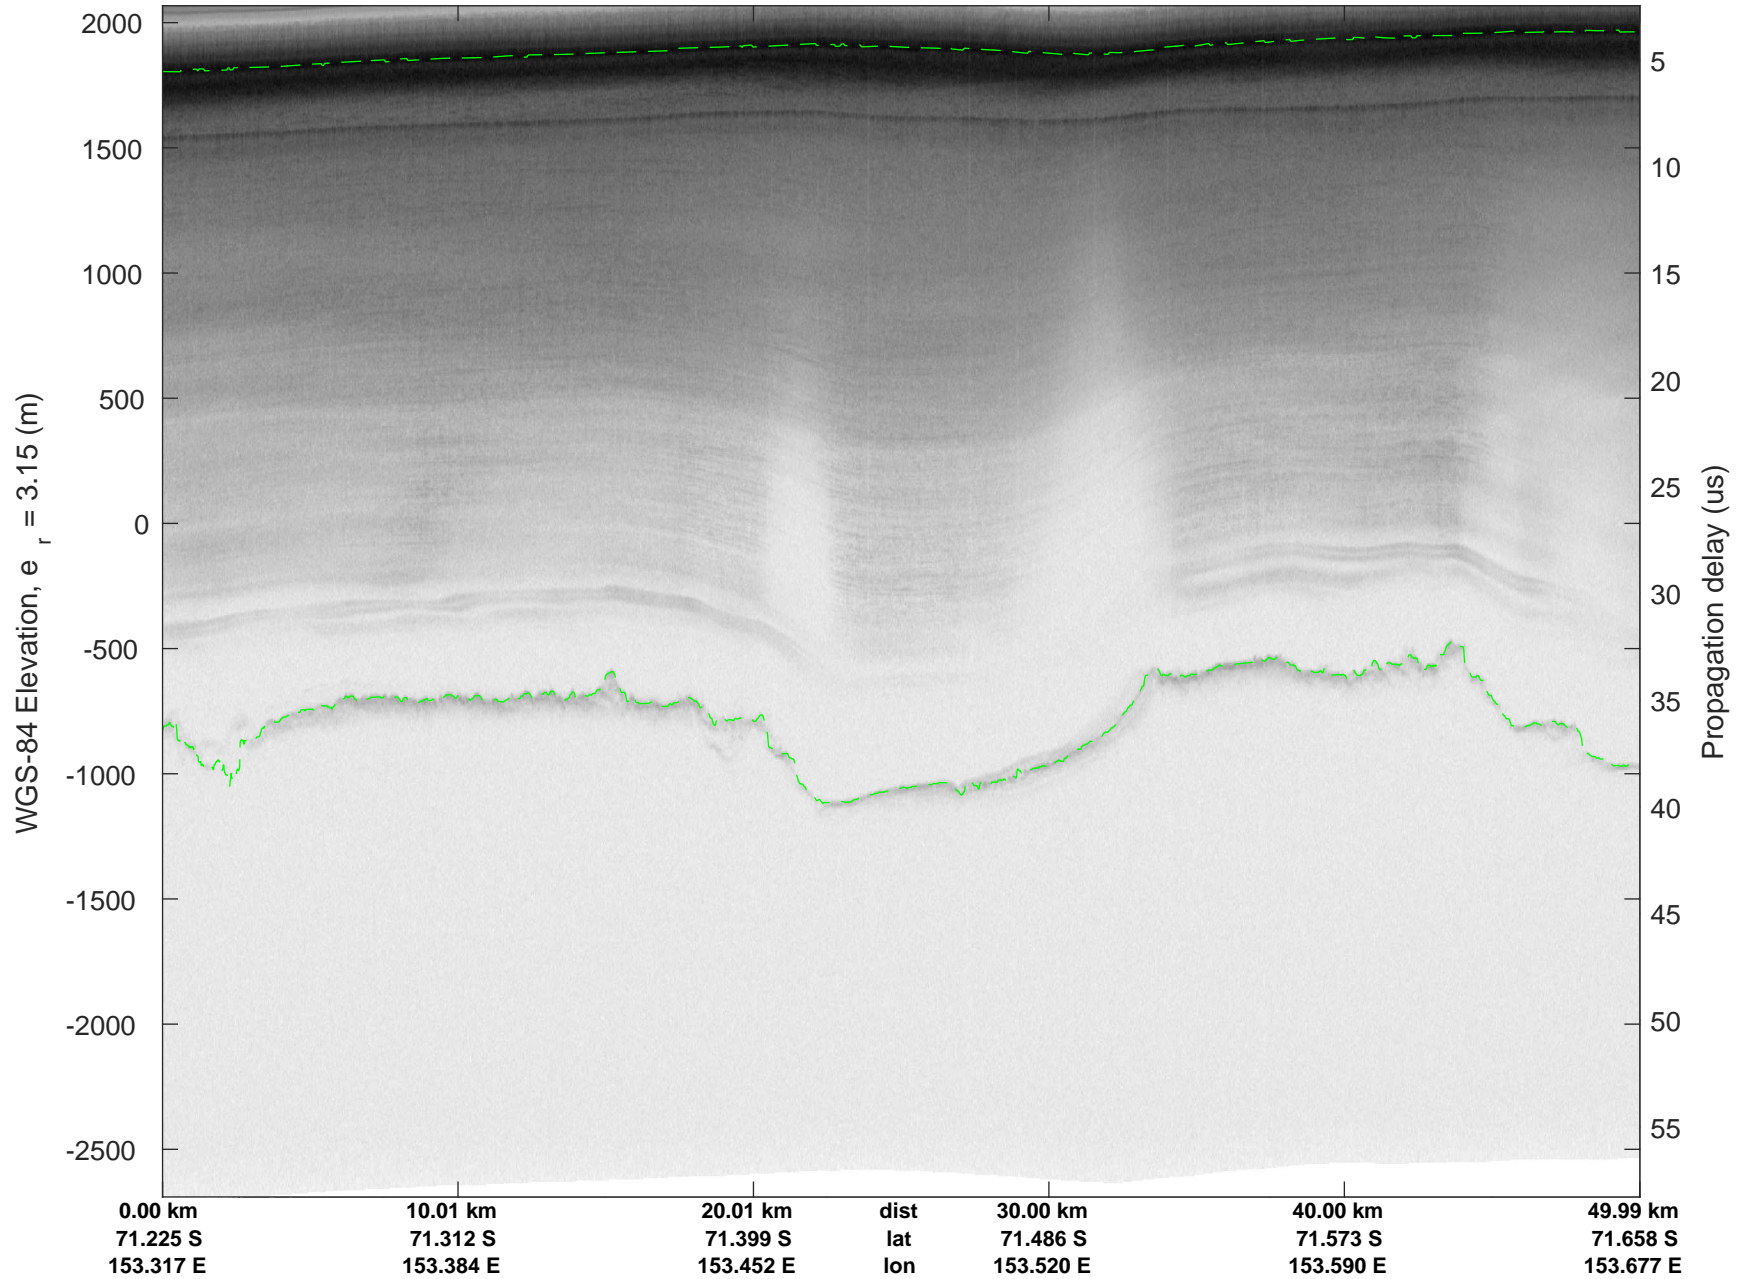

rds 2019_Antarctica_GV: "Cook Flowlines" 20191108_01_005: -1:46:26.3 to -1:52:42.8 GPS

rds 2019_Antarctica_GV: "Cook Flowlines" 20191108_01_006: -1:52:42.9 to -1:58:56.0 GPS

rds 2019_Antarctica_GV: "Cook Flowlines" 20191108_01_006: -1:52:42.9 to -1:58:56.0 GPS

rds 2019_Antarctica_GV: "Cook Flowlines" 20191108_01_007: -1:58:56.2 to 00:05:05.8 GPS

rds 2019_Antarctica_GV: "Cook Flowlines" 20191108_01_007: -1:58:56.2 to 00:05:05.8 GPS

rds 2019_Antarctica_GV: "Cook Flowlines" 20191108_01_008: 00:05:05.9 to 00:11:13.1 GPS

rds 2019_Antarctica_GV: "Cook Flowlines" 20191108_01_008: 00:05:05.9 to 00:11:13.1 GPS

rds 2019_Antarctica_GV: "Cook Flowlines" 20191108_01_009: 00:11:13.3 to 00:17:17.2 GPS

rds 2019_Antarctica_GV: "Cook Flowlines" 20191108_01_009: 00:11:13.3 to 00:17:17.2 GPS

rds 2019_Antarctica_GV: "Cook Flowlines" 20191108_01_010: 00:17:17.3 to 00:23:26.0 GPS

rds 2019_Antarctica_GV: "Cook Flowlines" 20191108_01_010: 00:17:17.3 to 00:23:26.0 GPS

rds 2019_Antarctica_GV: "Cook Flowlines" 20191108_01_011: 00:23:26.1 to 00:29:38.3 GPS