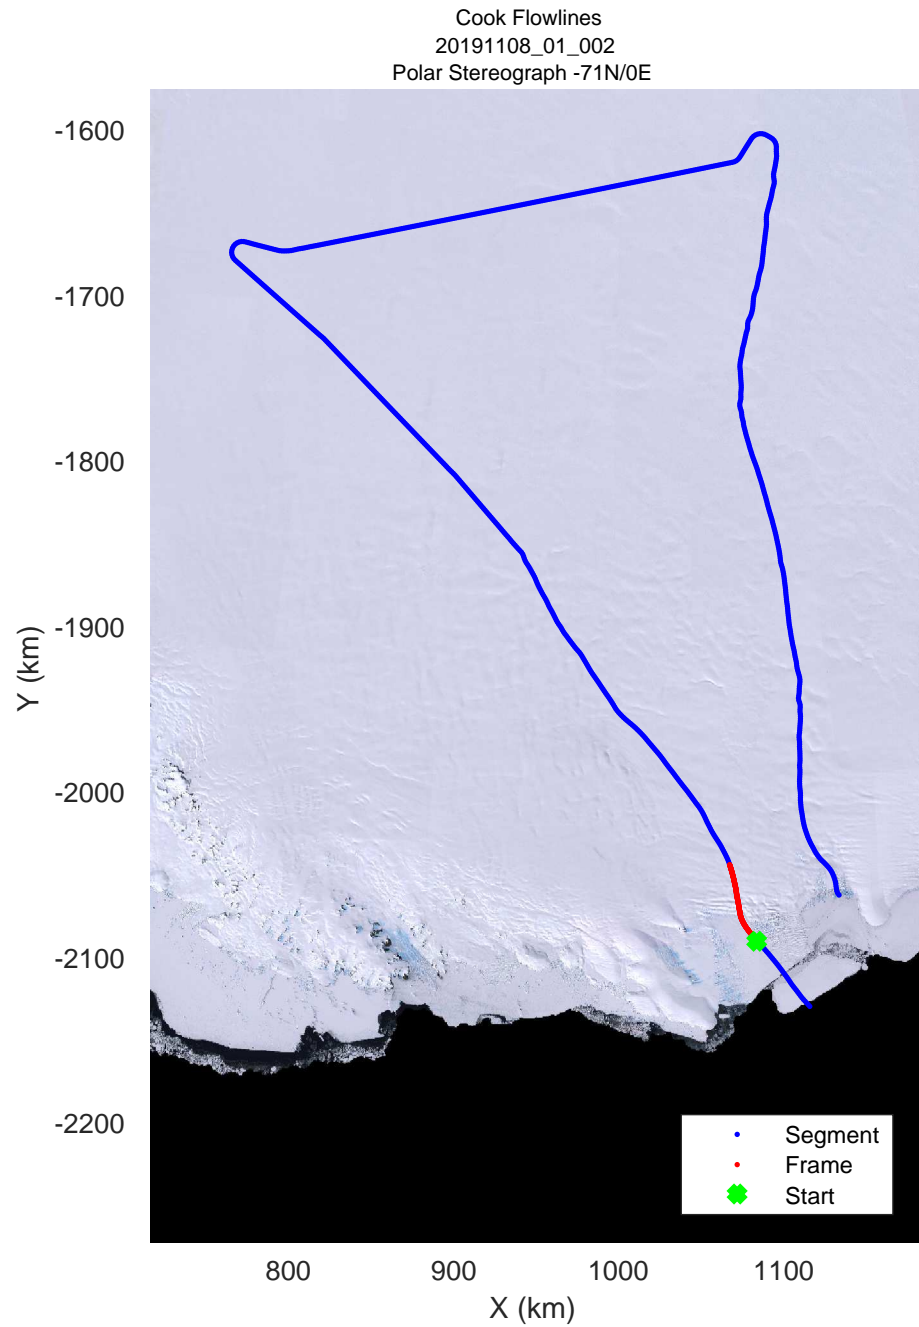

rds 2019_Antarctica_GV: "Cook Flowlines" 20191108_01_001: -1:20:12.8 to -1:26:53.8 GPS

rds 2019_Antarctica_GV: "Cook Flowlines" 20191108_01_001: -1:20:12.8 to -1:26:53.8 GPS

rds 2019_Antarctica_GV: "Cook Flowlines" 20191108_01_002: -1:26:54.0 to -1:33:35.5 GPS

rds 2019_Antarctica_GV: "Cook Flowlines" 20191108_01_002: -1:26:54.0 to -1:33:35.5 GPS

rds 2019_Antarctica_GV: "Cook Flowlines" 20191108_01_003: -1:33:35.6 to -1:40:02.7 GPS

rds 2019_Antarctica_GV: "Cook Flowlines" 20191108_01_003: -1:33:35.6 to -1:40:02.7 GPS

rds 2019_Antarctica_GV: "Cook Flowlines" 20191108_01_004: -1:40:02.8 to -1:46:26.2 GPS

rds 2019_Antarctica_GV: "Cook Flowlines" 20191108_01_004: -1:40:02.8 to -1:46:26.2 GPS

rds 2019_Antarctica_GV: "Cook Flowlines" 20191108_01_005: -1:46:26.3 to -1:52:42.8 GPS