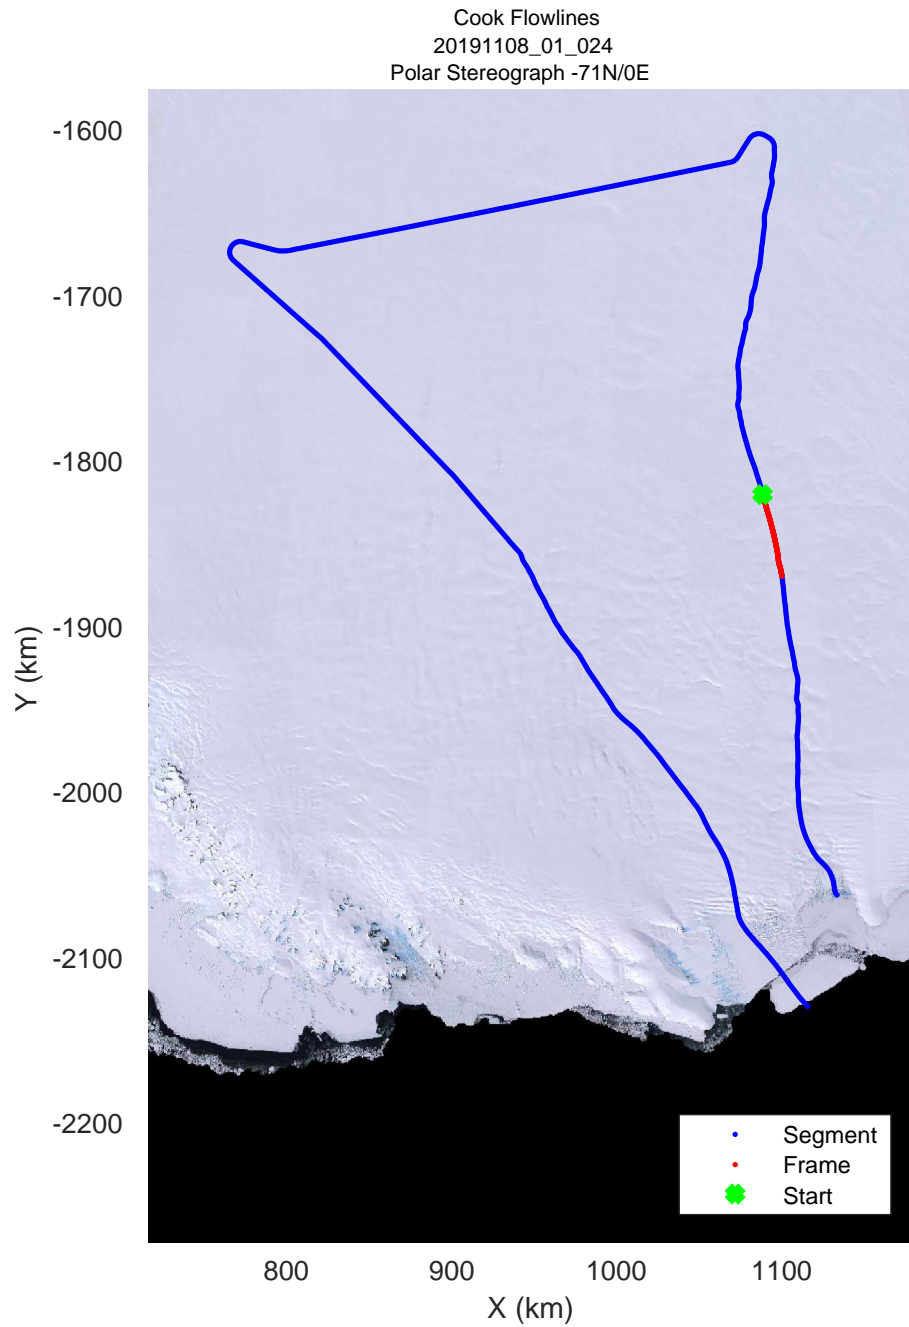

rds 2019_Antarctica_GV: "Cook Flowlines" 20191108_01_020: 01:17:16.2 to 01:23:25.8 GPS

rds 2019_Antarctica_GV: "Cook Flowlines" 20191108_01_021: 01:23:25.9 to 01:29:38.5 GPS

rds 2019_Antarctica_GV: "Cook Flowlines" 20191108_01_021: 01:23:25.9 to 01:29:38.5 GPS

rds 2019_Antarctica_GV: "Cook Flowlines" 20191108_01_022: 01:29:38.6 to 01:35:50.3 GPS

rds 2019_Antarctica_GV: "Cook Flowlines" 20191108_01_022: 01:29:38.6 to 01:35:50.3 GPS

rds 2019_Antarctica_GV: "Cook Flowlines" 20191108_01_023: 01:35:50.4 to 01:42:02.9 GPS

rds 2019_Antarctica_GV: "Cook Flowlines" 20191108_01_023: 01:35:50.4 to 01:42:02.9 GPS

rds 2019_Antarctica_GV: "Cook Flowlines" 20191108_01_024: 01:42:03.1 to 01:48:20.0 GPS

rds 2019_Antarctica_GV: "Cook Flowlines" 20191108_01_024: 01:42:03.1 to 01:48:20.0 GPS