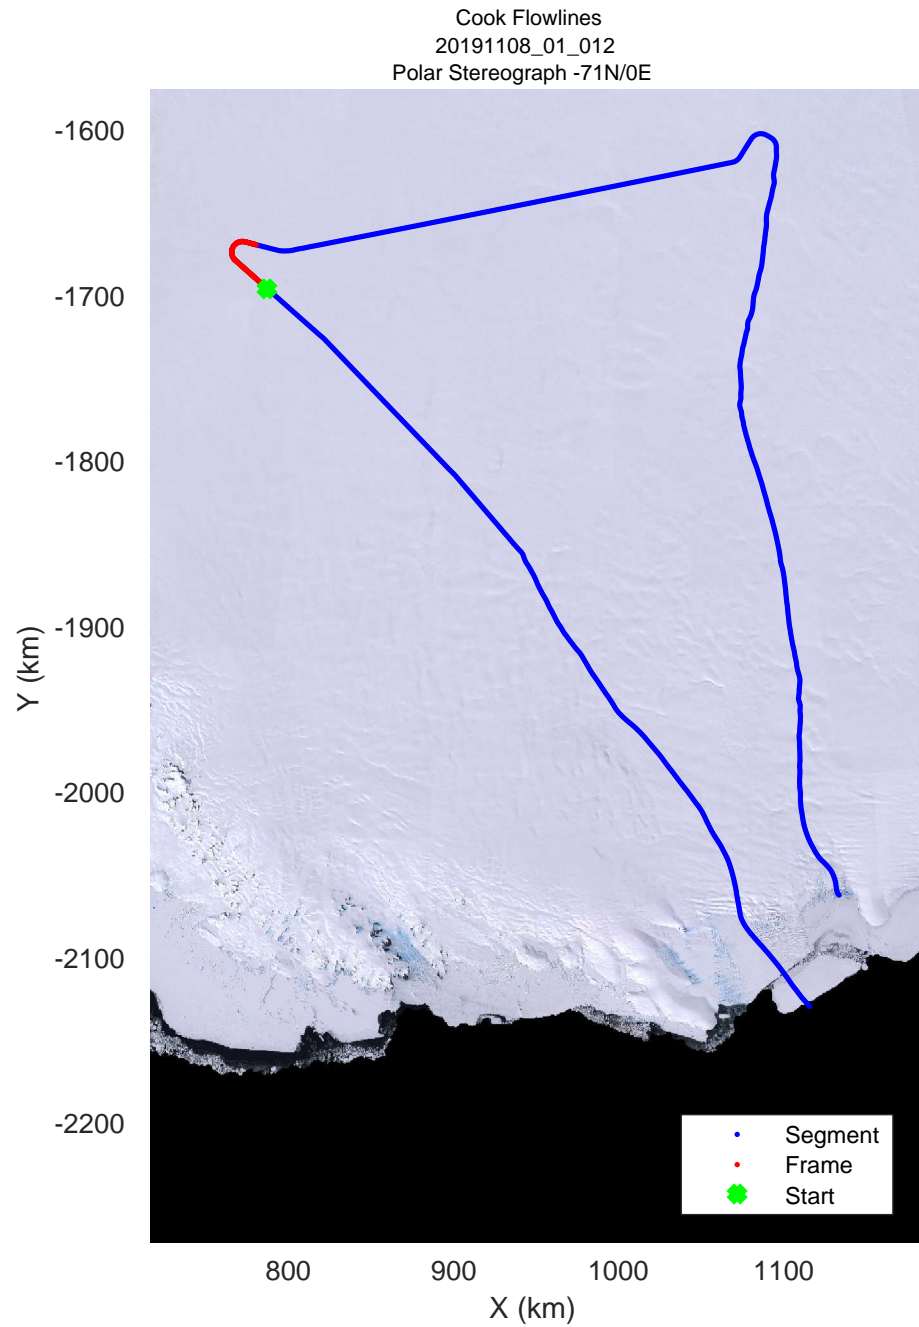

rds 2019_Antarctica_GV: "Cook Flowlines" 20191108_01_008: 00:05:05.9 to 00:11:13.1 GPS

rds 2019_Antarctica_GV: "Cook Flowlines" 20191108_01_009: 00:11:13.3 to 00:17:17.2 GPS

rds 2019_Antarctica_GV: "Cook Flowlines" 20191108_01_009: 00:11:13.3 to 00:17:17.2 GPS

rds 2019_Antarctica_GV: "Cook Flowlines" 20191108_01_010: 00:17:17.3 to 00:23:26.0 GPS

rds 2019_Antarctica_GV: "Cook Flowlines" 20191108_01_010: 00:17:17.3 to 00:23:26.0 GPS

rds 2019_Antarctica_GV: "Cook Flowlines" 20191108_01_011: 00:23:26.1 to 00:29:38.3 GPS

rds 2019_Antarctica_GV: "Cook Flowlines" 20191108_01_011: 00:23:26.1 to 00:29:38.3 GPS

rds 2019_Antarctica_GV: "Cook Flowlines" 20191108_01_012: 00:29:38.5 to 00:35:42.3 GPS

rds 2019_Antarctica_GV: "Cook Flowlines" 20191108_01_012: 00:29:38.5 to 00:35:42.3 GPS