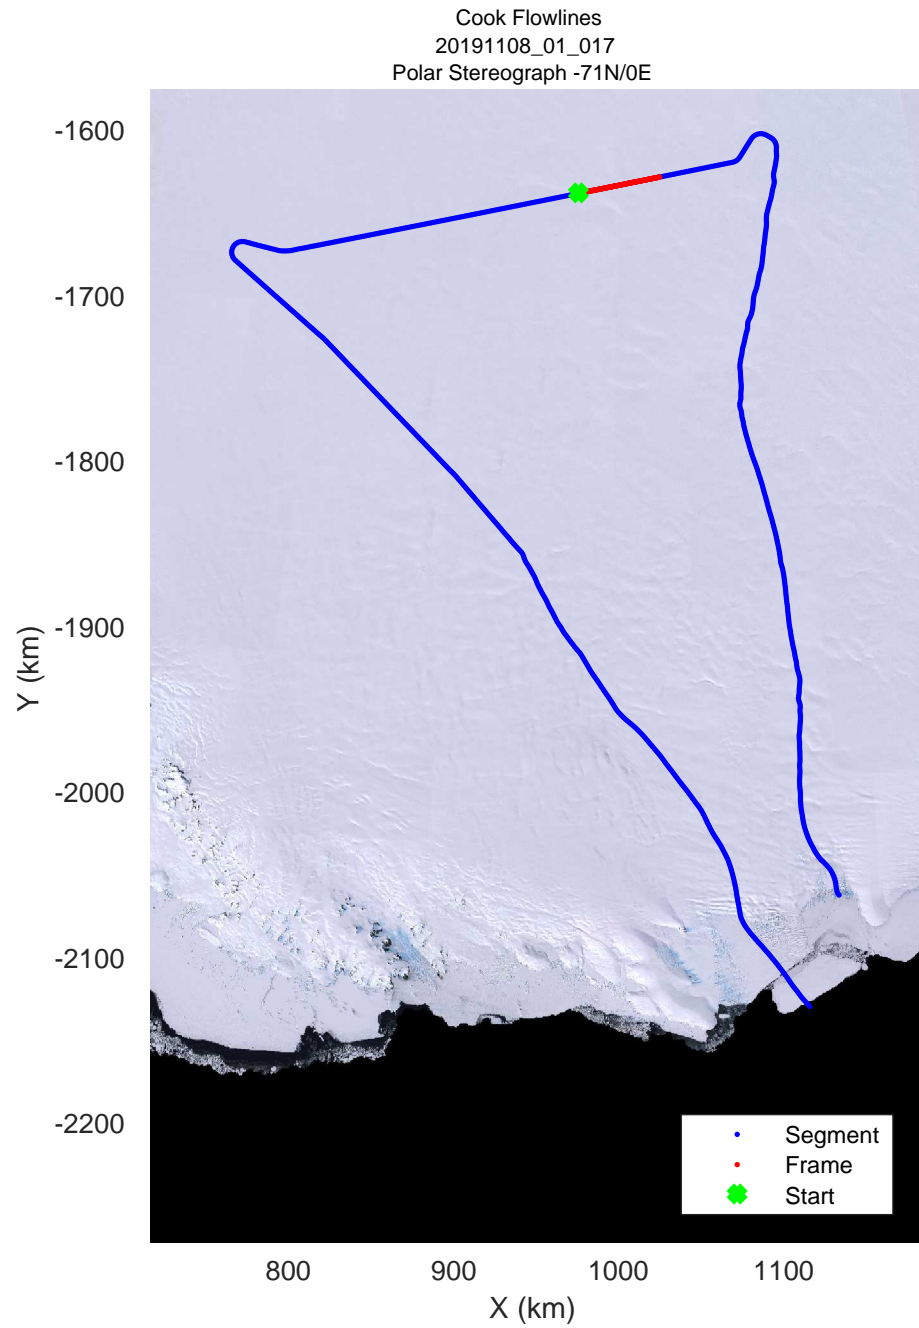

rds 2019_Antarctica_GV: "Cook Flowlines" 20191108_01_013: 00:35:42.4 to 00:41:41.0 GPS

rds 2019_Antarctica_GV: "Cook Flowlines" 20191108_01_013: 00:35:42.4 to 00:41:41.0 GPS

rds 2019_Antarctica_GV: "Cook Flowlines" 20191108_01_014: 00:41:41.1 to 00:47:37.1 GPS

rds 2019_Antarctica_GV: "Cook Flowlines" 20191108_01_014: 00:41:41.1 to 00:47:37.1 GPS

rds 2019_Antarctica_GV: "Cook Flowlines" 20191108_01_015: 00:47:37.2 to 00:53:31.4 GPS

rds 2019_Antarctica_GV: "Cook Flowlines" 20191108_01_015: 00:47:37.2 to 00:53:31.4 GPS

rds 2019_Antarctica_GV: "Cook Flowlines" 20191108_01_016: 00:53:31.5 to 00:59:26.0 GPS

rds 2019_Antarctica_GV: "Cook Flowlines" 20191108_01_016: 00:53:31.5 to 00:59:26.0 GPS

rds 2019_Antarctica_GV: "Cook Flowlines" 20191108_01_017: 00:59:26.1 to 01:05:19.5 GPS