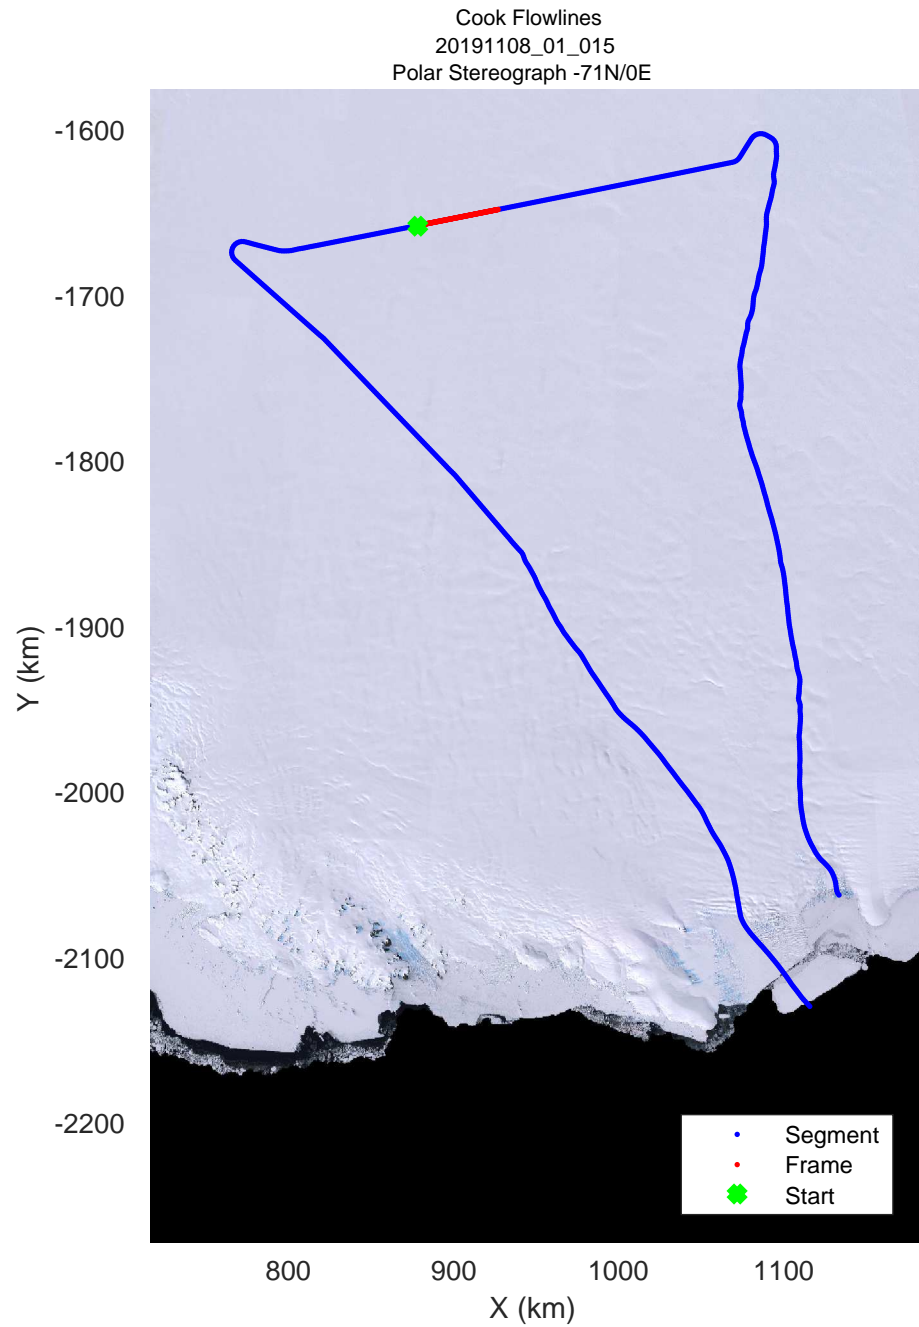

rds 2019_Antarctica_GV: "Cook Flowlines" 20191108_01_011: 00:23:26.1 to 00:29:38.3 GPS

rds 2019_Antarctica_GV: "Cook Flowlines" 20191108_01_012: 00:29:38.5 to 00:35:42.3 GPS

rds 2019_Antarctica_GV: "Cook Flowlines" 20191108_01_012: 00:29:38.5 to 00:35:42.3 GPS

rds 2019_Antarctica_GV: "Cook Flowlines" 20191108_01_013: 00:35:42.4 to 00:41:41.0 GPS

rds 2019_Antarctica_GV: "Cook Flowlines" 20191108_01_013: 00:35:42.4 to 00:41:41.0 GPS

rds 2019_Antarctica_GV: "Cook Flowlines" 20191108_01_014: 00:41:41.1 to 00:47:37.1 GPS

rds 2019_Antarctica_GV: "Cook Flowlines" 20191108_01_014: 00:41:41.1 to 00:47:37.1 GPS

rds 2019_Antarctica_GV: "Cook Flowlines" 20191108_01_015: 00:47:37.2 to 00:53:31.4 GPS

rds 2019_Antarctica_GV: "Cook Flowlines" 20191108_01_015: 00:47:37.2 to 00:53:31.4 GPS