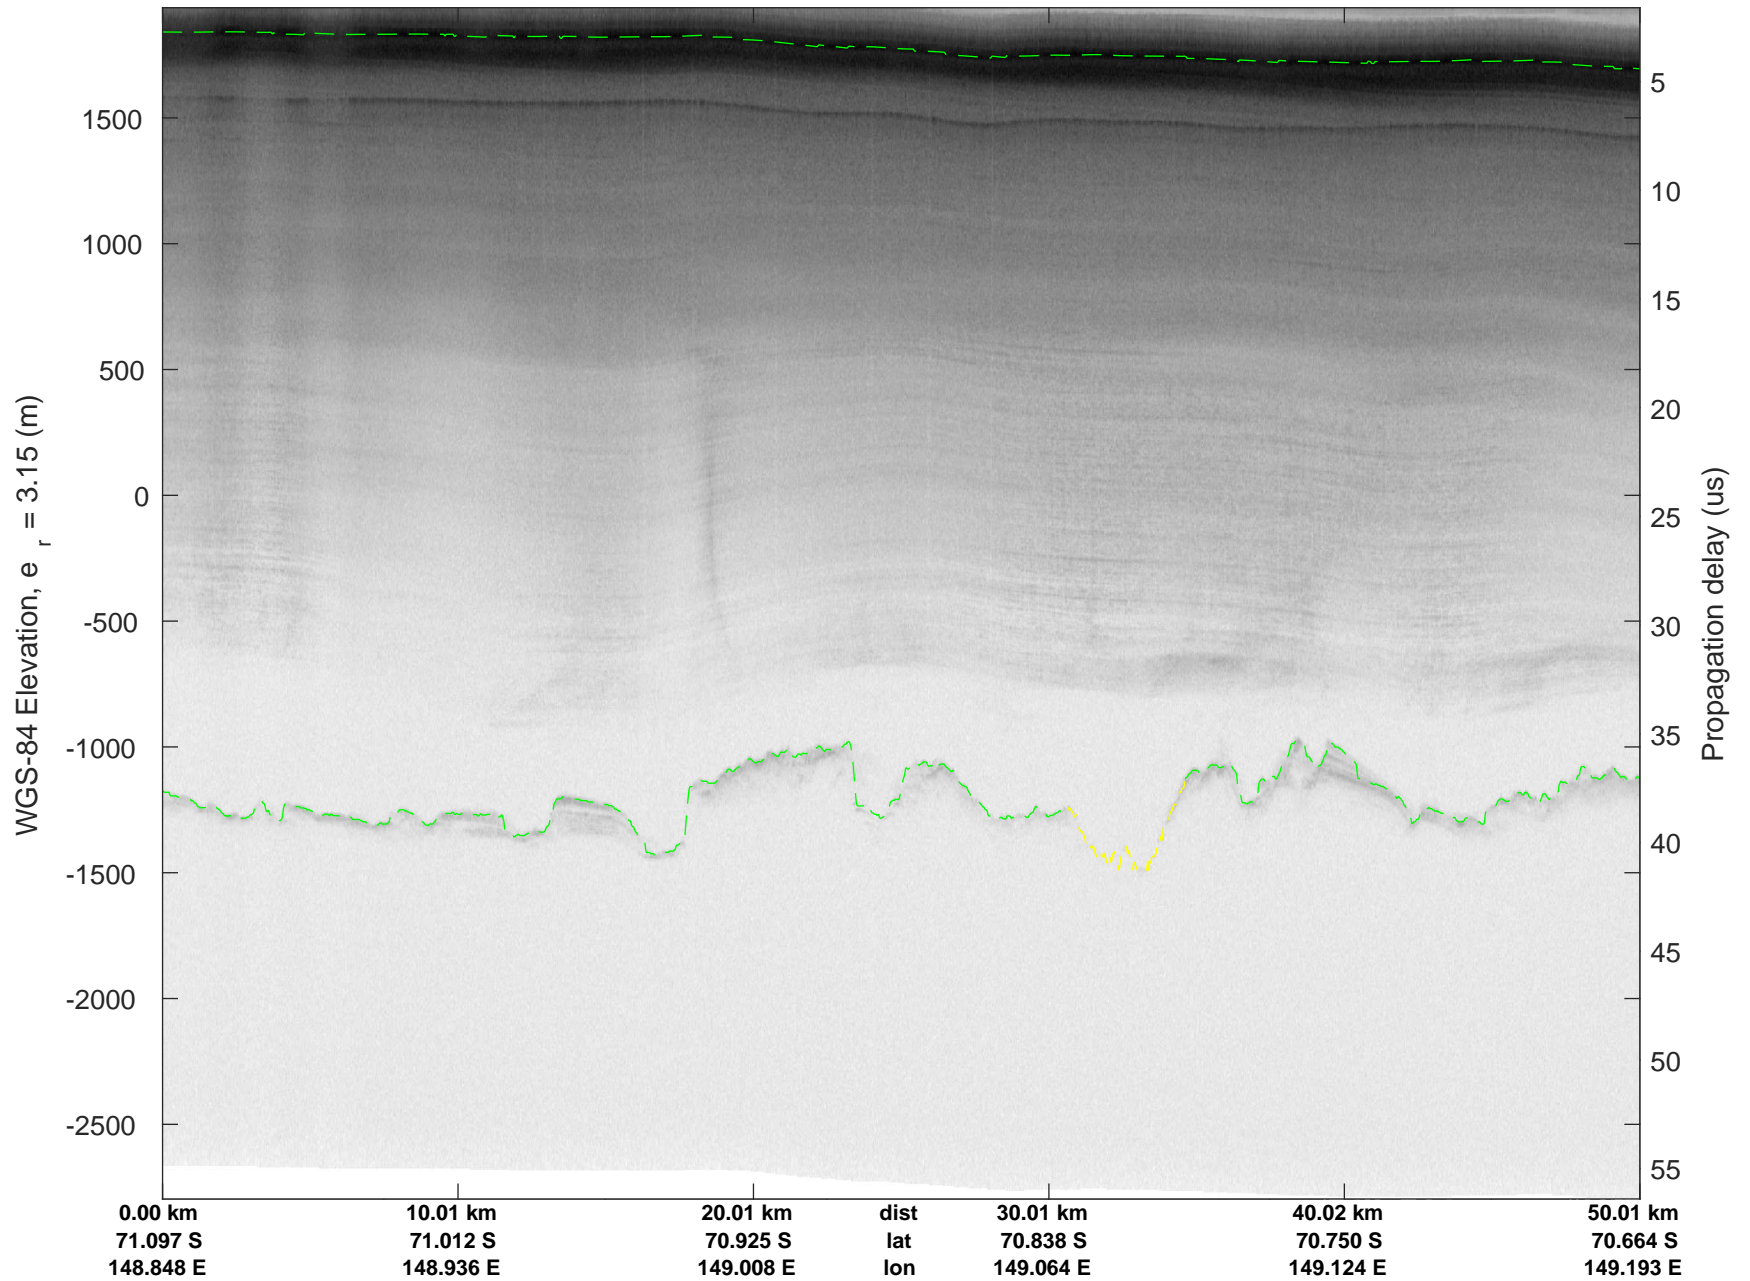

rds 2019_Antarctica_GV: "Cook Flowlines" 20191108_01_020: 01:17:16.2 to 01:23:25.8 GPS

rds 2019_Antarctica_GV: "Cook Flowlines" 20191108_01_021: 01:23:25.9 to 01:29:38.5 GPS

rds 2019_Antarctica_GV: "Cook Flowlines" 20191108_01_021: 01:23:25.9 to 01:29:38.5 GPS

rds 2019_Antarctica_GV: "Cook Flowlines" 20191108_01_022: 01:29:38.6 to 01:35:50.3 GPS

rds 2019_Antarctica_GV: "Cook Flowlines" 20191108_01_022: 01:29:38.6 to 01:35:50.3 GPS

rds 2019_Antarctica_GV: "Cook Flowlines" 20191108_01_023: 01:35:50.4 to 01:42:02.9 GPS

rds 2019_Antarctica_GV: "Cook Flowlines" 20191108_01_023: 01:35:50.4 to 01:42:02.9 GPS

rds 2019_Antarctica_GV: "Cook Flowlines" 20191108_01_024: 01:42:03.1 to 01:48:20.0 GPS

rds 2019_Antarctica_GV: "Cook Flowlines" 20191108_01_024: 01:42:03.1 to 01:48:20.0 GPS

rds 2019_Antarctica_GV: "Cook Flowlines" 20191108_01_025: 01:48:20.1 to 01:54:43.7 GPS

rds 2019_Antarctica_GV: "Cook Flowlines" 20191108_01_025: 01:48:20.1 to 01:54:43.7 GPS

rds 2019_Antarctica_GV: "Cook Flowlines" 20191108_01_026: 01:54:43.8 to 02:01:13.9 GPS