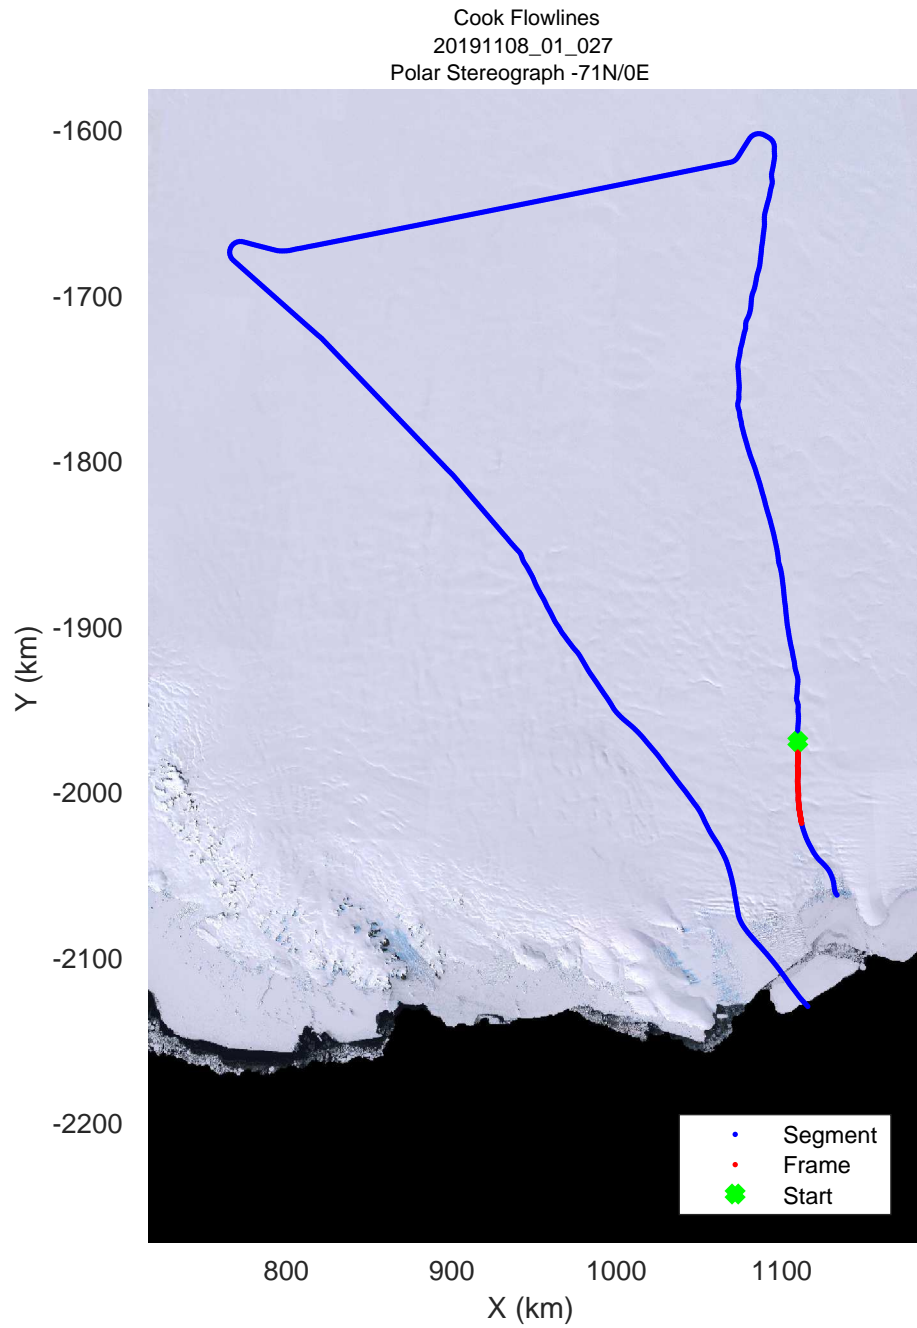

rds 2019_Antarctica_GV: "Cook Flowlines" 20191108_01_023: 01:35:50.4 to 01:42:02.9 GPS

rds 2019_Antarctica_GV: "Cook Flowlines" 20191108_01_024: 01:42:03.1 to 01:48:20.0 GPS

rds 2019_Antarctica_GV: "Cook Flowlines" 20191108_01_024: 01:42:03.1 to 01:48:20.0 GPS

rds 2019_Antarctica_GV: "Cook Flowlines" 20191108_01_025: 01:48:20.1 to 01:54:43.7 GPS

rds 2019_Antarctica_GV: "Cook Flowlines" 20191108_01_025: 01:48:20.1 to 01:54:43.7 GPS

rds 2019_Antarctica_GV: "Cook Flowlines" 20191108_01_026: 01:54:43.8 to 02:01:13.9 GPS

rds 2019_Antarctica_GV: "Cook Flowlines" 20191108_01_026: 01:54:43.8 to 02:01:13.9 GPS

rds 2019_Antarctica_GV: "Cook Flowlines" 20191108_01_027: 02:01:14.0 to 02:07:48.2 GPS

rds 2019_Antarctica_GV: "Cook Flowlines" 20191108_01_027: 02:01:14.0 to 02:07:48.2 GPS