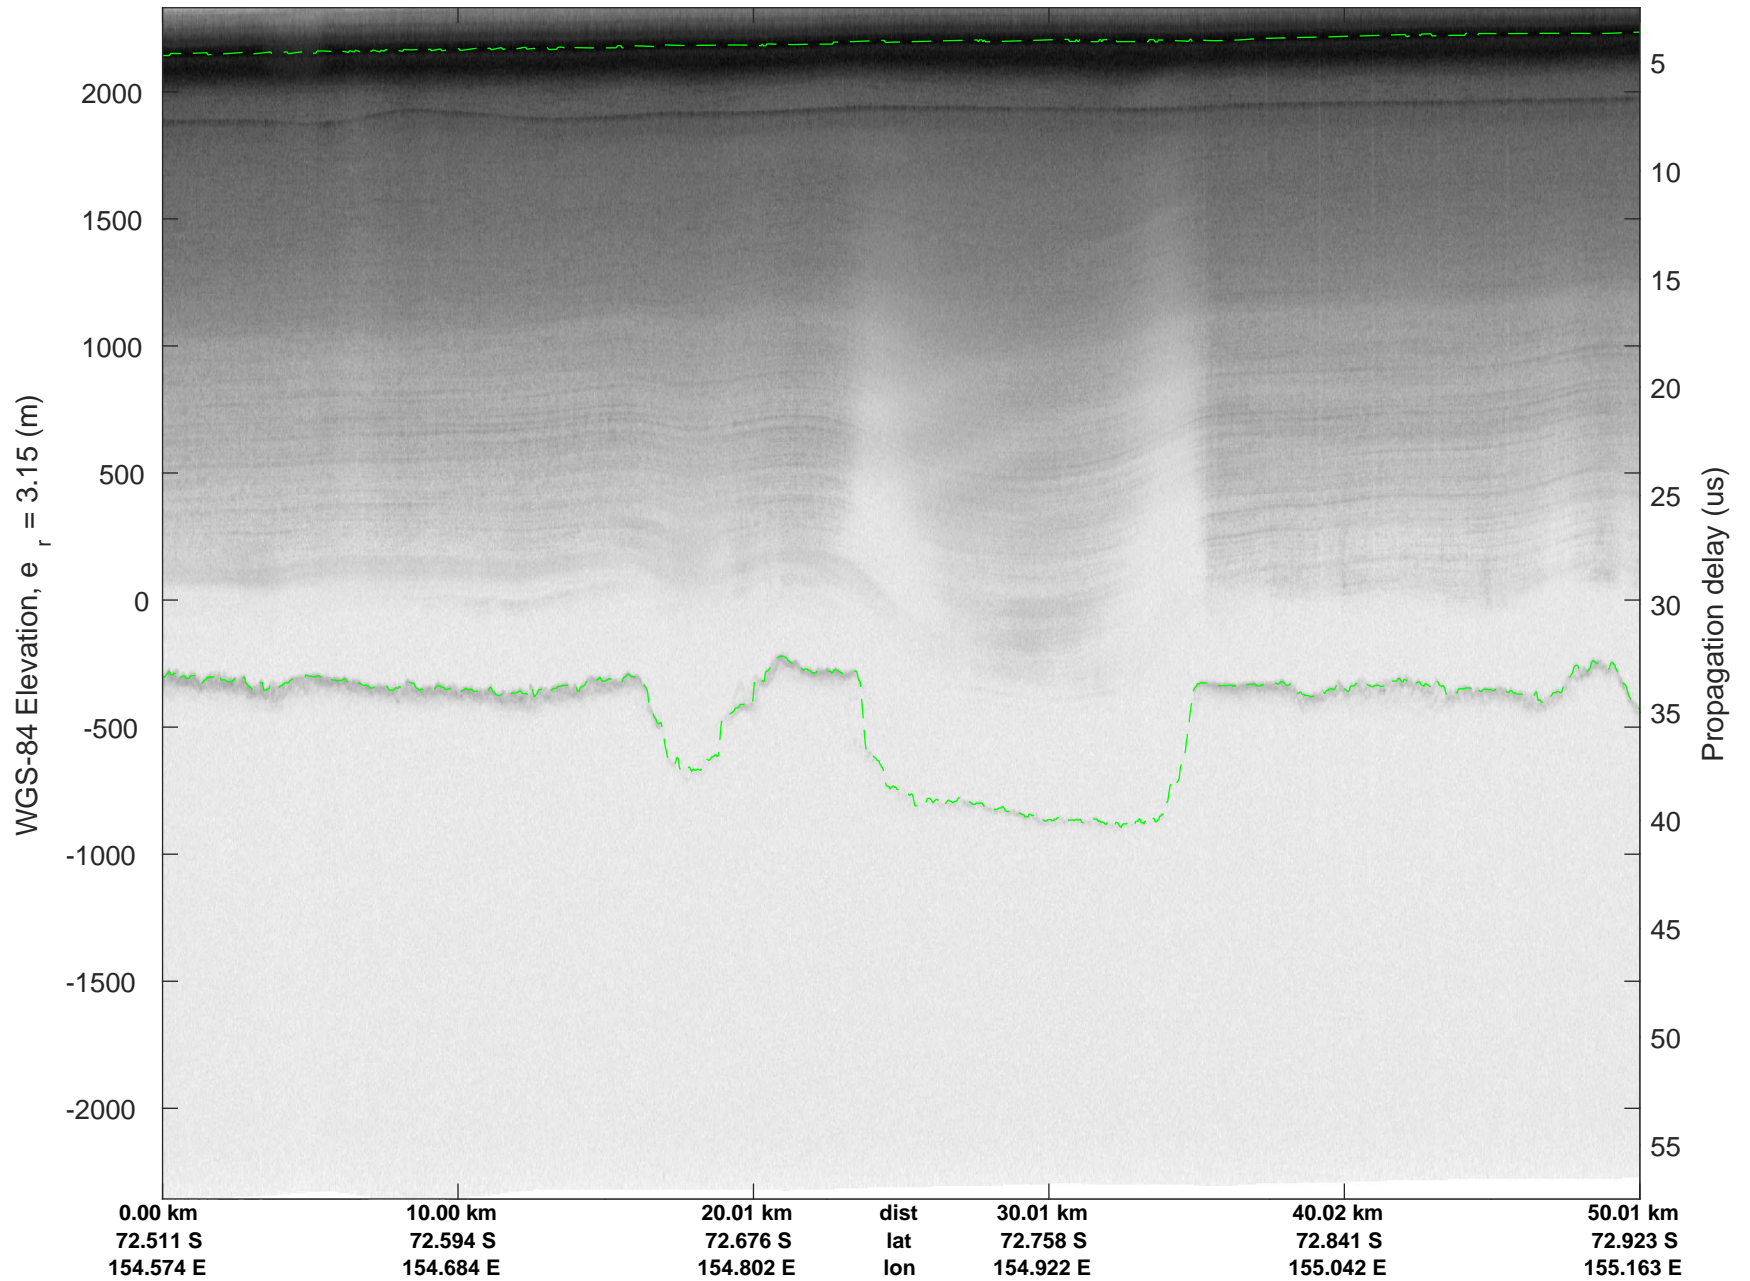

rds 2019_Antarctica_GV: "Cook Flowlines" 20191108_01_008: 00:05:05.9 to 00:11:13.1 GPS

rds 2019_Antarctica_GV: "Cook Flowlines" 20191108_01_009: 00:11:13.3 to 00:17:17.2 GPS

rds 2019_Antarctica_GV: "Cook Flowlines" 20191108_01_009: 00:11:13.3 to 00:17:17.2 GPS

rds 2019_Antarctica_GV: "Cook Flowlines" 20191108_01_010: 00:17:17.3 to 00:23:26.0 GPS

rds 2019_Antarctica_GV: "Cook Flowlines" 20191108_01_010: 00:17:17.3 to 00:23:26.0 GPS

rds 2019_Antarctica_GV: "Cook Flowlines" 20191108_01_011: 00:23:26.1 to 00:29:38.3 GPS

rds 2019_Antarctica_GV: "Cook Flowlines" 20191108_01_011: 00:23:26.1 to 00:29:38.3 GPS

rds 2019_Antarctica_GV: "Cook Flowlines" 20191108_01_012: 00:29:38.5 to 00:35:42.3 GPS

rds 2019_Antarctica_GV: "Cook Flowlines" 20191108_01_012: 00:29:38.5 to 00:35:42.3 GPS

rds 2019_Antarctica_GV: "Cook Flowlines" 20191108_01_013: 00:35:42.4 to 00:41:41.0 GPS

rds 2019_Antarctica_GV: "Cook Flowlines" 20191108_01_013: 00:35:42.4 to 00:41:41.0 GPS

rds 2019_Antarctica_GV: "Cook Flowlines" 20191108_01_014: 00:41:41.1 to 00:47:37.1 GPS