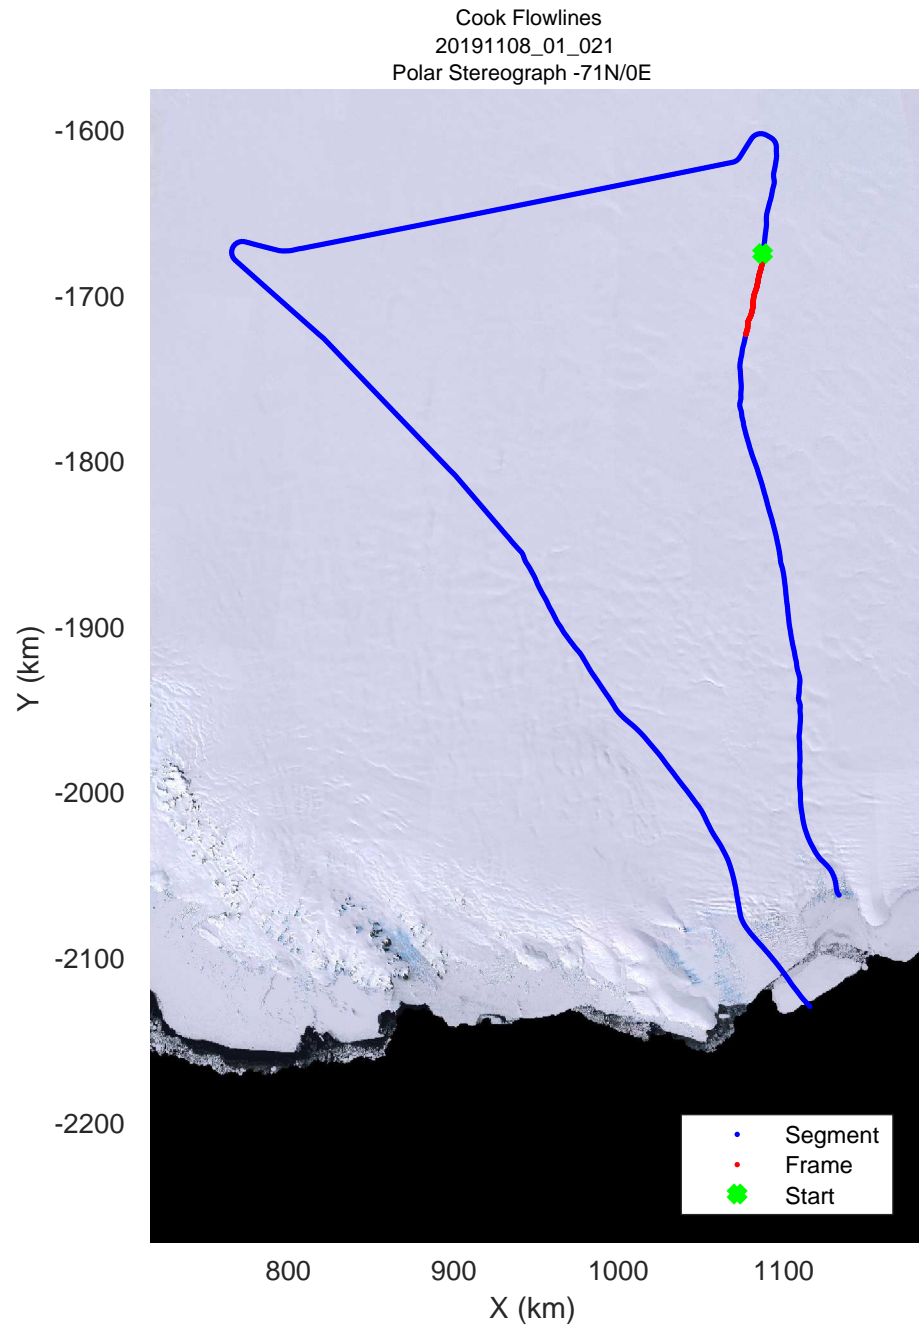

rds 2019_Antarctica_GV: "Cook Flowlines" 20191108_01_017: 00:59:26.1 to 01:05:19.5 GPS

rds 2019_Antarctica_GV: "Cook Flowlines" 20191108_01_018: 01:05:19.6 to 01:11:14.5 GPS

rds 2019_Antarctica_GV: "Cook Flowlines" 20191108_01_018: 01:05:19.6 to 01:11:14.5 GPS

rds 2019_Antarctica_GV: "Cook Flowlines" 20191108_01_019: 01:11:14.6 to 01:17:16.1 GPS

rds 2019_Antarctica_GV: "Cook Flowlines" 20191108_01_019: 01:11:14.6 to 01:17:16.1 GPS

rds 2019_Antarctica_GV: "Cook Flowlines" 20191108_01_020: 01:17:16.2 to 01:23:25.8 GPS

rds 2019_Antarctica_GV: "Cook Flowlines" 20191108_01_020: 01:17:16.2 to 01:23:25.8 GPS

rds 2019_Antarctica_GV: "Cook Flowlines" 20191108_01_021: 01:23:25.9 to 01:29:38.5 GPS

rds 2019_Antarctica_GV: "Cook Flowlines" 20191108_01_021: 01:23:25.9 to 01:29:38.5 GPS