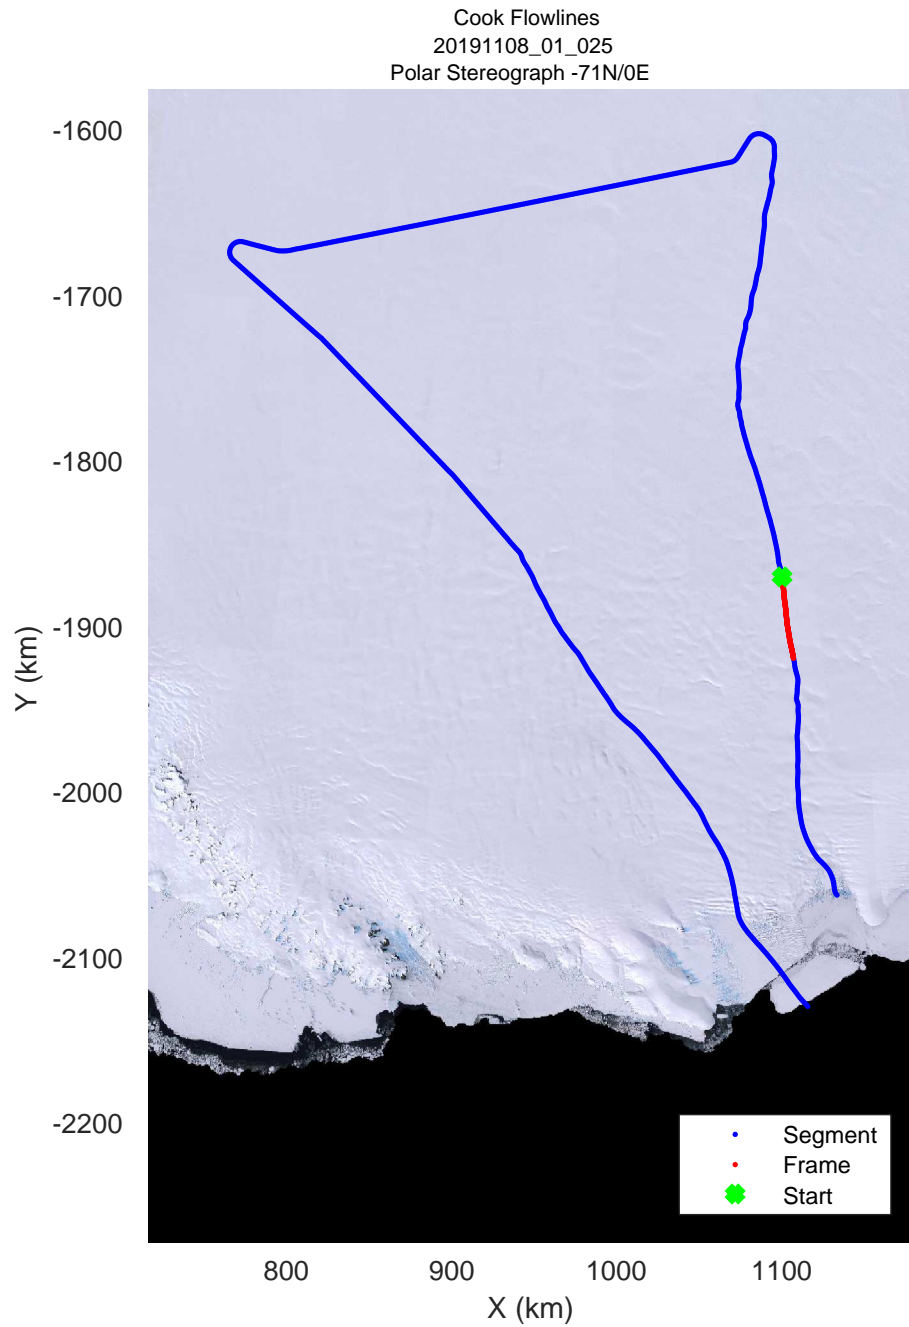

rds 2019_Antarctica_GV: "Cook Flowlines" 20191108_01_022: 01:29:38.6 to 01:35:50.3 GPS

rds 2019_Antarctica_GV: "Cook Flowlines" 20191108_01_022: 01:29:38.6 to 01:35:50.3 GPS

rds 2019_Antarctica_GV: "Cook Flowlines" 20191108_01_023: 01:35:50.4 to 01:42:02.9 GPS

rds 2019_Antarctica_GV: "Cook Flowlines" 20191108_01_023: 01:35:50.4 to 01:42:02.9 GPS

rds 2019_Antarctica_GV: "Cook Flowlines" 20191108_01_024: 01:42:03.1 to 01:48:20.0 GPS

rds 2019_Antarctica_GV: "Cook Flowlines" 20191108_01_024: 01:42:03.1 to 01:48:20.0 GPS

rds 2019_Antarctica_GV: "Cook Flowlines" 20191108_01_025: 01:48:20.1 to 01:54:43.7 GPS

rds 2019_Antarctica_GV: "Cook Flowlines" 20191108_01_025: 01:48:20.1 to 01:54:43.7 GPS

rds 2019_Antarctica_GV: "Cook Flowlines" 20191108_01_026: 01:54:43.8 to 02:01:13.9 GPS