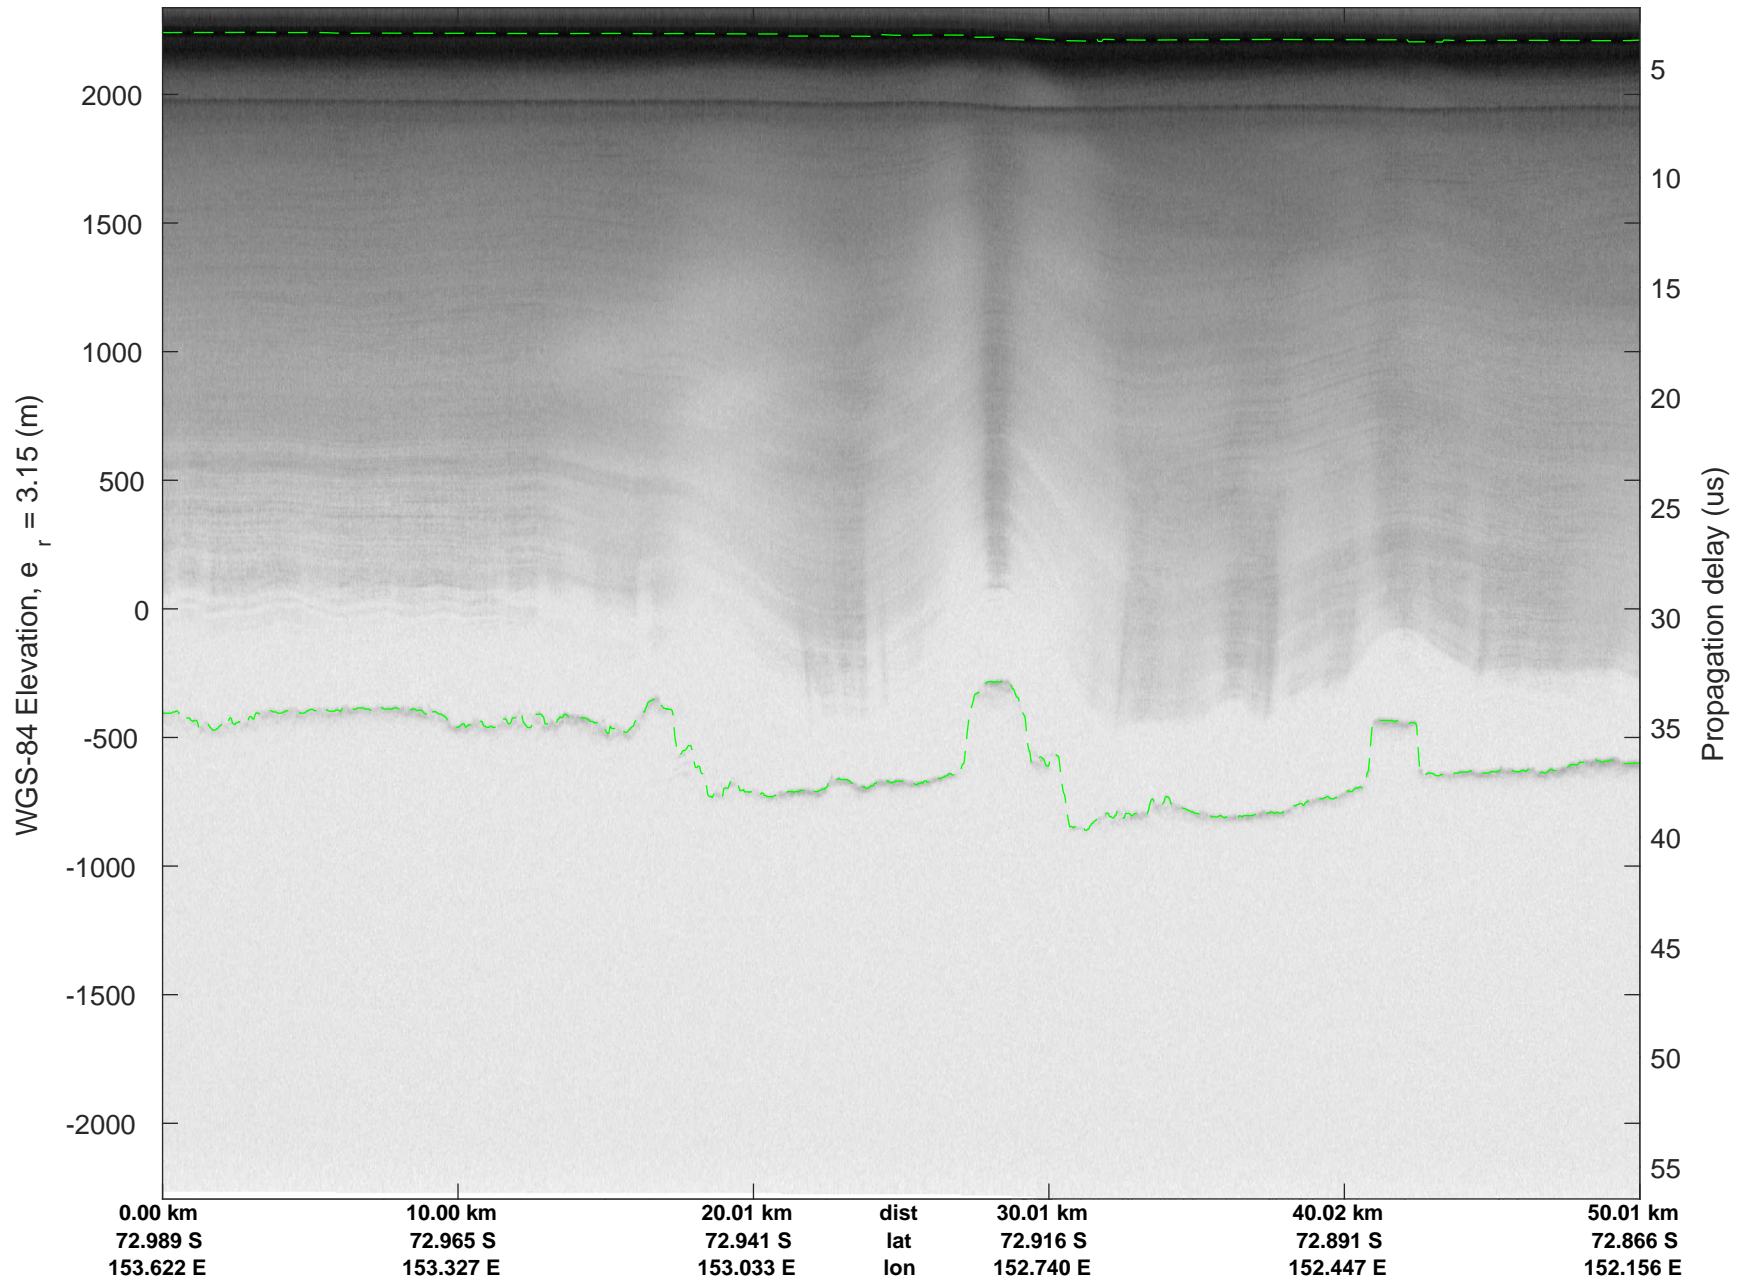

rds 2019_Antarctica_GV: "Cook Flowlines" 20191108_01_011: 00:23:26.1 to 00:29:38.3 GPS

rds 2019_Antarctica_GV: "Cook Flowlines" 20191108_01_012: 00:29:38.5 to 00:35:42.3 GPS

rds 2019_Antarctica_GV: "Cook Flowlines" 20191108_01_012: 00:29:38.5 to 00:35:42.3 GPS

rds 2019_Antarctica_GV: "Cook Flowlines" 20191108_01_013: 00:35:42.4 to 00:41:41.0 GPS

rds 2019_Antarctica_GV: "Cook Flowlines" 20191108_01_013: 00:35:42.4 to 00:41:41.0 GPS

rds 2019_Antarctica_GV: "Cook Flowlines" 20191108_01_014: 00:41:41.1 to 00:47:37.1 GPS

rds 2019_Antarctica_GV: "Cook Flowlines" 20191108_01_014: 00:41:41.1 to 00:47:37.1 GPS

rds 2019_Antarctica_GV: "Cook Flowlines" 20191108_01_015: 00:47:37.2 to 00:53:31.4 GPS

rds 2019_Antarctica_GV: "Cook Flowlines" 20191108_01_015: 00:47:37.2 to 00:53:31.4 GPS

rds 2019_Antarctica_GV: "Cook Flowlines" 20191108_01_016: 00:53:31.5 to 00:59:26.0 GPS

rds 2019_Antarctica_GV: "Cook Flowlines" 20191108_01_016: 00:53:31.5 to 00:59:26.0 GPS

rds 2019_Antarctica_GV: "Cook Flowlines" 20191108_01_017: 00:59:26.1 to 01:05:19.5 GPS