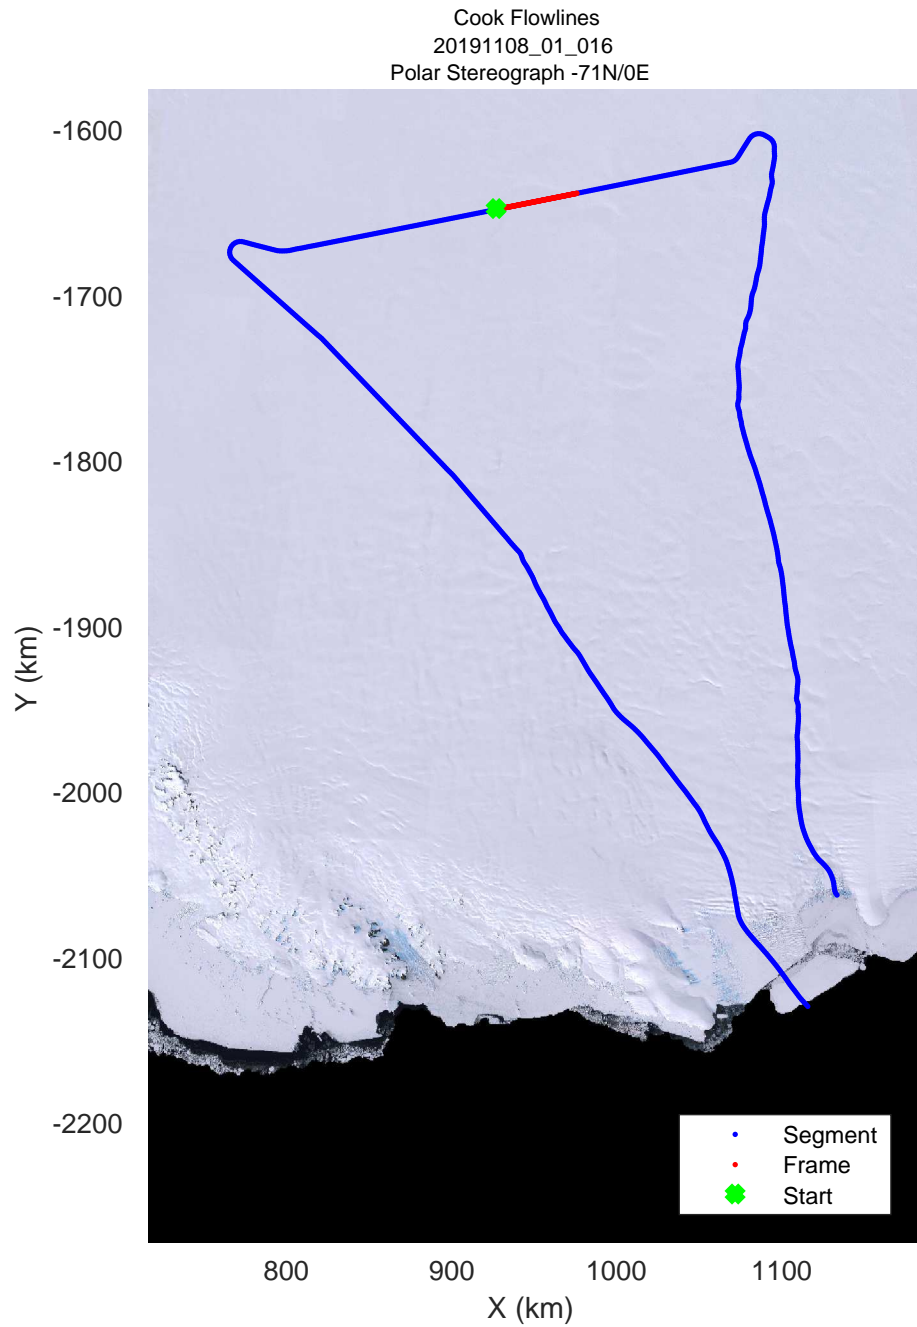

rds 2019_Antarctica_GV: "Cook Flowlines" 20191108_01_013: 00:35:42.4 to 00:41:41.0 GPS

rds 2019_Antarctica_GV: "Cook Flowlines" 20191108_01_013: 00:35:42.4 to 00:41:41.0 GPS

rds 2019_Antarctica_GV: "Cook Flowlines" 20191108_01_014: 00:41:41.1 to 00:47:37.1 GPS

rds 2019_Antarctica_GV: "Cook Flowlines" 20191108_01_014: 00:41:41.1 to 00:47:37.1 GPS

rds 2019_Antarctica_GV: "Cook Flowlines" 20191108_01_015: 00:47:37.2 to 00:53:31.4 GPS

rds 2019_Antarctica_GV: "Cook Flowlines" 20191108_01_015: 00:47:37.2 to 00:53:31.4 GPS

rds 2019_Antarctica_GV: "Cook Flowlines" 20191108_01_016: 00:53:31.5 to 00:59:26.0 GPS

rds 2019_Antarctica_GV: "Cook Flowlines" 20191108_01_016: 00:53:31.5 to 00:59:26.0 GPS

rds 2019_Antarctica_GV: "Cook Flowlines" 20191108_01_017: 00:59:26.1 to 01:05:19.5 GPS