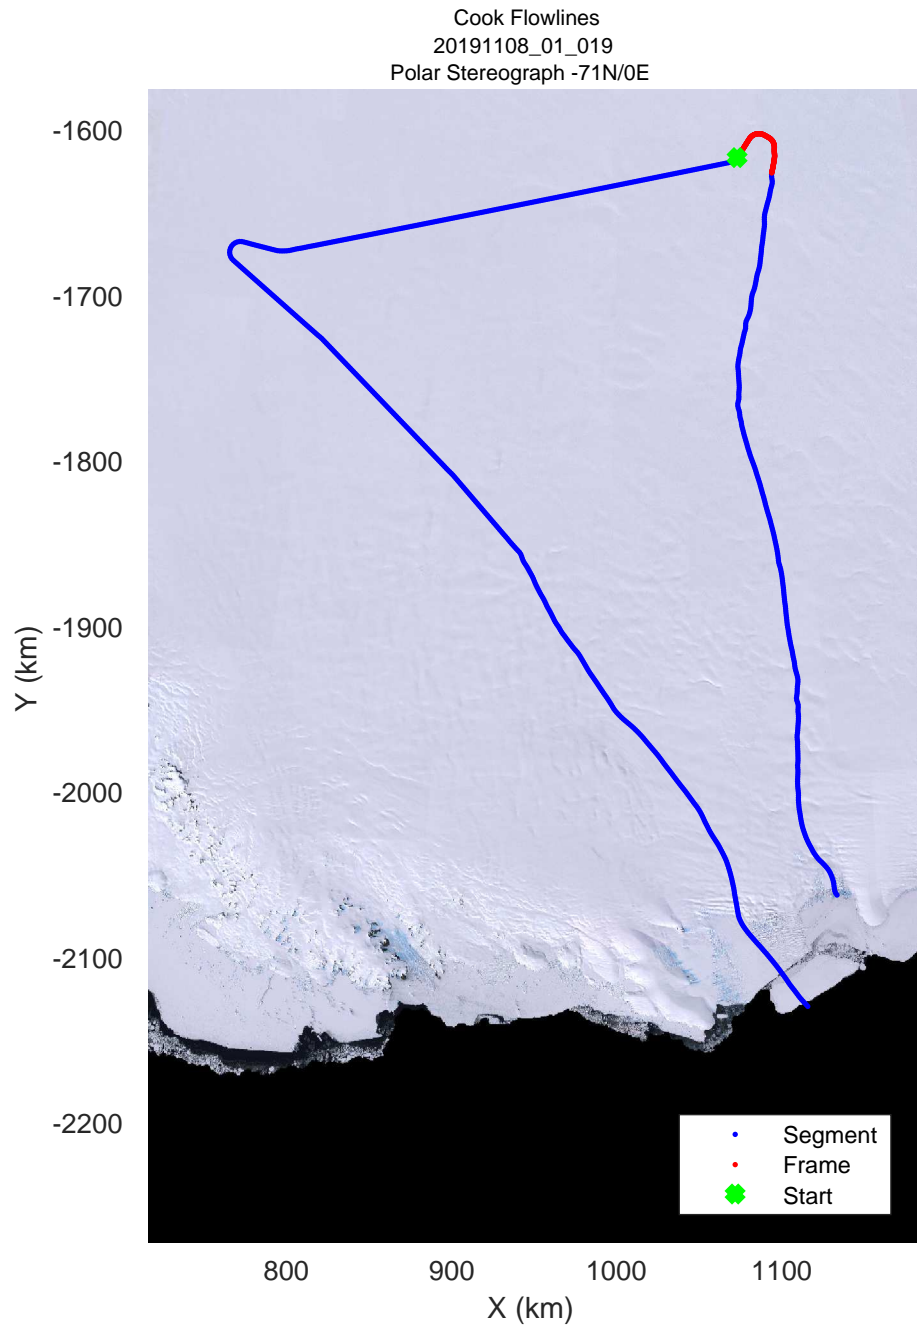

rds 2019_Antarctica_GV: "Cook Flowlines" 20191108_01_016: 00:53:31.5 to 00:59:26.0 GPS

rds 2019_Antarctica_GV: "Cook Flowlines" 20191108_01_016: 00:53:31.5 to 00:59:26.0 GPS

rds 2019_Antarctica_GV: "Cook Flowlines" 20191108_01_017: 00:59:26.1 to 01:05:19.5 GPS

rds 2019_Antarctica_GV: "Cook Flowlines" 20191108_01_017: 00:59:26.1 to 01:05:19.5 GPS

rds 2019_Antarctica_GV: "Cook Flowlines" 20191108_01_018: 01:05:19.6 to 01:11:14.5 GPS

rds 2019_Antarctica_GV: "Cook Flowlines" 20191108_01_018: 01:05:19.6 to 01:11:14.5 GPS

rds 2019_Antarctica_GV: "Cook Flowlines" 20191108_01_019: 01:11:14.6 to 01:17:16.1 GPS

rds 2019_Antarctica_GV: "Cook Flowlines" 20191108_01_019: 01:11:14.6 to 01:17:16.1 GPS

rds 2019_Antarctica_GV: "Cook Flowlines" 20191108_01_020: 01:17:16.2 to 01:23:25.8 GPS