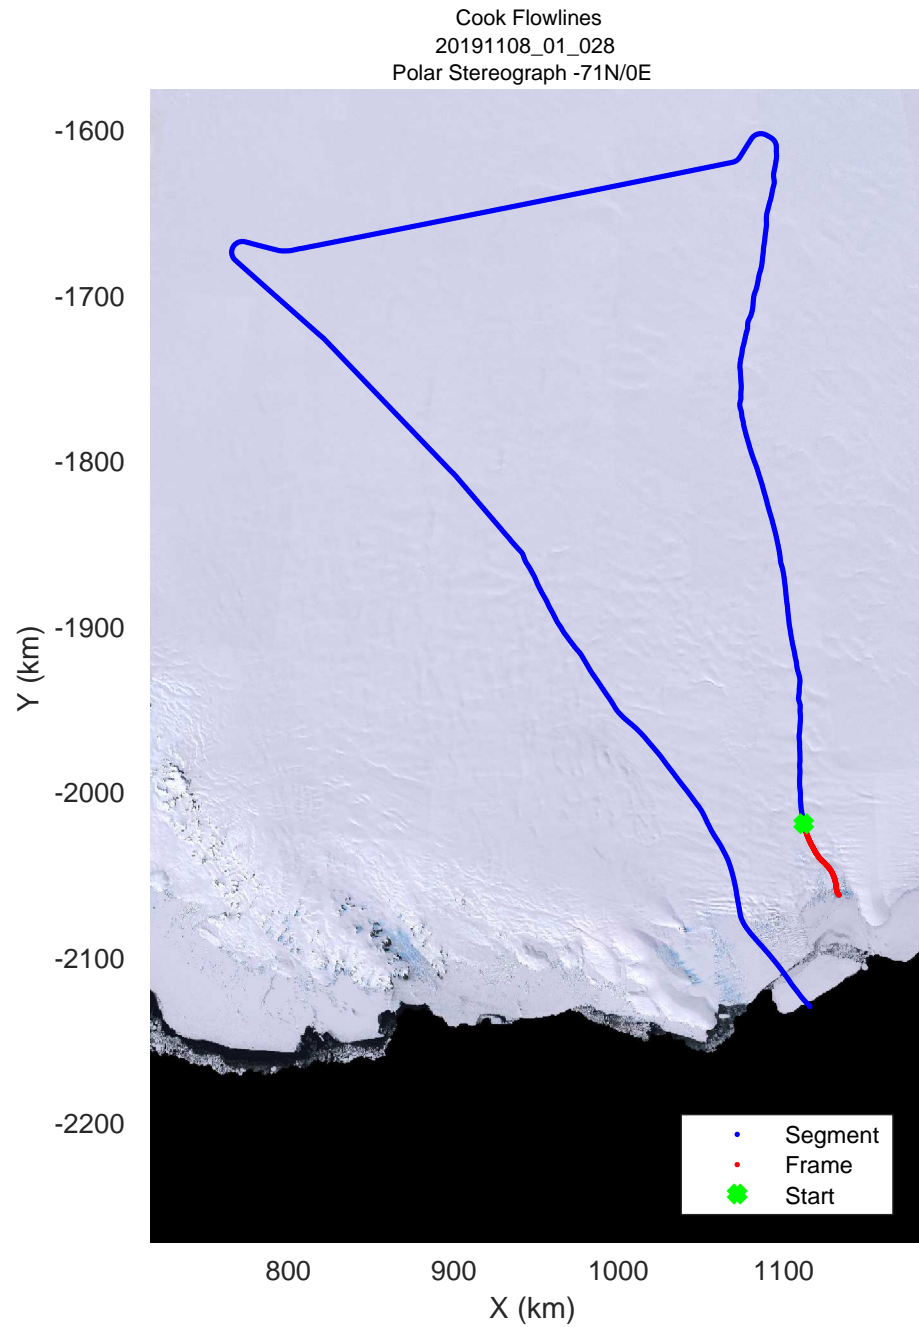

rds 2019_Antarctica_GV: "Cook Flowlines" 20191108_01_025: 01:48:20.1 to 01:54:43.7 GPS

rds 2019_Antarctica_GV: "Cook Flowlines" 20191108_01_025: 01:48:20.1 to 01:54:43.7 GPS

rds 2019_Antarctica_GV: "Cook Flowlines" 20191108_01_026: 01:54:43.8 to 02:01:13.9 GPS

rds 2019_Antarctica_GV: "Cook Flowlines" 20191108_01_026: 01:54:43.8 to 02:01:13.9 GPS

rds 2019_Antarctica_GV: "Cook Flowlines" 20191108_01_027: 02:01:14.0 to 02:07:48.2 GPS

rds 2019_Antarctica_GV: "Cook Flowlines" 20191108_01_027: 02:01:14.0 to 02:07:48.2 GPS

rds 2019_Antarctica_GV: "Cook Flowlines" 20191108_01_028: 02:07:48.3 to 02:14:18.1 GPS

rds 2019_Antarctica_GV: "Cook Flowlines" 20191108_01_028: 02:07:48.3 to 02:14:18.1 GPS