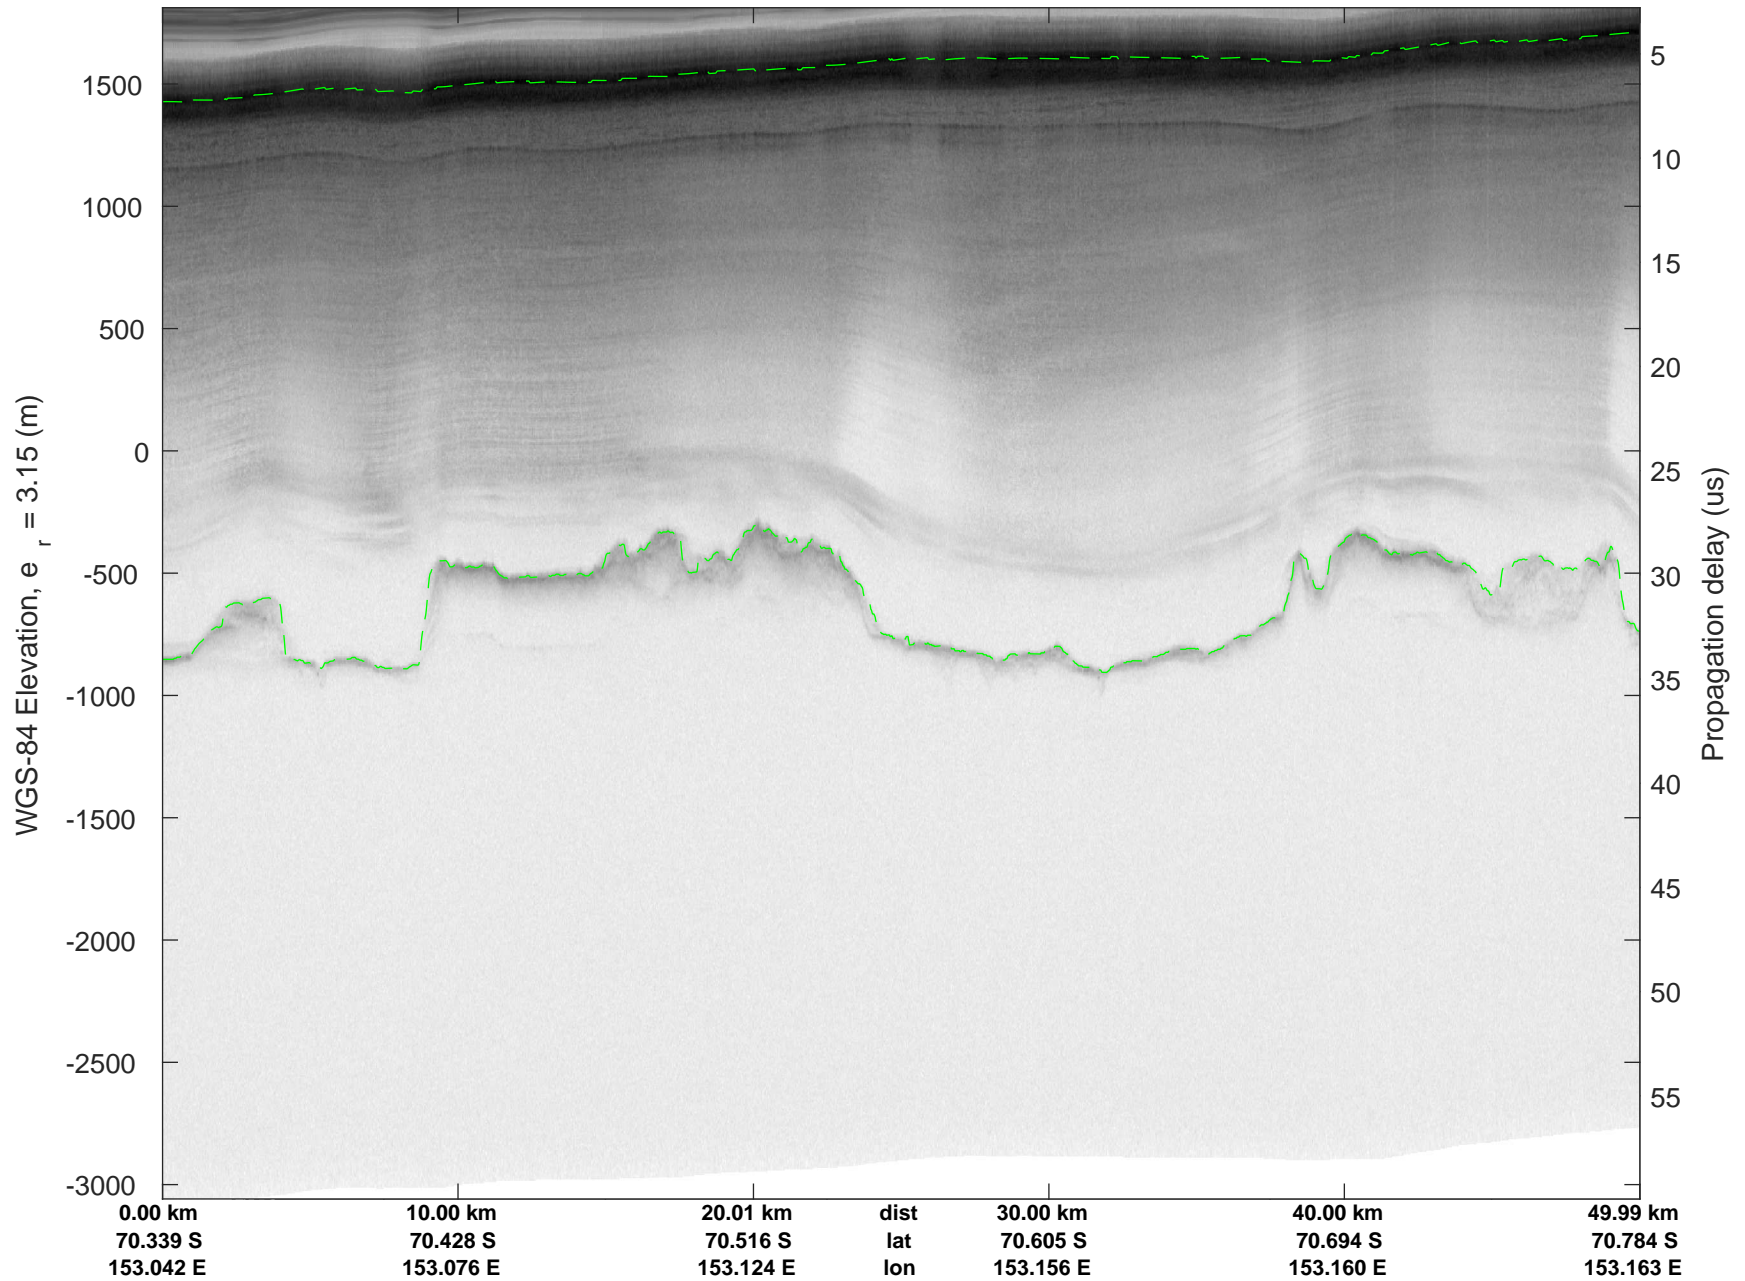

rds 2019_Antarctica_GV: "Cook Flowlines" 20191108_01_004: -1:40:02.8 to -1:46:26.2 GPS

rds 2019_Antarctica_GV: "Cook Flowlines" 20191108_01_004: -1:40:02.8 to -1:46:26.2 GPS

rds 2019_Antarctica_GV: "Cook Flowlines" 20191108_01_005: -1:46:26.3 to -1:52:42.8 GPS

rds 2019_Antarctica_GV: "Cook Flowlines" 20191108_01_005: -1:46:26.3 to -1:52:42.8 GPS

rds 2019_Antarctica_GV: "Cook Flowlines" 20191108_01_006: -1:52:42.9 to -1:58:56.0 GPS

rds 2019_Antarctica_GV: "Cook Flowlines" 20191108_01_006: -1:52:42.9 to -1:58:56.0 GPS

rds 2019_Antarctica_GV: "Cook Flowlines" 20191108_01_007: -1:58:56.2 to 00:05:05.8 GPS

rds 2019_Antarctica_GV: "Cook Flowlines" 20191108_01_007: -1:58:56.2 to 00:05:05.8 GPS

rds 2019_Antarctica_GV: "Cook Flowlines" 20191108_01_008: 00:05:05.9 to 00:11:13.1 GPS

rds 2019_Antarctica_GV: "Cook Flowlines" 20191108_01_008: 00:05:05.9 to 00:11:13.1 GPS

rds 2019_Antarctica_GV: "Cook Flowlines" 20191108_01_009: 00:11:13.3 to 00:17:17.2 GPS

rds 2019_Antarctica_GV: "Cook Flowlines" 20191108_01_009: 00:11:13.3 to 00:17:17.2 GPS