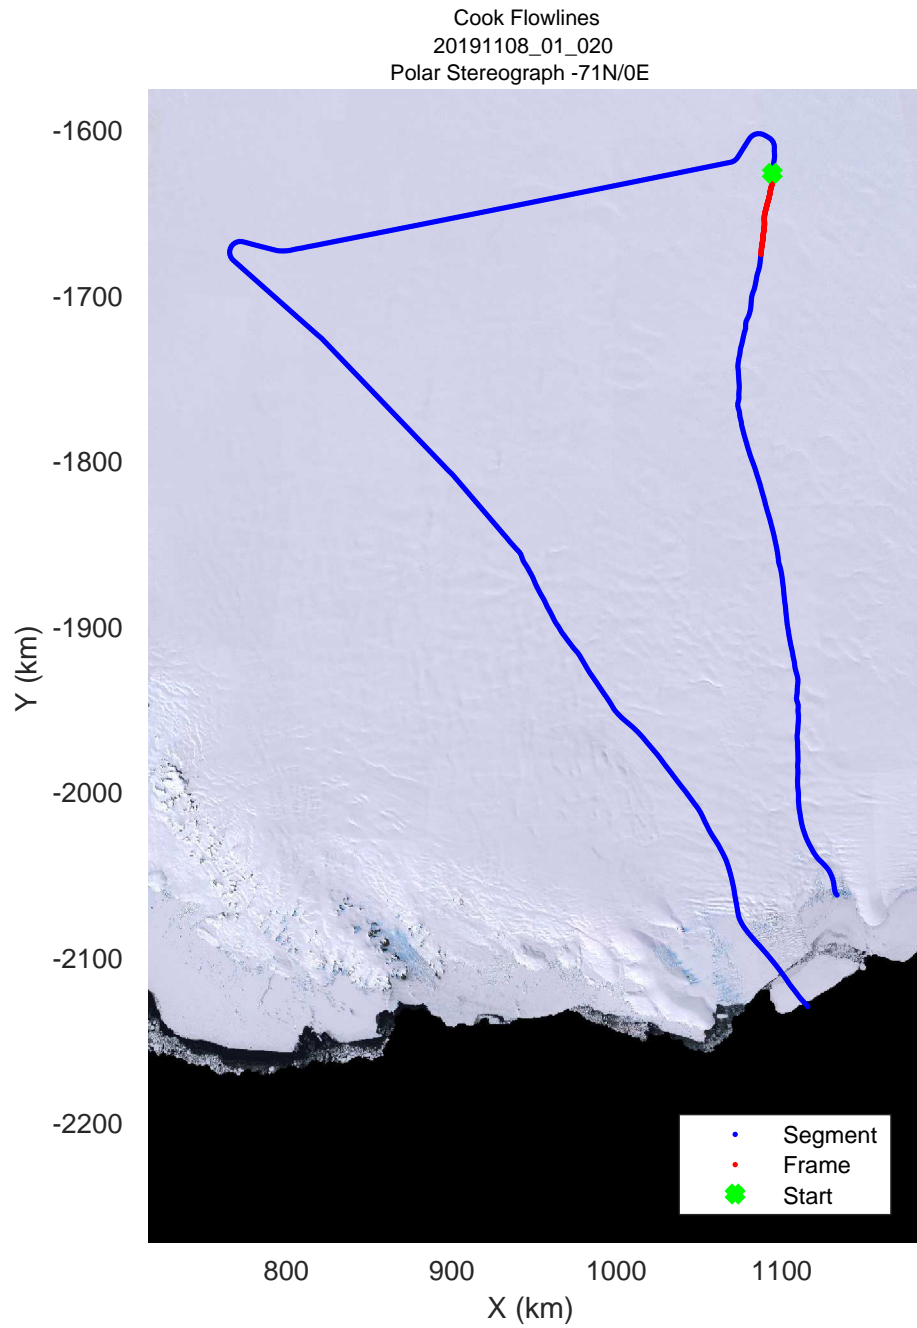

rds 2019_Antarctica_GV: "Cook Flowlines" 20191108_01_016: 00:53:31.5 to 00:59:26.0 GPS

rds 2019_Antarctica_GV: "Cook Flowlines" 20191108_01_016: 00:53:31.5 to 00:59:26.0 GPS

rds 2019_Antarctica_GV: "Cook Flowlines" 20191108_01_017: 00:59:26.1 to 01:05:19.5 GPS

rds 2019_Antarctica_GV: "Cook Flowlines" 20191108_01_017: 00:59:26.1 to 01:05:19.5 GPS

rds 2019_Antarctica_GV: "Cook Flowlines" 20191108_01_018: 01:05:19.6 to 01:11:14.5 GPS

rds 2019_Antarctica_GV: "Cook Flowlines" 20191108_01_018: 01:05:19.6 to 01:11:14.5 GPS

rds 2019_Antarctica_GV: "Cook Flowlines" 20191108_01_019: 01:11:14.6 to 01:17:16.1 GPS

rds 2019_Antarctica_GV: "Cook Flowlines" 20191108_01_019: 01:11:14.6 to 01:17:16.1 GPS

rds 2019_Antarctica_GV: "Cook Flowlines" 20191108_01_020: 01:17:16.2 to 01:23:25.8 GPS