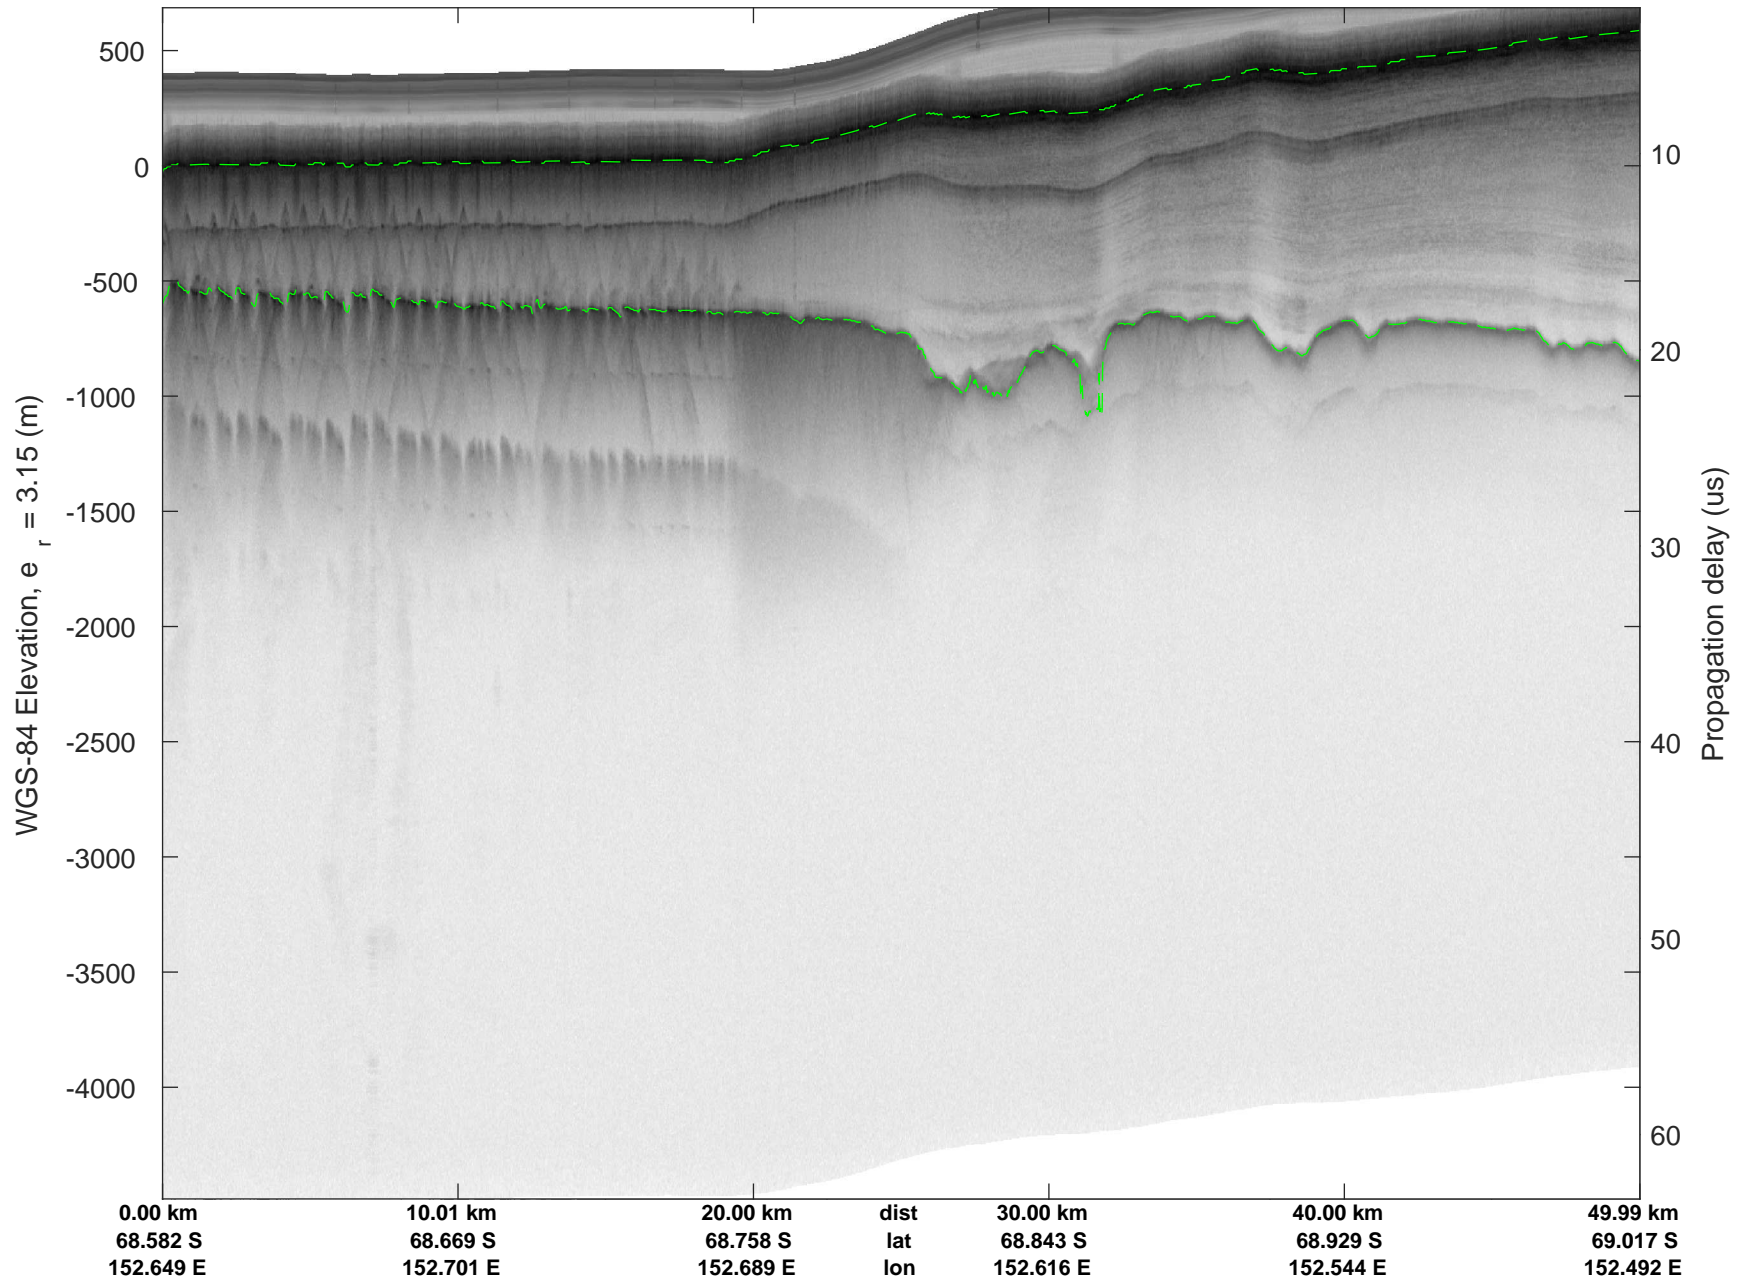

rds 2019_Antarctica_GV: "Cook Flowlines" 20191108_01_001: -1:20:12.8 to -1:26:53.8 GPS

rds 2019_Antarctica_GV: "Cook Flowlines" 20191108_01_001: -1:20:12.8 to -1:26:53.8 GPS

rds 2019_Antarctica_GV: "Cook Flowlines" 20191108_01_002: -1:26:54.0 to -1:33:35.5 GPS

rds 2019_Antarctica_GV: "Cook Flowlines" 20191108_01_002: -1:26:54.0 to -1:33:35.5 GPS

rds 2019_Antarctica_GV: "Cook Flowlines" 20191108_01_003: -1:33:35.6 to -1:40:02.7 GPS

rds 2019_Antarctica_GV: "Cook Flowlines" 20191108_01_003: -1:33:35.6 to -1:40:02.7 GPS

rds 2019_Antarctica_GV: "Cook Flowlines" 20191108_01_004: -1:40:02.8 to -1:46:26.2 GPS

rds 2019_Antarctica_GV: "Cook Flowlines" 20191108_01_004: -1:40:02.8 to -1:46:26.2 GPS

rds 2019_Antarctica_GV: "Cook Flowlines" 20191108_01_005: -1:46:26.3 to -1:52:42.8 GPS

rds 2019_Antarctica_GV: "Cook Flowlines" 20191108_01_005: -1:46:26.3 to -1:52:42.8 GPS

rds 2019_Antarctica_GV: "Cook Flowlines" 20191108_01_006: -1:52:42.9 to -1:58:56.0 GPS

rds 2019_Antarctica_GV: "Cook Flowlines" 20191108_01_006: -1:52:42.9 to -1:58:56.0 GPS