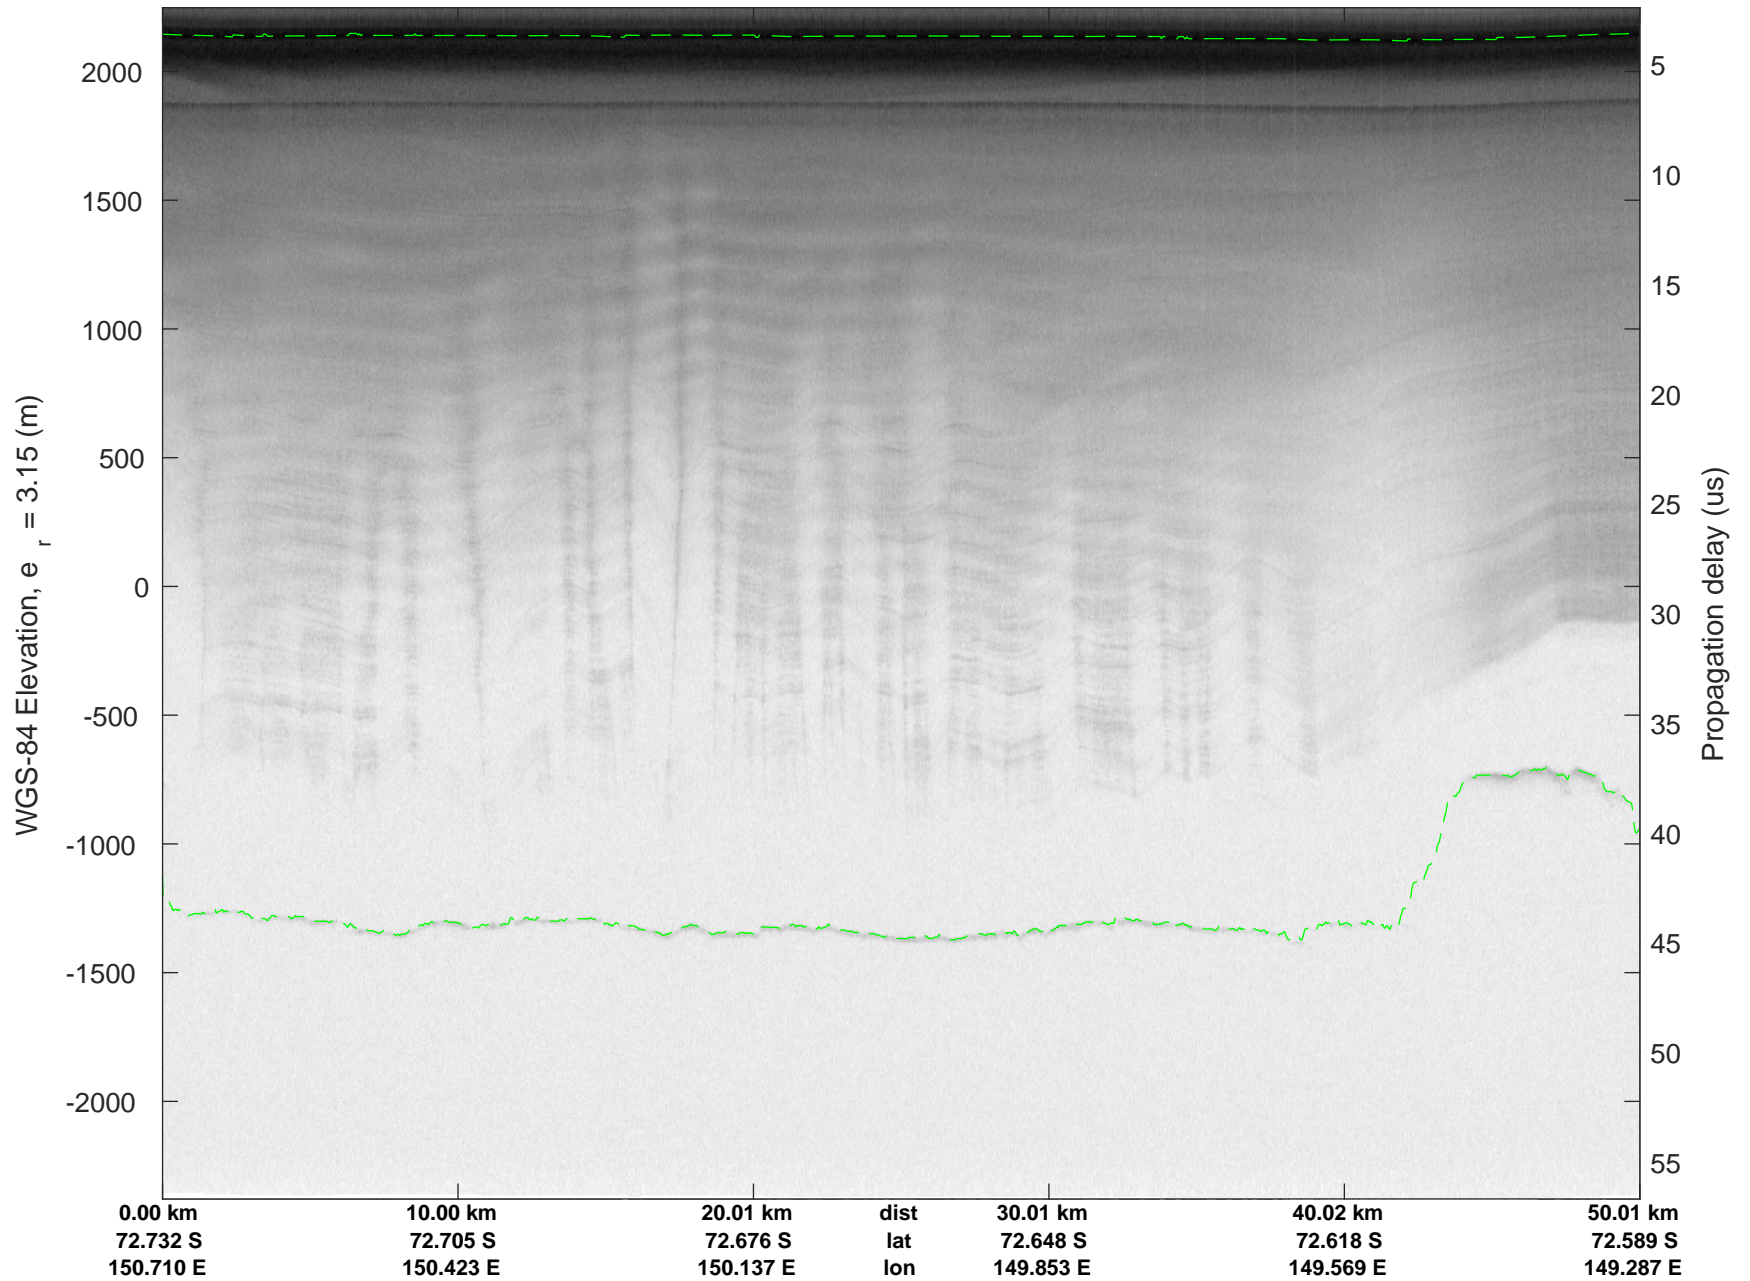

rds 2019_Antarctica_GV: "Cook Flowlines" 20191108_01_013: 00:35:42.4 to 00:41:41.0 GPS

rds 2019_Antarctica_GV: "Cook Flowlines" 20191108_01_013: 00:35:42.4 to 00:41:41.0 GPS

rds 2019_Antarctica_GV: "Cook Flowlines" 20191108_01_014: 00:41:41.1 to 00:47:37.1 GPS

rds 2019_Antarctica_GV: "Cook Flowlines" 20191108_01_014: 00:41:41.1 to 00:47:37.1 GPS

rds 2019_Antarctica_GV: "Cook Flowlines" 20191108_01_015: 00:47:37.2 to 00:53:31.4 GPS

rds 2019_Antarctica_GV: "Cook Flowlines" 20191108_01_015: 00:47:37.2 to 00:53:31.4 GPS

rds 2019_Antarctica_GV: "Cook Flowlines" 20191108_01_016: 00:53:31.5 to 00:59:26.0 GPS

rds 2019_Antarctica_GV: "Cook Flowlines" 20191108_01_016: 00:53:31.5 to 00:59:26.0 GPS

rds 2019_Antarctica_GV: "Cook Flowlines" 20191108_01_017: 00:59:26.1 to 01:05:19.5 GPS

rds 2019_Antarctica_GV: "Cook Flowlines" 20191108_01_017: 00:59:26.1 to 01:05:19.5 GPS

rds 2019_Antarctica_GV: "Cook Flowlines" 20191108_01_018: 01:05:19.6 to 01:11:14.5 GPS

rds 2019_Antarctica_GV: "Cook Flowlines" 20191108_01_018: 01:05:19.6 to 01:11:14.5 GPS