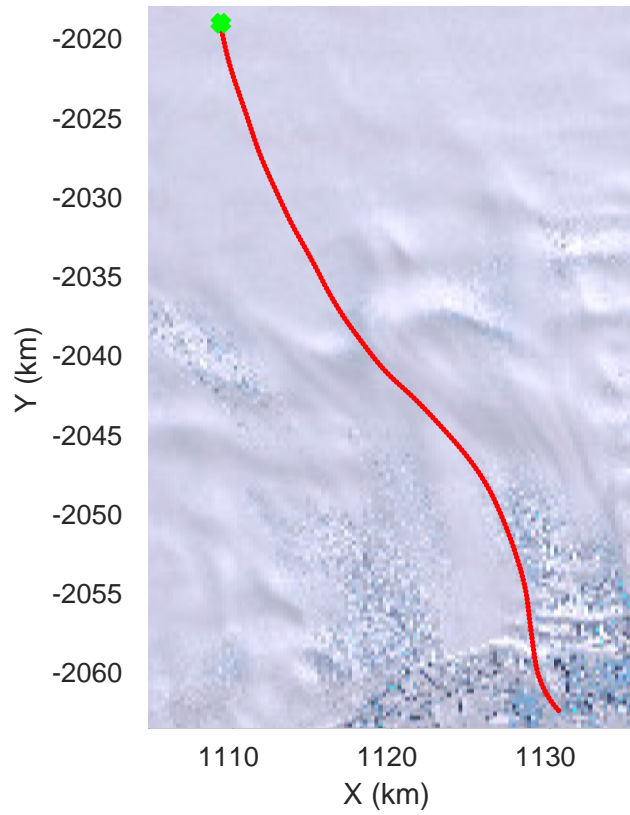

rds 2019_Antarctica_GV: "Cook Flowlines" 20191108_01_025: 01:48:20.1 to 01:54:43.7 GPS

rds 2019_Antarctica_GV: "Cook Flowlines" 20191108_01_025: 01:48:20.1 to 01:54:43.7 GPS

rds 2019_Antarctica_GV: "Cook Flowlines" 20191108_01_026: 01:54:43.8 to 02:01:13.9 GPS

rds 2019_Antarctica_GV: "Cook Flowlines" 20191108_01_026: 01:54:43.8 to 02:01:13.9 GPS

rds 2019_Antarctica_GV: "Cook Flowlines" 20191108_01_027: 02:01:14.0 to 02:07:48.2 GPS

rds 2019_Antarctica_GV: "Cook Flowlines" 20191108_01_027: 02:01:14.0 to 02:07:48.2 GPS

rds 2019_Antarctica_GV: "Cook Flowlines" 20191108_01_028: 02:07:48.3 to 02:14:18.1 GPS

rds 2019_Antarctica_GV: "Cook Flowlines" 20191108_01_028: 02:07:48.3 to 02:14:18.1 GPS