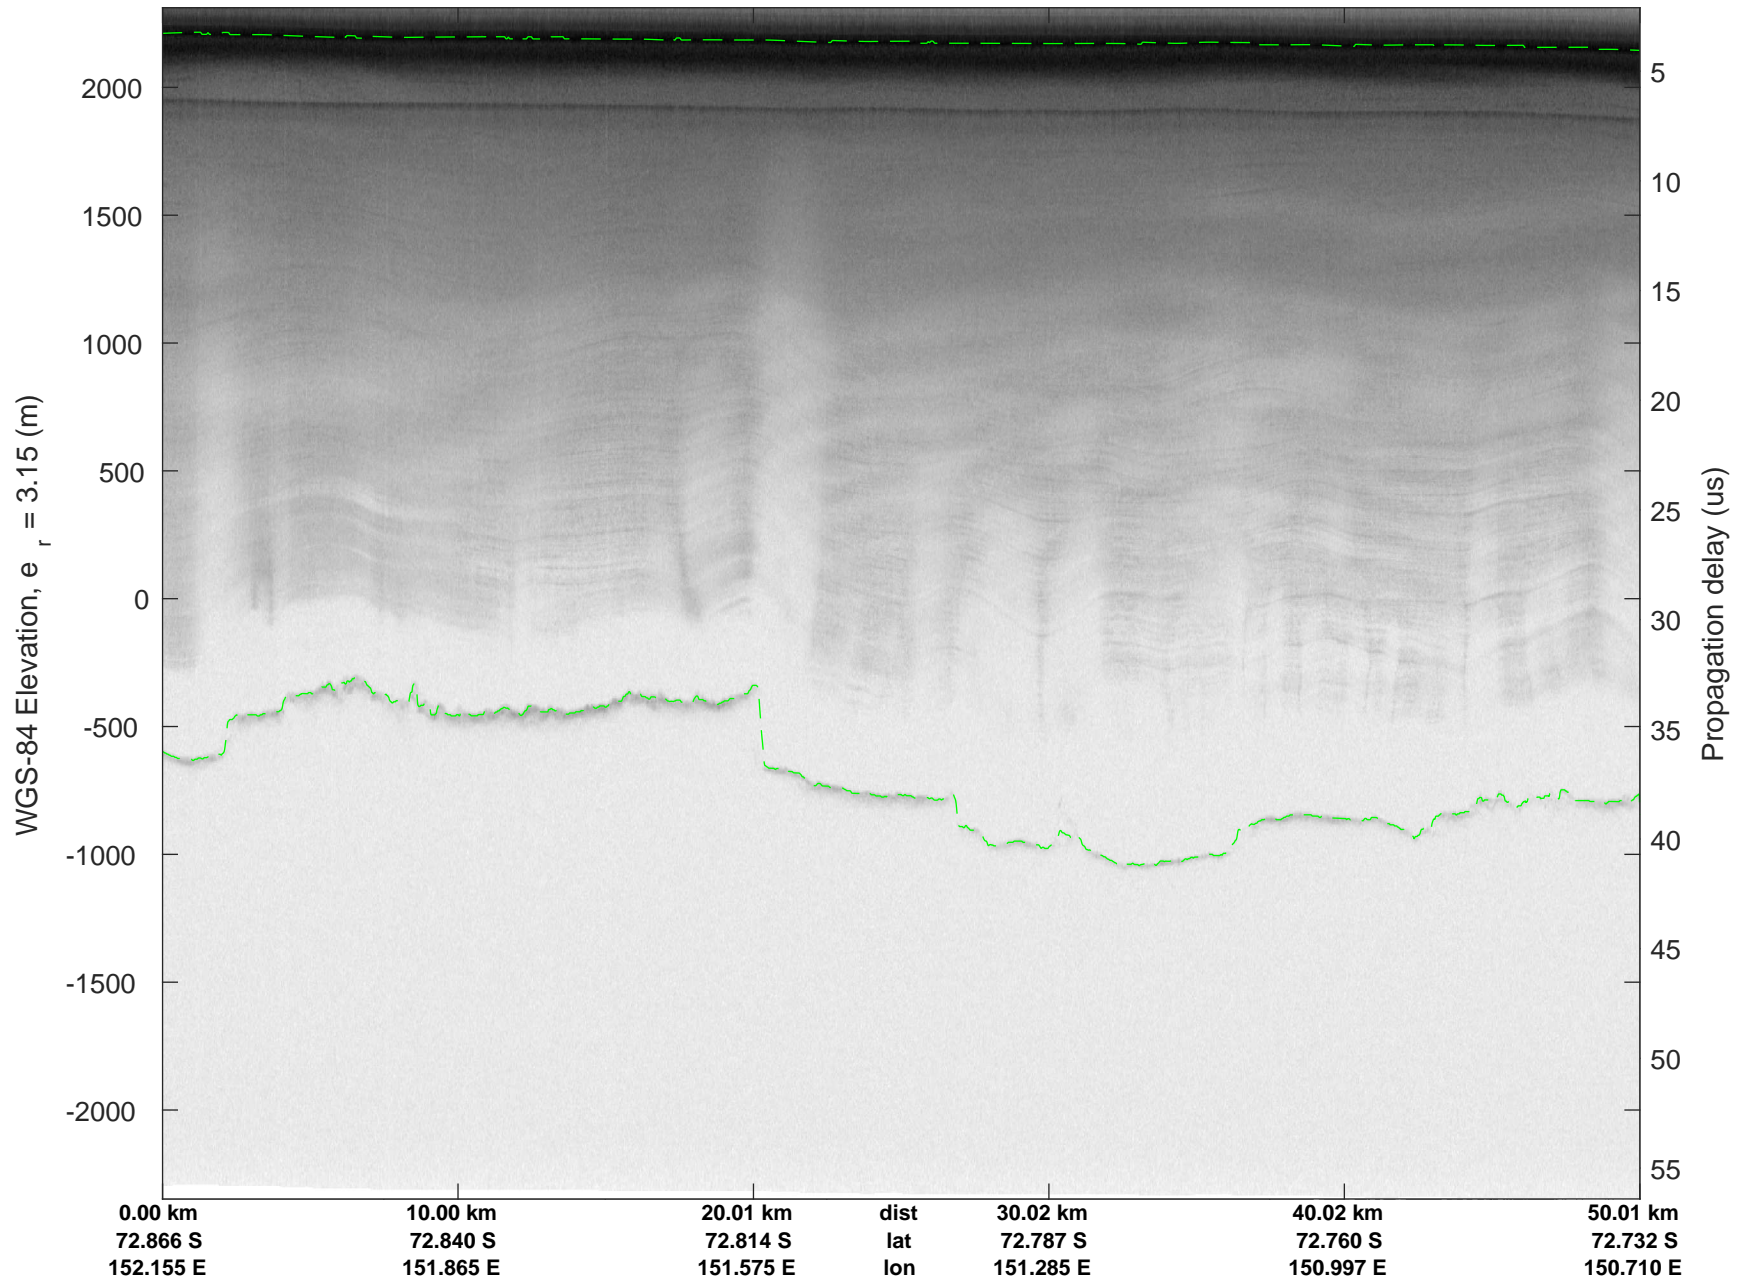

rds 2019_Antarctica_GV: "Cook Flowlines" 20191108_01_013: 00:35:42.4 to 00:41:41.0 GPS

rds 2019_Antarctica_GV: "Cook Flowlines" 20191108_01_013: 00:35:42.4 to 00:41:41.0 GPS

rds 2019_Antarctica_GV: "Cook Flowlines" 20191108_01_014: 00:41:41.1 to 00:47:37.1 GPS

rds 2019_Antarctica_GV: "Cook Flowlines" 20191108_01_014: 00:41:41.1 to 00:47:37.1 GPS

rds 2019_Antarctica_GV: "Cook Flowlines" 20191108_01_015: 00:47:37.2 to 00:53:31.4 GPS

rds 2019_Antarctica_GV: "Cook Flowlines" 20191108_01_015: 00:47:37.2 to 00:53:31.4 GPS

rds 2019_Antarctica_GV: "Cook Flowlines" 20191108_01_016: 00:53:31.5 to 00:59:26.0 GPS

rds 2019_Antarctica_GV: "Cook Flowlines" 20191108_01_016: 00:53:31.5 to 00:59:26.0 GPS

rds 2019_Antarctica_GV: "Cook Flowlines" 20191108_01_017: 00:59:26.1 to 01:05:19.5 GPS

rds 2019_Antarctica_GV: "Cook Flowlines" 20191108_01_017: 00:59:26.1 to 01:05:19.5 GPS

rds 2019_Antarctica_GV: "Cook Flowlines" 20191108_01_018: 01:05:19.6 to 01:11:14.5 GPS

rds 2019_Antarctica_GV: "Cook Flowlines" 20191108_01_018: 01:05:19.6 to 01:11:14.5 GPS