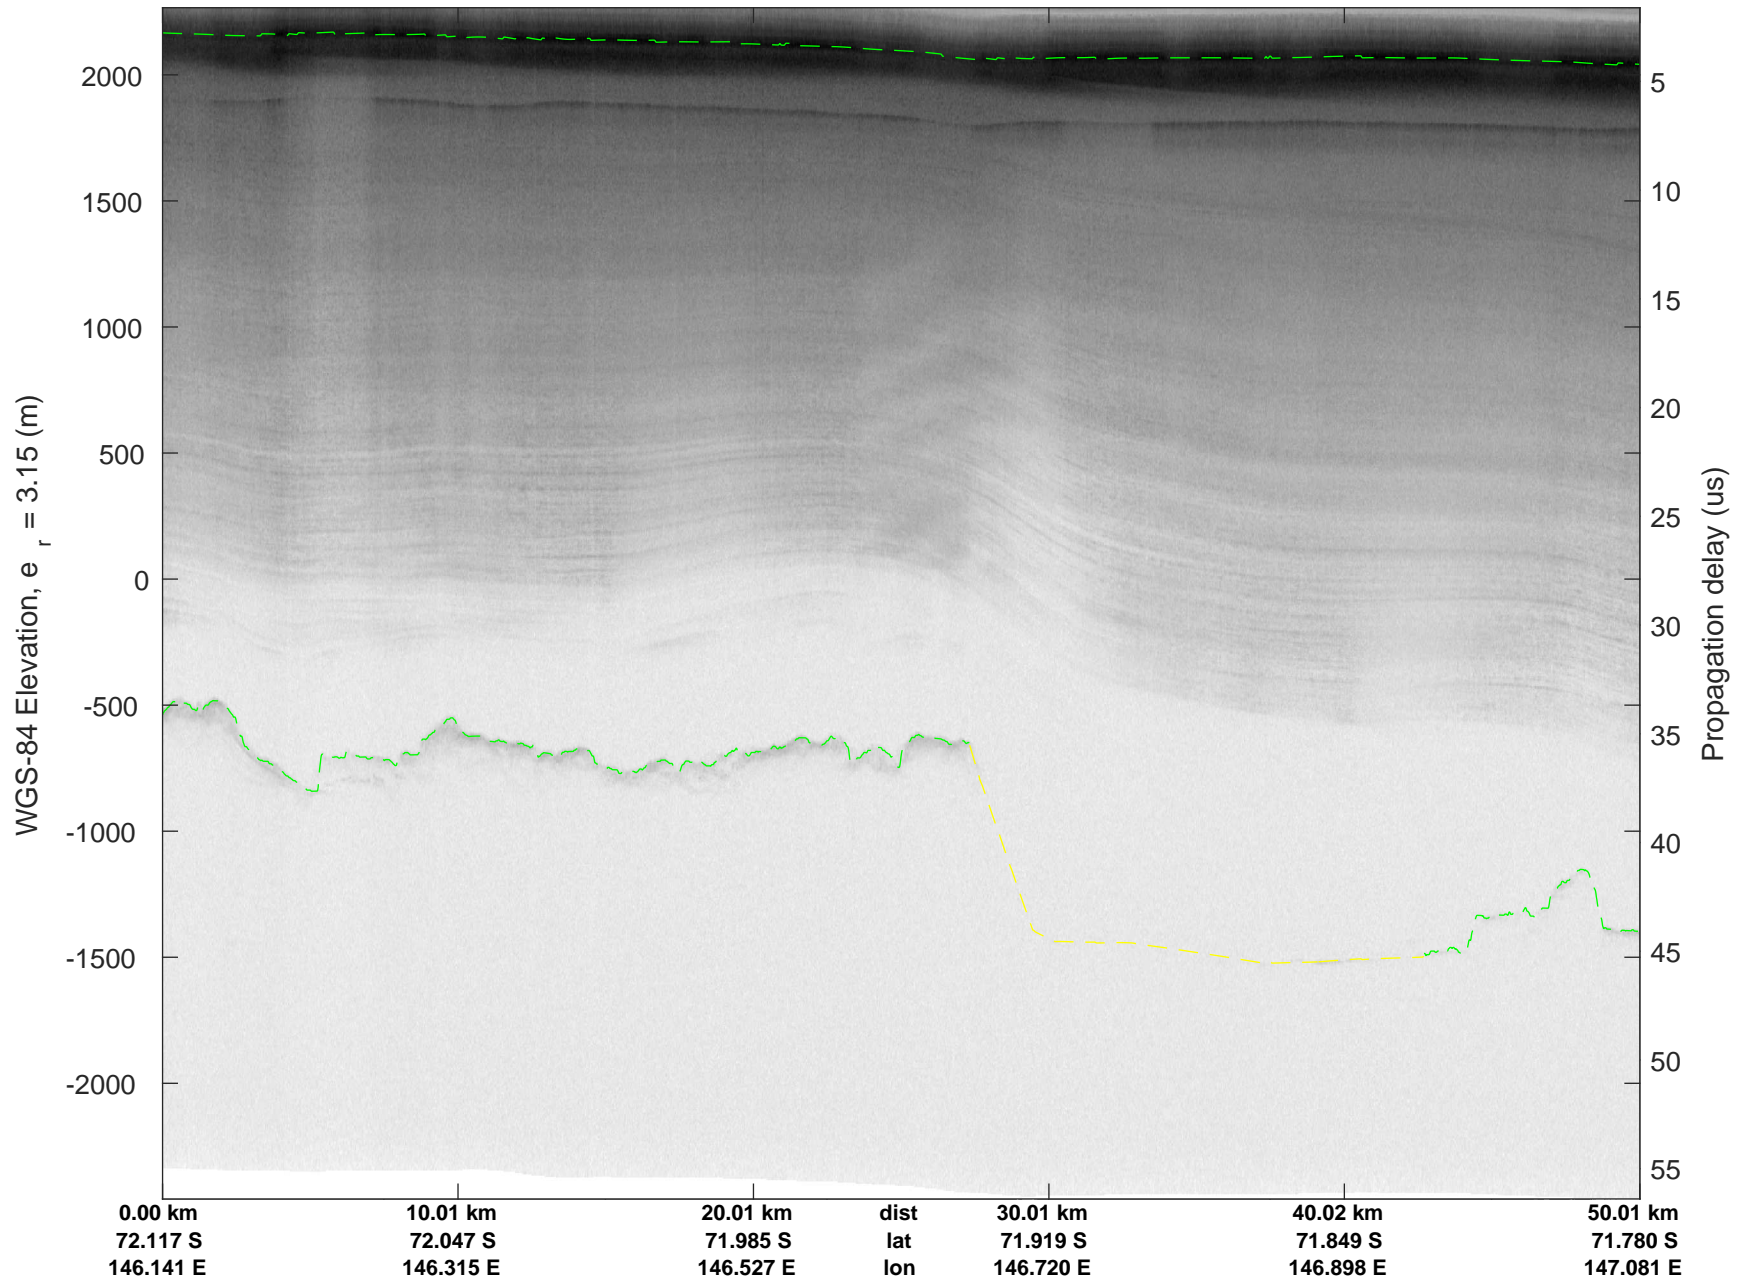

rds 2019_Antarctica_GV: "Cook Flowlines" 20191108_01_017: 00:59:26.1 to 01:05:19.5 GPS

rds 2019_Antarctica_GV: "Cook Flowlines" 20191108_01_018: 01:05:19.6 to 01:11:14.5 GPS

rds 2019_Antarctica_GV: "Cook Flowlines" 20191108_01_018: 01:05:19.6 to 01:11:14.5 GPS

rds 2019_Antarctica_GV: "Cook Flowlines" 20191108_01_019: 01:11:14.6 to 01:17:16.1 GPS

rds 2019_Antarctica_GV: "Cook Flowlines" 20191108_01_019: 01:11:14.6 to 01:17:16.1 GPS

rds 2019_Antarctica_GV: "Cook Flowlines" 20191108_01_020: 01:17:16.2 to 01:23:25.8 GPS

rds 2019_Antarctica_GV: "Cook Flowlines" 20191108_01_020: 01:17:16.2 to 01:23:25.8 GPS

rds 2019_Antarctica_GV: "Cook Flowlines" 20191108_01_021: 01:23:25.9 to 01:29:38.5 GPS

rds 2019_Antarctica_GV: "Cook Flowlines" 20191108_01_021: 01:23:25.9 to 01:29:38.5 GPS

rds 2019_Antarctica_GV: "Cook Flowlines" 20191108_01_022: 01:29:38.6 to 01:35:50.3 GPS

rds 2019_Antarctica_GV: "Cook Flowlines" 20191108_01_022: 01:29:38.6 to 01:35:50.3 GPS

rds 2019_Antarctica_GV: "Cook Flowlines" 20191108_01_023: 01:35:50.4 to 01:42:02.9 GPS