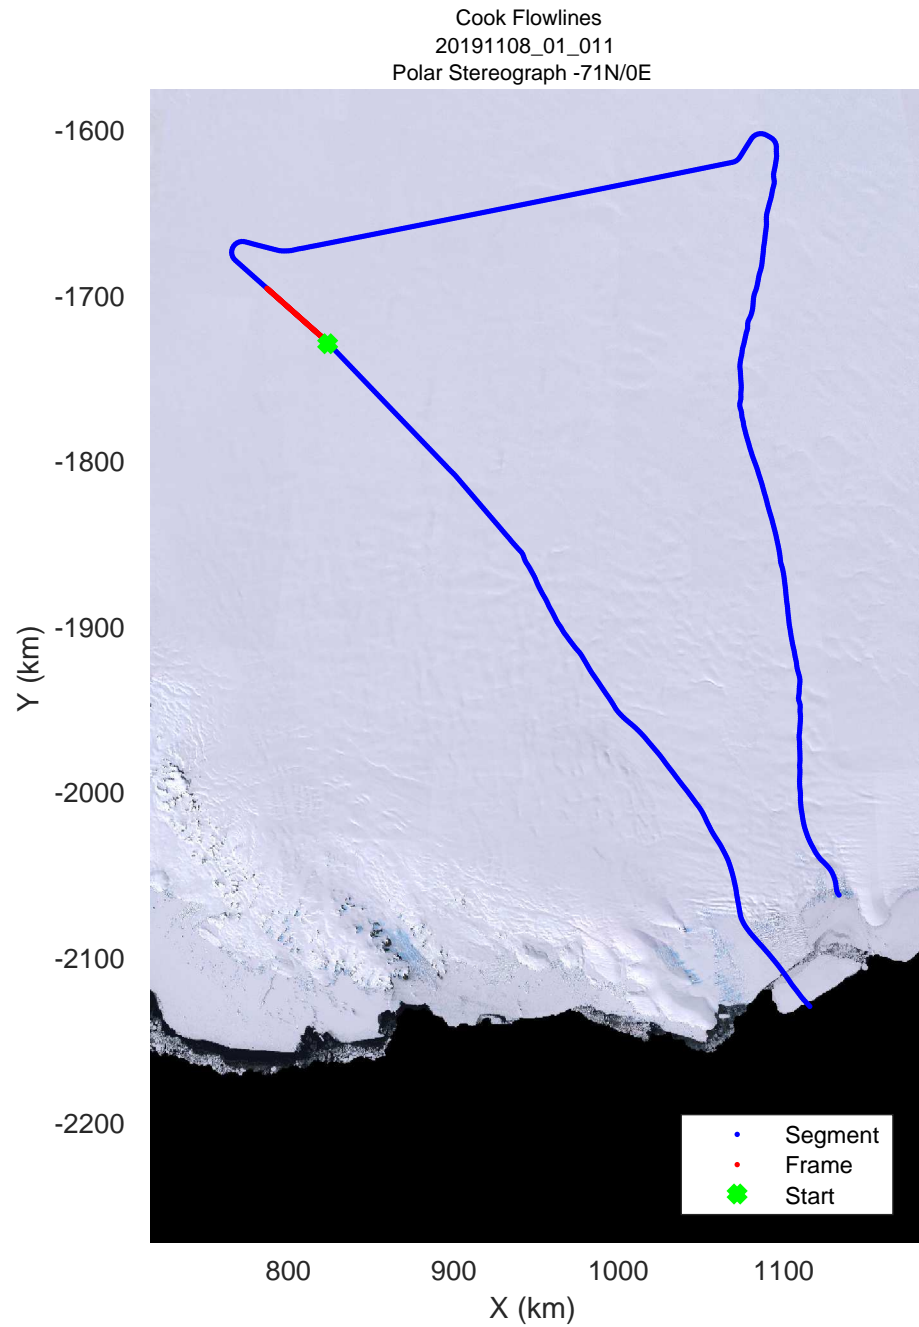

rds 2019_Antarctica_GV: "Cook Flowlines" 20191108_01_007: -1:58:56.2 to 00:05:05.8 GPS

rds 2019_Antarctica_GV: "Cook Flowlines" 20191108_01_007: -1:58:56.2 to 00:05:05.8 GPS

rds 2019_Antarctica_GV: "Cook Flowlines" 20191108_01_008: 00:05:05.9 to 00:11:13.1 GPS

rds 2019_Antarctica_GV: "Cook Flowlines" 20191108_01_008: 00:05:05.9 to 00:11:13.1 GPS

rds 2019_Antarctica_GV: "Cook Flowlines" 20191108_01_009: 00:11:13.3 to 00:17:17.2 GPS

rds 2019_Antarctica_GV: "Cook Flowlines" 20191108_01_009: 00:11:13.3 to 00:17:17.2 GPS

rds 2019_Antarctica_GV: "Cook Flowlines" 20191108_01_010: 00:17:17.3 to 00:23:26.0 GPS

rds 2019_Antarctica_GV: "Cook Flowlines" 20191108_01_010: 00:17:17.3 to 00:23:26.0 GPS

rds 2019_Antarctica_GV: "Cook Flowlines" 20191108_01_011: 00:23:26.1 to 00:29:38.3 GPS