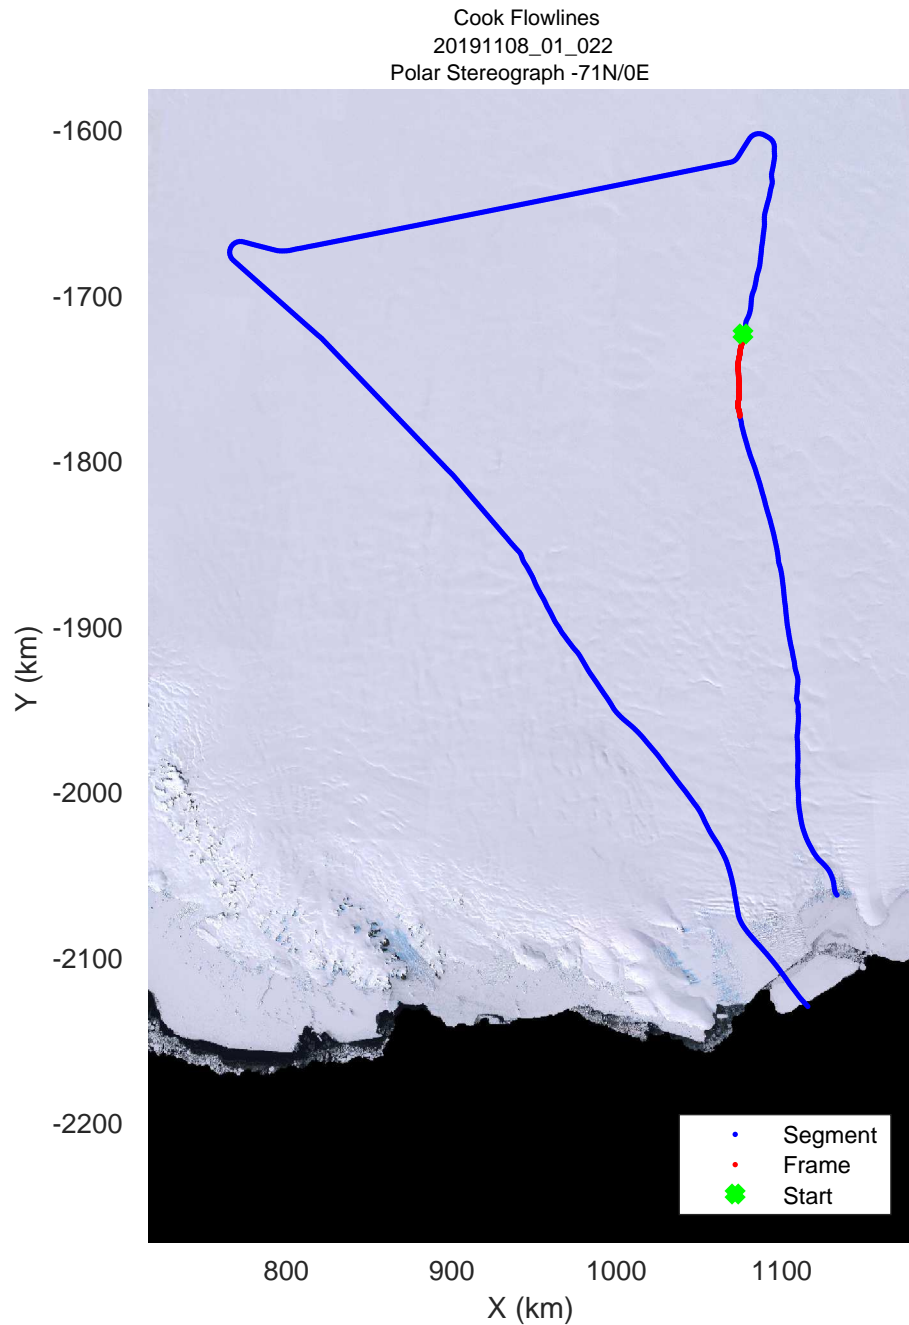

rds 2019_Antarctica_GV: "Cook Flowlines" 20191108_01_020: 01:17:16.2 to 01:23:25.8 GPS

rds 2019_Antarctica_GV: "Cook Flowlines" 20191108_01_021: 01:23:25.9 to 01:29:38.5 GPS

rds 2019_Antarctica_GV: "Cook Flowlines" 20191108_01_021: 01:23:25.9 to 01:29:38.5 GPS

rds 2019_Antarctica_GV: "Cook Flowlines" 20191108_01_022: 01:29:38.6 to 01:35:50.3 GPS

rds 2019_Antarctica_GV: "Cook Flowlines" 20191108_01_022: 01:29:38.6 to 01:35:50.3 GPS

rds 2019_Antarctica_GV: "Cook Flowlines" 20191108_01_023: 01:35:50.4 to 01:42:02.9 GPS