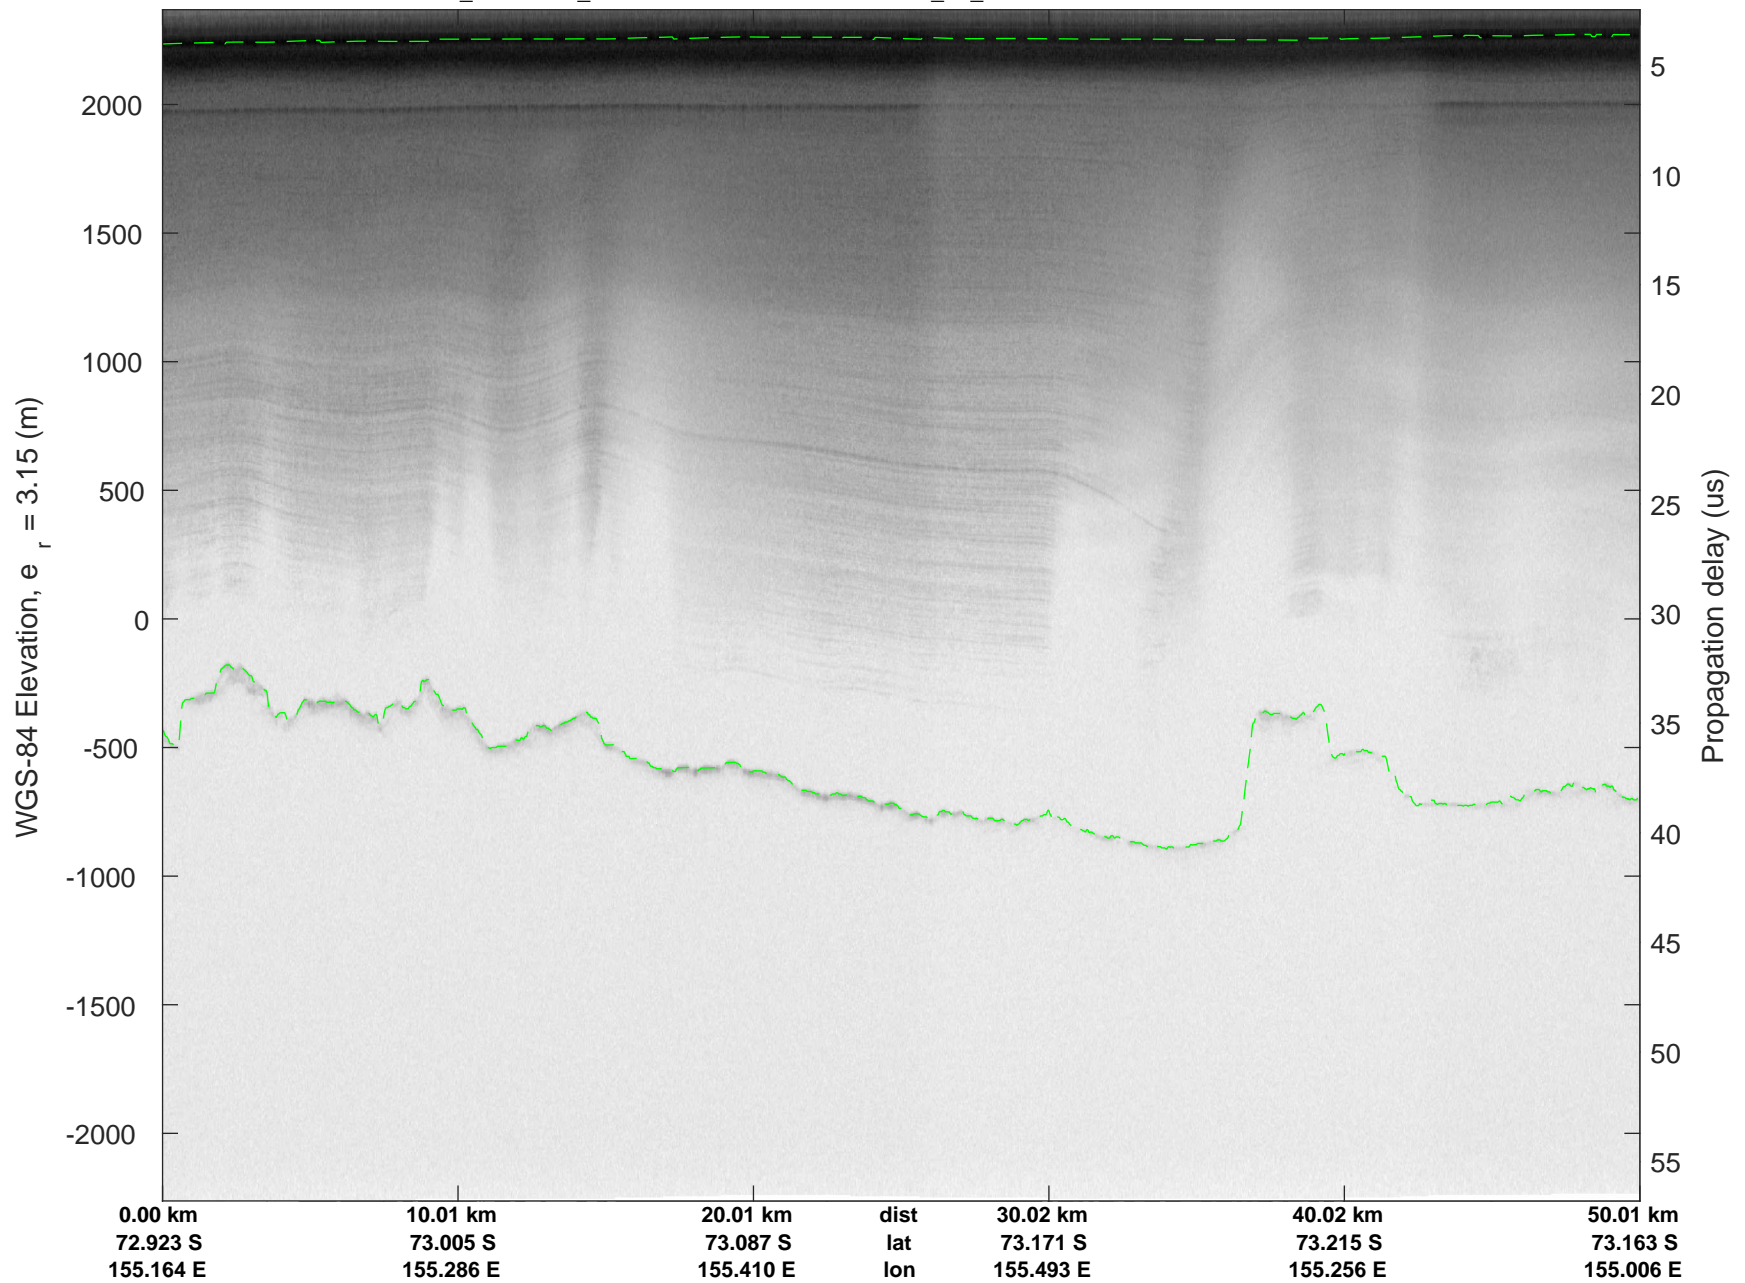

rds 2019_Antarctica_GV: "Cook Flowlines" 20191108_01_010: 00:17:17.3 to 00:23:26.0 GPS

rds 2019_Antarctica_GV: "Cook Flowlines" 20191108_01_010: 00:17:17.3 to 00:23:26.0 GPS

rds 2019_Antarctica_GV: "Cook Flowlines" 20191108_01_011: 00:23:26.1 to 00:29:38.3 GPS

rds 2019_Antarctica_GV: "Cook Flowlines" 20191108_01_011: 00:23:26.1 to 00:29:38.3 GPS

rds 2019_Antarctica_GV: "Cook Flowlines" 20191108_01_012: 00:29:38.5 to 00:35:42.3 GPS

rds 2019_Antarctica_GV: "Cook Flowlines" 20191108_01_012: 00:29:38.5 to 00:35:42.3 GPS

rds 2019_Antarctica_GV: "Cook Flowlines" 20191108_01_013: 00:35:42.4 to 00:41:41.0 GPS

rds 2019_Antarctica_GV: "Cook Flowlines" 20191108_01_013: 00:35:42.4 to 00:41:41.0 GPS

rds 2019_Antarctica_GV: "Cook Flowlines" 20191108_01_014: 00:41:41.1 to 00:47:37.1 GPS

rds 2019_Antarctica_GV: "Cook Flowlines" 20191108_01_014: 00:41:41.1 to 00:47:37.1 GPS

rds 2019_Antarctica_GV: "Cook Flowlines" 20191108_01_015: 00:47:37.2 to 00:53:31.4 GPS

rds 2019_Antarctica_GV: "Cook Flowlines" 20191108_01_015: 00:47:37.2 to 00:53:31.4 GPS