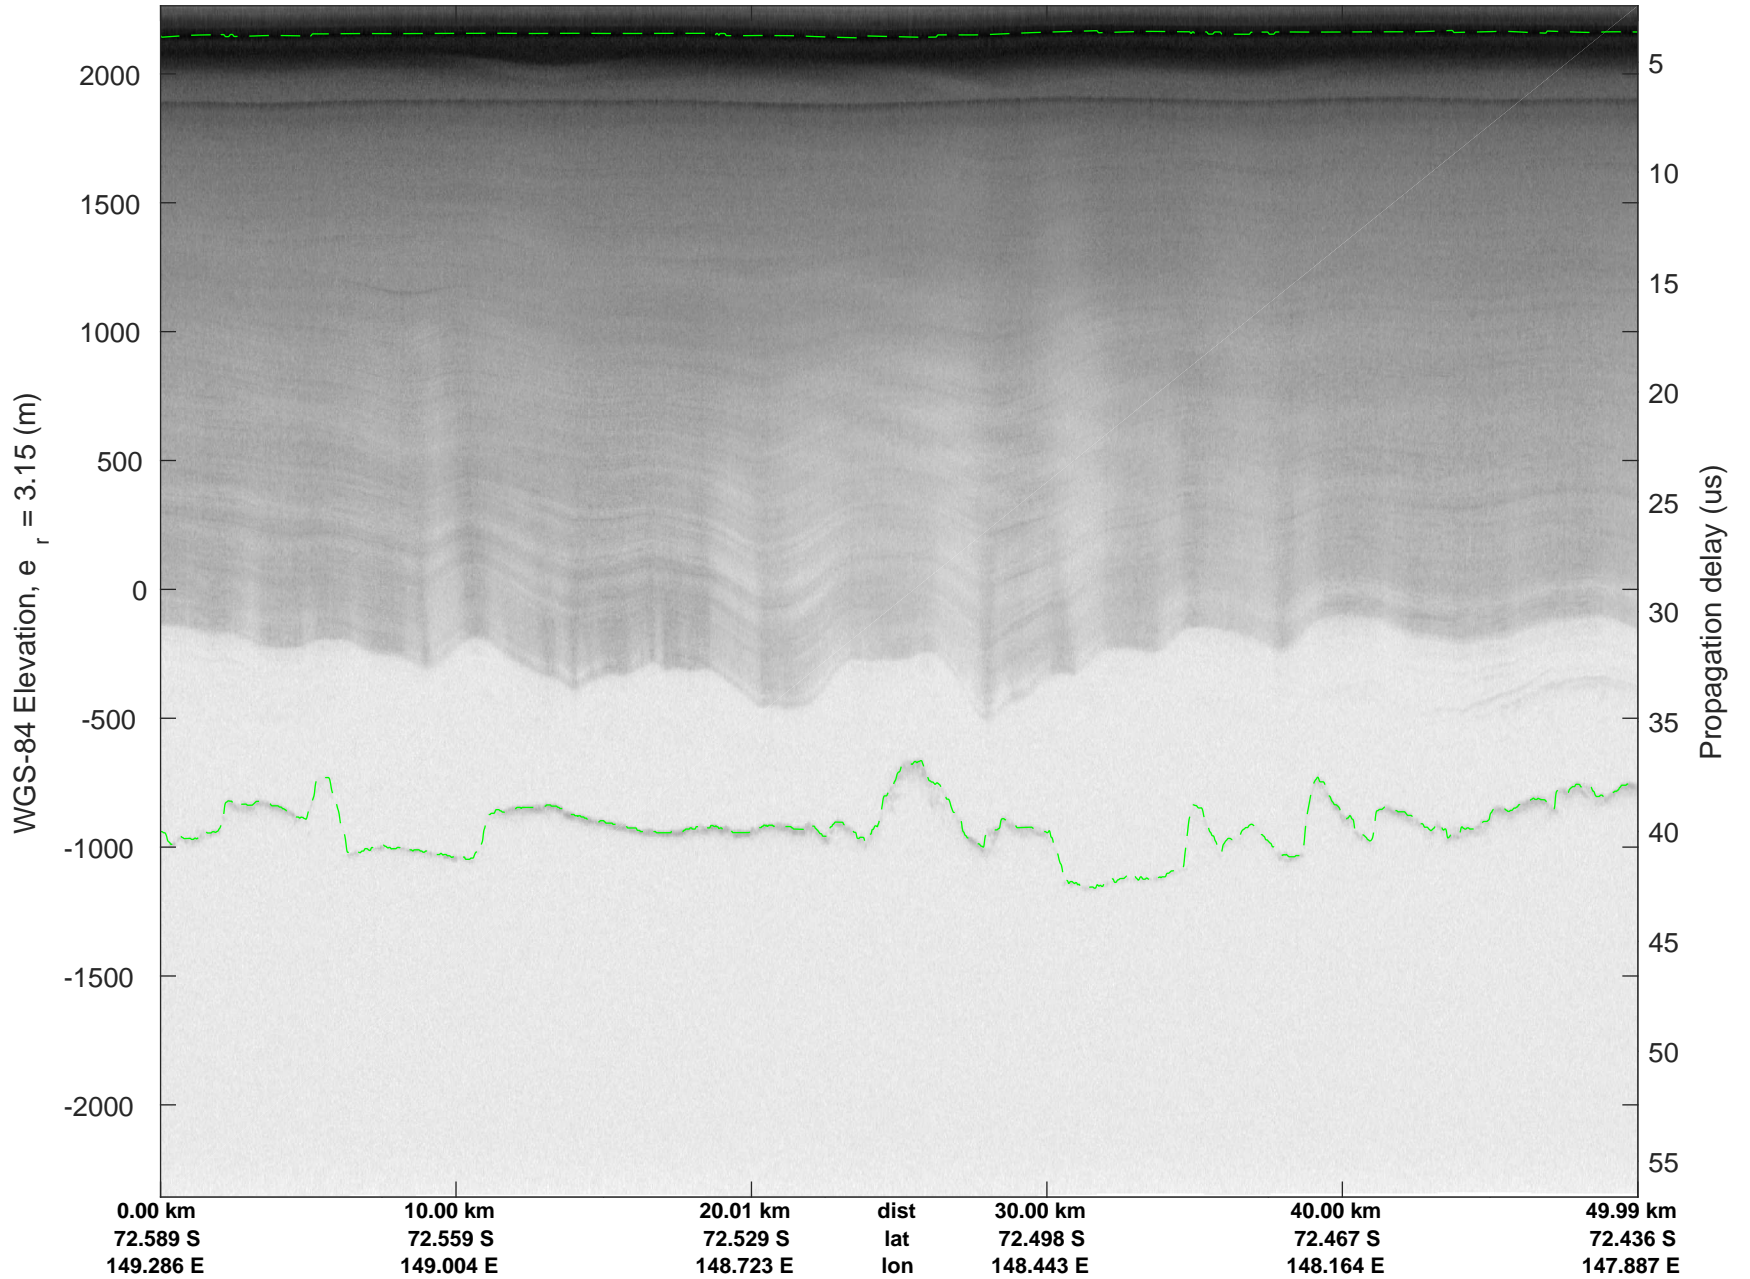

rds 2019_Antarctica_GV: "Cook Flowlines" 20191108_01_014: 00:41:41.1 to 00:47:37.1 GPS

rds 2019_Antarctica_GV: "Cook Flowlines" 20191108_01_015: 00:47:37.2 to 00:53:31.4 GPS

rds 2019_Antarctica_GV: "Cook Flowlines" 20191108_01_015: 00:47:37.2 to 00:53:31.4 GPS

rds 2019_Antarctica_GV: "Cook Flowlines" 20191108_01_016: 00:53:31.5 to 00:59:26.0 GPS

rds 2019_Antarctica_GV: "Cook Flowlines" 20191108_01_016: 00:53:31.5 to 00:59:26.0 GPS

rds 2019_Antarctica_GV: "Cook Flowlines" 20191108_01_017: 00:59:26.1 to 01:05:19.5 GPS

rds 2019_Antarctica_GV: "Cook Flowlines" 20191108_01_017: 00:59:26.1 to 01:05:19.5 GPS

rds 2019_Antarctica_GV: "Cook Flowlines" 20191108_01_018: 01:05:19.6 to 01:11:14.5 GPS

rds 2019_Antarctica_GV: "Cook Flowlines" 20191108_01_018: 01:05:19.6 to 01:11:14.5 GPS

rds 2019_Antarctica_GV: "Cook Flowlines" 20191108_01_019: 01:11:14.6 to 01:17:16.1 GPS

rds 2019_Antarctica_GV: "Cook Flowlines" 20191108_01_019: 01:11:14.6 to 01:17:16.1 GPS

rds 2019_Antarctica_GV: "Cook Flowlines" 20191108_01_020: 01:17:16.2 to 01:23:25.8 GPS