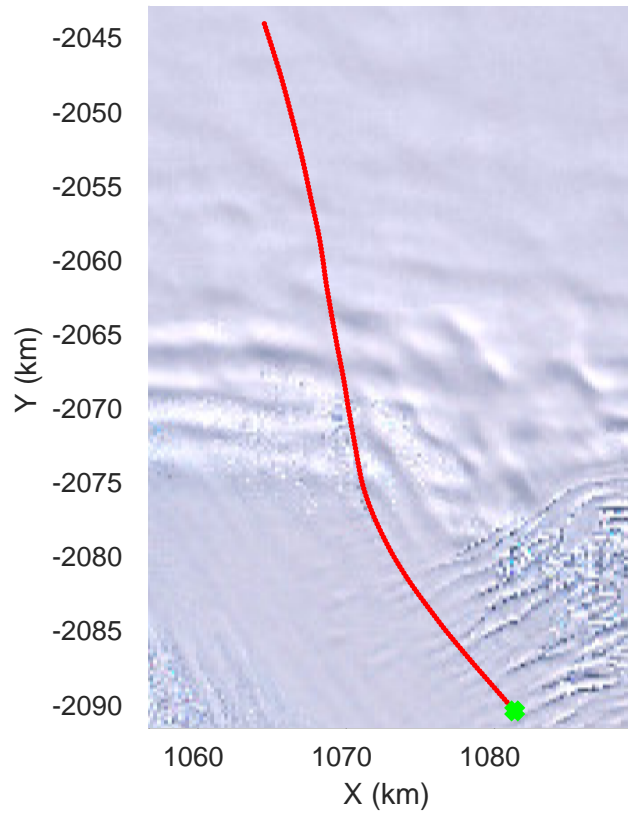

rds 2019_Antarctica_GV: "Cook Flowlines" 20191108_01_001: -1:20:12.8 to -1:26:53.8 GPS

rds 2019_Antarctica_GV: "Cook Flowlines" 20191108_01_001: -1:20:12.8 to -1:26:53.8 GPS

rds 2019_Antarctica_GV: "Cook Flowlines" 20191108_01_002: -1:26:54.0 to -1:33:35.5 GPS

rds 2019_Antarctica_GV: "Cook Flowlines" 20191108_01_002: -1:26:54.0 to -1:33:35.5 GPS

rds 2019_Antarctica_GV: "Cook Flowlines" 20191108_01_003: -1:33:35.6 to -1:40:02.7 GPS

rds 2019_Antarctica_GV: "Cook Flowlines" 20191108_01_003: -1:33:35.6 to -1:40:02.7 GPS

rds 2019_Antarctica_GV: "Cook Flowlines" 20191108_01_004: -1:40:02.8 to -1:46:26.2 GPS

rds 2019_Antarctica_GV: "Cook Flowlines" 20191108_01_004: -1:40:02.8 to -1:46:26.2 GPS

rds 2019_Antarctica_GV: "Cook Flowlines" 20191108_01_005: -1:46:26.3 to -1:52:42.8 GPS