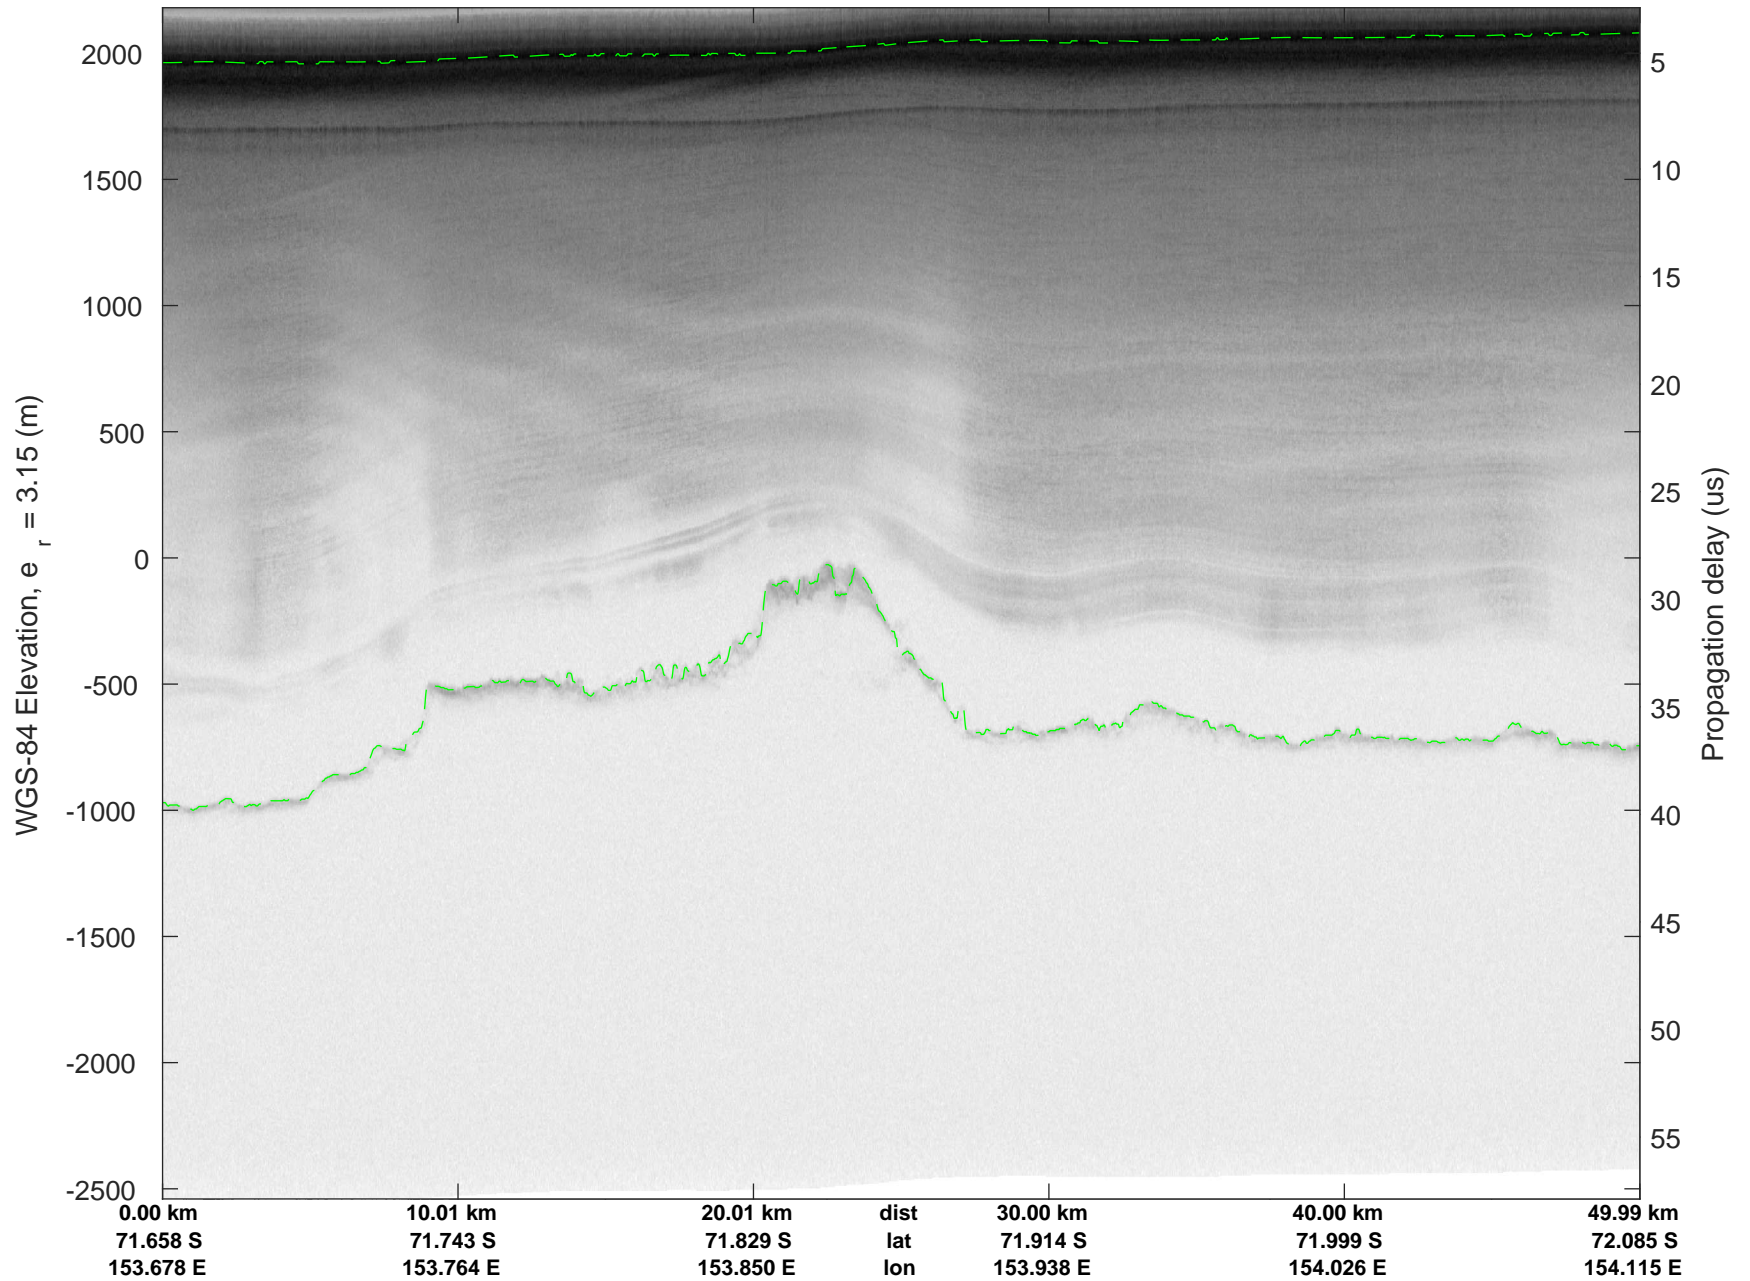

rds 2019_Antarctica_GV: "Cook Flowlines" 20191108_01_007: -1:58:56.2 to 00:05:05.8 GPS

rds 2019_Antarctica_GV: "Cook Flowlines" 20191108_01_007: -1:58:56.2 to 00:05:05.8 GPS

rds 2019_Antarctica_GV: "Cook Flowlines" 20191108_01_008: 00:05:05.9 to 00:11:13.1 GPS

rds 2019_Antarctica_GV: "Cook Flowlines" 20191108_01_008: 00:05:05.9 to 00:11:13.1 GPS

rds 2019_Antarctica_GV: "Cook Flowlines" 20191108_01_009: 00:11:13.3 to 00:17:17.2 GPS

rds 2019_Antarctica_GV: "Cook Flowlines" 20191108_01_009: 00:11:13.3 to 00:17:17.2 GPS

rds 2019_Antarctica_GV: "Cook Flowlines" 20191108_01_010: 00:17:17.3 to 00:23:26.0 GPS

rds 2019_Antarctica_GV: "Cook Flowlines" 20191108_01_010: 00:17:17.3 to 00:23:26.0 GPS

rds 2019_Antarctica_GV: "Cook Flowlines" 20191108_01_011: 00:23:26.1 to 00:29:38.3 GPS

rds 2019_Antarctica_GV: "Cook Flowlines" 20191108_01_011: 00:23:26.1 to 00:29:38.3 GPS

rds 2019_Antarctica_GV: "Cook Flowlines" 20191108_01_012: 00:29:38.5 to 00:35:42.3 GPS

rds 2019_Antarctica_GV: "Cook Flowlines" 20191108_01_012: 00:29:38.5 to 00:35:42.3 GPS