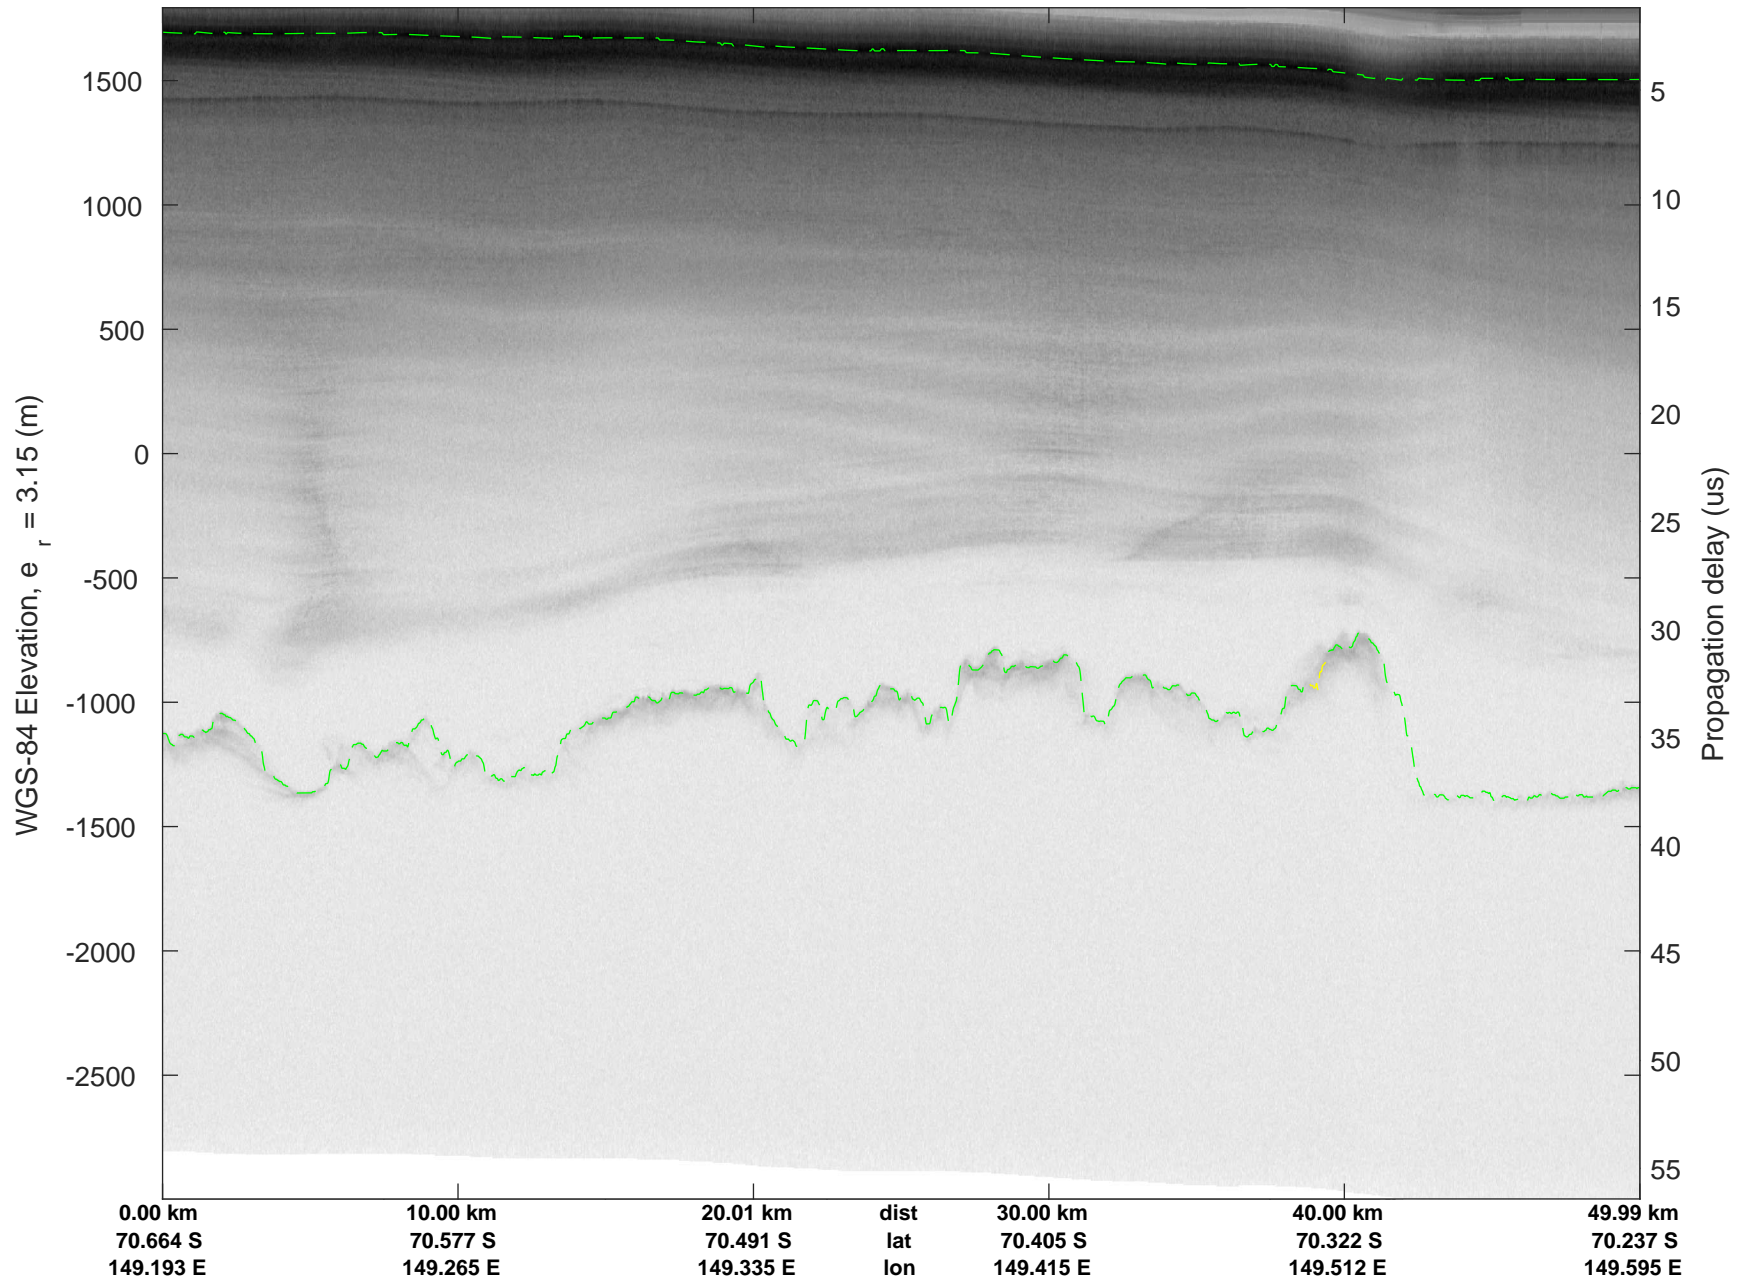

rds 2019_Antarctica_GV: "Cook Flowlines" 20191108_01_022: 01:29:38.6 to 01:35:50.3 GPS

rds 2019_Antarctica_GV: "Cook Flowlines" 20191108_01_022: 01:29:38.6 to 01:35:50.3 GPS

rds 2019_Antarctica_GV: "Cook Flowlines" 20191108_01_023: 01:35:50.4 to 01:42:02.9 GPS

rds 2019_Antarctica_GV: "Cook Flowlines" 20191108_01_023: 01:35:50.4 to 01:42:02.9 GPS

rds 2019_Antarctica_GV: "Cook Flowlines" 20191108_01_024: 01:42:03.1 to 01:48:20.0 GPS

rds 2019_Antarctica_GV: "Cook Flowlines" 20191108_01_024: 01:42:03.1 to 01:48:20.0 GPS

rds 2019_Antarctica_GV: "Cook Flowlines" 20191108_01_025: 01:48:20.1 to 01:54:43.7 GPS

rds 2019_Antarctica_GV: "Cook Flowlines" 20191108_01_025: 01:48:20.1 to 01:54:43.7 GPS

rds 2019_Antarctica_GV: "Cook Flowlines" 20191108_01_026: 01:54:43.8 to 02:01:13.9 GPS

rds 2019_Antarctica_GV: "Cook Flowlines" 20191108_01_026: 01:54:43.8 to 02:01:13.9 GPS

rds 2019_Antarctica_GV: "Cook Flowlines" 20191108_01_027: 02:01:14.0 to 02:07:48.2 GPS

rds 2019_Antarctica_GV: "Cook Flowlines" 20191108_01_027: 02:01:14.0 to 02:07:48.2 GPS