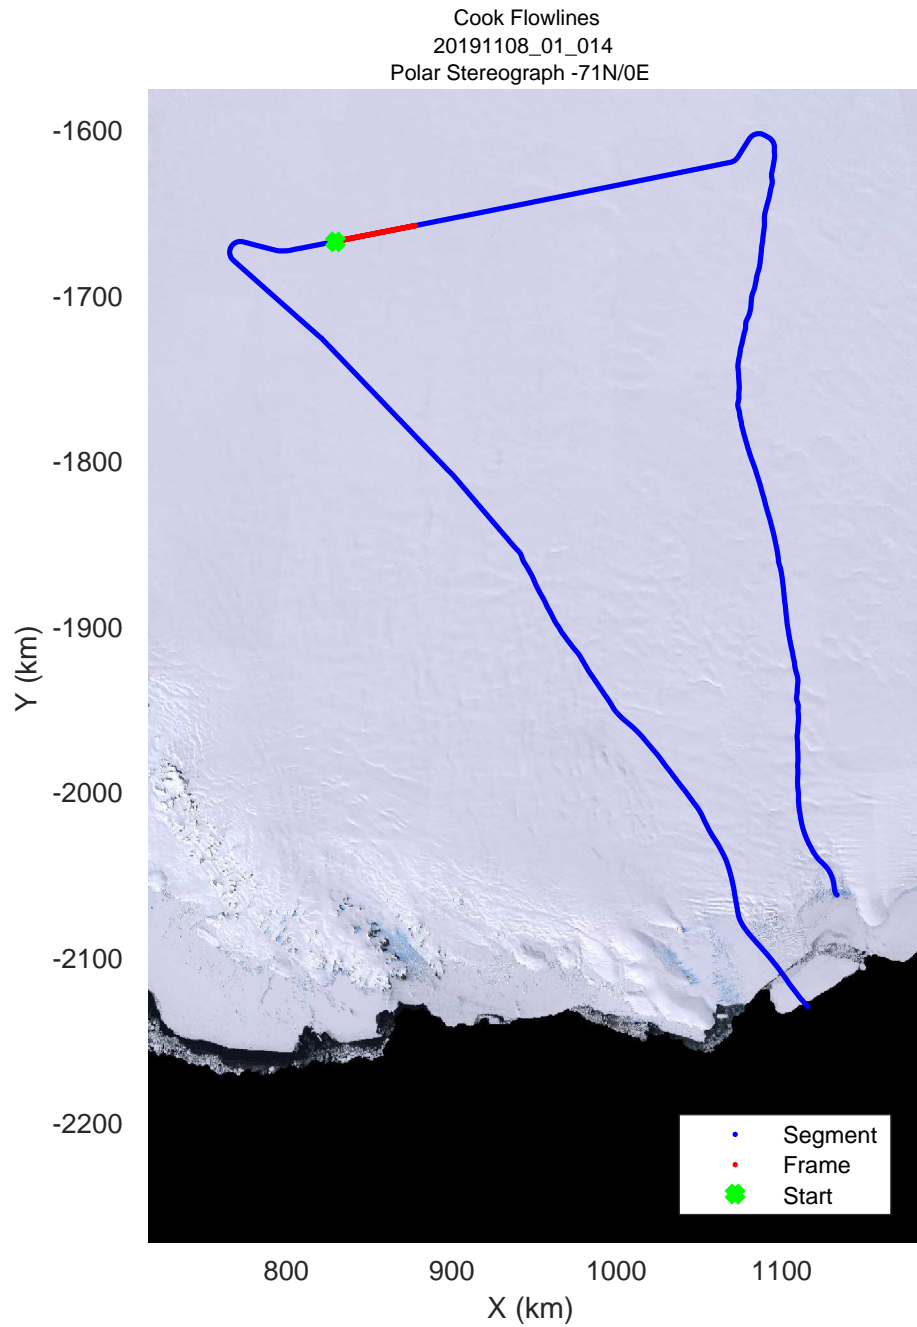

rds 2019_Antarctica_GV: "Cook Flowlines" 20191108_01_010: 00:17:17.3 to 00:23:26.0 GPS

rds 2019_Antarctica_GV: "Cook Flowlines" 20191108_01_010: 00:17:17.3 to 00:23:26.0 GPS

rds 2019_Antarctica_GV: "Cook Flowlines" 20191108_01_011: 00:23:26.1 to 00:29:38.3 GPS

rds 2019_Antarctica_GV: "Cook Flowlines" 20191108_01_011: 00:23:26.1 to 00:29:38.3 GPS

rds 2019_Antarctica_GV: "Cook Flowlines" 20191108_01_012: 00:29:38.5 to 00:35:42.3 GPS

rds 2019_Antarctica_GV: "Cook Flowlines" 20191108_01_012: 00:29:38.5 to 00:35:42.3 GPS

rds 2019_Antarctica_GV: "Cook Flowlines" 20191108_01_013: 00:35:42.4 to 00:41:41.0 GPS

rds 2019_Antarctica_GV: "Cook Flowlines" 20191108_01_013: 00:35:42.4 to 00:41:41.0 GPS

rds 2019_Antarctica_GV: "Cook Flowlines" 20191108_01_014: 00:41:41.1 to 00:47:37.1 GPS