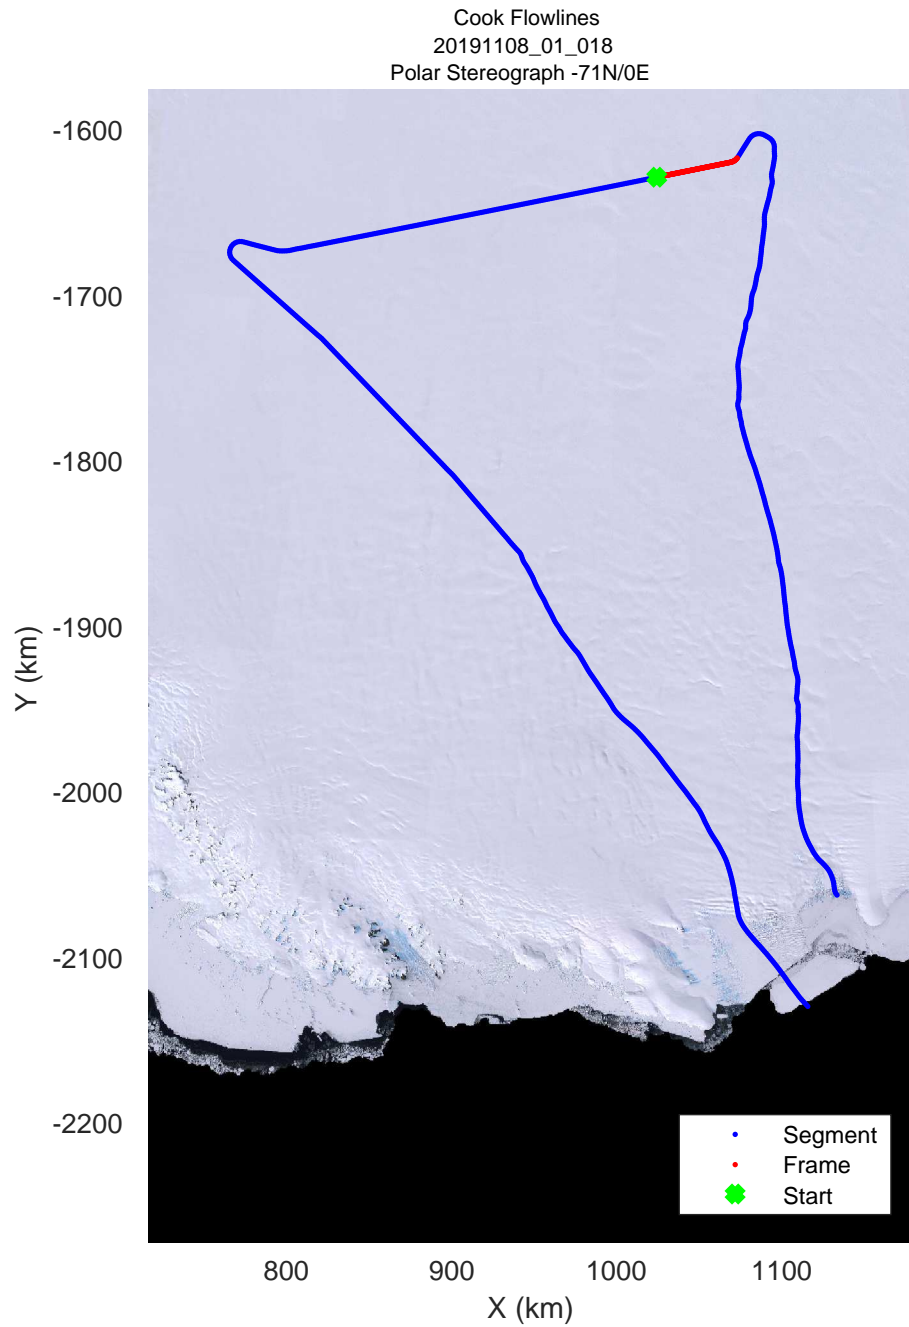

rds 2019_Antarctica_GV: "Cook Flowlines" 20191108_01_014: 00:41:41.1 to 00:47:37.1 GPS

rds 2019_Antarctica_GV: "Cook Flowlines" 20191108_01_015: 00:47:37.2 to 00:53:31.4 GPS

rds 2019_Antarctica_GV: "Cook Flowlines" 20191108_01_015: 00:47:37.2 to 00:53:31.4 GPS

rds 2019_Antarctica_GV: "Cook Flowlines" 20191108_01_016: 00:53:31.5 to 00:59:26.0 GPS

rds 2019_Antarctica_GV: "Cook Flowlines" 20191108_01_016: 00:53:31.5 to 00:59:26.0 GPS

rds 2019_Antarctica_GV: "Cook Flowlines" 20191108_01_017: 00:59:26.1 to 01:05:19.5 GPS

rds 2019_Antarctica_GV: "Cook Flowlines" 20191108_01_017: 00:59:26.1 to 01:05:19.5 GPS

rds 2019_Antarctica_GV: "Cook Flowlines" 20191108_01_018: 01:05:19.6 to 01:11:14.5 GPS

rds 2019_Antarctica_GV: "Cook Flowlines" 20191108_01_018: 01:05:19.6 to 01:11:14.5 GPS