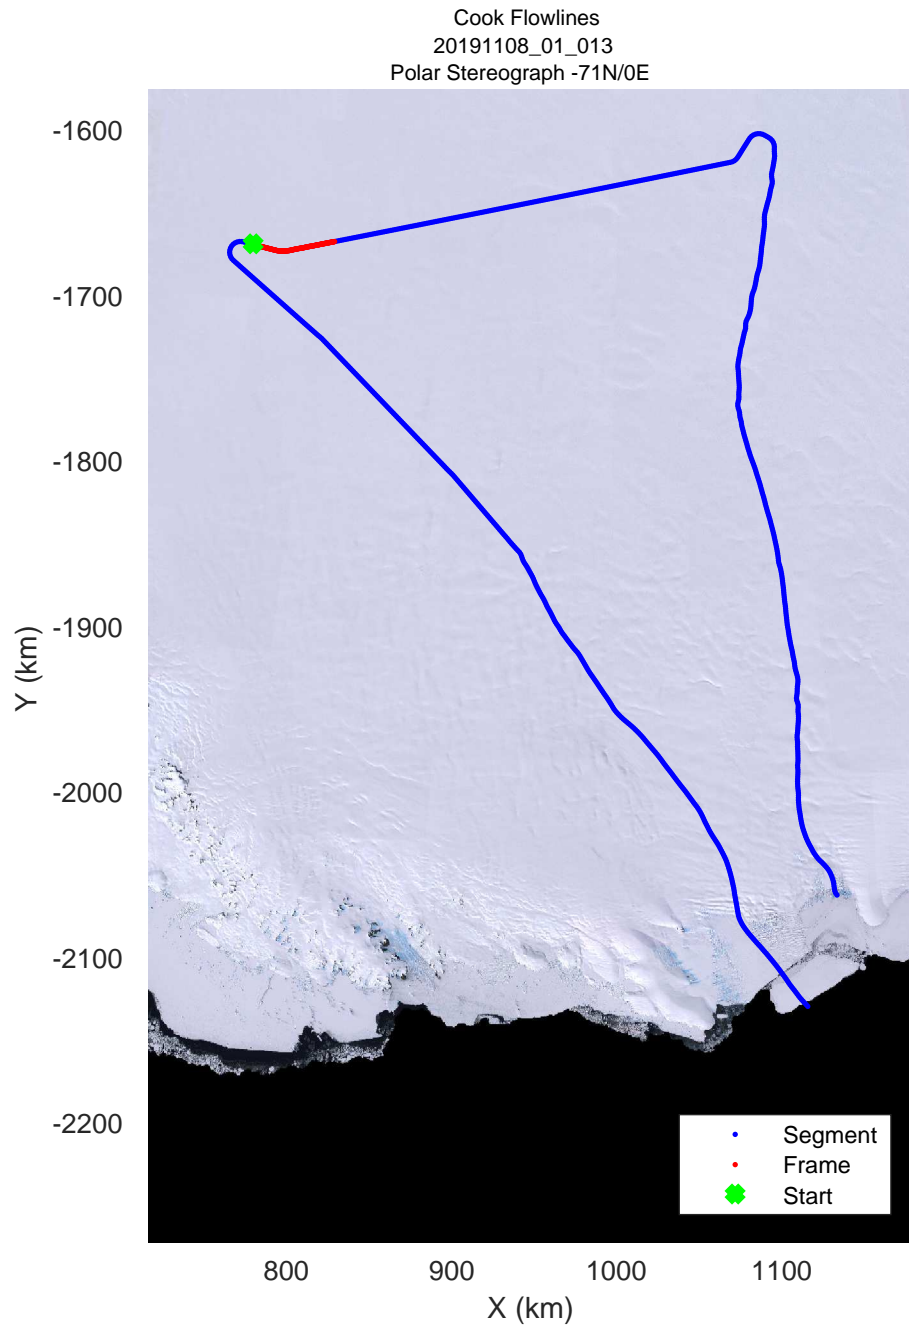

rds 2019_Antarctica_GV: "Cook Flowlines" 20191108_01_010: 00:17:17.3 to 00:23:26.0 GPS

rds 2019_Antarctica_GV: "Cook Flowlines" 20191108_01_010: 00:17:17.3 to 00:23:26.0 GPS

rds 2019_Antarctica_GV: "Cook Flowlines" 20191108_01_011: 00:23:26.1 to 00:29:38.3 GPS

rds 2019_Antarctica_GV: "Cook Flowlines" 20191108_01_011: 00:23:26.1 to 00:29:38.3 GPS

rds 2019_Antarctica_GV: "Cook Flowlines" 20191108_01_012: 00:29:38.5 to 00:35:42.3 GPS

rds 2019_Antarctica_GV: "Cook Flowlines" 20191108_01_012: 00:29:38.5 to 00:35:42.3 GPS

rds 2019_Antarctica_GV: "Cook Flowlines" 20191108_01_013: 00:35:42.4 to 00:41:41.0 GPS

rds 2019_Antarctica_GV: "Cook Flowlines" 20191108_01_013: 00:35:42.4 to 00:41:41.0 GPS

rds 2019_Antarctica_GV: "Cook Flowlines" 20191108_01_014: 00:41:41.1 to 00:47:37.1 GPS