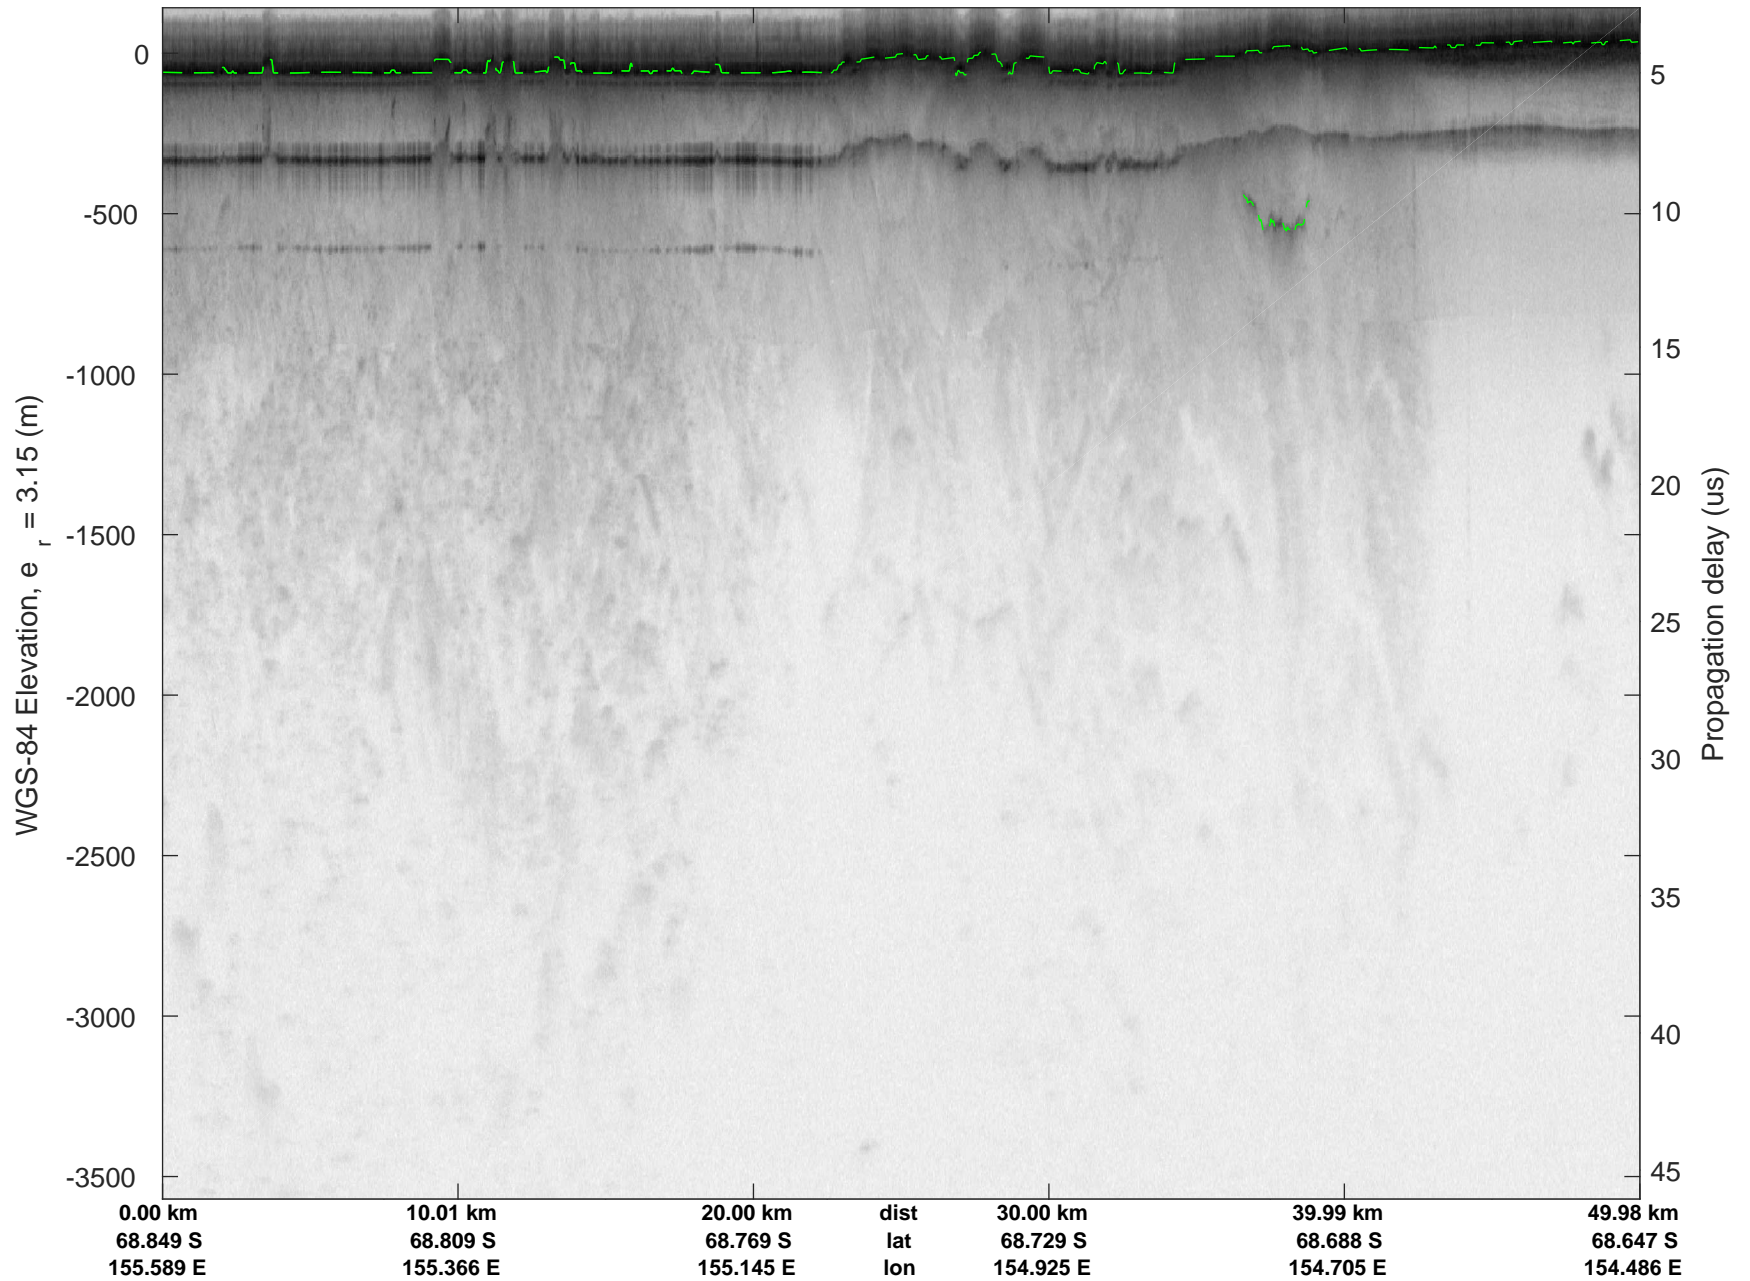

rds 2019\_Antarctica\_GV: "Matusevich 01" 20191106\_01\_008: 01:58:35.6 to 02:05:26.3 GPS

rds 2019\_Antarctica\_GV: "Matusevich 01" 20191106\_01\_008: 01:58:35.6 to 02:05:26.3 GPS

rds 2019\_Antarctica\_GV: "Matusevich 01" 20191106\_01\_009: 02:05:26.4 to 02:12:07.9 GPS

rds 2019\_Antarctica\_GV: "Matusevich 01" 20191106\_01\_009: 02:05:26.4 to 02:12:07.9 GPS

rds 2019\_Antarctica\_GV: "Matusevich 01" 20191106\_01\_010: 02:12:08.0 to 02:18:42.4 GPS

rds 2019\_Antarctica\_GV: "Matusевич 01" 20191106\_01\_010: 02:12:08.0 to 02:18:42.4 GPS