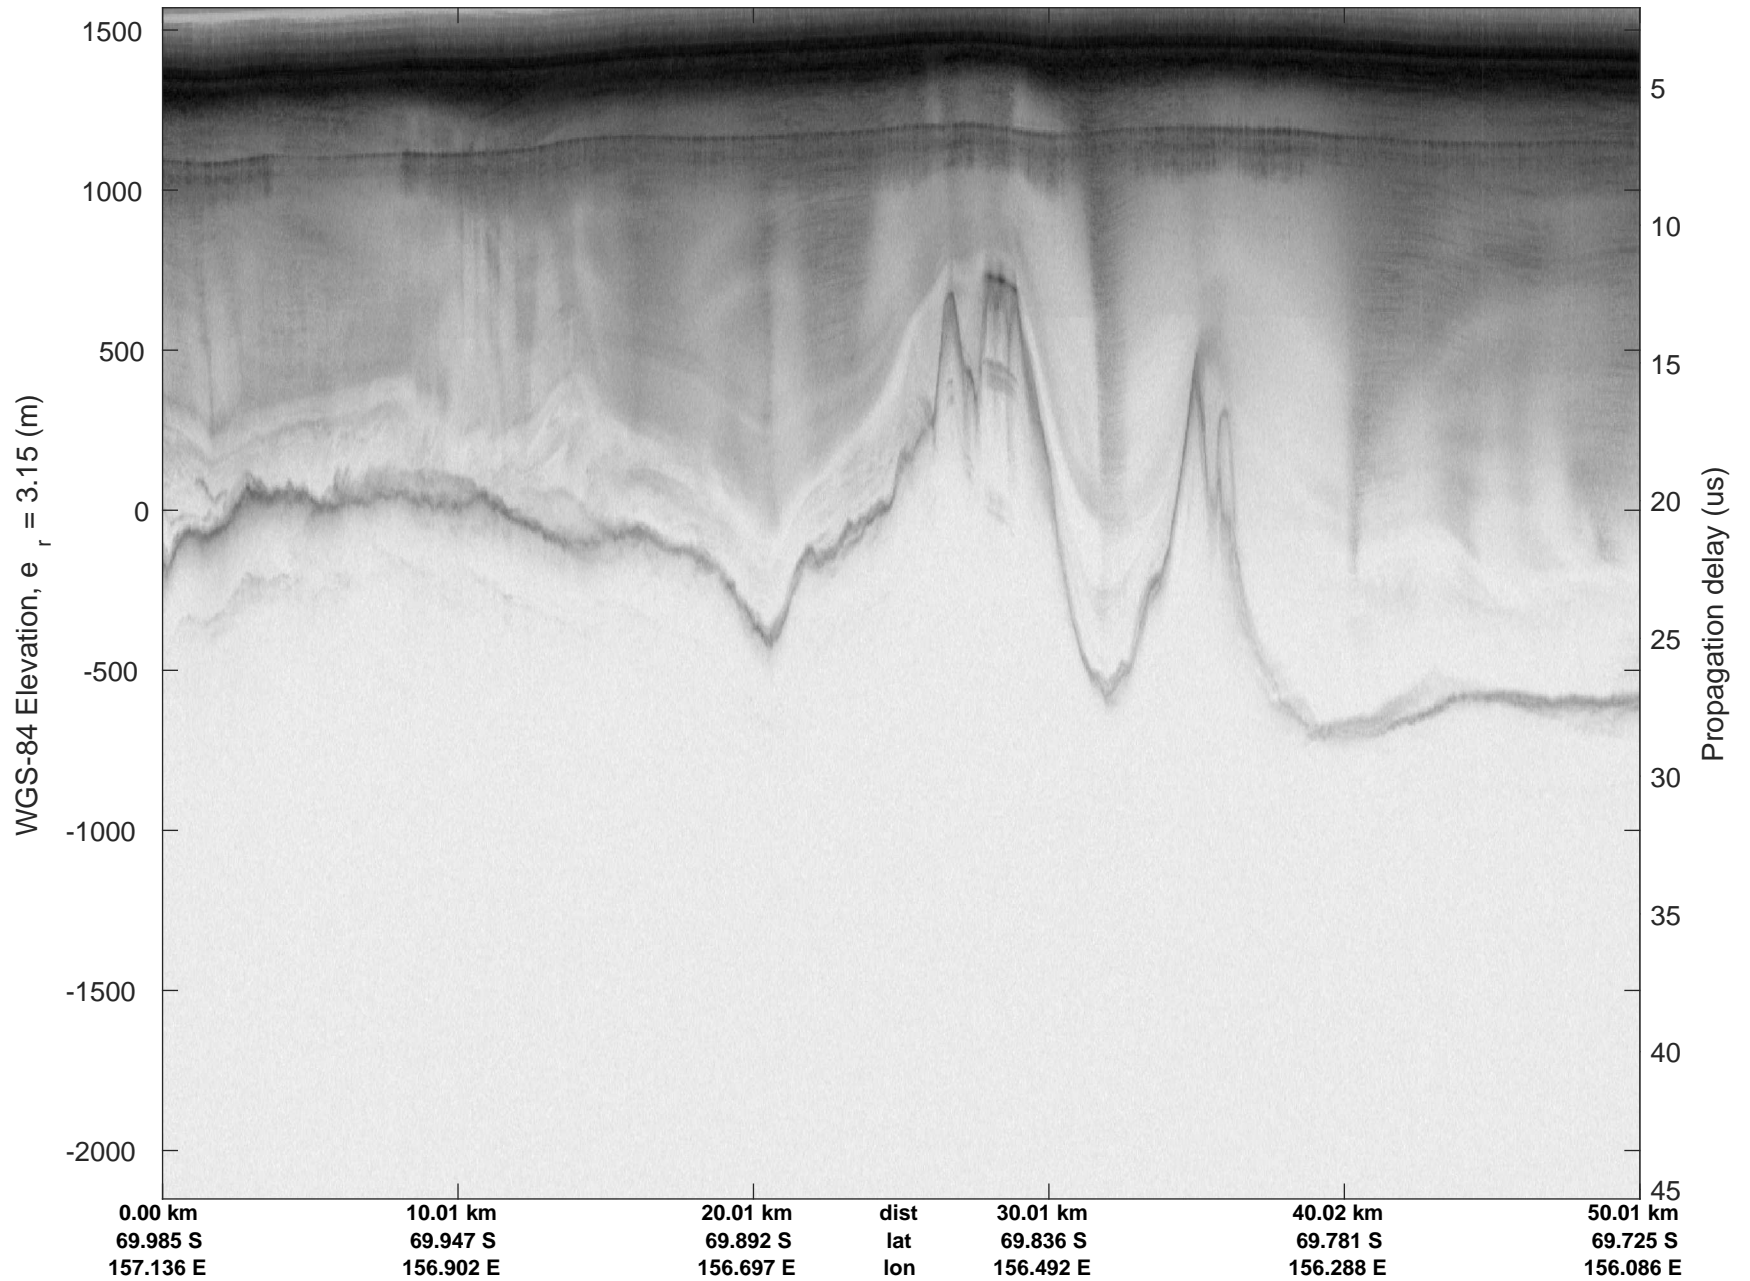

rds 2019\_Antarctica\_GV: "Matusevich 01" 20191106\_01\_023: 03:39:08.3 to 03:45:43.0 GPS

rds 2019\_Antarctica\_GV: "Matusevich 01" 20191106\_01\_023: 03:39:08.3 to 03:45:43.0 GPS

rds 2019\_Antarctica\_GV: "Matusevich 01" 20191106\_01\_024: 03:45:43.2 to 03:52:11.5 GPS