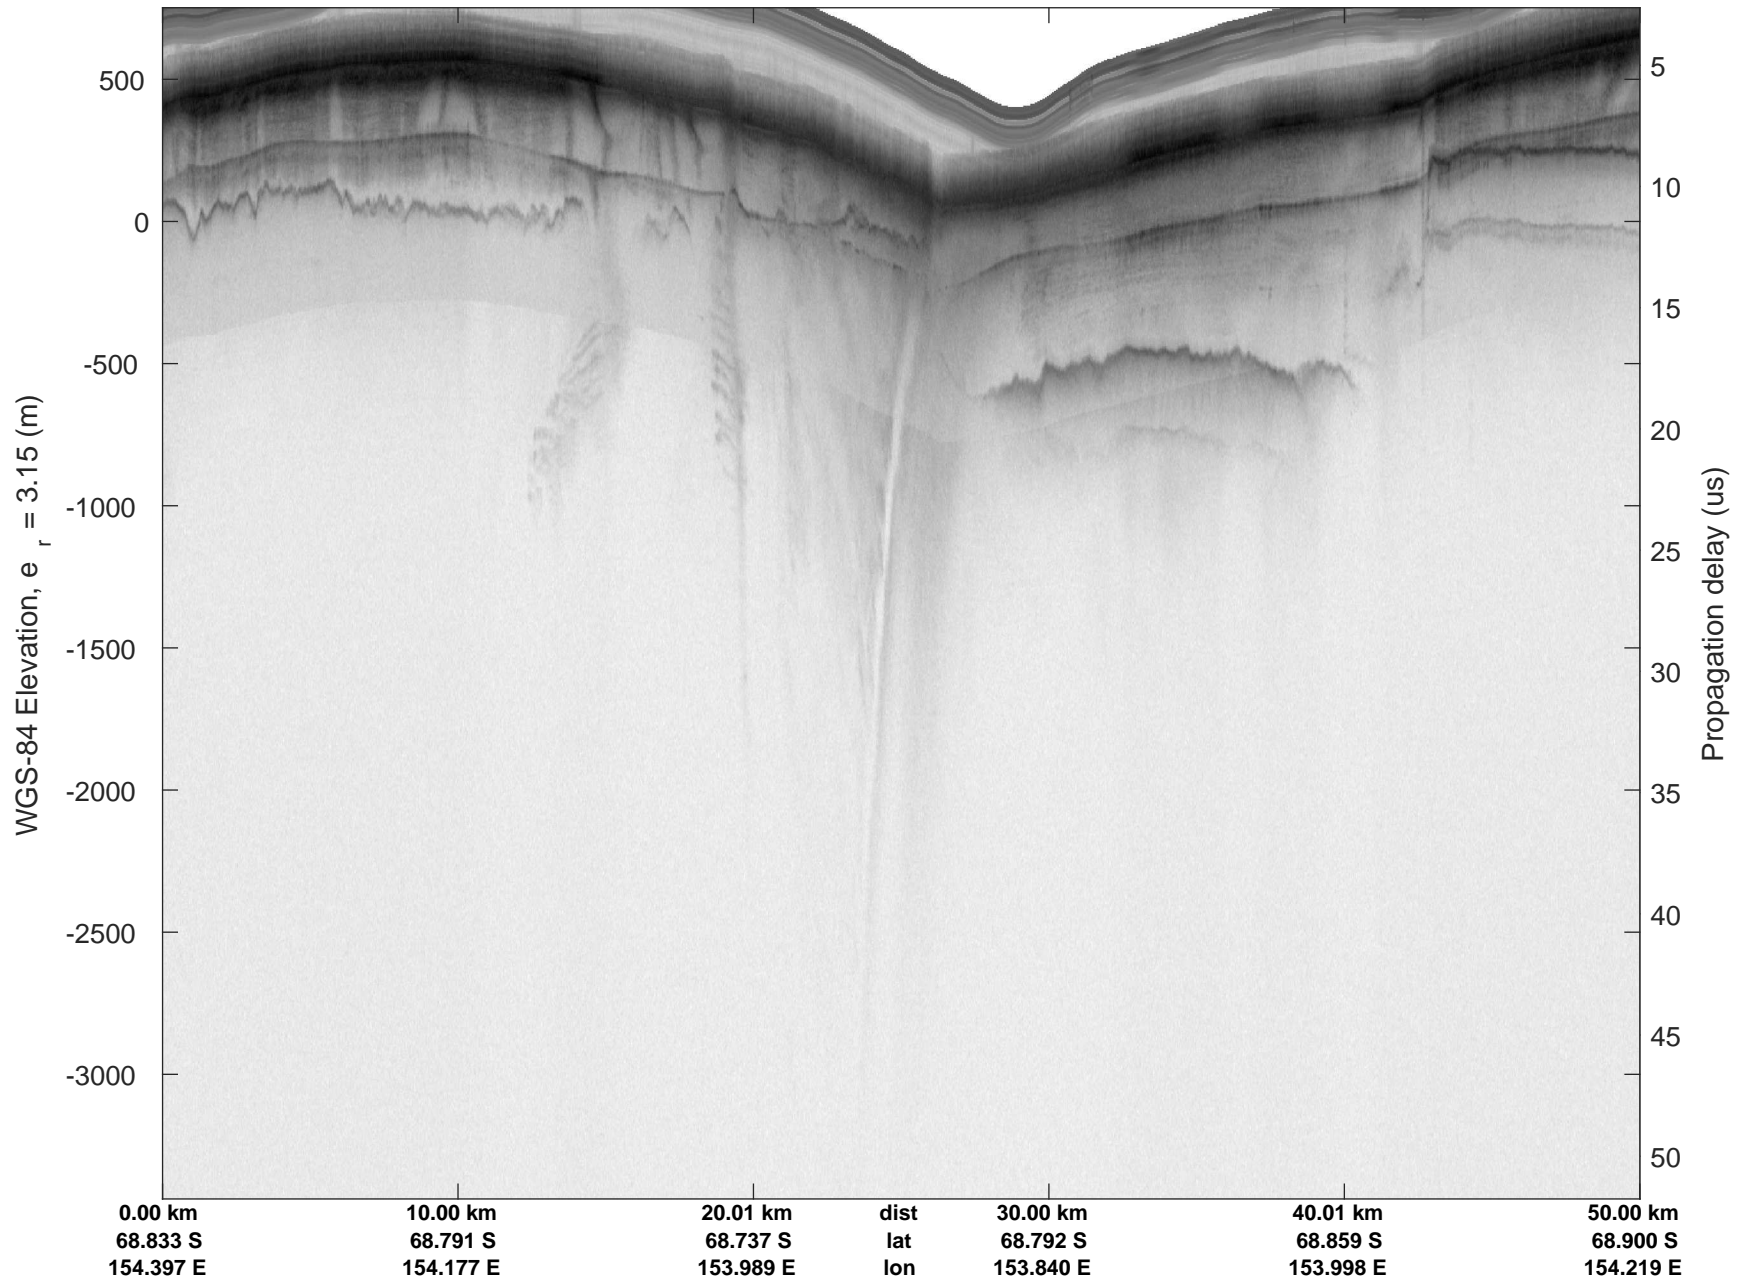

rds 2019\_Antarctica\_GV: "Matusevich 01" 20191106\_01\_017: 02:59:25.0 to 03:05:57.8 GPS

rds 2019\_Antarctica\_GV: "Matusevich 01" 20191106\_01\_017: 02:59:25.0 to 03:05:57.8 GPS

rds 2019\_Antarctica\_GV: "Matusевич 01" 20191106\_01\_018: 03:05:57.9 to 03:12:33.8 GPS