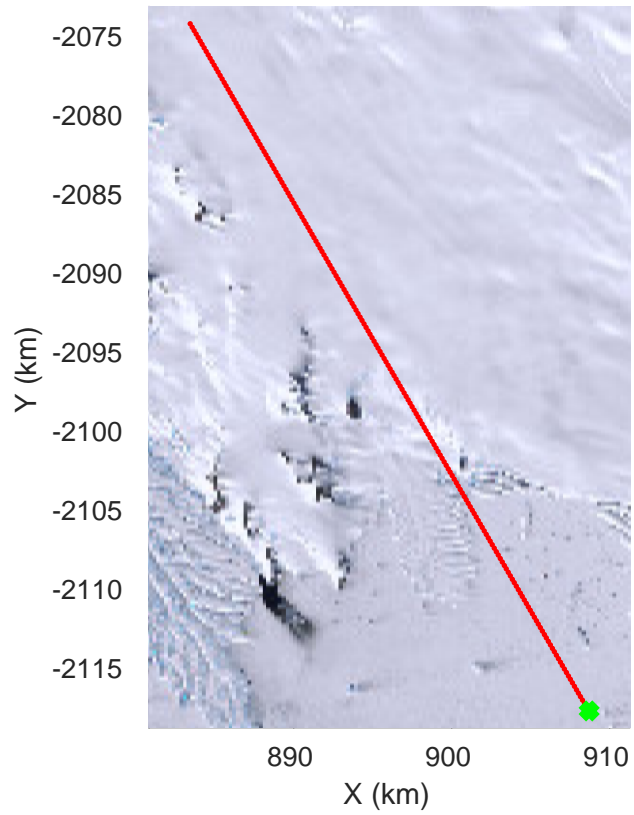

Matusevich 01  
20191106\_01\_001  
Polar Stereograph -71N/0E

rds 2019\_Antarctica\_GV: "Matusevich 01" 20191106\_01\_001: 01:11:50.7 to 01:18:28.9 GPS

rds 2019\_Antarctica\_GV: "Matusevich 01" 20191106\_01\_001: 01:11:50.7 to 01:18:28.9 GPS

rds 2019\_Antarctica\_GV: "Matusevich 01" 20191106\_01\_002: 01:18:29.0 to 01:25:09.3 GPS

rds 2019\_Antarctica\_GV: "Matusevich 01" 20191106\_01\_002: 01:18:29.0 to 01:25:09.3 GPS

rds 2019\_Antarctica\_GV: "Matusevich 01" 20191106\_01\_003: 01:25:09.4 to 01:31:32.7 GPS