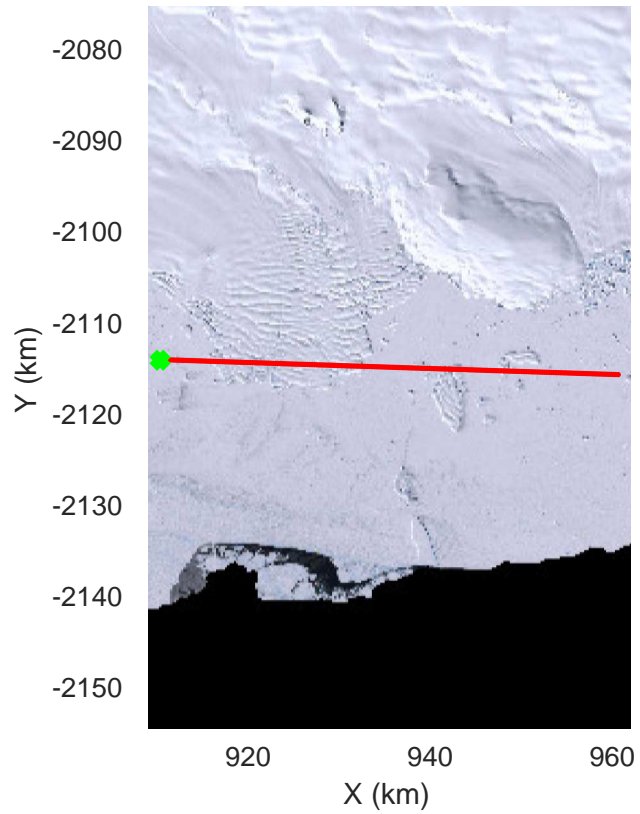

rds 2019\_Antarctica\_GV: "Matusevich 01" 20191106\_01\_006: 01:44:44.3 to 01:51:37.9 GPS

rds 2019\_Antarctica\_GV: "Matusevich 01" 20191106\_01\_007: 01:51:38.1 to 01:58:35.4 GPS

rds 2019\_Antarctica\_GV: "Matusevich 01" 20191106\_01\_007: 01:51:38.1 to 01:58:35.4 GPS