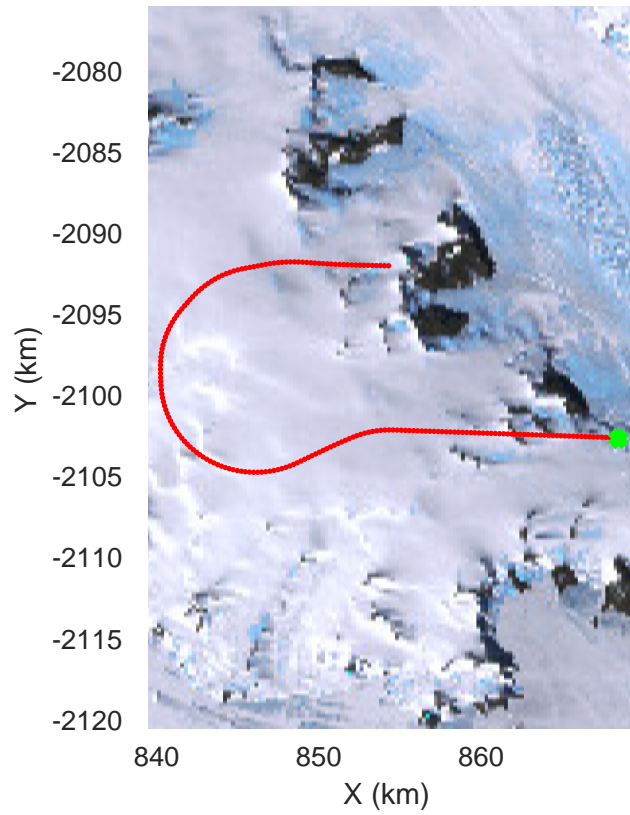

rds 2019\_Antarctica\_GV: "Matusevich 01" 20191106\_01\_012: 02:25:45.3 to 02:32:40.6 GPS

rds 2019\_Antarctica\_GV: "Matusevich 01" 20191106\_01\_013: 02:32:40.7 to 02:39:23.9 GPS

rds 2019\_Antarctica\_GV: "Matusевич 01" 20191106\_01\_013: 02:32:40.7 to 02:39:23.9 GPS