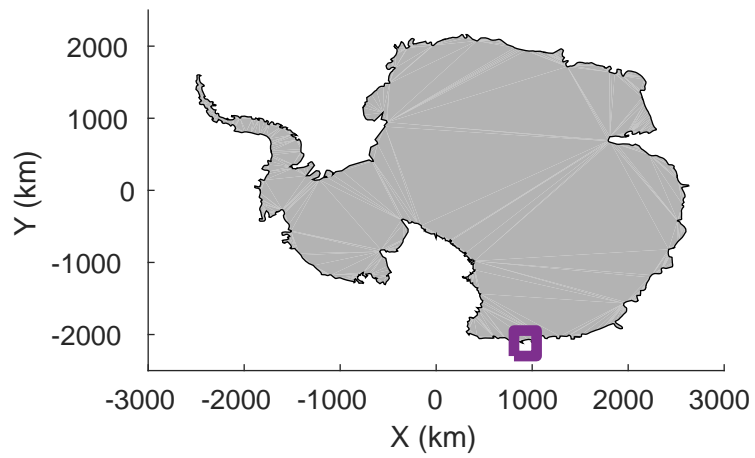

rds 2019\_Antarctica\_GV: "Matusevich 01" 20191106\_01\_009: 02:05:26.4 to 02:12:07.9 GPS

rds 2019\_Antarctica\_GV: "Matusevich 01" 20191106\_01\_010: 02:12:08.0 to 02:18:42.4 GPS

rds 2019\_Antarctica\_GV: "Matusевич 01" 20191106\_01\_010: 02:12:08.0 to 02:18:42.4 GPS