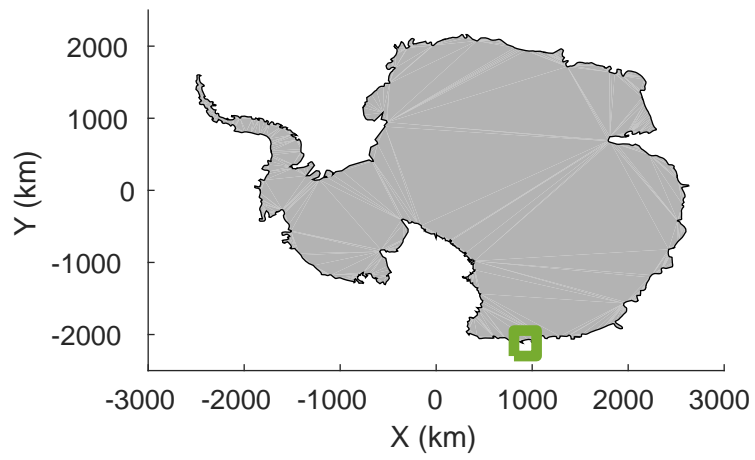

rds 2019\_Antarctica\_GV: "Matusevich 01" 20191106\_01\_003: 01:25:09.4 to 01:31:32.7 GPS

rds 2019\_Antarctica\_GV: "Matusevich 01" 20191106\_01\_004: 01:31:32.8 to 01:37:53.1 GPS

rds 2019\_Antarctica\_GV: "Matusevich 01" 20191106\_01\_004: 01:31:32.8 to 01:37:53.1 GPS