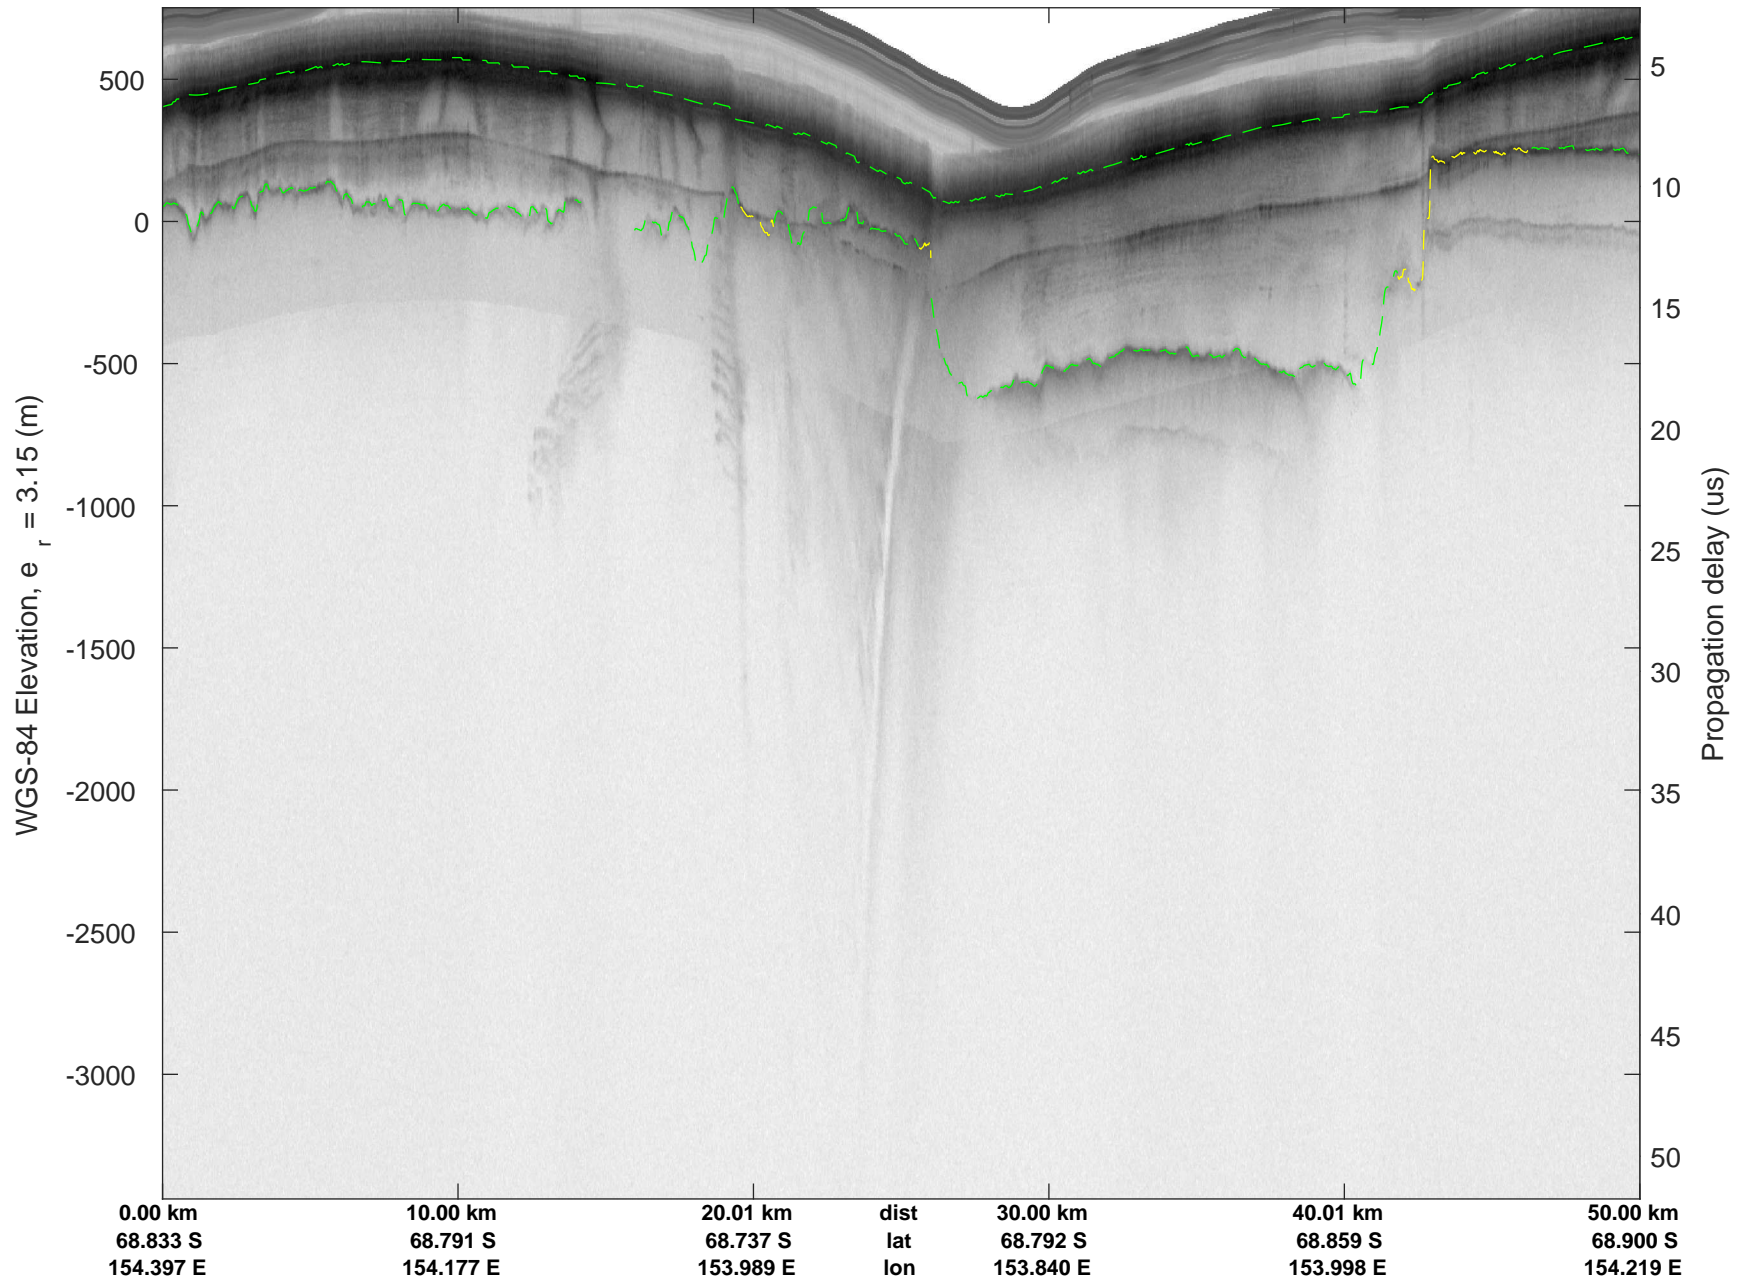

rds 2019\_Antarctica\_GV: "Matusevich 01" 20191106\_01\_015: 02:45:55.7 to 02:52:40.9 GPS

rds 2019\_Antarctica\_GV: "Matusevich 01" 20191106\_01\_016: 02:52:41.1 to 02:59:24.8 GPS

rds 2019\_Antarctica\_GV: "Matusevich 01" 20191106\_01\_016: 02:52:41.1 to 02:59:24.8 GPS

rds 2019\_Antarctica\_GV: "Matusevich 01" 20191106\_01\_017: 02:59:25.0 to 03:05:57.8 GPS

rds 2019\_Antarctica\_GV: "Matusevich 01" 20191106\_01\_017: 02:59:25.0 to 03:05:57.8 GPS

rds 2019\_Antarctica\_GV: "Matusевич 01" 20191106\_01\_018: 03:05:57.9 to 03:12:33.8 GPS

rds 2019\_Antarctica\_GV: "Matusevich 01" 20191106\_01\_018: 03:05:57.9 to 03:12:33.8 GPS

rds 2019\_Antarctica\_GV: "Matusevich 01" 20191106\_01\_019: 03:12:33.9 to 03:19:21.0 GPS

rds 2019\_Antarctica\_GV: "Matusevich 01" 20191106\_01\_019: 03:12:33.9 to 03:19:21.0 GPS