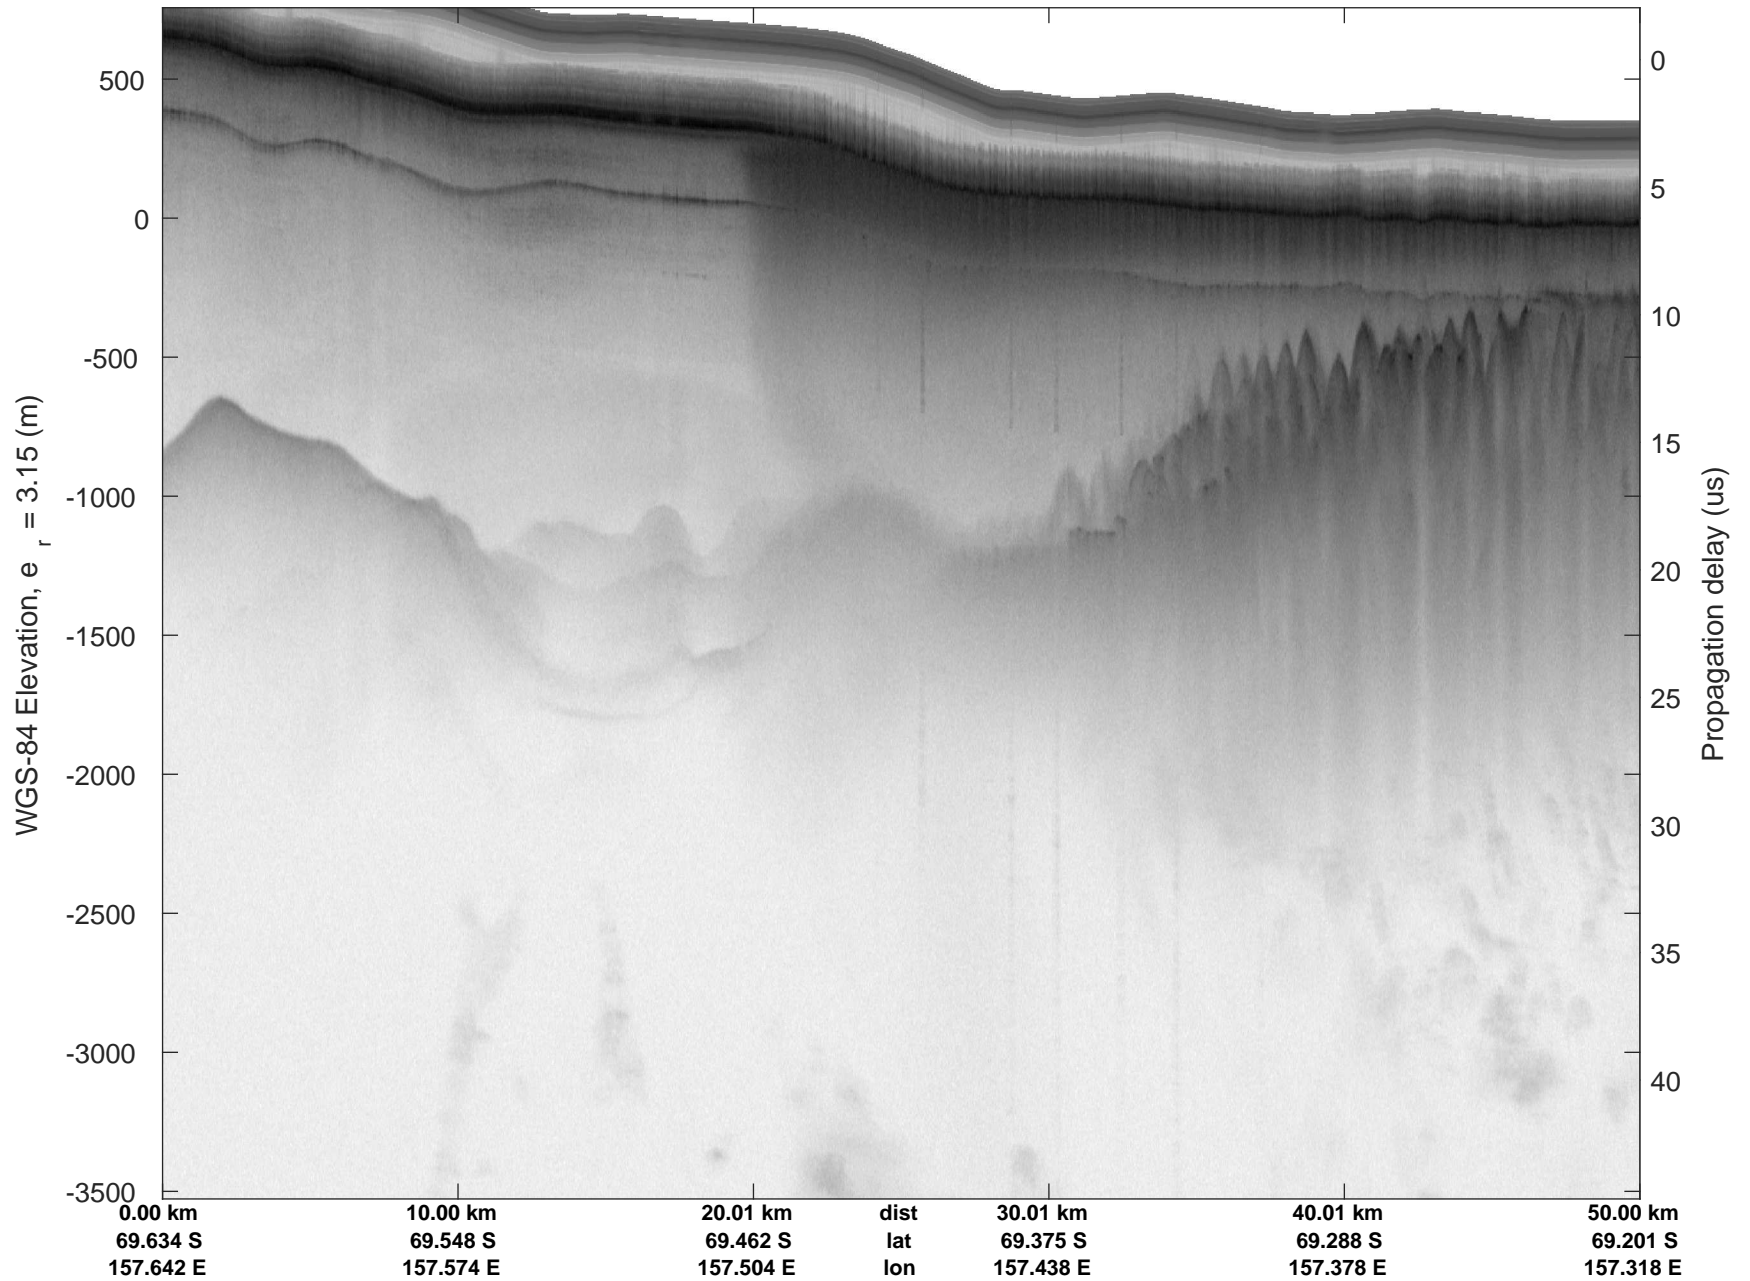

Matusevich 01  
20191106\_01\_001  
Polar Stereograph -71N/0E

rds 2019\_Antarctica\_GV: "Matusevich 01" 20191106\_01\_001: 01:11:50.7 to 01:18:28.9 GPS

rds 2019\_Antarctica\_GV: "Matusevich 01" 20191106\_01\_001: 01:11:50.7 to 01:18:28.9 GPS

rds 2019\_Antarctica\_GV: "Matusevich 01" 20191106\_01\_002: 01:18:29.0 to 01:25:09.3 GPS

rds 2019\_Antarctica\_GV: "Matusevich 01" 20191106\_01\_002: 01:18:29.0 to 01:25:09.3 GPS

rds 2019\_Antarctica\_GV: "Matusevich 01" 20191106\_01\_003: 01:25:09.4 to 01:31:32.7 GPS

rds 2019\_Antarctica\_GV: "Matusevich 01" 20191106\_01\_003: 01:25:09.4 to 01:31:32.7 GPS

rds 2019\_Antarctica\_GV: "Matusevich 01" 20191106\_01\_004: 01:31:32.8 to 01:37:53.1 GPS

rds 2019\_Antarctica\_GV: "Matusevich 01" 20191106\_01\_004: 01:31:32.8 to 01:37:53.1 GPS

rds 2019\_Antarctica\_GV: "Matusevich 01" 20191106\_01\_005: 01:37:53.2 to 01:44:44.2 GPS

rds 2019\_Antarctica\_GV: "Matusевич 01" 20191106\_01\_005: 01:37:53.2 to 01:44:44.2 GPS

rds 2019\_Antarctica\_GV: "Matusevich 01" 20191106\_01\_006: 01:44:44.3 to 01:51:37.9 GPS