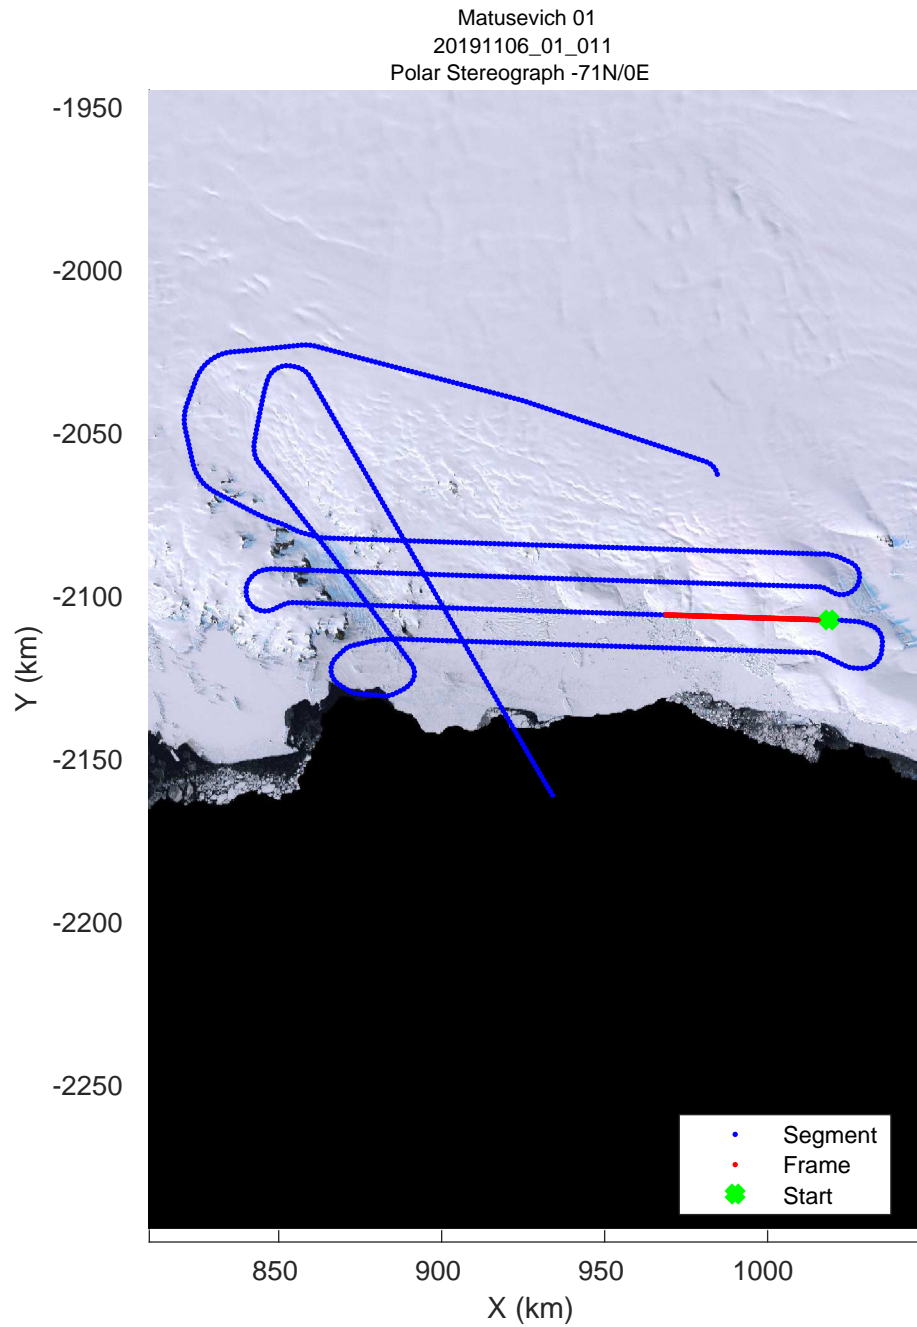

rds 2019\_Antarctica\_GV: "Matusevich 01" 20191106\_01\_009: 02:05:26.4 to 02:12:07.9 GPS

rds 2019\_Antarctica\_GV: "Matusevich 01" 20191106\_01\_010: 02:12:08.0 to 02:18:42.4 GPS

rds 2019\_Antarctica\_GV: "Matusевич 01" 20191106\_01\_010: 02:12:08.0 to 02:18:42.4 GPS

rds 2019\_Antarctica\_GV: "Matusевич 01" 20191106\_01\_011: 02:18:42.6 to 02:25:45.1 GPS

rds 2019\_Antarctica\_GV: "Matusevich 01" 20191106\_01\_011: 02:18:42.6 to 02:25:45.1 GPS

rds 2019\_Antarctica\_GV: "Matusевич 01" 20191106\_01\_012: 02:25:45.3 to 02:32:40.6 GPS