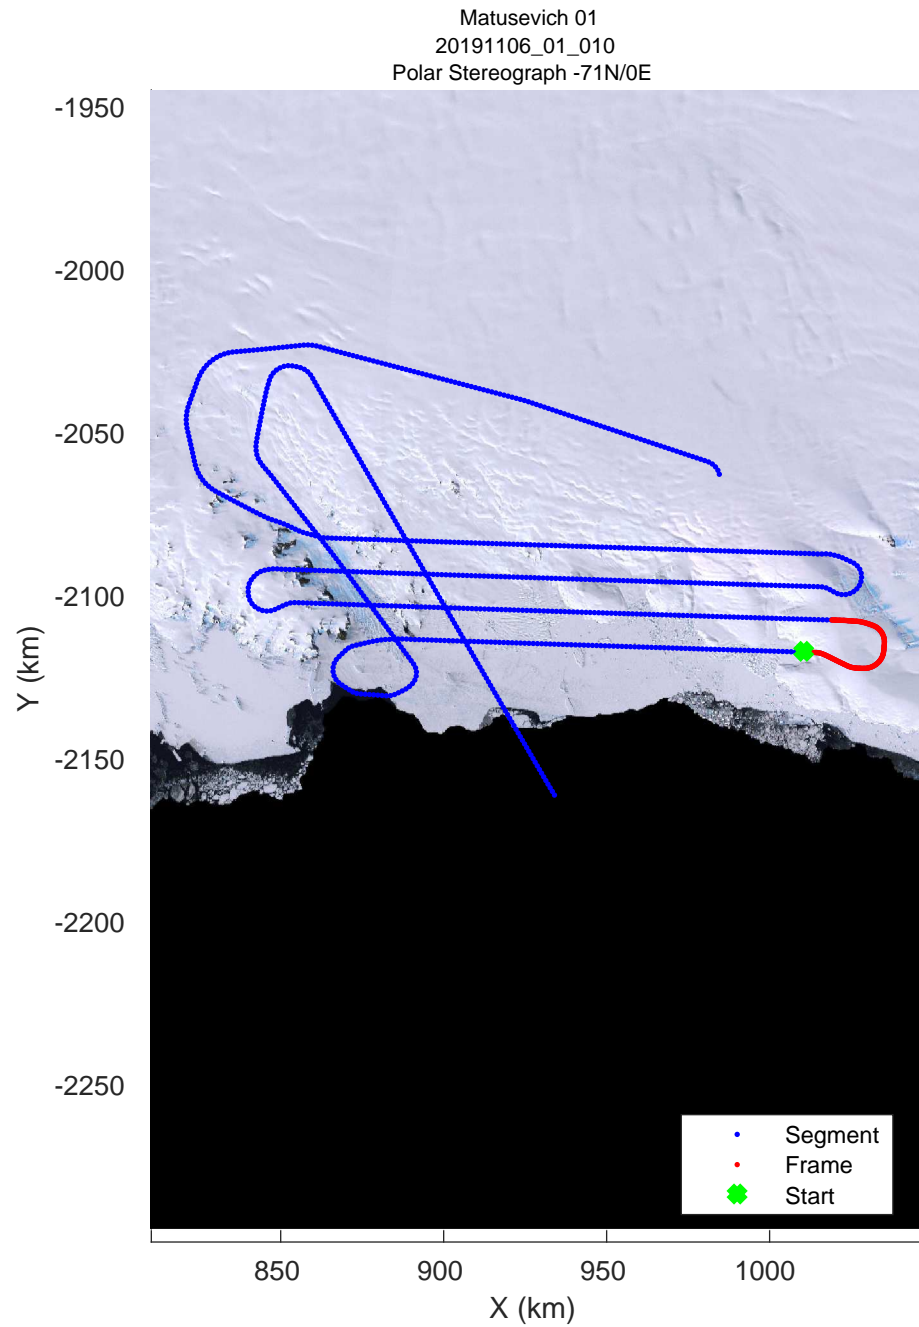

rds 2019\_Antarctica\_GV: "Matusevich 01" 20191106\_01\_008: 01:58:35.6 to 02:05:26.3 GPS

rds 2019\_Antarctica\_GV: "Matusevich 01" 20191106\_01\_008: 01:58:35.6 to 02:05:26.3 GPS

rds 2019\_Antarctica\_GV: "Matusevich 01" 20191106\_01\_009: 02:05:26.4 to 02:12:07.9 GPS

rds 2019\_Antarctica\_GV: "Matusevich 01" 20191106\_01\_009: 02:05:26.4 to 02:12:07.9 GPS

rds 2019\_Antarctica\_GV: "Matusevich 01" 20191106\_01\_010: 02:12:08.0 to 02:18:42.4 GPS

rds 2019\_Antarctica\_GV: "Matusевич 01" 20191106\_01\_010: 02:12:08.0 to 02:18:42.4 GPS