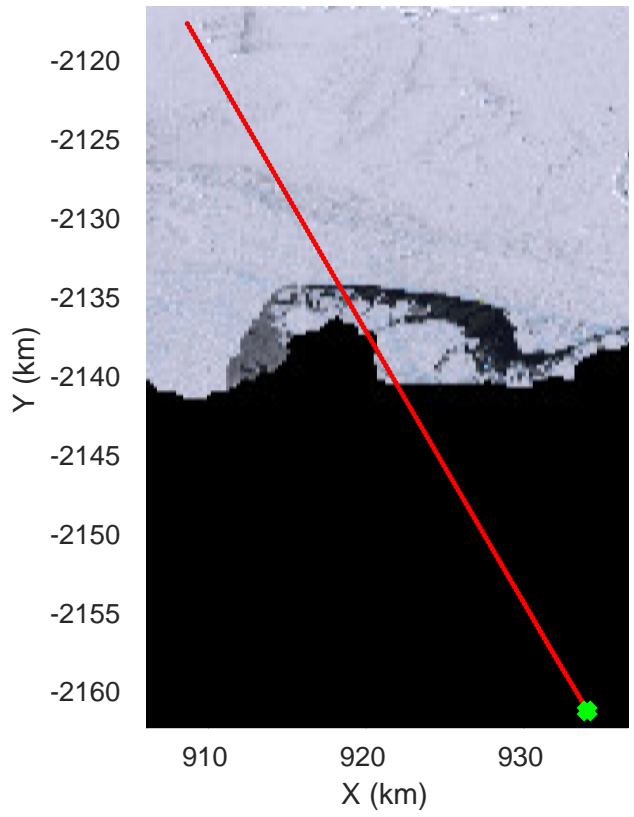

Matusevich 01  
20191106\_01\_001  
Polar Stereograph -71N/0E

rds 2019\_Antarctica\_GV: "Matusevich 01" 20191106\_01\_001: 01:11:50.7 to 01:18:28.9 GPS

rds 2019\_Antarctica\_GV: "Matusevich 01" 20191106\_01\_001: 01:11:50.7 to 01:18:28.9 GPS