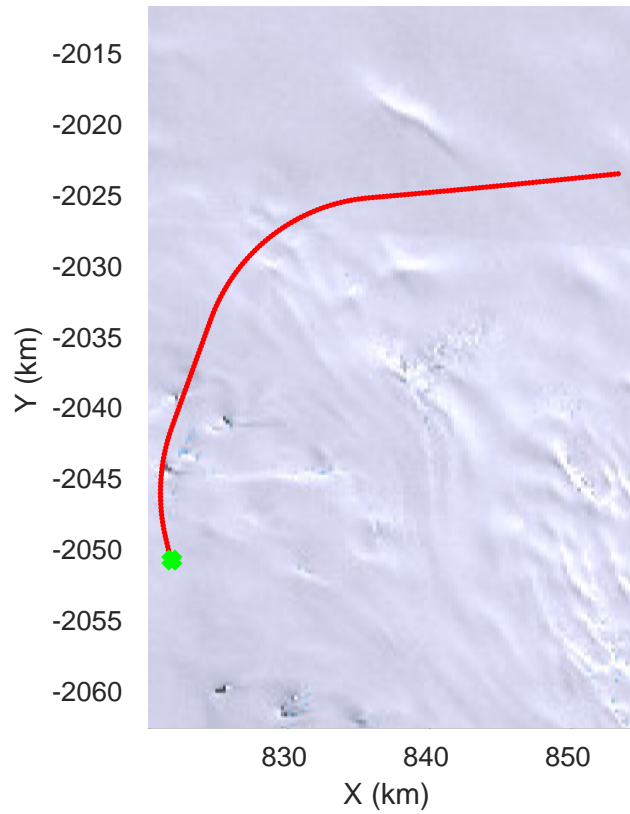

rds 2019\_Antarctica\_GV: "Matusевич 01" 20191106\_01\_021: 03:26:04.4 to 03:32:38.8 GPS

rds 2019\_Antarctica\_GV: "Matusevich 01" 20191106\_01\_022: 03:32:38.9 to 03:39:08.2 GPS

rds 2019\_Antarctica\_GV: "Matusевич 01" 20191106\_01\_022: 03:32:38.9 to 03:39:08.2 GPS