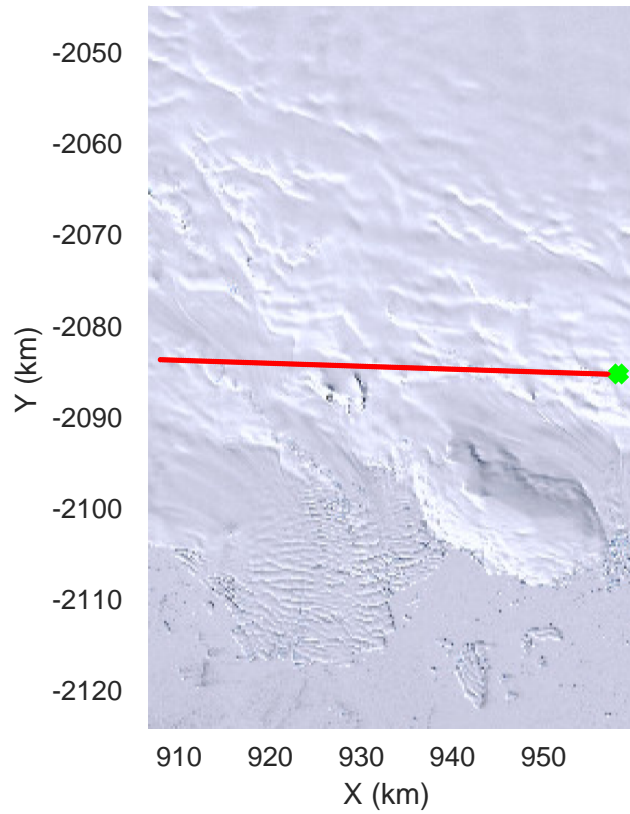

rds 2019\_Antarctica\_GV: "Matusevich 01" 20191106\_01\_018: 03:05:57.9 to 03:12:33.8 GPS

rds 2019\_Antarctica\_GV: "Matusevich 01" 20191106\_01\_019: 03:12:33.9 to 03:19:21.0 GPS

rds 2019\_Antarctica\_GV: "Matusevich 01" 20191106\_01\_019: 03:12:33.9 to 03:19:21.0 GPS