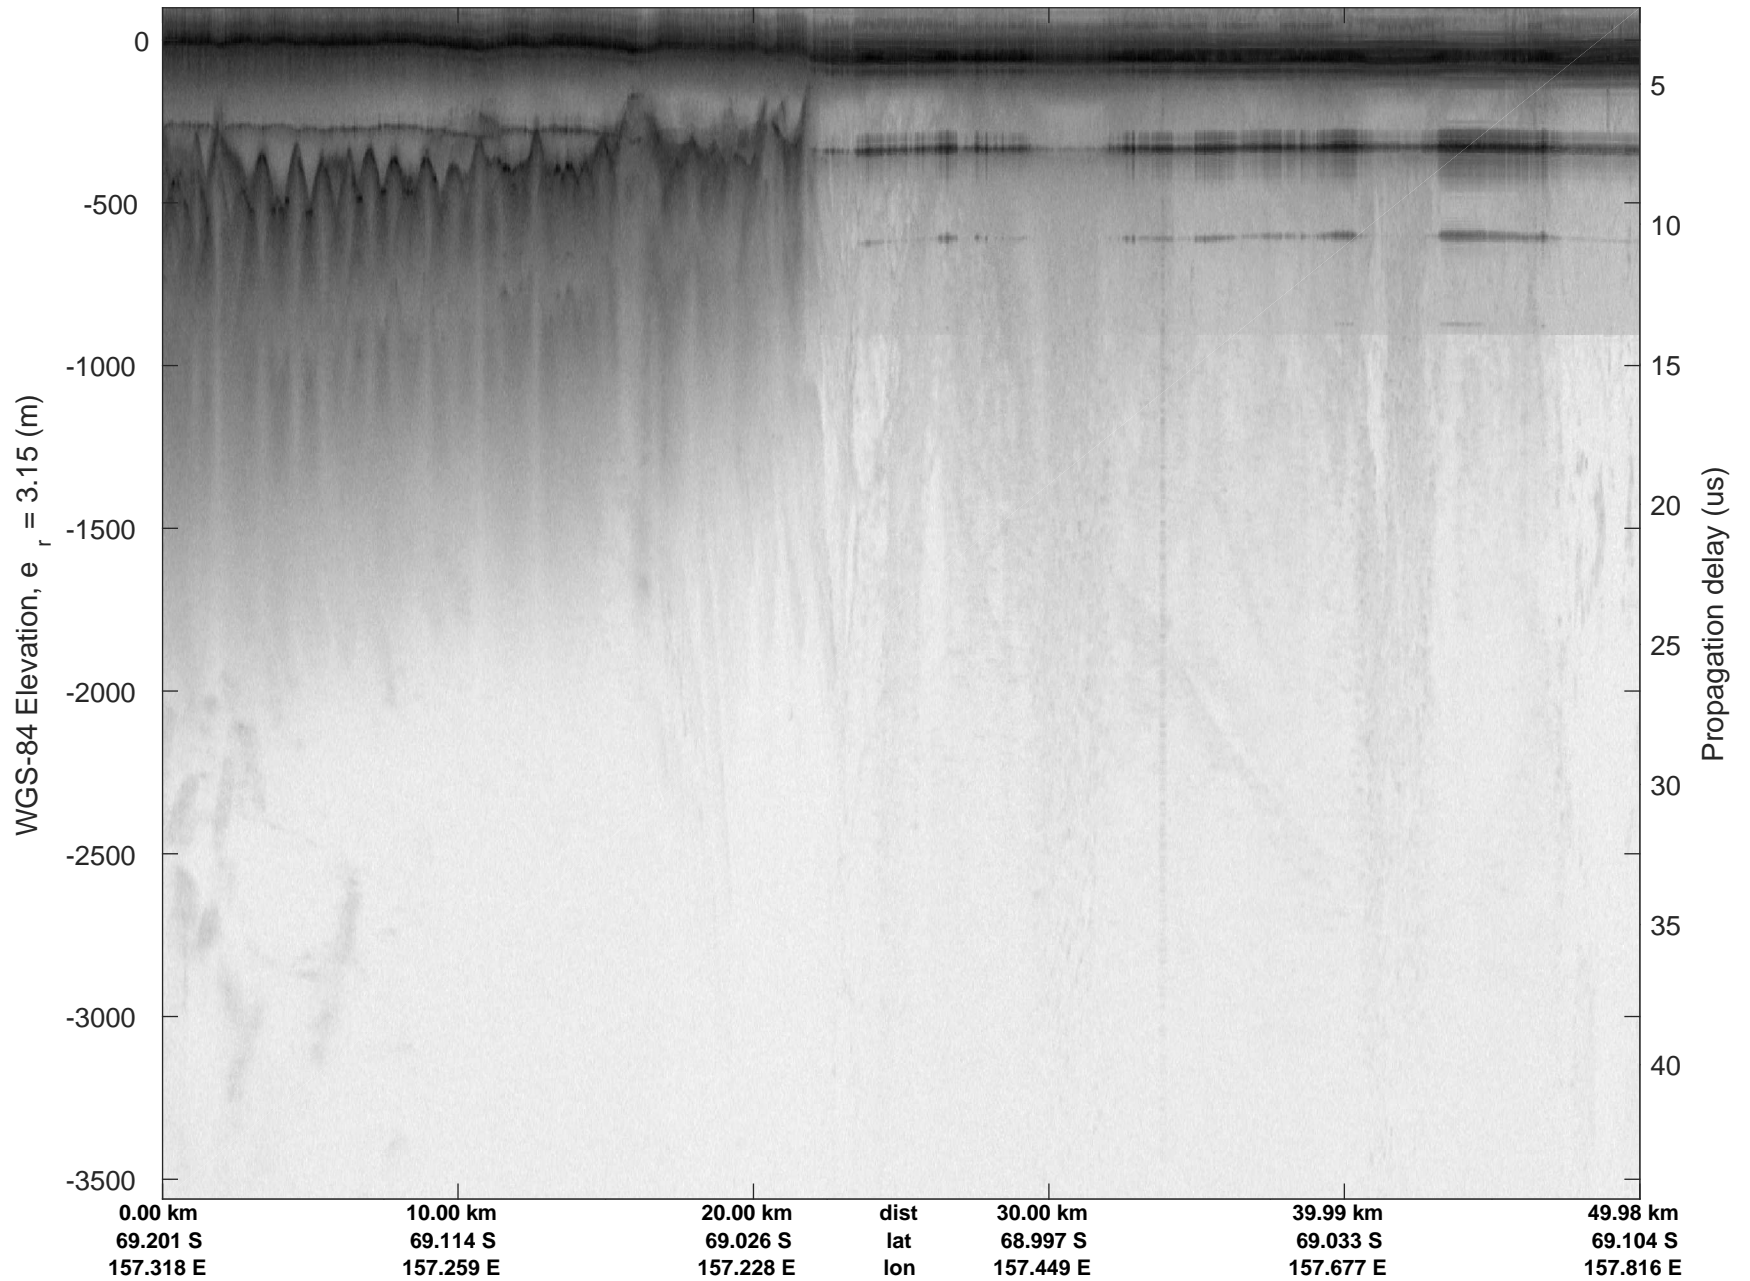

rds 2019\_Antarctica\_GV: "Matusevich 01" 20191106\_01\_005: 01:37:53.2 to 01:44:44.2 GPS

rds 2019\_Antarctica\_GV: "Matusевич 01" 20191106\_01\_005: 01:37:53.2 to 01:44:44.2 GPS

rds 2019\_Antarctica\_GV: "Matusevich 01" 20191106\_01\_006: 01:44:44.3 to 01:51:37.9 GPS