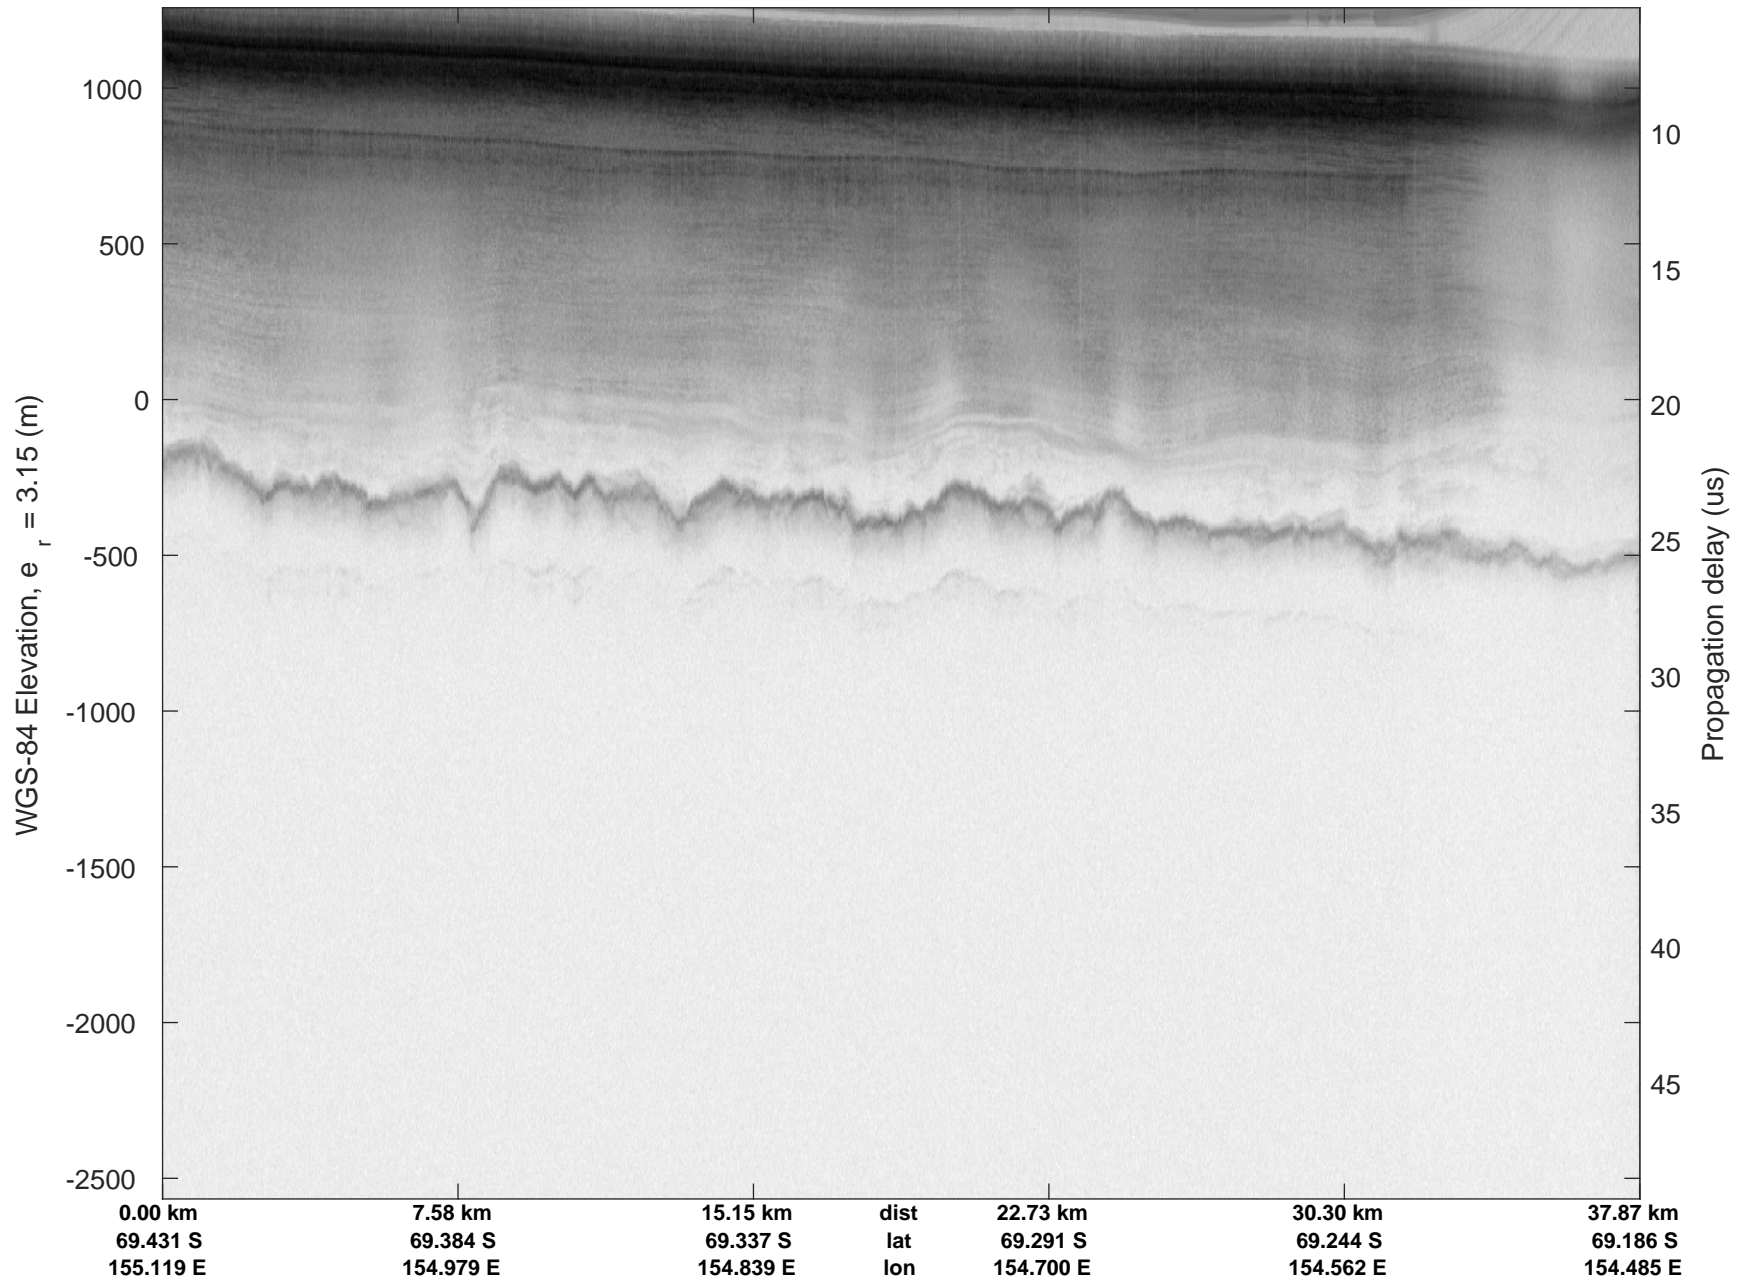

rds 2019\_Antarctica\_GV: "Matusevich 01" 20191106\_01\_024: 03:45:43.2 to 03:52:11.5 GPS

rds 2019\_Antarctica\_GV: "Matusevich 01" 20191106\_01\_025: 03:52:11.6 to 03:58:39.2 GPS

rds 2019\_Antarctica\_GV: "Matusевич 01" 20191106\_01\_025: 03:52:11.6 to 03:58:39.2 GPS

rds 2019\_Antarctica\_GV: "Matusевич 01" 20191106\_01\_026: 03:58:39.3 to 04:03:32.3 GPS

rds 2019\_Antarctica\_GV: "Matusевич 01" 20191106\_01\_026: 03:58:39.3 to 04:03:32.3 GPS