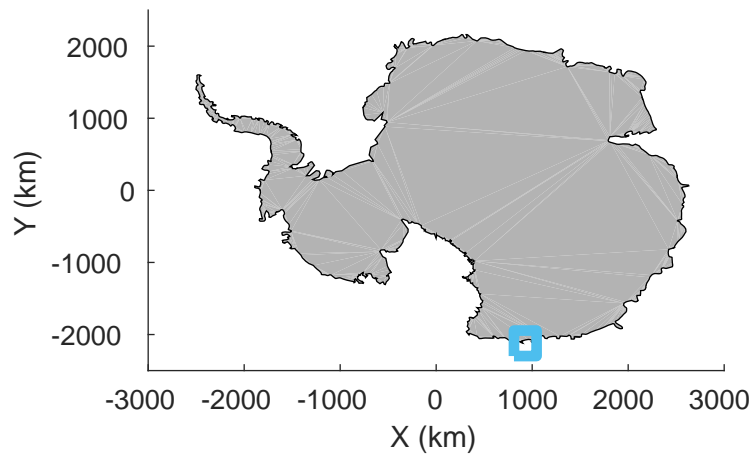

rds 2019\_Antarctica\_GV: "Matusevich 01" 20191106\_01\_018: 03:05:57.9 to 03:12:33.8 GPS

rds 2019\_Antarctica\_GV: "Matusevich 01" 20191106\_01\_019: 03:12:33.9 to 03:19:21.0 GPS

rds 2019\_Antarctica\_GV: "Matusevich 01" 20191106\_01\_019: 03:12:33.9 to 03:19:21.0 GPS