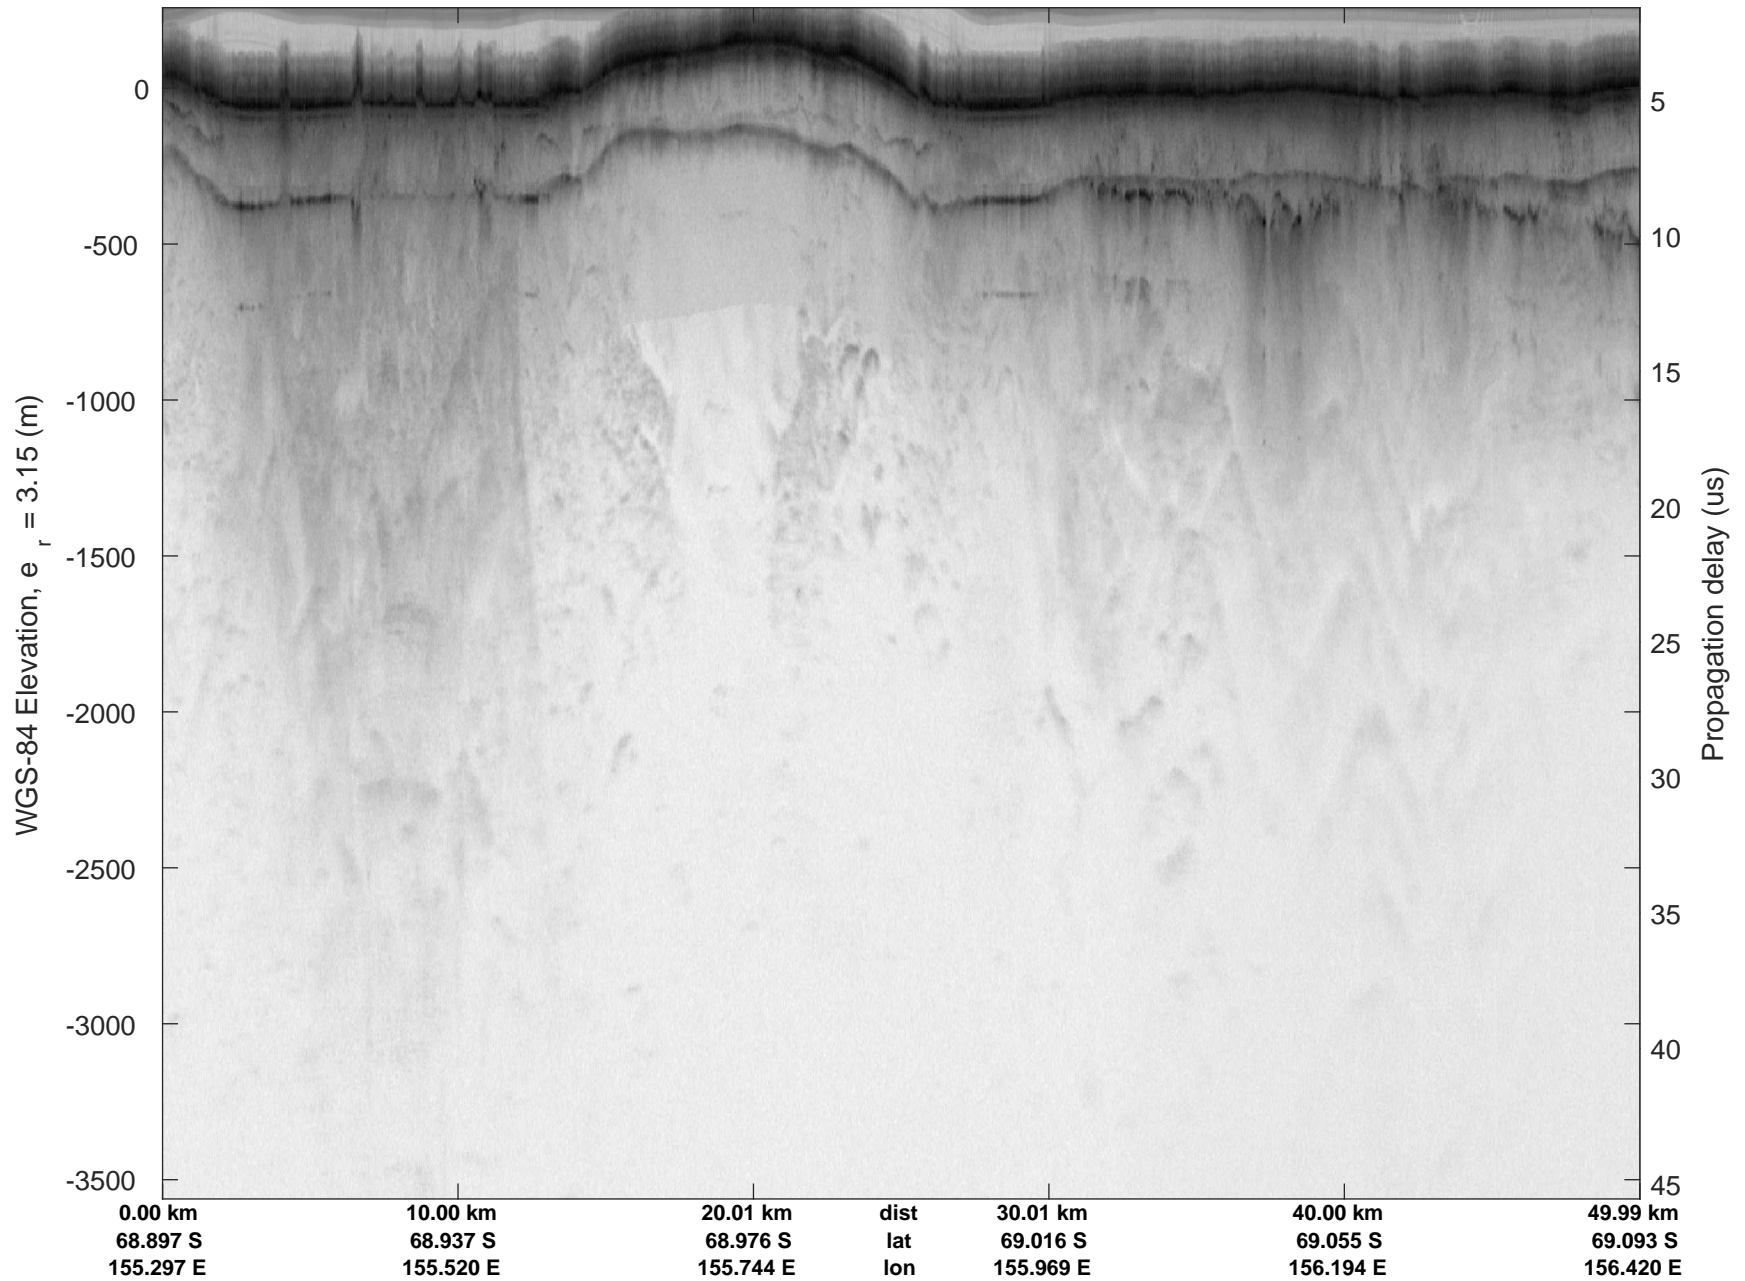

rds 2019\_Antarctica\_GV: "Matusевич 01" 20191106\_01\_011: 02:18:42.6 to 02:25:45.1 GPS

rds 2019\_Antarctica\_GV: "Matusevich 01" 20191106\_01\_011: 02:18:42.6 to 02:25:45.1 GPS

rds 2019\_Antarctica\_GV: "Matusевич 01" 20191106\_01\_012: 02:25:45.3 to 02:32:40.6 GPS