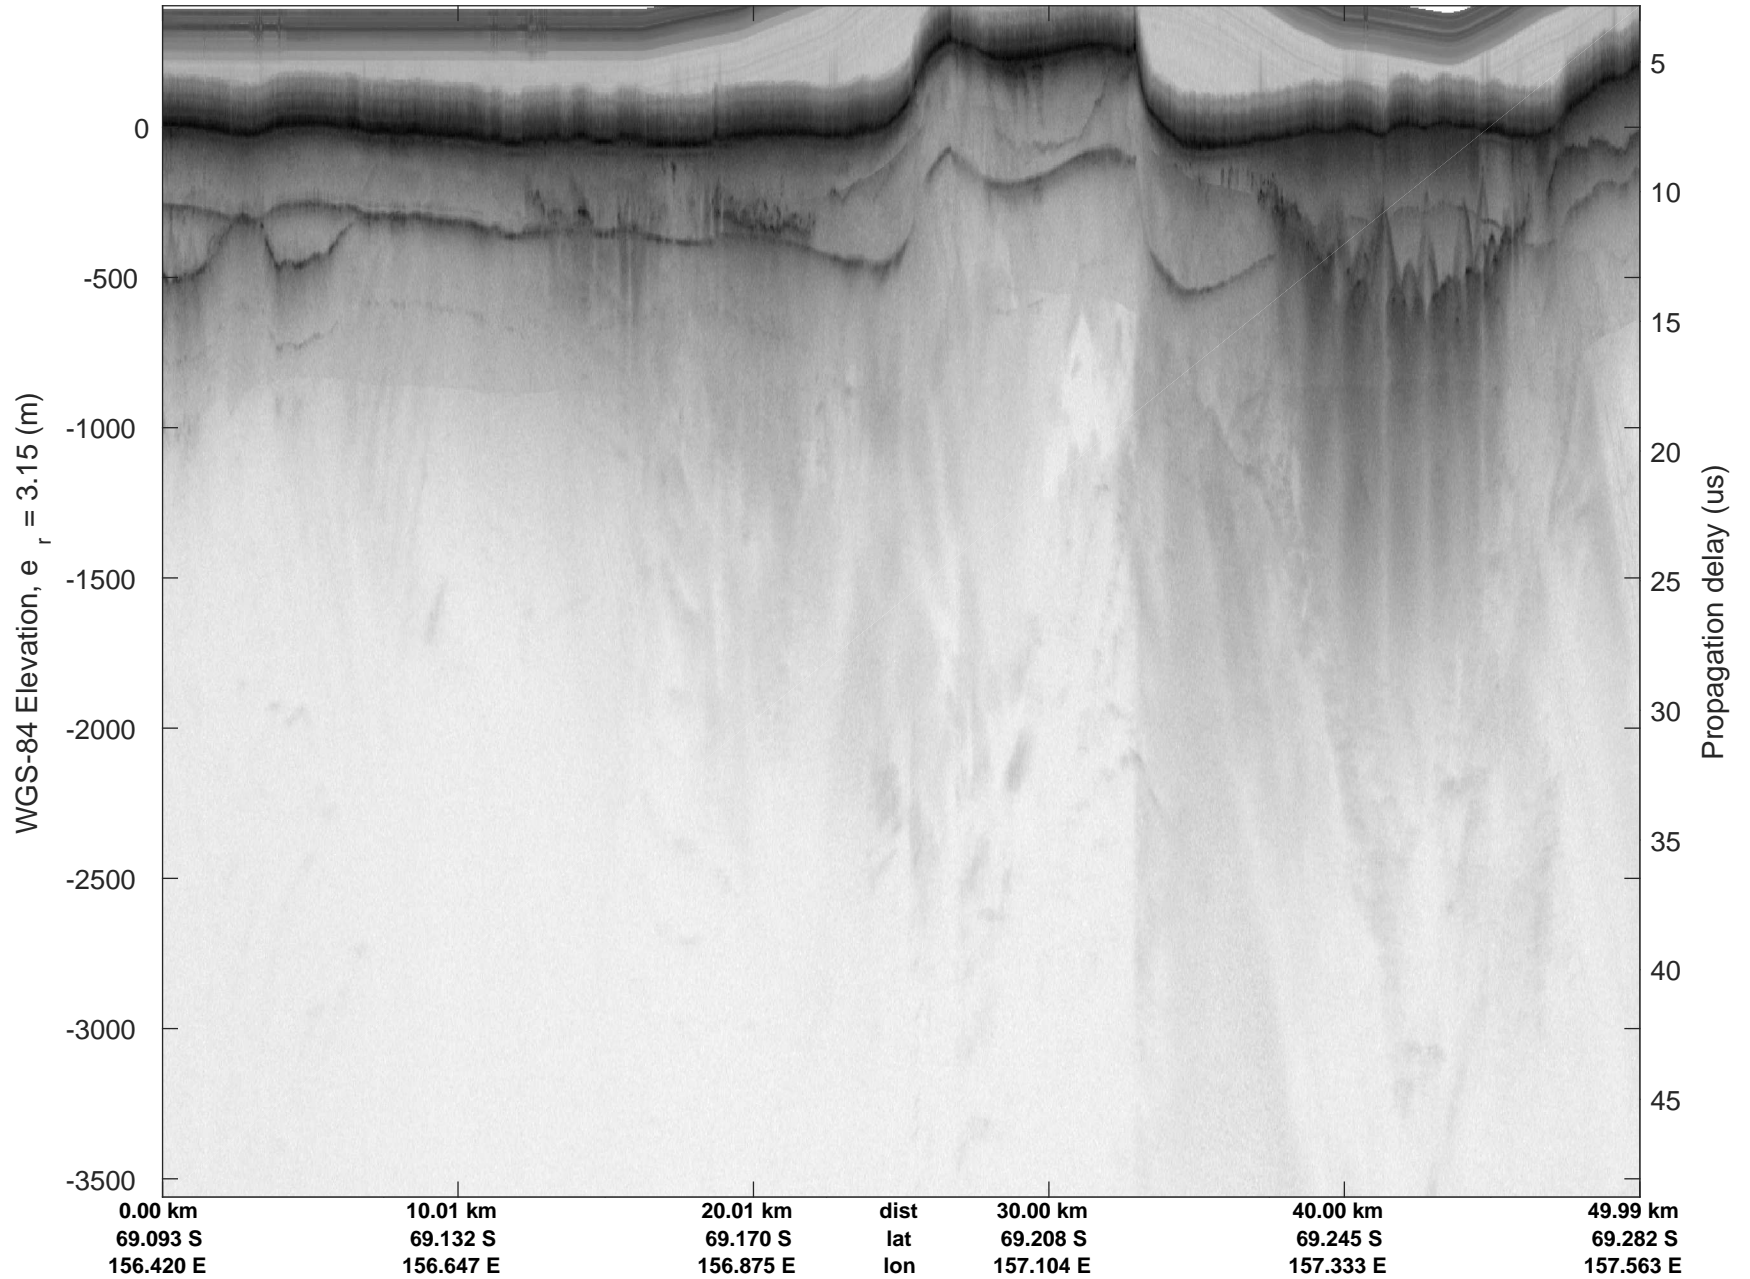

rds 2019_Antarctica_GV: "Matusevich 01" 20191106_01_013: 02:32:40.7 to 02:39:23.9 GPS