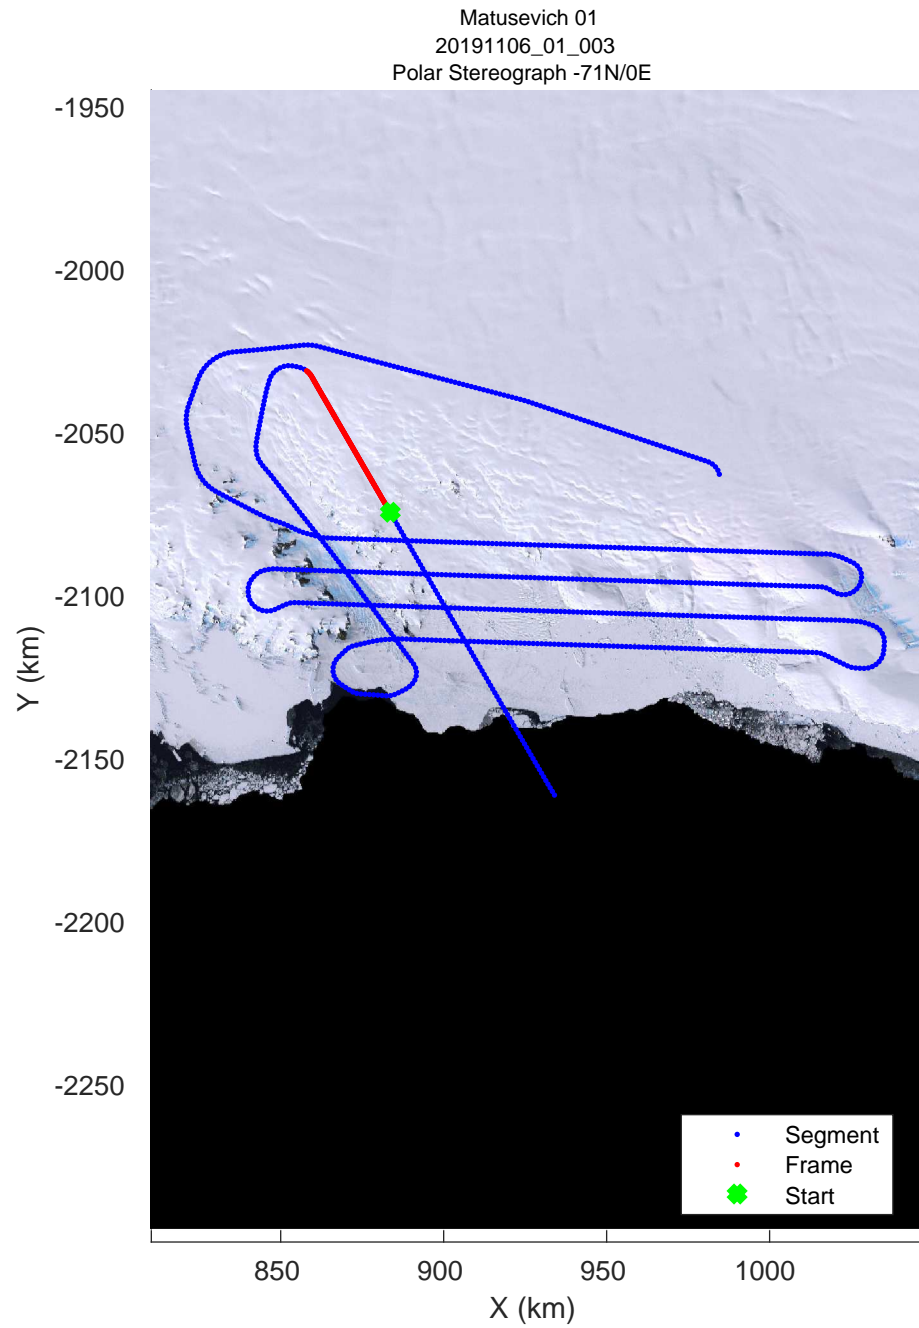

Matusevich 01  
20191106\_01\_001  
Polar Stereograph -71N/0E

rds 2019\_Antarctica\_GV: "Matusevich 01" 20191106\_01\_001: 01:11:50.7 to 01:18:28.9 GPS

rds 2019\_Antarctica\_GV: "Matusevich 01" 20191106\_01\_001: 01:11:50.7 to 01:18:28.9 GPS

rds 2019\_Antarctica\_GV: "Matusevich 01" 20191106\_01\_002: 01:18:29.0 to 01:25:09.3 GPS

rds 2019\_Antarctica\_GV: "Matusevich 01" 20191106\_01\_002: 01:18:29.0 to 01:25:09.3 GPS

rds 2019\_Antarctica\_GV: "Matusevich 01" 20191106\_01\_003: 01:25:09.4 to 01:31:32.7 GPS

rds 2019\_Antarctica\_GV: "Matusevich 01" 20191106\_01\_003: 01:25:09.4 to 01:31:32.7 GPS

rds 2019\_Antarctica\_GV: "Matusevich 01" 20191106\_01\_004: 01:31:32.8 to 01:37:53.1 GPS

rds 2019\_Antarctica\_GV: "Matusevich 01" 20191106\_01\_004: 01:31:32.8 to 01:37:53.1 GPS