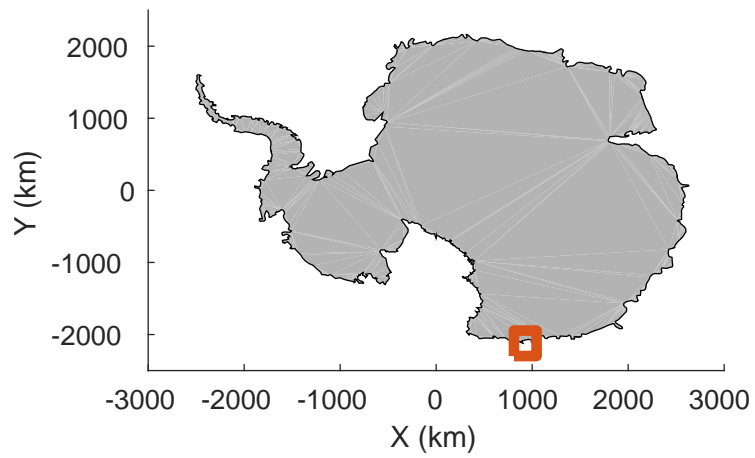

Matusevich 01  
20191106\_01\_001  
Polar Stereograph -71N/0E

rds 2019\_Antarctica\_GV: "Matusevich 01" 20191106\_01\_001: 01:11:50.7 to 01:18:28.9 GPS

rds 2019\_Antarctica\_GV: "Matusevich 01" 20191106\_01\_001: 01:11:50.7 to 01:18:28.9 GPS