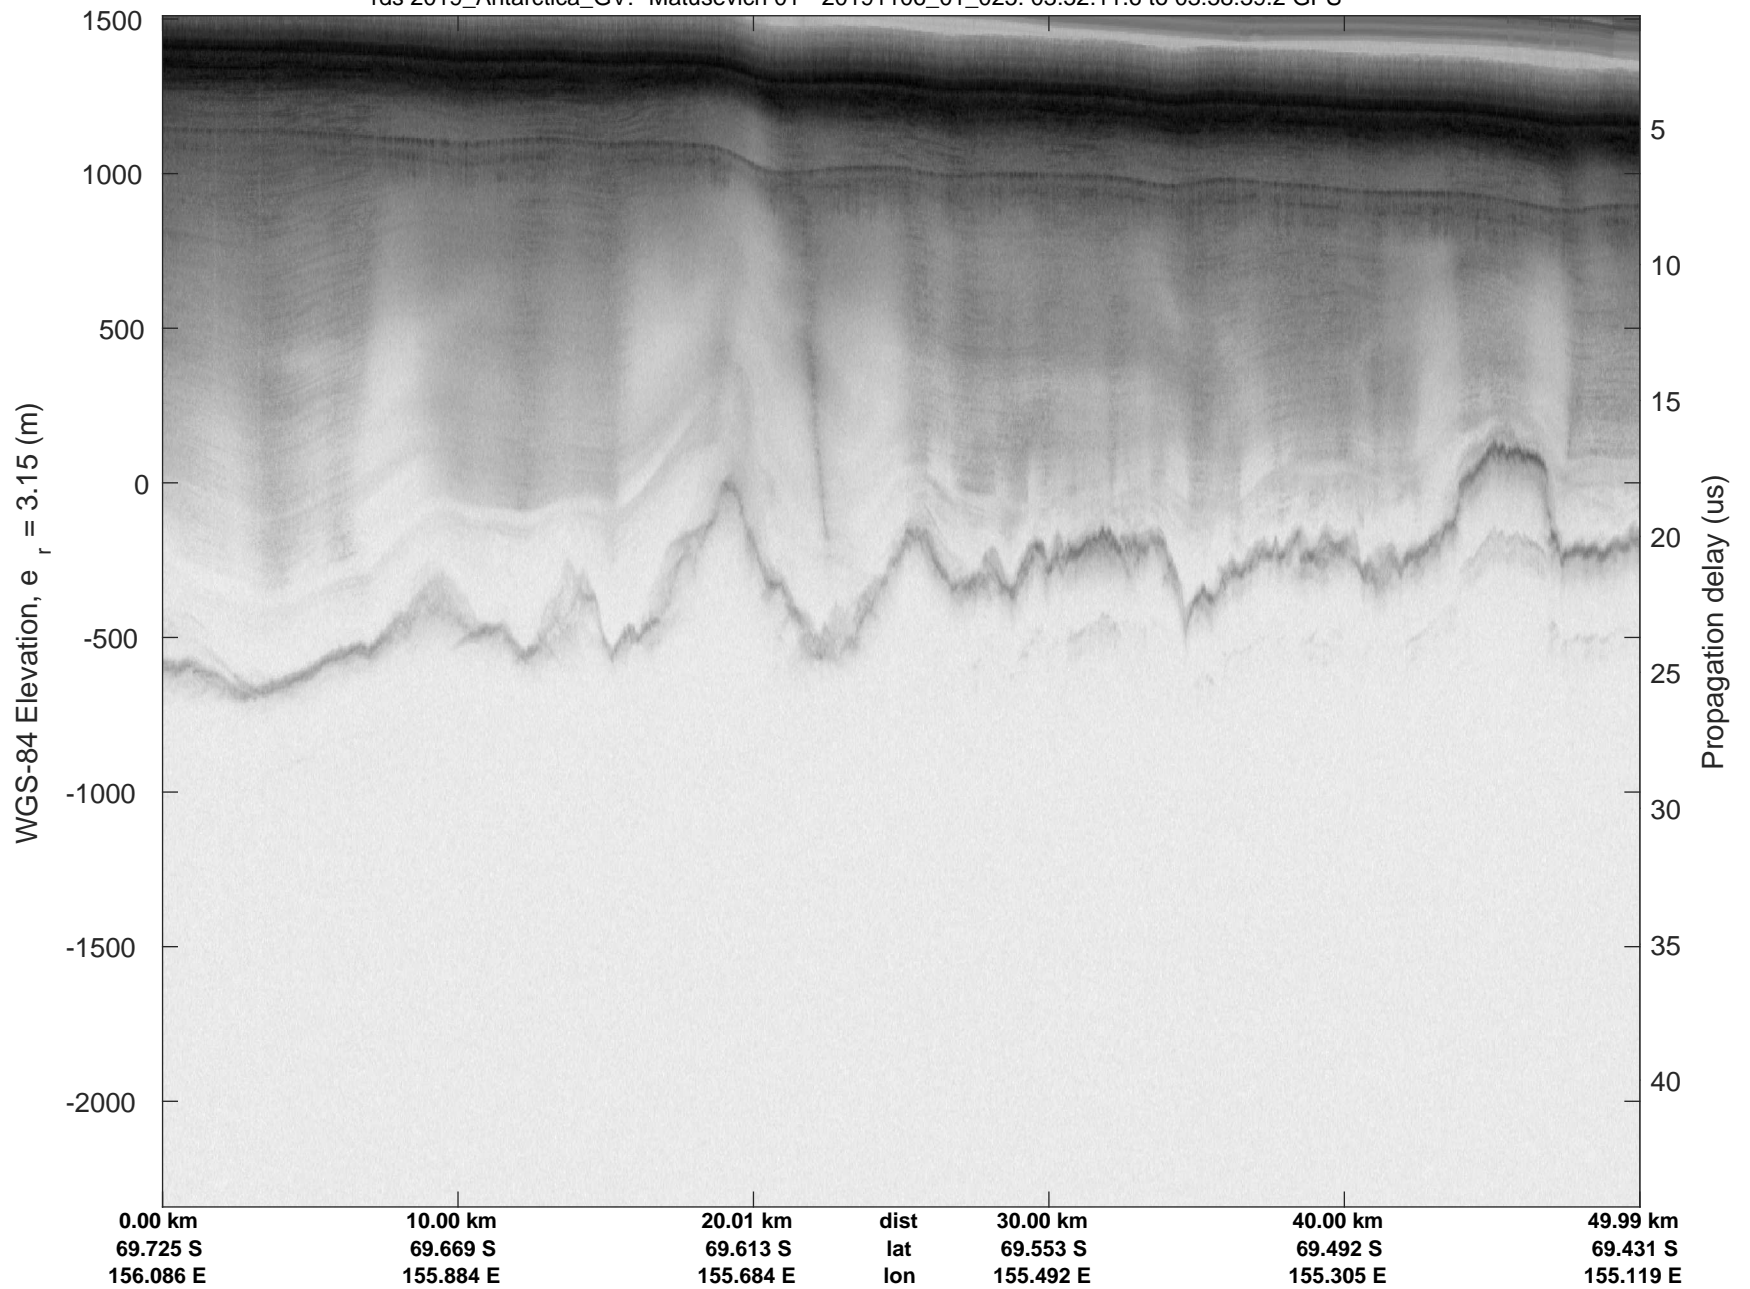

rds 2019\_Antarctica\_GV: "Matusevich 01" 20191106\_01\_023: 03:39:08.3 to 03:45:43.0 GPS

rds 2019\_Antarctica\_GV: "Matusevich 01" 20191106\_01\_023: 03:39:08.3 to 03:45:43.0 GPS

rds 2019\_Antarctica\_GV: "Matusevich 01" 20191106\_01\_024: 03:45:43.2 to 03:52:11.5 GPS

rds 2019\_Antarctica\_GV: "Matusevich 01" 20191106\_01\_024: 03:45:43.2 to 03:52:11.5 GPS

rds 2019\_Antarctica\_GV: "Matusevich 01" 20191106\_01\_025: 03:52:11.6 to 03:58:39.2 GPS

rds 2019\_Antarctica\_GV: "Matusевич 01" 20191106\_01\_025: 03:52:11.6 to 03:58:39.2 GPS