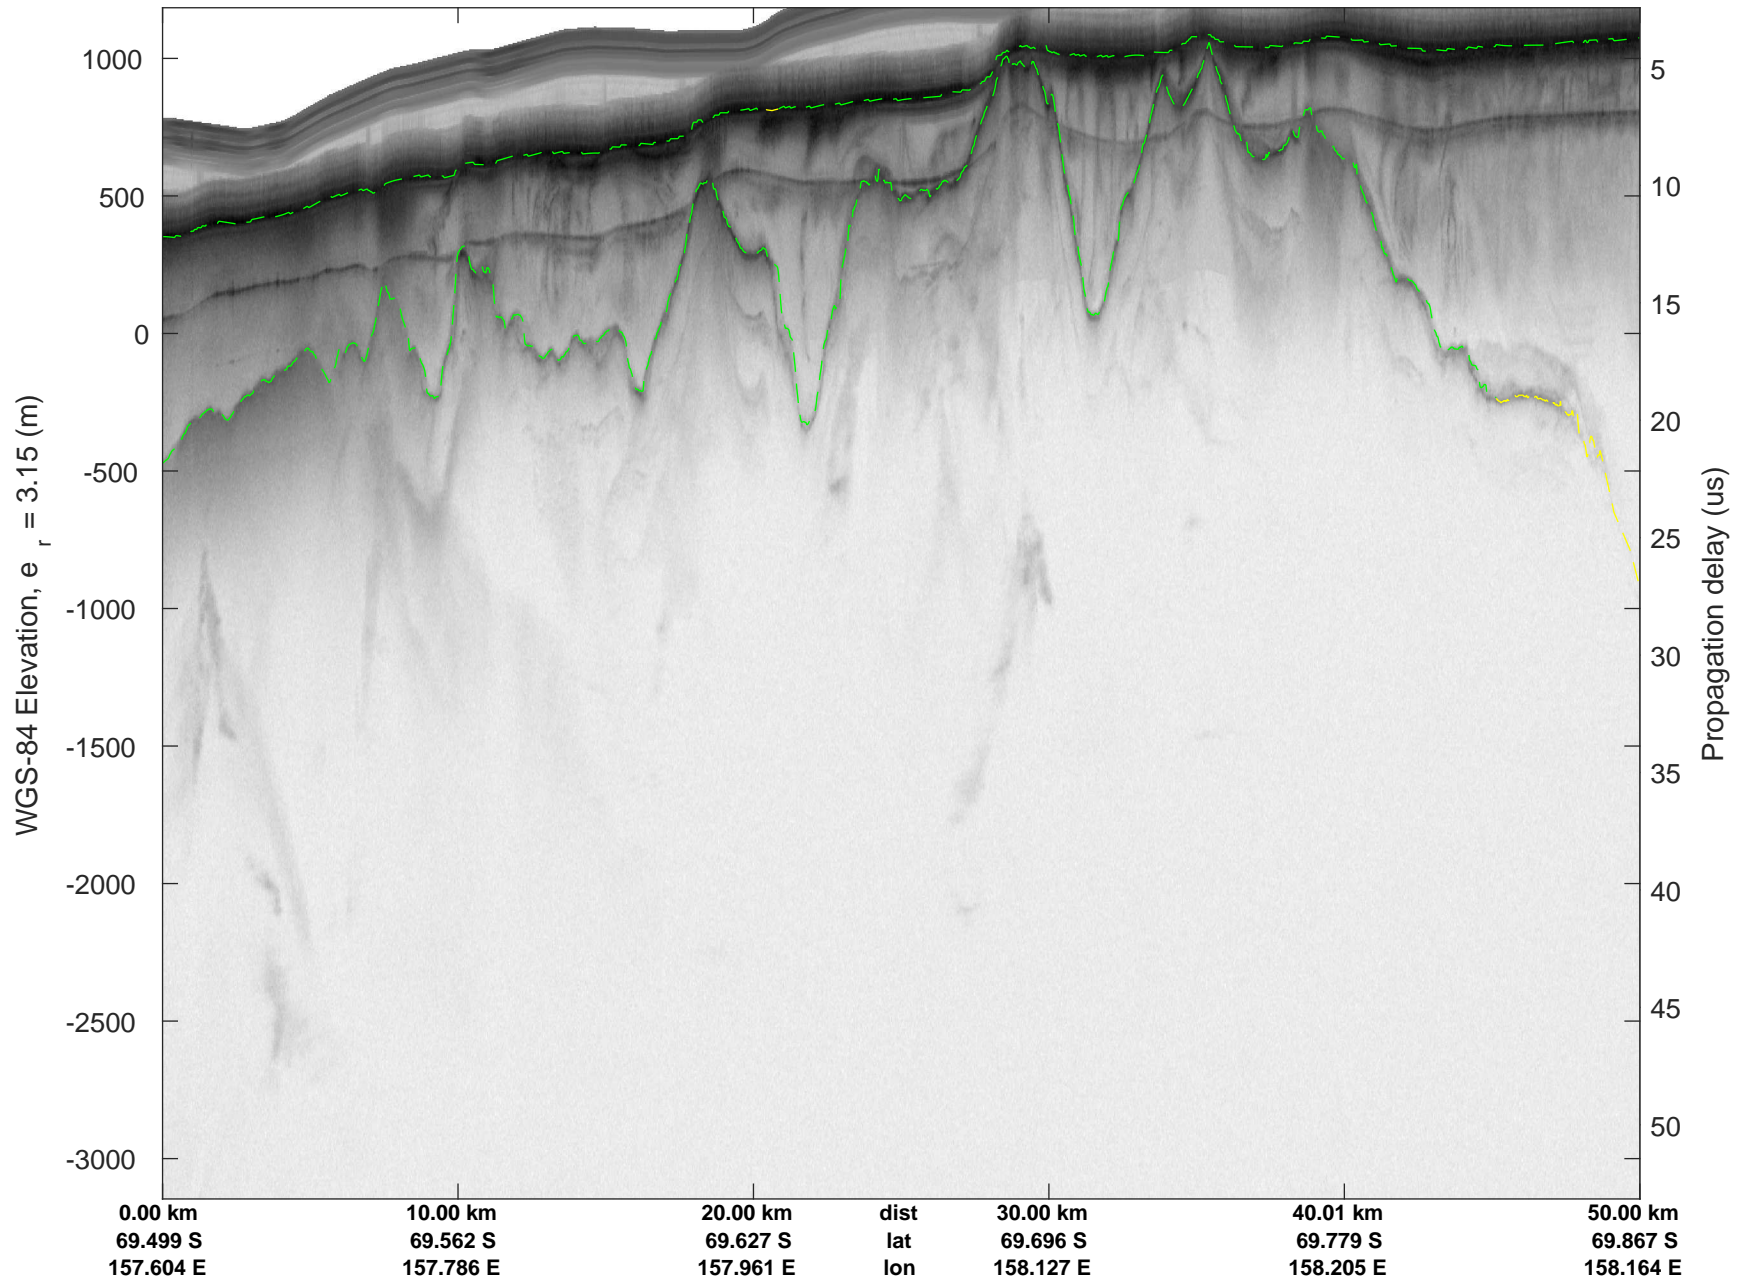

rds 2019\_Antarctica\_GV: "Matusevich 01" 20191106\_01\_020: 03:19:21.1 to 03:26:04.3 GPS

rds 2019\_Antarctica\_GV: "Matusevich 01" 20191106\_01\_020: 03:19:21.1 to 03:26:04.3 GPS

rds 2019\_Antarctica\_GV: "Matusевич 01" 20191106\_01\_021: 03:26:04.4 to 03:32:38.8 GPS

rds 2019\_Antarctica\_GV: "Matusевич 01" 20191106\_01\_021: 03:26:04.4 to 03:32:38.8 GPS

rds 2019\_Antarctica\_GV: "Matusevich 01" 20191106\_01\_022: 03:32:38.9 to 03:39:08.2 GPS

rds 2019\_Antarctica\_GV: "Matusевич 01" 20191106\_01\_022: 03:32:38.9 to 03:39:08.2 GPS

rds 2019\_Antarctica\_GV: "Matusevich 01" 20191106\_01\_023: 03:39:08.3 to 03:45:43.0 GPS

rds 2019\_Antarctica\_GV: "Matusevich 01" 20191106\_01\_023: 03:39:08.3 to 03:45:43.0 GPS

rds 2019\_Antarctica\_GV: "Matusevich 01" 20191106\_01\_024: 03:45:43.2 to 03:52:11.5 GPS