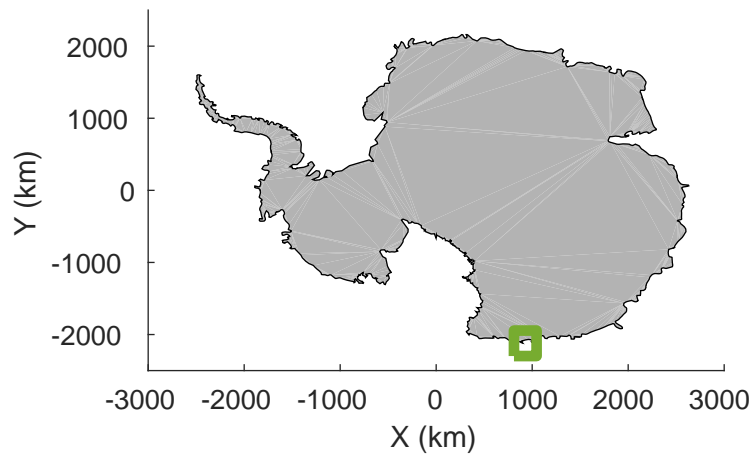

rds 2019\_Antarctica\_GV: "Matusevich 01" 20191106\_01\_024: 03:45:43.2 to 03:52:11.5 GPS

rds 2019\_Antarctica\_GV: "Matusevich 01" 20191106\_01\_025: 03:52:11.6 to 03:58:39.2 GPS

rds 2019\_Antarctica\_GV: "Matusевич 01" 20191106\_01\_025: 03:52:11.6 to 03:58:39.2 GPS