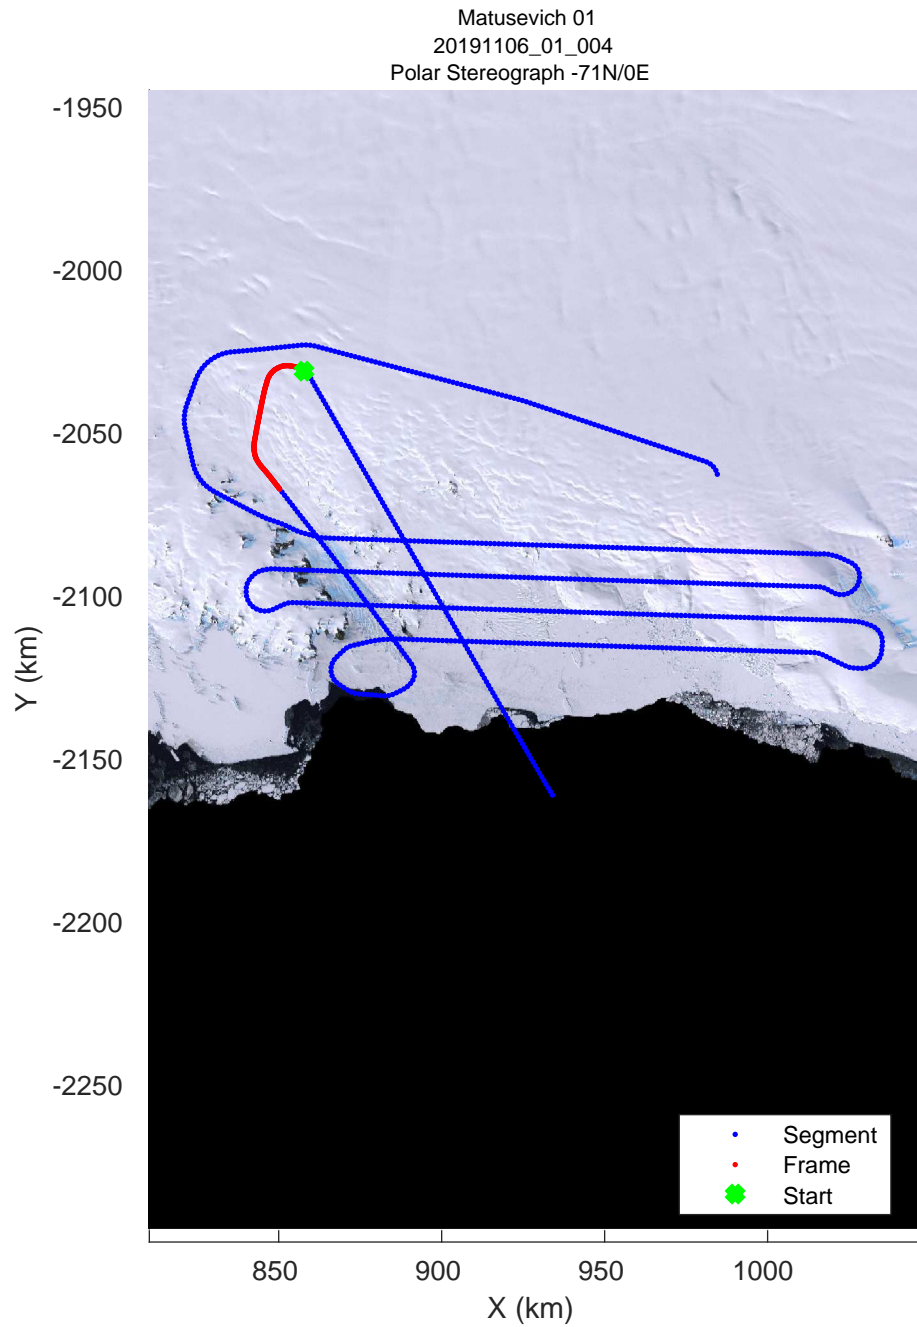

Matusevich 01  
20191106\_01\_001  
Polar Stereograph -71N/0E

rds 2019\_Antarctica\_GV: "Matusevich 01" 20191106\_01\_001: 01:11:50.7 to 01:18:28.9 GPS

rds 2019\_Antarctica\_GV: "Matusevich 01" 20191106\_01\_001: 01:11:50.7 to 01:18:28.9 GPS

rds 2019\_Antarctica\_GV: "Matusevich 01" 20191106\_01\_002: 01:18:29.0 to 01:25:09.3 GPS

rds 2019\_Antarctica\_GV: "Matusevich 01" 20191106\_01\_002: 01:18:29.0 to 01:25:09.3 GPS

rds 2019\_Antarctica\_GV: "Matusevich 01" 20191106\_01\_003: 01:25:09.4 to 01:31:32.7 GPS

rds 2019\_Antarctica\_GV: "Matusevich 01" 20191106\_01\_003: 01:25:09.4 to 01:31:32.7 GPS

rds 2019\_Antarctica\_GV: "Matusevich 01" 20191106\_01\_004: 01:31:32.8 to 01:37:53.1 GPS

rds 2019\_Antarctica\_GV: "Matusevich 01" 20191106\_01\_004: 01:31:32.8 to 01:37:53.1 GPS

rds 2019\_Antarctica\_GV: "Matusevich 01" 20191106\_01\_005: 01:37:53.2 to 01:44:44.2 GPS

rds 2019\_Antarctica\_GV: "Matusевич 01" 20191106\_01\_005: 01:37:53.2 to 01:44:44.2 GPS

rds 2019\_Antarctica\_GV: "Matusevich 01" 20191106\_01\_006: 01:44:44.3 to 01:51:37.9 GPS