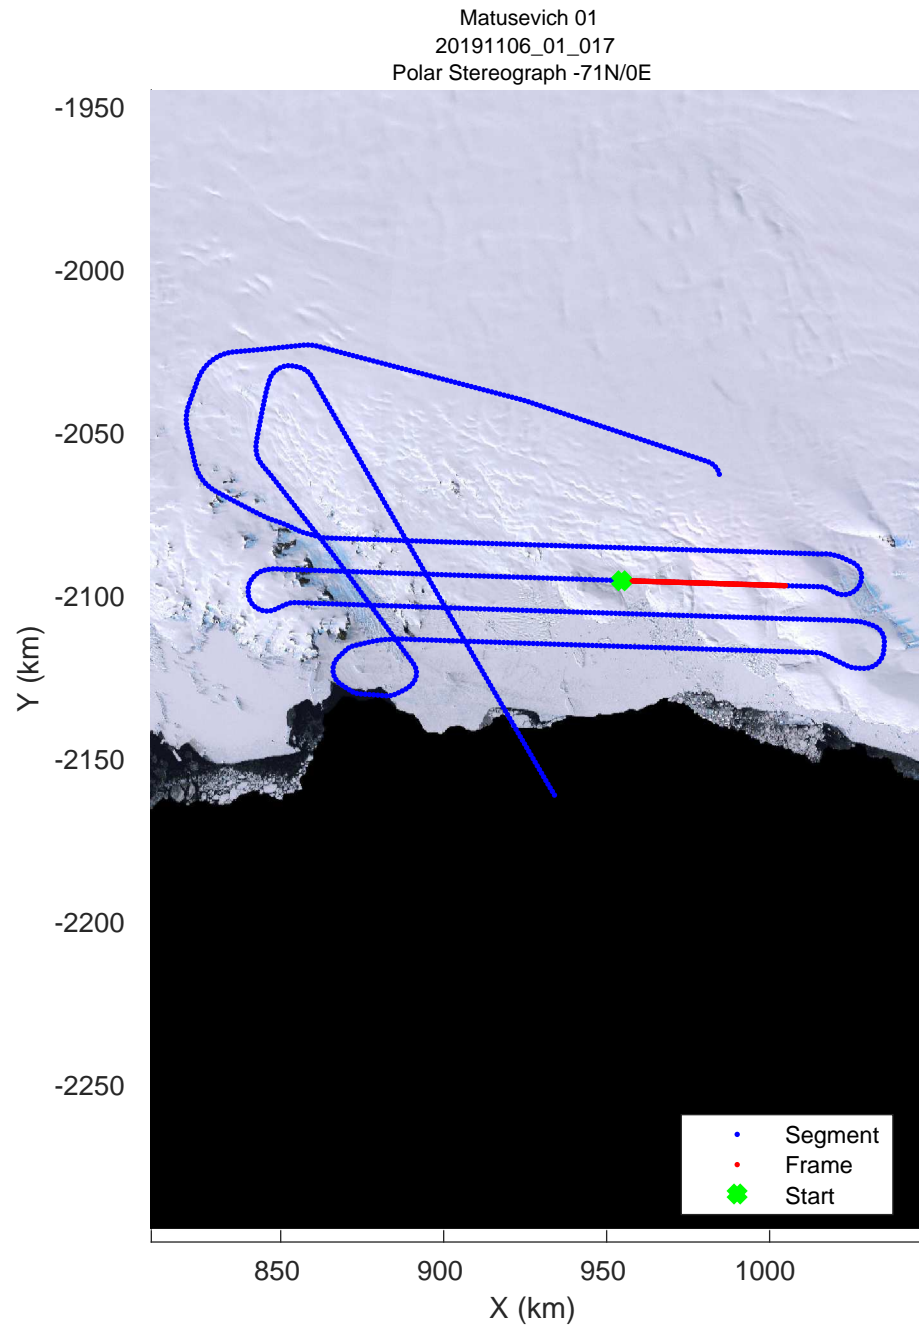

rds 2019\_Antarctica\_GV: "Matusevich 01" 20191106\_01\_015: 02:45:55.7 to 02:52:40.9 GPS

rds 2019\_Antarctica\_GV: "Matusevich 01" 20191106\_01\_016: 02:52:41.1 to 02:59:24.8 GPS

rds 2019\_Antarctica\_GV: "Matusevich 01" 20191106\_01\_016: 02:52:41.1 to 02:59:24.8 GPS

rds 2019\_Antarctica\_GV: "Matusevich 01" 20191106\_01\_017: 02:59:25.0 to 03:05:57.8 GPS

rds 2019\_Antarctica\_GV: "Matusevich 01" 20191106\_01\_017: 02:59:25.0 to 03:05:57.8 GPS

rds 2019\_Antarctica\_GV: "Matusевич 01" 20191106\_01\_018: 03:05:57.9 to 03:12:33.8 GPS