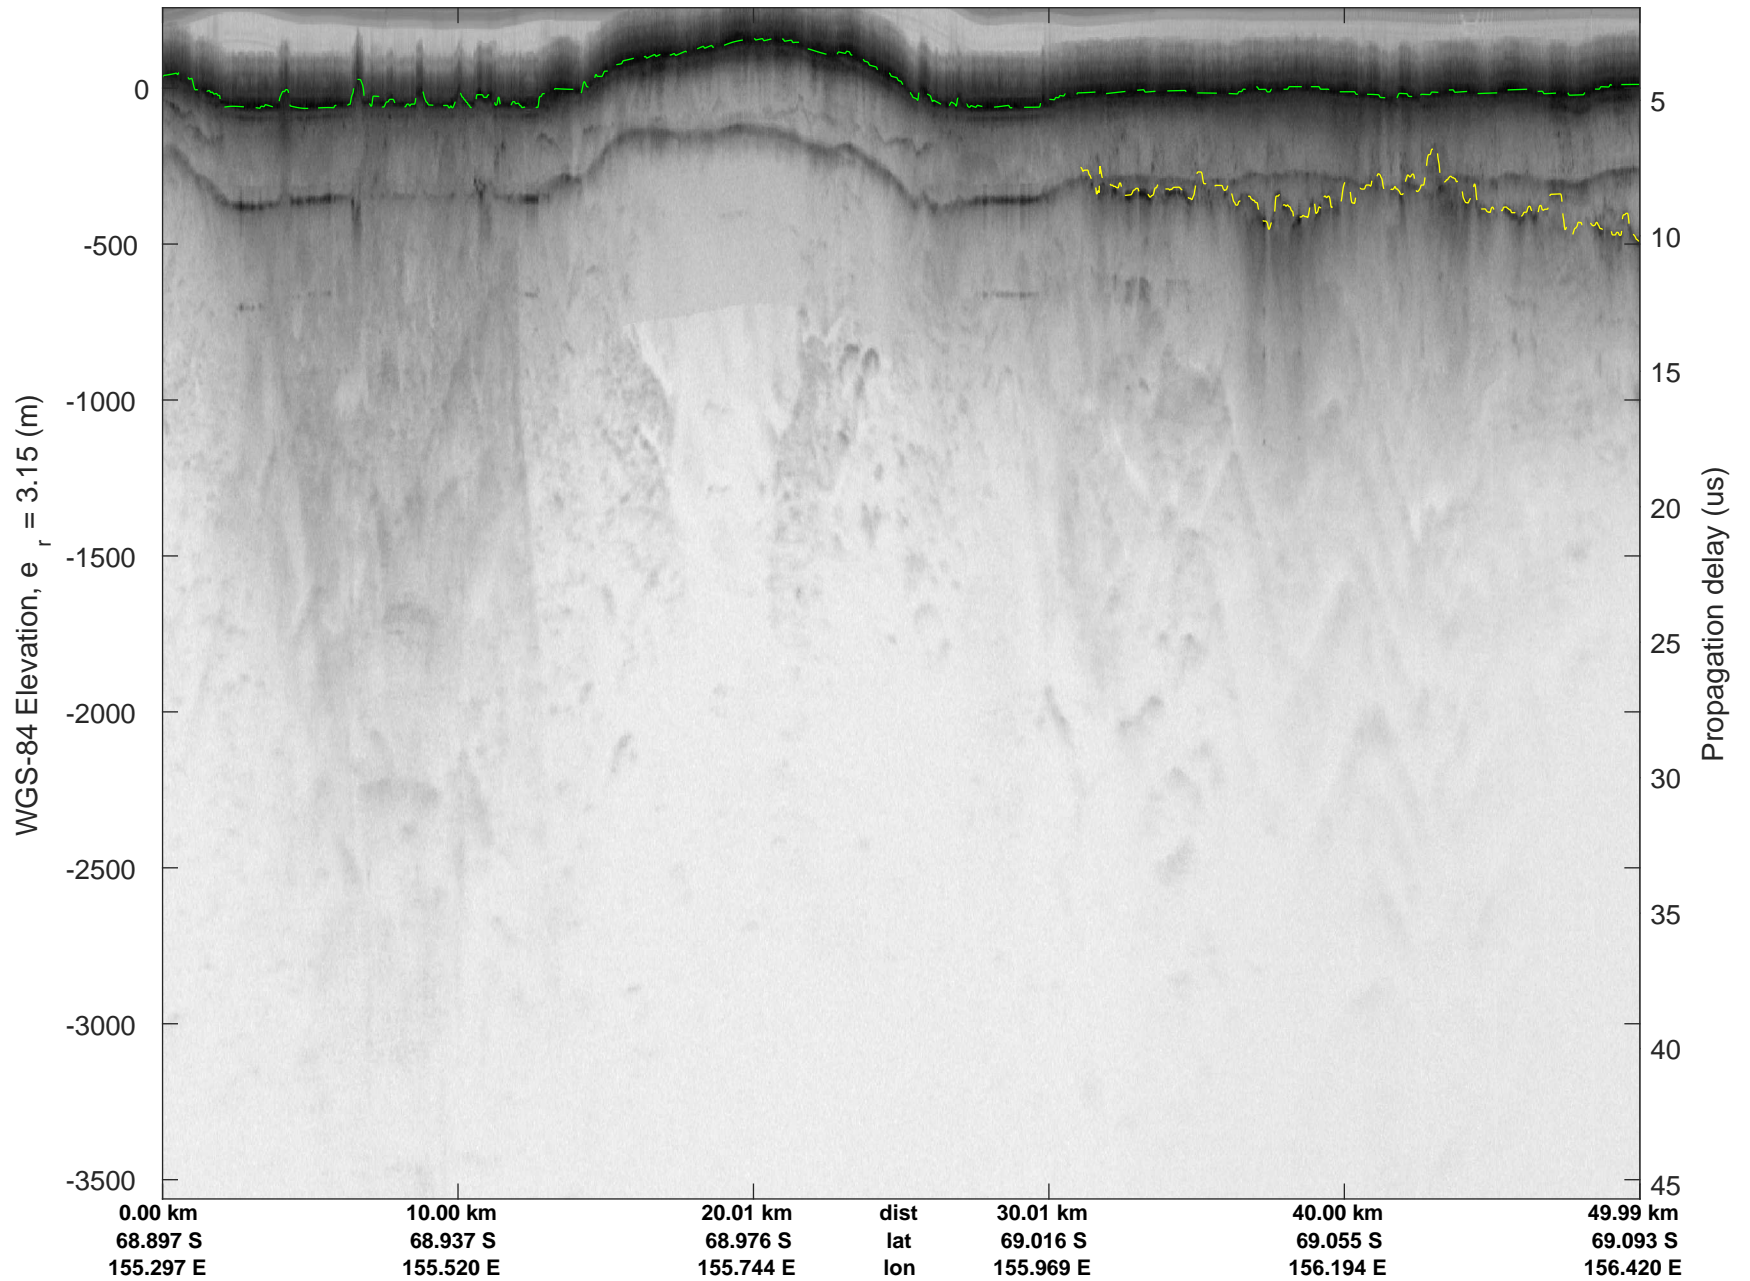

rds 2019\_Antarctica\_GV: "Matusевич 01" 20191106\_01\_011: 02:18:42.6 to 02:25:45.1 GPS

rds 2019\_Antarctica\_GV: "Matusevich 01" 20191106\_01\_011: 02:18:42.6 to 02:25:45.1 GPS

rds 2019\_Antarctica\_GV: "Matusевич 01" 20191106\_01\_012: 02:25:45.3 to 02:32:40.6 GPS

rds 2019\_Antarctica\_GV: "Matusevich 01" 20191106\_01\_012: 02:25:45.3 to 02:32:40.6 GPS

rds 2019\_Antarctica\_GV: "Matusevich 01" 20191106\_01\_013: 02:32:40.7 to 02:39:23.9 GPS

rds 2019\_Antarctica\_GV: "Matusевич 01" 20191106\_01\_013: 02:32:40.7 to 02:39:23.9 GPS