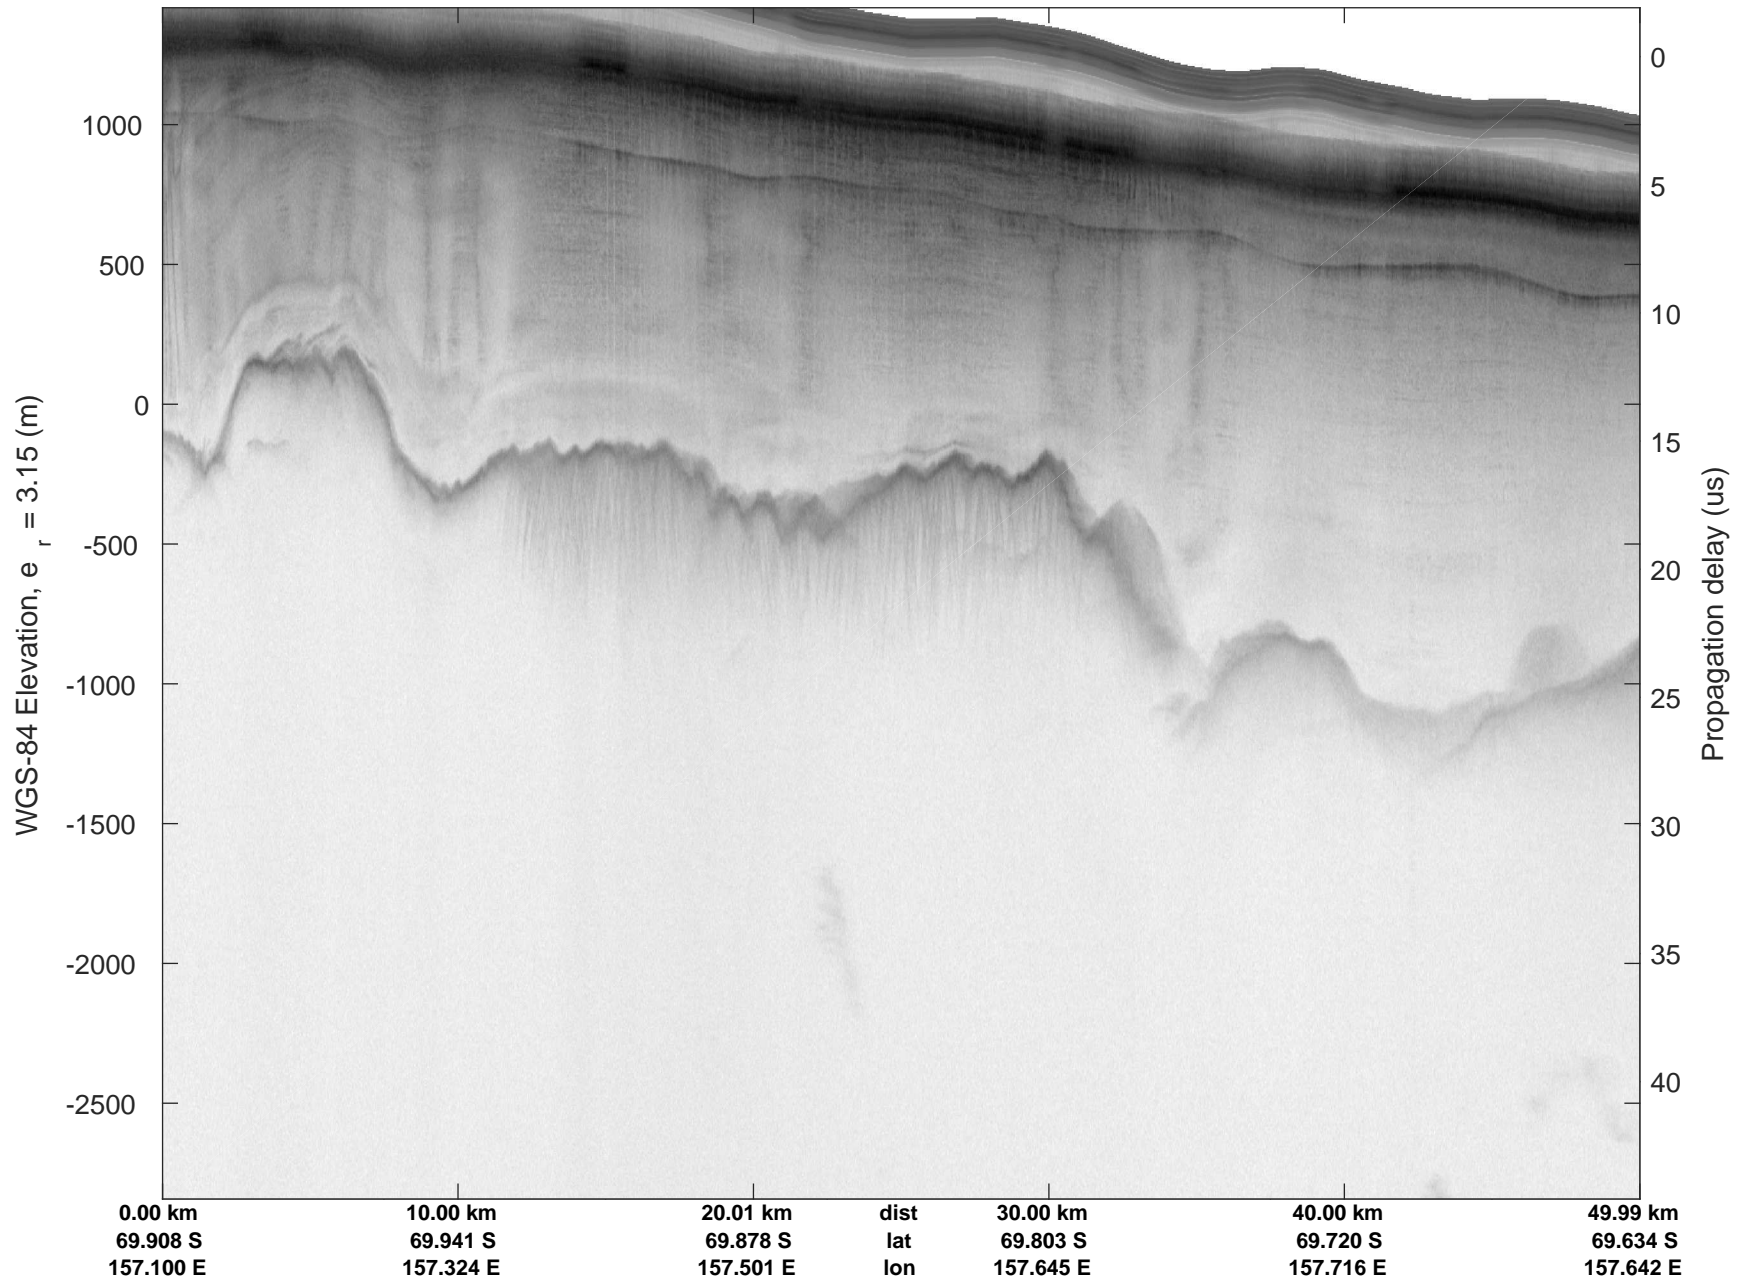

Matusevich 01  
20191106\_01\_001  
Polar Stereograph -71N/0E

rds 2019\_Antarctica\_GV: "Matusevich 01" 20191106\_01\_001: 01:11:50.7 to 01:18:28.9 GPS

rds 2019\_Antarctica\_GV: "Matusevich 01" 20191106\_01\_001: 01:11:50.7 to 01:18:28.9 GPS

rds 2019\_Antarctica\_GV: "Matusevich 01" 20191106\_01\_002: 01:18:29.0 to 01:25:09.3 GPS

rds 2019\_Antarctica\_GV: "Matusevich 01" 20191106\_01\_002: 01:18:29.0 to 01:25:09.3 GPS

rds 2019\_Antarctica\_GV: "Matusevich 01" 20191106\_01\_003: 01:25:09.4 to 01:31:32.7 GPS

rds 2019\_Antarctica\_GV: "Matusevich 01" 20191106\_01\_003: 01:25:09.4 to 01:31:32.7 GPS

rds 2019\_Antarctica\_GV: "Matusevich 01" 20191106\_01\_004: 01:31:32.8 to 01:37:53.1 GPS

rds 2019\_Antarctica\_GV: "Matusevich 01" 20191106\_01\_004: 01:31:32.8 to 01:37:53.1 GPS