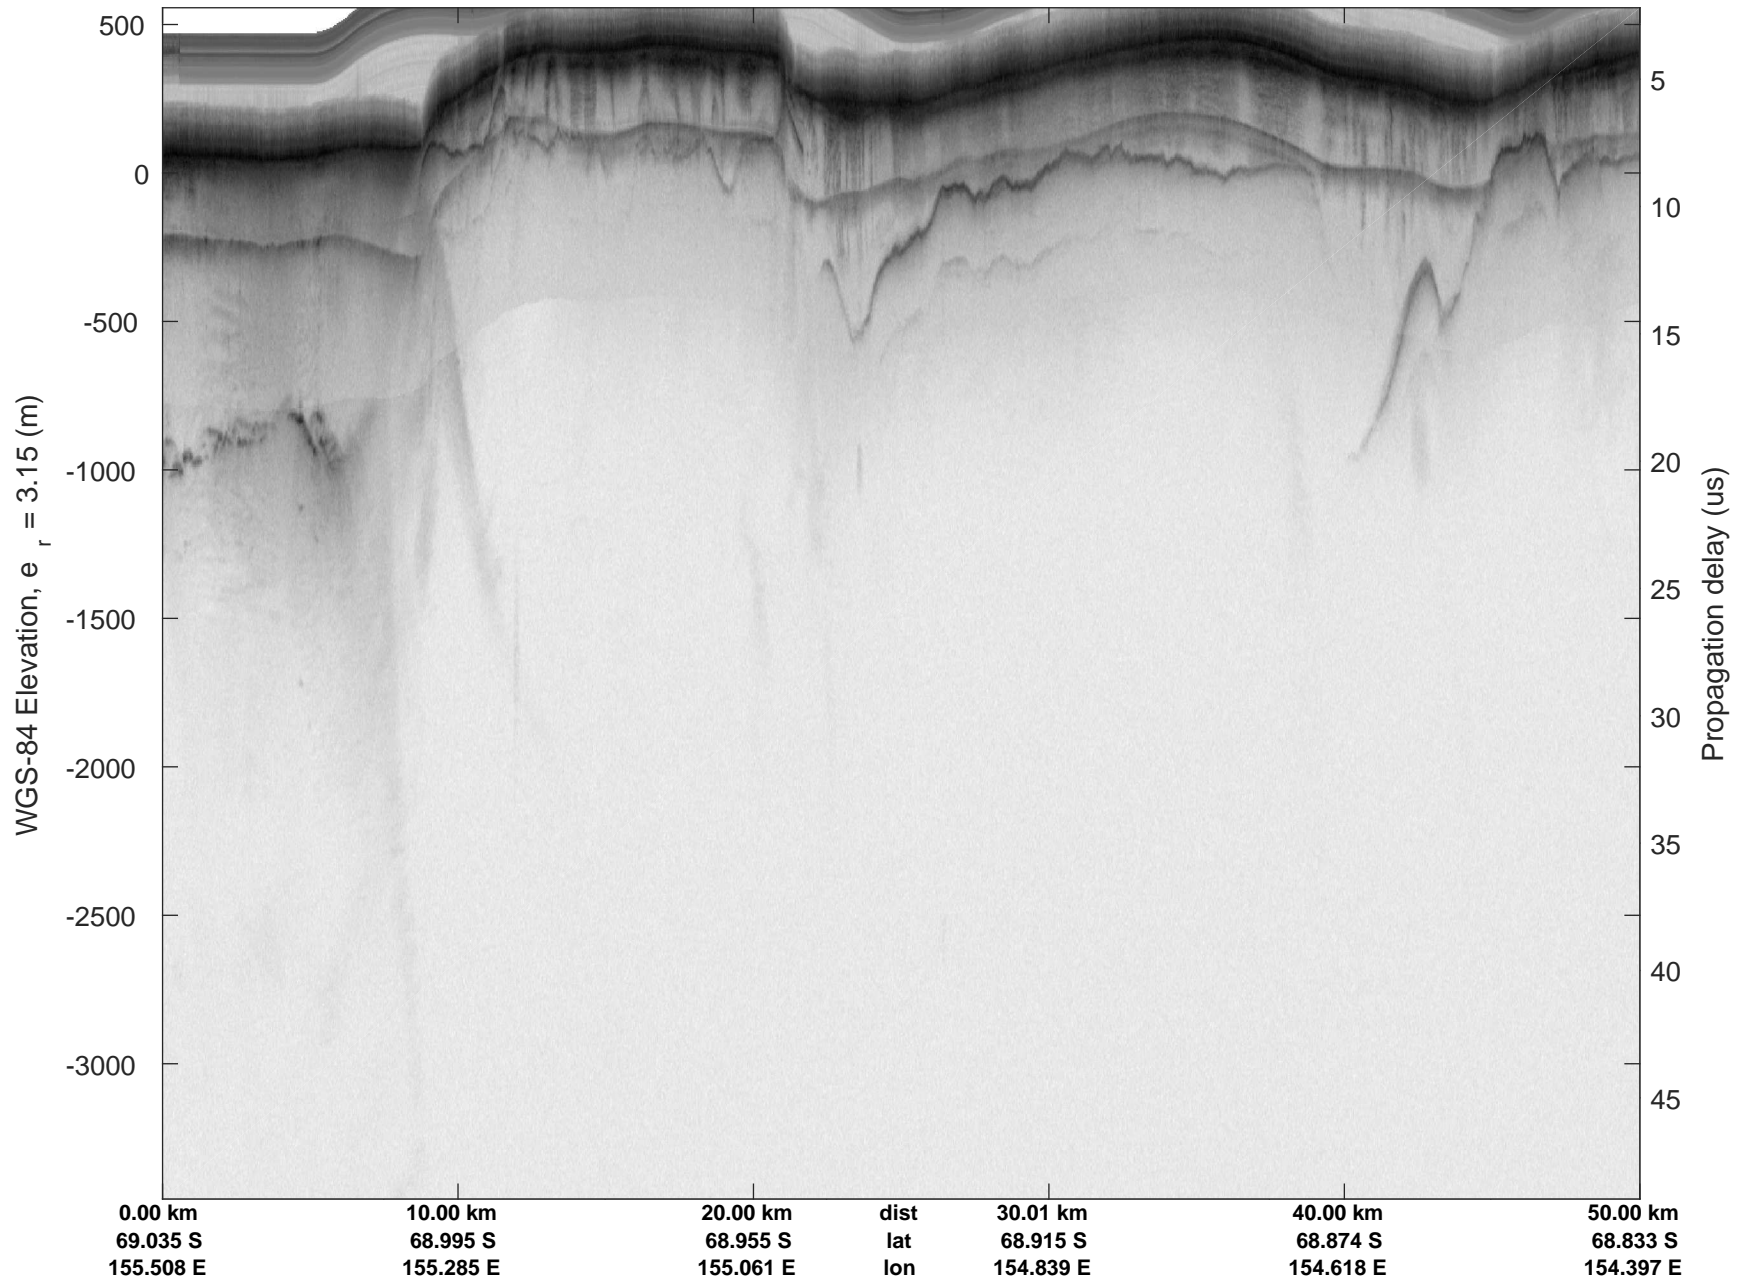

rds 2019_Antarctica_GV: "Matusevich 01" 20191106_01_017: 02:59:25.0 to 03:05:57.8 GPS