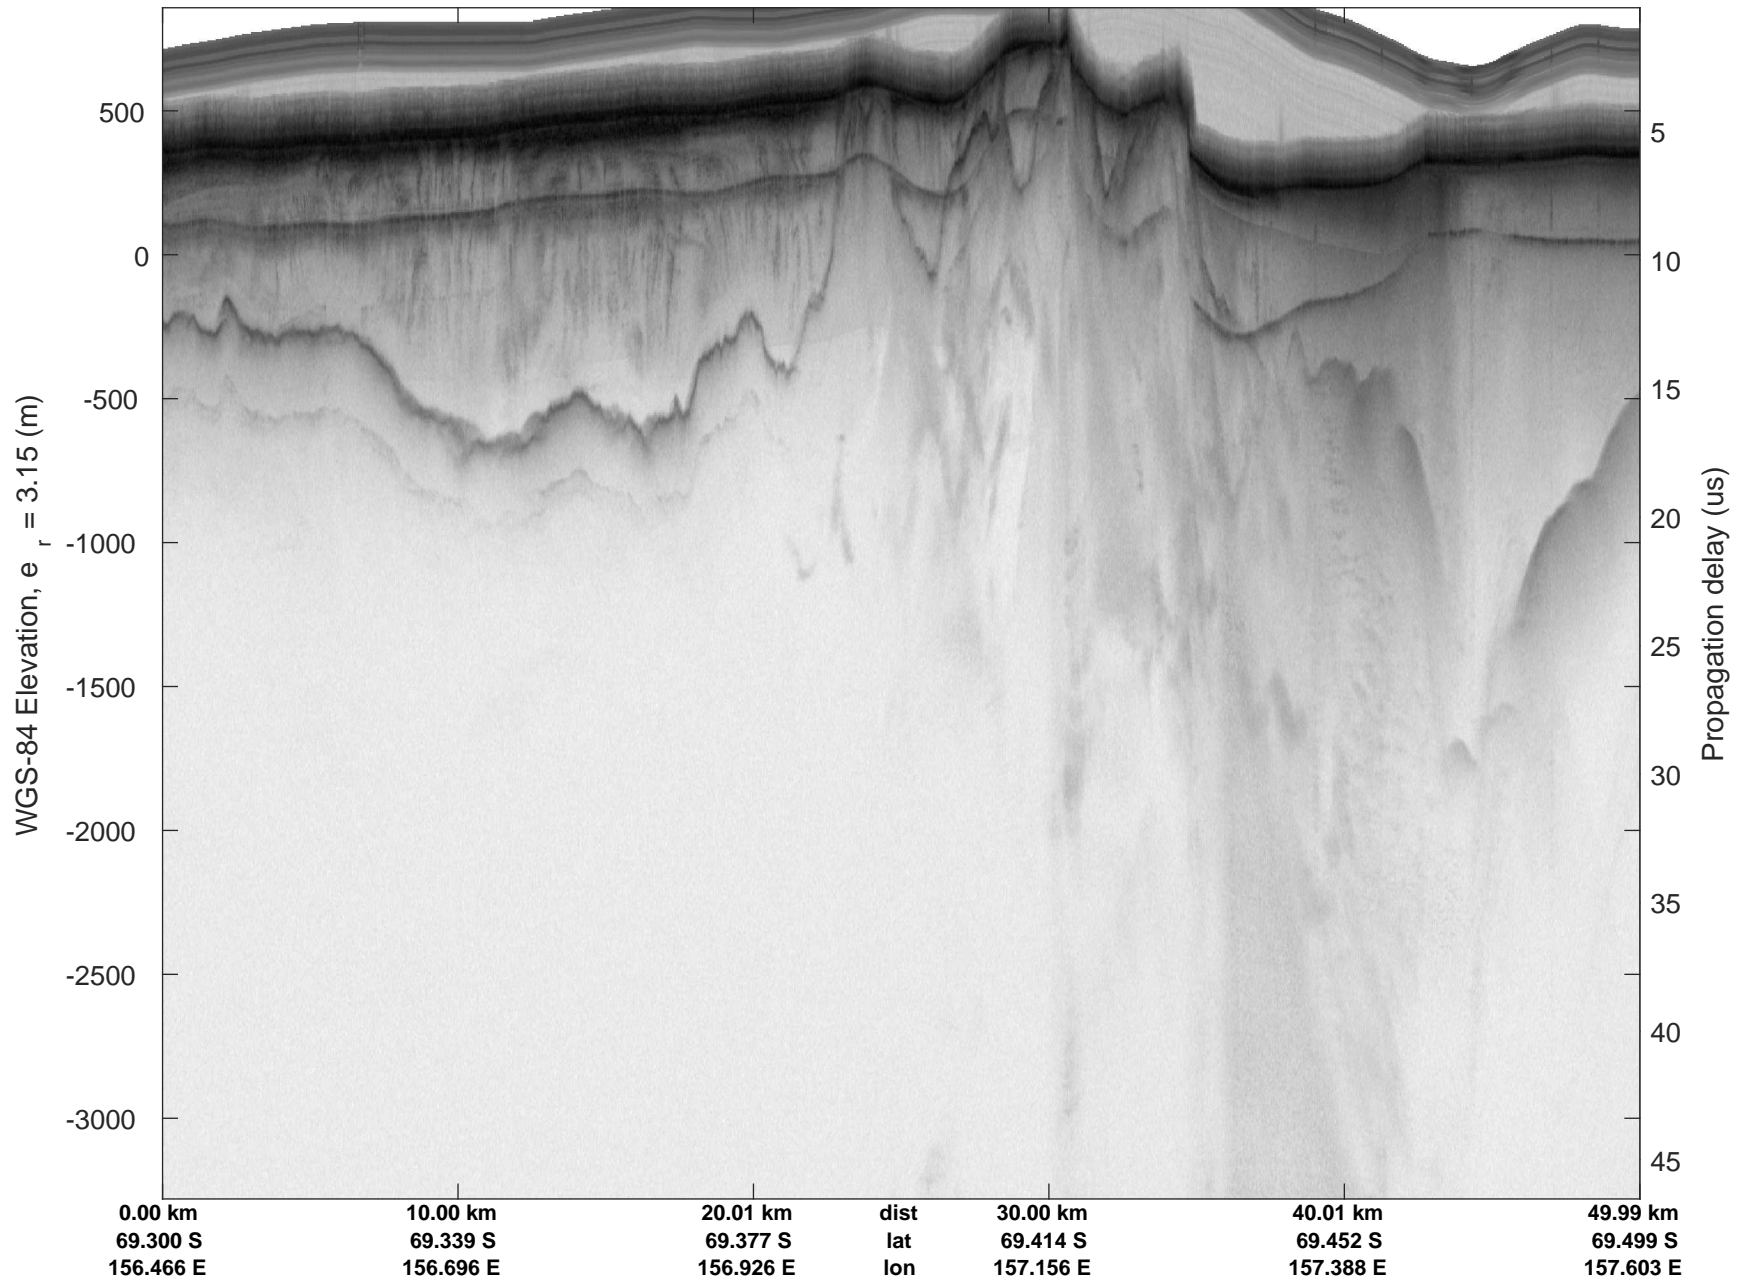

rds 2019\_Antarctica\_GV: "Matusevich 01" 20191106\_01\_020: 03:19:21.1 to 03:26:04.3 GPS

rds 2019\_Antarctica\_GV: "Matusevich 01" 20191106\_01\_020: 03:19:21.1 to 03:26:04.3 GPS

rds 2019\_Antarctica\_GV: "Matusевич 01" 20191106\_01\_021: 03:26:04.4 to 03:32:38.8 GPS