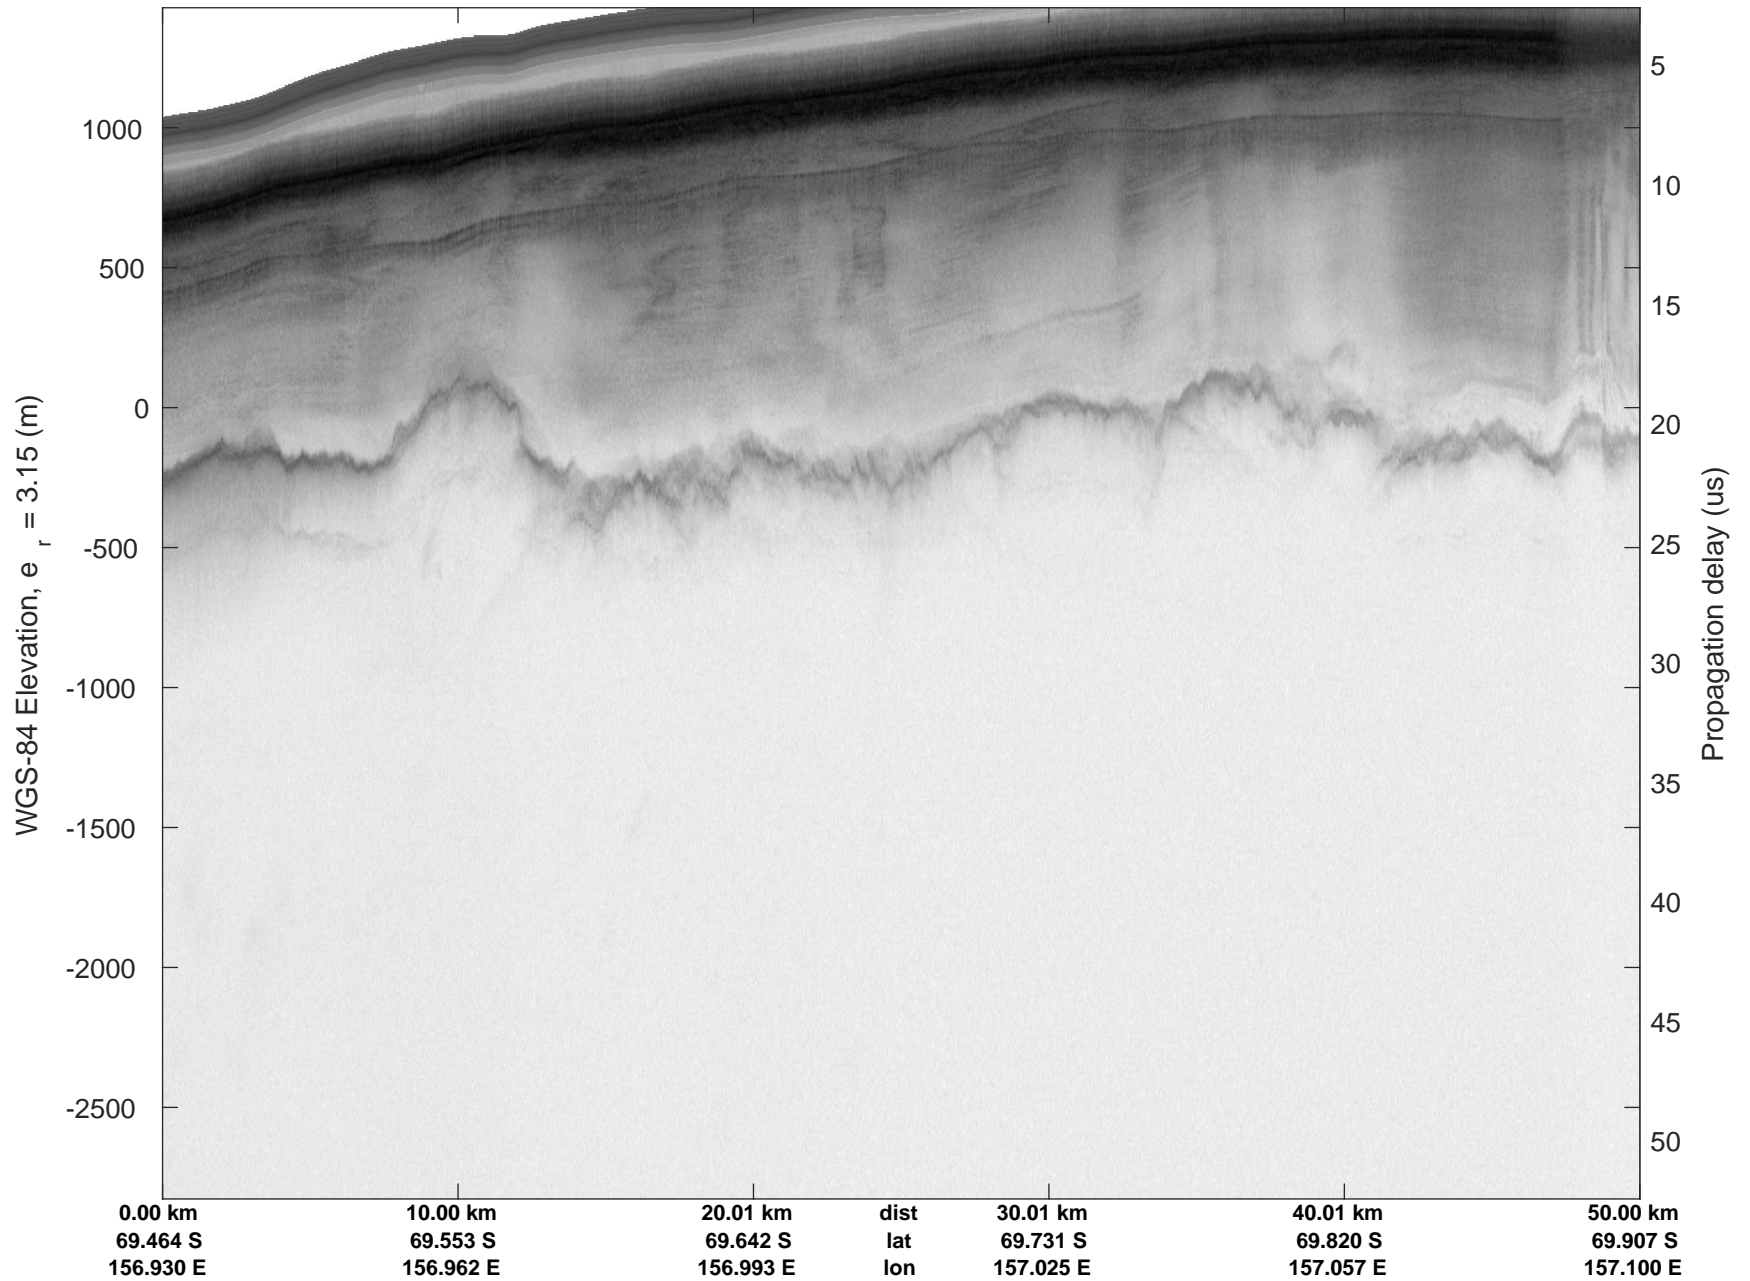

Matusevich 01  
20191106\_01\_001  
Polar Stereograph -71N/0E

rds 2019\_Antarctica\_GV: "Matusevich 01" 20191106\_01\_001: 01:11:50.7 to 01:18:28.9 GPS

rds 2019\_Antarctica\_GV: "Matusevich 01" 20191106\_01\_001: 01:11:50.7 to 01:18:28.9 GPS

rds 2019\_Antarctica\_GV: "Matusevich 01" 20191106\_01\_002: 01:18:29.0 to 01:25:09.3 GPS

rds 2019\_Antarctica\_GV: "Matusevich 01" 20191106\_01\_002: 01:18:29.0 to 01:25:09.3 GPS

rds 2019\_Antarctica\_GV: "Matusevich 01" 20191106\_01\_003: 01:25:09.4 to 01:31:32.7 GPS