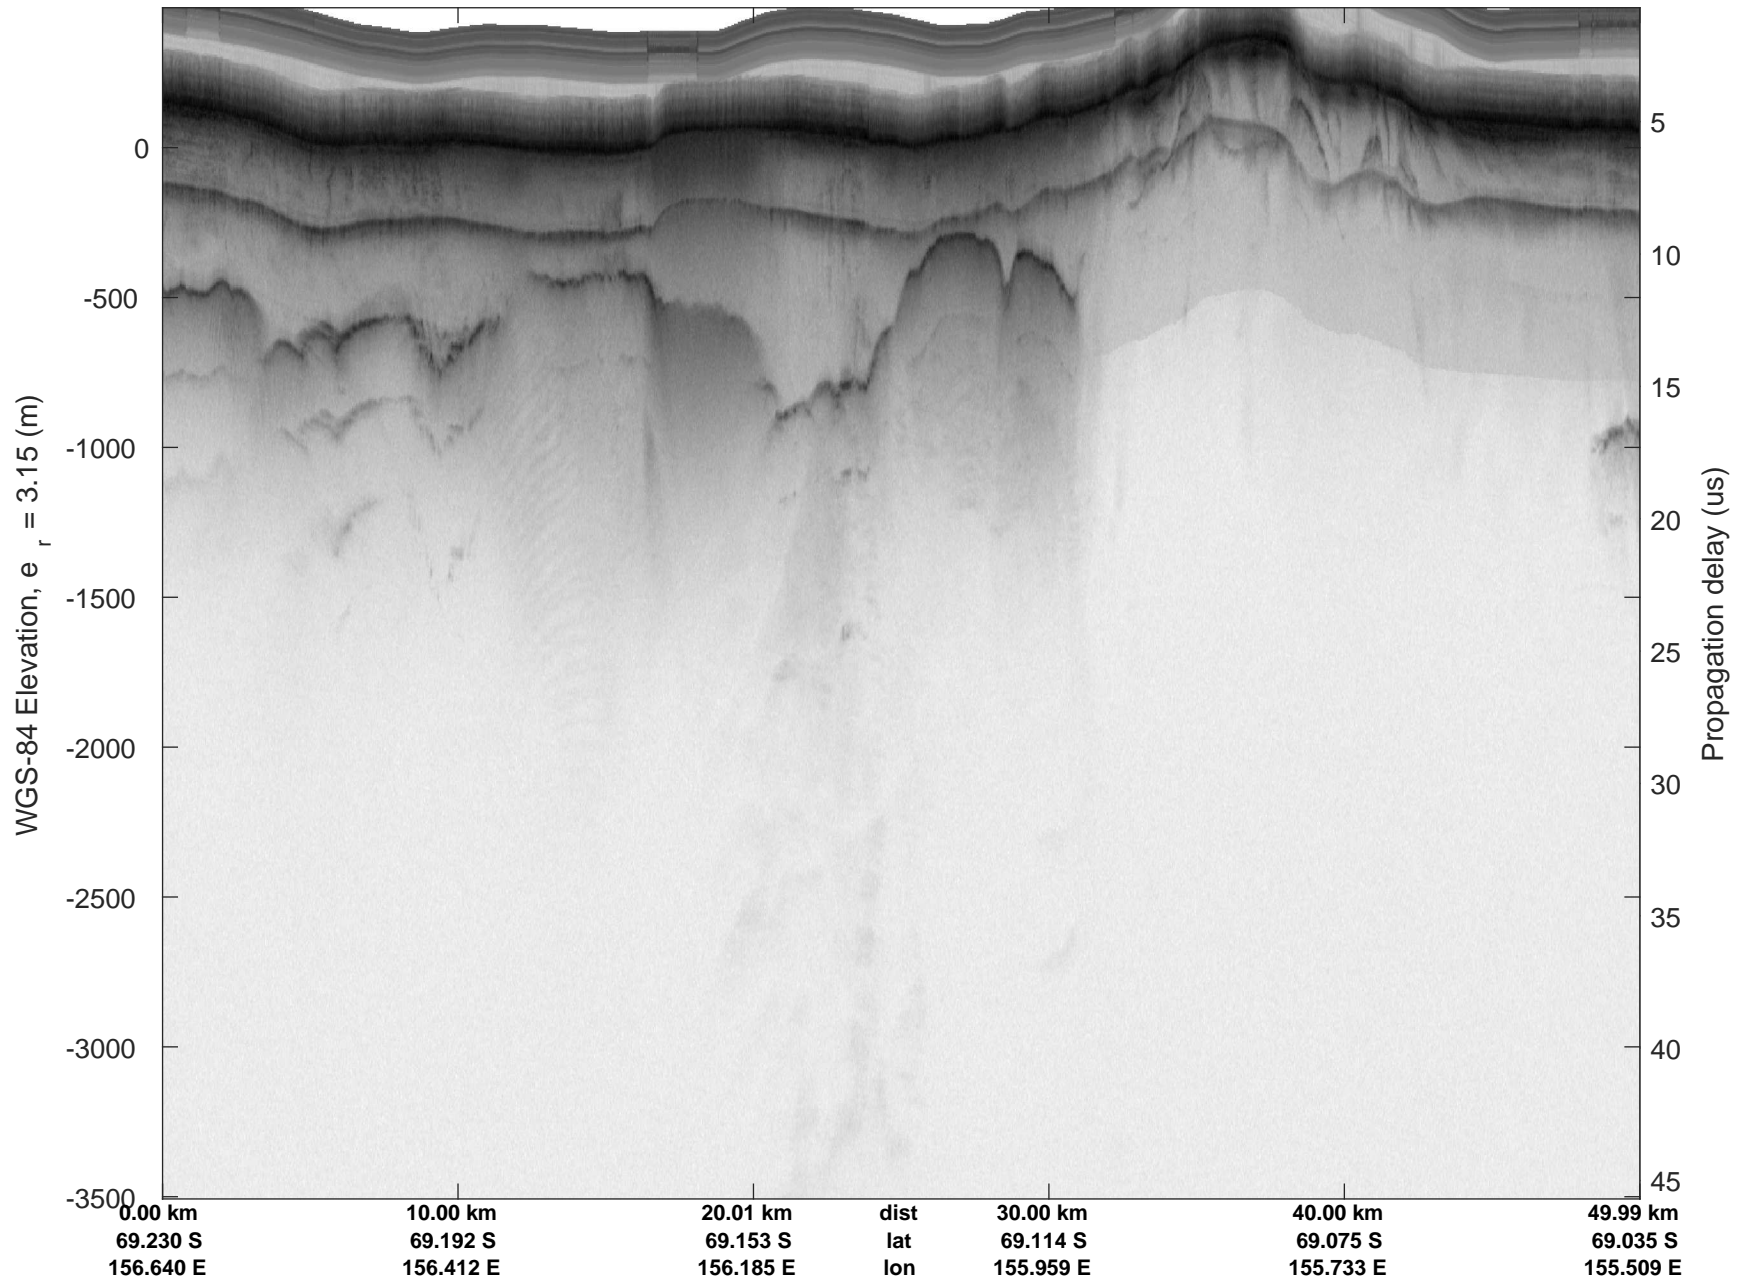

rds 2019_Antarctica_GV: "Matusevich 01" 20191106_01_016: 02:52:41.1 to 02:59:24.8 GPS