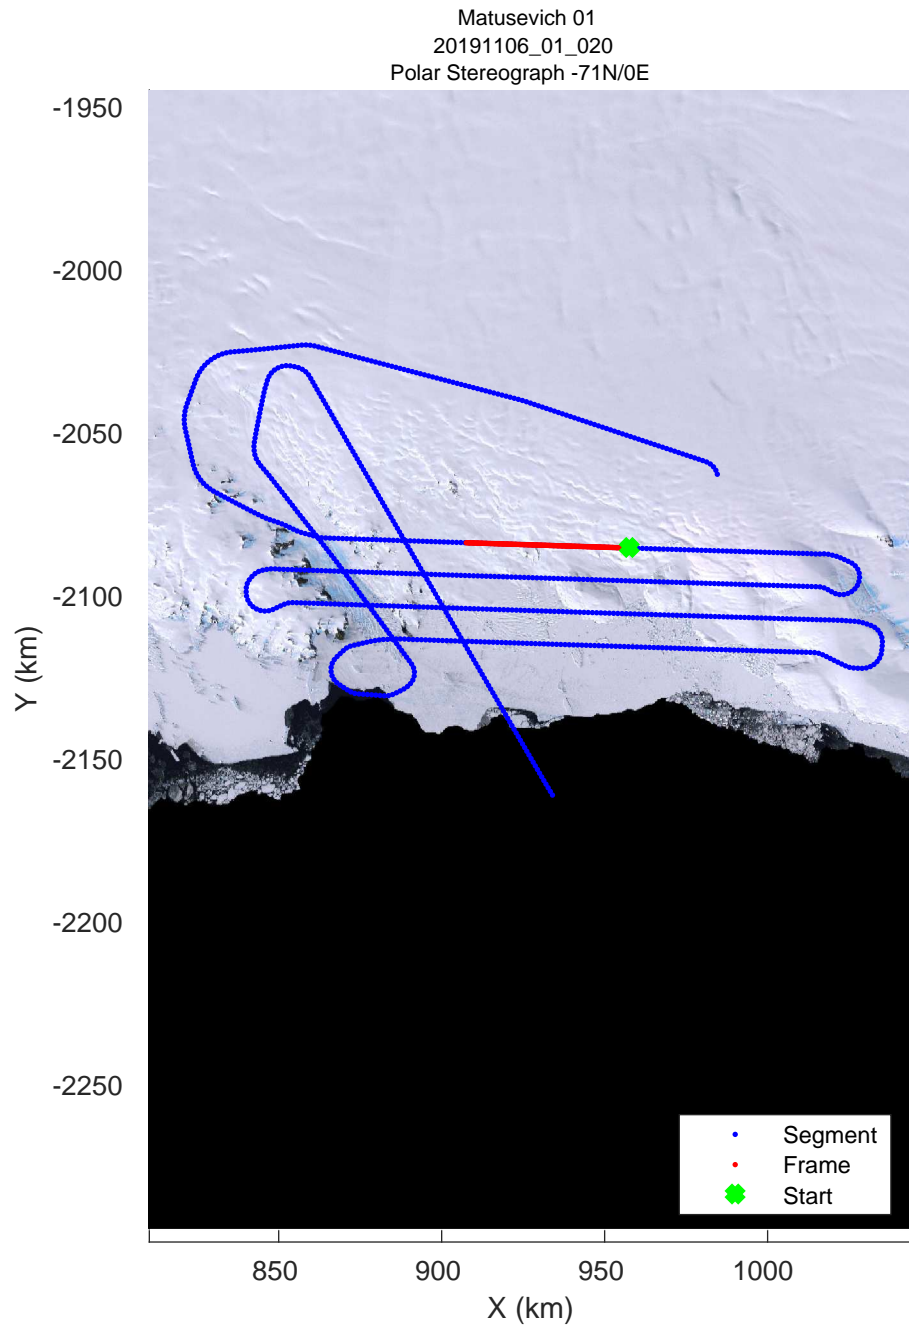

rds 2019\_Antarctica\_GV: "Matusevich 01" 20191106\_01\_018: 03:05:57.9 to 03:12:33.8 GPS

rds 2019\_Antarctica\_GV: "Matusevich 01" 20191106\_01\_019: 03:12:33.9 to 03:19:21.0 GPS

rds 2019\_Antarctica\_GV: "Matusevich 01" 20191106\_01\_019: 03:12:33.9 to 03:19:21.0 GPS

rds 2019\_Antarctica\_GV: "Matusevich 01" 20191106\_01\_020: 03:19:21.1 to 03:26:04.3 GPS

rds 2019\_Antarctica\_GV: "Matusevich 01" 20191106\_01\_020: 03:19:21.1 to 03:26:04.3 GPS

rds 2019\_Antarctica\_GV: "Matusевич 01" 20191106\_01\_021: 03:26:04.4 to 03:32:38.8 GPS