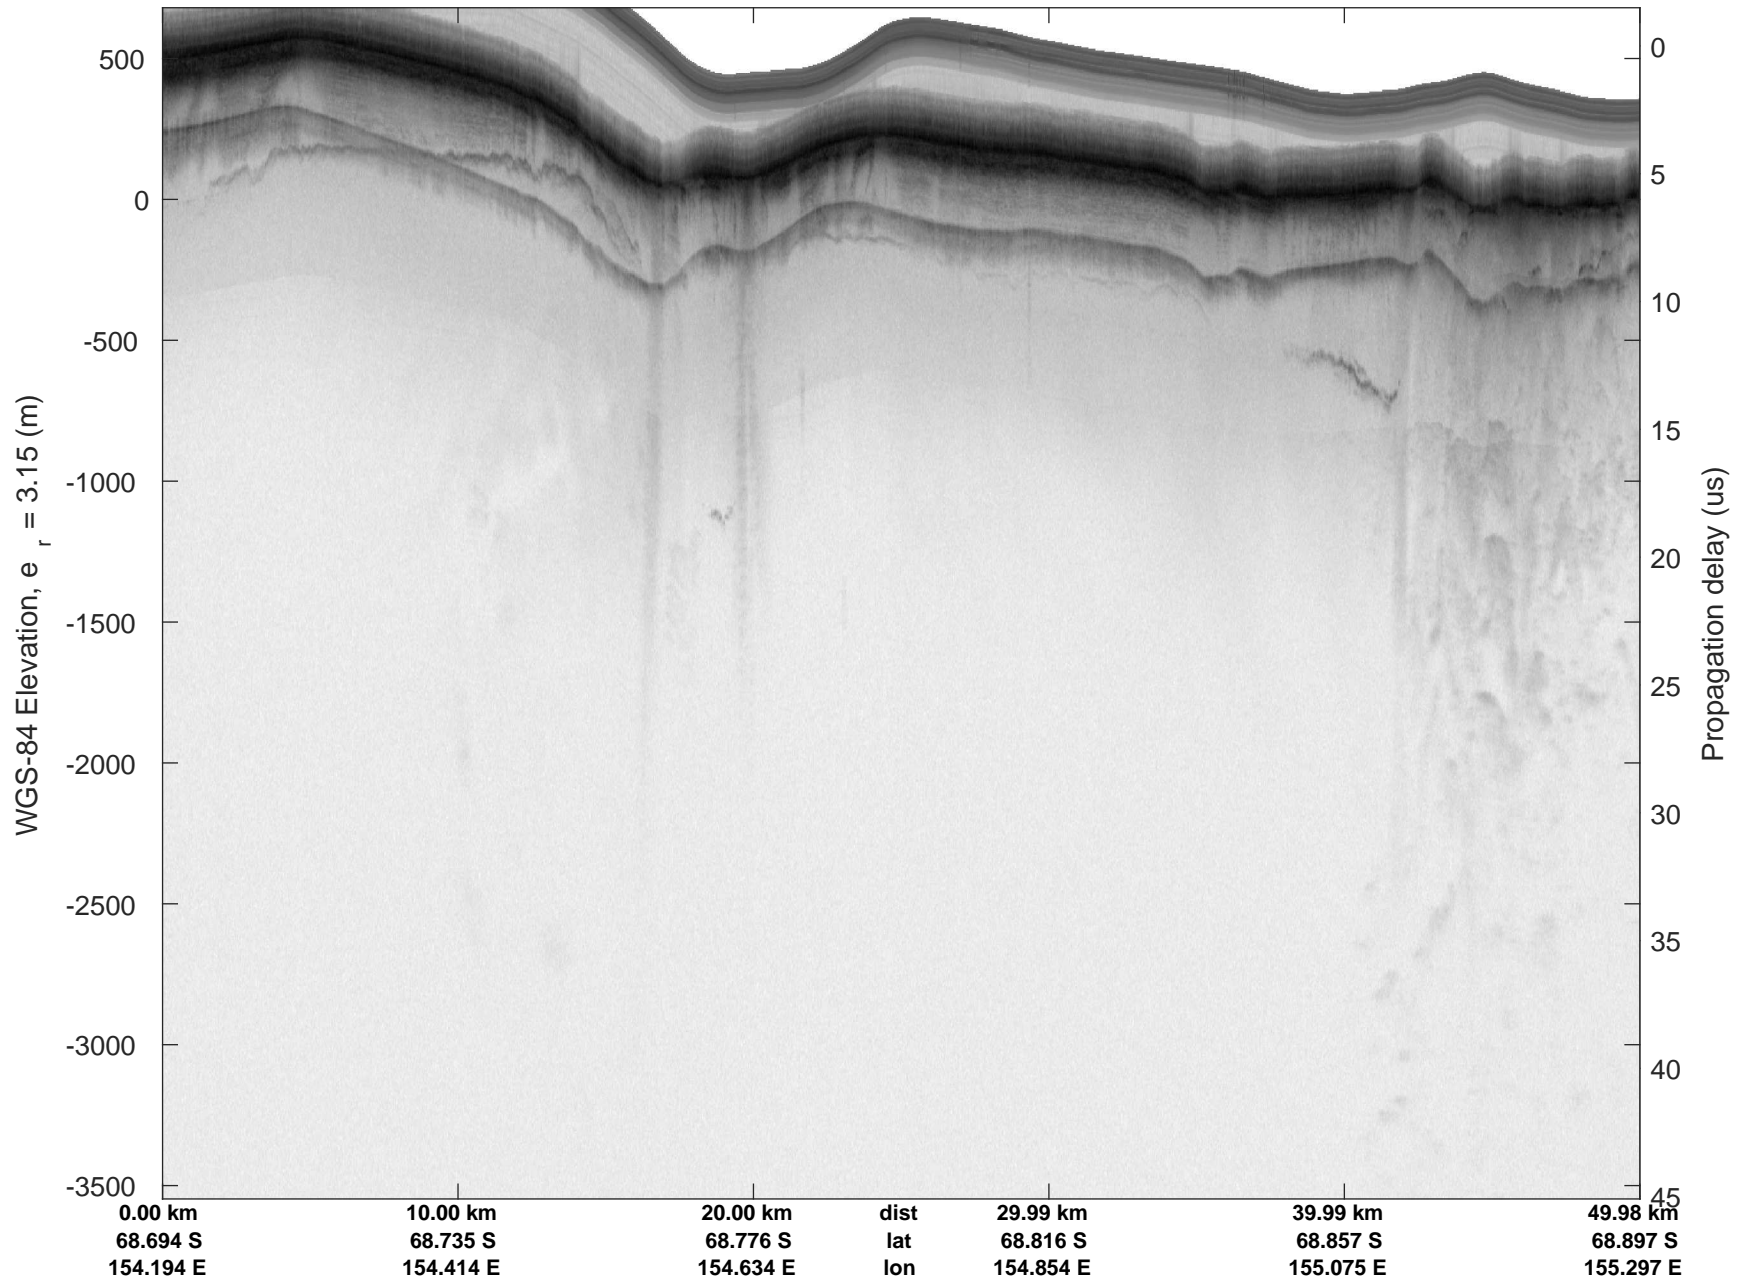

rds 2019_Antarctica_GV: "Matusевич 01" 20191106_01_011: 02:18:42.6 to 02:25:45.1 GPS