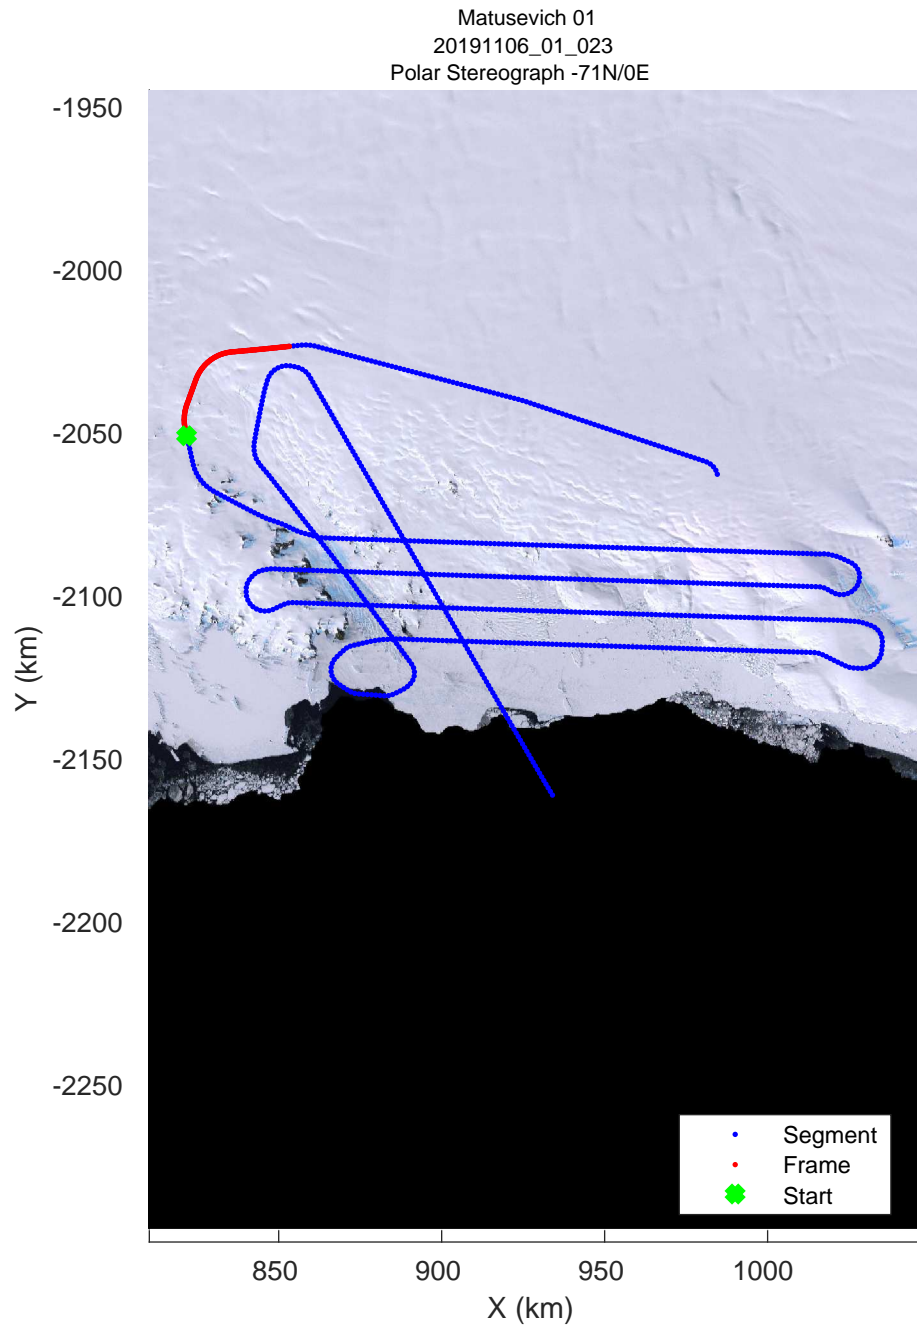

rds 2019\_Antarctica\_GV: "Matusевич 01" 20191106\_01\_021: 03:26:04.4 to 03:32:38.8 GPS

rds 2019\_Antarctica\_GV: "Matusevich 01" 20191106\_01\_022: 03:32:38.9 to 03:39:08.2 GPS

rds 2019\_Antarctica\_GV: "Matusевич 01" 20191106\_01\_022: 03:32:38.9 to 03:39:08.2 GPS