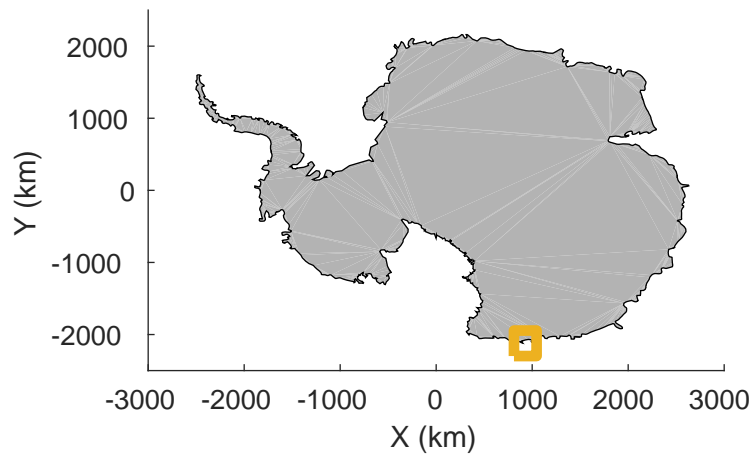

rds 2019\_Antarctica\_GV: "Matusevich 01" 20191106\_01\_015: 02:45:55.7 to 02:52:40.9 GPS

rds 2019\_Antarctica\_GV: "Matusevich 01" 20191106\_01\_016: 02:52:41.1 to 02:59:24.8 GPS

rds 2019\_Antarctica\_GV: "Matusevich 01" 20191106\_01\_016: 02:52:41.1 to 02:59:24.8 GPS