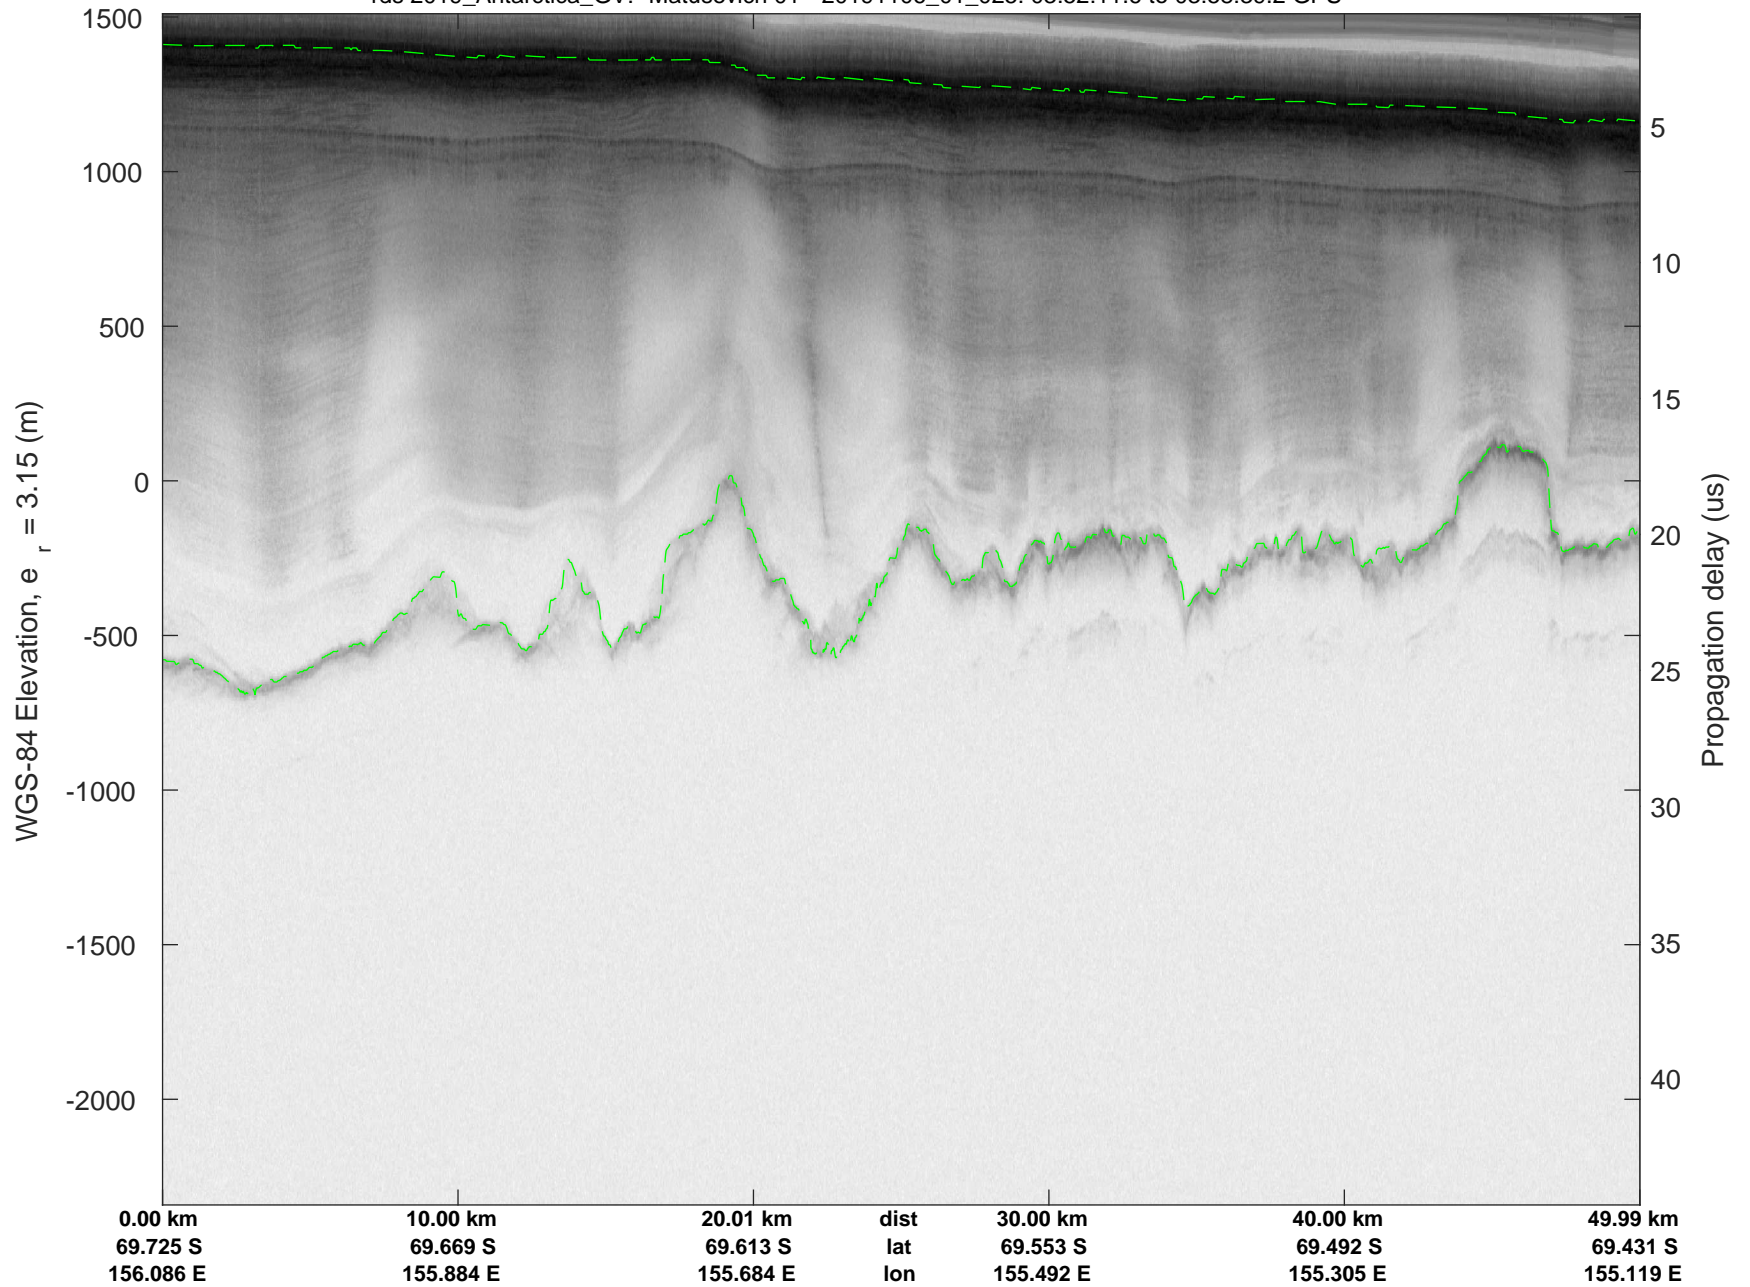

rds 2019\_Antarctica\_GV: "Matusevich 01" 20191106\_01\_023: 03:39:08.3 to 03:45:43.0 GPS

rds 2019\_Antarctica\_GV: "Matusevich 01" 20191106\_01\_023: 03:39:08.3 to 03:45:43.0 GPS

rds 2019\_Antarctica\_GV: "Matusevich 01" 20191106\_01\_024: 03:45:43.2 to 03:52:11.5 GPS

rds 2019\_Antarctica\_GV: "Matusevich 01" 20191106\_01\_024: 03:45:43.2 to 03:52:11.5 GPS

rds 2019\_Antarctica\_GV: "Matusevich 01" 20191106\_01\_025: 03:52:11.6 to 03:58:39.2 GPS

rds 2019\_Antarctica\_GV: "Matusевич 01" 20191106\_01\_025: 03:52:11.6 to 03:58:39.2 GPS

rds 2019\_Antarctica\_GV: "Matusевич 01" 20191106\_01\_026: 03:58:39.3 to 04:03:32.3 GPS

rds 2019\_Antarctica\_GV: "Matusевич 01" 20191106\_01\_026: 03:58:39.3 to 04:03:32.3 GPS