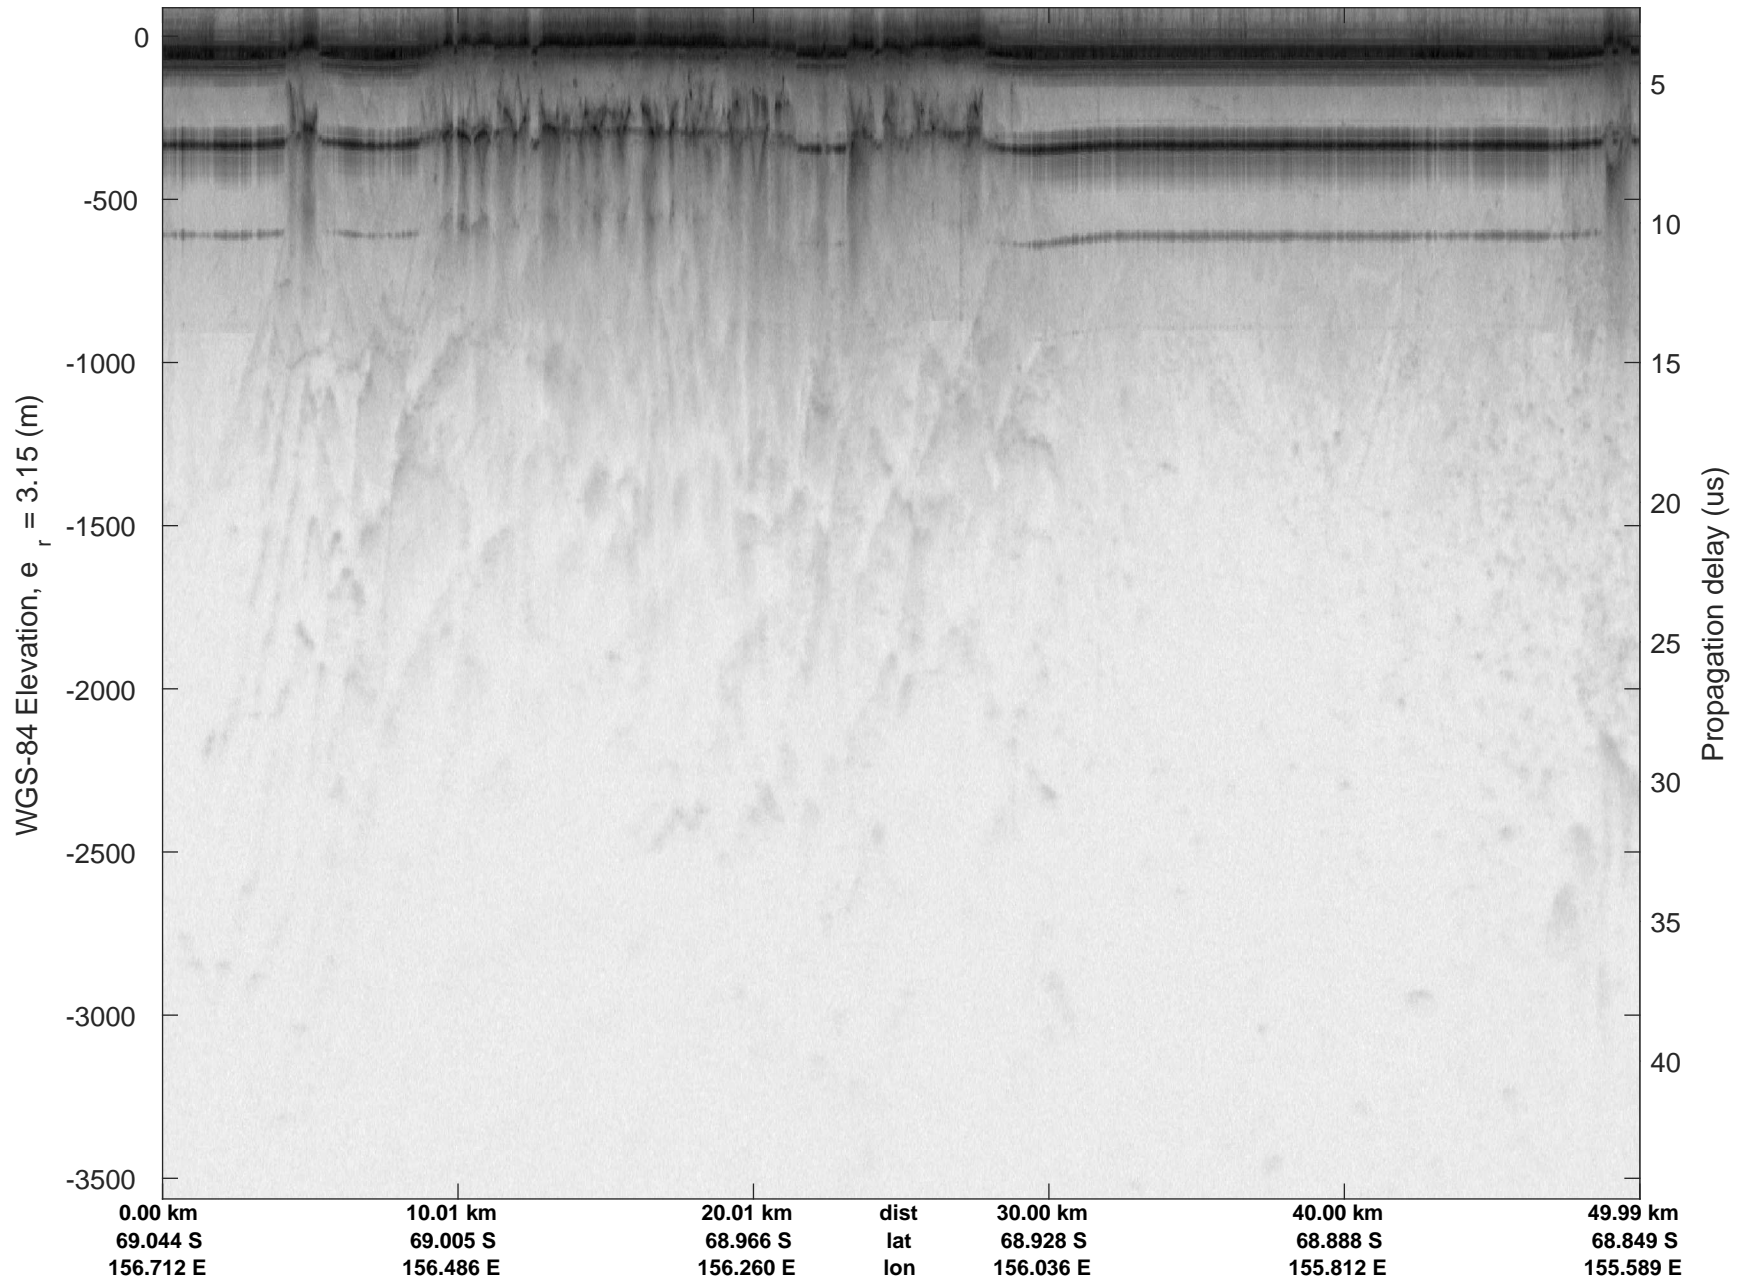

rds 2019_Antarctica_GV: "Matusevich 01" 20191106_01_008: 01:58:35.6 to 02:05:26.3 GPS