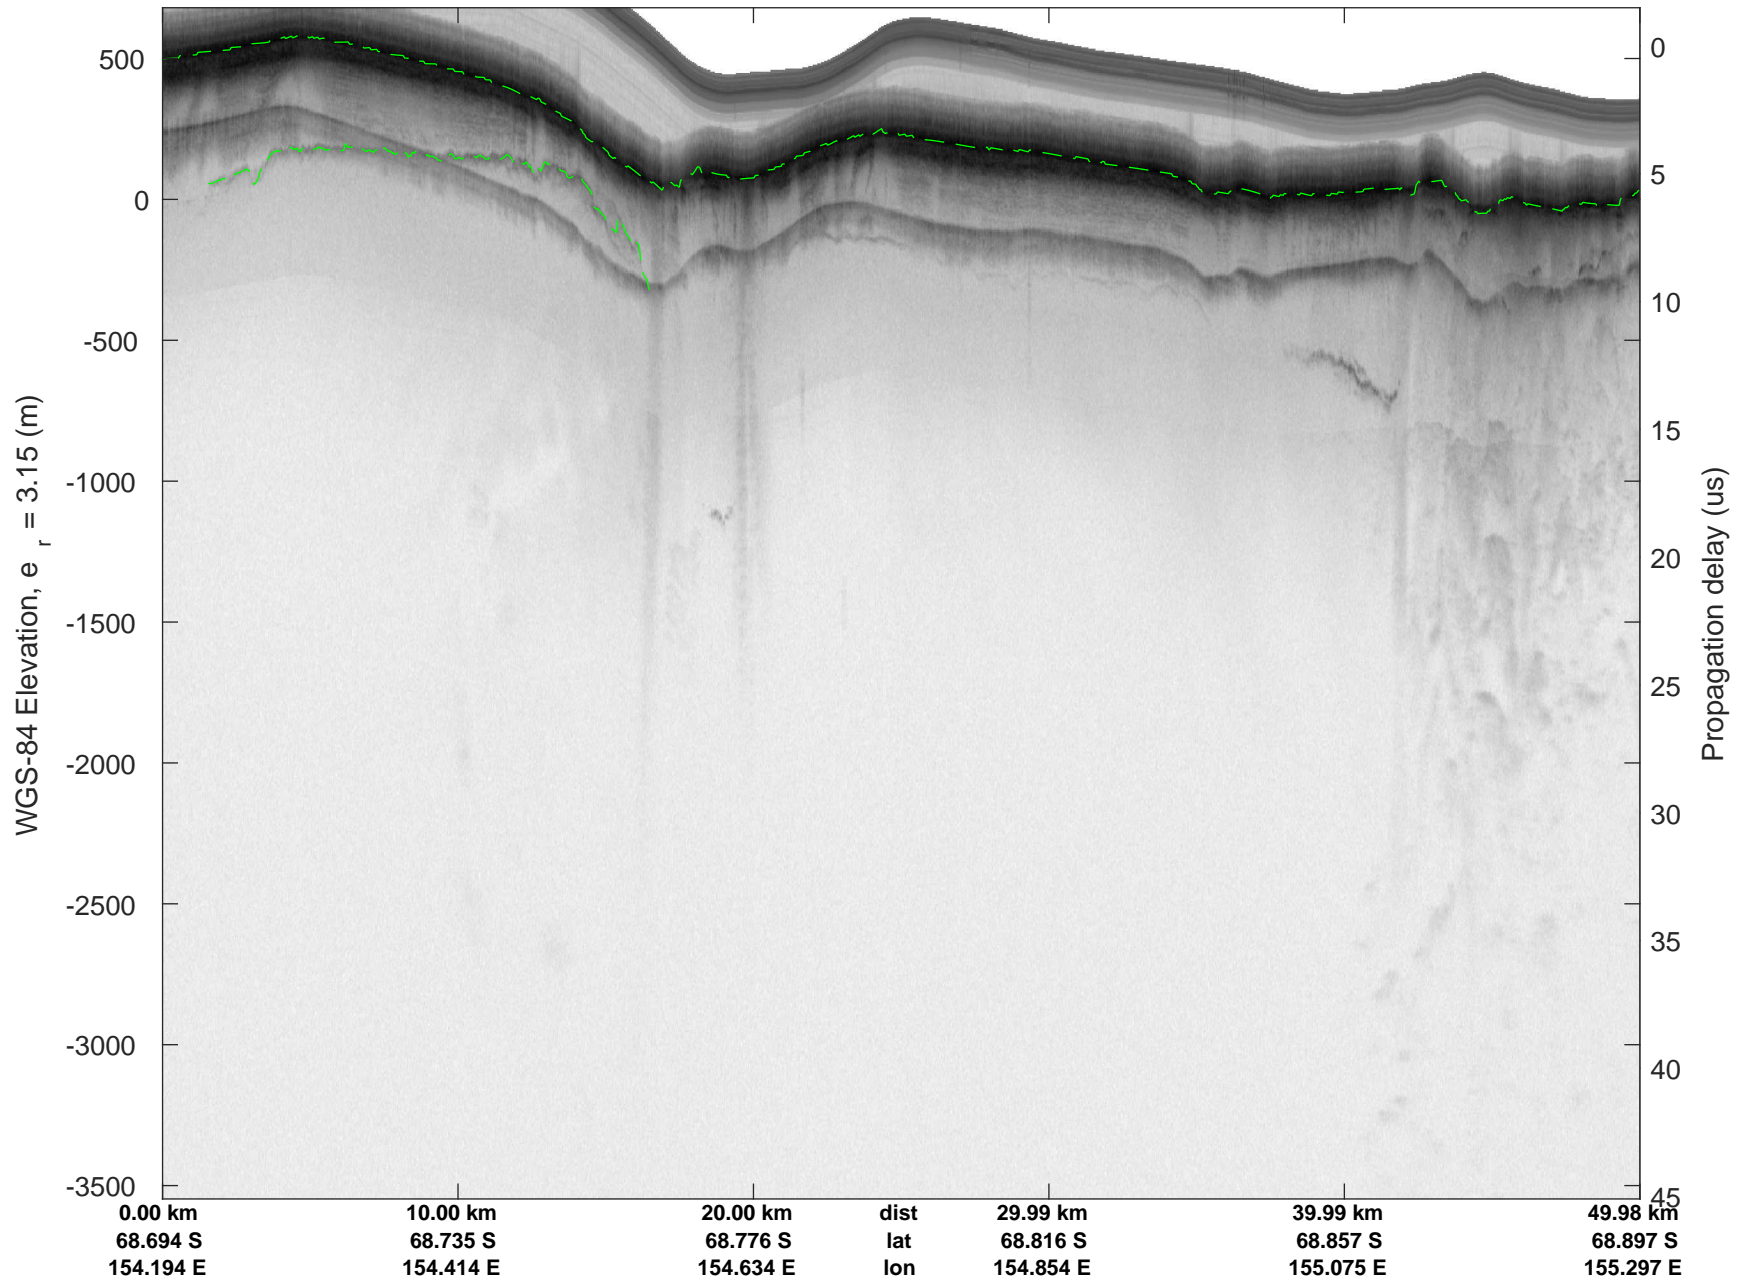

rds 2019_Antarctica_GV: "Matusevich 01" 20191106_01_011: 02:18:42.6 to 02:25:45.1 GPS