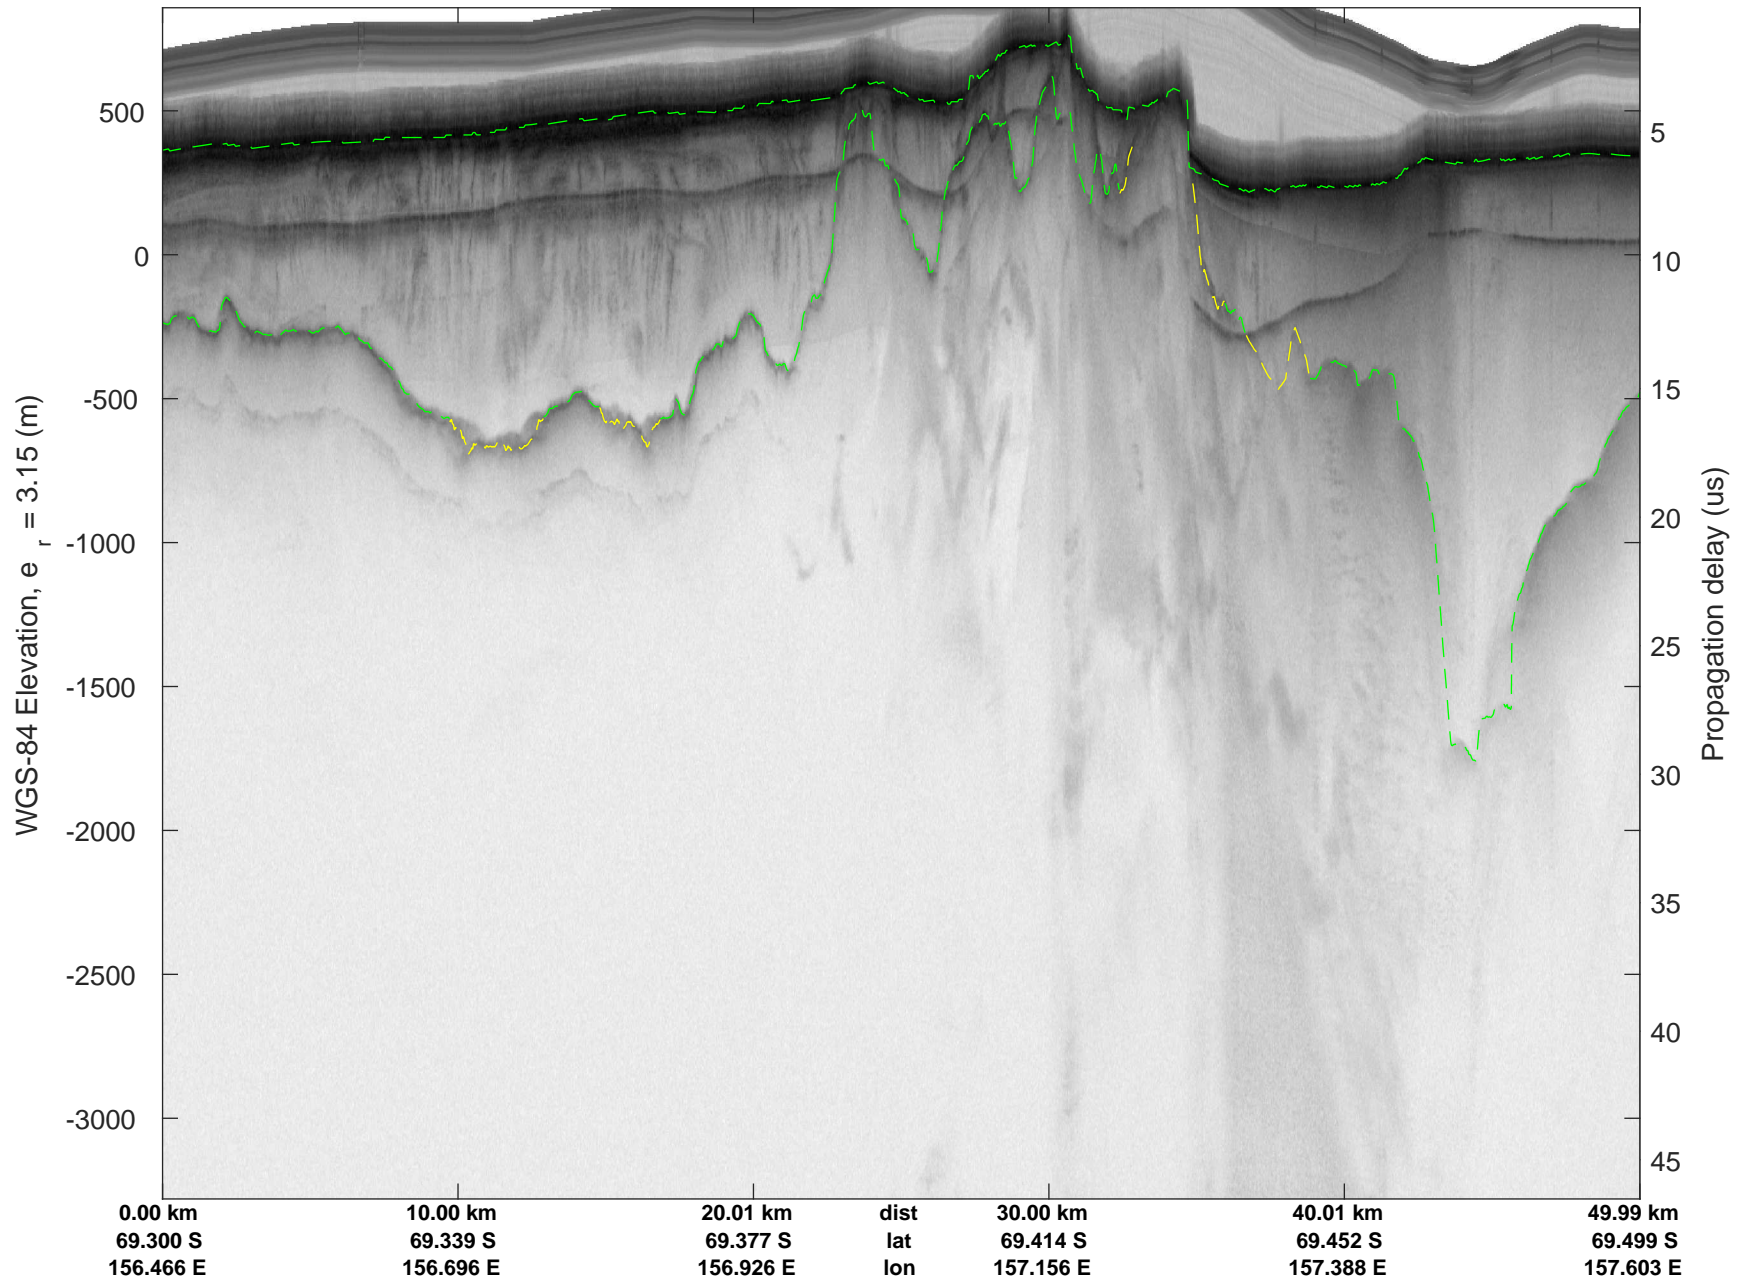

rds 2019\_Antarctica\_GV: "Matusevich 01" 20191106\_01\_020: 03:19:21.1 to 03:26:04.3 GPS

rds 2019\_Antarctica\_GV: "Matusevich 01" 20191106\_01\_020: 03:19:21.1 to 03:26:04.3 GPS

rds 2019\_Antarctica\_GV: "Matusевич 01" 20191106\_01\_021: 03:26:04.4 to 03:32:38.8 GPS

rds 2019\_Antarctica\_GV: "Matusевич 01" 20191106\_01\_021: 03:26:04.4 to 03:32:38.8 GPS

rds 2019\_Antarctica\_GV: "Matusevich 01" 20191106\_01\_022: 03:32:38.9 to 03:39:08.2 GPS

rds 2019\_Antarctica\_GV: "Matusевич 01" 20191106\_01\_022: 03:32:38.9 to 03:39:08.2 GPS