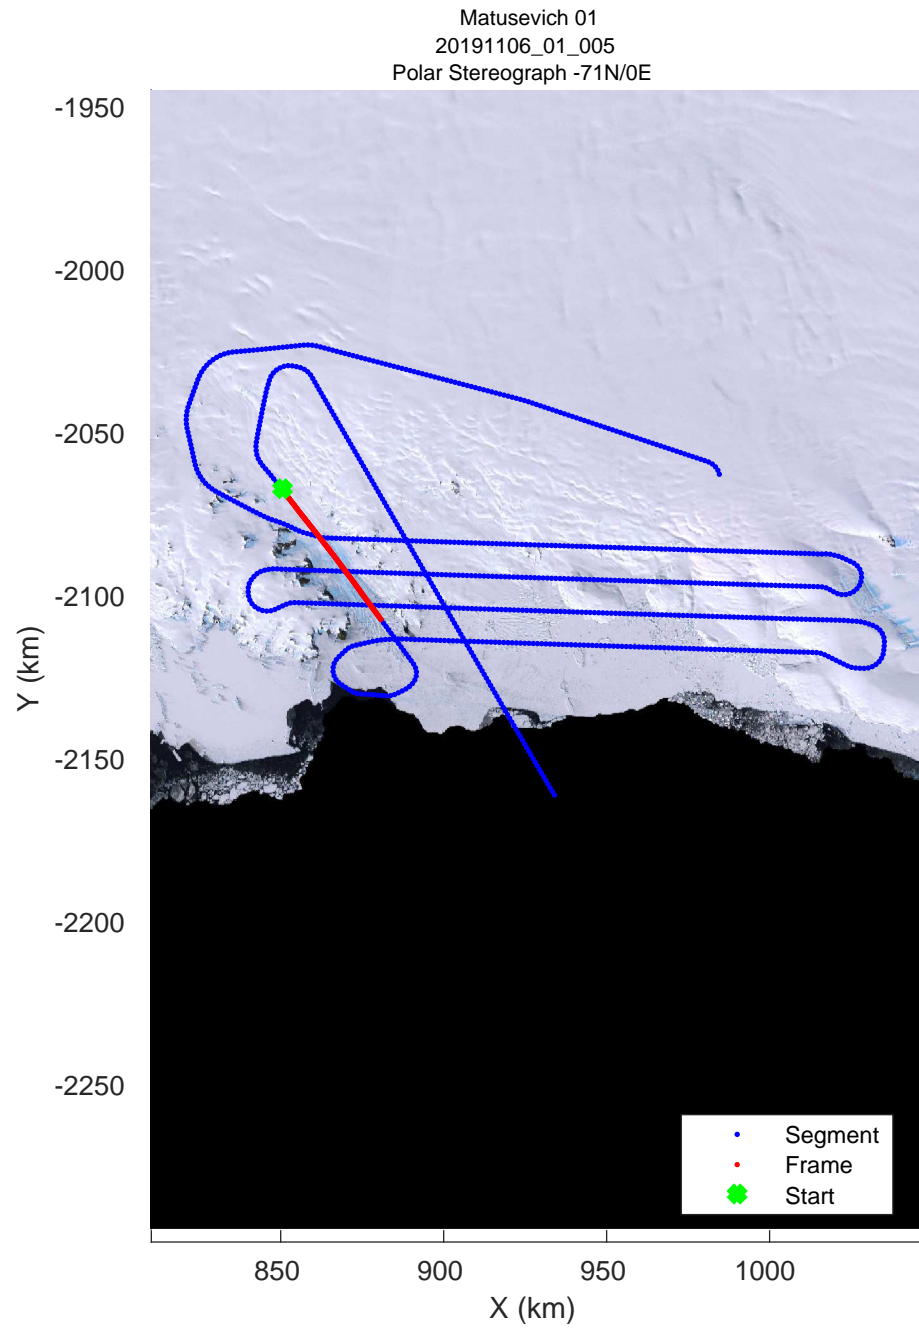

Matusevich 01  
20191106\_01\_001  
Polar Stereograph -71N/0E

rds 2019\_Antarctica\_GV: "Matusevich 01" 20191106\_01\_001: 01:11:50.7 to 01:18:28.9 GPS

rds 2019\_Antarctica\_GV: "Matusevich 01" 20191106\_01\_001: 01:11:50.7 to 01:18:28.9 GPS

rds 2019\_Antarctica\_GV: "Matusevich 01" 20191106\_01\_002: 01:18:29.0 to 01:25:09.3 GPS

rds 2019\_Antarctica\_GV: "Matusevich 01" 20191106\_01\_002: 01:18:29.0 to 01:25:09.3 GPS

rds 2019\_Antarctica\_GV: "Matusevich 01" 20191106\_01\_003: 01:25:09.4 to 01:31:32.7 GPS

rds 2019\_Antarctica\_GV: "Matusevich 01" 20191106\_01\_003: 01:25:09.4 to 01:31:32.7 GPS

rds 2019\_Antarctica\_GV: "Matusevich 01" 20191106\_01\_004: 01:31:32.8 to 01:37:53.1 GPS

rds 2019\_Antarctica\_GV: "Matusevich 01" 20191106\_01\_004: 01:31:32.8 to 01:37:53.1 GPS

rds 2019\_Antarctica\_GV: "Matusevich 01" 20191106\_01\_005: 01:37:53.2 to 01:44:44.2 GPS

rds 2019\_Antarctica\_GV: "Matusевич 01" 20191106\_01\_005: 01:37:53.2 to 01:44:44.2 GPS

rds 2019\_Antarctica\_GV: "Matusevich 01" 20191106\_01\_006: 01:44:44.3 to 01:51:37.9 GPS