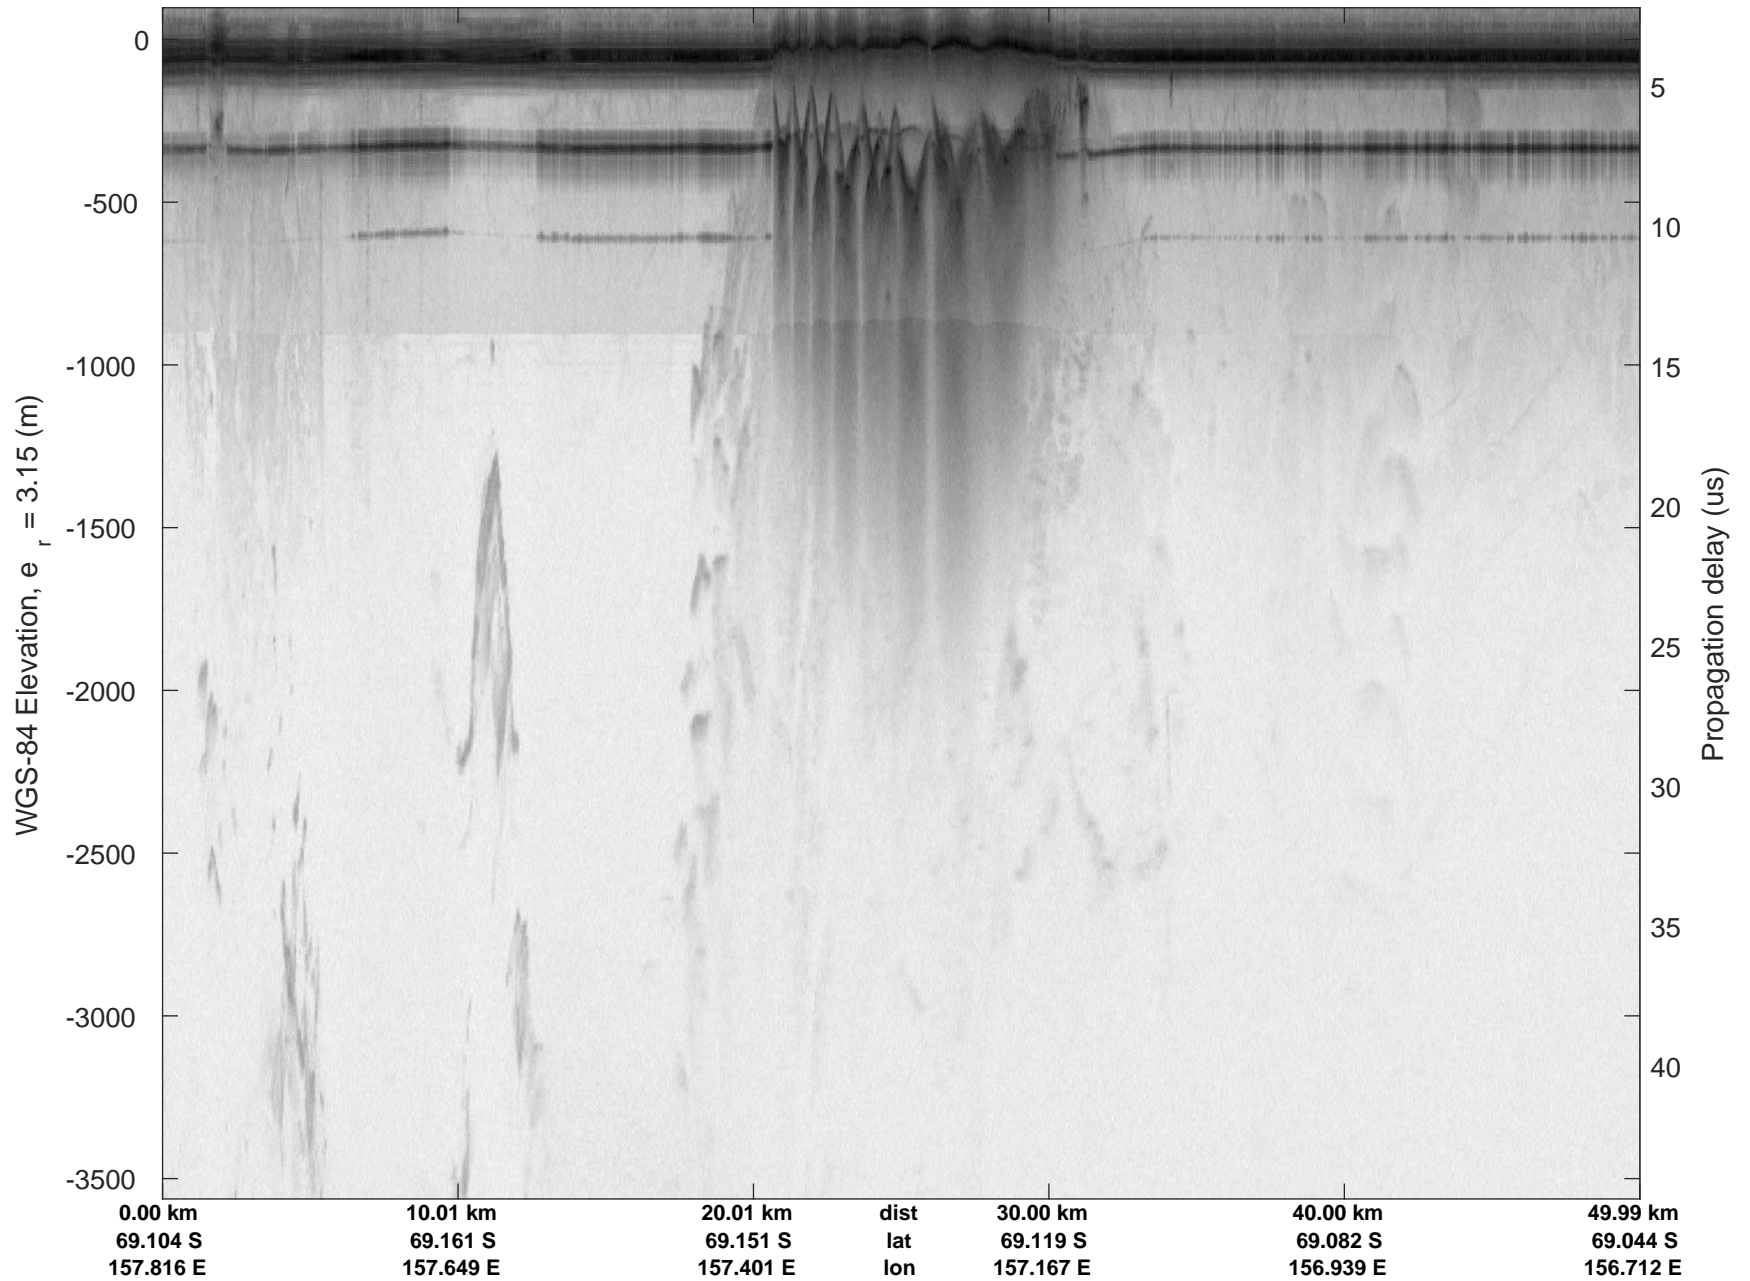

Matusevich 01  
20191106\_01\_001  
Polar Stereograph -71N/0E

rds 2019\_Antarctica\_GV: "Matusevich 01" 20191106\_01\_001: 01:11:50.7 to 01:18:28.9 GPS

rds 2019\_Antarctica\_GV: "Matusevich 01" 20191106\_01\_001: 01:11:50.7 to 01:18:28.9 GPS

rds 2019\_Antarctica\_GV: "Matusevich 01" 20191106\_01\_005: 01:37:53.2 to 01:44:44.2 GPS

rds 2019\_Antarctica\_GV: "Matusевич 01" 20191106\_01\_005: 01:37:53.2 to 01:44:44.2 GPS

rds 2019\_Antarctica\_GV: "Matusevich 01" 20191106\_01\_006: 01:44:44.3 to 01:51:37.9 GPS

rds 2019\_Antarctica\_GV: "Matusevich 01" 20191106\_01\_006: 01:44:44.3 to 01:51:37.9 GPS

rds 2019\_Antarctica\_GV: "Matusevich 01" 20191106\_01\_007: 01:51:38.1 to 01:58:35.4 GPS

rds 2019\_Antarctica\_GV: "Matusevich 01" 20191106\_01\_007: 01:51:38.1 to 01:58:35.4 GPS