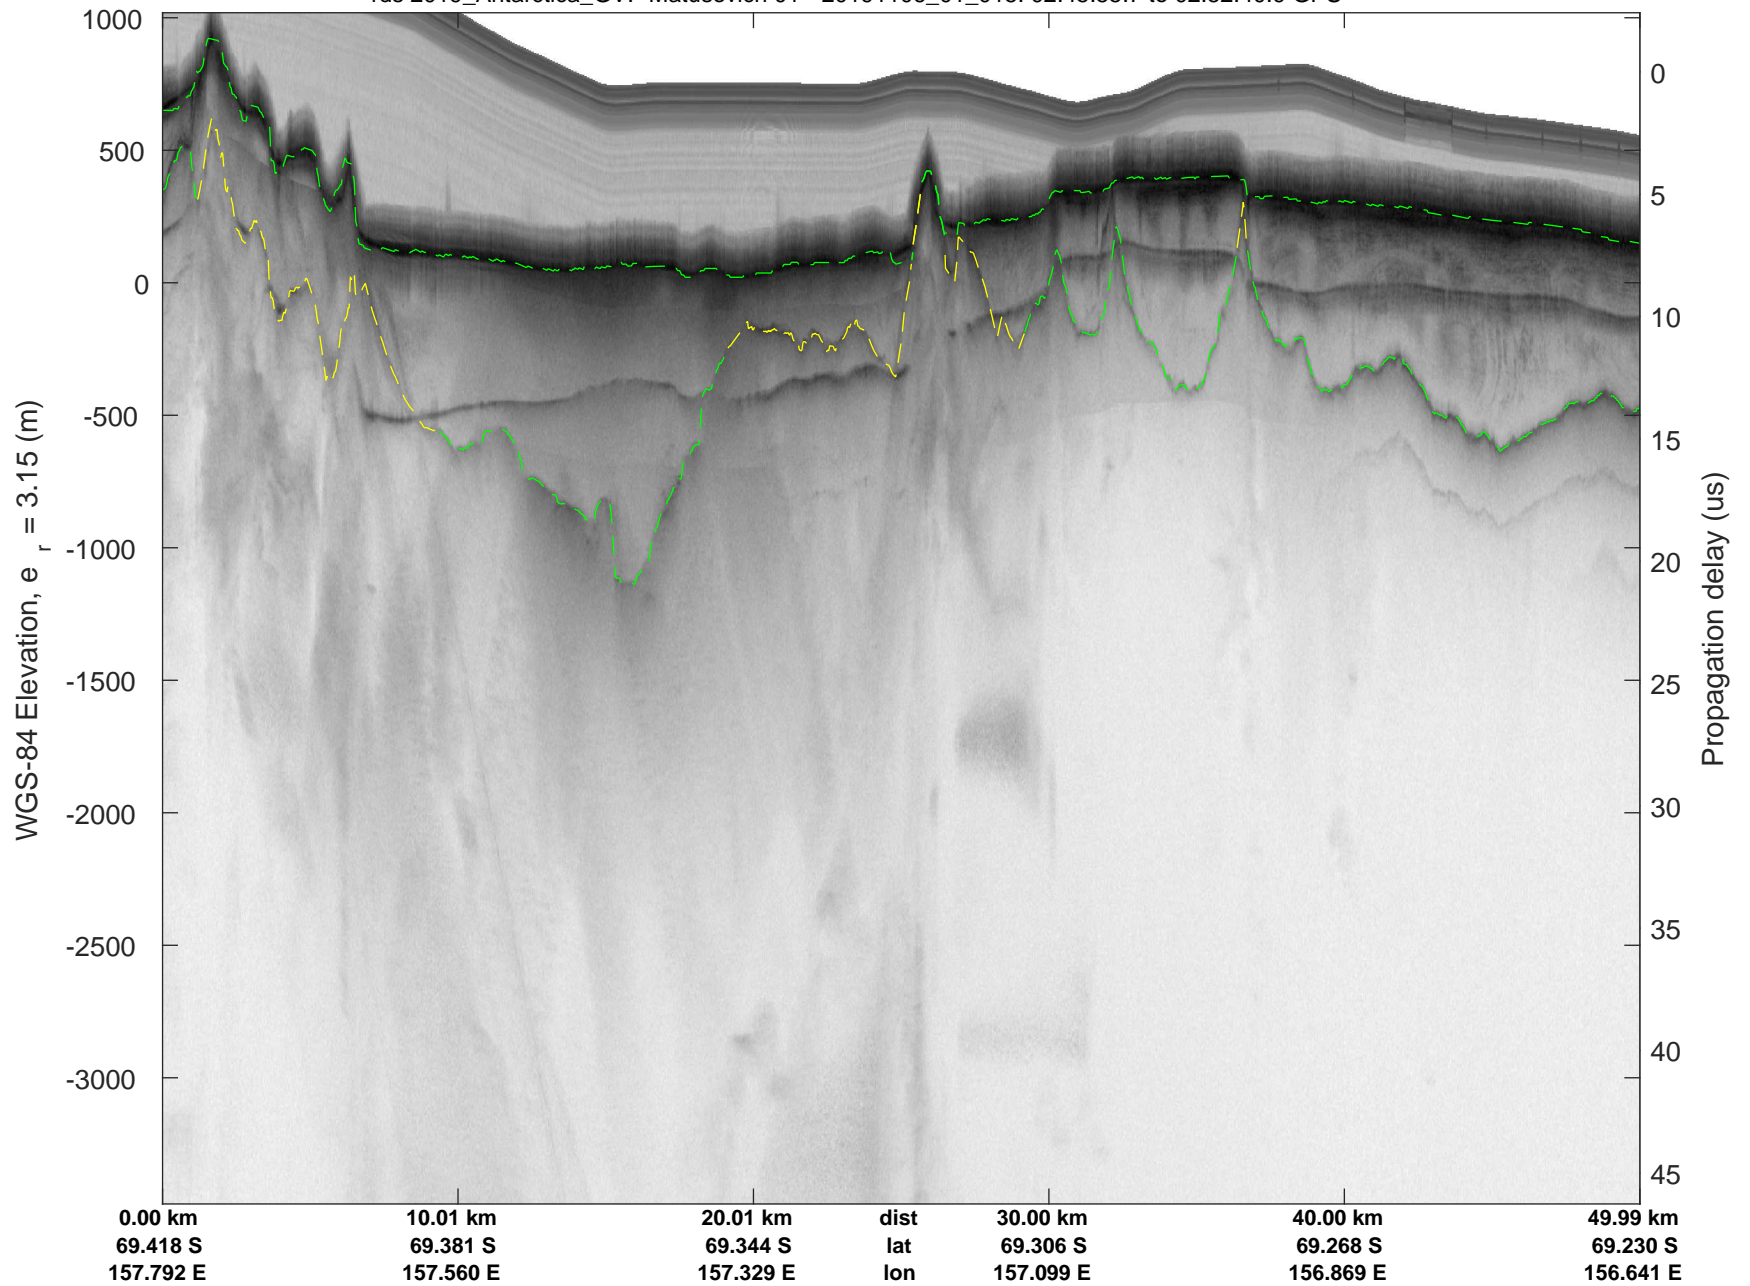

rds 2019\_Antarctica\_GV: "Matusevich 01" 20191106\_01\_012: 02:25:45.3 to 02:32:40.6 GPS

rds 2019\_Antarctica\_GV: "Matusevich 01" 20191106\_01\_013: 02:32:40.7 to 02:39:23.9 GPS

rds 2019\_Antarctica\_GV: "Matusевич 01" 20191106\_01\_013: 02:32:40.7 to 02:39:23.9 GPS

rds 2019\_Antarctica\_GV: "Matusevich 01" 20191106\_01\_014: 02:39:24.0 to 02:45:55.6 GPS

rds 2019\_Antarctica\_GV: "Matusevich 01" 20191106\_01\_014: 02:39:24.0 to 02:45:55.6 GPS

rds 2019\_Antarctica\_GV: "Matusevich 01" 20191106\_01\_015: 02:45:55.7 to 02:52:40.9 GPS

rds 2019\_Antarctica\_GV: "Matusevich 01" 20191106\_01\_015: 02:45:55.7 to 02:52:40.9 GPS

rds 2019\_Antarctica\_GV: "Matusevich 01" 20191106\_01\_016: 02:52:41.1 to 02:59:24.8 GPS

rds 2019\_Antarctica\_GV: "Matusevich 01" 20191106\_01\_016: 02:52:41.1 to 02:59:24.8 GPS