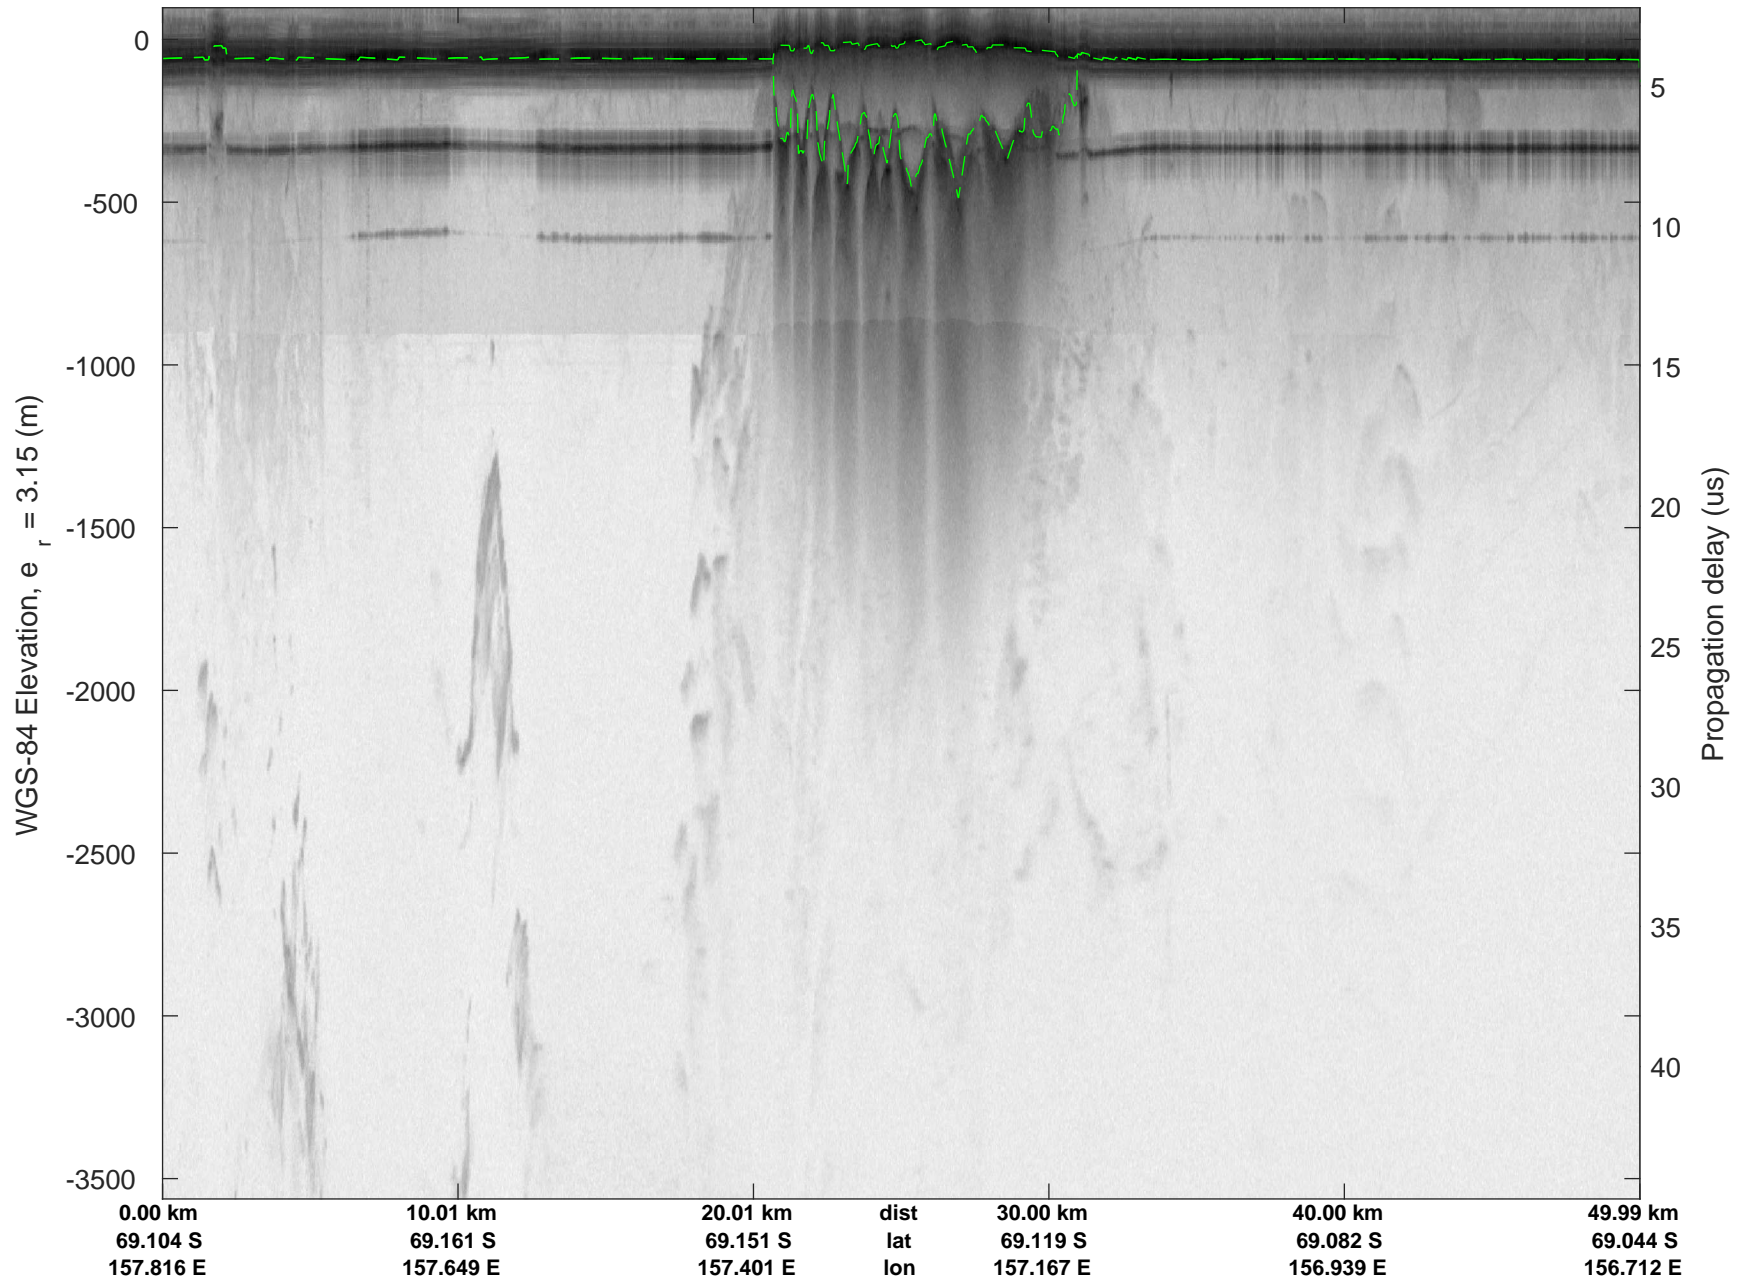

rds 2019\_Antarctica\_GV: "Matusevich 01" 20191106\_01\_005: 01:37:53.2 to 01:44:44.2 GPS

rds 2019\_Antarctica\_GV: "Matusевич 01" 20191106\_01\_005: 01:37:53.2 to 01:44:44.2 GPS

rds 2019\_Antarctica\_GV: "Matusevich 01" 20191106\_01\_006: 01:44:44.3 to 01:51:37.9 GPS

rds 2019\_Antarctica\_GV: "Matusevich 01" 20191106\_01\_006: 01:44:44.3 to 01:51:37.9 GPS

rds 2019\_Antarctica\_GV: "Matusevich 01" 20191106\_01\_007: 01:51:38.1 to 01:58:35.4 GPS

rds 2019\_Antarctica\_GV: "Matusevich 01" 20191106\_01\_007: 01:51:38.1 to 01:58:35.4 GPS

rds 2019\_Antarctica\_GV: "Matusevich 01" 20191106\_01\_008: 01:58:35.6 to 02:05:26.3 GPS

rds 2019\_Antarctica\_GV: "Matusevich 01" 20191106\_01\_008: 01:58:35.6 to 02:05:26.3 GPS

rds 2019\_Antarctica\_GV: "Matusevich 01" 20191106\_01\_009: 02:05:26.4 to 02:12:07.9 GPS

rds 2019\_Antarctica\_GV: "Matusevich 01" 20191106\_01\_009: 02:05:26.4 to 02:12:07.9 GPS

rds 2019\_Antarctica\_GV: "Matusevich 01" 20191106\_01\_010: 02:12:08.0 to 02:18:42.4 GPS

rds 2019\_Antarctica\_GV: "Matusевич 01" 20191106\_01\_010: 02:12:08.0 to 02:18:42.4 GPS