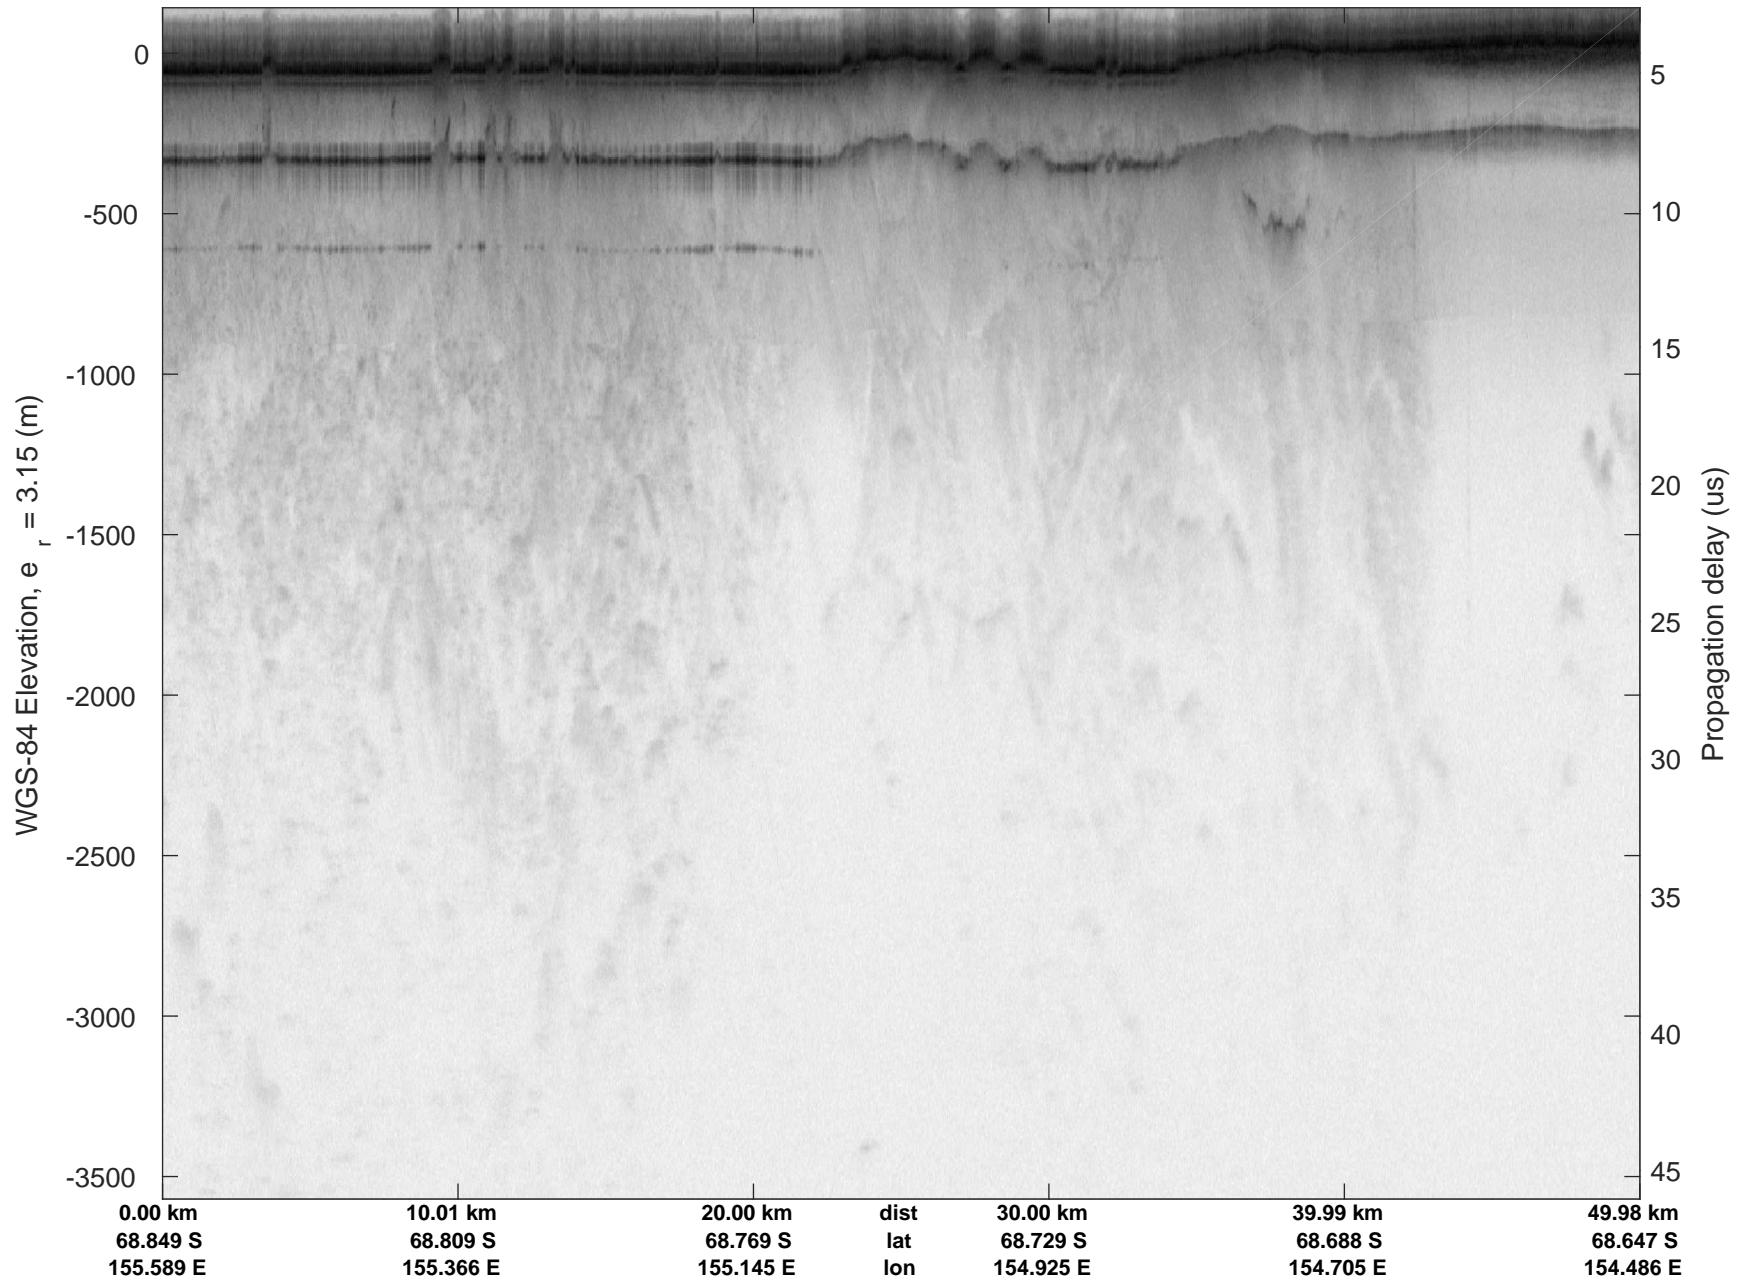

rds 2019\_Antarctica\_GV: "Matusevich 01" 20191106\_01\_008: 01:58:35.6 to 02:05:26.3 GPS

rds 2019\_Antarctica\_GV: "Matusevich 01" 20191106\_01\_008: 01:58:35.6 to 02:05:26.3 GPS

rds 2019\_Antarctica\_GV: "Matusevich 01" 20191106\_01\_009: 02:05:26.4 to 02:12:07.9 GPS