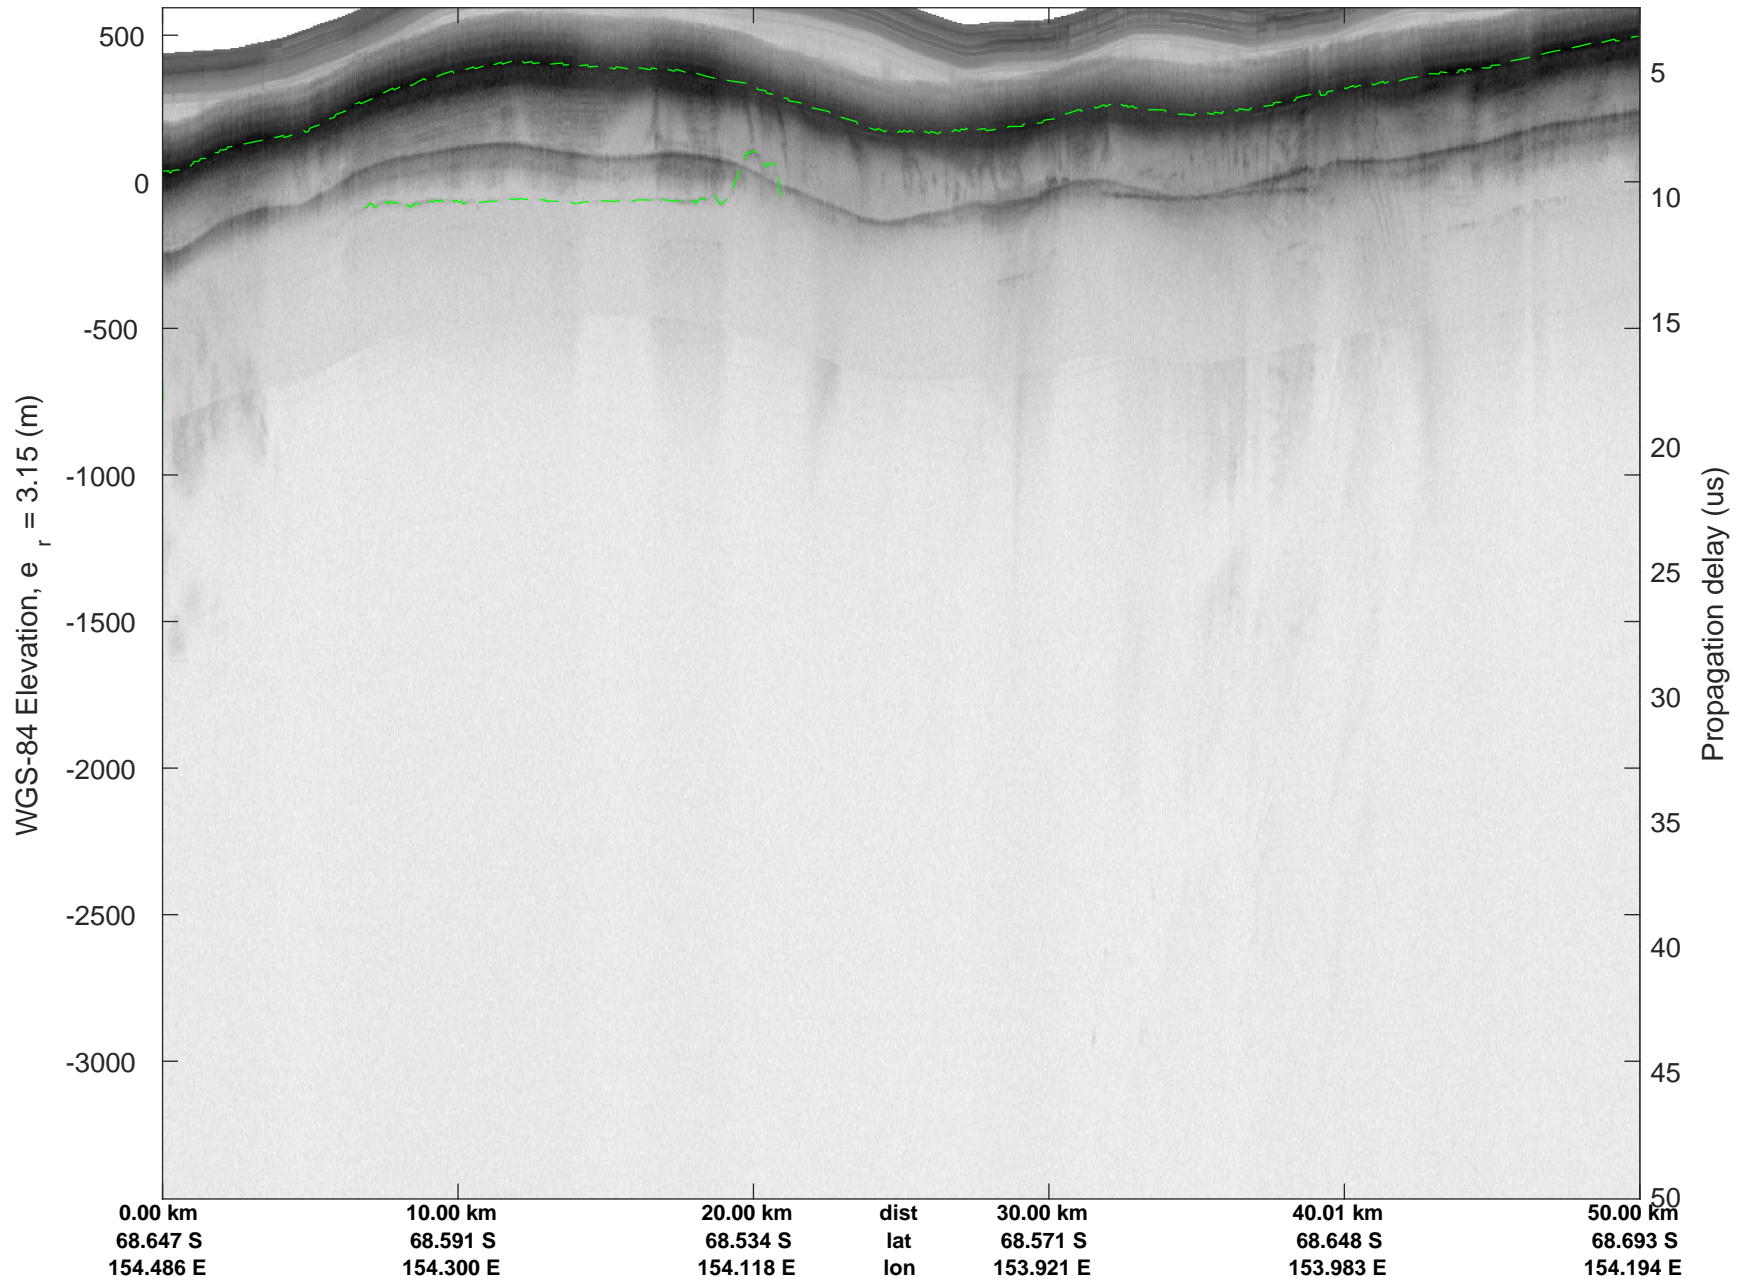

rds 2019\_Antarctica\_GV: "Matusevich 01" 20191106\_01\_009: 02:05:26.4 to 02:12:07.9 GPS

rds 2019\_Antarctica\_GV: "Matusevich 01" 20191106\_01\_010: 02:12:08.0 to 02:18:42.4 GPS

rds 2019\_Antarctica\_GV: "Matusевич 01" 20191106\_01\_010: 02:12:08.0 to 02:18:42.4 GPS