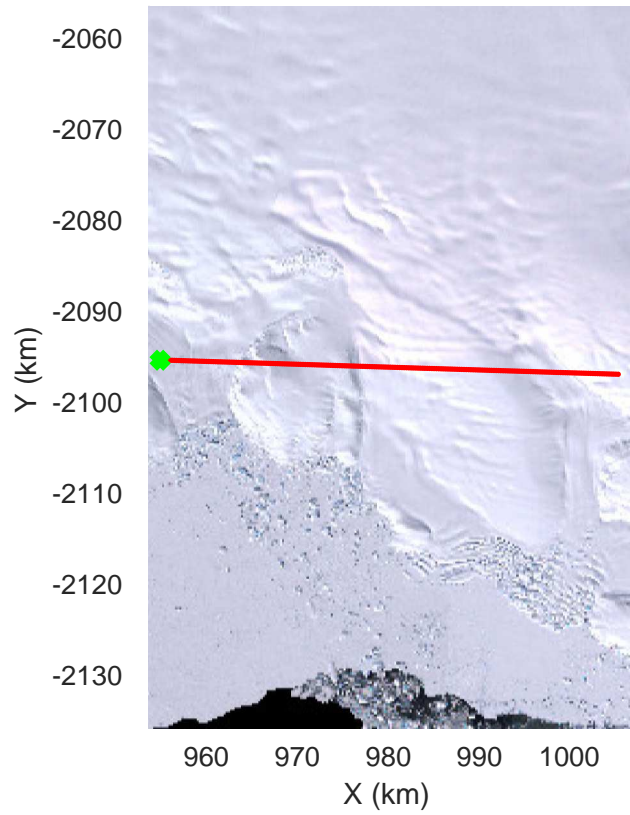

rds 2019\_Antarctica\_GV: "Matusevich 01" 20191106\_01\_015: 02:45:55.7 to 02:52:40.9 GPS

rds 2019\_Antarctica\_GV: "Matusevich 01" 20191106\_01\_016: 02:52:41.1 to 02:59:24.8 GPS

rds 2019\_Antarctica\_GV: "Matusevich 01" 20191106\_01\_016: 02:52:41.1 to 02:59:24.8 GPS