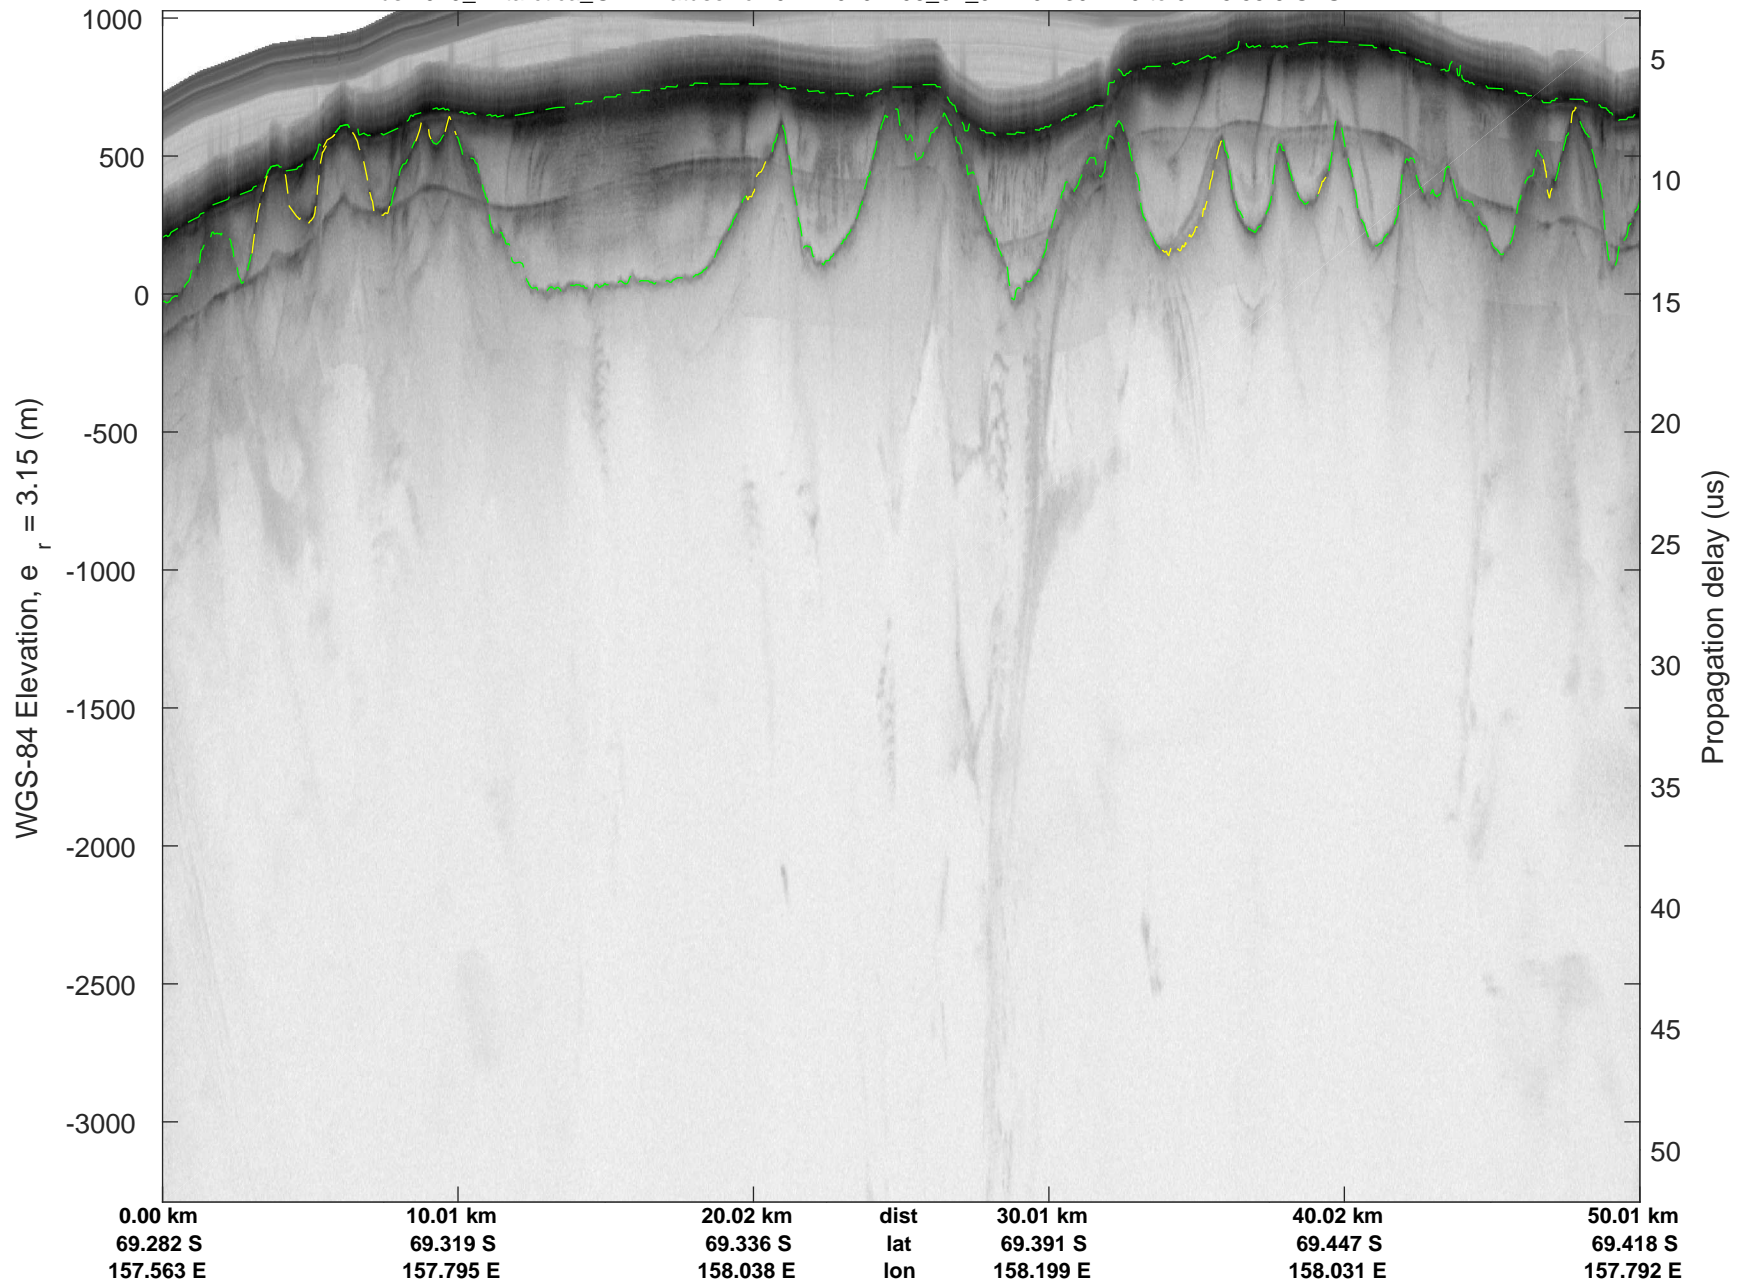

rds 2019\_Antarctica\_GV: "Matusevich 01" 20191106\_01\_012: 02:25:45.3 to 02:32:40.6 GPS

rds 2019\_Antarctica\_GV: "Matusevich 01" 20191106\_01\_013: 02:32:40.7 to 02:39:23.9 GPS

rds 2019\_Antarctica\_GV: "Matusевич 01" 20191106\_01\_013: 02:32:40.7 to 02:39:23.9 GPS

rds 2019\_Antarctica\_GV: "Matusevich 01" 20191106\_01\_014: 02:39:24.0 to 02:45:55.6 GPS

rds 2019\_Antarctica\_GV: "Matusevich 01" 20191106\_01\_014: 02:39:24.0 to 02:45:55.6 GPS

rds 2019\_Antarctica\_GV: "Matusevich 01" 20191106\_01\_015: 02:45:55.7 to 02:52:40.9 GPS