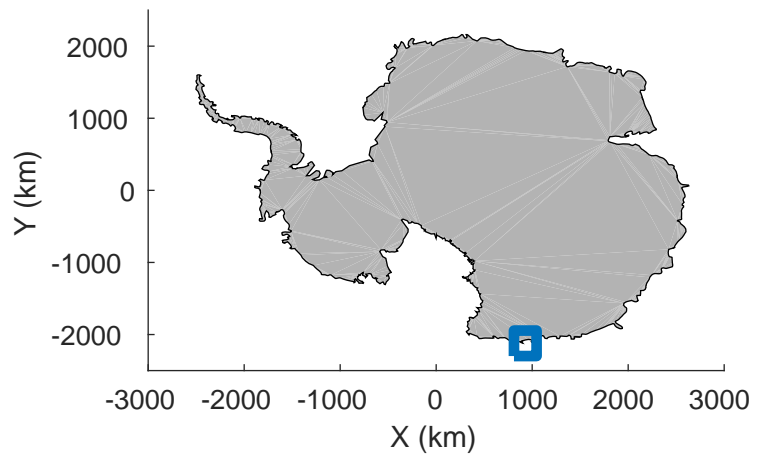

rds 2019\_Antarctica\_GV: "Matusevich 01" 20191106\_01\_006: 01:44:44.3 to 01:51:37.9 GPS

rds 2019\_Antarctica\_GV: "Matusevich 01" 20191106\_01\_007: 01:51:38.1 to 01:58:35.4 GPS

rds 2019\_Antarctica\_GV: "Matusevich 01" 20191106\_01\_007: 01:51:38.1 to 01:58:35.4 GPS