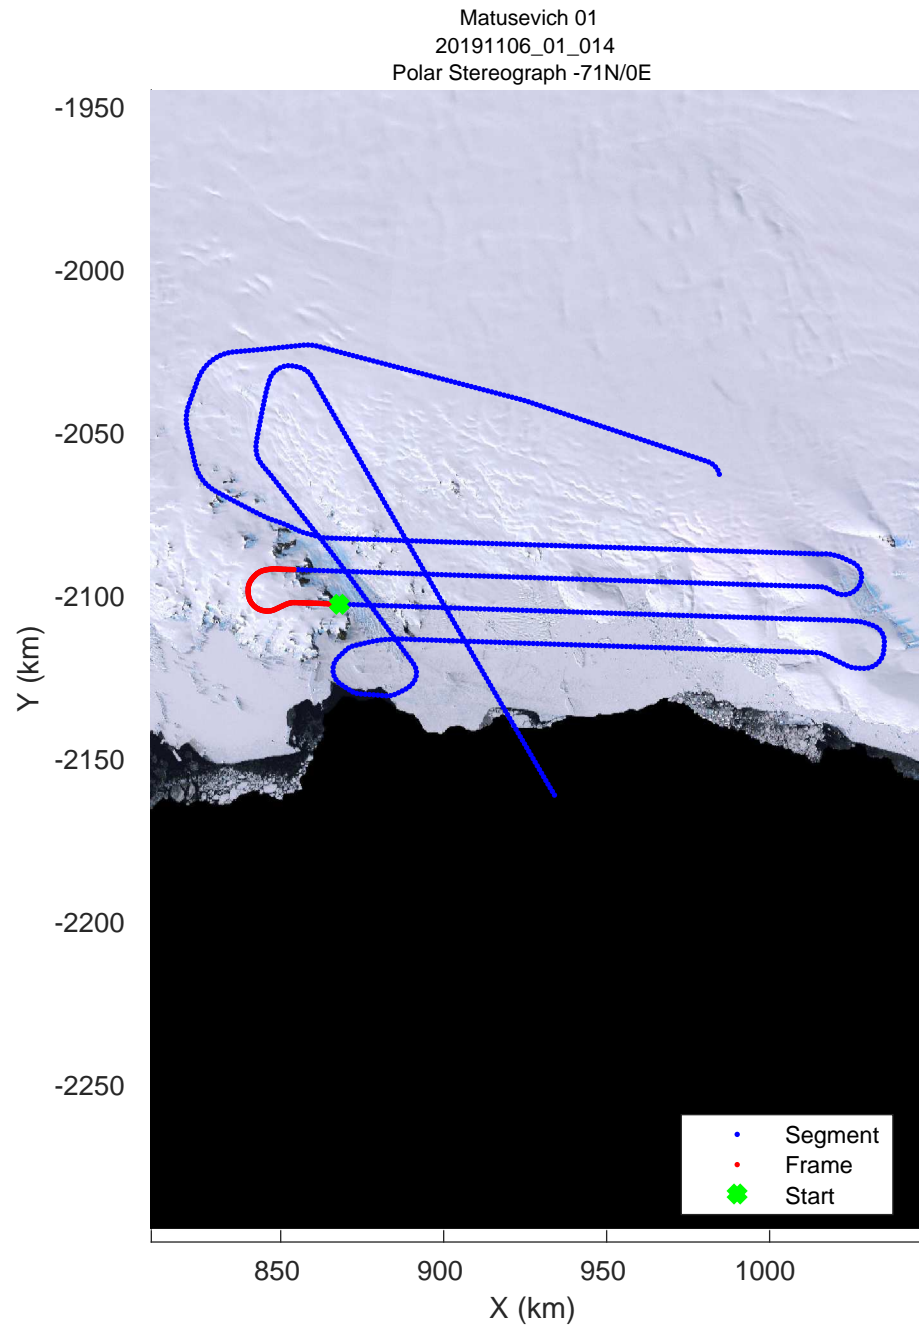

rds 2019\_Antarctica\_GV: "Matusevich 01" 20191106\_01\_012: 02:25:45.3 to 02:32:40.6 GPS

rds 2019\_Antarctica\_GV: "Matusevich 01" 20191106\_01\_013: 02:32:40.7 to 02:39:23.9 GPS

rds 2019\_Antarctica\_GV: "Matusевич 01" 20191106\_01\_013: 02:32:40.7 to 02:39:23.9 GPS

rds 2019\_Antarctica\_GV: "Matusevich 01" 20191106\_01\_014: 02:39:24.0 to 02:45:55.6 GPS

rds 2019\_Antarctica\_GV: "Matusevich 01" 20191106\_01\_014: 02:39:24.0 to 02:45:55.6 GPS

rds 2019\_Antarctica\_GV: "Matusevich 01" 20191106\_01\_015: 02:45:55.7 to 02:52:40.9 GPS