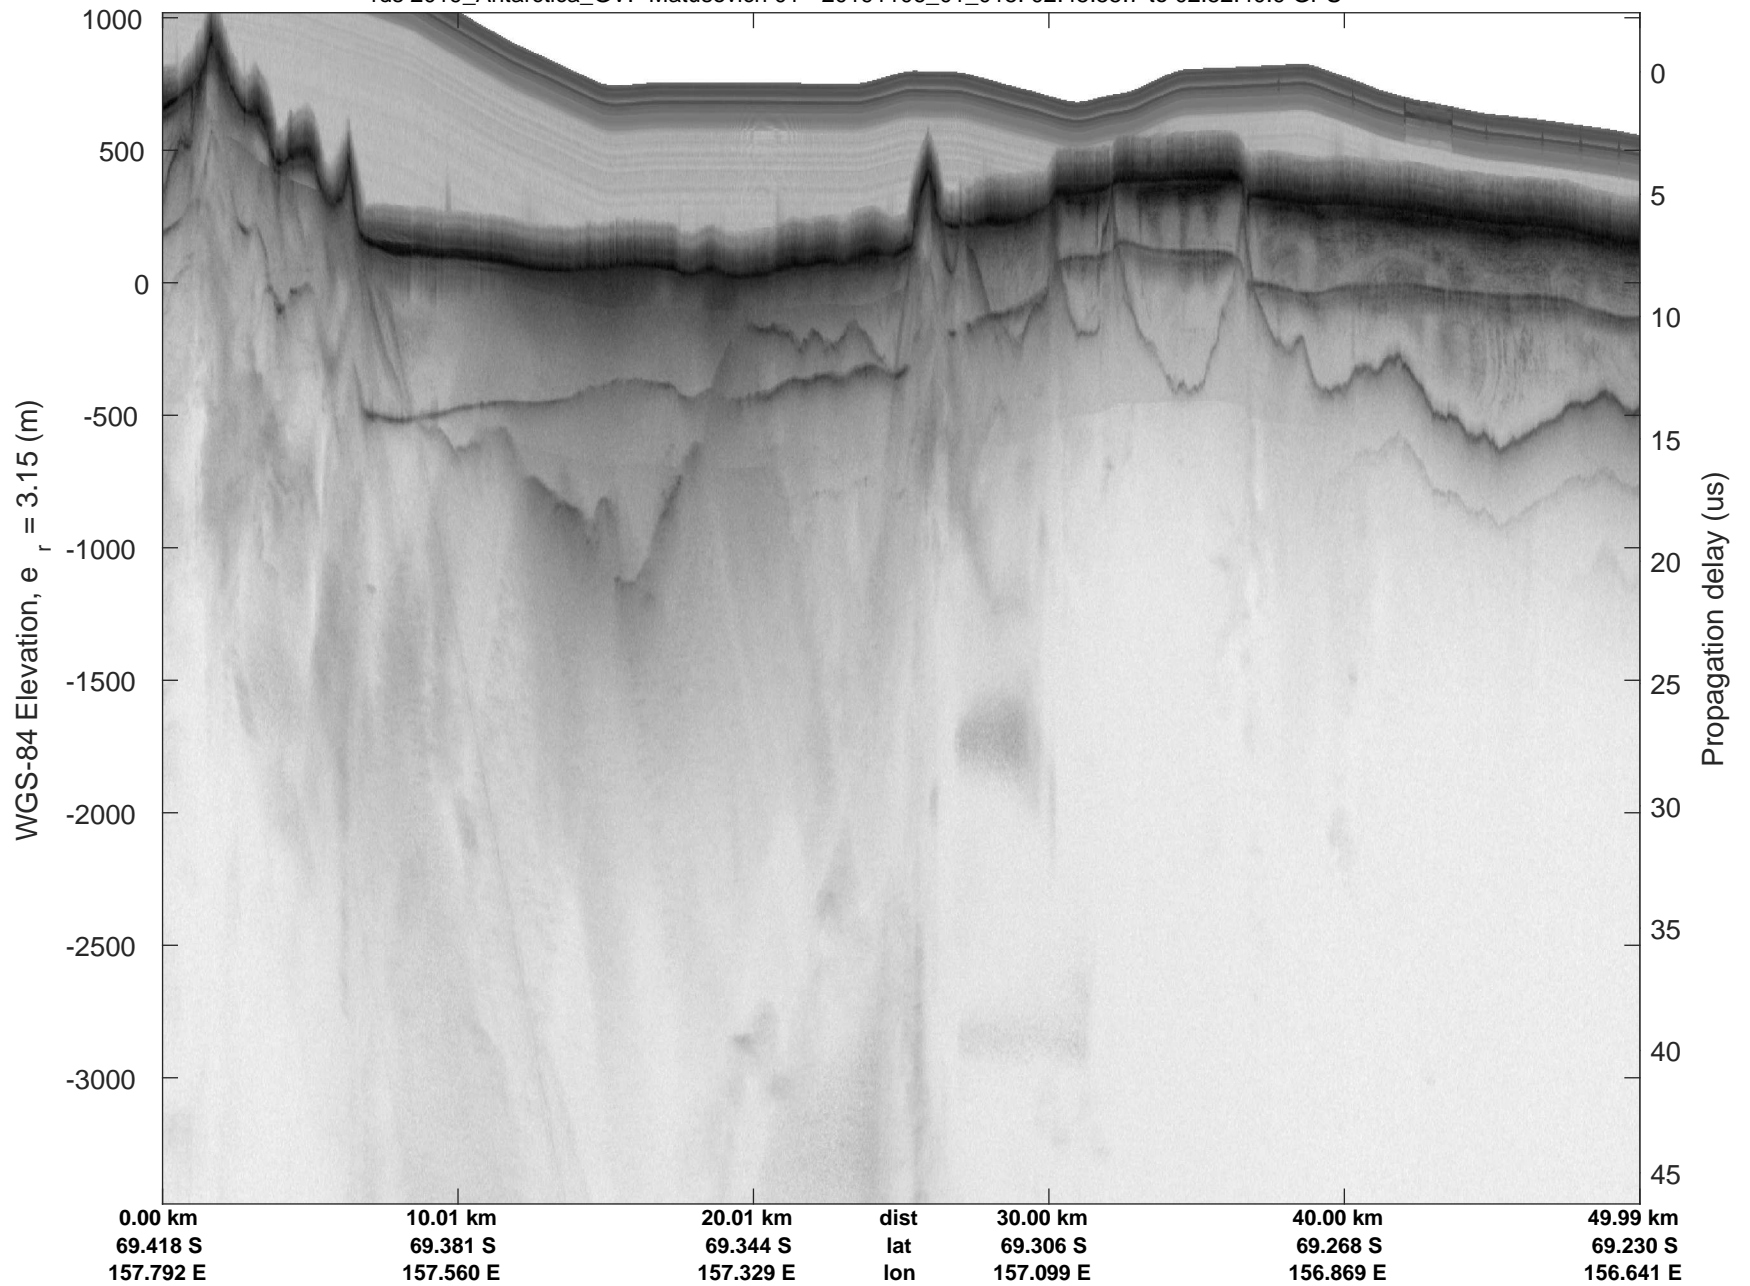

rds 2019\_Antarctica\_GV: "Matusevich 01" 20191106\_01\_014: 02:39:24.0 to 02:45:55.6 GPS

rds 2019\_Antarctica\_GV: "Matusevich 01" 20191106\_01\_014: 02:39:24.0 to 02:45:55.6 GPS

rds 2019\_Antarctica\_GV: "Matusevich 01" 20191106\_01\_015: 02:45:55.7 to 02:52:40.9 GPS

rds 2019\_Antarctica\_GV: "Matusevich 01" 20191106\_01\_015: 02:45:55.7 to 02:52:40.9 GPS

rds 2019\_Antarctica\_GV: "Matusevich 01" 20191106\_01\_016: 02:52:41.1 to 02:59:24.8 GPS

rds 2019\_Antarctica\_GV: "Matusevich 01" 20191106\_01\_016: 02:52:41.1 to 02:59:24.8 GPS