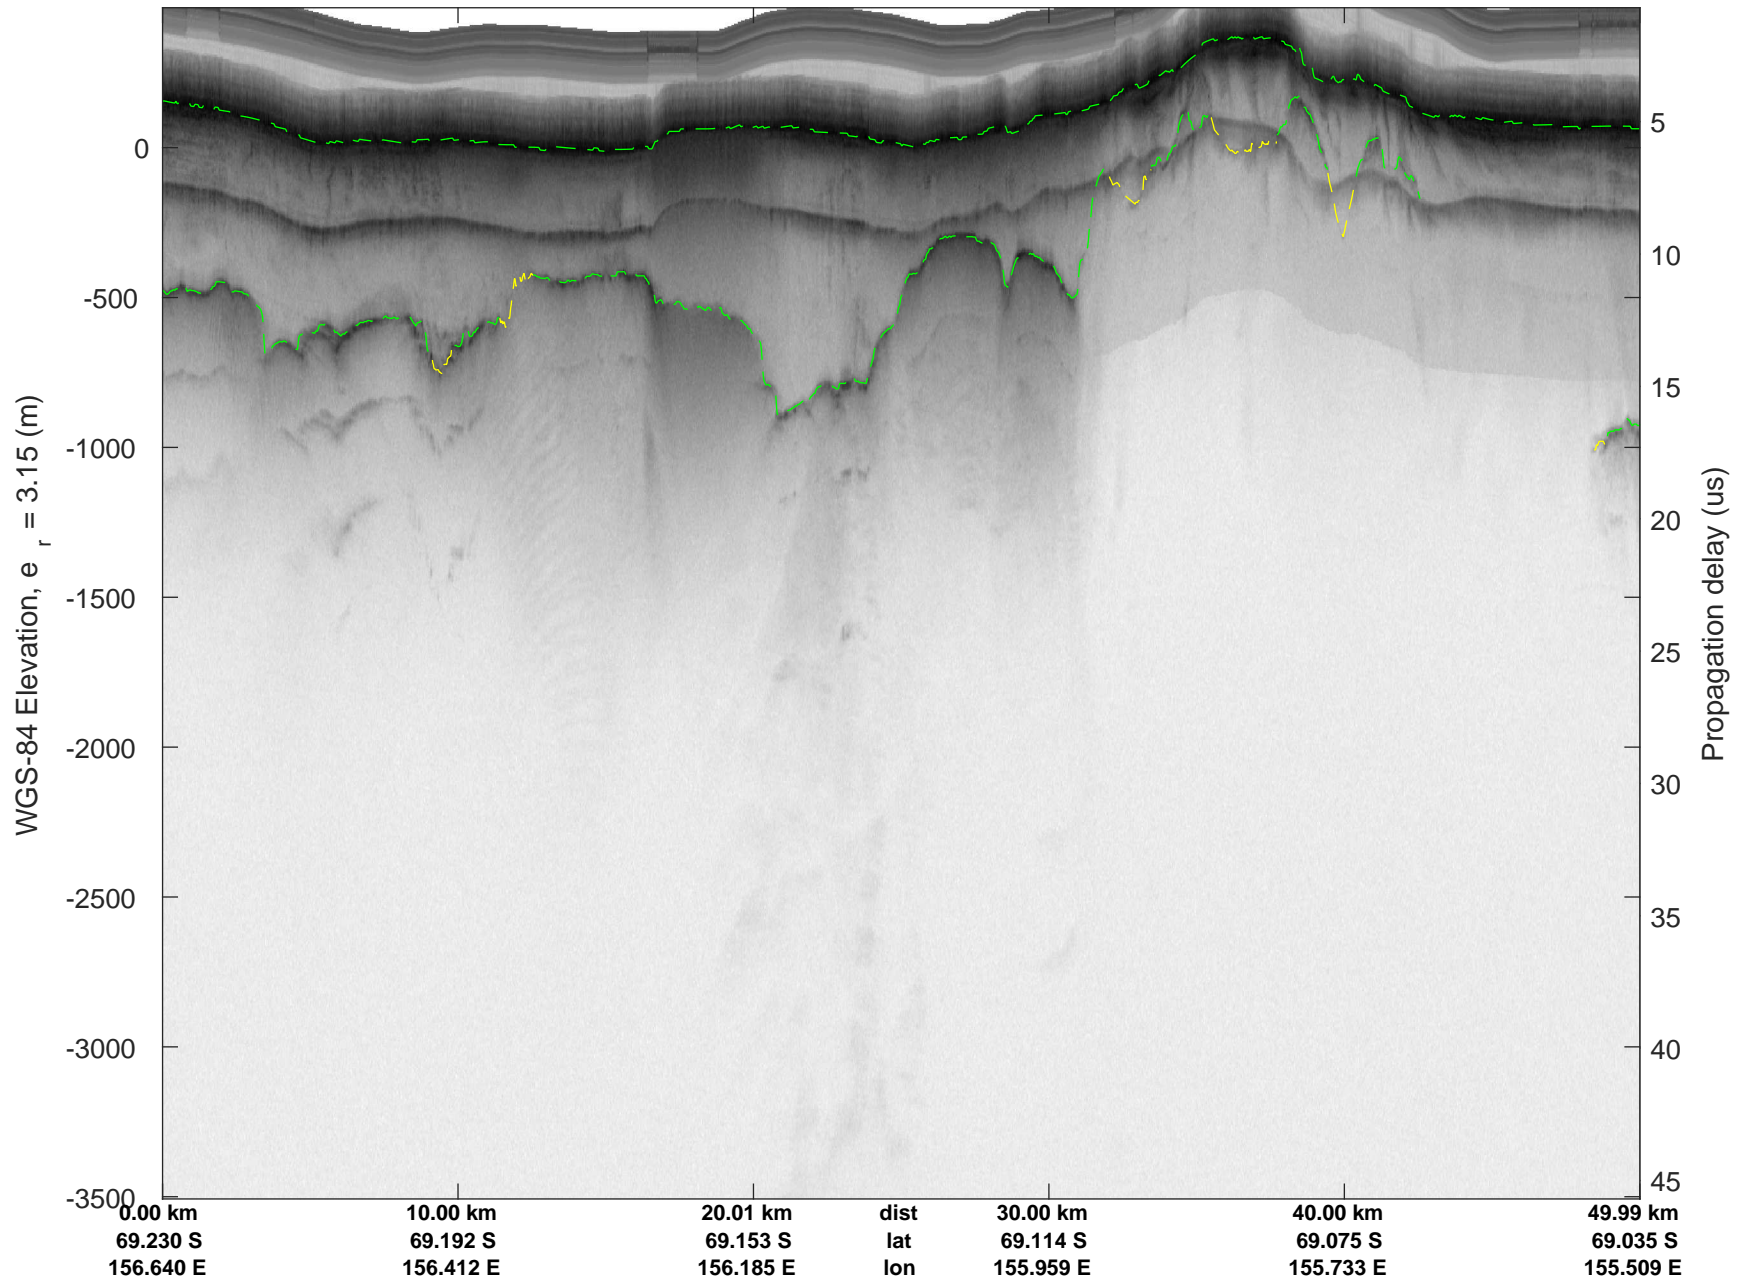

rds 2019\_Antarctica\_GV: "Matusevich 01" 20191106\_01\_014: 02:39:24.0 to 02:45:55.6 GPS

rds 2019\_Antarctica\_GV: "Matusevich 01" 20191106\_01\_014: 02:39:24.0 to 02:45:55.6 GPS

rds 2019\_Antarctica\_GV: "Matusevich 01" 20191106\_01\_015: 02:45:55.7 to 02:52:40.9 GPS

rds 2019\_Antarctica\_GV: "Matusevich 01" 20191106\_01\_015: 02:45:55.7 to 02:52:40.9 GPS

rds 2019\_Antarctica\_GV: "Matusevich 01" 20191106\_01\_016: 02:52:41.1 to 02:59:24.8 GPS

rds 2019\_Antarctica\_GV: "Matusevich 01" 20191106\_01\_016: 02:52:41.1 to 02:59:24.8 GPS

rds 2019\_Antarctica\_GV: "Matusevich 01" 20191106\_01\_017: 02:59:25.0 to 03:05:57.8 GPS

rds 2019\_Antarctica\_GV: "Matusevich 01" 20191106\_01\_017: 02:59:25.0 to 03:05:57.8 GPS

rds 2019\_Antarctica\_GV: "Matusевич 01" 20191106\_01\_018: 03:05:57.9 to 03:12:33.8 GPS