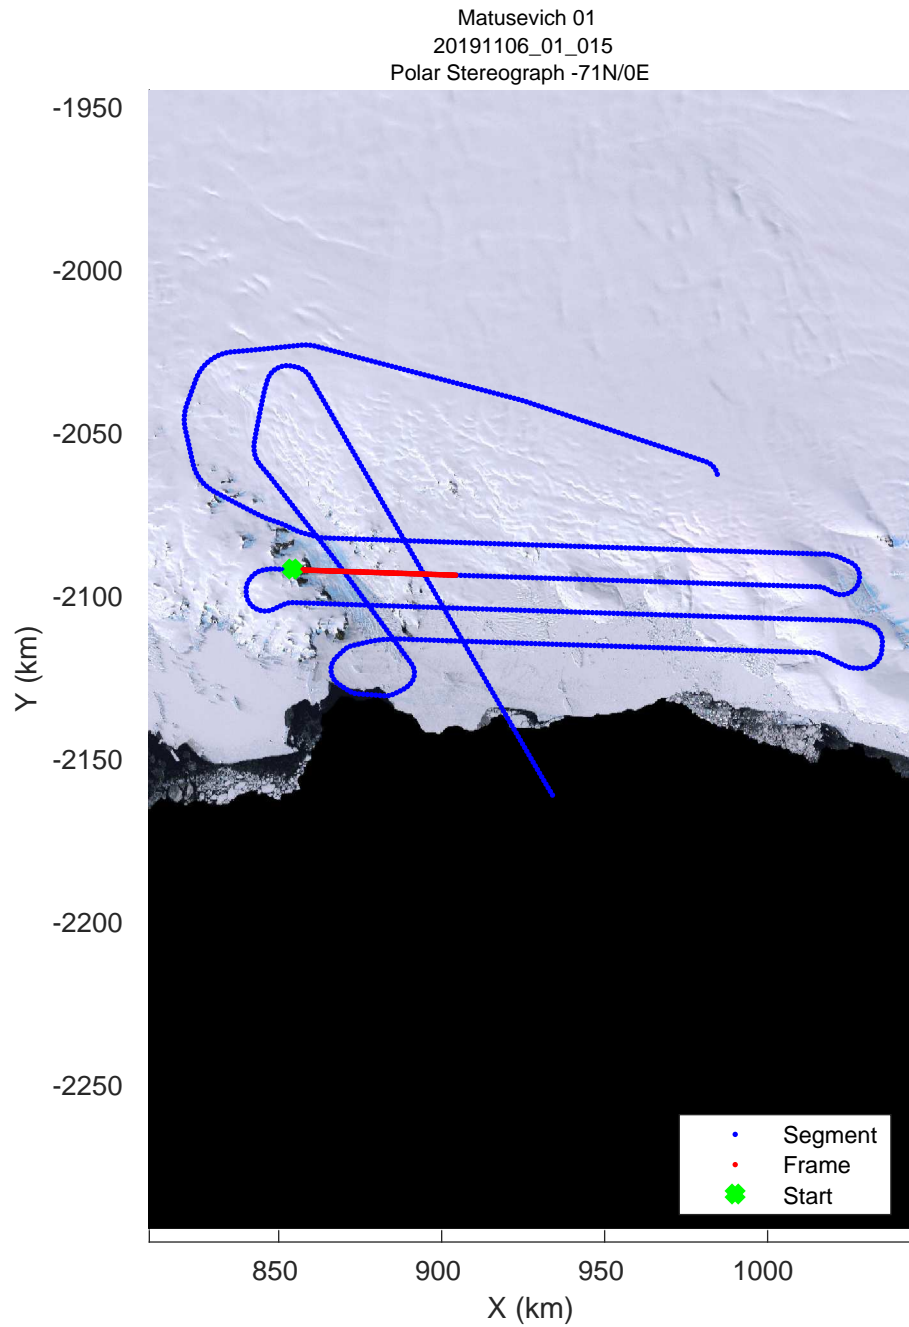

rds 2019\_Antarctica\_GV: "Matusevich 01" 20191106\_01\_012: 02:25:45.3 to 02:32:40.6 GPS

rds 2019\_Antarctica\_GV: "Matusevich 01" 20191106\_01\_013: 02:32:40.7 to 02:39:23.9 GPS

rds 2019\_Antarctica\_GV: "Matusевич 01" 20191106\_01\_013: 02:32:40.7 to 02:39:23.9 GPS

rds 2019\_Antarctica\_GV: "Matusevich 01" 20191106\_01\_014: 02:39:24.0 to 02:45:55.6 GPS

rds 2019\_Antarctica\_GV: "Matusevich 01" 20191106\_01\_014: 02:39:24.0 to 02:45:55.6 GPS

rds 2019\_Antarctica\_GV: "Matusevich 01" 20191106\_01\_015: 02:45:55.7 to 02:52:40.9 GPS