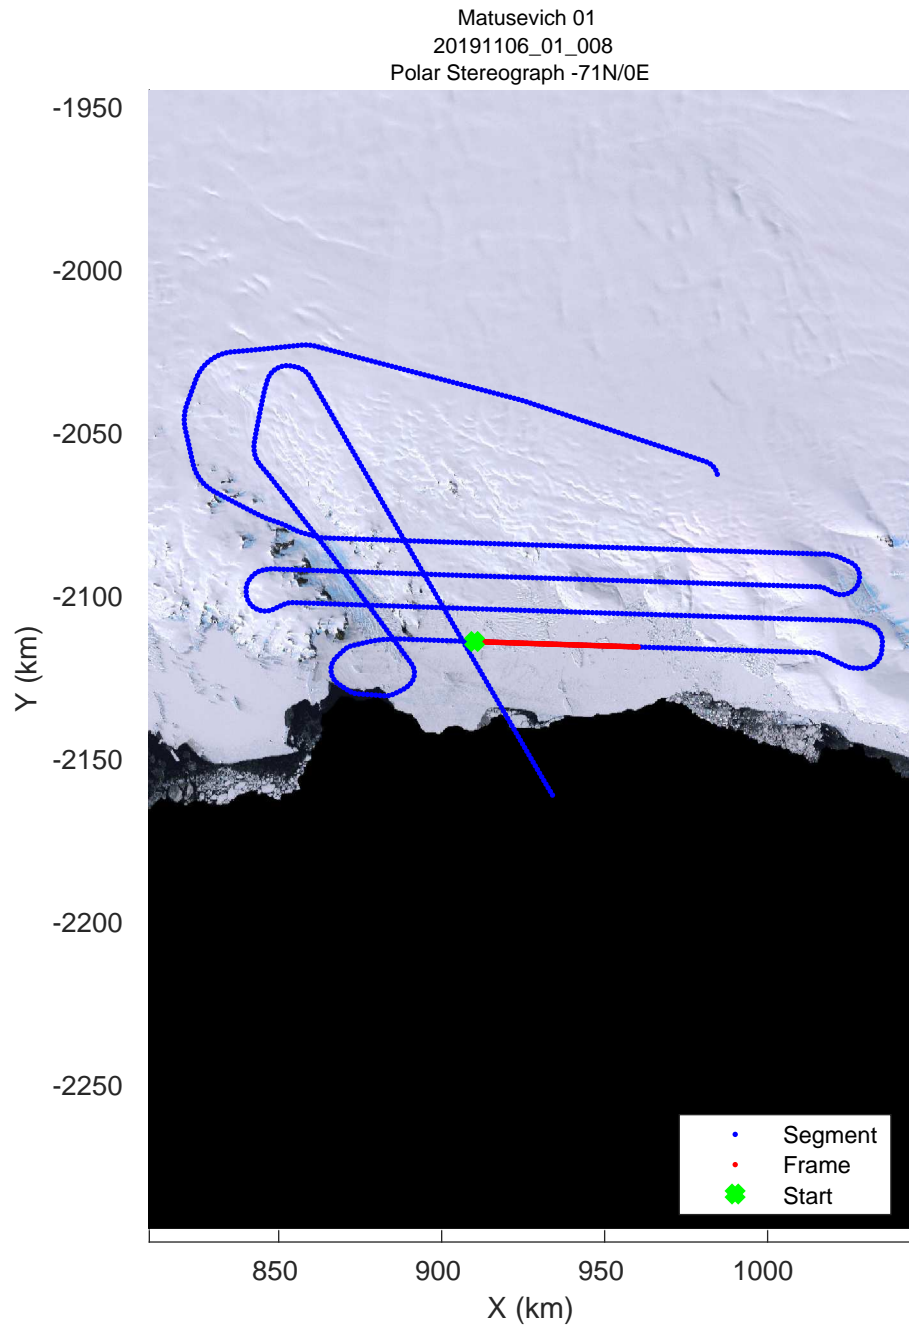

Matusevich 01  
20191106\_01\_001  
Polar Stereograph -71N/0E

rds 2019\_Antarctica\_GV: "Matusevich 01" 20191106\_01\_001: 01:11:50.7 to 01:18:28.9 GPS

rds 2019\_Antarctica\_GV: "Matusevich 01" 20191106\_01\_001: 01:11:50.7 to 01:18:28.9 GPS

rds 2019\_Antarctica\_GV: "Matusevich 01" 20191106\_01\_005: 01:37:53.2 to 01:44:44.2 GPS

rds 2019\_Antarctica\_GV: "Matusевич 01" 20191106\_01\_005: 01:37:53.2 to 01:44:44.2 GPS

rds 2019\_Antarctica\_GV: "Matusevich 01" 20191106\_01\_006: 01:44:44.3 to 01:51:37.9 GPS

rds 2019\_Antarctica\_GV: "Matusevich 01" 20191106\_01\_006: 01:44:44.3 to 01:51:37.9 GPS

rds 2019\_Antarctica\_GV: "Matusevich 01" 20191106\_01\_007: 01:51:38.1 to 01:58:35.4 GPS

rds 2019\_Antarctica\_GV: "Matusevich 01" 20191106\_01\_007: 01:51:38.1 to 01:58:35.4 GPS

rds 2019\_Antarctica\_GV: "Matusevich 01" 20191106\_01\_008: 01:58:35.6 to 02:05:26.3 GPS

rds 2019\_Antarctica\_GV: "Matusevich 01" 20191106\_01\_008: 01:58:35.6 to 02:05:26.3 GPS

rds 2019\_Antarctica\_GV: "Matusevich 01" 20191106\_01\_009: 02:05:26.4 to 02:12:07.9 GPS