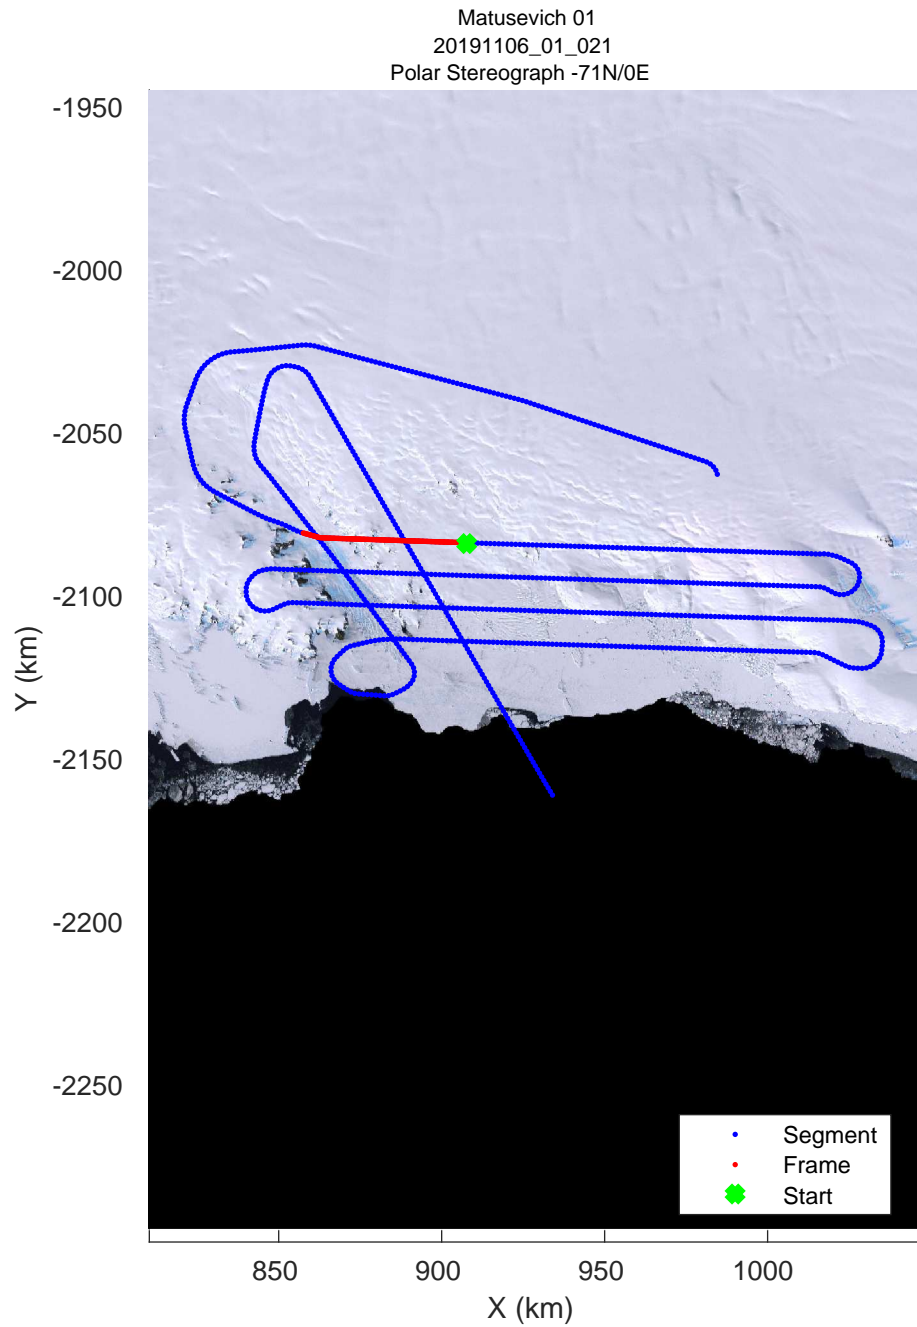

rds 2019\_Antarctica\_GV: "Matusevich 01" 20191106\_01\_018: 03:05:57.9 to 03:12:33.8 GPS

rds 2019\_Antarctica\_GV: "Matusevich 01" 20191106\_01\_019: 03:12:33.9 to 03:19:21.0 GPS

rds 2019\_Antarctica\_GV: "Matusevich 01" 20191106\_01\_019: 03:12:33.9 to 03:19:21.0 GPS

rds 2019\_Antarctica\_GV: "Matusevich 01" 20191106\_01\_020: 03:19:21.1 to 03:26:04.3 GPS

rds 2019\_Antarctica\_GV: "Matusevich 01" 20191106\_01\_020: 03:19:21.1 to 03:26:04.3 GPS

rds 2019\_Antarctica\_GV: "Matusевич 01" 20191106\_01\_021: 03:26:04.4 to 03:32:38.8 GPS