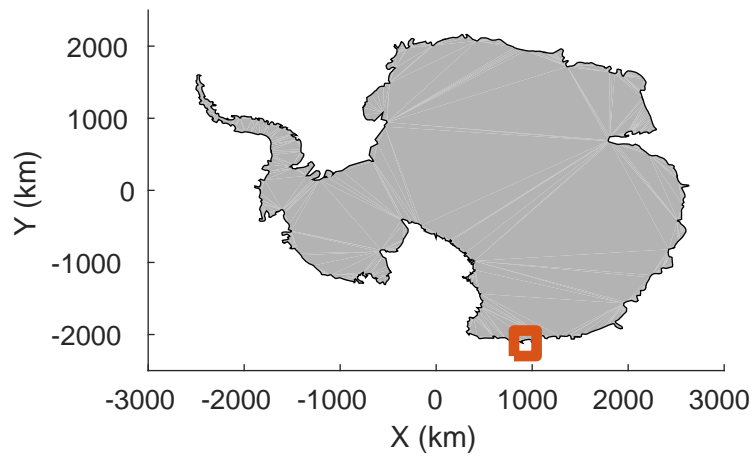

rds 2019\_Antarctica\_GV: "Matusевич 01" 20191106\_01\_021: 03:26:04.4 to 03:32:38.8 GPS

rds 2019\_Antarctica\_GV: "Matusevich 01" 20191106\_01\_022: 03:32:38.9 to 03:39:08.2 GPS

rds 2019\_Antarctica\_GV: "Matusевич 01" 20191106\_01\_022: 03:32:38.9 to 03:39:08.2 GPS