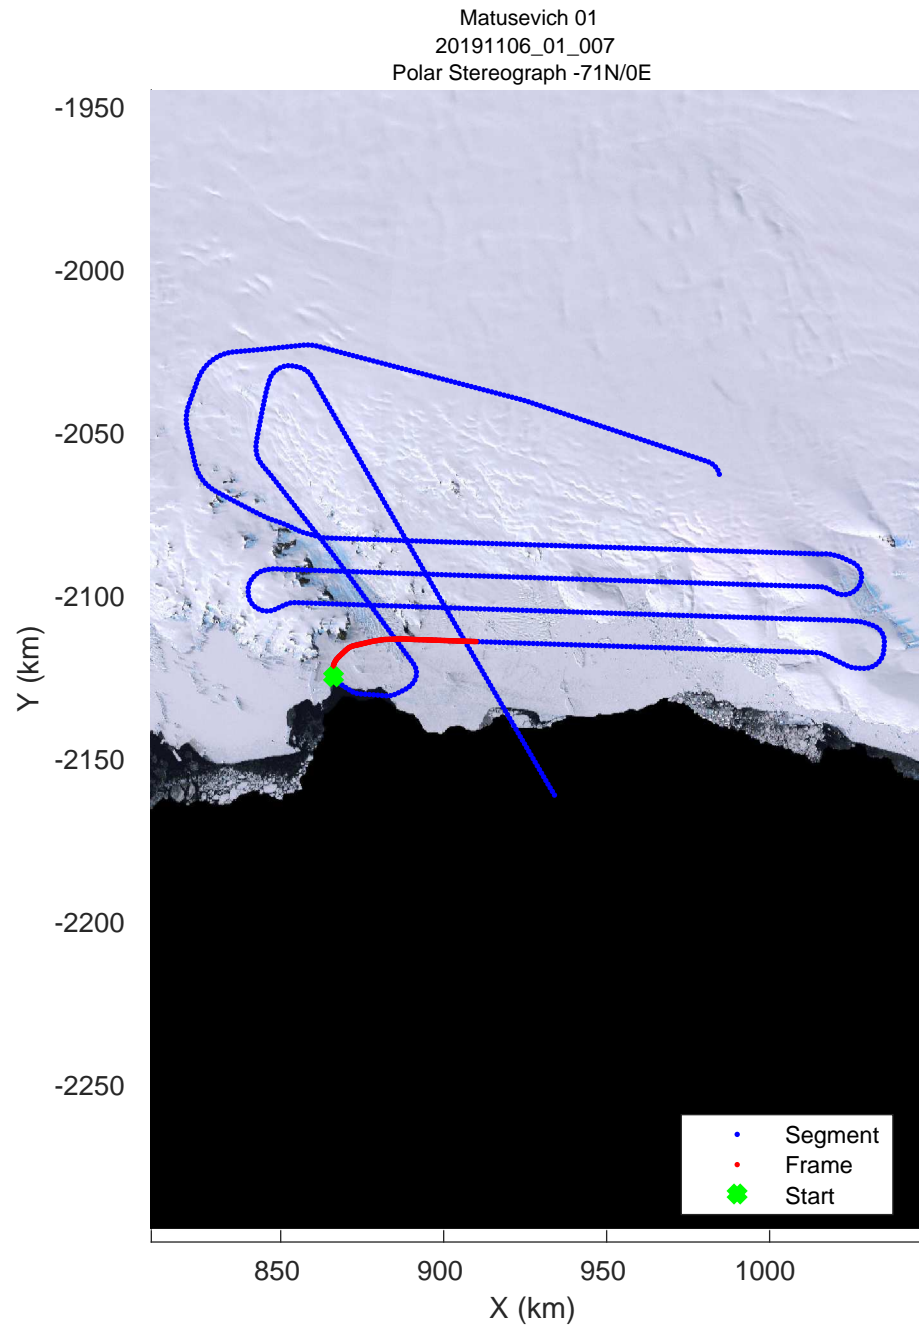

Matusevich 01  
20191106\_01\_001  
Polar Stereograph -71N/0E

rds 2019\_Antarctica\_GV: "Matusevich 01" 20191106\_01\_001: 01:11:50.7 to 01:18:28.9 GPS

rds 2019\_Antarctica\_GV: "Matusevich 01" 20191106\_01\_001: 01:11:50.7 to 01:18:28.9 GPS

rds 2019\_Antarctica\_GV: "Matusevich 01" 20191106\_01\_003: 01:25:09.4 to 01:31:32.7 GPS

rds 2019\_Antarctica\_GV: "Matusevich 01" 20191106\_01\_004: 01:31:32.8 to 01:37:53.1 GPS

rds 2019\_Antarctica\_GV: "Matusevich 01" 20191106\_01\_004: 01:31:32.8 to 01:37:53.1 GPS

rds 2019\_Antarctica\_GV: "Matusevich 01" 20191106\_01\_005: 01:37:53.2 to 01:44:44.2 GPS

rds 2019\_Antarctica\_GV: "Matusевич 01" 20191106\_01\_005: 01:37:53.2 to 01:44:44.2 GPS

rds 2019\_Antarctica\_GV: "Matusevich 01" 20191106\_01\_006: 01:44:44.3 to 01:51:37.9 GPS

rds 2019\_Antarctica\_GV: "Matusevich 01" 20191106\_01\_006: 01:44:44.3 to 01:51:37.9 GPS

rds 2019\_Antarctica\_GV: "Matusevich 01" 20191106\_01\_007: 01:51:38.1 to 01:58:35.4 GPS

rds 2019\_Antarctica\_GV: "Matusevich 01" 20191106\_01\_007: 01:51:38.1 to 01:58:35.4 GPS