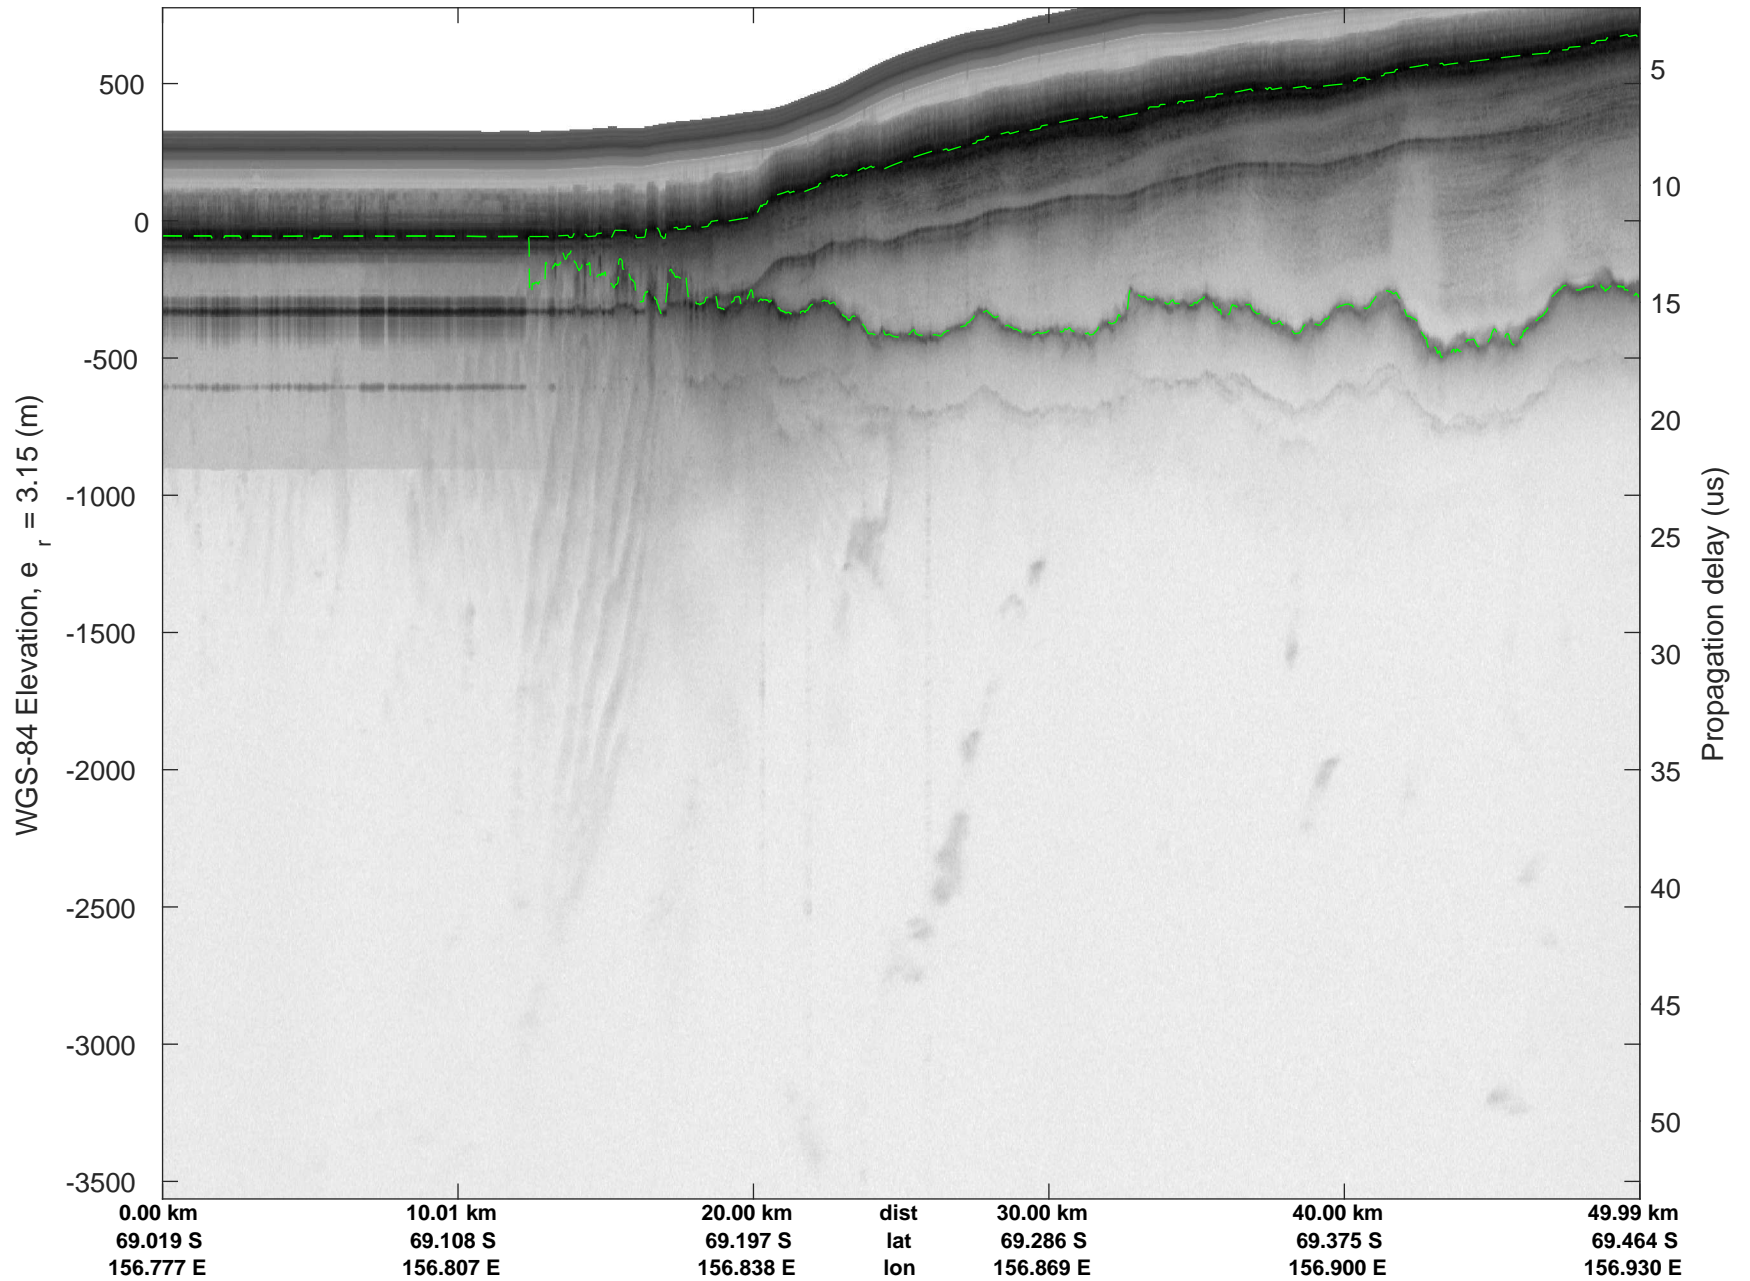

Matusevich 01  
20191106\_01\_001  
Polar Stereograph -71N/0E

rds 2019\_Antarctica\_GV: "Matusevich 01" 20191106\_01\_001: 01:11:50.7 to 01:18:28.9 GPS

rds 2019\_Antarctica\_GV: "Matusevich 01" 20191106\_01\_001: 01:11:50.7 to 01:18:28.9 GPS

rds 2019\_Antarctica\_GV: "Matusevich 01" 20191106\_01\_002: 01:18:29.0 to 01:25:09.3 GPS

rds 2019\_Antarctica\_GV: "Matusevich 01" 20191106\_01\_002: 01:18:29.0 to 01:25:09.3 GPS

rds 2019\_Antarctica\_GV: "Matusevich 01" 20191106\_01\_003: 01:25:09.4 to 01:31:32.7 GPS

rds 2019\_Antarctica\_GV: "Matusevich 01" 20191106\_01\_003: 01:25:09.4 to 01:31:32.7 GPS

rds 2019\_Antarctica\_GV: "Matusevich 01" 20191106\_01\_004: 01:31:32.8 to 01:37:53.1 GPS

rds 2019\_Antarctica\_GV: "Matusevich 01" 20191106\_01\_004: 01:31:32.8 to 01:37:53.1 GPS