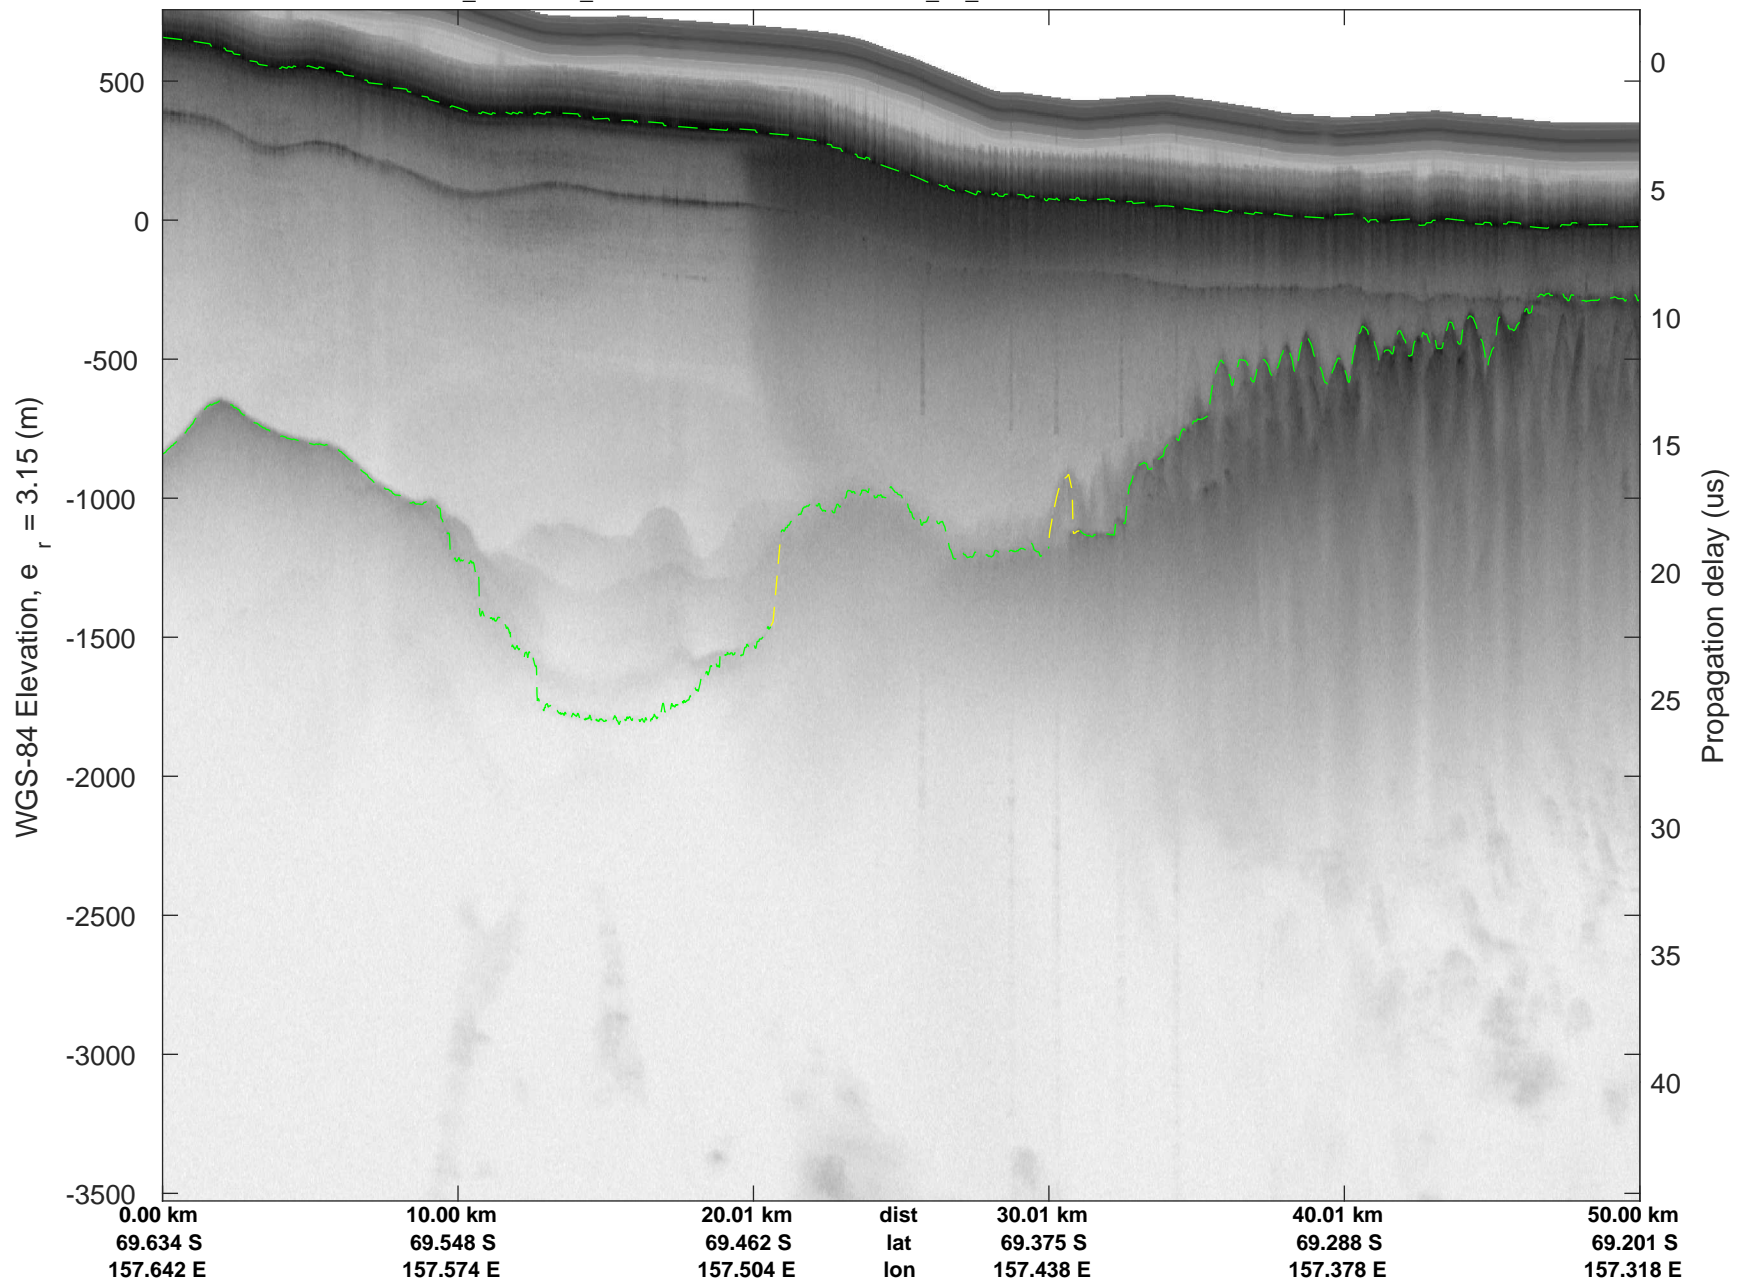

Matusevich 01  
20191106\_01\_001  
Polar Stereograph -71N/0E

rds 2019\_Antarctica\_GV: "Matusevich 01" 20191106\_01\_001: 01:11:50.7 to 01:18:28.9 GPS

rds 2019\_Antarctica\_GV: "Matusevich 01" 20191106\_01\_001: 01:11:50.7 to 01:18:28.9 GPS

rds 2019\_Antarctica\_GV: "Matusevich 01" 20191106\_01\_002: 01:18:29.0 to 01:25:09.3 GPS

rds 2019\_Antarctica\_GV: "Matusevich 01" 20191106\_01\_002: 01:18:29.0 to 01:25:09.3 GPS

rds 2019\_Antarctica\_GV: "Matusevich 01" 20191106\_01\_003: 01:25:09.4 to 01:31:32.7 GPS

rds 2019\_Antarctica\_GV: "Matusevich 01" 20191106\_01\_003: 01:25:09.4 to 01:31:32.7 GPS

rds 2019\_Antarctica\_GV: "Matusevich 01" 20191106\_01\_004: 01:31:32.8 to 01:37:53.1 GPS

rds 2019\_Antarctica\_GV: "Matusevich 01" 20191106\_01\_004: 01:31:32.8 to 01:37:53.1 GPS

rds 2019\_Antarctica\_GV: "Matusevich 01" 20191106\_01\_005: 01:37:53.2 to 01:44:44.2 GPS

rds 2019\_Antarctica\_GV: "Matusевич 01" 20191106\_01\_005: 01:37:53.2 to 01:44:44.2 GPS

rds 2019\_Antarctica\_GV: "Matusevich 01" 20191106\_01\_006: 01:44:44.3 to 01:51:37.9 GPS