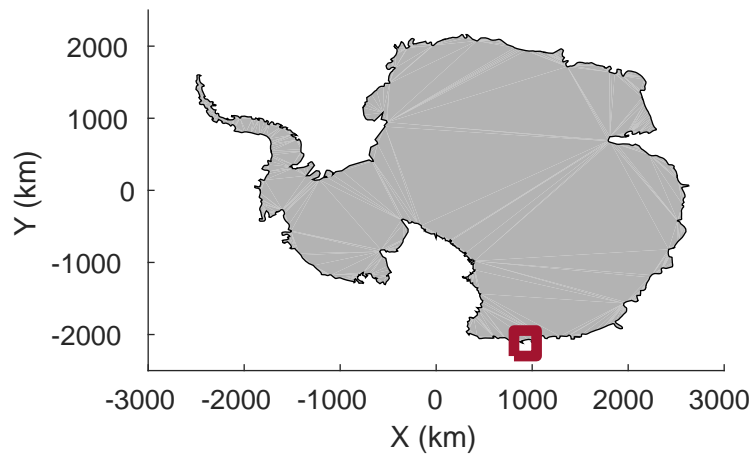

rds 2019\_Antarctica\_GV: "Matusevich 01" 20191106\_01\_012: 02:25:45.3 to 02:32:40.6 GPS

rds 2019\_Antarctica\_GV: "Matusevich 01" 20191106\_01\_013: 02:32:40.7 to 02:39:23.9 GPS

rds 2019\_Antarctica\_GV: "Matusевич 01" 20191106\_01\_013: 02:32:40.7 to 02:39:23.9 GPS