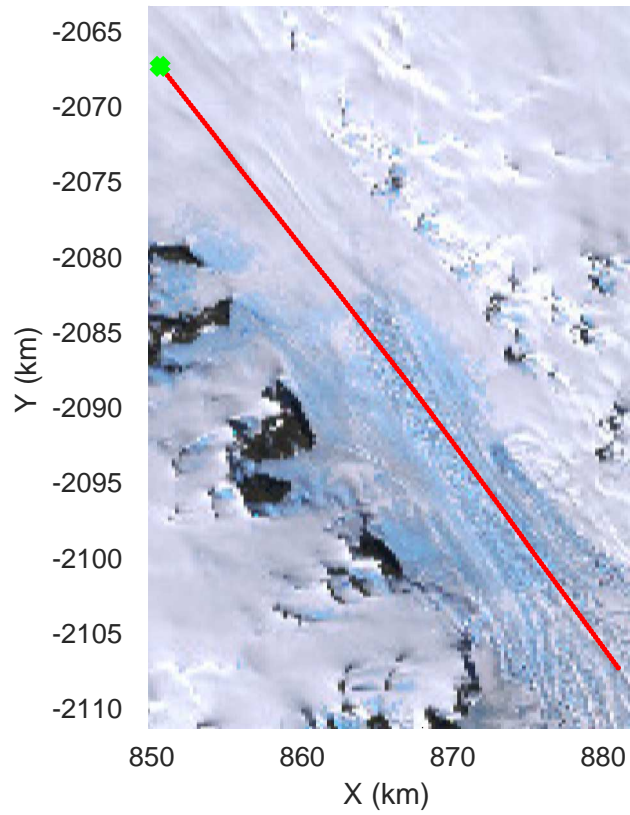

Matusevich 01  
20191106\_01\_001  
Polar Stereograph -71N/0E

rds 2019\_Antarctica\_GV: "Matusevich 01" 20191106\_01\_001: 01:11:50.7 to 01:18:28.9 GPS

rds 2019\_Antarctica\_GV: "Matusevich 01" 20191106\_01\_001: 01:11:50.7 to 01:18:28.9 GPS

rds 2019\_Antarctica\_GV: "Matusevich 01" 20191106\_01\_003: 01:25:09.4 to 01:31:32.7 GPS

rds 2019\_Antarctica\_GV: "Matusevich 01" 20191106\_01\_004: 01:31:32.8 to 01:37:53.1 GPS

rds 2019\_Antarctica\_GV: "Matusevich 01" 20191106\_01\_004: 01:31:32.8 to 01:37:53.1 GPS