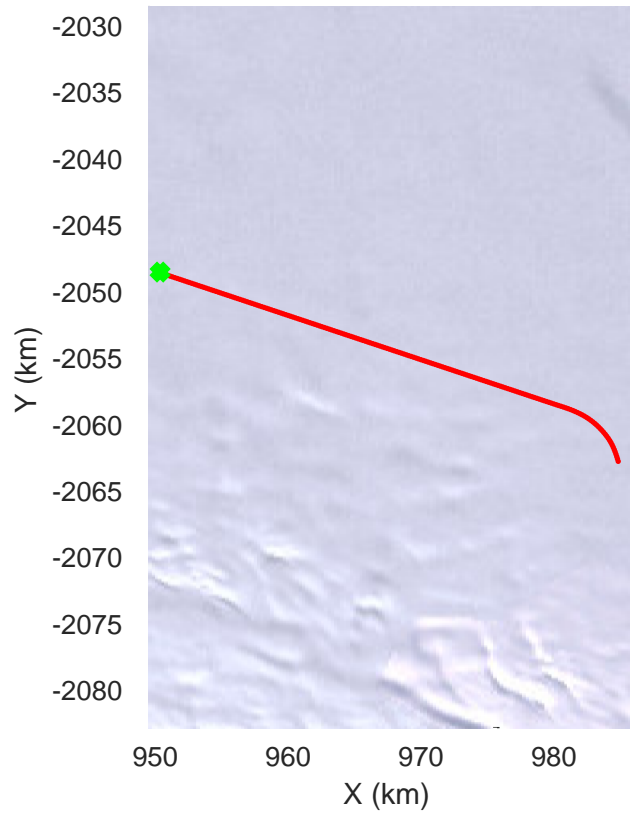

rds 2019\_Antarctica\_GV: "Matusevich 01" 20191106\_01\_024: 03:45:43.2 to 03:52:11.5 GPS

rds 2019\_Antarctica\_GV: "Matusevich 01" 20191106\_01\_025: 03:52:11.6 to 03:58:39.2 GPS

rds 2019\_Antarctica\_GV: "Matusевич 01" 20191106\_01\_025: 03:52:11.6 to 03:58:39.2 GPS

rds 2019\_Antarctica\_GV: "Matusевич 01" 20191106\_01\_026: 03:58:39.3 to 04:03:32.3 GPS

rds 2019\_Antarctica\_GV: "Matusевич 01" 20191106\_01\_026: 03:58:39.3 to 04:03:32.3 GPS