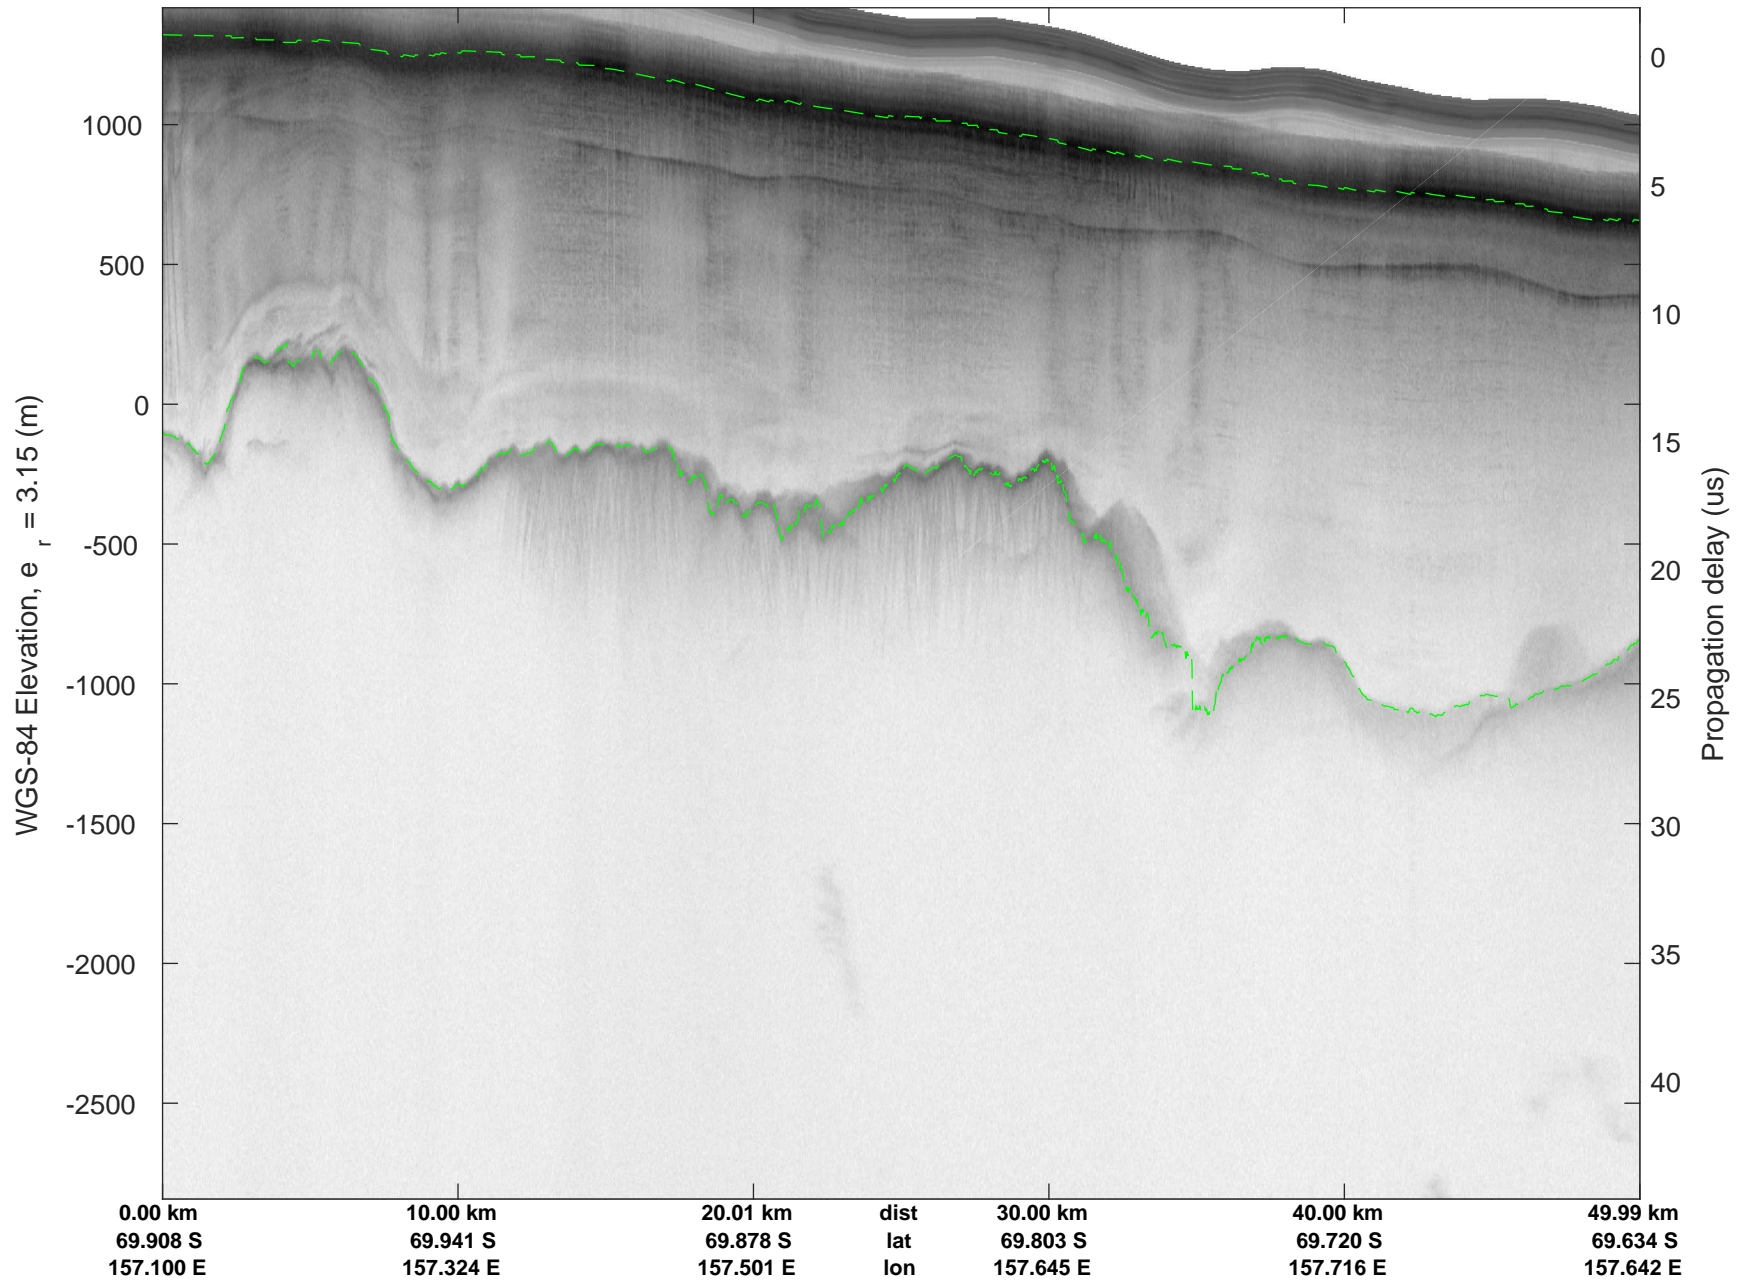

Matusevich 01  
20191106\_01\_001  
Polar Stereograph -71N/0E

rds 2019\_Antarctica\_GV: "Matusevich 01" 20191106\_01\_001: 01:11:50.7 to 01:18:28.9 GPS

rds 2019\_Antarctica\_GV: "Matusevich 01" 20191106\_01\_001: 01:11:50.7 to 01:18:28.9 GPS

rds 2019\_Antarctica\_GV: "Matusevich 01" 20191106\_01\_003: 01:25:09.4 to 01:31:32.7 GPS

rds 2019\_Antarctica\_GV: "Matusevich 01" 20191106\_01\_004: 01:31:32.8 to 01:37:53.1 GPS

rds 2019\_Antarctica\_GV: "Matusevich 01" 20191106\_01\_004: 01:31:32.8 to 01:37:53.1 GPS

rds 2019\_Antarctica\_GV: "Matusevich 01" 20191106\_01\_005: 01:37:53.2 to 01:44:44.2 GPS

rds 2019\_Antarctica\_GV: "Matusевич 01" 20191106\_01\_005: 01:37:53.2 to 01:44:44.2 GPS

rds 2019\_Antarctica\_GV: "Matusevich 01" 20191106\_01\_006: 01:44:44.3 to 01:51:37.9 GPS

rds 2019\_Antarctica\_GV: "Matusevich 01" 20191106\_01\_006: 01:44:44.3 to 01:51:37.9 GPS

rds 2019\_Antarctica\_GV: "Matusevich 01" 20191106\_01\_007: 01:51:38.1 to 01:58:35.4 GPS

rds 2019\_Antarctica\_GV: "Matusevich 01" 20191106\_01\_007: 01:51:38.1 to 01:58:35.4 GPS