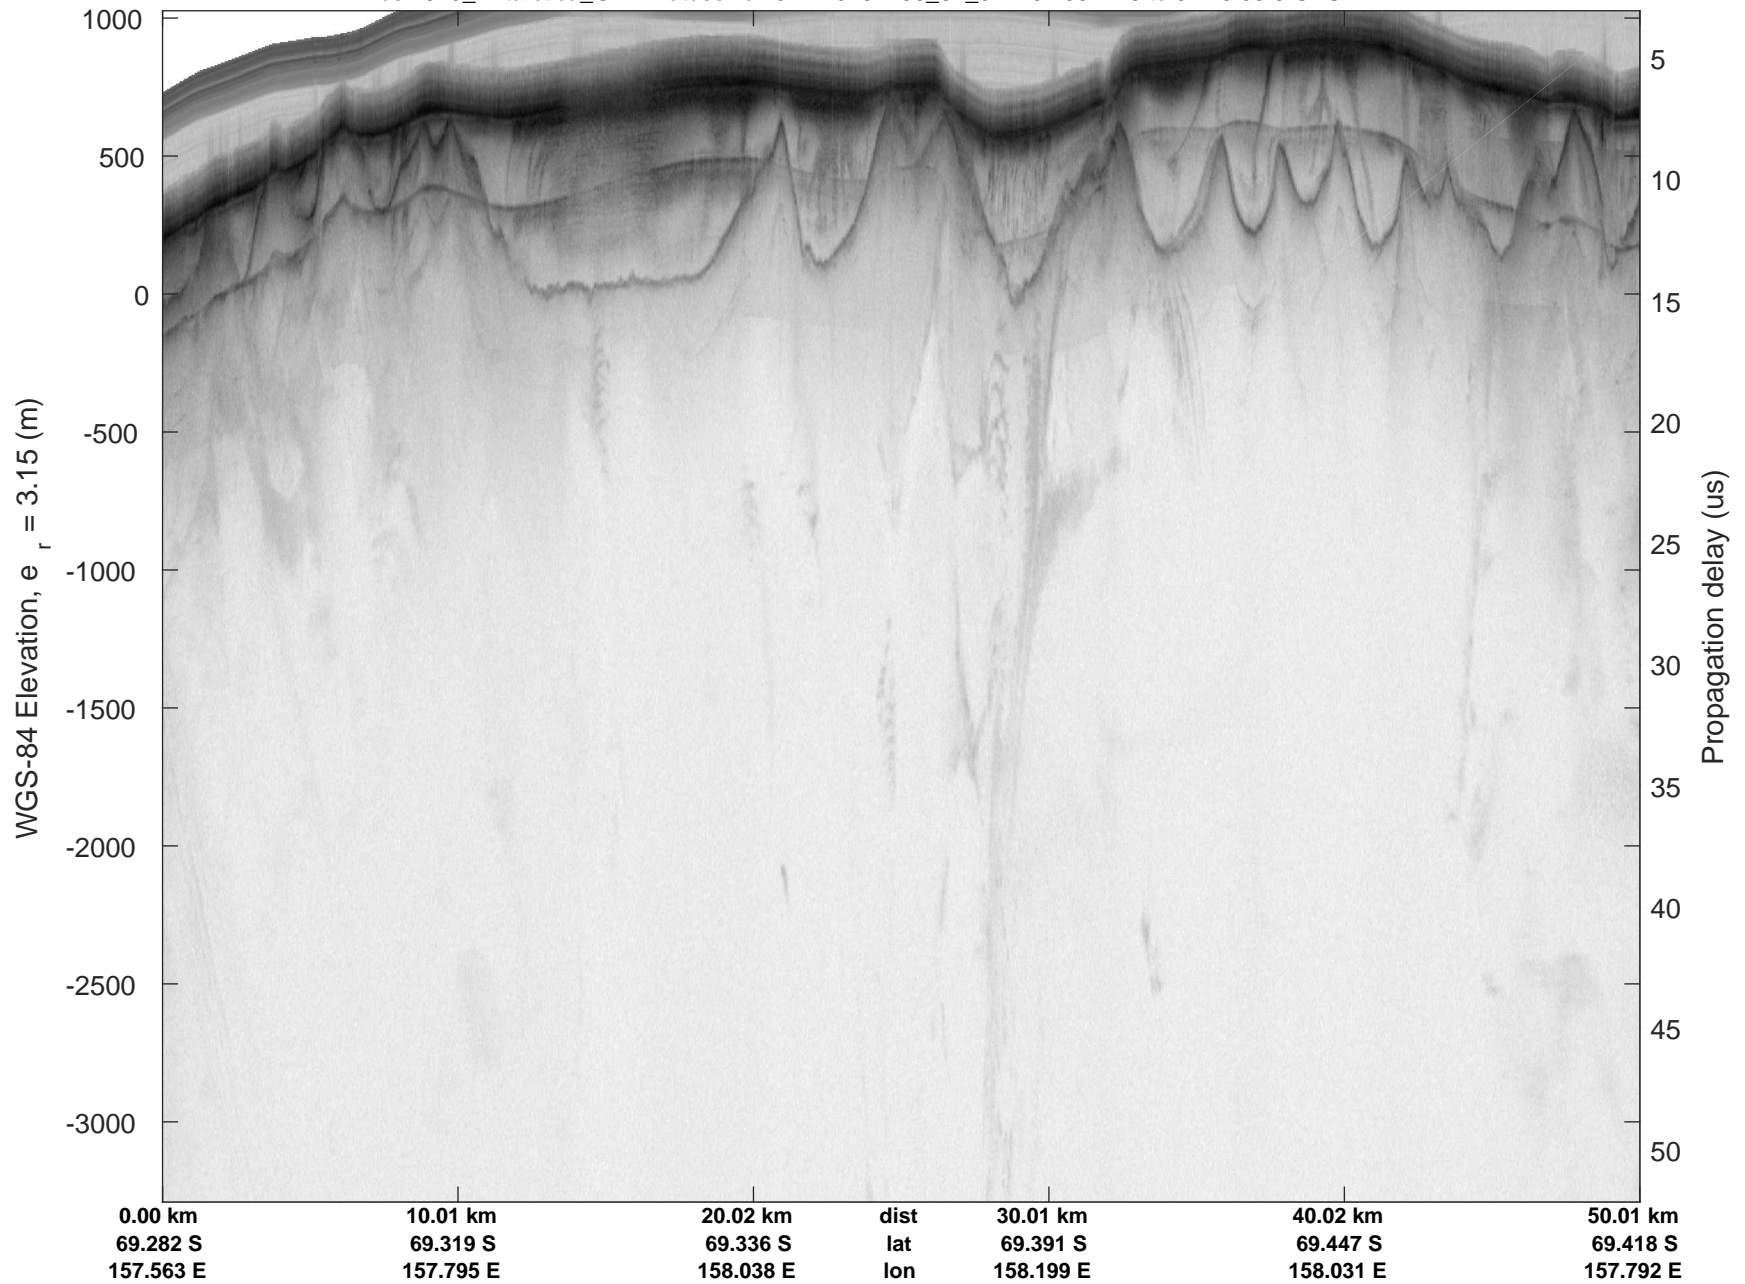

rds 2019_Antarctica_GV: "Matusevich 01" 20191106_01_014: 02:39:24.0 to 02:45:55.6 GPS