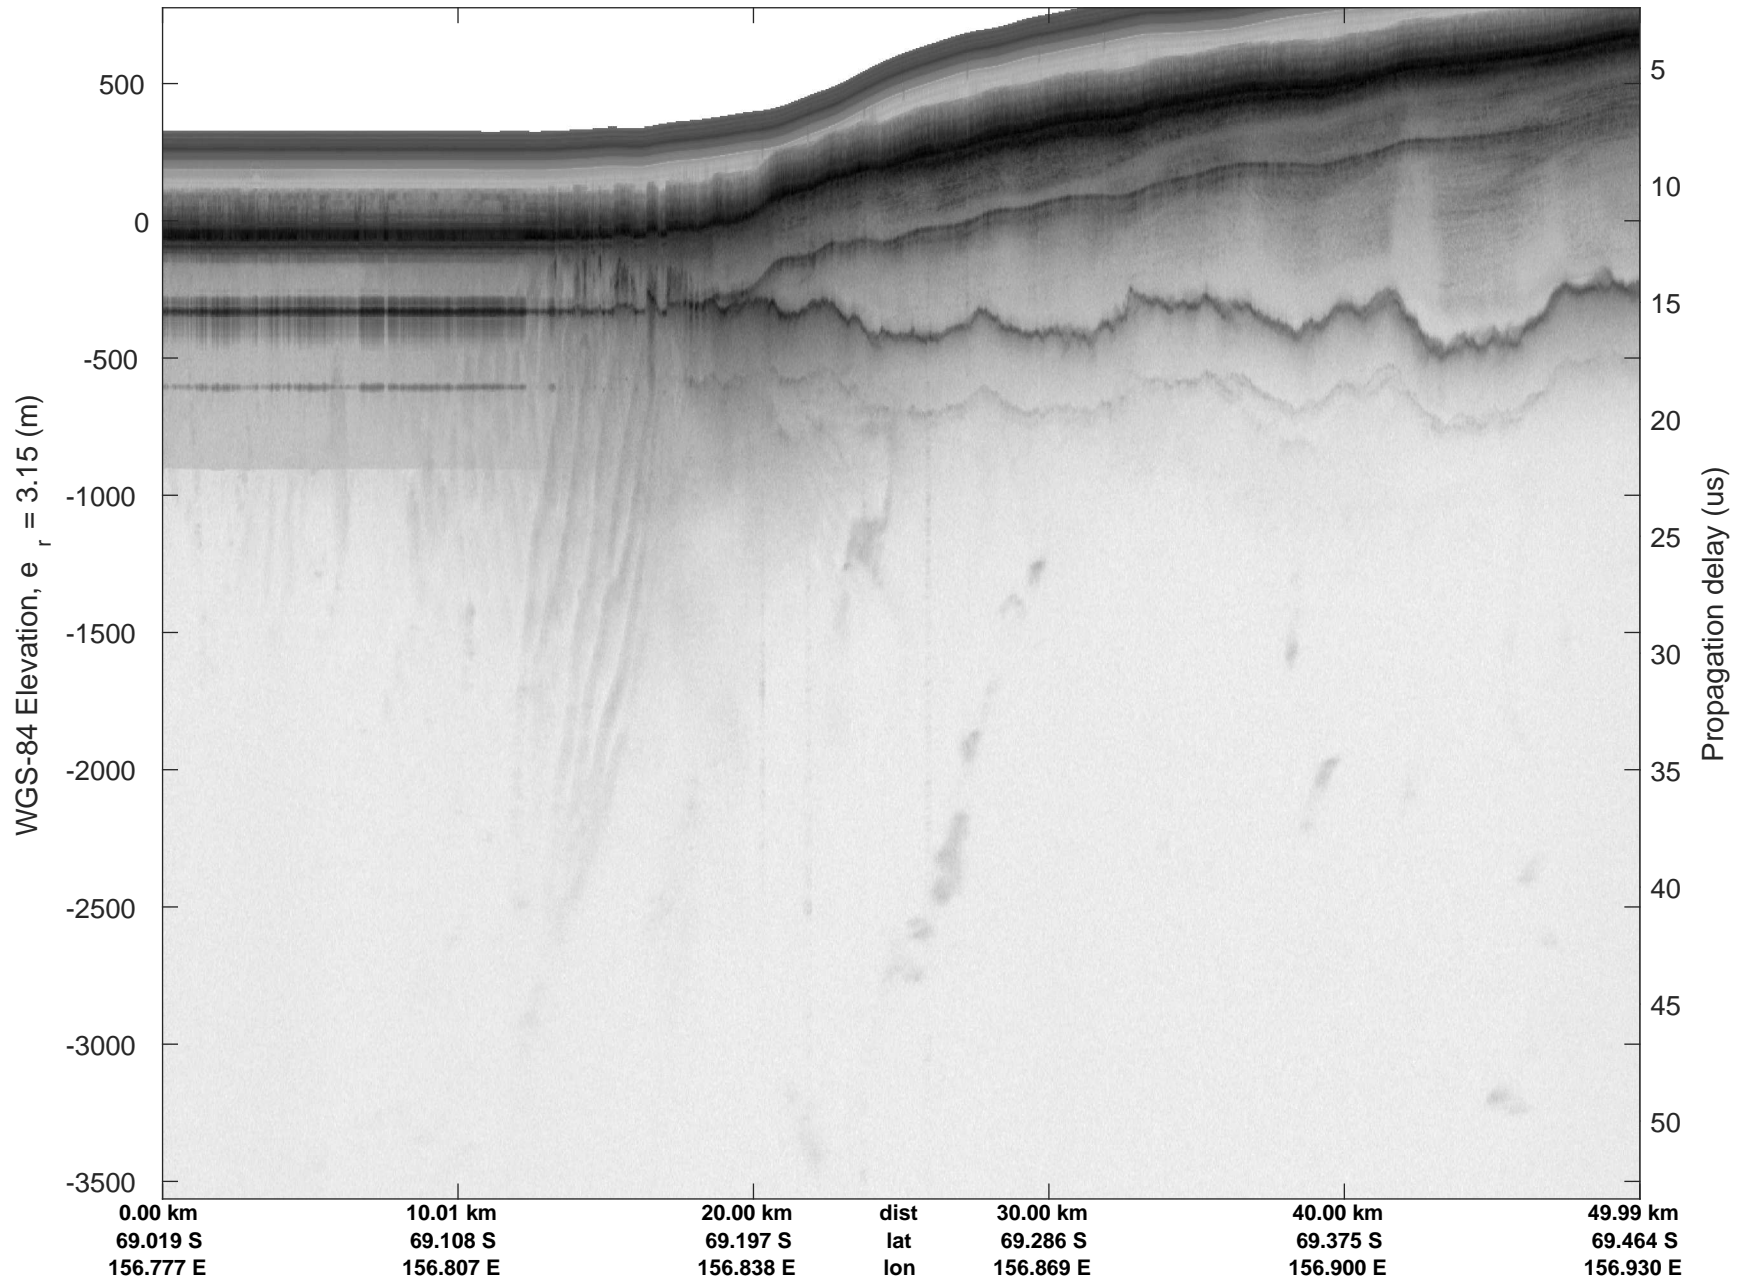

Matusevich 01  
20191106\_01\_001  
Polar Stereograph -71N/0E

rds 2019\_Antarctica\_GV: "Matusevich 01" 20191106\_01\_001: 01:11:50.7 to 01:18:28.9 GPS

rds 2019\_Antarctica\_GV: "Matusevich 01" 20191106\_01\_001: 01:11:50.7 to 01:18:28.9 GPS

rds 2019\_Antarctica\_GV: "Matusevich 01" 20191106\_01\_002: 01:18:29.0 to 01:25:09.3 GPS

rds 2019\_Antarctica\_GV: "Matusevich 01" 20191106\_01\_002: 01:18:29.0 to 01:25:09.3 GPS

rds 2019\_Antarctica\_GV: "Matusevich 01" 20191106\_01\_003: 01:25:09.4 to 01:31:32.7 GPS