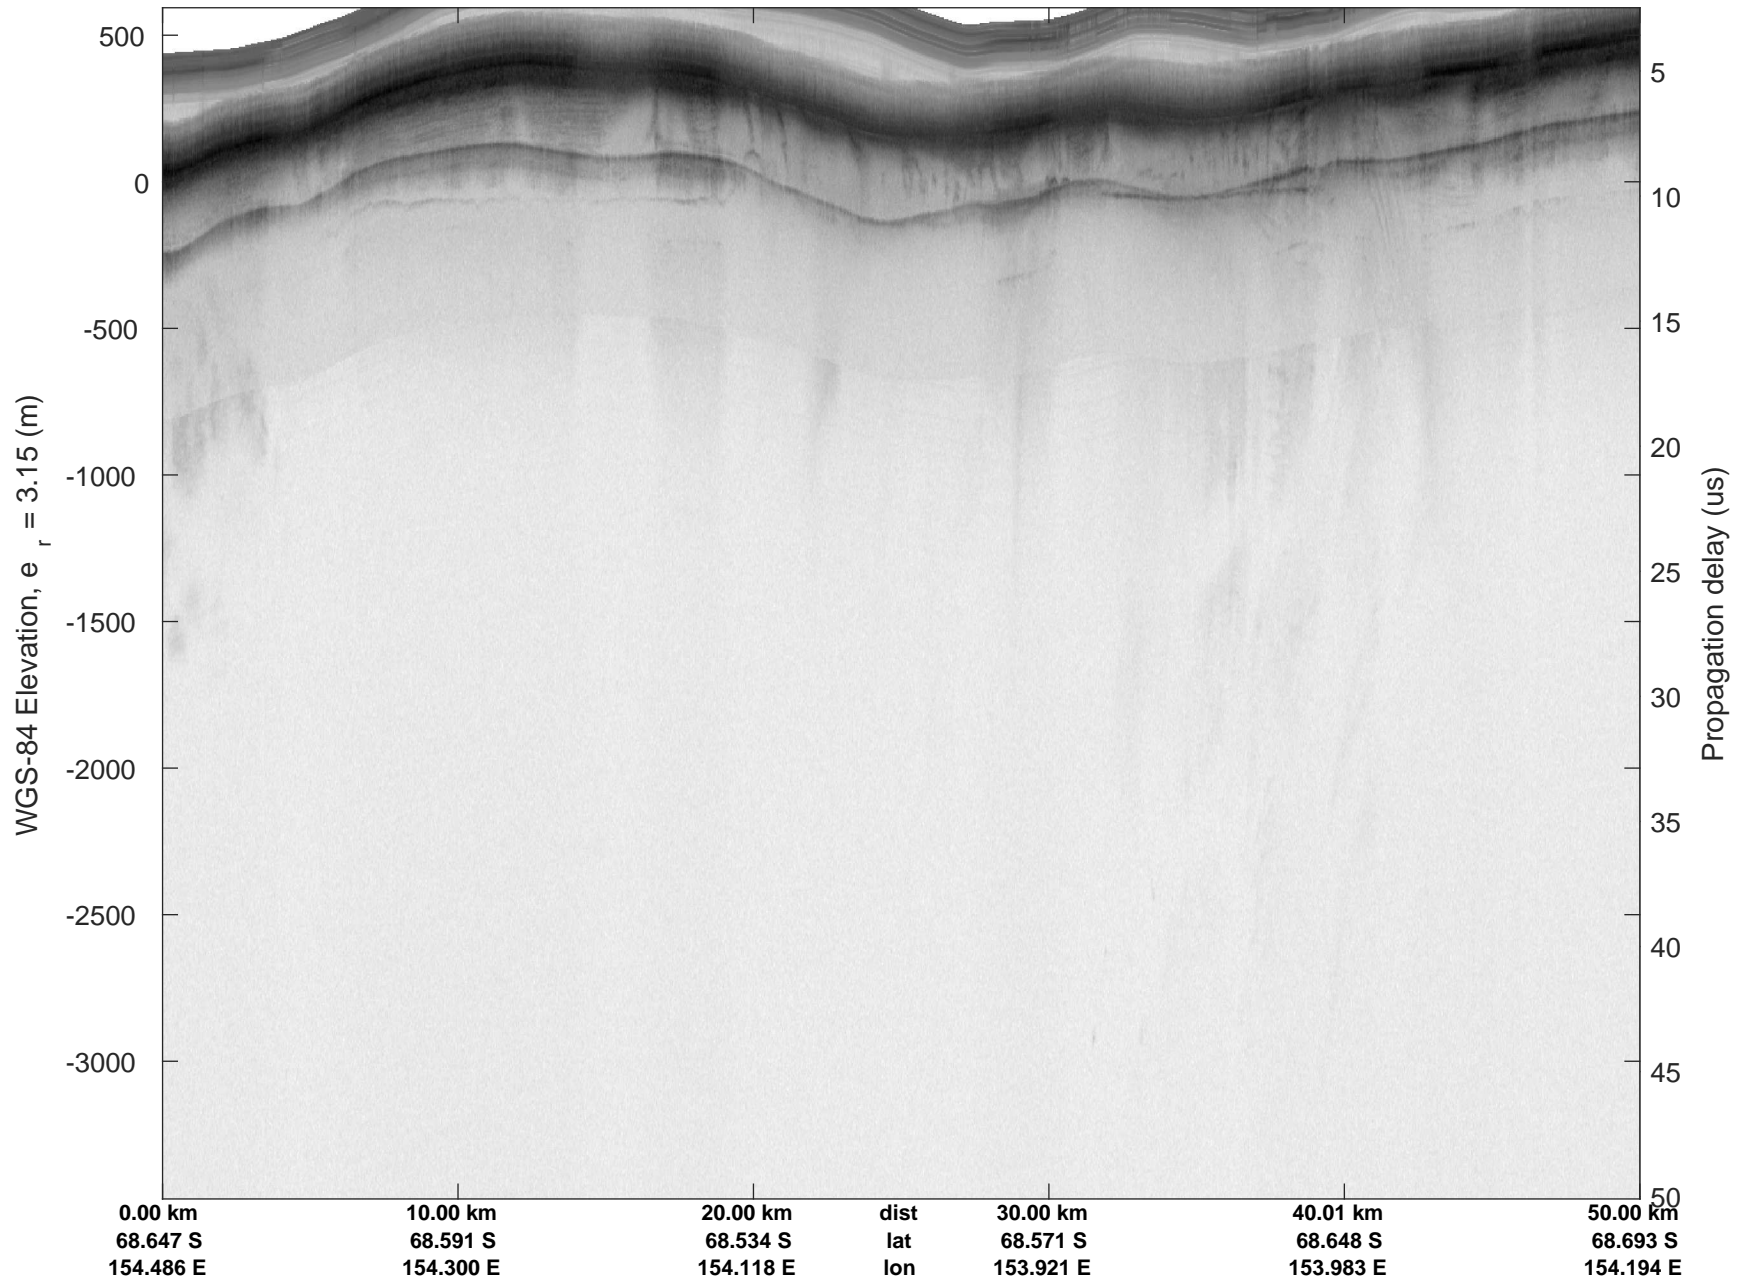

rds 2019_Antarctica_GV: "Matusevich 01" 20191106_01_010: 02:12:08.0 to 02:18:42.4 GPS