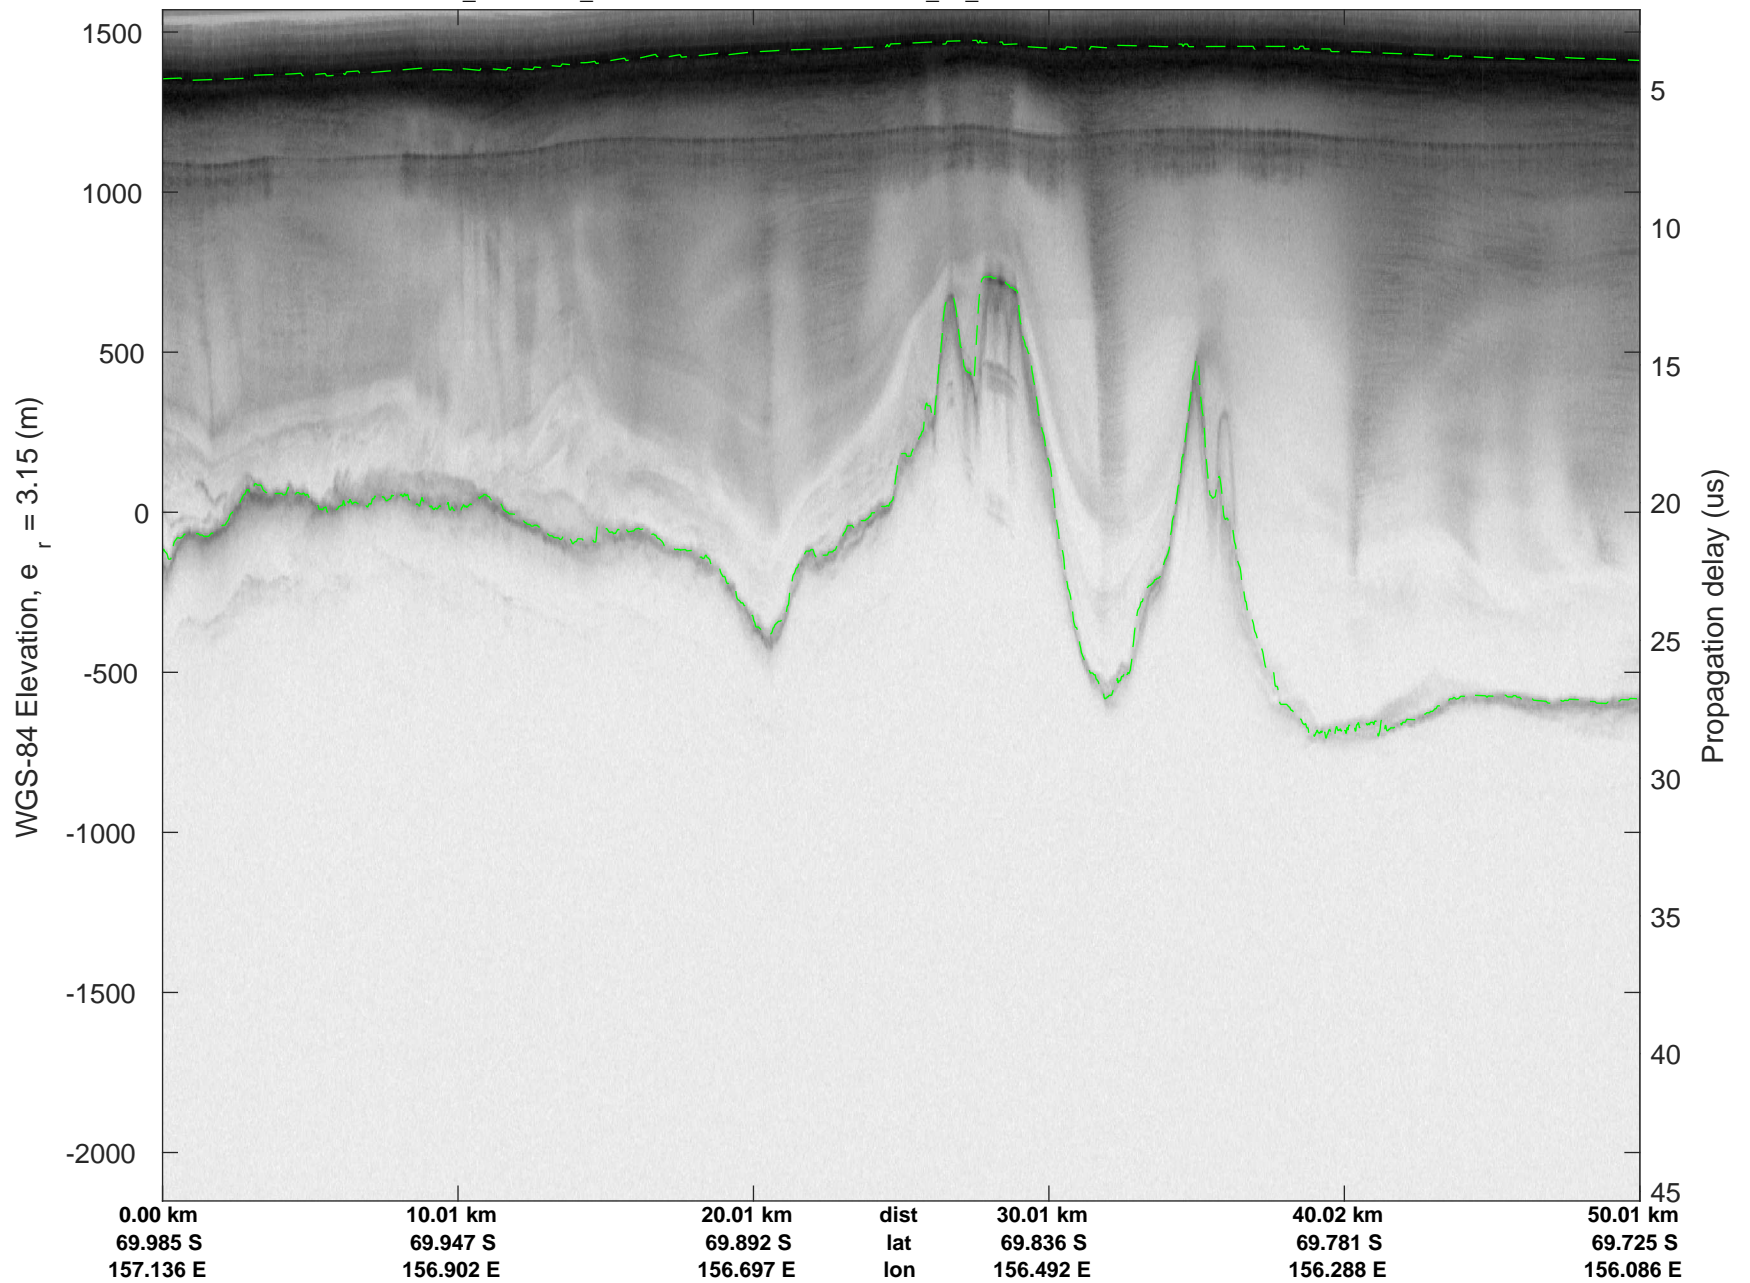

rds 2019\_Antarctica\_GV: "Matusевич 01" 20191106\_01\_021: 03:26:04.4 to 03:32:38.8 GPS

rds 2019\_Antarctica\_GV: "Matusevich 01" 20191106\_01\_022: 03:32:38.9 to 03:39:08.2 GPS

rds 2019\_Antarctica\_GV: "Matusевич 01" 20191106\_01\_022: 03:32:38.9 to 03:39:08.2 GPS

rds 2019\_Antarctica\_GV: "Matusevich 01" 20191106\_01\_023: 03:39:08.3 to 03:45:43.0 GPS

rds 2019\_Antarctica\_GV: "Matusevich 01" 20191106\_01\_023: 03:39:08.3 to 03:45:43.0 GPS

rds 2019\_Antarctica\_GV: "Matusevich 01" 20191106\_01\_024: 03:45:43.2 to 03:52:11.5 GPS

rds 2019\_Antarctica\_GV: "Matusevich 01" 20191106\_01\_024: 03:45:43.2 to 03:52:11.5 GPS

rds 2019\_Antarctica\_GV: "Matusevich 01" 20191106\_01\_025: 03:52:11.6 to 03:58:39.2 GPS

rds 2019\_Antarctica\_GV: "Matusевич 01" 20191106\_01\_025: 03:52:11.6 to 03:58:39.2 GPS

rds 2019\_Antarctica\_GV: "Matusевич 01" 20191106\_01\_026: 03:58:39.3 to 04:03:32.3 GPS

rds 2019\_Antarctica\_GV: "Matusевич 01" 20191106\_01\_026: 03:58:39.3 to 04:03:32.3 GPS