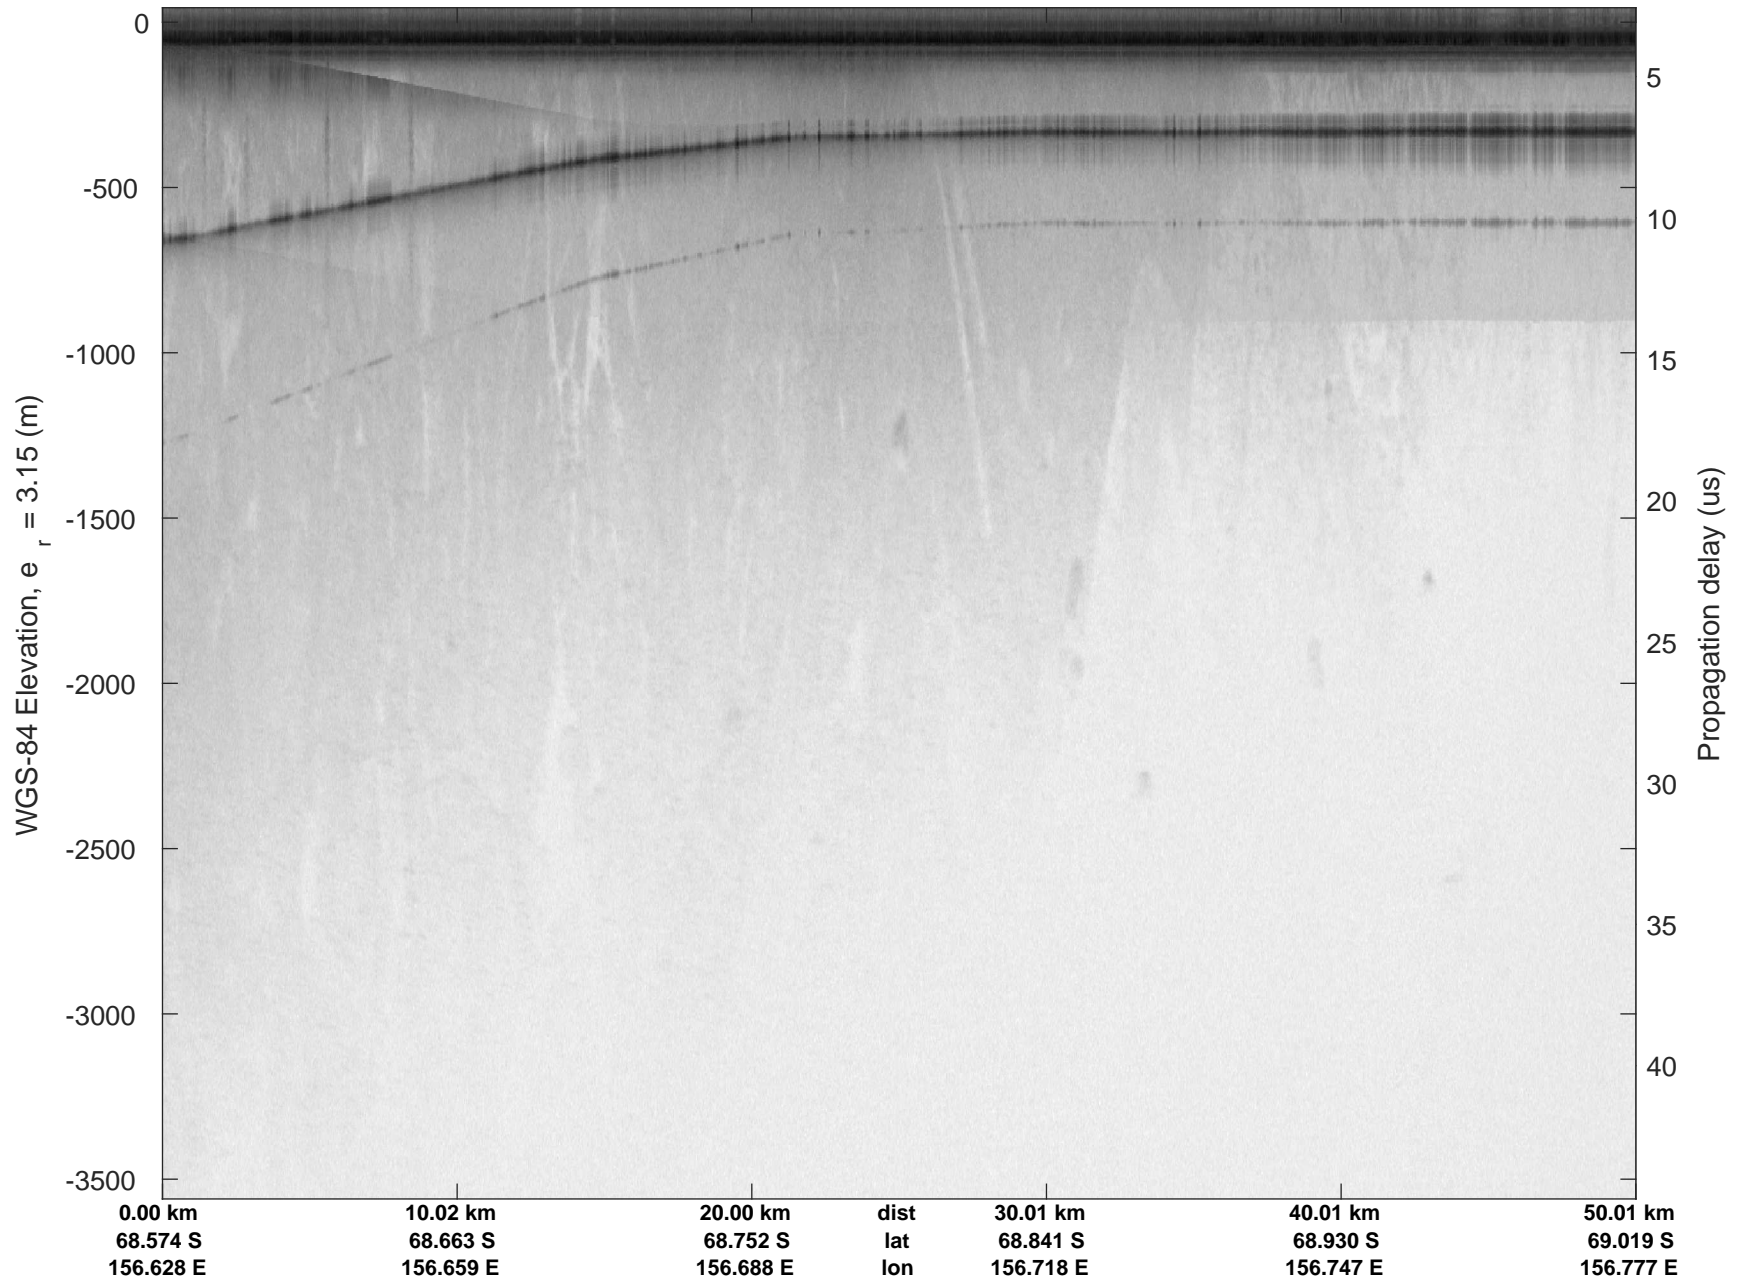

Matusevich 01  
20191106\_01\_001  
Polar Stereograph -71N/0E

rds 2019\_Antarctica\_GV: "Matusevich 01" 20191106\_01\_001: 01:11:50.7 to 01:18:28.9 GPS

rds 2019\_Antarctica\_GV: "Matusevich 01" 20191106\_01\_001: 01:11:50.7 to 01:18:28.9 GPS

rds 2019\_Antarctica\_GV: "Matusevich 01" 20191106\_01\_002: 01:18:29.0 to 01:25:09.3 GPS

rds 2019\_Antarctica\_GV: "Matusevich 01" 20191106\_01\_002: 01:18:29.0 to 01:25:09.3 GPS

rds 2019\_Antarctica\_GV: "Matusevich 01" 20191106\_01\_003: 01:25:09.4 to 01:31:32.7 GPS