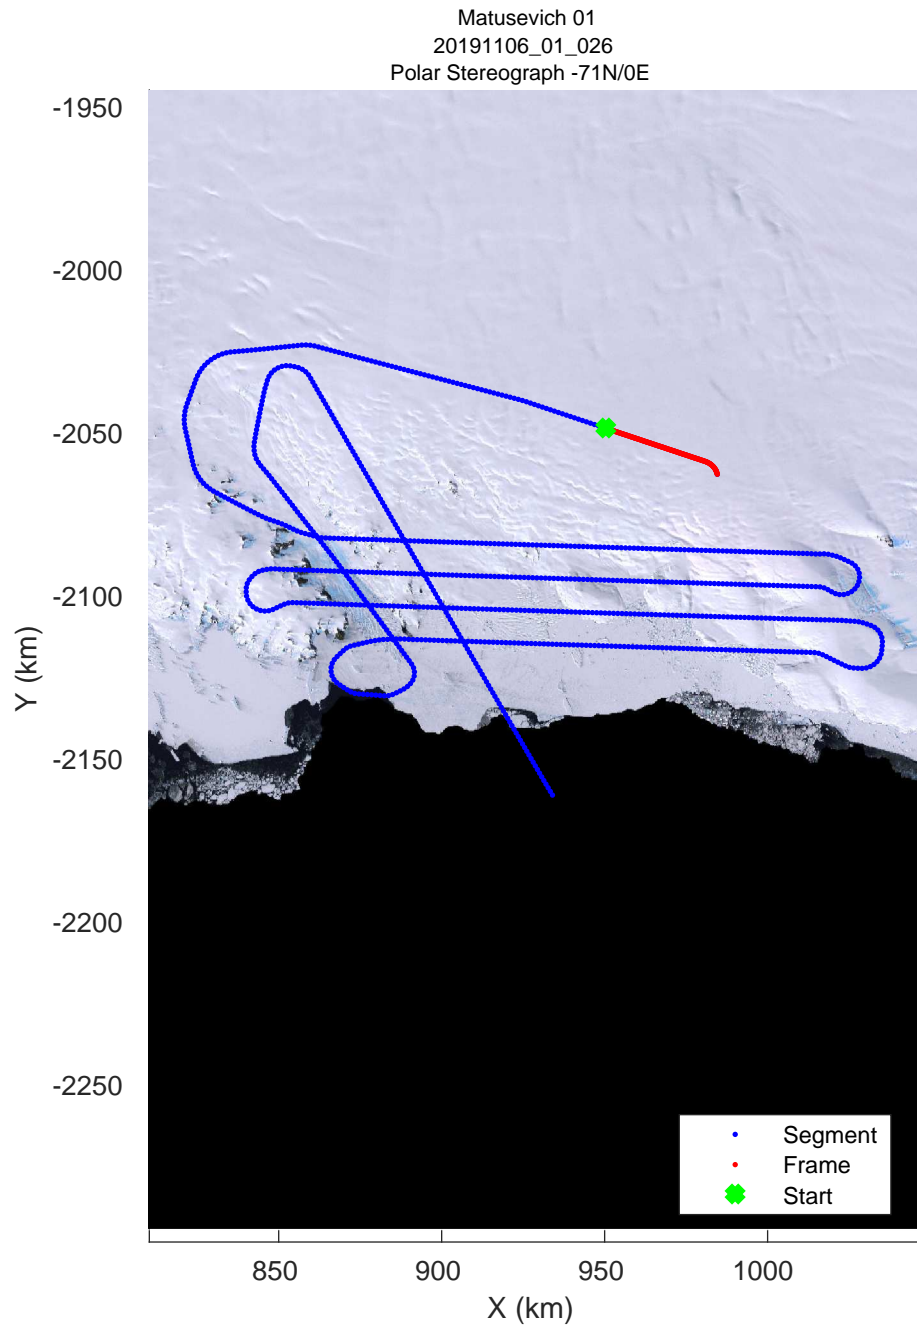

rds 2019\_Antarctica\_GV: "Matusevich 01" 20191106\_01\_024: 03:45:43.2 to 03:52:11.5 GPS

rds 2019\_Antarctica\_GV: "Matusevich 01" 20191106\_01\_025: 03:52:11.6 to 03:58:39.2 GPS

rds 2019\_Antarctica\_GV: "Matusевич 01" 20191106\_01\_025: 03:52:11.6 to 03:58:39.2 GPS