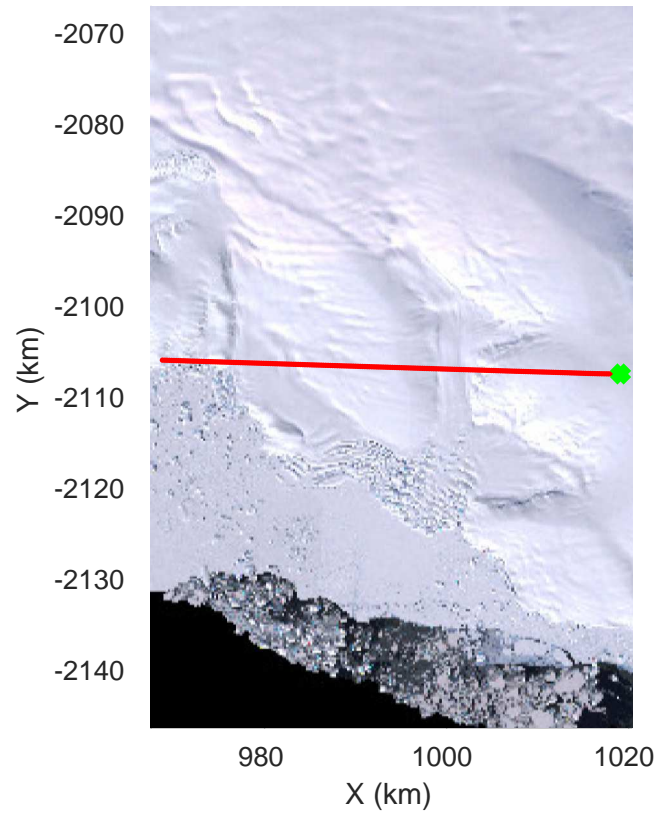

rds 2019\_Antarctica\_GV: "Matusevich 01" 20191106\_01\_009: 02:05:26.4 to 02:12:07.9 GPS

rds 2019\_Antarctica\_GV: "Matusevich 01" 20191106\_01\_010: 02:12:08.0 to 02:18:42.4 GPS

rds 2019\_Antarctica\_GV: "Matusевич 01" 20191106\_01\_010: 02:12:08.0 to 02:18:42.4 GPS