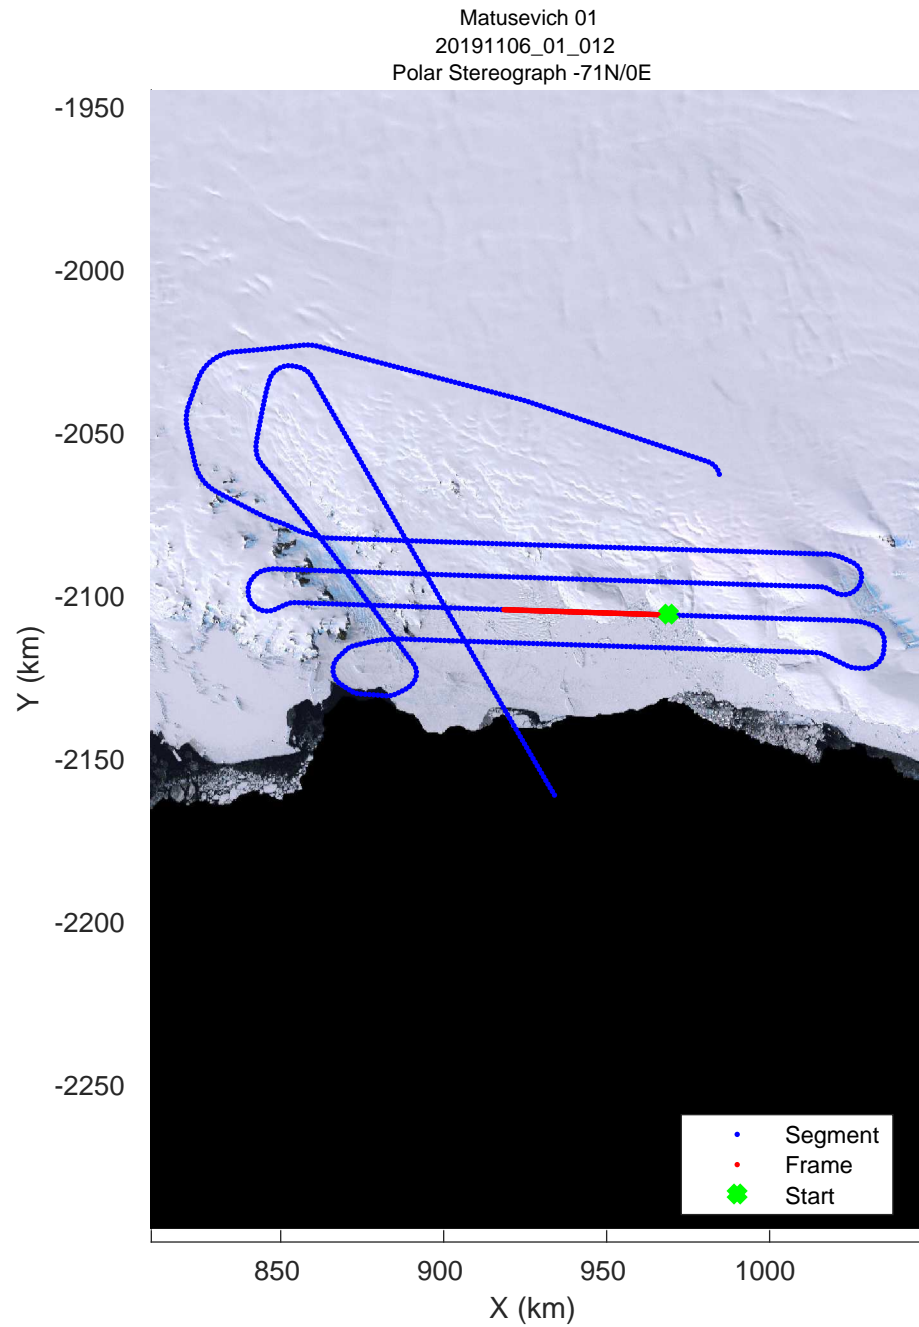

rds 2019\_Antarctica\_GV: "Matusevich 01" 20191106\_01\_009: 02:05:26.4 to 02:12:07.9 GPS

rds 2019\_Antarctica\_GV: "Matusevich 01" 20191106\_01\_010: 02:12:08.0 to 02:18:42.4 GPS

rds 2019\_Antarctica\_GV: "Matusевич 01" 20191106\_01\_010: 02:12:08.0 to 02:18:42.4 GPS

rds 2019\_Antarctica\_GV: "Matusевич 01" 20191106\_01\_011: 02:18:42.6 to 02:25:45.1 GPS

rds 2019\_Antarctica\_GV: "Matusevich 01" 20191106\_01\_011: 02:18:42.6 to 02:25:45.1 GPS

rds 2019\_Antarctica\_GV: "Matusевич 01" 20191106\_01\_012: 02:25:45.3 to 02:32:40.6 GPS