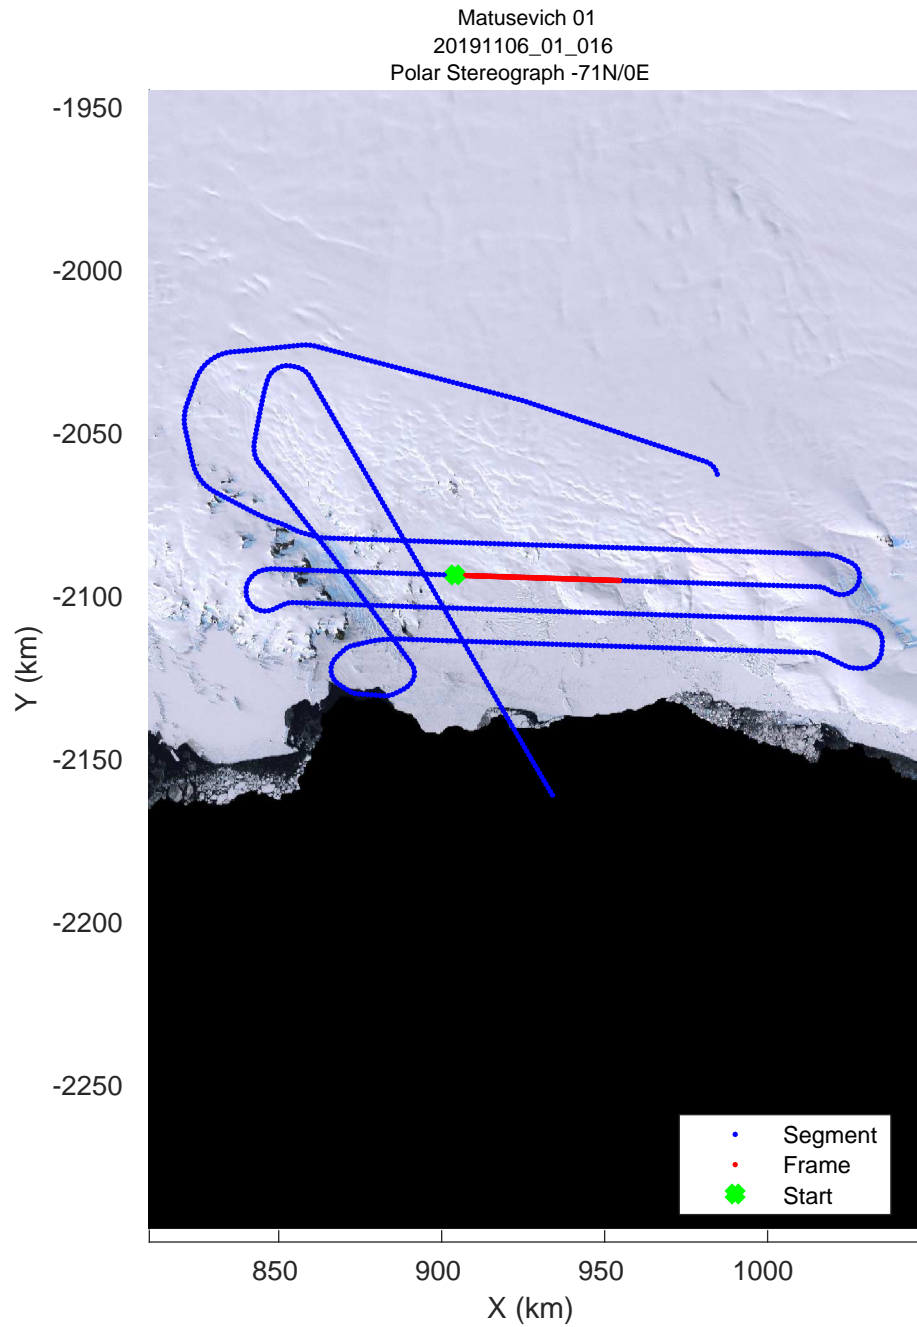

rds 2019\_Antarctica\_GV: "Matusevich 01" 20191106\_01\_014: 02:39:24.0 to 02:45:55.6 GPS

rds 2019\_Antarctica\_GV: "Matusevich 01" 20191106\_01\_014: 02:39:24.0 to 02:45:55.6 GPS

rds 2019\_Antarctica\_GV: "Matusevich 01" 20191106\_01\_015: 02:45:55.7 to 02:52:40.9 GPS

rds 2019\_Antarctica\_GV: "Matusevich 01" 20191106\_01\_015: 02:45:55.7 to 02:52:40.9 GPS

rds 2019\_Antarctica\_GV: "Matusevich 01" 20191106\_01\_016: 02:52:41.1 to 02:59:24.8 GPS

rds 2019\_Antarctica\_GV: "Matusevich 01" 20191106\_01\_016: 02:52:41.1 to 02:59:24.8 GPS