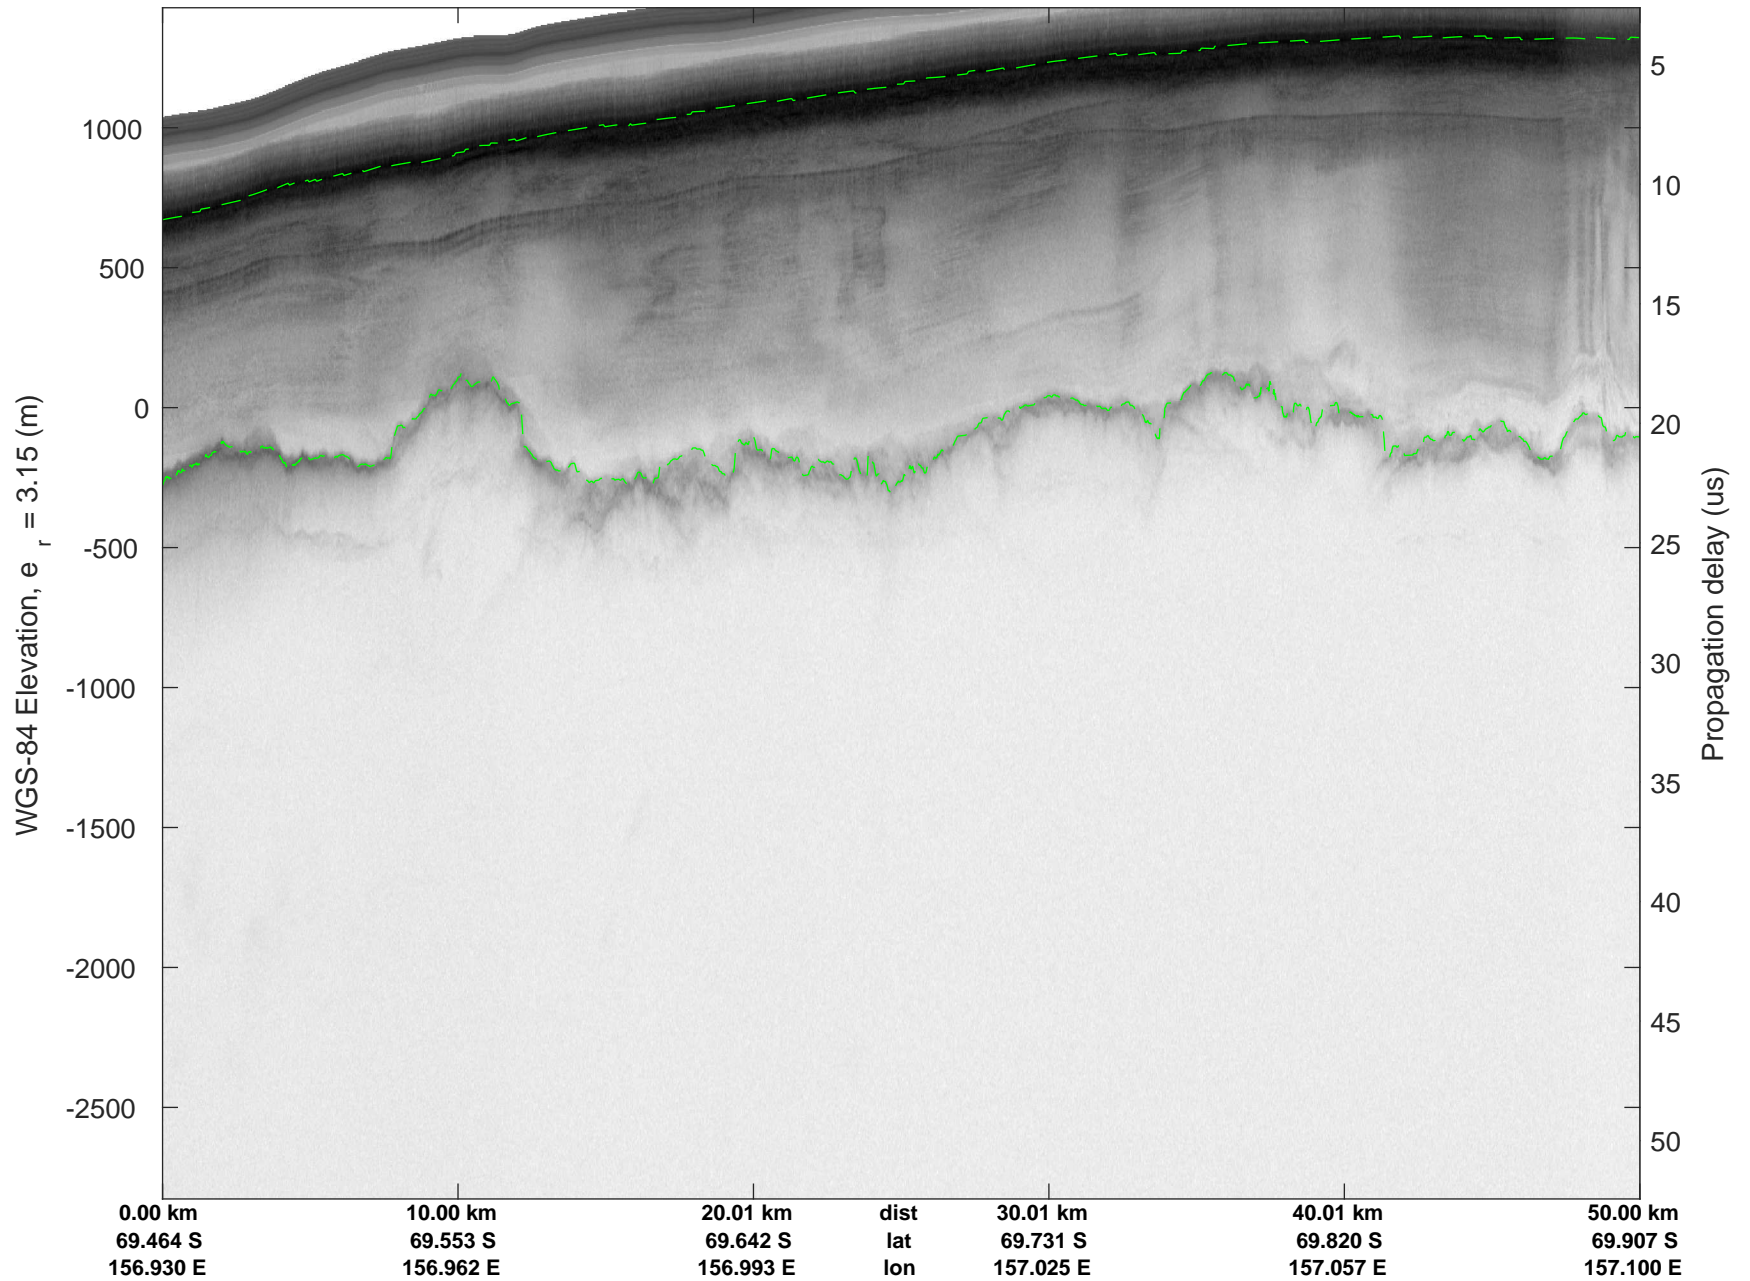

Matusevich 01  
20191106\_01\_001  
Polar Stereograph -71N/0E

rds 2019\_Antarctica\_GV: "Matusevich 01" 20191106\_01\_001: 01:11:50.7 to 01:18:28.9 GPS

rds 2019\_Antarctica\_GV: "Matusevich 01" 20191106\_01\_001: 01:11:50.7 to 01:18:28.9 GPS

rds 2019\_Antarctica\_GV: "Matusevich 01" 20191106\_01\_002: 01:18:29.0 to 01:25:09.3 GPS

rds 2019\_Antarctica\_GV: "Matusevich 01" 20191106\_01\_002: 01:18:29.0 to 01:25:09.3 GPS

rds 2019\_Antarctica\_GV: "Matusevich 01" 20191106\_01\_003: 01:25:09.4 to 01:31:32.7 GPS

rds 2019\_Antarctica\_GV: "Matusevich 01" 20191106\_01\_003: 01:25:09.4 to 01:31:32.7 GPS

rds 2019\_Antarctica\_GV: "Matusevich 01" 20191106\_01\_004: 01:31:32.8 to 01:37:53.1 GPS

rds 2019\_Antarctica\_GV: "Matusevich 01" 20191106\_01\_004: 01:31:32.8 to 01:37:53.1 GPS

rds 2019\_Antarctica\_GV: "Matusevich 01" 20191106\_01\_005: 01:37:53.2 to 01:44:44.2 GPS

rds 2019\_Antarctica\_GV: "Matusевич 01" 20191106\_01\_005: 01:37:53.2 to 01:44:44.2 GPS

rds 2019\_Antarctica\_GV: "Matusevich 01" 20191106\_01\_006: 01:44:44.3 to 01:51:37.9 GPS