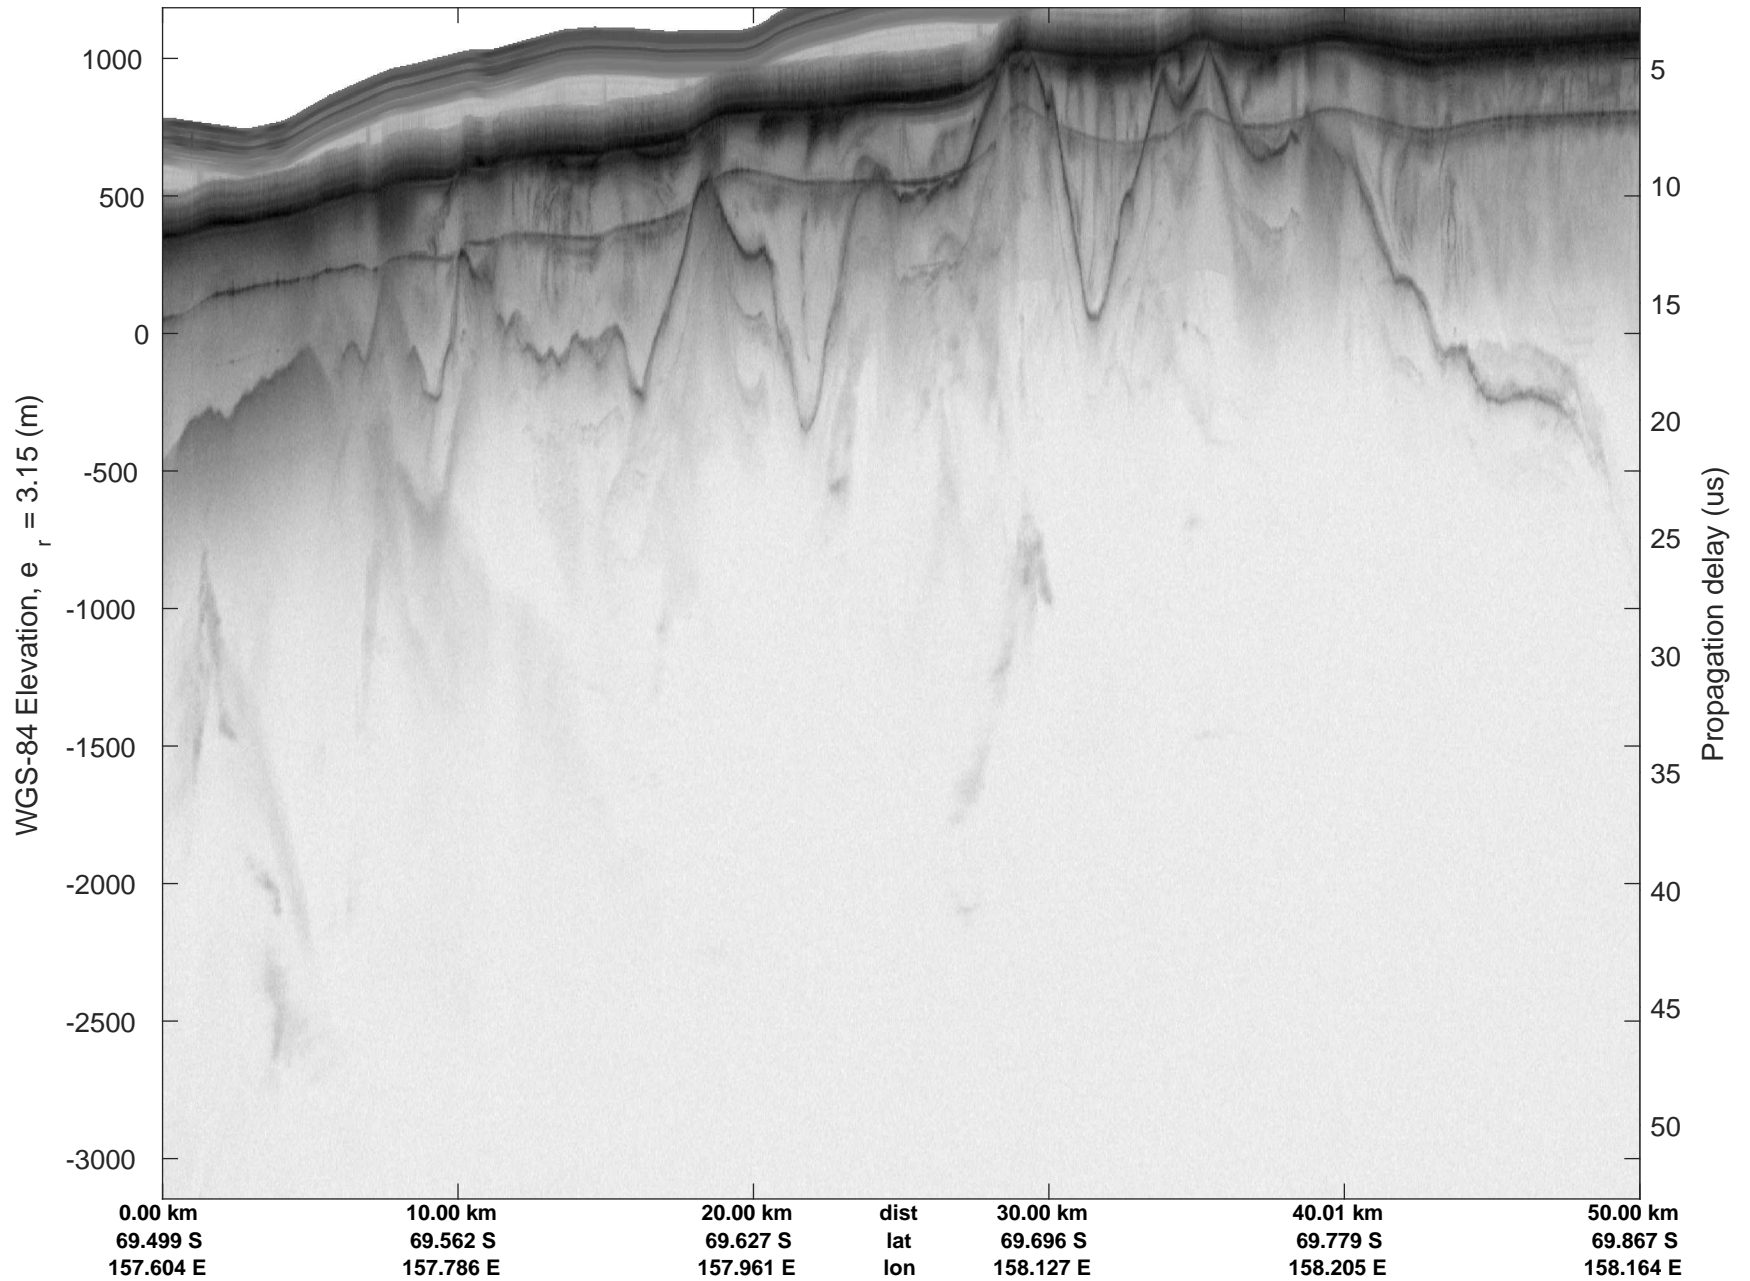

rds 2019_Antarctica_GV: "Matusevich 01" 20191106_01_022: 03:32:38.9 to 03:39:08.2 GPS