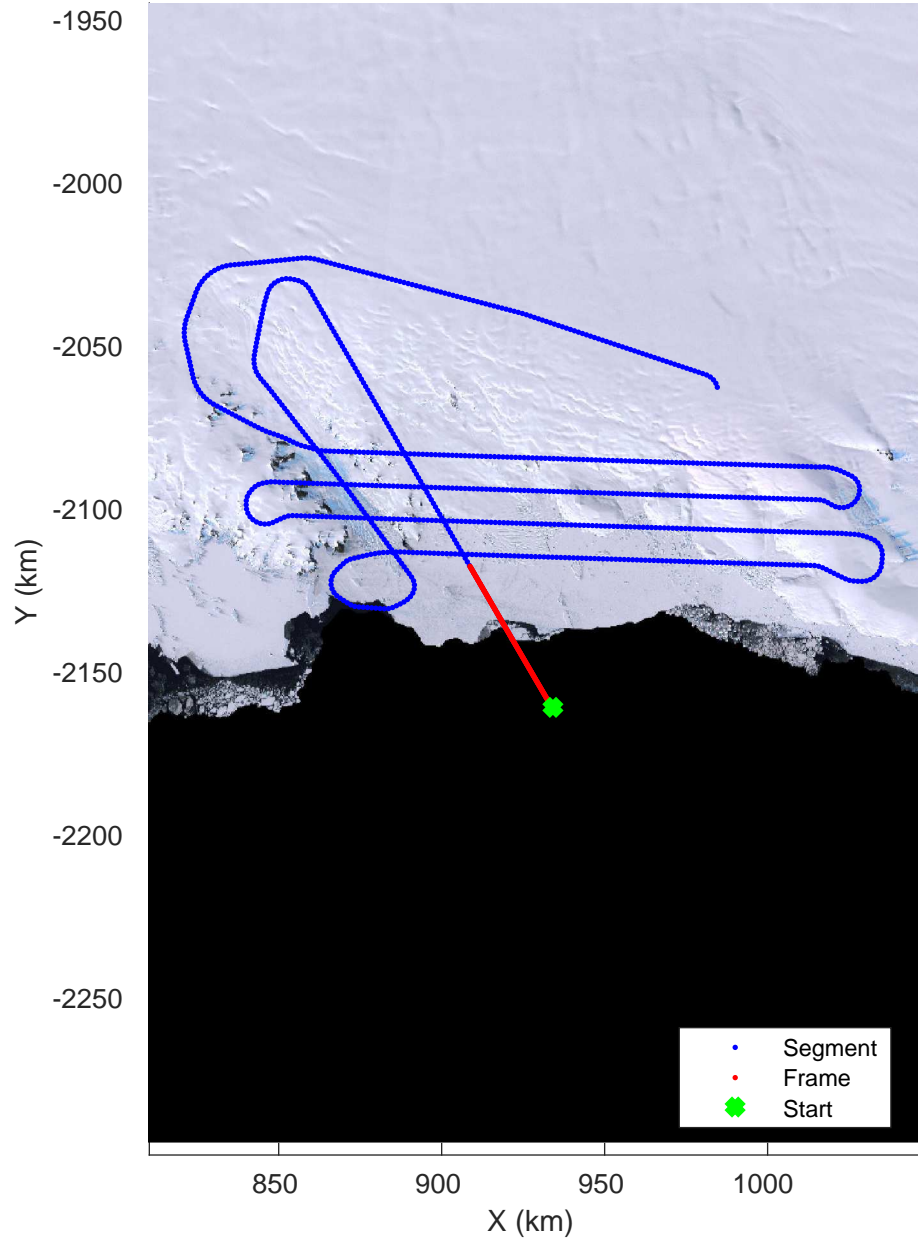

Matusevich 01  
20191106\_01\_001  
Polar Stereograph -71N/0E

rds 2019\_Antarctica\_GV: "Matusevich 01" 20191106\_01\_001: 01:11:50.7 to 01:18:28.9 GPS

rds 2019\_Antarctica\_GV: "Matusevich 01" 20191106\_01\_001: 01:11:50.7 to 01:18:28.9 GPS

rds 2019\_Antarctica\_GV: "Matusevich 01" 20191106\_01\_002: 01:18:29.0 to 01:25:09.3 GPS

rds 2019\_Antarctica\_GV: "Matusevich 01" 20191106\_01\_002: 01:18:29.0 to 01:25:09.3 GPS

rds 2019\_Antarctica\_GV: "Matusevich 01" 20191106\_01\_003: 01:25:09.4 to 01:31:32.7 GPS

rds 2019\_Antarctica\_GV: "Matusevich 01" 20191106\_01\_003: 01:25:09.4 to 01:31:32.7 GPS

rds 2019\_Antarctica\_GV: "Matusevich 01" 20191106\_01\_004: 01:31:32.8 to 01:37:53.1 GPS

rds 2019\_Antarctica\_GV: "Matusevich 01" 20191106\_01\_004: 01:31:32.8 to 01:37:53.1 GPS