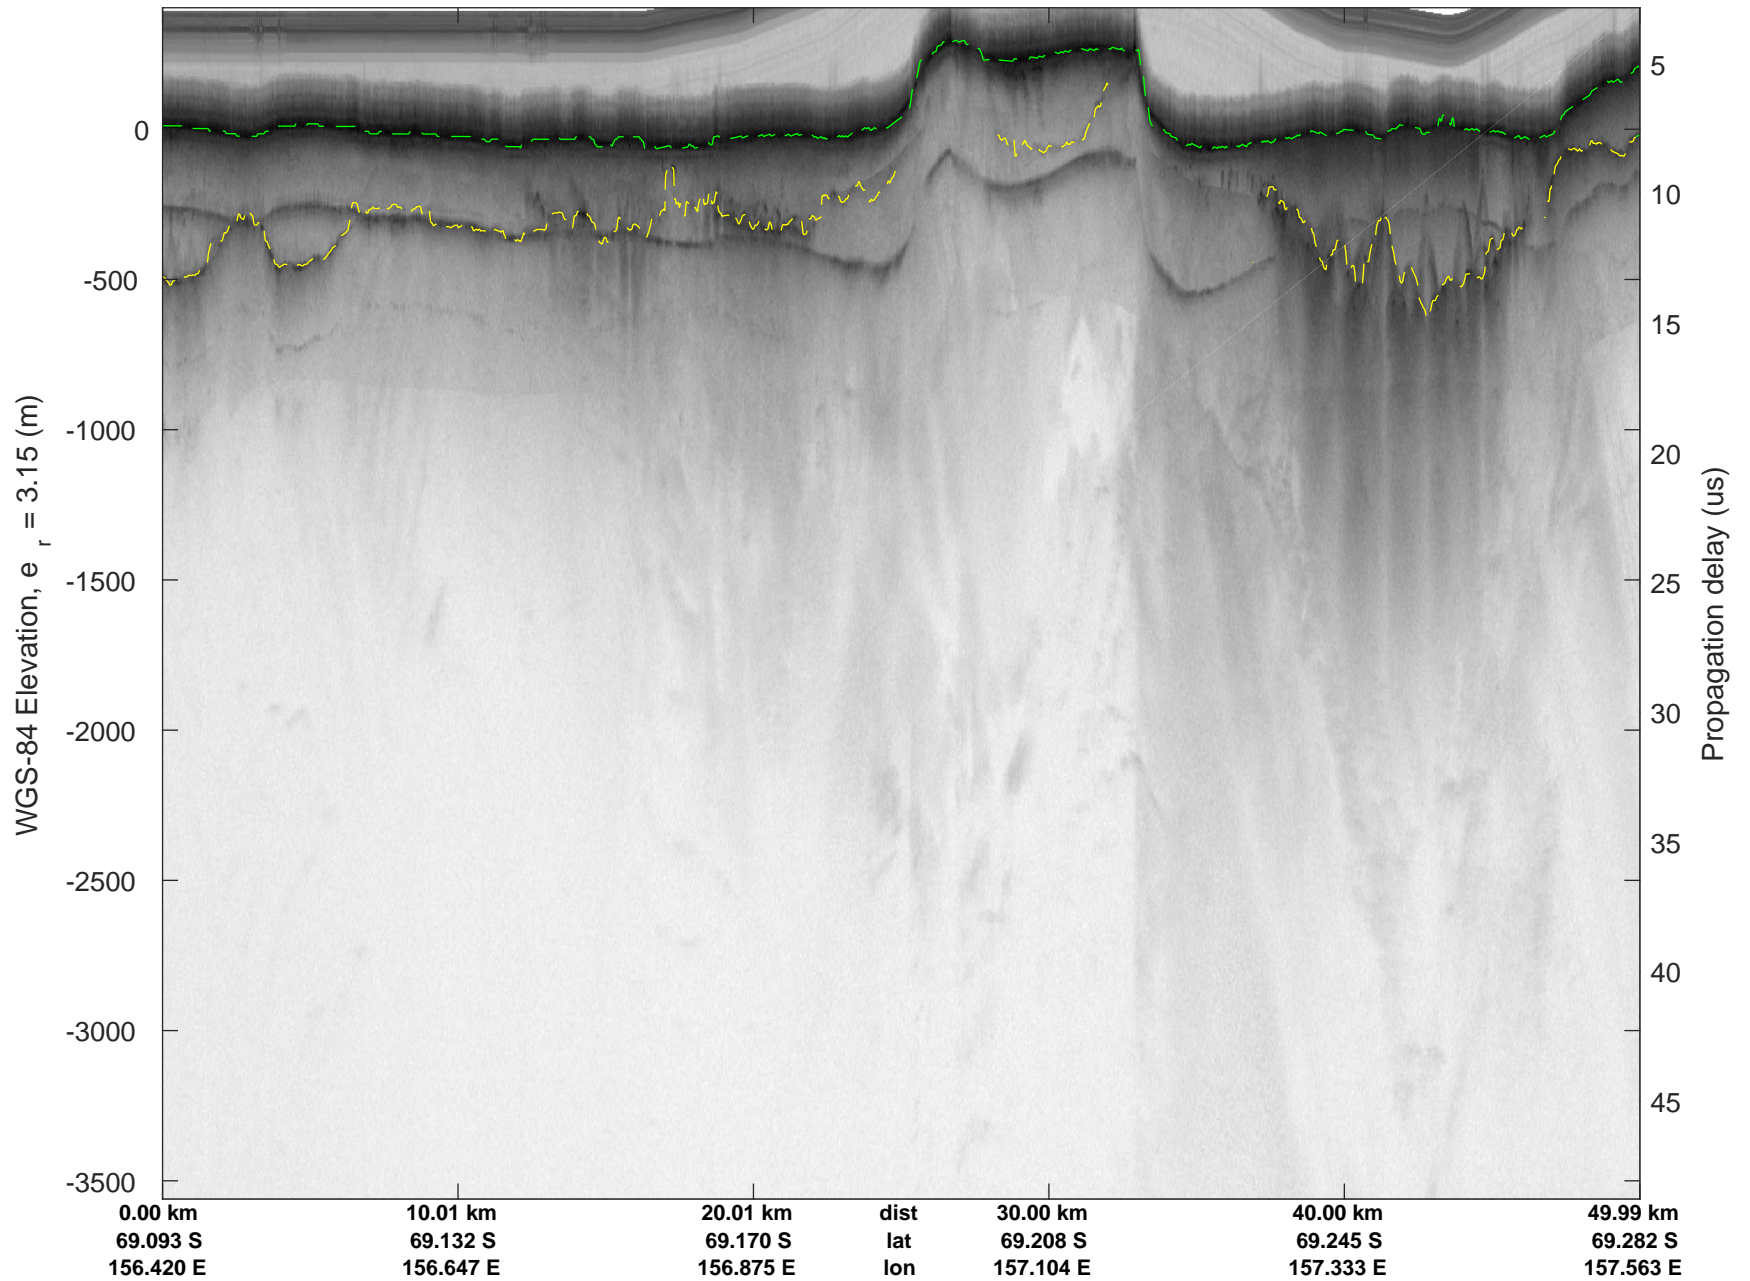

rds 2019\_Antarctica\_GV: "Matusevich 01" 20191106\_01\_012: 02:25:45.3 to 02:32:40.6 GPS

rds 2019\_Antarctica\_GV: "Matusevich 01" 20191106\_01\_013: 02:32:40.7 to 02:39:23.9 GPS

rds 2019\_Antarctica\_GV: "Matusевич 01" 20191106\_01\_013: 02:32:40.7 to 02:39:23.9 GPS

rds 2019\_Antarctica\_GV: "Matusevich 01" 20191106\_01\_014: 02:39:24.0 to 02:45:55.6 GPS

rds 2019\_Antarctica\_GV: "Matusevich 01" 20191106\_01\_014: 02:39:24.0 to 02:45:55.6 GPS

rds 2019\_Antarctica\_GV: "Matusevich 01" 20191106\_01\_015: 02:45:55.7 to 02:52:40.9 GPS