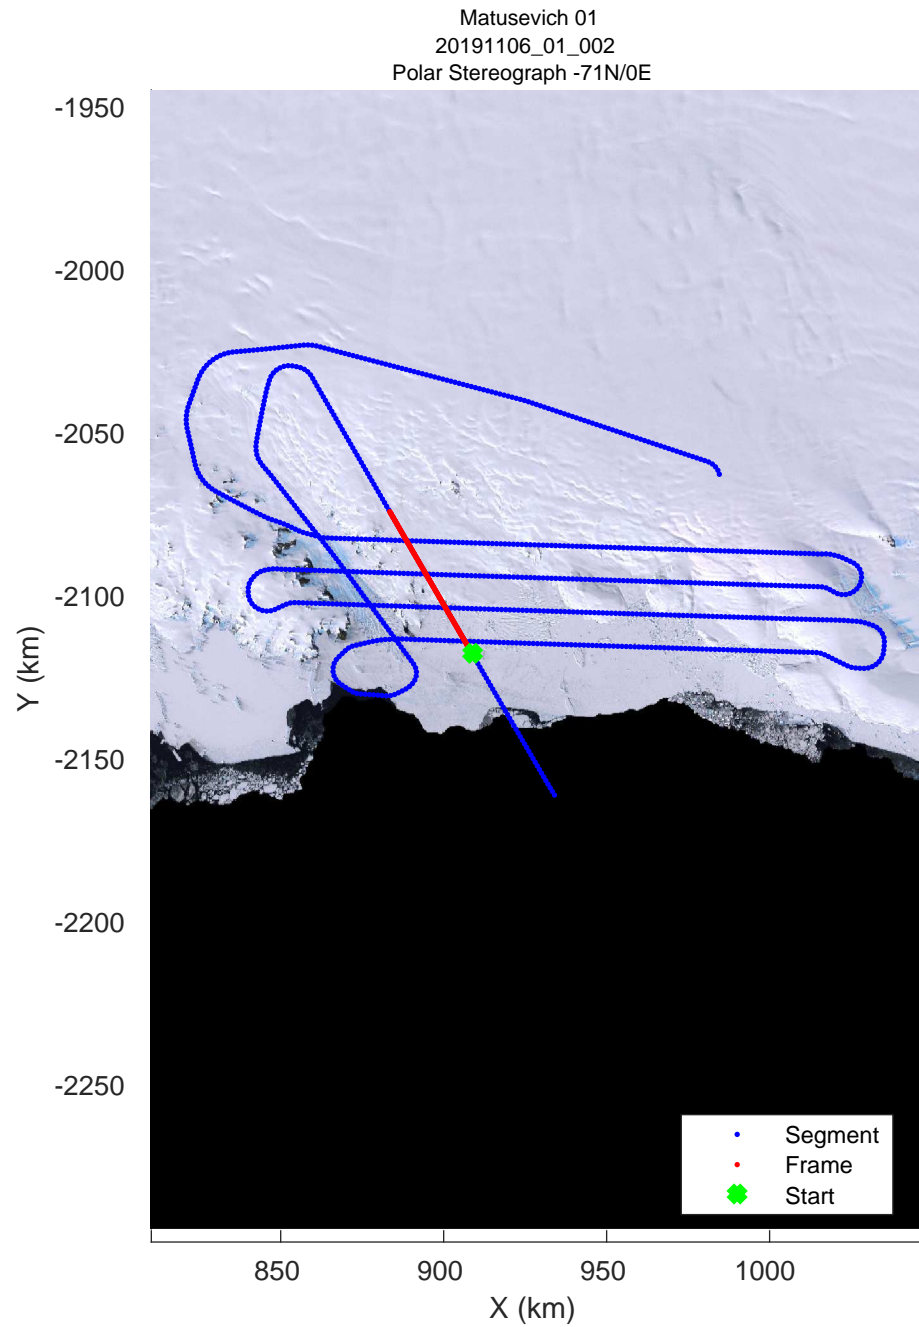

Matusevich 01  
20191106\_01\_001  
Polar Stereograph -71N/0E

rds 2019\_Antarctica\_GV: "Matusevich 01" 20191106\_01\_001: 01:11:50.7 to 01:18:28.9 GPS

rds 2019\_Antarctica\_GV: "Matusevich 01" 20191106\_01\_001: 01:11:50.7 to 01:18:28.9 GPS

rds 2019\_Antarctica\_GV: "Matusevich 01" 20191106\_01\_002: 01:18:29.0 to 01:25:09.3 GPS

rds 2019\_Antarctica\_GV: "Matusevich 01" 20191106\_01\_002: 01:18:29.0 to 01:25:09.3 GPS

rds 2019\_Antarctica\_GV: "Matusevich 01" 20191106\_01\_003: 01:25:09.4 to 01:31:32.7 GPS

rds 2019\_Antarctica\_GV: "Matusevich 01" 20191106\_01\_003: 01:25:09.4 to 01:31:32.7 GPS

rds 2019\_Antarctica\_GV: "Matusevich 01" 20191106\_01\_004: 01:31:32.8 to 01:37:53.1 GPS

rds 2019\_Antarctica\_GV: "Matusevich 01" 20191106\_01\_004: 01:31:32.8 to 01:37:53.1 GPS