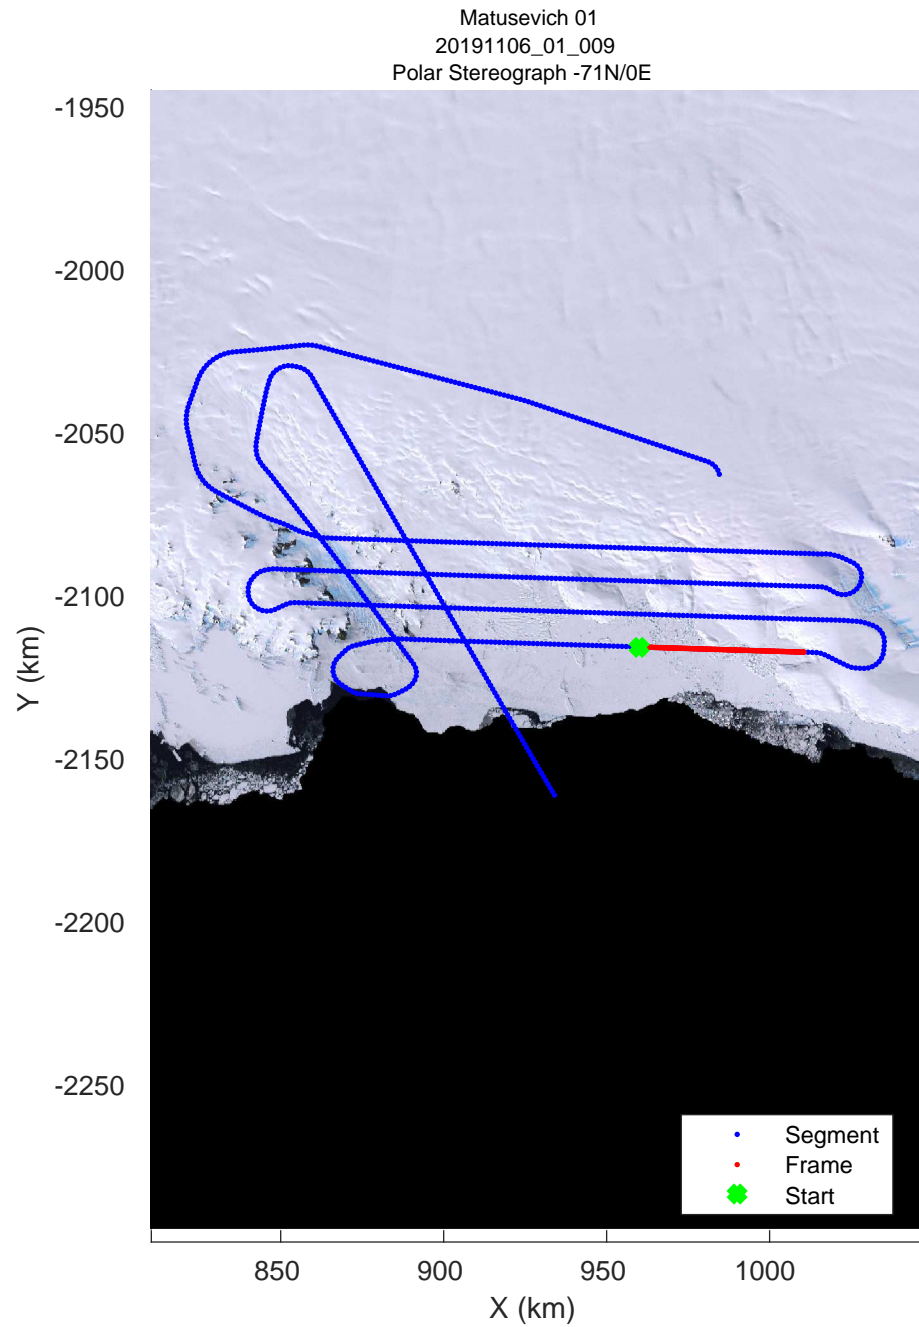

Matusevich 01  
20191106\_01\_001  
Polar Stereograph -71N/0E

rds 2019\_Antarctica\_GV: "Matusevich 01" 20191106\_01\_001: 01:11:50.7 to 01:18:28.9 GPS

rds 2019\_Antarctica\_GV: "Matusevich 01" 20191106\_01\_001: 01:11:50.7 to 01:18:28.9 GPS

rds 2019\_Antarctica\_GV: "Matusevich 01" 20191106\_01\_006: 01:44:44.3 to 01:51:37.9 GPS

rds 2019\_Antarctica\_GV: "Matusevich 01" 20191106\_01\_007: 01:51:38.1 to 01:58:35.4 GPS

rds 2019\_Antarctica\_GV: "Matusevich 01" 20191106\_01\_007: 01:51:38.1 to 01:58:35.4 GPS

rds 2019\_Antarctica\_GV: "Matusevich 01" 20191106\_01\_008: 01:58:35.6 to 02:05:26.3 GPS

rds 2019\_Antarctica\_GV: "Matusevich 01" 20191106\_01\_008: 01:58:35.6 to 02:05:26.3 GPS

rds 2019\_Antarctica\_GV: "Matusevich 01" 20191106\_01\_009: 02:05:26.4 to 02:12:07.9 GPS