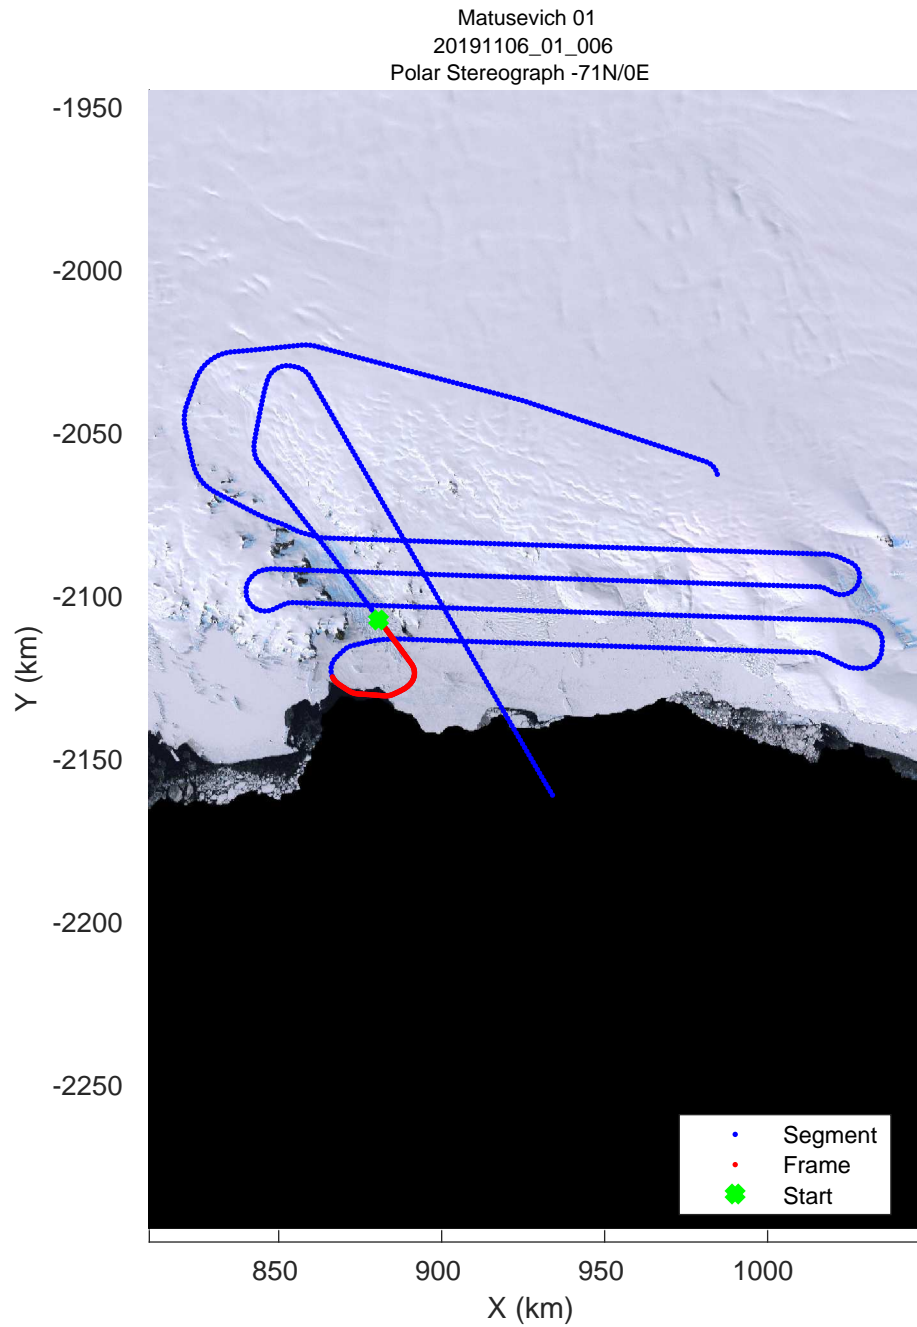

Matusevich 01  
20191106\_01\_001  
Polar Stereograph -71N/0E

rds 2019\_Antarctica\_GV: "Matusevich 01" 20191106\_01\_001: 01:11:50.7 to 01:18:28.9 GPS

rds 2019\_Antarctica\_GV: "Matusevich 01" 20191106\_01\_001: 01:11:50.7 to 01:18:28.9 GPS

rds 2019\_Antarctica\_GV: "Matusevich 01" 20191106\_01\_002: 01:18:29.0 to 01:25:09.3 GPS

rds 2019\_Antarctica\_GV: "Matusevich 01" 20191106\_01\_002: 01:18:29.0 to 01:25:09.3 GPS

rds 2019\_Antarctica\_GV: "Matusevich 01" 20191106\_01\_003: 01:25:09.4 to 01:31:32.7 GPS

rds 2019\_Antarctica\_GV: "Matusevich 01" 20191106\_01\_003: 01:25:09.4 to 01:31:32.7 GPS

rds 2019\_Antarctica\_GV: "Matusevich 01" 20191106\_01\_004: 01:31:32.8 to 01:37:53.1 GPS

rds 2019\_Antarctica\_GV: "Matusevich 01" 20191106\_01\_004: 01:31:32.8 to 01:37:53.1 GPS

rds 2019\_Antarctica\_GV: "Matusevich 01" 20191106\_01\_005: 01:37:53.2 to 01:44:44.2 GPS

rds 2019\_Antarctica\_GV: "Matusевич 01" 20191106\_01\_005: 01:37:53.2 to 01:44:44.2 GPS

rds 2019\_Antarctica\_GV: "Matusevich 01" 20191106\_01\_006: 01:44:44.3 to 01:51:37.9 GPS