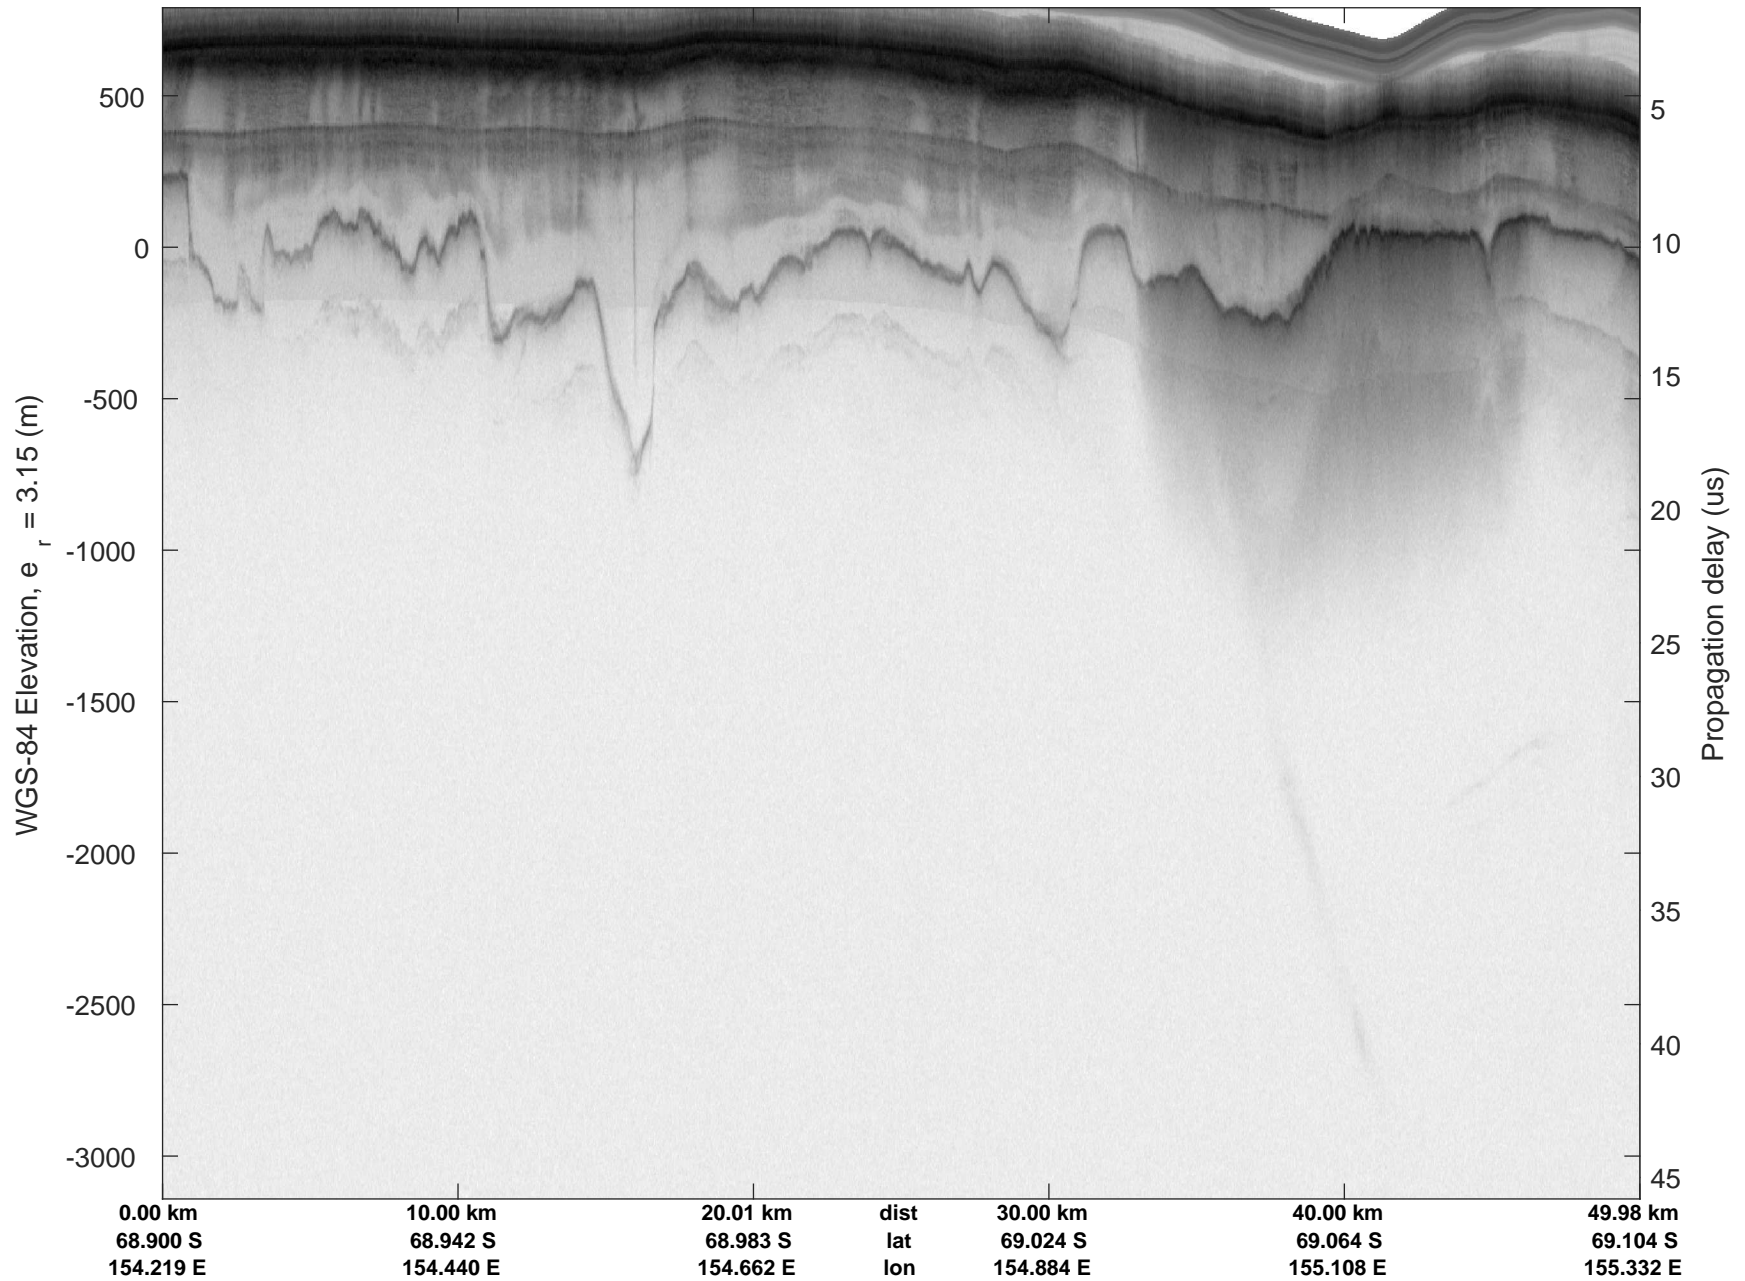

rds 2019_Antarctica_GV: "Matusevich 01" 20191106_01_019: 03:12:33.9 to 03:19:21.0 GPS