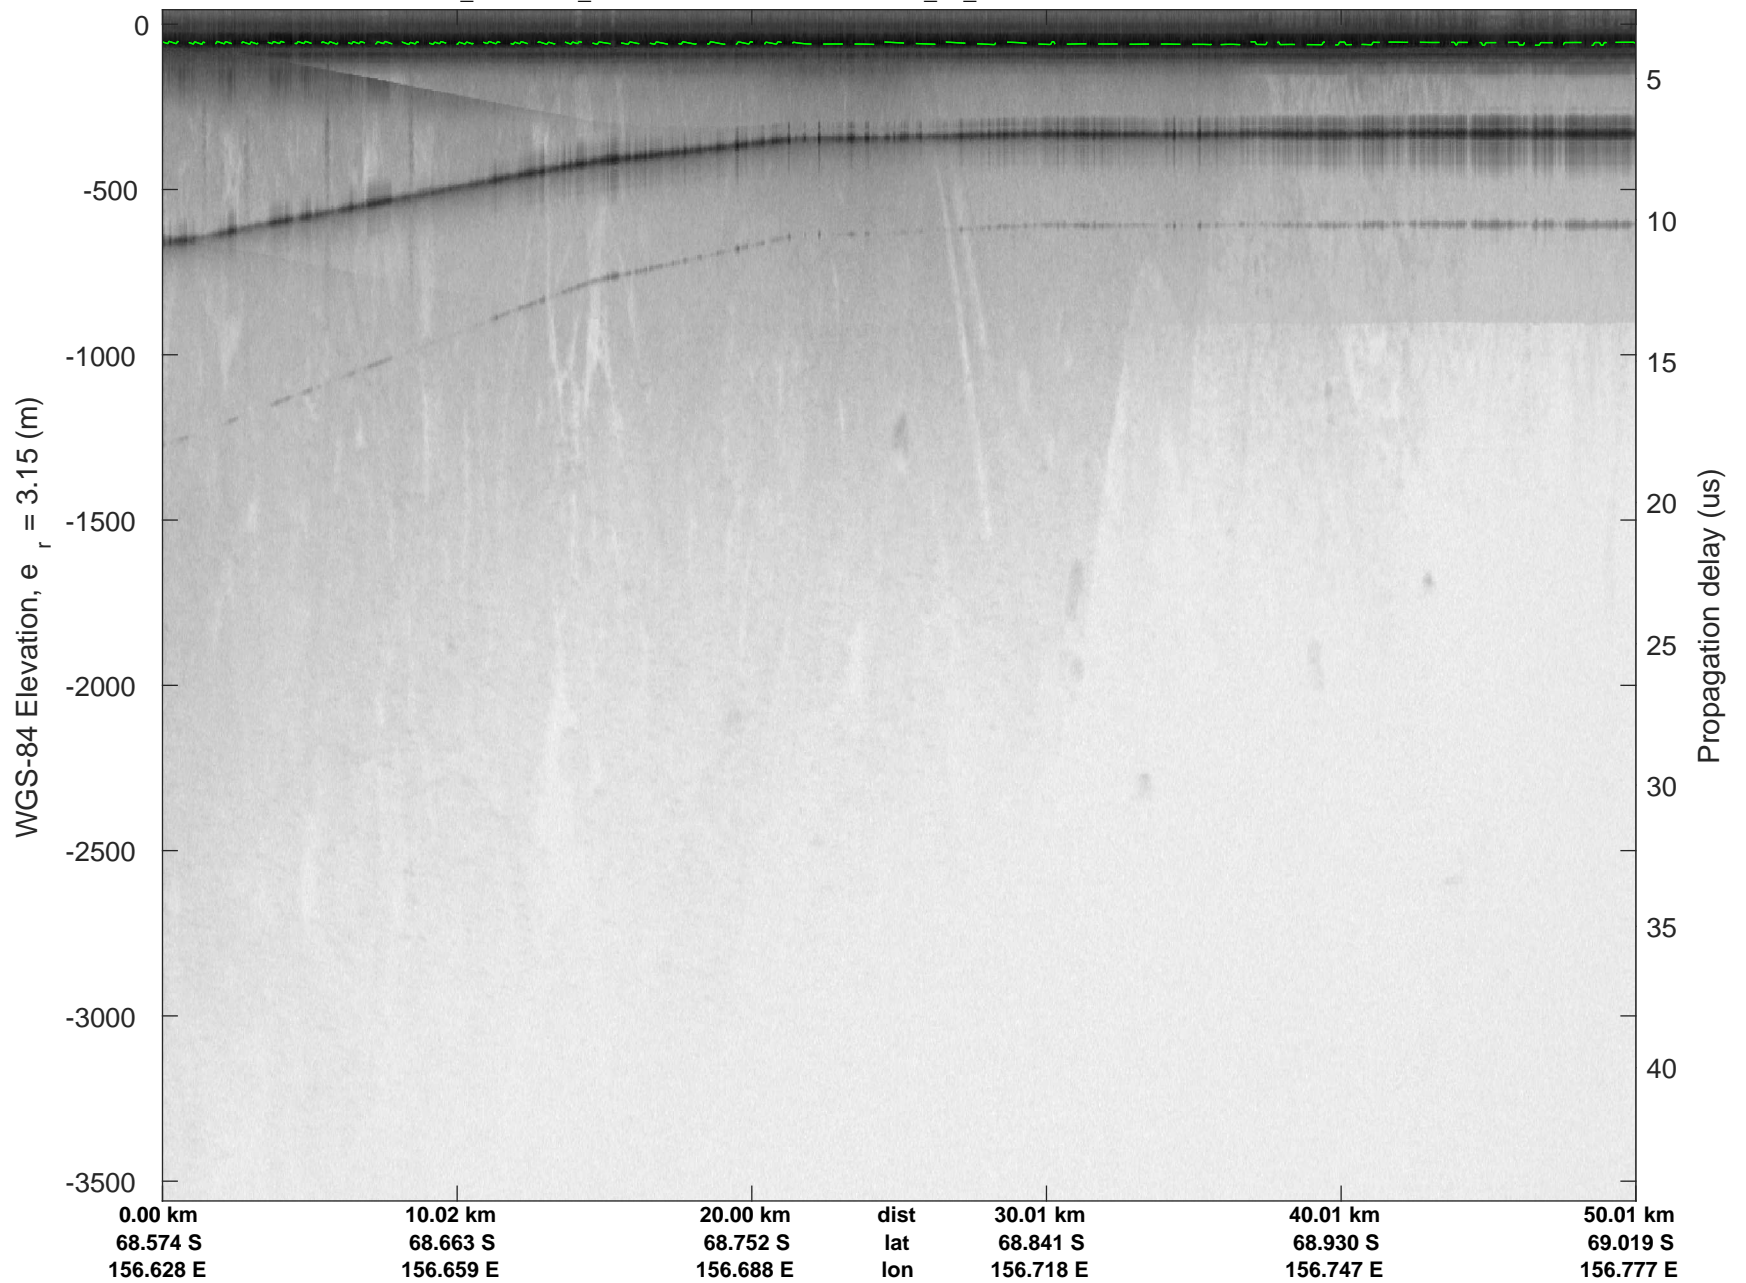

Matusevich 01  
20191106\_01\_001  
Polar Stereograph -71N/0E

rds 2019\_Antarctica\_GV: "Matusevich 01" 20191106\_01\_001: 01:11:50.7 to 01:18:28.9 GPS

rds 2019\_Antarctica\_GV: "Matusevich 01" 20191106\_01\_001: 01:11:50.7 to 01:18:28.9 GPS

rds 2019\_Antarctica\_GV: "Matusevich 01" 20191106\_01\_002: 01:18:29.0 to 01:25:09.3 GPS

rds 2019\_Antarctica\_GV: "Matusevich 01" 20191106\_01\_002: 01:18:29.0 to 01:25:09.3 GPS

rds 2019\_Antarctica\_GV: "Matusevich 01" 20191106\_01\_003: 01:25:09.4 to 01:31:32.7 GPS