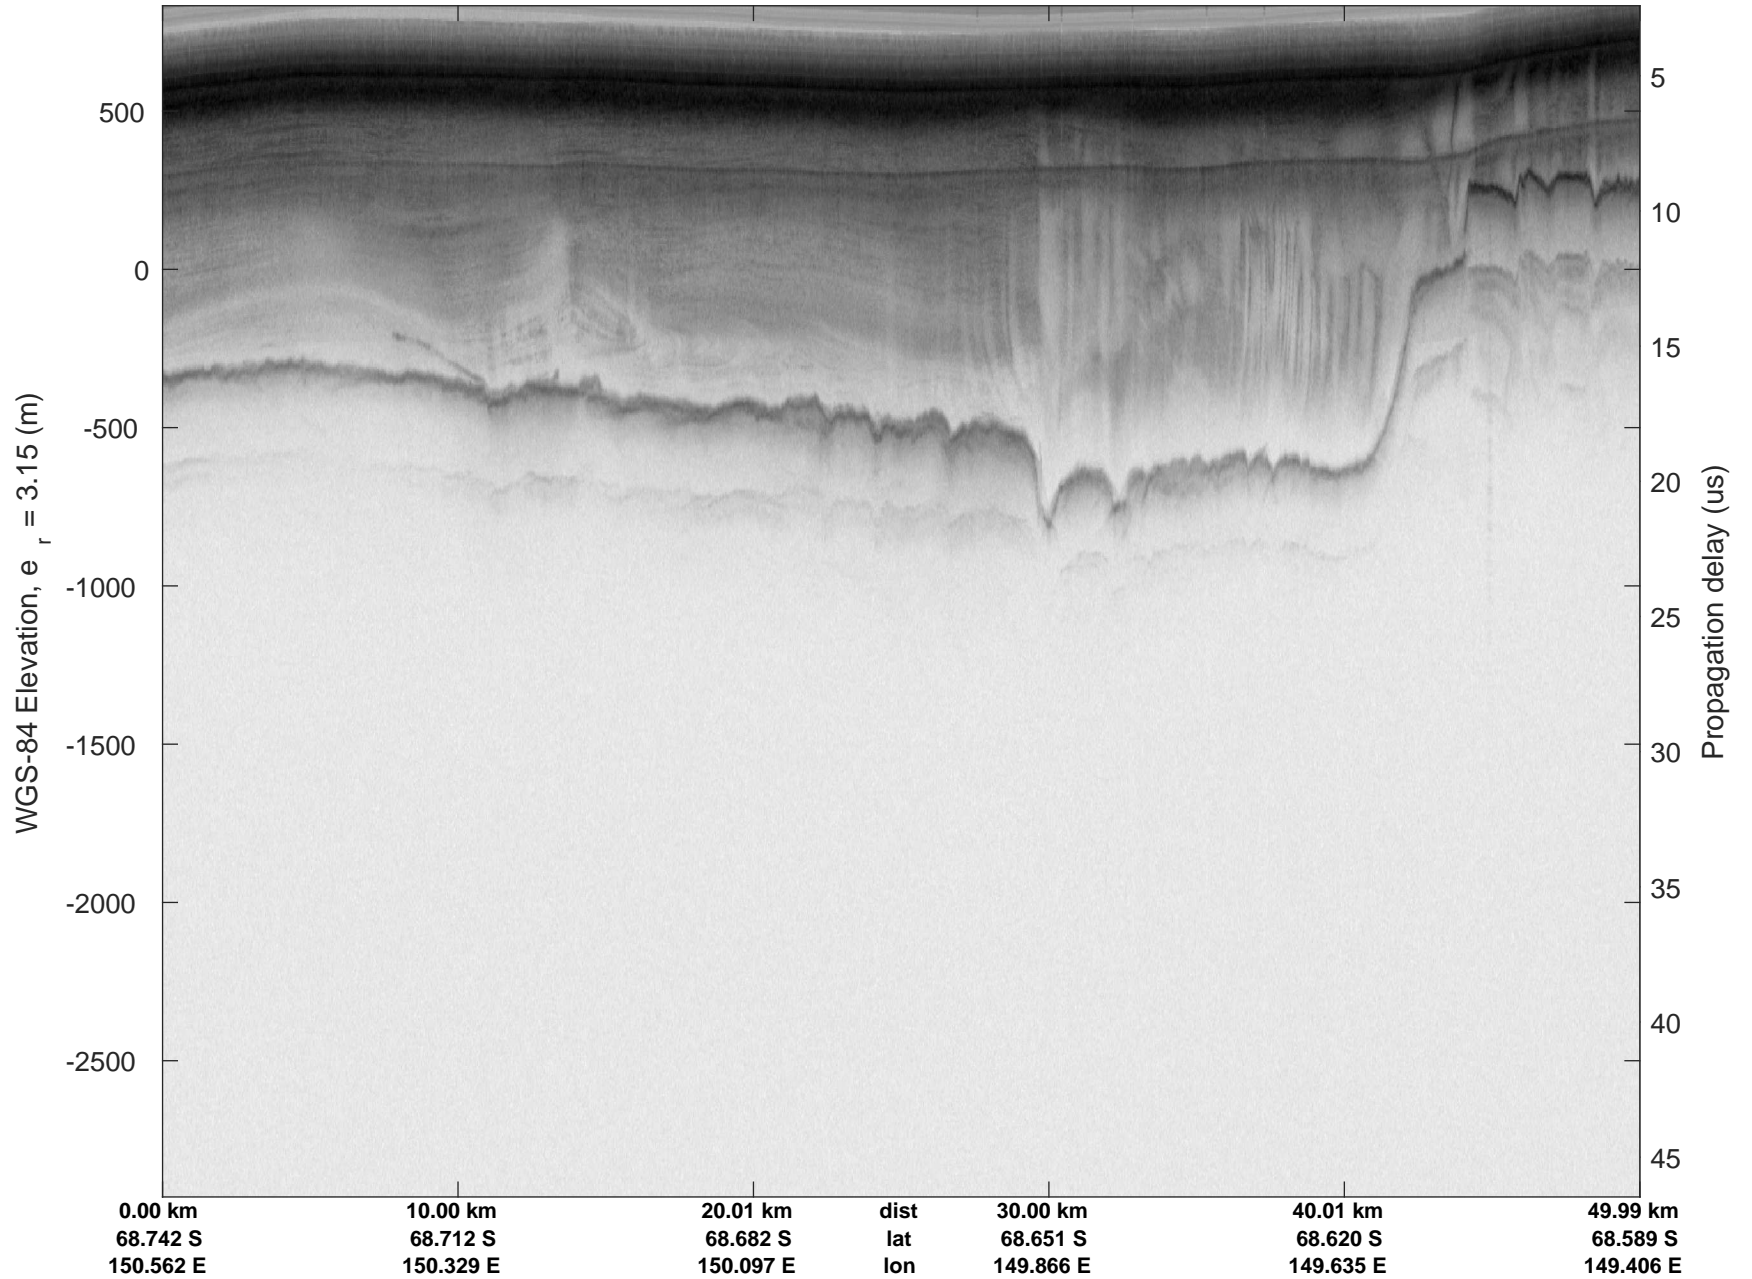

rds 2019_Antarctica_GV: "Cook-Ninnis 01" 20191105_01_010: 02:06:25.6 to 02:12:50.4 GPS