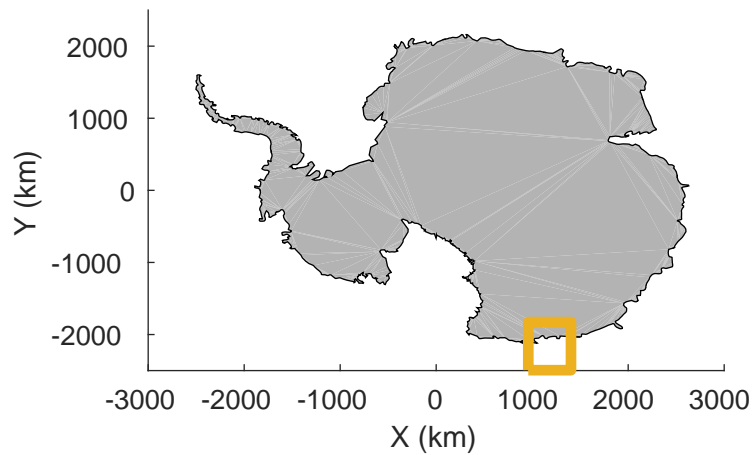

rds 2019_Antarctica_GV: "Cook-Ninnis 01" 20191105_01_008: 01:53:28.0 to 01:59:53.8 GPS

rds 2019_Antarctica_GV: "Cook-Ninnis 01" 20191105_01_009: 01:59:53.9 to 02:06:25.5 GPS

rds 2019_Antarctica_GV: "Cook-Ninnis 01" 20191105_01_009: 01:59:53.9 to 02:06:25.5 GPS