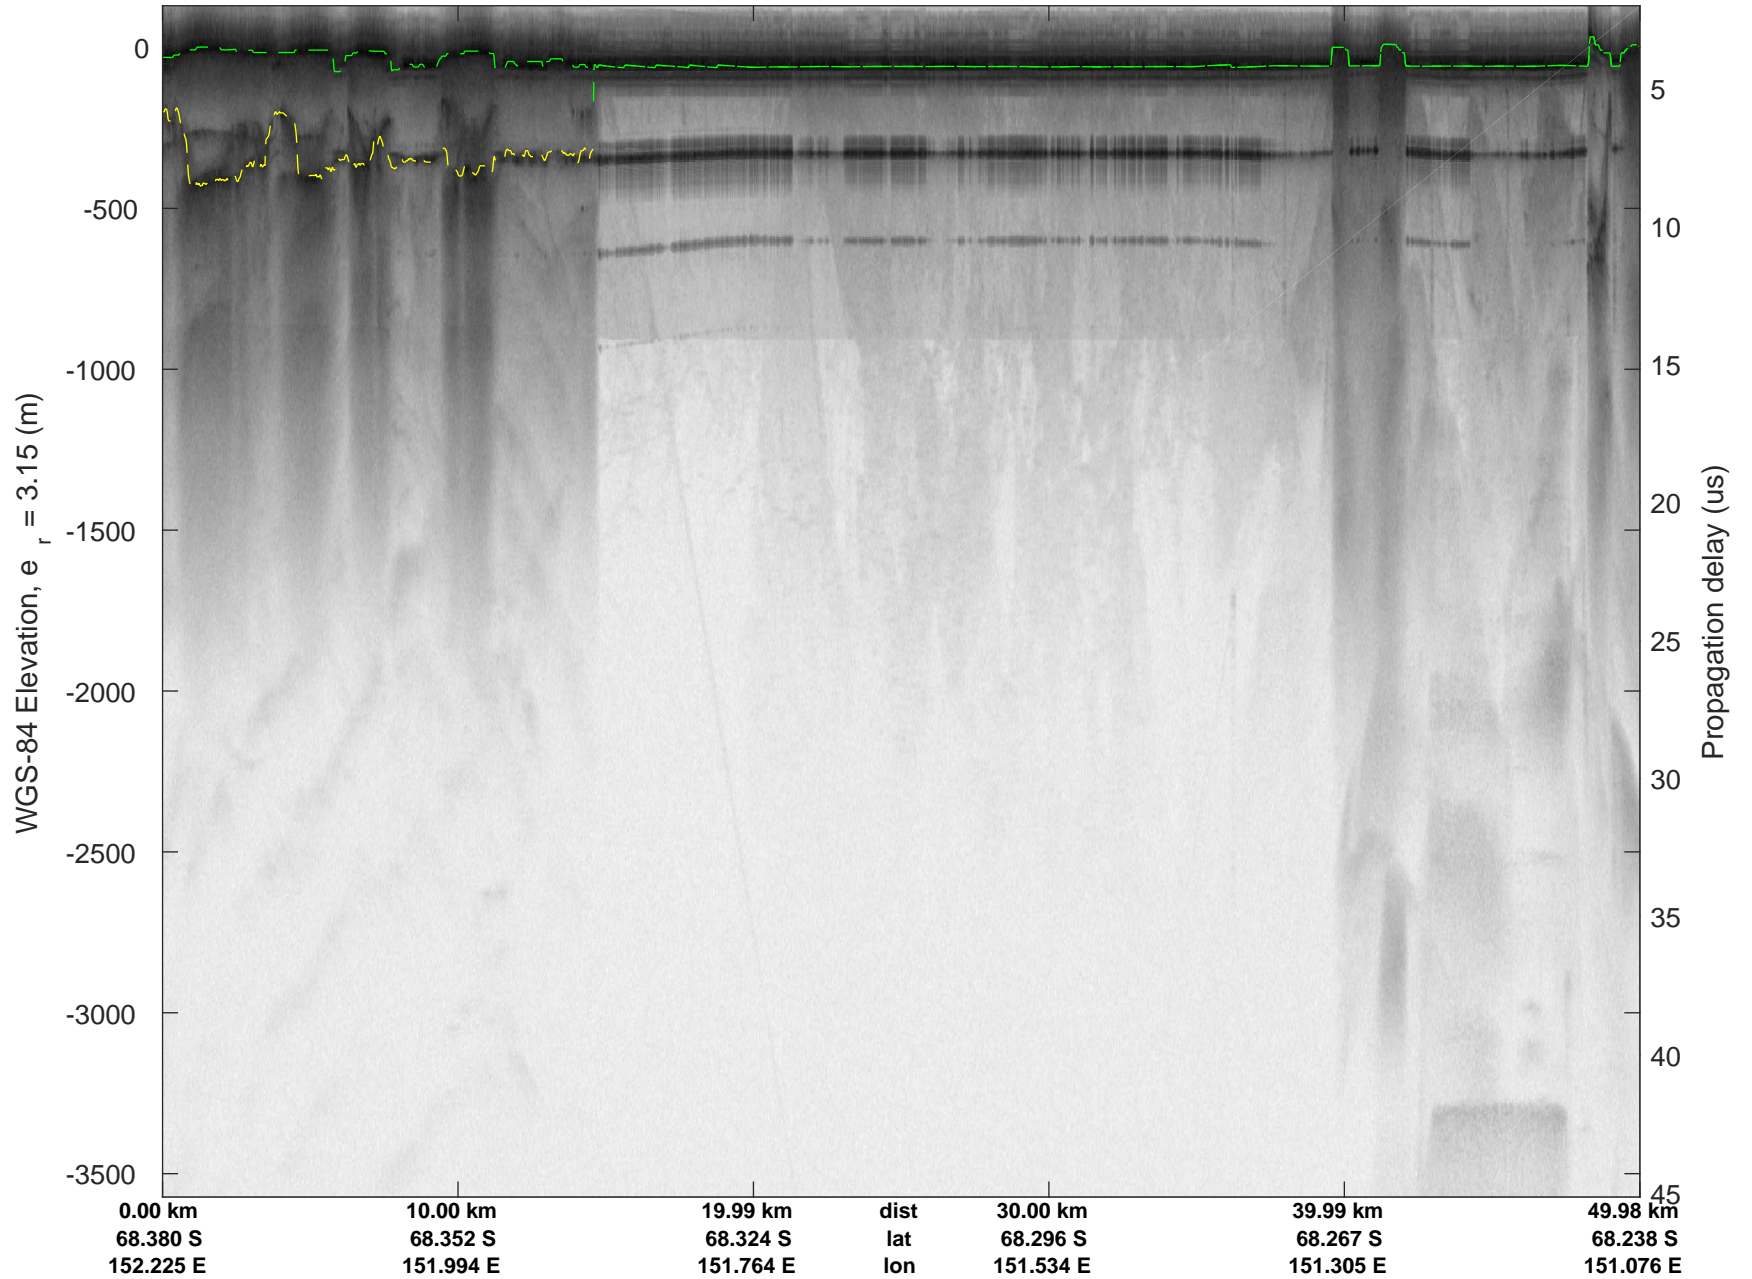

rds 2019_Antarctica_GV: "Cook-Ninnis 01" 20191105_01_025: 03:47:60.0 to 03:54:46.5 GPS

rds 2019_Antarctica_GV: "Cook-Ninnis 01" 20191105_01_026: 03:54:46.6 to 04:01:35.3 GPS

rds 2019_Antarctica_GV: "Cook-Ninnis 01" 20191105_01_026: 03:54:46.6 to 04:01:35.3 GPS