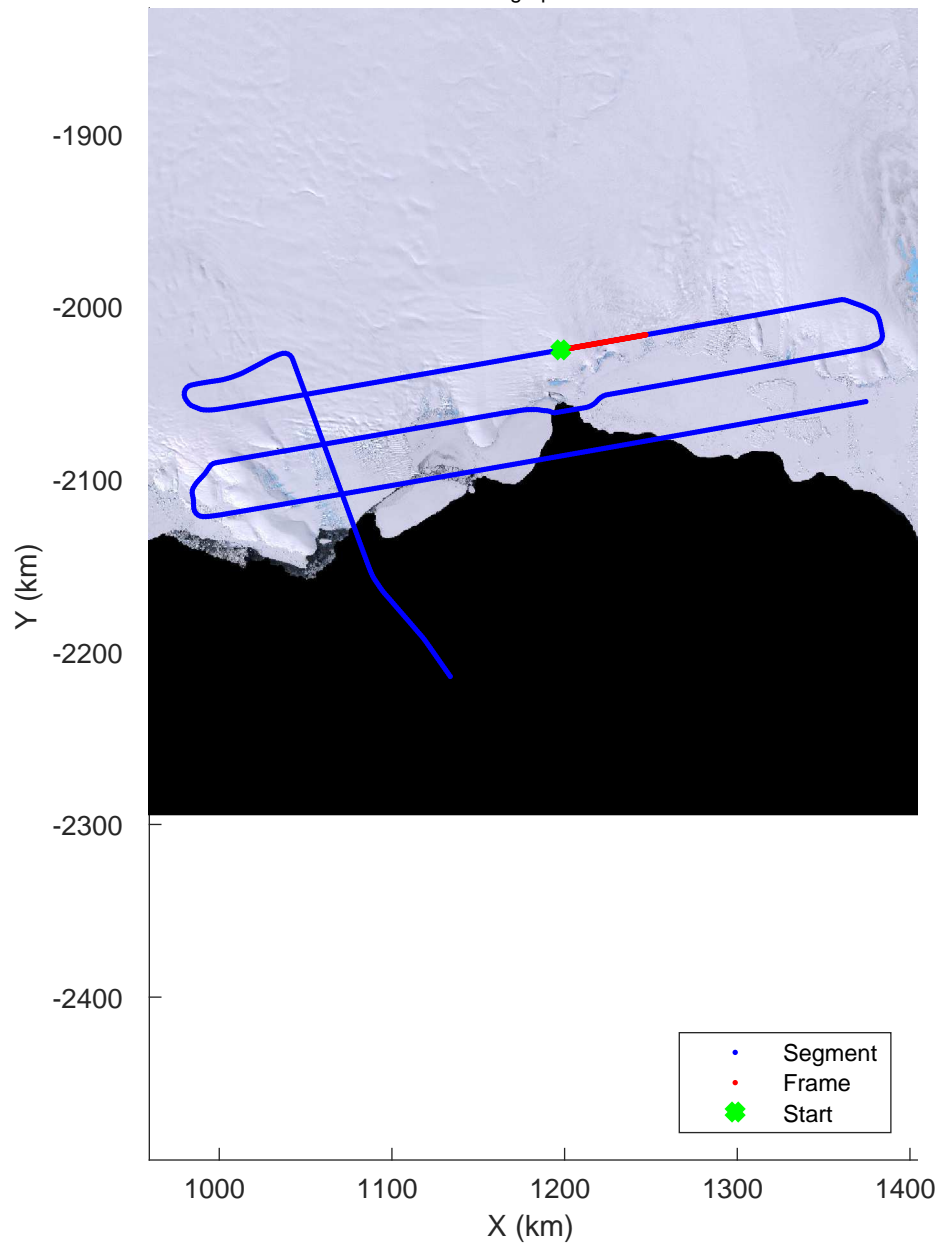

rds 2019_Antarctica_GV: "Cook-Ninnis 01" 20191105_01_010: 02:06:25.6 to 02:12:50.4 GPS

rds 2019_Antarctica_GV: "Cook-Ninnis 01" 20191105_01_010: 02:06:25.6 to 02:12:50.4 GPS

Cook-Ninnis 01
20191105_01_011
Polar Stereograph -71N/0E