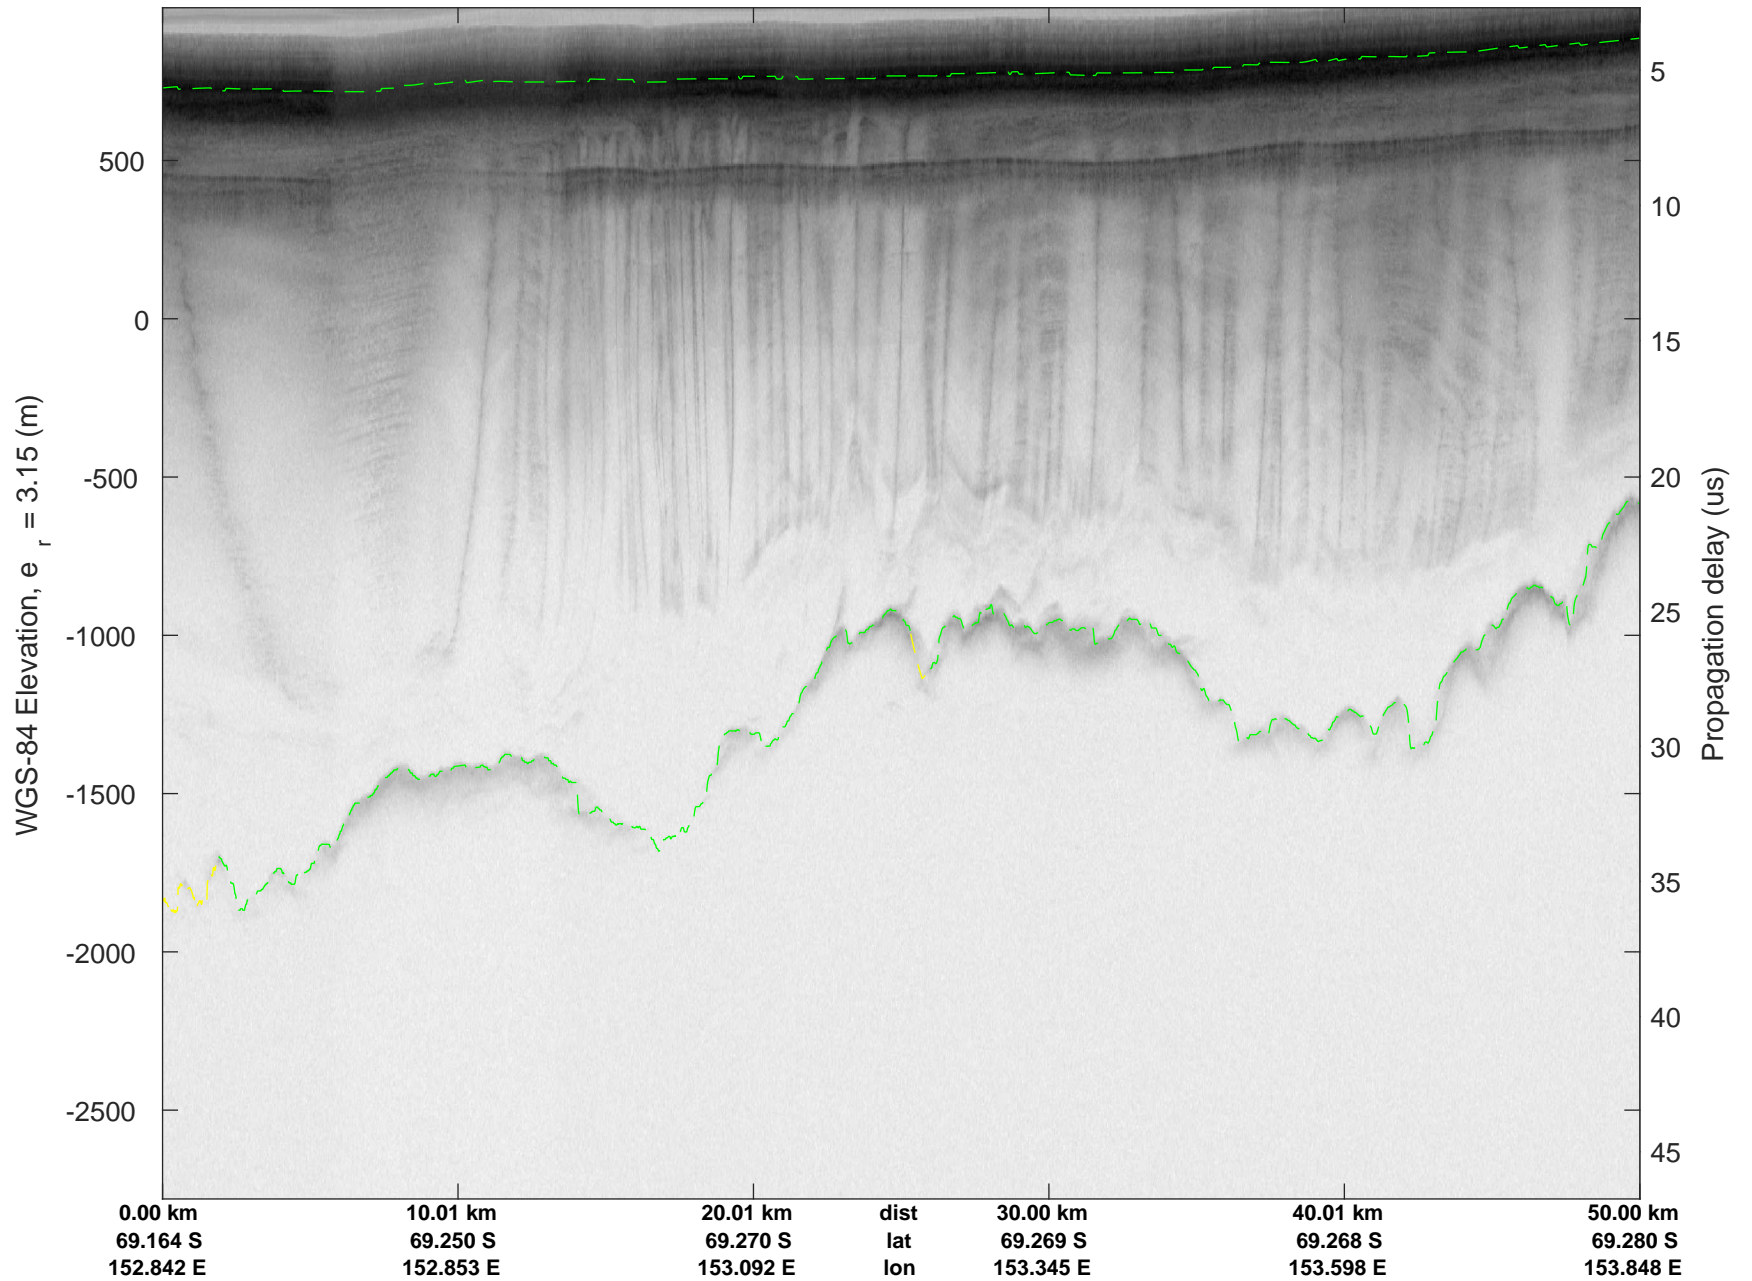

rds 2019_Antarctica_GV: "Cook-Ninnis 01" 20191105_01_003: 01:20:11.0 to 01:26:59.9 GPS

rds 2019_Antarctica_GV: "Cook-Ninnis 01" 20191105_01_003: 01:20:11.0 to 01:26:59.9 GPS

Cook-Ninnis 01
20191105_01_004
Polar Stereograph -71N/0E

rds 2019_Antarctica_GV: "Cook-Ninnis 01" 20191105_01_004: 01:27:00.0 to 01:33:44.8 GPS

rds 2019_Antarctica_GV: "Cook-Ninnis 01" 20191105_01_004: 01:27:00.0 to 01:33:44.8 GPS

rds 2019_Antarctica_GV: "Cook-Ninnis 01" 20191105_01_005: 01:33:45.0 to 01:40:32.0 GPS

rds 2019_Antarctica_GV: "Cook-Ninnis 01" 20191105_01_005: 01:33:45.0 to 01:40:32.0 GPS

rds 2019_Antarctica_GV: "Cook-Ninnis 01" 20191105_01_006: 01:40:32.1 to 01:47:03.0 GPS

rds 2019_Antarctica_GV: "Cook-Ninnis 01" 20191105_01_006: 01:40:32.1 to 01:47:03.0 GPS