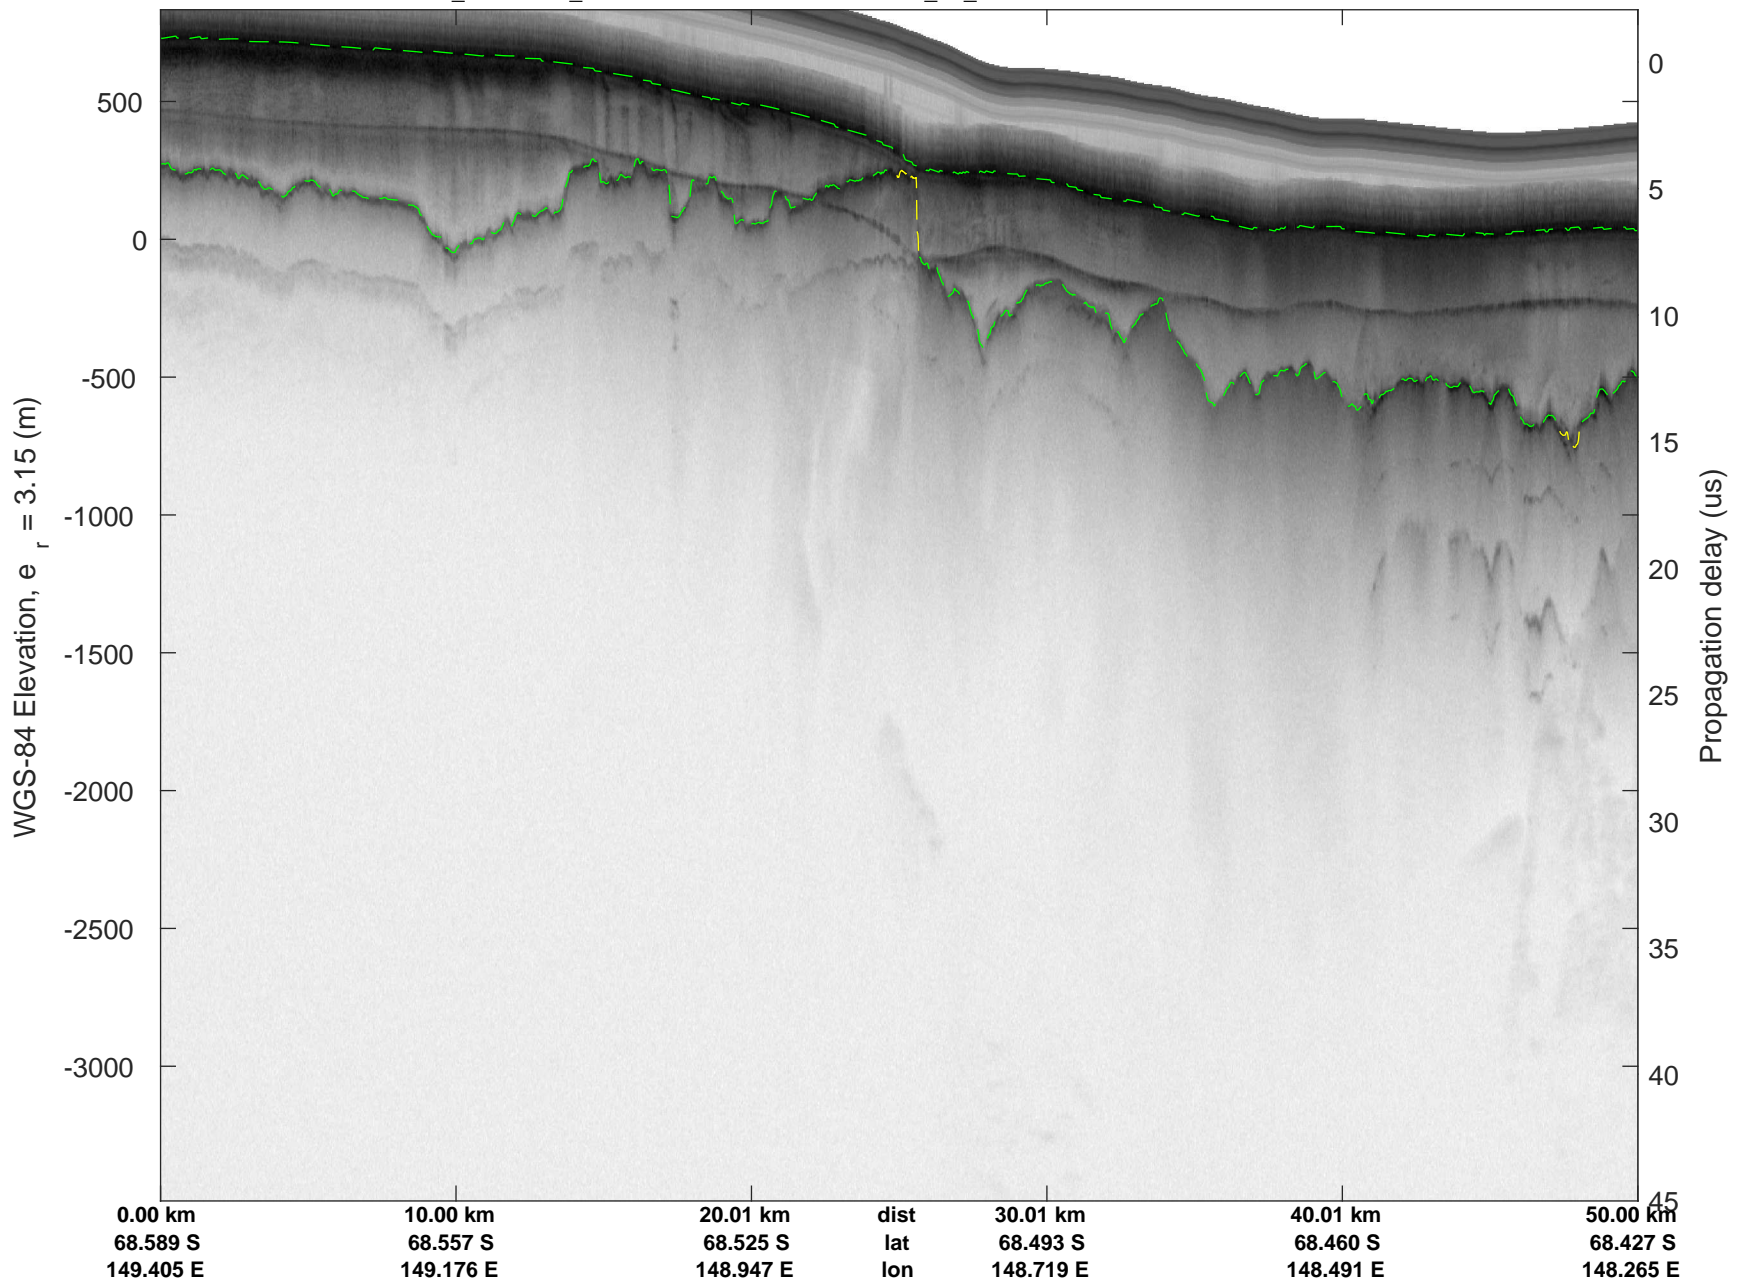

rds 2019_Antarctica_GV: "Cook-Ninnis 01" 20191105_01_011: 02:12:50.5 to 02:19:16.1 GPS