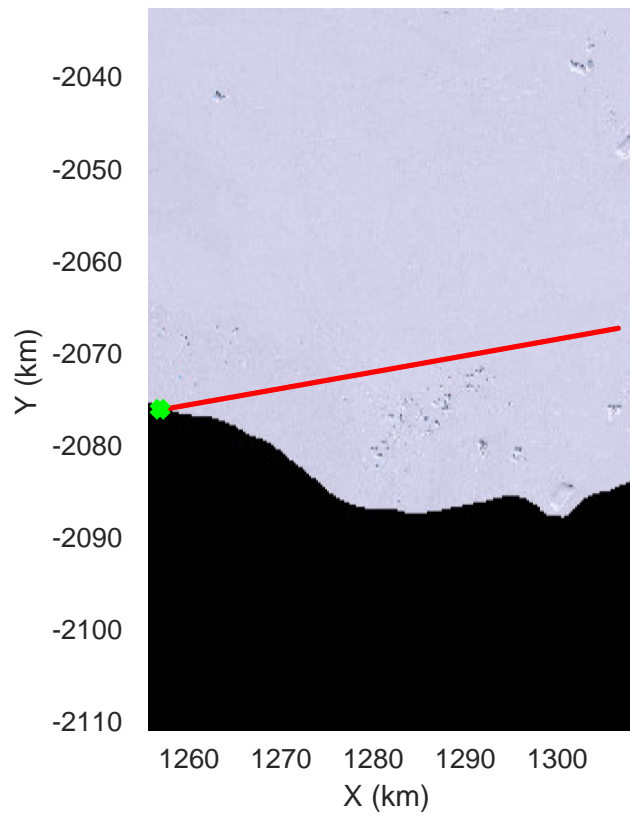

Cook-Ninnis 01
20191105_01_029
Polar Stereograph -71N/0E