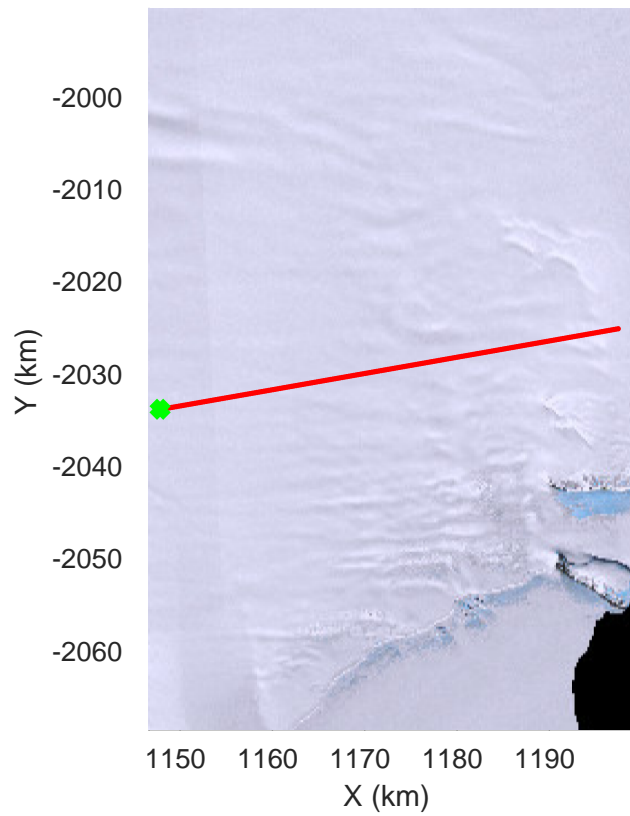

rds 2019_Antarctica_GV: "Cook-Ninnis 01" 20191105_01_008: 01:53:28.0 to 01:59:53.8 GPS

rds 2019_Antarctica_GV: "Cook-Ninnis 01" 20191105_01_009: 01:59:53.9 to 02:06:25.5 GPS

rds 2019_Antarctica_GV: "Cook-Ninnis 01" 20191105_01_009: 01:59:53.9 to 02:06:25.5 GPS