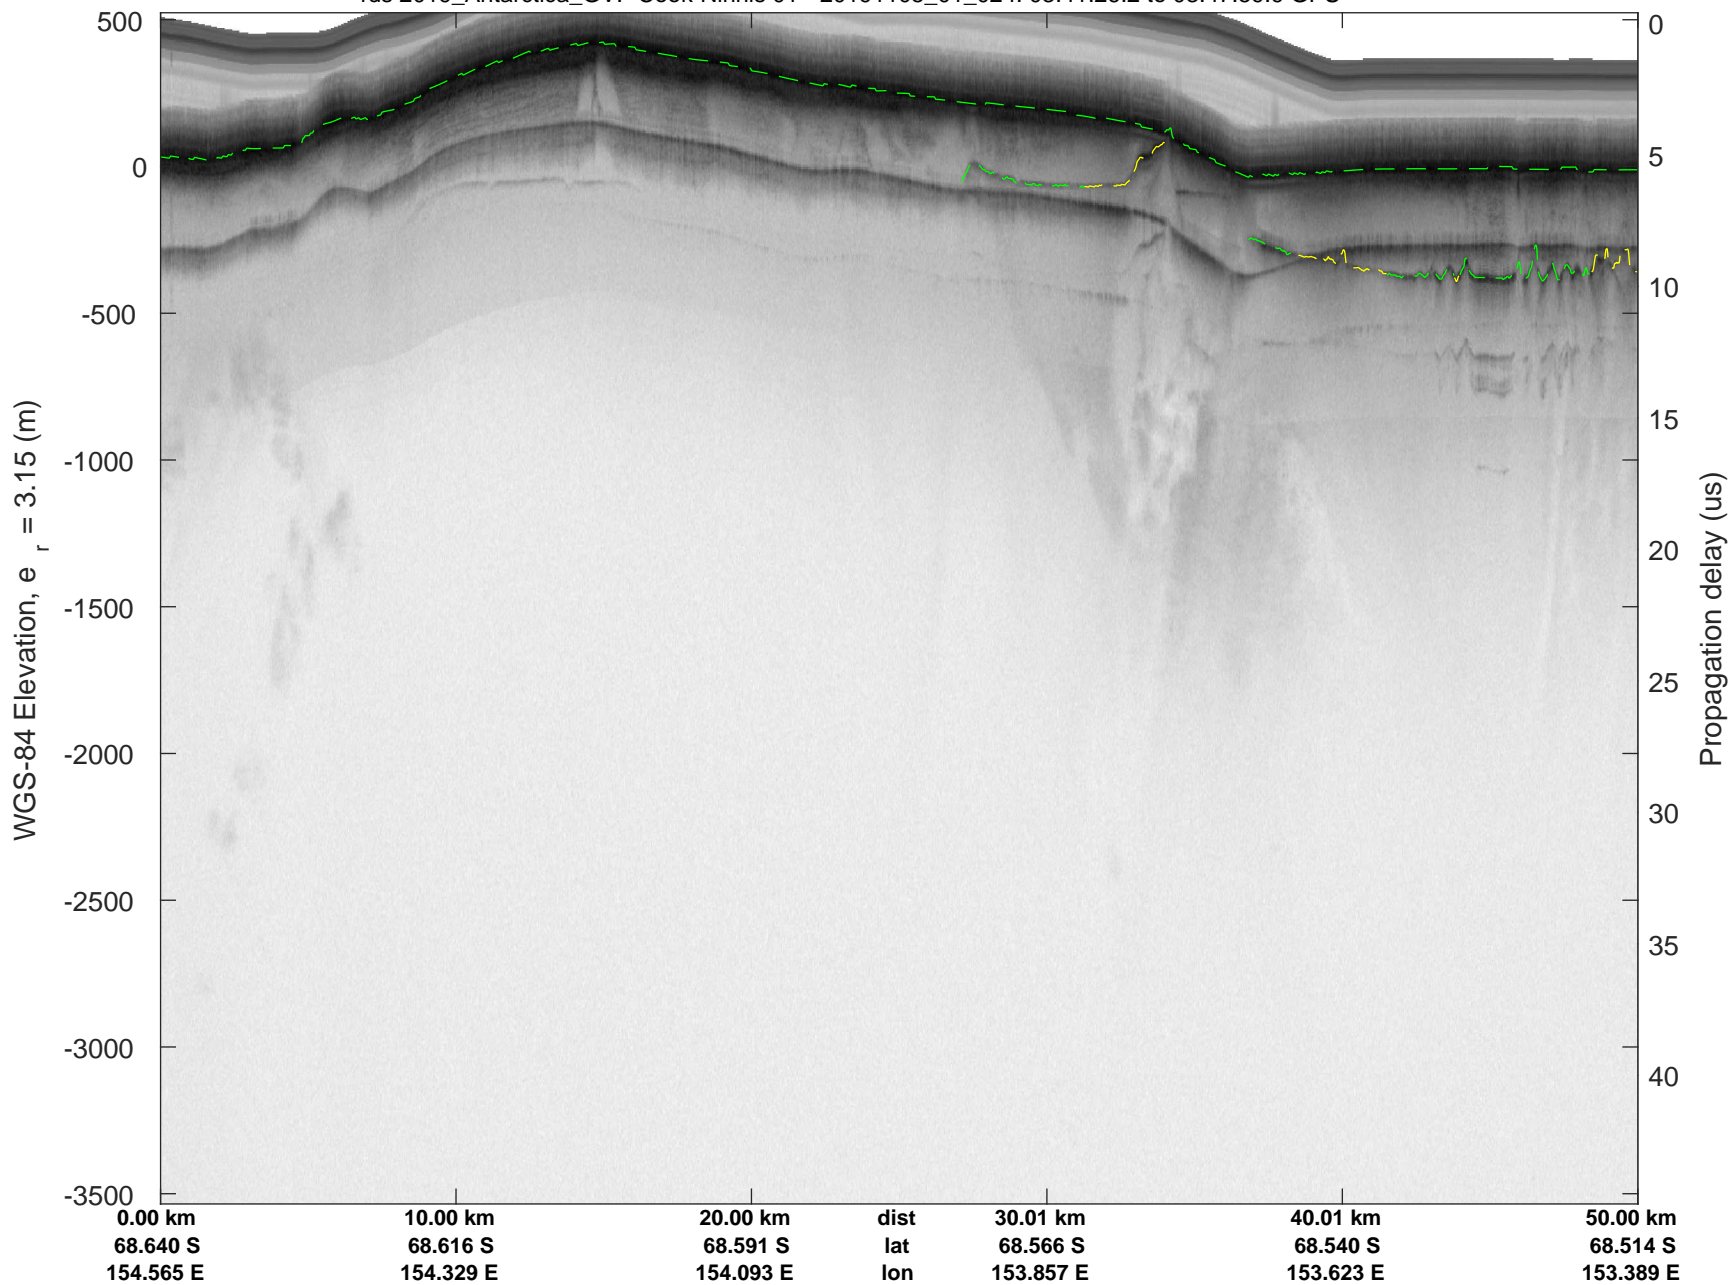

rds 2019_Antarctica_GV: "Cook-Ninnis 01" 20191105_01_024: 03:41:26.2 to 03:47:59.9 GPS