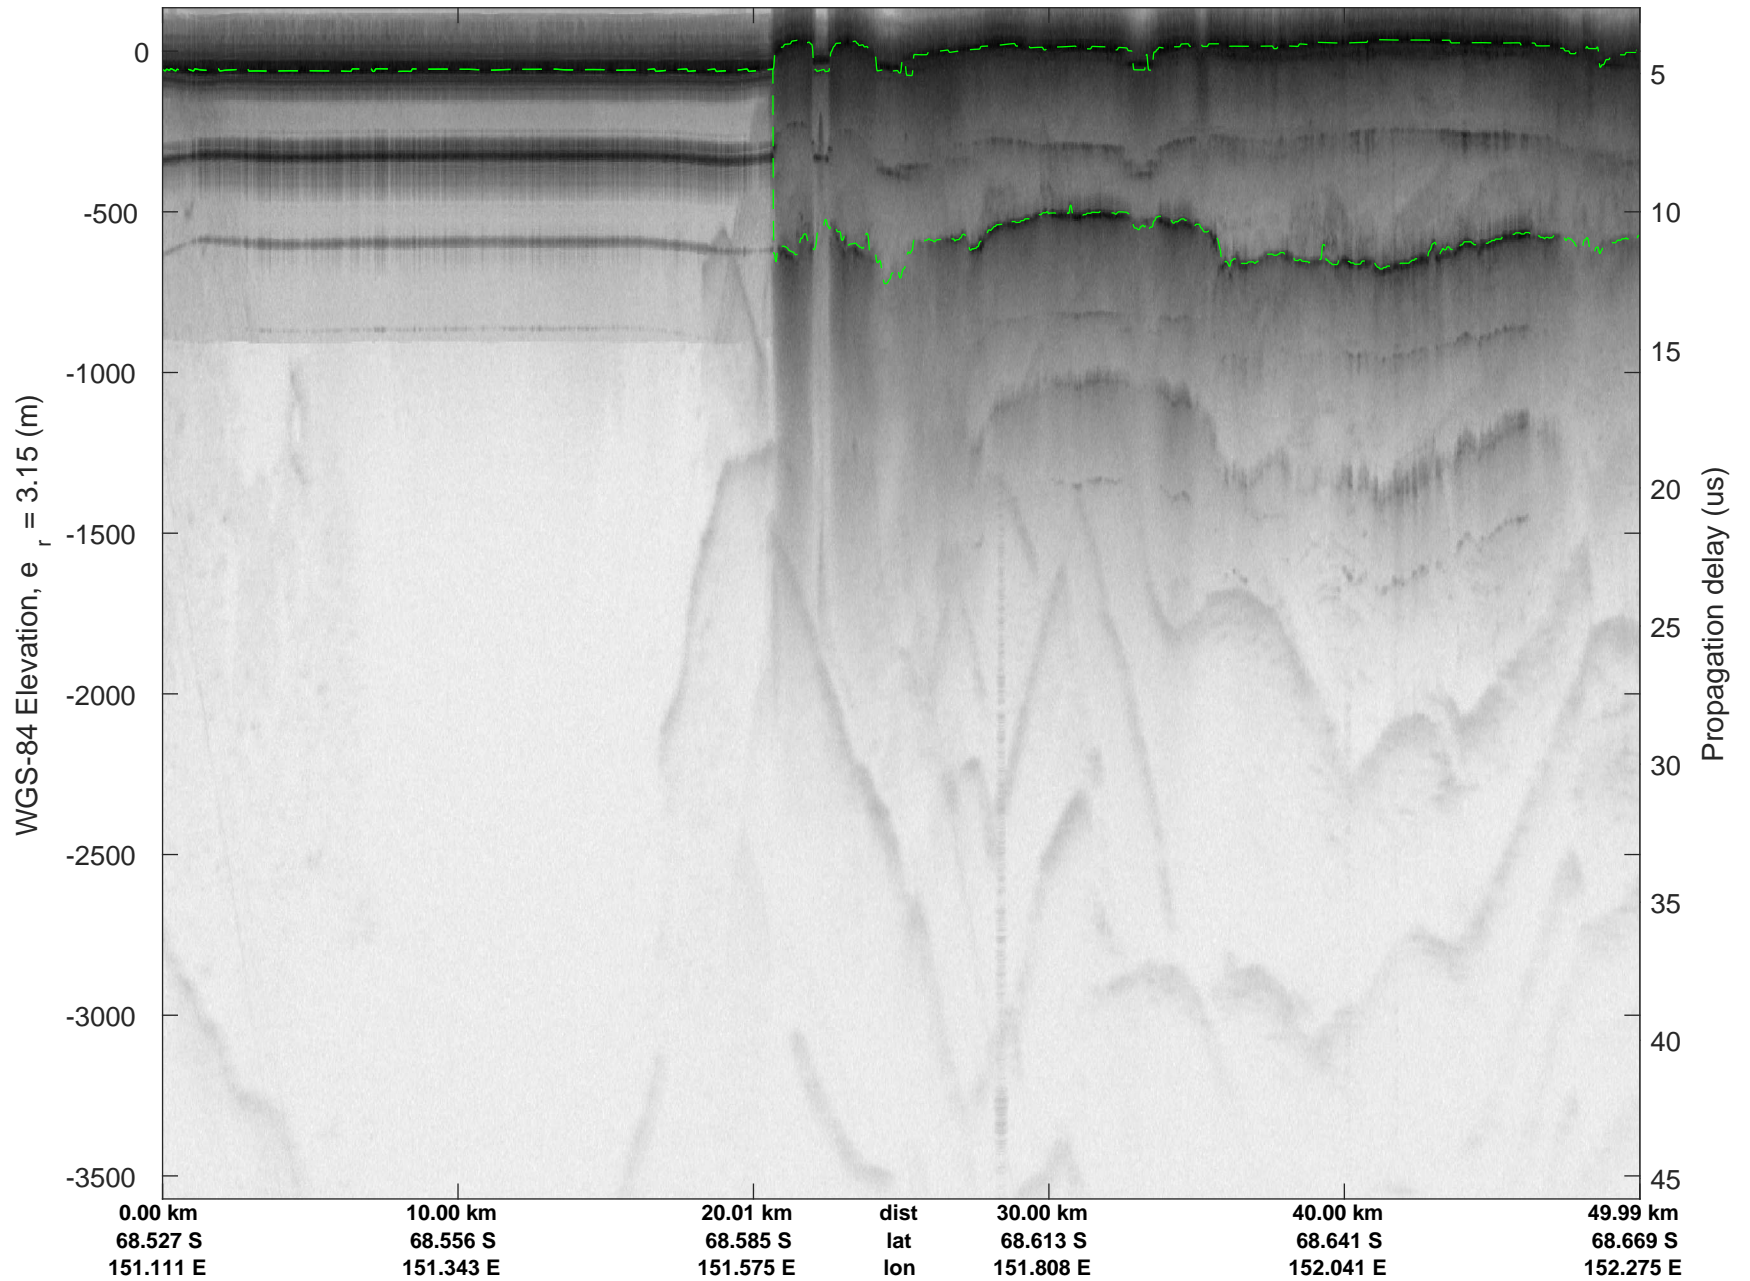

rds 2019_Antarctica_GV: "Cook-Ninnis 01" 20191105_01_020: 03:14:19.2 to 03:21:09.2 GPS