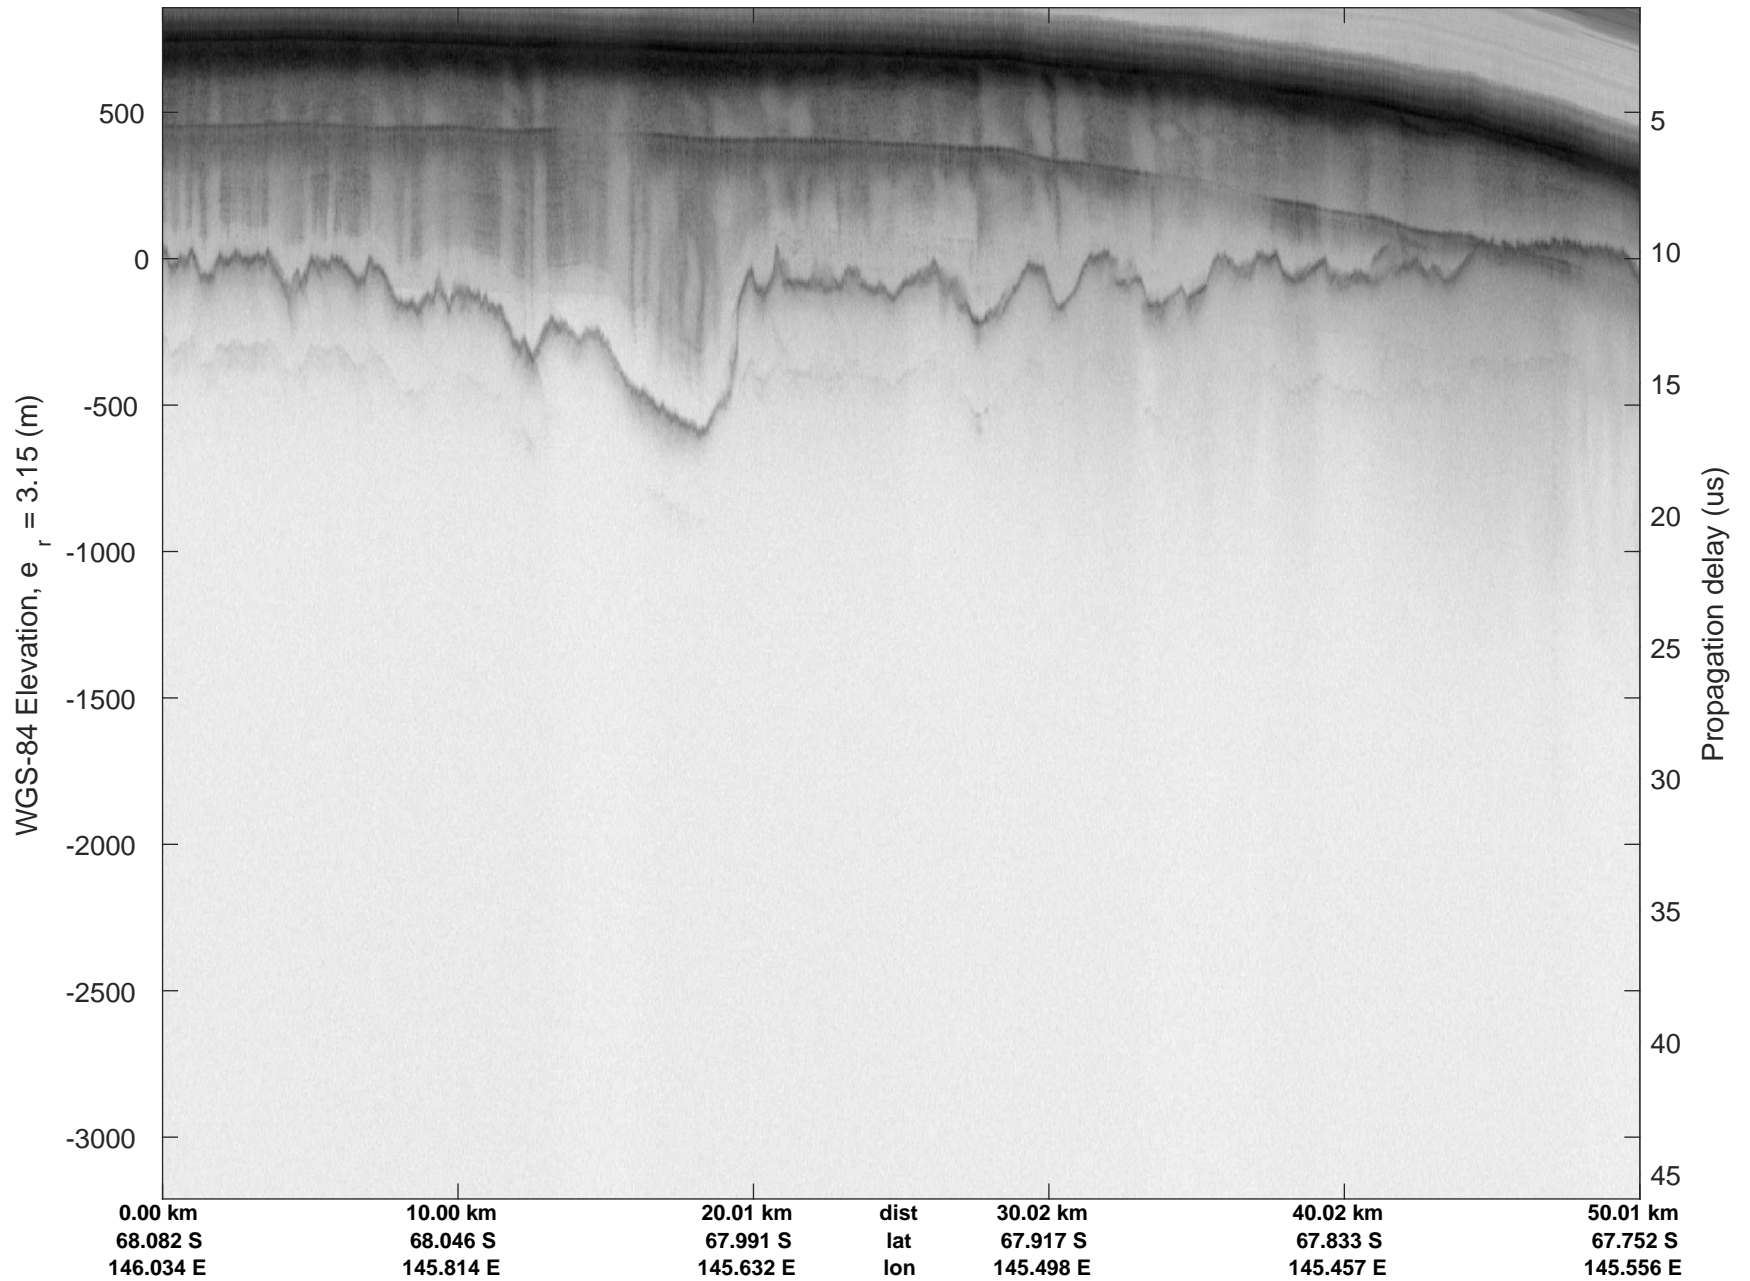

rds 2019_Antarctica_GV: "Cook-Ninnis 01" 20191105_01_014: 02:32:21.1 to 02:38:44.7 GPS