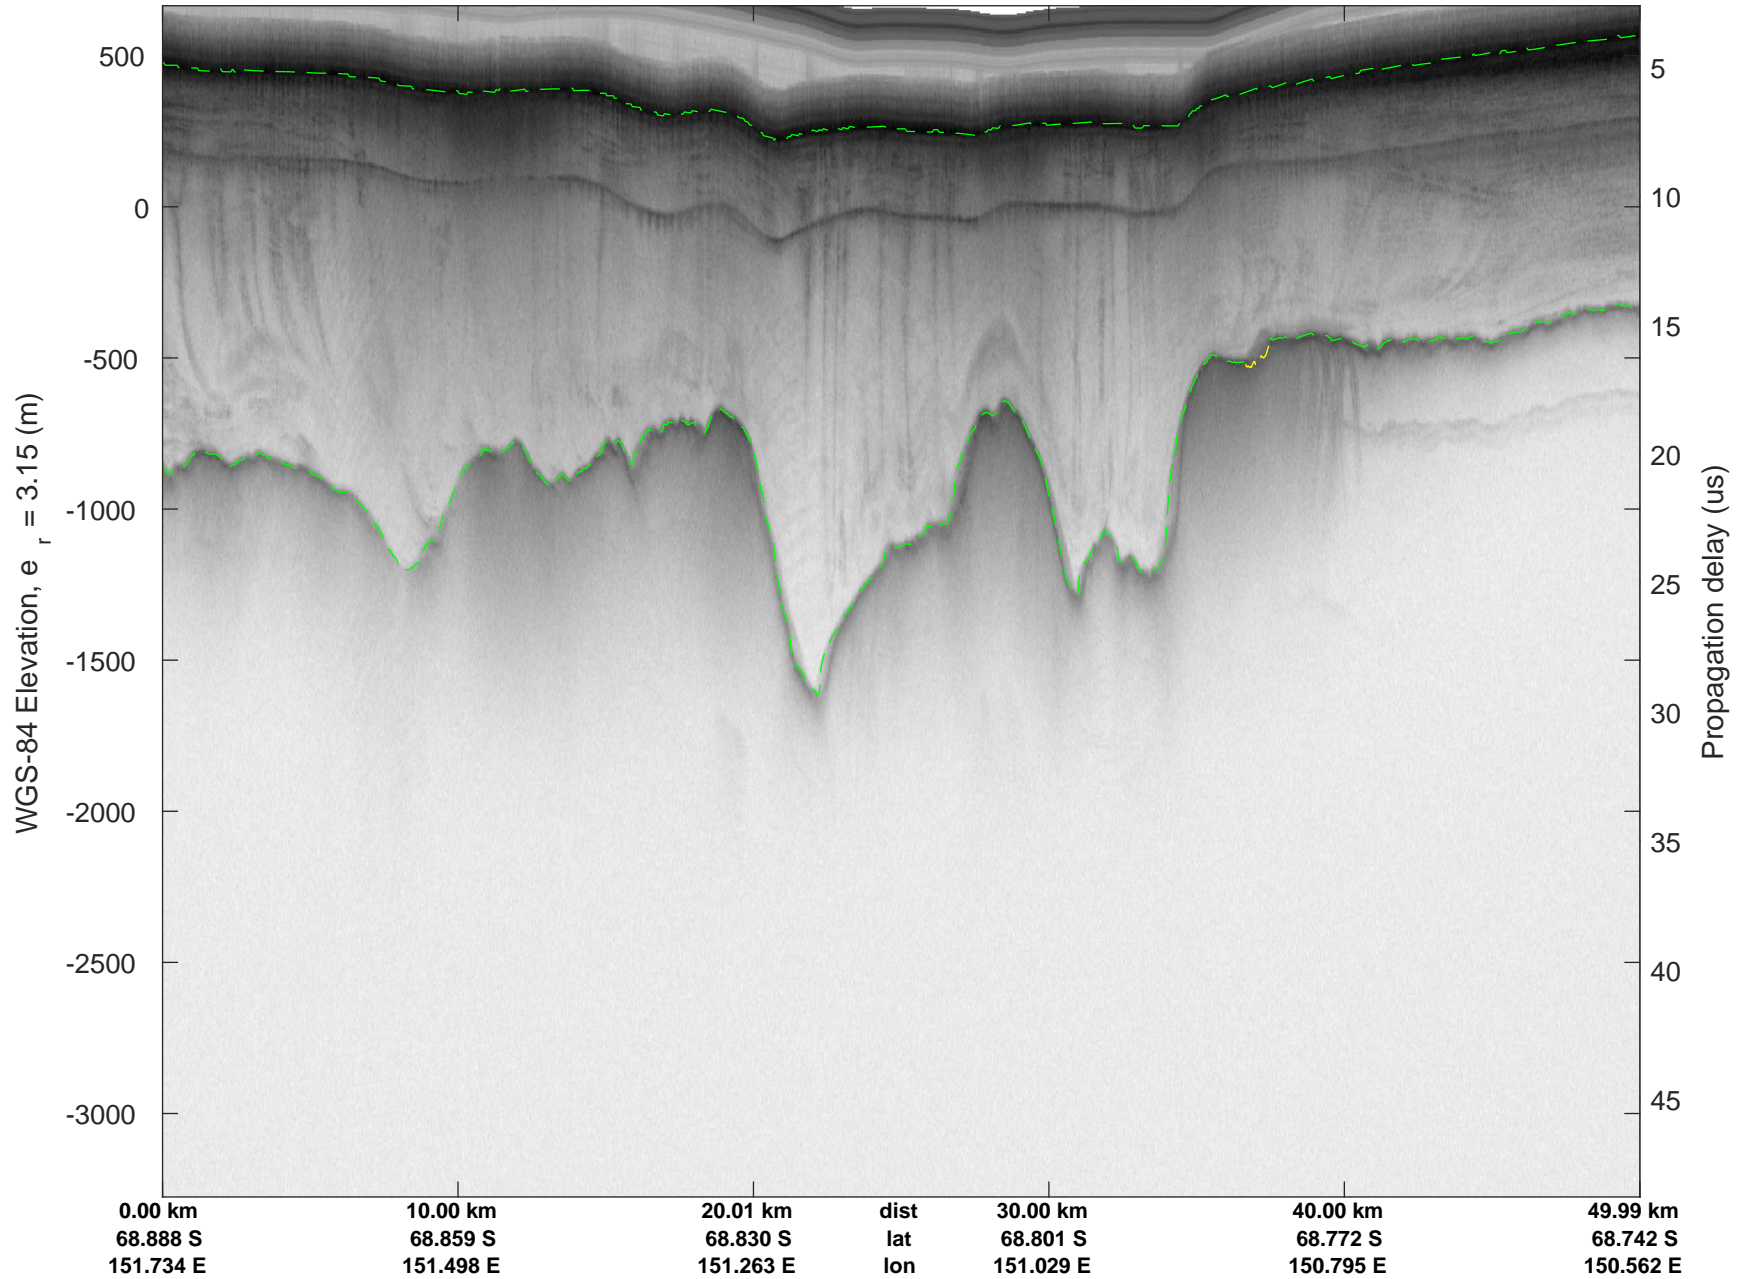

rds 2019_Antarctica_GV: "Cook-Ninnis 01" 20191105_01_008: 01:53:28.0 to 01:59:53.8 GPS

rds 2019_Antarctica_GV: "Cook-Ninnis 01" 20191105_01_009: 01:59:53.9 to 02:06:25.5 GPS

rds 2019_Antarctica_GV: "Cook-Ninnis 01" 20191105_01_009: 01:59:53.9 to 02:06:25.5 GPS

rds 2019_Antarctica_GV: "Cook-Ninnis 01" 20191105_01_010: 02:06:25.6 to 02:12:50.4 GPS

rds 2019_Antarctica_GV: "Cook-Ninnis 01" 20191105_01_010: 02:06:25.6 to 02:12:50.4 GPS

Cook-Ninnis 01
20191105_01_011
Polar Stereograph -71N/0E