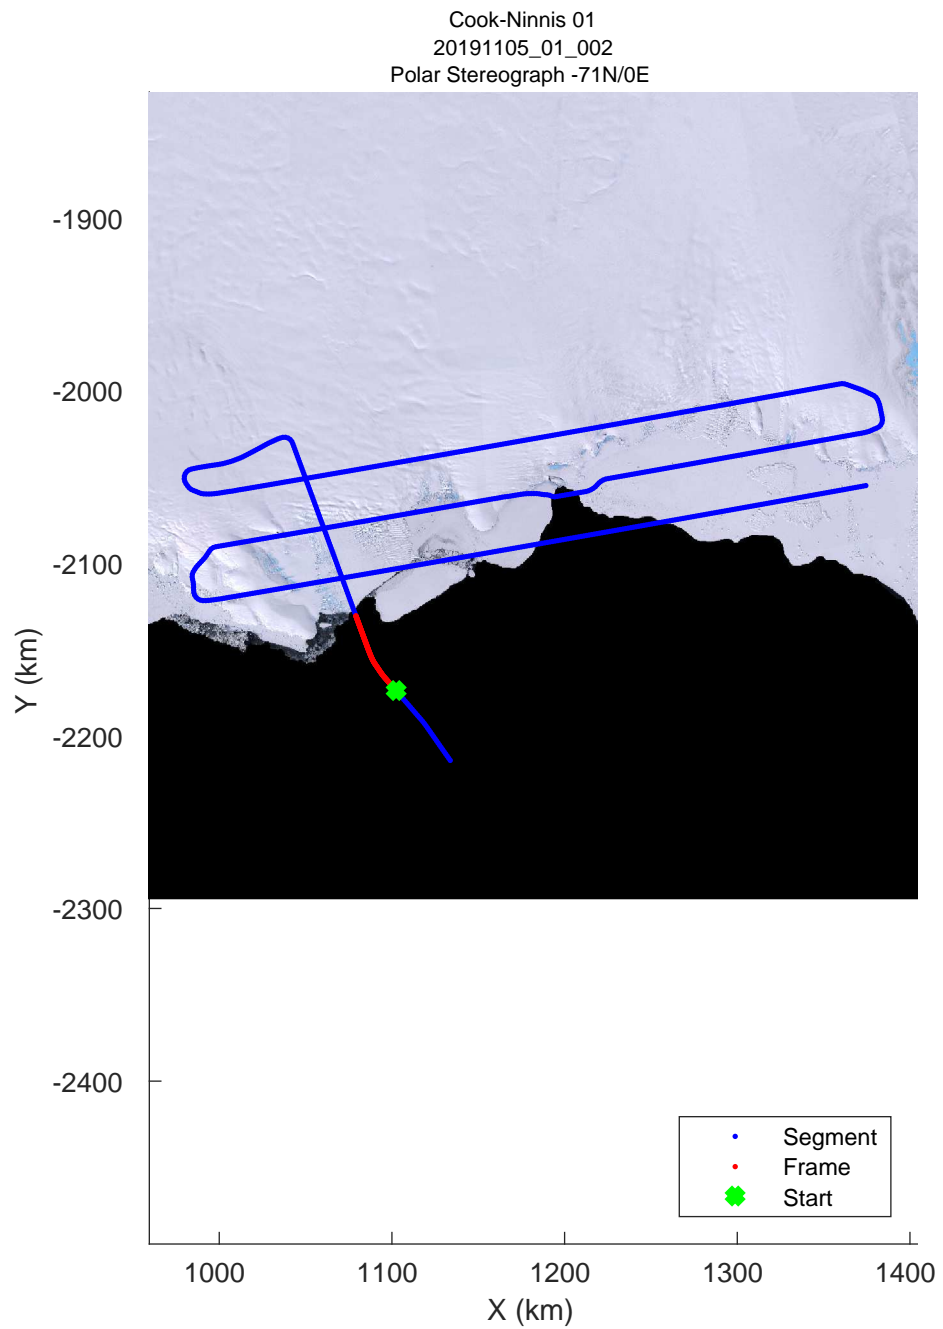

Cook-Ninnis 01
 20191105_01_001
 Polar Stereograph -71N/0E

rds 2019_Antarctica_GV: "Cook-Ninnis 01" 20191105_01_001: 01:08:17.2 to 01:13:36.0 GPS

rds 2019_Antarctica_GV: "Cook-Ninnis 01" 20191105_01_001: 01:08:17.2 to 01:13:36.0 GPS

rds 2019_Antarctica_GV: "Cook-Ninnis 01" 20191105_01_002: 01:13:36.1 to 01:20:10.9 GPS

rds 2019_Antarctica_GV: "Cook-Ninnis 01" 20191105_01_002: 01:13:36.1 to 01:20:10.9 GPS

Cook-Ninnis 01
20191105_01_003
Polar Stereograph -71N/0E