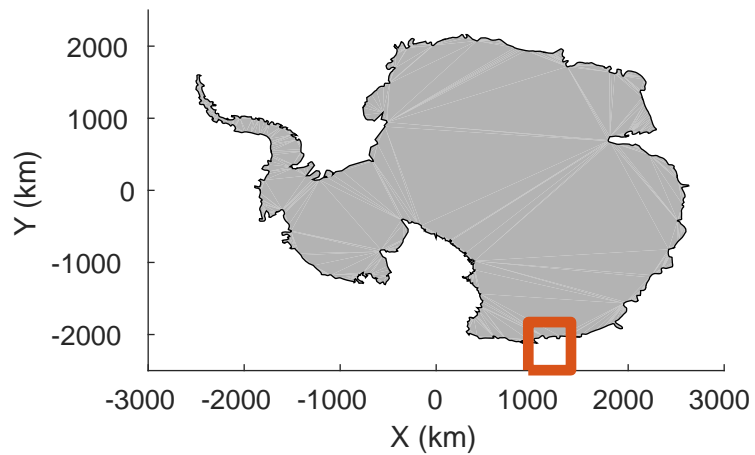

Cook-Ninnis 01
 20191105_01_001
 Polar Stereograph -71N/0E

rds 2019_Antarctica_GV: "Cook-Ninnis 01" 20191105_01_001: 01:08:17.2 to 01:13:36.0 GPS

rds 2019_Antarctica_GV: "Cook-Ninnis 01" 20191105_01_001: 01:08:17.2 to 01:13:36.0 GPS