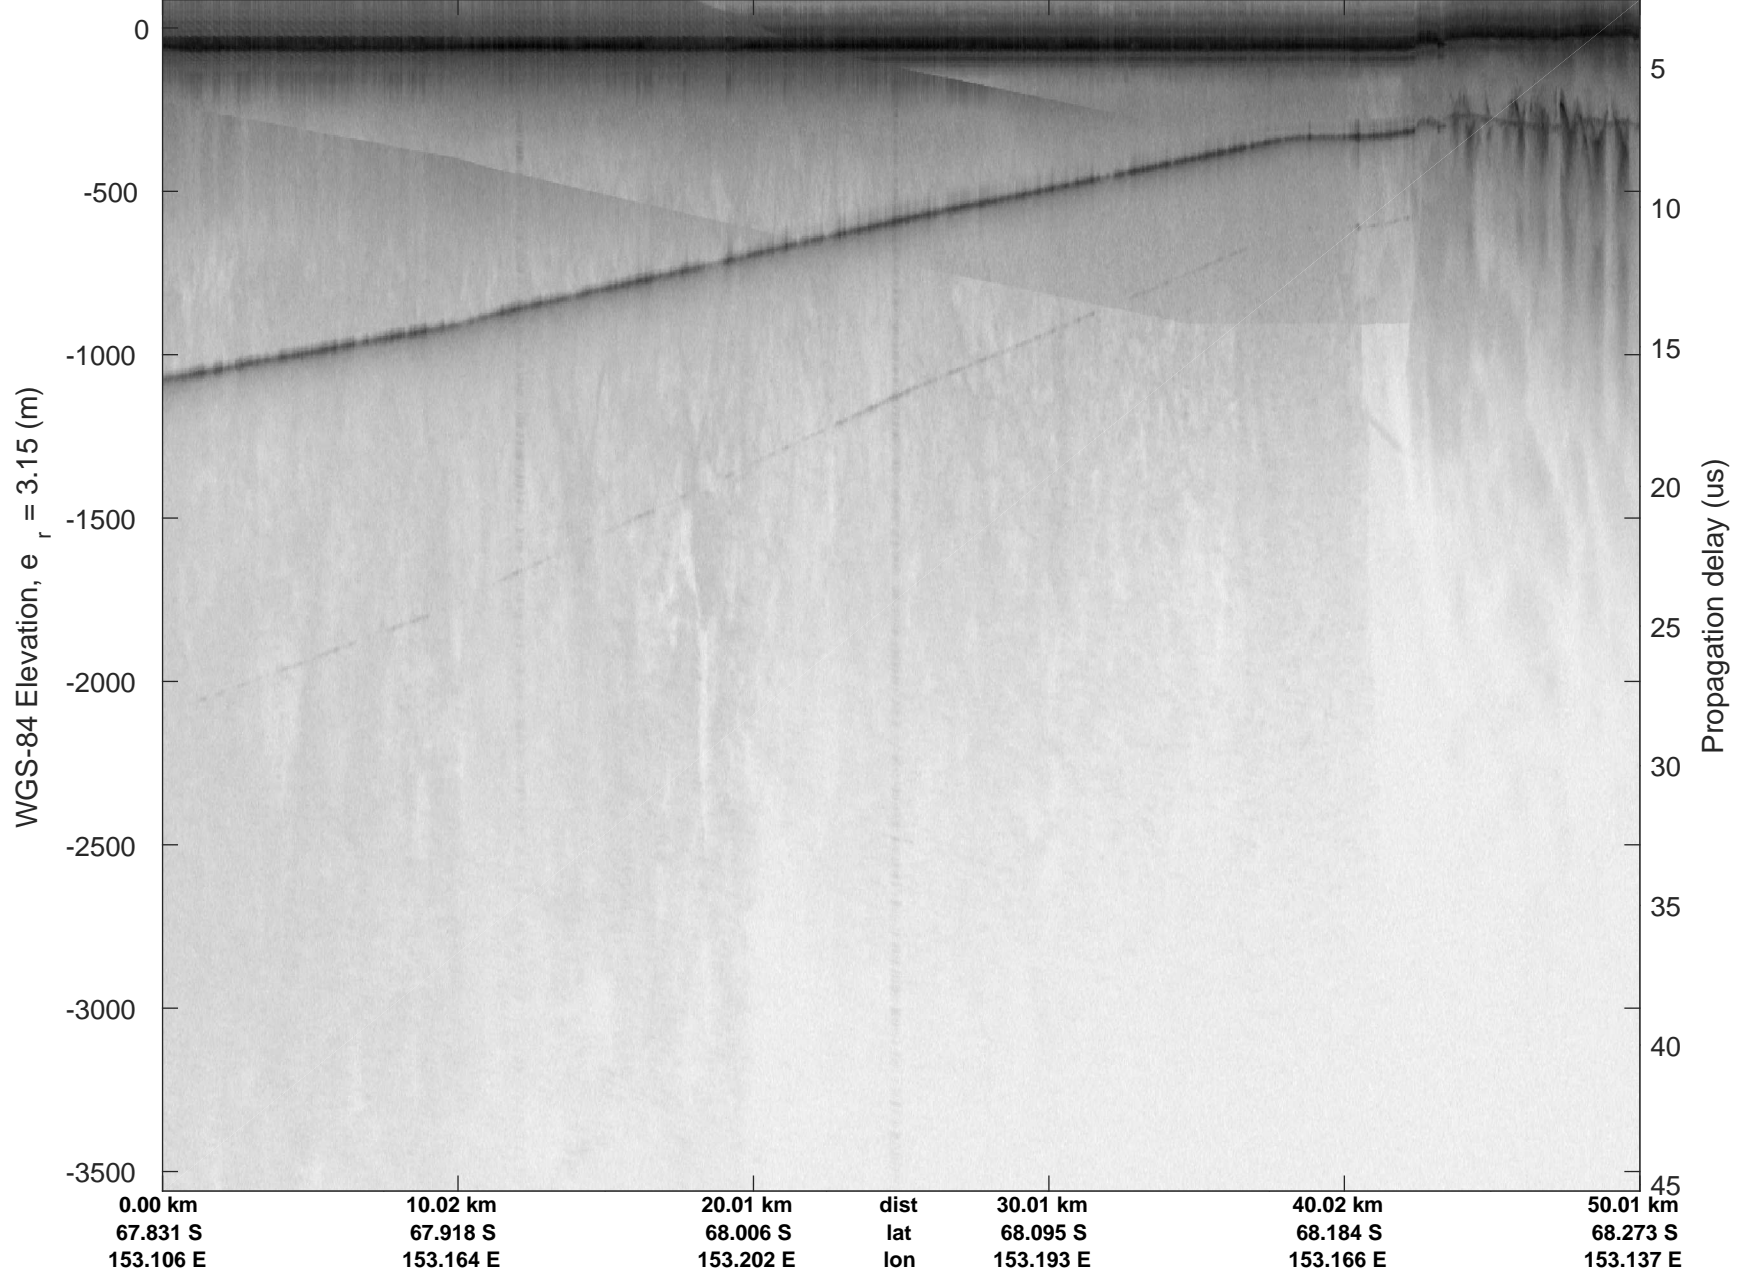

Cook-Ninnis 01
 20191105_01_001
 Polar Stereograph -71N/0E

rds 2019_Antarctica_GV: "Cook-Ninnis 01" 20191105_01_001: 01:08:17.2 to 01:13:36.0 GPS

rds 2019_Antarctica_GV: "Cook-Ninnis 01" 20191105_01_001: 01:08:17.2 to 01:13:36.0 GPS

rds 2019_Antarctica_GV: "Cook-Ninnis 01" 20191105_01_002: 01:13:36.1 to 01:20:10.9 GPS

rds 2019_Antarctica_GV: "Cook-Ninnis 01" 20191105_01_002: 01:13:36.1 to 01:20:10.9 GPS

Cook-Ninnis 01
20191105_01_003
Polar Stereograph -71N/0E