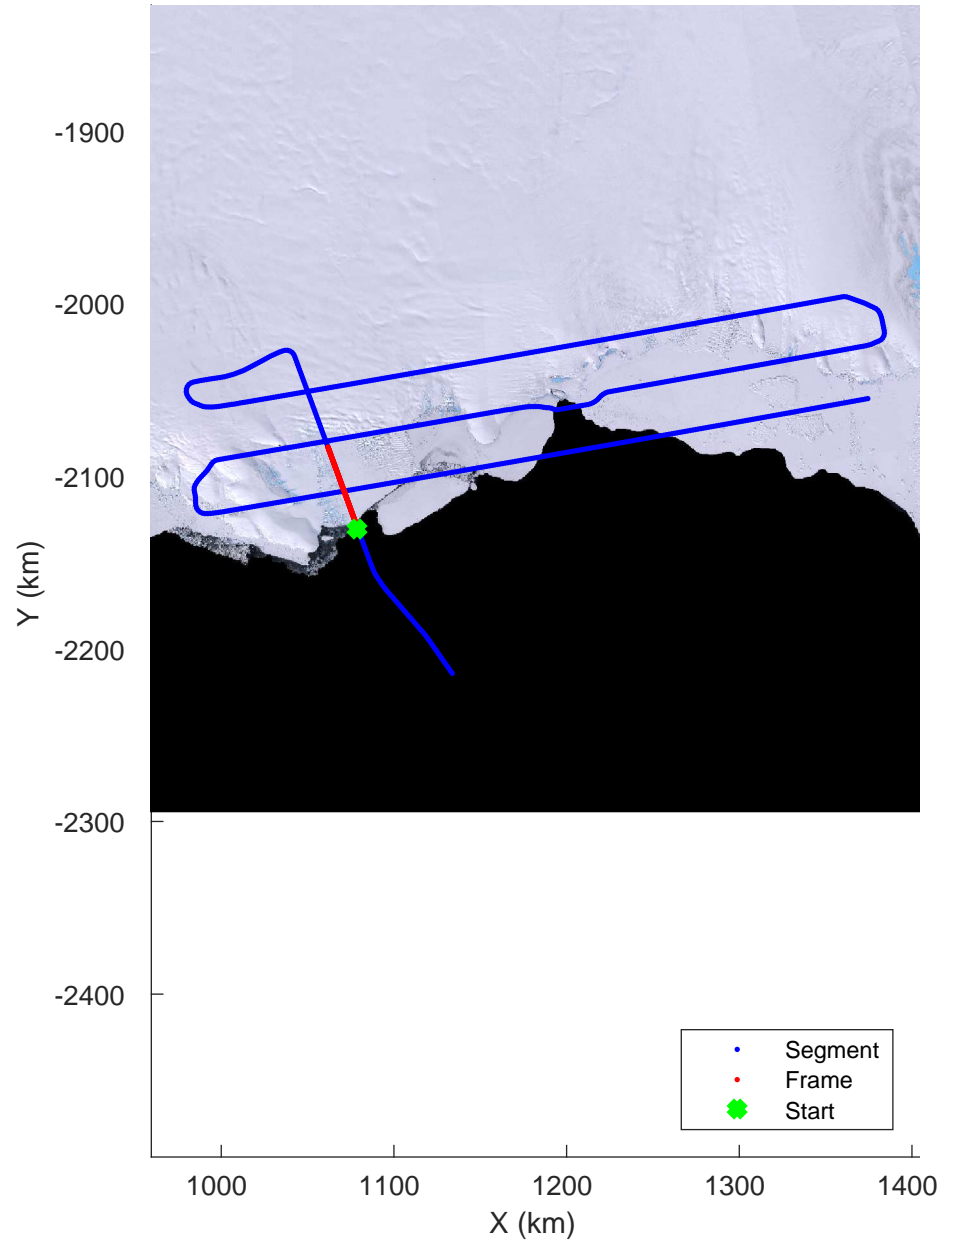

Cook-Ninnis 01
 20191105_01_001
 Polar Stereograph -71N/0E

rds 2019_Antarctica_GV: "Cook-Ninnis 01" 20191105_01_001: 01:08:17.2 to 01:13:36.0 GPS

rds 2019_Antarctica_GV: "Cook-Ninnis 01" 20191105_01_001: 01:08:17.2 to 01:13:36.0 GPS

rds 2019_Antarctica_GV: "Cook-Ninnis 01" 20191105_01_002: 01:13:36.1 to 01:20:10.9 GPS

rds 2019_Antarctica_GV: "Cook-Ninnis 01" 20191105_01_002: 01:13:36.1 to 01:20:10.9 GPS

Cook-Ninnis 01
20191105_01_003
Polar Stereograph -71N/0E