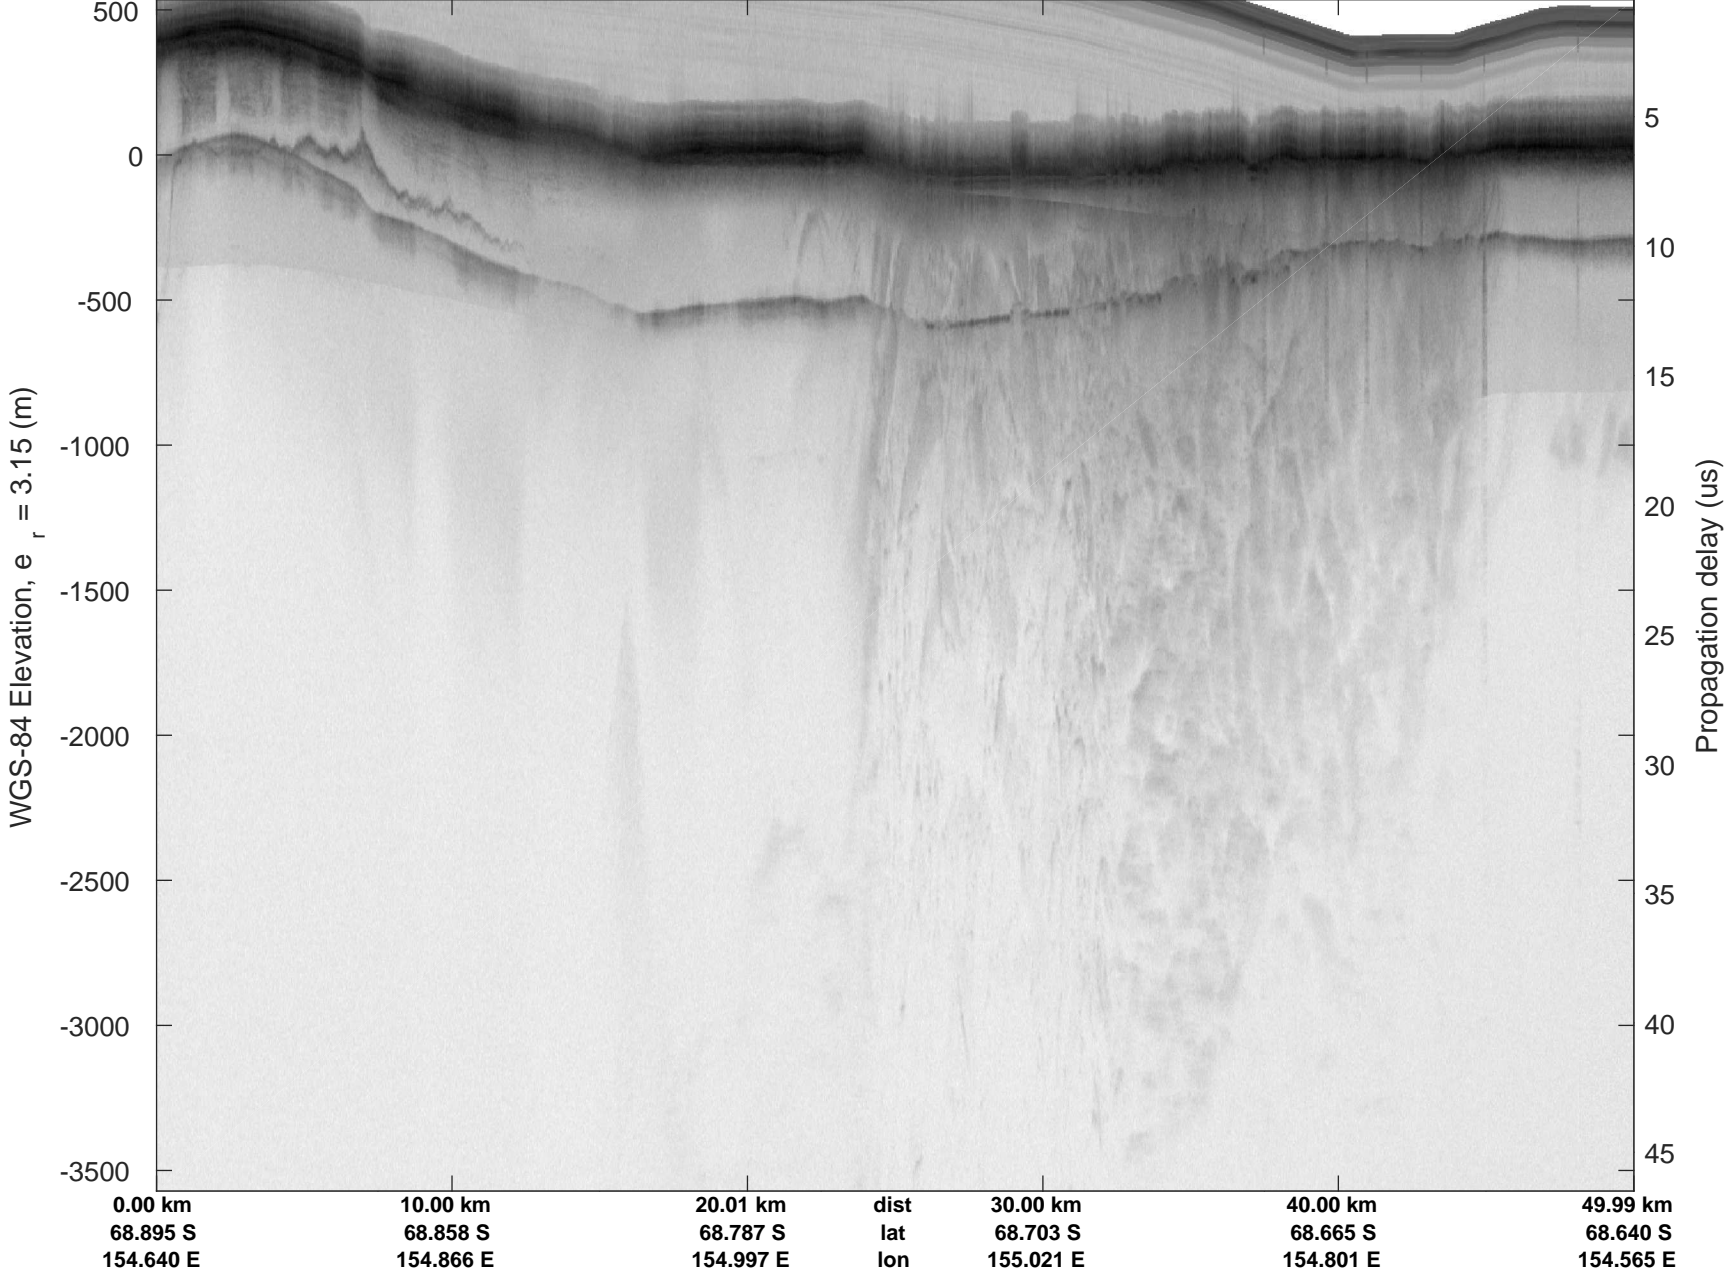

rds 2019_Antarctica_GV: "Cook-Ninnis 01" 20191105_01_023: 03:34:46.9 to 03:41:26.1 GPS