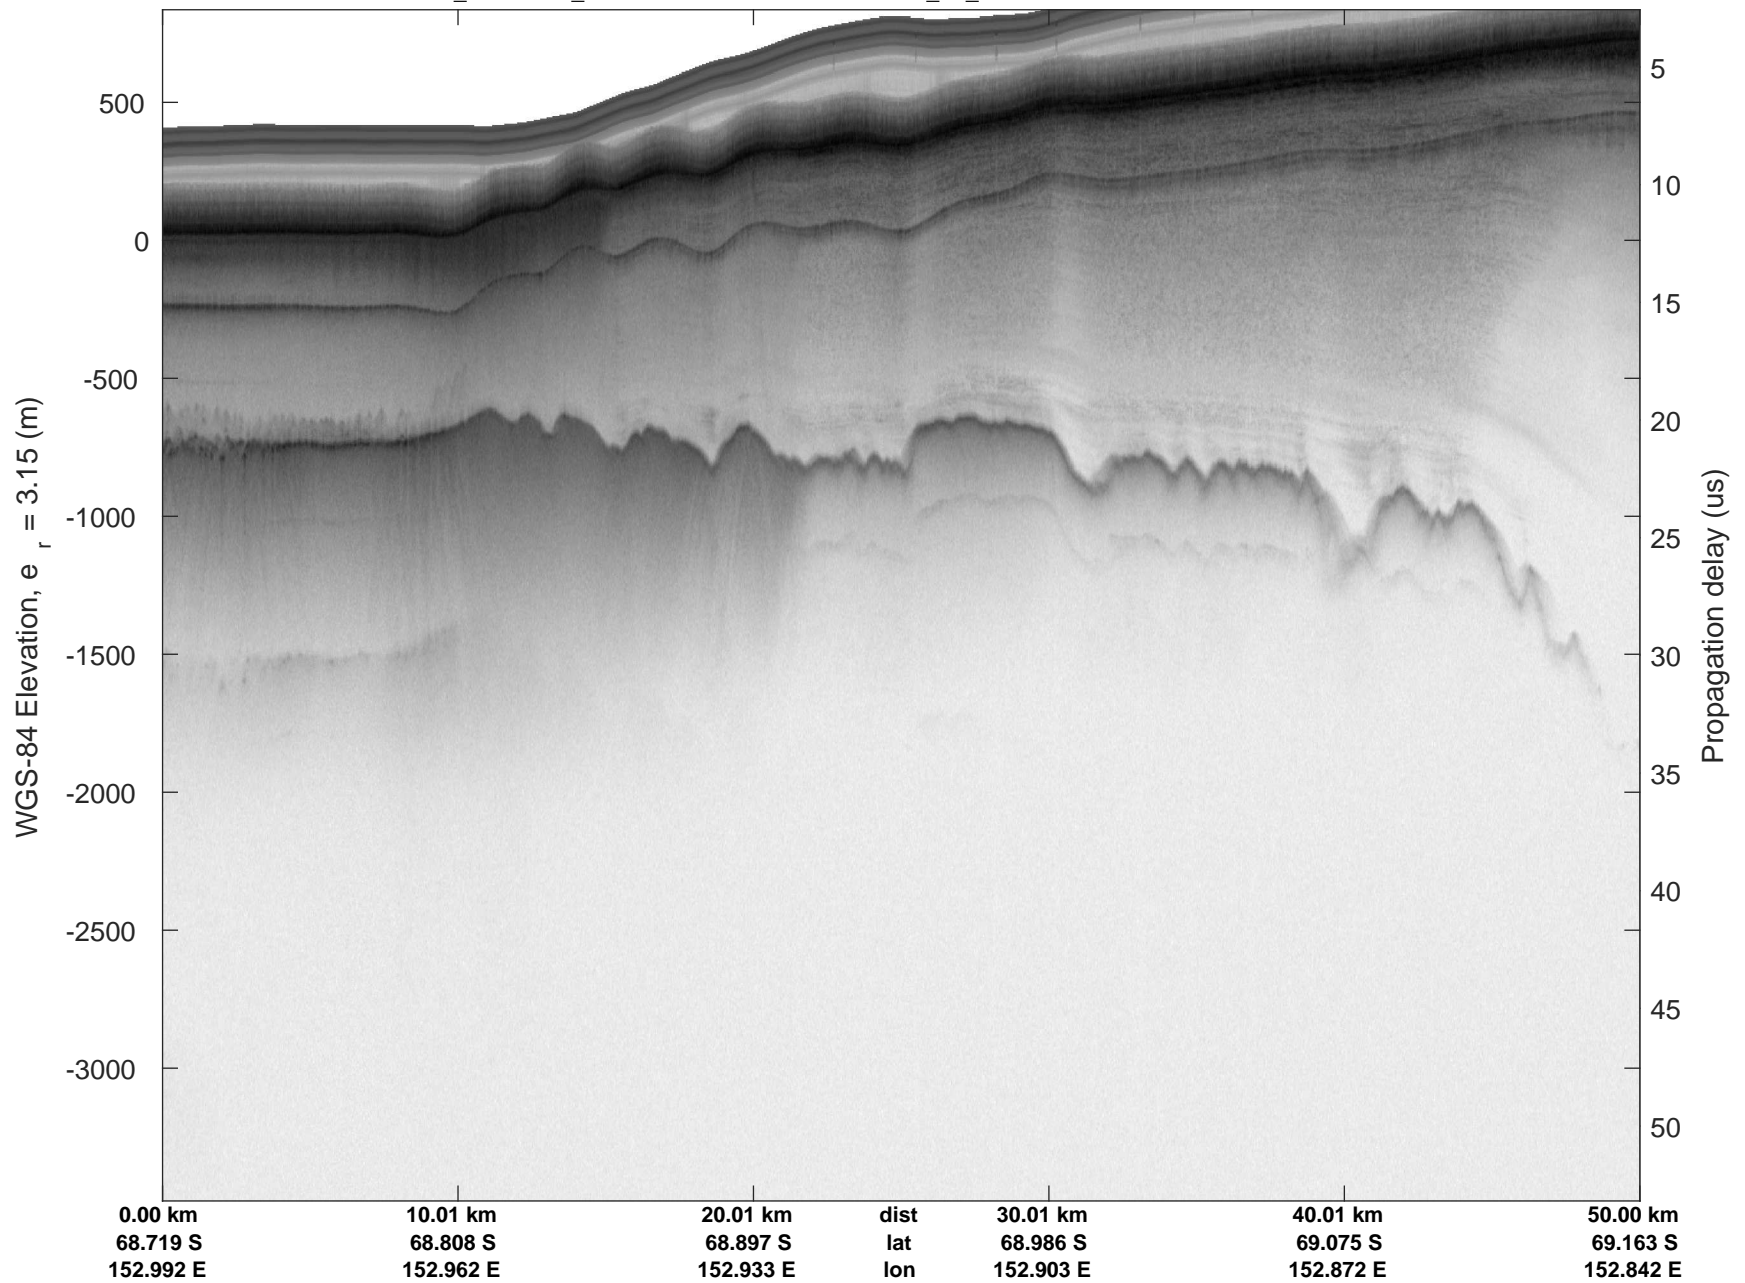

rds 2019_Antarctica_GV: "Cook-Ninnis 01" 20191105_01_004: 01:27:00.0 to 01:33:44.8 GPS

rds 2019_Antarctica_GV: "Cook-Ninnis 01" 20191105_01_004: 01:27:00.0 to 01:33:44.8 GPS