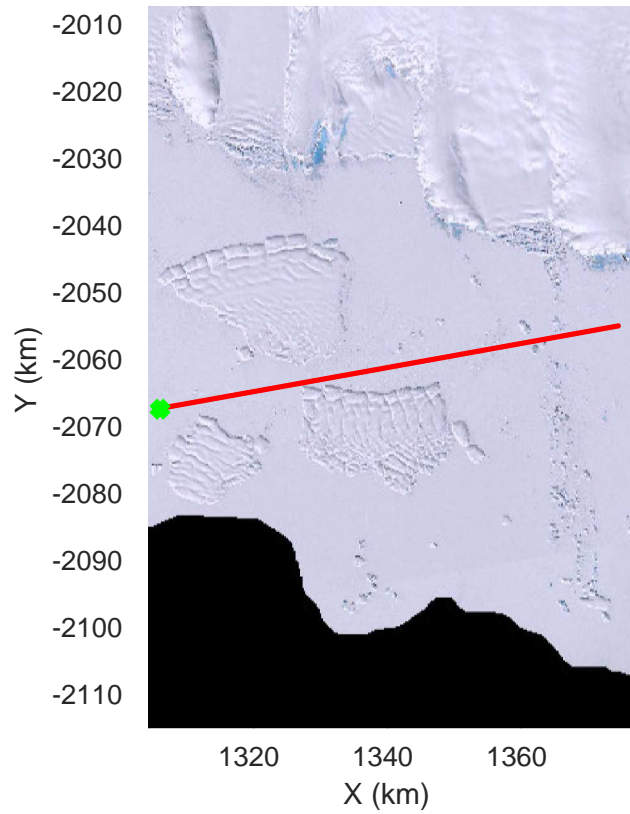

Cook-Ninnis 01
20191105_01_030
Polar Stereograph -71N/0E