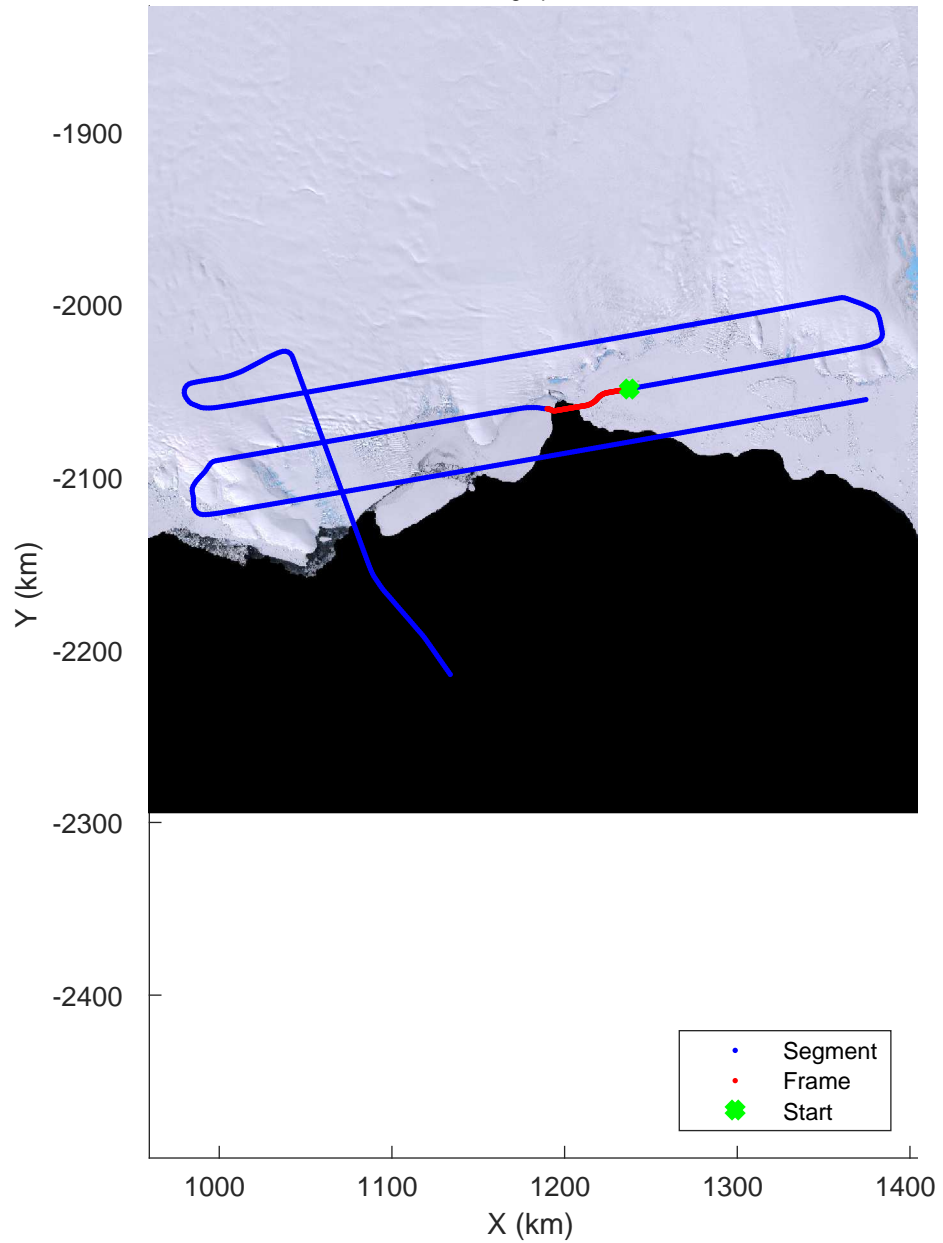

Cook-Ninnis 01
20191105_01_018
Polar Stereograph -71N/0E