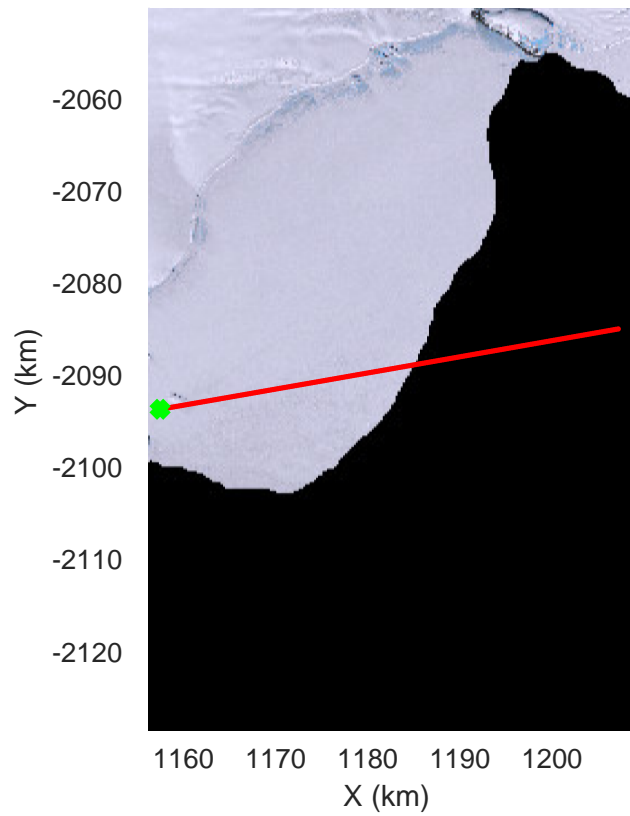

rds 2019_Antarctica_GV: "Cook-Ninnis 01" 20191105_01_025: 03:47:60.0 to 03:54:46.5 GPS

rds 2019_Antarctica_GV: "Cook-Ninnis 01" 20191105_01_026: 03:54:46.6 to 04:01:35.3 GPS

rds 2019_Antarctica_GV: "Cook-Ninnis 01" 20191105_01_026: 03:54:46.6 to 04:01:35.3 GPS