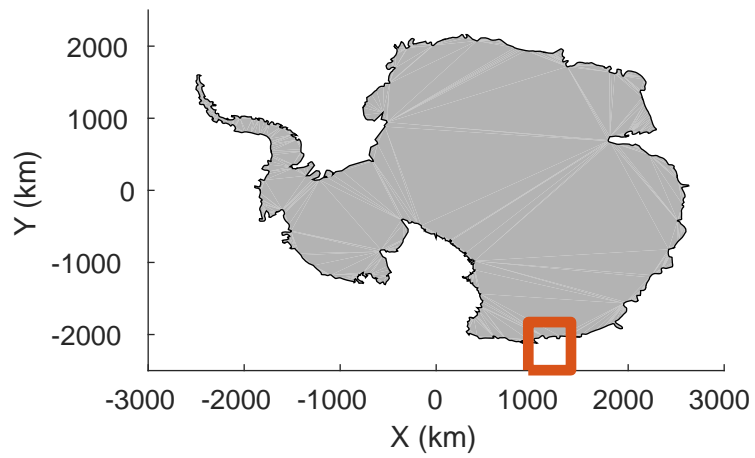

rds 2019_Antarctica_GV: "Cook-Ninnis 01" 20191105_01_021: 03:21:09.3 to 03:28:00.6 GPS

rds 2019_Antarctica_GV: "Cook-Ninnis 01" 20191105_01_022: 03:28:00.7 to 03:34:46.8 GPS

rds 2019_Antarctica_GV: "Cook-Ninnis 01" 20191105_01_022: 03:28:00.7 to 03:34:46.8 GPS