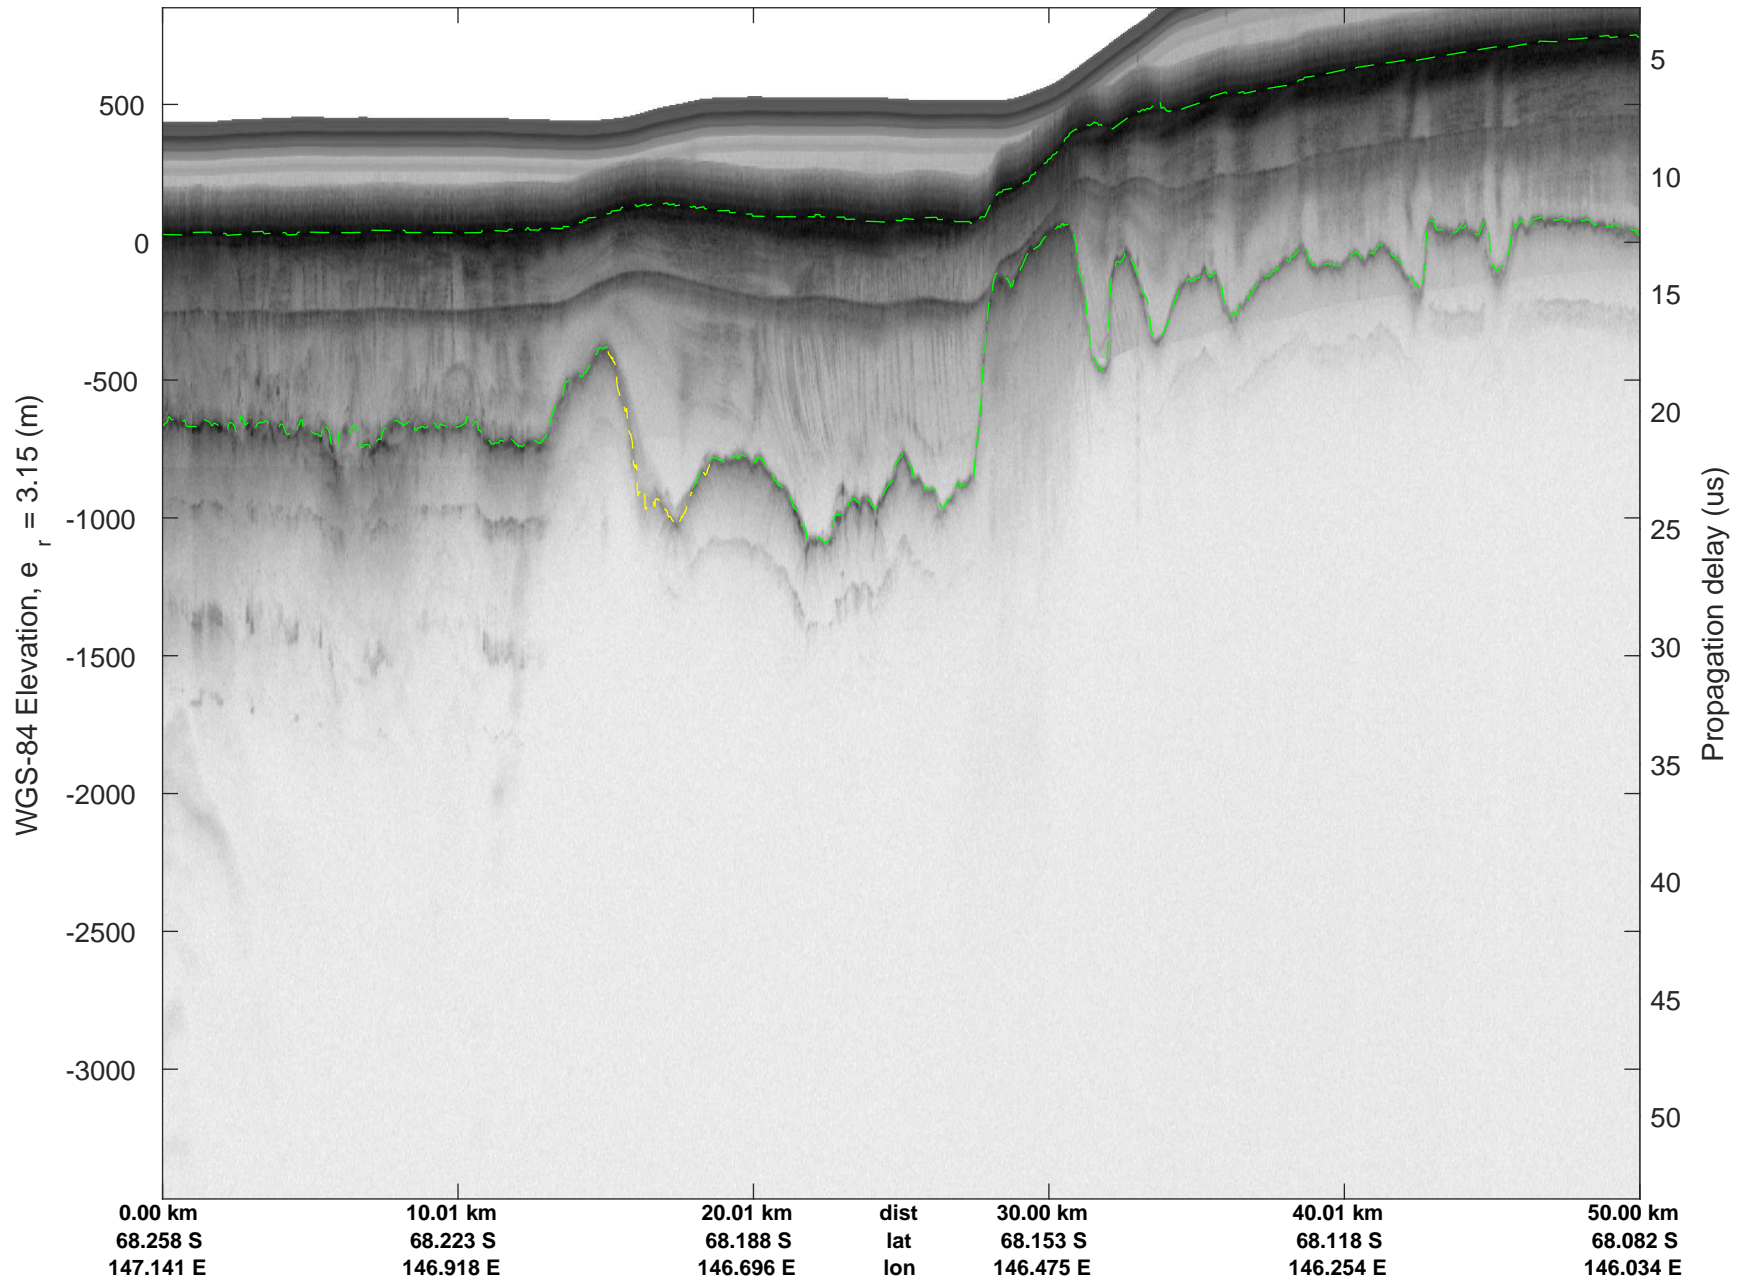

rds 2019_Antarctica_GV: "Cook-Ninnis 01" 20191105_01_013: 02:25:51.6 to 02:32:20.9 GPS