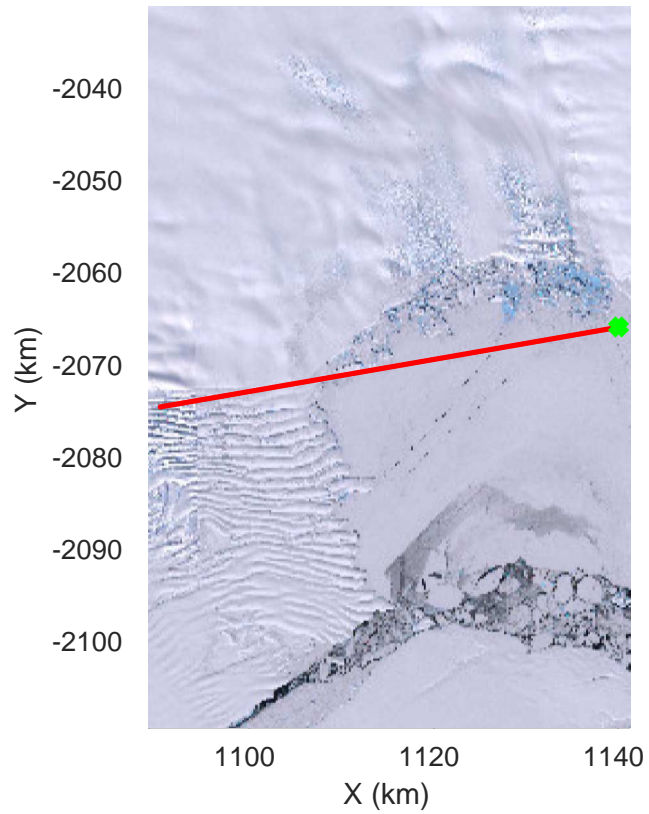

rds 2019_Antarctica_GV: "Cook-Ninnis 01" 20191105_01_018: 03:00:06.3 to 03:07:17.9 GPS

rds 2019_Antarctica_GV: "Cook-Ninnis 01" 20191105_01_019: 03:07:18.1 to 03:14:19.1 GPS

rds 2019_Antarctica_GV: "Cook-Ninnis 01" 20191105_01_019: 03:07:18.1 to 03:14:19.1 GPS