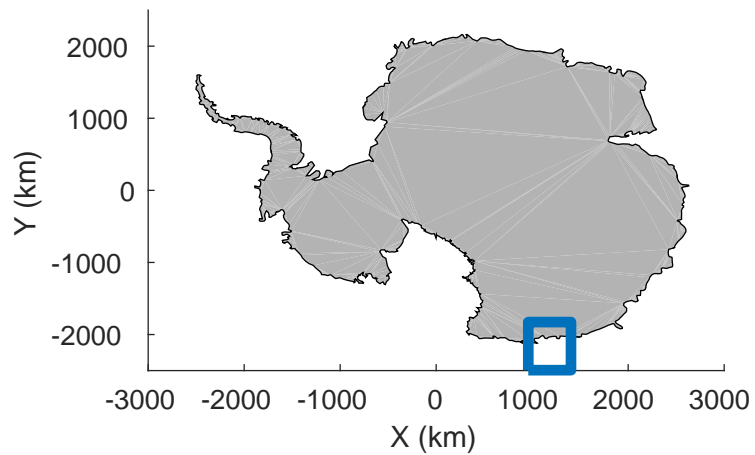

Cook-Ninnis 01
20191105_01_029
Polar Stereograph -71N/0E