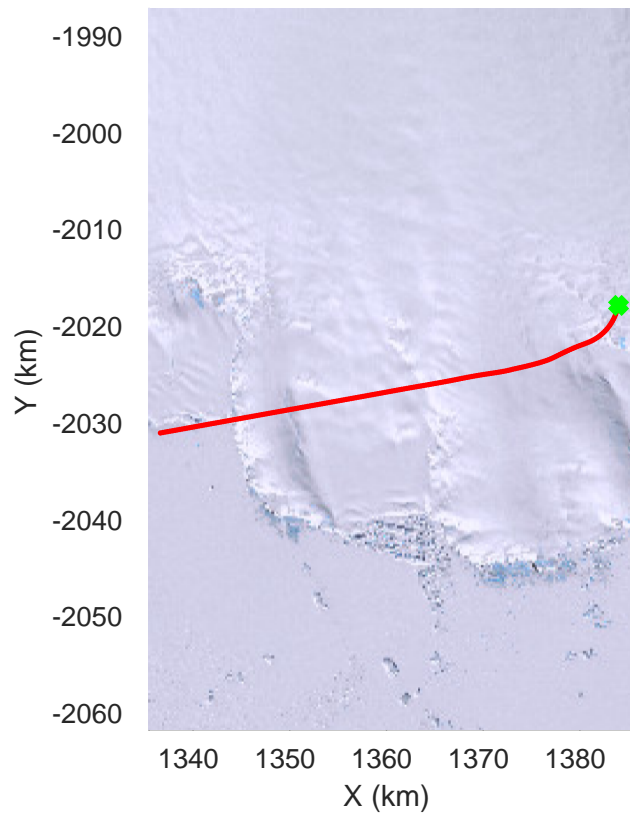

rds 2019_Antarctica_GV: "Cook-Ninnis 01" 20191105_01_013: 02:25:51.6 to 02:32:20.9 GPS

rds 2019_Antarctica_GV: "Cook-Ninnis 01" 20191105_01_014: 02:32:21.1 to 02:38:44.7 GPS

rds 2019_Antarctica_GV: "Cook-Ninnis 01" 20191105_01_014: 02:32:21.1 to 02:38:44.7 GPS