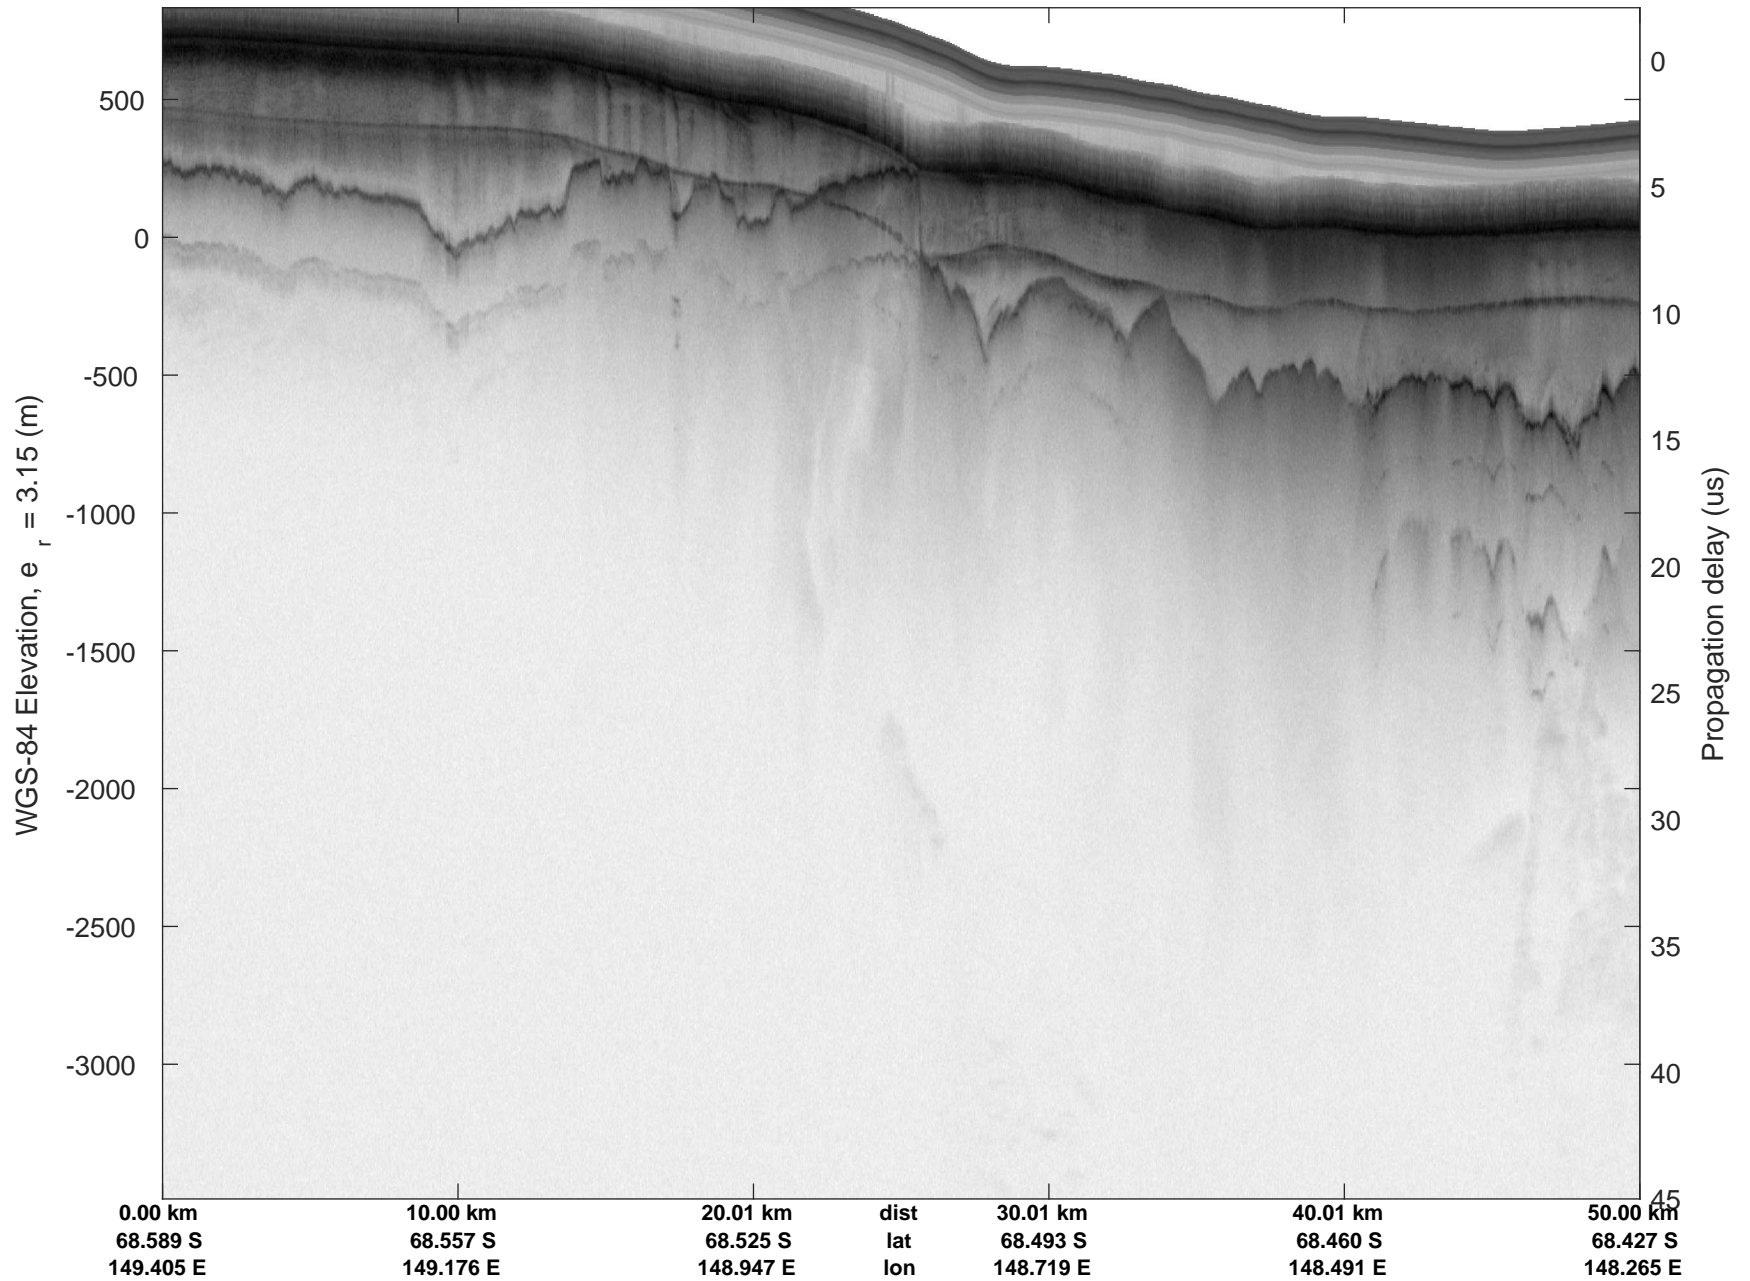

rds 2019_Antarctica_GV: "Cook-Ninnis 01" 20191105_01_011: 02:12:50.5 to 02:19:16.1 GPS