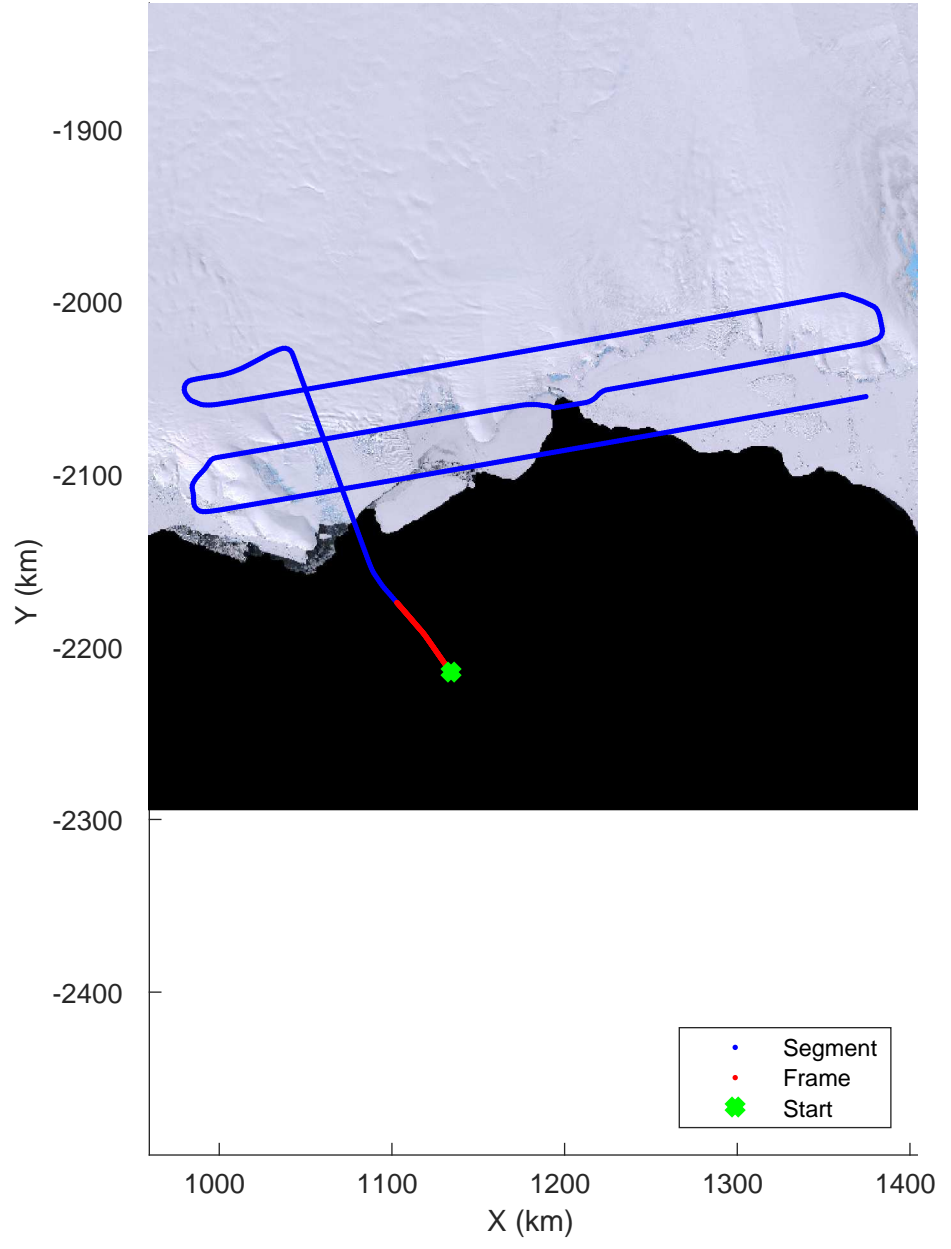

Cook-Ninnis 01
 20191105_01_001
 Polar Stereograph -71N/0E

rds 2019_Antarctica_GV: "Cook-Ninnis 01" 20191105_01_001: 01:08:17.2 to 01:13:36.0 GPS

rds 2019_Antarctica_GV: "Cook-Ninnis 01" 20191105_01_001: 01:08:17.2 to 01:13:36.0 GPS

rds 2019_Antarctica_GV: "Cook-Ninnis 01" 20191105_01_002: 01:13:36.1 to 01:20:10.9 GPS

rds 2019_Antarctica_GV: "Cook-Ninnis 01" 20191105_01_002: 01:13:36.1 to 01:20:10.9 GPS

Cook-Ninnis 01
20191105_01_003
Polar Stereograph -71N/0E