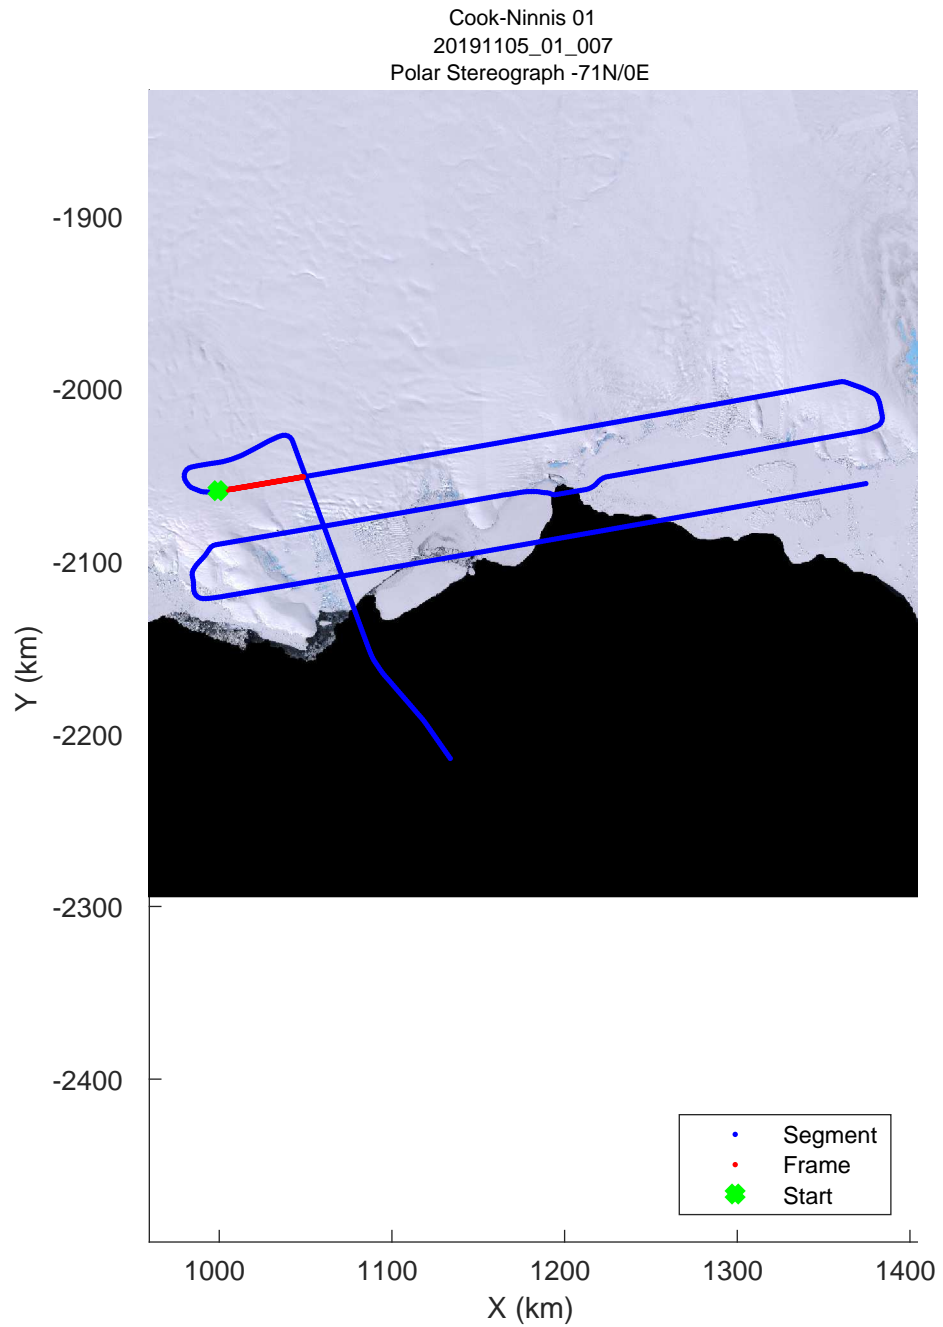

rds 2019_Antarctica_GV: "Cook-Ninnis 01" 20191105_01_005: 01:33:45.0 to 01:40:32.0 GPS

rds 2019_Antarctica_GV: "Cook-Ninnis 01" 20191105_01_006: 01:40:32.1 to 01:47:03.0 GPS

rds 2019_Antarctica_GV: "Cook-Ninnis 01" 20191105_01_006: 01:40:32.1 to 01:47:03.0 GPS