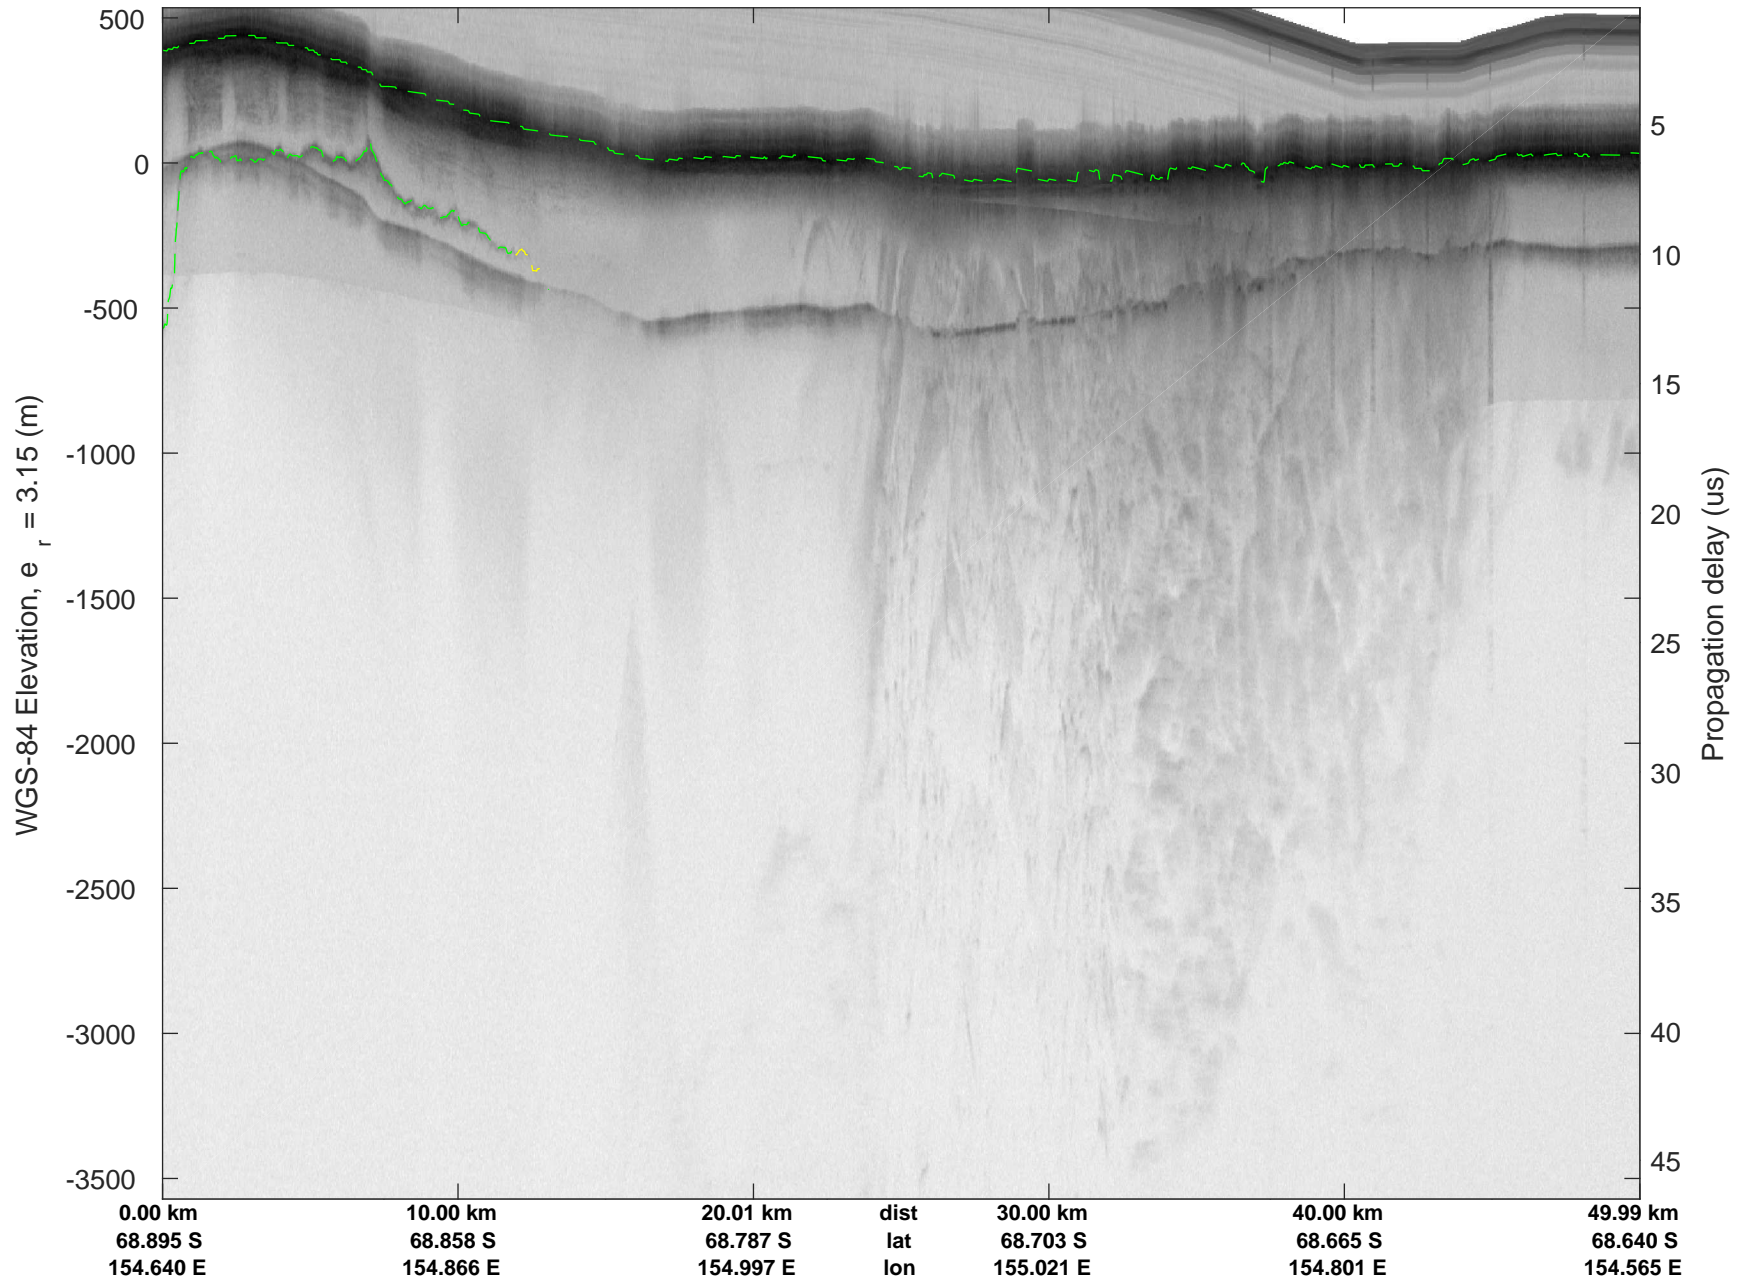

rds 2019_Antarctica_GV: "Cook-Ninnis 01" 20191105_01_023: 03:34:46.9 to 03:41:26.1 GPS