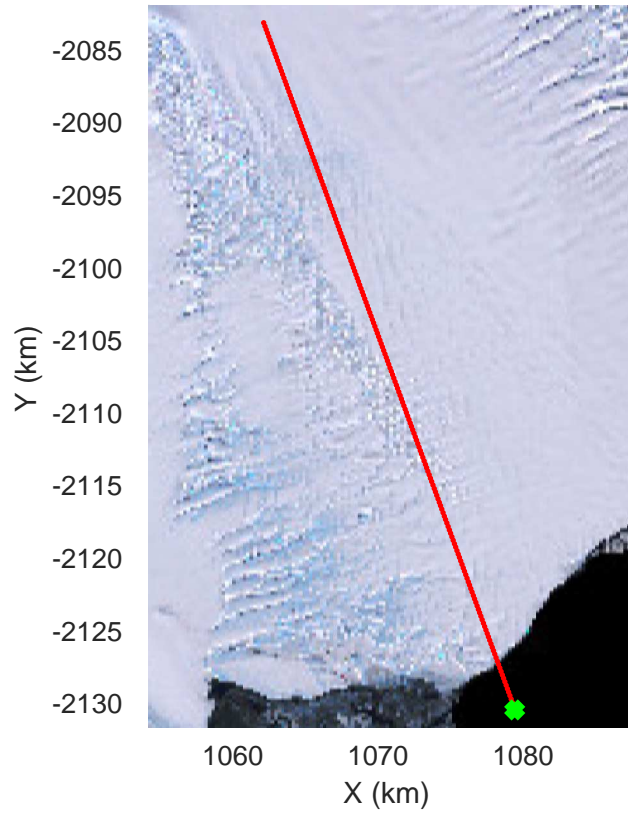

rds 2019_Antarctica_GV: "Cook-Ninnis 01" 20191105_01_002: 01:13:36.1 to 01:20:10.9 GPS

rds 2019_Antarctica_GV: "Cook-Ninnis 01" 20191105_01_002: 01:13:36.1 to 01:20:10.9 GPS

Cook-Ninnis 01
20191105_01_003
Polar Stereograph -71N/0E