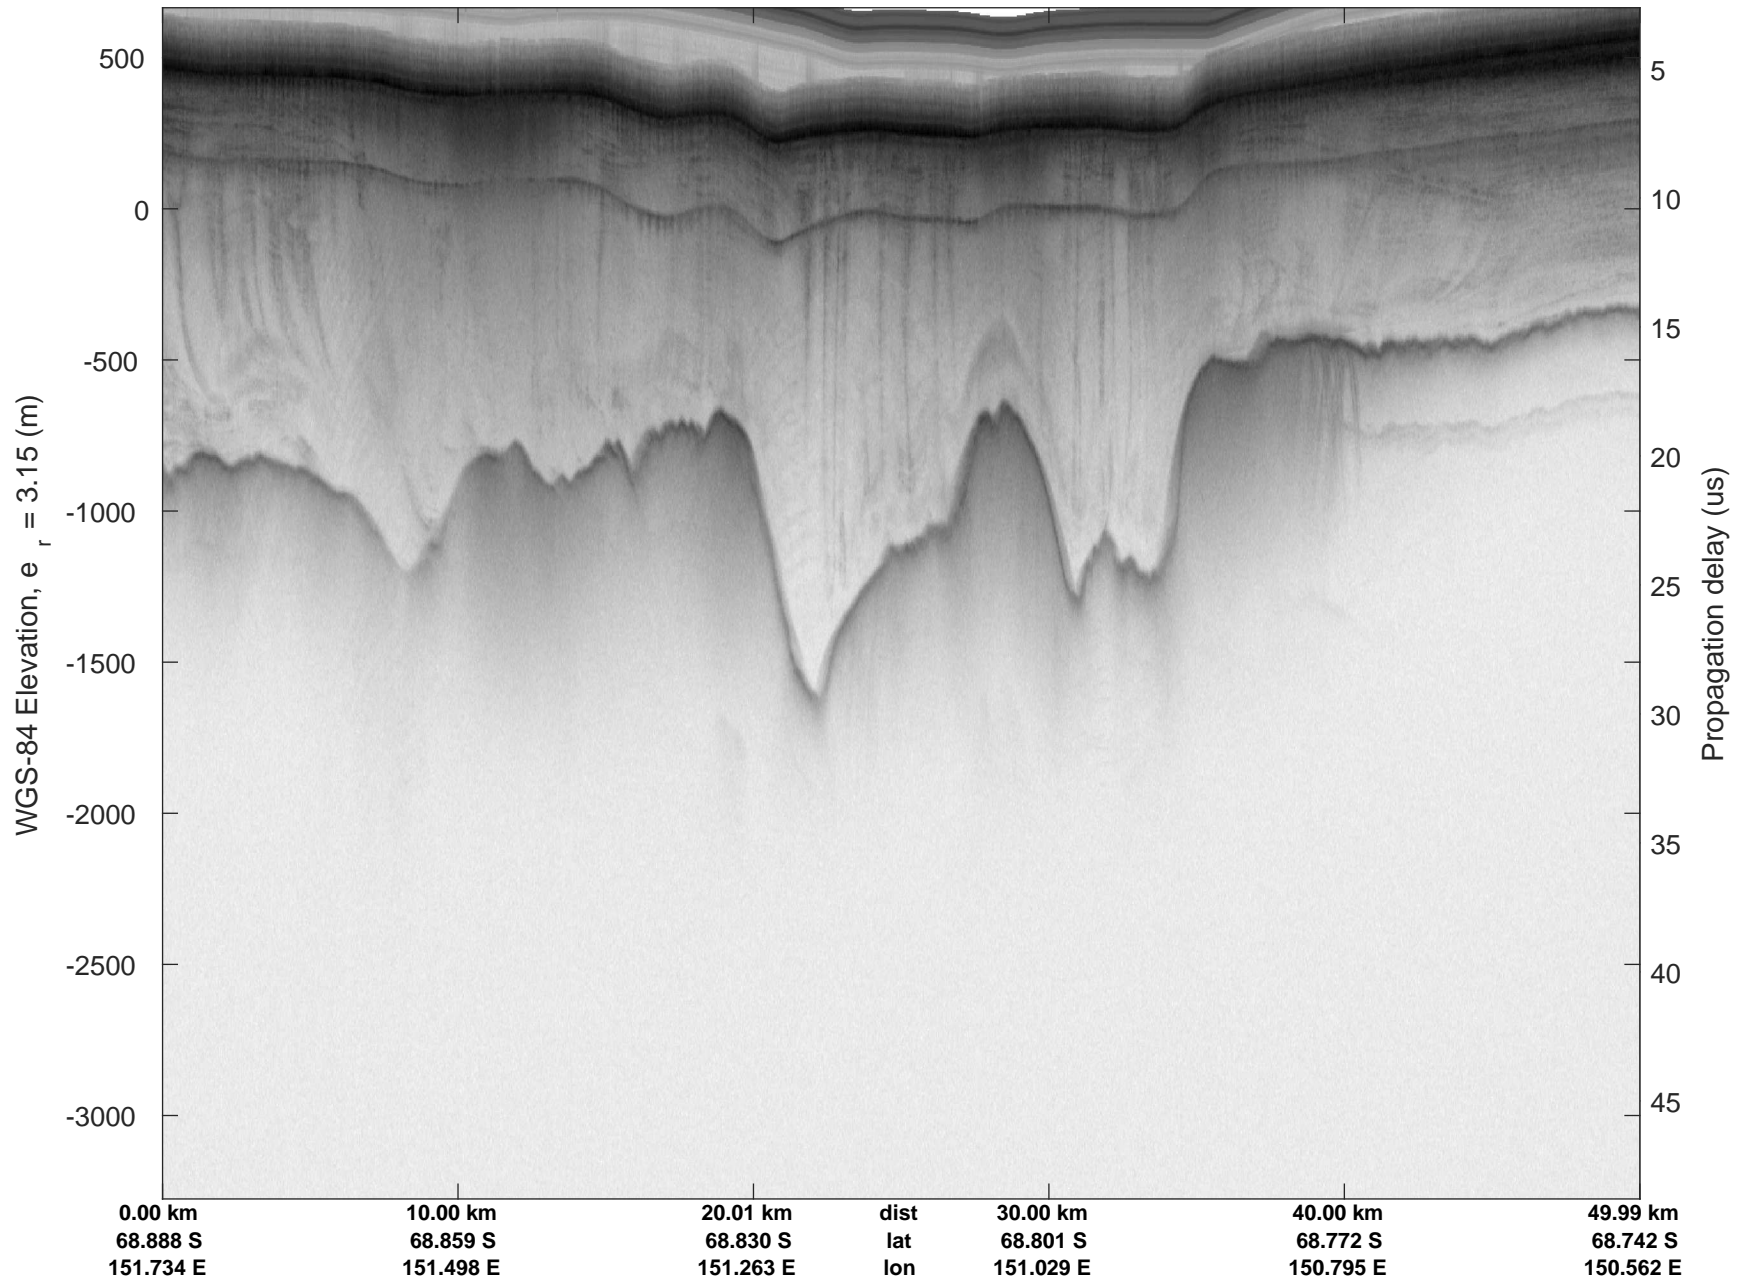

rds 2019_Antarctica_GV: "Cook-Ninnis 01" 20191105_01_009: 01:59:53.9 to 02:06:25.5 GPS