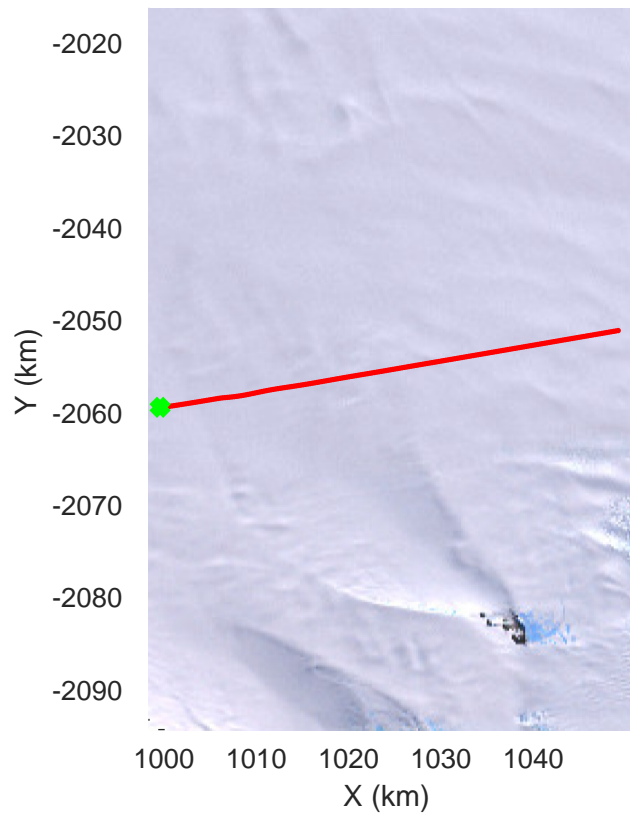

rds 2019_Antarctica_GV: "Cook-Ninnis 01" 20191105_01_005: 01:33:45.0 to 01:40:32.0 GPS

rds 2019_Antarctica_GV: "Cook-Ninnis 01" 20191105_01_006: 01:40:32.1 to 01:47:03.0 GPS

rds 2019_Antarctica_GV: "Cook-Ninnis 01" 20191105_01_006: 01:40:32.1 to 01:47:03.0 GPS