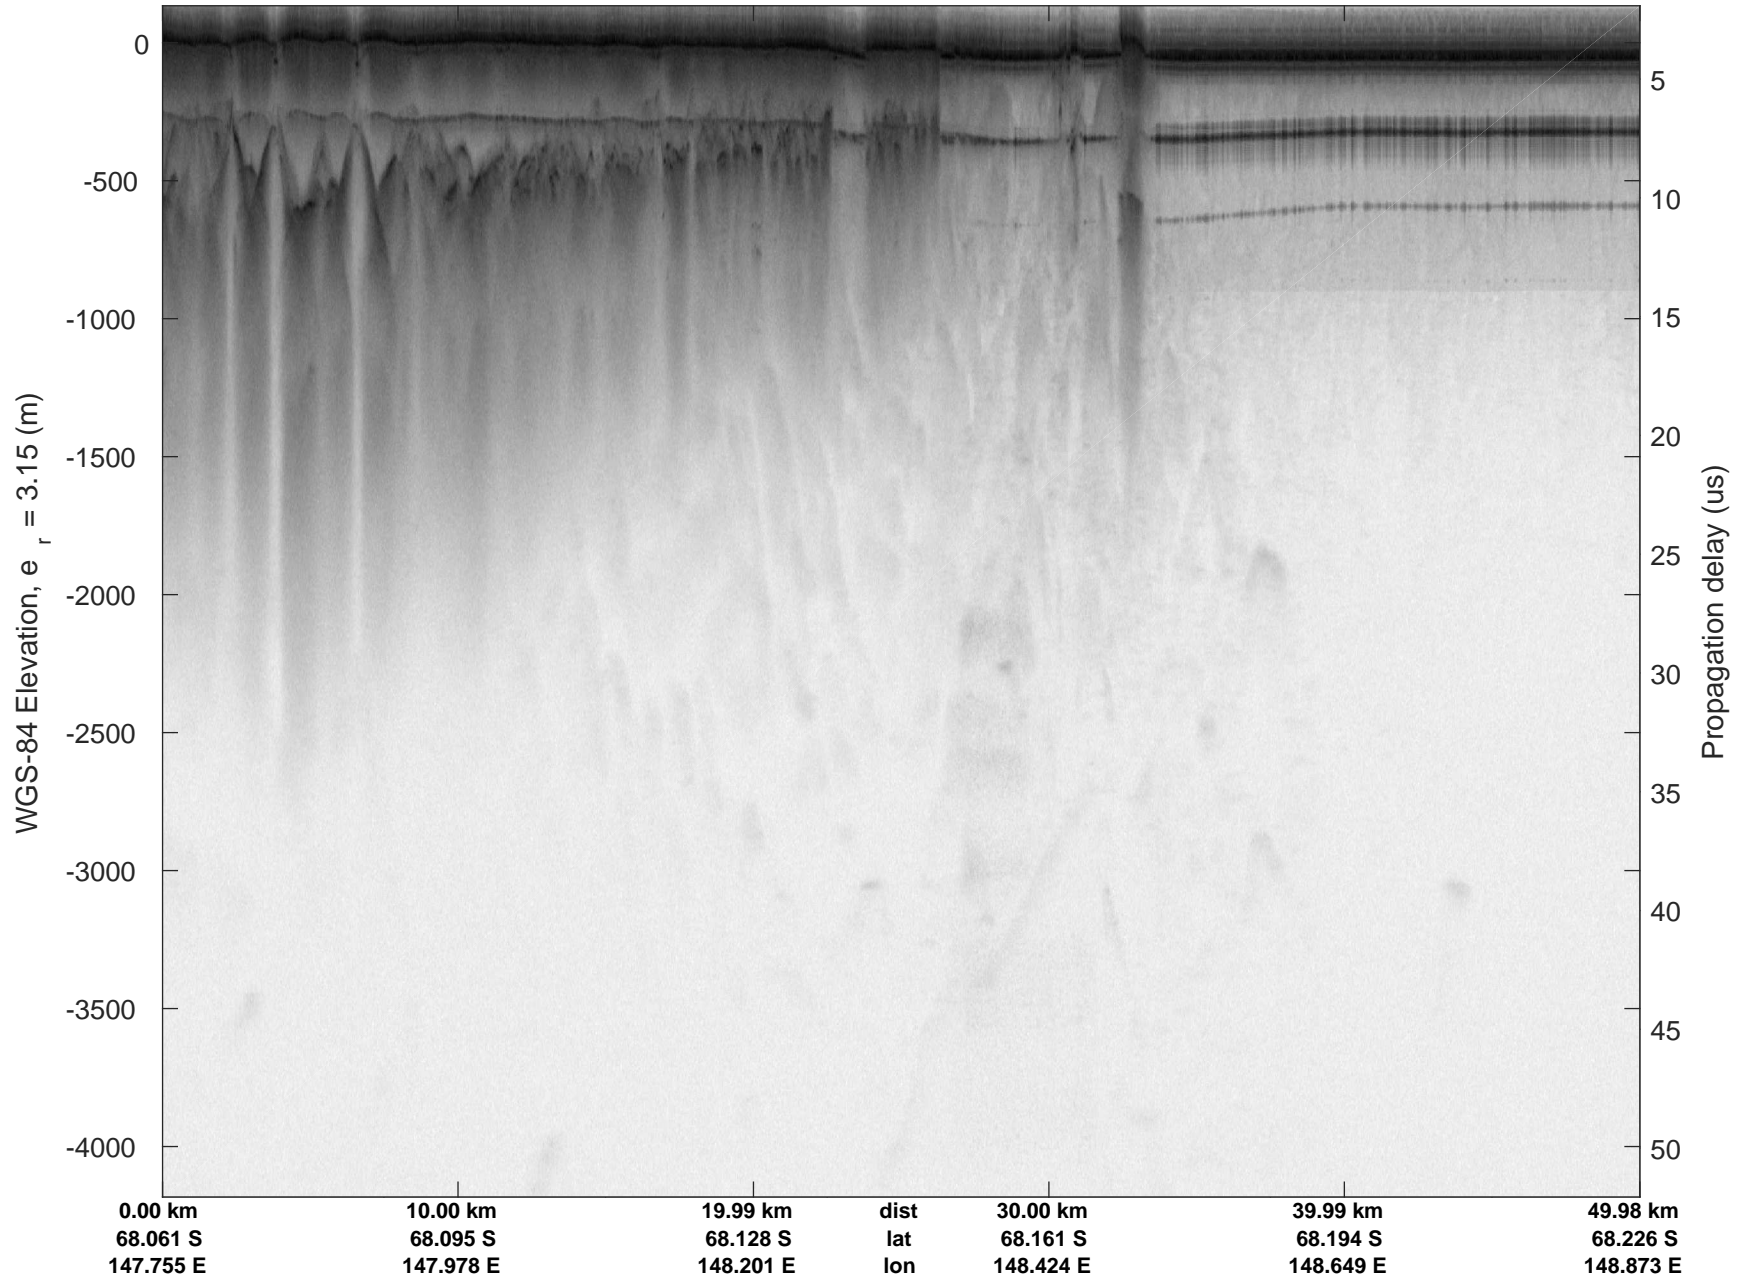

rds 2019_Antarctica_GV: "Cook-Ninnis 01" 20191105_01_016: 02:45:48.1 to 02:52:53.9 GPS

rds 2019_Antarctica_GV: "Cook-Ninnis 01" 20191105_01_016: 02:45:48.1 to 02:52:53.9 GPS

rds 2019_Antarctica_GV: "Cook-Ninnis 01" 20191105_01_017: 02:52:54.0 to 03:00:06.2 GPS