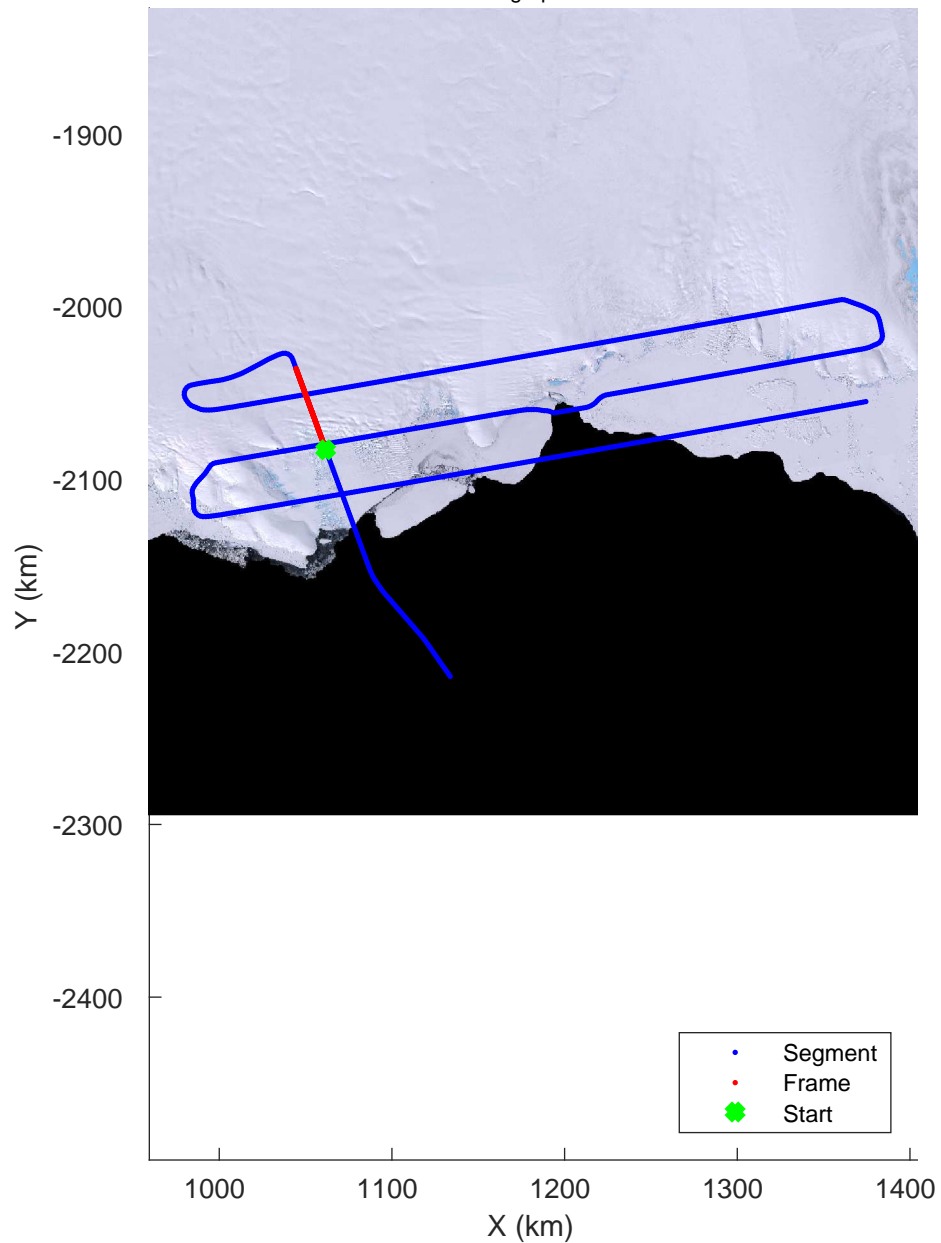

rds 2019_Antarctica_GV: "Cook-Ninnis 01" 20191105_01_003: 01:20:11.0 to 01:26:59.9 GPS

rds 2019_Antarctica_GV: "Cook-Ninnis 01" 20191105_01_003: 01:20:11.0 to 01:26:59.9 GPS

Cook-Ninnis 01
20191105_01_004
Polar Stereograph -71N/0E