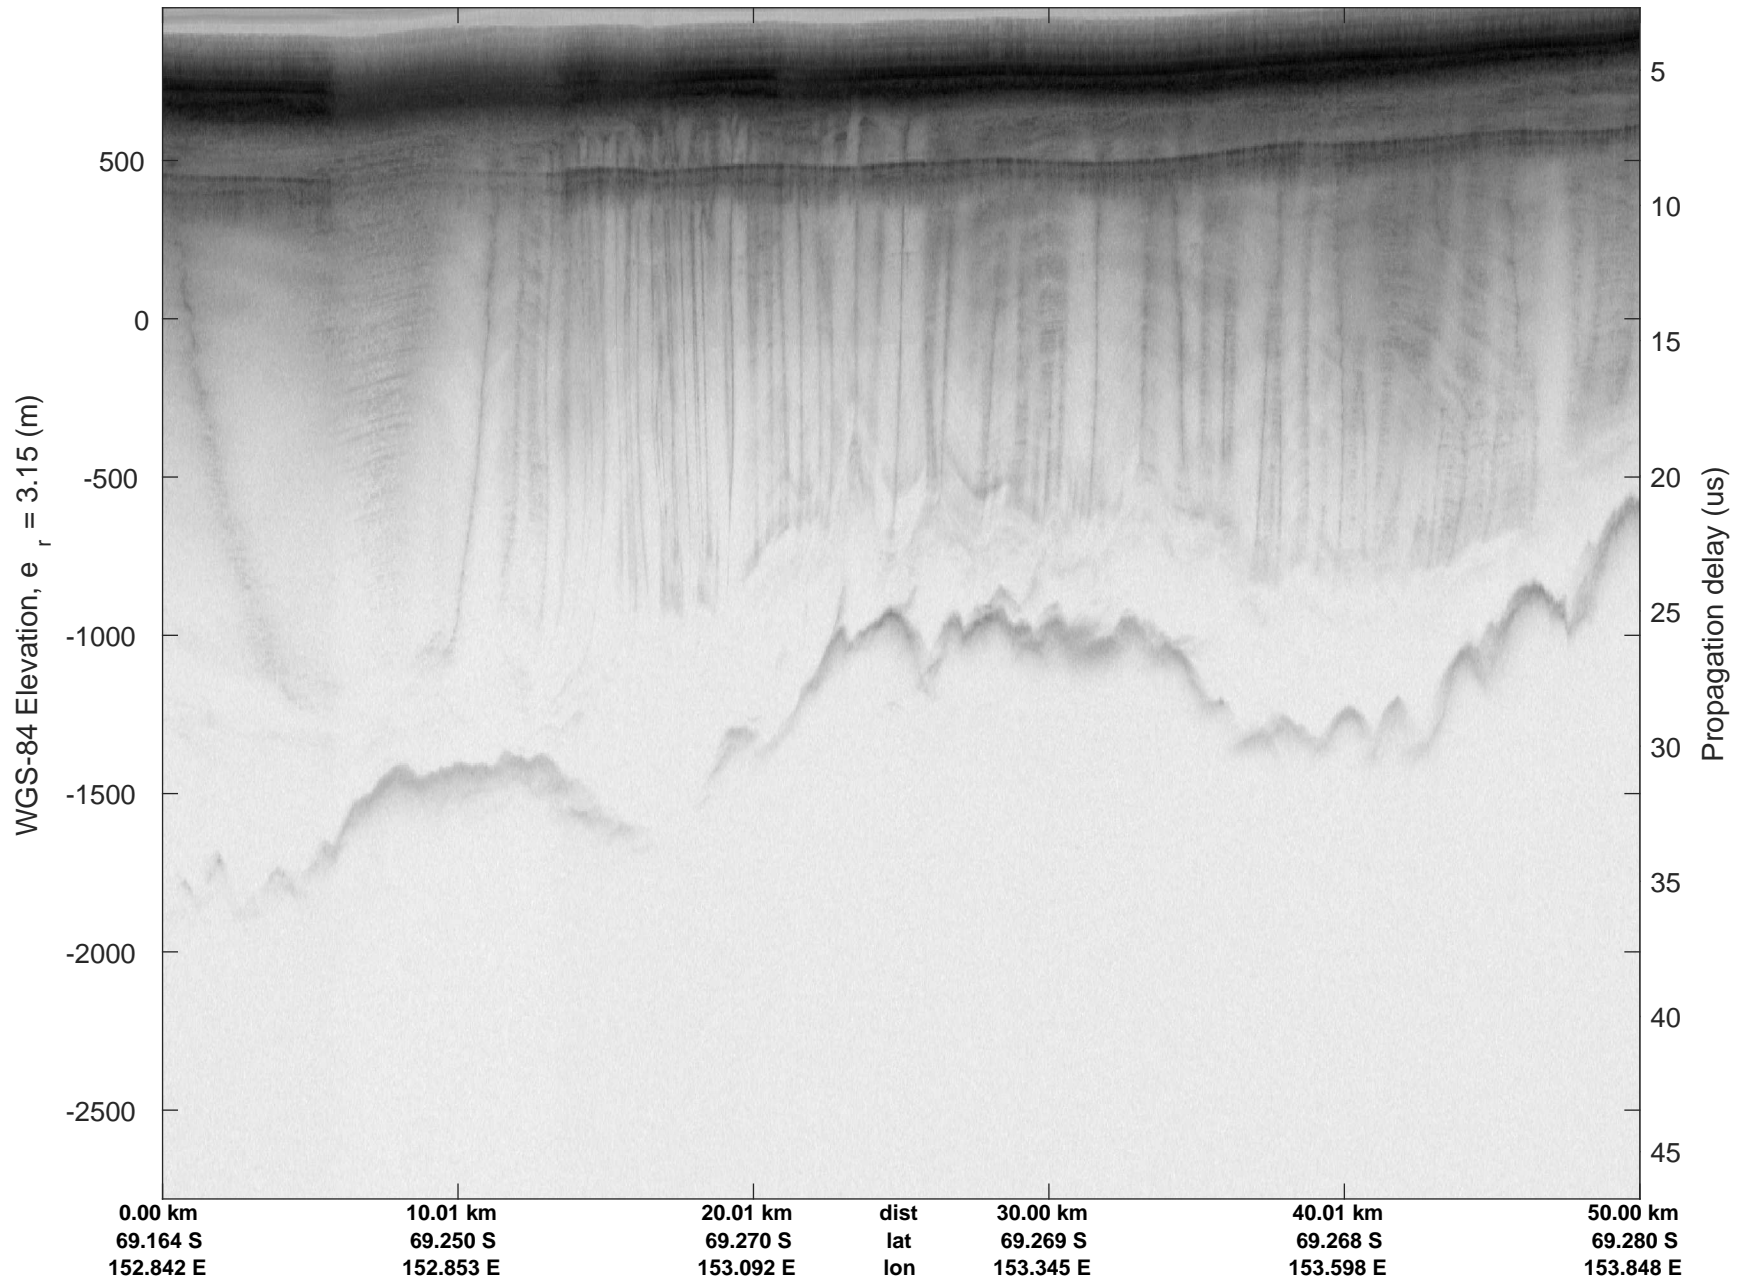

rds 2019_Antarctica_GV: "Cook-Ninnis 01" 20191105_01_004: 01:27:00.0 to 01:33:44.8 GPS

rds 2019_Antarctica_GV: "Cook-Ninnis 01" 20191105_01_004: 01:27:00.0 to 01:33:44.8 GPS

rds 2019_Antarctica_GV: "Cook-Ninnis 01" 20191105_01_005: 01:33:45.0 to 01:40:32.0 GPS