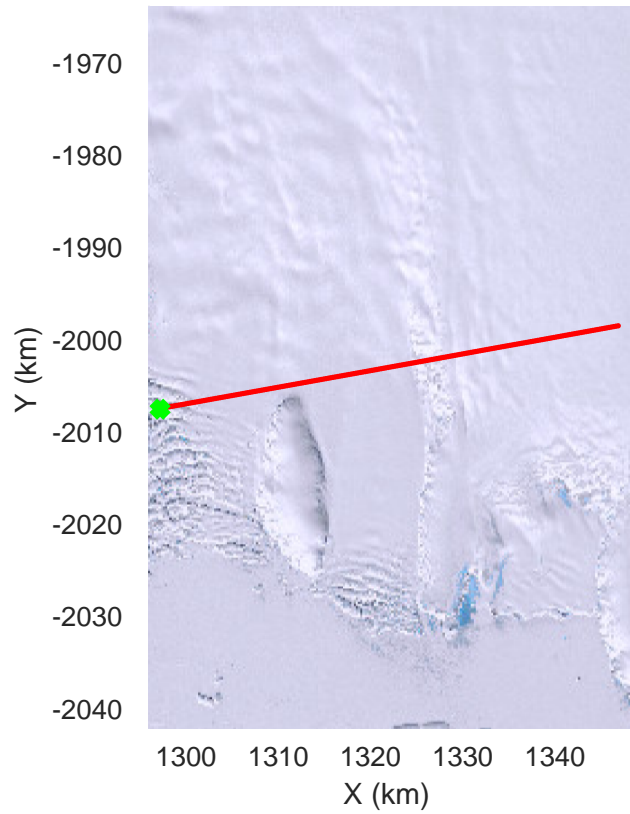

Cook-Ninnis 01
20191105_01_013
Polar Stereograph -71N/0E