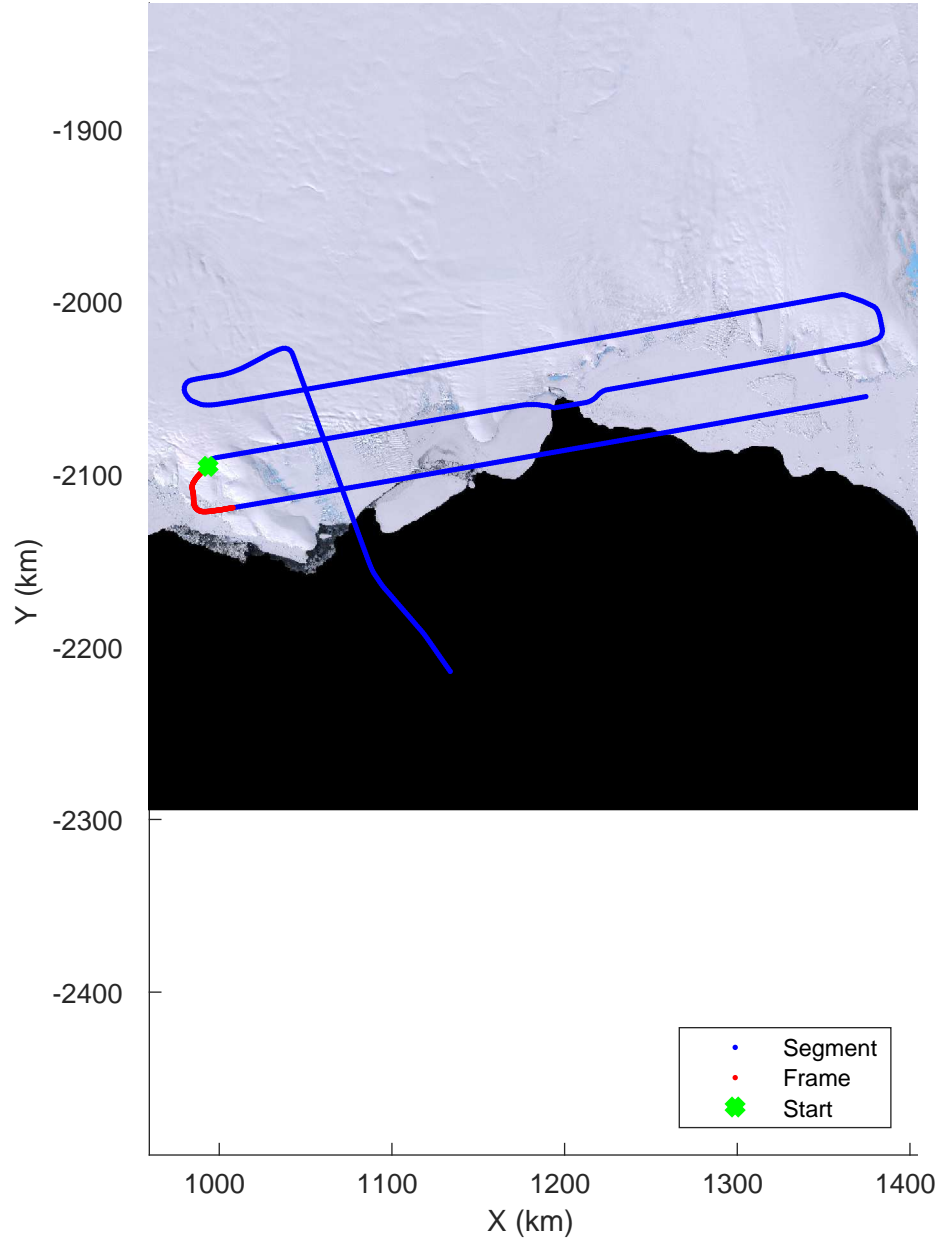

Cook-Ninnis 01
20191105_01_023
Polar Stereograph -71N/0E