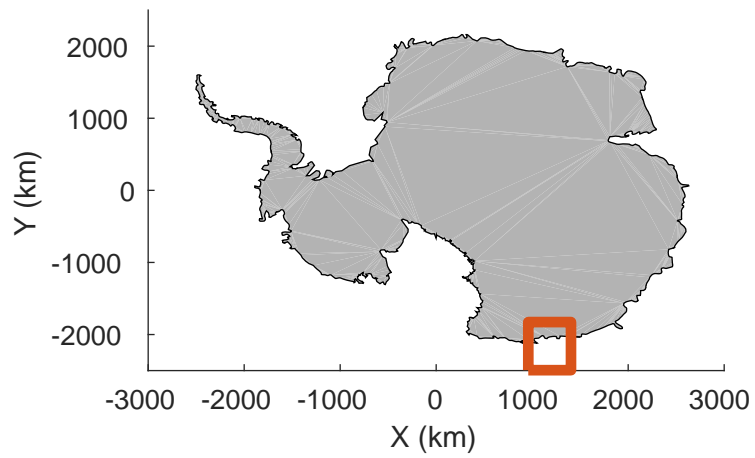

Cook-Ninnis 01
20191105_01_030
Polar Stereograph -71N/0E