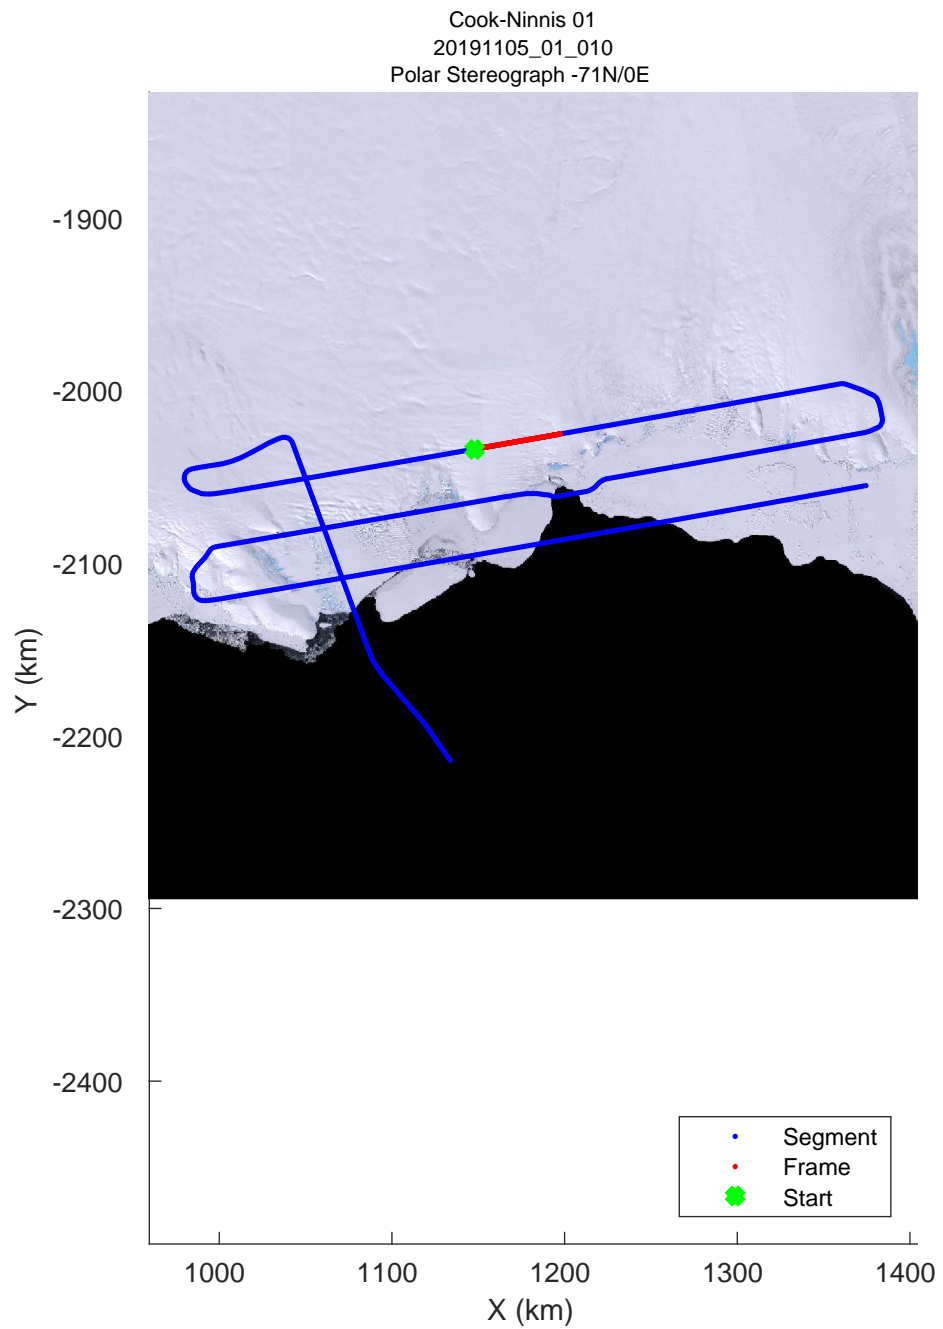

rds 2019_Antarctica_GV: "Cook-Ninnis 01" 20191105_01_008: 01:53:28.0 to 01:59:53.8 GPS

rds 2019_Antarctica_GV: "Cook-Ninnis 01" 20191105_01_009: 01:59:53.9 to 02:06:25.5 GPS

rds 2019_Antarctica_GV: "Cook-Ninnis 01" 20191105_01_009: 01:59:53.9 to 02:06:25.5 GPS