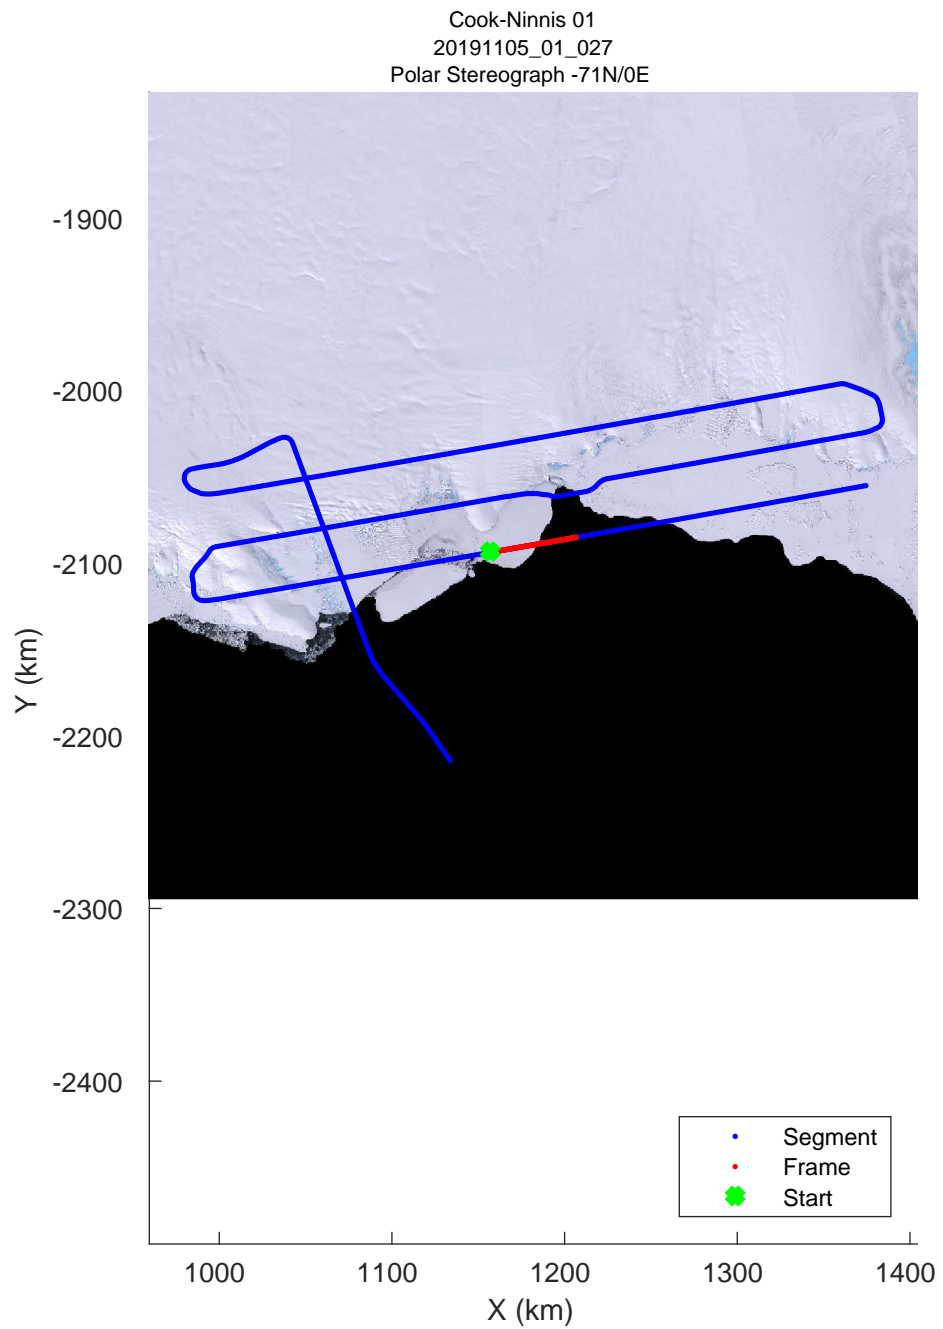

rds 2019_Antarctica_GV: "Cook-Ninnis 01" 20191105_01_025: 03:47:60.0 to 03:54:46.5 GPS

rds 2019_Antarctica_GV: "Cook-Ninnis 01" 20191105_01_026: 03:54:46.6 to 04:01:35.3 GPS

rds 2019_Antarctica_GV: "Cook-Ninnis 01" 20191105_01_026: 03:54:46.6 to 04:01:35.3 GPS