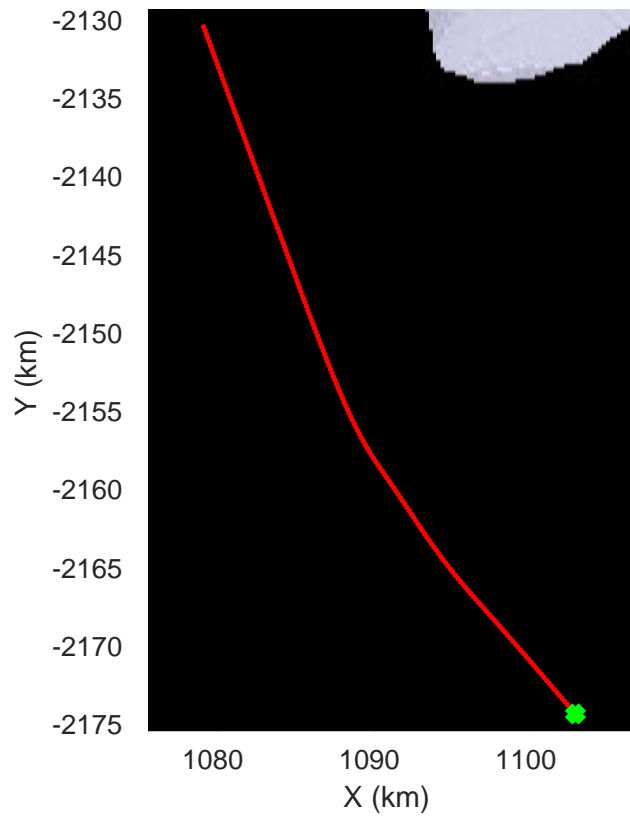

Cook-Ninnis 01
 20191105_01_001
 Polar Stereograph -71N/0E

rds 2019_Antarctica_GV: "Cook-Ninnis 01" 20191105_01_001: 01:08:17.2 to 01:13:36.0 GPS

rds 2019_Antarctica_GV: "Cook-Ninnis 01" 20191105_01_001: 01:08:17.2 to 01:13:36.0 GPS