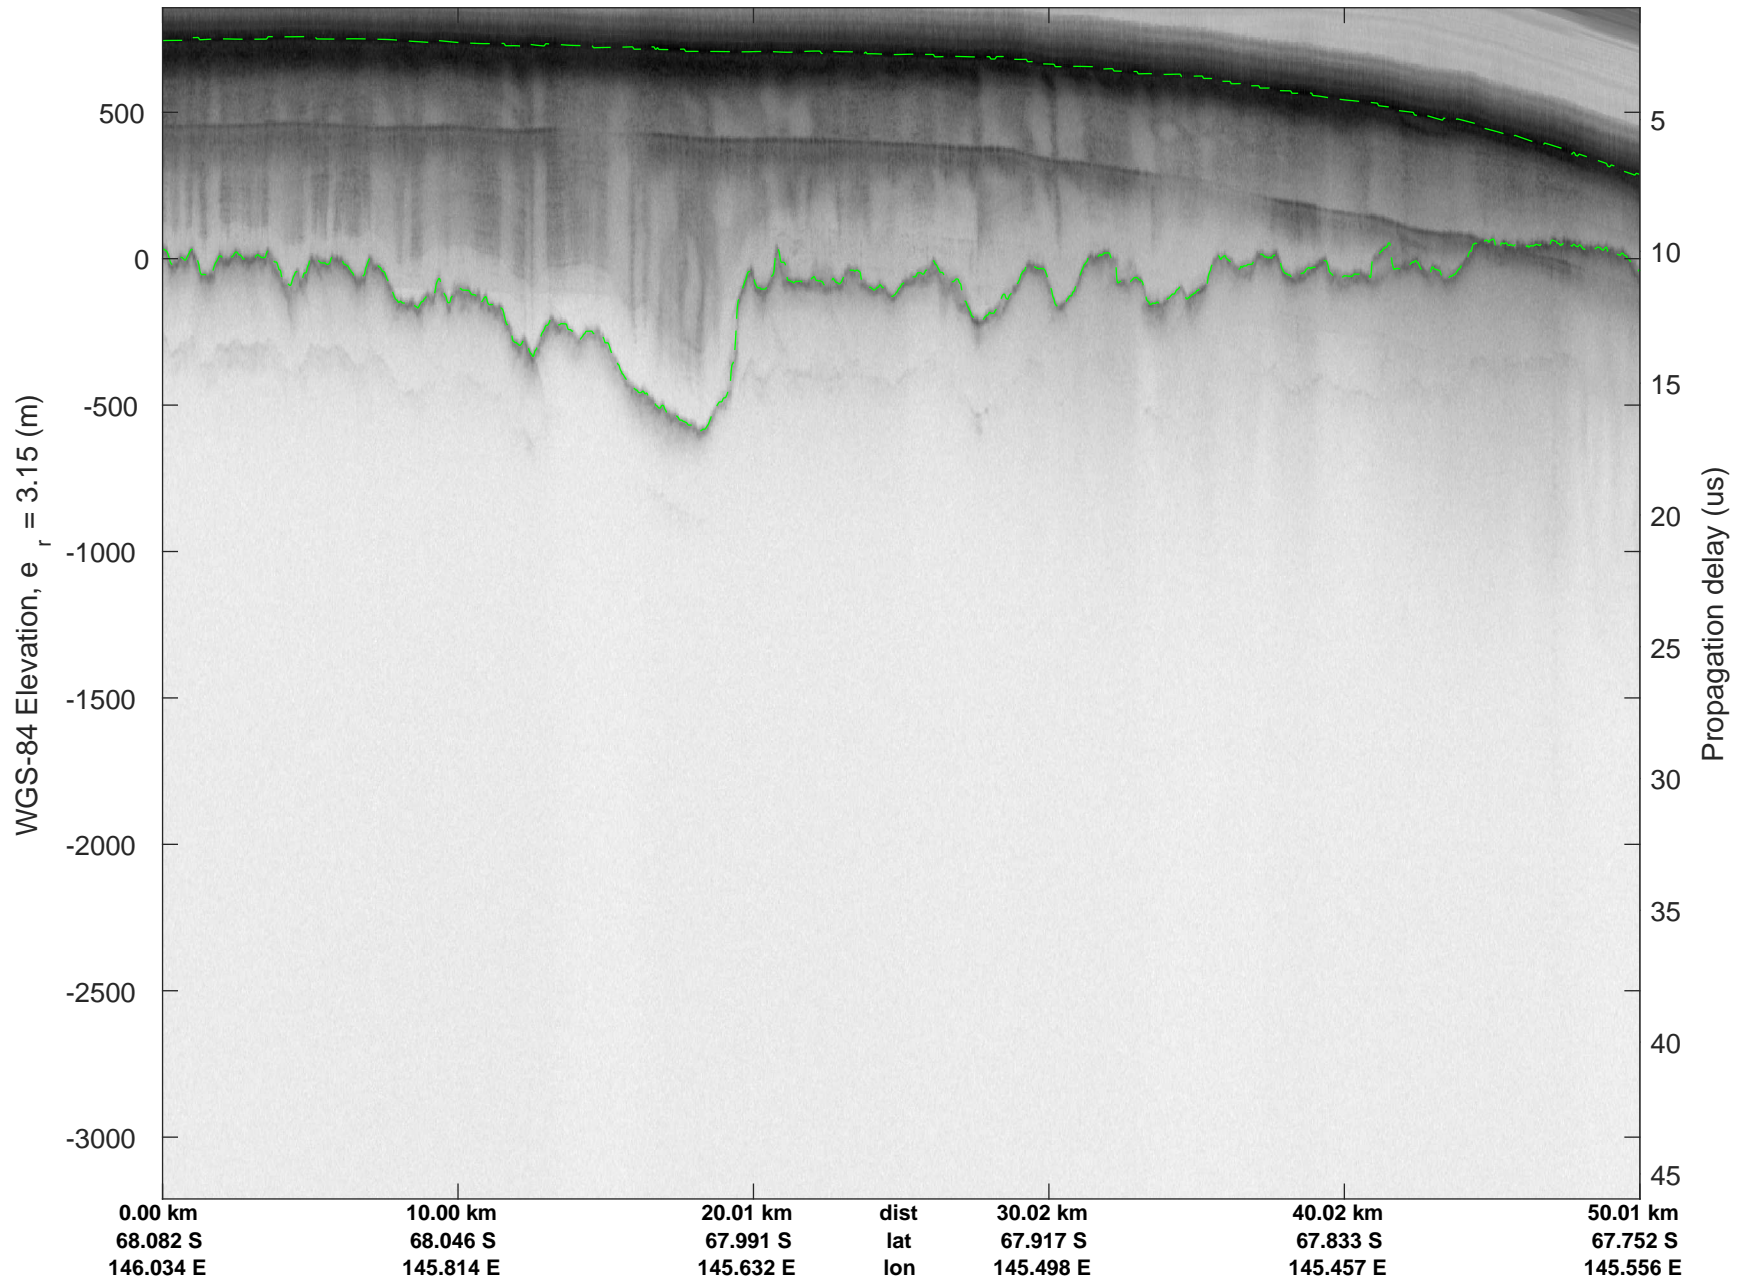

rds 2019_Antarctica_GV: "Cook-Ninnis 01" 20191105_01_013: 02:25:51.6 to 02:32:20.9 GPS

rds 2019_Antarctica_GV: "Cook-Ninnis 01" 20191105_01_014: 02:32:21.1 to 02:38:44.7 GPS

rds 2019_Antarctica_GV: "Cook-Ninnis 01" 20191105_01_014: 02:32:21.1 to 02:38:44.7 GPS