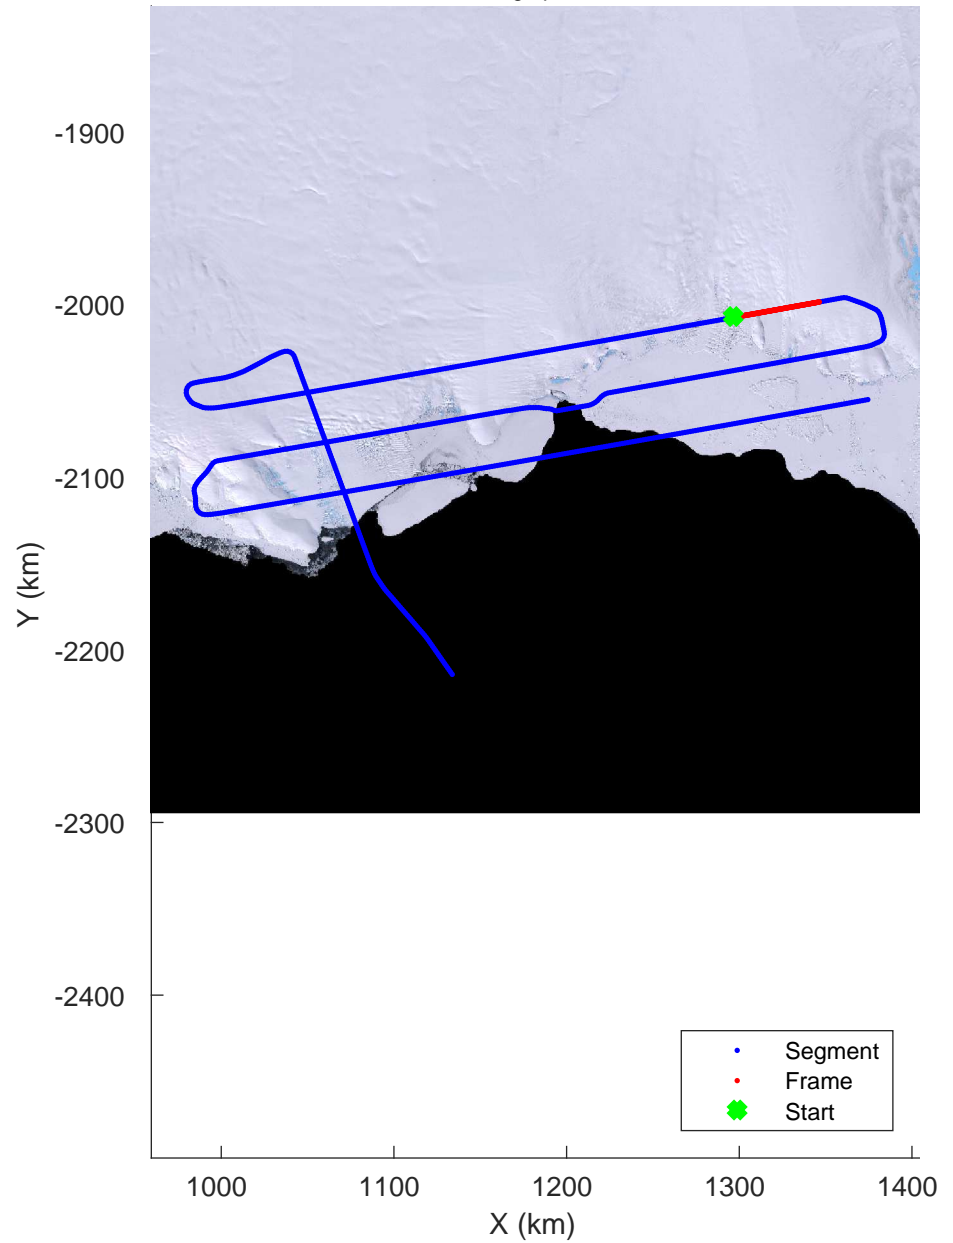

Cook-Ninnis 01
20191105_01_013
Polar Stereograph -71N/0E