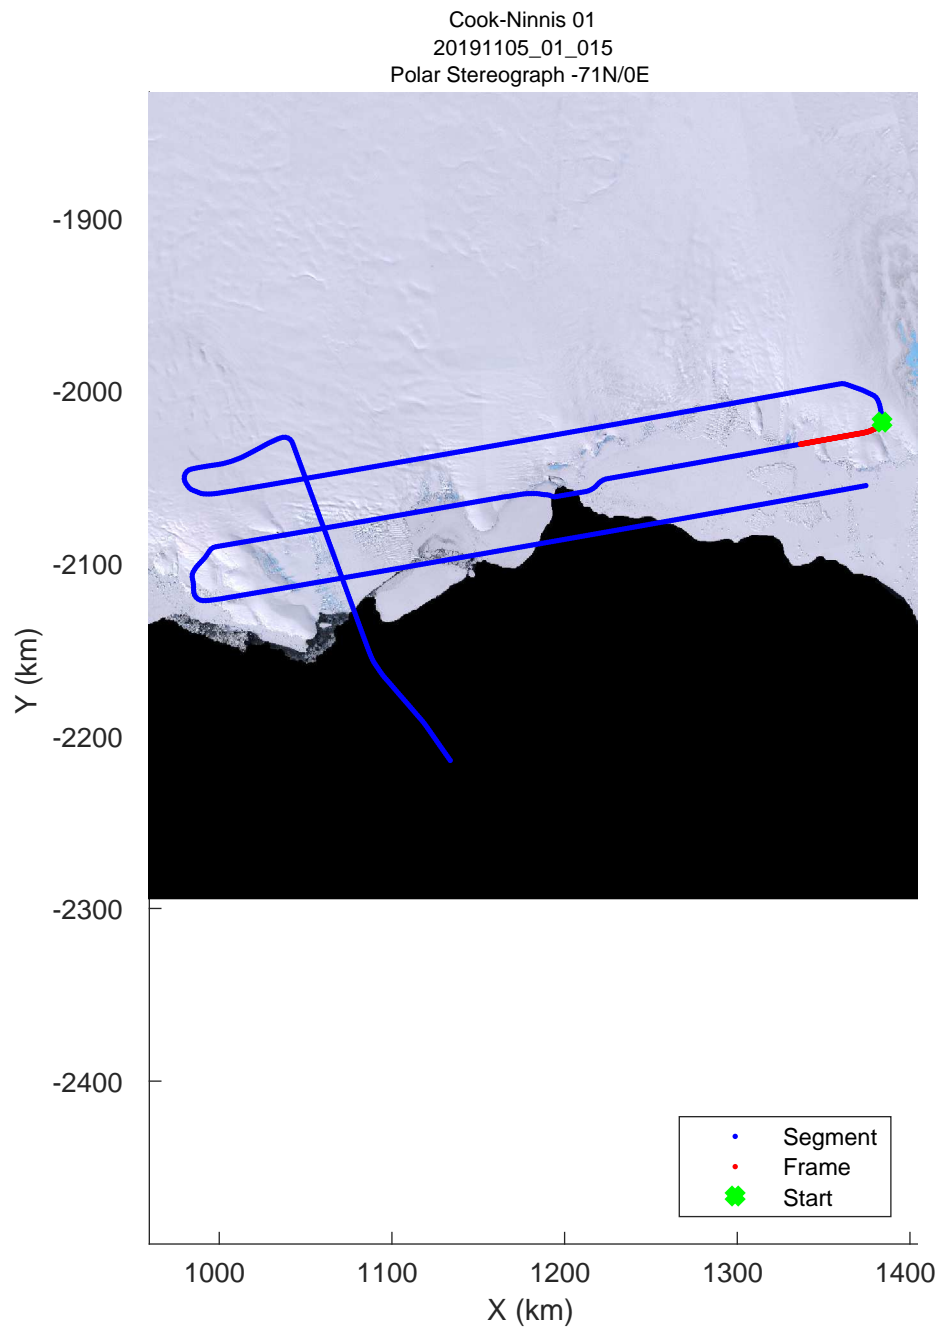

rds 2019_Antarctica_GV: "Cook-Ninnis 01" 20191105_01_013: 02:25:51.6 to 02:32:20.9 GPS

rds 2019_Antarctica_GV: "Cook-Ninnis 01" 20191105_01_014: 02:32:21.1 to 02:38:44.7 GPS

rds 2019_Antarctica_GV: "Cook-Ninnis 01" 20191105_01_014: 02:32:21.1 to 02:38:44.7 GPS