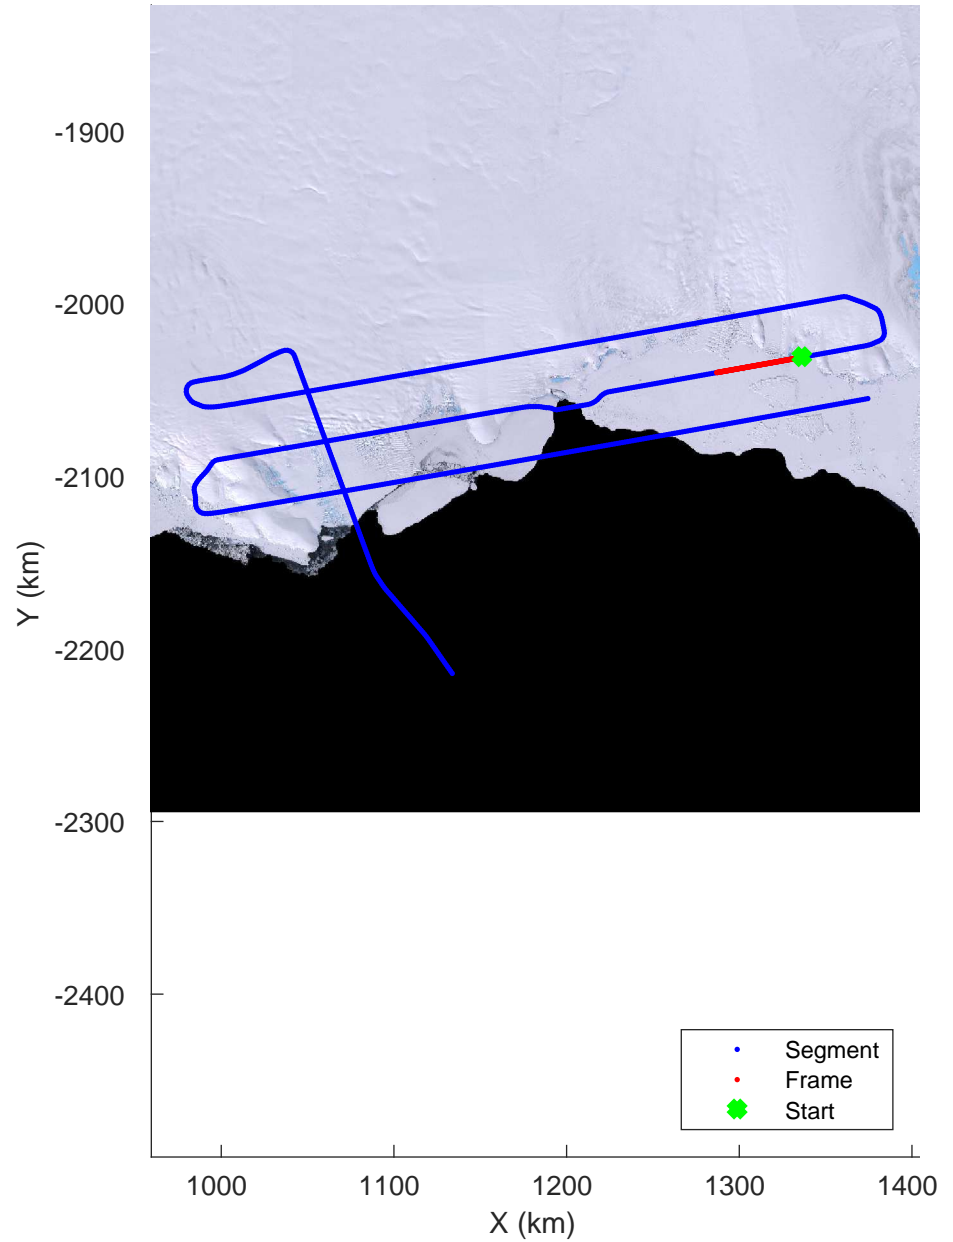

rds 2019_Antarctica_GV: "Cook-Ninnis 01" 20191105_01_015: 02:38:44.8 to 02:45:47.9 GPS

rds 2019_Antarctica_GV: "Cook-Ninnis 01" 20191105_01_015: 02:38:44.8 to 02:45:47.9 GPS

Cook-Ninnis 01
20191105_01_016
Polar Stereograph -71N/0E