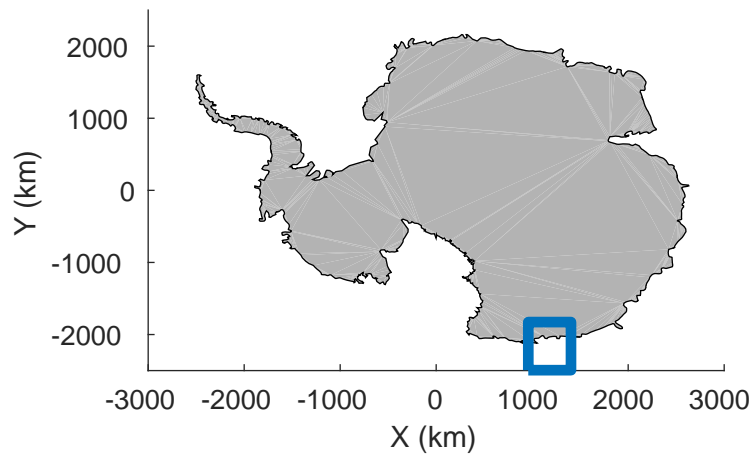

rds 2019_Antarctica_GV: "Cook-Ninnis 01" 20191105_01_013: 02:25:51.6 to 02:32:20.9 GPS

rds 2019_Antarctica_GV: "Cook-Ninnis 01" 20191105_01_014: 02:32:21.1 to 02:38:44.7 GPS

rds 2019_Antarctica_GV: "Cook-Ninnis 01" 20191105_01_014: 02:32:21.1 to 02:38:44.7 GPS