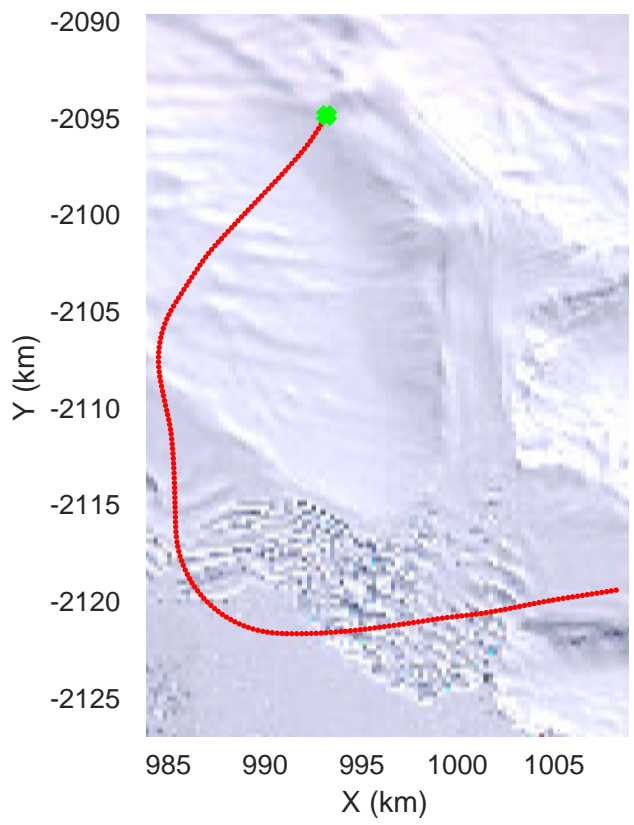

Cook-Ninnis 01
20191105_01_023
Polar Stereograph -71N/0E