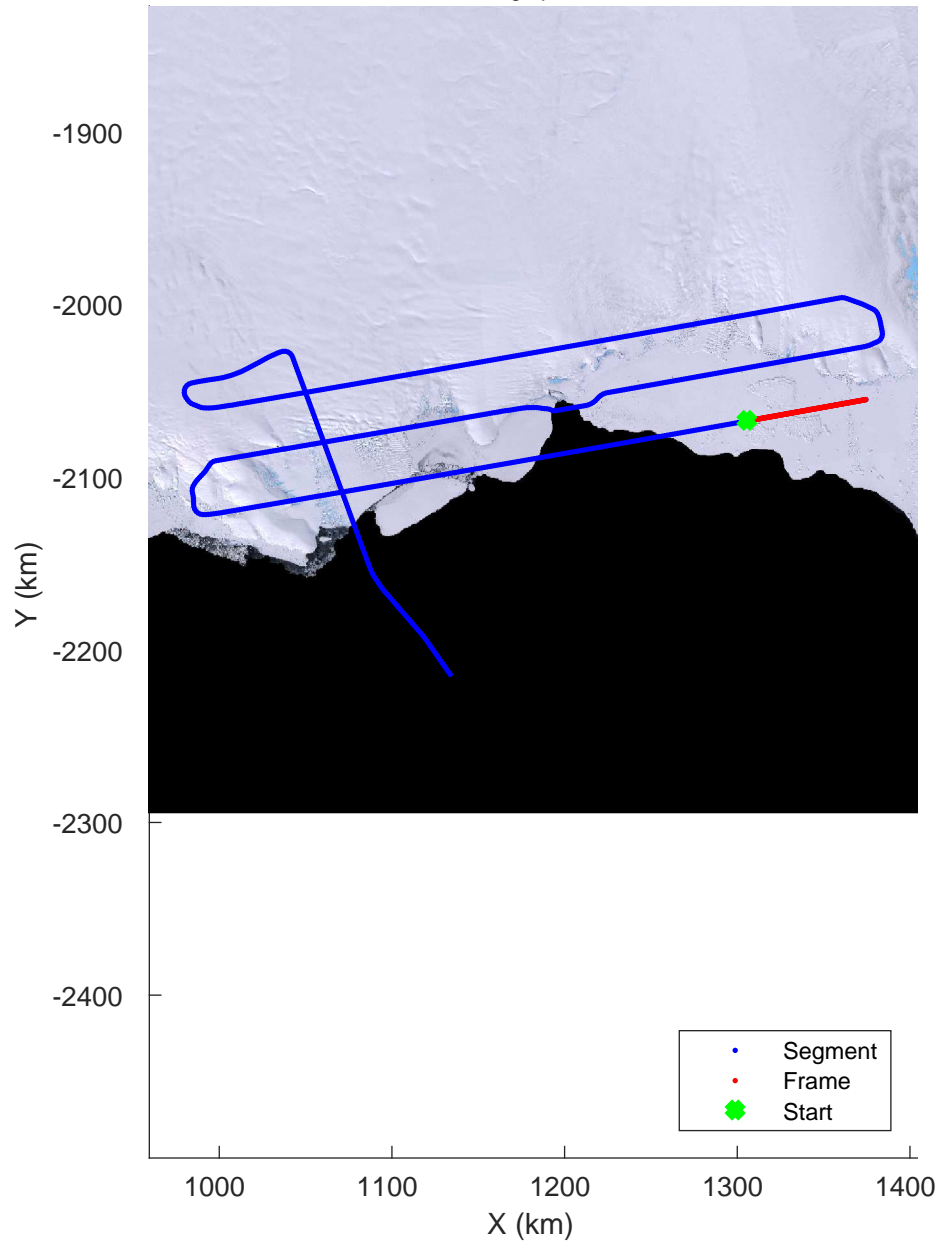

Cook-Ninnis 01
20191105_01_030
Polar Stereograph -71N/0E