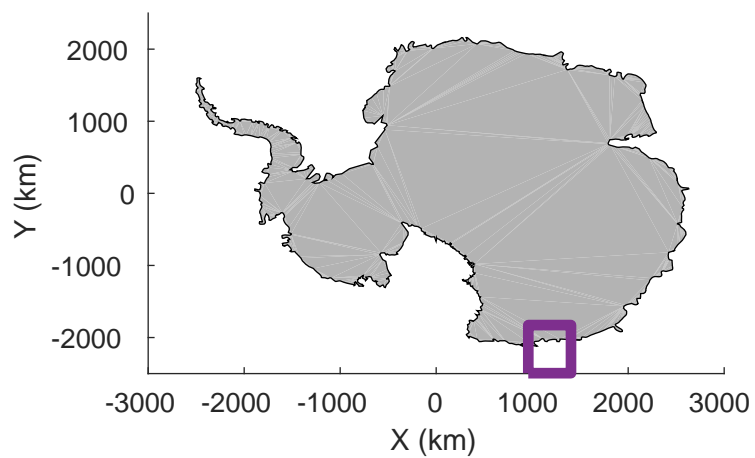

Cook-Ninnis 01
20191105_01_004
Polar Stereograph -71N/0E