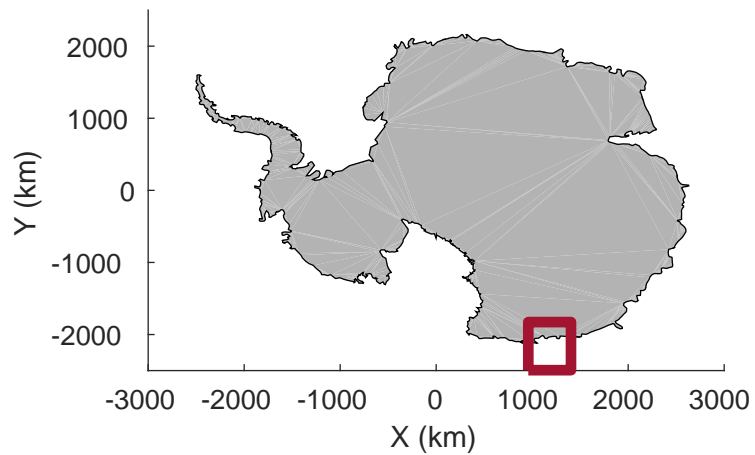

rds 2019_Antarctica_GV: "Cook-Ninnis 01" 20191105_01_005: 01:33:45.0 to 01:40:32.0 GPS

rds 2019_Antarctica_GV: "Cook-Ninnis 01" 20191105_01_006: 01:40:32.1 to 01:47:03.0 GPS

rds 2019_Antarctica_GV: "Cook-Ninnis 01" 20191105_01_006: 01:40:32.1 to 01:47:03.0 GPS