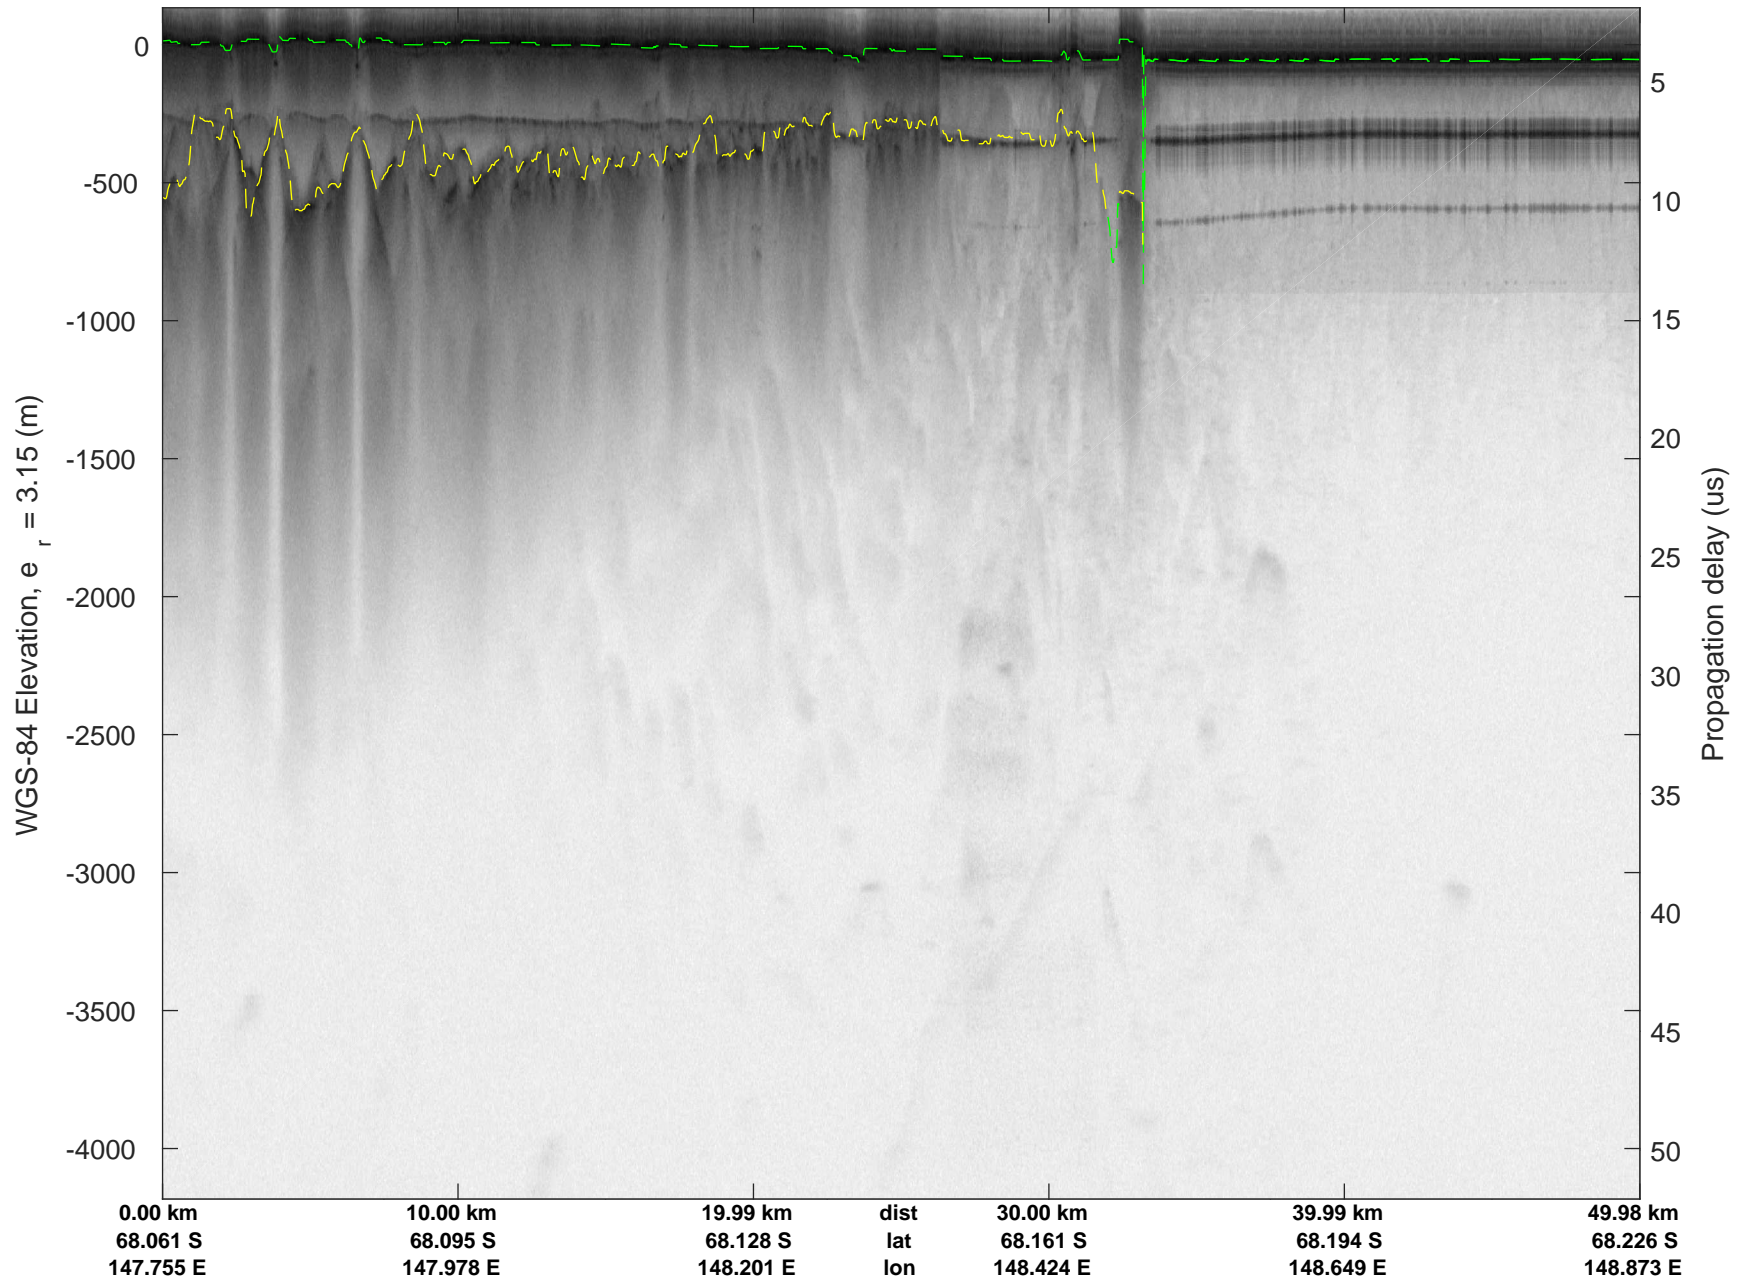

rds 2019_Antarctica_GV: "Cook-Ninnis 01" 20191105_01_016: 02:45:48.1 to 02:52:53.9 GPS

rds 2019_Antarctica_GV: "Cook-Ninnis 01" 20191105_01_016: 02:45:48.1 to 02:52:53.9 GPS

rds 2019_Antarctica_GV: "Cook-Ninnis 01" 20191105_01_017: 02:52:54.0 to 03:00:06.2 GPS

rds 2019_Antarctica_GV: "Cook-Ninnis 01" 20191105_01_017: 02:52:54.0 to 03:00:06.2 GPS

Cook-Ninnis 01
20191105_01_018
Polar Stereograph -71N/0E

rds 2019_Antarctica_GV: "Cook-Ninnis 01" 20191105_01_018: 03:00:06.3 to 03:07:17.9 GPS