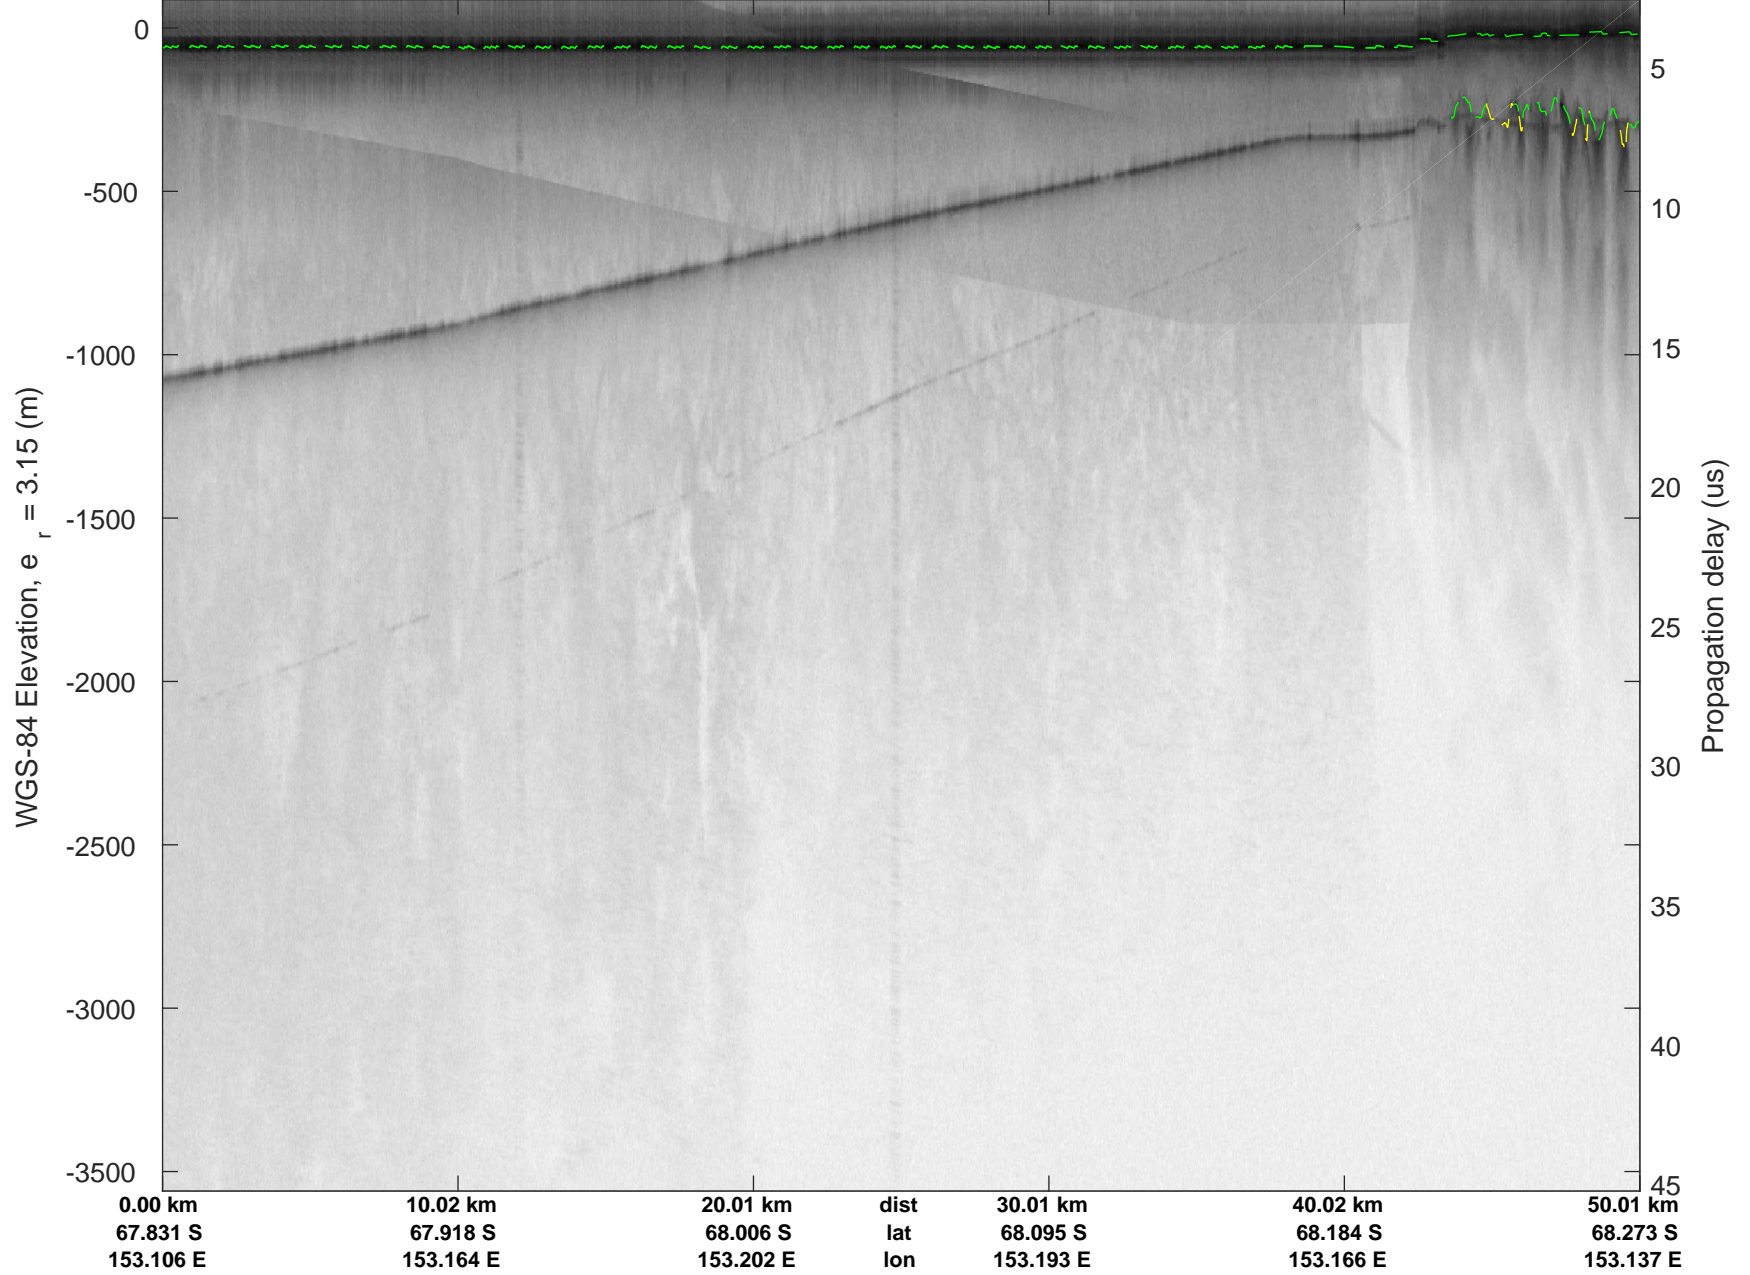

Cook-Ninnis 01
 20191105_01_001
 Polar Stereograph -71N/0E

rds 2019_Antarctica_GV: "Cook-Ninnis 01" 20191105_01_001: 01:08:17.2 to 01:13:36.0 GPS

rds 2019_Antarctica_GV: "Cook-Ninnis 01" 20191105_01_001: 01:08:17.2 to 01:13:36.0 GPS

rds 2019_Antarctica_GV: "Cook-Ninnis 01" 20191105_01_002: 01:13:36.1 to 01:20:10.9 GPS

rds 2019_Antarctica_GV: "Cook-Ninnis 01" 20191105_01_002: 01:13:36.1 to 01:20:10.9 GPS

Cook-Ninnis 01
20191105_01_003
Polar Stereograph -71N/0E