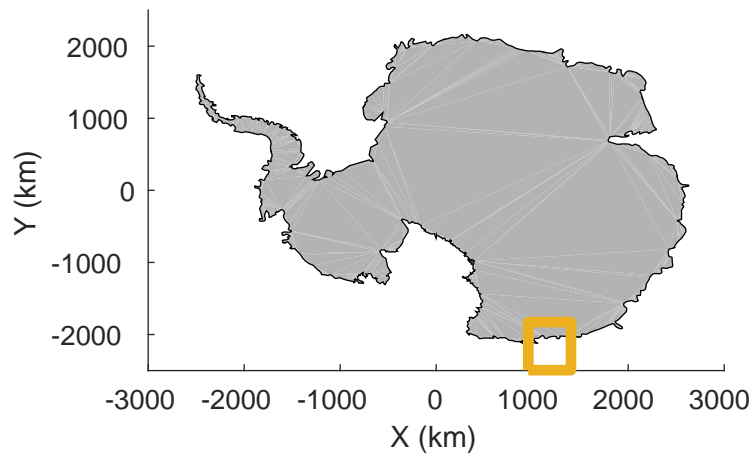

Cook-Ninnis 01
20191105_01_003
Polar Stereograph -71N/0E