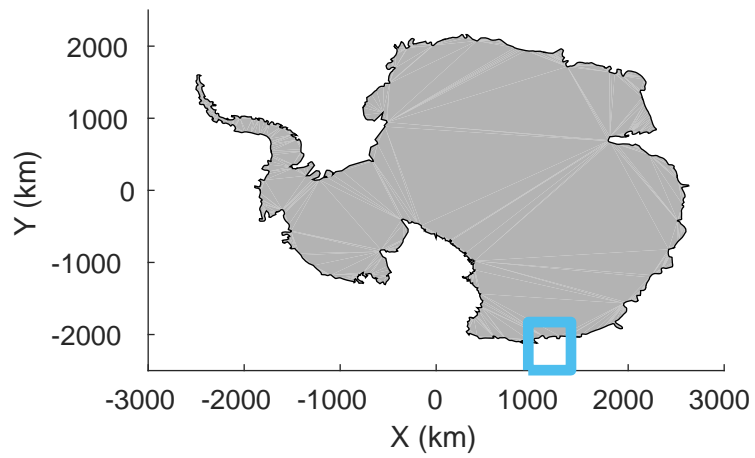

Cook-Ninnis 01
20191105_01_013
Polar Stereograph -71N/0E