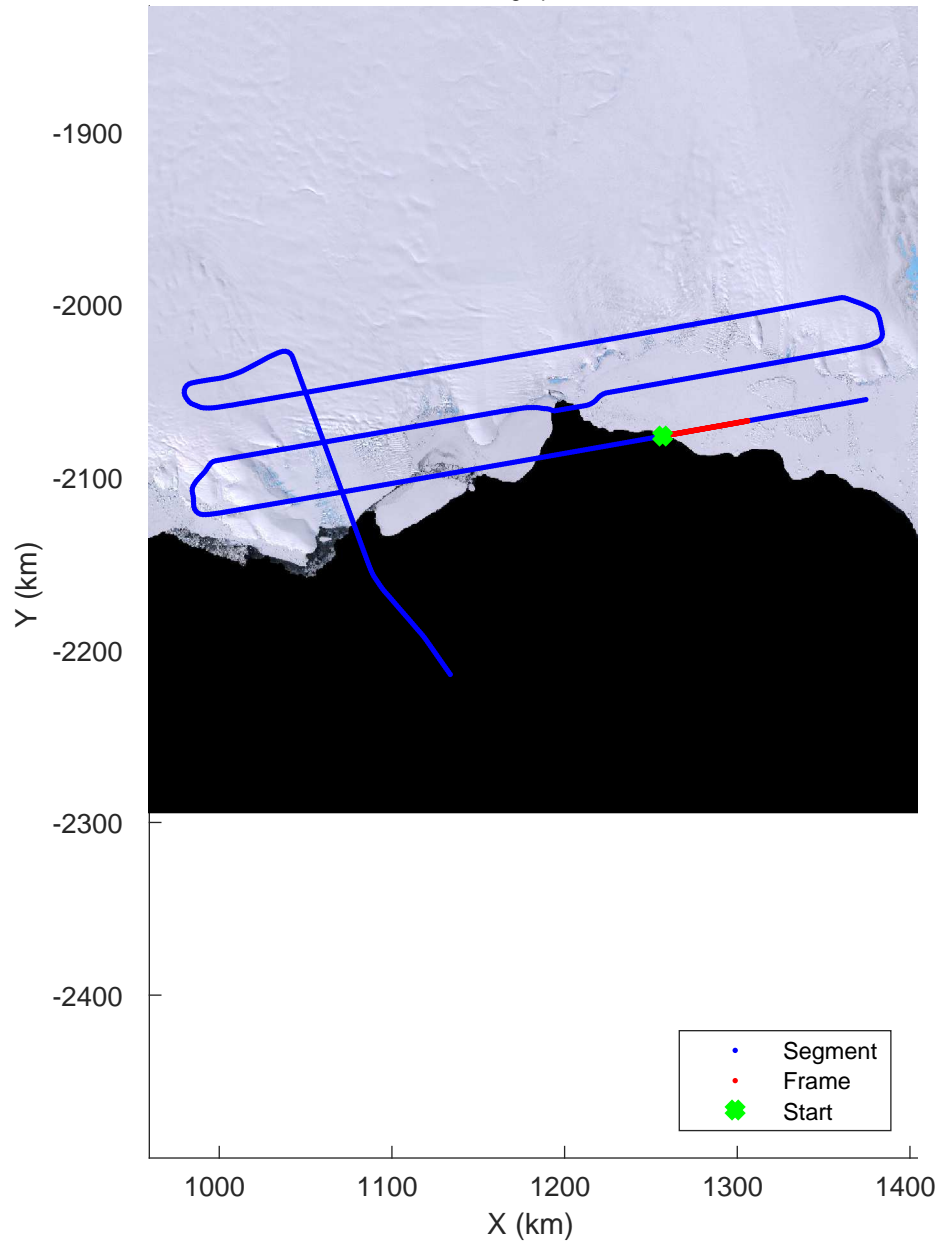

Cook-Ninnis 01
20191105_01_029
Polar Stereograph -71N/0E