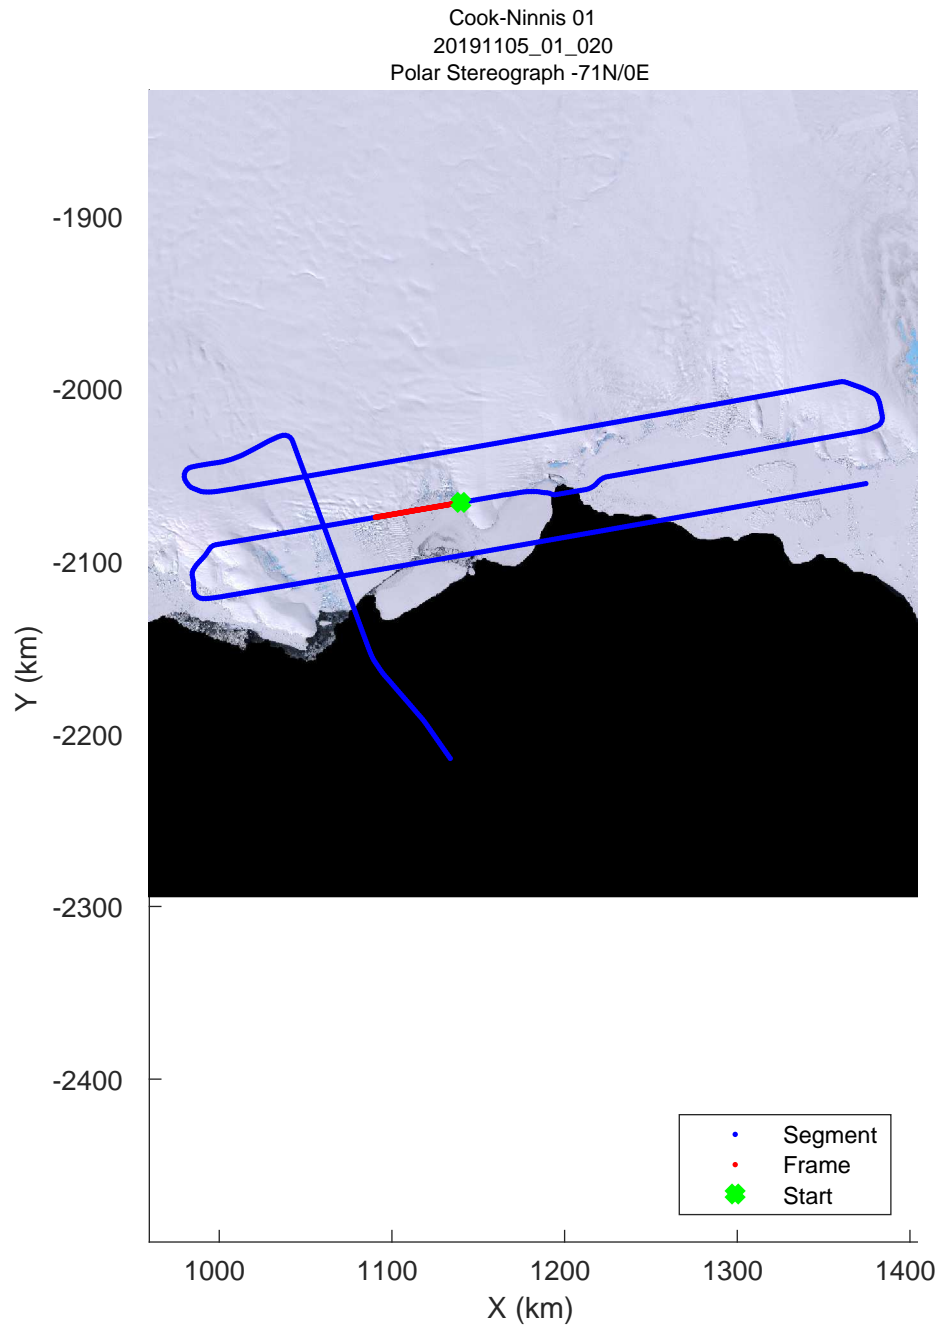

rds 2019_Antarctica_GV: "Cook-Ninnis 01" 20191105_01_018: 03:00:06.3 to 03:07:17.9 GPS

rds 2019_Antarctica_GV: "Cook-Ninnis 01" 20191105_01_019: 03:07:18.1 to 03:14:19.1 GPS

rds 2019_Antarctica_GV: "Cook-Ninnis 01" 20191105_01_019: 03:07:18.1 to 03:14:19.1 GPS