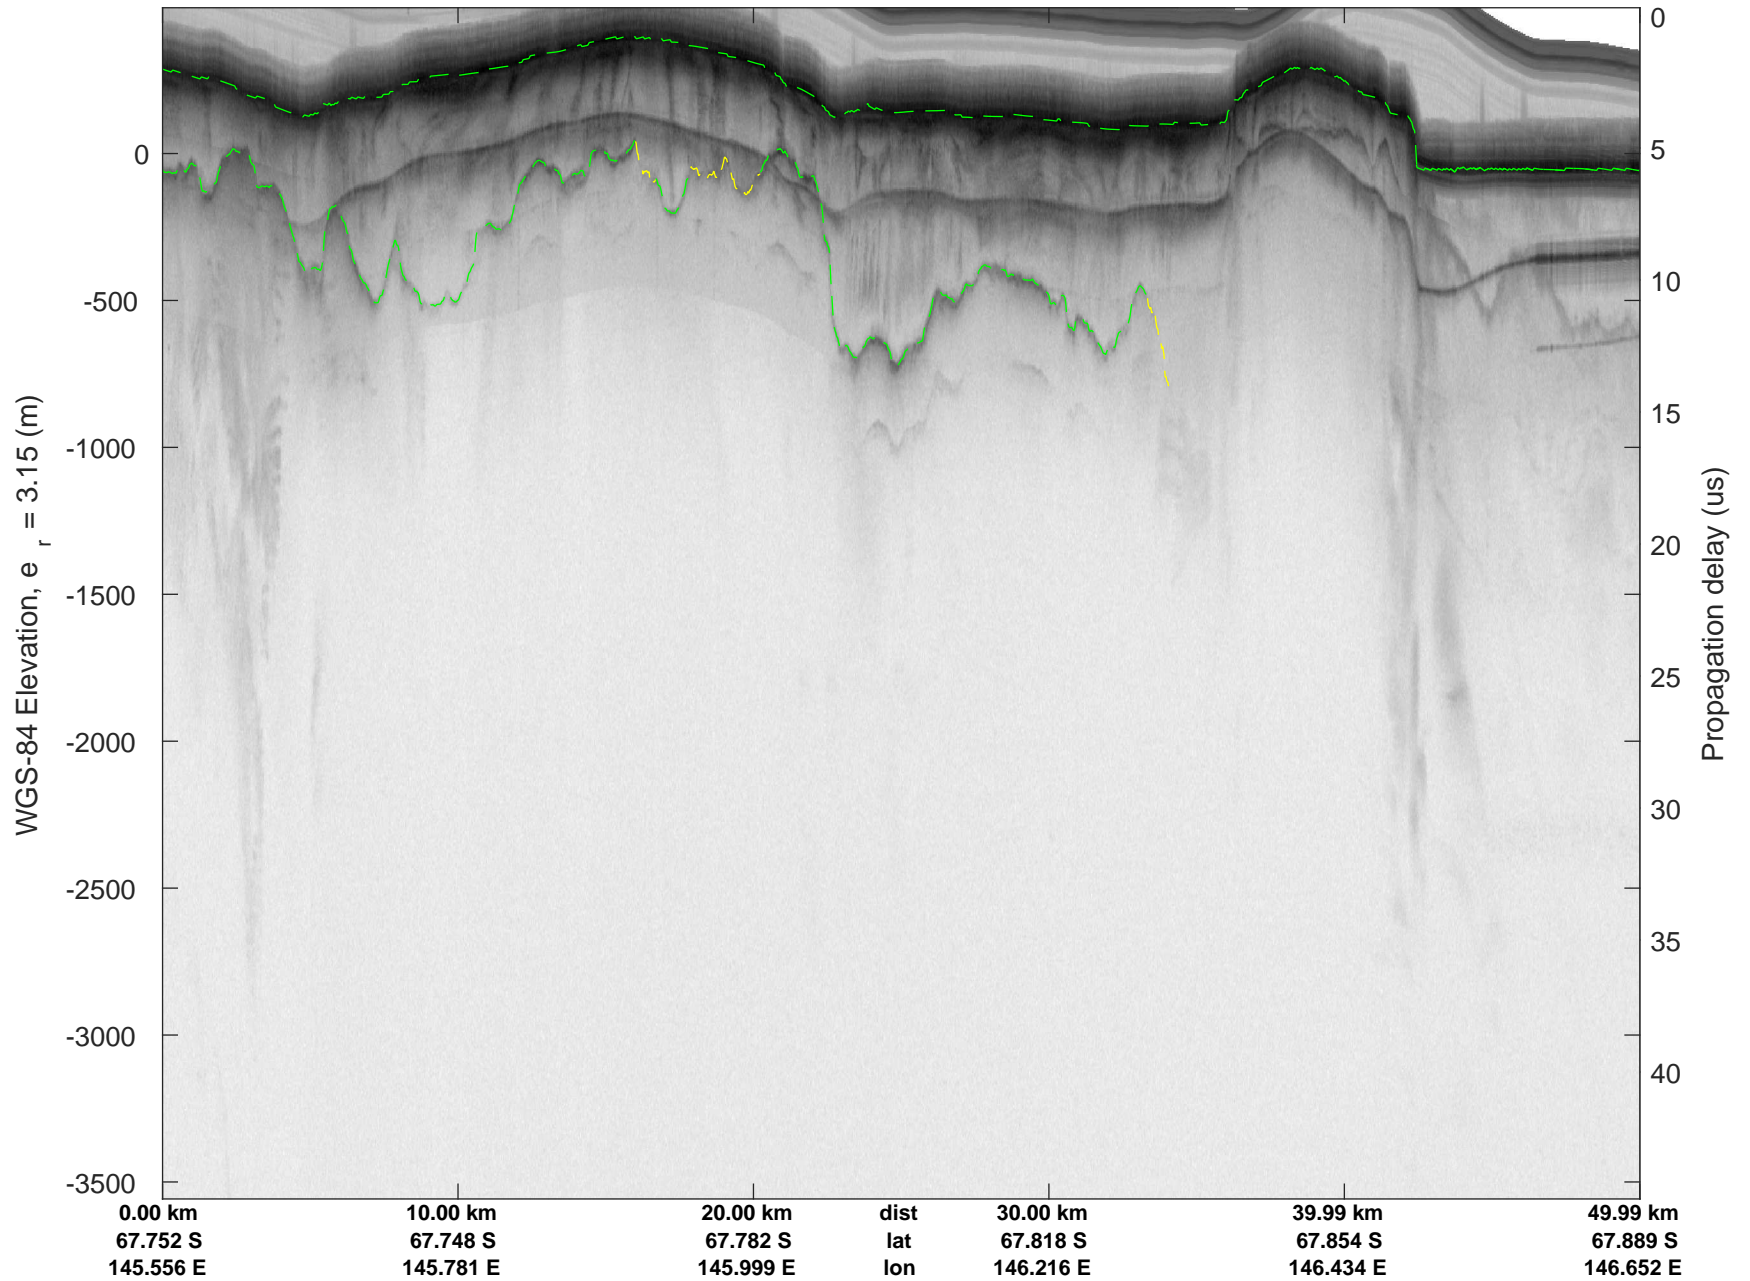

rds 2019_Antarctica_GV: "Cook-Ninnis 01" 20191105_01_013: 02:25:51.6 to 02:32:20.9 GPS

rds 2019_Antarctica_GV: "Cook-Ninnis 01" 20191105_01_014: 02:32:21.1 to 02:38:44.7 GPS

rds 2019_Antarctica_GV: "Cook-Ninnis 01" 20191105_01_014: 02:32:21.1 to 02:38:44.7 GPS

rds 2019_Antarctica_GV: "Cook-Ninnis 01" 20191105_01_015: 02:38:44.8 to 02:45:47.9 GPS

rds 2019_Antarctica_GV: "Cook-Ninnis 01" 20191105_01_015: 02:38:44.8 to 02:45:47.9 GPS

Cook-Ninnis 01
20191105_01_016
Polar Stereograph -71N/0E