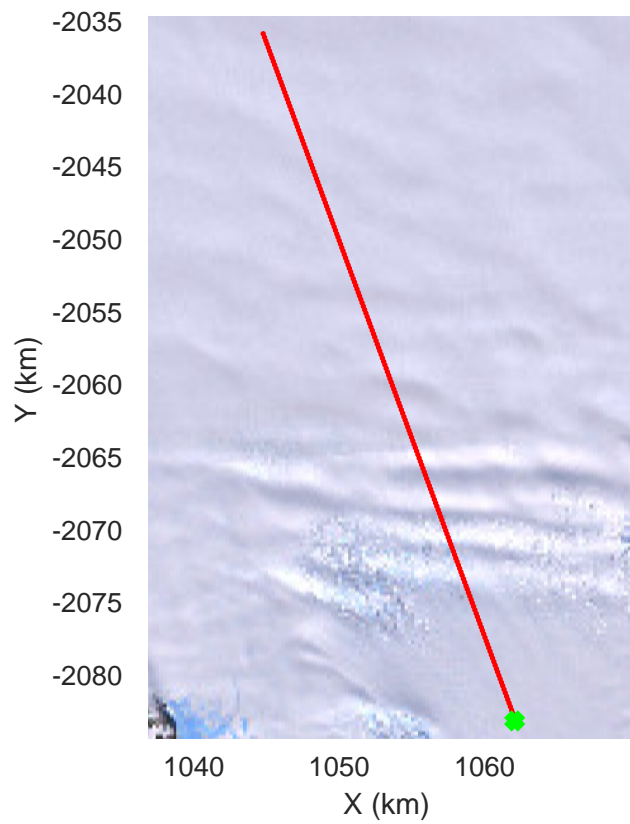

Cook-Ninnis 01
20191105_01_004
Polar Stereograph -71N/0E