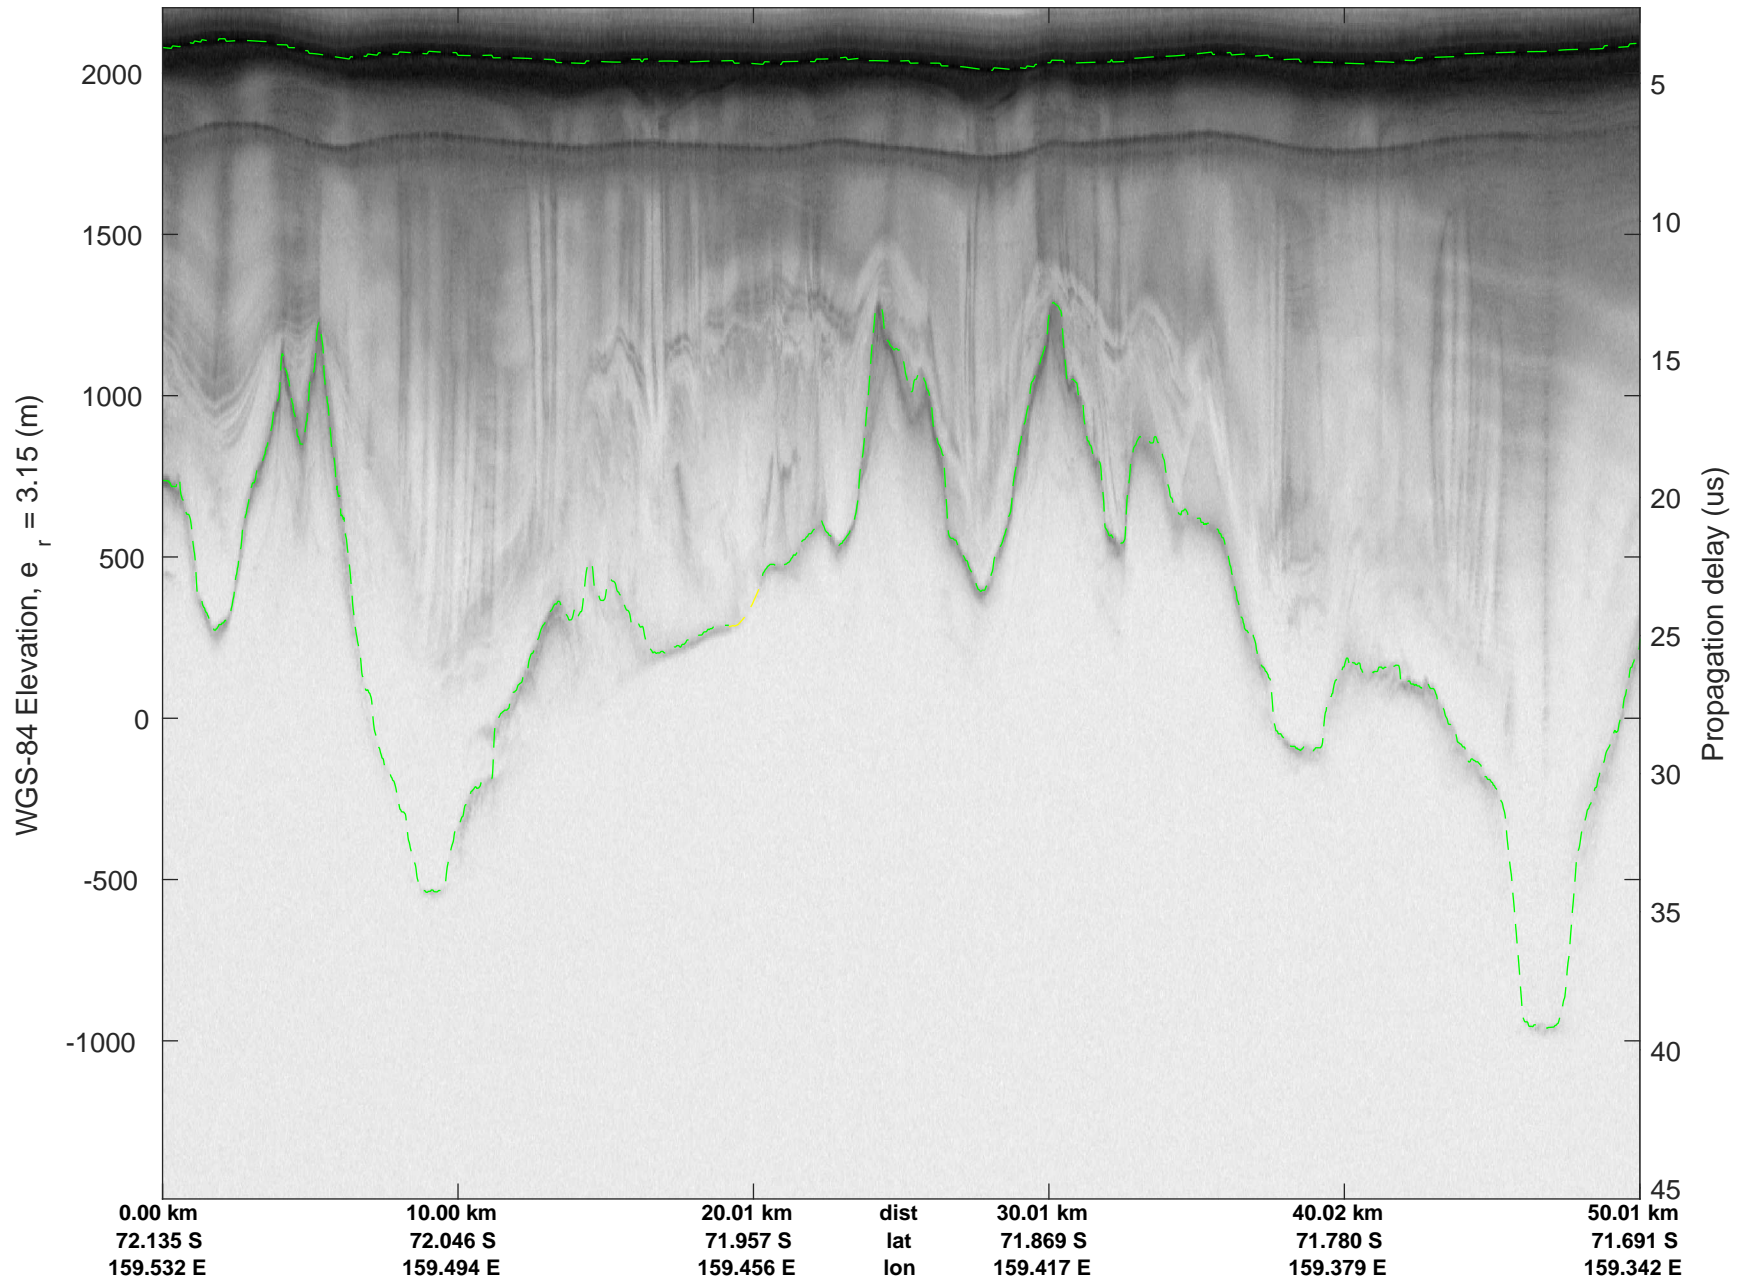

rds 2019_Antarctica_GV: "Matusevich-Cook IS-2" 20191104_01_015: 02:37:22.4 to 02:43:04.3 GPS

rds 2019_Antarctica_GV: "Matusevich-Cook IS-2" 20191104_01_015: 02:37:22.4 to 02:43:04.3 GPS

Matusevich-Cook IS-2
20191104_01_016
Polar Stereograph -71N/0E

rds 2019_Antarctica_GV: "Matusevich-Cook IS-2" 20191104_01_016: 02:43:04.4 to 02:48:50.5 GPS

rds 2019_Antarctica_GV: "Matusevich-Cook IS-2" 20191104_01_016: 02:43:04.4 to 02:48:50.5 GPS

Matusevich-Cook IS-2
20191104_01_017
Polar Stereograph -71N/0E

rds 2019_Antarctica_GV: "Matusевич-Cook IS-2" 20191104_01_017: 02:48:50.6 to 02:54:49.8 GPS

rds 2019_Antarctica_GV: "Matushevich-Cook IS-2" 20191104_01_017: 02:48:50.6 to 02:54:49.8 GPS

Matusevich-Cook IS-2
20191104_01_018
Polar Stereograph -71N/0E

rds 2019_Antarctica_GV: "Matusевич-Cook IS-2" 20191104_01_018: 02:54:49.9 to 03:00:46.3 GPS

rds 2019_Antarctica_GV: "Matusevich-Cook IS-2" 20191104_01_018: 02:54:49.9 to 03:00:46.3 GPS

rds 2019_Antarctica_GV: "Matusевич-Cook IS-2" 20191104_01_019: 03:00:46.4 to 03:06:52.9 GPS