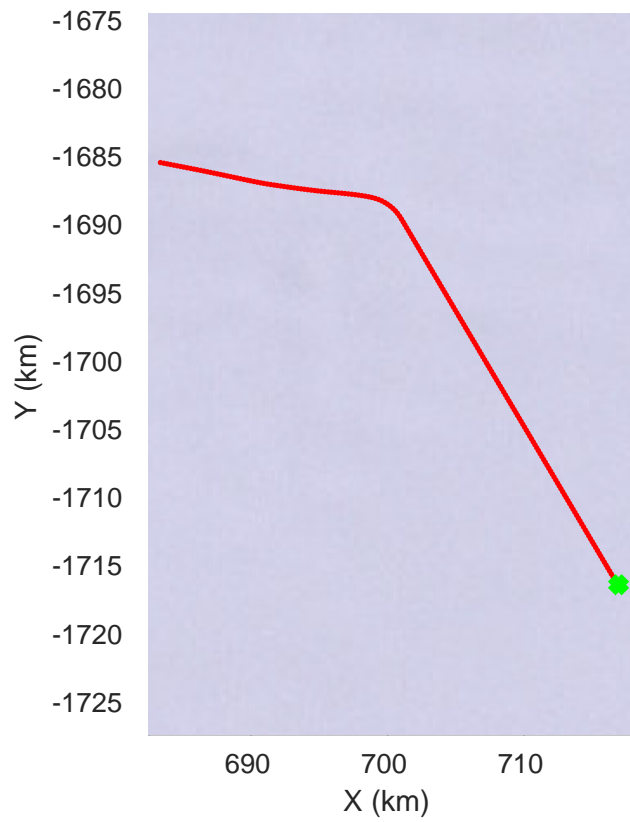

rds 2019_Antarctica_GV: "Matusevich-Cook IS-2" 20191104_01_009: 01:59:56.5 to 02:06:20.6 GPS

rds 2019_Antarctica_GV: "Matusevich-Cook IS-2" 20191104_01_010: 02:06:20.7 to 02:12:47.7 GPS

rds 2019_Antarctica_GV: "Matusevich-Cook IS-2" 20191104_01_010: 02:06:20.7 to 02:12:47.7 GPS