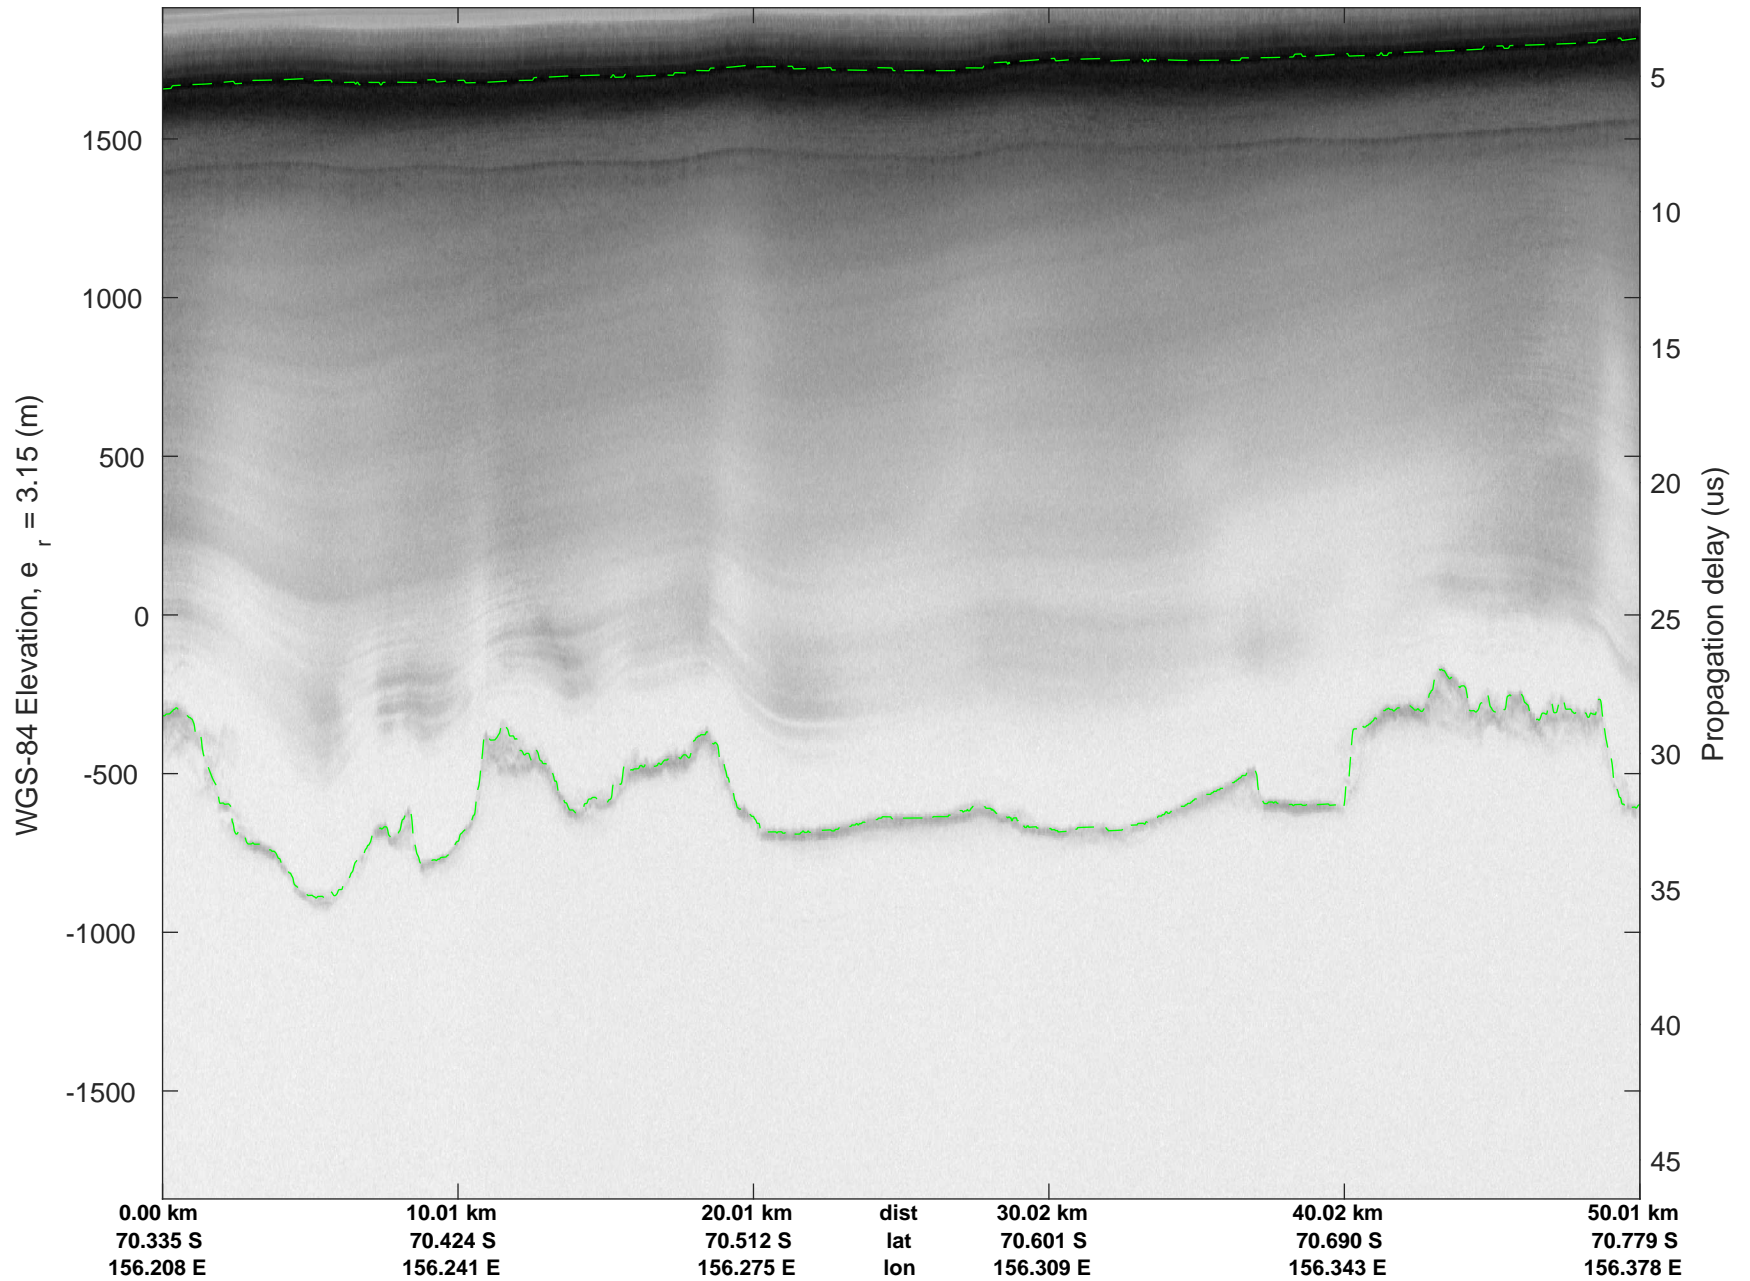

rds 2019_Antarctica_GV: "Matusевич-Cook IS-2" 20191104_01_002: 01:14:33.7 to 01:21:21.4 GPS

rds 2019_Antarctica_GV: "Matusevich-Cook IS-2" 20191104_01_002: 01:14:33.7 to 01:21:21.4 GPS

Matusevich-Cook IS-2
20191104_01_003
Polar Stereograph -71N/0E

rds 2019_Antarctica_GV: "Matusevich-Cook IS-2" 20191104_01_004: 01:27:54.6 to 01:34:20.8 GPS

rds 2019_Antarctica_GV: "Matusevich-Cook IS-2" 20191104_01_005: 01:34:20.9 to 01:40:42.2 GPS

rds 2019_Antarctica_GV: "Matusevich-Cook IS-2" 20191104_01_005: 01:34:20.9 to 01:40:42.2 GPS

rds 2019_Antarctica_GV: "Matusevich-Cook IS-2" 20191104_01_006: 01:40:42.3 to 01:47:03.0 GPS

rds 2019_Antarctica_GV: "Matusевич-Cook IS-2" 20191104_01_006: 01:40:42.3 to 01:47:03.0 GPS

Matusevich-Cook IS-2
20191104_01_007
Polar Stereograph -71N/0E

rds 2019_Antarctica_GV: "Matushevich-Cook IS-2" 20191104_01_008: 01:53:30.6 to 01:59:56.4 GPS

Matusevich-Cook IS-2
20191104_01_009
Polar Stereograph -71N/0E

rds 2019_Antarctica_GV: "Matusevich-Cook IS-2" 20191104_01_009: 01:59:56.5 to 02:06:20.6 GPS