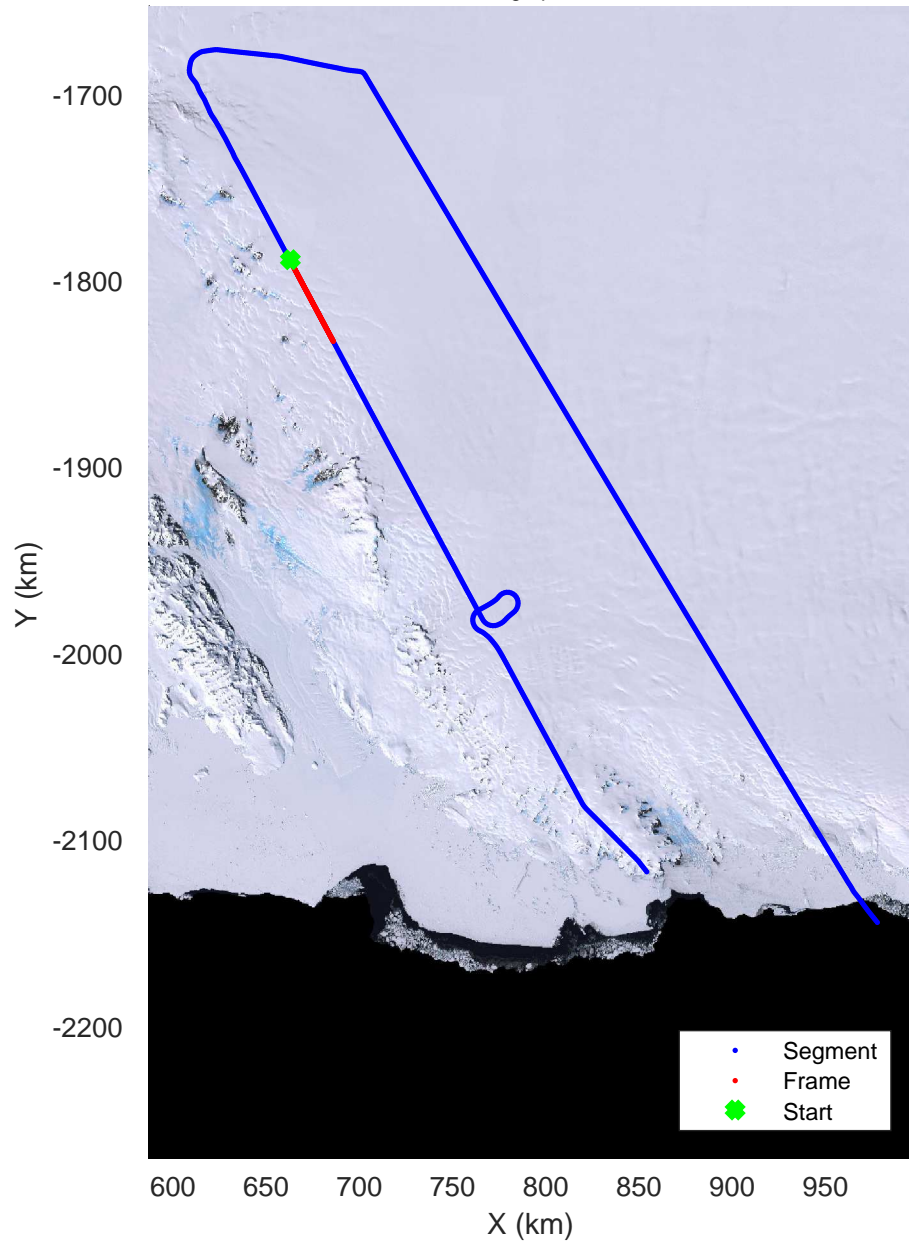

rds 2019_Antarctica_GV: "Matusевич-Cook IS-2" 20191104_01_002: 01:14:33.7 to 01:21:21.4 GPS

rds 2019_Antarctica_GV: "Matusevich-Cook IS-2" 20191104_01_002: 01:14:33.7 to 01:21:21.4 GPS

Matusevich-Cook IS-2
20191104_01_003
Polar Stereograph -71N/0E

Matusevich-Cook IS-2
20191104_01_014
Polar Stereograph -71N/0E

rds 2019_Antarctica_GV: "Matusevich-Cook IS-2" 20191104_01_014: 02:31:45.1 to 02:37:22.3 GPS

rds 2019_Antarctica_GV: "Matusevich-Cook IS-2" 20191104_01_014: 02:31:45.1 to 02:37:22.3 GPS

rds 2019_Antarctica_GV: "Matusevich-Cook IS-2" 20191104_01_015: 02:37:22.4 to 02:43:04.3 GPS

rds 2019_Antarctica_GV: "Matusevich-Cook IS-2" 20191104_01_015: 02:37:22.4 to 02:43:04.3 GPS

Matusevich-Cook IS-2
20191104_01_016
Polar Stereograph -71N/0E

rds 2019_Antarctica_GV: "Matusevich-Cook IS-2" 20191104_01_016: 02:43:04.4 to 02:48:50.5 GPS

rds 2019_Antarctica_GV: "Matusevich-Cook IS-2" 20191104_01_016: 02:43:04.4 to 02:48:50.5 GPS

Matusevich-Cook IS-2
20191104_01_017
Polar Stereograph -71N/0E