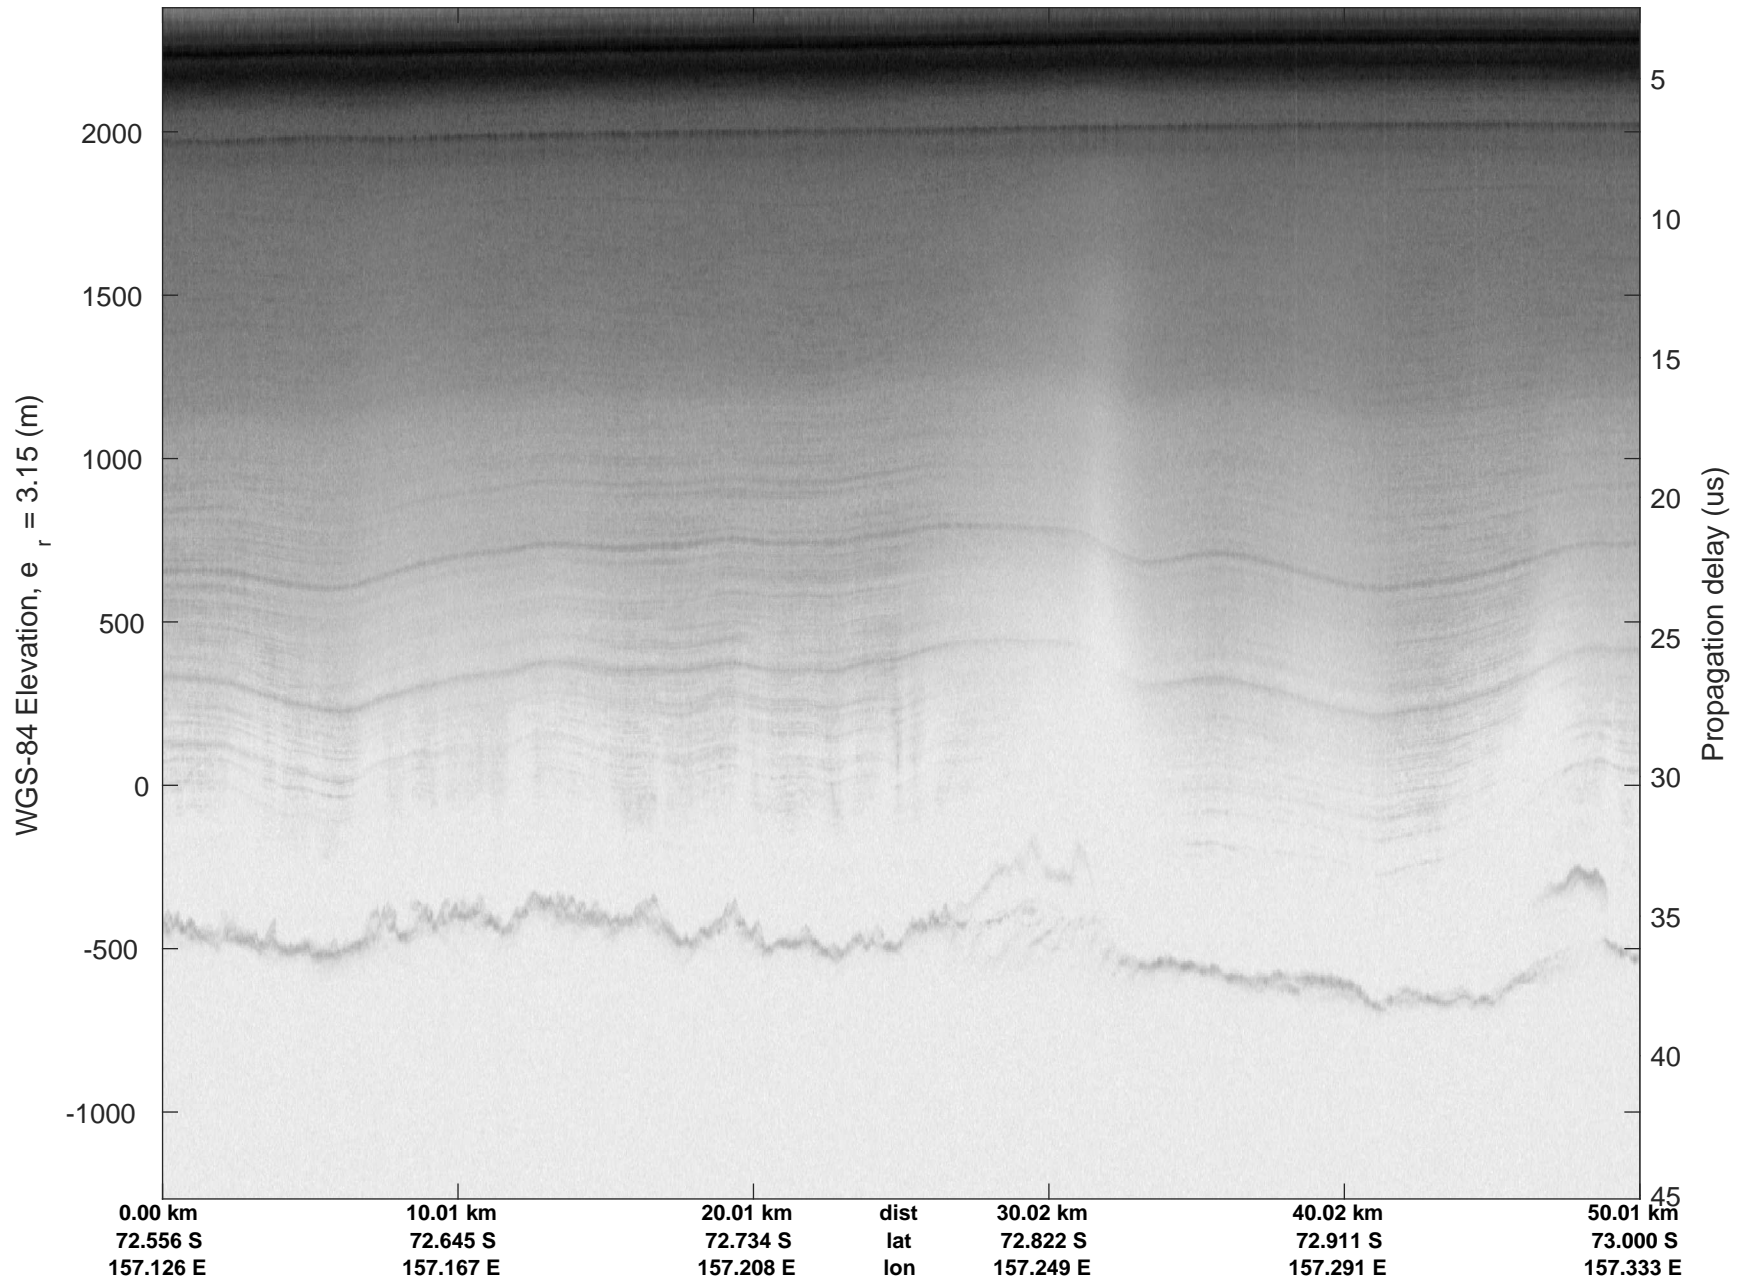

rds 2019_Antarctica_GV: "Matusevich-Cook IS-2" 20191104_01_006: 01:40:42.3 to 01:47:03.0 GPS

rds 2019_Antarctica_GV: "Matusевич-Cook IS-2" 20191104_01_006: 01:40:42.3 to 01:47:03.0 GPS

Matusevich-Cook IS-2
20191104_01_007
Polar Stereograph -71N/0E

rds 2019_Antarctica_GV: "Matusevich-Cook IS-2" 20191104_01_007: 01:47:03.1 to 01:53:30.5 GPS

rds 2019_Antarctica_GV: "Matusevich-Cook IS-2" 20191104_01_007: 01:47:03.1 to 01:53:30.5 GPS

rds 2019_Antarctica_GV: "Matusevich-Cook IS-2" 20191104_01_008: 01:53:30.6 to 01:59:56.4 GPS

rds 2019_Antarctica_GV: "Matushevich-Cook IS-2" 20191104_01_008: 01:53:30.6 to 01:59:56.4 GPS

Matusevich-Cook IS-2
20191104_01_009
Polar Stereograph -71N/0E

rds 2019_Antarctica_GV: "Matusevich-Cook IS-2" 20191104_01_009: 01:59:56.5 to 02:06:20.6 GPS

rds 2019_Antarctica_GV: "Matusevich-Cook IS-2" 20191104_01_009: 01:59:56.5 to 02:06:20.6 GPS

rds 2019_Antarctica_GV: "Matusevich-Cook IS-2" 20191104_01_010: 02:06:20.7 to 02:12:47.7 GPS

rds 2019_Antarctica_GV: "Matusevich-Cook IS-2" 20191104_01_010: 02:06:20.7 to 02:12:47.7 GPS