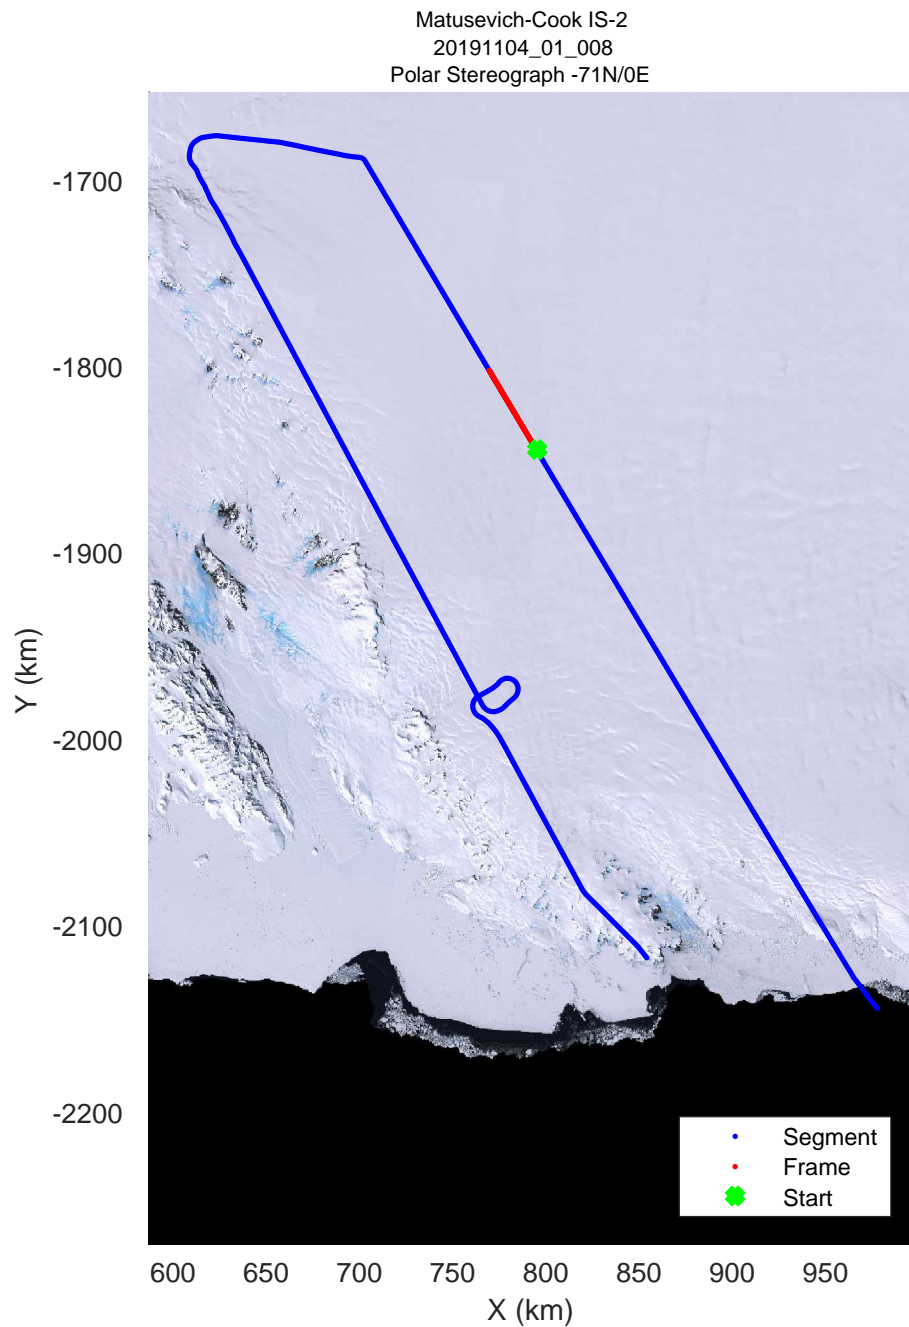

Matusevich-Cook IS-2
20191104_01_001
Polar Stereograph -71N/0E

rds 2019_Antarctica_GV: "Matusevich-Cook IS-2" 20191104_01_001: 01:07:29.2 to 01:14:33.6 GPS

rds 2019_Antarctica_GV: "Matusevich-Cook IS-2" 20191104_01_001: 01:07:29.2 to 01:14:33.6 GPS

rds 2019_Antarctica_GV: "Matusевич-Cook IS-2" 20191104_01_002: 01:14:33.7 to 01:21:21.4 GPS

rds 2019_Antarctica_GV: "Matusevich-Cook IS-2" 20191104_01_002: 01:14:33.7 to 01:21:21.4 GPS

Matusevich-Cook IS-2
20191104_01_003
Polar Stereograph -71N/0E

rds 2019_Antarctica_GV: "Matusevich-Cook IS-2" 20191104_01_006: 01:40:42.3 to 01:47:03.0 GPS

rds 2019_Antarctica_GV: "Matusевич-Cook IS-2" 20191104_01_006: 01:40:42.3 to 01:47:03.0 GPS

Matusevich-Cook IS-2
20191104_01_007
Polar Stereograph -71N/0E

rds 2019_Antarctica_GV: "Matusevich-Cook IS-2" 20191104_01_007: 01:47:03.1 to 01:53:30.5 GPS

rds 2019_Antarctica_GV: "Matusevich-Cook IS-2" 20191104_01_007: 01:47:03.1 to 01:53:30.5 GPS

rds 2019_Antarctica_GV: "Matusevich-Cook IS-2" 20191104_01_008: 01:53:30.6 to 01:59:56.4 GPS