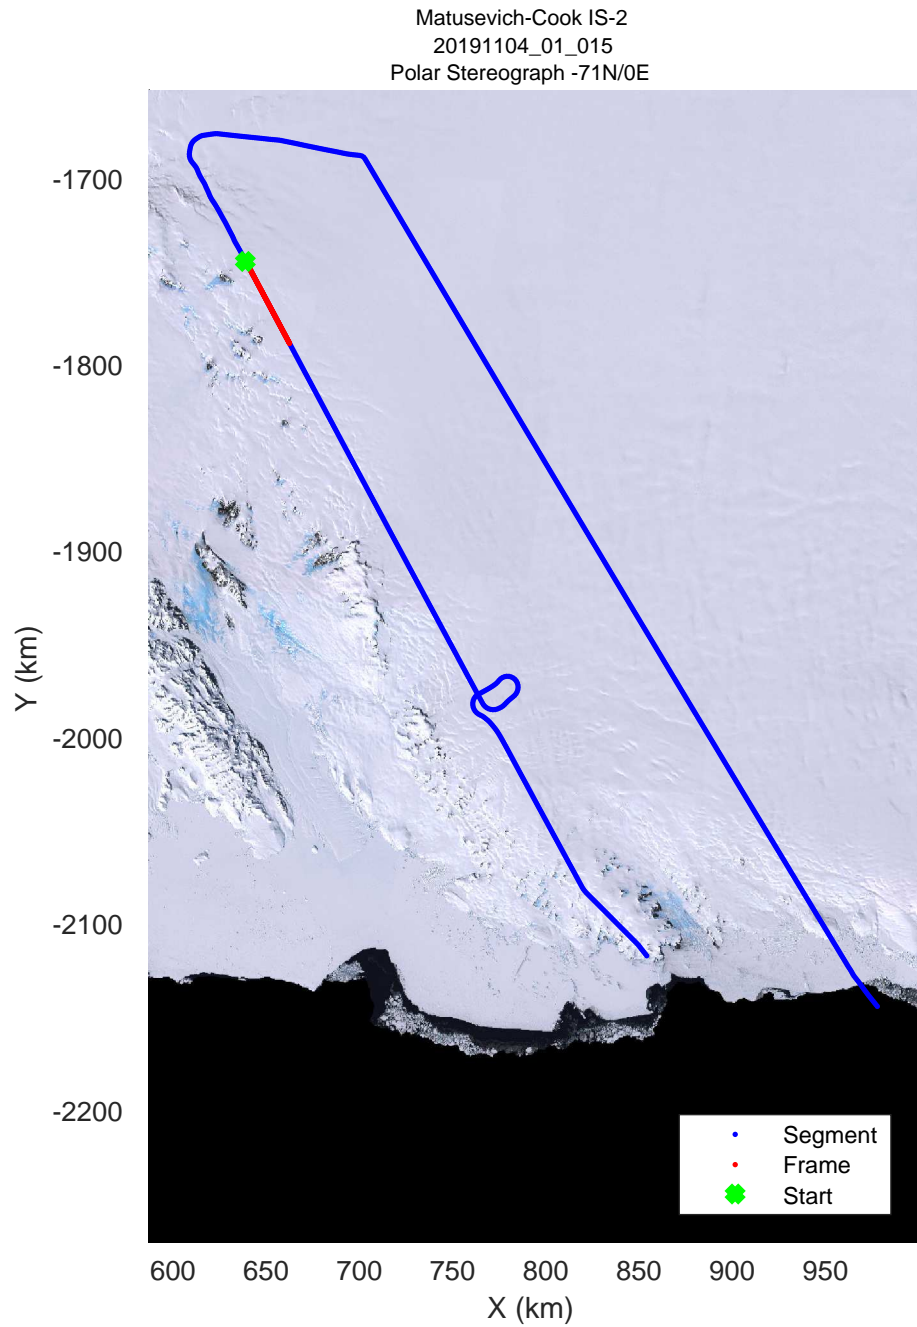

Matusevich-Cook IS-2
20191104_01_001
Polar Stereograph -71N/0E

rds 2019_Antarctica_GV: "Matusevich-Cook IS-2" 20191104_01_001: 01:07:29.2 to 01:14:33.6 GPS

rds 2019_Antarctica_GV: "Matusevich-Cook IS-2" 20191104_01_001: 01:07:29.2 to 01:14:33.6 GPS

rds 2019_Antarctica_GV: "Matusевич-Cook IS-2" 20191104_01_002: 01:14:33.7 to 01:21:21.4 GPS

rds 2019_Antarctica_GV: "Matusevich-Cook IS-2" 20191104_01_002: 01:14:33.7 to 01:21:21.4 GPS

Matusevich-Cook IS-2
20191104_01_003
Polar Stereograph -71N/0E

Matusevich-Cook IS-2
20191104_01_014
Polar Stereograph -71N/0E

rds 2019_Antarctica_GV: "Matusevich-Cook IS-2" 20191104_01_014: 02:31:45.1 to 02:37:22.3 GPS

rds 2019_Antarctica_GV: "Matusevich-Cook IS-2" 20191104_01_014: 02:31:45.1 to 02:37:22.3 GPS

rds 2019_Antarctica_GV: "Matusevich-Cook IS-2" 20191104_01_015: 02:37:22.4 to 02:43:04.3 GPS

rds 2019_Antarctica_GV: "Matusevich-Cook IS-2" 20191104_01_015: 02:37:22.4 to 02:43:04.3 GPS

Matusevich-Cook IS-2
20191104_01_016
Polar Stereograph -71N/0E