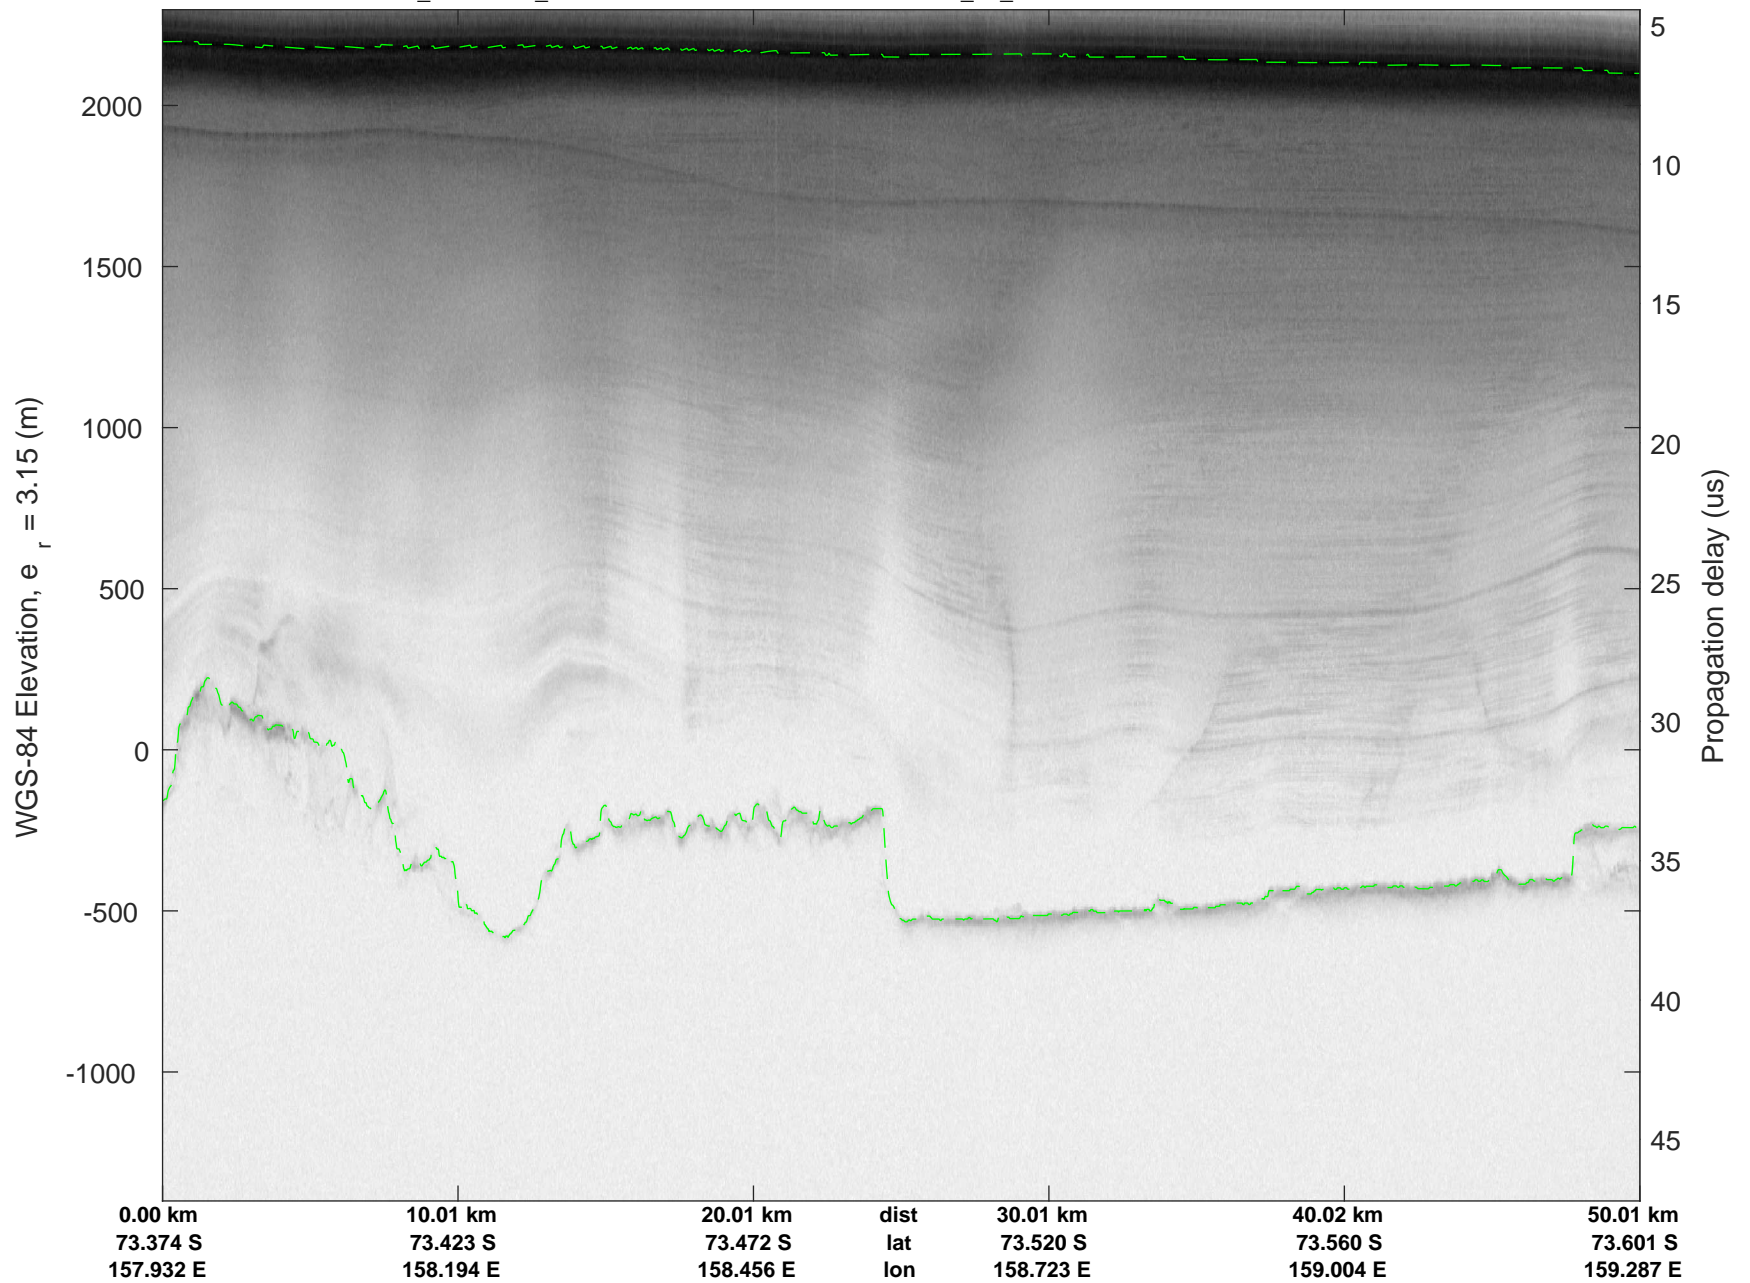

rds 2019_Antarctica_GV: "Matusevich-Cook IS-2" 20191104_01_009: 01:59:56.5 to 02:06:20.6 GPS

rds 2019_Antarctica_GV: "Matusevich-Cook IS-2" 20191104_01_010: 02:06:20.7 to 02:12:47.7 GPS

rds 2019_Antarctica_GV: "Matusevich-Cook IS-2" 20191104_01_010: 02:06:20.7 to 02:12:47.7 GPS

rds 2019_Antarctica_GV: "Matusевич-Cook IS-2" 20191104_01_011: 02:12:47.9 to 02:19:14.7 GPS

rds 2019_Antarctica_GV: "Matusevich-Cook IS-2" 20191104_01_011: 02:12:47.9 to 02:19:14.7 GPS

rds 2019_Antarctica_GV: "Matusevich-Cook IS-2" 20191104_01_012: 02:19:14.8 to 02:25:40.9 GPS

rds 2019_Antarctica_GV: "Matusevich-Cook IS-2" 20191104_01_012: 02:19:14.8 to 02:25:40.9 GPS

rds 2019_Antarctica_GV: "Matusевич-Cook IS-2" 20191104_01_013: 02:25:41.0 to 02:31:45.0 GPS

rds 2019_Antarctica_GV: "Matusevich-Cook IS-2" 20191104_01_013: 02:25:41.0 to 02:31:45.0 GPS

Matusevich-Cook IS-2
20191104_01_014
Polar Stereograph -71N/0E

rds 2019_Antarctica_GV: "Matusevich-Cook IS-2" 20191104_01_014: 02:31:45.1 to 02:37:22.3 GPS

rds 2019_Antarctica_GV: "Matusevich-Cook IS-2" 20191104_01_014: 02:31:45.1 to 02:37:22.3 GPS