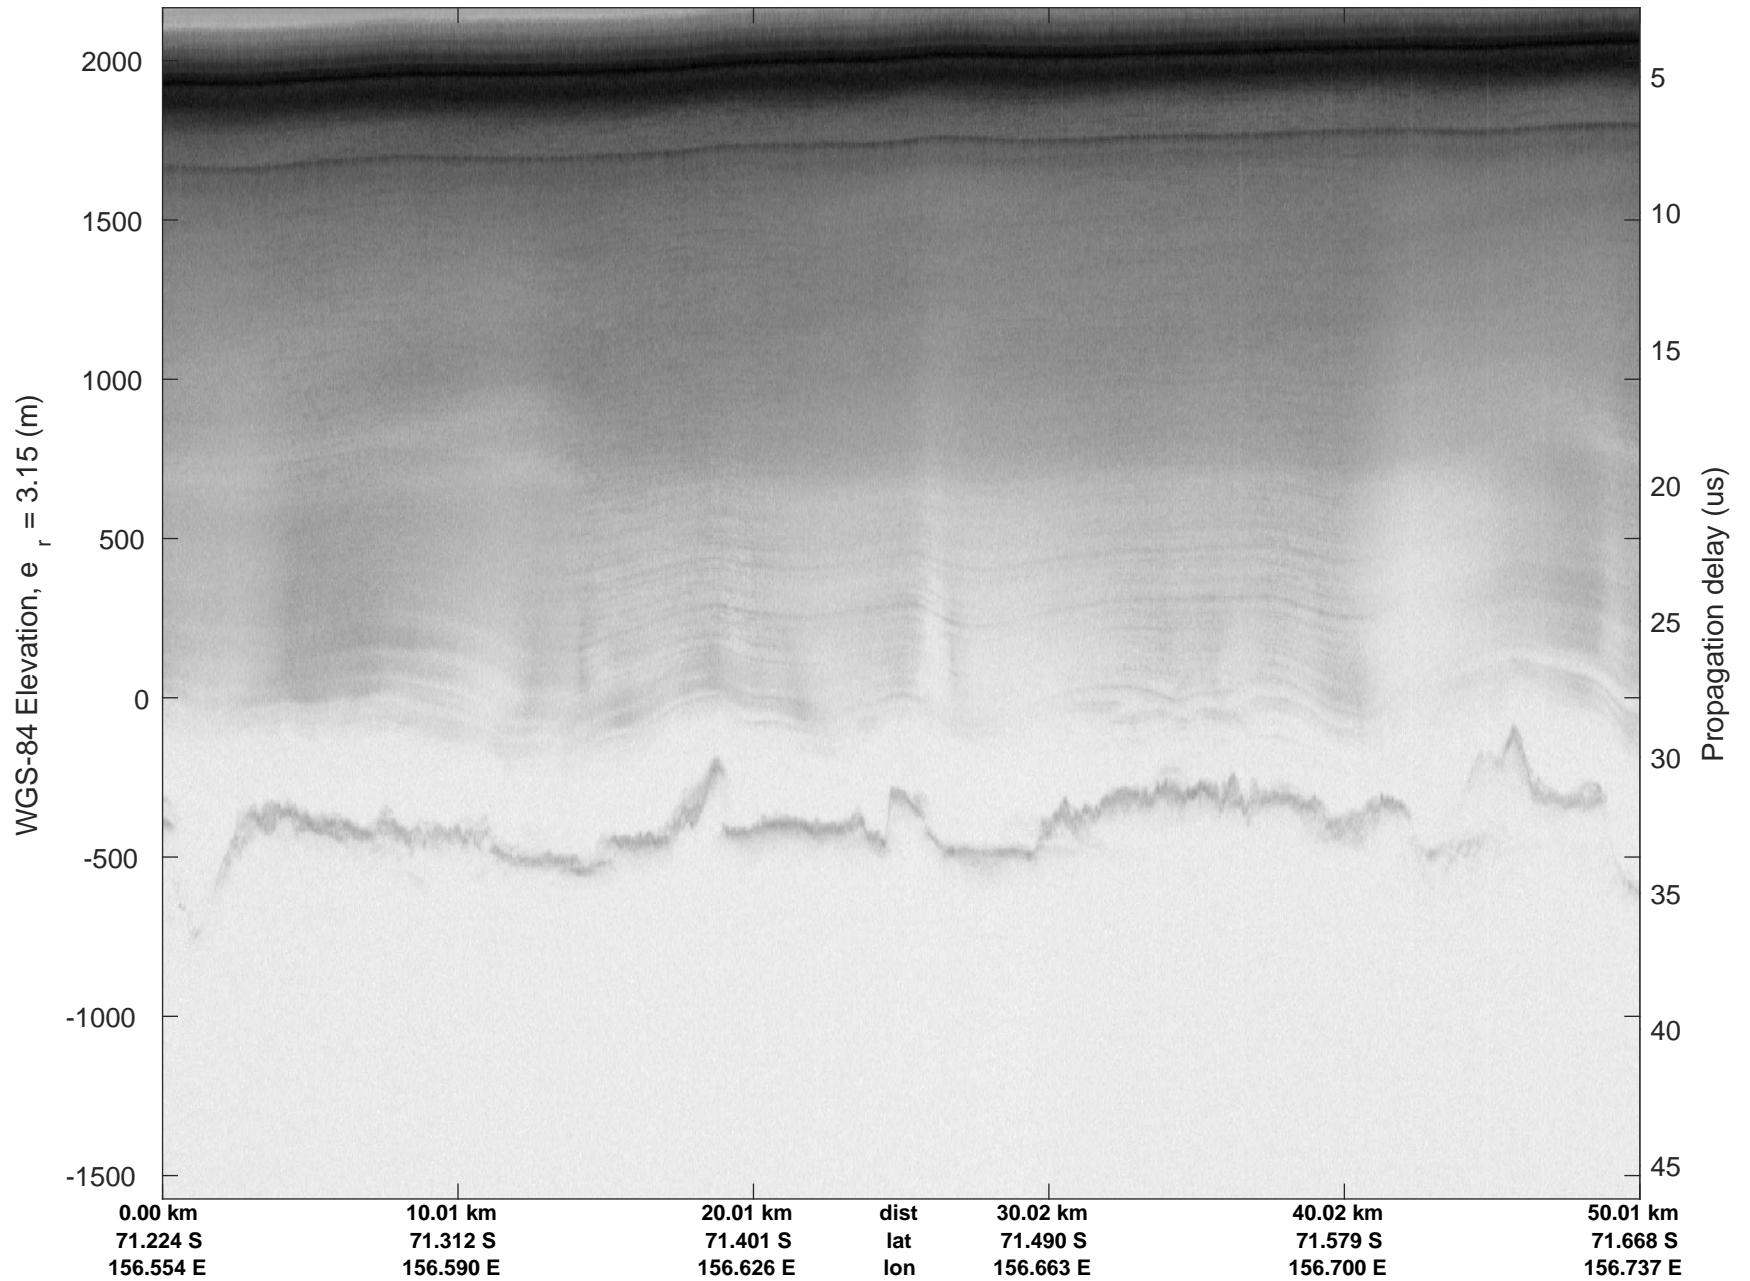

Matusevich-Cook IS-2
20191104_01_001
Polar Stereograph -71N/0E

rds 2019_Antarctica_GV: "Matusevich-Cook IS-2" 20191104_01_001: 01:07:29.2 to 01:14:33.6 GPS

rds 2019_Antarctica_GV: "Matusevich-Cook IS-2" 20191104_01_001: 01:07:29.2 to 01:14:33.6 GPS

rds 2019_Antarctica_GV: "Matusevich-Cook IS-2" 20191104_01_006: 01:40:42.3 to 01:47:03.0 GPS

rds 2019_Antarctica_GV: "Matusевич-Cook IS-2" 20191104_01_006: 01:40:42.3 to 01:47:03.0 GPS

Matusevich-Cook IS-2
20191104_01_007
Polar Stereograph -71N/0E

rds 2019_Antarctica_GV: "Matusevich-Cook IS-2" 20191104_01_007: 01:47:03.1 to 01:53:30.5 GPS

rds 2019_Antarctica_GV: "Matusevich-Cook IS-2" 20191104_01_007: 01:47:03.1 to 01:53:30.5 GPS

rds 2019_Antarctica_GV: "Matusevich-Cook IS-2" 20191104_01_008: 01:53:30.6 to 01:59:56.4 GPS

rds 2019_Antarctica_GV: "Matushevich-Cook IS-2" 20191104_01_008: 01:53:30.6 to 01:59:56.4 GPS

Matusevich-Cook IS-2
20191104_01_009
Polar Stereograph -71N/0E

rds 2019_Antarctica_GV: "Matusevich-Cook IS-2" 20191104_01_009: 01:59:56.5 to 02:06:20.6 GPS