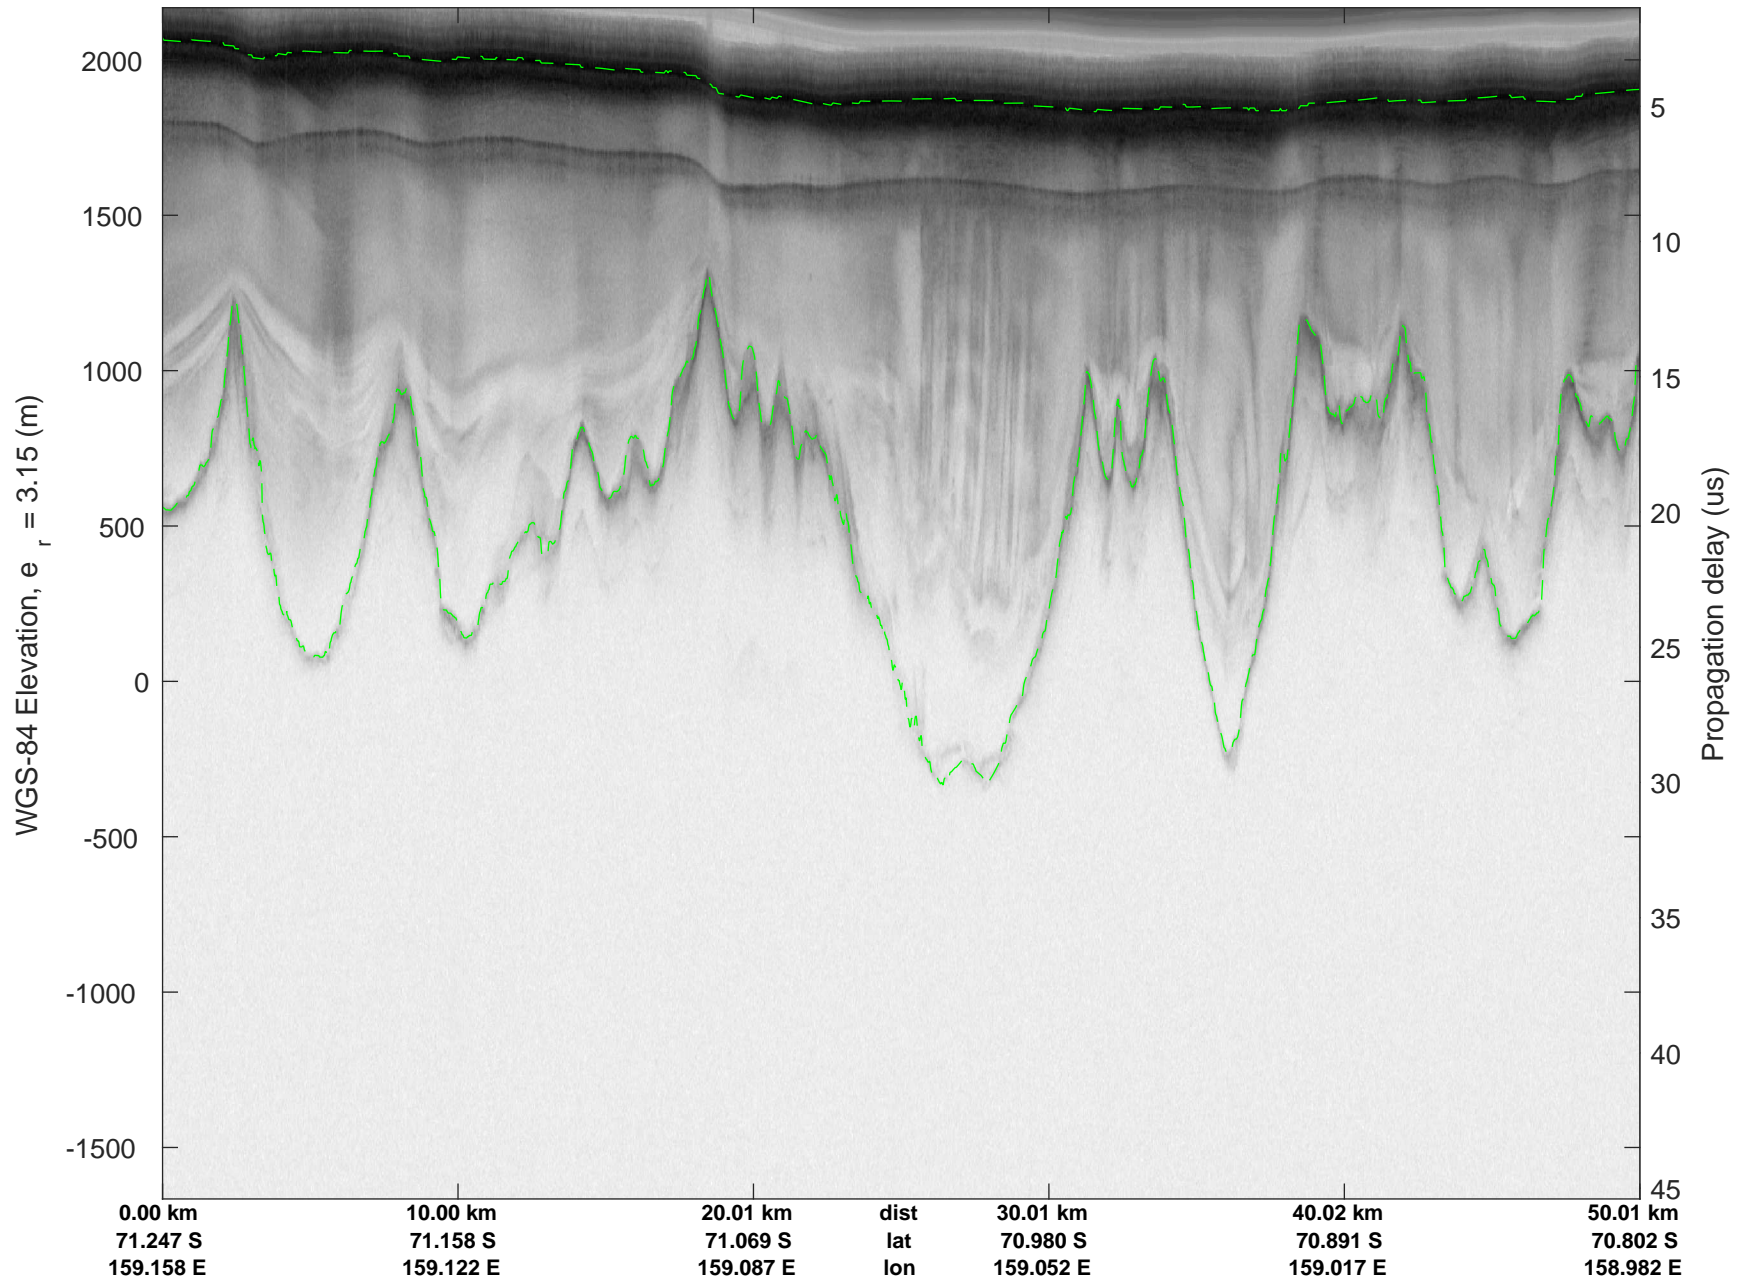

rds 2019_Antarctica_GV: "Matusевич-Cook IS-2" 20191104_01_017: 02:48:50.6 to 02:54:49.8 GPS

rds 2019_Antarctica_GV: "Matushevich-Cook IS-2" 20191104_01_017: 02:48:50.6 to 02:54:49.8 GPS

Matusevich-Cook IS-2
20191104_01_018
Polar Stereograph -71N/0E

rds 2019_Antarctica_GV: "Matusевич-Cook IS-2" 20191104_01_018: 02:54:49.9 to 03:00:46.3 GPS

rds 2019_Antarctica_GV: "Matusevich-Cook IS-2" 20191104_01_018: 02:54:49.9 to 03:00:46.3 GPS

rds 2019_Antarctica_GV: "Matusевич-Cook IS-2" 20191104_01_019: 03:00:46.4 to 03:06:52.9 GPS

rds 2019_Antarctica_GV: "Matusevich-Cook IS-2" 20191104_01_019: 03:00:46.4 to 03:06:52.9 GPS

rds 2019_Antarctica_GV: "Matusevich-Cook IS-2" 20191104_01_020: 03:06:53.0 to 03:12:53.8 GPS

rds 2019_Antarctica_GV: "Matusevich-Cook IS-2" 20191104_01_020: 03:06:53.0 to 03:12:53.8 GPS

rds 2019_Antarctica_GV: "Matusevich-Cook IS-2" 20191104_01_021: 03:12:53.9 to 03:19:07.9 GPS

rds 2019_Antarctica_GV: "Matusevich-Cook IS-2" 20191104_01_021: 03:12:53.9 to 03:19:07.9 GPS

rds 2019_Antarctica_GV: "Matusевич-Cook IS-2" 20191104_01_022: 03:19:08.0 to 03:25:15.6 GPS