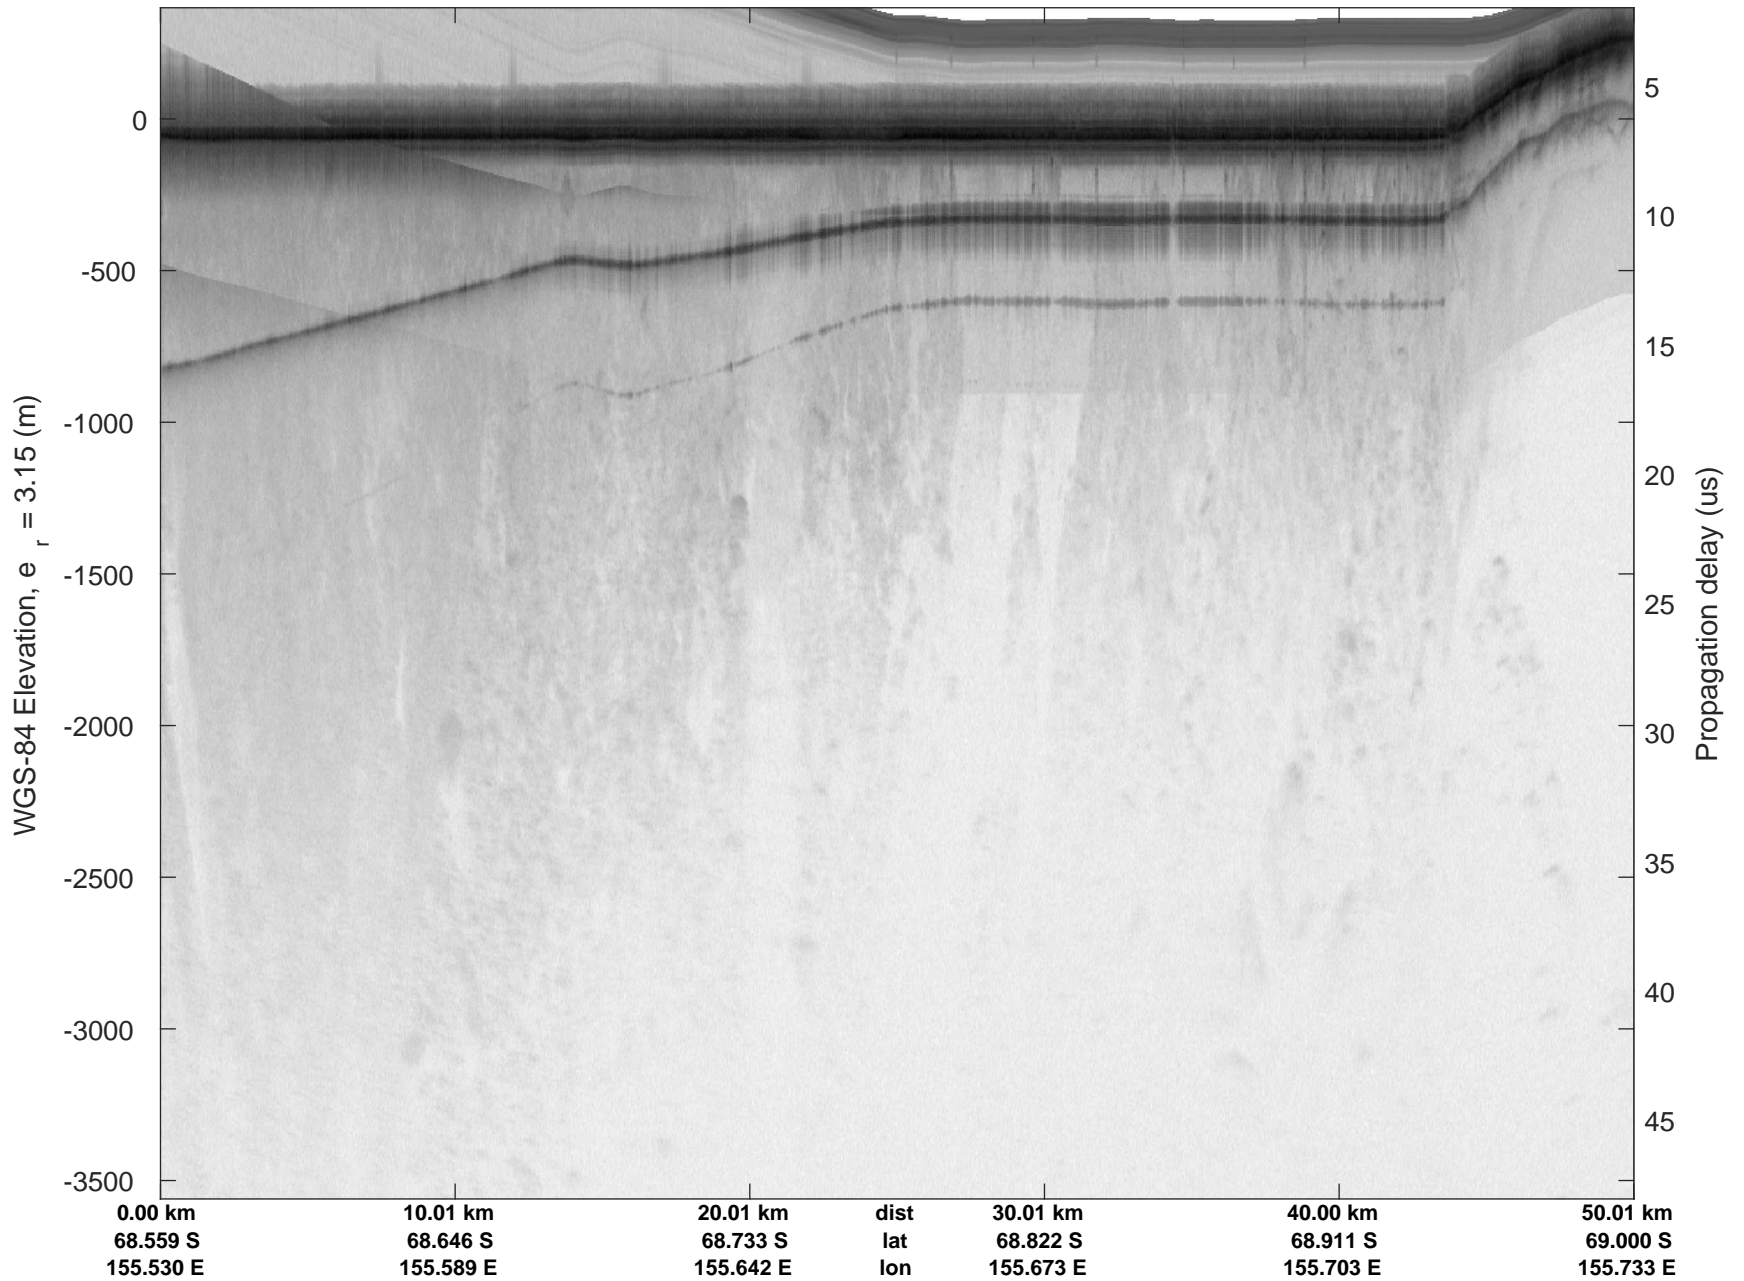

Matusevich-Cook IS-2
20191104_01_001
Polar Stereograph -71N/0E

rds 2019_Antarctica_GV: "Matusevich-Cook IS-2" 20191104_01_001: 01:07:29.2 to 01:14:33.6 GPS

rds 2019_Antarctica_GV: "Matusevich-Cook IS-2" 20191104_01_001: 01:07:29.2 to 01:14:33.6 GPS

rds 2019_Antarctica_GV: "Matusевич-Cook IS-2" 20191104_01_002: 01:14:33.7 to 01:21:21.4 GPS

rds 2019_Antarctica_GV: "Matusevich-Cook IS-2" 20191104_01_002: 01:14:33.7 to 01:21:21.4 GPS

Matusevich-Cook IS-2
20191104_01_003
Polar Stereograph -71N/0E

rds 2019_Antarctica_GV: "Matusevich-Cook IS-2" 20191104_01_003: 01:21:21.5 to 01:27:54.5 GPS

rds 2019_Antarctica_GV: "Matusevich-Cook IS-2" 20191104_01_003: 01:21:21.5 to 01:27:54.5 GPS

rds 2019_Antarctica_GV: "Matusevich-Cook IS-2" 20191104_01_004: 01:27:54.6 to 01:34:20.8 GPS

rds 2019_Antarctica_GV: "Matusevich-Cook IS-2" 20191104_01_006: 01:40:42.3 to 01:47:03.0 GPS

rds 2019_Antarctica_GV: "Matusевич-Cook IS-2" 20191104_01_006: 01:40:42.3 to 01:47:03.0 GPS

Matusevich-Cook IS-2
20191104_01_007
Polar Stereograph -71N/0E