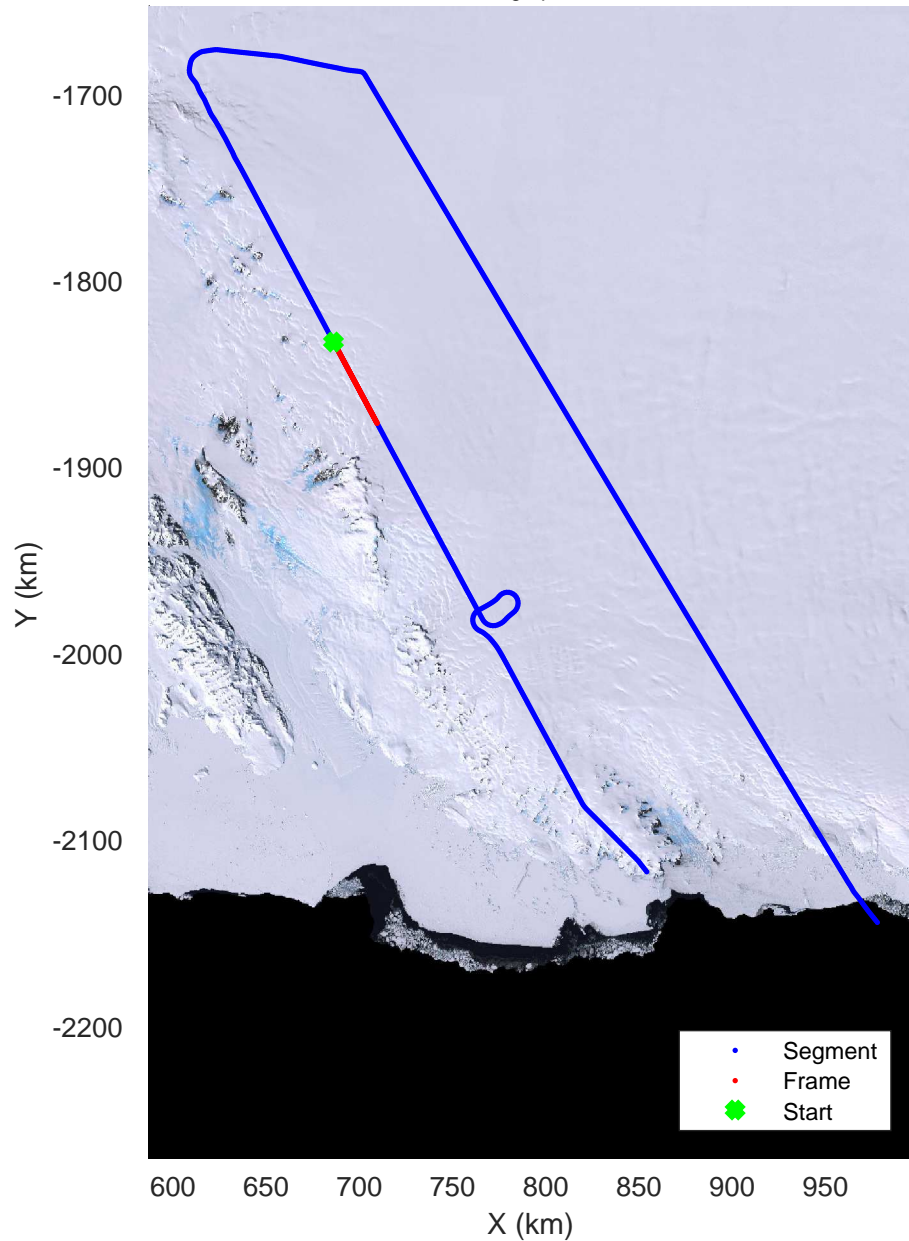

rds 2019_Antarctica_GV: "Matusевич-Cook IS-2" 20191104_01_002: 01:14:33.7 to 01:21:21.4 GPS

rds 2019_Antarctica_GV: "Matusevich-Cook IS-2" 20191104_01_002: 01:14:33.7 to 01:21:21.4 GPS

Matusevich-Cook IS-2
20191104_01_003
Polar Stereograph -71N/0E

rds 2019_Antarctica_GV: "Matusevich-Cook IS-2" 20191104_01_015: 02:37:22.4 to 02:43:04.3 GPS

rds 2019_Antarctica_GV: "Matusevich-Cook IS-2" 20191104_01_015: 02:37:22.4 to 02:43:04.3 GPS

Matusevich-Cook IS-2
20191104_01_016
Polar Stereograph -71N/0E

rds 2019_Antarctica_GV: "Matusevich-Cook IS-2" 20191104_01_016: 02:43:04.4 to 02:48:50.5 GPS

rds 2019_Antarctica_GV: "Matusevich-Cook IS-2" 20191104_01_016: 02:43:04.4 to 02:48:50.5 GPS

Matusevich-Cook IS-2
20191104_01_017
Polar Stereograph -71N/0E

rds 2019_Antarctica_GV: "Matusевич-Cook IS-2" 20191104_01_017: 02:48:50.6 to 02:54:49.8 GPS

rds 2019_Antarctica_GV: "Matushevich-Cook IS-2" 20191104_01_017: 02:48:50.6 to 02:54:49.8 GPS

Matusevich-Cook IS-2
20191104_01_018
Polar Stereograph -71N/0E