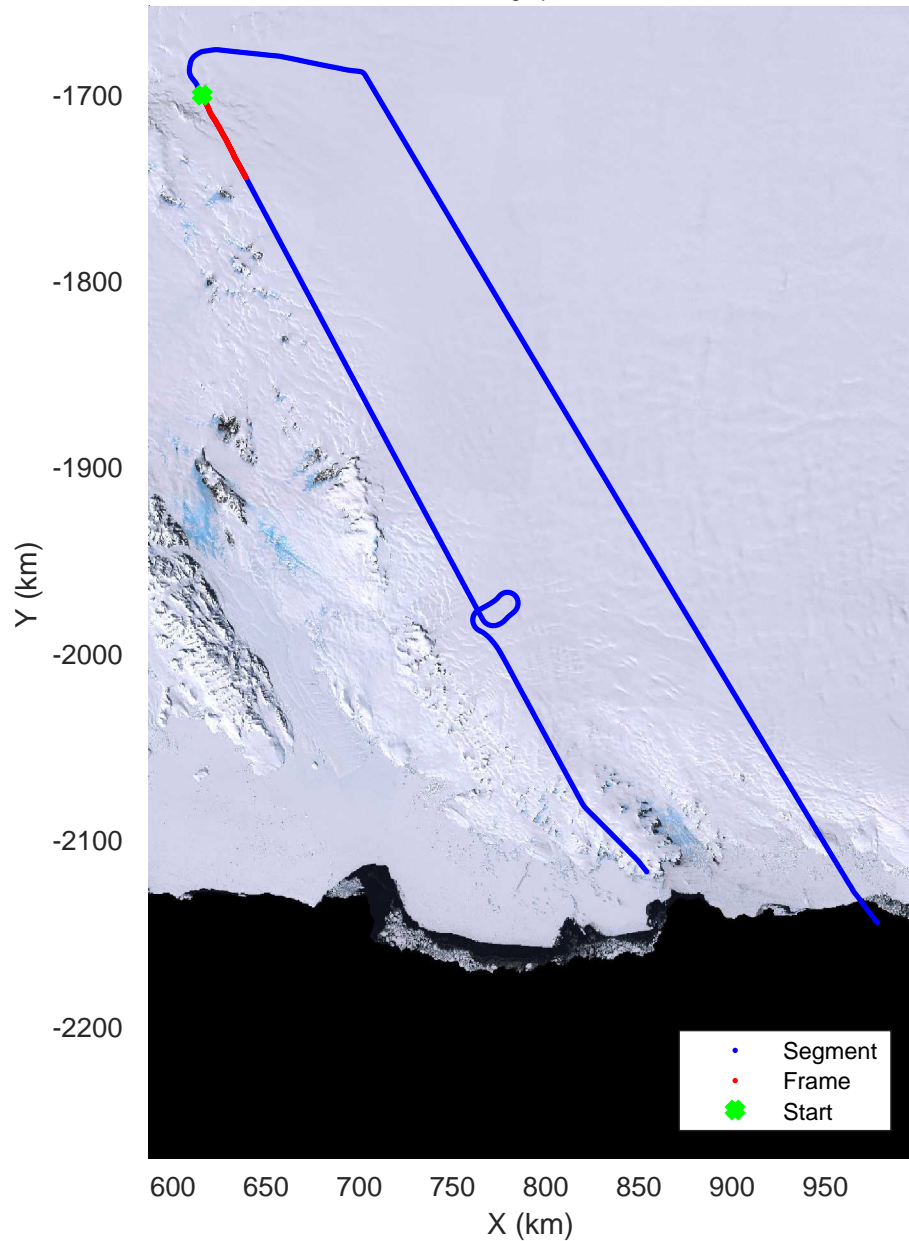

Matusevich-Cook IS-2
20191104_01_001
Polar Stereograph -71N/0E

rds 2019_Antarctica_GV: "Matusevich-Cook IS-2" 20191104_01_001: 01:07:29.2 to 01:14:33.6 GPS

rds 2019_Antarctica_GV: "Matusevich-Cook IS-2" 20191104_01_001: 01:07:29.2 to 01:14:33.6 GPS

rds 2019_Antarctica_GV: "Matusевич-Cook IS-2" 20191104_01_011: 02:12:47.9 to 02:19:14.7 GPS

rds 2019_Antarctica_GV: "Matusevich-Cook IS-2" 20191104_01_011: 02:12:47.9 to 02:19:14.7 GPS

rds 2019_Antarctica_GV: "Matusevich-Cook IS-2" 20191104_01_012: 02:19:14.8 to 02:25:40.9 GPS

rds 2019_Antarctica_GV: "Matusevich-Cook IS-2" 20191104_01_012: 02:19:14.8 to 02:25:40.9 GPS

rds 2019_Antarctica_GV: "Matusевич-Cook IS-2" 20191104_01_013: 02:25:41.0 to 02:31:45.0 GPS

rds 2019_Antarctica_GV: "Matusevich-Cook IS-2" 20191104_01_013: 02:25:41.0 to 02:31:45.0 GPS

Matusevich-Cook IS-2
20191104_01_014
Polar Stereograph -71N/0E

rds 2019_Antarctica_GV: "Matusevich-Cook IS-2" 20191104_01_014: 02:31:45.1 to 02:37:22.3 GPS

rds 2019_Antarctica_GV: "Matusevich-Cook IS-2" 20191104_01_014: 02:31:45.1 to 02:37:22.3 GPS