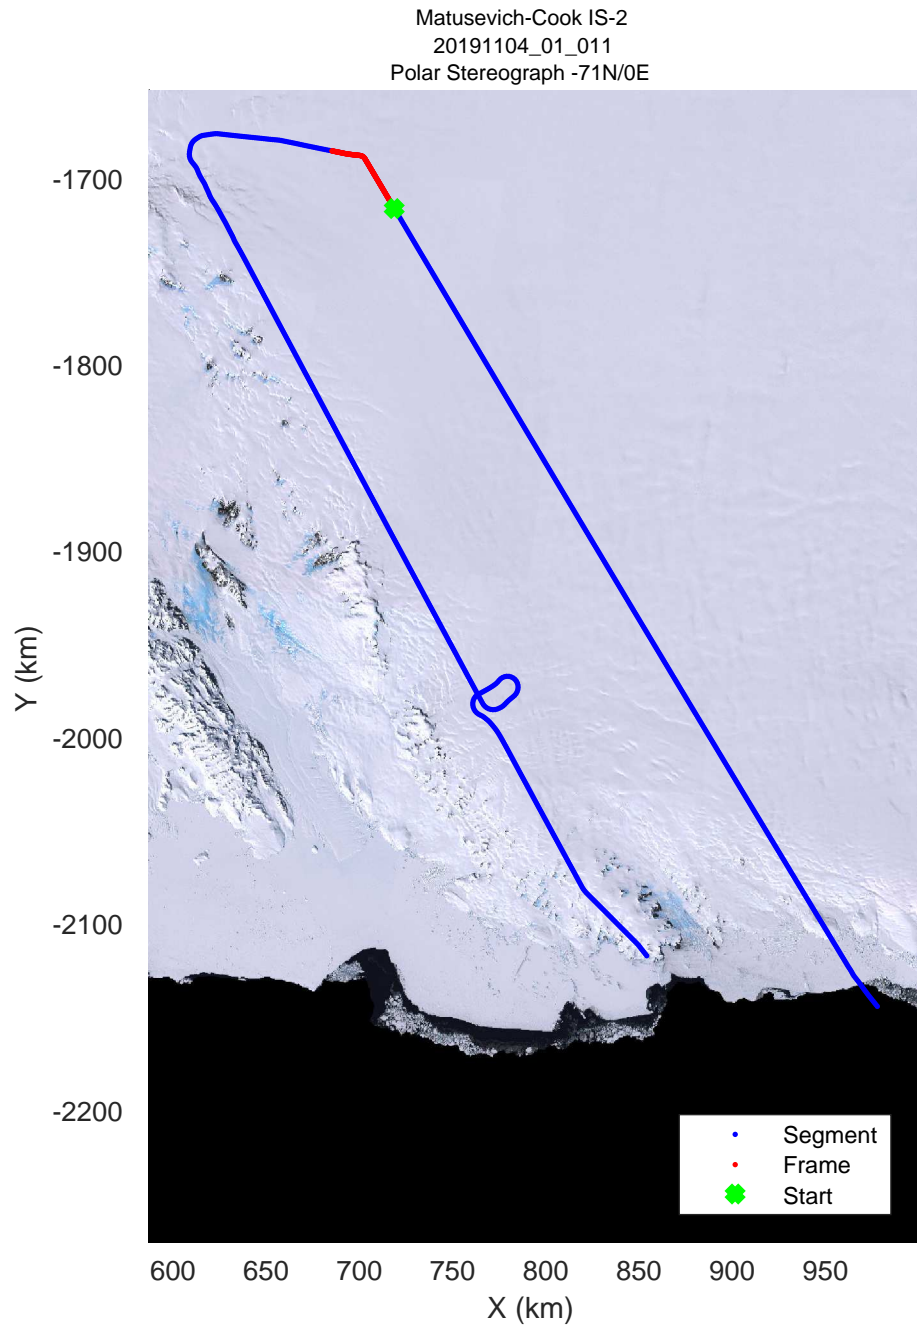

rds 2019_Antarctica_GV: "Matusevich-Cook IS-2" 20191104_01_006: 01:40:42.3 to 01:47:03.0 GPS

rds 2019_Antarctica_GV: "Matusевич-Cook IS-2" 20191104_01_006: 01:40:42.3 to 01:47:03.0 GPS

Matusevich-Cook IS-2
20191104_01_007
Polar Stereograph -71N/0E

rds 2019_Antarctica_GV: "Matushevich-Cook IS-2" 20191104_01_008: 01:53:30.6 to 01:59:56.4 GPS

Matusevich-Cook IS-2
20191104_01_009
Polar Stereograph -71N/0E

rds 2019_Antarctica_GV: "Matusevich-Cook IS-2" 20191104_01_009: 01:59:56.5 to 02:06:20.6 GPS

rds 2019_Antarctica_GV: "Matusevich-Cook IS-2" 20191104_01_009: 01:59:56.5 to 02:06:20.6 GPS

rds 2019_Antarctica_GV: "Matusevich-Cook IS-2" 20191104_01_010: 02:06:20.7 to 02:12:47.7 GPS

rds 2019_Antarctica_GV: "Matusevich-Cook IS-2" 20191104_01_010: 02:06:20.7 to 02:12:47.7 GPS

rds 2019_Antarctica_GV: "Matusевич-Cook IS-2" 20191104_01_011: 02:12:47.9 to 02:19:14.7 GPS

rds 2019_Antarctica_GV: "Matusevich-Cook IS-2" 20191104_01_011: 02:12:47.9 to 02:19:14.7 GPS

rds 2019_Antarctica_GV: "Matusevich-Cook IS-2" 20191104_01_012: 02:19:14.8 to 02:25:40.9 GPS