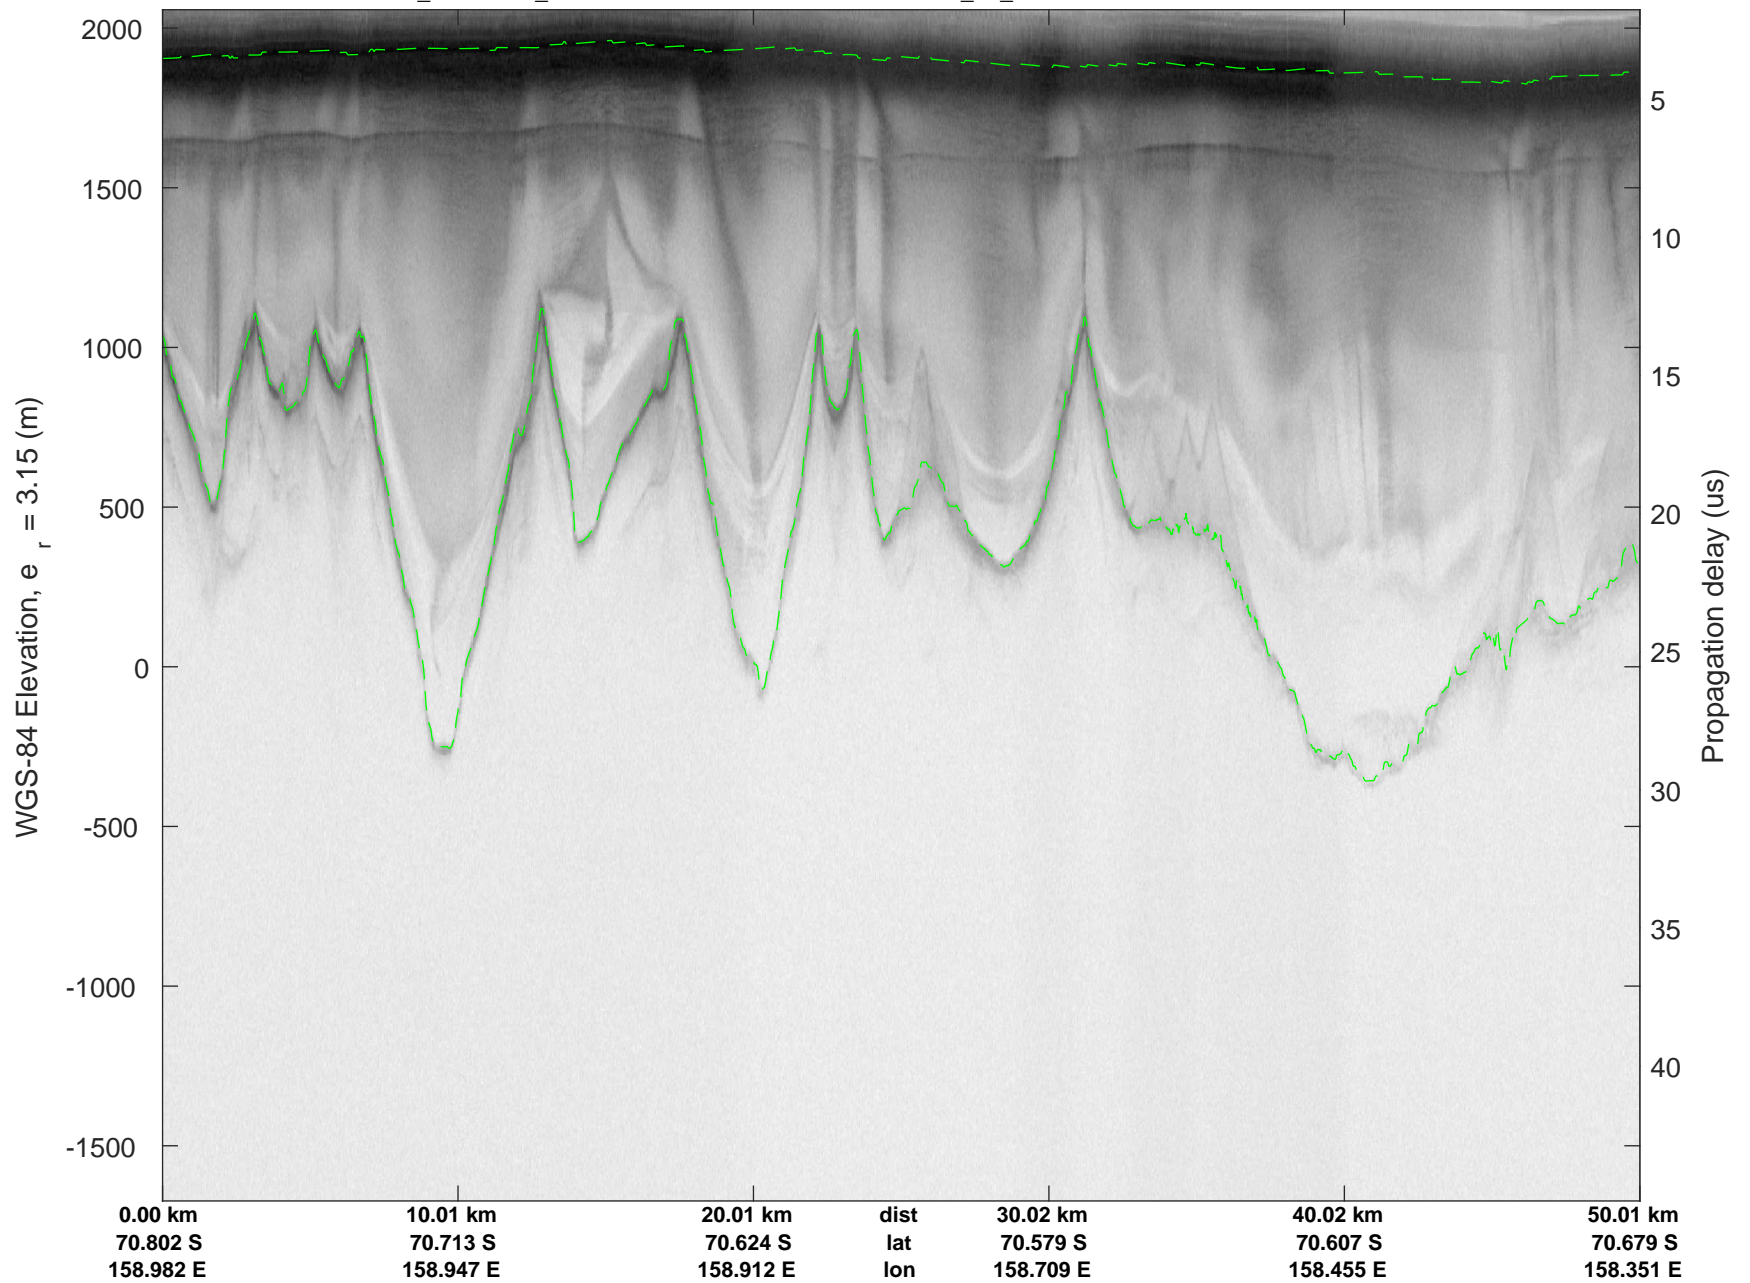

rds 2019_Antarctica_GV: "Matusевич-Cook IS-2" 20191104_01_017: 02:48:50.6 to 02:54:49.8 GPS

rds 2019_Antarctica_GV: "Matushevich-Cook IS-2" 20191104_01_017: 02:48:50.6 to 02:54:49.8 GPS

Matusevich-Cook IS-2
20191104_01_018
Polar Stereograph -71N/0E

rds 2019_Antarctica_GV: "Matusевич-Cook IS-2" 20191104_01_018: 02:54:49.9 to 03:00:46.3 GPS

rds 2019_Antarctica_GV: "Matusevich-Cook IS-2" 20191104_01_018: 02:54:49.9 to 03:00:46.3 GPS

rds 2019_Antarctica_GV: "Matusевич-Cook IS-2" 20191104_01_019: 03:00:46.4 to 03:06:52.9 GPS

rds 2019_Antarctica_GV: "Matusevich-Cook IS-2" 20191104_01_019: 03:00:46.4 to 03:06:52.9 GPS

rds 2019_Antarctica_GV: "Matusevich-Cook IS-2" 20191104_01_020: 03:06:53.0 to 03:12:53.8 GPS

rds 2019_Antarctica_GV: "Matusevich-Cook IS-2" 20191104_01_020: 03:06:53.0 to 03:12:53.8 GPS

rds 2019_Antarctica_GV: "Matusevich-Cook IS-2" 20191104_01_021: 03:12:53.9 to 03:19:07.9 GPS

rds 2019_Antarctica_GV: "Matusevich-Cook IS-2" 20191104_01_021: 03:12:53.9 to 03:19:07.9 GPS

rds 2019_Antarctica_GV: "Matusевич-Cook IS-2" 20191104_01_022: 03:19:08.0 to 03:25:15.6 GPS