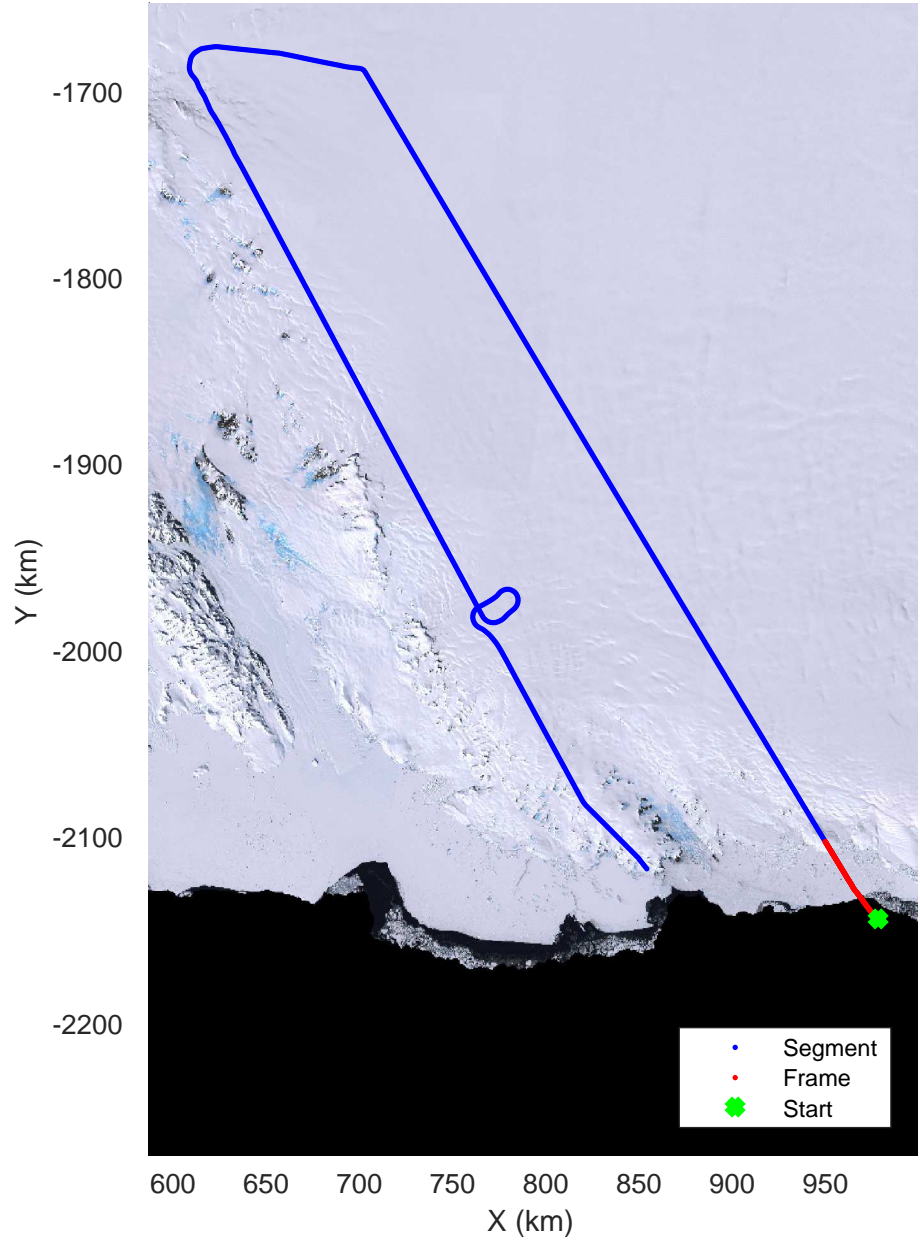

Matusevich-Cook IS-2
20191104_01_001
Polar Stereograph -71N/0E

rds 2019_Antarctica_GV: "Matusevich-Cook IS-2" 20191104_01_001: 01:07:29.2 to 01:14:33.6 GPS

rds 2019_Antarctica_GV: "Matusevich-Cook IS-2" 20191104_01_001: 01:07:29.2 to 01:14:33.6 GPS

rds 2019_Antarctica_GV: "Matusевич-Cook IS-2" 20191104_01_002: 01:14:33.7 to 01:21:21.4 GPS

rds 2019_Antarctica_GV: "Matusevich-Cook IS-2" 20191104_01_002: 01:14:33.7 to 01:21:21.4 GPS

Matusevich-Cook IS-2
20191104_01_003
Polar Stereograph -71N/0E

rds 2019_Antarctica_GV: "Matusevich-Cook IS-2" 20191104_01_003: 01:21:21.5 to 01:27:54.5 GPS

rds 2019_Antarctica_GV: "Matusevich-Cook IS-2" 20191104_01_003: 01:21:21.5 to 01:27:54.5 GPS

rds 2019_Antarctica_GV: "Matusevich-Cook IS-2" 20191104_01_004: 01:27:54.6 to 01:34:20.8 GPS

rds 2019_Antarctica_GV: "Matusevich-Cook IS-2" 20191104_01_006: 01:40:42.3 to 01:47:03.0 GPS

rds 2019_Antarctica_GV: "Matusевич-Cook IS-2" 20191104_01_006: 01:40:42.3 to 01:47:03.0 GPS

Matusevich-Cook IS-2
20191104_01_007
Polar Stereograph -71N/0E