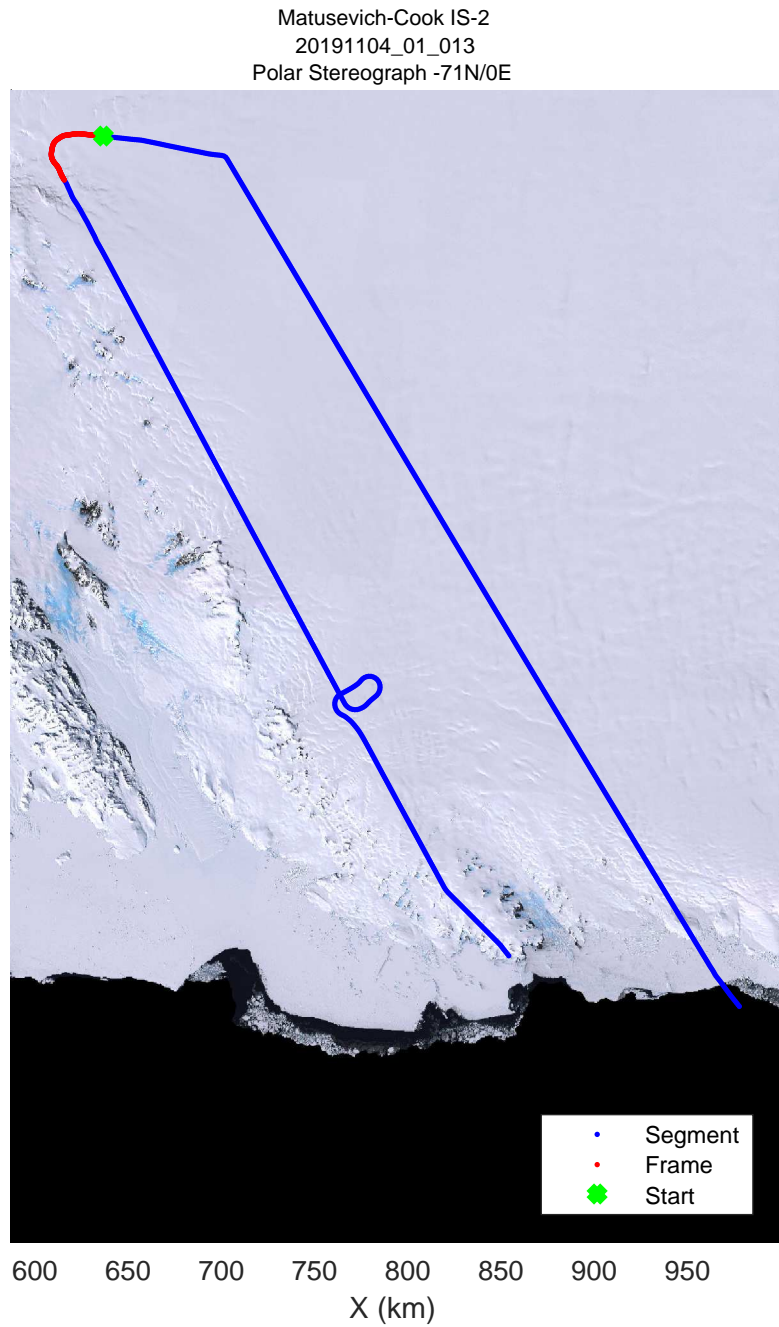

Matusevich-Cook IS-2
20191104_01_001
Polar Stereograph -71N/0E

rds 2019_Antarctica_GV: "Matusevich-Cook IS-2" 20191104_01_001: 01:07:29.2 to 01:14:33.6 GPS

rds 2019_Antarctica_GV: "Matusevich-Cook IS-2" 20191104_01_001: 01:07:29.2 to 01:14:33.6 GPS

rds 2019_Antarctica_GV: "Matusевич-Cook IS-2" 20191104_01_002: 01:14:33.7 to 01:21:21.4 GPS

rds 2019_Antarctica_GV: "Matusevich-Cook IS-2" 20191104_01_002: 01:14:33.7 to 01:21:21.4 GPS

Matusevich-Cook IS-2
20191104_01_003
Polar Stereograph -71N/0E

rds 2019_Antarctica_GV: "Matusевич-Cook IS-2" 20191104_01_011: 02:12:47.9 to 02:19:14.7 GPS

rds 2019_Antarctica_GV: "Matusevich-Cook IS-2" 20191104_01_011: 02:12:47.9 to 02:19:14.7 GPS

rds 2019_Antarctica_GV: "Matusevich-Cook IS-2" 20191104_01_012: 02:19:14.8 to 02:25:40.9 GPS

rds 2019_Antarctica_GV: "Matusevich-Cook IS-2" 20191104_01_012: 02:19:14.8 to 02:25:40.9 GPS

rds 2019_Antarctica_GV: "Matusевич-Cook IS-2" 20191104_01_013: 02:25:41.0 to 02:31:45.0 GPS

rds 2019_Antarctica_GV: "Matusevich-Cook IS-2" 20191104_01_013: 02:25:41.0 to 02:31:45.0 GPS