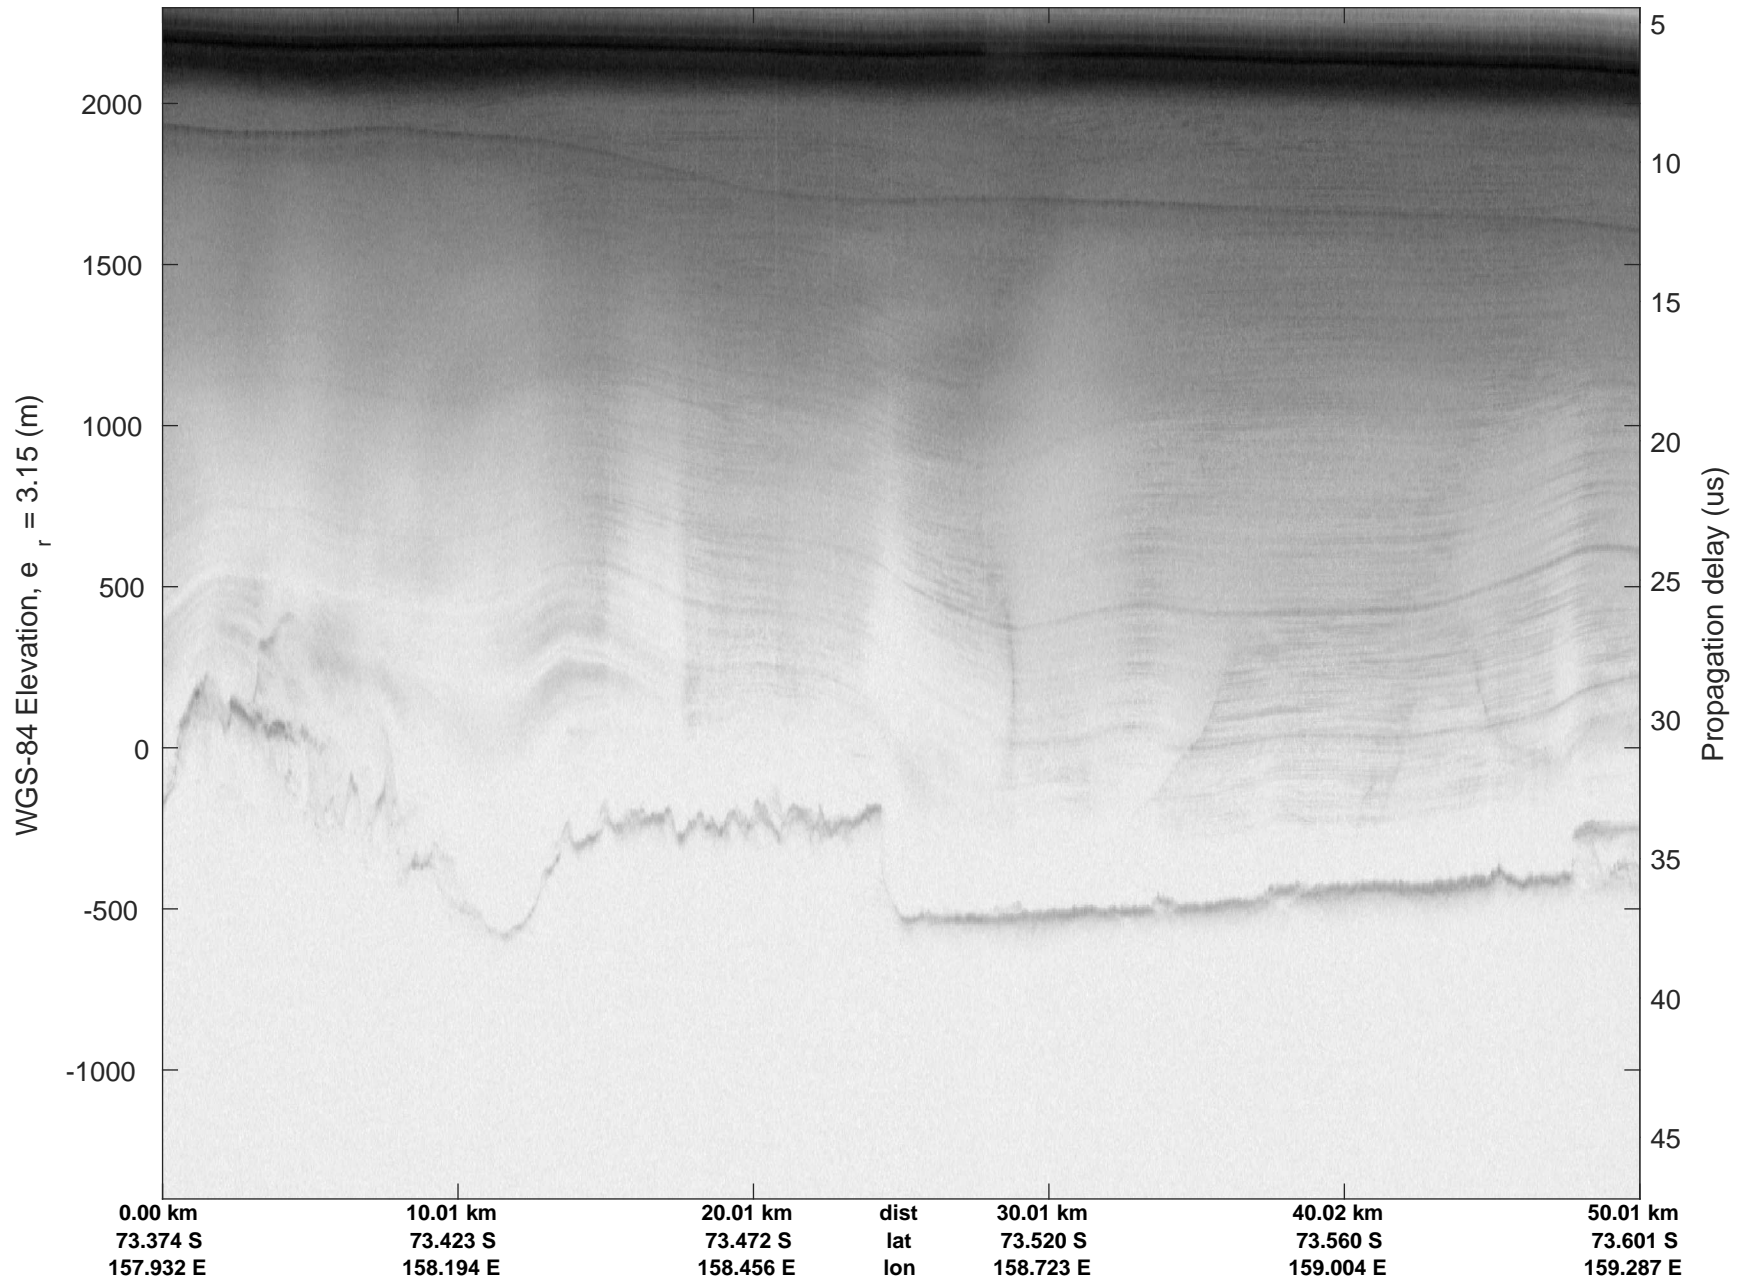

rds 2019_Antarctica_GV: "Matushevich-Cook IS-2" 20191104_01_008: 01:53:30.6 to 01:59:56.4 GPS

Matusevich-Cook IS-2
20191104_01_009
Polar Stereograph -71N/0E

rds 2019_Antarctica_GV: "Matusevich-Cook IS-2" 20191104_01_009: 01:59:56.5 to 02:06:20.6 GPS

rds 2019_Antarctica_GV: "Matusevich-Cook IS-2" 20191104_01_009: 01:59:56.5 to 02:06:20.6 GPS

rds 2019_Antarctica_GV: "Matusevich-Cook IS-2" 20191104_01_010: 02:06:20.7 to 02:12:47.7 GPS

rds 2019_Antarctica_GV: "Matusevich-Cook IS-2" 20191104_01_010: 02:06:20.7 to 02:12:47.7 GPS

rds 2019_Antarctica_GV: "Matusевич-Cook IS-2" 20191104_01_011: 02:12:47.9 to 02:19:14.7 GPS

rds 2019_Antarctica_GV: "Matusevich-Cook IS-2" 20191104_01_011: 02:12:47.9 to 02:19:14.7 GPS

rds 2019_Antarctica_GV: "Matusevich-Cook IS-2" 20191104_01_012: 02:19:14.8 to 02:25:40.9 GPS