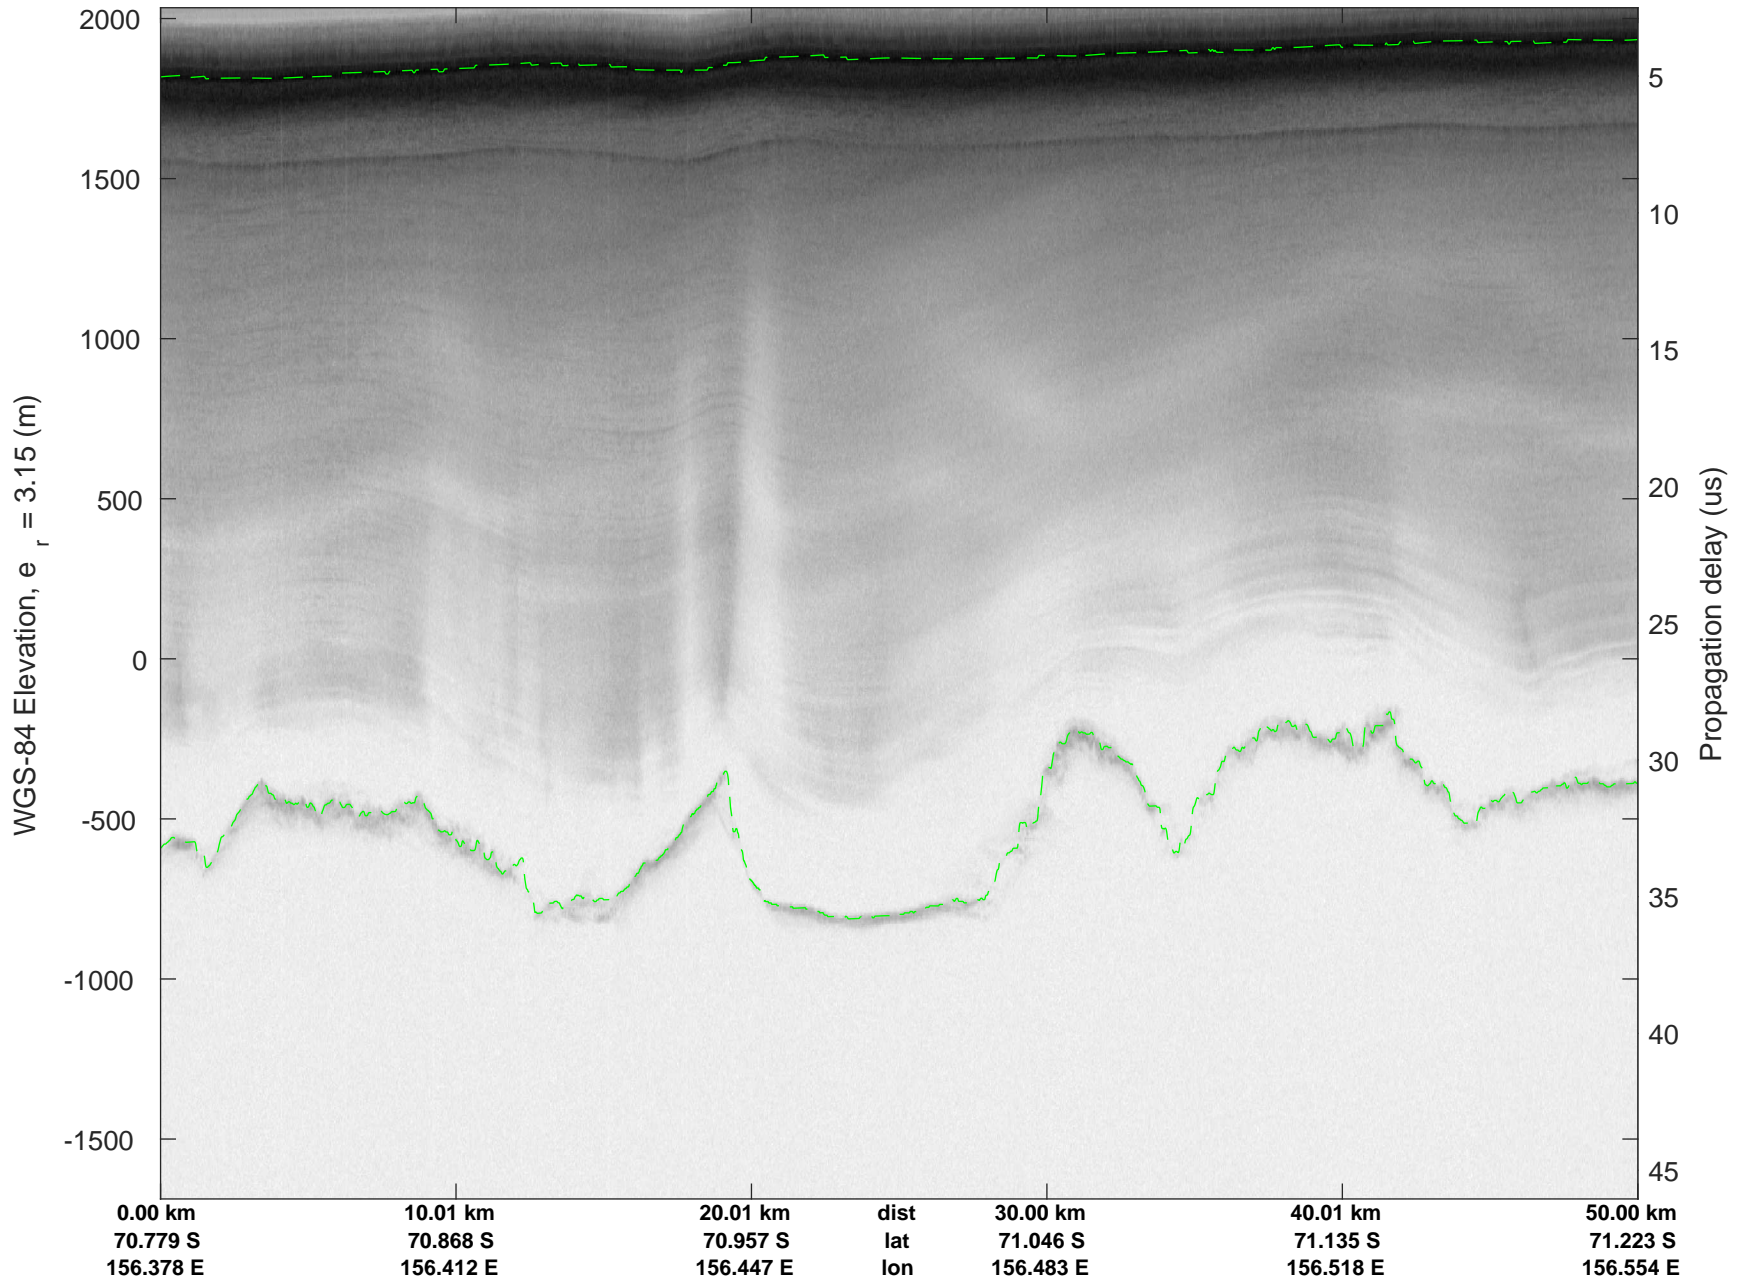

rds 2019_Antarctica_GV: "Matusевич-Cook IS-2" 20191104_01_002: 01:14:33.7 to 01:21:21.4 GPS

rds 2019_Antarctica_GV: "Matusevich-Cook IS-2" 20191104_01_002: 01:14:33.7 to 01:21:21.4 GPS

Matusevich-Cook IS-2
20191104_01_003
Polar Stereograph -71N/0E

rds 2019_Antarctica_GV: "Matusevich-Cook IS-2" 20191104_01_004: 01:27:54.6 to 01:34:20.8 GPS

rds 2019_Antarctica_GV: "Matusevich-Cook IS-2" 20191104_01_005: 01:34:20.9 to 01:40:42.2 GPS

rds 2019_Antarctica_GV: "Matusevich-Cook IS-2" 20191104_01_005: 01:34:20.9 to 01:40:42.2 GPS

rds 2019_Antarctica_GV: "Matusevich-Cook IS-2" 20191104_01_006: 01:40:42.3 to 01:47:03.0 GPS

rds 2019_Antarctica_GV: "Matusевич-Cook IS-2" 20191104_01_006: 01:40:42.3 to 01:47:03.0 GPS

Matusevich-Cook IS-2
20191104_01_007
Polar Stereograph -71N/0E

rds 2019_Antarctica_GV: "Matusevich-Cook IS-2" 20191104_01_007: 01:47:03.1 to 01:53:30.5 GPS

rds 2019_Antarctica_GV: "Matusevich-Cook IS-2" 20191104_01_007: 01:47:03.1 to 01:53:30.5 GPS

rds 2019_Antarctica_GV: "Matusevich-Cook IS-2" 20191104_01_008: 01:53:30.6 to 01:59:56.4 GPS