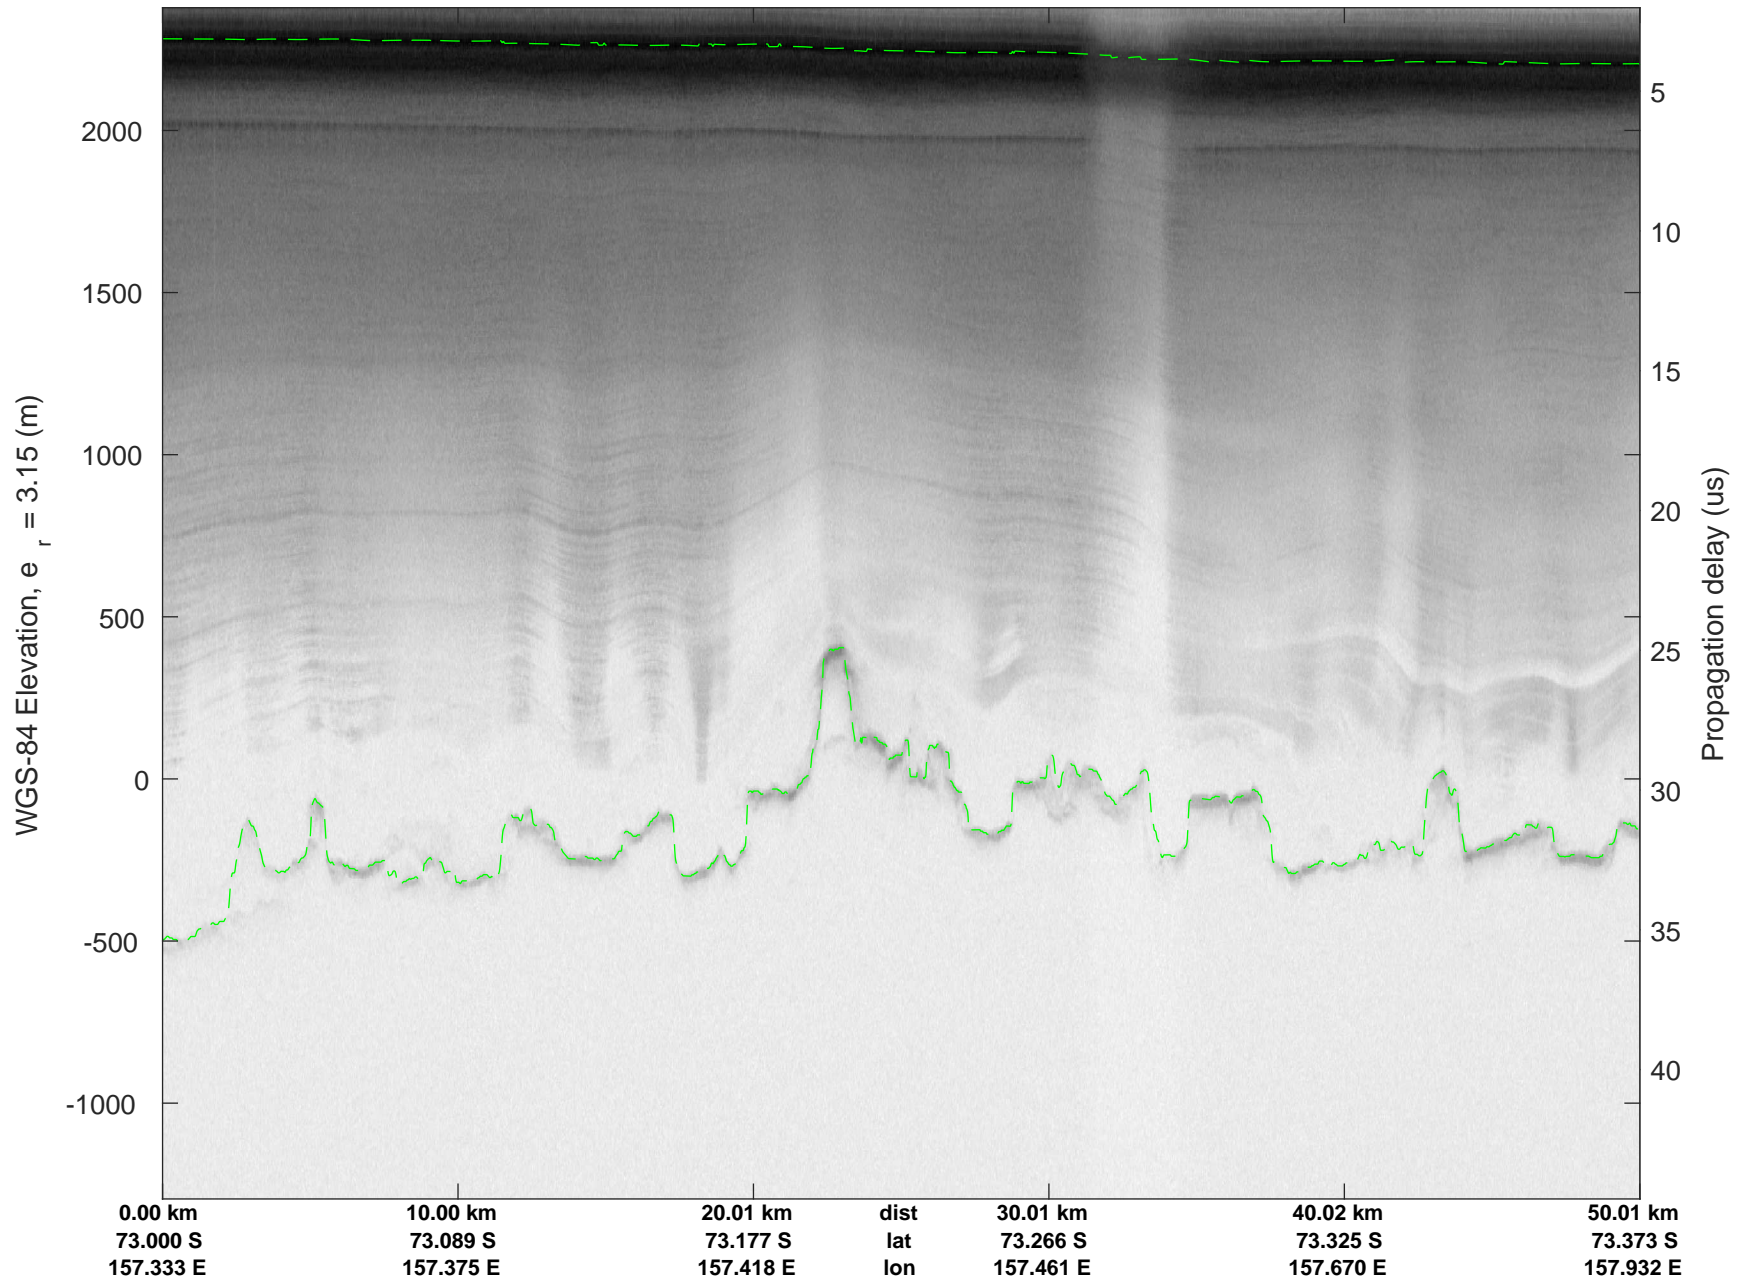

rds 2019_Antarctica_GV: "Matushevich-Cook IS-2" 20191104_01_008: 01:53:30.6 to 01:59:56.4 GPS

Matusevich-Cook IS-2
20191104_01_009
Polar Stereograph -71N/0E

rds 2019_Antarctica_GV: "Matusevich-Cook IS-2" 20191104_01_009: 01:59:56.5 to 02:06:20.6 GPS

rds 2019_Antarctica_GV: "Matusevich-Cook IS-2" 20191104_01_009: 01:59:56.5 to 02:06:20.6 GPS

rds 2019_Antarctica_GV: "Matusevich-Cook IS-2" 20191104_01_010: 02:06:20.7 to 02:12:47.7 GPS

rds 2019_Antarctica_GV: "Matusevich-Cook IS-2" 20191104_01_010: 02:06:20.7 to 02:12:47.7 GPS

rds 2019_Antarctica_GV: "Matusевич-Cook IS-2" 20191104_01_011: 02:12:47.9 to 02:19:14.7 GPS

rds 2019_Antarctica_GV: "Matusevich-Cook IS-2" 20191104_01_011: 02:12:47.9 to 02:19:14.7 GPS

rds 2019_Antarctica_GV: "Matusevich-Cook IS-2" 20191104_01_012: 02:19:14.8 to 02:25:40.9 GPS

rds 2019_Antarctica_GV: "Matusevich-Cook IS-2" 20191104_01_012: 02:19:14.8 to 02:25:40.9 GPS

rds 2019_Antarctica_GV: "Matusевич-Cook IS-2" 20191104_01_013: 02:25:41.0 to 02:31:45.0 GPS

rds 2019_Antarctica_GV: "Matusevich-Cook IS-2" 20191104_01_013: 02:25:41.0 to 02:31:45.0 GPS