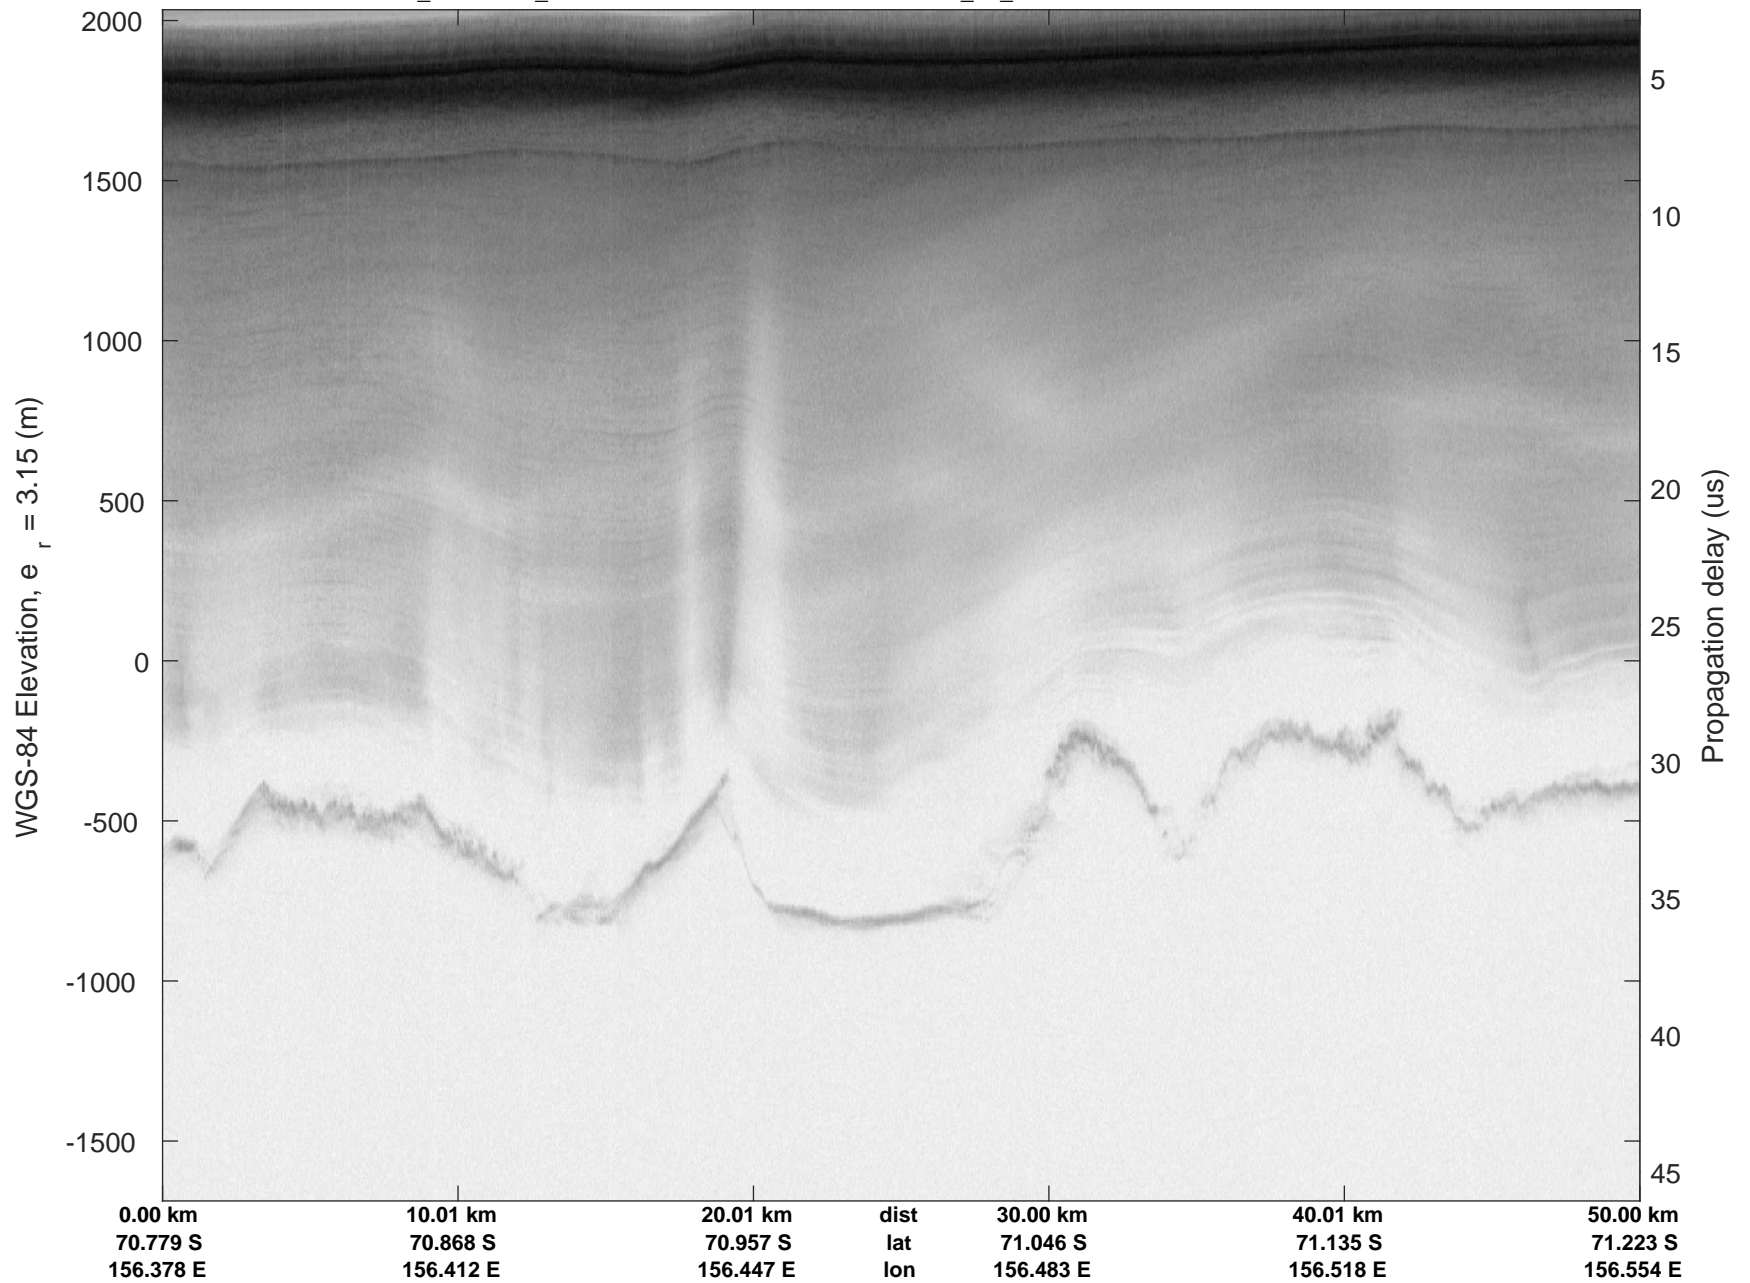

Matusevich-Cook IS-2
20191104_01_001
Polar Stereograph -71N/0E

rds 2019_Antarctica_GV: "Matusevich-Cook IS-2" 20191104_01_001: 01:07:29.2 to 01:14:33.6 GPS

rds 2019_Antarctica_GV: "Matusevich-Cook IS-2" 20191104_01_001: 01:07:29.2 to 01:14:33.6 GPS

rds 2019_Antarctica_GV: "Matusевич-Cook IS-2" 20191104_01_002: 01:14:33.7 to 01:21:21.4 GPS

rds 2019_Antarctica_GV: "Matusevich-Cook IS-2" 20191104_01_002: 01:14:33.7 to 01:21:21.4 GPS

Matusevich-Cook IS-2
20191104_01_003
Polar Stereograph -71N/0E

rds 2019_Antarctica_GV: "Matusevich-Cook IS-2" 20191104_01_004: 01:27:54.6 to 01:34:20.8 GPS

rds 2019_Antarctica_GV: "Matusevich-Cook IS-2" 20191104_01_005: 01:34:20.9 to 01:40:42.2 GPS

rds 2019_Antarctica_GV: "Matusevich-Cook IS-2" 20191104_01_005: 01:34:20.9 to 01:40:42.2 GPS

rds 2019_Antarctica_GV: "Matusevich-Cook IS-2" 20191104_01_006: 01:40:42.3 to 01:47:03.0 GPS

rds 2019_Antarctica_GV: "Matusевич-Cook IS-2" 20191104_01_006: 01:40:42.3 to 01:47:03.0 GPS

Matusevich-Cook IS-2
20191104_01_007
Polar Stereograph -71N/0E