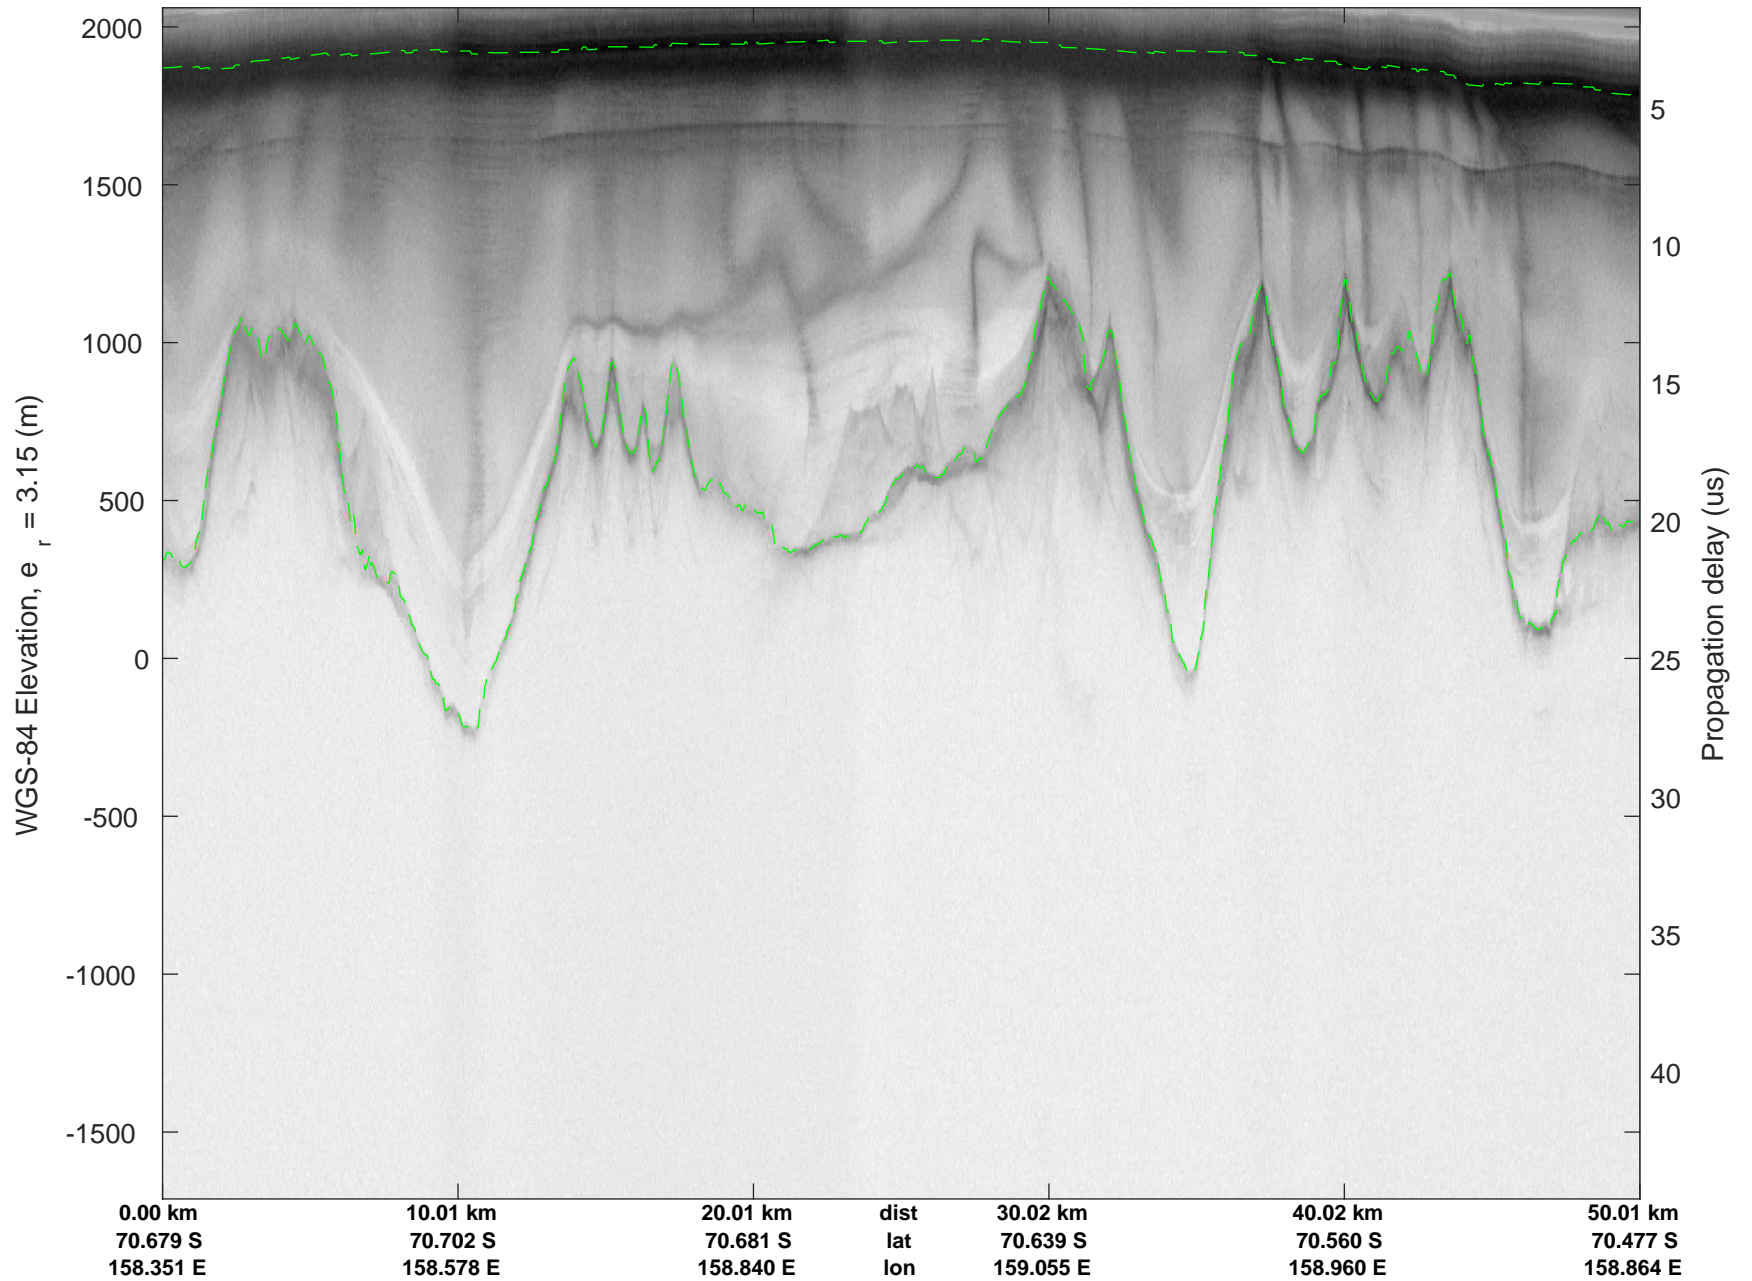

rds 2019_Antarctica_GV: "Matusевич-Cook IS-2" 20191104_01_017: 02:48:50.6 to 02:54:49.8 GPS

rds 2019_Antarctica_GV: "Matushevich-Cook IS-2" 20191104_01_017: 02:48:50.6 to 02:54:49.8 GPS

Matusevich-Cook IS-2
20191104_01_018
Polar Stereograph -71N/0E

rds 2019_Antarctica_GV: "Matusевич-Cook IS-2" 20191104_01_018: 02:54:49.9 to 03:00:46.3 GPS

rds 2019_Antarctica_GV: "Matusevich-Cook IS-2" 20191104_01_018: 02:54:49.9 to 03:00:46.3 GPS

rds 2019_Antarctica_GV: "Matusевич-Cook IS-2" 20191104_01_019: 03:00:46.4 to 03:06:52.9 GPS

rds 2019_Antarctica_GV: "Matusevich-Cook IS-2" 20191104_01_019: 03:00:46.4 to 03:06:52.9 GPS

rds 2019_Antarctica_GV: "Matusevich-Cook IS-2" 20191104_01_020: 03:06:53.0 to 03:12:53.8 GPS

rds 2019_Antarctica_GV: "Matusevich-Cook IS-2" 20191104_01_020: 03:06:53.0 to 03:12:53.8 GPS

rds 2019_Antarctica_GV: "Matusevich-Cook IS-2" 20191104_01_021: 03:12:53.9 to 03:19:07.9 GPS

rds 2019_Antarctica_GV: "Matusevich-Cook IS-2" 20191104_01_021: 03:12:53.9 to 03:19:07.9 GPS

rds 2019_Antarctica_GV: "Matusевич-Cook IS-2" 20191104_01_022: 03:19:08.0 to 03:25:15.6 GPS