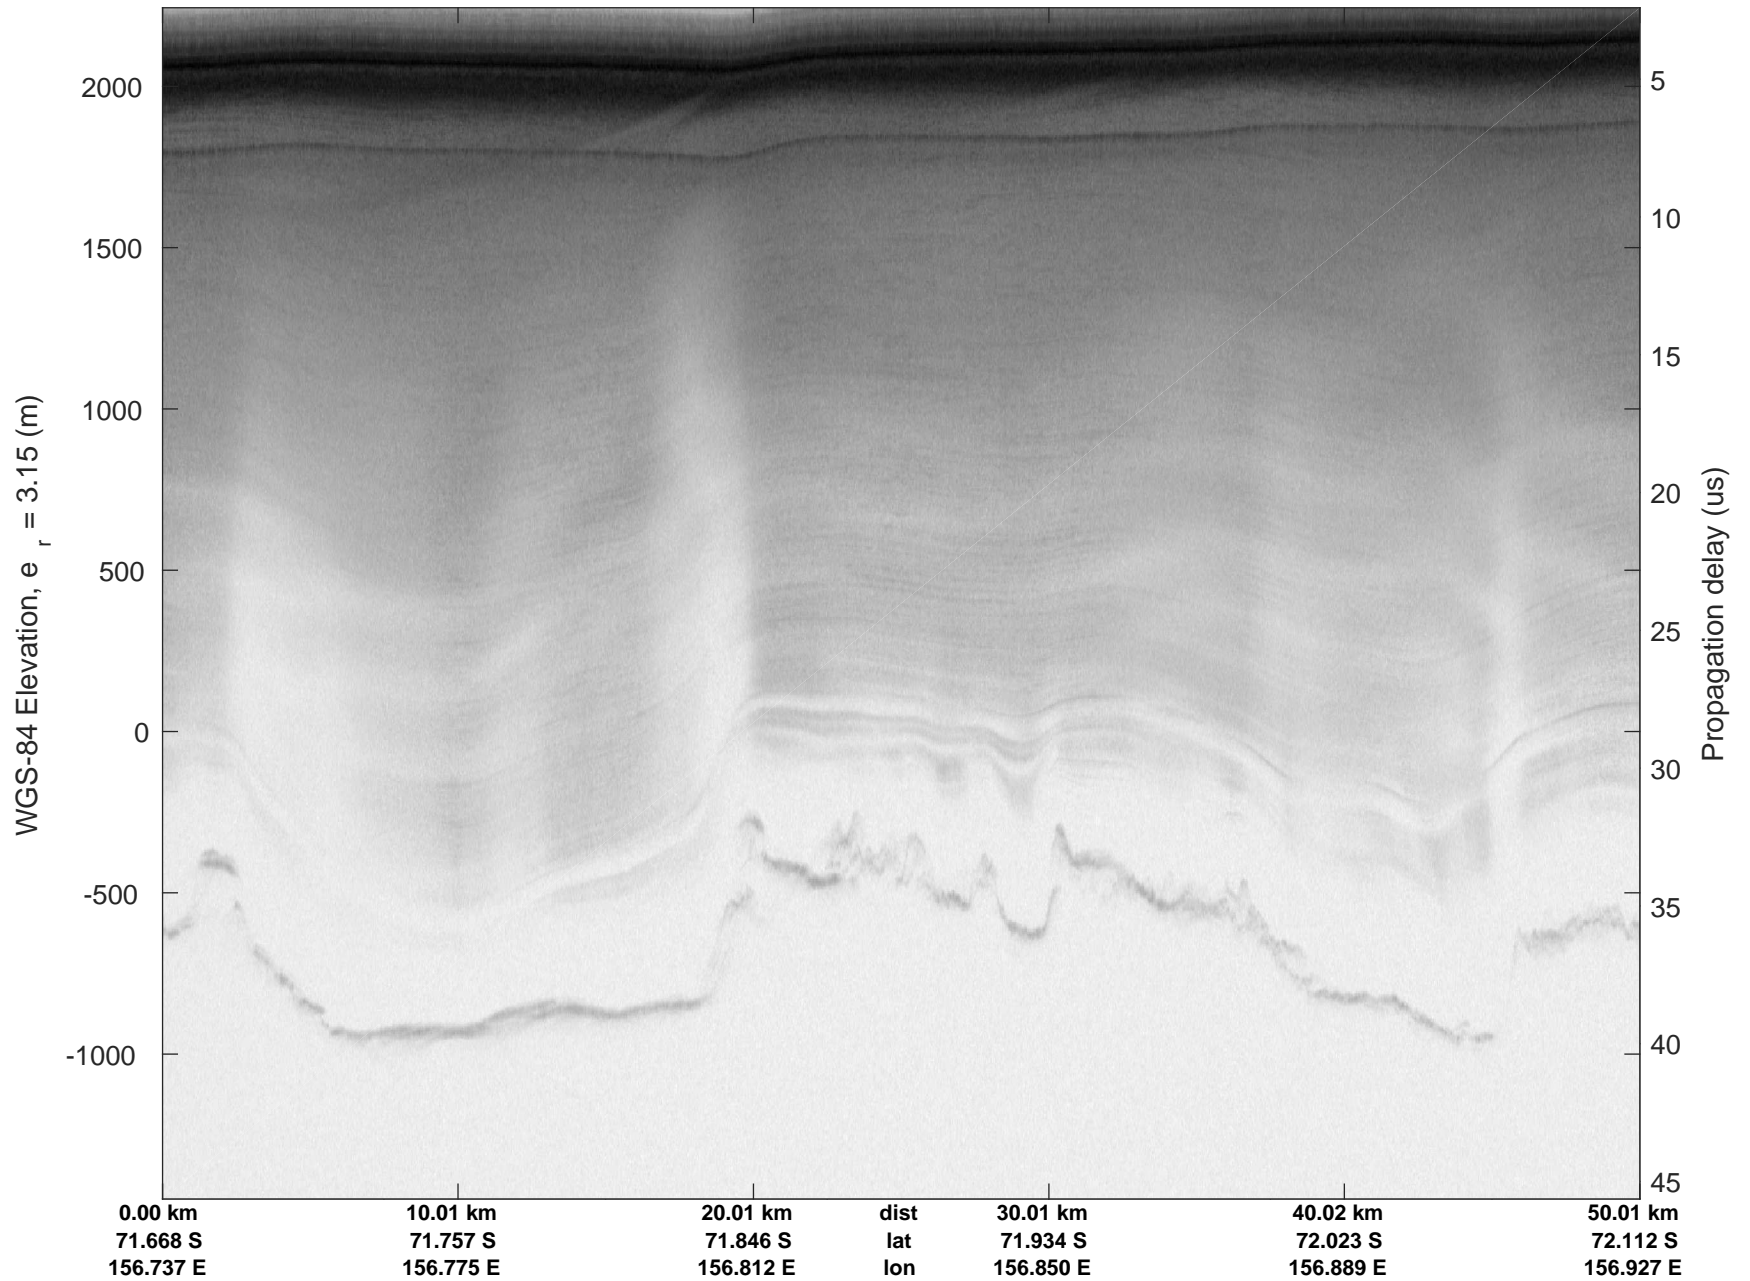

rds 2019_Antarctica_GV: "Matusevich-Cook IS-2" 20191104_01_006: 01:40:42.3 to 01:47:03.0 GPS

rds 2019_Antarctica_GV: "Matusевич-Cook IS-2" 20191104_01_006: 01:40:42.3 to 01:47:03.0 GPS

Matusevich-Cook IS-2
20191104_01_007
Polar Stereograph -71N/0E

rds 2019_Antarctica_GV: "Matusevich-Cook IS-2" 20191104_01_007: 01:47:03.1 to 01:53:30.5 GPS

rds 2019_Antarctica_GV: "Matusevich-Cook IS-2" 20191104_01_007: 01:47:03.1 to 01:53:30.5 GPS

rds 2019_Antarctica_GV: "Matusevich-Cook IS-2" 20191104_01_008: 01:53:30.6 to 01:59:56.4 GPS

rds 2019_Antarctica_GV: "Matushevich-Cook IS-2" 20191104_01_008: 01:53:30.6 to 01:59:56.4 GPS

Matusevich-Cook IS-2
20191104_01_009
Polar Stereograph -71N/0E

rds 2019_Antarctica_GV: "Matusevich-Cook IS-2" 20191104_01_009: 01:59:56.5 to 02:06:20.6 GPS