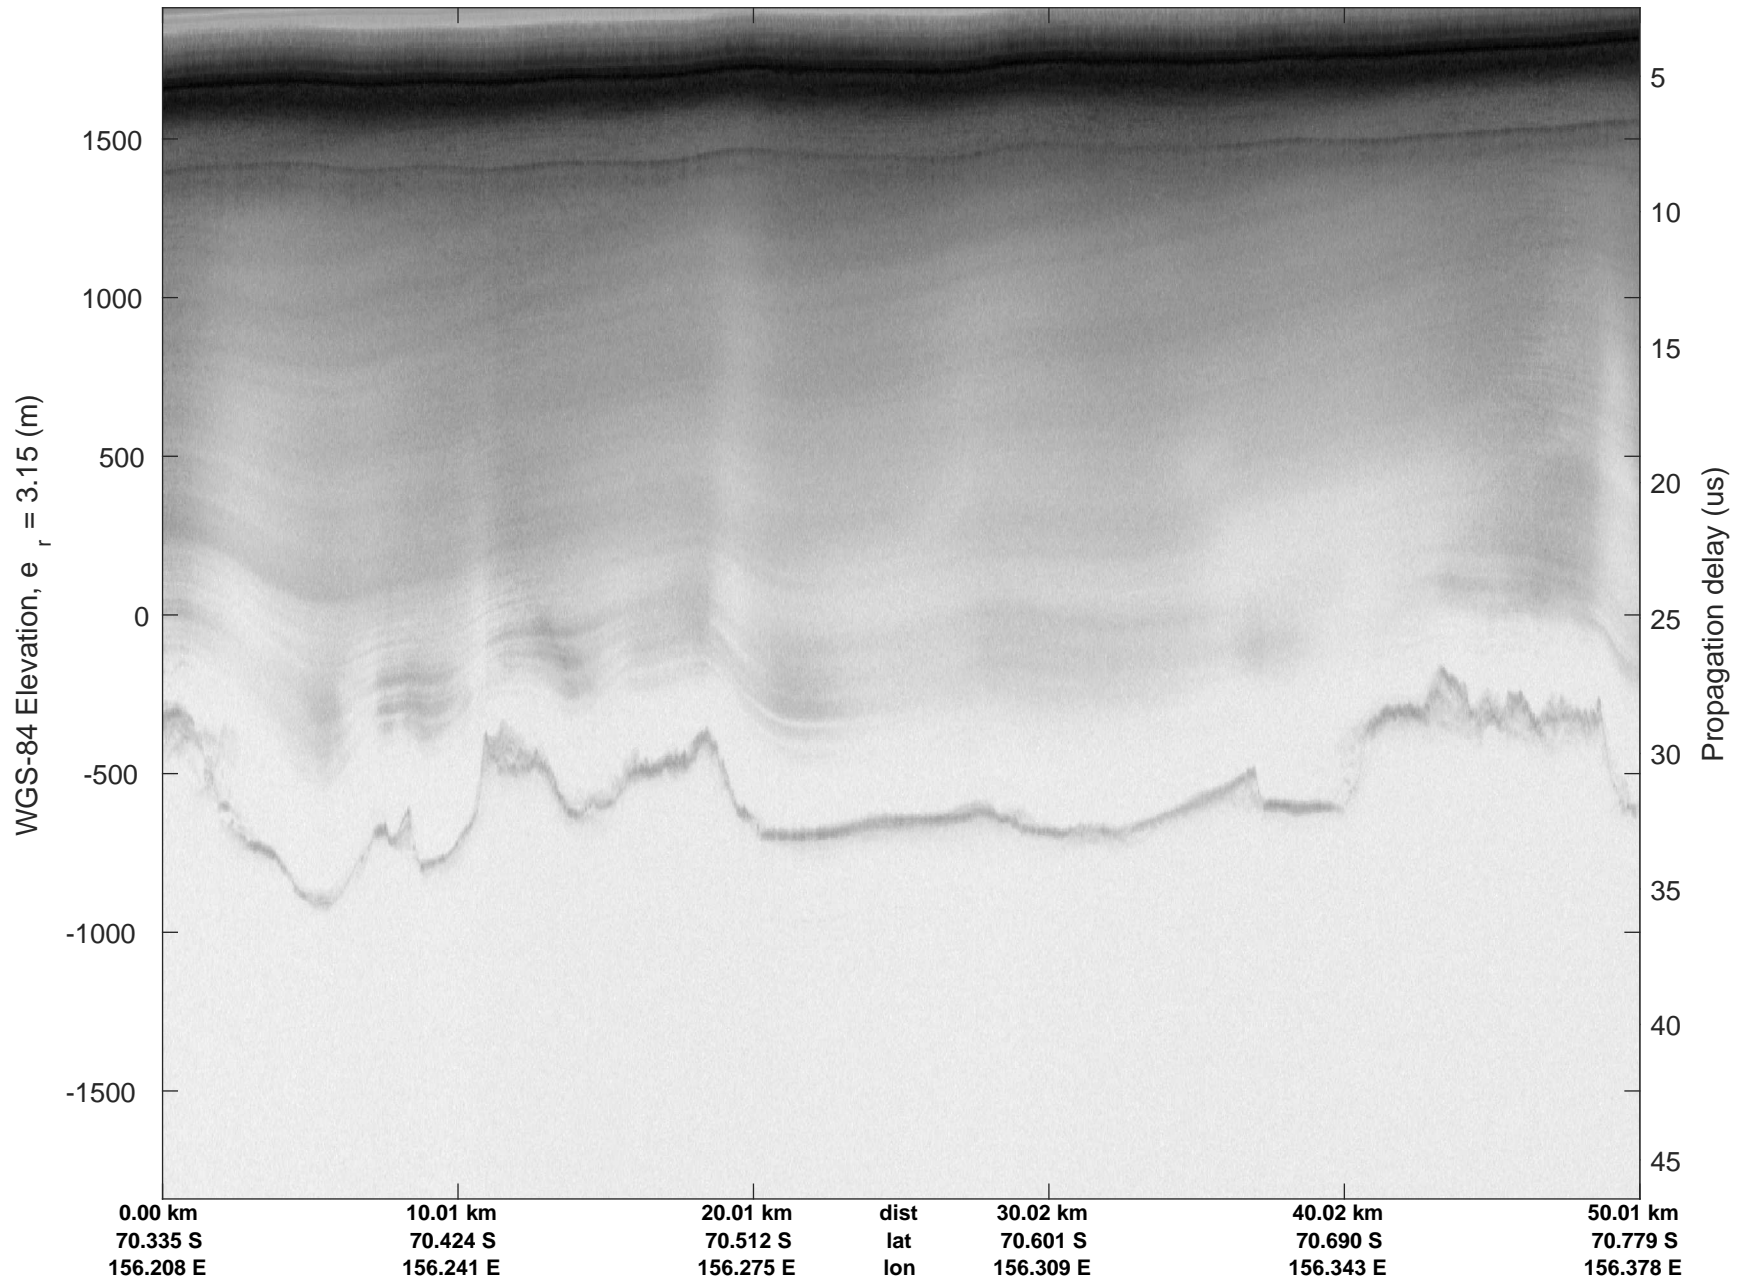

Matusevich-Cook IS-2
20191104_01_001
Polar Stereograph -71N/0E

rds 2019_Antarctica_GV: "Matusevich-Cook IS-2" 20191104_01_001: 01:07:29.2 to 01:14:33.6 GPS

rds 2019_Antarctica_GV: "Matusevich-Cook IS-2" 20191104_01_001: 01:07:29.2 to 01:14:33.6 GPS

rds 2019_Antarctica_GV: "Matusевич-Cook IS-2" 20191104_01_002: 01:14:33.7 to 01:21:21.4 GPS

rds 2019_Antarctica_GV: "Matusevich-Cook IS-2" 20191104_01_002: 01:14:33.7 to 01:21:21.4 GPS

Matusevich-Cook IS-2
20191104_01_003
Polar Stereograph -71N/0E

rds 2019_Antarctica_GV: "Matusevich-Cook IS-2" 20191104_01_003: 01:21:21.5 to 01:27:54.5 GPS

rds 2019_Antarctica_GV: "Matusevich-Cook IS-2" 20191104_01_003: 01:21:21.5 to 01:27:54.5 GPS

rds 2019_Antarctica_GV: "Matusevich-Cook IS-2" 20191104_01_004: 01:27:54.6 to 01:34:20.8 GPS

rds 2019_Antarctica_GV: "Matusevich-Cook IS-2" 20191104_01_004: 01:27:54.6 to 01:34:20.8 GPS

rds 2019_Antarctica_GV: "Matusevich-Cook IS-2" 20191104_01_005: 01:34:20.9 to 01:40:42.2 GPS

rds 2019_Antarctica_GV: "Matusevich-Cook IS-2" 20191104_01_005: 01:34:20.9 to 01:40:42.2 GPS