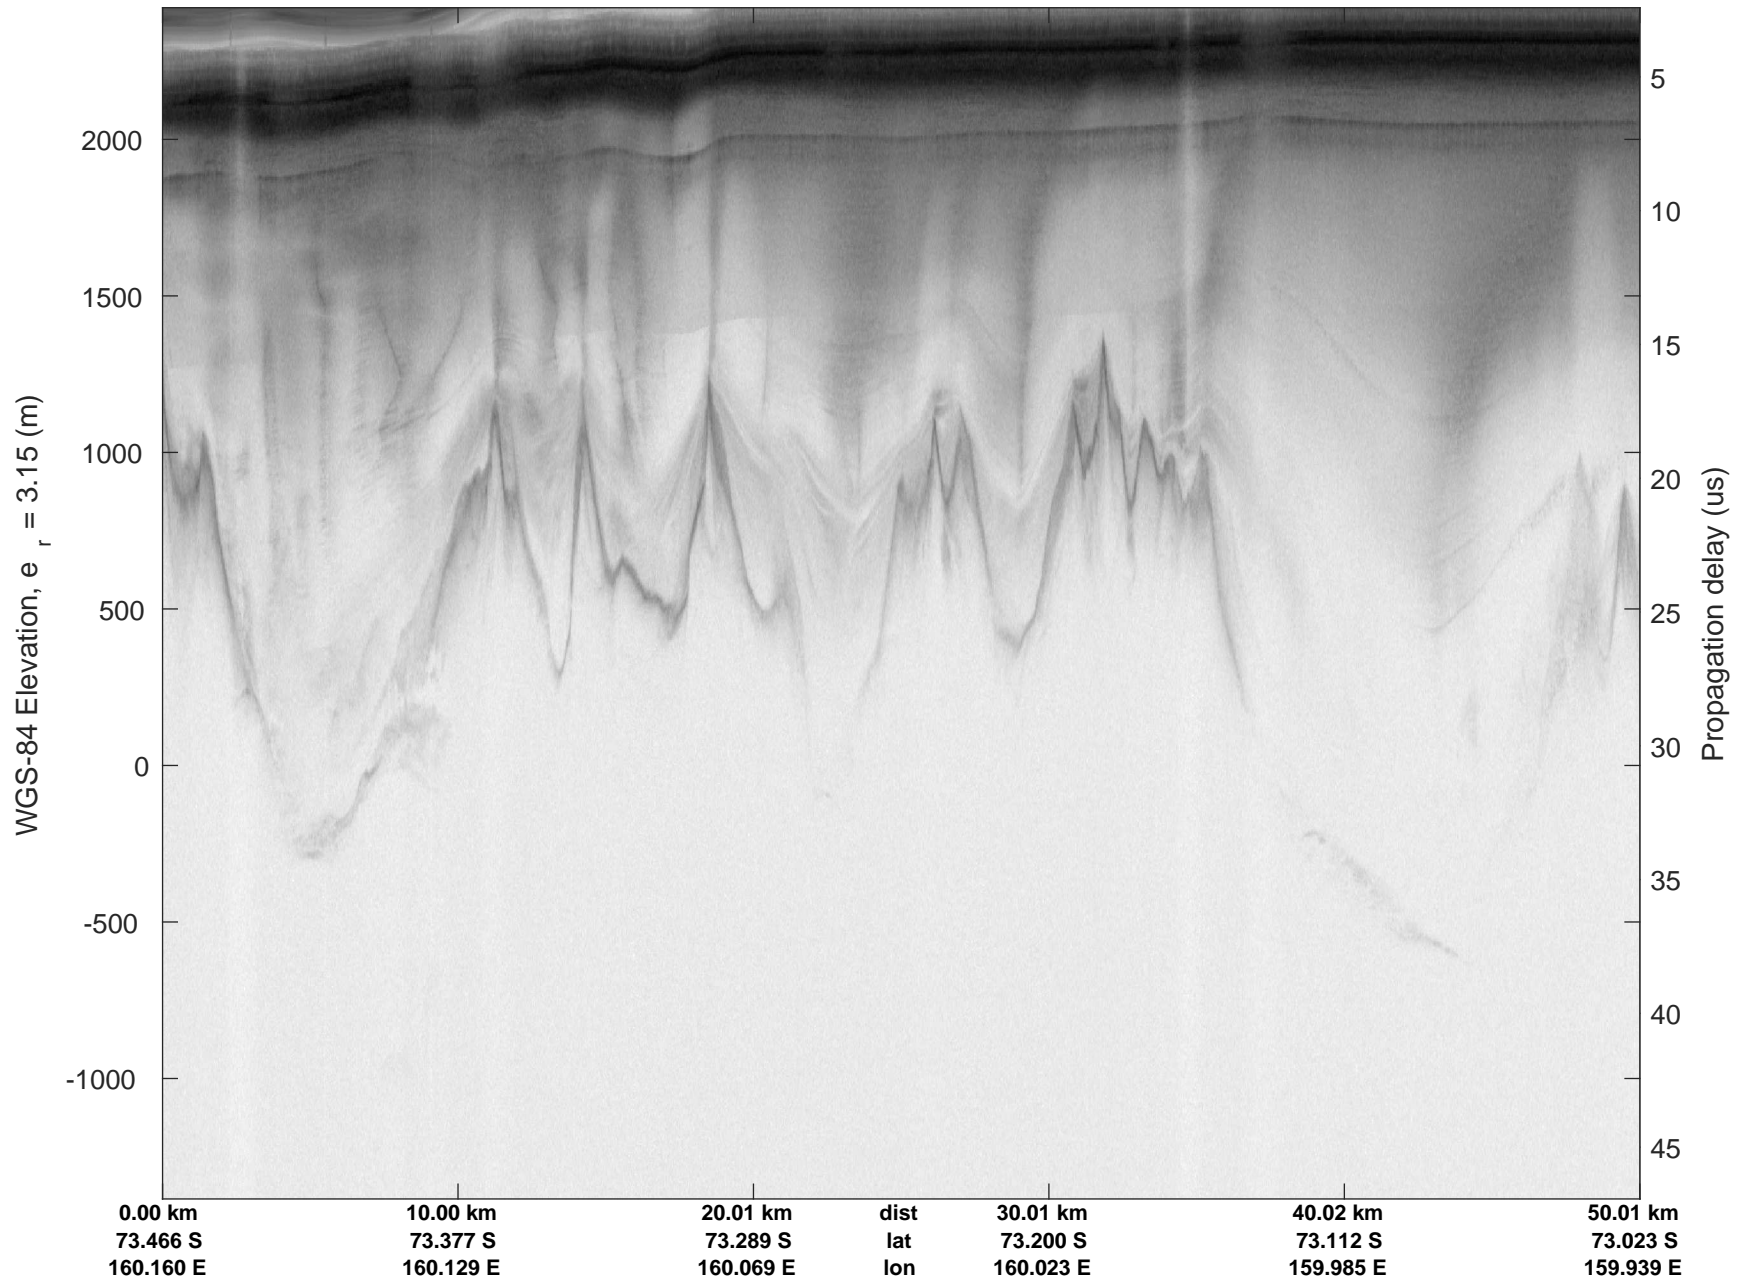

rds 2019_Antarctica_GV: "Matusevich-Cook IS-2" 20191104_01_012: 02:19:14.8 to 02:25:40.9 GPS

rds 2019_Antarctica_GV: "Matusевич-Cook IS-2" 20191104_01_013: 02:25:41.0 to 02:31:45.0 GPS

rds 2019_Antarctica_GV: "Matusevich-Cook IS-2" 20191104_01_013: 02:25:41.0 to 02:31:45.0 GPS

Matusevich-Cook IS-2
20191104_01_014
Polar Stereograph -71N/0E

rds 2019_Antarctica_GV: "Matusevich-Cook IS-2" 20191104_01_014: 02:31:45.1 to 02:37:22.3 GPS

rds 2019_Antarctica_GV: "Matusevich-Cook IS-2" 20191104_01_014: 02:31:45.1 to 02:37:22.3 GPS