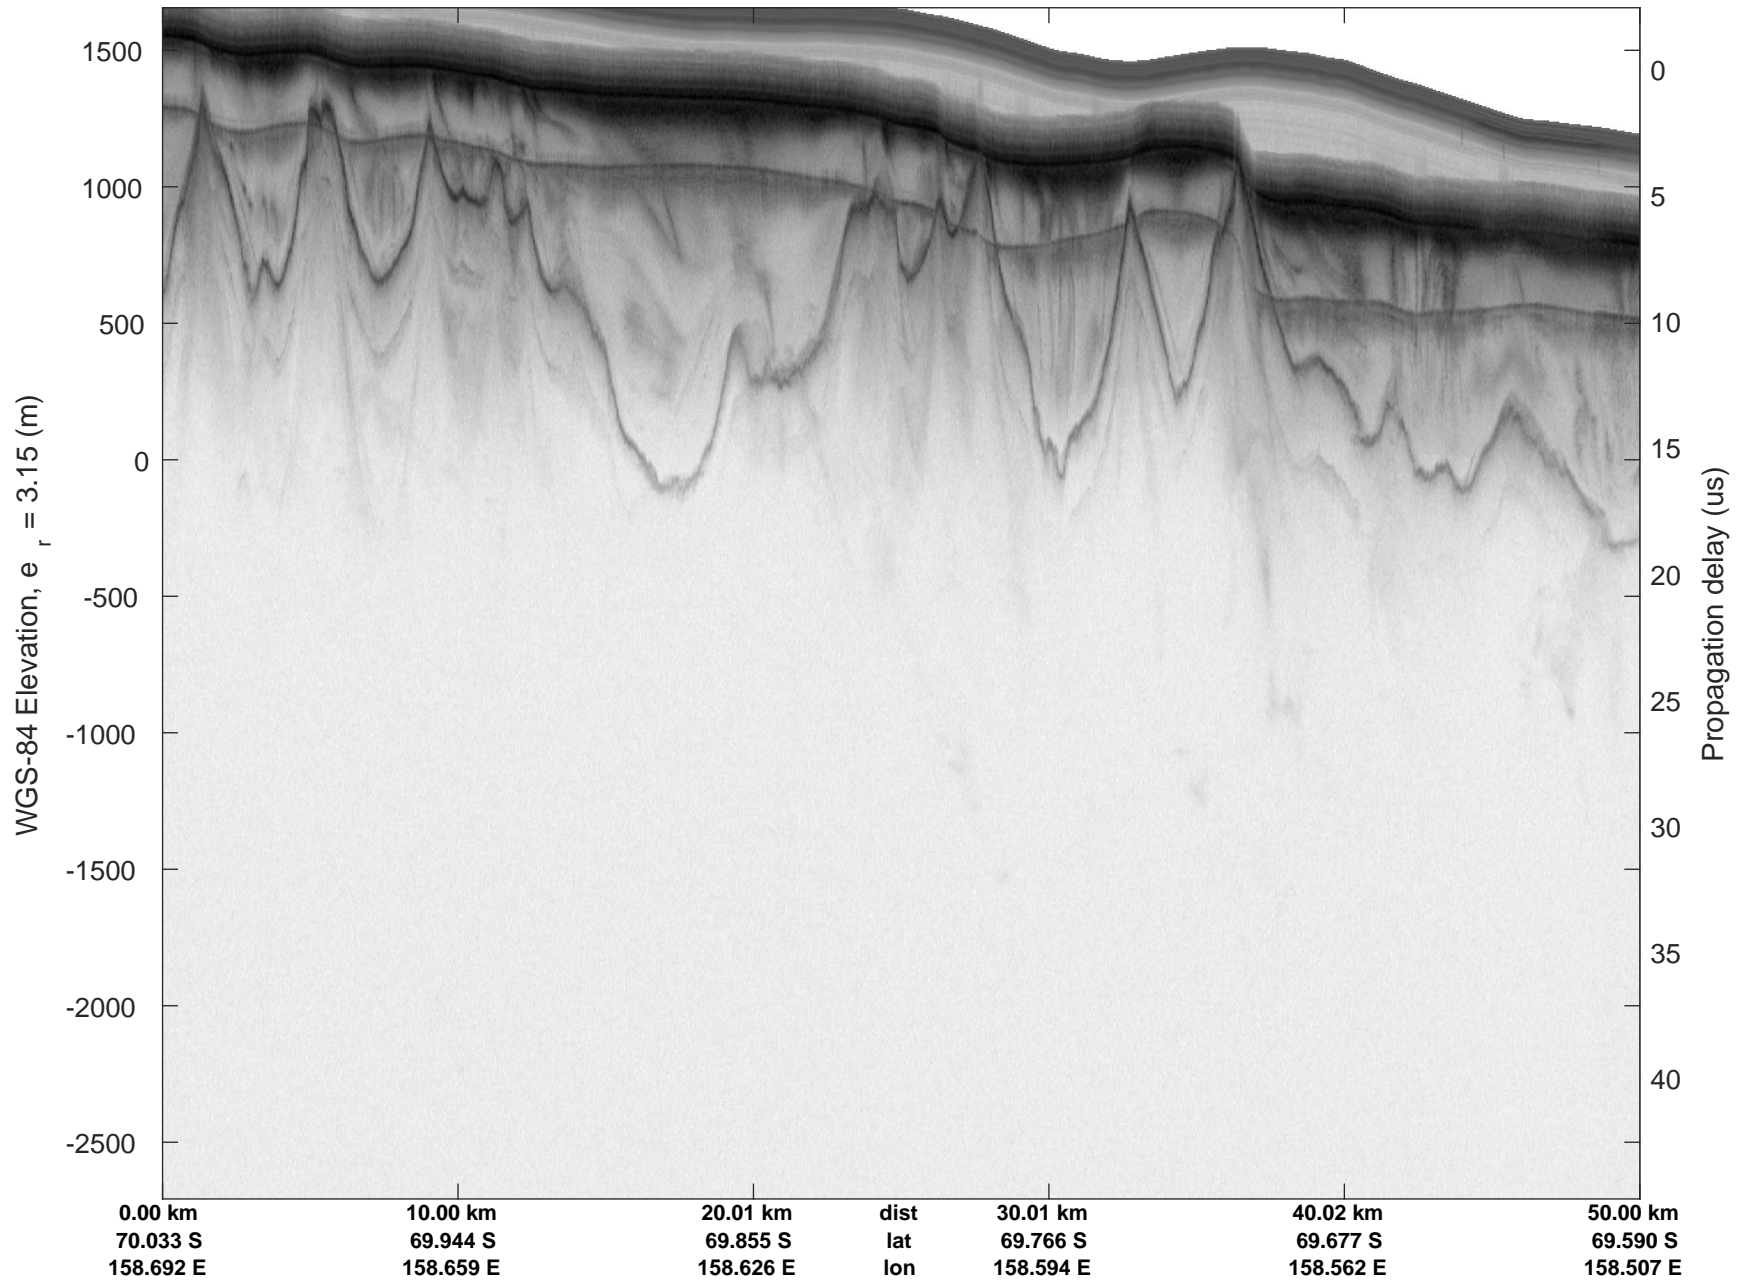

rds 2019_Antarctica_GV: "Matusevich-Cook IS-2" 20191104_01_019: 03:00:46.4 to 03:06:52.9 GPS

rds 2019_Antarctica_GV: "Matusevich-Cook IS-2" 20191104_01_020: 03:06:53.0 to 03:12:53.8 GPS

rds 2019_Antarctica_GV: "Matusevich-Cook IS-2" 20191104_01_020: 03:06:53.0 to 03:12:53.8 GPS

rds 2019_Antarctica_GV: "Matusevich-Cook IS-2" 20191104_01_021: 03:12:53.9 to 03:19:07.9 GPS

rds 2019_Antarctica_GV: "Matusevich-Cook IS-2" 20191104_01_021: 03:12:53.9 to 03:19:07.9 GPS

rds 2019_Antarctica_GV: "Matusевич-Cook IS-2" 20191104_01_022: 03:19:08.0 to 03:25:15.6 GPS

rds 2019_Antarctica_GV: "Matusevich-Cook IS-2" 20191104_01_022: 03:19:08.0 to 03:25:15.6 GPS

rds 2019_Antarctica_GV: "Matusевич-Cook IS-2" 20191104_01_023: 03:25:15.8 to 03:31:30.1 GPS

rds 2019_Antarctica_GV: "Matusевич-Cook IS-2" 20191104_01_023: 03:25:15.8 to 03:31:30.1 GPS

rds 2019_Antarctica_GV: "Matusevich-Cook IS-2" 20191104_01_024: 03:31:30.2 to 03:37:14.2 GPS

rds 2019_Antarctica_GV: "Matusevich-Cook IS-2" 20191104_01_024: 03:31:30.2 to 03:37:14.2 GPS