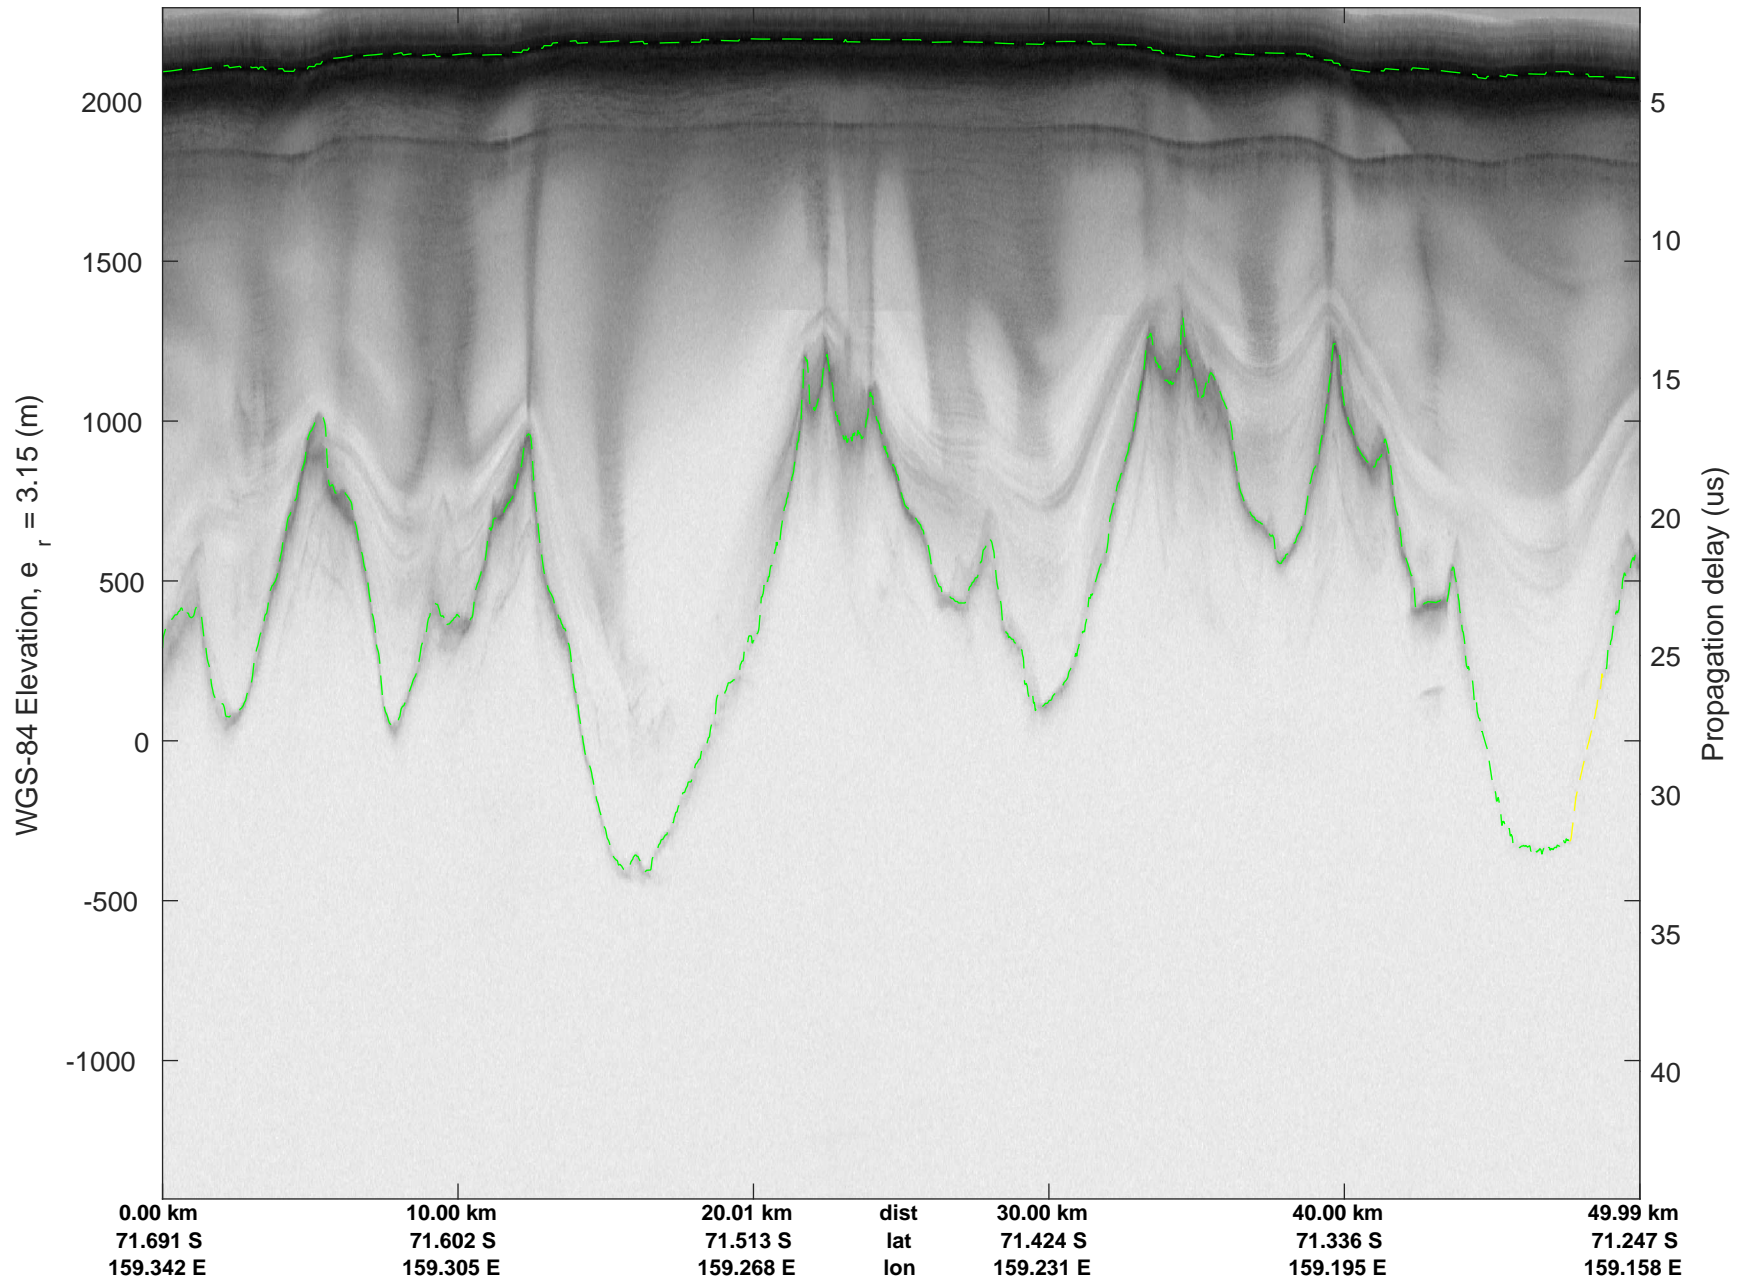

rds 2019_Antarctica_GV: "Matusevich-Cook IS-2" 20191104_01_015: 02:37:22.4 to 02:43:04.3 GPS

rds 2019_Antarctica_GV: "Matusevich-Cook IS-2" 20191104_01_015: 02:37:22.4 to 02:43:04.3 GPS

Matusevich-Cook IS-2
20191104_01_016
Polar Stereograph -71N/0E

rds 2019_Antarctica_GV: "Matusevich-Cook IS-2" 20191104_01_016: 02:43:04.4 to 02:48:50.5 GPS

rds 2019_Antarctica_GV: "Matusevich-Cook IS-2" 20191104_01_016: 02:43:04.4 to 02:48:50.5 GPS

Matusevich-Cook IS-2
20191104_01_017
Polar Stereograph -71N/0E

rds 2019_Antarctica_GV: "Matusевич-Cook IS-2" 20191104_01_017: 02:48:50.6 to 02:54:49.8 GPS

rds 2019_Antarctica_GV: "Matushevich-Cook IS-2" 20191104_01_017: 02:48:50.6 to 02:54:49.8 GPS

Matusevich-Cook IS-2
20191104_01_018
Polar Stereograph -71N/0E

rds 2019_Antarctica_GV: "Matusевич-Cook IS-2" 20191104_01_018: 02:54:49.9 to 03:00:46.3 GPS

rds 2019_Antarctica_GV: "Matusevich-Cook IS-2" 20191104_01_018: 02:54:49.9 to 03:00:46.3 GPS

rds 2019_Antarctica_GV: "Matusевич-Cook IS-2" 20191104_01_019: 03:00:46.4 to 03:06:52.9 GPS