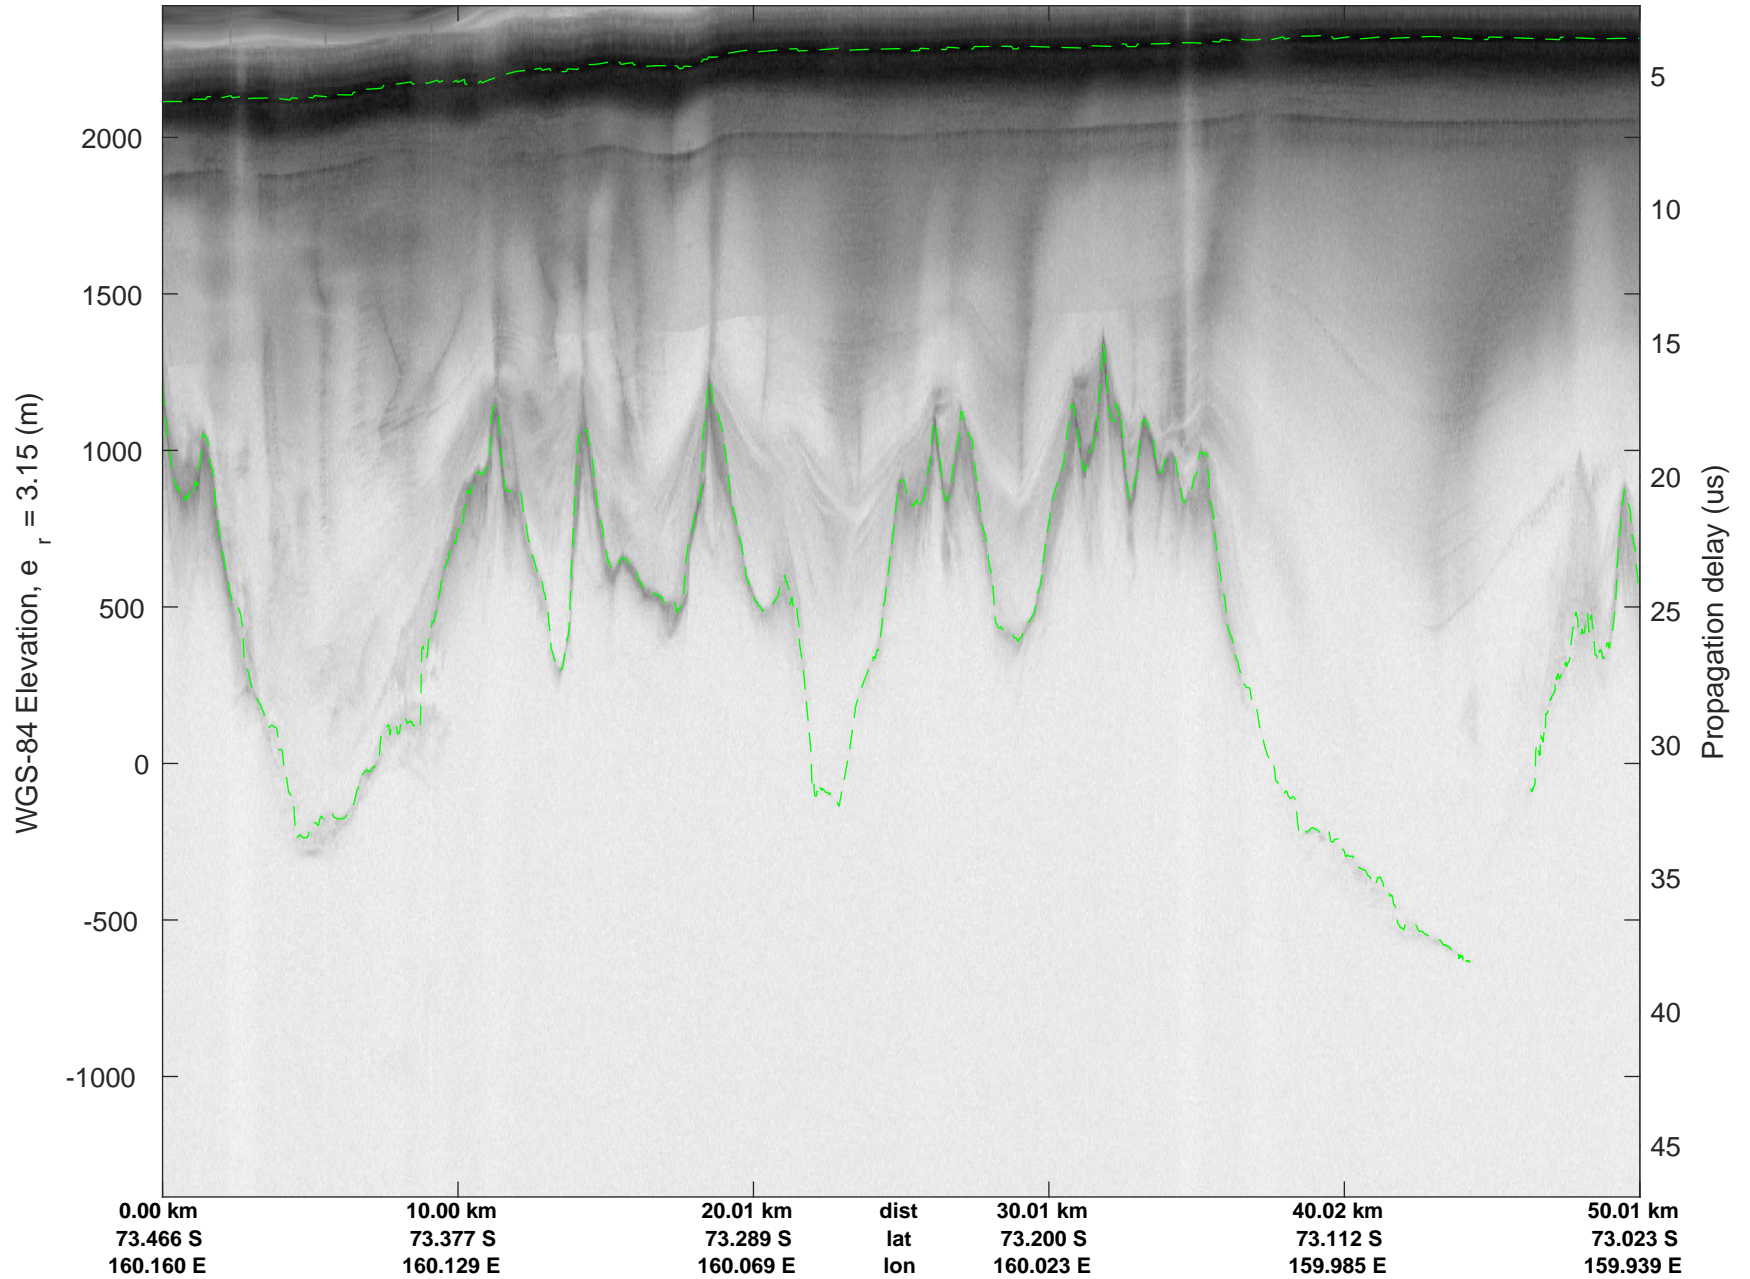

rds 2019_Antarctica_GV: "Matusевич-Cook IS-2" 20191104_01_011: 02:12:47.9 to 02:19:14.7 GPS

rds 2019_Antarctica_GV: "Matusevich-Cook IS-2" 20191104_01_011: 02:12:47.9 to 02:19:14.7 GPS

rds 2019_Antarctica_GV: "Matusevich-Cook IS-2" 20191104_01_012: 02:19:14.8 to 02:25:40.9 GPS

rds 2019_Antarctica_GV: "Matusevich-Cook IS-2" 20191104_01_012: 02:19:14.8 to 02:25:40.9 GPS

rds 2019_Antarctica_GV: "Matusевич-Cook IS-2" 20191104_01_013: 02:25:41.0 to 02:31:45.0 GPS

rds 2019_Antarctica_GV: "Matusevich-Cook IS-2" 20191104_01_013: 02:25:41.0 to 02:31:45.0 GPS

Matusevich-Cook IS-2
20191104_01_014
Polar Stereograph -71N/0E

rds 2019_Antarctica_GV: "Matusevich-Cook IS-2" 20191104_01_014: 02:31:45.1 to 02:37:22.3 GPS

rds 2019_Antarctica_GV: "Matusevich-Cook IS-2" 20191104_01_014: 02:31:45.1 to 02:37:22.3 GPS

rds 2019_Antarctica_GV: "Matusevich-Cook IS-2" 20191104_01_015: 02:37:22.4 to 02:43:04.3 GPS

rds 2019_Antarctica_GV: "Matusevich-Cook IS-2" 20191104_01_015: 02:37:22.4 to 02:43:04.3 GPS

Matusevich-Cook IS-2
20191104_01_016
Polar Stereograph -71N/0E