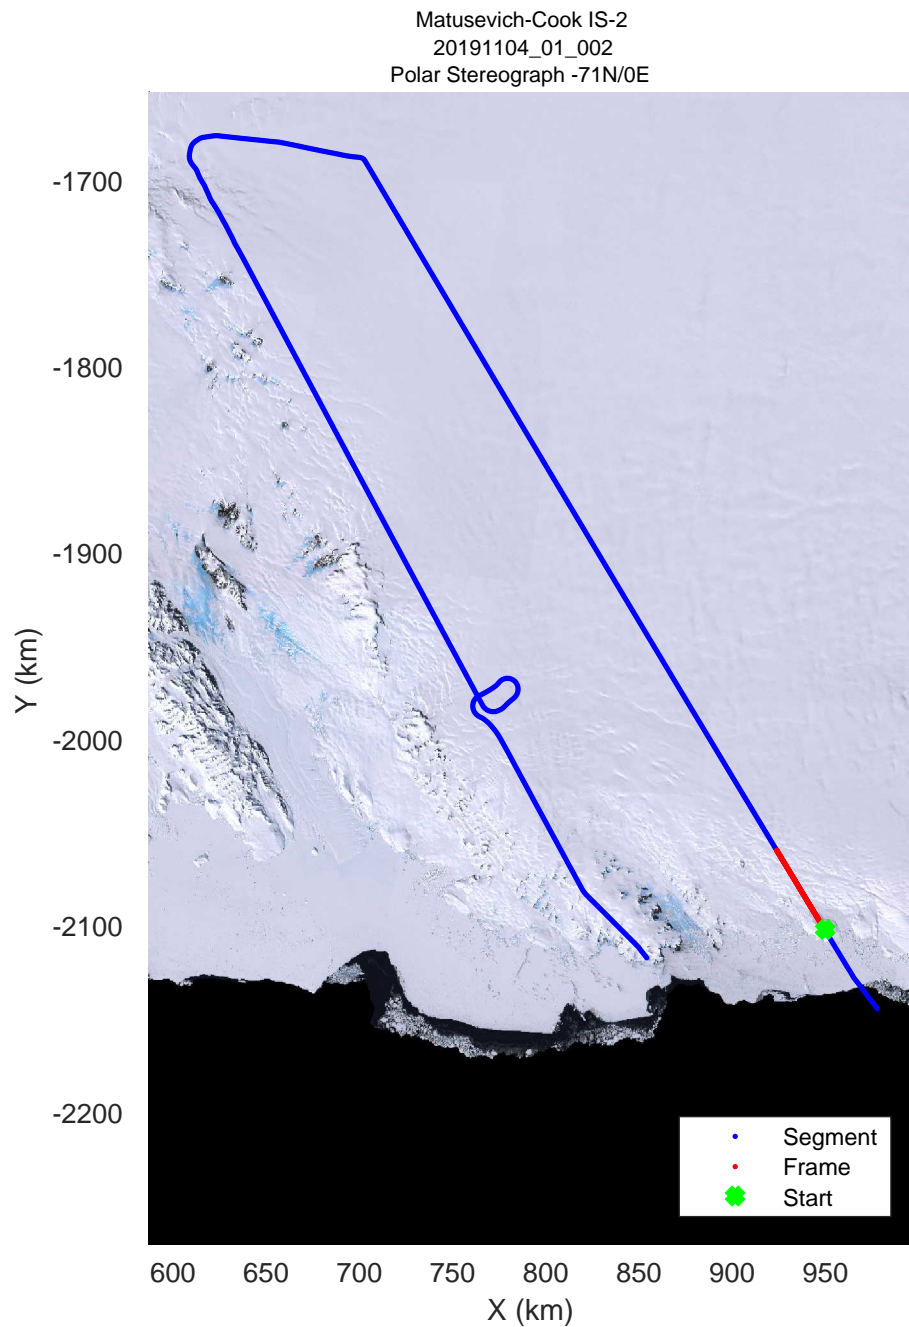

Matusevich-Cook IS-2
20191104_01_001
Polar Stereograph -71N/0E

rds 2019_Antarctica_GV: "Matusevich-Cook IS-2" 20191104_01_001: 01:07:29.2 to 01:14:33.6 GPS

rds 2019_Antarctica_GV: "Matusevich-Cook IS-2" 20191104_01_001: 01:07:29.2 to 01:14:33.6 GPS

rds 2019_Antarctica_GV: "Matusевич-Cook IS-2" 20191104_01_002: 01:14:33.7 to 01:21:21.4 GPS

rds 2019_Antarctica_GV: "Matusevich-Cook IS-2" 20191104_01_002: 01:14:33.7 to 01:21:21.4 GPS

Matusevich-Cook IS-2
20191104_01_003
Polar Stereograph -71N/0E

rds 2019_Antarctica_GV: "Matusevich-Cook IS-2" 20191104_01_003: 01:21:21.5 to 01:27:54.5 GPS

rds 2019_Antarctica_GV: "Matusevich-Cook IS-2" 20191104_01_003: 01:21:21.5 to 01:27:54.5 GPS

rds 2019_Antarctica_GV: "Matusevich-Cook IS-2" 20191104_01_004: 01:27:54.6 to 01:34:20.8 GPS

rds 2019_Antarctica_GV: "Matusevich-Cook IS-2" 20191104_01_006: 01:40:42.3 to 01:47:03.0 GPS

rds 2019_Antarctica_GV: "Matusевич-Cook IS-2" 20191104_01_006: 01:40:42.3 to 01:47:03.0 GPS

Matusevich-Cook IS-2
20191104_01_007
Polar Stereograph -71N/0E