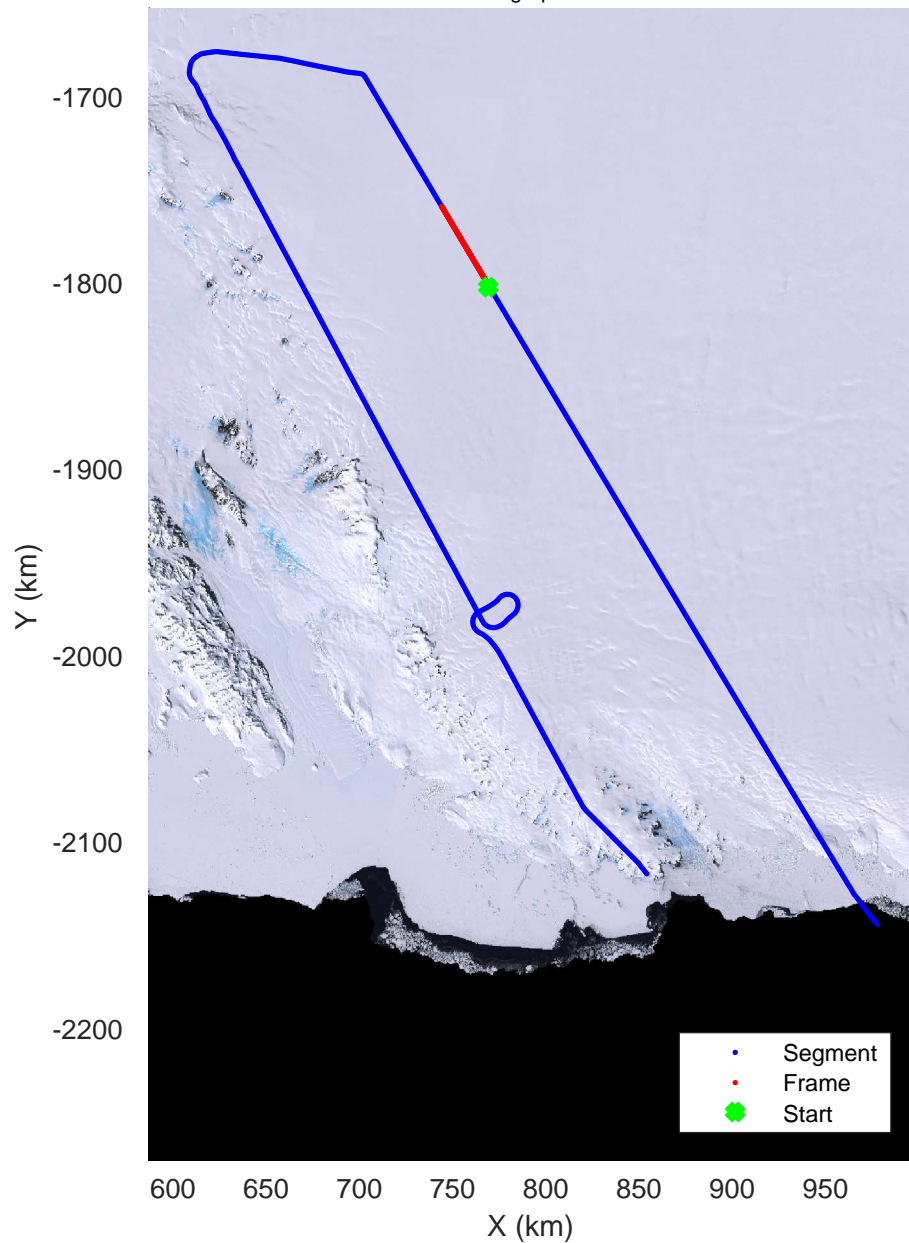

rds 2019_Antarctica_GV: "Matusевич-Cook IS-2" 20191104_01_002: 01:14:33.7 to 01:21:21.4 GPS

rds 2019_Antarctica_GV: "Matusevich-Cook IS-2" 20191104_01_002: 01:14:33.7 to 01:21:21.4 GPS

Matusevich-Cook IS-2
20191104_01_003
Polar Stereograph -71N/0E

rds 2019_Antarctica_GV: "Matusevich-Cook IS-2" 20191104_01_006: 01:40:42.3 to 01:47:03.0 GPS

rds 2019_Antarctica_GV: "Matusевич-Cook IS-2" 20191104_01_006: 01:40:42.3 to 01:47:03.0 GPS

Matusevich-Cook IS-2
20191104_01_007
Polar Stereograph -71N/0E

rds 2019_Antarctica_GV: "Matusevich-Cook IS-2" 20191104_01_007: 01:47:03.1 to 01:53:30.5 GPS

rds 2019_Antarctica_GV: "Matusevich-Cook IS-2" 20191104_01_007: 01:47:03.1 to 01:53:30.5 GPS

rds 2019_Antarctica_GV: "Matusevich-Cook IS-2" 20191104_01_008: 01:53:30.6 to 01:59:56.4 GPS

rds 2019_Antarctica_GV: "Matushevich-Cook IS-2" 20191104_01_008: 01:53:30.6 to 01:59:56.4 GPS

Matusevich-Cook IS-2
20191104_01_009
Polar Stereograph -71N/0E

rds 2019_Antarctica_GV: "Matusevich-Cook IS-2" 20191104_01_009: 01:59:56.5 to 02:06:20.6 GPS