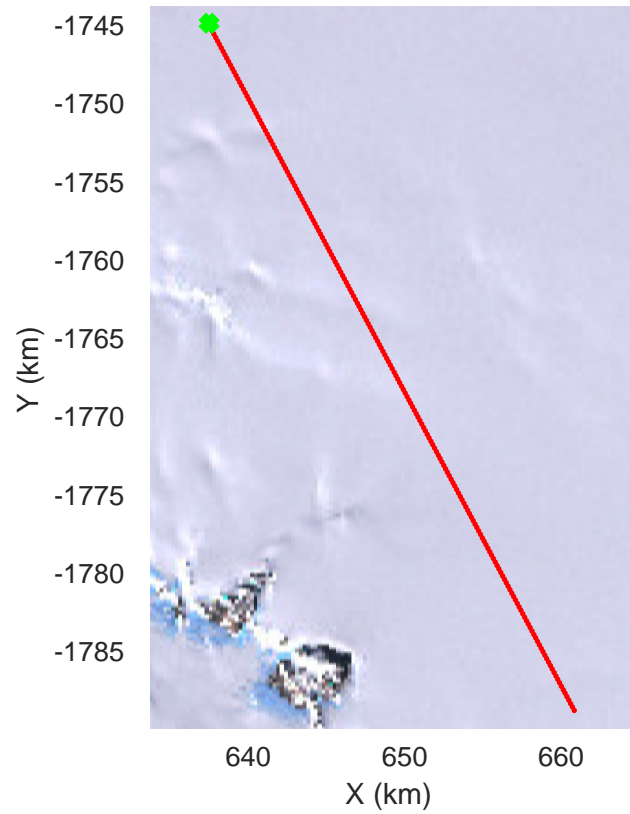

Matusevich-Cook IS-2
20191104_01_001
Polar Stereograph -71N/0E

rds 2019_Antarctica_GV: "Matusevich-Cook IS-2" 20191104_01_001: 01:07:29.2 to 01:14:33.6 GPS

rds 2019_Antarctica_GV: "Matusevich-Cook IS-2" 20191104_01_001: 01:07:29.2 to 01:14:33.6 GPS

rds 2019_Antarctica_GV: "Matusевич-Cook IS-2" 20191104_01_002: 01:14:33.7 to 01:21:21.4 GPS

rds 2019_Antarctica_GV: "Matusevich-Cook IS-2" 20191104_01_002: 01:14:33.7 to 01:21:21.4 GPS

Matusevich-Cook IS-2
20191104_01_003
Polar Stereograph -71N/0E

Matusevich-Cook IS-2
20191104_01_014
Polar Stereograph -71N/0E

rds 2019_Antarctica_GV: "Matusevich-Cook IS-2" 20191104_01_014: 02:31:45.1 to 02:37:22.3 GPS

rds 2019_Antarctica_GV: "Matusevich-Cook IS-2" 20191104_01_014: 02:31:45.1 to 02:37:22.3 GPS

rds 2019_Antarctica_GV: "Matusevich-Cook IS-2" 20191104_01_015: 02:37:22.4 to 02:43:04.3 GPS

rds 2019_Antarctica_GV: "Matusevich-Cook IS-2" 20191104_01_015: 02:37:22.4 to 02:43:04.3 GPS

Matusevich-Cook IS-2
20191104_01_016
Polar Stereograph -71N/0E