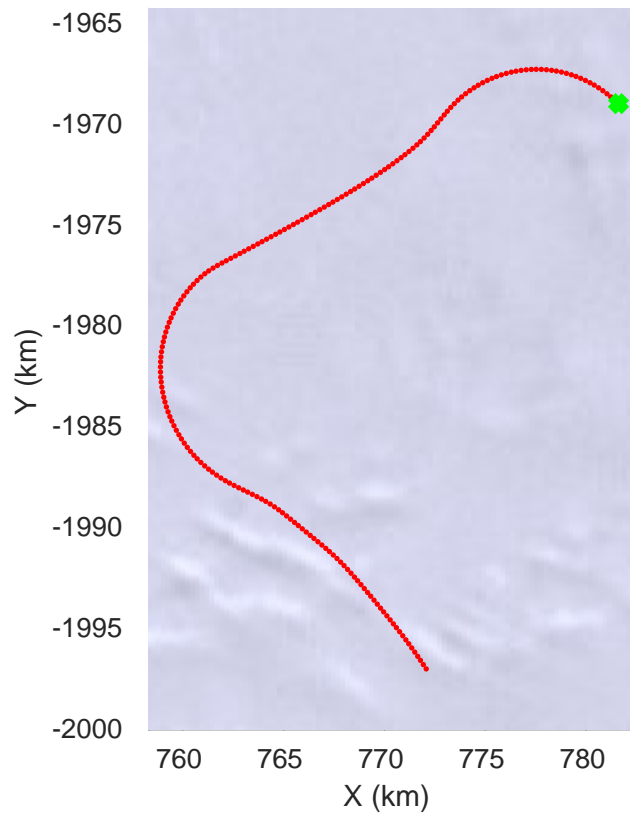

Matusevich-Cook IS-2
20191104_01_001
Polar Stereograph -71N/0E

rds 2019_Antarctica_GV: "Matusevich-Cook IS-2" 20191104_01_001: 01:07:29.2 to 01:14:33.6 GPS

rds 2019_Antarctica_GV: "Matusevich-Cook IS-2" 20191104_01_001: 01:07:29.2 to 01:14:33.6 GPS

rds 2019_Antarctica_GV: "Matusевич-Cook IS-2" 20191104_01_002: 01:14:33.7 to 01:21:21.4 GPS

rds 2019_Antarctica_GV: "Matusevich-Cook IS-2" 20191104_01_002: 01:14:33.7 to 01:21:21.4 GPS

Matusevich-Cook IS-2
20191104_01_003
Polar Stereograph -71N/0E

rds 2019_Antarctica_GV: "Matusевич-Cook IS-2" 20191104_01_017: 02:48:50.6 to 02:54:49.8 GPS

rds 2019_Antarctica_GV: "Matushevich-Cook IS-2" 20191104_01_017: 02:48:50.6 to 02:54:49.8 GPS

Matusevich-Cook IS-2
20191104_01_018
Polar Stereograph -71N/0E

rds 2019_Antarctica_GV: "Matusevich-Cook IS-2" 20191104_01_019: 03:00:46.4 to 03:06:52.9 GPS

rds 2019_Antarctica_GV: "Matusevich-Cook IS-2" 20191104_01_020: 03:06:53.0 to 03:12:53.8 GPS

rds 2019_Antarctica_GV: "Matusevich-Cook IS-2" 20191104_01_020: 03:06:53.0 to 03:12:53.8 GPS