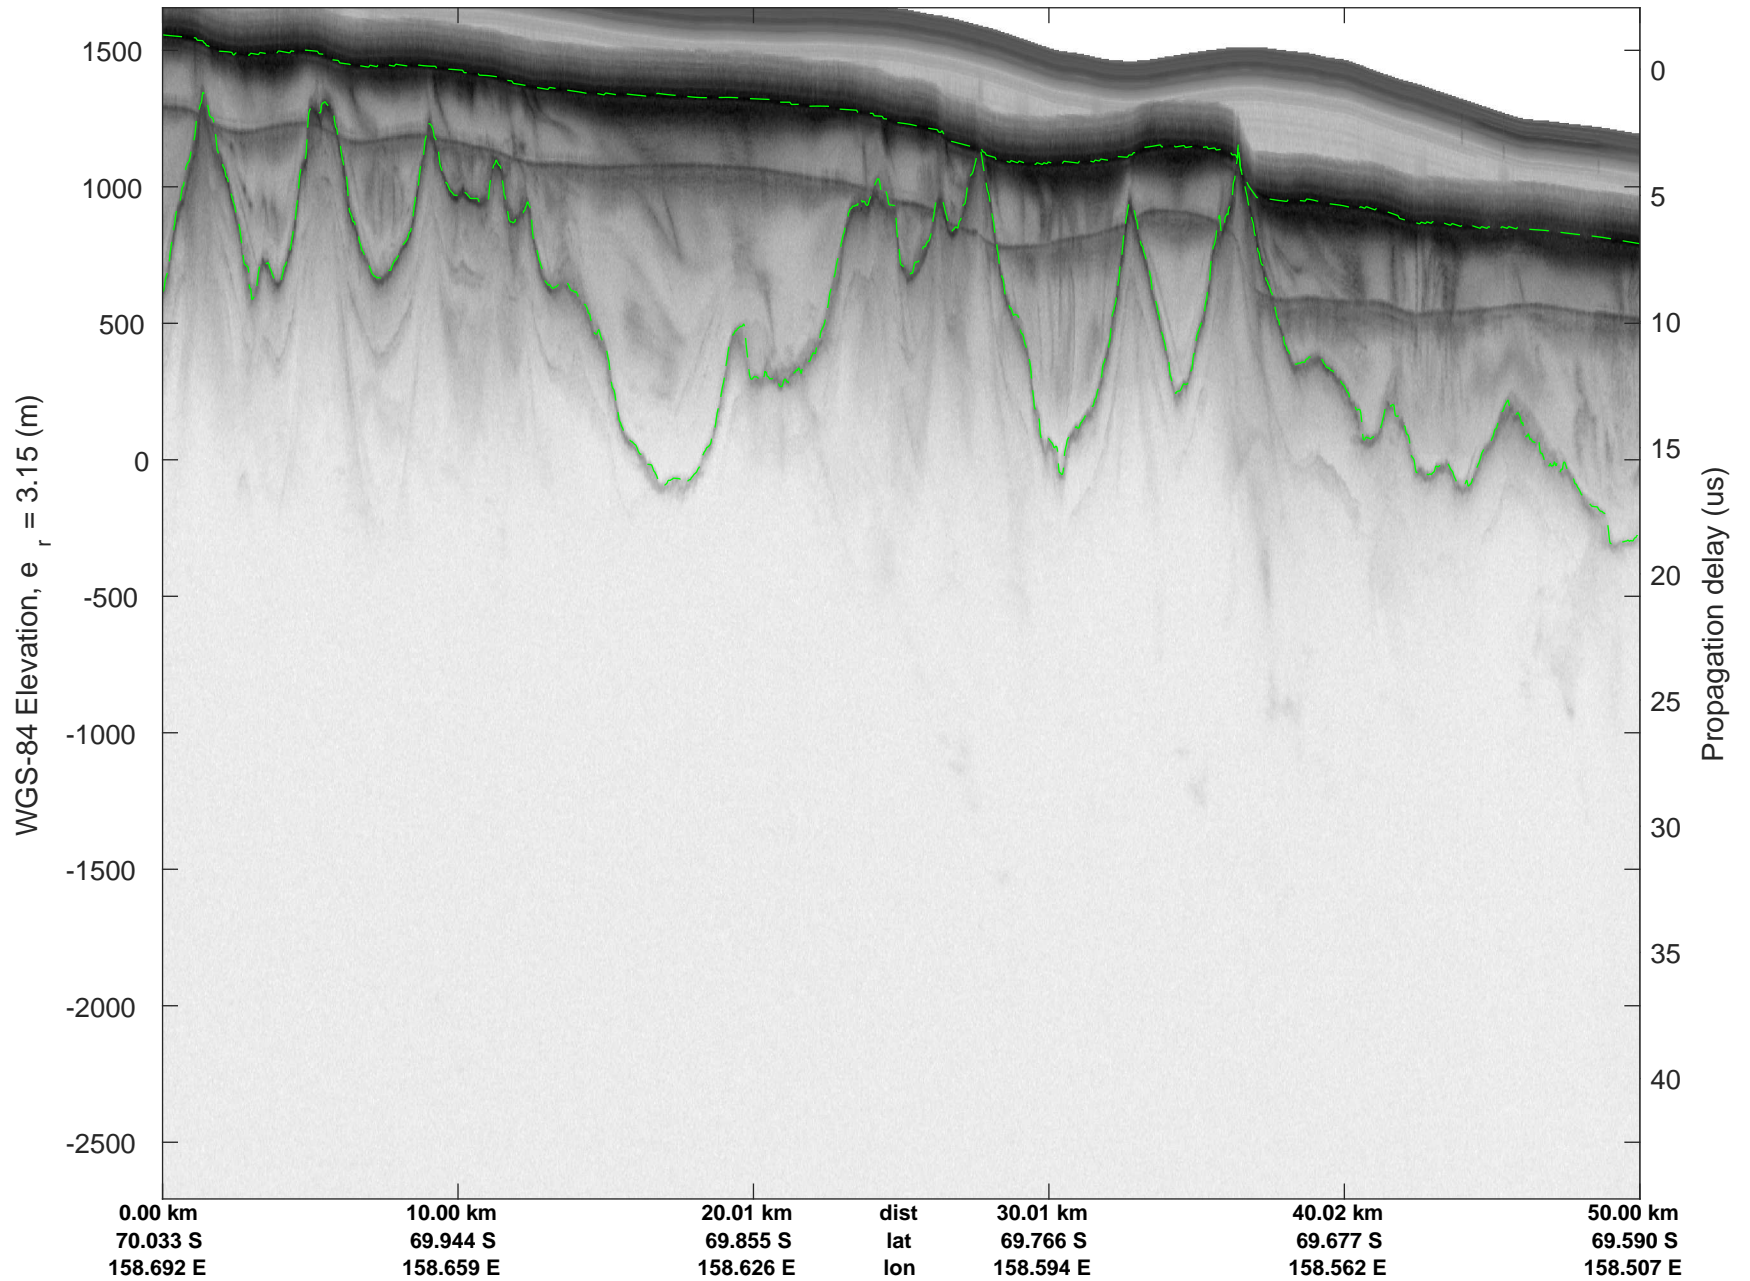

rds 2019_Antarctica_GV: "Matusevich-Cook IS-2" 20191104_01_019: 03:00:46.4 to 03:06:52.9 GPS

rds 2019_Antarctica_GV: "Matusevich-Cook IS-2" 20191104_01_020: 03:06:53.0 to 03:12:53.8 GPS

rds 2019_Antarctica_GV: "Matusevich-Cook IS-2" 20191104_01_020: 03:06:53.0 to 03:12:53.8 GPS

rds 2019_Antarctica_GV: "Matusevich-Cook IS-2" 20191104_01_021: 03:12:53.9 to 03:19:07.9 GPS

rds 2019_Antarctica_GV: "Matusevich-Cook IS-2" 20191104_01_021: 03:12:53.9 to 03:19:07.9 GPS

rds 2019_Antarctica_GV: "Matusевич-Cook IS-2" 20191104_01_022: 03:19:08.0 to 03:25:15.6 GPS

rds 2019_Antarctica_GV: "Matusevich-Cook IS-2" 20191104_01_022: 03:19:08.0 to 03:25:15.6 GPS

rds 2019_Antarctica_GV: "Matusевич-Cook IS-2" 20191104_01_023: 03:25:15.8 to 03:31:30.1 GPS

rds 2019_Antarctica_GV: "Matusевич-Cook IS-2" 20191104_01_023: 03:25:15.8 to 03:31:30.1 GPS

rds 2019_Antarctica_GV: "Matusevich-Cook IS-2" 20191104_01_024: 03:31:30.2 to 03:37:14.2 GPS

rds 2019_Antarctica_GV: "Matusevich-Cook IS-2" 20191104_01_024: 03:31:30.2 to 03:37:14.2 GPS