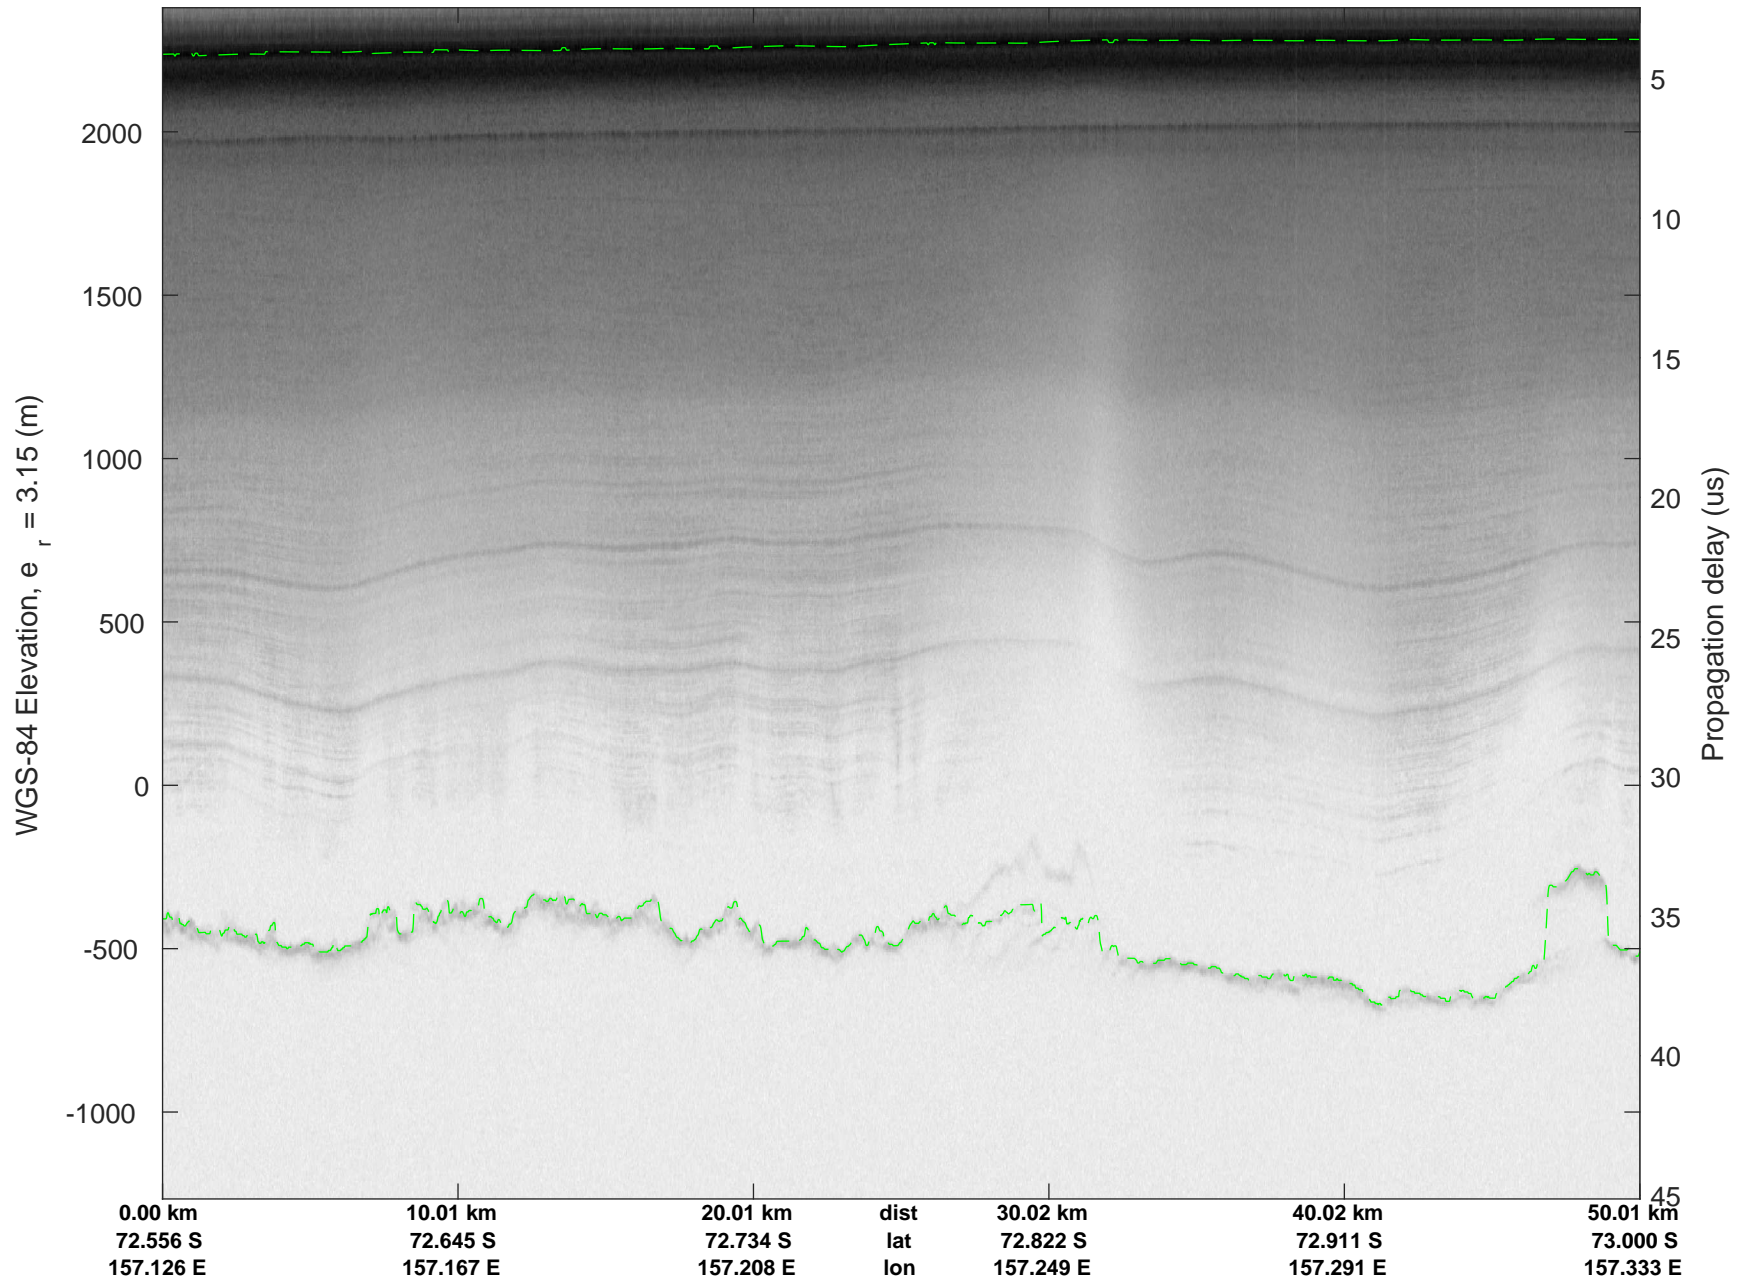

rds 2019_Antarctica_GV: "Matushevich-Cook IS-2" 20191104_01_008: 01:53:30.6 to 01:59:56.4 GPS

Matusevich-Cook IS-2
20191104_01_009
Polar Stereograph -71N/0E

rds 2019_Antarctica_GV: "Matusevich-Cook IS-2" 20191104_01_009: 01:59:56.5 to 02:06:20.6 GPS

rds 2019_Antarctica_GV: "Matusevich-Cook IS-2" 20191104_01_009: 01:59:56.5 to 02:06:20.6 GPS

rds 2019_Antarctica_GV: "Matusevich-Cook IS-2" 20191104_01_010: 02:06:20.7 to 02:12:47.7 GPS

rds 2019_Antarctica_GV: "Matusevich-Cook IS-2" 20191104_01_010: 02:06:20.7 to 02:12:47.7 GPS

rds 2019_Antarctica_GV: "Matusевич-Cook IS-2" 20191104_01_011: 02:12:47.9 to 02:19:14.7 GPS

rds 2019_Antarctica_GV: "Matusevich-Cook IS-2" 20191104_01_011: 02:12:47.9 to 02:19:14.7 GPS

rds 2019_Antarctica_GV: "Matusevich-Cook IS-2" 20191104_01_012: 02:19:14.8 to 02:25:40.9 GPS

Matusevich-Cook IS-2
20191104_01_014
Polar Stereograph -71N/0E

rds 2019_Antarctica_GV: "Matusevich-Cook IS-2" 20191104_01_014: 02:31:45.1 to 02:37:22.3 GPS

rds 2019_Antarctica_GV: "Matusevich-Cook IS-2" 20191104_01_014: 02:31:45.1 to 02:37:22.3 GPS