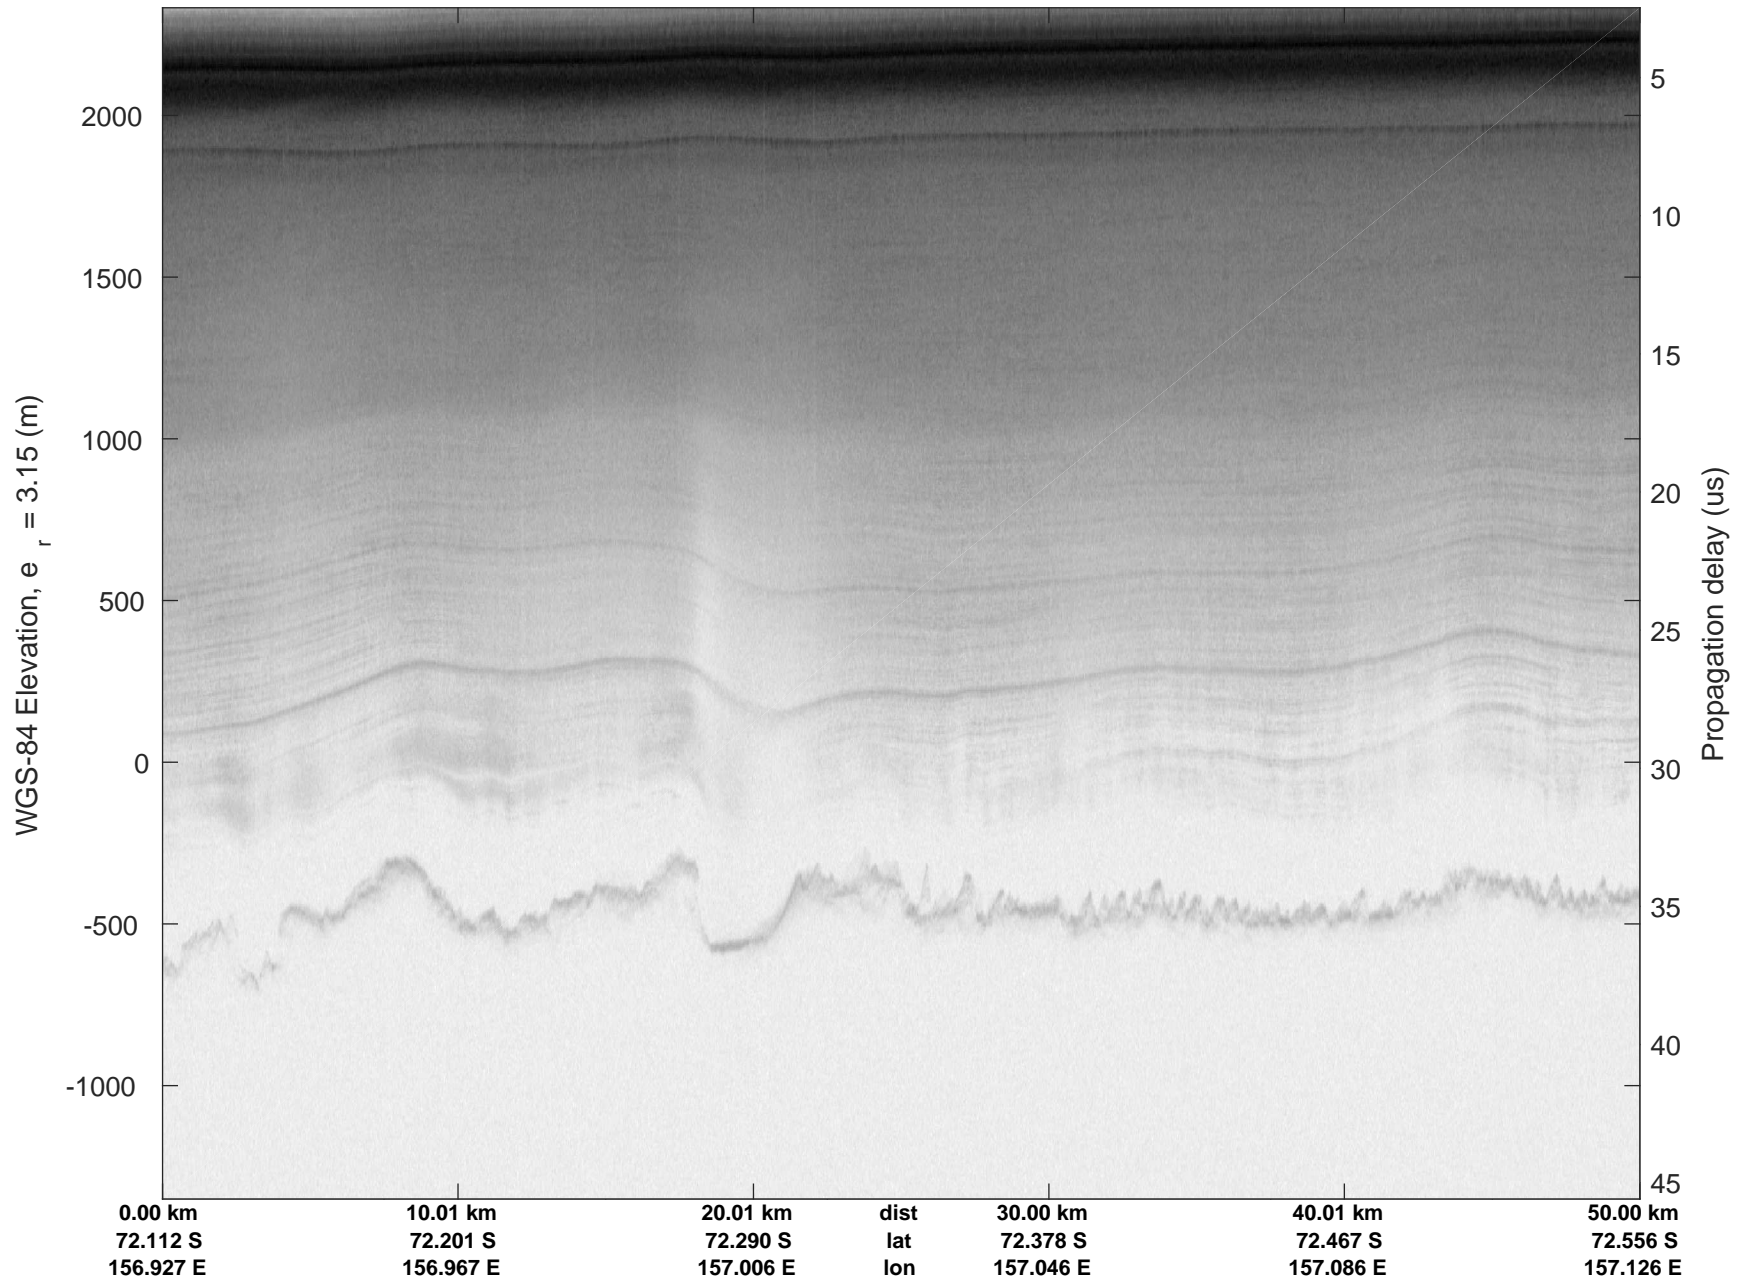

rds 2019_Antarctica_GV: "Matusevich-Cook IS-2" 20191104_01_006: 01:40:42.3 to 01:47:03.0 GPS

rds 2019_Antarctica_GV: "Matusевич-Cook IS-2" 20191104_01_006: 01:40:42.3 to 01:47:03.0 GPS

Matusevich-Cook IS-2
20191104_01_007
Polar Stereograph -71N/0E

rds 2019_Antarctica_GV: "Matusevich-Cook IS-2" 20191104_01_007: 01:47:03.1 to 01:53:30.5 GPS

rds 2019_Antarctica_GV: "Matusevich-Cook IS-2" 20191104_01_007: 01:47:03.1 to 01:53:30.5 GPS

rds 2019_Antarctica_GV: "Matusevich-Cook IS-2" 20191104_01_008: 01:53:30.6 to 01:59:56.4 GPS

rds 2019_Antarctica_GV: "Matushevich-Cook IS-2" 20191104_01_008: 01:53:30.6 to 01:59:56.4 GPS

Matusevich-Cook IS-2
20191104_01_009
Polar Stereograph -71N/0E

rds 2019_Antarctica_GV: "Matusevich-Cook IS-2" 20191104_01_009: 01:59:56.5 to 02:06:20.6 GPS

rds 2019_Antarctica_GV: "Matusevich-Cook IS-2" 20191104_01_009: 01:59:56.5 to 02:06:20.6 GPS

rds 2019_Antarctica_GV: "Matusevich-Cook IS-2" 20191104_01_010: 02:06:20.7 to 02:12:47.7 GPS

rds 2019_Antarctica_GV: "Matusevich-Cook IS-2" 20191104_01_010: 02:06:20.7 to 02:12:47.7 GPS