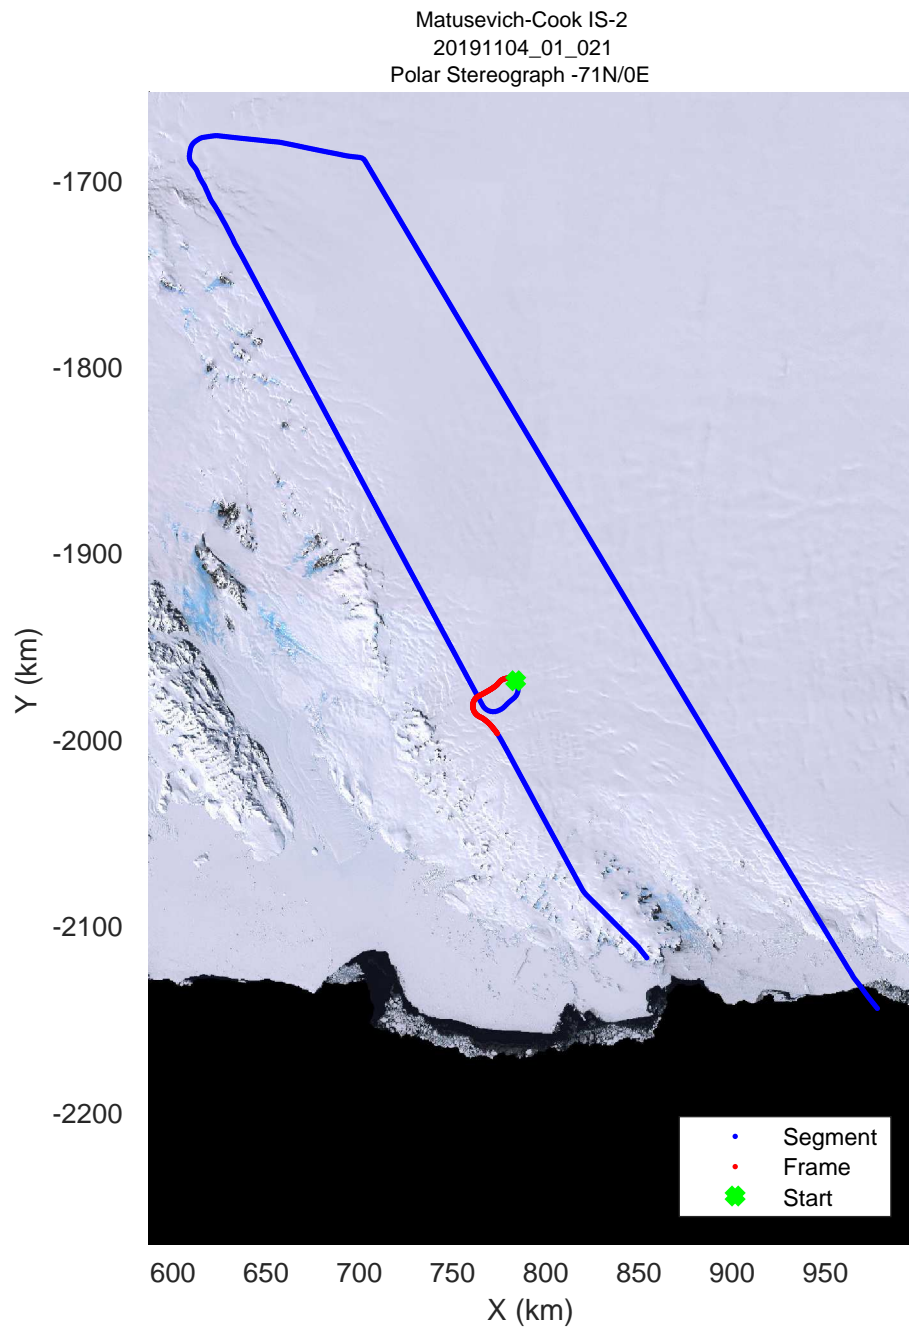

Matusevich-Cook IS-2
20191104_01_001
Polar Stereograph -71N/0E

rds 2019_Antarctica_GV: "Matusevich-Cook IS-2" 20191104_01_001: 01:07:29.2 to 01:14:33.6 GPS

rds 2019_Antarctica_GV: "Matusevich-Cook IS-2" 20191104_01_001: 01:07:29.2 to 01:14:33.6 GPS

rds 2019_Antarctica_GV: "Matusевич-Cook IS-2" 20191104_01_002: 01:14:33.7 to 01:21:21.4 GPS

rds 2019_Antarctica_GV: "Matusevich-Cook IS-2" 20191104_01_002: 01:14:33.7 to 01:21:21.4 GPS

Matusevich-Cook IS-2
20191104_01_003
Polar Stereograph -71N/0E

rds 2019_Antarctica_GV: "Matusevich-Cook IS-2" 20191104_01_006: 01:40:42.3 to 01:47:03.0 GPS

rds 2019_Antarctica_GV: "Matusевич-Cook IS-2" 20191104_01_006: 01:40:42.3 to 01:47:03.0 GPS

Matusevich-Cook IS-2
20191104_01_007
Polar Stereograph -71N/0E

rds 2019_Antarctica_GV: "Matusevich-Cook IS-2" 20191104_01_019: 03:00:46.4 to 03:06:52.9 GPS

rds 2019_Antarctica_GV: "Matusevich-Cook IS-2" 20191104_01_020: 03:06:53.0 to 03:12:53.8 GPS

rds 2019_Antarctica_GV: "Matusevich-Cook IS-2" 20191104_01_020: 03:06:53.0 to 03:12:53.8 GPS