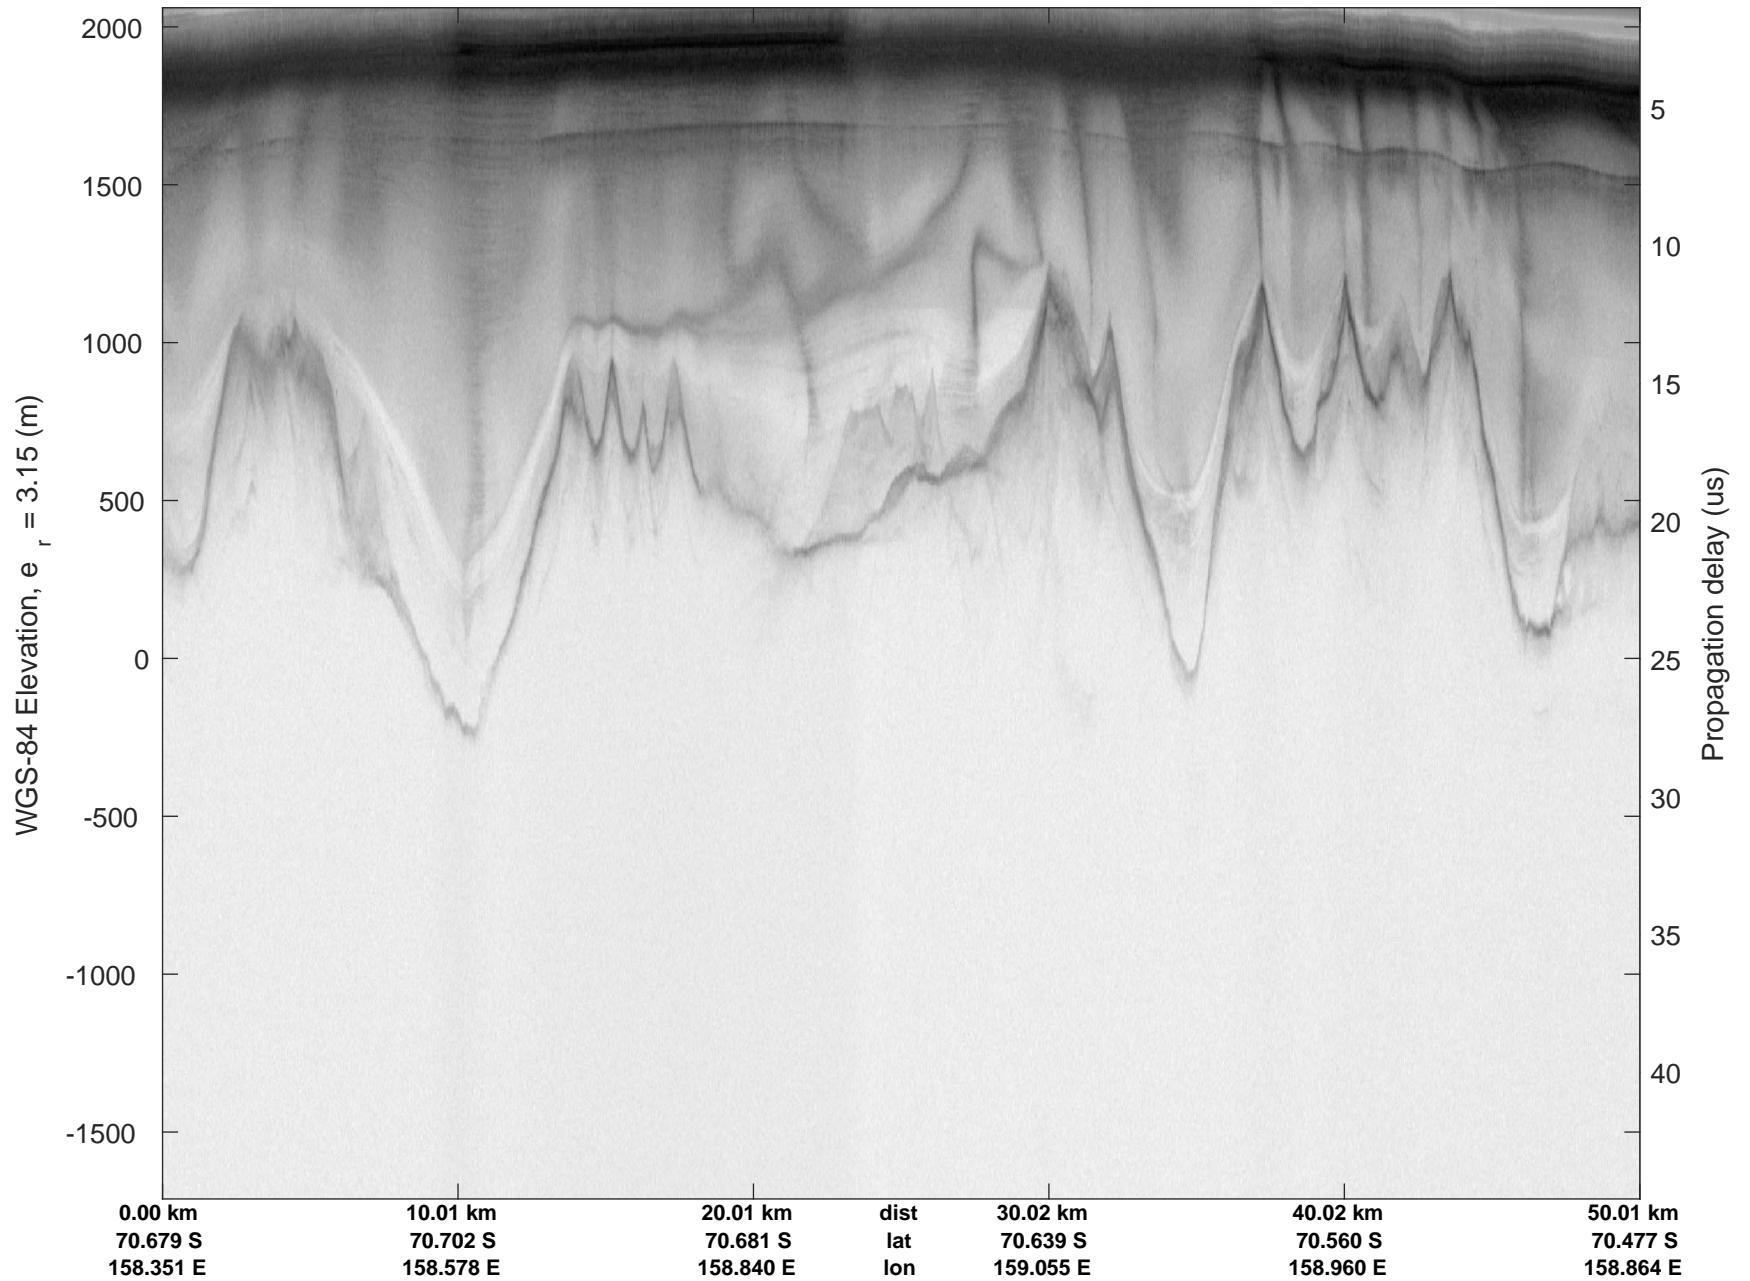

rds 2019_Antarctica_GV: "Matusевич-Cook IS-2" 20191104_01_017: 02:48:50.6 to 02:54:49.8 GPS

rds 2019_Antarctica_GV: "Matushevich-Cook IS-2" 20191104_01_017: 02:48:50.6 to 02:54:49.8 GPS

Matusevich-Cook IS-2
20191104_01_018
Polar Stereograph -71N/0E

rds 2019_Antarctica_GV: "Matusевич-Cook IS-2" 20191104_01_018: 02:54:49.9 to 03:00:46.3 GPS

rds 2019_Antarctica_GV: "Matusevich-Cook IS-2" 20191104_01_018: 02:54:49.9 to 03:00:46.3 GPS

rds 2019_Antarctica_GV: "Matusевич-Cook IS-2" 20191104_01_019: 03:00:46.4 to 03:06:52.9 GPS

rds 2019_Antarctica_GV: "Matusevich-Cook IS-2" 20191104_01_019: 03:00:46.4 to 03:06:52.9 GPS

rds 2019_Antarctica_GV: "Matusevich-Cook IS-2" 20191104_01_020: 03:06:53.0 to 03:12:53.8 GPS

rds 2019_Antarctica_GV: "Matusevich-Cook IS-2" 20191104_01_020: 03:06:53.0 to 03:12:53.8 GPS

rds 2019_Antarctica_GV: "Matusevich-Cook IS-2" 20191104_01_021: 03:12:53.9 to 03:19:07.9 GPS

rds 2019_Antarctica_GV: "Matusevich-Cook IS-2" 20191104_01_021: 03:12:53.9 to 03:19:07.9 GPS

rds 2019_Antarctica_GV: "Matusевич-Cook IS-2" 20191104_01_022: 03:19:08.0 to 03:25:15.6 GPS