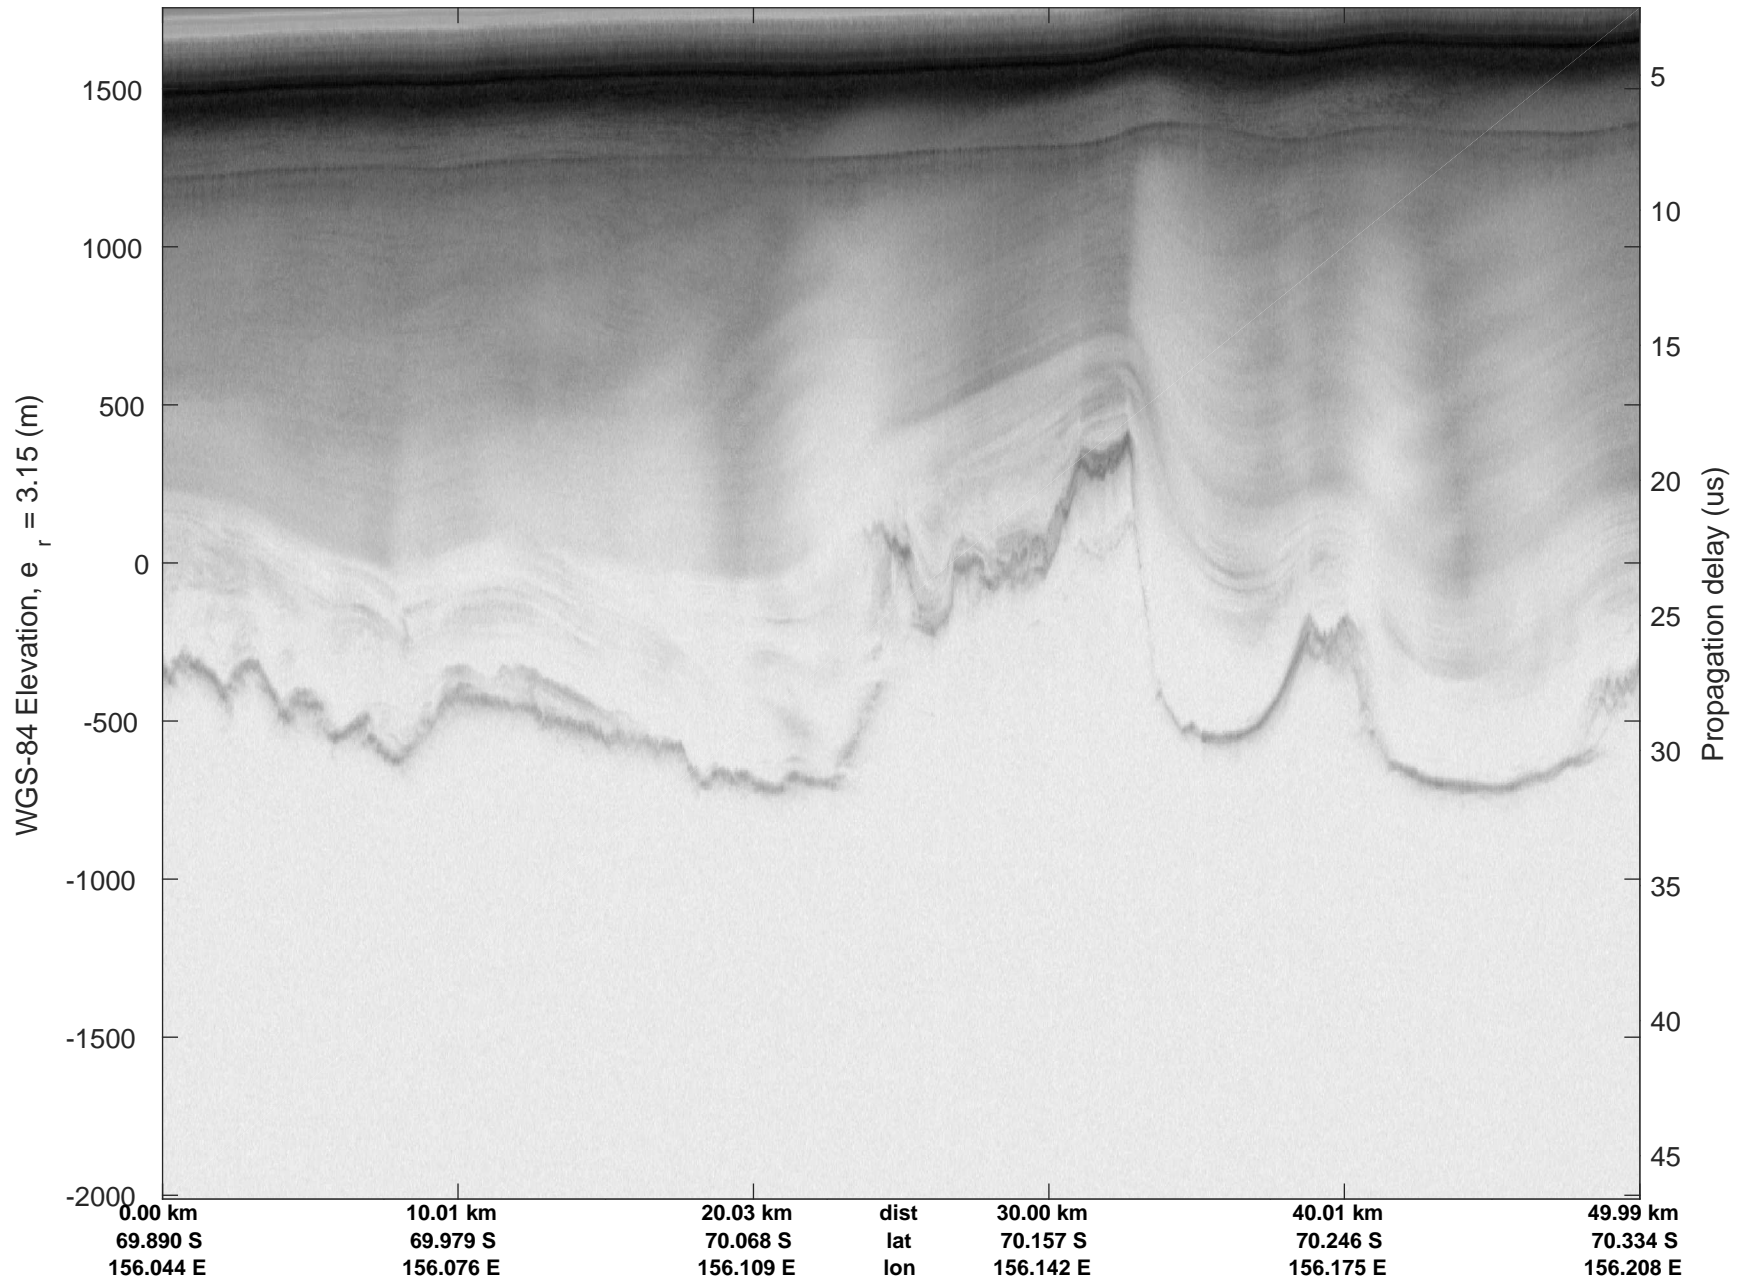

Matusevich-Cook IS-2
20191104_01_001
Polar Stereograph -71N/0E

rds 2019_Antarctica_GV: "Matusevich-Cook IS-2" 20191104_01_001: 01:07:29.2 to 01:14:33.6 GPS

rds 2019_Antarctica_GV: "Matusevich-Cook IS-2" 20191104_01_001: 01:07:29.2 to 01:14:33.6 GPS

rds 2019_Antarctica_GV: "Matusевич-Cook IS-2" 20191104_01_002: 01:14:33.7 to 01:21:21.4 GPS

rds 2019_Antarctica_GV: "Matusevich-Cook IS-2" 20191104_01_002: 01:14:33.7 to 01:21:21.4 GPS

Matusevich-Cook IS-2
20191104_01_003
Polar Stereograph -71N/0E

rds 2019_Antarctica_GV: "Matusevich-Cook IS-2" 20191104_01_003: 01:21:21.5 to 01:27:54.5 GPS

rds 2019_Antarctica_GV: "Matusevich-Cook IS-2" 20191104_01_003: 01:21:21.5 to 01:27:54.5 GPS

rds 2019_Antarctica_GV: "Matusevich-Cook IS-2" 20191104_01_004: 01:27:54.6 to 01:34:20.8 GPS

rds 2019_Antarctica_GV: "Matusevich-Cook IS-2" 20191104_01_004: 01:27:54.6 to 01:34:20.8 GPS

rds 2019_Antarctica_GV: "Matusevich-Cook IS-2" 20191104_01_005: 01:34:20.9 to 01:40:42.2 GPS

rds 2019_Antarctica_GV: "Matusevich-Cook IS-2" 20191104_01_005: 01:34:20.9 to 01:40:42.2 GPS