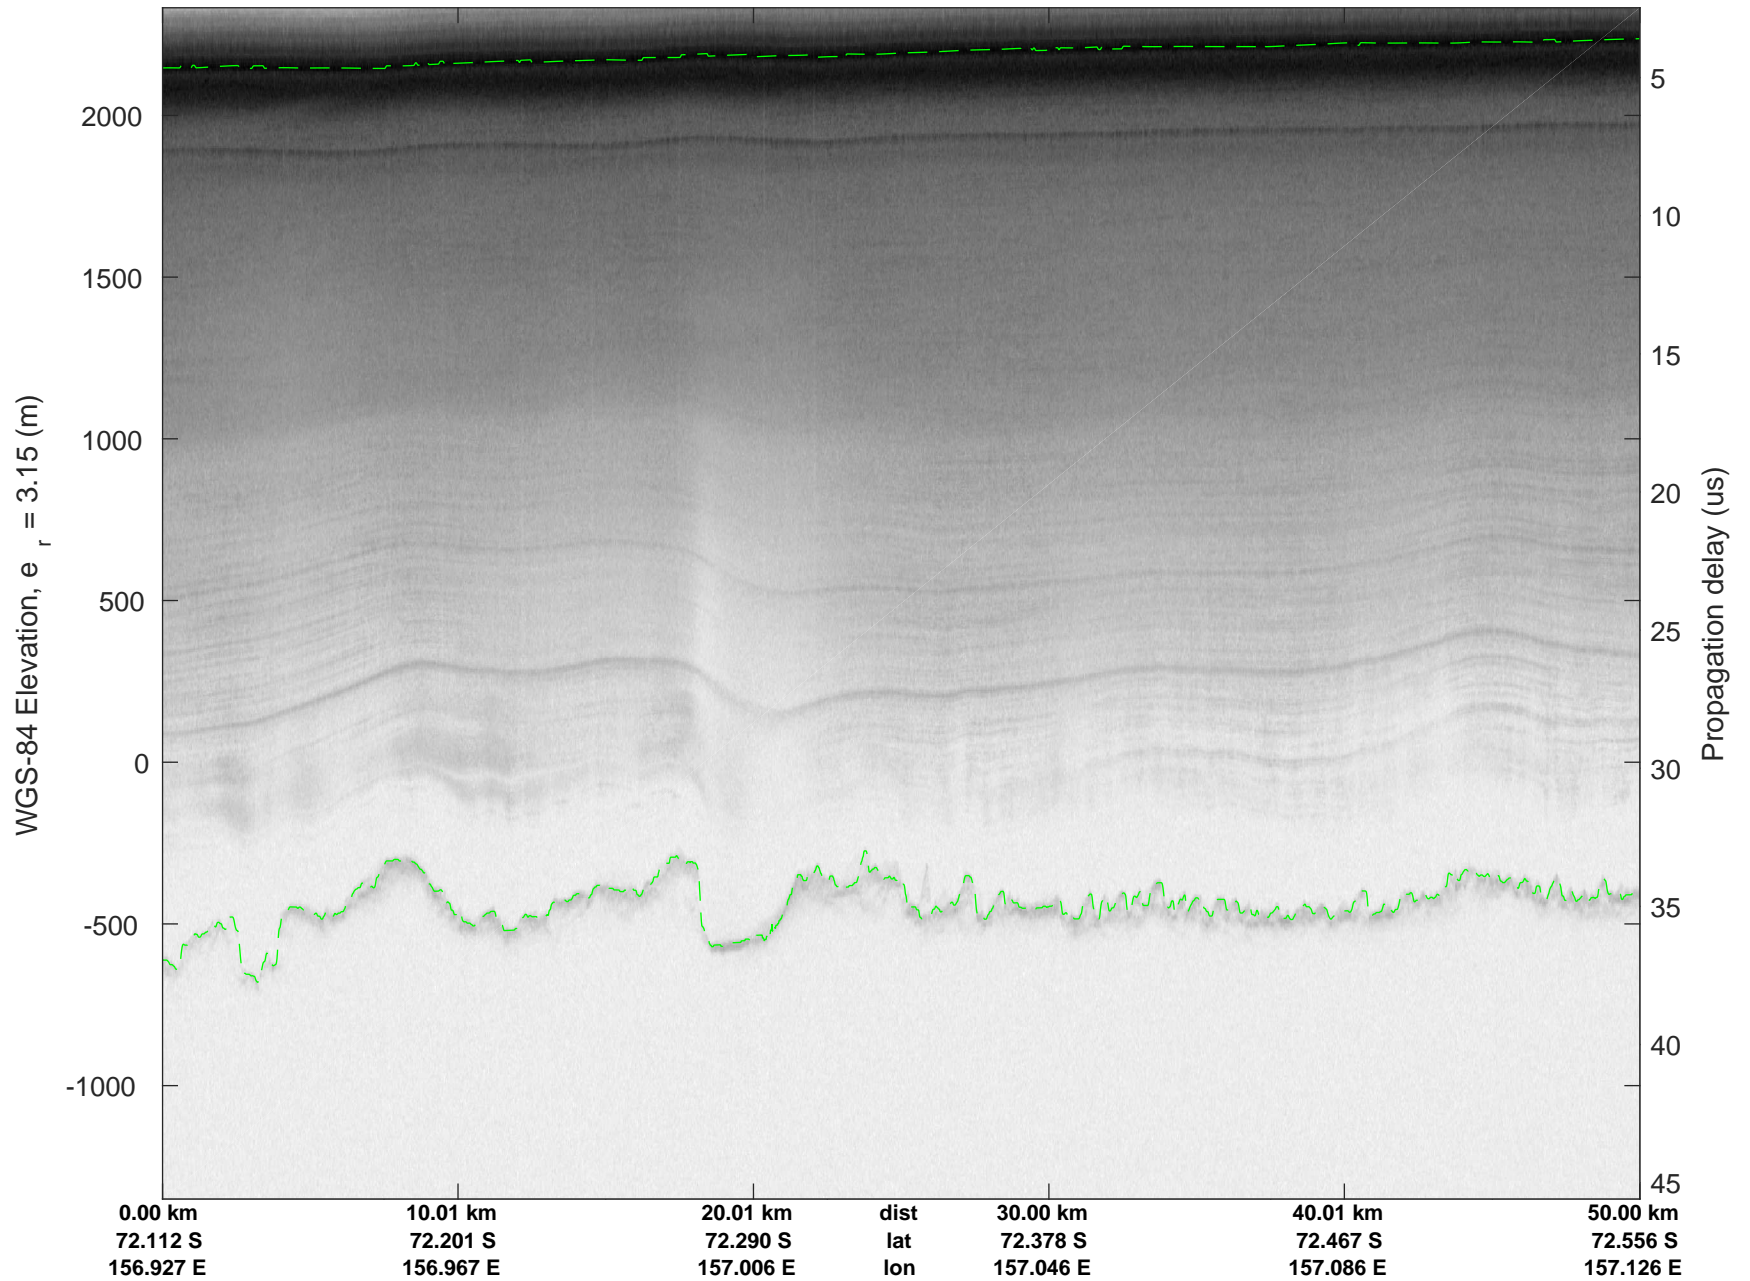

rds 2019_Antarctica_GV: "Matusevich-Cook IS-2" 20191104_01_006: 01:40:42.3 to 01:47:03.0 GPS

rds 2019_Antarctica_GV: "Matusевич-Cook IS-2" 20191104_01_006: 01:40:42.3 to 01:47:03.0 GPS

Matusevich-Cook IS-2
20191104_01_007
Polar Stereograph -71N/0E

rds 2019_Antarctica_GV: "Matusevich-Cook IS-2" 20191104_01_007: 01:47:03.1 to 01:53:30.5 GPS

rds 2019_Antarctica_GV: "Matusevich-Cook IS-2" 20191104_01_007: 01:47:03.1 to 01:53:30.5 GPS

rds 2019_Antarctica_GV: "Matusevich-Cook IS-2" 20191104_01_008: 01:53:30.6 to 01:59:56.4 GPS

rds 2019_Antarctica_GV: "Matushevich-Cook IS-2" 20191104_01_008: 01:53:30.6 to 01:59:56.4 GPS

Matusevich-Cook IS-2
20191104_01_009
Polar Stereograph -71N/0E

rds 2019_Antarctica_GV: "Matusevich-Cook IS-2" 20191104_01_009: 01:59:56.5 to 02:06:20.6 GPS

rds 2019_Antarctica_GV: "Matusevich-Cook IS-2" 20191104_01_009: 01:59:56.5 to 02:06:20.6 GPS

rds 2019_Antarctica_GV: "Matusevich-Cook IS-2" 20191104_01_010: 02:06:20.7 to 02:12:47.7 GPS

rds 2019_Antarctica_GV: "Matusevich-Cook IS-2" 20191104_01_010: 02:06:20.7 to 02:12:47.7 GPS