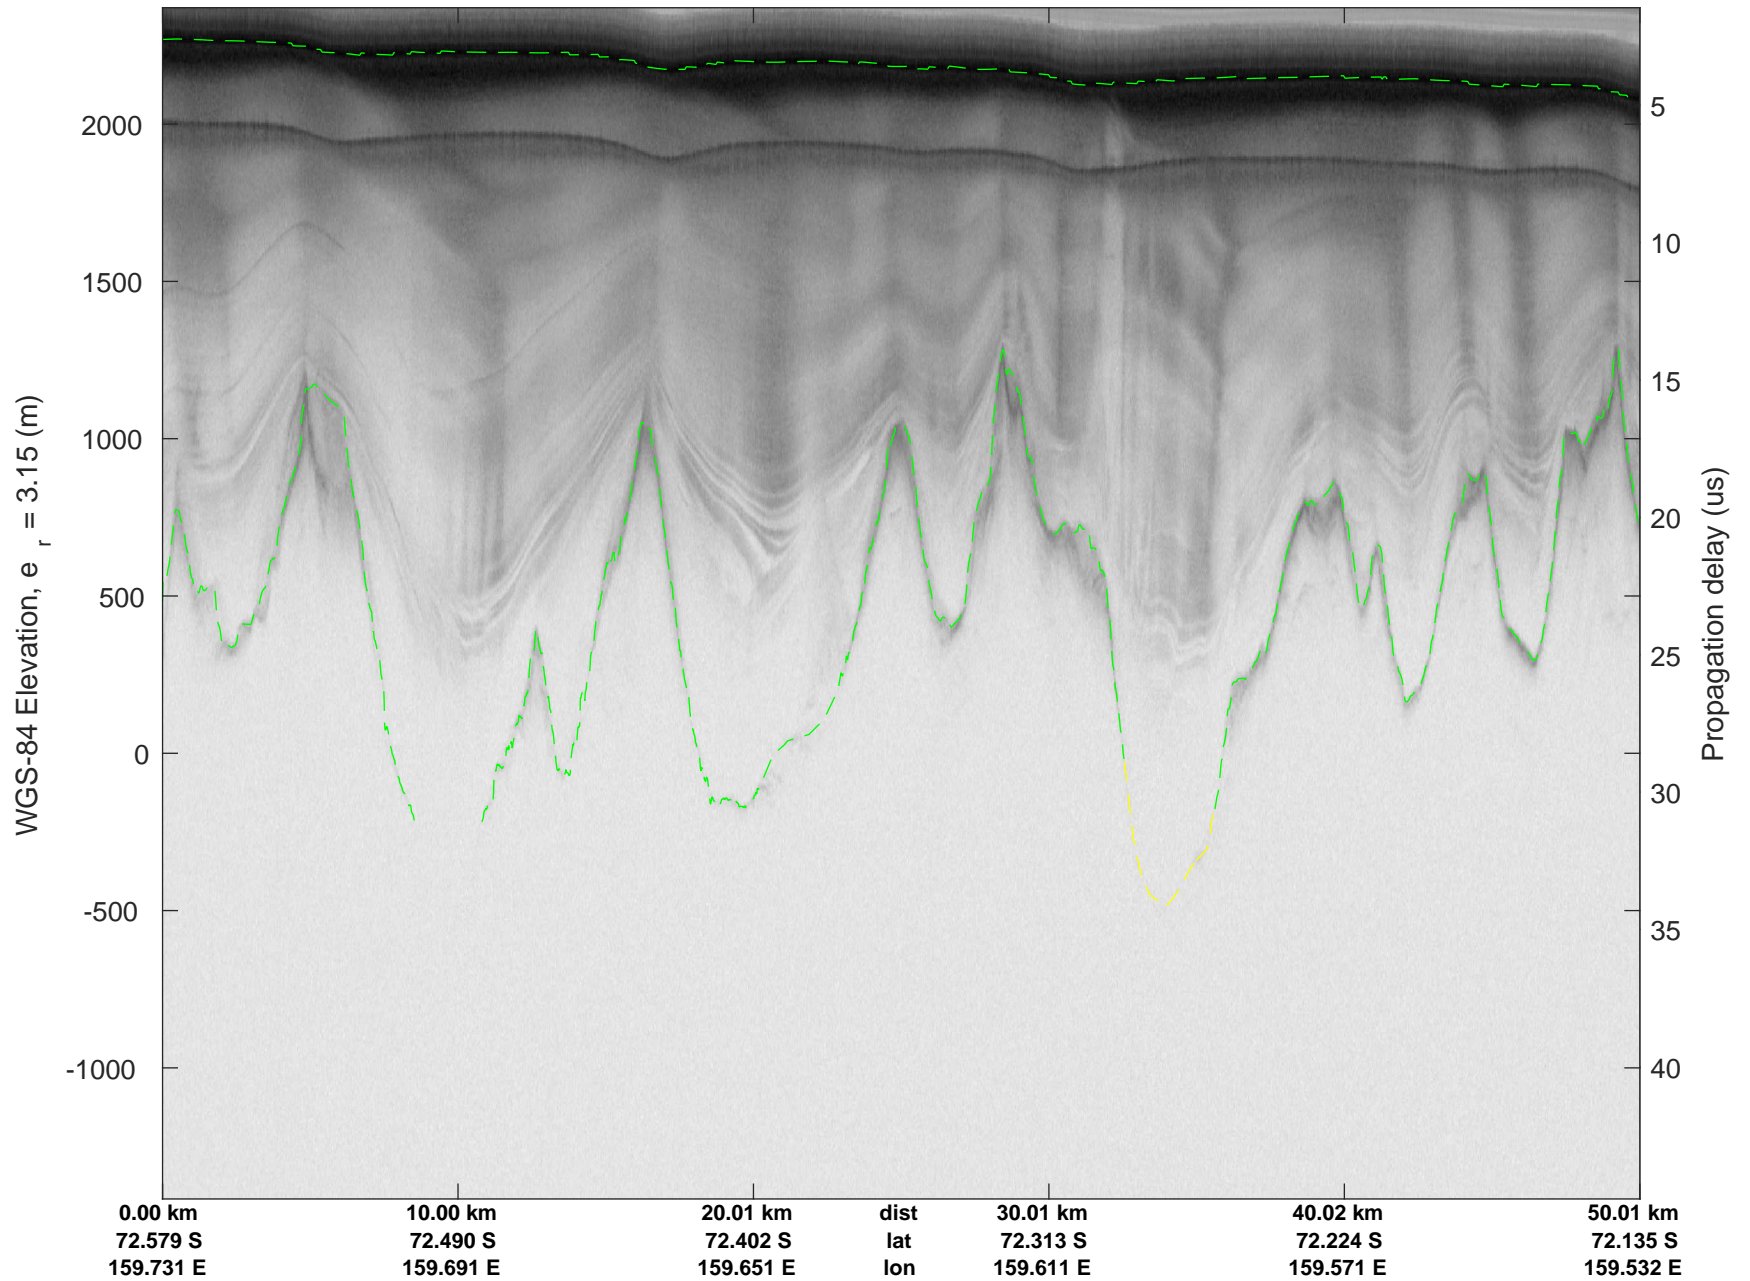

Matusevich-Cook IS-2
20191104_01_014
Polar Stereograph -71N/0E

rds 2019_Antarctica_GV: "Matusevich-Cook IS-2" 20191104_01_014: 02:31:45.1 to 02:37:22.3 GPS

rds 2019_Antarctica_GV: "Matusevich-Cook IS-2" 20191104_01_014: 02:31:45.1 to 02:37:22.3 GPS

rds 2019_Antarctica_GV: "Matusevich-Cook IS-2" 20191104_01_015: 02:37:22.4 to 02:43:04.3 GPS

rds 2019_Antarctica_GV: "Matusevich-Cook IS-2" 20191104_01_015: 02:37:22.4 to 02:43:04.3 GPS

Matusevich-Cook IS-2
20191104_01_016
Polar Stereograph -71N/0E

rds 2019_Antarctica_GV: "Matusevich-Cook IS-2" 20191104_01_016: 02:43:04.4 to 02:48:50.5 GPS

rds 2019_Antarctica_GV: "Matusevich-Cook IS-2" 20191104_01_016: 02:43:04.4 to 02:48:50.5 GPS

Matusevich-Cook IS-2
20191104_01_017
Polar Stereograph -71N/0E

rds 2019_Antarctica_GV: "Matusевич-Cook IS-2" 20191104_01_017: 02:48:50.6 to 02:54:49.8 GPS

rds 2019_Antarctica_GV: "Matushevich-Cook IS-2" 20191104_01_017: 02:48:50.6 to 02:54:49.8 GPS

Matusevich-Cook IS-2
20191104_01_018
Polar Stereograph -71N/0E