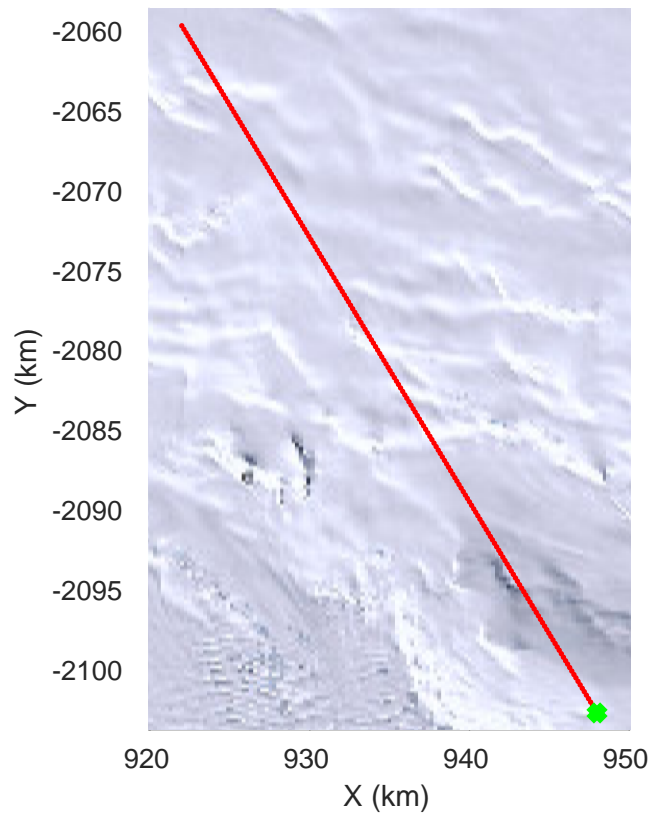

Matusevich-Cook IS-2
20191104_01_001
Polar Stereograph -71N/0E

rds 2019_Antarctica_GV: "Matusevich-Cook IS-2" 20191104_01_001: 01:07:29.2 to 01:14:33.6 GPS

rds 2019_Antarctica_GV: "Matusevich-Cook IS-2" 20191104_01_001: 01:07:29.2 to 01:14:33.6 GPS

rds 2019_Antarctica_GV: "Matusевич-Cook IS-2" 20191104_01_002: 01:14:33.7 to 01:21:21.4 GPS

rds 2019_Antarctica_GV: "Matusevich-Cook IS-2" 20191104_01_002: 01:14:33.7 to 01:21:21.4 GPS

Matusevich-Cook IS-2
20191104_01_003
Polar Stereograph -71N/0E