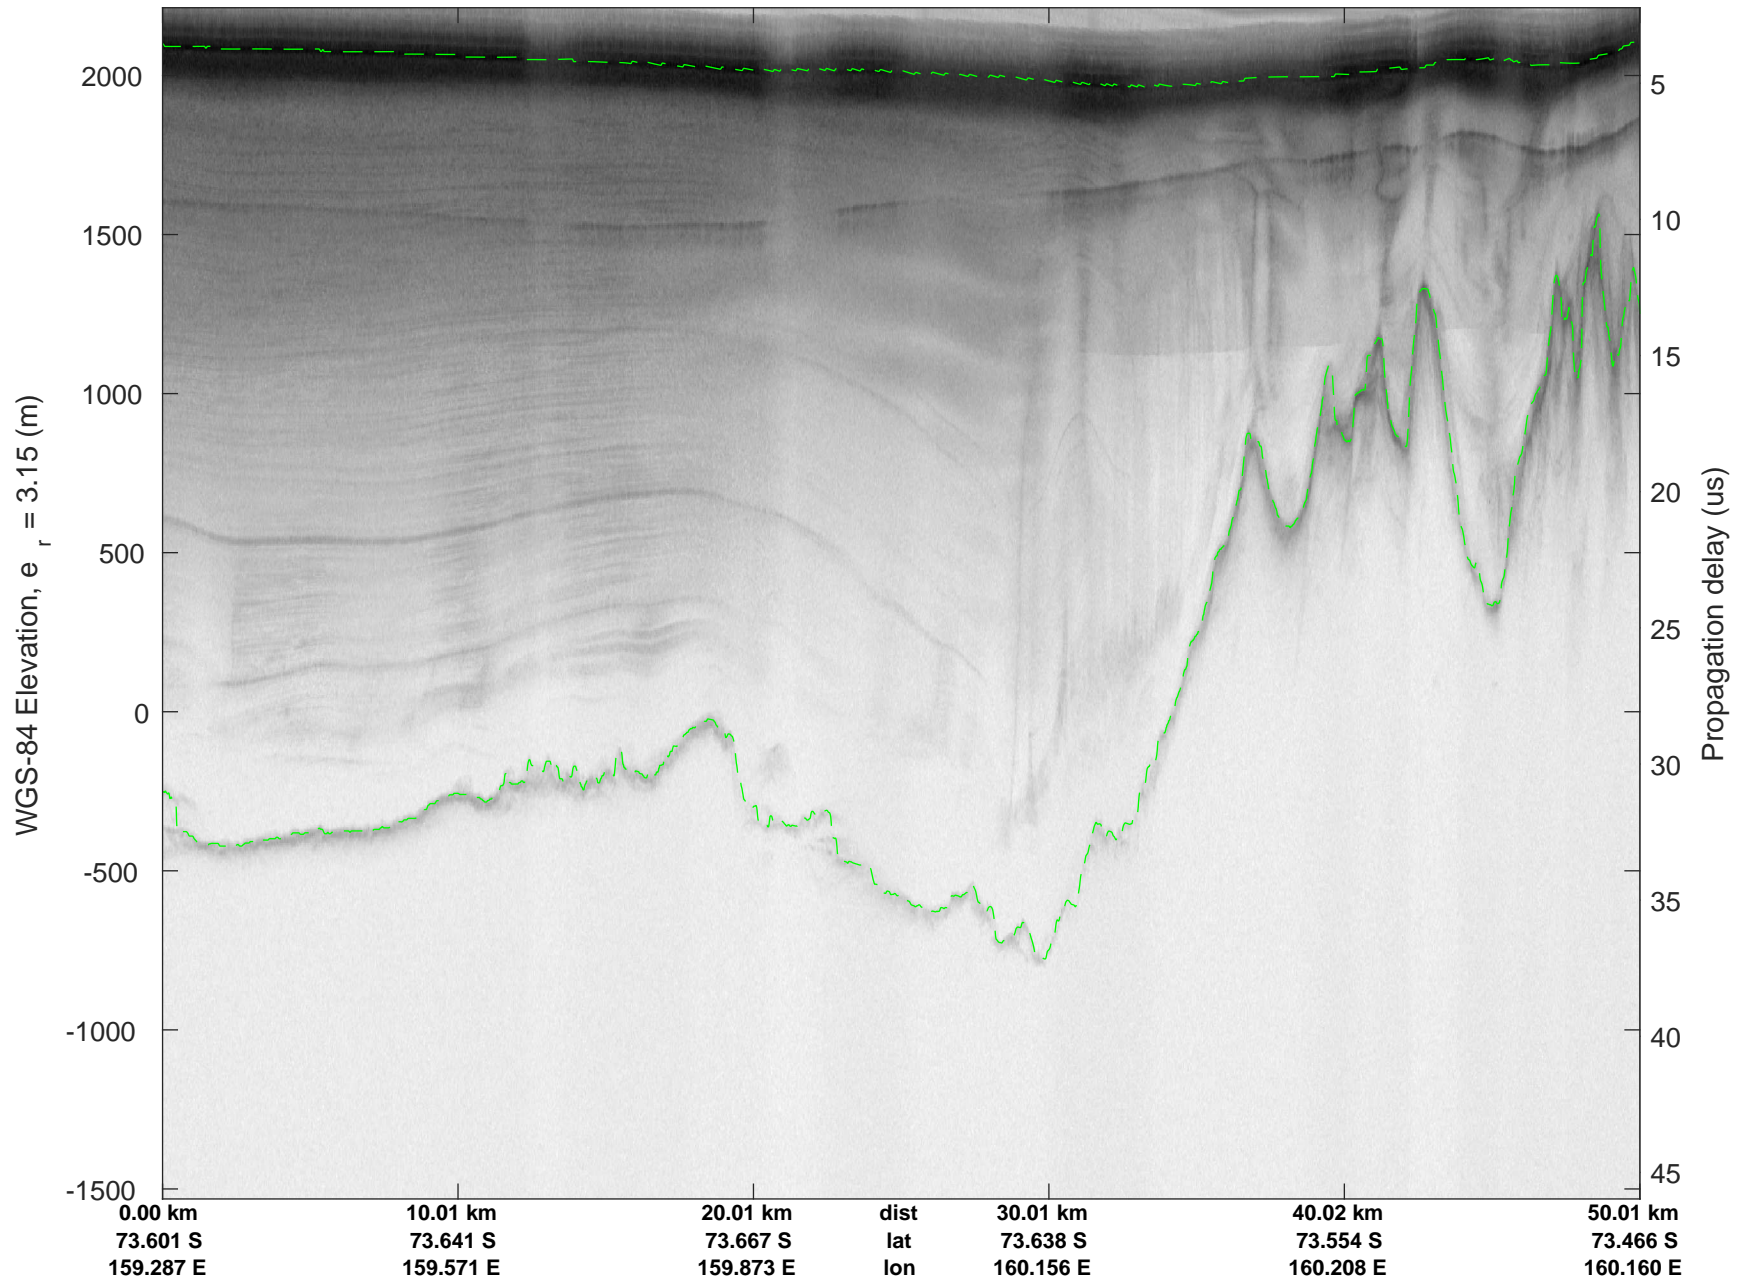

rds 2019_Antarctica_GV: "Matusевич-Cook IS-2" 20191104_01_011: 02:12:47.9 to 02:19:14.7 GPS

rds 2019_Antarctica_GV: "Matusevich-Cook IS-2" 20191104_01_011: 02:12:47.9 to 02:19:14.7 GPS

rds 2019_Antarctica_GV: "Matusevich-Cook IS-2" 20191104_01_012: 02:19:14.8 to 02:25:40.9 GPS

rds 2019_Antarctica_GV: "Matusevich-Cook IS-2" 20191104_01_012: 02:19:14.8 to 02:25:40.9 GPS

rds 2019_Antarctica_GV: "Matusевич-Cook IS-2" 20191104_01_013: 02:25:41.0 to 02:31:45.0 GPS

rds 2019_Antarctica_GV: "Matusevich-Cook IS-2" 20191104_01_013: 02:25:41.0 to 02:31:45.0 GPS

Matusevich-Cook IS-2
20191104_01_014
Polar Stereograph -71N/0E

rds 2019_Antarctica_GV: "Matusevich-Cook IS-2" 20191104_01_014: 02:31:45.1 to 02:37:22.3 GPS

rds 2019_Antarctica_GV: "Matusevich-Cook IS-2" 20191104_01_014: 02:31:45.1 to 02:37:22.3 GPS

rds 2019_Antarctica_GV: "Matusevich-Cook IS-2" 20191104_01_015: 02:37:22.4 to 02:43:04.3 GPS

rds 2019_Antarctica_GV: "Matusevich-Cook IS-2" 20191104_01_015: 02:37:22.4 to 02:43:04.3 GPS

Matusevich-Cook IS-2
20191104_01_016
Polar Stereograph -71N/0E