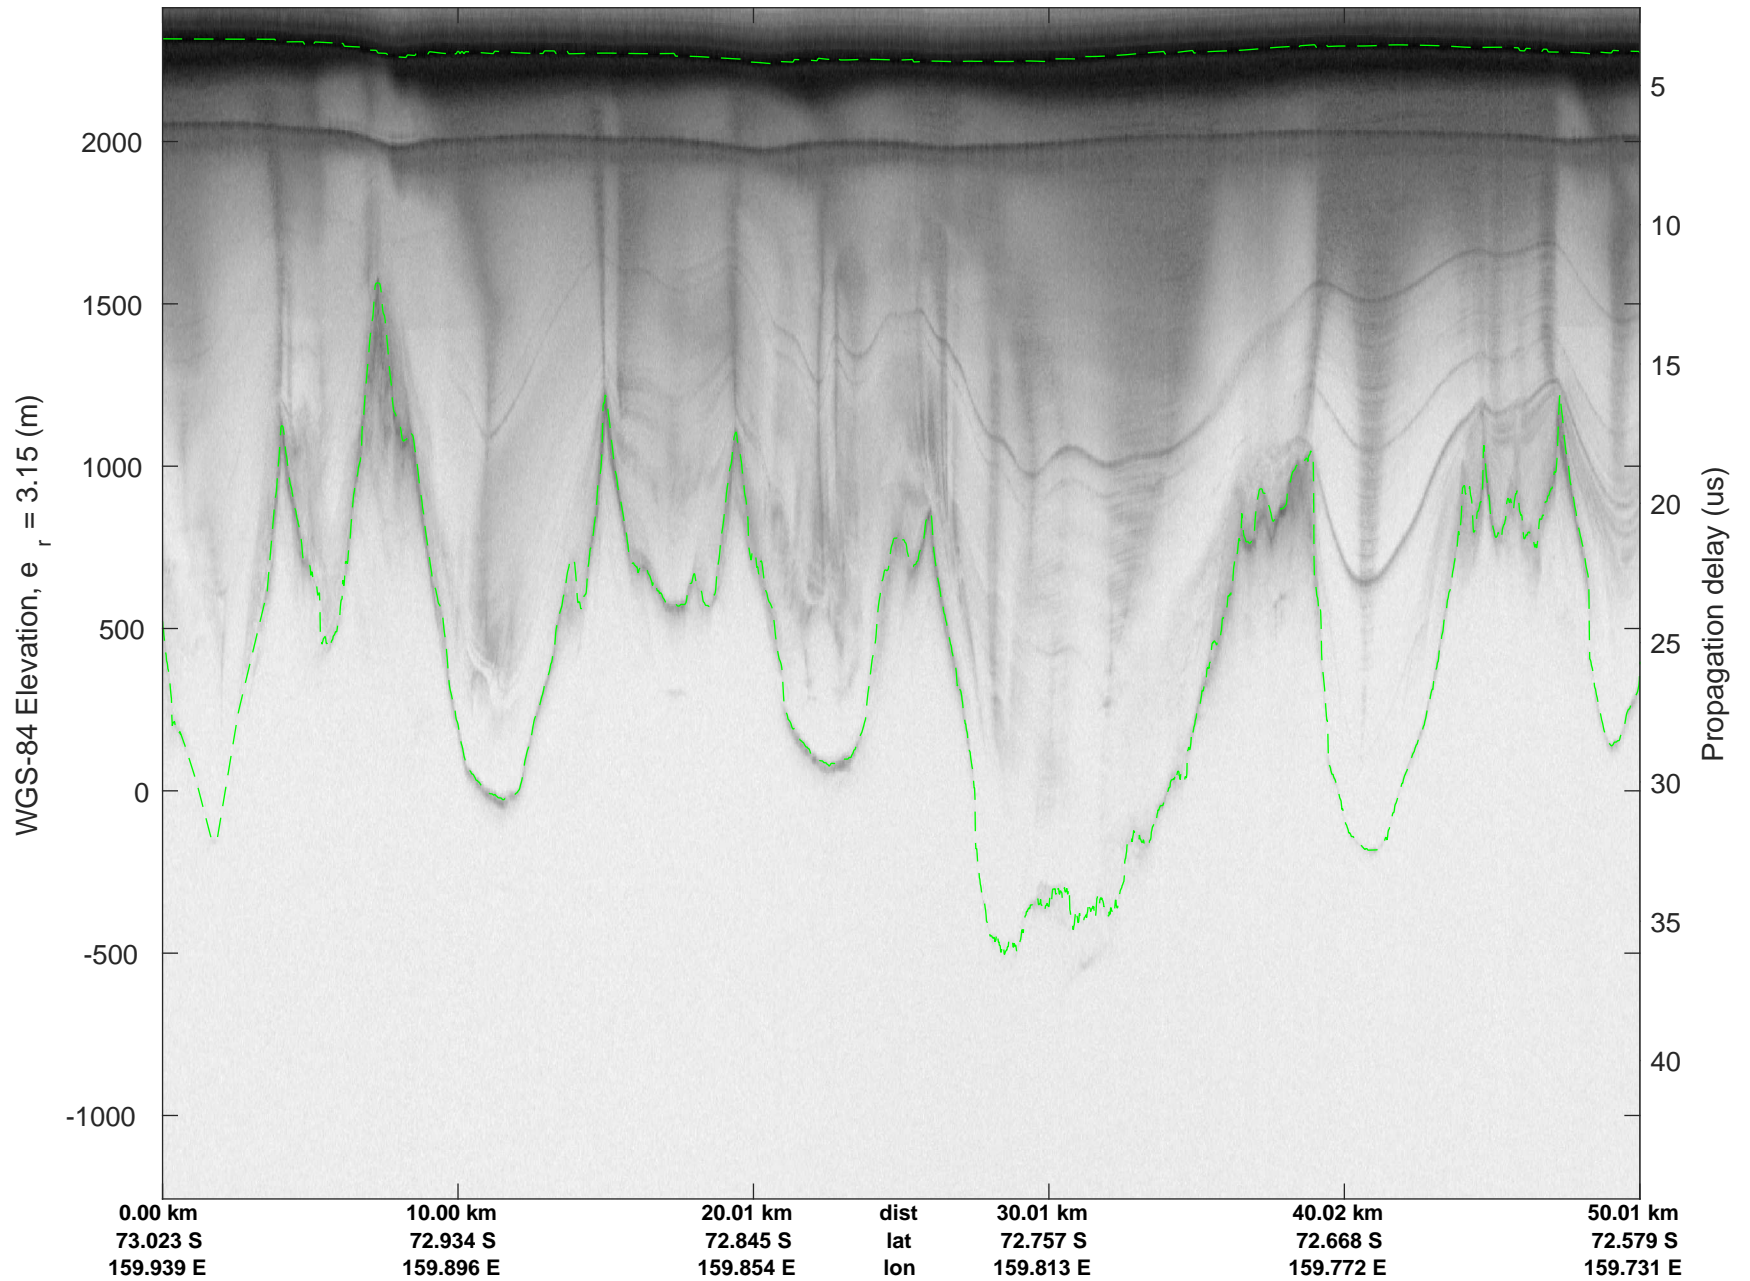

rds 2019_Antarctica_GV: "Matusevich-Cook IS-2" 20191104_01_012: 02:19:14.8 to 02:25:40.9 GPS

rds 2019_Antarctica_GV: "Matusевич-Cook IS-2" 20191104_01_013: 02:25:41.0 to 02:31:45.0 GPS

rds 2019_Antarctica_GV: "Matusevich-Cook IS-2" 20191104_01_013: 02:25:41.0 to 02:31:45.0 GPS

Matusevich-Cook IS-2
20191104_01_014
Polar Stereograph -71N/0E

rds 2019_Antarctica_GV: "Matusevich-Cook IS-2" 20191104_01_014: 02:31:45.1 to 02:37:22.3 GPS

rds 2019_Antarctica_GV: "Matusevich-Cook IS-2" 20191104_01_014: 02:31:45.1 to 02:37:22.3 GPS

rds 2019_Antarctica_GV: "Matusevich-Cook IS-2" 20191104_01_015: 02:37:22.4 to 02:43:04.3 GPS

rds 2019_Antarctica_GV: "Matusevich-Cook IS-2" 20191104_01_015: 02:37:22.4 to 02:43:04.3 GPS

Matusevich-Cook IS-2
20191104_01_016
Polar Stereograph -71N/0E

rds 2019_Antarctica_GV: "Matusevich-Cook IS-2" 20191104_01_016: 02:43:04.4 to 02:48:50.5 GPS

rds 2019_Antarctica_GV: "Matusevich-Cook IS-2" 20191104_01_016: 02:43:04.4 to 02:48:50.5 GPS

Matusevich-Cook IS-2
20191104_01_017
Polar Stereograph -71N/0E