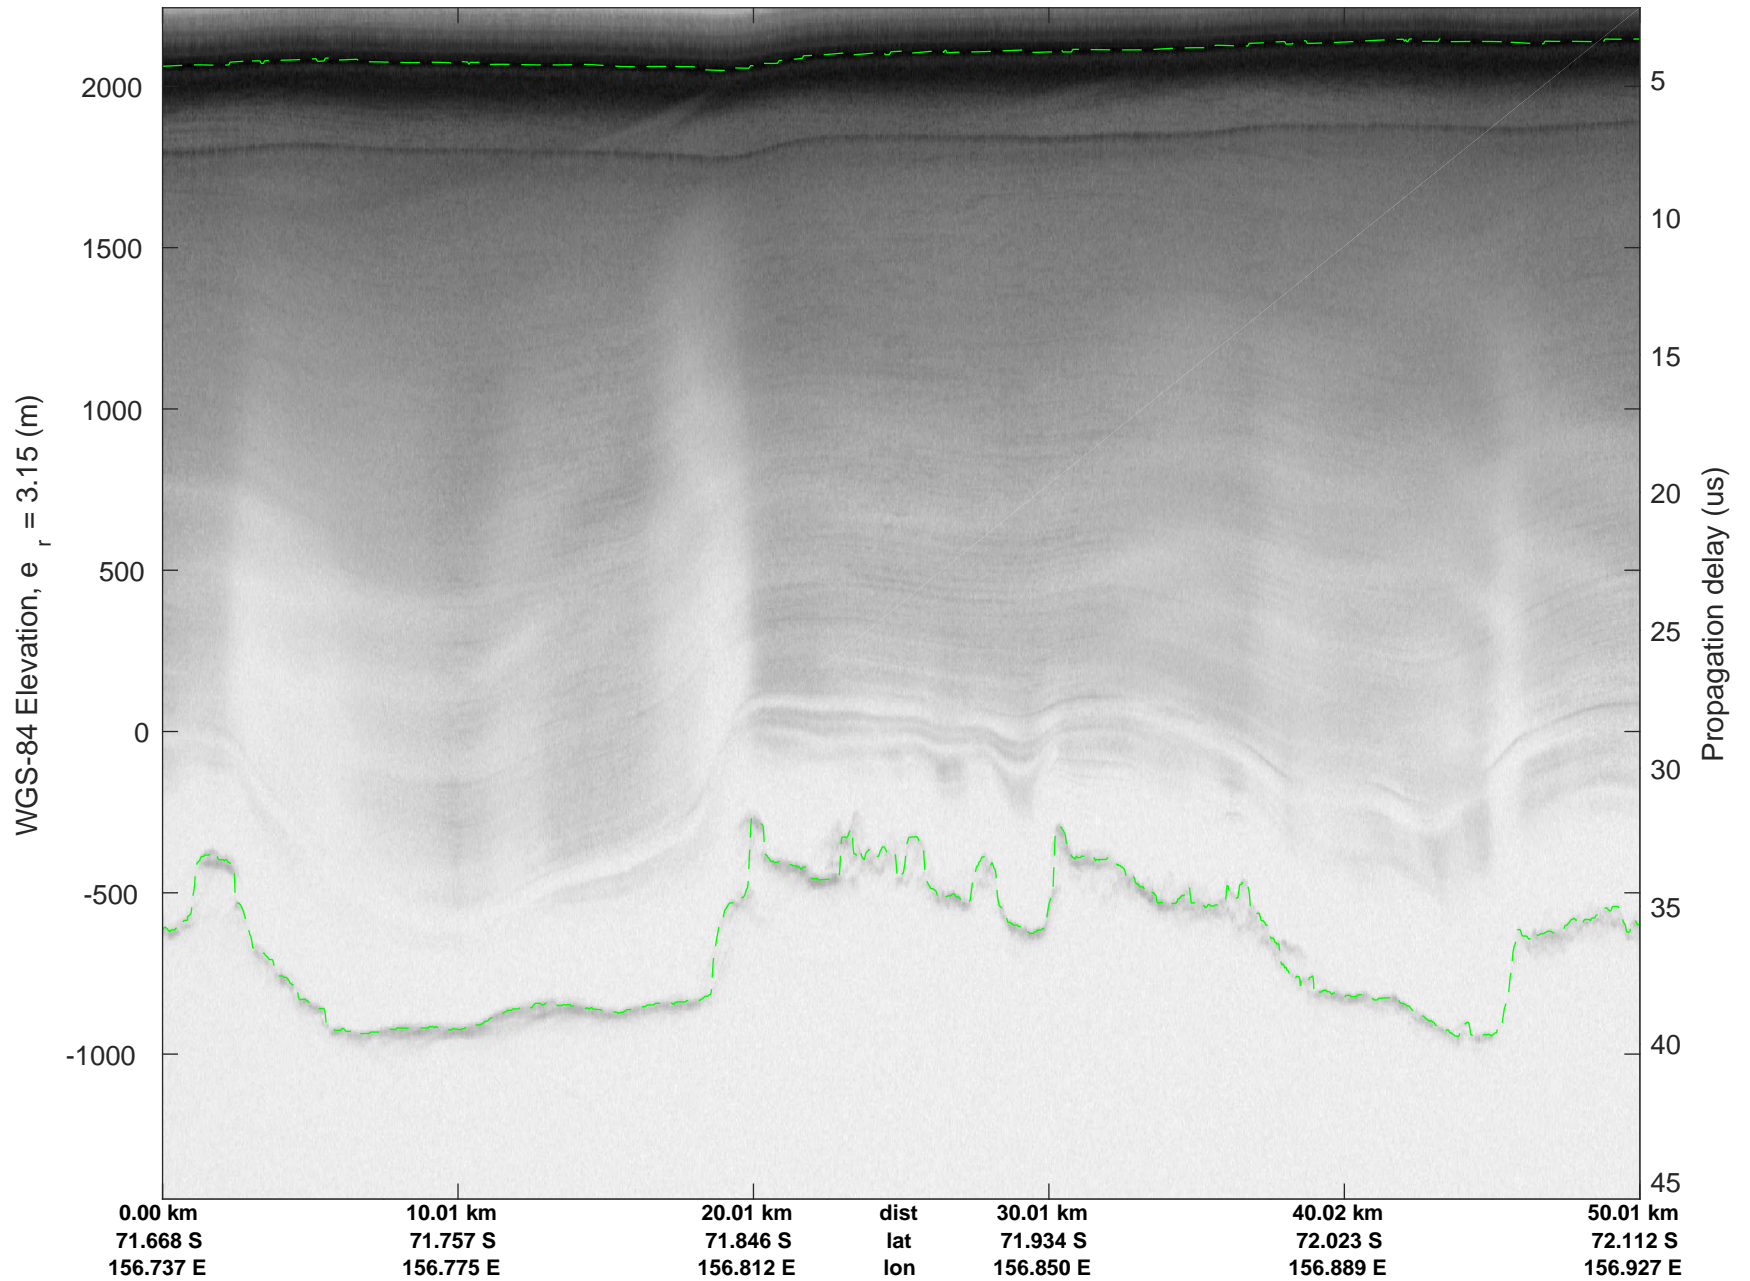

rds 2019_Antarctica_GV: "Matusevich-Cook IS-2" 20191104_01_006: 01:40:42.3 to 01:47:03.0 GPS

rds 2019_Antarctica_GV: "Matusевич-Cook IS-2" 20191104_01_006: 01:40:42.3 to 01:47:03.0 GPS

Matusevich-Cook IS-2
20191104_01_007
Polar Stereograph -71N/0E

rds 2019_Antarctica_GV: "Matusevich-Cook IS-2" 20191104_01_007: 01:47:03.1 to 01:53:30.5 GPS

rds 2019_Antarctica_GV: "Matusevich-Cook IS-2" 20191104_01_007: 01:47:03.1 to 01:53:30.5 GPS

rds 2019_Antarctica_GV: "Matusevich-Cook IS-2" 20191104_01_008: 01:53:30.6 to 01:59:56.4 GPS

rds 2019_Antarctica_GV: "Matushevich-Cook IS-2" 20191104_01_008: 01:53:30.6 to 01:59:56.4 GPS

Matusevich-Cook IS-2
20191104_01_009
Polar Stereograph -71N/0E

rds 2019_Antarctica_GV: "Matusevich-Cook IS-2" 20191104_01_009: 01:59:56.5 to 02:06:20.6 GPS

rds 2019_Antarctica_GV: "Matusevich-Cook IS-2" 20191104_01_009: 01:59:56.5 to 02:06:20.6 GPS

rds 2019_Antarctica_GV: "Matusevich-Cook IS-2" 20191104_01_010: 02:06:20.7 to 02:12:47.7 GPS

rds 2019_Antarctica_GV: "Matusevich-Cook IS-2" 20191104_01_010: 02:06:20.7 to 02:12:47.7 GPS