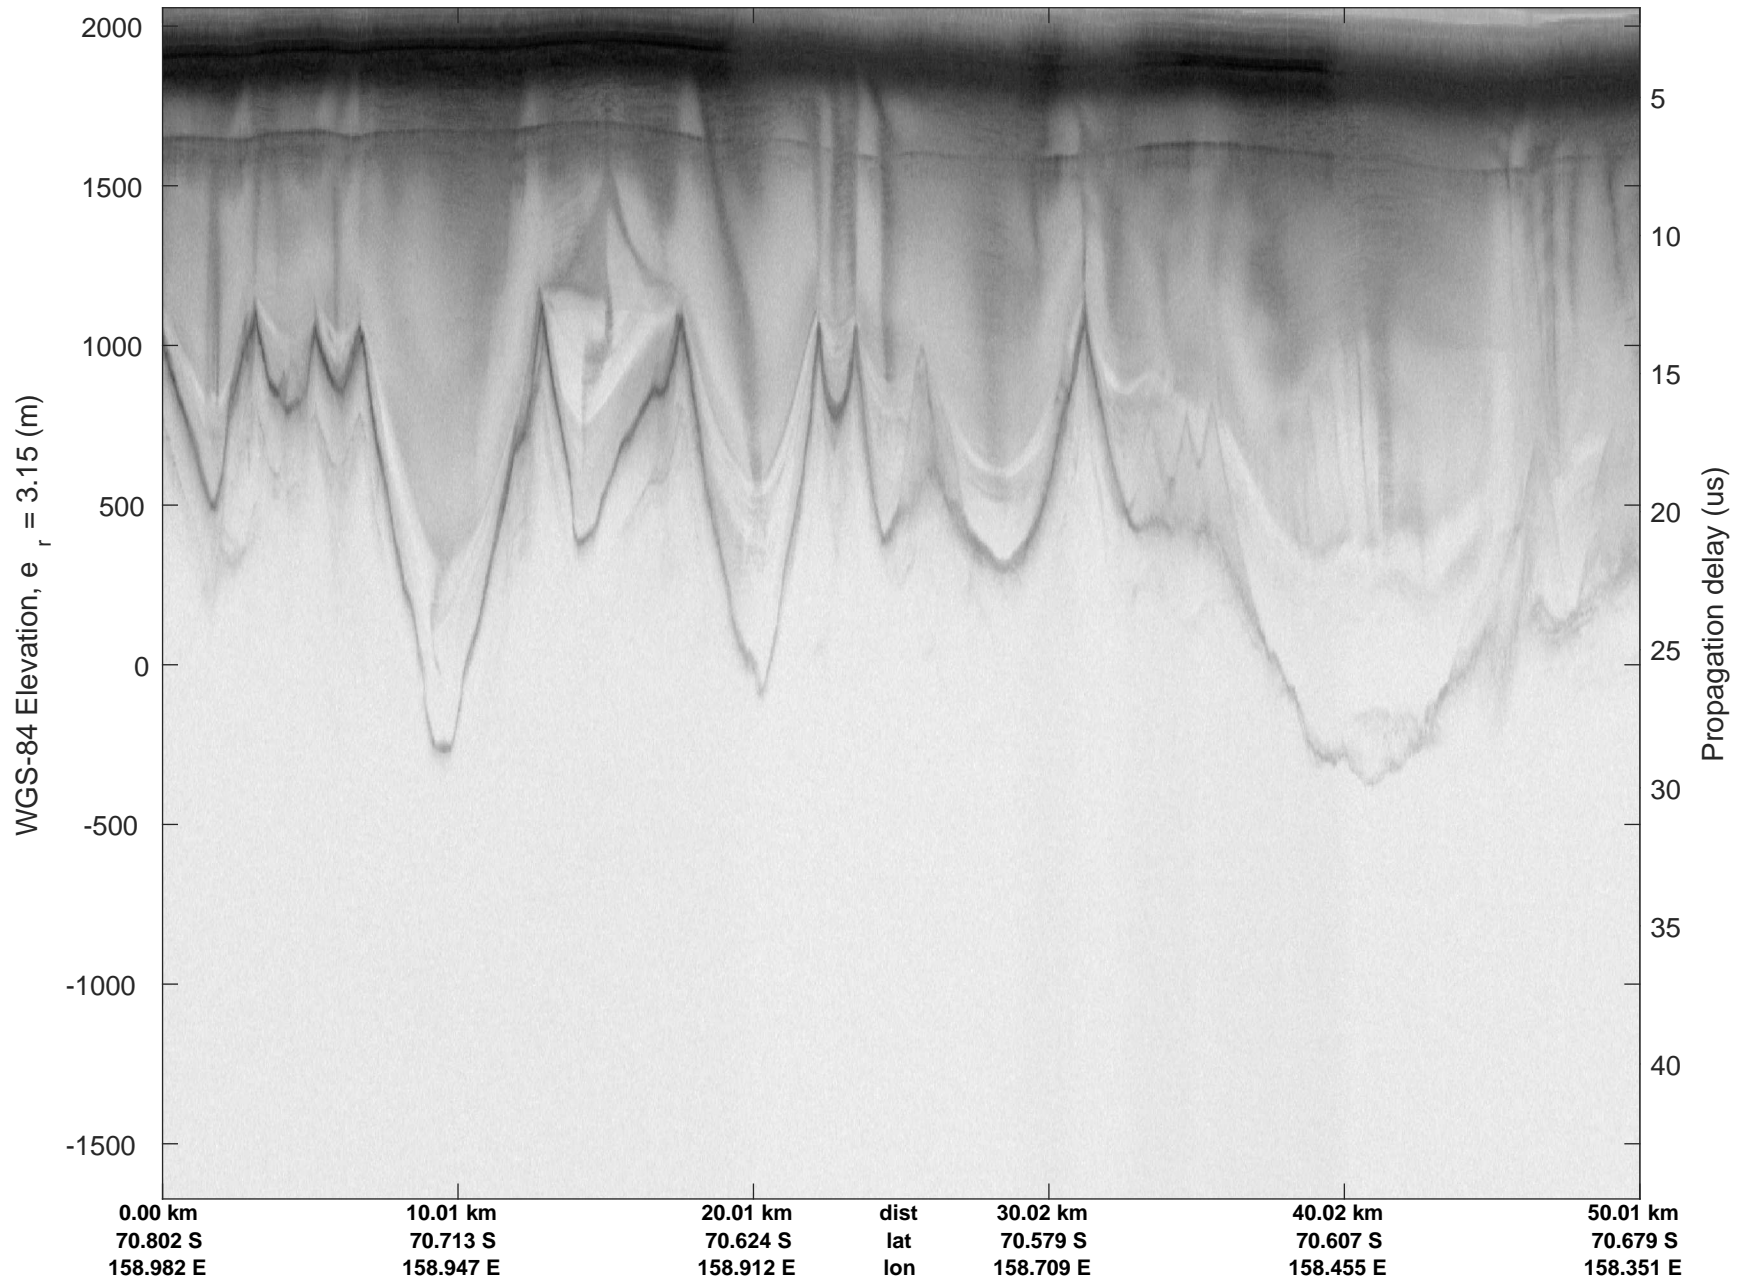

rds 2019_Antarctica_GV: "Matusевич-Cook IS-2" 20191104_01_017: 02:48:50.6 to 02:54:49.8 GPS

rds 2019_Antarctica_GV: "Matushevich-Cook IS-2" 20191104_01_017: 02:48:50.6 to 02:54:49.8 GPS

Matusevich-Cook IS-2
20191104_01_018
Polar Stereograph -71N/0E

rds 2019_Antarctica_GV: "Matusевич-Cook IS-2" 20191104_01_018: 02:54:49.9 to 03:00:46.3 GPS

rds 2019_Antarctica_GV: "Matusevich-Cook IS-2" 20191104_01_018: 02:54:49.9 to 03:00:46.3 GPS

rds 2019_Antarctica_GV: "Matusевич-Cook IS-2" 20191104_01_019: 03:00:46.4 to 03:06:52.9 GPS

rds 2019_Antarctica_GV: "Matusevich-Cook IS-2" 20191104_01_019: 03:00:46.4 to 03:06:52.9 GPS

rds 2019_Antarctica_GV: "Matusevich-Cook IS-2" 20191104_01_020: 03:06:53.0 to 03:12:53.8 GPS

rds 2019_Antarctica_GV: "Matusevich-Cook IS-2" 20191104_01_020: 03:06:53.0 to 03:12:53.8 GPS