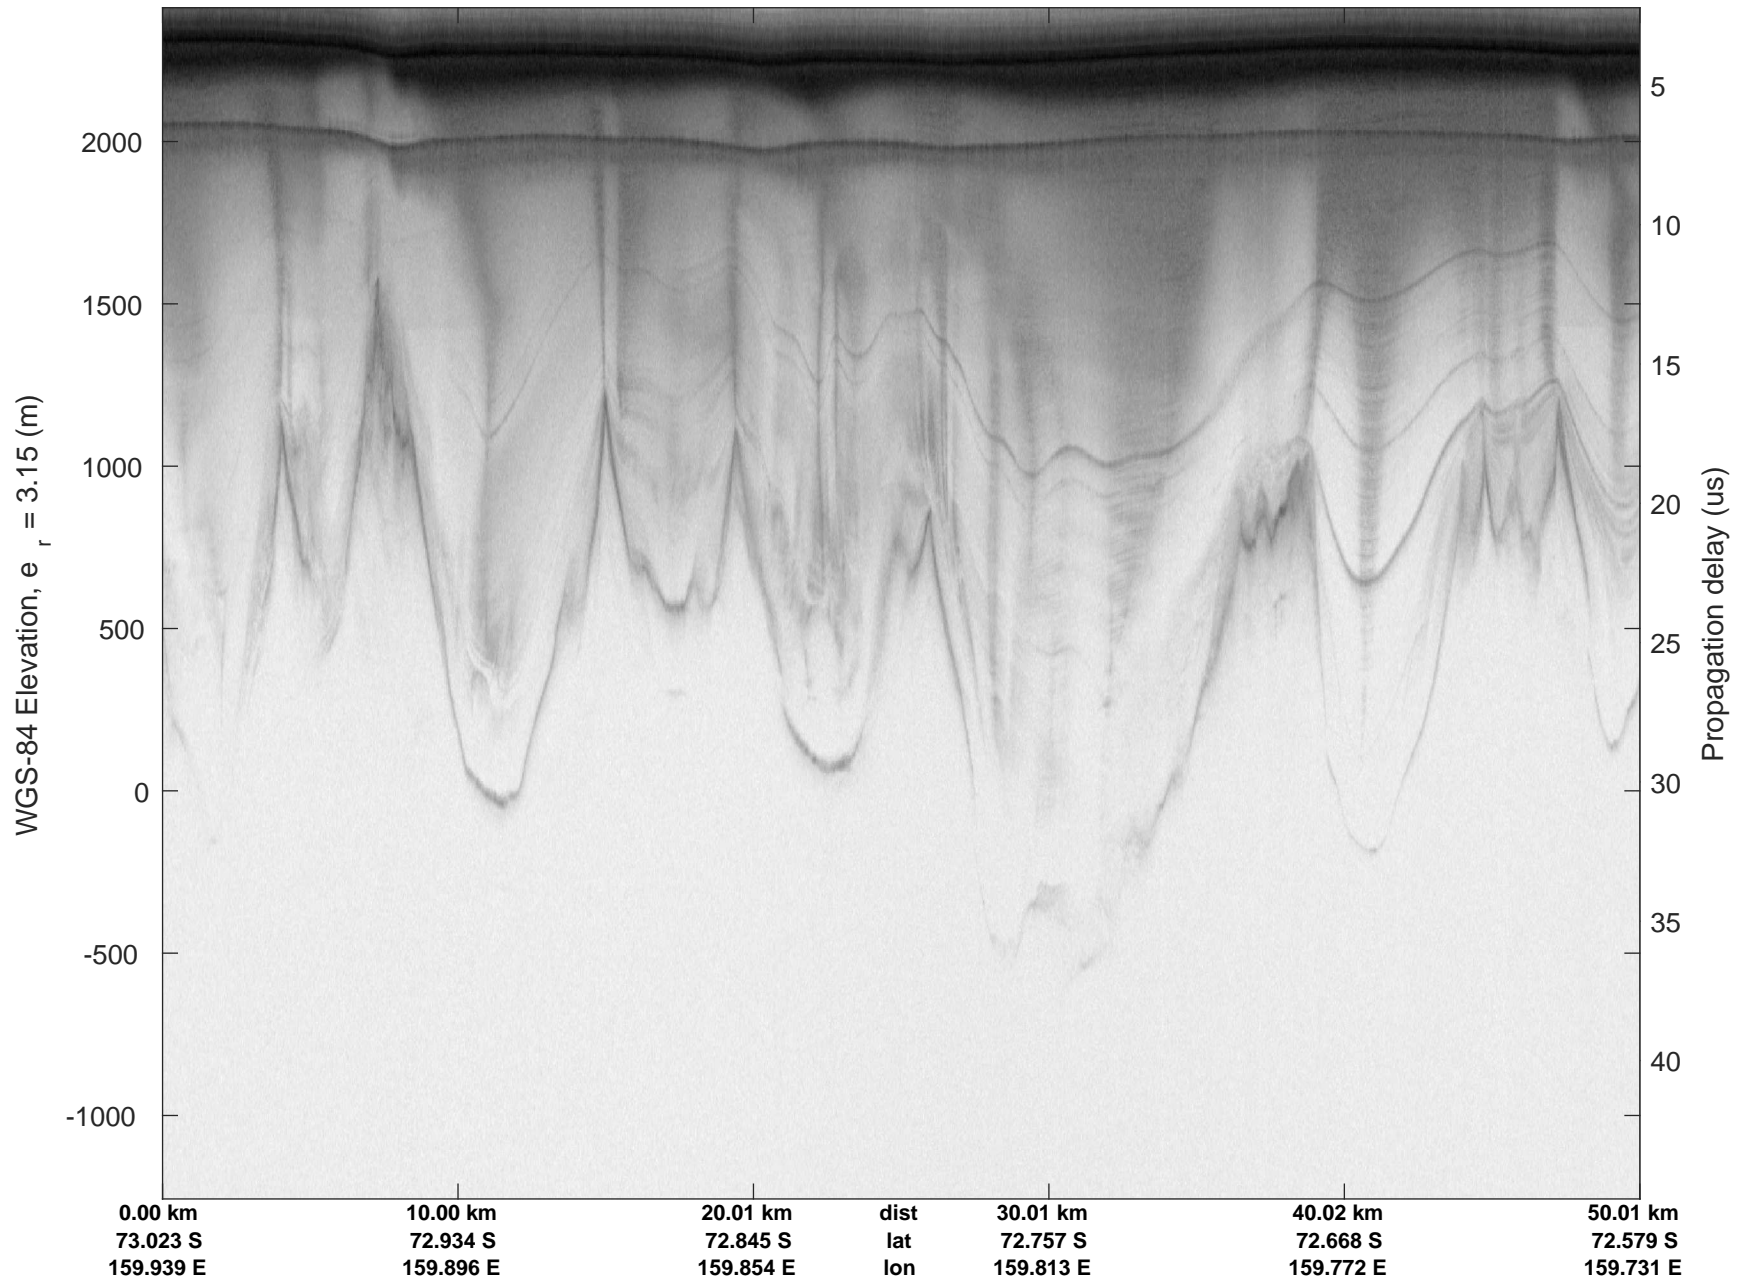

Matusevich-Cook IS-2
20191104_01_014
Polar Stereograph -71N/0E

rds 2019_Antarctica_GV: "Matusevich-Cook IS-2" 20191104_01_014: 02:31:45.1 to 02:37:22.3 GPS

rds 2019_Antarctica_GV: "Matusevich-Cook IS-2" 20191104_01_014: 02:31:45.1 to 02:37:22.3 GPS

rds 2019_Antarctica_GV: "Matusevich-Cook IS-2" 20191104_01_015: 02:37:22.4 to 02:43:04.3 GPS

rds 2019_Antarctica_GV: "Matusevich-Cook IS-2" 20191104_01_015: 02:37:22.4 to 02:43:04.3 GPS

Matusevich-Cook IS-2
20191104_01_016
Polar Stereograph -71N/0E

rds 2019_Antarctica_GV: "Matusevich-Cook IS-2" 20191104_01_016: 02:43:04.4 to 02:48:50.5 GPS

rds 2019_Antarctica_GV: "Matusevich-Cook IS-2" 20191104_01_016: 02:43:04.4 to 02:48:50.5 GPS

Matusevich-Cook IS-2
20191104_01_017
Polar Stereograph -71N/0E