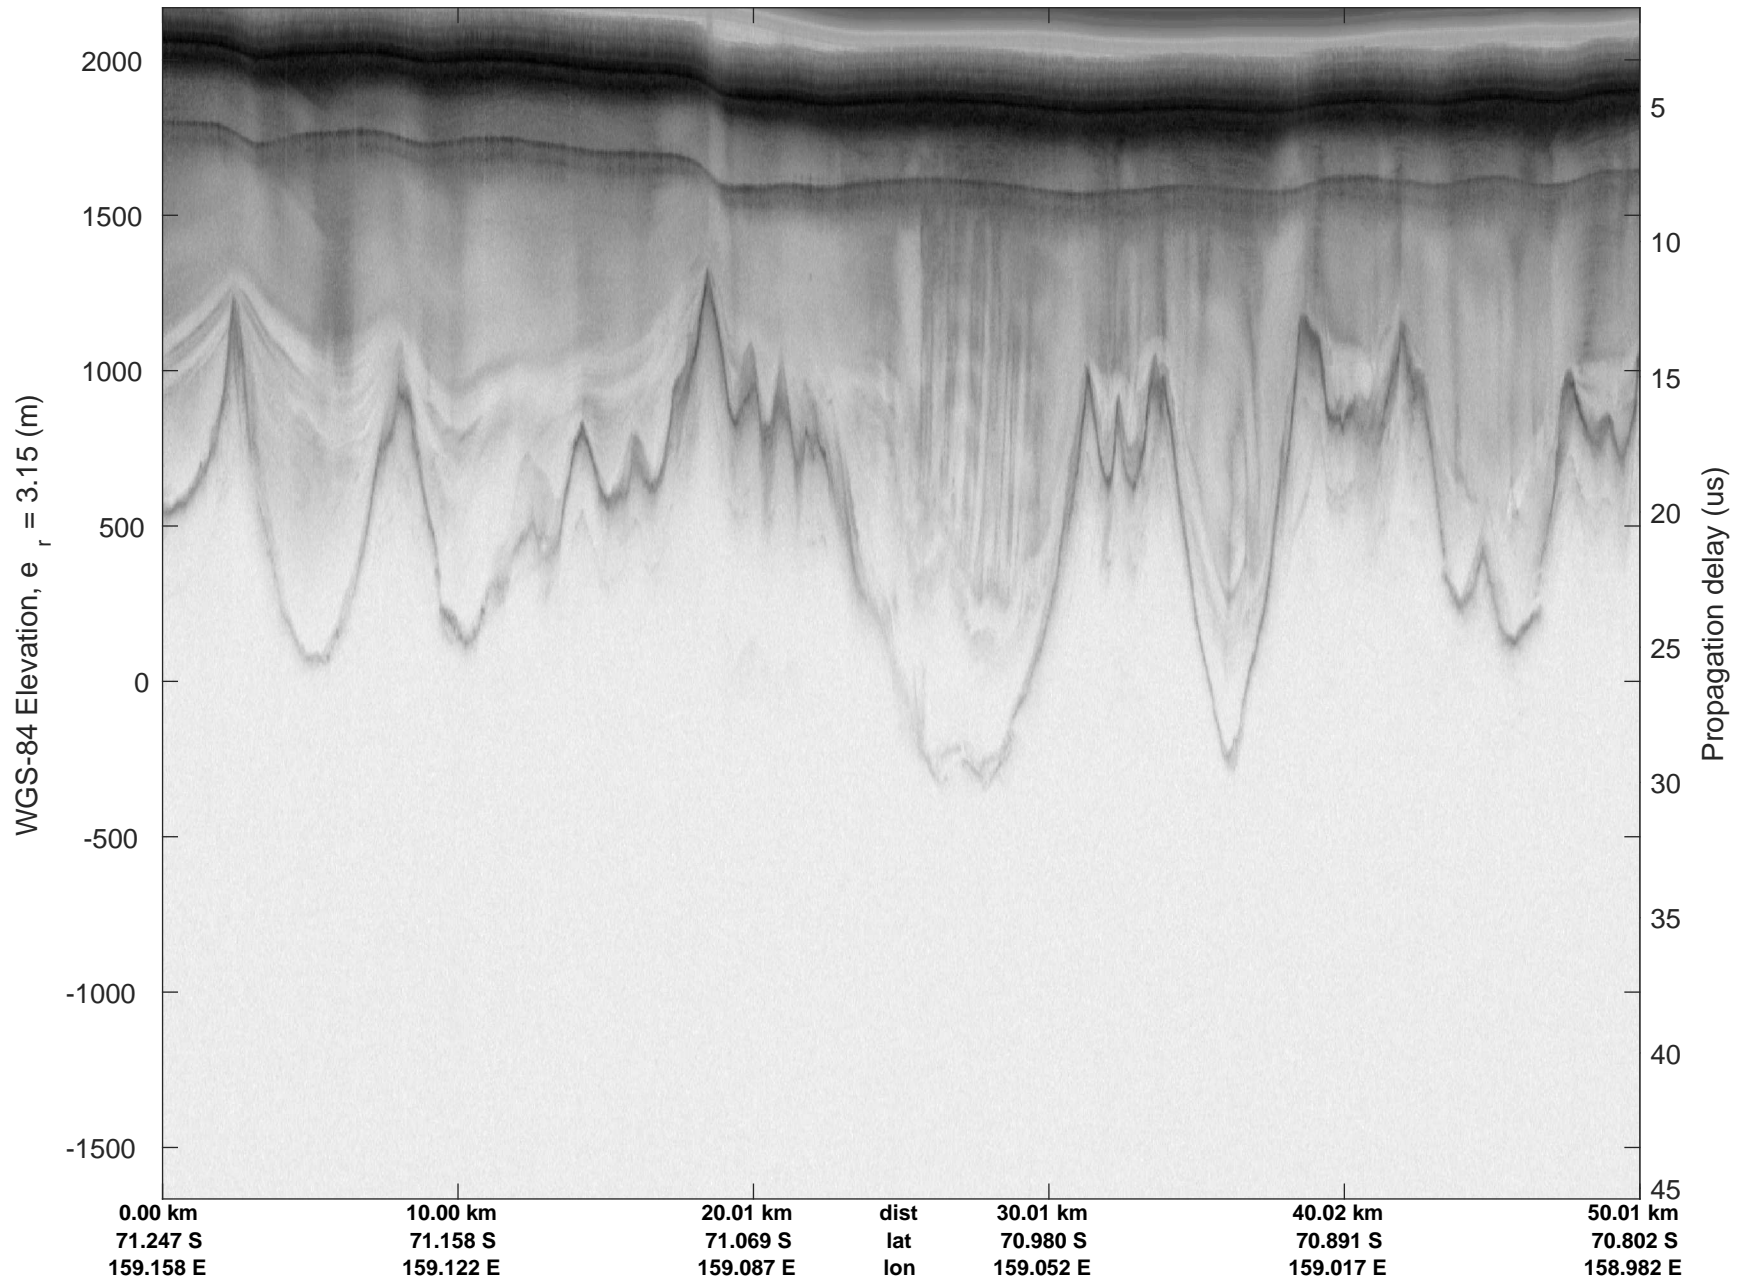

rds 2019_Antarctica_GV: "Matusevich-Cook IS-2" 20191104_01_016: 02:43:04.4 to 02:48:50.5 GPS

rds 2019_Antarctica_GV: "Matusevich-Cook IS-2" 20191104_01_016: 02:43:04.4 to 02:48:50.5 GPS

Matusevich-Cook IS-2
20191104_01_017
Polar Stereograph -71N/0E

rds 2019_Antarctica_GV: "Matusевич-Cook IS-2" 20191104_01_017: 02:48:50.6 to 02:54:49.8 GPS

rds 2019_Antarctica_GV: "Matushevich-Cook IS-2" 20191104_01_017: 02:48:50.6 to 02:54:49.8 GPS

Matusevich-Cook IS-2
20191104_01_018
Polar Stereograph -71N/0E

rds 2019_Antarctica_GV: "Matusевич-Cook IS-2" 20191104_01_018: 02:54:49.9 to 03:00:46.3 GPS

rds 2019_Antarctica_GV: "Matusevich-Cook IS-2" 20191104_01_018: 02:54:49.9 to 03:00:46.3 GPS

rds 2019_Antarctica_GV: "Matusевич-Cook IS-2" 20191104_01_019: 03:00:46.4 to 03:06:52.9 GPS

rds 2019_Antarctica_GV: "Matusevich-Cook IS-2" 20191104_01_019: 03:00:46.4 to 03:06:52.9 GPS

rds 2019_Antarctica_GV: "Matusevich-Cook IS-2" 20191104_01_020: 03:06:53.0 to 03:12:53.8 GPS

rds 2019_Antarctica_GV: "Matusevich-Cook IS-2" 20191104_01_020: 03:06:53.0 to 03:12:53.8 GPS