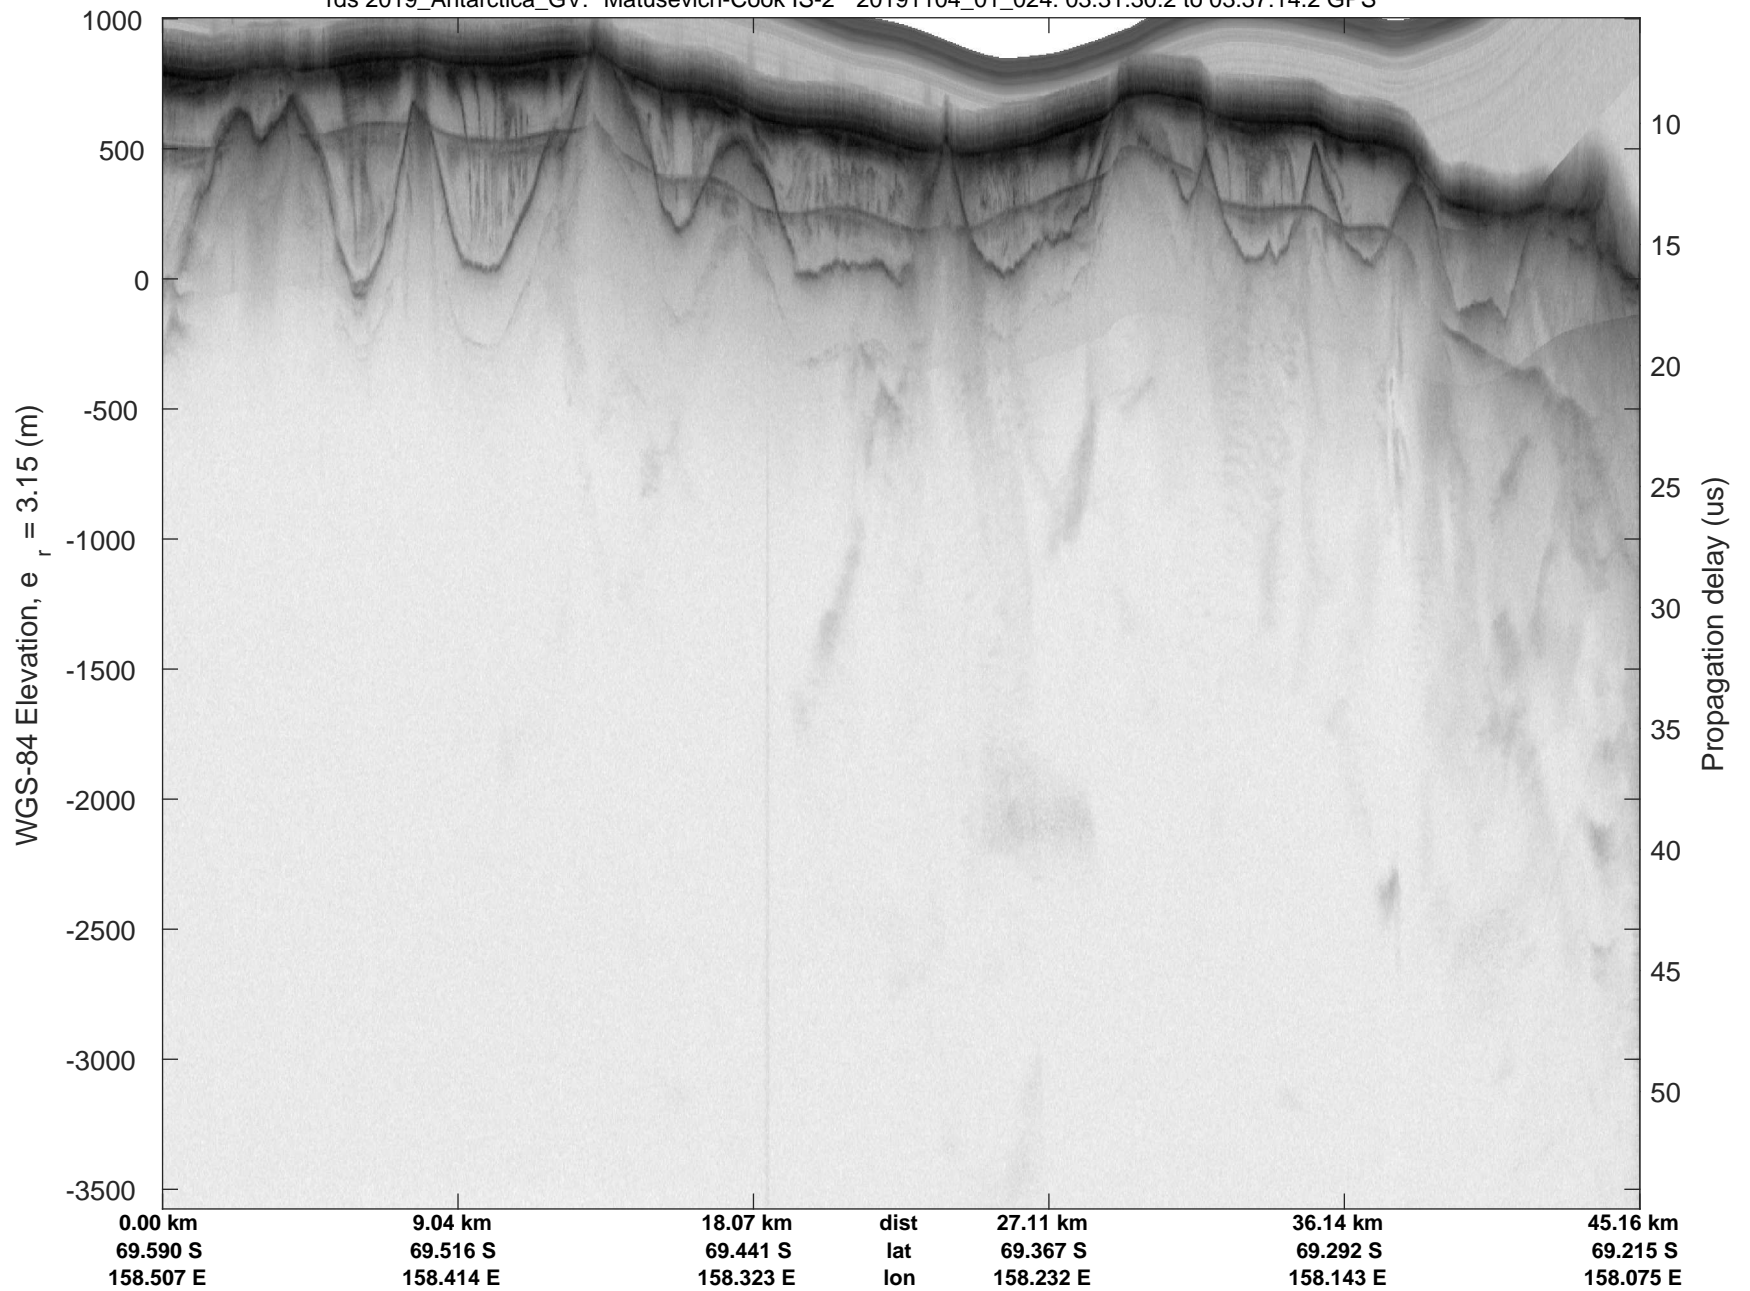

rds 2019_Antarctica_GV: "Matusевич-Cook IS-2" 20191104_01_017: 02:48:50.6 to 02:54:49.8 GPS

rds 2019_Antarctica_GV: "Matushevich-Cook IS-2" 20191104_01_017: 02:48:50.6 to 02:54:49.8 GPS

Matusevich-Cook IS-2
20191104_01_018
Polar Stereograph -71N/0E

rds 2019_Antarctica_GV: "Matusevich-Cook IS-2" 20191104_01_021: 03:12:53.9 to 03:19:07.9 GPS

rds 2019_Antarctica_GV: "Matusevich-Cook IS-2" 20191104_01_021: 03:12:53.9 to 03:19:07.9 GPS

rds 2019_Antarctica_GV: "Matusевич-Cook IS-2" 20191104_01_022: 03:19:08.0 to 03:25:15.6 GPS

rds 2019_Antarctica_GV: "Matusevich-Cook IS-2" 20191104_01_022: 03:19:08.0 to 03:25:15.6 GPS

rds 2019_Antarctica_GV: "Matusевич-Cook IS-2" 20191104_01_023: 03:25:15.8 to 03:31:30.1 GPS

rds 2019_Antarctica_GV: "Matusевич-Cook IS-2" 20191104_01_023: 03:25:15.8 to 03:31:30.1 GPS

rds 2019_Antarctica_GV: "Matusevich-Cook IS-2" 20191104_01_024: 03:31:30.2 to 03:37:14.2 GPS

rds 2019_Antarctica_GV: "Matusevich-Cook IS-2" 20191104_01_024: 03:31:30.2 to 03:37:14.2 GPS