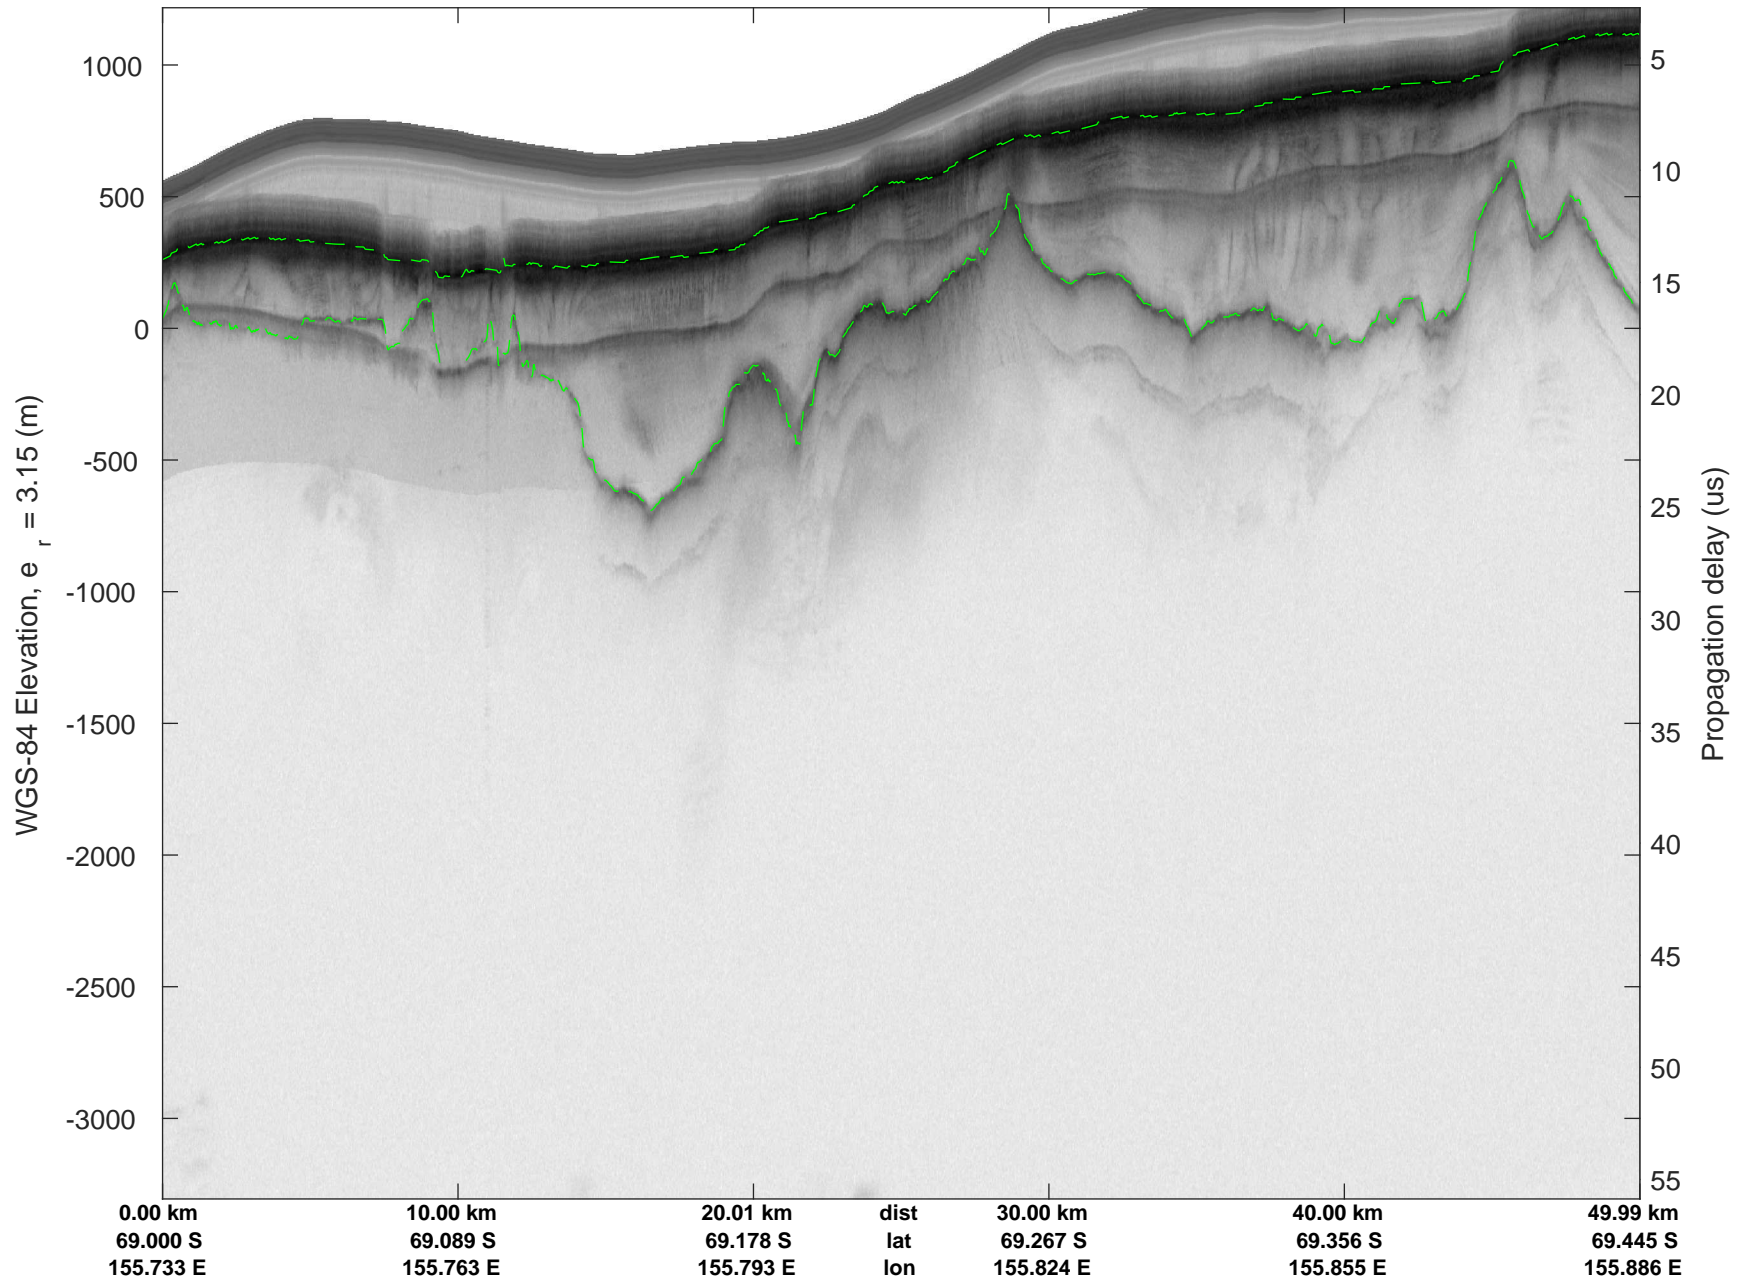

Matusevich-Cook IS-2
20191104_01_001
Polar Stereograph -71N/0E

rds 2019_Antarctica_GV: "Matusevich-Cook IS-2" 20191104_01_001: 01:07:29.2 to 01:14:33.6 GPS

rds 2019_Antarctica_GV: "Matusevich-Cook IS-2" 20191104_01_001: 01:07:29.2 to 01:14:33.6 GPS

rds 2019_Antarctica_GV: "Matusевич-Cook IS-2" 20191104_01_002: 01:14:33.7 to 01:21:21.4 GPS

rds 2019_Antarctica_GV: "Matusevich-Cook IS-2" 20191104_01_002: 01:14:33.7 to 01:21:21.4 GPS

Matusevich-Cook IS-2
20191104_01_003
Polar Stereograph -71N/0E

rds 2019_Antarctica_GV: "Matusevich-Cook IS-2" 20191104_01_003: 01:21:21.5 to 01:27:54.5 GPS

rds 2019_Antarctica_GV: "Matusevich-Cook IS-2" 20191104_01_003: 01:21:21.5 to 01:27:54.5 GPS

rds 2019_Antarctica_GV: "Matusevich-Cook IS-2" 20191104_01_004: 01:27:54.6 to 01:34:20.8 GPS

rds 2019_Antarctica_GV: "Matusevich-Cook IS-2" 20191104_01_006: 01:40:42.3 to 01:47:03.0 GPS

rds 2019_Antarctica_GV: "Matusевич-Cook IS-2" 20191104_01_006: 01:40:42.3 to 01:47:03.0 GPS

Matusevich-Cook IS-2
20191104_01_007
Polar Stereograph -71N/0E