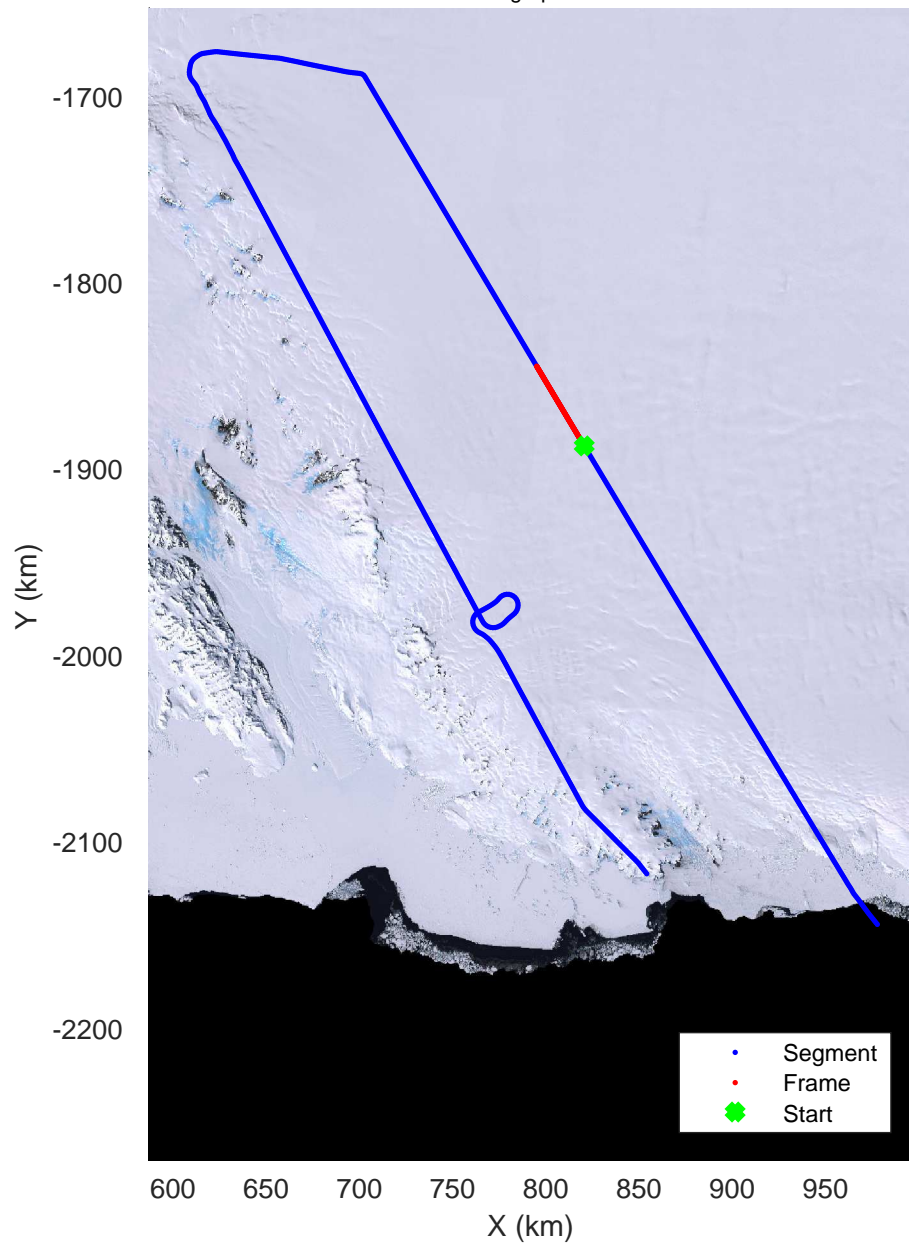

Matusevich-Cook IS-2
20191104_01_001
Polar Stereograph -71N/0E

rds 2019_Antarctica_GV: "Matusevich-Cook IS-2" 20191104_01_001: 01:07:29.2 to 01:14:33.6 GPS

rds 2019_Antarctica_GV: "Matusevich-Cook IS-2" 20191104_01_001: 01:07:29.2 to 01:14:33.6 GPS

rds 2019_Antarctica_GV: "Matusевич-Cook IS-2" 20191104_01_002: 01:14:33.7 to 01:21:21.4 GPS

rds 2019_Antarctica_GV: "Matusevich-Cook IS-2" 20191104_01_002: 01:14:33.7 to 01:21:21.4 GPS

Matusevich-Cook IS-2
20191104_01_003
Polar Stereograph -71N/0E

rds 2019_Antarctica_GV: "Matusevich-Cook IS-2" 20191104_01_006: 01:40:42.3 to 01:47:03.0 GPS

rds 2019_Antarctica_GV: "Matusевич-Cook IS-2" 20191104_01_006: 01:40:42.3 to 01:47:03.0 GPS

Matusevich-Cook IS-2
20191104_01_007
Polar Stereograph -71N/0E

rds 2019_Antarctica_GV: "Matusevich-Cook IS-2" 20191104_01_007: 01:47:03.1 to 01:53:30.5 GPS

rds 2019_Antarctica_GV: "Matusevich-Cook IS-2" 20191104_01_007: 01:47:03.1 to 01:53:30.5 GPS

rds 2019_Antarctica_GV: "Matusevich-Cook IS-2" 20191104_01_008: 01:53:30.6 to 01:59:56.4 GPS