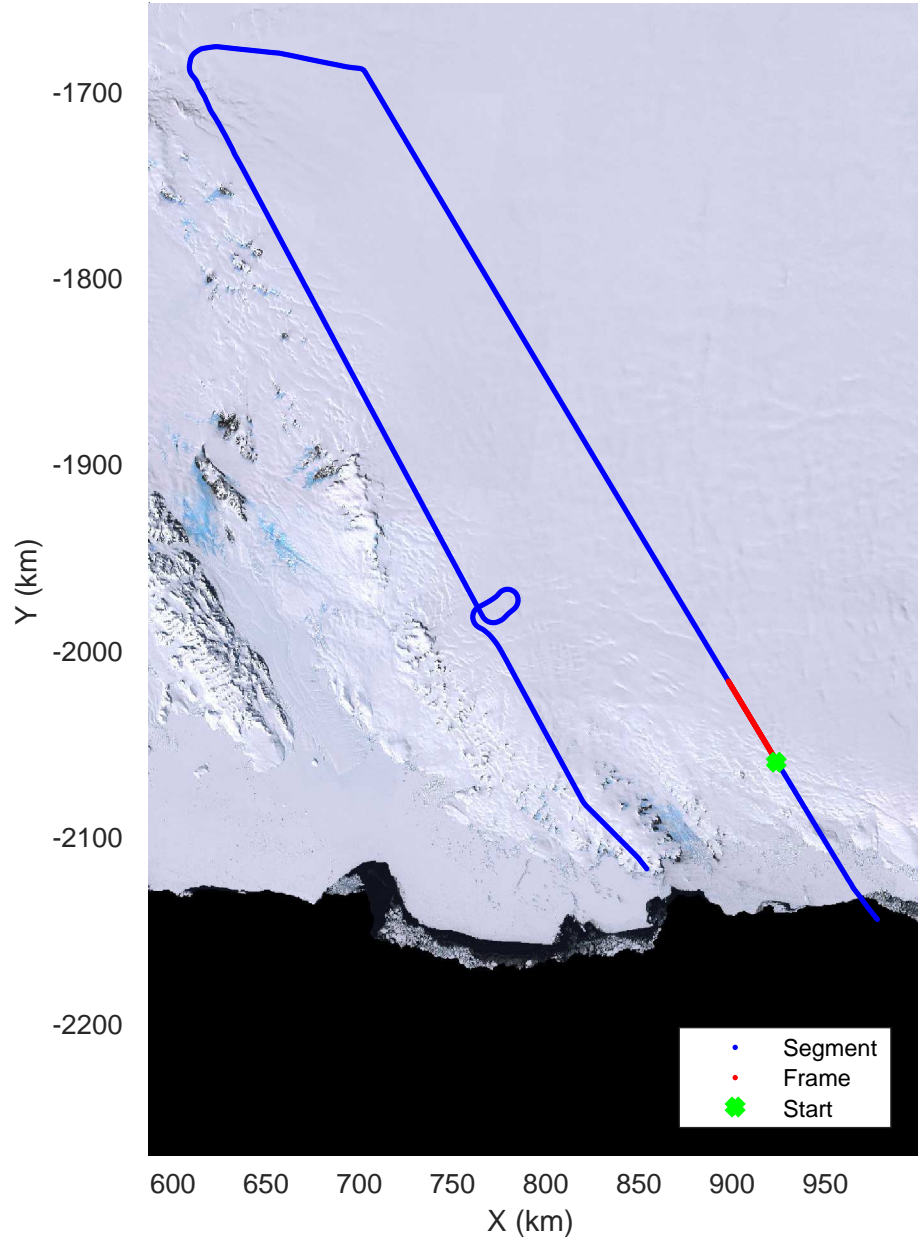

Matusevich-Cook IS-2
20191104_01_001
Polar Stereograph -71N/0E

rds 2019_Antarctica_GV: "Matusevich-Cook IS-2" 20191104_01_001: 01:07:29.2 to 01:14:33.6 GPS

rds 2019_Antarctica_GV: "Matusevich-Cook IS-2" 20191104_01_001: 01:07:29.2 to 01:14:33.6 GPS

rds 2019_Antarctica_GV: "Matusевич-Cook IS-2" 20191104_01_002: 01:14:33.7 to 01:21:21.4 GPS

rds 2019_Antarctica_GV: "Matusevich-Cook IS-2" 20191104_01_002: 01:14:33.7 to 01:21:21.4 GPS

Matusevich-Cook IS-2
20191104_01_003
Polar Stereograph -71N/0E

rds 2019_Antarctica_GV: "Matusevich-Cook IS-2" 20191104_01_003: 01:21:21.5 to 01:27:54.5 GPS

rds 2019_Antarctica_GV: "Matusevich-Cook IS-2" 20191104_01_003: 01:21:21.5 to 01:27:54.5 GPS

rds 2019_Antarctica_GV: "Matusevich-Cook IS-2" 20191104_01_004: 01:27:54.6 to 01:34:20.8 GPS

rds 2019_Antarctica_GV: "Matusevich-Cook IS-2" 20191104_01_006: 01:40:42.3 to 01:47:03.0 GPS

rds 2019_Antarctica_GV: "Matusевич-Cook IS-2" 20191104_01_006: 01:40:42.3 to 01:47:03.0 GPS

Matusevich-Cook IS-2
20191104_01_007
Polar Stereograph -71N/0E