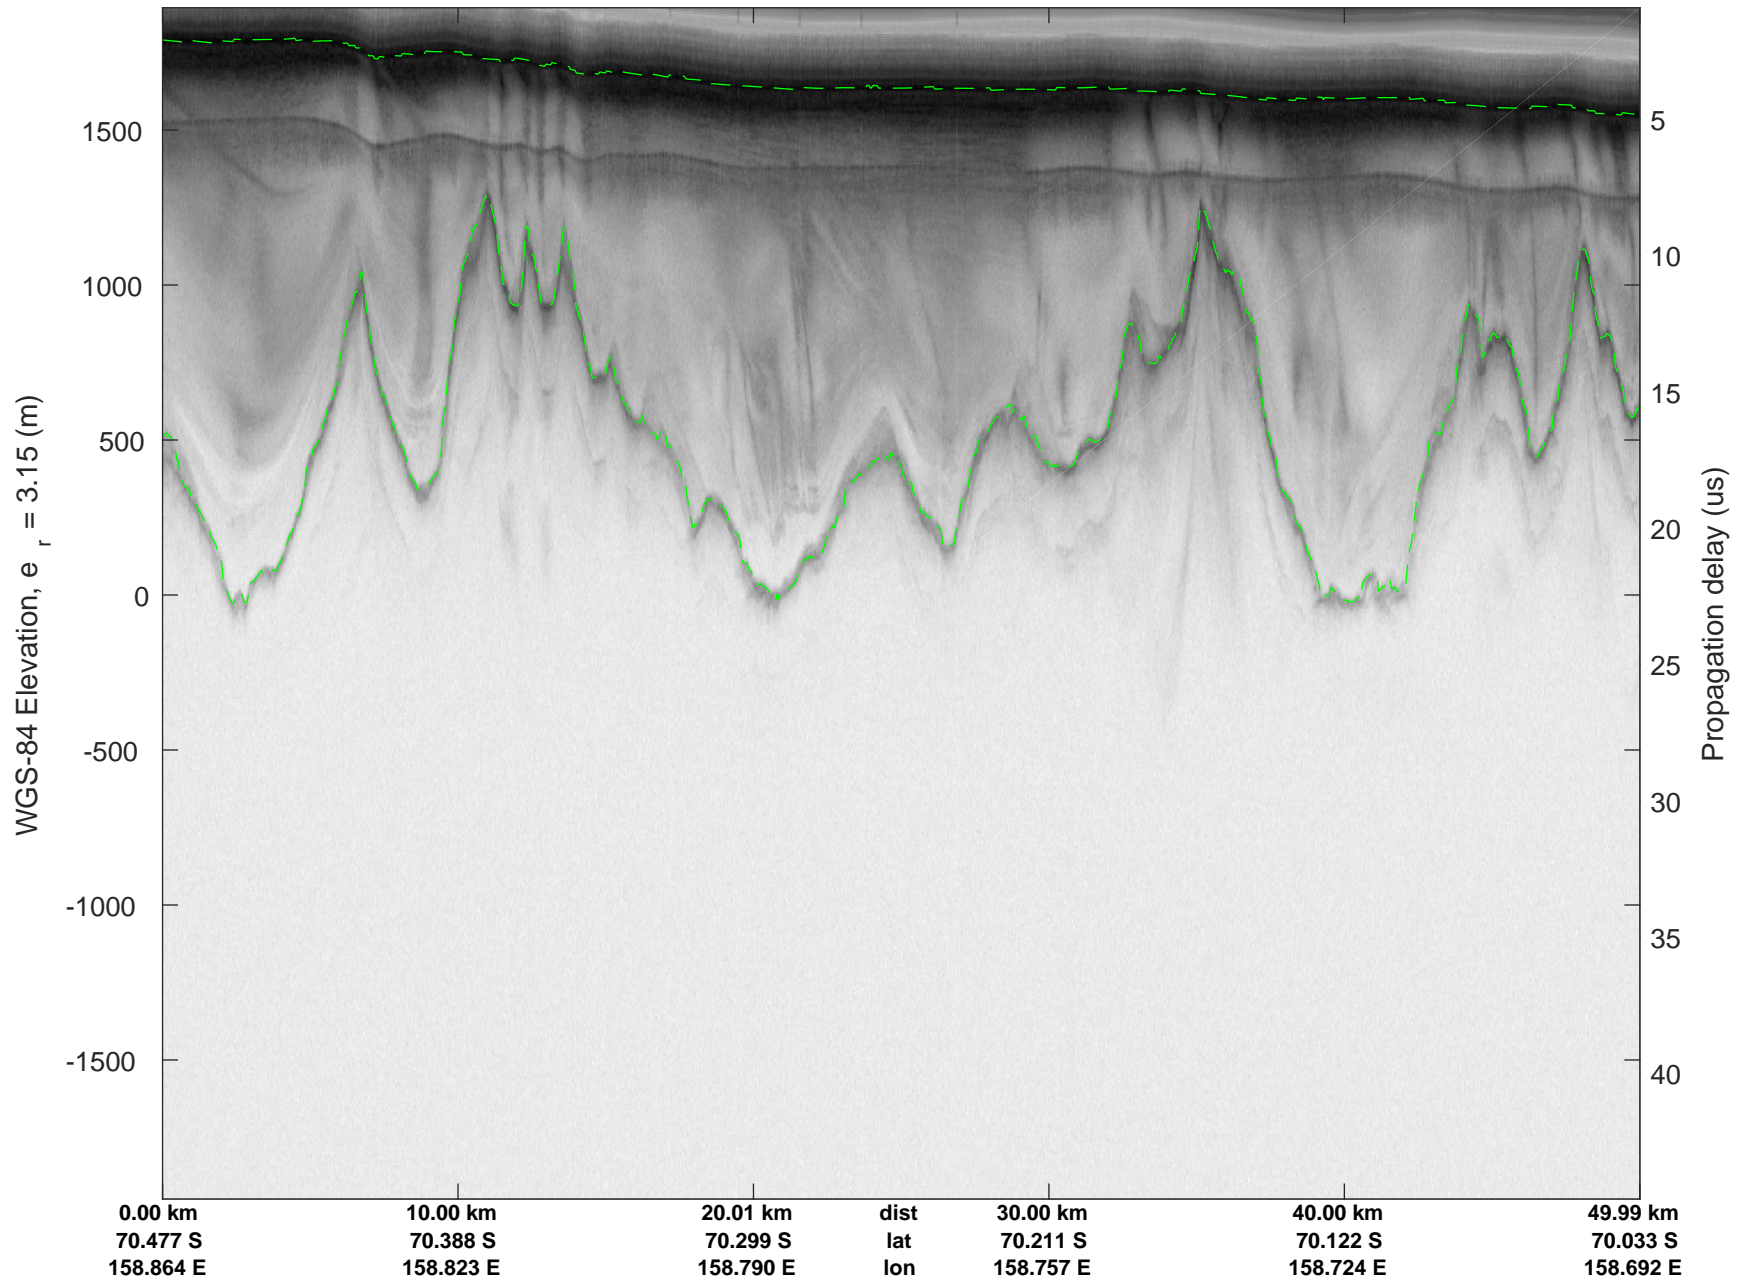

rds 2019_Antarctica_GV: "Matusevich-Cook IS-2" 20191104_01_019: 03:00:46.4 to 03:06:52.9 GPS

rds 2019_Antarctica_GV: "Matusevich-Cook IS-2" 20191104_01_020: 03:06:53.0 to 03:12:53.8 GPS

rds 2019_Antarctica_GV: "Matusevich-Cook IS-2" 20191104_01_020: 03:06:53.0 to 03:12:53.8 GPS

rds 2019_Antarctica_GV: "Matusevich-Cook IS-2" 20191104_01_021: 03:12:53.9 to 03:19:07.9 GPS

rds 2019_Antarctica_GV: "Matusevich-Cook IS-2" 20191104_01_021: 03:12:53.9 to 03:19:07.9 GPS

rds 2019_Antarctica_GV: "Matusевич-Cook IS-2" 20191104_01_022: 03:19:08.0 to 03:25:15.6 GPS

rds 2019_Antarctica_GV: "Matusevich-Cook IS-2" 20191104_01_022: 03:19:08.0 to 03:25:15.6 GPS

rds 2019_Antarctica_GV: "Matusевич-Cook IS-2" 20191104_01_023: 03:25:15.8 to 03:31:30.1 GPS

rds 2019_Antarctica_GV: "Matusевич-Cook IS-2" 20191104_01_023: 03:25:15.8 to 03:31:30.1 GPS

rds 2019_Antarctica_GV: "Matusevich-Cook IS-2" 20191104_01_024: 03:31:30.2 to 03:37:14.2 GPS

rds 2019_Antarctica_GV: "Matusevich-Cook IS-2" 20191104_01_024: 03:31:30.2 to 03:37:14.2 GPS