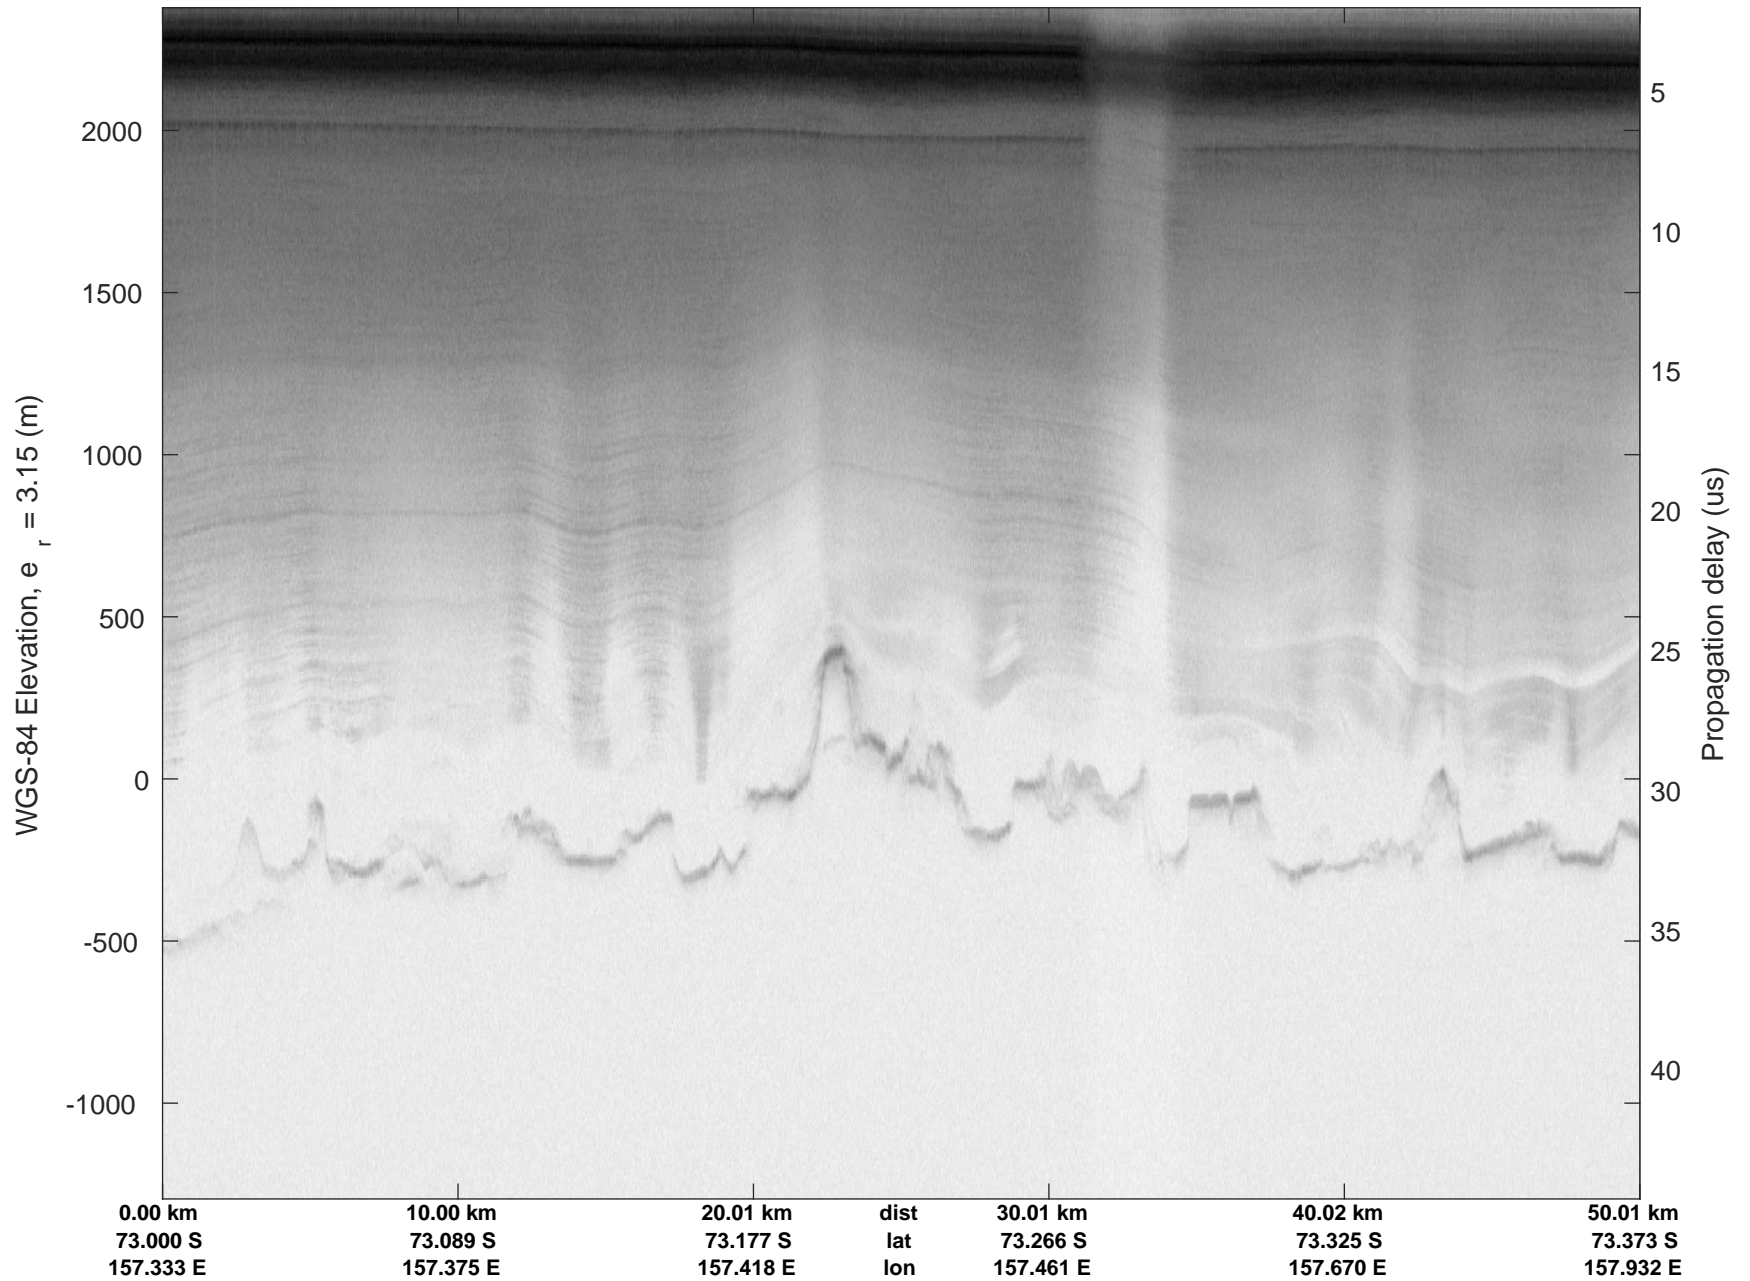

rds 2019_Antarctica_GV: "Matushevich-Cook IS-2" 20191104_01_008: 01:53:30.6 to 01:59:56.4 GPS

Matusevich-Cook IS-2
20191104_01_009
Polar Stereograph -71N/0E

rds 2019_Antarctica_GV: "Matusevich-Cook IS-2" 20191104_01_009: 01:59:56.5 to 02:06:20.6 GPS

rds 2019_Antarctica_GV: "Matusevich-Cook IS-2" 20191104_01_009: 01:59:56.5 to 02:06:20.6 GPS

rds 2019_Antarctica_GV: "Matusevich-Cook IS-2" 20191104_01_010: 02:06:20.7 to 02:12:47.7 GPS

rds 2019_Antarctica_GV: "Matusevich-Cook IS-2" 20191104_01_010: 02:06:20.7 to 02:12:47.7 GPS

rds 2019_Antarctica_GV: "Matusевич-Cook IS-2" 20191104_01_011: 02:12:47.9 to 02:19:14.7 GPS

rds 2019_Antarctica_GV: "Matusevich-Cook IS-2" 20191104_01_011: 02:12:47.9 to 02:19:14.7 GPS

rds 2019_Antarctica_GV: "Matusevich-Cook IS-2" 20191104_01_012: 02:19:14.8 to 02:25:40.9 GPS

Matusevich-Cook IS-2
20191104_01_014
Polar Stereograph -71N/0E

rds 2019_Antarctica_GV: "Matusevich-Cook IS-2" 20191104_01_014: 02:31:45.1 to 02:37:22.3 GPS

rds 2019_Antarctica_GV: "Matusevich-Cook IS-2" 20191104_01_014: 02:31:45.1 to 02:37:22.3 GPS