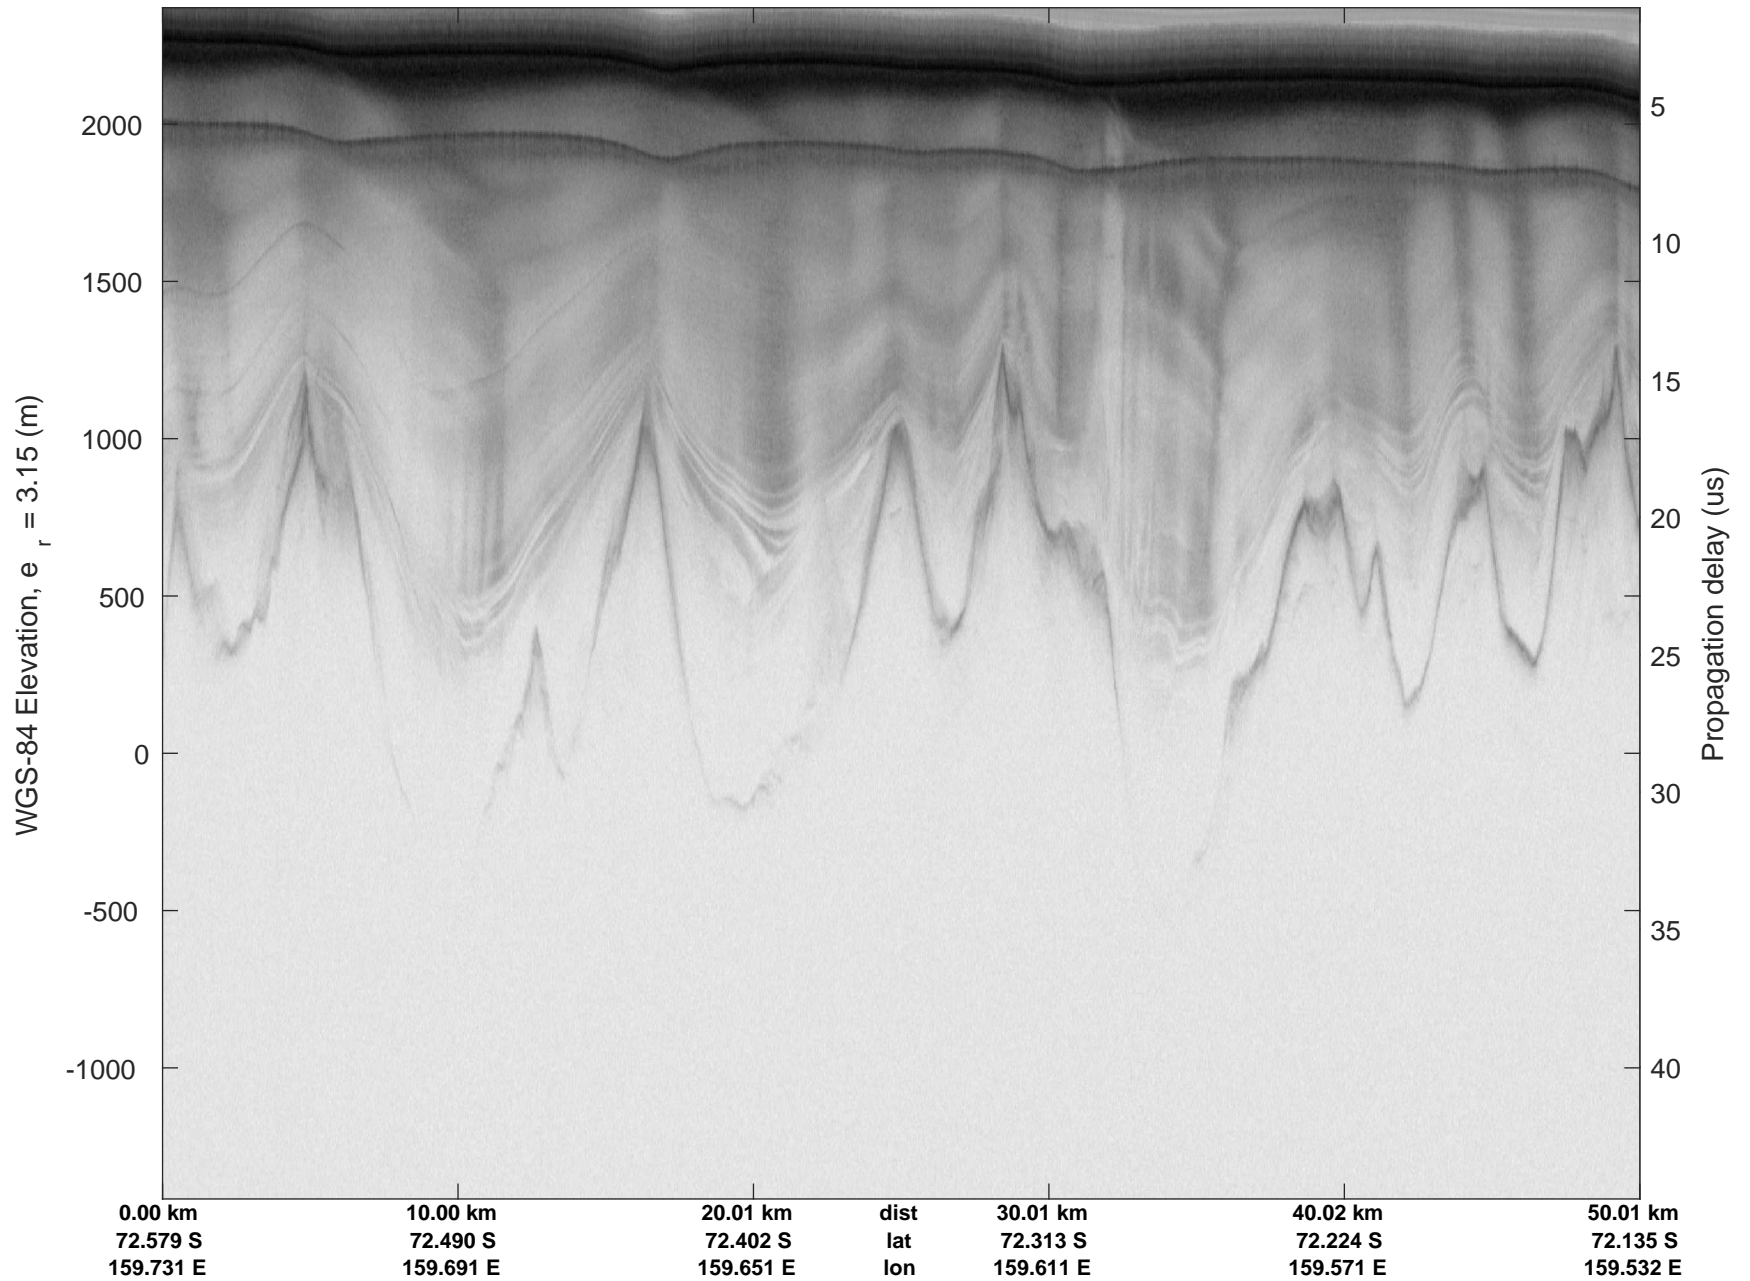

Matusevich-Cook IS-2
20191104_01_014
Polar Stereograph -71N/0E

rds 2019_Antarctica_GV: "Matusevich-Cook IS-2" 20191104_01_014: 02:31:45.1 to 02:37:22.3 GPS

rds 2019_Antarctica_GV: "Matusevich-Cook IS-2" 20191104_01_014: 02:31:45.1 to 02:37:22.3 GPS

rds 2019_Antarctica_GV: "Matusevich-Cook IS-2" 20191104_01_015: 02:37:22.4 to 02:43:04.3 GPS

rds 2019_Antarctica_GV: "Matusevich-Cook IS-2" 20191104_01_015: 02:37:22.4 to 02:43:04.3 GPS

Matusevich-Cook IS-2
20191104_01_016
Polar Stereograph -71N/0E

rds 2019_Antarctica_GV: "Matusevich-Cook IS-2" 20191104_01_016: 02:43:04.4 to 02:48:50.5 GPS

rds 2019_Antarctica_GV: "Matusevich-Cook IS-2" 20191104_01_016: 02:43:04.4 to 02:48:50.5 GPS

Matusevich-Cook IS-2
20191104_01_017
Polar Stereograph -71N/0E

rds 2019_Antarctica_GV: "Matusевич-Cook IS-2" 20191104_01_017: 02:48:50.6 to 02:54:49.8 GPS

rds 2019_Antarctica_GV: "Matushevich-Cook IS-2" 20191104_01_017: 02:48:50.6 to 02:54:49.8 GPS

Matusevich-Cook IS-2
20191104_01_018
Polar Stereograph -71N/0E