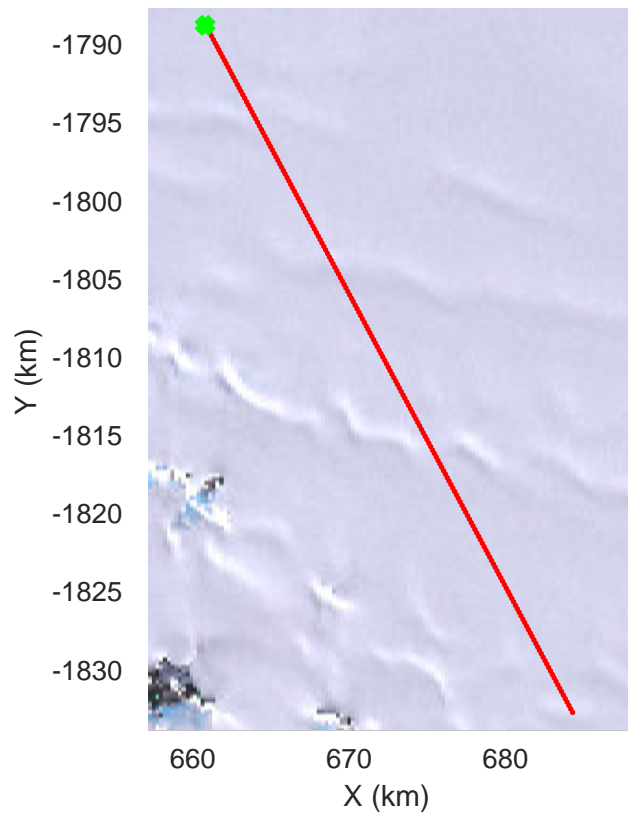

Matusevich-Cook IS-2
20191104_01_001
Polar Stereograph -71N/0E

rds 2019_Antarctica_GV: "Matusevich-Cook IS-2" 20191104_01_001: 01:07:29.2 to 01:14:33.6 GPS

rds 2019_Antarctica_GV: "Matusevich-Cook IS-2" 20191104_01_001: 01:07:29.2 to 01:14:33.6 GPS

rds 2019_Antarctica_GV: "Matusевич-Cook IS-2" 20191104_01_002: 01:14:33.7 to 01:21:21.4 GPS

rds 2019_Antarctica_GV: "Matusevich-Cook IS-2" 20191104_01_002: 01:14:33.7 to 01:21:21.4 GPS

Matusevich-Cook IS-2
20191104_01_003
Polar Stereograph -71N/0E

Matusevich-Cook IS-2
20191104_01_014
Polar Stereograph -71N/0E

rds 2019_Antarctica_GV: "Matusevich-Cook IS-2" 20191104_01_014: 02:31:45.1 to 02:37:22.3 GPS

rds 2019_Antarctica_GV: "Matusevich-Cook IS-2" 20191104_01_014: 02:31:45.1 to 02:37:22.3 GPS

rds 2019_Antarctica_GV: "Matusevich-Cook IS-2" 20191104_01_015: 02:37:22.4 to 02:43:04.3 GPS

rds 2019_Antarctica_GV: "Matusevich-Cook IS-2" 20191104_01_015: 02:37:22.4 to 02:43:04.3 GPS

Matusevich-Cook IS-2
20191104_01_016
Polar Stereograph -71N/0E