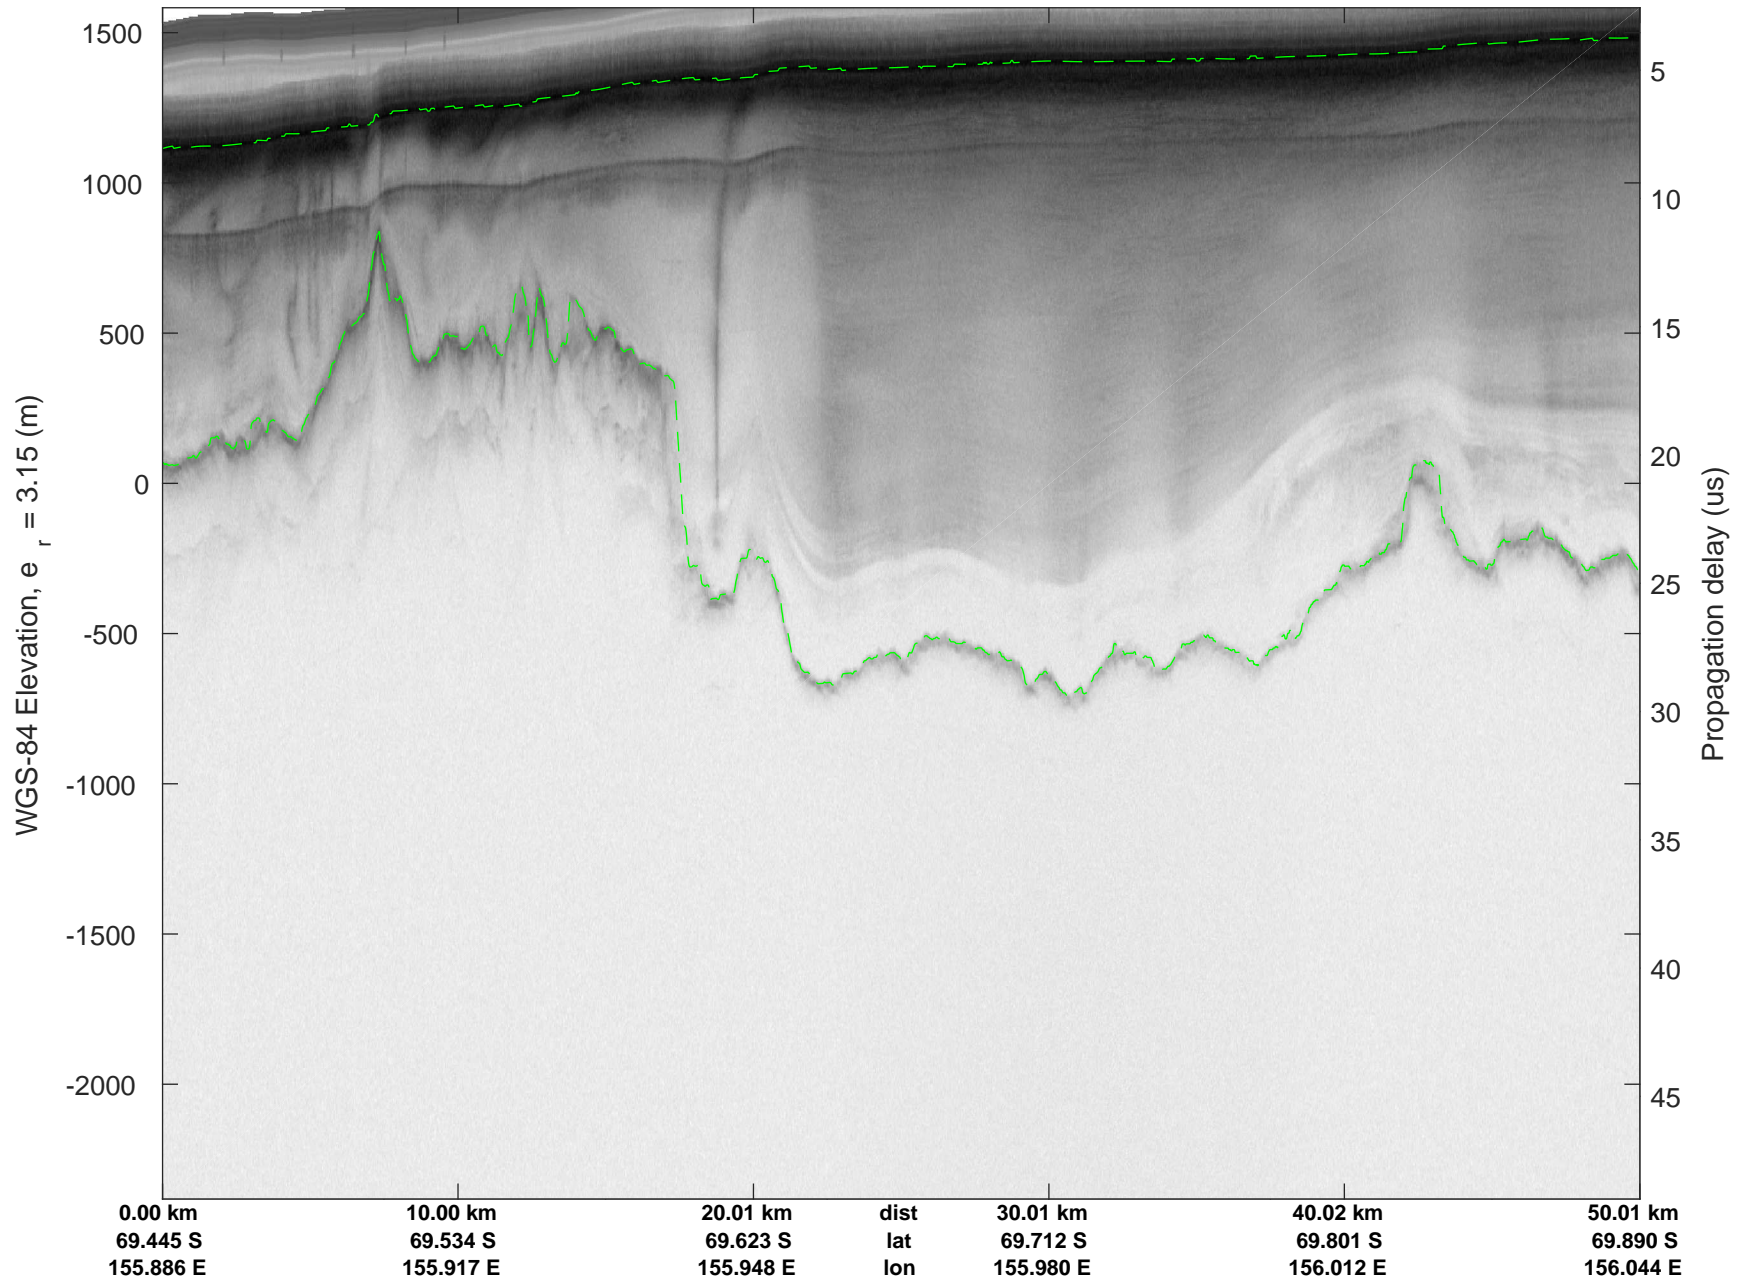

Matusevich-Cook IS-2
20191104_01_001
Polar Stereograph -71N/0E

rds 2019_Antarctica_GV: "Matusevich-Cook IS-2" 20191104_01_001: 01:07:29.2 to 01:14:33.6 GPS

rds 2019_Antarctica_GV: "Matusevich-Cook IS-2" 20191104_01_001: 01:07:29.2 to 01:14:33.6 GPS

rds 2019_Antarctica_GV: "Matusевич-Cook IS-2" 20191104_01_002: 01:14:33.7 to 01:21:21.4 GPS

rds 2019_Antarctica_GV: "Matusevich-Cook IS-2" 20191104_01_002: 01:14:33.7 to 01:21:21.4 GPS

Matusevich-Cook IS-2
20191104_01_003
Polar Stereograph -71N/0E

rds 2019_Antarctica_GV: "Matusevich-Cook IS-2" 20191104_01_003: 01:21:21.5 to 01:27:54.5 GPS

rds 2019_Antarctica_GV: "Matusevich-Cook IS-2" 20191104_01_003: 01:21:21.5 to 01:27:54.5 GPS

rds 2019_Antarctica_GV: "Matusevich-Cook IS-2" 20191104_01_004: 01:27:54.6 to 01:34:20.8 GPS

rds 2019_Antarctica_GV: "Matusevich-Cook IS-2" 20191104_01_006: 01:40:42.3 to 01:47:03.0 GPS

rds 2019_Antarctica_GV: "Matusевич-Cook IS-2" 20191104_01_006: 01:40:42.3 to 01:47:03.0 GPS

Matusevich-Cook IS-2
20191104_01_007
Polar Stereograph -71N/0E