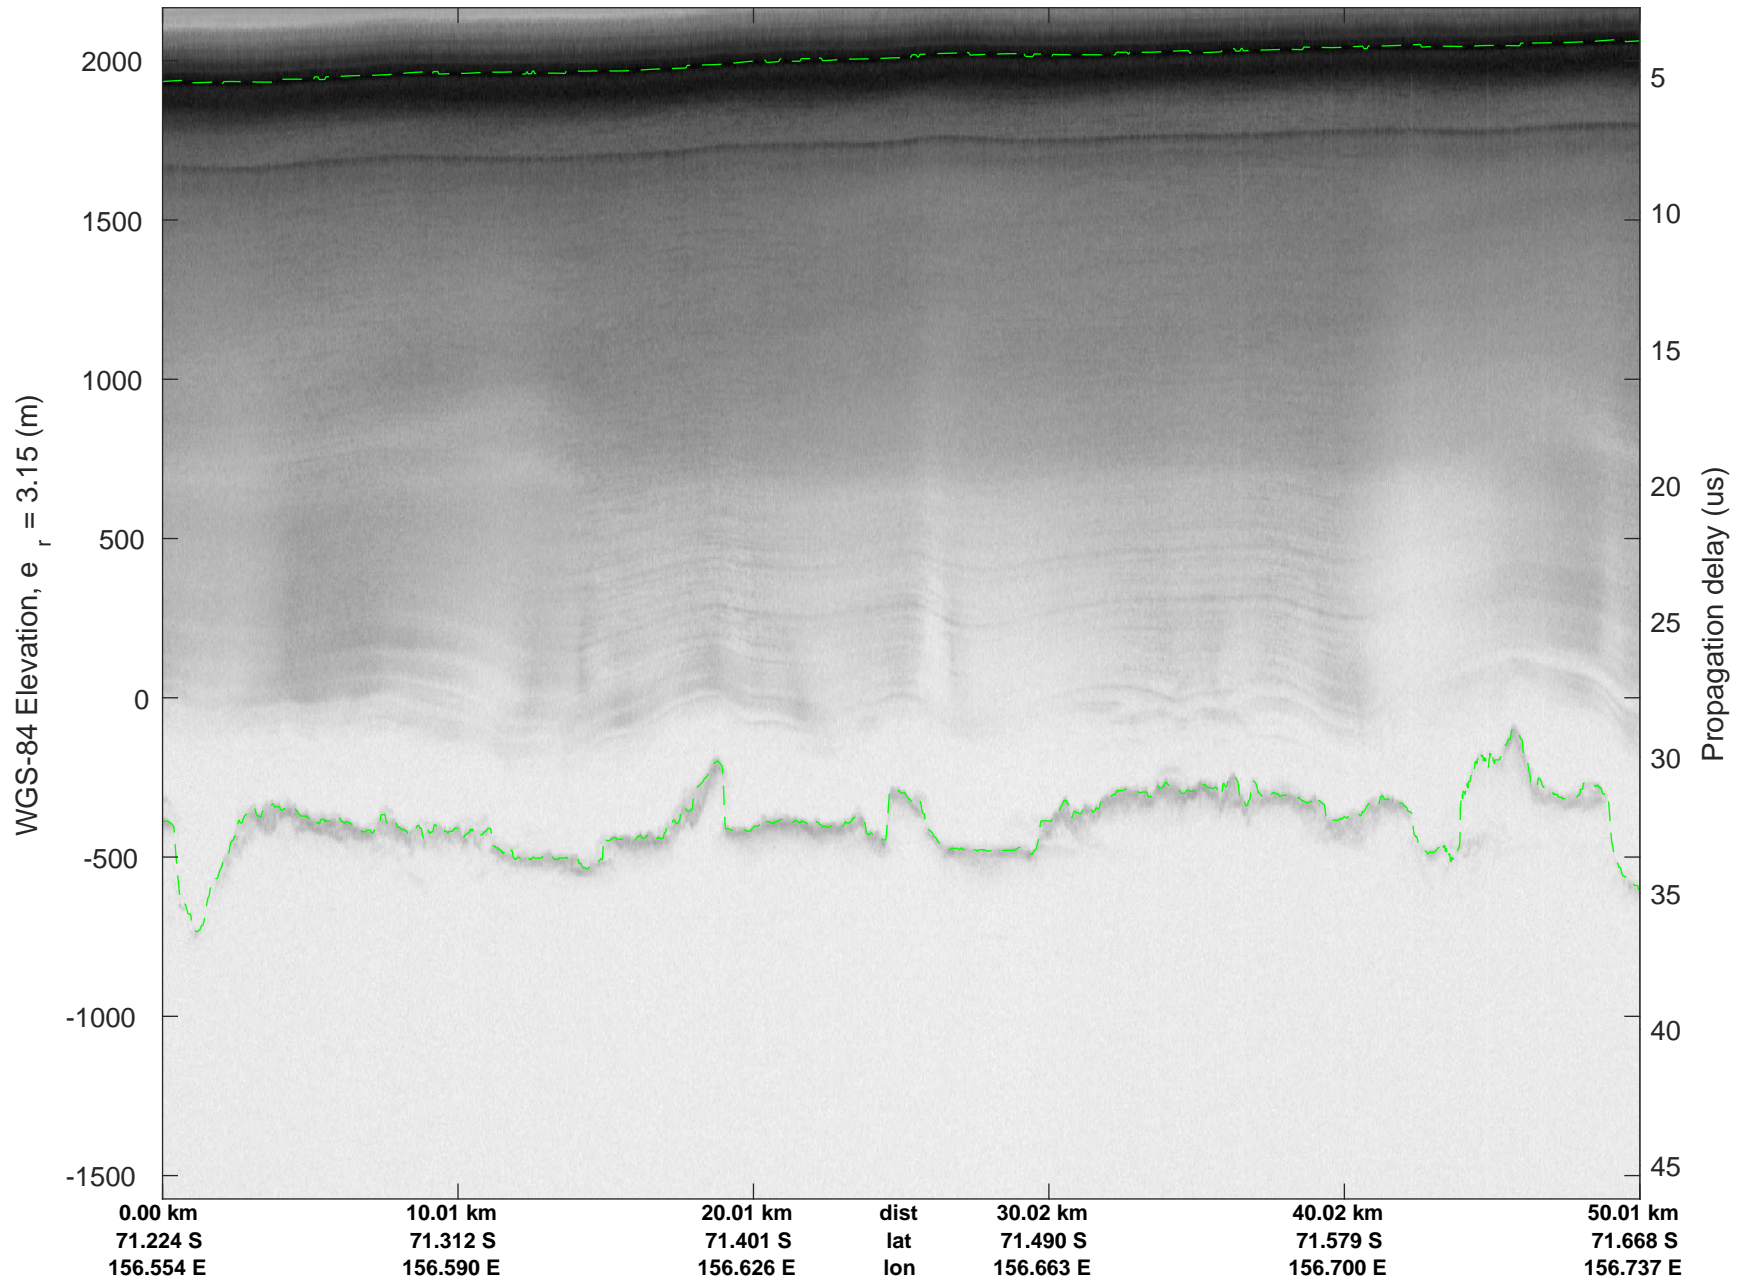

rds 2019_Antarctica_GV: "Matusevich-Cook IS-2" 20191104_01_004: 01:27:54.6 to 01:34:20.8 GPS

rds 2019_Antarctica_GV: "Matusevich-Cook IS-2" 20191104_01_005: 01:34:20.9 to 01:40:42.2 GPS

rds 2019_Antarctica_GV: "Matusevich-Cook IS-2" 20191104_01_005: 01:34:20.9 to 01:40:42.2 GPS

rds 2019_Antarctica_GV: "Matusevich-Cook IS-2" 20191104_01_006: 01:40:42.3 to 01:47:03.0 GPS

rds 2019_Antarctica_GV: "Matusевич-Cook IS-2" 20191104_01_006: 01:40:42.3 to 01:47:03.0 GPS

Matusevich-Cook IS-2
20191104_01_007
Polar Stereograph -71N/0E

rds 2019_Antarctica_GV: "Matusevich-Cook IS-2" 20191104_01_007: 01:47:03.1 to 01:53:30.5 GPS

rds 2019_Antarctica_GV: "Matusevich-Cook IS-2" 20191104_01_007: 01:47:03.1 to 01:53:30.5 GPS

rds 2019_Antarctica_GV: "Matusevich-Cook IS-2" 20191104_01_008: 01:53:30.6 to 01:59:56.4 GPS

rds 2019_Antarctica_GV: "Matushevich-Cook IS-2" 20191104_01_008: 01:53:30.6 to 01:59:56.4 GPS

Matusevich-Cook IS-2
20191104_01_009
Polar Stereograph -71N/0E

rds 2019_Antarctica_GV: "Matusevich-Cook IS-2" 20191104_01_009: 01:59:56.5 to 02:06:20.6 GPS