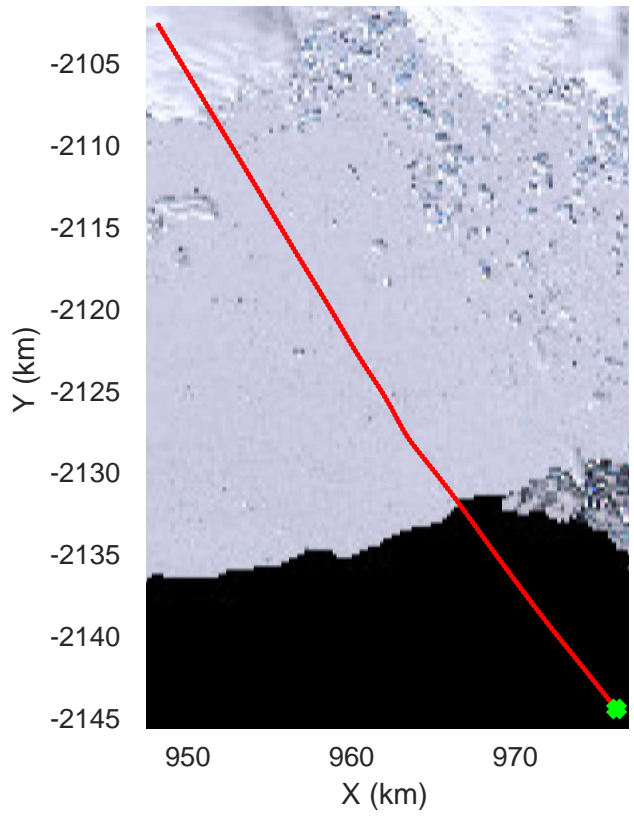

Matusevich-Cook IS-2
20191104_01_001
Polar Stereograph -71N/0E

rds 2019_Antarctica_GV: "Matusevich-Cook IS-2" 20191104_01_001: 01:07:29.2 to 01:14:33.6 GPS

rds 2019_Antarctica_GV: "Matusevich-Cook IS-2" 20191104_01_001: 01:07:29.2 to 01:14:33.6 GPS

rds 2019_Antarctica_GV: "Matusевич-Cook IS-2" 20191104_01_002: 01:14:33.7 to 01:21:21.4 GPS

rds 2019_Antarctica_GV: "Matusevich-Cook IS-2" 20191104_01_002: 01:14:33.7 to 01:21:21.4 GPS

Matusevich-Cook IS-2
20191104_01_003
Polar Stereograph -71N/0E

rds 2019_Antarctica_GV: "Matusevich-Cook IS-2" 20191104_01_003: 01:21:21.5 to 01:27:54.5 GPS

rds 2019_Antarctica_GV: "Matusevich-Cook IS-2" 20191104_01_003: 01:21:21.5 to 01:27:54.5 GPS

rds 2019_Antarctica_GV: "Matusevich-Cook IS-2" 20191104_01_004: 01:27:54.6 to 01:34:20.8 GPS

rds 2019_Antarctica_GV: "Matusevich-Cook IS-2" 20191104_01_006: 01:40:42.3 to 01:47:03.0 GPS

rds 2019_Antarctica_GV: "Matusевич-Cook IS-2" 20191104_01_006: 01:40:42.3 to 01:47:03.0 GPS

Matusevich-Cook IS-2
20191104_01_007
Polar Stereograph -71N/0E