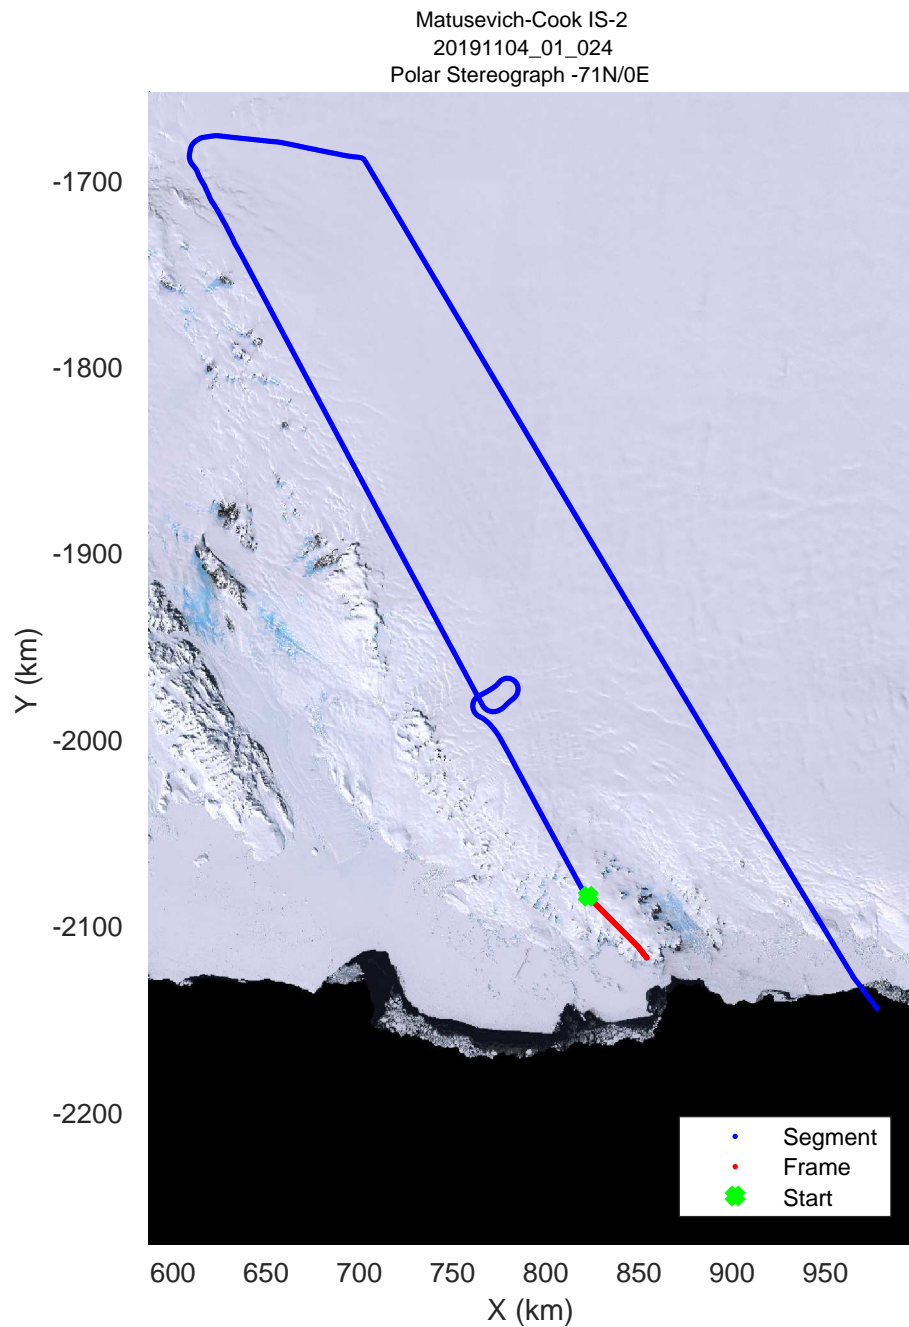

Matusevich-Cook IS-2
20191104_01_001
Polar Stereograph -71N/0E

rds 2019_Antarctica_GV: "Matusevich-Cook IS-2" 20191104_01_001: 01:07:29.2 to 01:14:33.6 GPS

rds 2019_Antarctica_GV: "Matusevich-Cook IS-2" 20191104_01_001: 01:07:29.2 to 01:14:33.6 GPS

rds 2019_Antarctica_GV: "Matusевич-Cook IS-2" 20191104_01_002: 01:14:33.7 to 01:21:21.4 GPS

rds 2019_Antarctica_GV: "Matusevich-Cook IS-2" 20191104_01_002: 01:14:33.7 to 01:21:21.4 GPS

Matusevich-Cook IS-2
20191104_01_003
Polar Stereograph -71N/0E

rds 2019_Antarctica_GV: "Matusevich-Cook IS-2" 20191104_01_006: 01:40:42.3 to 01:47:03.0 GPS

rds 2019_Antarctica_GV: "Matusевич-Cook IS-2" 20191104_01_006: 01:40:42.3 to 01:47:03.0 GPS

Matusevich-Cook IS-2
20191104_01_007
Polar Stereograph -71N/0E

rds 2019_Antarctica_GV: "Matusevich-Cook IS-2" 20191104_01_022: 03:19:08.0 to 03:25:15.6 GPS

rds 2019_Antarctica_GV: "Matusевич-Cook IS-2" 20191104_01_023: 03:25:15.8 to 03:31:30.1 GPS

rds 2019_Antarctica_GV: "Matusевич-Cook IS-2" 20191104_01_023: 03:25:15.8 to 03:31:30.1 GPS