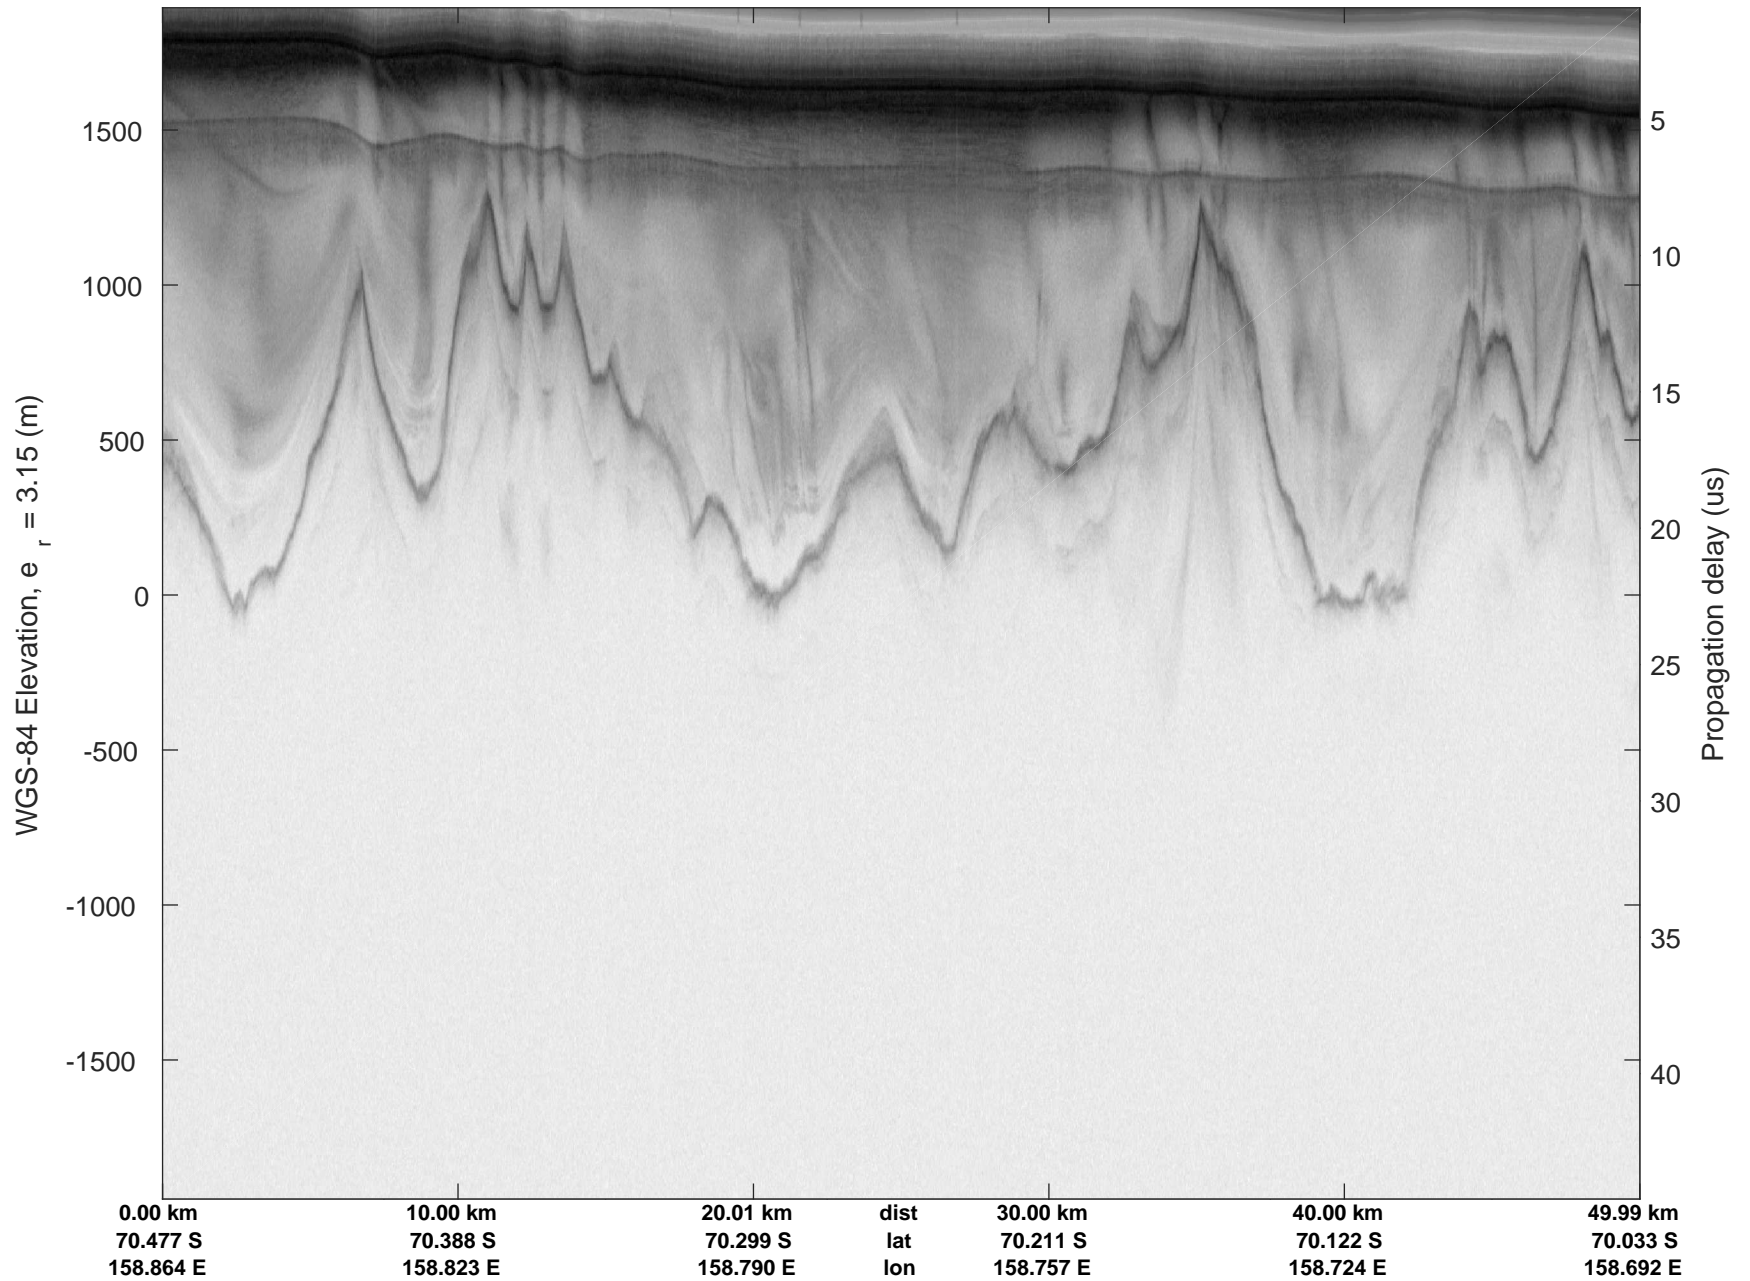

rds 2019_Antarctica_GV: "Matusevich-Cook IS-2" 20191104_01_019: 03:00:46.4 to 03:06:52.9 GPS

rds 2019_Antarctica_GV: "Matusevich-Cook IS-2" 20191104_01_020: 03:06:53.0 to 03:12:53.8 GPS

rds 2019_Antarctica_GV: "Matusevich-Cook IS-2" 20191104_01_020: 03:06:53.0 to 03:12:53.8 GPS

rds 2019_Antarctica_GV: "Matusevich-Cook IS-2" 20191104_01_021: 03:12:53.9 to 03:19:07.9 GPS

rds 2019_Antarctica_GV: "Matusevich-Cook IS-2" 20191104_01_021: 03:12:53.9 to 03:19:07.9 GPS

rds 2019_Antarctica_GV: "Matusевич-Cook IS-2" 20191104_01_022: 03:19:08.0 to 03:25:15.6 GPS

rds 2019_Antarctica_GV: "Matusevich-Cook IS-2" 20191104_01_022: 03:19:08.0 to 03:25:15.6 GPS

rds 2019_Antarctica_GV: "Matusевич-Cook IS-2" 20191104_01_023: 03:25:15.8 to 03:31:30.1 GPS

rds 2019_Antarctica_GV: "Matusевич-Cook IS-2" 20191104_01_023: 03:25:15.8 to 03:31:30.1 GPS

rds 2019_Antarctica_GV: "Matusevich-Cook IS-2" 20191104_01_024: 03:31:30.2 to 03:37:14.2 GPS

rds 2019_Antarctica_GV: "Matusevich-Cook IS-2" 20191104_01_024: 03:31:30.2 to 03:37:14.2 GPS