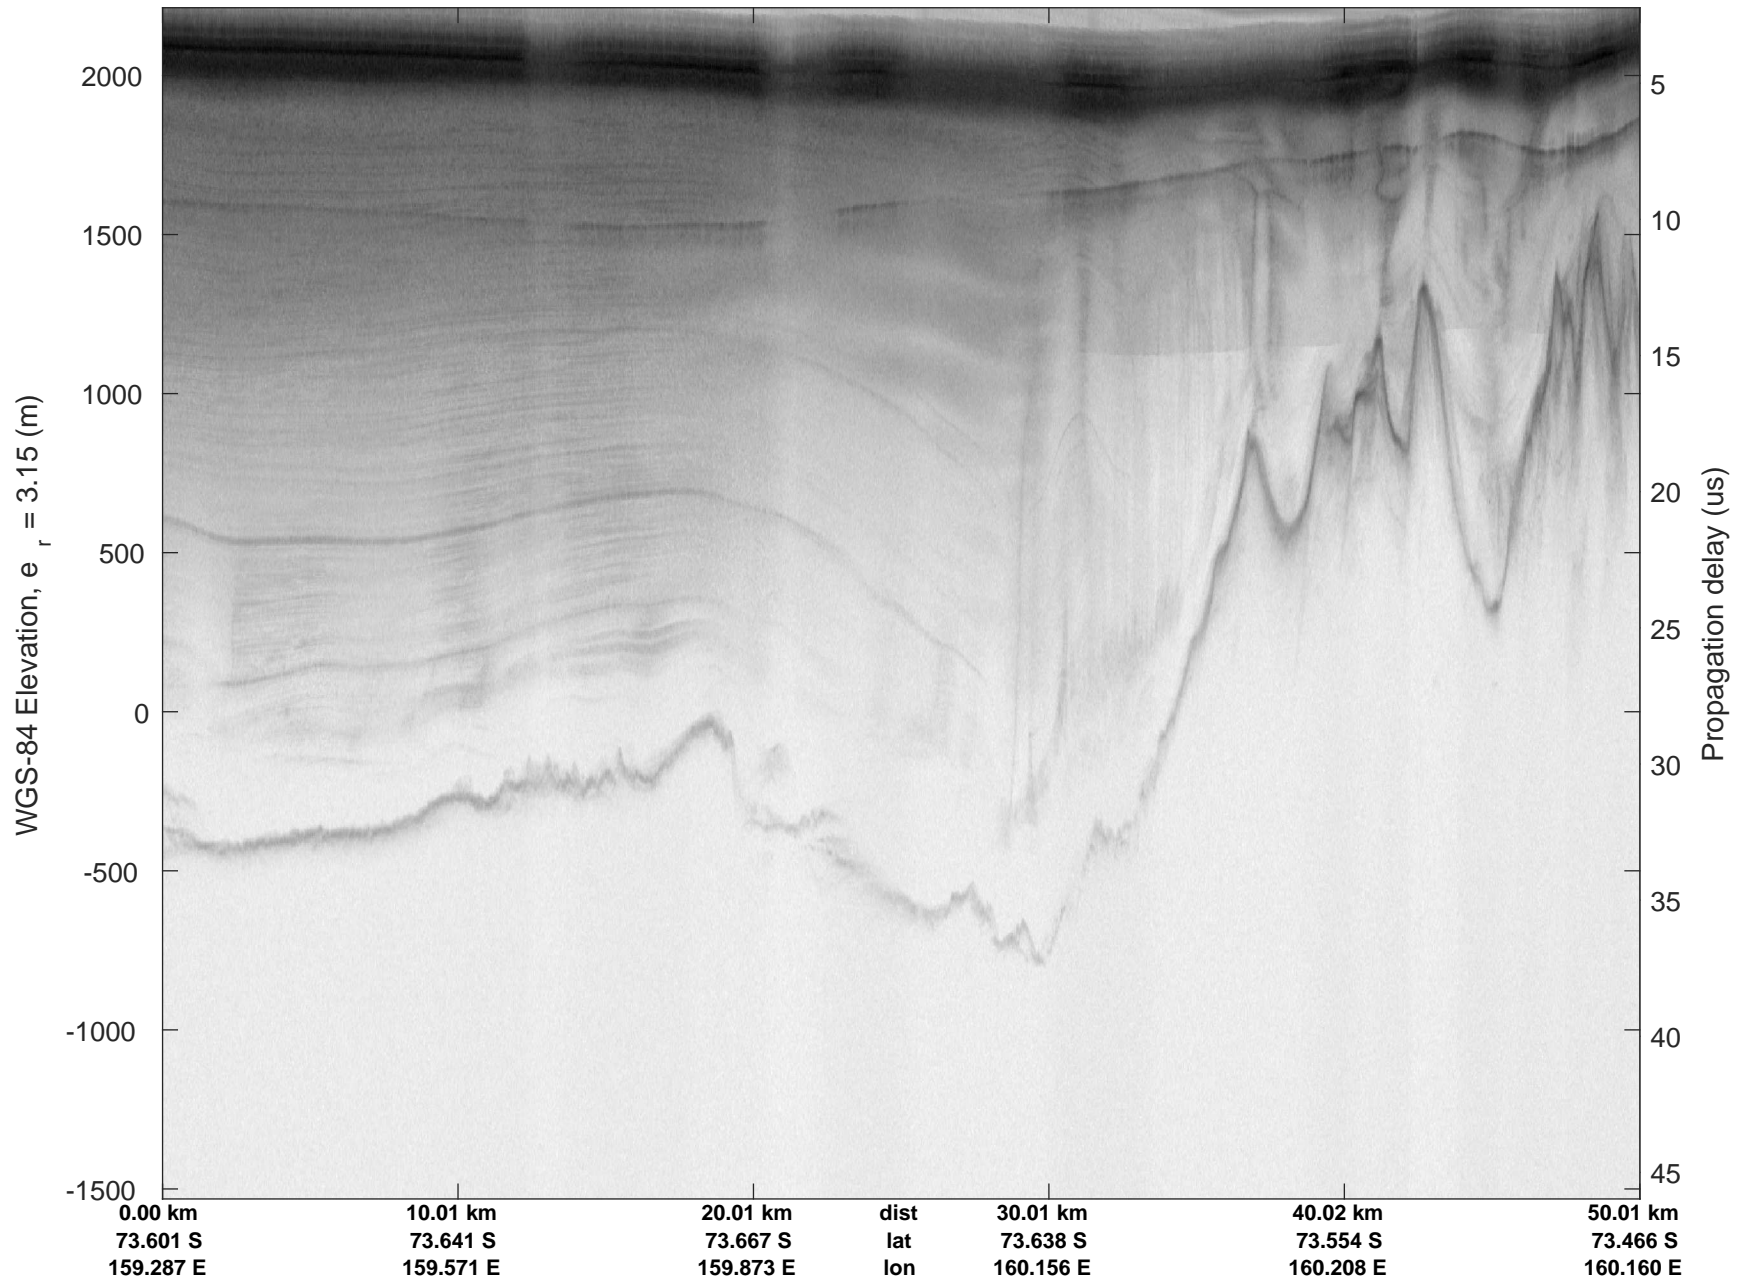

rds 2019_Antarctica_GV: "Matusevich-Cook IS-2" 20191104_01_009: 01:59:56.5 to 02:06:20.6 GPS

rds 2019_Antarctica_GV: "Matusevich-Cook IS-2" 20191104_01_010: 02:06:20.7 to 02:12:47.7 GPS

rds 2019_Antarctica_GV: "Matusevich-Cook IS-2" 20191104_01_010: 02:06:20.7 to 02:12:47.7 GPS

rds 2019_Antarctica_GV: "Matusевич-Cook IS-2" 20191104_01_011: 02:12:47.9 to 02:19:14.7 GPS

rds 2019_Antarctica_GV: "Matusevich-Cook IS-2" 20191104_01_011: 02:12:47.9 to 02:19:14.7 GPS

rds 2019_Antarctica_GV: "Matusevich-Cook IS-2" 20191104_01_012: 02:19:14.8 to 02:25:40.9 GPS

rds 2019_Antarctica_GV: "Matusevich-Cook IS-2" 20191104_01_012: 02:19:14.8 to 02:25:40.9 GPS

rds 2019_Antarctica_GV: "Matusевич-Cook IS-2" 20191104_01_013: 02:25:41.0 to 02:31:45.0 GPS

rds 2019_Antarctica_GV: "Matusevich-Cook IS-2" 20191104_01_013: 02:25:41.0 to 02:31:45.0 GPS

Matusevich-Cook IS-2
20191104_01_014
Polar Stereograph -71N/0E

rds 2019_Antarctica_GV: "Matusevich-Cook IS-2" 20191104_01_014: 02:31:45.1 to 02:37:22.3 GPS

rds 2019_Antarctica_GV: "Matusevich-Cook IS-2" 20191104_01_014: 02:31:45.1 to 02:37:22.3 GPS