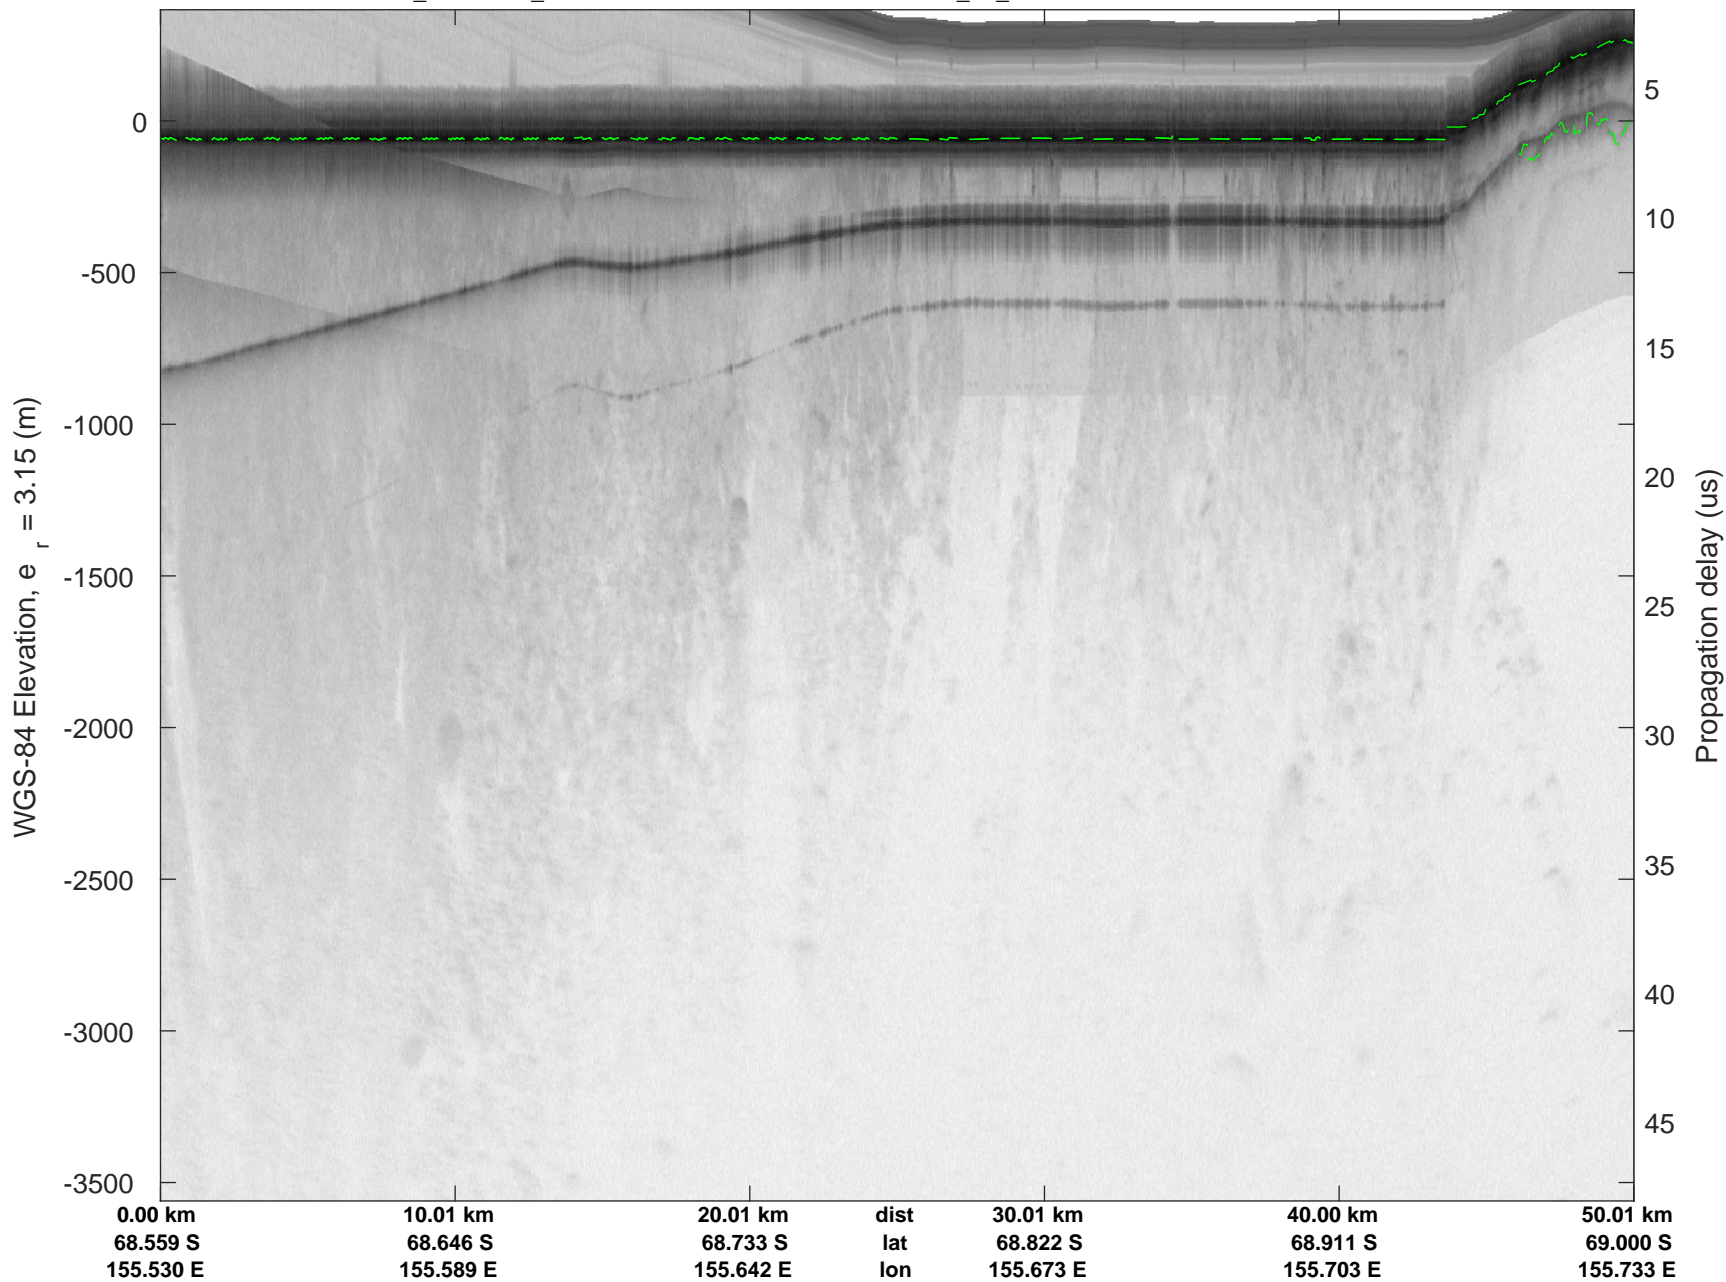

Matusevich-Cook IS-2
20191104_01_001
Polar Stereograph -71N/0E

rds 2019_Antarctica_GV: "Matusevich-Cook IS-2" 20191104_01_001: 01:07:29.2 to 01:14:33.6 GPS

rds 2019_Antarctica_GV: "Matusevich-Cook IS-2" 20191104_01_001: 01:07:29.2 to 01:14:33.6 GPS

rds 2019_Antarctica_GV: "Matusевич-Cook IS-2" 20191104_01_002: 01:14:33.7 to 01:21:21.4 GPS

rds 2019_Antarctica_GV: "Matusevich-Cook IS-2" 20191104_01_002: 01:14:33.7 to 01:21:21.4 GPS

Matusevich-Cook IS-2
20191104_01_003
Polar Stereograph -71N/0E

rds 2019_Antarctica_GV: "Matusevich-Cook IS-2" 20191104_01_003: 01:21:21.5 to 01:27:54.5 GPS

rds 2019_Antarctica_GV: "Matusevich-Cook IS-2" 20191104_01_003: 01:21:21.5 to 01:27:54.5 GPS

rds 2019_Antarctica_GV: "Matusevich-Cook IS-2" 20191104_01_004: 01:27:54.6 to 01:34:20.8 GPS

rds 2019_Antarctica_GV: "Matusevich-Cook IS-2" 20191104_01_006: 01:40:42.3 to 01:47:03.0 GPS

rds 2019_Antarctica_GV: "Matusевич-Cook IS-2" 20191104_01_006: 01:40:42.3 to 01:47:03.0 GPS

Matusevich-Cook IS-2
20191104_01_007
Polar Stereograph -71N/0E