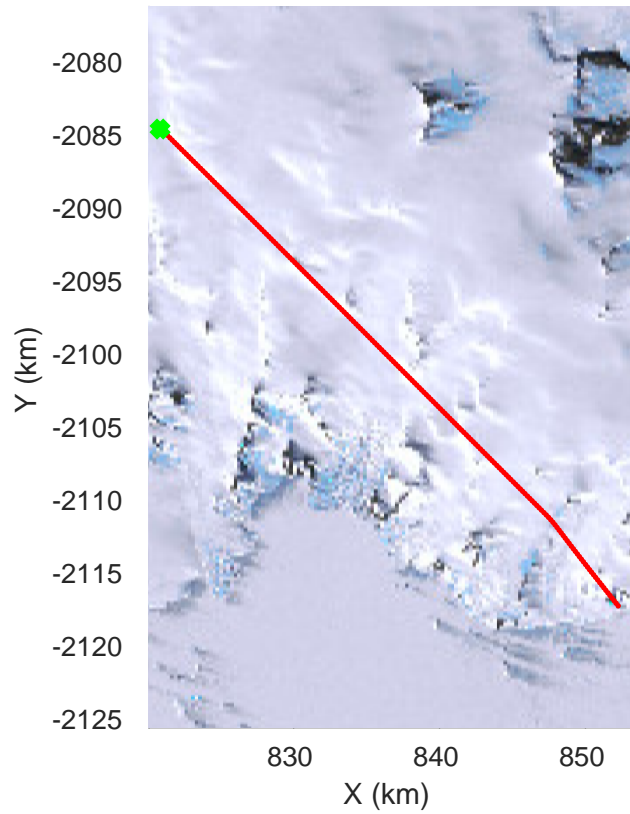

Matusevich-Cook IS-2
20191104_01_001
Polar Stereograph -71N/0E

rds 2019_Antarctica_GV: "Matusevich-Cook IS-2" 20191104_01_001: 01:07:29.2 to 01:14:33.6 GPS

rds 2019_Antarctica_GV: "Matusevich-Cook IS-2" 20191104_01_001: 01:07:29.2 to 01:14:33.6 GPS

rds 2019_Antarctica_GV: "Matusевич-Cook IS-2" 20191104_01_002: 01:14:33.7 to 01:21:21.4 GPS

rds 2019_Antarctica_GV: "Matusevich-Cook IS-2" 20191104_01_002: 01:14:33.7 to 01:21:21.4 GPS

Matusevich-Cook IS-2
20191104_01_003
Polar Stereograph -71N/0E

rds 2019_Antarctica_GV: "Matusevich-Cook IS-2" 20191104_01_022: 03:19:08.0 to 03:25:15.6 GPS

rds 2019_Antarctica_GV: "Matusевич-Cook IS-2" 20191104_01_023: 03:25:15.8 to 03:31:30.1 GPS

rds 2019_Antarctica_GV: "Matusевич-Cook IS-2" 20191104_01_023: 03:25:15.8 to 03:31:30.1 GPS

rds 2019_Antarctica_GV: "Matusevich-Cook IS-2" 20191104_01_024: 03:31:30.2 to 03:37:14.2 GPS

rds 2019_Antarctica_GV: "Matusevich-Cook IS-2" 20191104_01_024: 03:31:30.2 to 03:37:14.2 GPS