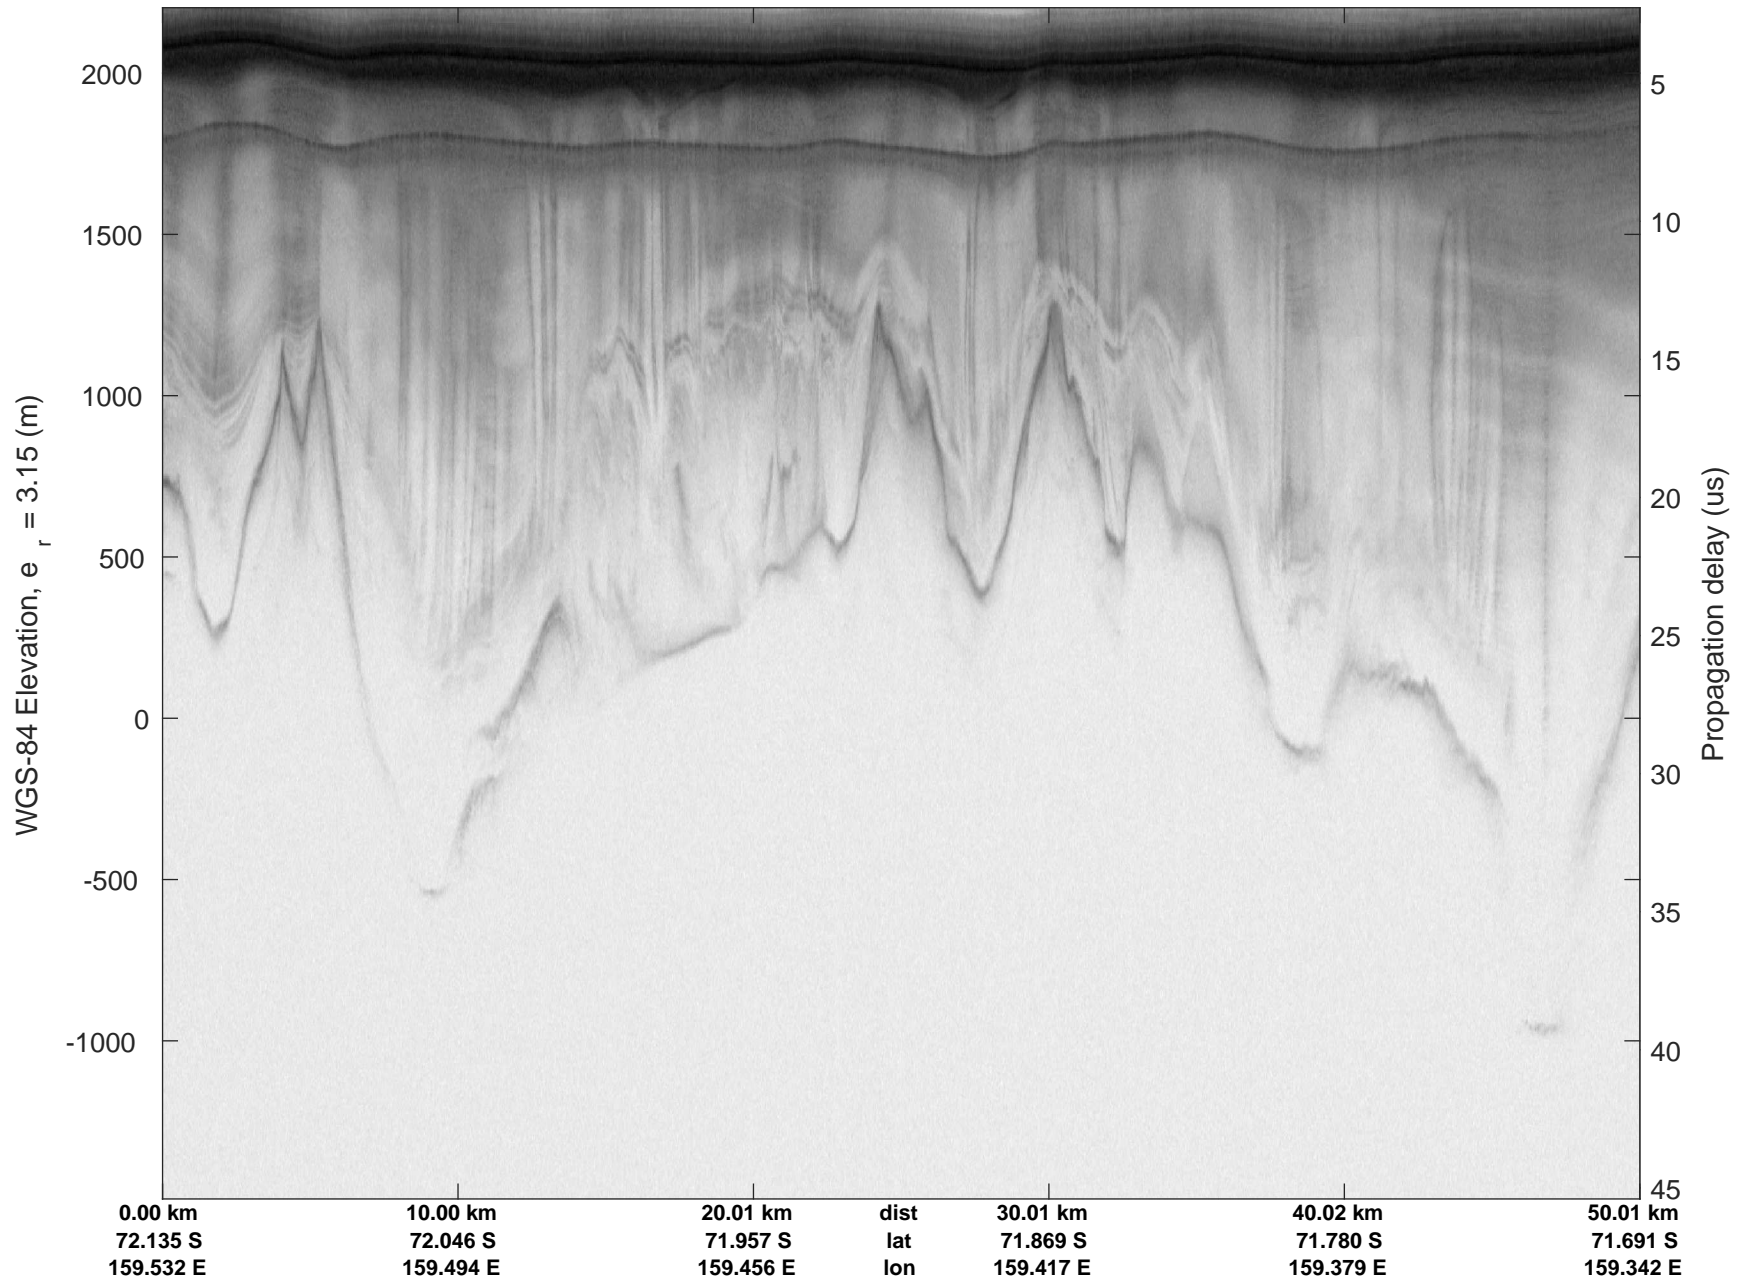

Matusevich-Cook IS-2
20191104_01_014
Polar Stereograph -71N/0E

rds 2019_Antarctica_GV: "Matusevich-Cook IS-2" 20191104_01_014: 02:31:45.1 to 02:37:22.3 GPS

rds 2019_Antarctica_GV: "Matusevich-Cook IS-2" 20191104_01_014: 02:31:45.1 to 02:37:22.3 GPS

rds 2019_Antarctica_GV: "Matusevich-Cook IS-2" 20191104_01_015: 02:37:22.4 to 02:43:04.3 GPS

rds 2019_Antarctica_GV: "Matusevich-Cook IS-2" 20191104_01_015: 02:37:22.4 to 02:43:04.3 GPS

Matusevich-Cook IS-2
20191104_01_016
Polar Stereograph -71N/0E

rds 2019_Antarctica_GV: "Matusevich-Cook IS-2" 20191104_01_016: 02:43:04.4 to 02:48:50.5 GPS

rds 2019_Antarctica_GV: "Matusevich-Cook IS-2" 20191104_01_016: 02:43:04.4 to 02:48:50.5 GPS

Matusevich-Cook IS-2
20191104_01_017
Polar Stereograph -71N/0E

rds 2019_Antarctica_GV: "Matusевич-Cook IS-2" 20191104_01_017: 02:48:50.6 to 02:54:49.8 GPS

rds 2019_Antarctica_GV: "Matushevich-Cook IS-2" 20191104_01_017: 02:48:50.6 to 02:54:49.8 GPS

Matusevich-Cook IS-2
20191104_01_018
Polar Stereograph -71N/0E