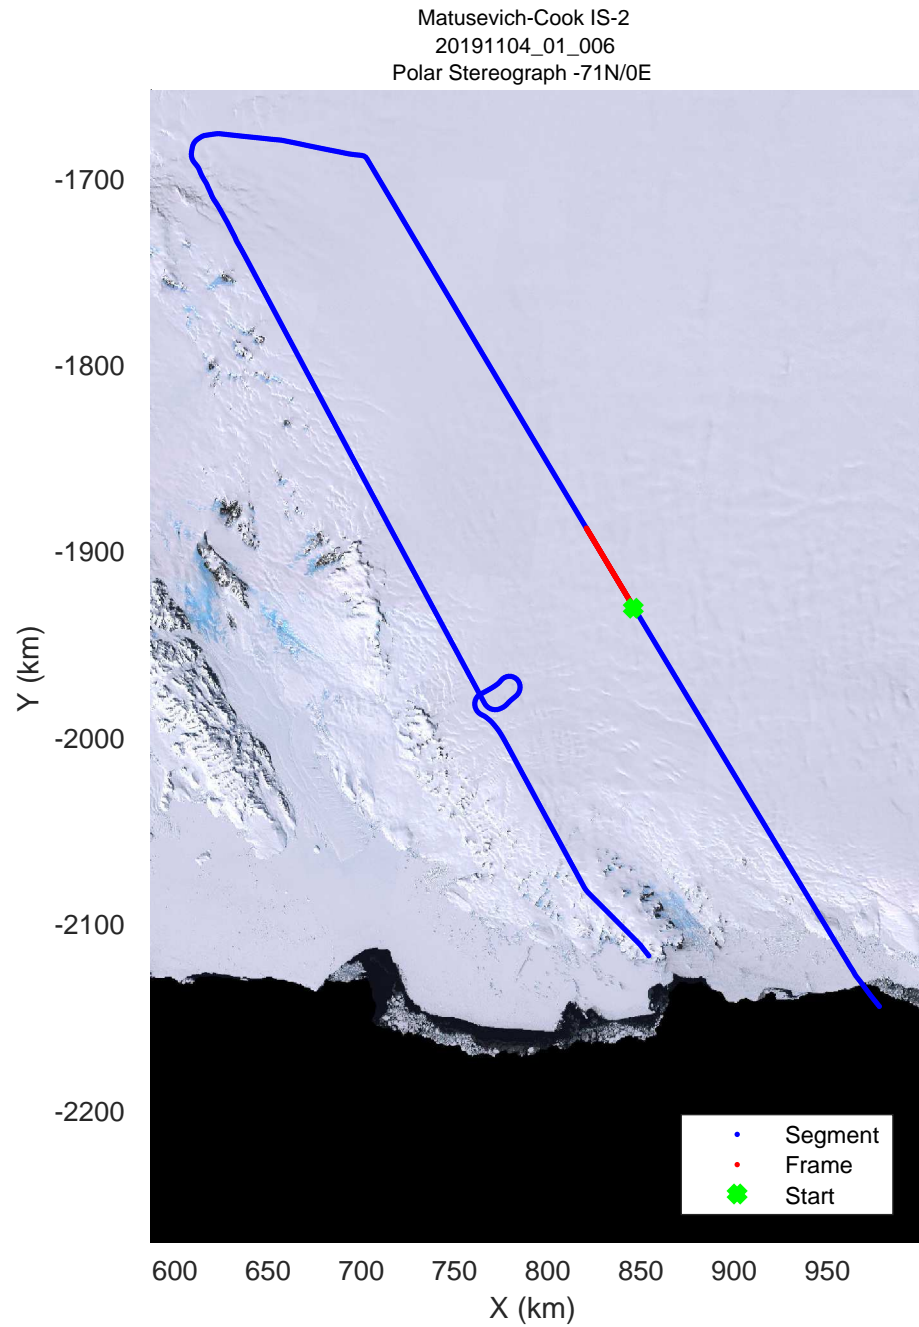

Matusevich-Cook IS-2
20191104_01_001
Polar Stereograph -71N/0E

rds 2019_Antarctica_GV: "Matusevich-Cook IS-2" 20191104_01_001: 01:07:29.2 to 01:14:33.6 GPS

rds 2019_Antarctica_GV: "Matusevich-Cook IS-2" 20191104_01_001: 01:07:29.2 to 01:14:33.6 GPS

rds 2019_Antarctica_GV: "Matusевич-Cook IS-2" 20191104_01_002: 01:14:33.7 to 01:21:21.4 GPS

rds 2019_Antarctica_GV: "Matusevich-Cook IS-2" 20191104_01_002: 01:14:33.7 to 01:21:21.4 GPS

Matusevich-Cook IS-2
20191104_01_003
Polar Stereograph -71N/0E

rds 2019_Antarctica_GV: "Matusevich-Cook IS-2" 20191104_01_004: 01:27:54.6 to 01:34:20.8 GPS

rds 2019_Antarctica_GV: "Matusevich-Cook IS-2" 20191104_01_005: 01:34:20.9 to 01:40:42.2 GPS

rds 2019_Antarctica_GV: "Matusevich-Cook IS-2" 20191104_01_005: 01:34:20.9 to 01:40:42.2 GPS

rds 2019_Antarctica_GV: "Matusevich-Cook IS-2" 20191104_01_006: 01:40:42.3 to 01:47:03.0 GPS

rds 2019_Antarctica_GV: "Matusевич-Cook IS-2" 20191104_01_006: 01:40:42.3 to 01:47:03.0 GPS

Matusevich-Cook IS-2
20191104_01_007
Polar Stereograph -71N/0E