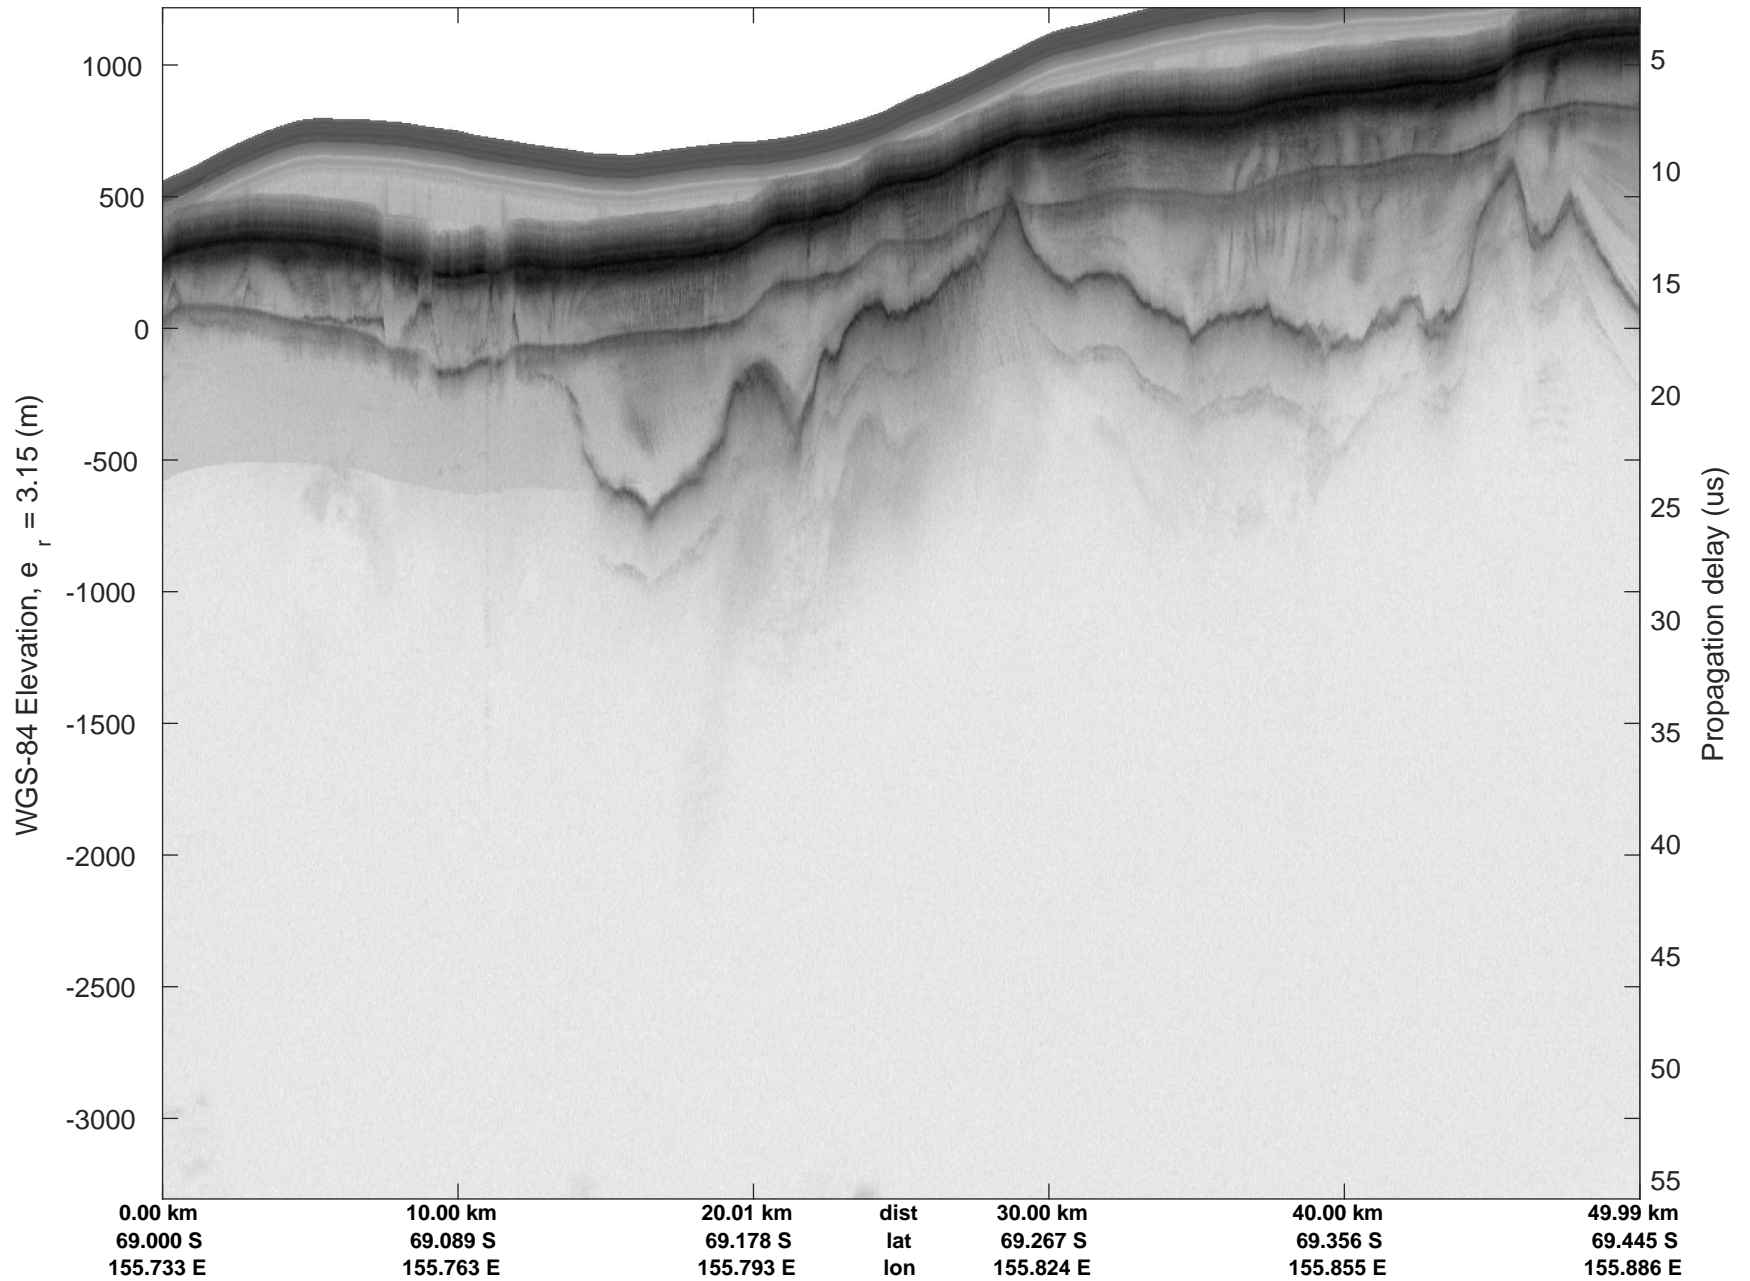

Matusevich-Cook IS-2
20191104_01_001
Polar Stereograph -71N/0E

rds 2019_Antarctica_GV: "Matusevich-Cook IS-2" 20191104_01_001: 01:07:29.2 to 01:14:33.6 GPS

rds 2019_Antarctica_GV: "Matusevich-Cook IS-2" 20191104_01_001: 01:07:29.2 to 01:14:33.6 GPS

rds 2019_Antarctica_GV: "Matusевич-Cook IS-2" 20191104_01_002: 01:14:33.7 to 01:21:21.4 GPS

rds 2019_Antarctica_GV: "Matusevich-Cook IS-2" 20191104_01_002: 01:14:33.7 to 01:21:21.4 GPS

Matusevich-Cook IS-2
20191104_01_003
Polar Stereograph -71N/0E

rds 2019_Antarctica_GV: "Matusevich-Cook IS-2" 20191104_01_003: 01:21:21.5 to 01:27:54.5 GPS

rds 2019_Antarctica_GV: "Matusevich-Cook IS-2" 20191104_01_003: 01:21:21.5 to 01:27:54.5 GPS

rds 2019_Antarctica_GV: "Matusevich-Cook IS-2" 20191104_01_004: 01:27:54.6 to 01:34:20.8 GPS

rds 2019_Antarctica_GV: "Matusevich-Cook IS-2" 20191104_01_006: 01:40:42.3 to 01:47:03.0 GPS

rds 2019_Antarctica_GV: "Matusевич-Cook IS-2" 20191104_01_006: 01:40:42.3 to 01:47:03.0 GPS

Matusevich-Cook IS-2
20191104_01_007
Polar Stereograph -71N/0E