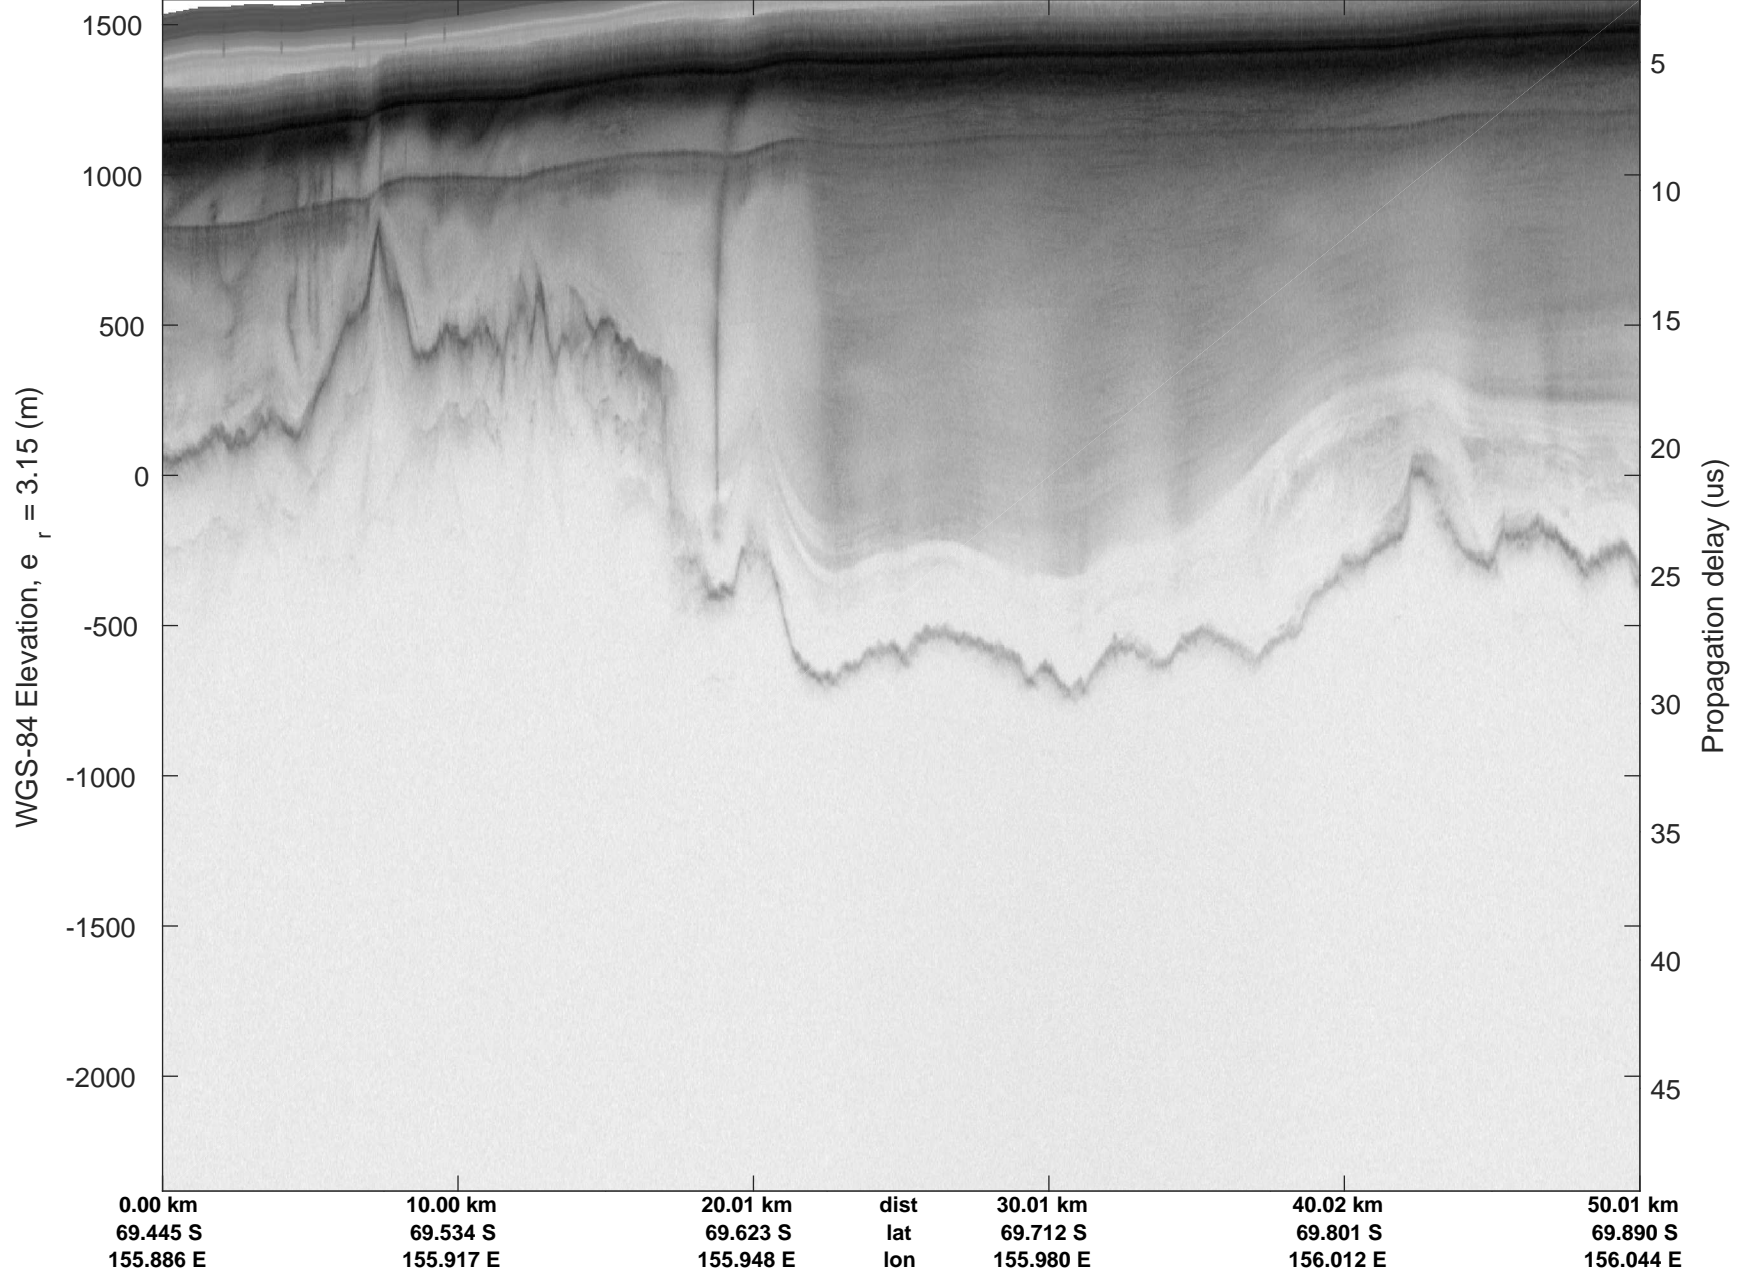

Matusevich-Cook IS-2
20191104_01_001
Polar Stereograph -71N/0E

rds 2019_Antarctica_GV: "Matusevich-Cook IS-2" 20191104_01_001: 01:07:29.2 to 01:14:33.6 GPS

rds 2019_Antarctica_GV: "Matusevich-Cook IS-2" 20191104_01_001: 01:07:29.2 to 01:14:33.6 GPS

rds 2019_Antarctica_GV: "Matusевич-Cook IS-2" 20191104_01_002: 01:14:33.7 to 01:21:21.4 GPS

rds 2019_Antarctica_GV: "Matusevich-Cook IS-2" 20191104_01_002: 01:14:33.7 to 01:21:21.4 GPS

Matusevich-Cook IS-2
20191104_01_003
Polar Stereograph -71N/0E

rds 2019_Antarctica_GV: "Matusevich-Cook IS-2" 20191104_01_003: 01:21:21.5 to 01:27:54.5 GPS

rds 2019_Antarctica_GV: "Matusevich-Cook IS-2" 20191104_01_003: 01:21:21.5 to 01:27:54.5 GPS

rds 2019_Antarctica_GV: "Matusevich-Cook IS-2" 20191104_01_004: 01:27:54.6 to 01:34:20.8 GPS

rds 2019_Antarctica_GV: "Matusevich-Cook IS-2" 20191104_01_006: 01:40:42.3 to 01:47:03.0 GPS

rds 2019_Antarctica_GV: "Matusевич-Cook IS-2" 20191104_01_006: 01:40:42.3 to 01:47:03.0 GPS

Matusevich-Cook IS-2
20191104_01_007
Polar Stereograph -71N/0E