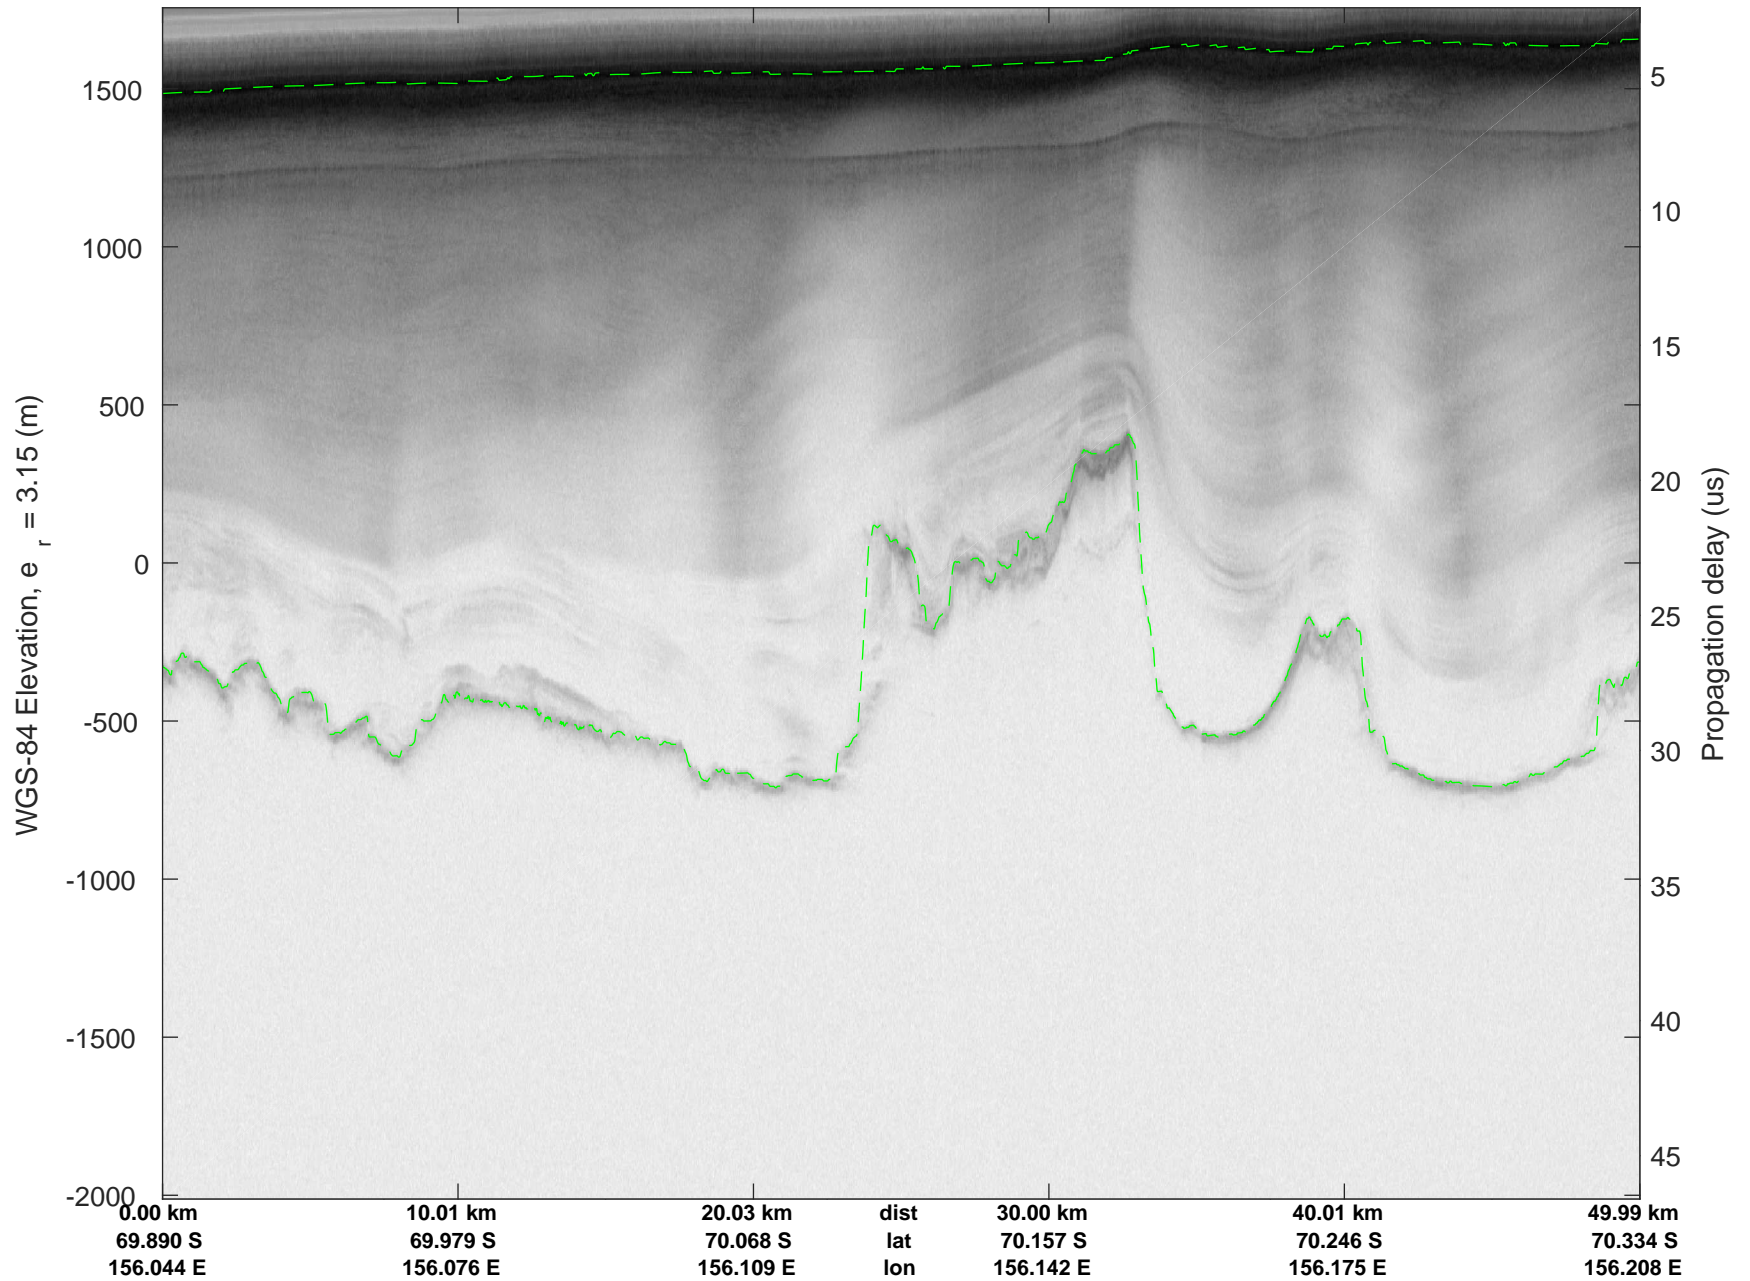

rds 2019_Antarctica_GV: "Matusевич-Cook IS-2" 20191104_01_002: 01:14:33.7 to 01:21:21.4 GPS

rds 2019_Antarctica_GV: "Matusevich-Cook IS-2" 20191104_01_002: 01:14:33.7 to 01:21:21.4 GPS

Matusevich-Cook IS-2
20191104_01_003
Polar Stereograph -71N/0E

rds 2019_Antarctica_GV: "Matusevich-Cook IS-2" 20191104_01_003: 01:21:21.5 to 01:27:54.5 GPS

rds 2019_Antarctica_GV: "Matusevich-Cook IS-2" 20191104_01_003: 01:21:21.5 to 01:27:54.5 GPS

rds 2019_Antarctica_GV: "Matusevich-Cook IS-2" 20191104_01_004: 01:27:54.6 to 01:34:20.8 GPS

rds 2019_Antarctica_GV: "Matusevich-Cook IS-2" 20191104_01_004: 01:27:54.6 to 01:34:20.8 GPS

rds 2019_Antarctica_GV: "Matusevich-Cook IS-2" 20191104_01_005: 01:34:20.9 to 01:40:42.2 GPS

rds 2019_Antarctica_GV: "Matusevich-Cook IS-2" 20191104_01_005: 01:34:20.9 to 01:40:42.2 GPS

rds 2019_Antarctica_GV: "Matusevich-Cook IS-2" 20191104_01_006: 01:40:42.3 to 01:47:03.0 GPS

rds 2019_Antarctica_GV: "Matusевич-Cook IS-2" 20191104_01_006: 01:40:42.3 to 01:47:03.0 GPS

Matusevich-Cook IS-2
20191104_01_007
Polar Stereograph -71N/0E