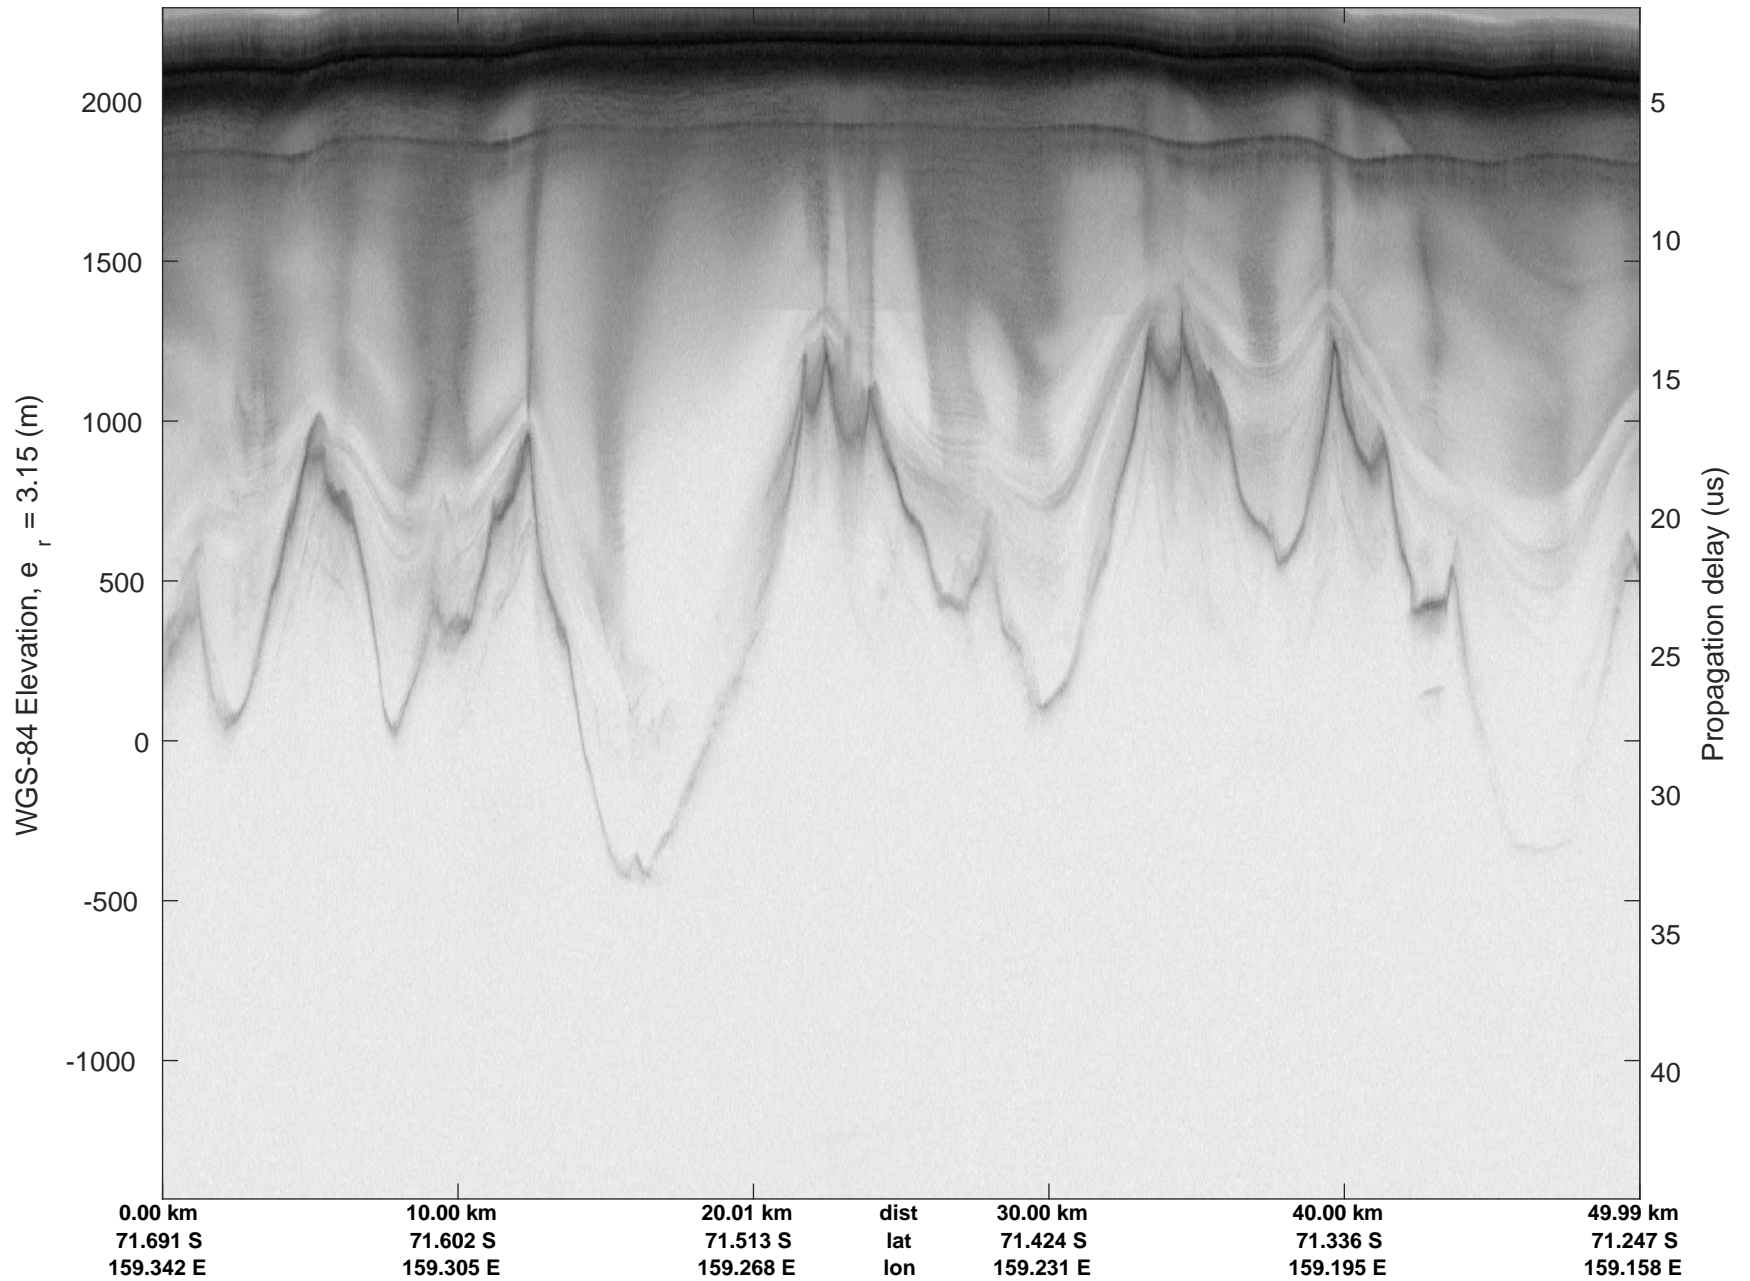

rds 2019_Antarctica_GV: "Matusevich-Cook IS-2" 20191104_01_016: 02:43:04.4 to 02:48:50.5 GPS

rds 2019_Antarctica_GV: "Matusevich-Cook IS-2" 20191104_01_016: 02:43:04.4 to 02:48:50.5 GPS

Matusevich-Cook IS-2
20191104_01_017
Polar Stereograph -71N/0E

rds 2019_Antarctica_GV: "Matusевич-Cook IS-2" 20191104_01_017: 02:48:50.6 to 02:54:49.8 GPS

rds 2019_Antarctica_GV: "Matushevich-Cook IS-2" 20191104_01_017: 02:48:50.6 to 02:54:49.8 GPS

Matusevich-Cook IS-2
20191104_01_018
Polar Stereograph -71N/0E

rds 2019_Antarctica_GV: "Matusевич-Cook IS-2" 20191104_01_018: 02:54:49.9 to 03:00:46.3 GPS

rds 2019_Antarctica_GV: "Matusevich-Cook IS-2" 20191104_01_018: 02:54:49.9 to 03:00:46.3 GPS

rds 2019_Antarctica_GV: "Matusевич-Cook IS-2" 20191104_01_019: 03:00:46.4 to 03:06:52.9 GPS