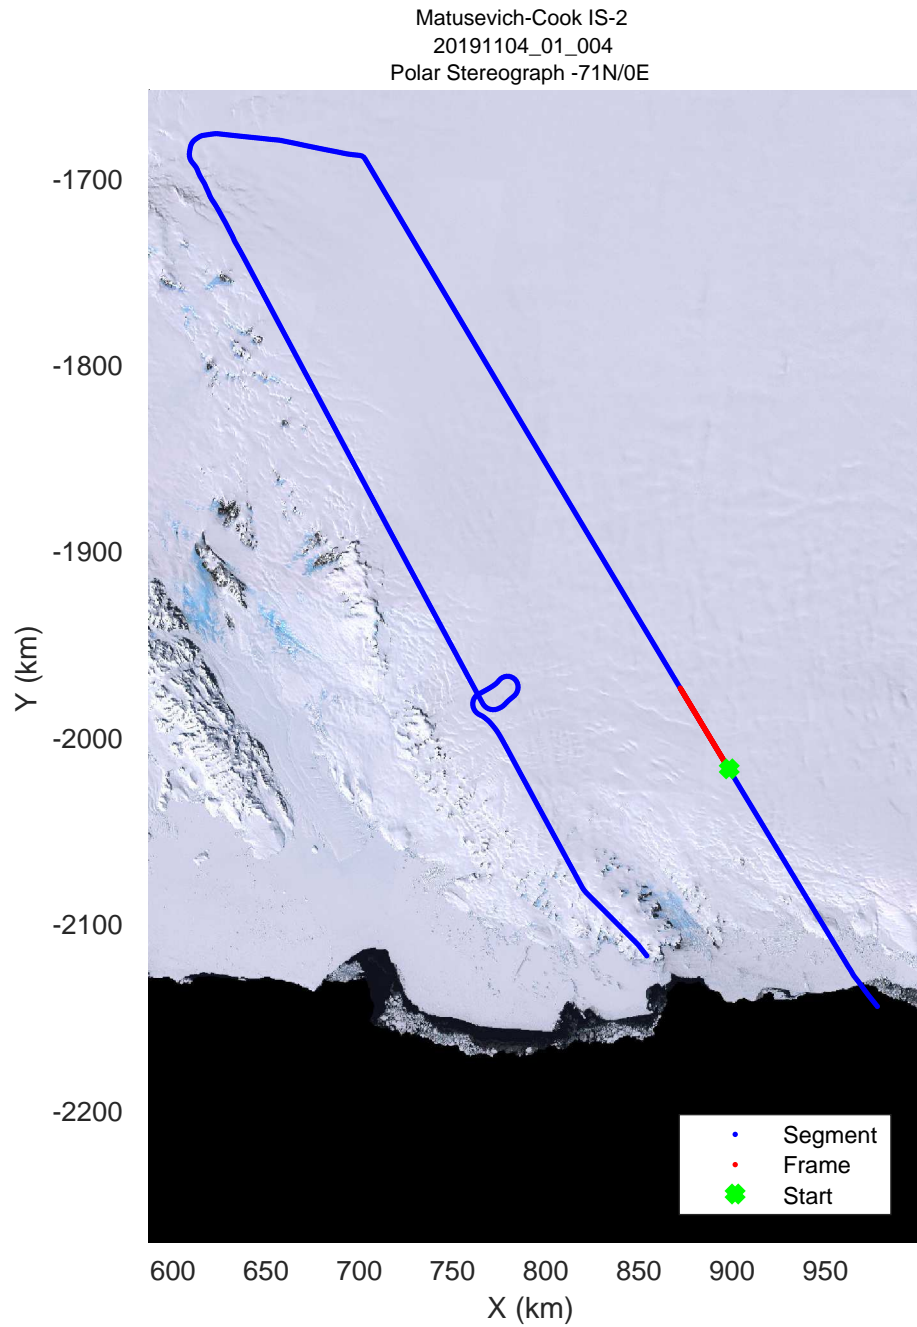

Matusevich-Cook IS-2
20191104_01_001
Polar Stereograph -71N/0E

rds 2019_Antarctica_GV: "Matusevich-Cook IS-2" 20191104_01_001: 01:07:29.2 to 01:14:33.6 GPS

rds 2019_Antarctica_GV: "Matusevich-Cook IS-2" 20191104_01_001: 01:07:29.2 to 01:14:33.6 GPS

rds 2019_Antarctica_GV: "Matusевич-Cook IS-2" 20191104_01_002: 01:14:33.7 to 01:21:21.4 GPS

rds 2019_Antarctica_GV: "Matusevich-Cook IS-2" 20191104_01_002: 01:14:33.7 to 01:21:21.4 GPS

Matusevich-Cook IS-2
20191104_01_003
Polar Stereograph -71N/0E

rds 2019_Antarctica_GV: "Matusevich-Cook IS-2" 20191104_01_003: 01:21:21.5 to 01:27:54.5 GPS

rds 2019_Antarctica_GV: "Matusevich-Cook IS-2" 20191104_01_003: 01:21:21.5 to 01:27:54.5 GPS

rds 2019_Antarctica_GV: "Matusevich-Cook IS-2" 20191104_01_004: 01:27:54.6 to 01:34:20.8 GPS

rds 2019_Antarctica_GV: "Matusevich-Cook IS-2" 20191104_01_006: 01:40:42.3 to 01:47:03.0 GPS

rds 2019_Antarctica_GV: "Matusевич-Cook IS-2" 20191104_01_006: 01:40:42.3 to 01:47:03.0 GPS

Matusevich-Cook IS-2
20191104_01_007
Polar Stereograph -71N/0E