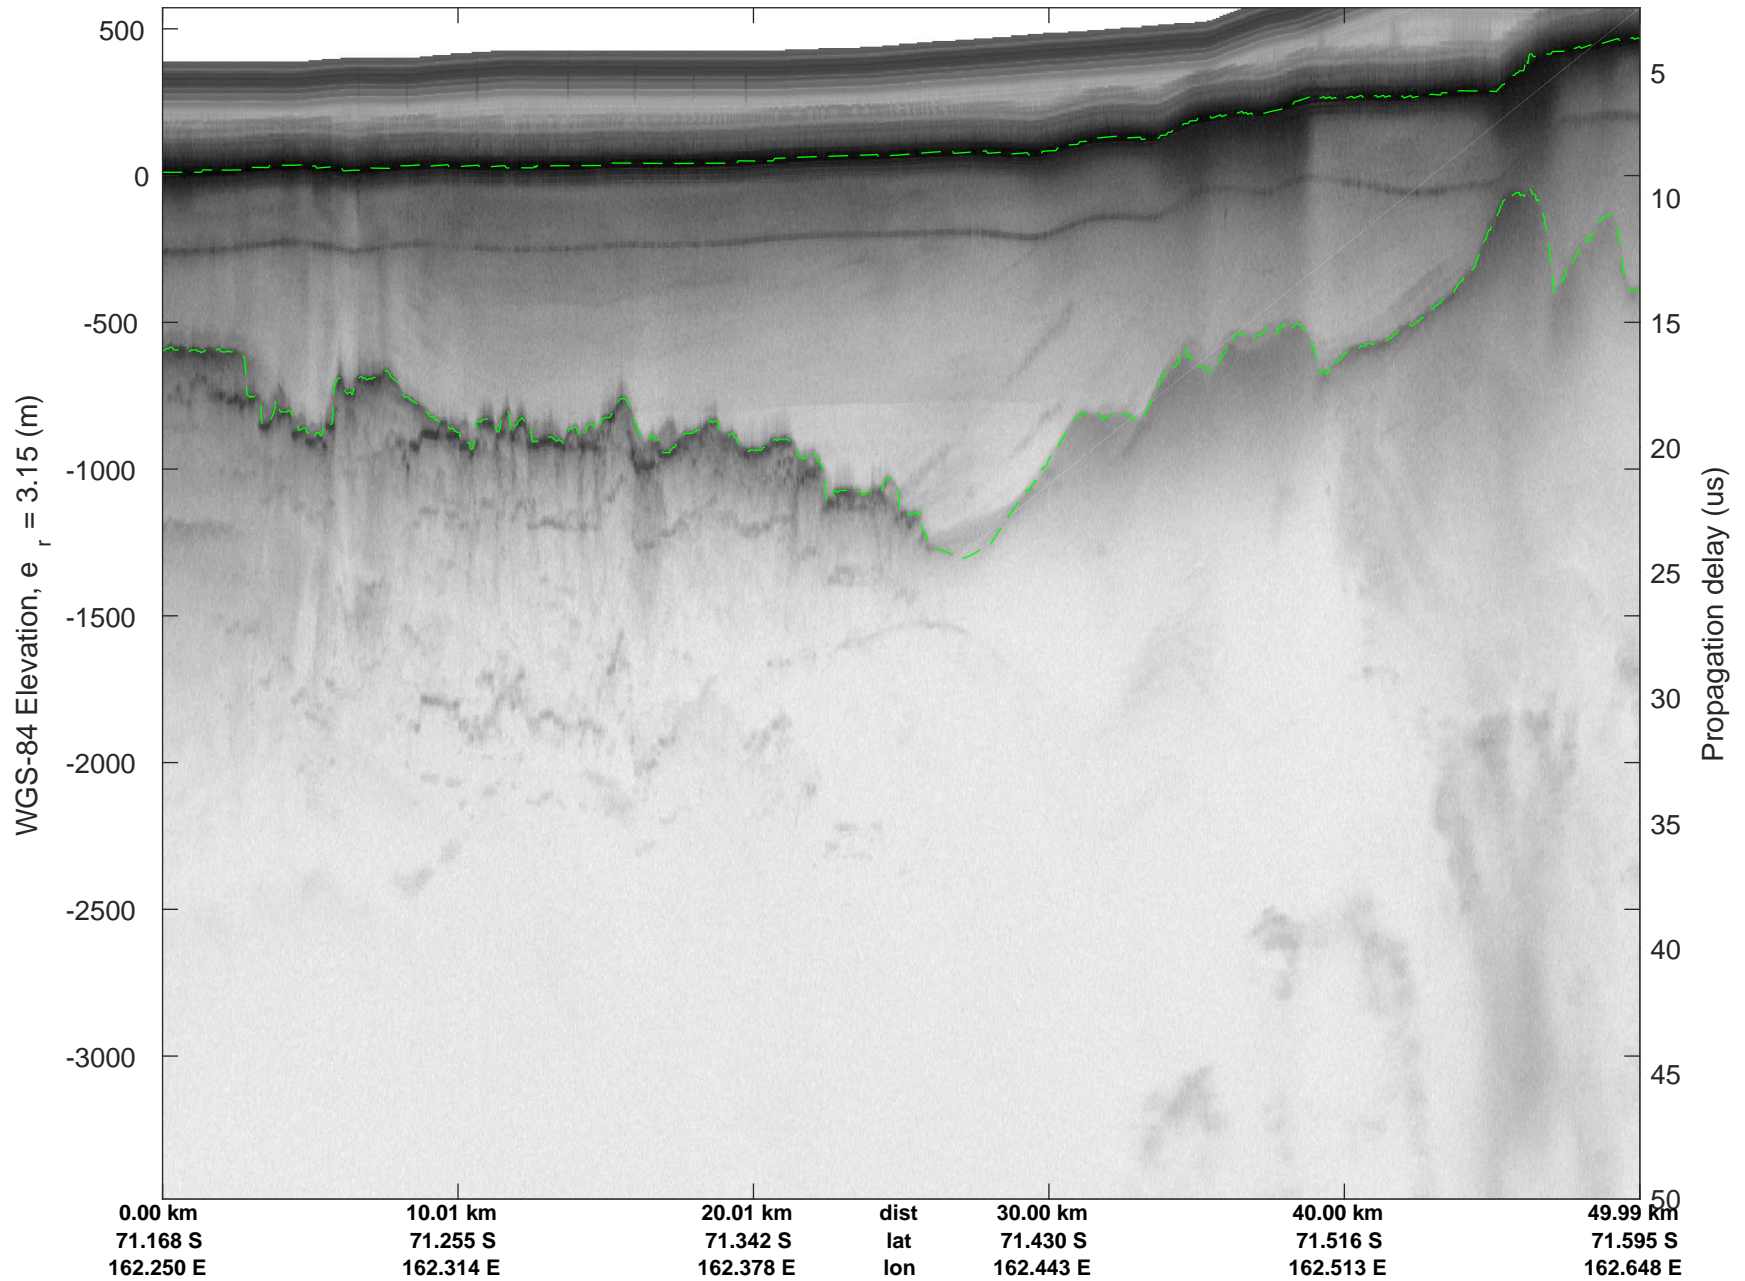

rds 2019\_Antarctica\_GV: "Rennick 01" 20191103\_01\_011: 02:45:20.6 to 02:52:05.5 GPS

rds 2019\_Antarctica\_GV: "Rennick 01" 20191103\_01\_012: 02:52:05.6 to 02:58:53.2 GPS

rds 2019\_Antarctica\_GV: "Rennick 01" 20191103\_01\_012: 02:52:05.6 to 02:58:53.2 GPS