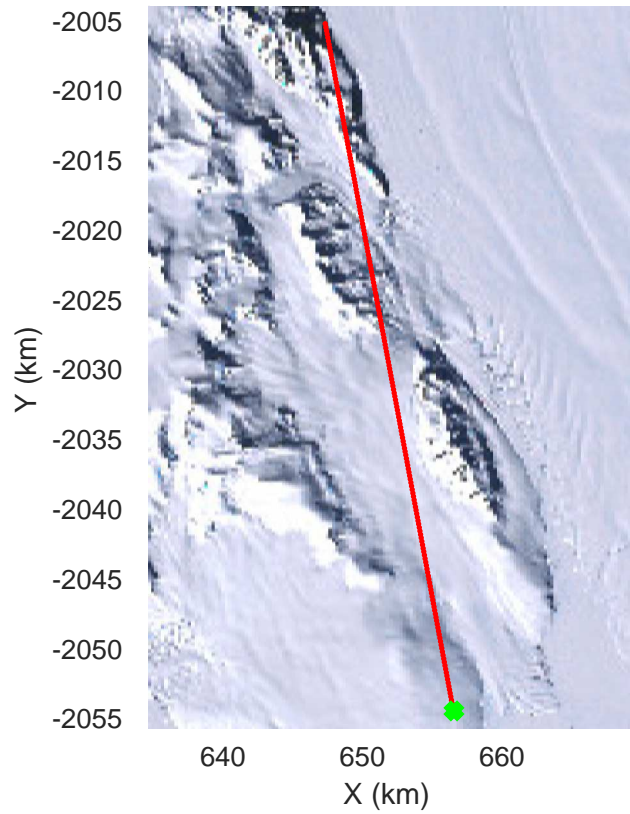

rds 2019\_Antarctica\_GV: "Rennick 01" 20191103\_01\_001: 01:37:55.8 to 01:44:26.8 GPS

rds 2019\_Antarctica\_GV: "Rennick 01" 20191103\_01\_001: 01:37:55.8 to 01:44:26.8 GPS

rds 2019\_Antarctica\_GV: "Rennick 01" 20191103\_01\_002: 01:44:26.9 to 01:50:56.7 GPS