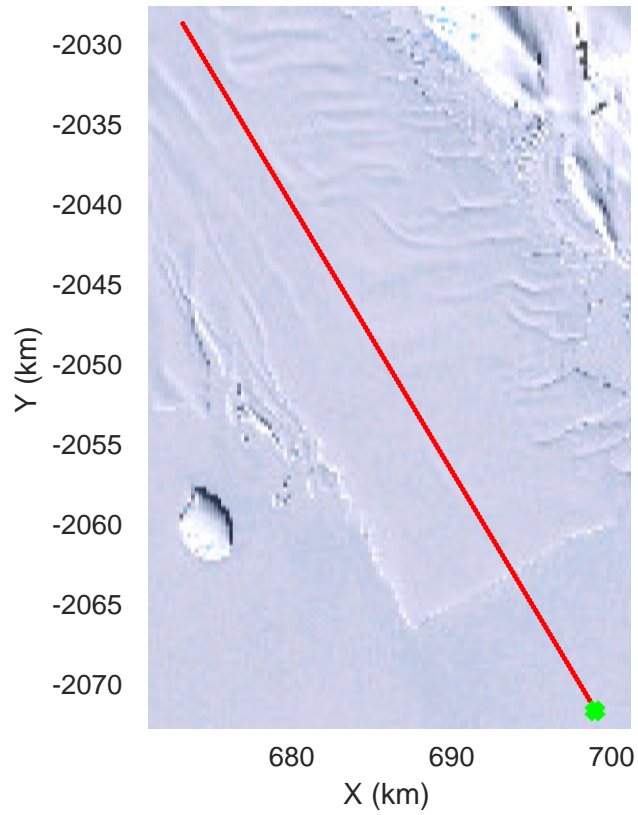

rds 2019\_Antarctica\_GV: "Rennick 01" 20191103\_01\_017: 03:26:02.6 to 03:32:48.6 GPS

rds 2019\_Antarctica\_GV: "Rennick 01" 20191103\_01\_018: 03:32:48.7 to 03:39:45.1 GPS

rds 2019\_Antarctica\_GV: "Rennick 01" 20191103\_01\_018: 03:32:48.7 to 03:39:45.1 GPS