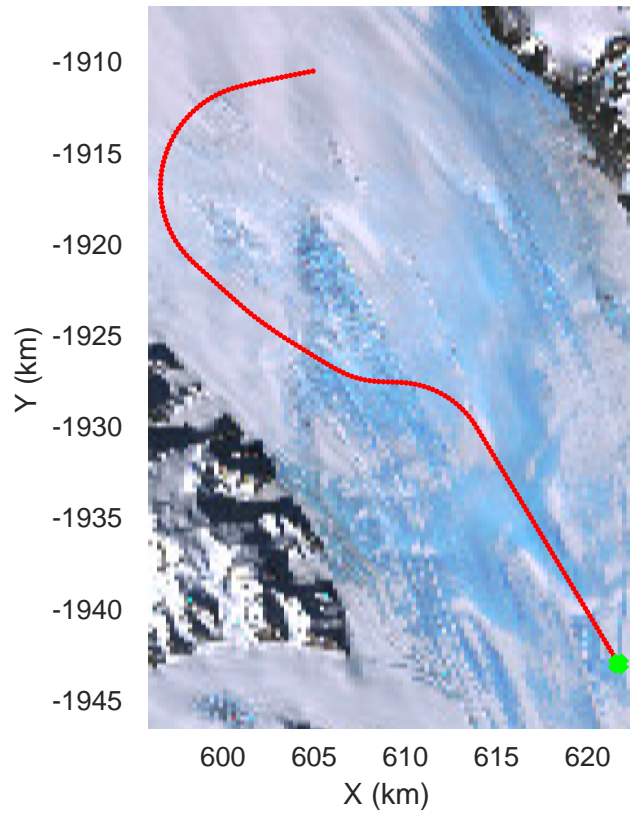

rds 2019\_Antarctica\_GV: "Rennick 01" 20191103\_01\_020: 03:46:39.0 to 03:53:23.5 GPS

rds 2019\_Antarctica\_GV: "Rennick 01" 20191103\_01\_021: 03:53:23.7 to 04:00:08.8 GPS

rds 2019\_Antarctica\_GV: "Rennick 01" 20191103\_01\_021: 03:53:23.7 to 04:00:08.8 GPS