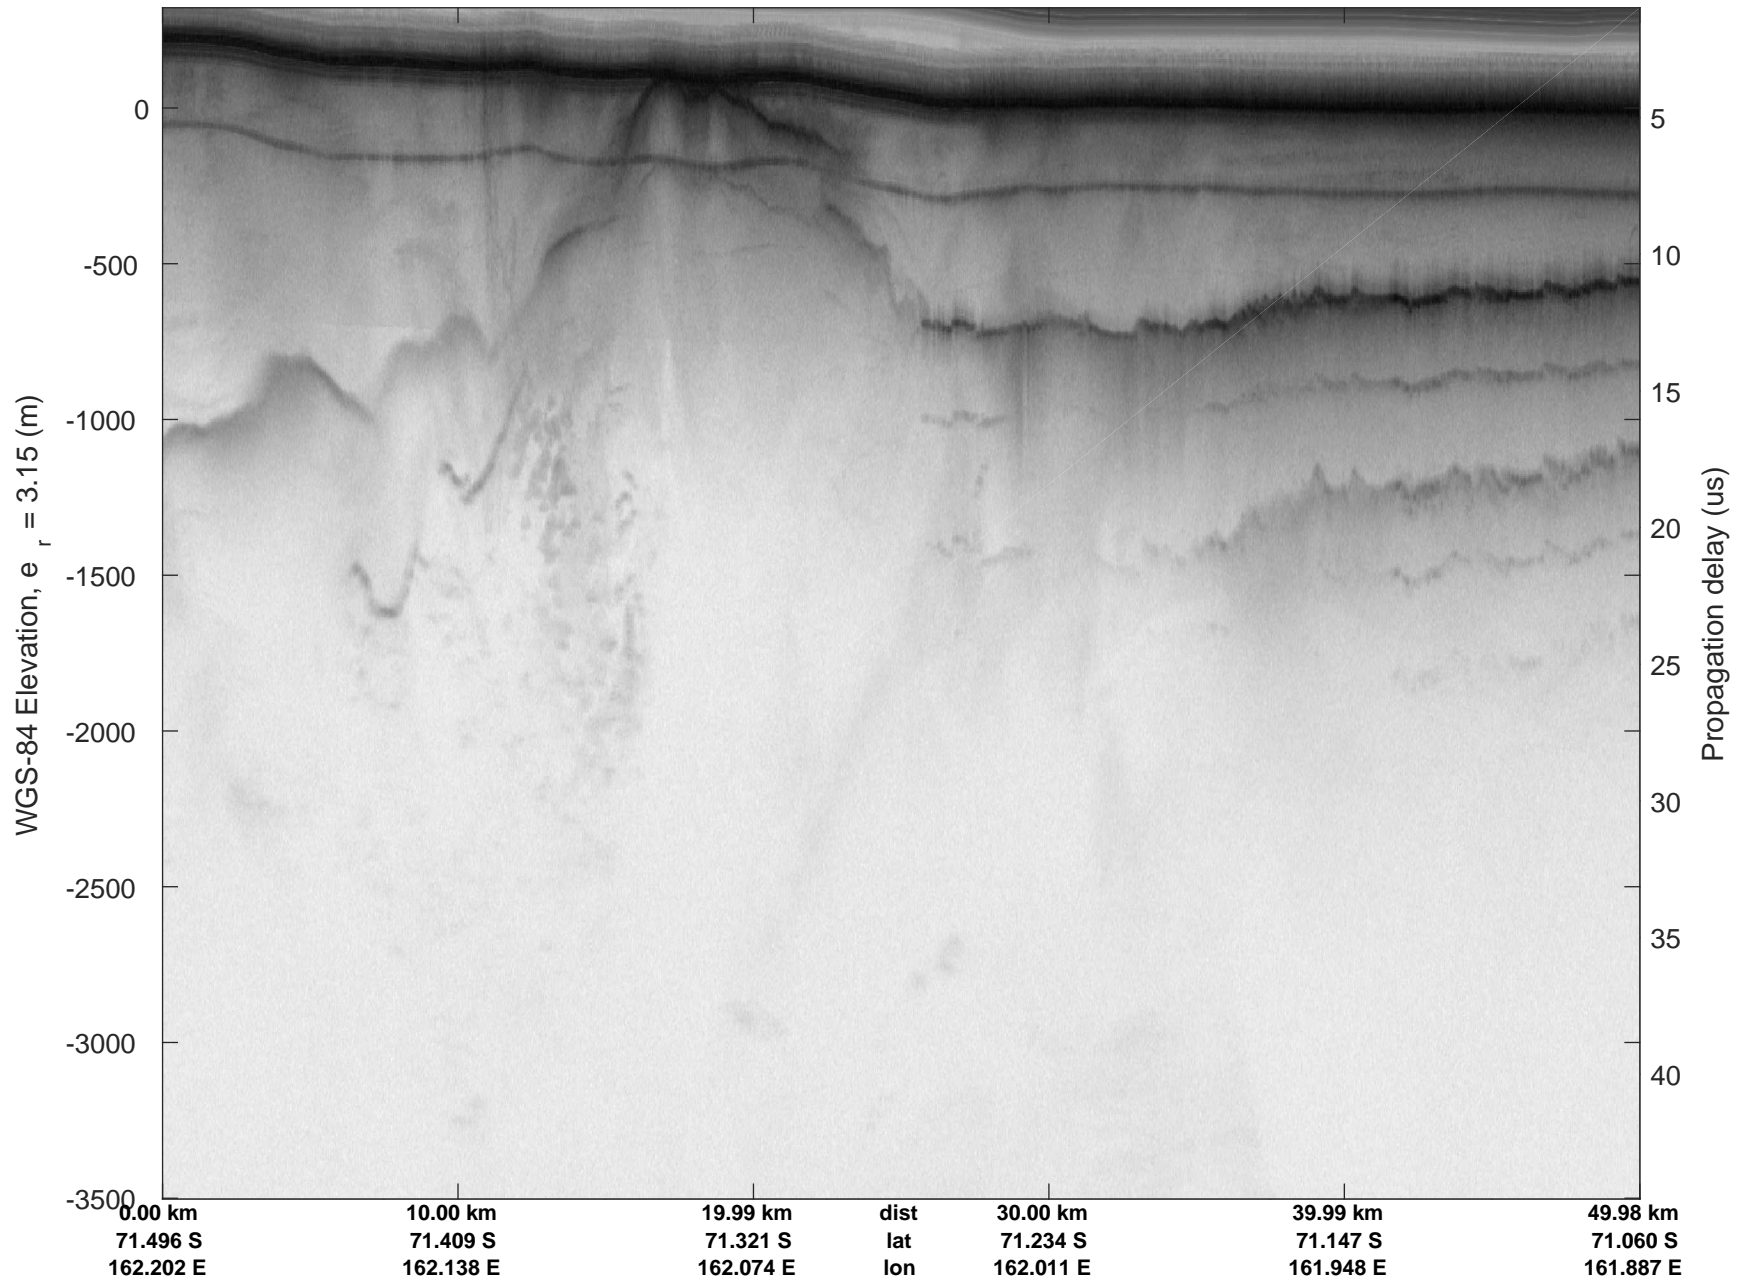

rds 2019\_Antarctica\_GV: "Rennick 01" 20191103\_01\_013: 02:58:53.3 to 03:05:29.5 GPS

rds 2019\_Antarctica\_GV: "Rennick 01" 20191103\_01\_013: 02:58:53.3 to 03:05:29.5 GPS

rds 2019\_Antarctica\_GV: "Rennick 01" 20191103\_01\_014: 03:05:29.6 to 03:12:16.3 GPS