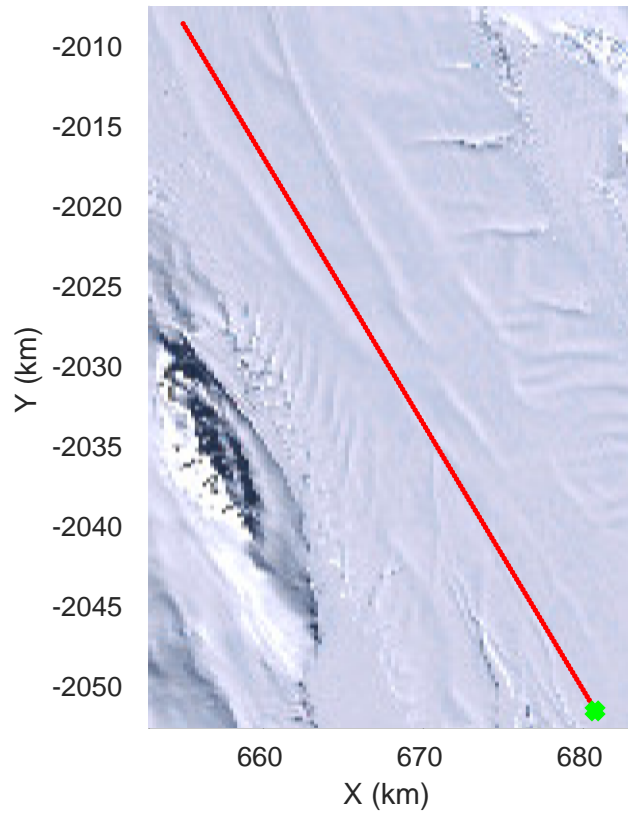

rds 2019\_Antarctica\_GV: "Rennick 01" 20191103\_01\_008: 02:24:49.0 to 02:31:40.2 GPS

rds 2019\_Antarctica\_GV: "Rennick 01" 20191103\_01\_009: 02:31:40.3 to 02:38:36.2 GPS

rds 2019\_Antarctica\_GV: "Rennick 01" 20191103\_01\_009: 02:31:40.3 to 02:38:36.2 GPS