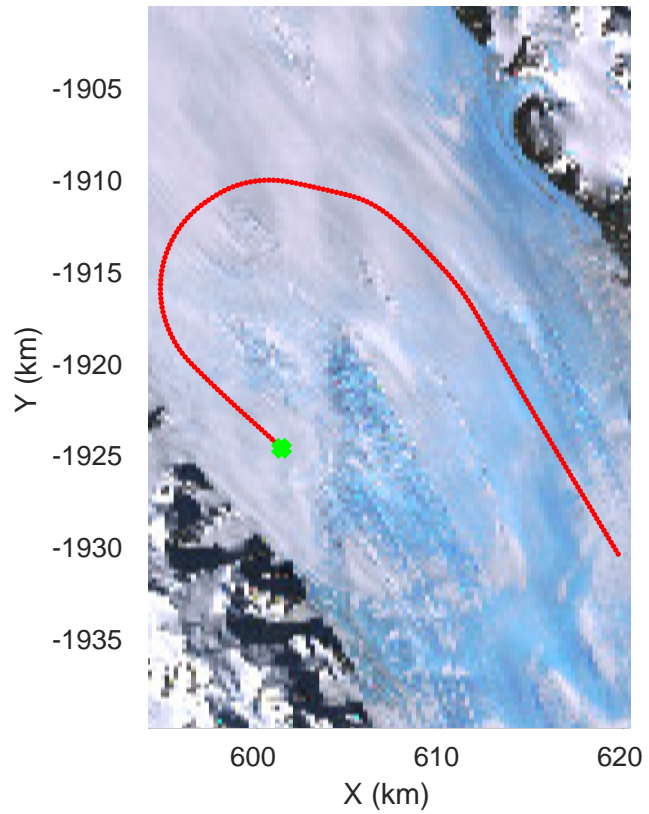

rds 2019\_Antarctica\_GV: "Rennick 01" 20191103\_01\_011: 02:45:20.6 to 02:52:05.5 GPS

rds 2019\_Antarctica\_GV: "Rennick 01" 20191103\_01\_012: 02:52:05.6 to 02:58:53.2 GPS

rds 2019\_Antarctica\_GV: "Rennick 01" 20191103\_01\_012: 02:52:05.6 to 02:58:53.2 GPS