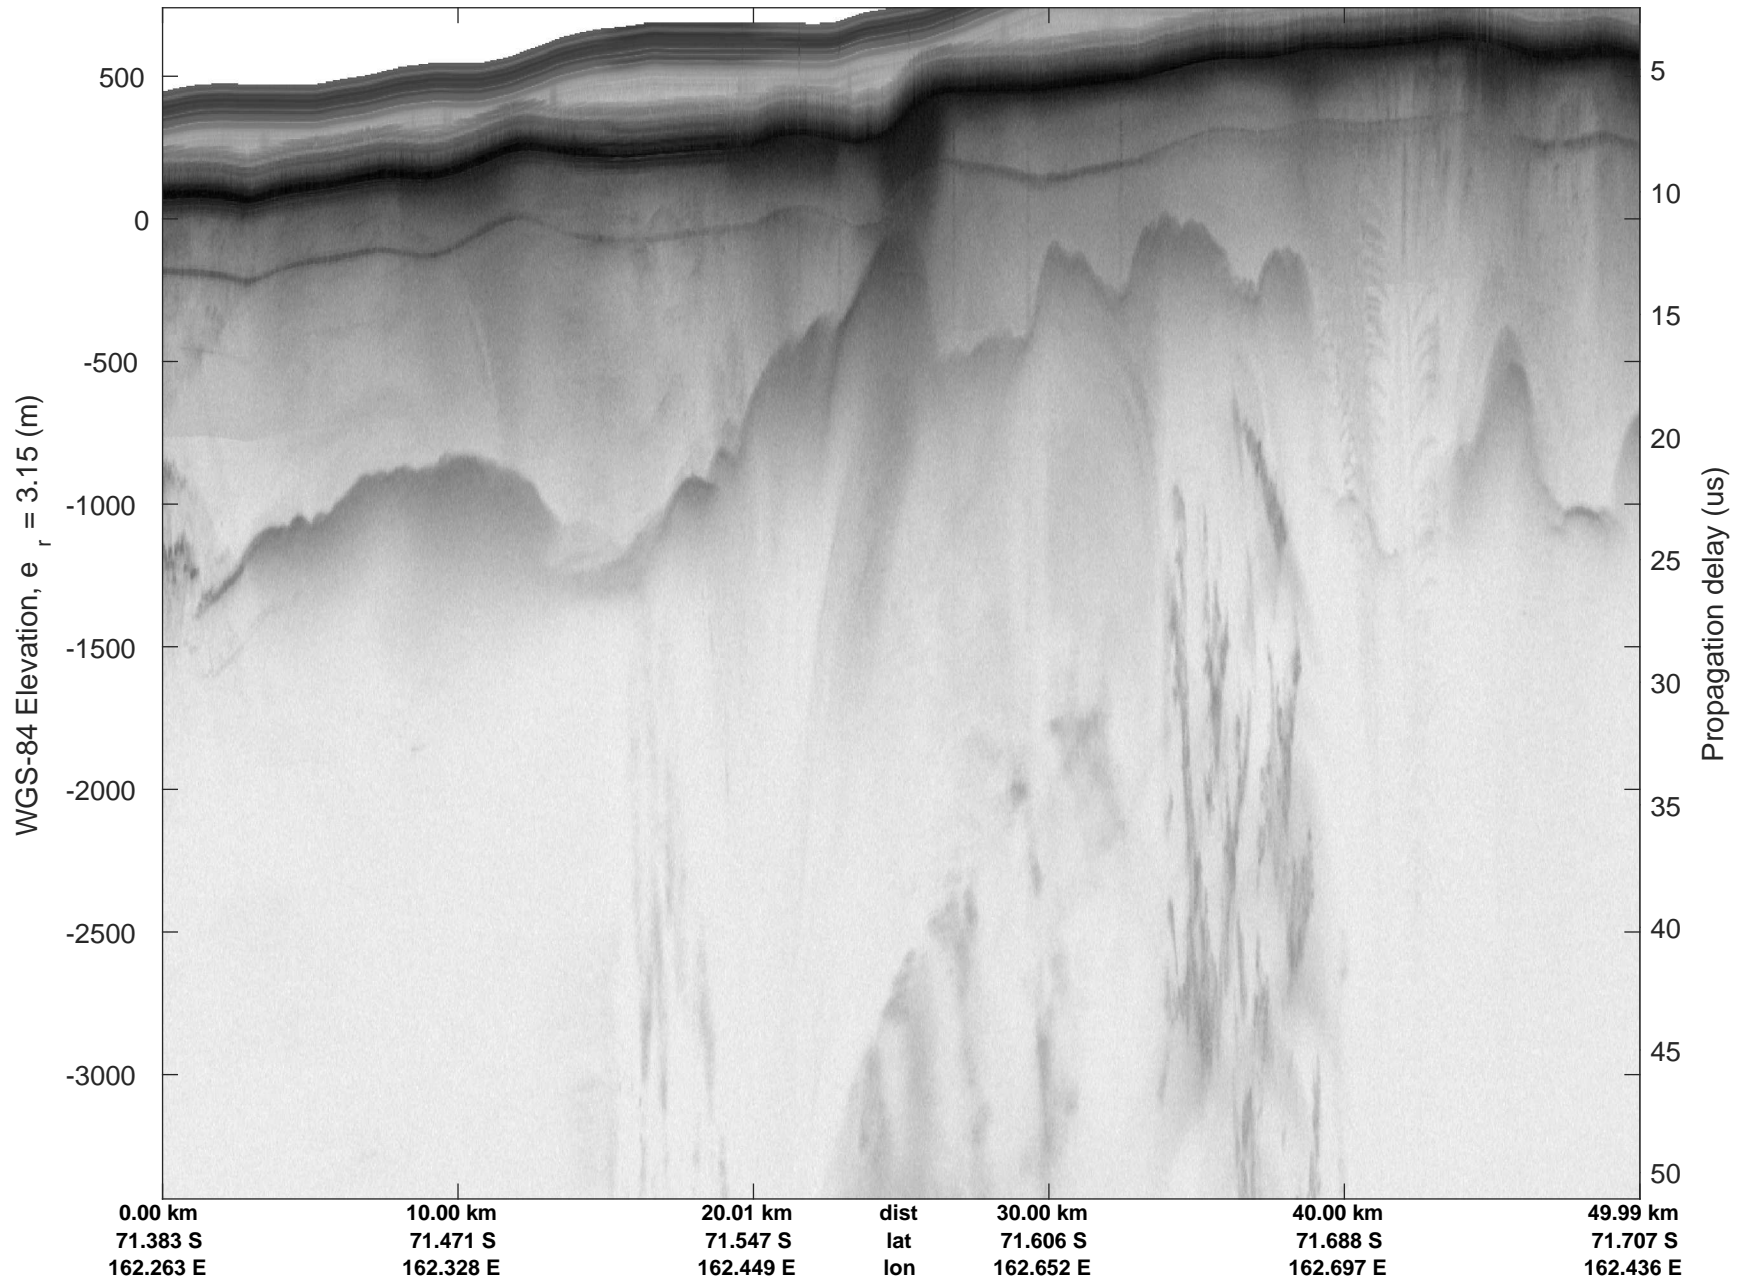

rds 2019_Antarctica_GV: "Rennick 01" 20191103_01_022: 04:00:08.9 to 04:06:50.7 GPS