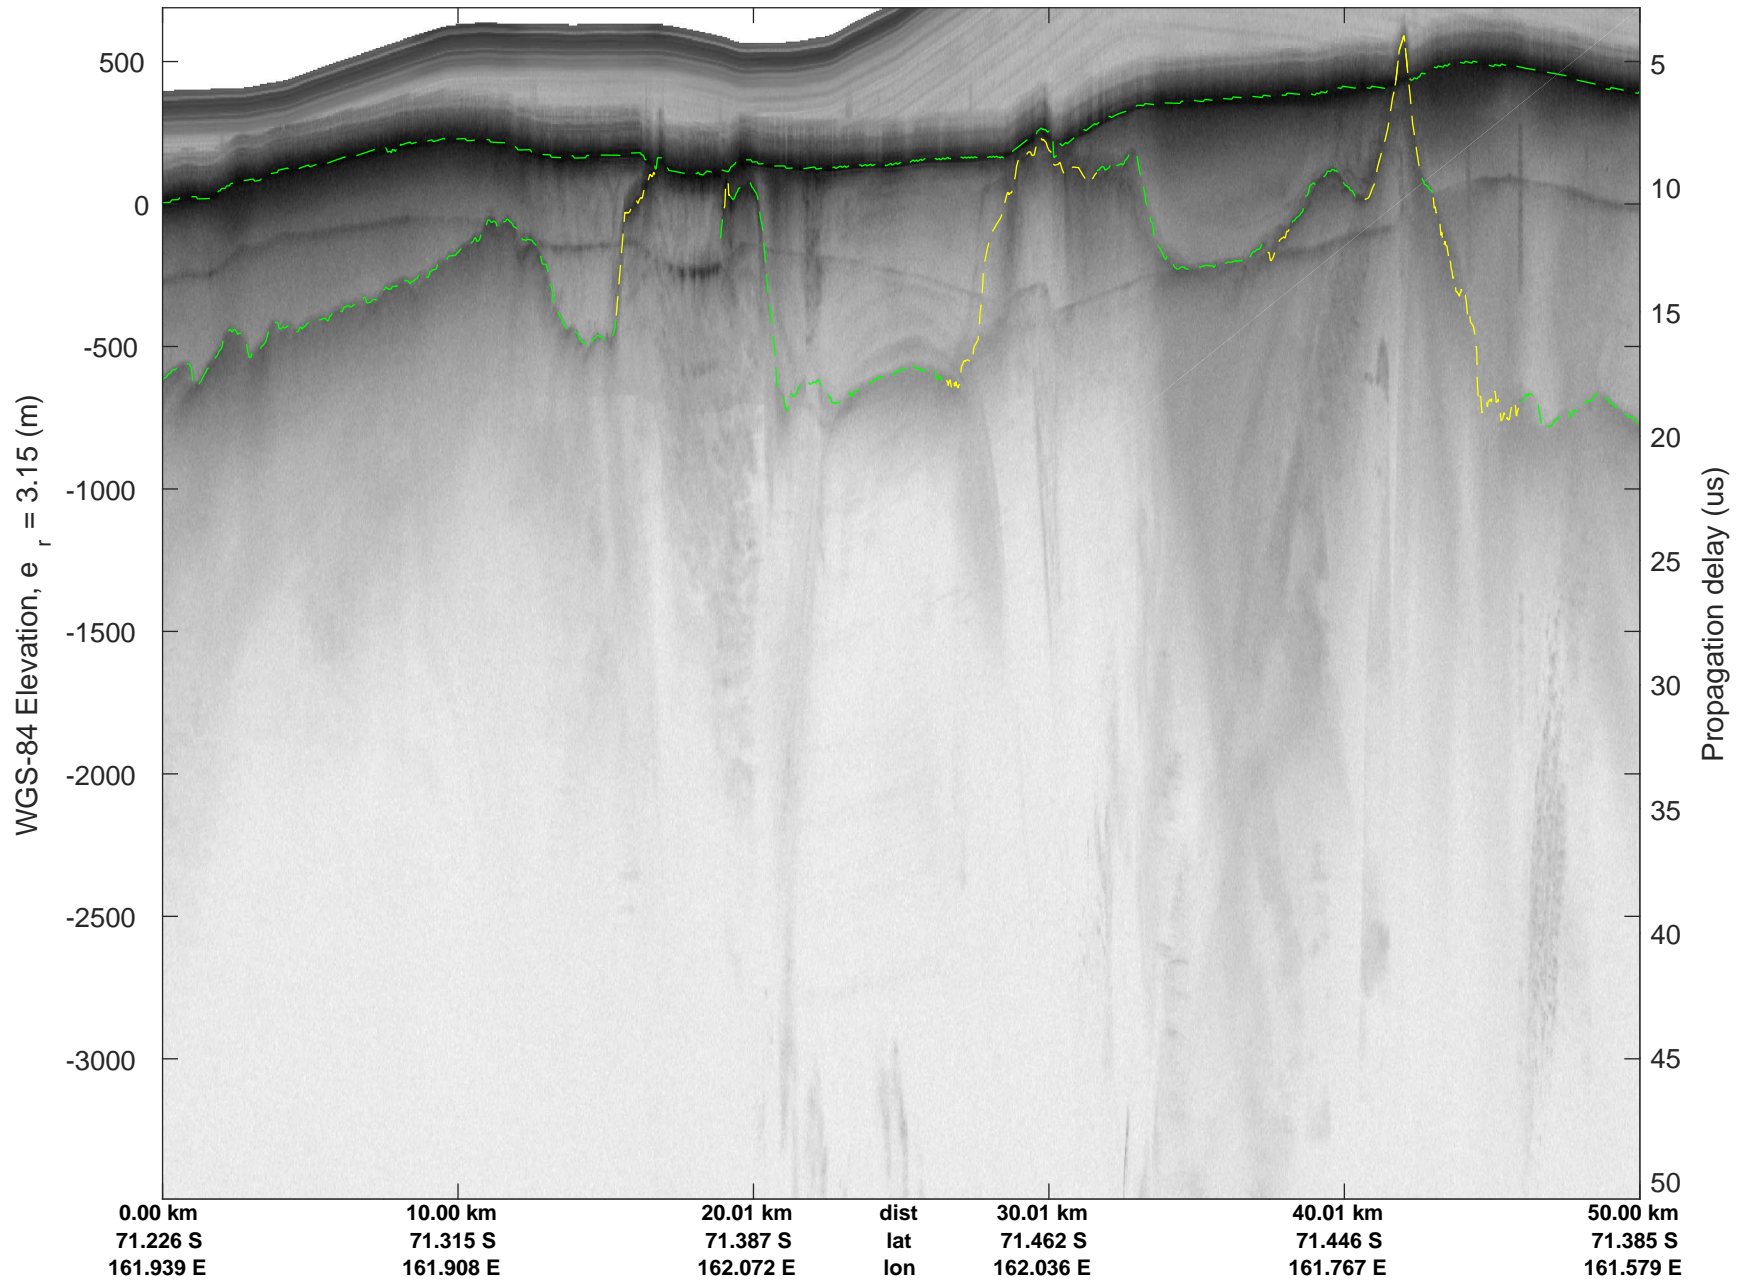

rds 2019\_Antarctica\_GV: "Rennick 01" 20191103\_01\_002: 01:44:26.9 to 01:50:56.7 GPS

rds 2019\_Antarctica\_GV: "Rennick 01" 20191103\_01\_003: 01:50:56.8 to 01:57:41.3 GPS

rds 2019\_Antarctica\_GV: "Rennick 01" 20191103\_01\_003: 01:50:56.8 to 01:57:41.3 GPS

rds 2019\_Antarctica\_GV: "Rennick 01" 20191103\_01\_004: 01:57:41.5 to 02:04:30.6 GPS

rds 2019\_Antarctica\_GV: "Rennick 01" 20191103\_01\_004: 01:57:41.5 to 02:04:30.6 GPS

rds 2019\_Antarctica\_GV: "Rennick 01" 20191103\_01\_005: 02:04:30.7 to 02:11:12.1 GPS