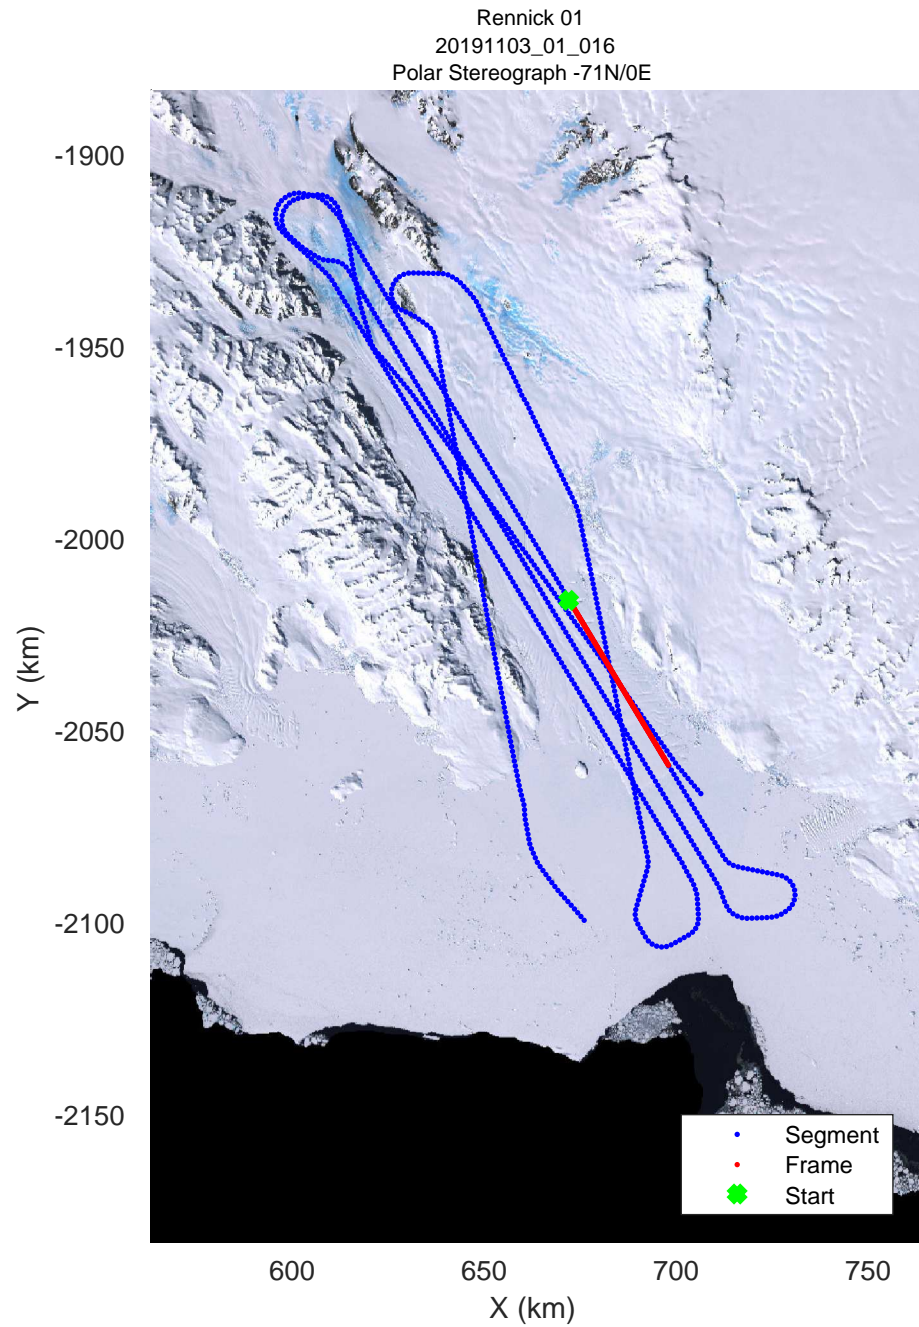

rds 2019\_Antarctica\_GV: "Rennick 01" 20191103\_01\_014: 03:05:29.6 to 03:12:16.3 GPS

rds 2019\_Antarctica\_GV: "Rennick 01" 20191103\_01\_015: 03:12:16.4 to 03:19:15.3 GPS

rds 2019\_Antarctica\_GV: "Rennick 01" 20191103\_01\_015: 03:12:16.4 to 03:19:15.3 GPS