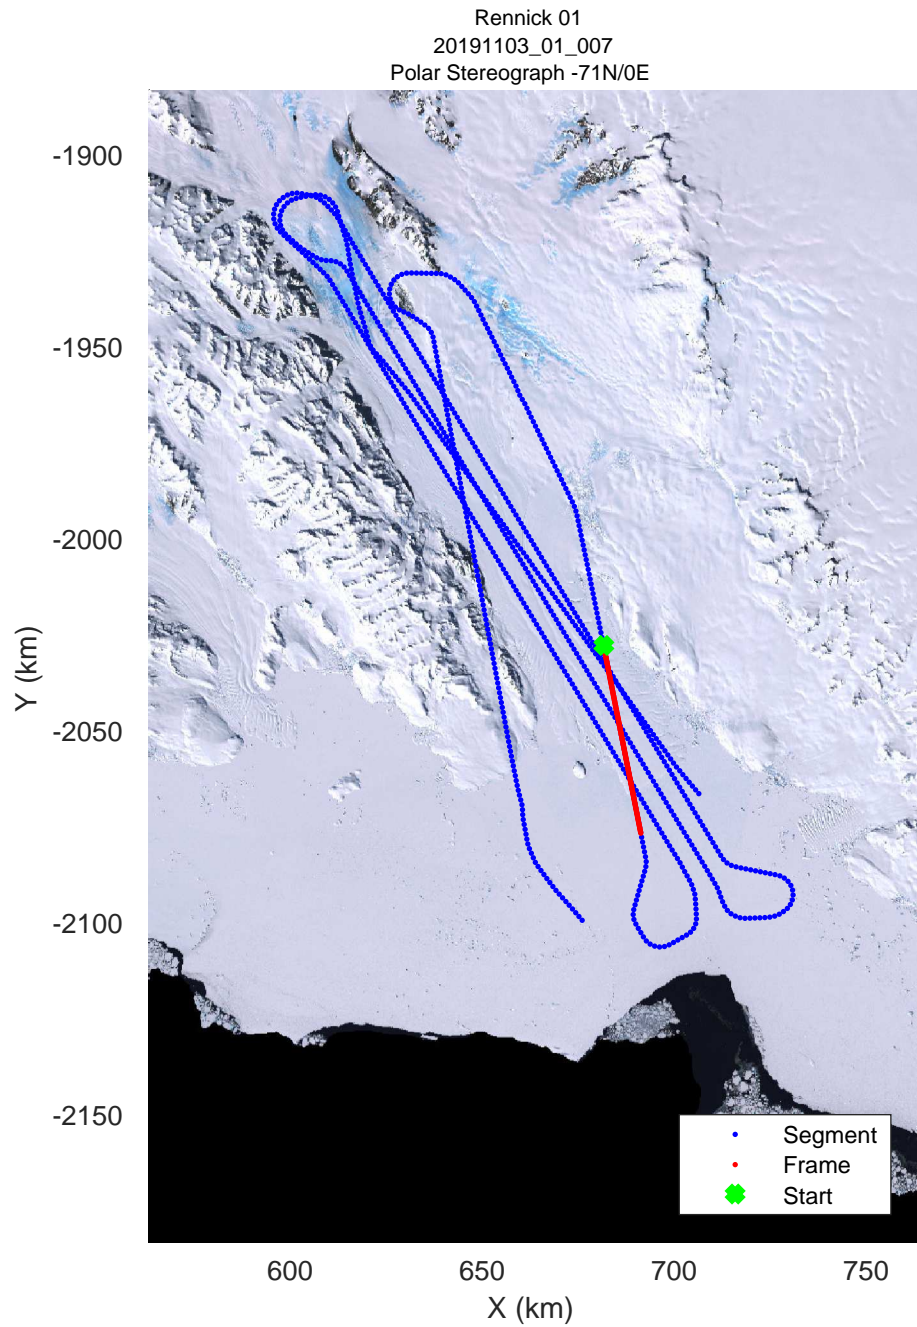

rds 2019\_Antarctica\_GV: "Rennick 01" 20191103\_01\_005: 02:04:30.7 to 02:11:12.1 GPS

rds 2019\_Antarctica\_GV: "Rennick 01" 20191103\_01\_006: 02:11:12.3 to 02:17:57.5 GPS

rds 2019\_Antarctica\_GV: "Rennick 01" 20191103\_01\_006: 02:11:12.3 to 02:17:57.5 GPS