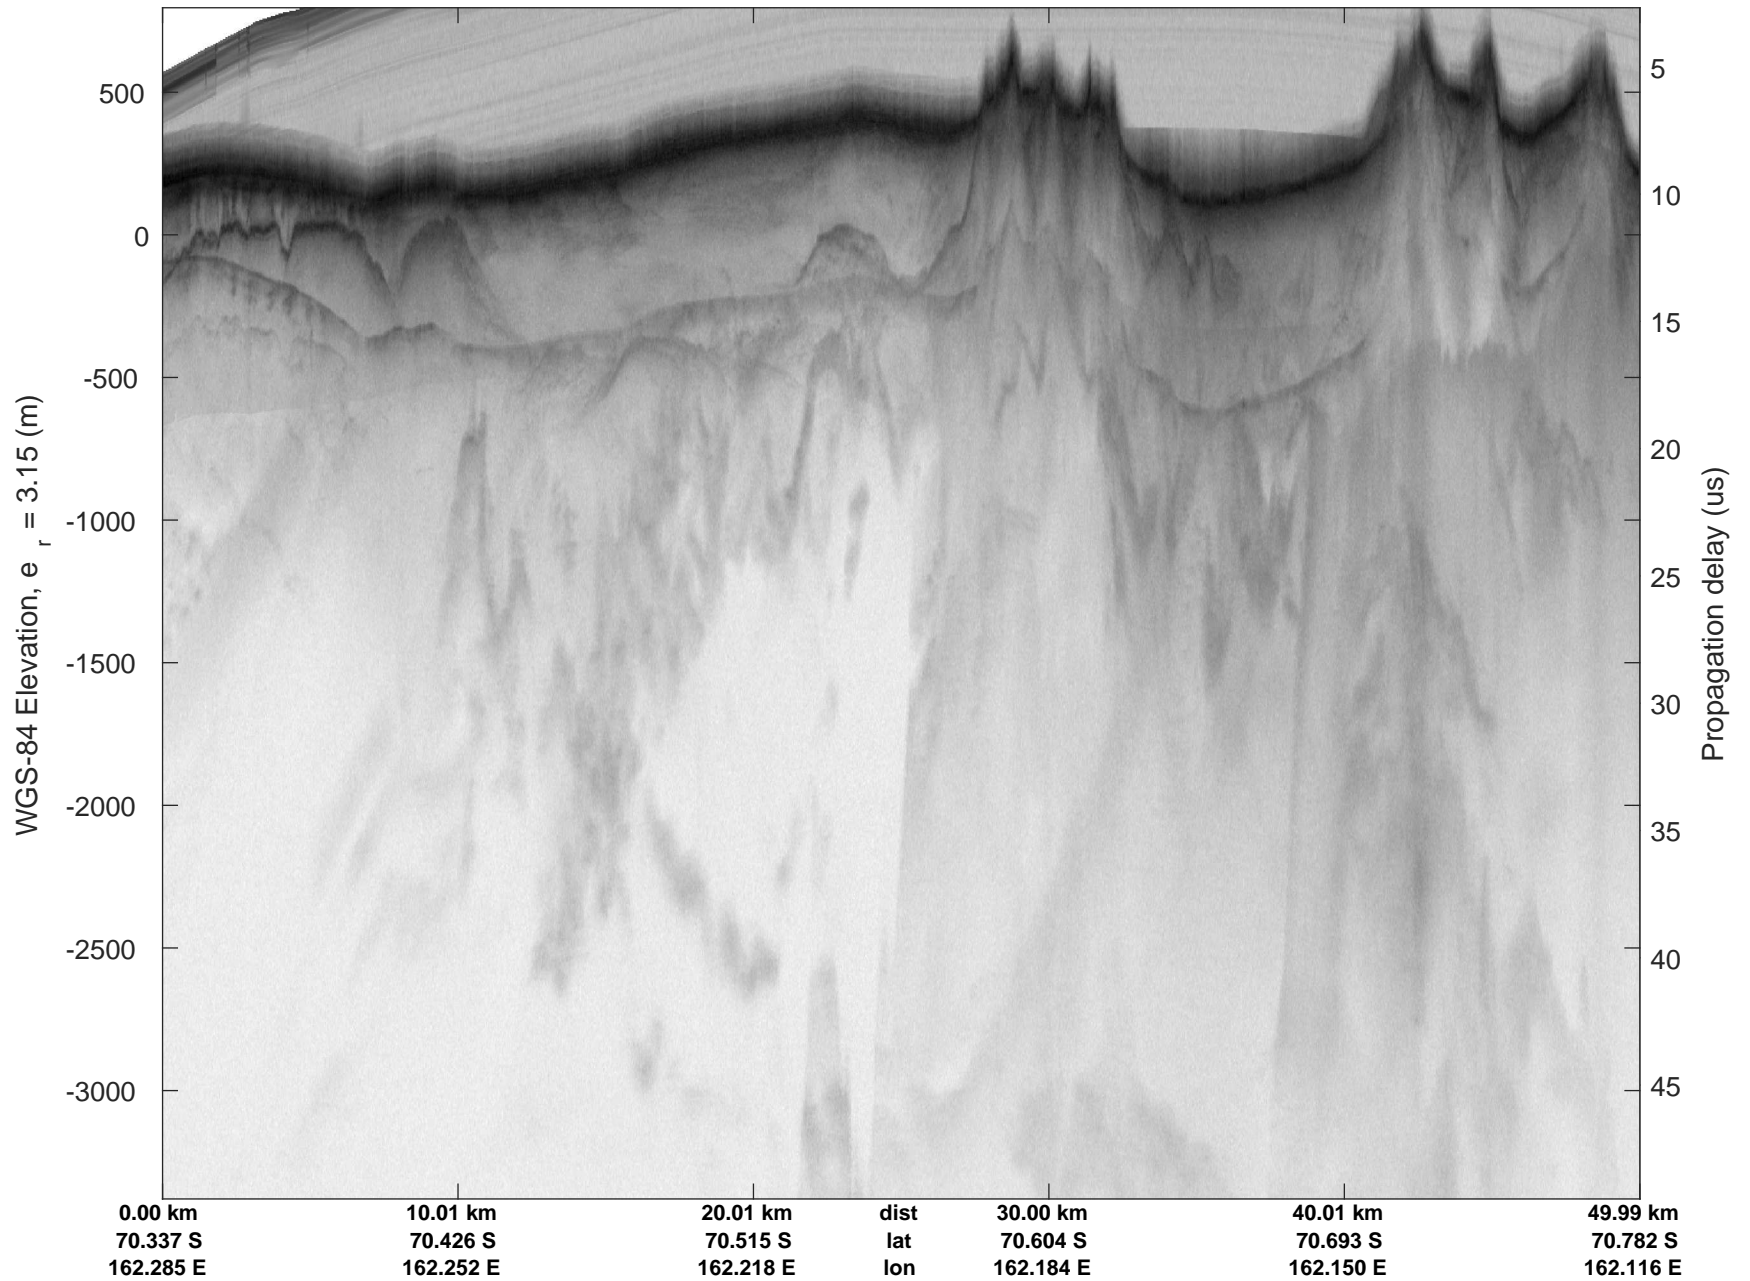

rds 2019\_Antarctica\_GV: "Rennick 01" 20191103\_01\_001: 01:37:55.8 to 01:44:26.8 GPS

rds 2019\_Antarctica\_GV: "Rennick 01" 20191103\_01\_001: 01:37:55.8 to 01:44:26.8 GPS

rds 2019\_Antarctica\_GV: "Rennick 01" 20191103\_01\_002: 01:44:26.9 to 01:50:56.7 GPS