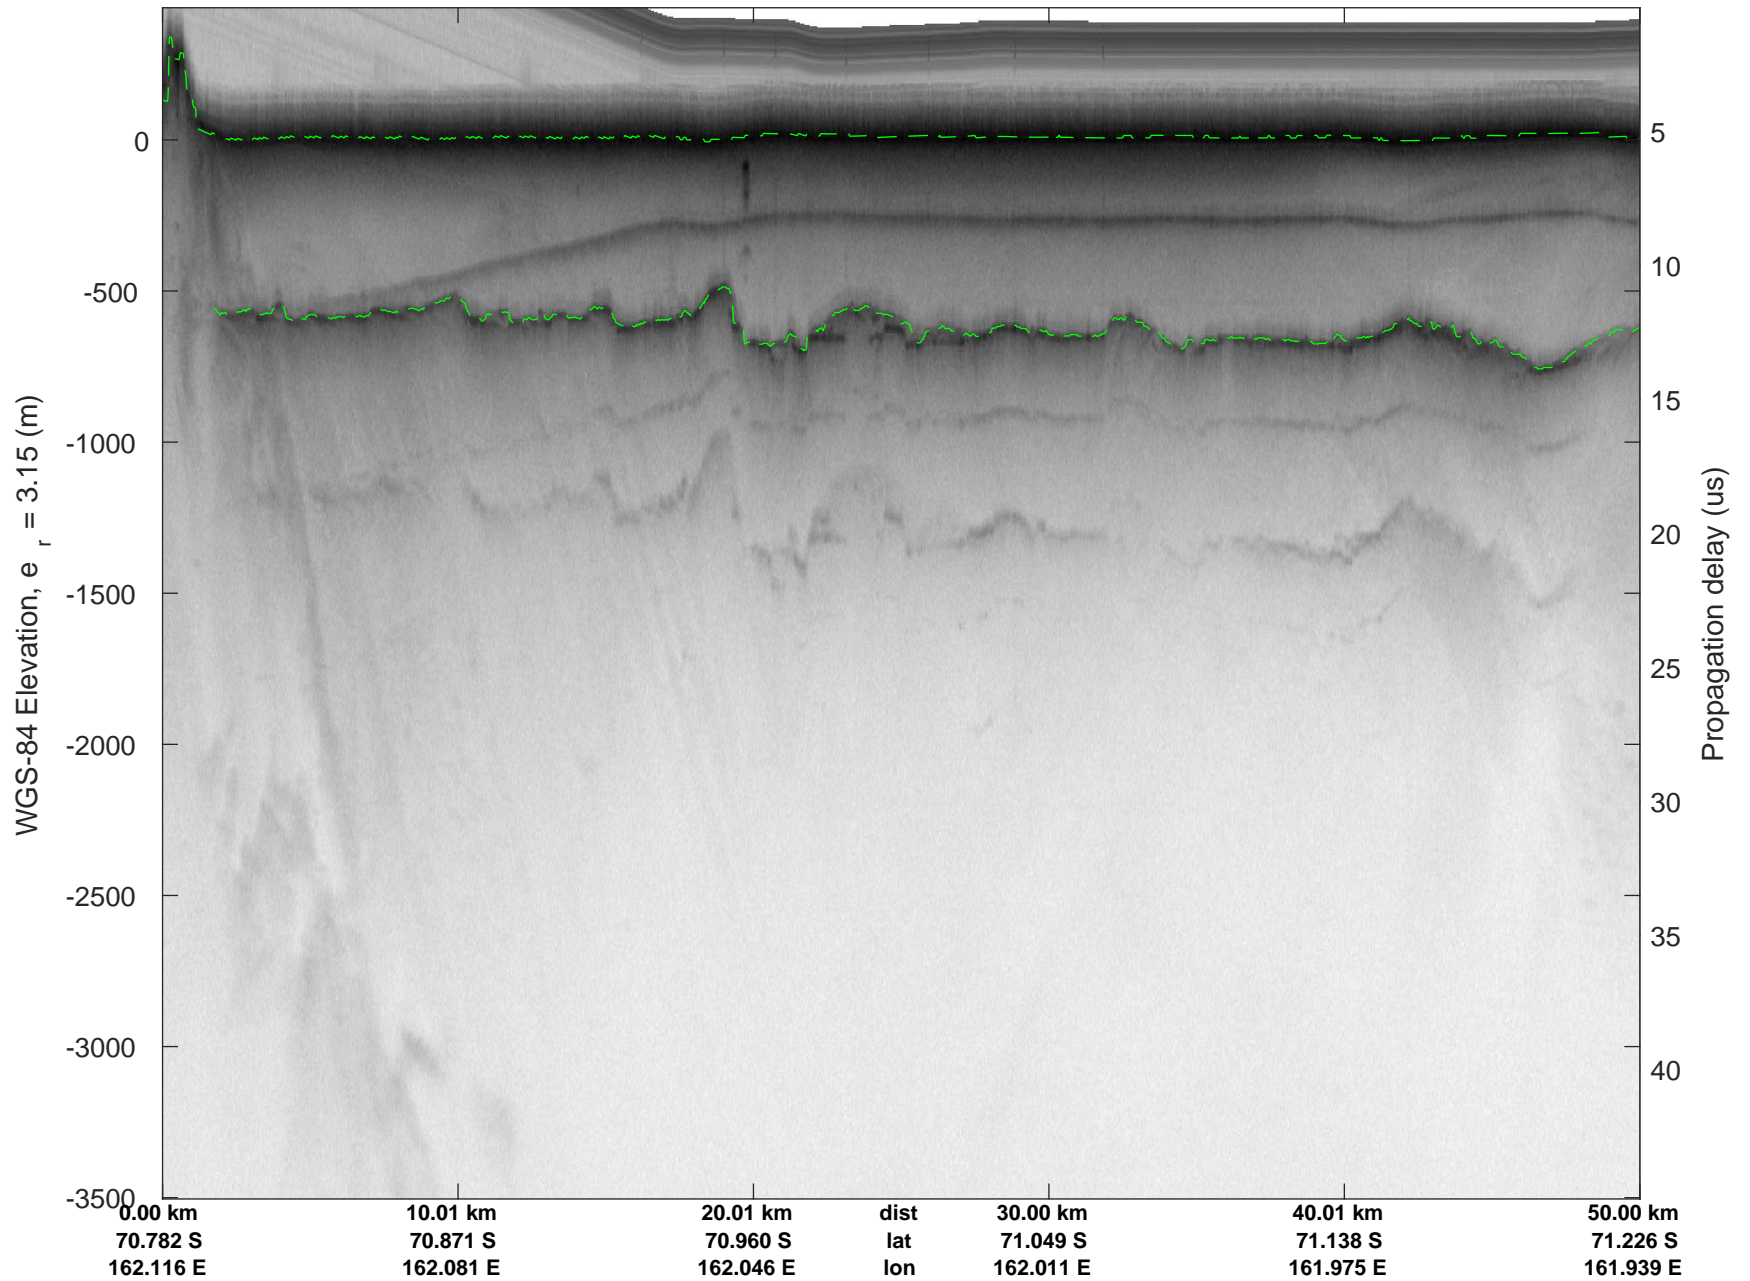

rds 2019\_Antarctica\_GV: "Rennick 01" 20191103\_01\_002: 01:44:26.9 to 01:50:56.7 GPS

rds 2019\_Antarctica\_GV: "Rennick 01" 20191103\_01\_003: 01:50:56.8 to 01:57:41.3 GPS

rds 2019\_Antarctica\_GV: "Rennick 01" 20191103\_01\_003: 01:50:56.8 to 01:57:41.3 GPS