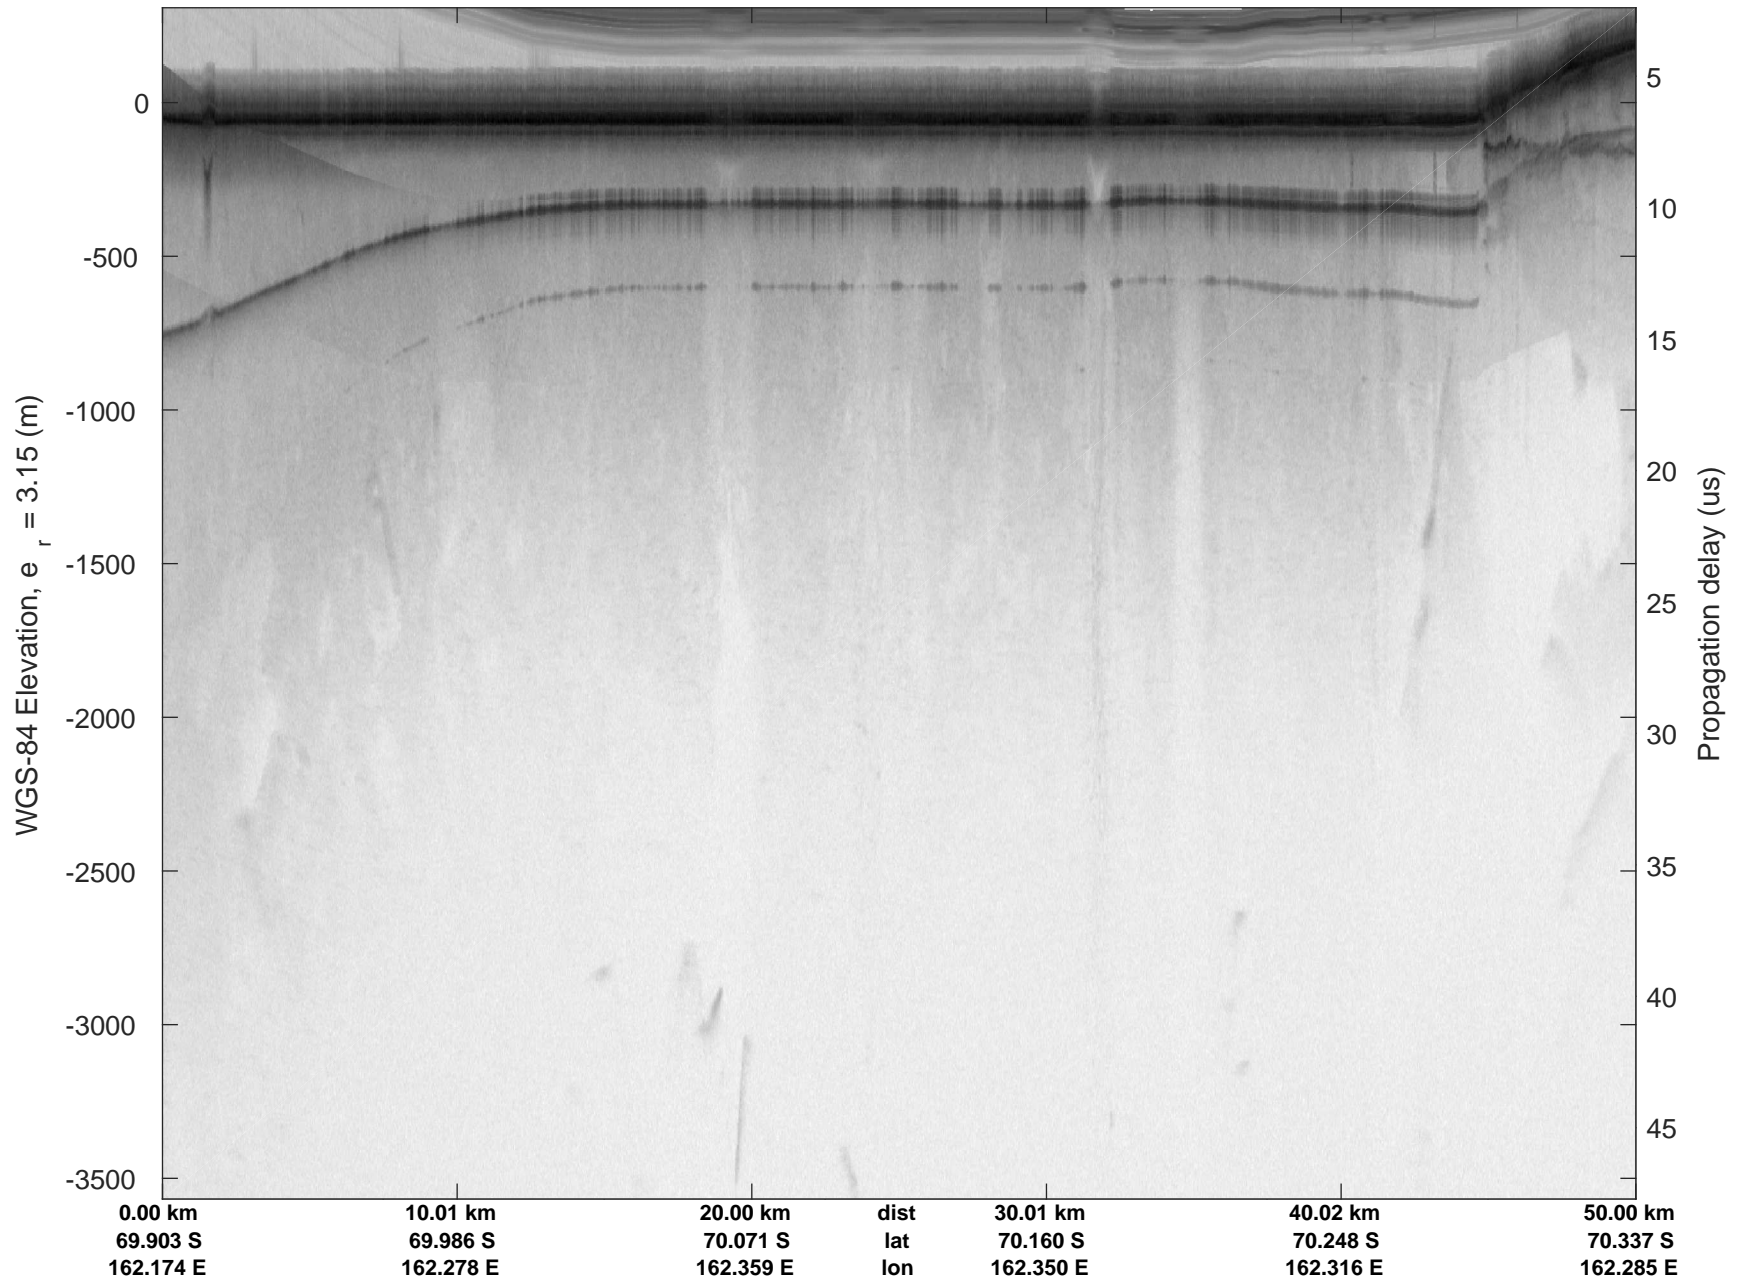

rds 2019\_Antarctica\_GV: "Rennick 01" 20191103\_01\_001: 01:37:55.8 to 01:44:26.8 GPS

rds 2019\_Antarctica\_GV: "Rennick 01" 20191103\_01\_001: 01:37:55.8 to 01:44:26.8 GPS

rds 2019\_Antarctica\_GV: "Rennick 01" 20191103\_01\_002: 01:44:26.9 to 01:50:56.7 GPS