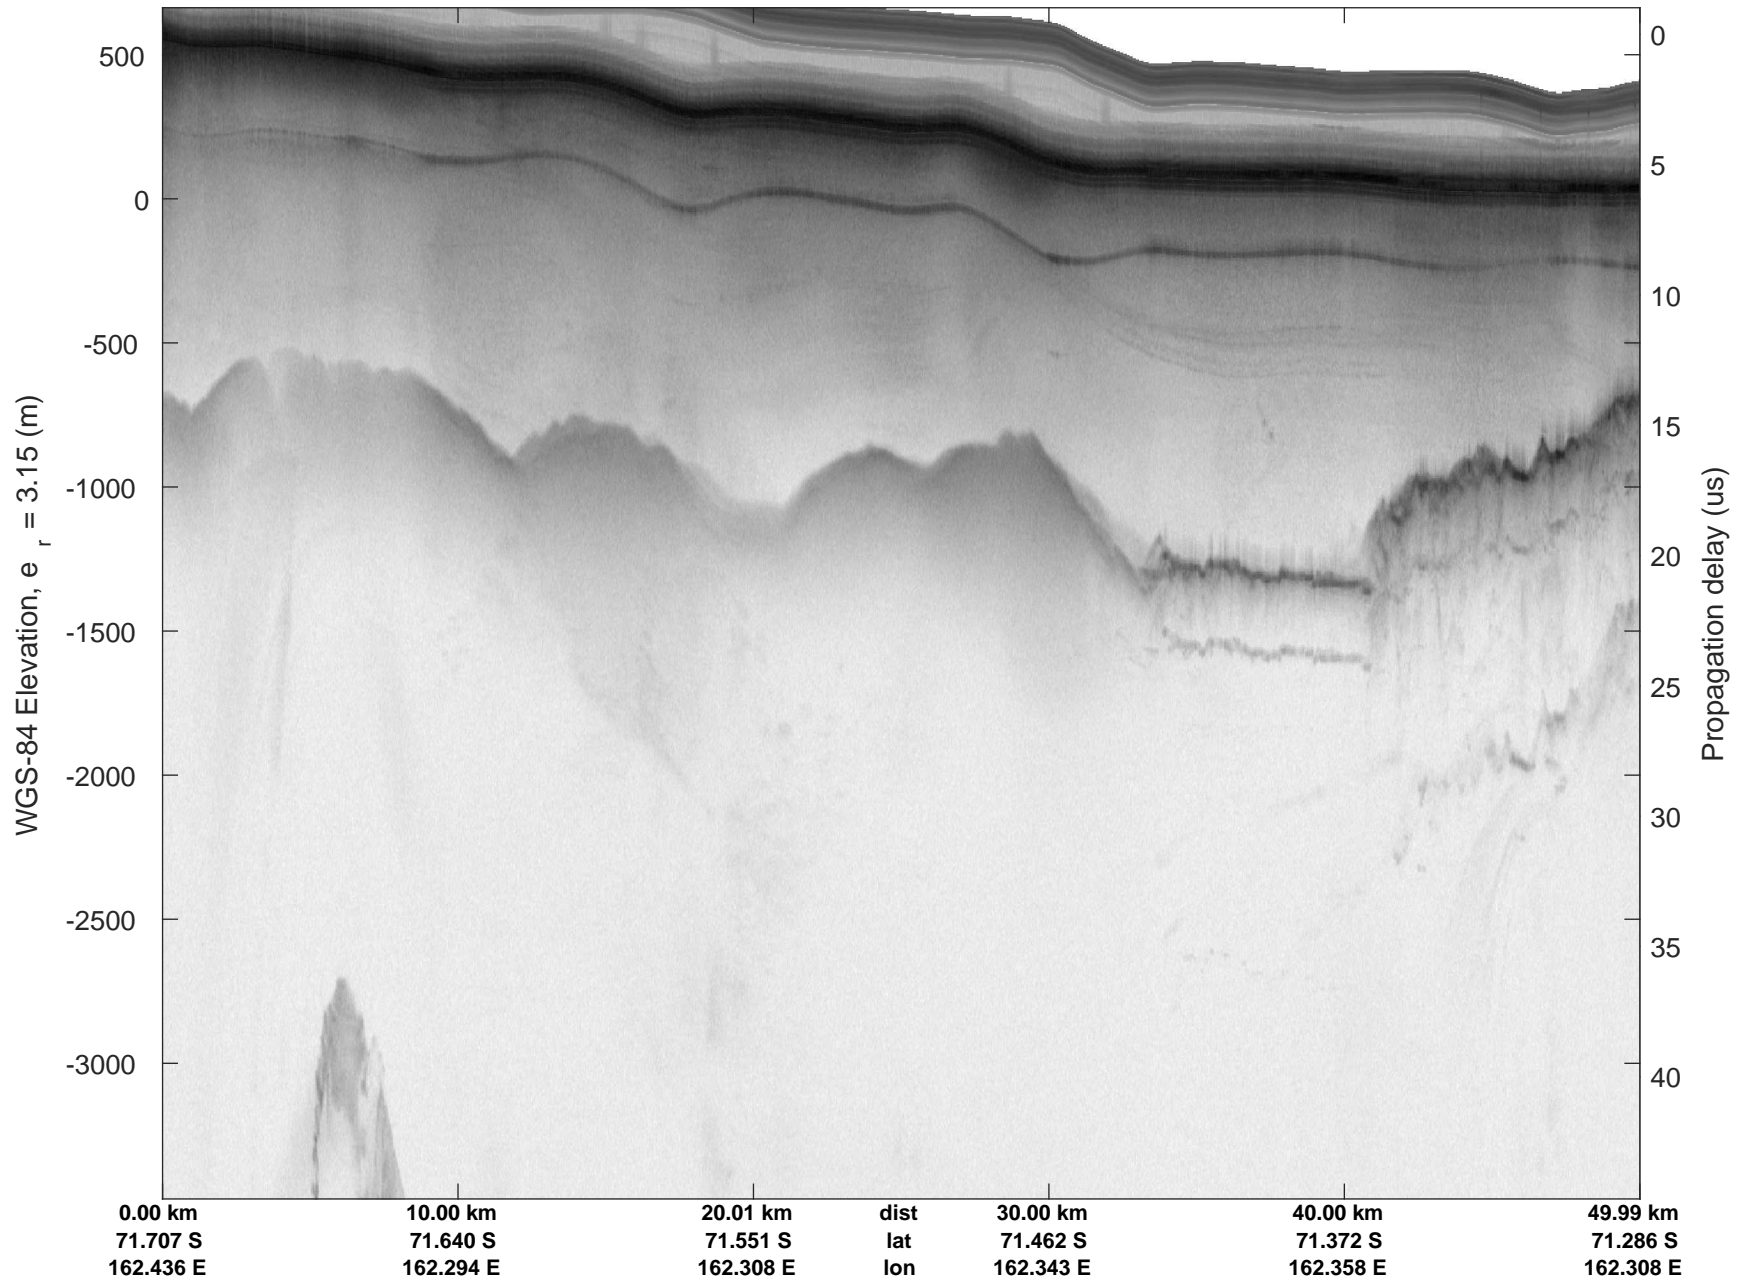

rds 2019\_Antarctica\_GV: "Rennick 01" 20191103\_01\_022: 04:00:08.9 to 04:06:50.7 GPS

rds 2019\_Antarctica\_GV: "Rennick 01" 20191103\_01\_022: 04:00:08.9 to 04:06:50.7 GPS

rds 2019\_Antarctica\_GV: "Rennick 01" 20191103\_01\_023: 04:06:50.8 to 04:13:34.4 GPS