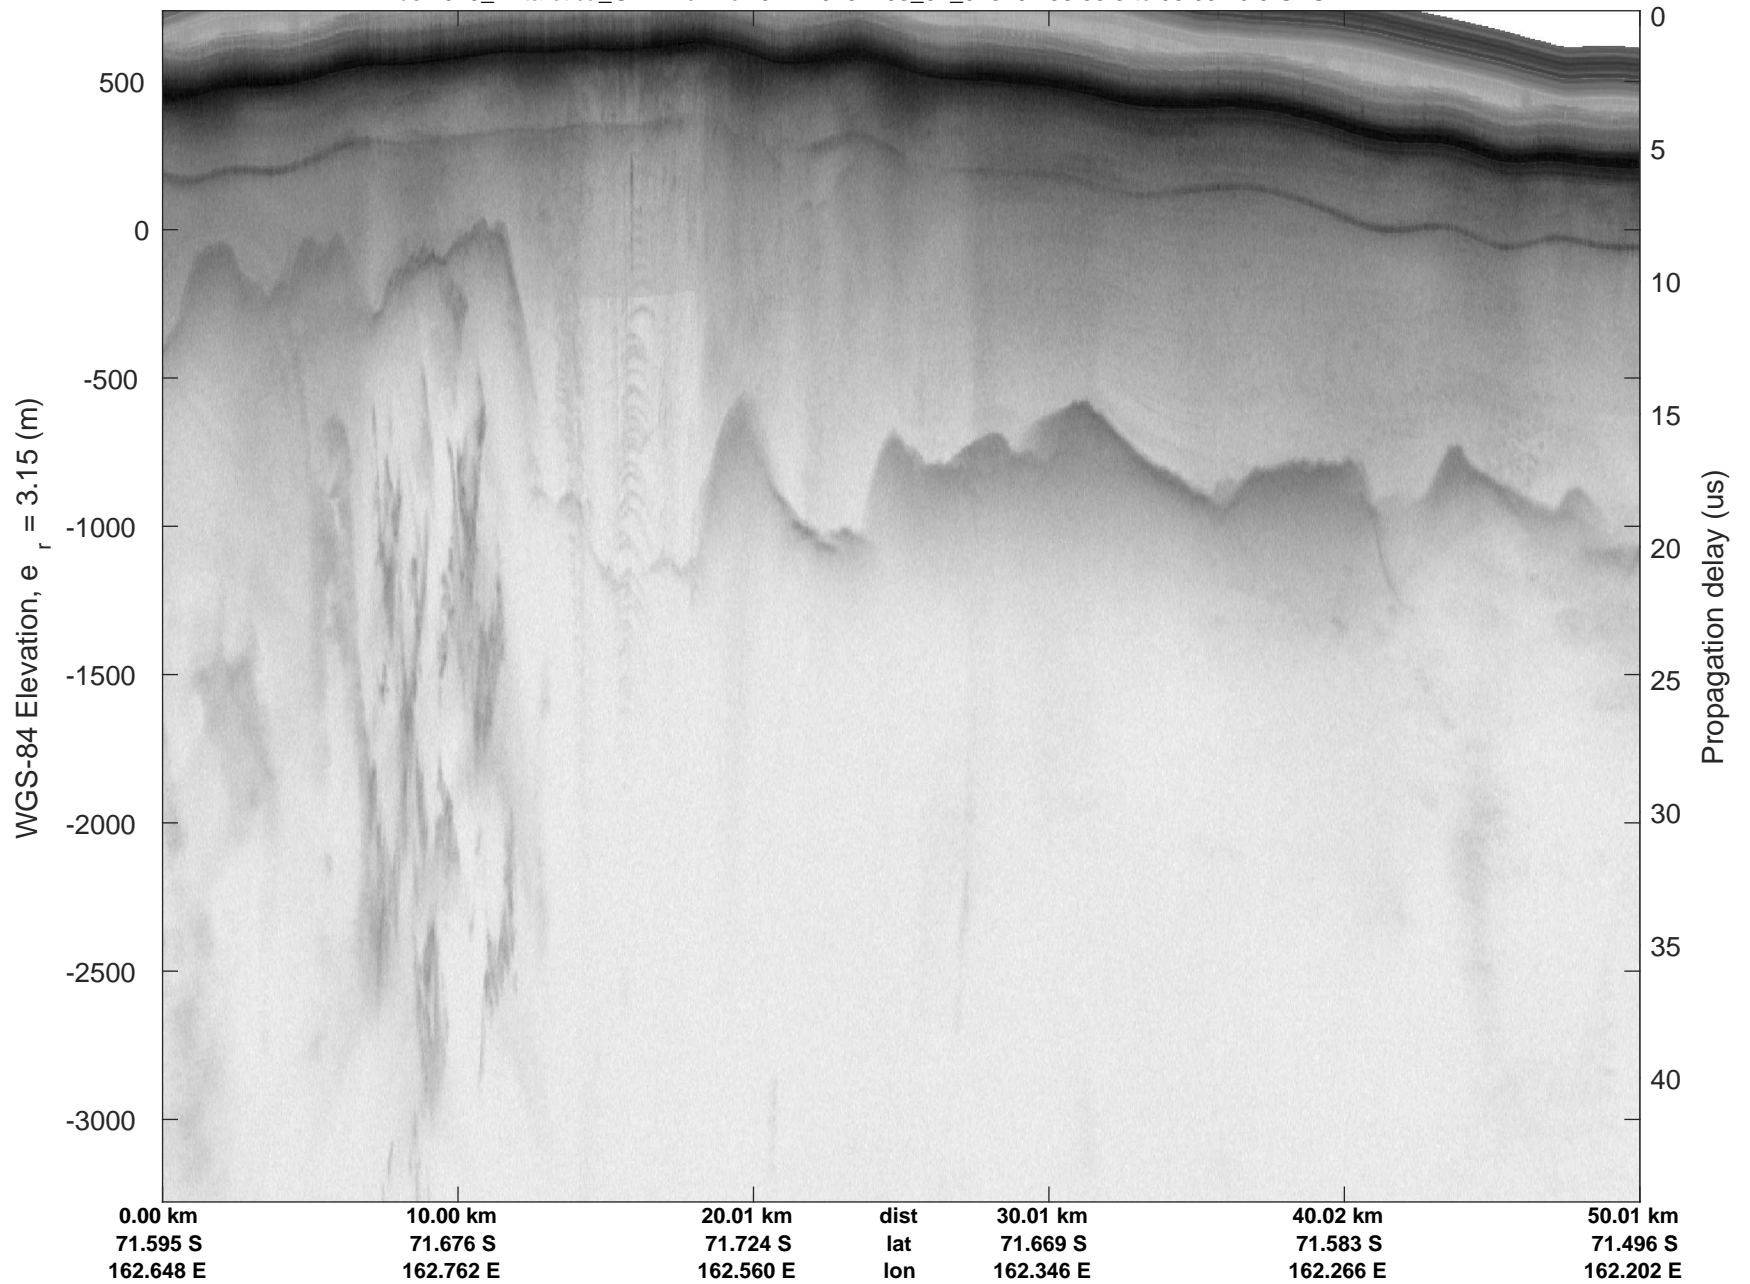

rds 2019_Antarctica_GV: "Rennick 01" 20191103_01_013: 02:58:53.3 to 03:05:29.5 GPS