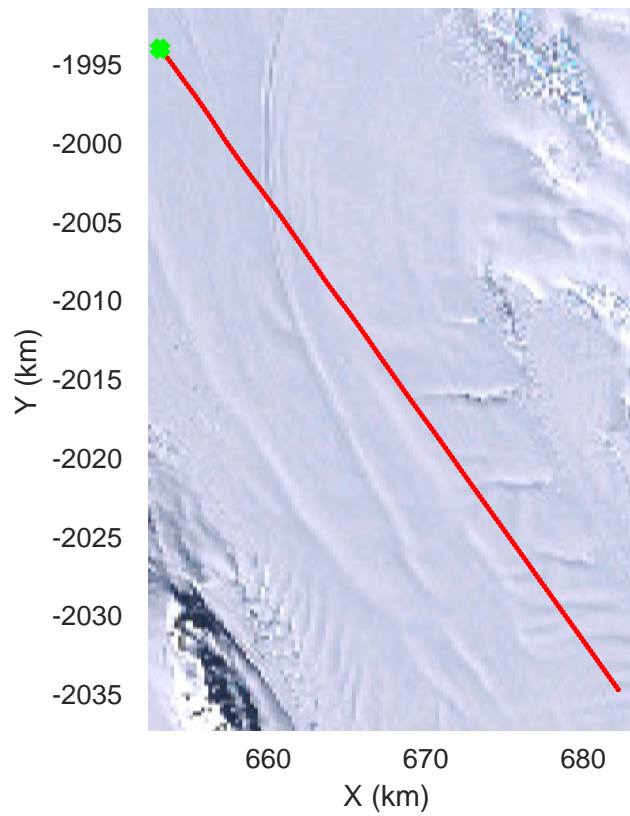

rds 2019\_Antarctica\_GV: "Rennick 01" 20191103\_01\_023: 04:06:50.8 to 04:13:34.4 GPS

rds 2019\_Antarctica\_GV: "Rennick 01" 20191103\_01\_024: 04:13:34.5 to 04:20:31.4 GPS

rds 2019\_Antarctica\_GV: "Rennick 01" 20191103\_01\_024: 04:13:34.5 to 04:20:31.4 GPS