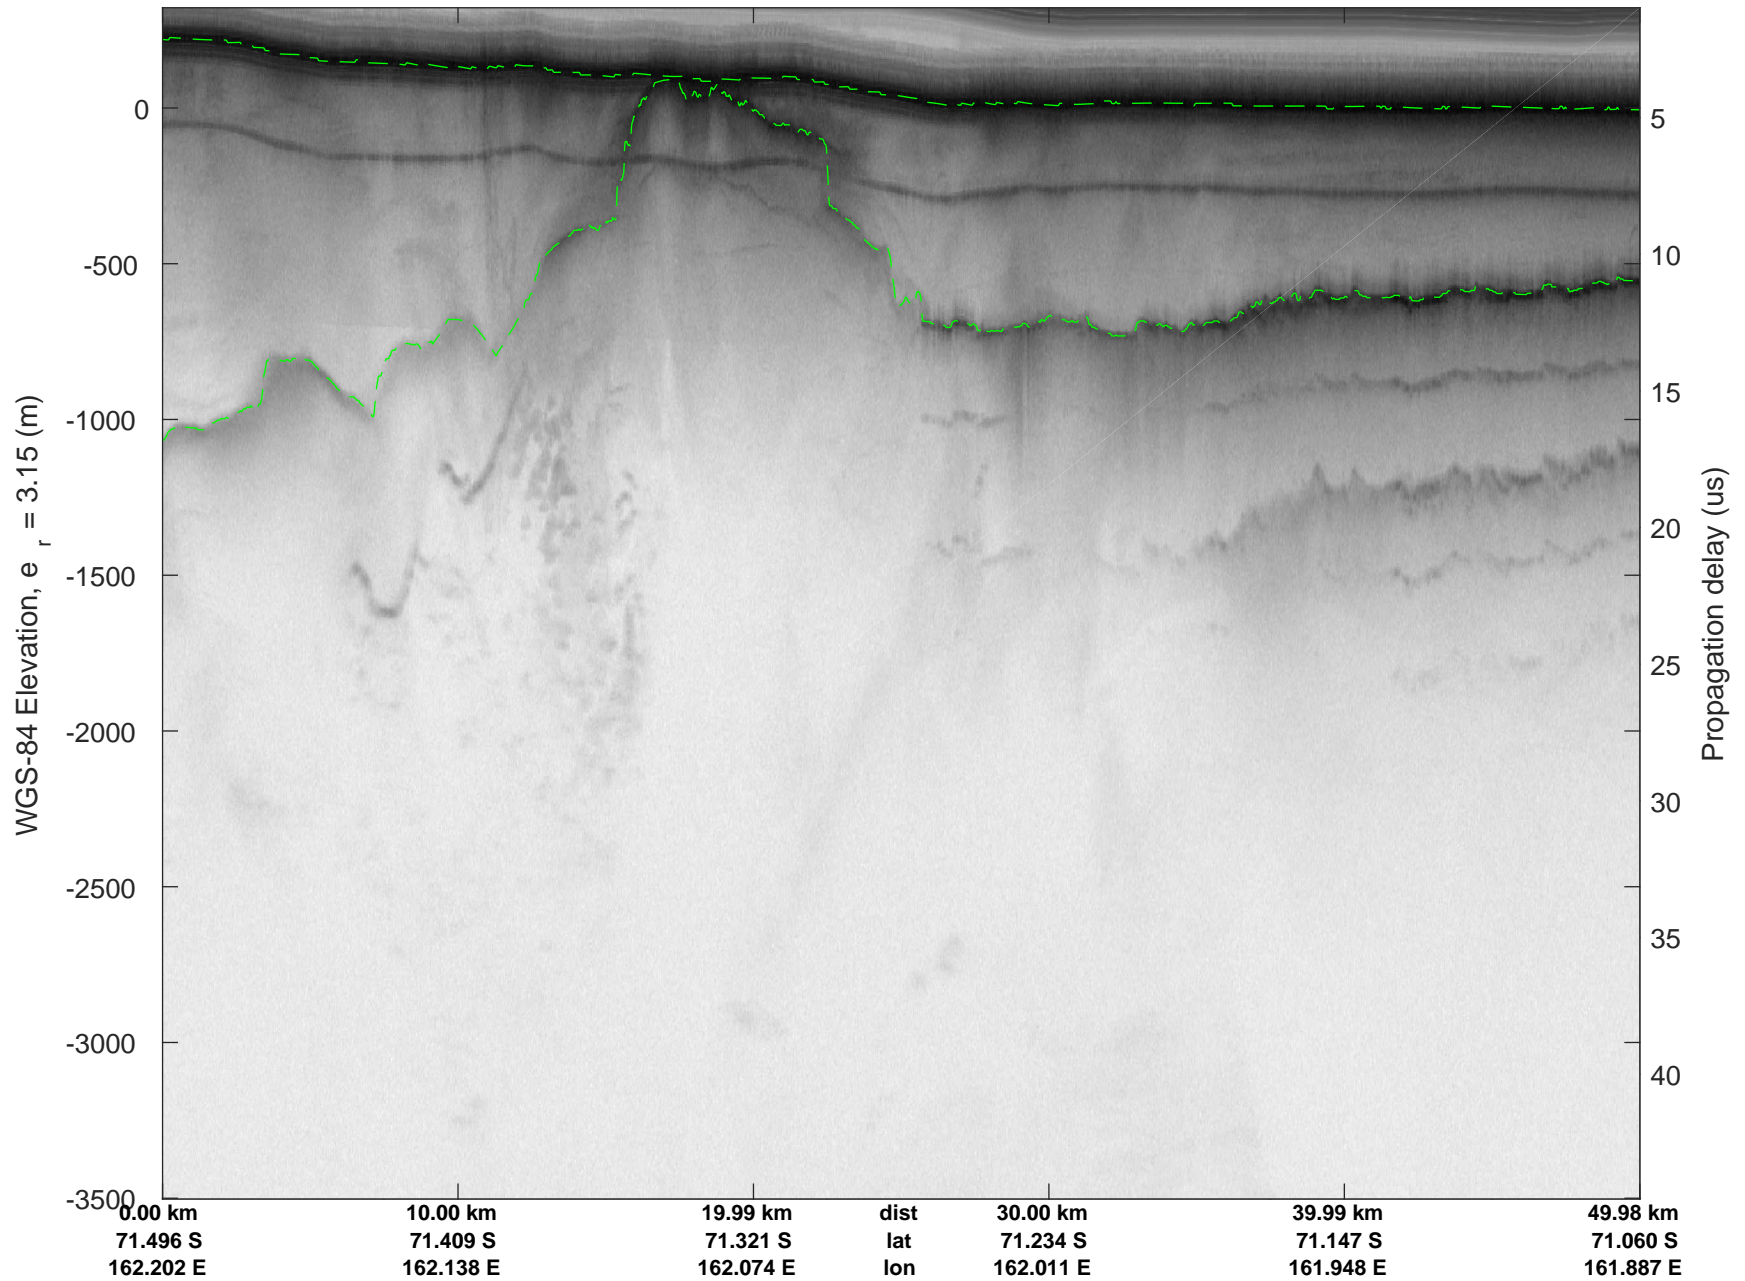

rds 2019_Antarctica_GV: "Rennick 01" 20191103_01_014: 03:05:29.6 to 03:12:16.3 GPS