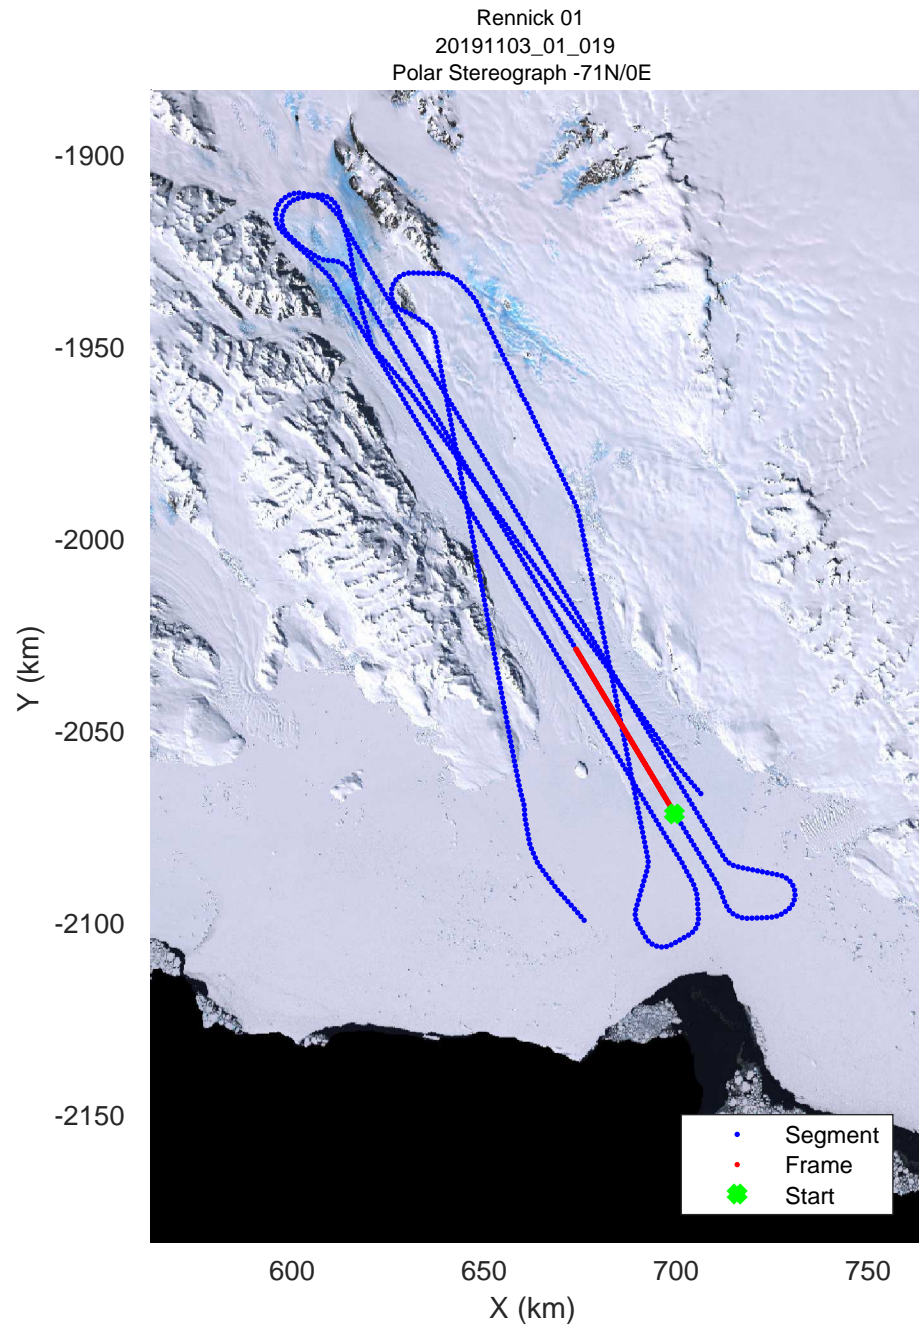

rds 2019\_Antarctica\_GV: "Rennick 01" 20191103\_01\_017: 03:26:02.6 to 03:32:48.6 GPS

rds 2019\_Antarctica\_GV: "Rennick 01" 20191103\_01\_018: 03:32:48.7 to 03:39:45.1 GPS

rds 2019\_Antarctica\_GV: "Rennick 01" 20191103\_01\_018: 03:32:48.7 to 03:39:45.1 GPS