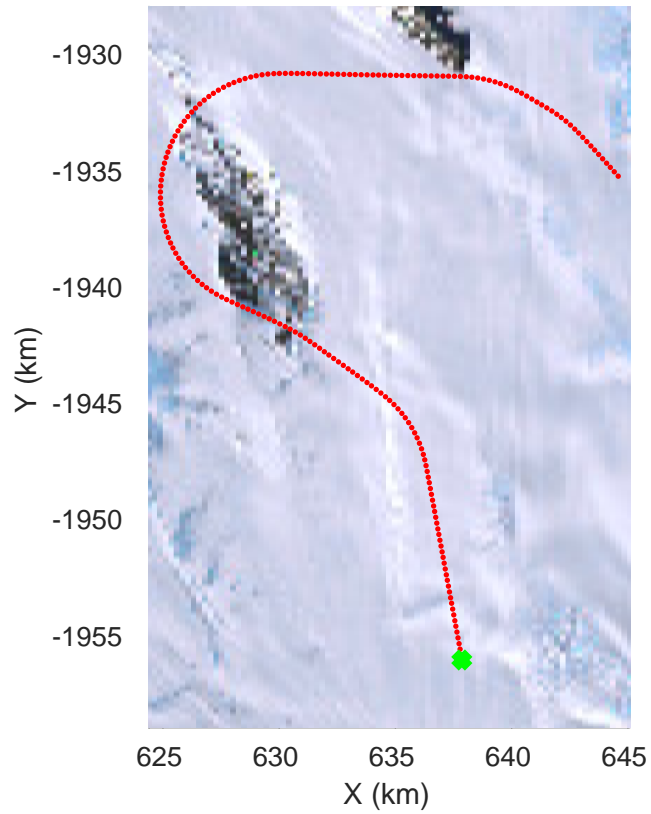

rds 2019\_Antarctica\_GV: "Rennick 01" 20191103\_01\_002: 01:44:26.9 to 01:50:56.7 GPS

rds 2019\_Antarctica\_GV: "Rennick 01" 20191103\_01\_003: 01:50:56.8 to 01:57:41.3 GPS

rds 2019\_Antarctica\_GV: "Rennick 01" 20191103\_01\_003: 01:50:56.8 to 01:57:41.3 GPS