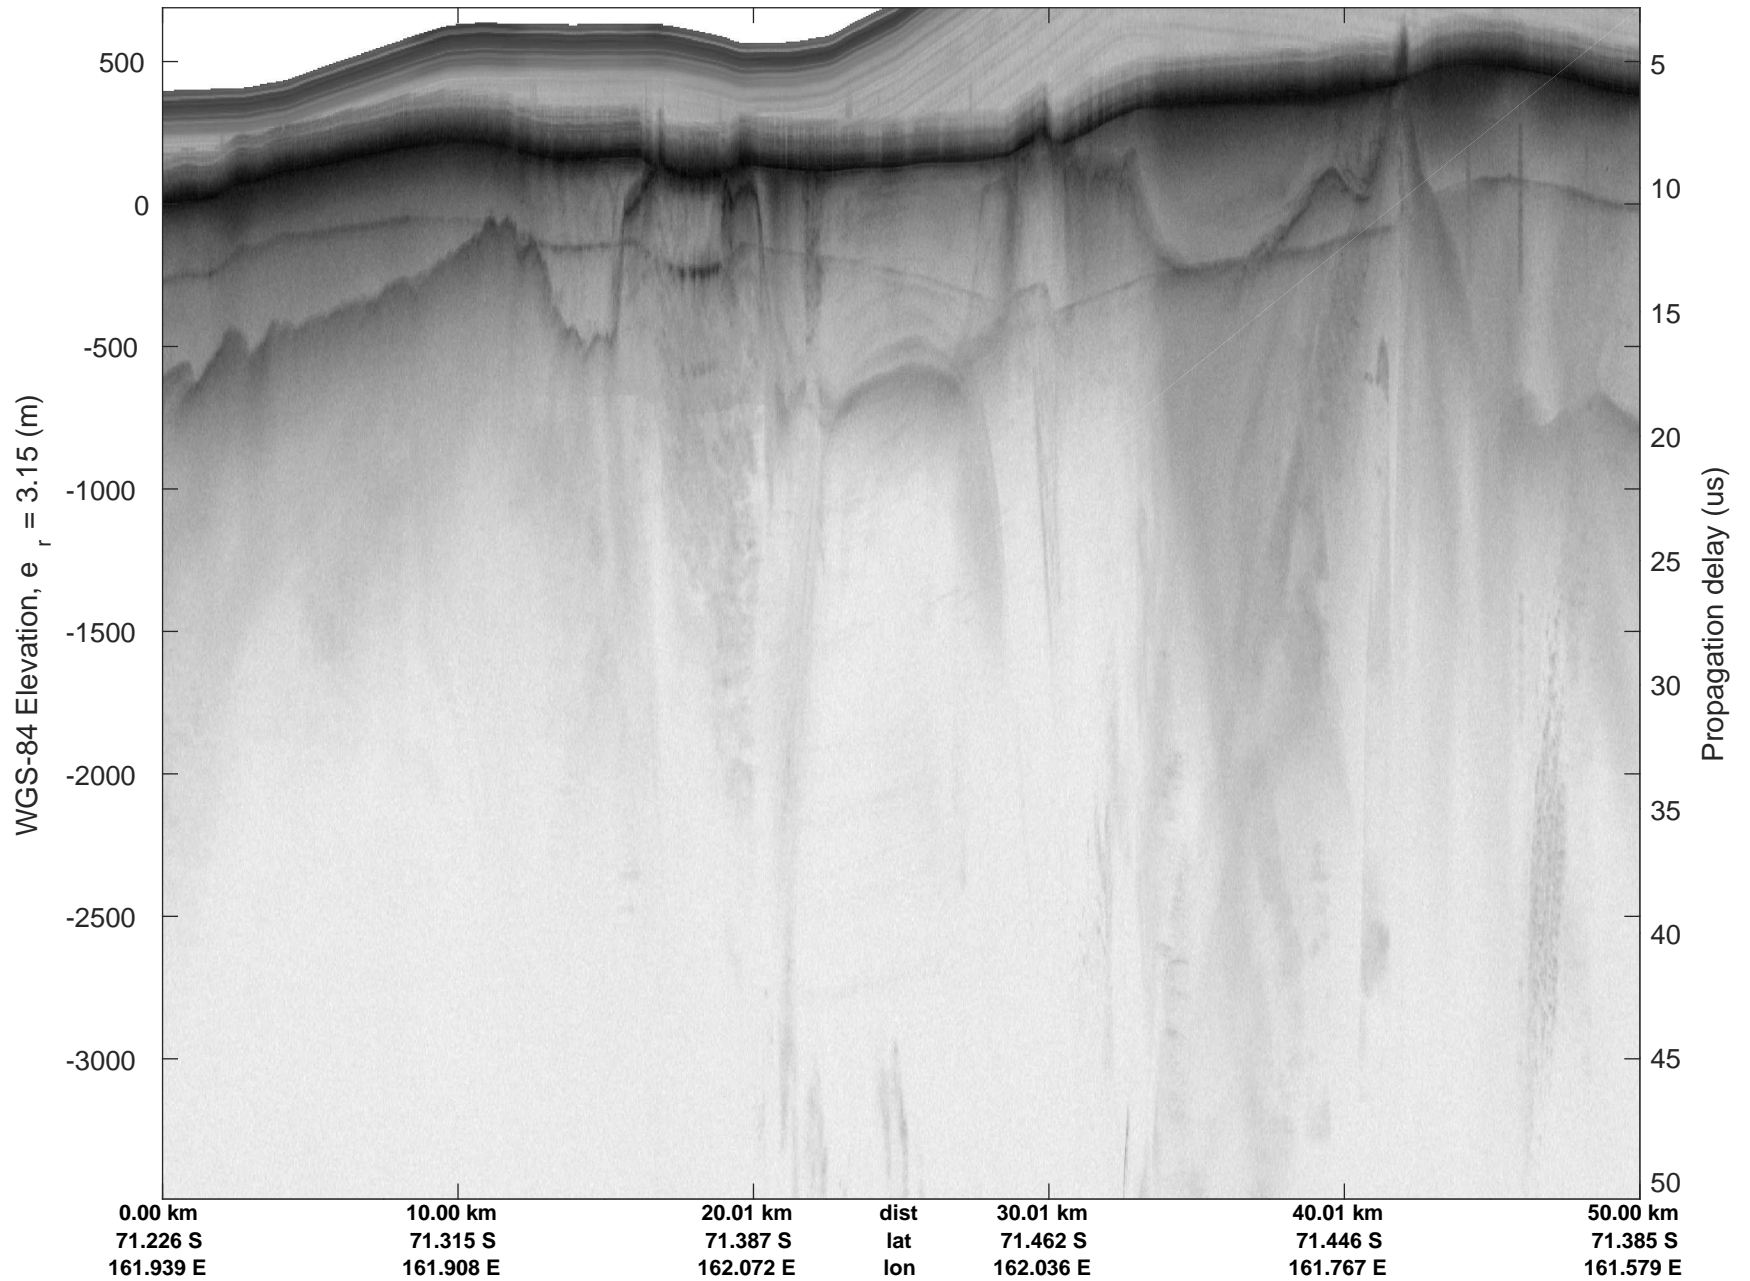

rds 2019_Antarctica_GV: "Rennick 01" 20191103_01_004: 01:57:41.5 to 02:04:30.6 GPS