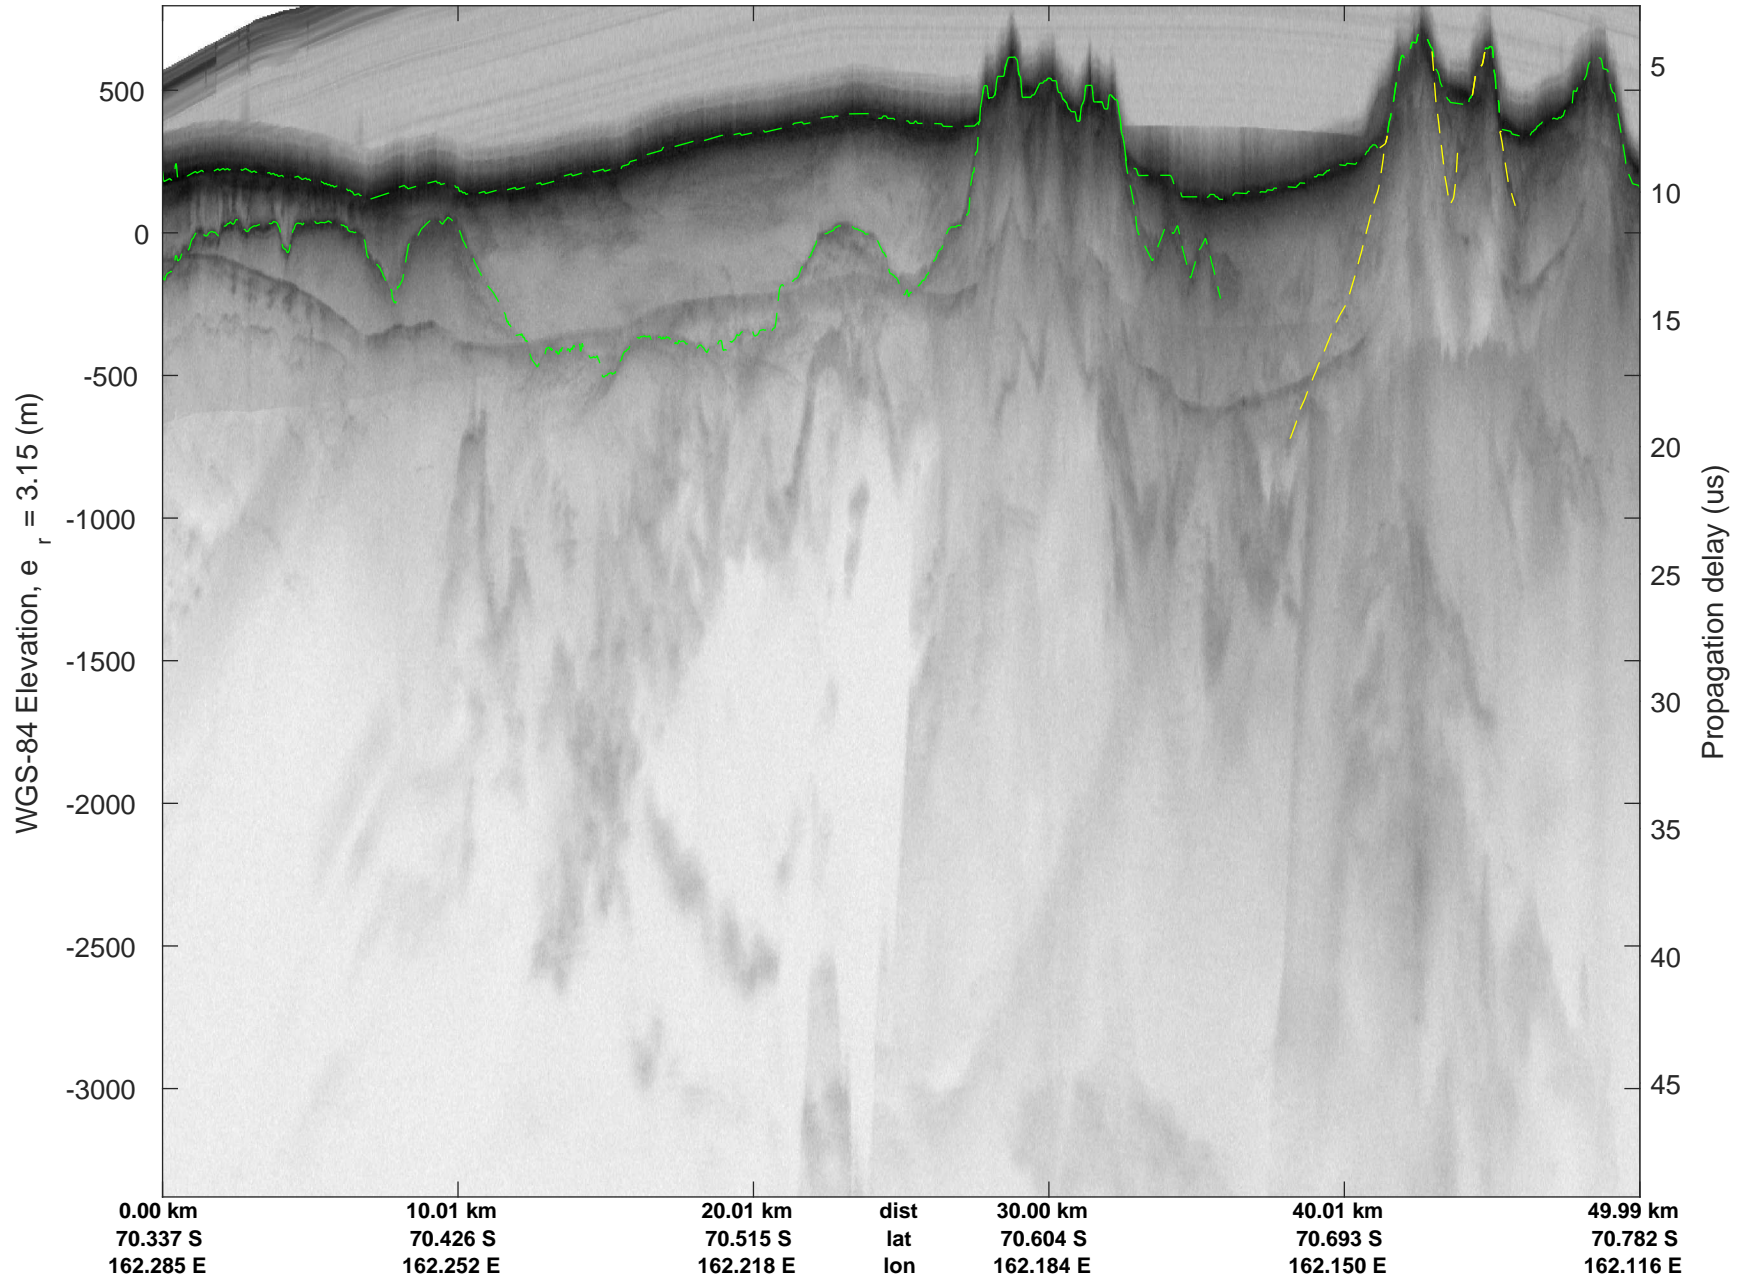

rds 2019\_Antarctica\_GV: "Rennick 01" 20191103\_01\_001: 01:37:55.8 to 01:44:26.8 GPS

rds 2019\_Antarctica\_GV: "Rennick 01" 20191103\_01\_001: 01:37:55.8 to 01:44:26.8 GPS

rds 2019\_Antarctica\_GV: "Rennick 01" 20191103\_01\_002: 01:44:26.9 to 01:50:56.7 GPS

rds 2019\_Antarctica\_GV: "Rennick 01" 20191103\_01\_002: 01:44:26.9 to 01:50:56.7 GPS

rds 2019\_Antarctica\_GV: "Rennick 01" 20191103\_01\_003: 01:50:56.8 to 01:57:41.3 GPS

rds 2019\_Antarctica\_GV: "Rennick 01" 20191103\_01\_003: 01:50:56.8 to 01:57:41.3 GPS