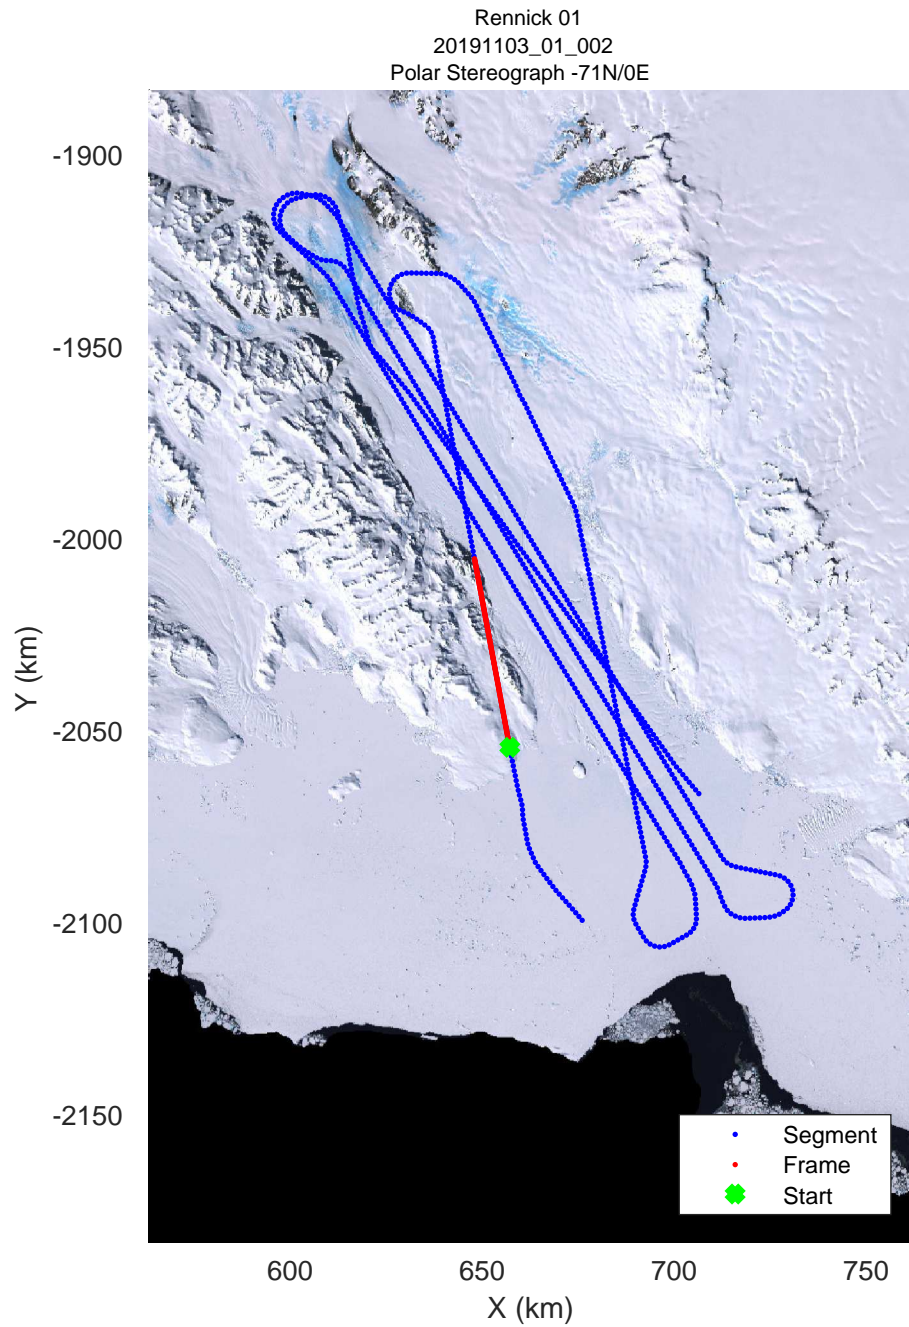

rds 2019\_Antarctica\_GV: "Rennick 01" 20191103\_01\_001: 01:37:55.8 to 01:44:26.8 GPS

rds 2019\_Antarctica\_GV: "Rennick 01" 20191103\_01\_001: 01:37:55.8 to 01:44:26.8 GPS

rds 2019\_Antarctica\_GV: "Rennick 01" 20191103\_01\_002: 01:44:26.9 to 01:50:56.7 GPS