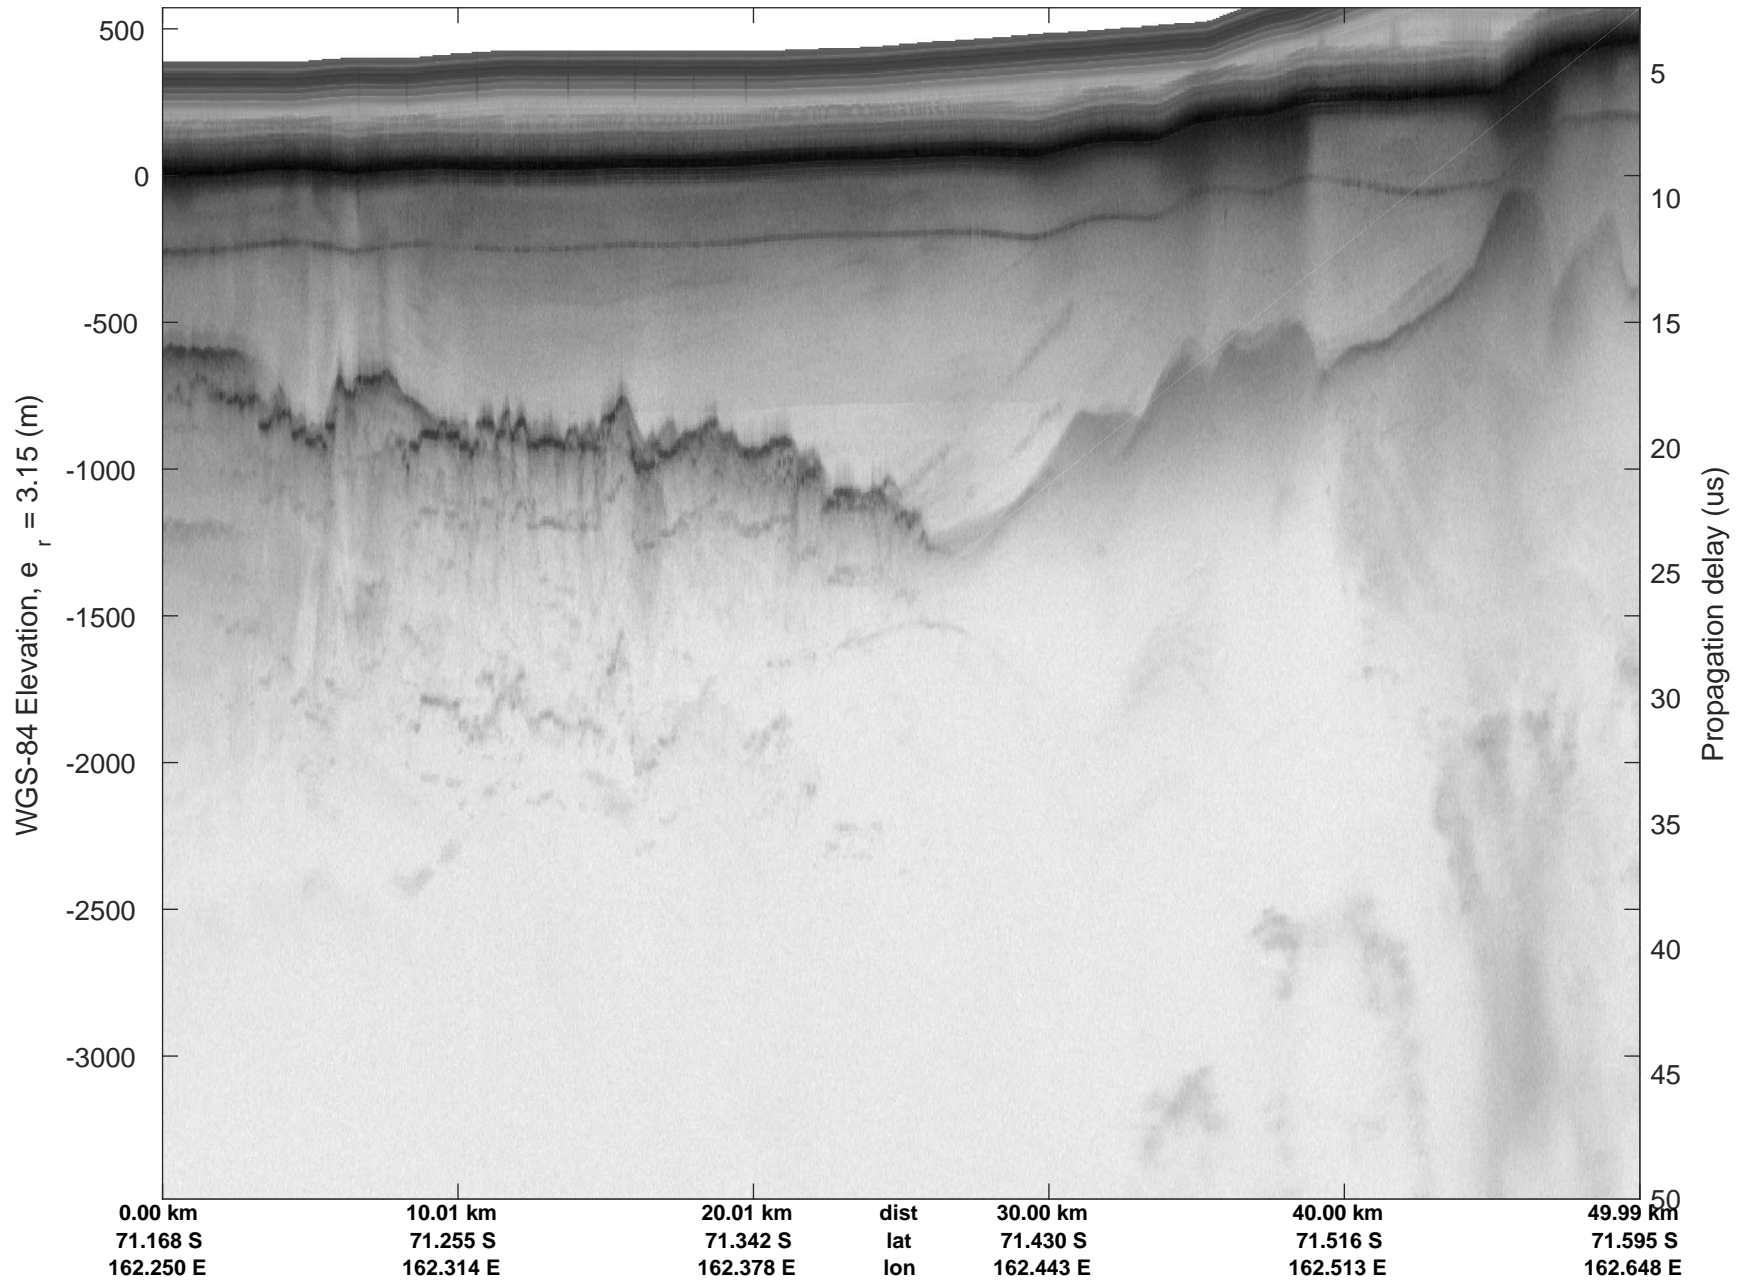

rds 2019_Antarctica_GV: "Rennick 01" 20191103_01_012: 02:52:05.6 to 02:58:53.2 GPS