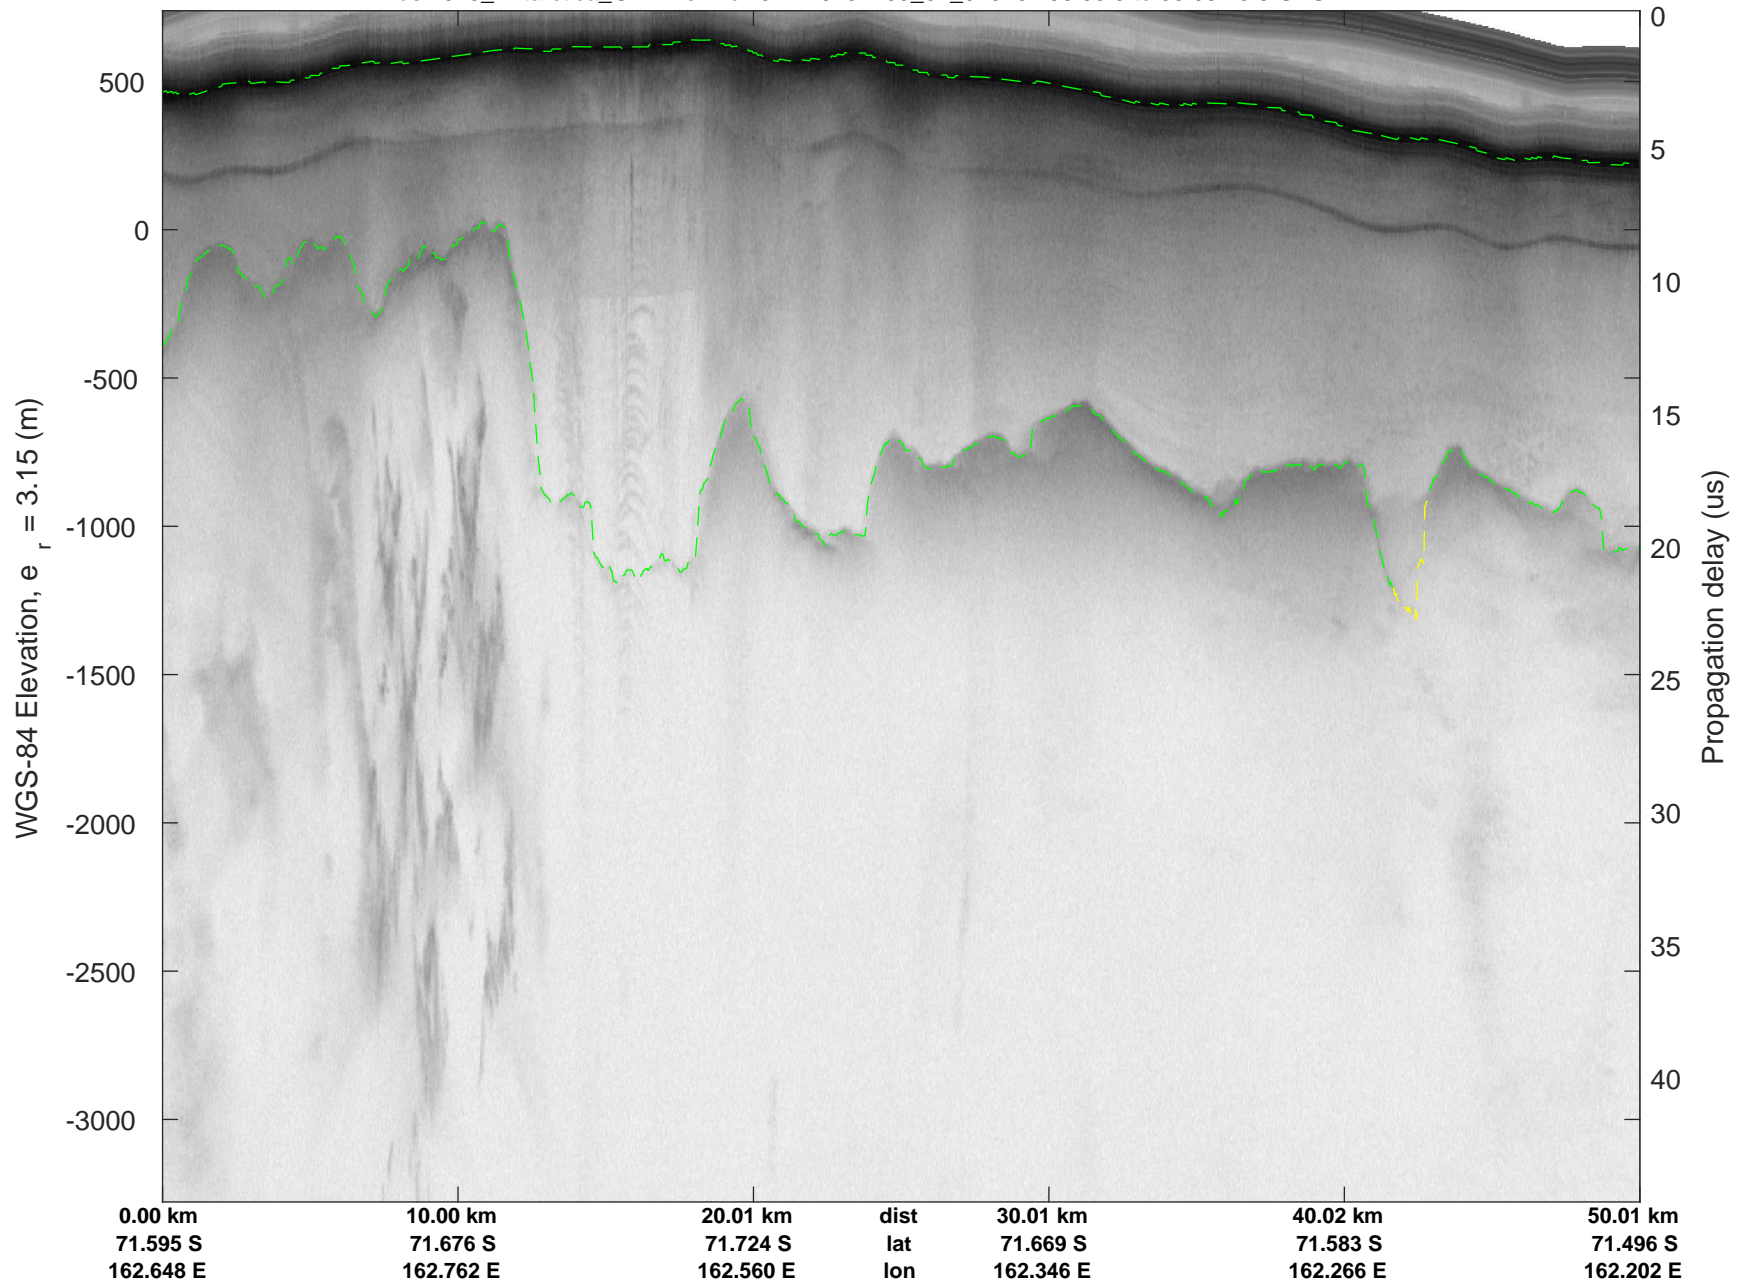

rds 2019_Antarctica_GV: "Rennick 01" 20191103_01_013: 02:58:53.3 to 03:05:29.5 GPS