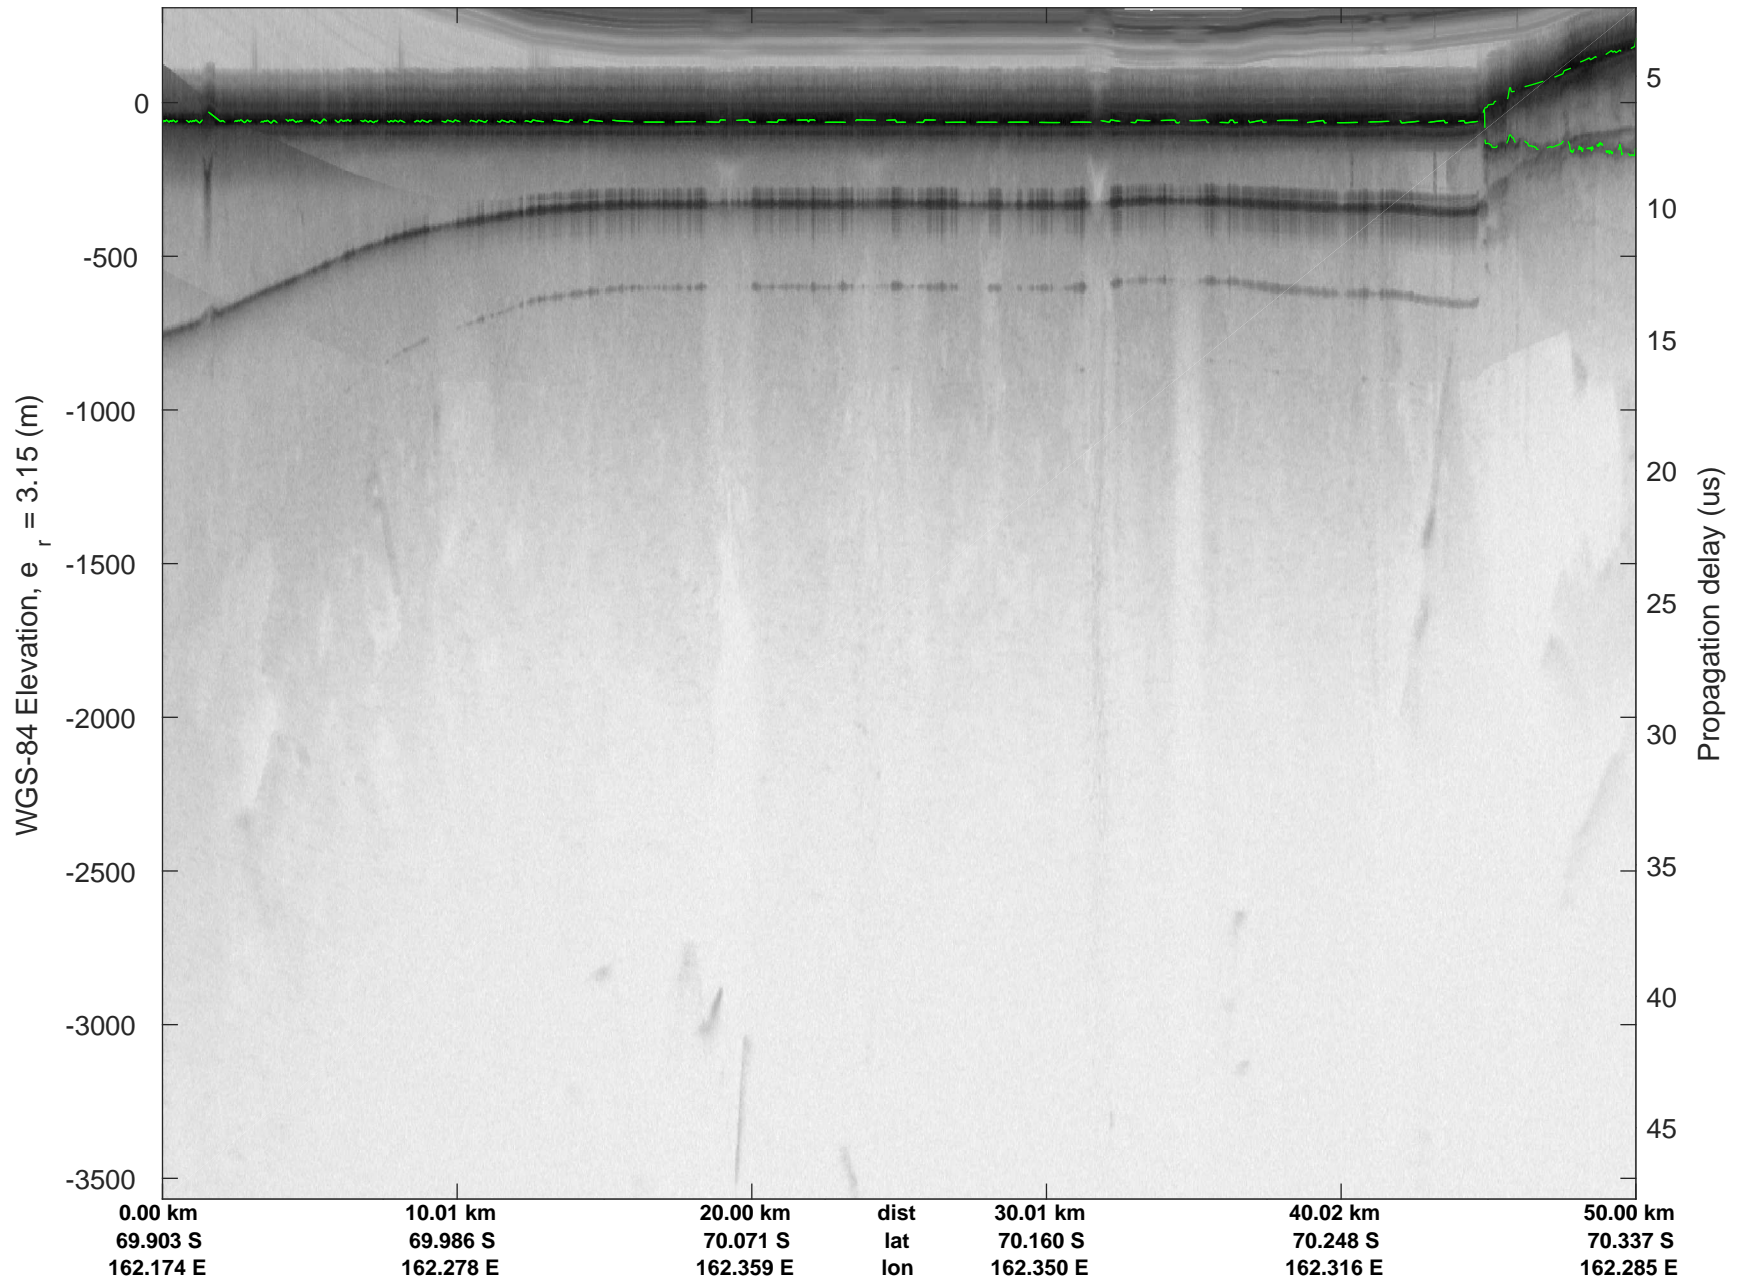

rds 2019\_Antarctica\_GV: "Rennick 01" 20191103\_01\_001: 01:37:55.8 to 01:44:26.8 GPS

rds 2019\_Antarctica\_GV: "Rennick 01" 20191103\_01\_001: 01:37:55.8 to 01:44:26.8 GPS

rds 2019\_Antarctica\_GV: "Rennick 01" 20191103\_01\_002: 01:44:26.9 to 01:50:56.7 GPS