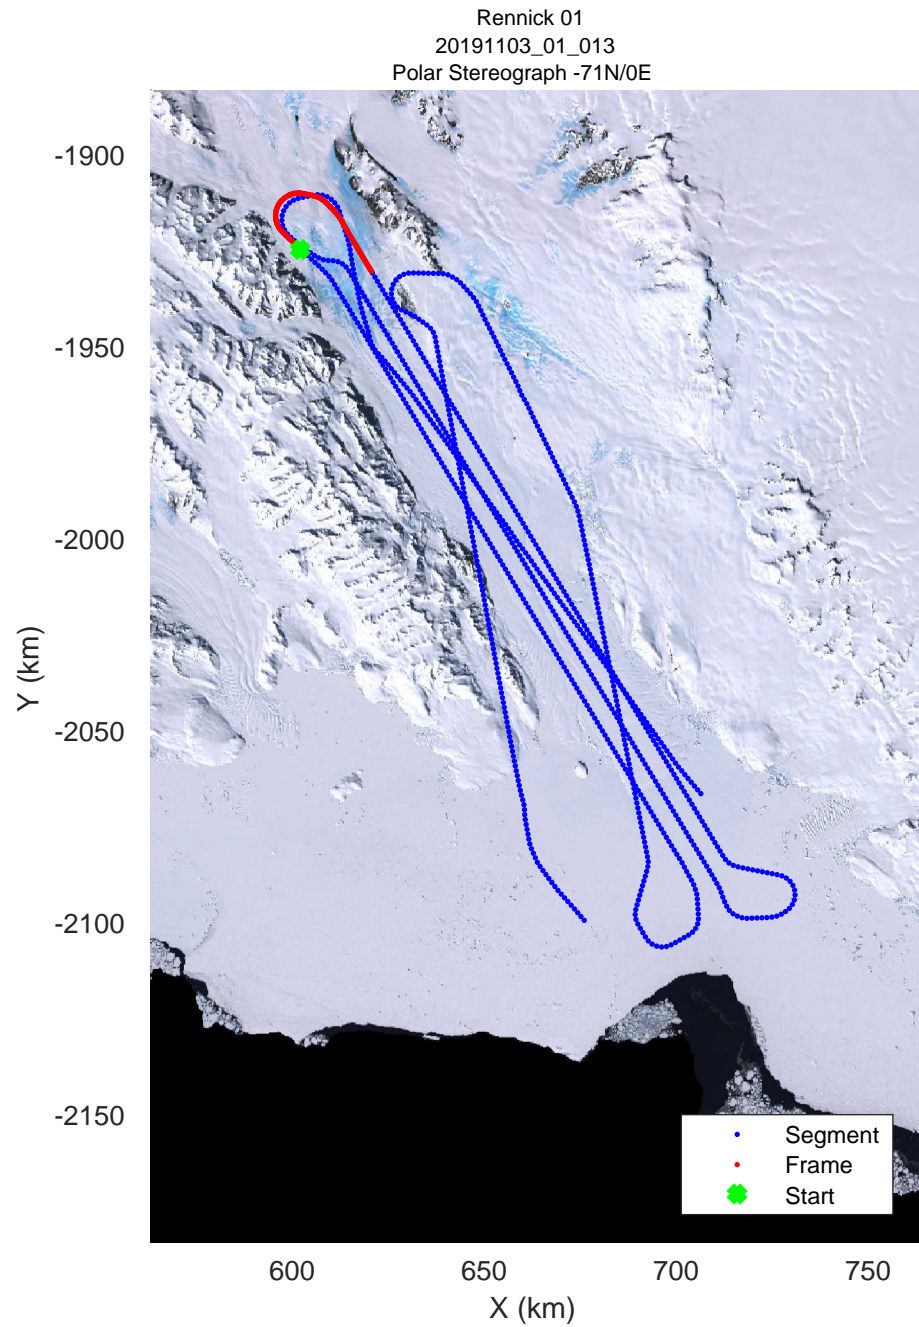

rds 2019\_Antarctica\_GV: "Rennick 01" 20191103\_01\_011: 02:45:20.6 to 02:52:05.5 GPS

rds 2019\_Antarctica\_GV: "Rennick 01" 20191103\_01\_012: 02:52:05.6 to 02:58:53.2 GPS

rds 2019\_Antarctica\_GV: "Rennick 01" 20191103\_01\_012: 02:52:05.6 to 02:58:53.2 GPS