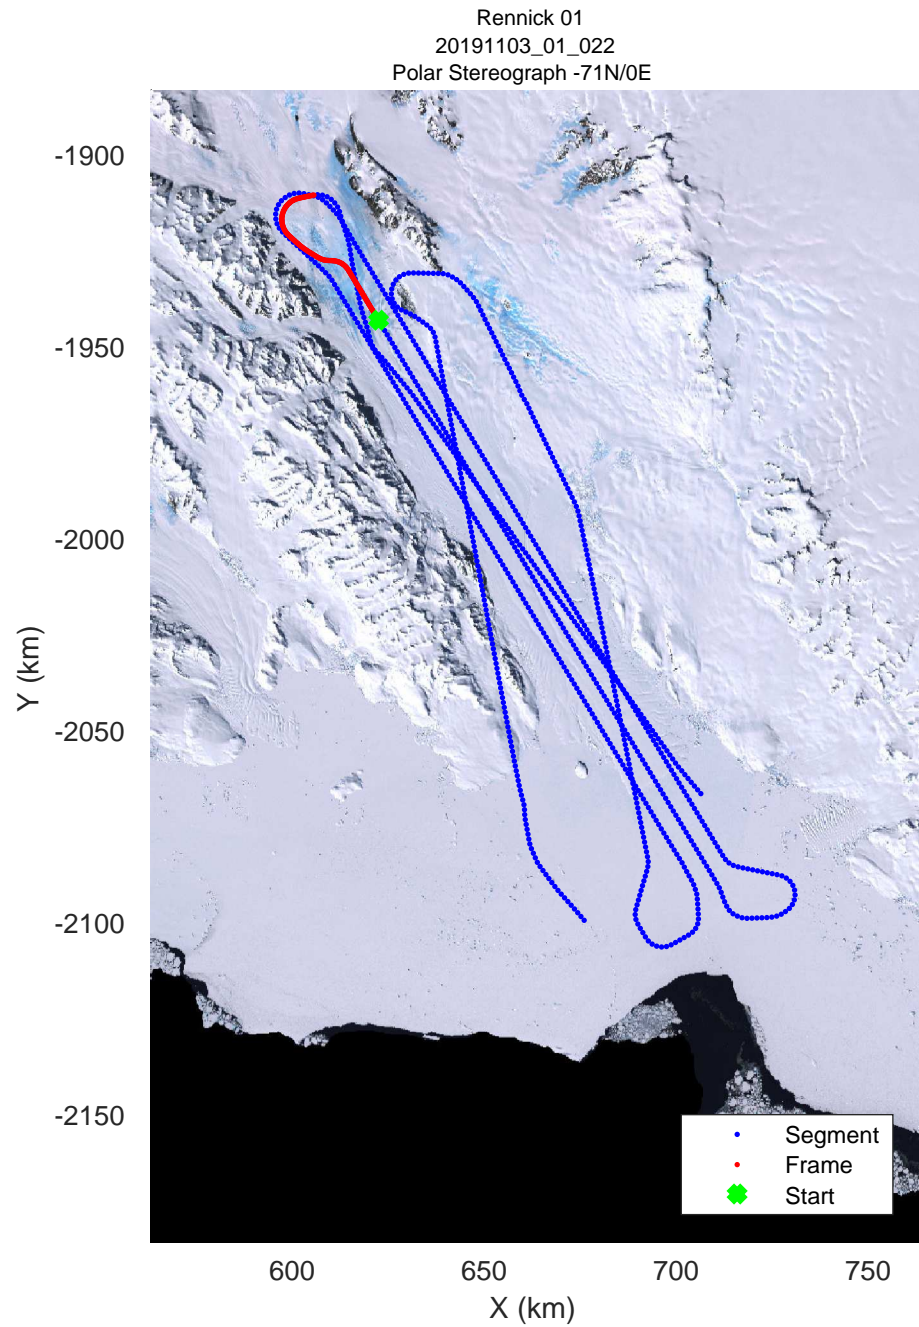

rds 2019\_Antarctica\_GV: "Rennick 01" 20191103\_01\_020: 03:46:39.0 to 03:53:23.5 GPS

rds 2019\_Antarctica\_GV: "Rennick 01" 20191103\_01\_021: 03:53:23.7 to 04:00:08.8 GPS

rds 2019\_Antarctica\_GV: "Rennick 01" 20191103\_01\_021: 03:53:23.7 to 04:00:08.8 GPS