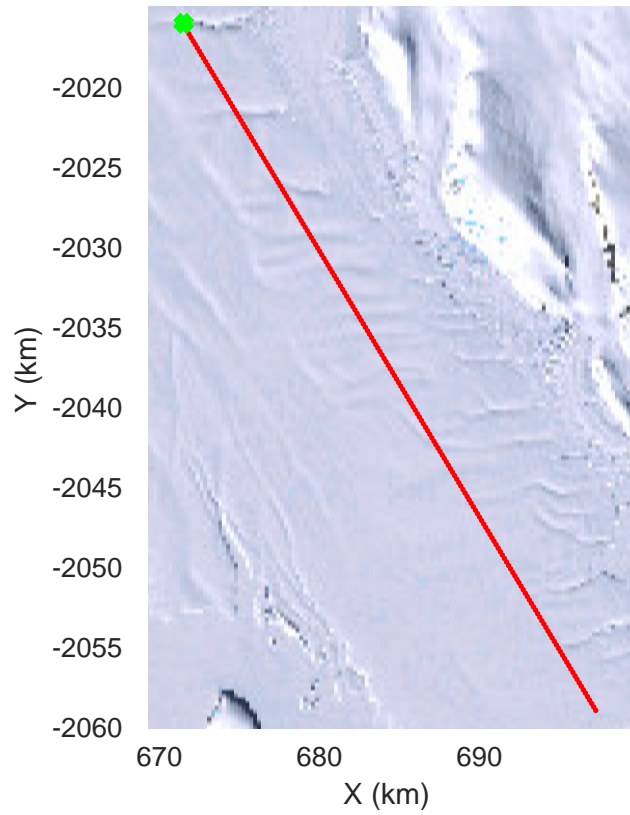

rds 2019\_Antarctica\_GV: "Rennick 01" 20191103\_01\_014: 03:05:29.6 to 03:12:16.3 GPS

rds 2019\_Antarctica\_GV: "Rennick 01" 20191103\_01\_015: 03:12:16.4 to 03:19:15.3 GPS

rds 2019\_Antarctica\_GV: "Rennick 01" 20191103\_01\_015: 03:12:16.4 to 03:19:15.3 GPS