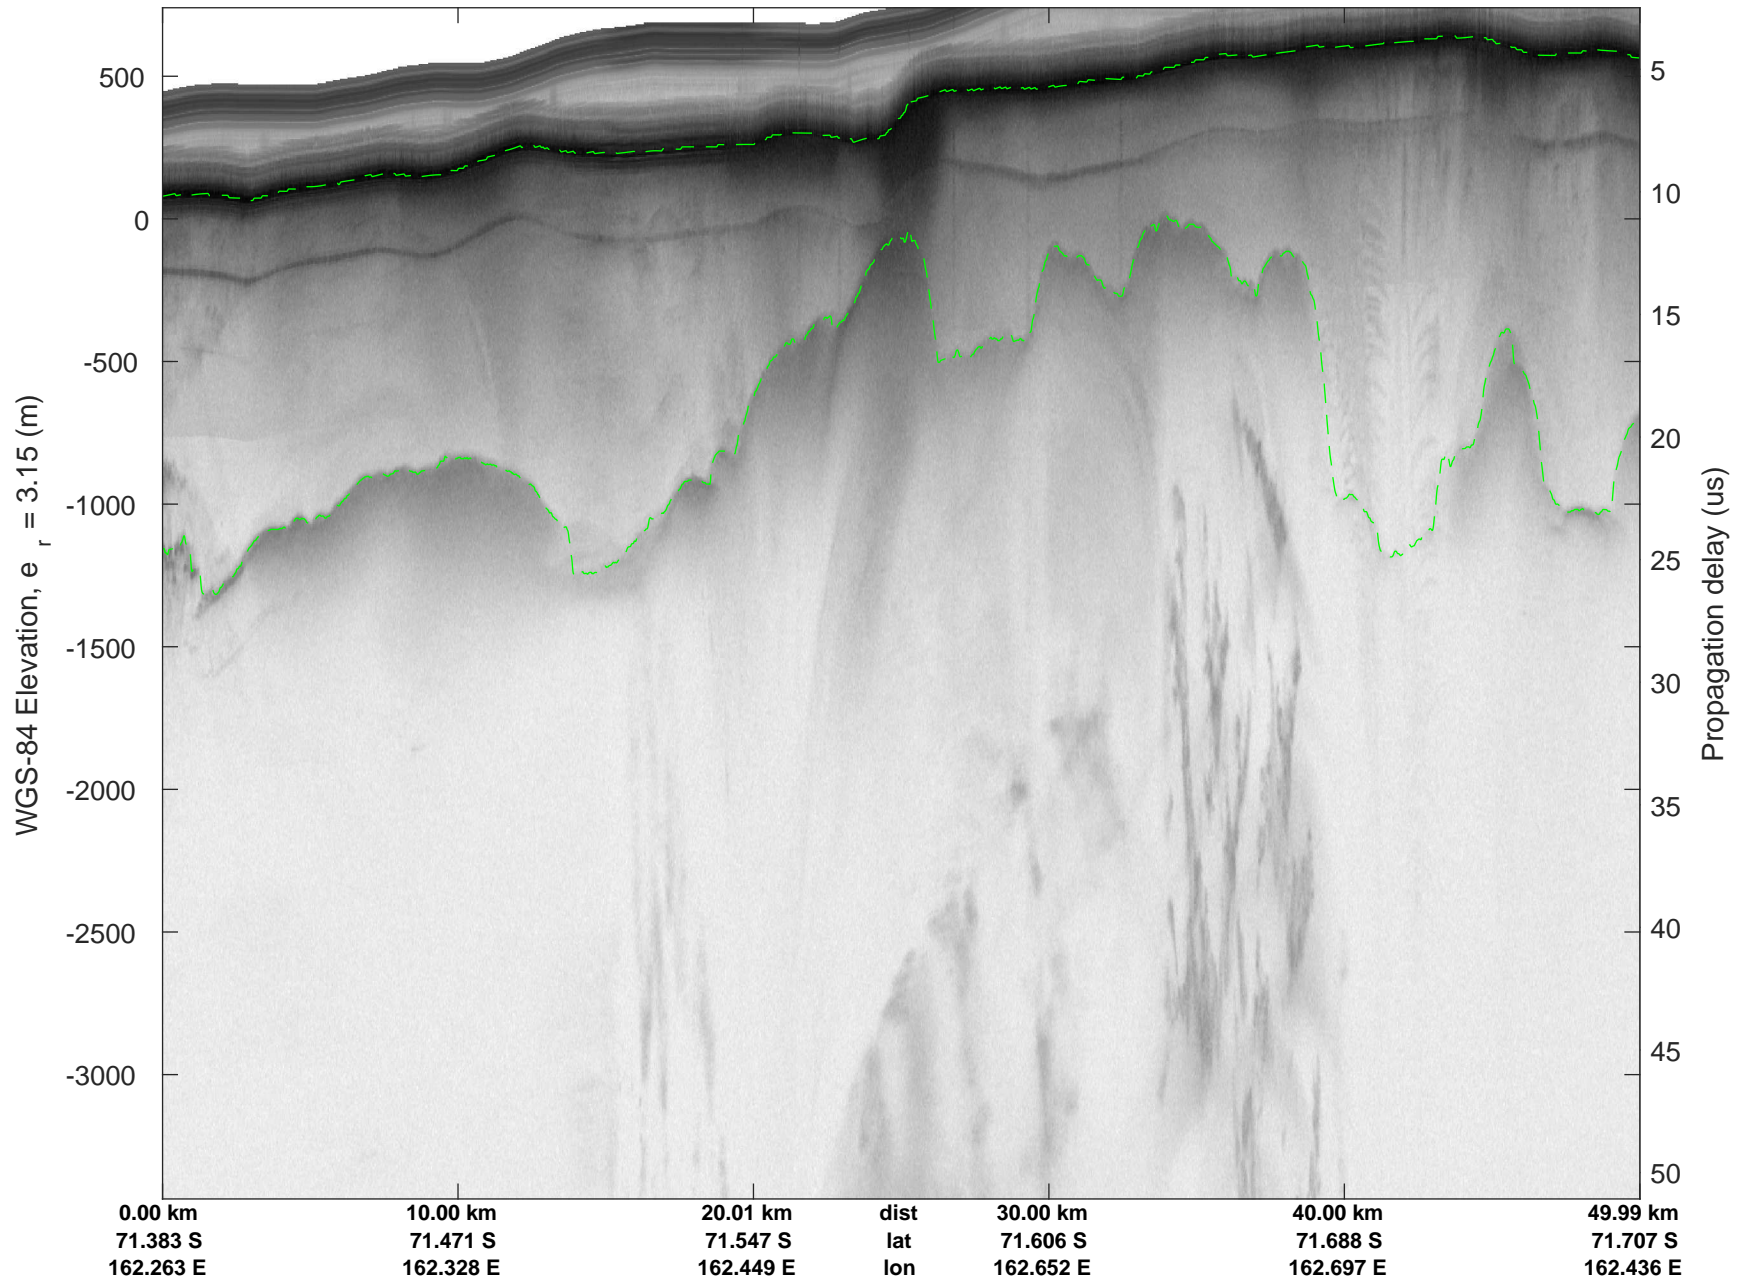

rds 2019_Antarctica_GV: "Rennick 01" 20191103_01_022: 04:00:08.9 to 04:06:50.7 GPS