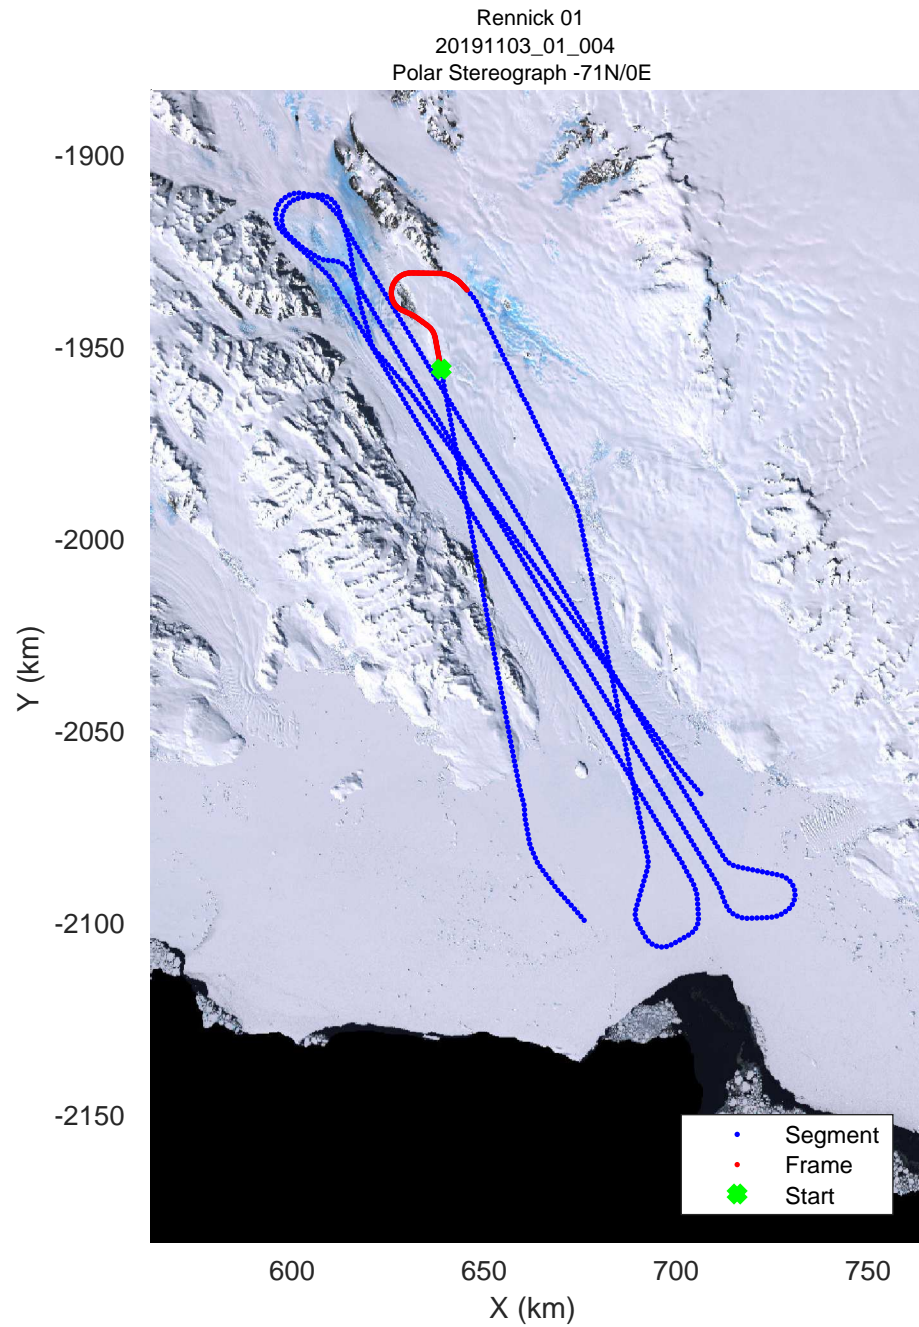

rds 2019\_Antarctica\_GV: "Rennick 01" 20191103\_01\_002: 01:44:26.9 to 01:50:56.7 GPS

rds 2019\_Antarctica\_GV: "Rennick 01" 20191103\_01\_003: 01:50:56.8 to 01:57:41.3 GPS

rds 2019\_Antarctica\_GV: "Rennick 01" 20191103\_01\_003: 01:50:56.8 to 01:57:41.3 GPS