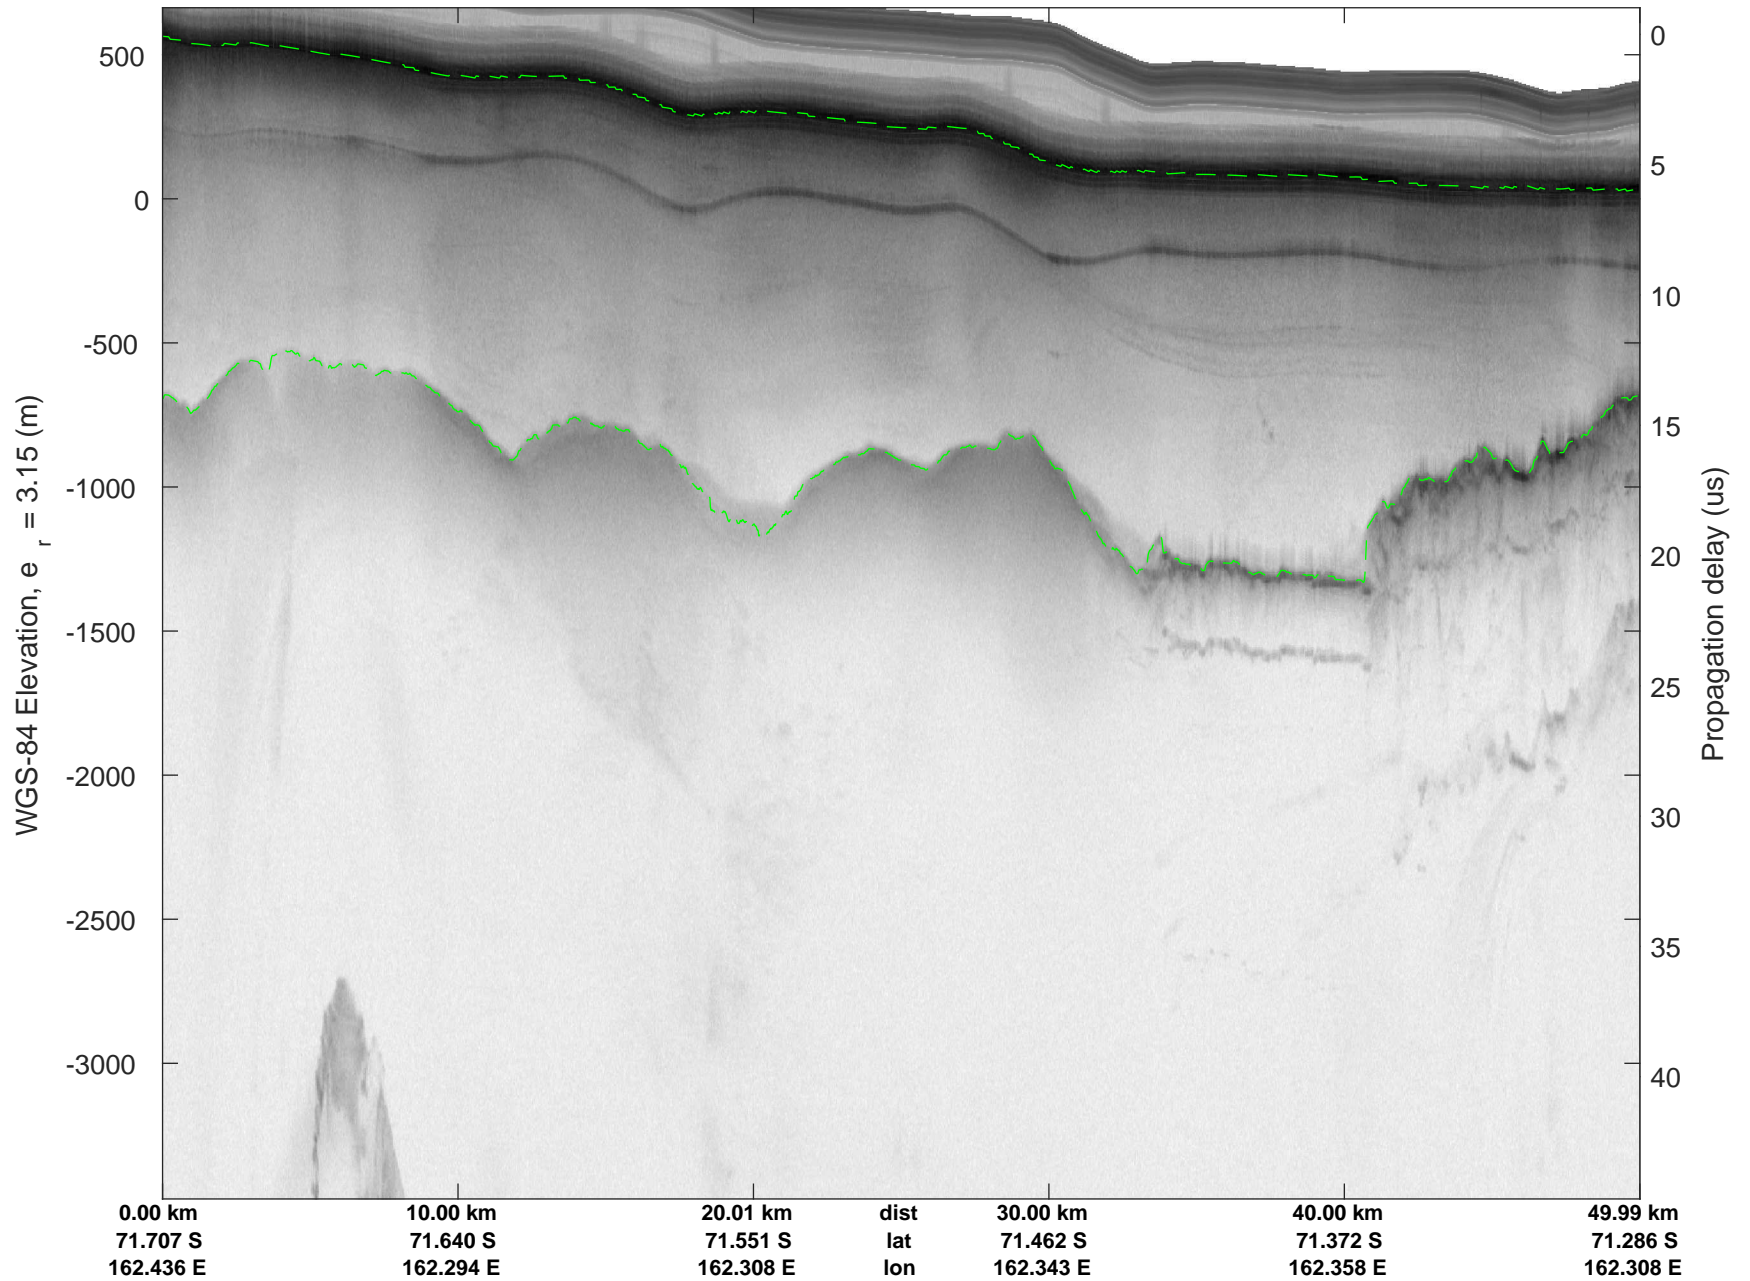

rds 2019_Antarctica_GV: "Rennick 01" 20191103_01_023: 04:06:50.8 to 04:13:34.4 GPS