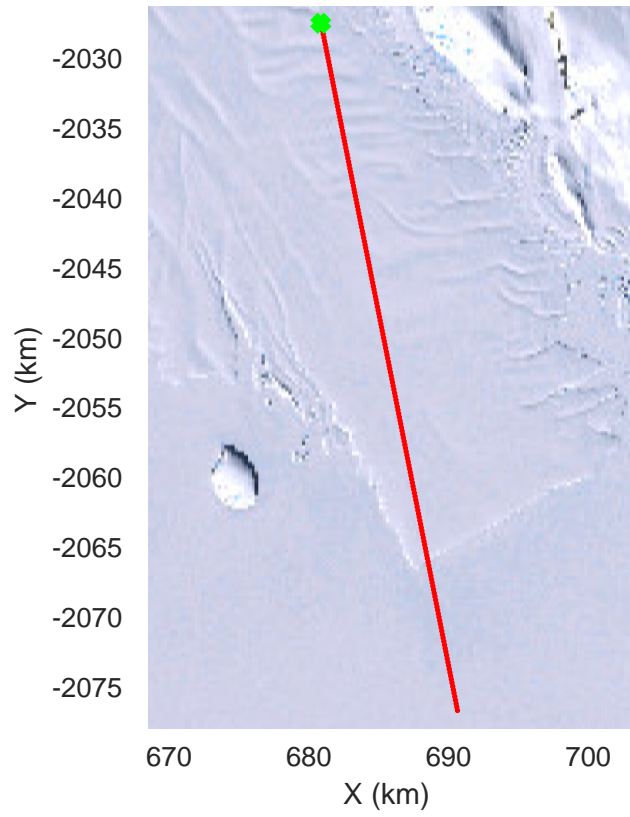

rds 2019\_Antarctica\_GV: "Rennick 01" 20191103\_01\_005: 02:04:30.7 to 02:11:12.1 GPS

rds 2019\_Antarctica\_GV: "Rennick 01" 20191103\_01\_006: 02:11:12.3 to 02:17:57.5 GPS

rds 2019\_Antarctica\_GV: "Rennick 01" 20191103\_01\_006: 02:11:12.3 to 02:17:57.5 GPS