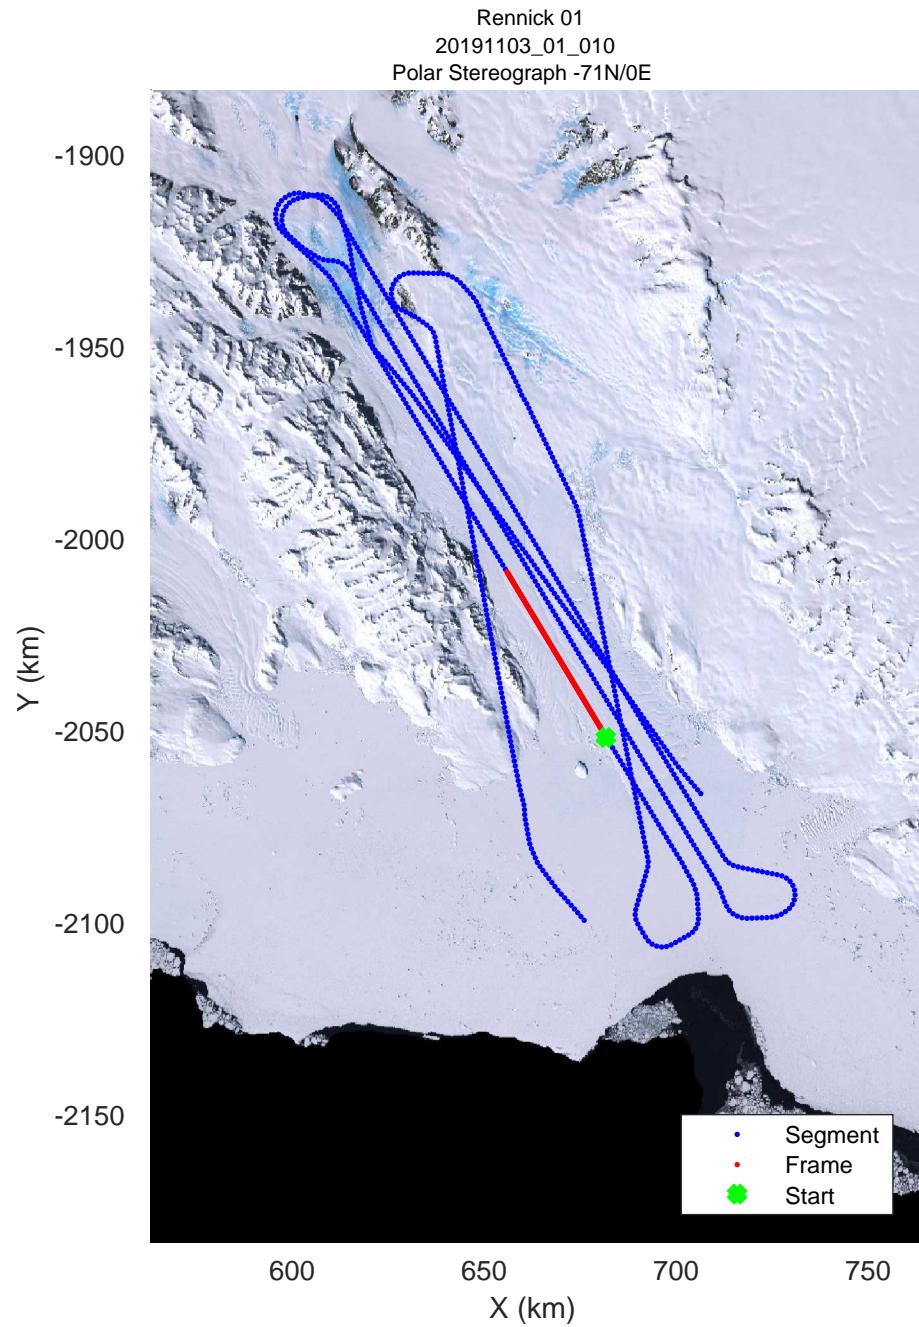

rds 2019\_Antarctica\_GV: "Rennick 01" 20191103\_01\_008: 02:24:49.0 to 02:31:40.2 GPS

rds 2019\_Antarctica\_GV: "Rennick 01" 20191103\_01\_009: 02:31:40.3 to 02:38:36.2 GPS

rds 2019\_Antarctica\_GV: "Rennick 01" 20191103\_01\_009: 02:31:40.3 to 02:38:36.2 GPS