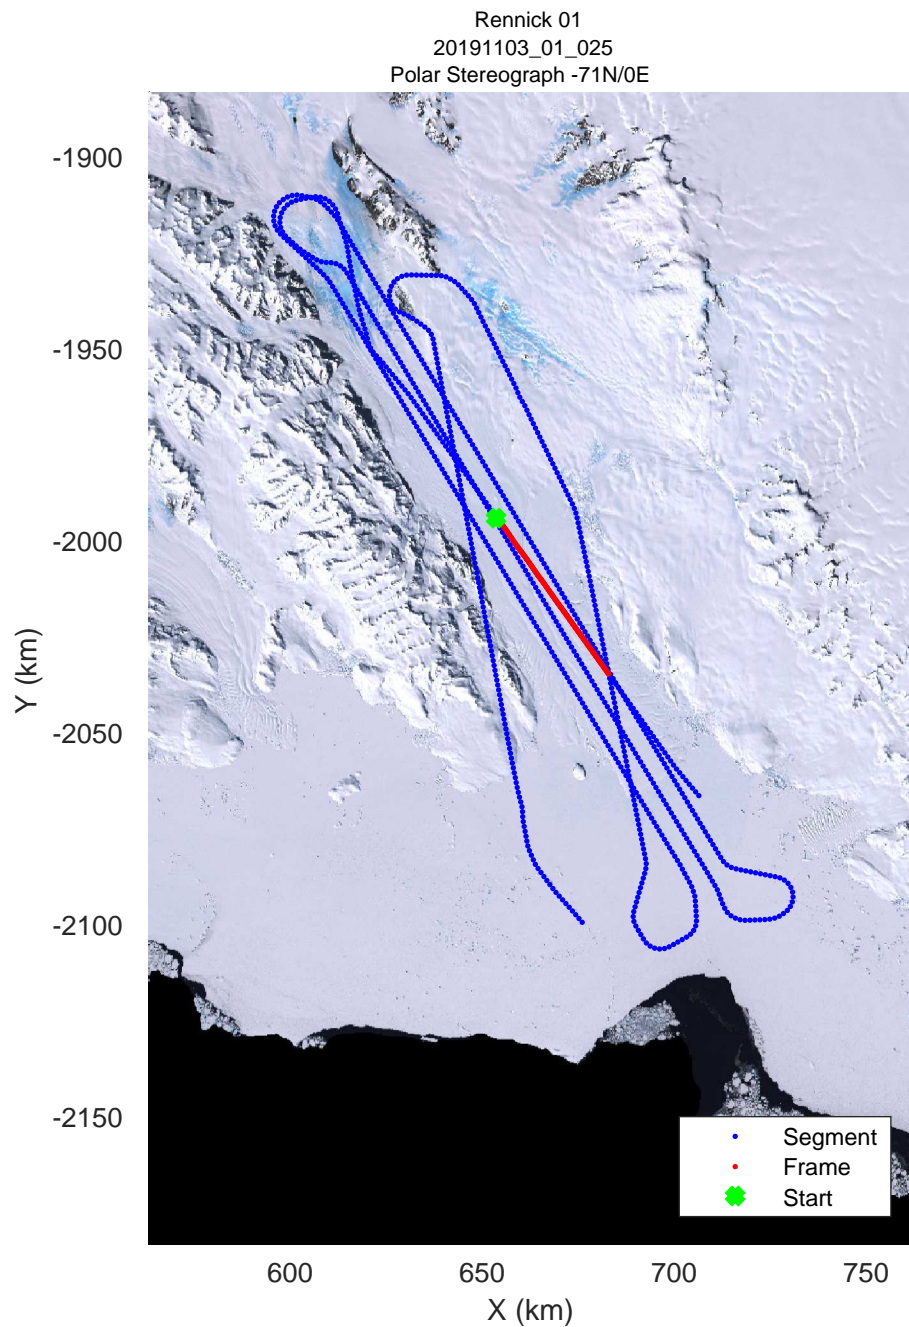

rds 2019\_Antarctica\_GV: "Rennick 01" 20191103\_01\_023: 04:06:50.8 to 04:13:34.4 GPS

rds 2019\_Antarctica\_GV: "Rennick 01" 20191103\_01\_024: 04:13:34.5 to 04:20:31.4 GPS

rds 2019\_Antarctica\_GV: "Rennick 01" 20191103\_01\_024: 04:13:34.5 to 04:20:31.4 GPS