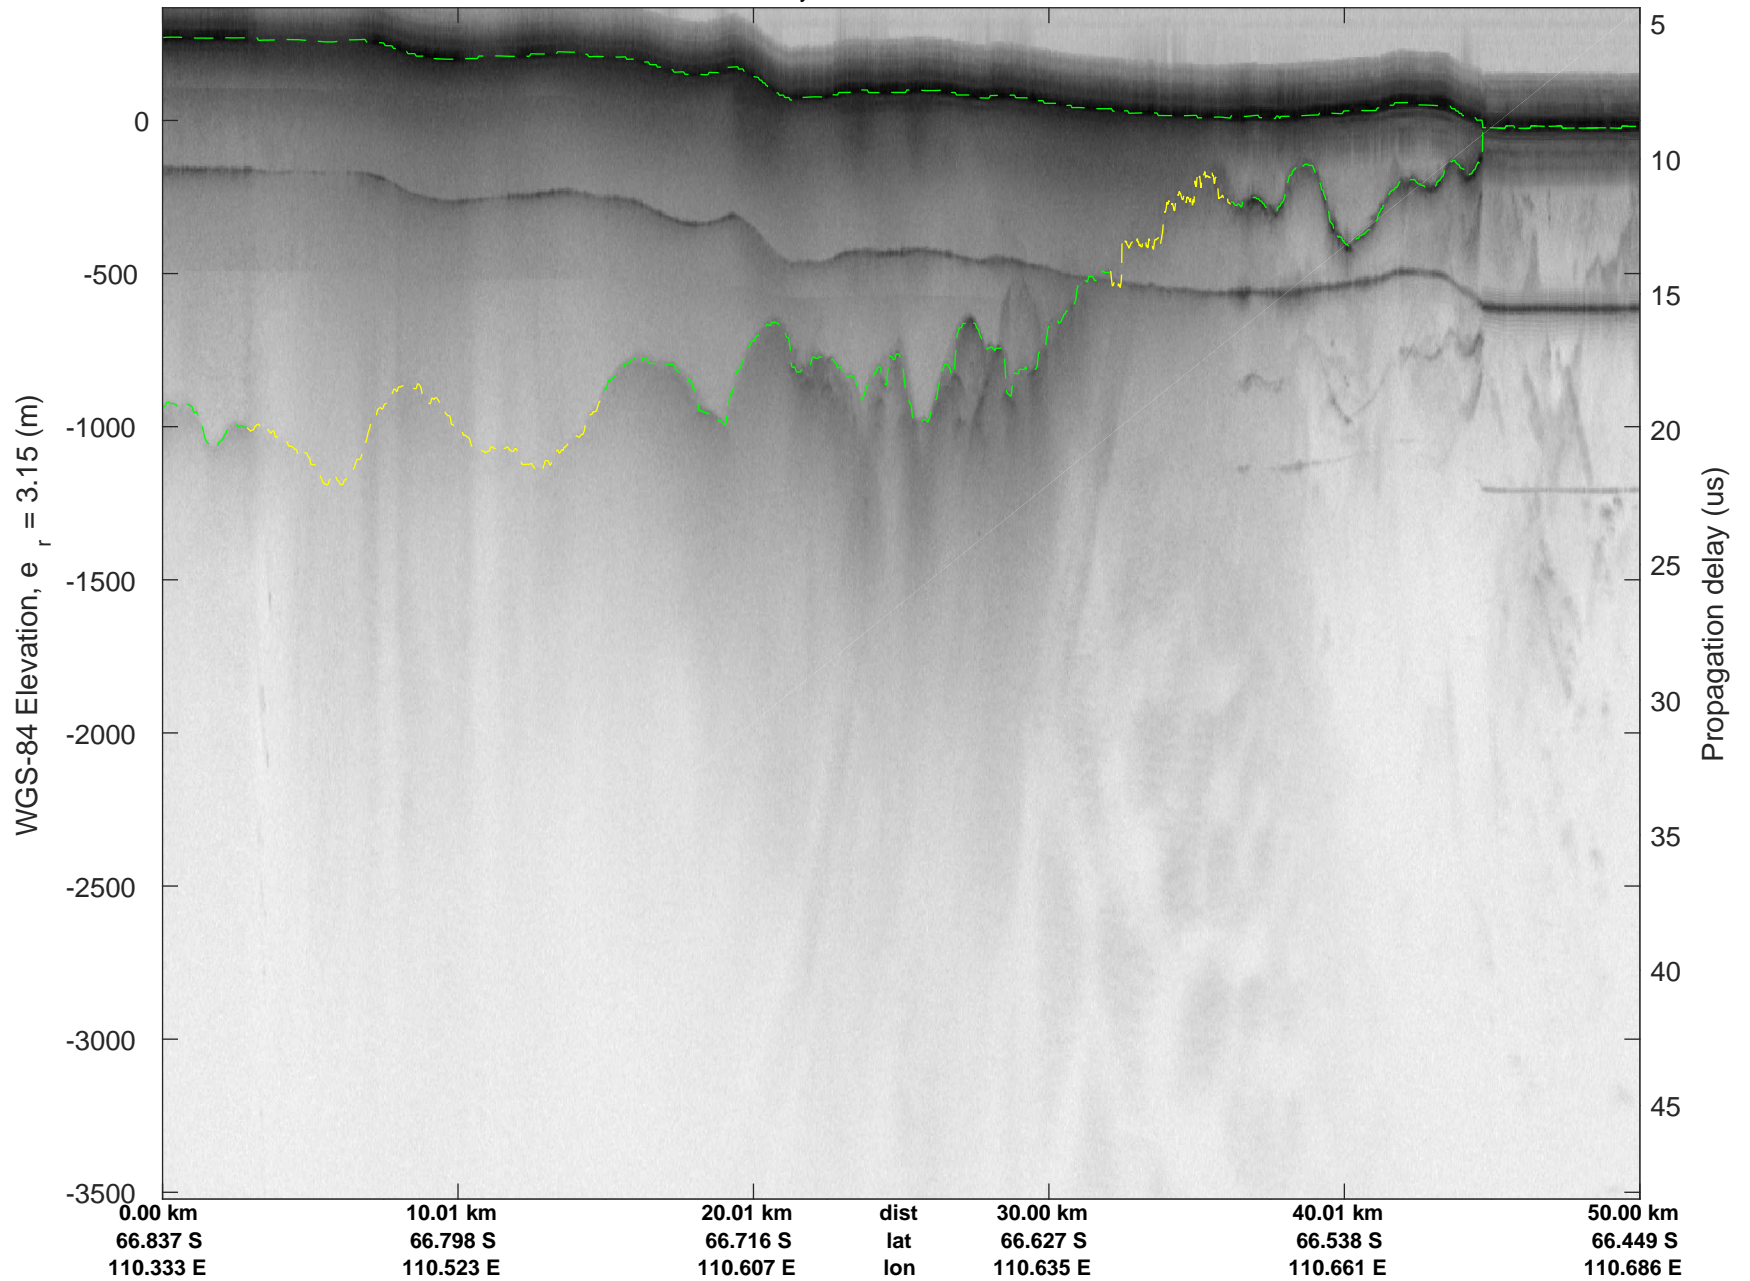

rds 2019_Antarctica_GV: "Sea Ice: Casey" 20191029_01_004: 03:11:48.7 to 03:19:34.8 GPS

rds 2019_Antarctica_GV: "Sea Ice: Casey" 20191029_01_005: 03:19:34.9 to 03:27:19.5 GPS

rds 2019_Antarctica_GV: "Sea Ice: Casey" 20191029_01_005: 03:19:34.9 to 03:27:19.5 GPS

rds 2019_Antarctica_GV: "Sea Ice: Casey" 20191029_01_006: 03:27:19.7 to 03:34:56.8 GPS

rds 2019_Antarctica_GV: "Sea Ice: Casey" 20191029_01_006: 03:27:19.7 to 03:34:56.8 GPS

rds 2019_Antarctica_GV: "Sea Ice: Casey" 20191029_01_007: 03:34:56.9 to 03:41:43.1 GPS

rds 2019_Antarctica_GV: "Sea Ice: Casey" 20191029_01_007: 03:34:56.9 to 03:41:43.1 GPS

rds 2019_Antarctica_GV: "Sea Ice: Casey" 20191029_01_008: 03:41:43.2 to 03:48:16.8 GPS

rds 2019_Antarctica_GV: "Sea Ice: Casey" 20191029_01_008: 03:41:43.2 to 03:48:16.8 GPS

rds 2019_Antarctica_GV: "Sea Ice: Casey" 20191029_01_009: 03:48:17.0 to 03:55:03.5 GPS

rds 2019_Antarctica_GV: "Sea Ice: Casey" 20191029_01_009: 03:48:17.0 to 03:55:03.5 GPS

rds 2019_Antarctica_GV: "Sea Ice: Casey" 20191029_01_010: 03:55:03.6 to 04:01:54.0 GPS