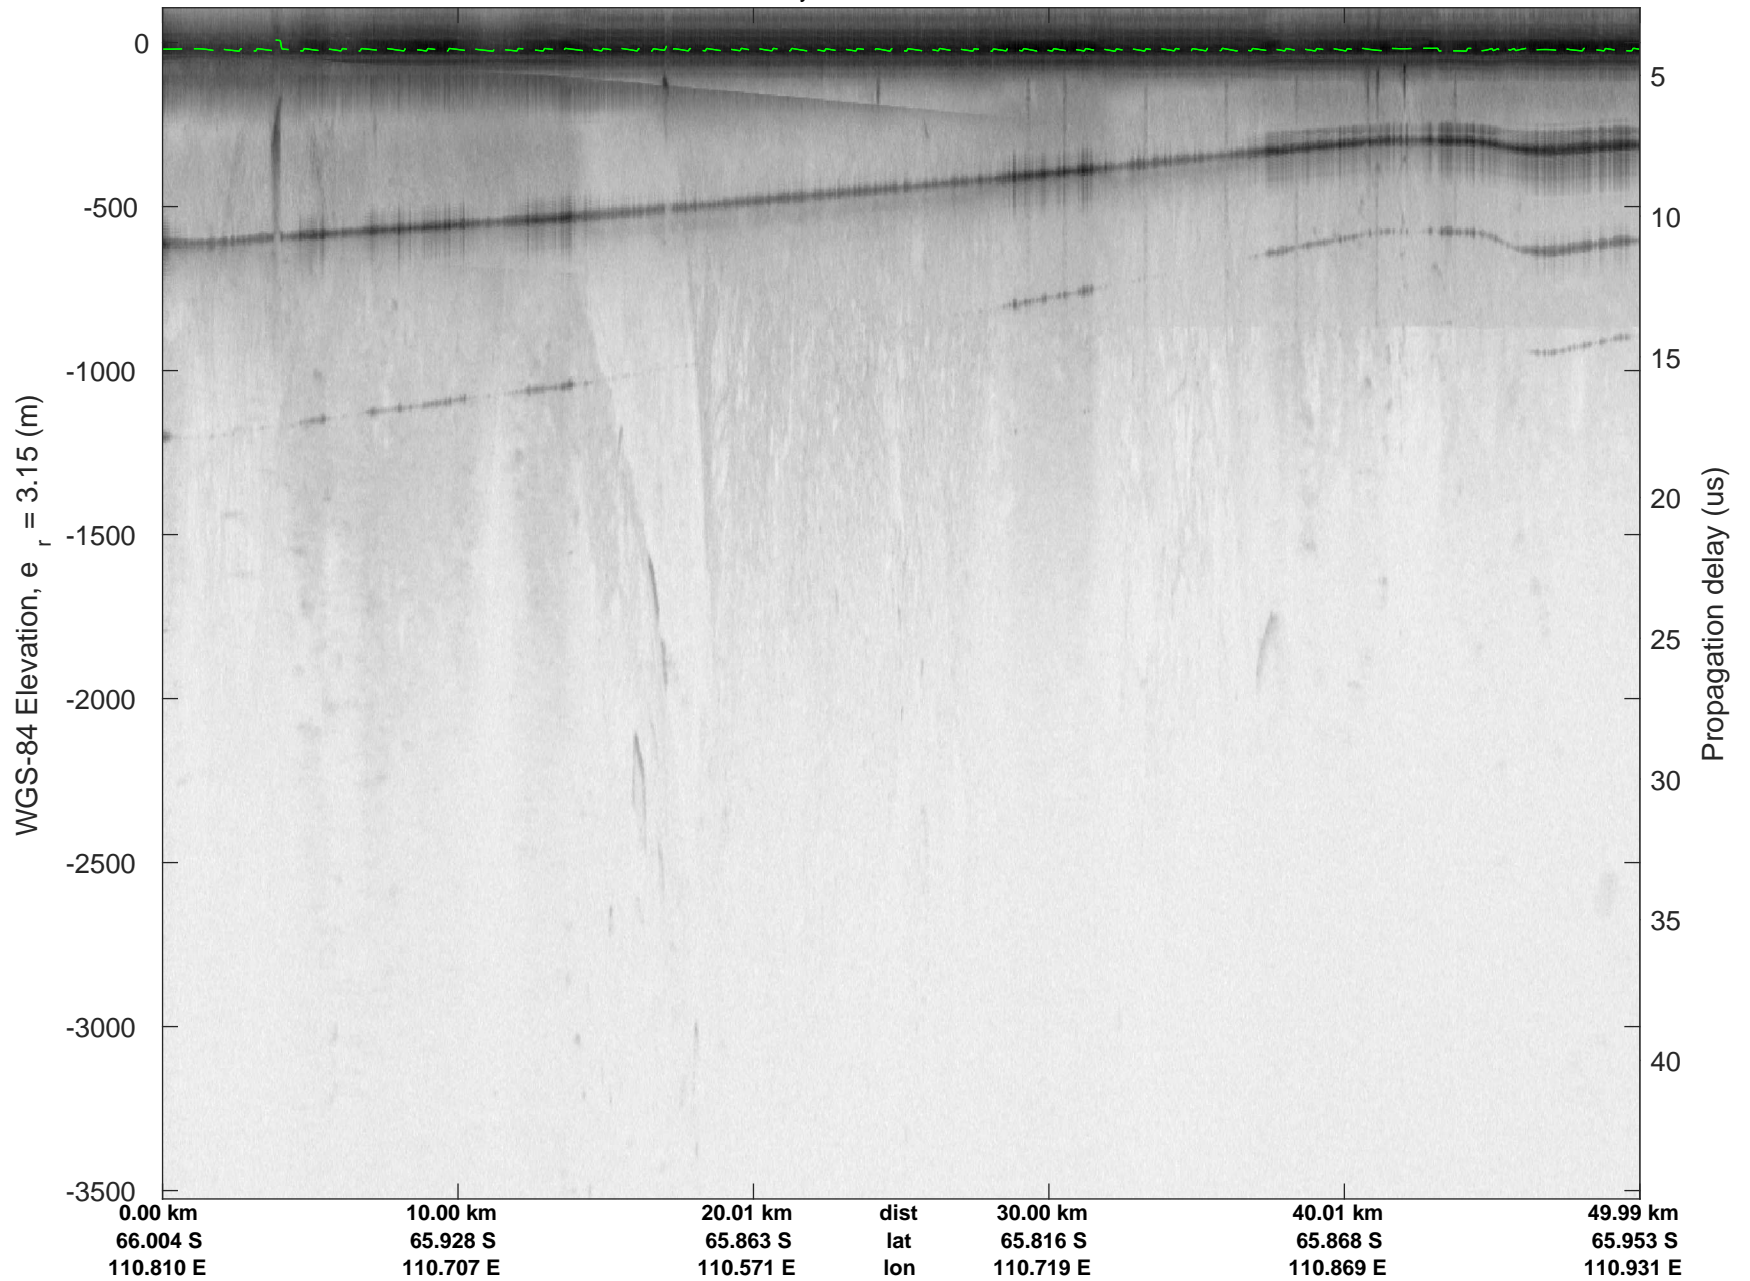

rds 2019_Antarctica_GV: "Sea Ice: Casey" 20191029_01_007: 03:34:56.9 to 03:41:43.1 GPS

rds 2019_Antarctica_GV: "Sea Ice: Casey" 20191029_01_008: 03:41:43.2 to 03:48:16.8 GPS

rds 2019_Antarctica_GV: "Sea Ice: Casey" 20191029_01_008: 03:41:43.2 to 03:48:16.8 GPS

rds 2019_Antarctica_GV: "Sea Ice: Casey" 20191029_01_009: 03:48:17.0 to 03:55:03.5 GPS

rds 2019_Antarctica_GV: "Sea Ice: Casey" 20191029_01_009: 03:48:17.0 to 03:55:03.5 GPS

rds 2019_Antarctica_GV: "Sea Ice: Casey" 20191029_01_010: 03:55:03.6 to 04:01:54.0 GPS

rds 2019_Antarctica_GV: "Sea Ice: Casey" 20191029_01_010: 03:55:03.6 to 04:01:54.0 GPS

rds 2019_Antarctica_GV: "Sea Ice: Casey" 20191029_01_011: 04:01:54.2 to 04:08:37.7 GPS

rds 2019_Antarctica_GV: "Sea Ice: Casey" 20191029_01_011: 04:01:54.2 to 04:08:37.7 GPS

rds 2019_Antarctica_GV: "Sea Ice: Casey" 20191029_01_013: 04:15:20.8 to 04:21:18.0 GPS