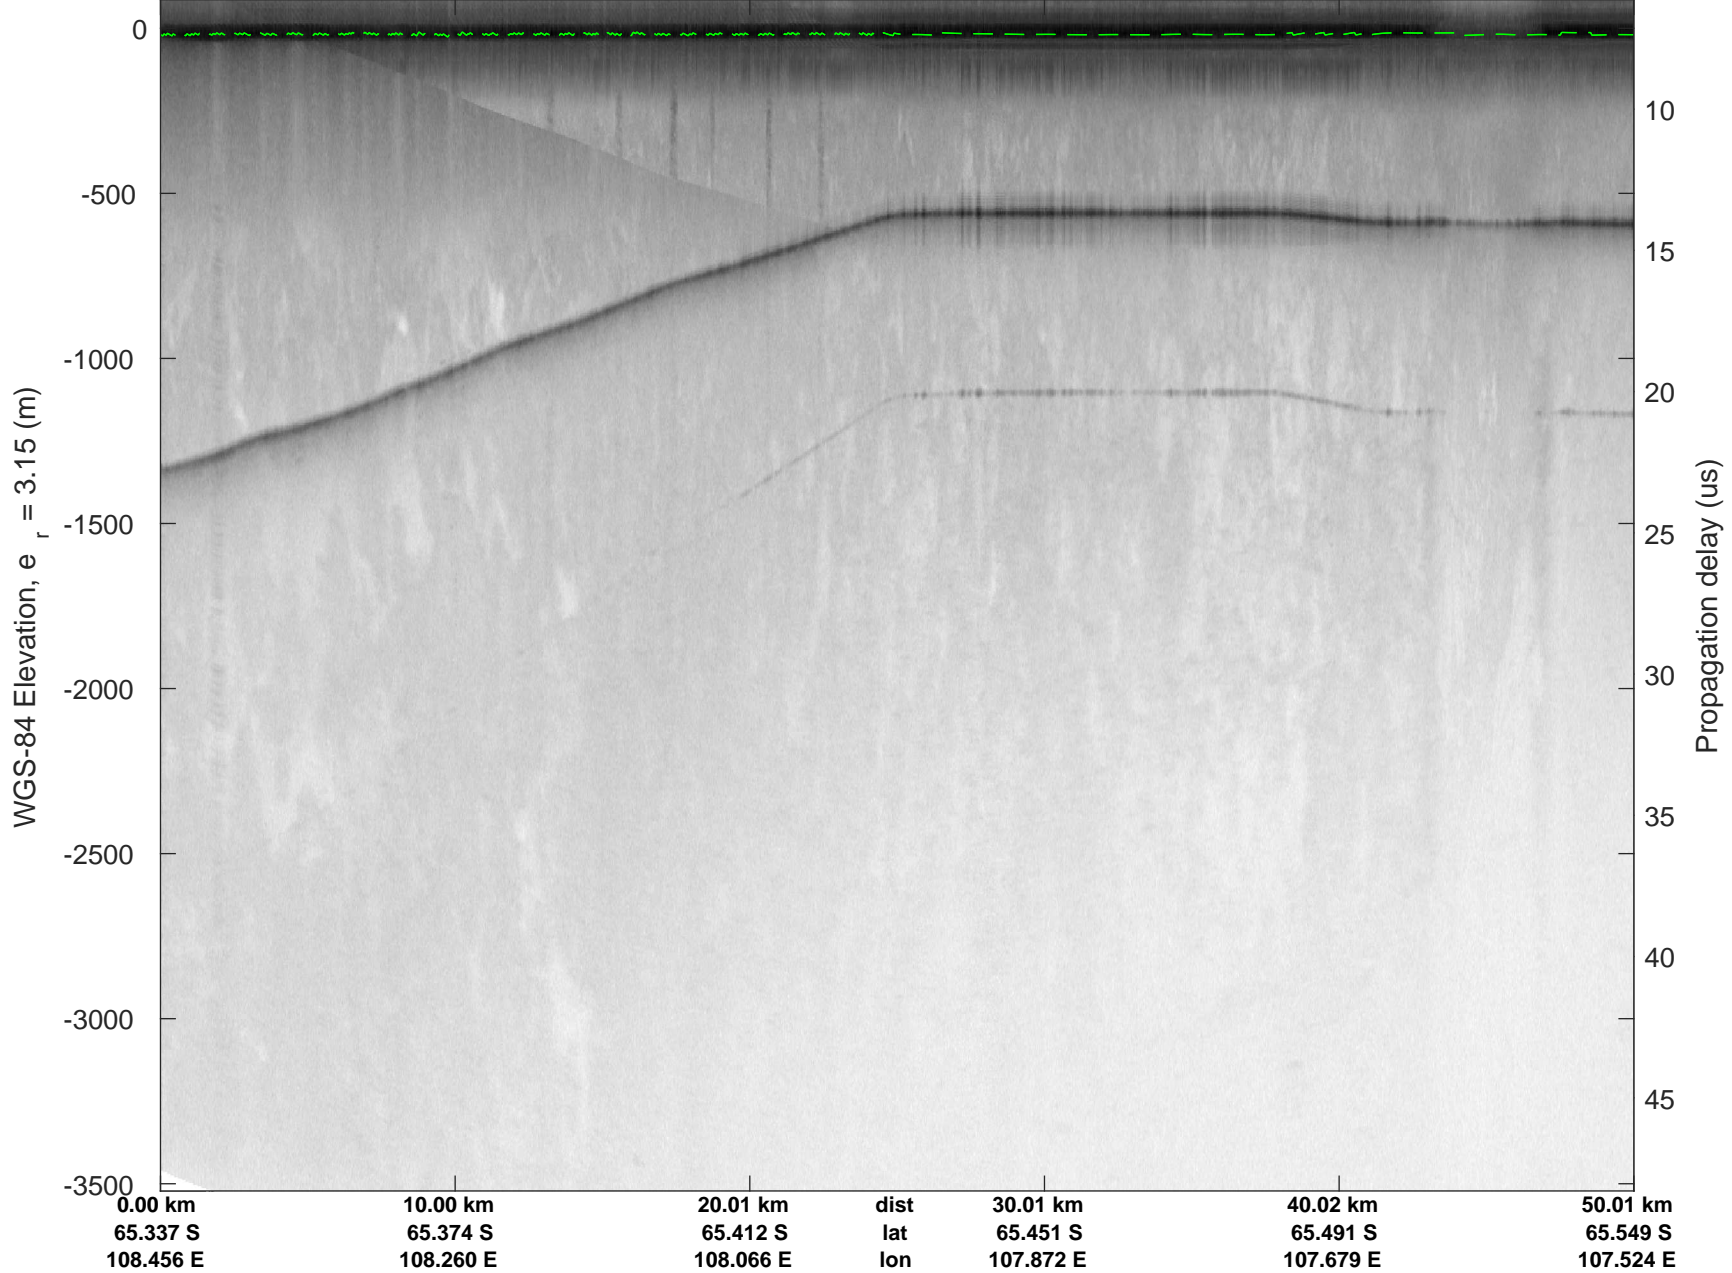

rds 2019_Antarctica_GV: "Sea Ice: Casey" 20191029_01_001: 02:51:18.9 to 02:57:48.2 GPS

rds 2019_Antarctica_GV: "Sea Ice: Casey" 20191029_01_001: 02:51:18.9 to 02:57:48.2 GPS

rds 2019_Antarctica_GV: "Sea Ice: Casey" 20191029_01_002: 02:57:48.3 to 03:04:32.9 GPS

rds 2019_Antarctica_GV: "Sea Ice: Casey" 20191029_01_002: 02:57:48.3 to 03:04:32.9 GPS

Sea Ice: Casey
 20191029_01_003
 Polar Stereograph -71N/0E

rds 2019_Antarctica_GV: "Sea Ice: Casey" 20191029_01_003: 03:04:33.1 to 03:11:48.6 GPS

rds 2019_Antarctica_GV: "Sea Ice: Casey" 20191029_01_003: 03:04:33.1 to 03:11:48.6 GPS

Sea Ice: Casey
20191029_01_004
Polar Stereograph -71N/0E

rds 2019_Antarctica_GV: "Sea Ice: Casey" 20191029_01_004: 03:11:48.7 to 03:19:34.8 GPS

rds 2019_Antarctica_GV: "Sea Ice: Casey" 20191029_01_013: 04:15:20.8 to 04:21:18.0 GPS