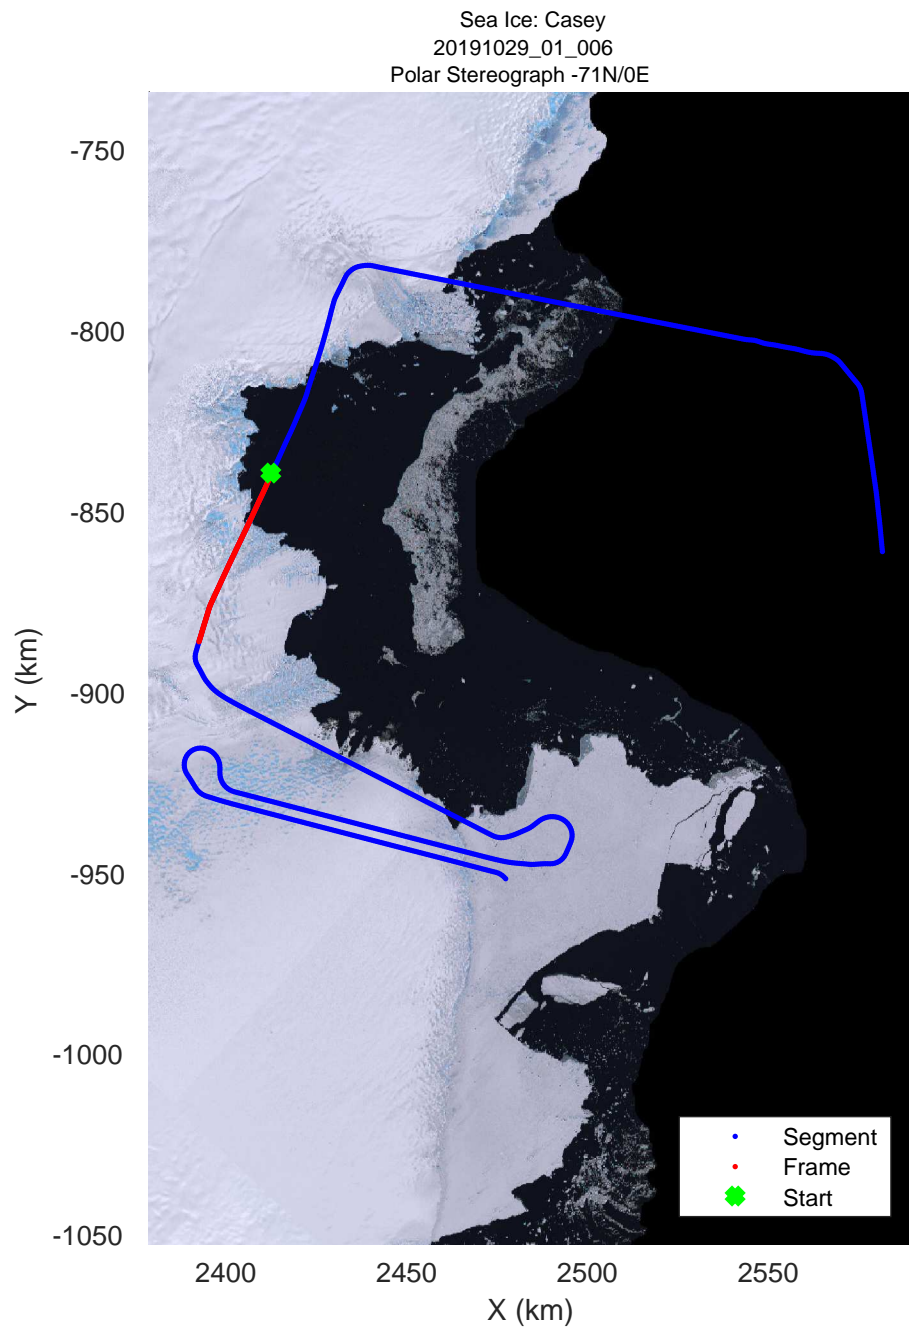

rds 2019_Antarctica_GV: "Sea Ice: Casey" 20191029_01_002: 02:57:48.3 to 03:04:32.9 GPS

Sea Ice: Casey
 20191029_01_003
 Polar Stereograph -71N/0E

rds 2019_Antarctica_GV: "Sea Ice: Casey" 20191029_01_003: 03:04:33.1 to 03:11:48.6 GPS

rds 2019_Antarctica_GV: "Sea Ice: Casey" 20191029_01_003: 03:04:33.1 to 03:11:48.6 GPS

Sea Ice: Casey
20191029_01_004
Polar Stereograph -71N/0E

rds 2019_Antarctica_GV: "Sea Ice: Casey" 20191029_01_004: 03:11:48.7 to 03:19:34.8 GPS

rds 2019_Antarctica_GV: "Sea Ice: Casey" 20191029_01_004: 03:11:48.7 to 03:19:34.8 GPS

rds 2019_Antarctica_GV: "Sea Ice: Casey" 20191029_01_005: 03:19:34.9 to 03:27:19.5 GPS

rds 2019_Antarctica_GV: "Sea Ice: Casey" 20191029_01_005: 03:19:34.9 to 03:27:19.5 GPS

rds 2019_Antarctica_GV: "Sea Ice: Casey" 20191029_01_013: 04:15:20.8 to 04:21:18.0 GPS