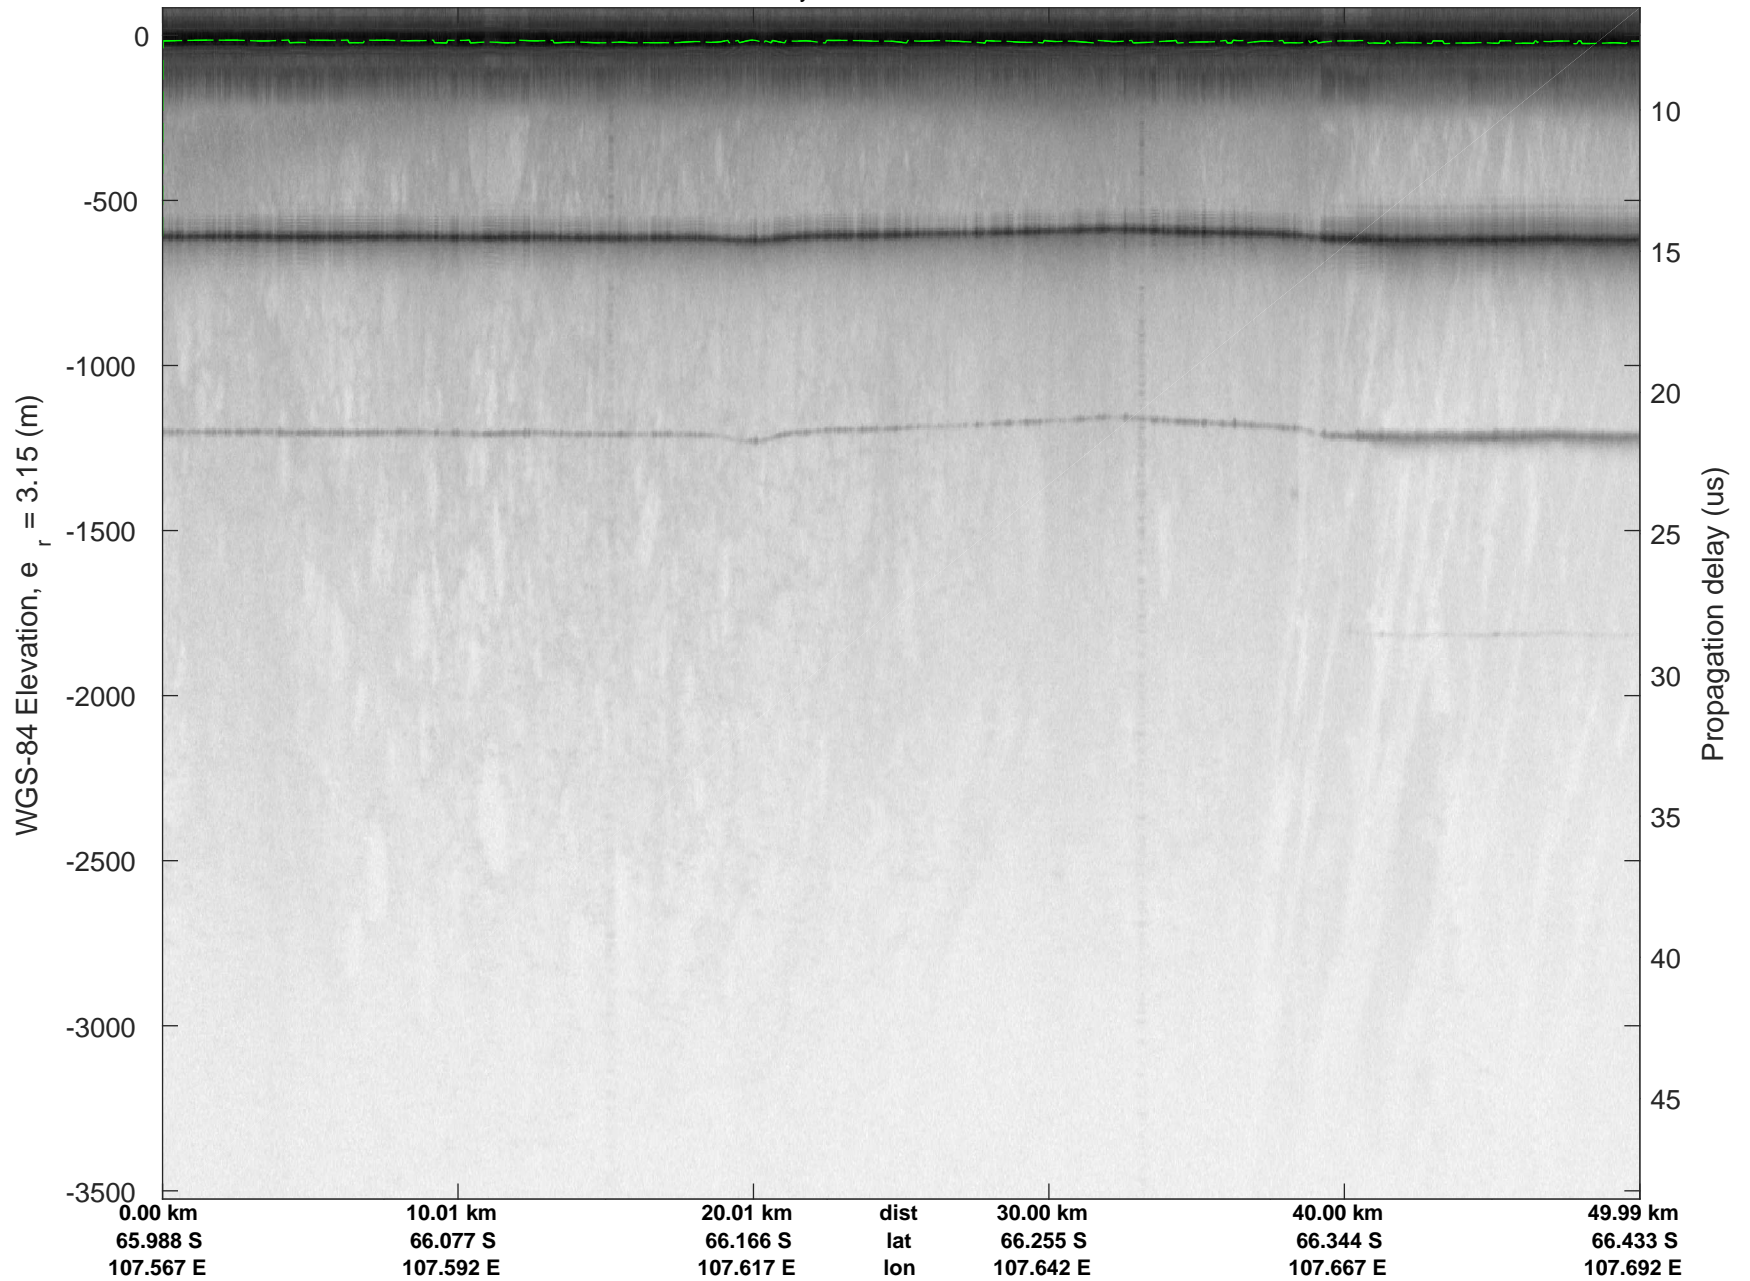

rds 2019_Antarctica_GV: "Sea Ice: Casey" 20191029_01_001: 02:51:18.9 to 02:57:48.2 GPS

rds 2019_Antarctica_GV: "Sea Ice: Casey" 20191029_01_001: 02:51:18.9 to 02:57:48.2 GPS

rds 2019_Antarctica_GV: "Sea Ice: Casey" 20191029_01_002: 02:57:48.3 to 03:04:32.9 GPS

rds 2019_Antarctica_GV: "Sea Ice: Casey" 20191029_01_002: 02:57:48.3 to 03:04:32.9 GPS

Sea Ice: Casey
 20191029_01_003
 Polar Stereograph -71N/0E

rds 2019_Antarctica_GV: "Sea Ice: Casey" 20191029_01_003: 03:04:33.1 to 03:11:48.6 GPS

rds 2019_Antarctica_GV: "Sea Ice: Casey" 20191029_01_003: 03:04:33.1 to 03:11:48.6 GPS

Sea Ice: Casey
20191029_01_004
Polar Stereograph -71N/0E

rds 2019_Antarctica_GV: "Sea Ice: Casey" 20191029_01_004: 03:11:48.7 to 03:19:34.8 GPS

rds 2019_Antarctica_GV: "Sea Ice: Casey" 20191029_01_013: 04:15:20.8 to 04:21:18.0 GPS