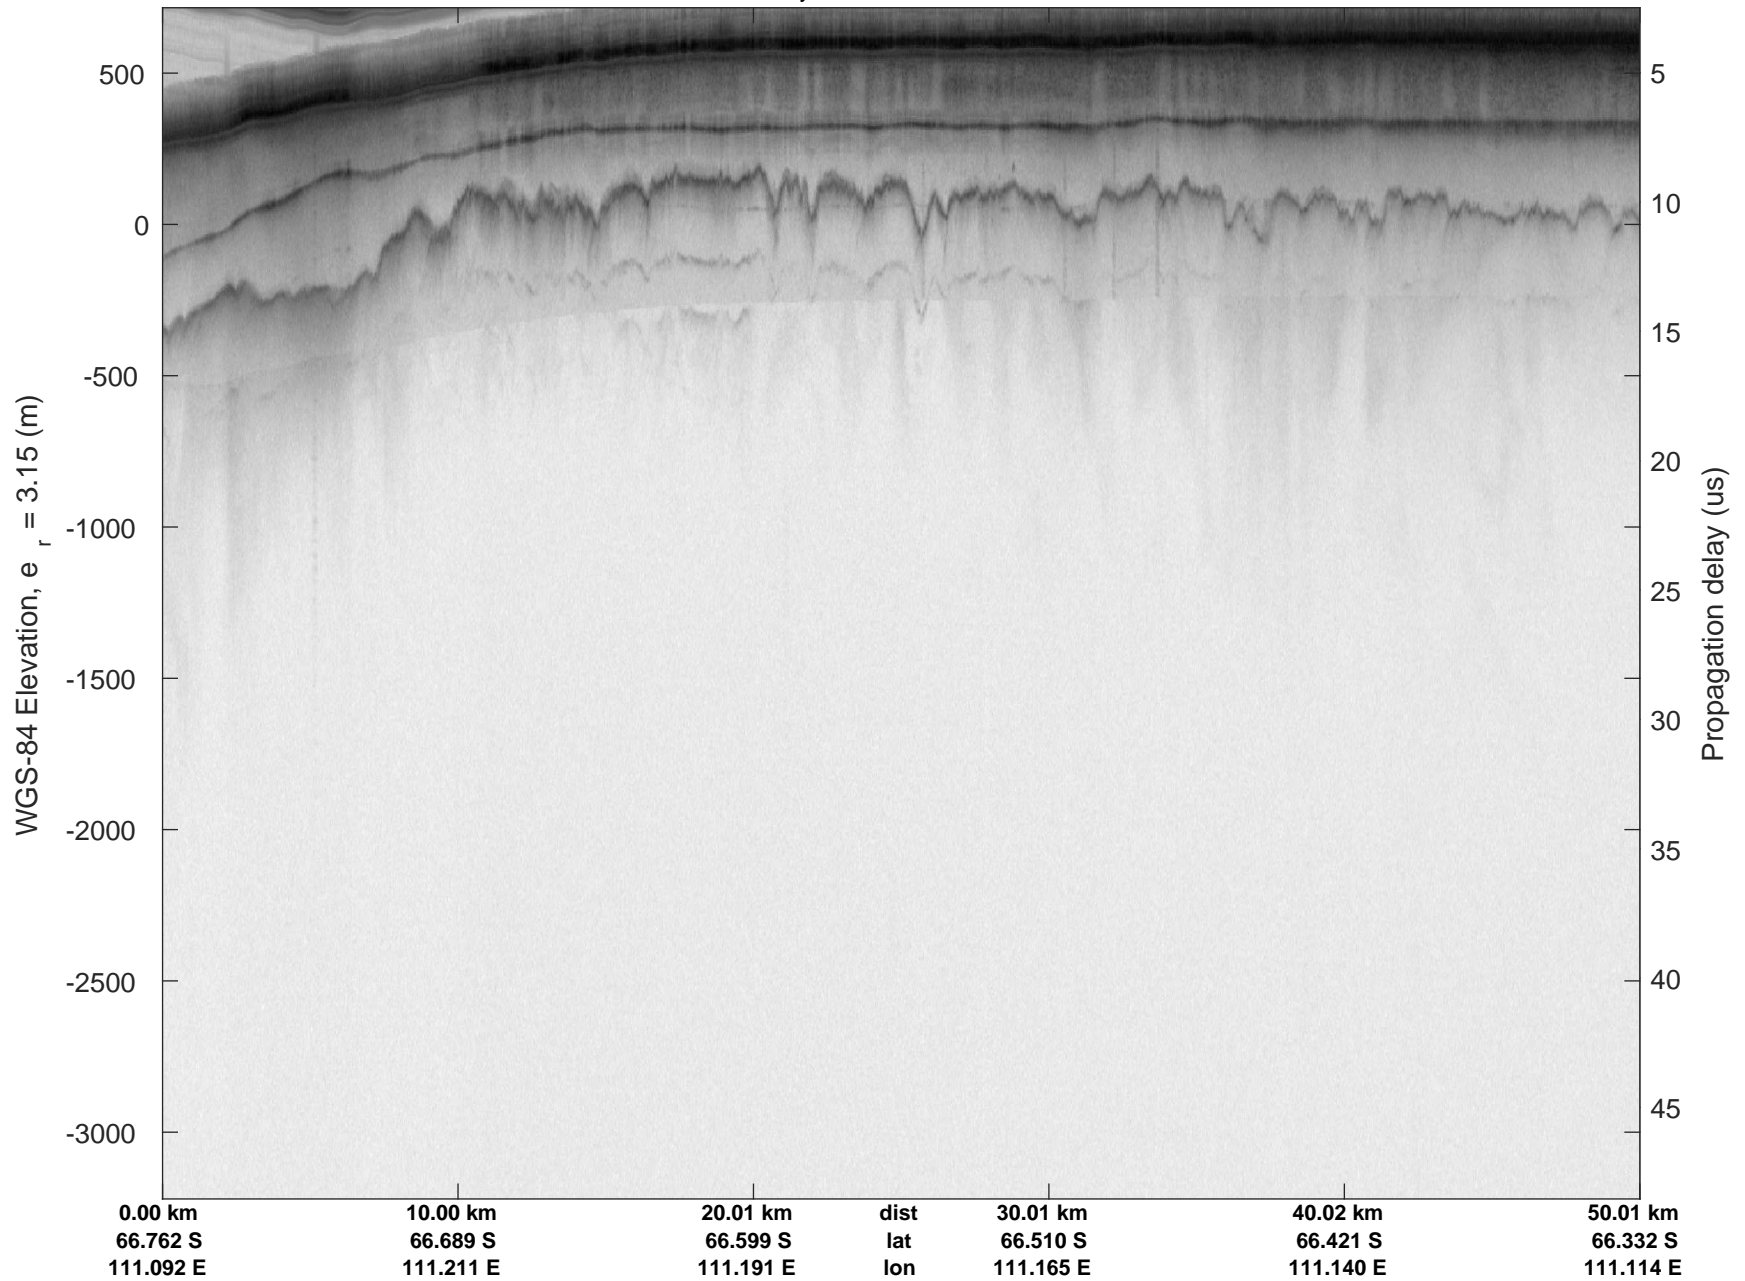

rds 2019_Antarctica_GV: "Sea Ice: Casey" 20191029_01_009: 03:48:17.0 to 03:55:03.5 GPS

rds 2019_Antarctica_GV: "Sea Ice: Casey" 20191029_01_009: 03:48:17.0 to 03:55:03.5 GPS

rds 2019_Antarctica_GV: "Sea Ice: Casey" 20191029_01_010: 03:55:03.6 to 04:01:54.0 GPS

rds 2019_Antarctica_GV: "Sea Ice: Casey" 20191029_01_010: 03:55:03.6 to 04:01:54.0 GPS

rds 2019_Antarctica_GV: "Sea Ice: Casey" 20191029_01_011: 04:01:54.2 to 04:08:37.7 GPS

rds 2019_Antarctica_GV: "Sea Ice: Casey" 20191029_01_011: 04:01:54.2 to 04:08:37.7 GPS

rds 2019_Antarctica_GV: "Sea Ice: Casey" 20191029_01_012: 04:08:37.8 to 04:15:20.7 GPS

rds 2019_Antarctica_GV: "Sea Ice: Casey" 20191029_01_012: 04:08:37.8 to 04:15:20.7 GPS

rds 2019_Antarctica_GV: "Sea Ice: Casey" 20191029_01_013: 04:15:20.8 to 04:21:18.0 GPS

rds 2019_Antarctica_GV: "Sea Ice: Casey" 20191029_01_013: 04:15:20.8 to 04:21:18.0 GPS