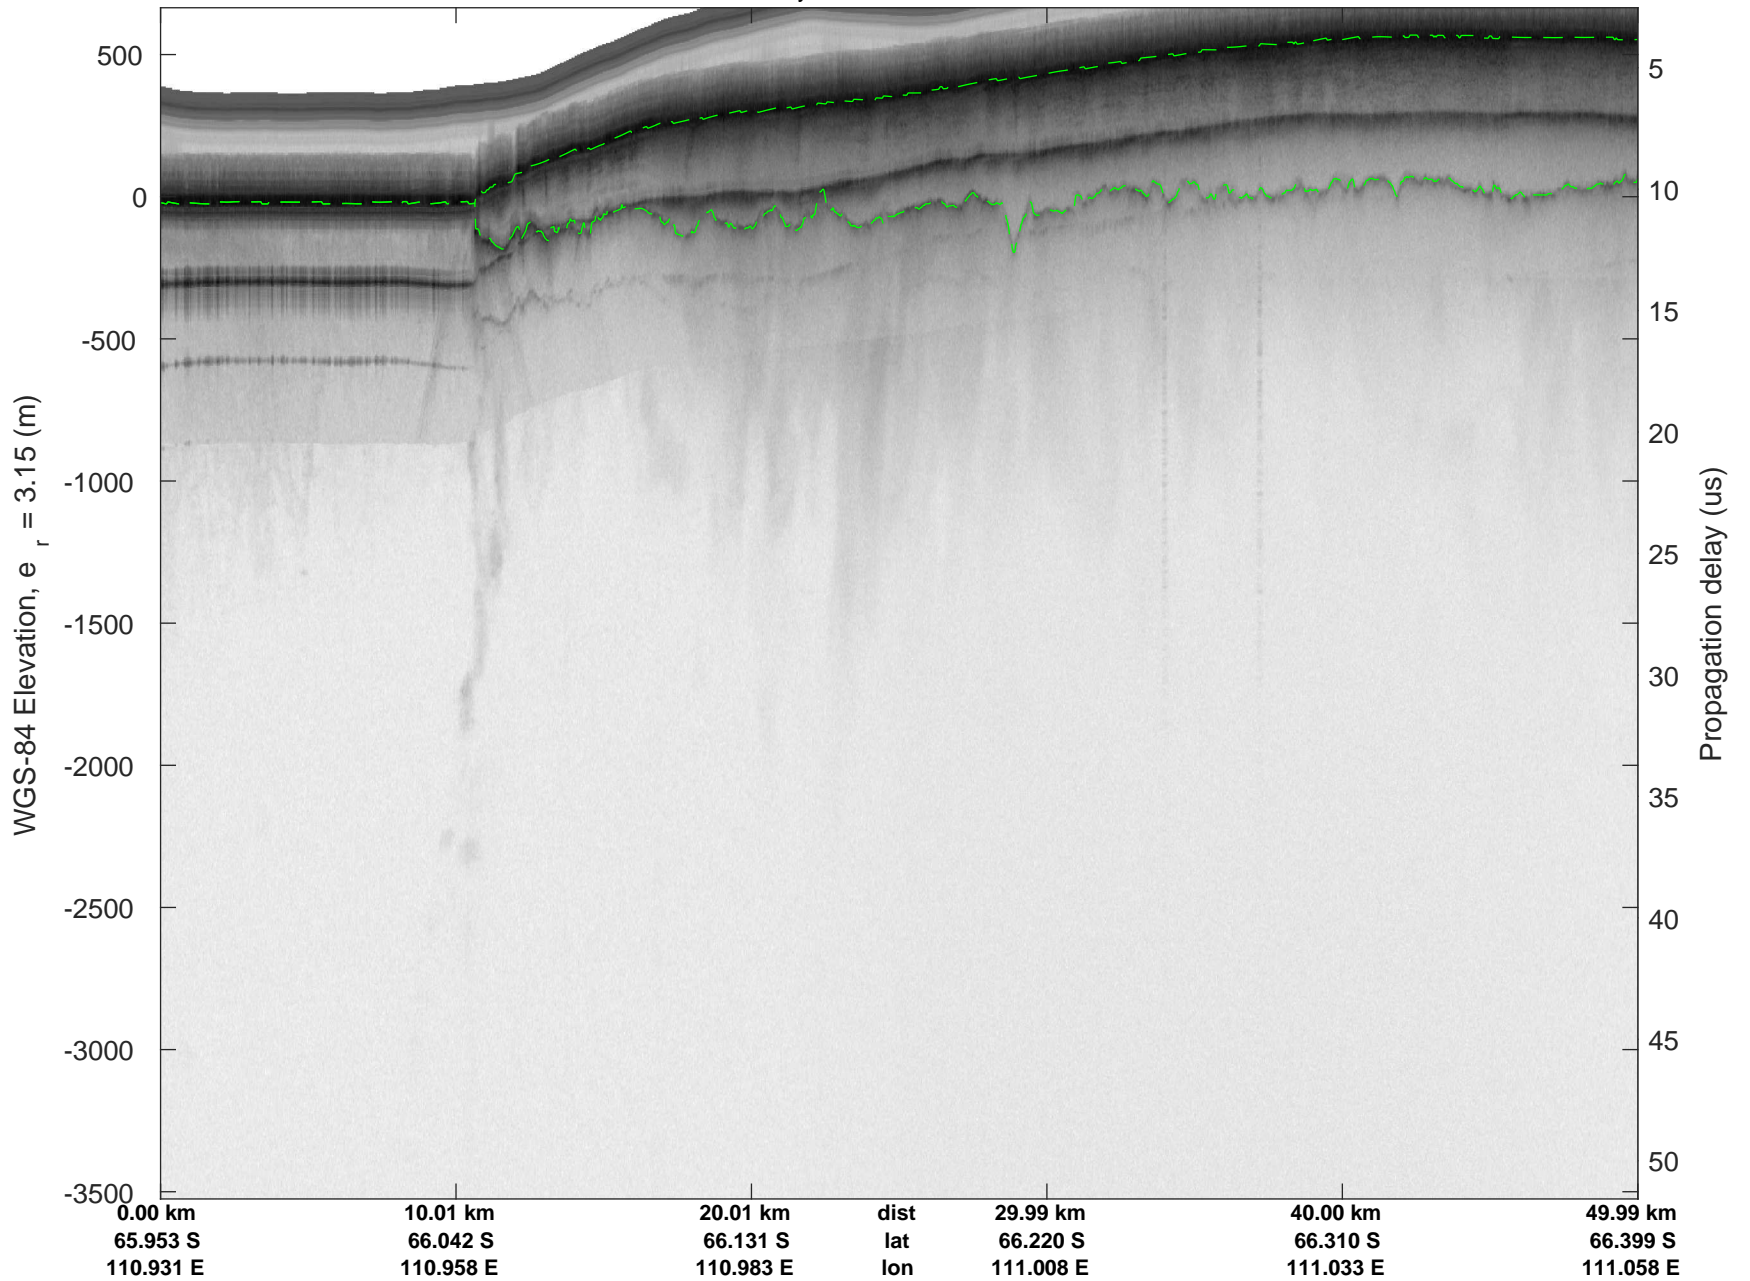

rds 2019_Antarctica_GV: "Sea Ice: Casey" 20191029_01_007: 03:34:56.9 to 03:41:43.1 GPS

rds 2019_Antarctica_GV: "Sea Ice: Casey" 20191029_01_008: 03:41:43.2 to 03:48:16.8 GPS

rds 2019_Antarctica_GV: "Sea Ice: Casey" 20191029_01_008: 03:41:43.2 to 03:48:16.8 GPS

rds 2019_Antarctica_GV: "Sea Ice: Casey" 20191029_01_009: 03:48:17.0 to 03:55:03.5 GPS

rds 2019_Antarctica_GV: "Sea Ice: Casey" 20191029_01_009: 03:48:17.0 to 03:55:03.5 GPS

rds 2019_Antarctica_GV: "Sea Ice: Casey" 20191029_01_010: 03:55:03.6 to 04:01:54.0 GPS

rds 2019_Antarctica_GV: "Sea Ice: Casey" 20191029_01_010: 03:55:03.6 to 04:01:54.0 GPS

rds 2019_Antarctica_GV: "Sea Ice: Casey" 20191029_01_011: 04:01:54.2 to 04:08:37.7 GPS

rds 2019_Antarctica_GV: "Sea Ice: Casey" 20191029_01_011: 04:01:54.2 to 04:08:37.7 GPS

rds 2019_Antarctica_GV: "Sea Ice: Casey" 20191029_01_013: 04:15:20.8 to 04:21:18.0 GPS