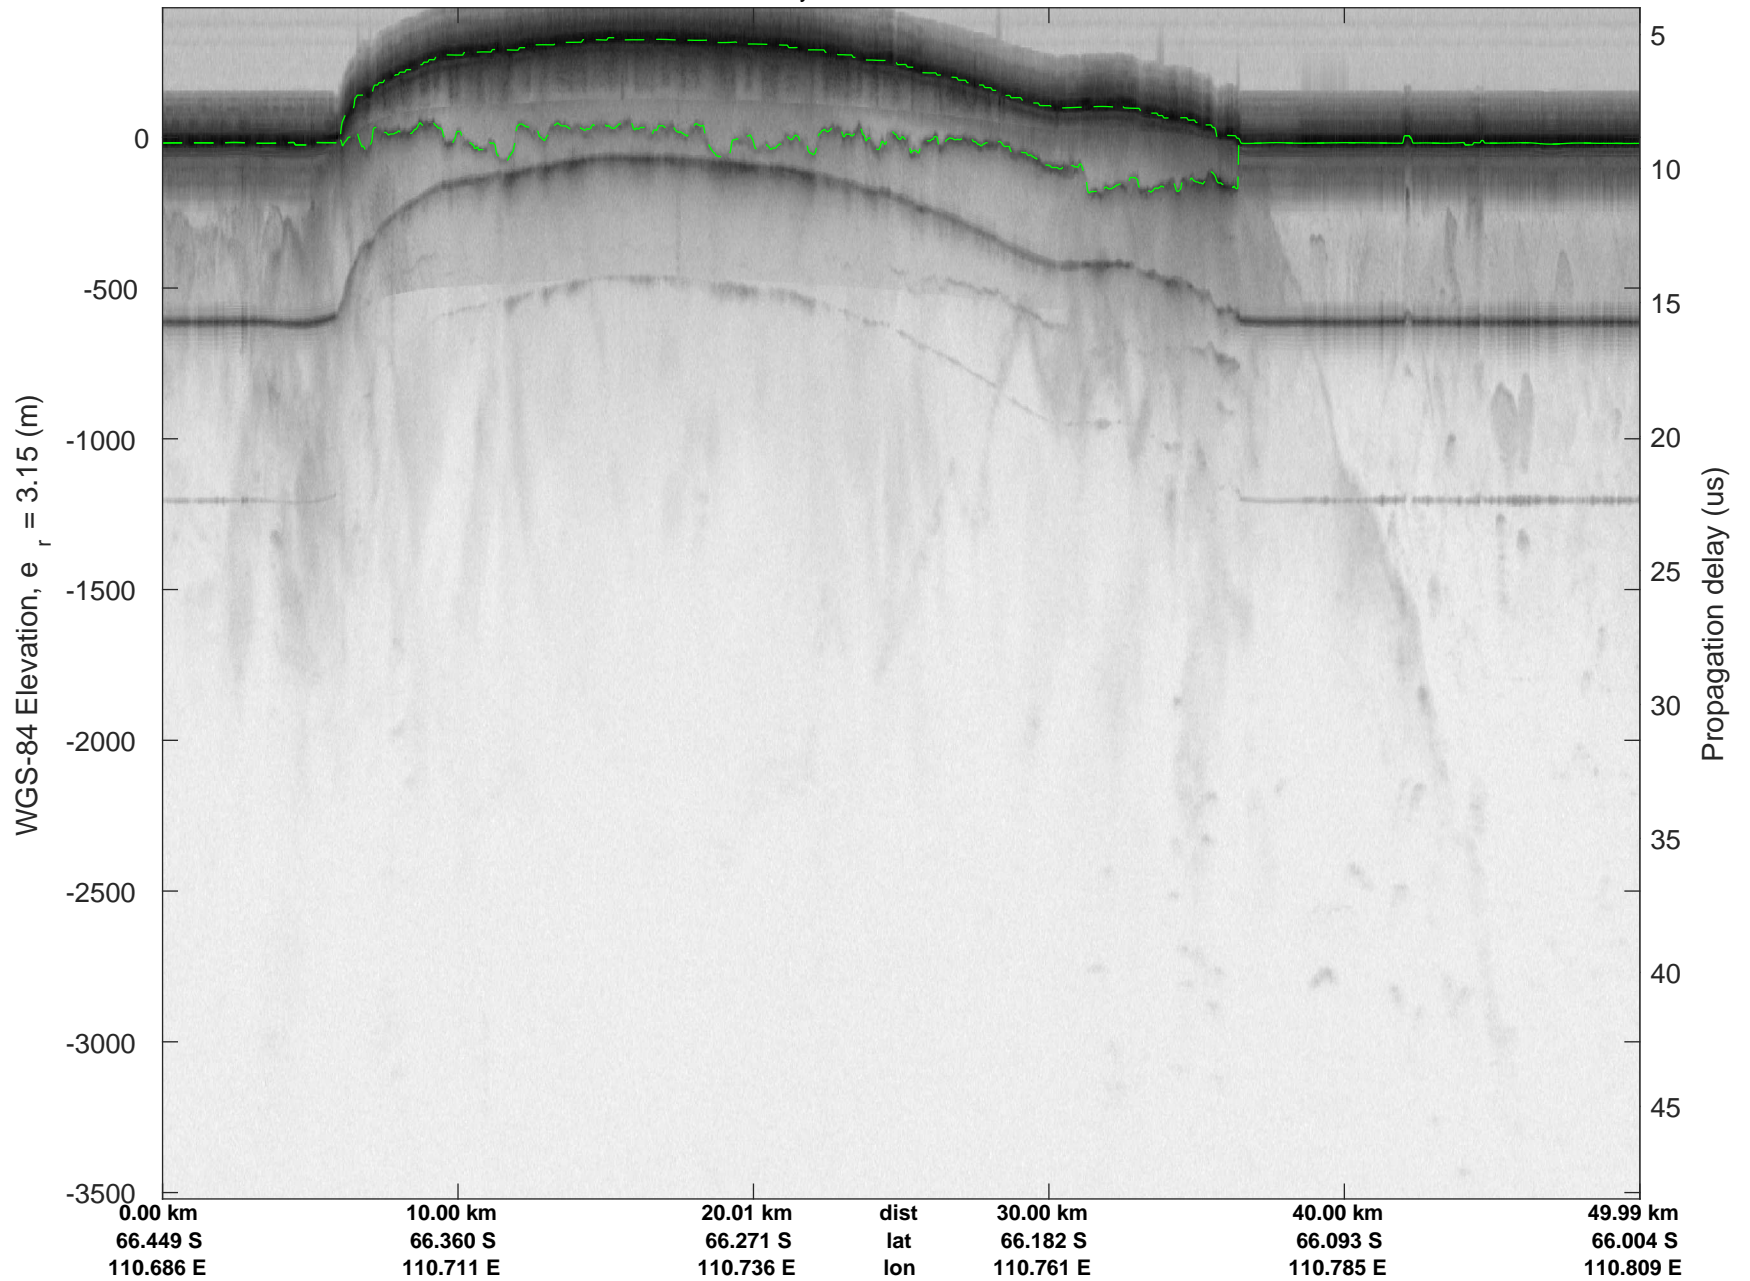

rds 2019_Antarctica_GV: "Sea Ice: Casey" 20191029_01_006: 03:27:19.7 to 03:34:56.8 GPS

rds 2019_Antarctica_GV: "Sea Ice: Casey" 20191029_01_006: 03:27:19.7 to 03:34:56.8 GPS

rds 2019_Antarctica_GV: "Sea Ice: Casey" 20191029_01_007: 03:34:56.9 to 03:41:43.1 GPS

rds 2019_Antarctica_GV: "Sea Ice: Casey" 20191029_01_007: 03:34:56.9 to 03:41:43.1 GPS

rds 2019_Antarctica_GV: "Sea Ice: Casey" 20191029_01_008: 03:41:43.2 to 03:48:16.8 GPS

rds 2019_Antarctica_GV: "Sea Ice: Casey" 20191029_01_008: 03:41:43.2 to 03:48:16.8 GPS

rds 2019_Antarctica_GV: "Sea Ice: Casey" 20191029_01_009: 03:48:17.0 to 03:55:03.5 GPS

rds 2019_Antarctica_GV: "Sea Ice: Casey" 20191029_01_009: 03:48:17.0 to 03:55:03.5 GPS

rds 2019_Antarctica_GV: "Sea Ice: Casey" 20191029_01_010: 03:55:03.6 to 04:01:54.0 GPS

rds 2019_Antarctica_GV: "Sea Ice: Casey" 20191029_01_010: 03:55:03.6 to 04:01:54.0 GPS

rds 2019_Antarctica_GV: "Sea Ice: Casey" 20191029_01_011: 04:01:54.2 to 04:08:37.7 GPS

rds 2019_Antarctica_GV: "Sea Ice: Casey" 20191029_01_011: 04:01:54.2 to 04:08:37.7 GPS