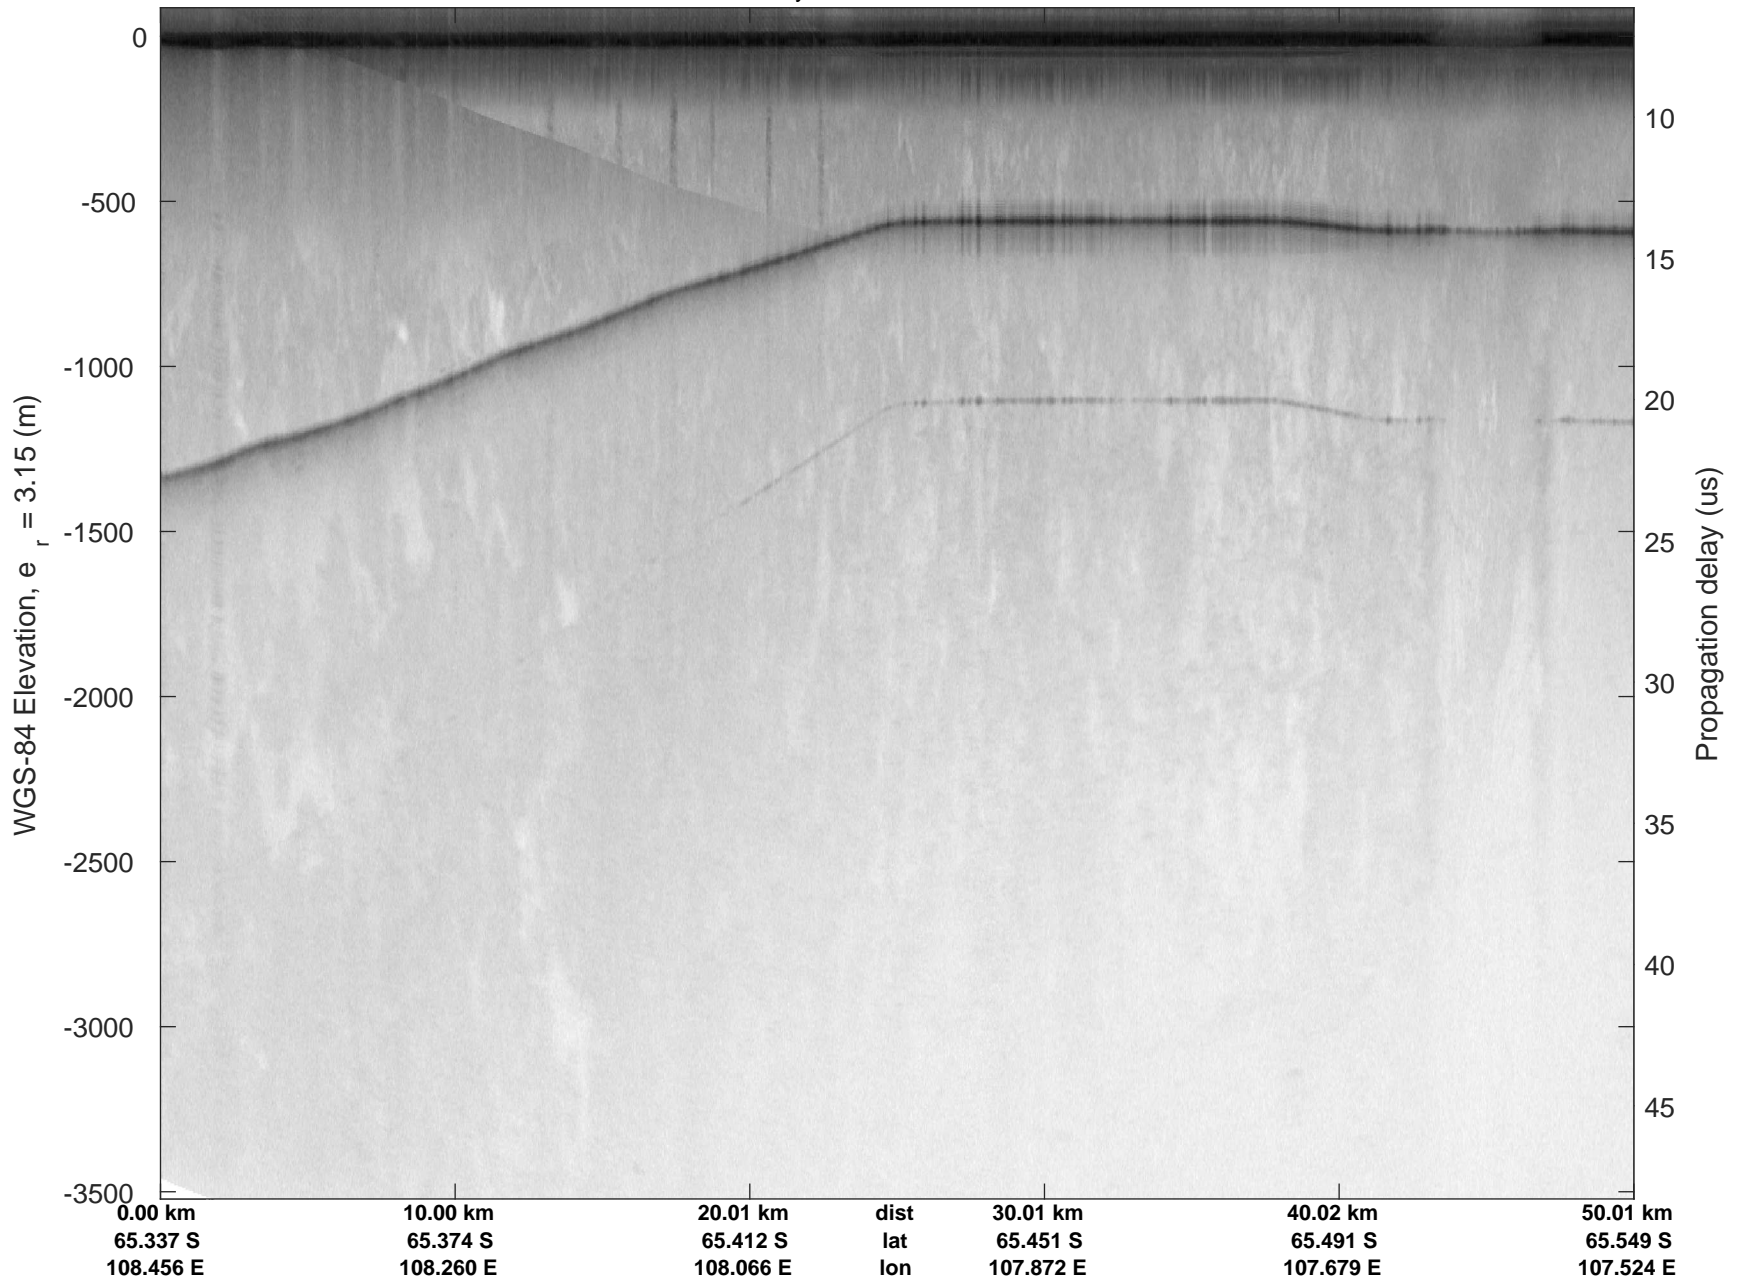

rds 2019_Antarctica_GV: "Sea Ice: Casey" 20191029_01_001: 02:51:18.9 to 02:57:48.2 GPS

rds 2019_Antarctica_GV: "Sea Ice: Casey" 20191029_01_001: 02:51:18.9 to 02:57:48.2 GPS

rds 2019_Antarctica_GV: "Sea Ice: Casey" 20191029_01_002: 02:57:48.3 to 03:04:32.9 GPS

rds 2019_Antarctica_GV: "Sea Ice: Casey" 20191029_01_002: 02:57:48.3 to 03:04:32.9 GPS

Sea Ice: Casey
 20191029_01_003
 Polar Stereograph -71N/0E

rds 2019_Antarctica_GV: "Sea Ice: Casey" 20191029_01_003: 03:04:33.1 to 03:11:48.6 GPS

rds 2019_Antarctica_GV: "Sea Ice: Casey" 20191029_01_003: 03:04:33.1 to 03:11:48.6 GPS

Sea Ice: Casey
20191029_01_004
Polar Stereograph -71N/0E

rds 2019_Antarctica_GV: "Sea Ice: Casey" 20191029_01_004: 03:11:48.7 to 03:19:34.8 GPS

rds 2019_Antarctica_GV: "Sea Ice: Casey" 20191029_01_013: 04:15:20.8 to 04:21:18.0 GPS