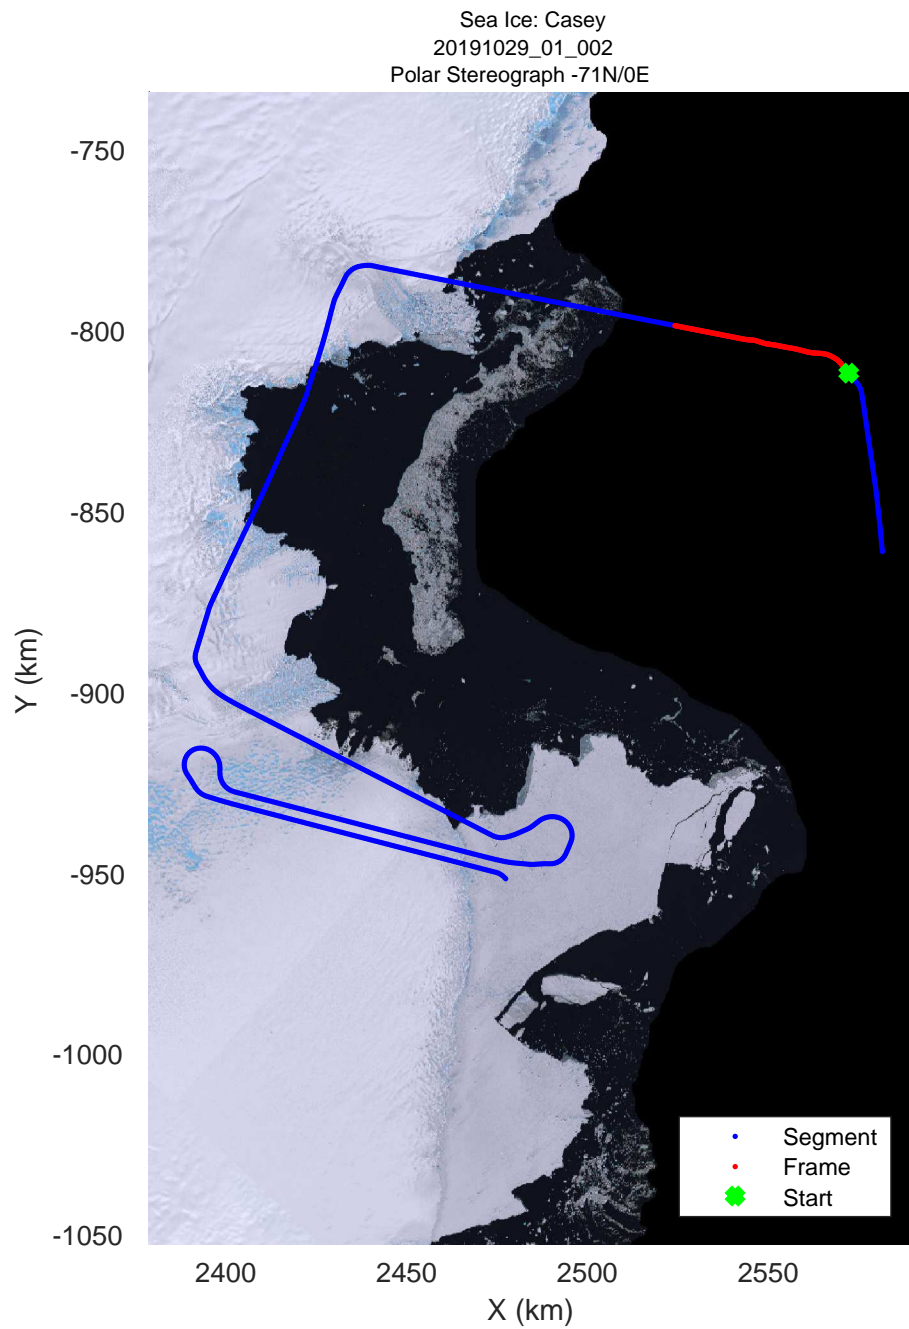

rds 2019_Antarctica_GV: "Sea Ice: Casey" 20191029_01_001: 02:51:18.9 to 02:57:48.2 GPS

rds 2019_Antarctica_GV: "Sea Ice: Casey" 20191029_01_001: 02:51:18.9 to 02:57:48.2 GPS

rds 2019_Antarctica_GV: "Sea Ice: Casey" 20191029_01_002: 02:57:48.3 to 03:04:32.9 GPS

rds 2019_Antarctica_GV: "Sea Ice: Casey" 20191029_01_002: 02:57:48.3 to 03:04:32.9 GPS

Sea Ice: Casey
 20191029_01_003
 Polar Stereograph -71N/0E

rds 2019_Antarctica_GV: "Sea Ice: Casey" 20191029_01_003: 03:04:33.1 to 03:11:48.6 GPS

rds 2019_Antarctica_GV: "Sea Ice: Casey" 20191029_01_003: 03:04:33.1 to 03:11:48.6 GPS

Sea Ice: Casey
20191029_01_004
Polar Stereograph -71N/0E

rds 2019_Antarctica_GV: "Sea Ice: Casey" 20191029_01_004: 03:11:48.7 to 03:19:34.8 GPS

rds 2019_Antarctica_GV: "Sea Ice: Casey" 20191029_01_013: 04:15:20.8 to 04:21:18.0 GPS