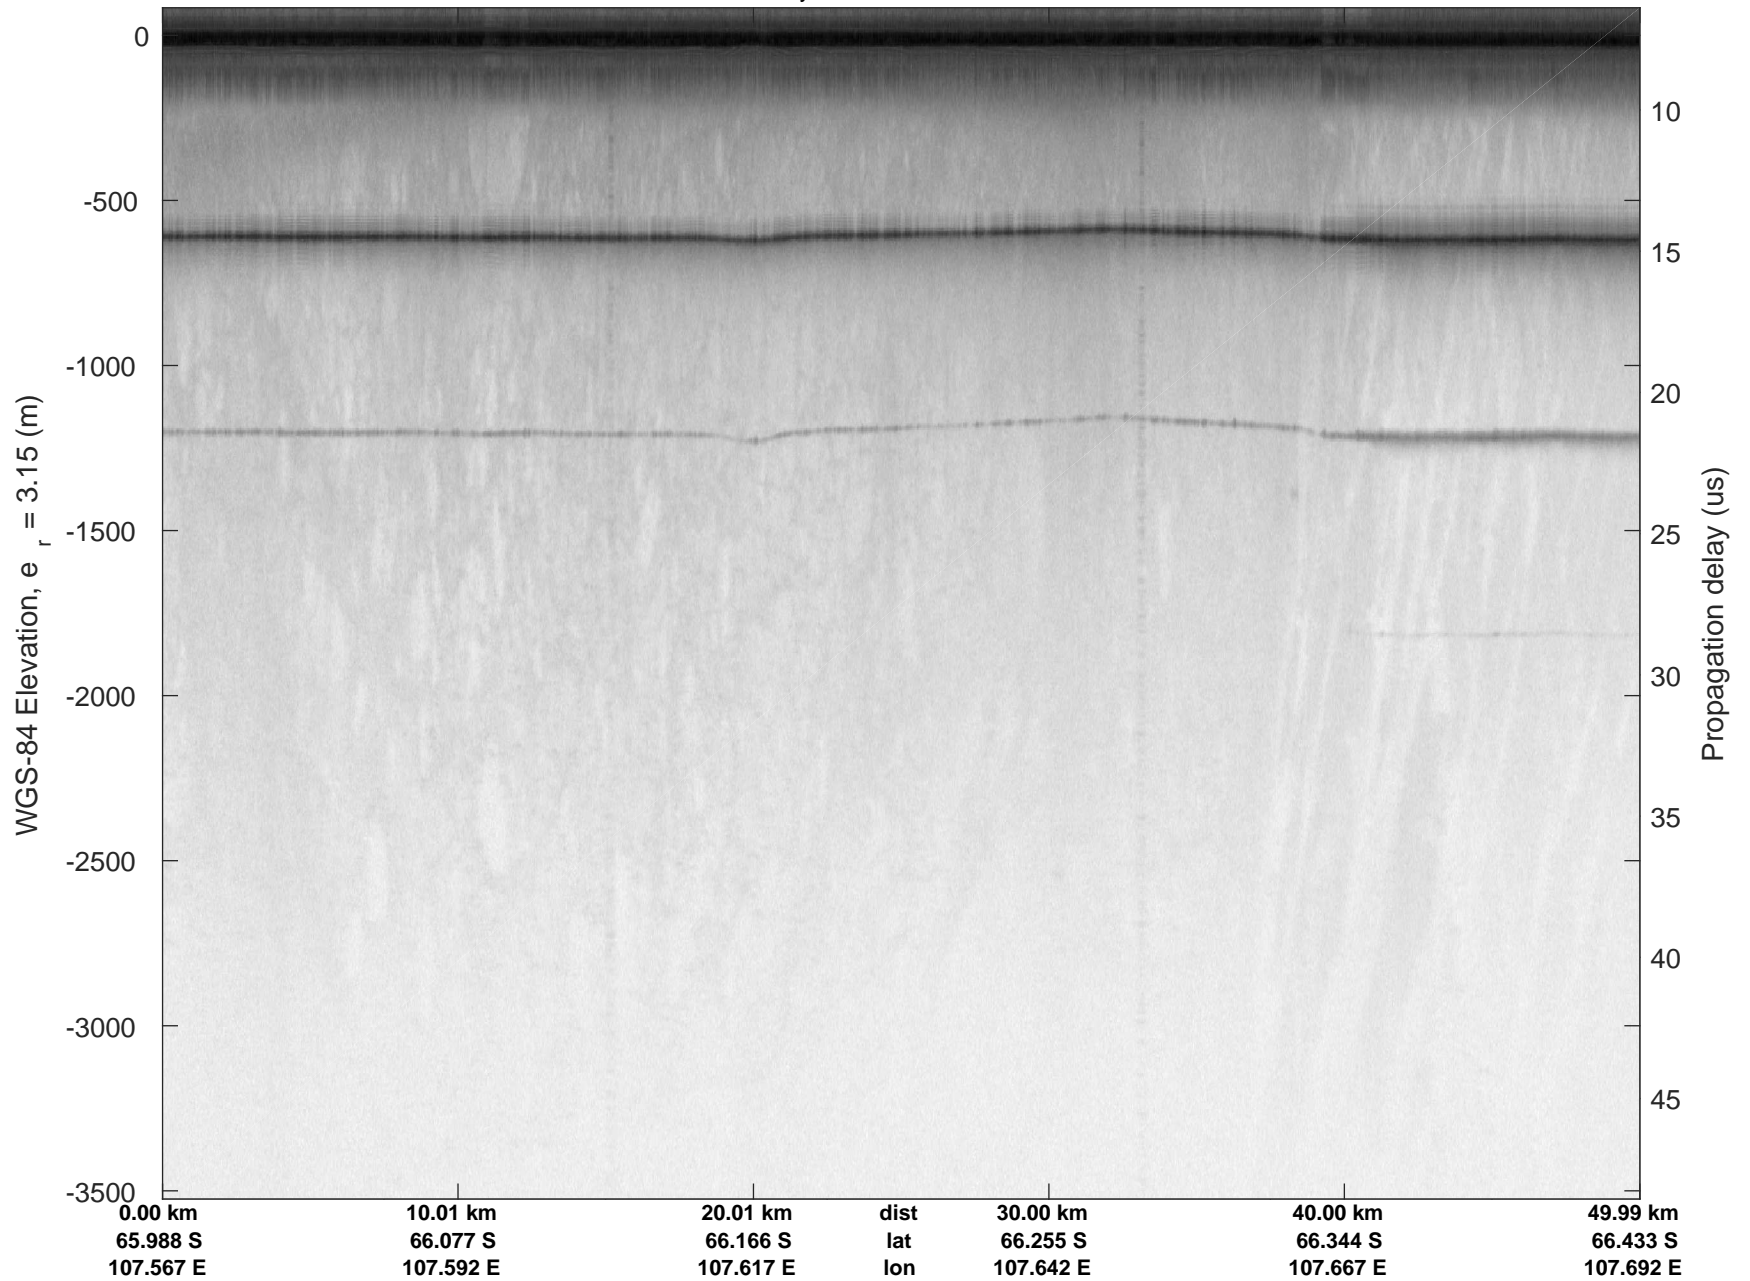

rds 2019_Antarctica_GV: "Sea Ice: Casey" 20191029_01_001: 02:51:18.9 to 02:57:48.2 GPS

rds 2019_Antarctica_GV: "Sea Ice: Casey" 20191029_01_001: 02:51:18.9 to 02:57:48.2 GPS

rds 2019_Antarctica_GV: "Sea Ice: Casey" 20191029_01_002: 02:57:48.3 to 03:04:32.9 GPS

rds 2019_Antarctica_GV: "Sea Ice: Casey" 20191029_01_002: 02:57:48.3 to 03:04:32.9 GPS

Sea Ice: Casey
 20191029_01_003
 Polar Stereograph -71N/0E

rds 2019_Antarctica_GV: "Sea Ice: Casey" 20191029_01_003: 03:04:33.1 to 03:11:48.6 GPS

rds 2019_Antarctica_GV: "Sea Ice: Casey" 20191029_01_003: 03:04:33.1 to 03:11:48.6 GPS

Sea Ice: Casey
20191029_01_004
Polar Stereograph -71N/0E

rds 2019_Antarctica_GV: "Sea Ice: Casey" 20191029_01_004: 03:11:48.7 to 03:19:34.8 GPS

rds 2019_Antarctica_GV: "Sea Ice: Casey" 20191029_01_013: 04:15:20.8 to 04:21:18.0 GPS