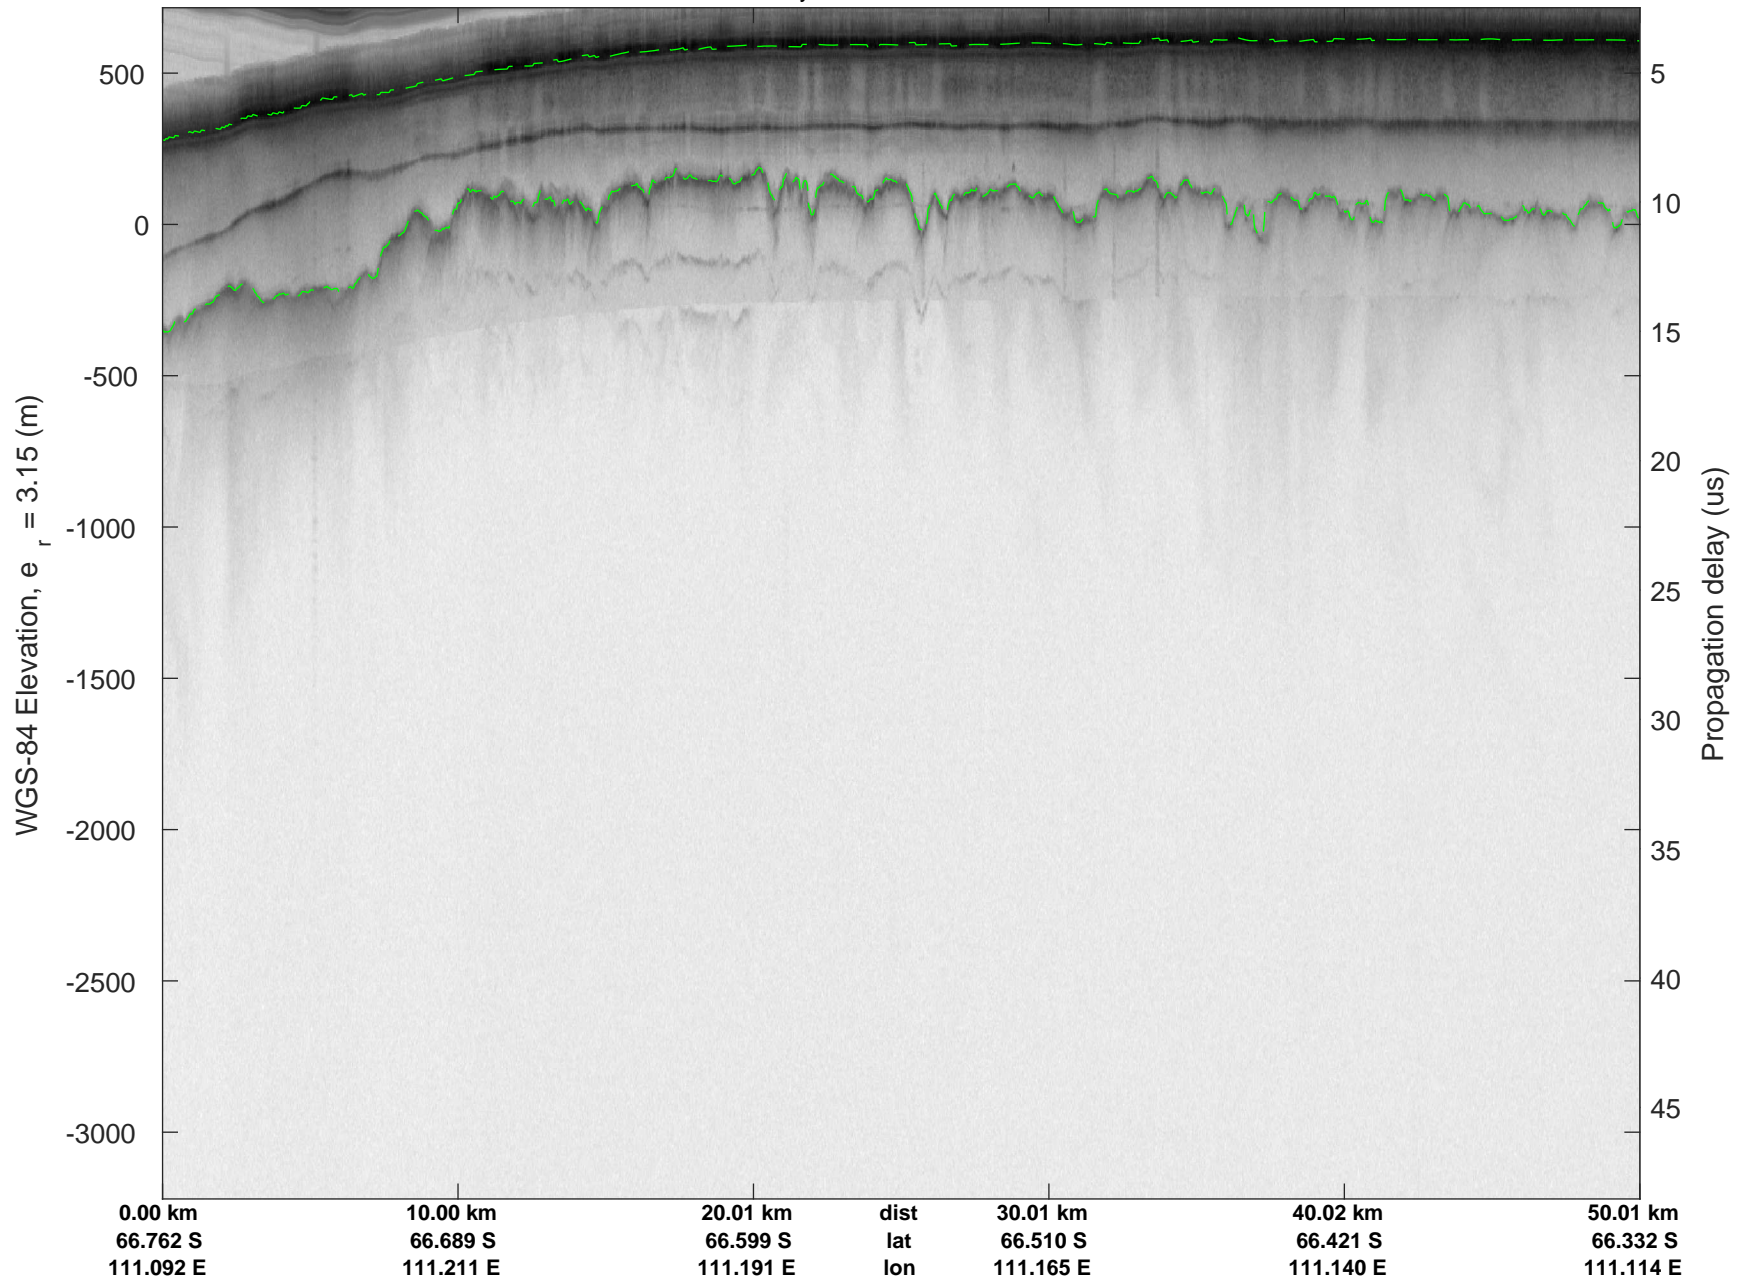

rds 2019_Antarctica_GV: "Sea Ice: Casey" 20191029_01_009: 03:48:17.0 to 03:55:03.5 GPS

rds 2019_Antarctica_GV: "Sea Ice: Casey" 20191029_01_009: 03:48:17.0 to 03:55:03.5 GPS

rds 2019_Antarctica_GV: "Sea Ice: Casey" 20191029_01_010: 03:55:03.6 to 04:01:54.0 GPS

rds 2019_Antarctica_GV: "Sea Ice: Casey" 20191029_01_010: 03:55:03.6 to 04:01:54.0 GPS

rds 2019_Antarctica_GV: "Sea Ice: Casey" 20191029_01_011: 04:01:54.2 to 04:08:37.7 GPS

rds 2019_Antarctica_GV: "Sea Ice: Casey" 20191029_01_011: 04:01:54.2 to 04:08:37.7 GPS

rds 2019_Antarctica_GV: "Sea Ice: Casey" 20191029_01_012: 04:08:37.8 to 04:15:20.7 GPS

rds 2019_Antarctica_GV: "Sea Ice: Casey" 20191029_01_012: 04:08:37.8 to 04:15:20.7 GPS

rds 2019_Antarctica_GV: "Sea Ice: Casey" 20191029_01_013: 04:15:20.8 to 04:21:18.0 GPS

rds 2019_Antarctica_GV: "Sea Ice: Casey" 20191029_01_013: 04:15:20.8 to 04:21:18.0 GPS