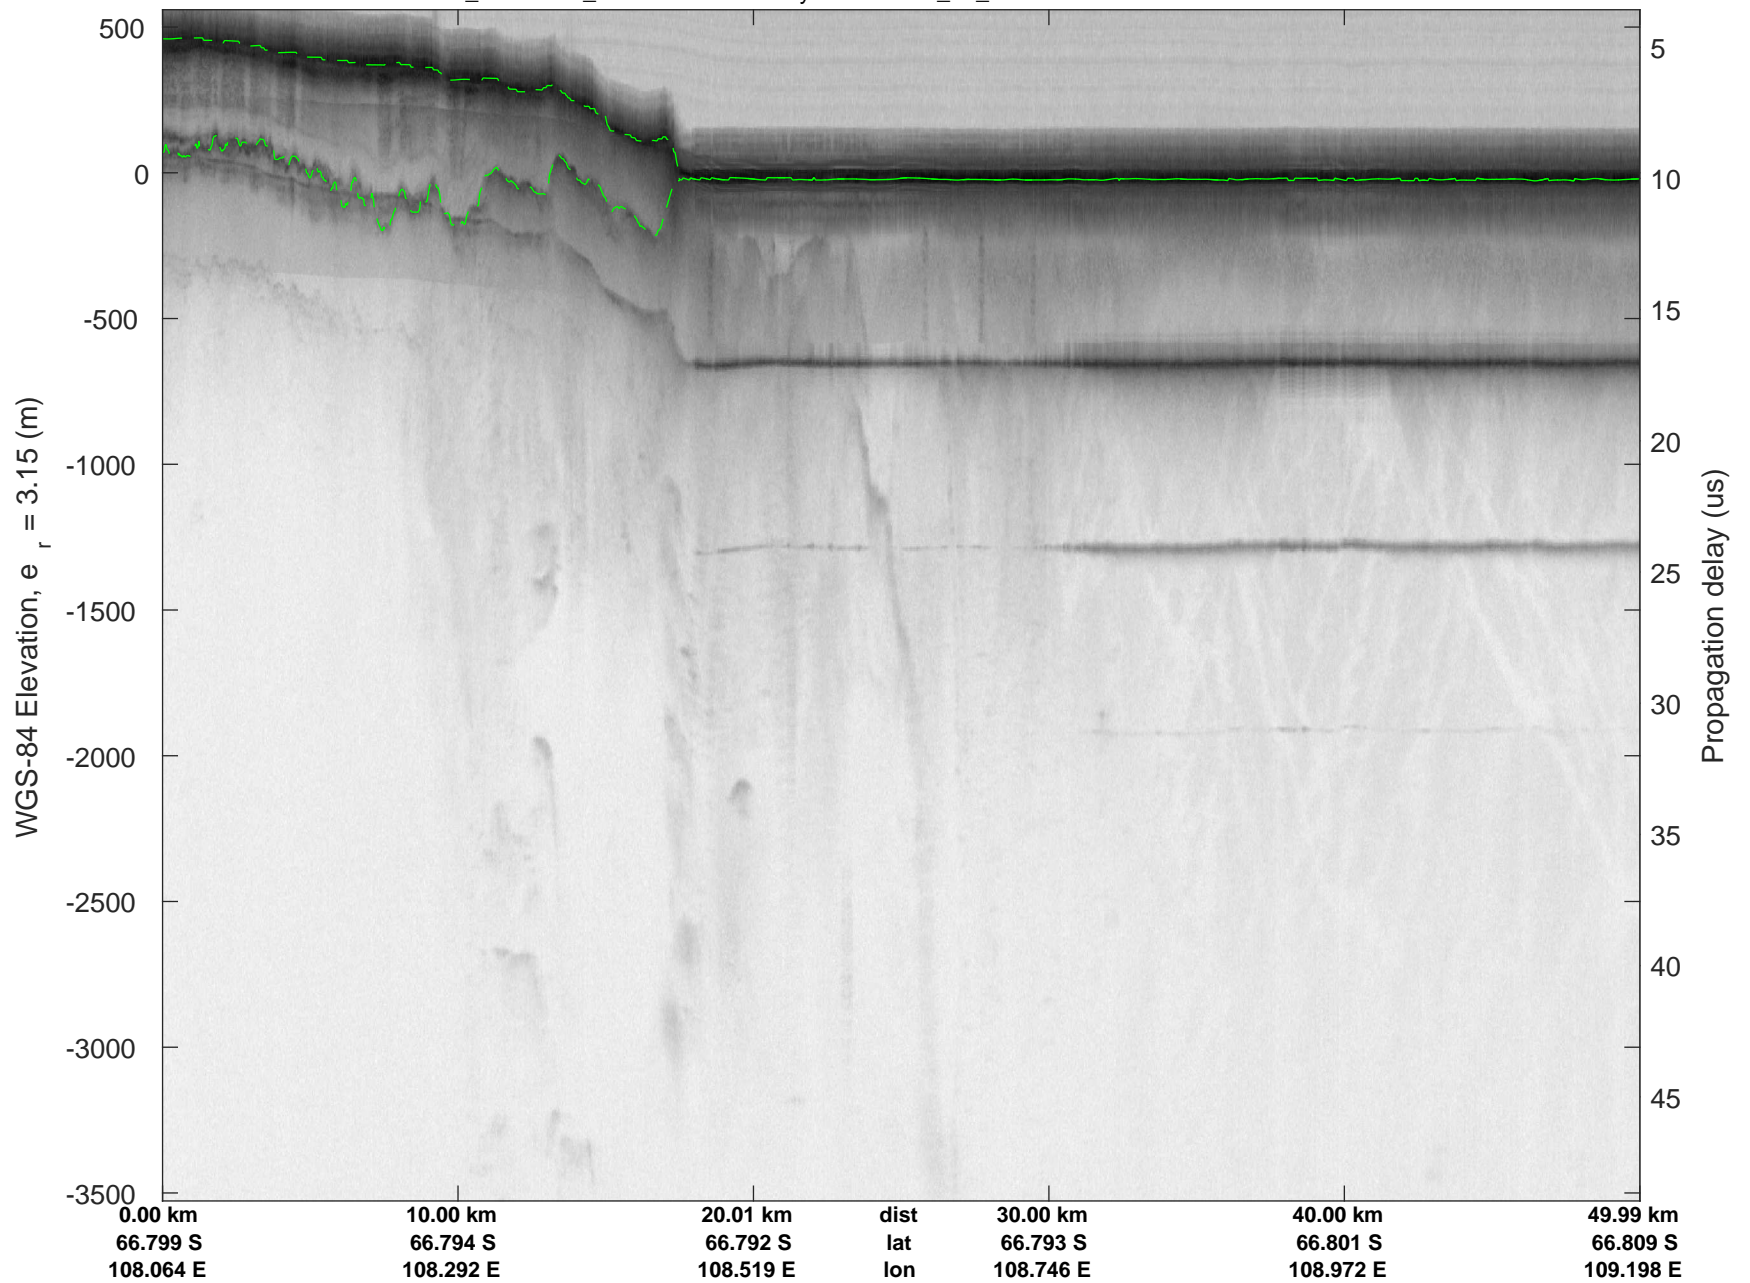

rds 2019_Antarctica_GV: "Sea Ice: Casey" 20191029_01_002: 02:57:48.3 to 03:04:32.9 GPS

Sea Ice: Casey
 20191029_01_003
 Polar Stereograph -71N/0E

rds 2019_Antarctica_GV: "Sea Ice: Casey" 20191029_01_003: 03:04:33.1 to 03:11:48.6 GPS

rds 2019_Antarctica_GV: "Sea Ice: Casey" 20191029_01_003: 03:04:33.1 to 03:11:48.6 GPS

Sea Ice: Casey
20191029_01_004
Polar Stereograph -71N/0E

rds 2019_Antarctica_GV: "Sea Ice: Casey" 20191029_01_004: 03:11:48.7 to 03:19:34.8 GPS

rds 2019_Antarctica_GV: "Sea Ice: Casey" 20191029_01_004: 03:11:48.7 to 03:19:34.8 GPS

rds 2019_Antarctica_GV: "Sea Ice: Casey" 20191029_01_005: 03:19:34.9 to 03:27:19.5 GPS

rds 2019_Antarctica_GV: "Sea Ice: Casey" 20191029_01_005: 03:19:34.9 to 03:27:19.5 GPS

rds 2019_Antarctica_GV: "Sea Ice: Casey" 20191029_01_006: 03:27:19.7 to 03:34:56.8 GPS

rds 2019_Antarctica_GV: "Sea Ice: Casey" 20191029_01_006: 03:27:19.7 to 03:34:56.8 GPS

rds 2019_Antarctica_GV: "Sea Ice: Casey" 20191029_01_007: 03:34:56.9 to 03:41:43.1 GPS