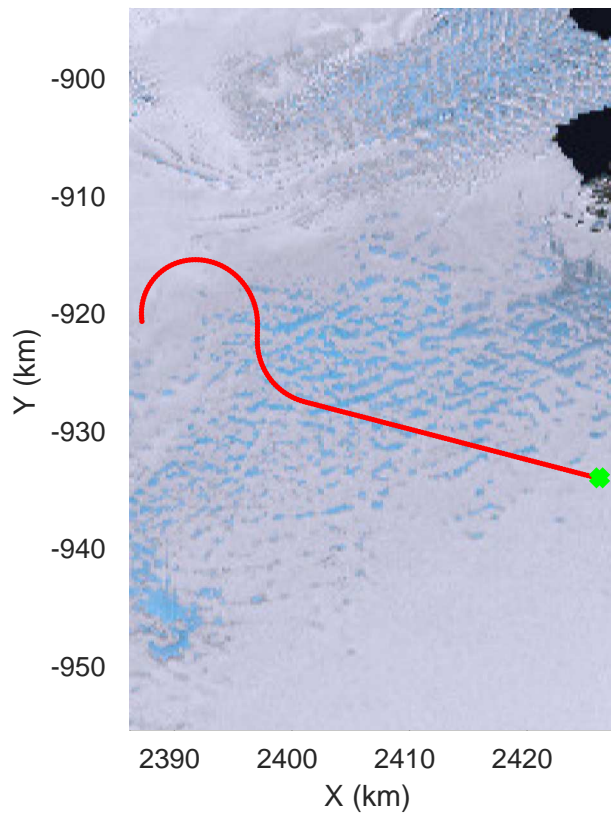

rds 2019_Antarctica_GV: "Sea Ice: Casey" 20191029_01_007: 03:34:56.9 to 03:41:43.1 GPS

rds 2019_Antarctica_GV: "Sea Ice: Casey" 20191029_01_008: 03:41:43.2 to 03:48:16.8 GPS

rds 2019_Antarctica_GV: "Sea Ice: Casey" 20191029_01_008: 03:41:43.2 to 03:48:16.8 GPS

rds 2019_Antarctica_GV: "Sea Ice: Casey" 20191029_01_009: 03:48:17.0 to 03:55:03.5 GPS

rds 2019_Antarctica_GV: "Sea Ice: Casey" 20191029_01_009: 03:48:17.0 to 03:55:03.5 GPS

rds 2019_Antarctica_GV: "Sea Ice: Casey" 20191029_01_010: 03:55:03.6 to 04:01:54.0 GPS

rds 2019_Antarctica_GV: "Sea Ice: Casey" 20191029_01_010: 03:55:03.6 to 04:01:54.0 GPS

rds 2019_Antarctica_GV: "Sea Ice: Casey" 20191029_01_011: 04:01:54.2 to 04:08:37.7 GPS

rds 2019_Antarctica_GV: "Sea Ice: Casey" 20191029_01_011: 04:01:54.2 to 04:08:37.7 GPS

rds 2019_Antarctica_GV: "Sea Ice: Casey" 20191029_01_013: 04:15:20.8 to 04:21:18.0 GPS