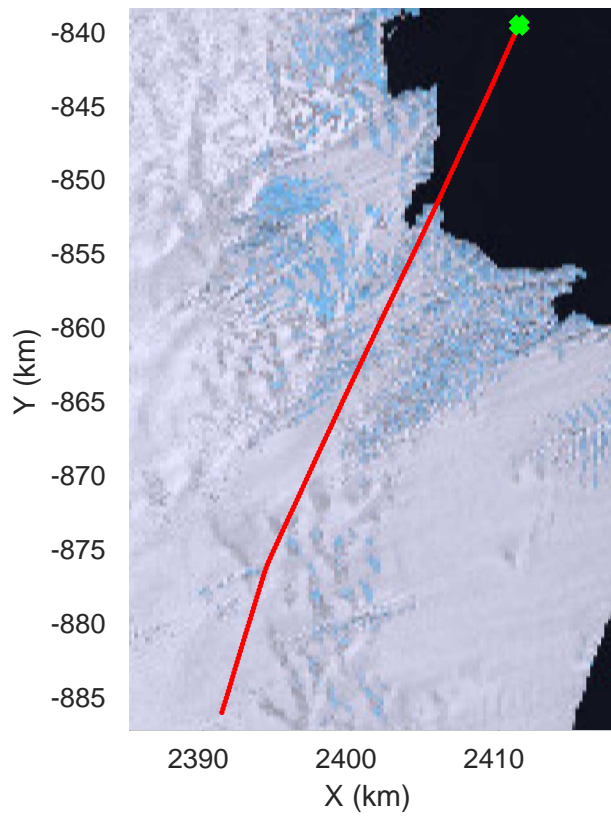

rds 2019_Antarctica_GV: "Sea Ice: Casey" 20191029_01_002: 02:57:48.3 to 03:04:32.9 GPS

Sea Ice: Casey
 20191029_01_003
 Polar Stereograph -71N/0E

rds 2019_Antarctica_GV: "Sea Ice: Casey" 20191029_01_003: 03:04:33.1 to 03:11:48.6 GPS

rds 2019_Antarctica_GV: "Sea Ice: Casey" 20191029_01_003: 03:04:33.1 to 03:11:48.6 GPS

Sea Ice: Casey
20191029_01_004
Polar Stereograph -71N/0E

rds 2019_Antarctica_GV: "Sea Ice: Casey" 20191029_01_004: 03:11:48.7 to 03:19:34.8 GPS

rds 2019_Antarctica_GV: "Sea Ice: Casey" 20191029_01_004: 03:11:48.7 to 03:19:34.8 GPS

rds 2019_Antarctica_GV: "Sea Ice: Casey" 20191029_01_005: 03:19:34.9 to 03:27:19.5 GPS

rds 2019_Antarctica_GV: "Sea Ice: Casey" 20191029_01_005: 03:19:34.9 to 03:27:19.5 GPS

rds 2019_Antarctica_GV: "Sea Ice: Casey" 20191029_01_013: 04:15:20.8 to 04:21:18.0 GPS