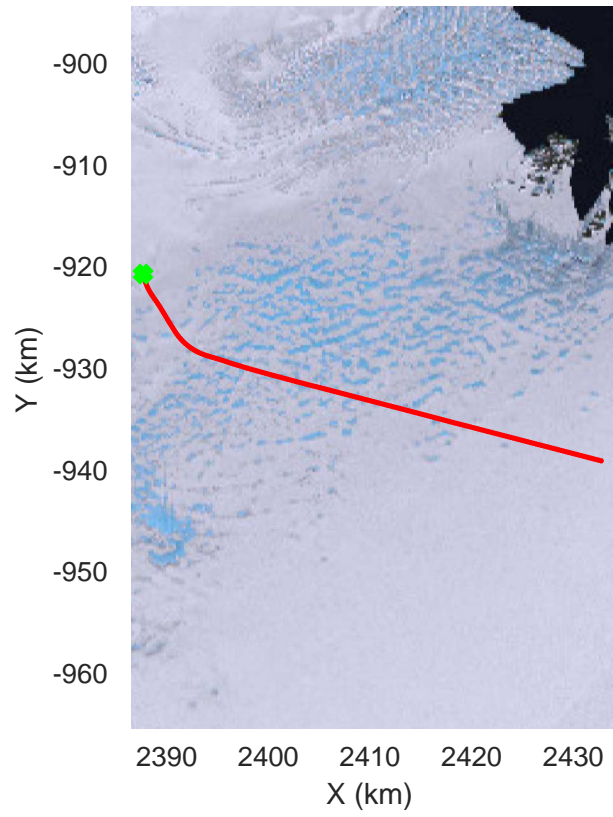

rds 2019_Antarctica_GV: "Sea Ice: Casey" 20191029_01_009: 03:48:17.0 to 03:55:03.5 GPS

rds 2019_Antarctica_GV: "Sea Ice: Casey" 20191029_01_009: 03:48:17.0 to 03:55:03.5 GPS

rds 2019_Antarctica_GV: "Sea Ice: Casey" 20191029_01_010: 03:55:03.6 to 04:01:54.0 GPS

rds 2019_Antarctica_GV: "Sea Ice: Casey" 20191029_01_010: 03:55:03.6 to 04:01:54.0 GPS

rds 2019_Antarctica_GV: "Sea Ice: Casey" 20191029_01_011: 04:01:54.2 to 04:08:37.7 GPS

rds 2019_Antarctica_GV: "Sea Ice: Casey" 20191029_01_011: 04:01:54.2 to 04:08:37.7 GPS

rds 2019_Antarctica_GV: "Sea Ice: Casey" 20191029_01_012: 04:08:37.8 to 04:15:20.7 GPS

rds 2019_Antarctica_GV: "Sea Ice: Casey" 20191029_01_012: 04:08:37.8 to 04:15:20.7 GPS

rds 2019_Antarctica_GV: "Sea Ice: Casey" 20191029_01_013: 04:15:20.8 to 04:21:18.0 GPS

rds 2019_Antarctica_GV: "Sea Ice: Casey" 20191029_01_013: 04:15:20.8 to 04:21:18.0 GPS