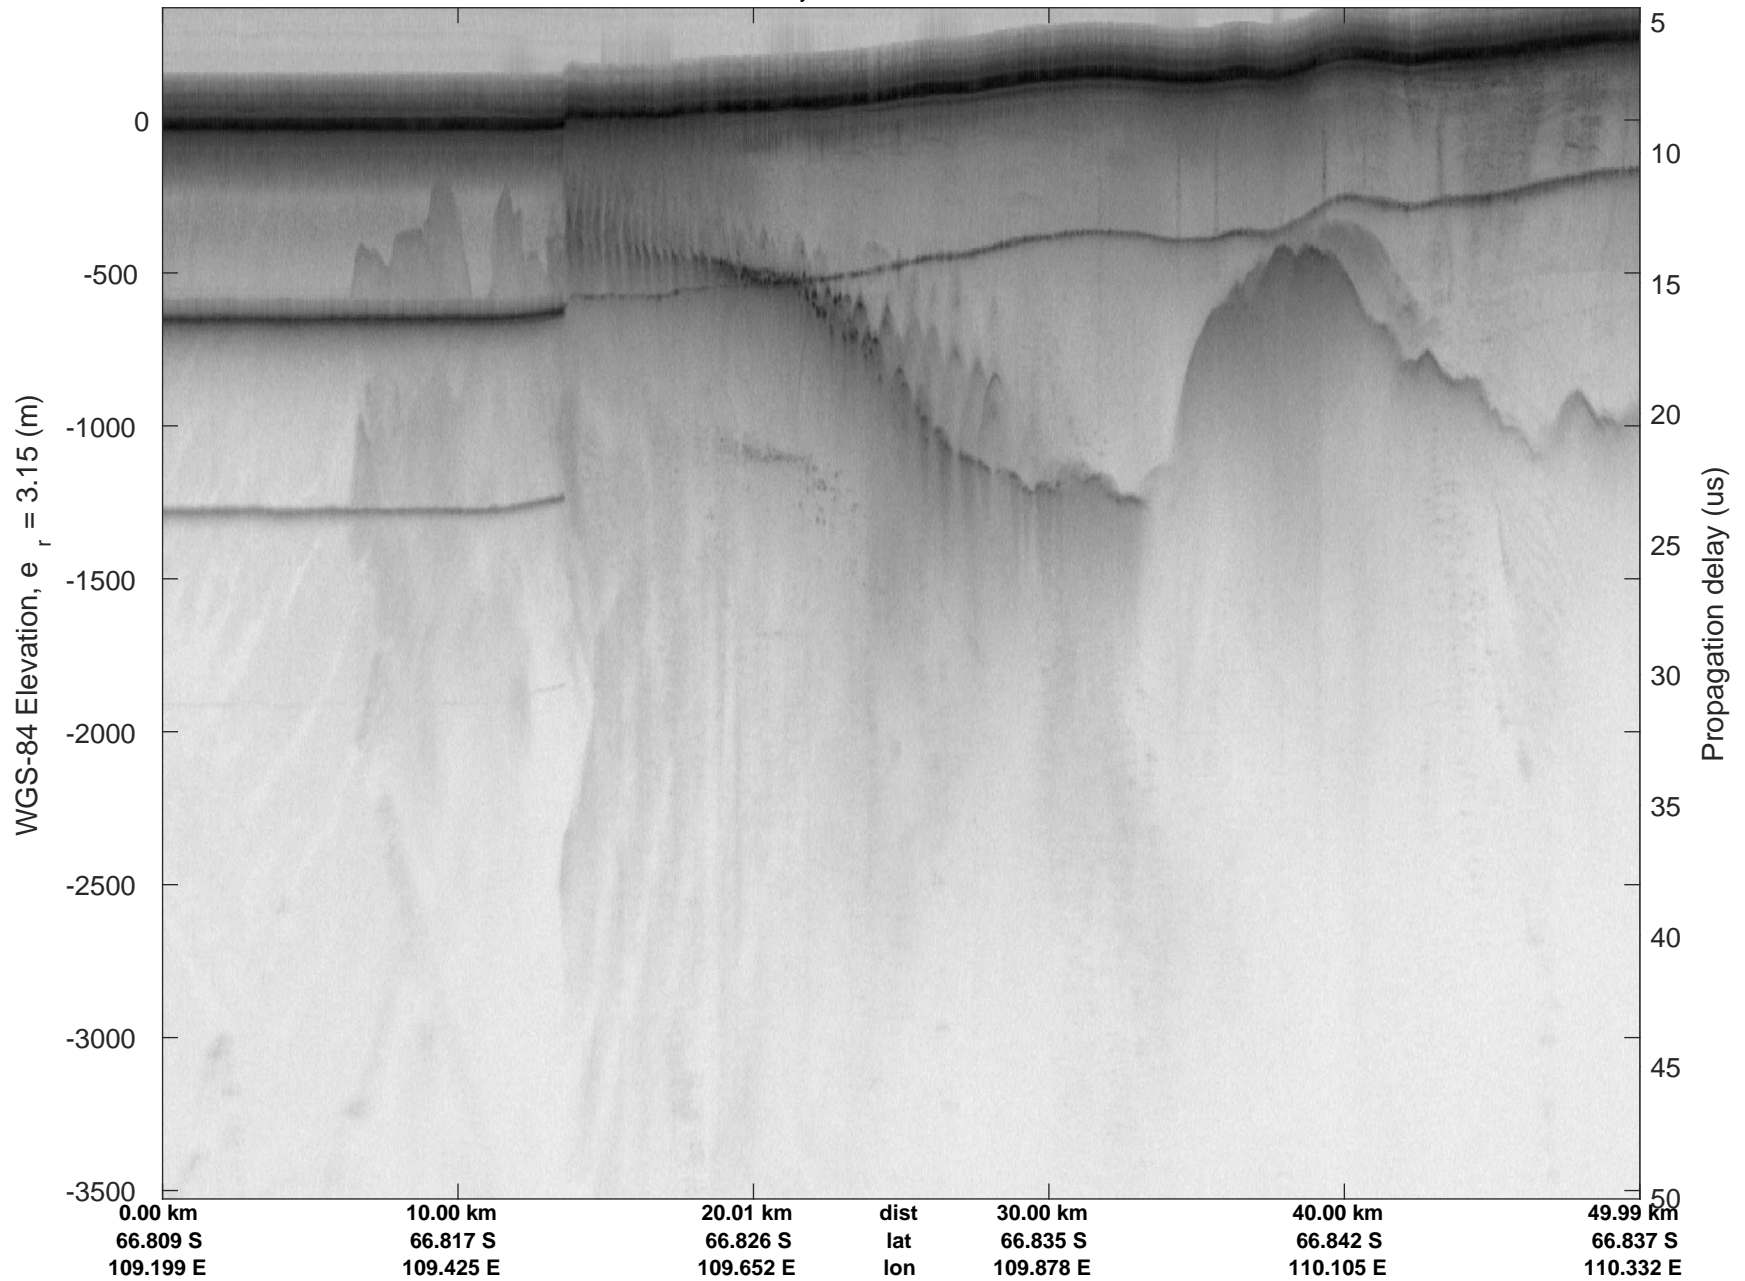

rds 2019_Antarctica_GV: "Sea Ice: Casey" 20191029_01_006: 03:27:19.7 to 03:34:56.8 GPS