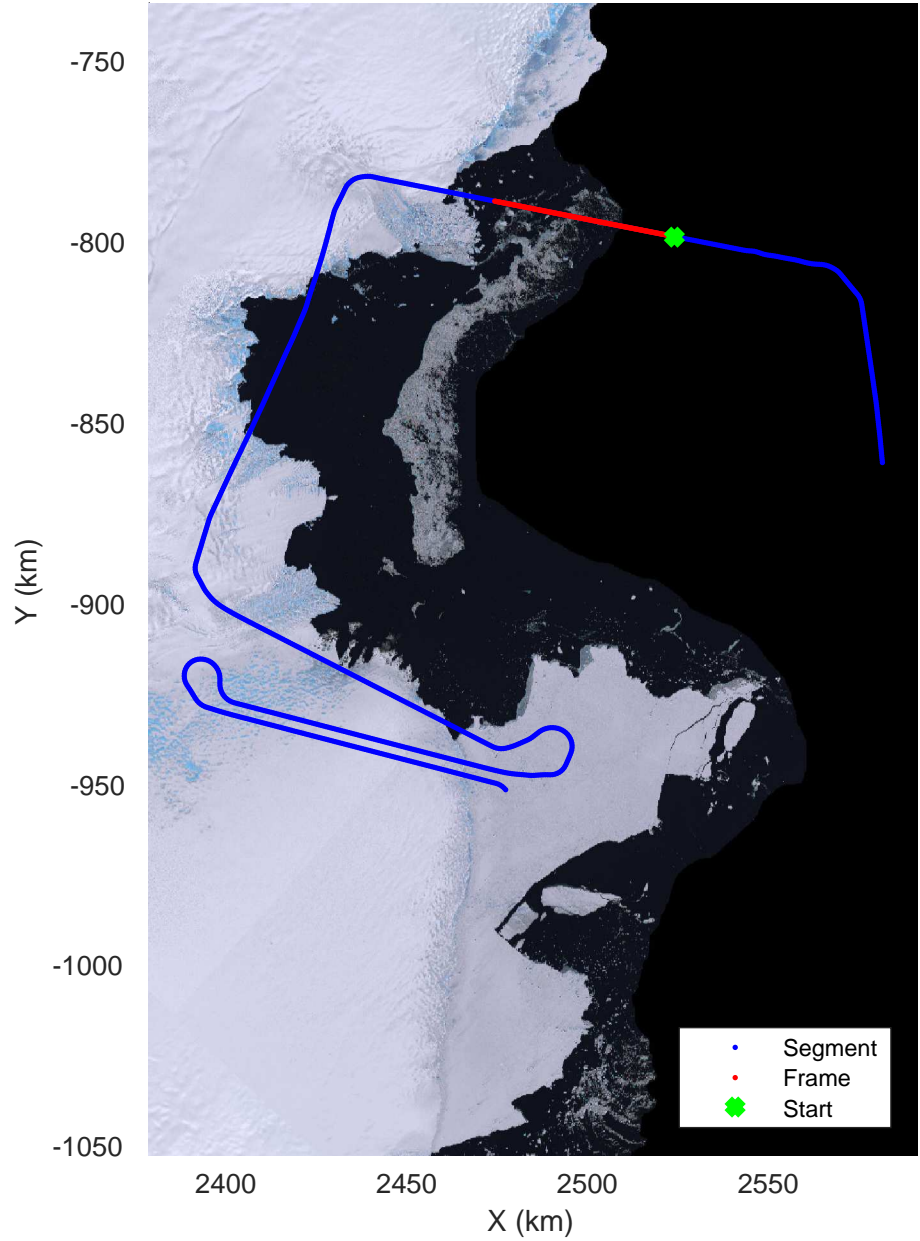

rds 2019_Antarctica_GV: "Sea Ice: Casey" 20191029_01_001: 02:51:18.9 to 02:57:48.2 GPS

rds 2019_Antarctica_GV: "Sea Ice: Casey" 20191029_01_001: 02:51:18.9 to 02:57:48.2 GPS

rds 2019_Antarctica_GV: "Sea Ice: Casey" 20191029_01_002: 02:57:48.3 to 03:04:32.9 GPS

rds 2019_Antarctica_GV: "Sea Ice: Casey" 20191029_01_002: 02:57:48.3 to 03:04:32.9 GPS

Sea Ice: Casey
 20191029_01_003
 Polar Stereograph -71N/0E

rds 2019_Antarctica_GV: "Sea Ice: Casey" 20191029_01_003: 03:04:33.1 to 03:11:48.6 GPS

rds 2019_Antarctica_GV: "Sea Ice: Casey" 20191029_01_003: 03:04:33.1 to 03:11:48.6 GPS

Sea Ice: Casey
20191029_01_004
Polar Stereograph -71N/0E

rds 2019_Antarctica_GV: "Sea Ice: Casey" 20191029_01_004: 03:11:48.7 to 03:19:34.8 GPS

rds 2019_Antarctica_GV: "Sea Ice: Casey" 20191029_01_013: 04:15:20.8 to 04:21:18.0 GPS