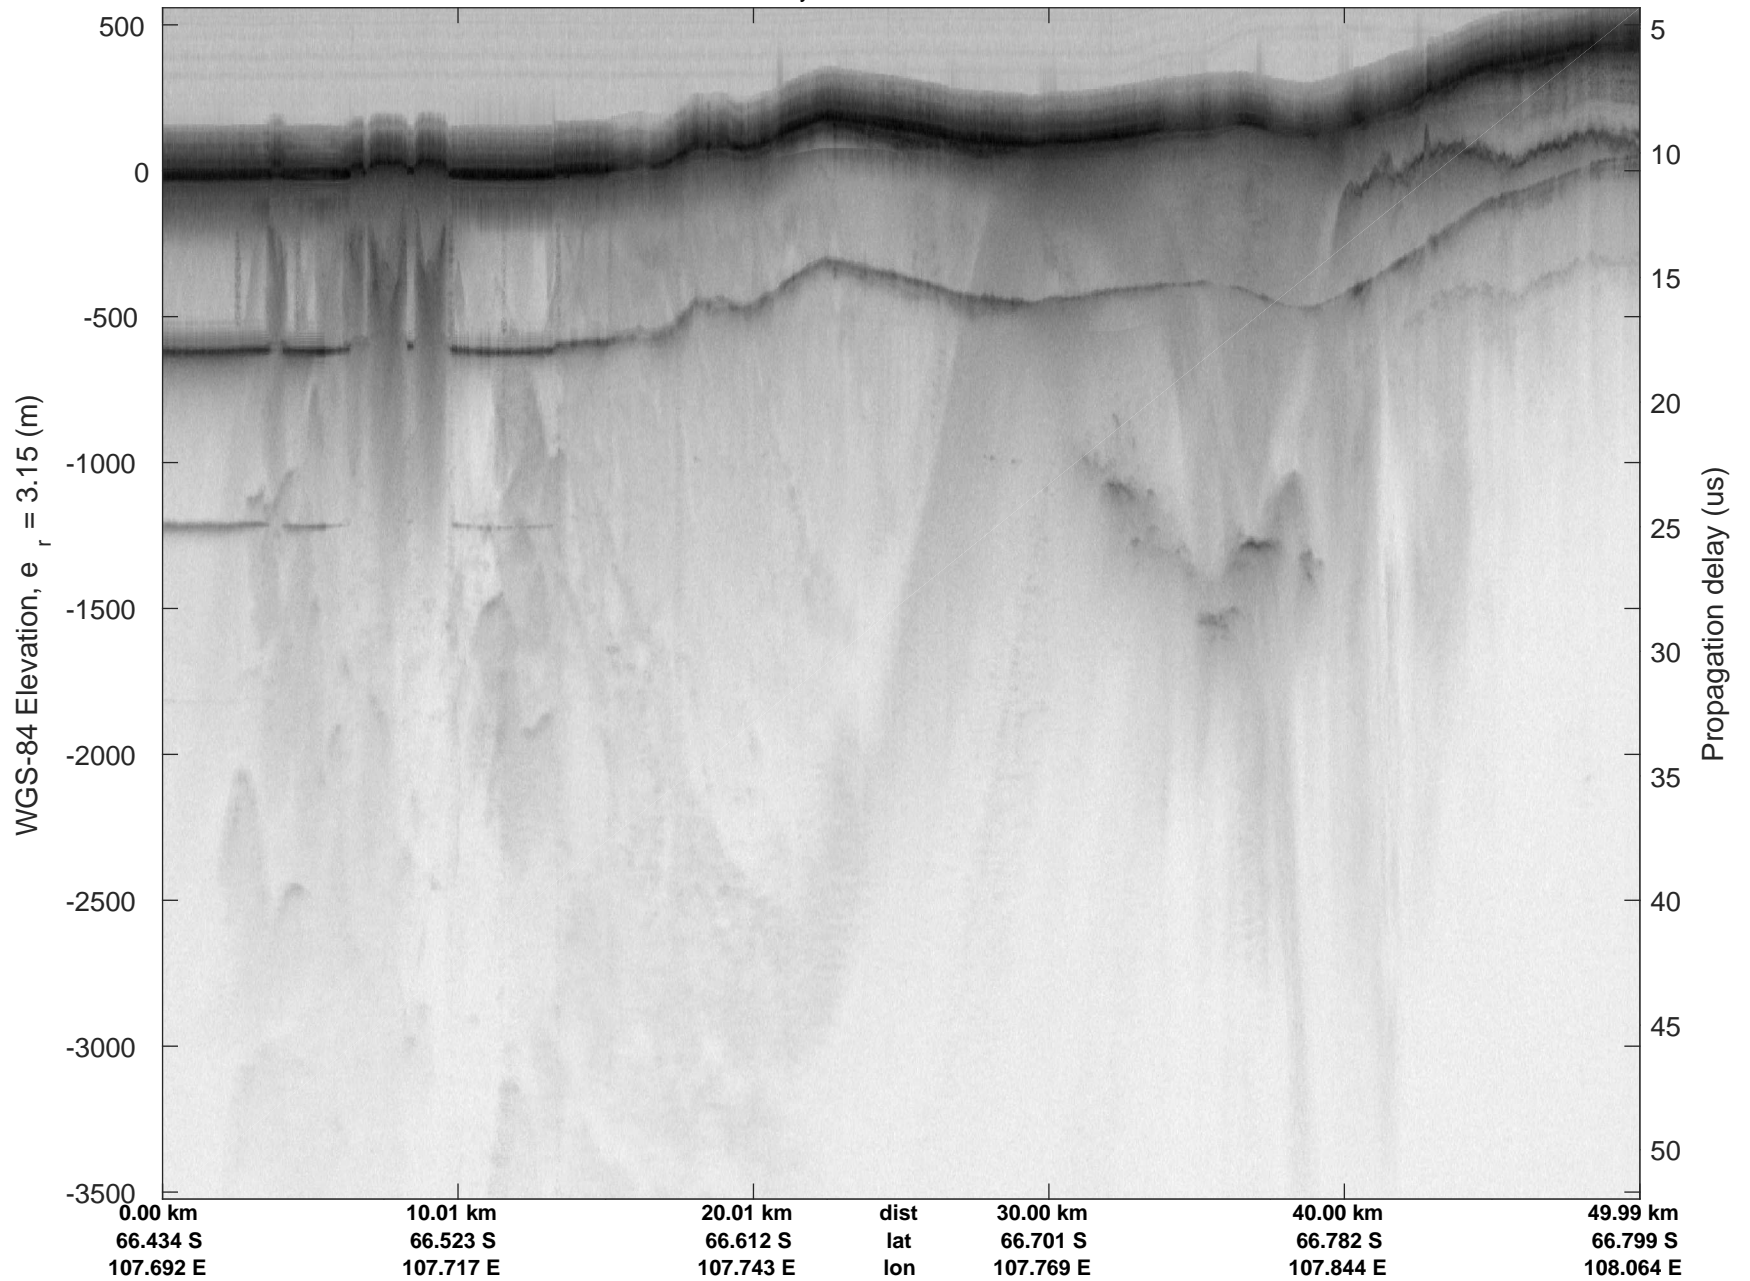

rds 2019_Antarctica_GV: "Sea Ice: Casey" 20191029_01_002: 02:57:48.3 to 03:04:32.9 GPS

Sea Ice: Casey
 20191029_01_003
 Polar Stereograph -71N/0E

rds 2019_Antarctica_GV: "Sea Ice: Casey" 20191029_01_003: 03:04:33.1 to 03:11:48.6 GPS

rds 2019_Antarctica_GV: "Sea Ice: Casey" 20191029_01_003: 03:04:33.1 to 03:11:48.6 GPS

Sea Ice: Casey
20191029_01_004
Polar Stereograph -71N/0E

rds 2019_Antarctica_GV: "Sea Ice: Casey" 20191029_01_004: 03:11:48.7 to 03:19:34.8 GPS

rds 2019_Antarctica_GV: "Sea Ice: Casey" 20191029_01_004: 03:11:48.7 to 03:19:34.8 GPS

rds 2019_Antarctica_GV: "Sea Ice: Casey" 20191029_01_005: 03:19:34.9 to 03:27:19.5 GPS

rds 2019_Antarctica_GV: "Sea Ice: Casey" 20191029_01_005: 03:19:34.9 to 03:27:19.5 GPS

rds 2019_Antarctica_GV: "Sea Ice: Casey" 20191029_01_013: 04:15:20.8 to 04:21:18.0 GPS