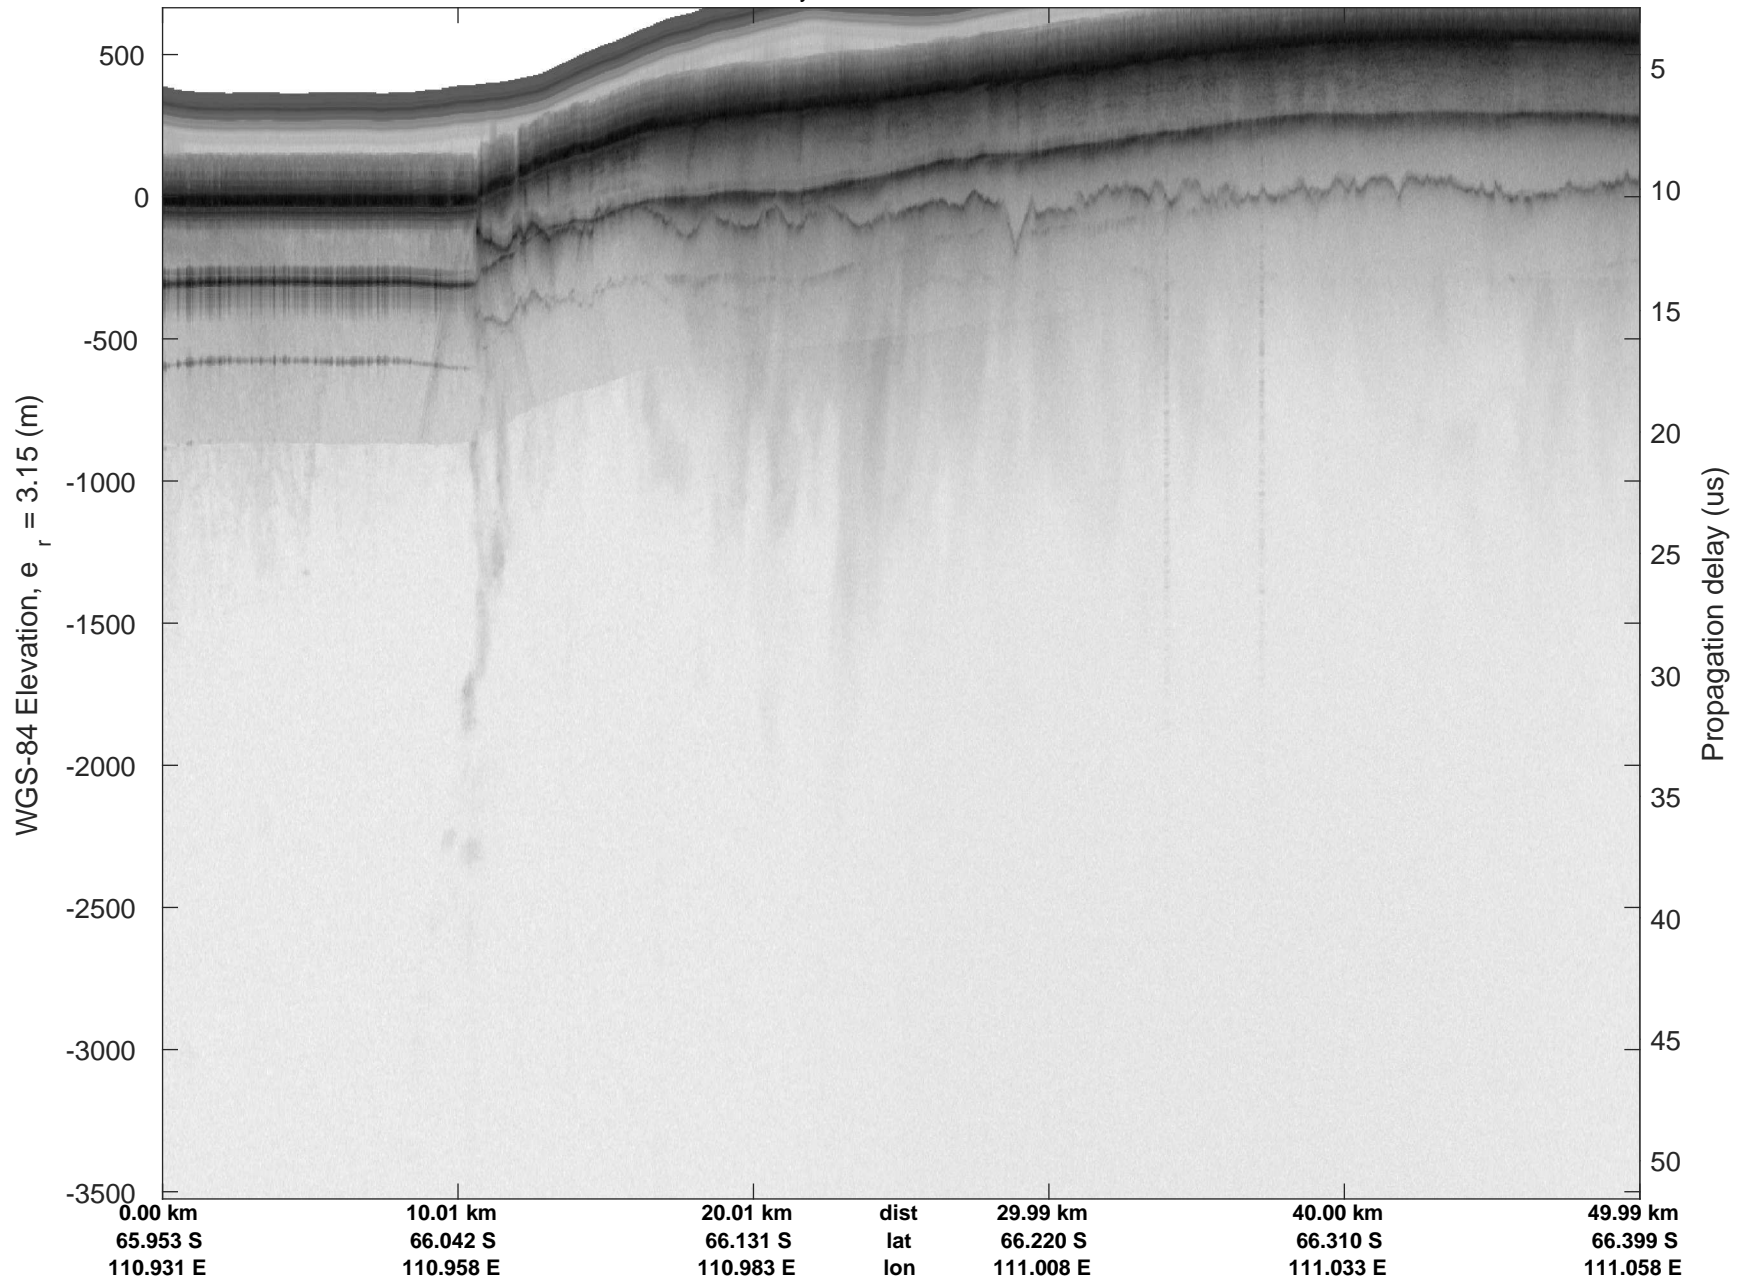

rds 2019_Antarctica_GV: "Sea Ice: Casey" 20191029_01_007: 03:34:56.9 to 03:41:43.1 GPS

rds 2019_Antarctica_GV: "Sea Ice: Casey" 20191029_01_008: 03:41:43.2 to 03:48:16.8 GPS

rds 2019_Antarctica_GV: "Sea Ice: Casey" 20191029_01_008: 03:41:43.2 to 03:48:16.8 GPS

rds 2019_Antarctica_GV: "Sea Ice: Casey" 20191029_01_009: 03:48:17.0 to 03:55:03.5 GPS

rds 2019_Antarctica_GV: "Sea Ice: Casey" 20191029_01_009: 03:48:17.0 to 03:55:03.5 GPS

rds 2019_Antarctica_GV: "Sea Ice: Casey" 20191029_01_010: 03:55:03.6 to 04:01:54.0 GPS

rds 2019_Antarctica_GV: "Sea Ice: Casey" 20191029_01_010: 03:55:03.6 to 04:01:54.0 GPS

rds 2019_Antarctica_GV: "Sea Ice: Casey" 20191029_01_011: 04:01:54.2 to 04:08:37.7 GPS

rds 2019_Antarctica_GV: "Sea Ice: Casey" 20191029_01_011: 04:01:54.2 to 04:08:37.7 GPS

rds 2019_Antarctica_GV: "Sea Ice: Casey" 20191029_01_013: 04:15:20.8 to 04:21:18.0 GPS