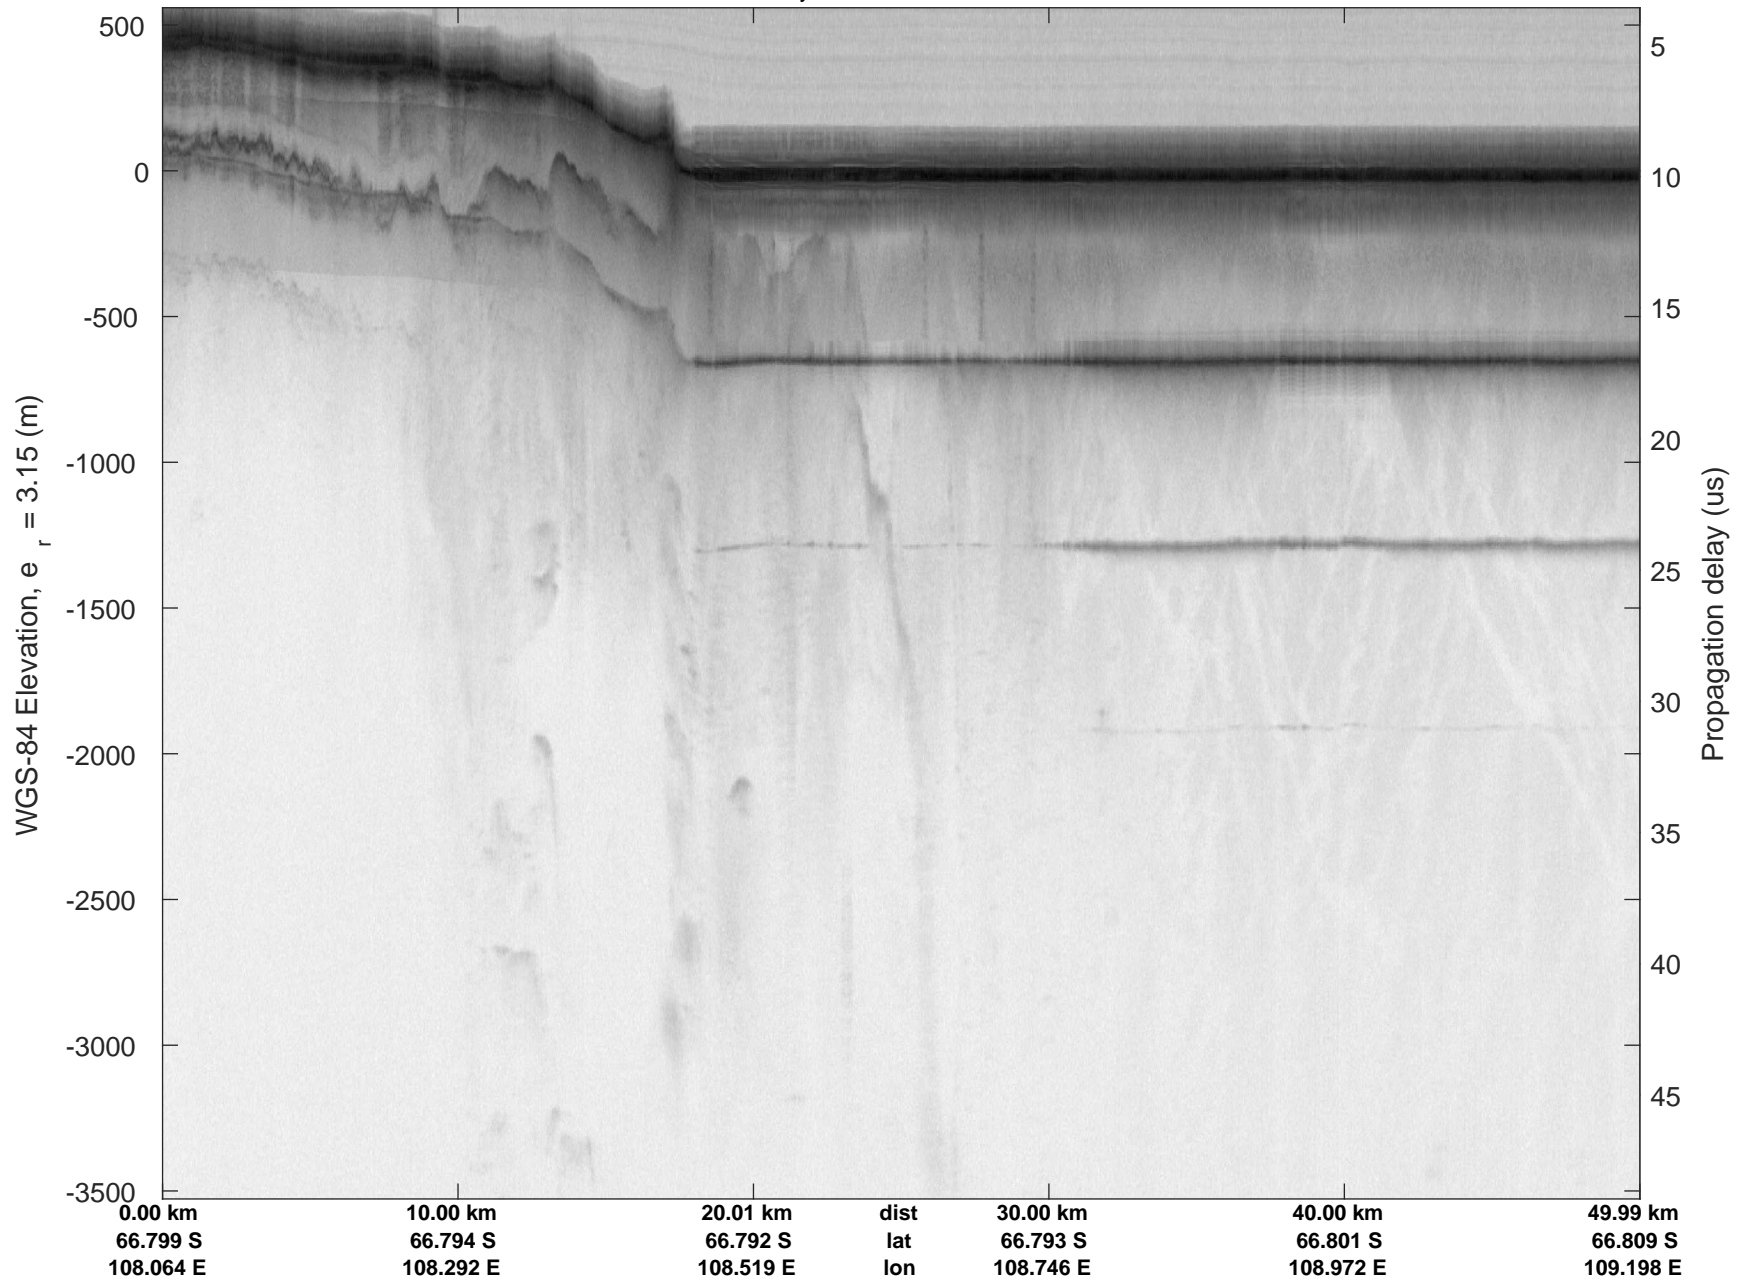

rds 2019_Antarctica_GV: "Sea Ice: Casey" 20191029_01_002: 02:57:48.3 to 03:04:32.9 GPS

Sea Ice: Casey
 20191029_01_003
 Polar Stereograph -71N/0E

rds 2019_Antarctica_GV: "Sea Ice: Casey" 20191029_01_003: 03:04:33.1 to 03:11:48.6 GPS

rds 2019_Antarctica_GV: "Sea Ice: Casey" 20191029_01_003: 03:04:33.1 to 03:11:48.6 GPS

Sea Ice: Casey
20191029_01_004
Polar Stereograph -71N/0E

rds 2019_Antarctica_GV: "Sea Ice: Casey" 20191029_01_004: 03:11:48.7 to 03:19:34.8 GPS

rds 2019_Antarctica_GV: "Sea Ice: Casey" 20191029_01_004: 03:11:48.7 to 03:19:34.8 GPS

rds 2019_Antarctica_GV: "Sea Ice: Casey" 20191029_01_005: 03:19:34.9 to 03:27:19.5 GPS

rds 2019_Antarctica_GV: "Sea Ice: Casey" 20191029_01_005: 03:19:34.9 to 03:27:19.5 GPS

rds 2019_Antarctica_GV: "Sea Ice: Casey" 20191029_01_013: 04:15:20.8 to 04:21:18.0 GPS