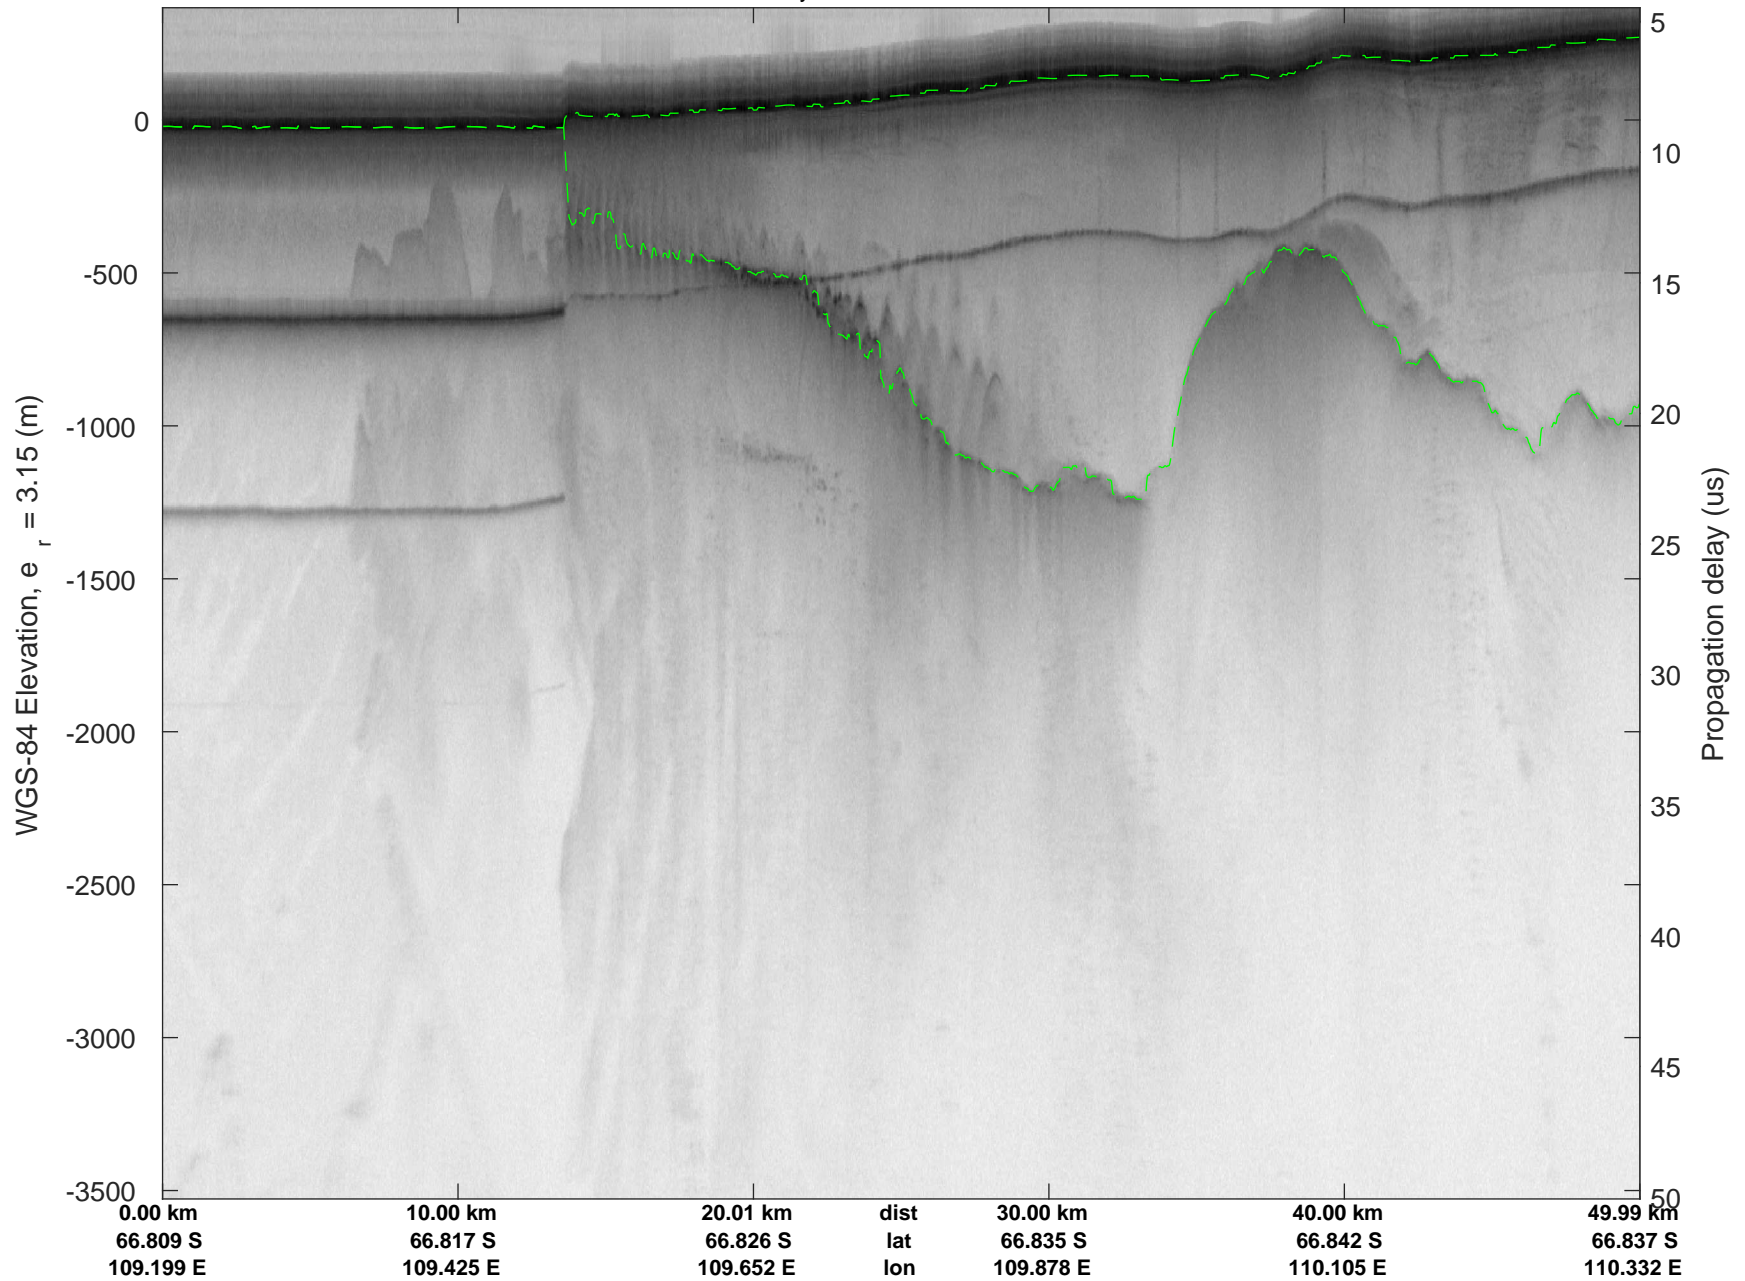

rds 2019_Antarctica_GV: "Sea Ice: Casey" 20191029_01_002: 02:57:48.3 to 03:04:32.9 GPS

Sea Ice: Casey
 20191029_01_003
 Polar Stereograph -71N/0E

rds 2019_Antarctica_GV: "Sea Ice: Casey" 20191029_01_003: 03:04:33.1 to 03:11:48.6 GPS

rds 2019_Antarctica_GV: "Sea Ice: Casey" 20191029_01_003: 03:04:33.1 to 03:11:48.6 GPS

Sea Ice: Casey
20191029_01_004
Polar Stereograph -71N/0E

rds 2019_Antarctica_GV: "Sea Ice: Casey" 20191029_01_004: 03:11:48.7 to 03:19:34.8 GPS

rds 2019_Antarctica_GV: "Sea Ice: Casey" 20191029_01_004: 03:11:48.7 to 03:19:34.8 GPS

rds 2019_Antarctica_GV: "Sea Ice: Casey" 20191029_01_005: 03:19:34.9 to 03:27:19.5 GPS

rds 2019_Antarctica_GV: "Sea Ice: Casey" 20191029_01_005: 03:19:34.9 to 03:27:19.5 GPS

rds 2019_Antarctica_GV: "Sea Ice: Casey" 20191029_01_006: 03:27:19.7 to 03:34:56.8 GPS

rds 2019_Antarctica_GV: "Sea Ice: Casey" 20191029_01_006: 03:27:19.7 to 03:34:56.8 GPS

rds 2019_Antarctica_GV: "Sea Ice: Casey" 20191029_01_007: 03:34:56.9 to 03:41:43.1 GPS