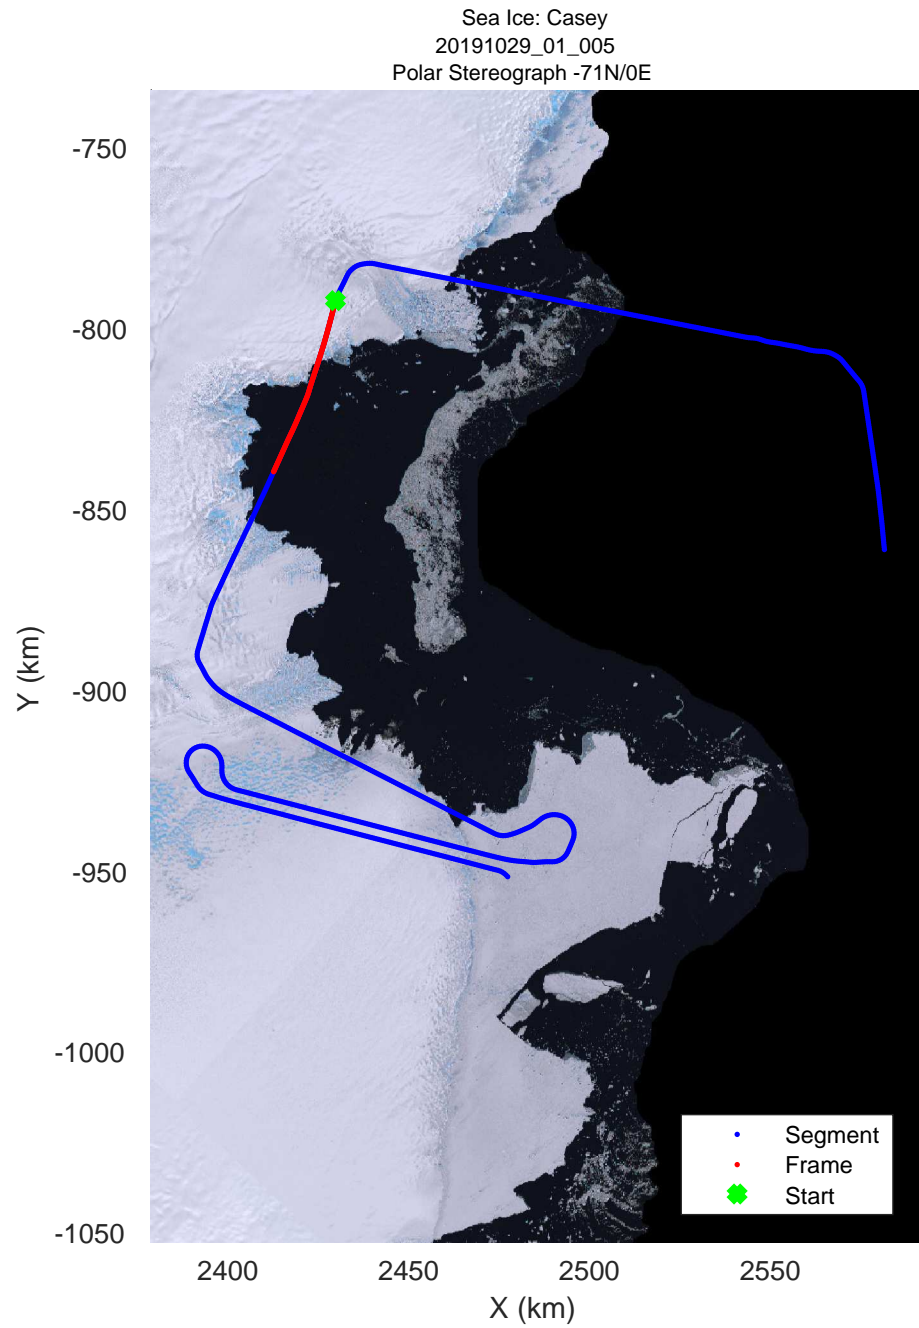

rds 2019_Antarctica_GV: "Sea Ice: Casey" 20191029_01_002: 02:57:48.3 to 03:04:32.9 GPS

Sea Ice: Casey
 20191029_01_003
 Polar Stereograph -71N/0E

rds 2019_Antarctica_GV: "Sea Ice: Casey" 20191029_01_003: 03:04:33.1 to 03:11:48.6 GPS

rds 2019_Antarctica_GV: "Sea Ice: Casey" 20191029_01_003: 03:04:33.1 to 03:11:48.6 GPS

Sea Ice: Casey
20191029_01_004
Polar Stereograph -71N/0E

rds 2019_Antarctica_GV: "Sea Ice: Casey" 20191029_01_004: 03:11:48.7 to 03:19:34.8 GPS

rds 2019_Antarctica_GV: "Sea Ice: Casey" 20191029_01_004: 03:11:48.7 to 03:19:34.8 GPS

rds 2019_Antarctica_GV: "Sea Ice: Casey" 20191029_01_005: 03:19:34.9 to 03:27:19.5 GPS

rds 2019_Antarctica_GV: "Sea Ice: Casey" 20191029_01_005: 03:19:34.9 to 03:27:19.5 GPS

rds 2019_Antarctica_GV: "Sea Ice: Casey" 20191029_01_013: 04:15:20.8 to 04:21:18.0 GPS