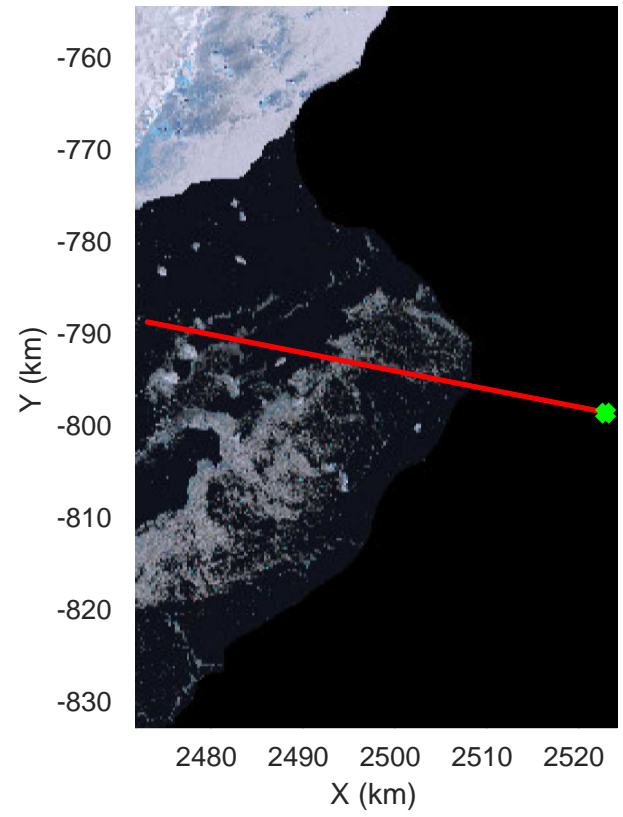

rds 2019_Antarctica_GV: "Sea Ice: Casey" 20191029_01_001: 02:51:18.9 to 02:57:48.2 GPS

rds 2019_Antarctica_GV: "Sea Ice: Casey" 20191029_01_001: 02:51:18.9 to 02:57:48.2 GPS

rds 2019_Antarctica_GV: "Sea Ice: Casey" 20191029_01_002: 02:57:48.3 to 03:04:32.9 GPS

rds 2019_Antarctica_GV: "Sea Ice: Casey" 20191029_01_002: 02:57:48.3 to 03:04:32.9 GPS

Sea Ice: Casey
 20191029_01_003
 Polar Stereograph -71N/0E

rds 2019_Antarctica_GV: "Sea Ice: Casey" 20191029_01_003: 03:04:33.1 to 03:11:48.6 GPS

rds 2019_Antarctica_GV: "Sea Ice: Casey" 20191029_01_003: 03:04:33.1 to 03:11:48.6 GPS

Sea Ice: Casey
20191029_01_004
Polar Stereograph -71N/0E

rds 2019_Antarctica_GV: "Sea Ice: Casey" 20191029_01_004: 03:11:48.7 to 03:19:34.8 GPS

rds 2019_Antarctica_GV: "Sea Ice: Casey" 20191029_01_013: 04:15:20.8 to 04:21:18.0 GPS