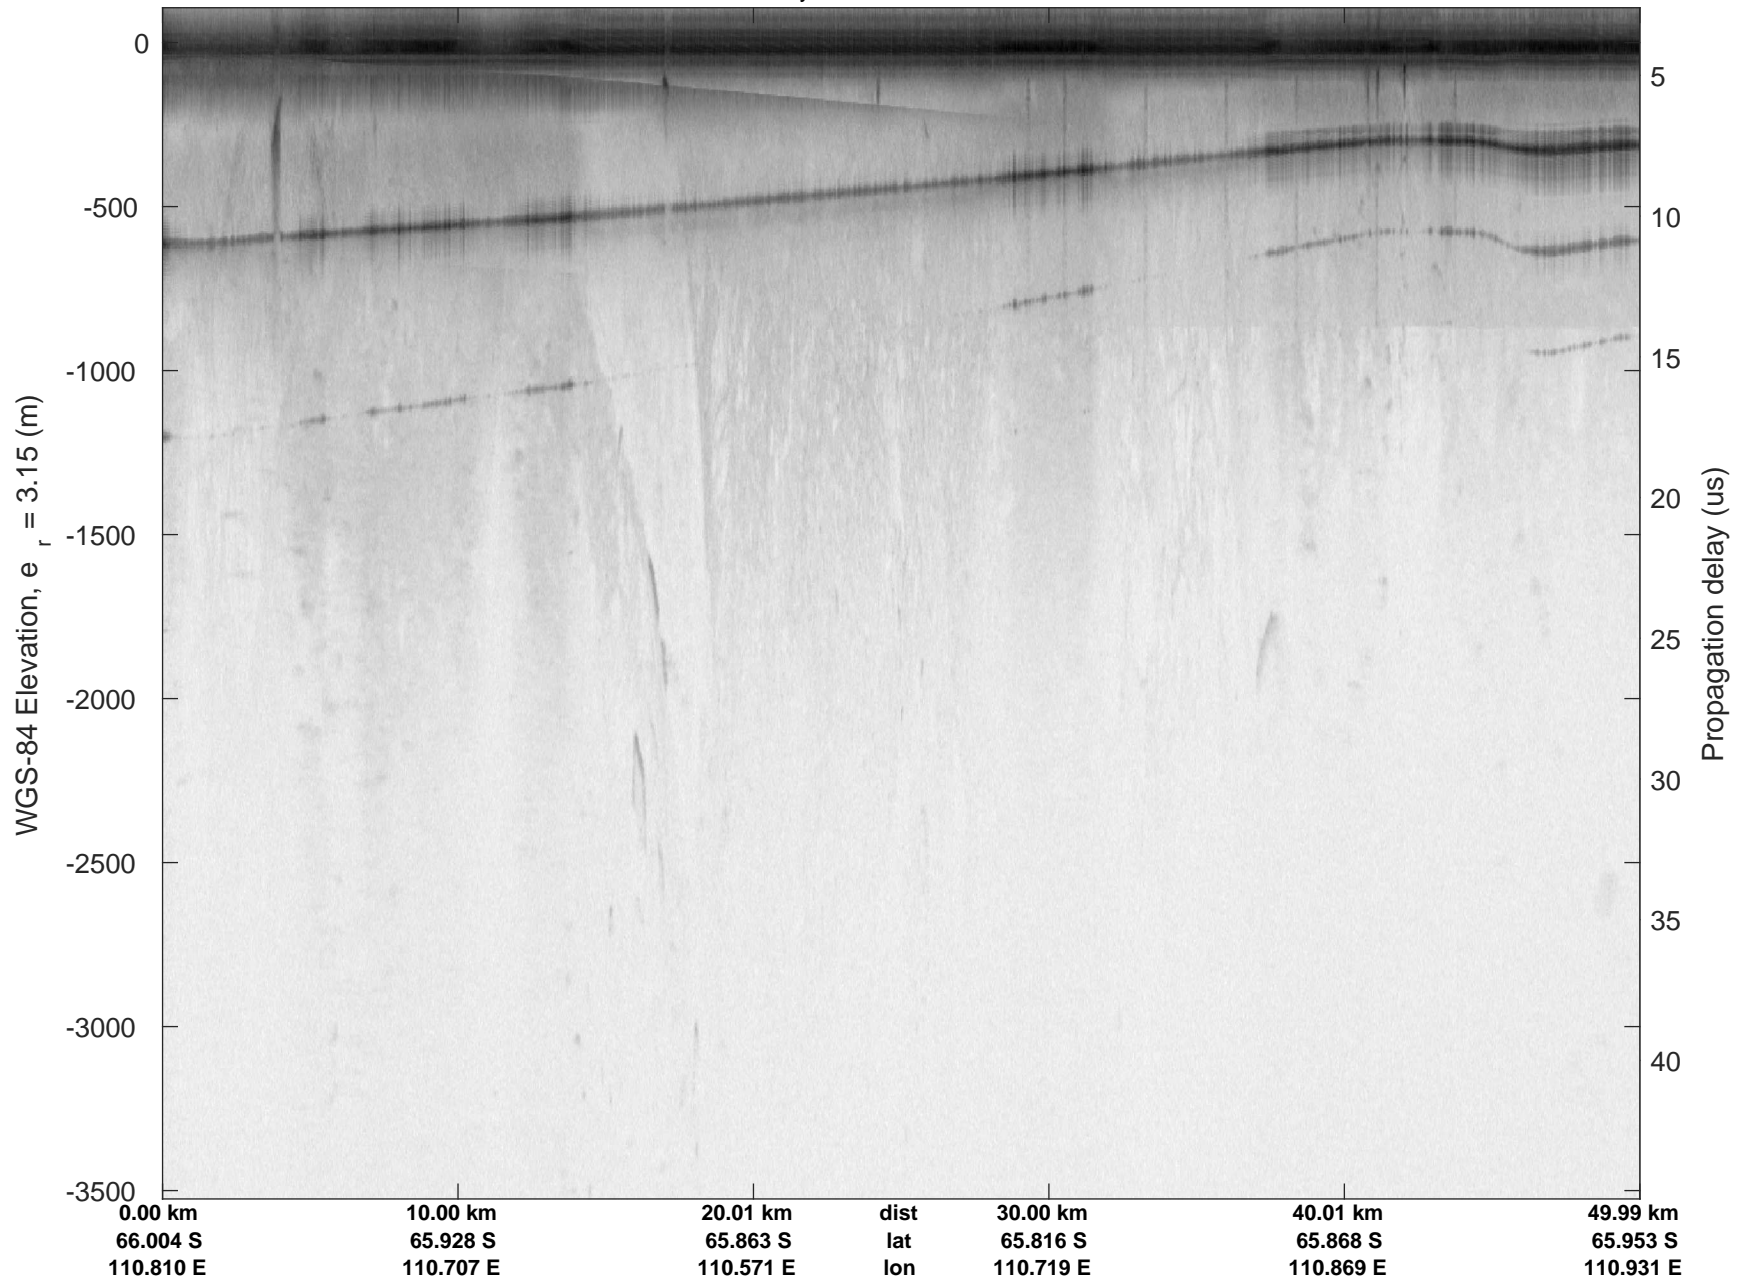

rds 2019_Antarctica_GV: "Sea Ice: Casey" 20191029_01_007: 03:34:56.9 to 03:41:43.1 GPS

rds 2019_Antarctica_GV: "Sea Ice: Casey" 20191029_01_008: 03:41:43.2 to 03:48:16.8 GPS

rds 2019_Antarctica_GV: "Sea Ice: Casey" 20191029_01_008: 03:41:43.2 to 03:48:16.8 GPS

rds 2019_Antarctica_GV: "Sea Ice: Casey" 20191029_01_009: 03:48:17.0 to 03:55:03.5 GPS

rds 2019_Antarctica_GV: "Sea Ice: Casey" 20191029_01_009: 03:48:17.0 to 03:55:03.5 GPS

rds 2019_Antarctica_GV: "Sea Ice: Casey" 20191029_01_010: 03:55:03.6 to 04:01:54.0 GPS

rds 2019_Antarctica_GV: "Sea Ice: Casey" 20191029_01_010: 03:55:03.6 to 04:01:54.0 GPS

rds 2019_Antarctica_GV: "Sea Ice: Casey" 20191029_01_011: 04:01:54.2 to 04:08:37.7 GPS

rds 2019_Antarctica_GV: "Sea Ice: Casey" 20191029_01_011: 04:01:54.2 to 04:08:37.7 GPS

rds 2019_Antarctica_GV: "Sea Ice: Casey" 20191029_01_013: 04:15:20.8 to 04:21:18.0 GPS