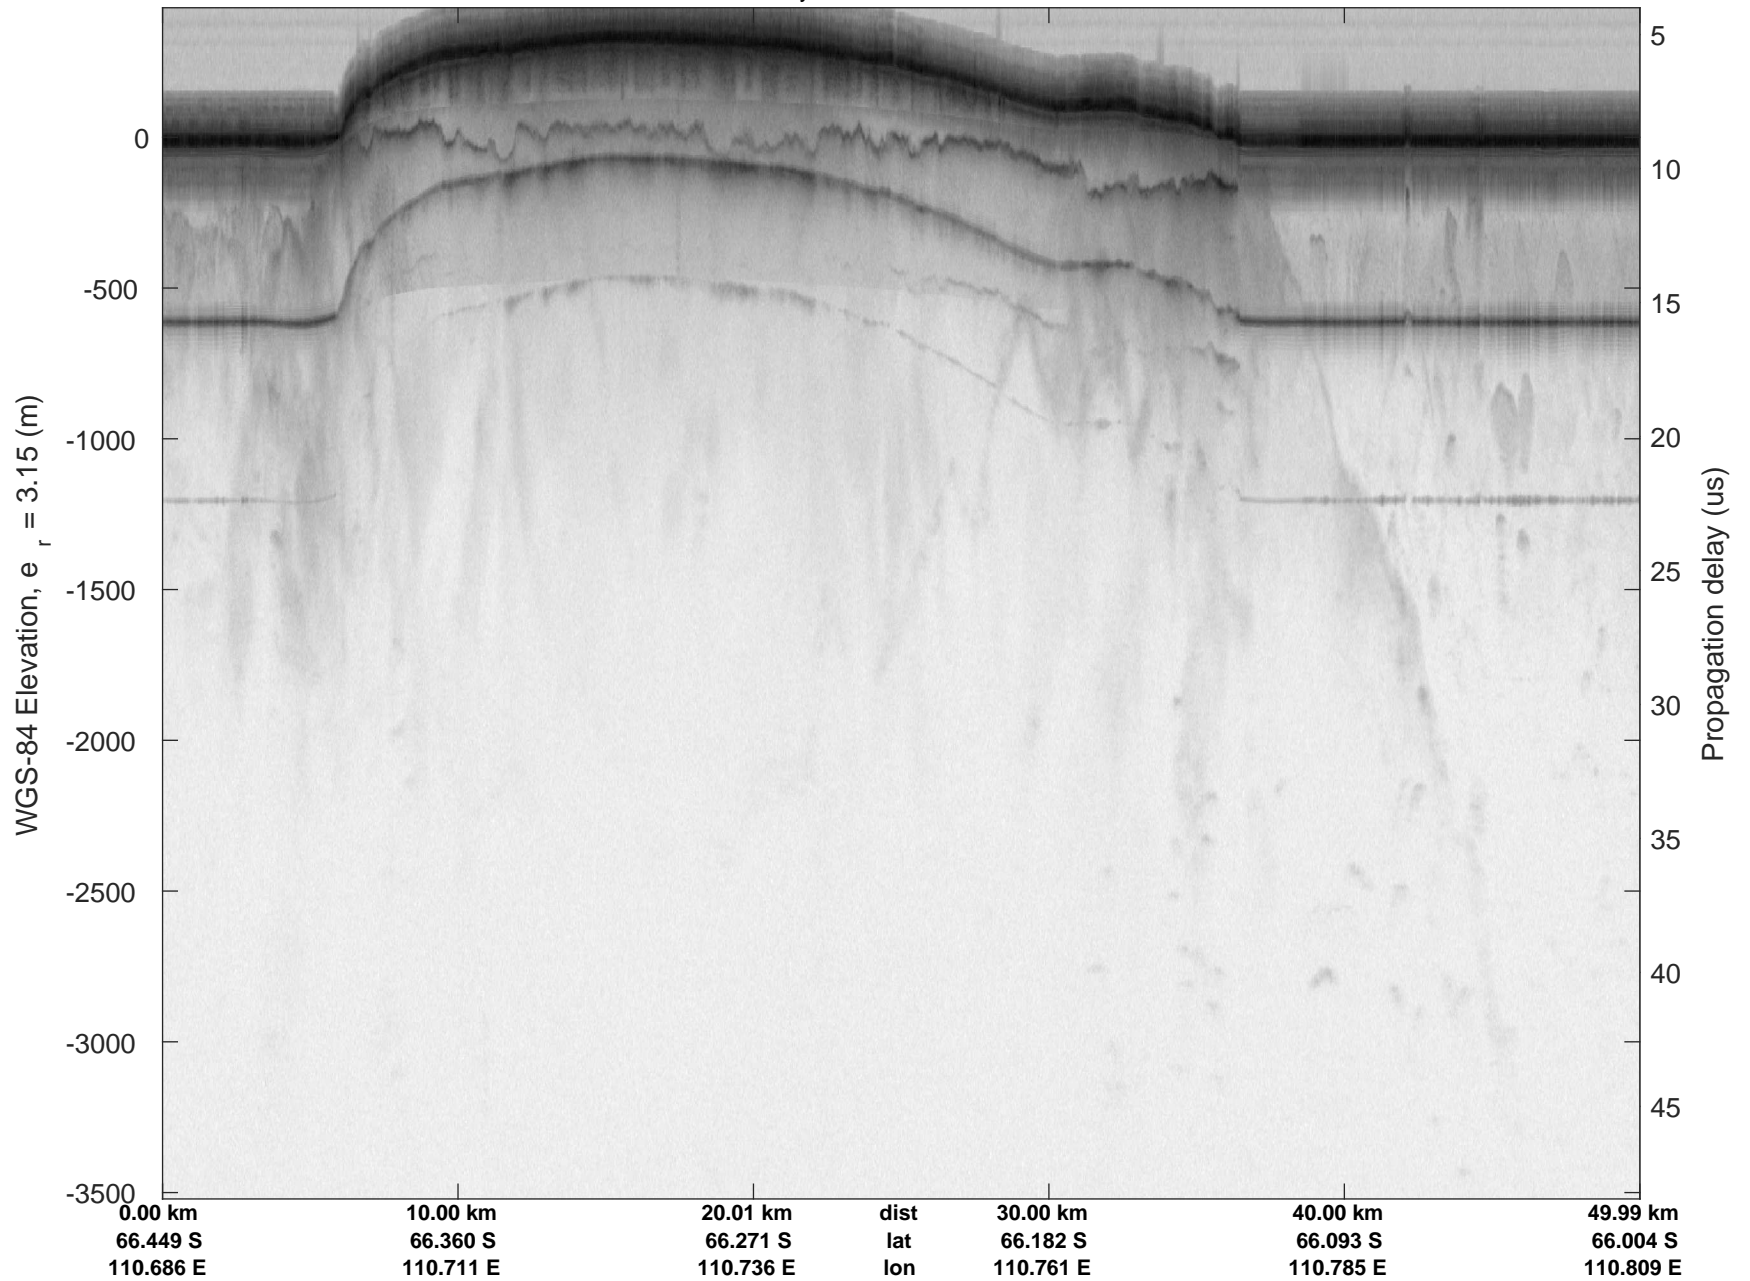

rds 2019_Antarctica_GV: "Sea Ice: Casey" 20191029_01_003: 03:04:33.1 to 03:11:48.6 GPS

Sea Ice: Casey
20191029_01_004
Polar Stereograph -71N/0E

rds 2019_Antarctica_GV: "Sea Ice: Casey" 20191029_01_004: 03:11:48.7 to 03:19:34.8 GPS

rds 2019_Antarctica_GV: "Sea Ice: Casey" 20191029_01_006: 03:27:19.7 to 03:34:56.8 GPS

rds 2019_Antarctica_GV: "Sea Ice: Casey" 20191029_01_006: 03:27:19.7 to 03:34:56.8 GPS

rds 2019_Antarctica_GV: "Sea Ice: Casey" 20191029_01_007: 03:34:56.9 to 03:41:43.1 GPS

rds 2019_Antarctica_GV: "Sea Ice: Casey" 20191029_01_007: 03:34:56.9 to 03:41:43.1 GPS

rds 2019_Antarctica_GV: "Sea Ice: Casey" 20191029_01_008: 03:41:43.2 to 03:48:16.8 GPS

rds 2019_Antarctica_GV: "Sea Ice: Casey" 20191029_01_008: 03:41:43.2 to 03:48:16.8 GPS

rds 2019_Antarctica_GV: "Sea Ice: Casey" 20191029_01_009: 03:48:17.0 to 03:55:03.5 GPS

rds 2019_Antarctica_GV: "Sea Ice: Casey" 20191029_01_009: 03:48:17.0 to 03:55:03.5 GPS

rds 2019_Antarctica_GV: "Sea Ice: Casey" 20191029_01_010: 03:55:03.6 to 04:01:54.0 GPS