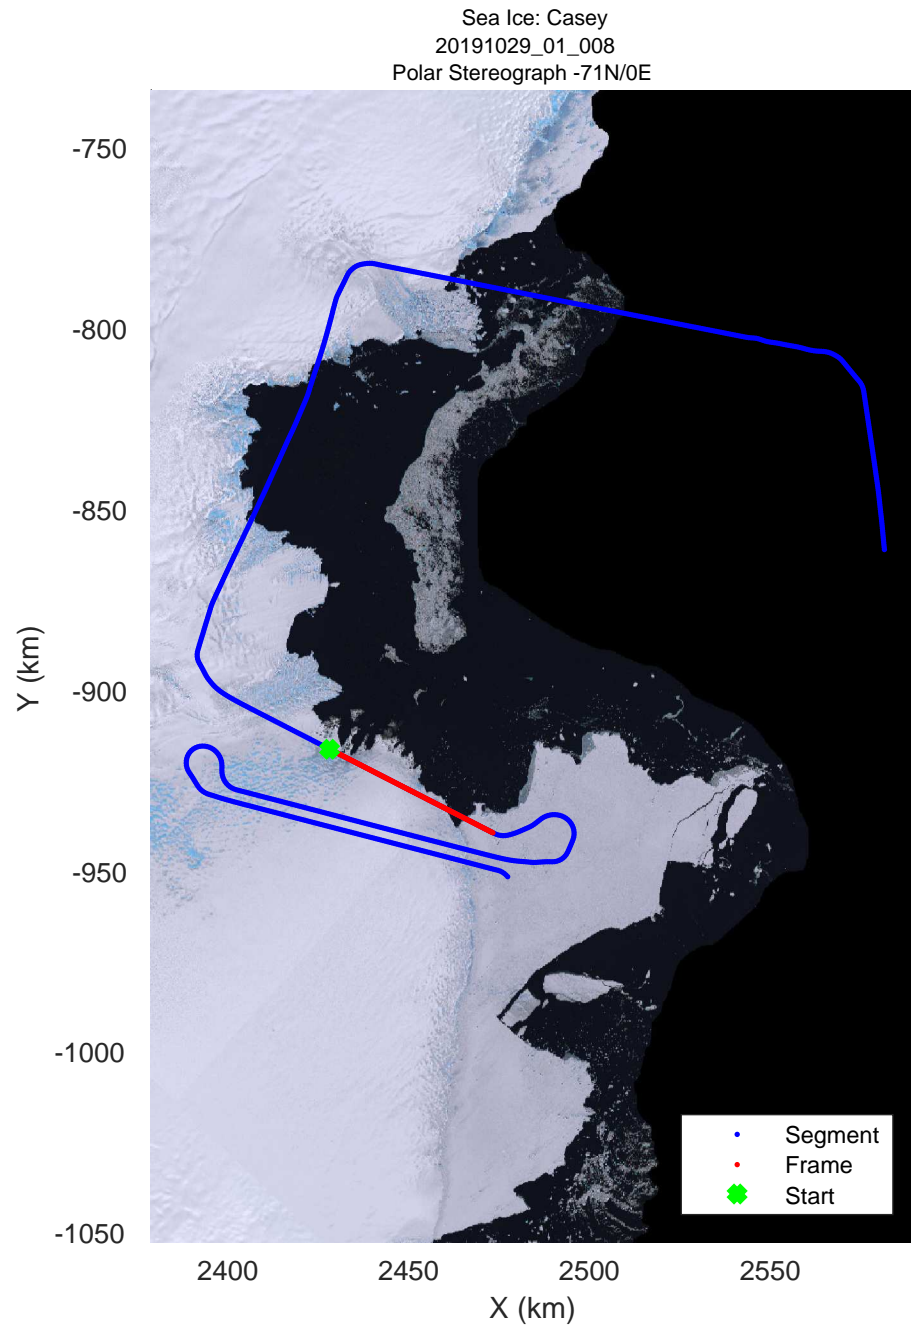

rds 2019_Antarctica_GV: "Sea Ice: Casey" 20191029_01_003: 03:04:33.1 to 03:11:48.6 GPS

Sea Ice: Casey
20191029_01_004
Polar Stereograph -71N/0E

rds 2019_Antarctica_GV: "Sea Ice: Casey" 20191029_01_004: 03:11:48.7 to 03:19:34.8 GPS

rds 2019_Antarctica_GV: "Sea Ice: Casey" 20191029_01_006: 03:27:19.7 to 03:34:56.8 GPS

rds 2019_Antarctica_GV: "Sea Ice: Casey" 20191029_01_006: 03:27:19.7 to 03:34:56.8 GPS

rds 2019_Antarctica_GV: "Sea Ice: Casey" 20191029_01_007: 03:34:56.9 to 03:41:43.1 GPS

rds 2019_Antarctica_GV: "Sea Ice: Casey" 20191029_01_007: 03:34:56.9 to 03:41:43.1 GPS

rds 2019_Antarctica_GV: "Sea Ice: Casey" 20191029_01_008: 03:41:43.2 to 03:48:16.8 GPS

rds 2019_Antarctica_GV: "Sea Ice: Casey" 20191029_01_008: 03:41:43.2 to 03:48:16.8 GPS

rds 2019_Antarctica_GV: "Sea Ice: Casey" 20191029_01_013: 04:15:20.8 to 04:21:18.0 GPS