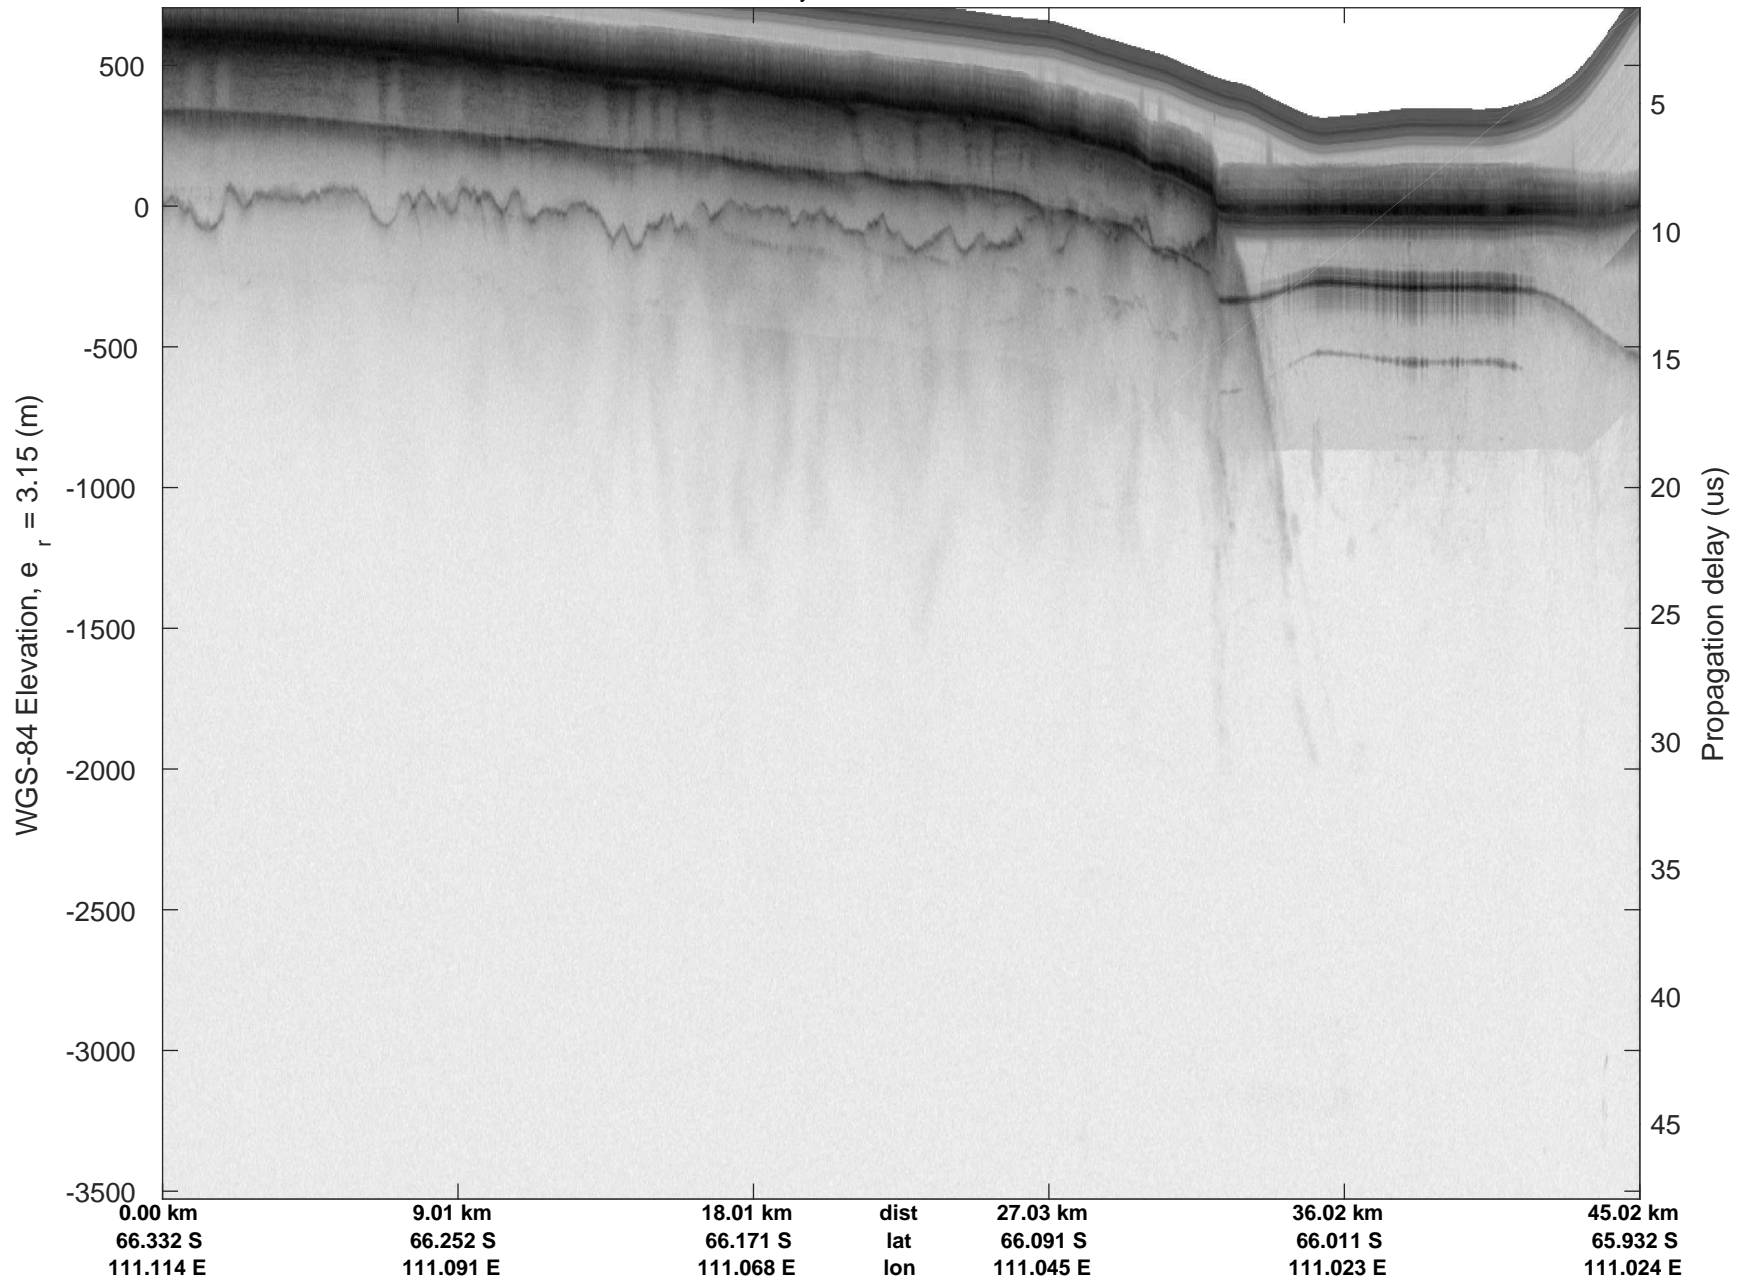

rds 2019_Antarctica_GV: "Sea Ice: Casey" 20191029_01_009: 03:48:17.0 to 03:55:03.5 GPS

rds 2019_Antarctica_GV: "Sea Ice: Casey" 20191029_01_009: 03:48:17.0 to 03:55:03.5 GPS

rds 2019_Antarctica_GV: "Sea Ice: Casey" 20191029_01_010: 03:55:03.6 to 04:01:54.0 GPS

rds 2019_Antarctica_GV: "Sea Ice: Casey" 20191029_01_010: 03:55:03.6 to 04:01:54.0 GPS

rds 2019_Antarctica_GV: "Sea Ice: Casey" 20191029_01_011: 04:01:54.2 to 04:08:37.7 GPS

rds 2019_Antarctica_GV: "Sea Ice: Casey" 20191029_01_011: 04:01:54.2 to 04:08:37.7 GPS

rds 2019_Antarctica_GV: "Sea Ice: Casey" 20191029_01_012: 04:08:37.8 to 04:15:20.7 GPS

rds 2019_Antarctica_GV: "Sea Ice: Casey" 20191029_01_012: 04:08:37.8 to 04:15:20.7 GPS

rds 2019_Antarctica_GV: "Sea Ice: Casey" 20191029_01_013: 04:15:20.8 to 04:21:18.0 GPS

rds 2019_Antarctica_GV: "Sea Ice: Casey" 20191029_01_013: 04:15:20.8 to 04:21:18.0 GPS