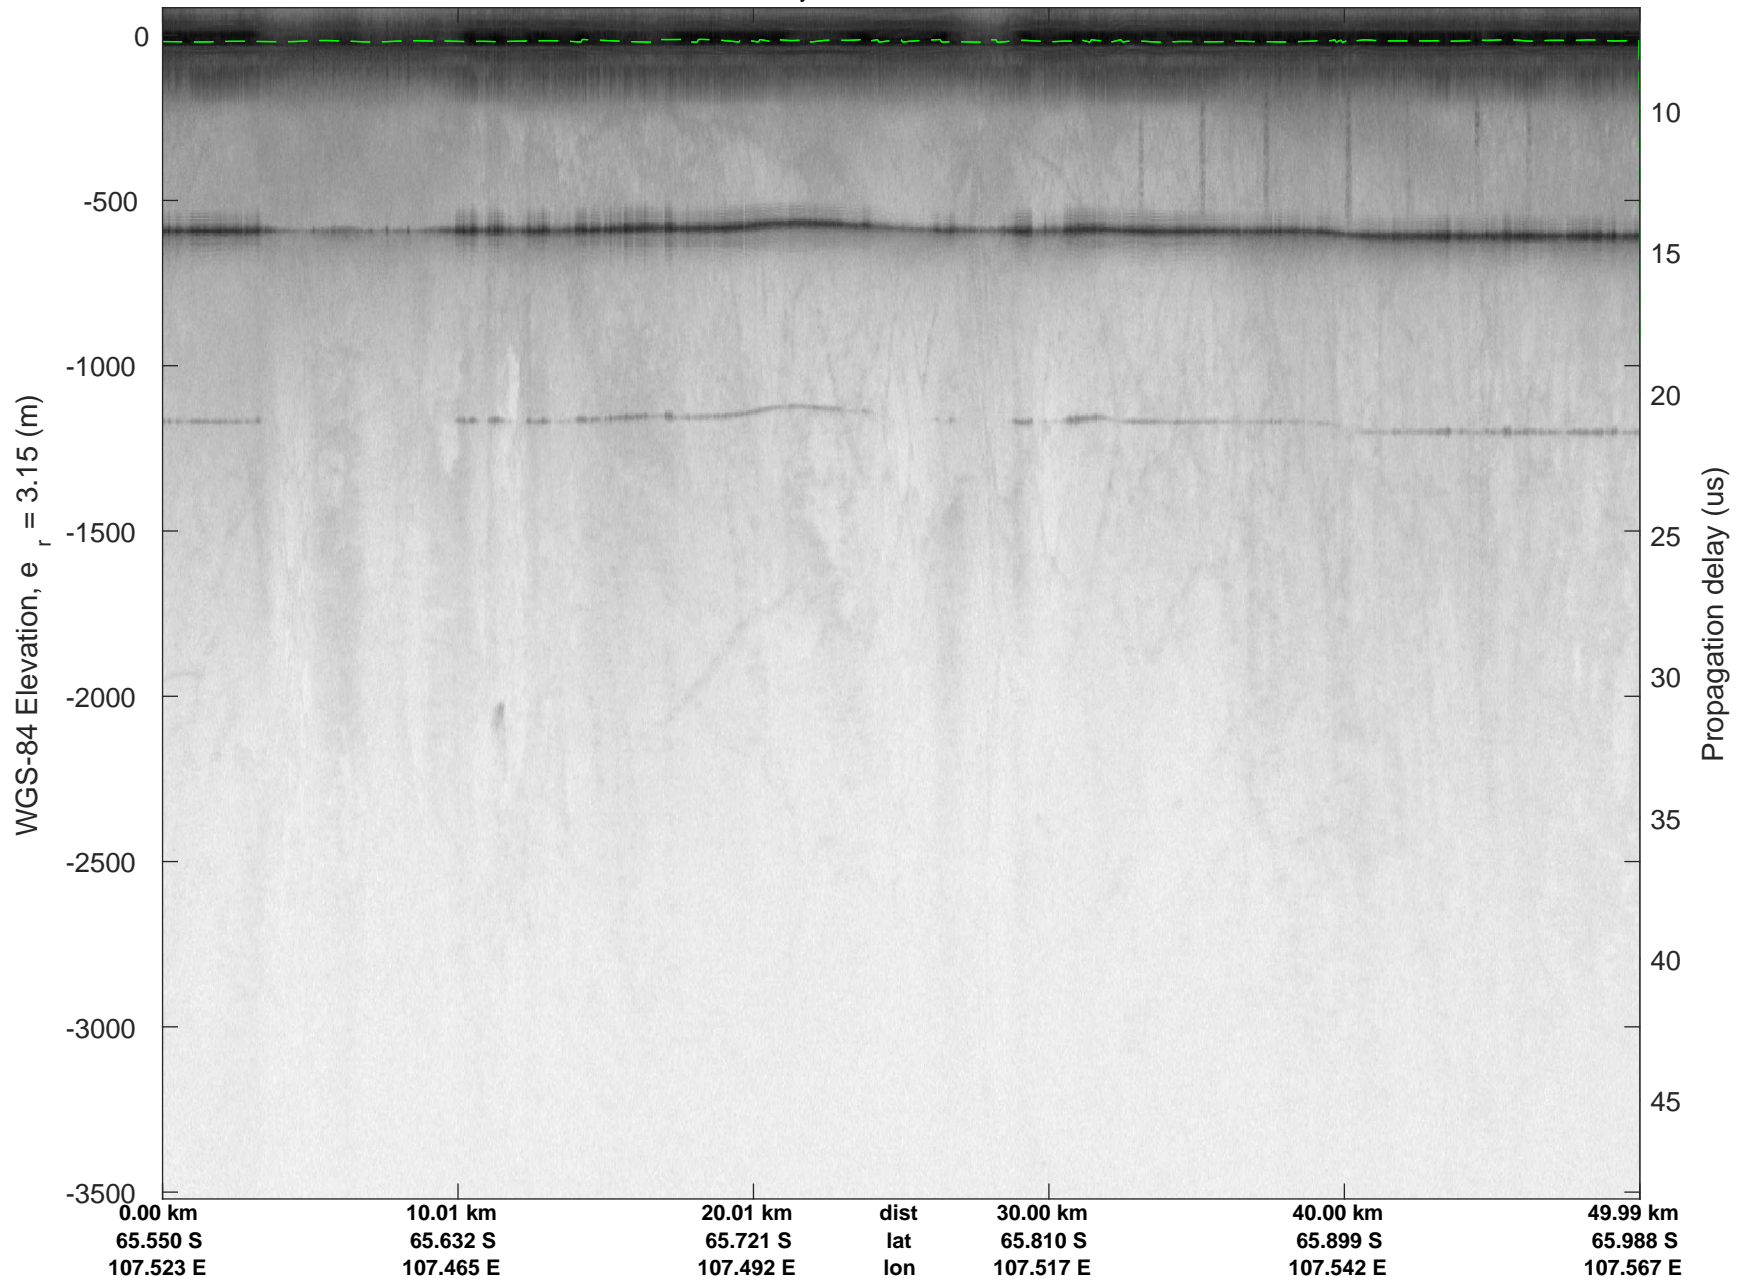

rds 2019_Antarctica_GV: "Sea Ice: Casey" 20191029_01_001: 02:51:18.9 to 02:57:48.2 GPS

rds 2019_Antarctica_GV: "Sea Ice: Casey" 20191029_01_001: 02:51:18.9 to 02:57:48.2 GPS

rds 2019_Antarctica_GV: "Sea Ice: Casey" 20191029_01_002: 02:57:48.3 to 03:04:32.9 GPS

rds 2019_Antarctica_GV: "Sea Ice: Casey" 20191029_01_002: 02:57:48.3 to 03:04:32.9 GPS

Sea Ice: Casey
 20191029_01_003
 Polar Stereograph -71N/0E

rds 2019_Antarctica_GV: "Sea Ice: Casey" 20191029_01_003: 03:04:33.1 to 03:11:48.6 GPS

rds 2019_Antarctica_GV: "Sea Ice: Casey" 20191029_01_003: 03:04:33.1 to 03:11:48.6 GPS

Sea Ice: Casey
20191029_01_004
Polar Stereograph -71N/0E

rds 2019_Antarctica_GV: "Sea Ice: Casey" 20191029_01_004: 03:11:48.7 to 03:19:34.8 GPS

rds 2019_Antarctica_GV: "Sea Ice: Casey" 20191029_01_013: 04:15:20.8 to 04:21:18.0 GPS