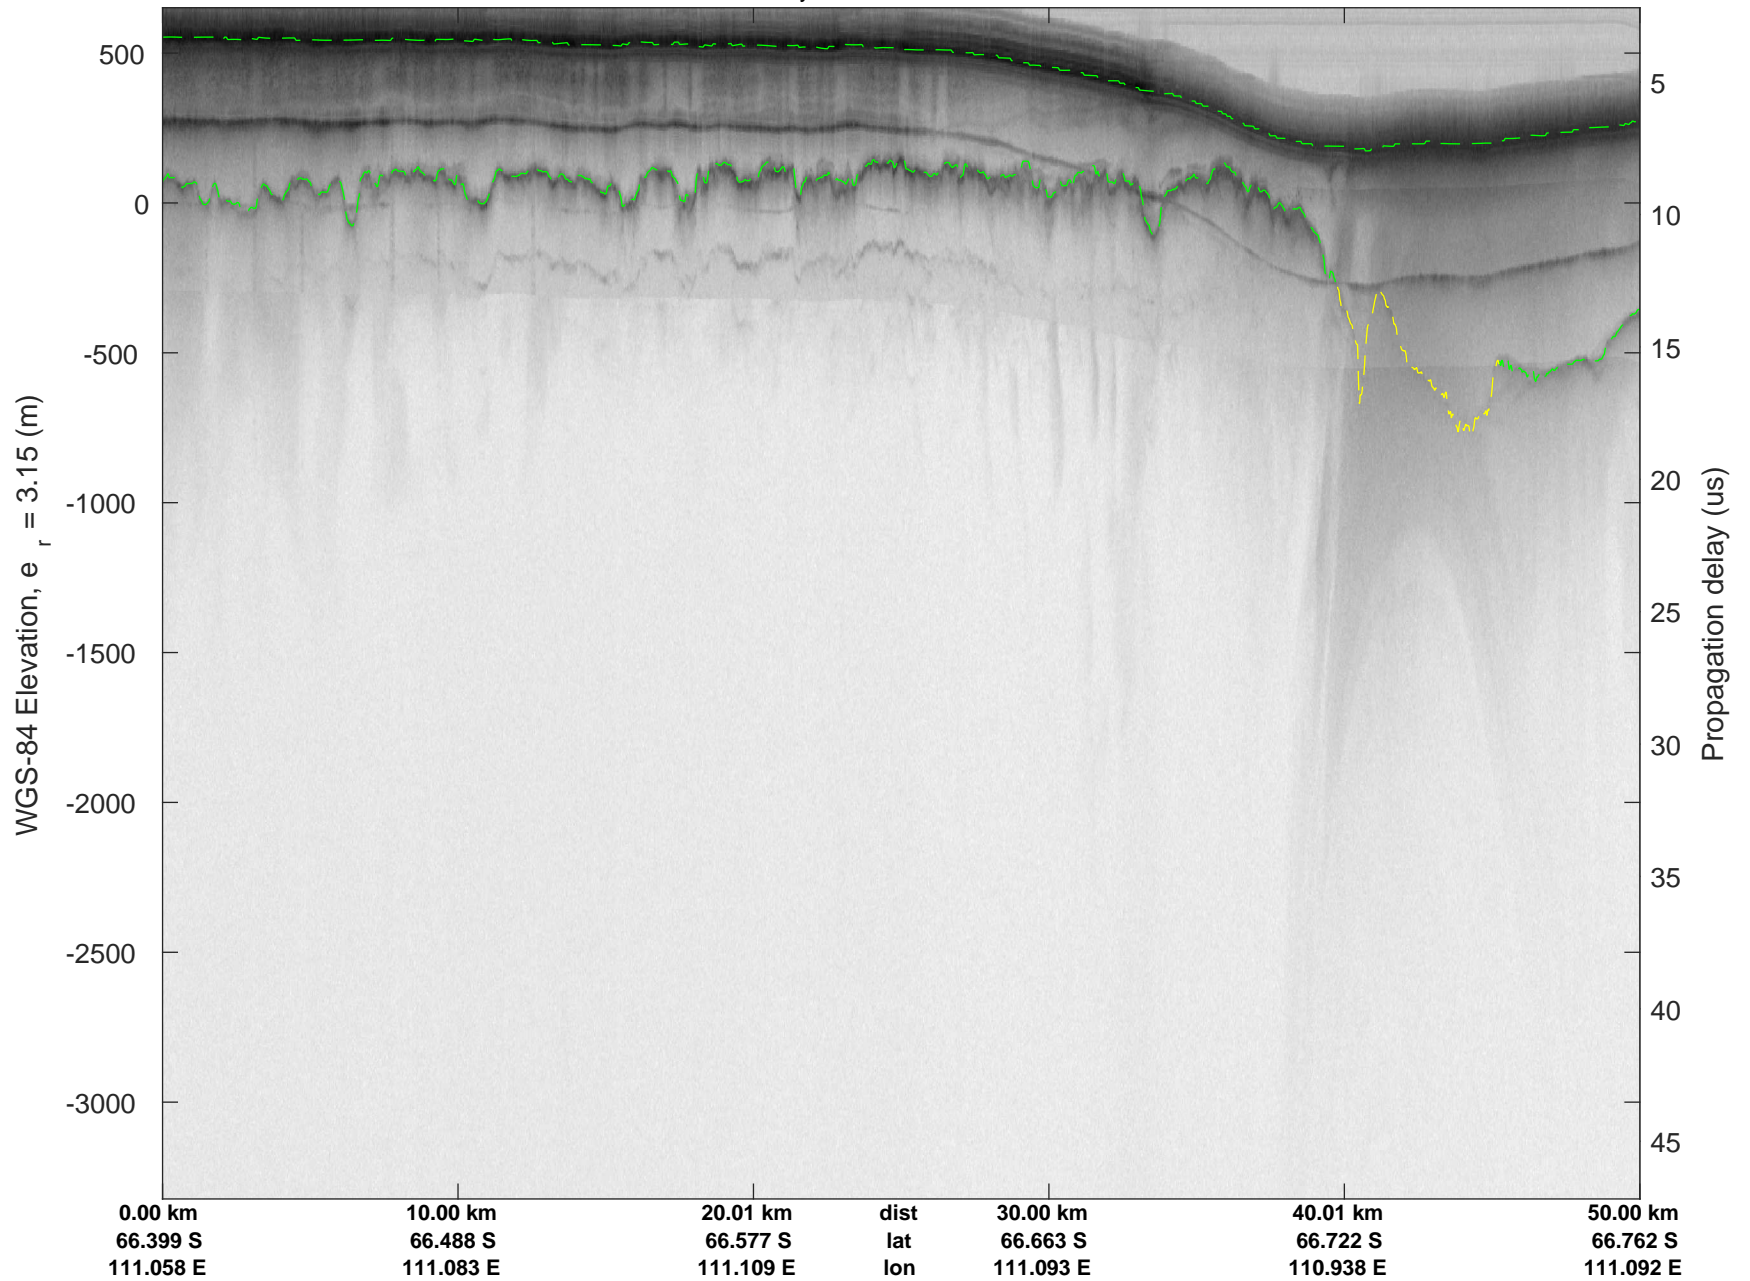

rds 2019_Antarctica_GV: "Sea Ice: Casey" 20191029_01_009: 03:48:17.0 to 03:55:03.5 GPS

rds 2019_Antarctica_GV: "Sea Ice: Casey" 20191029_01_009: 03:48:17.0 to 03:55:03.5 GPS

rds 2019_Antarctica_GV: "Sea Ice: Casey" 20191029_01_010: 03:55:03.6 to 04:01:54.0 GPS

rds 2019_Antarctica_GV: "Sea Ice: Casey" 20191029_01_010: 03:55:03.6 to 04:01:54.0 GPS

rds 2019_Antarctica_GV: "Sea Ice: Casey" 20191029_01_011: 04:01:54.2 to 04:08:37.7 GPS

rds 2019_Antarctica_GV: "Sea Ice: Casey" 20191029_01_011: 04:01:54.2 to 04:08:37.7 GPS

rds 2019_Antarctica_GV: "Sea Ice: Casey" 20191029_01_012: 04:08:37.8 to 04:15:20.7 GPS

rds 2019_Antarctica_GV: "Sea Ice: Casey" 20191029_01_012: 04:08:37.8 to 04:15:20.7 GPS

rds 2019_Antarctica_GV: "Sea Ice: Casey" 20191029_01_013: 04:15:20.8 to 04:21:18.0 GPS

rds 2019_Antarctica_GV: "Sea Ice: Casey" 20191029_01_013: 04:15:20.8 to 04:21:18.0 GPS