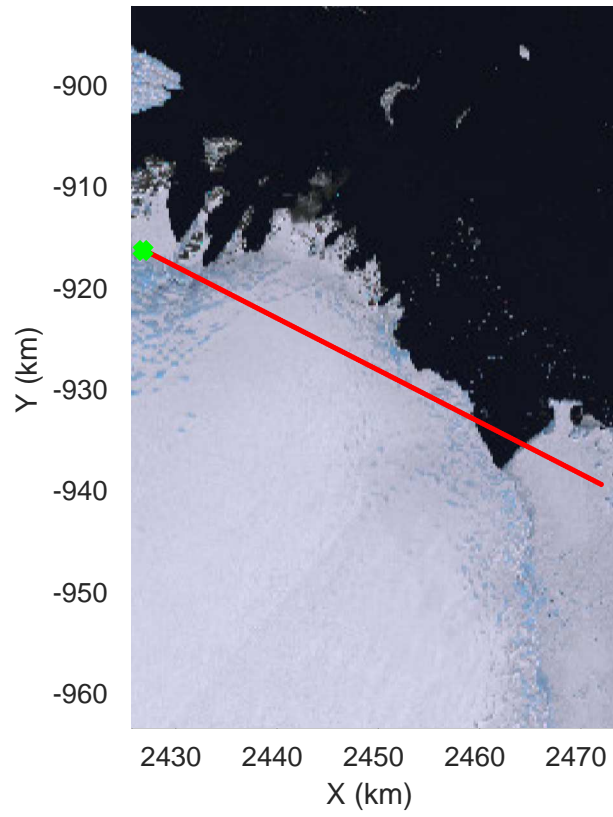

rds 2019_Antarctica_GV: "Sea Ice: Casey" 20191029_01_003: 03:04:33.1 to 03:11:48.6 GPS

Sea Ice: Casey
20191029_01_004
Polar Stereograph -71N/0E

rds 2019_Antarctica_GV: "Sea Ice: Casey" 20191029_01_004: 03:11:48.7 to 03:19:34.8 GPS

rds 2019_Antarctica_GV: "Sea Ice: Casey" 20191029_01_006: 03:27:19.7 to 03:34:56.8 GPS

rds 2019_Antarctica_GV: "Sea Ice: Casey" 20191029_01_006: 03:27:19.7 to 03:34:56.8 GPS

rds 2019_Antarctica_GV: "Sea Ice: Casey" 20191029_01_007: 03:34:56.9 to 03:41:43.1 GPS

rds 2019_Antarctica_GV: "Sea Ice: Casey" 20191029_01_007: 03:34:56.9 to 03:41:43.1 GPS

rds 2019_Antarctica_GV: "Sea Ice: Casey" 20191029_01_008: 03:41:43.2 to 03:48:16.8 GPS

rds 2019_Antarctica_GV: "Sea Ice: Casey" 20191029_01_008: 03:41:43.2 to 03:48:16.8 GPS

rds 2019_Antarctica_GV: "Sea Ice: Casey" 20191029_01_013: 04:15:20.8 to 04:21:18.0 GPS