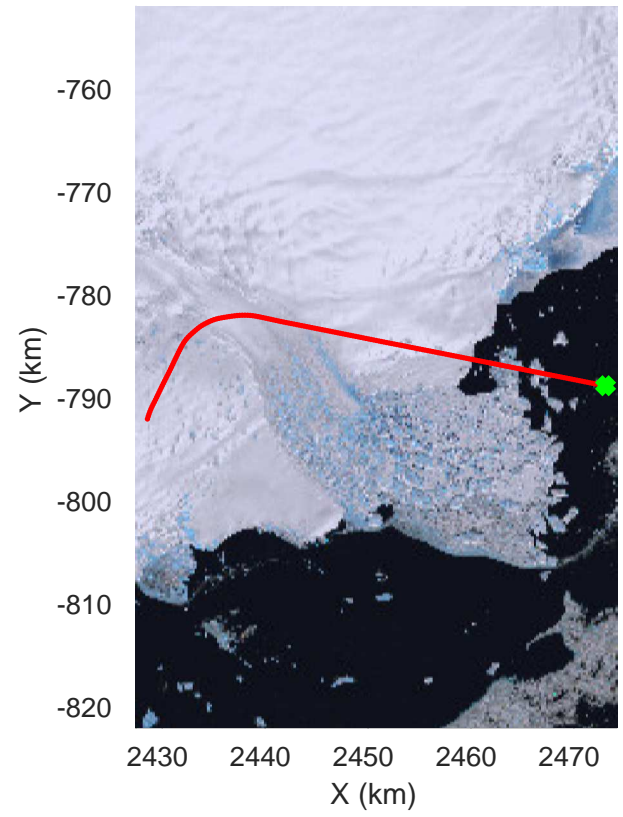

rds 2019_Antarctica_GV: "Sea Ice: Casey" 20191029_01_001: 02:51:18.9 to 02:57:48.2 GPS

rds 2019_Antarctica_GV: "Sea Ice: Casey" 20191029_01_001: 02:51:18.9 to 02:57:48.2 GPS

rds 2019_Antarctica_GV: "Sea Ice: Casey" 20191029_01_002: 02:57:48.3 to 03:04:32.9 GPS

rds 2019_Antarctica_GV: "Sea Ice: Casey" 20191029_01_002: 02:57:48.3 to 03:04:32.9 GPS

Sea Ice: Casey
 20191029_01_003
 Polar Stereograph -71N/0E

rds 2019_Antarctica_GV: "Sea Ice: Casey" 20191029_01_003: 03:04:33.1 to 03:11:48.6 GPS

rds 2019_Antarctica_GV: "Sea Ice: Casey" 20191029_01_003: 03:04:33.1 to 03:11:48.6 GPS

Sea Ice: Casey
20191029_01_004
Polar Stereograph -71N/0E

rds 2019_Antarctica_GV: "Sea Ice: Casey" 20191029_01_004: 03:11:48.7 to 03:19:34.8 GPS

rds 2019_Antarctica_GV: "Sea Ice: Casey" 20191029_01_013: 04:15:20.8 to 04:21:18.0 GPS