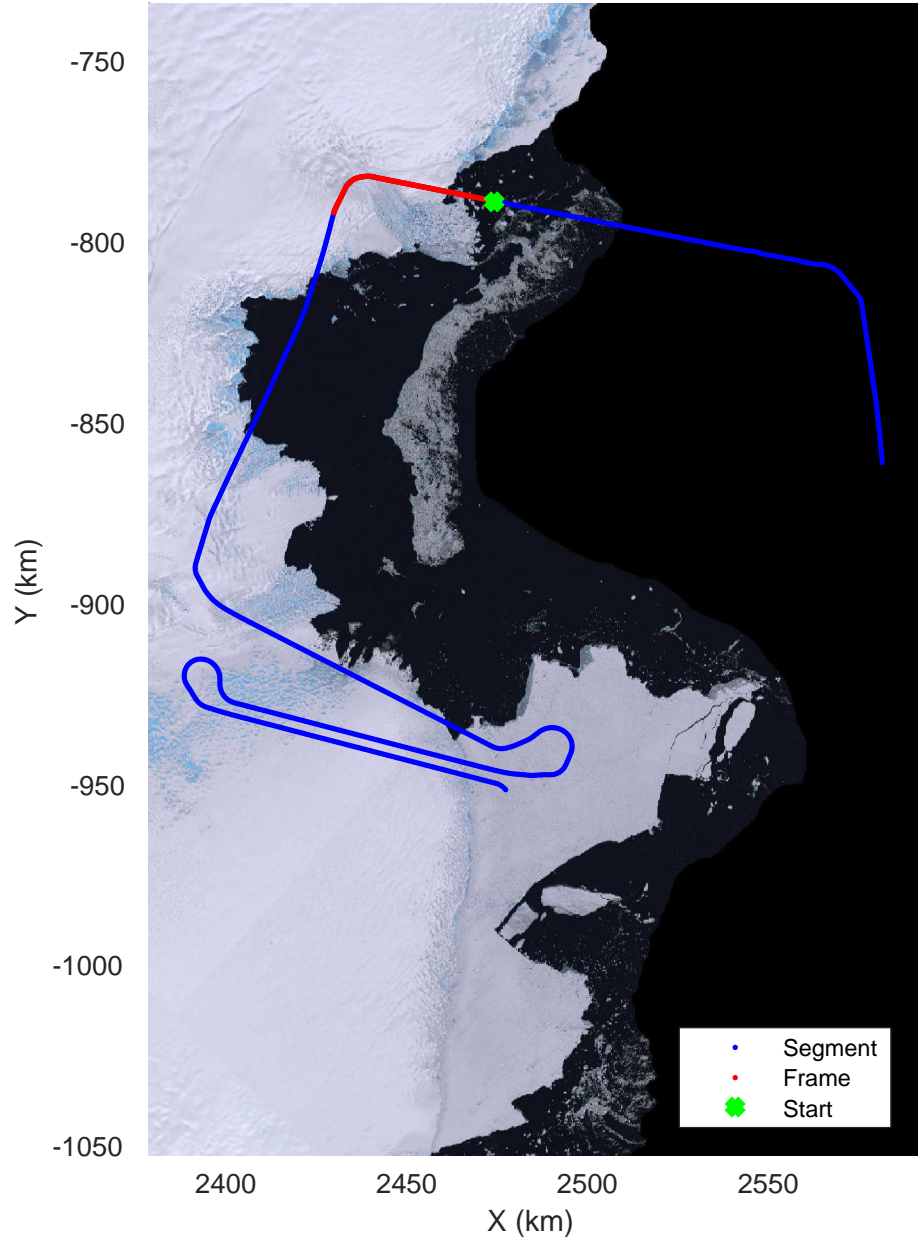

rds 2019_Antarctica_GV: "Sea Ice: Casey" 20191029_01_001: 02:51:18.9 to 02:57:48.2 GPS

rds 2019_Antarctica_GV: "Sea Ice: Casey" 20191029_01_001: 02:51:18.9 to 02:57:48.2 GPS

rds 2019_Antarctica_GV: "Sea Ice: Casey" 20191029_01_002: 02:57:48.3 to 03:04:32.9 GPS

rds 2019_Antarctica_GV: "Sea Ice: Casey" 20191029_01_002: 02:57:48.3 to 03:04:32.9 GPS

Sea Ice: Casey
 20191029_01_003
 Polar Stereograph -71N/0E

rds 2019_Antarctica_GV: "Sea Ice: Casey" 20191029_01_003: 03:04:33.1 to 03:11:48.6 GPS

rds 2019_Antarctica_GV: "Sea Ice: Casey" 20191029_01_003: 03:04:33.1 to 03:11:48.6 GPS

Sea Ice: Casey
20191029_01_004
Polar Stereograph -71N/0E

rds 2019_Antarctica_GV: "Sea Ice: Casey" 20191029_01_004: 03:11:48.7 to 03:19:34.8 GPS

rds 2019_Antarctica_GV: "Sea Ice: Casey" 20191029_01_013: 04:15:20.8 to 04:21:18.0 GPS