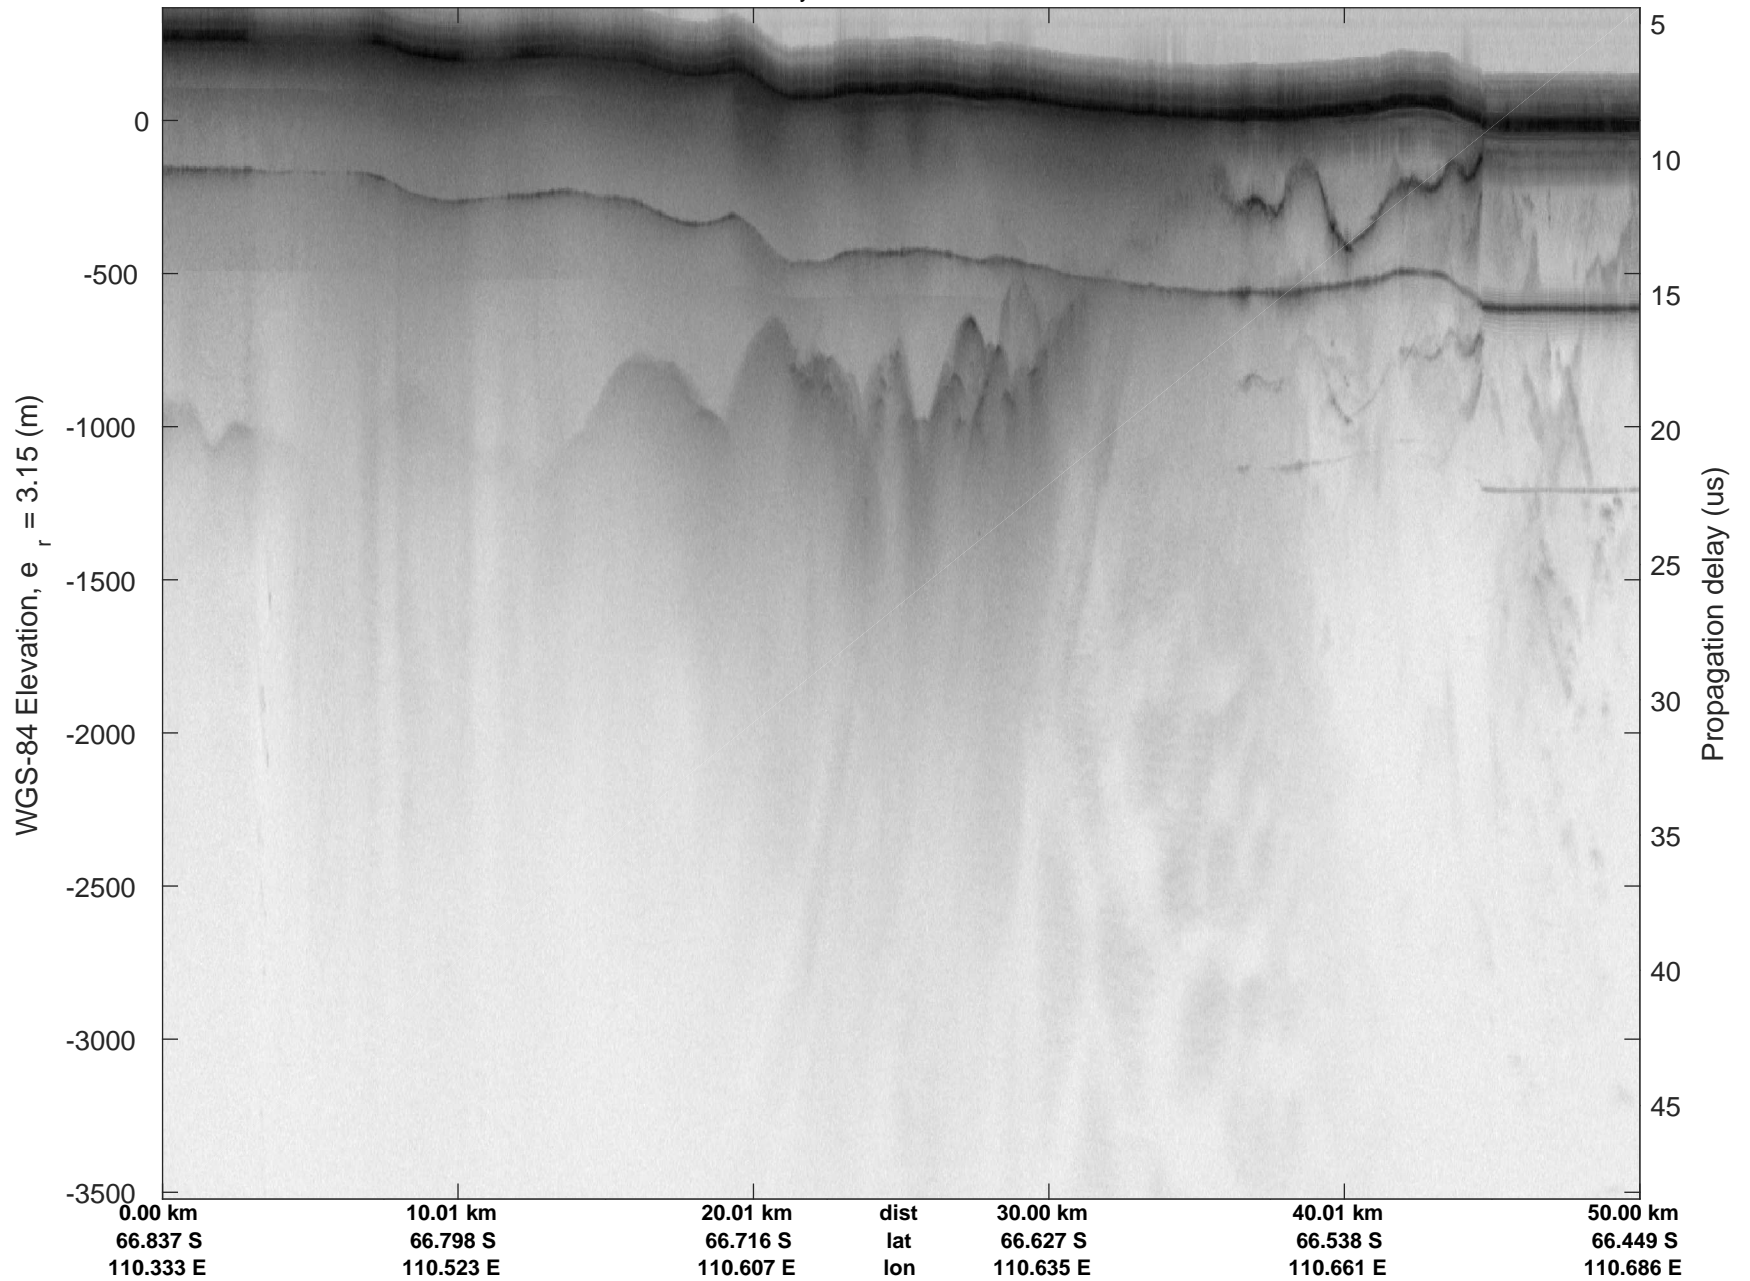

rds 2019_Antarctica_GV: "Sea Ice: Casey" 20191029_01_003: 03:04:33.1 to 03:11:48.6 GPS

Sea Ice: Casey
20191029_01_004
Polar Stereograph -71N/0E

rds 2019_Antarctica_GV: "Sea Ice: Casey" 20191029_01_004: 03:11:48.7 to 03:19:34.8 GPS

rds 2019_Antarctica_GV: "Sea Ice: Casey" 20191029_01_006: 03:27:19.7 to 03:34:56.8 GPS

rds 2019_Antarctica_GV: "Sea Ice: Casey" 20191029_01_006: 03:27:19.7 to 03:34:56.8 GPS

rds 2019_Antarctica_GV: "Sea Ice: Casey" 20191029_01_007: 03:34:56.9 to 03:41:43.1 GPS

rds 2019_Antarctica_GV: "Sea Ice: Casey" 20191029_01_007: 03:34:56.9 to 03:41:43.1 GPS

rds 2019_Antarctica_GV: "Sea Ice: Casey" 20191029_01_008: 03:41:43.2 to 03:48:16.8 GPS

rds 2019_Antarctica_GV: "Sea Ice: Casey" 20191029_01_008: 03:41:43.2 to 03:48:16.8 GPS

rds 2019_Antarctica_GV: "Sea Ice: Casey" 20191029_01_013: 04:15:20.8 to 04:21:18.0 GPS