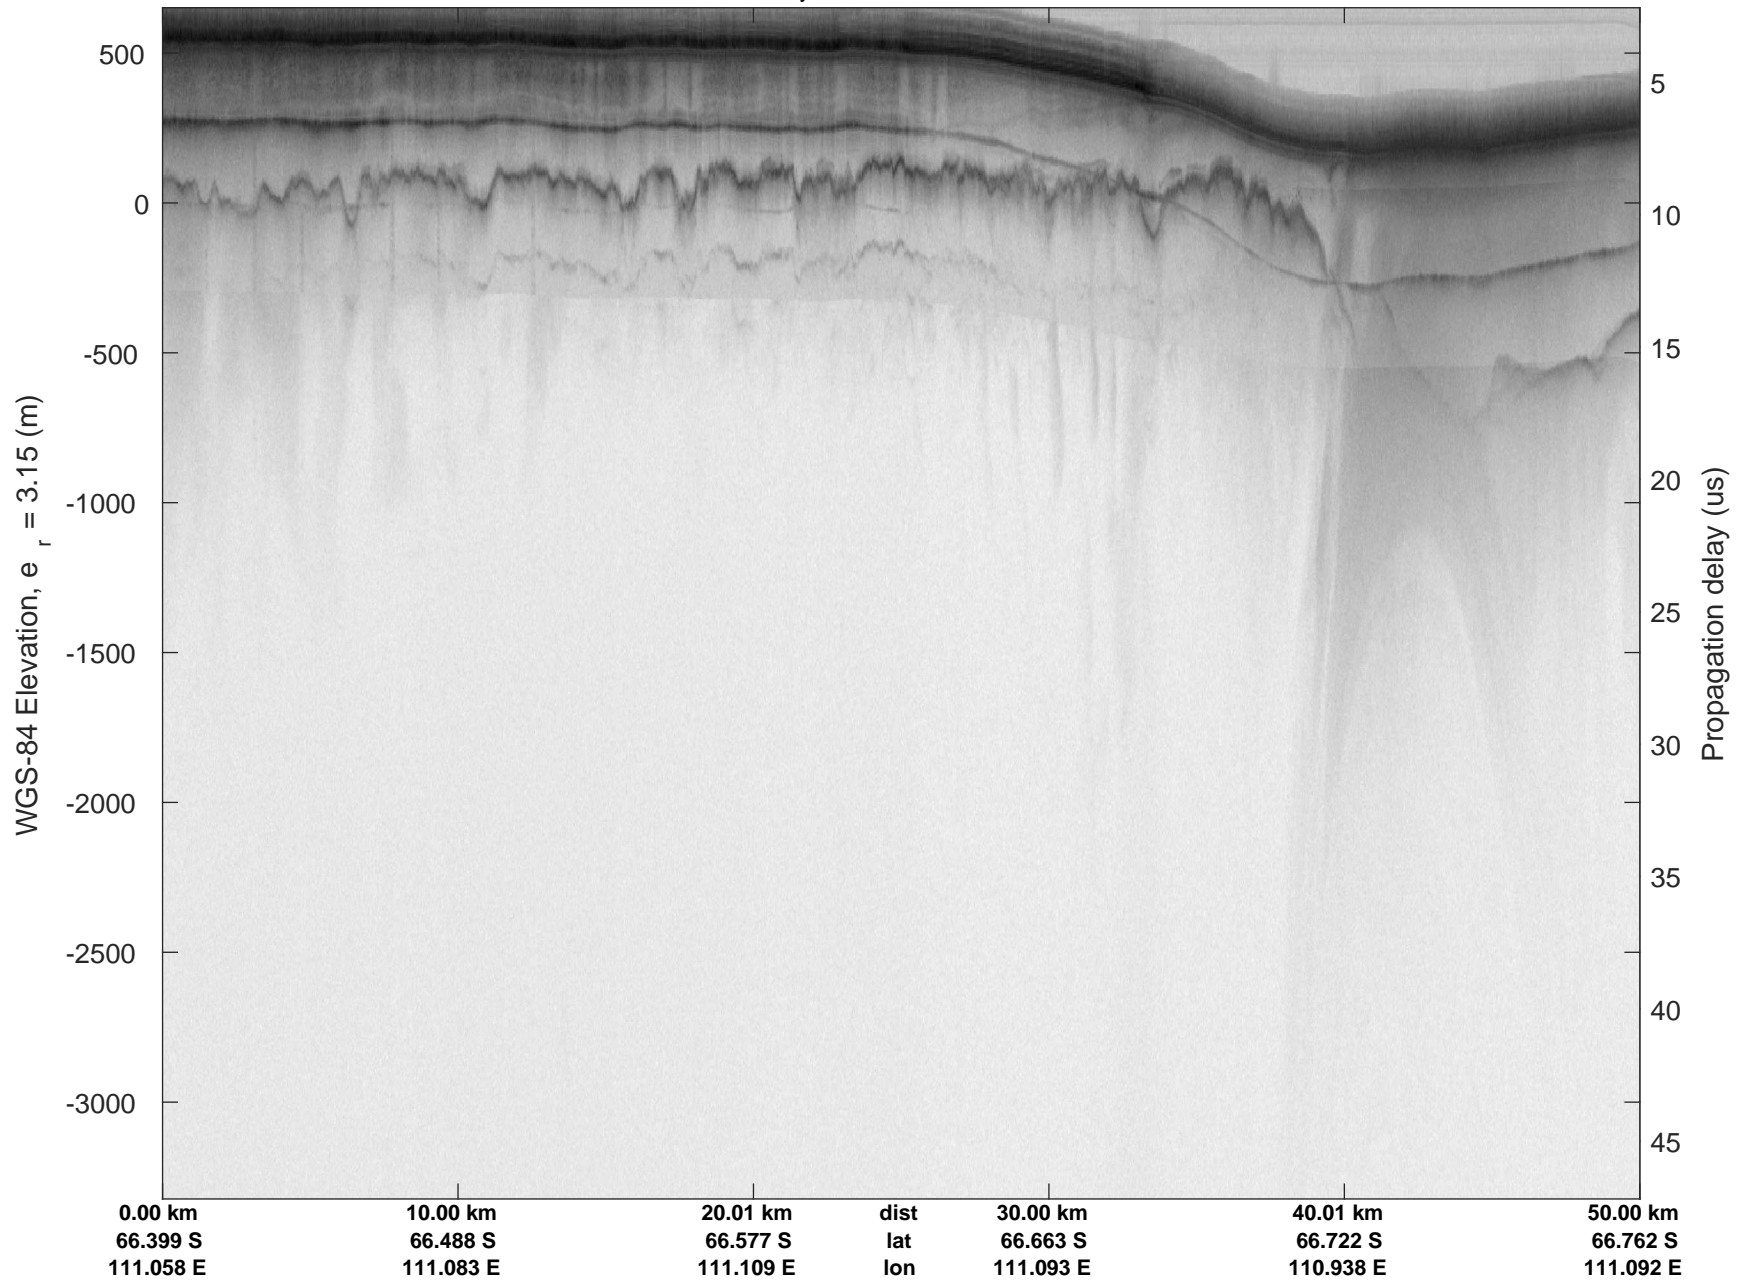

rds 2019_Antarctica_GV: "Sea Ice: Casey" 20191029_01_009: 03:48:17.0 to 03:55:03.5 GPS

rds 2019_Antarctica_GV: "Sea Ice: Casey" 20191029_01_009: 03:48:17.0 to 03:55:03.5 GPS

rds 2019_Antarctica_GV: "Sea Ice: Casey" 20191029_01_010: 03:55:03.6 to 04:01:54.0 GPS

rds 2019_Antarctica_GV: "Sea Ice: Casey" 20191029_01_010: 03:55:03.6 to 04:01:54.0 GPS

rds 2019_Antarctica_GV: "Sea Ice: Casey" 20191029_01_011: 04:01:54.2 to 04:08:37.7 GPS

rds 2019_Antarctica_GV: "Sea Ice: Casey" 20191029_01_011: 04:01:54.2 to 04:08:37.7 GPS

rds 2019_Antarctica_GV: "Sea Ice: Casey" 20191029_01_012: 04:08:37.8 to 04:15:20.7 GPS

rds 2019_Antarctica_GV: "Sea Ice: Casey" 20191029_01_012: 04:08:37.8 to 04:15:20.7 GPS

rds 2019_Antarctica_GV: "Sea Ice: Casey" 20191029_01_013: 04:15:20.8 to 04:21:18.0 GPS

rds 2019_Antarctica_GV: "Sea Ice: Casey" 20191029_01_013: 04:15:20.8 to 04:21:18.0 GPS