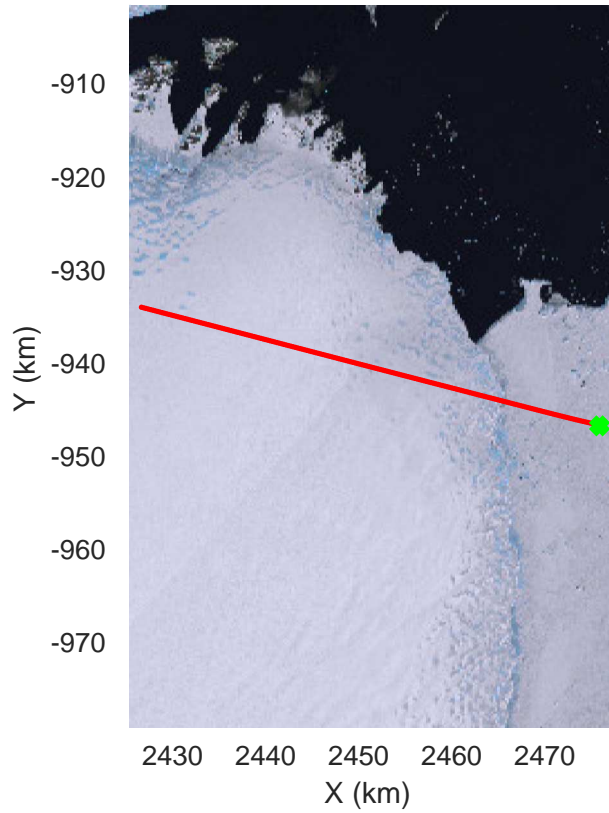

rds 2019_Antarctica_GV: "Sea Ice: Casey" 20191029_01_002: 02:57:48.3 to 03:04:32.9 GPS

Sea Ice: Casey
 20191029_01_003
 Polar Stereograph -71N/0E

rds 2019_Antarctica_GV: "Sea Ice: Casey" 20191029_01_003: 03:04:33.1 to 03:11:48.6 GPS

rds 2019_Antarctica_GV: "Sea Ice: Casey" 20191029_01_007: 03:34:56.9 to 03:41:43.1 GPS

rds 2019_Antarctica_GV: "Sea Ice: Casey" 20191029_01_008: 03:41:43.2 to 03:48:16.8 GPS

rds 2019_Antarctica_GV: "Sea Ice: Casey" 20191029_01_008: 03:41:43.2 to 03:48:16.8 GPS

rds 2019_Antarctica_GV: "Sea Ice: Casey" 20191029_01_009: 03:48:17.0 to 03:55:03.5 GPS

rds 2019_Antarctica_GV: "Sea Ice: Casey" 20191029_01_009: 03:48:17.0 to 03:55:03.5 GPS

rds 2019_Antarctica_GV: "Sea Ice: Casey" 20191029_01_010: 03:55:03.6 to 04:01:54.0 GPS

rds 2019_Antarctica_GV: "Sea Ice: Casey" 20191029_01_013: 04:15:20.8 to 04:21:18.0 GPS