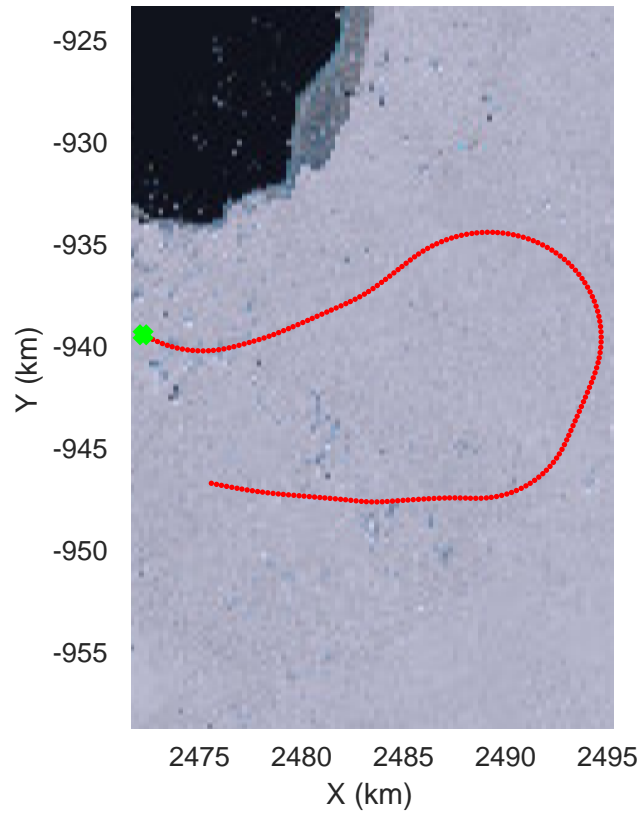

rds 2019_Antarctica_GV: "Sea Ice: Casey" 20191029_01_003: 03:04:33.1 to 03:11:48.6 GPS

Sea Ice: Casey
20191029_01_004
Polar Stereograph -71N/0E

rds 2019_Antarctica_GV: "Sea Ice: Casey" 20191029_01_004: 03:11:48.7 to 03:19:34.8 GPS

rds 2019_Antarctica_GV: "Sea Ice: Casey" 20191029_01_007: 03:34:56.9 to 03:41:43.1 GPS

rds 2019_Antarctica_GV: "Sea Ice: Casey" 20191029_01_008: 03:41:43.2 to 03:48:16.8 GPS

rds 2019_Antarctica_GV: "Sea Ice: Casey" 20191029_01_008: 03:41:43.2 to 03:48:16.8 GPS

rds 2019_Antarctica_GV: "Sea Ice: Casey" 20191029_01_009: 03:48:17.0 to 03:55:03.5 GPS

rds 2019_Antarctica_GV: "Sea Ice: Casey" 20191029_01_009: 03:48:17.0 to 03:55:03.5 GPS

rds 2019_Antarctica_GV: "Sea Ice: Casey" 20191029_01_010: 03:55:03.6 to 04:01:54.0 GPS

rds 2019_Antarctica_GV: "Sea Ice: Casey" 20191029_01_013: 04:15:20.8 to 04:21:18.0 GPS