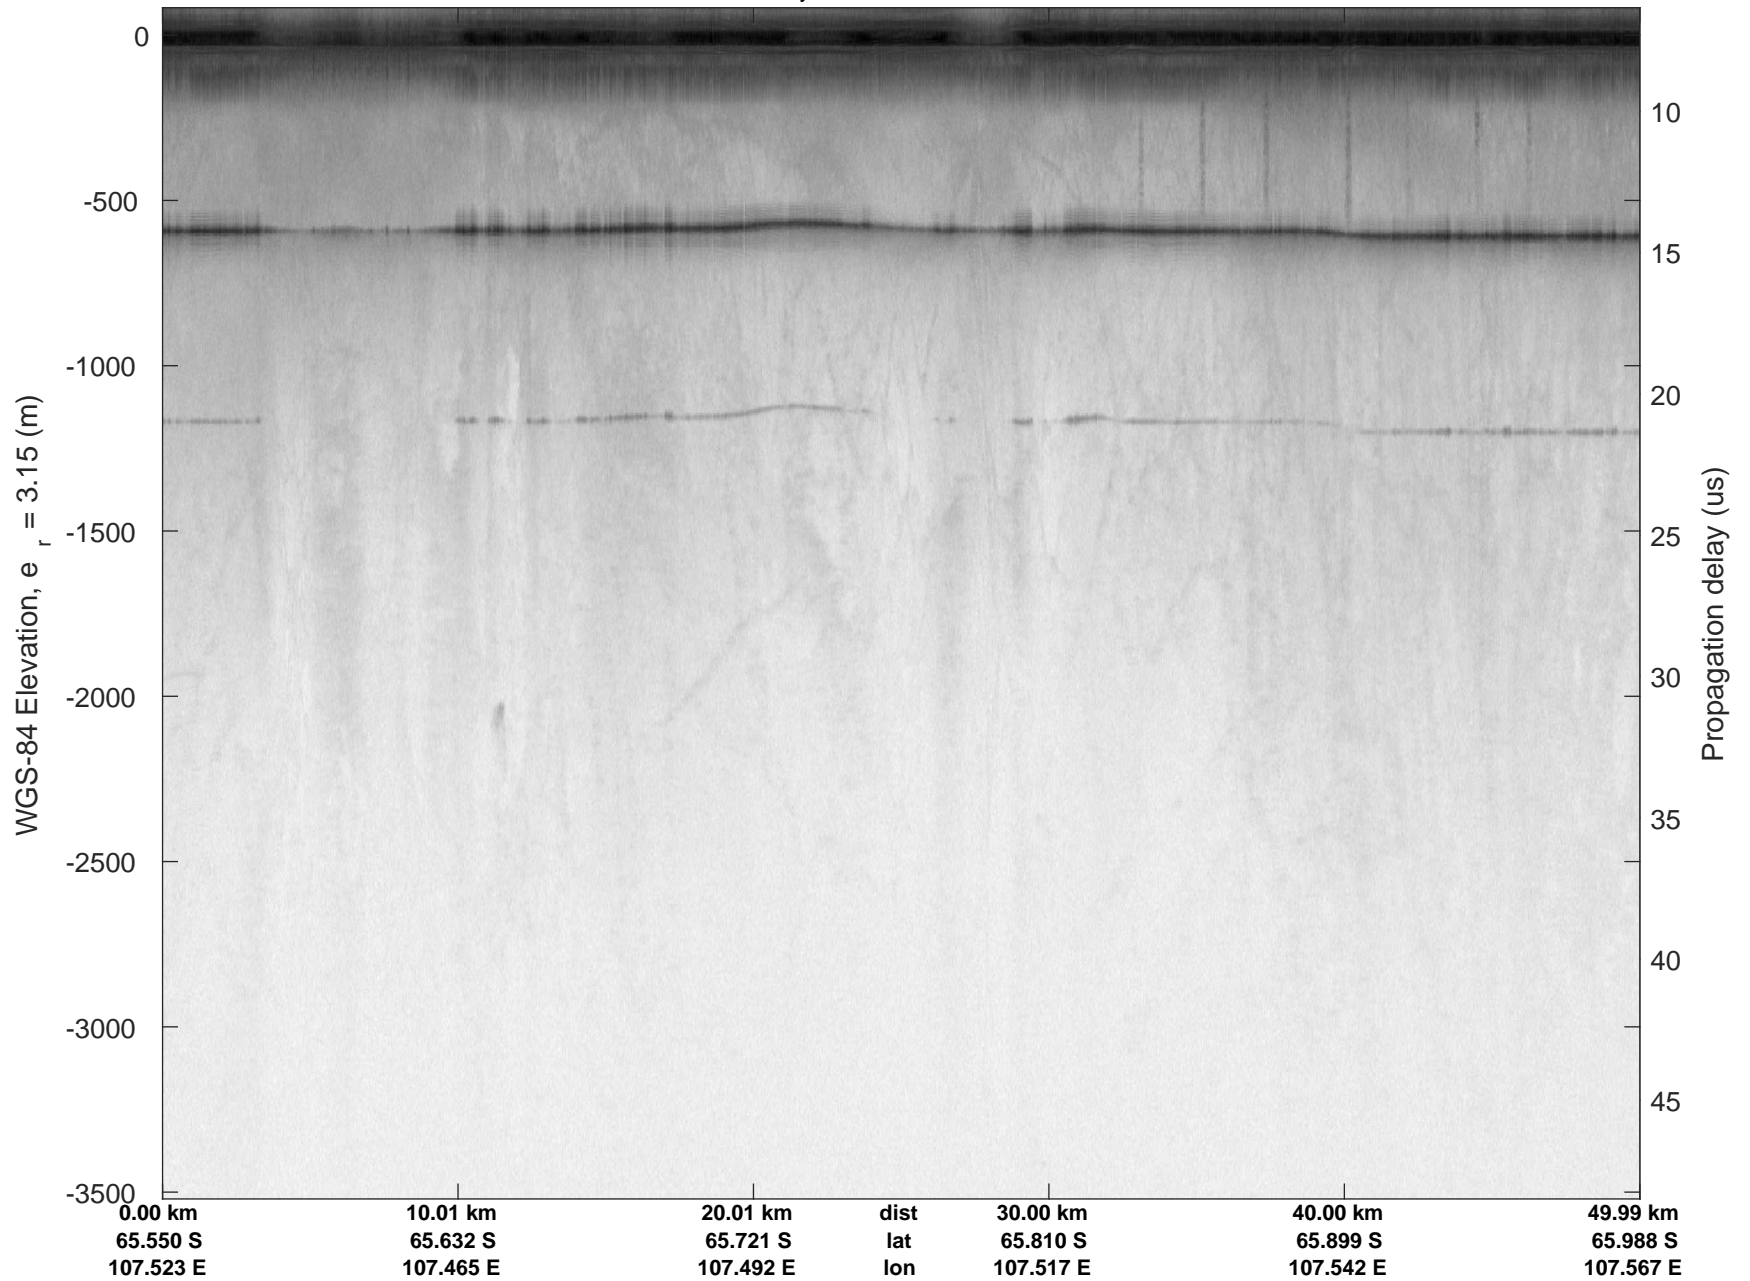

rds 2019_Antarctica_GV: "Sea Ice: Casey" 20191029_01_001: 02:51:18.9 to 02:57:48.2 GPS

rds 2019_Antarctica_GV: "Sea Ice: Casey" 20191029_01_001: 02:51:18.9 to 02:57:48.2 GPS

rds 2019_Antarctica_GV: "Sea Ice: Casey" 20191029_01_002: 02:57:48.3 to 03:04:32.9 GPS

rds 2019_Antarctica_GV: "Sea Ice: Casey" 20191029_01_002: 02:57:48.3 to 03:04:32.9 GPS

Sea Ice: Casey
 20191029_01_003
 Polar Stereograph -71N/0E

rds 2019_Antarctica_GV: "Sea Ice: Casey" 20191029_01_003: 03:04:33.1 to 03:11:48.6 GPS

rds 2019_Antarctica_GV: "Sea Ice: Casey" 20191029_01_003: 03:04:33.1 to 03:11:48.6 GPS

Sea Ice: Casey
20191029_01_004
Polar Stereograph -71N/0E

rds 2019_Antarctica_GV: "Sea Ice: Casey" 20191029_01_004: 03:11:48.7 to 03:19:34.8 GPS

rds 2019_Antarctica_GV: "Sea Ice: Casey" 20191029_01_013: 04:15:20.8 to 04:21:18.0 GPS