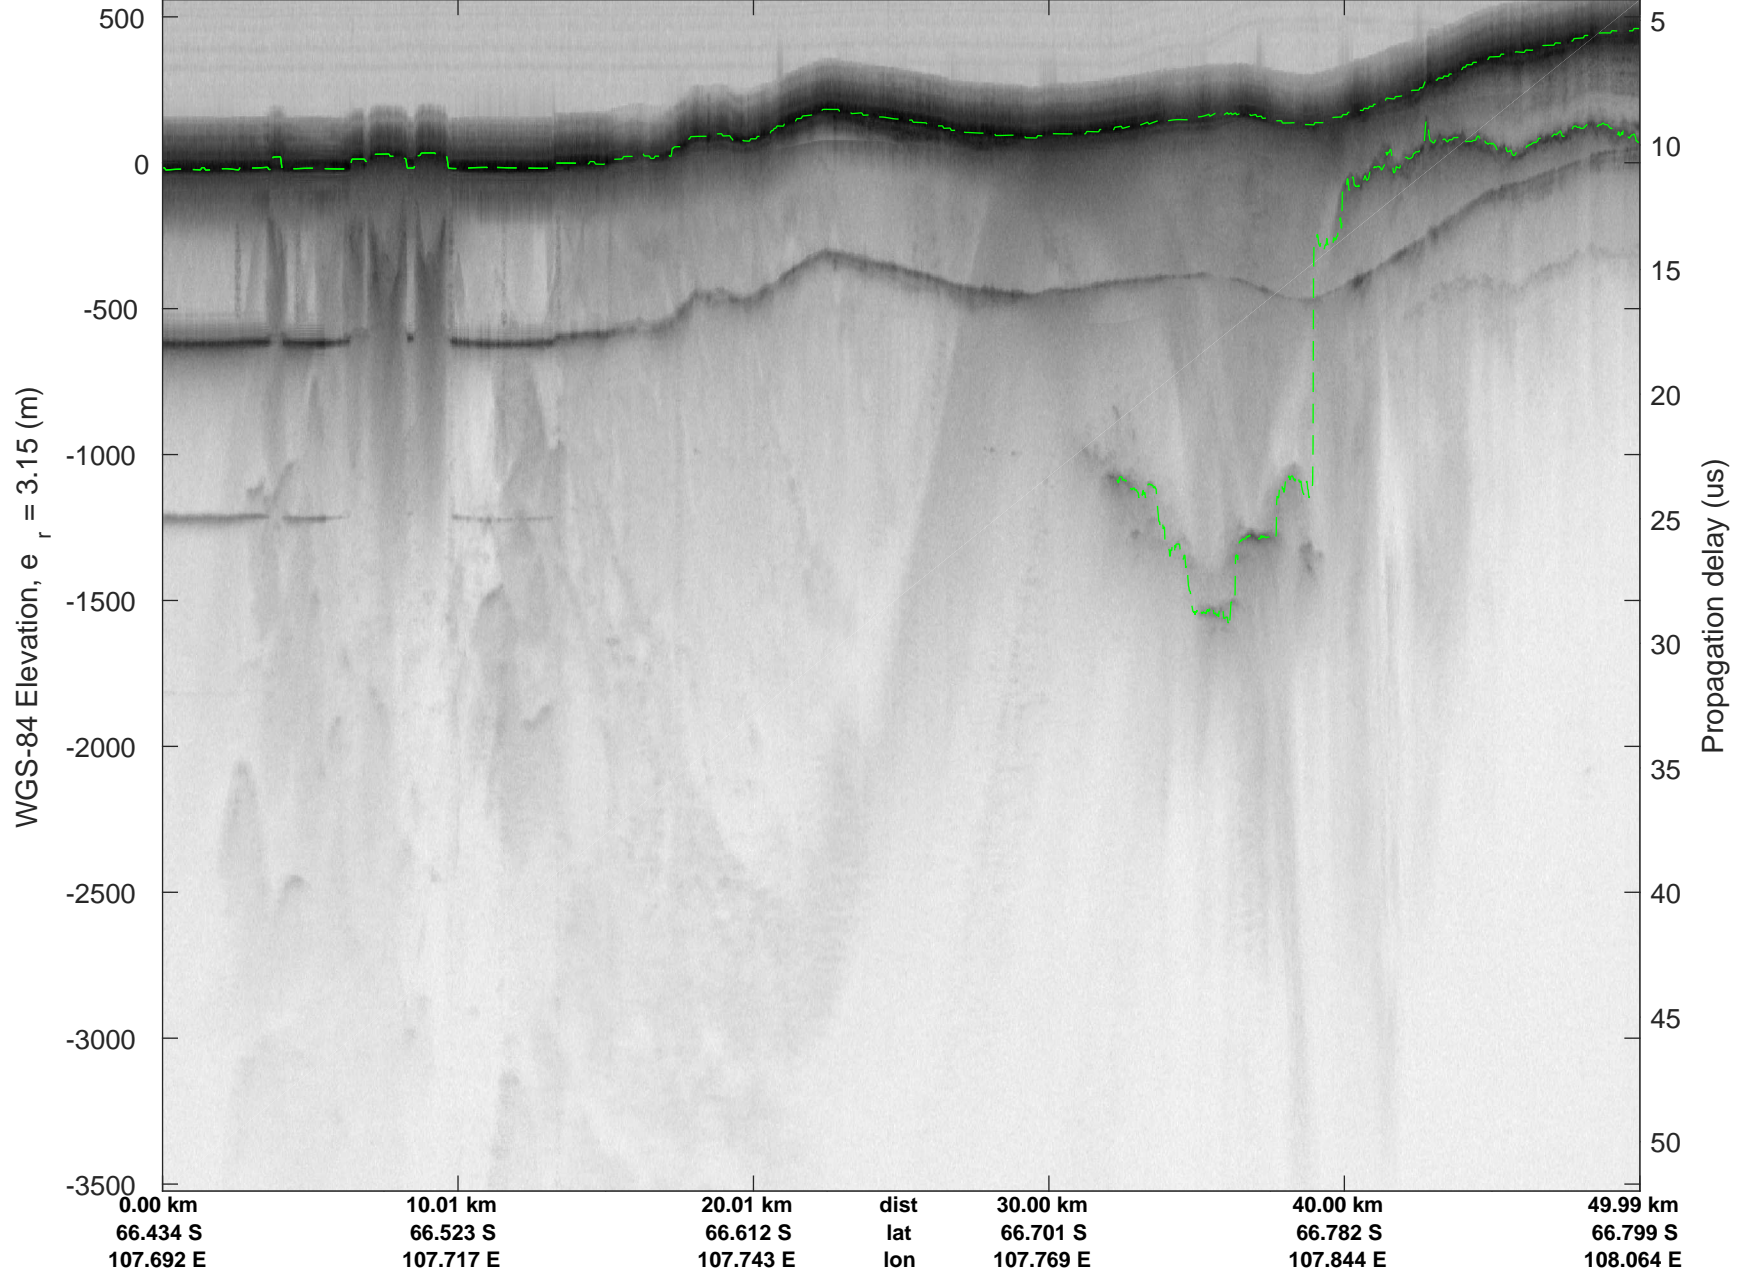

rds 2019_Antarctica_GV: "Sea Ice: Casey" 20191029_01_002: 02:57:48.3 to 03:04:32.9 GPS

Sea Ice: Casey
 20191029_01_003
 Polar Stereograph -71N/0E

rds 2019_Antarctica_GV: "Sea Ice: Casey" 20191029_01_003: 03:04:33.1 to 03:11:48.6 GPS

rds 2019_Antarctica_GV: "Sea Ice: Casey" 20191029_01_003: 03:04:33.1 to 03:11:48.6 GPS

Sea Ice: Casey
20191029_01_004
Polar Stereograph -71N/0E

rds 2019_Antarctica_GV: "Sea Ice: Casey" 20191029_01_004: 03:11:48.7 to 03:19:34.8 GPS

rds 2019_Antarctica_GV: "Sea Ice: Casey" 20191029_01_004: 03:11:48.7 to 03:19:34.8 GPS

rds 2019_Antarctica_GV: "Sea Ice: Casey" 20191029_01_005: 03:19:34.9 to 03:27:19.5 GPS

rds 2019_Antarctica_GV: "Sea Ice: Casey" 20191029_01_005: 03:19:34.9 to 03:27:19.5 GPS

rds 2019_Antarctica_GV: "Sea Ice: Casey" 20191029_01_013: 04:15:20.8 to 04:21:18.0 GPS