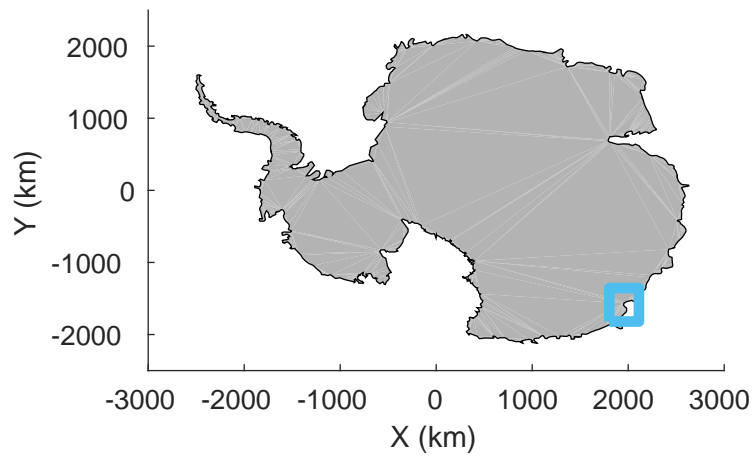

rds 2019_Antarctica_GV: "Holmes-Frost 02" 20191027_01_011: 03:15:29.4 to 03:21:33.3 GPS

rds 2019_Antarctica_GV: "Holmes-Frost 02" 20191027_01_012: 03:21:33.4 to 03:27:42.2 GPS

rds 2019_Antarctica_GV: "Holmes-Frost 02" 20191027_01_012: 03:21:33.4 to 03:27:42.2 GPS