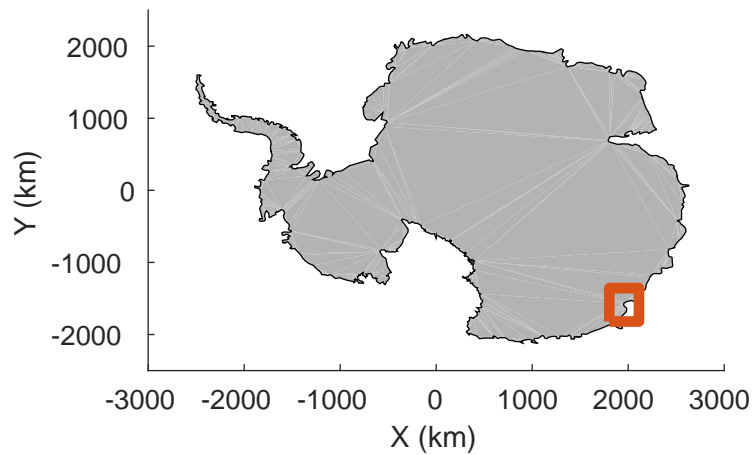

rds 2019_Antarctica_GV: "Holmes-Frost 02" 20191027_01_007: 02:52:08.7 to 02:58:00.3 GPS

rds 2019_Antarctica_GV: "Holmes-Frost 02" 20191027_01_007: 02:52:08.7 to 02:58:00.3 GPS

rds 2019_Antarctica_GV: "Holmes-Frost 02" 20191027_01_008: 02:58:00.4 to 03:03:35.6 GPS

rds 2019_Antarctica_GV: "Holmes-Frost 02" 20191027_01_008: 02:58:00.4 to 03:03:35.6 GPS

rds 2019_Antarctica_GV: "Holmes-Frost 02" 20191027_01_009: 03:03:35.7 to 03:09:29.5 GPS

rds 2019_Antarctica_GV: "Holmes-Frost 02" 20191027_01_009: 03:03:35.7 to 03:09:29.5 GPS