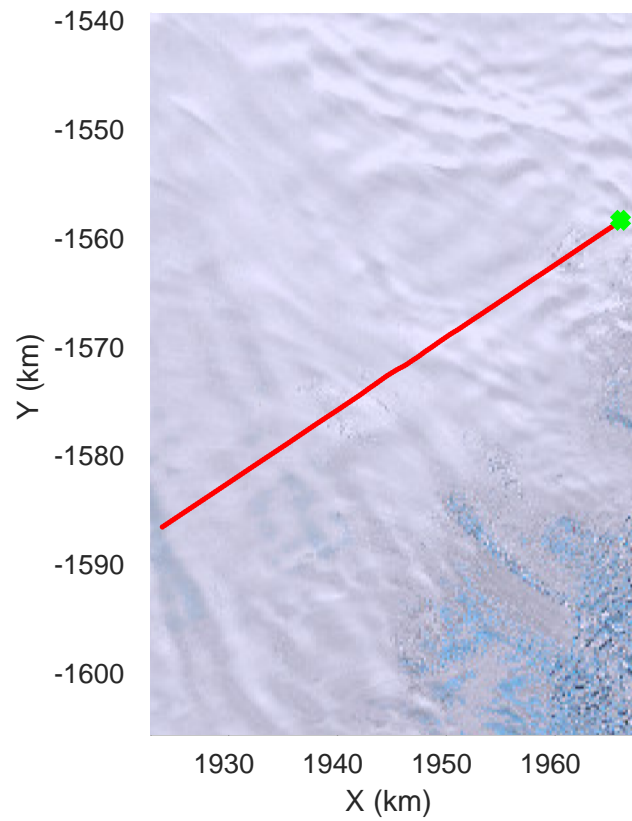

rds 2019_Antarctica_GV: "Holmes-Frost 02" 20191027_01_014: 03:34:47.1 to 03:42:20.0 GPS

rds 2019_Antarctica_GV: "Holmes-Frost 02" 20191027_01_015: 03:42:20.1 to 03:50:07.7 GPS

rds 2019_Antarctica_GV: "Holmes-Frost 02" 20191027_01_015: 03:42:20.1 to 03:50:07.7 GPS

rds 2019_Antarctica_GV: "Holmes-Frost 02" 20191027_01_016: 03:50:07.8 to 03:57:46.4 GPS

rds 2019_Antarctica_GV: "Holmes-Frost 02" 20191027_01_016: 03:50:07.8 to 03:57:46.4 GPS

rds 2019_Antarctica_GV: "Holmes-Frost 02" 20191027_01_017: 03:57:46.5 to 04:05:10.2 GPS