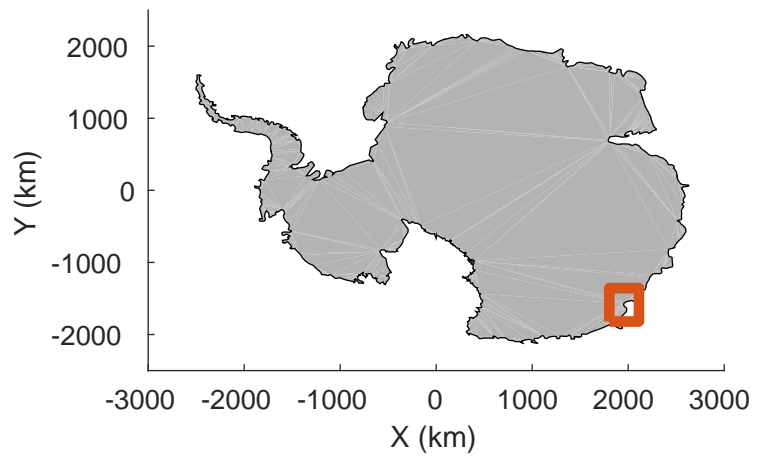

rds 2019_Antarctica_GV: "Holmes-Frost 02" 20191027_01_014: 03:34:47.1 to 03:42:20.0 GPS

rds 2019_Antarctica_GV: "Holmes-Frost 02" 20191027_01_015: 03:42:20.1 to 03:50:07.7 GPS

rds 2019_Antarctica_GV: "Holmes-Frost 02" 20191027_01_015: 03:42:20.1 to 03:50:07.7 GPS