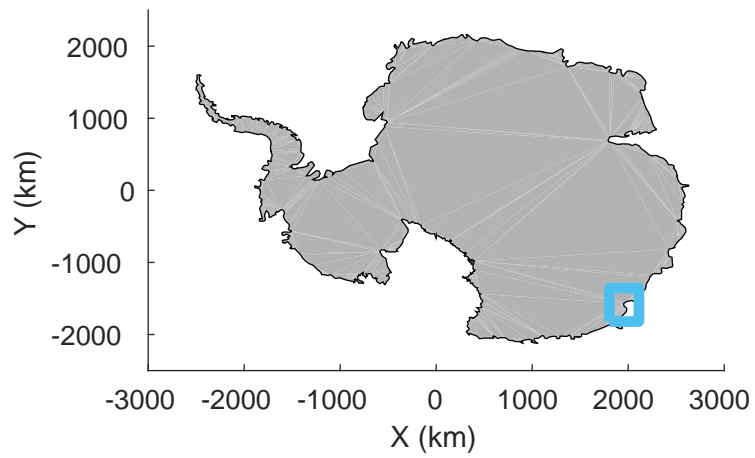

rds 2019_Antarctica_GV: "Holmes-Frost 02" 20191027_01_017: 03:57:46.5 to 04:05:10.2 GPS

rds 2019_Antarctica_GV: "Holmes-Frost 02" 20191027_01_018: 04:05:10.3 to 04:12:20.9 GPS

rds 2019_Antarctica_GV: "Holmes-Frost 02" 20191027_01_018: 04:05:10.3 to 04:12:20.9 GPS

rds 2019_Antarctica_GV: "Holmes-Frost 02" 20191027_01_019: 04:12:21.0 to 04:18:42.4 GPS

rds 2019_Antarctica_GV: "Holmes-Frost 02" 20191027_01_019: 04:12:21.0 to 04:18:42.4 GPS

rds 2019_Antarctica_GV: "Holmes-Frost 02" 20191027_01_020: 04:18:42.6 to 04:24:32.3 GPS