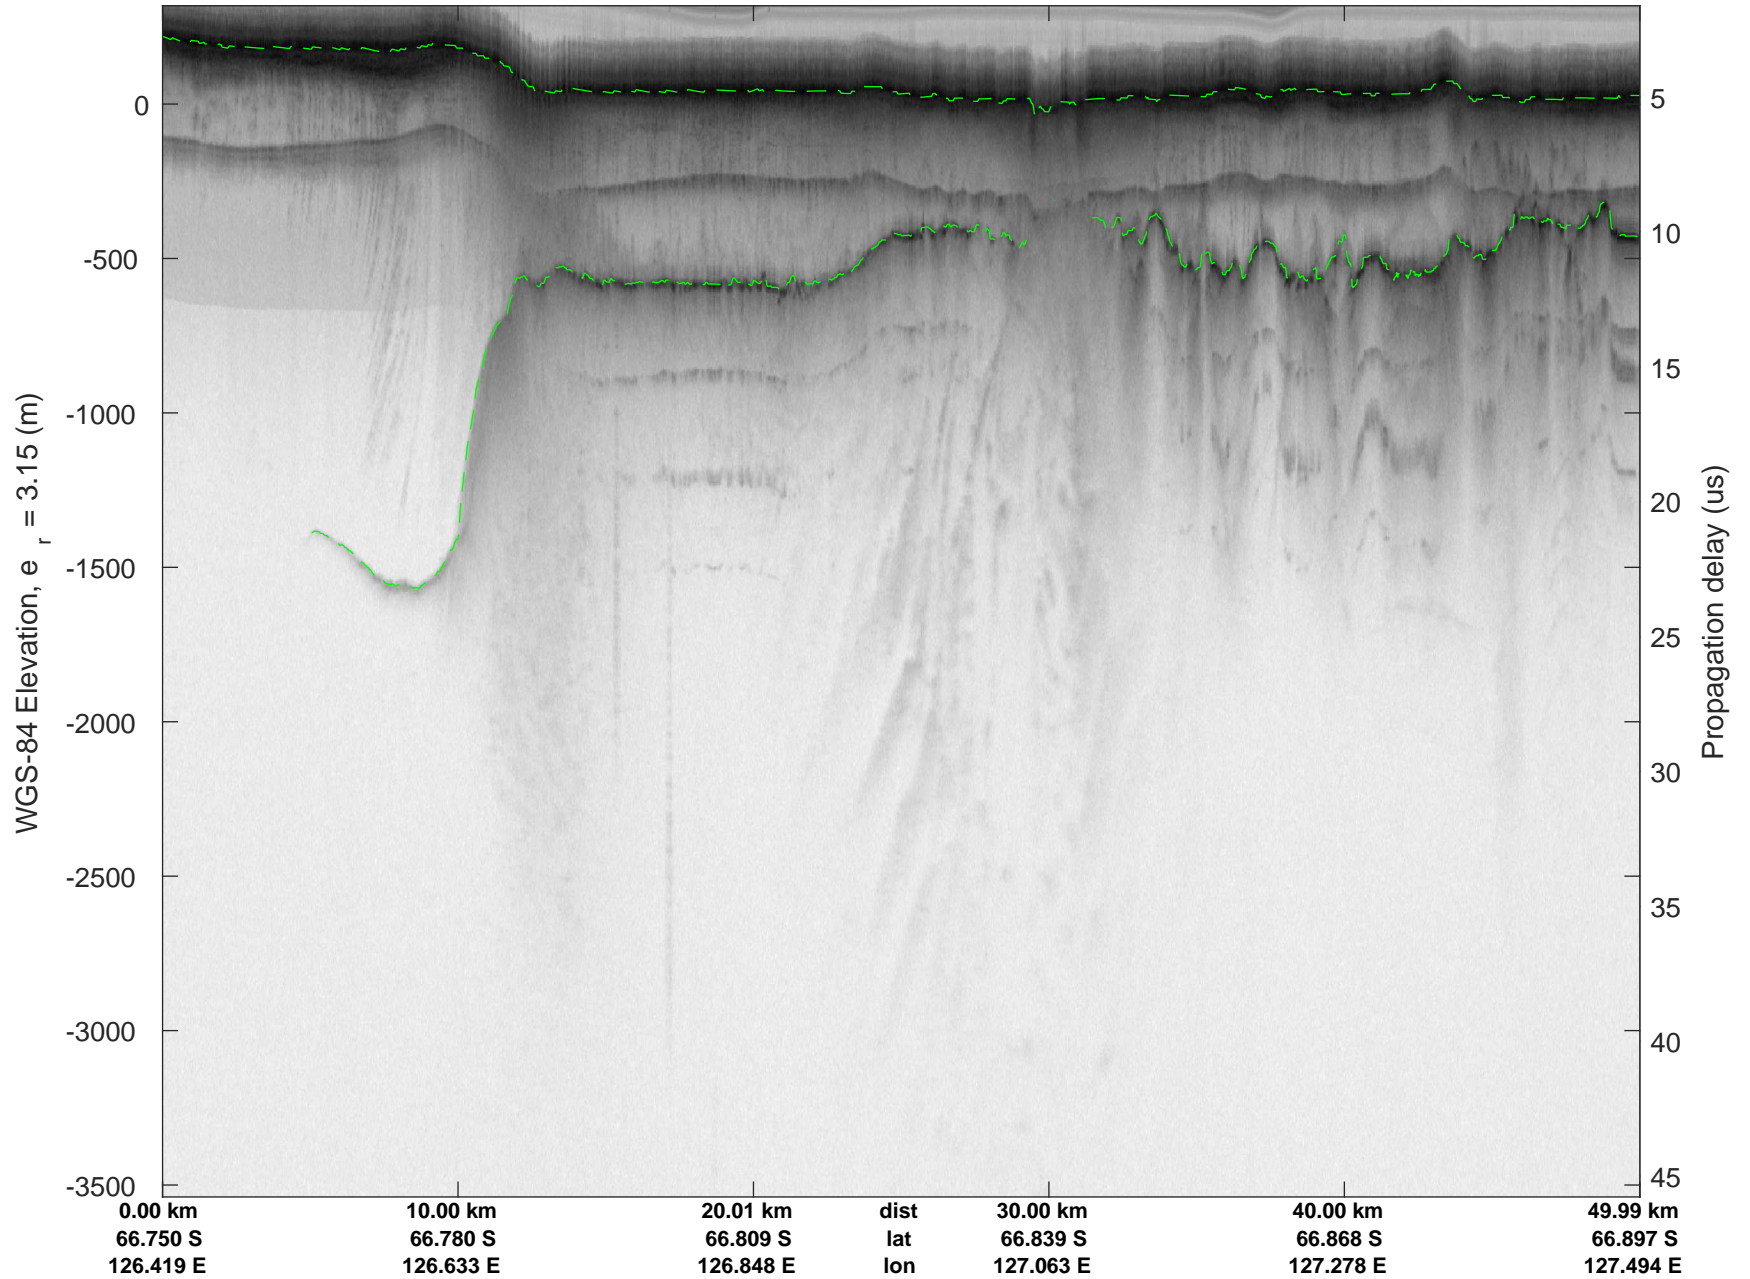

rds 2019_Antarctica_GV: "Holmes-Frost 02" 20191027_01_001: 02:08:03.7 to 02:15:06.1 GPS

rds 2019_Antarctica_GV: "Holmes-Frost 02" 20191027_01_001: 02:08:03.7 to 02:15:06.1 GPS

rds 2019_Antarctica_GV: "Holmes-Frost 02" 20191027_01_002: 02:15:06.2 to 02:22:48.0 GPS

rds 2019_Antarctica_GV: "Holmes-Frost 02" 20191027_01_002: 02:15:06.2 to 02:22:48.0 GPS

rds 2019_Antarctica_GV: "Holmes-Frost 02" 20191027_01_003: 02:22:48.2 to 02:30:31.4 GPS

rds 2019_Antarctica_GV: "Holmes-Frost 02" 20191027_01_003: 02:22:48.2 to 02:30:31.4 GPS

rds 2019_Antarctica_GV: "Holmes-Frost 02" 20191027_01_004: 02:30:31.6 to 02:37:43.3 GPS

rds 2019_Antarctica_GV: "Holmes-Frost 02" 20191027_01_004: 02:30:31.6 to 02:37:43.3 GPS

rds 2019_Antarctica_GV: "Holmes-Frost 02" 20191027_01_005: 02:37:43.5 to 02:45:07.6 GPS

rds 2019_Antarctica_GV: "Holmes-Frost 02" 20191027_01_005: 02:37:43.5 to 02:45:07.6 GPS

rds 2019_Antarctica_GV: "Holmes-Frost 02" 20191027_01_006: 02:45:07.7 to 02:52:08.6 GPS

rds 2019_Antarctica_GV: "Holmes-Frost 02" 20191027_01_006: 02:45:07.7 to 02:52:08.6 GPS