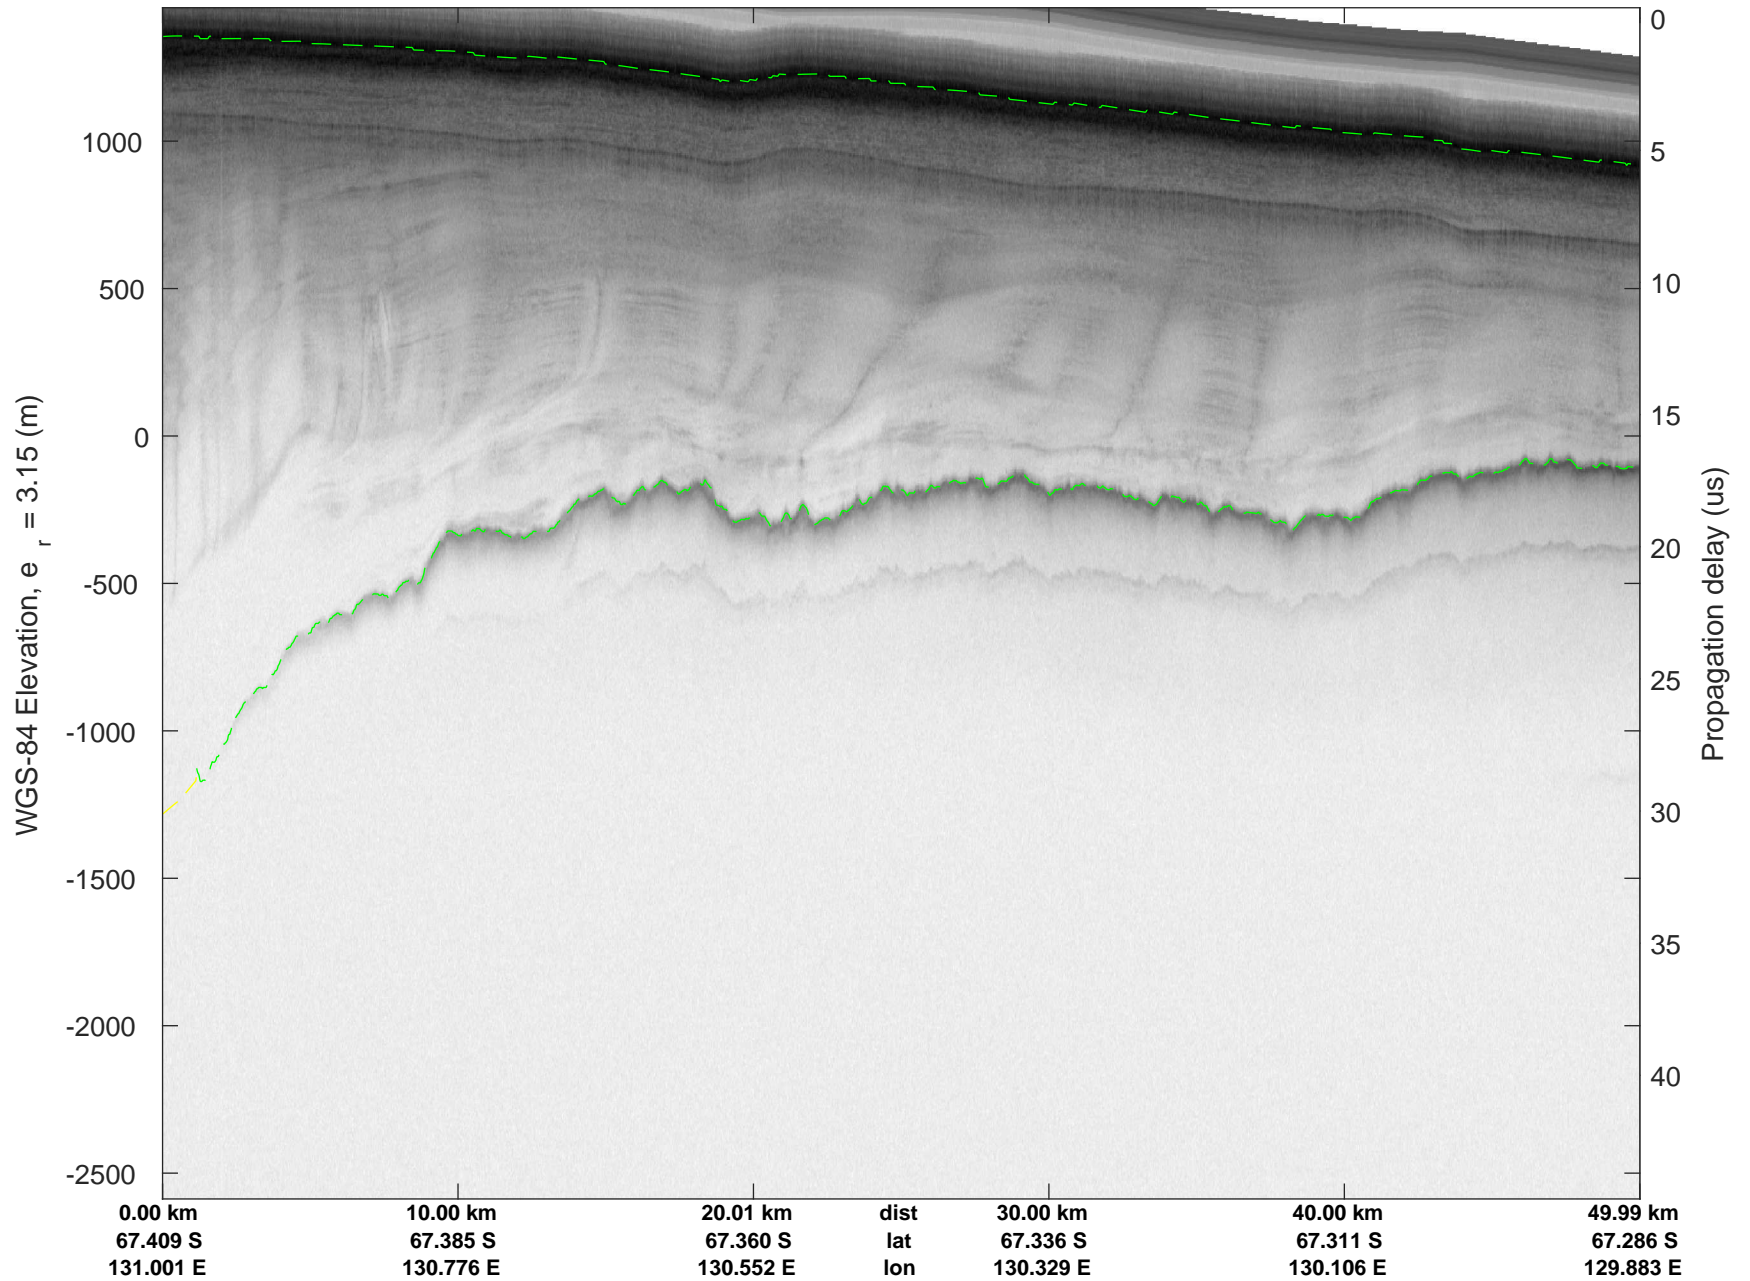

rds 2019_Antarctica_GV: "Holmes-Frost 02" 20191027_01_005: 02:37:43.5 to 02:45:07.6 GPS

rds 2019_Antarctica_GV: "Holmes-Frost 02" 20191027_01_006: 02:45:07.7 to 02:52:08.6 GPS

rds 2019_Antarctica_GV: "Holmes-Frost 02" 20191027_01_006: 02:45:07.7 to 02:52:08.6 GPS

rds 2019_Antarctica_GV: "Holmes-Frost 02" 20191027_01_007: 02:52:08.7 to 02:58:00.3 GPS

rds 2019_Antarctica_GV: "Holmes-Frost 02" 20191027_01_007: 02:52:08.7 to 02:58:00.3 GPS

rds 2019_Antarctica_GV: "Holmes-Frost 02" 20191027_01_008: 02:58:00.4 to 03:03:35.6 GPS

rds 2019_Antarctica_GV: "Holmes-Frost 02" 20191027_01_008: 02:58:00.4 to 03:03:35.6 GPS

rds 2019_Antarctica_GV: "Holmes-Frost 02" 20191027_01_009: 03:03:35.7 to 03:09:29.5 GPS

rds 2019_Antarctica_GV: "Holmes-Frost 02" 20191027_01_009: 03:03:35.7 to 03:09:29.5 GPS

rds 2019_Antarctica_GV: "Holmes-Frost 02" 20191027_01_010: 03:09:29.6 to 03:15:29.3 GPS

rds 2019_Antarctica_GV: "Holmes-Frost 02" 20191027_01_010: 03:09:29.6 to 03:15:29.3 GPS

rds 2019_Antarctica_GV: "Holmes-Frost 02" 20191027_01_011: 03:15:29.4 to 03:21:33.3 GPS