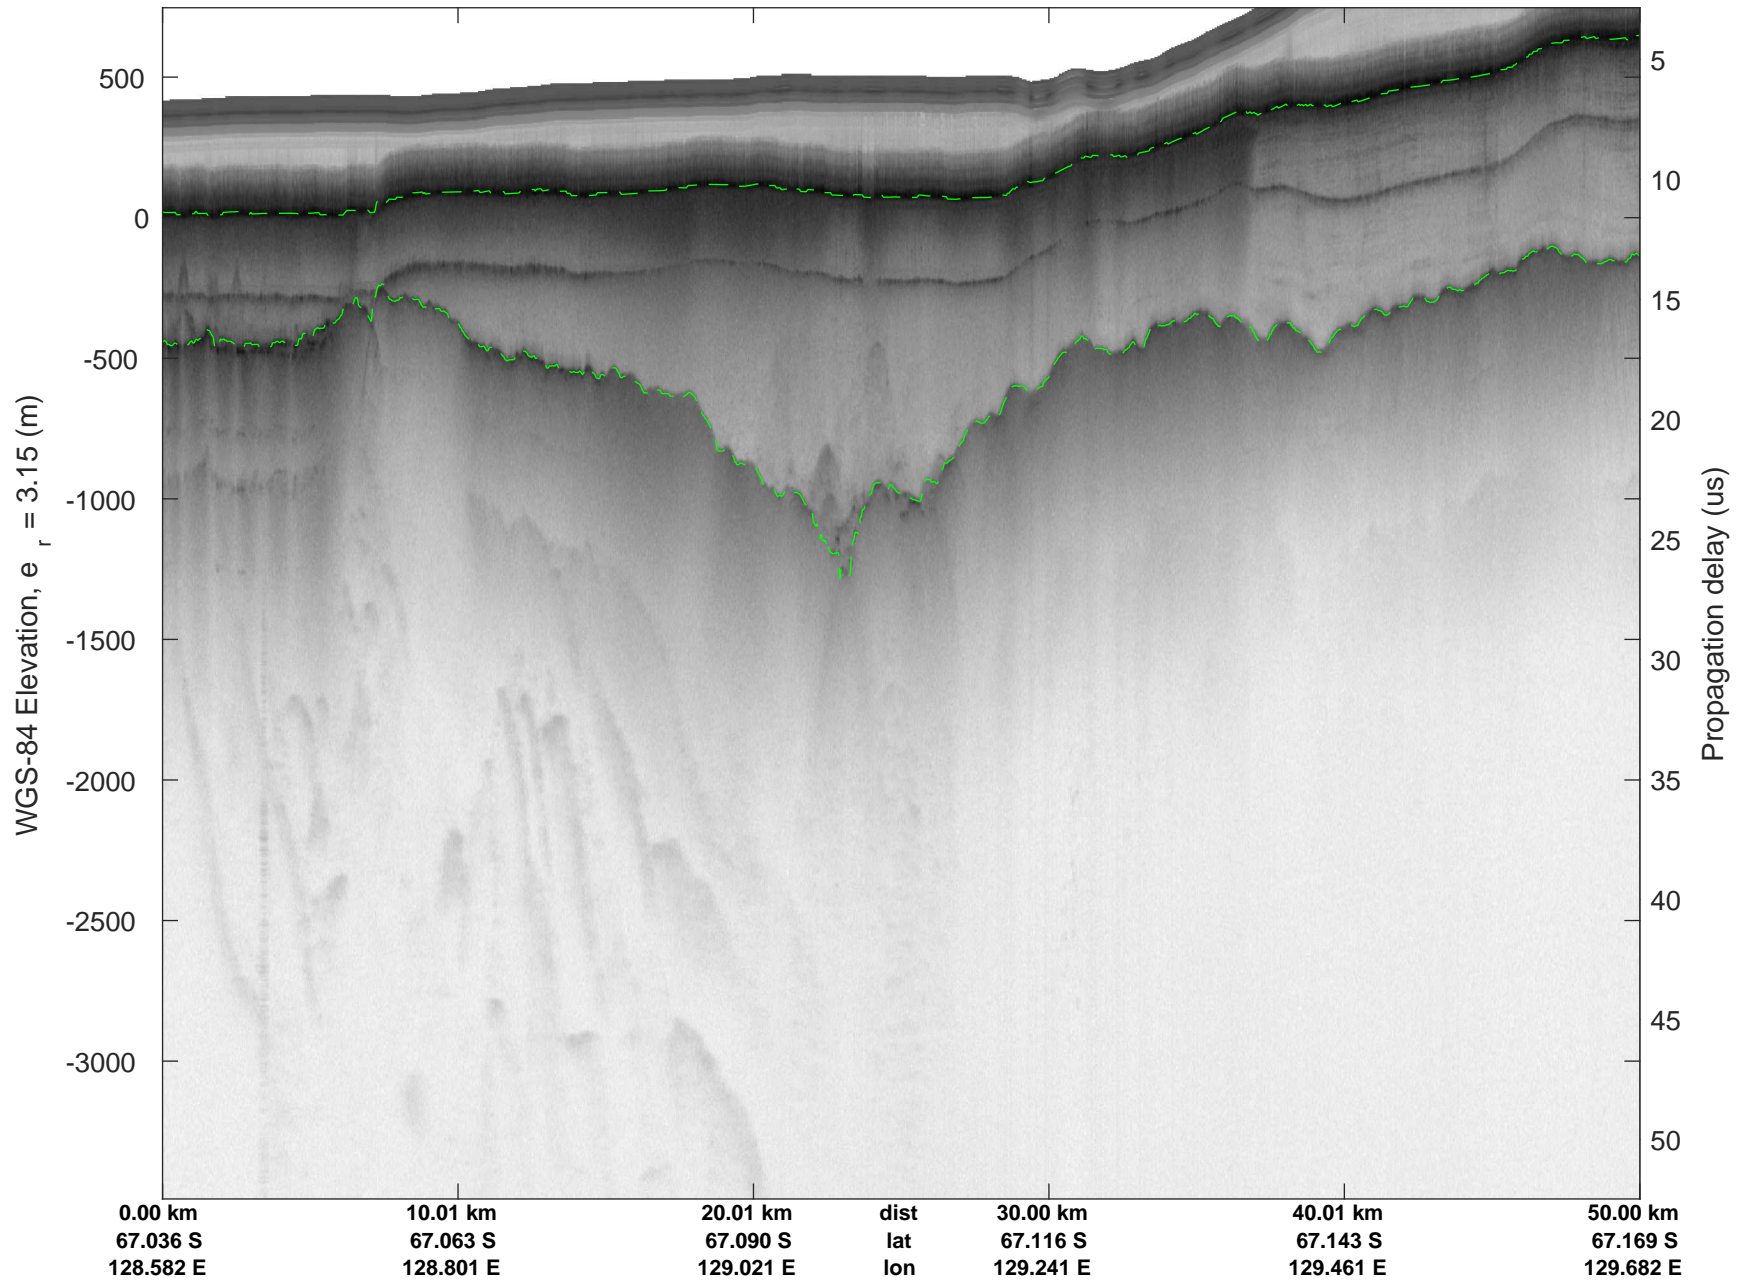

rds 2019_Antarctica_GV: "Holmes-Frost 02" 20191027_01_001: 02:08:03.7 to 02:15:06.1 GPS

rds 2019_Antarctica_GV: "Holmes-Frost 02" 20191027_01_001: 02:08:03.7 to 02:15:06.1 GPS

rds 2019_Antarctica_GV: "Holmes-Frost 02" 20191027_01_002: 02:15:06.2 to 02:22:48.0 GPS

rds 2019_Antarctica_GV: "Holmes-Frost 02" 20191027_01_002: 02:15:06.2 to 02:22:48.0 GPS

rds 2019_Antarctica_GV: "Holmes-Frost 02" 20191027_01_003: 02:22:48.2 to 02:30:31.4 GPS

rds 2019_Antarctica_GV: "Holmes-Frost 02" 20191027_01_003: 02:22:48.2 to 02:30:31.4 GPS

rds 2019_Antarctica_GV: "Holmes-Frost 02" 20191027_01_004: 02:30:31.6 to 02:37:43.3 GPS

rds 2019_Antarctica_GV: "Holmes-Frost 02" 20191027_01_004: 02:30:31.6 to 02:37:43.3 GPS

rds 2019_Antarctica_GV: "Holmes-Frost 02" 20191027_01_005: 02:37:43.5 to 02:45:07.6 GPS

rds 2019_Antarctica_GV: "Holmes-Frost 02" 20191027_01_005: 02:37:43.5 to 02:45:07.6 GPS

rds 2019_Antarctica_GV: "Holmes-Frost 02" 20191027_01_006: 02:45:07.7 to 02:52:08.6 GPS

rds 2019_Antarctica_GV: "Holmes-Frost 02" 20191027_01_006: 02:45:07.7 to 02:52:08.6 GPS