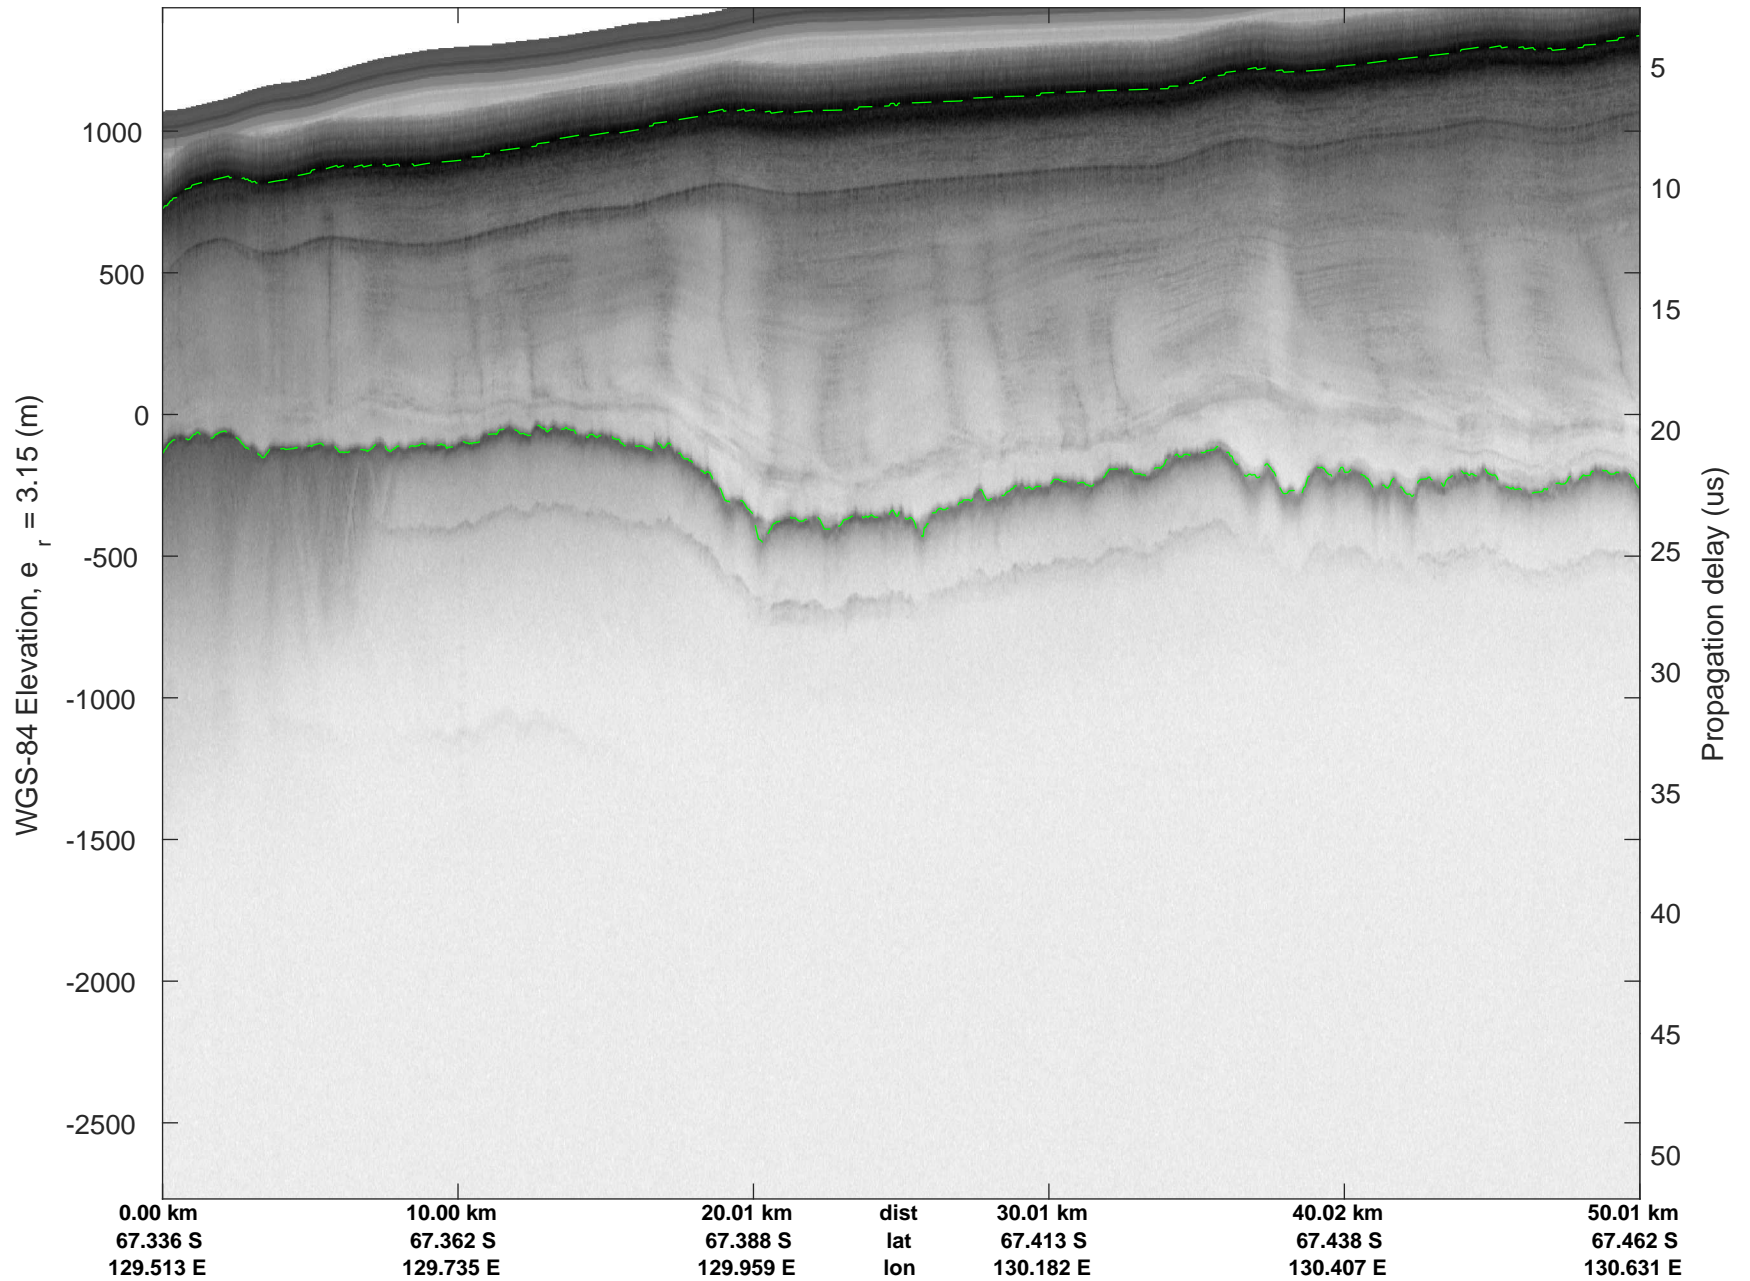

rds 2019_Antarctica_GV: "Holmes-Frost 02" 20191027_01_014: 03:34:47.1 to 03:42:20.0 GPS

rds 2019_Antarctica_GV: "Holmes-Frost 02" 20191027_01_015: 03:42:20.1 to 03:50:07.7 GPS

rds 2019_Antarctica_GV: "Holmes-Frost 02" 20191027_01_015: 03:42:20.1 to 03:50:07.7 GPS

rds 2019_Antarctica_GV: "Holmes-Frost 02" 20191027_01_016: 03:50:07.8 to 03:57:46.4 GPS

rds 2019_Antarctica_GV: "Holmes-Frost 02" 20191027_01_016: 03:50:07.8 to 03:57:46.4 GPS

rds 2019_Antarctica_GV: "Holmes-Frost 02" 20191027_01_017: 03:57:46.5 to 04:05:10.2 GPS

rds 2019_Antarctica_GV: "Holmes-Frost 02" 20191027_01_017: 03:57:46.5 to 04:05:10.2 GPS

rds 2019_Antarctica_GV: "Holmes-Frost 02" 20191027_01_018: 04:05:10.3 to 04:12:20.9 GPS

rds 2019_Antarctica_GV: "Holmes-Frost 02" 20191027_01_018: 04:05:10.3 to 04:12:20.9 GPS

rds 2019_Antarctica_GV: "Holmes-Frost 02" 20191027_01_019: 04:12:21.0 to 04:18:42.4 GPS

rds 2019_Antarctica_GV: "Holmes-Frost 02" 20191027_01_019: 04:12:21.0 to 04:18:42.4 GPS

rds 2019_Antarctica_GV: "Holmes-Frost 02" 20191027_01_020: 04:18:42.6 to 04:24:32.3 GPS