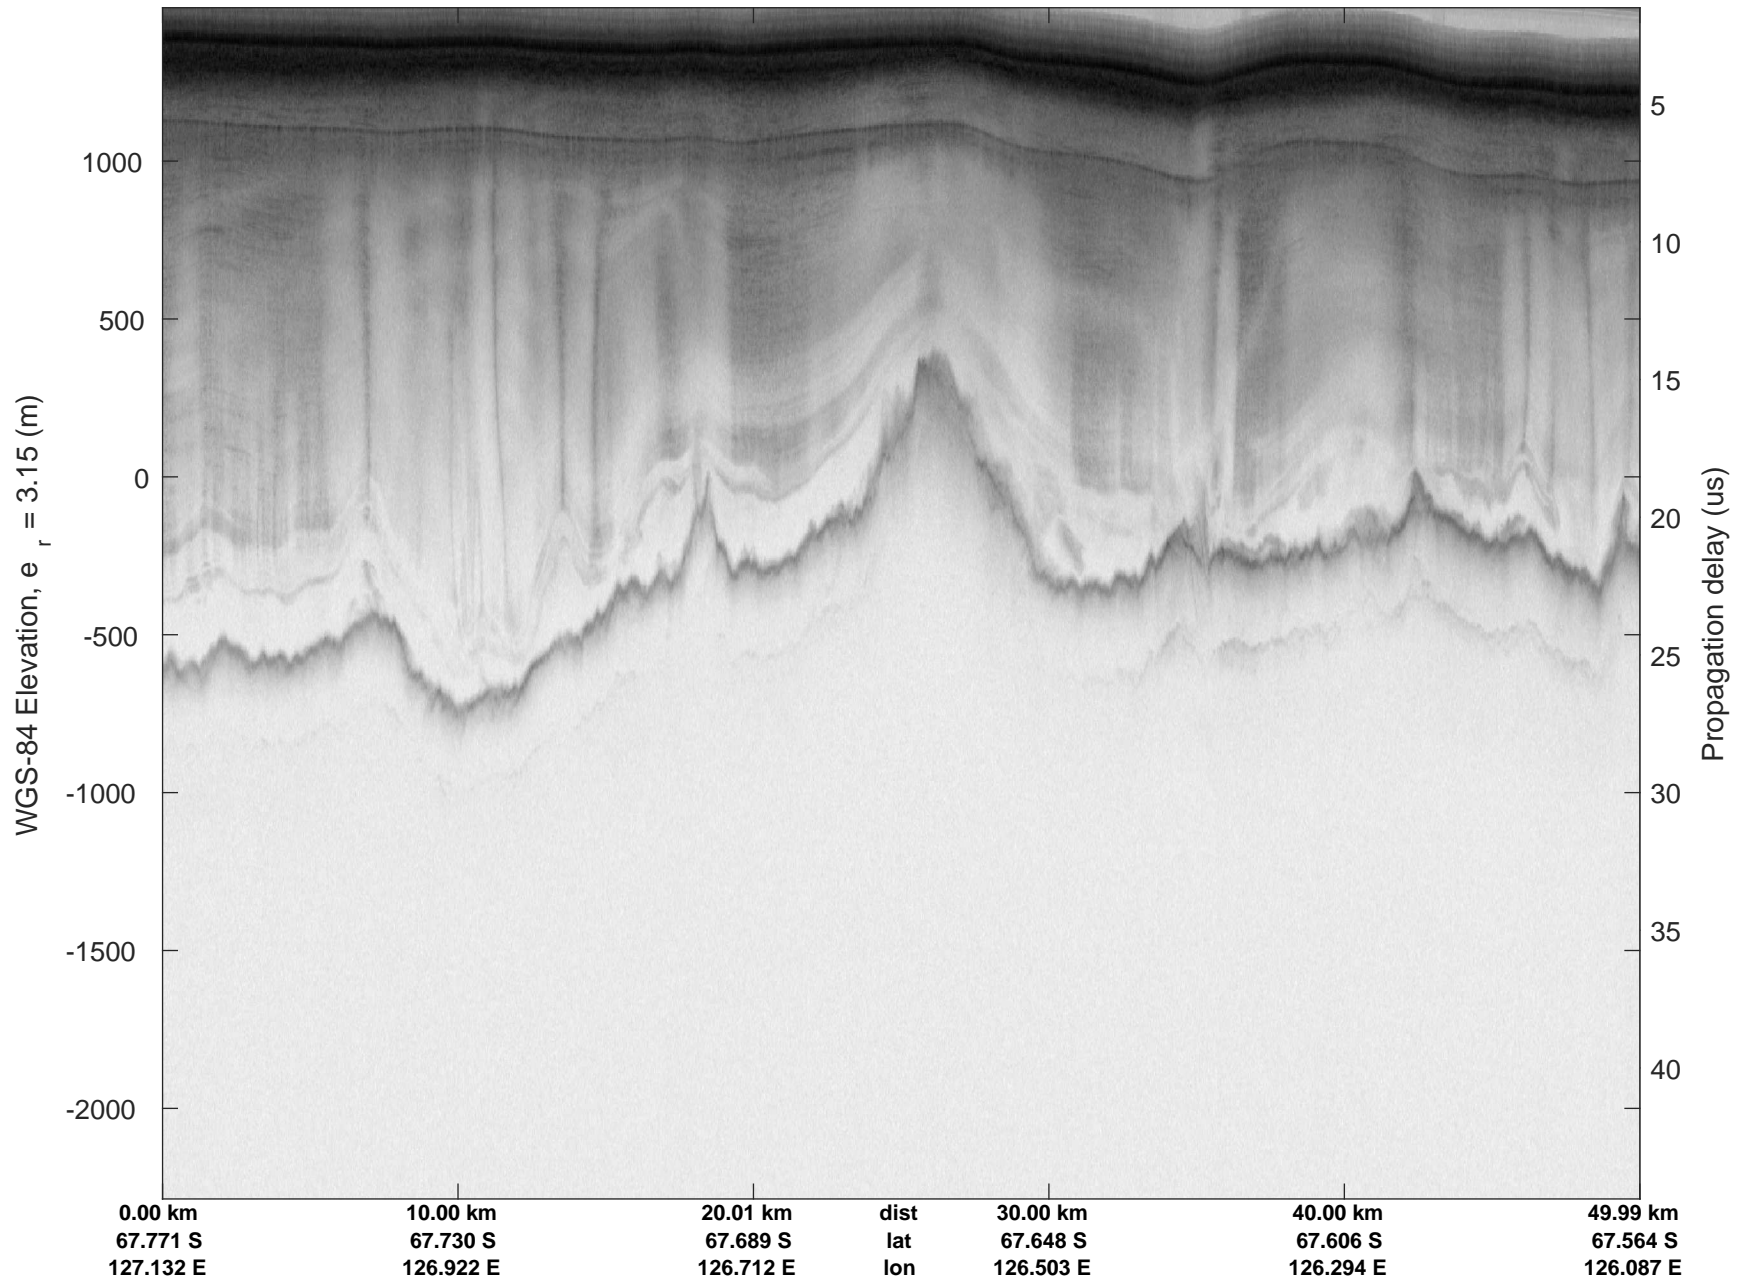

rds 2019_Antarctica_GV: "Holmes-Frost 02" 20191027_01_020: 04:18:42.6 to 04:24:32.3 GPS

rds 2019_Antarctica_GV: "Holmes-Frost 02" 20191027_01_021: 04:24:32.4 to 04:30:01.6 GPS

rds 2019_Antarctica_GV: "Holmes-Frost 02" 20191027_01_021: 04:24:32.4 to 04:30:01.6 GPS

rds 2019_Antarctica_GV: "Holmes-Frost 02" 20191027_01_022: 04:30:01.7 to 04:35:18.9 GPS

rds 2019_Antarctica_GV: "Holmes-Frost 02" 20191027_01_022: 04:30:01.7 to 04:35:18.9 GPS

rds 2019_Antarctica_GV: "Holmes-Frost 02" 20191027_01_023: 04:35:19.0 to 04:40:46.7 GPS

rds 2019_Antarctica_GV: "Holmes-Frost 02" 20191027_01_023: 04:35:19.0 to 04:40:46.7 GPS

rds 2019_Antarctica_GV: "Holmes-Frost 02" 20191027_01_024: 04:40:46.8 to 04:46:23.5 GPS

rds 2019_Antarctica_GV: "Holmes-Frost 02" 20191027_01_024: 04:40:46.8 to 04:46:23.5 GPS

rds 2019_Antarctica_GV: "Holmes-Frost 02" 20191027_01_025: 04:46:23.6 to 04:52:09.1 GPS

rds 2019_Antarctica_GV: "Holmes-Frost 02" 20191027_01_025: 04:46:23.6 to 04:52:09.1 GPS