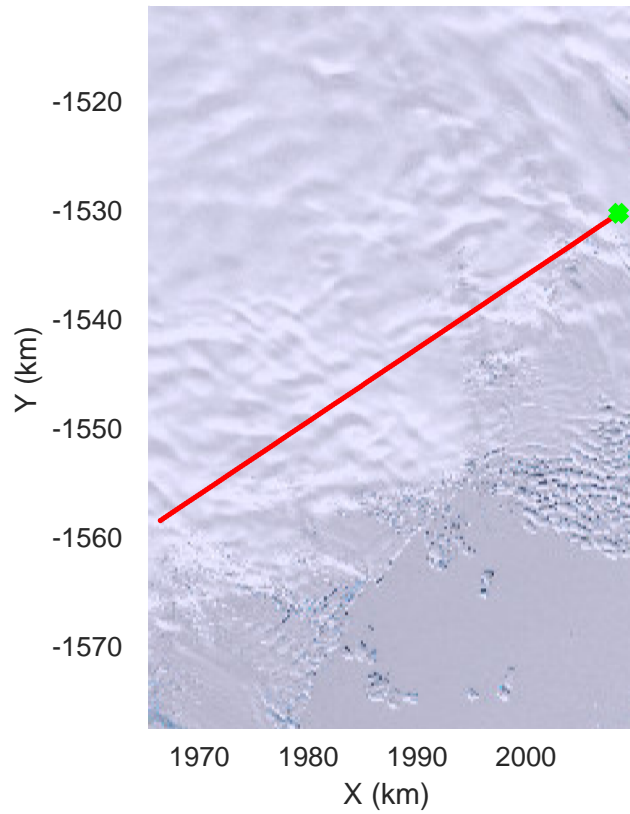

rds 2019_Antarctica_GV: "Holmes-Frost 02" 20191027_01_013: 03:27:42.3 to 03:34:46.9 GPS

rds 2019_Antarctica_GV: "Holmes-Frost 02" 20191027_01_013: 03:27:42.3 to 03:34:46.9 GPS

rds 2019_Antarctica_GV: "Holmes-Frost 02" 20191027_01_014: 03:34:47.1 to 03:42:20.0 GPS

rds 2019_Antarctica_GV: "Holmes-Frost 02" 20191027_01_014: 03:34:47.1 to 03:42:20.0 GPS

rds 2019_Antarctica_GV: "Holmes-Frost 02" 20191027_01_015: 03:42:20.1 to 03:50:07.7 GPS

rds 2019_Antarctica_GV: "Holmes-Frost 02" 20191027_01_015: 03:42:20.1 to 03:50:07.7 GPS