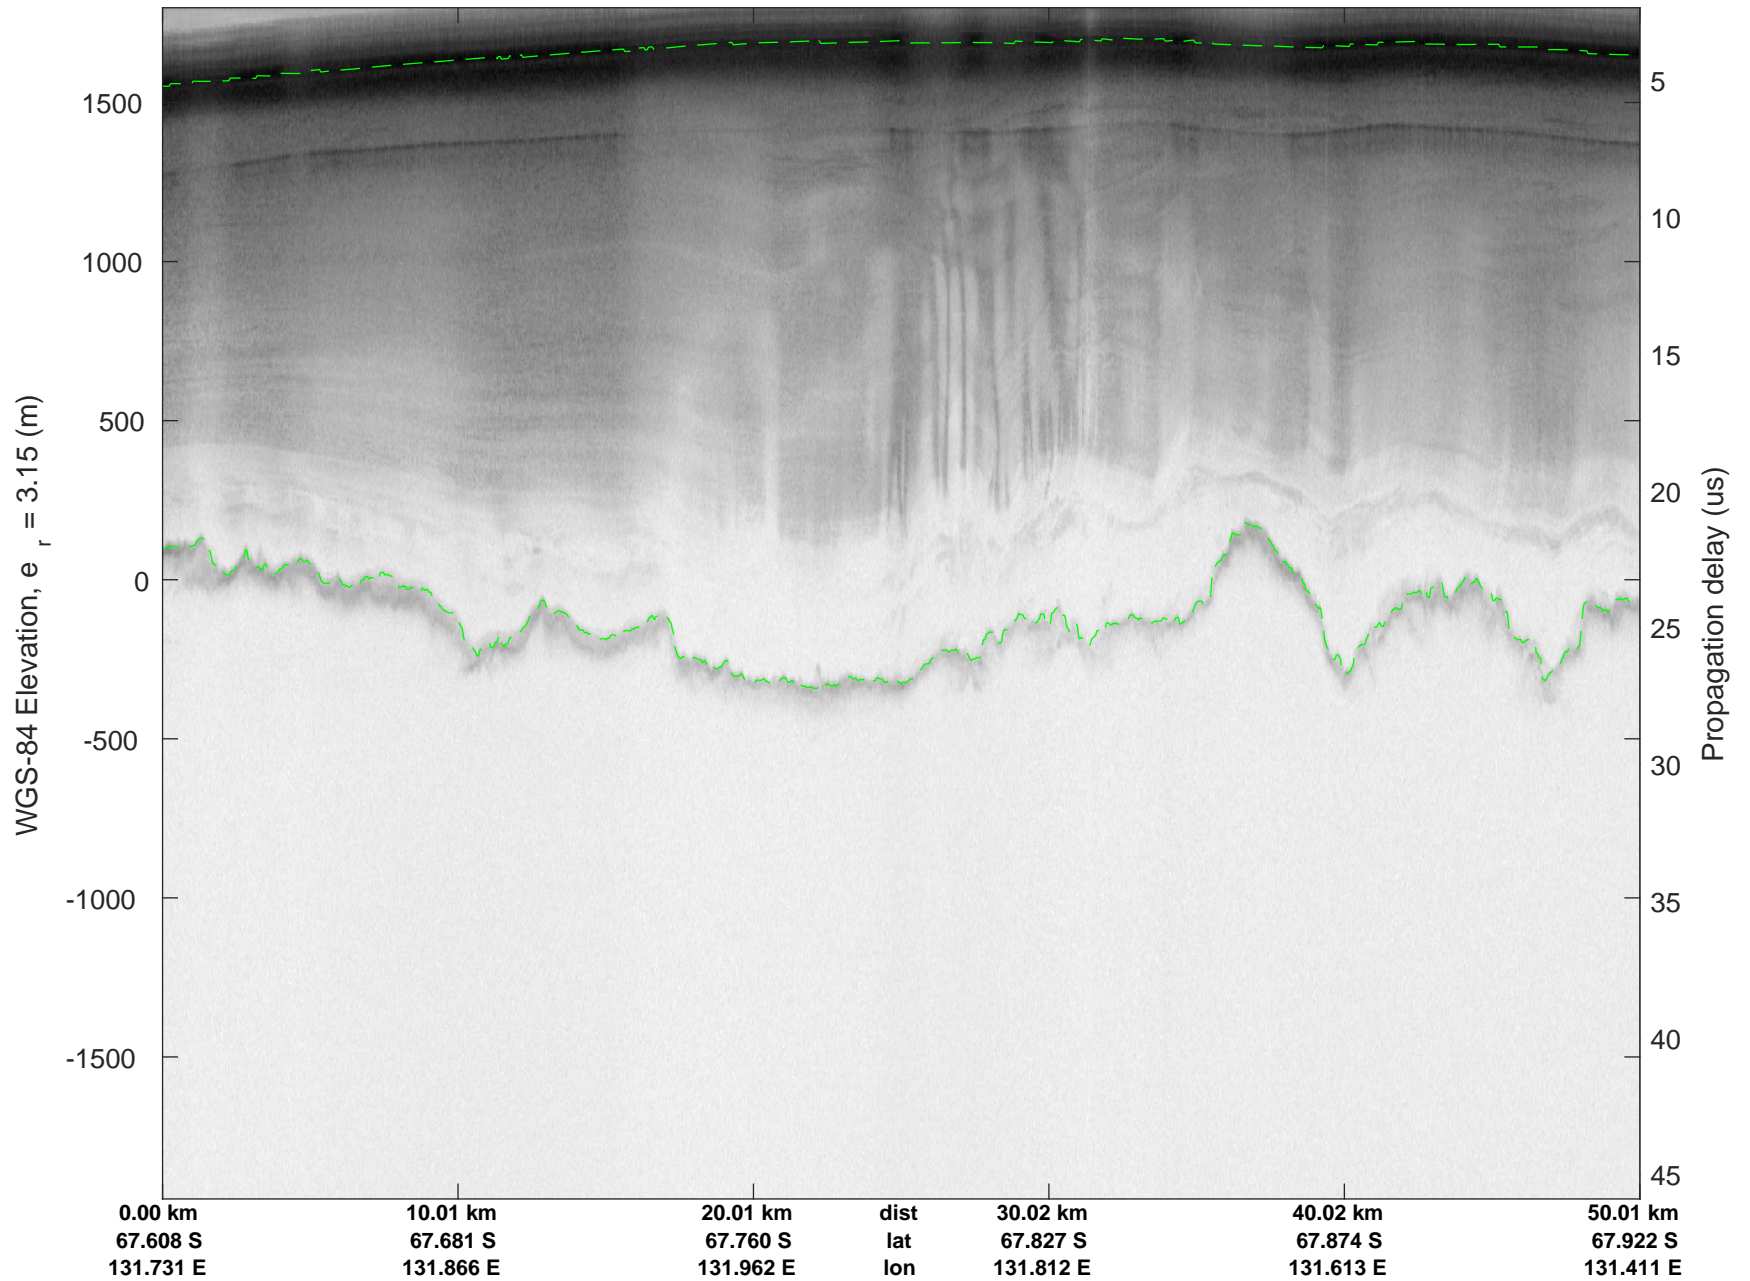

rds 2019_Antarctica_GV: "Holmes-Frost 02" 20191027_01_016: 03:50:07.8 to 03:57:46.4 GPS

rds 2019_Antarctica_GV: "Holmes-Frost 02" 20191027_01_016: 03:50:07.8 to 03:57:46.4 GPS

rds 2019_Antarctica_GV: "Holmes-Frost 02" 20191027_01_017: 03:57:46.5 to 04:05:10.2 GPS

rds 2019_Antarctica_GV: "Holmes-Frost 02" 20191027_01_017: 03:57:46.5 to 04:05:10.2 GPS

rds 2019_Antarctica_GV: "Holmes-Frost 02" 20191027_01_018: 04:05:10.3 to 04:12:20.9 GPS

rds 2019_Antarctica_GV: "Holmes-Frost 02" 20191027_01_018: 04:05:10.3 to 04:12:20.9 GPS

rds 2019_Antarctica_GV: "Holmes-Frost 02" 20191027_01_019: 04:12:21.0 to 04:18:42.4 GPS

rds 2019_Antarctica_GV: "Holmes-Frost 02" 20191027_01_019: 04:12:21.0 to 04:18:42.4 GPS

rds 2019_Antarctica_GV: "Holmes-Frost 02" 20191027_01_020: 04:18:42.6 to 04:24:32.3 GPS

rds 2019_Antarctica_GV: "Holmes-Frost 02" 20191027_01_020: 04:18:42.6 to 04:24:32.3 GPS

rds 2019_Antarctica_GV: "Holmes-Frost 02" 20191027_01_021: 04:24:32.4 to 04:30:01.6 GPS

rds 2019_Antarctica_GV: "Holmes-Frost 02" 20191027_01_021: 04:24:32.4 to 04:30:01.6 GPS