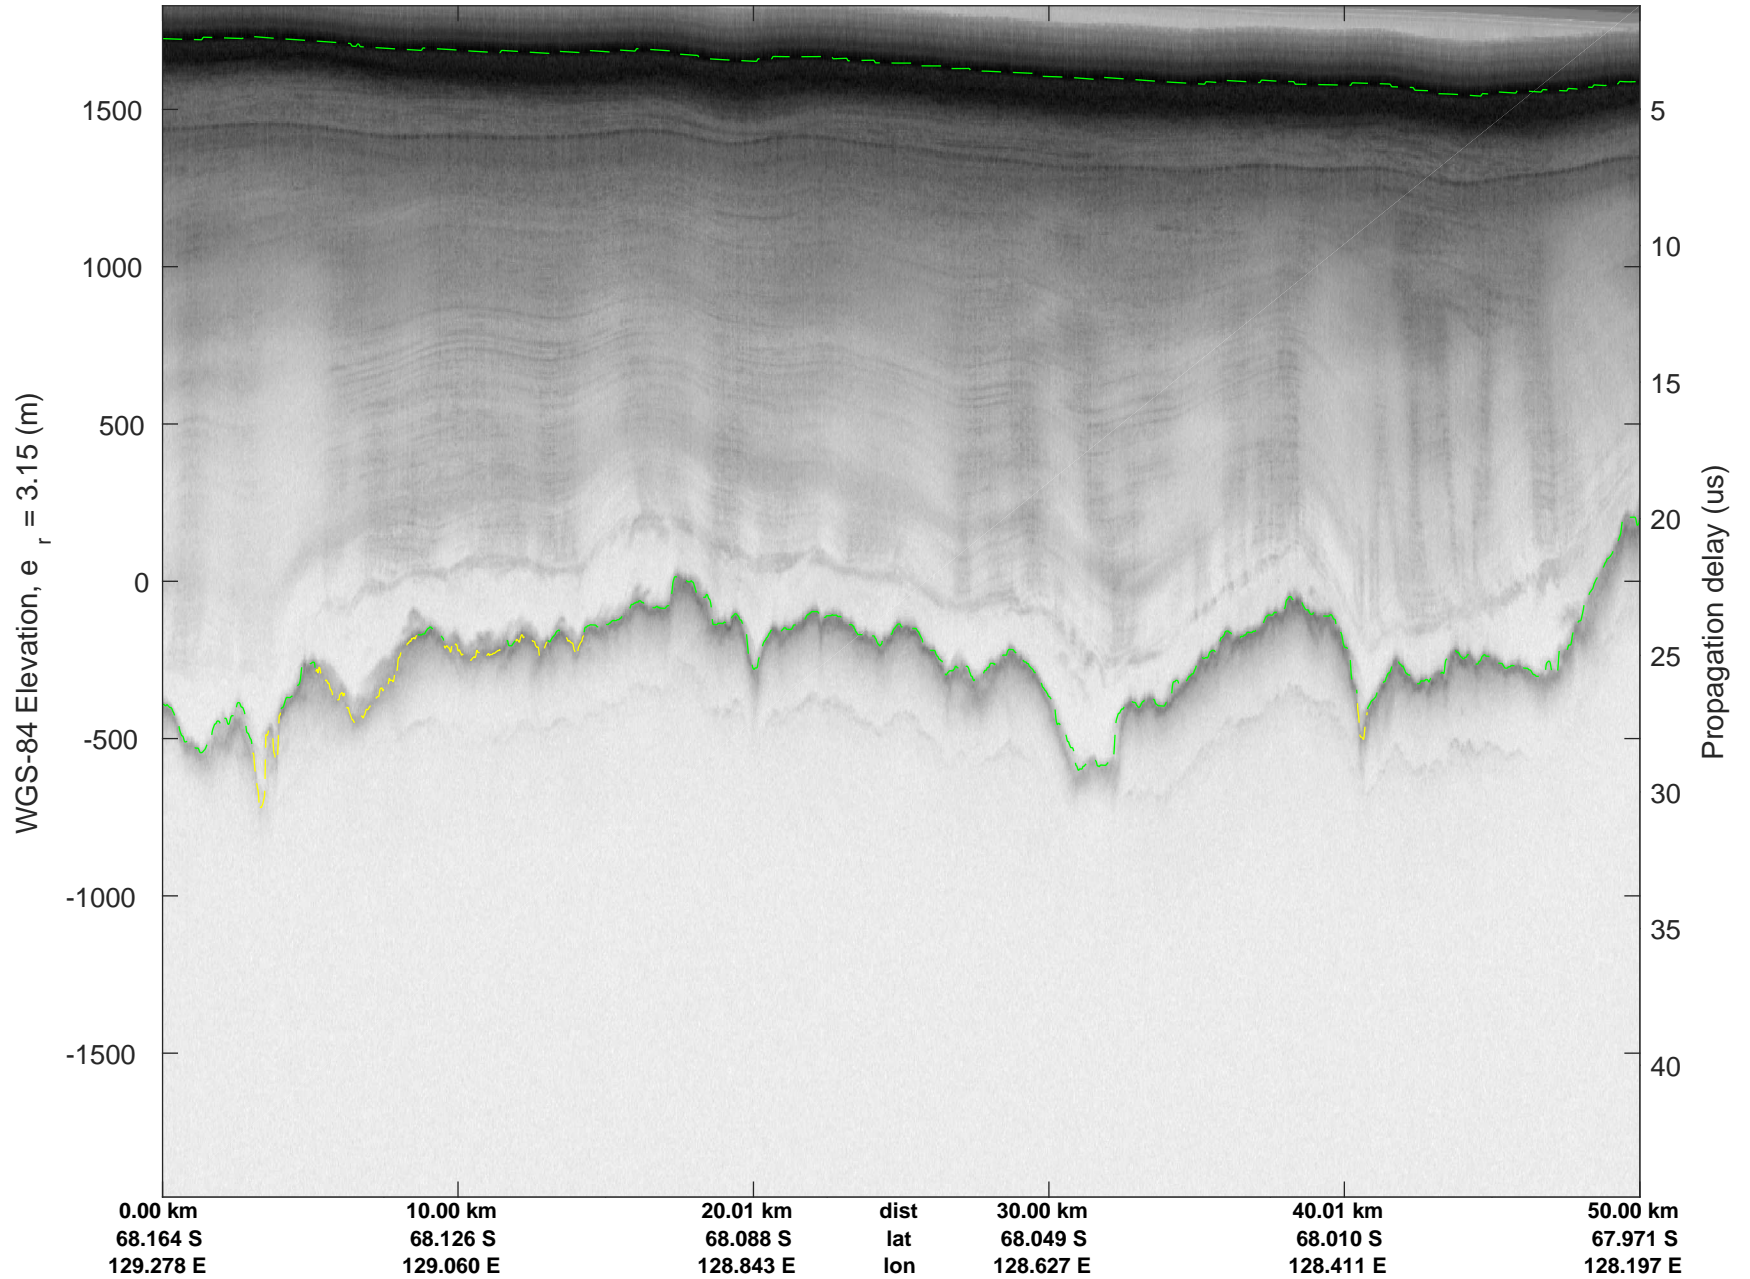

rds 2019_Antarctica_GV: "Holmes-Frost 02" 20191027_01_019: 04:12:21.0 to 04:18:42.4 GPS

rds 2019_Antarctica_GV: "Holmes-Frost 02" 20191027_01_019: 04:12:21.0 to 04:18:42.4 GPS

rds 2019_Antarctica_GV: "Holmes-Frost 02" 20191027_01_020: 04:18:42.6 to 04:24:32.3 GPS

rds 2019_Antarctica_GV: "Holmes-Frost 02" 20191027_01_020: 04:18:42.6 to 04:24:32.3 GPS

rds 2019_Antarctica_GV: "Holmes-Frost 02" 20191027_01_021: 04:24:32.4 to 04:30:01.6 GPS

rds 2019_Antarctica_GV: "Holmes-Frost 02" 20191027_01_021: 04:24:32.4 to 04:30:01.6 GPS

rds 2019_Antarctica_GV: "Holmes-Frost 02" 20191027_01_022: 04:30:01.7 to 04:35:18.9 GPS

rds 2019_Antarctica_GV: "Holmes-Frost 02" 20191027_01_022: 04:30:01.7 to 04:35:18.9 GPS

rds 2019_Antarctica_GV: "Holmes-Frost 02" 20191027_01_023: 04:35:19.0 to 04:40:46.7 GPS

rds 2019_Antarctica_GV: "Holmes-Frost 02" 20191027_01_023: 04:35:19.0 to 04:40:46.7 GPS

rds 2019_Antarctica_GV: "Holmes-Frost 02" 20191027_01_024: 04:40:46.8 to 04:46:23.5 GPS

rds 2019_Antarctica_GV: "Holmes-Frost 02" 20191027_01_024: 04:40:46.8 to 04:46:23.5 GPS