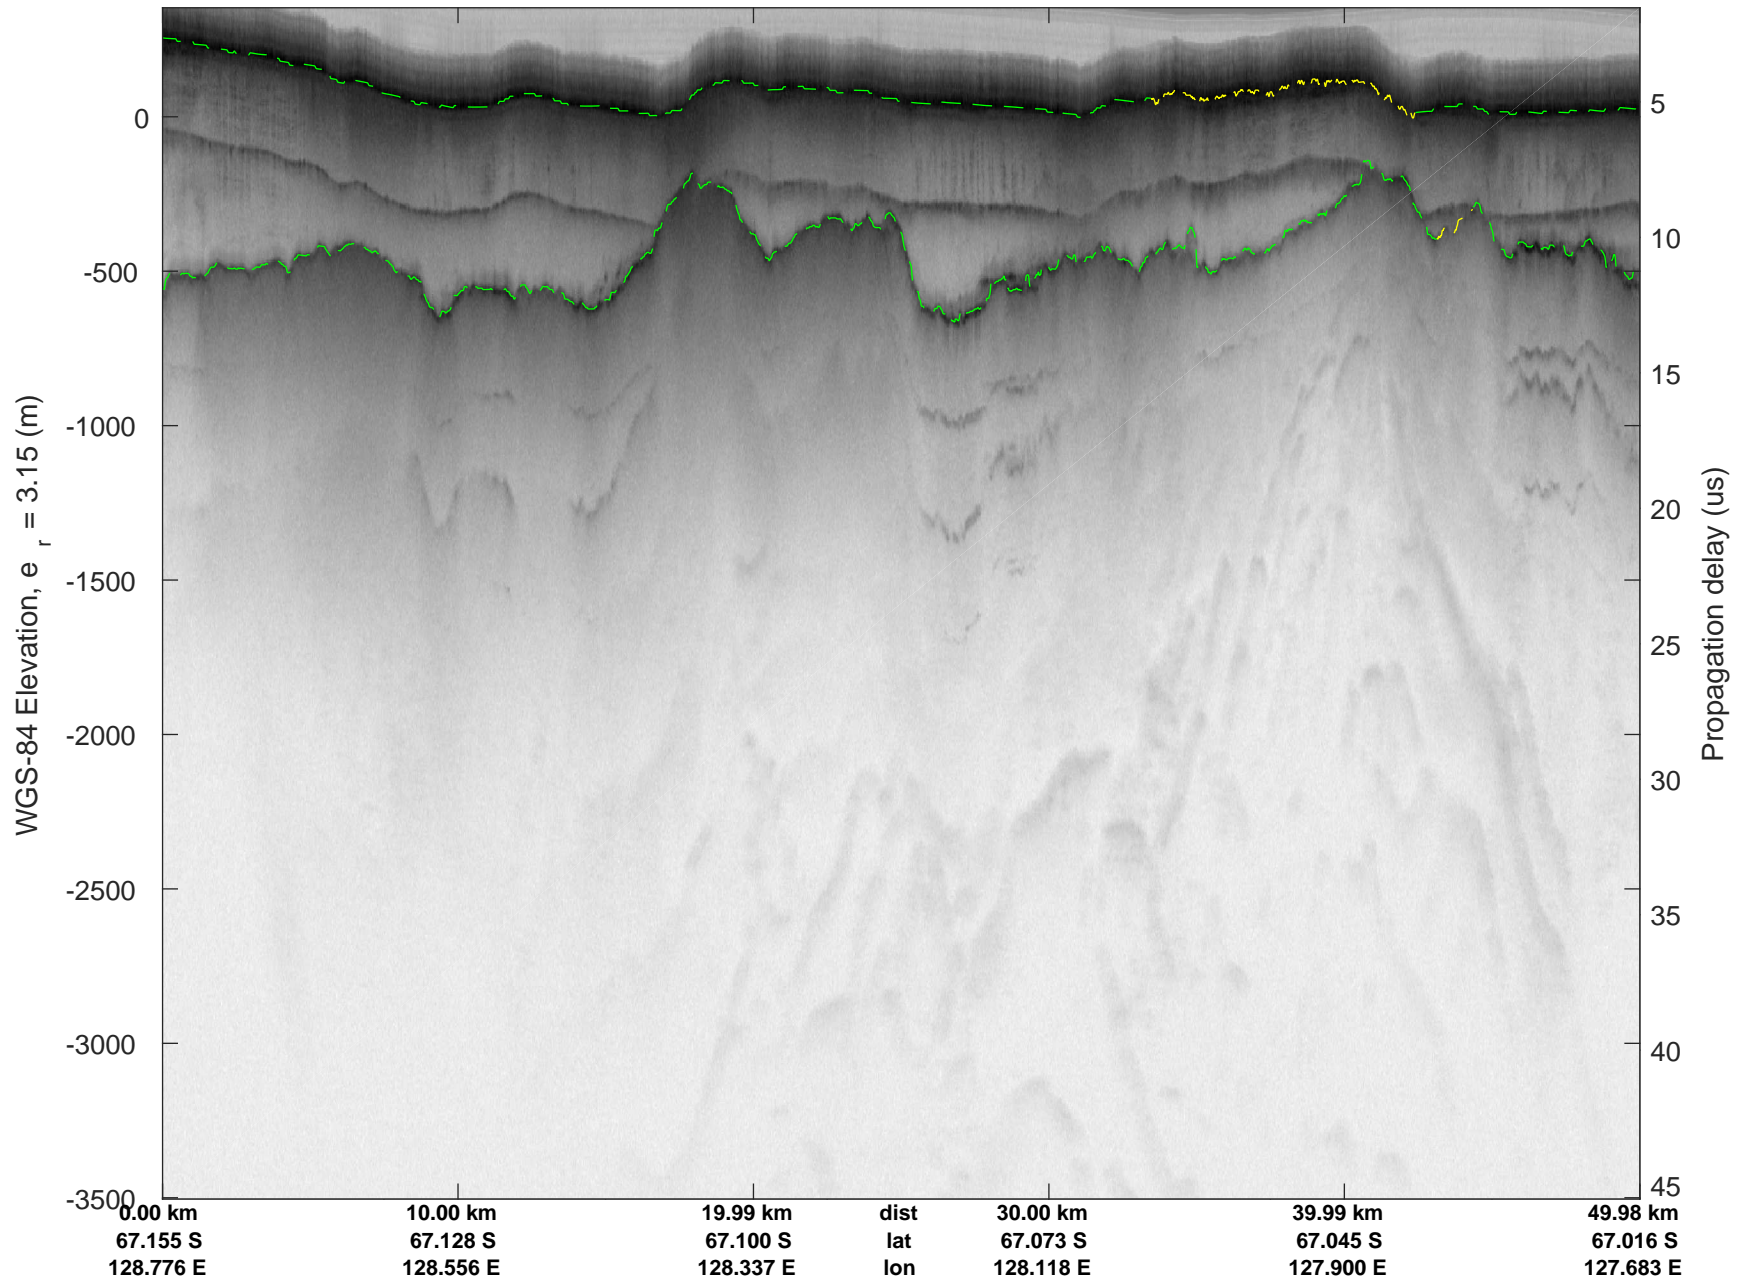

rds 2019_Antarctica_GV: "Holmes-Frost 02" 20191027_01_007: 02:52:08.7 to 02:58:00.3 GPS

rds 2019_Antarctica_GV: "Holmes-Frost 02" 20191027_01_007: 02:52:08.7 to 02:58:00.3 GPS

rds 2019_Antarctica_GV: "Holmes-Frost 02" 20191027_01_008: 02:58:00.4 to 03:03:35.6 GPS

rds 2019_Antarctica_GV: "Holmes-Frost 02" 20191027_01_008: 02:58:00.4 to 03:03:35.6 GPS

rds 2019_Antarctica_GV: "Holmes-Frost 02" 20191027_01_009: 03:03:35.7 to 03:09:29.5 GPS

rds 2019_Antarctica_GV: "Holmes-Frost 02" 20191027_01_009: 03:03:35.7 to 03:09:29.5 GPS

rds 2019_Antarctica_GV: "Holmes-Frost 02" 20191027_01_010: 03:09:29.6 to 03:15:29.3 GPS

rds 2019_Antarctica_GV: "Holmes-Frost 02" 20191027_01_010: 03:09:29.6 to 03:15:29.3 GPS

rds 2019_Antarctica_GV: "Holmes-Frost 02" 20191027_01_011: 03:15:29.4 to 03:21:33.3 GPS

rds 2019_Antarctica_GV: "Holmes-Frost 02" 20191027_01_011: 03:15:29.4 to 03:21:33.3 GPS

rds 2019_Antarctica_GV: "Holmes-Frost 02" 20191027_01_012: 03:21:33.4 to 03:27:42.2 GPS

rds 2019_Antarctica_GV: "Holmes-Frost 02" 20191027_01_012: 03:21:33.4 to 03:27:42.2 GPS