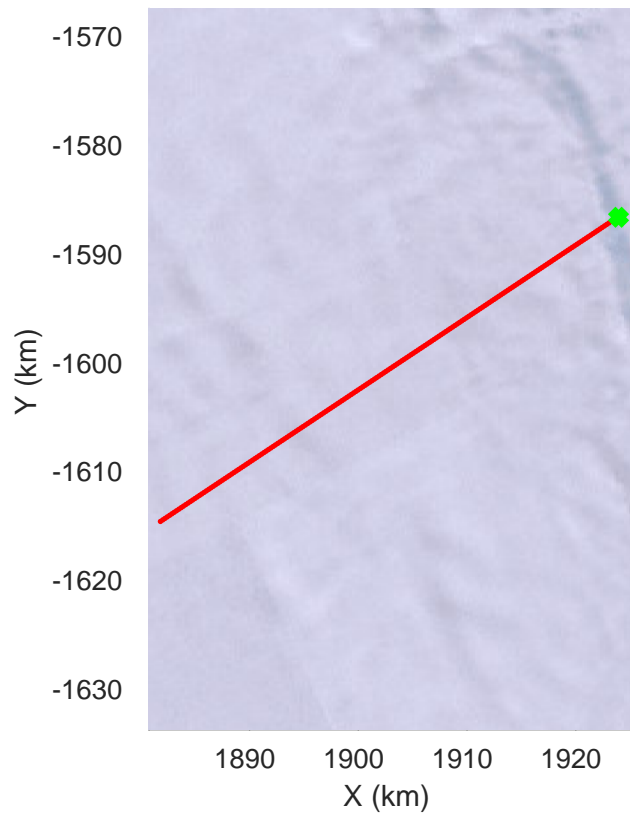

rds 2019_Antarctica_GV: "Holmes-Frost 02" 20191027_01_014: 03:34:47.1 to 03:42:20.0 GPS

rds 2019_Antarctica_GV: "Holmes-Frost 02" 20191027_01_015: 03:42:20.1 to 03:50:07.7 GPS

rds 2019_Antarctica_GV: "Holmes-Frost 02" 20191027_01_015: 03:42:20.1 to 03:50:07.7 GPS

rds 2019_Antarctica_GV: "Holmes-Frost 02" 20191027_01_016: 03:50:07.8 to 03:57:46.4 GPS

rds 2019_Antarctica_GV: "Holmes-Frost 02" 20191027_01_016: 03:50:07.8 to 03:57:46.4 GPS

rds 2019_Antarctica_GV: "Holmes-Frost 02" 20191027_01_017: 03:57:46.5 to 04:05:10.2 GPS