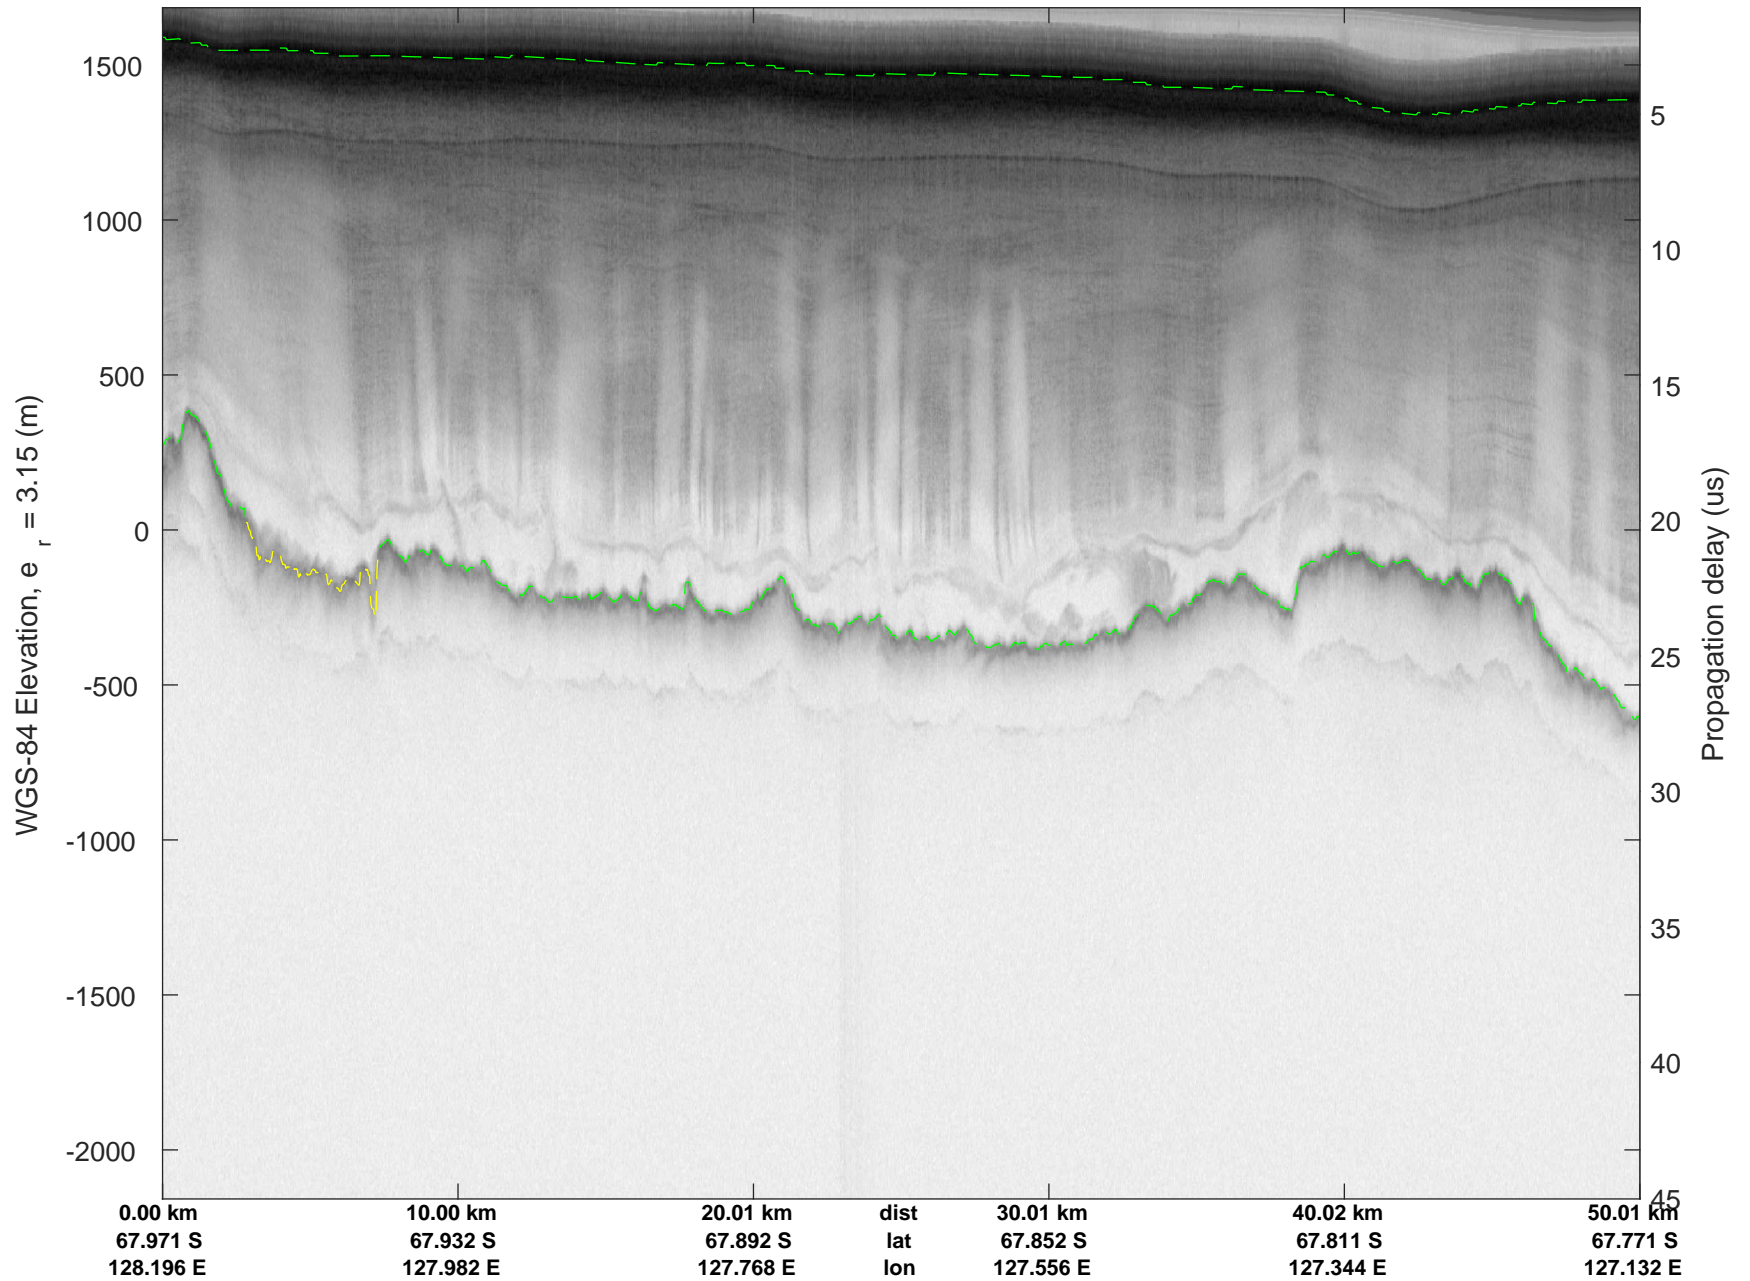

rds 2019_Antarctica_GV: "Holmes-Frost 02" 20191027_01_020: 04:18:42.6 to 04:24:32.3 GPS

rds 2019_Antarctica_GV: "Holmes-Frost 02" 20191027_01_021: 04:24:32.4 to 04:30:01.6 GPS

rds 2019_Antarctica_GV: "Holmes-Frost 02" 20191027_01_021: 04:24:32.4 to 04:30:01.6 GPS

rds 2019_Antarctica_GV: "Holmes-Frost 02" 20191027_01_022: 04:30:01.7 to 04:35:18.9 GPS

rds 2019_Antarctica_GV: "Holmes-Frost 02" 20191027_01_022: 04:30:01.7 to 04:35:18.9 GPS

rds 2019_Antarctica_GV: "Holmes-Frost 02" 20191027_01_023: 04:35:19.0 to 04:40:46.7 GPS

rds 2019_Antarctica_GV: "Holmes-Frost 02" 20191027_01_023: 04:35:19.0 to 04:40:46.7 GPS

rds 2019_Antarctica_GV: "Holmes-Frost 02" 20191027_01_024: 04:40:46.8 to 04:46:23.5 GPS

rds 2019_Antarctica_GV: "Holmes-Frost 02" 20191027_01_024: 04:40:46.8 to 04:46:23.5 GPS

rds 2019_Antarctica_GV: "Holmes-Frost 02" 20191027_01_025: 04:46:23.6 to 04:52:09.1 GPS

rds 2019_Antarctica_GV: "Holmes-Frost 02" 20191027_01_025: 04:46:23.6 to 04:52:09.1 GPS