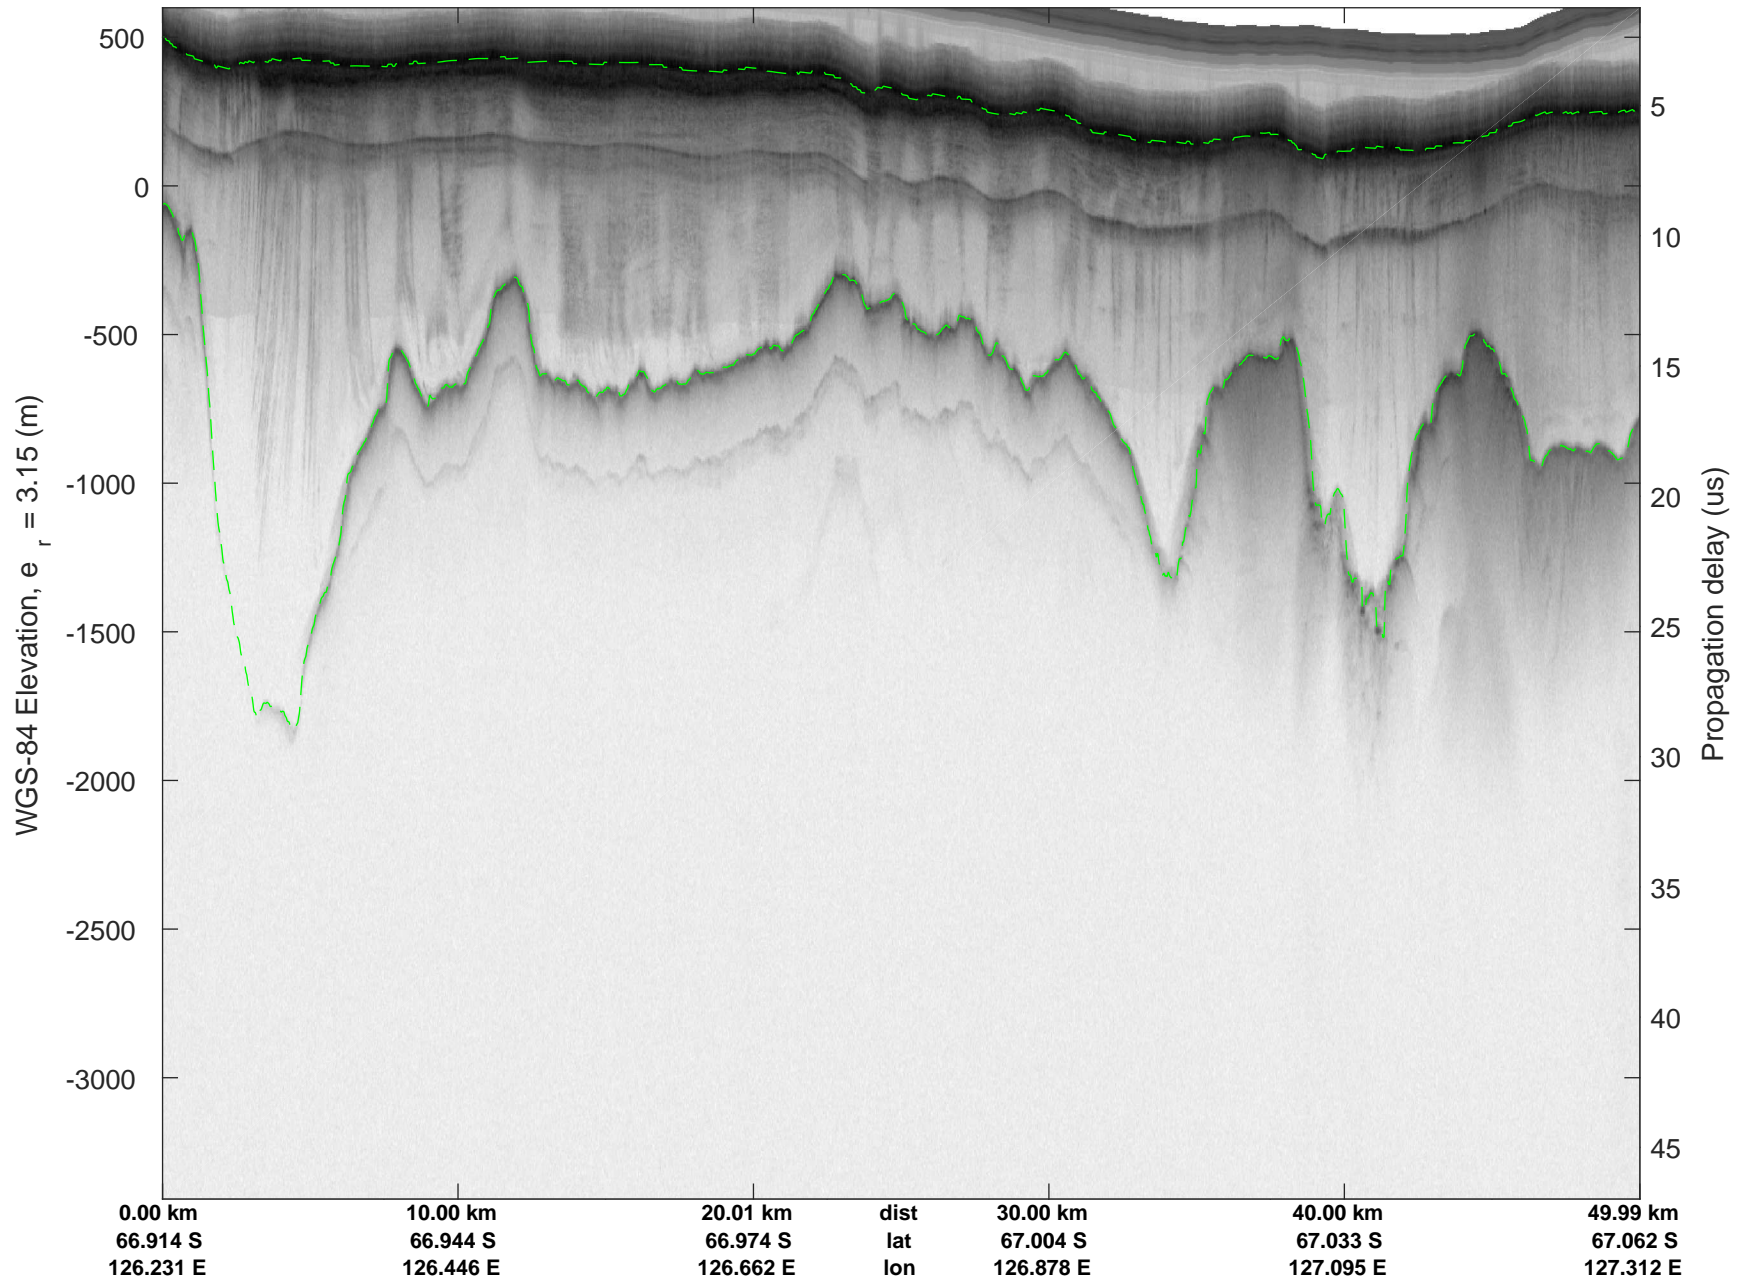

rds 2019_Antarctica_GV: "Holmes-Frost 02" 20191027_01_011: 03:15:29.4 to 03:21:33.3 GPS

rds 2019_Antarctica_GV: "Holmes-Frost 02" 20191027_01_012: 03:21:33.4 to 03:27:42.2 GPS

rds 2019_Antarctica_GV: "Holmes-Frost 02" 20191027_01_012: 03:21:33.4 to 03:27:42.2 GPS

rds 2019_Antarctica_GV: "Holmes-Frost 02" 20191027_01_013: 03:27:42.3 to 03:34:46.9 GPS

rds 2019_Antarctica_GV: "Holmes-Frost 02" 20191027_01_013: 03:27:42.3 to 03:34:46.9 GPS

rds 2019_Antarctica_GV: "Holmes-Frost 02" 20191027_01_014: 03:34:47.1 to 03:42:20.0 GPS

rds 2019_Antarctica_GV: "Holmes-Frost 02" 20191027_01_014: 03:34:47.1 to 03:42:20.0 GPS

rds 2019_Antarctica_GV: "Holmes-Frost 02" 20191027_01_015: 03:42:20.1 to 03:50:07.7 GPS

rds 2019_Antarctica_GV: "Holmes-Frost 02" 20191027_01_015: 03:42:20.1 to 03:50:07.7 GPS

rds 2019_Antarctica_GV: "Holmes-Frost 02" 20191027_01_016: 03:50:07.8 to 03:57:46.4 GPS

rds 2019_Antarctica_GV: "Holmes-Frost 02" 20191027_01_016: 03:50:07.8 to 03:57:46.4 GPS

rds 2019_Antarctica_GV: "Holmes-Frost 02" 20191027_01_017: 03:57:46.5 to 04:05:10.2 GPS