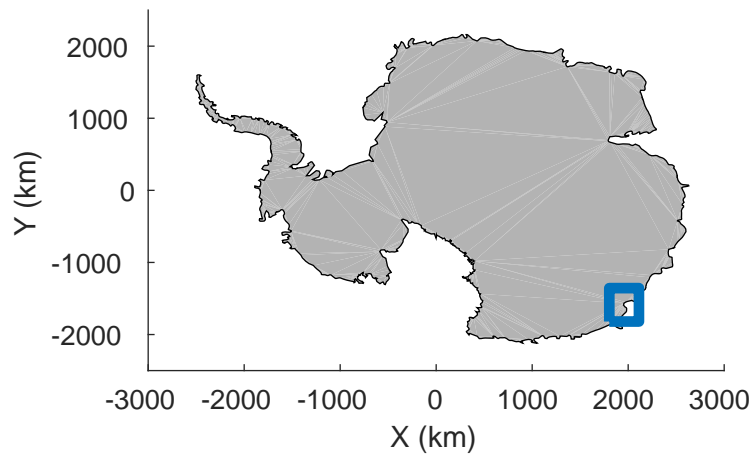

rds 2019_Antarctica_GV: "Holmes-Frost 02" 20191027_01_005: 02:37:43.5 to 02:45:07.6 GPS

rds 2019_Antarctica_GV: "Holmes-Frost 02" 20191027_01_006: 02:45:07.7 to 02:52:08.6 GPS

rds 2019_Antarctica_GV: "Holmes-Frost 02" 20191027_01_006: 02:45:07.7 to 02:52:08.6 GPS

rds 2019_Antarctica_GV: "Holmes-Frost 02" 20191027_01_007: 02:52:08.7 to 02:58:00.3 GPS

rds 2019_Antarctica_GV: "Holmes-Frost 02" 20191027_01_007: 02:52:08.7 to 02:58:00.3 GPS

rds 2019_Antarctica_GV: "Holmes-Frost 02" 20191027_01_008: 02:58:00.4 to 03:03:35.6 GPS