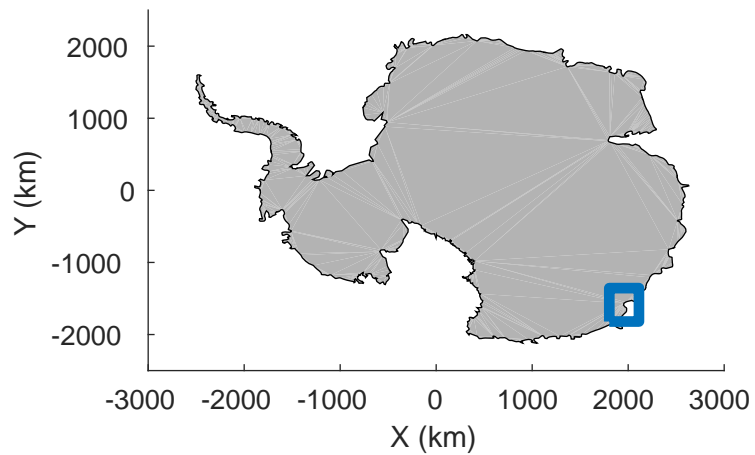

rds 2019_Antarctica_GV: "Holmes-Frost 02" 20191027_01_020: 04:18:42.6 to 04:24:32.3 GPS

rds 2019_Antarctica_GV: "Holmes-Frost 02" 20191027_01_021: 04:24:32.4 to 04:30:01.6 GPS

rds 2019_Antarctica_GV: "Holmes-Frost 02" 20191027_01_021: 04:24:32.4 to 04:30:01.6 GPS

rds 2019_Antarctica_GV: "Holmes-Frost 02" 20191027_01_022: 04:30:01.7 to 04:35:18.9 GPS

rds 2019_Antarctica_GV: "Holmes-Frost 02" 20191027_01_022: 04:30:01.7 to 04:35:18.9 GPS

rds 2019_Antarctica_GV: "Holmes-Frost 02" 20191027_01_023: 04:35:19.0 to 04:40:46.7 GPS