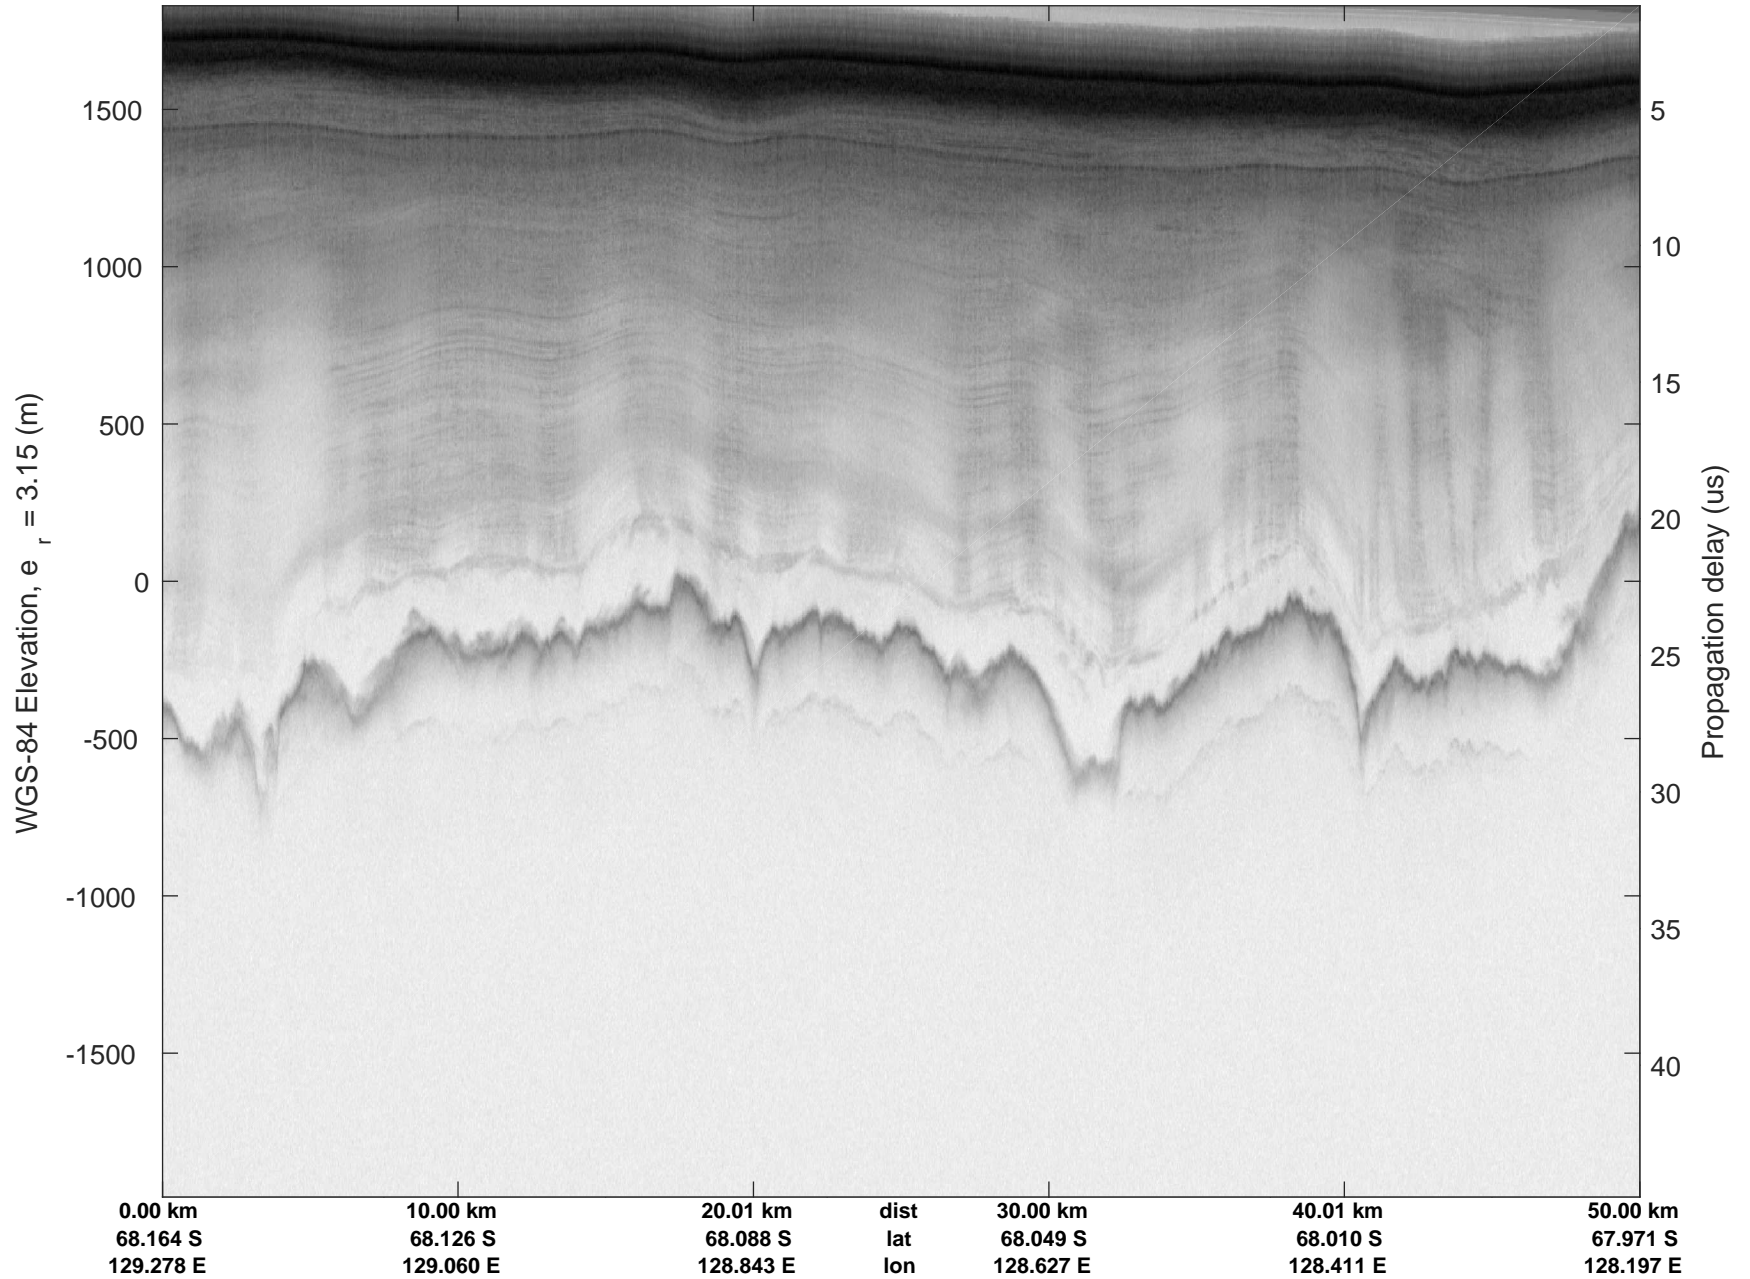

rds 2019_Antarctica_GV: "Holmes-Frost 02" 20191027_01_019: 04:12:21.0 to 04:18:42.4 GPS

rds 2019_Antarctica_GV: "Holmes-Frost 02" 20191027_01_019: 04:12:21.0 to 04:18:42.4 GPS

rds 2019_Antarctica_GV: "Holmes-Frost 02" 20191027_01_020: 04:18:42.6 to 04:24:32.3 GPS

rds 2019_Antarctica_GV: "Holmes-Frost 02" 20191027_01_020: 04:18:42.6 to 04:24:32.3 GPS

rds 2019_Antarctica_GV: "Holmes-Frost 02" 20191027_01_021: 04:24:32.4 to 04:30:01.6 GPS

rds 2019_Antarctica_GV: "Holmes-Frost 02" 20191027_01_021: 04:24:32.4 to 04:30:01.6 GPS

rds 2019_Antarctica_GV: "Holmes-Frost 02" 20191027_01_022: 04:30:01.7 to 04:35:18.9 GPS

rds 2019_Antarctica_GV: "Holmes-Frost 02" 20191027_01_022: 04:30:01.7 to 04:35:18.9 GPS

rds 2019_Antarctica_GV: "Holmes-Frost 02" 20191027_01_023: 04:35:19.0 to 04:40:46.7 GPS

rds 2019_Antarctica_GV: "Holmes-Frost 02" 20191027_01_023: 04:35:19.0 to 04:40:46.7 GPS

rds 2019_Antarctica_GV: "Holmes-Frost 02" 20191027_01_024: 04:40:46.8 to 04:46:23.5 GPS

rds 2019_Antarctica_GV: "Holmes-Frost 02" 20191027_01_024: 04:40:46.8 to 04:46:23.5 GPS