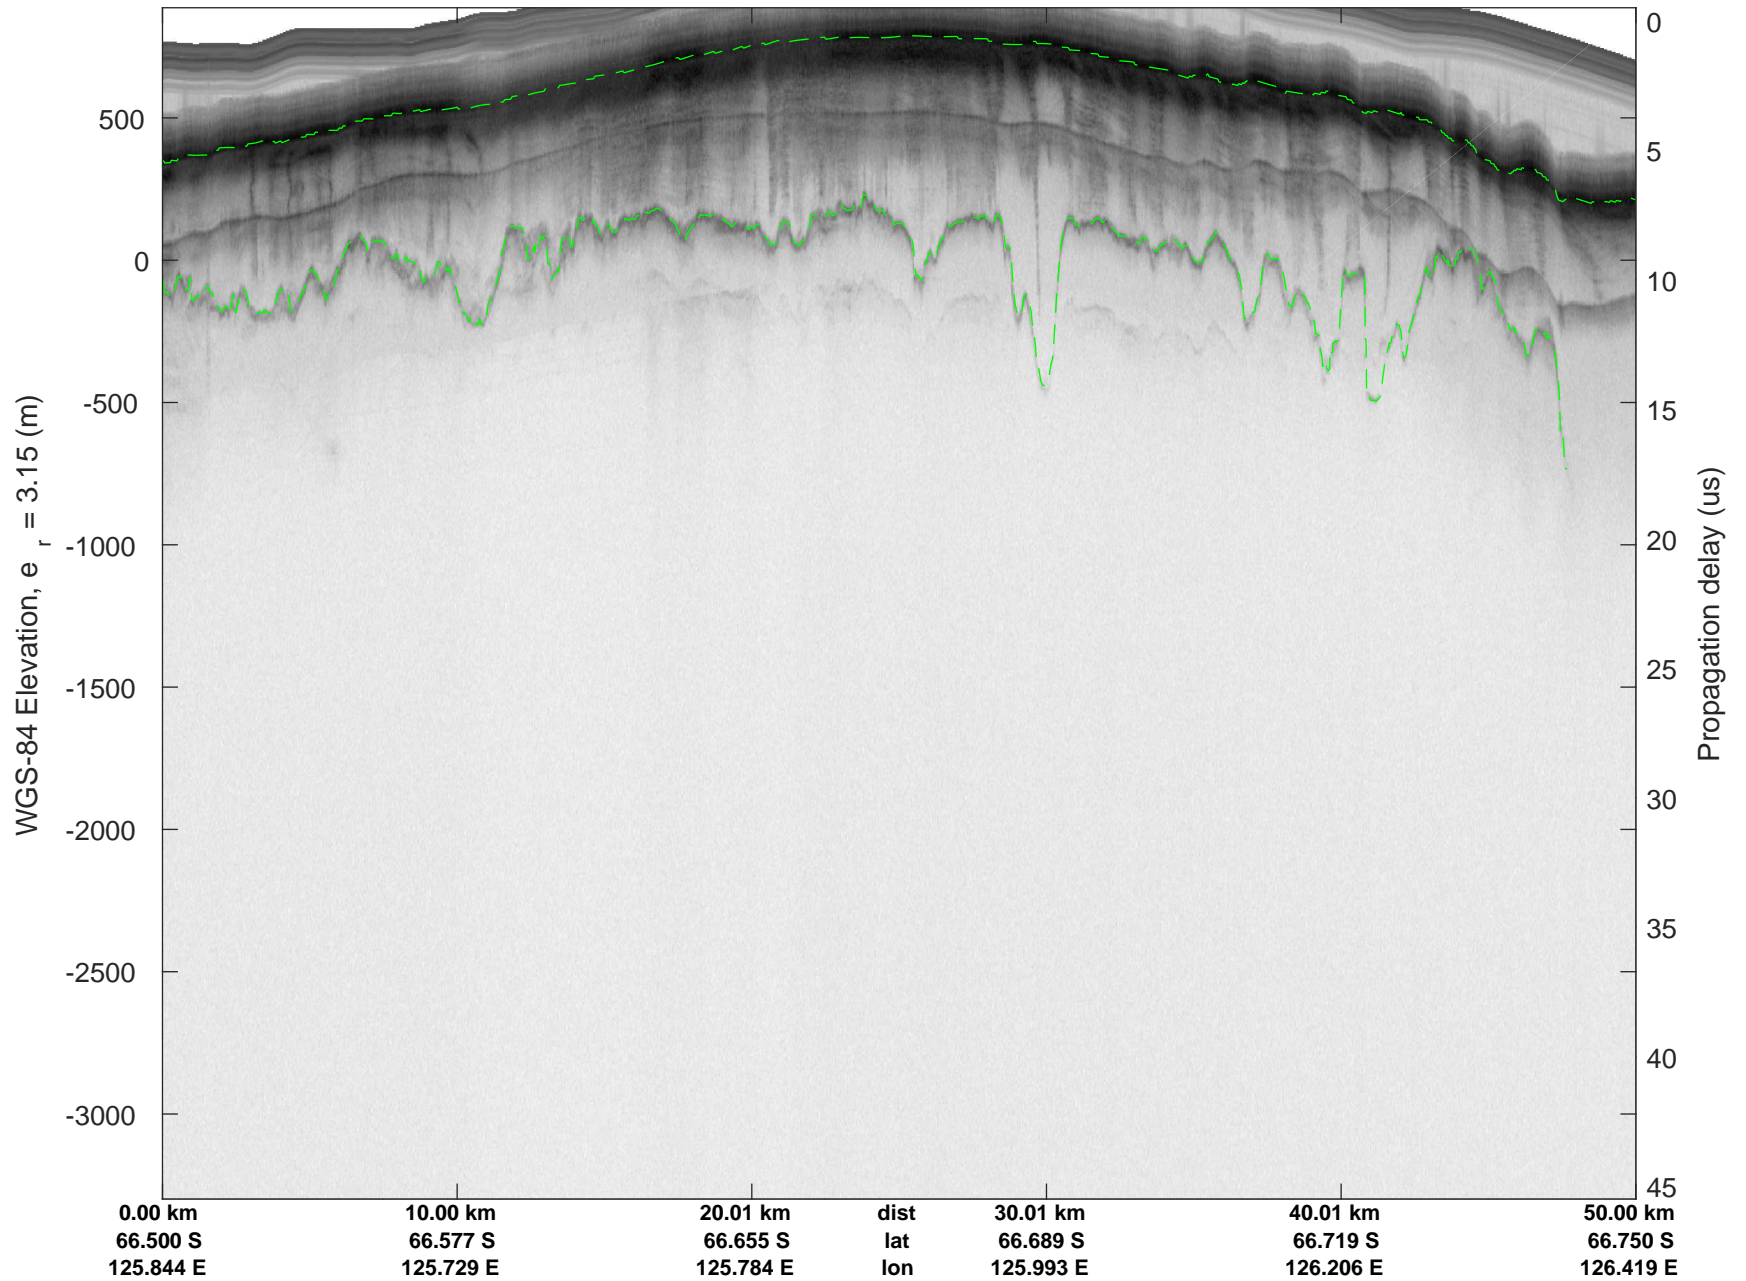

rds 2019_Antarctica_GV: "Holmes-Frost 02" 20191027_01_001: 02:08:03.7 to 02:15:06.1 GPS

rds 2019_Antarctica_GV: "Holmes-Frost 02" 20191027_01_001: 02:08:03.7 to 02:15:06.1 GPS

rds 2019_Antarctica_GV: "Holmes-Frost 02" 20191027_01_002: 02:15:06.2 to 02:22:48.0 GPS

rds 2019_Antarctica_GV: "Holmes-Frost 02" 20191027_01_002: 02:15:06.2 to 02:22:48.0 GPS

rds 2019_Antarctica_GV: "Holmes-Frost 02" 20191027_01_003: 02:22:48.2 to 02:30:31.4 GPS

rds 2019_Antarctica_GV: "Holmes-Frost 02" 20191027_01_003: 02:22:48.2 to 02:30:31.4 GPS

rds 2019_Antarctica_GV: "Holmes-Frost 02" 20191027_01_004: 02:30:31.6 to 02:37:43.3 GPS

rds 2019_Antarctica_GV: "Holmes-Frost 02" 20191027_01_004: 02:30:31.6 to 02:37:43.3 GPS

rds 2019_Antarctica_GV: "Holmes-Frost 02" 20191027_01_005: 02:37:43.5 to 02:45:07.6 GPS

rds 2019_Antarctica_GV: "Holmes-Frost 02" 20191027_01_005: 02:37:43.5 to 02:45:07.6 GPS

rds 2019_Antarctica_GV: "Holmes-Frost 02" 20191027_01_006: 02:45:07.7 to 02:52:08.6 GPS

rds 2019_Antarctica_GV: "Holmes-Frost 02" 20191027_01_006: 02:45:07.7 to 02:52:08.6 GPS