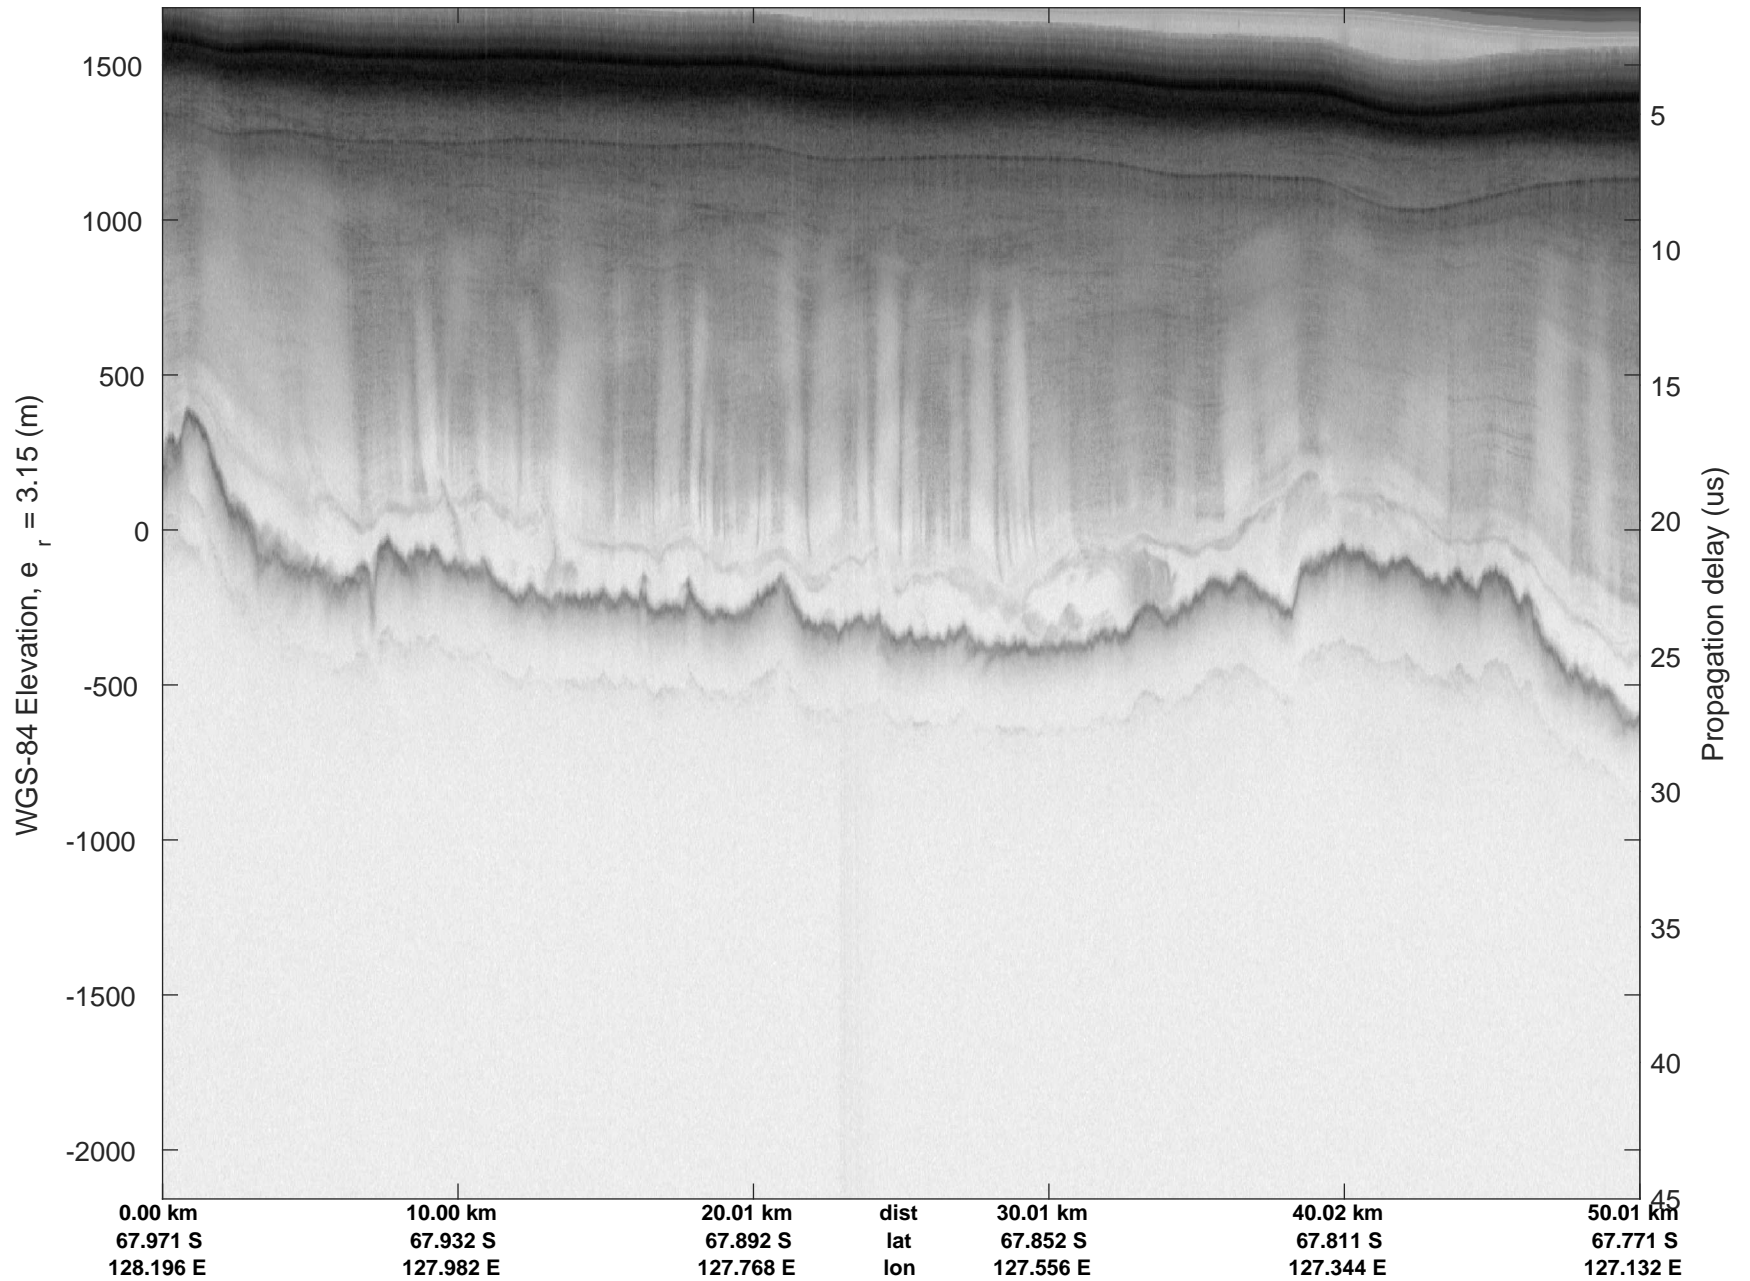

rds 2019_Antarctica_GV: "Holmes-Frost 02" 20191027_01_020: 04:18:42.6 to 04:24:32.3 GPS

rds 2019_Antarctica_GV: "Holmes-Frost 02" 20191027_01_021: 04:24:32.4 to 04:30:01.6 GPS

rds 2019_Antarctica_GV: "Holmes-Frost 02" 20191027_01_021: 04:24:32.4 to 04:30:01.6 GPS

rds 2019_Antarctica_GV: "Holmes-Frost 02" 20191027_01_022: 04:30:01.7 to 04:35:18.9 GPS

rds 2019_Antarctica_GV: "Holmes-Frost 02" 20191027_01_022: 04:30:01.7 to 04:35:18.9 GPS

rds 2019_Antarctica_GV: "Holmes-Frost 02" 20191027_01_023: 04:35:19.0 to 04:40:46.7 GPS

rds 2019_Antarctica_GV: "Holmes-Frost 02" 20191027_01_023: 04:35:19.0 to 04:40:46.7 GPS

rds 2019_Antarctica_GV: "Holmes-Frost 02" 20191027_01_024: 04:40:46.8 to 04:46:23.5 GPS

rds 2019_Antarctica_GV: "Holmes-Frost 02" 20191027_01_024: 04:40:46.8 to 04:46:23.5 GPS

rds 2019_Antarctica_GV: "Holmes-Frost 02" 20191027_01_025: 04:46:23.6 to 04:52:09.1 GPS

rds 2019_Antarctica_GV: "Holmes-Frost 02" 20191027_01_025: 04:46:23.6 to 04:52:09.1 GPS