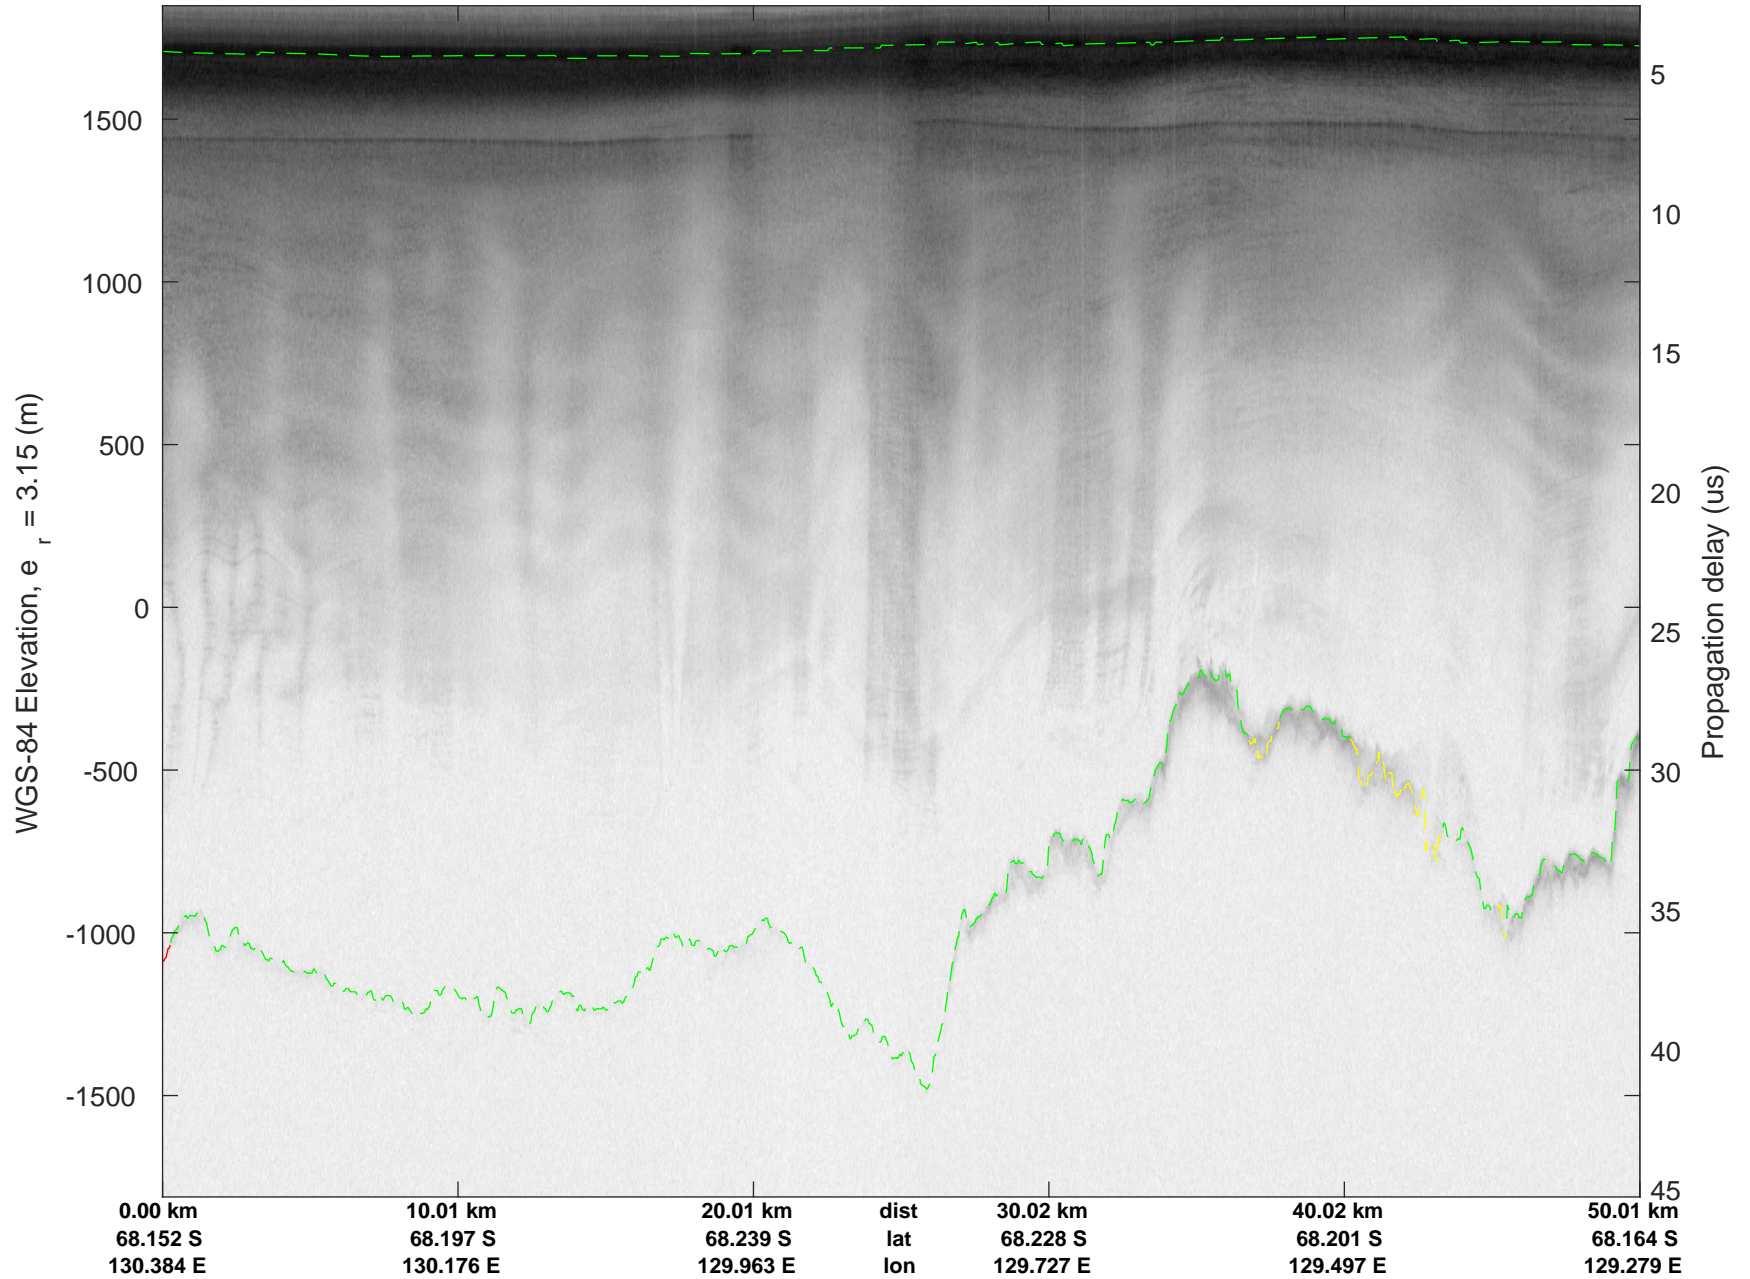

rds 2019_Antarctica_GV: "Holmes-Frost 02" 20191027_01_019: 04:12:21.0 to 04:18:42.4 GPS

rds 2019_Antarctica_GV: "Holmes-Frost 02" 20191027_01_019: 04:12:21.0 to 04:18:42.4 GPS

rds 2019_Antarctica_GV: "Holmes-Frost 02" 20191027_01_020: 04:18:42.6 to 04:24:32.3 GPS

rds 2019_Antarctica_GV: "Holmes-Frost 02" 20191027_01_020: 04:18:42.6 to 04:24:32.3 GPS

rds 2019_Antarctica_GV: "Holmes-Frost 02" 20191027_01_021: 04:24:32.4 to 04:30:01.6 GPS

rds 2019_Antarctica_GV: "Holmes-Frost 02" 20191027_01_021: 04:24:32.4 to 04:30:01.6 GPS

rds 2019_Antarctica_GV: "Holmes-Frost 02" 20191027_01_022: 04:30:01.7 to 04:35:18.9 GPS

rds 2019_Antarctica_GV: "Holmes-Frost 02" 20191027_01_022: 04:30:01.7 to 04:35:18.9 GPS

rds 2019_Antarctica_GV: "Holmes-Frost 02" 20191027_01_023: 04:35:19.0 to 04:40:46.7 GPS

rds 2019_Antarctica_GV: "Holmes-Frost 02" 20191027_01_023: 04:35:19.0 to 04:40:46.7 GPS

rds 2019_Antarctica_GV: "Holmes-Frost 02" 20191027_01_024: 04:40:46.8 to 04:46:23.5 GPS

rds 2019_Antarctica_GV: "Holmes-Frost 02" 20191027_01_024: 04:40:46.8 to 04:46:23.5 GPS