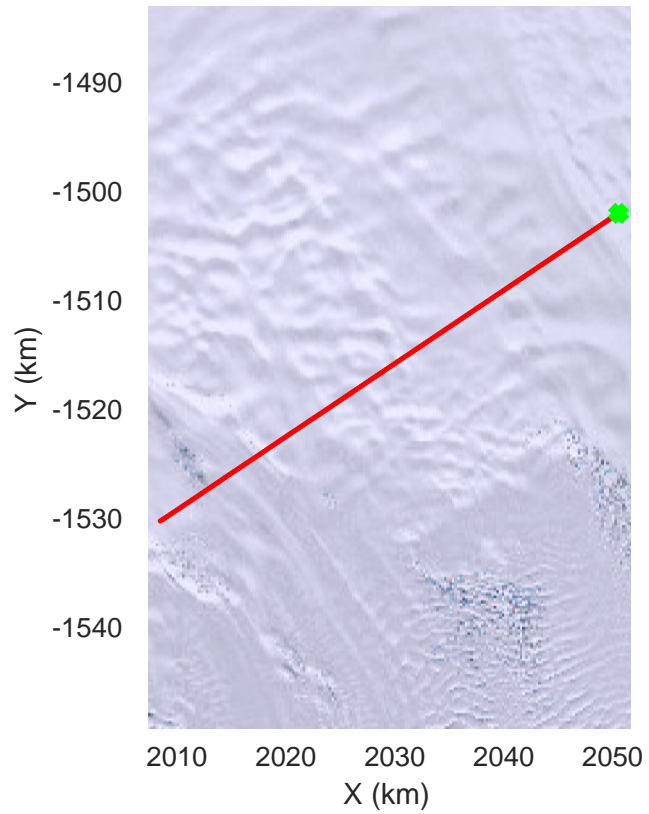

rds 2019_Antarctica_GV: "Holmes-Frost 02" 20191027_01_011: 03:15:29.4 to 03:21:33.3 GPS

rds 2019_Antarctica_GV: "Holmes-Frost 02" 20191027_01_012: 03:21:33.4 to 03:27:42.2 GPS

rds 2019_Antarctica_GV: "Holmes-Frost 02" 20191027_01_012: 03:21:33.4 to 03:27:42.2 GPS

rds 2019_Antarctica_GV: "Holmes-Frost 02" 20191027_01_013: 03:27:42.3 to 03:34:46.9 GPS

rds 2019_Antarctica_GV: "Holmes-Frost 02" 20191027_01_013: 03:27:42.3 to 03:34:46.9 GPS

rds 2019_Antarctica_GV: "Holmes-Frost 02" 20191027_01_014: 03:34:47.1 to 03:42:20.0 GPS