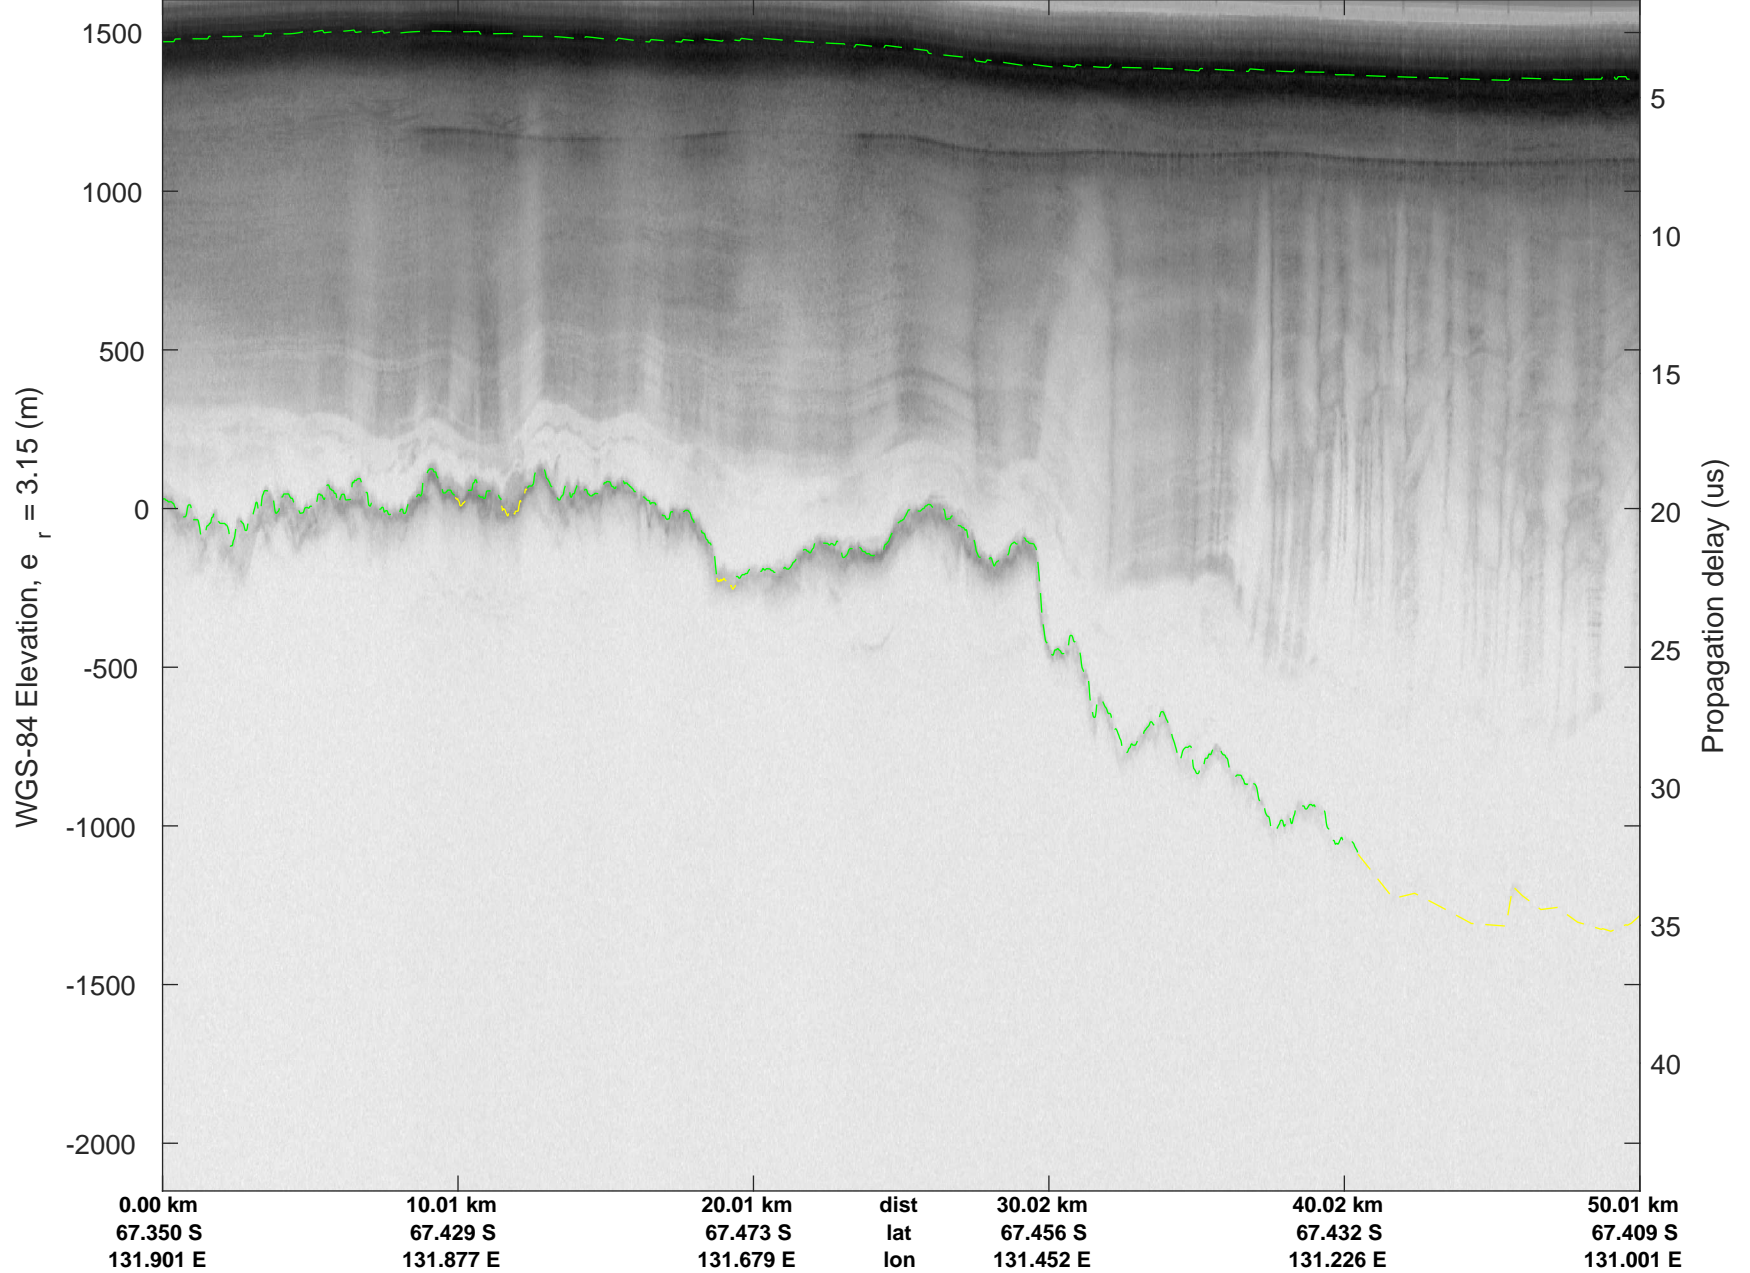

rds 2019_Antarctica_GV: "Holmes-Frost 02" 20191027_01_004: 02:30:31.6 to 02:37:43.3 GPS

rds 2019_Antarctica_GV: "Holmes-Frost 02" 20191027_01_004: 02:30:31.6 to 02:37:43.3 GPS

rds 2019_Antarctica_GV: "Holmes-Frost 02" 20191027_01_005: 02:37:43.5 to 02:45:07.6 GPS

rds 2019_Antarctica_GV: "Holmes-Frost 02" 20191027_01_005: 02:37:43.5 to 02:45:07.6 GPS

rds 2019_Antarctica_GV: "Holmes-Frost 02" 20191027_01_006: 02:45:07.7 to 02:52:08.6 GPS

rds 2019_Antarctica_GV: "Holmes-Frost 02" 20191027_01_006: 02:45:07.7 to 02:52:08.6 GPS

rds 2019_Antarctica_GV: "Holmes-Frost 02" 20191027_01_007: 02:52:08.7 to 02:58:00.3 GPS

rds 2019_Antarctica_GV: "Holmes-Frost 02" 20191027_01_007: 02:52:08.7 to 02:58:00.3 GPS

rds 2019_Antarctica_GV: "Holmes-Frost 02" 20191027_01_008: 02:58:00.4 to 03:03:35.6 GPS

rds 2019_Antarctica_GV: "Holmes-Frost 02" 20191027_01_008: 02:58:00.4 to 03:03:35.6 GPS

rds 2019_Antarctica_GV: "Holmes-Frost 02" 20191027_01_009: 03:03:35.7 to 03:09:29.5 GPS

rds 2019_Antarctica_GV: "Holmes-Frost 02" 20191027_01_009: 03:03:35.7 to 03:09:29.5 GPS