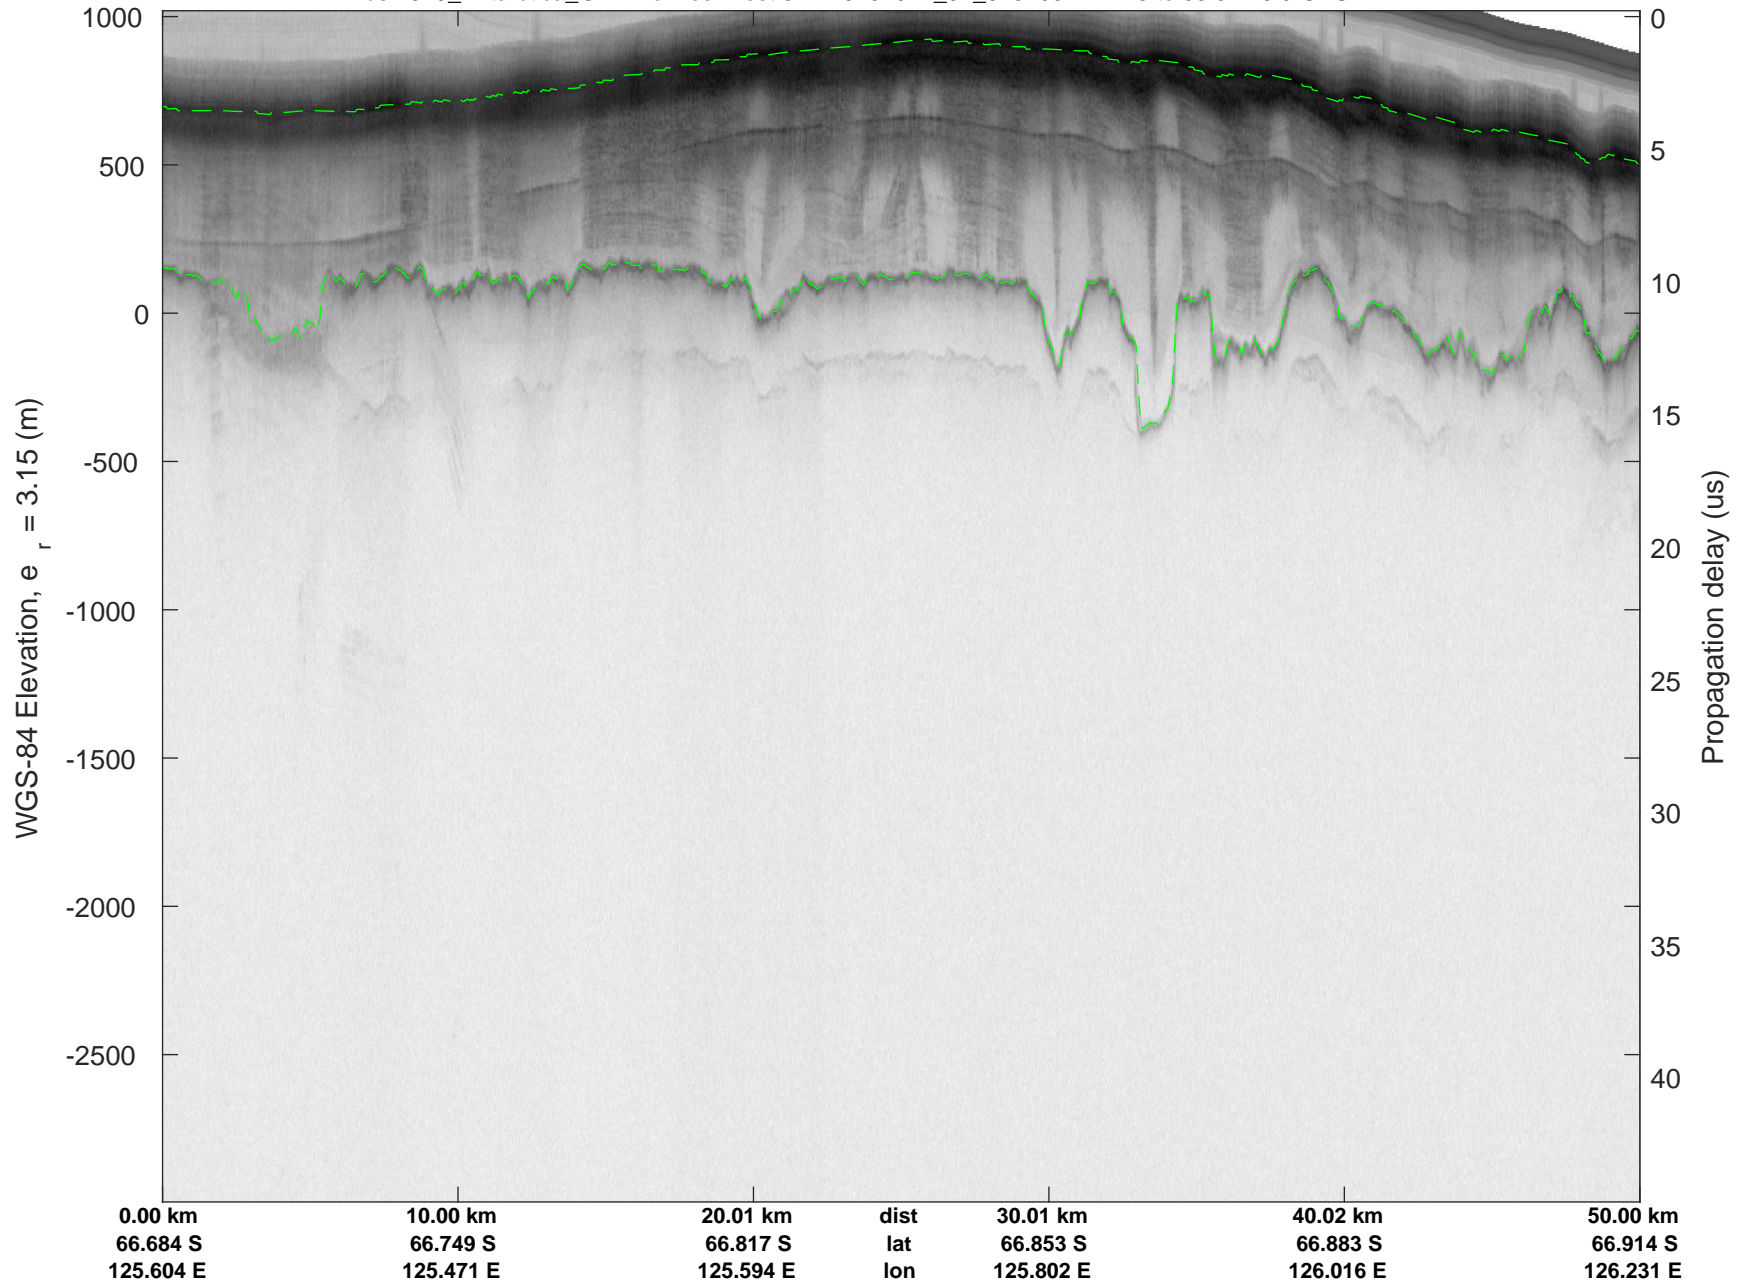

rds 2019_Antarctica_GV: "Holmes-Frost 02" 20191027_01_010: 03:09:29.6 to 03:15:29.3 GPS

rds 2019_Antarctica_GV: "Holmes-Frost 02" 20191027_01_010: 03:09:29.6 to 03:15:29.3 GPS

rds 2019_Antarctica_GV: "Holmes-Frost 02" 20191027_01_011: 03:15:29.4 to 03:21:33.3 GPS

rds 2019_Antarctica_GV: "Holmes-Frost 02" 20191027_01_011: 03:15:29.4 to 03:21:33.3 GPS

rds 2019_Antarctica_GV: "Holmes-Frost 02" 20191027_01_012: 03:21:33.4 to 03:27:42.2 GPS

rds 2019_Antarctica_GV: "Holmes-Frost 02" 20191027_01_012: 03:21:33.4 to 03:27:42.2 GPS

rds 2019_Antarctica_GV: "Holmes-Frost 02" 20191027_01_013: 03:27:42.3 to 03:34:46.9 GPS

rds 2019_Antarctica_GV: "Holmes-Frost 02" 20191027_01_013: 03:27:42.3 to 03:34:46.9 GPS

rds 2019_Antarctica_GV: "Holmes-Frost 02" 20191027_01_014: 03:34:47.1 to 03:42:20.0 GPS

rds 2019_Antarctica_GV: "Holmes-Frost 02" 20191027_01_014: 03:34:47.1 to 03:42:20.0 GPS

rds 2019_Antarctica_GV: "Holmes-Frost 02" 20191027_01_015: 03:42:20.1 to 03:50:07.7 GPS

rds 2019_Antarctica_GV: "Holmes-Frost 02" 20191027_01_015: 03:42:20.1 to 03:50:07.7 GPS