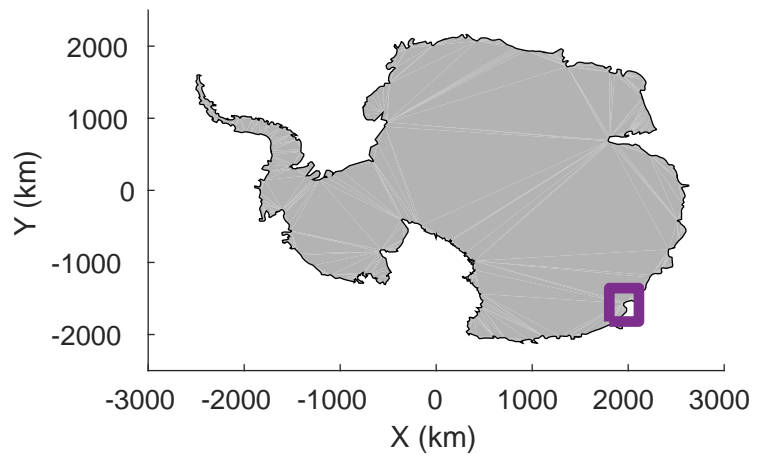

rds 2019_Antarctica_GV: "Holmes-Frost 02" 20191027_01_008: 02:58:00.4 to 03:03:35.6 GPS

rds 2019_Antarctica_GV: "Holmes-Frost 02" 20191027_01_009: 03:03:35.7 to 03:09:29.5 GPS

rds 2019_Antarctica_GV: "Holmes-Frost 02" 20191027_01_009: 03:03:35.7 to 03:09:29.5 GPS

rds 2019_Antarctica_GV: "Holmes-Frost 02" 20191027_01_010: 03:09:29.6 to 03:15:29.3 GPS

rds 2019_Antarctica_GV: "Holmes-Frost 02" 20191027_01_010: 03:09:29.6 to 03:15:29.3 GPS

rds 2019_Antarctica_GV: "Holmes-Frost 02" 20191027_01_011: 03:15:29.4 to 03:21:33.3 GPS