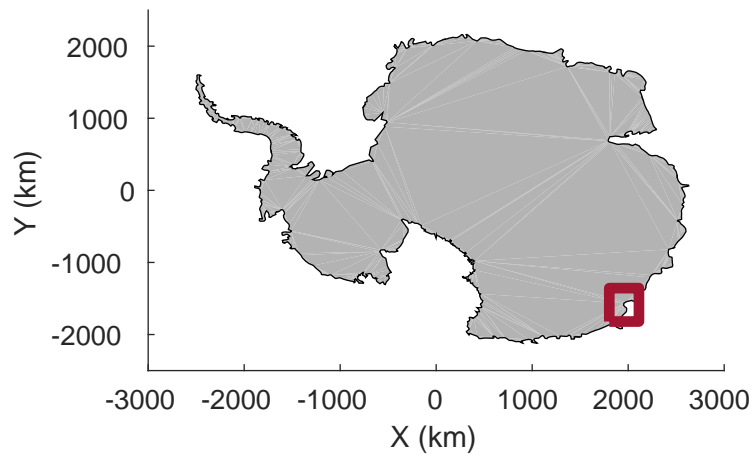

rds 2019_Antarctica_GV: "Holmes-Frost 02" 20191027_01_005: 02:37:43.5 to 02:45:07.6 GPS

rds 2019_Antarctica_GV: "Holmes-Frost 02" 20191027_01_006: 02:45:07.7 to 02:52:08.6 GPS

rds 2019_Antarctica_GV: "Holmes-Frost 02" 20191027_01_006: 02:45:07.7 to 02:52:08.6 GPS

rds 2019_Antarctica_GV: "Holmes-Frost 02" 20191027_01_007: 02:52:08.7 to 02:58:00.3 GPS

rds 2019_Antarctica_GV: "Holmes-Frost 02" 20191027_01_007: 02:52:08.7 to 02:58:00.3 GPS

rds 2019_Antarctica_GV: "Holmes-Frost 02" 20191027_01_008: 02:58:00.4 to 03:03:35.6 GPS