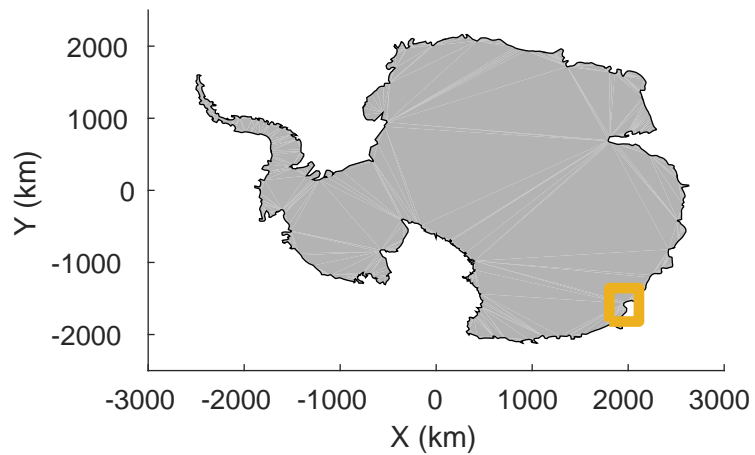

rds 2019_Antarctica_GV: "Holmes-Frost 02" 20191027_01_008: 02:58:00.4 to 03:03:35.6 GPS

rds 2019_Antarctica_GV: "Holmes-Frost 02" 20191027_01_009: 03:03:35.7 to 03:09:29.5 GPS

rds 2019_Antarctica_GV: "Holmes-Frost 02" 20191027_01_009: 03:03:35.7 to 03:09:29.5 GPS