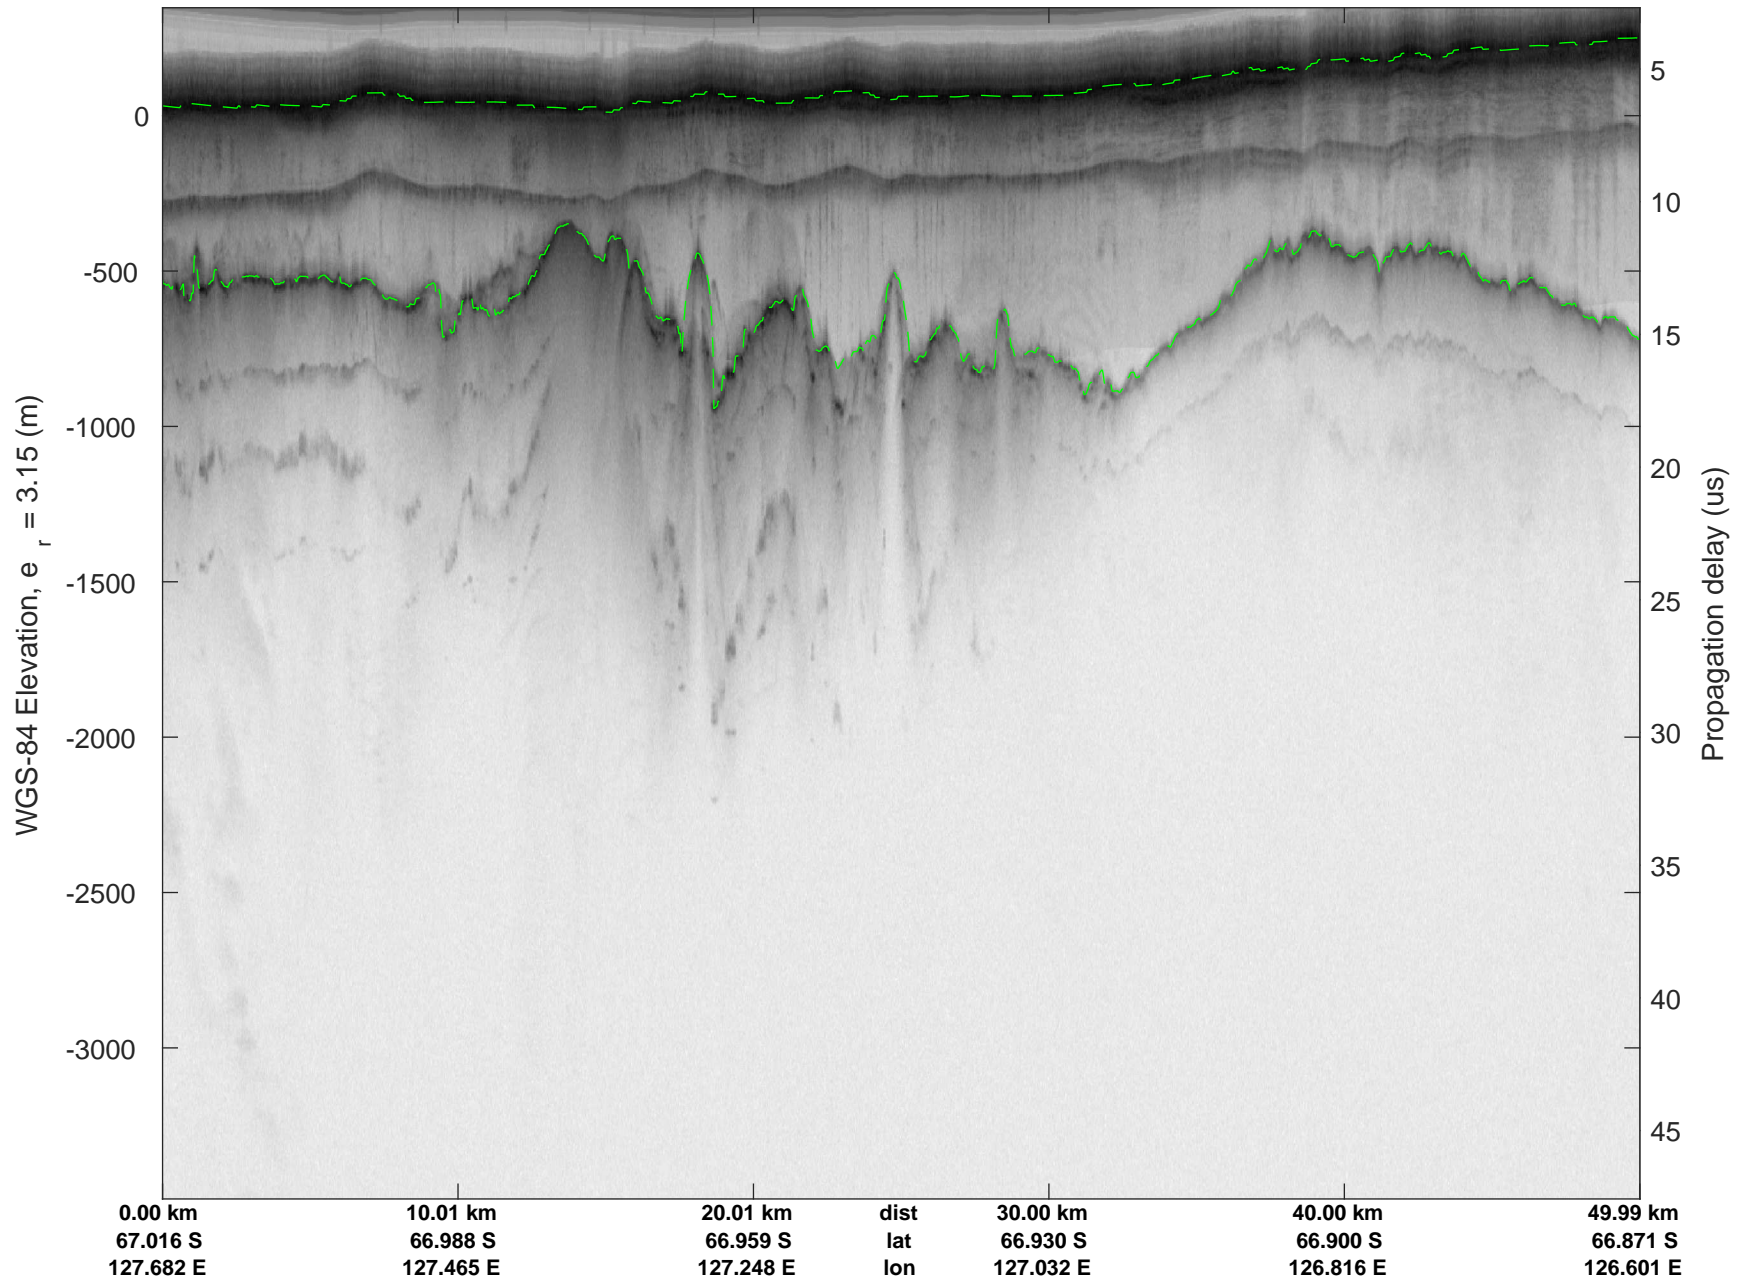

rds 2019_Antarctica_GV: "Holmes-Frost 02" 20191027_01_008: 02:58:00.4 to 03:03:35.6 GPS

rds 2019_Antarctica_GV: "Holmes-Frost 02" 20191027_01_009: 03:03:35.7 to 03:09:29.5 GPS

rds 2019_Antarctica_GV: "Holmes-Frost 02" 20191027_01_009: 03:03:35.7 to 03:09:29.5 GPS

rds 2019_Antarctica_GV: "Holmes-Frost 02" 20191027_01_010: 03:09:29.6 to 03:15:29.3 GPS

rds 2019_Antarctica_GV: "Holmes-Frost 02" 20191027_01_010: 03:09:29.6 to 03:15:29.3 GPS

rds 2019_Antarctica_GV: "Holmes-Frost 02" 20191027_01_011: 03:15:29.4 to 03:21:33.3 GPS

rds 2019_Antarctica_GV: "Holmes-Frost 02" 20191027_01_011: 03:15:29.4 to 03:21:33.3 GPS

rds 2019_Antarctica_GV: "Holmes-Frost 02" 20191027_01_012: 03:21:33.4 to 03:27:42.2 GPS

rds 2019_Antarctica_GV: "Holmes-Frost 02" 20191027_01_012: 03:21:33.4 to 03:27:42.2 GPS

rds 2019_Antarctica_GV: "Holmes-Frost 02" 20191027_01_013: 03:27:42.3 to 03:34:46.9 GPS

rds 2019_Antarctica_GV: "Holmes-Frost 02" 20191027_01_013: 03:27:42.3 to 03:34:46.9 GPS

rds 2019_Antarctica_GV: "Holmes-Frost 02" 20191027_01_014: 03:34:47.1 to 03:42:20.0 GPS