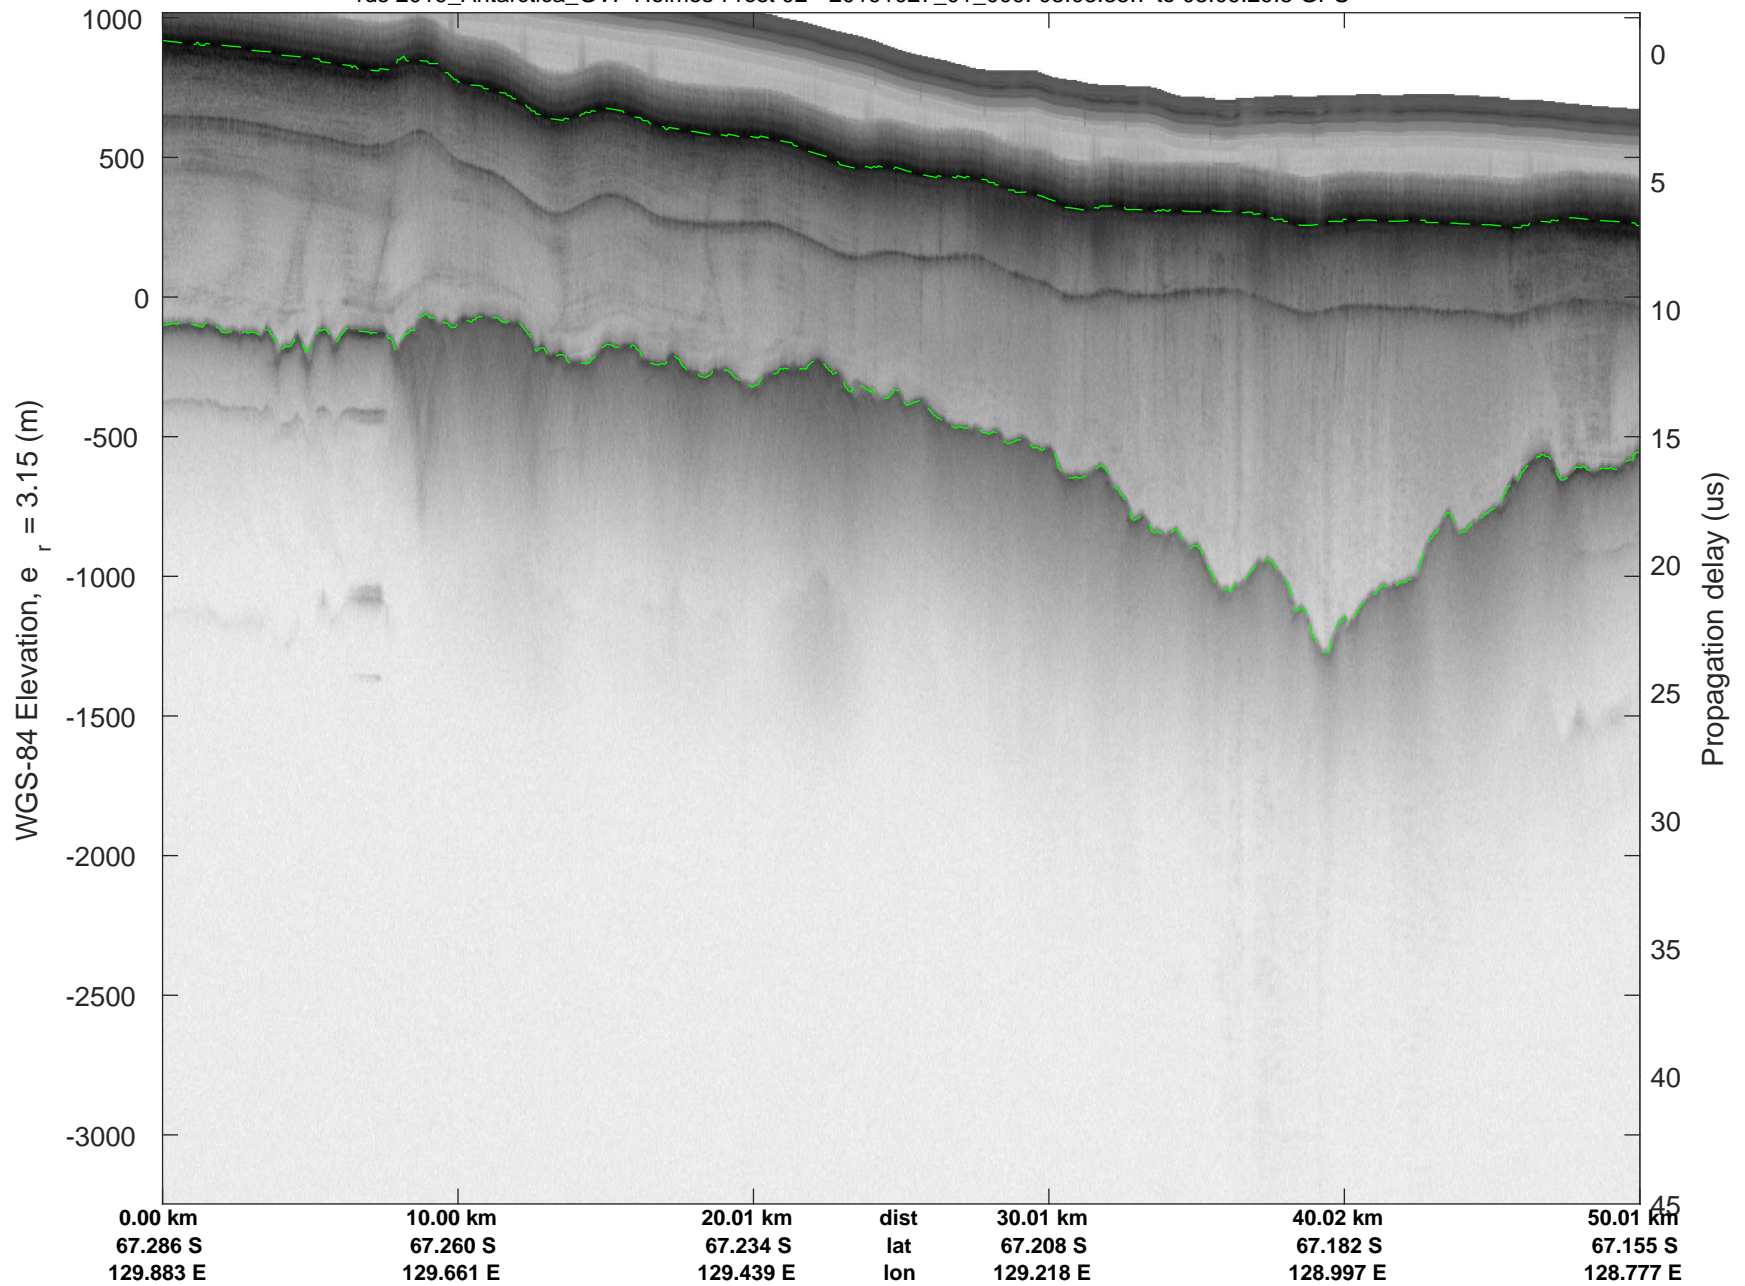

rds 2019_Antarctica_GV: "Holmes-Frost 02" 20191027_01_007: 02:52:08.7 to 02:58:00.3 GPS

rds 2019_Antarctica_GV: "Holmes-Frost 02" 20191027_01_007: 02:52:08.7 to 02:58:00.3 GPS

rds 2019_Antarctica_GV: "Holmes-Frost 02" 20191027_01_008: 02:58:00.4 to 03:03:35.6 GPS

rds 2019_Antarctica_GV: "Holmes-Frost 02" 20191027_01_008: 02:58:00.4 to 03:03:35.6 GPS

rds 2019_Antarctica_GV: "Holmes-Frost 02" 20191027_01_009: 03:03:35.7 to 03:09:29.5 GPS

rds 2019_Antarctica_GV: "Holmes-Frost 02" 20191027_01_009: 03:03:35.7 to 03:09:29.5 GPS

rds 2019_Antarctica_GV: "Holmes-Frost 02" 20191027_01_010: 03:09:29.6 to 03:15:29.3 GPS

rds 2019_Antarctica_GV: "Holmes-Frost 02" 20191027_01_010: 03:09:29.6 to 03:15:29.3 GPS

rds 2019_Antarctica_GV: "Holmes-Frost 02" 20191027_01_011: 03:15:29.4 to 03:21:33.3 GPS

rds 2019_Antarctica_GV: "Holmes-Frost 02" 20191027_01_011: 03:15:29.4 to 03:21:33.3 GPS

rds 2019_Antarctica_GV: "Holmes-Frost 02" 20191027_01_012: 03:21:33.4 to 03:27:42.2 GPS

rds 2019_Antarctica_GV: "Holmes-Frost 02" 20191027_01_012: 03:21:33.4 to 03:27:42.2 GPS