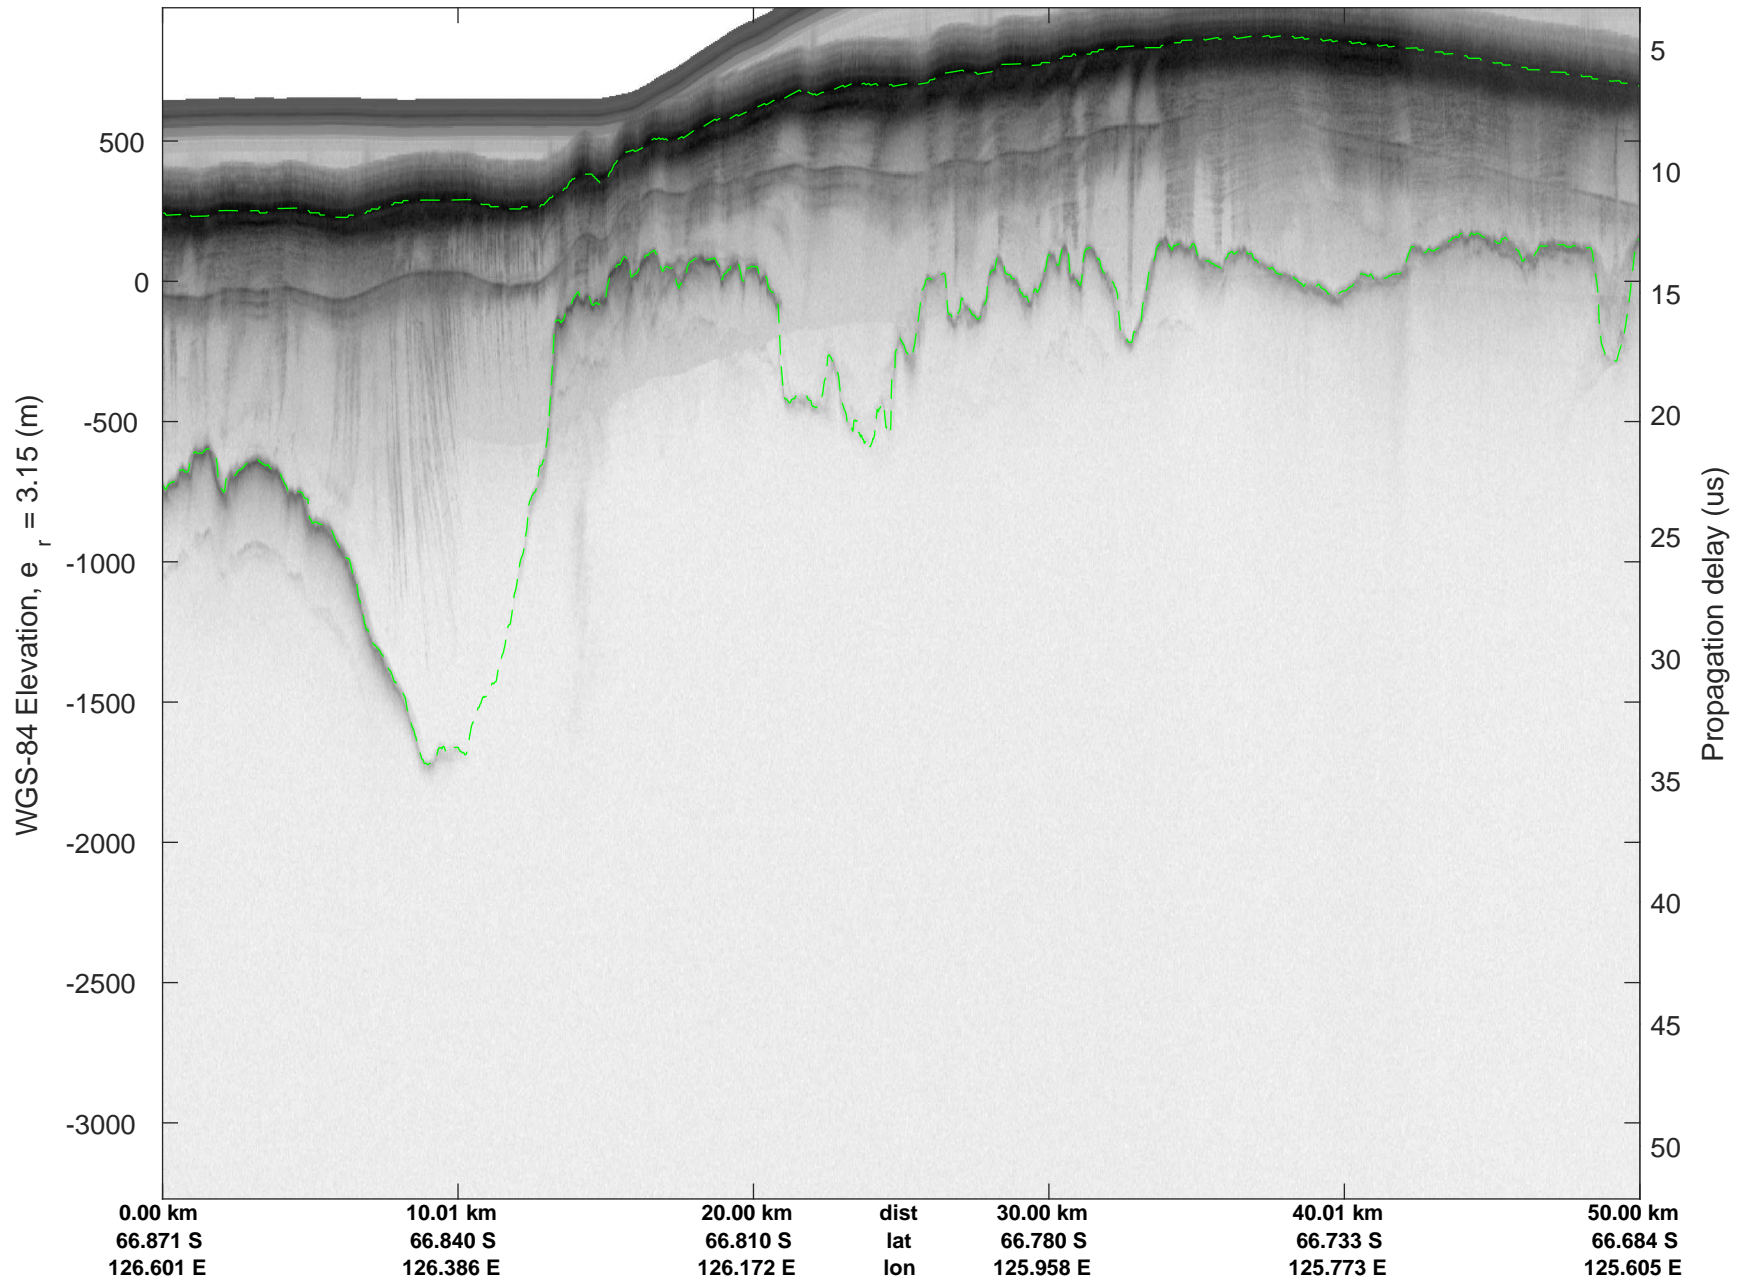

rds 2019_Antarctica_GV: "Holmes-Frost 02" 20191027_01_010: 03:09:29.6 to 03:15:29.3 GPS

rds 2019_Antarctica_GV: "Holmes-Frost 02" 20191027_01_010: 03:09:29.6 to 03:15:29.3 GPS

rds 2019_Antarctica_GV: "Holmes-Frost 02" 20191027_01_011: 03:15:29.4 to 03:21:33.3 GPS

rds 2019_Antarctica_GV: "Holmes-Frost 02" 20191027_01_011: 03:15:29.4 to 03:21:33.3 GPS

rds 2019_Antarctica_GV: "Holmes-Frost 02" 20191027_01_012: 03:21:33.4 to 03:27:42.2 GPS

rds 2019_Antarctica_GV: "Holmes-Frost 02" 20191027_01_012: 03:21:33.4 to 03:27:42.2 GPS

rds 2019_Antarctica_GV: "Holmes-Frost 02" 20191027_01_013: 03:27:42.3 to 03:34:46.9 GPS

rds 2019_Antarctica_GV: "Holmes-Frost 02" 20191027_01_013: 03:27:42.3 to 03:34:46.9 GPS

rds 2019_Antarctica_GV: "Holmes-Frost 02" 20191027_01_014: 03:34:47.1 to 03:42:20.0 GPS

rds 2019_Antarctica_GV: "Holmes-Frost 02" 20191027_01_014: 03:34:47.1 to 03:42:20.0 GPS

rds 2019_Antarctica_GV: "Holmes-Frost 02" 20191027_01_015: 03:42:20.1 to 03:50:07.7 GPS

rds 2019_Antarctica_GV: "Holmes-Frost 02" 20191027_01_015: 03:42:20.1 to 03:50:07.7 GPS