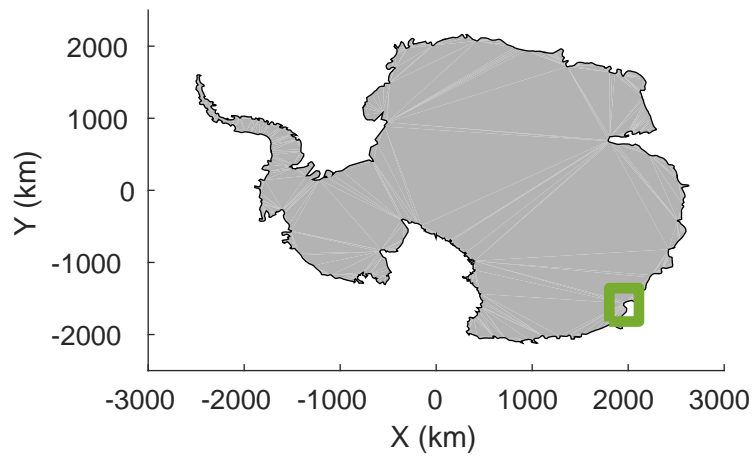

rds 2019_Antarctica_GV: "Holmes-Frost 02" 20191027_01_017: 03:57:46.5 to 04:05:10.2 GPS

rds 2019_Antarctica_GV: "Holmes-Frost 02" 20191027_01_018: 04:05:10.3 to 04:12:20.9 GPS

rds 2019_Antarctica_GV: "Holmes-Frost 02" 20191027_01_018: 04:05:10.3 to 04:12:20.9 GPS

rds 2019_Antarctica_GV: "Holmes-Frost 02" 20191027_01_019: 04:12:21.0 to 04:18:42.4 GPS

rds 2019_Antarctica_GV: "Holmes-Frost 02" 20191027_01_019: 04:12:21.0 to 04:18:42.4 GPS

rds 2019_Antarctica_GV: "Holmes-Frost 02" 20191027_01_020: 04:18:42.6 to 04:24:32.3 GPS