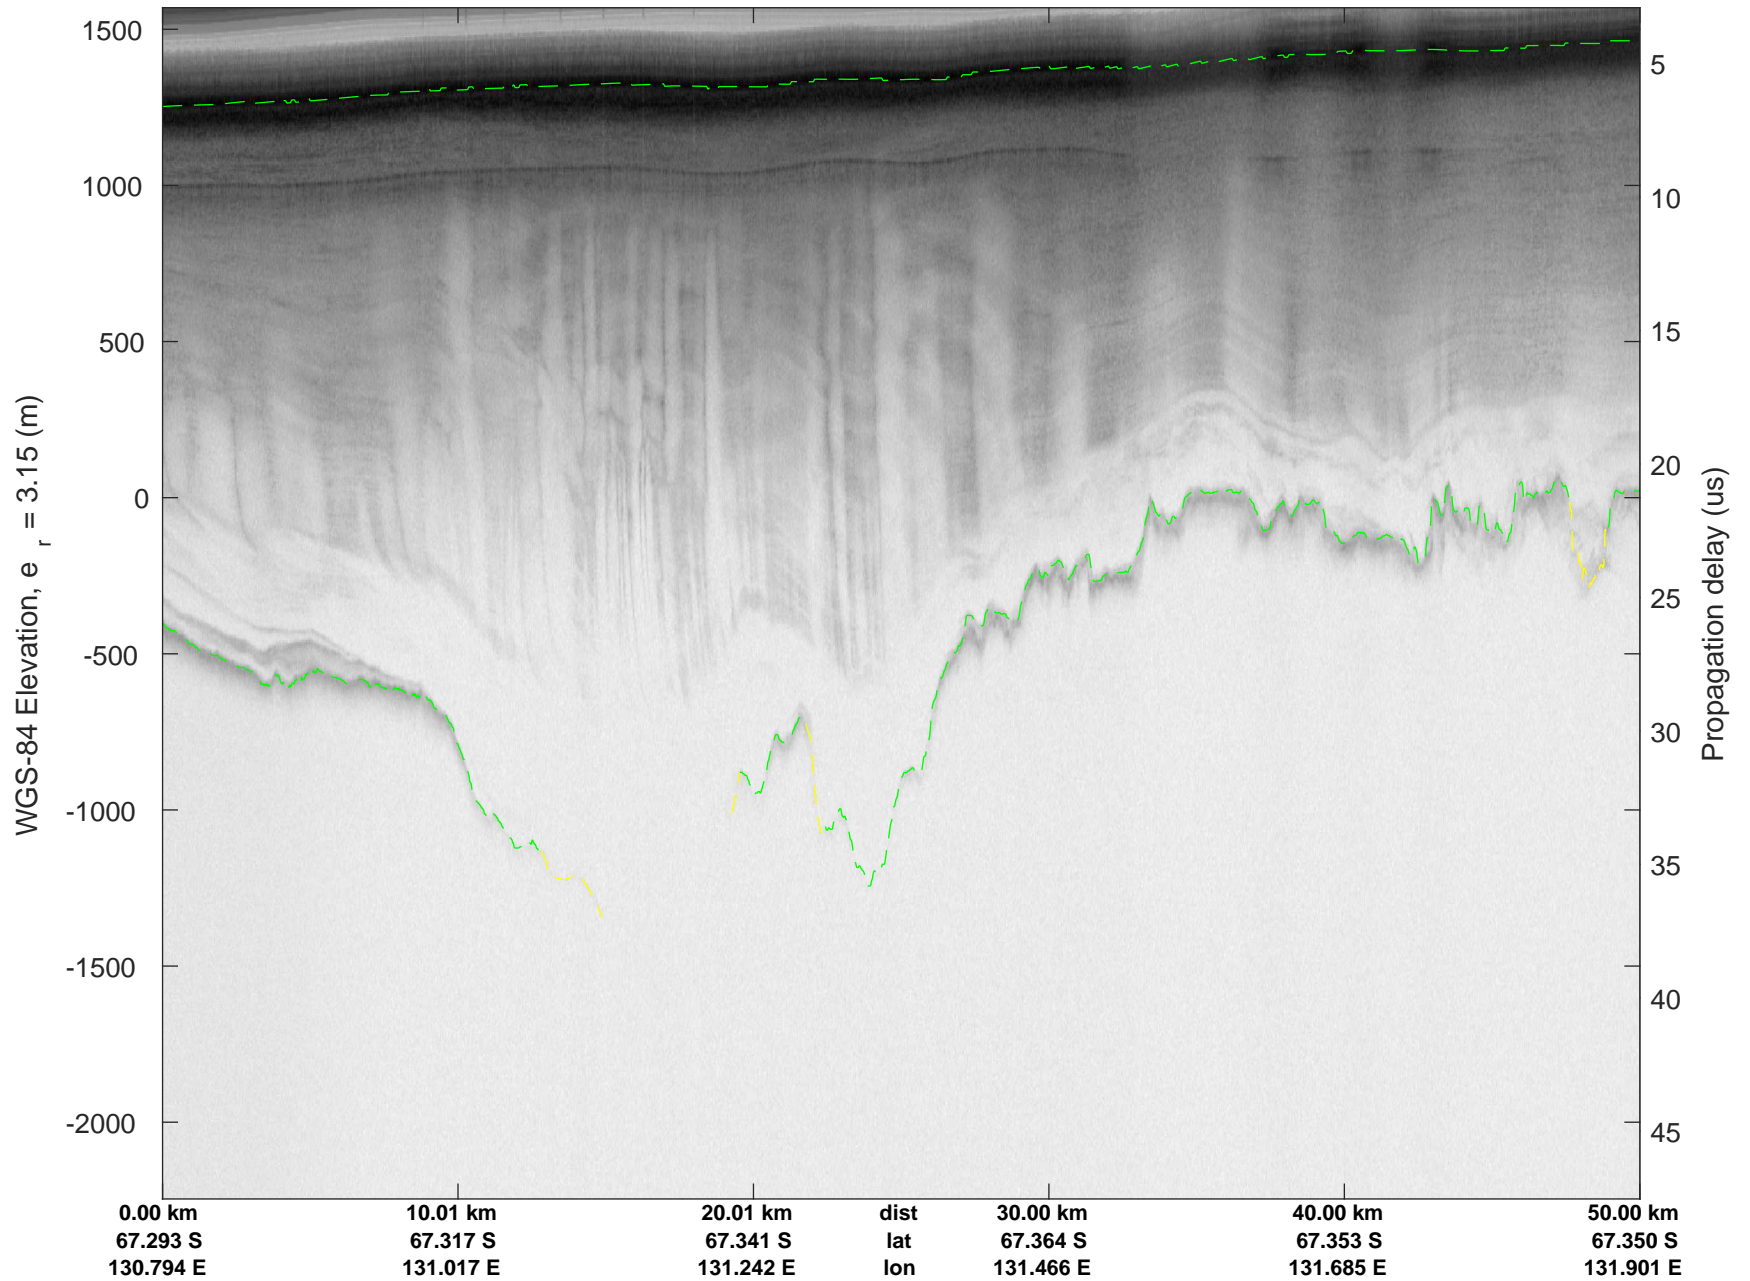

rds 2019_Antarctica_GV: "Holmes-Frost 02" 20191027_01_004: 02:30:31.6 to 02:37:43.3 GPS

rds 2019_Antarctica_GV: "Holmes-Frost 02" 20191027_01_004: 02:30:31.6 to 02:37:43.3 GPS

rds 2019_Antarctica_GV: "Holmes-Frost 02" 20191027_01_005: 02:37:43.5 to 02:45:07.6 GPS

rds 2019_Antarctica_GV: "Holmes-Frost 02" 20191027_01_005: 02:37:43.5 to 02:45:07.6 GPS

rds 2019_Antarctica_GV: "Holmes-Frost 02" 20191027_01_006: 02:45:07.7 to 02:52:08.6 GPS

rds 2019_Antarctica_GV: "Holmes-Frost 02" 20191027_01_006: 02:45:07.7 to 02:52:08.6 GPS

rds 2019_Antarctica_GV: "Holmes-Frost 02" 20191027_01_007: 02:52:08.7 to 02:58:00.3 GPS

rds 2019_Antarctica_GV: "Holmes-Frost 02" 20191027_01_007: 02:52:08.7 to 02:58:00.3 GPS

rds 2019_Antarctica_GV: "Holmes-Frost 02" 20191027_01_008: 02:58:00.4 to 03:03:35.6 GPS

rds 2019_Antarctica_GV: "Holmes-Frost 02" 20191027_01_008: 02:58:00.4 to 03:03:35.6 GPS

rds 2019_Antarctica_GV: "Holmes-Frost 02" 20191027_01_009: 03:03:35.7 to 03:09:29.5 GPS

rds 2019_Antarctica_GV: "Holmes-Frost 02" 20191027_01_009: 03:03:35.7 to 03:09:29.5 GPS