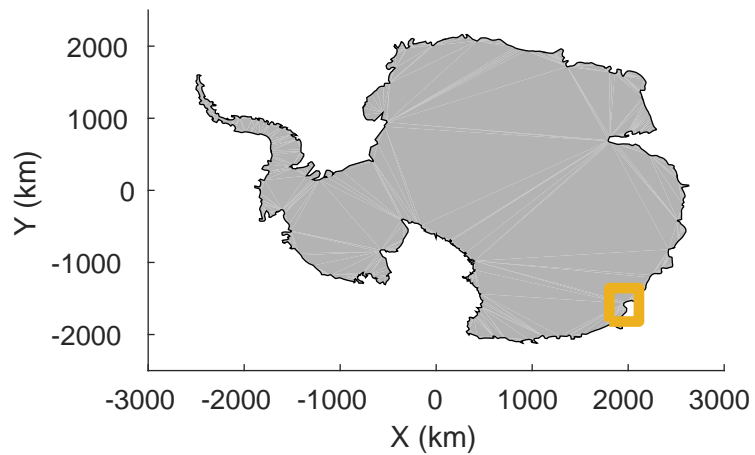

rds 2019_Antarctica_GV: "Holmes-Frost 02" 20191027_01_001: 02:08:03.7 to 02:15:06.1 GPS

rds 2019_Antarctica_GV: "Holmes-Frost 02" 20191027_01_001: 02:08:03.7 to 02:15:06.1 GPS

rds 2019_Antarctica_GV: "Holmes-Frost 02" 20191027_01_002: 02:15:06.2 to 02:22:48.0 GPS

rds 2019_Antarctica_GV: "Holmes-Frost 02" 20191027_01_002: 02:15:06.2 to 02:22:48.0 GPS

rds 2019_Antarctica_GV: "Holmes-Frost 02" 20191027_01_003: 02:22:48.2 to 02:30:31.4 GPS

rds 2019_Antarctica_GV: "Holmes-Frost 02" 20191027_01_003: 02:22:48.2 to 02:30:31.4 GPS