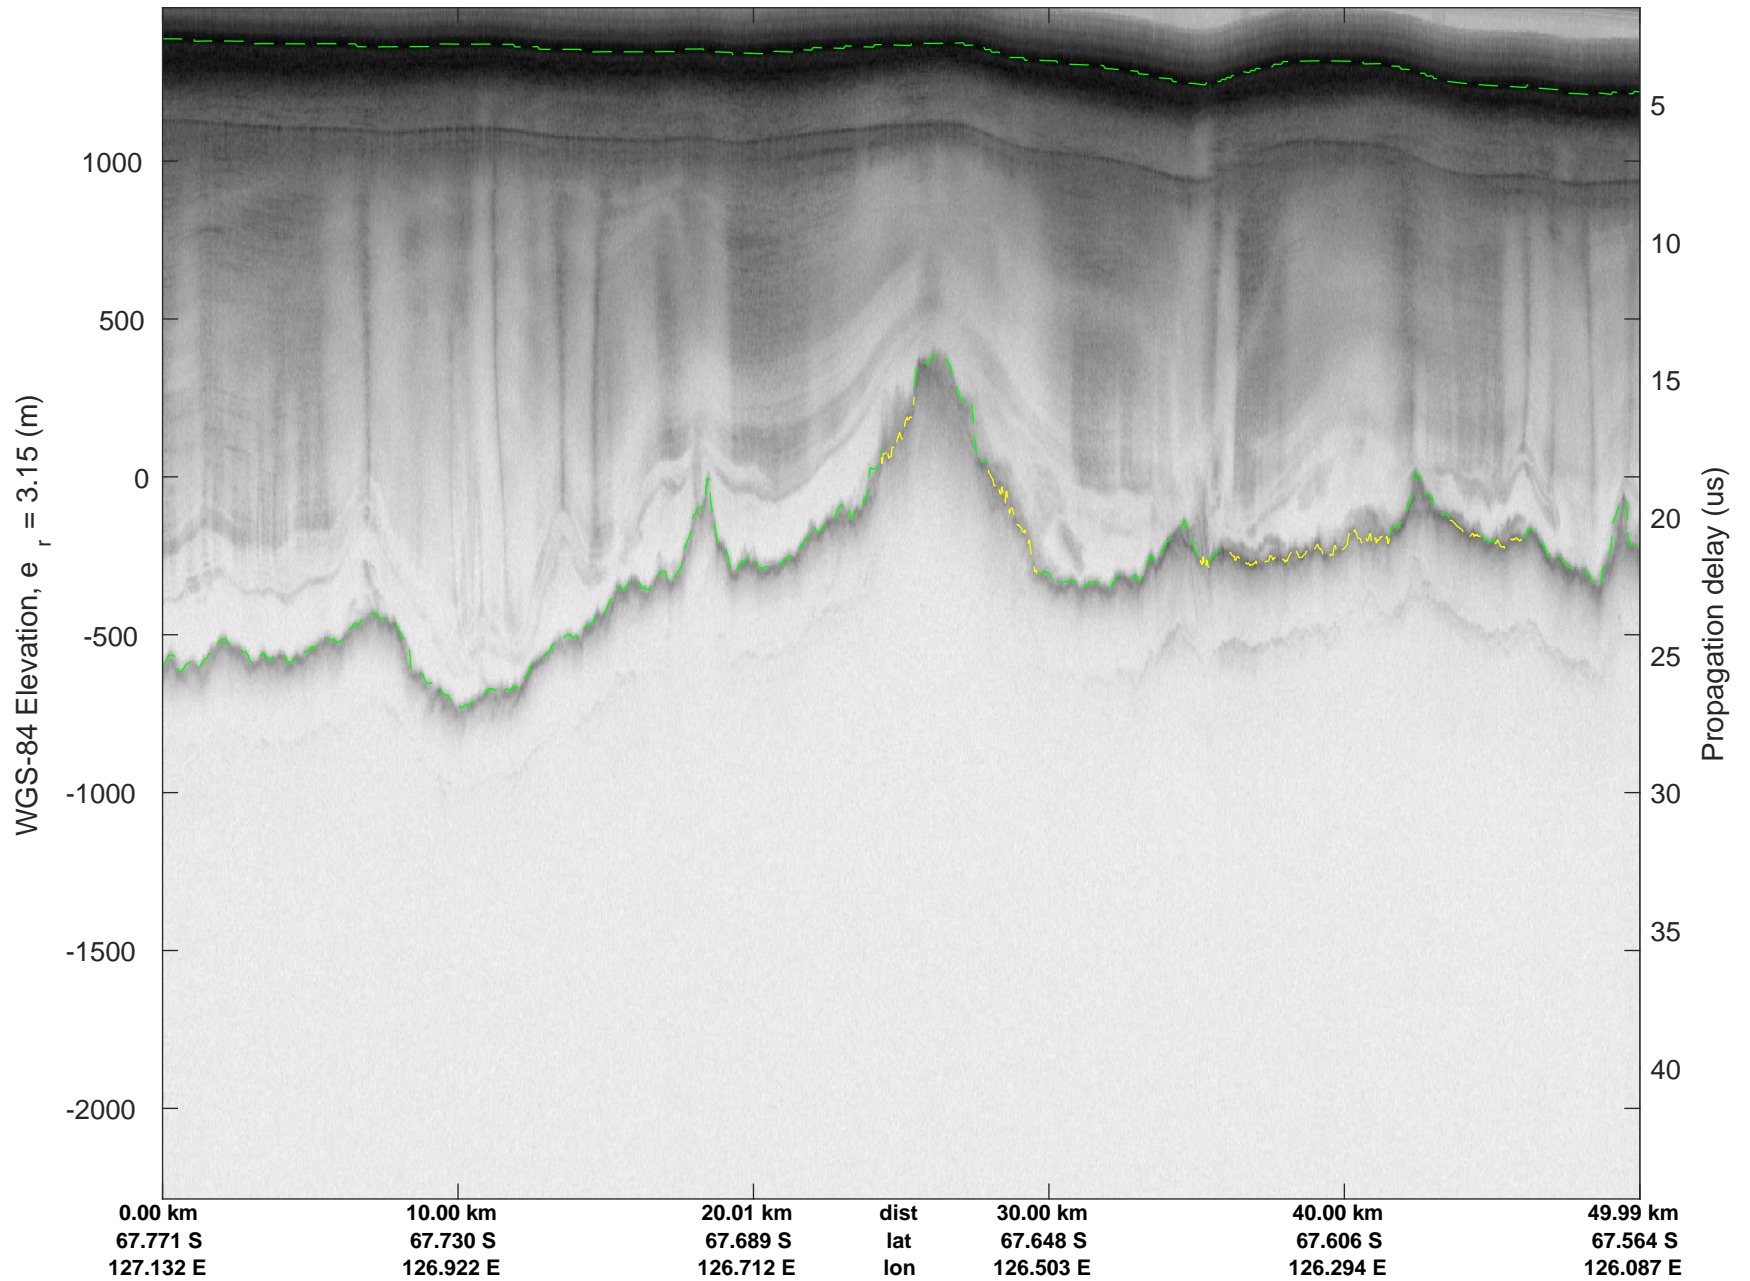

rds 2019_Antarctica_GV: "Holmes-Frost 02" 20191027_01_020: 04:18:42.6 to 04:24:32.3 GPS

rds 2019_Antarctica_GV: "Holmes-Frost 02" 20191027_01_021: 04:24:32.4 to 04:30:01.6 GPS

rds 2019_Antarctica_GV: "Holmes-Frost 02" 20191027_01_021: 04:24:32.4 to 04:30:01.6 GPS

rds 2019_Antarctica_GV: "Holmes-Frost 02" 20191027_01_022: 04:30:01.7 to 04:35:18.9 GPS

rds 2019_Antarctica_GV: "Holmes-Frost 02" 20191027_01_022: 04:30:01.7 to 04:35:18.9 GPS

rds 2019_Antarctica_GV: "Holmes-Frost 02" 20191027_01_023: 04:35:19.0 to 04:40:46.7 GPS

rds 2019_Antarctica_GV: "Holmes-Frost 02" 20191027_01_023: 04:35:19.0 to 04:40:46.7 GPS

rds 2019_Antarctica_GV: "Holmes-Frost 02" 20191027_01_024: 04:40:46.8 to 04:46:23.5 GPS

rds 2019_Antarctica_GV: "Holmes-Frost 02" 20191027_01_024: 04:40:46.8 to 04:46:23.5 GPS

rds 2019_Antarctica_GV: "Holmes-Frost 02" 20191027_01_025: 04:46:23.6 to 04:52:09.1 GPS

rds 2019_Antarctica_GV: "Holmes-Frost 02" 20191027_01_025: 04:46:23.6 to 04:52:09.1 GPS