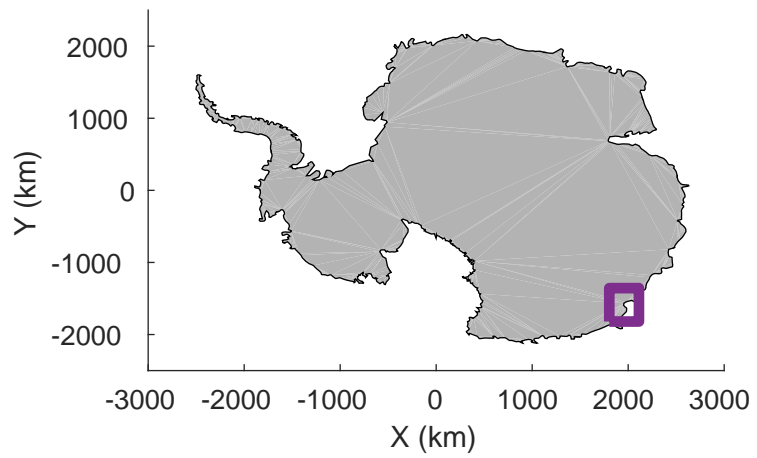

rds 2019_Antarctica_GV: "Holmes-Frost 02" 20191027_01_016: 03:50:07.8 to 03:57:46.4 GPS

rds 2019_Antarctica_GV: "Holmes-Frost 02" 20191027_01_016: 03:50:07.8 to 03:57:46.4 GPS

rds 2019_Antarctica_GV: "Holmes-Frost 02" 20191027_01_017: 03:57:46.5 to 04:05:10.2 GPS

rds 2019_Antarctica_GV: "Holmes-Frost 02" 20191027_01_017: 03:57:46.5 to 04:05:10.2 GPS

rds 2019_Antarctica_GV: "Holmes-Frost 02" 20191027_01_018: 04:05:10.3 to 04:12:20.9 GPS

rds 2019_Antarctica_GV: "Holmes-Frost 02" 20191027_01_018: 04:05:10.3 to 04:12:20.9 GPS