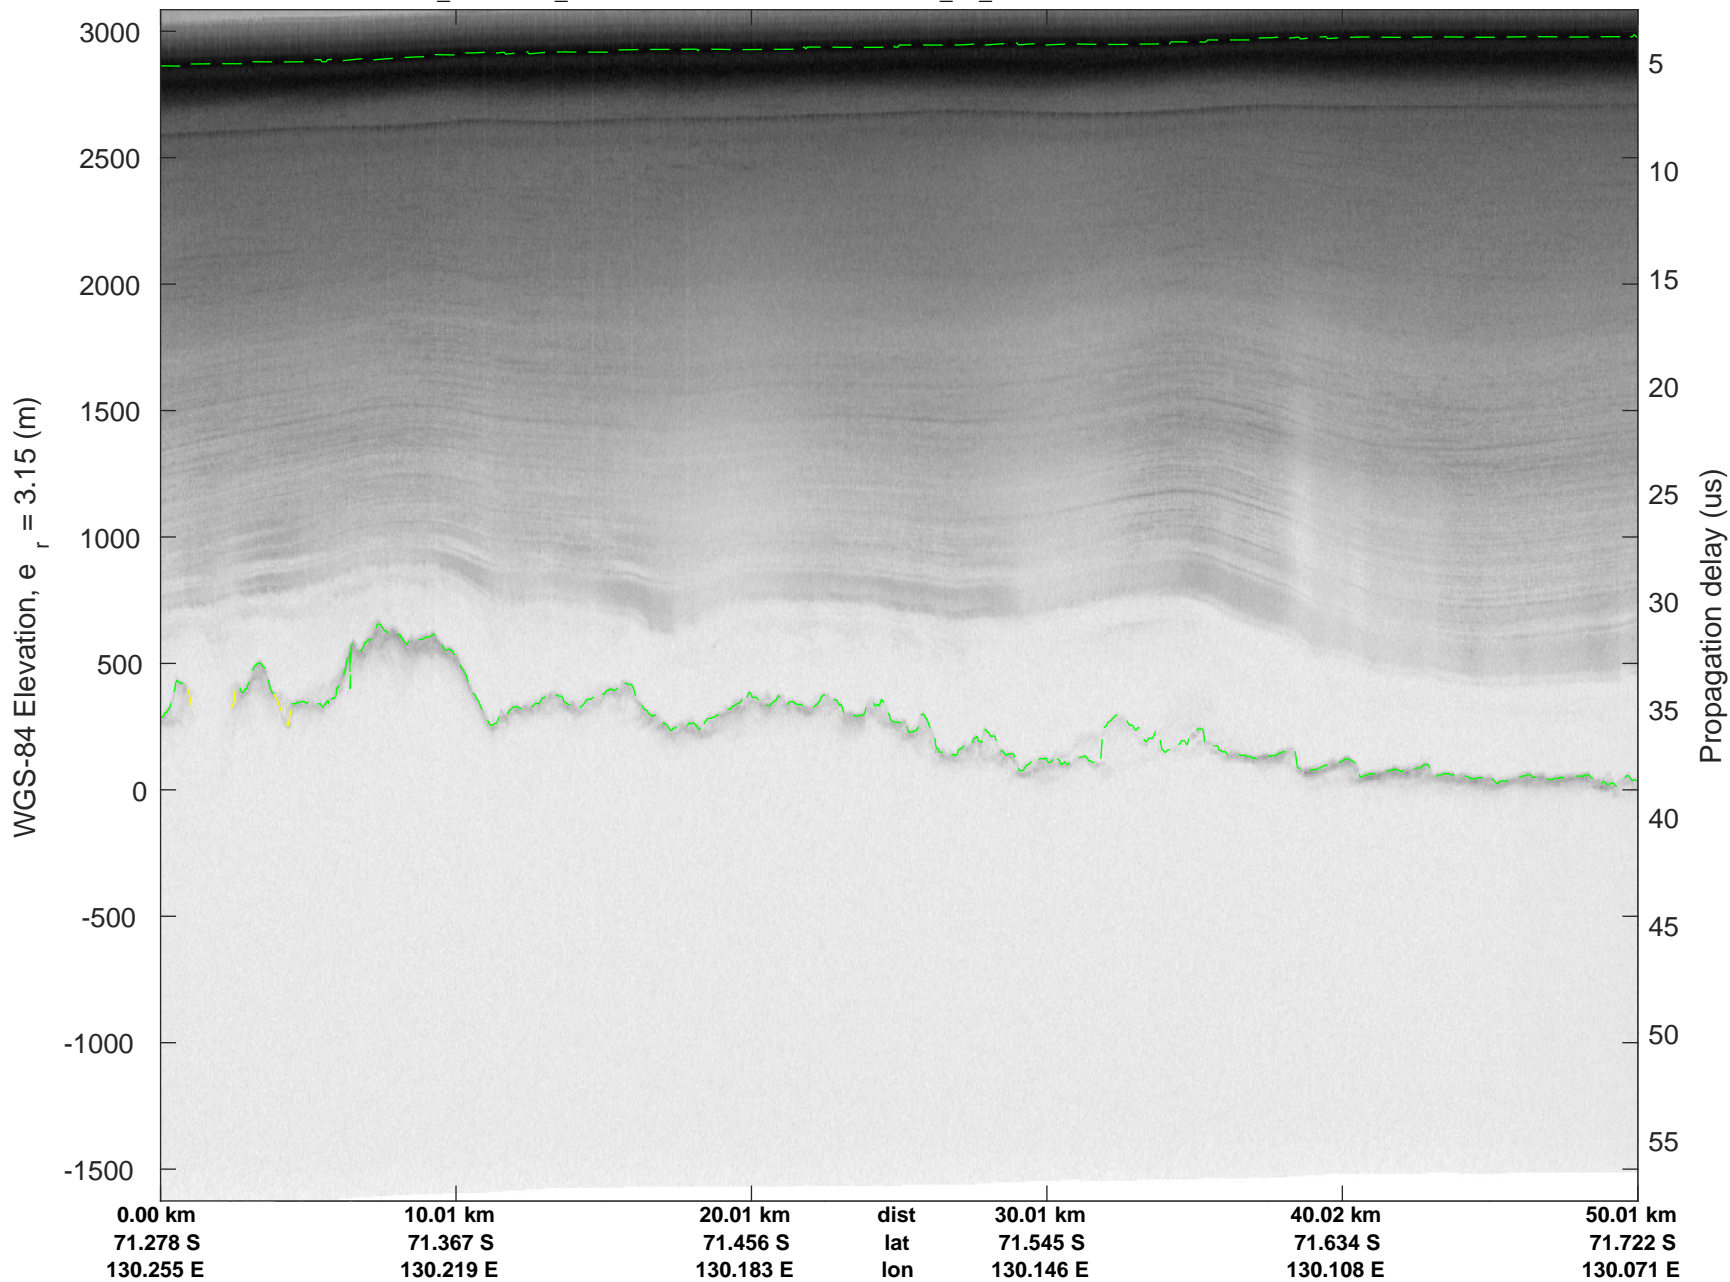

rds 2019\_Antarctica\_GV: "Holmes-Frost IS-2" 20191025\_03\_010: 02:37:16.3 to 02:43:55.6 GPS

rds 2019\_Antarctica\_GV: "Holmes-Frost IS-2" 20191025\_03\_010: 02:37:16.3 to 02:43:55.6 GPS

rds 2019\_Antarctica\_GV: "Holmes-Frost IS-2" 20191025\_03\_011: 02:43:55.7 to 02:50:29.2 GPS

rds 2019\_Antarctica\_GV: "Holmes-Frost IS-2" 20191025\_03\_011: 02:43:55.7 to 02:50:29.2 GPS

rds 2019\_Antarctica\_GV: "Holmes-Frost IS-2" 20191025\_03\_012: 02:50:29.3 to 02:56:57.0 GPS

rds 2019\_Antarctica\_GV: "Holmes-Frost IS-2" 20191025\_03\_012: 02:50:29.3 to 02:56:57.0 GPS

rds 2019\_Antarctica\_GV: "Holmes-Frost IS-2" 20191025\_03\_013: 02:56:57.1 to 03:03:20.3 GPS

rds 2019\_Antarctica\_GV: "Holmes-Frost IS-2" 20191025\_03\_013: 02:56:57.1 to 03:03:20.3 GPS

rds 2019\_Antarctica\_GV: "Holmes-Frost IS-2" 20191025\_03\_014: 03:03:20.4 to 03:09:38.0 GPS

rds 2019\_Antarctica\_GV: "Holmes-Frost IS-2" 20191025\_03\_014: 03:03:20.4 to 03:09:38.0 GPS

rds 2019\_Antarctica\_GV: "Holmes-Frost IS-2" 20191025\_03\_015: 03:09:38.2 to 03:15:25.0 GPS

rds 2019\_Antarctica\_GV: "Holmes-Frost IS-2" 20191025\_03\_015: 03:09:38.2 to 03:15:25.0 GPS