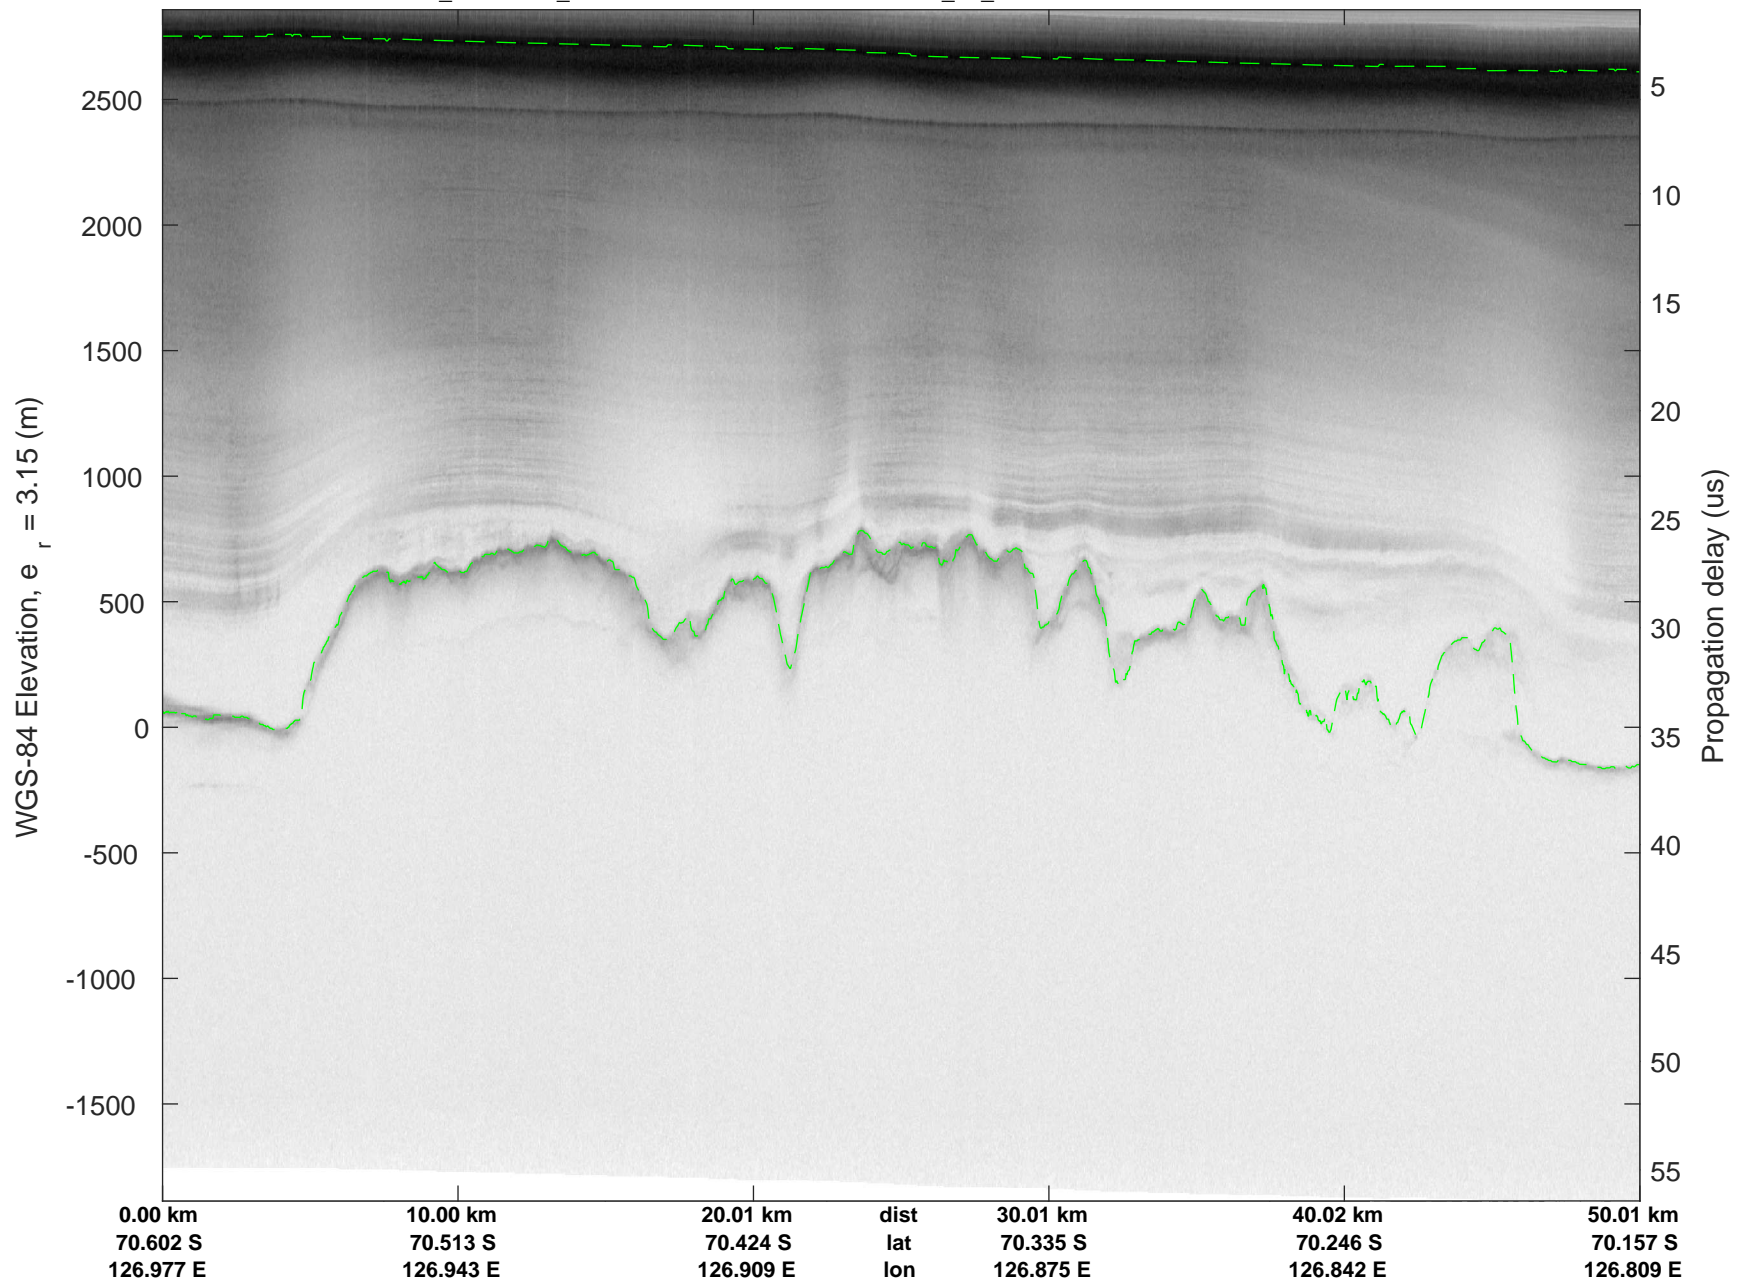

rds 2019\_Antarctica\_GV: "Holmes-Frost IS-2" 20191025\_03\_017: 03:20:59.7 to 03:26:23.5 GPS

rds 2019\_Antarctica\_GV: "Holmes-Frost IS-2" 20191025\_03\_018: 03:26:23.6 to 03:31:48.4 GPS

rds 2019\_Antarctica\_GV: "Holmes-Frost IS-2" 20191025\_03\_018: 03:26:23.6 to 03:31:48.4 GPS

rds 2019\_Antarctica\_GV: "Holmes-Frost IS-2" 20191025\_03\_019: 03:31:48.5 to 03:37:17.6 GPS

rds 2019\_Antarctica\_GV: "Holmes-Frost IS-2" 20191025\_03\_019: 03:31:48.5 to 03:37:17.6 GPS

rds 2019\_Antarctica\_GV: "Holmes-Frost IS-2" 20191025\_03\_020: 03:37:17.7 to 03:42:48.5 GPS

rds 2019\_Antarctica\_GV: "Holmes-Frost IS-2" 20191025\_03\_020: 03:37:17.7 to 03:42:48.5 GPS

rds 2019\_Antarctica\_GV: "Holmes-Frost IS-2" 20191025\_03\_021: 03:42:48.6 to 03:48:22.3 GPS

rds 2019\_Antarctica\_GV: "Holmes-Frost IS-2" 20191025\_03\_021: 03:42:48.6 to 03:48:22.3 GPS

rds 2019\_Antarctica\_GV: "Holmes-Frost IS-2" 20191025\_03\_022: 03:48:22.4 to 03:53:55.3 GPS

rds 2019\_Antarctica\_GV: "Holmes-Frost IS-2" 20191025\_03\_022: 03:48:22.4 to 03:53:55.3 GPS

rds 2019\_Antarctica\_GV: "Holmes-Frost IS-2" 20191025\_03\_023: 03:53:55.4 to 03:59:29.8 GPS