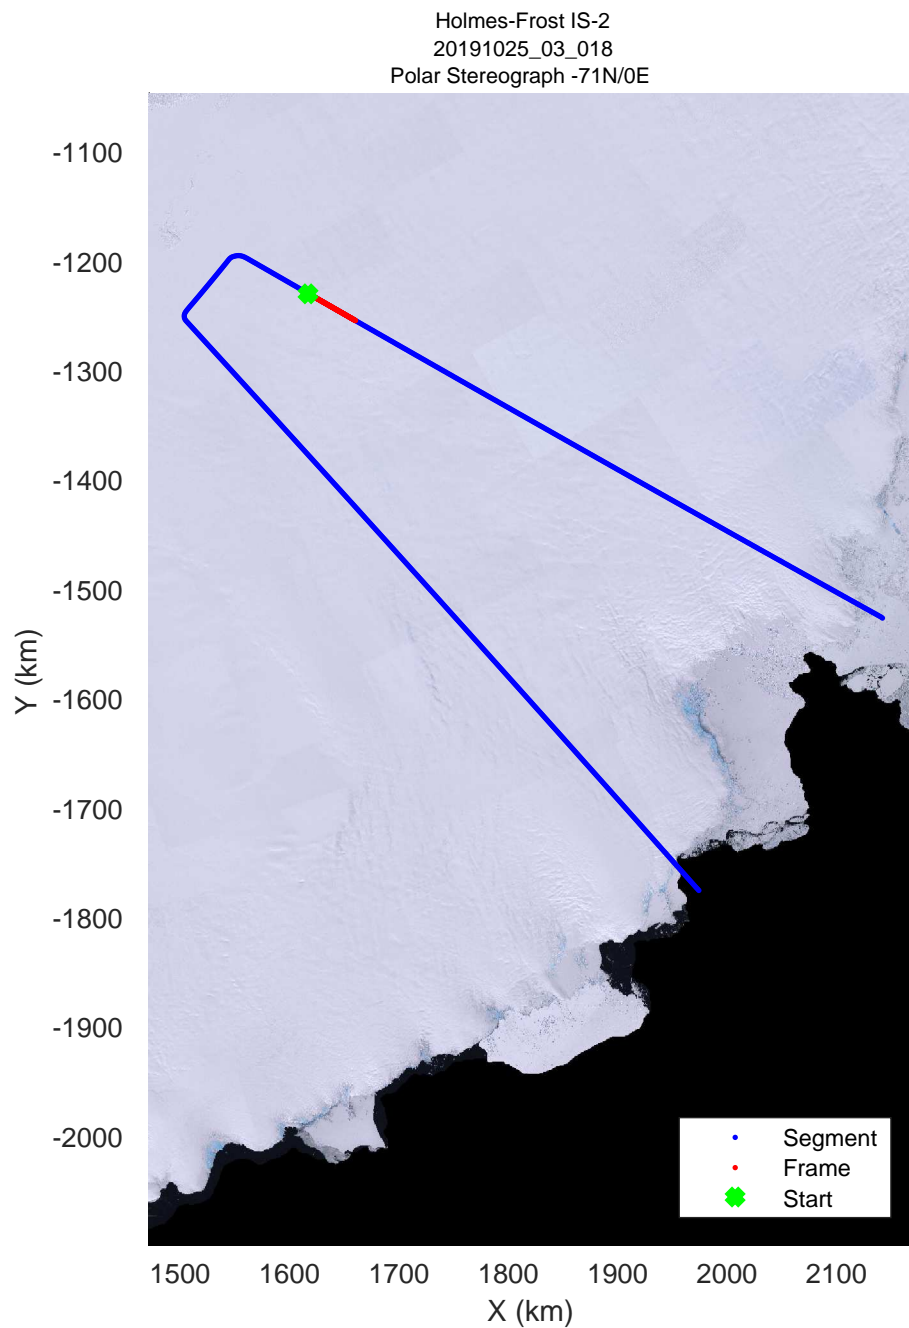

rds 2019\_Antarctica\_GV: "Holmes-Frost IS-2" 20191025\_03\_016: 03:15:25.1 to 03:20:59.6 GPS

rds 2019\_Antarctica\_GV: "Holmes-Frost IS-2" 20191025\_03\_016: 03:15:25.1 to 03:20:59.6 GPS

rds 2019\_Antarctica\_GV: "Holmes-Frost IS-2" 20191025\_03\_017: 03:20:59.7 to 03:26:23.5 GPS

rds 2019\_Antarctica\_GV: "Holmes-Frost IS-2" 20191025\_03\_017: 03:20:59.7 to 03:26:23.5 GPS

rds 2019\_Antarctica\_GV: "Holmes-Frost IS-2" 20191025\_03\_018: 03:26:23.6 to 03:31:48.4 GPS

rds 2019\_Antarctica\_GV: "Holmes-Frost IS-2" 20191025\_03\_018: 03:26:23.6 to 03:31:48.4 GPS