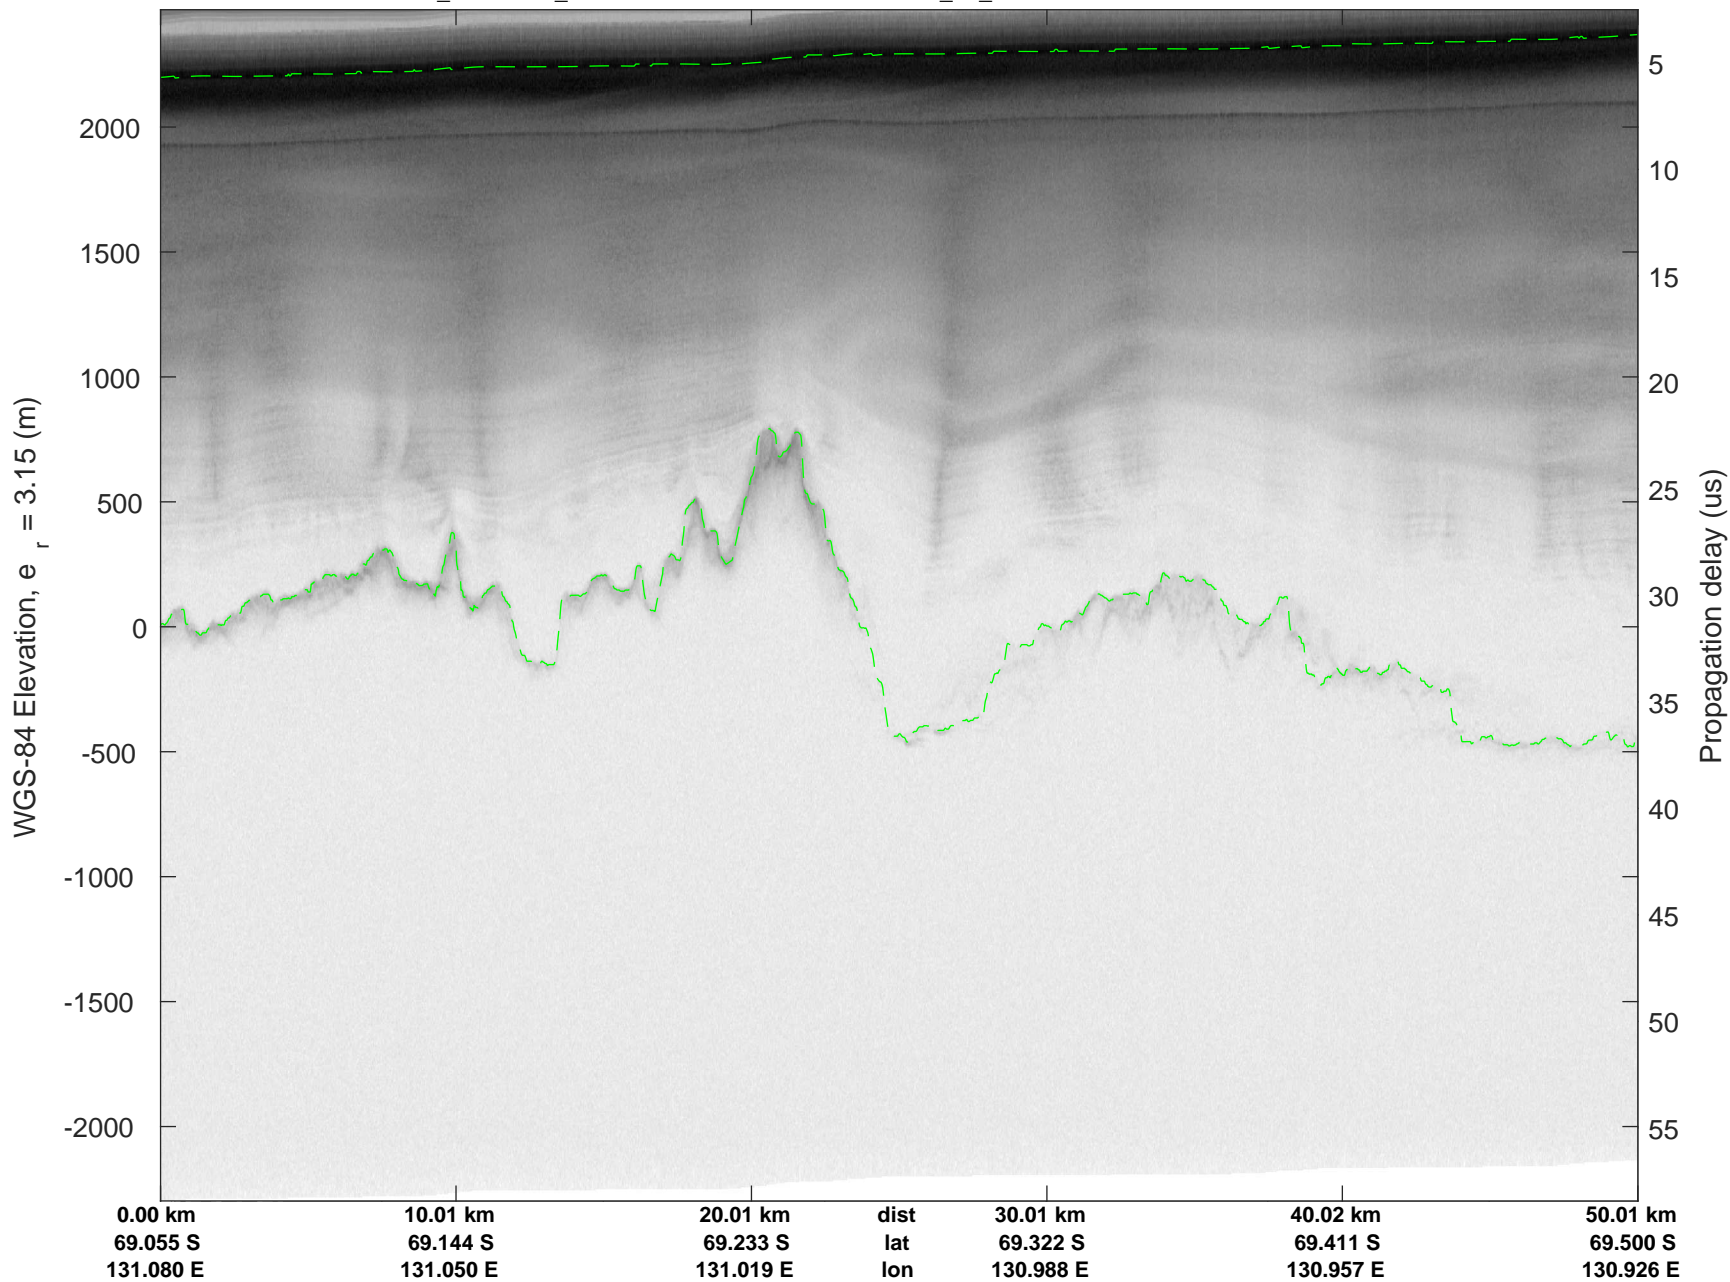

rds 2019\_Antarctica\_GV: "Holmes-Frost IS-2" 20191025\_03\_005: 02:02:52.0 to 02:09:54.5 GPS

rds 2019\_Antarctica\_GV: "Holmes-Frost IS-2" 20191025\_03\_006: 02:09:54.6 to 02:16:52.0 GPS

rds 2019\_Antarctica\_GV: "Holmes-Frost IS-2" 20191025\_03\_006: 02:09:54.6 to 02:16:52.0 GPS

rds 2019\_Antarctica\_GV: "Holmes-Frost IS-2" 20191025\_03\_007: 02:16:52.1 to 02:23:45.2 GPS

rds 2019\_Antarctica\_GV: "Holmes-Frost IS-2" 20191025\_03\_007: 02:16:52.1 to 02:23:45.2 GPS

rds 2019\_Antarctica\_GV: "Holmes-Frost IS-2" 20191025\_03\_008: 02:23:45.3 to 02:30:31.9 GPS

rds 2019\_Antarctica\_GV: "Holmes-Frost IS-2" 20191025\_03\_008: 02:23:45.3 to 02:30:31.9 GPS

rds 2019\_Antarctica\_GV: "Holmes-Frost IS-2" 20191025\_03\_009: 02:30:32.1 to 02:37:16.2 GPS

rds 2019\_Antarctica\_GV: "Holmes-Frost IS-2" 20191025\_03\_009: 02:30:32.1 to 02:37:16.2 GPS

rds 2019\_Antarctica\_GV: "Holmes-Frost IS-2" 20191025\_03\_010: 02:37:16.3 to 02:43:55.6 GPS

rds 2019\_Antarctica\_GV: "Holmes-Frost IS-2" 20191025\_03\_010: 02:37:16.3 to 02:43:55.6 GPS

rds 2019\_Antarctica\_GV: "Holmes-Frost IS-2" 20191025\_03\_011: 02:43:55.7 to 02:50:29.2 GPS