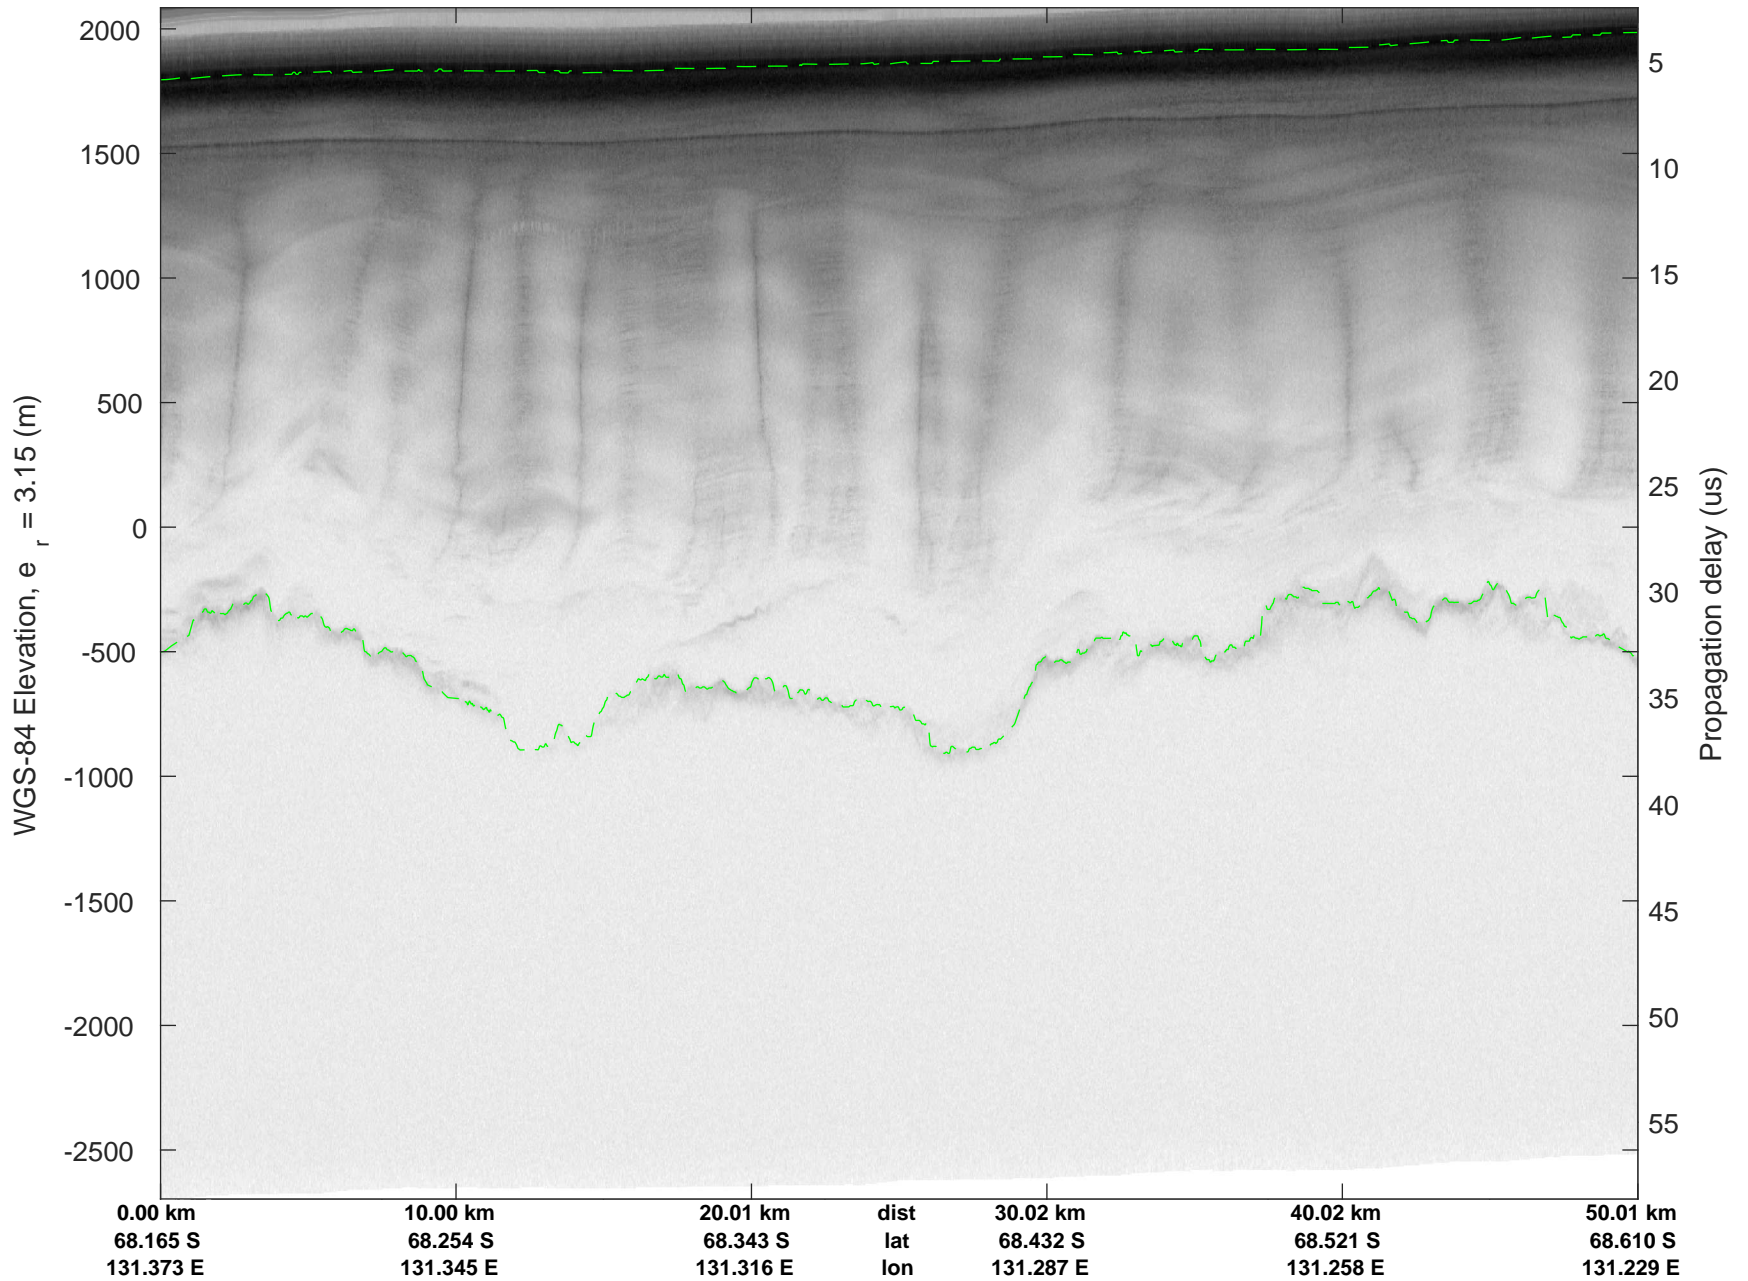

rds 2019\_Antarctica\_GV: "Holmes-Frost IS-2" 20191025\_03\_004: 01:55:44.0 to 02:02:51.8 GPS

rds 2019\_Antarctica\_GV: "Holmes-Frost IS-2" 20191025\_03\_004: 01:55:44.0 to 02:02:51.8 GPS

rds 2019\_Antarctica\_GV: "Holmes-Frost IS-2" 20191025\_03\_005: 02:02:52.0 to 02:09:54.5 GPS

rds 2019\_Antarctica\_GV: "Holmes-Frost IS-2" 20191025\_03\_005: 02:02:52.0 to 02:09:54.5 GPS

rds 2019\_Antarctica\_GV: "Holmes-Frost IS-2" 20191025\_03\_006: 02:09:54.6 to 02:16:52.0 GPS

rds 2019\_Antarctica\_GV: "Holmes-Frost IS-2" 20191025\_03\_006: 02:09:54.6 to 02:16:52.0 GPS

rds 2019\_Antarctica\_GV: "Holmes-Frost IS-2" 20191025\_03\_007: 02:16:52.1 to 02:23:45.2 GPS

rds 2019\_Antarctica\_GV: "Holmes-Frost IS-2" 20191025\_03\_007: 02:16:52.1 to 02:23:45.2 GPS

rds 2019\_Antarctica\_GV: "Holmes-Frost IS-2" 20191025\_03\_008: 02:23:45.3 to 02:30:31.9 GPS

rds 2019\_Antarctica\_GV: "Holmes-Frost IS-2" 20191025\_03\_008: 02:23:45.3 to 02:30:31.9 GPS

rds 2019\_Antarctica\_GV: "Holmes-Frost IS-2" 20191025\_03\_009: 02:30:32.1 to 02:37:16.2 GPS

rds 2019\_Antarctica\_GV: "Holmes-Frost IS-2" 20191025\_03\_009: 02:30:32.1 to 02:37:16.2 GPS