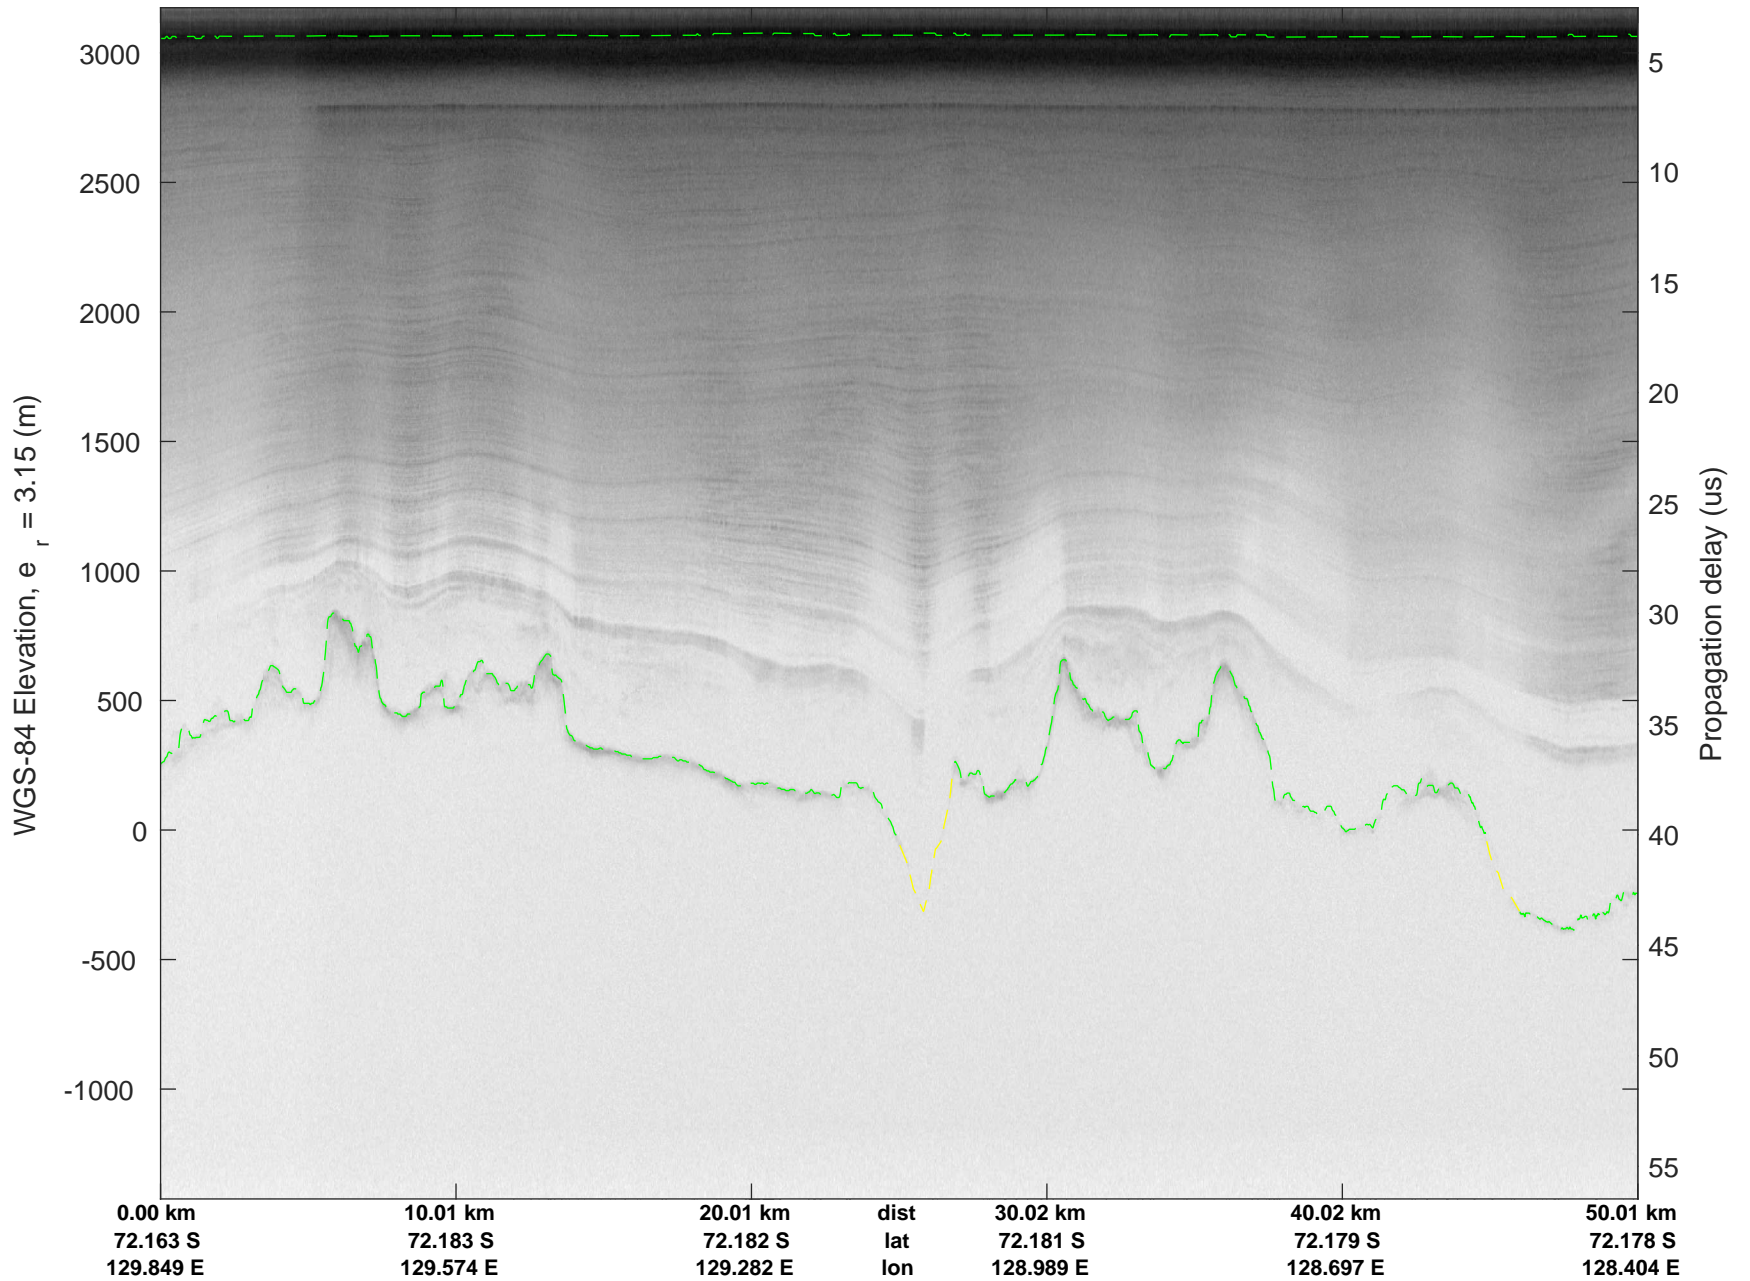

rds 2019\_Antarctica\_GV: "Holmes-Frost IS-2" 20191025\_03\_013: 02:56:57.1 to 03:03:20.3 GPS

rds 2019\_Antarctica\_GV: "Holmes-Frost IS-2" 20191025\_03\_013: 02:56:57.1 to 03:03:20.3 GPS

rds 2019\_Antarctica\_GV: "Holmes-Frost IS-2" 20191025\_03\_014: 03:03:20.4 to 03:09:38.0 GPS

rds 2019\_Antarctica\_GV: "Holmes-Frost IS-2" 20191025\_03\_014: 03:03:20.4 to 03:09:38.0 GPS

rds 2019\_Antarctica\_GV: "Holmes-Frost IS-2" 20191025\_03\_015: 03:09:38.2 to 03:15:25.0 GPS

rds 2019\_Antarctica\_GV: "Holmes-Frost IS-2" 20191025\_03\_015: 03:09:38.2 to 03:15:25.0 GPS

rds 2019\_Antarctica\_GV: "Holmes-Frost IS-2" 20191025\_03\_016: 03:15:25.1 to 03:20:59.6 GPS

rds 2019\_Antarctica\_GV: "Holmes-Frost IS-2" 20191025\_03\_016: 03:15:25.1 to 03:20:59.6 GPS

rds 2019\_Antarctica\_GV: "Holmes-Frost IS-2" 20191025\_03\_017: 03:20:59.7 to 03:26:23.5 GPS

rds 2019\_Antarctica\_GV: "Holmes-Frost IS-2" 20191025\_03\_017: 03:20:59.7 to 03:26:23.5 GPS

rds 2019\_Antarctica\_GV: "Holmes-Frost IS-2" 20191025\_03\_018: 03:26:23.6 to 03:31:48.4 GPS

rds 2019\_Antarctica\_GV: "Holmes-Frost IS-2" 20191025\_03\_018: 03:26:23.6 to 03:31:48.4 GPS