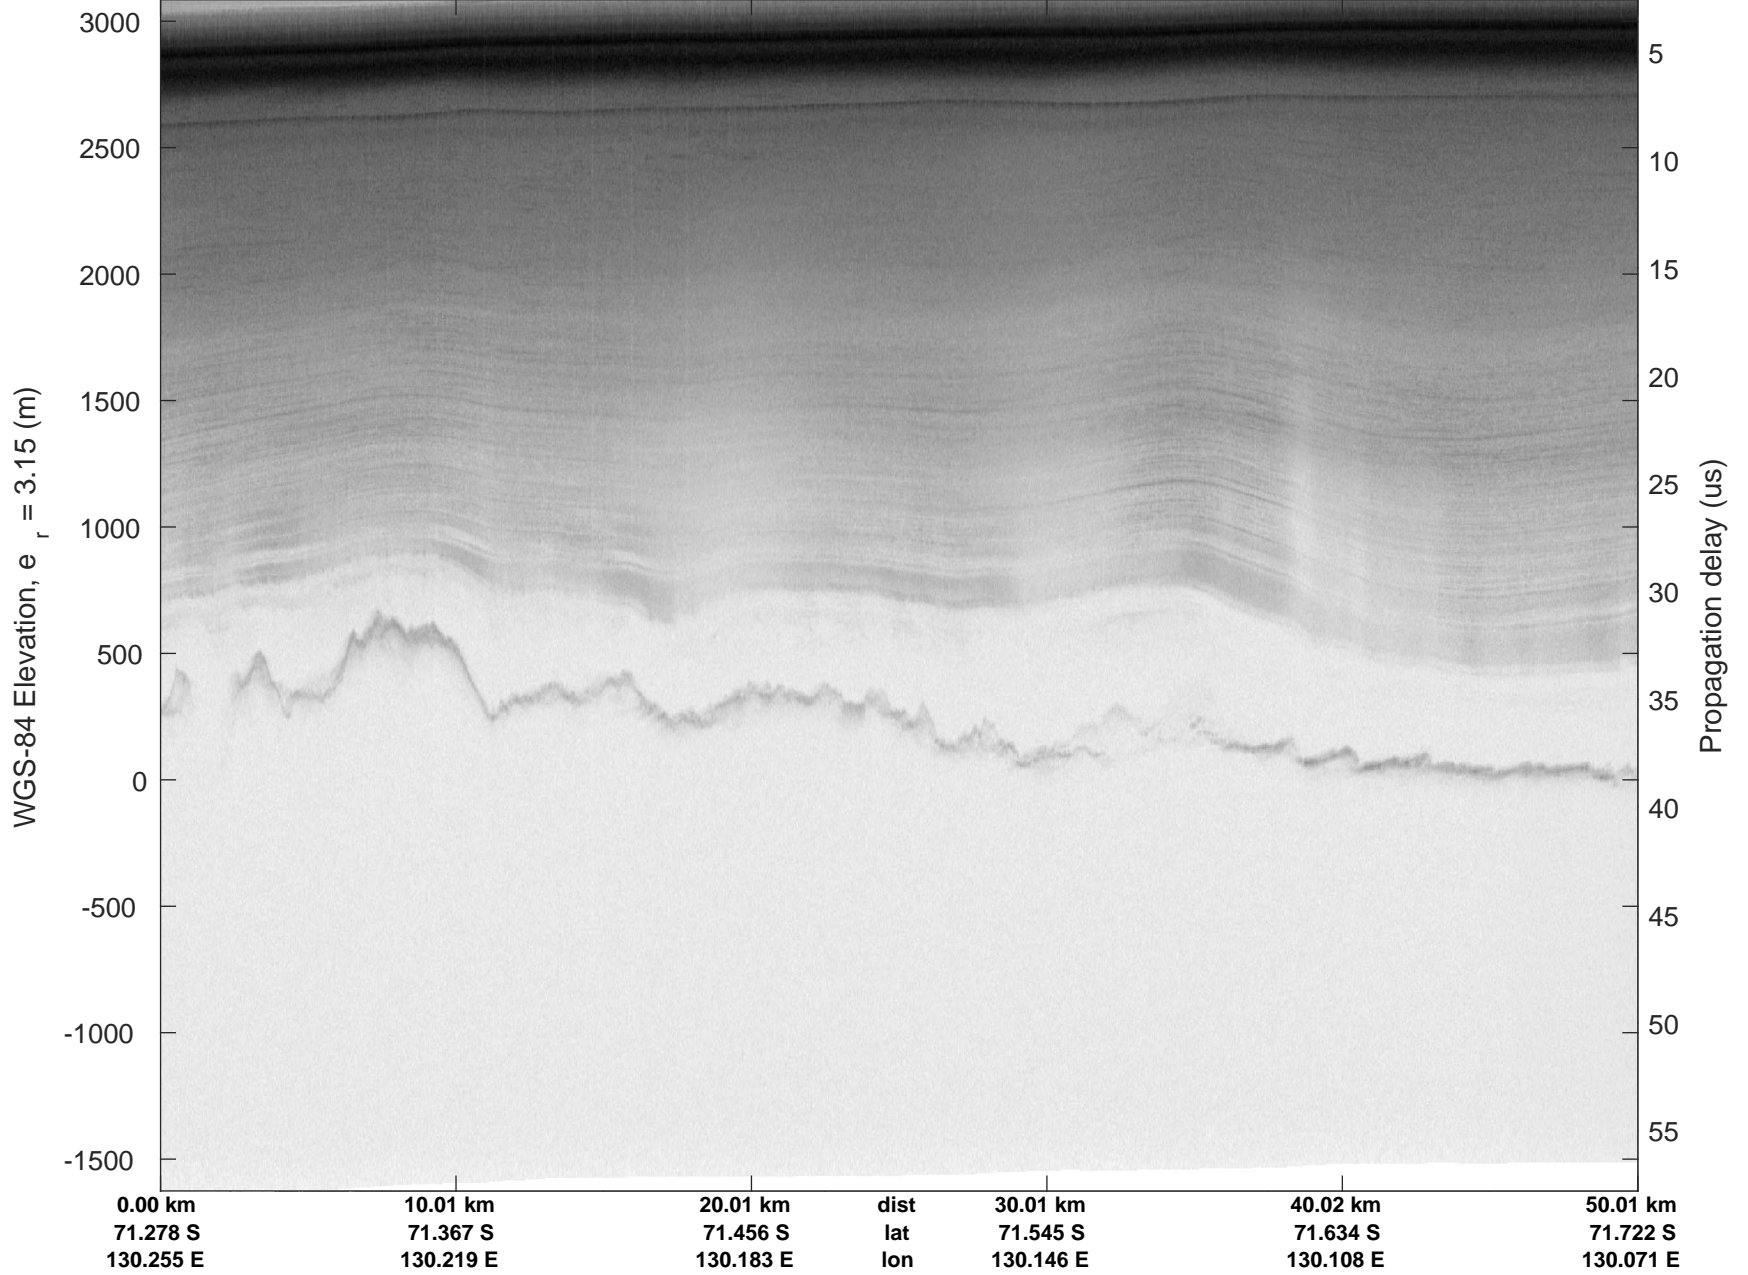

rds 2019\_Antarctica\_GV: "Holmes-Frost IS-2" 20191025\_03\_011: 02:43:55.7 to 02:50:29.2 GPS

rds 2019\_Antarctica\_GV: "Holmes-Frost IS-2" 20191025\_03\_012: 02:50:29.3 to 02:56:57.0 GPS

rds 2019\_Antarctica\_GV: "Holmes-Frost IS-2" 20191025\_03\_012: 02:50:29.3 to 02:56:57.0 GPS

rds 2019\_Antarctica\_GV: "Holmes-Frost IS-2" 20191025\_03\_013: 02:56:57.1 to 03:03:20.3 GPS

rds 2019\_Antarctica\_GV: "Holmes-Frost IS-2" 20191025\_03\_013: 02:56:57.1 to 03:03:20.3 GPS

rds 2019\_Antarctica\_GV: "Holmes-Frost IS-2" 20191025\_03\_014: 03:03:20.4 to 03:09:38.0 GPS