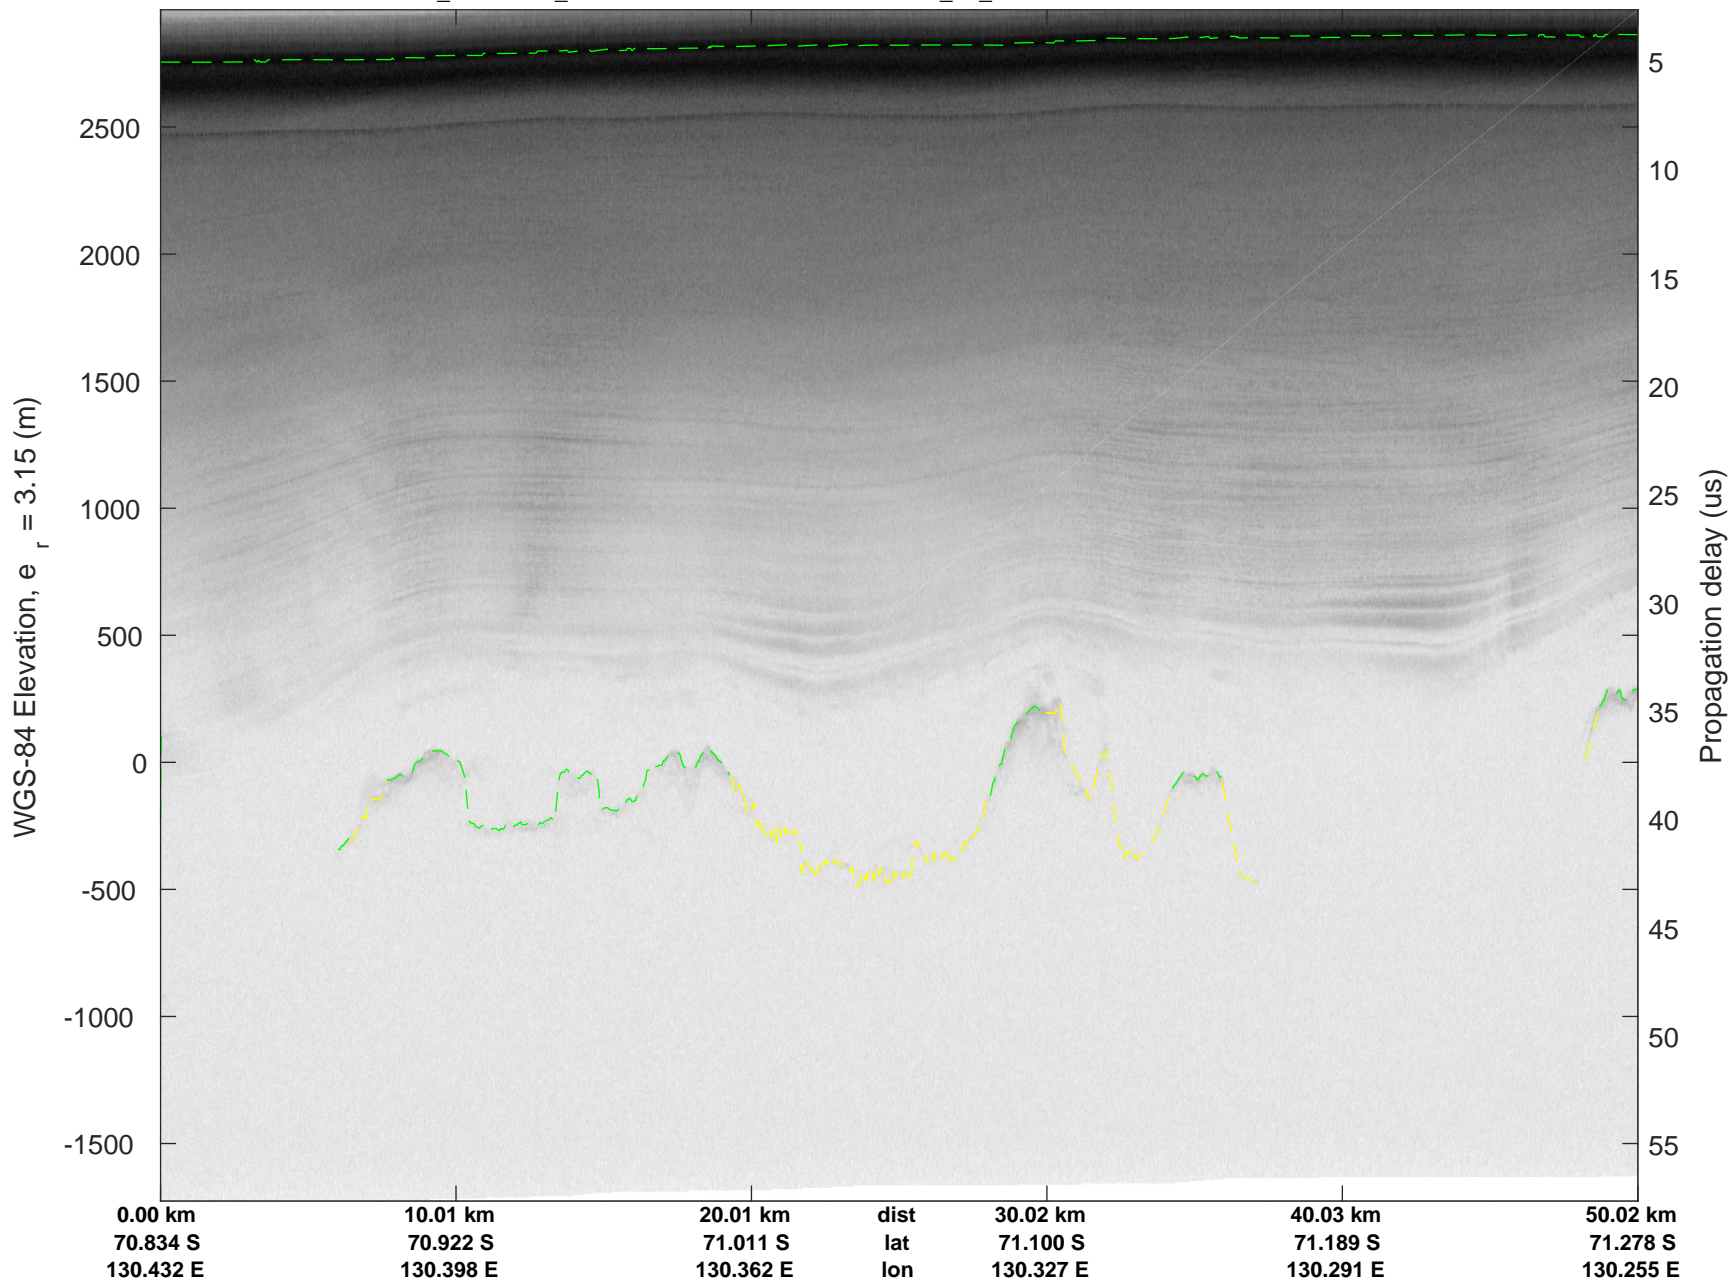

rds 2019\_Antarctica\_GV: "Holmes-Frost IS-2" 20191025\_03\_010: 02:37:16.3 to 02:43:55.6 GPS

rds 2019\_Antarctica\_GV: "Holmes-Frost IS-2" 20191025\_03\_010: 02:37:16.3 to 02:43:55.6 GPS

rds 2019\_Antarctica\_GV: "Holmes-Frost IS-2" 20191025\_03\_011: 02:43:55.7 to 02:50:29.2 GPS

rds 2019\_Antarctica\_GV: "Holmes-Frost IS-2" 20191025\_03\_011: 02:43:55.7 to 02:50:29.2 GPS

rds 2019\_Antarctica\_GV: "Holmes-Frost IS-2" 20191025\_03\_012: 02:50:29.3 to 02:56:57.0 GPS

rds 2019\_Antarctica\_GV: "Holmes-Frost IS-2" 20191025\_03\_012: 02:50:29.3 to 02:56:57.0 GPS

rds 2019\_Antarctica\_GV: "Holmes-Frost IS-2" 20191025\_03\_013: 02:56:57.1 to 03:03:20.3 GPS

rds 2019\_Antarctica\_GV: "Holmes-Frost IS-2" 20191025\_03\_013: 02:56:57.1 to 03:03:20.3 GPS

rds 2019\_Antarctica\_GV: "Holmes-Frost IS-2" 20191025\_03\_014: 03:03:20.4 to 03:09:38.0 GPS

rds 2019\_Antarctica\_GV: "Holmes-Frost IS-2" 20191025\_03\_014: 03:03:20.4 to 03:09:38.0 GPS

rds 2019\_Antarctica\_GV: "Holmes-Frost IS-2" 20191025\_03\_015: 03:09:38.2 to 03:15:25.0 GPS

rds 2019\_Antarctica\_GV: "Holmes-Frost IS-2" 20191025\_03\_015: 03:09:38.2 to 03:15:25.0 GPS