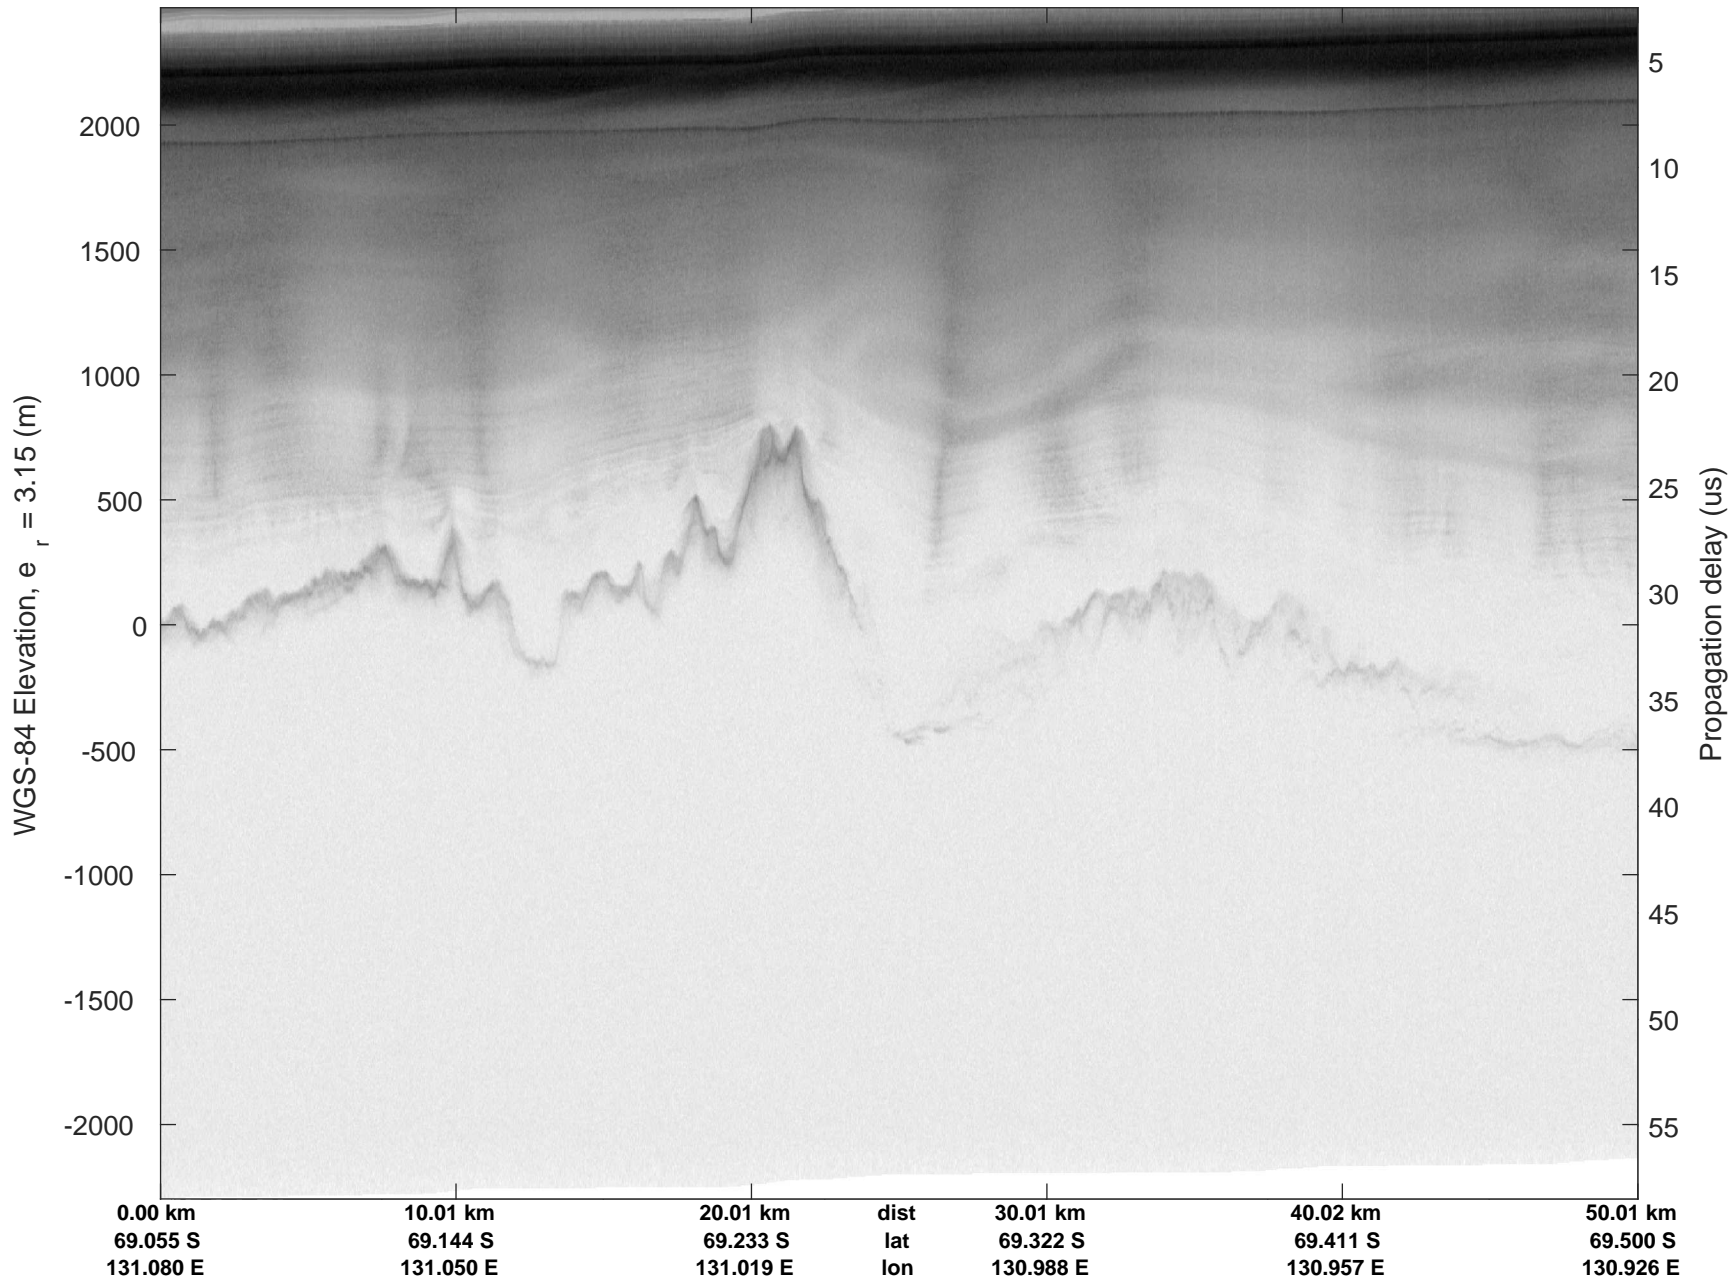

rds 2019\_Antarctica\_GV: "Holmes-Frost IS-2" 20191025\_03\_005: 02:02:52.0 to 02:09:54.5 GPS

rds 2019\_Antarctica\_GV: "Holmes-Frost IS-2" 20191025\_03\_006: 02:09:54.6 to 02:16:52.0 GPS

rds 2019\_Antarctica\_GV: "Holmes-Frost IS-2" 20191025\_03\_006: 02:09:54.6 to 02:16:52.0 GPS

rds 2019\_Antarctica\_GV: "Holmes-Frost IS-2" 20191025\_03\_007: 02:16:52.1 to 02:23:45.2 GPS

rds 2019\_Antarctica\_GV: "Holmes-Frost IS-2" 20191025\_03\_007: 02:16:52.1 to 02:23:45.2 GPS

rds 2019\_Antarctica\_GV: "Holmes-Frost IS-2" 20191025\_03\_008: 02:23:45.3 to 02:30:31.9 GPS

rds 2019\_Antarctica\_GV: "Holmes-Frost IS-2" 20191025\_03\_008: 02:23:45.3 to 02:30:31.9 GPS

rds 2019\_Antarctica\_GV: "Holmes-Frost IS-2" 20191025\_03\_009: 02:30:32.1 to 02:37:16.2 GPS

rds 2019\_Antarctica\_GV: "Holmes-Frost IS-2" 20191025\_03\_009: 02:30:32.1 to 02:37:16.2 GPS