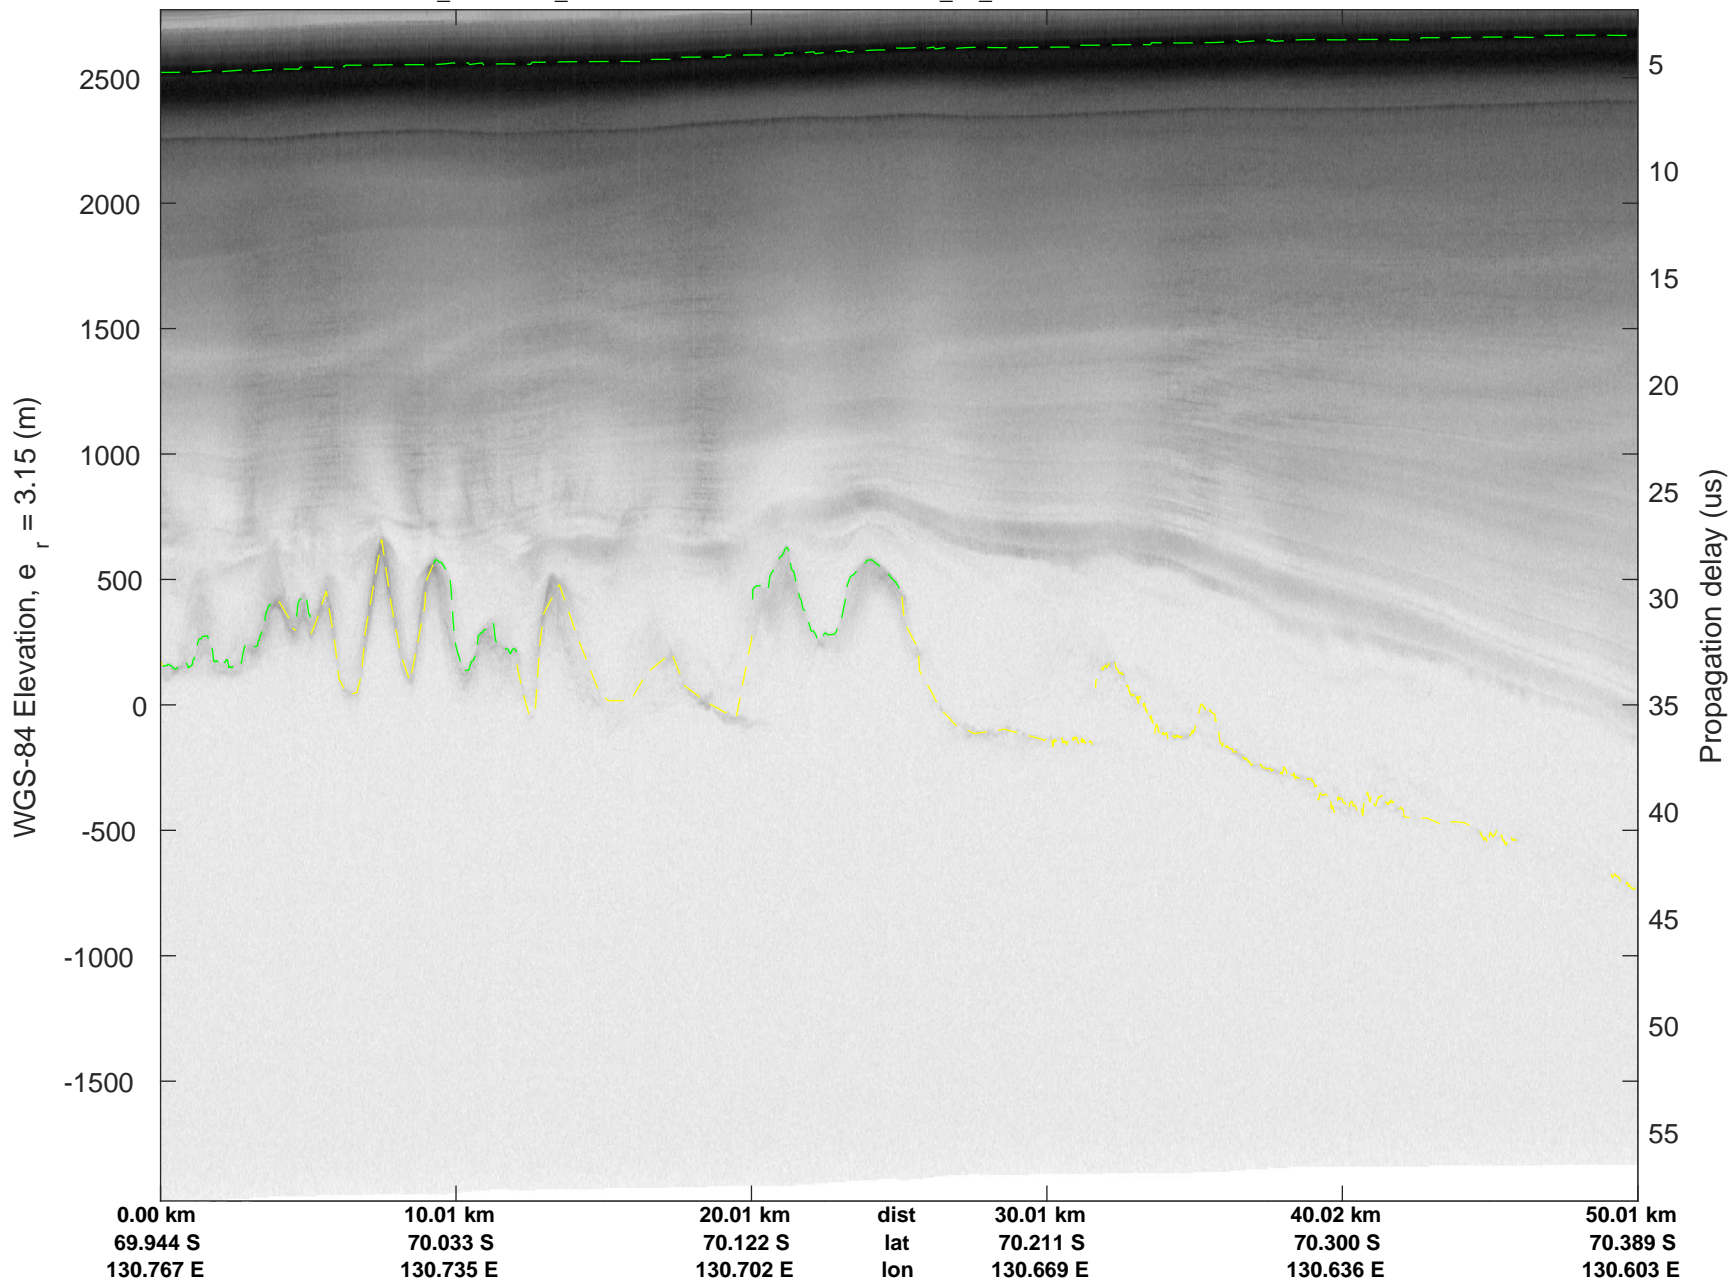

rds 2019\_Antarctica\_GV: "Holmes-Frost IS-2" 20191025\_03\_007: 02:16:52.1 to 02:23:45.2 GPS

rds 2019\_Antarctica\_GV: "Holmes-Frost IS-2" 20191025\_03\_007: 02:16:52.1 to 02:23:45.2 GPS

rds 2019\_Antarctica\_GV: "Holmes-Frost IS-2" 20191025\_03\_008: 02:23:45.3 to 02:30:31.9 GPS

rds 2019\_Antarctica\_GV: "Holmes-Frost IS-2" 20191025\_03\_008: 02:23:45.3 to 02:30:31.9 GPS

rds 2019\_Antarctica\_GV: "Holmes-Frost IS-2" 20191025\_03\_009: 02:30:32.1 to 02:37:16.2 GPS

rds 2019\_Antarctica\_GV: "Holmes-Frost IS-2" 20191025\_03\_009: 02:30:32.1 to 02:37:16.2 GPS

rds 2019\_Antarctica\_GV: "Holmes-Frost IS-2" 20191025\_03\_010: 02:37:16.3 to 02:43:55.6 GPS

rds 2019\_Antarctica\_GV: "Holmes-Frost IS-2" 20191025\_03\_010: 02:37:16.3 to 02:43:55.6 GPS

rds 2019\_Antarctica\_GV: "Holmes-Frost IS-2" 20191025\_03\_011: 02:43:55.7 to 02:50:29.2 GPS

rds 2019\_Antarctica\_GV: "Holmes-Frost IS-2" 20191025\_03\_011: 02:43:55.7 to 02:50:29.2 GPS

rds 2019\_Antarctica\_GV: "Holmes-Frost IS-2" 20191025\_03\_012: 02:50:29.3 to 02:56:57.0 GPS

rds 2019\_Antarctica\_GV: "Holmes-Frost IS-2" 20191025\_03\_012: 02:50:29.3 to 02:56:57.0 GPS