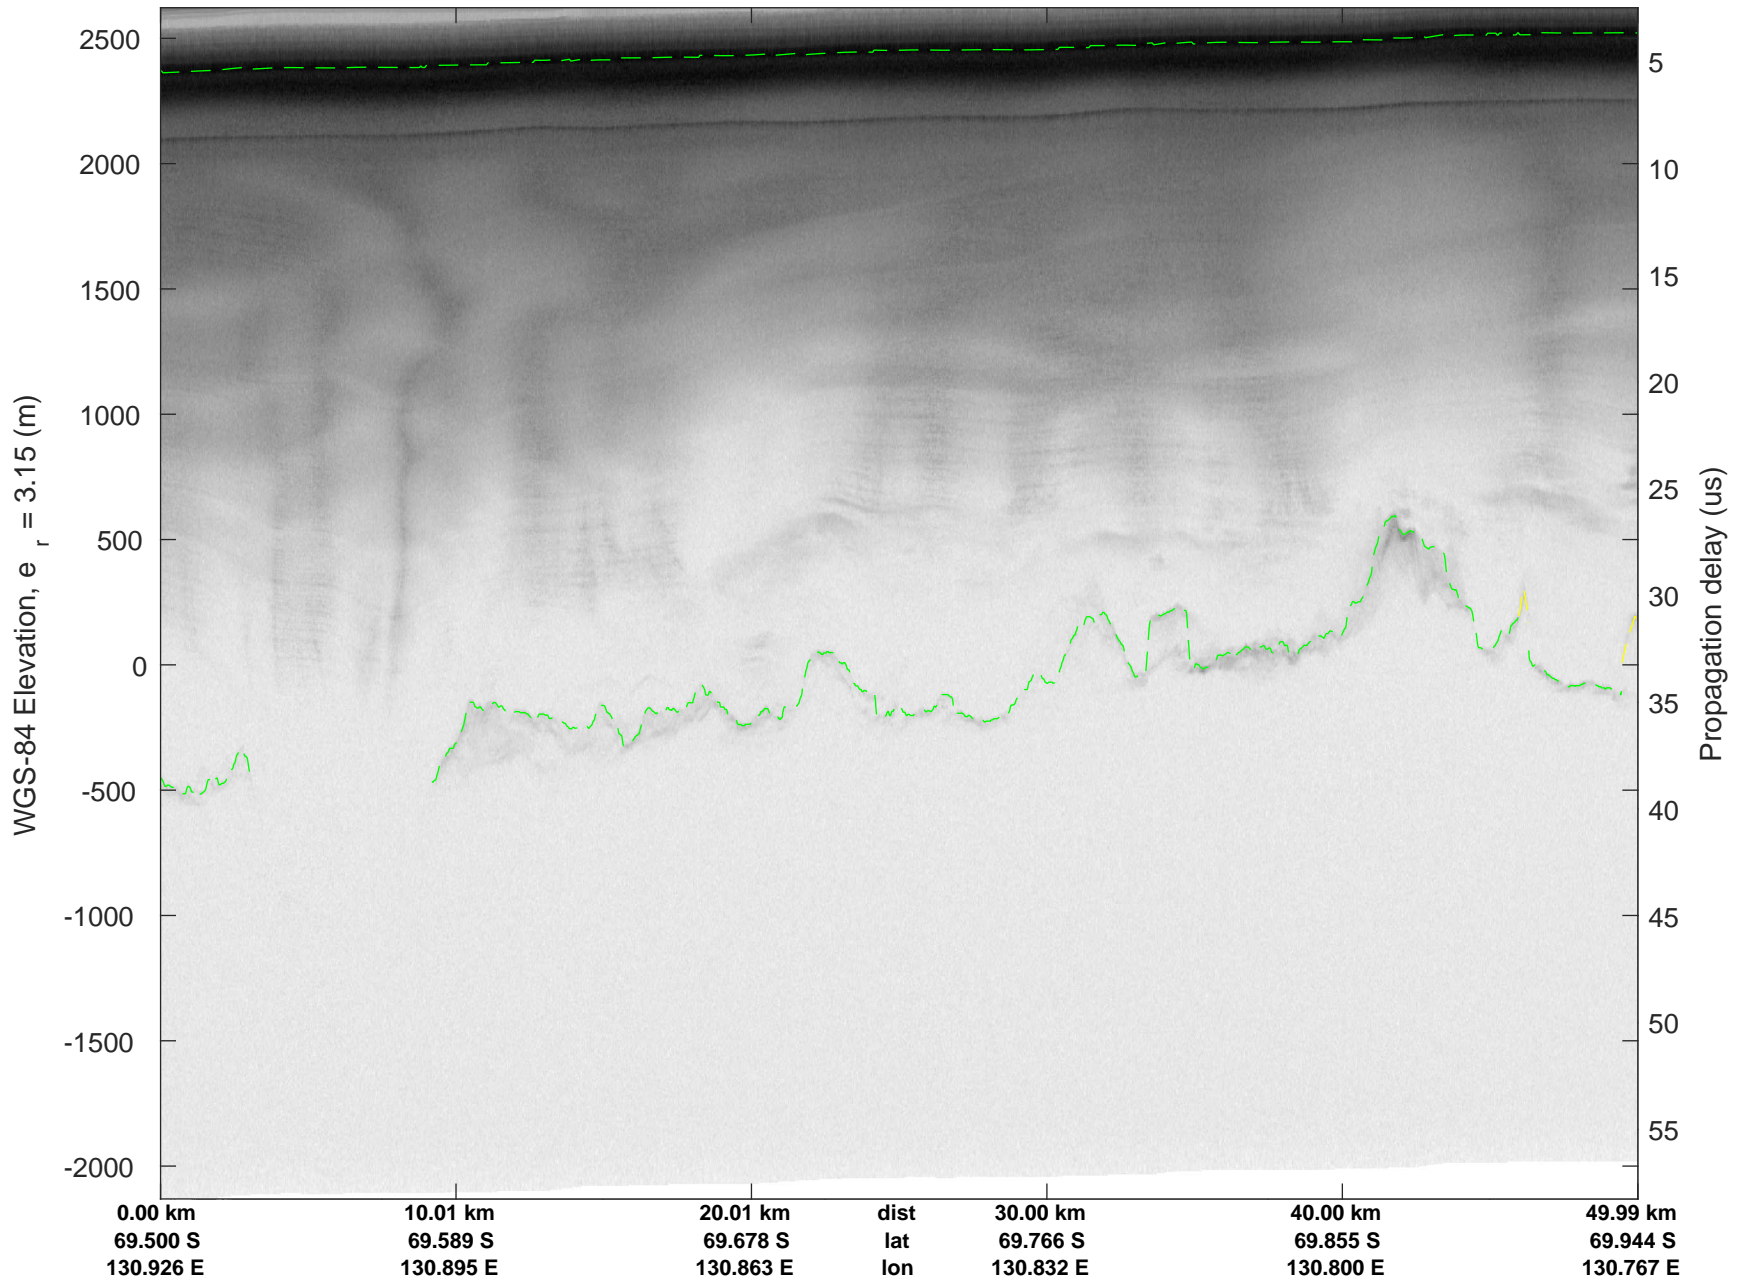

rds 2019\_Antarctica\_GV: "Holmes-Frost IS-2" 20191025\_03\_007: 02:16:52.1 to 02:23:45.2 GPS

rds 2019\_Antarctica\_GV: "Holmes-Frost IS-2" 20191025\_03\_007: 02:16:52.1 to 02:23:45.2 GPS

rds 2019\_Antarctica\_GV: "Holmes-Frost IS-2" 20191025\_03\_008: 02:23:45.3 to 02:30:31.9 GPS

rds 2019\_Antarctica\_GV: "Holmes-Frost IS-2" 20191025\_03\_008: 02:23:45.3 to 02:30:31.9 GPS

rds 2019\_Antarctica\_GV: "Holmes-Frost IS-2" 20191025\_03\_009: 02:30:32.1 to 02:37:16.2 GPS

rds 2019\_Antarctica\_GV: "Holmes-Frost IS-2" 20191025\_03\_009: 02:30:32.1 to 02:37:16.2 GPS

rds 2019\_Antarctica\_GV: "Holmes-Frost IS-2" 20191025\_03\_010: 02:37:16.3 to 02:43:55.6 GPS

rds 2019\_Antarctica\_GV: "Holmes-Frost IS-2" 20191025\_03\_010: 02:37:16.3 to 02:43:55.6 GPS

rds 2019\_Antarctica\_GV: "Holmes-Frost IS-2" 20191025\_03\_011: 02:43:55.7 to 02:50:29.2 GPS

rds 2019\_Antarctica\_GV: "Holmes-Frost IS-2" 20191025\_03\_011: 02:43:55.7 to 02:50:29.2 GPS

rds 2019\_Antarctica\_GV: "Holmes-Frost IS-2" 20191025\_03\_012: 02:50:29.3 to 02:56:57.0 GPS

rds 2019\_Antarctica\_GV: "Holmes-Frost IS-2" 20191025\_03\_012: 02:50:29.3 to 02:56:57.0 GPS