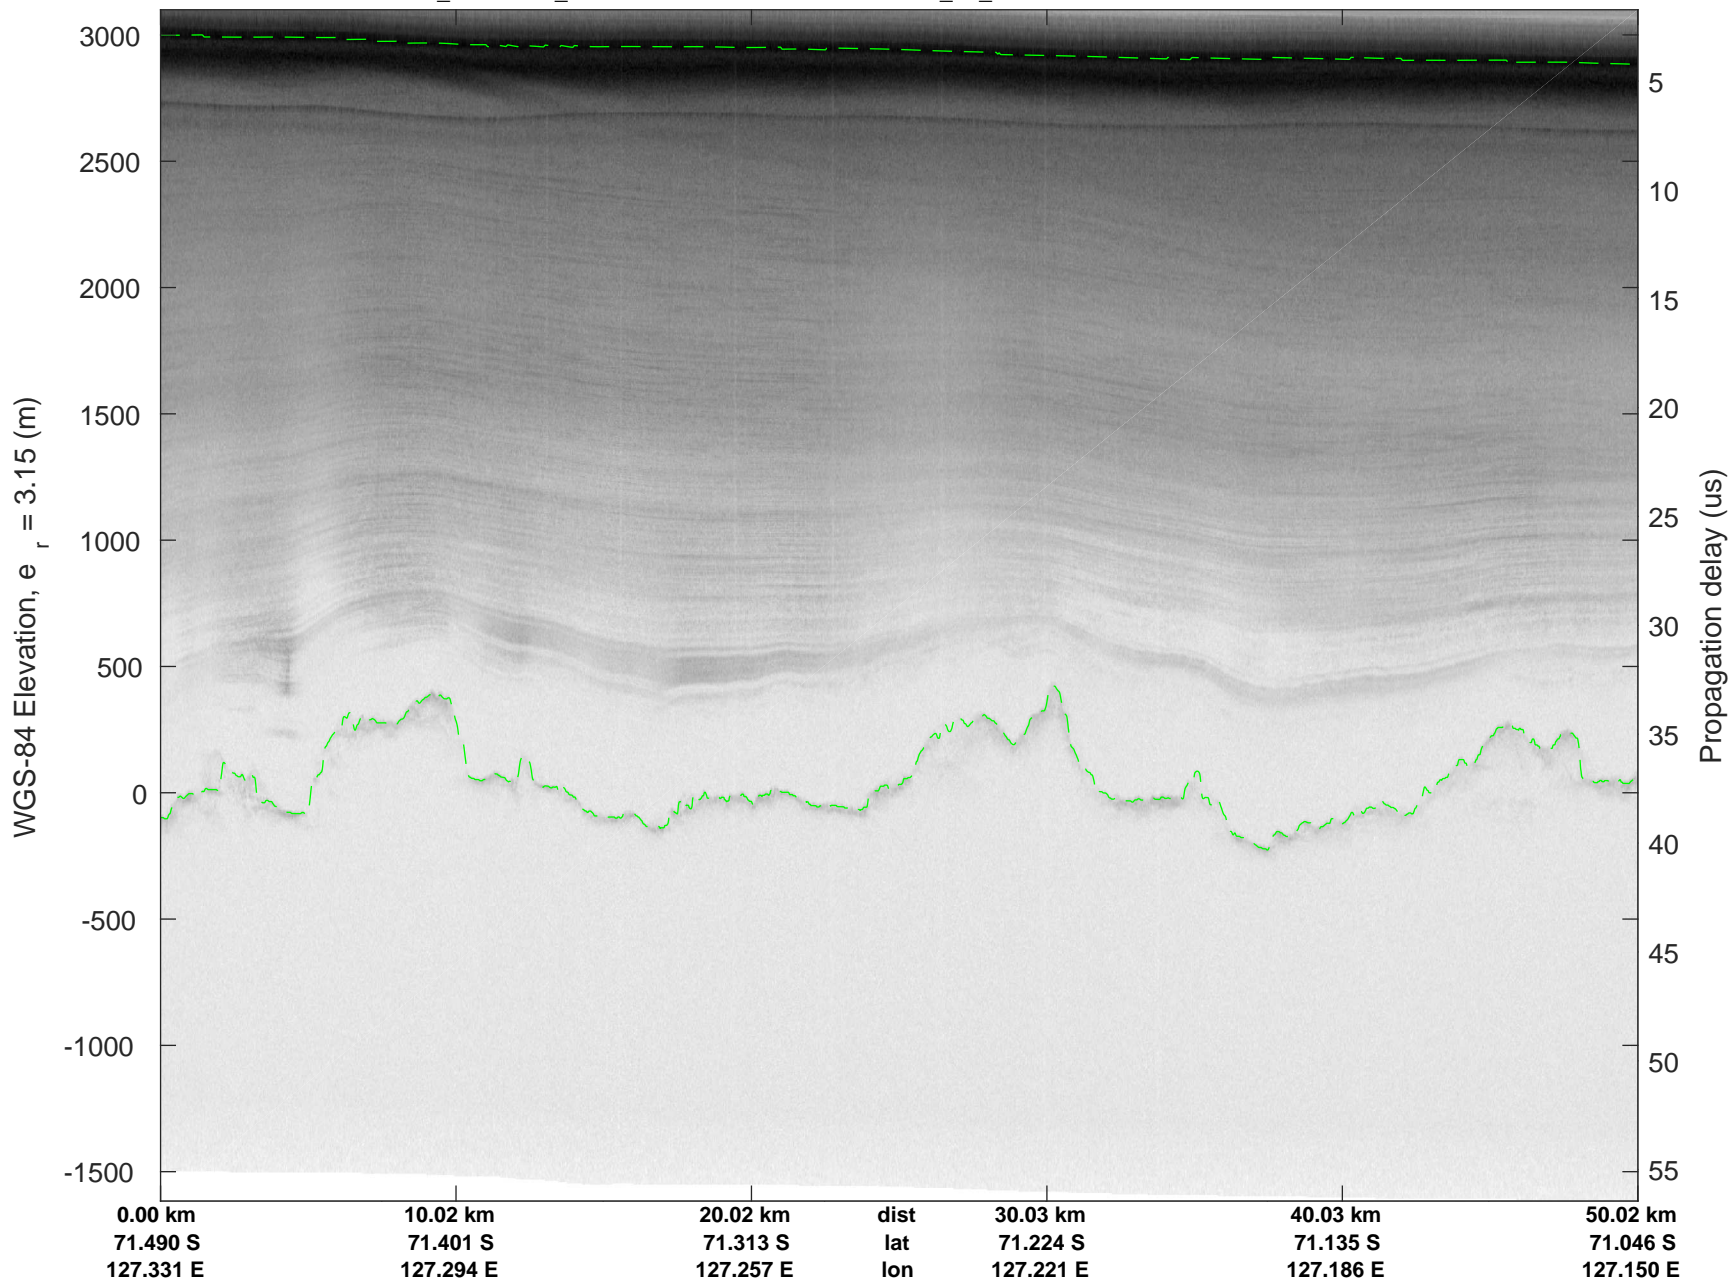

rds 2019\_Antarctica\_GV: "Holmes-Frost IS-2" 20191025\_03\_016: 03:15:25.1 to 03:20:59.6 GPS

rds 2019\_Antarctica\_GV: "Holmes-Frost IS-2" 20191025\_03\_016: 03:15:25.1 to 03:20:59.6 GPS

rds 2019\_Antarctica\_GV: "Holmes-Frost IS-2" 20191025\_03\_017: 03:20:59.7 to 03:26:23.5 GPS

rds 2019\_Antarctica\_GV: "Holmes-Frost IS-2" 20191025\_03\_017: 03:20:59.7 to 03:26:23.5 GPS

rds 2019\_Antarctica\_GV: "Holmes-Frost IS-2" 20191025\_03\_018: 03:26:23.6 to 03:31:48.4 GPS

rds 2019\_Antarctica\_GV: "Holmes-Frost IS-2" 20191025\_03\_018: 03:26:23.6 to 03:31:48.4 GPS

rds 2019\_Antarctica\_GV: "Holmes-Frost IS-2" 20191025\_03\_019: 03:31:48.5 to 03:37:17.6 GPS

rds 2019\_Antarctica\_GV: "Holmes-Frost IS-2" 20191025\_03\_019: 03:31:48.5 to 03:37:17.6 GPS

rds 2019\_Antarctica\_GV: "Holmes-Frost IS-2" 20191025\_03\_020: 03:37:17.7 to 03:42:48.5 GPS

rds 2019\_Antarctica\_GV: "Holmes-Frost IS-2" 20191025\_03\_020: 03:37:17.7 to 03:42:48.5 GPS

rds 2019\_Antarctica\_GV: "Holmes-Frost IS-2" 20191025\_03\_021: 03:42:48.6 to 03:48:22.3 GPS

rds 2019\_Antarctica\_GV: "Holmes-Frost IS-2" 20191025\_03\_021: 03:42:48.6 to 03:48:22.3 GPS