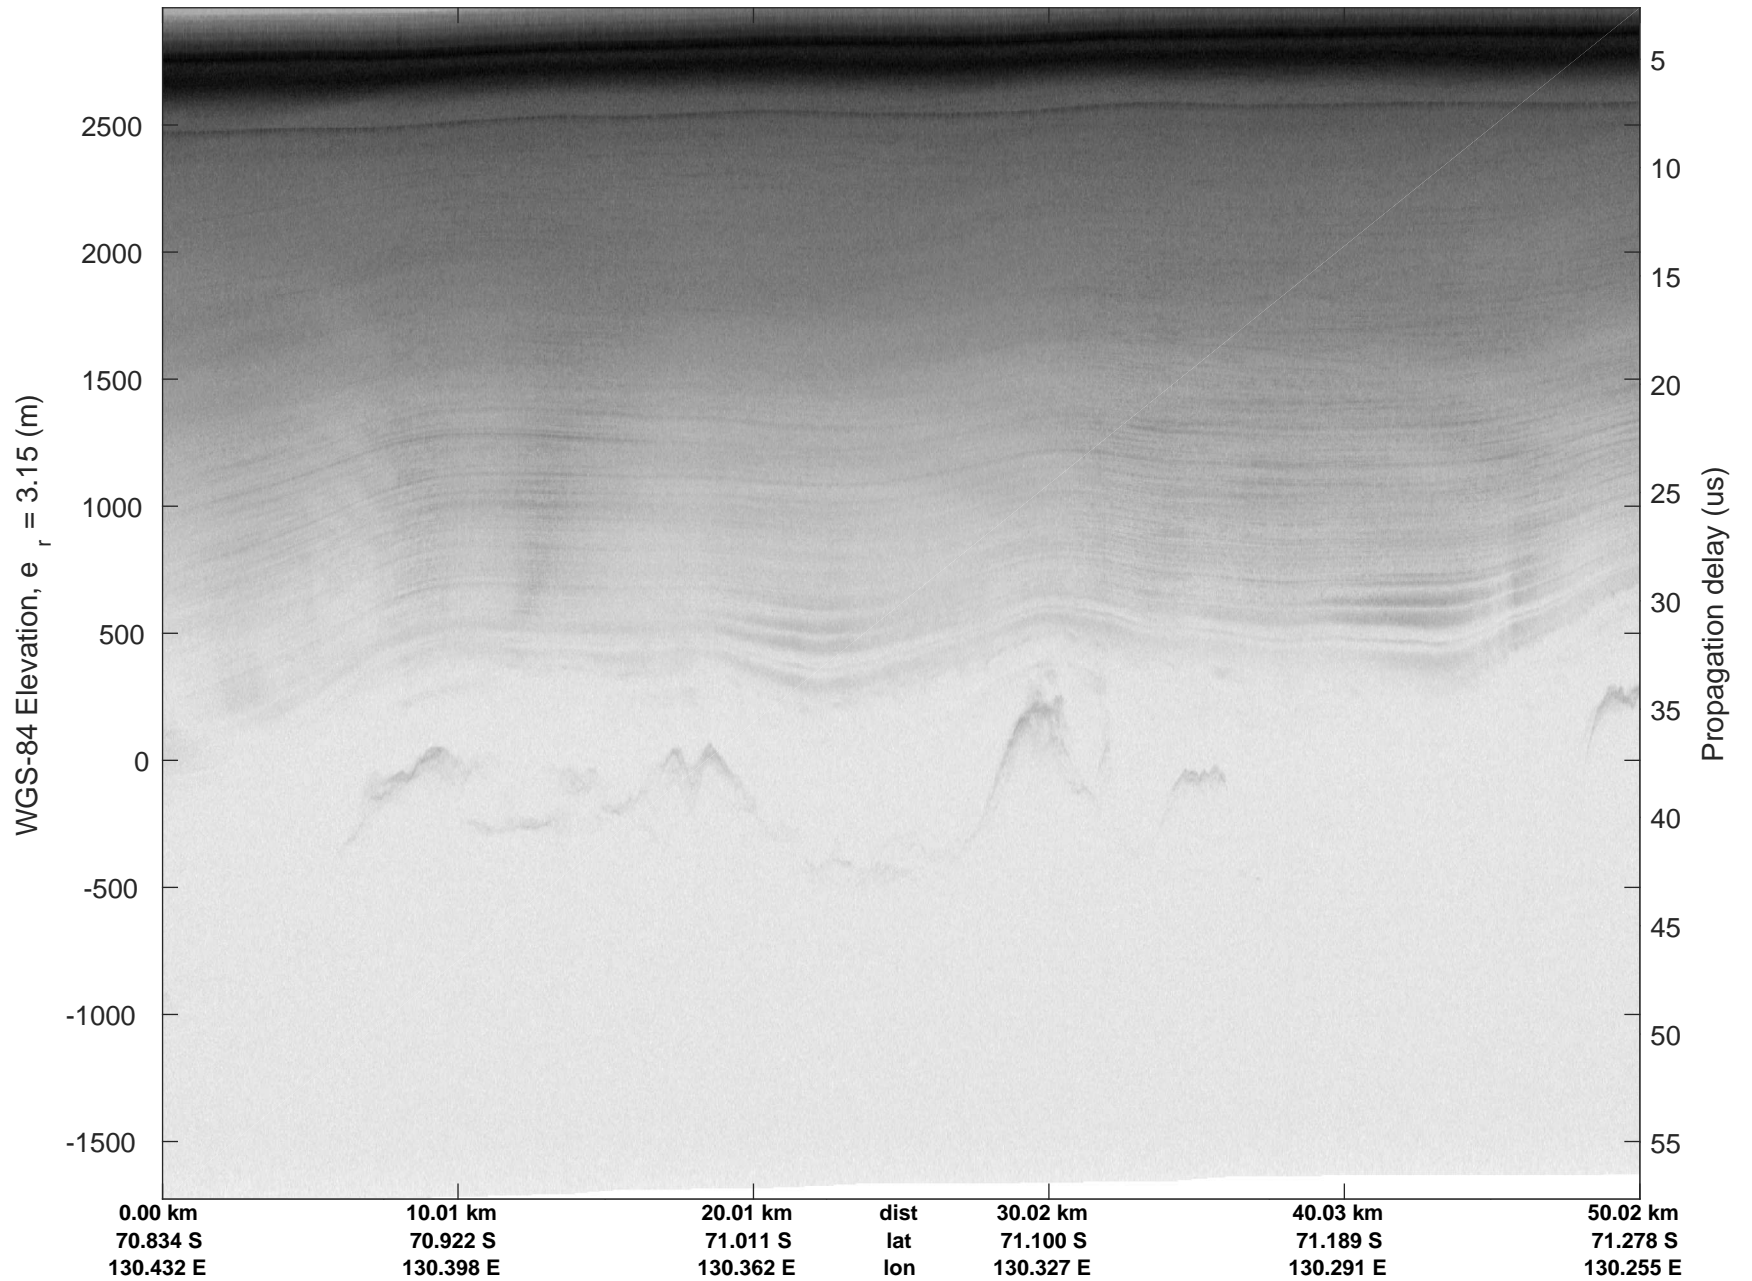

rds 2019\_Antarctica\_GV: "Holmes-Frost IS-2" 20191025\_03\_010: 02:37:16.3 to 02:43:55.6 GPS

rds 2019\_Antarctica\_GV: "Holmes-Frost IS-2" 20191025\_03\_010: 02:37:16.3 to 02:43:55.6 GPS

rds 2019\_Antarctica\_GV: "Holmes-Frost IS-2" 20191025\_03\_011: 02:43:55.7 to 02:50:29.2 GPS

rds 2019\_Antarctica\_GV: "Holmes-Frost IS-2" 20191025\_03\_011: 02:43:55.7 to 02:50:29.2 GPS

rds 2019\_Antarctica\_GV: "Holmes-Frost IS-2" 20191025\_03\_012: 02:50:29.3 to 02:56:57.0 GPS

rds 2019\_Antarctica\_GV: "Holmes-Frost IS-2" 20191025\_03\_012: 02:50:29.3 to 02:56:57.0 GPS