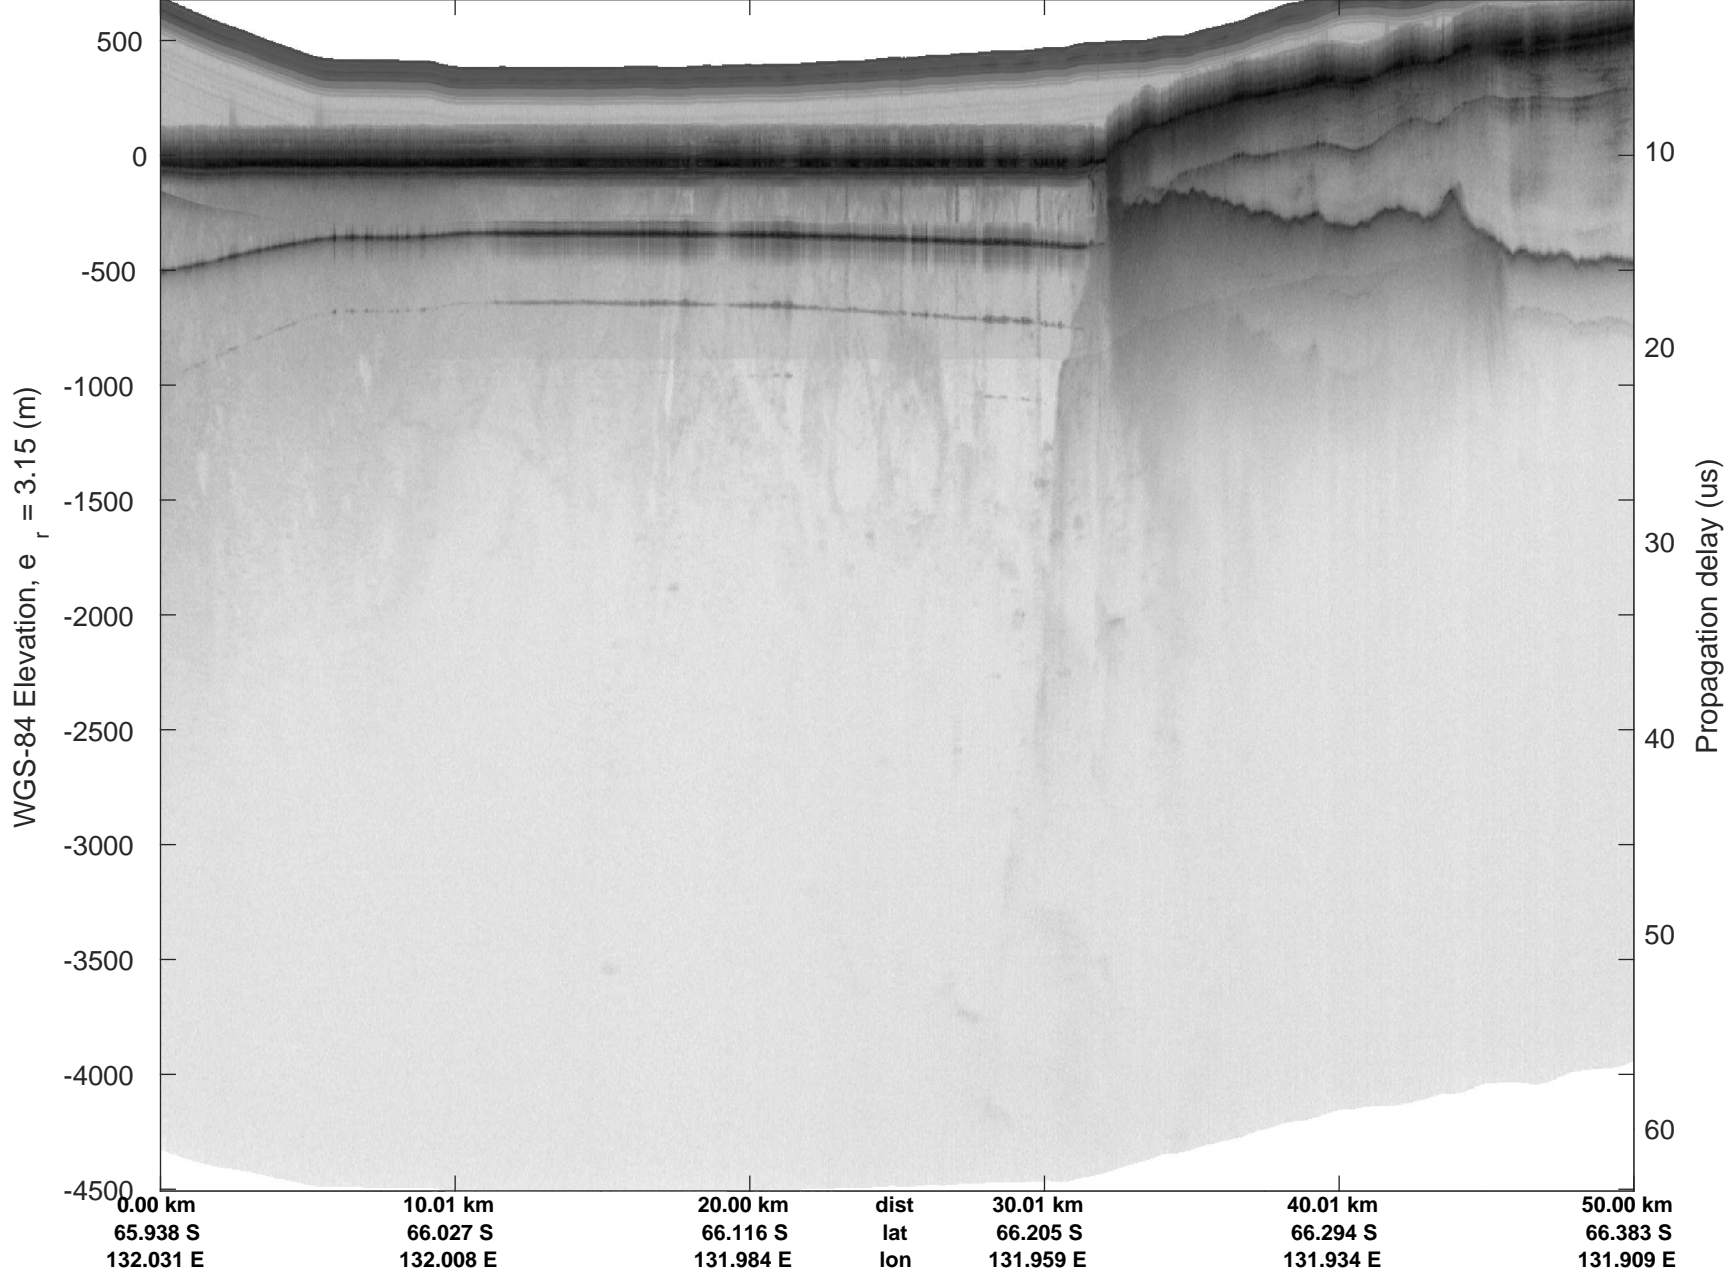

rds 2019\_Antarctica\_GV: "Holmes-Frost IS-2" 20191025\_03\_001: 01:34:48.9 to 01:41:39.9 GPS

rds 2019\_Antarctica\_GV: "Holmes-Frost IS-2" 20191025\_03\_001: 01:34:48.9 to 01:41:39.9 GPS

rds 2019\_Antarctica\_GV: "Holmes-Frost IS-2" 20191025\_03\_002: 01:41:40.0 to 01:48:33.1 GPS

rds 2019\_Antarctica\_GV: "Holmes-Frost IS-2" 20191025\_03\_002: 01:41:40.0 to 01:48:33.1 GPS

rds 2019\_Antarctica\_GV: "Holmes-Frost IS-2" 20191025\_03\_003: 01:48:33.2 to 01:55:43.9 GPS

rds 2019\_Antarctica\_GV: "Holmes-Frost IS-2" 20191025\_03\_003: 01:48:33.2 to 01:55:43.9 GPS