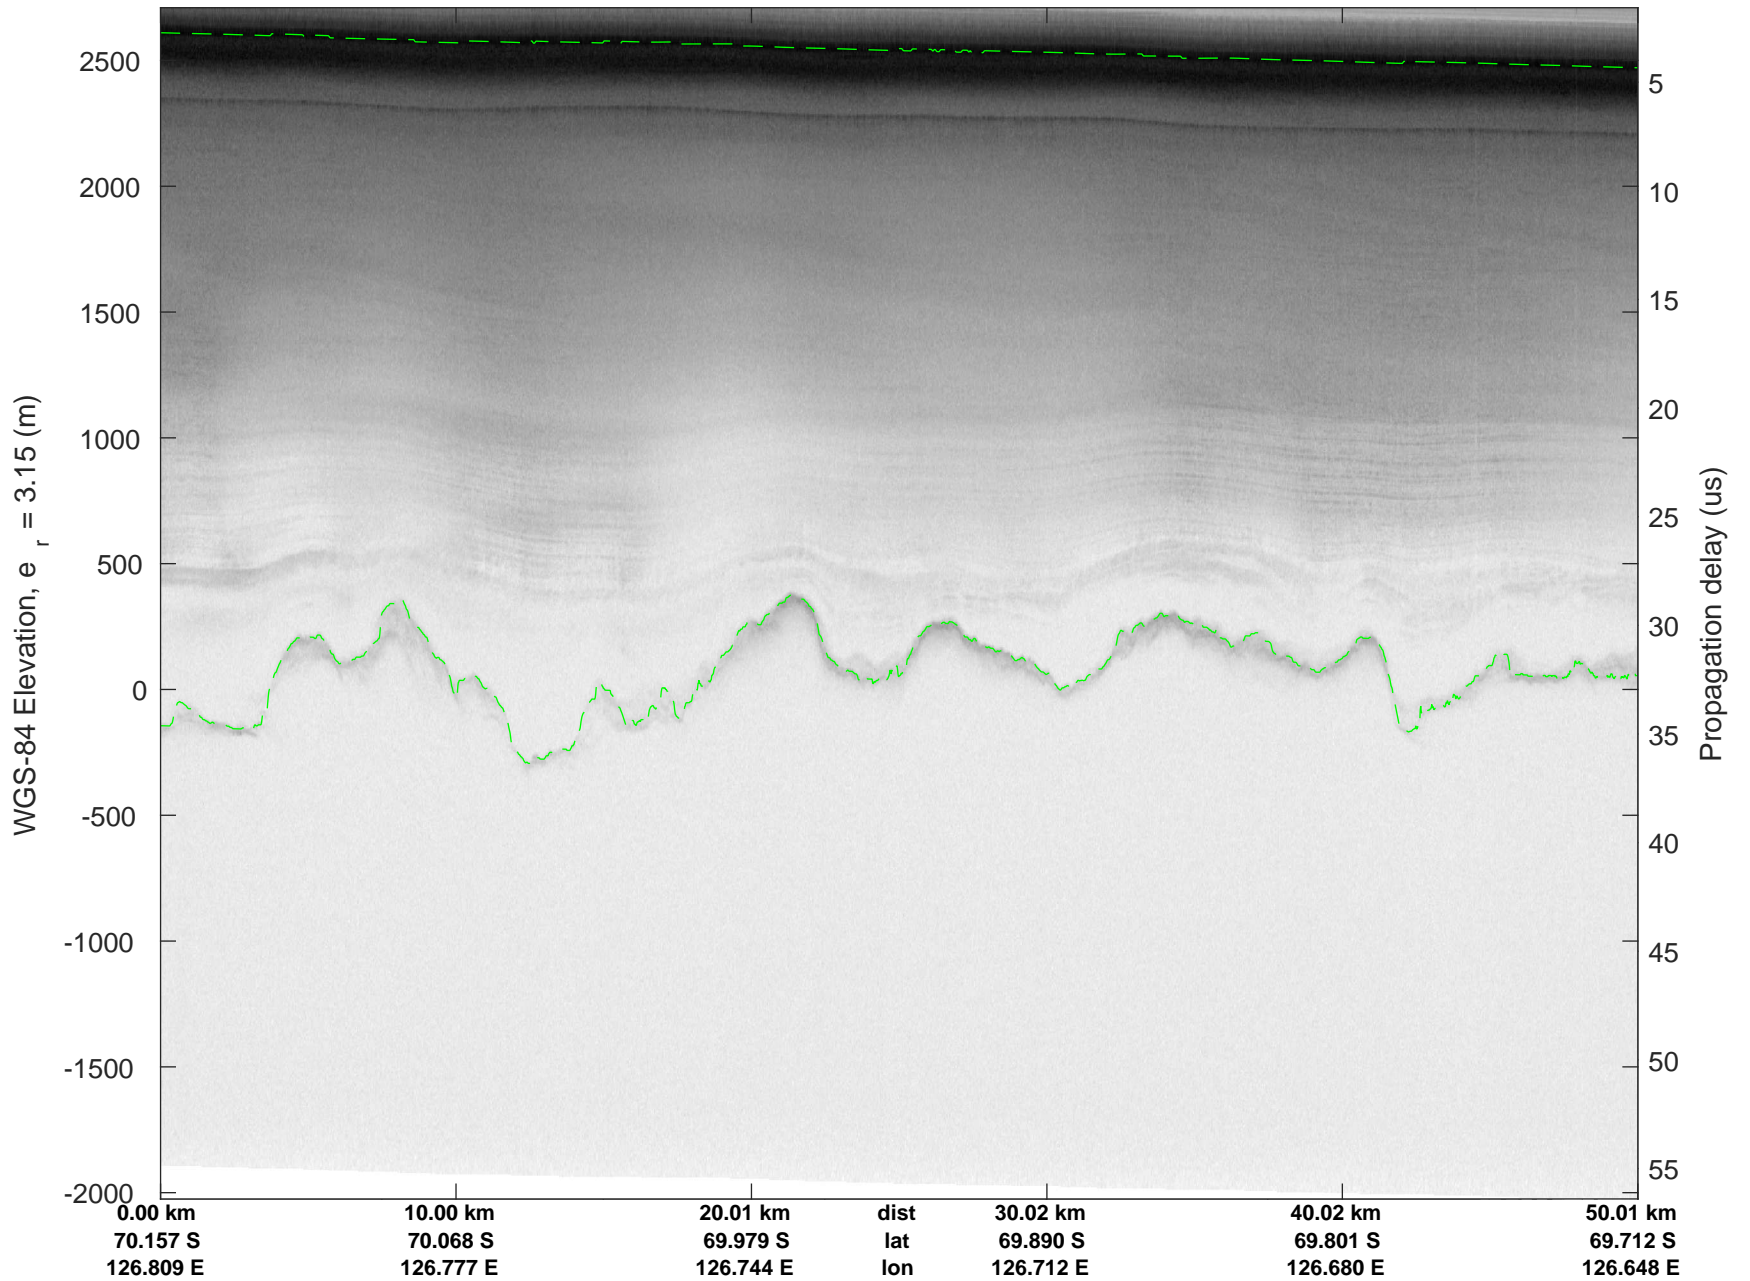

rds 2019\_Antarctica\_GV: "Holmes-Frost IS-2" 20191025\_03\_019: 03:31:48.5 to 03:37:17.6 GPS

rds 2019\_Antarctica\_GV: "Holmes-Frost IS-2" 20191025\_03\_019: 03:31:48.5 to 03:37:17.6 GPS

rds 2019\_Antarctica\_GV: "Holmes-Frost IS-2" 20191025\_03\_020: 03:37:17.7 to 03:42:48.5 GPS

rds 2019\_Antarctica\_GV: "Holmes-Frost IS-2" 20191025\_03\_020: 03:37:17.7 to 03:42:48.5 GPS

rds 2019\_Antarctica\_GV: "Holmes-Frost IS-2" 20191025\_03\_021: 03:42:48.6 to 03:48:22.3 GPS

rds 2019\_Antarctica\_GV: "Holmes-Frost IS-2" 20191025\_03\_021: 03:42:48.6 to 03:48:22.3 GPS

rds 2019\_Antarctica\_GV: "Holmes-Frost IS-2" 20191025\_03\_022: 03:48:22.4 to 03:53:55.3 GPS

rds 2019\_Antarctica\_GV: "Holmes-Frost IS-2" 20191025\_03\_022: 03:48:22.4 to 03:53:55.3 GPS

rds 2019\_Antarctica\_GV: "Holmes-Frost IS-2" 20191025\_03\_023: 03:53:55.4 to 03:59:29.8 GPS

rds 2019\_Antarctica\_GV: "Holmes-Frost IS-2" 20191025\_03\_023: 03:53:55.4 to 03:59:29.8 GPS

rds 2019\_Antarctica\_GV: "Holmes-Frost IS-2" 20191025\_03\_024: 03:59:29.9 to 04:05:06.0 GPS

rds 2019\_Antarctica\_GV: "Holmes-Frost IS-2" 20191025\_03\_024: 03:59:29.9 to 04:05:06.0 GPS