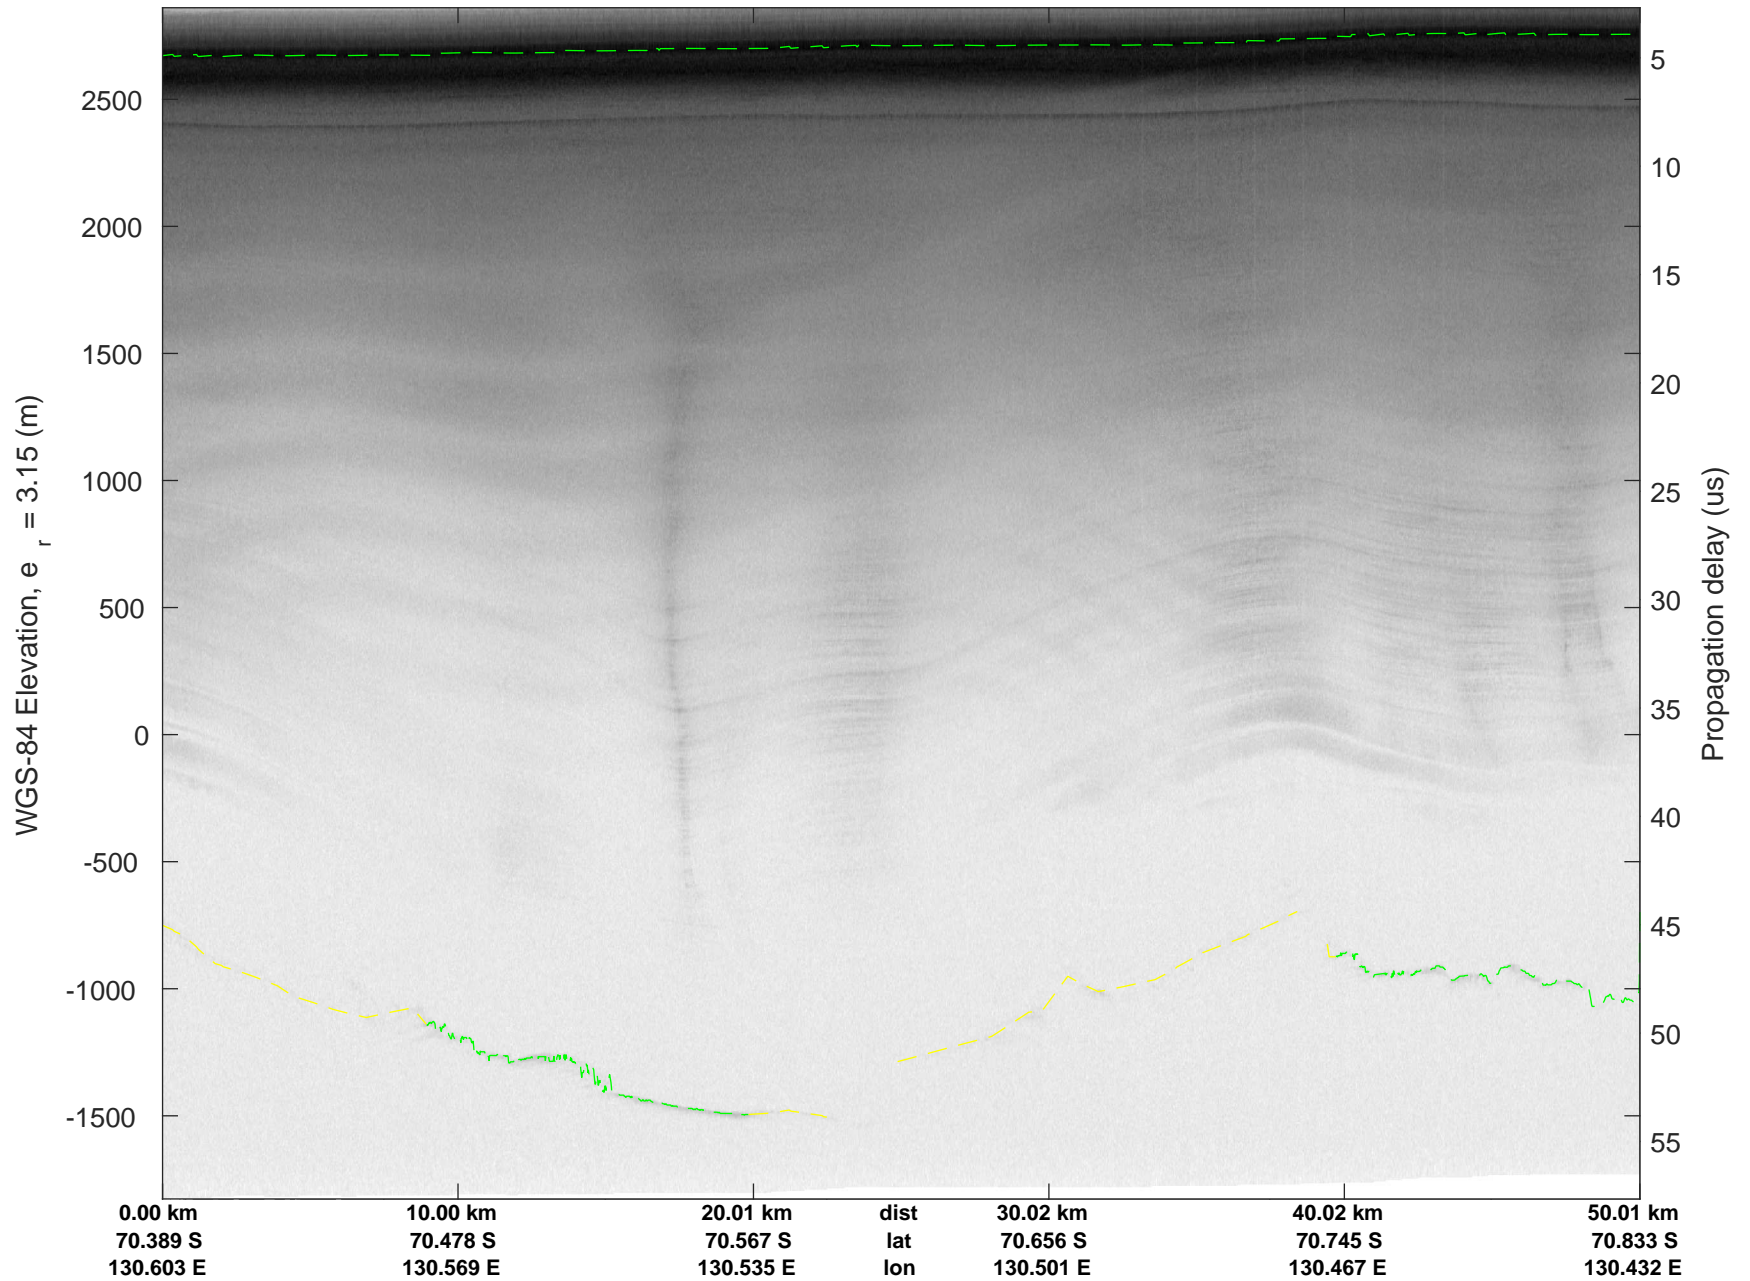

rds 2019\_Antarctica\_GV: "Holmes-Frost IS-2" 20191025\_03\_008: 02:23:45.3 to 02:30:31.9 GPS

rds 2019\_Antarctica\_GV: "Holmes-Frost IS-2" 20191025\_03\_009: 02:30:32.1 to 02:37:16.2 GPS

rds 2019\_Antarctica\_GV: "Holmes-Frost IS-2" 20191025\_03\_009: 02:30:32.1 to 02:37:16.2 GPS

rds 2019\_Antarctica\_GV: "Holmes-Frost IS-2" 20191025\_03\_010: 02:37:16.3 to 02:43:55.6 GPS

rds 2019\_Antarctica\_GV: "Holmes-Frost IS-2" 20191025\_03\_010: 02:37:16.3 to 02:43:55.6 GPS

rds 2019\_Antarctica\_GV: "Holmes-Frost IS-2" 20191025\_03\_011: 02:43:55.7 to 02:50:29.2 GPS

rds 2019\_Antarctica\_GV: "Holmes-Frost IS-2" 20191025\_03\_011: 02:43:55.7 to 02:50:29.2 GPS

rds 2019\_Antarctica\_GV: "Holmes-Frost IS-2" 20191025\_03\_012: 02:50:29.3 to 02:56:57.0 GPS

rds 2019\_Antarctica\_GV: "Holmes-Frost IS-2" 20191025\_03\_012: 02:50:29.3 to 02:56:57.0 GPS

rds 2019\_Antarctica\_GV: "Holmes-Frost IS-2" 20191025\_03\_013: 02:56:57.1 to 03:03:20.3 GPS

rds 2019\_Antarctica\_GV: "Holmes-Frost IS-2" 20191025\_03\_013: 02:56:57.1 to 03:03:20.3 GPS

rds 2019\_Antarctica\_GV: "Holmes-Frost IS-2" 20191025\_03\_014: 03:03:20.4 to 03:09:38.0 GPS