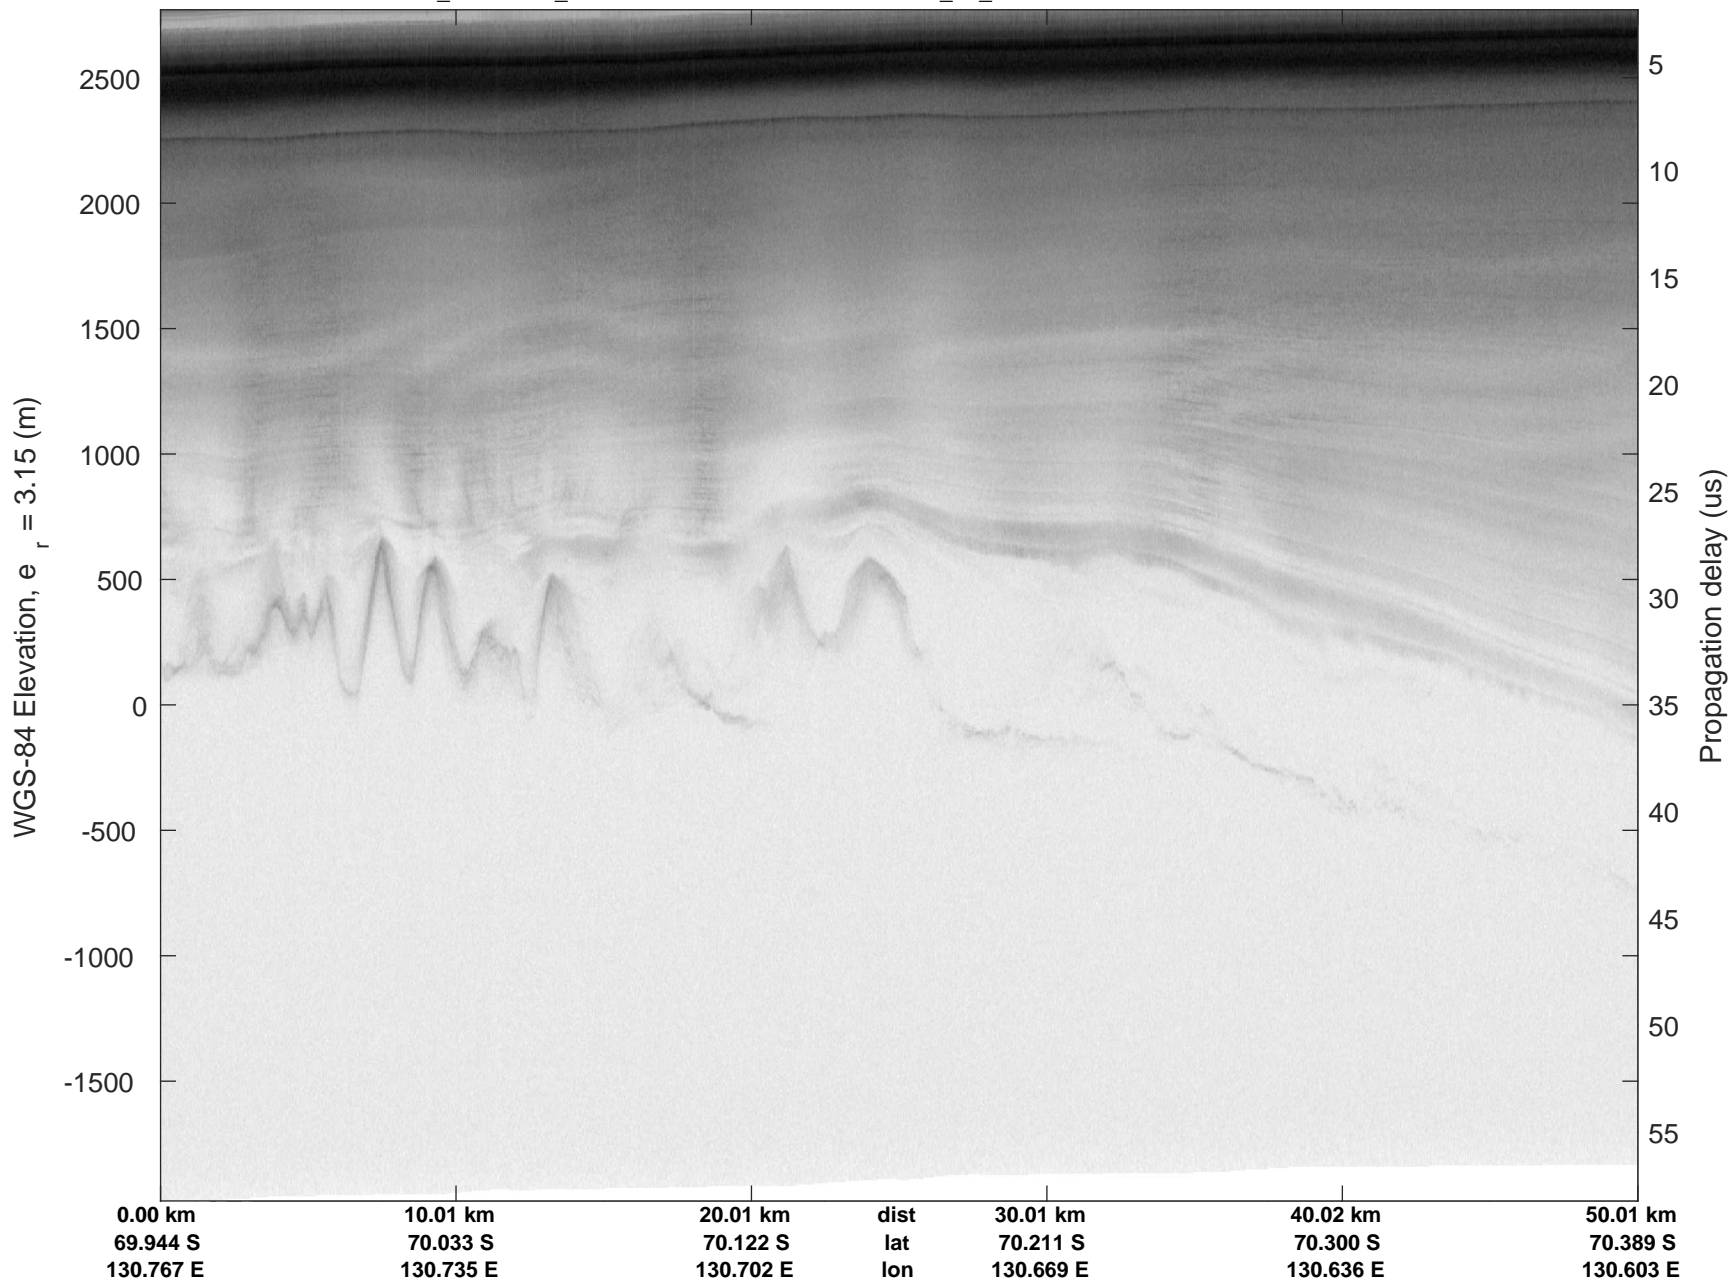

rds 2019\_Antarctica\_GV: "Holmes-Frost IS-2" 20191025\_03\_007: 02:16:52.1 to 02:23:45.2 GPS

rds 2019\_Antarctica\_GV: "Holmes-Frost IS-2" 20191025\_03\_007: 02:16:52.1 to 02:23:45.2 GPS

rds 2019\_Antarctica\_GV: "Holmes-Frost IS-2" 20191025\_03\_008: 02:23:45.3 to 02:30:31.9 GPS

rds 2019\_Antarctica\_GV: "Holmes-Frost IS-2" 20191025\_03\_008: 02:23:45.3 to 02:30:31.9 GPS

rds 2019\_Antarctica\_GV: "Holmes-Frost IS-2" 20191025\_03\_009: 02:30:32.1 to 02:37:16.2 GPS

rds 2019\_Antarctica\_GV: "Holmes-Frost IS-2" 20191025\_03\_009: 02:30:32.1 to 02:37:16.2 GPS

rds 2019\_Antarctica\_GV: "Holmes-Frost IS-2" 20191025\_03\_010: 02:37:16.3 to 02:43:55.6 GPS

rds 2019\_Antarctica\_GV: "Holmes-Frost IS-2" 20191025\_03\_010: 02:37:16.3 to 02:43:55.6 GPS

rds 2019\_Antarctica\_GV: "Holmes-Frost IS-2" 20191025\_03\_011: 02:43:55.7 to 02:50:29.2 GPS