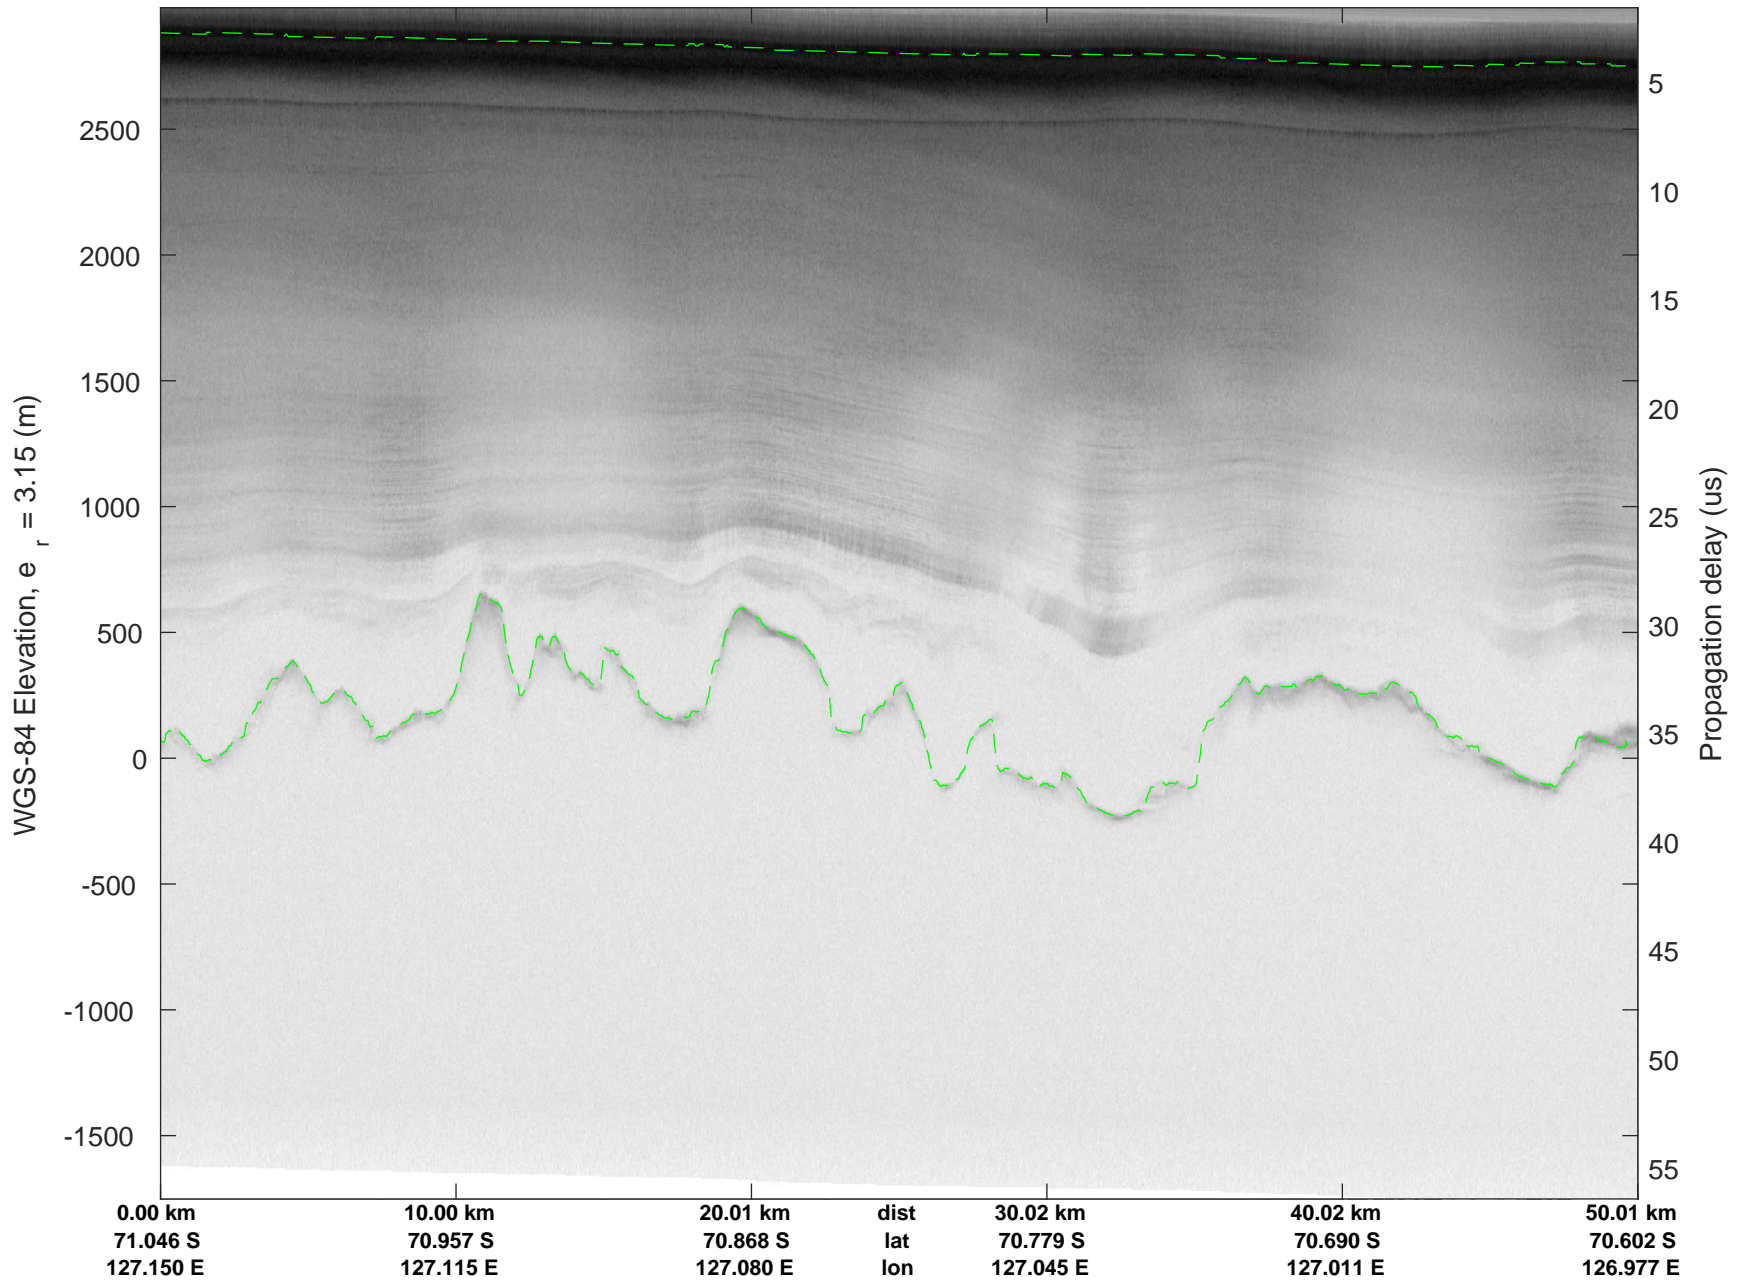

rds 2019\_Antarctica\_GV: "Holmes-Frost IS-2" 20191025\_03\_016: 03:15:25.1 to 03:20:59.6 GPS

rds 2019\_Antarctica\_GV: "Holmes-Frost IS-2" 20191025\_03\_016: 03:15:25.1 to 03:20:59.6 GPS

rds 2019\_Antarctica\_GV: "Holmes-Frost IS-2" 20191025\_03\_017: 03:20:59.7 to 03:26:23.5 GPS

rds 2019\_Antarctica\_GV: "Holmes-Frost IS-2" 20191025\_03\_017: 03:20:59.7 to 03:26:23.5 GPS

rds 2019\_Antarctica\_GV: "Holmes-Frost IS-2" 20191025\_03\_018: 03:26:23.6 to 03:31:48.4 GPS

rds 2019\_Antarctica\_GV: "Holmes-Frost IS-2" 20191025\_03\_018: 03:26:23.6 to 03:31:48.4 GPS

rds 2019\_Antarctica\_GV: "Holmes-Frost IS-2" 20191025\_03\_019: 03:31:48.5 to 03:37:17.6 GPS

rds 2019\_Antarctica\_GV: "Holmes-Frost IS-2" 20191025\_03\_019: 03:31:48.5 to 03:37:17.6 GPS

rds 2019\_Antarctica\_GV: "Holmes-Frost IS-2" 20191025\_03\_020: 03:37:17.7 to 03:42:48.5 GPS

rds 2019\_Antarctica\_GV: "Holmes-Frost IS-2" 20191025\_03\_020: 03:37:17.7 to 03:42:48.5 GPS

rds 2019\_Antarctica\_GV: "Holmes-Frost IS-2" 20191025\_03\_021: 03:42:48.6 to 03:48:22.3 GPS

rds 2019\_Antarctica\_GV: "Holmes-Frost IS-2" 20191025\_03\_021: 03:42:48.6 to 03:48:22.3 GPS