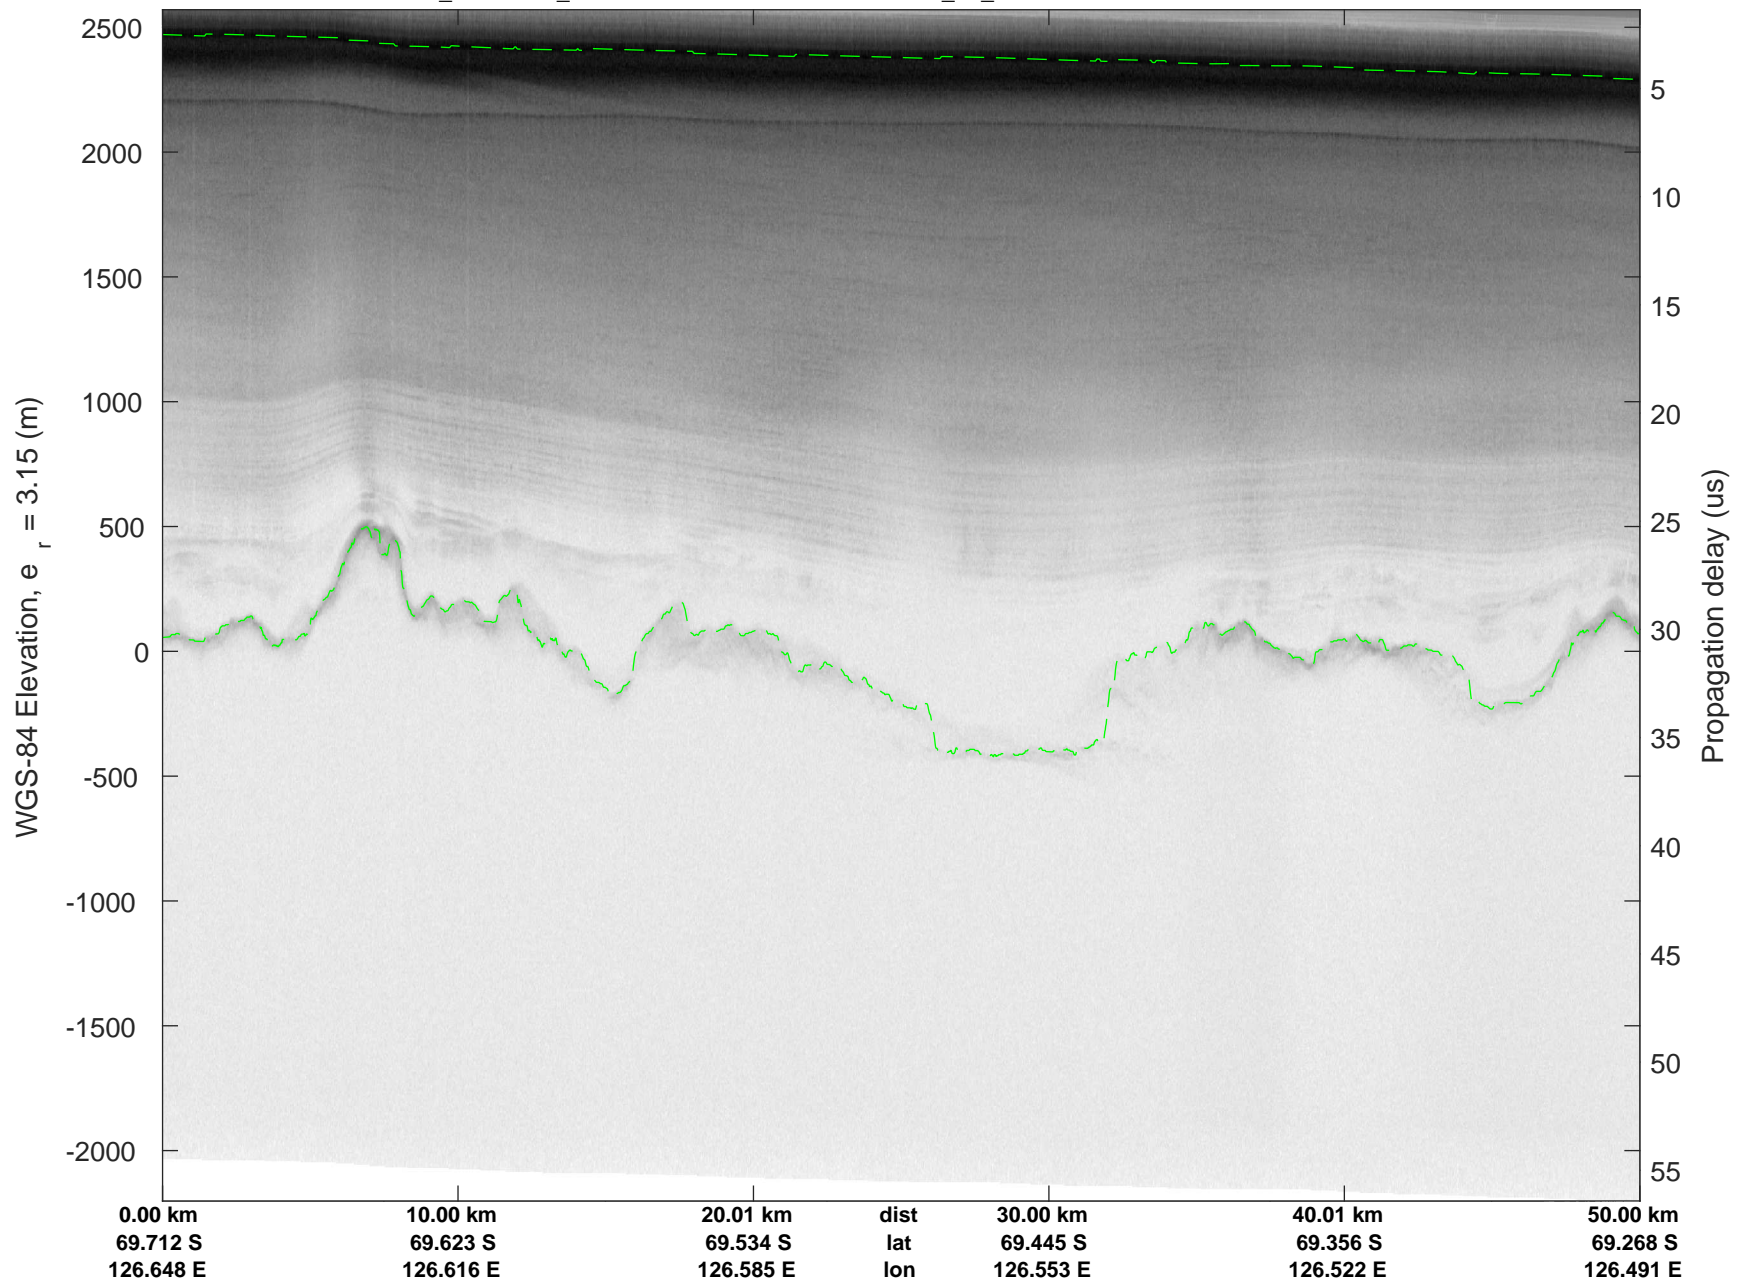

rds 2019\_Antarctica\_GV: "Holmes-Frost IS-2" 20191025\_03\_019: 03:31:48.5 to 03:37:17.6 GPS

rds 2019\_Antarctica\_GV: "Holmes-Frost IS-2" 20191025\_03\_019: 03:31:48.5 to 03:37:17.6 GPS

rds 2019\_Antarctica\_GV: "Holmes-Frost IS-2" 20191025\_03\_020: 03:37:17.7 to 03:42:48.5 GPS

rds 2019\_Antarctica\_GV: "Holmes-Frost IS-2" 20191025\_03\_020: 03:37:17.7 to 03:42:48.5 GPS

rds 2019\_Antarctica\_GV: "Holmes-Frost IS-2" 20191025\_03\_021: 03:42:48.6 to 03:48:22.3 GPS

rds 2019\_Antarctica\_GV: "Holmes-Frost IS-2" 20191025\_03\_021: 03:42:48.6 to 03:48:22.3 GPS

rds 2019\_Antarctica\_GV: "Holmes-Frost IS-2" 20191025\_03\_022: 03:48:22.4 to 03:53:55.3 GPS

rds 2019\_Antarctica\_GV: "Holmes-Frost IS-2" 20191025\_03\_022: 03:48:22.4 to 03:53:55.3 GPS

rds 2019\_Antarctica\_GV: "Holmes-Frost IS-2" 20191025\_03\_023: 03:53:55.4 to 03:59:29.8 GPS

rds 2019\_Antarctica\_GV: "Holmes-Frost IS-2" 20191025\_03\_023: 03:53:55.4 to 03:59:29.8 GPS

rds 2019\_Antarctica\_GV: "Holmes-Frost IS-2" 20191025\_03\_024: 03:59:29.9 to 04:05:06.0 GPS

rds 2019\_Antarctica\_GV: "Holmes-Frost IS-2" 20191025\_03\_024: 03:59:29.9 to 04:05:06.0 GPS