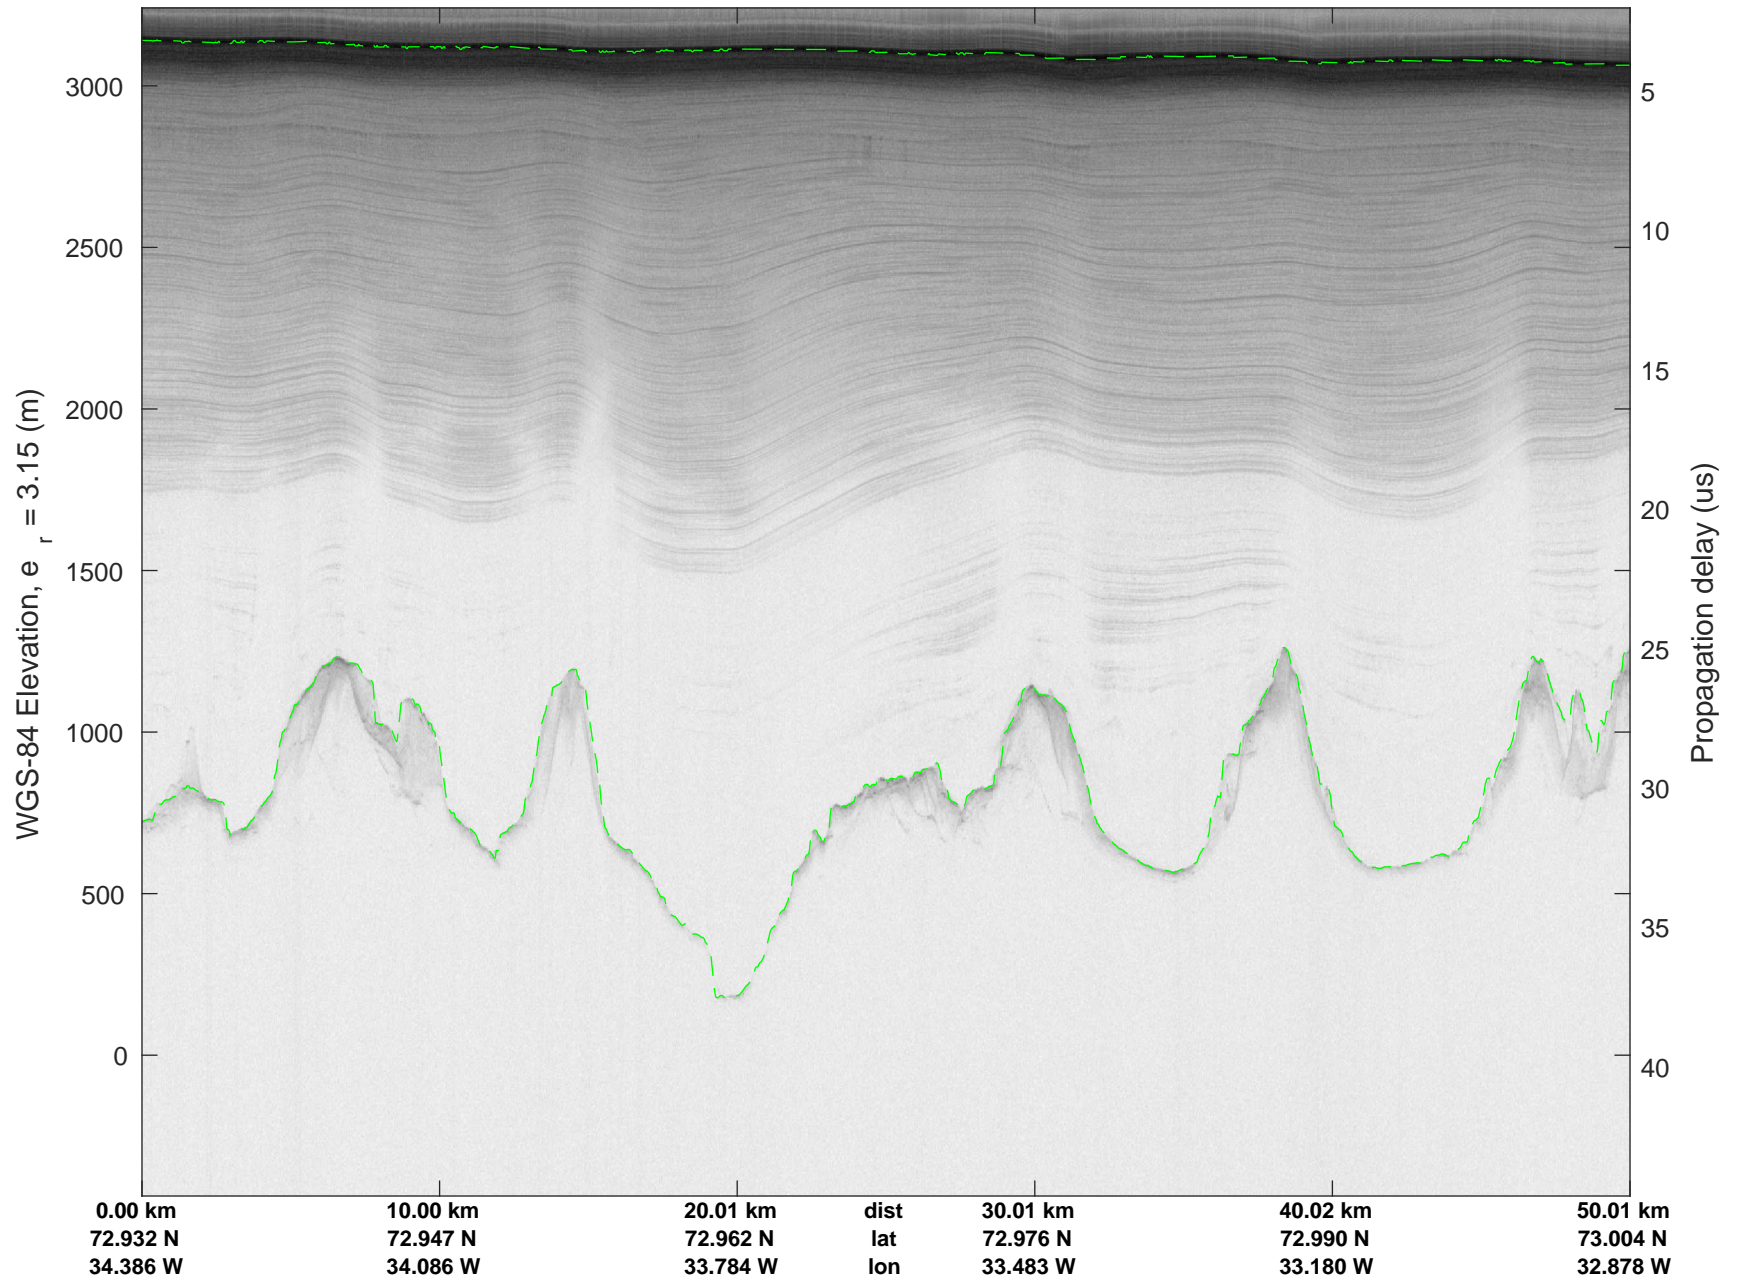

rds 2018\_Greenland\_P3: "K-EGIG-Summit" 20180501\_01\_041: 15:40:03.8 to 15:46:26.8 GPS

rds 2018\_Greenland\_P3: "K-EGIG-Summit" 20180501\_01\_042: 15:46:26.9 to 15:53:04.0 GPS

rds 2018\_Greenland\_P3: "K-EGIG-Summit" 20180501\_01\_042: 15:46:26.9 to 15:53:04.0 GPS

rds 2018\_Greenland\_P3: "K-EGIG-Summit" 20180501\_01\_043: 15:53:04.2 to 15:59:54.9 GPS

rds 2018\_Greenland\_P3: "K-EGIG-Summit" 20180501\_01\_043: 15:53:04.2 to 15:59:54.9 GPS

rds 2018\_Greenland\_P3: "K-EGIG-Summit" 20180501\_01\_044: 15:59:55.0 to 16:07:12.0 GPS