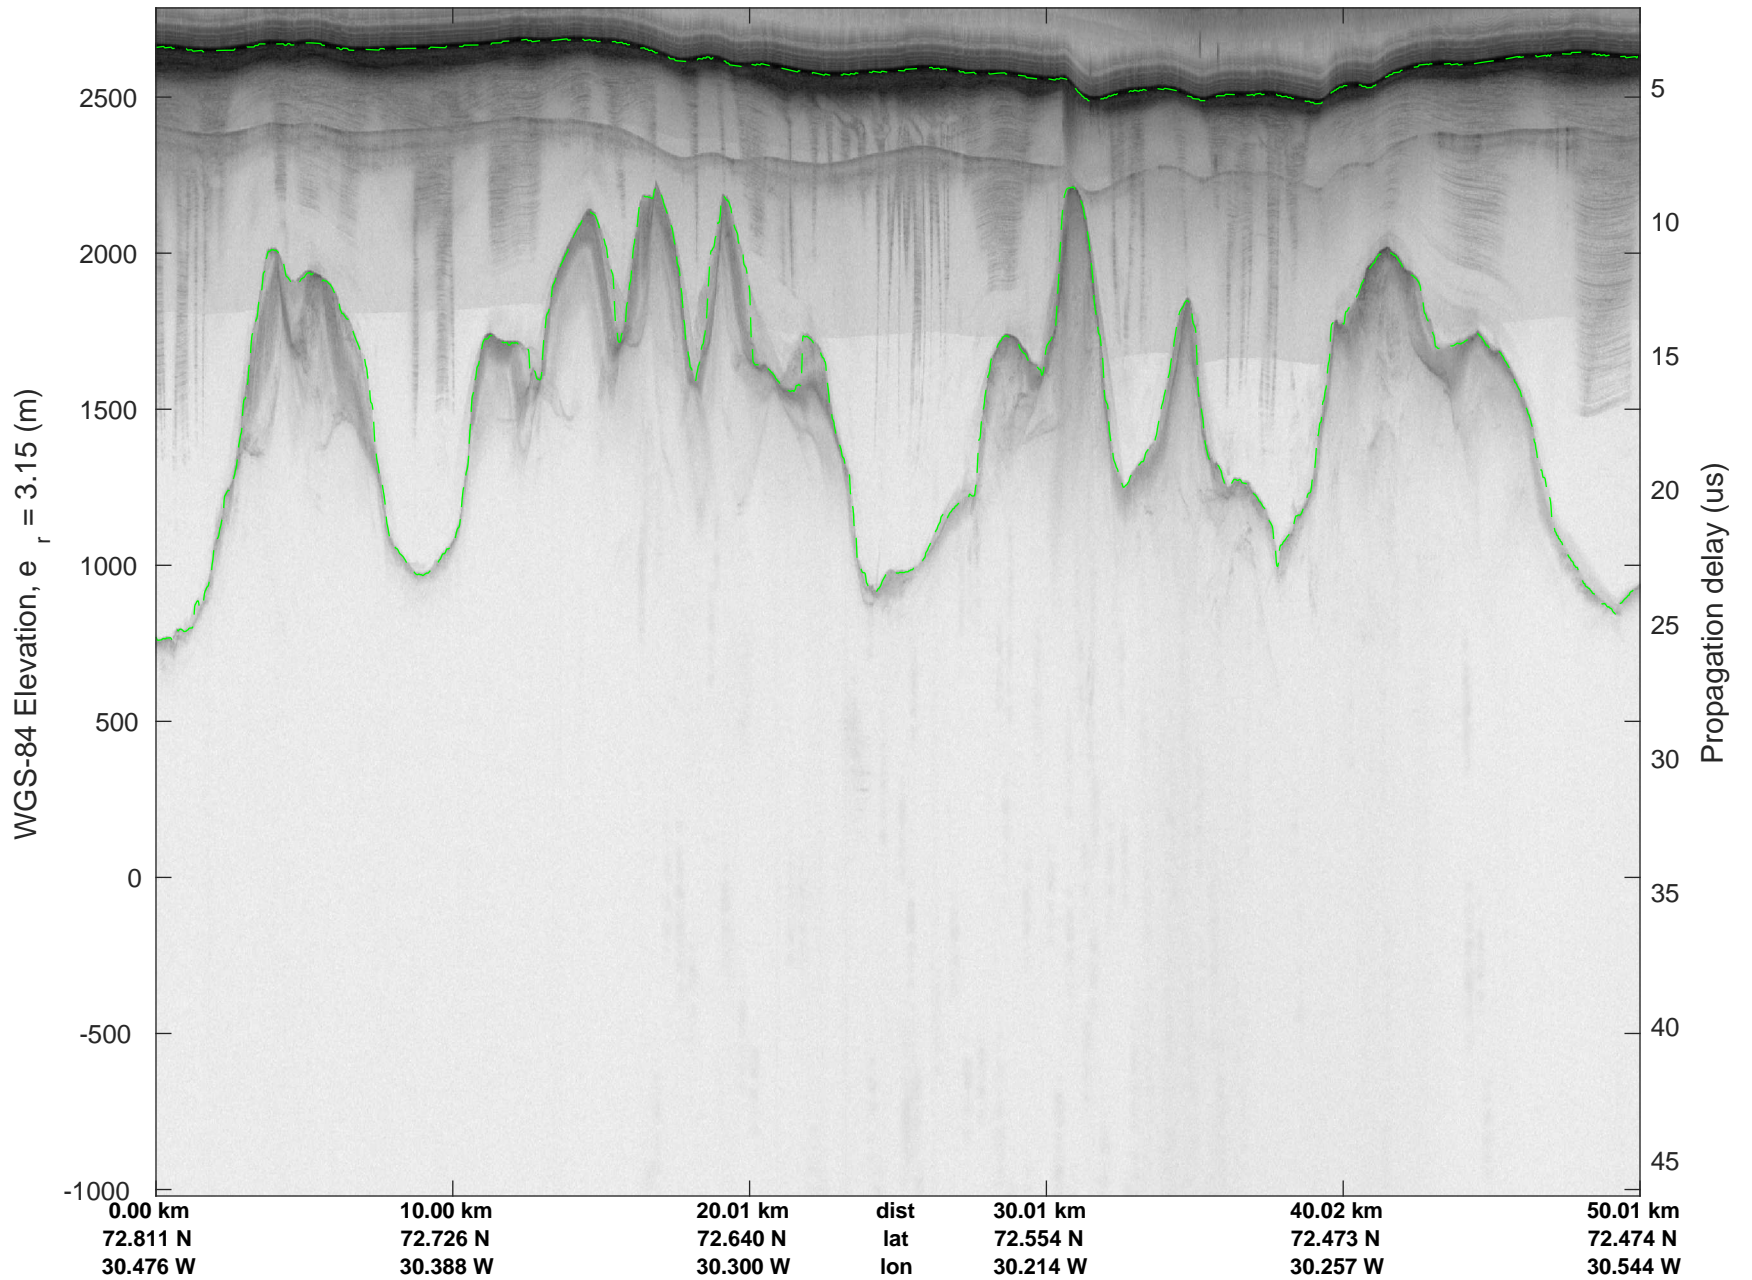

rds 2018_Greenland_P3: "K-EGIG-Summit" 20180501_01_046: 16:14:14.2 to 16:20:41.7 GPS