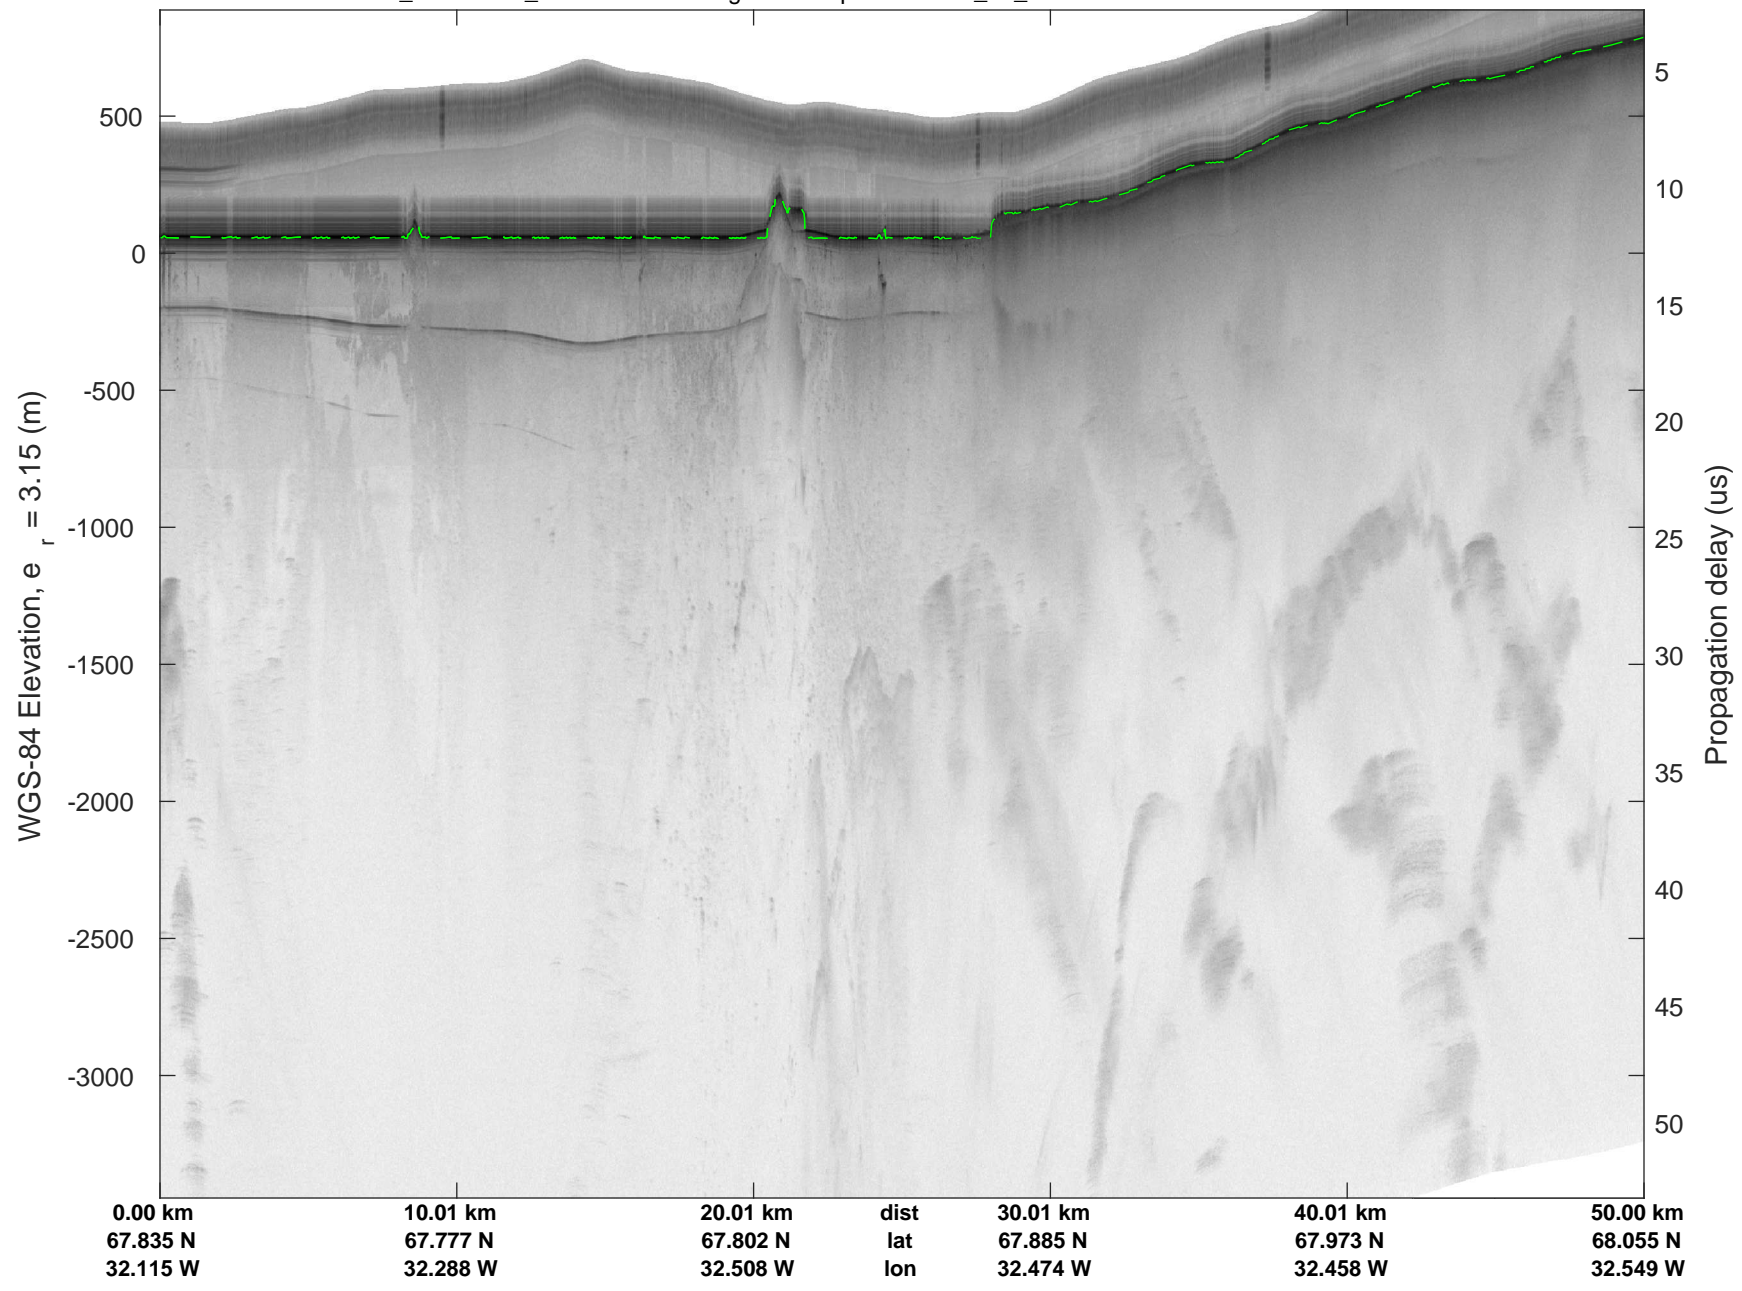

rds 2018_Greenland_P3: "Helheim-Kangerlussuaq" 20180427_03_033: 16:02:09.5 to 16:08:29.2 GPS