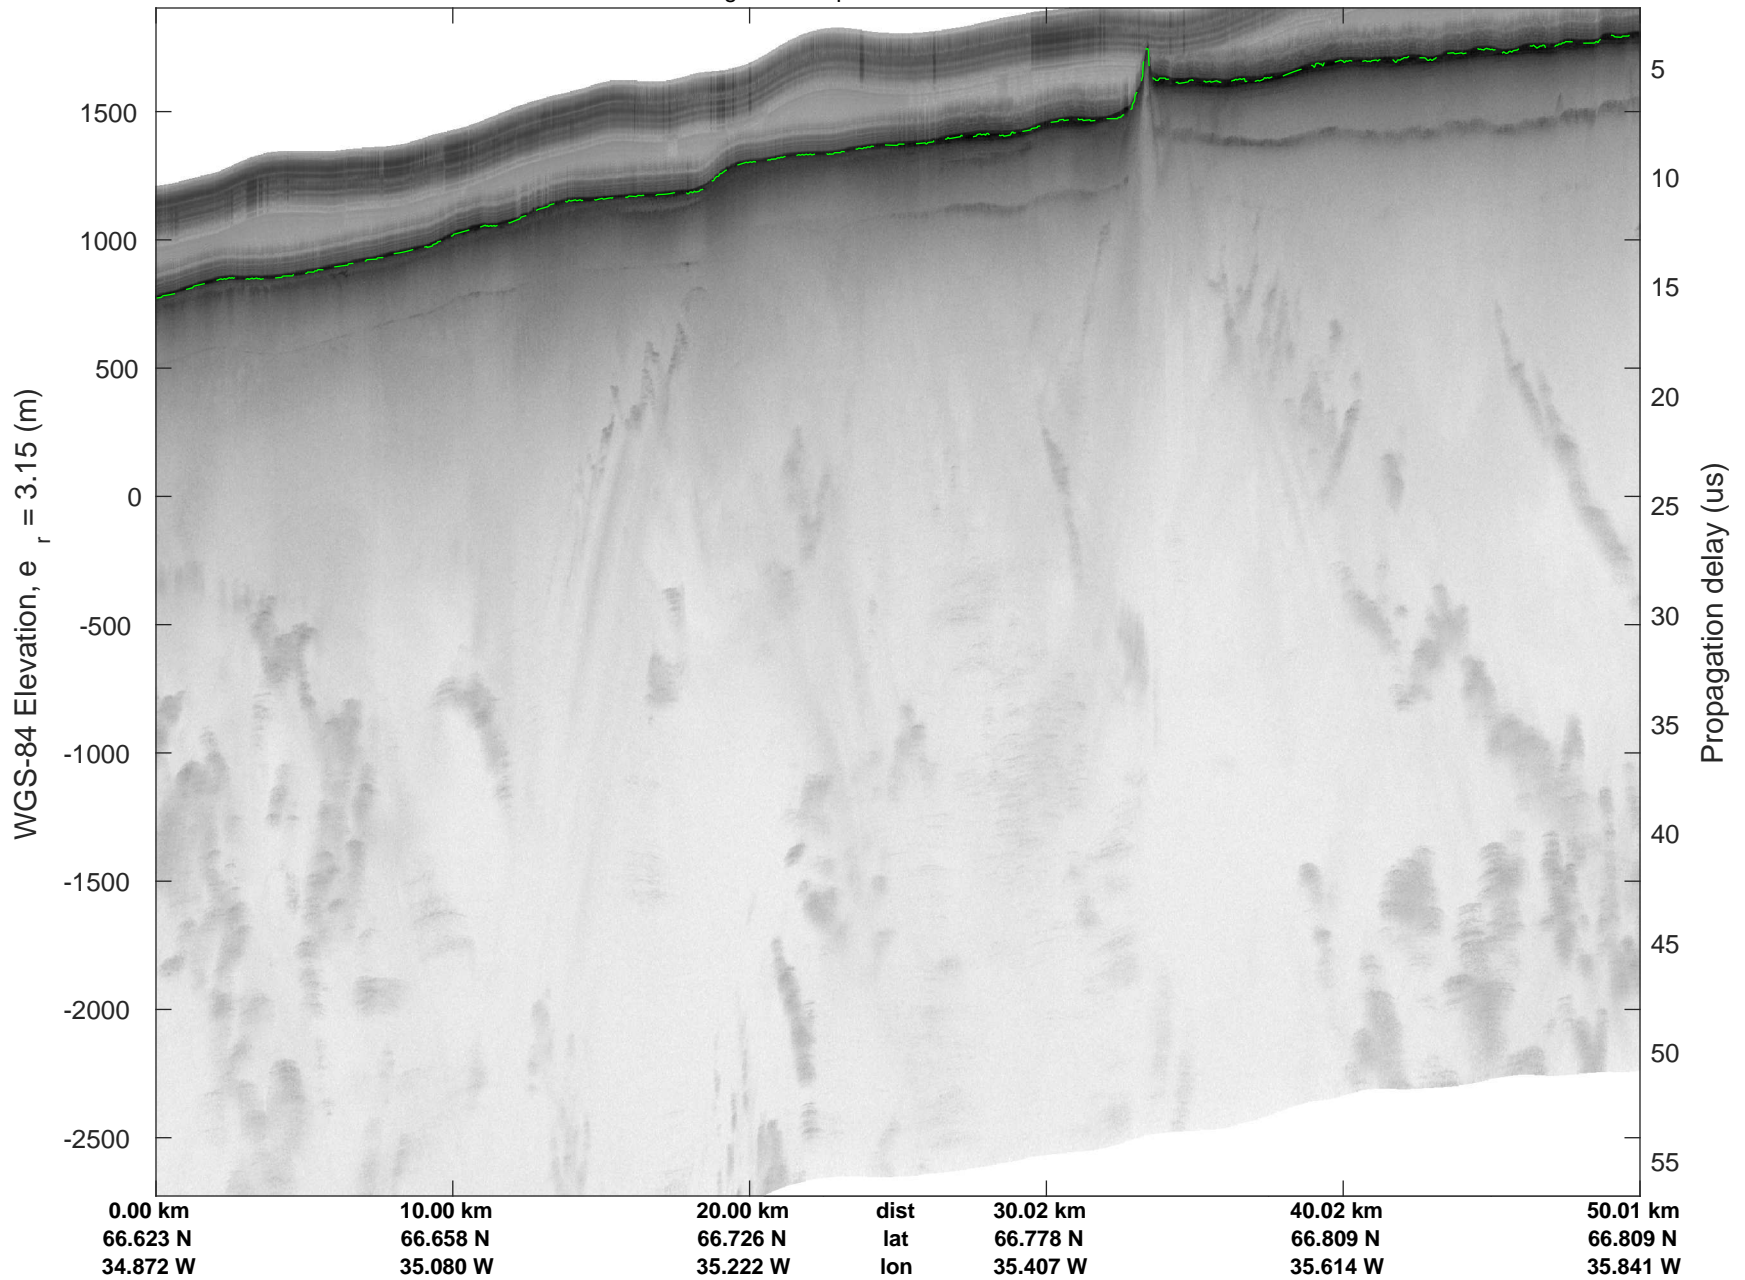

rds 2018_Greenland_P3: "Helheim-Kangerlussuaq" 20180427_03_012: 13:49:51.0 to 13:56:13.8 GPS