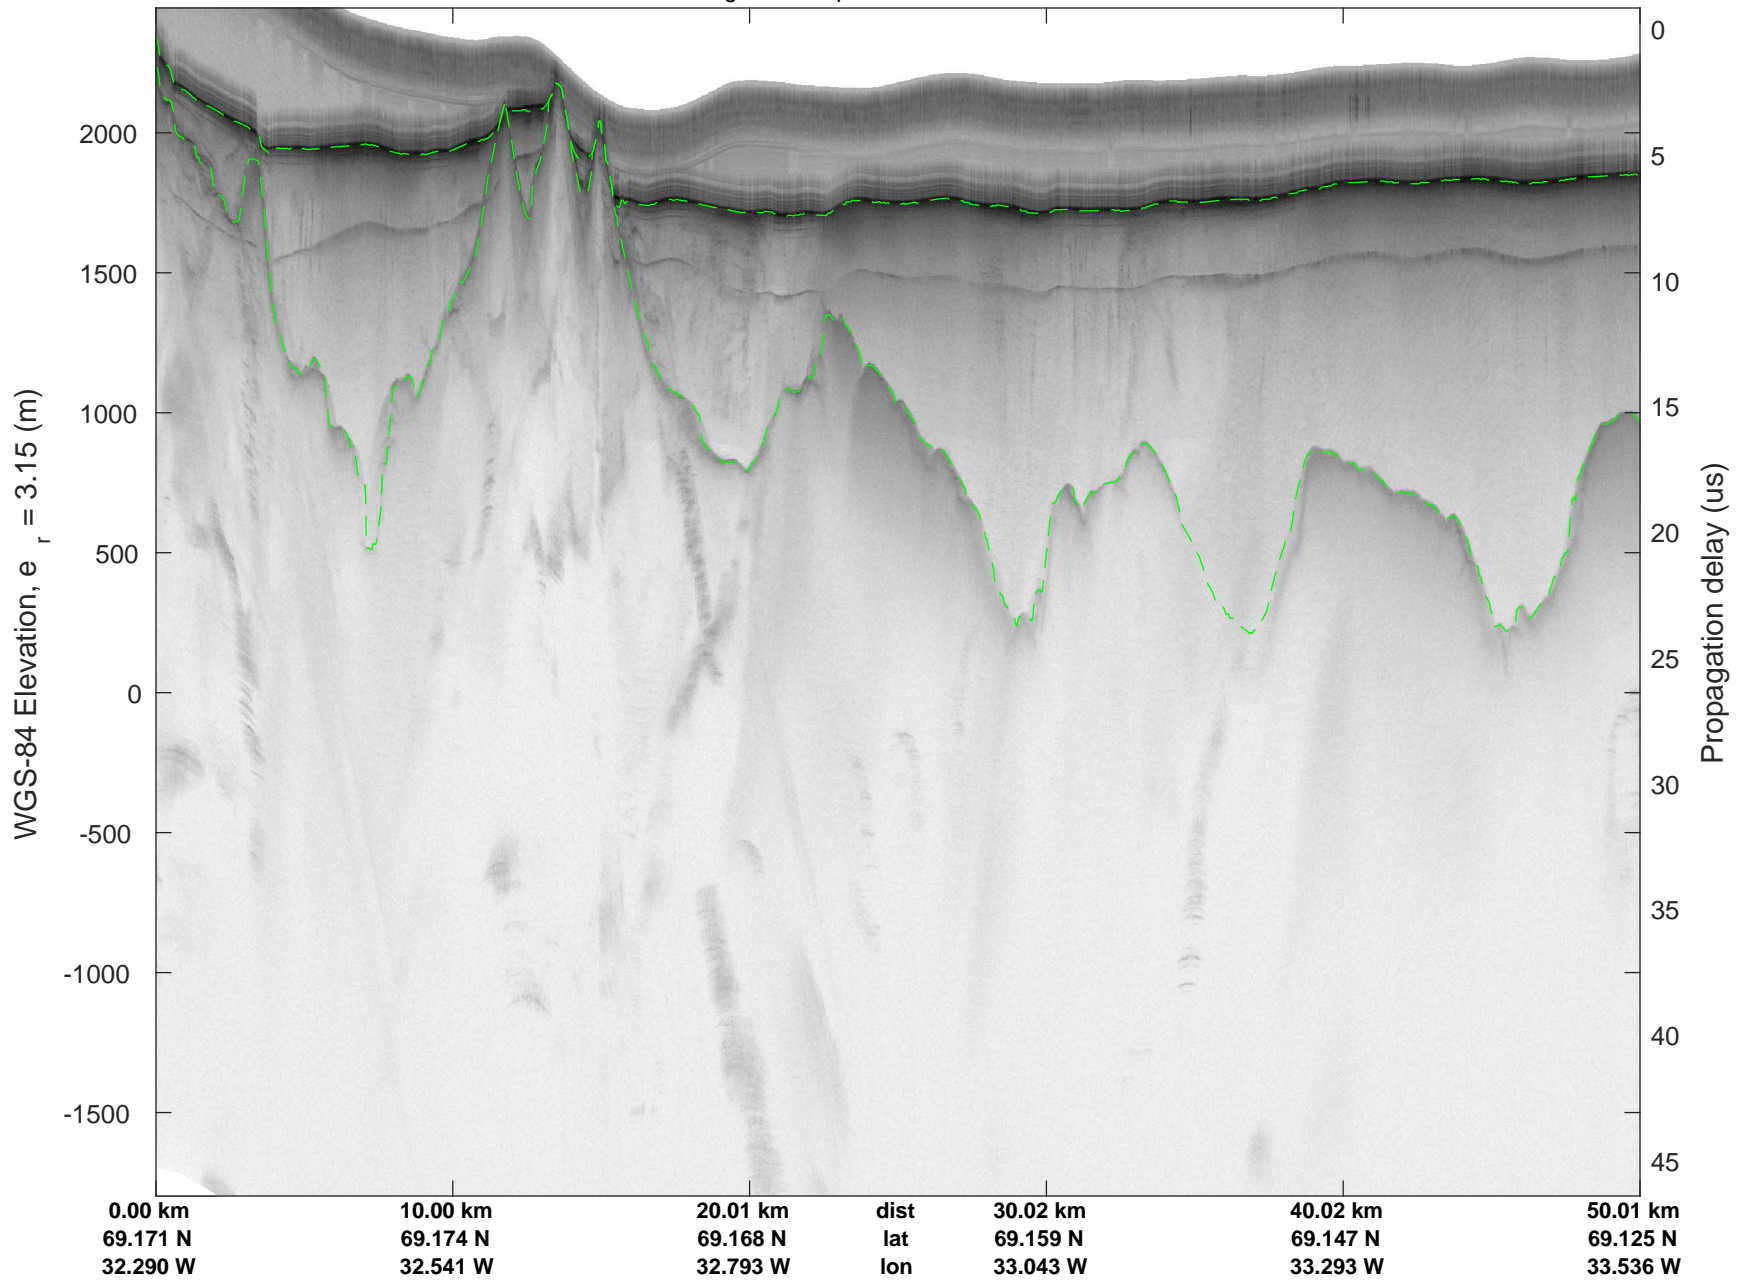

rds 2018_Greenland_P3: "Helheim-Kangerlussuaq" 20180427_03_040: 16:46:37.2 to 16:52:43.3 GPS