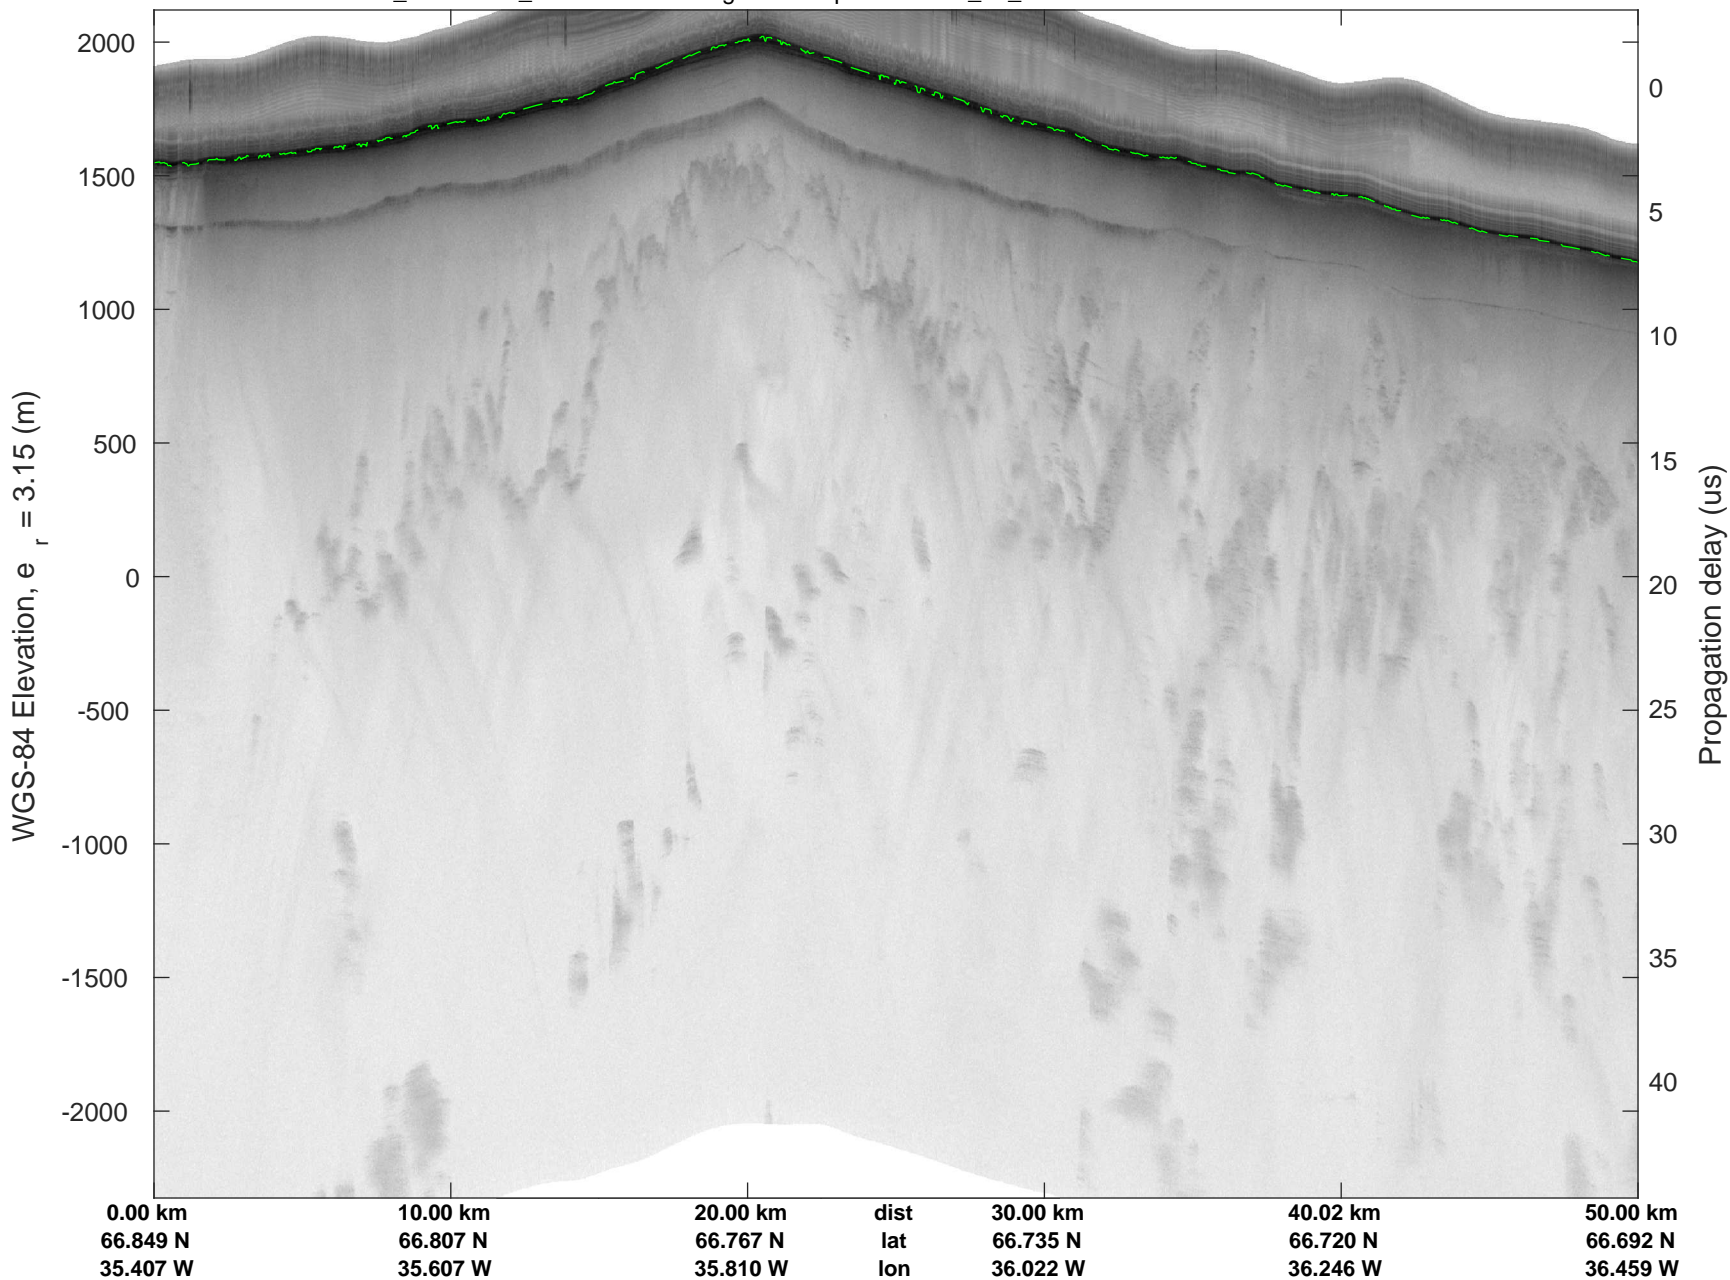

rds 2018_Greenland_P3: "Helheim-Kangerlussuaq" 20180427_03_003: 12:50:42.7 to 12:57:13.1 GPS