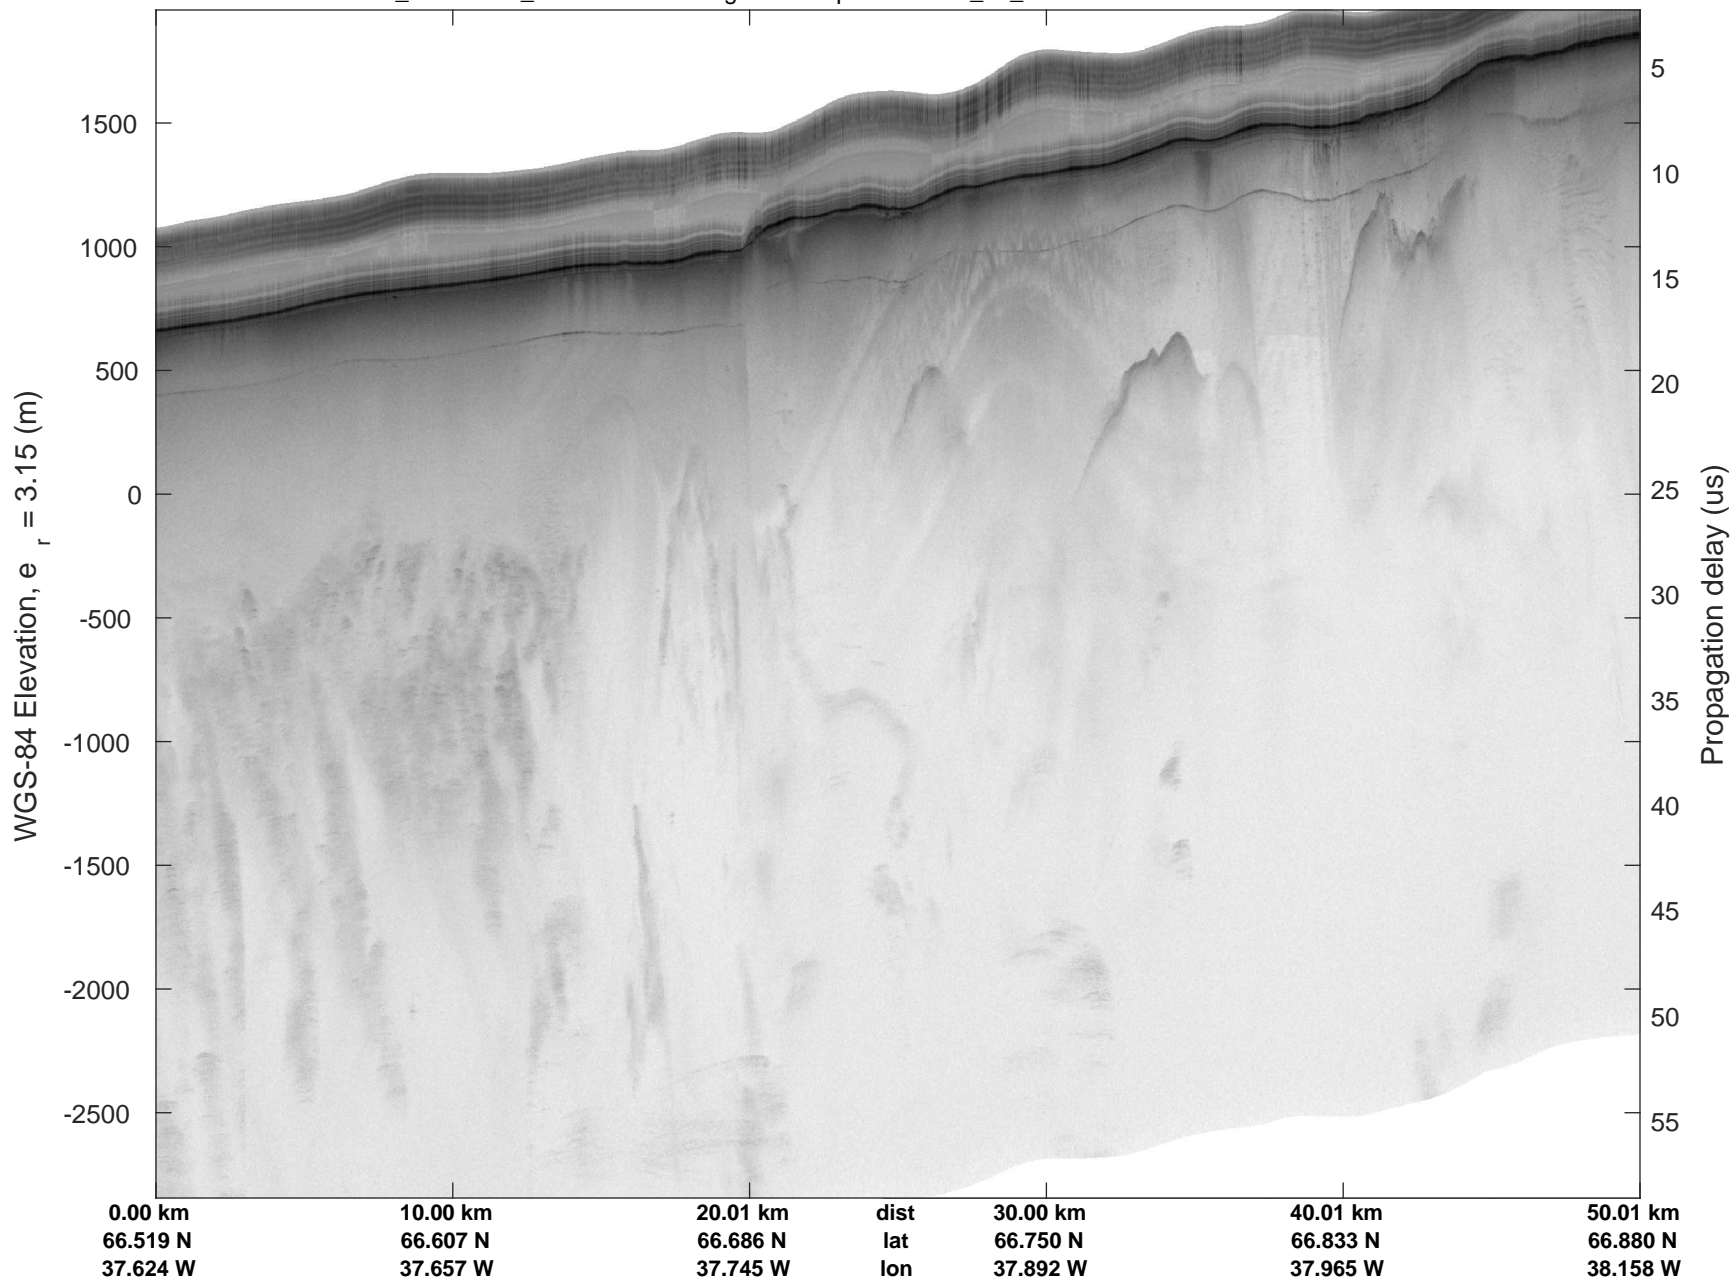

rds 2018_Greenland_P3: "Helheim-Kangerlussuaq" 20180427_03_006: 13:10:21.1 to 13:16:44.9 GPS