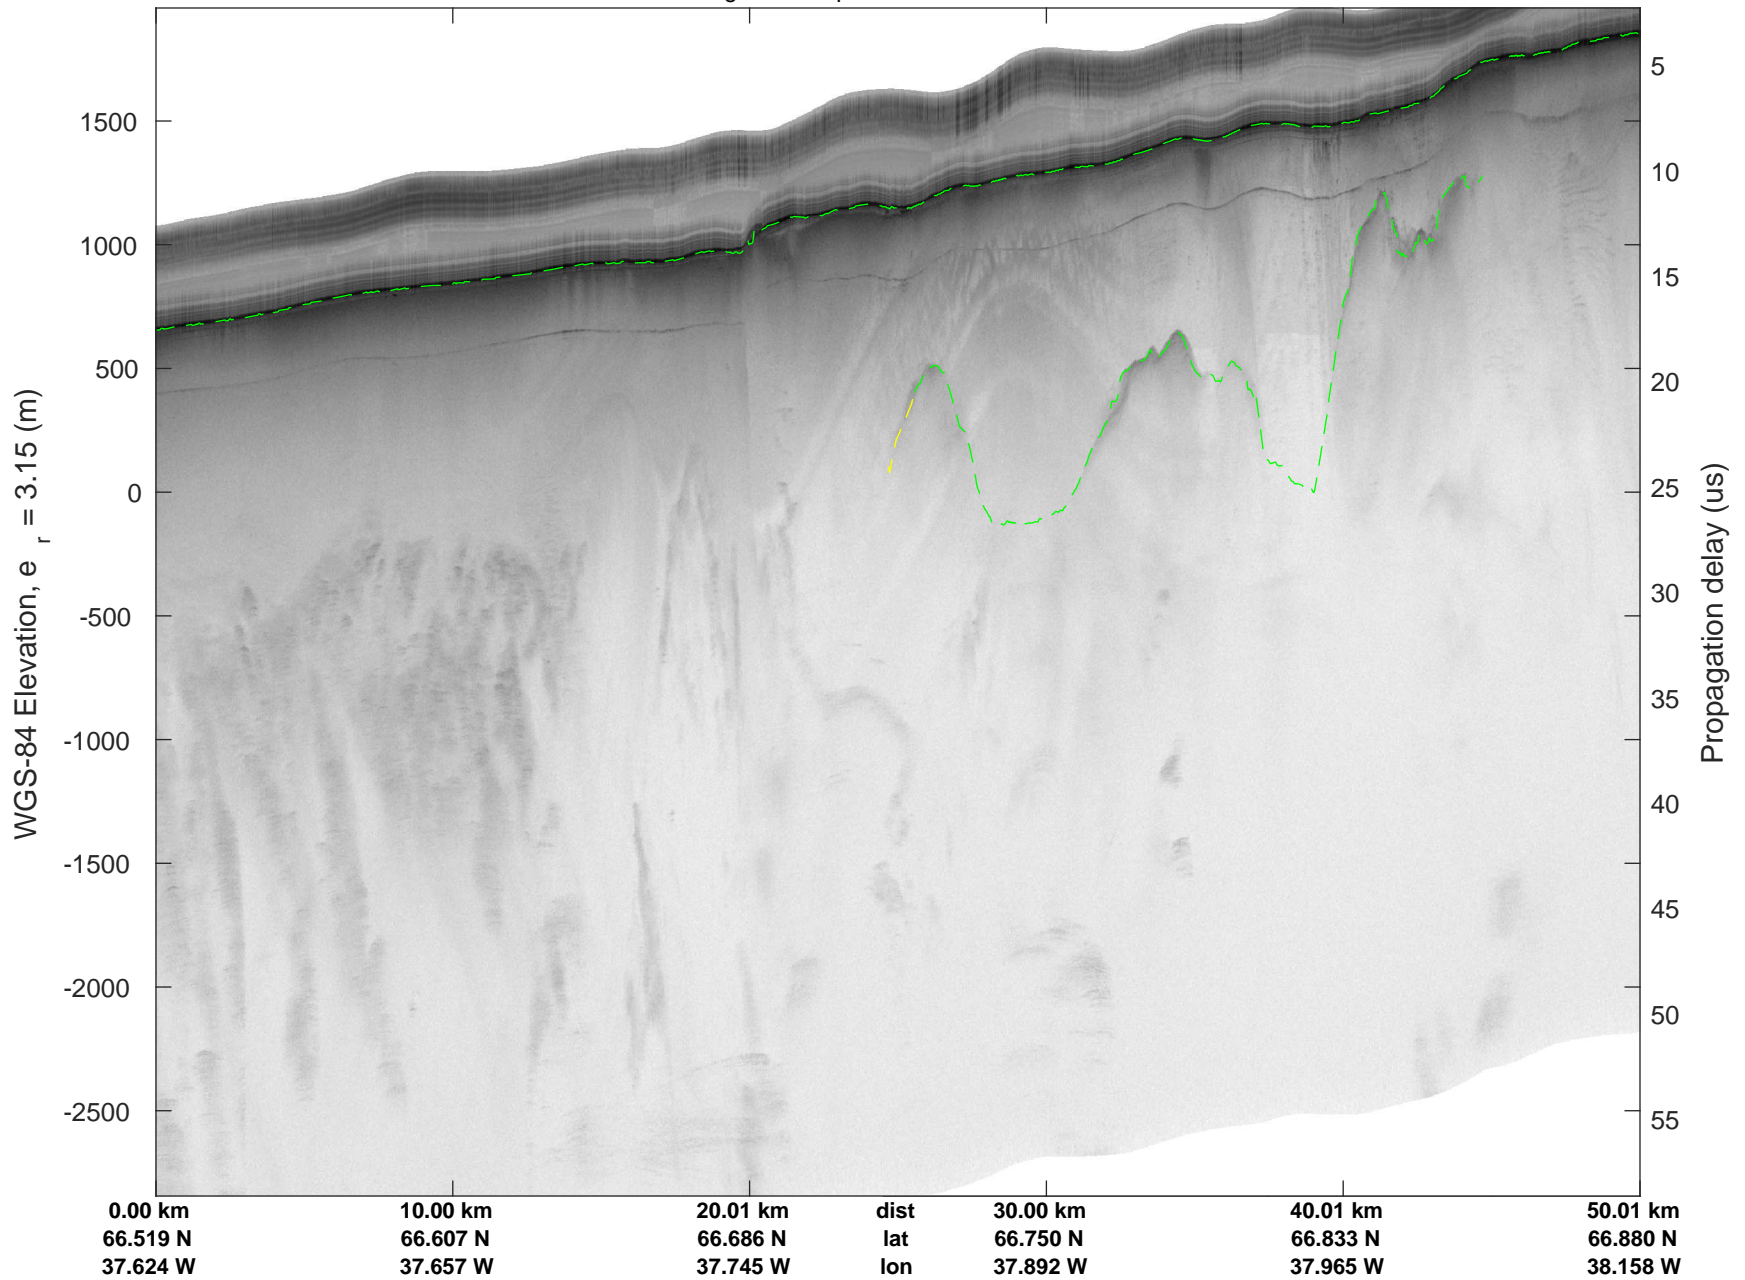

rds 2018_Greenland_P3: "Helheim-Kangerlussuaq" 20180427_03_006: 13:10:21.1 to 13:16:44.9 GPS