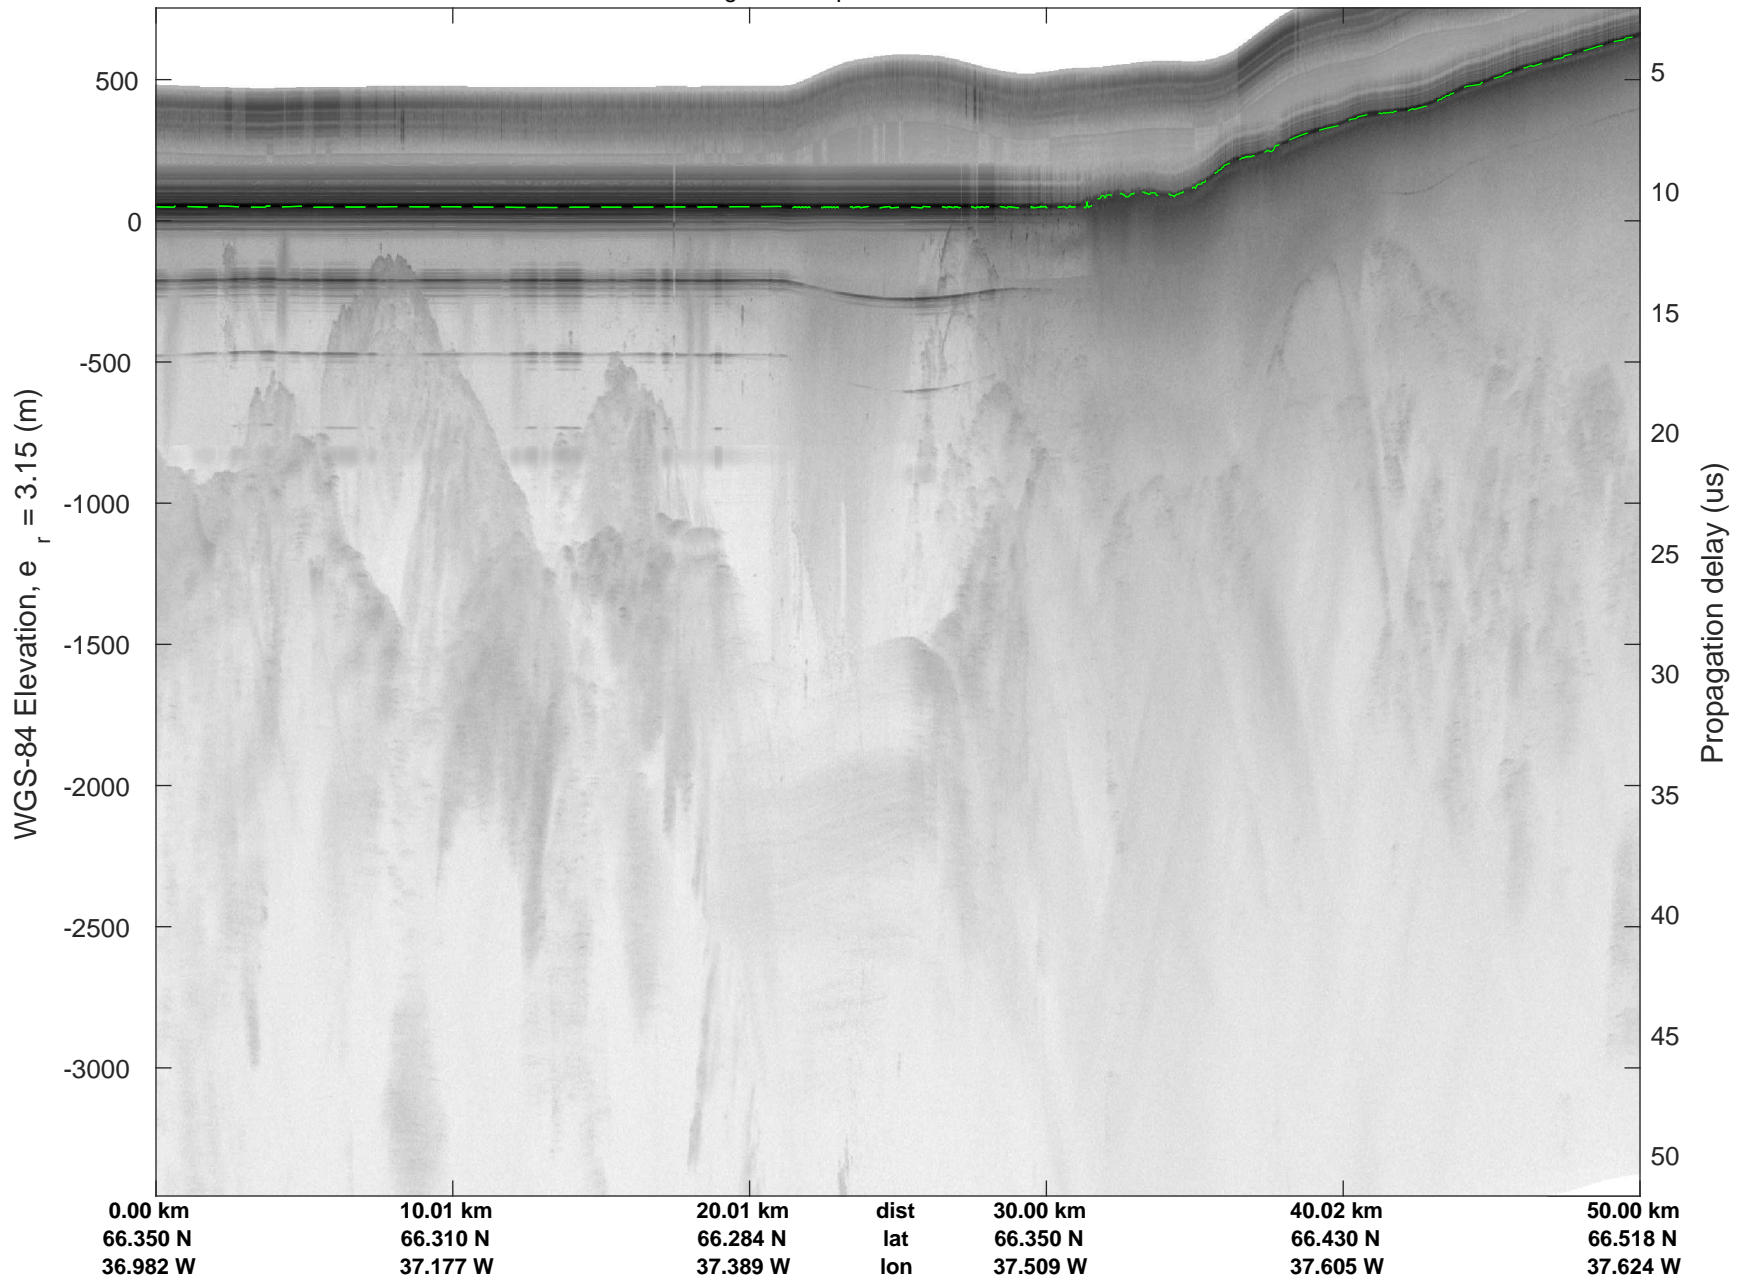

rds 2018_Greenland_P3: "Helheim-Kangerlussuaq" 20180427_03_005: 13:03:48.4 to 13:10:20.9 GPS