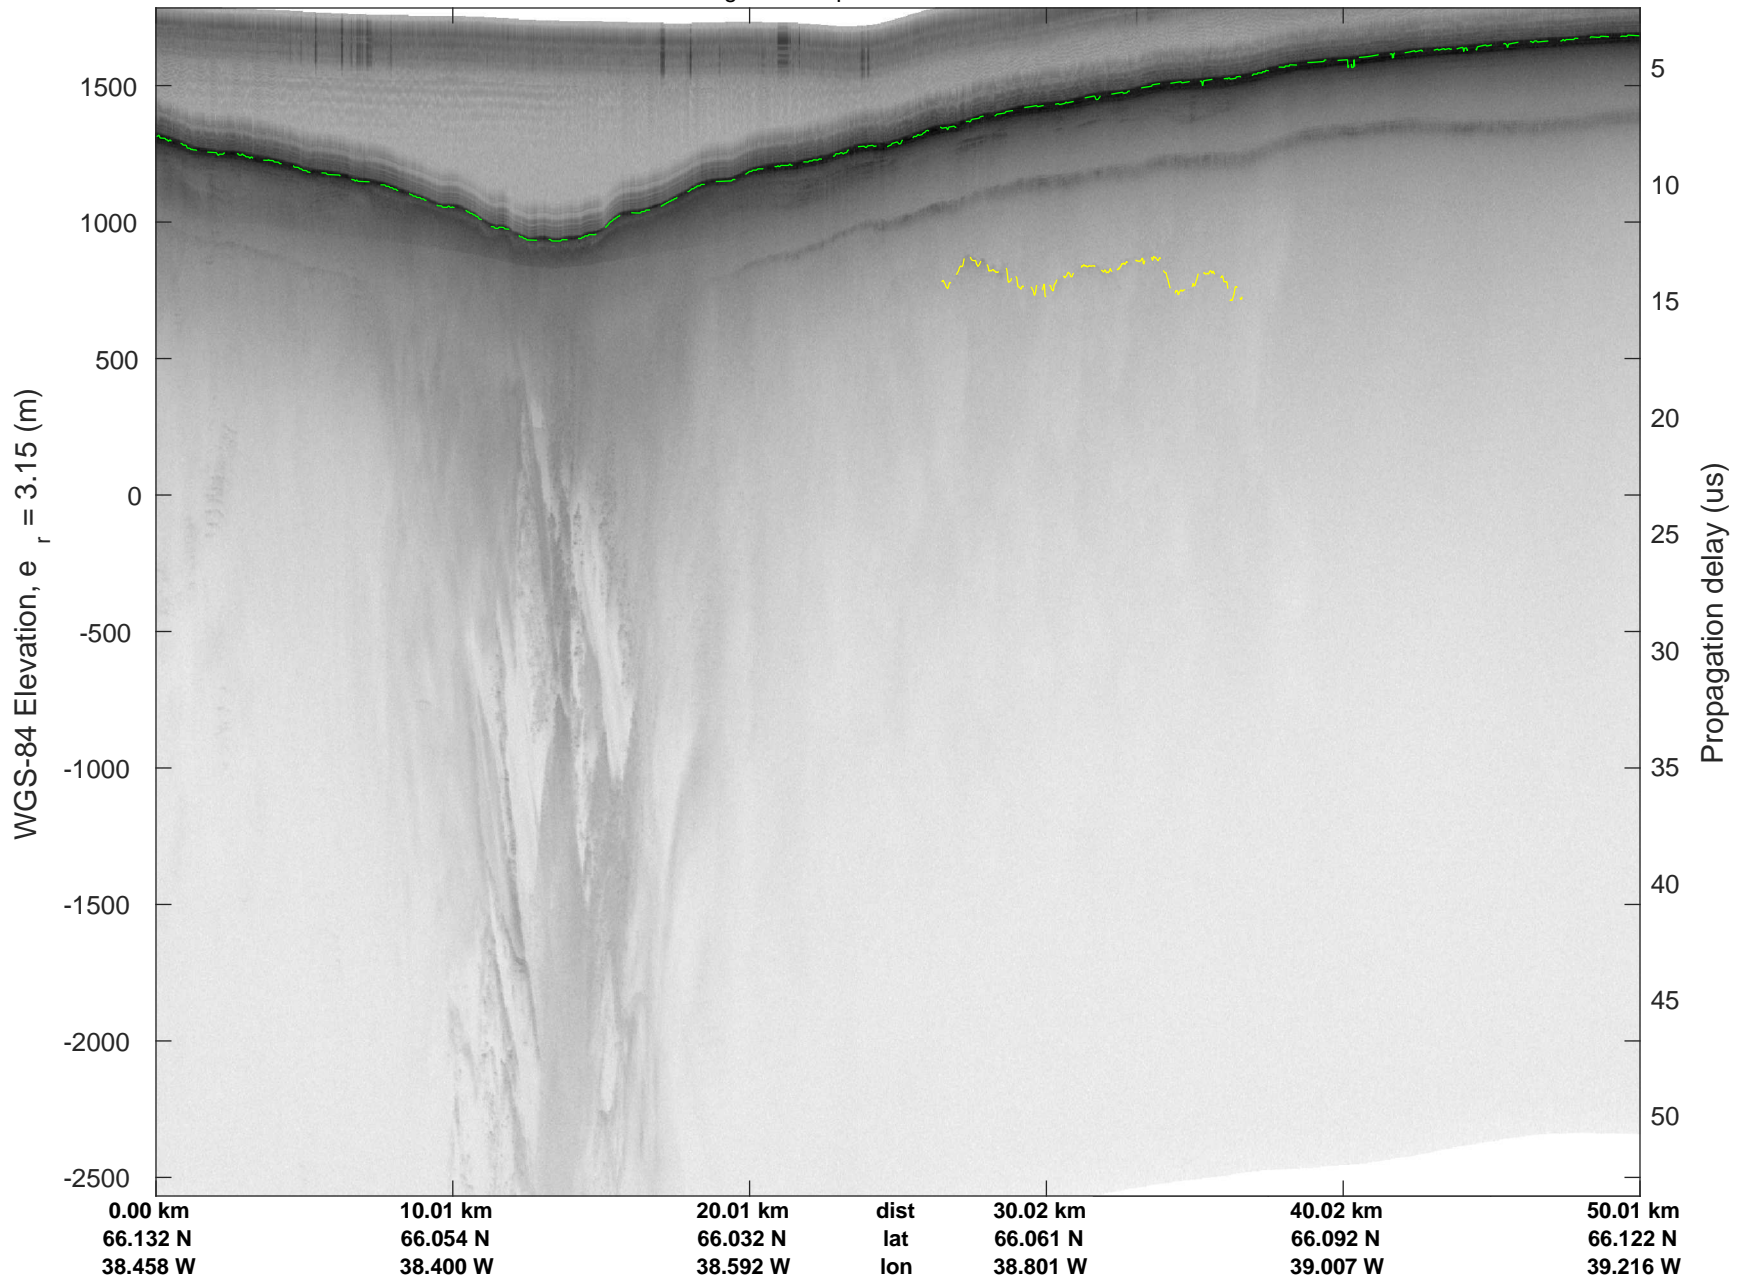

rds 2018_Greenland_P3: "Helheim-Kangerlussuaq" 20180427_01_011: 11:59:11.2 to 12:05:34.7 GPS