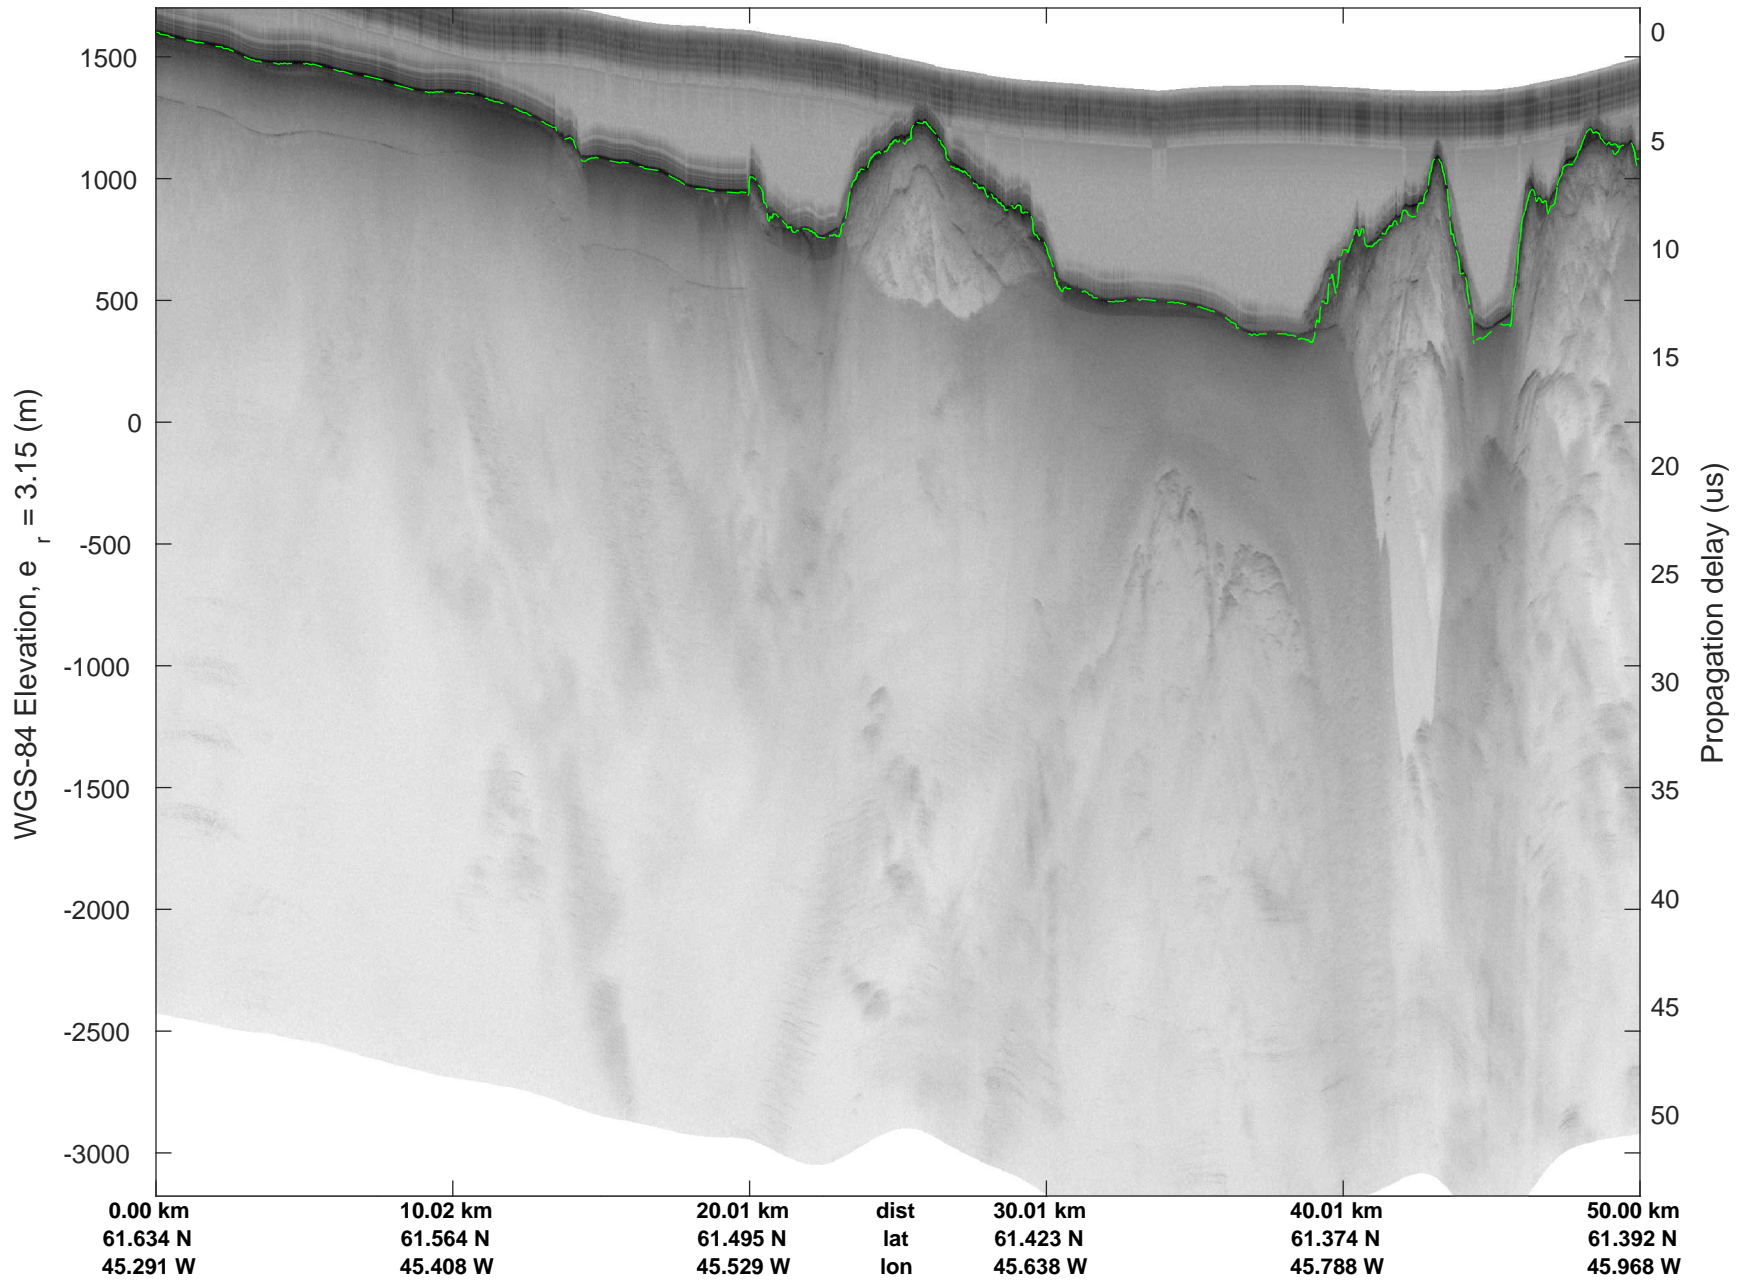

rds 2018_Greenland_P3: "Southwest Glacier-Coastal" 20180426_04_020: 15:11:17.9 to 15:17:08.6 GPS

rds 2018_Greenland_P3: "Southwest Glacier-Coastal" 20180426_04_021: 15:17:08.7 to 15:22:47.6 GPS

rds 2018_Greenland_P3: "Southwest Glacier-Coastal" 20180426_04_021: 15:17:08.7 to 15:22:47.6 GPS

rds 2018_Greenland_P3: "Southwest Glacier-Coastal" 20180426_04_022: 15:22:47.7 to 15:29:09.2 GPS

rds 2018_Greenland_P3: "Southwest Glacier-Coastal" 20180426_04_022: 15:22:47.7 to 15:29:09.2 GPS

rds 2018_Greenland_P3: "Southwest Glacier-Coastal" 20180426_04_023: 15:29:09.3 to 15:35:25.8 GPS