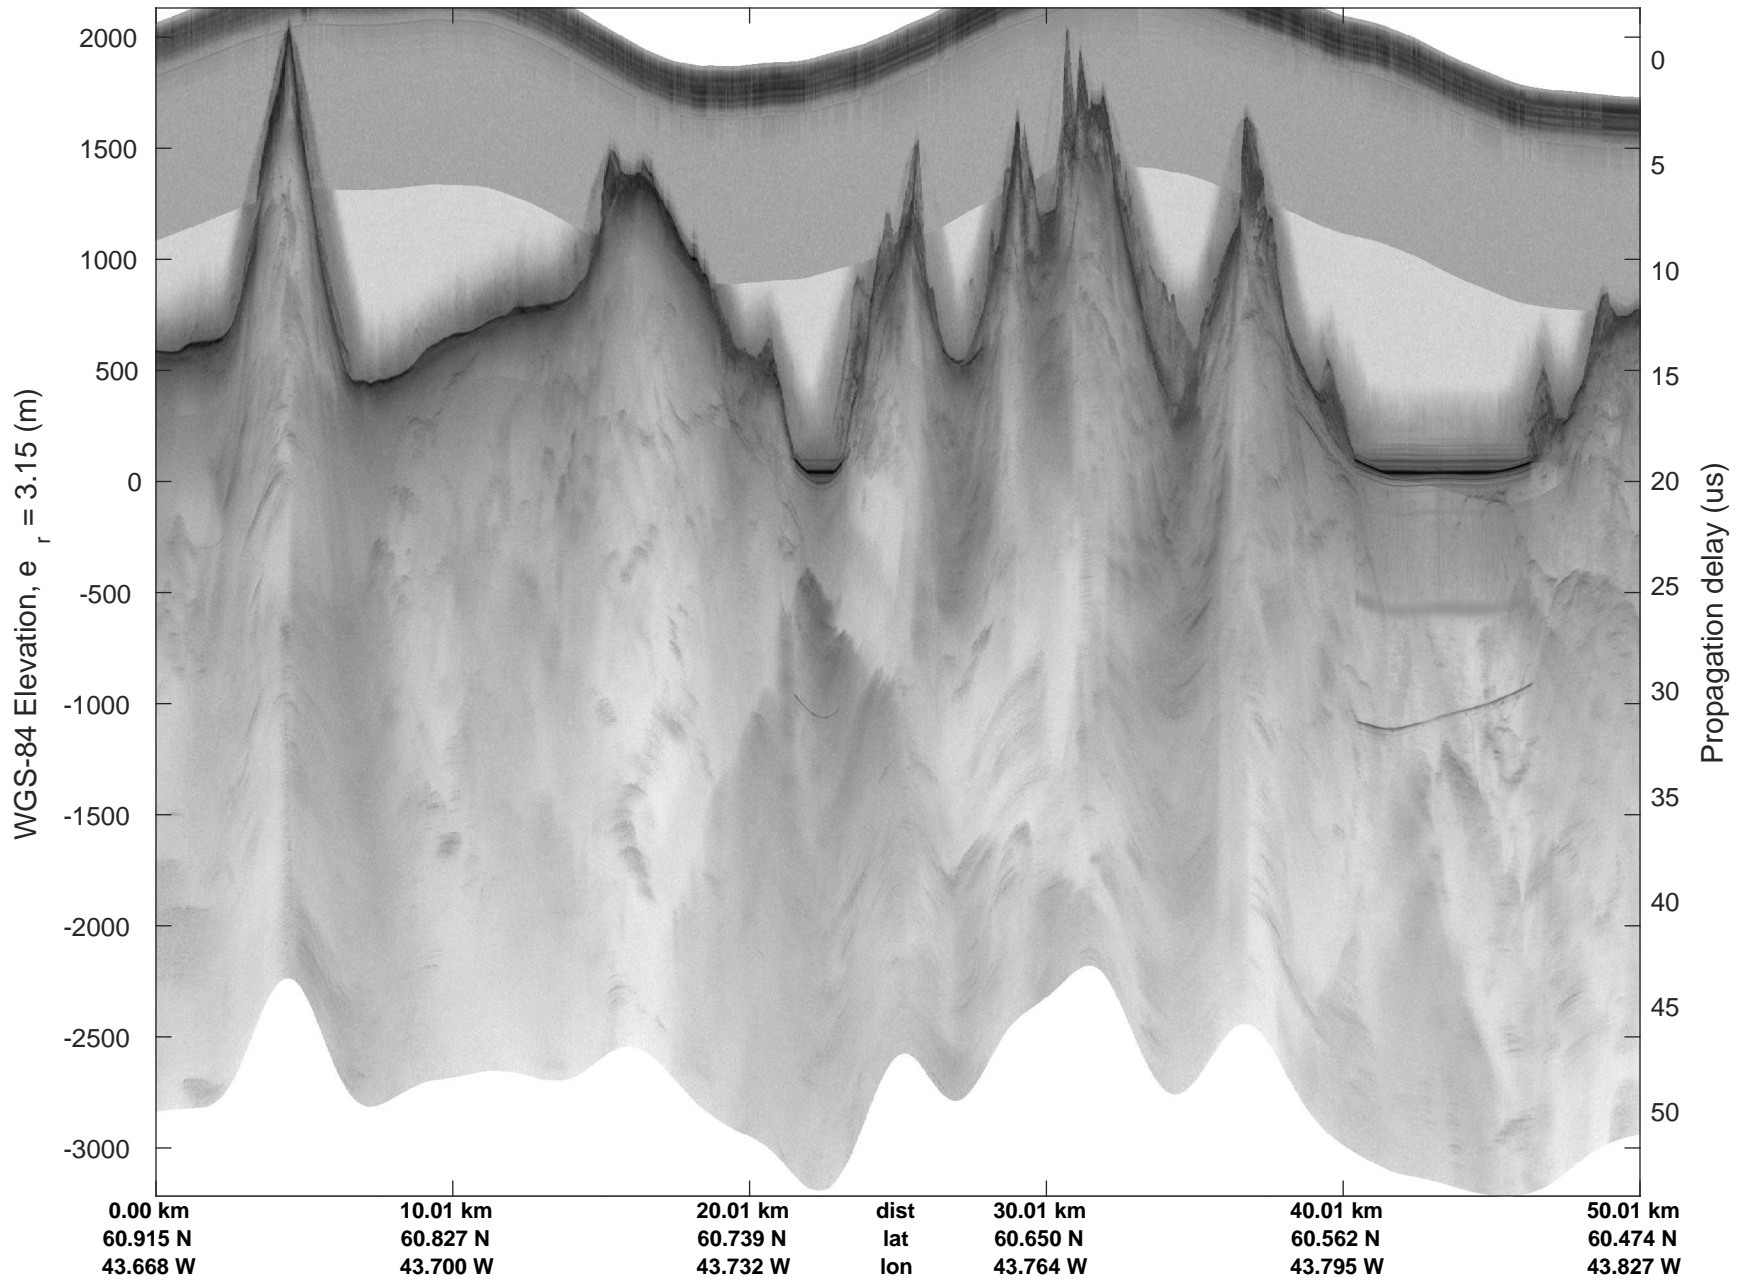

rds 2018_Greenland_P3: "Southwest Glacier-Coastal" 20180426_04_002: 13:21:10.3 to 13:26:50.3 GPS

rds 2018_Greenland_P3: "Southwest Glacier-Coastal" 20180426_04_003: 13:26:50.4 to 13:32:45.0 GPS

rds 2018_Greenland_P3: "Southwest Glacier-Coastal" 20180426_04_003: 13:26:50.4 to 13:32:45.0 GPS

rds 2018_Greenland_P3: "Southwest Glacier-Coastal" 20180426_04_004: 13:32:45.1 to 13:38:34.9 GPS

rds 2018_Greenland_P3: "Southwest Glacier-Coastal" 20180426_04_004: 13:32:45.1 to 13:38:34.9 GPS

rds 2018_Greenland_P3: "Southwest Glacier-Coastal" 20180426_04_005: 13:38:35.0 to 13:44:18.7 GPS