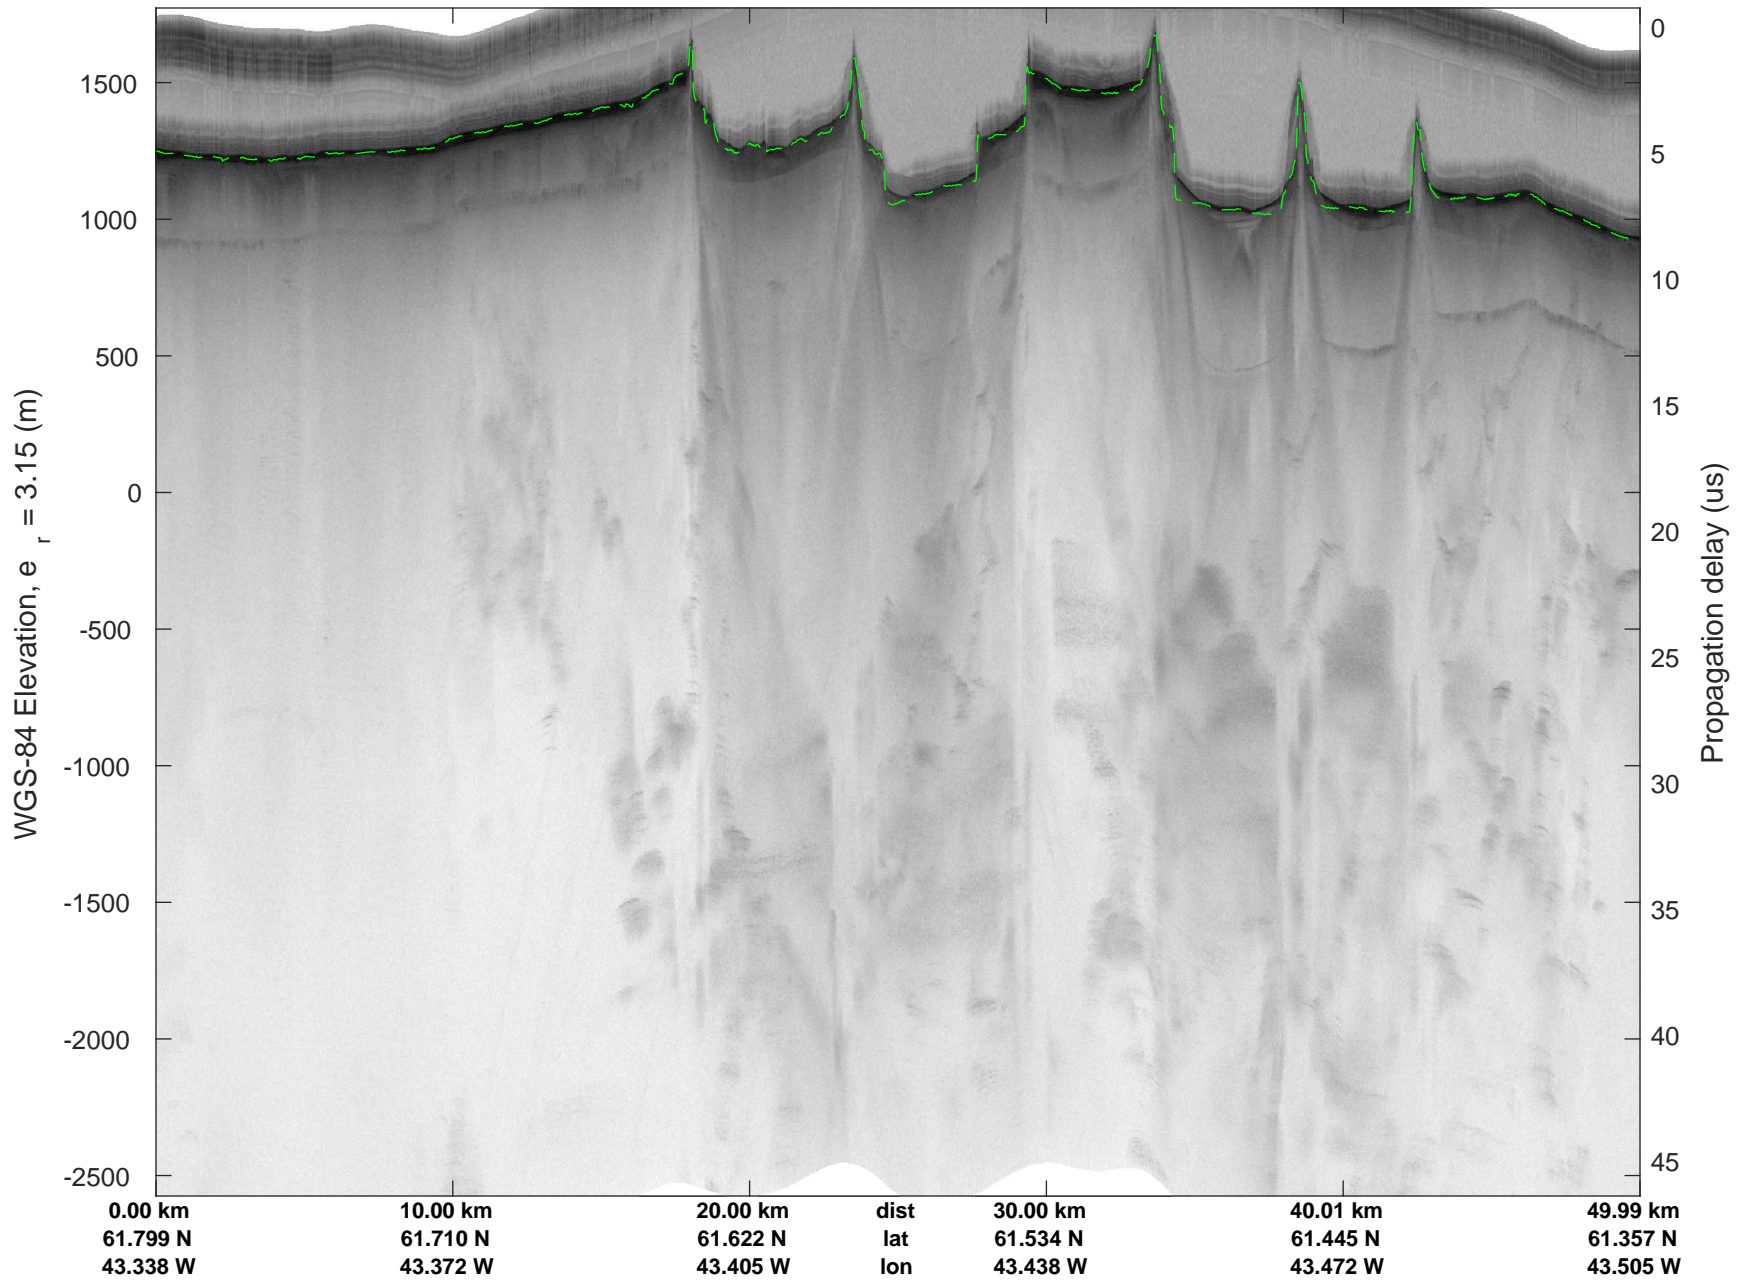

rds 2018_Greenland_P3: "Southwest Glacier-Coastal" 20180426_04_004: 13:32:45.1 to 13:38:34.9 GPS

rds 2018_Greenland_P3: "Southwest Glacier-Coastal" 20180426_04_003: 13:26:50.4 to 13:32:45.0 GPS