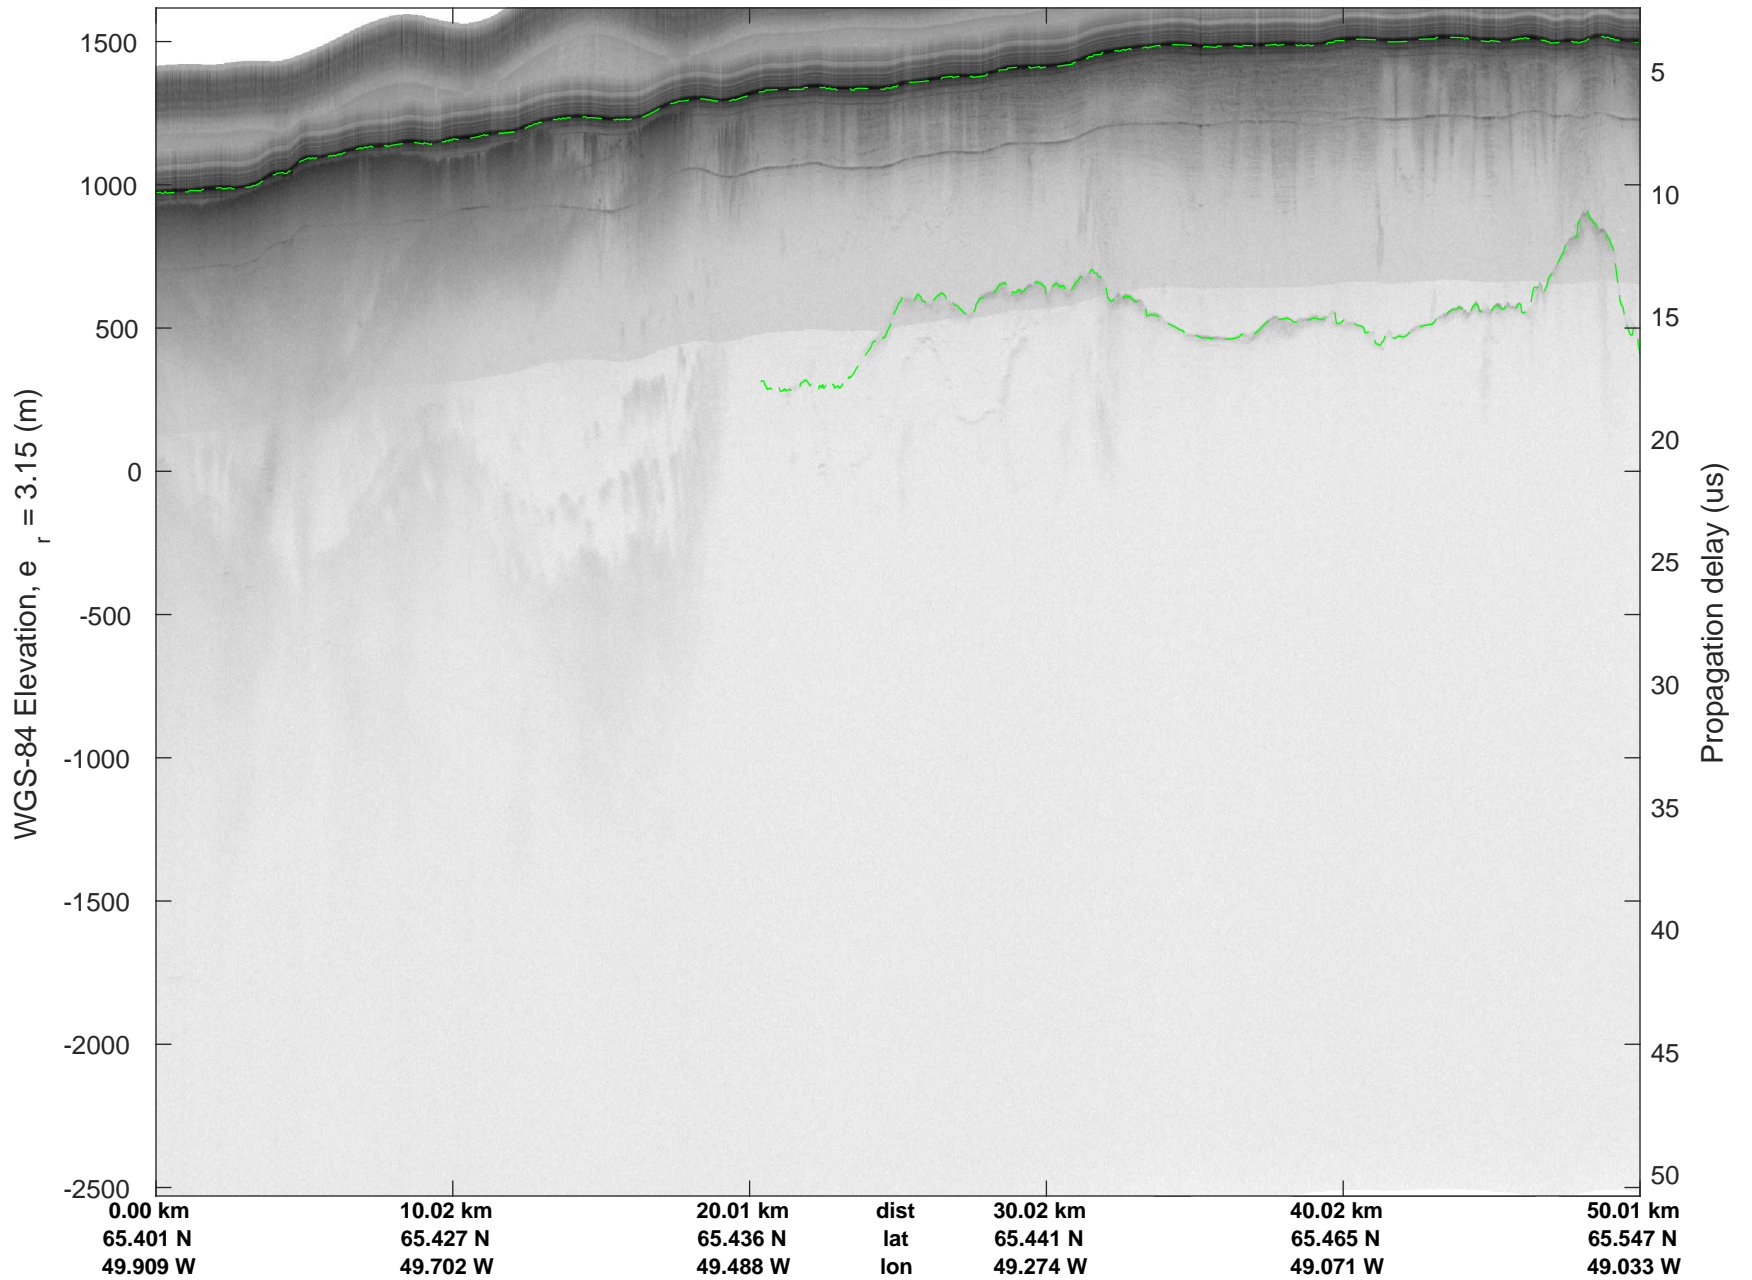

rds 2018_Greenland_P3: "Southwest Glacier-Coastal" 20180426_04_052: 18:28:57.3 to 18:35:22.4 GPS

rds 2018_Greenland_P3: "Southwest Glacier-Coastal" 20180426_04_052: 18:28:57.3 to 18:35:22.4 GPS

rds 2018_Greenland_P3: "Southwest Glacier-Coastal" 20180426_04_053: 18:35:22.5 to 18:41:37.6 GPS

rds 2018_Greenland_P3: "Southwest Glacier-Coastal" 20180426_04_053: 18:35:22.5 to 18:41:37.6 GPS

rds 2018_Greenland_P3: "Southwest Glacier-Coastal" 20180426_04_054: 18:41:37.7 to 18:47:53.4 GPS

rds 2018_Greenland_P3: "Southwest Glacier-Coastal" 20180426_04_054: 18:41:37.7 to 18:47:53.4 GPS