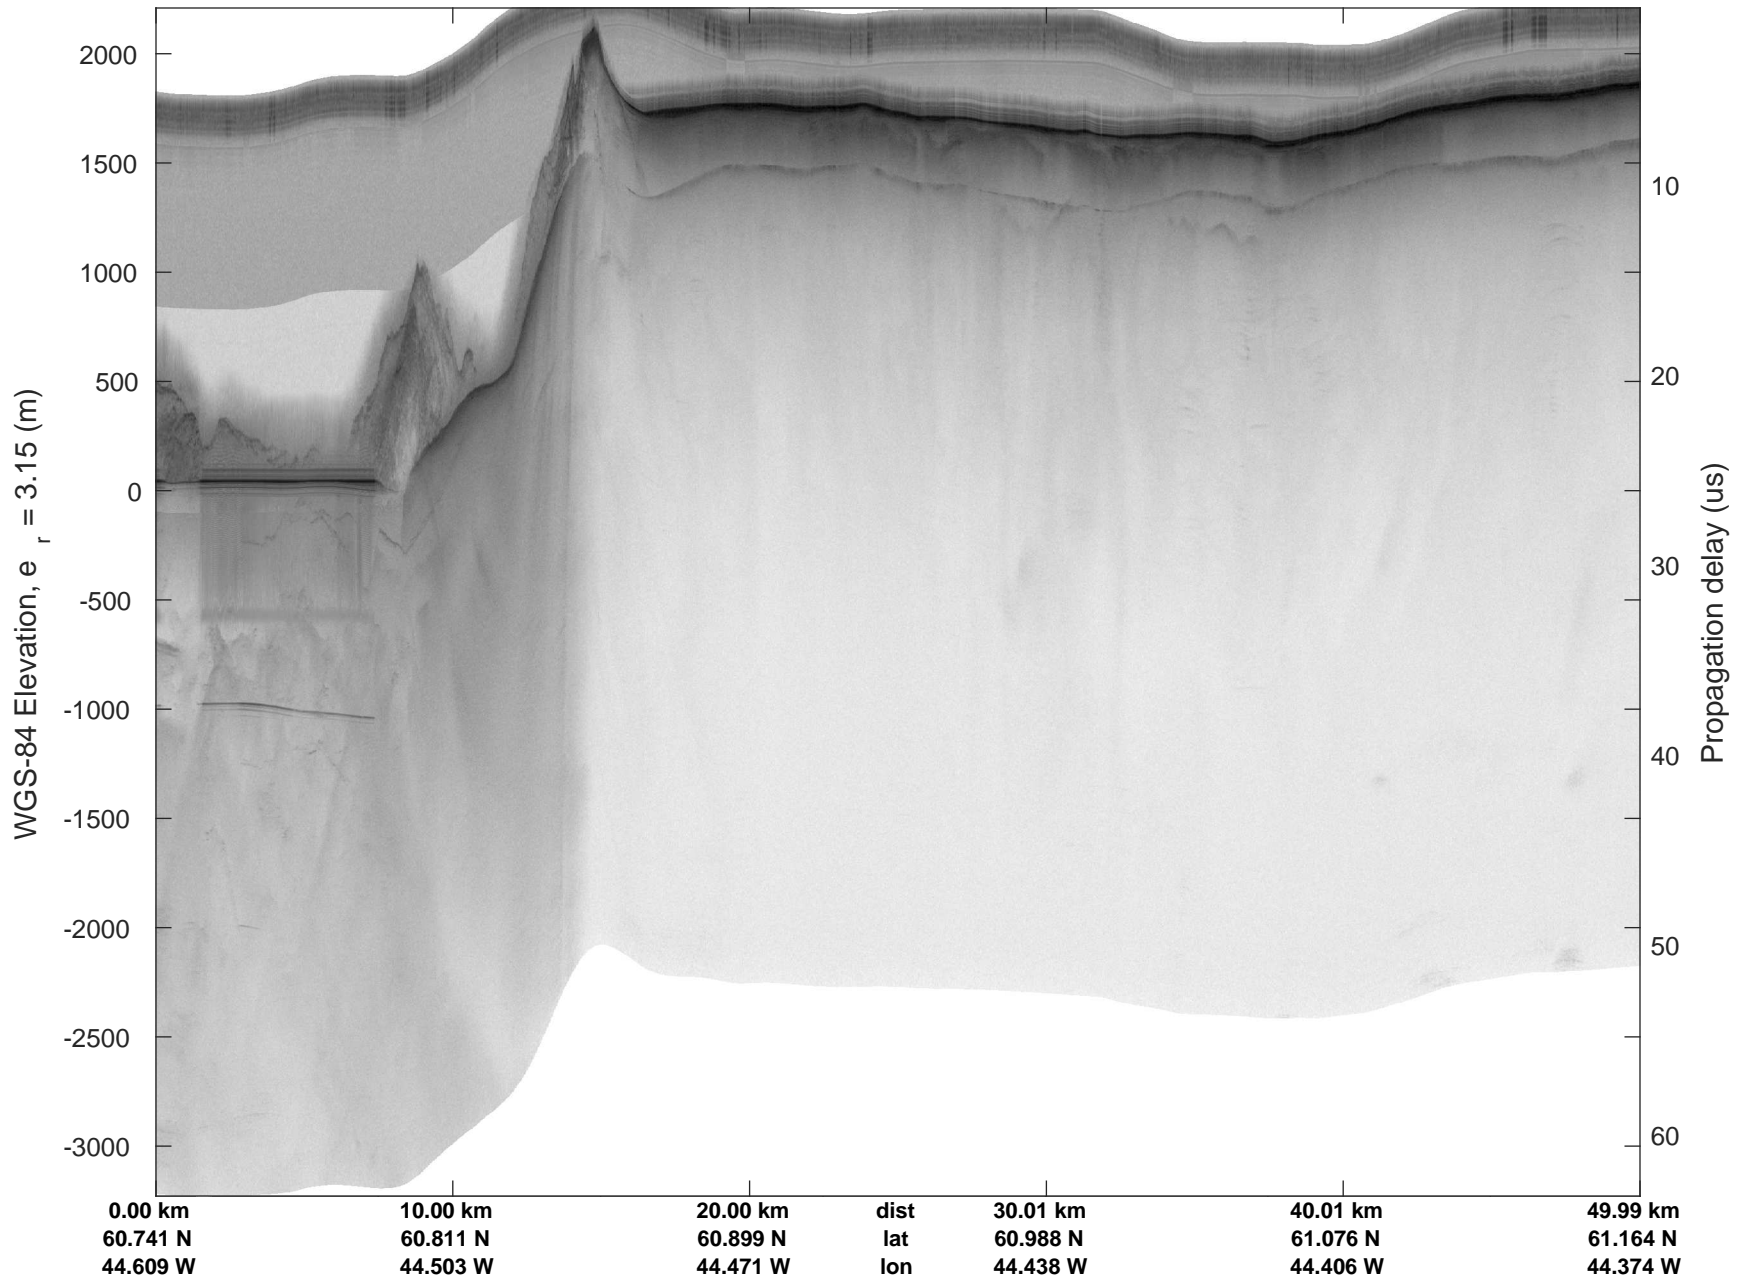

rds 2018_Greenland_P3: "Southwest Glacier-Coastal" 20180426_04_016: 14:46:18.1 to 14:52:53.2 GPS