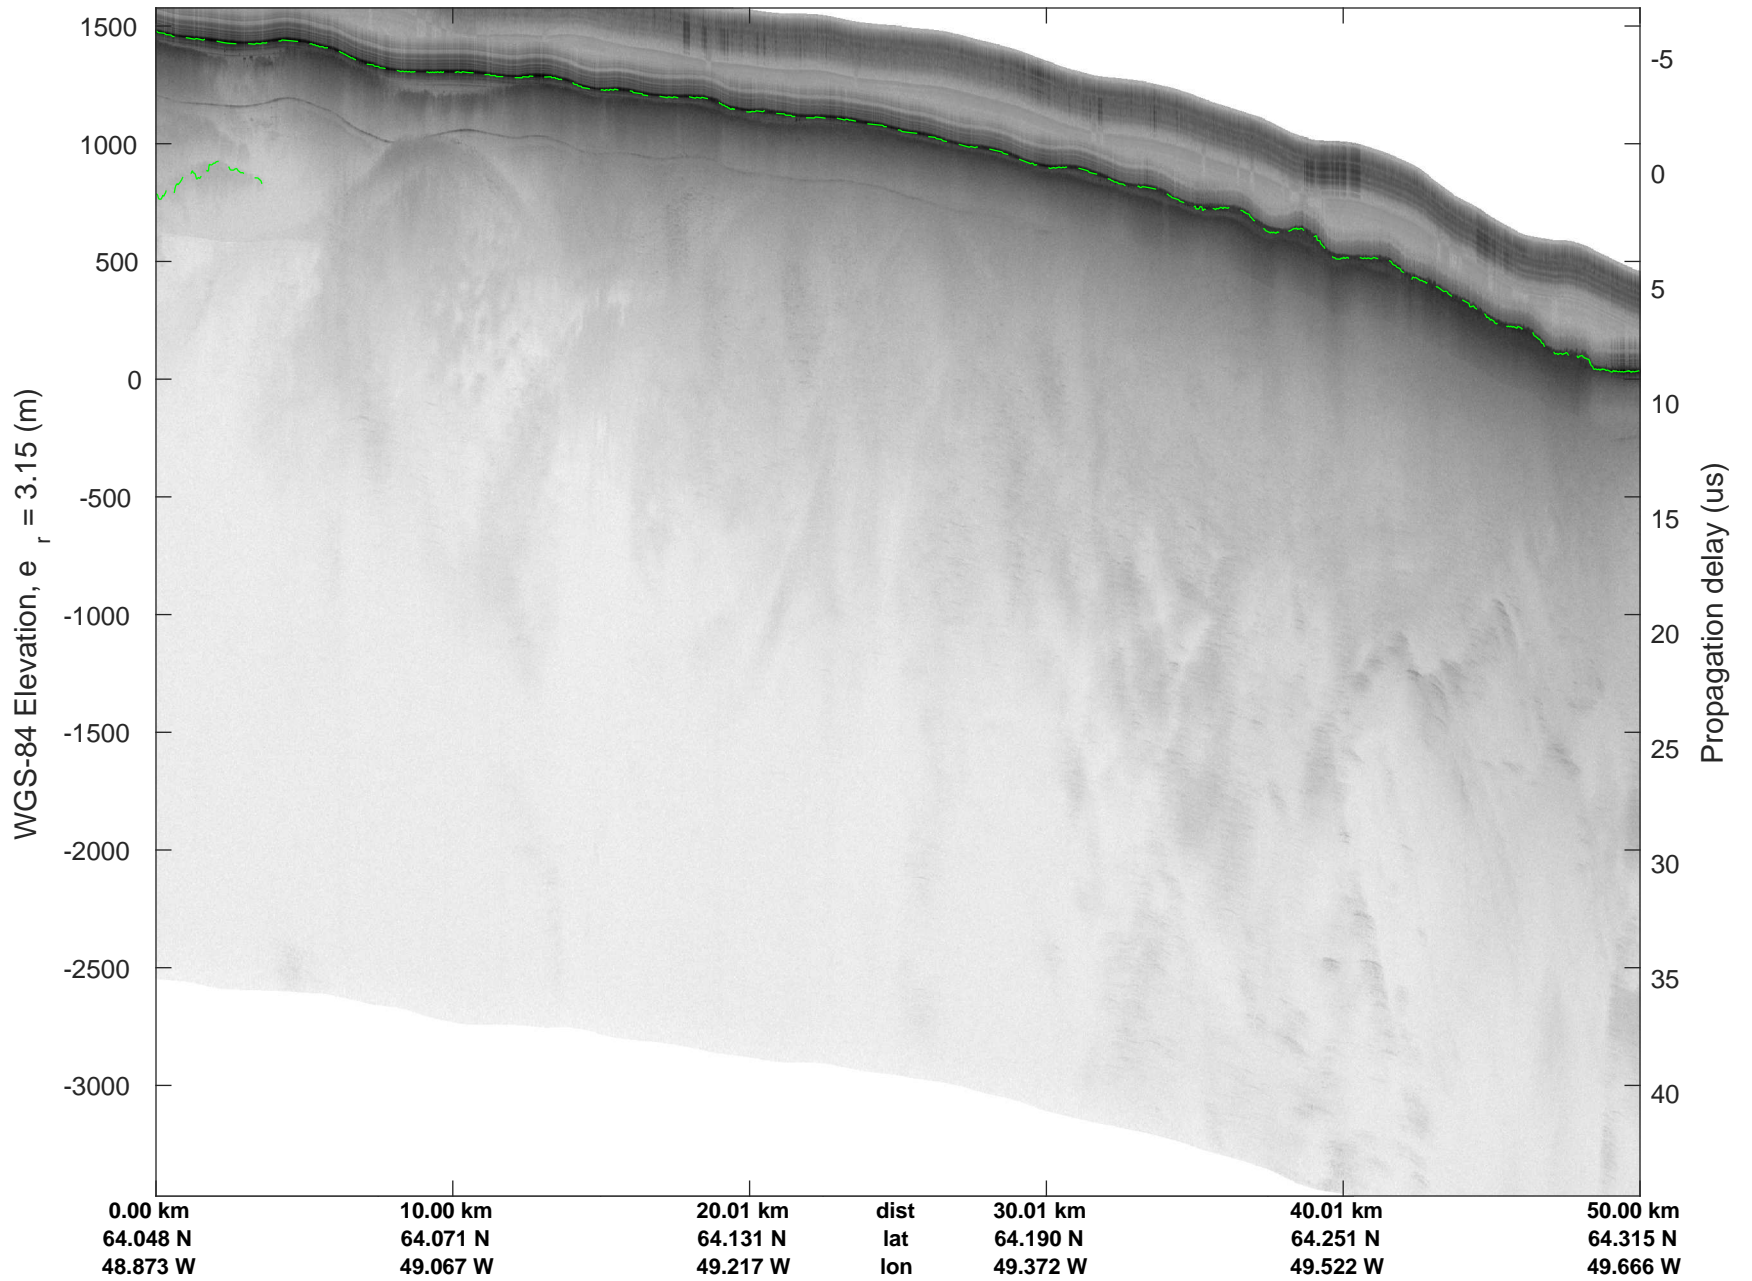

rds 2018_Greenland_P3: "Southwest Glacier-Coastal" 20180426_04_043: 17:33:28.0 to 17:39:22.1 GPS

rds 2018_Greenland_P3: "Southwest Glacier-Coastal" 20180426_04_043: 17:33:28.0 to 17:39:22.1 GPS

rds 2018_Greenland_P3: "Southwest Glacier-Coastal" 20180426_04_044: 17:39:22.2 to 17:44:53.6 GPS

rds 2018_Greenland_P3: "Southwest Glacier-Coastal" 20180426_04_044: 17:39:22.2 to 17:44:53.6 GPS

rds 2018_Greenland_P3: "Southwest Glacier-Coastal" 20180426_04_045: 17:44:53.7 to 17:51:17.5 GPS

rds 2018_Greenland_P3: "Southwest Glacier-Coastal" 20180426_04_045: 17:44:53.7 to 17:51:17.5 GPS

rds 2018_Greenland_P3: "Southwest Glacier-Coastal" 20180426_04_046: 17:51:17.7 to 17:57:37.0 GPS

rds 2018_Greenland_P3: "Southwest Glacier-Coastal" 20180426_04_046: 17:51:17.7 to 17:57:37.0 GPS

rds 2018_Greenland_P3: "Southwest Glacier-Coastal" 20180426_04_047: 17:57:37.1 to 18:04:15.0 GPS