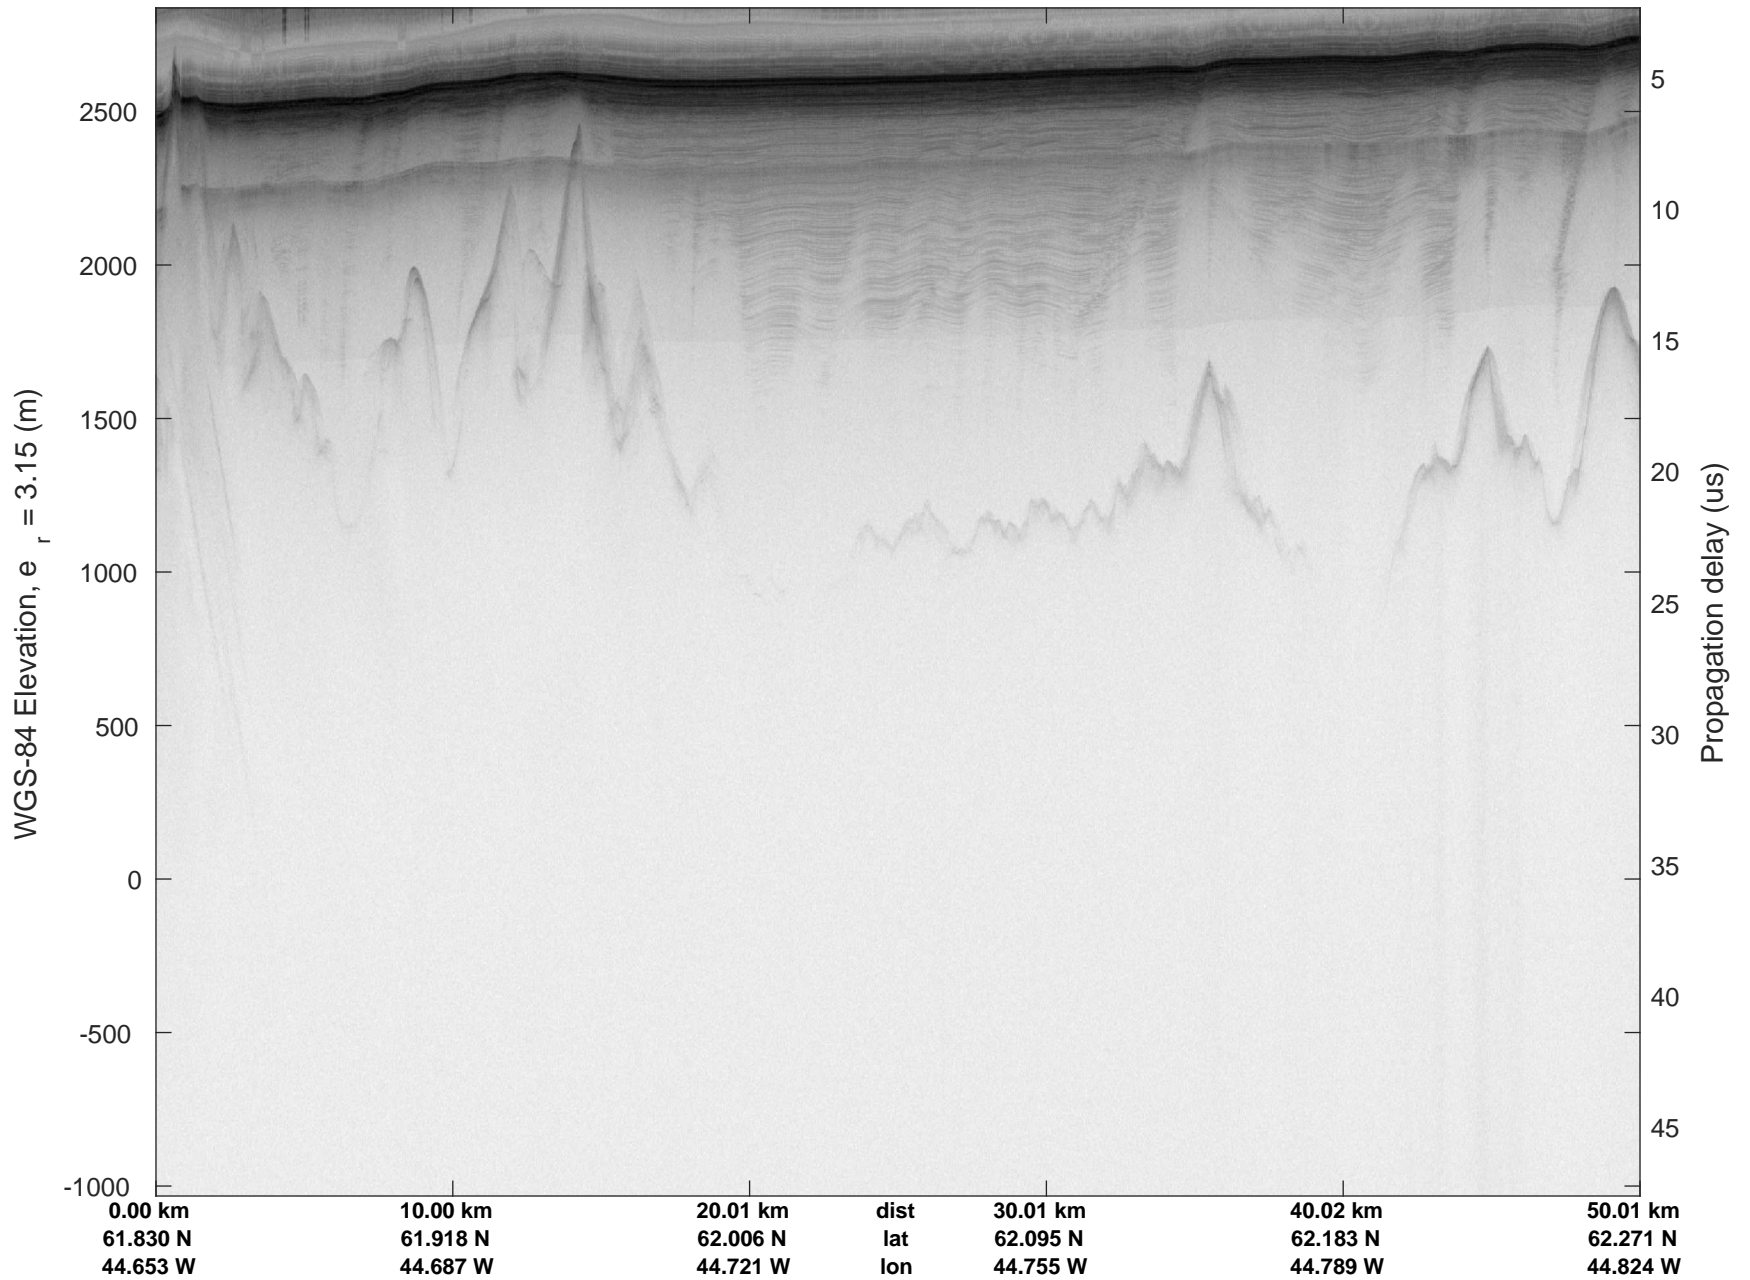

rds 2018_Greenland_P3: "Southwest Glacier-Coastal" 20180426_04_010: 14:09:50.5 to 14:16:09.3 GPS