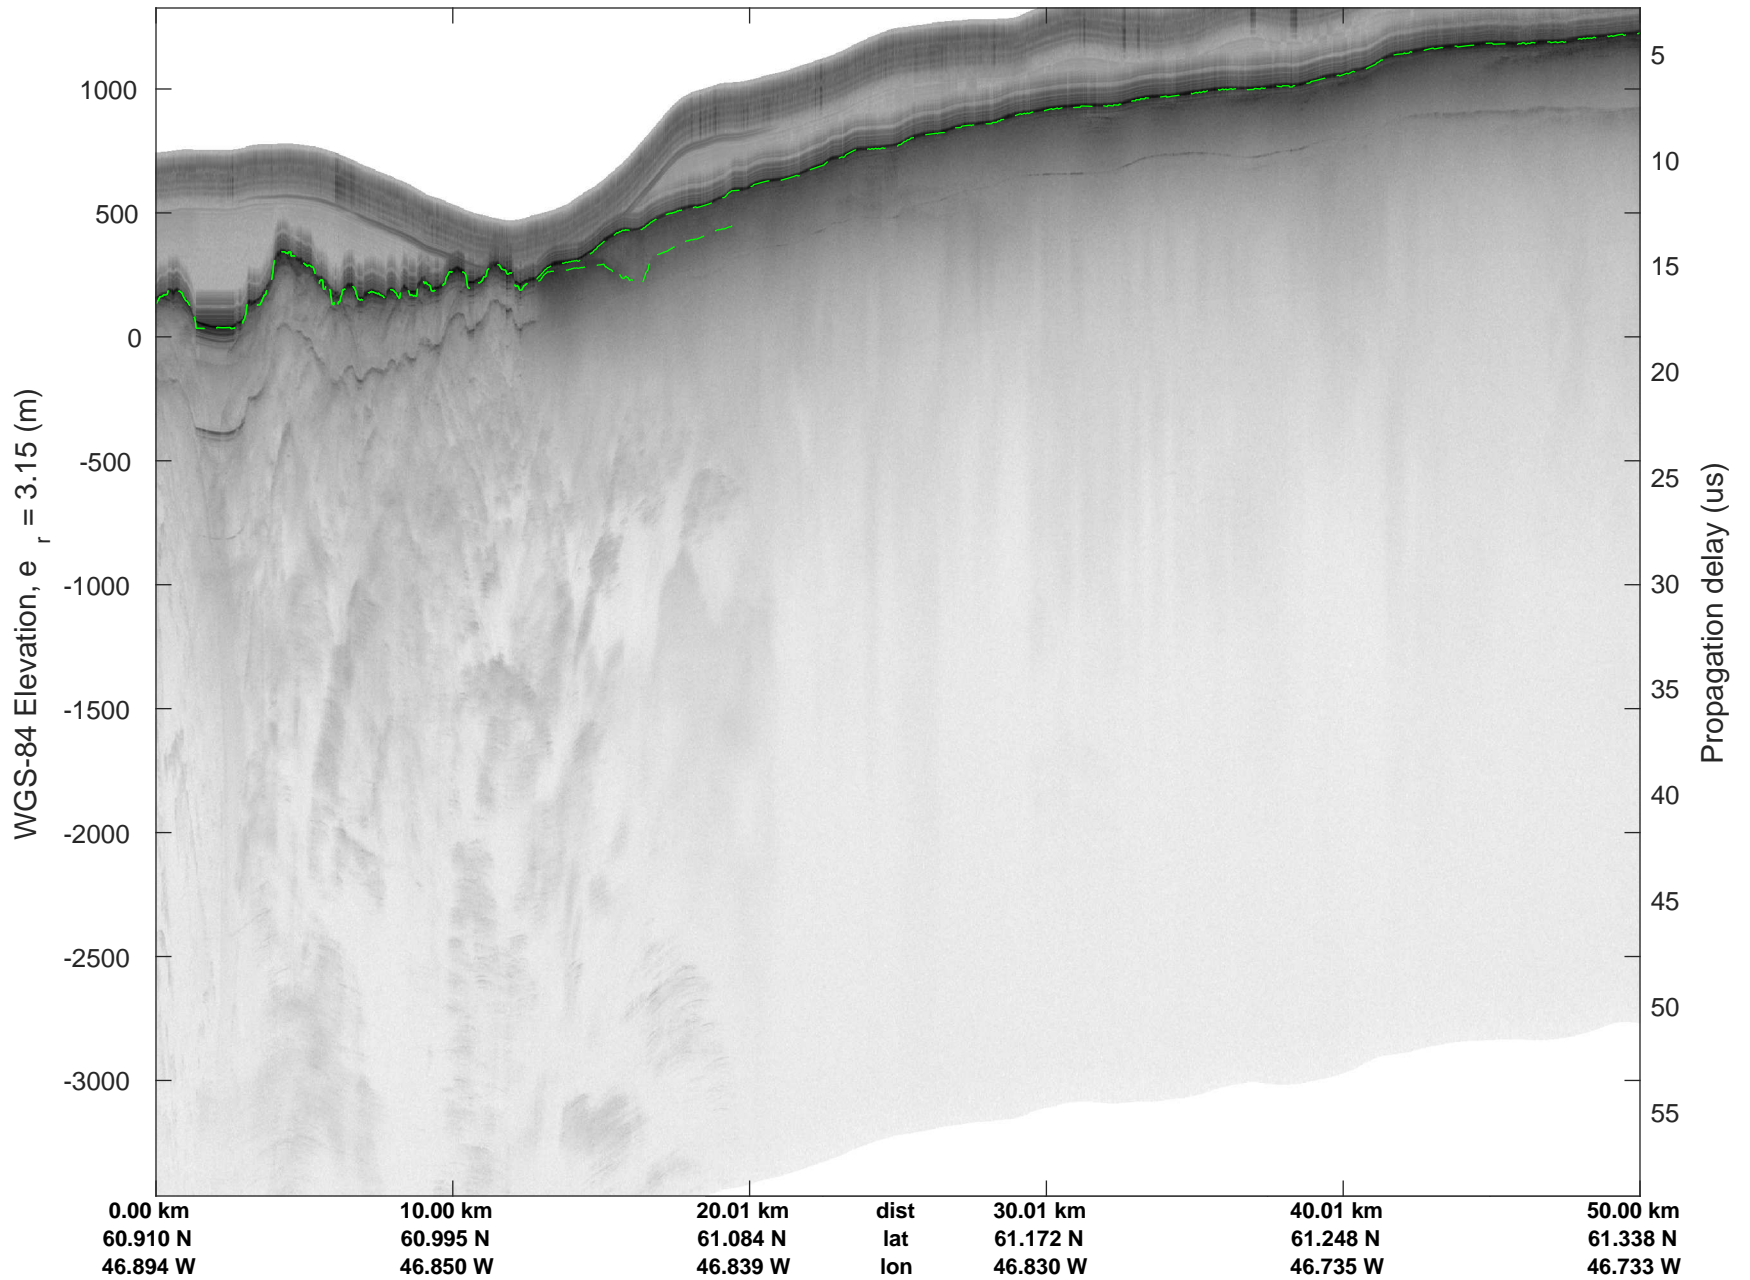

rds 2018_Greenland_P3: "Southwest Glacier-Coastal" 20180426_04_037: 16:55:32.2 to 17:02:20.9 GPS

rds 2018_Greenland_P3: "Southwest Glacier-Coastal" 20180426_04_037: 16:55:32.2 to 17:02:20.9 GPS

rds 2018_Greenland_P3: "Southwest Glacier-Coastal" 20180426_04_038: 17:02:21.0 to 17:09:21.5 GPS

rds 2018_Greenland_P3: "Southwest Glacier-Coastal" 20180426_04_038: 17:02:21.0 to 17:09:21.5 GPS

rds 2018_Greenland_P3: "Southwest Glacier-Coastal" 20180426_04_039: 17:09:21.6 to 17:15:34.5 GPS

rds 2018_Greenland_P3: "Southwest Glacier-Coastal" 20180426_04_039: 17:09:21.6 to 17:15:34.5 GPS