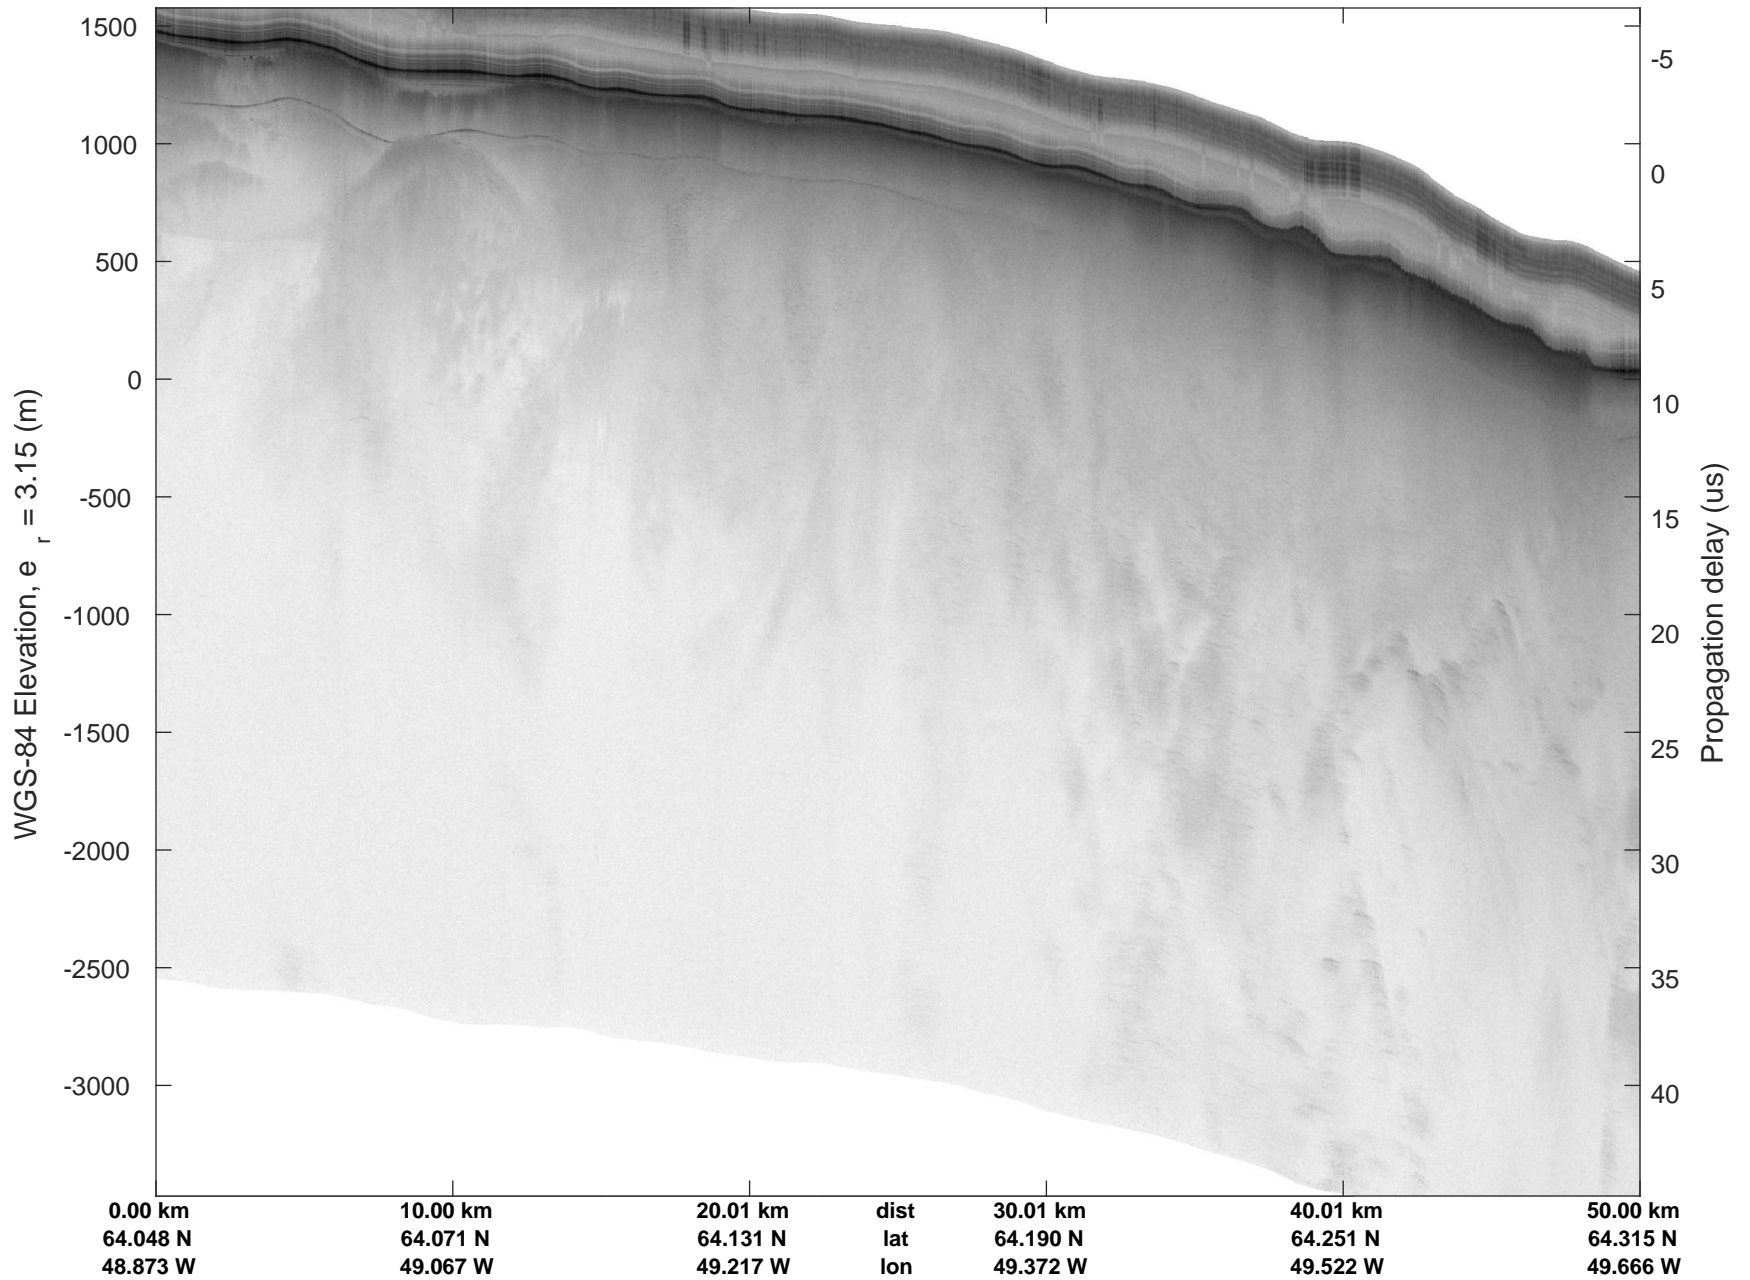

rds 2018_Greenland_P3: "Southwest Glacier-Coastal" 20180426_04_044: 17:39:22.2 to 17:44:53.6 GPS

rds 2018_Greenland_P3: "Southwest Glacier-Coastal" 20180426_04_045: 17:44:53.7 to 17:51:17.5 GPS

rds 2018_Greenland_P3: "Southwest Glacier-Coastal" 20180426_04_045: 17:44:53.7 to 17:51:17.5 GPS

rds 2018_Greenland_P3: "Southwest Glacier-Coastal" 20180426_04_046: 17:51:17.7 to 17:57:37.0 GPS

rds 2018_Greenland_P3: "Southwest Glacier-Coastal" 20180426_04_046: 17:51:17.7 to 17:57:37.0 GPS

rds 2018_Greenland_P3: "Southwest Glacier-Coastal" 20180426_04_047: 17:57:37.1 to 18:04:15.0 GPS