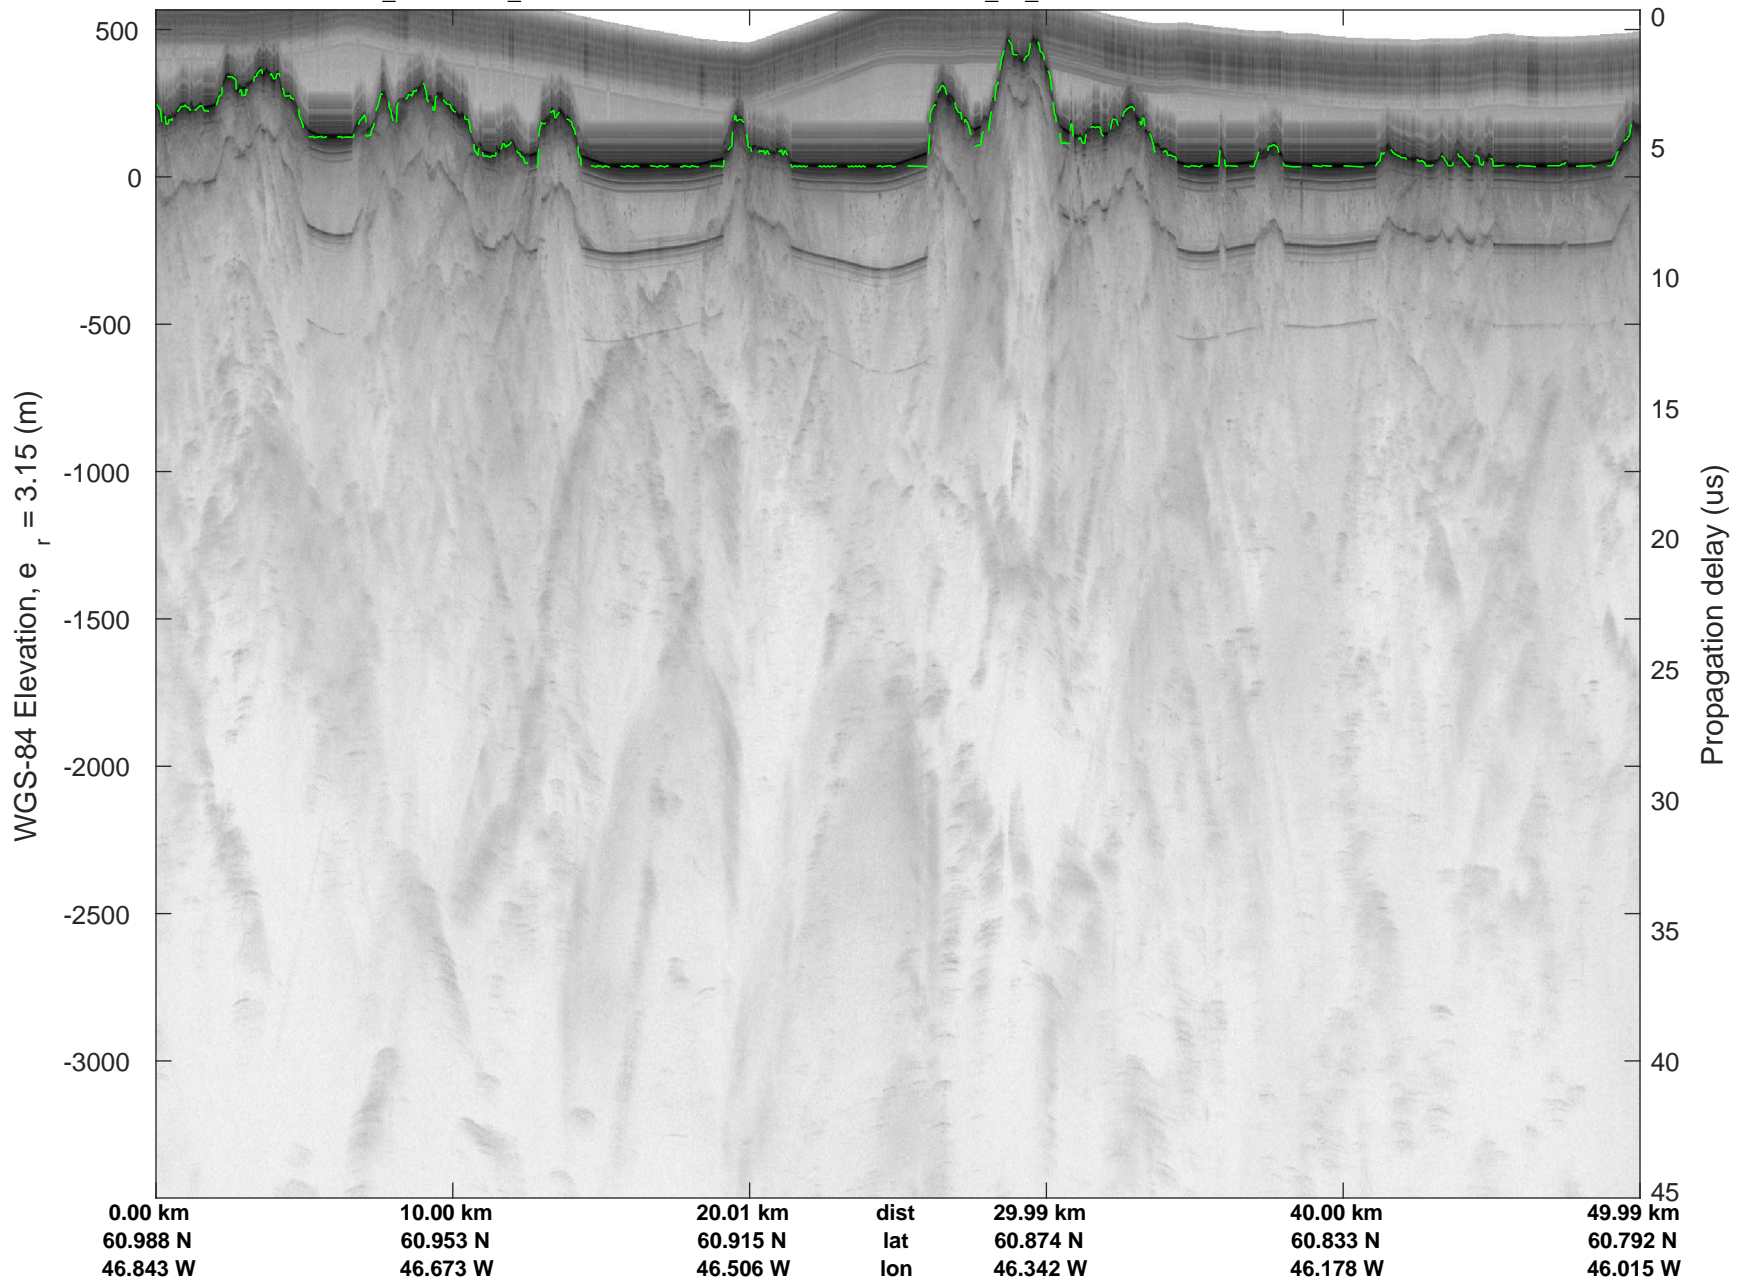

rds 2018_Greenland_P3: "Southwest Glacier-Coastal" 20180426_04_031: 16:17:34.1 to 16:23:52.8 GPS

rds 2018_Greenland_P3: "Southwest Glacier-Coastal" 20180426_04_031: 16:17:34.1 to 16:23:52.8 GPS

rds 2018_Greenland_P3: "Southwest Glacier-Coastal" 20180426_04_032: 16:23:52.9 to 16:30:08.0 GPS

rds 2018_Greenland_P3: "Southwest Glacier-Coastal" 20180426_04_032: 16:23:52.9 to 16:30:08.0 GPS

rds 2018_Greenland_P3: "Southwest Glacier-Coastal" 20180426_04_033: 16:30:08.1 to 16:36:38.2 GPS

rds 2018_Greenland_P3: "Southwest Glacier-Coastal" 20180426_04_033: 16:30:08.1 to 16:36:38.2 GPS