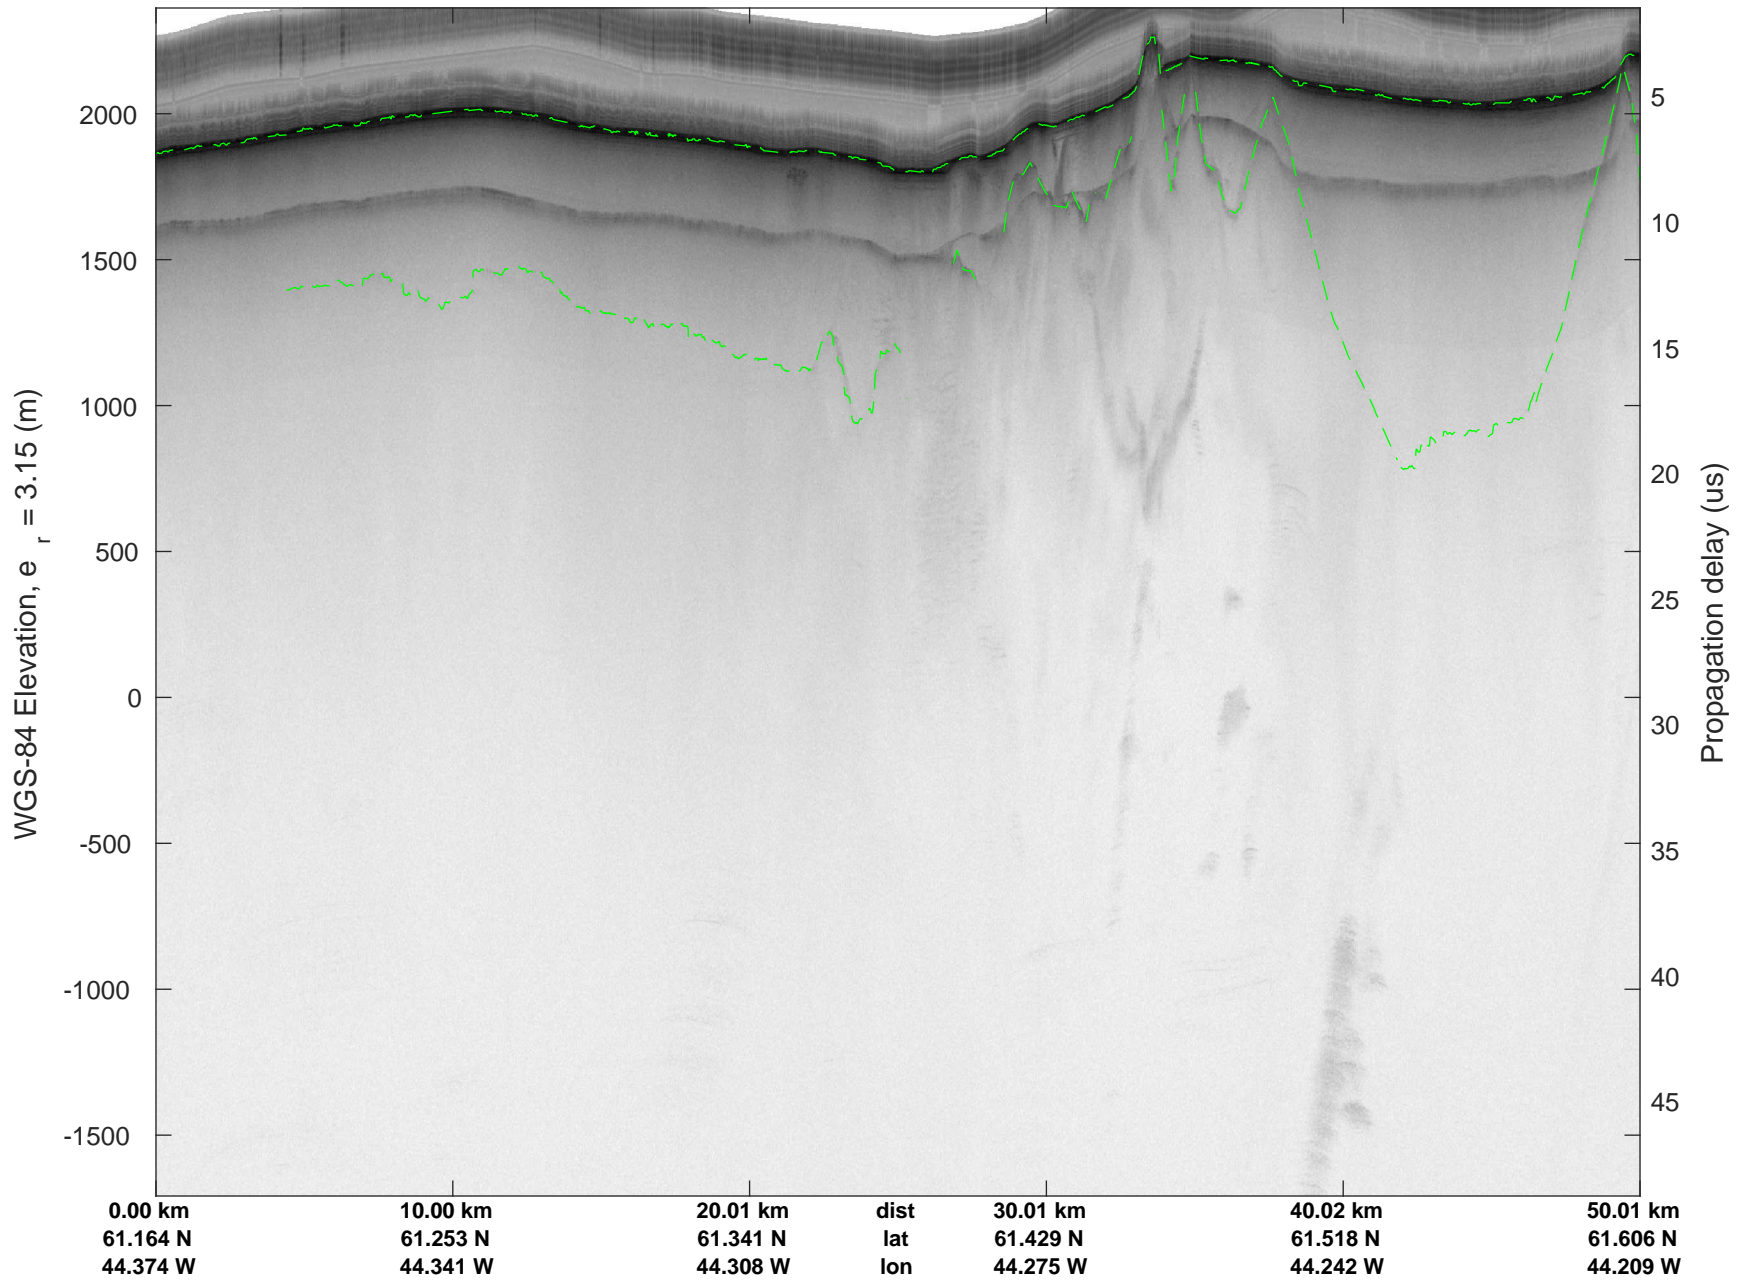

rds 2018_Greenland_P3: "Southwest Glacier-Coastal" 20180426_04_017: 14:52:53.4 to 14:59:05.1 GPS