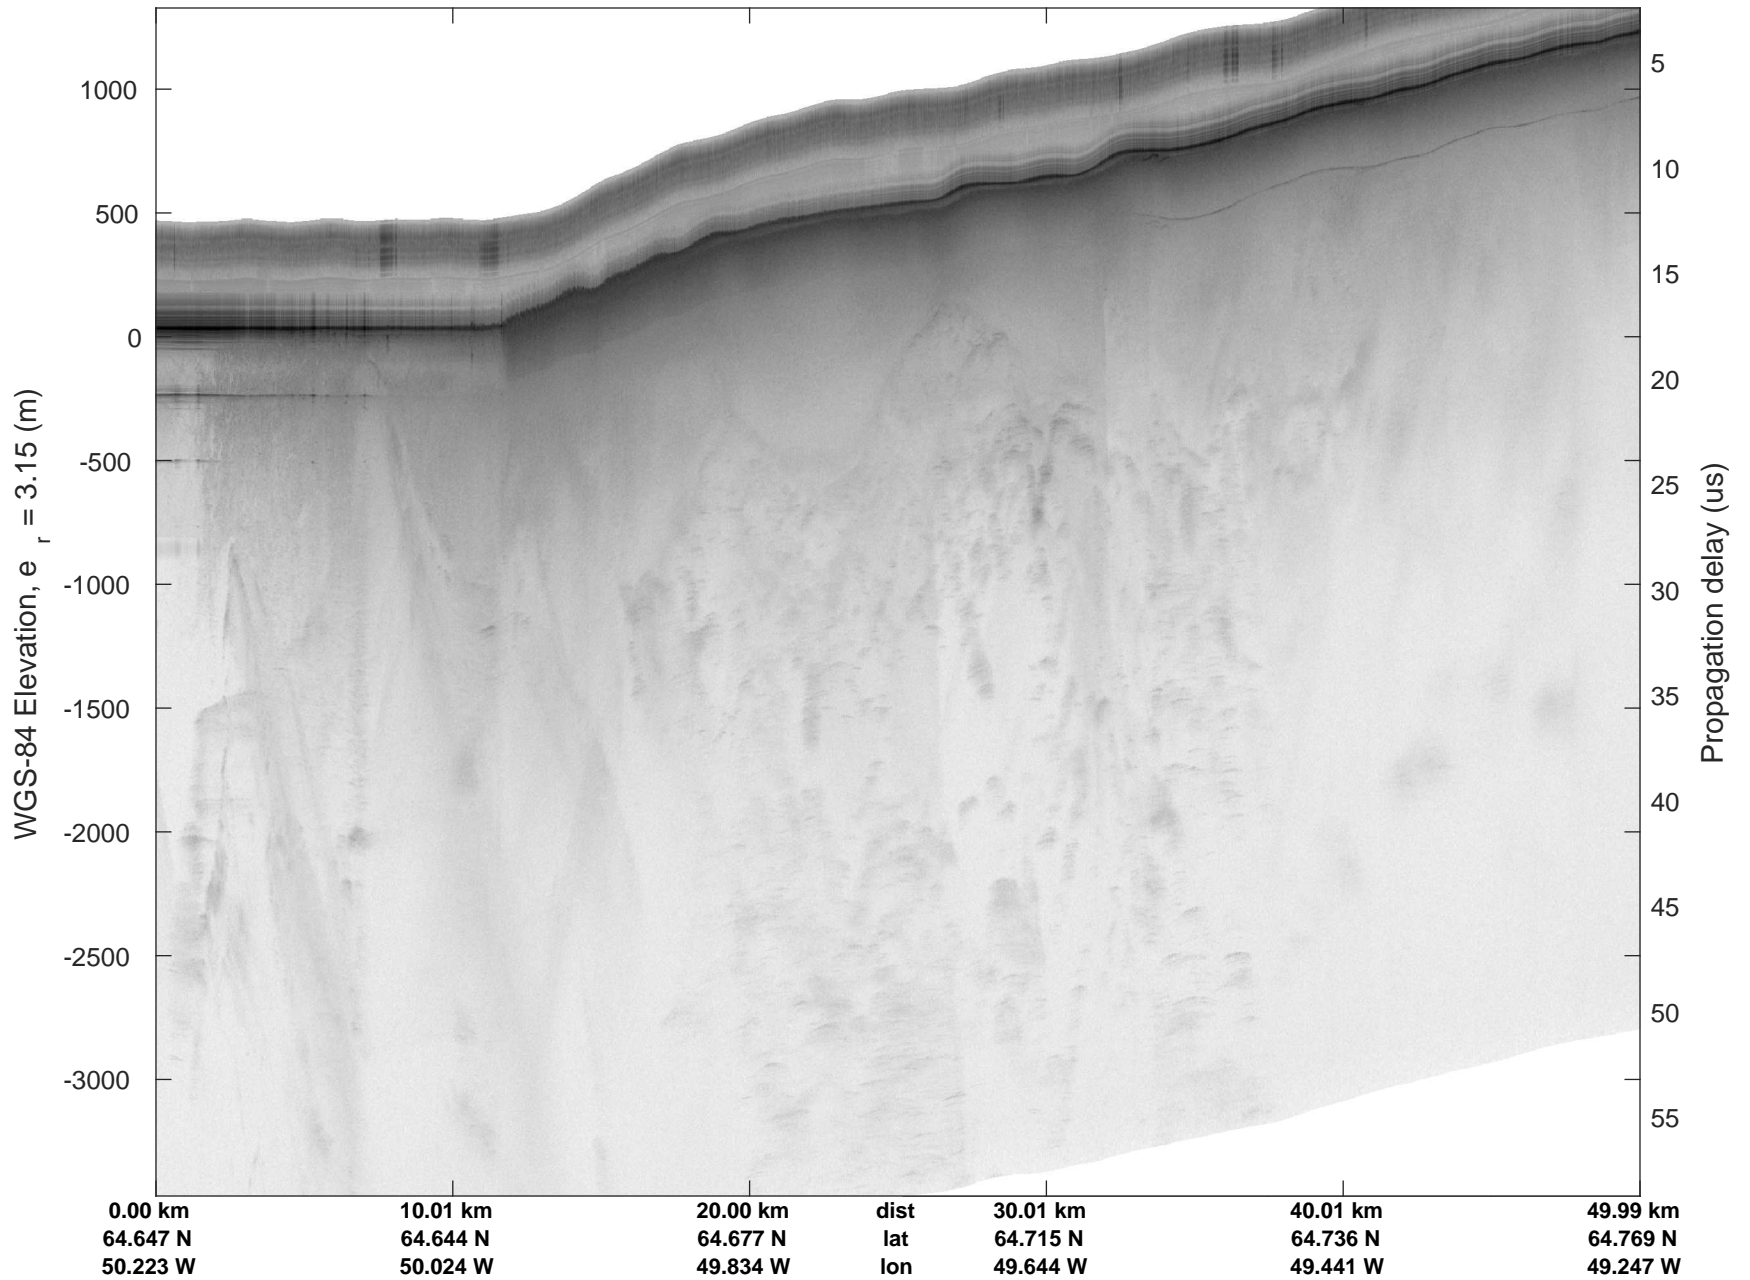

rds 2018_Greenland_P3: "Southwest Glacier-Coastal" 20180426_04_044: 17:39:22.2 to 17:44:53.6 GPS

rds 2018_Greenland_P3: "Southwest Glacier-Coastal" 20180426_04_045: 17:44:53.7 to 17:51:17.5 GPS

rds 2018_Greenland_P3: "Southwest Glacier-Coastal" 20180426_04_045: 17:44:53.7 to 17:51:17.5 GPS

rds 2018_Greenland_P3: "Southwest Glacier-Coastal" 20180426_04_046: 17:51:17.7 to 17:57:37.0 GPS

rds 2018_Greenland_P3: "Southwest Glacier-Coastal" 20180426_04_046: 17:51:17.7 to 17:57:37.0 GPS

rds 2018_Greenland_P3: "Southwest Glacier-Coastal" 20180426_04_047: 17:57:37.1 to 18:04:15.0 GPS

rds 2018_Greenland_P3: "Southwest Glacier-Coastal" 20180426_04_047: 17:57:37.1 to 18:04:15.0 GPS

rds 2018_Greenland_P3: "Southwest Glacier-Coastal" 20180426_04_048: 18:04:15.2 to 18:10:39.0 GPS

rds 2018_Greenland_P3: "Southwest Glacier-Coastal" 20180426_04_048: 18:04:15.2 to 18:10:39.0 GPS