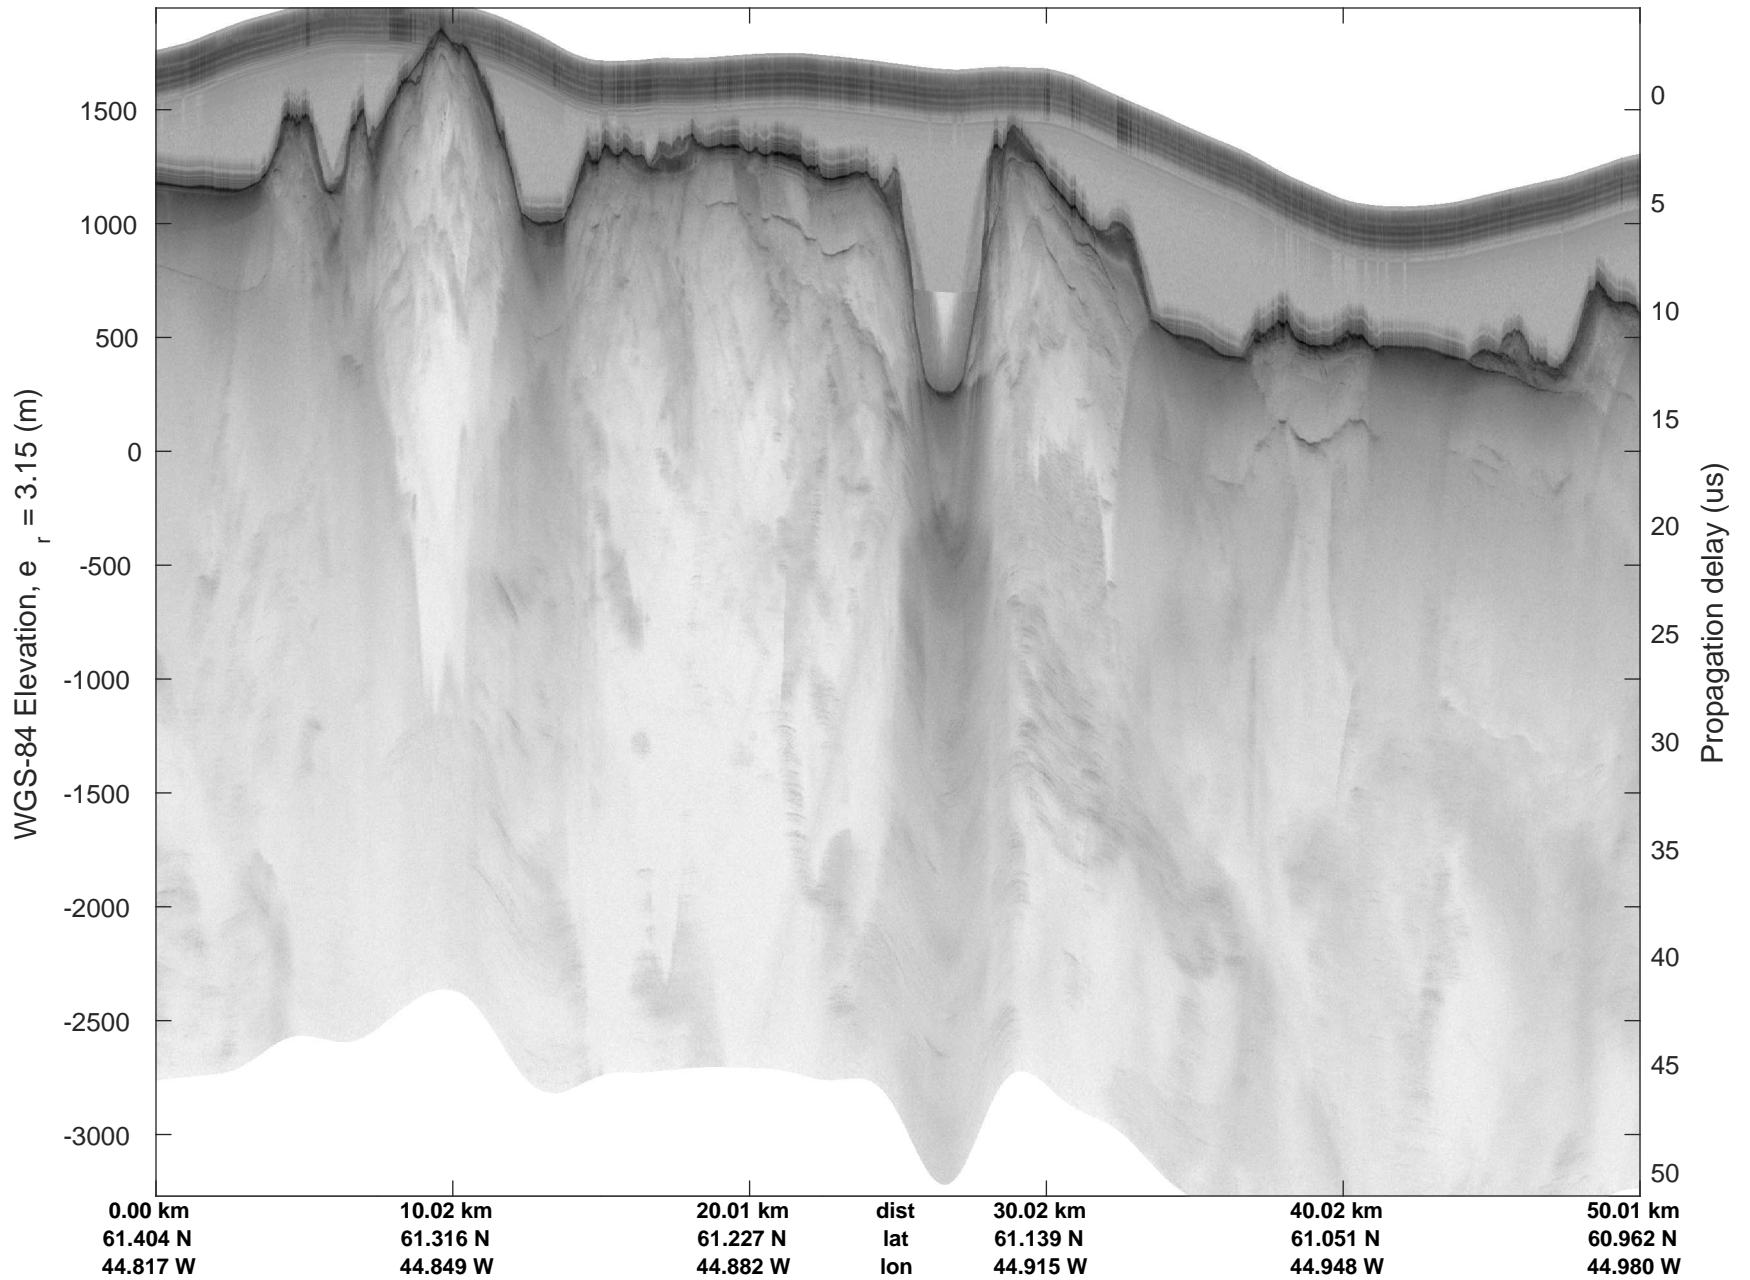

rds 2018_Greenland_P3: "Southwest Glacier-Coastal" 20180426_04_014: 14:33:24.1 to 14:39:47.4 GPS