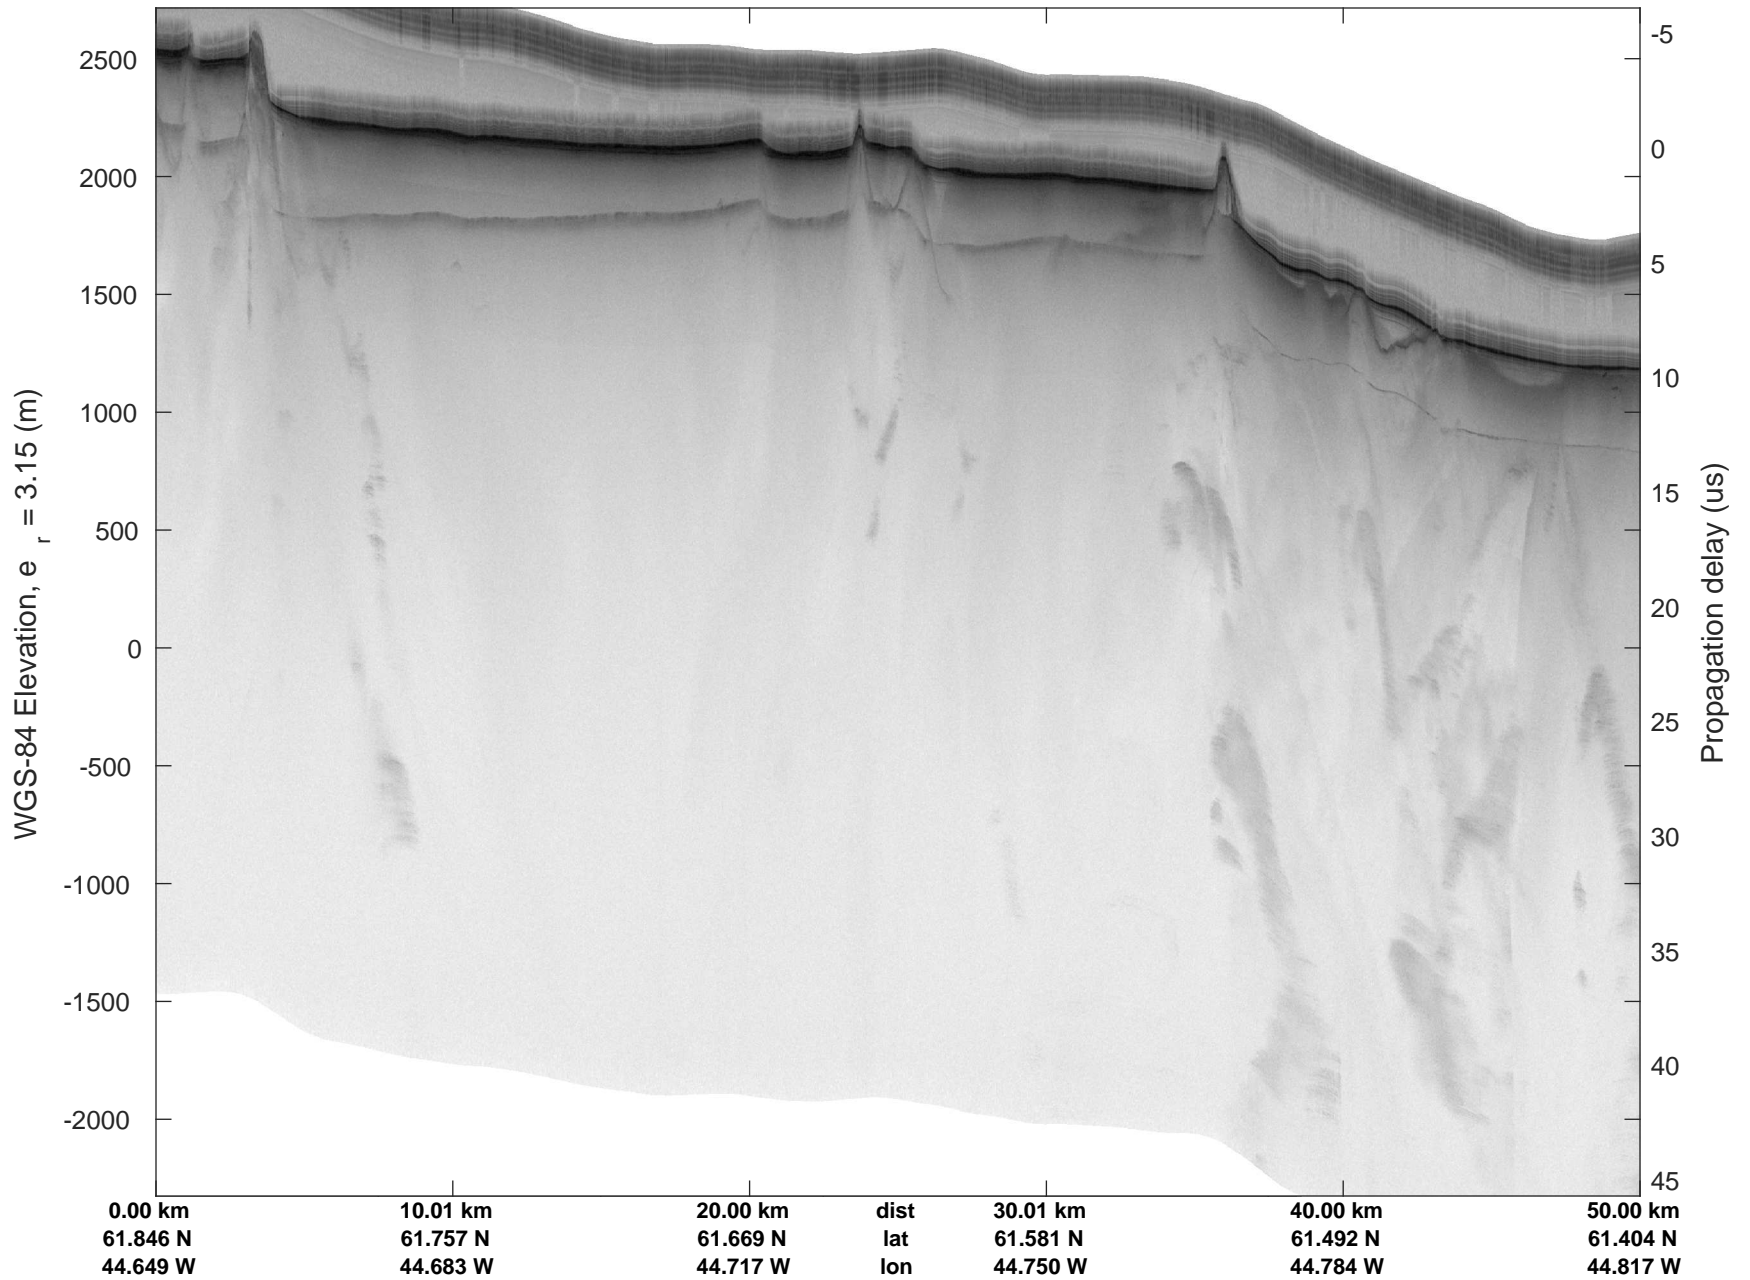

rds 2018_Greenland_P3: "Southwest Glacier-Coastal" 20180426_04_013: 14:27:49.8 to 14:33:24.0 GPS