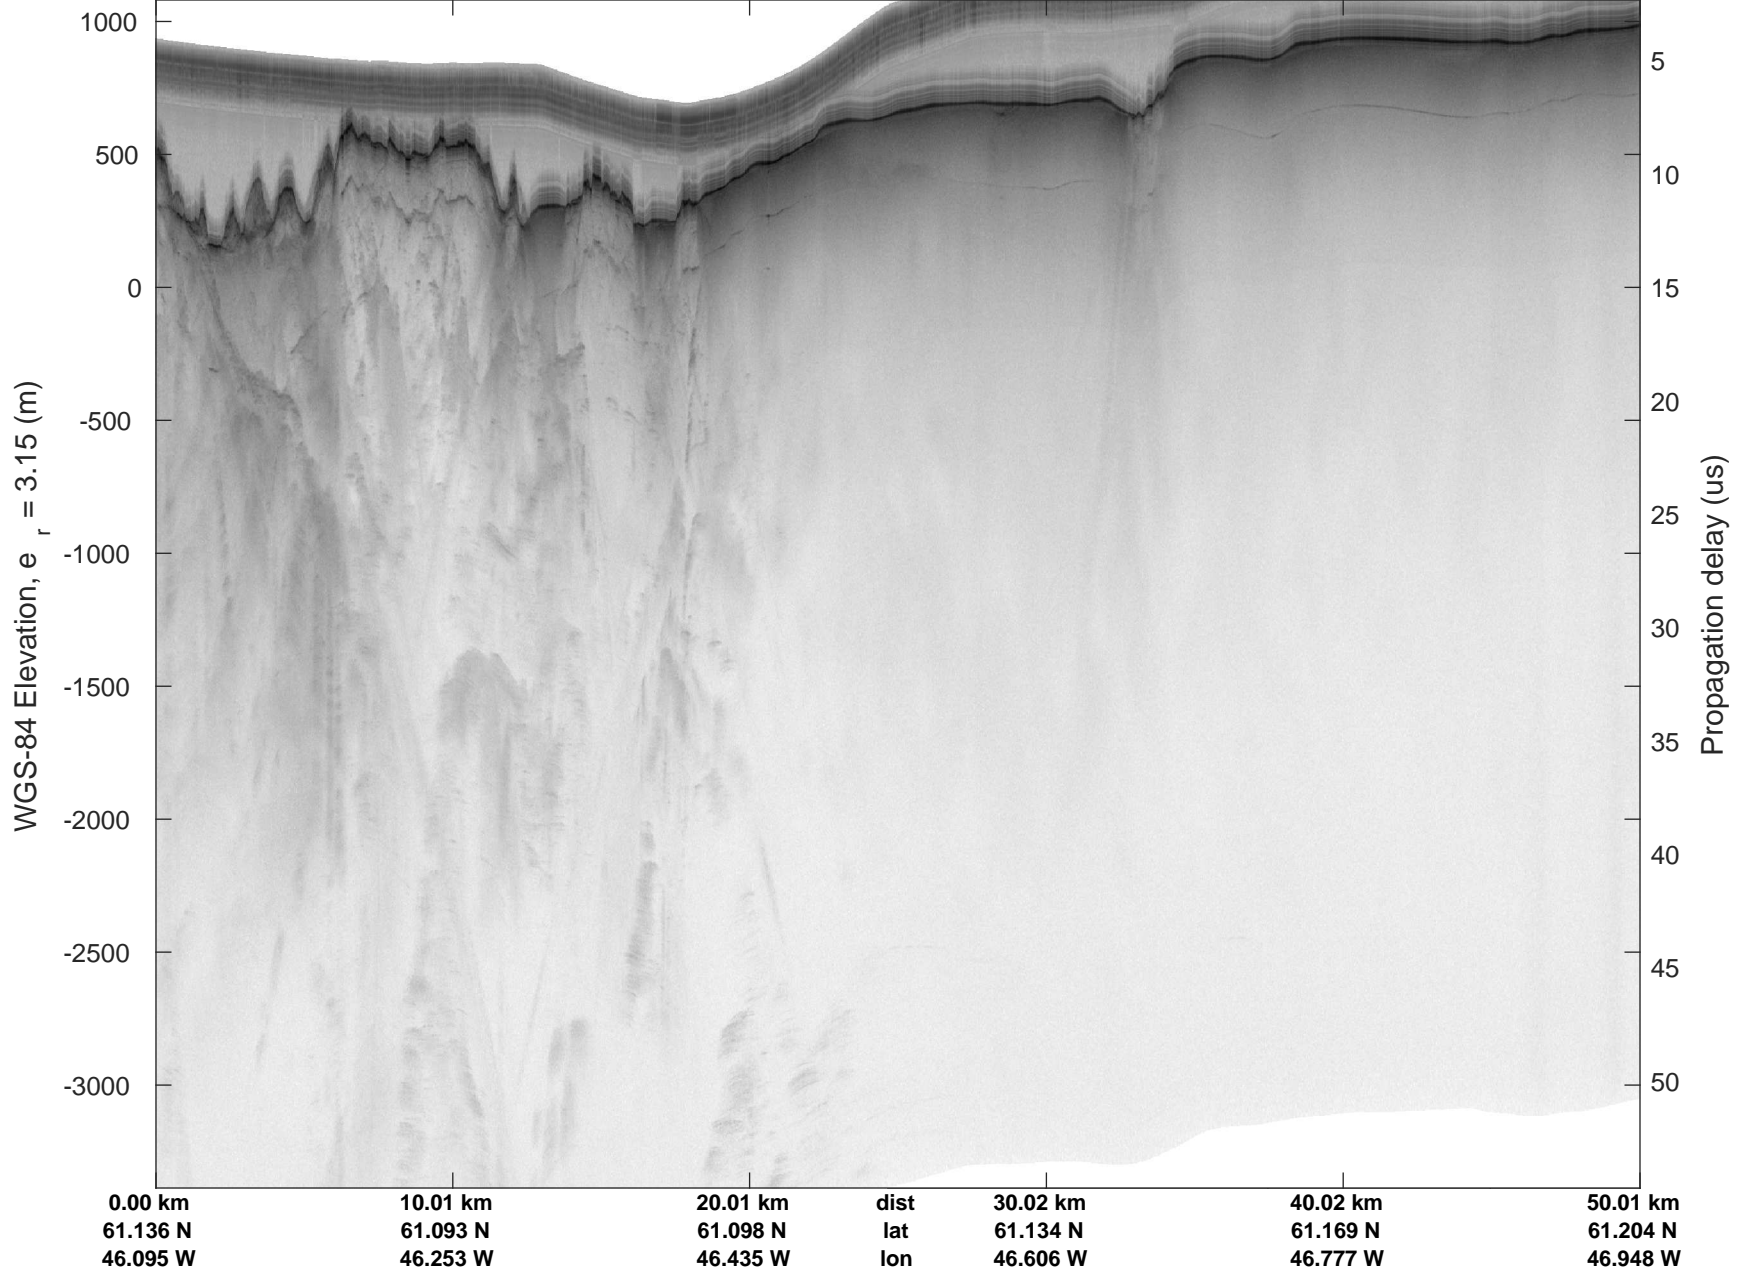

rds 2018_Greenland_P3: "Southwest Glacier-Coastal" 20180426_04_029: 16:05:11.6 to 16:11:22.1 GPS