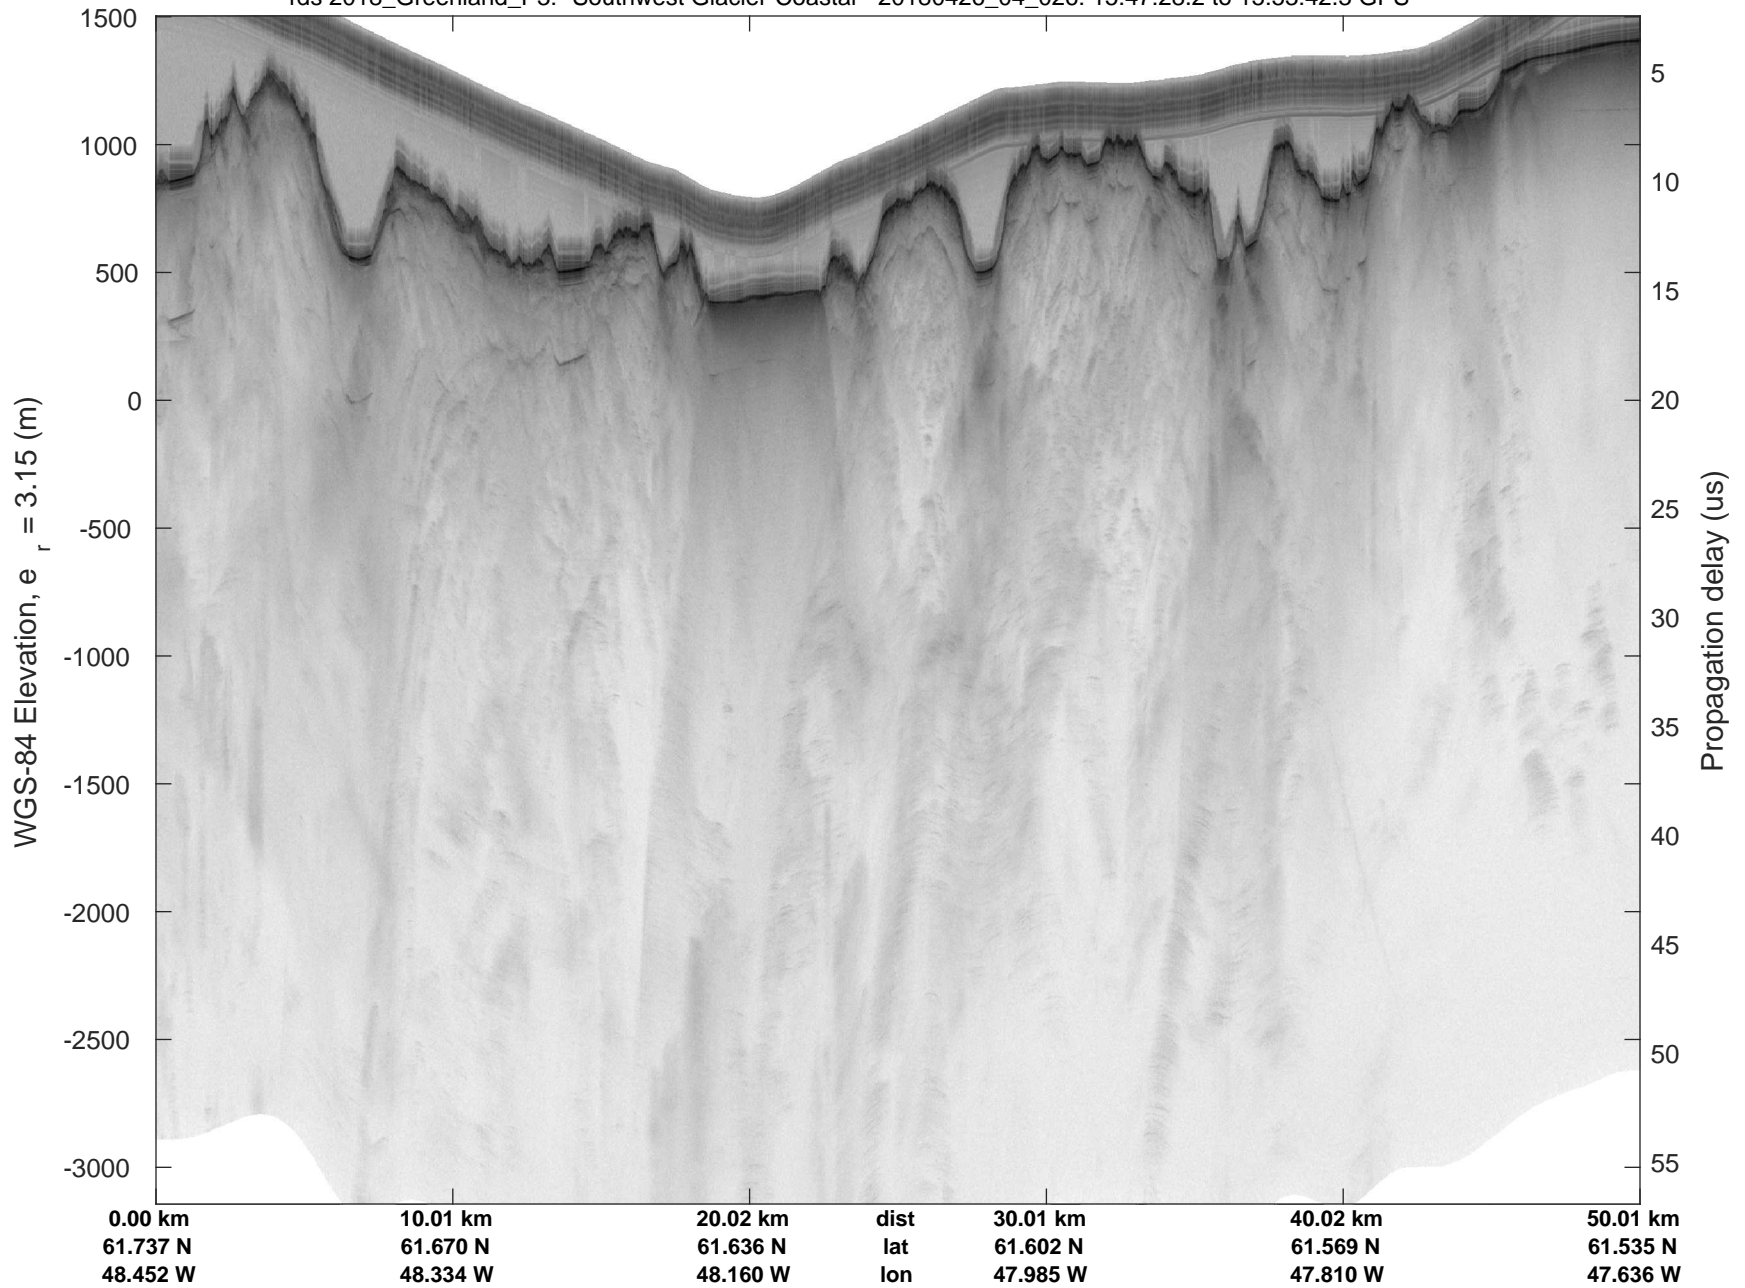

rds 2018_Greenland_P3: "Southwest Glacier-Coastal" 20180426_04_023: 15:29:09.3 to 15:35:25.8 GPS

rds 2018_Greenland_P3: "Southwest Glacier-Coastal" 20180426_04_024: 15:35:25.9 to 15:41:24.2 GPS

rds 2018_Greenland_P3: "Southwest Glacier-Coastal" 20180426_04_024: 15:35:25.9 to 15:41:24.2 GPS

rds 2018_Greenland_P3: "Southwest Glacier-Coastal" 20180426_04_025: 15:41:24.3 to 15:47:28.1 GPS

rds 2018_Greenland_P3: "Southwest Glacier-Coastal" 20180426_04_025: 15:41:24.3 to 15:47:28.1 GPS

rds 2018_Greenland_P3: "Southwest Glacier-Coastal" 20180426_04_026: 15:47:28.2 to 15:53:42.3 GPS