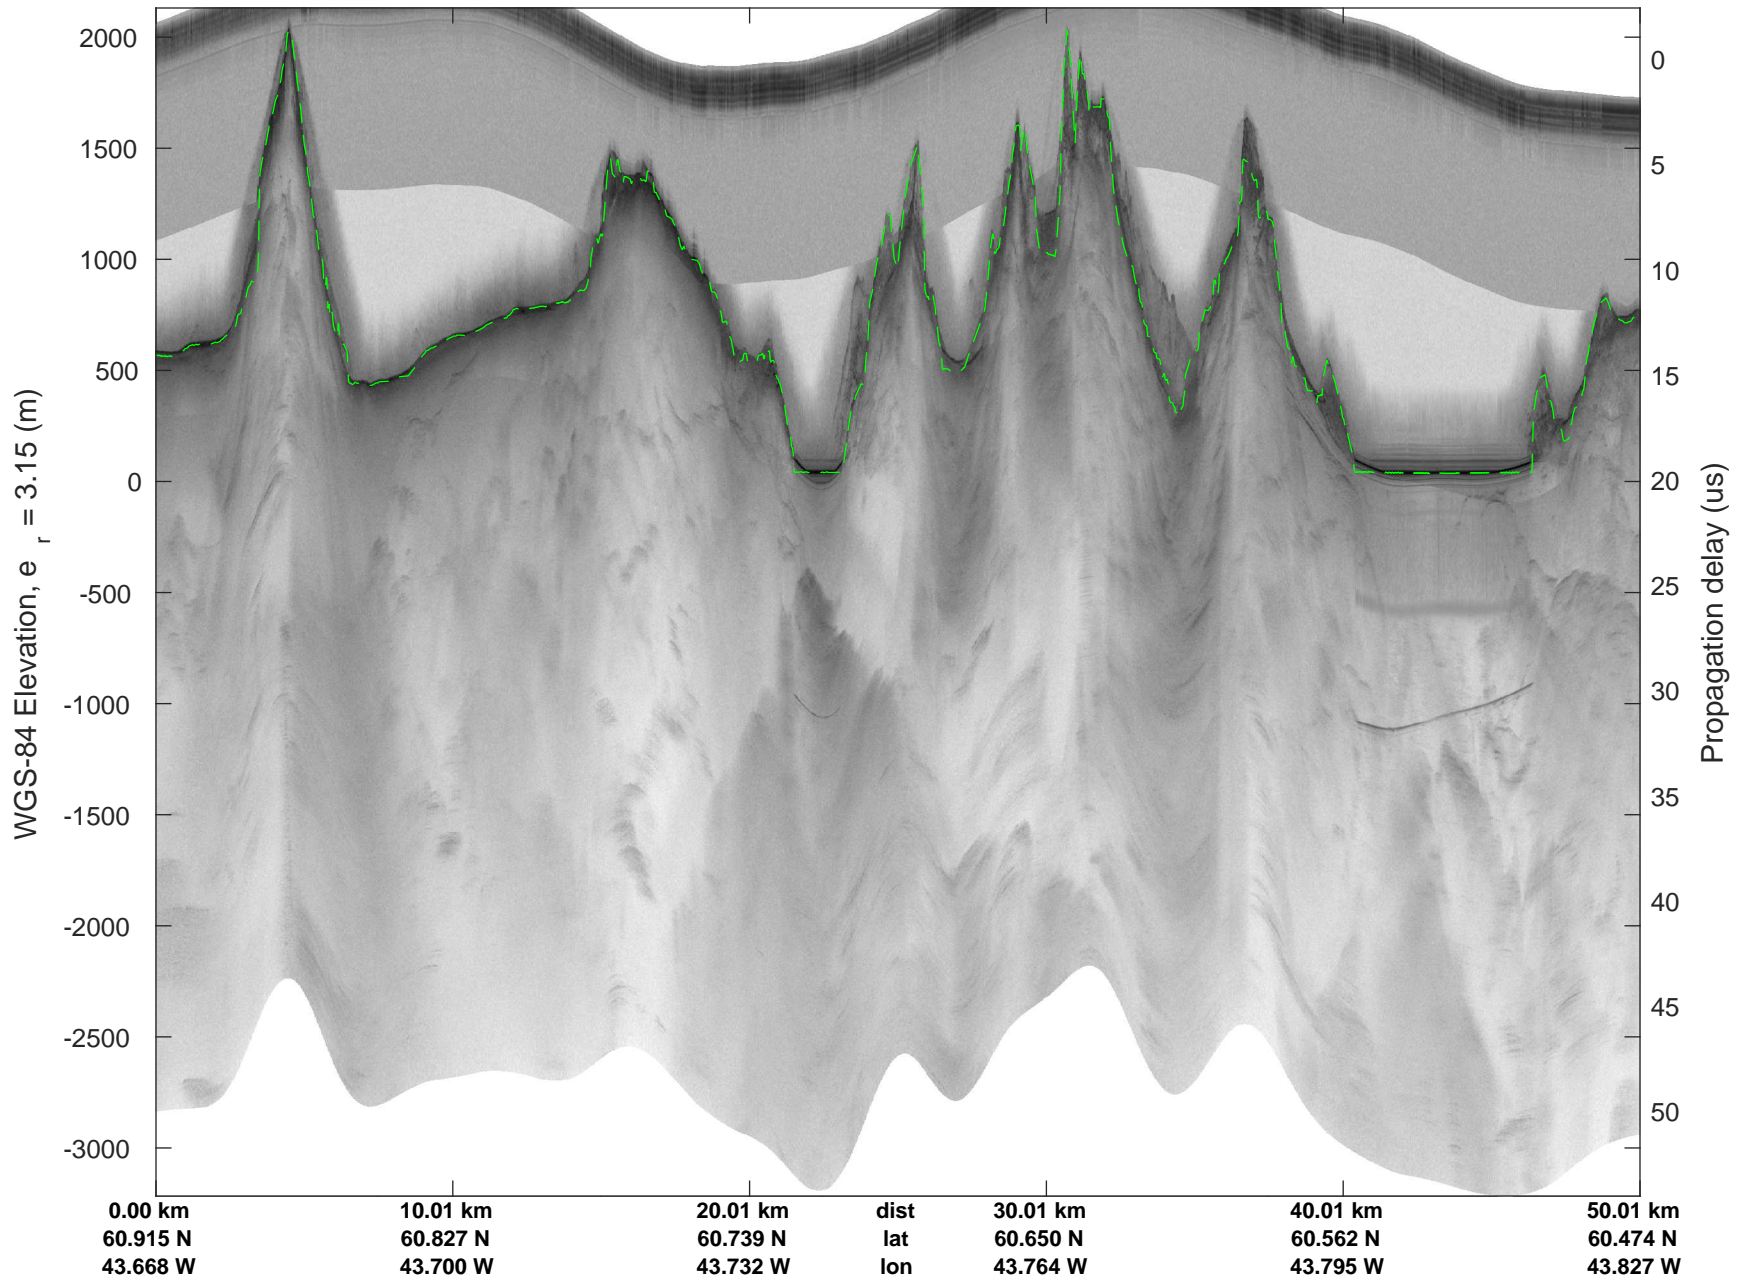

rds 2018_Greenland_P3: "Southwest Glacier-Coastal" 20180426_04_002: 13:21:10.3 to 13:26:50.3 GPS

rds 2018_Greenland_P3: "Southwest Glacier-Coastal" 20180426_04_003: 13:26:50.4 to 13:32:45.0 GPS

rds 2018_Greenland_P3: "Southwest Glacier-Coastal" 20180426_04_003: 13:26:50.4 to 13:32:45.0 GPS

rds 2018_Greenland_P3: "Southwest Glacier-Coastal" 20180426_04_004: 13:32:45.1 to 13:38:34.9 GPS

rds 2018_Greenland_P3: "Southwest Glacier-Coastal" 20180426_04_004: 13:32:45.1 to 13:38:34.9 GPS

rds 2018_Greenland_P3: "Southwest Glacier-Coastal" 20180426_04_005: 13:38:35.0 to 13:44:18.7 GPS

rds 2018_Greenland_P3: "Southwest Glacier-Coastal" 20180426_04_005: 13:38:35.0 to 13:44:18.7 GPS

rds 2018_Greenland_P3: "Southwest Glacier-Coastal" 20180426_04_006: 13:44:18.8 to 13:51:02.1 GPS

rds 2018_Greenland_P3: "Southwest Glacier-Coastal" 20180426_04_006: 13:44:18.8 to 13:51:02.1 GPS