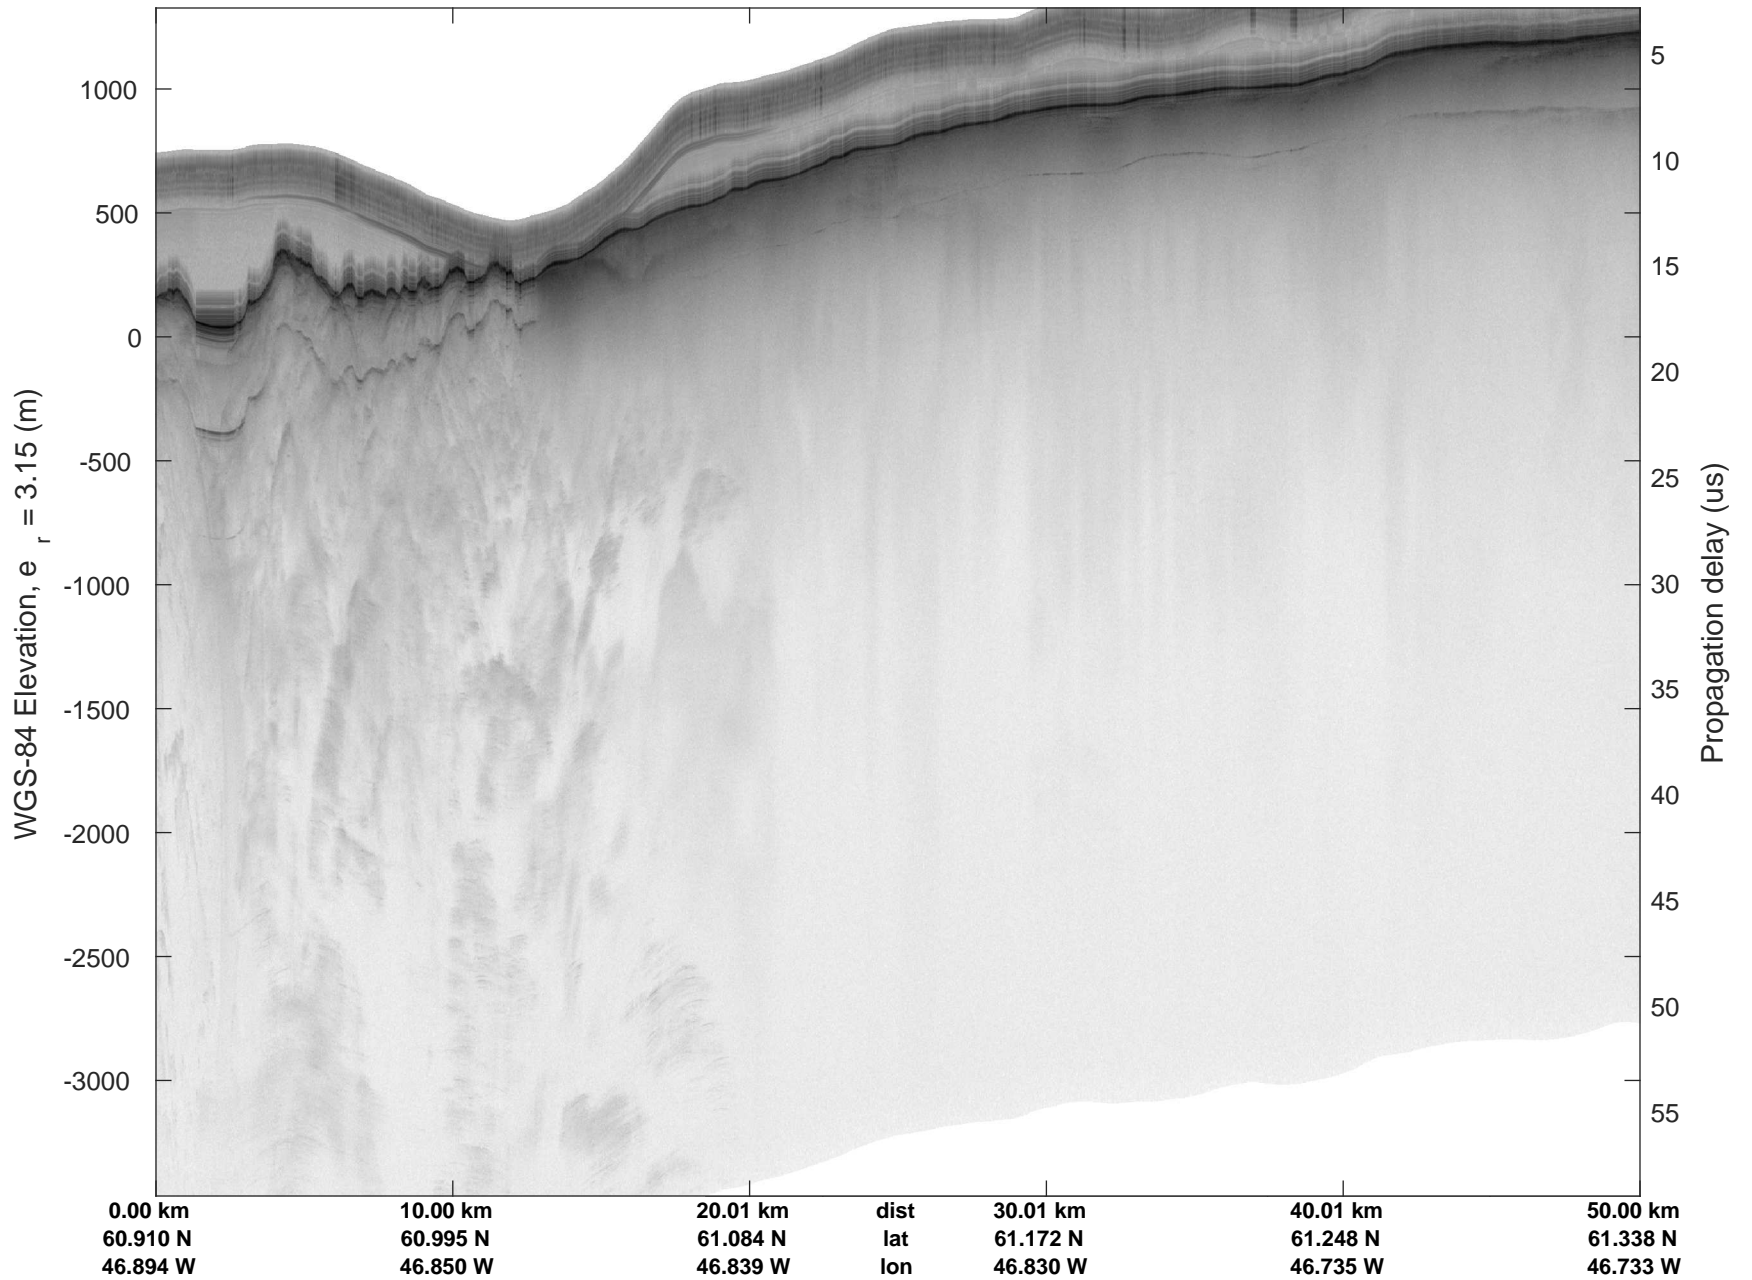

rds 2018_Greenland_P3: "Southwest Glacier-Coastal" 20180426_04_038: 17:02:21.0 to 17:09:21.5 GPS