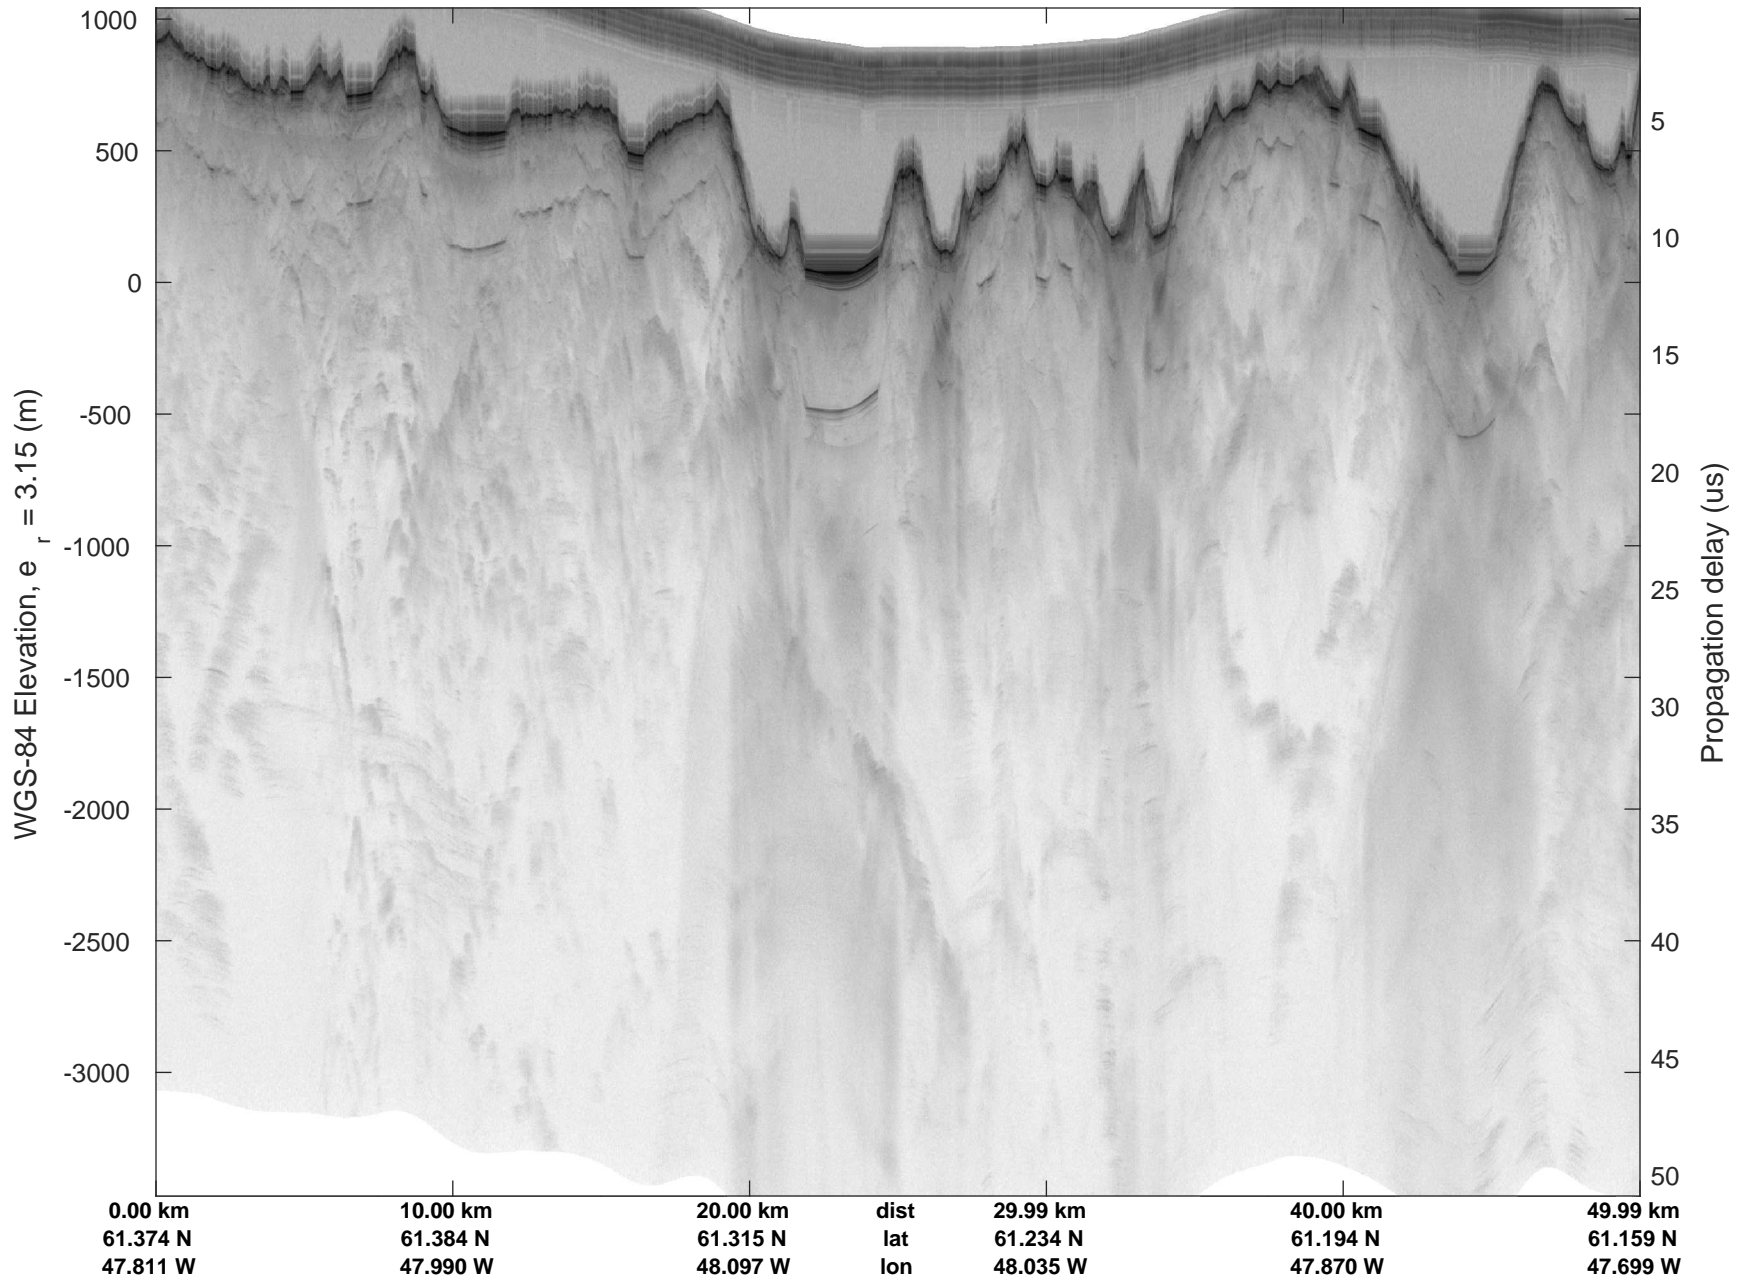

rds 2018_Greenland_P3: "Southwest Glacier-Coastal" 20180426_04_029: 16:05:11.6 to 16:11:22.1 GPS

rds 2018_Greenland_P3: "Southwest Glacier-Coastal" 20180426_04_030: 16:11:22.2 to 16:17:33.9 GPS

rds 2018_Greenland_P3: "Southwest Glacier-Coastal" 20180426_04_030: 16:11:22.2 to 16:17:33.9 GPS

rds 2018_Greenland_P3: "Southwest Glacier-Coastal" 20180426_04_031: 16:17:34.1 to 16:23:52.8 GPS

rds 2018_Greenland_P3: "Southwest Glacier-Coastal" 20180426_04_031: 16:17:34.1 to 16:23:52.8 GPS

rds 2018_Greenland_P3: "Southwest Glacier-Coastal" 20180426_04_032: 16:23:52.9 to 16:30:08.0 GPS