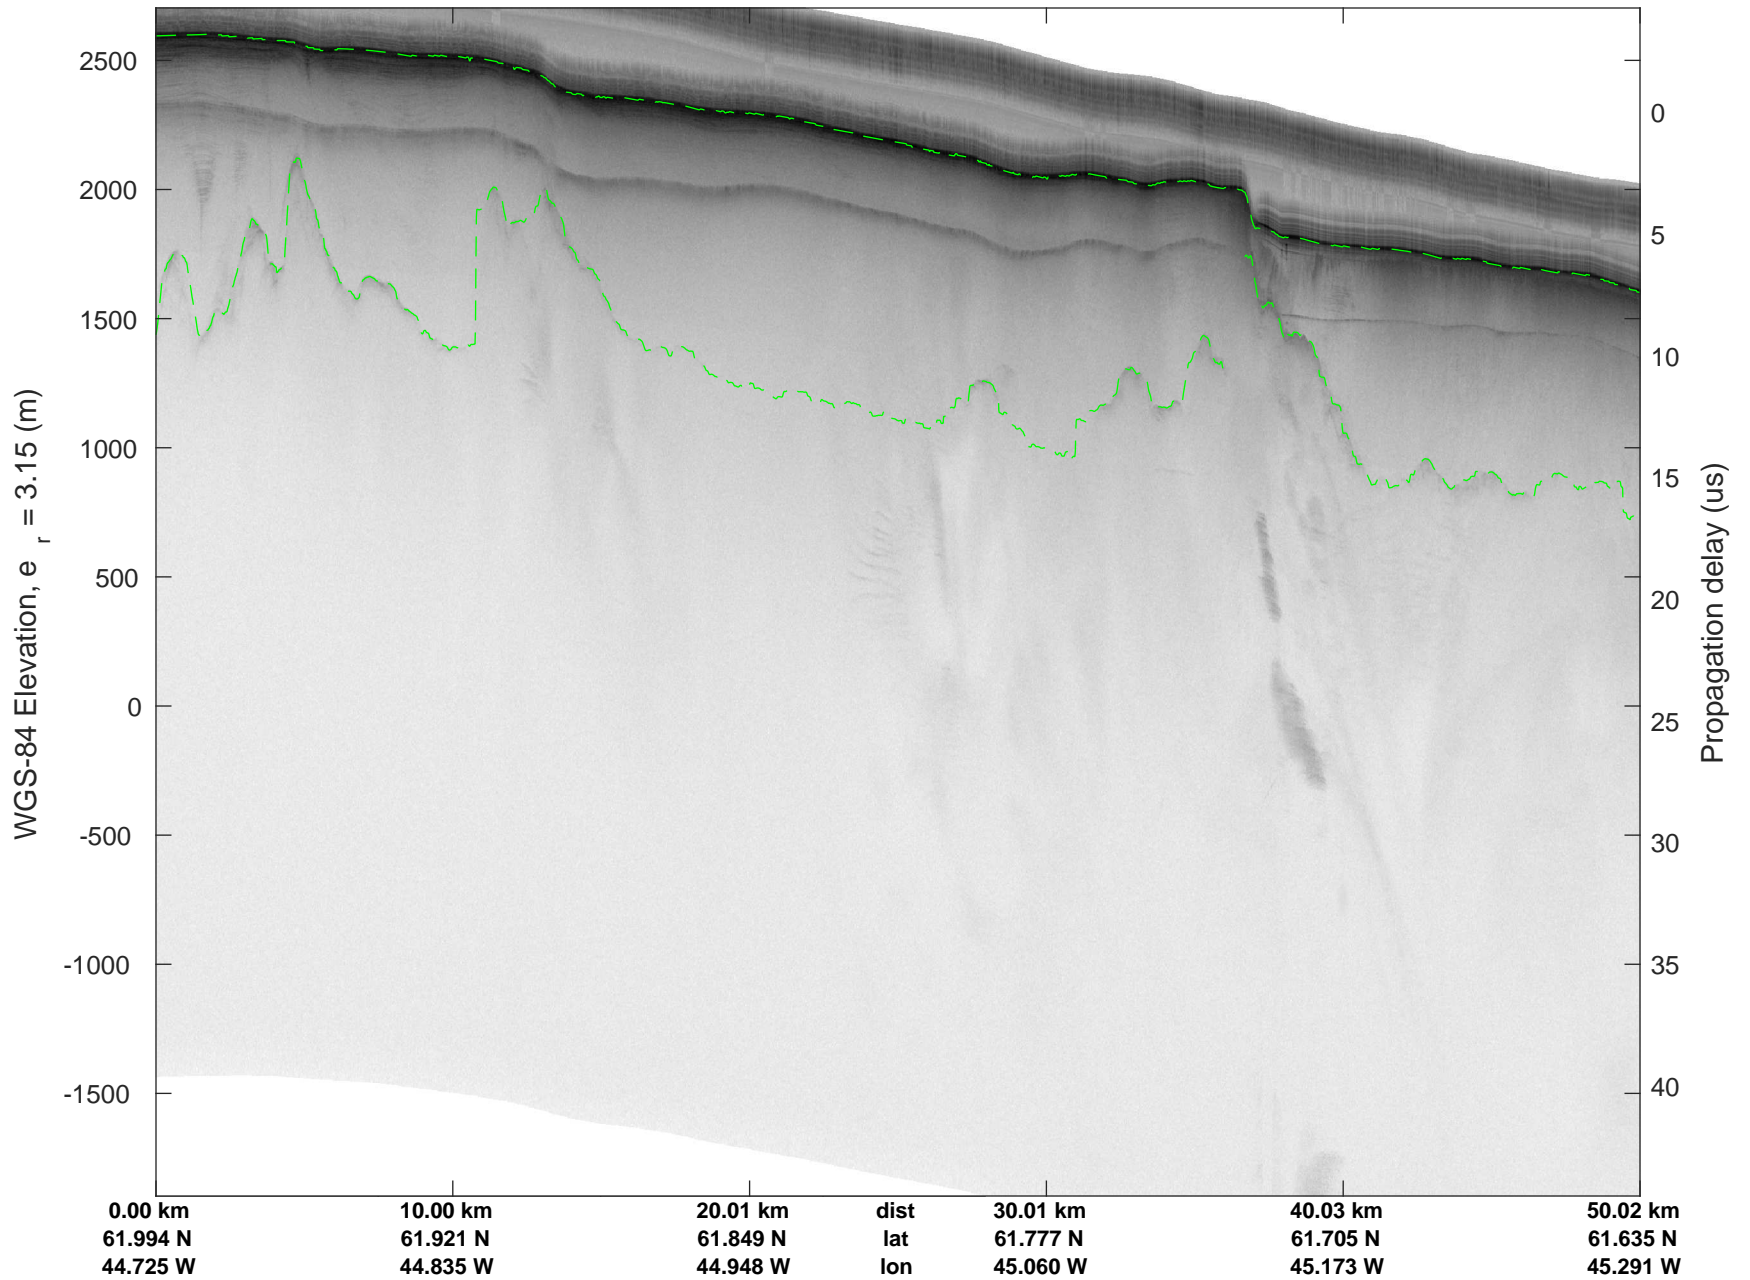

rds 2018_Greenland_P3: "Southwest Glacier-Coastal" 20180426_04_021: 15:17:08.7 to 15:22:47.6 GPS