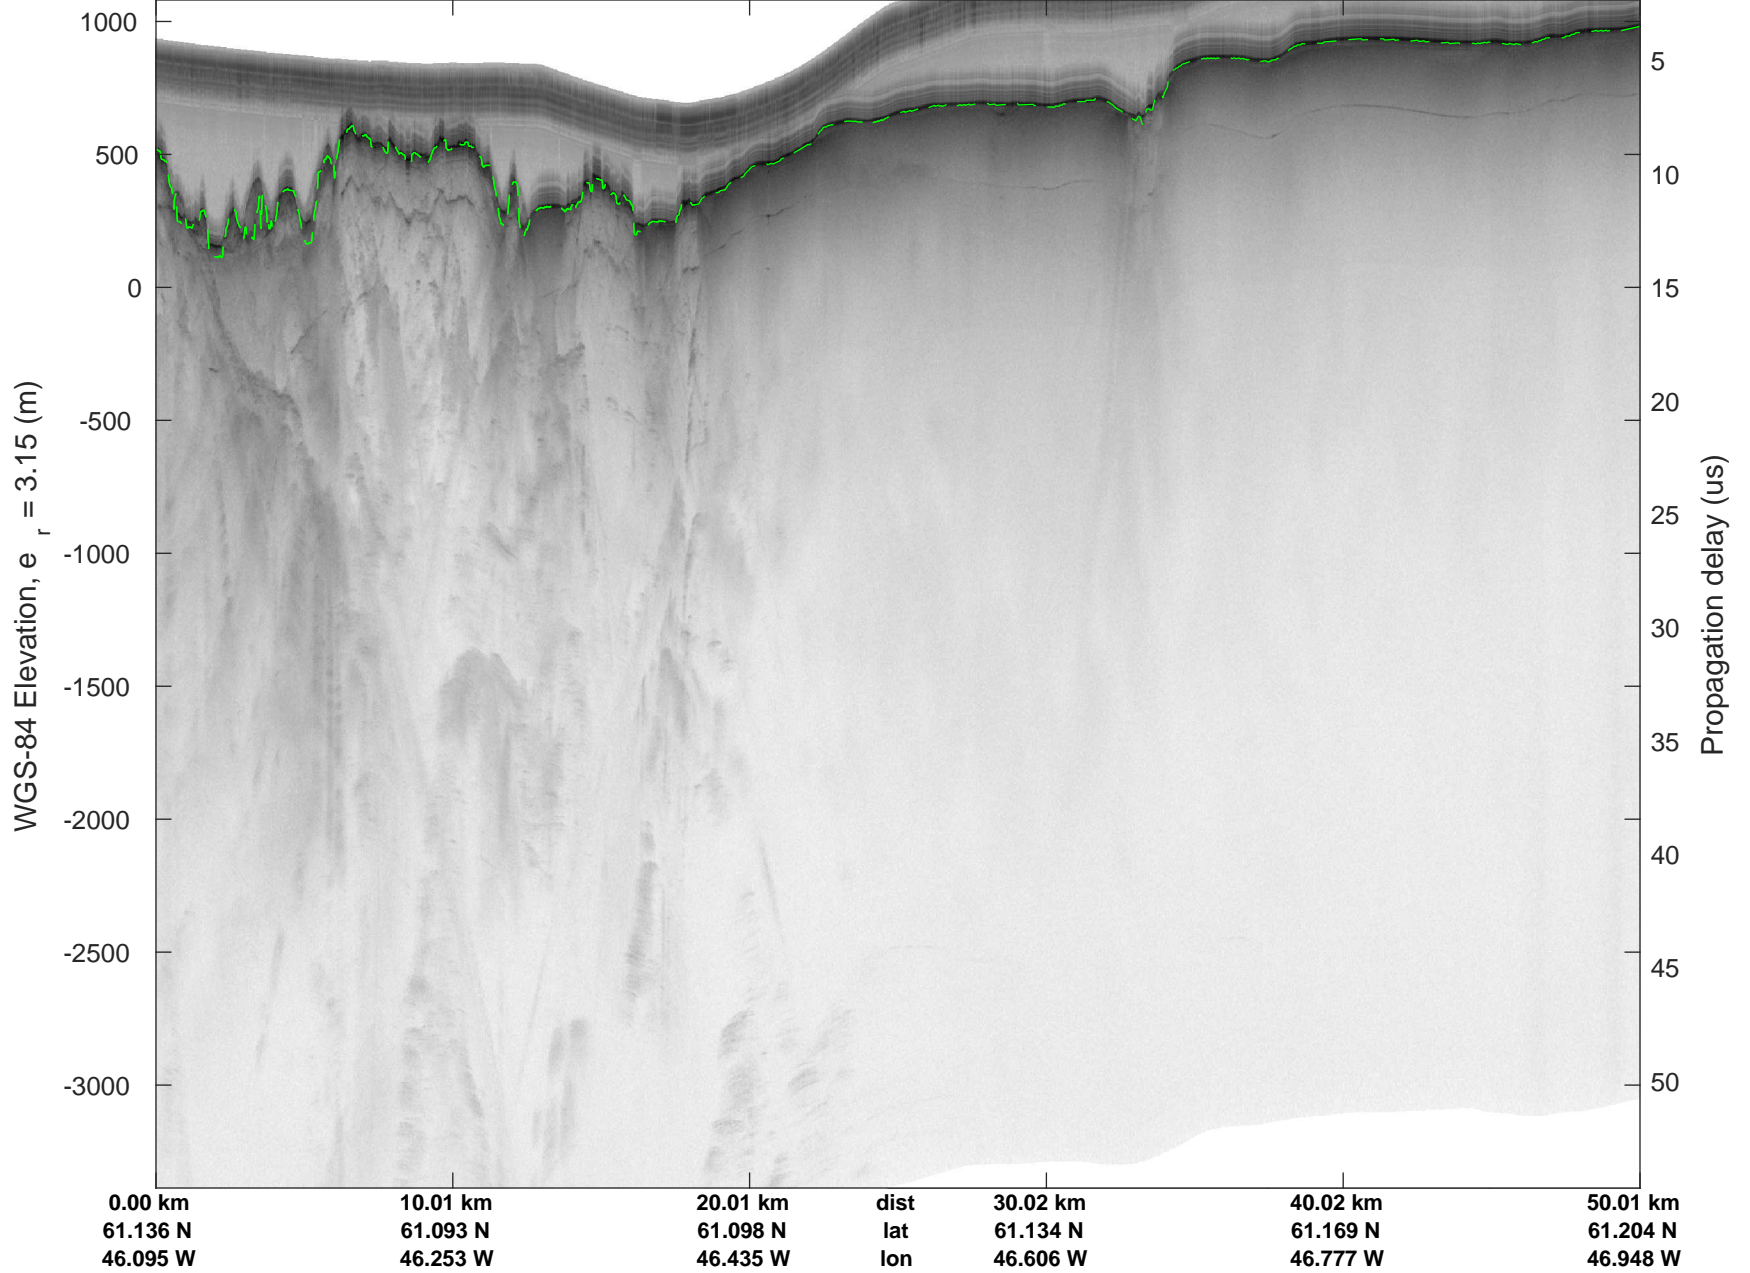

rds 2018_Greenland_P3: "Southwest Glacier-Coastal" 20180426_04_029: 16:05:11.6 to 16:11:22.1 GPS