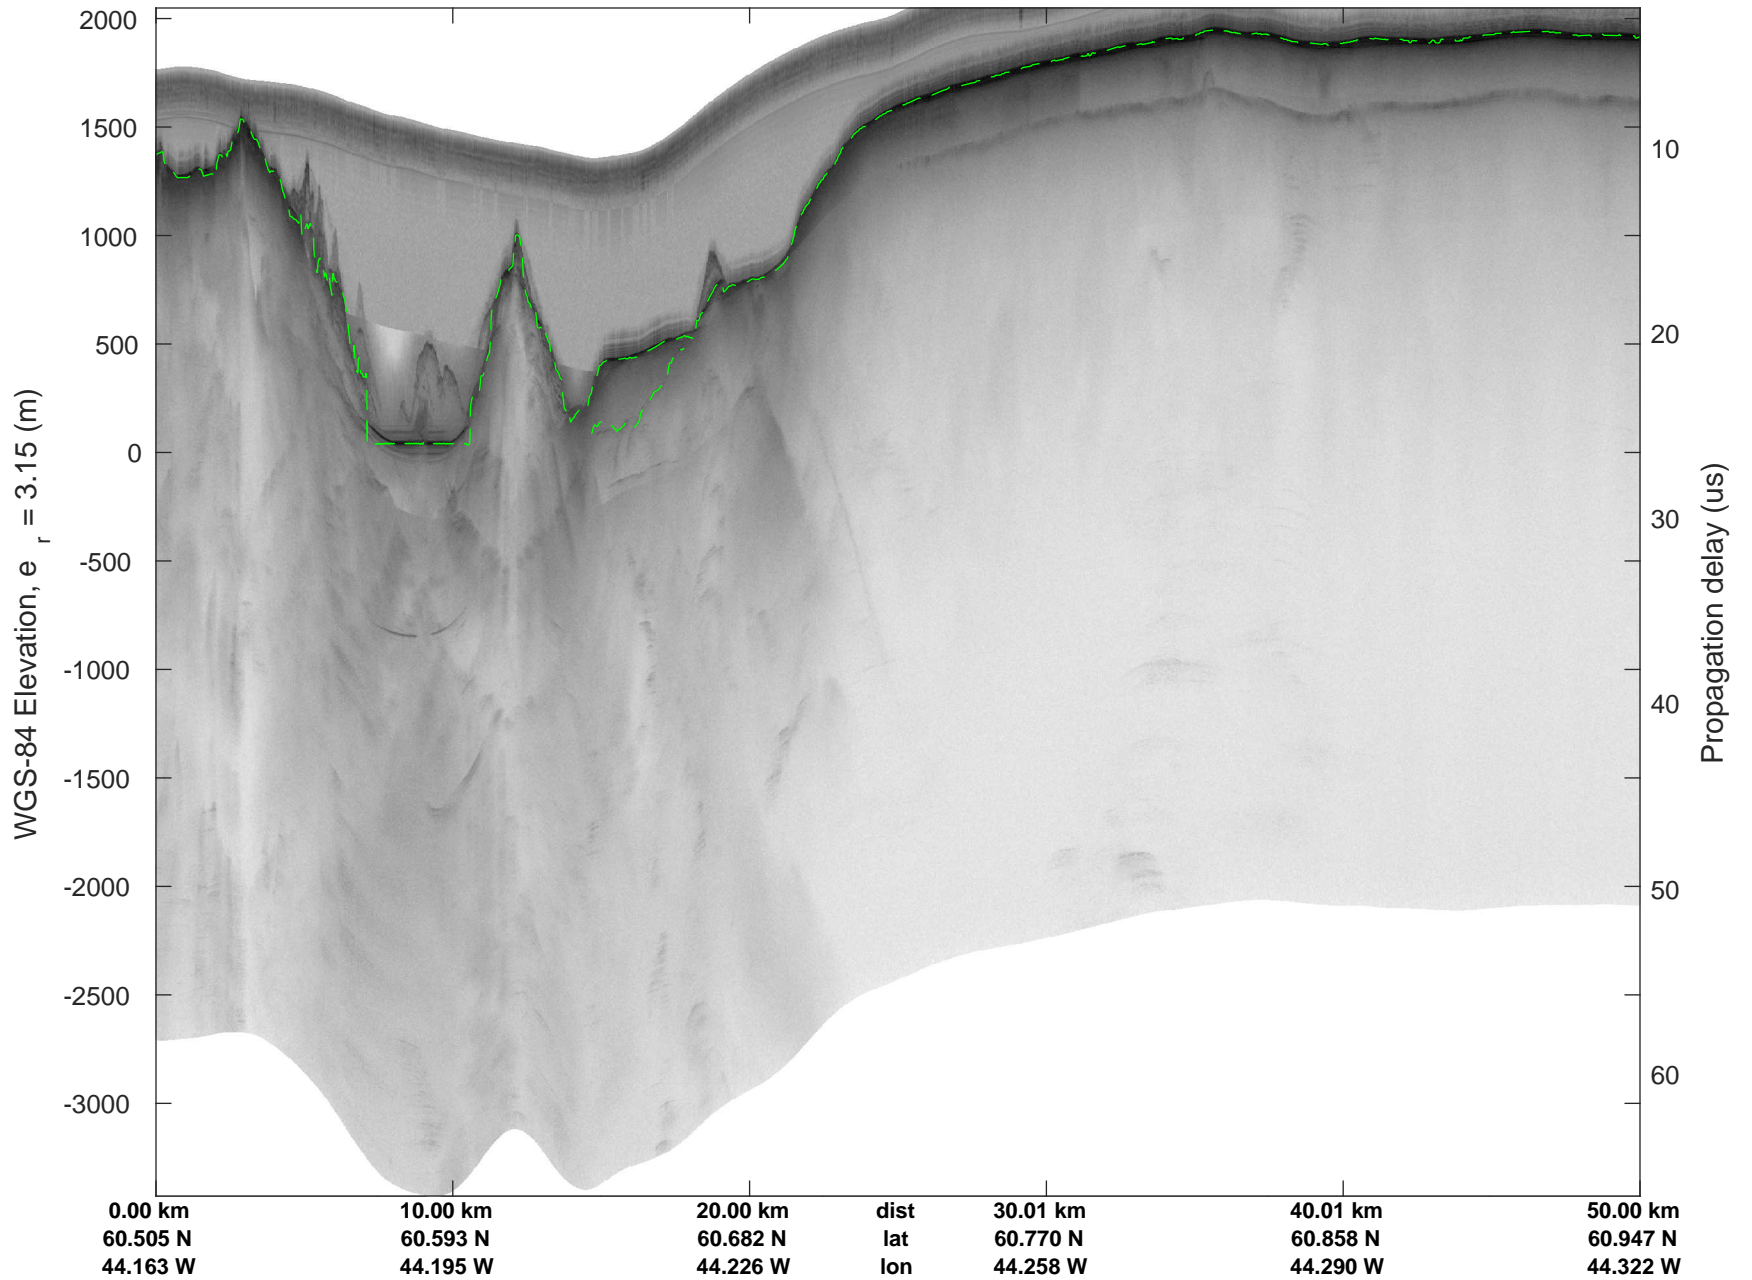

rds 2018_Greenland_P3: "Southwest Glacier-Coastal" 20180426_04_004: 13:32:45.1 to 13:38:34.9 GPS

rds 2018_Greenland_P3: "Southwest Glacier-Coastal" 20180426_04_004: 13:32:45.1 to 13:38:34.9 GPS

rds 2018_Greenland_P3: "Southwest Glacier-Coastal" 20180426_04_005: 13:38:35.0 to 13:44:18.7 GPS

rds 2018_Greenland_P3: "Southwest Glacier-Coastal" 20180426_04_005: 13:38:35.0 to 13:44:18.7 GPS

rds 2018_Greenland_P3: "Southwest Glacier-Coastal" 20180426_04_006: 13:44:18.8 to 13:51:02.1 GPS

rds 2018_Greenland_P3: "Southwest Glacier-Coastal" 20180426_04_006: 13:44:18.8 to 13:51:02.1 GPS

rds 2018_Greenland_P3: "Southwest Glacier-Coastal" 20180426_04_007: 13:51:02.4 to 13:57:37.7 GPS

rds 2018_Greenland_P3: "Southwest Glacier-Coastal" 20180426_04_007: 13:51:02.4 to 13:57:37.7 GPS

rds 2018_Greenland_P3: "Southwest Glacier-Coastal" 20180426_04_008: 13:57:37.8 to 14:03:38.7 GPS