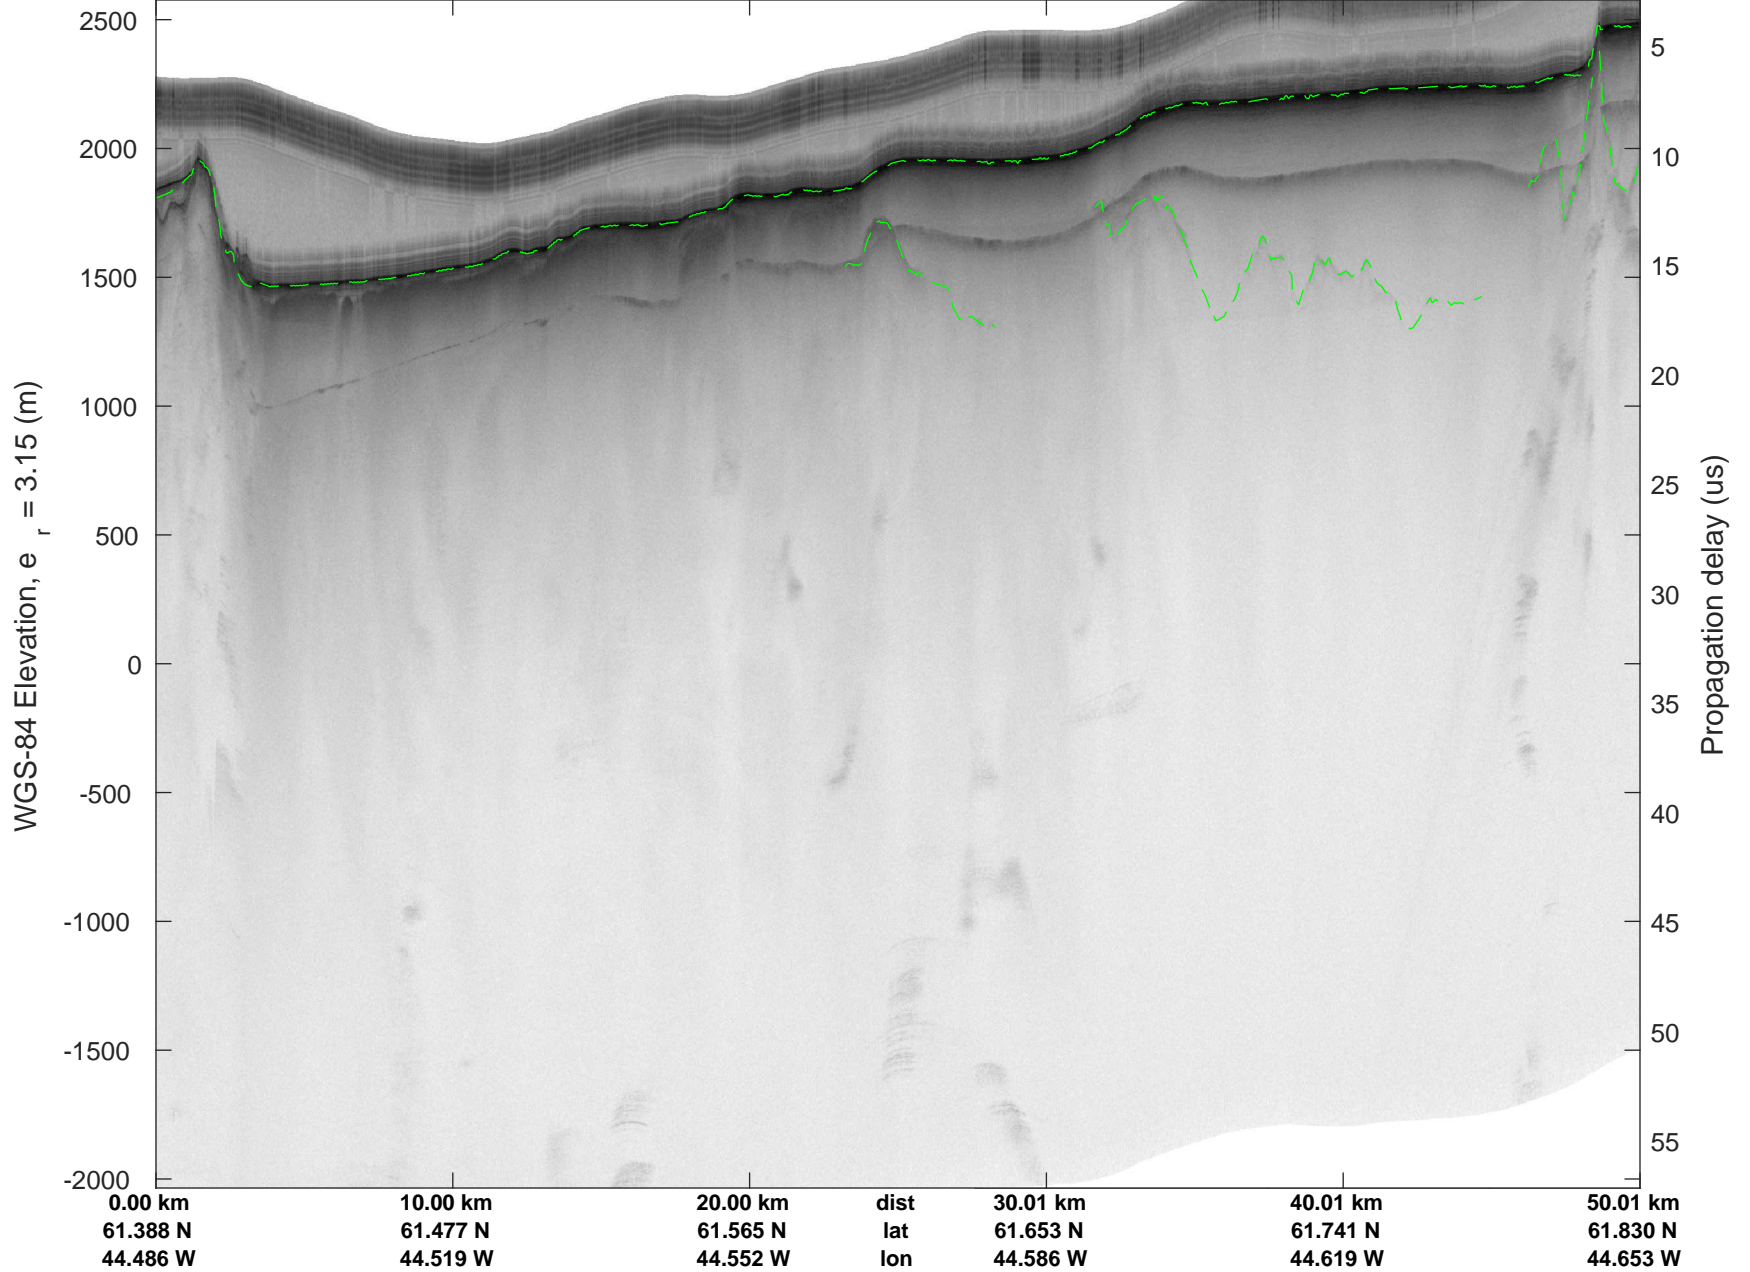

rds 2018_Greenland_P3: "Southwest Glacier-Coastal" 20180426_04_007: 13:51:02.4 to 13:57:37.7 GPS

rds 2018_Greenland_P3: "Southwest Glacier-Coastal" 20180426_04_007: 13:51:02.4 to 13:57:37.7 GPS

rds 2018_Greenland_P3: "Southwest Glacier-Coastal" 20180426_04_008: 13:57:37.8 to 14:03:38.7 GPS

rds 2018_Greenland_P3: "Southwest Glacier-Coastal" 20180426_04_008: 13:57:37.8 to 14:03:38.7 GPS

rds 2018_Greenland_P3: "Southwest Glacier-Coastal" 20180426_04_009: 14:03:38.8 to 14:09:50.4 GPS

rds 2018_Greenland_P3: "Southwest Glacier-Coastal" 20180426_04_009: 14:03:38.8 to 14:09:50.4 GPS