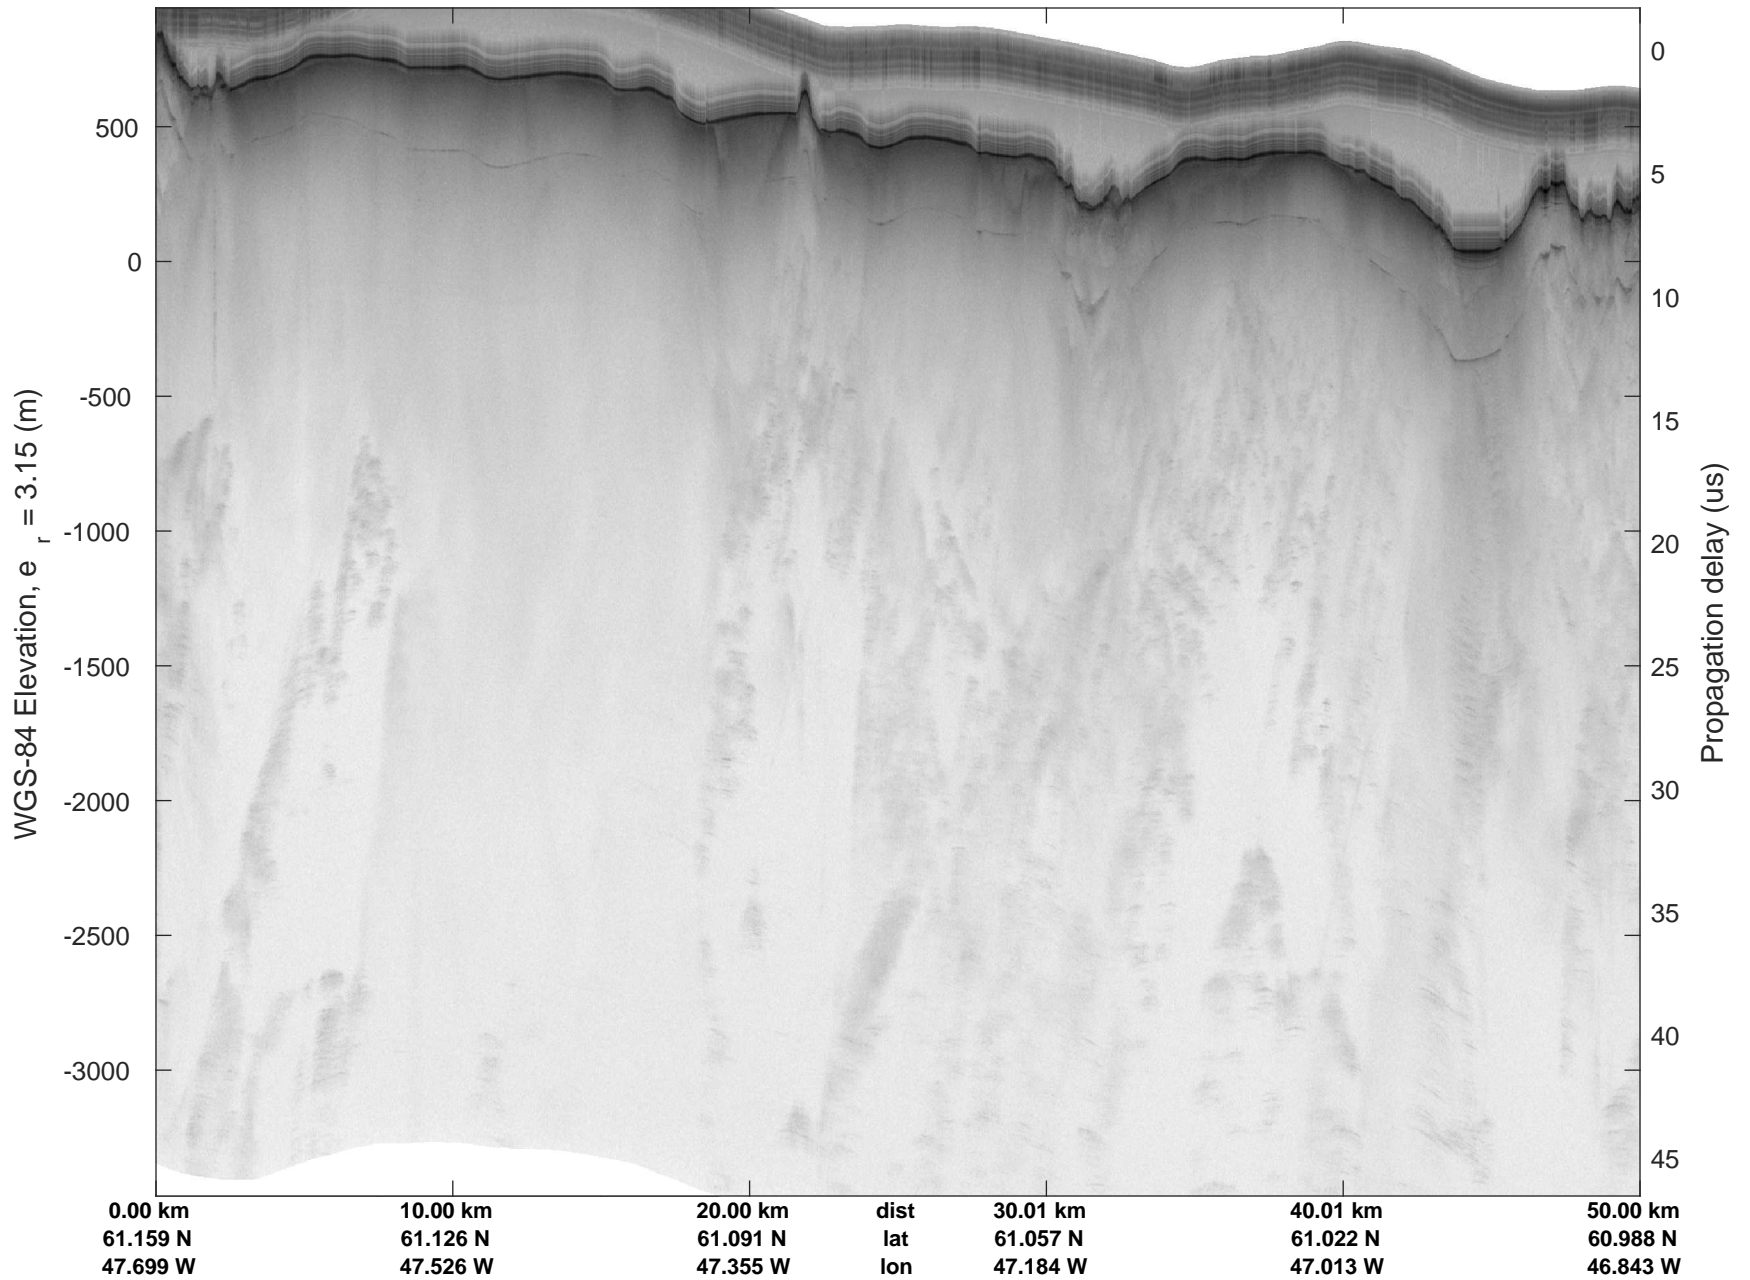

rds 2018_Greenland_P3: "Southwest Glacier-Coastal" 20180426_04_032: 16:23:52.9 to 16:30:08.0 GPS