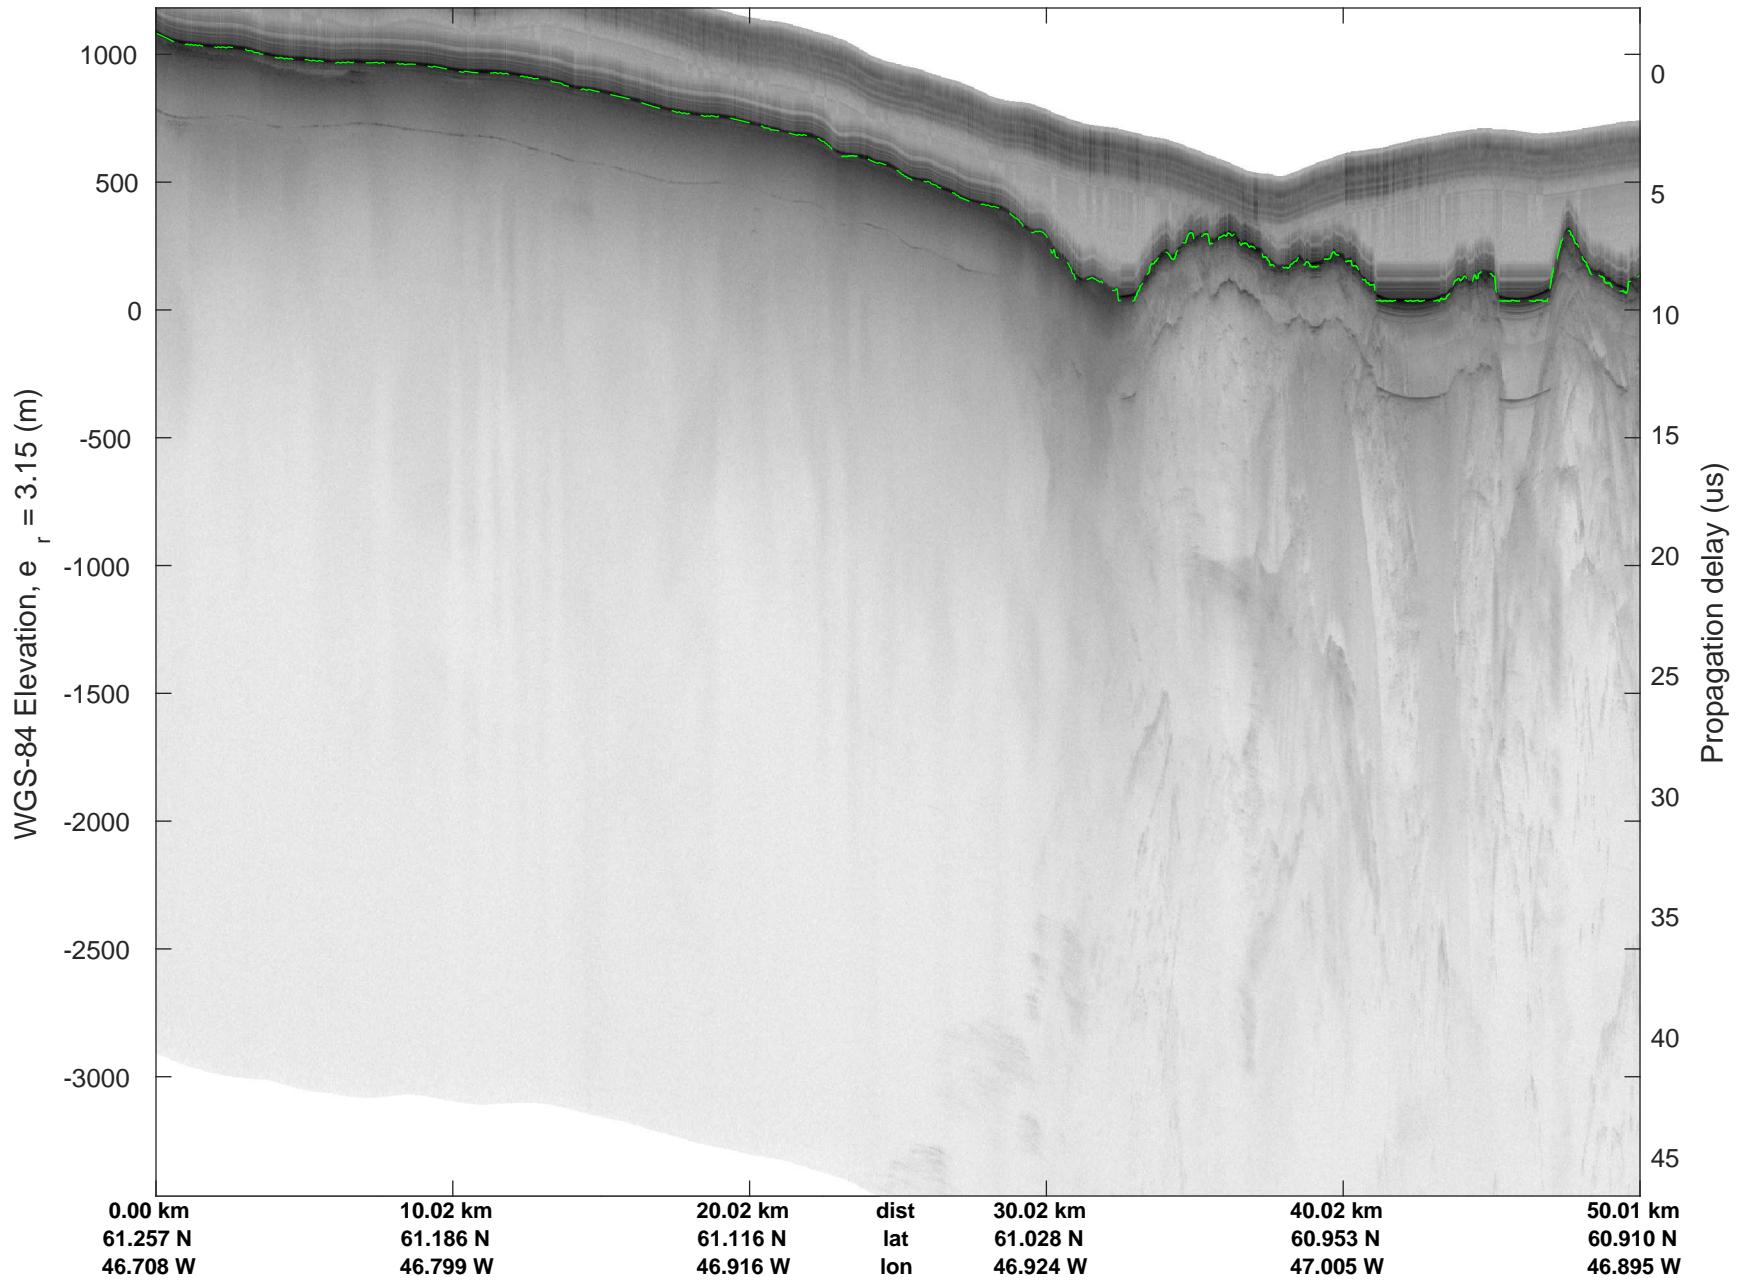

rds 2018_Greenland_P3: "Southwest Glacier-Coastal" 20180426_04_037: 16:55:32.2 to 17:02:20.9 GPS