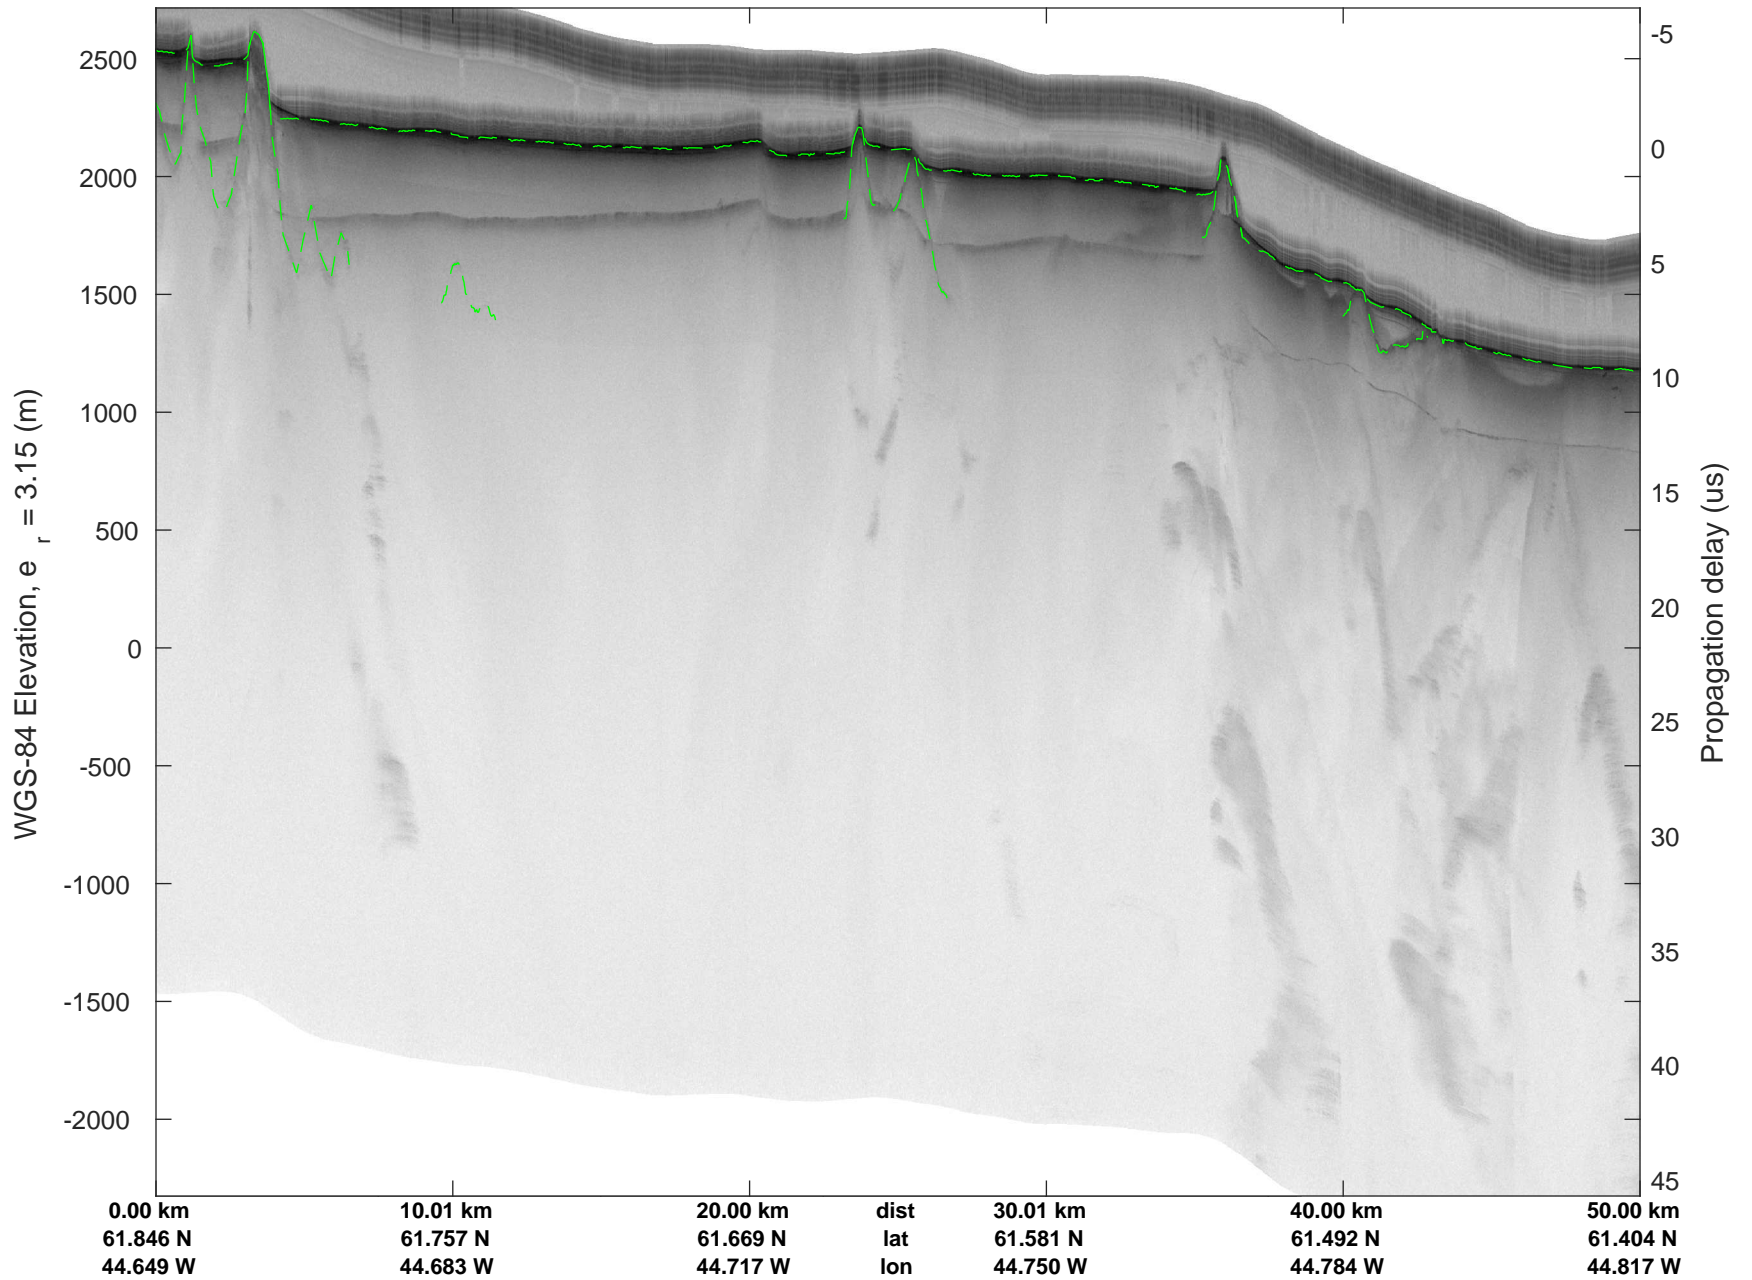

rds 2018_Greenland_P3: "Southwest Glacier-Coastal" 20180426_04_013: 14:27:49.8 to 14:33:24.0 GPS