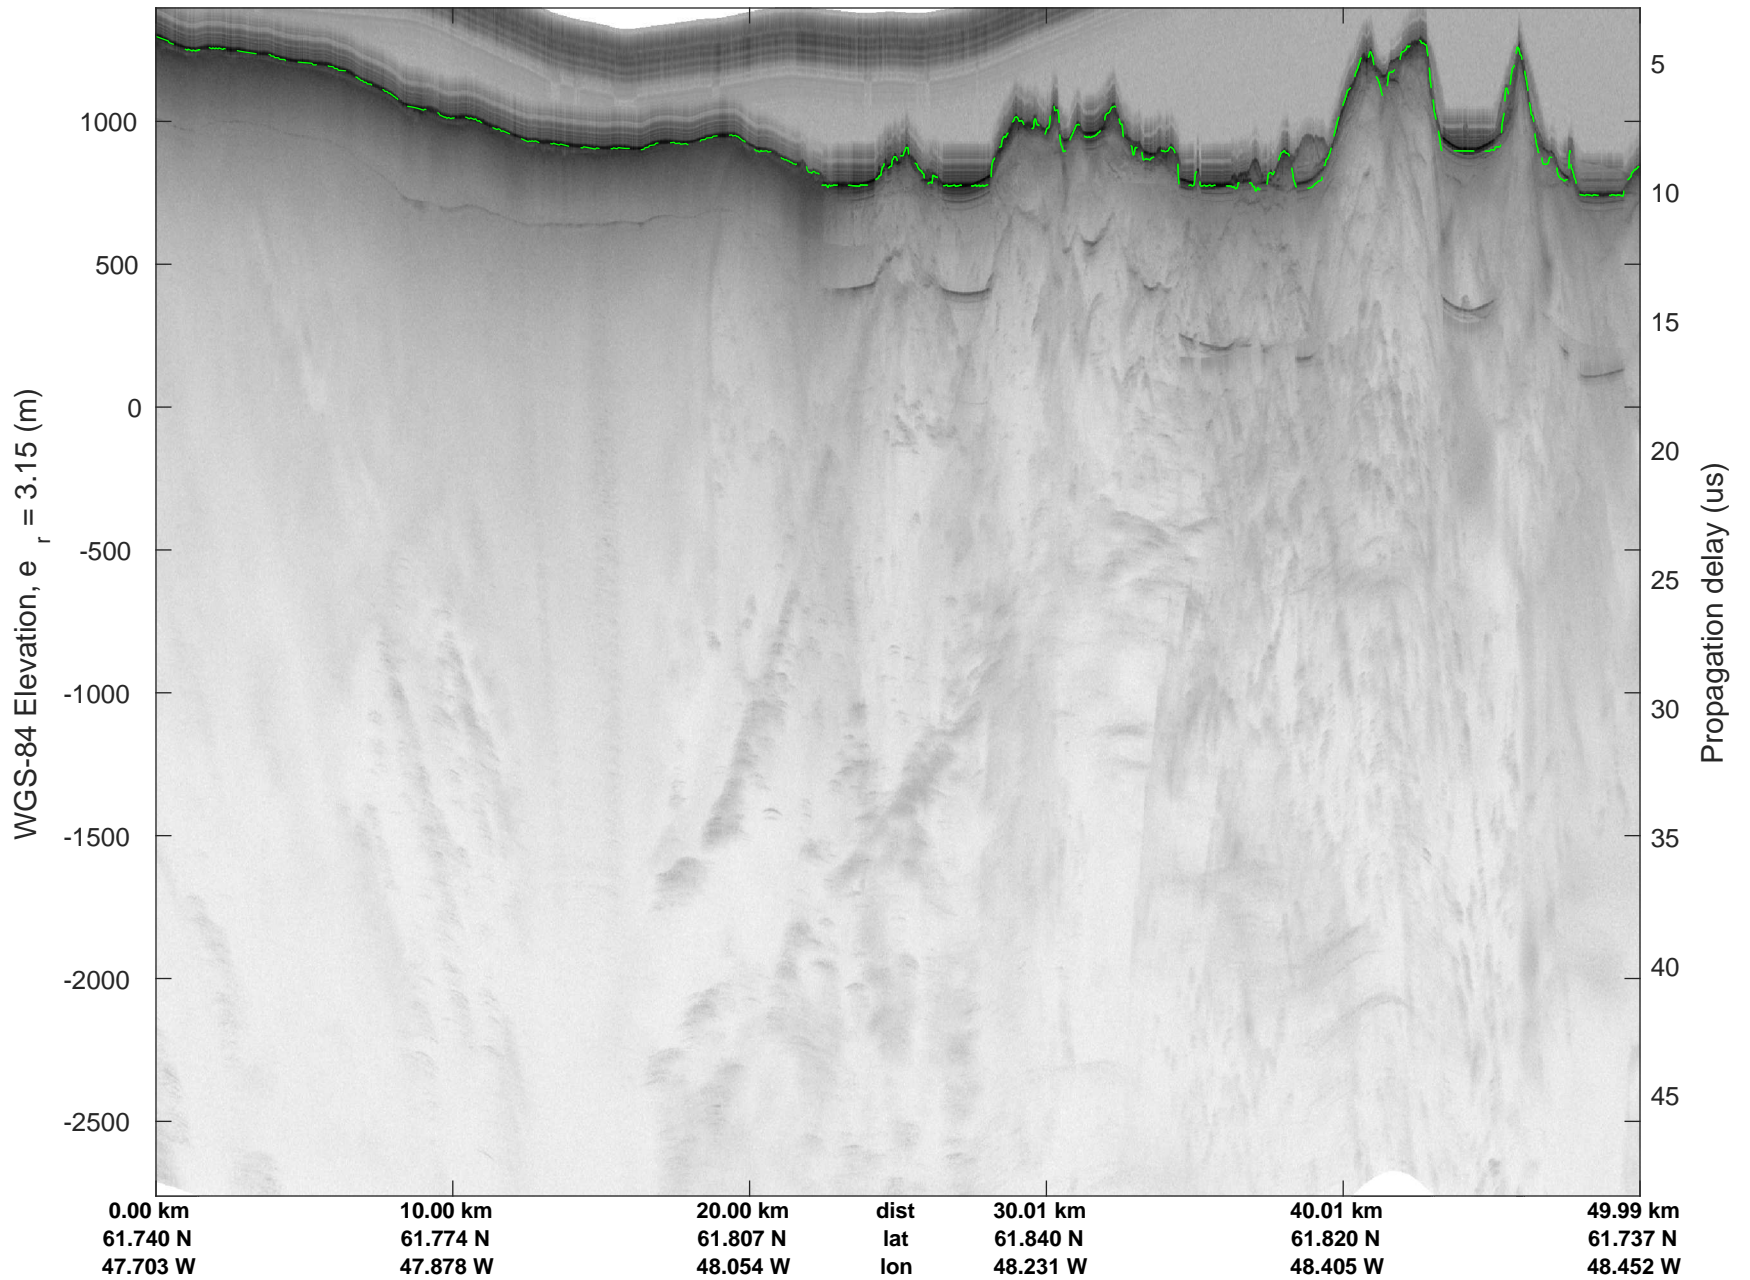

rds 2018_Greenland_P3: "Southwest Glacier-Coastal" 20180426_04_025: 15:41:24.3 to 15:47:28.1 GPS