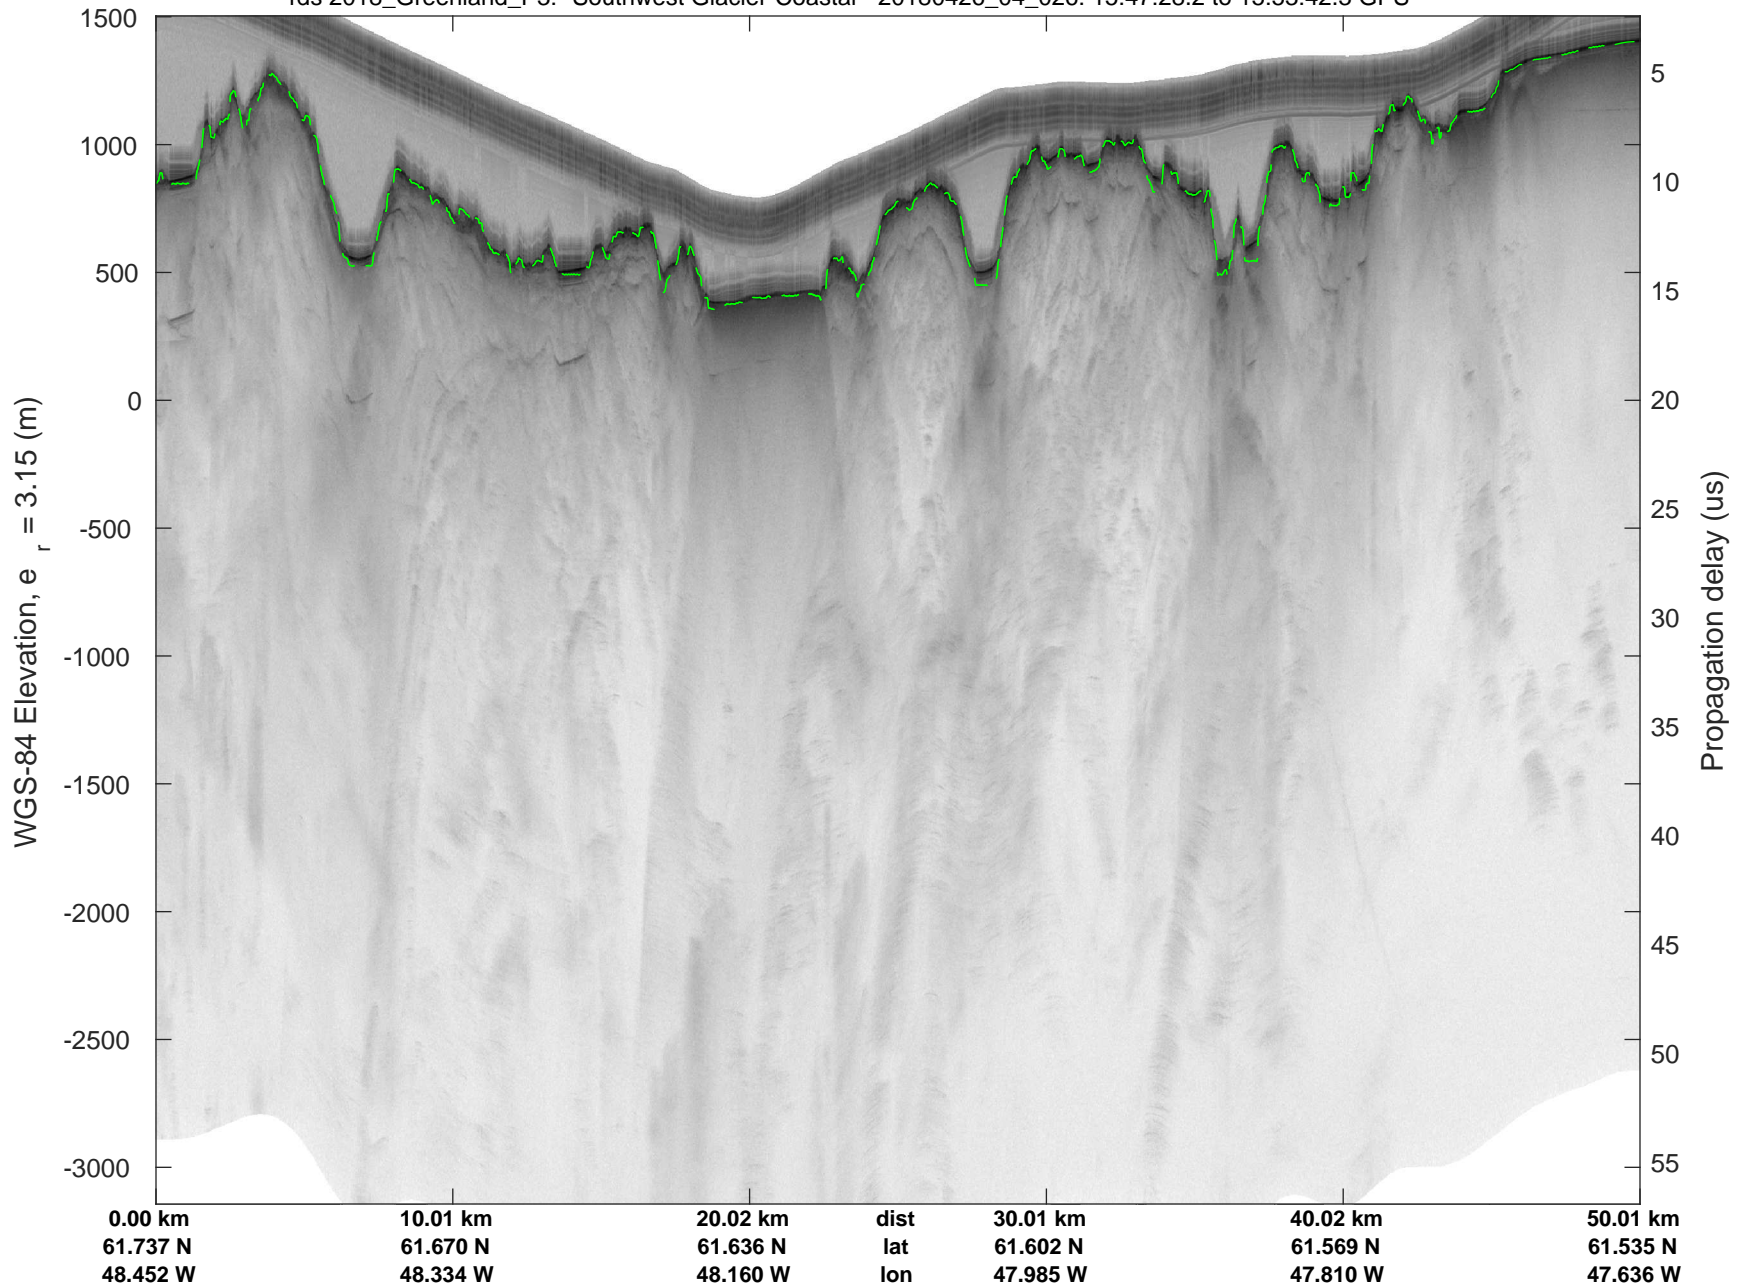

rds 2018_Greenland_P3: "Southwest Glacier-Coastal" 20180426_04_023: 15:29:09.3 to 15:35:25.8 GPS

rds 2018_Greenland_P3: "Southwest Glacier-Coastal" 20180426_04_024: 15:35:25.9 to 15:41:24.2 GPS

rds 2018_Greenland_P3: "Southwest Glacier-Coastal" 20180426_04_024: 15:35:25.9 to 15:41:24.2 GPS

rds 2018_Greenland_P3: "Southwest Glacier-Coastal" 20180426_04_025: 15:41:24.3 to 15:47:28.1 GPS

rds 2018_Greenland_P3: "Southwest Glacier-Coastal" 20180426_04_025: 15:41:24.3 to 15:47:28.1 GPS

rds 2018_Greenland_P3: "Southwest Glacier-Coastal" 20180426_04_026: 15:47:28.2 to 15:53:42.3 GPS

rds 2018_Greenland_P3: "Southwest Glacier-Coastal" 20180426_04_026: 15:47:28.2 to 15:53:42.3 GPS

rds 2018_Greenland_P3: "Southwest Glacier-Coastal" 20180426_04_027: 15:53:42.4 to 15:59:09.4 GPS

rds 2018_Greenland_P3: "Southwest Glacier-Coastal" 20180426_04_027: 15:53:42.4 to 15:59:09.4 GPS