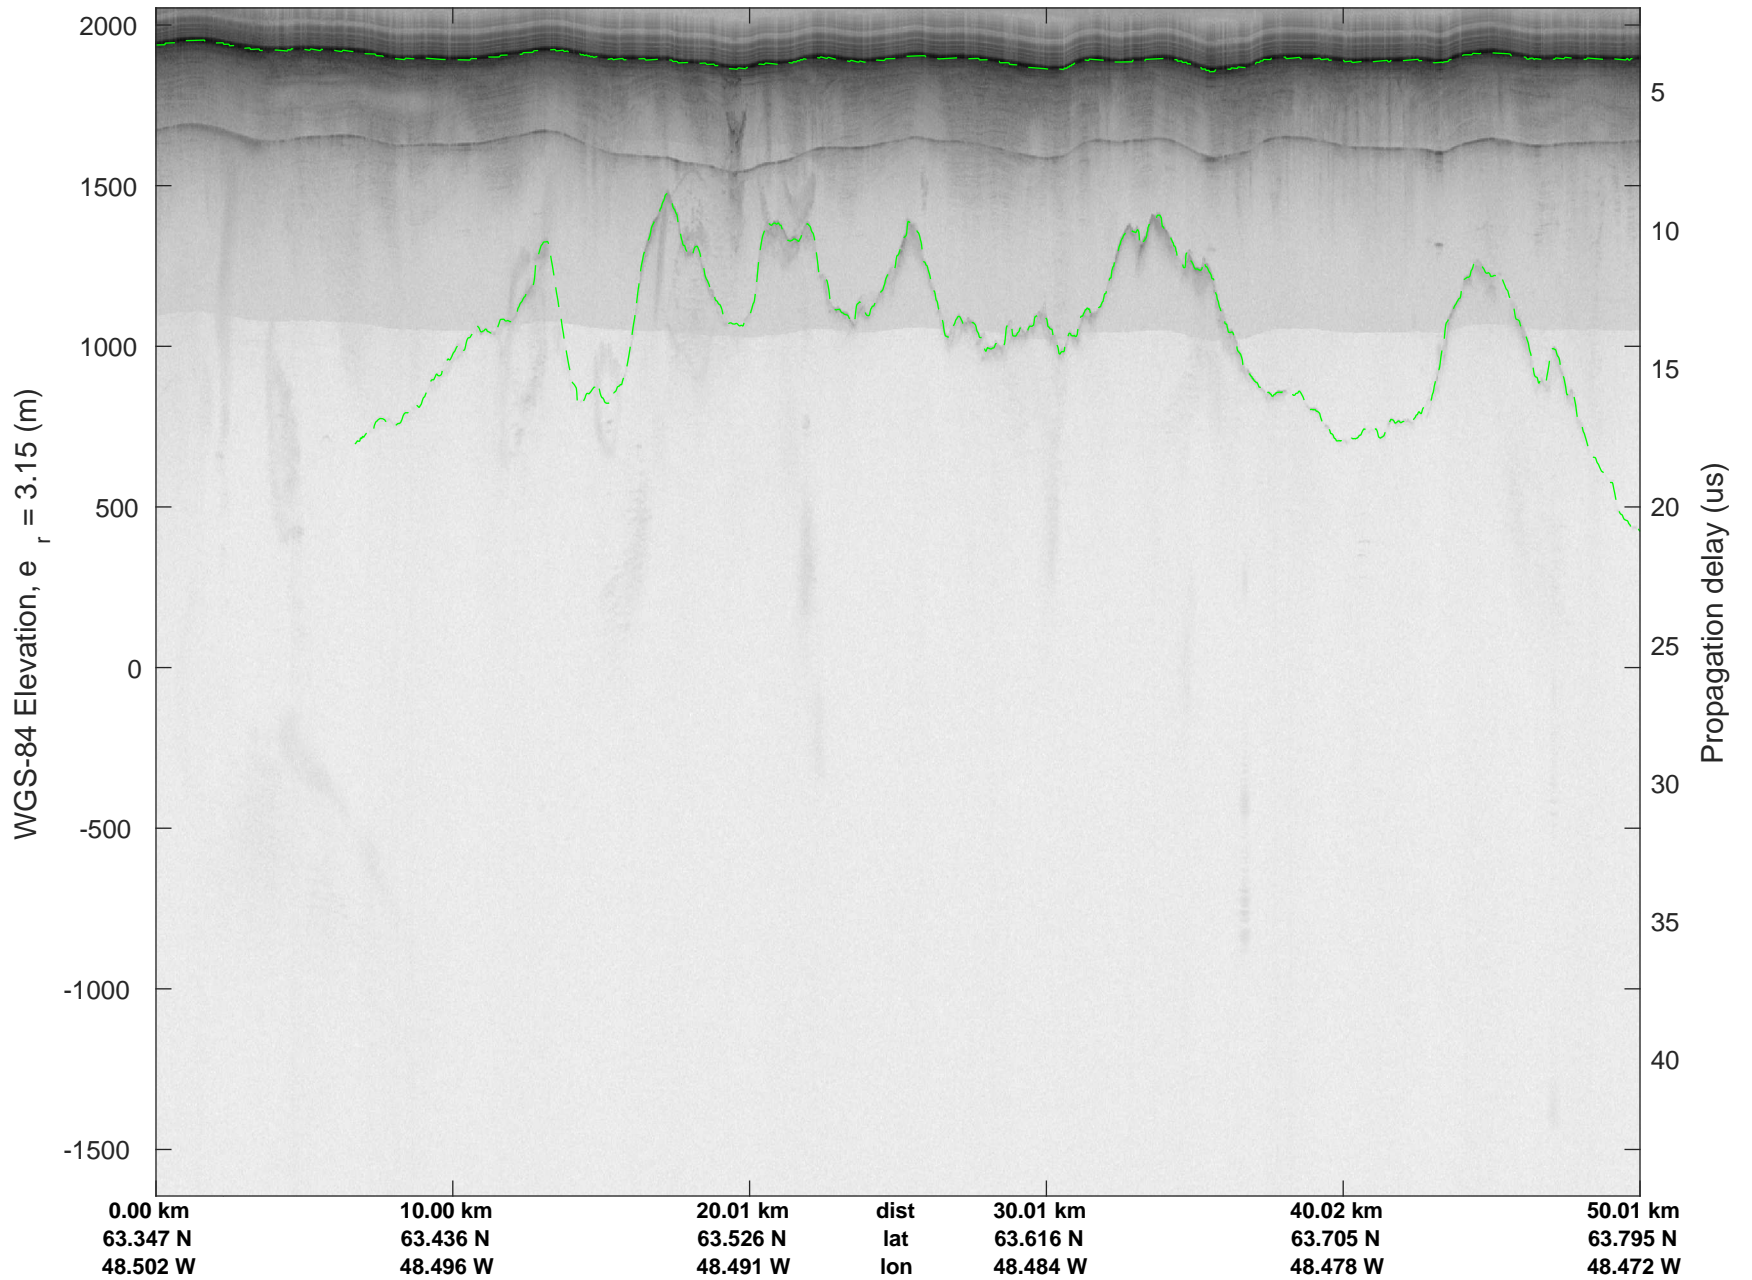

rds 2018_Greenland_P3: "Southwest Glacier-Coastal" 20180426_04_043: 17:33:28.0 to 17:39:22.1 GPS

rds 2018_Greenland_P3: "Southwest Glacier-Coastal" 20180426_04_043: 17:33:28.0 to 17:39:22.1 GPS

rds 2018_Greenland_P3: "Southwest Glacier-Coastal" 20180426_04_044: 17:39:22.2 to 17:44:53.6 GPS

rds 2018_Greenland_P3: "Southwest Glacier-Coastal" 20180426_04_044: 17:39:22.2 to 17:44:53.6 GPS

rds 2018_Greenland_P3: "Southwest Glacier-Coastal" 20180426_04_045: 17:44:53.7 to 17:51:17.5 GPS

rds 2018_Greenland_P3: "Southwest Glacier-Coastal" 20180426_04_045: 17:44:53.7 to 17:51:17.5 GPS