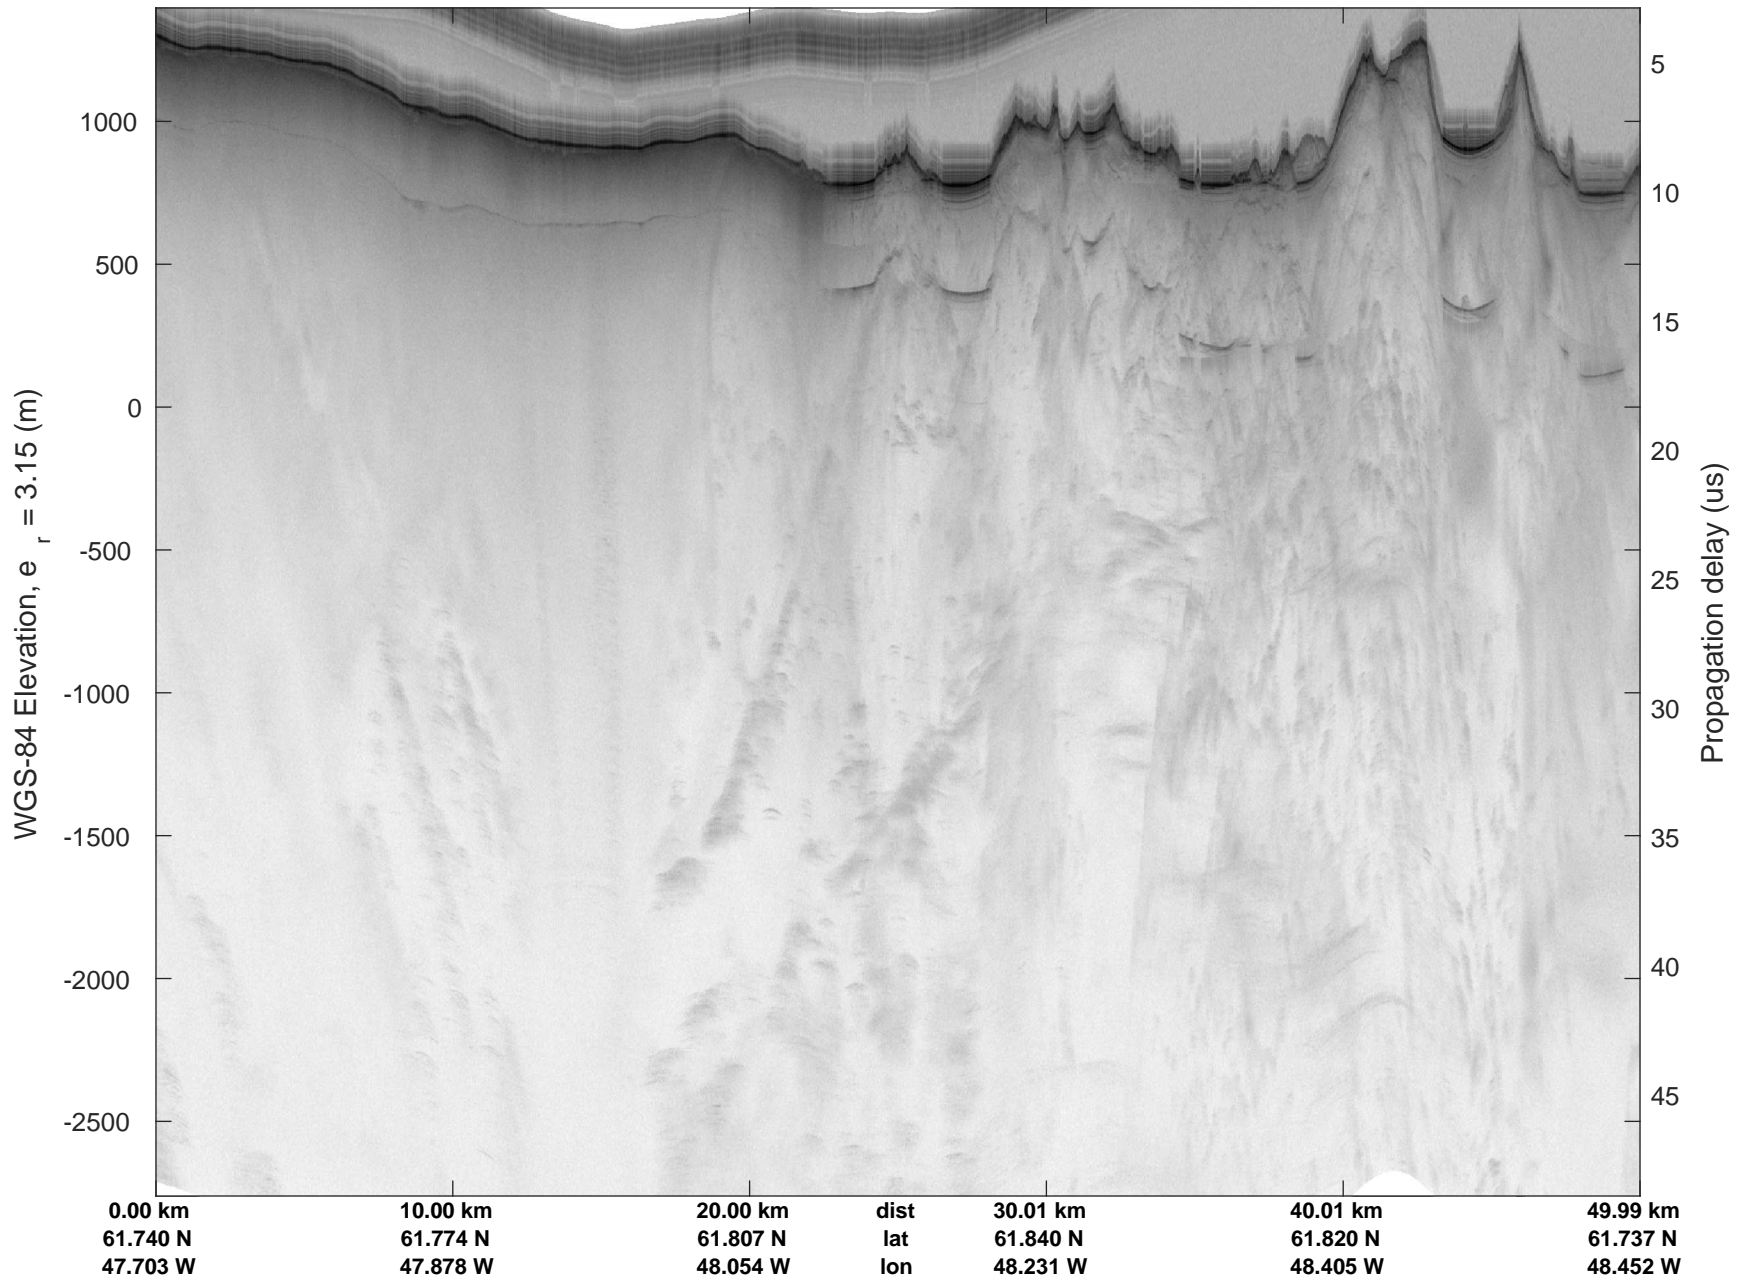

rds 2018_Greenland_P3: "Southwest Glacier-Coastal" 20180426_04_025: 15:41:24.3 to 15:47:28.1 GPS