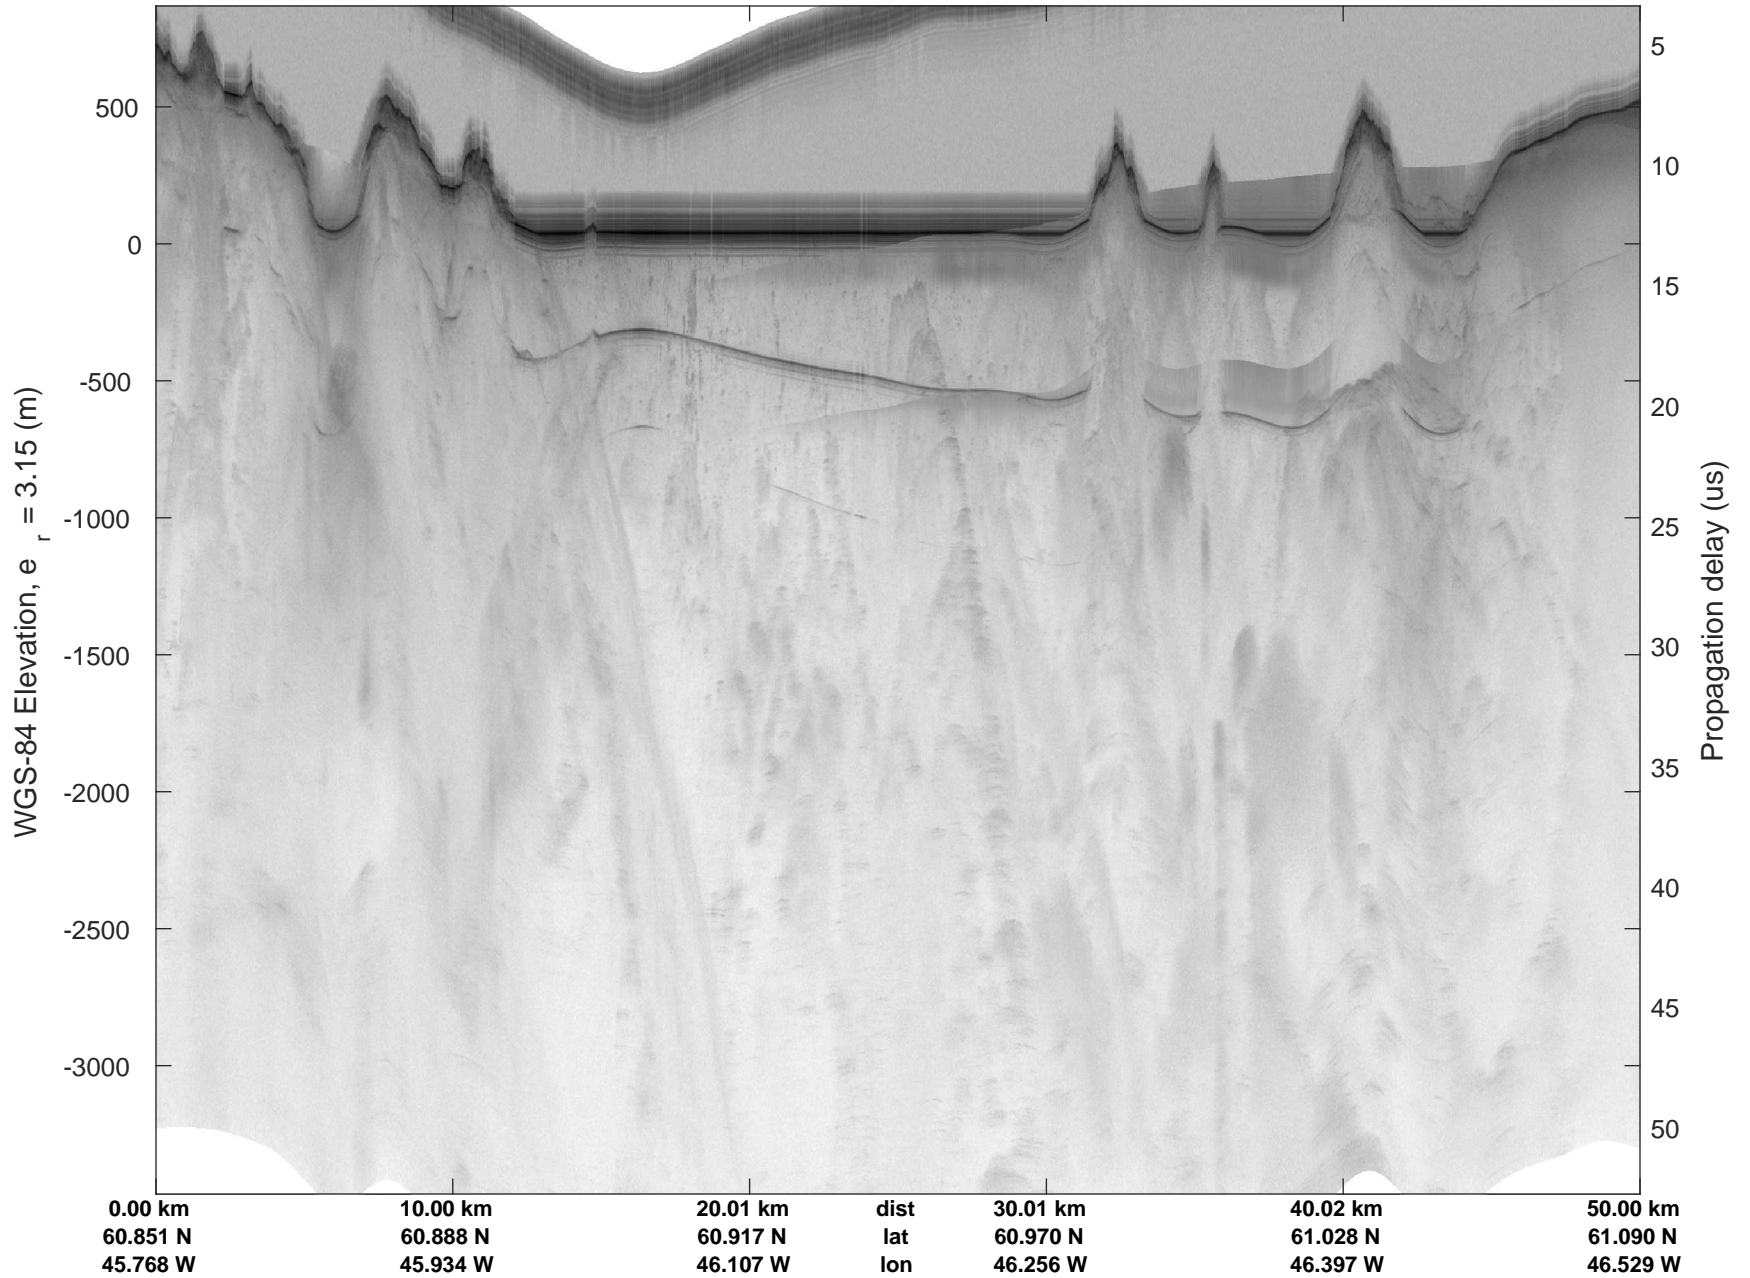

rds 2018_Greenland_P3: "Southwest Glacier-Coastal" 20180426_04_035: 16:43:04.1 to 16:49:03.3 GPS