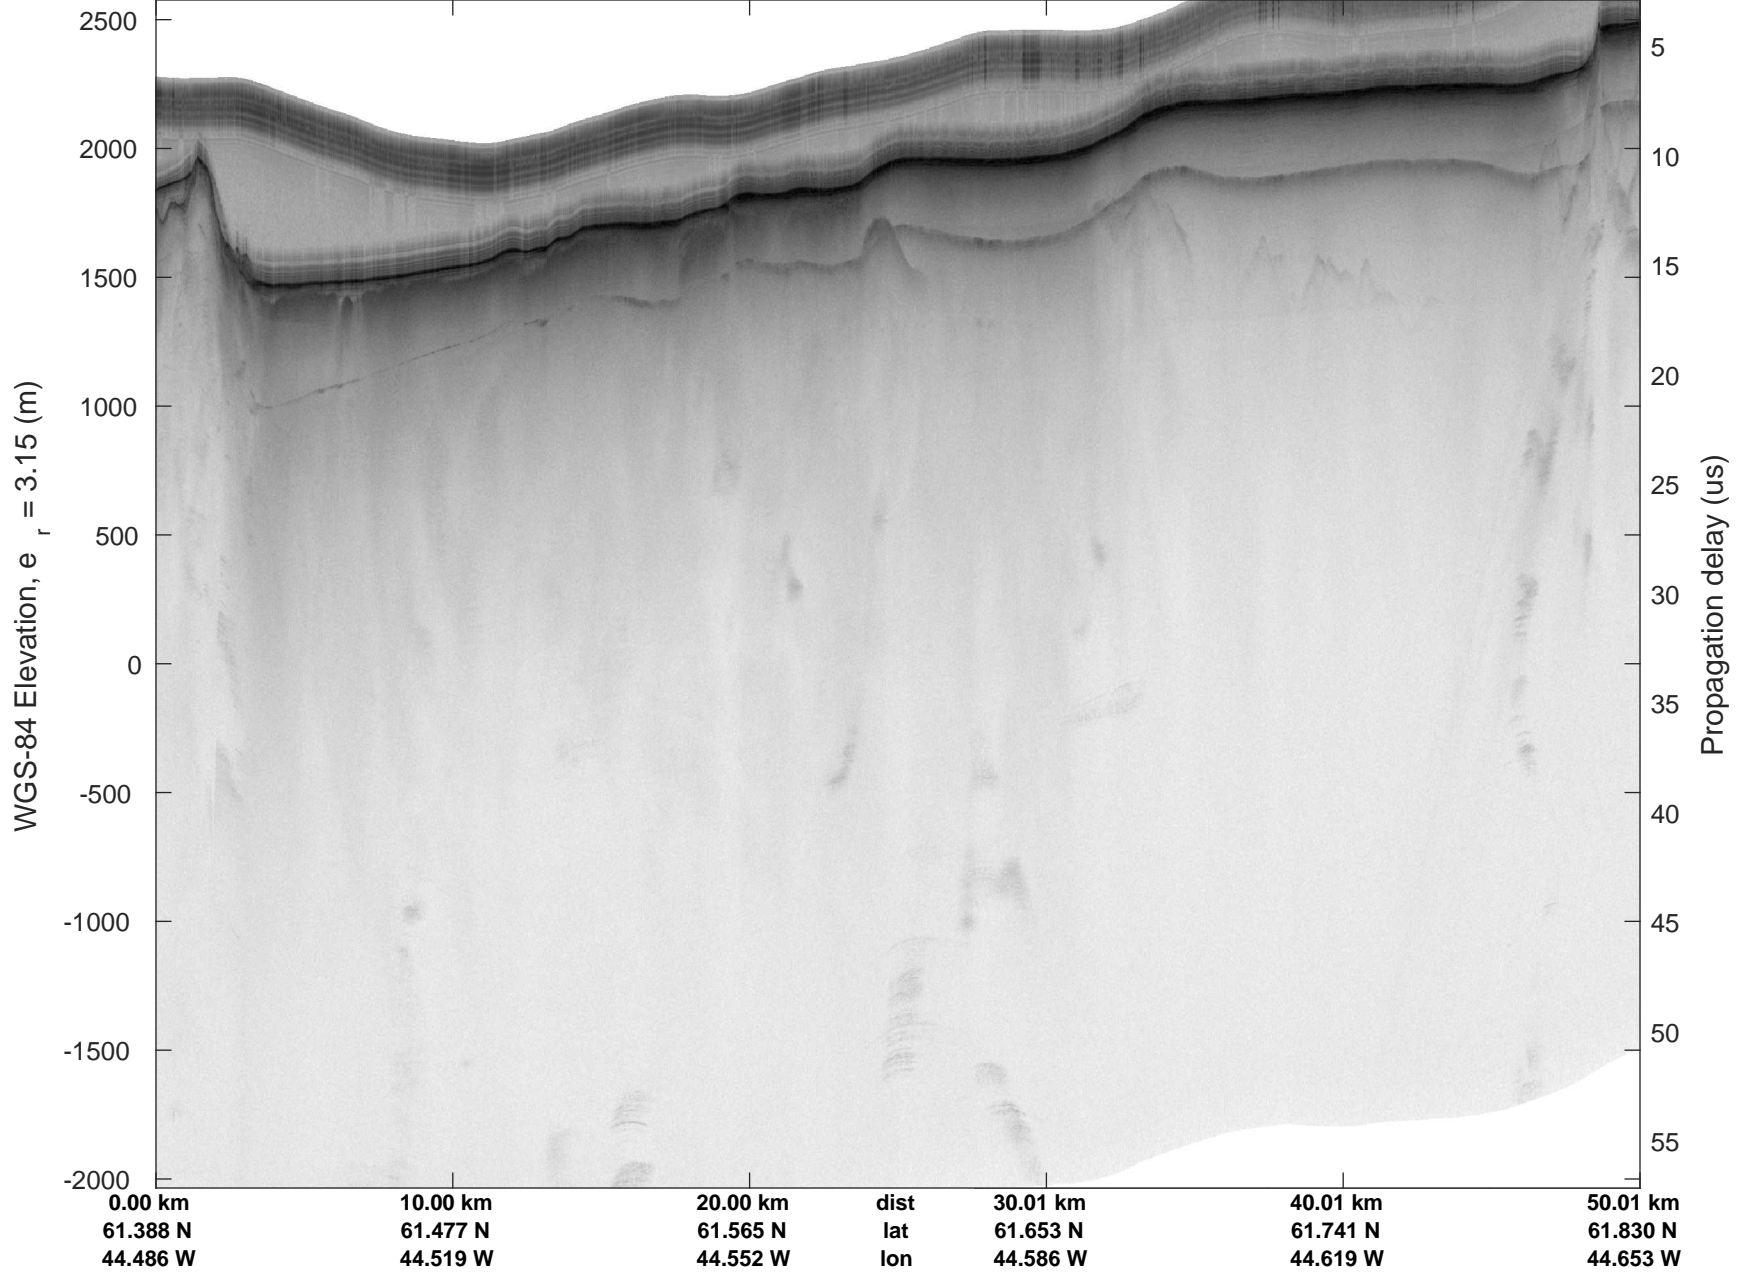

rds 2018_Greenland_P3: "Southwest Glacier-Coastal" 20180426_04_009: 14:03:38.8 to 14:09:50.4 GPS