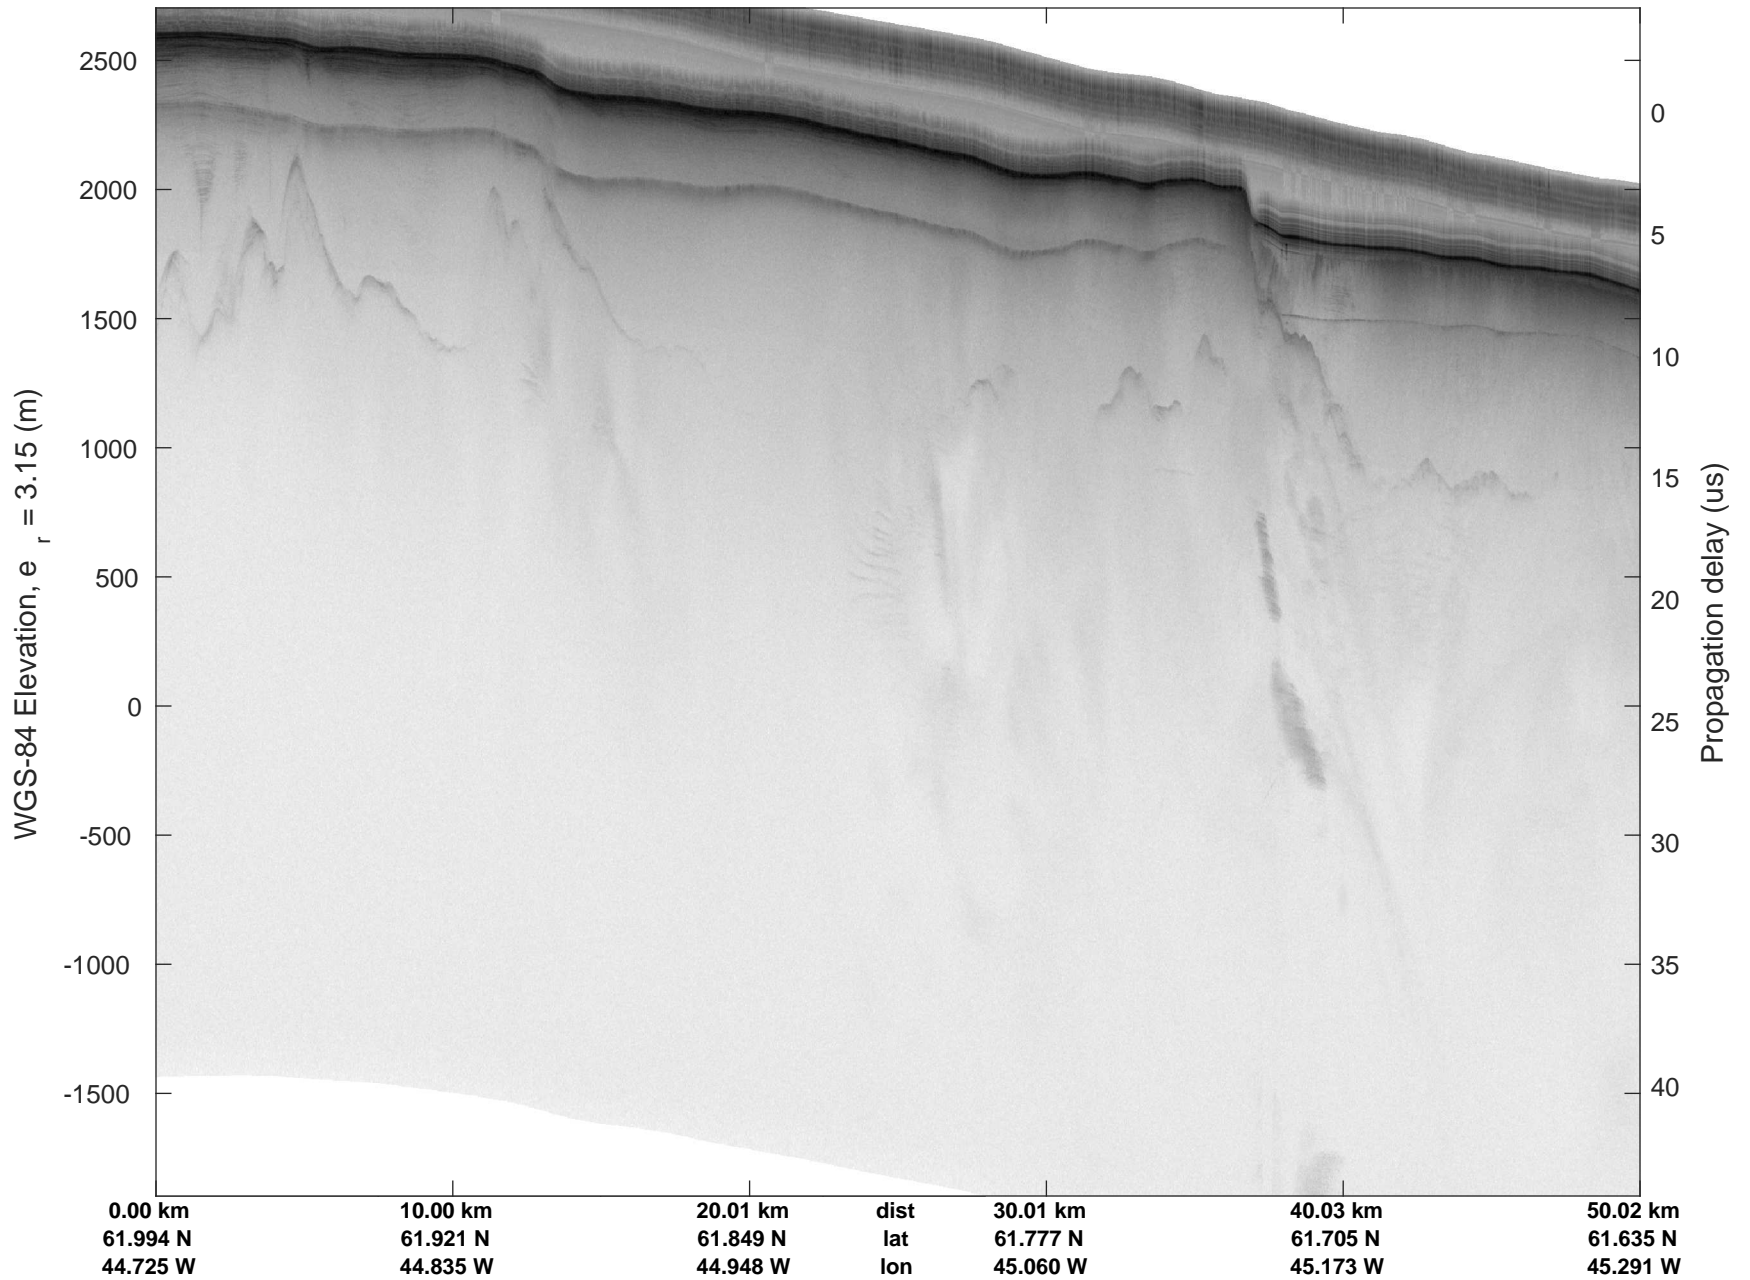

rds 2018_Greenland_P3: "Southwest Glacier-Coastal" 20180426_04_021: 15:17:08.7 to 15:22:47.6 GPS