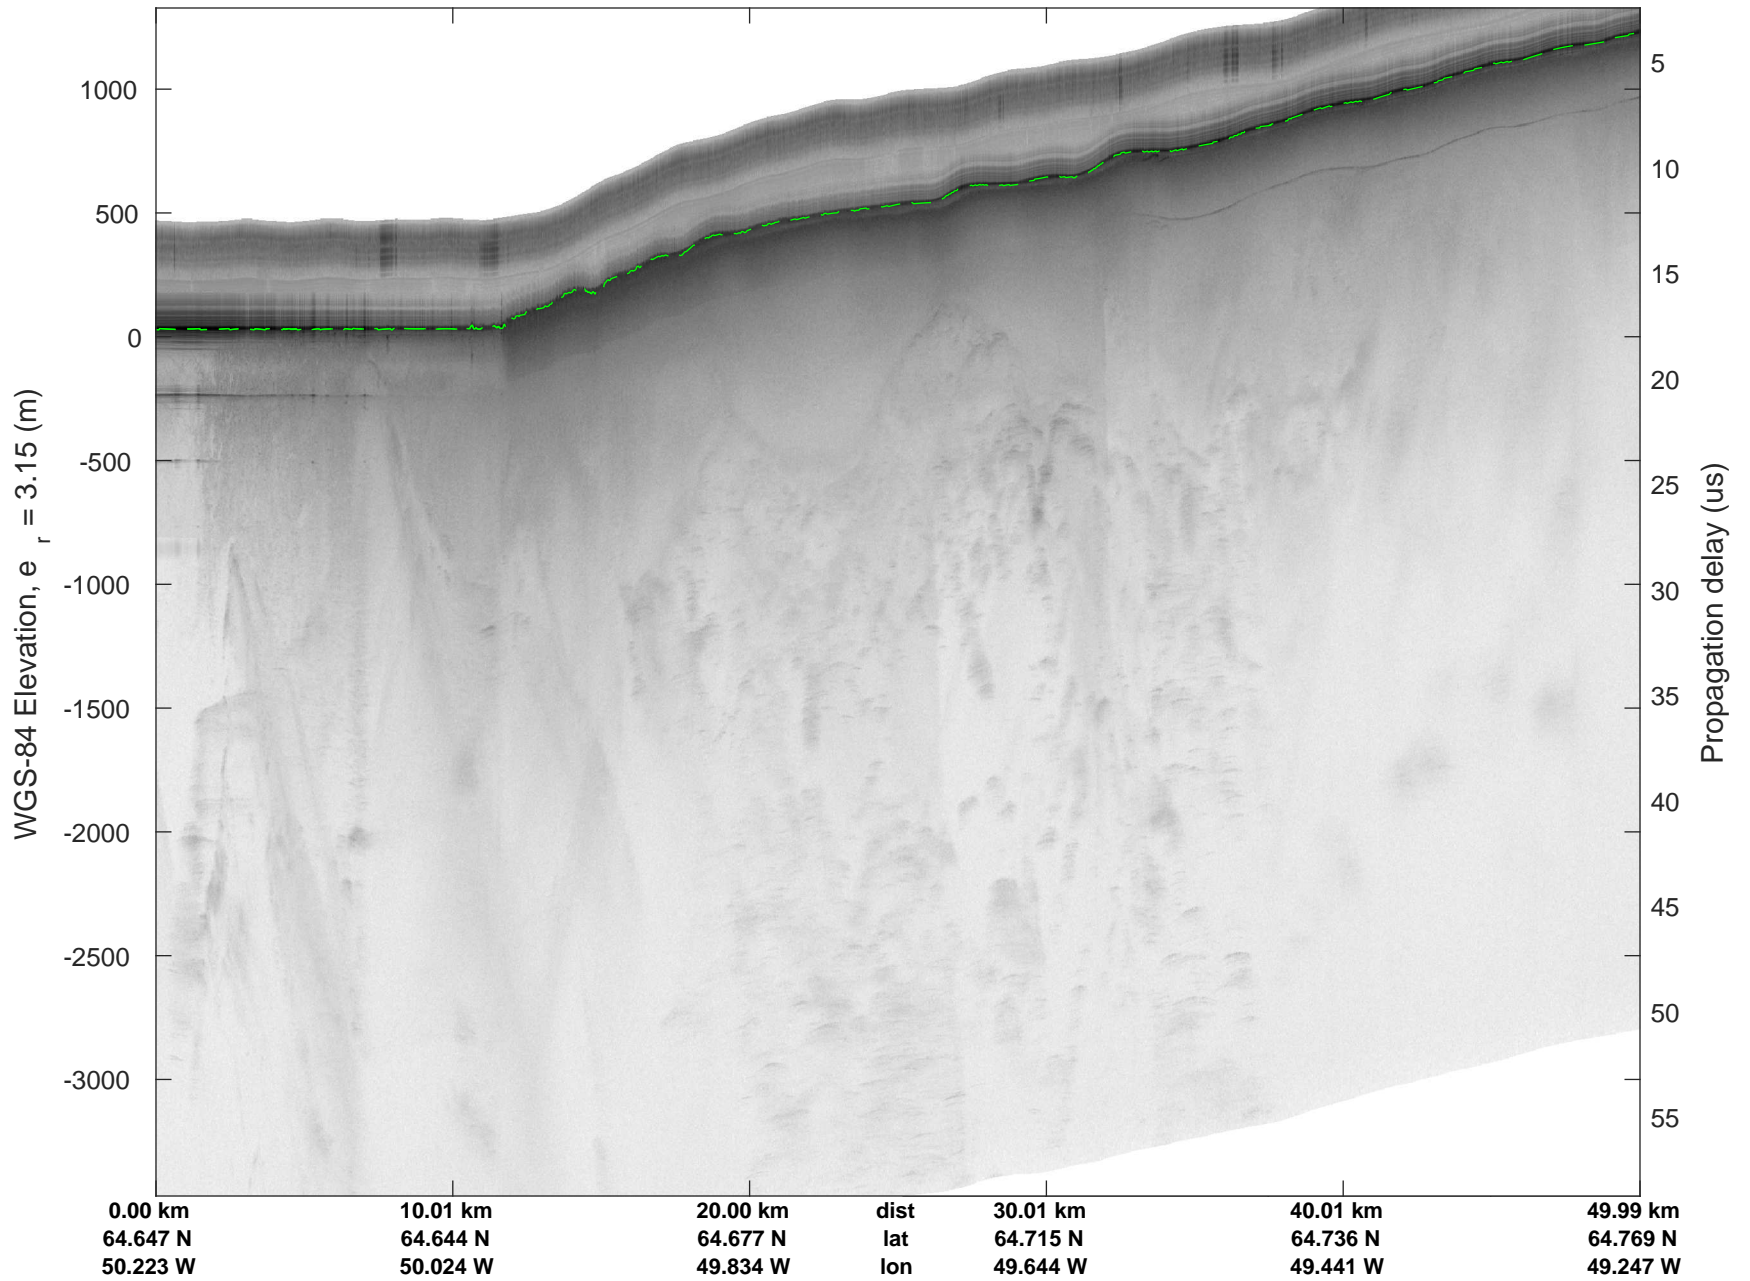

rds 2018_Greenland_P3: "Southwest Glacier-Coastal" 20180426_04_044: 17:39:22.2 to 17:44:53.6 GPS

rds 2018_Greenland_P3: "Southwest Glacier-Coastal" 20180426_04_045: 17:44:53.7 to 17:51:17.5 GPS

rds 2018_Greenland_P3: "Southwest Glacier-Coastal" 20180426_04_045: 17:44:53.7 to 17:51:17.5 GPS

rds 2018_Greenland_P3: "Southwest Glacier-Coastal" 20180426_04_046: 17:51:17.7 to 17:57:37.0 GPS

rds 2018_Greenland_P3: "Southwest Glacier-Coastal" 20180426_04_046: 17:51:17.7 to 17:57:37.0 GPS

rds 2018_Greenland_P3: "Southwest Glacier-Coastal" 20180426_04_047: 17:57:37.1 to 18:04:15.0 GPS

rds 2018_Greenland_P3: "Southwest Glacier-Coastal" 20180426_04_047: 17:57:37.1 to 18:04:15.0 GPS

rds 2018_Greenland_P3: "Southwest Glacier-Coastal" 20180426_04_048: 18:04:15.2 to 18:10:39.0 GPS

rds 2018_Greenland_P3: "Southwest Glacier-Coastal" 20180426_04_048: 18:04:15.2 to 18:10:39.0 GPS