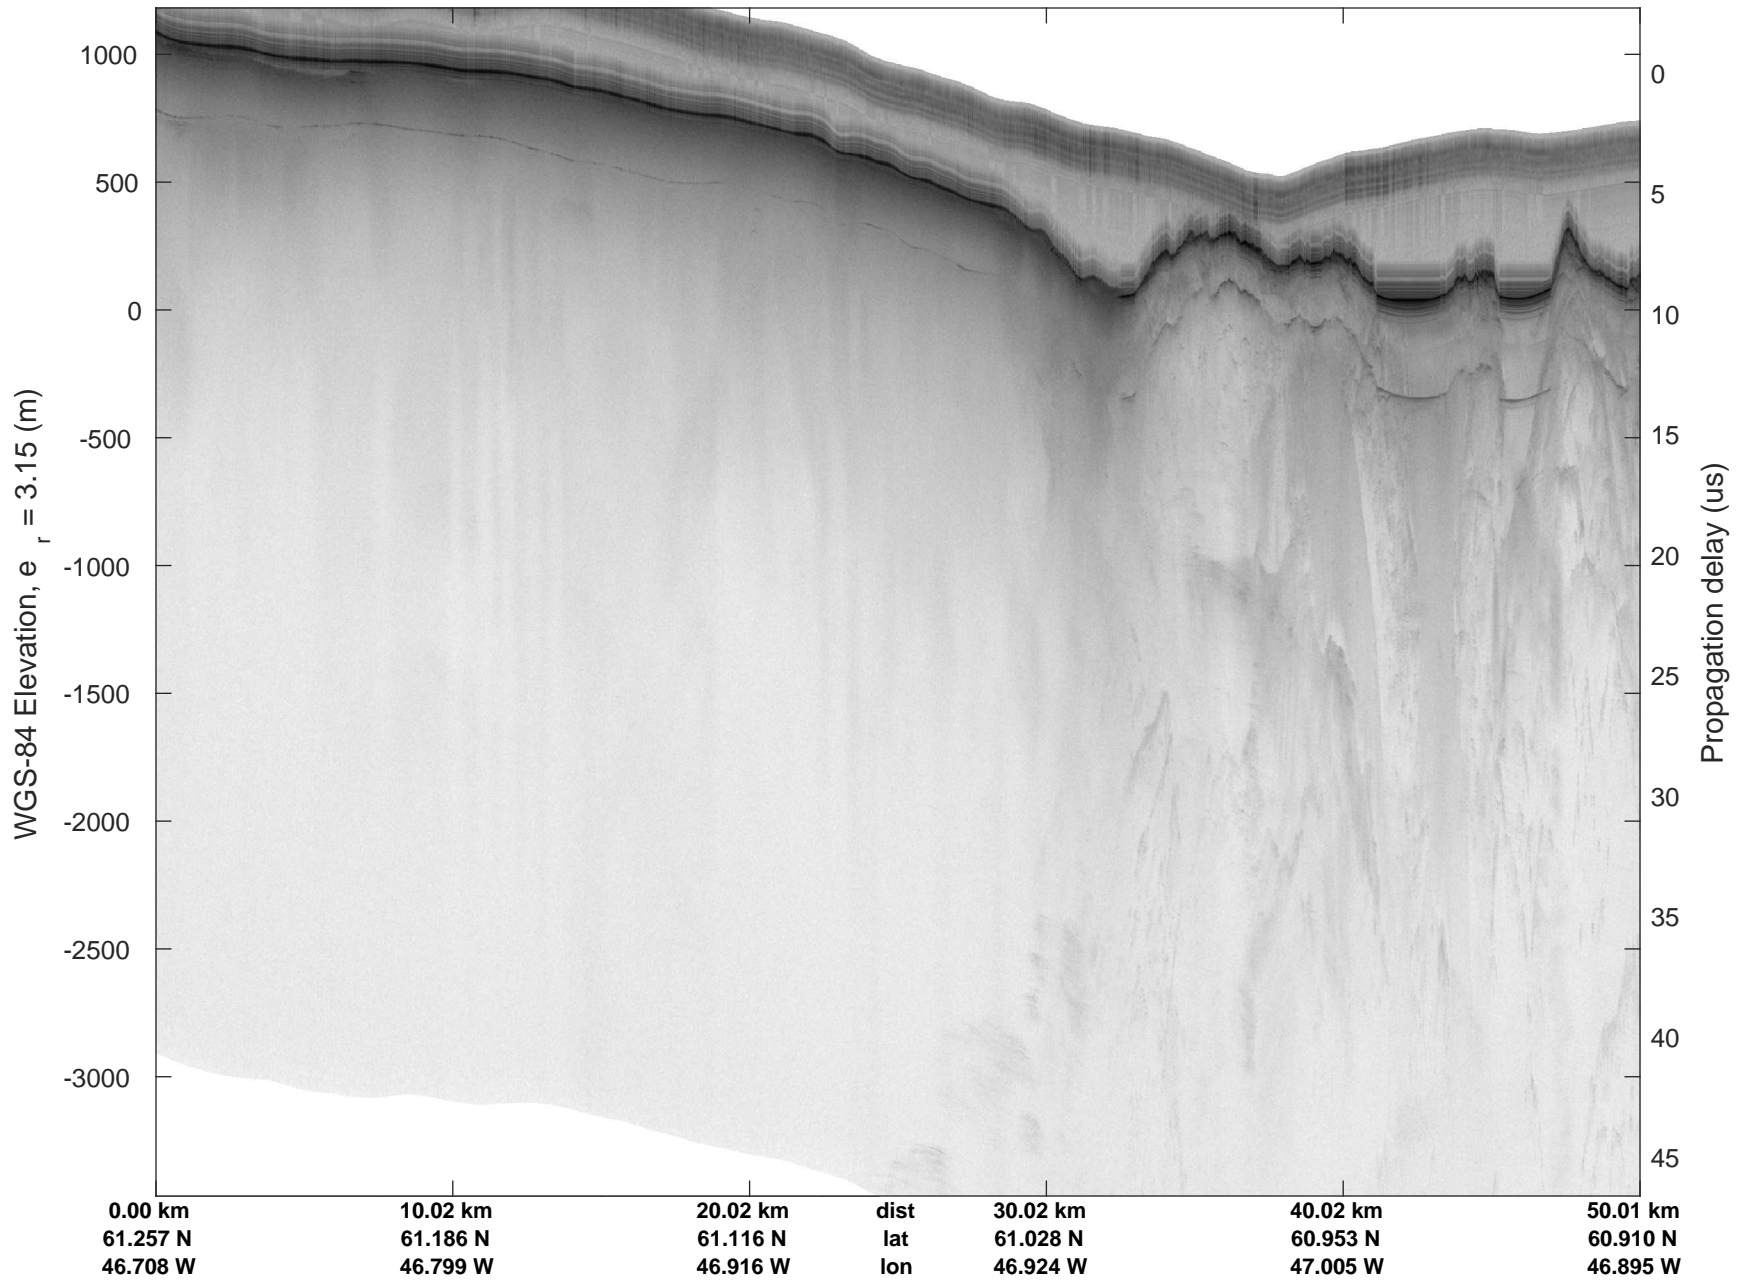

rds 2018_Greenland_P3: "Southwest Glacier-Coastal" 20180426_04_035: 16:43:04.1 to 16:49:03.3 GPS

rds 2018_Greenland_P3: "Southwest Glacier-Coastal" 20180426_04_036: 16:49:03.4 to 16:55:32.1 GPS

rds 2018_Greenland_P3: "Southwest Glacier-Coastal" 20180426_04_036: 16:49:03.4 to 16:55:32.1 GPS

rds 2018_Greenland_P3: "Southwest Glacier-Coastal" 20180426_04_037: 16:55:32.2 to 17:02:20.9 GPS

rds 2018_Greenland_P3: "Southwest Glacier-Coastal" 20180426_04_037: 16:55:32.2 to 17:02:20.9 GPS

rds 2018_Greenland_P3: "Southwest Glacier-Coastal" 20180426_04_038: 17:02:21.0 to 17:09:21.5 GPS