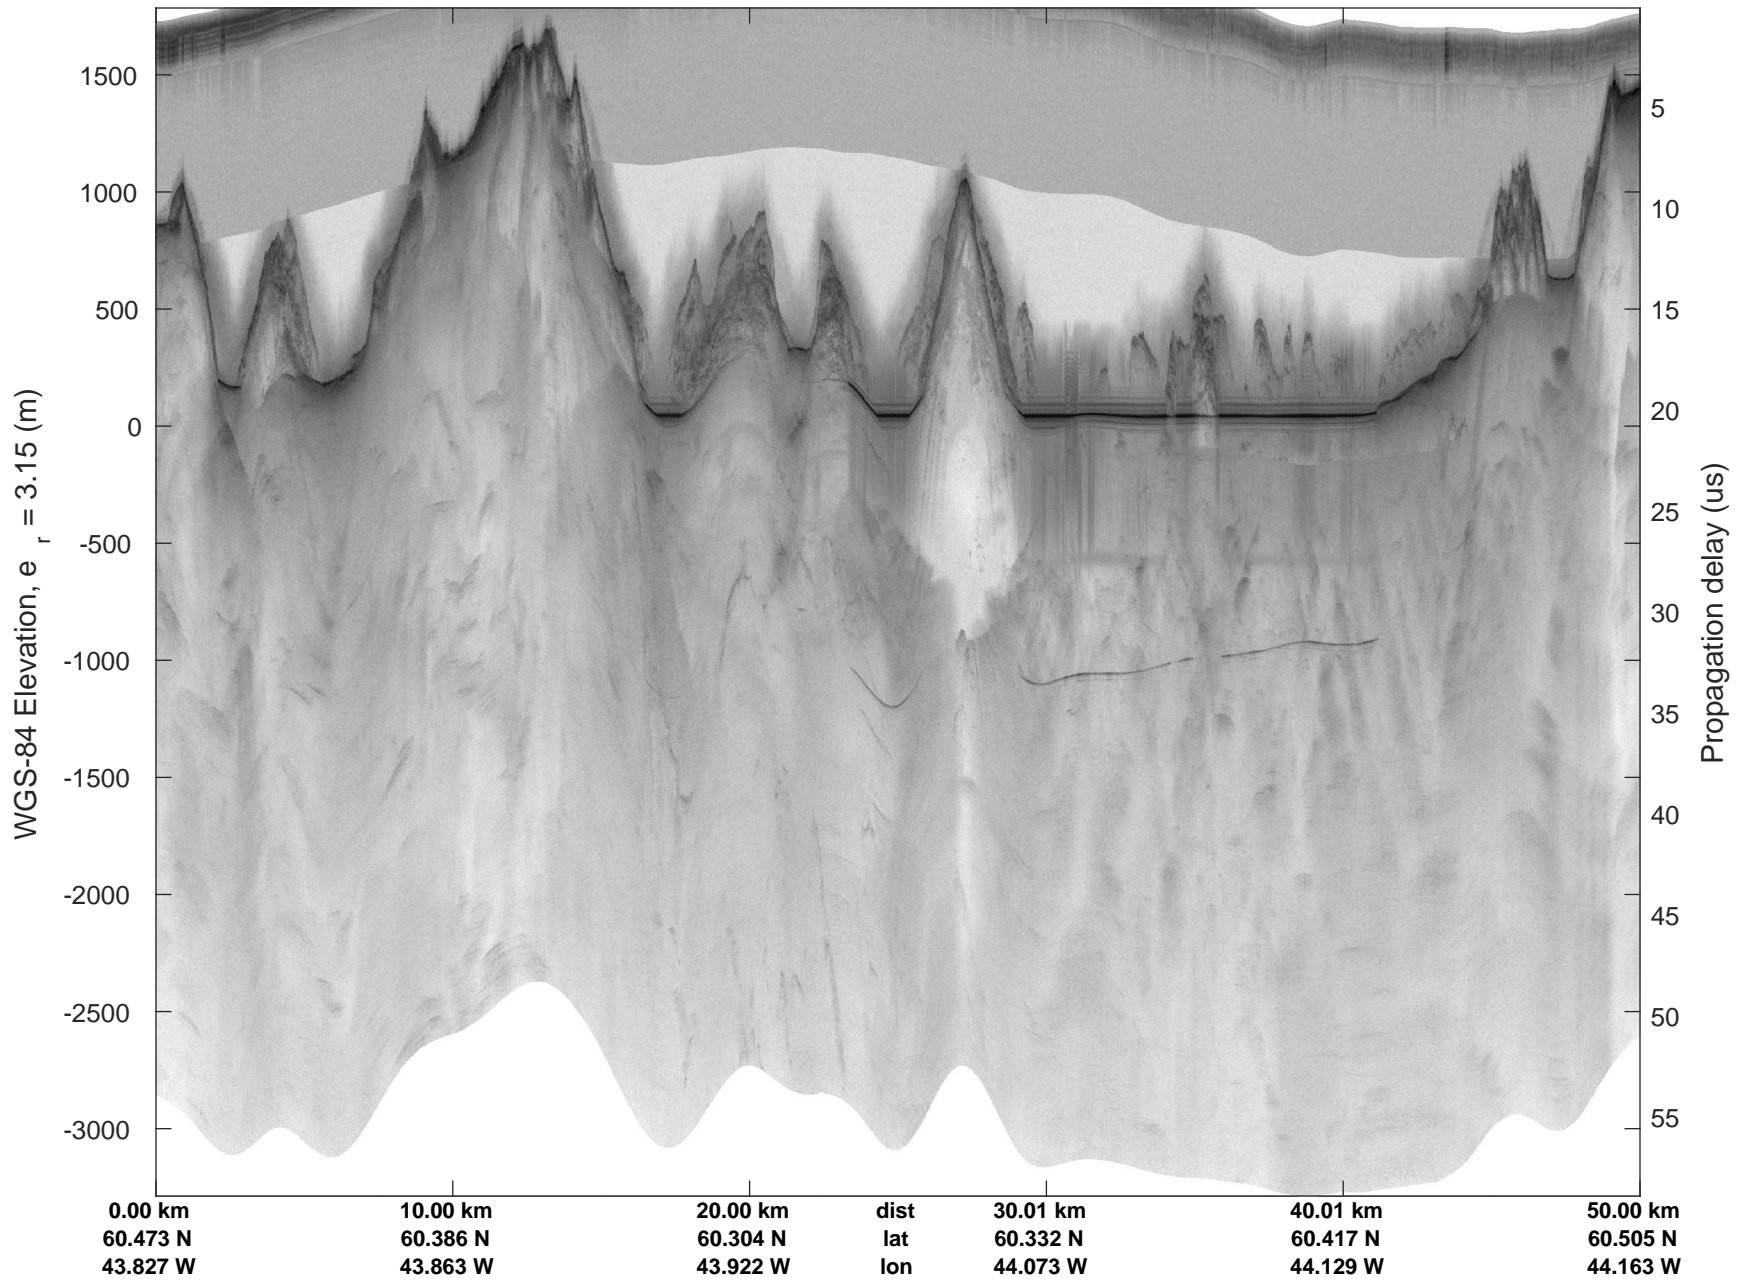

rds 2018_Greenland_P3: "Southwest Glacier-Coastal" 20180426_04_006: 13:44:18.8 to 13:51:02.1 GPS