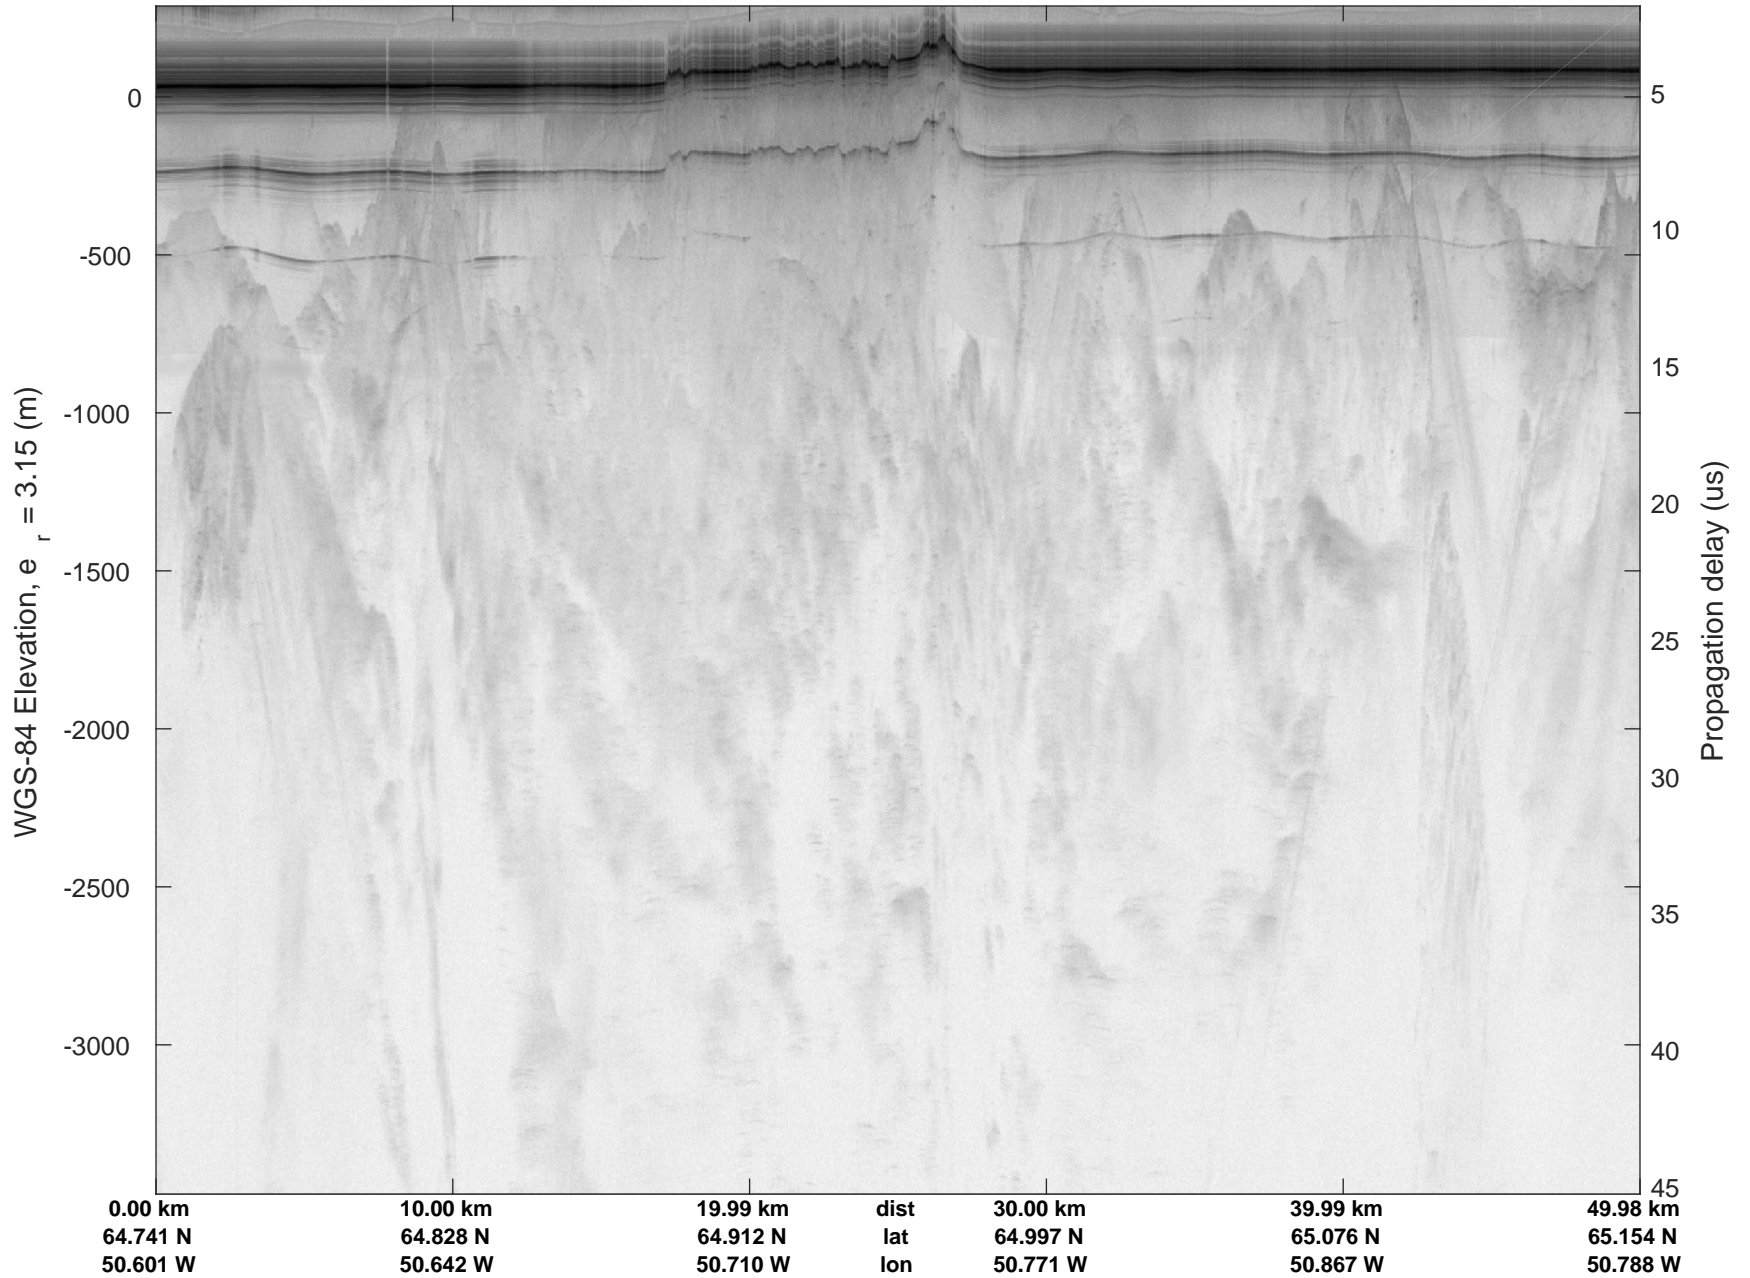

rds 2018_Greenland_P3: "Southwest Glacier-Coastal" 20180426_04_049: 18:10:39.1 to 18:16:38.9 GPS

rds 2018_Greenland_P3: "Southwest Glacier-Coastal" 20180426_04_049: 18:10:39.1 to 18:16:38.9 GPS

rds 2018_Greenland_P3: "Southwest Glacier-Coastal" 20180426_04_050: 18:16:39.0 to 18:22:50.6 GPS

rds 2018_Greenland_P3: "Southwest Glacier-Coastal" 20180426_04_050: 18:16:39.0 to 18:22:50.6 GPS

rds 2018_Greenland_P3: "Southwest Glacier-Coastal" 20180426_04_051: 18:22:50.7 to 18:28:57.2 GPS

rds 2018_Greenland_P3: "Southwest Glacier-Coastal" 20180426_04_051: 18:22:50.7 to 18:28:57.2 GPS

rds 2018_Greenland_P3: "Southwest Glacier-Coastal" 20180426_04_052: 18:28:57.3 to 18:35:22.4 GPS

rds 2018_Greenland_P3: "Southwest Glacier-Coastal" 20180426_04_052: 18:28:57.3 to 18:35:22.4 GPS

rds 2018_Greenland_P3: "Southwest Glacier-Coastal" 20180426_04_053: 18:35:22.5 to 18:41:37.6 GPS