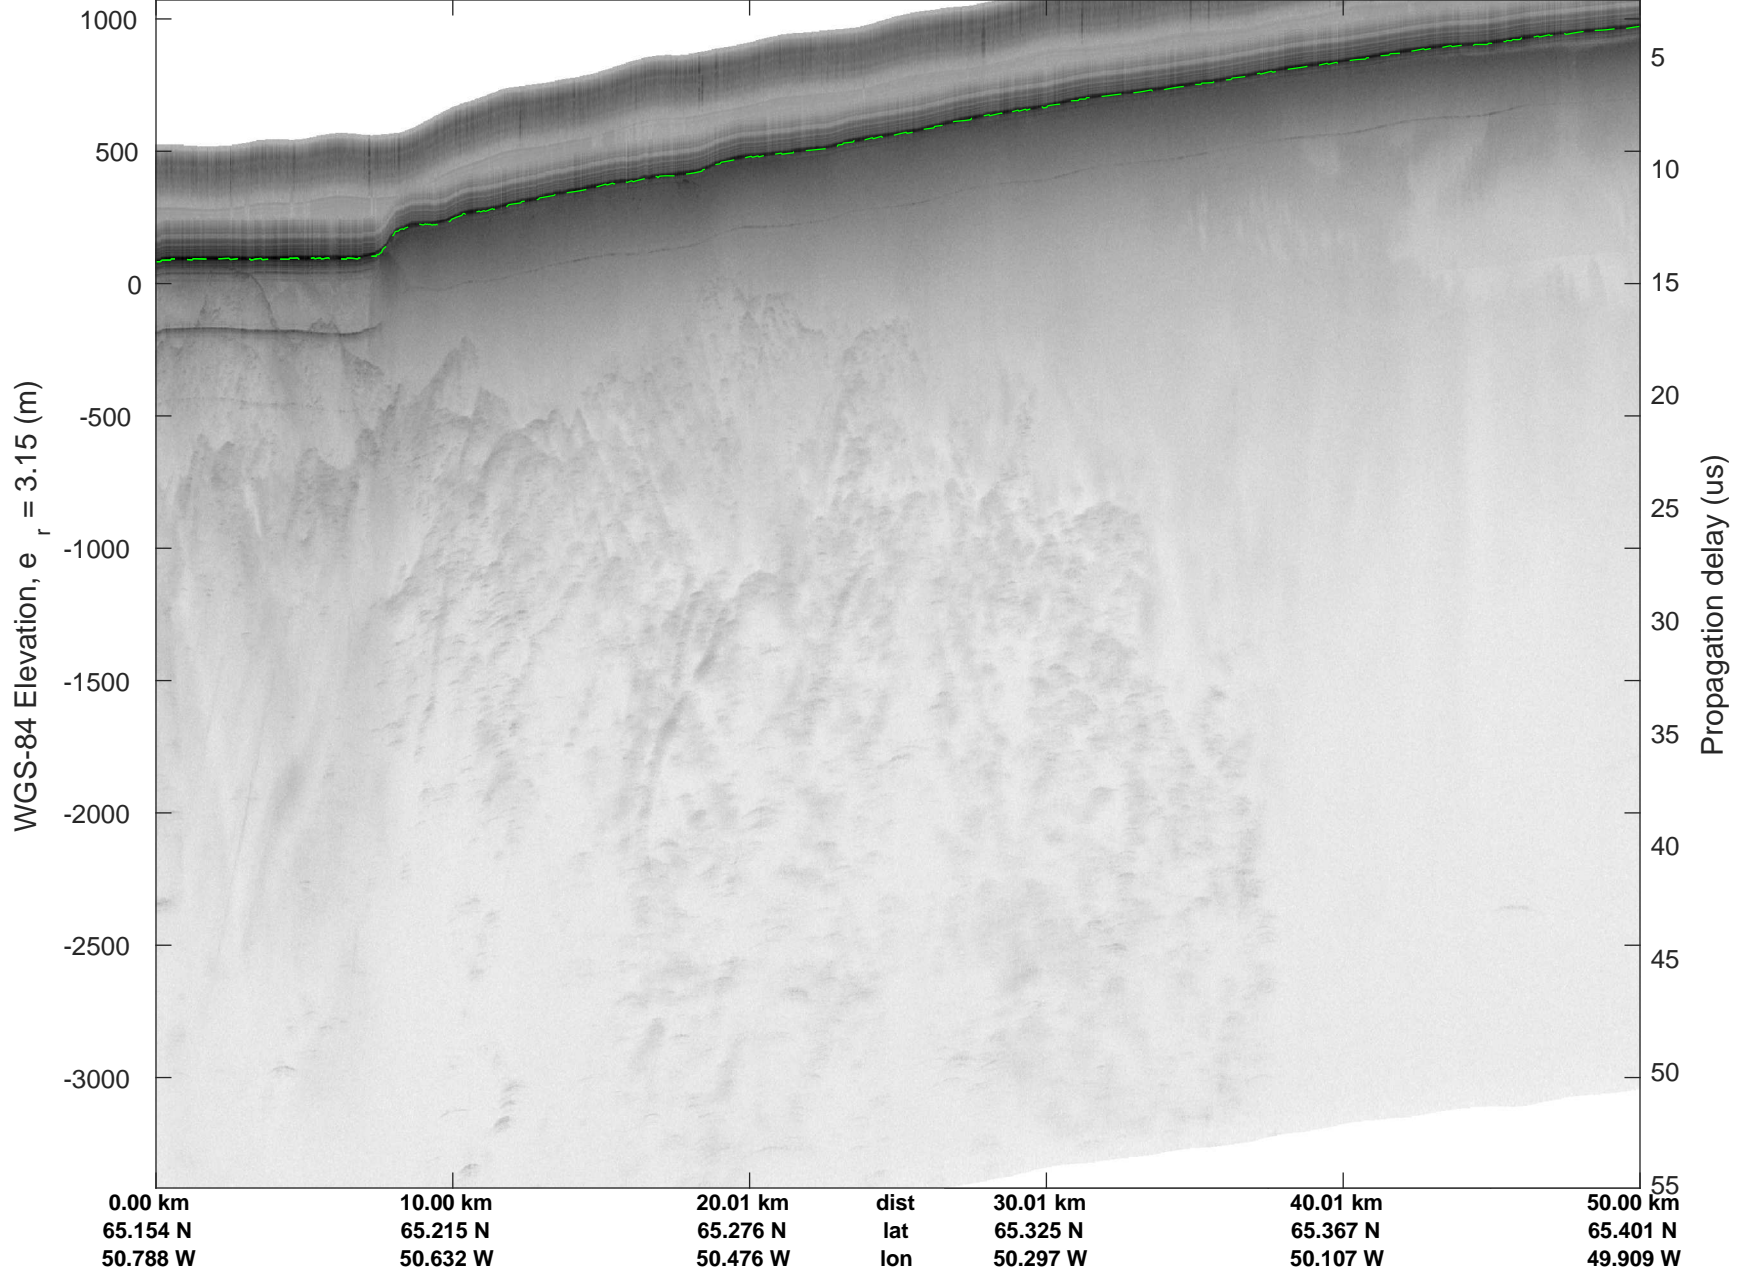

rds 2018_Greenland_P3: "Southwest Glacier-Coastal" 20180426_04_050: 18:16:39.0 to 18:22:50.6 GPS

rds 2018_Greenland_P3: "Southwest Glacier-Coastal" 20180426_04_051: 18:22:50.7 to 18:28:57.2 GPS

rds 2018_Greenland_P3: "Southwest Glacier-Coastal" 20180426_04_051: 18:22:50.7 to 18:28:57.2 GPS

rds 2018_Greenland_P3: "Southwest Glacier-Coastal" 20180426_04_052: 18:28:57.3 to 18:35:22.4 GPS

rds 2018_Greenland_P3: "Southwest Glacier-Coastal" 20180426_04_052: 18:28:57.3 to 18:35:22.4 GPS

rds 2018_Greenland_P3: "Southwest Glacier-Coastal" 20180426_04_053: 18:35:22.5 to 18:41:37.6 GPS

rds 2018_Greenland_P3: "Southwest Glacier-Coastal" 20180426_04_053: 18:35:22.5 to 18:41:37.6 GPS

rds 2018_Greenland_P3: "Southwest Glacier-Coastal" 20180426_04_054: 18:41:37.7 to 18:47:53.4 GPS

rds 2018_Greenland_P3: "Southwest Glacier-Coastal" 20180426_04_054: 18:41:37.7 to 18:47:53.4 GPS