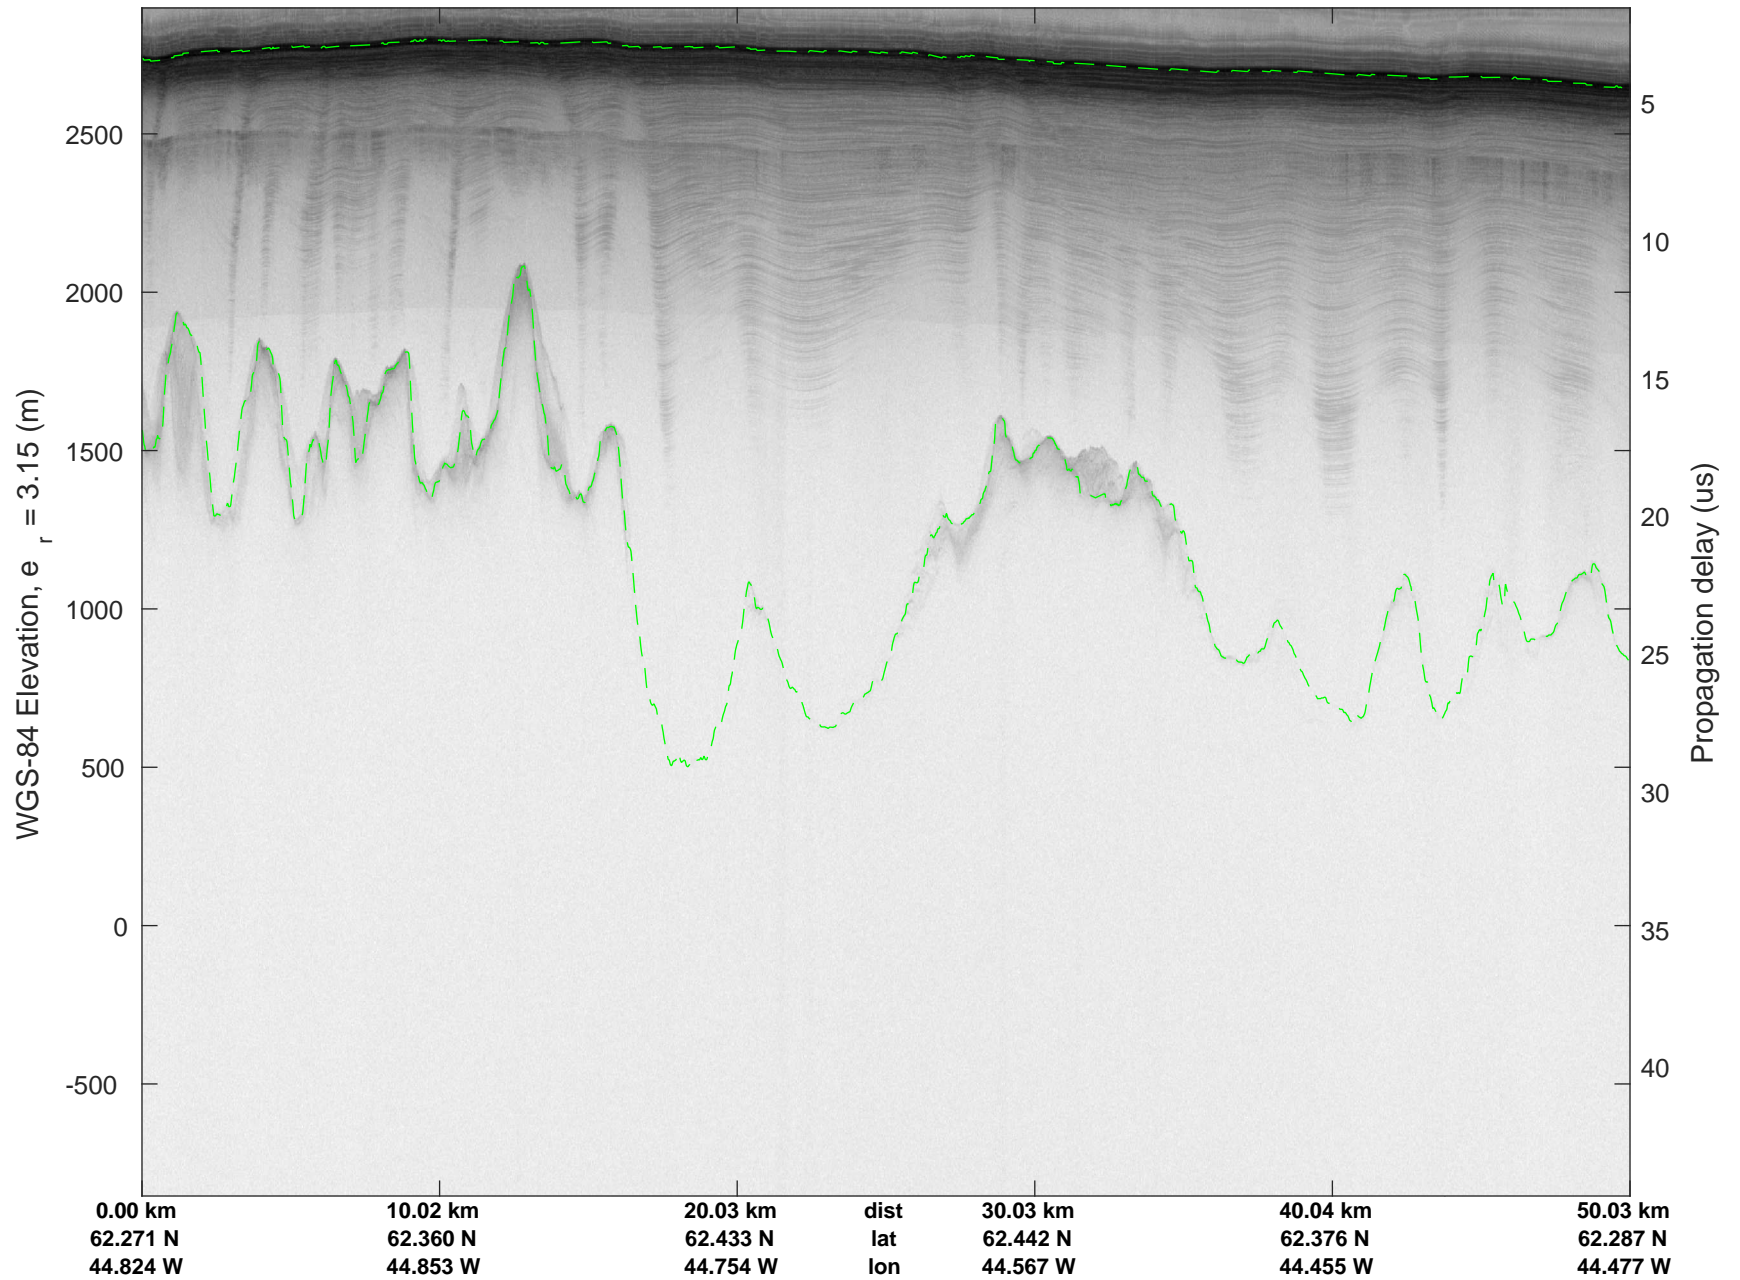

rds 2018_Greenland_P3: "Southwest Glacier-Coastal" 20180426_04_010: 14:09:50.5 to 14:16:09.3 GPS

rds 2018_Greenland_P3: "Southwest Glacier-Coastal" 20180426_04_010: 14:09:50.5 to 14:16:09.3 GPS

rds 2018_Greenland_P3: "Southwest Glacier-Coastal" 20180426_04_011: 14:16:09.4 to 14:21:48.0 GPS

rds 2018_Greenland_P3: "Southwest Glacier-Coastal" 20180426_04_011: 14:16:09.4 to 14:21:48.0 GPS

rds 2018_Greenland_P3: "Southwest Glacier-Coastal" 20180426_04_012: 14:21:48.1 to 14:27:49.7 GPS

rds 2018_Greenland_P3: "Southwest Glacier-Coastal" 20180426_04_012: 14:21:48.1 to 14:27:49.7 GPS