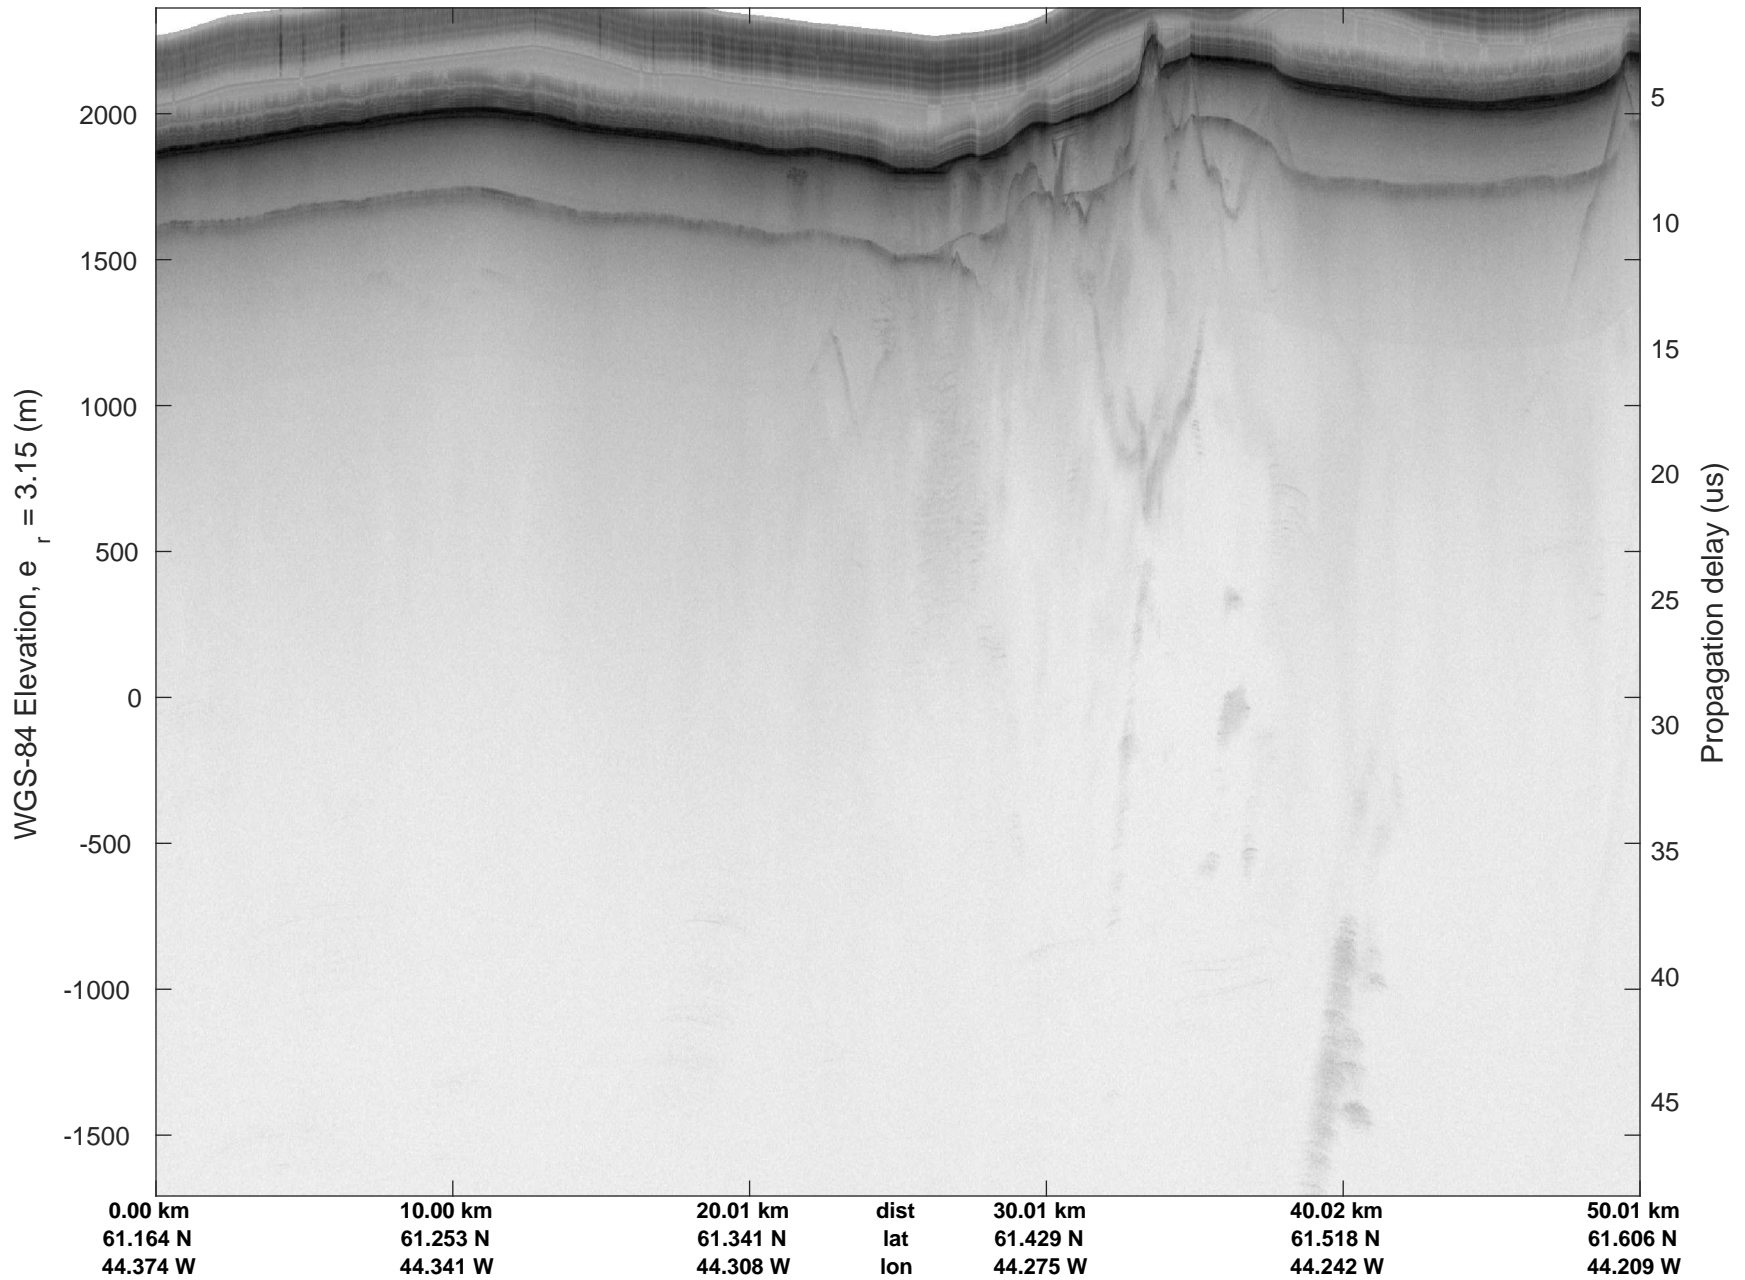

rds 2018_Greenland_P3: "Southwest Glacier-Coastal" 20180426_04_017: 14:52:53.4 to 14:59:05.1 GPS