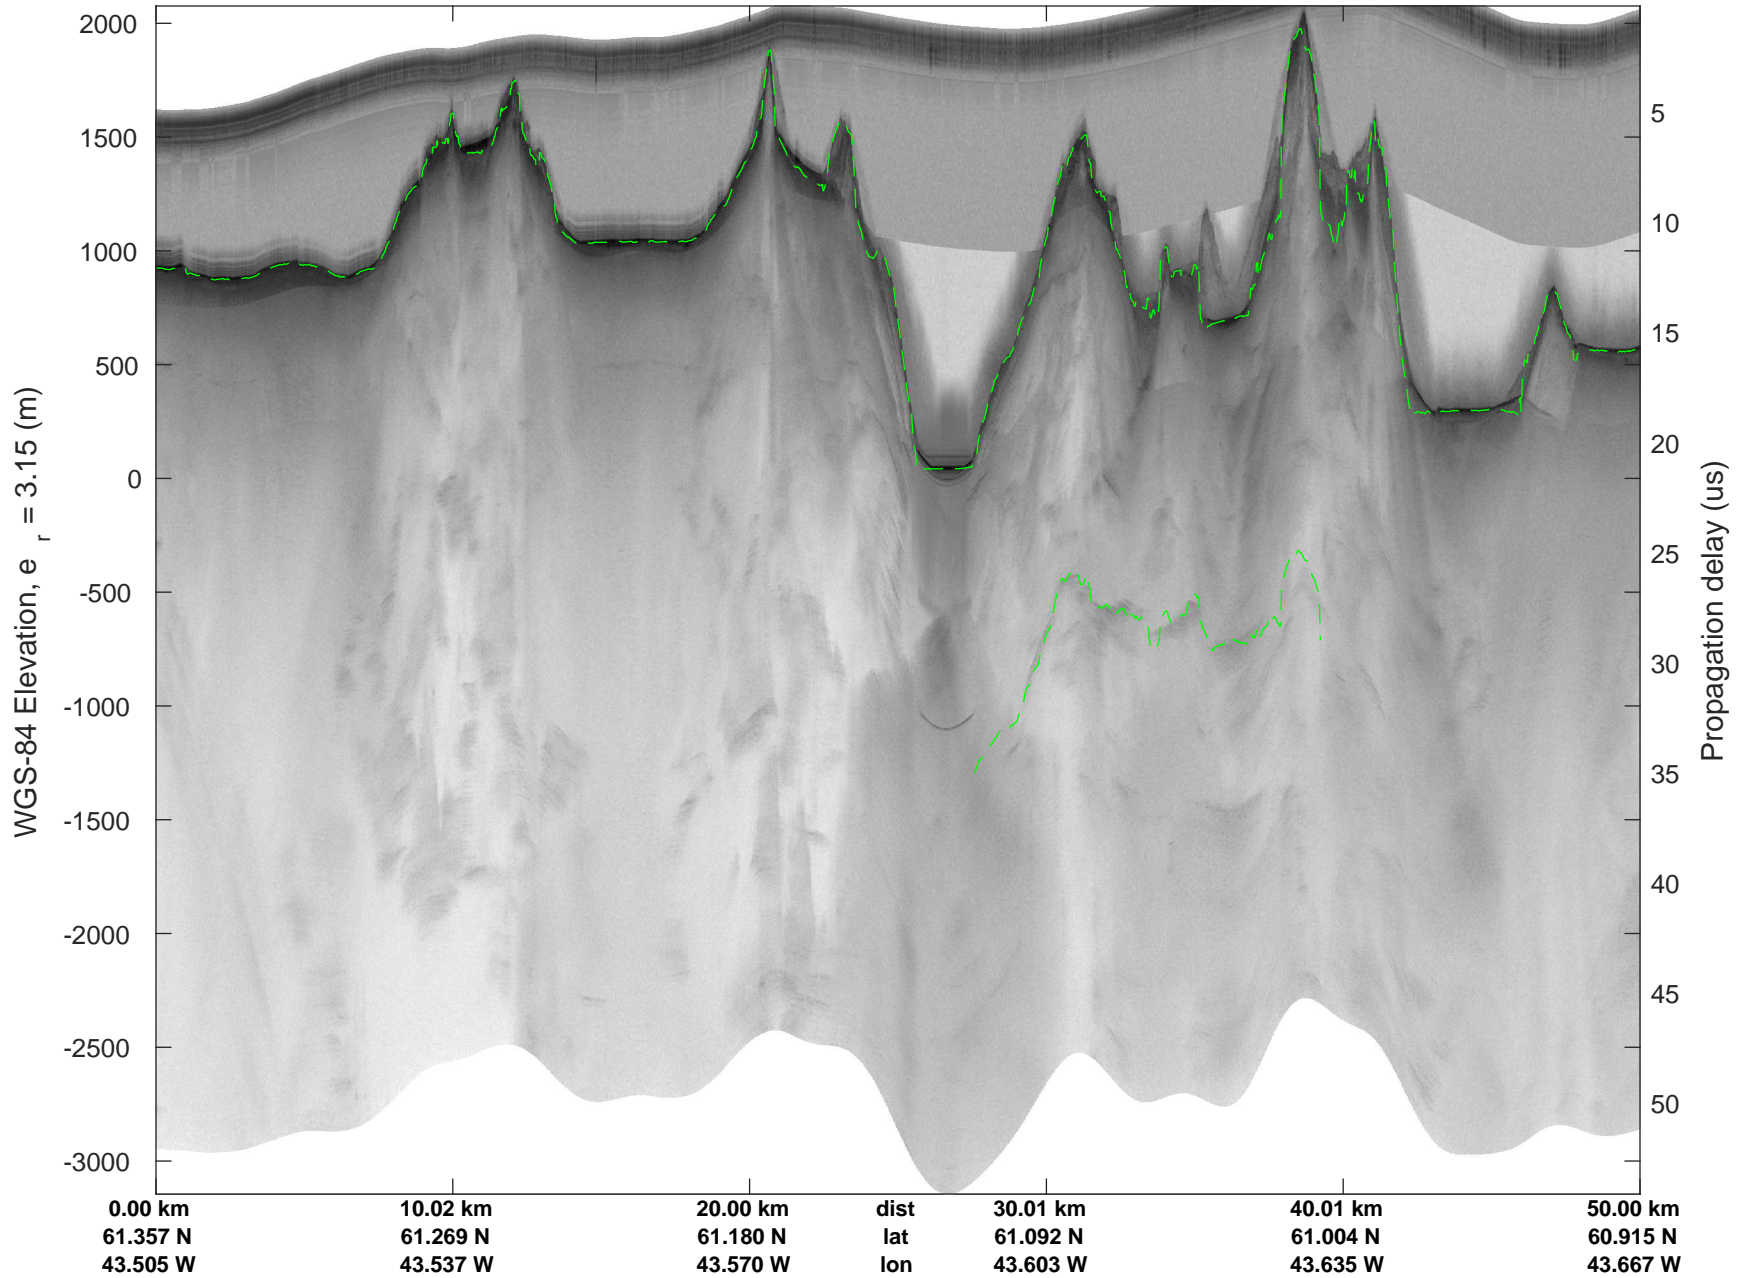

rds 2018_Greenland_P3: "Southwest Glacier-Coastal" 20180426_04_001: 13:14:43.0 to 13:21:10.2 GPS

rds 2018_Greenland_P3: "Southwest Glacier-Coastal" 20180426_04_001: 13:14:43.0 to 13:21:10.2 GPS

rds 2018_Greenland_P3: "Southwest Glacier-Coastal" 20180426_04_002: 13:21:10.3 to 13:26:50.3 GPS

rds 2018_Greenland_P3: "Southwest Glacier-Coastal" 20180426_04_002: 13:21:10.3 to 13:26:50.3 GPS

rds 2018_Greenland_P3: "Southwest Glacier-Coastal" 20180426_04_003: 13:26:50.4 to 13:32:45.0 GPS

rds 2018_Greenland_P3: "Southwest Glacier-Coastal" 20180426_04_003: 13:26:50.4 to 13:32:45.0 GPS

rds 2018_Greenland_P3: "Southwest Glacier-Coastal" 20180426_04_004: 13:32:45.1 to 13:38:34.9 GPS

rds 2018_Greenland_P3: "Southwest Glacier-Coastal" 20180426_04_004: 13:32:45.1 to 13:38:34.9 GPS

rds 2018_Greenland_P3: "Southwest Glacier-Coastal" 20180426_04_005: 13:38:35.0 to 13:44:18.7 GPS