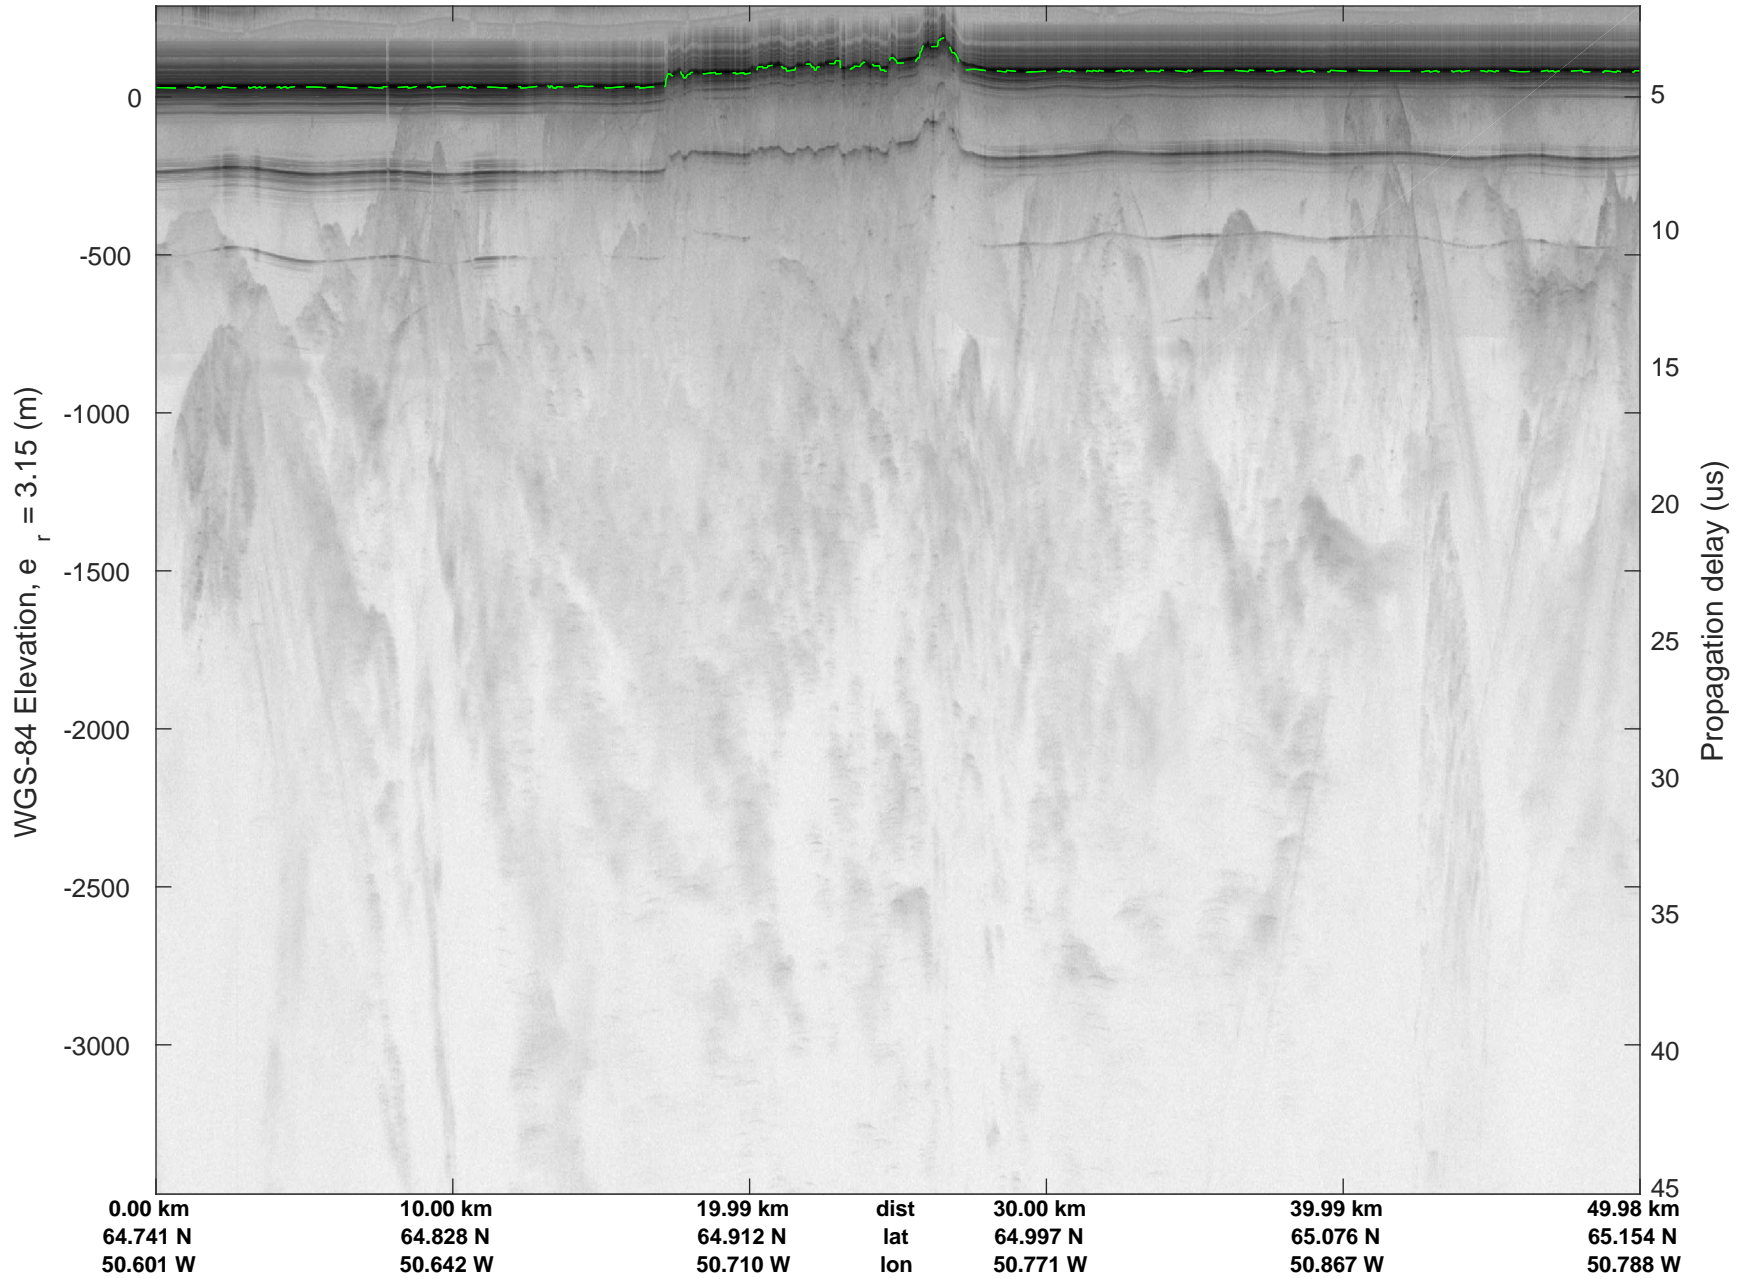

rds 2018_Greenland_P3: "Southwest Glacier-Coastal" 20180426_04_049: 18:10:39.1 to 18:16:38.9 GPS

rds 2018_Greenland_P3: "Southwest Glacier-Coastal" 20180426_04_049: 18:10:39.1 to 18:16:38.9 GPS

rds 2018_Greenland_P3: "Southwest Glacier-Coastal" 20180426_04_050: 18:16:39.0 to 18:22:50.6 GPS

rds 2018_Greenland_P3: "Southwest Glacier-Coastal" 20180426_04_050: 18:16:39.0 to 18:22:50.6 GPS

rds 2018_Greenland_P3: "Southwest Glacier-Coastal" 20180426_04_051: 18:22:50.7 to 18:28:57.2 GPS

rds 2018_Greenland_P3: "Southwest Glacier-Coastal" 20180426_04_051: 18:22:50.7 to 18:28:57.2 GPS

rds 2018_Greenland_P3: "Southwest Glacier-Coastal" 20180426_04_052: 18:28:57.3 to 18:35:22.4 GPS

rds 2018_Greenland_P3: "Southwest Glacier-Coastal" 20180426_04_052: 18:28:57.3 to 18:35:22.4 GPS

rds 2018_Greenland_P3: "Southwest Glacier-Coastal" 20180426_04_053: 18:35:22.5 to 18:41:37.6 GPS