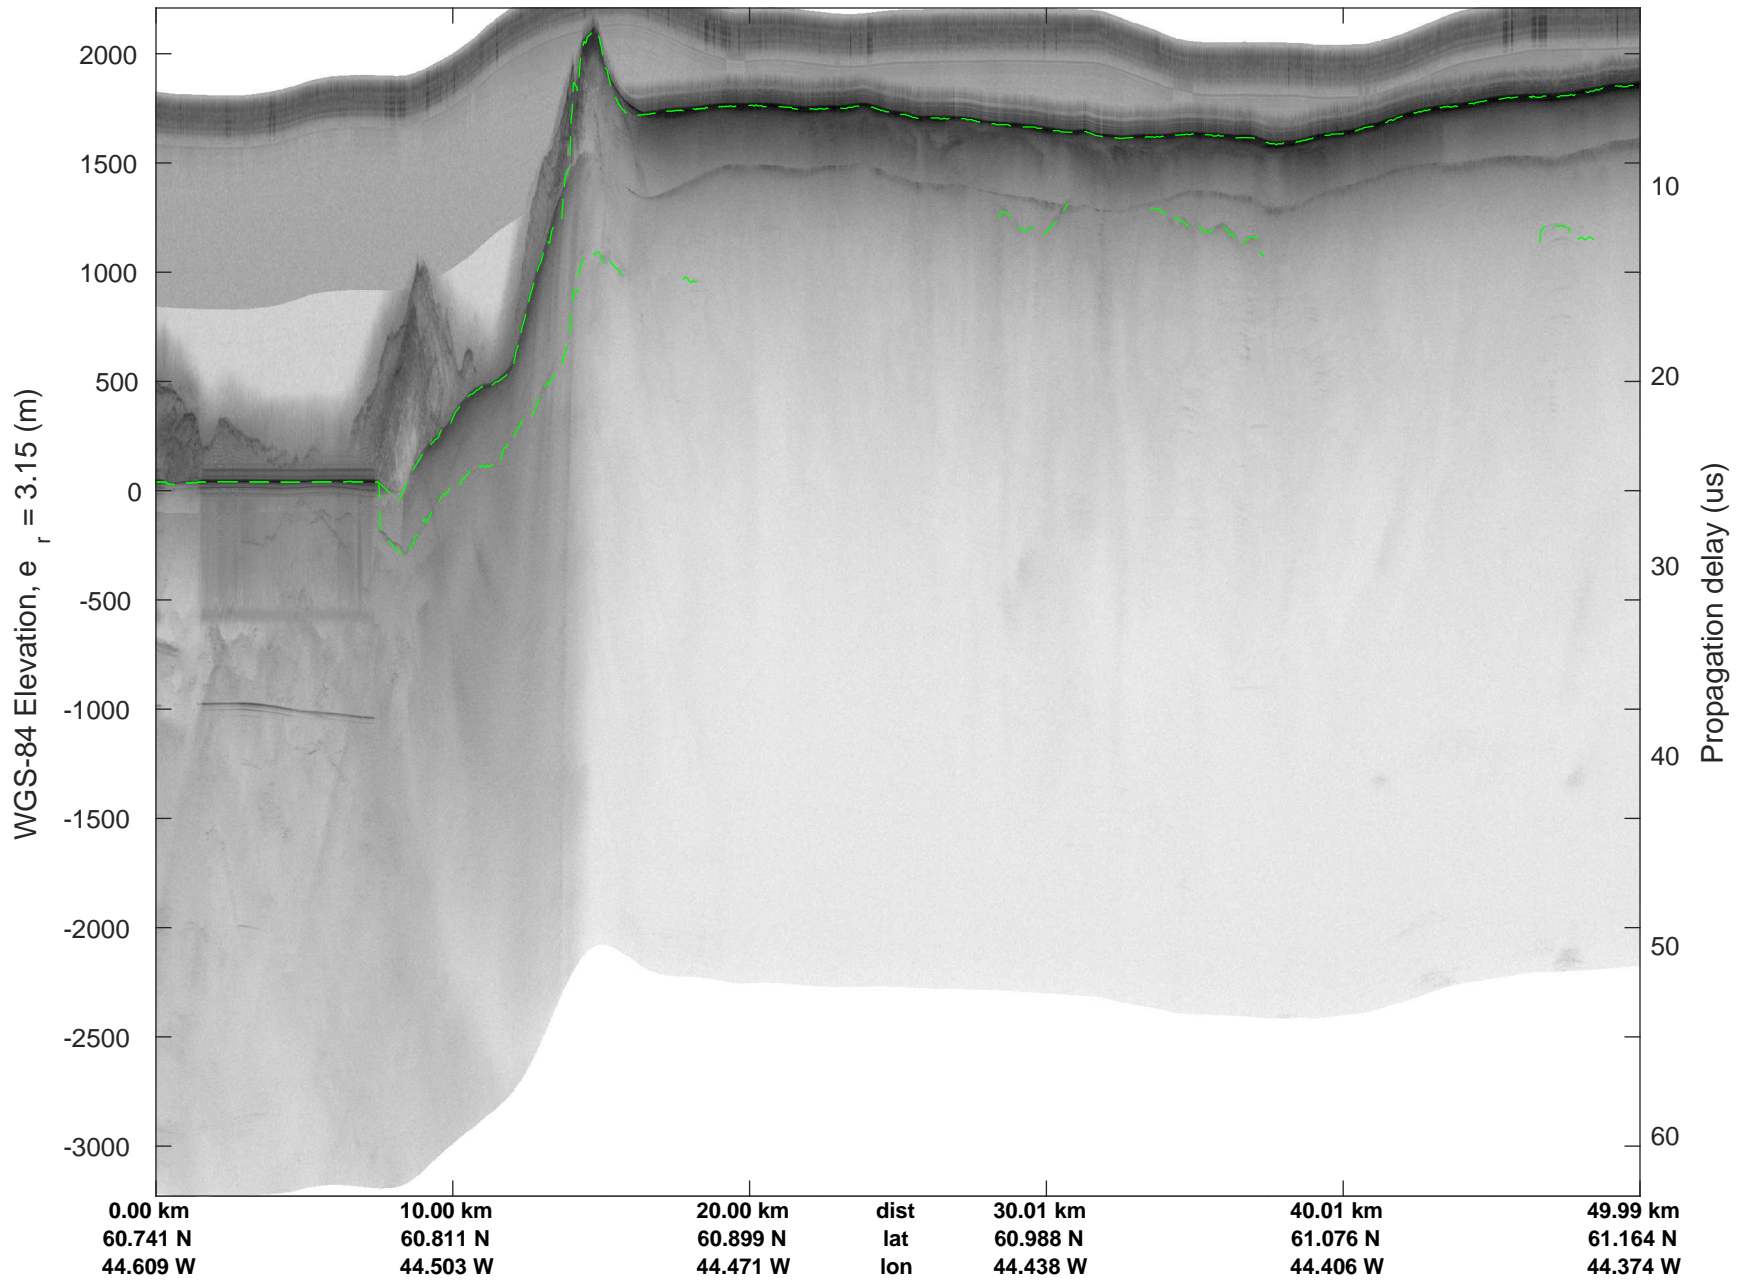

rds 2018_Greenland_P3: "Southwest Glacier-Coastal" 20180426_04_016: 14:46:18.1 to 14:52:53.2 GPS