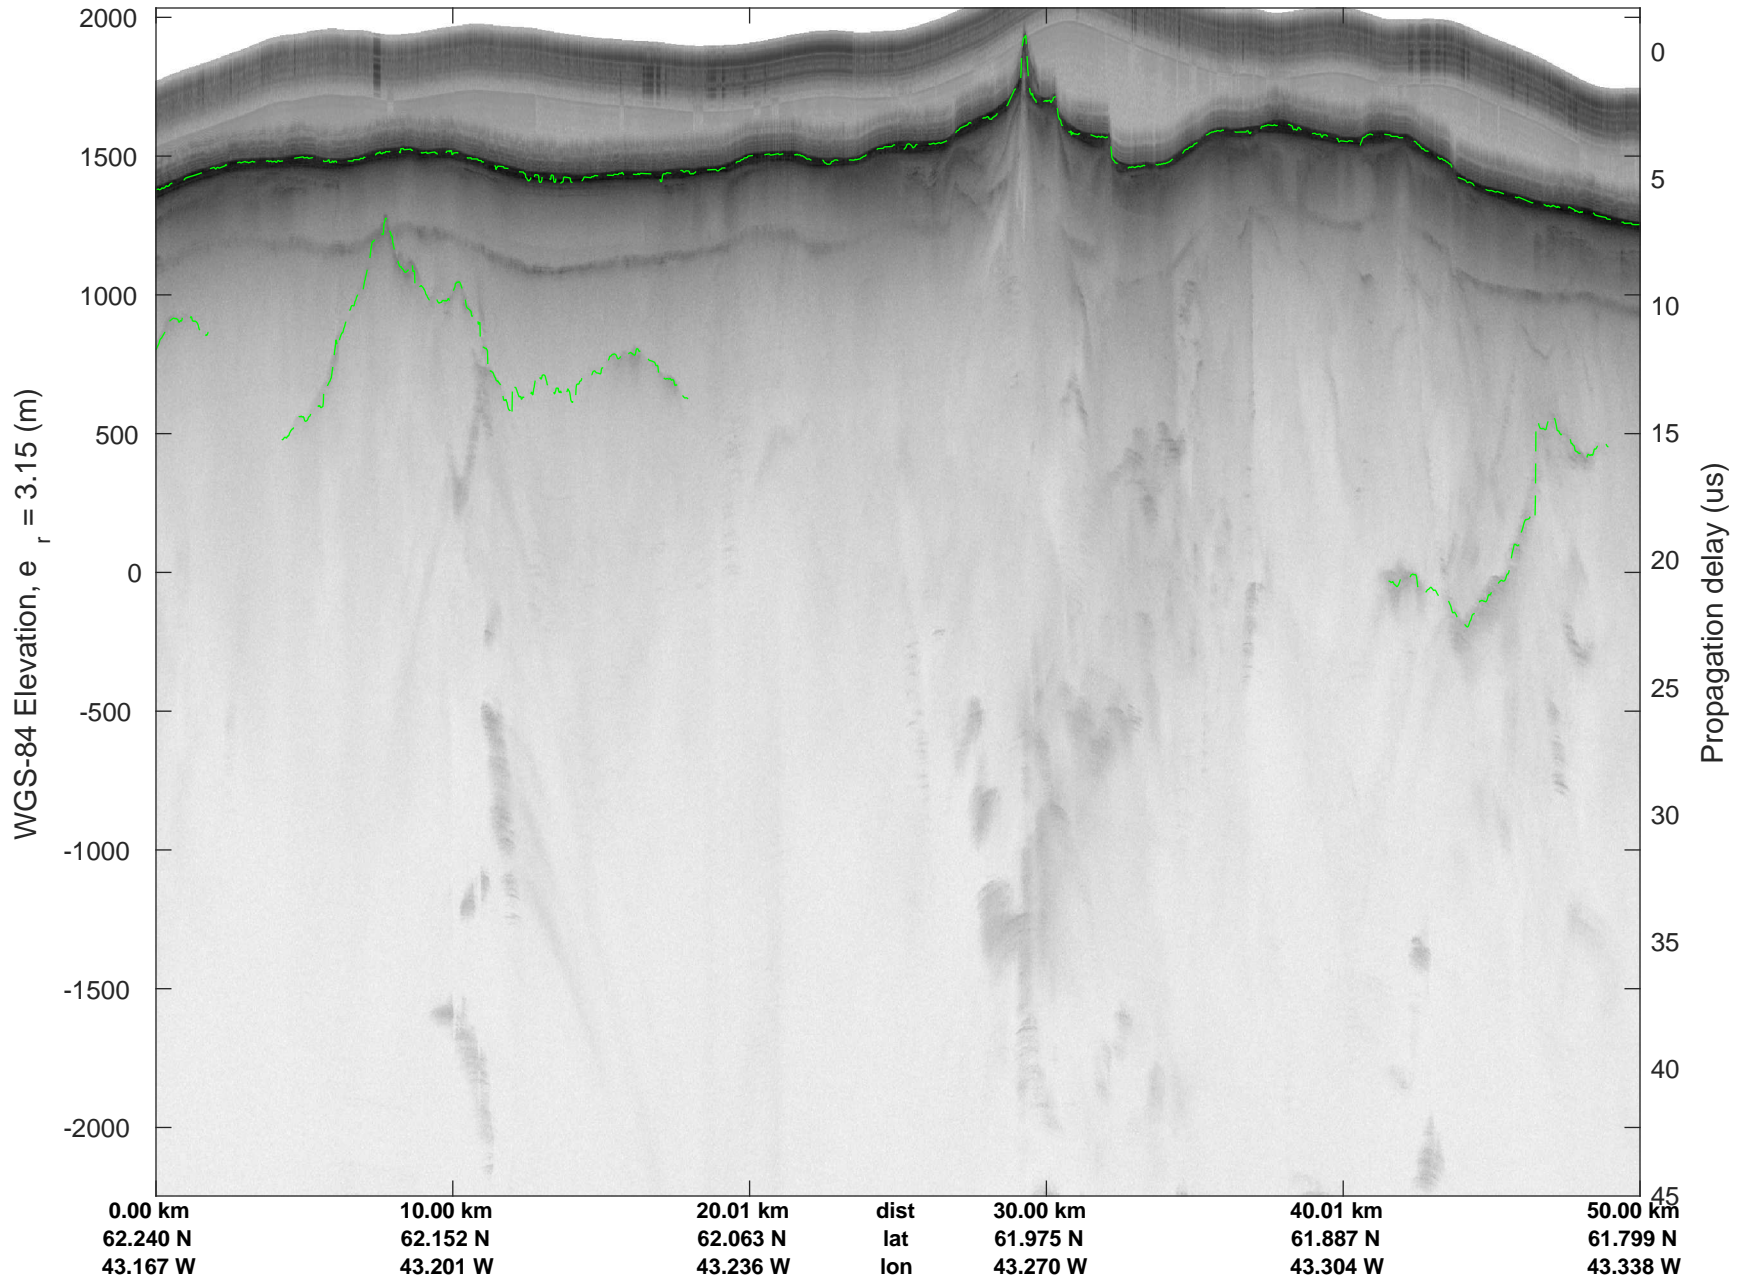

rds 2018_Greenland_P3: "Southwest Glacier-Coastal" 20180426_04_001: 13:14:43.0 to 13:21:10.2 GPS

rds 2018_Greenland_P3: "Southwest Glacier-Coastal" 20180426_04_001: 13:14:43.0 to 13:21:10.2 GPS

rds 2018_Greenland_P3: "Southwest Glacier-Coastal" 20180426_04_002: 13:21:10.3 to 13:26:50.3 GPS

rds 2018_Greenland_P3: "Southwest Glacier-Coastal" 20180426_04_002: 13:21:10.3 to 13:26:50.3 GPS

rds 2018_Greenland_P3: "Southwest Glacier-Coastal" 20180426_04_003: 13:26:50.4 to 13:32:45.0 GPS

rds 2018_Greenland_P3: "Southwest Glacier-Coastal" 20180426_04_003: 13:26:50.4 to 13:32:45.0 GPS