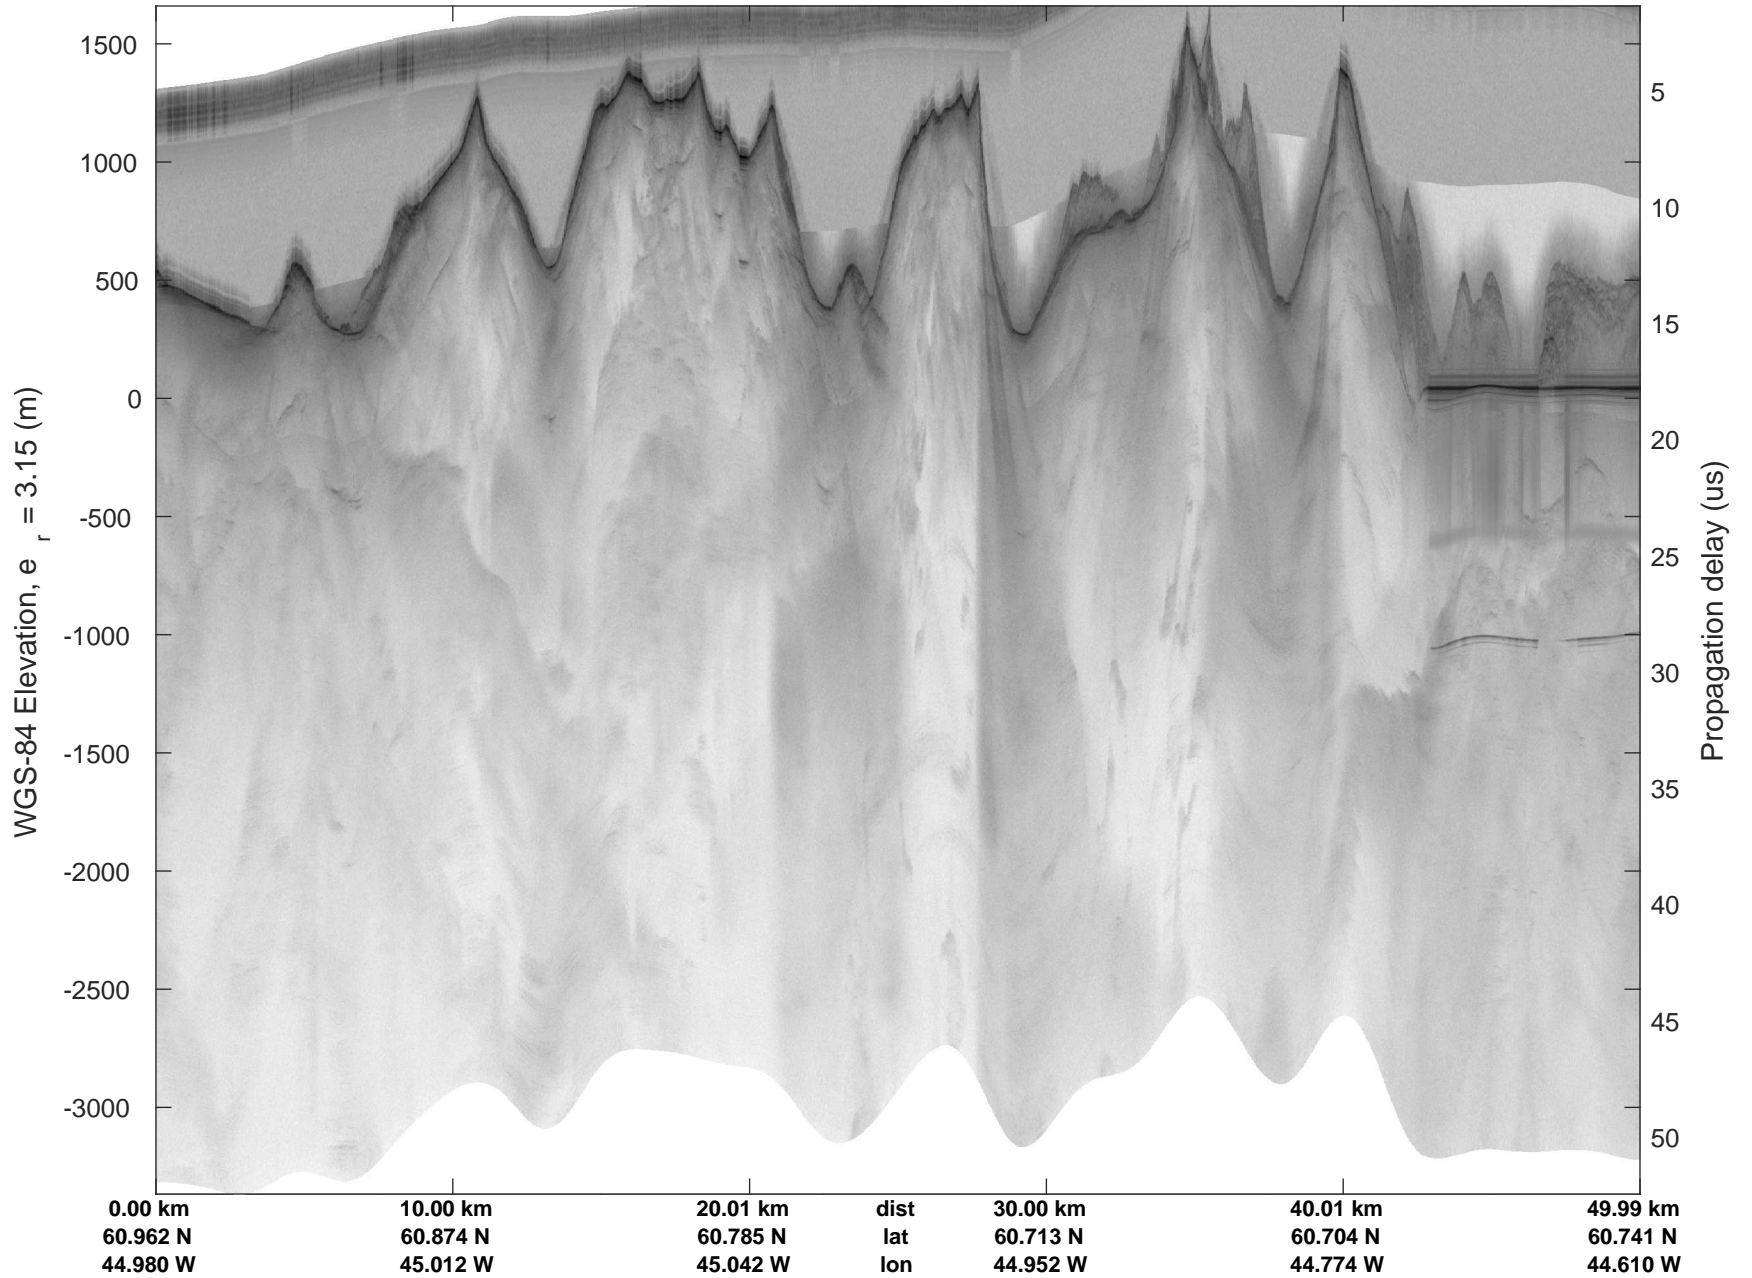

rds 2018_Greenland_P3: "Southwest Glacier-Coastal" 20180426_04_015: 14:39:47.6 to 14:46:17.9 GPS

rds 2018_Greenland_P3: "Southwest Glacier-Coastal" 20180426_04_015: 14:39:47.6 to 14:46:17.9 GPS