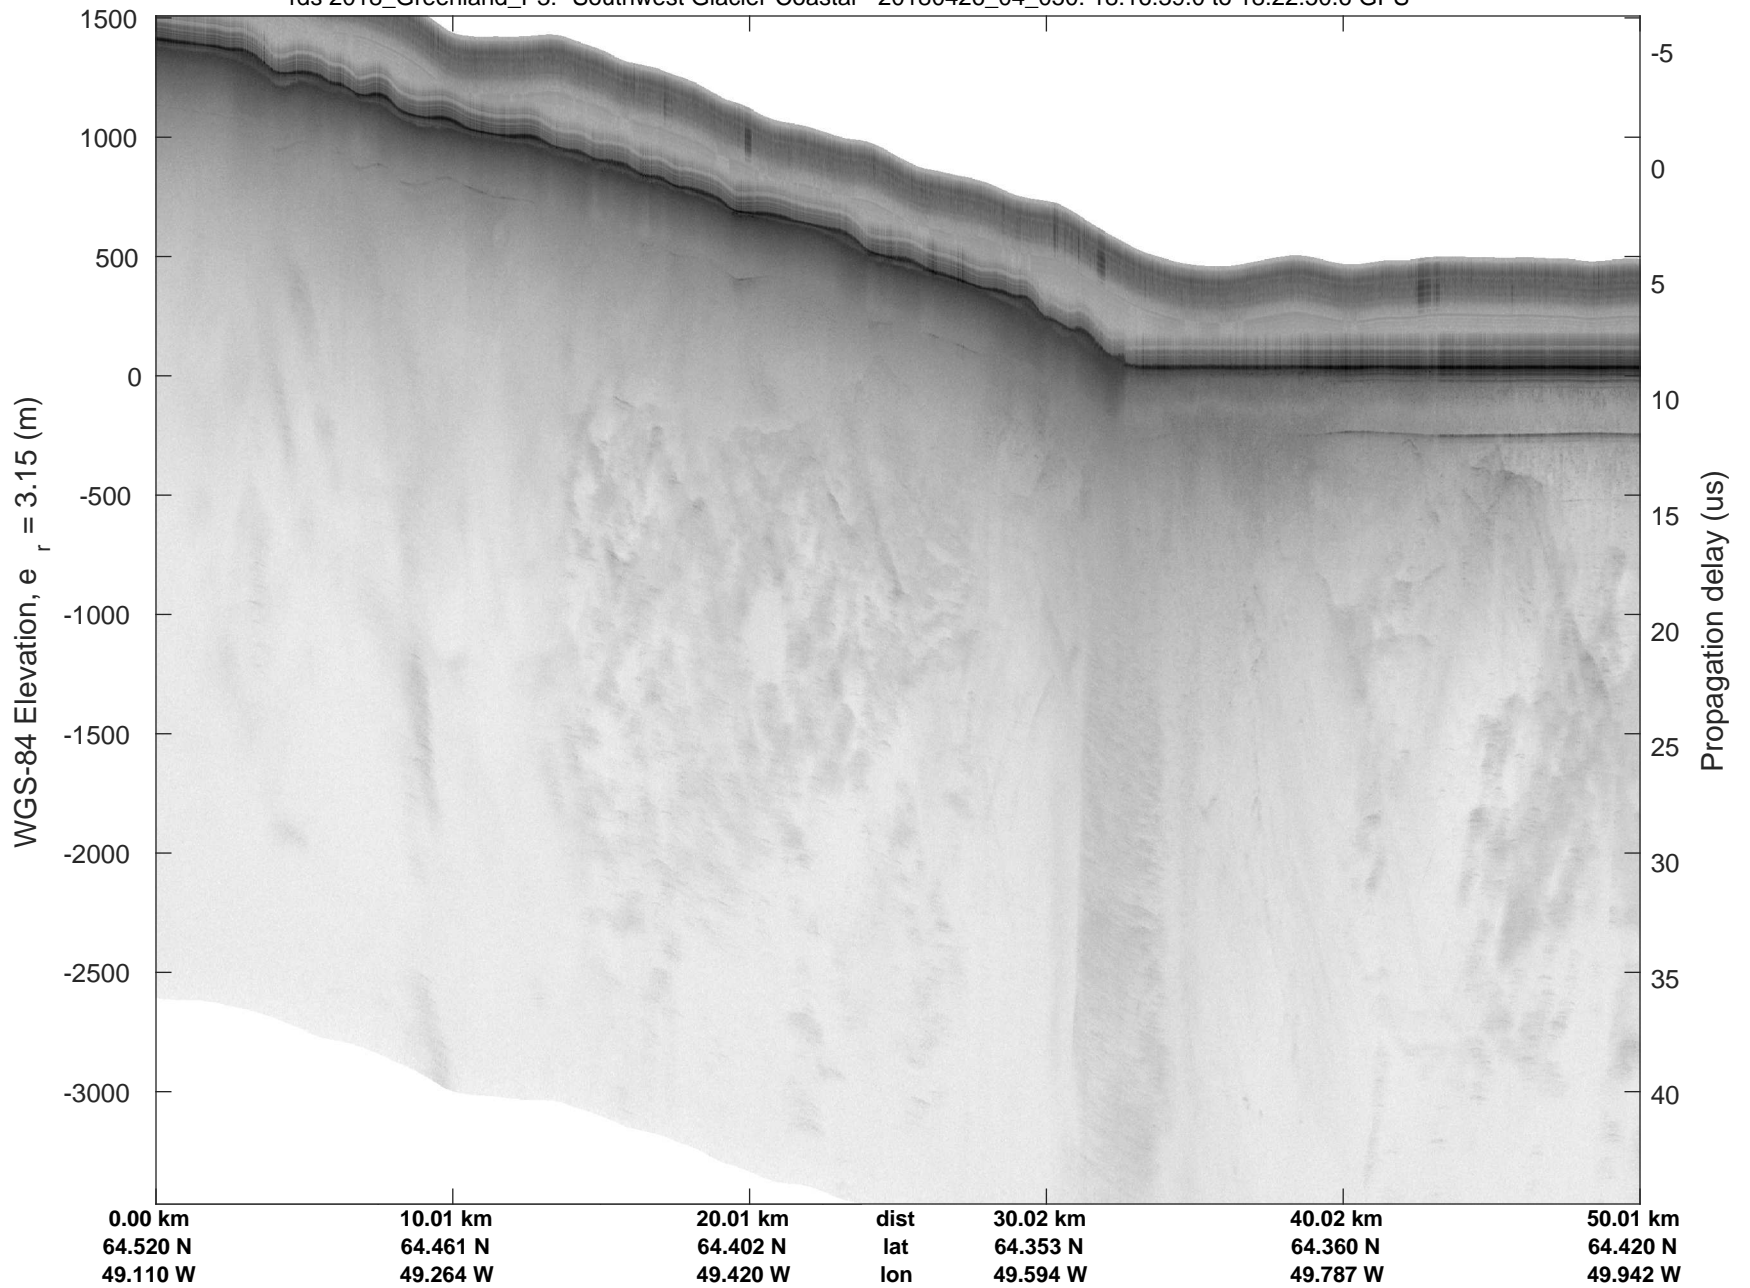

rds 2018_Greenland_P3: "Southwest Glacier-Coastal" 20180426_04_047: 17:57:37.1 to 18:04:15.0 GPS

rds 2018_Greenland_P3: "Southwest Glacier-Coastal" 20180426_04_048: 18:04:15.2 to 18:10:39.0 GPS

rds 2018_Greenland_P3: "Southwest Glacier-Coastal" 20180426_04_048: 18:04:15.2 to 18:10:39.0 GPS

rds 2018_Greenland_P3: "Southwest Glacier-Coastal" 20180426_04_049: 18:10:39.1 to 18:16:38.9 GPS

rds 2018_Greenland_P3: "Southwest Glacier-Coastal" 20180426_04_049: 18:10:39.1 to 18:16:38.9 GPS

rds 2018_Greenland_P3: "Southwest Glacier-Coastal" 20180426_04_050: 18:16:39.0 to 18:22:50.6 GPS