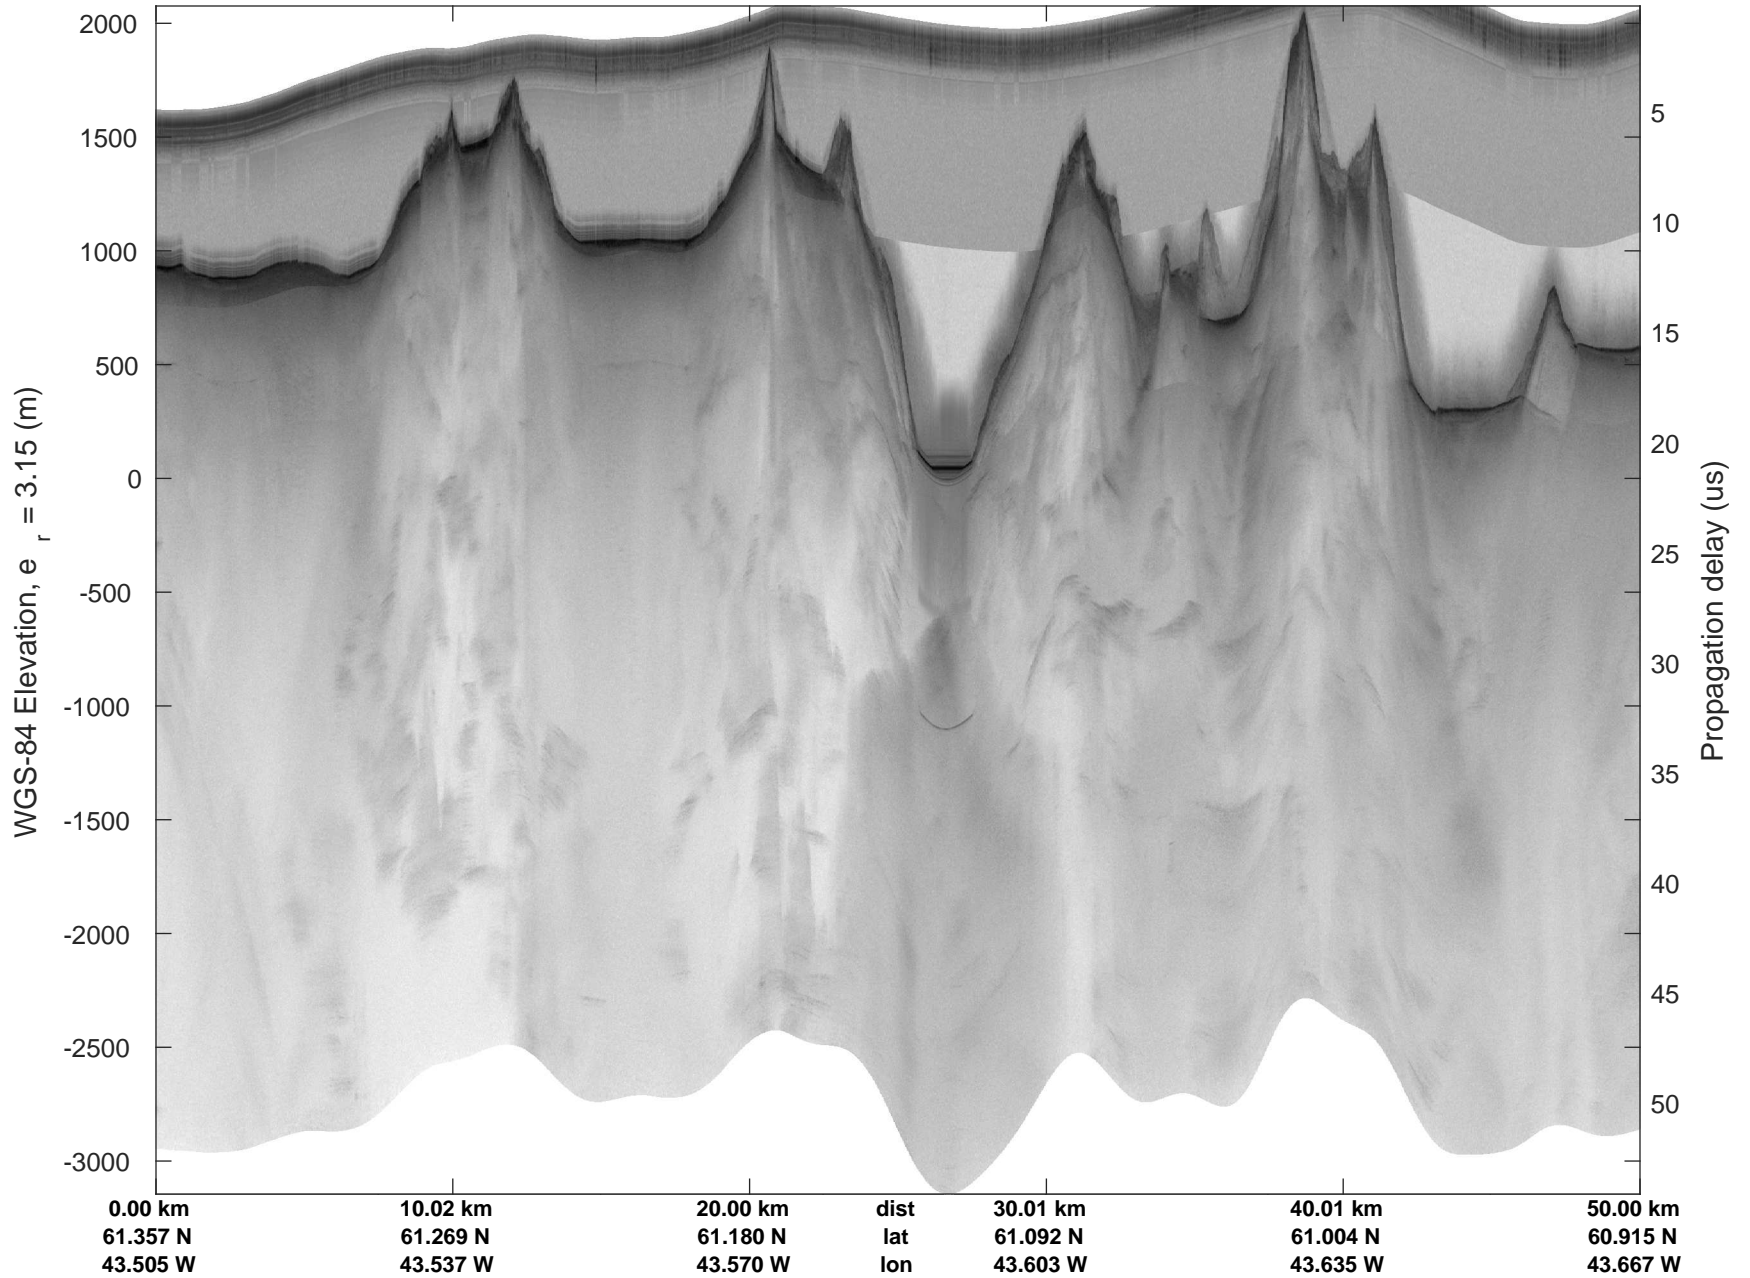

rds 2018_Greenland_P3: "Southwest Glacier-Coastal" 20180426_04_004: 13:32:45.1 to 13:38:34.9 GPS