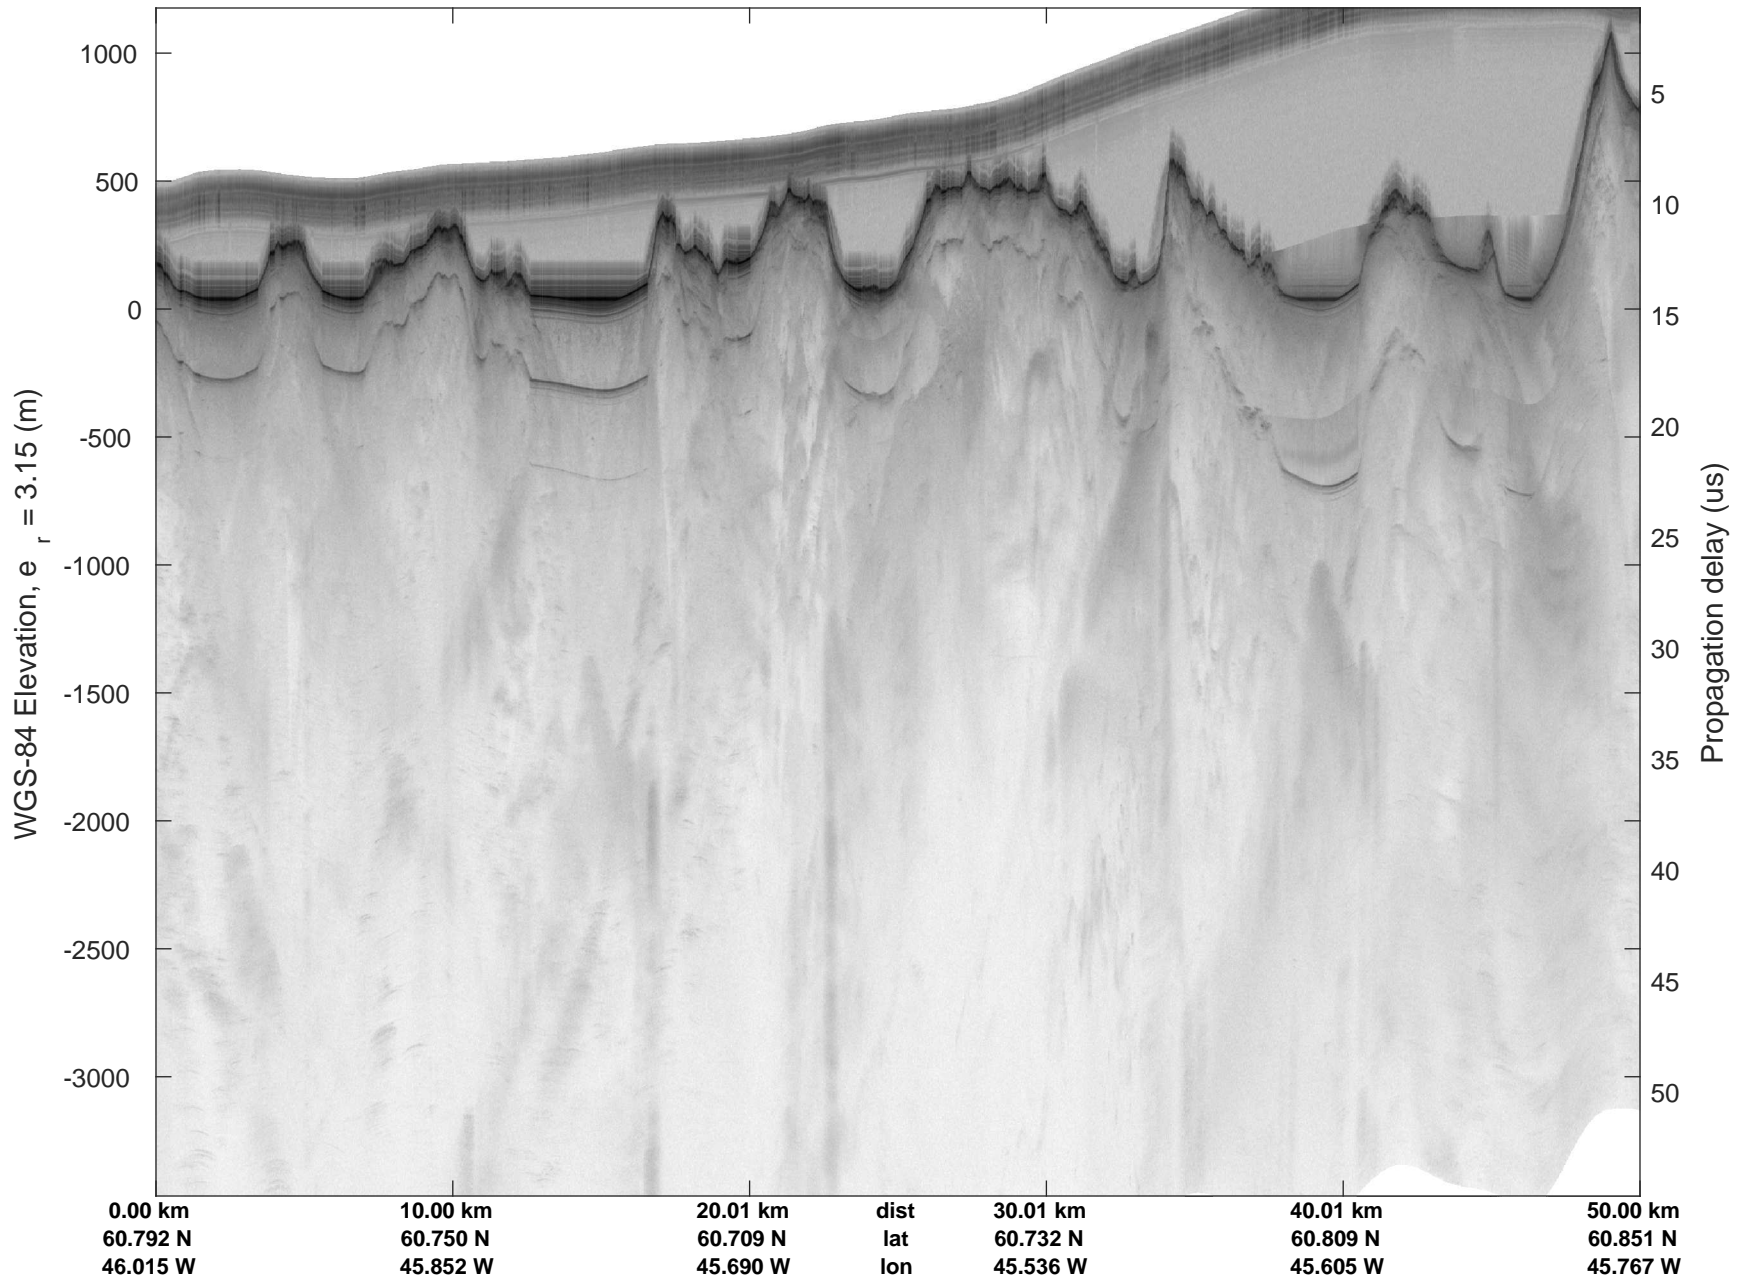

rds 2018_Greenland_P3: "Southwest Glacier-Coastal" 20180426_04_034: 16:36:38.3 to 16:43:04.0 GPS