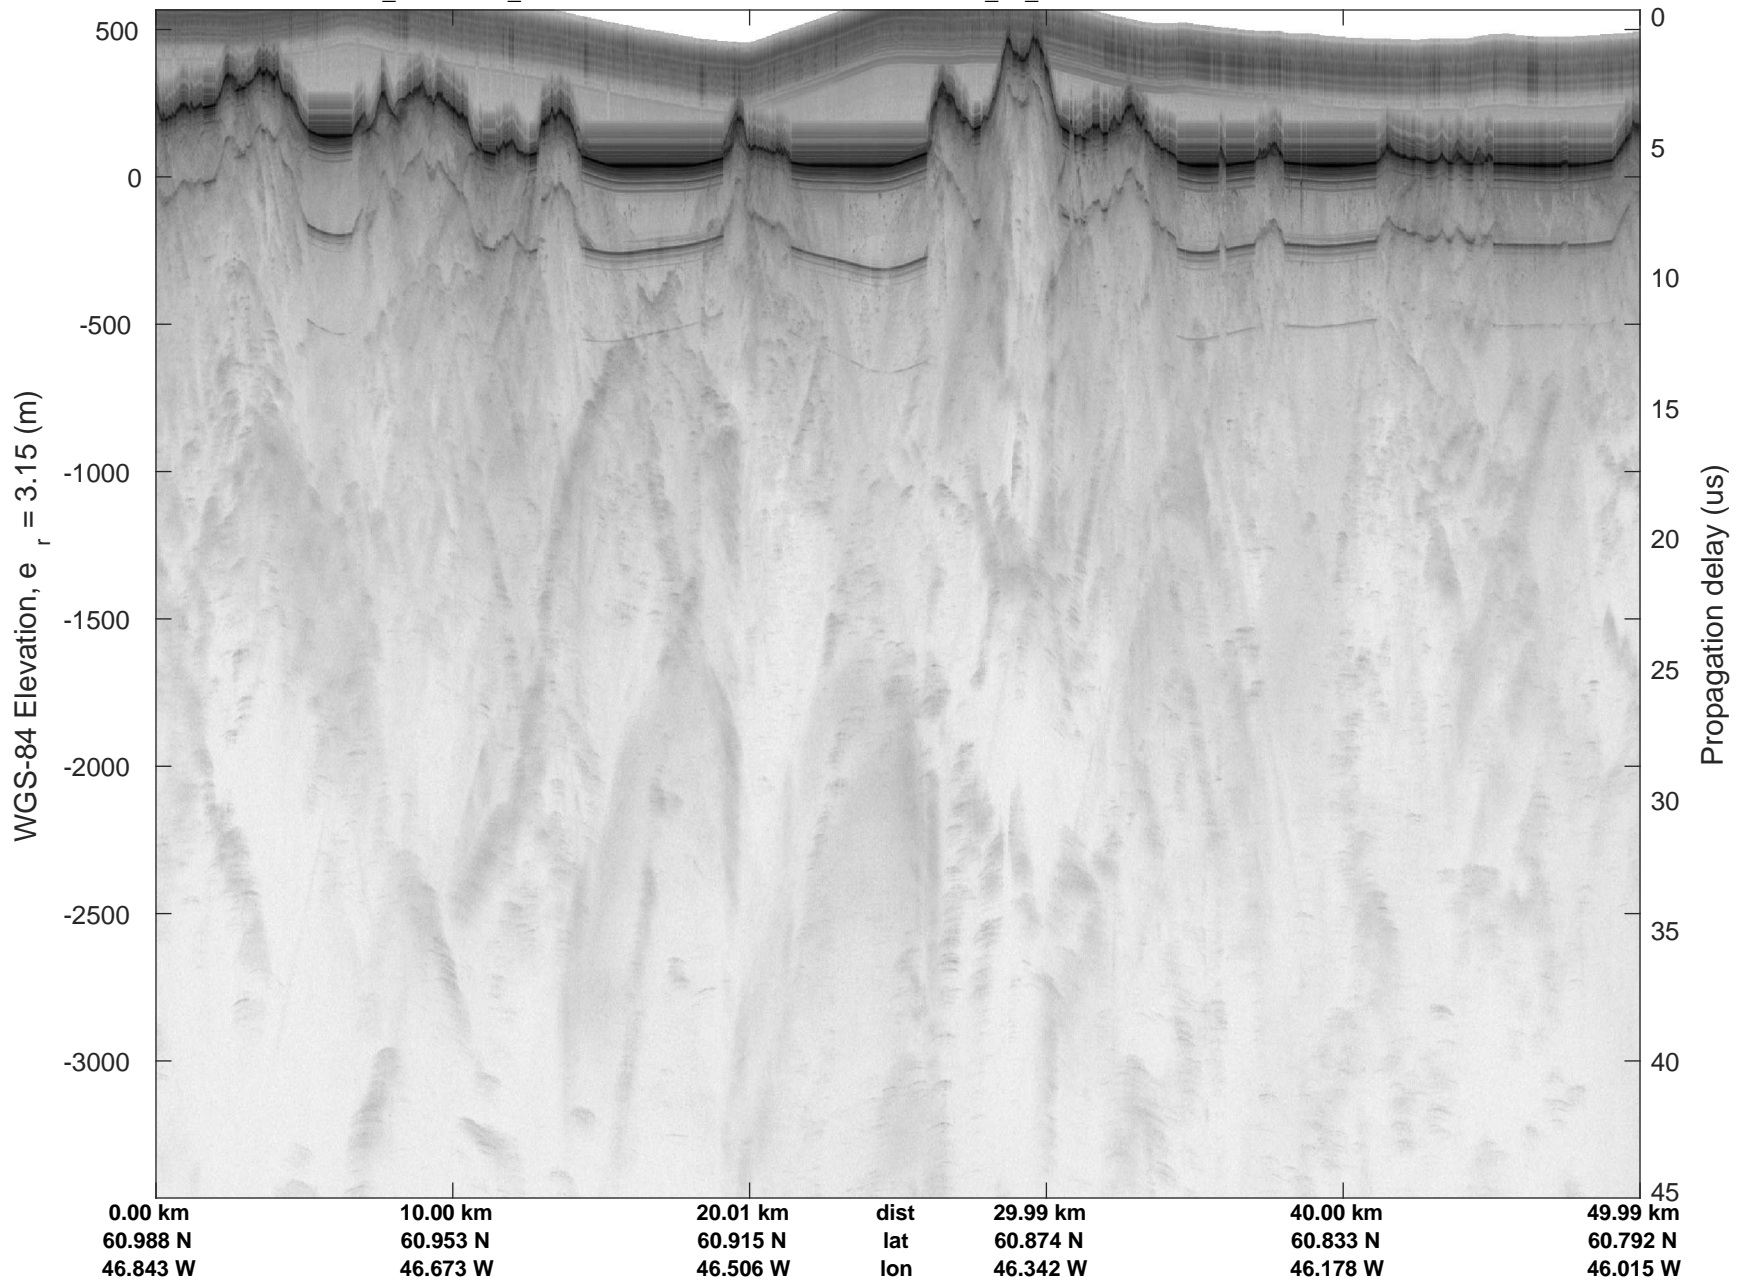

rds 2018_Greenland_P3: "Southwest Glacier-Coastal" 20180426_04_033: 16:30:08.1 to 16:36:38.2 GPS