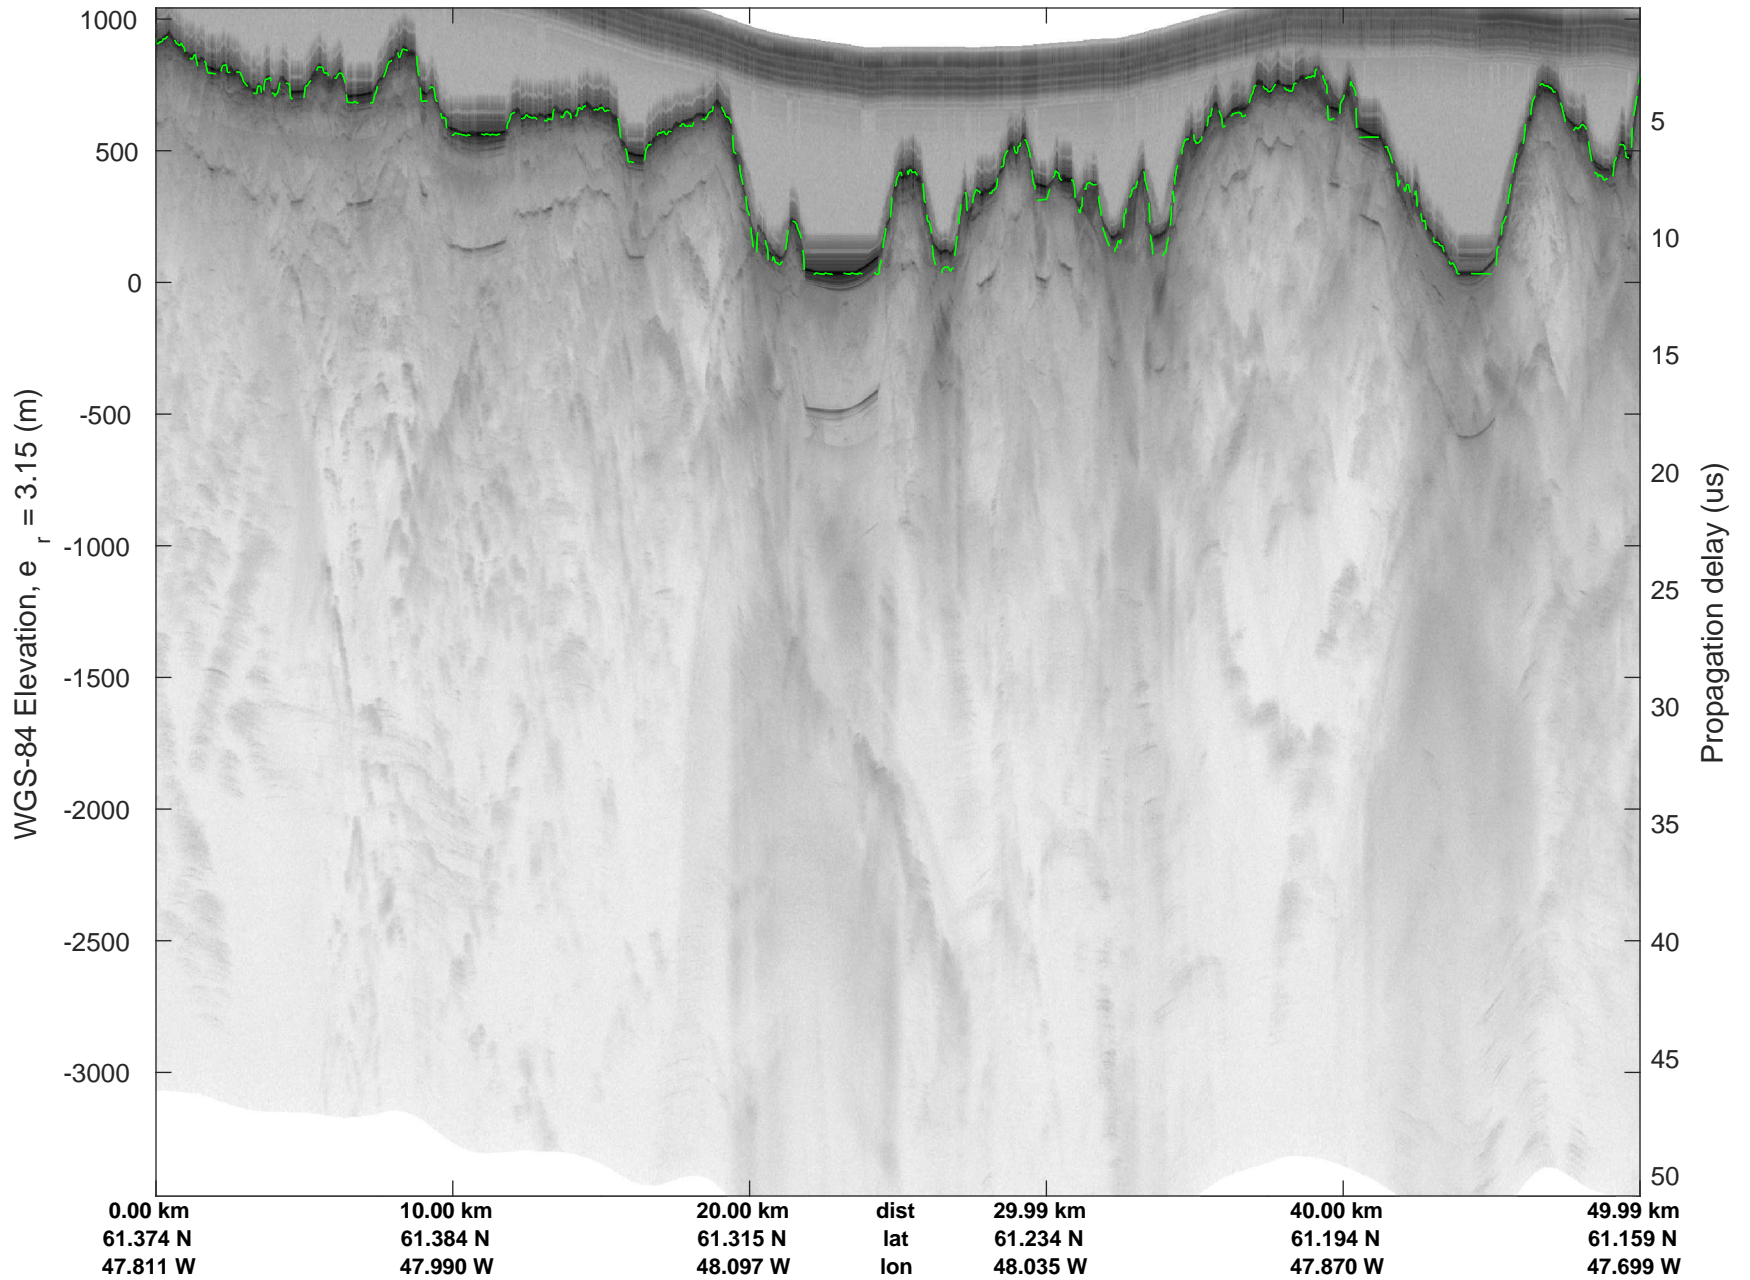

rds 2018_Greenland_P3: "Southwest Glacier-Coastal" 20180426_04_029: 16:05:11.6 to 16:11:22.1 GPS

rds 2018_Greenland_P3: "Southwest Glacier-Coastal" 20180426_04_030: 16:11:22.2 to 16:17:33.9 GPS

rds 2018_Greenland_P3: "Southwest Glacier-Coastal" 20180426_04_030: 16:11:22.2 to 16:17:33.9 GPS

rds 2018_Greenland_P3: "Southwest Glacier-Coastal" 20180426_04_031: 16:17:34.1 to 16:23:52.8 GPS

rds 2018_Greenland_P3: "Southwest Glacier-Coastal" 20180426_04_031: 16:17:34.1 to 16:23:52.8 GPS

rds 2018_Greenland_P3: "Southwest Glacier-Coastal" 20180426_04_032: 16:23:52.9 to 16:30:08.0 GPS