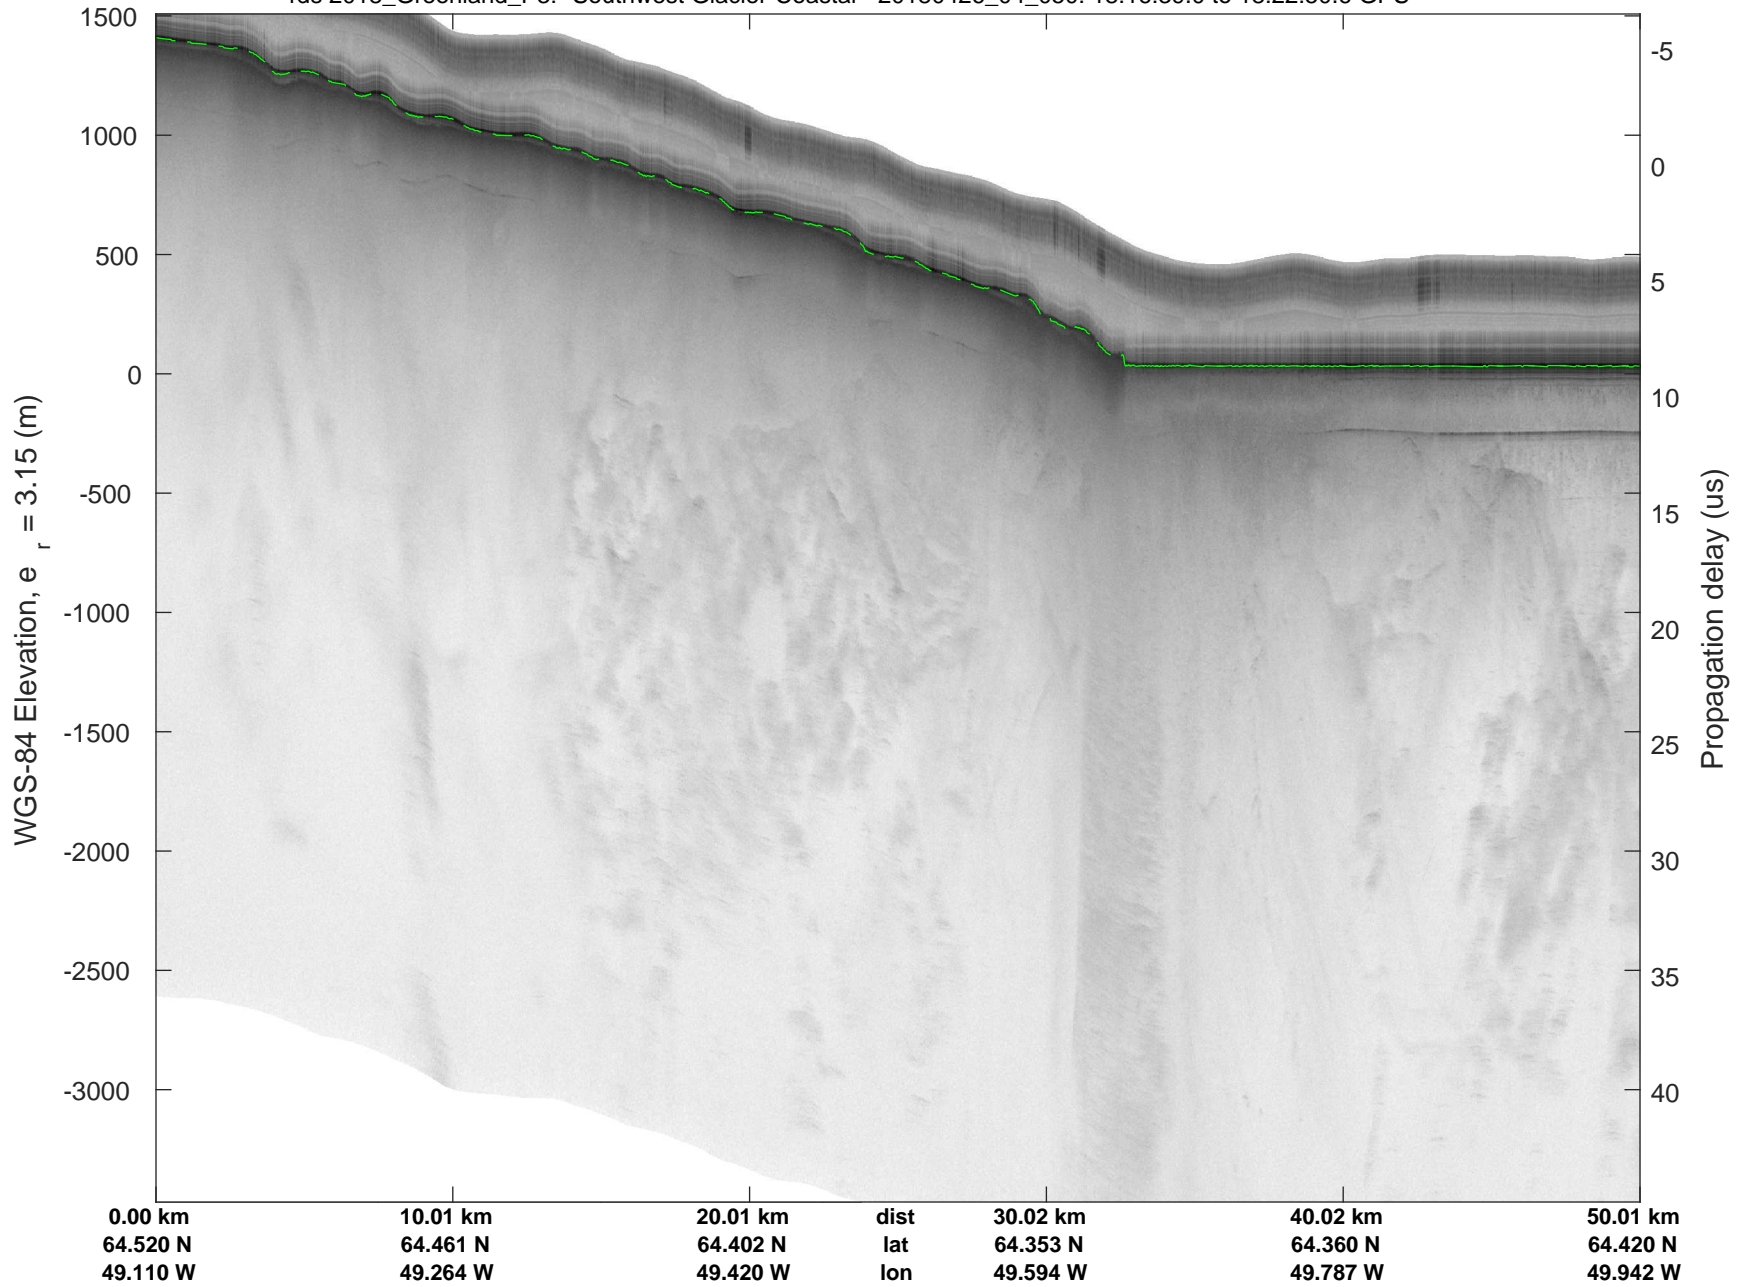

rds 2018_Greenland_P3: "Southwest Glacier-Coastal" 20180426_04_047: 17:57:37.1 to 18:04:15.0 GPS

rds 2018_Greenland_P3: "Southwest Glacier-Coastal" 20180426_04_048: 18:04:15.2 to 18:10:39.0 GPS

rds 2018_Greenland_P3: "Southwest Glacier-Coastal" 20180426_04_048: 18:04:15.2 to 18:10:39.0 GPS

rds 2018_Greenland_P3: "Southwest Glacier-Coastal" 20180426_04_049: 18:10:39.1 to 18:16:38.9 GPS

rds 2018_Greenland_P3: "Southwest Glacier-Coastal" 20180426_04_049: 18:10:39.1 to 18:16:38.9 GPS

rds 2018_Greenland_P3: "Southwest Glacier-Coastal" 20180426_04_050: 18:16:39.0 to 18:22:50.6 GPS

rds 2018_Greenland_P3: "Southwest Glacier-Coastal" 20180426_04_050: 18:16:39.0 to 18:22:50.6 GPS

rds 2018_Greenland_P3: "Southwest Glacier-Coastal" 20180426_04_051: 18:22:50.7 to 18:28:57.2 GPS

rds 2018_Greenland_P3: "Southwest Glacier-Coastal" 20180426_04_051: 18:22:50.7 to 18:28:57.2 GPS