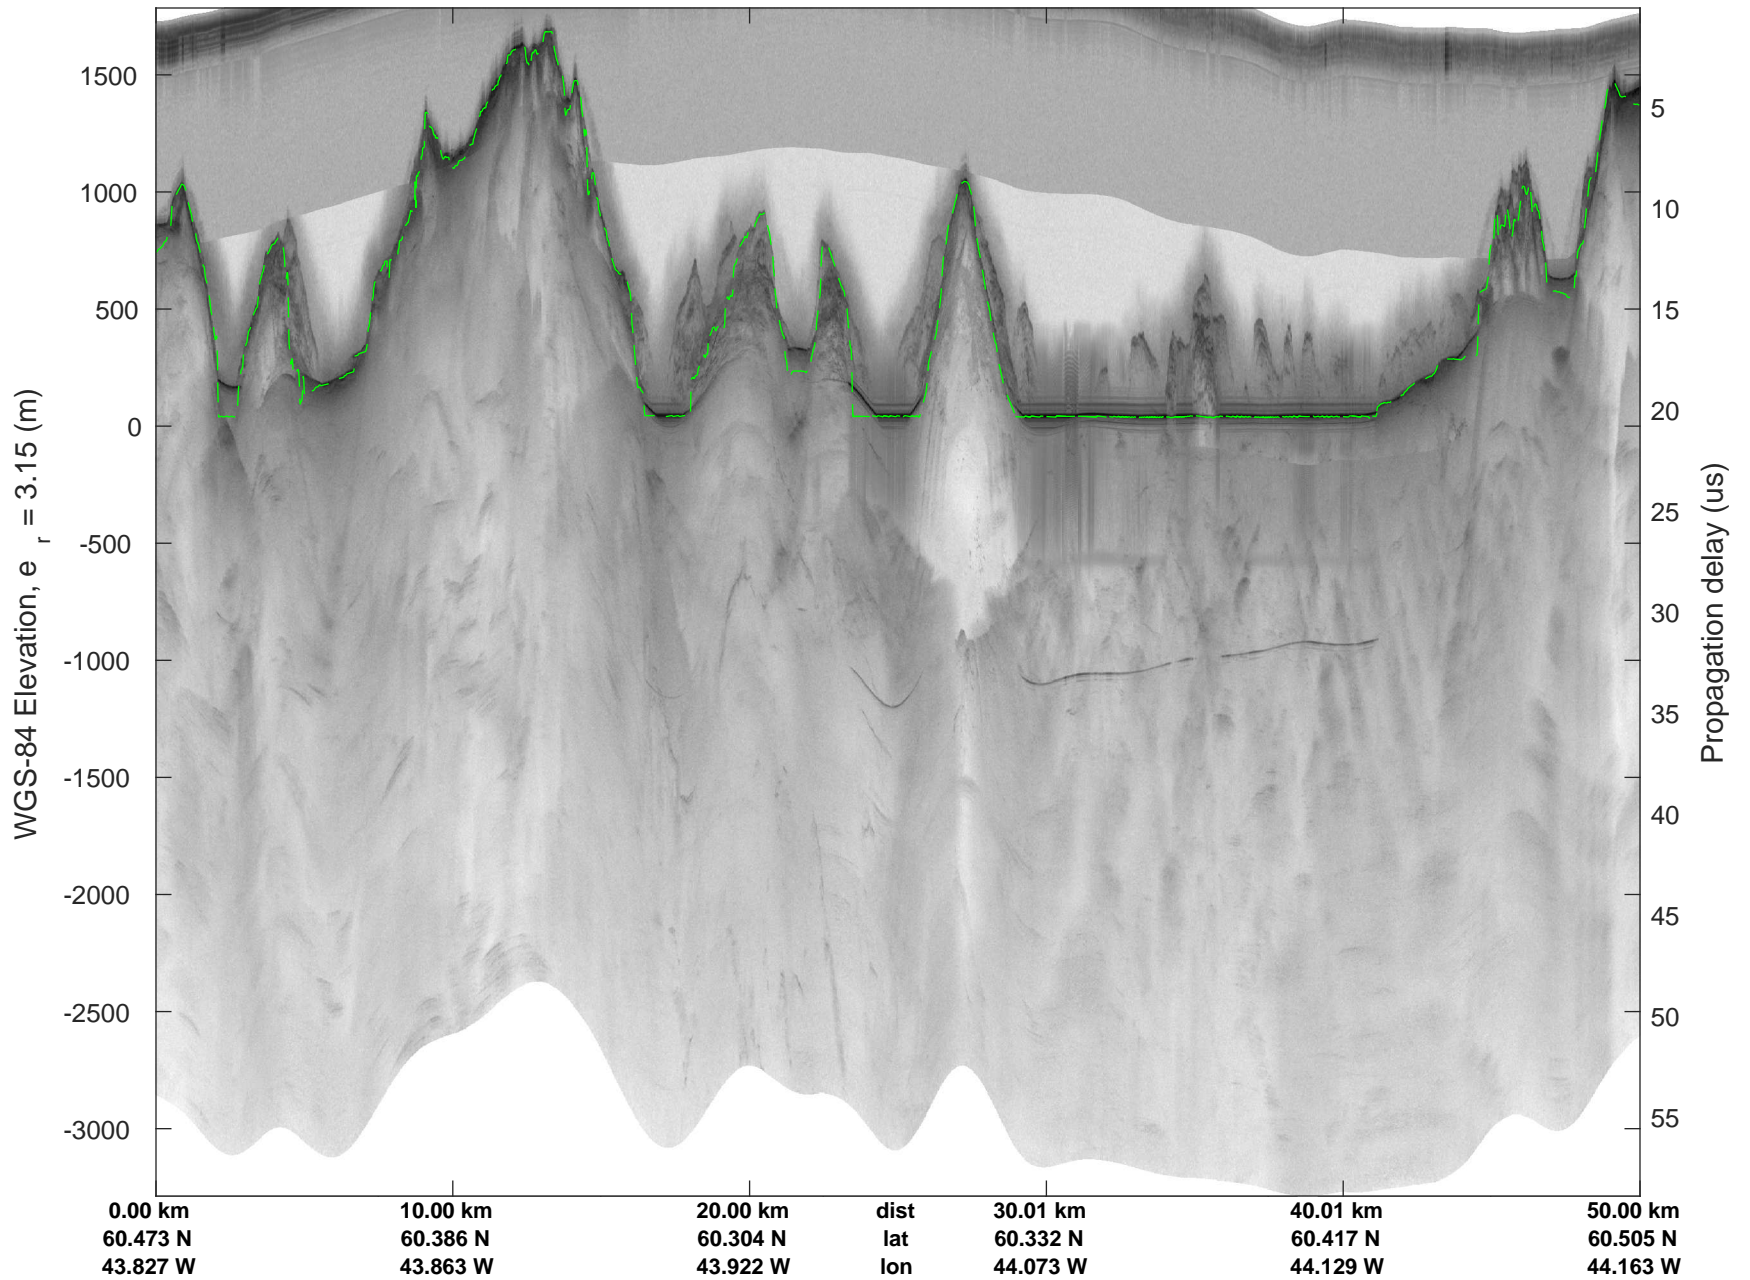

rds 2018_Greenland_P3: "Southwest Glacier-Coastal" 20180426_04_002: 13:21:10.3 to 13:26:50.3 GPS

rds 2018_Greenland_P3: "Southwest Glacier-Coastal" 20180426_04_003: 13:26:50.4 to 13:32:45.0 GPS

rds 2018_Greenland_P3: "Southwest Glacier-Coastal" 20180426_04_003: 13:26:50.4 to 13:32:45.0 GPS

rds 2018_Greenland_P3: "Southwest Glacier-Coastal" 20180426_04_004: 13:32:45.1 to 13:38:34.9 GPS

rds 2018_Greenland_P3: "Southwest Glacier-Coastal" 20180426_04_004: 13:32:45.1 to 13:38:34.9 GPS

rds 2018_Greenland_P3: "Southwest Glacier-Coastal" 20180426_04_005: 13:38:35.0 to 13:44:18.7 GPS

rds 2018_Greenland_P3: "Southwest Glacier-Coastal" 20180426_04_005: 13:38:35.0 to 13:44:18.7 GPS

rds 2018_Greenland_P3: "Southwest Glacier-Coastal" 20180426_04_006: 13:44:18.8 to 13:51:02.1 GPS

rds 2018_Greenland_P3: "Southwest Glacier-Coastal" 20180426_04_006: 13:44:18.8 to 13:51:02.1 GPS