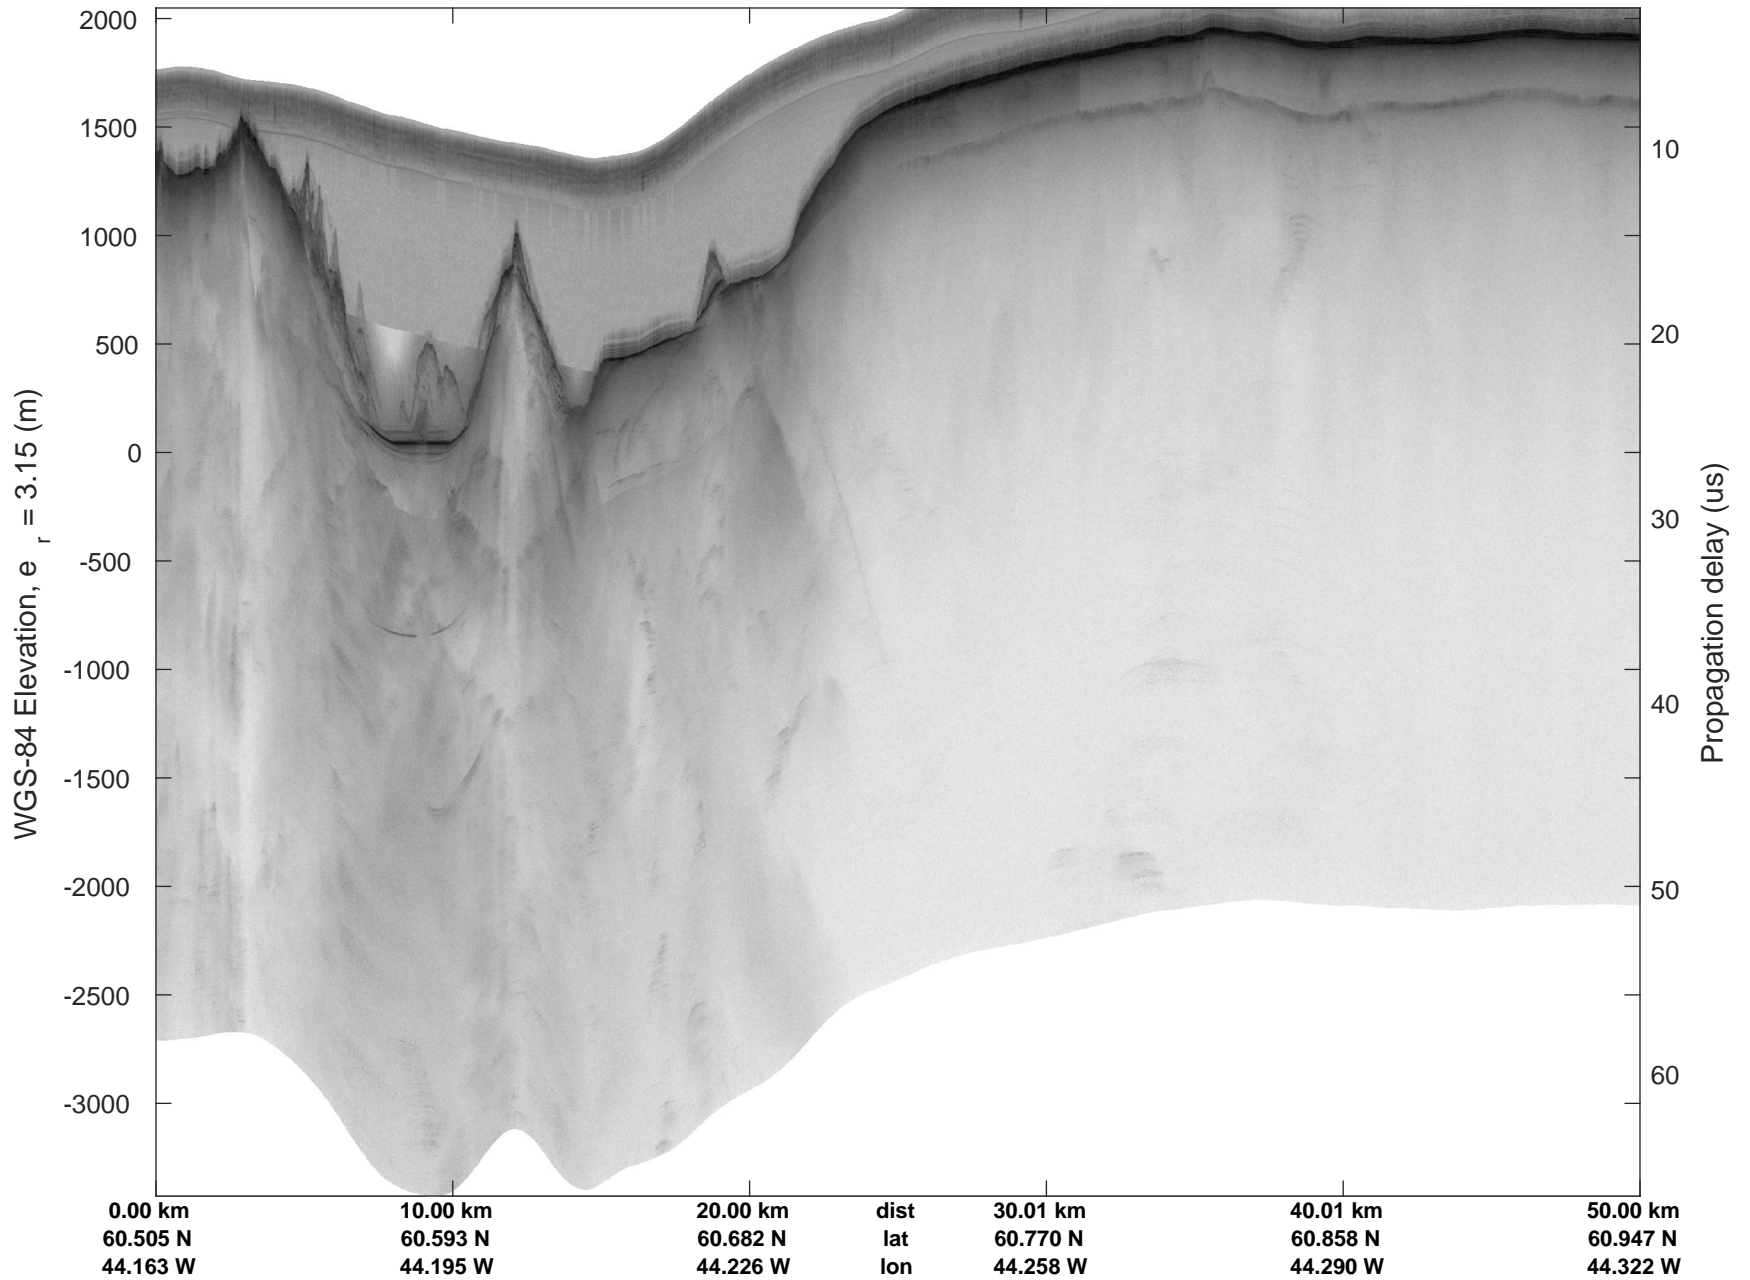

rds 2018_Greenland_P3: "Southwest Glacier-Coastal" 20180426_04_007: 13:51:02.4 to 13:57:37.7 GPS