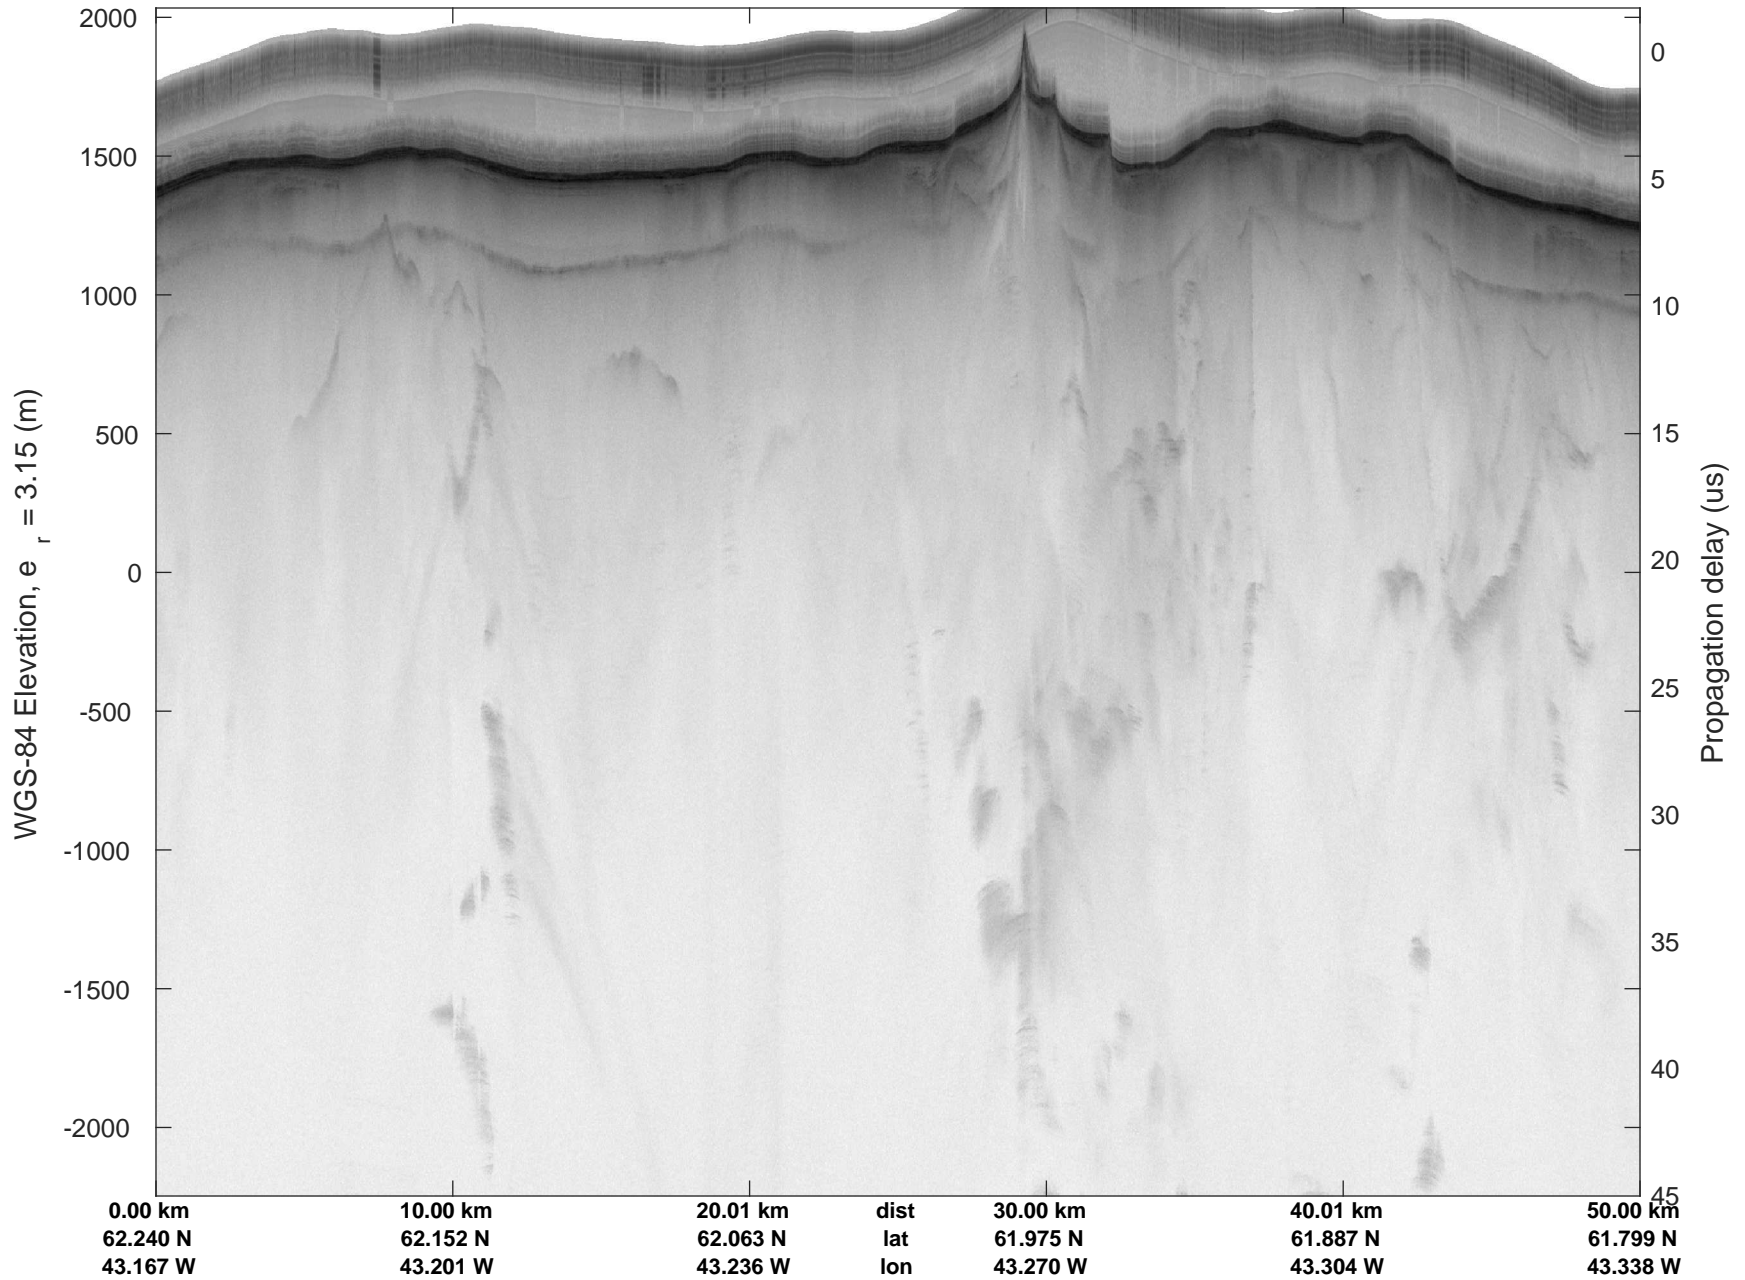

rds 2018_Greenland_P3: "Southwest Glacier-Coastal" 20180426_04_001: 13:14:43.0 to 13:21:10.2 GPS

rds 2018_Greenland_P3: "Southwest Glacier-Coastal" 20180426_04_001: 13:14:43.0 to 13:21:10.2 GPS

rds 2018_Greenland_P3: "Southwest Glacier-Coastal" 20180426_04_002: 13:21:10.3 to 13:26:50.3 GPS