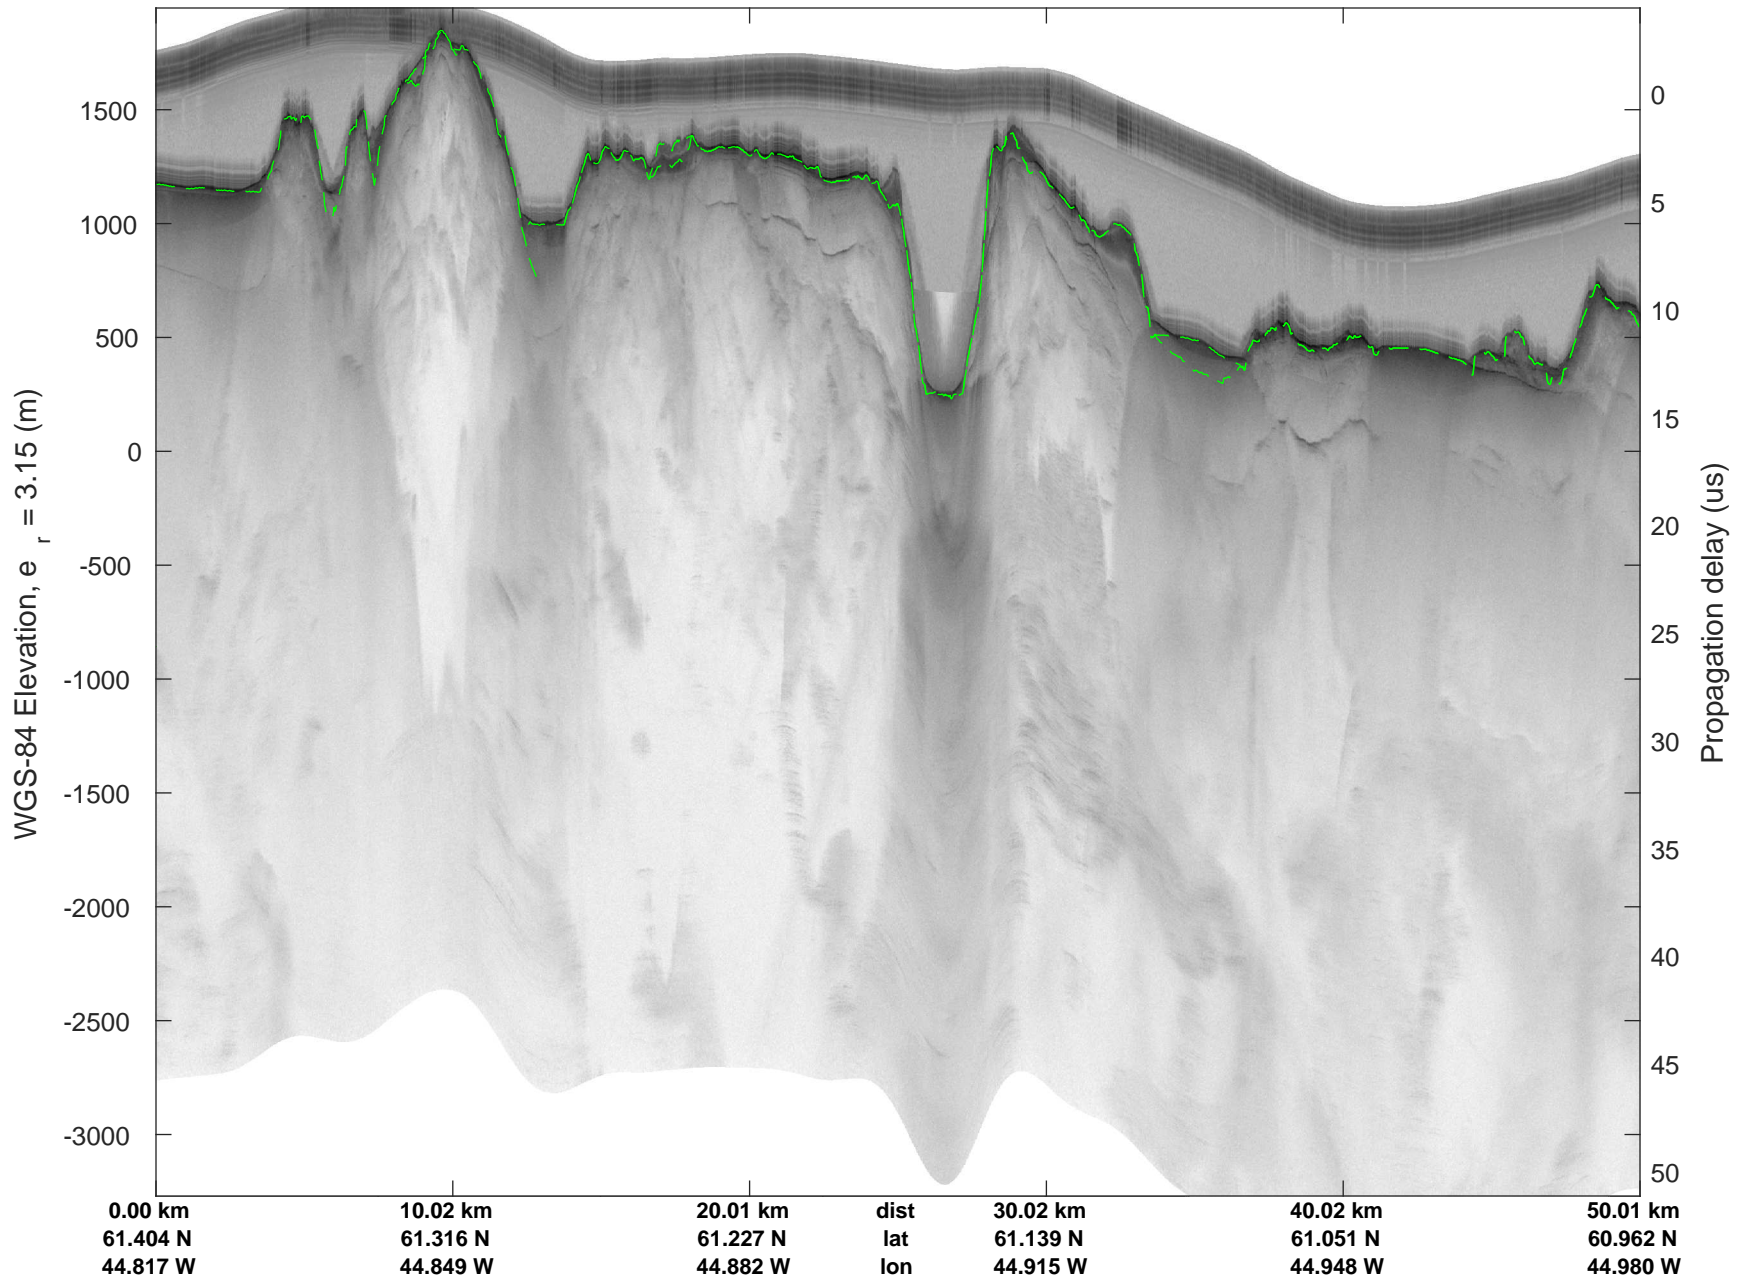

rds 2018_Greenland_P3: "Southwest Glacier-Coastal" 20180426_04_013: 14:27:49.8 to 14:33:24.0 GPS

rds 2018_Greenland_P3: "Southwest Glacier-Coastal" 20180426_04_013: 14:27:49.8 to 14:33:24.0 GPS

rds 2018_Greenland_P3: "Southwest Glacier-Coastal" 20180426_04_014: 14:33:24.1 to 14:39:47.4 GPS

rds 2018_Greenland_P3: "Southwest Glacier-Coastal" 20180426_04_014: 14:33:24.1 to 14:39:47.4 GPS

rds 2018_Greenland_P3: "Southwest Glacier-Coastal" 20180426_04_015: 14:39:47.6 to 14:46:17.9 GPS

rds 2018_Greenland_P3: "Southwest Glacier-Coastal" 20180426_04_015: 14:39:47.6 to 14:46:17.9 GPS