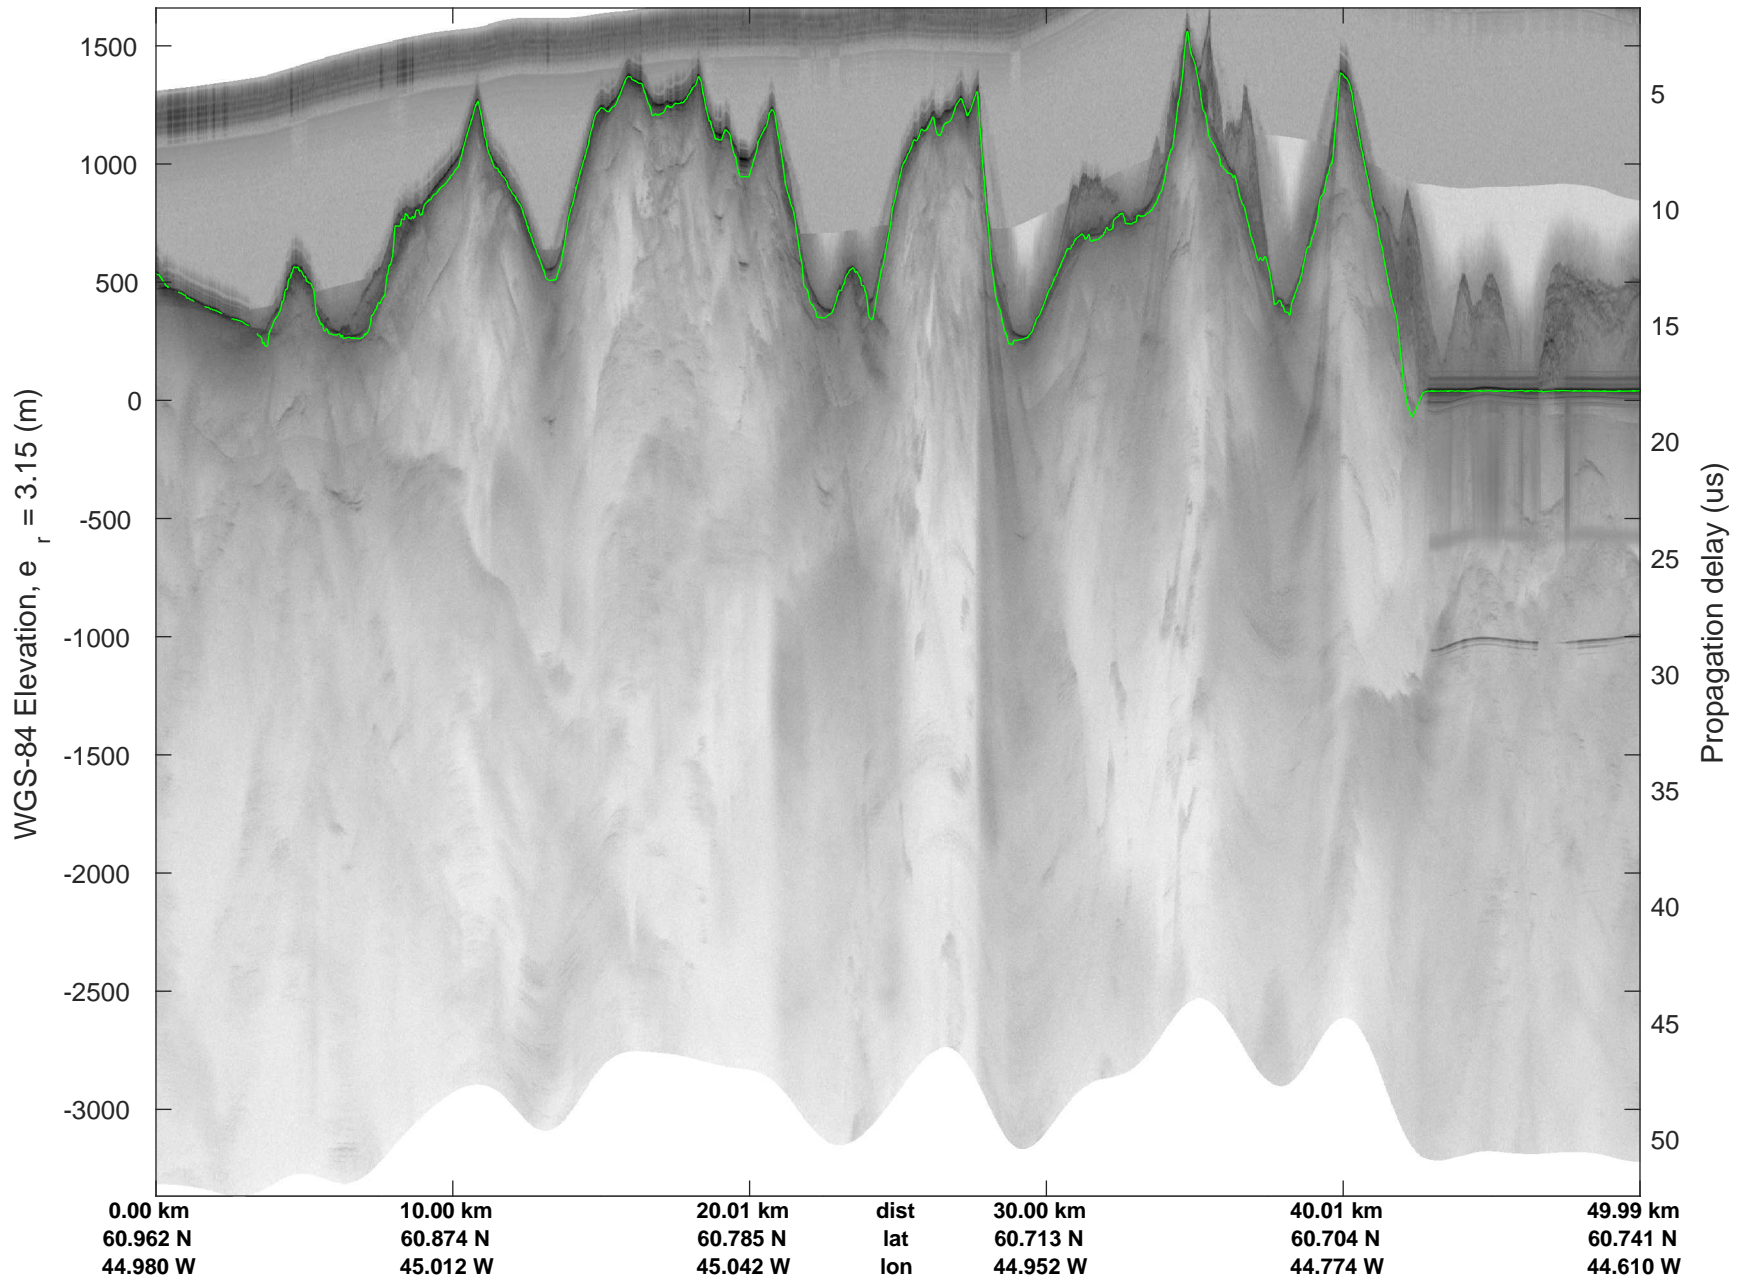

rds 2018_Greenland_P3: "Southwest Glacier-Coastal" 20180426_04_011: 14:16:09.4 to 14:21:48.0 GPS

rds 2018_Greenland_P3: "Southwest Glacier-Coastal" 20180426_04_012: 14:21:48.1 to 14:27:49.7 GPS

rds 2018_Greenland_P3: "Southwest Glacier-Coastal" 20180426_04_012: 14:21:48.1 to 14:27:49.7 GPS

rds 2018_Greenland_P3: "Southwest Glacier-Coastal" 20180426_04_013: 14:27:49.8 to 14:33:24.0 GPS

rds 2018_Greenland_P3: "Southwest Glacier-Coastal" 20180426_04_013: 14:27:49.8 to 14:33:24.0 GPS

rds 2018_Greenland_P3: "Southwest Glacier-Coastal" 20180426_04_014: 14:33:24.1 to 14:39:47.4 GPS

rds 2018_Greenland_P3: "Southwest Glacier-Coastal" 20180426_04_014: 14:33:24.1 to 14:39:47.4 GPS

rds 2018_Greenland_P3: "Southwest Glacier-Coastal" 20180426_04_015: 14:39:47.6 to 14:46:17.9 GPS

rds 2018_Greenland_P3: "Southwest Glacier-Coastal" 20180426_04_015: 14:39:47.6 to 14:46:17.9 GPS