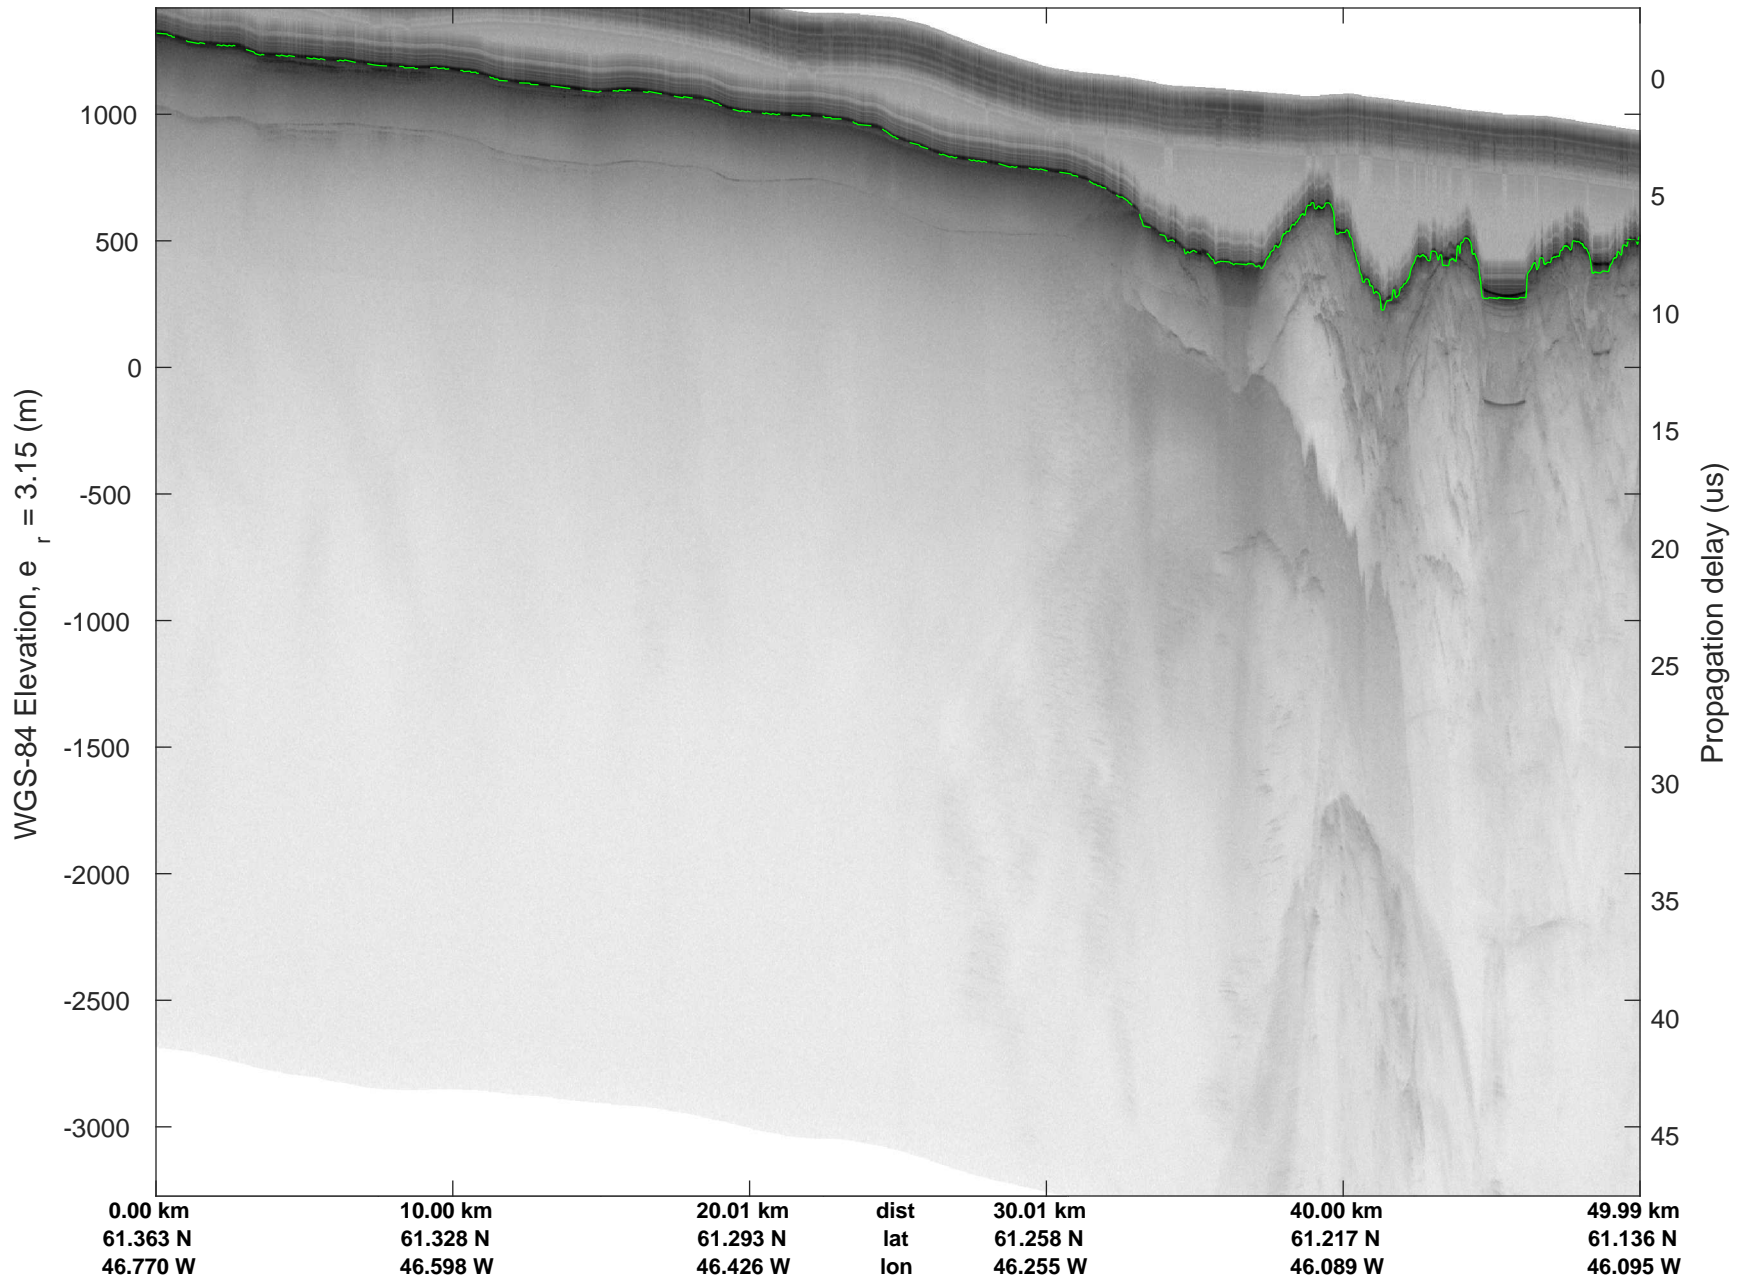

rds 2018_Greenland_P3: "Southwest Glacier-Coastal" 20180426_04_028: 15:59:09.5 to 16:05:11.5 GPS