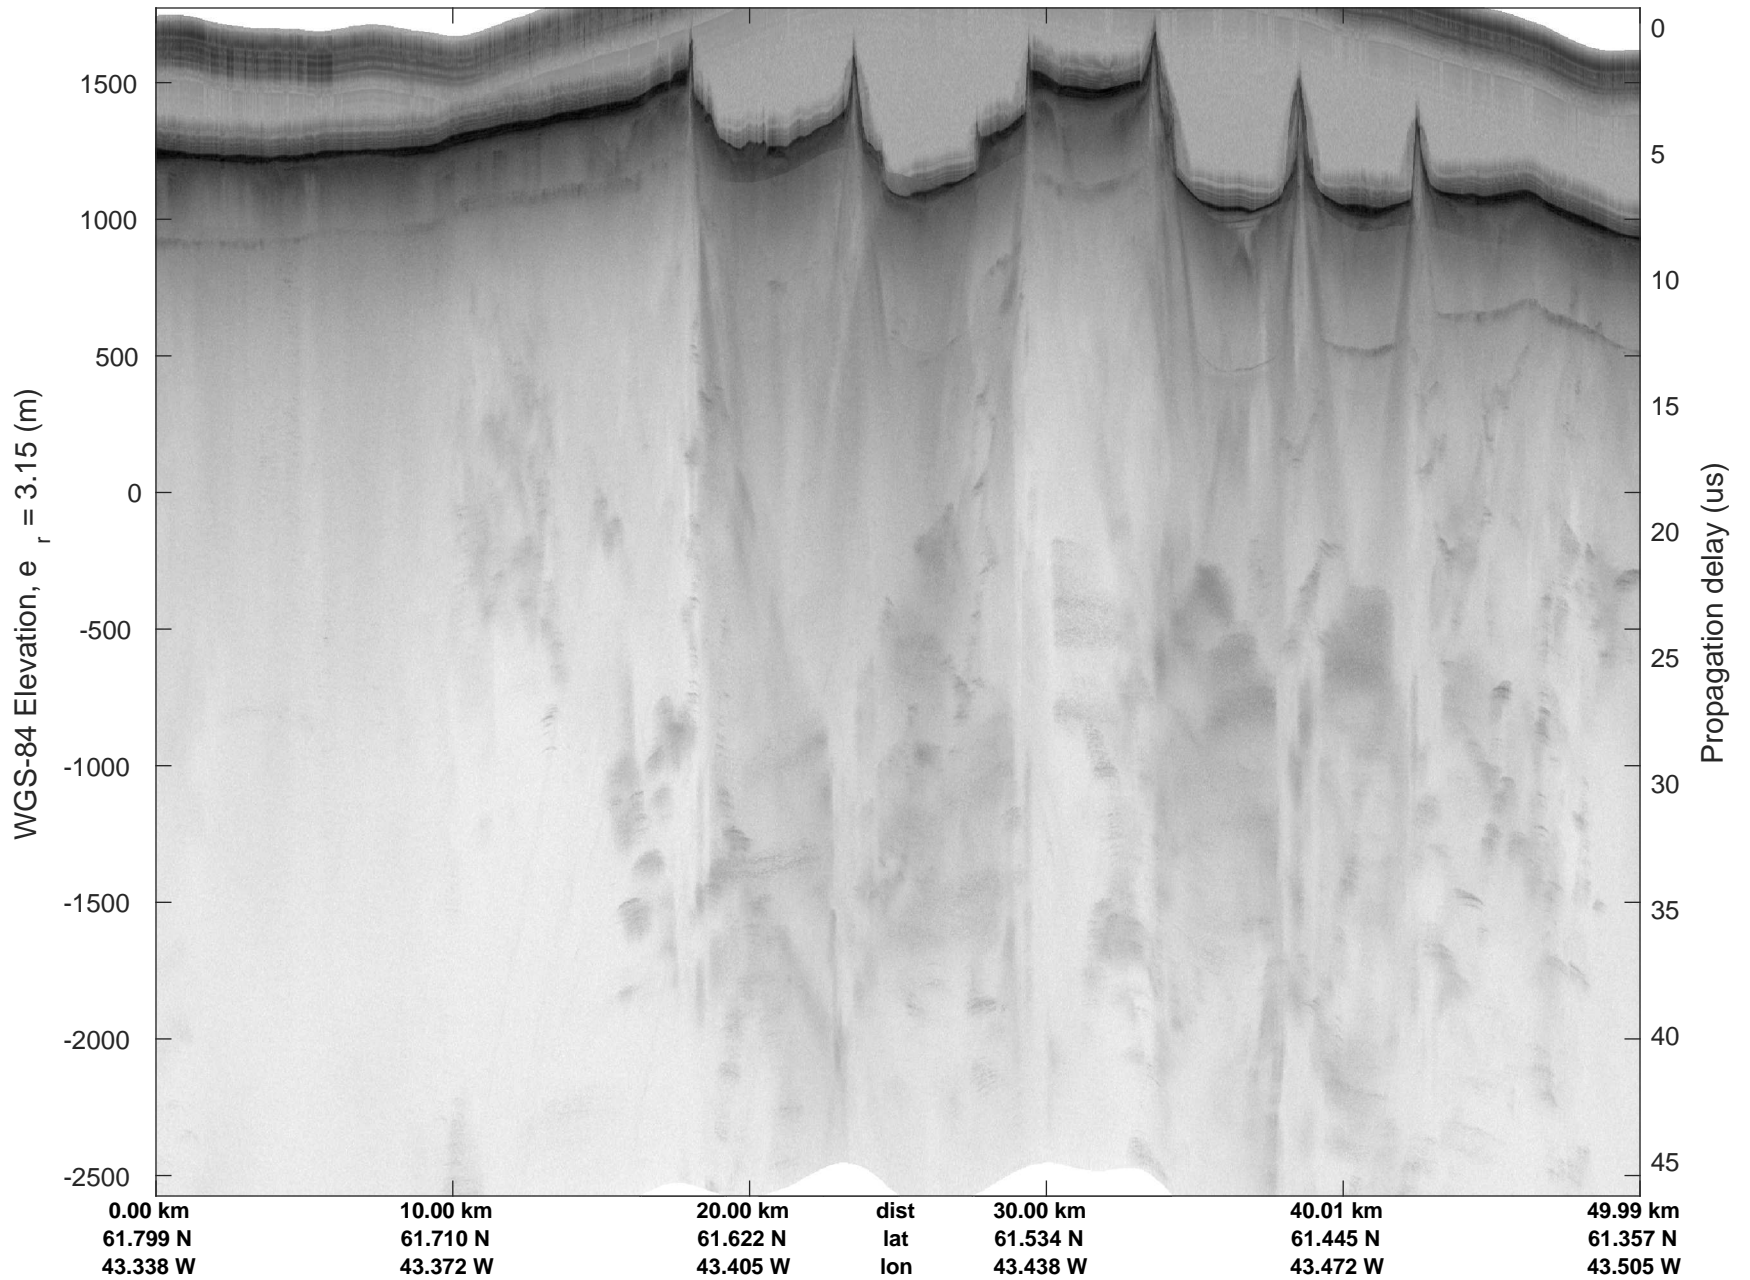

rds 2018_Greenland_P3: "Southwest Glacier-Coastal" 20180426_04_003: 13:26:50.4 to 13:32:45.0 GPS