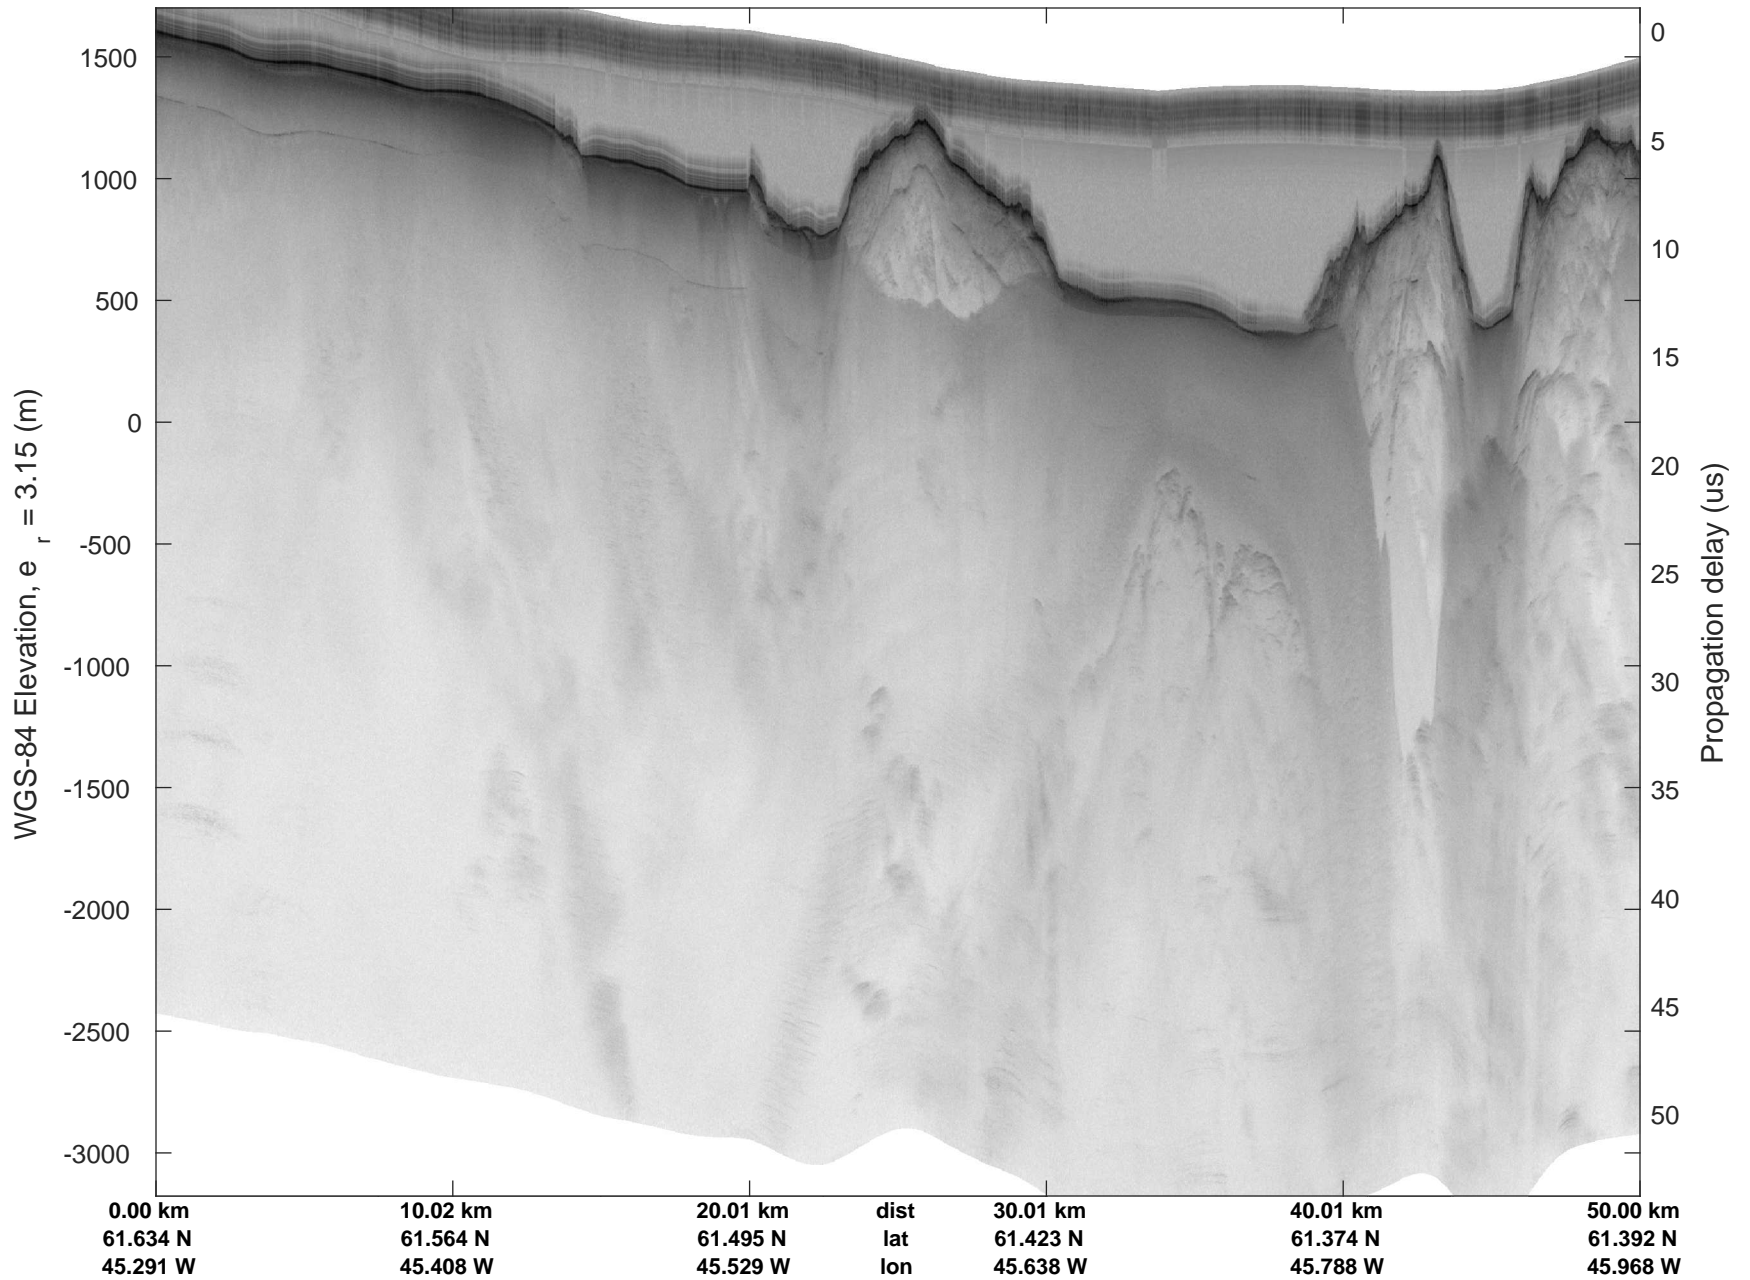

rds 2018_Greenland_P3: "Southwest Glacier-Coastal" 20180426_04_022: 15:22:47.7 to 15:29:09.2 GPS