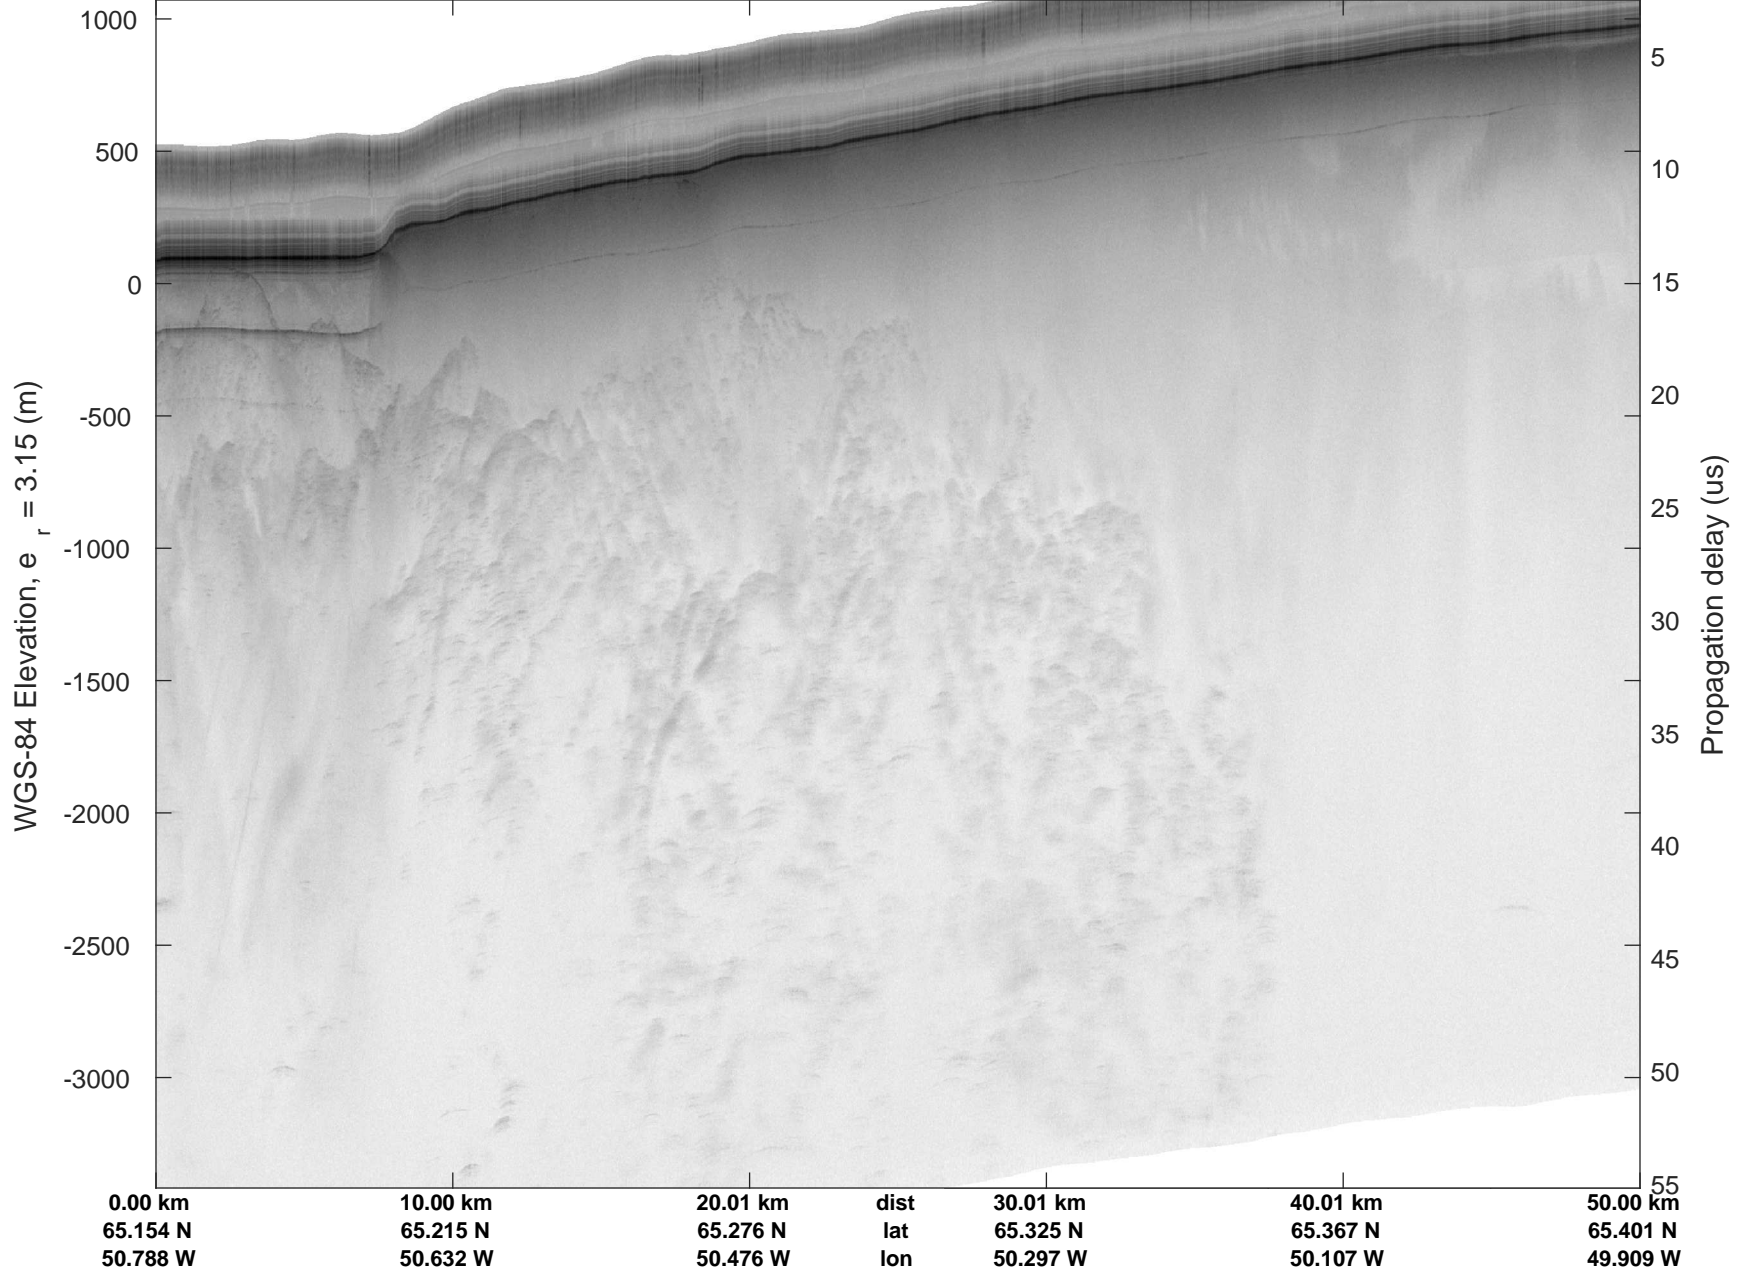

rds 2018_Greenland_P3: "Southwest Glacier-Coastal" 20180426_04_049: 18:10:39.1 to 18:16:38.9 GPS

rds 2018_Greenland_P3: "Southwest Glacier-Coastal" 20180426_04_049: 18:10:39.1 to 18:16:38.9 GPS

rds 2018_Greenland_P3: "Southwest Glacier-Coastal" 20180426_04_050: 18:16:39.0 to 18:22:50.6 GPS

rds 2018_Greenland_P3: "Southwest Glacier-Coastal" 20180426_04_050: 18:16:39.0 to 18:22:50.6 GPS

rds 2018_Greenland_P3: "Southwest Glacier-Coastal" 20180426_04_051: 18:22:50.7 to 18:28:57.2 GPS

rds 2018_Greenland_P3: "Southwest Glacier-Coastal" 20180426_04_051: 18:22:50.7 to 18:28:57.2 GPS

rds 2018_Greenland_P3: "Southwest Glacier-Coastal" 20180426_04_052: 18:28:57.3 to 18:35:22.4 GPS

rds 2018_Greenland_P3: "Southwest Glacier-Coastal" 20180426_04_052: 18:28:57.3 to 18:35:22.4 GPS

rds 2018_Greenland_P3: "Southwest Glacier-Coastal" 20180426_04_053: 18:35:22.5 to 18:41:37.6 GPS