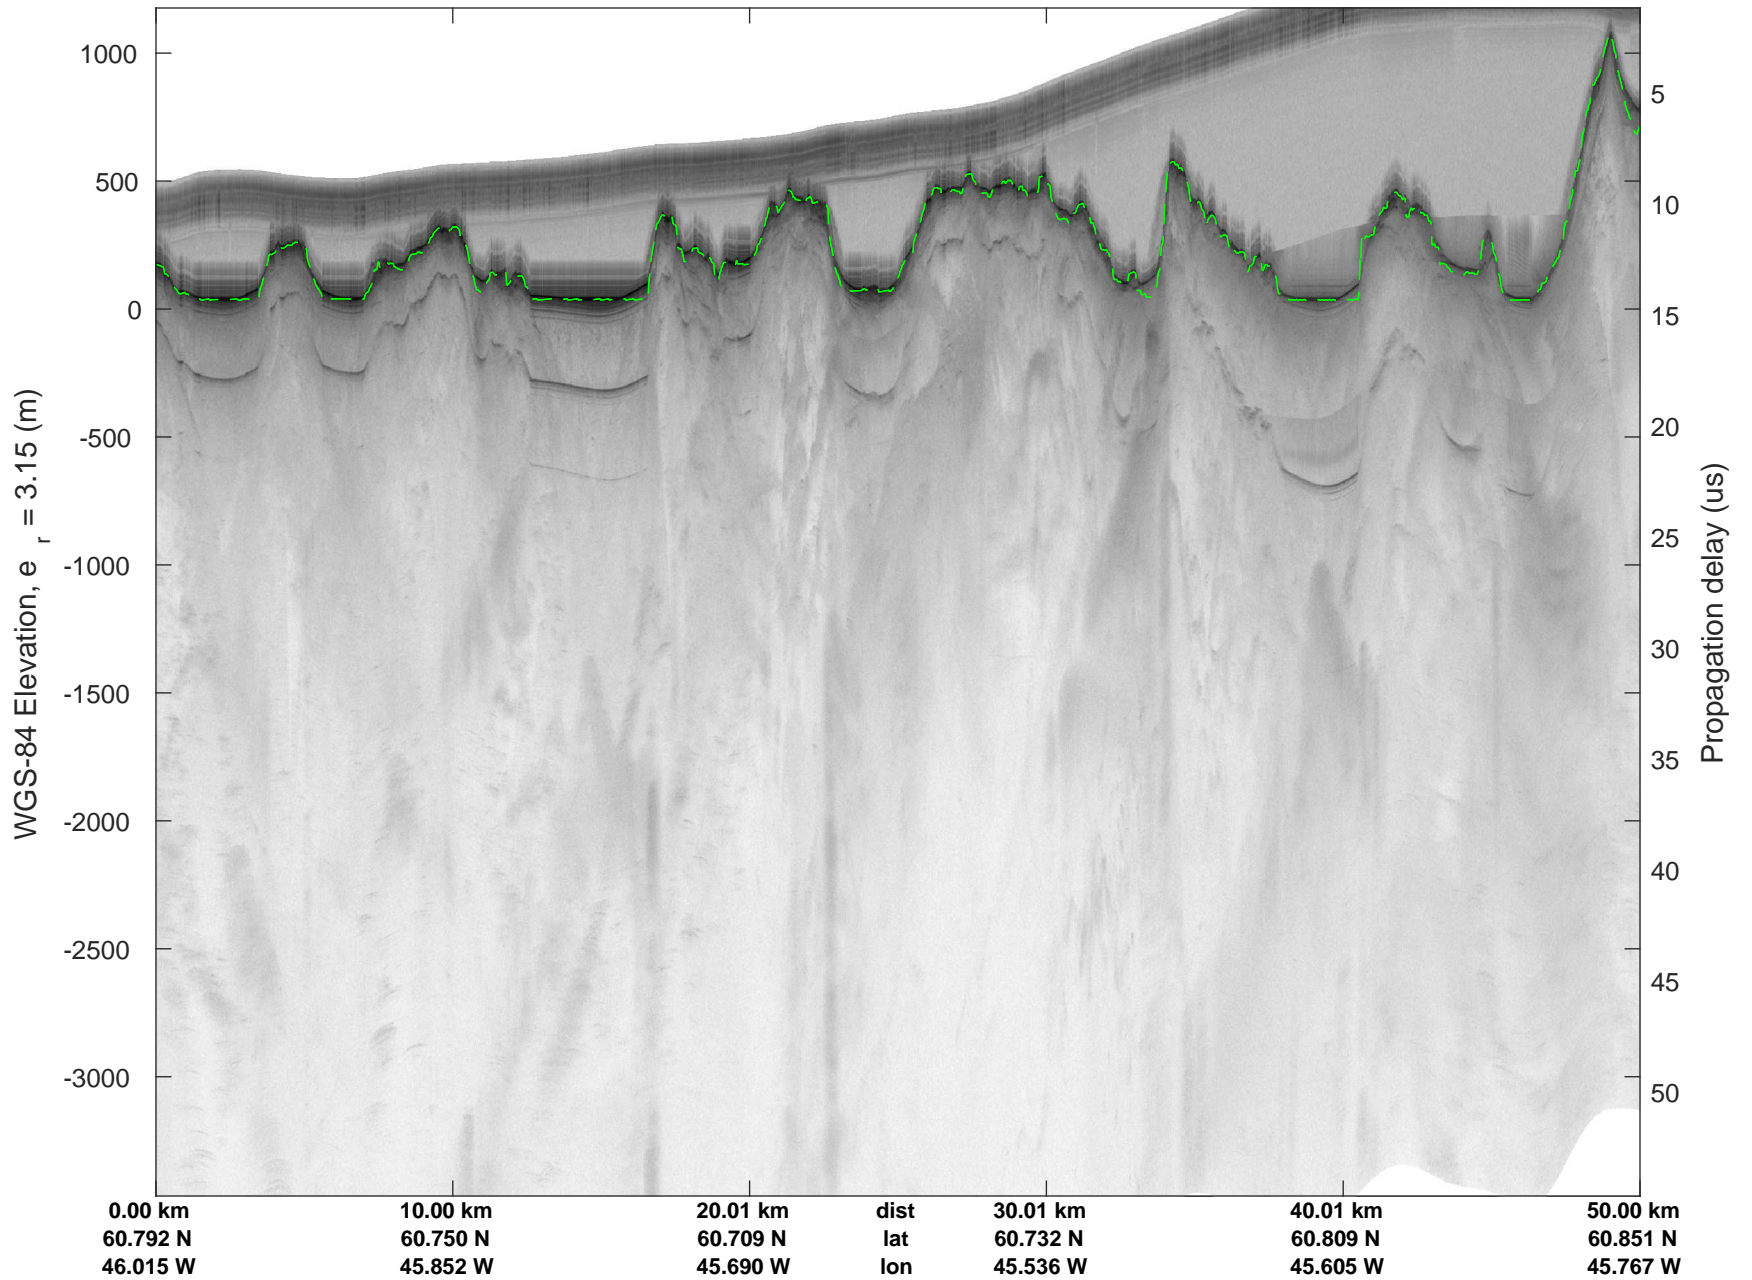

rds 2018_Greenland_P3: "Southwest Glacier-Coastal" 20180426_04_032: 16:23:52.9 to 16:30:08.0 GPS

rds 2018_Greenland_P3: "Southwest Glacier-Coastal" 20180426_04_033: 16:30:08.1 to 16:36:38.2 GPS

rds 2018_Greenland_P3: "Southwest Glacier-Coastal" 20180426_04_033: 16:30:08.1 to 16:36:38.2 GPS

rds 2018_Greenland_P3: "Southwest Glacier-Coastal" 20180426_04_034: 16:36:38.3 to 16:43:04.0 GPS

rds 2018_Greenland_P3: "Southwest Glacier-Coastal" 20180426_04_034: 16:36:38.3 to 16:43:04.0 GPS

rds 2018_Greenland_P3: "Southwest Glacier-Coastal" 20180426_04_035: 16:43:04.1 to 16:49:03.3 GPS