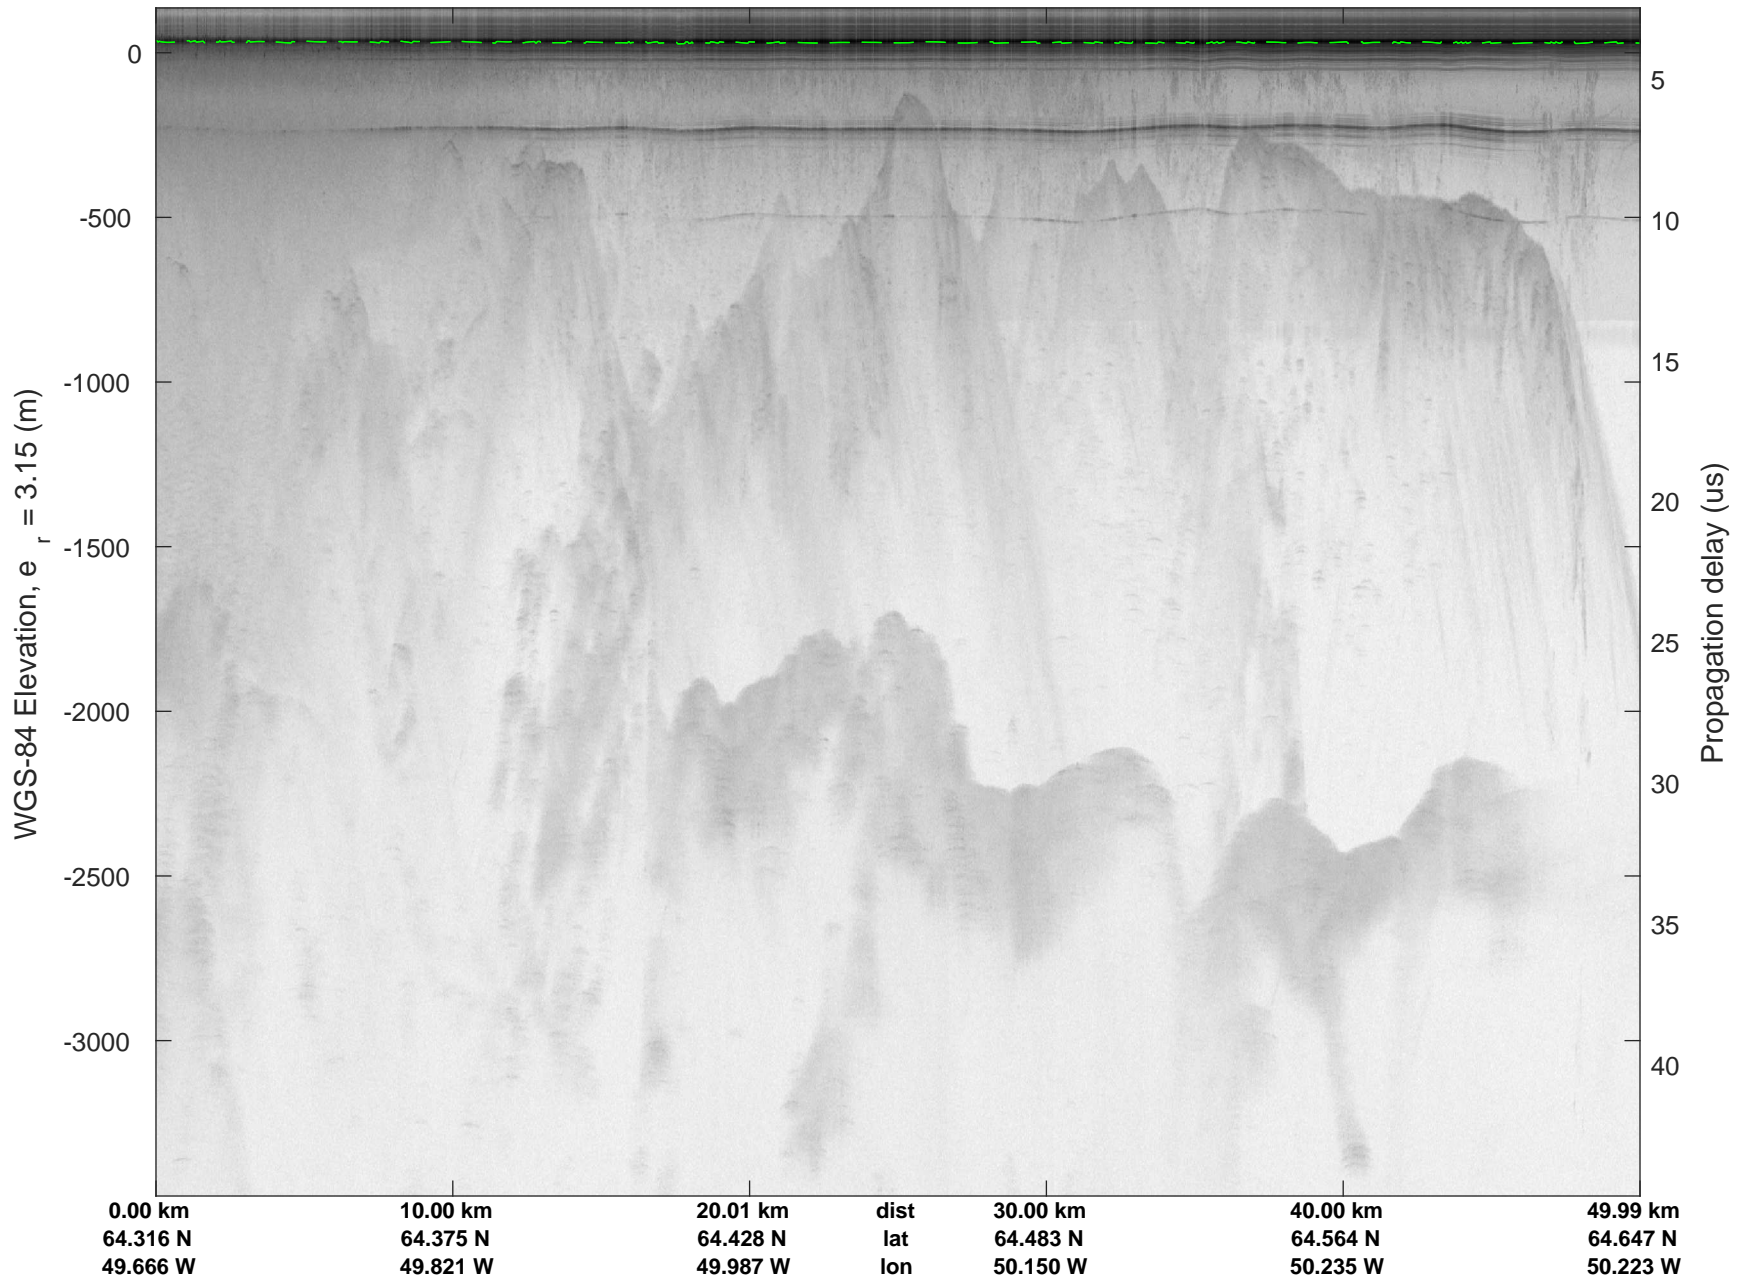

rds 2018_Greenland_P3: "Southwest Glacier-Coastal" 20180426_04_046: 17:51:17.7 to 17:57:37.0 GPS

rds 2018_Greenland_P3: "Southwest Glacier-Coastal" 20180426_04_046: 17:51:17.7 to 17:57:37.0 GPS

rds 2018_Greenland_P3: "Southwest Glacier-Coastal" 20180426_04_047: 17:57:37.1 to 18:04:15.0 GPS

rds 2018_Greenland_P3: "Southwest Glacier-Coastal" 20180426_04_047: 17:57:37.1 to 18:04:15.0 GPS

rds 2018_Greenland_P3: "Southwest Glacier-Coastal" 20180426_04_048: 18:04:15.2 to 18:10:39.0 GPS

rds 2018_Greenland_P3: "Southwest Glacier-Coastal" 20180426_04_048: 18:04:15.2 to 18:10:39.0 GPS