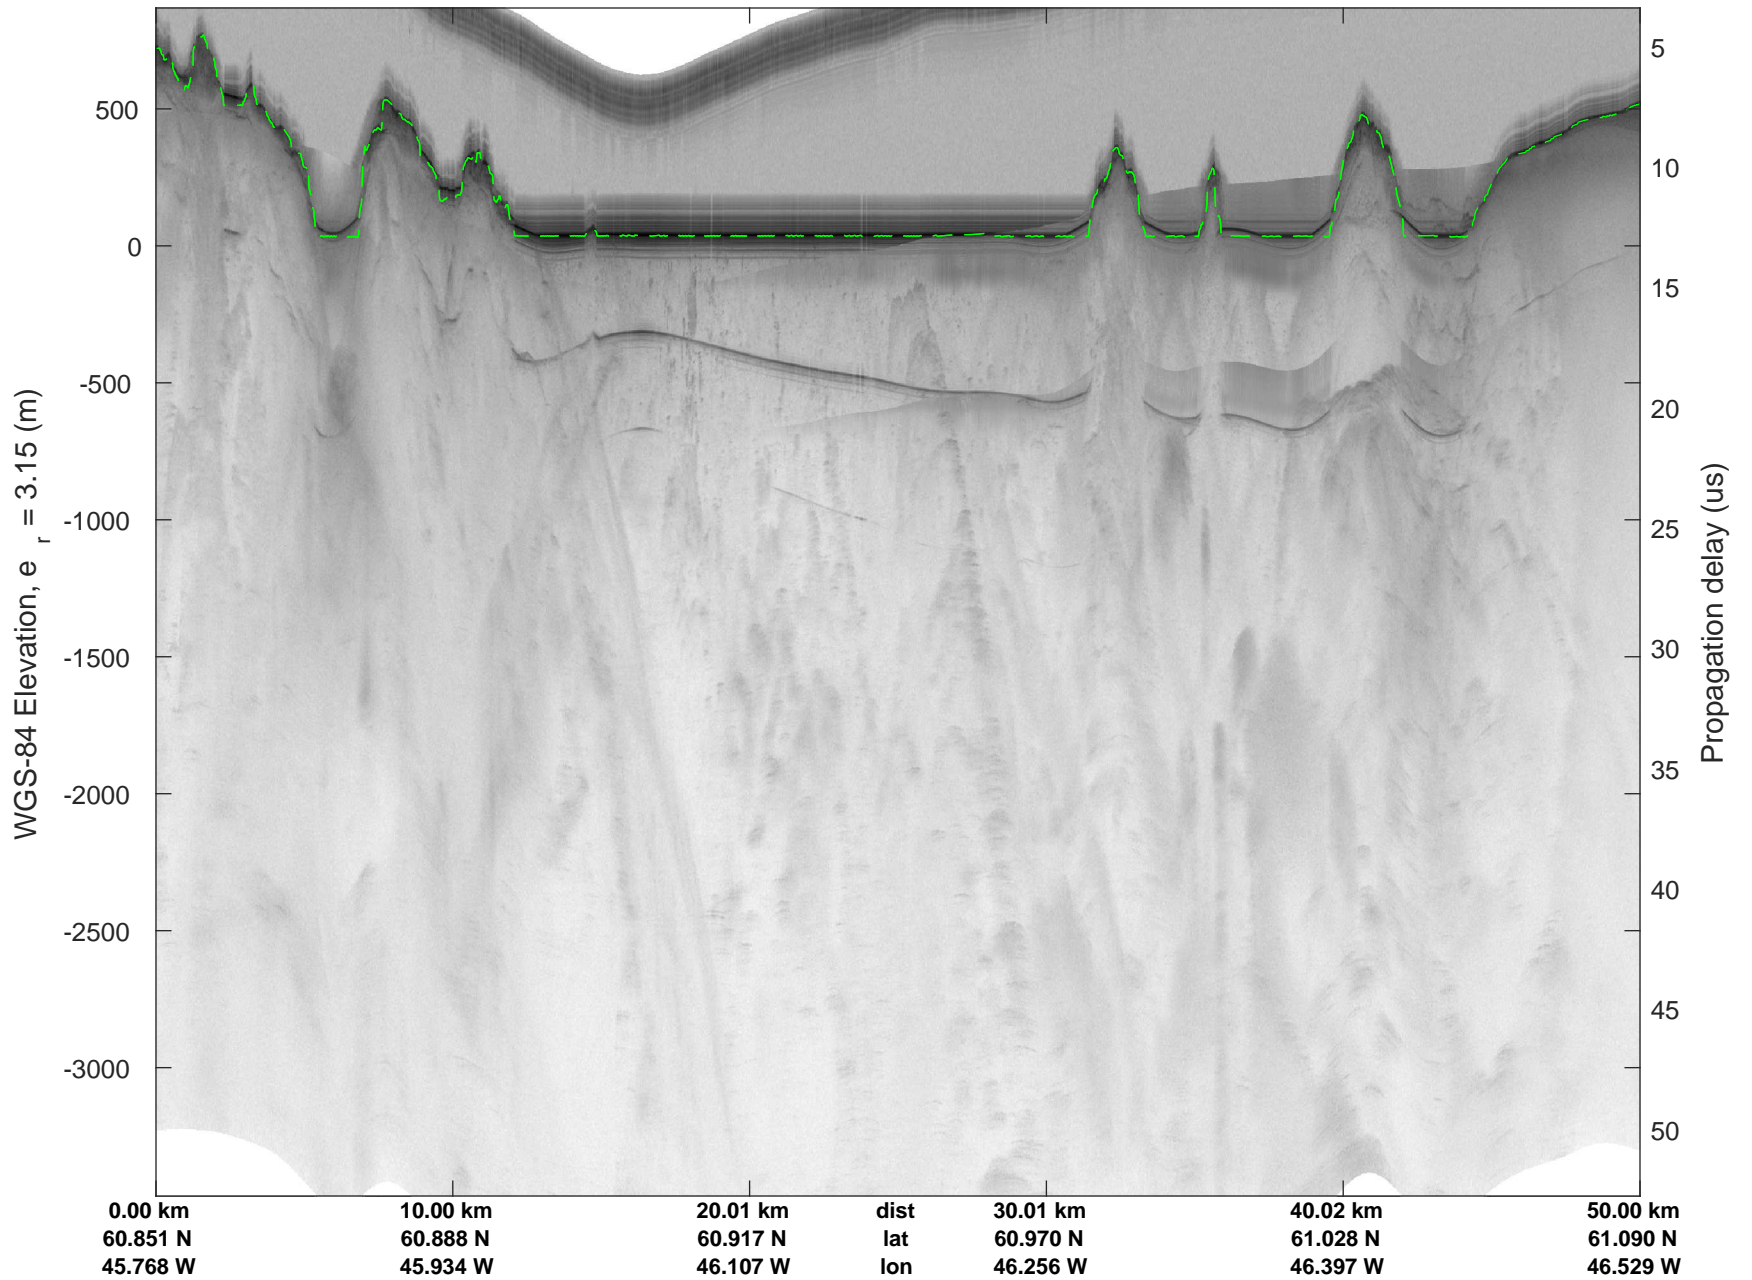

rds 2018_Greenland_P3: "Southwest Glacier-Coastal" 20180426_04_035: 16:43:04.1 to 16:49:03.3 GPS