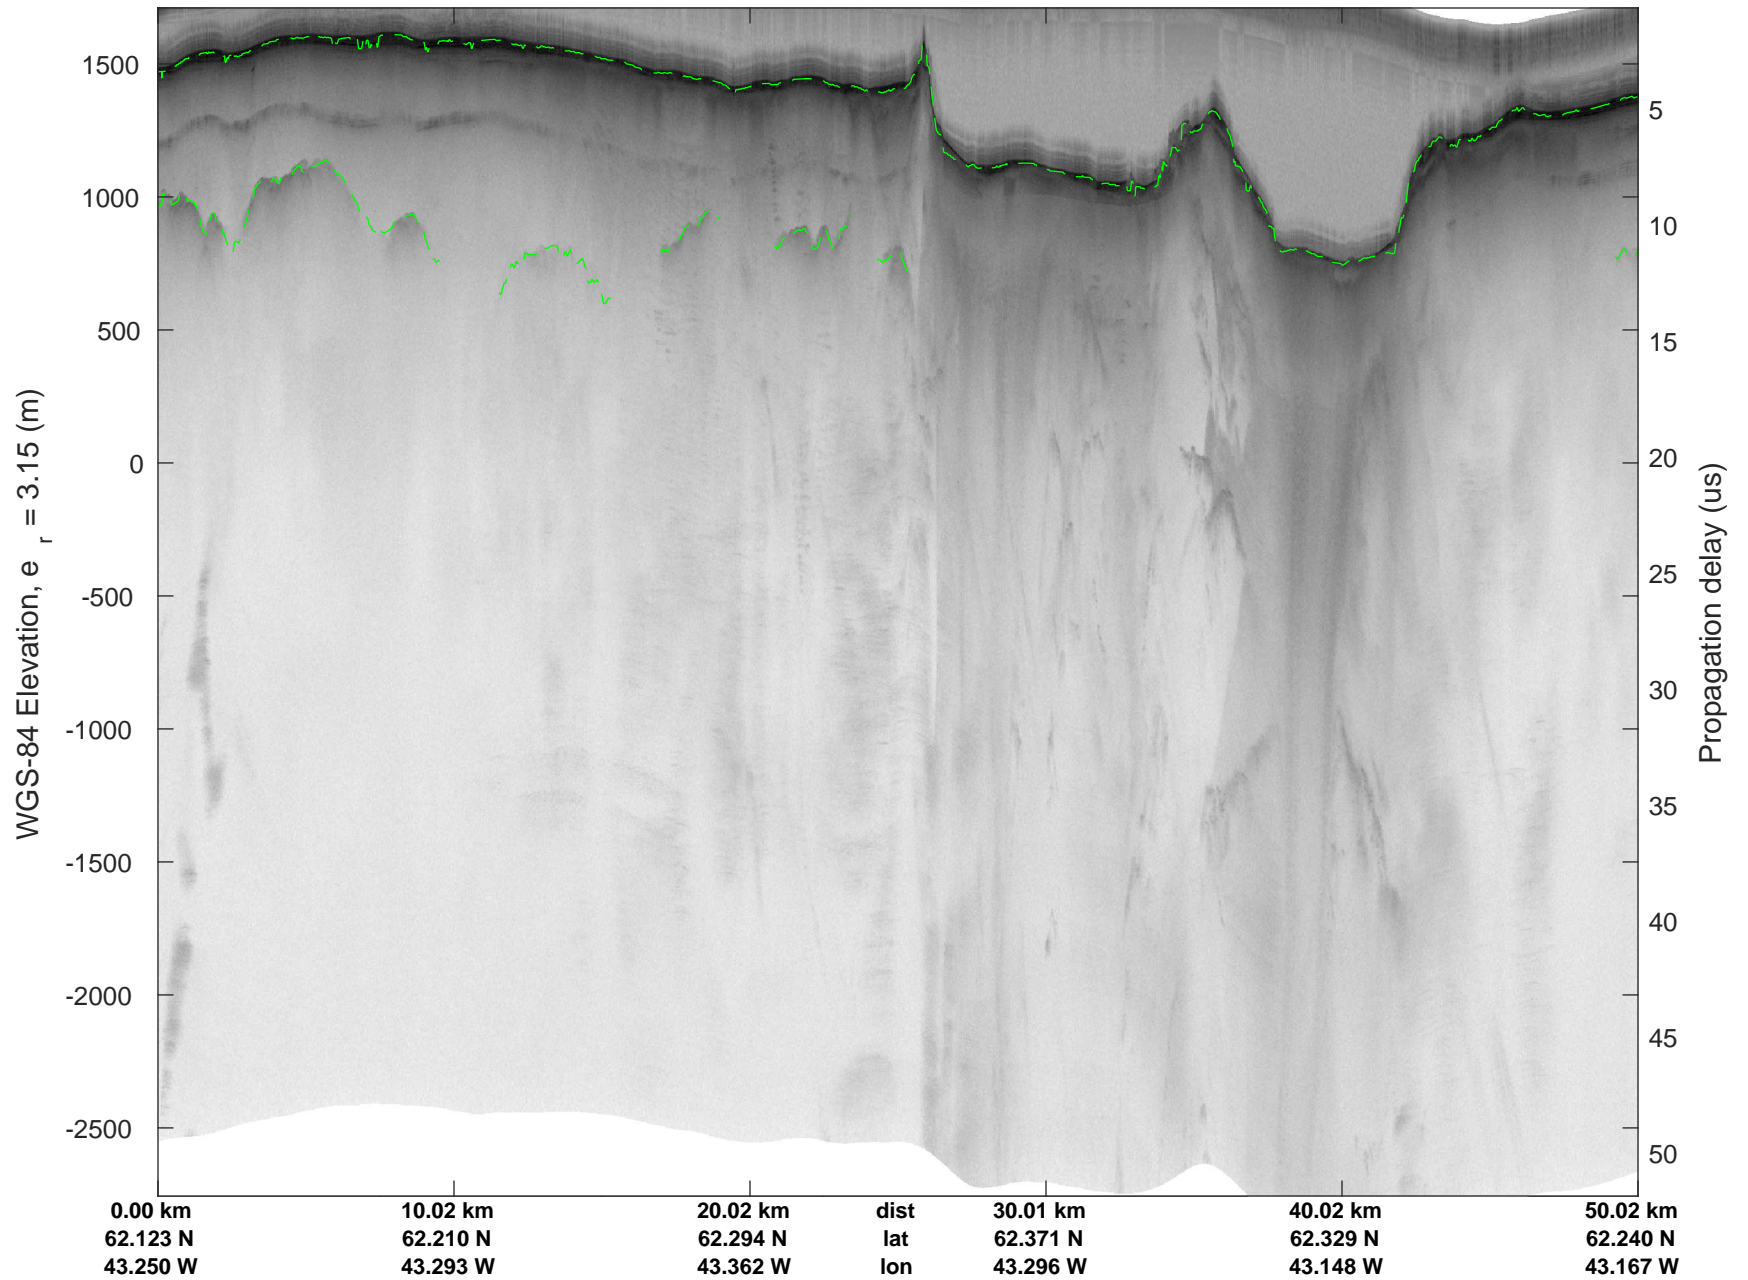

rds 2018_Greenland_P3: "Southwest Glacier-Coastal" 20180426_04_001: 13:14:43.0 to 13:21:10.2 GPS

rds 2018_Greenland_P3: "Southwest Glacier-Coastal" 20180426_04_001: 13:14:43.0 to 13:21:10.2 GPS

rds 2018_Greenland_P3: "Southwest Glacier-Coastal" 20180426_04_002: 13:21:10.3 to 13:26:50.3 GPS