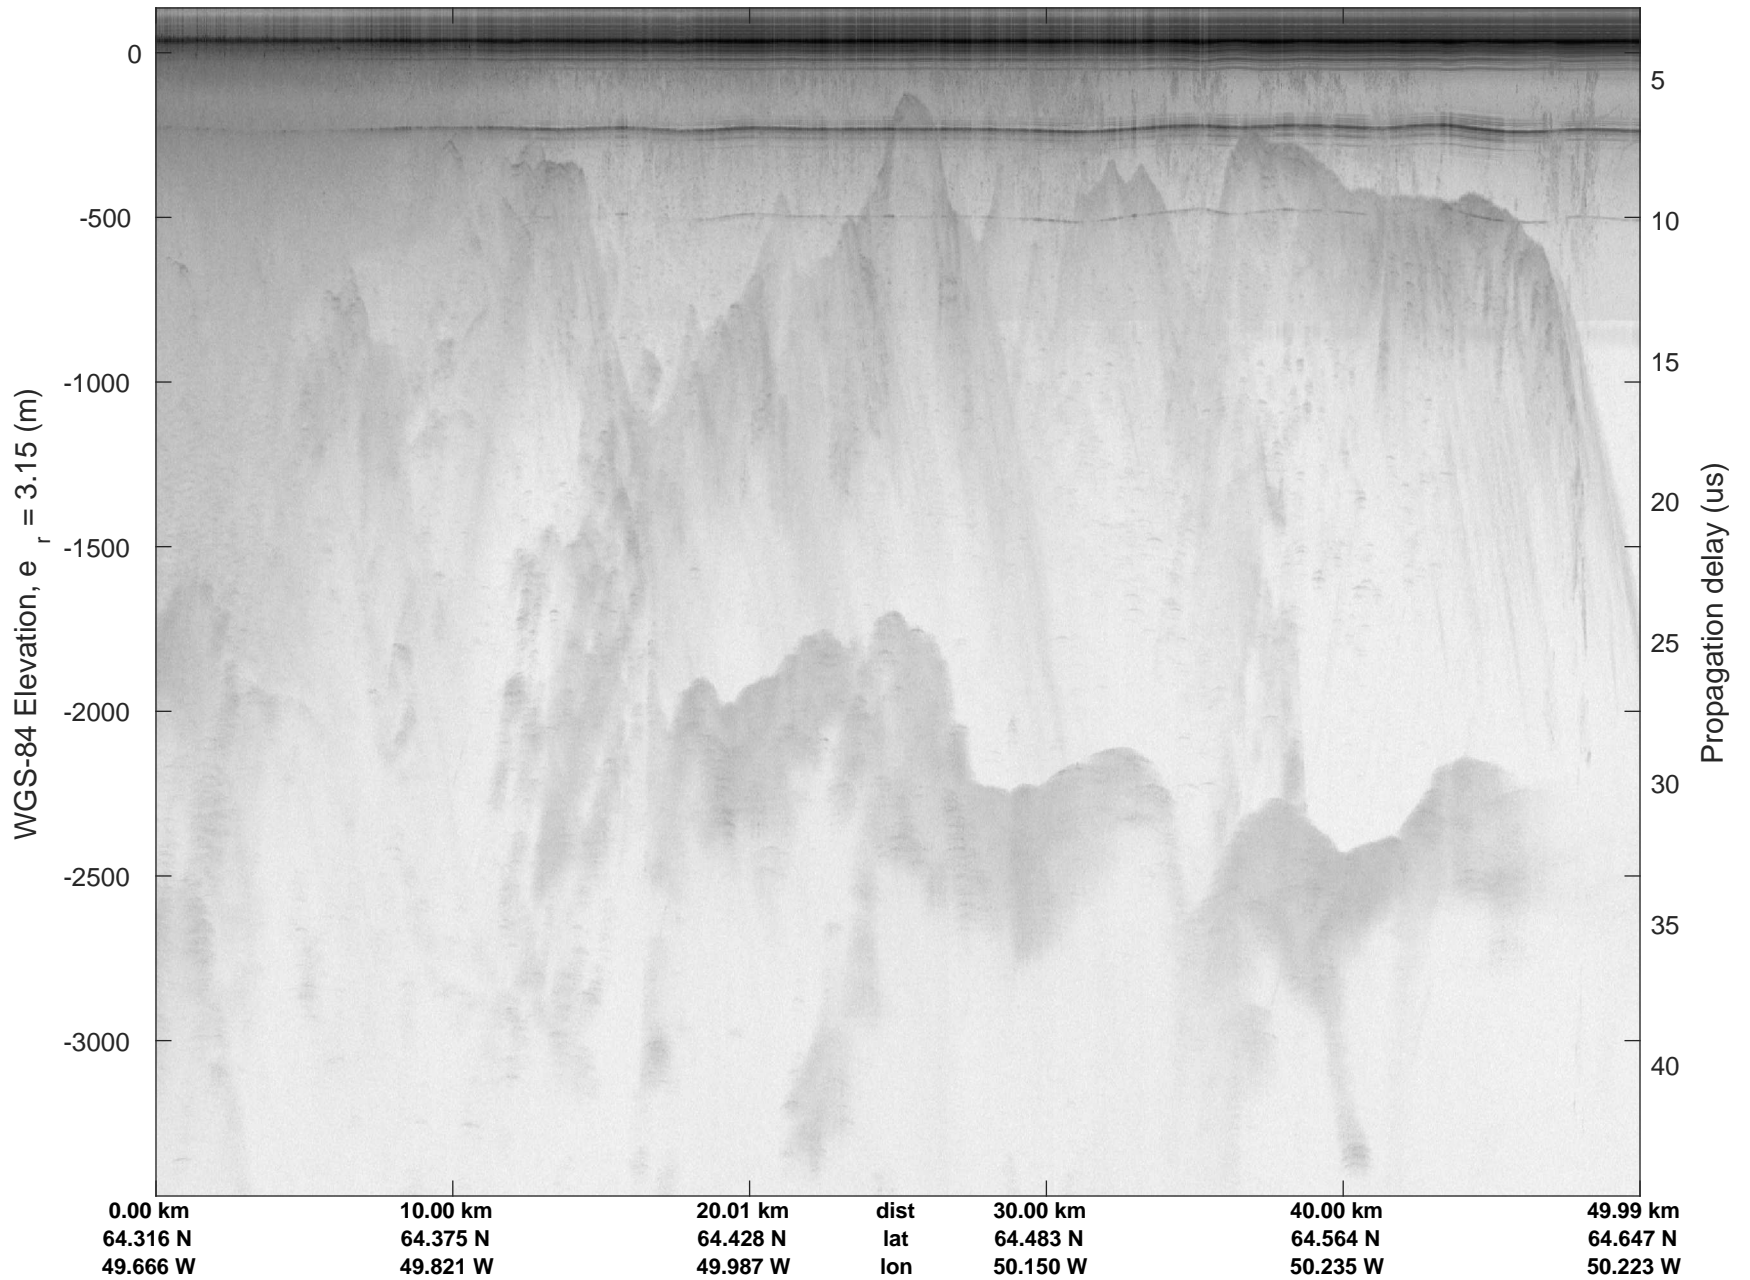

rds 2018_Greenland_P3: "Southwest Glacier-Coastal" 20180426_04_044: 17:39:22.2 to 17:44:53.6 GPS

rds 2018_Greenland_P3: "Southwest Glacier-Coastal" 20180426_04_045: 17:44:53.7 to 17:51:17.5 GPS

rds 2018_Greenland_P3: "Southwest Glacier-Coastal" 20180426_04_045: 17:44:53.7 to 17:51:17.5 GPS

rds 2018_Greenland_P3: "Southwest Glacier-Coastal" 20180426_04_046: 17:51:17.7 to 17:57:37.0 GPS

rds 2018_Greenland_P3: "Southwest Glacier-Coastal" 20180426_04_046: 17:51:17.7 to 17:57:37.0 GPS

rds 2018_Greenland_P3: "Southwest Glacier-Coastal" 20180426_04_047: 17:57:37.1 to 18:04:15.0 GPS