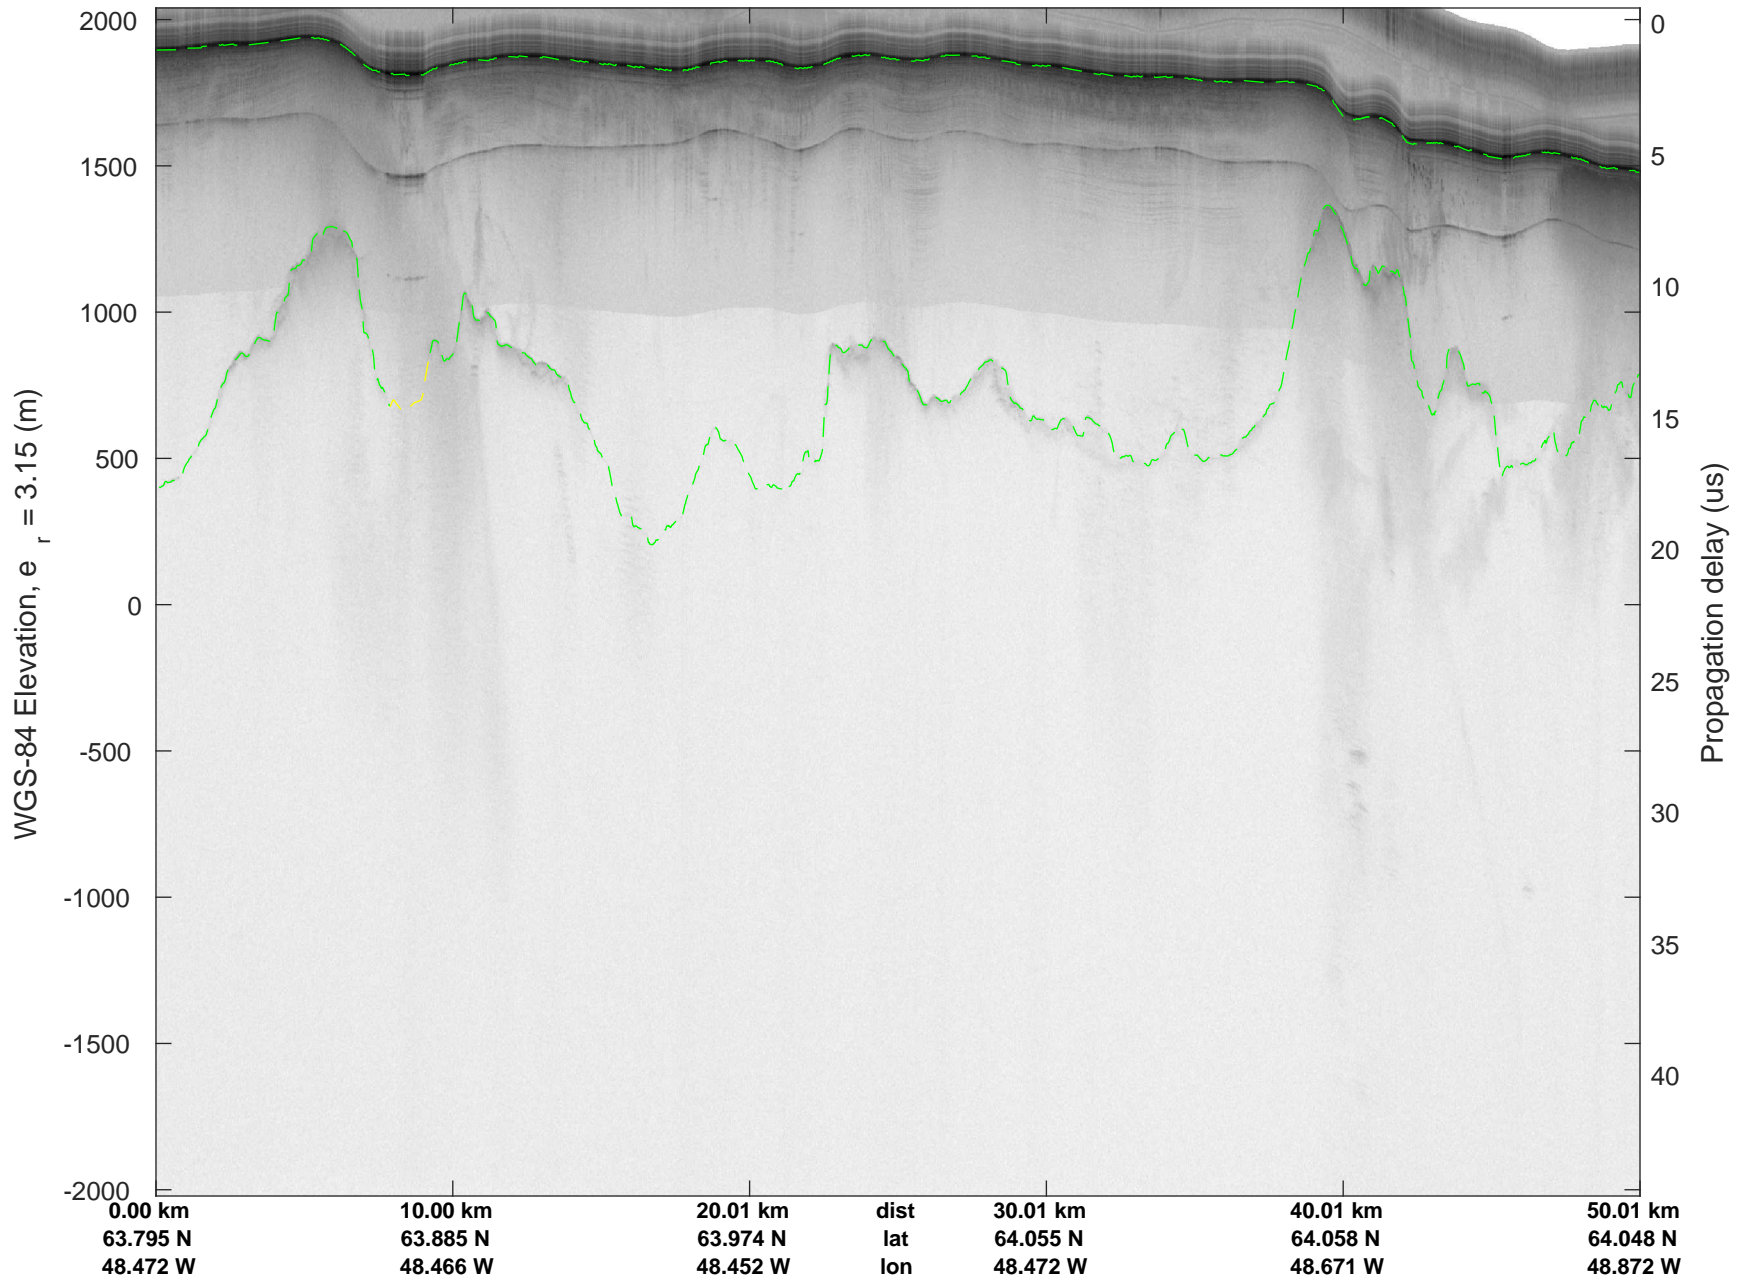

rds 2018_Greenland_P3: "Southwest Glacier-Coastal" 20180426_04_043: 17:33:28.0 to 17:39:22.1 GPS

rds 2018_Greenland_P3: "Southwest Glacier-Coastal" 20180426_04_043: 17:33:28.0 to 17:39:22.1 GPS

rds 2018_Greenland_P3: "Southwest Glacier-Coastal" 20180426_04_044: 17:39:22.2 to 17:44:53.6 GPS

rds 2018_Greenland_P3: "Southwest Glacier-Coastal" 20180426_04_044: 17:39:22.2 to 17:44:53.6 GPS

rds 2018_Greenland_P3: "Southwest Glacier-Coastal" 20180426_04_045: 17:44:53.7 to 17:51:17.5 GPS

rds 2018_Greenland_P3: "Southwest Glacier-Coastal" 20180426_04_045: 17:44:53.7 to 17:51:17.5 GPS