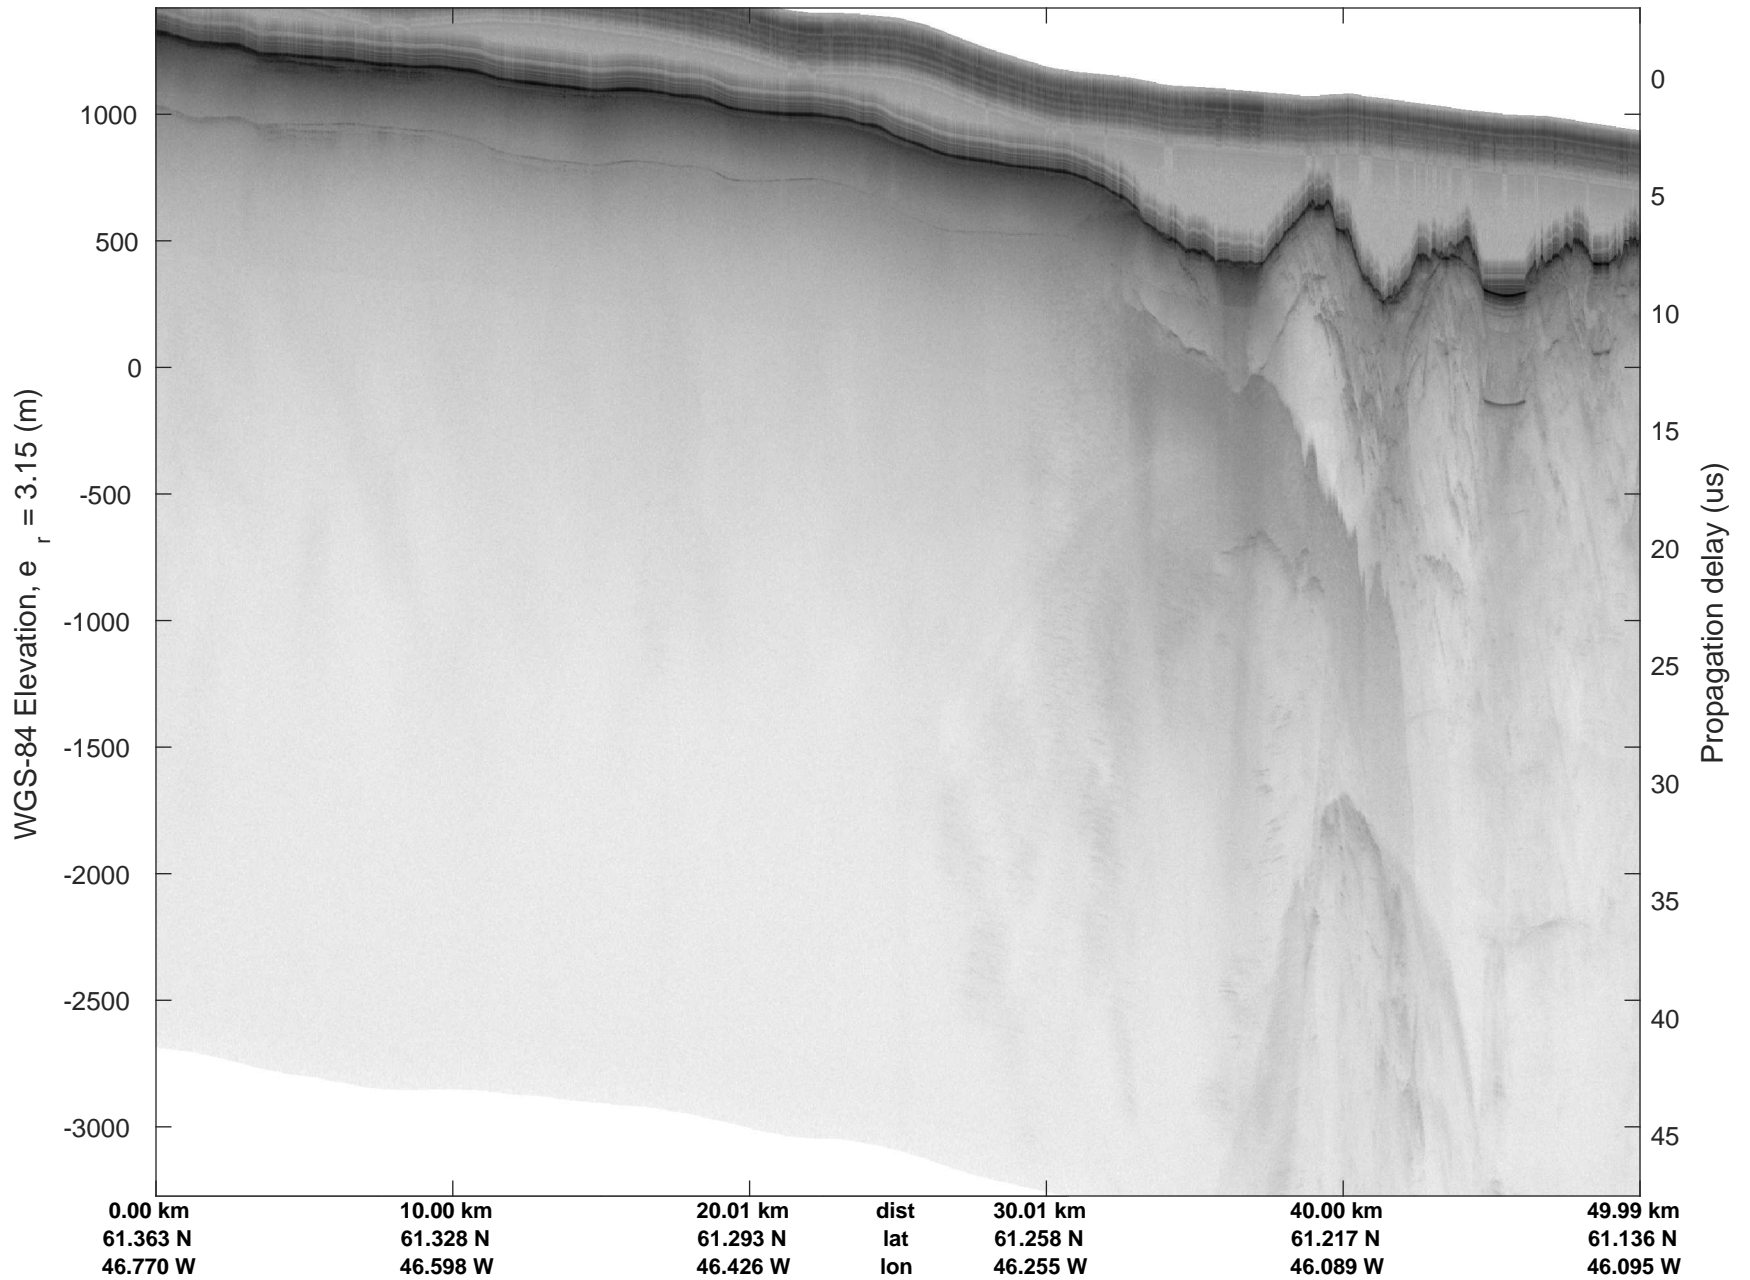

rds 2018_Greenland_P3: "Southwest Glacier-Coastal" 20180426_04_028: 15:59:09.5 to 16:05:11.5 GPS