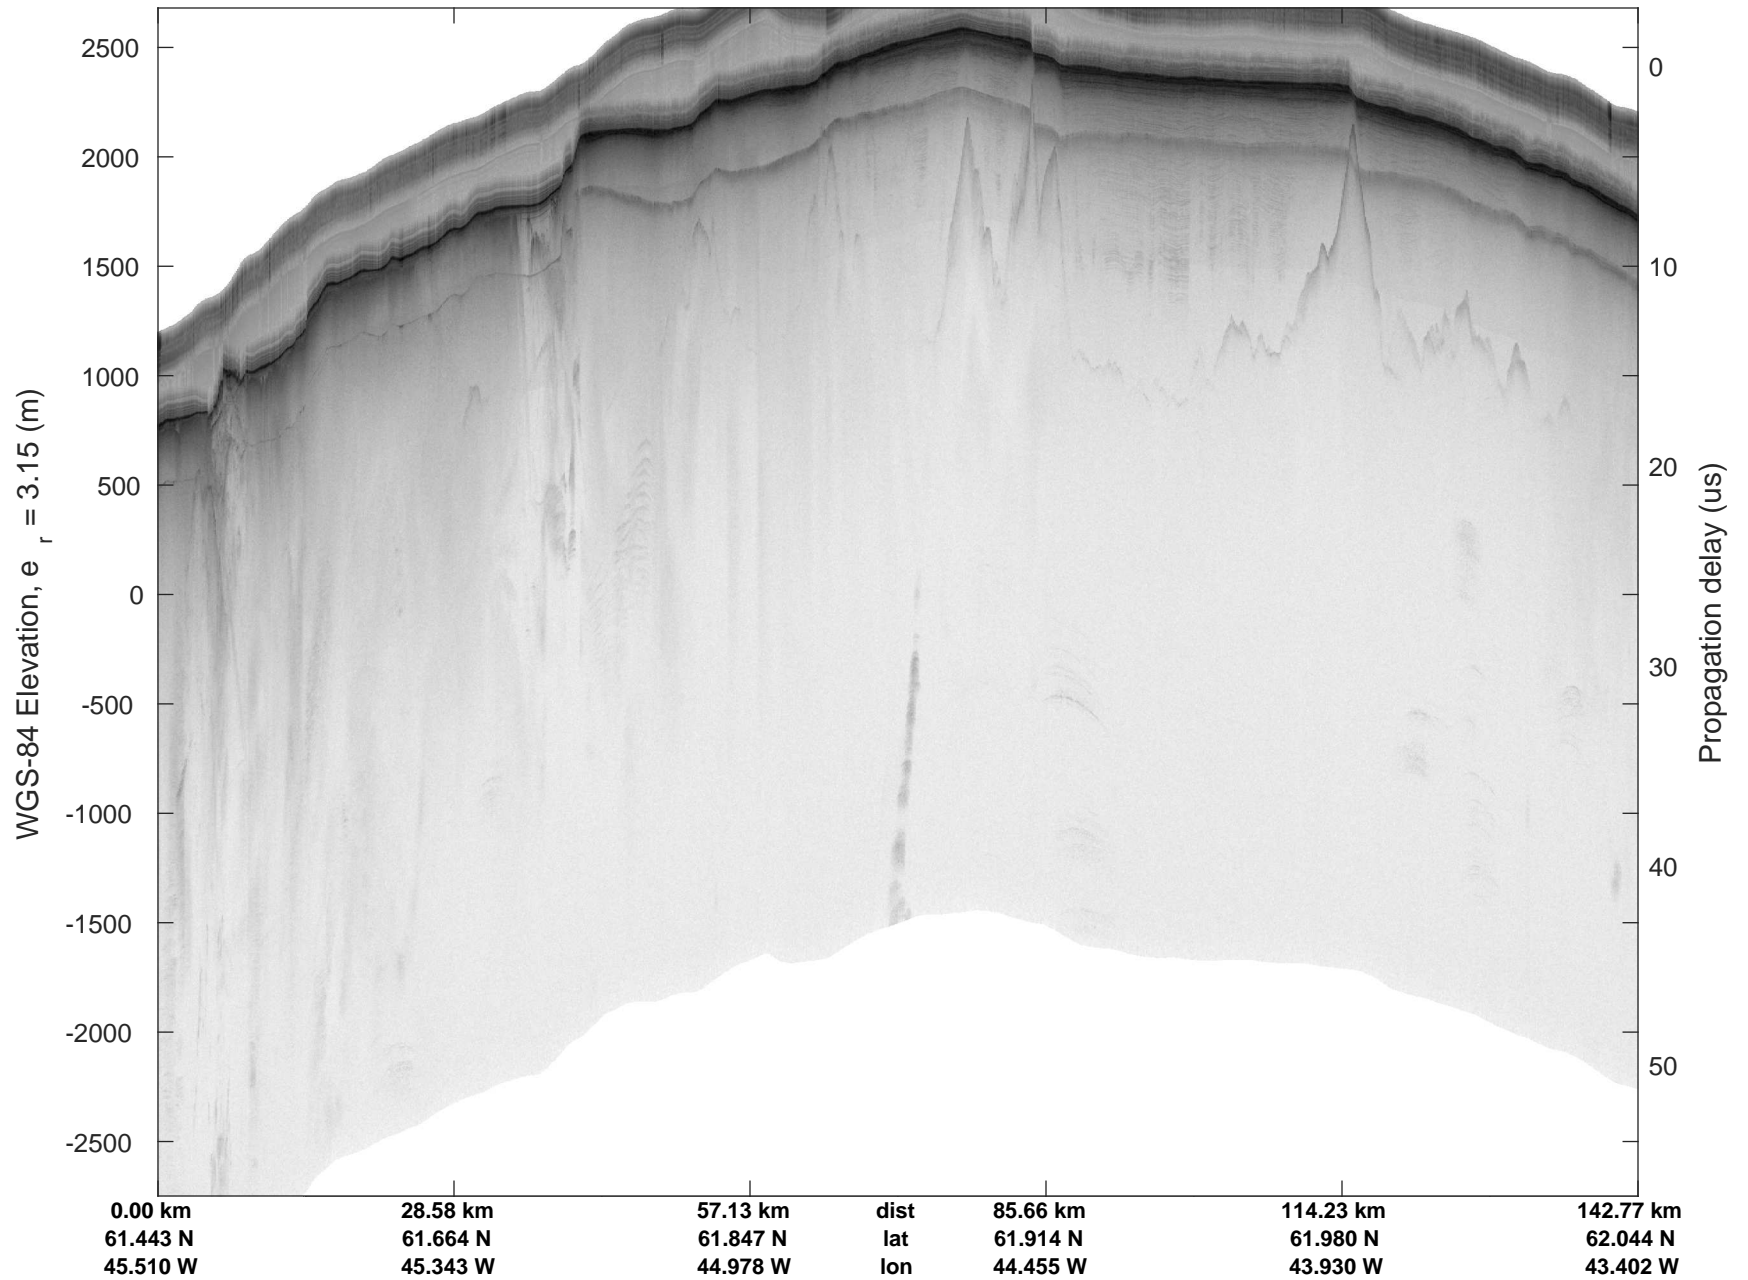

rds 2018\_Greenland\_P3: "Southwest Glacier-Coastal" 20180426\_03\_001: 12:56:26.4 to 13:13:10.2 GPS

rds 2018\_Greenland\_P3: "Southwest Glacier-Coastal" 20180426\_03\_001: 12:56:26.4 to 13:13:10.2 GPS