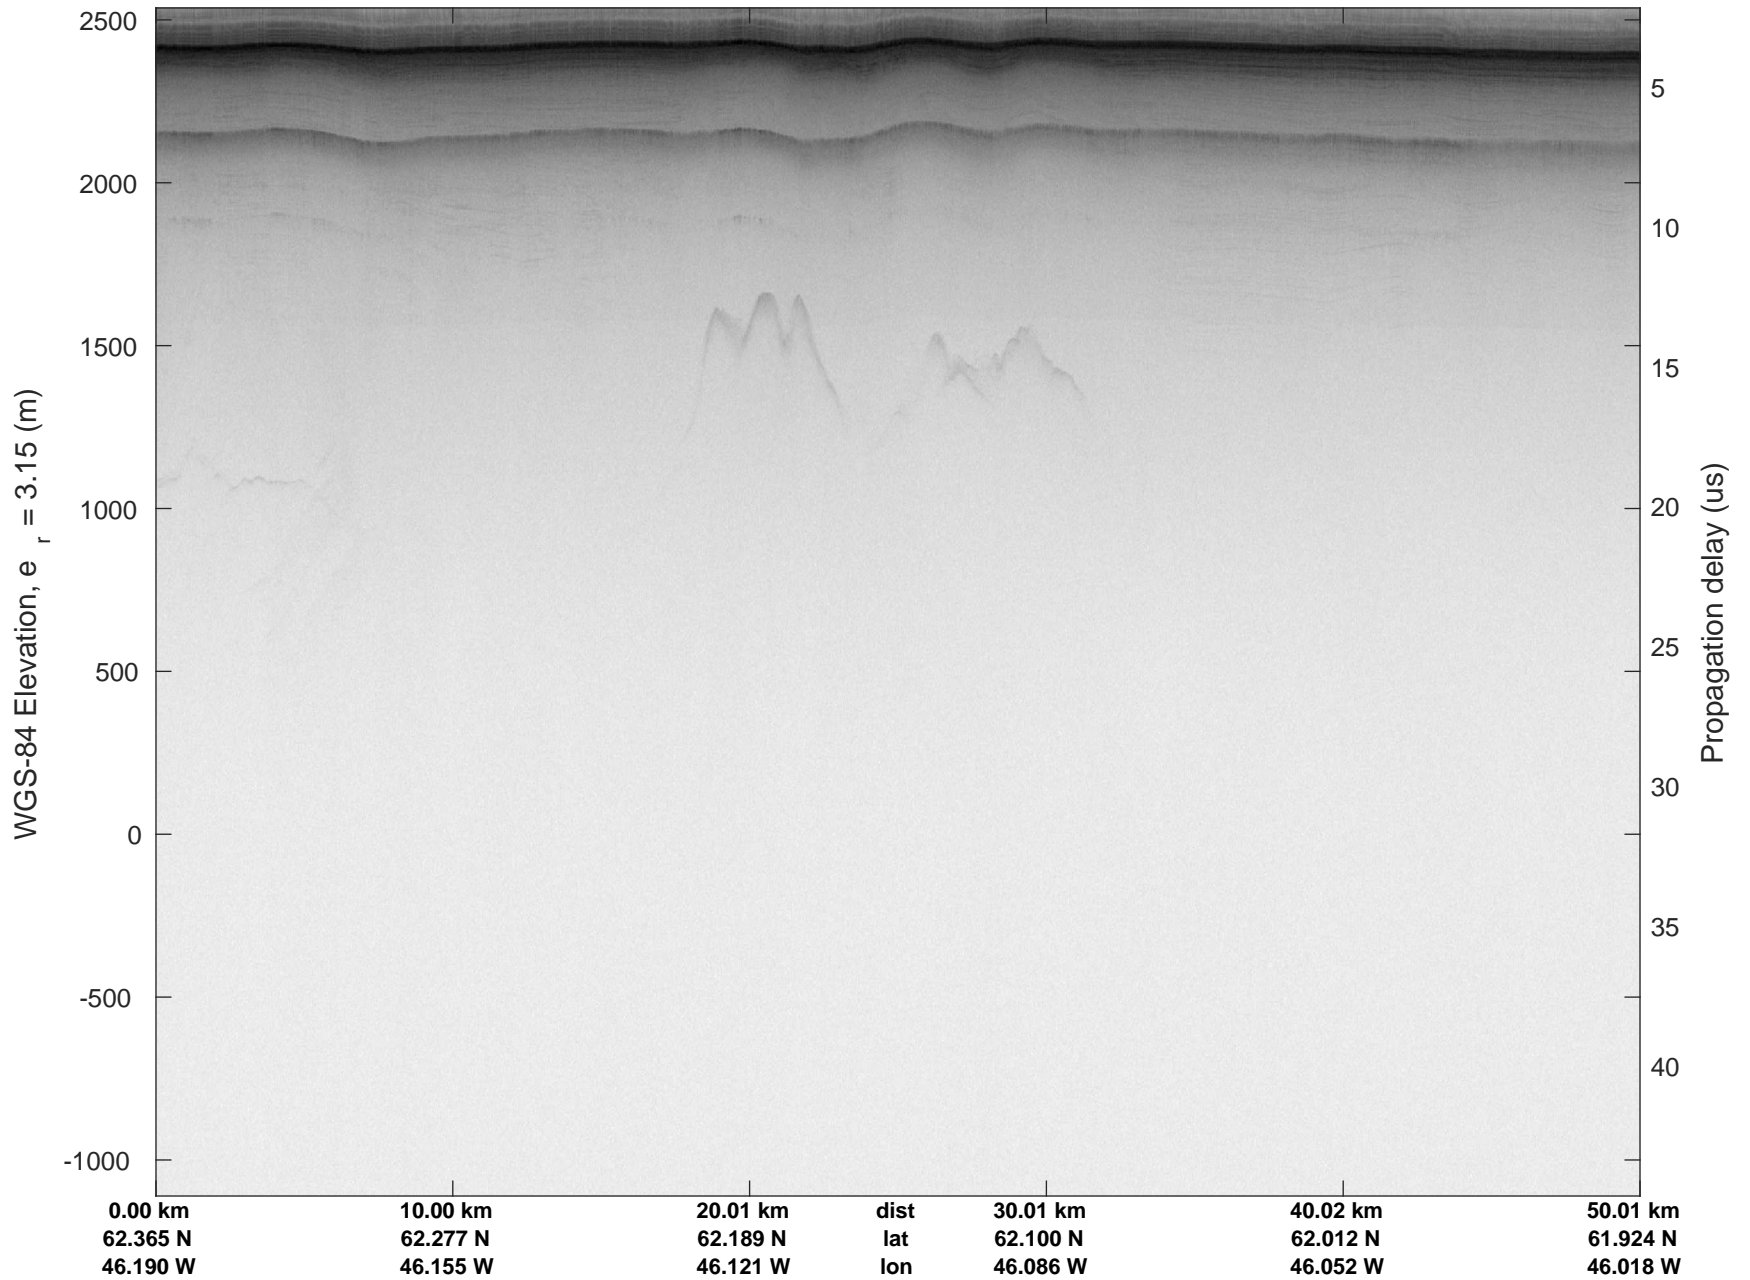

rds 2018\_Greenland\_P3: "Southwest Glacier-Coastal" 20180426\_02\_006: 12:13:27.9 to 12:19:26.7 GPS

rds 2018\_Greenland\_P3: "Southwest Glacier-Coastal" 20180426\_02\_006: 12:13:27.9 to 12:19:26.7 GPS

rds 2018\_Greenland\_P3: "Southwest Glacier-Coastal" 20180426\_02\_007: 12:19:26.8 to 12:25:10.6 GPS

rds 2018\_Greenland\_P3: "Southwest Glacier-Coastal" 20180426\_02\_007: 12:19:26.8 to 12:25:10.6 GPS

rds 2018\_Greenland\_P3: "Southwest Glacier-Coastal" 20180426\_02\_008: 12:25:10.7 to 12:31:01.3 GPS

rds 2018\_Greenland\_P3: "Southwest Glacier-Coastal" 20180426\_02\_008: 12:25:10.7 to 12:31:01.3 GPS

rds 2018\_Greenland\_P3: "Southwest Glacier-Coastal" 20180426\_02\_009: 12:31:01.4 to 12:36:24.2 GPS

rds 2018\_Greenland\_P3: "Southwest Glacier-Coastal" 20180426\_02\_009: 12:31:01.4 to 12:36:24.2 GPS