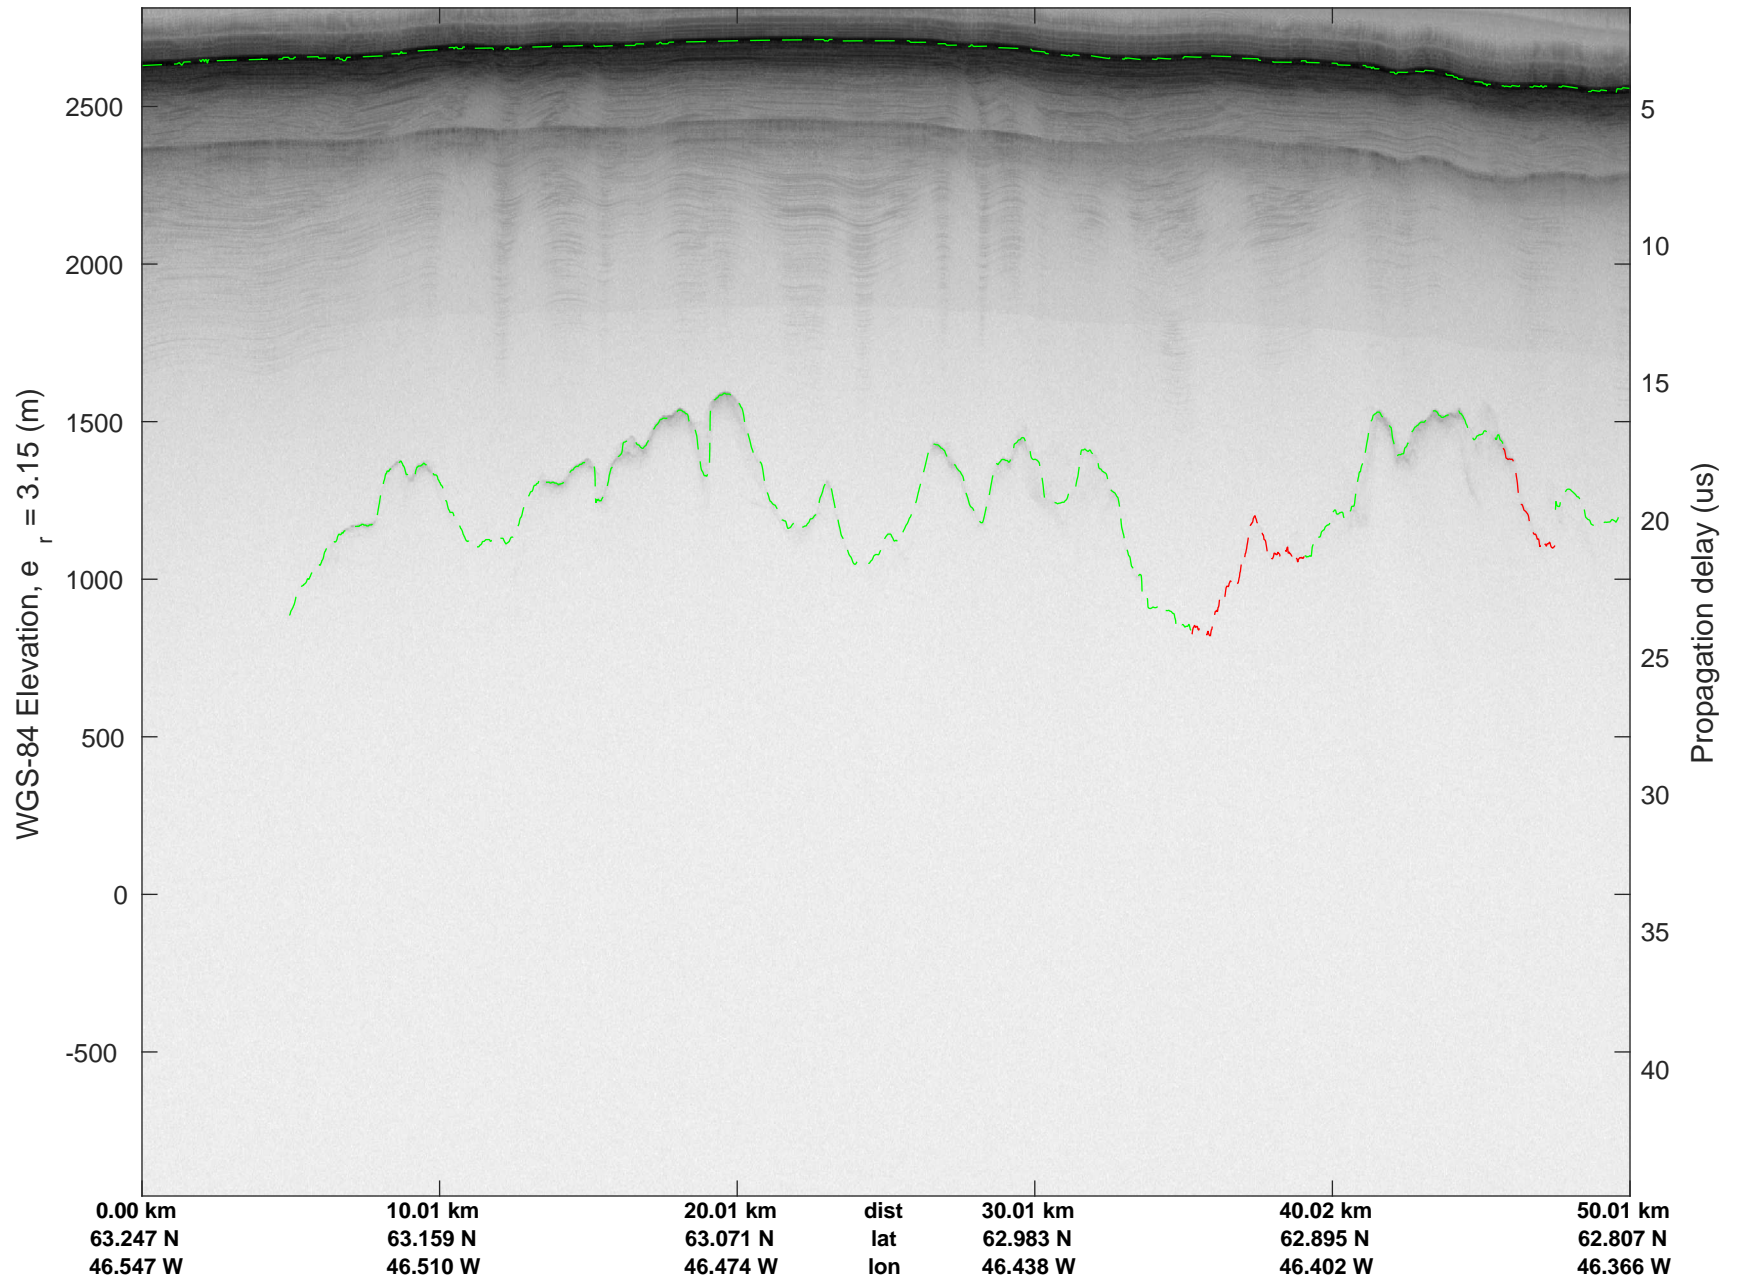

rds 2018\_Greenland\_P3: "Southwest Glacier-Coastal" 20180426\_02\_004: 12:01:13.3 to 12:07:20.2 GPS

rds 2018\_Greenland\_P3: "Southwest Glacier-Coastal" 20180426\_02\_004: 12:01:13.3 to 12:07:20.2 GPS

rds 2018\_Greenland\_P3: "Southwest Glacier-Coastal" 20180426\_02\_005: 12:07:20.3 to 12:13:27.8 GPS

rds 2018\_Greenland\_P3: "Southwest Glacier-Coastal" 20180426\_02\_005: 12:07:20.3 to 12:13:27.8 GPS

rds 2018\_Greenland\_P3: "Southwest Glacier-Coastal" 20180426\_02\_006: 12:13:27.9 to 12:19:26.7 GPS

rds 2018\_Greenland\_P3: "Southwest Glacier-Coastal" 20180426\_02\_006: 12:13:27.9 to 12:19:26.7 GPS

rds 2018\_Greenland\_P3: "Southwest Glacier-Coastal" 20180426\_02\_007: 12:19:26.8 to 12:25:10.6 GPS

rds 2018\_Greenland\_P3: "Southwest Glacier-Coastal" 20180426\_02\_007: 12:19:26.8 to 12:25:10.6 GPS