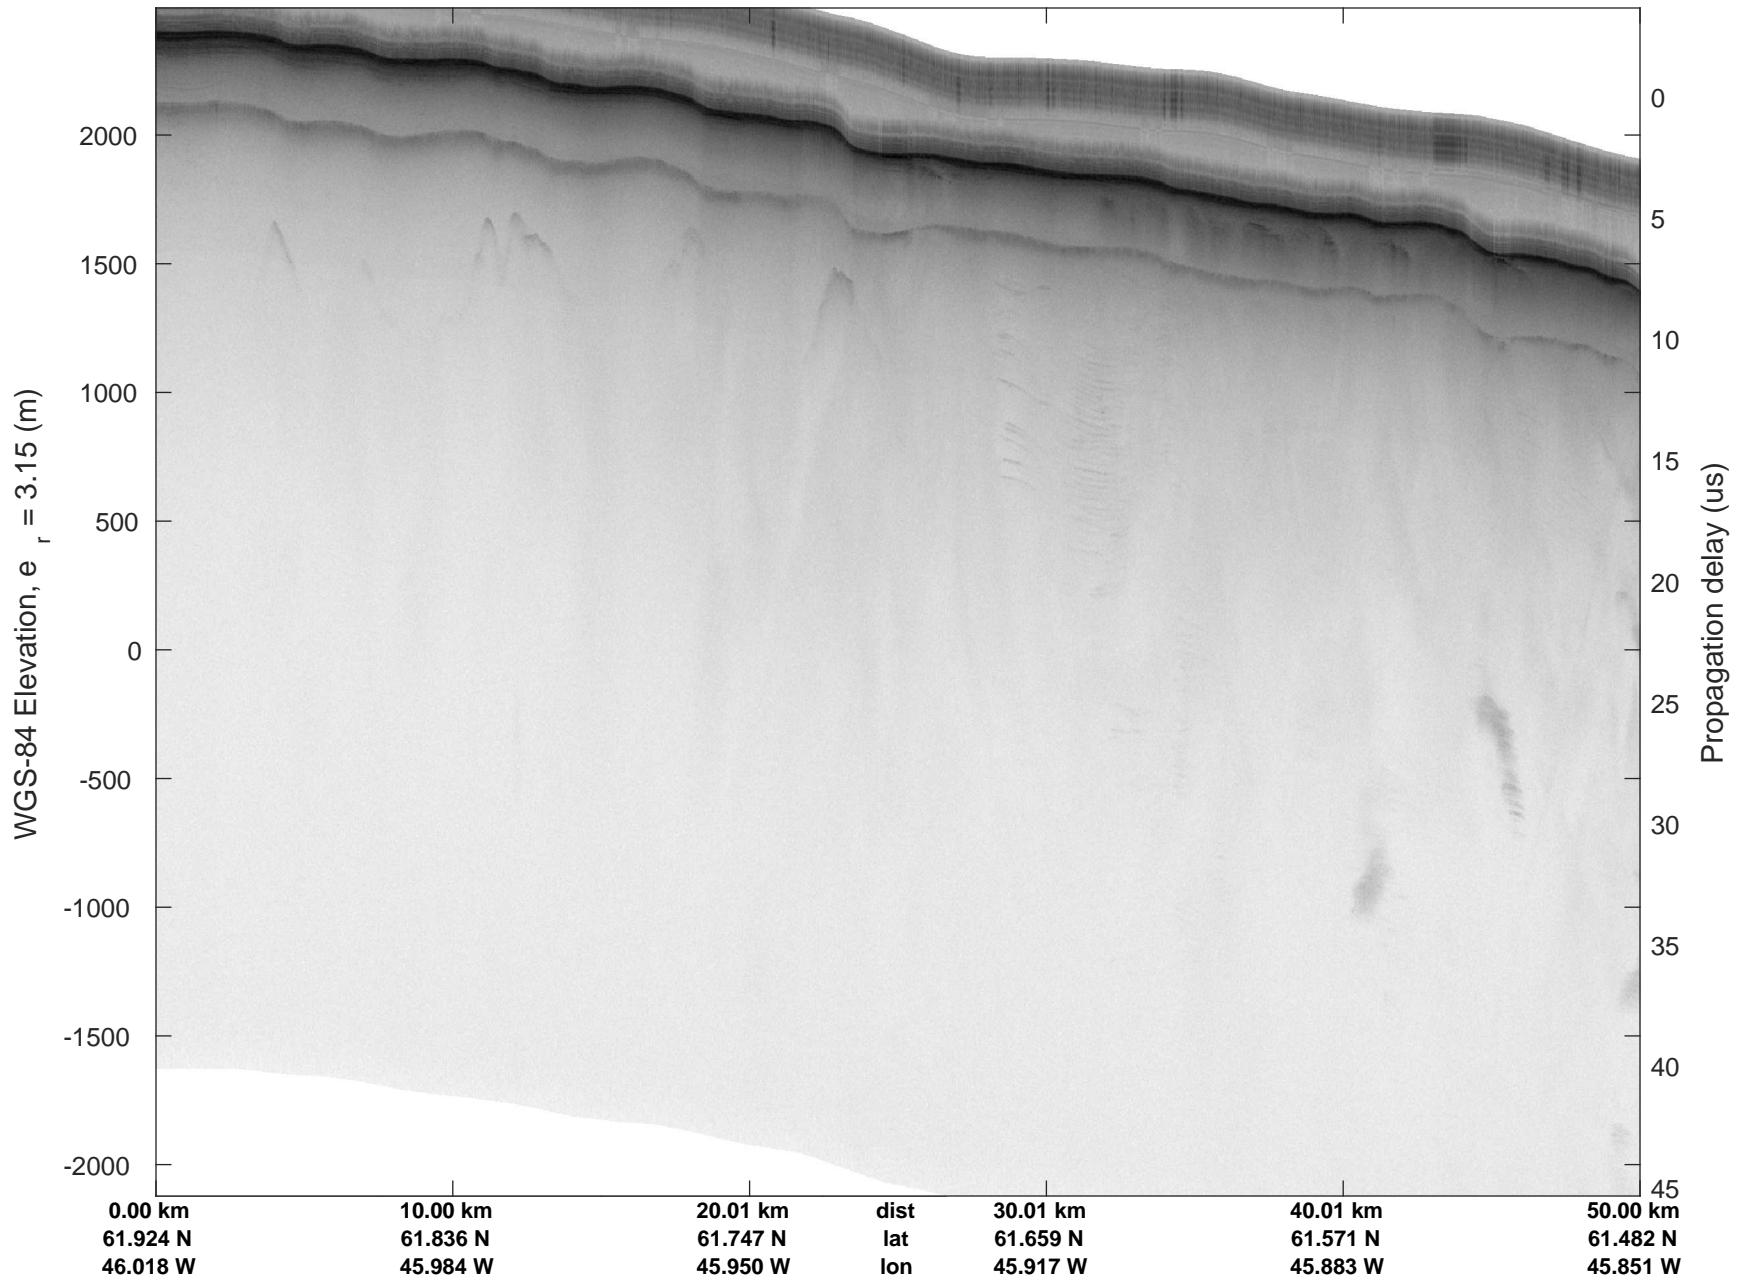

rds 2018\_Greenland\_P3: "Southwest Glacier-Coastal" 20180426\_02\_008: 12:25:10.7 to 12:31:01.3 GPS

rds 2018\_Greenland\_P3: "Southwest Glacier-Coastal" 20180426\_02\_008: 12:25:10.7 to 12:31:01.3 GPS

rds 2018\_Greenland\_P3: "Southwest Glacier-Coastal" 20180426\_02\_009: 12:31:01.4 to 12:36:24.2 GPS

rds 2018\_Greenland\_P3: "Southwest Glacier-Coastal" 20180426\_02\_009: 12:31:01.4 to 12:36:24.2 GPS

rds 2018\_Greenland\_P3: "Southwest Glacier-Coastal" 20180426\_02\_010: 12:36:24.3 to 12:40:42.0 GPS

rds 2018\_Greenland\_P3: "Southwest Glacier-Coastal" 20180426\_02\_010: 12:36:24.3 to 12:40:42.0 GPS