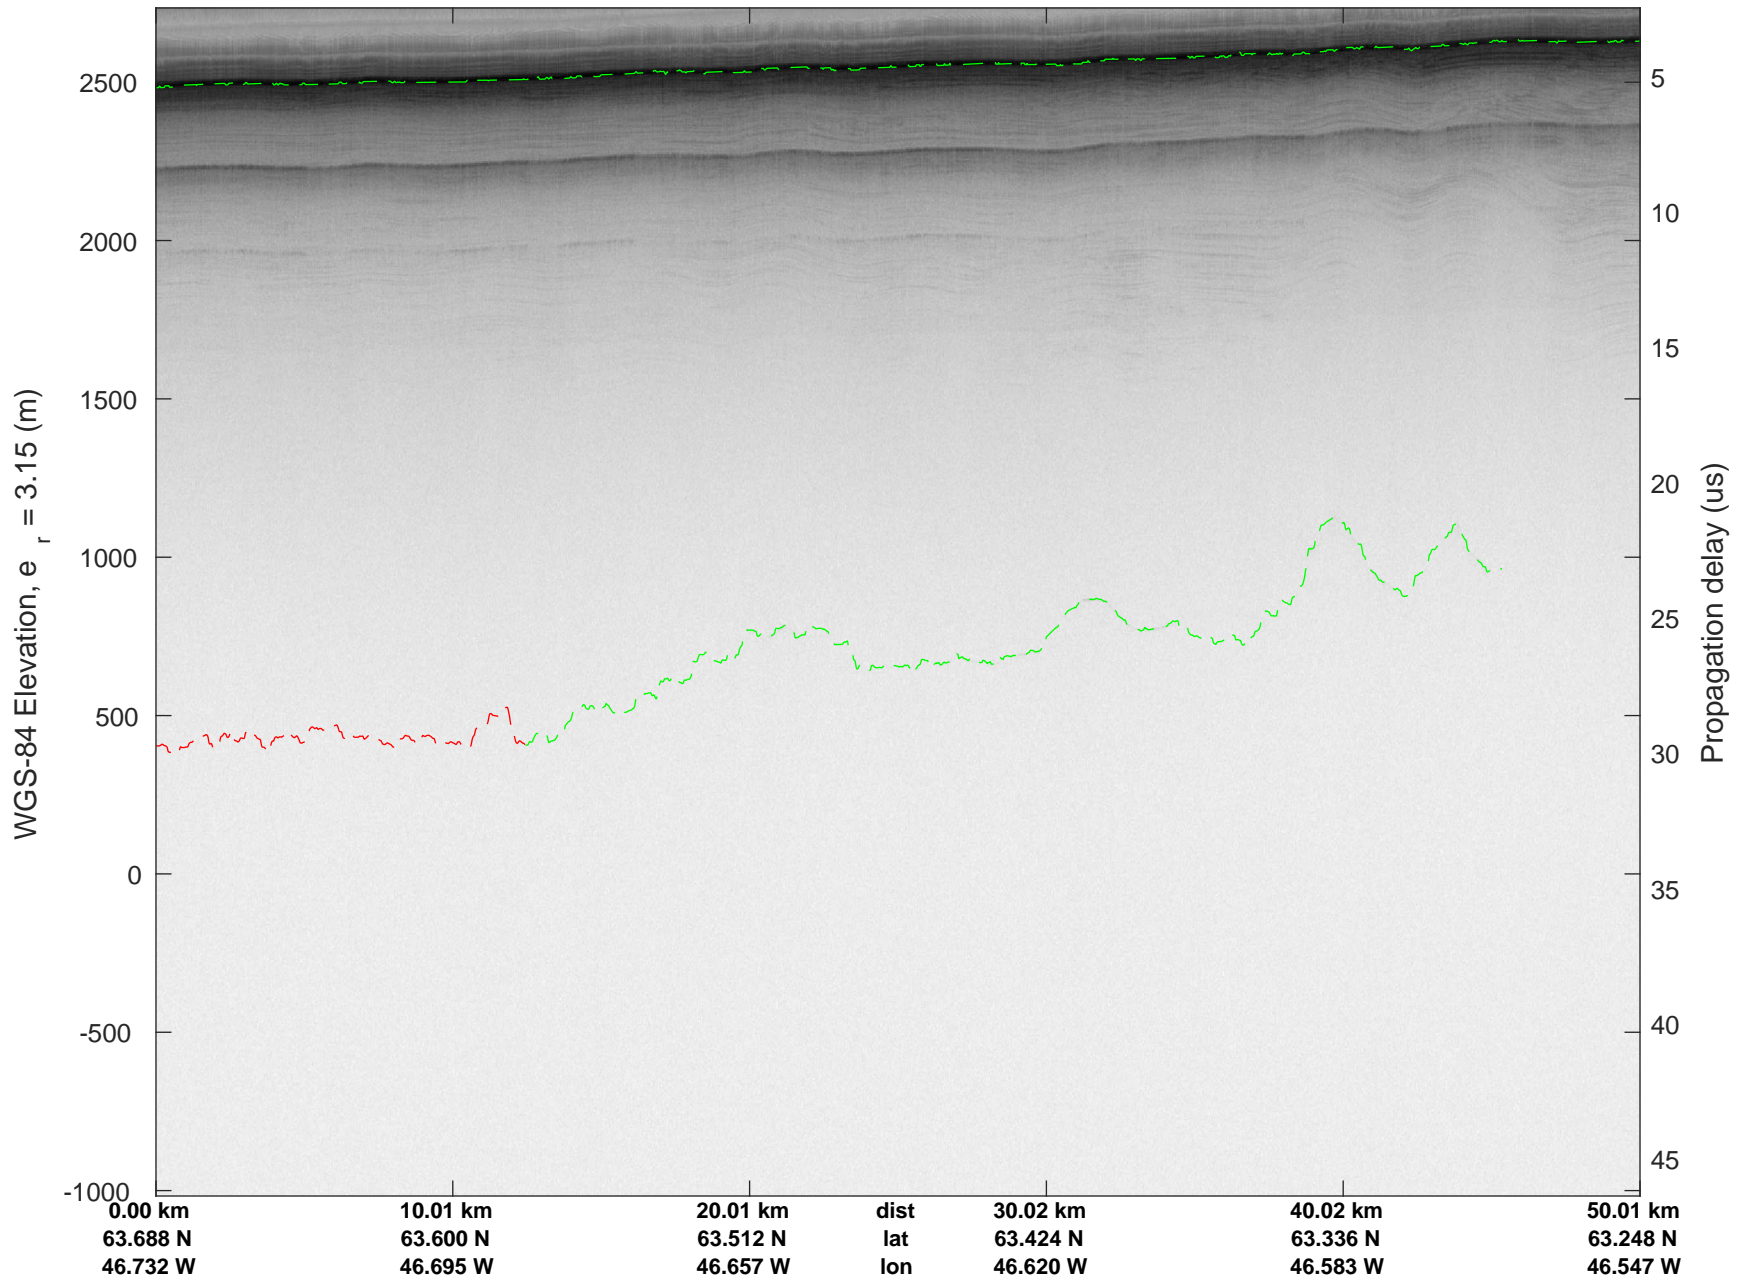

rds 2018\_Greenland\_P3: "Southwest Glacier-Coastal" 20180426\_02\_003: 11:55:10.3 to 12:01:13.2 GPS

rds 2018\_Greenland\_P3: "Southwest Glacier-Coastal" 20180426\_02\_003: 11:55:10.3 to 12:01:13.2 GPS

rds 2018\_Greenland\_P3: "Southwest Glacier-Coastal" 20180426\_02\_004: 12:01:13.3 to 12:07:20.2 GPS

rds 2018\_Greenland\_P3: "Southwest Glacier-Coastal" 20180426\_02\_004: 12:01:13.3 to 12:07:20.2 GPS

rds 2018\_Greenland\_P3: "Southwest Glacier-Coastal" 20180426\_02\_005: 12:07:20.3 to 12:13:27.8 GPS

rds 2018\_Greenland\_P3: "Southwest Glacier-Coastal" 20180426\_02\_005: 12:07:20.3 to 12:13:27.8 GPS

rds 2018\_Greenland\_P3: "Southwest Glacier-Coastal" 20180426\_02\_006: 12:13:27.9 to 12:19:26.7 GPS

rds 2018\_Greenland\_P3: "Southwest Glacier-Coastal" 20180426\_02\_006: 12:13:27.9 to 12:19:26.7 GPS