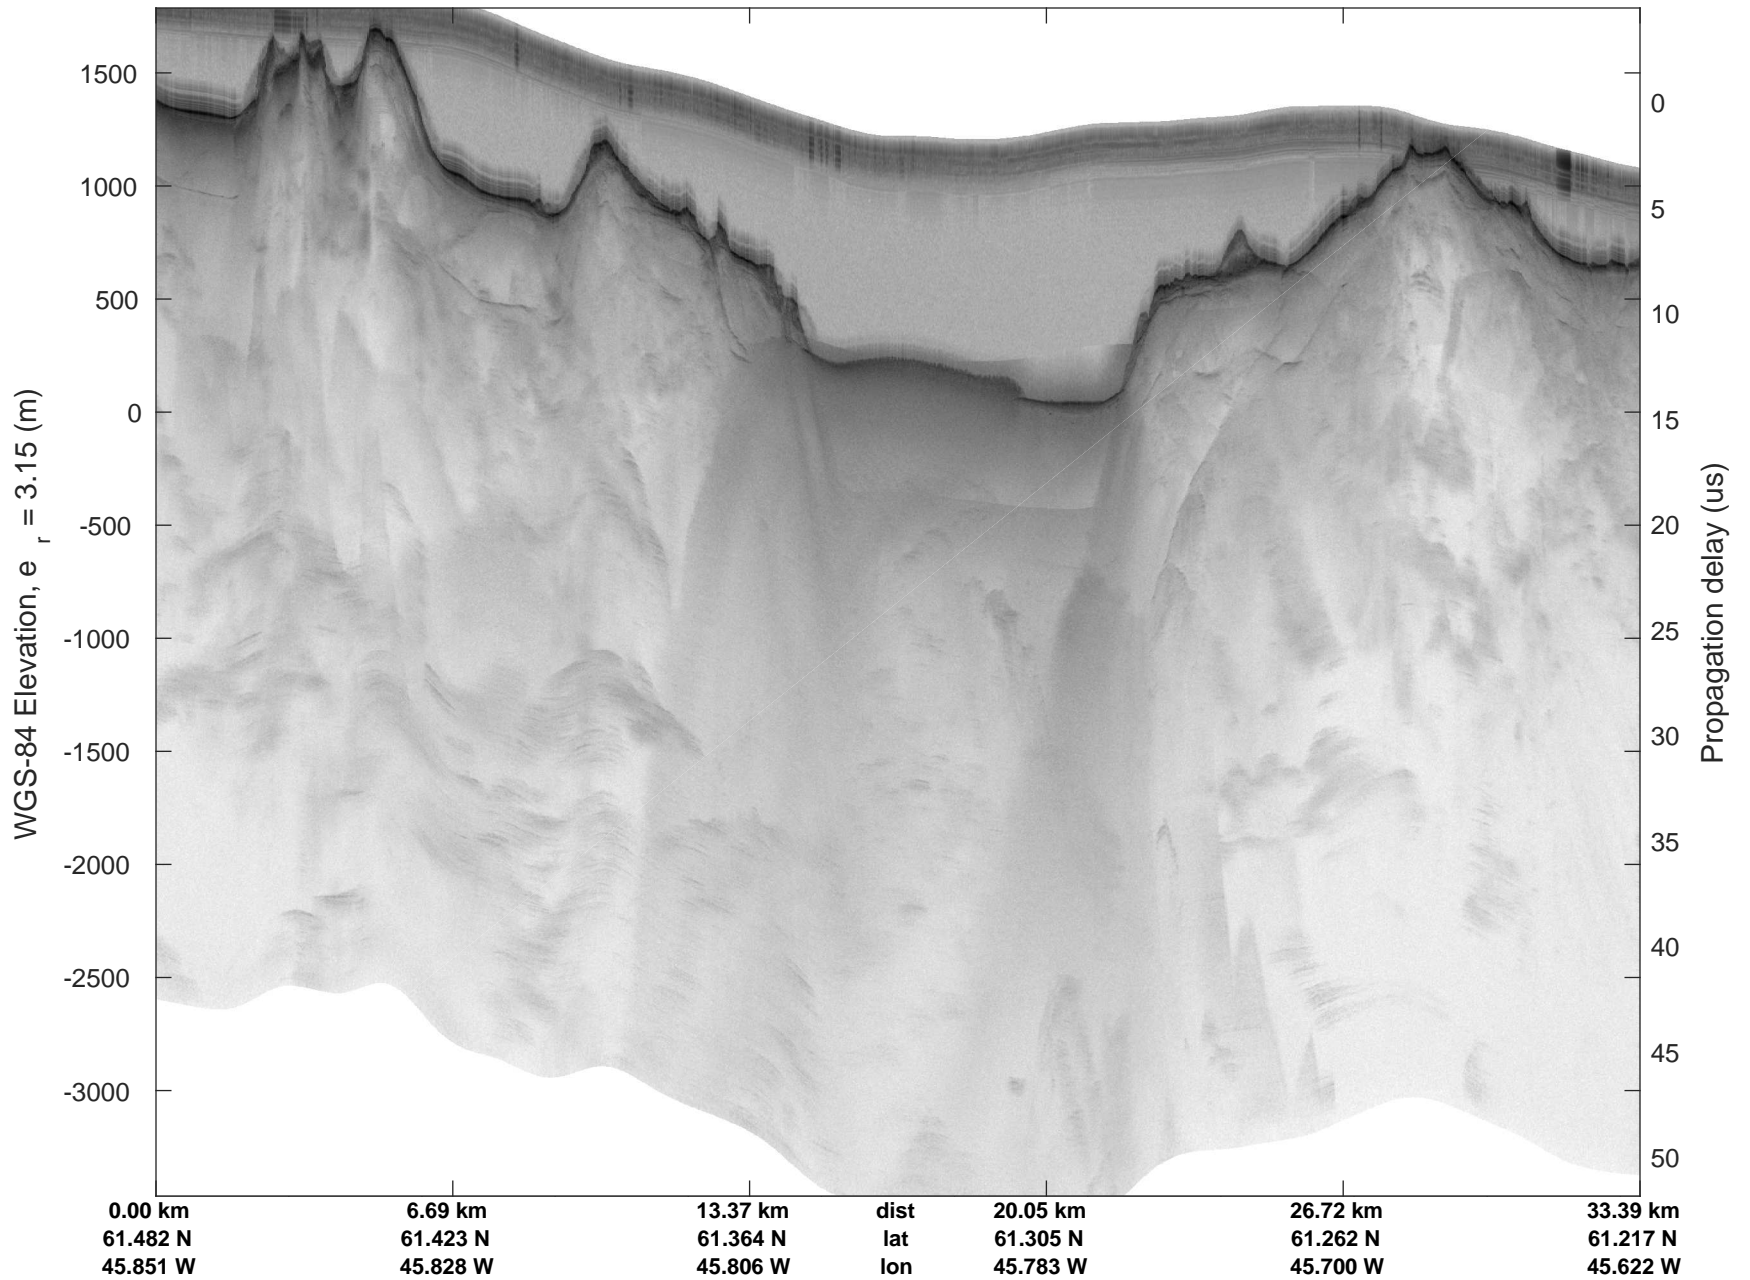

rds 2018\_Greenland\_P3: "Southwest Glacier-Coastal" 20180426\_02\_007: 12:19:26.8 to 12:25:10.6 GPS

rds 2018\_Greenland\_P3: "Southwest Glacier-Coastal" 20180426\_02\_007: 12:19:26.8 to 12:25:10.6 GPS

rds 2018\_Greenland\_P3: "Southwest Glacier-Coastal" 20180426\_02\_008: 12:25:10.7 to 12:31:01.3 GPS

rds 2018\_Greenland\_P3: "Southwest Glacier-Coastal" 20180426\_02\_008: 12:25:10.7 to 12:31:01.3 GPS

rds 2018\_Greenland\_P3: "Southwest Glacier-Coastal" 20180426\_02\_009: 12:31:01.4 to 12:36:24.2 GPS

rds 2018\_Greenland\_P3: "Southwest Glacier-Coastal" 20180426\_02\_009: 12:31:01.4 to 12:36:24.2 GPS

rds 2018\_Greenland\_P3: "Southwest Glacier-Coastal" 20180426\_02\_010: 12:36:24.3 to 12:40:42.0 GPS

rds 2018\_Greenland\_P3: "Southwest Glacier-Coastal" 20180426\_02\_010: 12:36:24.3 to 12:40:42.0 GPS