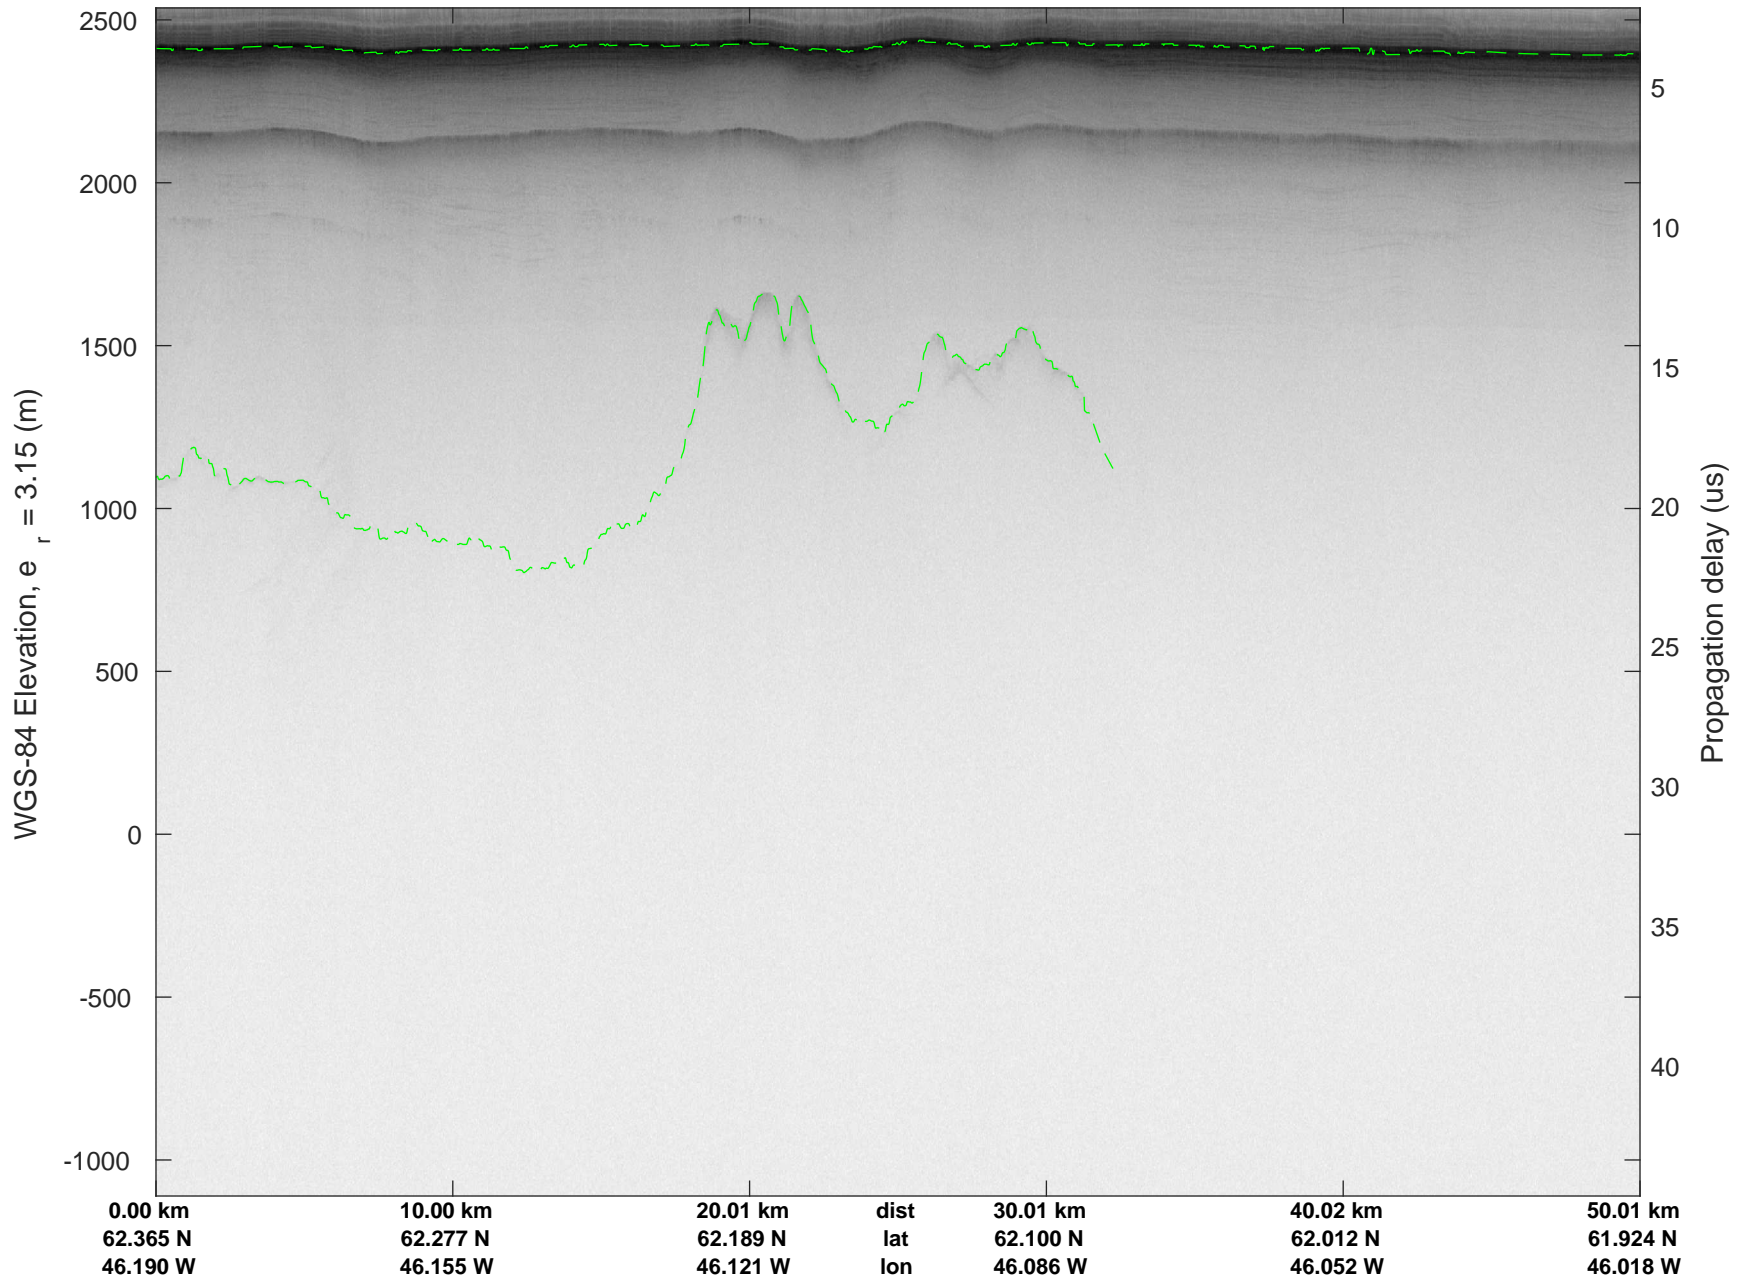

rds 2018\_Greenland\_P3: "Southwest Glacier-Coastal" 20180426\_02\_007: 12:19:26.8 to 12:25:10.6 GPS

rds 2018\_Greenland\_P3: "Southwest Glacier-Coastal" 20180426\_02\_007: 12:19:26.8 to 12:25:10.6 GPS

rds 2018\_Greenland\_P3: "Southwest Glacier-Coastal" 20180426\_02\_008: 12:25:10.7 to 12:31:01.3 GPS

rds 2018\_Greenland\_P3: "Southwest Glacier-Coastal" 20180426\_02\_008: 12:25:10.7 to 12:31:01.3 GPS

rds 2018\_Greenland\_P3: "Southwest Glacier-Coastal" 20180426\_02\_009: 12:31:01.4 to 12:36:24.2 GPS

rds 2018\_Greenland\_P3: "Southwest Glacier-Coastal" 20180426\_02\_009: 12:31:01.4 to 12:36:24.2 GPS