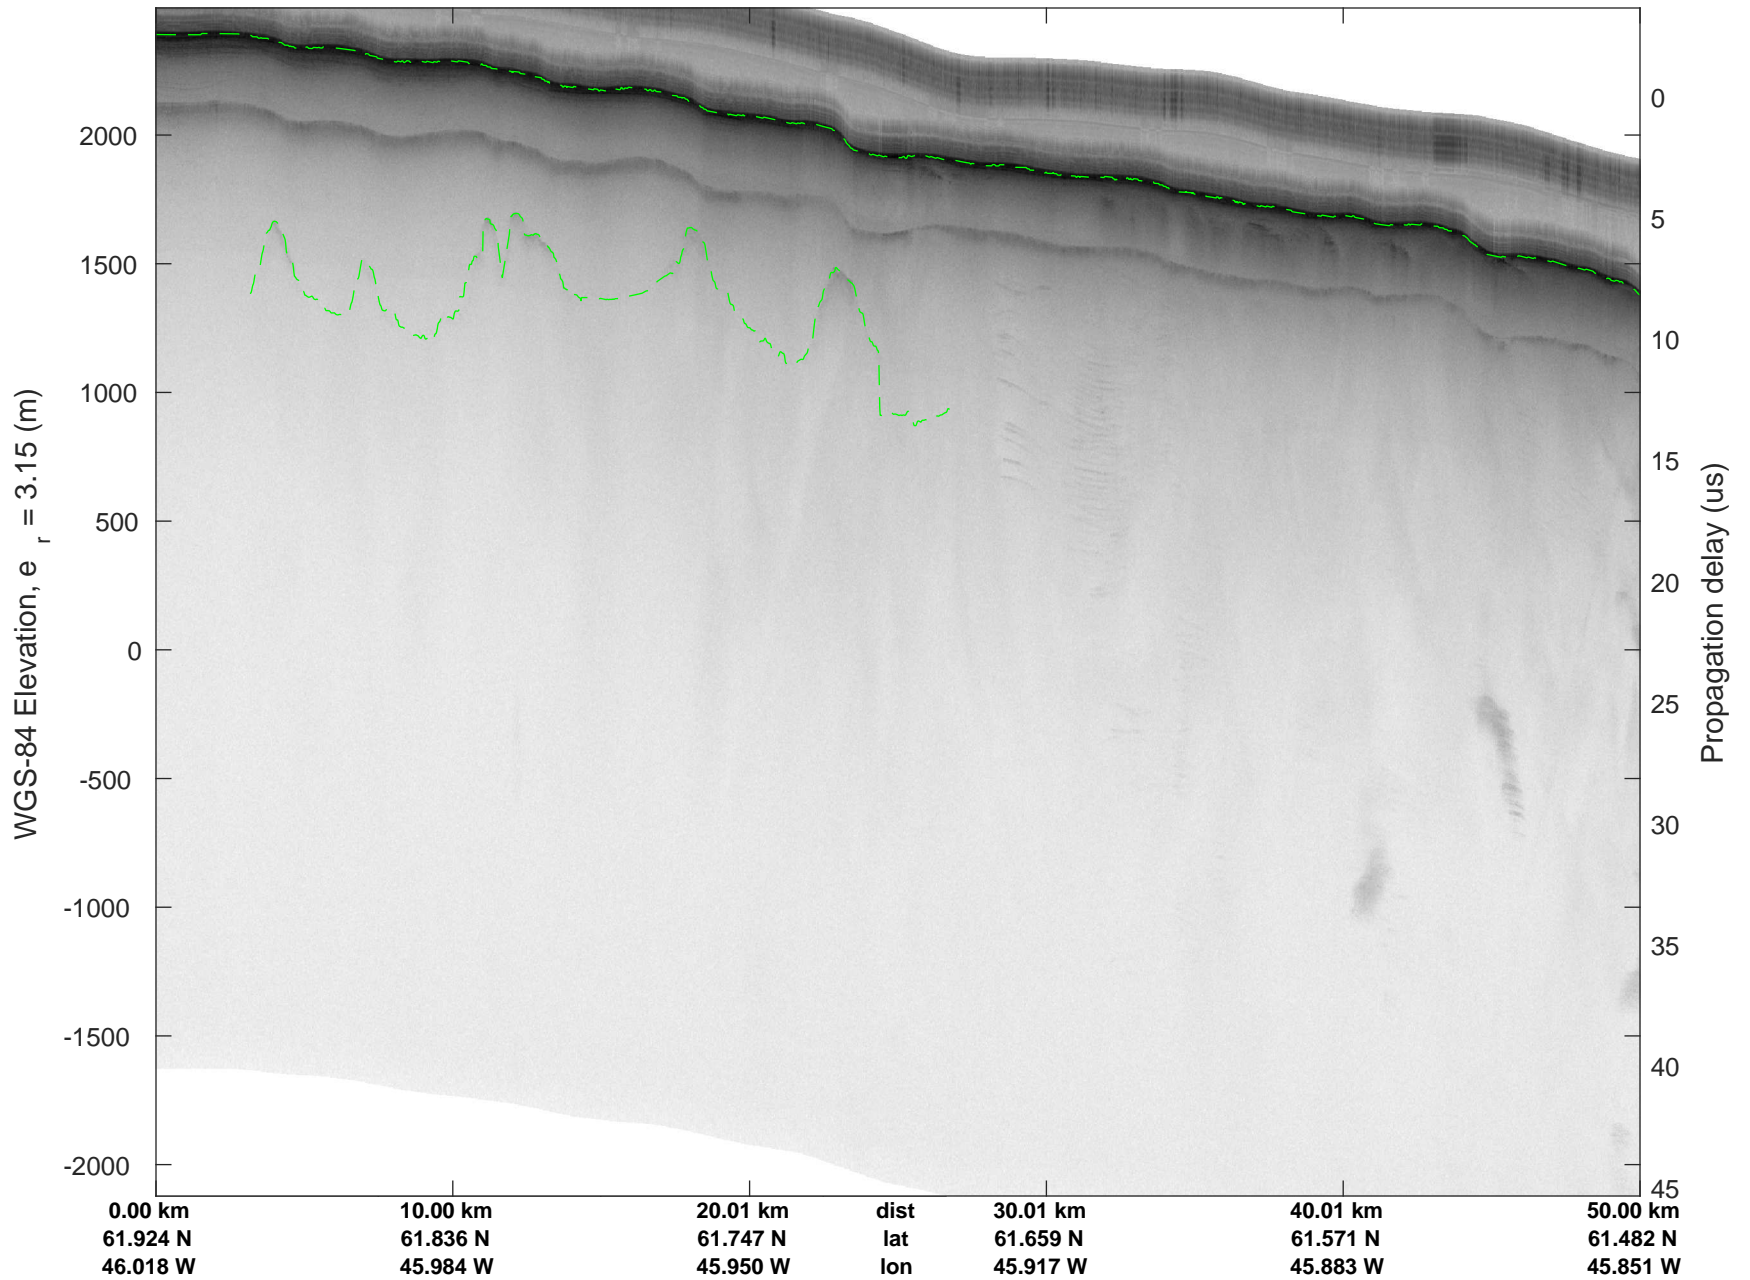

rds 2018\_Greenland\_P3: "Southwest Glacier-Coastal" 20180426\_02\_007: 12:19:26.8 to 12:25:10.6 GPS

rds 2018\_Greenland\_P3: "Southwest Glacier-Coastal" 20180426\_02\_007: 12:19:26.8 to 12:25:10.6 GPS

rds 2018\_Greenland\_P3: "Southwest Glacier-Coastal" 20180426\_02\_008: 12:25:10.7 to 12:31:01.3 GPS

rds 2018\_Greenland\_P3: "Southwest Glacier-Coastal" 20180426\_02\_008: 12:25:10.7 to 12:31:01.3 GPS

rds 2018\_Greenland\_P3: "Southwest Glacier-Coastal" 20180426\_02\_009: 12:31:01.4 to 12:36:24.2 GPS

rds 2018\_Greenland\_P3: "Southwest Glacier-Coastal" 20180426\_02\_009: 12:31:01.4 to 12:36:24.2 GPS

rds 2018\_Greenland\_P3: "Southwest Glacier-Coastal" 20180426\_02\_010: 12:36:24.3 to 12:40:42.0 GPS

rds 2018\_Greenland\_P3: "Southwest Glacier-Coastal" 20180426\_02\_010: 12:36:24.3 to 12:40:42.0 GPS