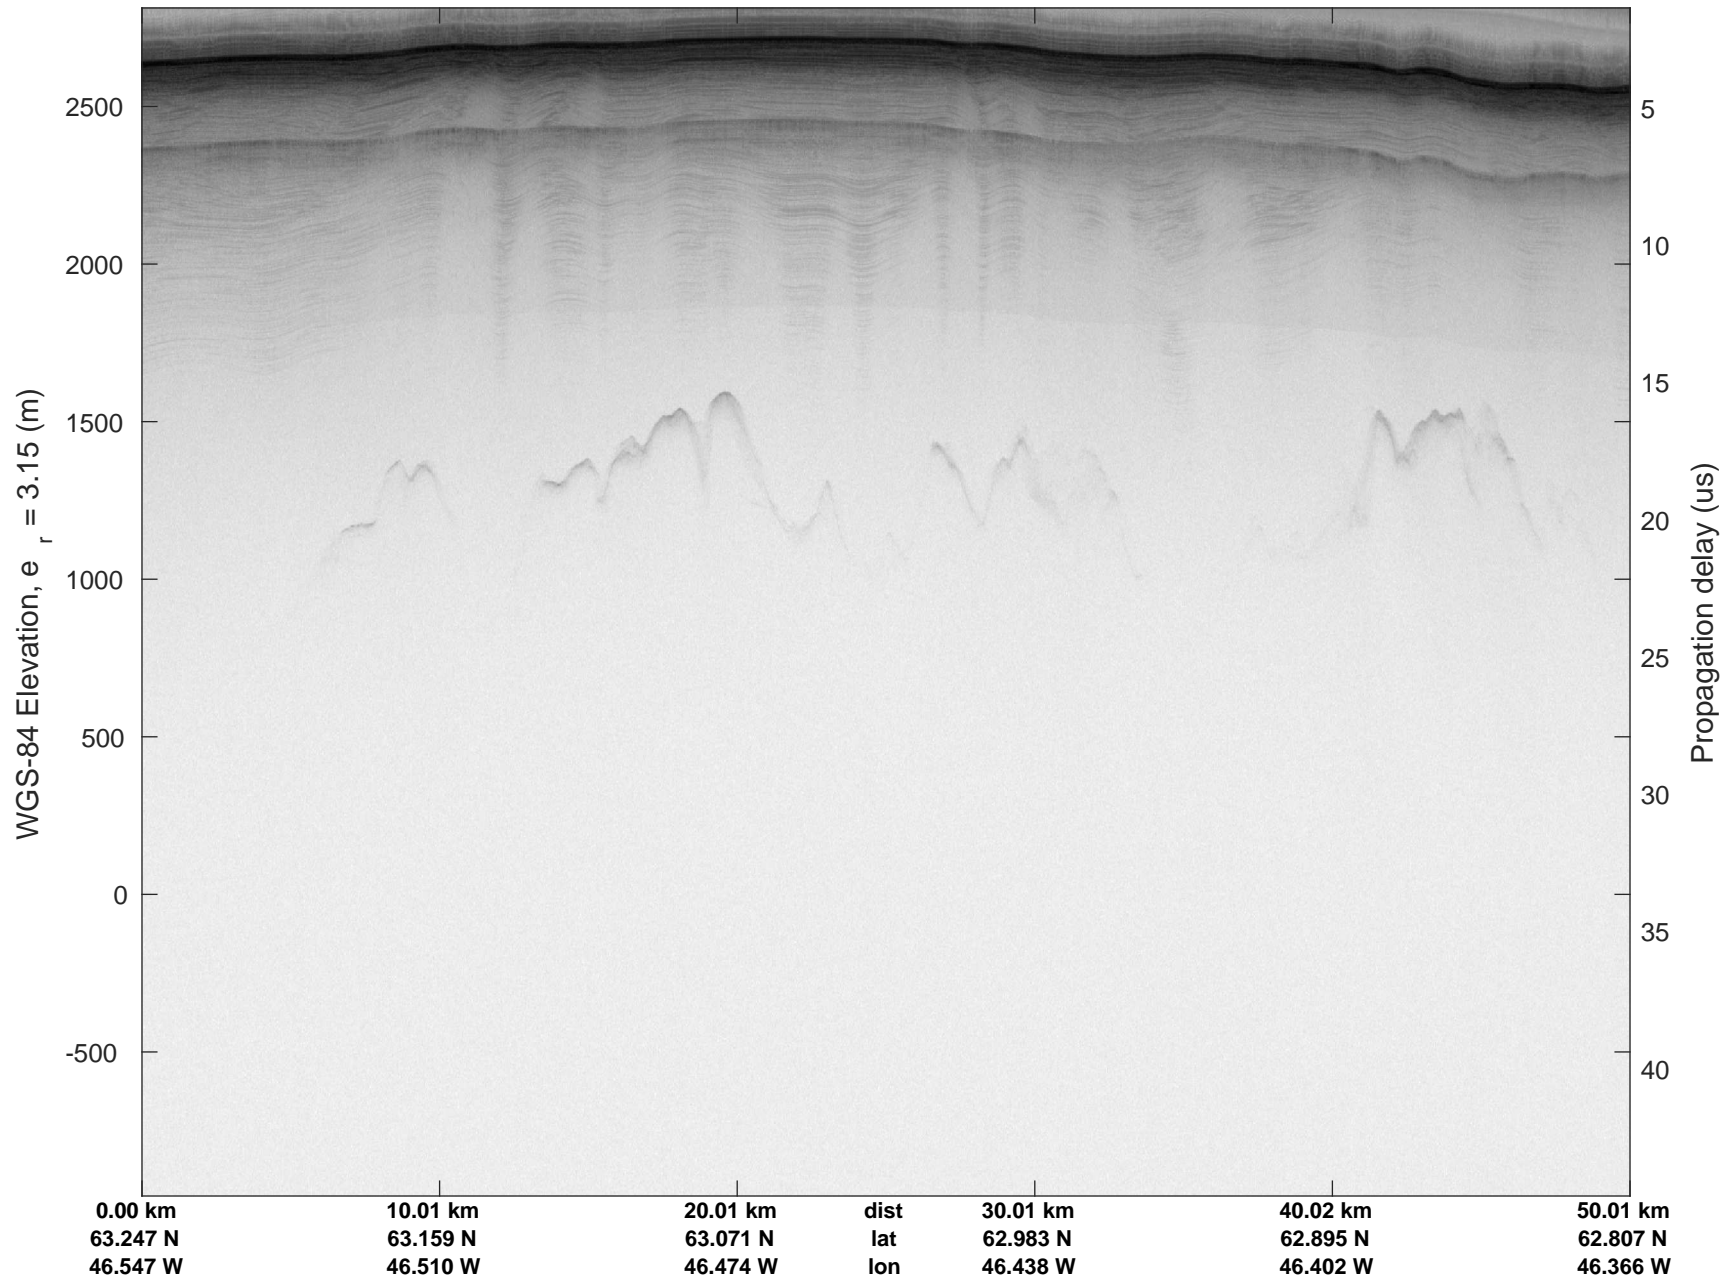

rds 2018\_Greenland\_P3: "Southwest Glacier-Coastal" 20180426\_02\_004: 12:01:13.3 to 12:07:20.2 GPS

rds 2018\_Greenland\_P3: "Southwest Glacier-Coastal" 20180426\_02\_004: 12:01:13.3 to 12:07:20.2 GPS

rds 2018\_Greenland\_P3: "Southwest Glacier-Coastal" 20180426\_02\_005: 12:07:20.3 to 12:13:27.8 GPS

rds 2018\_Greenland\_P3: "Southwest Glacier-Coastal" 20180426\_02\_005: 12:07:20.3 to 12:13:27.8 GPS

rds 2018\_Greenland\_P3: "Southwest Glacier-Coastal" 20180426\_02\_006: 12:13:27.9 to 12:19:26.7 GPS

rds 2018\_Greenland\_P3: "Southwest Glacier-Coastal" 20180426\_02\_006: 12:13:27.9 to 12:19:26.7 GPS