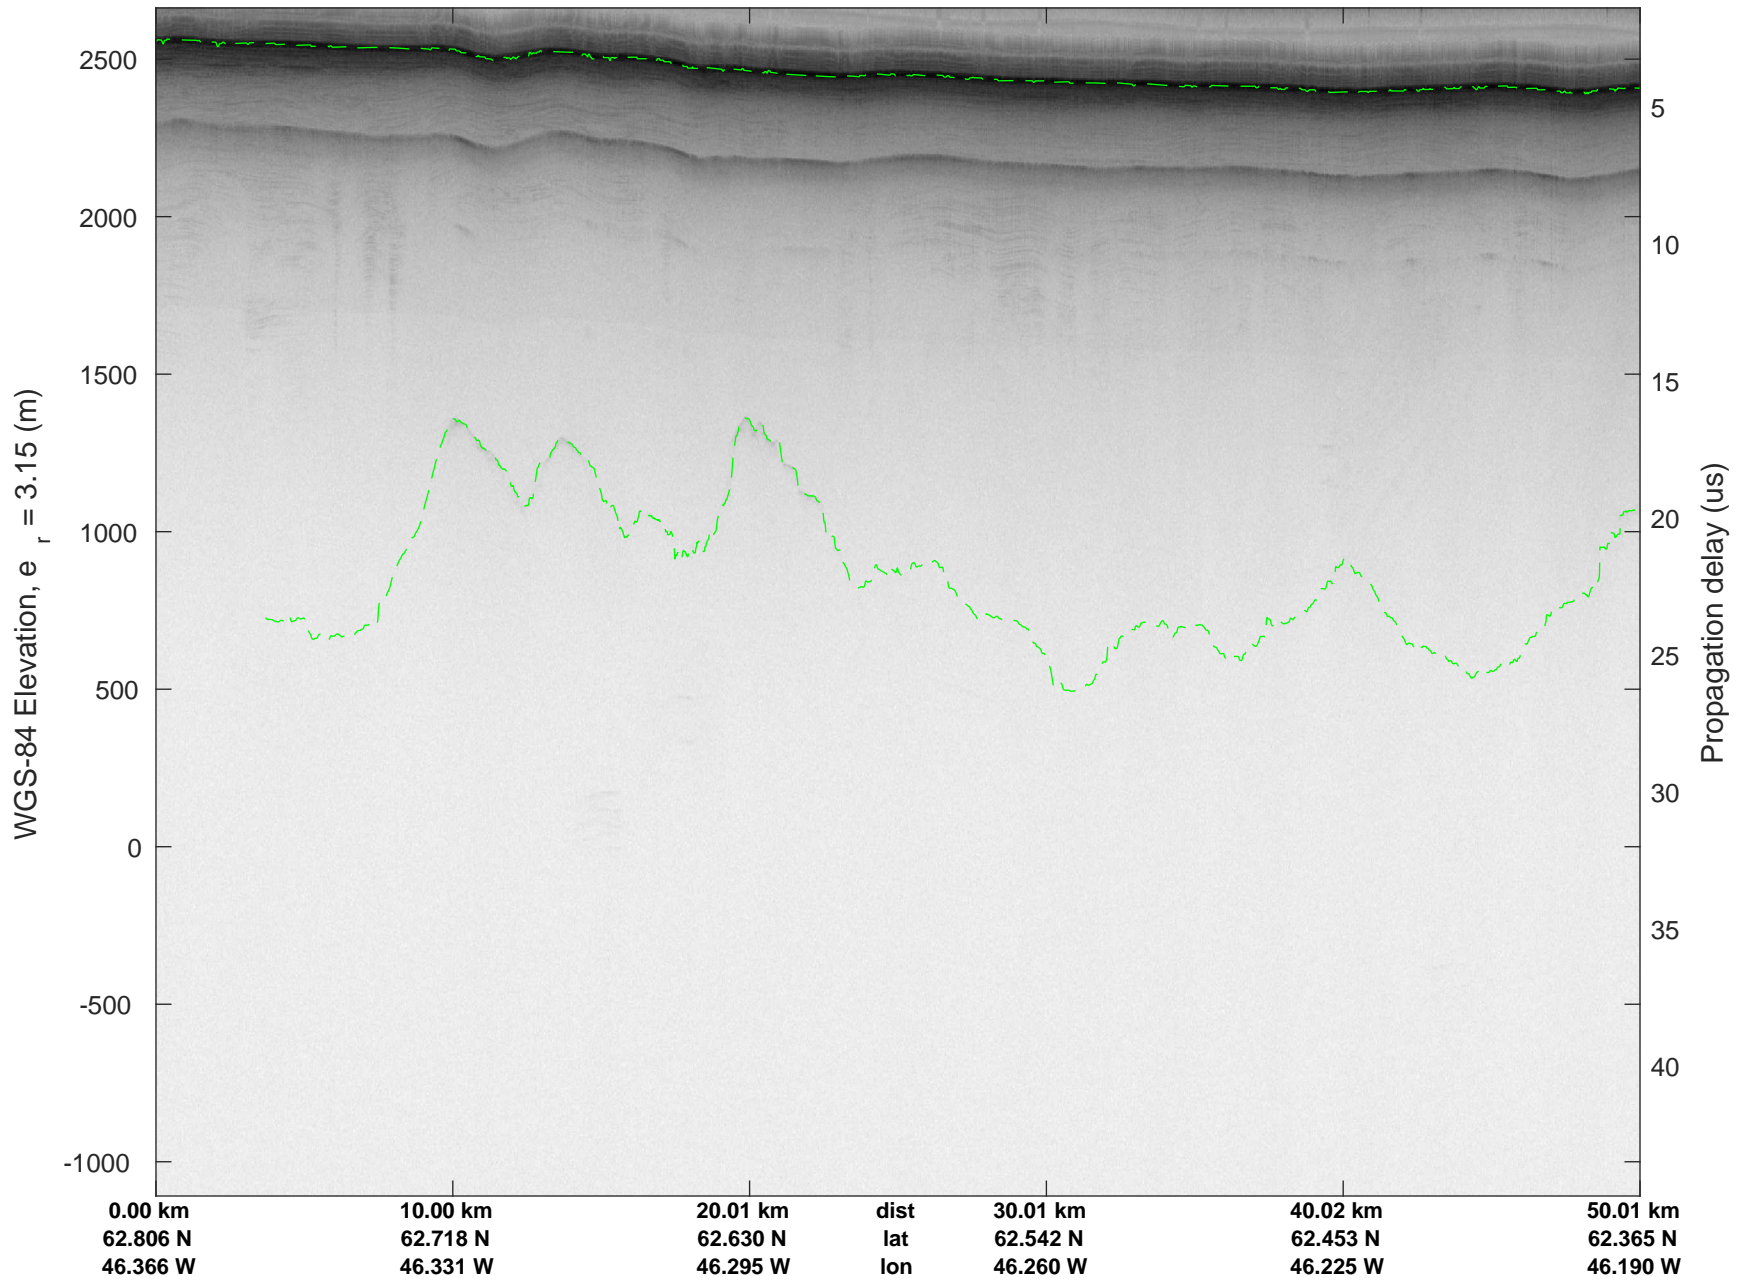

rds 2018\_Greenland\_P3: "Southwest Glacier-Coastal" 20180426\_02\_006: 12:13:27.9 to 12:19:26.7 GPS

rds 2018\_Greenland\_P3: "Southwest Glacier-Coastal" 20180426\_02\_006: 12:13:27.9 to 12:19:26.7 GPS

rds 2018\_Greenland\_P3: "Southwest Glacier-Coastal" 20180426\_02\_007: 12:19:26.8 to 12:25:10.6 GPS

rds 2018\_Greenland\_P3: "Southwest Glacier-Coastal" 20180426\_02\_007: 12:19:26.8 to 12:25:10.6 GPS