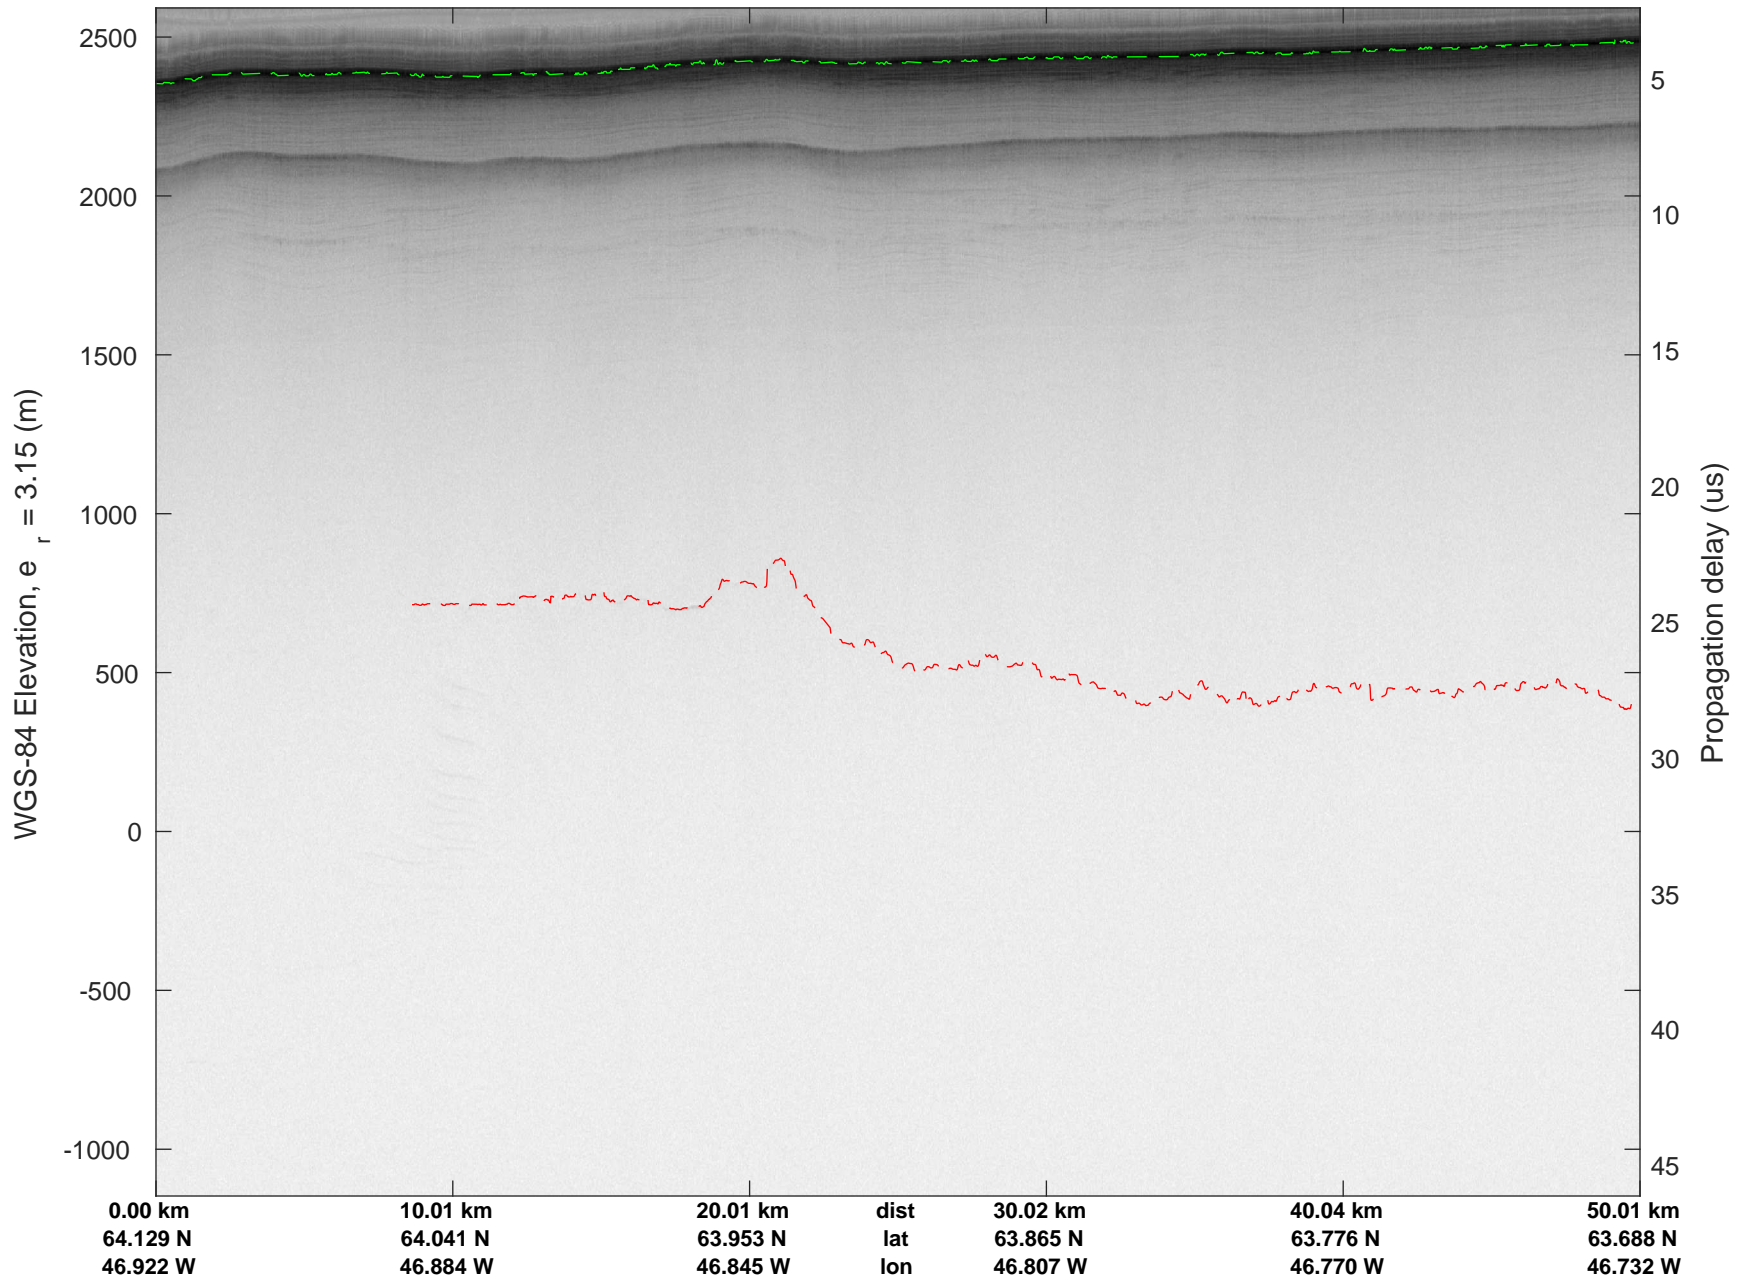

rds 2018\_Greenland\_P3: "Southwest Glacier-Coastal" 20180426\_02\_003: 11:55:10.3 to 12:01:13.2 GPS

rds 2018\_Greenland\_P3: "Southwest Glacier-Coastal" 20180426\_02\_003: 11:55:10.3 to 12:01:13.2 GPS

rds 2018\_Greenland\_P3: "Southwest Glacier-Coastal" 20180426\_02\_004: 12:01:13.3 to 12:07:20.2 GPS

rds 2018\_Greenland\_P3: "Southwest Glacier-Coastal" 20180426\_02\_004: 12:01:13.3 to 12:07:20.2 GPS

rds 2018\_Greenland\_P3: "Southwest Glacier-Coastal" 20180426\_02\_005: 12:07:20.3 to 12:13:27.8 GPS

rds 2018\_Greenland\_P3: "Southwest Glacier-Coastal" 20180426\_02\_005: 12:07:20.3 to 12:13:27.8 GPS