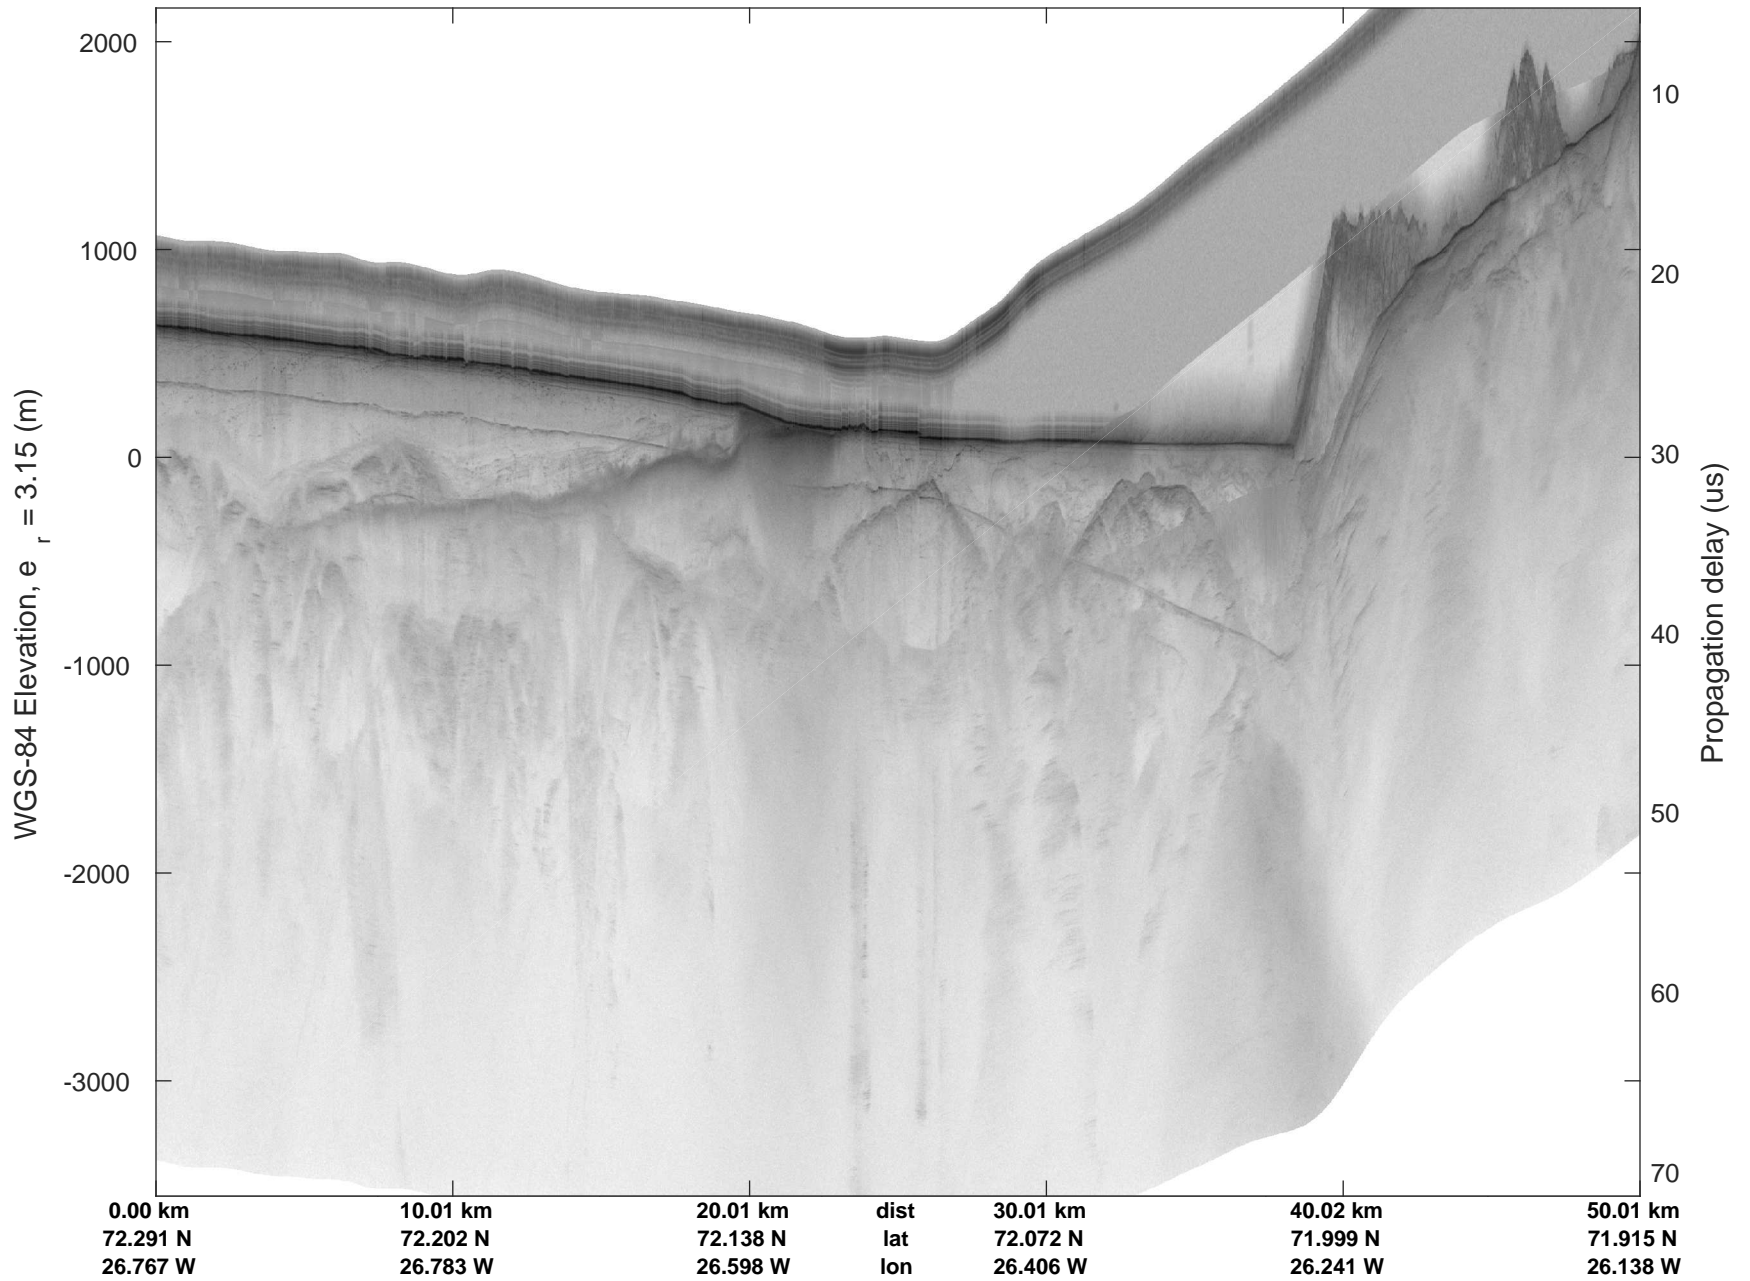

rds 2018_Greenland_P3: "East Glaciers 01" 20180423_01_024: 15:15:40.0 to 15:22:42.4 GPS