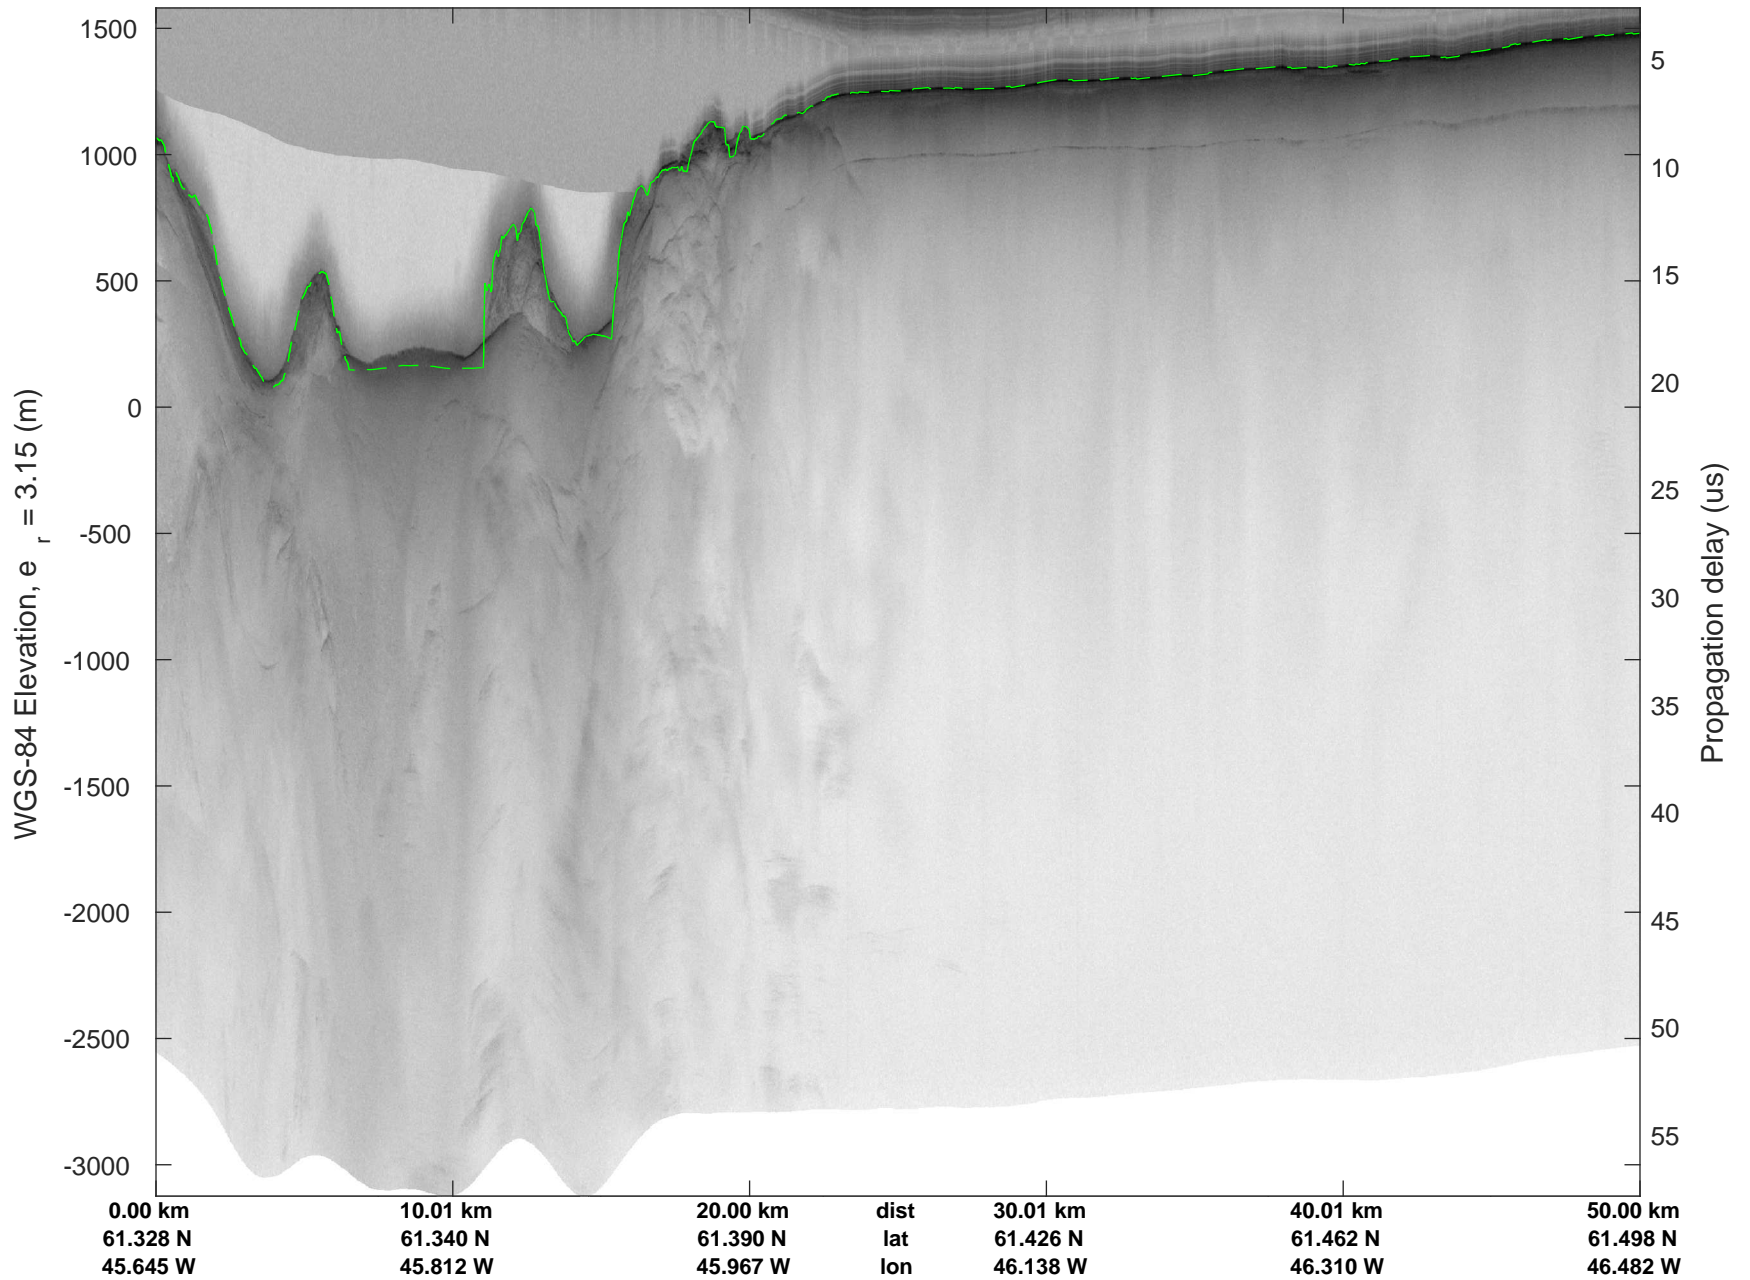

rds 2018\_Greenland\_P3: "Southwest Coastal A" 20180422\_01\_034: 17:49:55.8 to 17:55:55.3 GPS

rds 2018\_Greenland\_P3: "Southwest Coastal A" 20180422\_01\_034: 17:49:55.8 to 17:55:55.3 GPS

rds 2018\_Greenland\_P3: "Southwest Coastal A" 20180422\_01\_035: 17:55:55.4 to 18:02:01.9 GPS

rds 2018\_Greenland\_P3: "Southwest Coastal A" 20180422\_01\_035: 17:55:55.4 to 18:02:01.9 GPS

rds 2018\_Greenland\_P3: "Southwest Coastal A" 20180422\_01\_036: 18:02:02.0 to 18:07:58.3 GPS

rds 2018\_Greenland\_P3: "Southwest Coastal A" 20180422\_01\_036: 18:02:02.0 to 18:07:58.3 GPS