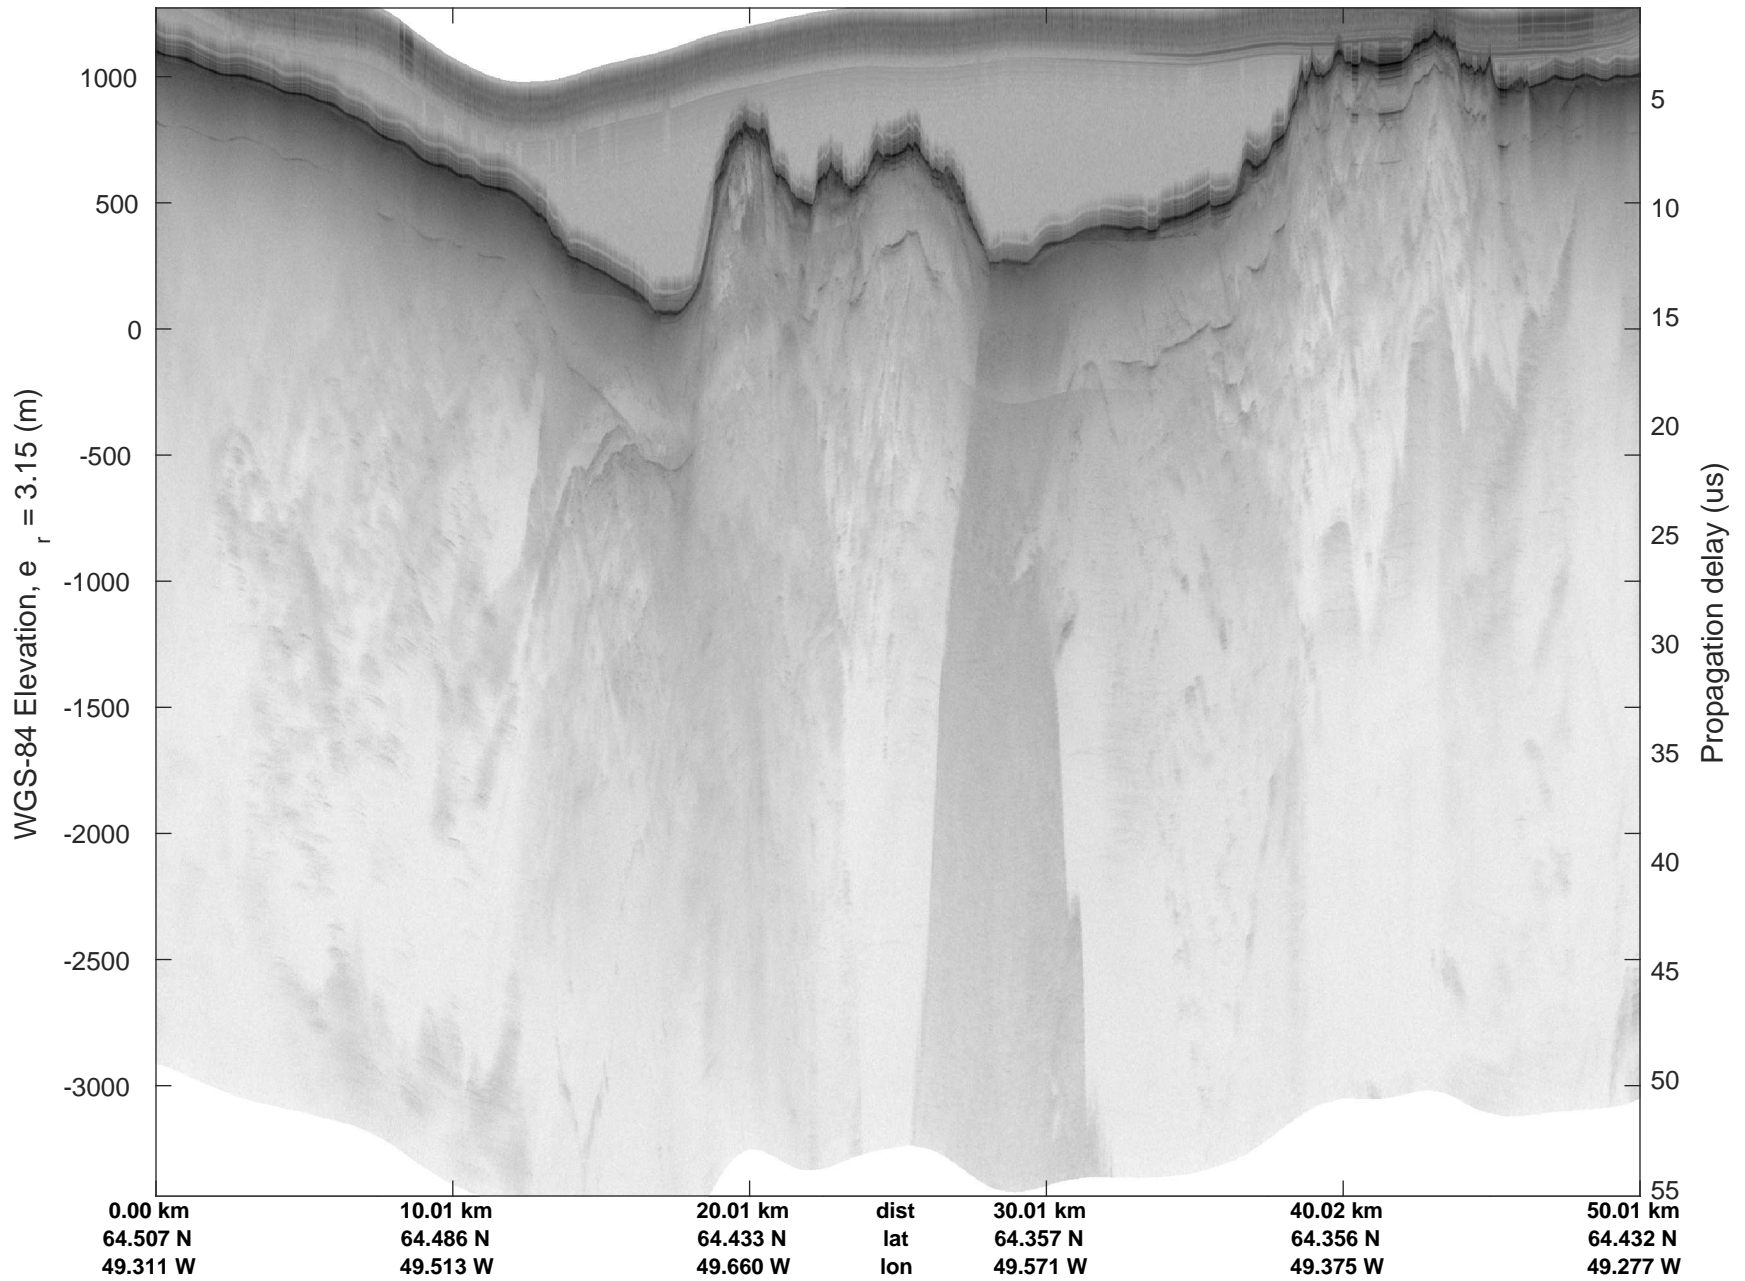

rds 2018\_Greenland\_P3: "Southwest Coastal A" 20180422\_01\_049: 19:21:03.1 to 19:27:00.2 GPS

rds 2018\_Greenland\_P3: "Southwest Coastal A" 20180422\_01\_049: 19:21:03.1 to 19:27:00.2 GPS

rds 2018\_Greenland\_P3: "Southwest Coastal A" 20180422\_01\_050: 19:27:00.3 to 19:33:41.5 GPS

rds 2018\_Greenland\_P3: "Southwest Coastal A" 20180422\_01\_050: 19:27:00.3 to 19:33:41.5 GPS

rds 2018\_Greenland\_P3: "Southwest Coastal A" 20180422\_01\_051: 19:33:41.6 to 19:39:45.1 GPS

rds 2018\_Greenland\_P3: "Southwest Coastal A" 20180422\_01\_051: 19:33:41.6 to 19:39:45.1 GPS