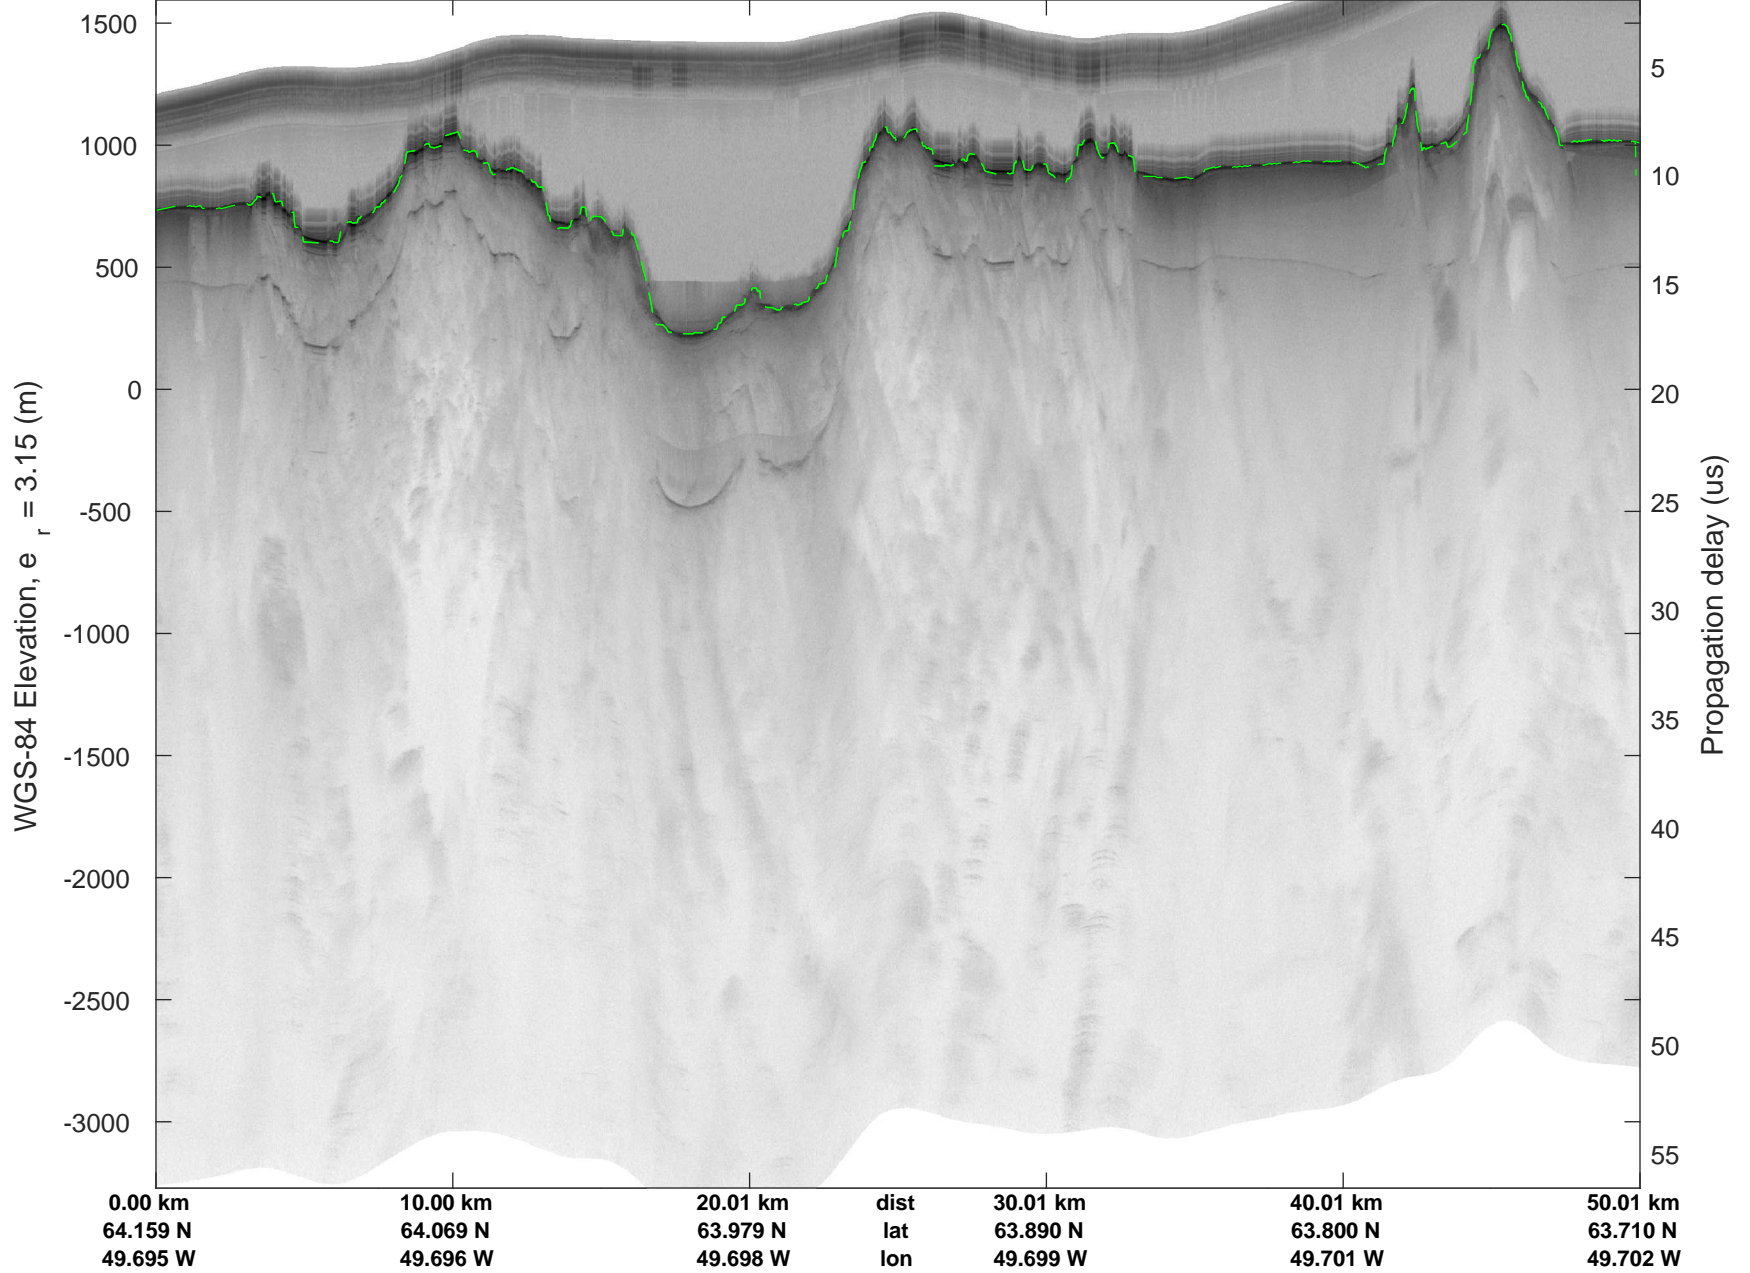

rds 2018\_Greenland\_P3: "Southwest Coastal A" 20180422\_01\_023: 16:43:11.1 to 16:48:51.7 GPS

rds 2018\_Greenland\_P3: "Southwest Coastal A" 20180422\_01\_024: 16:48:51.8 to 16:54:50.9 GPS

rds 2018\_Greenland\_P3: "Southwest Coastal A" 20180422\_01\_024: 16:48:51.8 to 16:54:50.9 GPS

rds 2018\_Greenland\_P3: "Southwest Coastal A" 20180422\_01\_025: 16:54:51.1 to 17:01:03.9 GPS

rds 2018\_Greenland\_P3: "Southwest Coastal A" 20180422\_01\_025: 16:54:51.1 to 17:01:03.9 GPS

rds 2018\_Greenland\_P3: "Southwest Coastal A" 20180422\_01\_026: 17:01:04.0 to 17:06:43.2 GPS