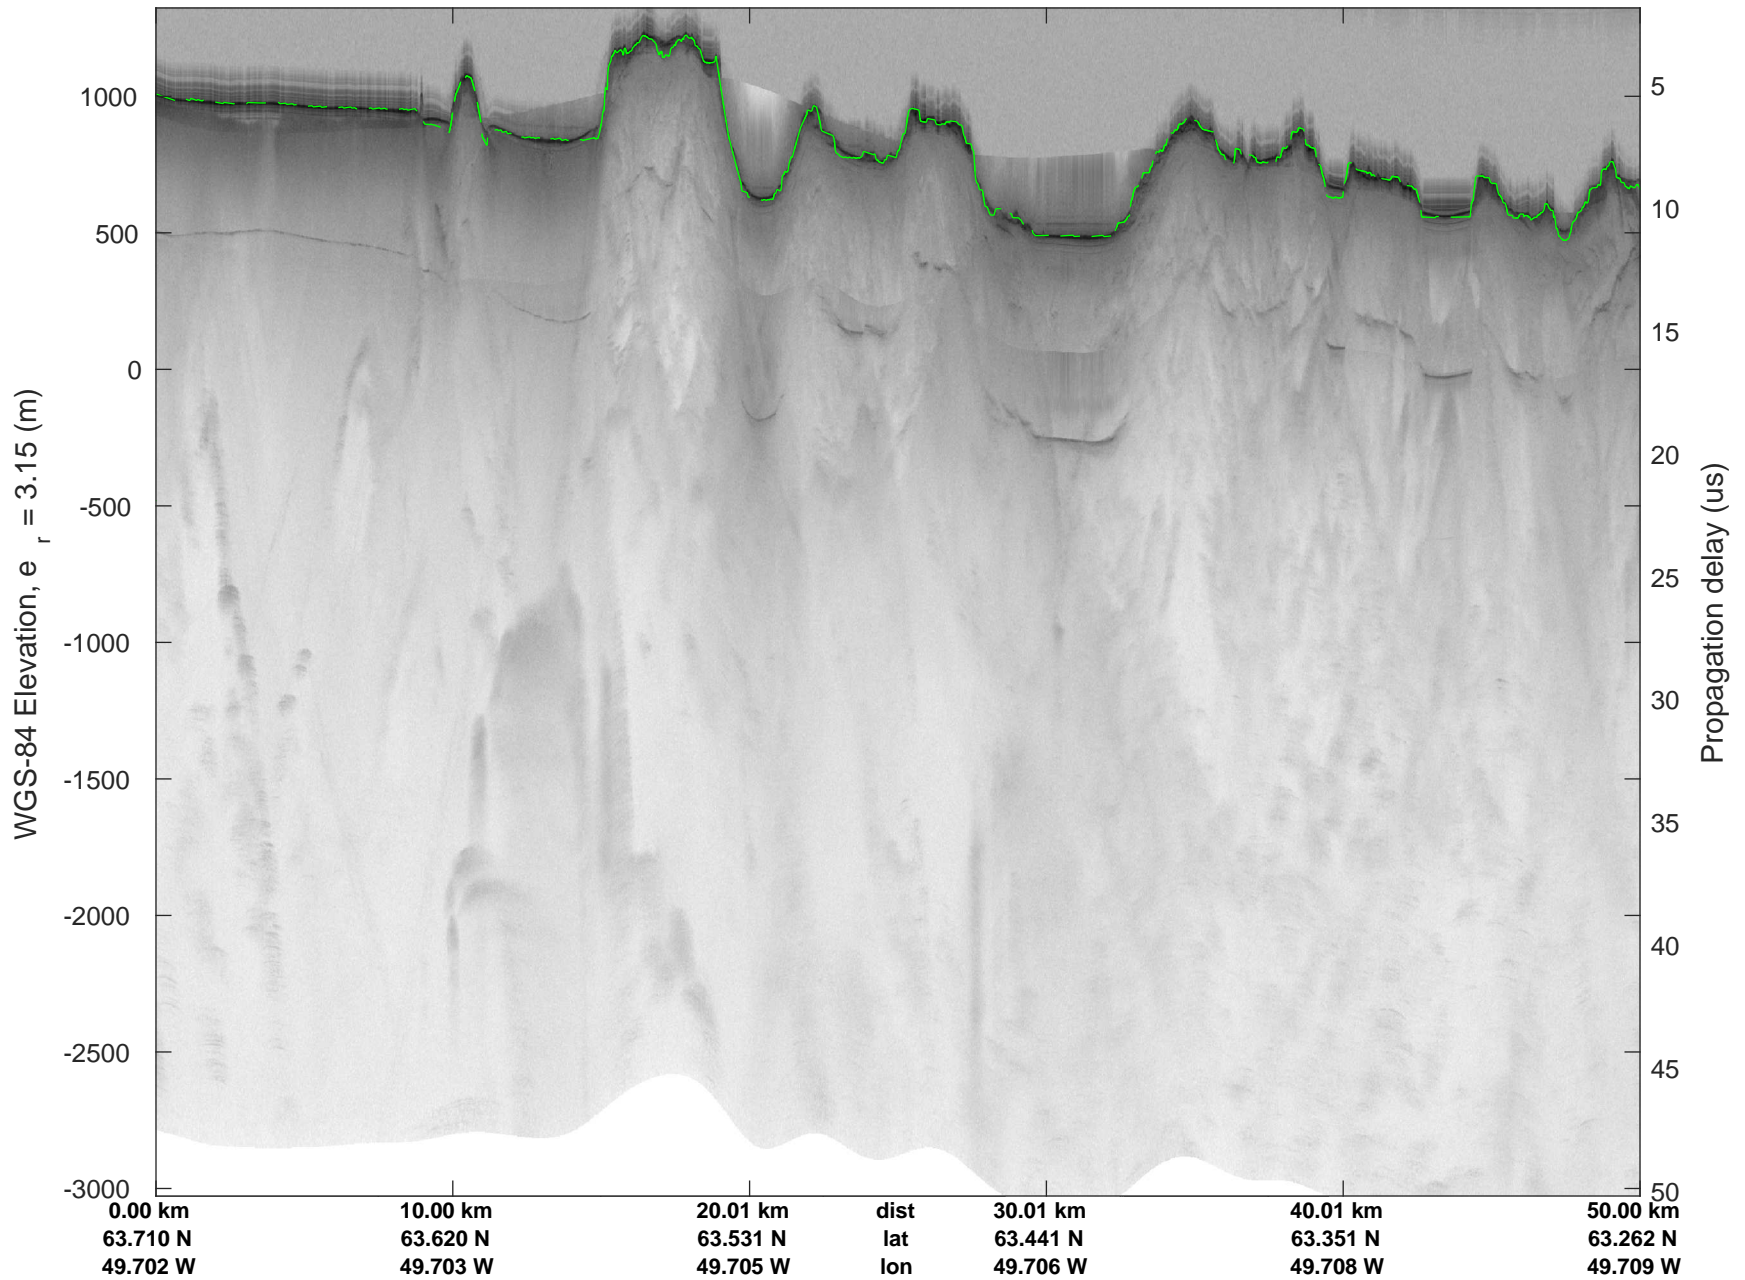

rds 2018\_Greenland\_P3: "Southwest Coastal A" 20180422\_01\_025: 16:54:51.1 to 17:01:03.9 GPS

rds 2018\_Greenland\_P3: "Southwest Coastal A" 20180422\_01\_025: 16:54:51.1 to 17:01:03.9 GPS

rds 2018\_Greenland\_P3: "Southwest Coastal A" 20180422\_01\_026: 17:01:04.0 to 17:06:43.2 GPS

rds 2018\_Greenland\_P3: "Southwest Coastal A" 20180422\_01\_026: 17:01:04.0 to 17:06:43.2 GPS

rds 2018\_Greenland\_P3: "Southwest Coastal A" 20180422\_01\_027: 17:06:43.3 to 17:12:41.6 GPS

rds 2018\_Greenland\_P3: "Southwest Coastal A" 20180422\_01\_027: 17:06:43.3 to 17:12:41.6 GPS