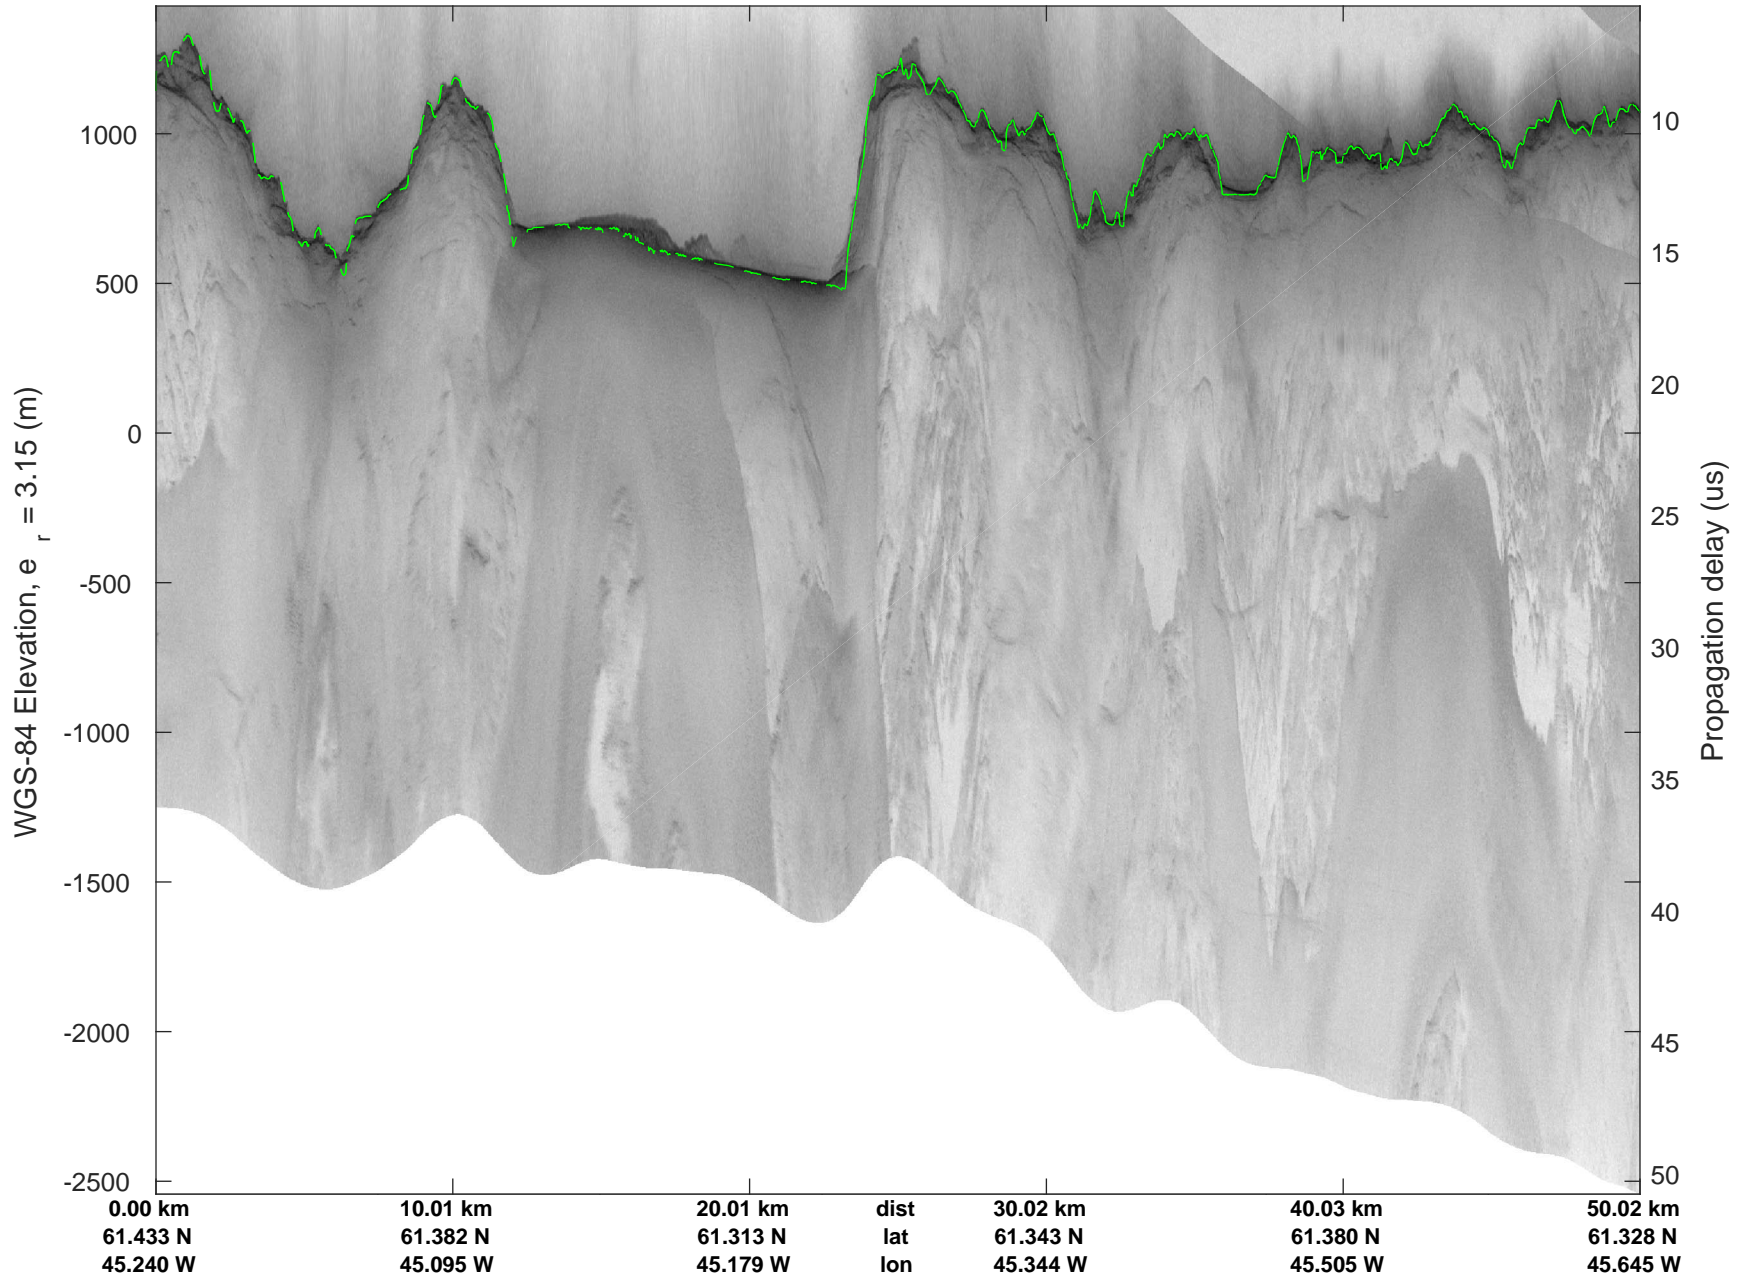

rds 2018_Greenland_P3: "Southwest Coastal A" 20180422_01_034: 17:49:55.8 to 17:55:55.3 GPS