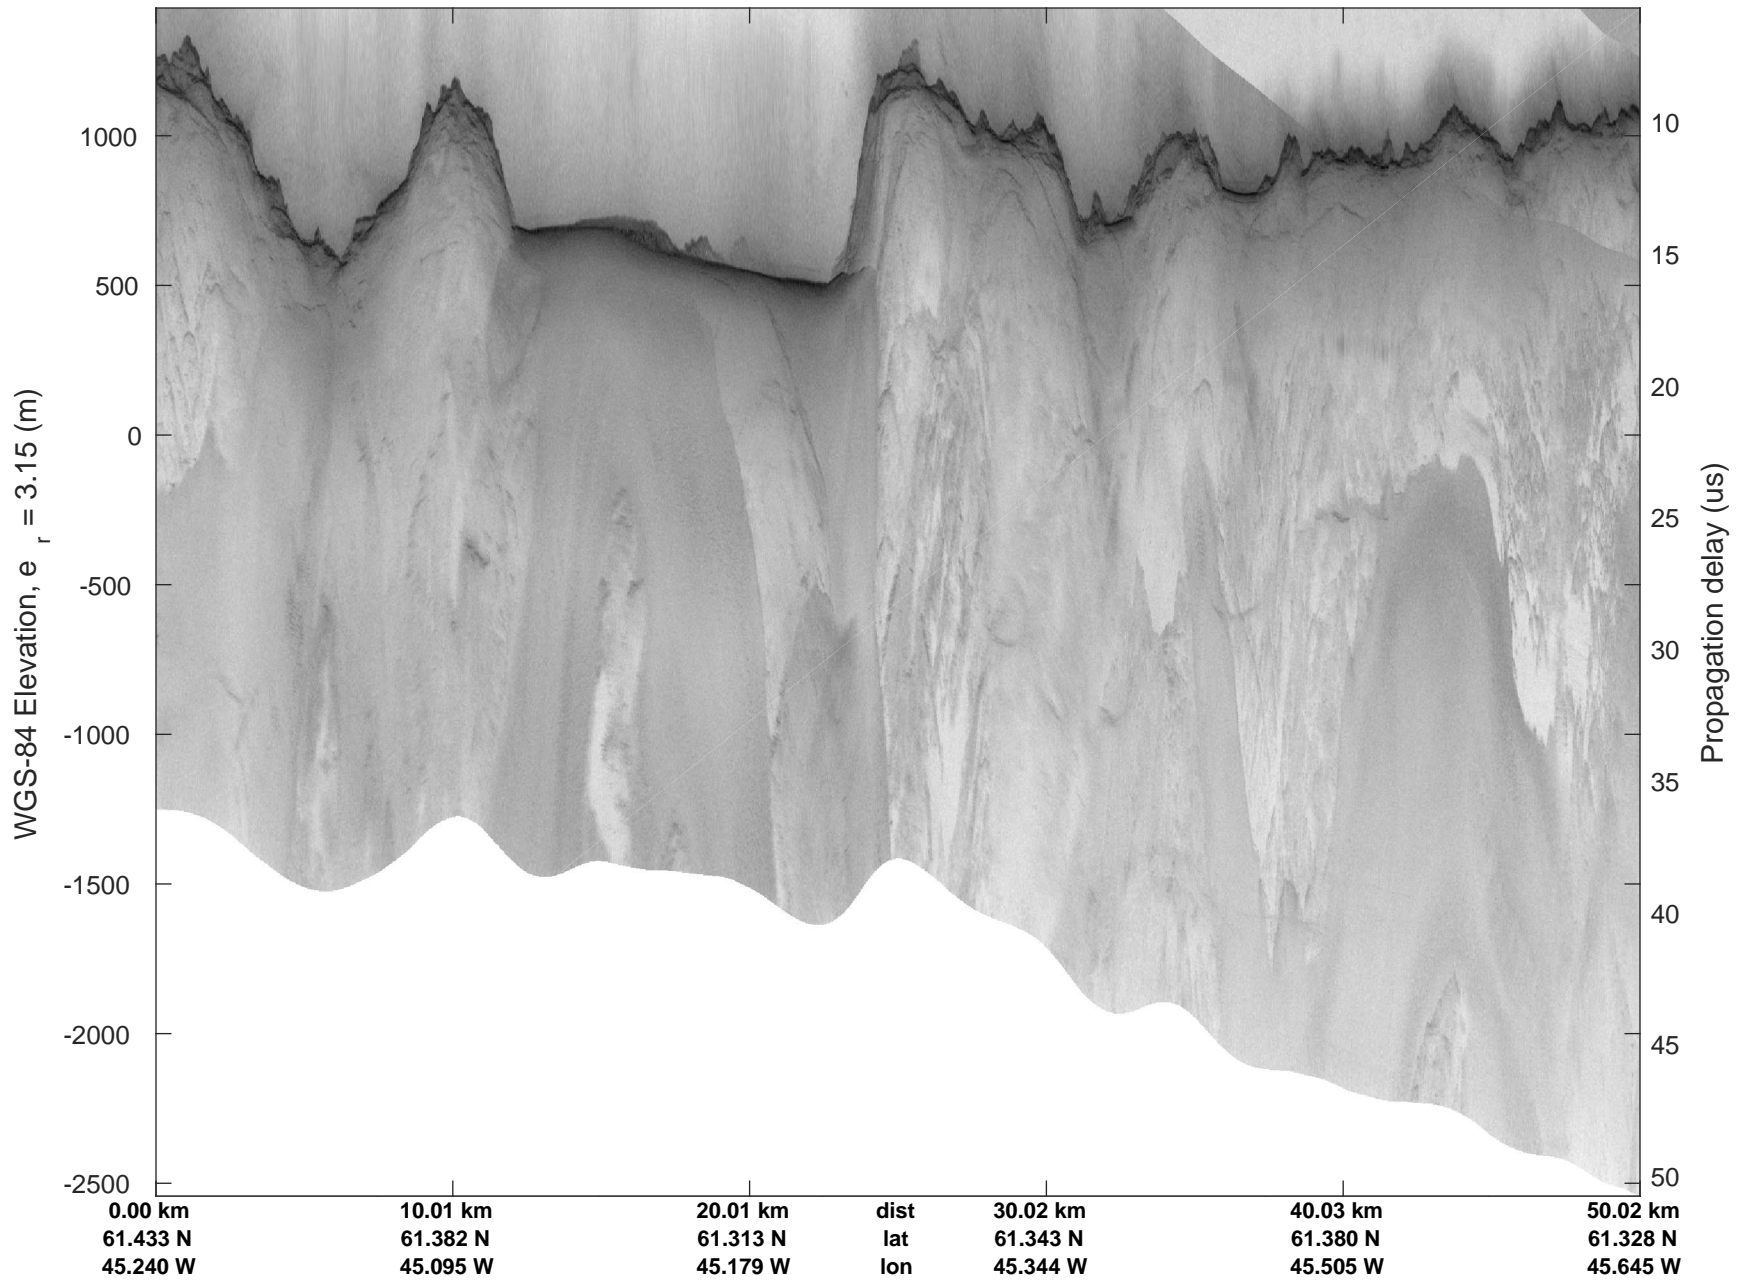

rds 2018_Greenland_P3: "Southwest Coastal A" 20180422_01_034: 17:49:55.8 to 17:55:55.3 GPS