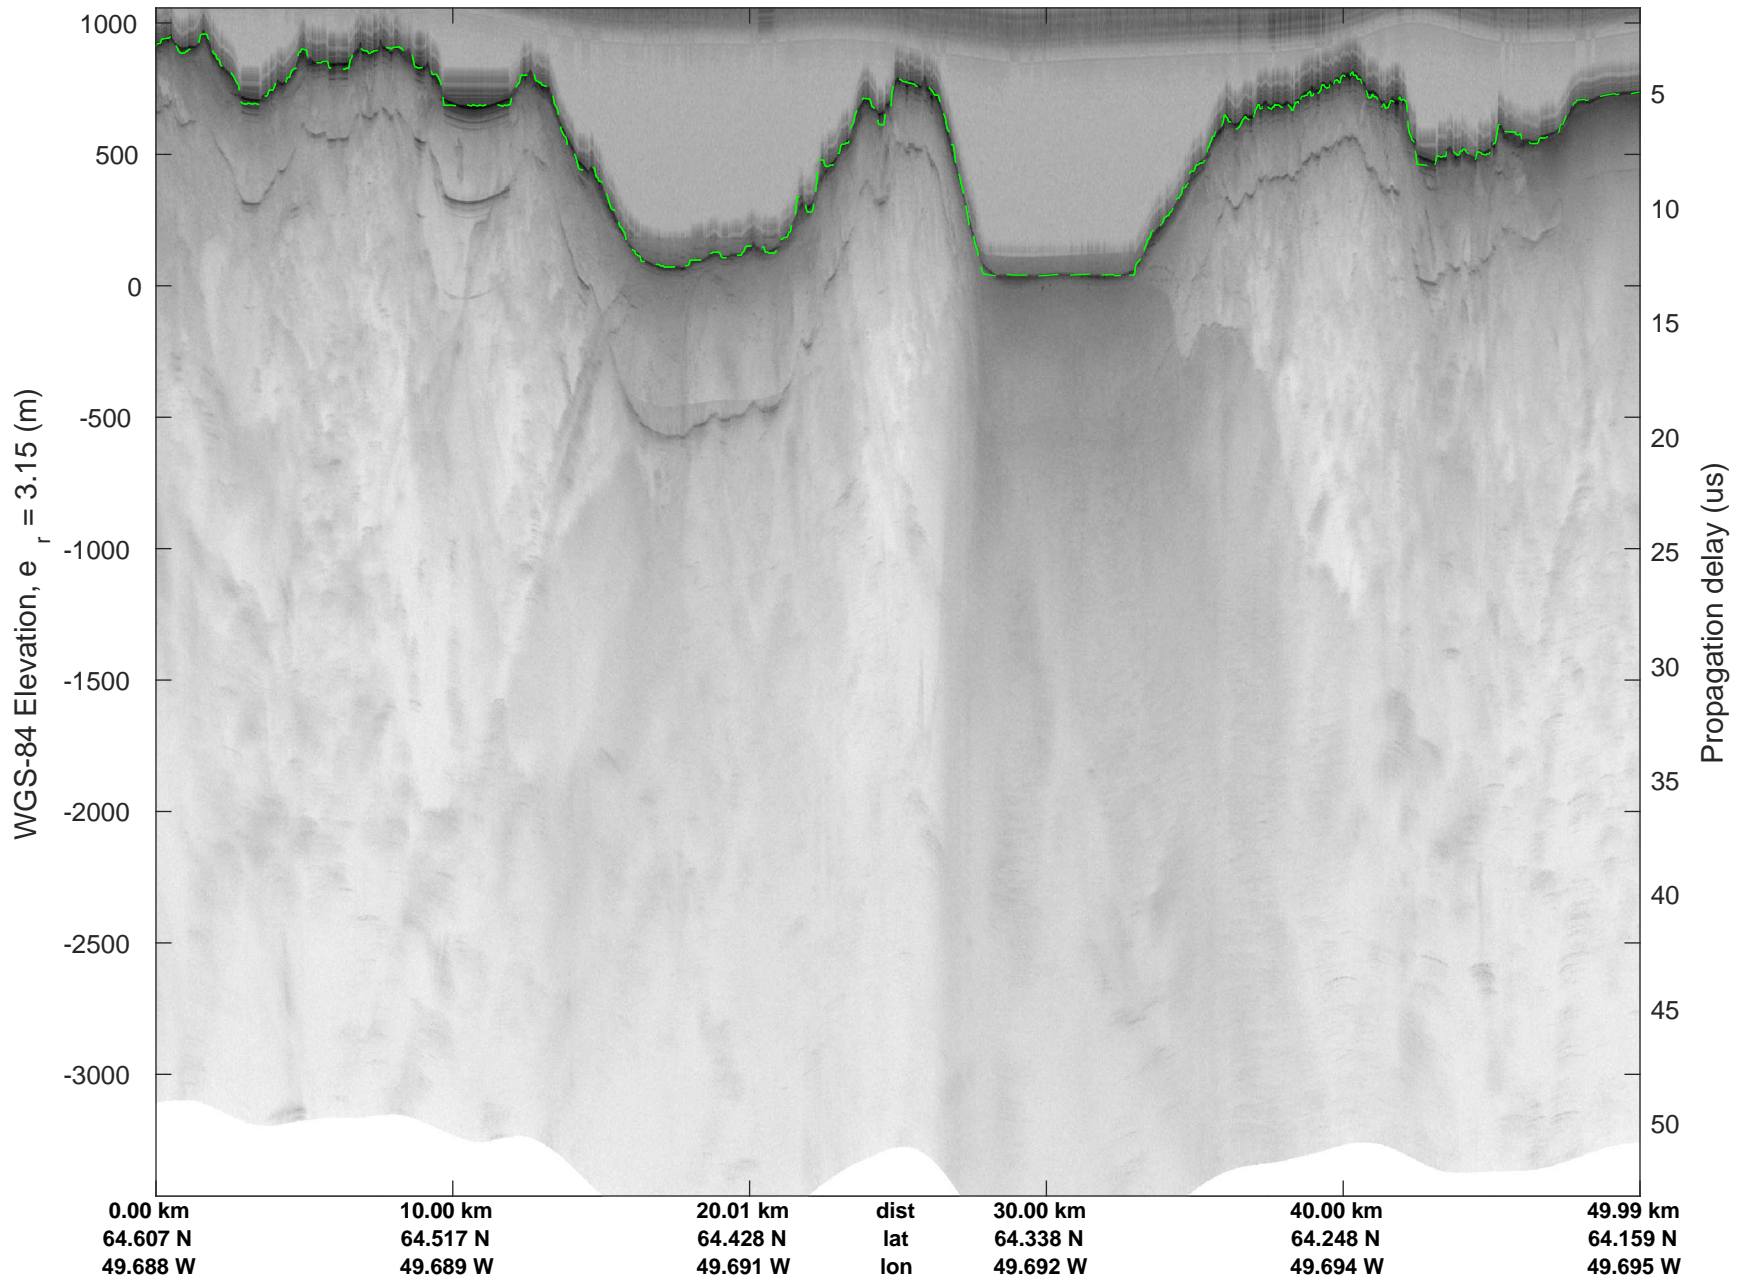

rds 2018_Greenland_P3: "Southwest Coastal A" 20180422_01_024: 16:48:51.8 to 16:54:50.9 GPS