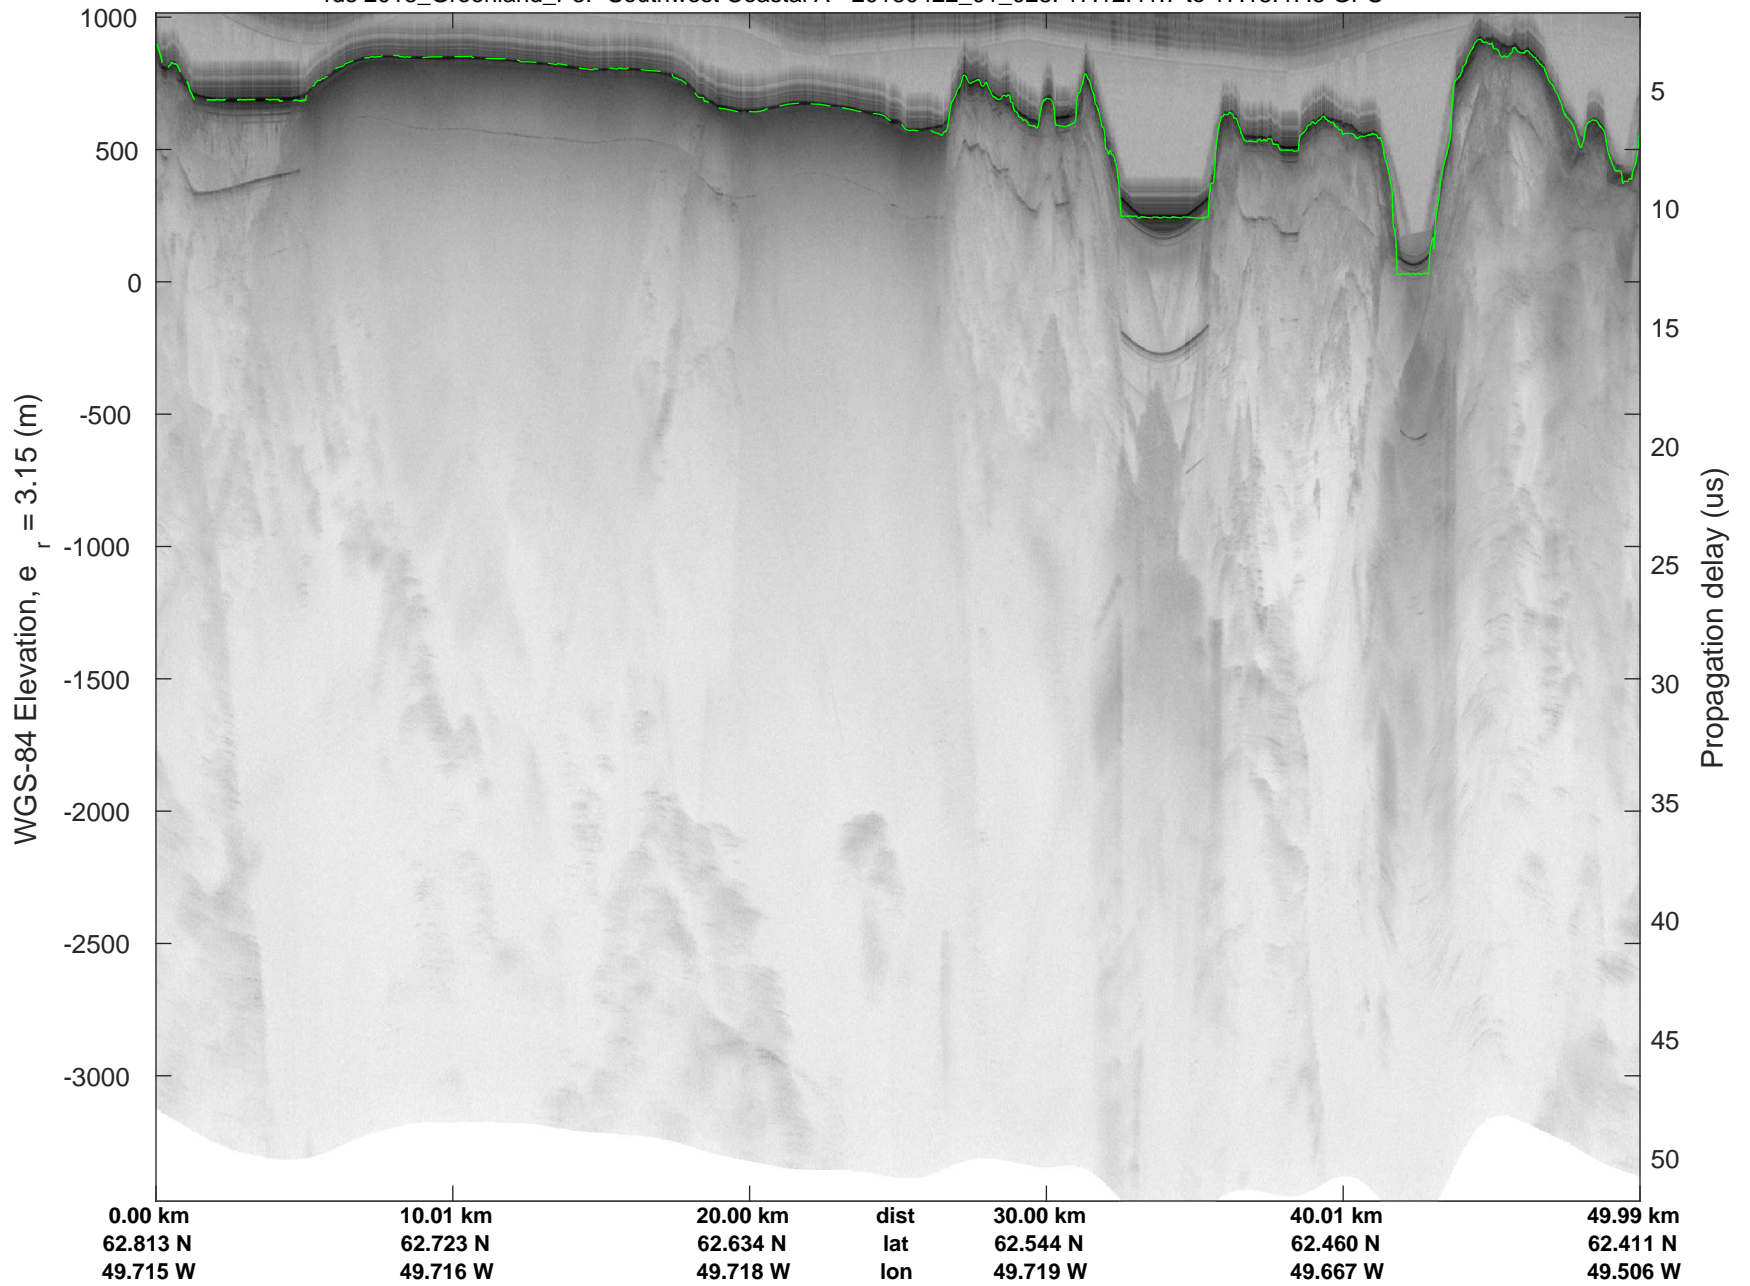

rds 2018_Greenland_P3: "Southwest Coastal A" 20180422_01_028: 17:12:41.7 to 17:18:47.5 GPS