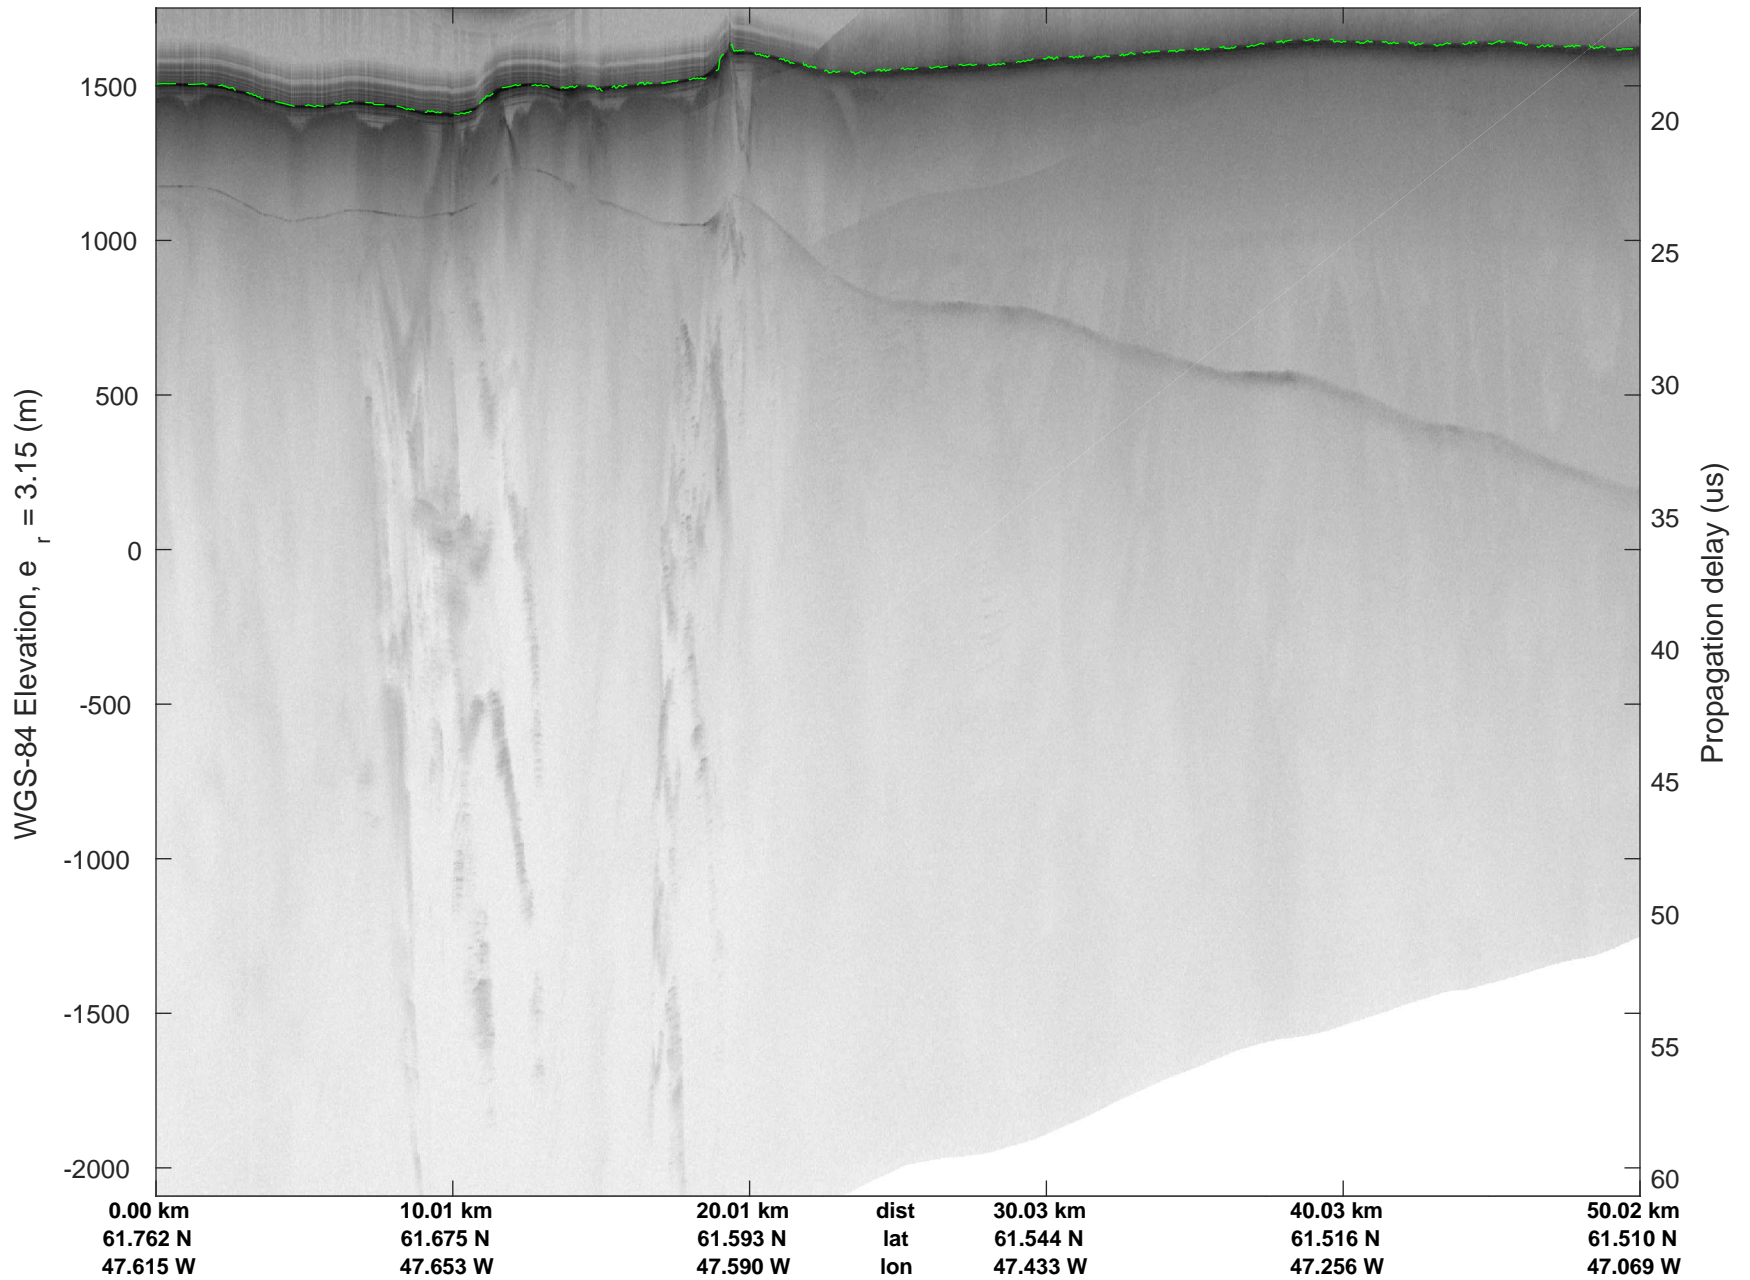

rds 2018_Greenland_P3: "Southwest Coastal A" 20180422_01_038: 18:14:08.7 to 18:20:49.6 GPS