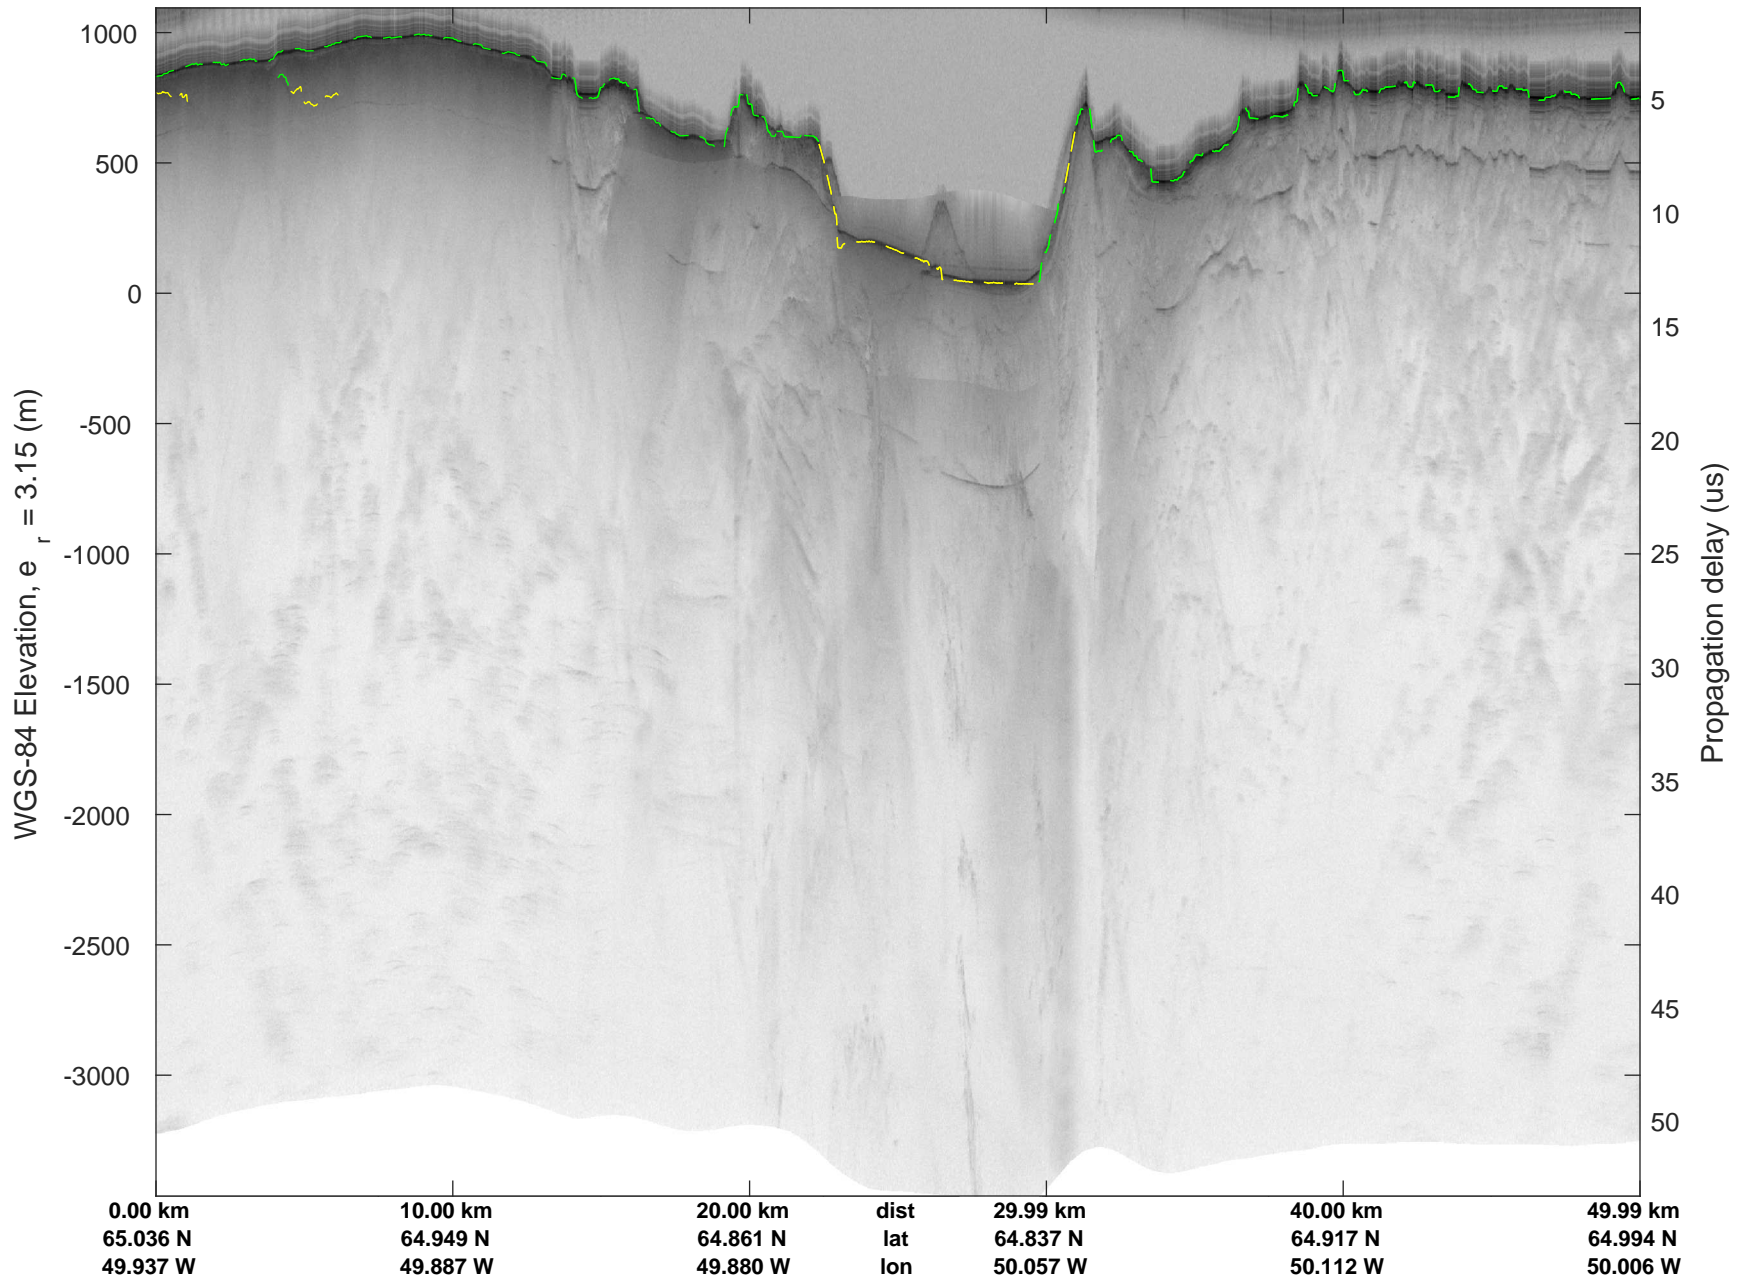

rds 2018_Greenland_P3: "Southwest Coastal A" 20180422_01_012: 15:38:06.1 to 15:44:31.6 GPS