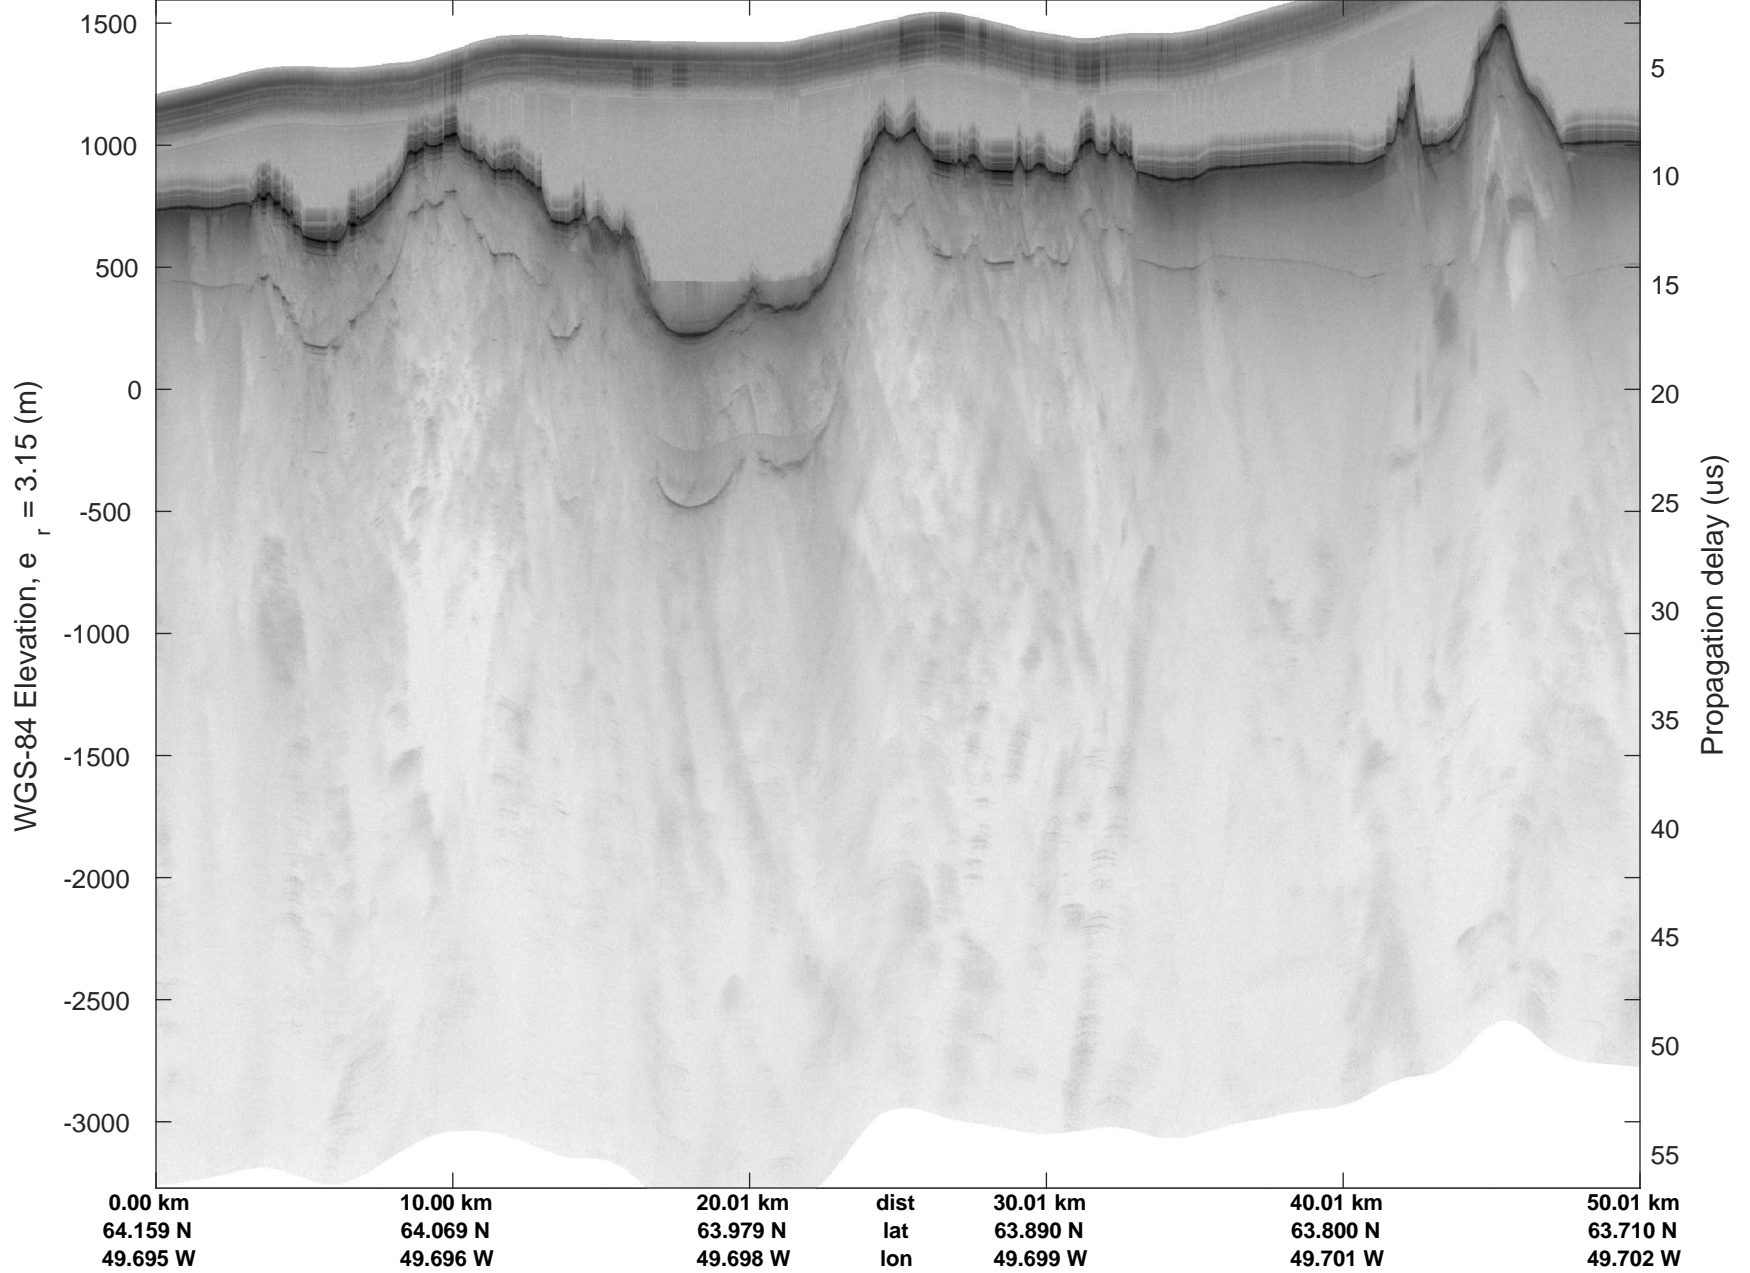

rds 2018_Greenland_P3: "Southwest Coastal A" 20180422_01_025: 16:54:51.1 to 17:01:03.9 GPS