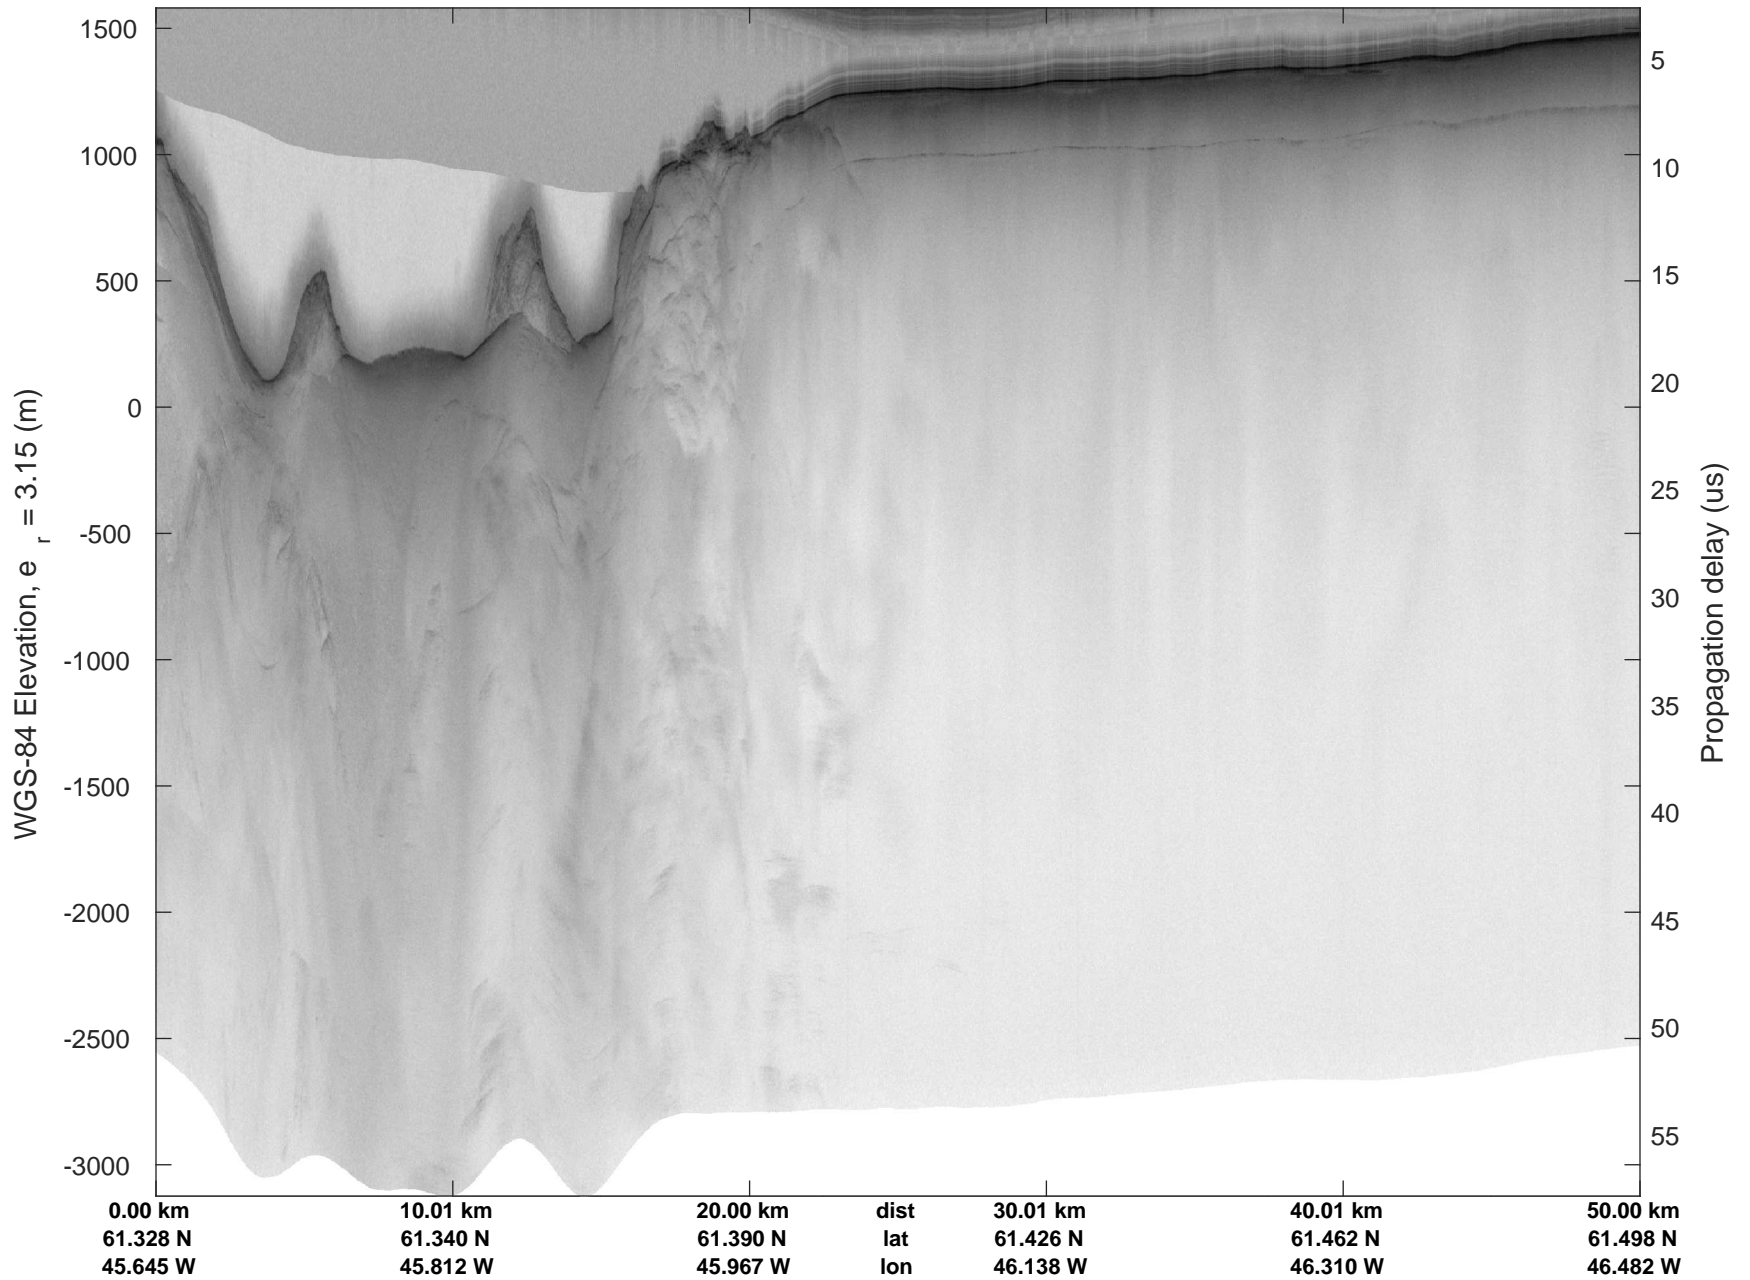

rds 2018_Greenland_P3: "Southwest Coastal A" 20180422_01_035: 17:55:55.4 to 18:02:01.9 GPS