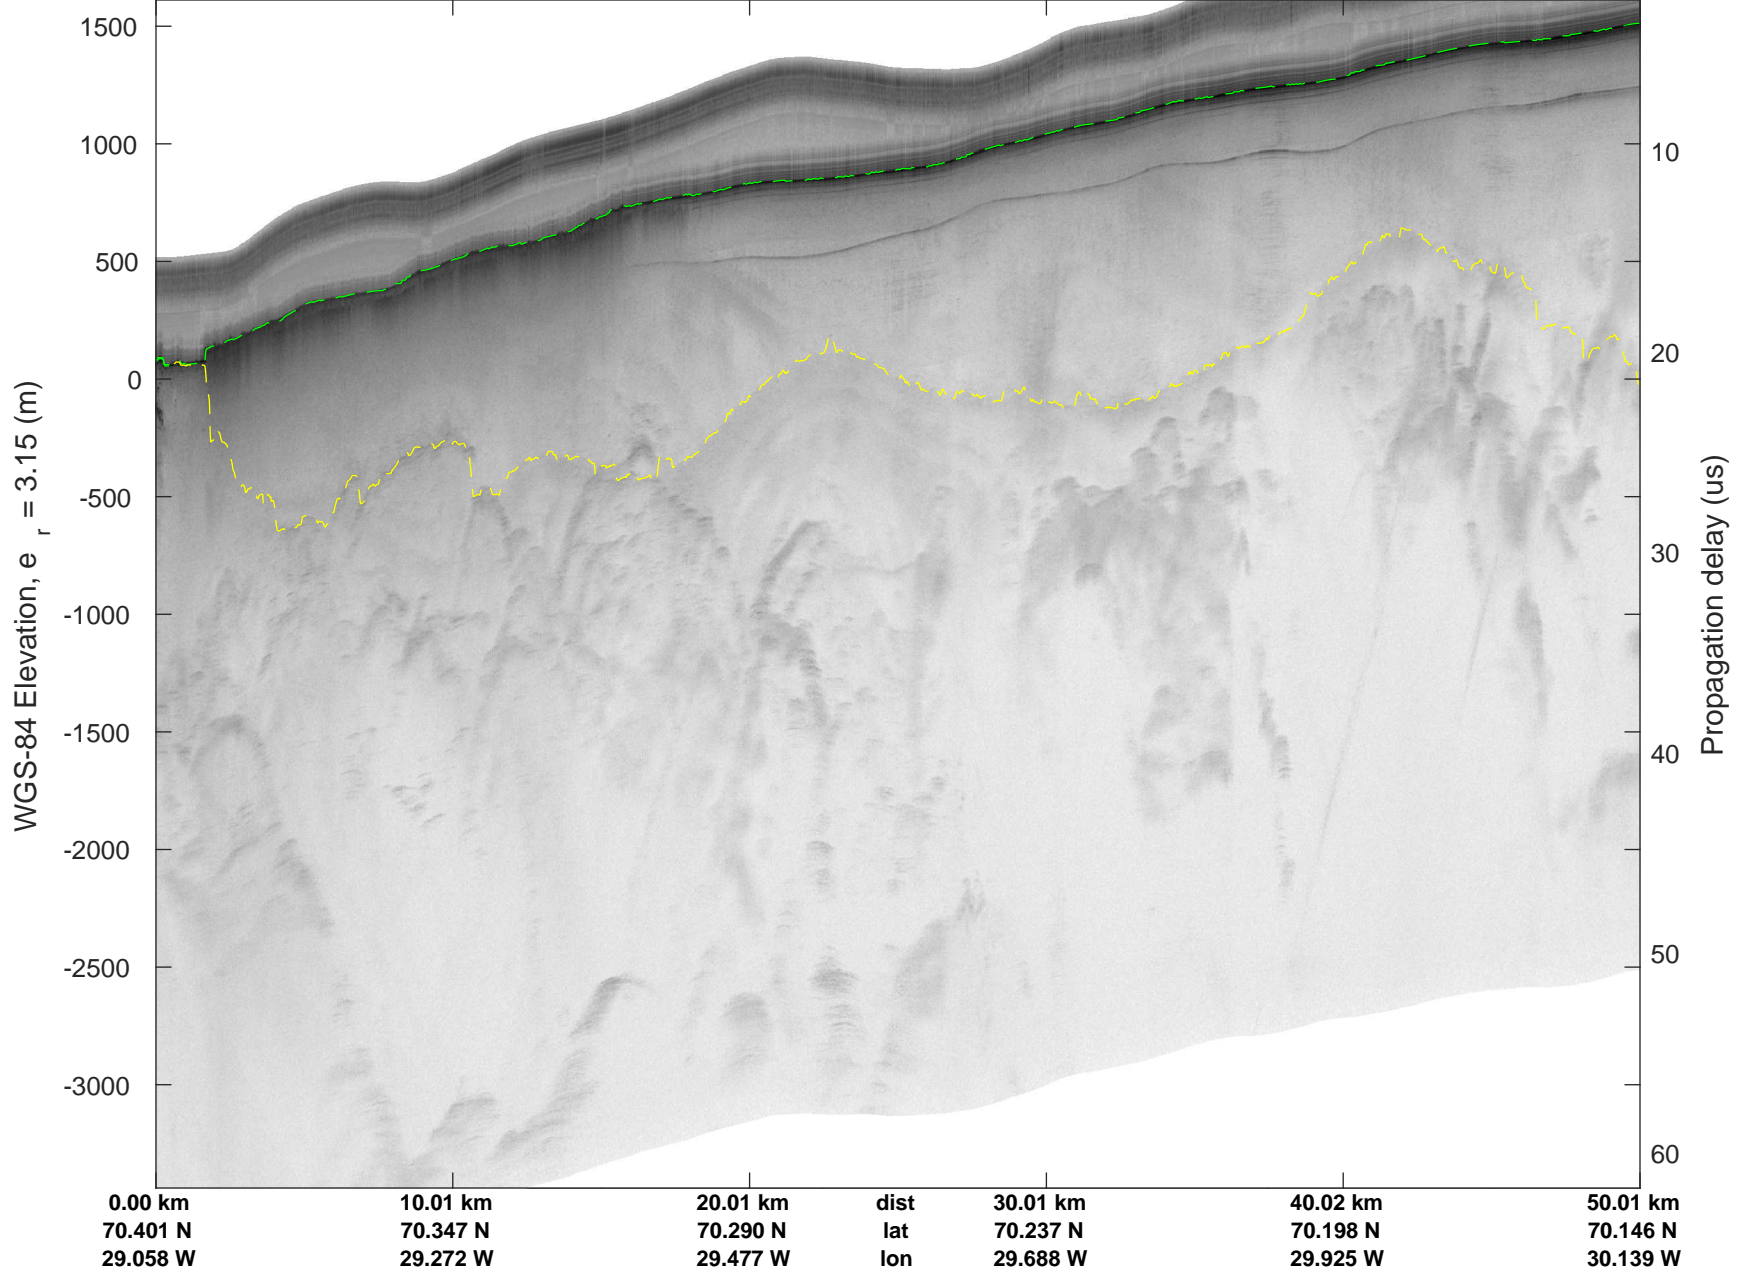

rds 2018_Greenland_P3: "Geikie 02" 20180421_01_052: 16:15:33.1 to 16:21:24.0 GPS