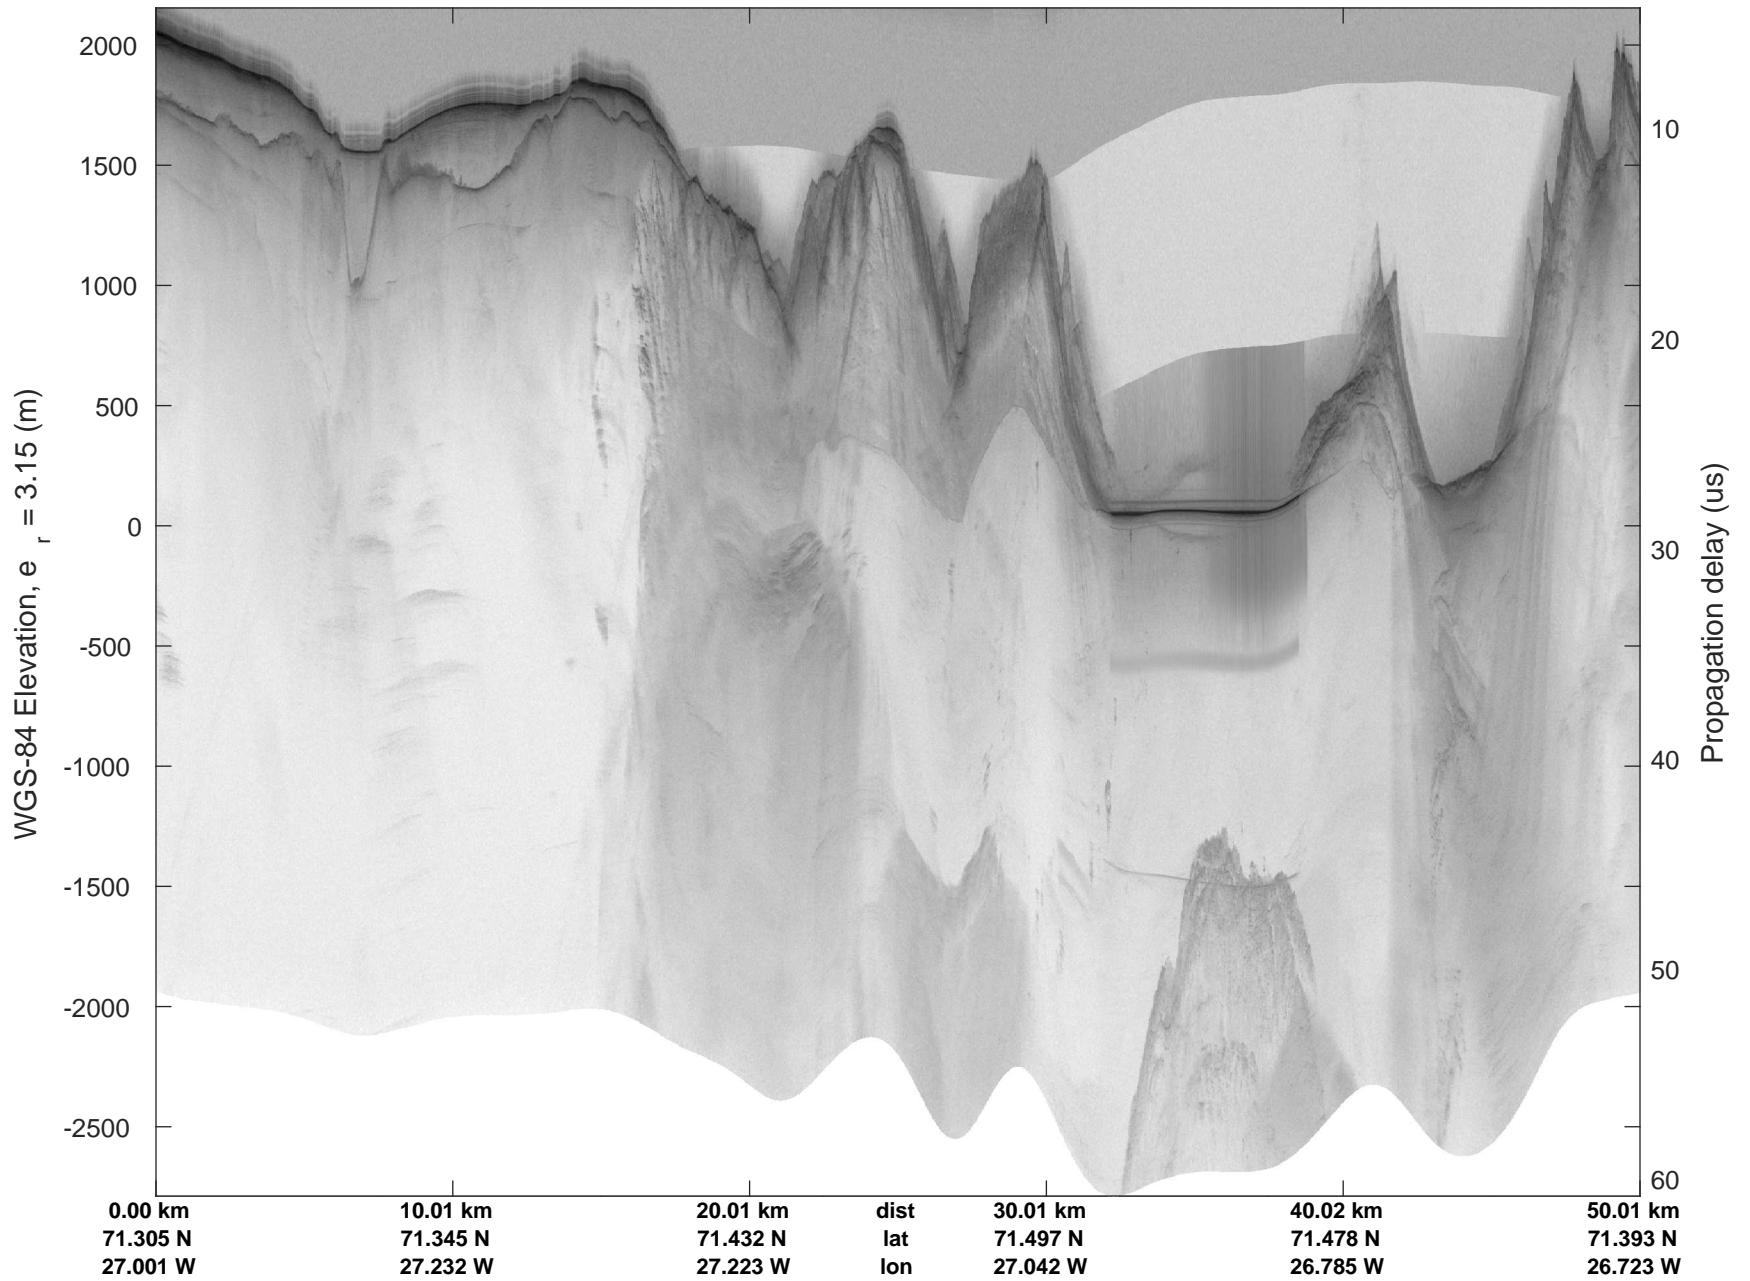

rds 2018_Greenland_P3: "Geikie 02" 20180421_01_048: 15:51:31.9 to 15:57:21.6 GPS