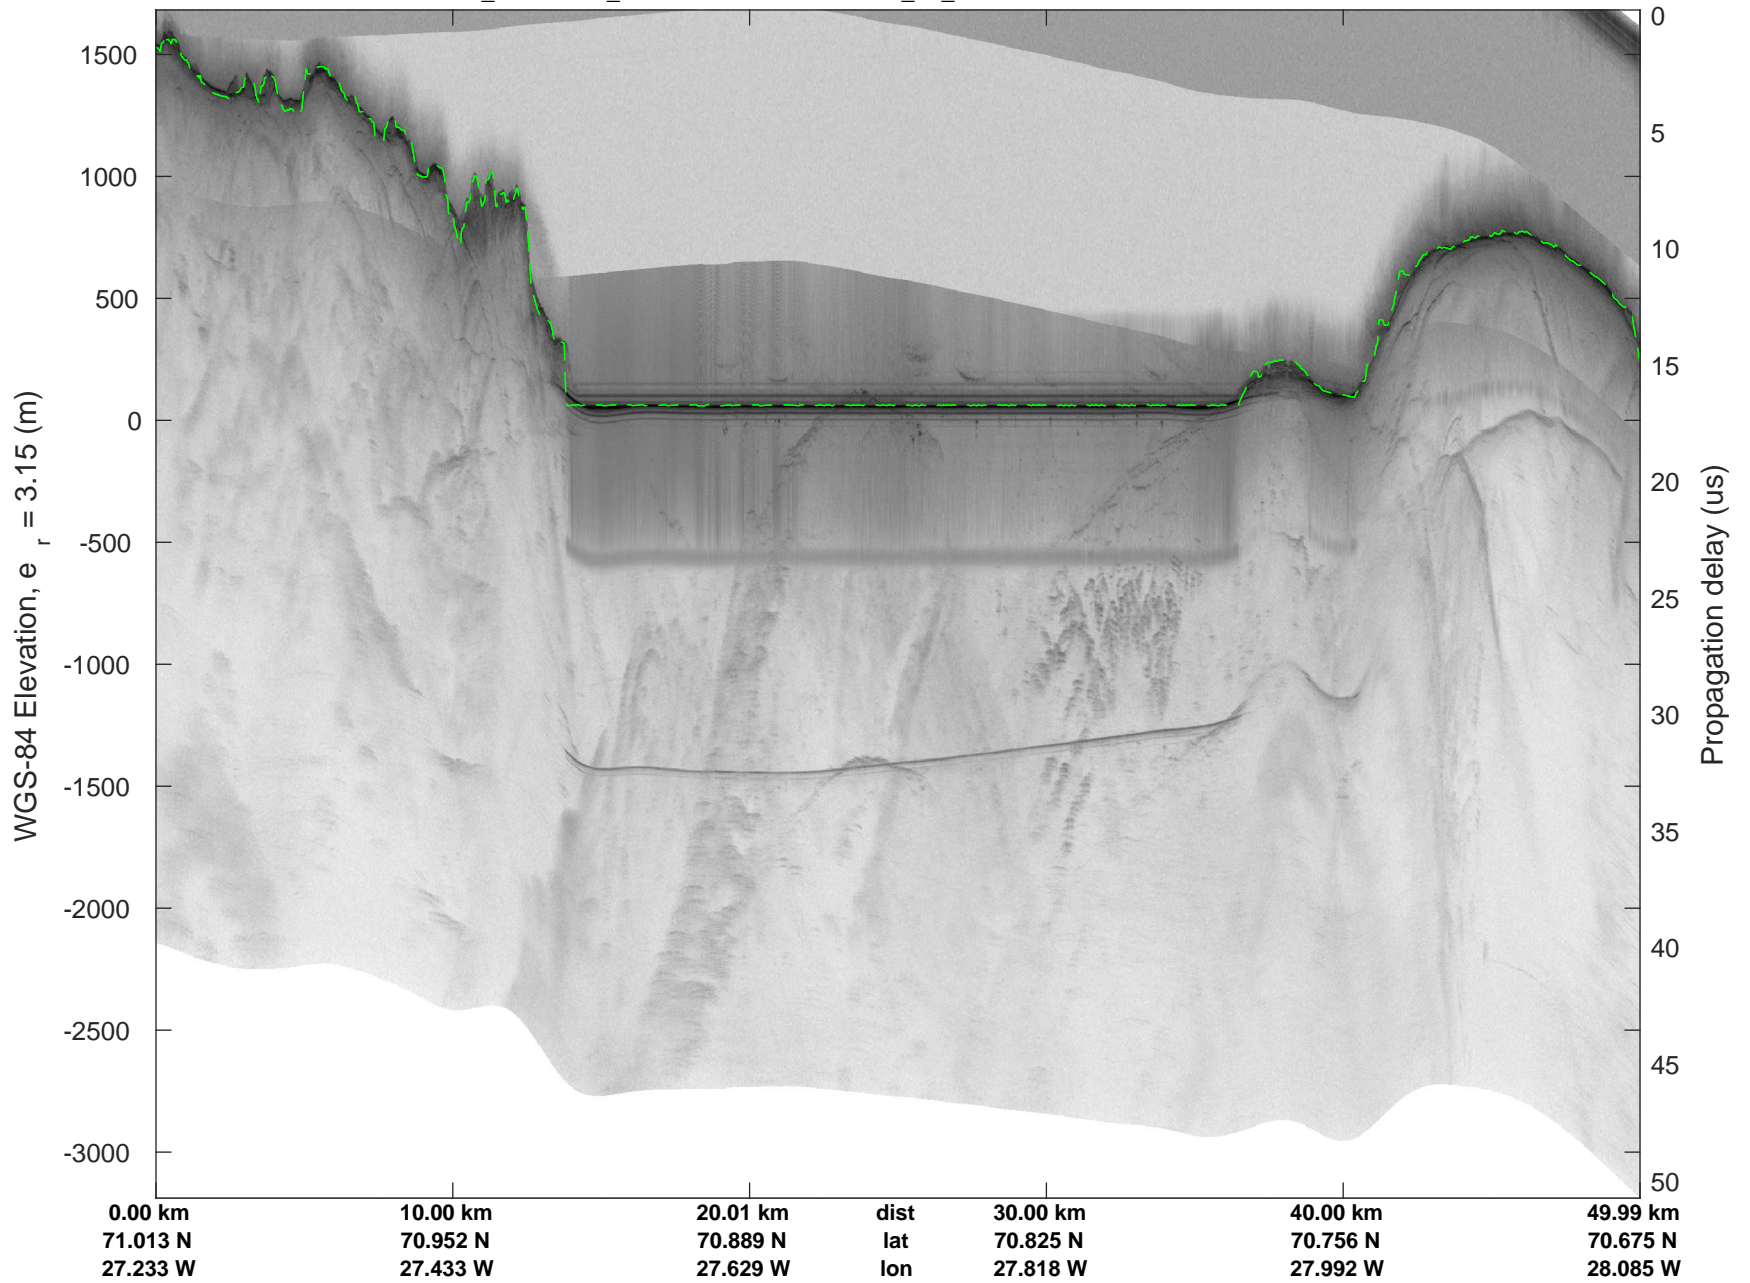

rds 2018_Greenland_P3: "Geikie 02" 20180421_01_050: 16:03:18.2 to 16:09:17.6 GPS