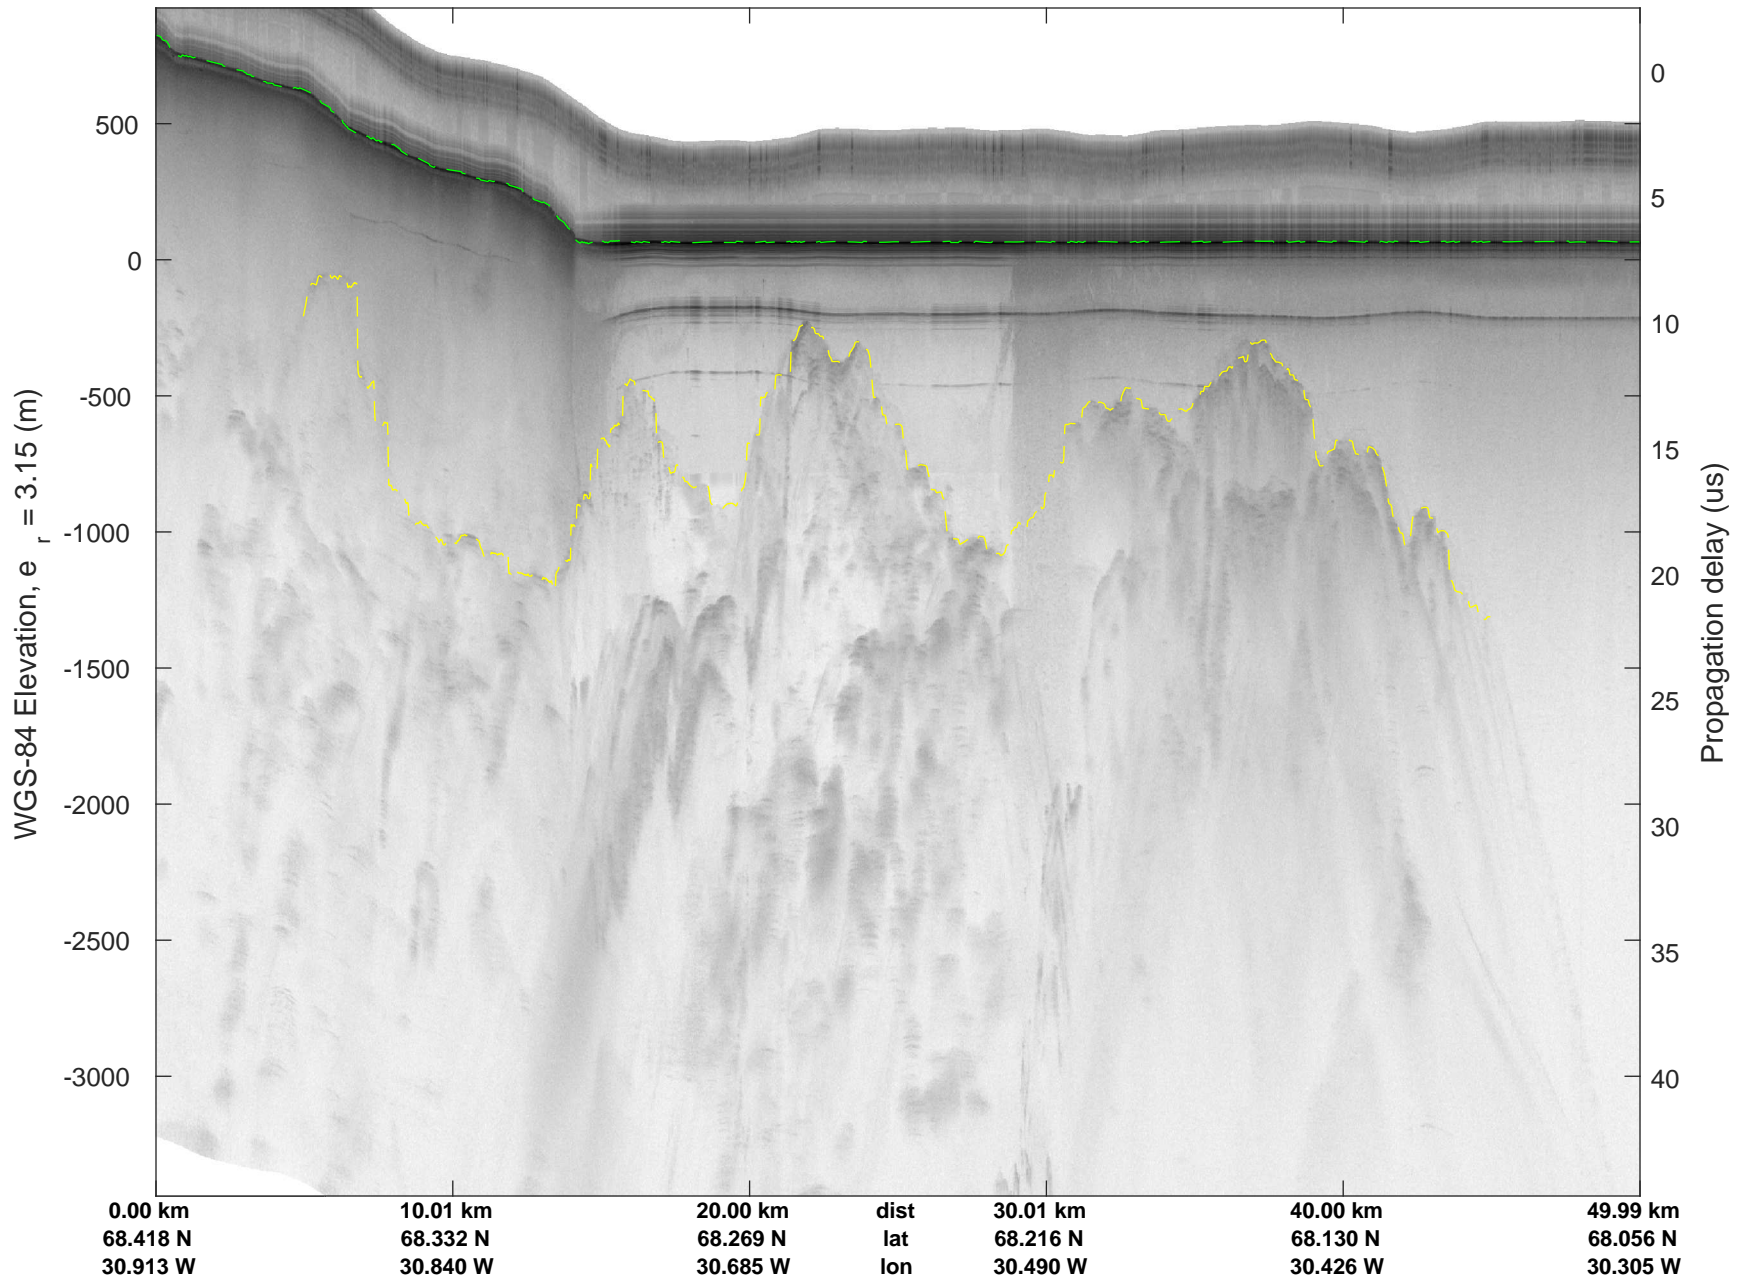

rds 2018_Greenland_P3: "Geikie 02" 20180421_01_019: 12:41:37.3 to 12:47:52.4 GPS

rds 2018_Greenland_P3: "Geikie 02" 20180421_01_019: 12:41:37.3 to 12:47:52.4 GPS

rds 2018_Greenland_P3: "Geikie 02" 20180421_01_020: 12:47:52.5 to 12:54:22.5 GPS

rds 2018_Greenland_P3: "Geikie 02" 20180421_01_020: 12:47:52.5 to 12:54:22.5 GPS

rds 2018_Greenland_P3: "Geikie 02" 20180421_01_021: 12:54:22.8 to 13:00:46.3 GPS

rds 2018_Greenland_P3: "Geikie 02" 20180421_01_021: 12:54:22.8 to 13:00:46.3 GPS