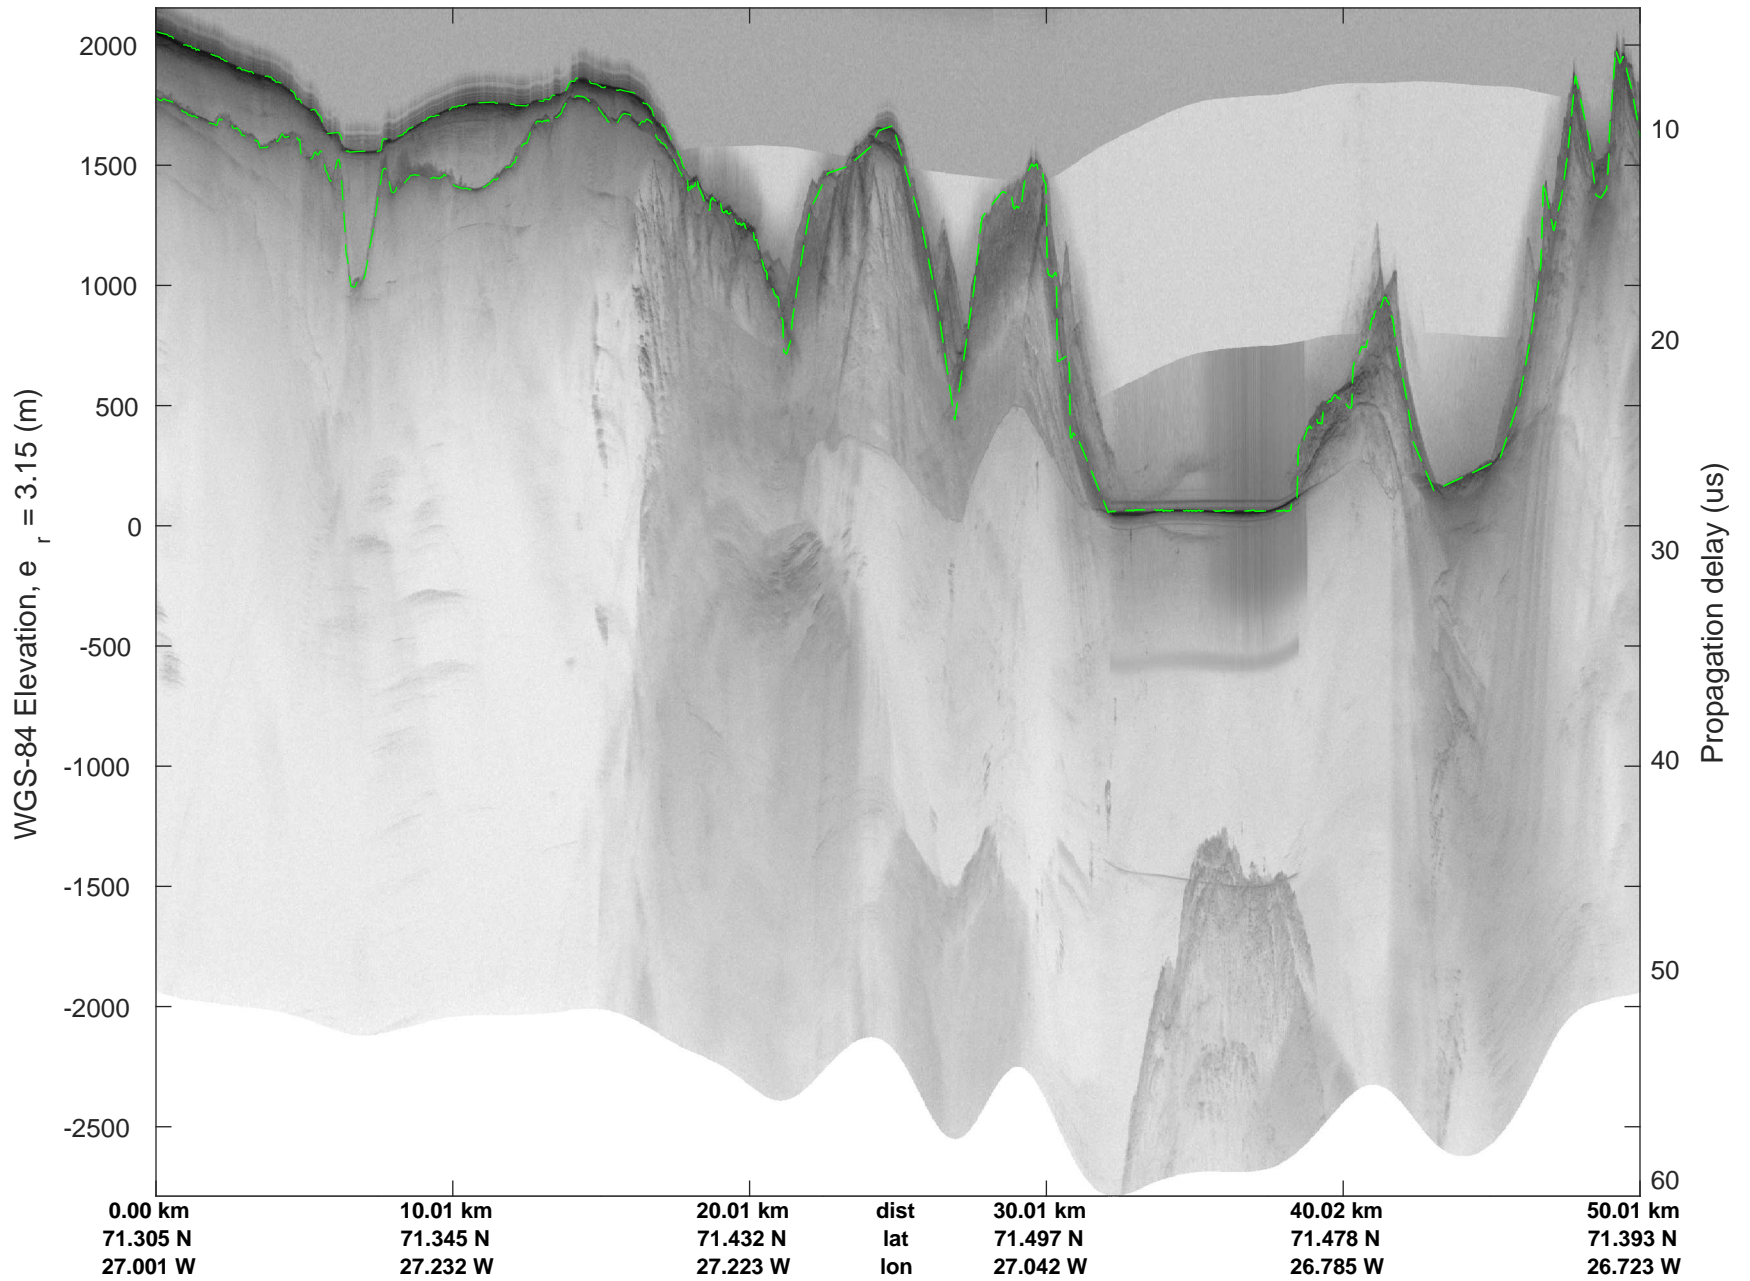

rds 2018_Greenland_P3: "Geikie 02" 20180421_01_048: 15:51:31.9 to 15:57:21.6 GPS