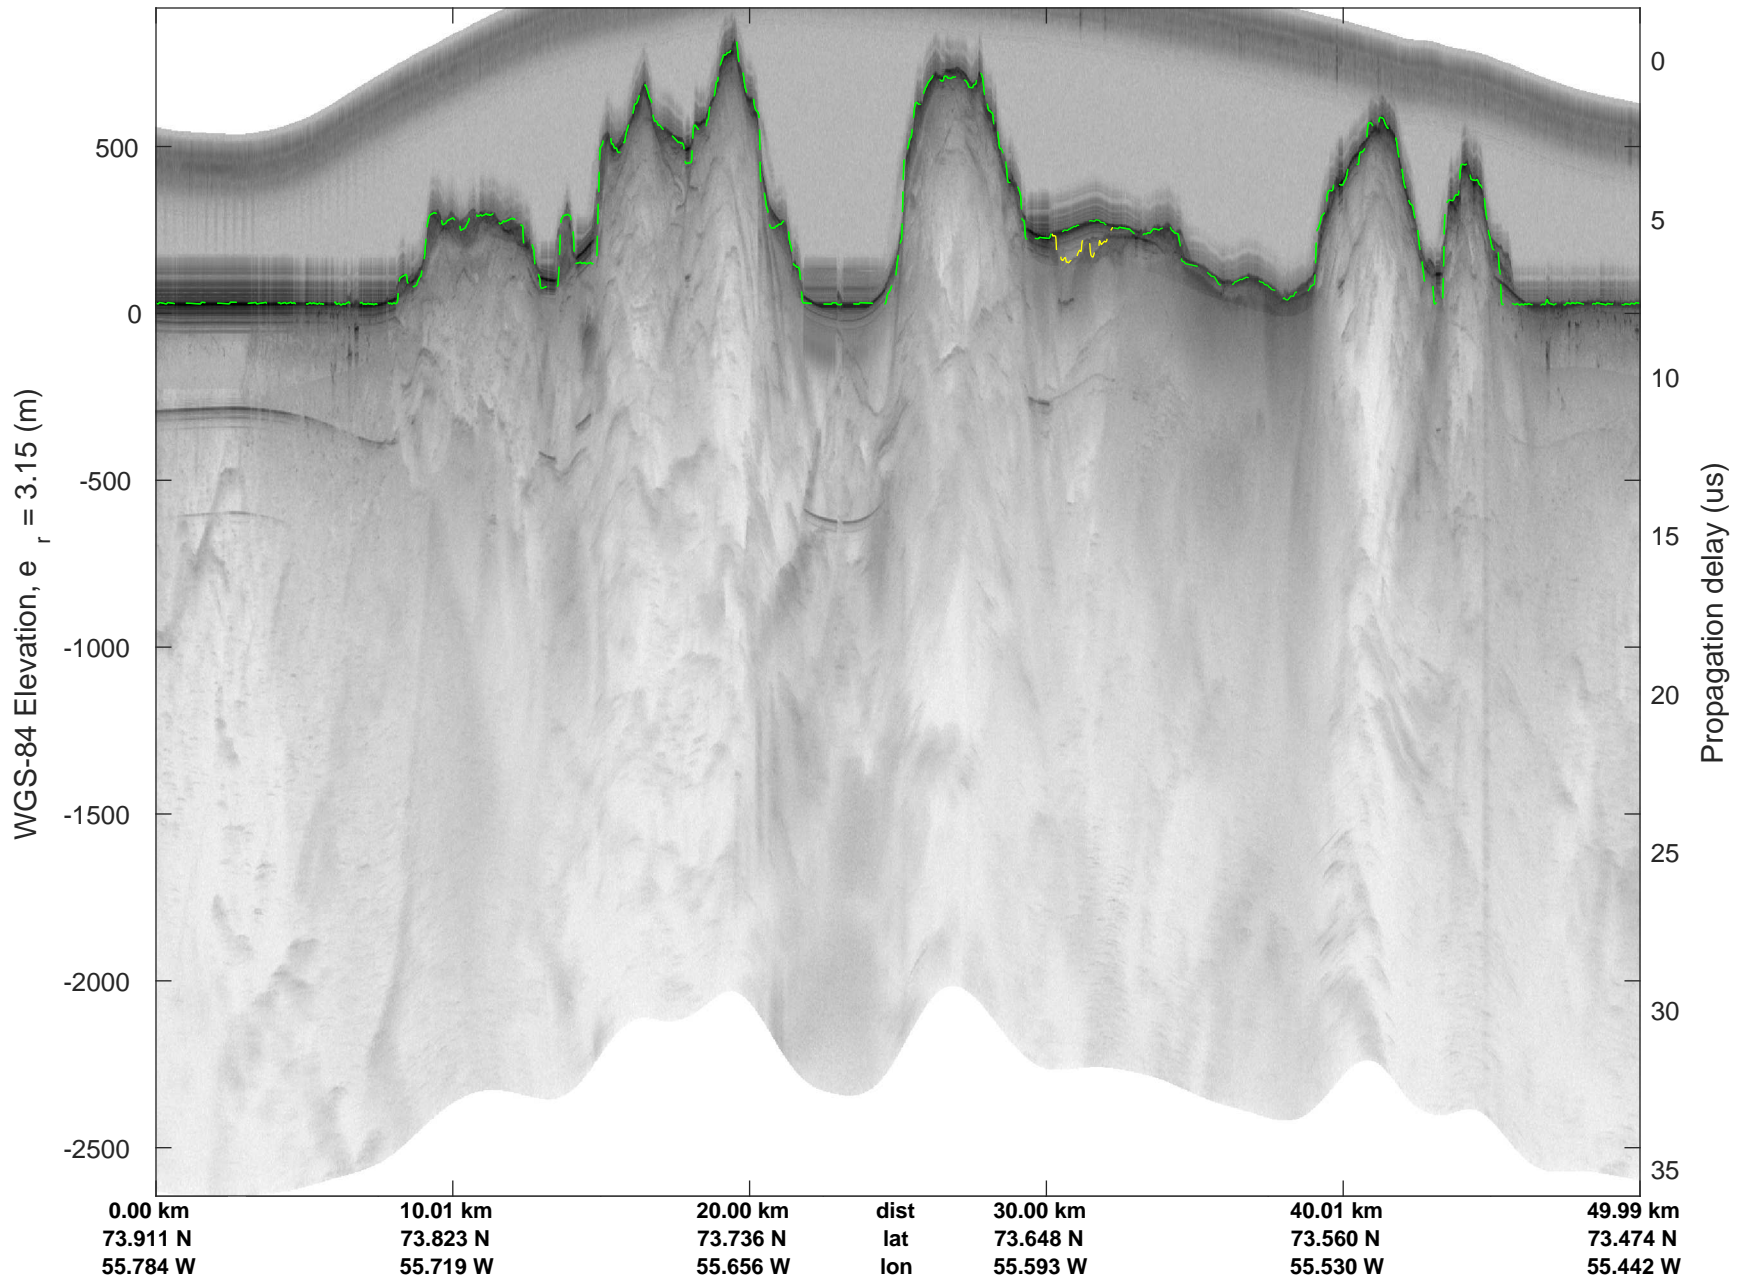

rds 2018\_Greenland\_P3: "Northwest Coastal A" 20180419\_01\_007: 11:47:31.9 to 11:53:47.5 GPS

rds 2018\_Greenland\_P3: "Northwest Coastal A" 20180419\_01\_007: 11:47:31.9 to 11:53:47.5 GPS

rds 2018\_Greenland\_P3: "Northwest Coastal A" 20180419\_01\_008: 11:53:47.6 to 12:00:01.9 GPS

rds 2018\_Greenland\_P3: "Northwest Coastal A" 20180419\_01\_008: 11:53:47.6 to 12:00:01.9 GPS

rds 2018\_Greenland\_P3: "Northwest Coastal A" 20180419\_01\_009: 12:00:02.0 to 12:06:19.3 GPS

rds 2018\_Greenland\_P3: "Northwest Coastal A" 20180419\_01\_009: 12:00:02.0 to 12:06:19.3 GPS

rds 2018\_Greenland\_P3: "Northwest Coastal A" 20180419\_01\_010: 12:06:19.4 to 12:12:41.7 GPS

rds 2018\_Greenland\_P3: "Northwest Coastal A" 20180419\_01\_010: 12:06:19.4 to 12:12:41.7 GPS

rds 2018\_Greenland\_P3: "Northwest Coastal A" 20180419\_01\_011: 12:12:41.8 to 12:19:02.9 GPS

rds 2018\_Greenland\_P3: "Northwest Coastal A" 20180419\_01\_011: 12:12:41.8 to 12:19:02.9 GPS

rds 2018\_Greenland\_P3: "Northwest Coastal A" 20180419\_01\_012: 12:19:03.0 to 12:26:16.7 GPS

rds 2018\_Greenland\_P3: "Northwest Coastal A" 20180419\_01\_012: 12:19:03.0 to 12:26:16.7 GPS