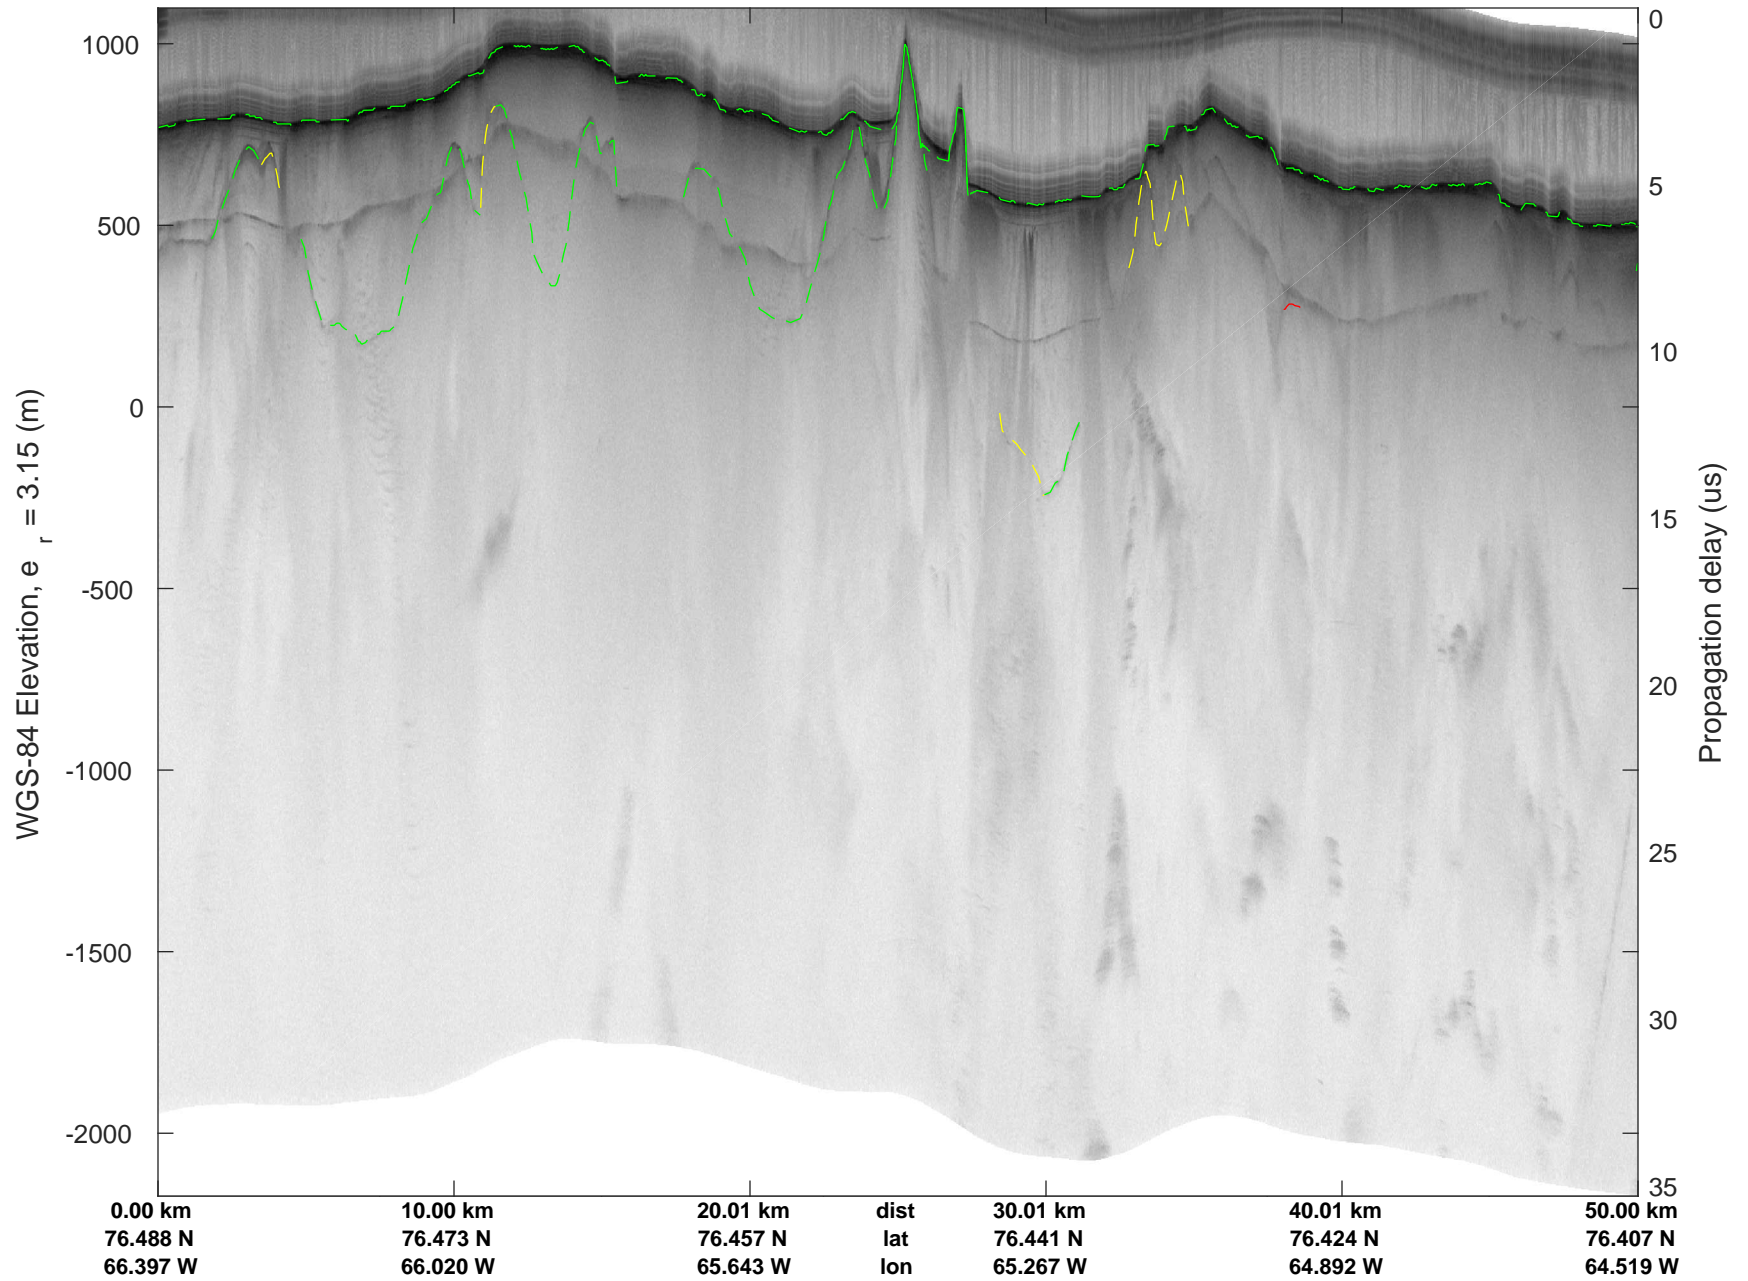

rds 2018\_Greenland\_P3: "Northwest Coastal A" 20180419\_01\_001: 11:09:17.5 to 11:15:31.2 GPS

rds 2018\_Greenland\_P3: "Northwest Coastal A" 20180419\_01\_001: 11:09:17.5 to 11:15:31.2 GPS

rds 2018\_Greenland\_P3: "Northwest Coastal A" 20180419\_01\_002: 11:15:31.3 to 11:21:57.4 GPS

rds 2018\_Greenland\_P3: "Northwest Coastal A" 20180419\_01\_002: 11:15:31.3 to 11:21:57.4 GPS

rds 2018\_Greenland\_P3: "Northwest Coastal A" 20180419\_01\_003: 11:21:57.5 to 11:28:25.8 GPS

rds 2018\_Greenland\_P3: "Northwest Coastal A" 20180419\_01\_003: 11:21:57.5 to 11:28:25.8 GPS

rds 2018\_Greenland\_P3: "Northwest Coastal A" 20180419\_01\_004: 11:28:25.9 to 11:34:46.9 GPS

rds 2018\_Greenland\_P3: "Northwest Coastal A" 20180419\_01\_004: 11:28:25.9 to 11:34:46.9 GPS

rds 2018\_Greenland\_P3: "Northwest Coastal A" 20180419\_01\_005: 11:34:47.0 to 11:41:04.9 GPS

rds 2018\_Greenland\_P3: "Northwest Coastal A" 20180419\_01\_008: 11:53:47.6 to 12:00:01.9 GPS

rds 2018\_Greenland\_P3: "Northwest Coastal A" 20180419\_01\_009: 12:00:02.0 to 12:06:19.3 GPS

rds 2018\_Greenland\_P3: "Northwest Coastal A" 20180419\_01\_009: 12:00:02.0 to 12:06:19.3 GPS