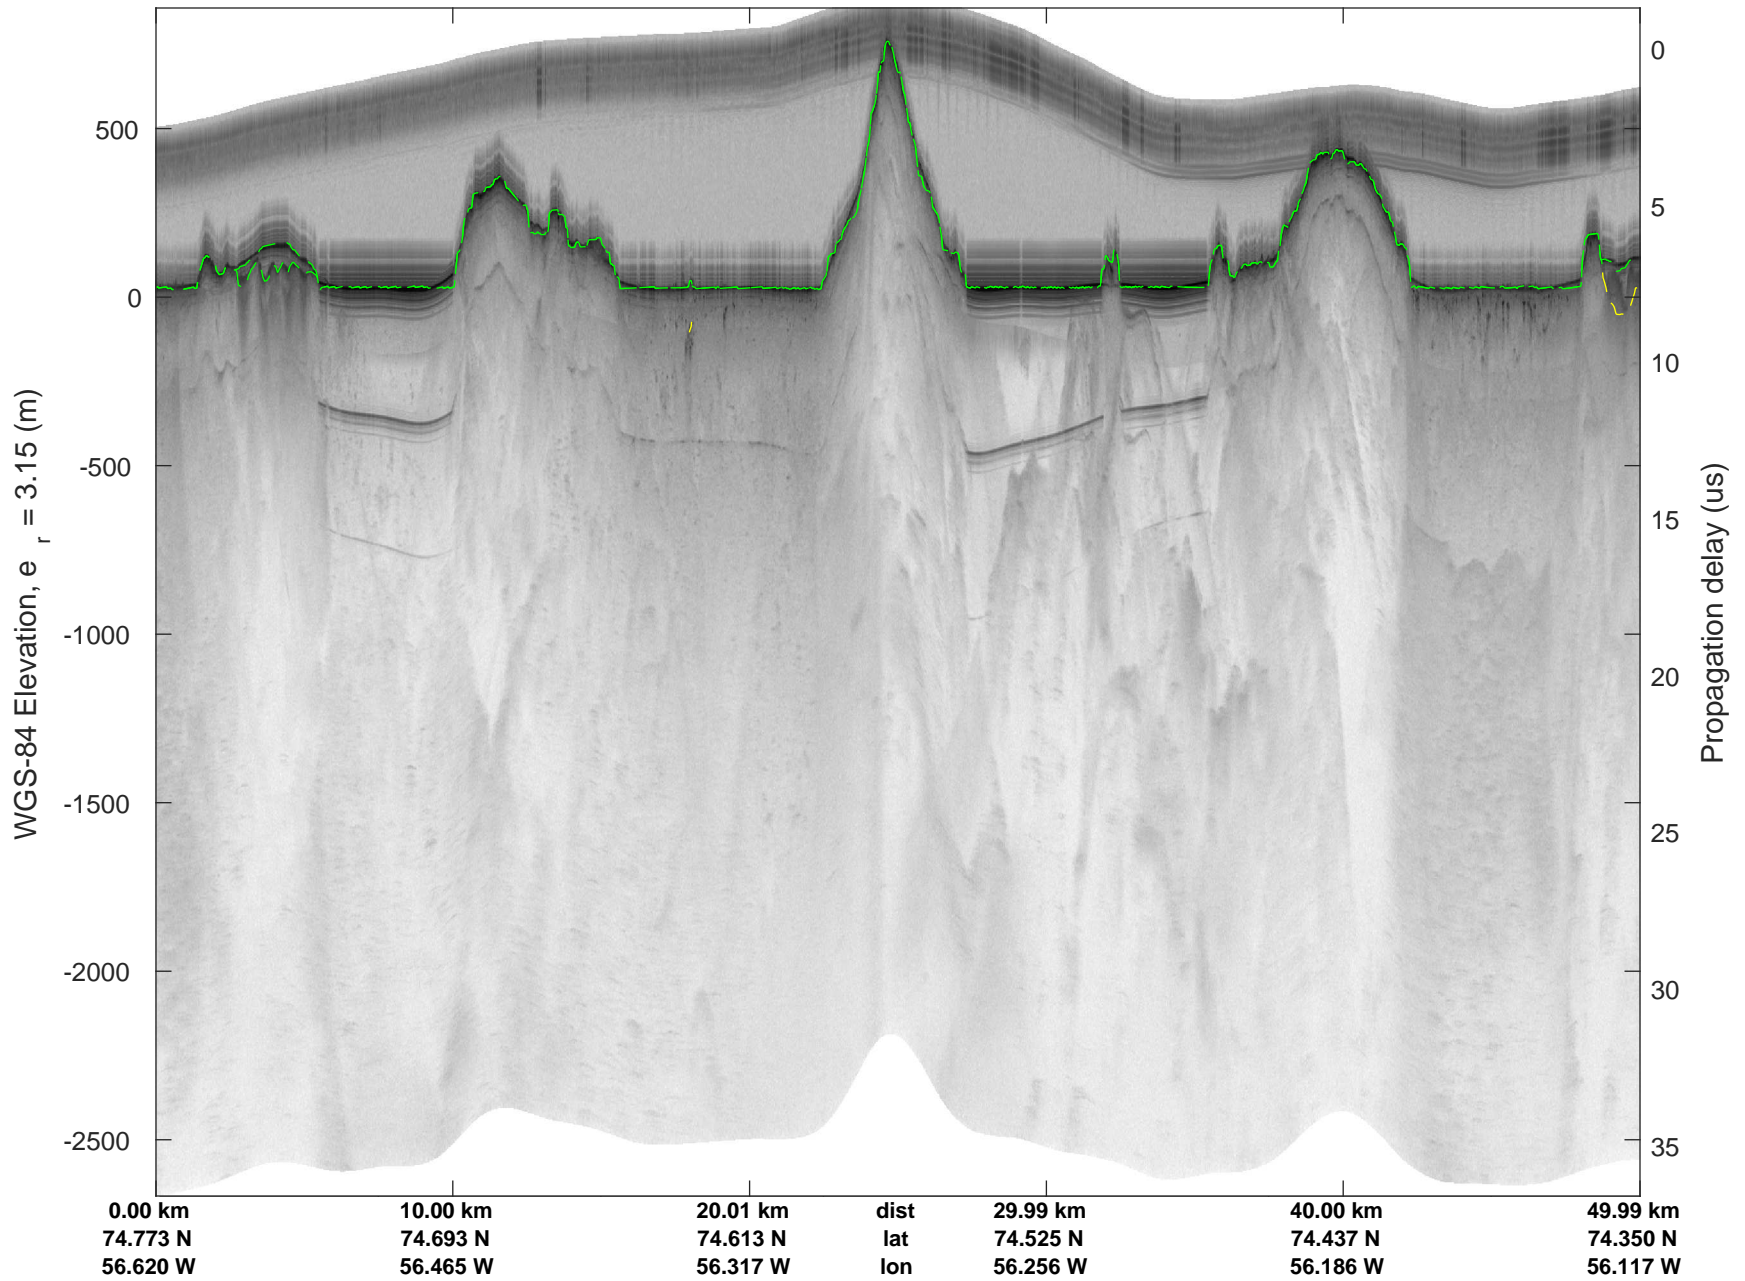

rds 2018\_Greenland\_P3: "Northwest Coastal A" 20180419\_01\_007: 11:47:31.9 to 11:53:47.5 GPS

rds 2018\_Greenland\_P3: "Northwest Coastal A" 20180419\_01\_007: 11:47:31.9 to 11:53:47.5 GPS

rds 2018\_Greenland\_P3: "Northwest Coastal A" 20180419\_01\_008: 11:53:47.6 to 12:00:01.9 GPS

rds 2018\_Greenland\_P3: "Northwest Coastal A" 20180419\_01\_008: 11:53:47.6 to 12:00:01.9 GPS

rds 2018\_Greenland\_P3: "Northwest Coastal A" 20180419\_01\_009: 12:00:02.0 to 12:06:19.3 GPS

rds 2018\_Greenland\_P3: "Northwest Coastal A" 20180419\_01\_009: 12:00:02.0 to 12:06:19.3 GPS

rds 2018\_Greenland\_P3: "Northwest Coastal A" 20180419\_01\_010: 12:06:19.4 to 12:12:41.7 GPS

rds 2018\_Greenland\_P3: "Northwest Coastal A" 20180419\_01\_010: 12:06:19.4 to 12:12:41.7 GPS

rds 2018\_Greenland\_P3: "Northwest Coastal A" 20180419\_01\_011: 12:12:41.8 to 12:19:02.9 GPS

rds 2018\_Greenland\_P3: "Northwest Coastal A" 20180419\_01\_011: 12:12:41.8 to 12:19:02.9 GPS

rds 2018\_Greenland\_P3: "Northwest Coastal A" 20180419\_01\_012: 12:19:03.0 to 12:26:16.7 GPS

rds 2018\_Greenland\_P3: "Northwest Coastal A" 20180419\_01\_012: 12:19:03.0 to 12:26:16.7 GPS