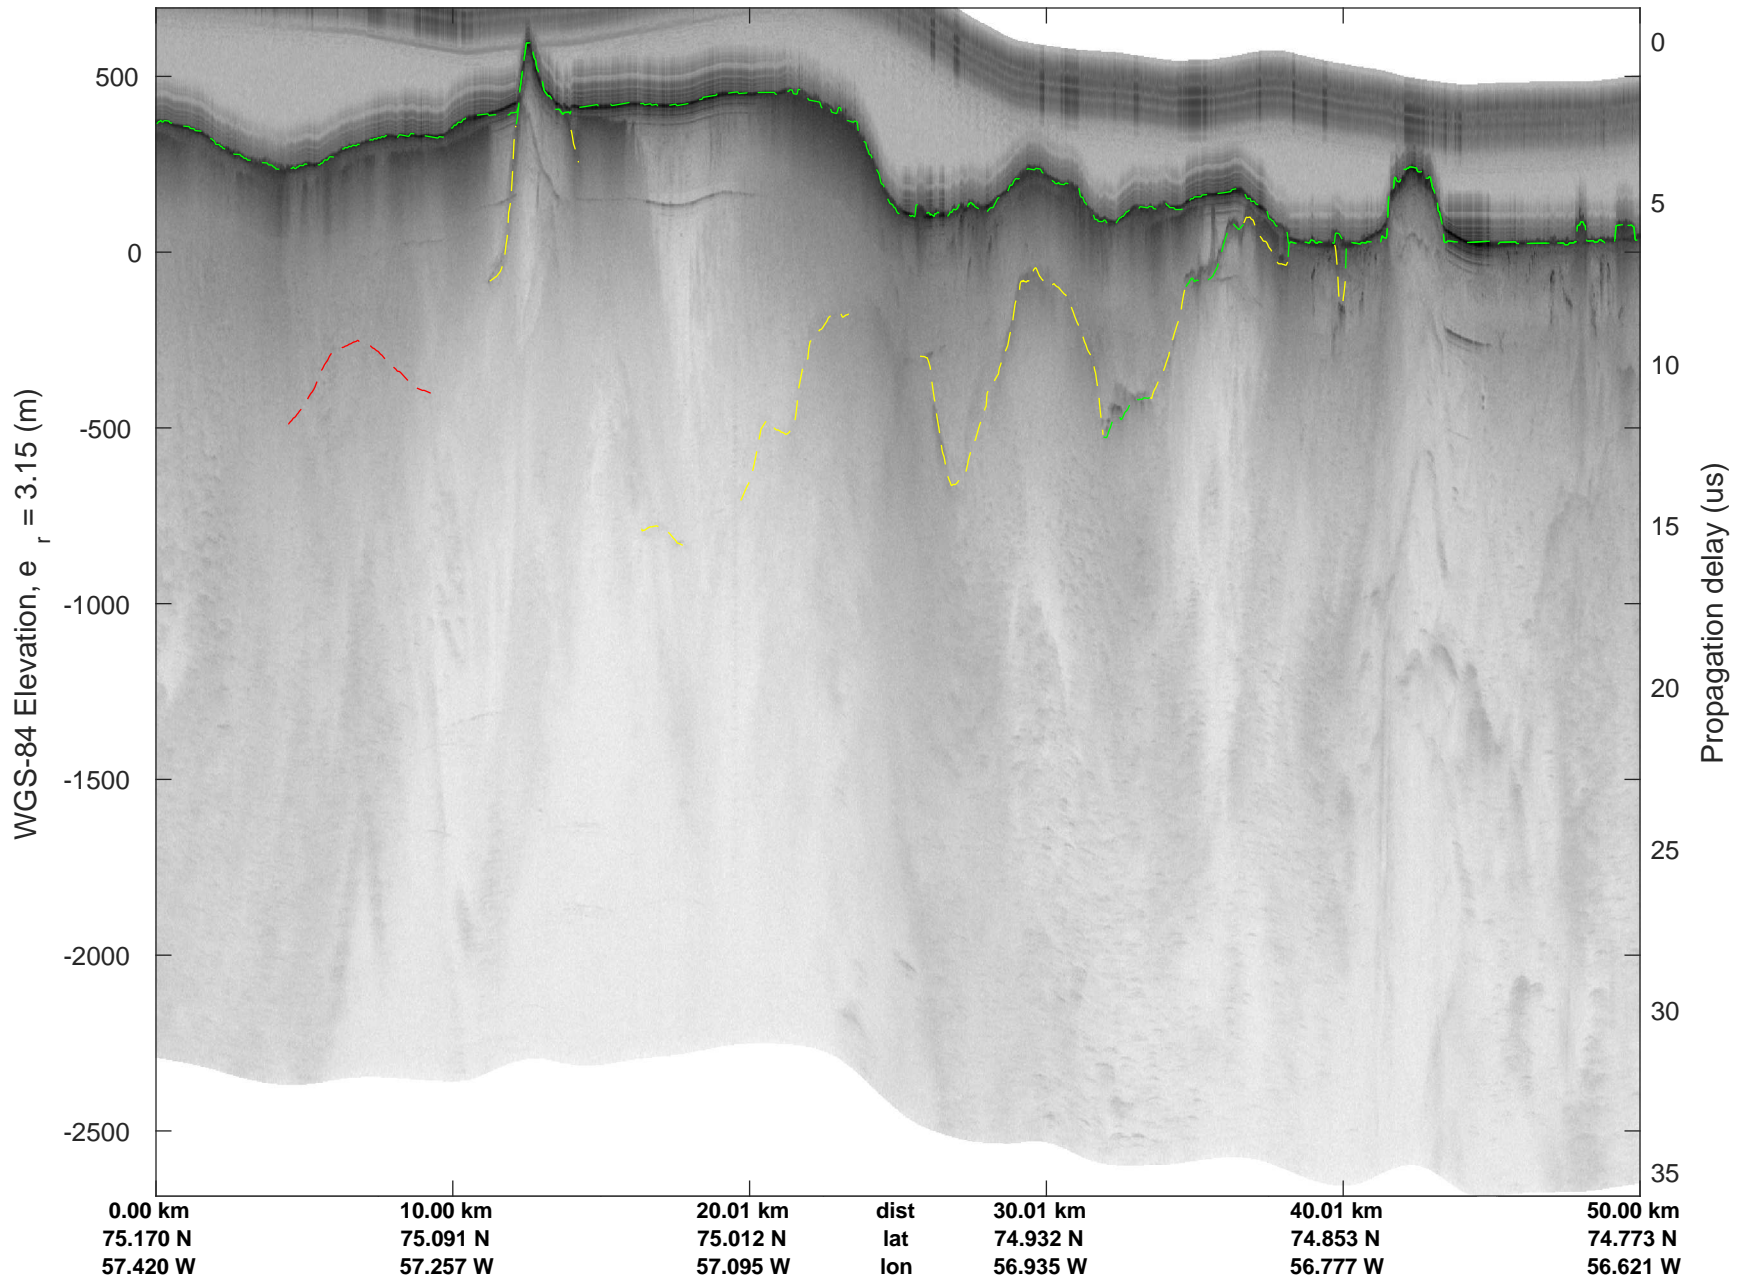

rds 2018\_Greenland\_P3: "Northwest Coastal A" 20180419\_01\_004: 11:28:25.9 to 11:34:46.9 GPS

rds 2018\_Greenland\_P3: "Northwest Coastal A" 20180419\_01\_004: 11:28:25.9 to 11:34:46.9 GPS

rds 2018\_Greenland\_P3: "Northwest Coastal A" 20180419\_01\_005: 11:34:47.0 to 11:41:04.9 GPS

rds 2018\_Greenland\_P3: "Northwest Coastal A" 20180419\_01\_005: 11:34:47.0 to 11:41:04.9 GPS

rds 2018\_Greenland\_P3: "Northwest Coastal A" 20180419\_01\_006: 11:41:05.0 to 11:47:31.7 GPS

rds 2018\_Greenland\_P3: "Northwest Coastal A" 20180419\_01\_006: 11:41:05.0 to 11:47:31.7 GPS

rds 2018\_Greenland\_P3: "Northwest Coastal A" 20180419\_01\_007: 11:47:31.9 to 11:53:47.5 GPS

rds 2018\_Greenland\_P3: "Northwest Coastal A" 20180419\_01\_007: 11:47:31.9 to 11:53:47.5 GPS

rds 2018\_Greenland\_P3: "Northwest Coastal A" 20180419\_01\_008: 11:53:47.6 to 12:00:01.9 GPS

rds 2018\_Greenland\_P3: "Northwest Coastal A" 20180419\_01\_008: 11:53:47.6 to 12:00:01.9 GPS

rds 2018\_Greenland\_P3: "Northwest Coastal A" 20180419\_01\_009: 12:00:02.0 to 12:06:19.3 GPS

rds 2018\_Greenland\_P3: "Northwest Coastal A" 20180419\_01\_009: 12:00:02.0 to 12:06:19.3 GPS