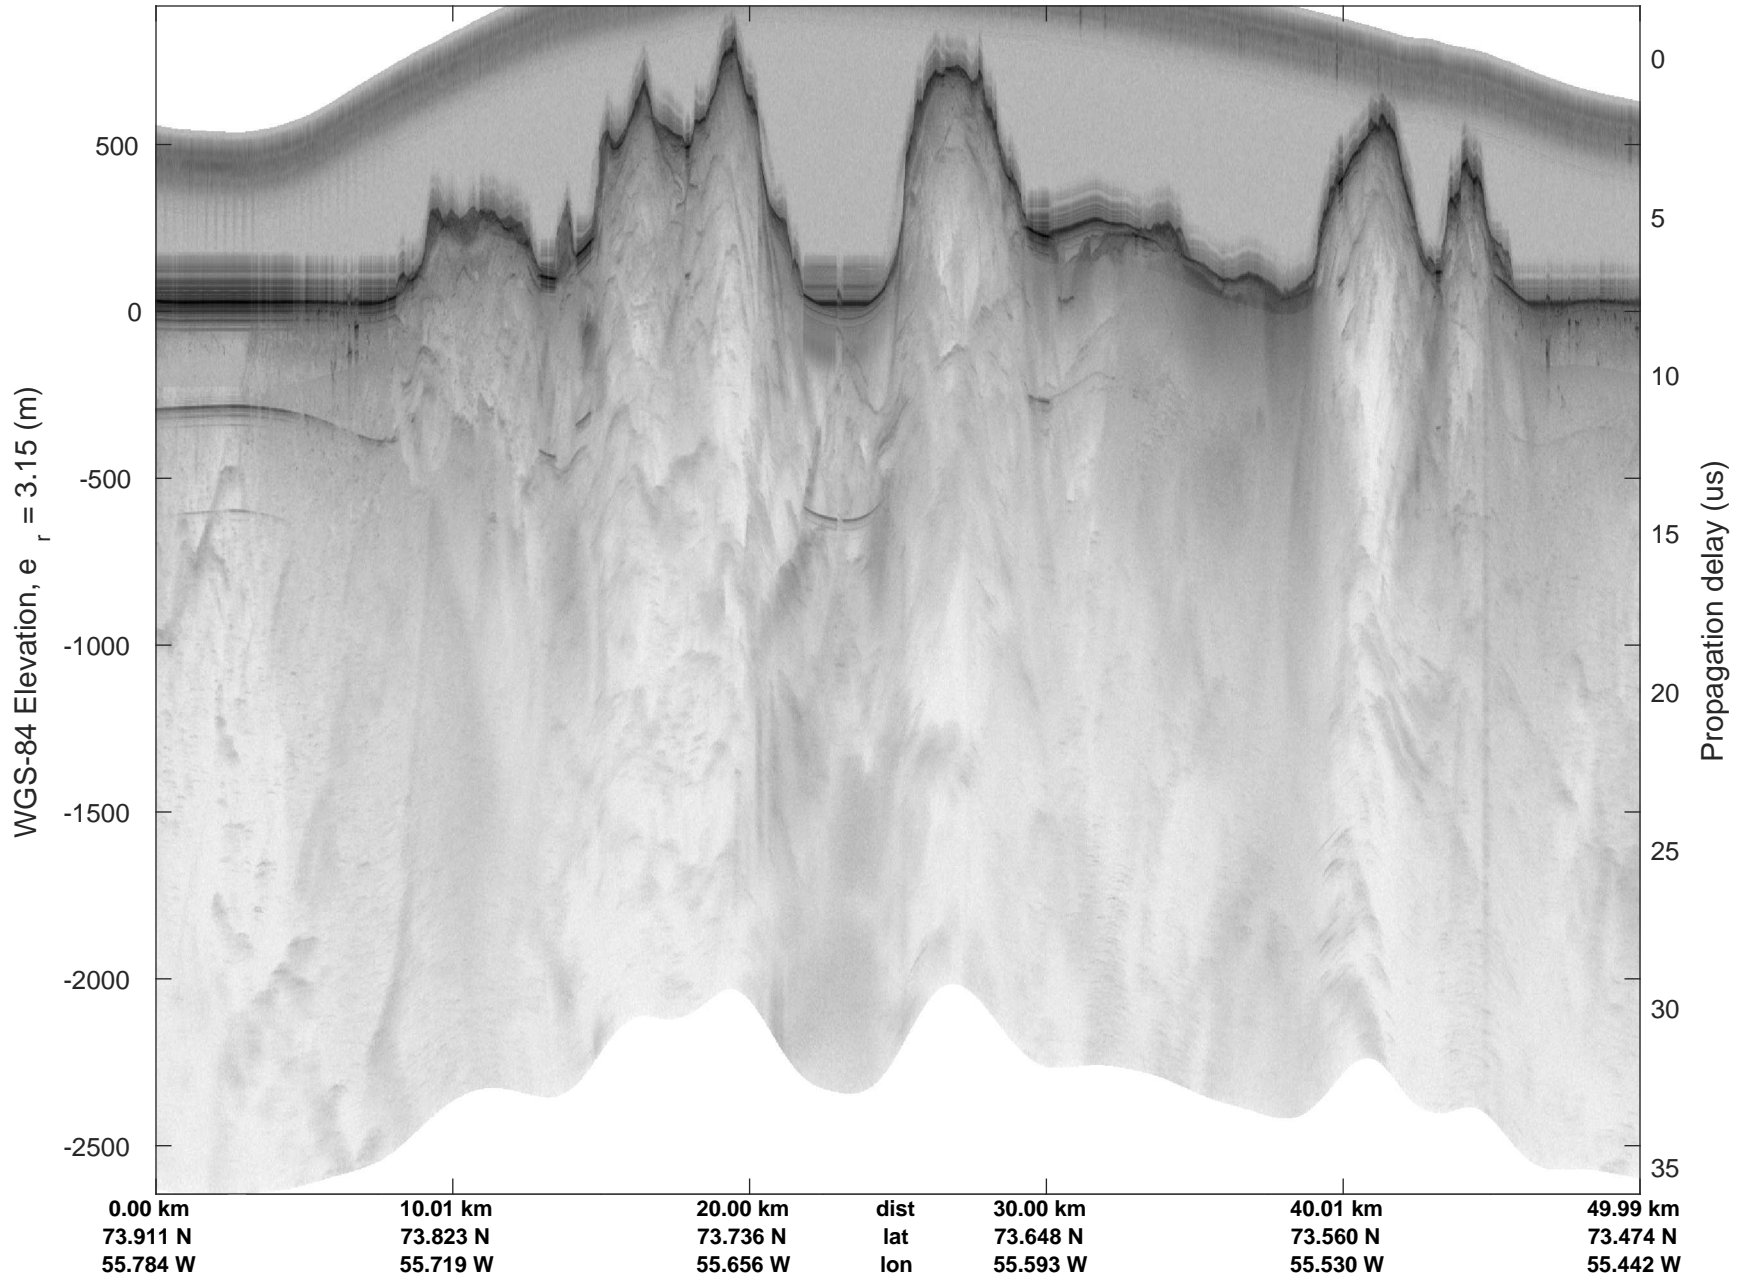

rds 2018\_Greenland\_P3: "Northwest Coastal A" 20180419\_01\_008: 11:53:47.6 to 12:00:01.9 GPS

rds 2018\_Greenland\_P3: "Northwest Coastal A" 20180419\_01\_009: 12:00:02.0 to 12:06:19.3 GPS

rds 2018\_Greenland\_P3: "Northwest Coastal A" 20180419\_01\_009: 12:00:02.0 to 12:06:19.3 GPS

rds 2018\_Greenland\_P3: "Northwest Coastal A" 20180419\_01\_010: 12:06:19.4 to 12:12:41.7 GPS

rds 2018\_Greenland\_P3: "Northwest Coastal A" 20180419\_01\_010: 12:06:19.4 to 12:12:41.7 GPS

rds 2018\_Greenland\_P3: "Northwest Coastal A" 20180419\_01\_011: 12:12:41.8 to 12:19:02.9 GPS

rds 2018\_Greenland\_P3: "Northwest Coastal A" 20180419\_01\_011: 12:12:41.8 to 12:19:02.9 GPS

rds 2018\_Greenland\_P3: "Northwest Coastal A" 20180419\_01\_012: 12:19:03.0 to 12:26:16.7 GPS

rds 2018\_Greenland\_P3: "Northwest Coastal A" 20180419\_01\_012: 12:19:03.0 to 12:26:16.7 GPS