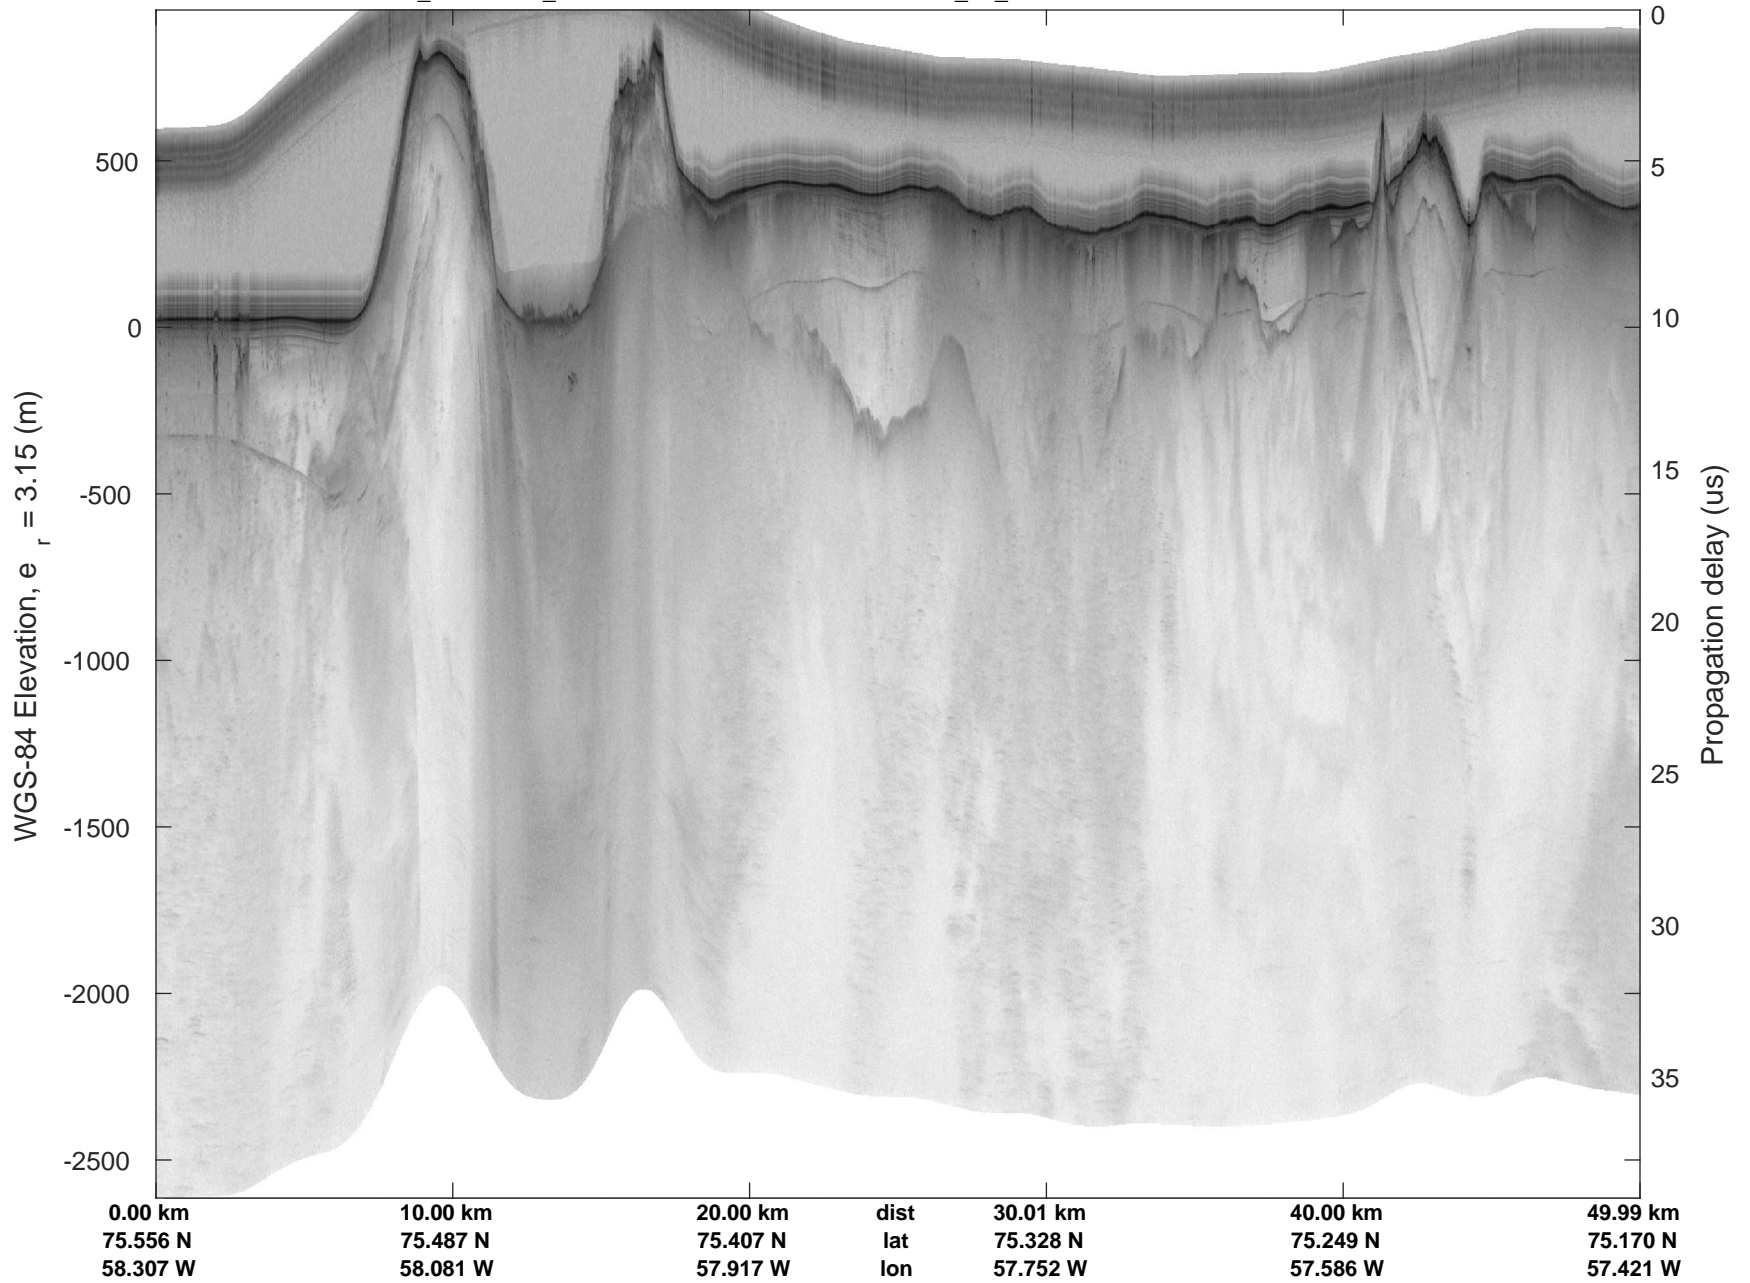

rds 2018_Greenland_P3: "Northwest Coastal A" 20180419_01_006: 11:41:05.0 to 11:47:31.7 GPS