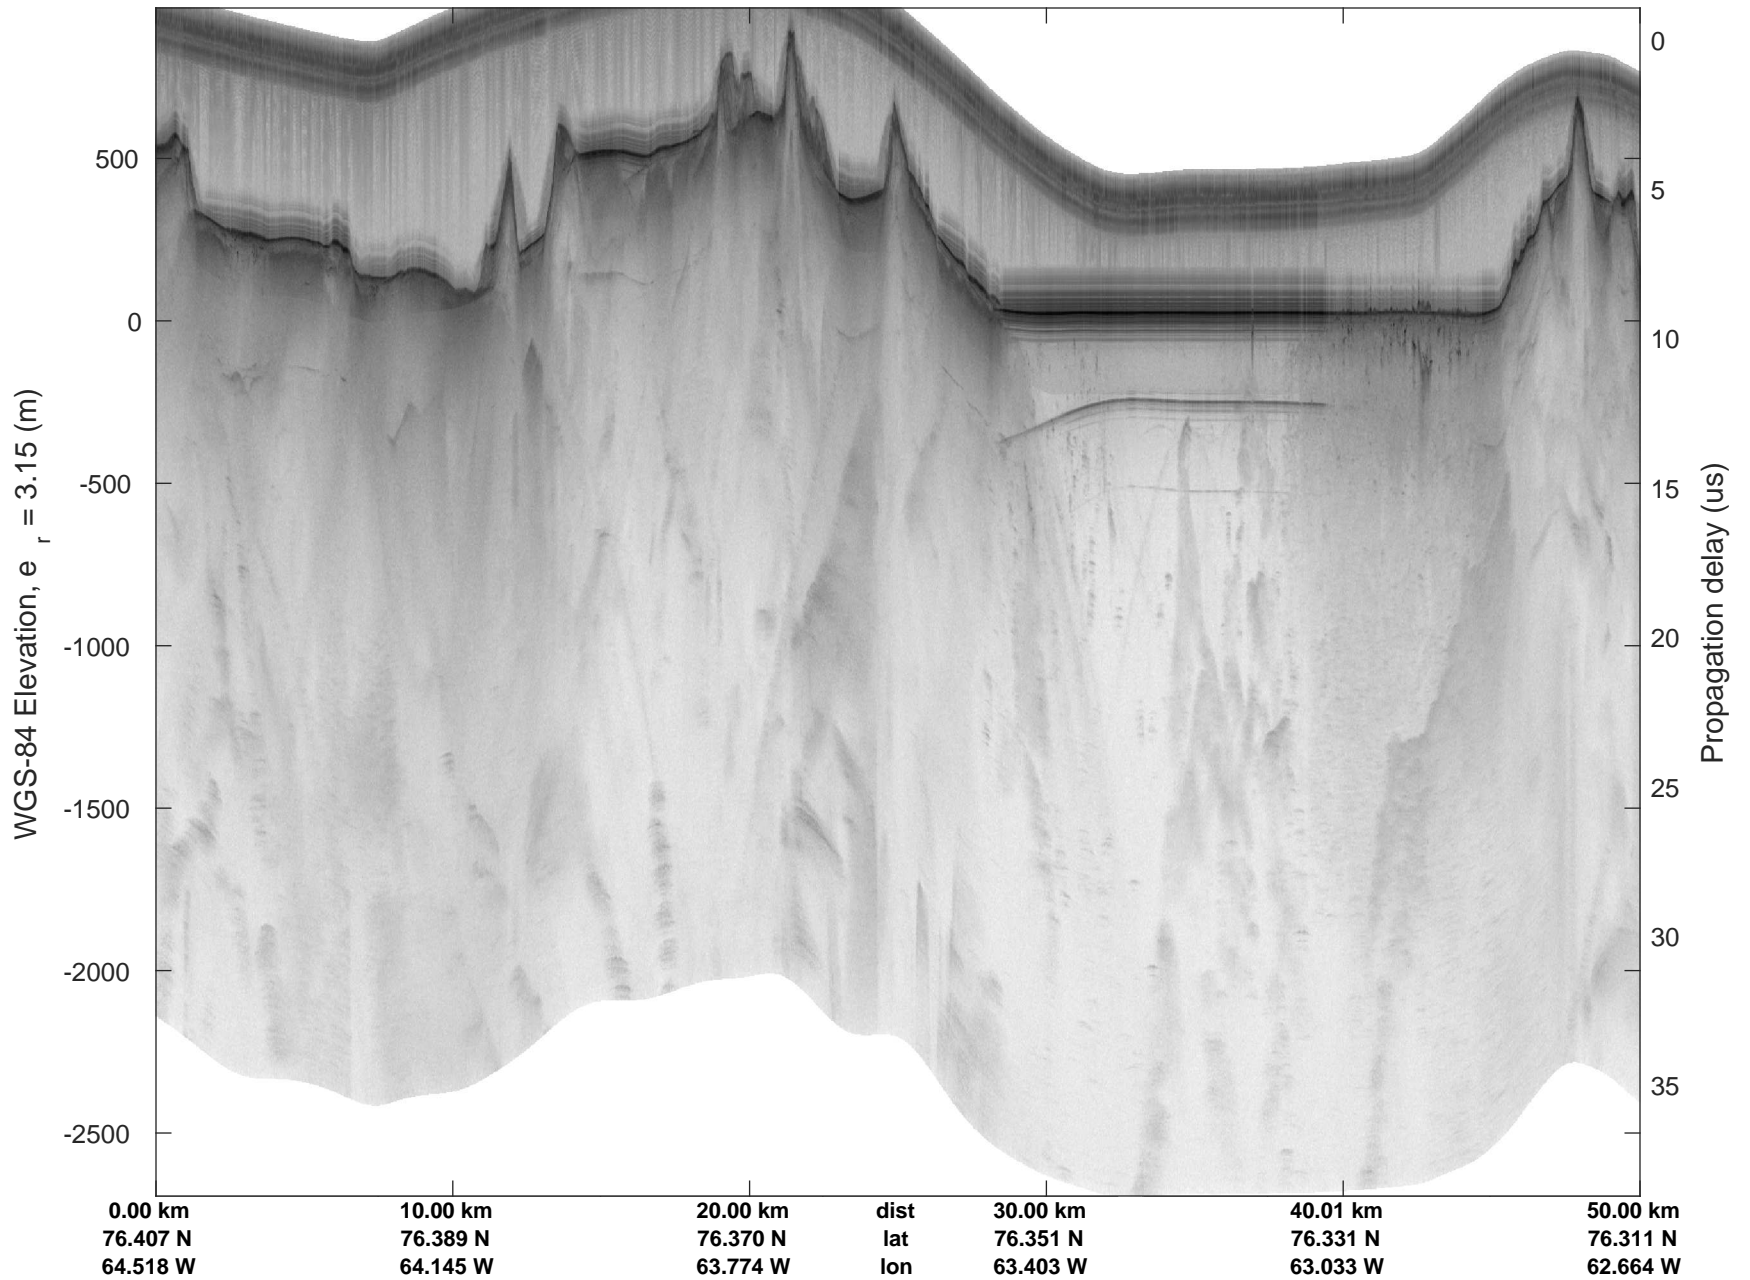

rds 2018\_Greenland\_P3: "Northwest Coastal A" 20180419\_01\_001: 11:09:17.5 to 11:15:31.2 GPS

rds 2018\_Greenland\_P3: "Northwest Coastal A" 20180419\_01\_001: 11:09:17.5 to 11:15:31.2 GPS

rds 2018\_Greenland\_P3: "Northwest Coastal A" 20180419\_01\_002: 11:15:31.3 to 11:21:57.4 GPS