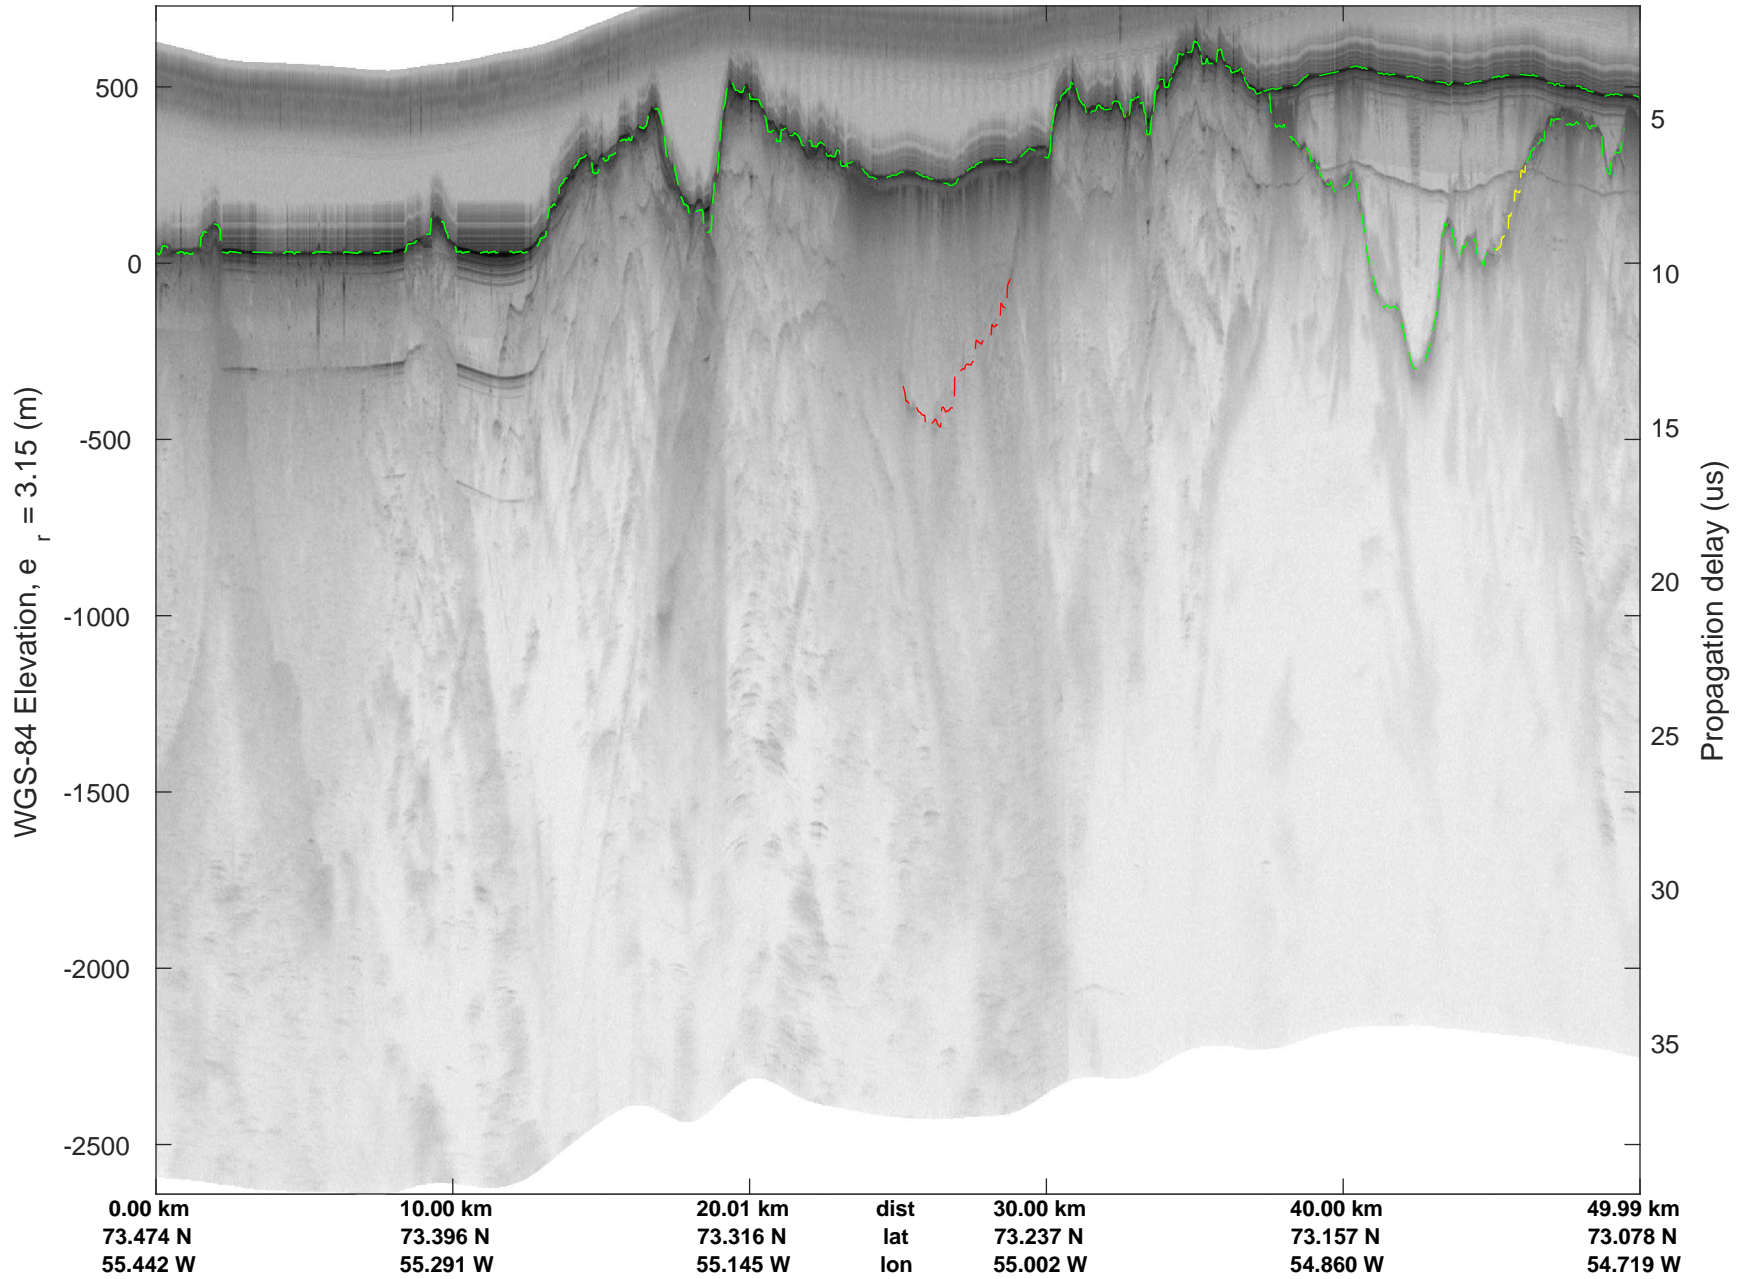

rds 2018\_Greenland\_P3: "Northwest Coastal A" 20180419\_01\_007: 11:47:31.9 to 11:53:47.5 GPS

rds 2018\_Greenland\_P3: "Northwest Coastal A" 20180419\_01\_007: 11:47:31.9 to 11:53:47.5 GPS

rds 2018\_Greenland\_P3: "Northwest Coastal A" 20180419\_01\_008: 11:53:47.6 to 12:00:01.9 GPS

rds 2018\_Greenland\_P3: "Northwest Coastal A" 20180419\_01\_008: 11:53:47.6 to 12:00:01.9 GPS

rds 2018\_Greenland\_P3: "Northwest Coastal A" 20180419\_01\_009: 12:00:02.0 to 12:06:19.3 GPS

rds 2018\_Greenland\_P3: "Northwest Coastal A" 20180419\_01\_009: 12:00:02.0 to 12:06:19.3 GPS

rds 2018\_Greenland\_P3: "Northwest Coastal A" 20180419\_01\_010: 12:06:19.4 to 12:12:41.7 GPS

rds 2018\_Greenland\_P3: "Northwest Coastal A" 20180419\_01\_010: 12:06:19.4 to 12:12:41.7 GPS

rds 2018\_Greenland\_P3: "Northwest Coastal A" 20180419\_01\_011: 12:12:41.8 to 12:19:02.9 GPS

rds 2018\_Greenland\_P3: "Northwest Coastal A" 20180419\_01\_011: 12:12:41.8 to 12:19:02.9 GPS

rds 2018\_Greenland\_P3: "Northwest Coastal A" 20180419\_01\_012: 12:19:03.0 to 12:26:16.7 GPS

rds 2018\_Greenland\_P3: "Northwest Coastal A" 20180419\_01\_012: 12:19:03.0 to 12:26:16.7 GPS