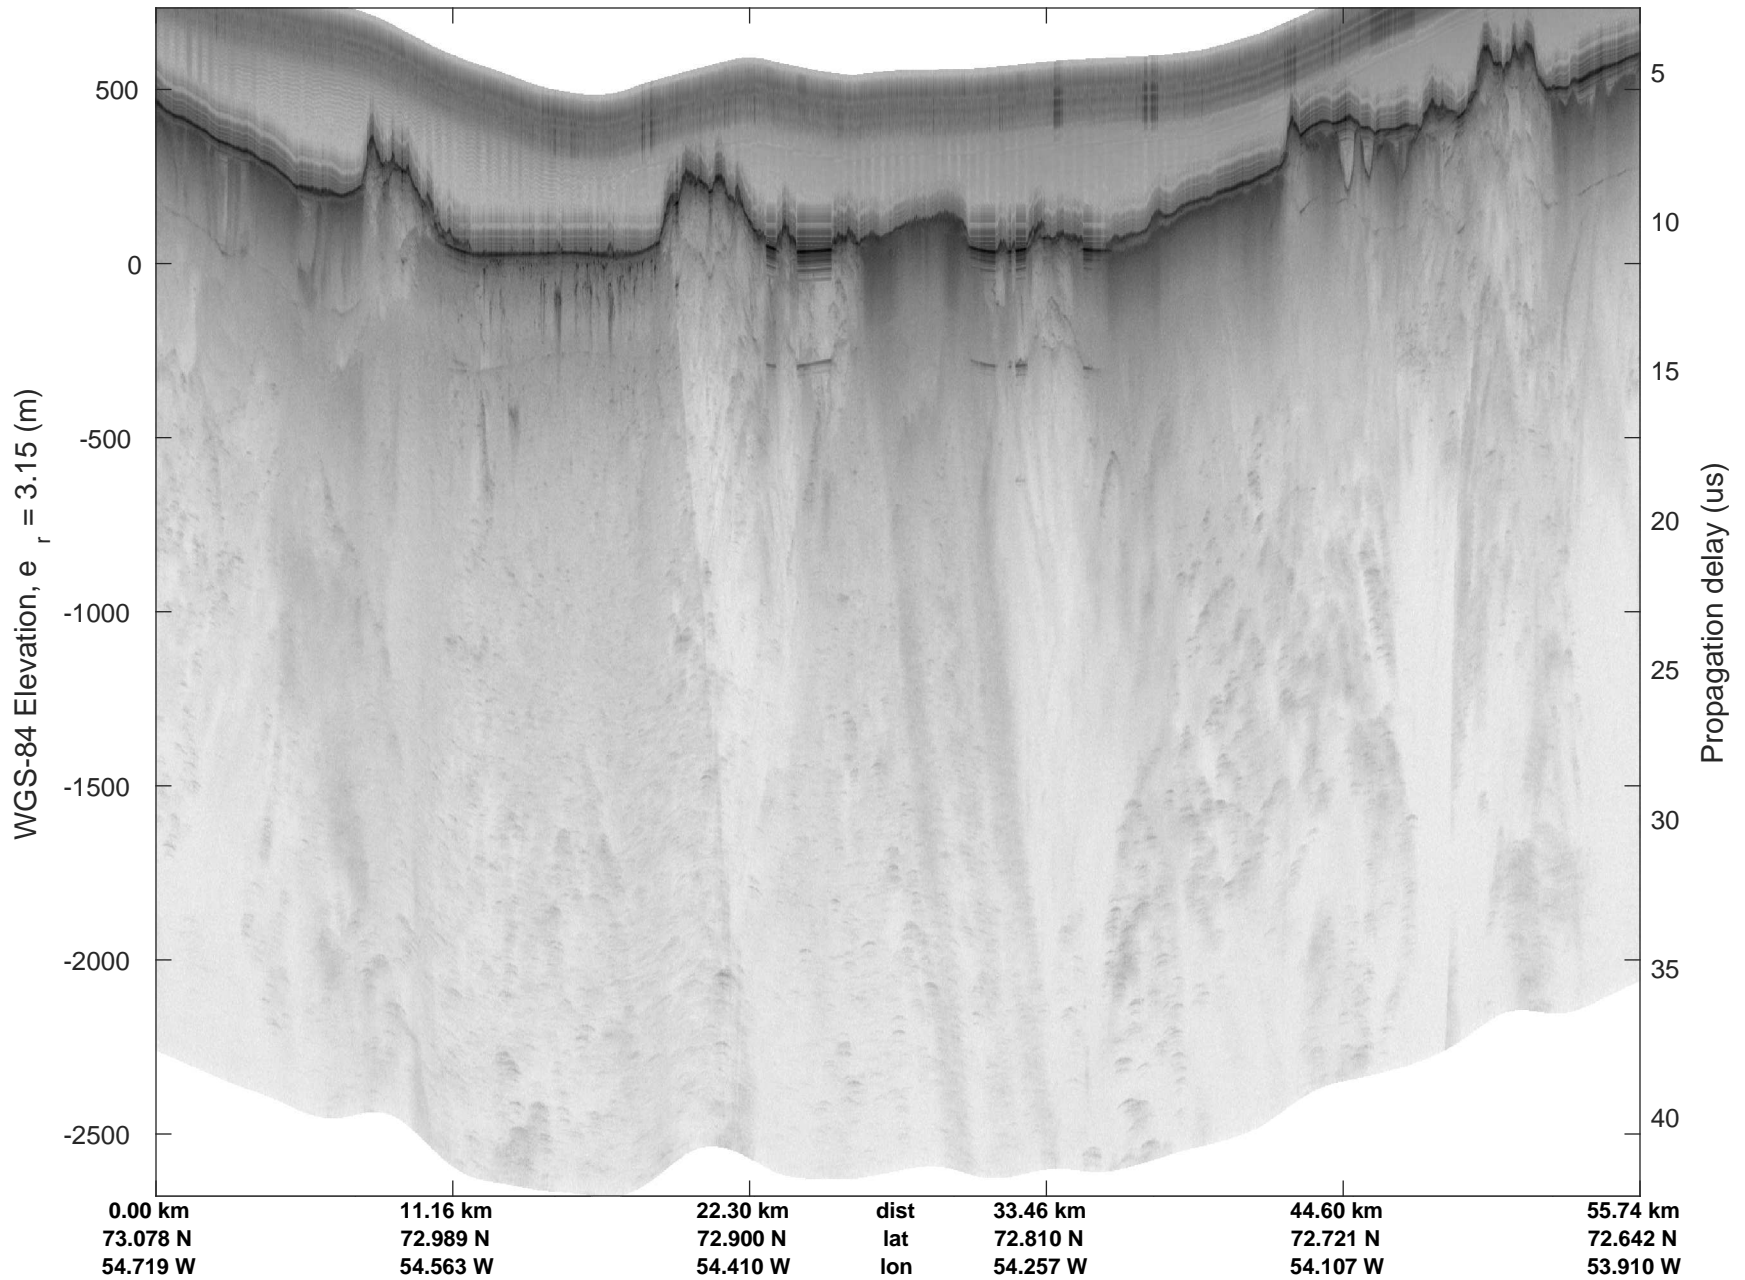

rds 2018\_Greenland\_P3: "Northwest Coastal A" 20180419\_01\_008: 11:53:47.6 to 12:00:01.9 GPS

rds 2018\_Greenland\_P3: "Northwest Coastal A" 20180419\_01\_009: 12:00:02.0 to 12:06:19.3 GPS

rds 2018\_Greenland\_P3: "Northwest Coastal A" 20180419\_01\_009: 12:00:02.0 to 12:06:19.3 GPS

rds 2018\_Greenland\_P3: "Northwest Coastal A" 20180419\_01\_010: 12:06:19.4 to 12:12:41.7 GPS

rds 2018\_Greenland\_P3: "Northwest Coastal A" 20180419\_01\_010: 12:06:19.4 to 12:12:41.7 GPS

rds 2018\_Greenland\_P3: "Northwest Coastal A" 20180419\_01\_011: 12:12:41.8 to 12:19:02.9 GPS

rds 2018\_Greenland\_P3: "Northwest Coastal A" 20180419\_01\_011: 12:12:41.8 to 12:19:02.9 GPS

rds 2018\_Greenland\_P3: "Northwest Coastal A" 20180419\_01\_012: 12:19:03.0 to 12:26:16.7 GPS

rds 2018\_Greenland\_P3: "Northwest Coastal A" 20180419\_01\_012: 12:19:03.0 to 12:26:16.7 GPS