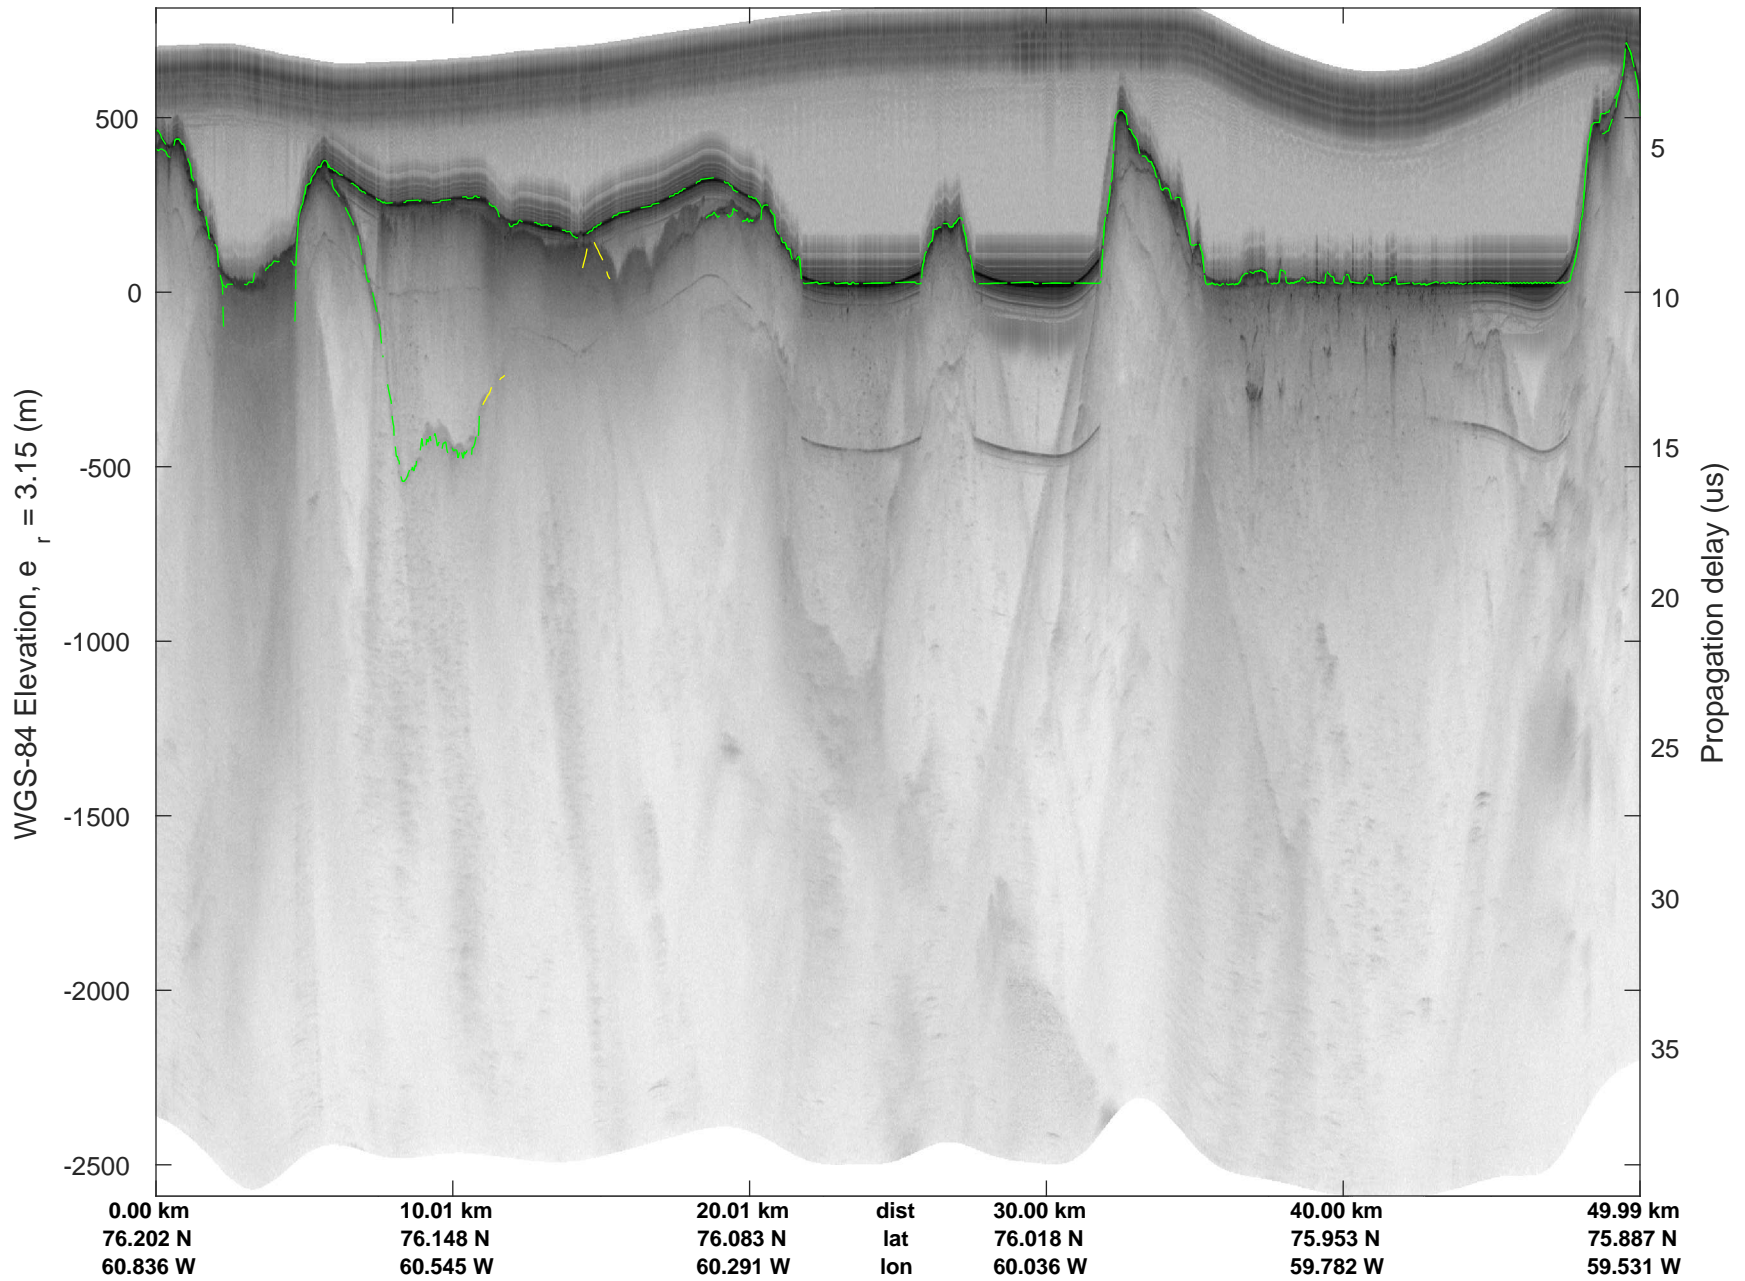

rds 2018\_Greenland\_P3: "Northwest Coastal A" 20180419\_01\_002: 11:15:31.3 to 11:21:57.4 GPS

rds 2018\_Greenland\_P3: "Northwest Coastal A" 20180419\_01\_003: 11:21:57.5 to 11:28:25.8 GPS

rds 2018\_Greenland\_P3: "Northwest Coastal A" 20180419\_01\_003: 11:21:57.5 to 11:28:25.8 GPS

rds 2018\_Greenland\_P3: "Northwest Coastal A" 20180419\_01\_004: 11:28:25.9 to 11:34:46.9 GPS

rds 2018\_Greenland\_P3: "Northwest Coastal A" 20180419\_01\_004: 11:28:25.9 to 11:34:46.9 GPS

rds 2018\_Greenland\_P3: "Northwest Coastal A" 20180419\_01\_005: 11:34:47.0 to 11:41:04.9 GPS

rds 2018\_Greenland\_P3: "Northwest Coastal A" 20180419\_01\_005: 11:34:47.0 to 11:41:04.9 GPS

rds 2018\_Greenland\_P3: "Northwest Coastal A" 20180419\_01\_006: 11:41:05.0 to 11:47:31.7 GPS

rds 2018\_Greenland\_P3: "Northwest Coastal A" 20180419\_01\_006: 11:41:05.0 to 11:47:31.7 GPS

rds 2018\_Greenland\_P3: "Northwest Coastal A" 20180419\_01\_008: 11:53:47.6 to 12:00:01.9 GPS

rds 2018\_Greenland\_P3: "Northwest Coastal A" 20180419\_01\_009: 12:00:02.0 to 12:06:19.3 GPS

rds 2018\_Greenland\_P3: "Northwest Coastal A" 20180419\_01\_009: 12:00:02.0 to 12:06:19.3 GPS