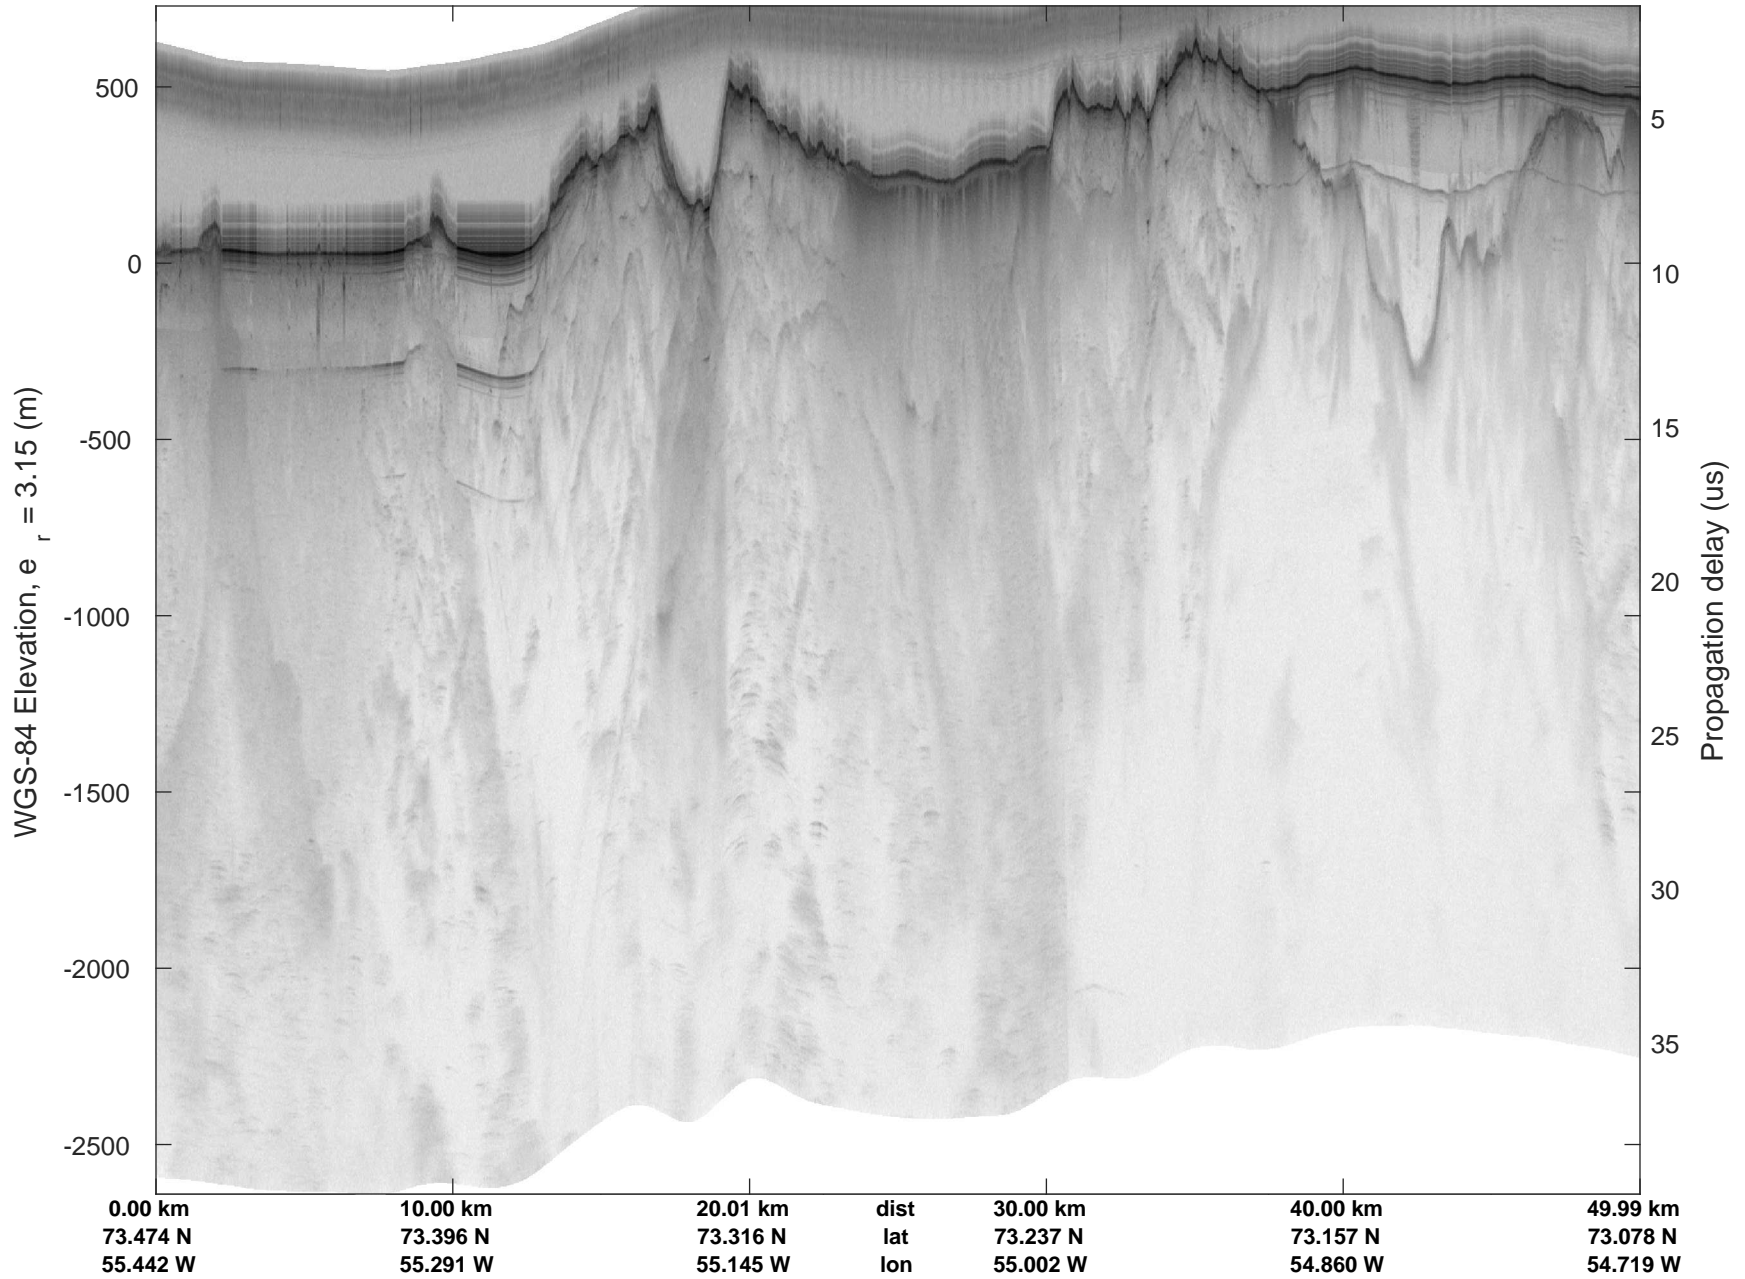

rds 2018\_Greenland\_P3: "Northwest Coastal A" 20180419\_01\_008: 11:53:47.6 to 12:00:01.9 GPS

rds 2018\_Greenland\_P3: "Northwest Coastal A" 20180419\_01\_009: 12:00:02.0 to 12:06:19.3 GPS

rds 2018\_Greenland\_P3: "Northwest Coastal A" 20180419\_01\_009: 12:00:02.0 to 12:06:19.3 GPS

rds 2018\_Greenland\_P3: "Northwest Coastal A" 20180419\_01\_010: 12:06:19.4 to 12:12:41.7 GPS

rds 2018\_Greenland\_P3: "Northwest Coastal A" 20180419\_01\_010: 12:06:19.4 to 12:12:41.7 GPS

rds 2018\_Greenland\_P3: "Northwest Coastal A" 20180419\_01\_011: 12:12:41.8 to 12:19:02.9 GPS

rds 2018\_Greenland\_P3: "Northwest Coastal A" 20180419\_01\_011: 12:12:41.8 to 12:19:02.9 GPS

rds 2018\_Greenland\_P3: "Northwest Coastal A" 20180419\_01\_012: 12:19:03.0 to 12:26:16.7 GPS

rds 2018\_Greenland\_P3: "Northwest Coastal A" 20180419\_01\_012: 12:19:03.0 to 12:26:16.7 GPS