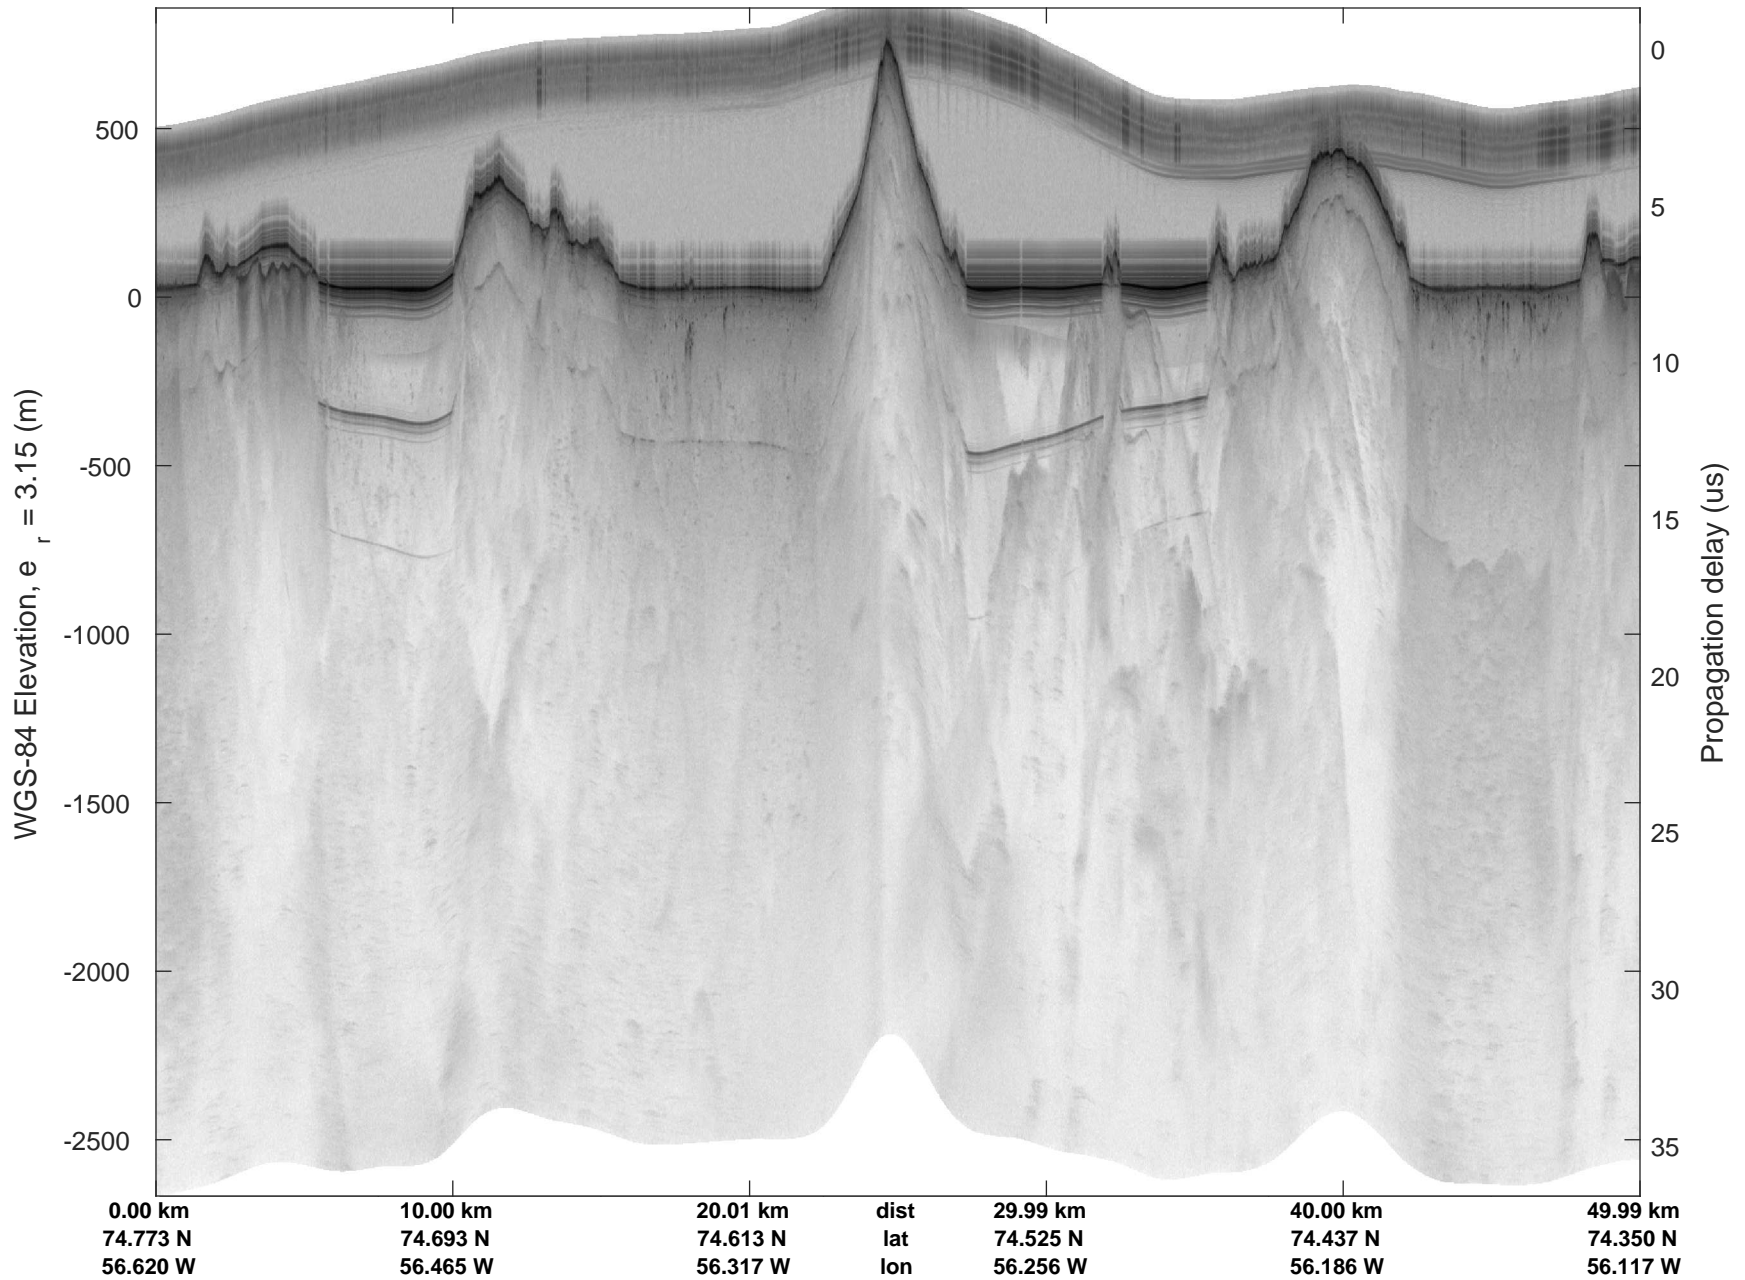

rds 2018\_Greenland\_P3: "Northwest Coastal A" 20180419\_01\_007: 11:47:31.9 to 11:53:47.5 GPS

rds 2018\_Greenland\_P3: "Northwest Coastal A" 20180419\_01\_007: 11:47:31.9 to 11:53:47.5 GPS

rds 2018\_Greenland\_P3: "Northwest Coastal A" 20180419\_01\_008: 11:53:47.6 to 12:00:01.9 GPS

rds 2018\_Greenland\_P3: "Northwest Coastal A" 20180419\_01\_008: 11:53:47.6 to 12:00:01.9 GPS

rds 2018\_Greenland\_P3: "Northwest Coastal A" 20180419\_01\_009: 12:00:02.0 to 12:06:19.3 GPS

rds 2018\_Greenland\_P3: "Northwest Coastal A" 20180419\_01\_009: 12:00:02.0 to 12:06:19.3 GPS

rds 2018\_Greenland\_P3: "Northwest Coastal A" 20180419\_01\_010: 12:06:19.4 to 12:12:41.7 GPS

rds 2018\_Greenland\_P3: "Northwest Coastal A" 20180419\_01\_010: 12:06:19.4 to 12:12:41.7 GPS

rds 2018\_Greenland\_P3: "Northwest Coastal A" 20180419\_01\_011: 12:12:41.8 to 12:19:02.9 GPS