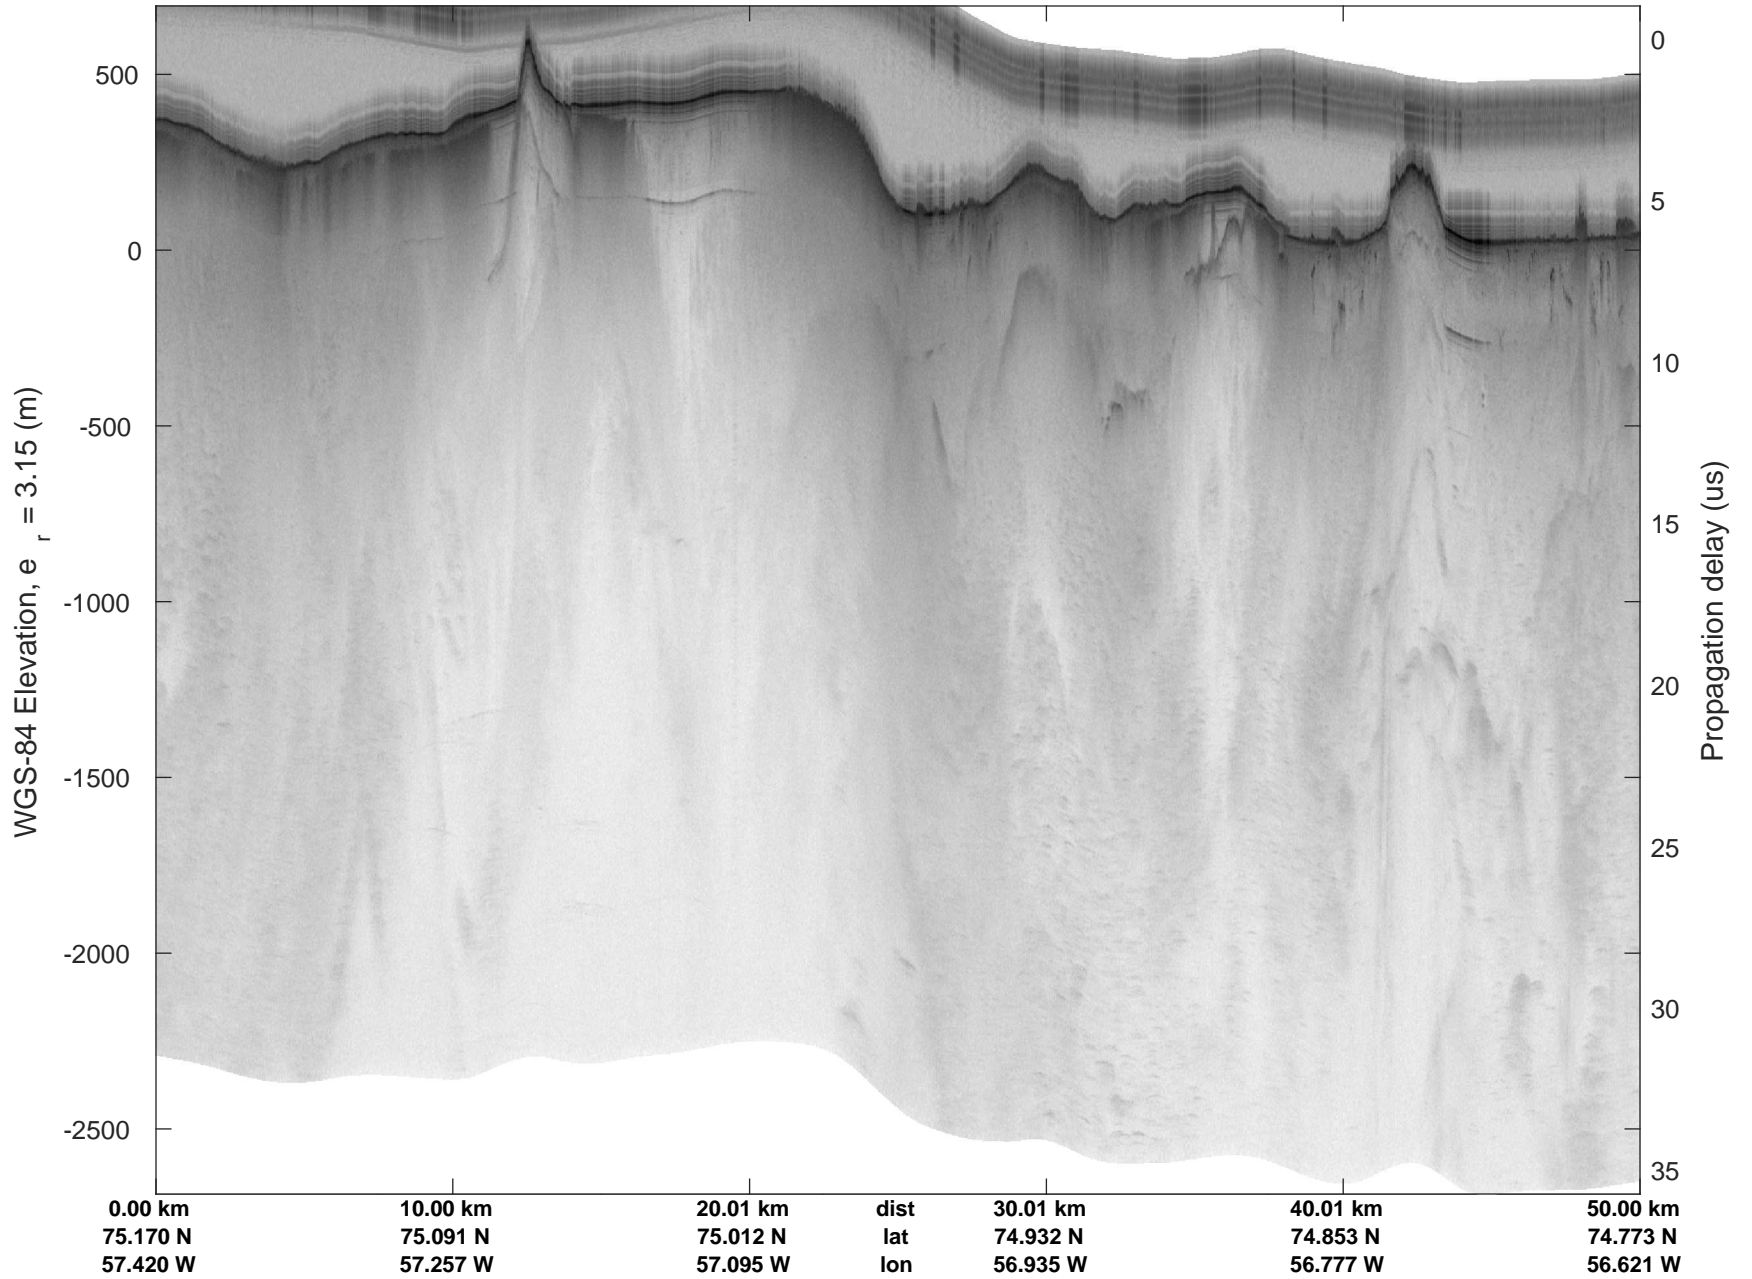

rds 2018\_Greenland\_P3: "Northwest Coastal A" 20180419\_01\_005: 11:34:47.0 to 11:41:04.9 GPS

rds 2018\_Greenland\_P3: "Northwest Coastal A" 20180419\_01\_006: 11:41:05.0 to 11:47:31.7 GPS

rds 2018\_Greenland\_P3: "Northwest Coastal A" 20180419\_01\_006: 11:41:05.0 to 11:47:31.7 GPS

rds 2018\_Greenland\_P3: "Northwest Coastal A" 20180419\_01\_007: 11:47:31.9 to 11:53:47.5 GPS

rds 2018\_Greenland\_P3: "Northwest Coastal A" 20180419\_01\_007: 11:47:31.9 to 11:53:47.5 GPS

rds 2018\_Greenland\_P3: "Northwest Coastal A" 20180419\_01\_008: 11:53:47.6 to 12:00:01.9 GPS

rds 2018\_Greenland\_P3: "Northwest Coastal A" 20180419\_01\_008: 11:53:47.6 to 12:00:01.9 GPS

rds 2018\_Greenland\_P3: "Northwest Coastal A" 20180419\_01\_009: 12:00:02.0 to 12:06:19.3 GPS

rds 2018\_Greenland\_P3: "Northwest Coastal A" 20180419\_01\_009: 12:00:02.0 to 12:06:19.3 GPS