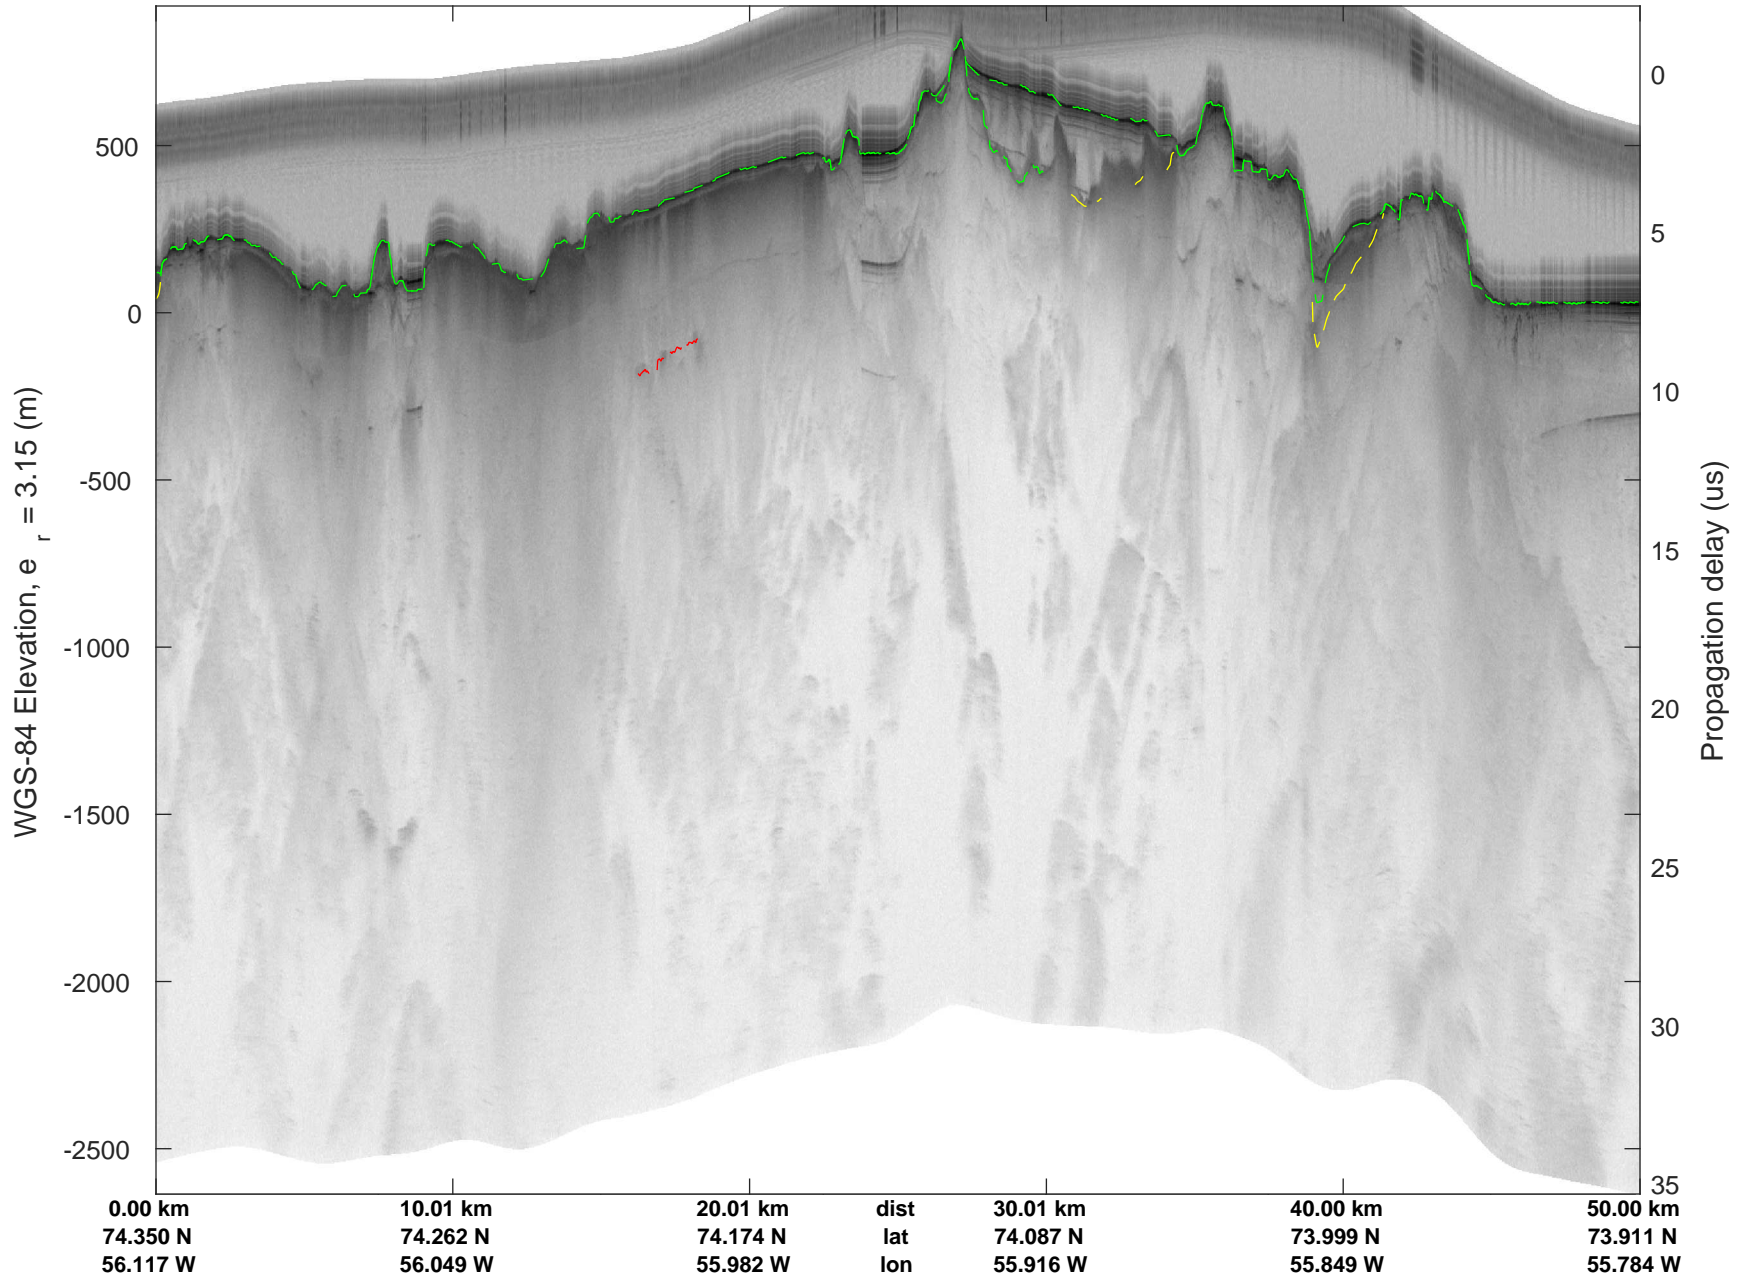

rds 2018\_Greenland\_P3: "Northwest Coastal A" 20180419\_01\_007: 11:47:31.9 to 11:53:47.5 GPS

rds 2018\_Greenland\_P3: "Northwest Coastal A" 20180419\_01\_007: 11:47:31.9 to 11:53:47.5 GPS

rds 2018\_Greenland\_P3: "Northwest Coastal A" 20180419\_01\_008: 11:53:47.6 to 12:00:01.9 GPS

rds 2018\_Greenland\_P3: "Northwest Coastal A" 20180419\_01\_008: 11:53:47.6 to 12:00:01.9 GPS

rds 2018\_Greenland\_P3: "Northwest Coastal A" 20180419\_01\_009: 12:00:02.0 to 12:06:19.3 GPS

rds 2018\_Greenland\_P3: "Northwest Coastal A" 20180419\_01\_009: 12:00:02.0 to 12:06:19.3 GPS

rds 2018\_Greenland\_P3: "Northwest Coastal A" 20180419\_01\_010: 12:06:19.4 to 12:12:41.7 GPS

rds 2018\_Greenland\_P3: "Northwest Coastal A" 20180419\_01\_010: 12:06:19.4 to 12:12:41.7 GPS

rds 2018\_Greenland\_P3: "Northwest Coastal A" 20180419\_01\_011: 12:12:41.8 to 12:19:02.9 GPS

rds 2018\_Greenland\_P3: "Northwest Coastal A" 20180419\_01\_011: 12:12:41.8 to 12:19:02.9 GPS

rds 2018\_Greenland\_P3: "Northwest Coastal A" 20180419\_01\_012: 12:19:03.0 to 12:26:16.7 GPS

rds 2018\_Greenland\_P3: "Northwest Coastal A" 20180419\_01\_012: 12:19:03.0 to 12:26:16.7 GPS