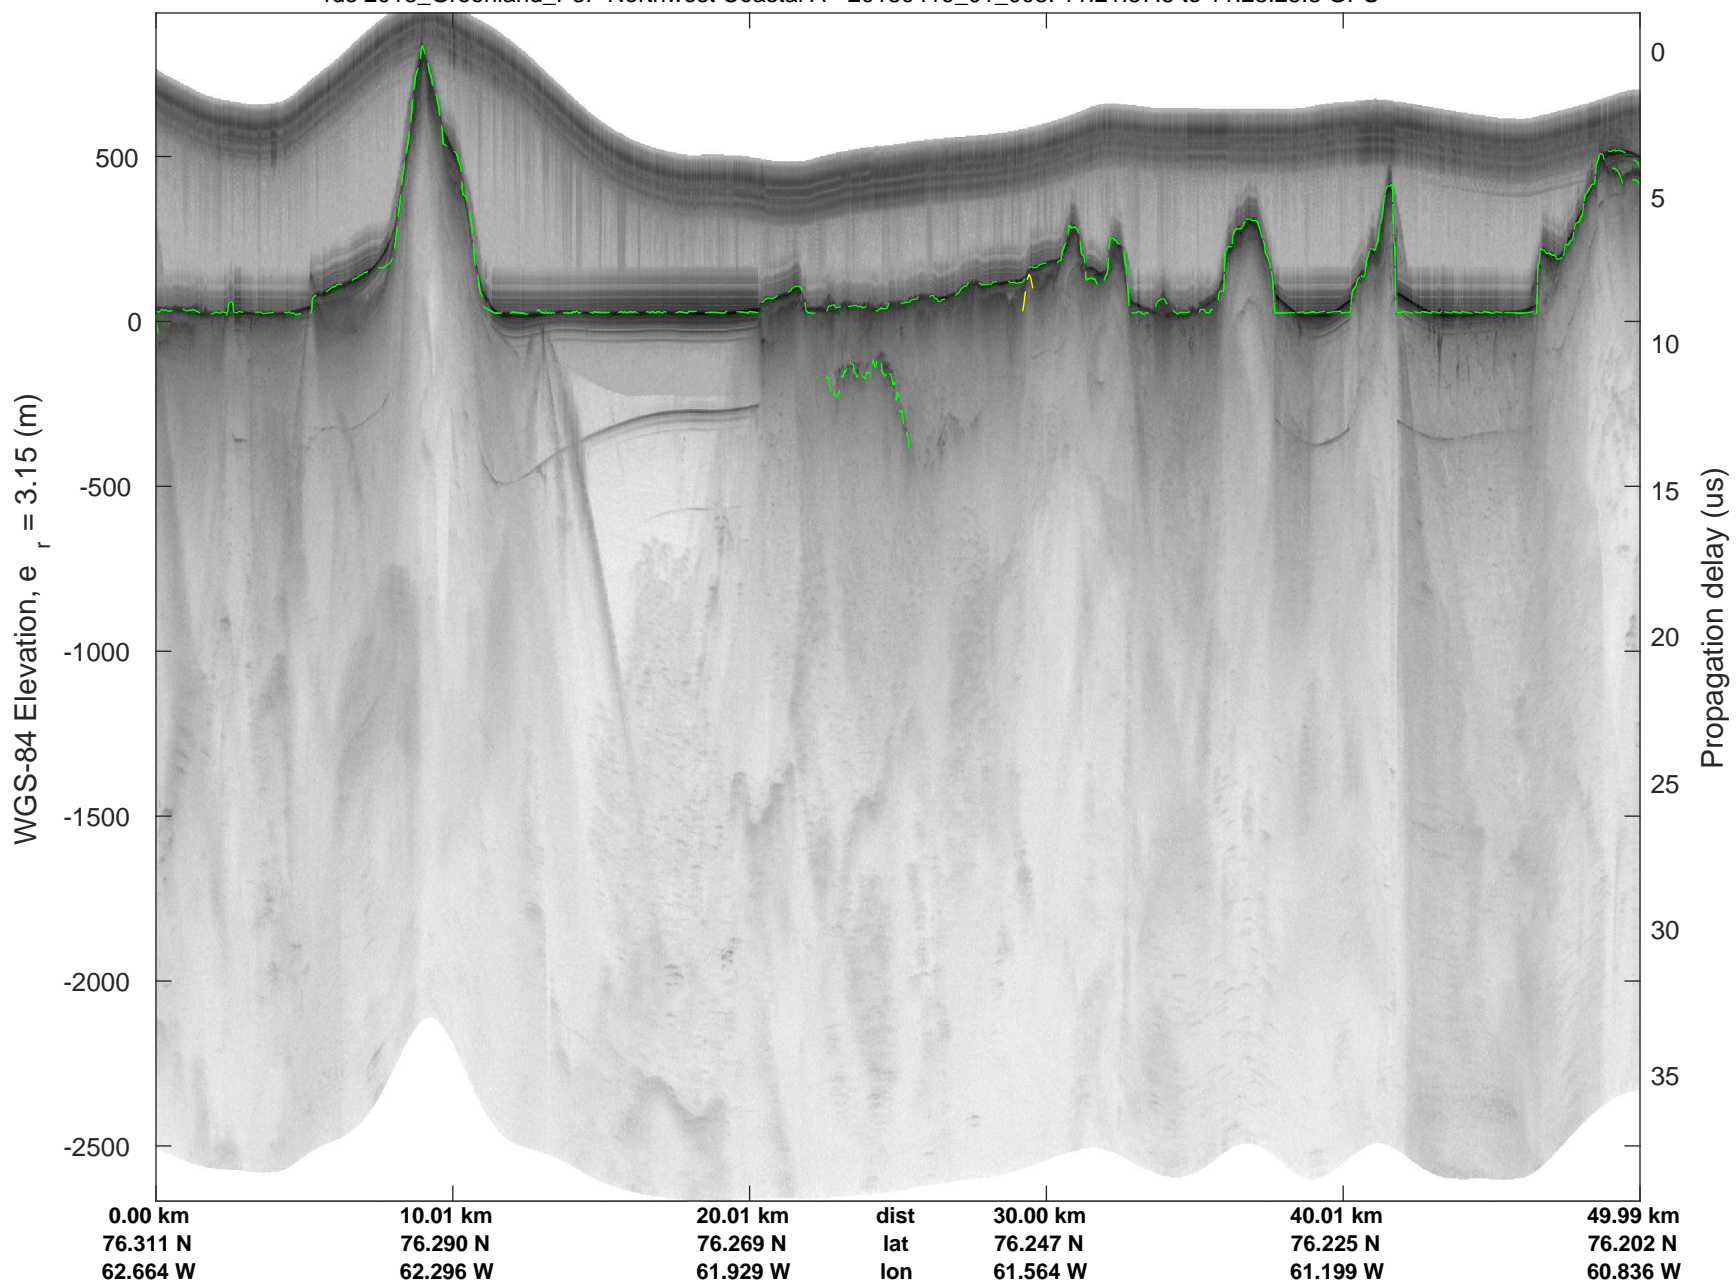

rds 2018\_Greenland\_P3: "Northwest Coastal A" 20180419\_01\_001: 11:09:17.5 to 11:15:31.2 GPS

rds 2018\_Greenland\_P3: "Northwest Coastal A" 20180419\_01\_001: 11:09:17.5 to 11:15:31.2 GPS

rds 2018\_Greenland\_P3: "Northwest Coastal A" 20180419\_01\_002: 11:15:31.3 to 11:21:57.4 GPS

rds 2018\_Greenland\_P3: "Northwest Coastal A" 20180419\_01\_002: 11:15:31.3 to 11:21:57.4 GPS

rds 2018\_Greenland\_P3: "Northwest Coastal A" 20180419\_01\_003: 11:21:57.5 to 11:28:25.8 GPS

rds 2018\_Greenland\_P3: "Northwest Coastal A" 20180419\_01\_003: 11:21:57.5 to 11:28:25.8 GPS

rds 2018\_Greenland\_P3: "Northwest Coastal A" 20180419\_01\_004: 11:28:25.9 to 11:34:46.9 GPS

rds 2018\_Greenland\_P3: "Northwest Coastal A" 20180419\_01\_004: 11:28:25.9 to 11:34:46.9 GPS

rds 2018\_Greenland\_P3: "Northwest Coastal A" 20180419\_01\_005: 11:34:47.0 to 11:41:04.9 GPS

rds 2018\_Greenland\_P3: "Northwest Coastal A" 20180419\_01\_008: 11:53:47.6 to 12:00:01.9 GPS

rds 2018\_Greenland\_P3: "Northwest Coastal A" 20180419\_01\_009: 12:00:02.0 to 12:06:19.3 GPS

rds 2018\_Greenland\_P3: "Northwest Coastal A" 20180419\_01\_009: 12:00:02.0 to 12:06:19.3 GPS