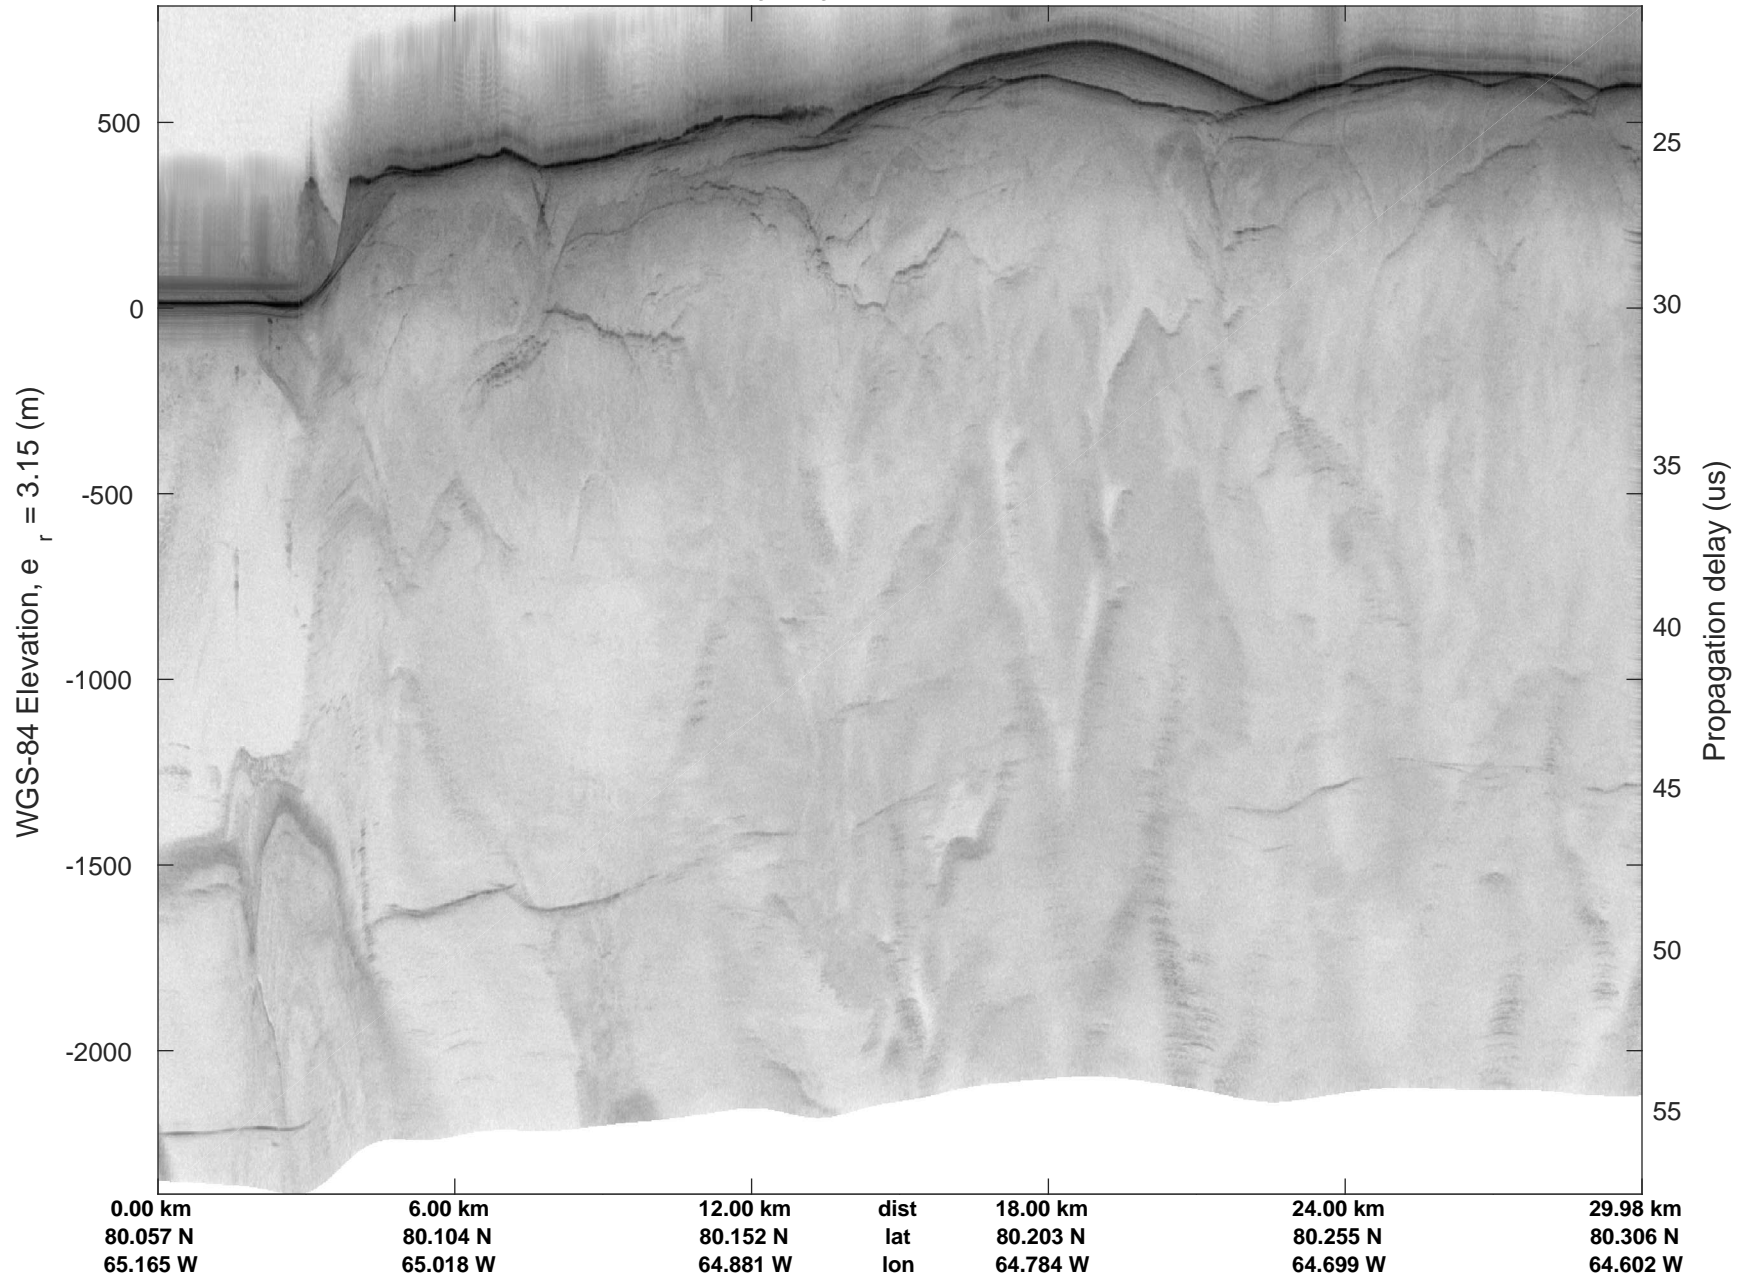

rds 2018_Greenland_P3: "Hiawatha Ping Pong" 20180406_01_006: 13:48:58.8 to 13:52:17.9 GPS