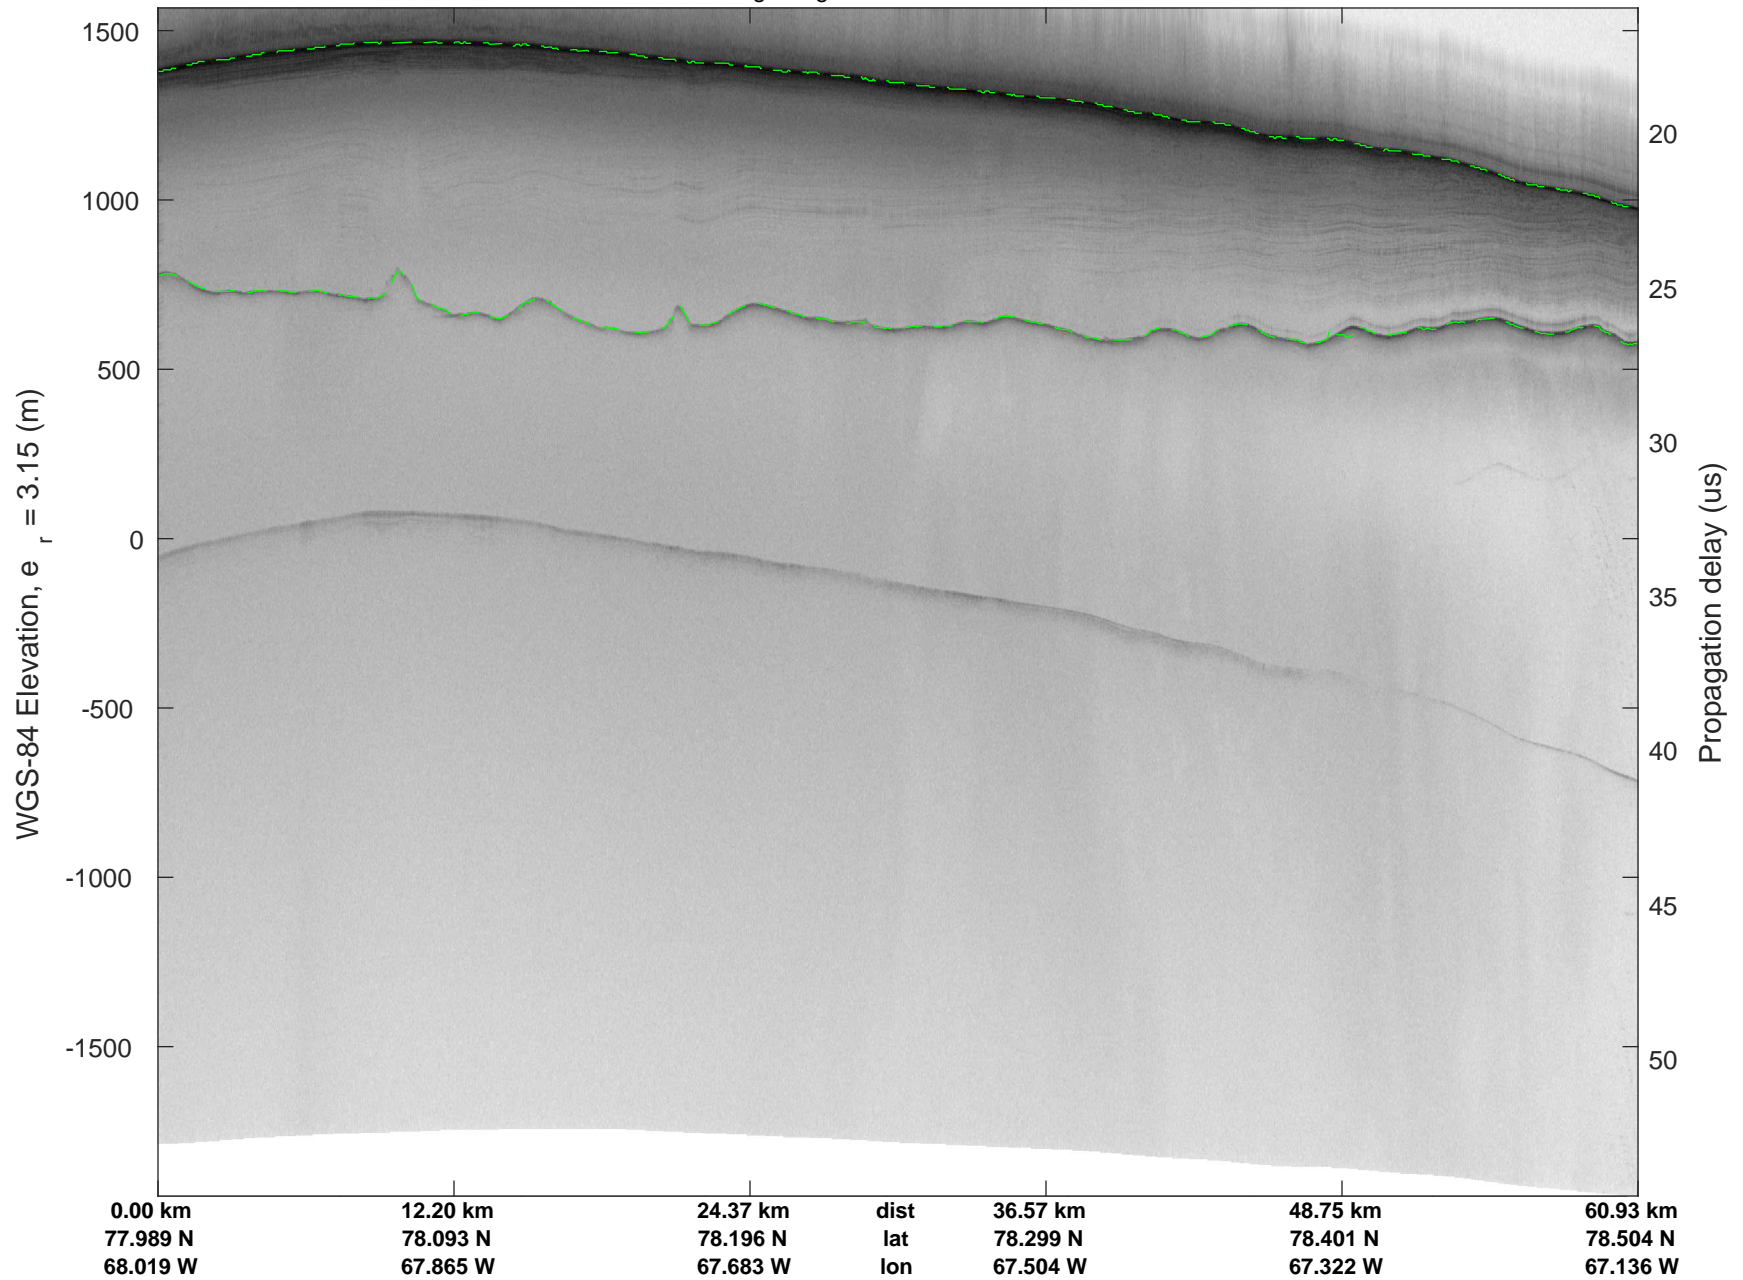

rds 2018_Greenland_P3: "Hiawatha Ping Pong" 20180406_01_001: 13:22:58.5 to 13:29:22.4 GPS

rds 2018_Greenland_P3: "Hiawatha Ping Pong" 20180406_01_001: 13:22:58.5 to 13:29:22.4 GPS

rds 2018_Greenland_P3: "Hiawatha Ping Pong" 20180406_01_002: 13:29:22.5 to 13:36:15.1 GPS

rds 2018_Greenland_P3: "Hiawatha Ping Pong" 20180406_01_002: 13:29:22.5 to 13:36:15.1 GPS

rds 2018_Greenland_P3: "Hiawatha Ping Pong" 20180406_01_003: 13:36:15.2 to 13:39:34.4 GPS

rds 2018_Greenland_P3: "Hiawatha Ping Pong" 20180406_01_003: 13:36:15.2 to 13:39:34.4 GPS