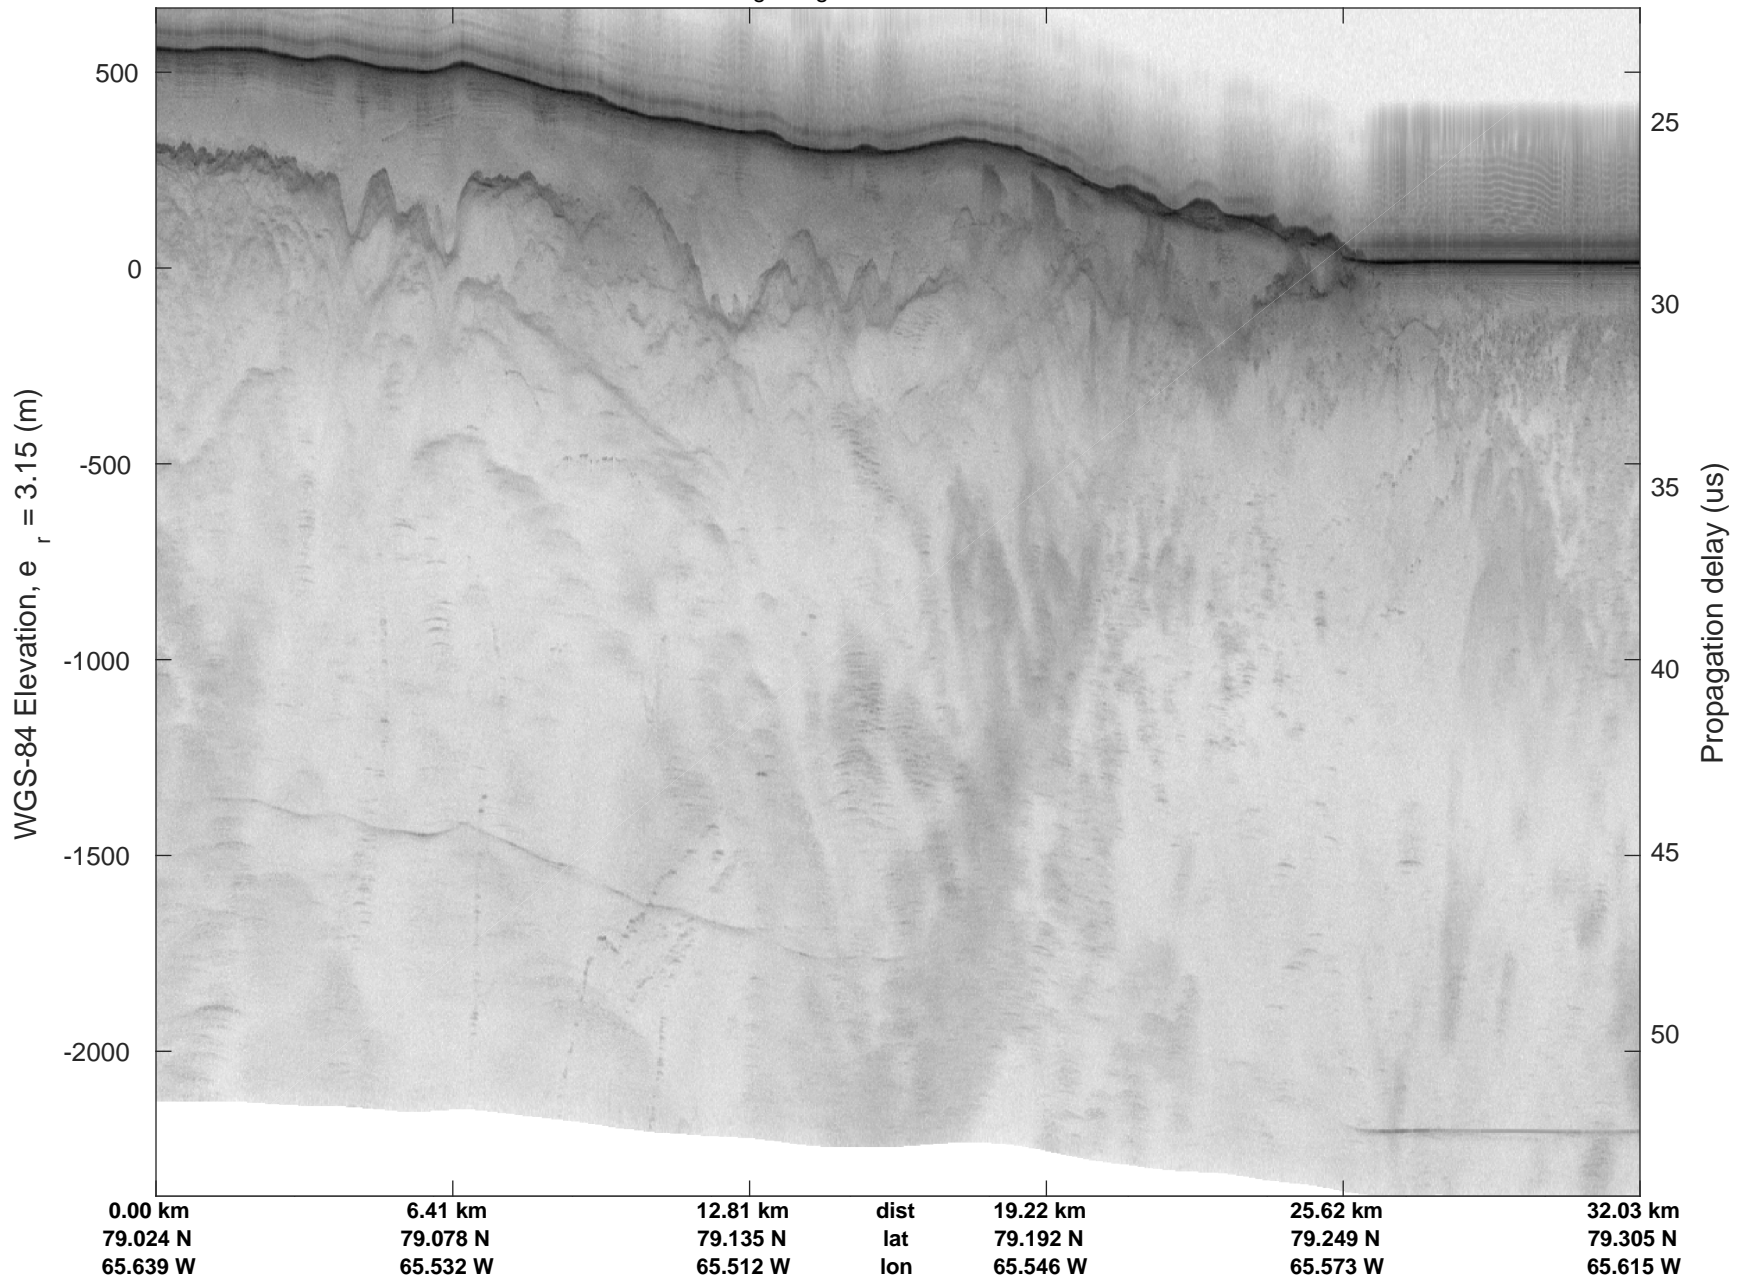

rds 2018_Greenland_P3: "Hiawatha Ping Pong" 20180406_01_001: 13:22:58.5 to 13:29:22.4 GPS

rds 2018_Greenland_P3: "Hiawatha Ping Pong" 20180406_01_001: 13:22:58.5 to 13:29:22.4 GPS

rds 2018_Greenland_P3: "Hiawatha Ping Pong" 20180406_01_002: 13:29:22.5 to 13:36:15.1 GPS

rds 2018_Greenland_P3: "Hiawatha Ping Pong" 20180406_01_002: 13:29:22.5 to 13:36:15.1 GPS

rds 2018_Greenland_P3: "Hiawatha Ping Pong" 20180406_01_003: 13:36:15.2 to 13:39:34.4 GPS

rds 2018_Greenland_P3: "Hiawatha Ping Pong" 20180406_01_003: 13:36:15.2 to 13:39:34.4 GPS