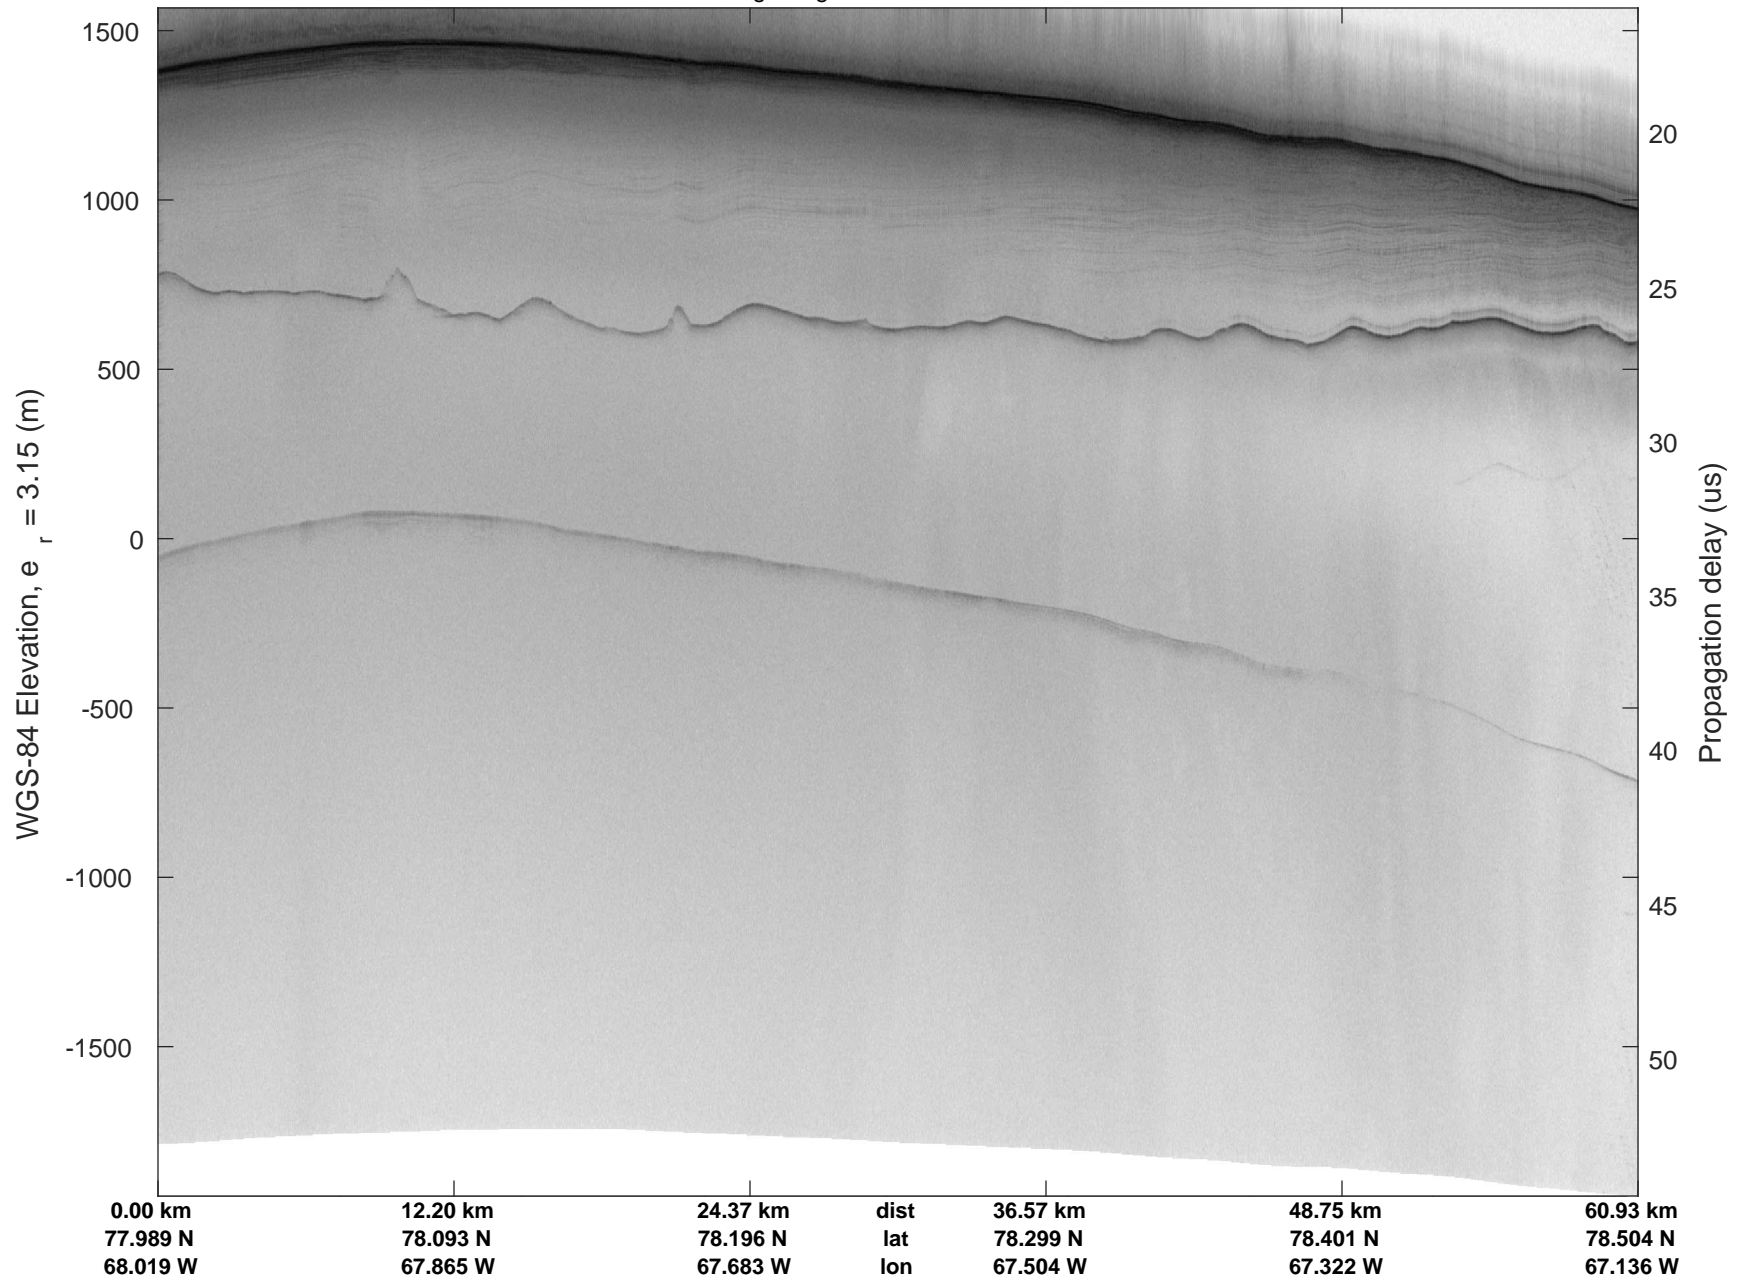

rds 2018_Greenland_P3: "Hiawatha Ping Pong" 20180406_01_001: 13:22:58.5 to 13:29:22.4 GPS

rds 2018_Greenland_P3: "Hiawatha Ping Pong" 20180406_01_001: 13:22:58.5 to 13:29:22.4 GPS

rds 2018_Greenland_P3: "Hiawatha Ping Pong" 20180406_01_002: 13:29:22.5 to 13:36:15.1 GPS