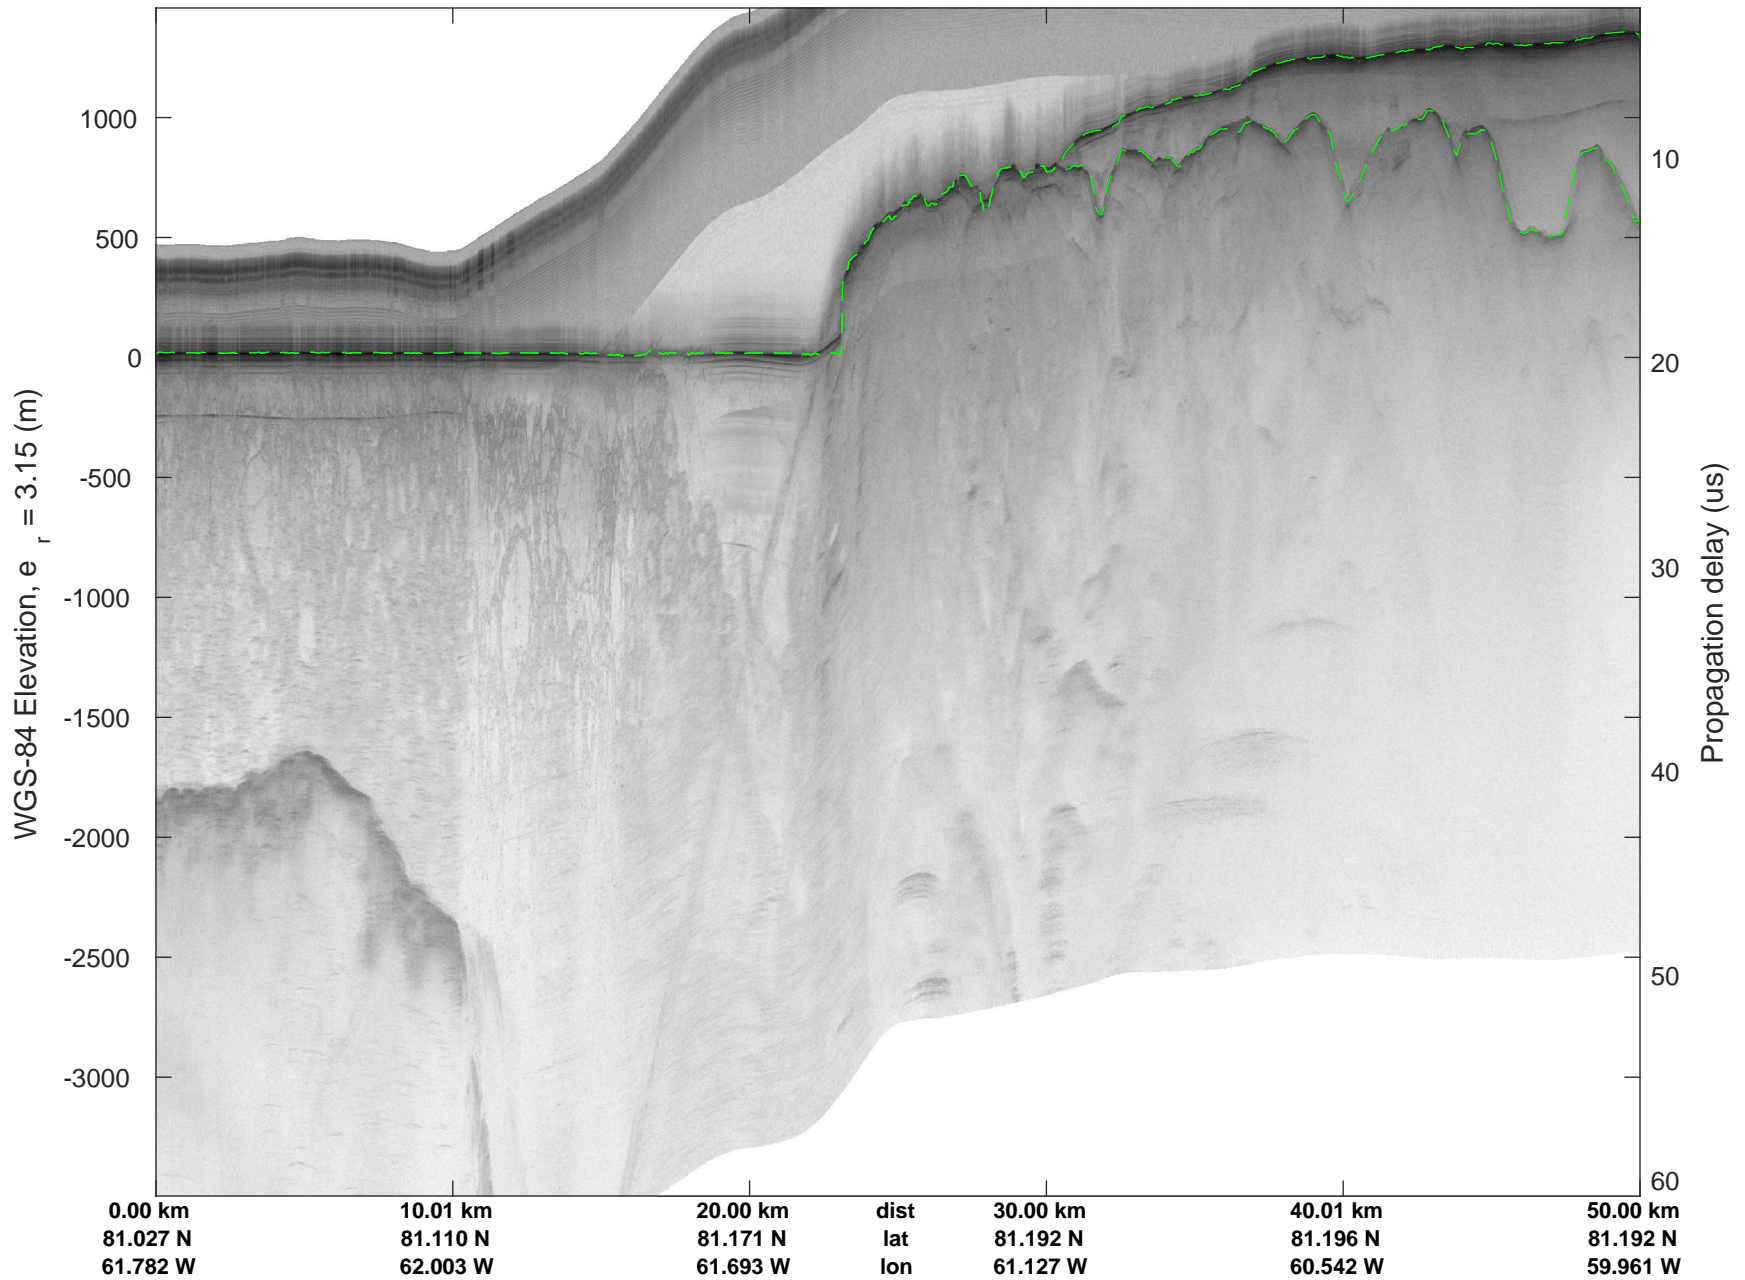

rds 2018_Greenland_P3: "IceSat-2 North" 20180405_01_016: 12:47:11.6 to 12:54:50.2 GPS

rds 2018_Greenland_P3: "IceSat-2 North" 20180405_01_016: 12:47:11.6 to 12:54:50.2 GPS

rds 2018_Greenland_P3: "IceSat-2 North" 20180405_01_017: 12:54:50.4 to 13:02:34.1 GPS

rds 2018_Greenland_P3: "IceSat-2 North" 20180405_01_017: 12:54:50.4 to 13:02:34.1 GPS

rds 2018_Greenland_P3: "IceSat-2 North" 20180405_01_018: 13:02:34.2 to 13:08:57.7 GPS

rds 2018_Greenland_P3: "IceSat-2 North" 20180405_01_018: 13:02:34.2 to 13:08:57.7 GPS