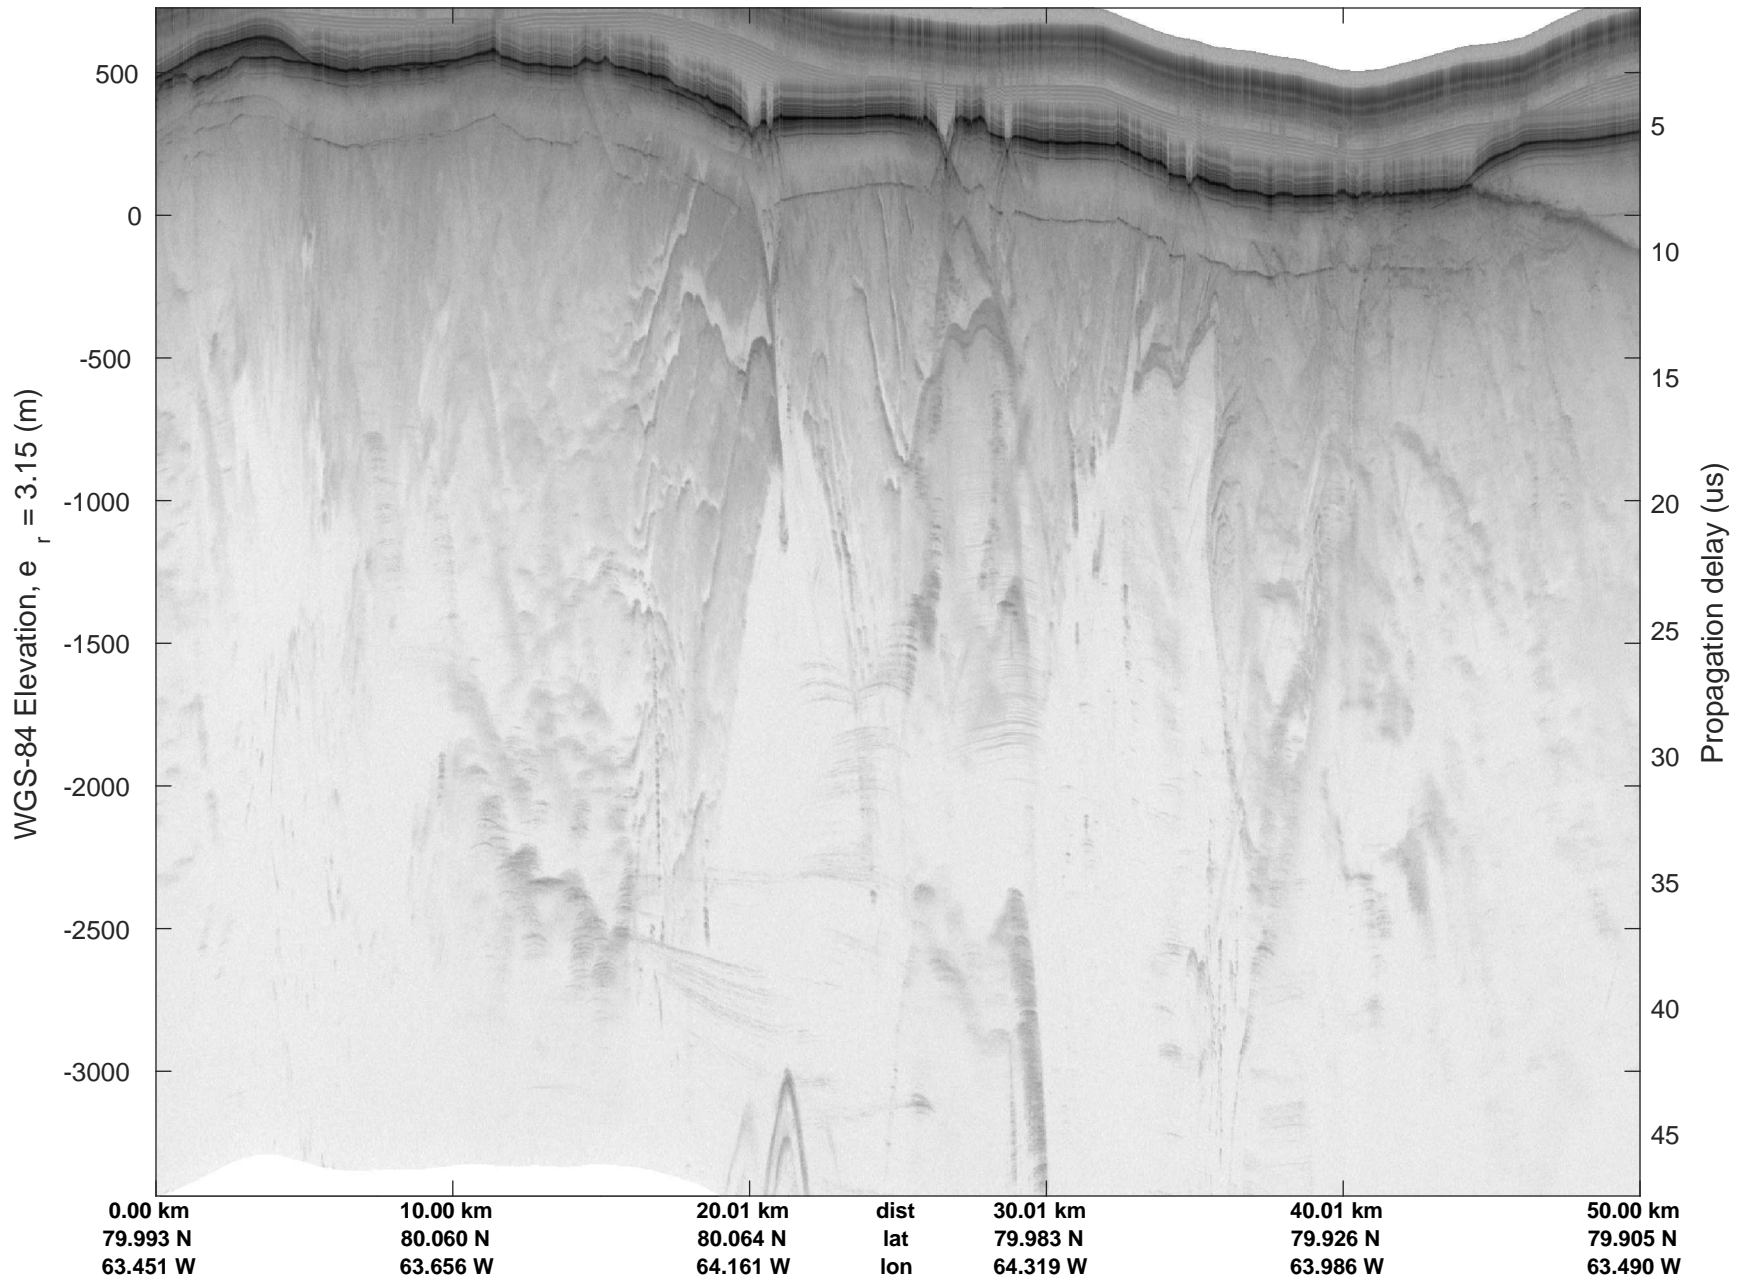

rds 2018_Greenland_P3: "IceSat-2 North" 20180405_01_008: 11:55:14.3 to 12:02:41.4 GPS