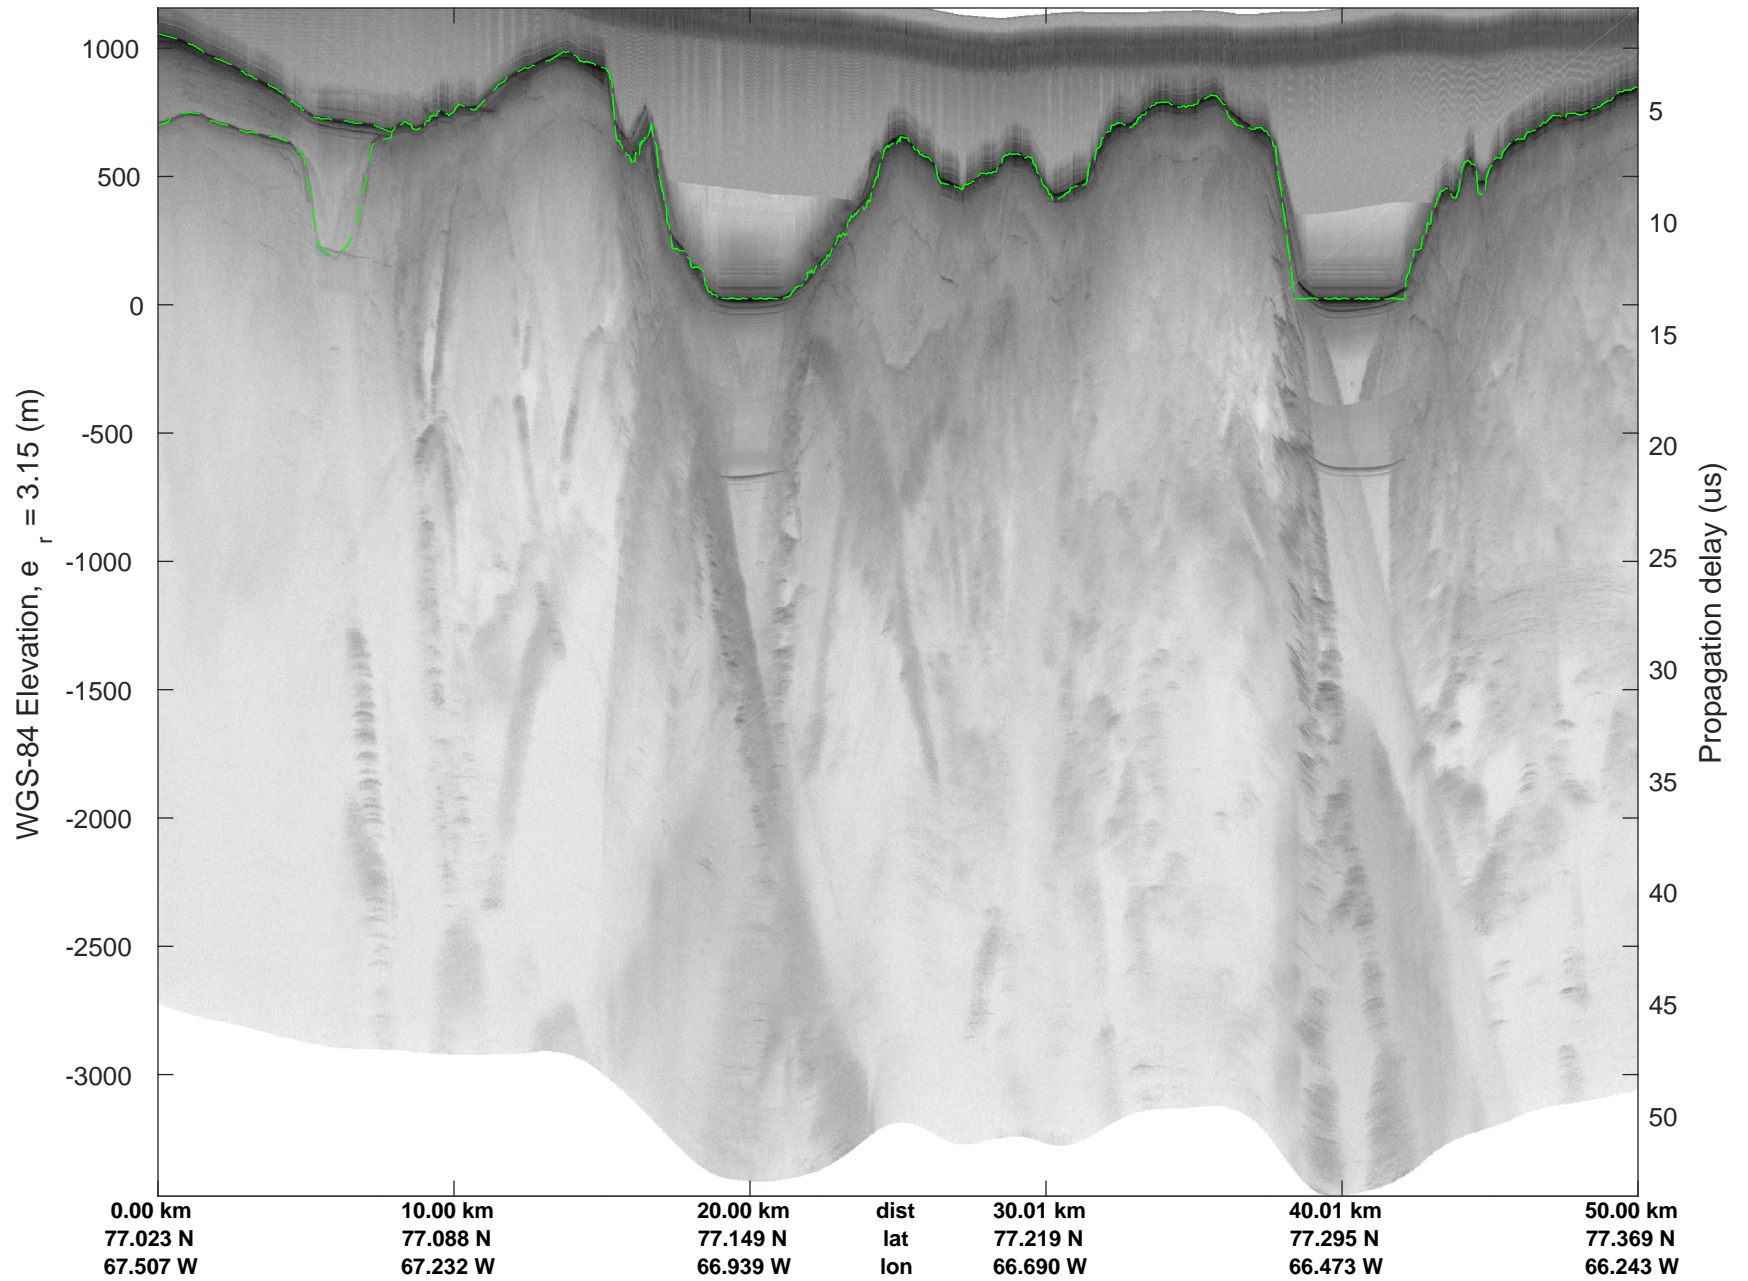

rds 2018_Greenland_P3: "IceSat-2 North" 20180405_01_001: 11:10:26.8 to 11:16:42.7 GPS

rds 2018_Greenland_P3: "IceSat-2 North" 20180405_01_001: 11:10:26.8 to 11:16:42.7 GPS

rds 2018_Greenland_P3: "IceSat-2 North" 20180405_01_002: 11:16:42.8 to 11:23:03.3 GPS

rds 2018_Greenland_P3: "IceSat-2 North" 20180405_01_002: 11:16:42.8 to 11:23:03.3 GPS

rds 2018_Greenland_P3: "IceSat-2 North" 20180405_01_003: 11:23:03.4 to 11:29:03.8 GPS

rds 2018_Greenland_P3: "IceSat-2 North" 20180405_01_003: 11:23:03.4 to 11:29:03.8 GPS