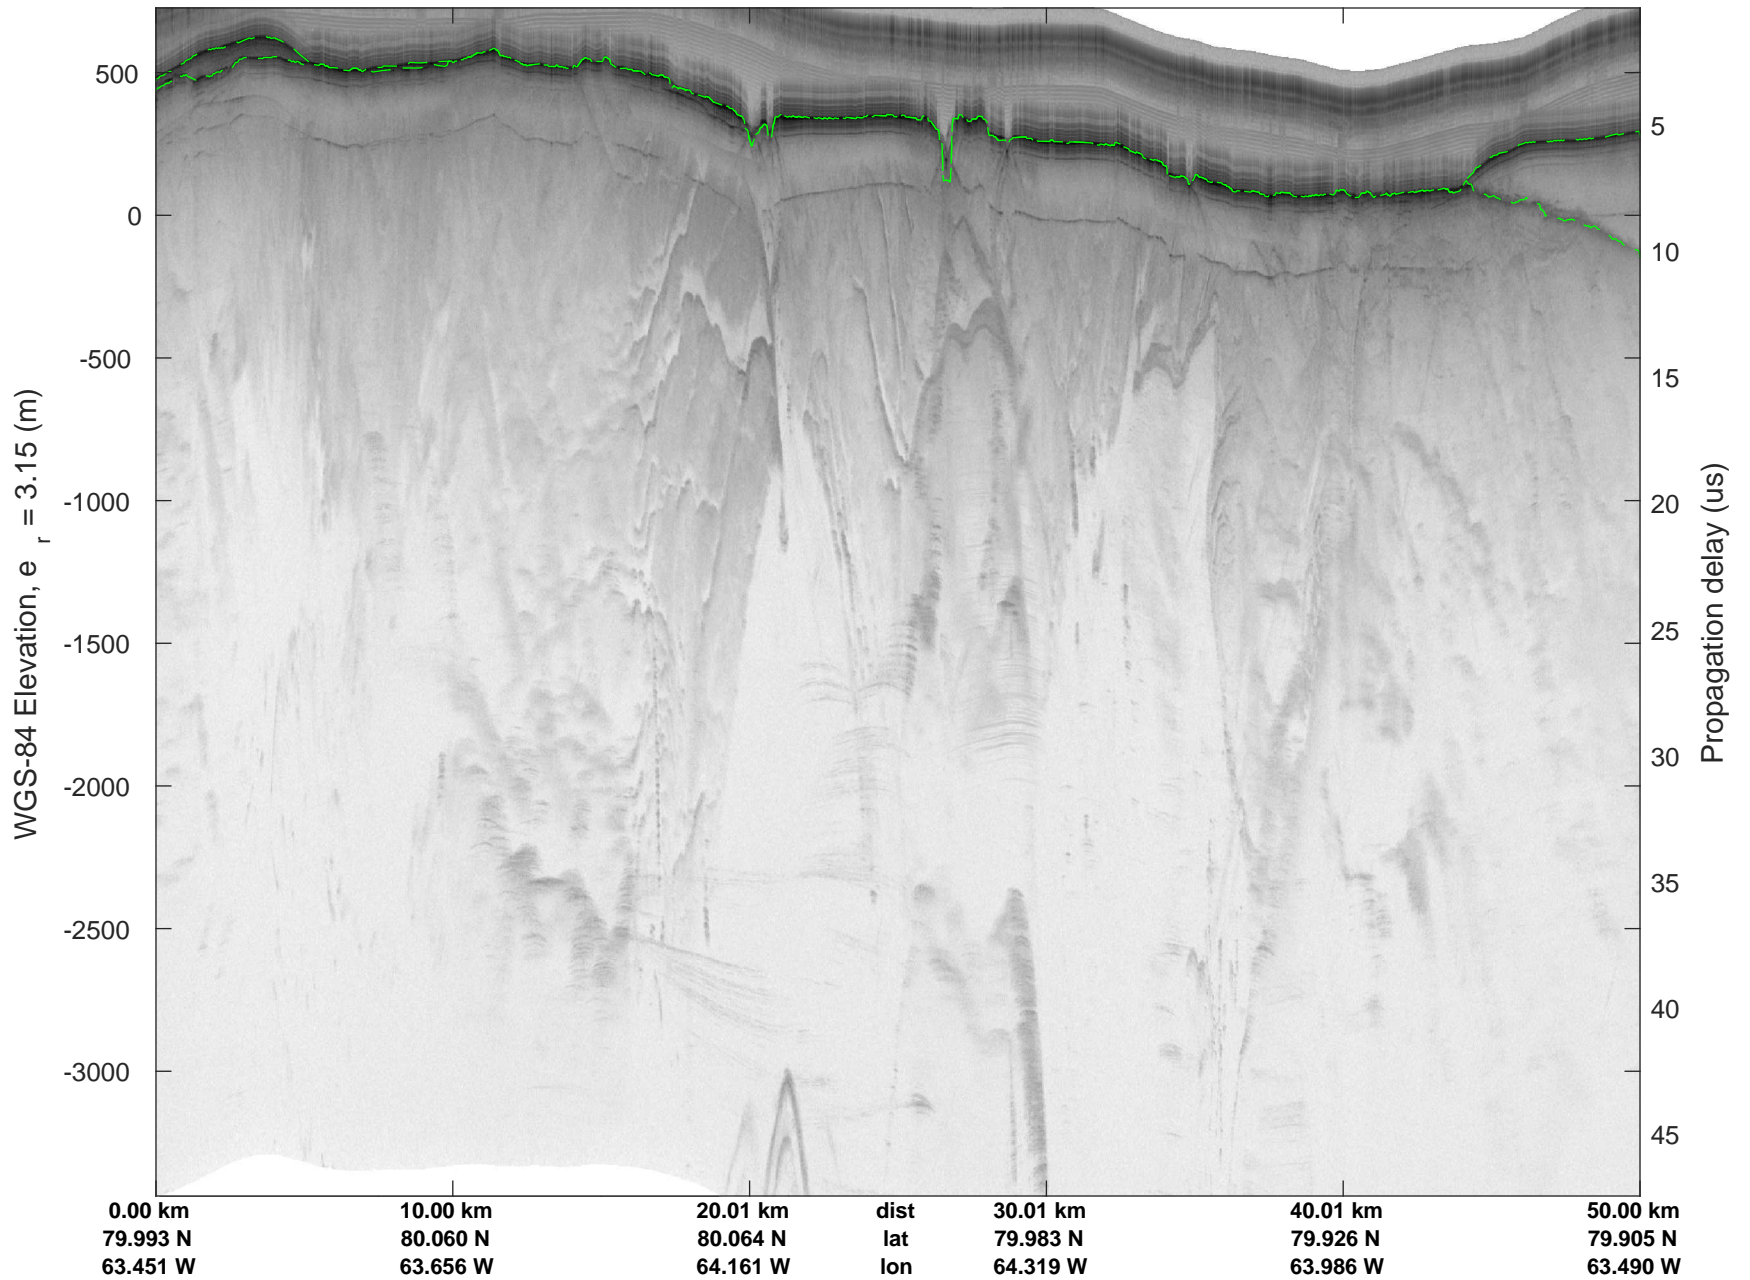

rds 2018_Greenland_P3: "IceSat-2 North" 20180405_01_007: 11:48:16.6 to 11:55:14.1 GPS

rds 2018_Greenland_P3: "IceSat-2 North" 20180405_01_007: 11:48:16.6 to 11:55:14.1 GPS

rds 2018_Greenland_P3: "IceSat-2 North" 20180405_01_008: 11:55:14.3 to 12:02:41.4 GPS

rds 2018_Greenland_P3: "IceSat-2 North" 20180405_01_008: 11:55:14.3 to 12:02:41.4 GPS

rds 2018_Greenland_P3: "IceSat-2 North" 20180405_01_009: 12:02:41.6 to 12:09:28.3 GPS

rds 2018_Greenland_P3: "IceSat-2 North" 20180405_01_009: 12:02:41.6 to 12:09:28.3 GPS