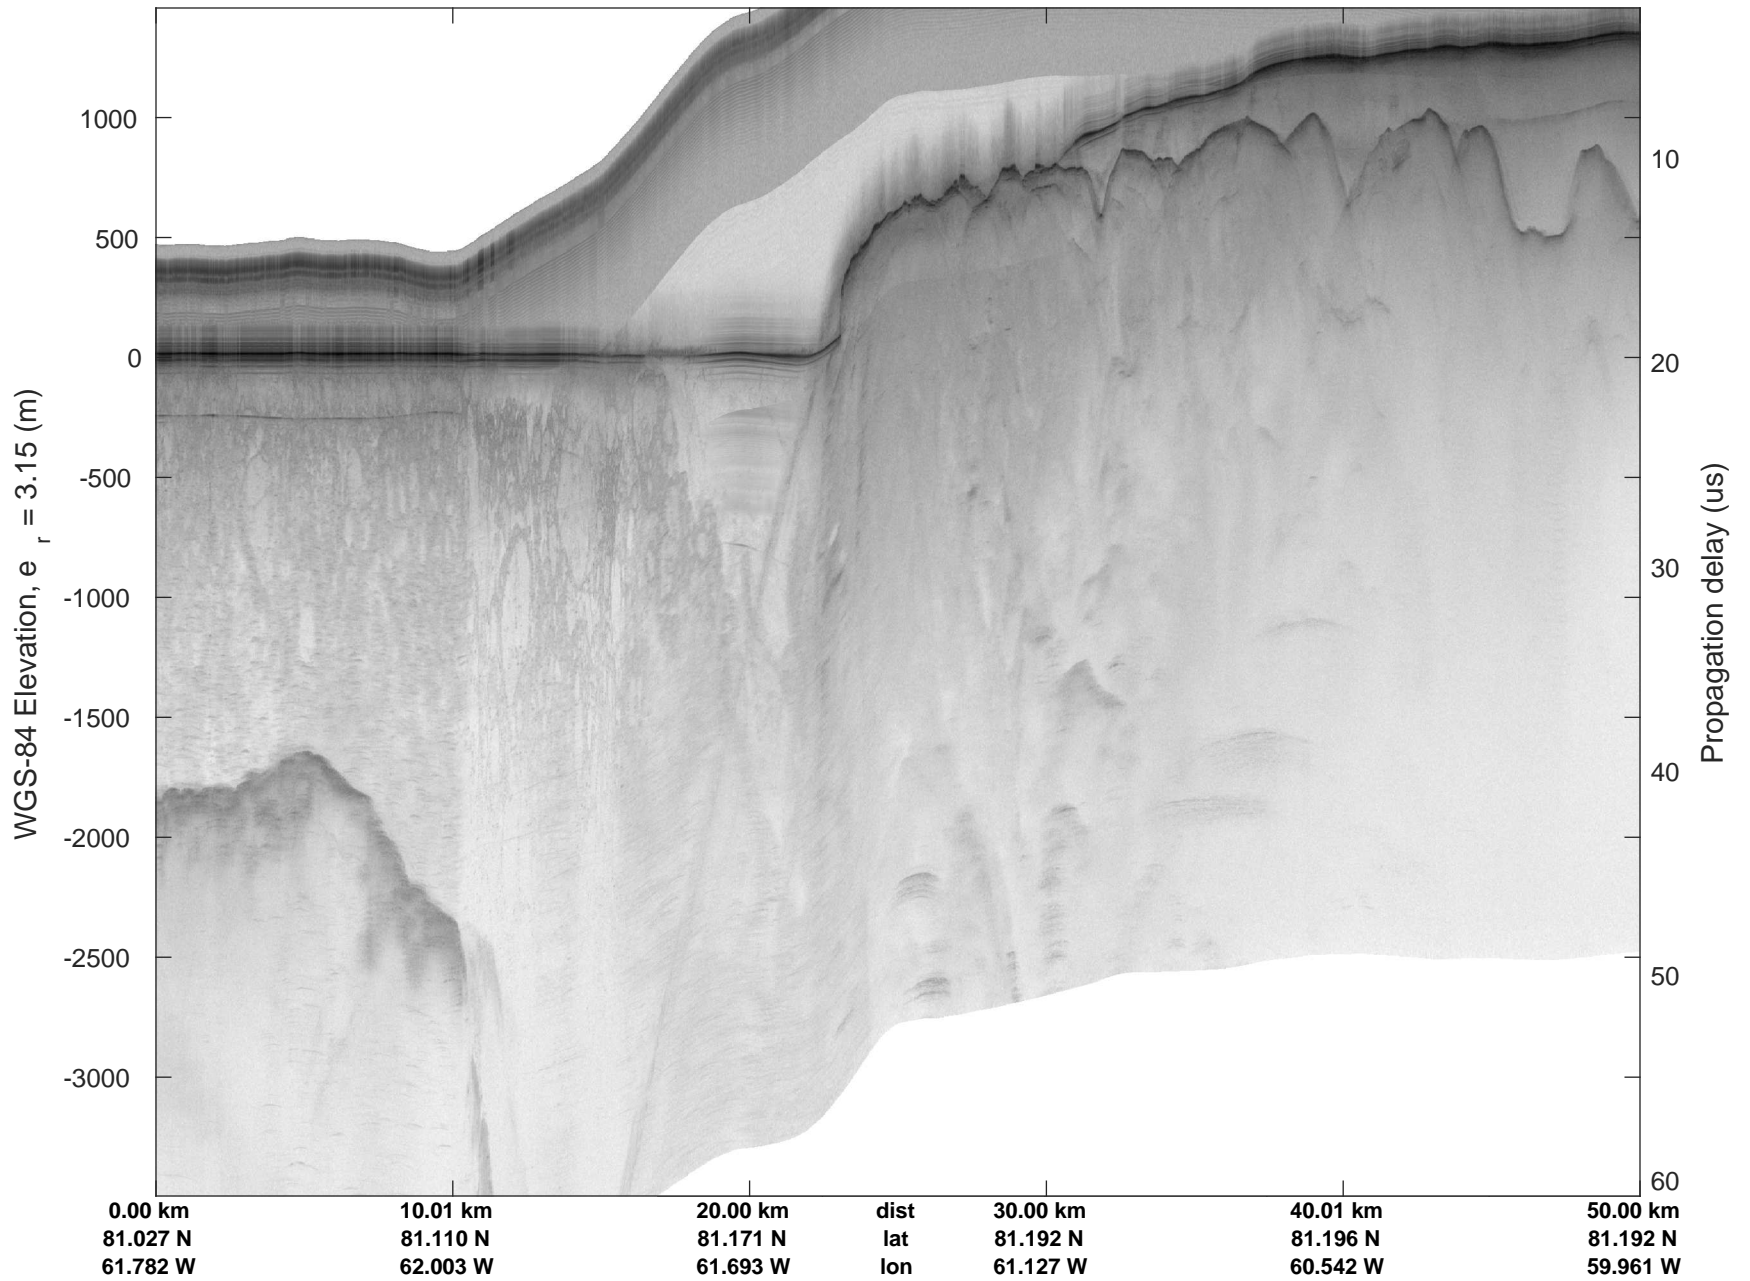

rds 2018_Greenland_P3: "IceSat-2 North" 20180405_01_017: 12:54:50.4 to 13:02:34.1 GPS