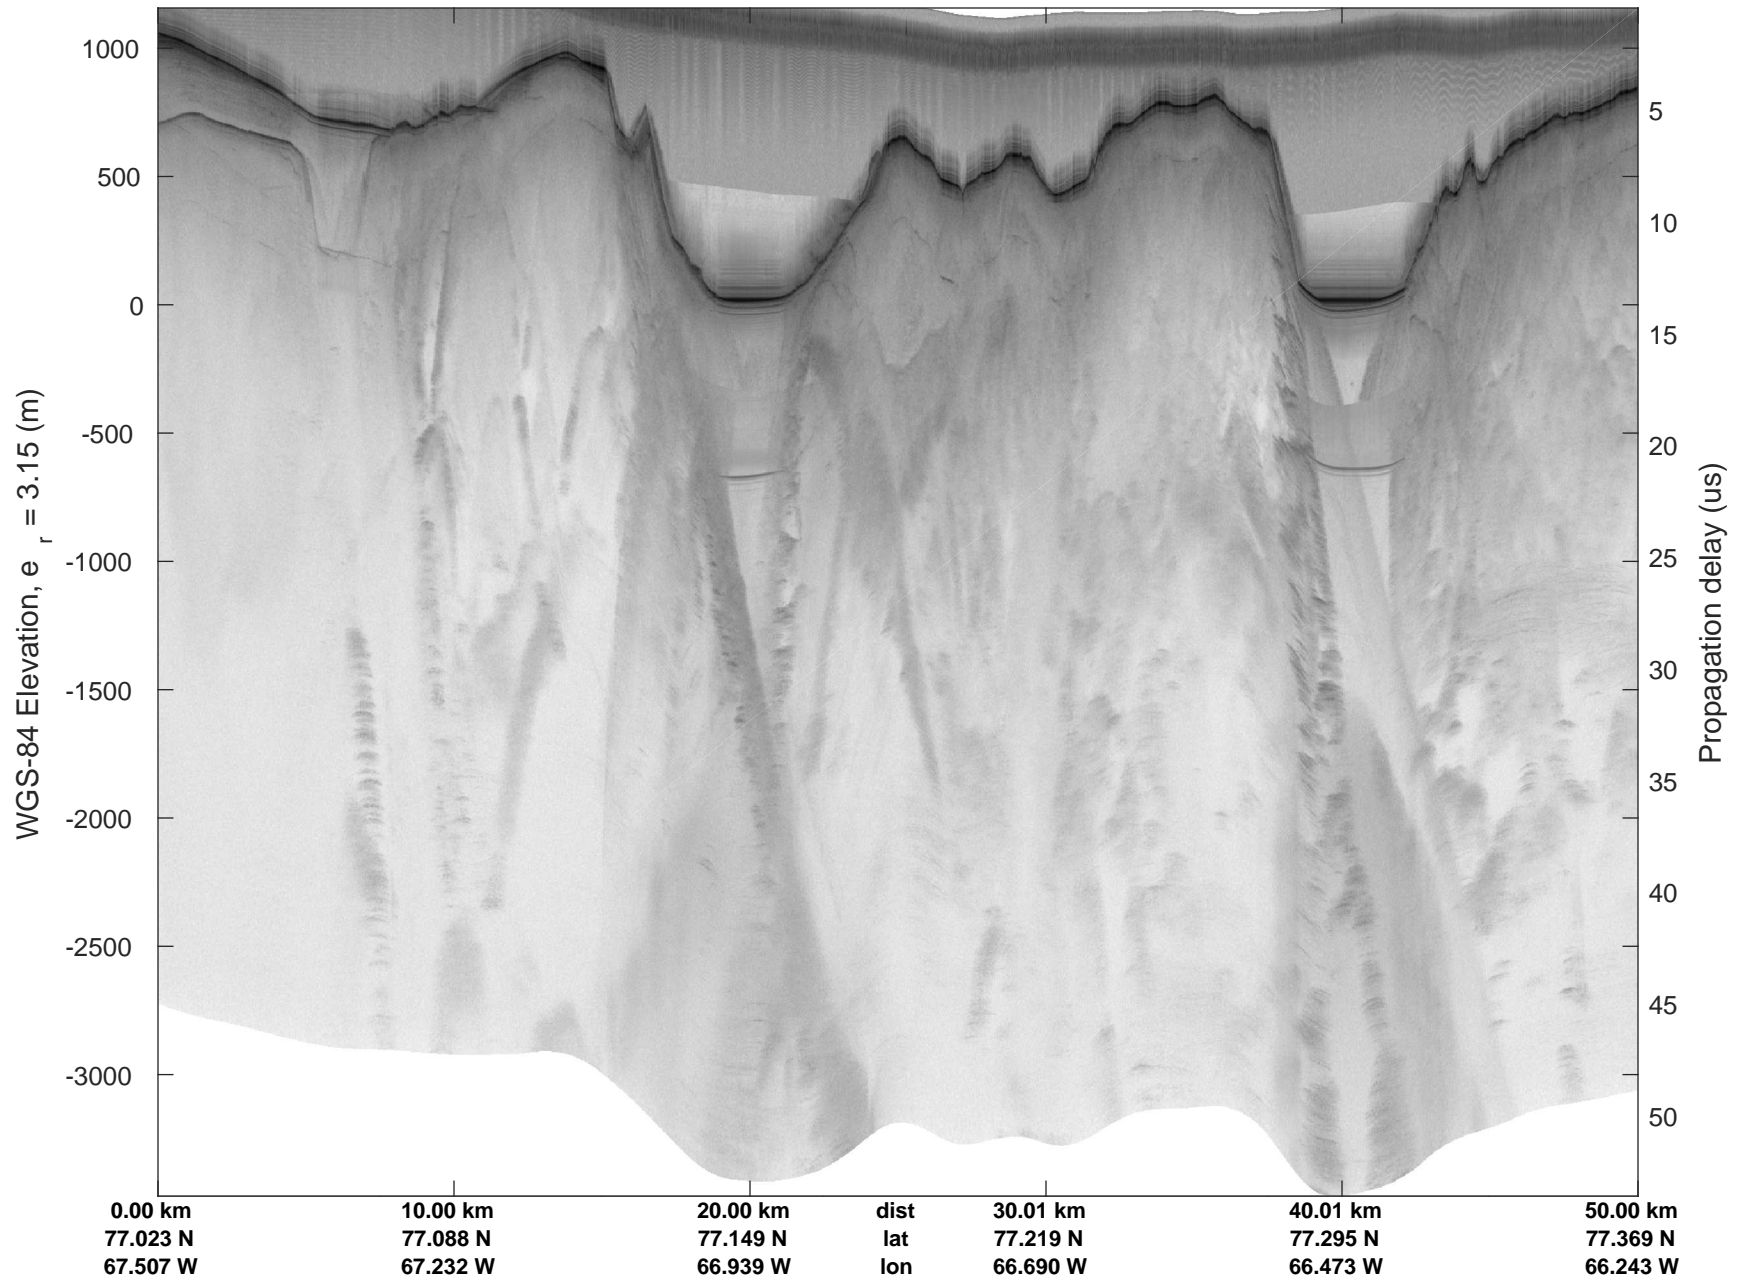

rds 2018_Greenland_P3: "IceSat-2 North" 20180405_01_001: 11:10:26.8 to 11:16:42.7 GPS

rds 2018_Greenland_P3: "IceSat-2 North" 20180405_01_001: 11:10:26.8 to 11:16:42.7 GPS

rds 2018_Greenland_P3: "IceSat-2 North" 20180405_01_002: 11:16:42.8 to 11:23:03.3 GPS