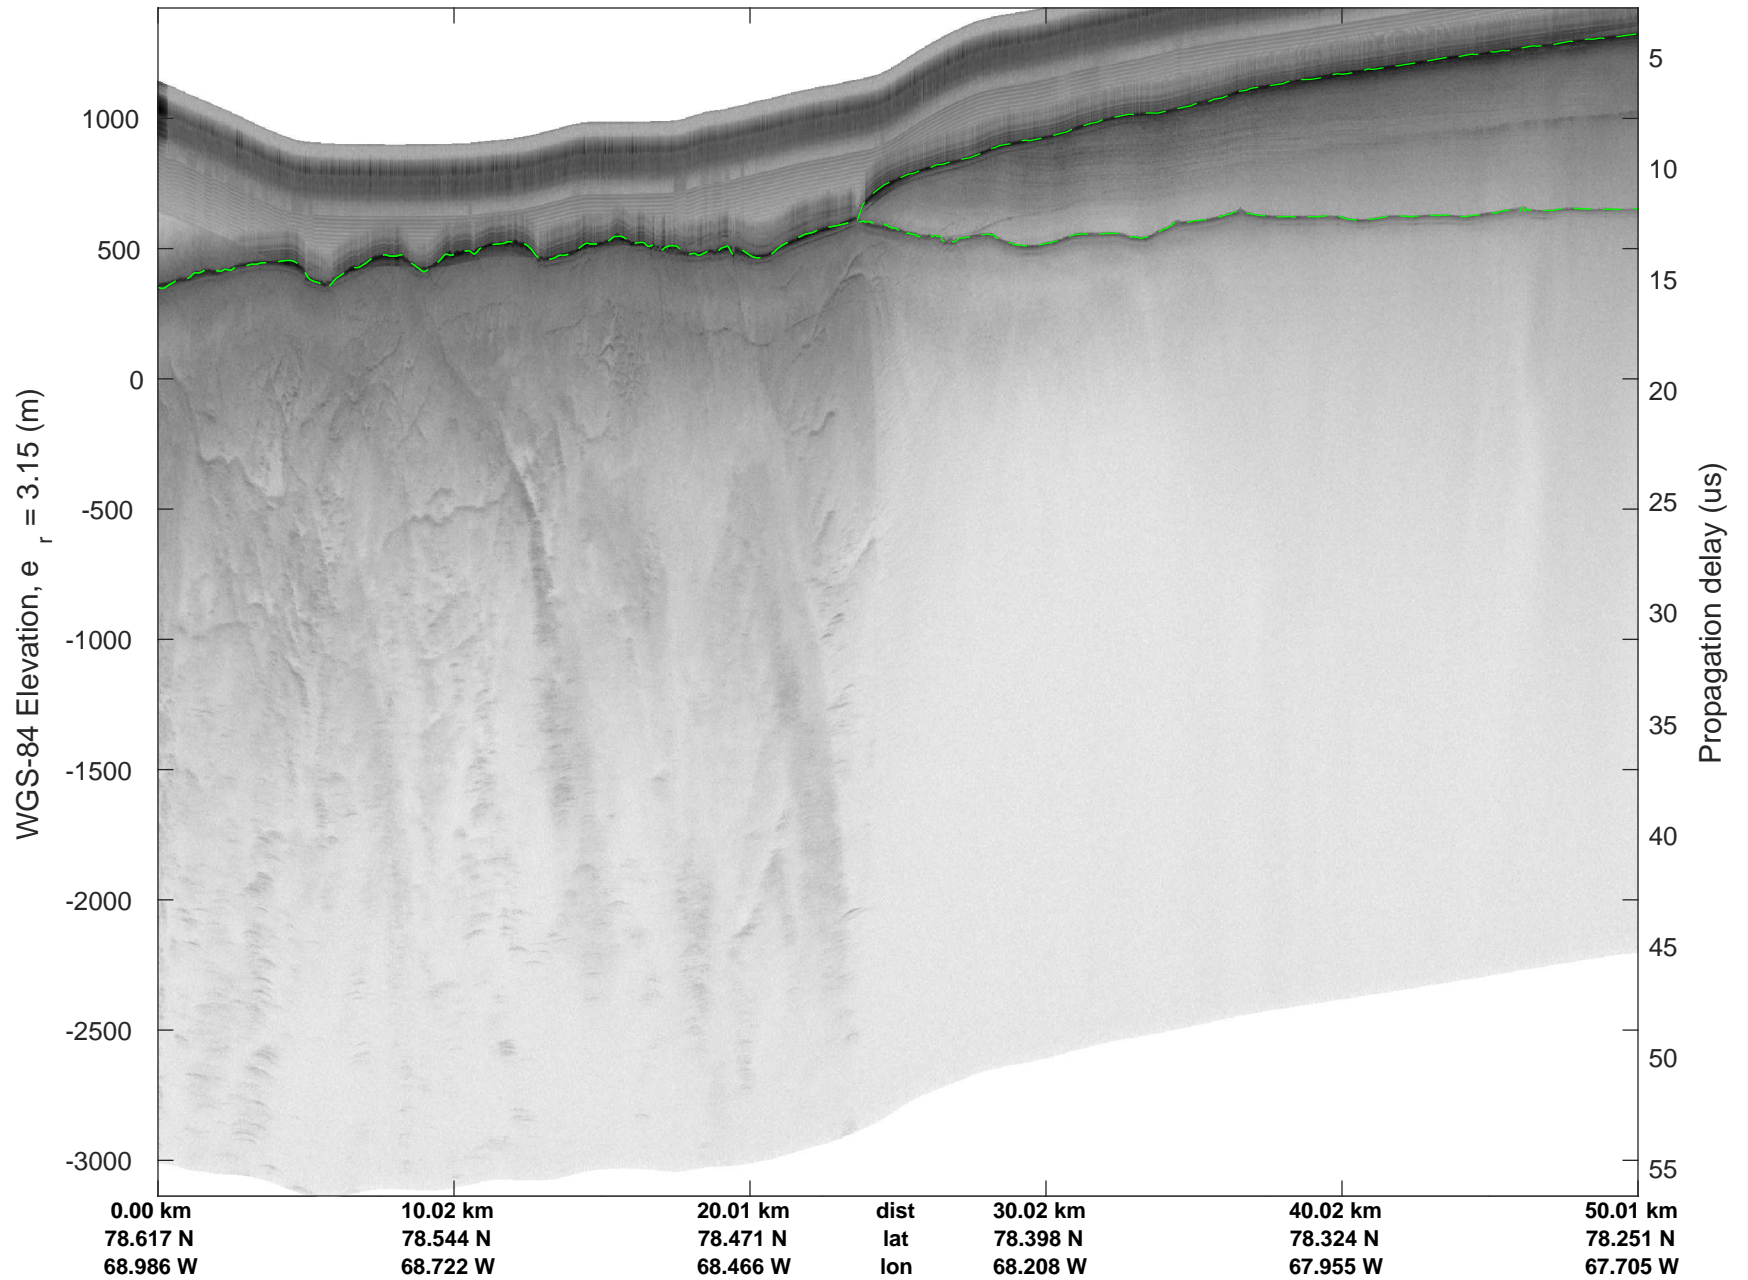

rds 2018_Greenland_P3: "North Pole Transect" 20180404_02_001: 18:11:02.9 to 18:17:27.2 GPS

rds 2018_Greenland_P3: "North Pole Transect" 20180404_02_001: 18:11:02.9 to 18:17:27.2 GPS

rds 2018_Greenland_P3: "North Pole Transect" 20180404_02_002: 18:17:27.3 to 18:23:17.9 GPS

rds 2018_Greenland_P3: "North Pole Transect" 20180404_02_002: 18:17:27.3 to 18:23:17.9 GPS

rds 2018_Greenland_P3: "North Pole Transect" 20180404_02_003: 18:23:18.0 to 18:29:28.4 GPS

rds 2018_Greenland_P3: "North Pole Transect" 20180404_02_003: 18:23:18.0 to 18:29:28.4 GPS

rds 2018_Greenland_P3: "North Pole Transect" 20180404_02_004: 18:29:28.5 to 18:37:59.8 GPS

rds 2018_Greenland_P3: "North Pole Transect" 20180404_02_004: 18:29:28.5 to 18:37:59.8 GPS