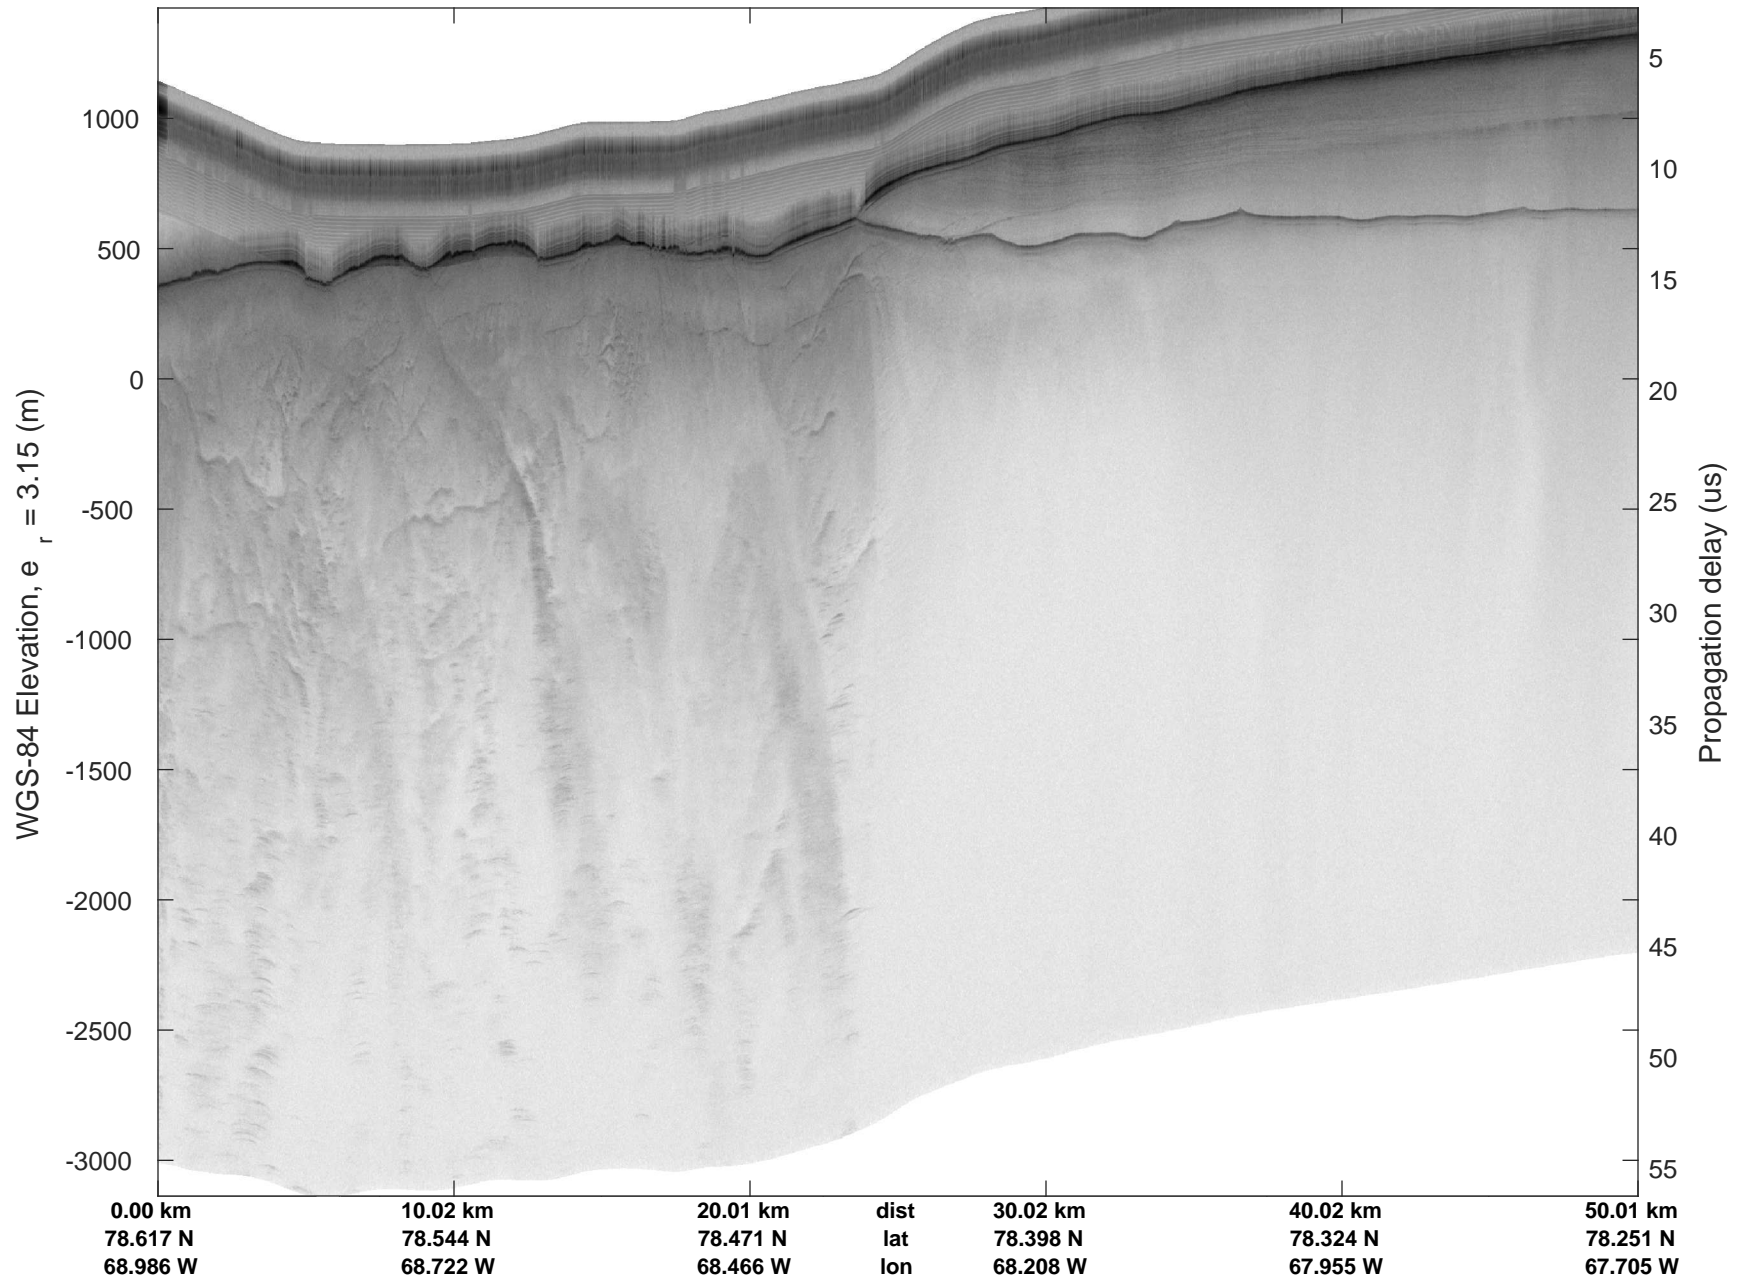

rds 2018_Greenland_P3: "North Pole Transect" 20180404_02_001: 18:11:02.9 to 18:17:27.2 GPS

rds 2018_Greenland_P3: "North Pole Transect" 20180404_02_001: 18:11:02.9 to 18:17:27.2 GPS

rds 2018_Greenland_P3: "North Pole Transect" 20180404_02_002: 18:17:27.3 to 18:23:17.9 GPS

rds 2018_Greenland_P3: "North Pole Transect" 20180404_02_002: 18:17:27.3 to 18:23:17.9 GPS

rds 2018_Greenland_P3: "North Pole Transect" 20180404_02_003: 18:23:18.0 to 18:29:28.4 GPS

rds 2018_Greenland_P3: "North Pole Transect" 20180404_02_003: 18:23:18.0 to 18:29:28.4 GPS

rds 2018_Greenland_P3: "North Pole Transect" 20180404_02_004: 18:29:28.5 to 18:37:59.8 GPS

rds 2018_Greenland_P3: "North Pole Transect" 20180404_02_004: 18:29:28.5 to 18:37:59.8 GPS