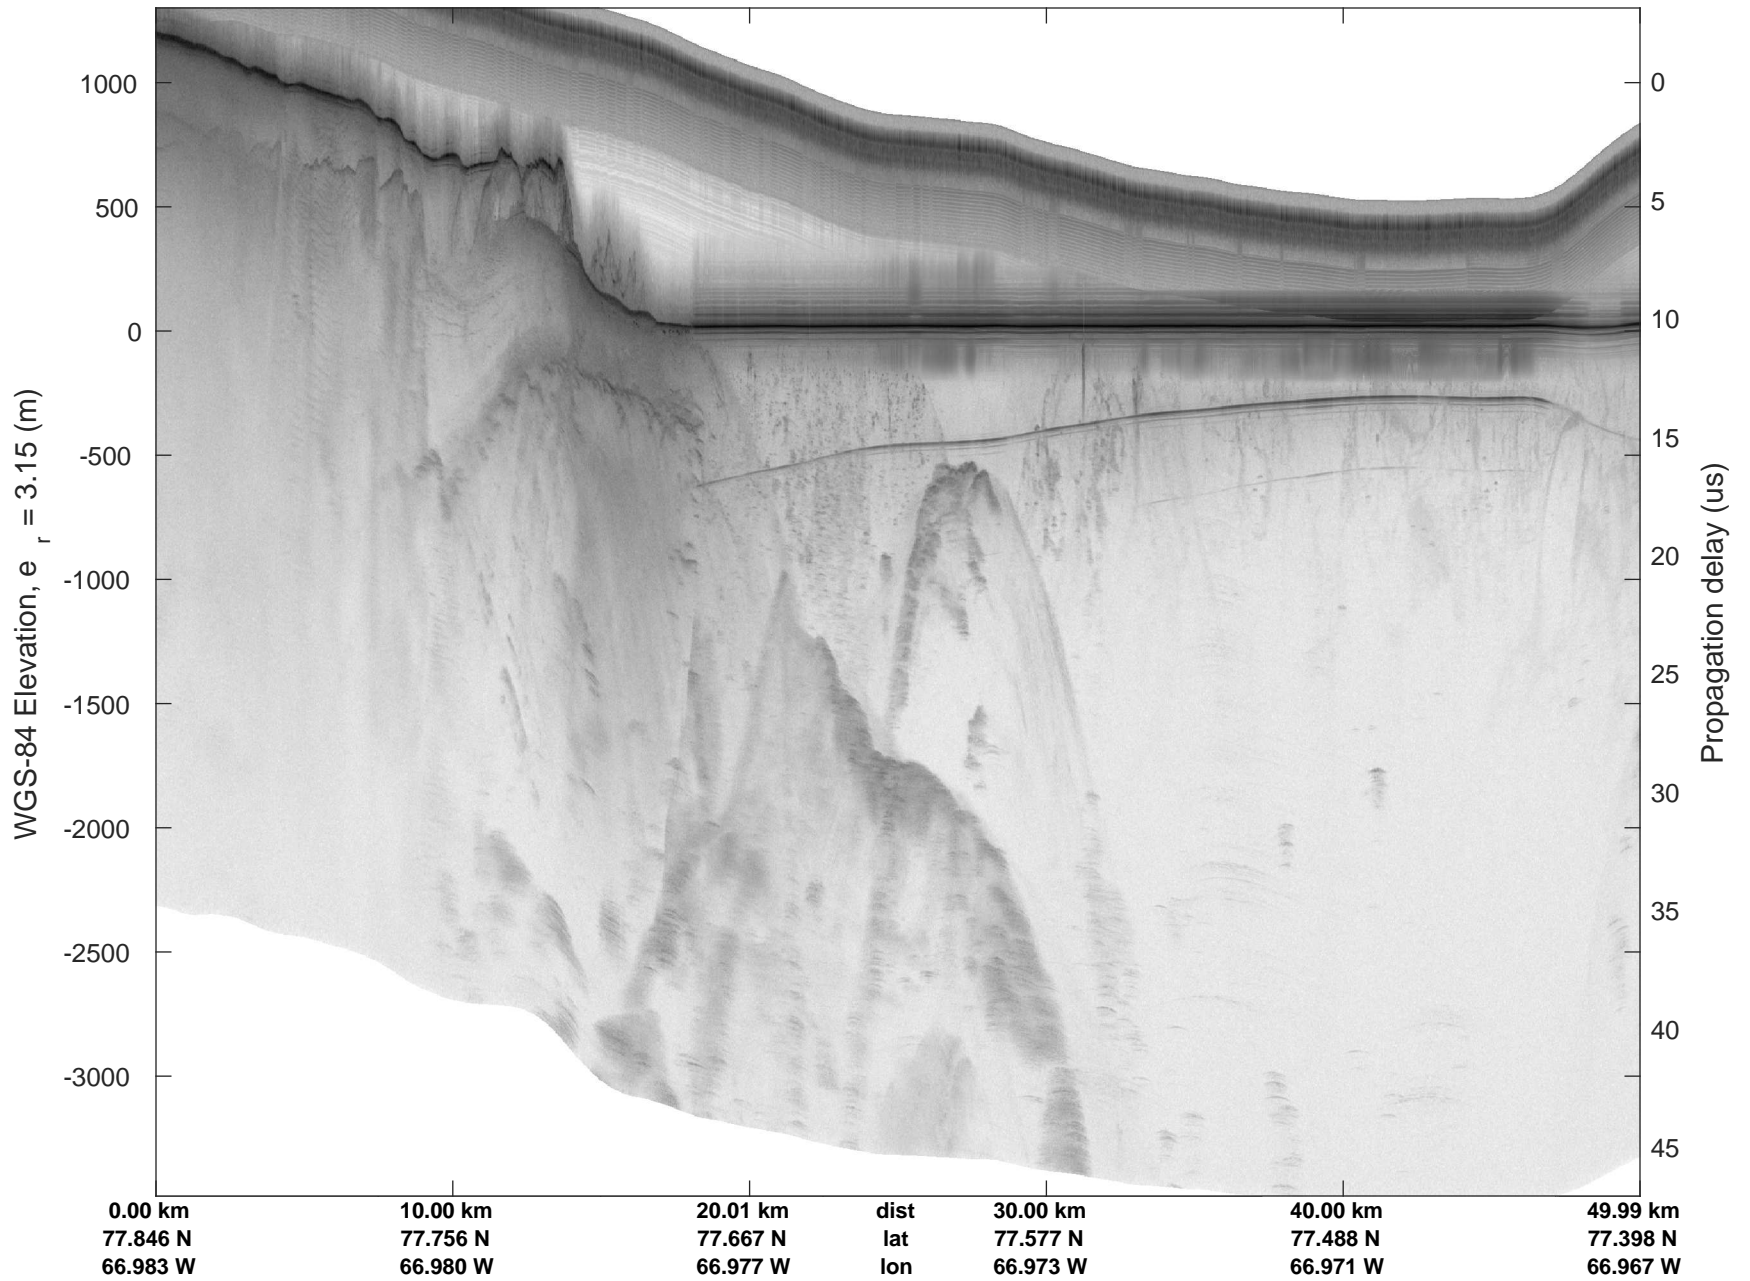

rds 2018_Greenland_P3: "North Pole Transect" 20180404_02_001: 18:11:02.9 to 18:17:27.2 GPS

rds 2018_Greenland_P3: "North Pole Transect" 20180404_02_001: 18:11:02.9 to 18:17:27.2 GPS

rds 2018_Greenland_P3: "North Pole Transect" 20180404_02_002: 18:17:27.3 to 18:23:17.9 GPS

rds 2018_Greenland_P3: "North Pole Transect" 20180404_02_002: 18:17:27.3 to 18:23:17.9 GPS

rds 2018_Greenland_P3: "North Pole Transect" 20180404_02_003: 18:23:18.0 to 18:29:28.4 GPS

rds 2018_Greenland_P3: "North Pole Transect" 20180404_02_003: 18:23:18.0 to 18:29:28.4 GPS

rds 2018_Greenland_P3: "North Pole Transect" 20180404_02_004: 18:29:28.5 to 18:37:59.8 GPS

rds 2018_Greenland_P3: "North Pole Transect" 20180404_02_004: 18:29:28.5 to 18:37:59.8 GPS