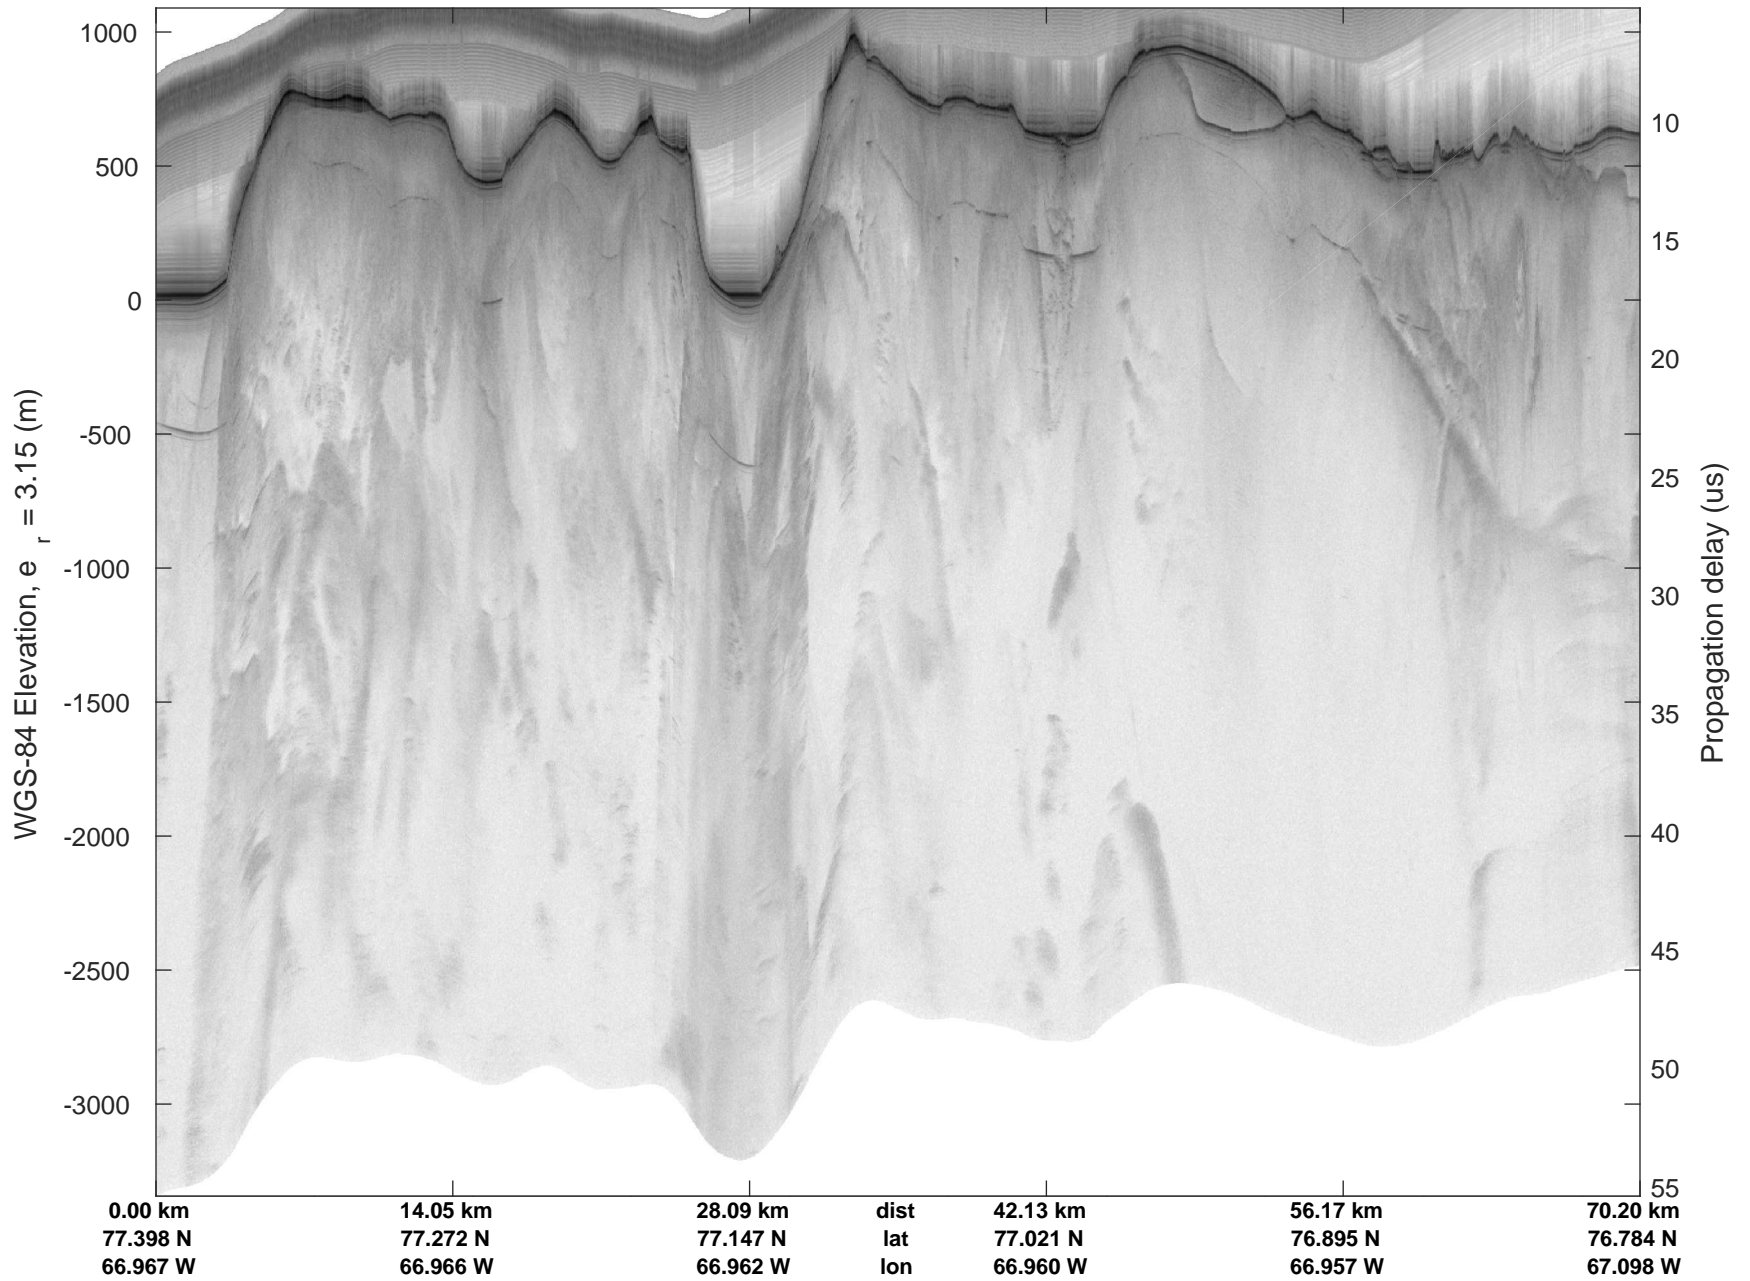

rds 2018_Greenland_P3: "North Pole Transect" 20180404_02_001: 18:11:02.9 to 18:17:27.2 GPS

rds 2018_Greenland_P3: "North Pole Transect" 20180404_02_001: 18:11:02.9 to 18:17:27.2 GPS

rds 2018_Greenland_P3: "North Pole Transect" 20180404_02_002: 18:17:27.3 to 18:23:17.9 GPS

rds 2018_Greenland_P3: "North Pole Transect" 20180404_02_002: 18:17:27.3 to 18:23:17.9 GPS

rds 2018_Greenland_P3: "North Pole Transect" 20180404_02_003: 18:23:18.0 to 18:29:28.4 GPS

rds 2018_Greenland_P3: "North Pole Transect" 20180404_02_003: 18:23:18.0 to 18:29:28.4 GPS

rds 2018_Greenland_P3: "North Pole Transect" 20180404_02_004: 18:29:28.5 to 18:37:59.8 GPS

rds 2018_Greenland_P3: "North Pole Transect" 20180404_02_004: 18:29:28.5 to 18:37:59.8 GPS