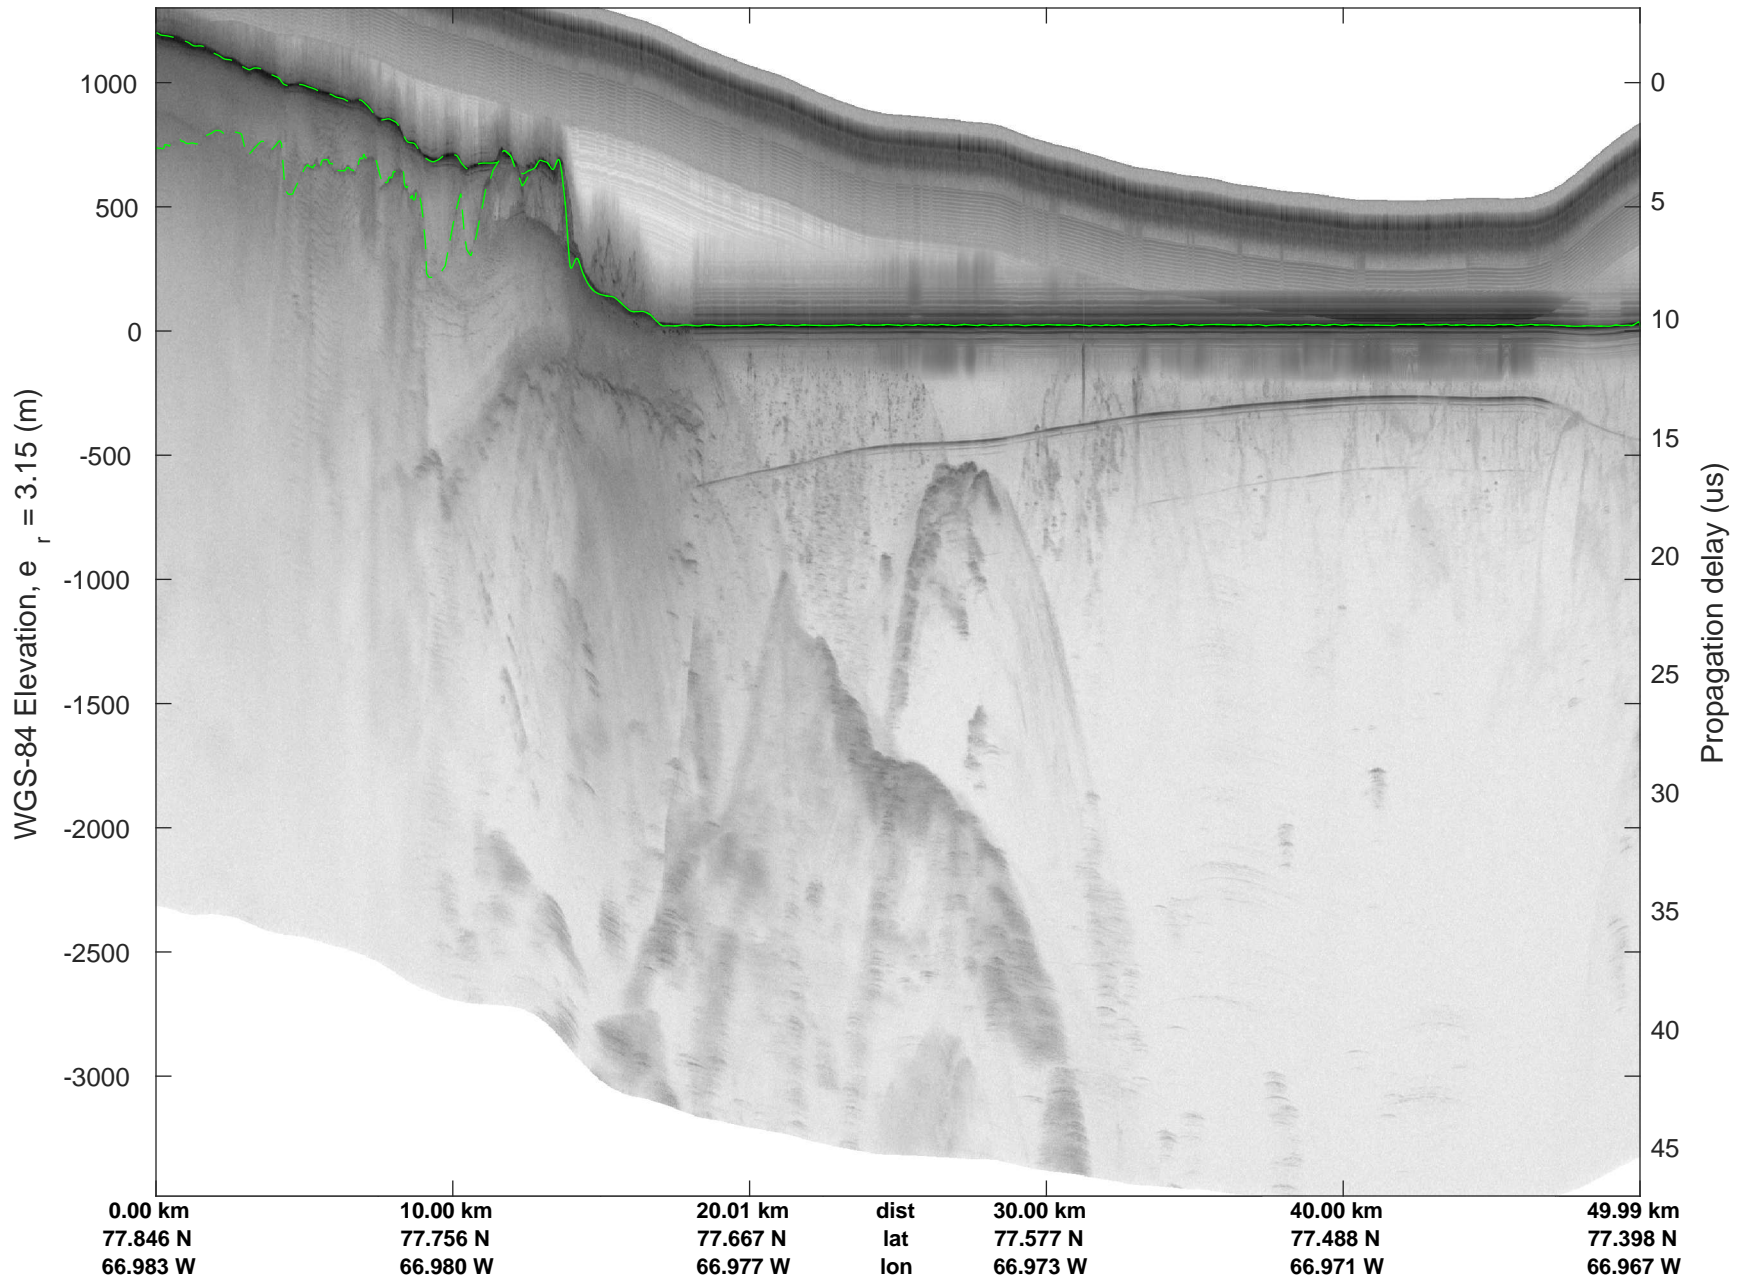

rds 2018_Greenland_P3: "North Pole Transect" 20180404_02_001: 18:11:02.9 to 18:17:27.2 GPS

rds 2018_Greenland_P3: "North Pole Transect" 20180404_02_001: 18:11:02.9 to 18:17:27.2 GPS

rds 2018_Greenland_P3: "North Pole Transect" 20180404_02_002: 18:17:27.3 to 18:23:17.9 GPS

rds 2018_Greenland_P3: "North Pole Transect" 20180404_02_002: 18:17:27.3 to 18:23:17.9 GPS

rds 2018_Greenland_P3: "North Pole Transect" 20180404_02_003: 18:23:18.0 to 18:29:28.4 GPS

rds 2018_Greenland_P3: "North Pole Transect" 20180404_02_003: 18:23:18.0 to 18:29:28.4 GPS

rds 2018_Greenland_P3: "North Pole Transect" 20180404_02_004: 18:29:28.5 to 18:37:59.8 GPS

rds 2018_Greenland_P3: "North Pole Transect" 20180404_02_004: 18:29:28.5 to 18:37:59.8 GPS