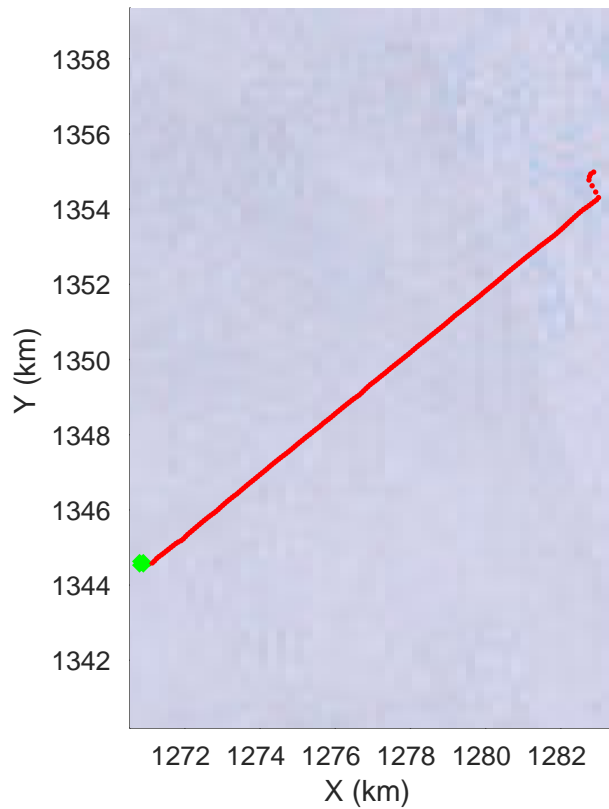

20190108_04_001
Polar Stereograph -71N/0E

rds 2018_Antarctica_Ground: "" 20190108_04_001: 03:30:39.6 to 06:11:28.2 GPS

rds 2018_Antarctica_Ground: "" 20190108_04_001: 03:30:39.6 to 06:11:28.2 GPS