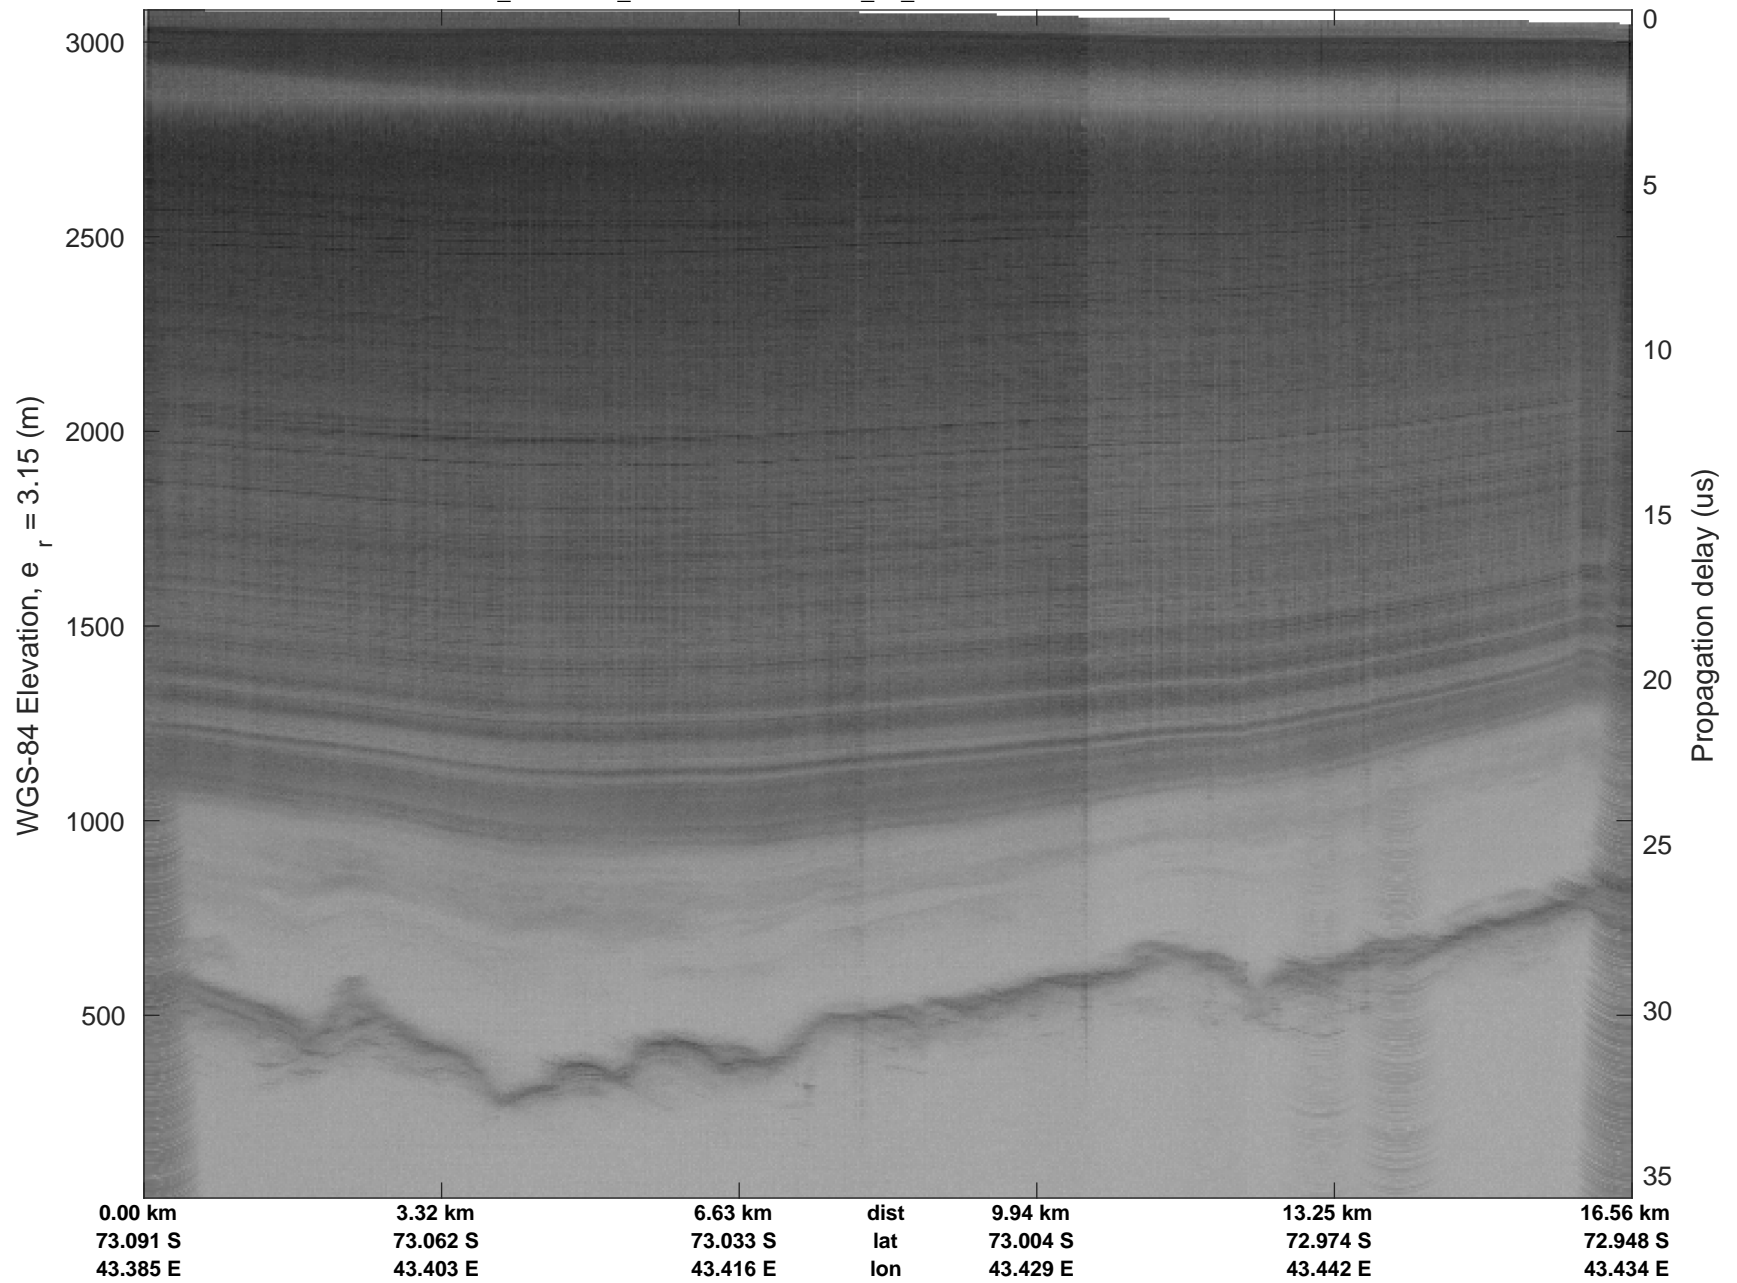

20190108_04_001
Polar Stereograph -71N/0E

rds 2018_Antarctica_Ground: "" 20190108_04_001: 03:30:39.6 to 06:11:28.2 GPS

rds 2018_Antarctica_Ground: "" 20190108_04_001: 03:30:39.6 to 06:11:28.2 GPS