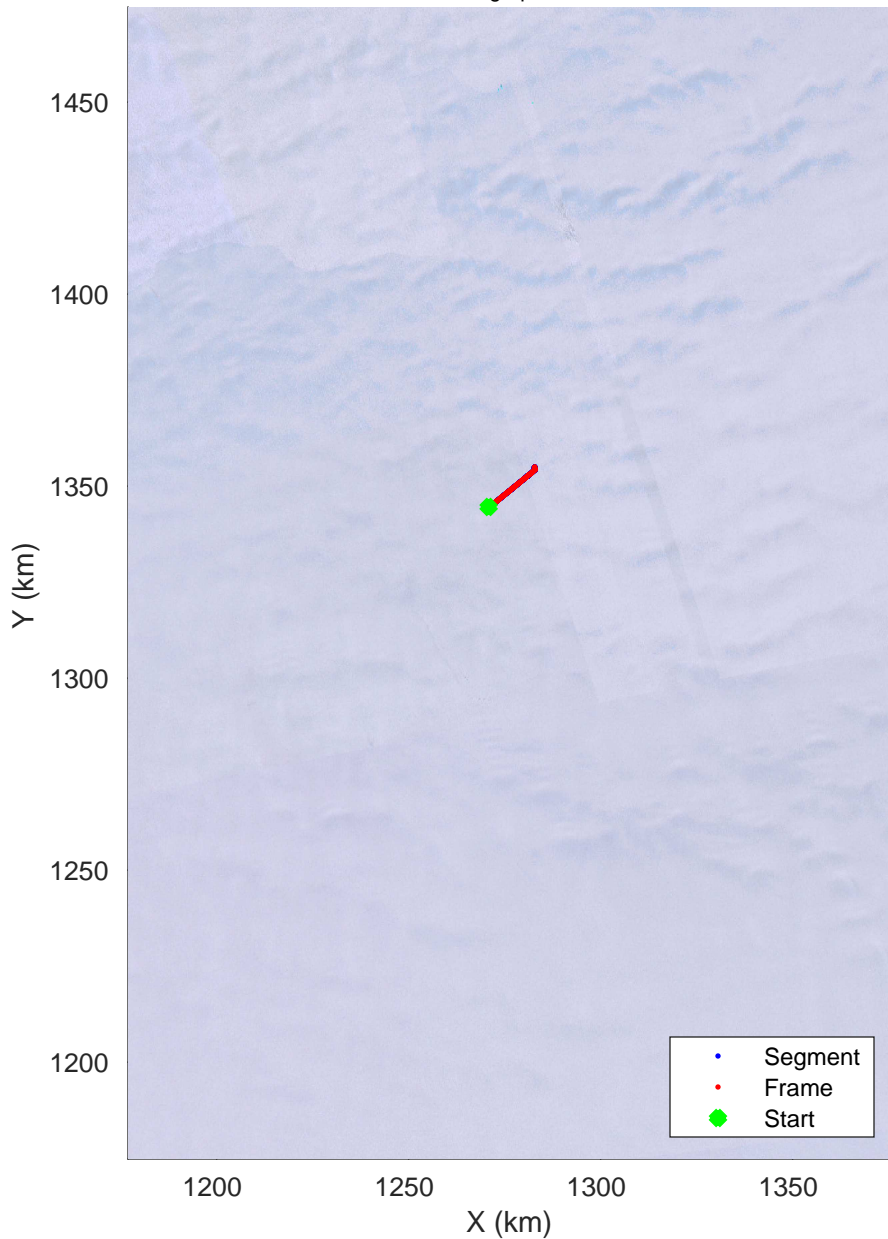

20190108_04_001
Polar Stereograph -71N/0E

rds 2018_Antarctica_Ground: "" 20190108_04_001: 03:30:39.6 to 06:11:28.2 GPS

rds 2018_Antarctica_Ground: "" 20190108_04_001: 03:30:39.6 to 06:11:28.2 GPS