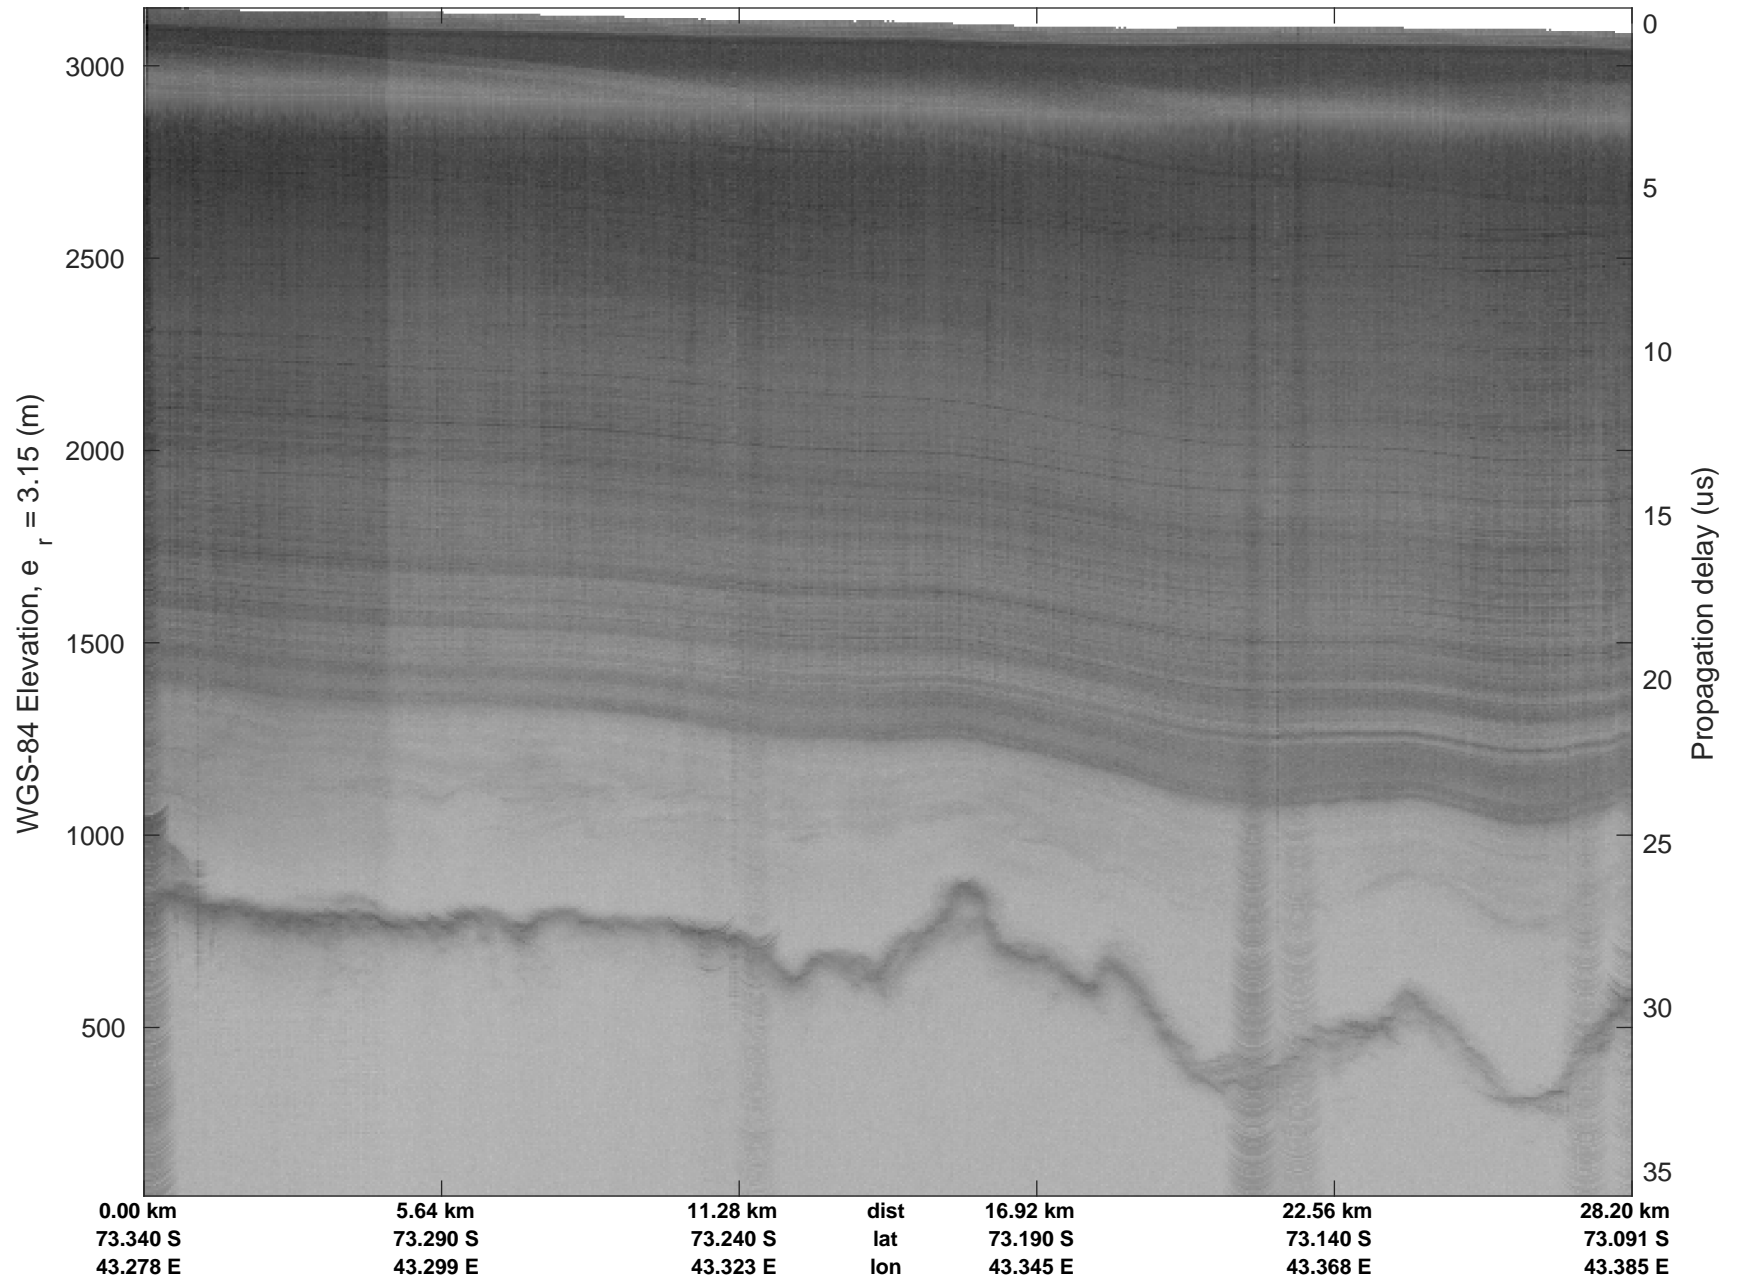

rds 2018_Antarctica_Ground: "" 20190107_03_001: 11:34:17.9 to 15:47:07.4 GPS

rds 2018_Antarctica_Ground: "" 20190107_03_001: 11:34:17.9 to 15:47:07.4 GPS