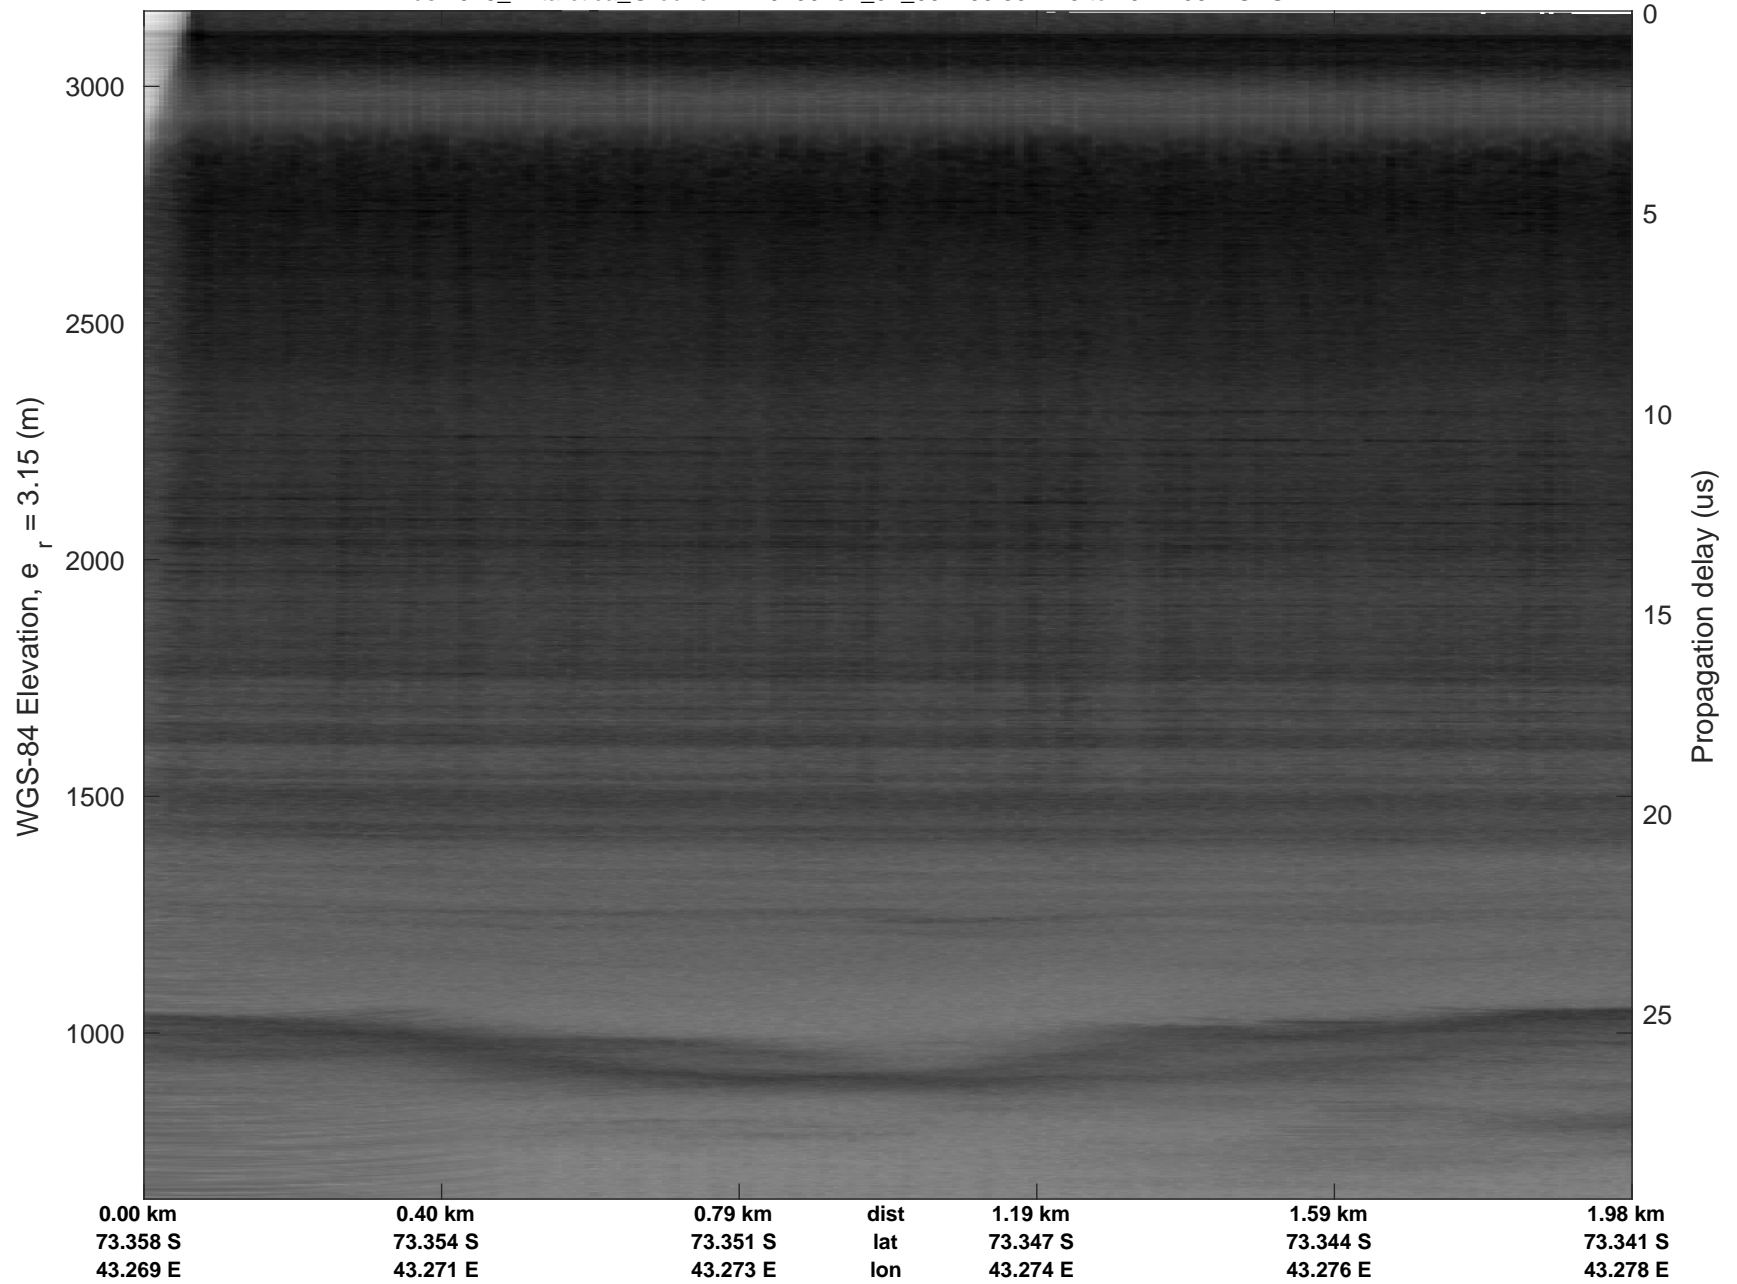

rds 2018_Antarctica_Ground: "" 20190107_02_001: 09:55:44.3 to 10:14:06.2 GPS

rds 2018_Antarctica_Ground: "" 20190107_02_001: 09:55:44.3 to 10:14:06.2 GPS