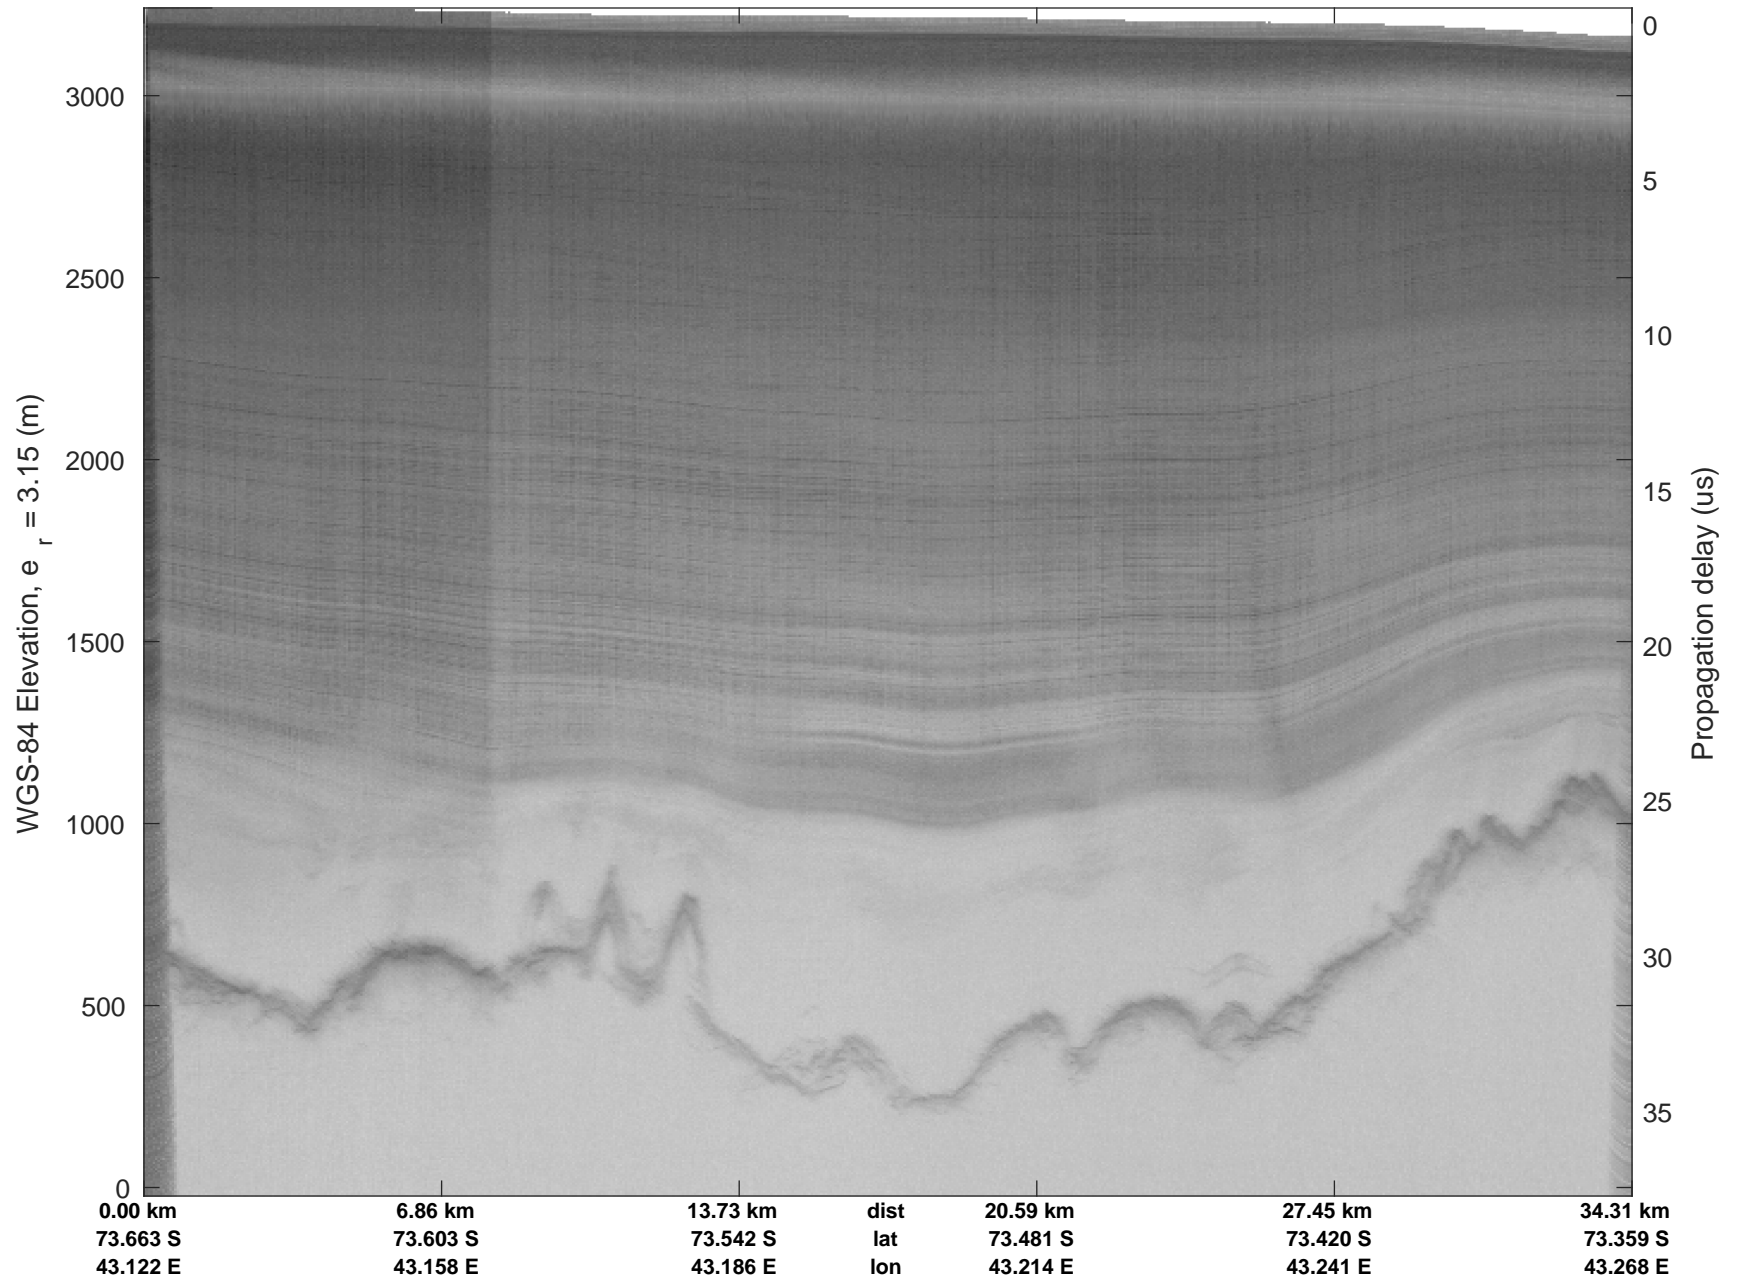

rds 2018_Antarctica_Ground: "" 20190107_01_001: 04:23:15.4 to 08:28:44.0 GPS

rds 2018_Antarctica_Ground: "" 20190107_01_001: 04:23:15.4 to 08:28:44.0 GPS