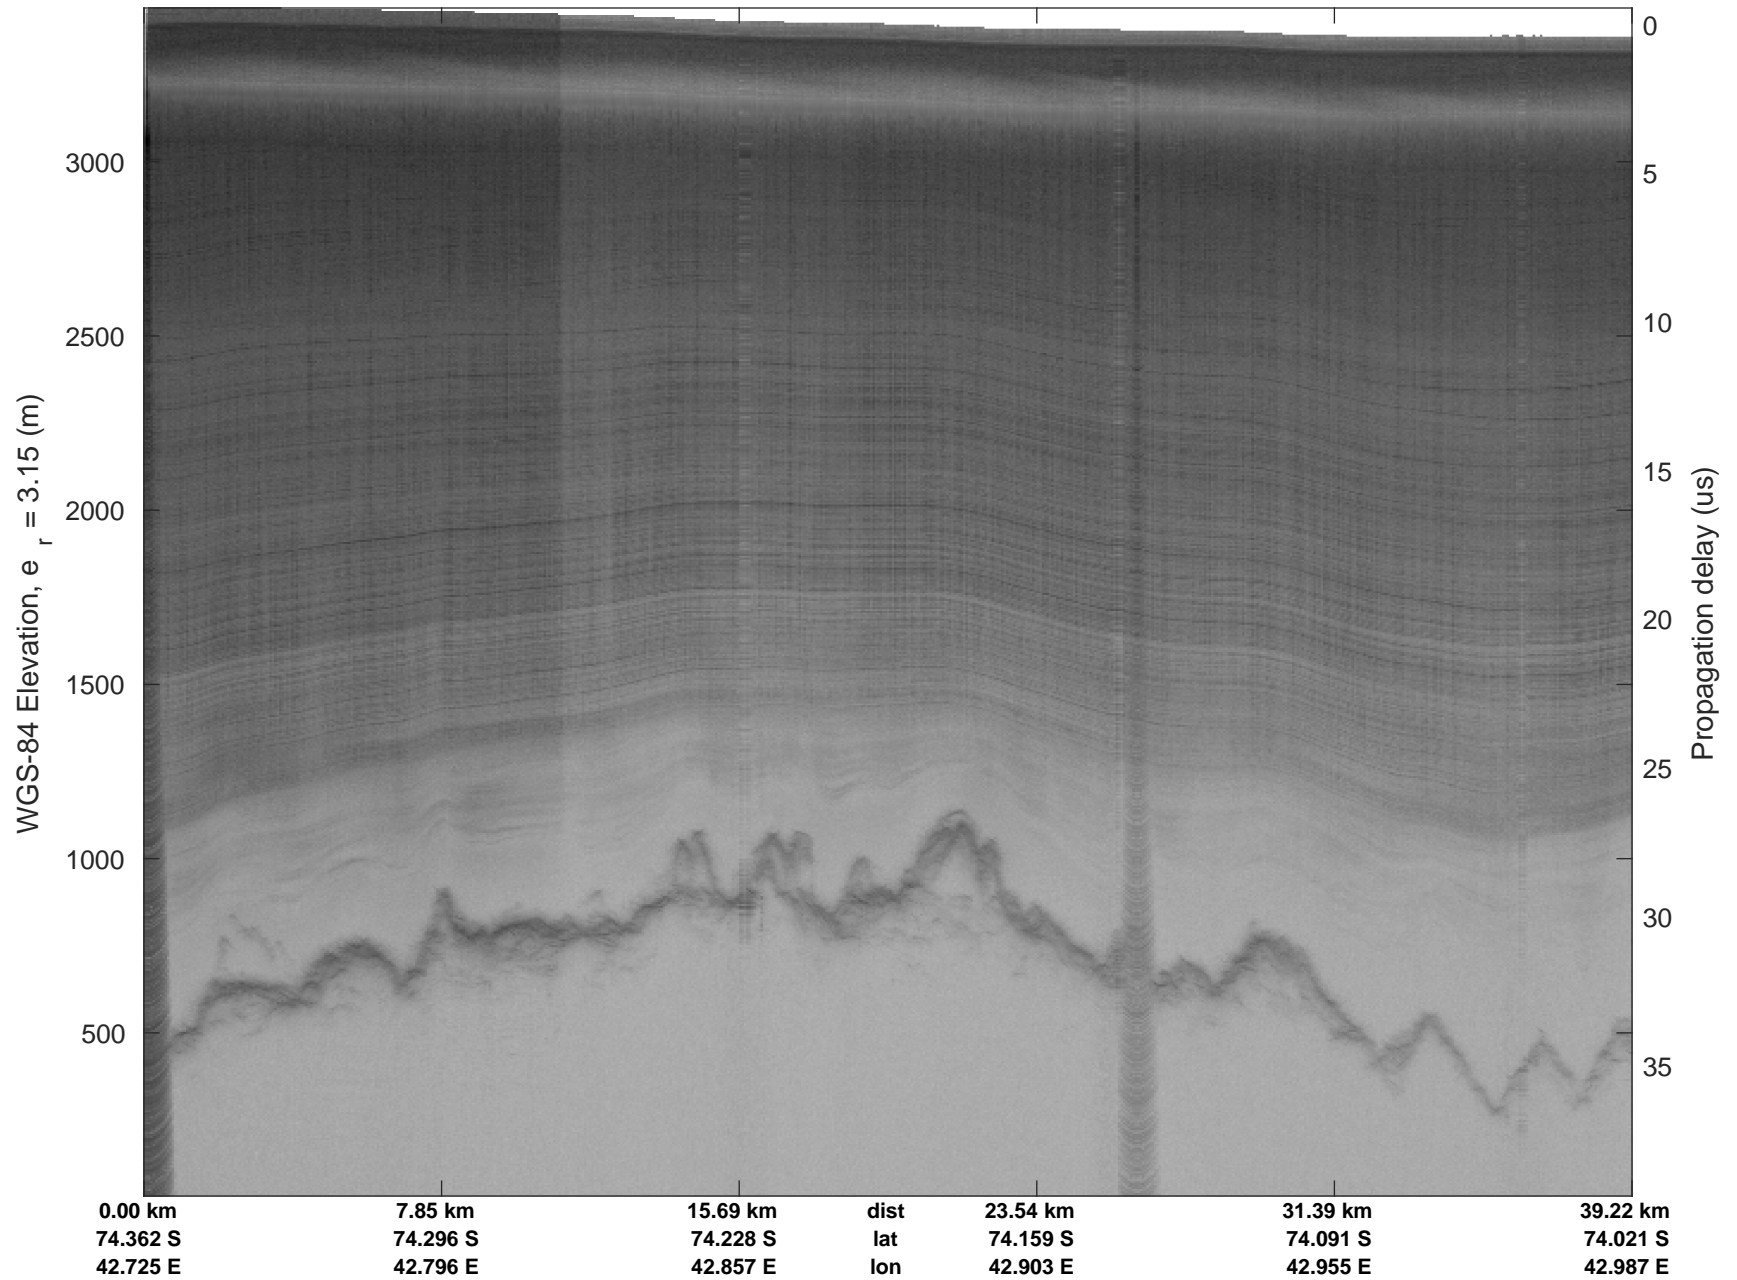

rds 2018\_Antarctica\_Ground: "" 20190106\_01\_001: 03:17:28.8 to 08:43:04.3 GPS

rds 2018\_Antarctica\_Ground: "" 20190106\_01\_001: 03:17:28.8 to 08:43:04.3 GPS