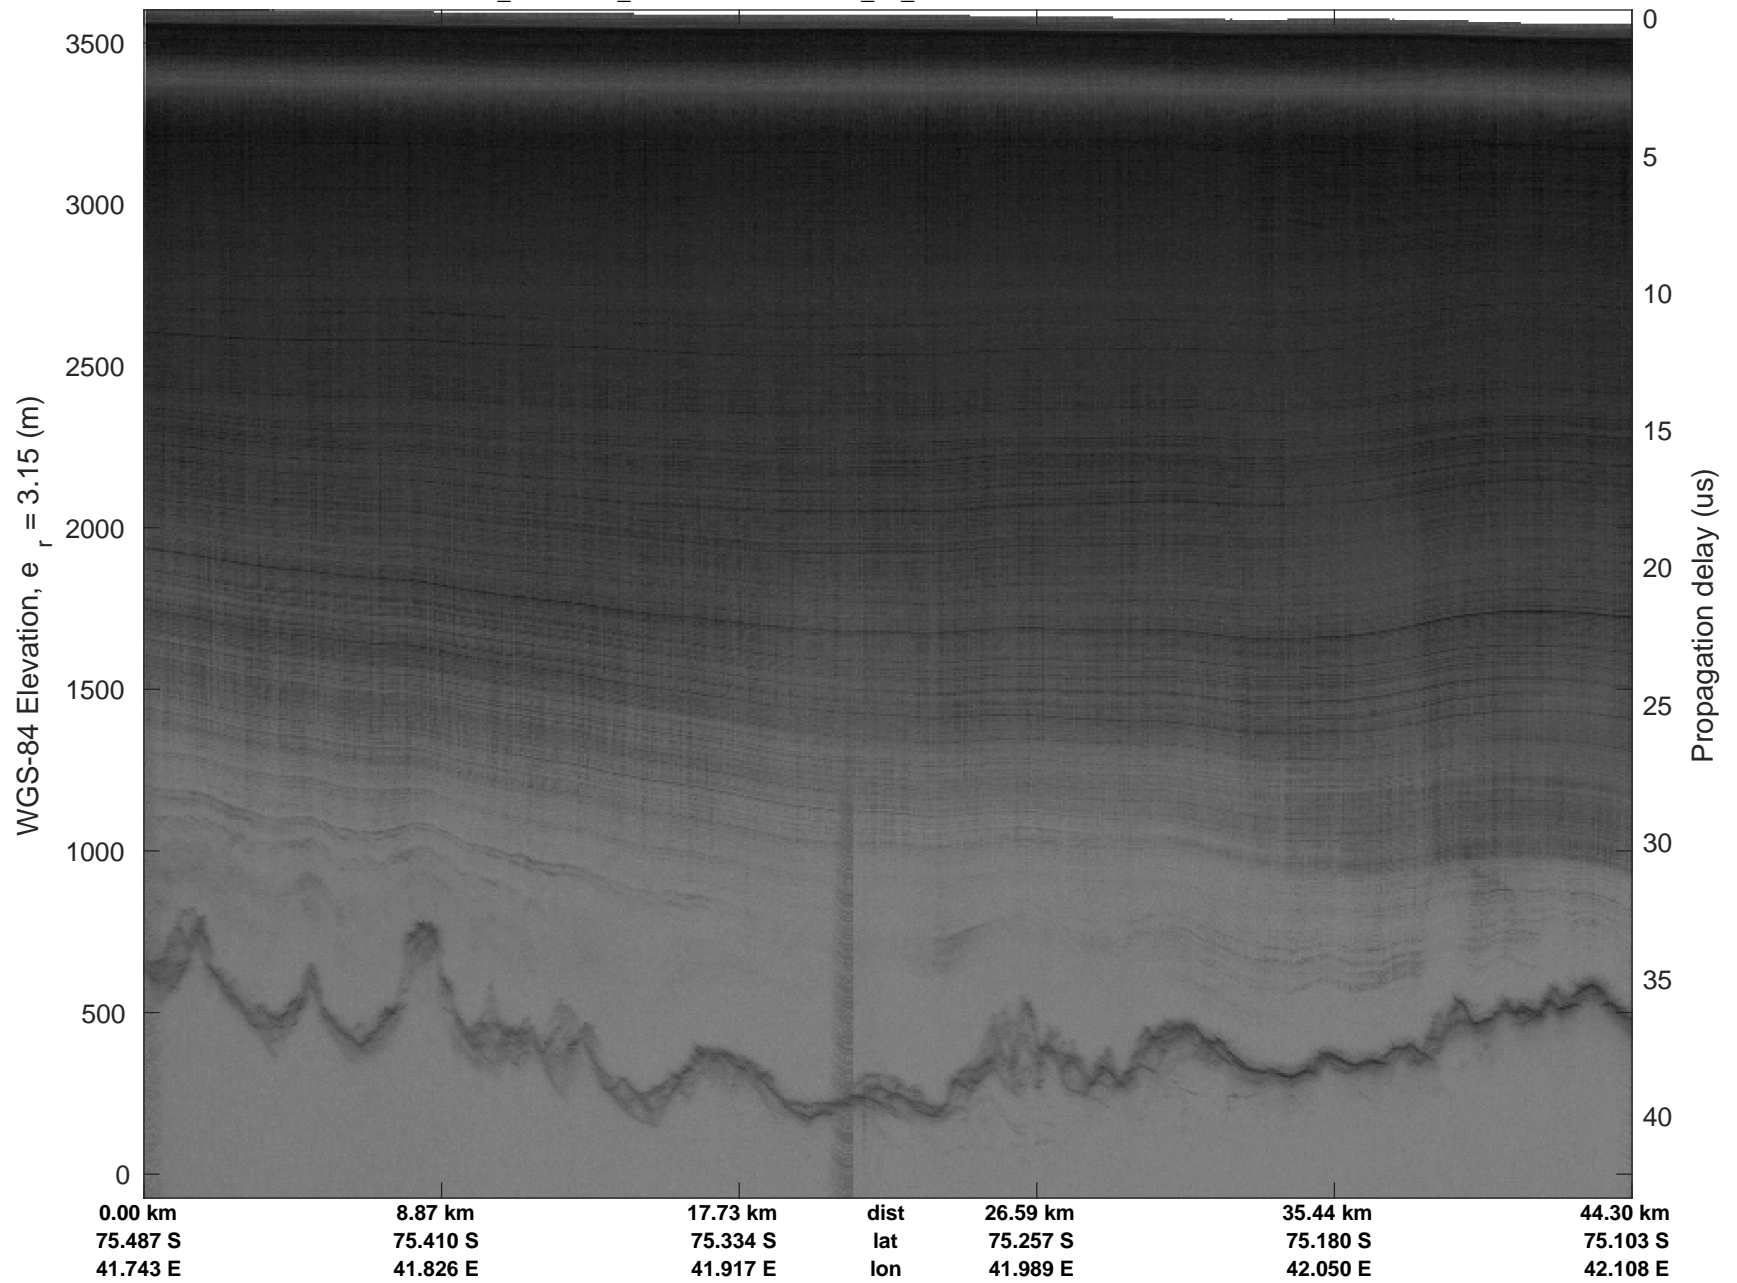

20190104\_02\_001  
Polar Stereograph -71N/0E

rds 2018\_Antarctica\_Ground: "" 20190104\_02\_001: 09:57:22.9 to 15:01:38.2 GPS

rds 2018\_Antarctica\_Ground: "" 20190104\_02\_001: 09:57:22.9 to 15:01:38.2 GPS