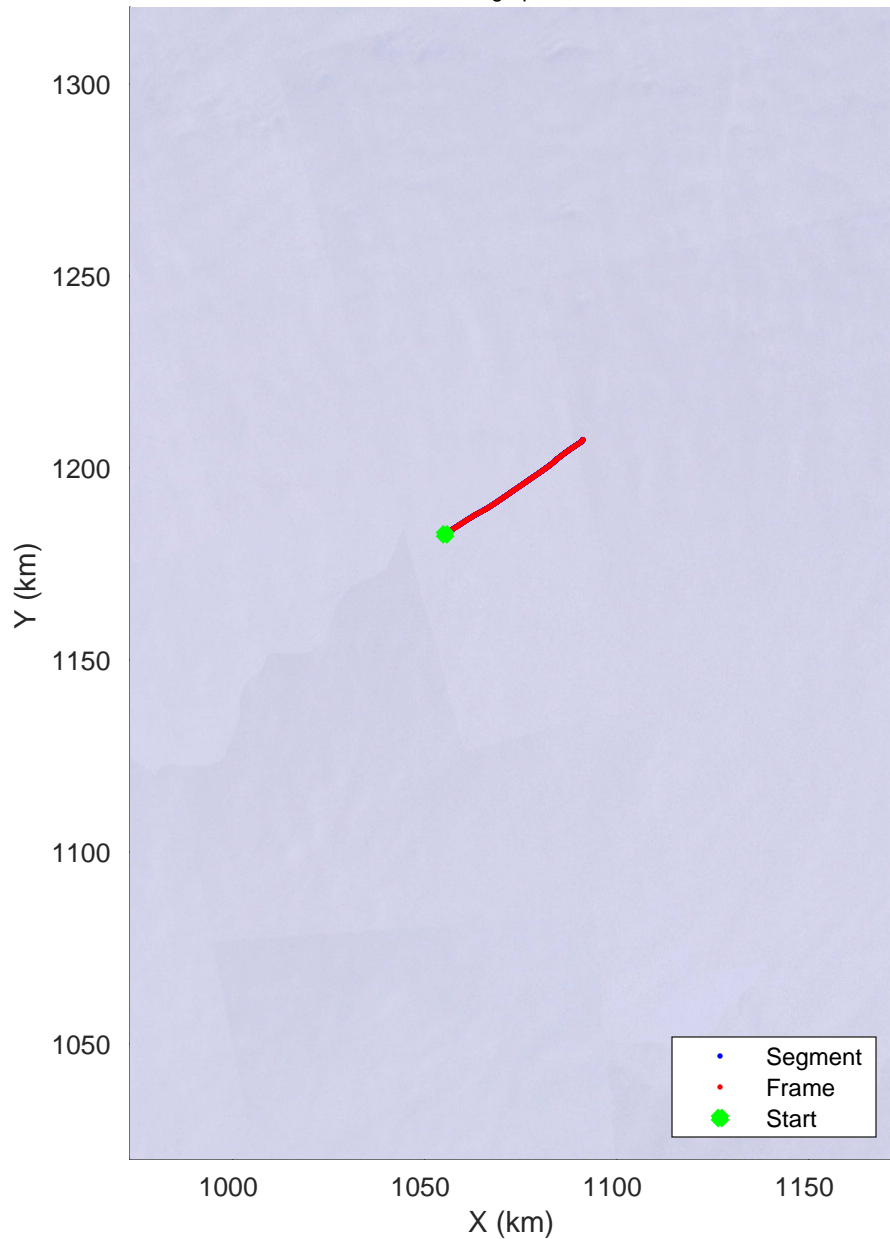

20190104\_02\_001  
Polar Stereograph -71N/0E

rds 2018\_Antarctica\_Ground: "" 20190104\_02\_001: 09:57:22.9 to 15:01:38.2 GPS

rds 2018\_Antarctica\_Ground: "" 20190104\_02\_001: 09:57:22.9 to 15:01:38.2 GPS