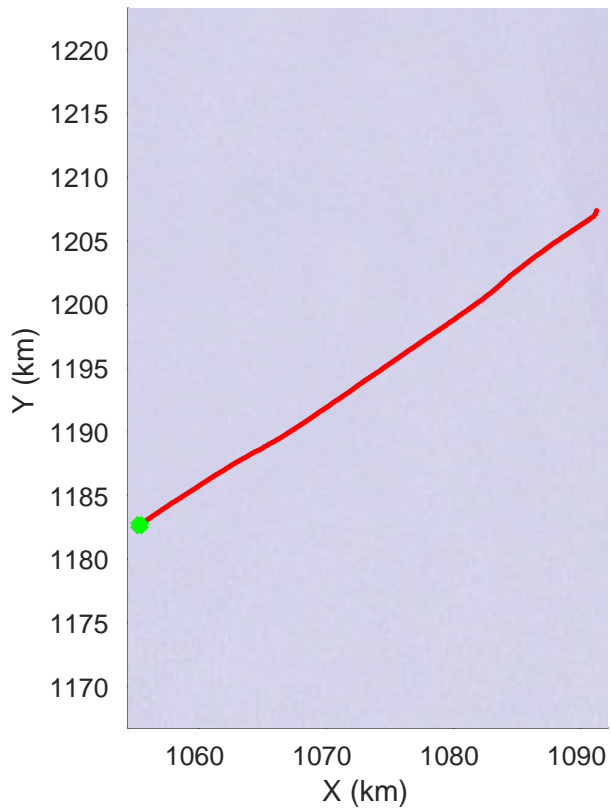

20190104\_02\_001  
Polar Stereograph -71N/0E

rds 2018\_Antarctica\_Ground: "" 20190104\_02\_001: 09:57:22.9 to 15:01:38.2 GPS

rds 2018\_Antarctica\_Ground: "" 20190104\_02\_001: 09:57:22.9 to 15:01:38.2 GPS