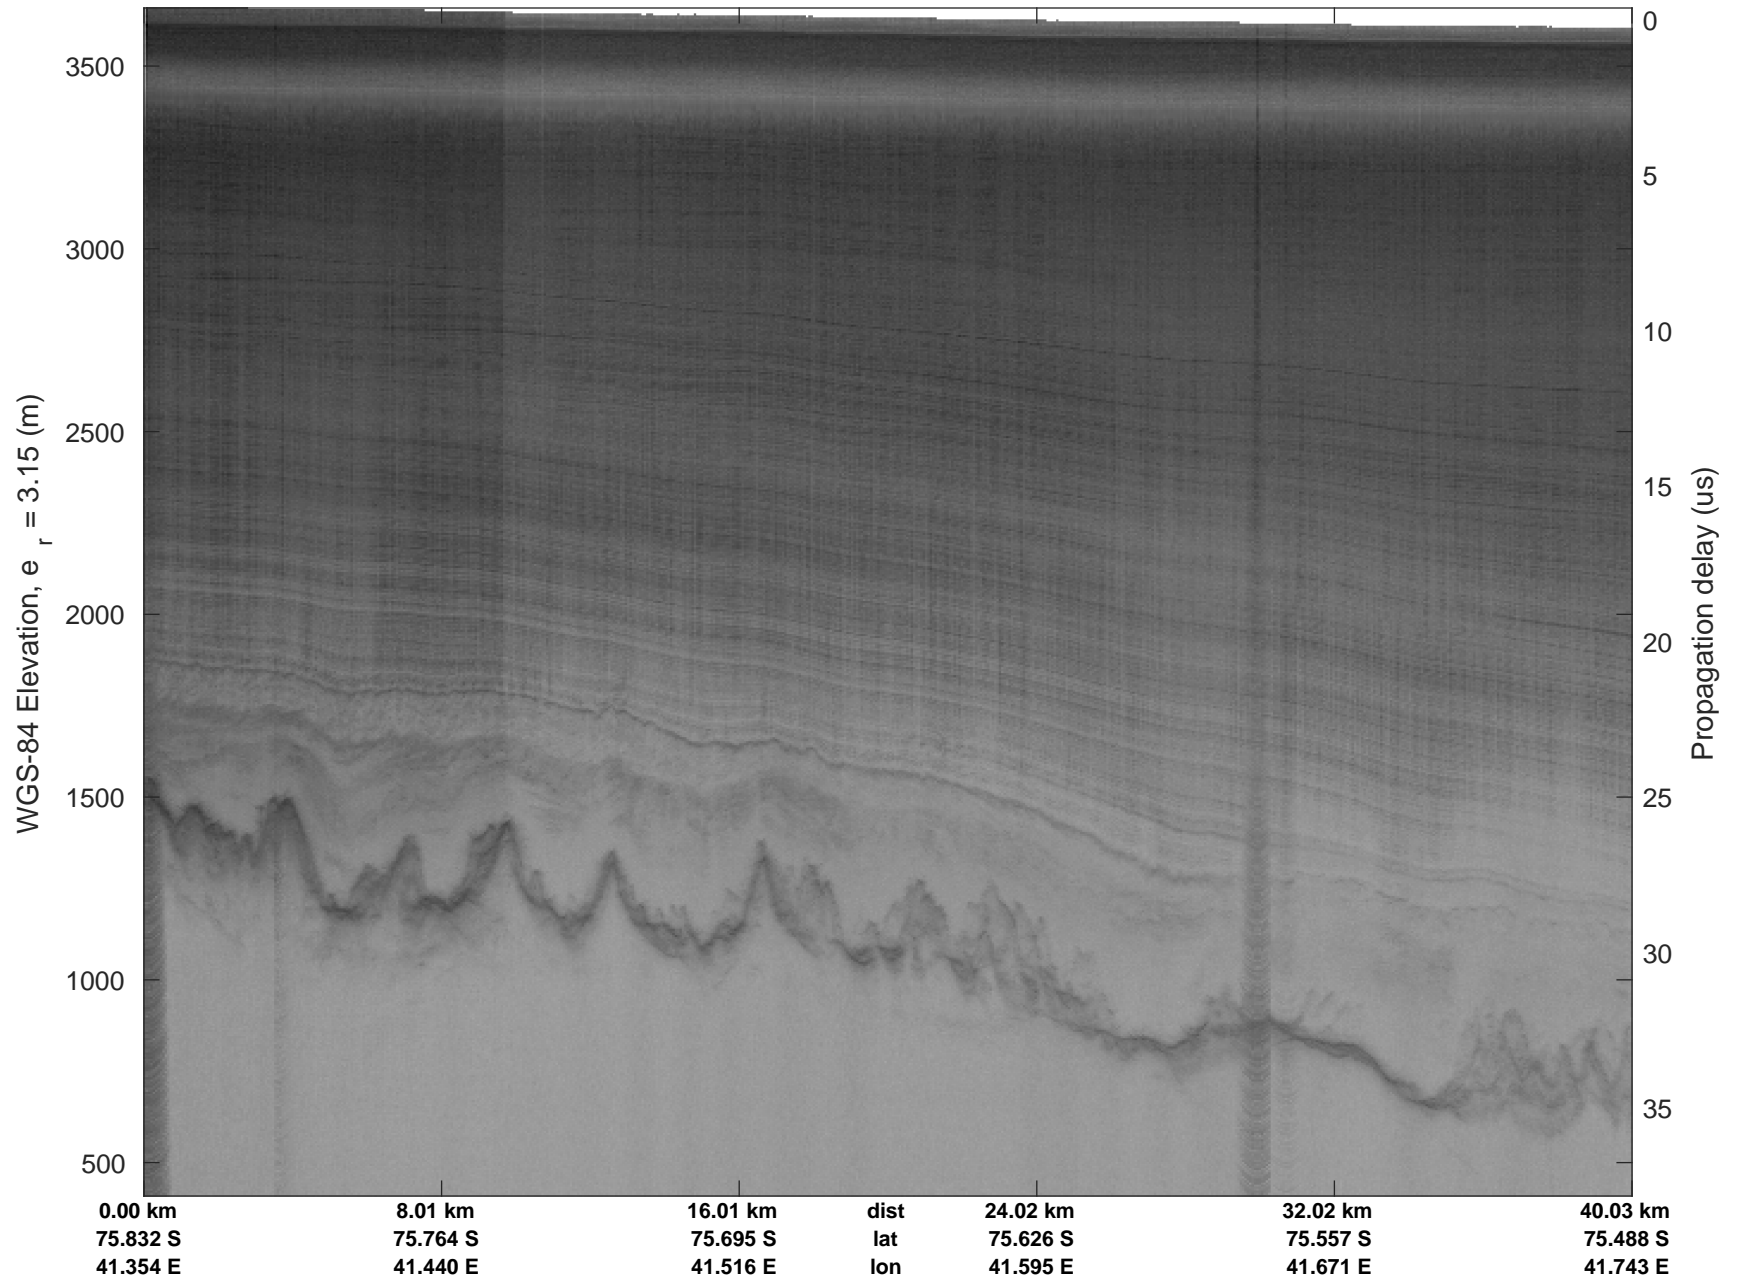

rds 2018_Antarctica_Ground: "" 20190104_01_001: 04:26:17.6 to 09:00:36.9 GPS

rds 2018_Antarctica_Ground: "" 20190104_01_001: 04:26:17.6 to 09:00:36.9 GPS