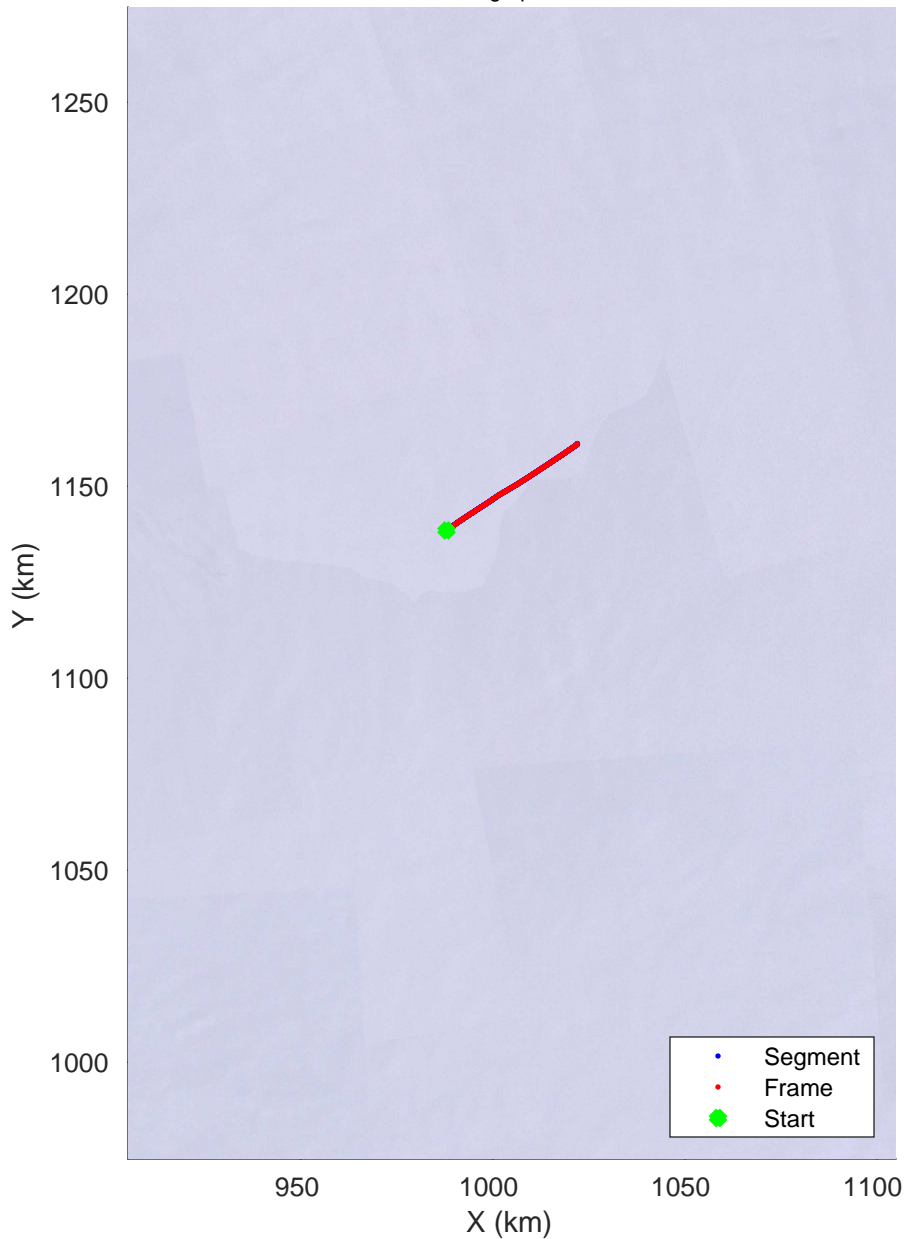

md650 to 568
20190103_02_001
Polar Stereograph -71N/0E

rds 2018_Antarctica_Ground: "md650 to 568" 20190103_02_001: 10:08:25.2 to 14:31:41.8 GPS

rds 2018_Antarctica_Ground: "md650 to 568" 20190103_02_001: 10:08:25.2 to 14:31:41.8 GPS