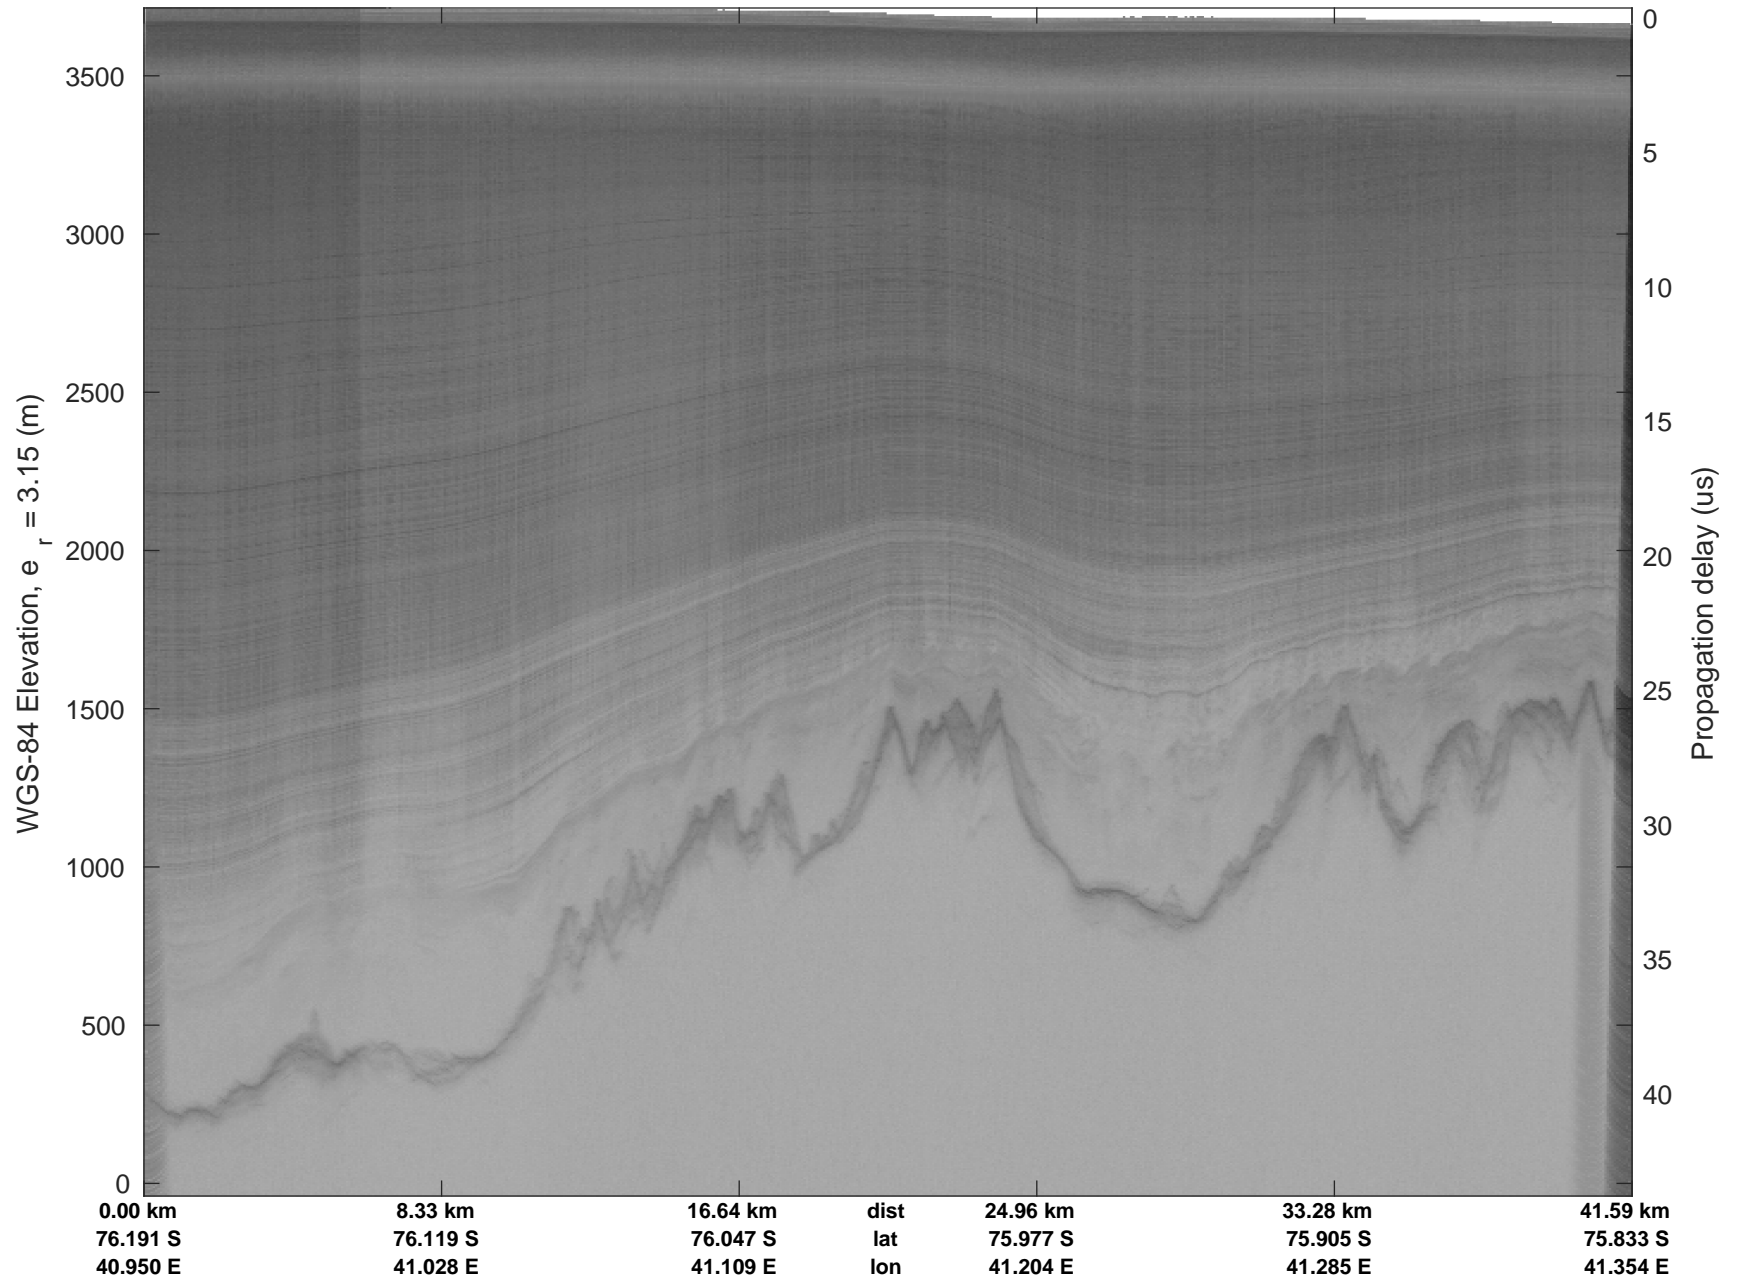

md650 to 568
20190103_02_001
Polar Stereograph -71N/0E

rds 2018_Antarctica_Ground: "md650 to 568" 20190103_02_001: 10:08:25.2 to 14:31:41.8 GPS

rds 2018_Antarctica_Ground: "md650 to 568" 20190103_02_001: 10:08:25.2 to 14:31:41.8 GPS