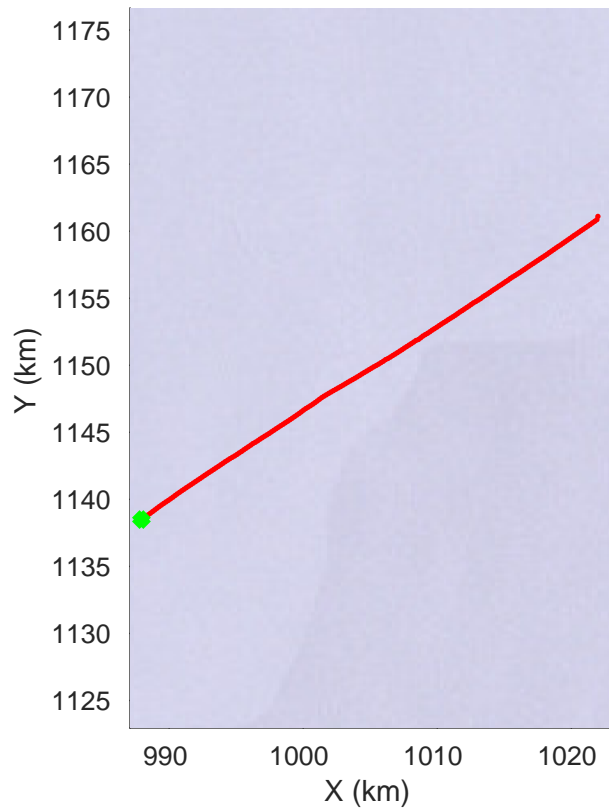

md650 to 568
20190103_02_001
Polar Stereograph -71N/0E

rds 2018_Antarctica_Ground: "md650 to 568" 20190103_02_001: 10:08:25.2 to 14:31:41.8 GPS

rds 2018_Antarctica_Ground: "md650 to 568" 20190103_02_001: 10:08:25.2 to 14:31:41.8 GPS