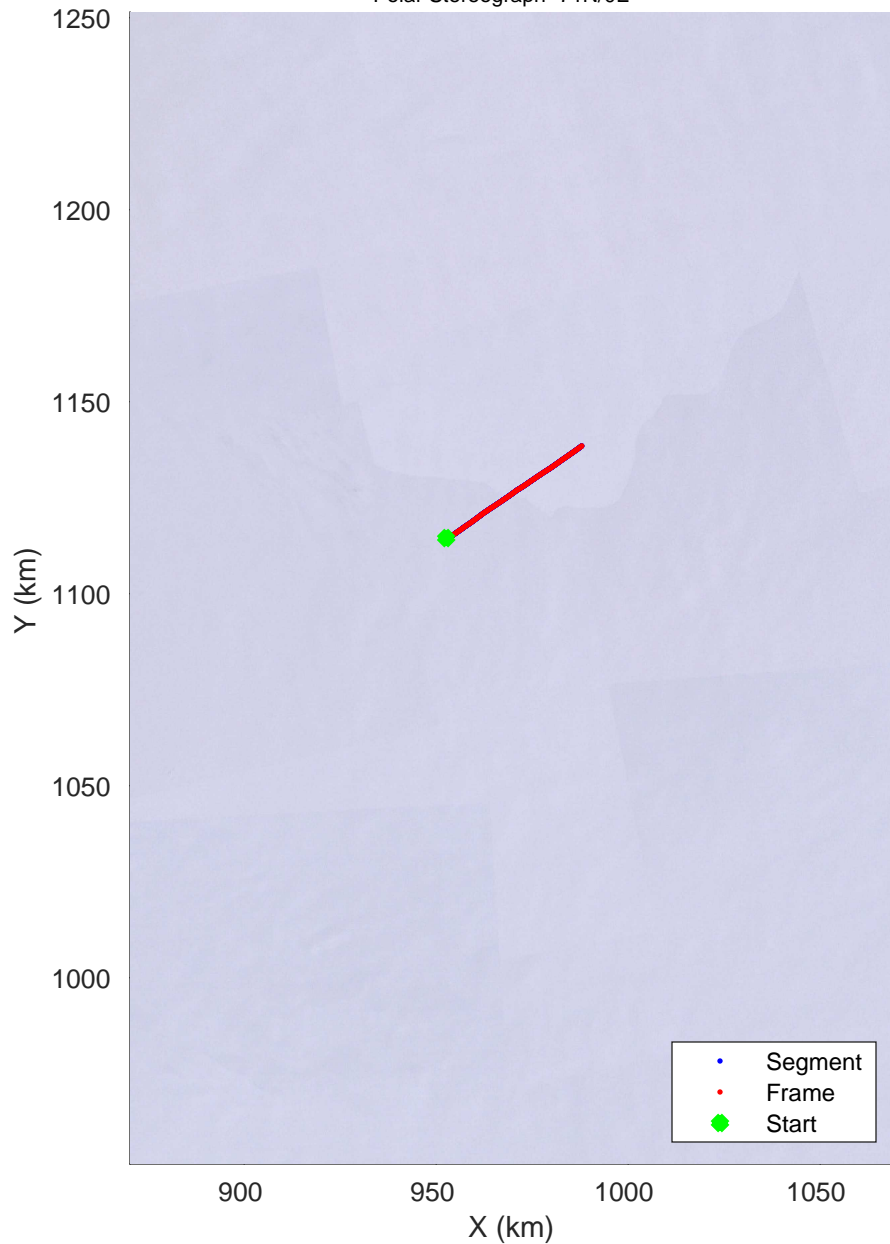

md650 to 568
20190103_01_001
Polar Stereograph -71N/0E

rds 2018_Antarctica_Ground: "md650 to 568" 20190103_01_001: 04:23:38.1 to 09:09:51.8 GPS

rds 2018_Antarctica_Ground: "md650 to 568" 20190103_01_001: 04:23:38.1 to 09:09:51.8 GPS