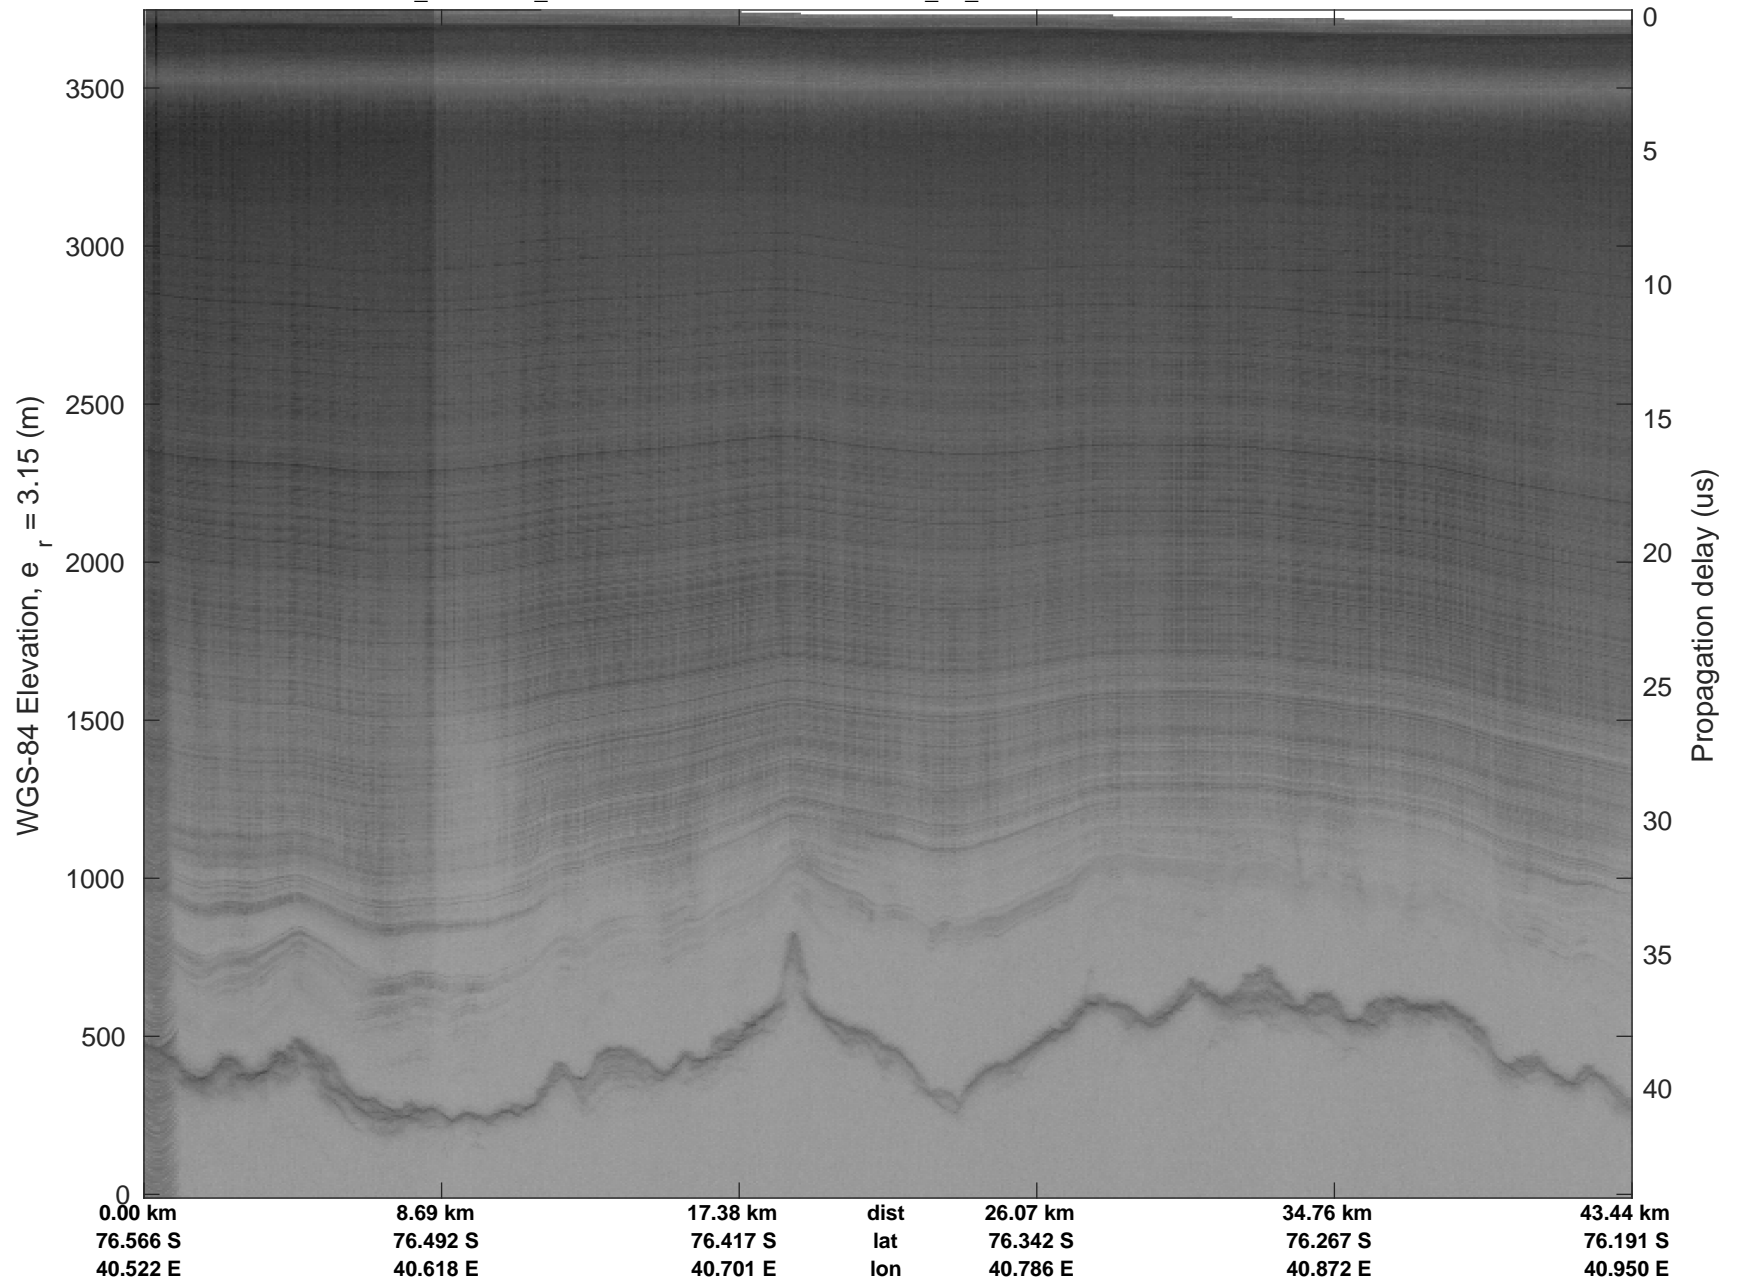

md650 to 568
20190103_01_001
Polar Stereograph -71N/0E

rds 2018_Antarctica_Ground: "md650 to 568" 20190103_01_001: 04:23:38.1 to 09:09:51.8 GPS

rds 2018_Antarctica_Ground: "md650 to 568" 20190103_01_001: 04:23:38.1 to 09:09:51.8 GPS