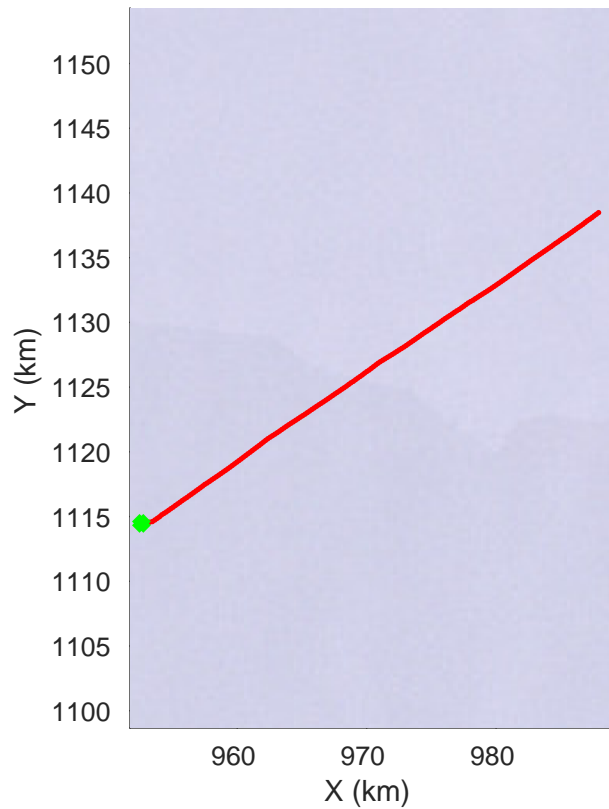

md650 to 568
20190103_01_001
Polar Stereograph -71N/0E

rds 2018_Antarctica_Ground: "md650 to 568" 20190103_01_001: 04:23:38.1 to 09:09:51.8 GPS

rds 2018_Antarctica_Ground: "md650 to 568" 20190103_01_001: 04:23:38.1 to 09:09:51.8 GPS