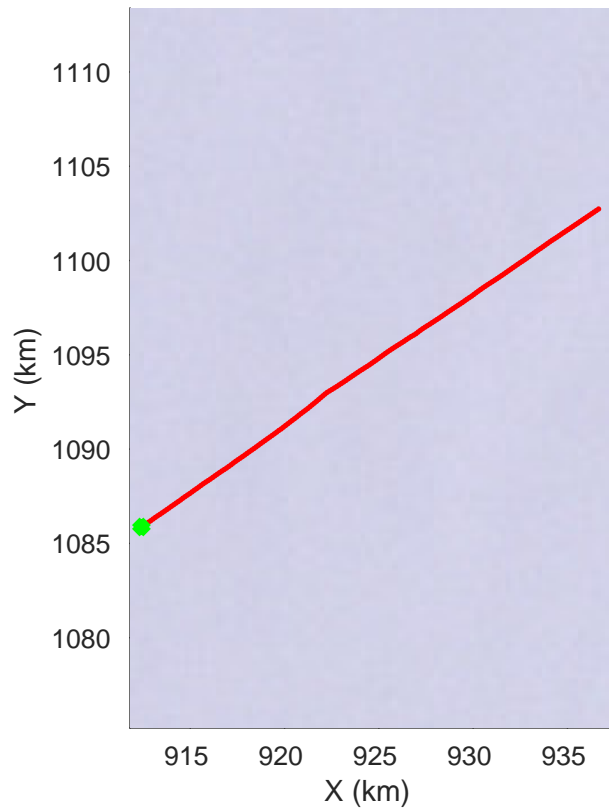

20190102\_04\_001  
Polar Stereograph -71N/0E

rds 2018\_Antarctica\_Ground: "" 20190102\_04\_001: 09:27:13.5 to 12:08:20.5 GPS

rds 2018\_Antarctica\_Ground: "" 20190102\_04\_001: 09:27:13.5 to 12:08:20.5 GPS