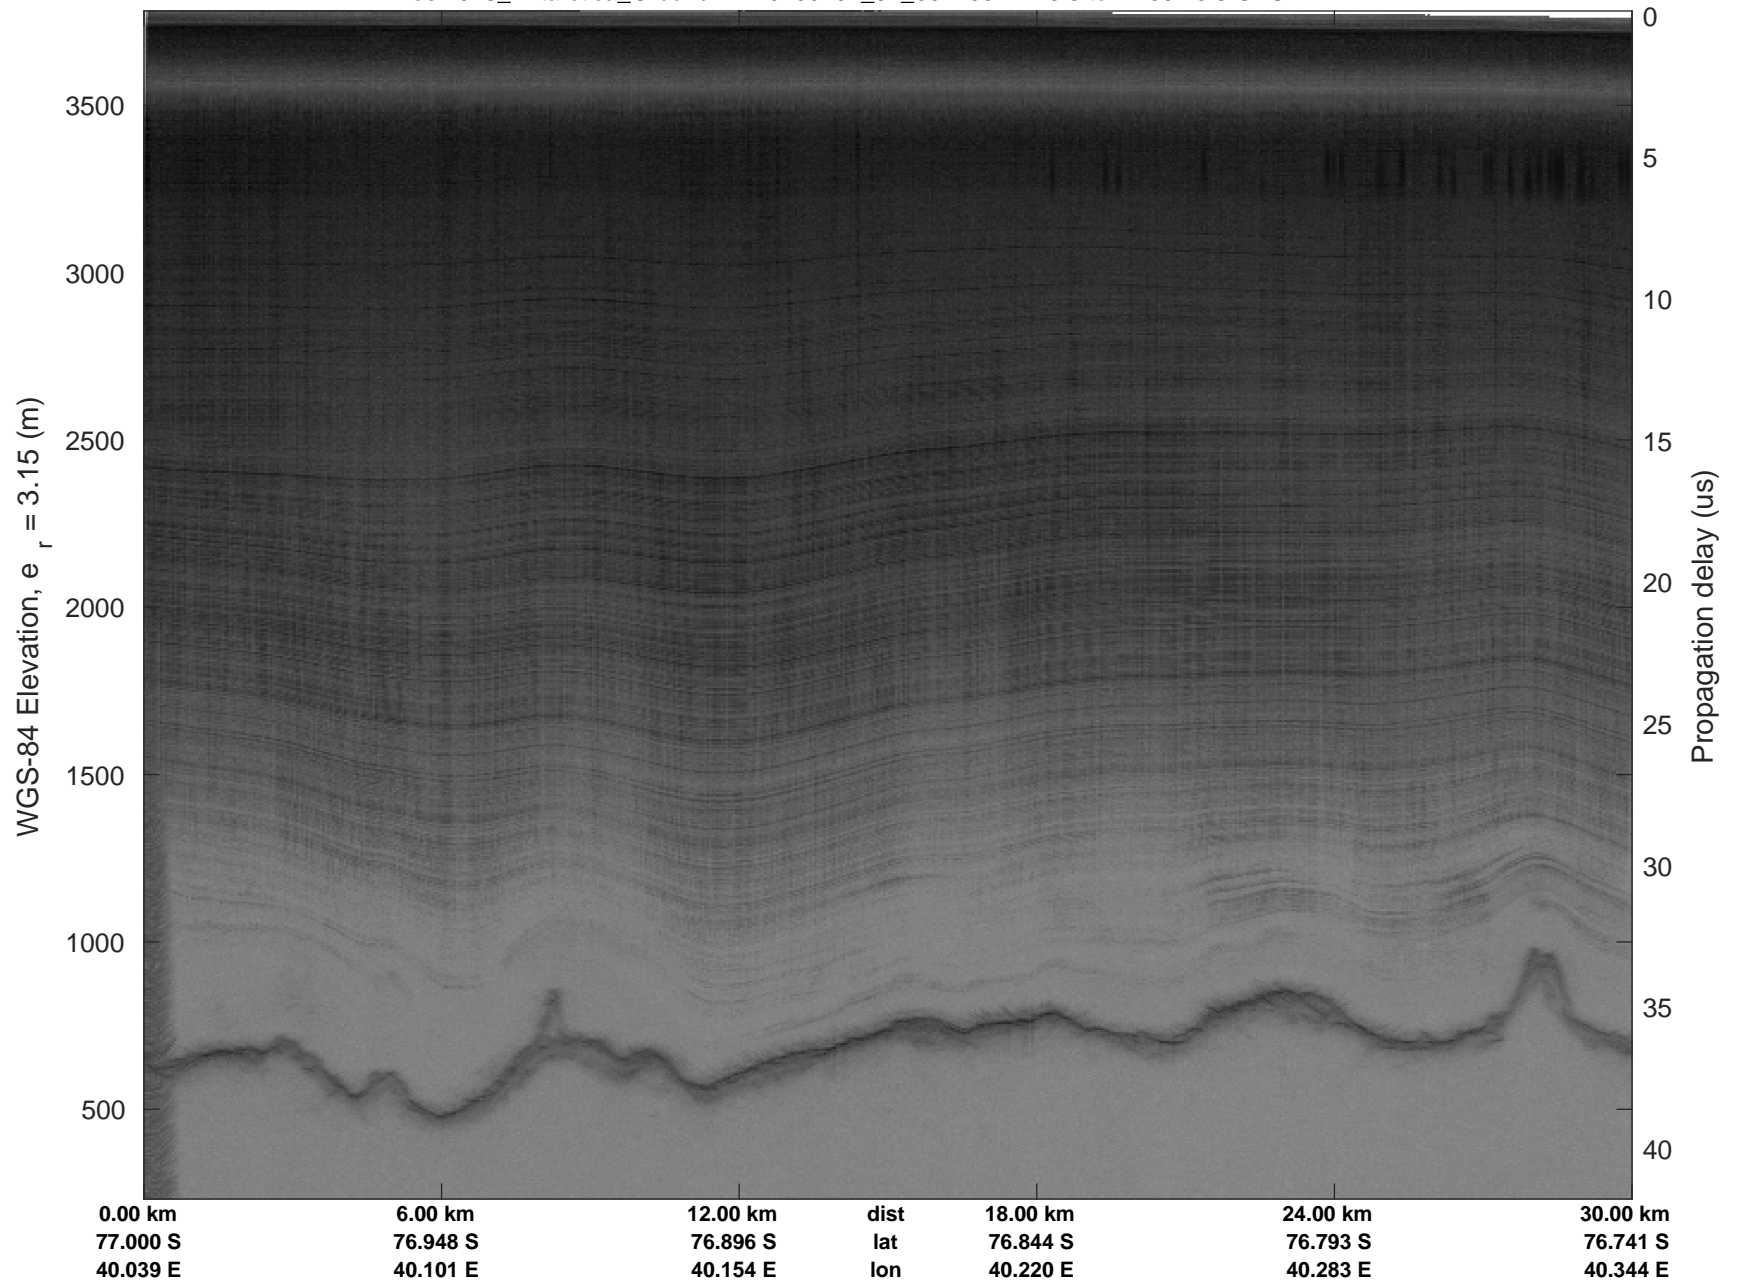

20190102\_04\_001  
Polar Stereograph -71N/0E

rds 2018\_Antarctica\_Ground: "" 20190102\_04\_001: 09:27:13.5 to 12:08:20.5 GPS

rds 2018\_Antarctica\_Ground: "" 20190102\_04\_001: 09:27:13.5 to 12:08:20.5 GPS