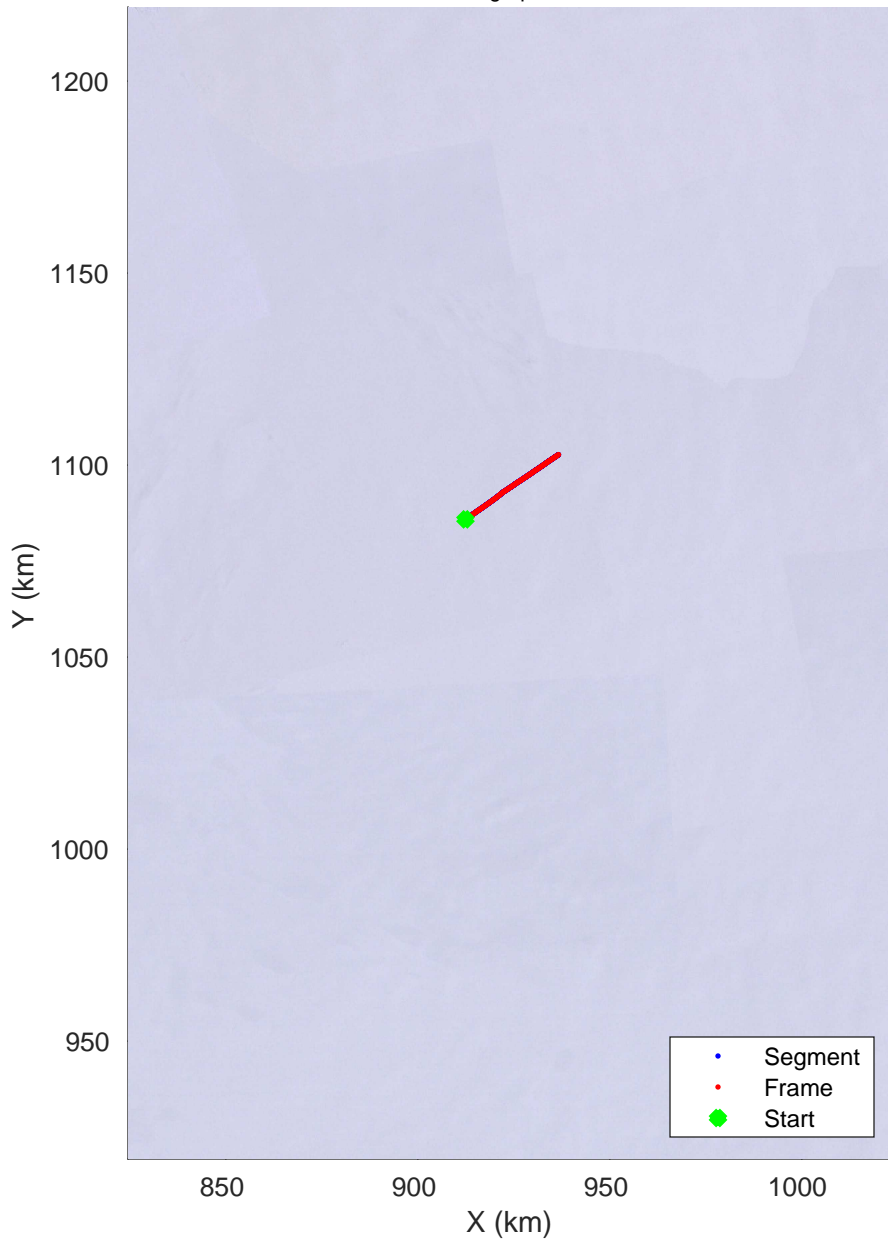

20190102\_04\_001  
Polar Stereograph -71N/0E

rds 2018\_Antarctica\_Ground: "" 20190102\_04\_001: 09:27:13.5 to 12:08:20.5 GPS

rds 2018\_Antarctica\_Ground: "" 20190102\_04\_001: 09:27:13.5 to 12:08:20.5 GPS