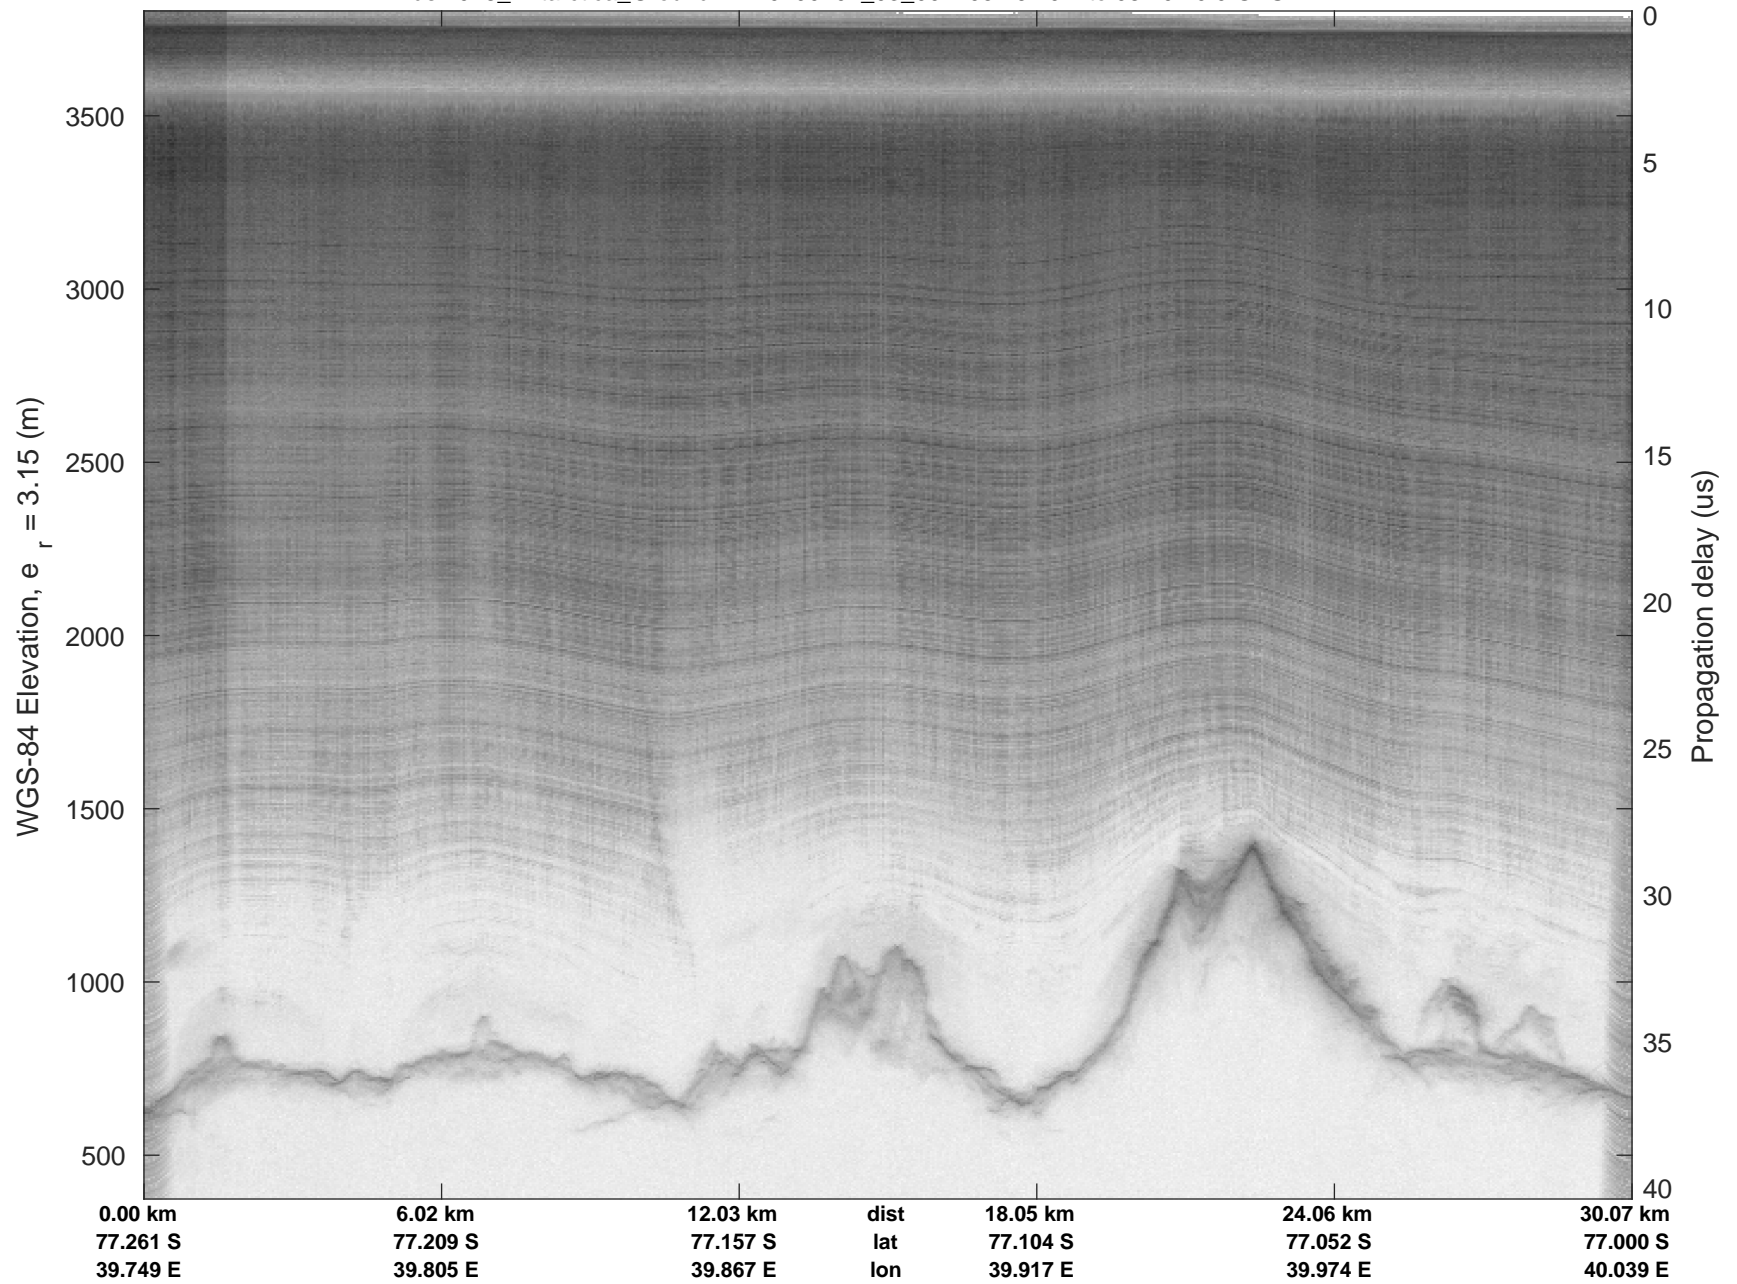

rds 2018_Antarctica_Ground: "" 20190102_03_001: 05:26:40.4 to 08:20:20.0 GPS

rds 2018_Antarctica_Ground: "" 20190102_03_001: 05:26:40.4 to 08:20:20.0 GPS