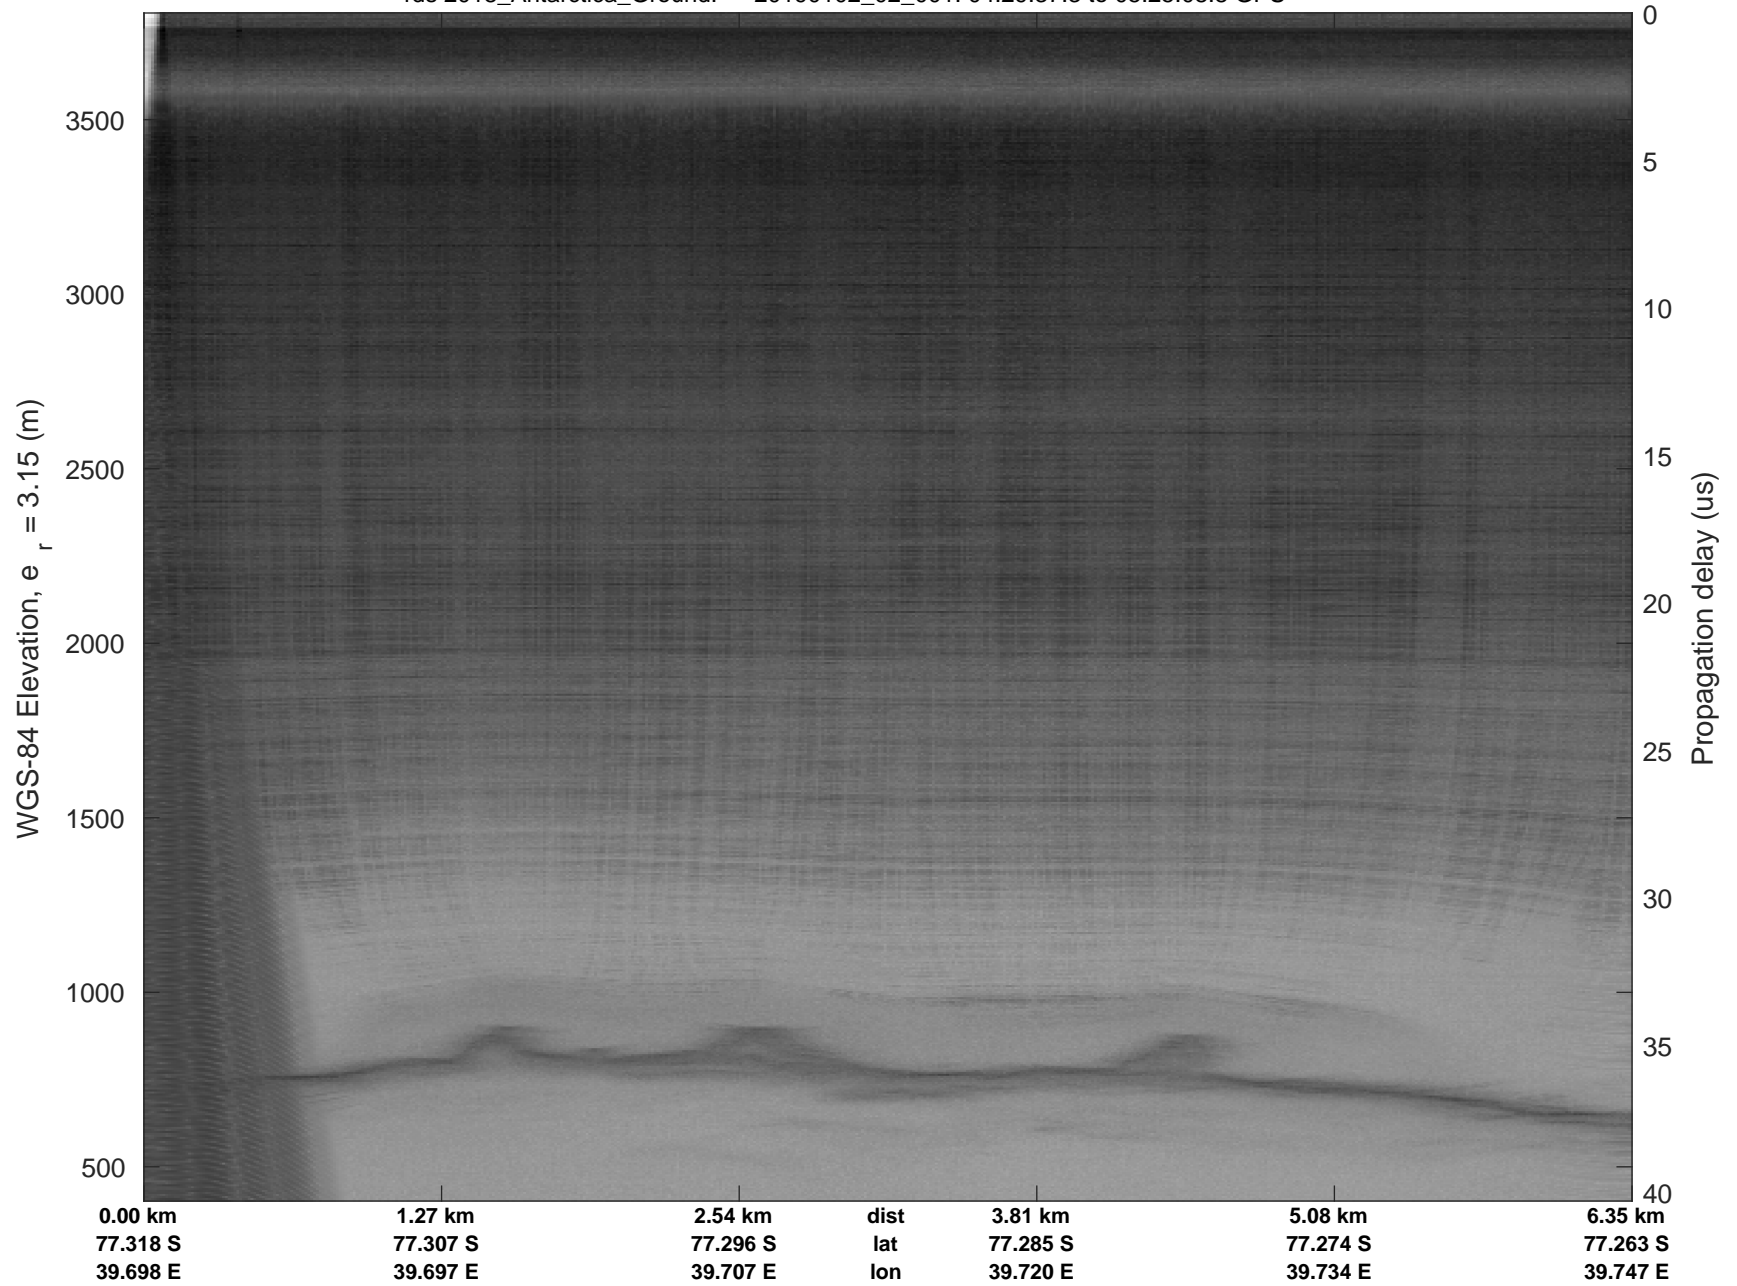

rds 2018_Antarctica_Ground: "" 20190102_02_001: 04:29:37.3 to 05:25:08.8 GPS

rds 2018_Antarctica_Ground: "" 20190102_02_001: 04:29:37.3 to 05:25:08.8 GPS