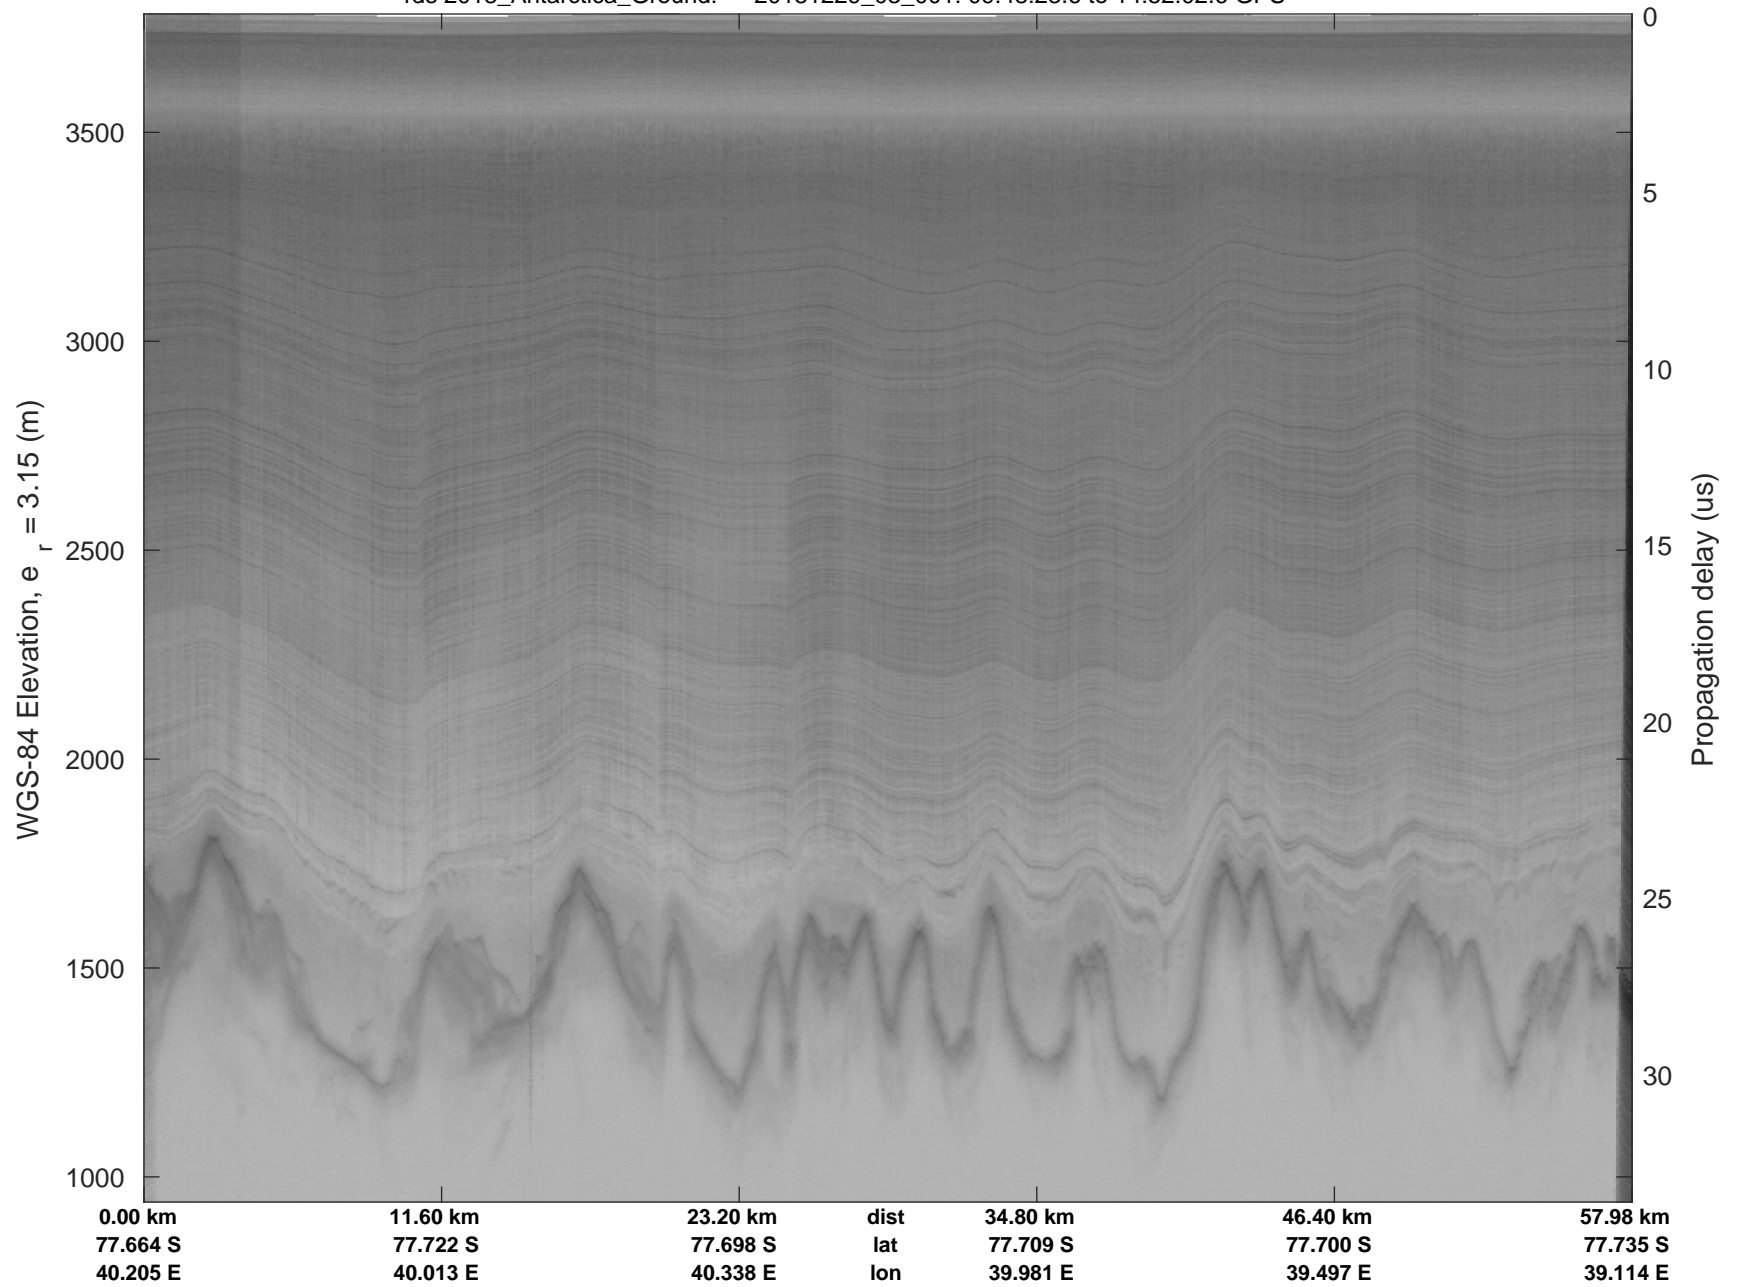

rds 2018_Antarctica_Ground: "" 20181229_03_001: 09:48:23.6 to 14:52:02.6 GPS

rds 2018_Antarctica_Ground: "" 20181229_03_001: 09:48:23.6 to 14:52:02.6 GPS