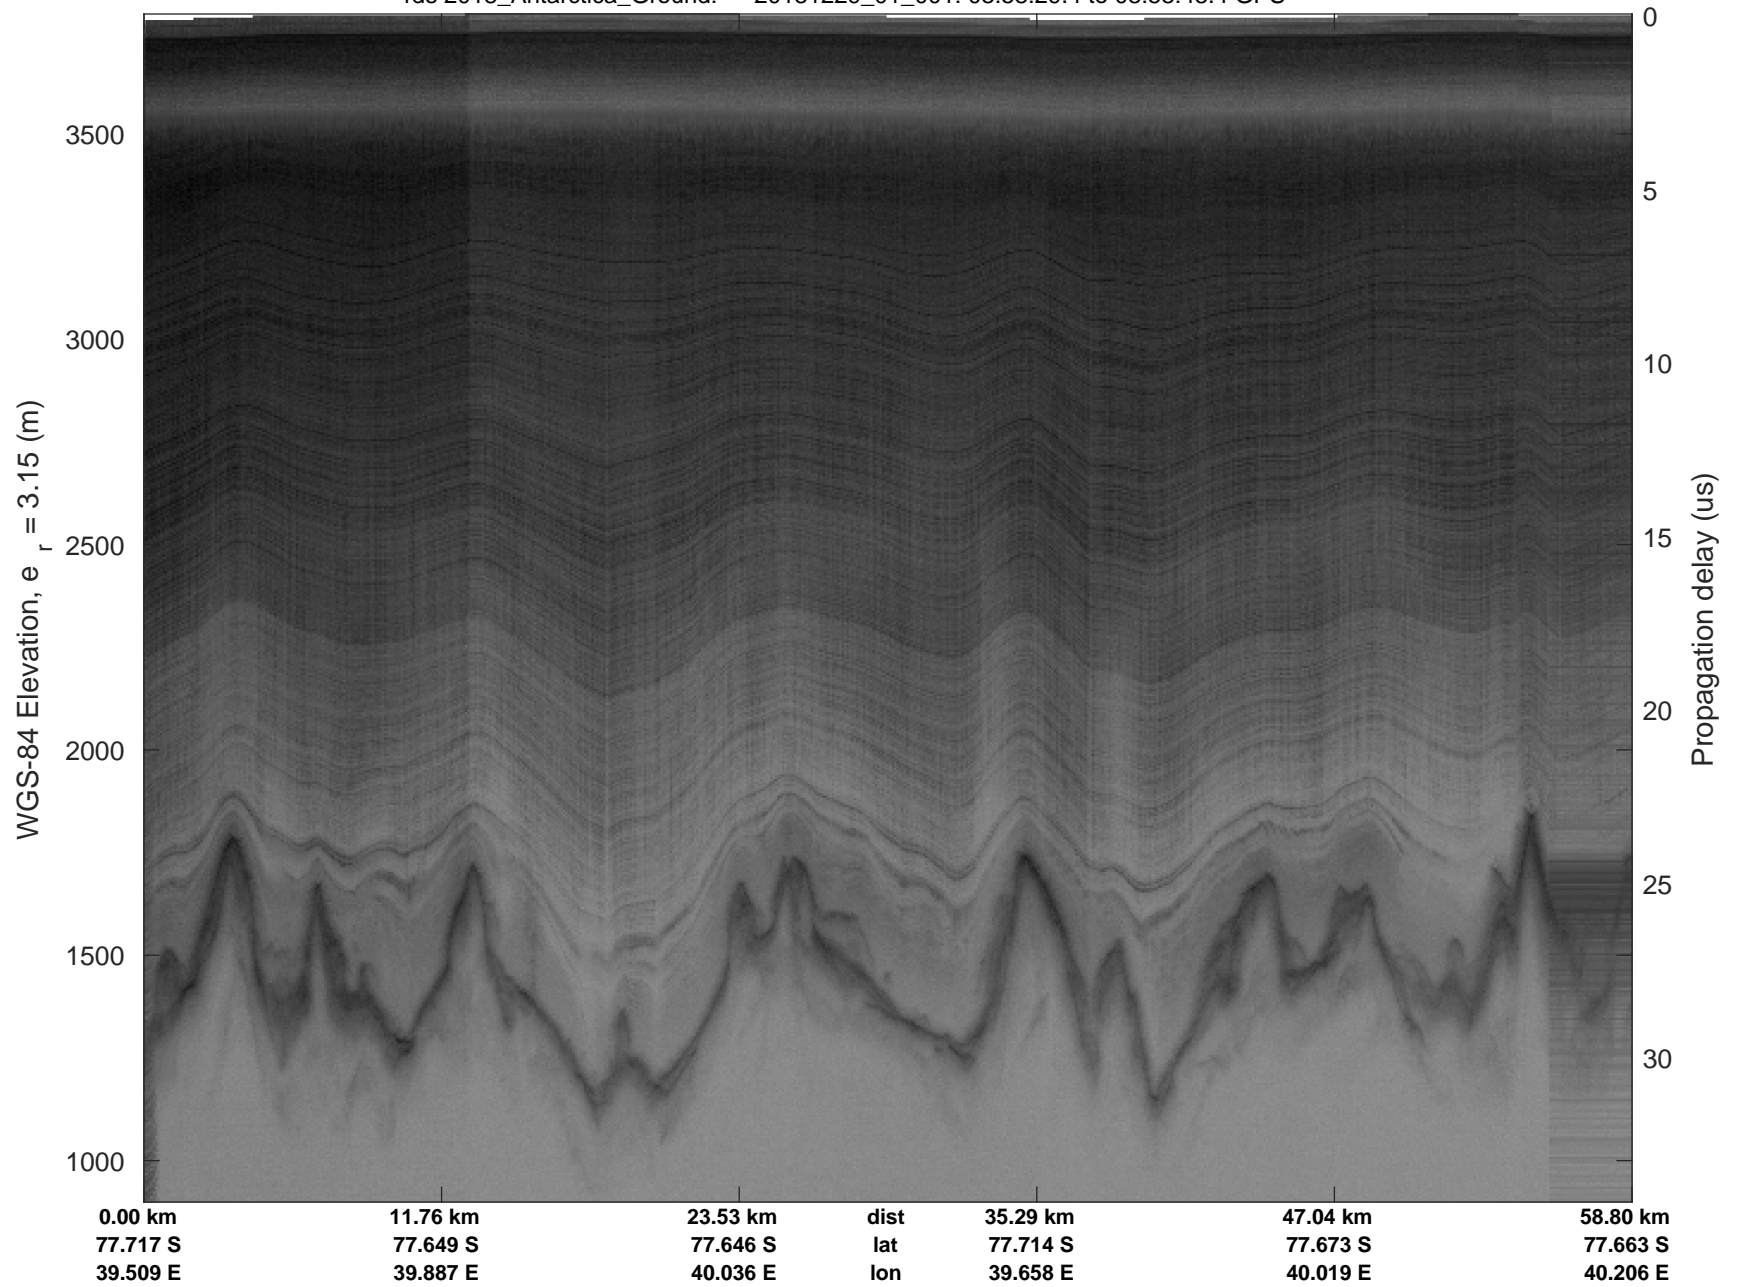

rds 2018_Antarctica_Ground: "" 20181229_01_001: 03:58:29.4 to 08:58:48.4 GPS

rds 2018_Antarctica_Ground: "" 20181229_01_001: 03:58:29.4 to 08:58:48.4 GPS