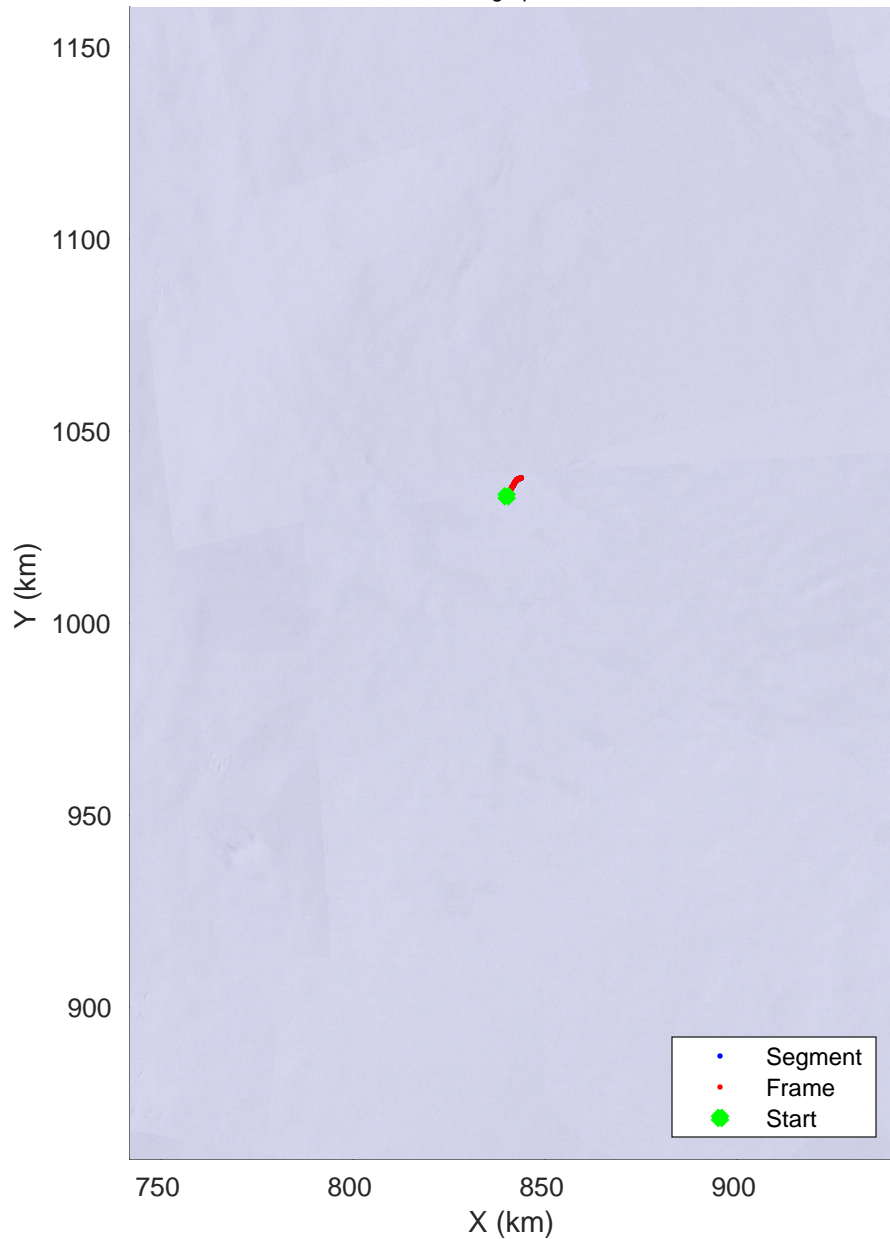

NDF
20181228_02_001
Polar Stereograph -71N/0E

rds 2018_Antarctica_Ground: "NDF" 20181228_02_001: 09:46:59.3 to 10:19:33.0 GPS

rds 2018_Antarctica_Ground: "NDF" 20181228_02_001: 09:46:59.3 to 10:19:33.0 GPS