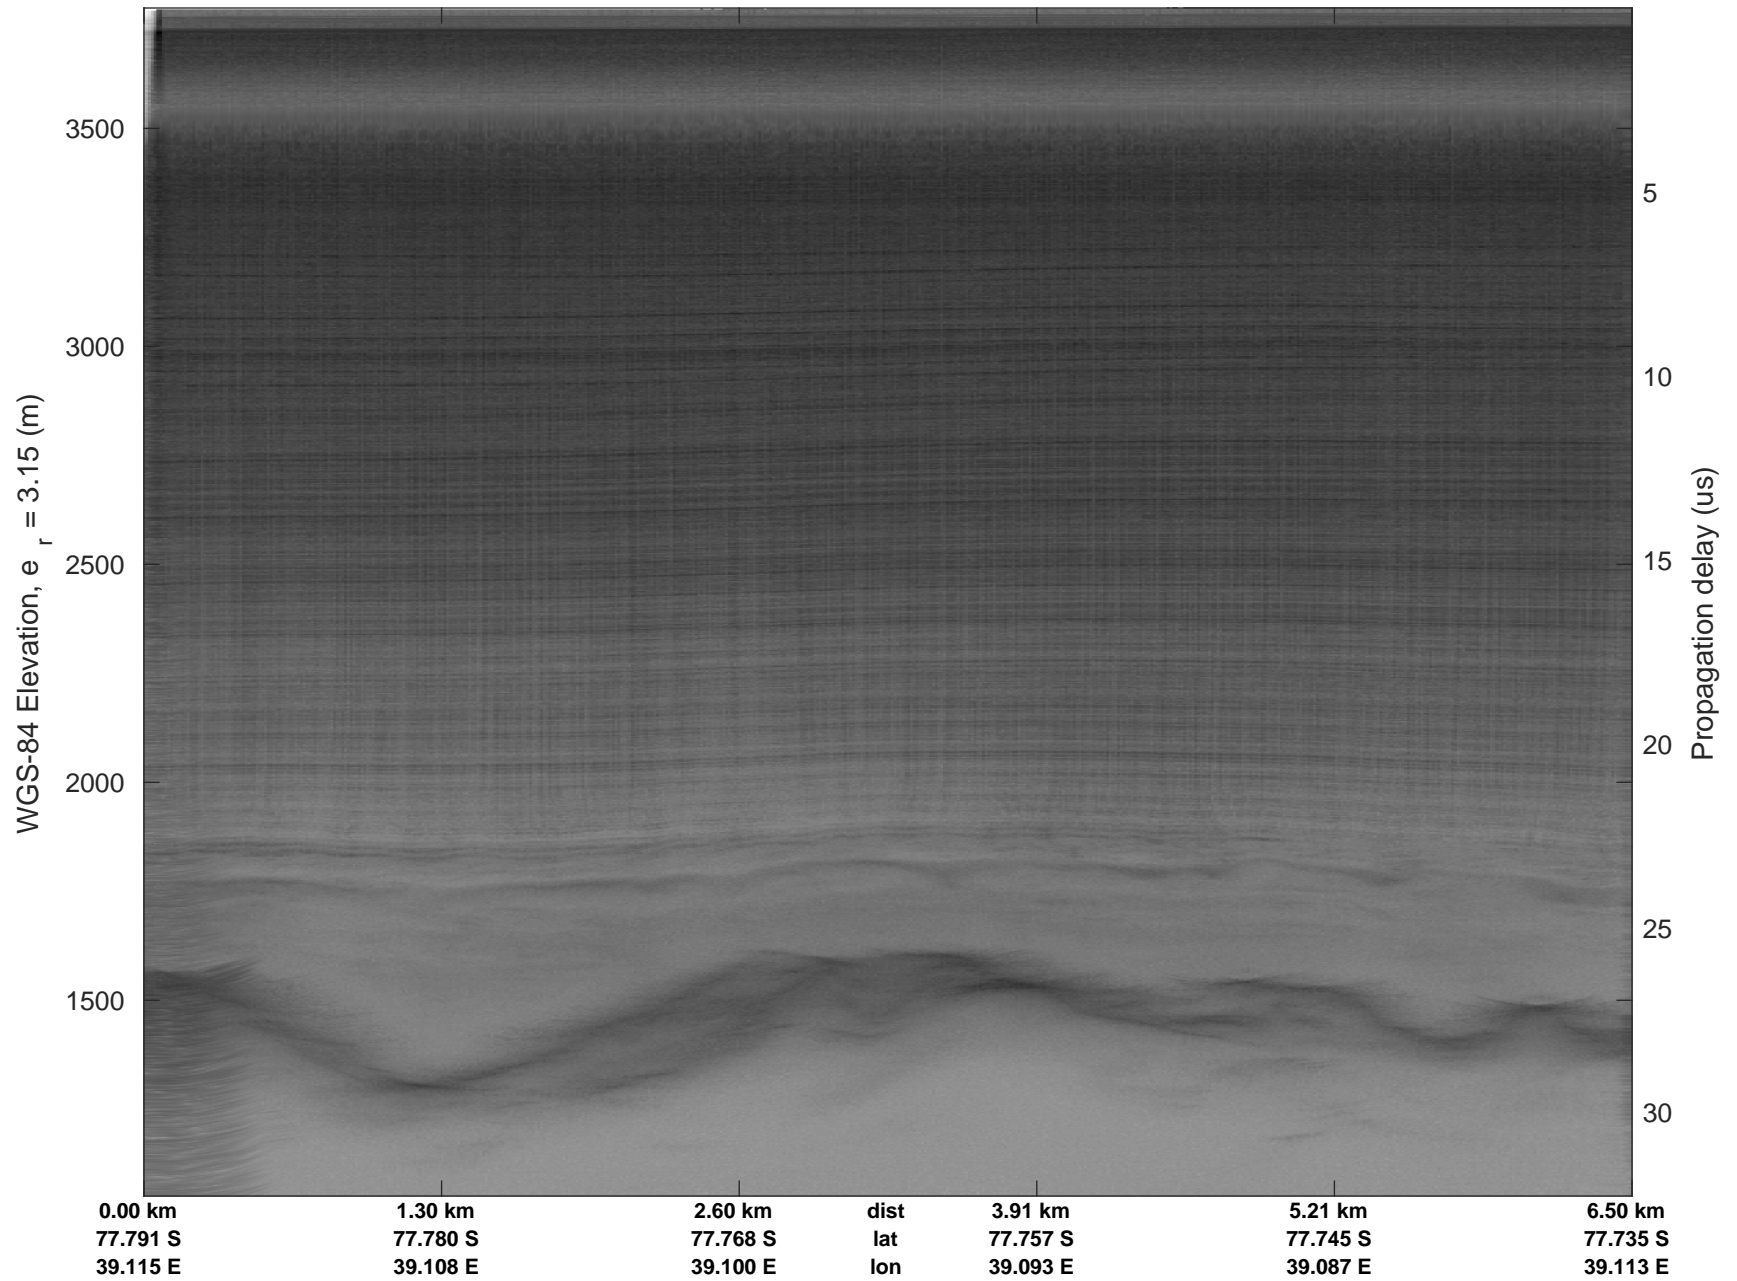

NDF
20181228_02_001
Polar Stereograph -71N/0E

rds 2018_Antarctica_Ground: "NDF" 20181228_02_001: 09:46:59.3 to 10:19:33.0 GPS

rds 2018_Antarctica_Ground: "NDF" 20181228_02_001: 09:46:59.3 to 10:19:33.0 GPS