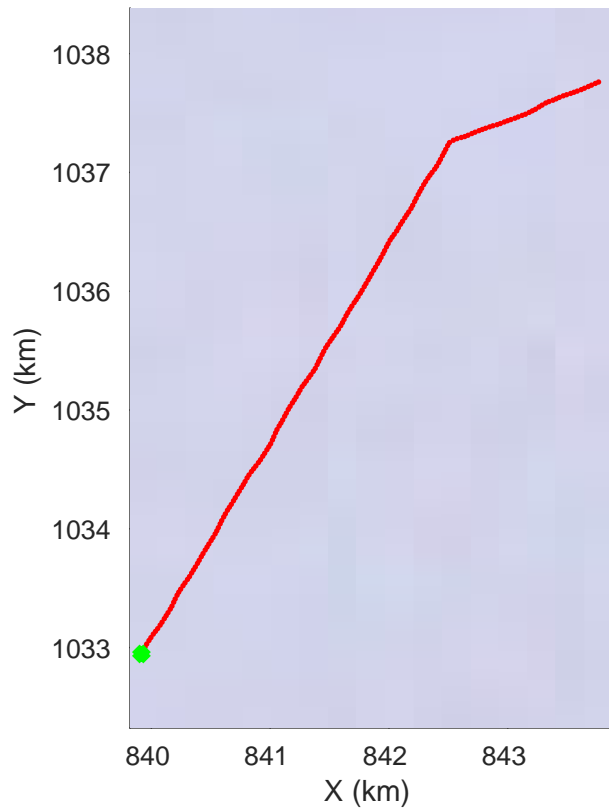

NDF
20181228_02_001
Polar Stereograph -71N/0E

rds 2018_Antarctica_Ground: "NDF" 20181228_02_001: 09:46:59.3 to 10:19:33.0 GPS

rds 2018_Antarctica_Ground: "NDF" 20181228_02_001: 09:46:59.3 to 10:19:33.0 GPS