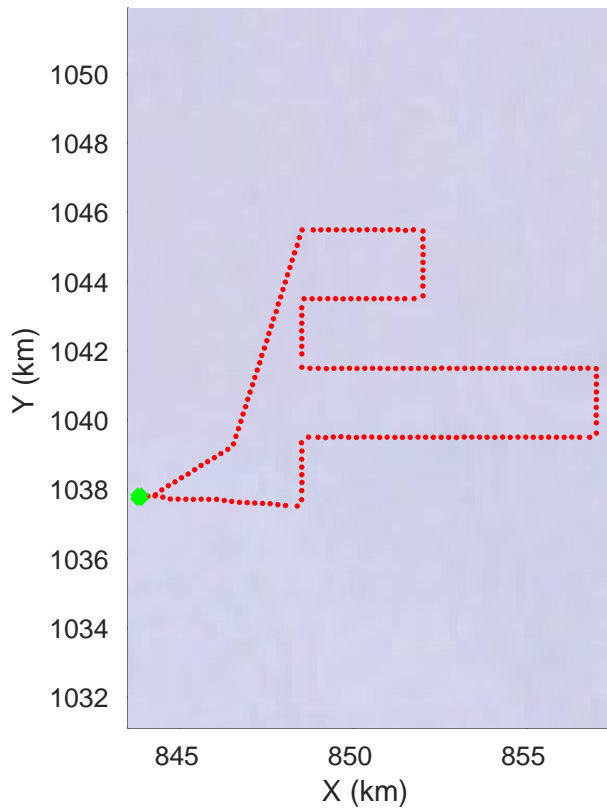

Box C survey 2  
20181226\_02\_001  
Polar Stereograph -71N/0E

rds 2018\_Antarctica\_Ground: "Box C survey 2" 20181226\_02\_001: 10:38:55.0 to 14:32:20.4 GPS

rds 2018\_Antarctica\_Ground: "Box C survey 2" 20181226\_02\_001: 10:38:55.0 to 14:32:20.4 GPS