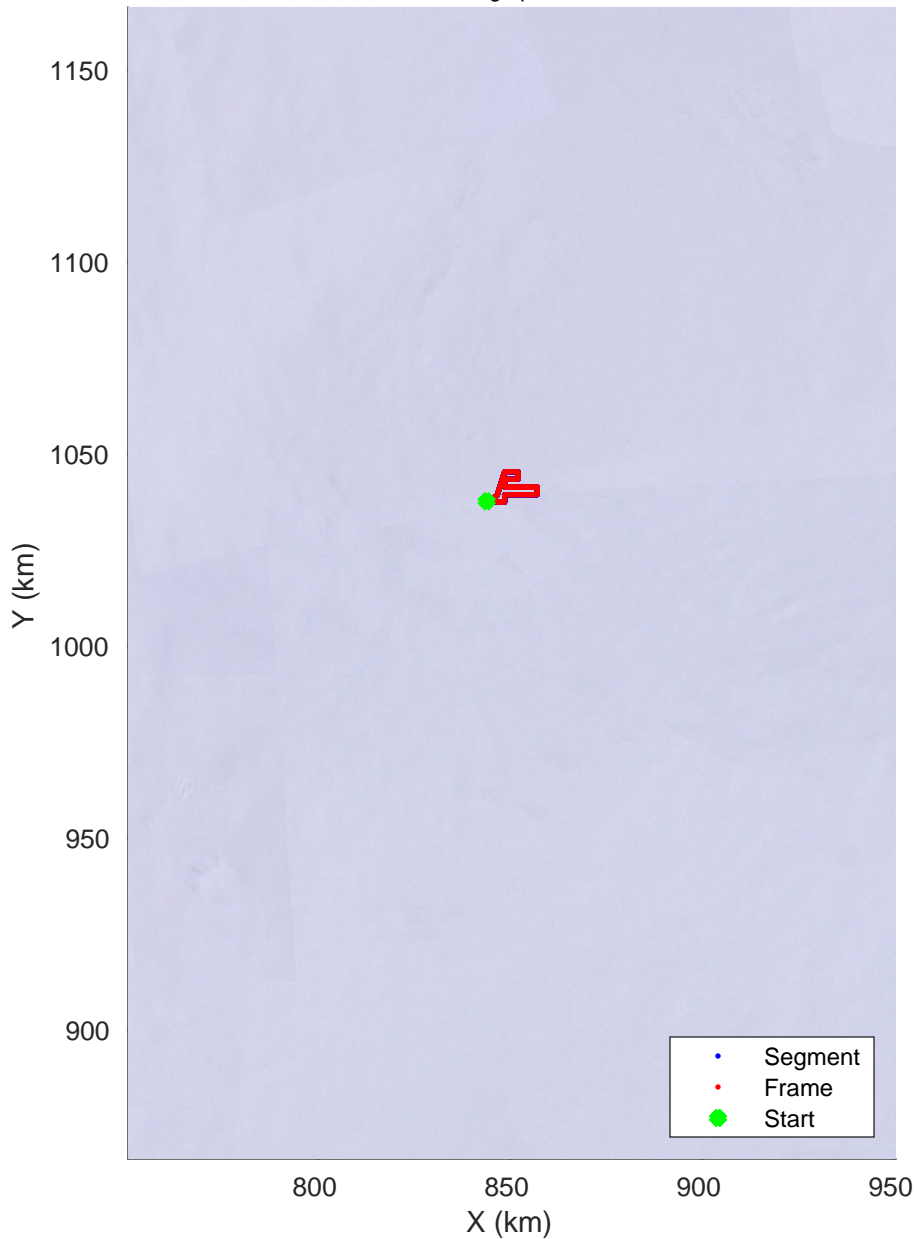

Box C survey 2  
20181226\_02\_001  
Polar Stereograph -71N/0E

rds 2018\_Antarctica\_Ground: "Box C survey 2" 20181226\_02\_001: 10:38:55.0 to 14:32:20.4 GPS

rds 2018\_Antarctica\_Ground: "Box C survey 2" 20181226\_02\_001: 10:38:55.0 to 14:32:20.4 GPS