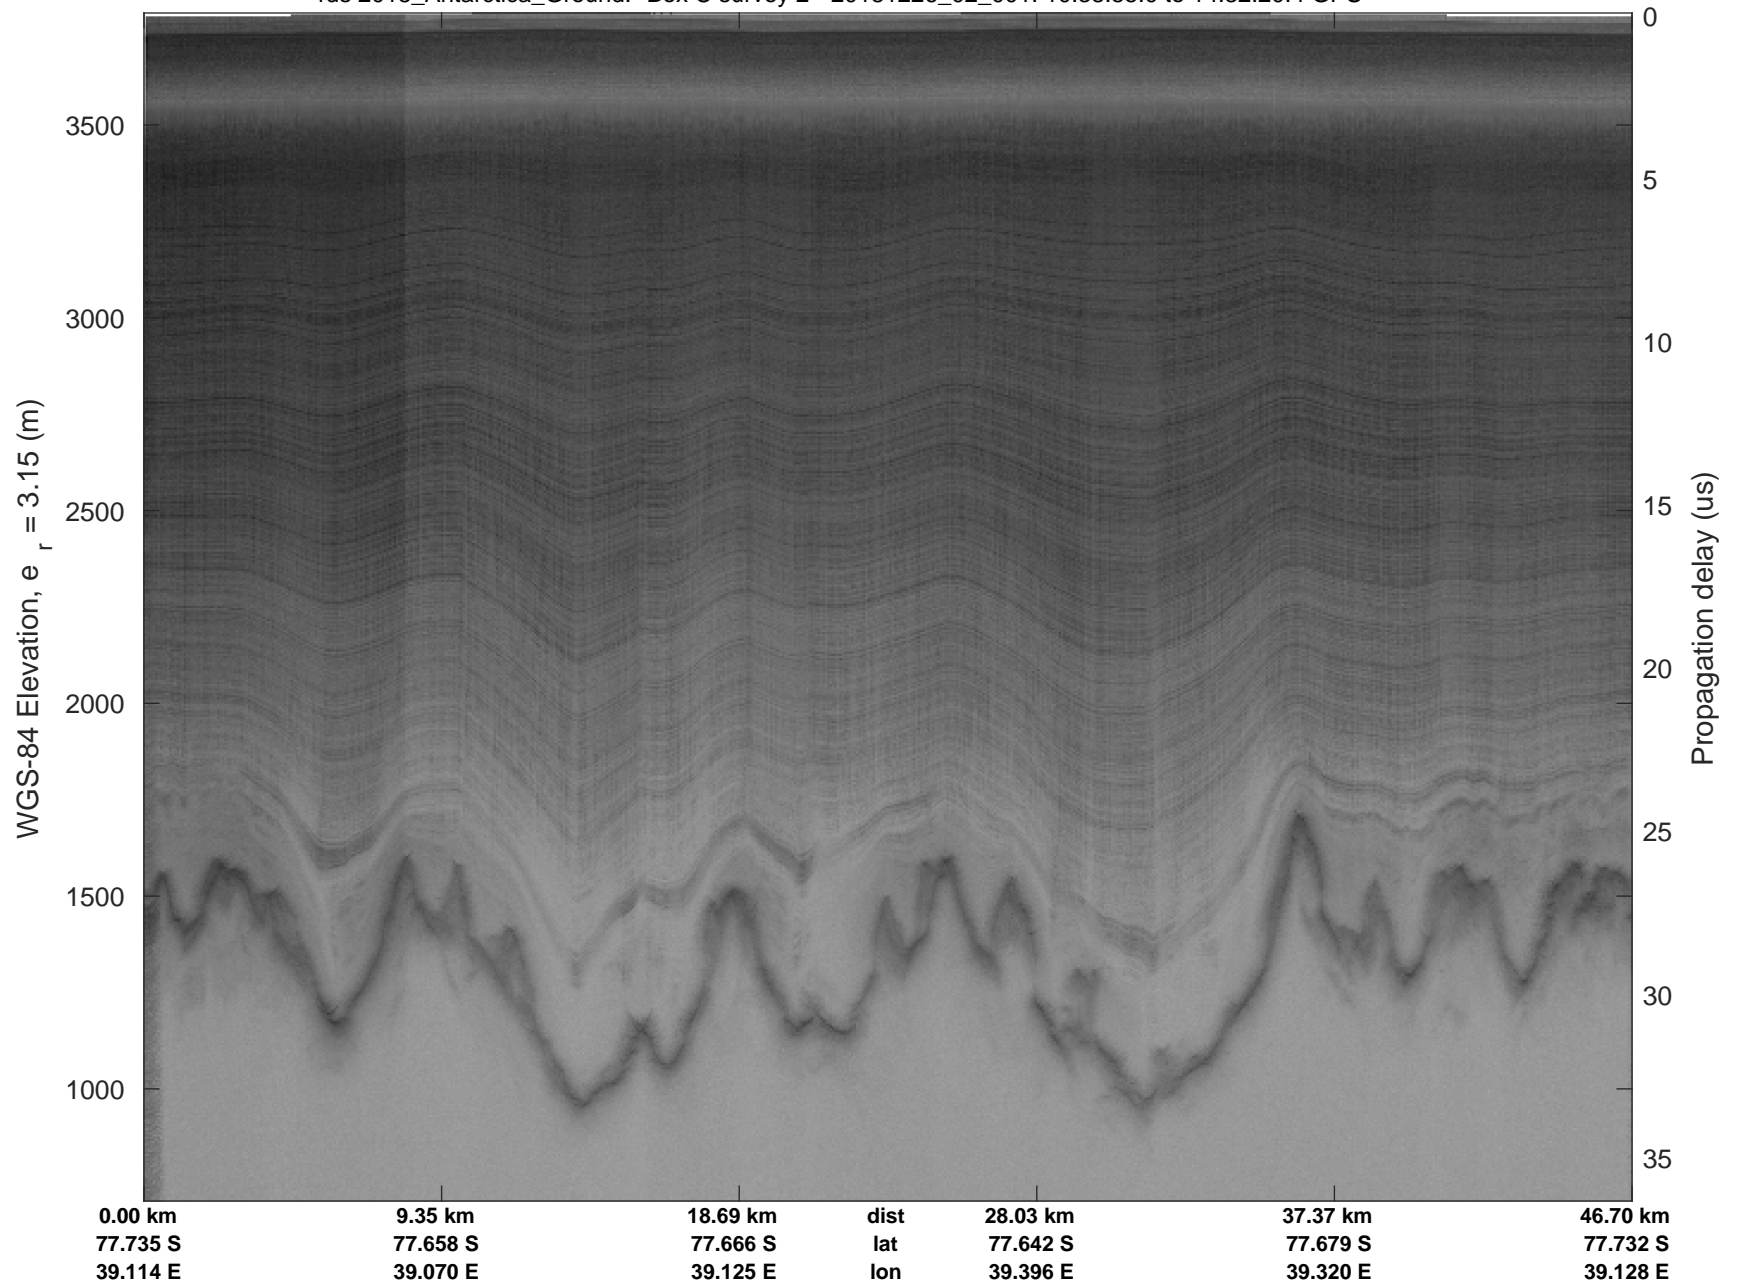

Box C survey 2  
20181226\_02\_001  
Polar Stereograph -71N/0E

rds 2018\_Antarctica\_Ground: "Box C survey 2" 20181226\_02\_001: 10:38:55.0 to 14:32:20.4 GPS

rds 2018\_Antarctica\_Ground: "Box C survey 2" 20181226\_02\_001: 10:38:55.0 to 14:32:20.4 GPS