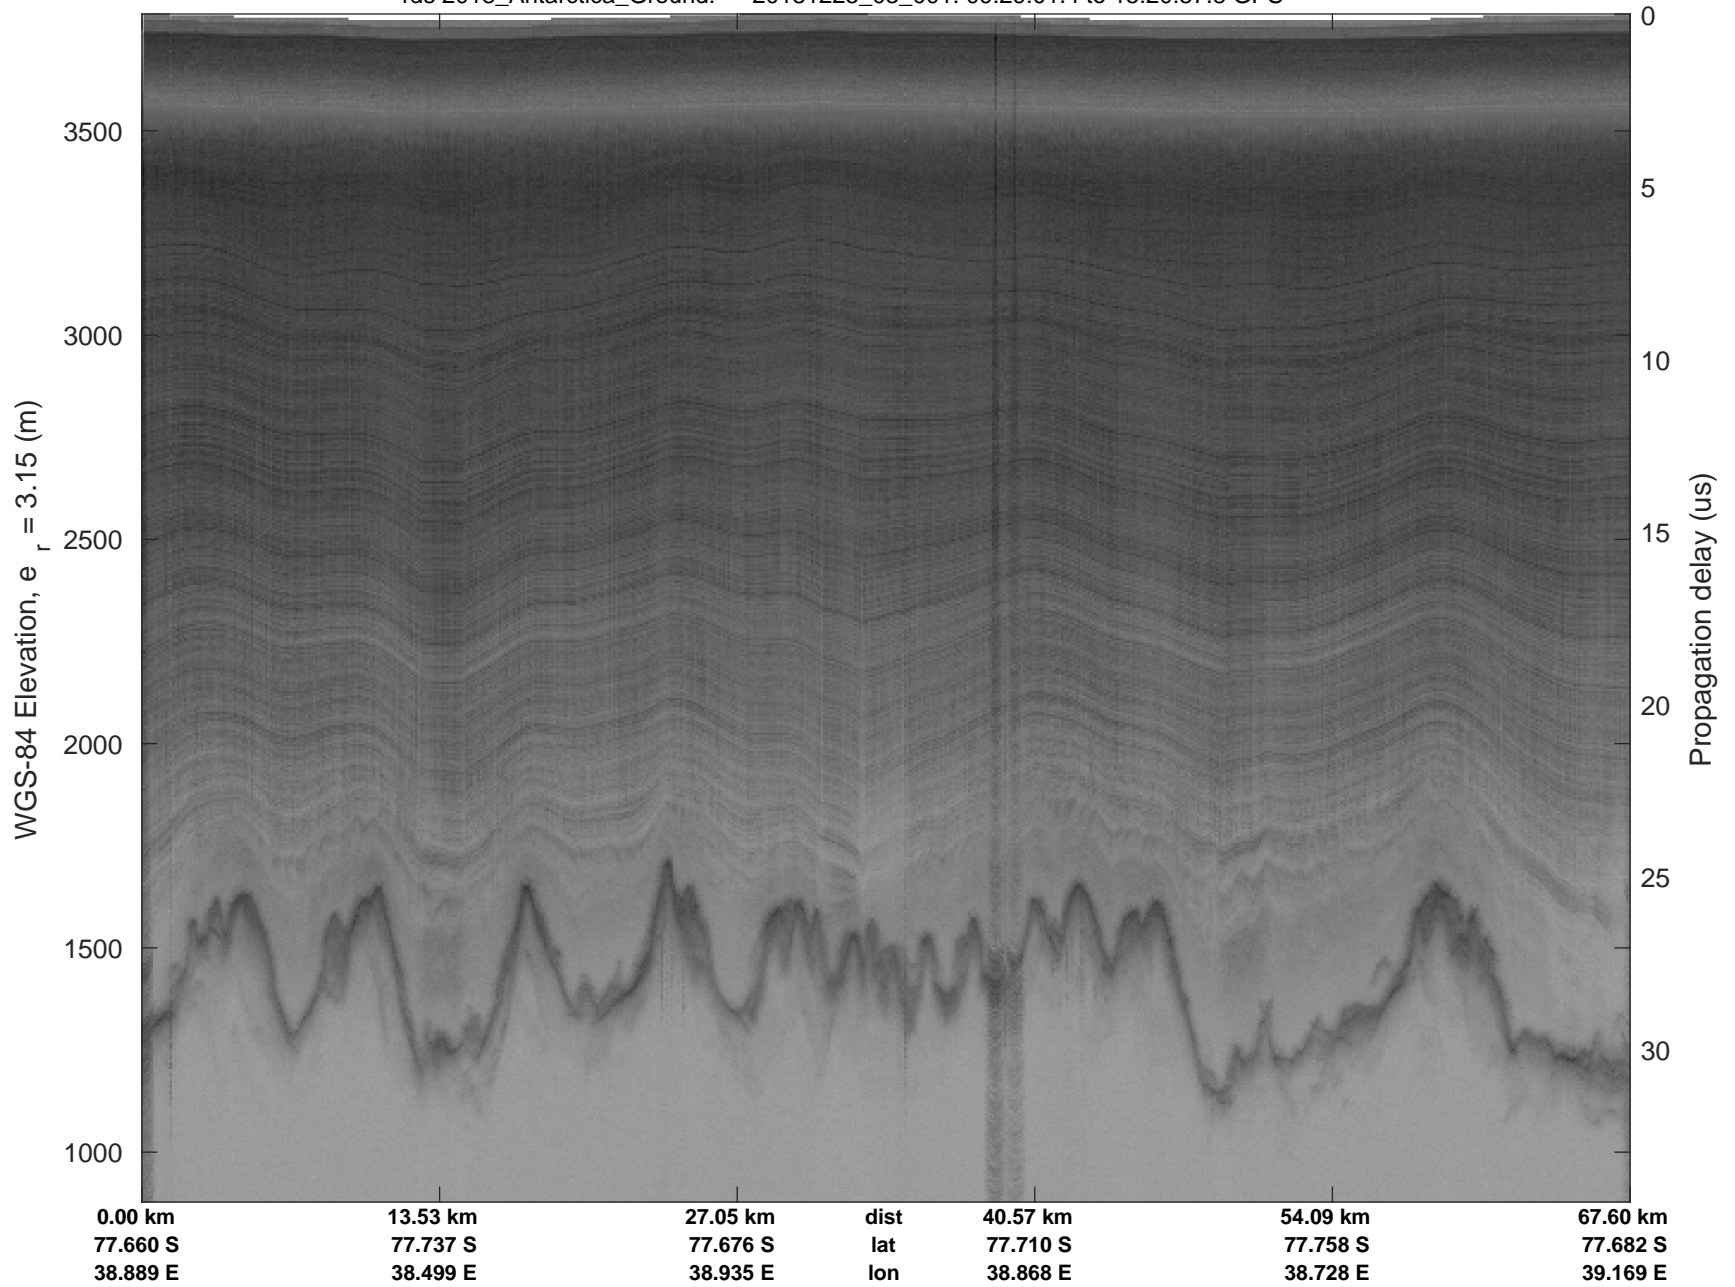

rds 2018\_Antarctica\_Ground: "" 20181225\_03\_001: 09:29:01.4 to 15:20:57.8 GPS

rds 2018\_Antarctica\_Ground: "" 20181225\_03\_001: 09:29:01.4 to 15:20:57.8 GPS