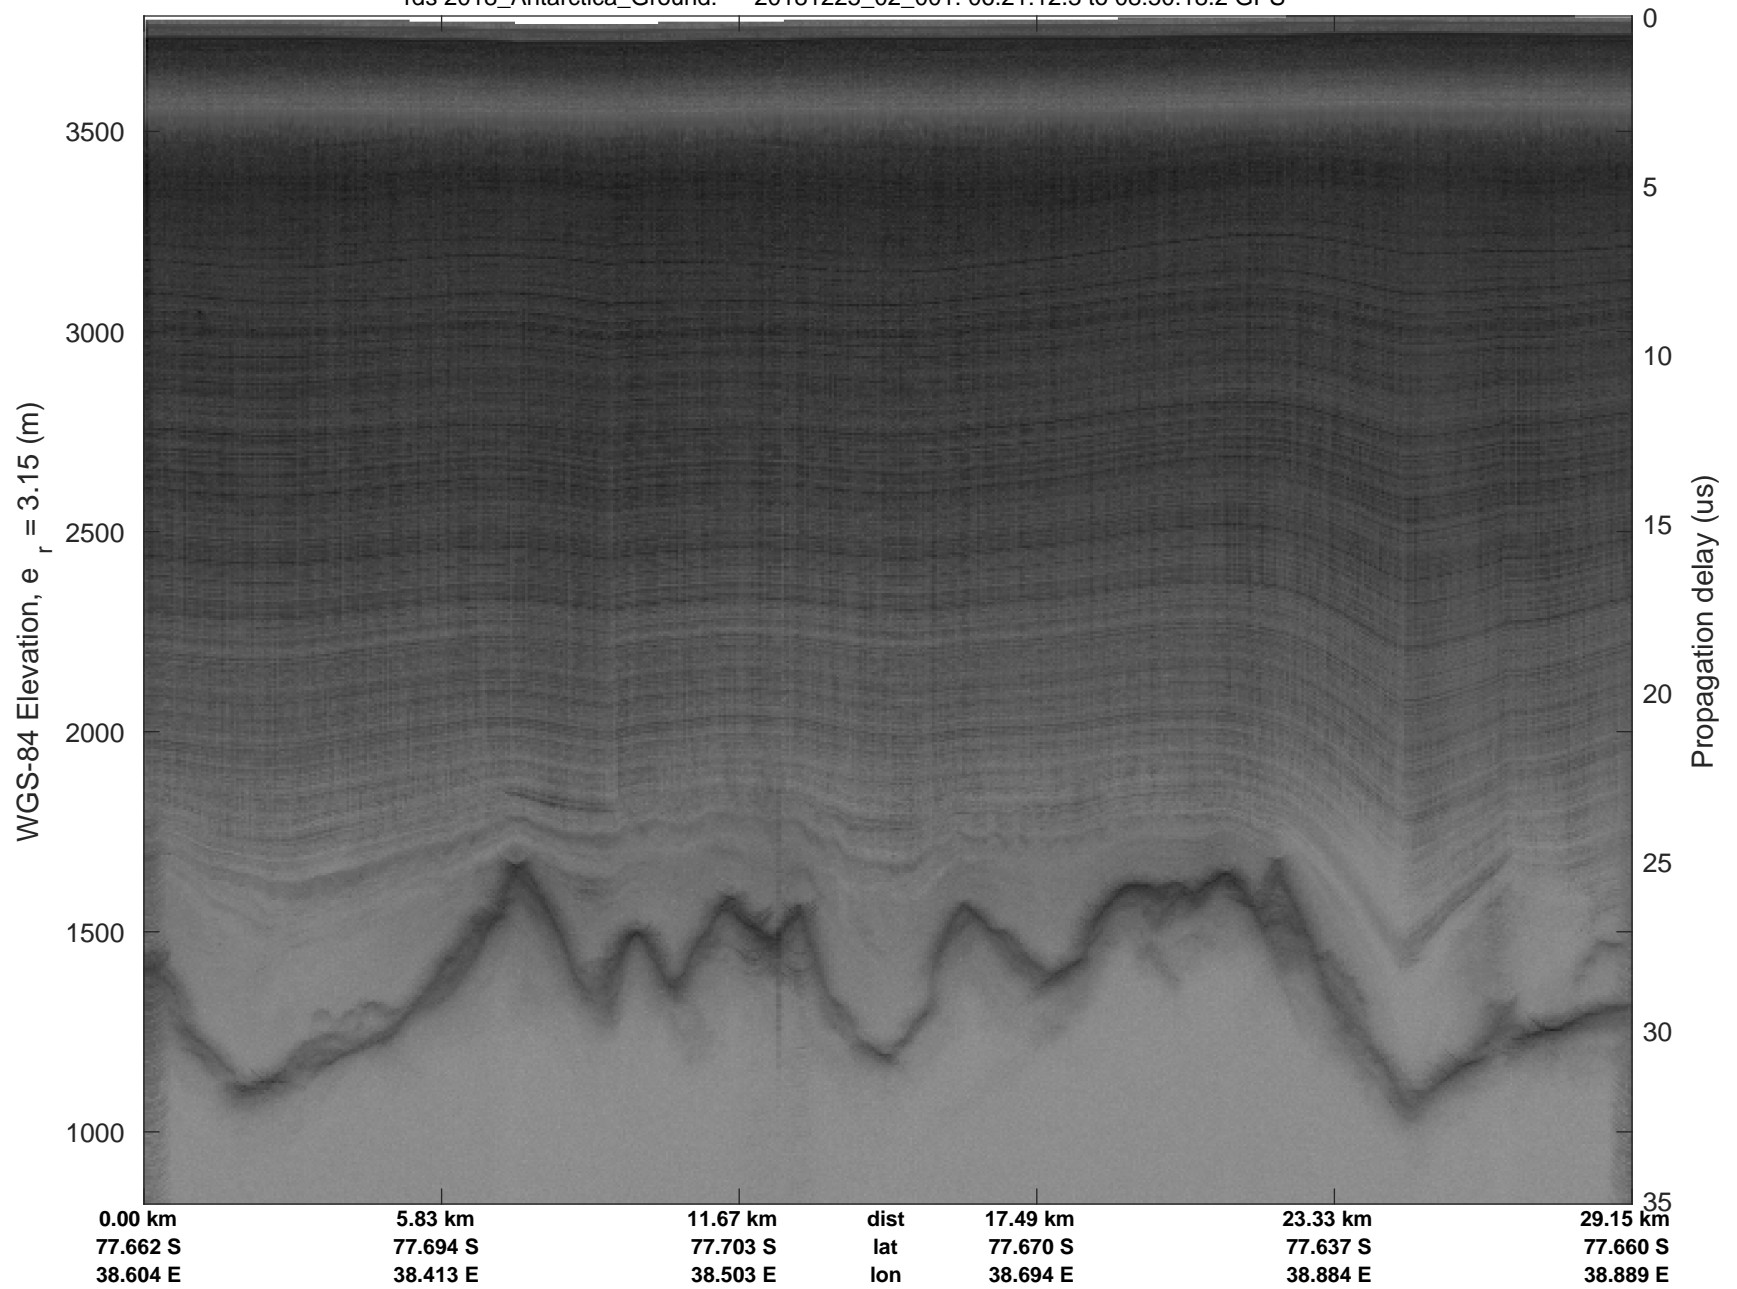

rds 2018\_Antarctica\_Ground: "" 20181225\_02\_001: 06:21:12.3 to 08:50:18.2 GPS

rds 2018\_Antarctica\_Ground: "" 20181225\_02\_001: 06:21:12.3 to 08:50:18.2 GPS